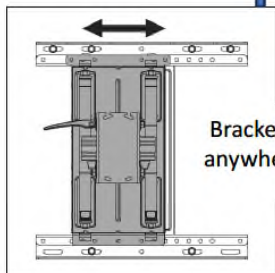

VLM-5500B

QUAD ARM EXTENDING & TILTING WALL MOUNT FOR 37" TO 80" SCREENS

Ezymount Heavy Duty Quad Arm wall mount.

European design aesthetics to compliment any interior.

Easy one man installation possible

Comes with comprehensive mounting kit

Offers excellent stability at any point of extension.

Wall plate spans to 600mm spaced studs for greater load distribution.

Bracket assembly can be located anywhere across wall plate.

Cable management.

200 x 200 up to 600 x 400 fitment.

37" to 80" screens up to 60Kg

Model:

EZYMOUNT VLM-5500B

Folds back to 63mm