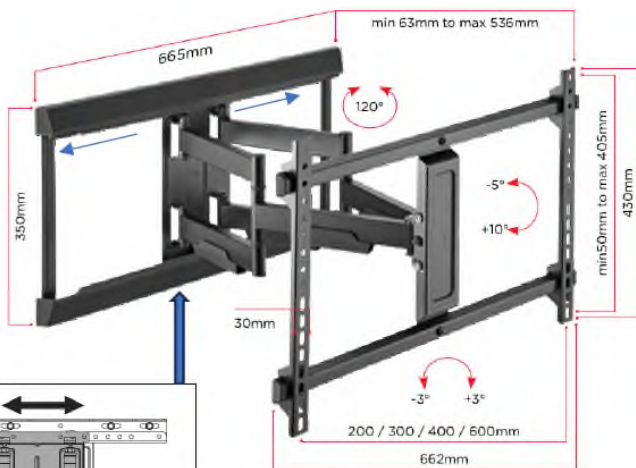

VLM-5500B

QUAD ARM EXTENDING & TILTING WALL MOUNT FOR 37" TO 80" SCREENS

Ezymount Heavy Duty Quad Arm wall mount.

European design aesthetics to compliment any interior.

Easy one man installation possible

Comes with comprehensive mounting kit

Offers excellent stability at any point of extension.

Wall plate spans to 600mm spaced studs for greater load distribution.

Bracket assembly can be located anywhere across wall plate.

Cable management.

200 x 200 up to 600 x 400 fitment.

37" to 80" screens up to 60Kg

Model:

EZYMOUNT VLM-5500B

Folds back to 63mm