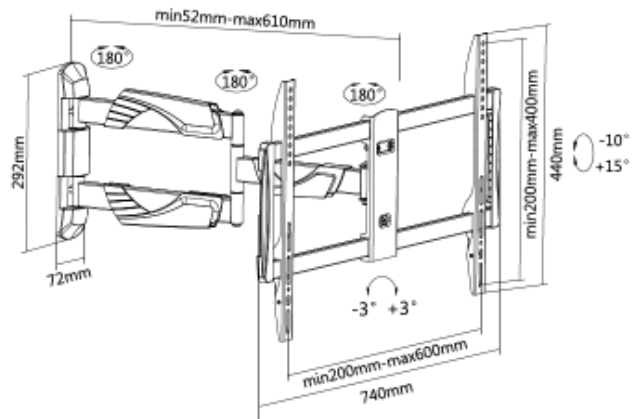

VLM-4600

DOUBLE ARM EXTENDING & TILTING WALL MOUNT FOR 37" TO 70" LCD/LED SCREENS

EXTENDING, SWIVELLING & TILTING WALL MOUNT FOR LARGE LCD/LED SCREENS 37" to 70"

- Stylish articulated wall mount with very long extension
- 610mm Reach yet folds back to 52mm clearance from wall
- 15° forward and 10° back tilt
- VESA mounting – 200 x 200 to 600 x 400 fitment patterns
- Comes with comprehensive mounting kit including M4, M6, and M8 screen screws
- 35Kg (77lbs) maximum screen weight
- Has cable management – cable holders on both arms