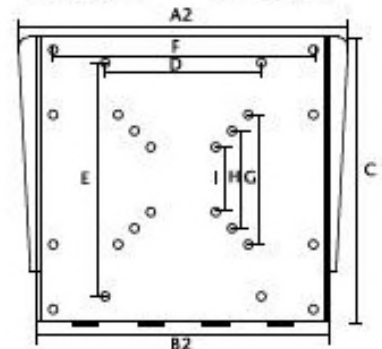

VLC-220B

BUDGET NON-TILTING WALL MOUNT FOR 26" TO 40"
LCD/LED SCREENS

A1 = 265 B2 = 224mm
A2 = 254mm C = 220mm
B1 = 242mm D = 120mm

E = 180mm H = 75mm
F = 200mm I = 50mm
G = 100mm

LOW PROFILE WALL MOUNT FOR SCREENS 26" to 40"

- Only 18mm clearance from wall
- Wall Plate and Screen Interface can be screwed together for added security
- VESA mounting – 75 X 75 to 200 x 200 fitment patterns
- Comes with comprehensive mounting kit
- 35Kg (77lbs) maximum screen weight