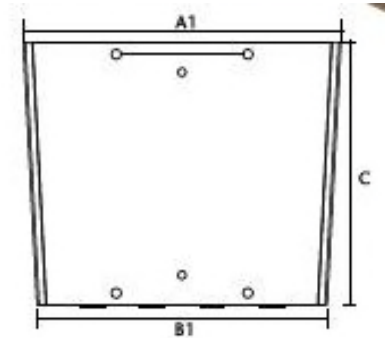

VLC-220B

BUDGET NON-TILTING WALL MOUNT FOR 26" TO 40"
LCD/LED SCREENS

A1 = 265 B2 = 224mm
A2 = 254mm C = 220mm
B1 = 242mm D = 120mm

E = 180mm H = 75mm
F = 200mm I = 50mm
G = 100mm

LOW PROFILE WALL MOUNT FOR SCREENS 26" to 40"

- Only 18mm clearance from wall
- Wall Plate and Screen Interface can be screwed together for added security
- VESA mounting – 75 X 75 to 200 x 200 fitment patterns
- Comes with comprehensive mounting kit
- 35Kg (77lbs) maximum screen weight