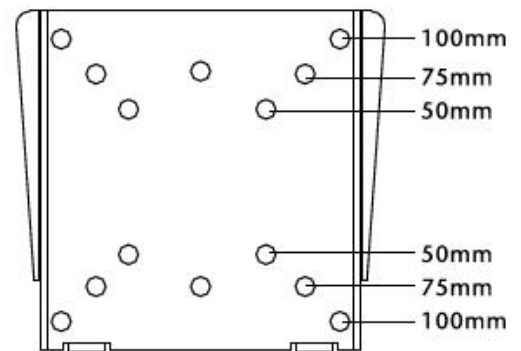

VLC-110B

**BUDGET NON-TILTING WALL MOUNT FOR UP TO 27"
LCD/LED SCREENS**

LOW PROFILE WALL MOUNT FOR SCREENS UP TO 27"

- Only 15mm clearance from wall
- Wall Plate and Screen Interface can be screwed together for added security
- VESA mounting – 50 X 50 to 100 x 100 fitment patterns
- Comes with comprehensive mounting kit
- 30Kg (66lbs) maximum screen weight