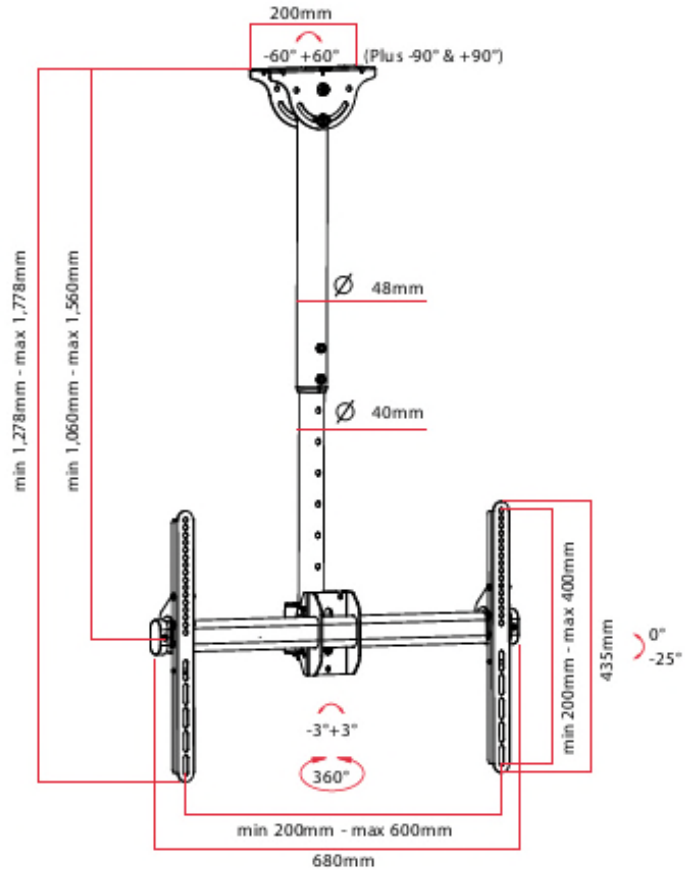

VCL-600

TELESCOPIC CEILING MOUNT FOR 32" TO 65" LCD/LED

CEILING MOUNT FOR LCD/LED SCREENS 32" to 65"

- Budget Ceiling Mount bracket for up to 65" LCD screens
- Height Adjustable 1060 to 1560mm with 360° rotation
- Ceiling mount is Cathedral design with $\pm 60^\circ$ angle setting or fixed 90° angle for side mount on beam
- VESA mounting – 200 x 200 to 600 x 600 patterns
- Up to 25° Forward Tilt and $\pm 3^\circ$ horizontal adjustment
- Comes with comprehensive mounting kit including M4, M6, and M8 screen screws
- Heavy duty, 50Kg (110lbs) maximum