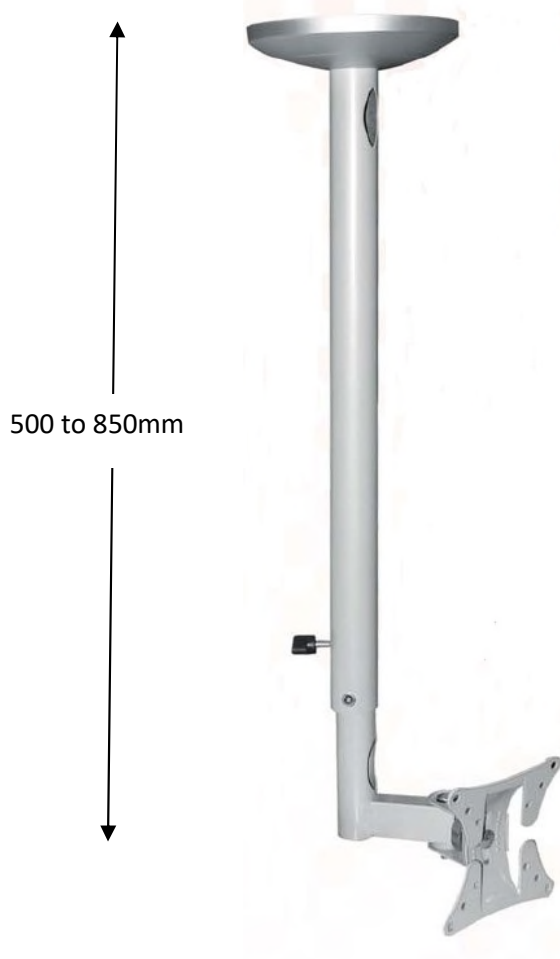

## **VCL-100**

**TELESCOPIC CEILING MOUNT FOR 17" TO 27" LCD/LED**

## **CEILING MOUNT FOR LCD/LED SCREENS 15" to 27"**

- Budget Ceiling Mount bracket for up to 27" LCD screens
- Height Adjustable 500 to 850mm with 180° rotation
- VESA mounting – up to 100 x 100 patterns
- Up to 20° ± Tilt
- Comes with comprehensive mounting kit including M4, M6, and M8 screen screws
- Heavy duty, 30Kg (66lbs) maximum