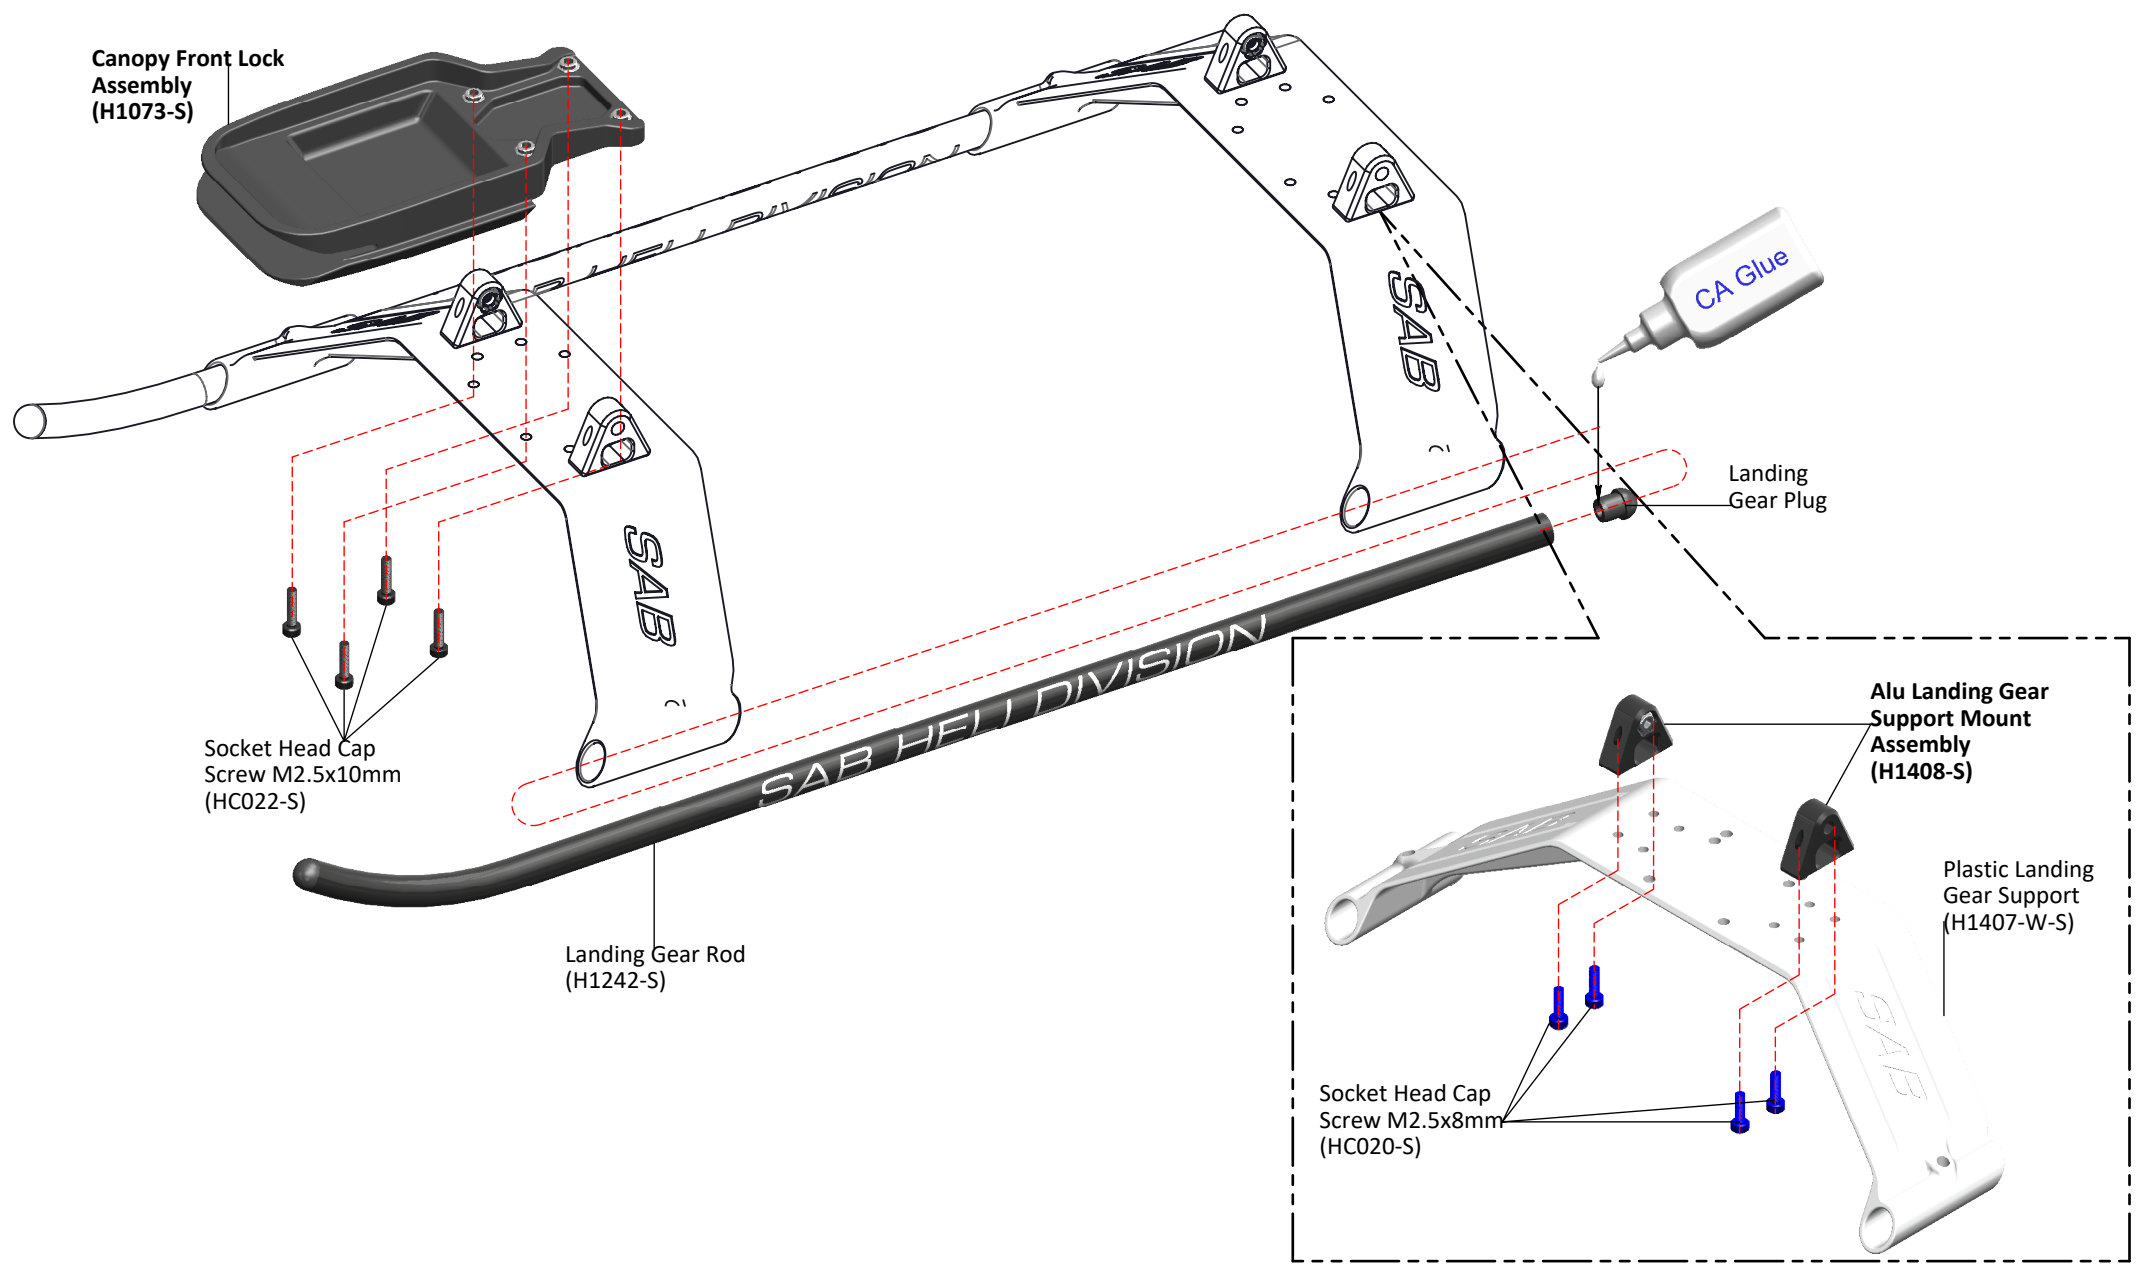

BAG 20

Landing Gear Light SET (H1431-S)

- 1 x Landing Gear Light SET.

ESC Mount (H1718-S)

- 1 x ESC Mount.
 - 2 x ESC Mount Spacer.
 - 4 x Head Cap Screw M3x6.
 - 4 x Flat Head Screw M3x5.

Main Frame (H1894-S)

- 1 x Main Frame.
 - 2 x Bushing.

Orange SX Low Side Frame (H2041-S)

- 1 x Orange SX Low Side Frame.

Orange DX Low Side Frame (H2042-S)

- 1 x Orange DX Low Side Frame.

Orange Canopy (H2043-S)

- 1 x Orange Canopy.
 - 2 x Canopy Grommet.

Orange Boom (H2044-S)

- 1 x Boom Kraken RAW.
 - 2 x Locking Element Tail.
 - 4 x Metric Hex Nylon Nuts M3.
 - 2 x Double Sided Tapes.
 - 1 x Nut Block.

Main Blade 701 [S701]

- 2 x Main Blade S701.

Tail Blade S105 [S105]

- 2 x Tail Blade S105.