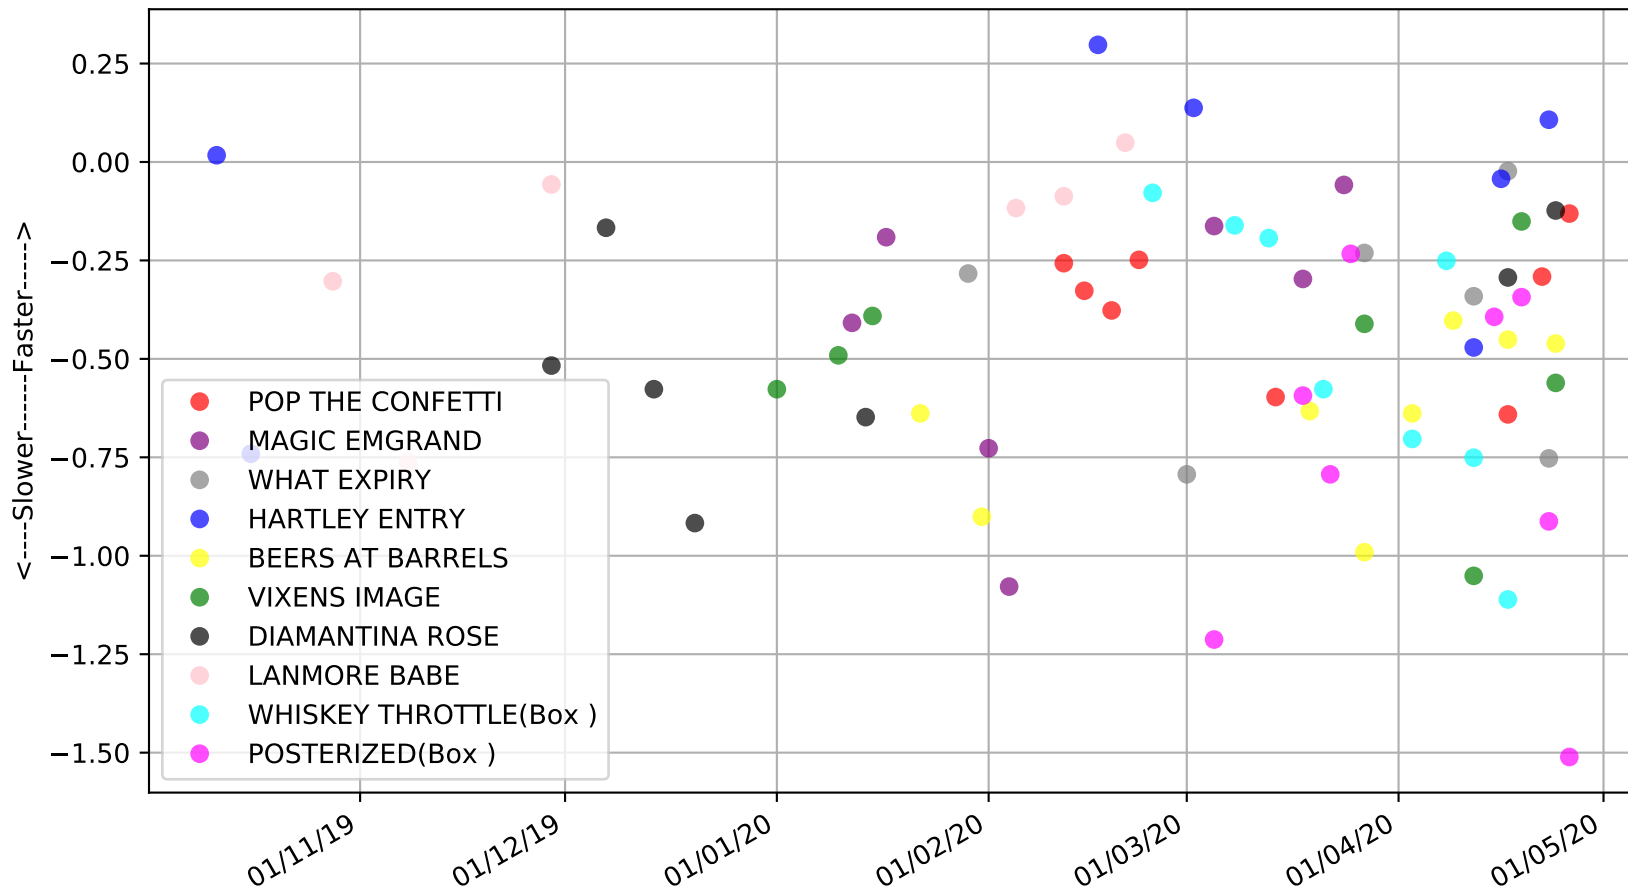

Richmond - 1st May
Race 6, LADBROKES GREYHOUND PREVIEWS 1-3 WIN STAKES, 535m, 5
Speed of dog compared with par win times of the track & distance it ran at