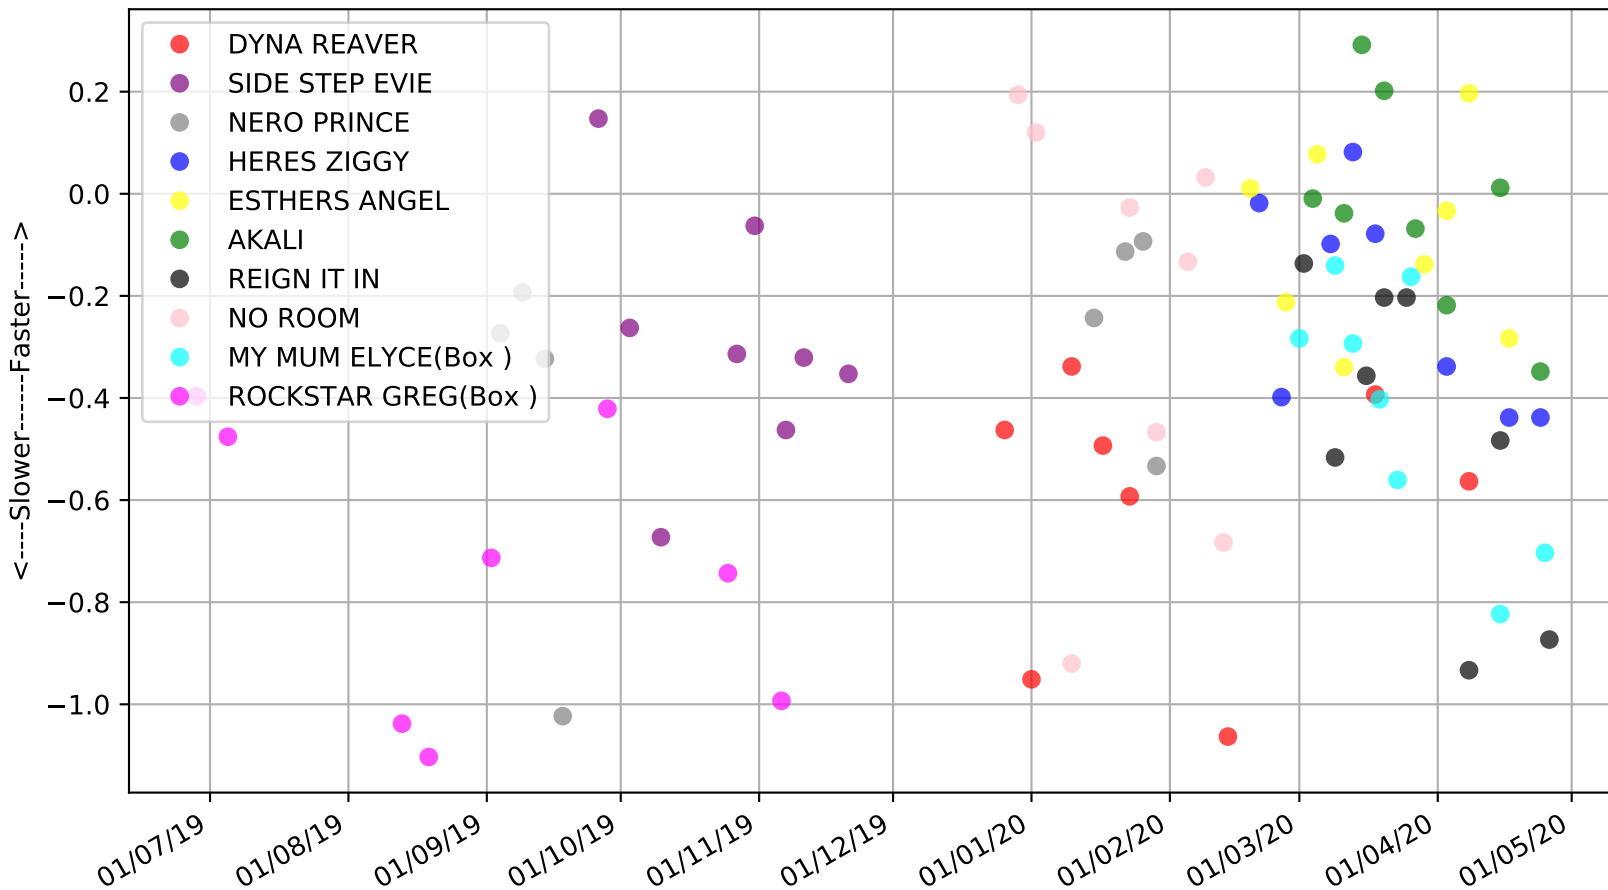

Richmond - 1st May
Race 10, STEELINE RIVERSTONE STAKES, 330m, X45
Speed of dog compared with par win times of the track & distance it ran at