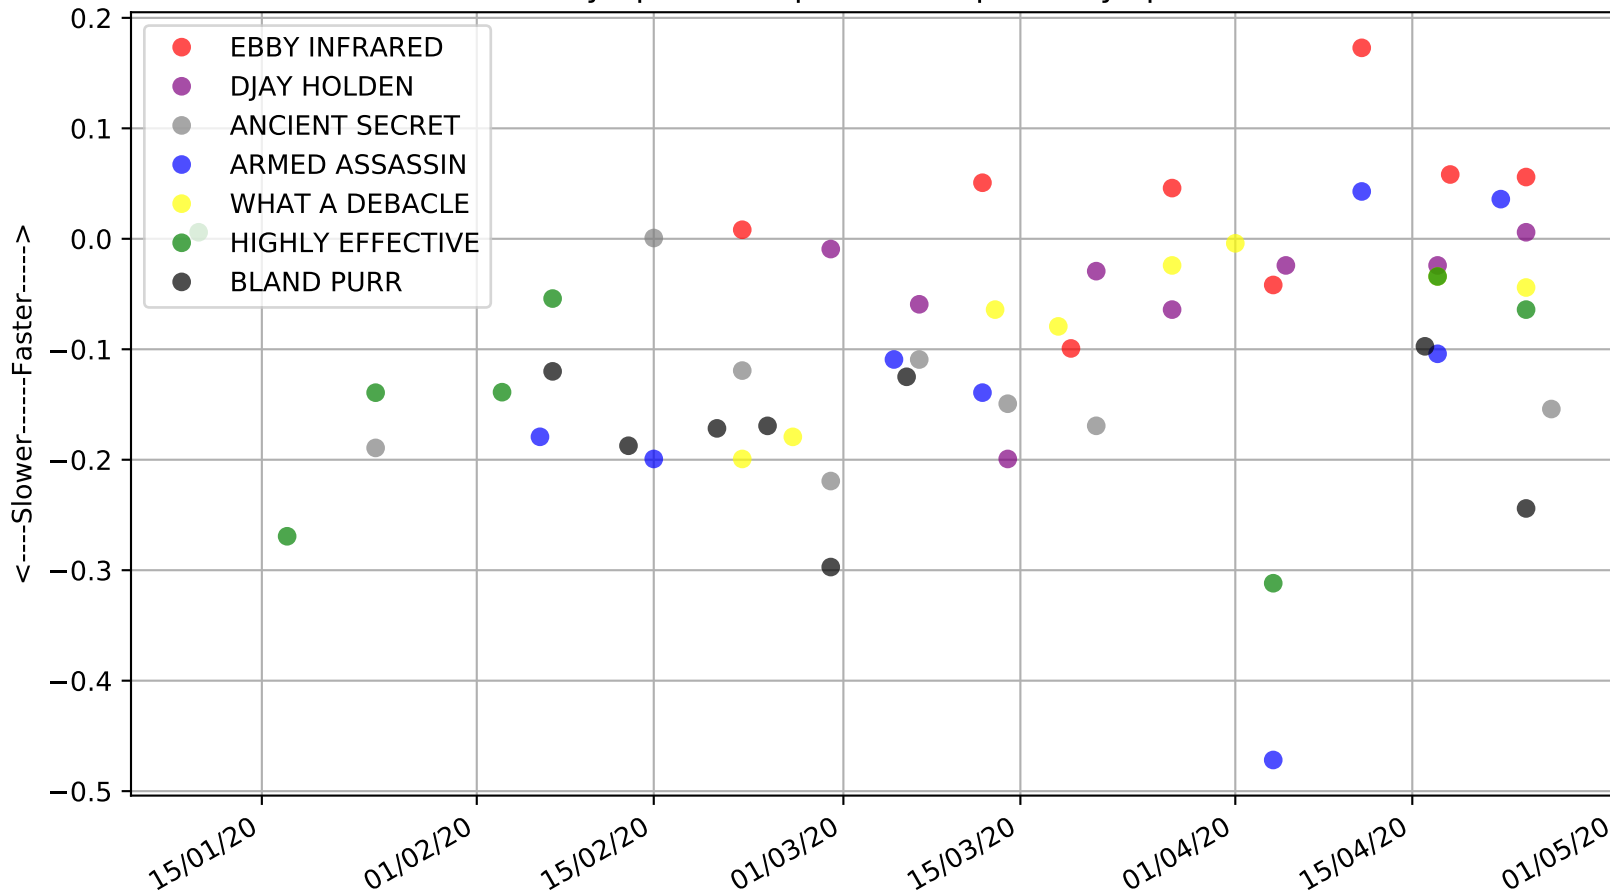

Richmond - 1st May
Race 8, RICHMOND RACE CLUB STAKES, 535m, NG
Early Speed compared with par early speed