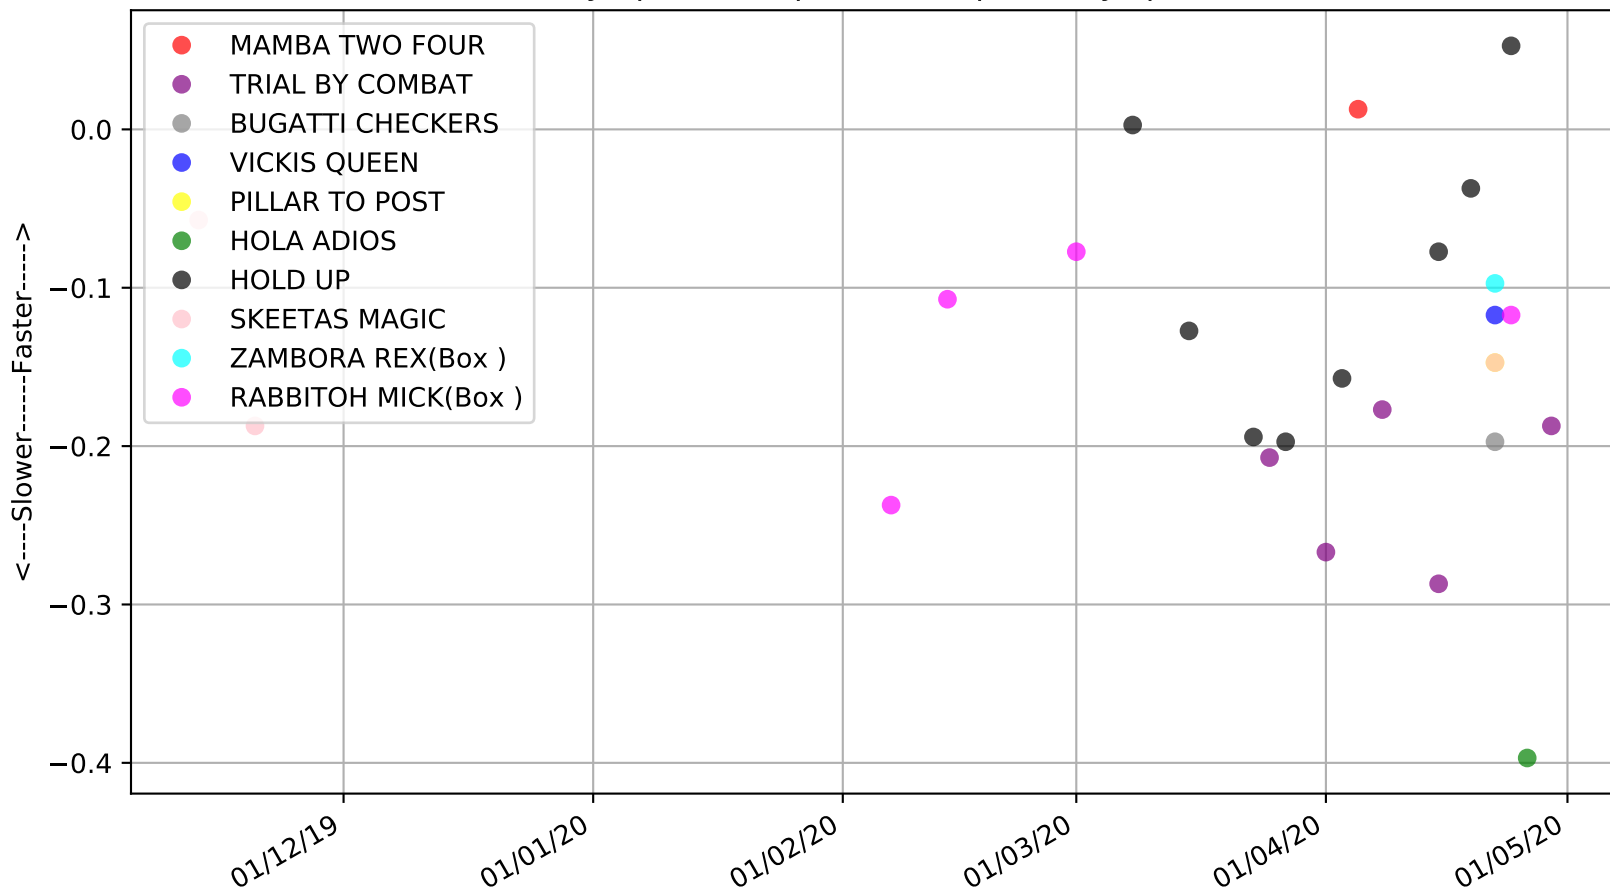

Richmond - 1st May
Race 1, LADBROKES MAIDEN, 330m, M
Early Speed compared with par early speed