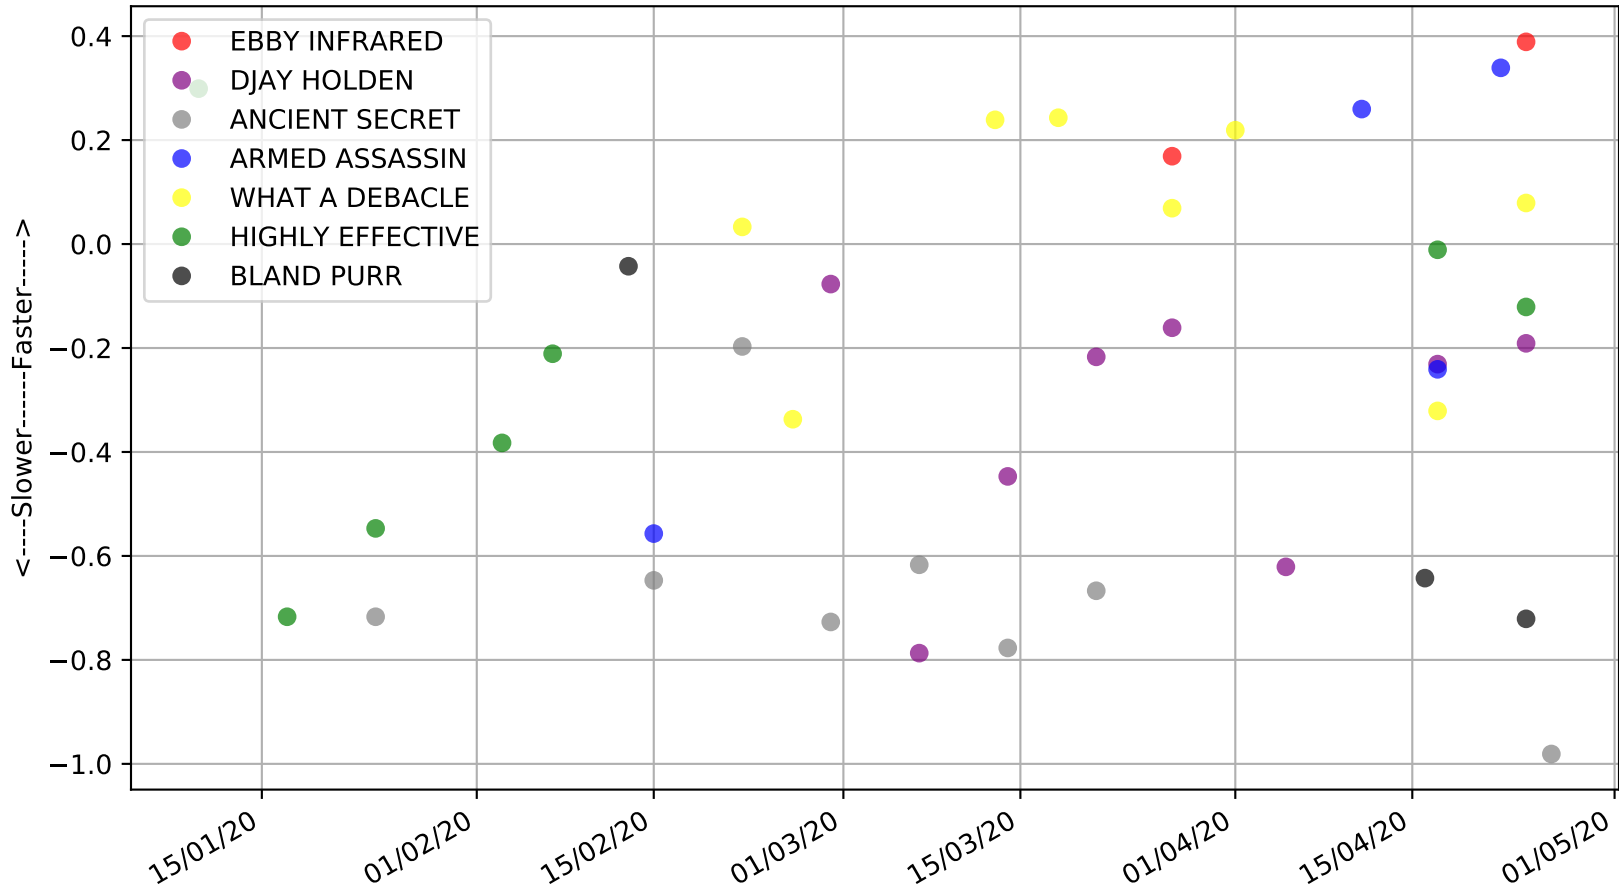

Richmond - 1st May
Race 8, RICHMOND RACE CLUB STAKES, 535m, NG
Speed of dog +50m or -50m of current race distance