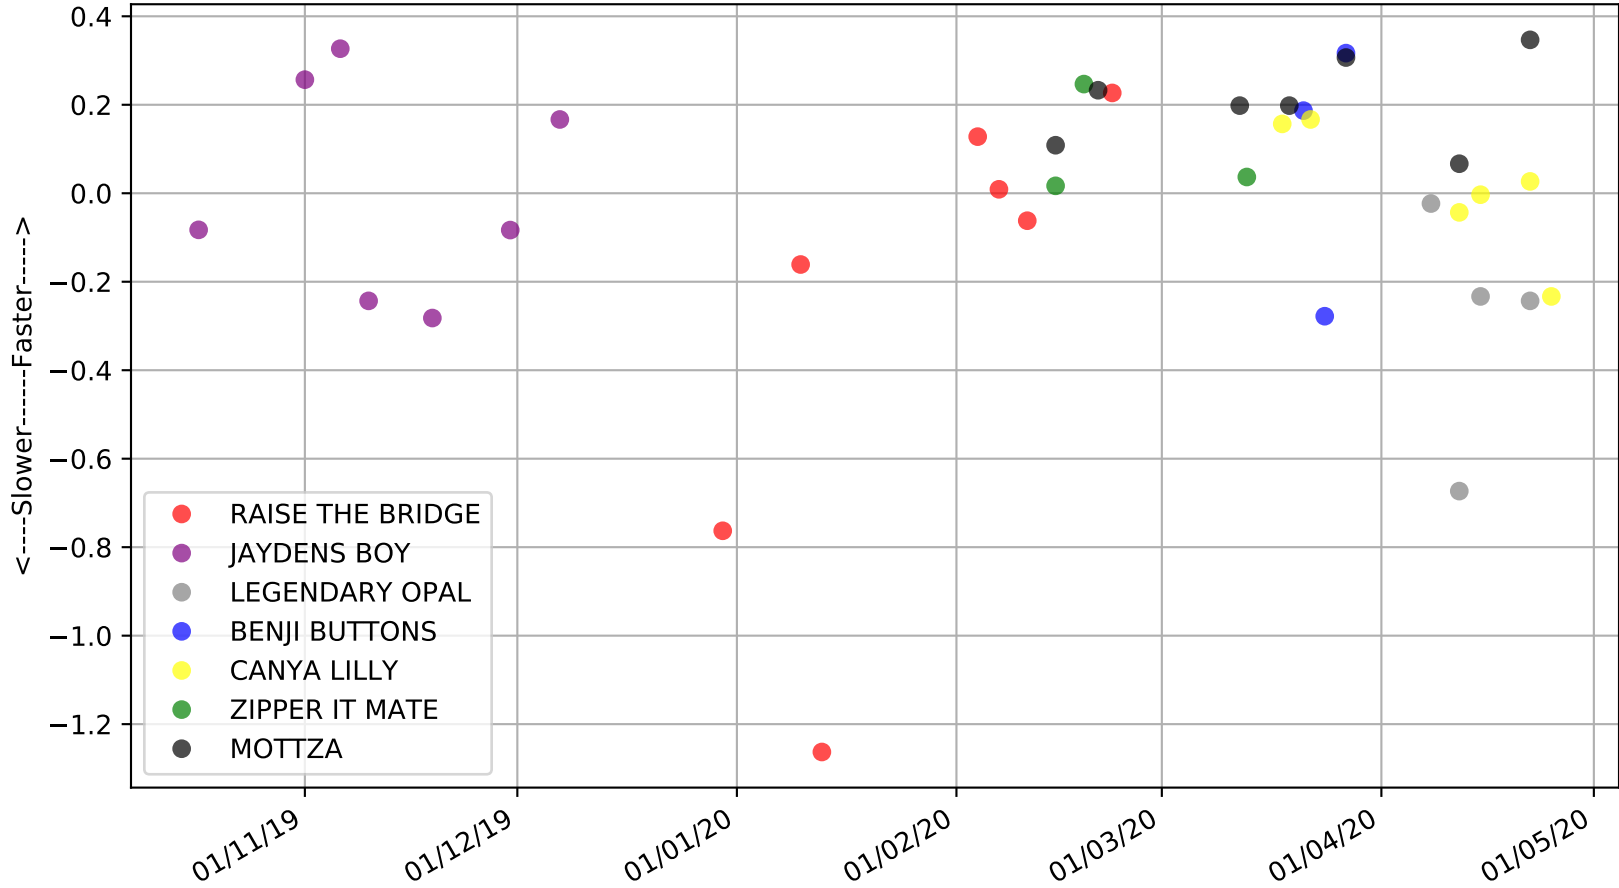

Richmond - 1st May  
Race 8, RICHMOND RACE CLUB STAKES, 535m, NG  
Early Speed compared with par early speed

Richmond - 1st May  
Race 9, BESS ELECTRICAL STAKES, 400m, FFA  
Speed of dog +50m or -50m of current race distance