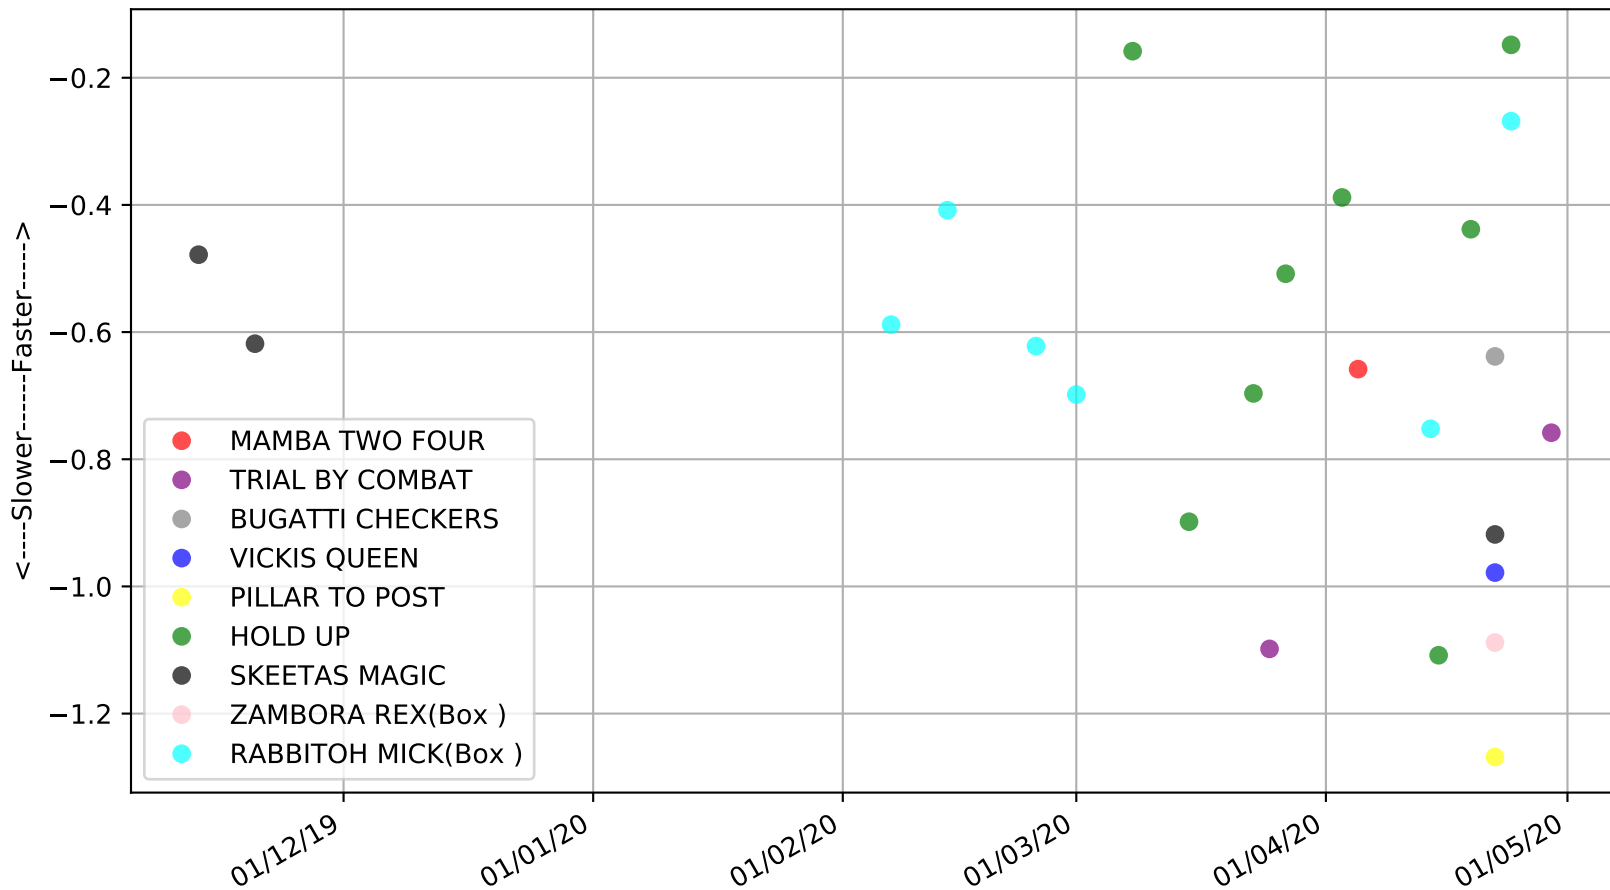

Richmond - 1st May  
Race 1, LADBROKES MAIDEN, 330m, M  
Previous race distances in meters

Richmond - 1st May  
Race 1, LADBROKES MAIDEN, 330m, M  
Speed of dog +50m or -50m of current race distance

Richmond - 1st May  
Race 1, LADBROKES MAIDEN, 330m, M  
Previous race weights in kilograms