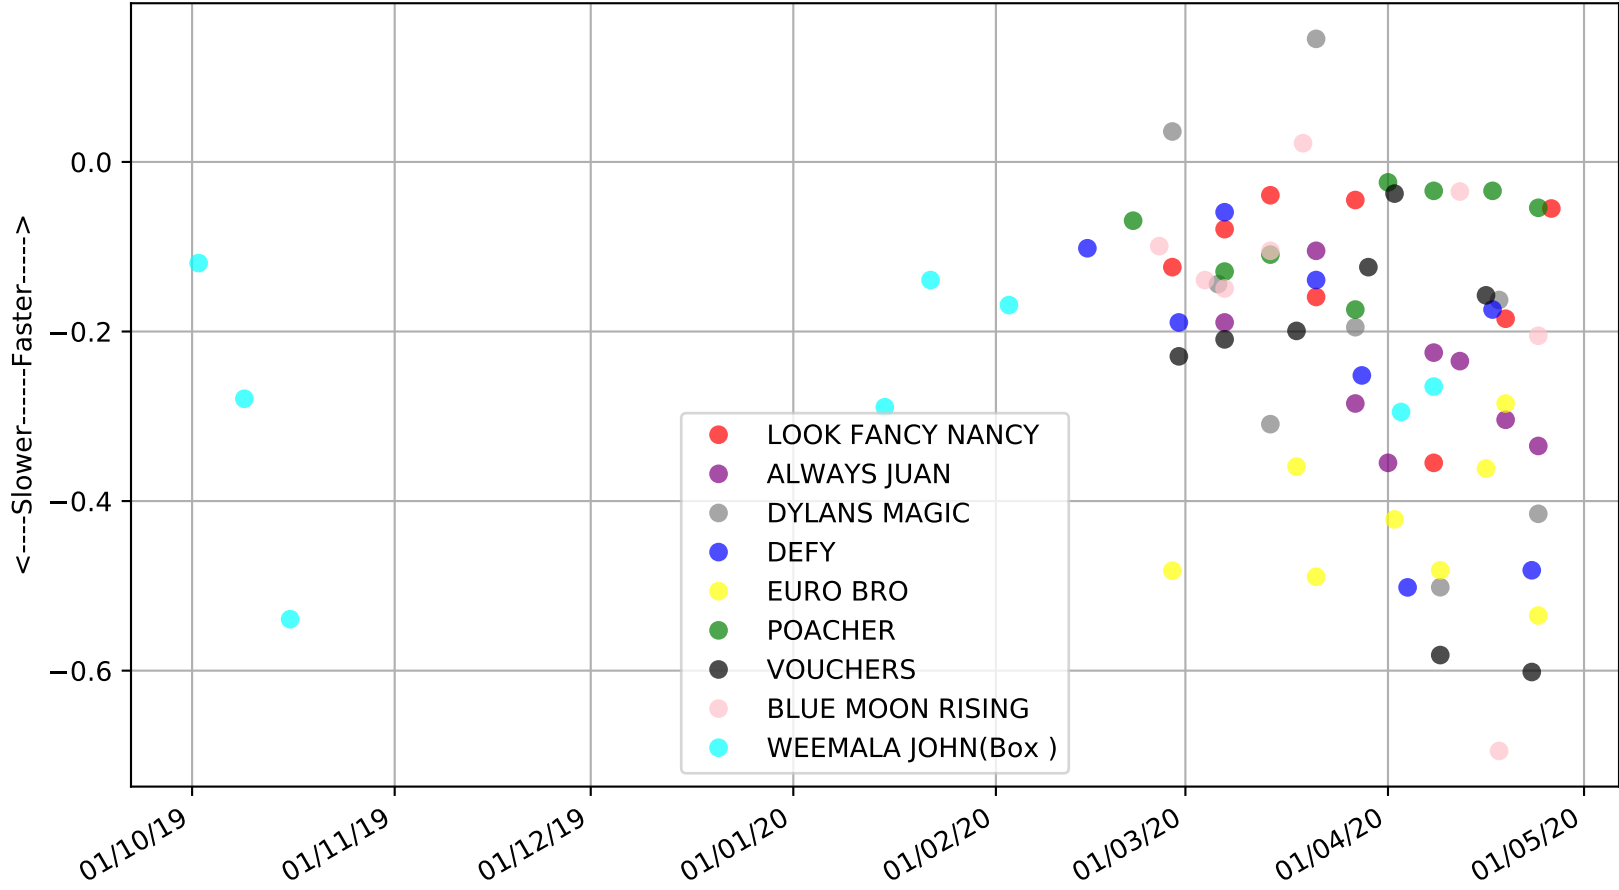

Richmond - 1st May  
Race 7, GREYHOUND PRODUCTS DIRECT STAKES, 618m, NG  
Previous race distances in meters

Richmond - 1st May  
Race 7, GREYHOUND PRODUCTS DIRECT STAKES, 618m, NG  
Early Speed compared with par early speed