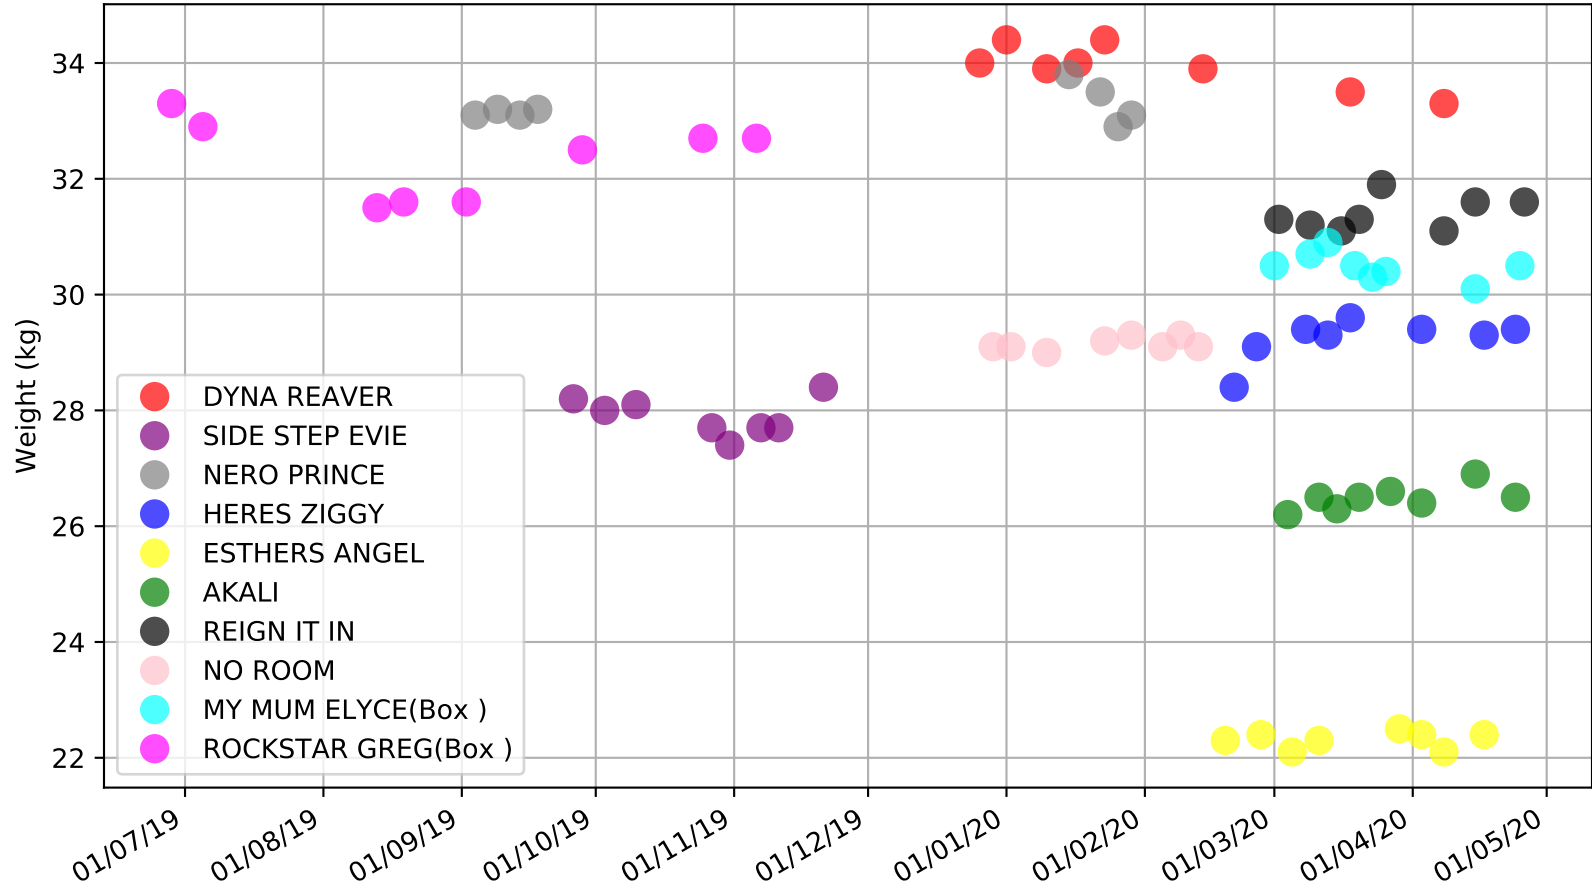

Richmond - 1st May  
Race 10, STEELINE RIVERSTONE STAKES, 330m, X45  
Speed of dog +50m or -50m of current race distance

Richmond - 1st May  
Race 10, STEELINE RIVERSTONE STAKES, 330m, X45  
Previous race weights in kilograms