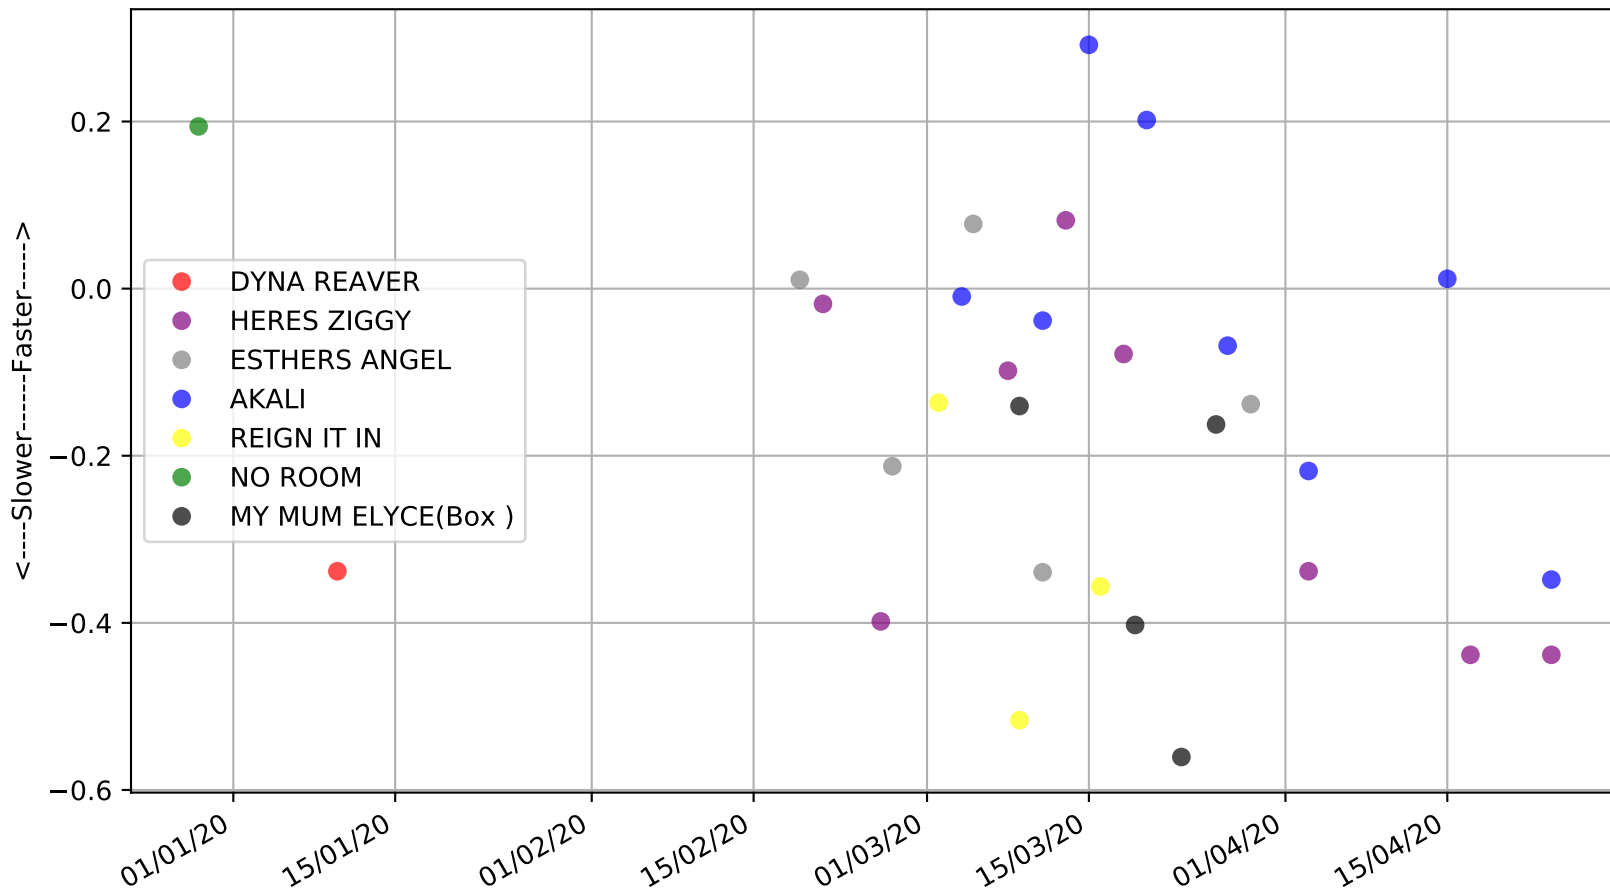

Richmond - 1st May
Race 10, STEELINE RIVERSTONE STAKES, 330m, X45
Speed of dog +50m or -50m of current race distance