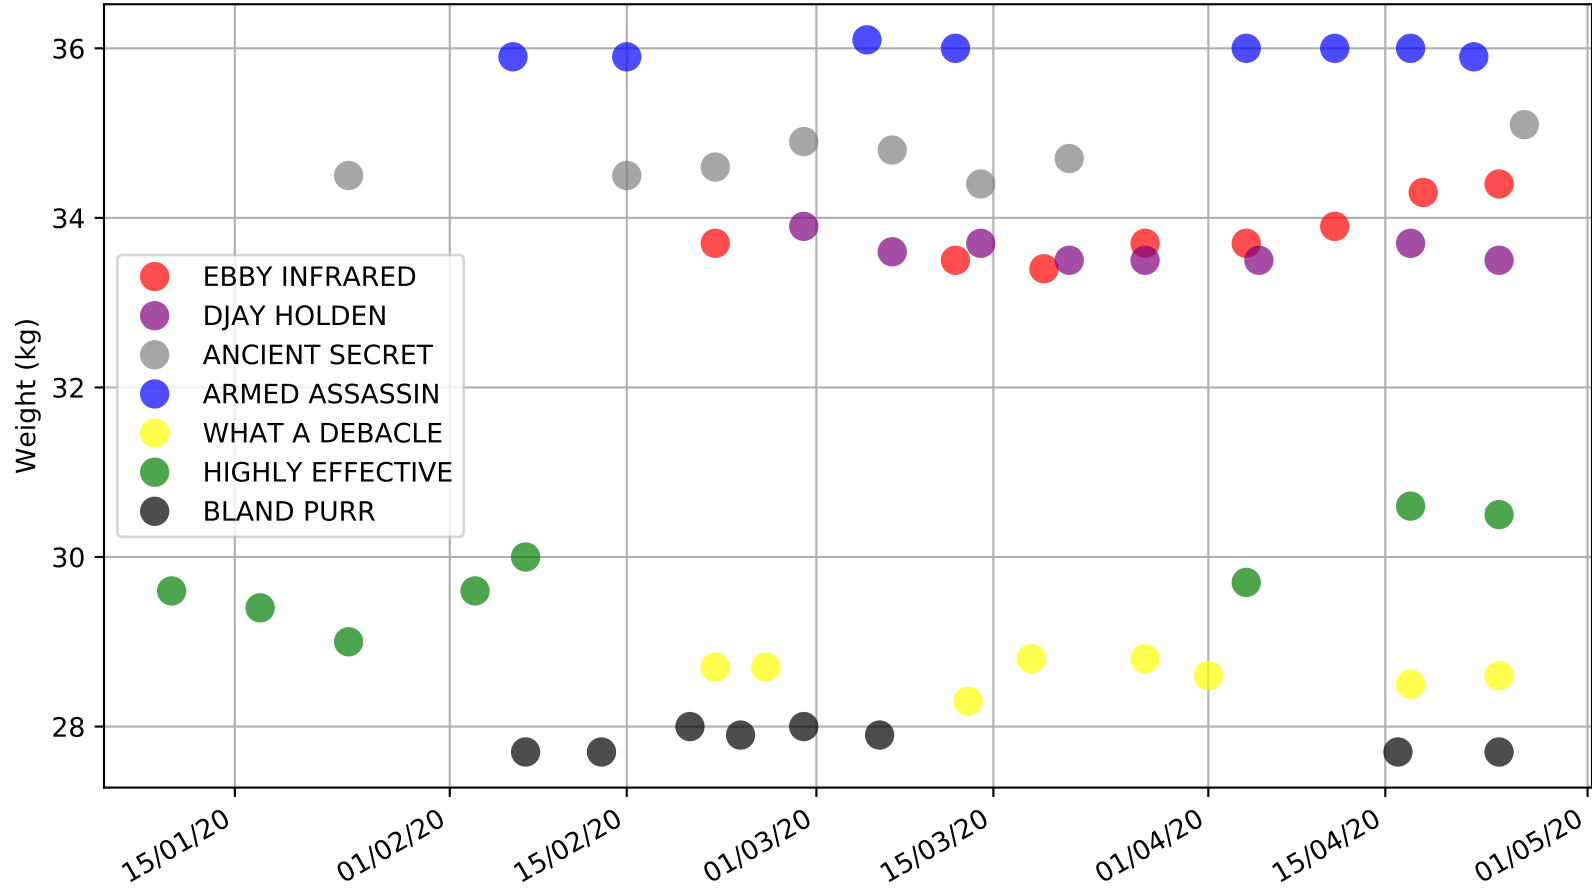

Richmond - 1st May
Race 8, RICHMOND RACE CLUB STAKES, 535m, NG
Previous race weights in kilograms