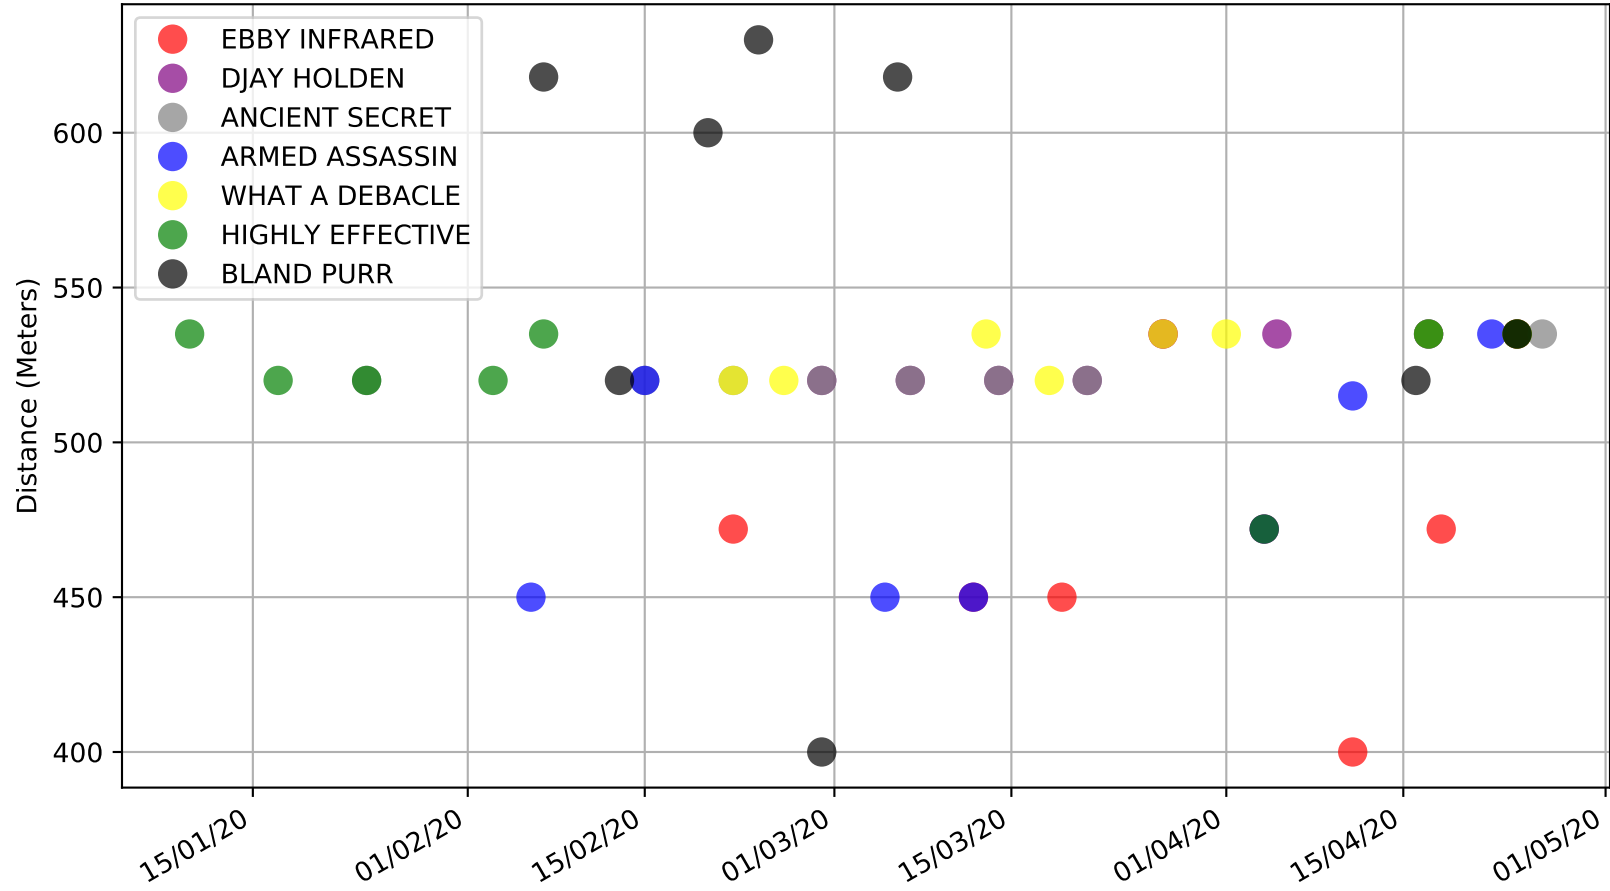

Richmond - 1st May
Race 8, RICHMOND RACE CLUB STAKES, 535m, NG
Previous race distances in meters