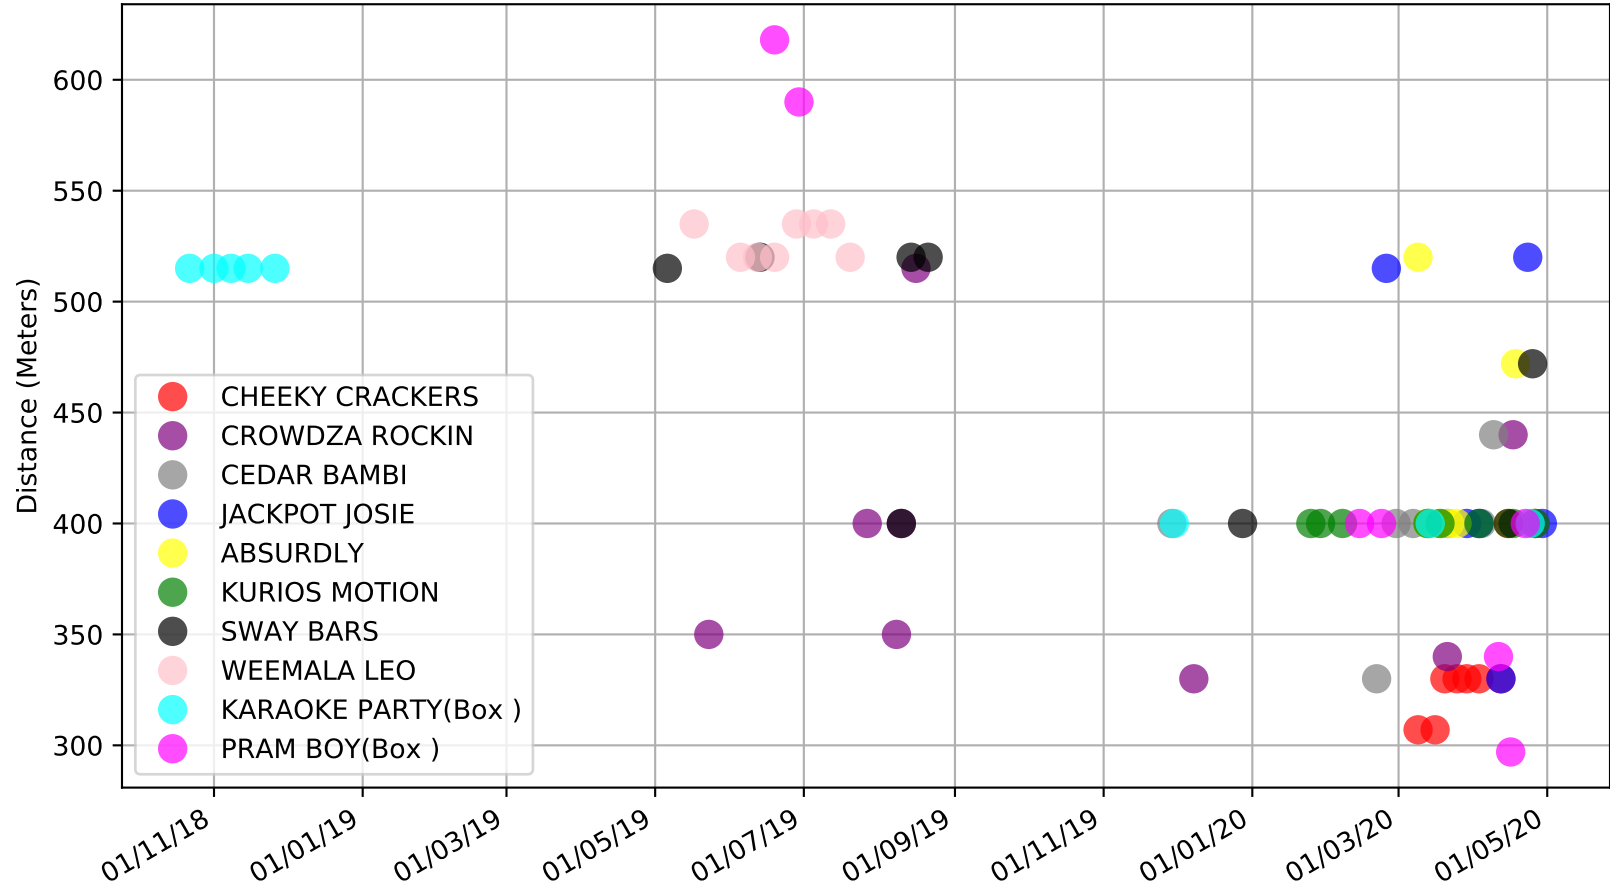

Richmond - 1st May
Race 3, TSR ACCESS SERVICES STAKES, 400m, 5
Previous race distances in meters