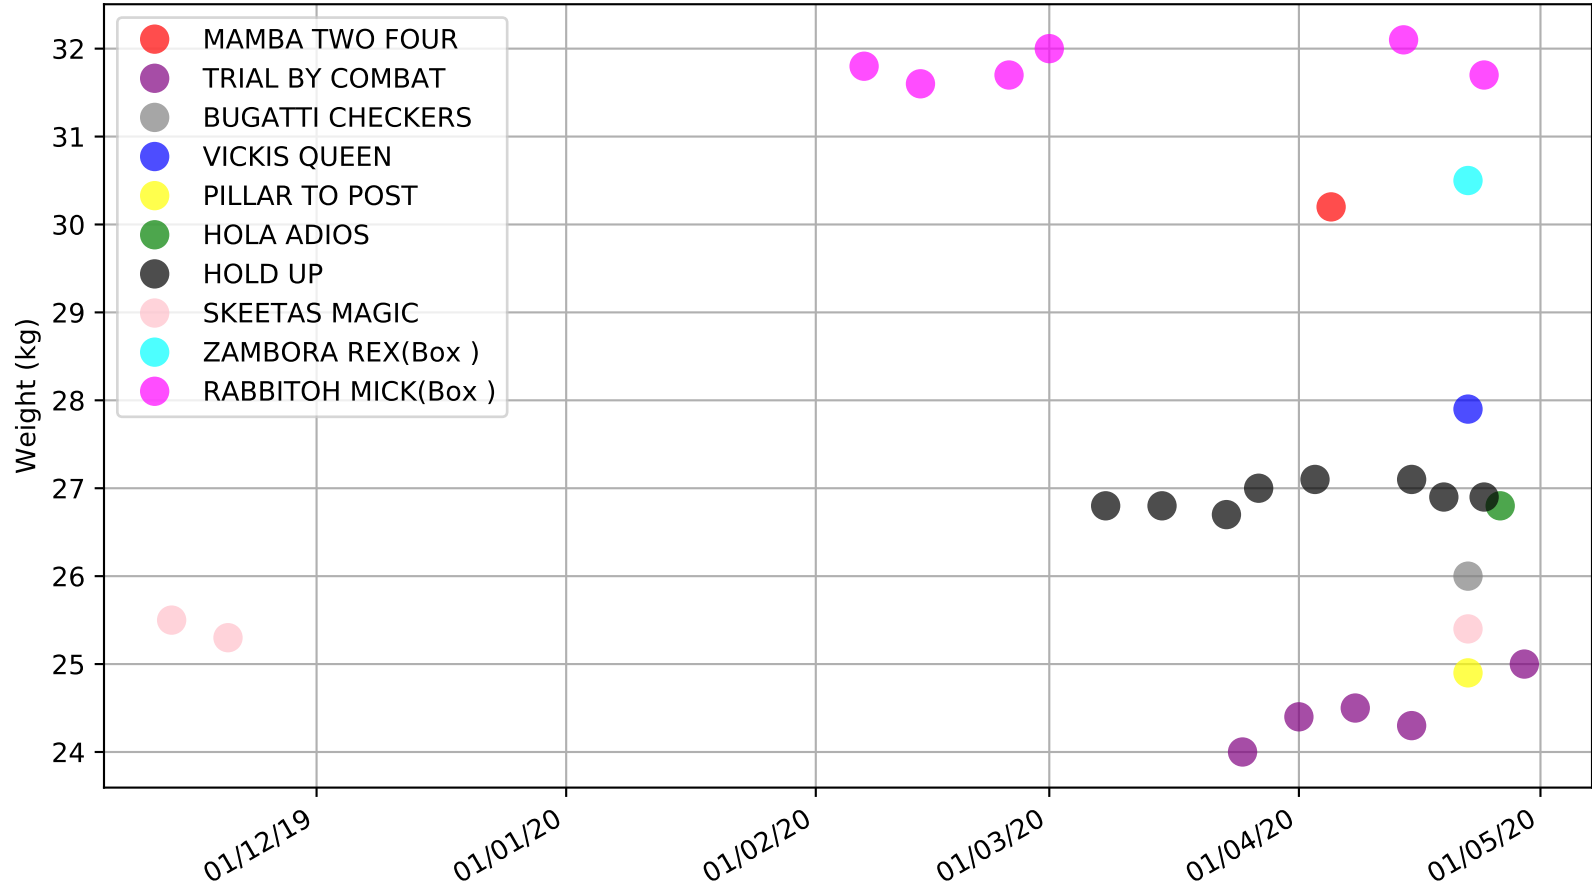

Richmond - 1st May  
Race 1, LADBROKES MAIDEN, 330m, M  
Previous race distances in meters

Richmond - 1st May  
Race 1, LADBROKES MAIDEN, 330m, M  
Speed of dog +50m or -50m of current race distance

Richmond - 1st May  
Race 1, LADBROKES MAIDEN, 330m, M  
Previous race weights in kilograms