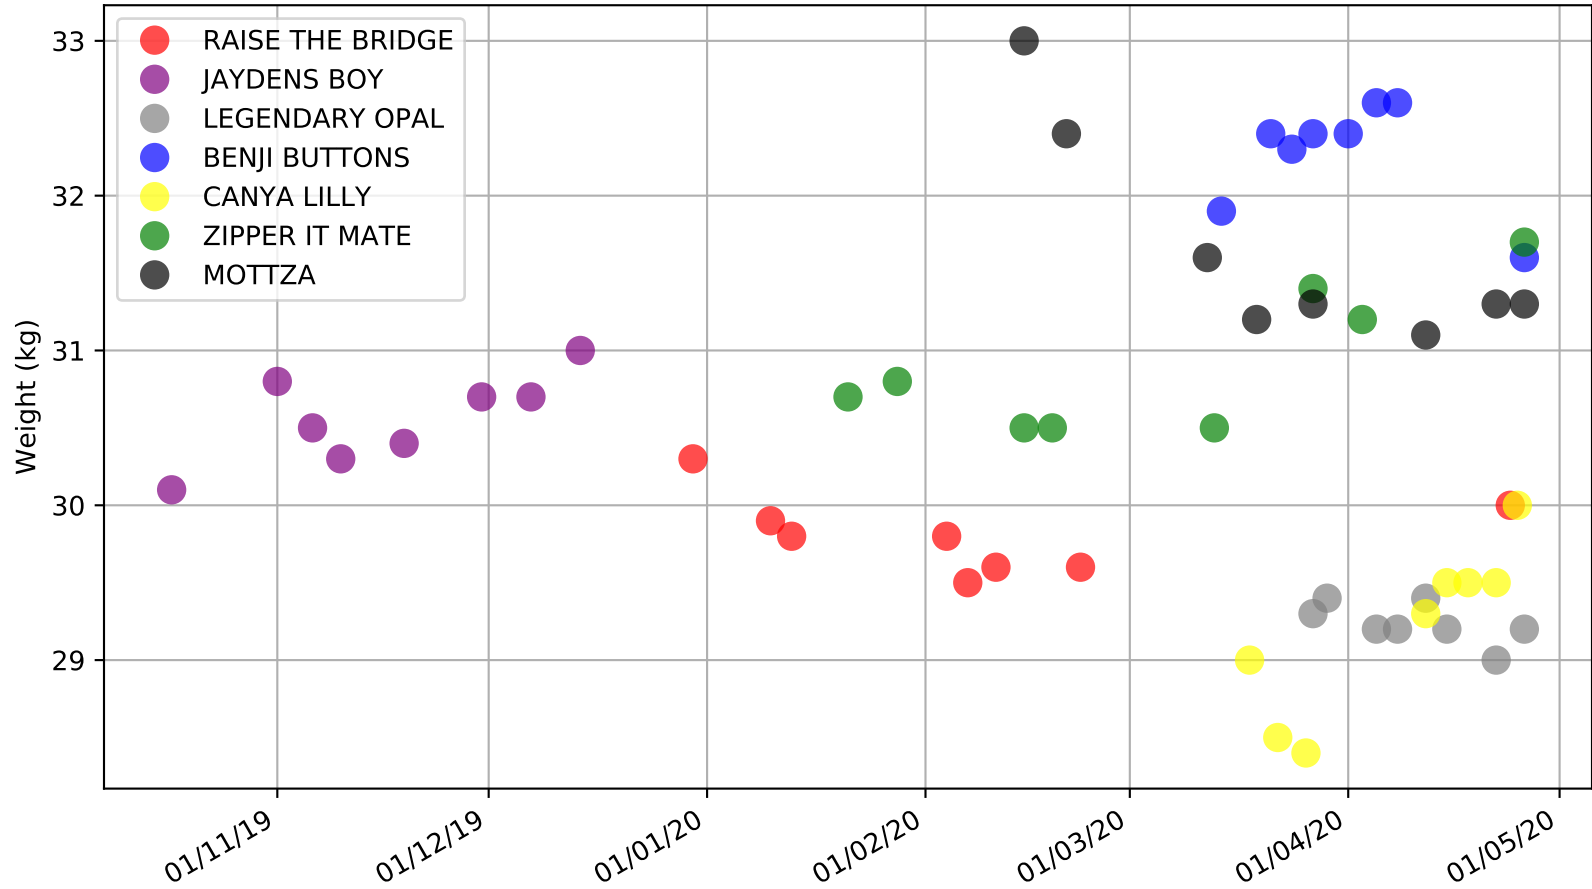

Richmond - 1st May
Race 9, BESS ELECTRICAL STAKES, 400m, FFA
Previous race weights in kilograms