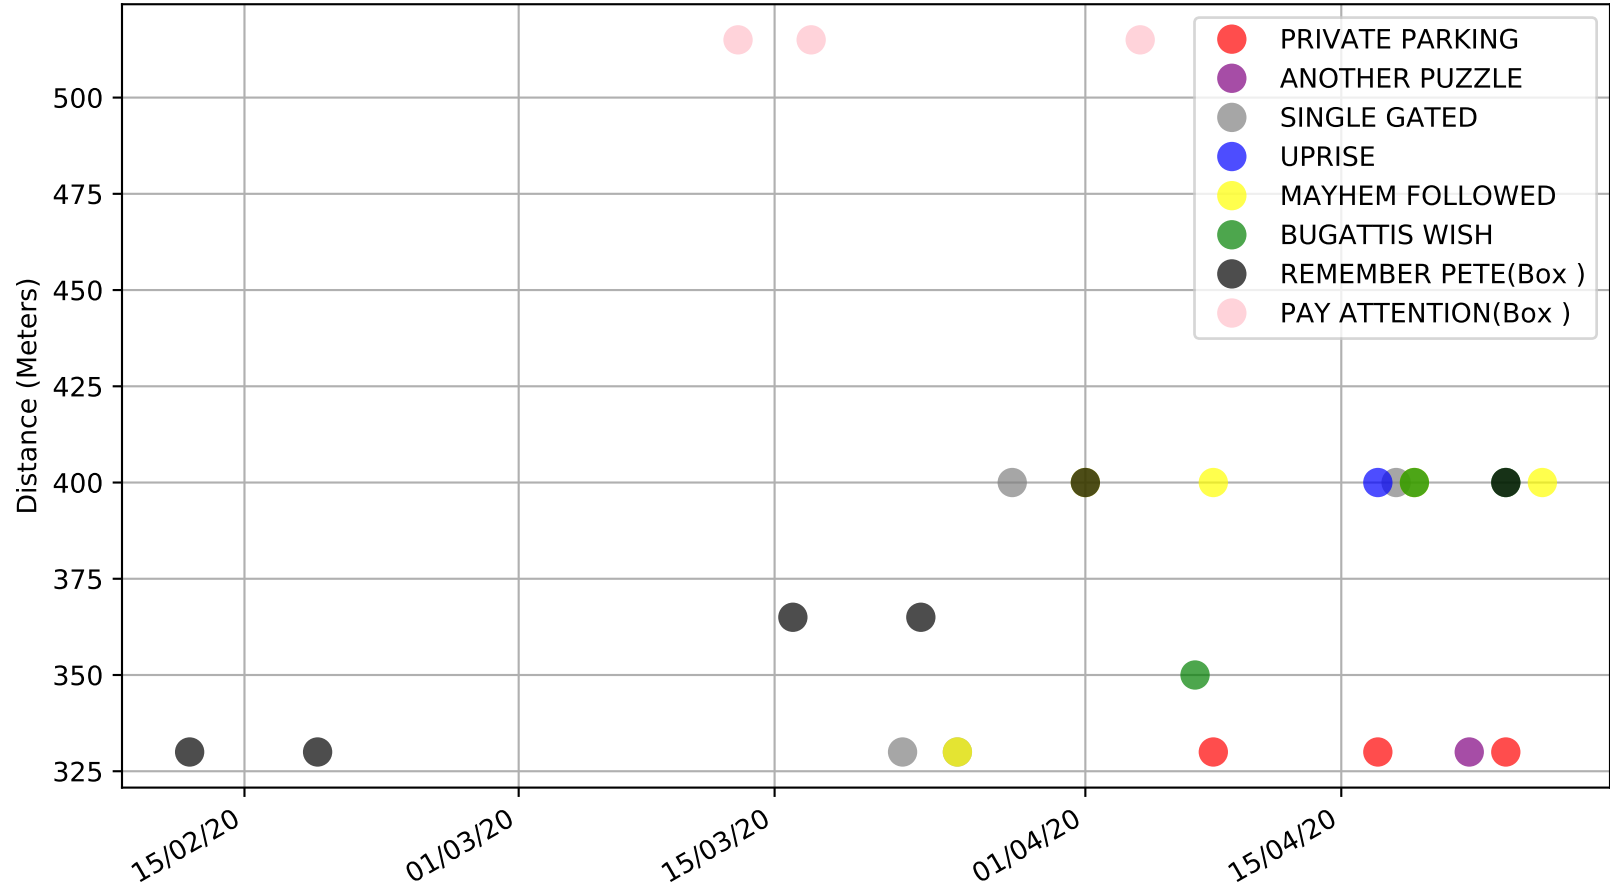

Richmond - 1st May
Race 2, CASTLEWOOD KITCHENS MAIDEN, 400m, M
Previous race distances in meters