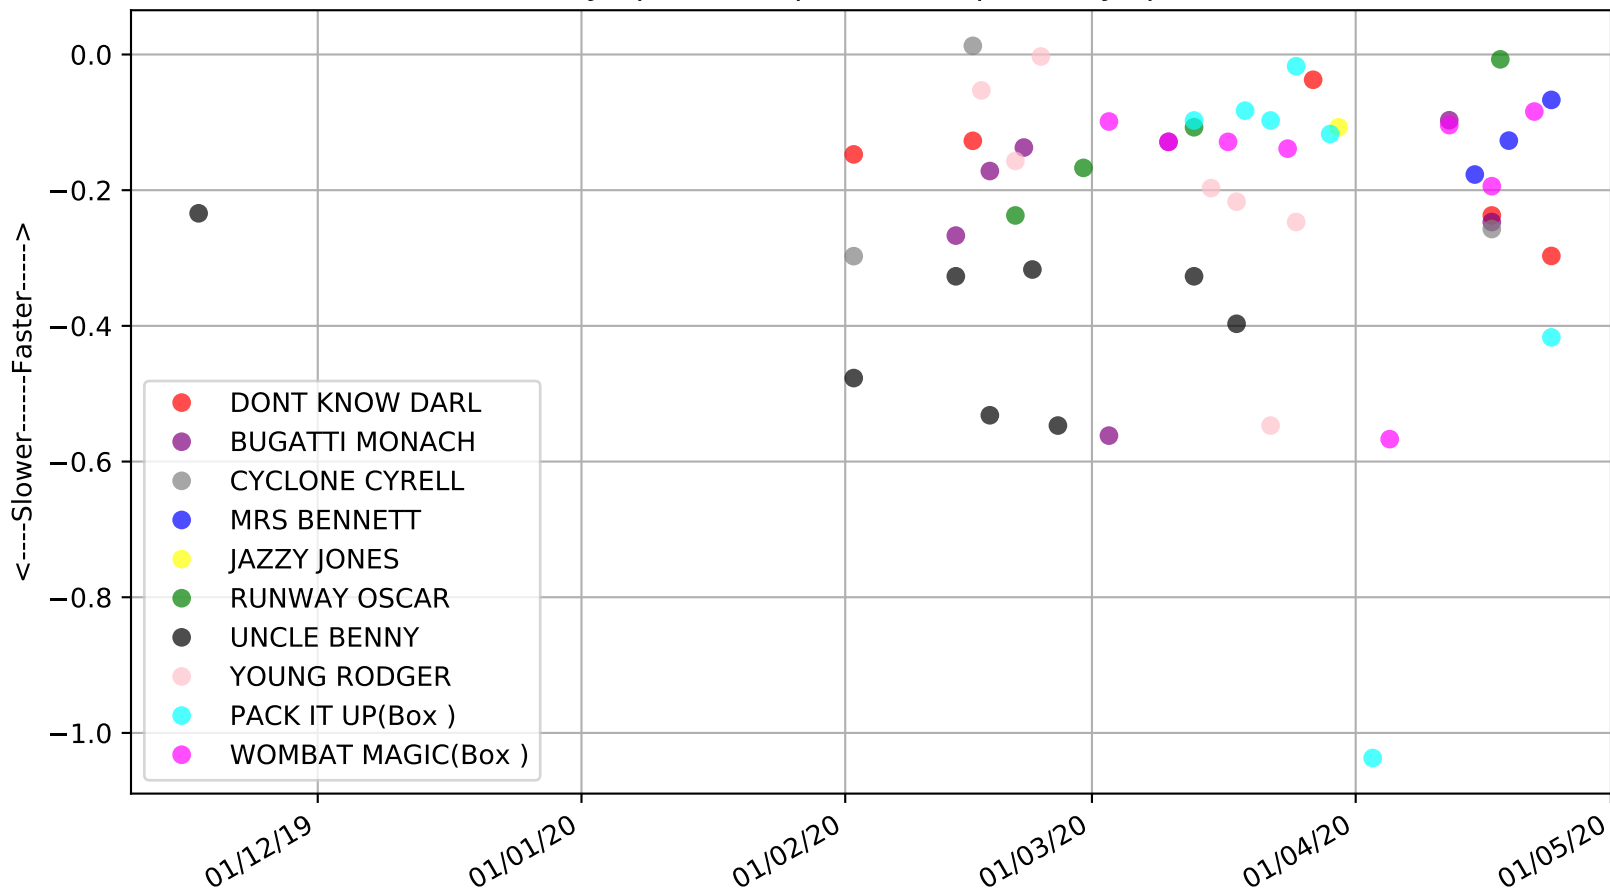

Richmond - 1st May
Race 4, BERNIPAVE STAKES, 400m, 5
Early Speed compared with par early speed