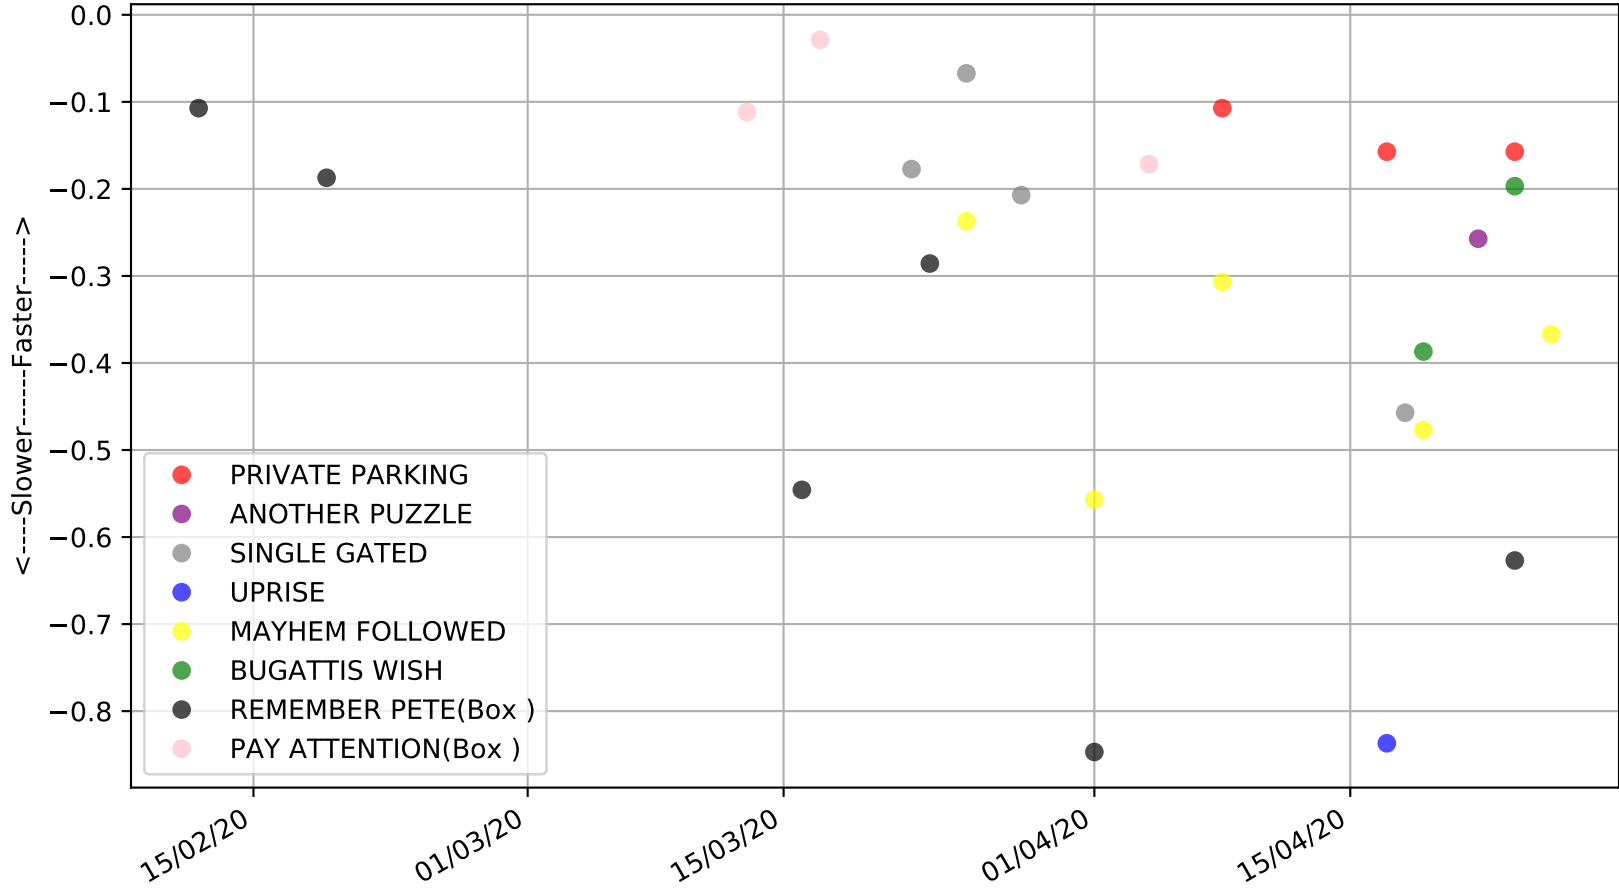

Richmond - 1st May  
Race 2, CASTLEWOOD KITCHENS MAIDEN, 400m, M  
Early Speed compared with par early speed

Richmond - 1st May  
Race 3, TSR ACCESS SERVICES STAKES, 400m, 5  
Previous race distances in meters