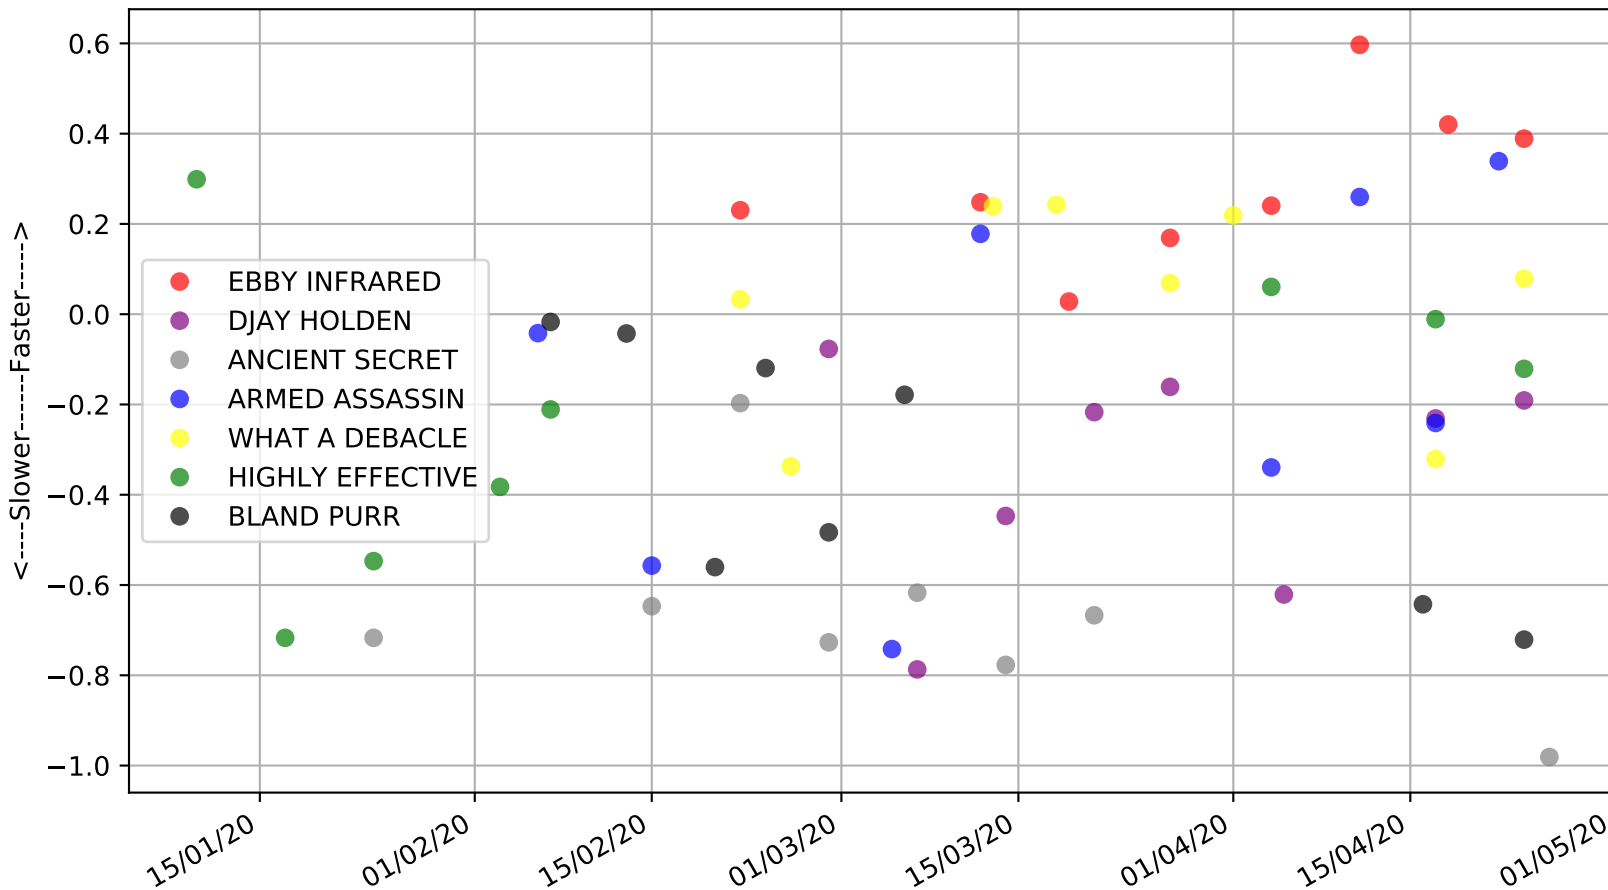

Richmond - 1st May
Race 8, RICHMOND RACE CLUB STAKES, 535m, NG
Speed of dog compared with par win times of the track & distance it ran at