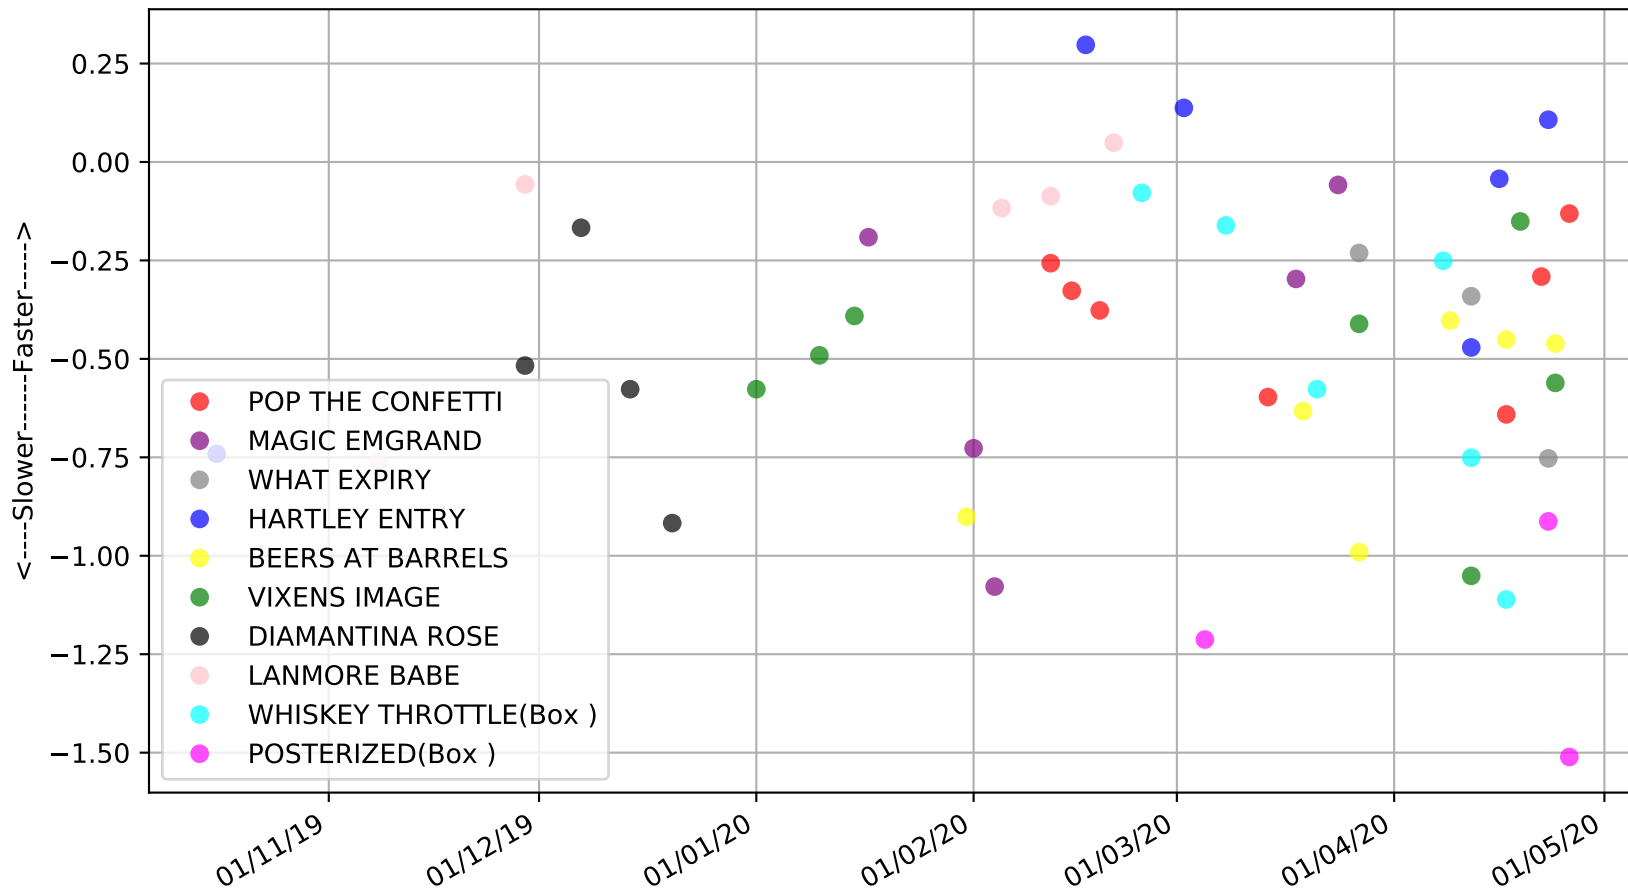

Richmond - 1st May
Race 6, LADBROKES GREYHOUND PREVIEWS 1-3 WIN STAKES, 535m, 5
Speed of dog +50m or -50m of current race distance