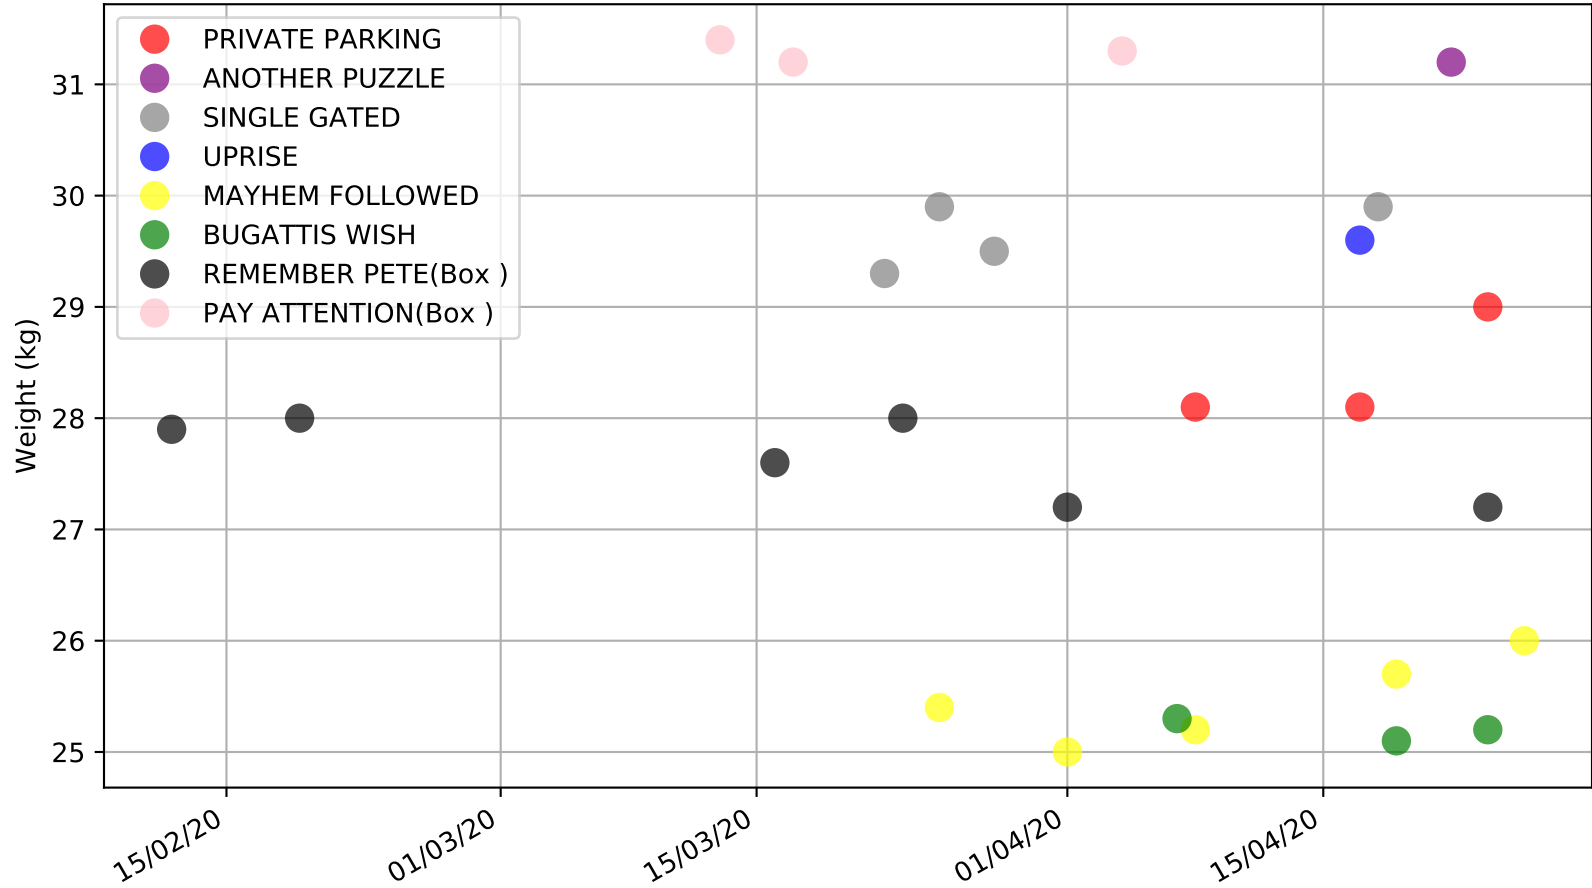

Richmond - 1st May
Race 2, CASTLEWOOD KITCHENS MAIDEN, 400m, M
Previous race weights in kilograms