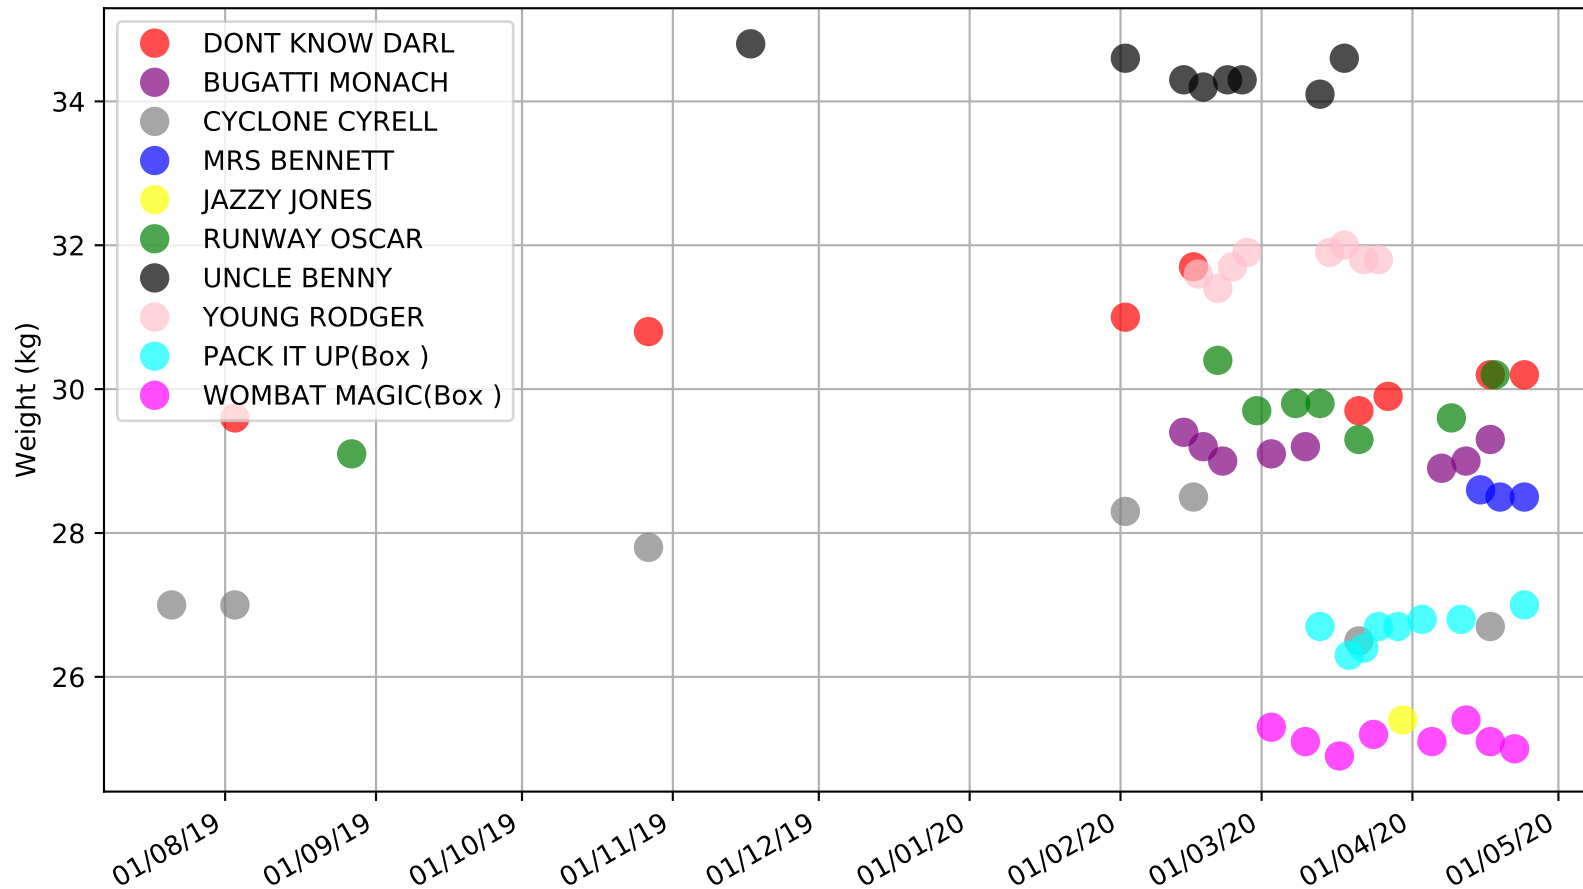

Richmond - 1st May  
Race 4, BERNIPAVE STAKES, 400m, 5  
Early Speed compared with par early speed

Richmond - 1st May  
 Race 5, KEVIN WATERS TOWING 1-3 WIN STAKES, 535m, 5  
 Previous race distances in meters