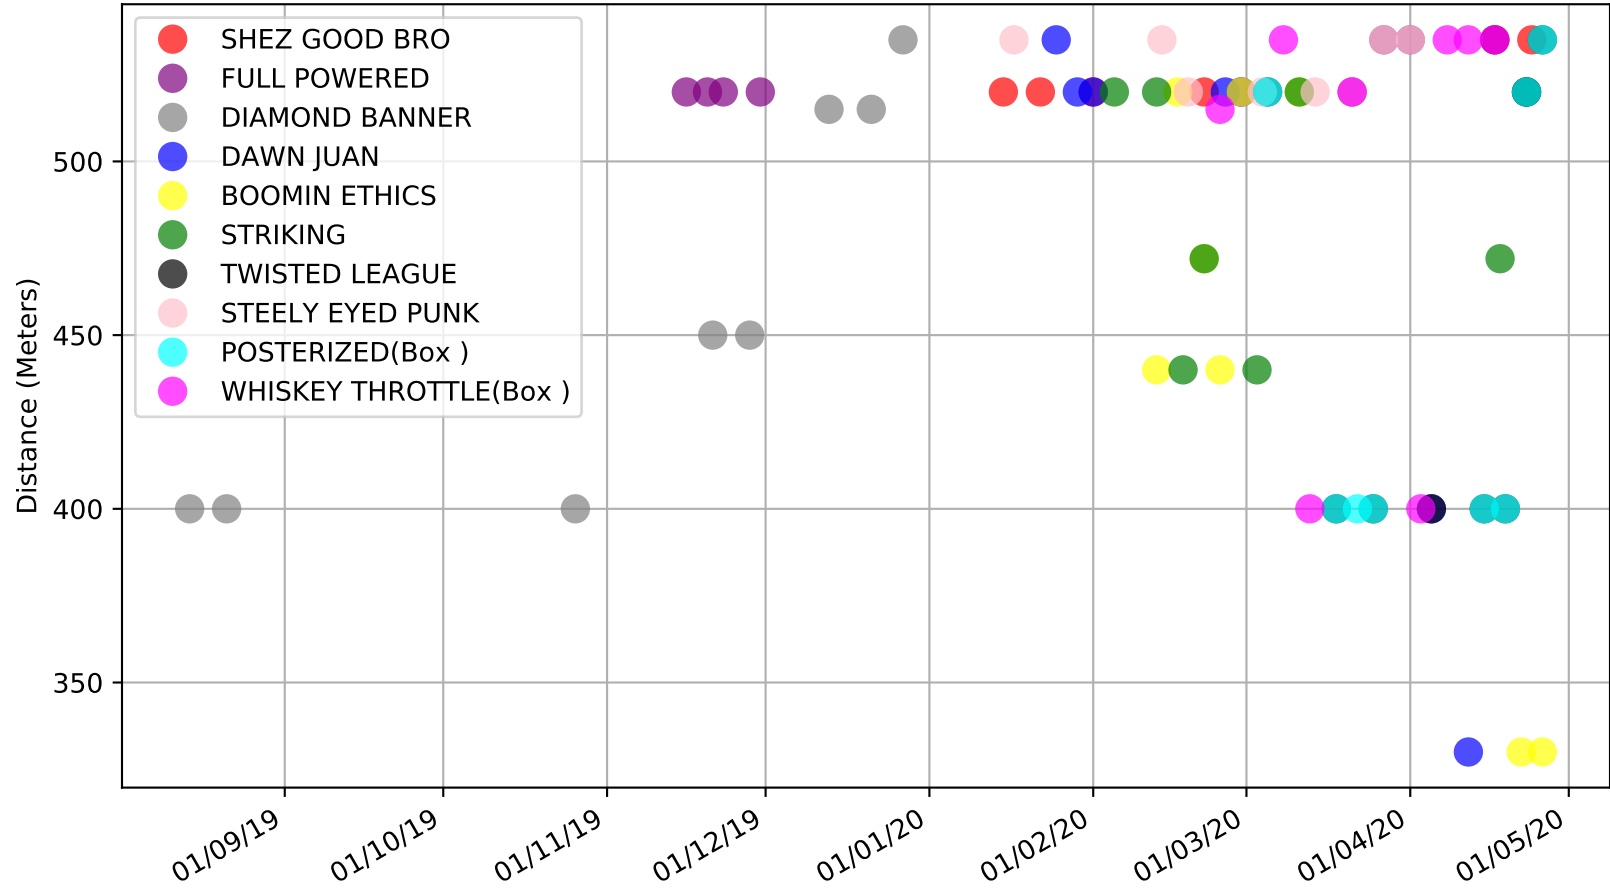

Richmond - 1st May  
Race 4, BERNIPAVE STAKES, 400m, 5  
Early Speed compared with par early speed

Richmond - 1st May  
 Race 5, KEVIN WATERS TOWING 1-3 WIN STAKES, 535m, 5  
 Previous race distances in meters