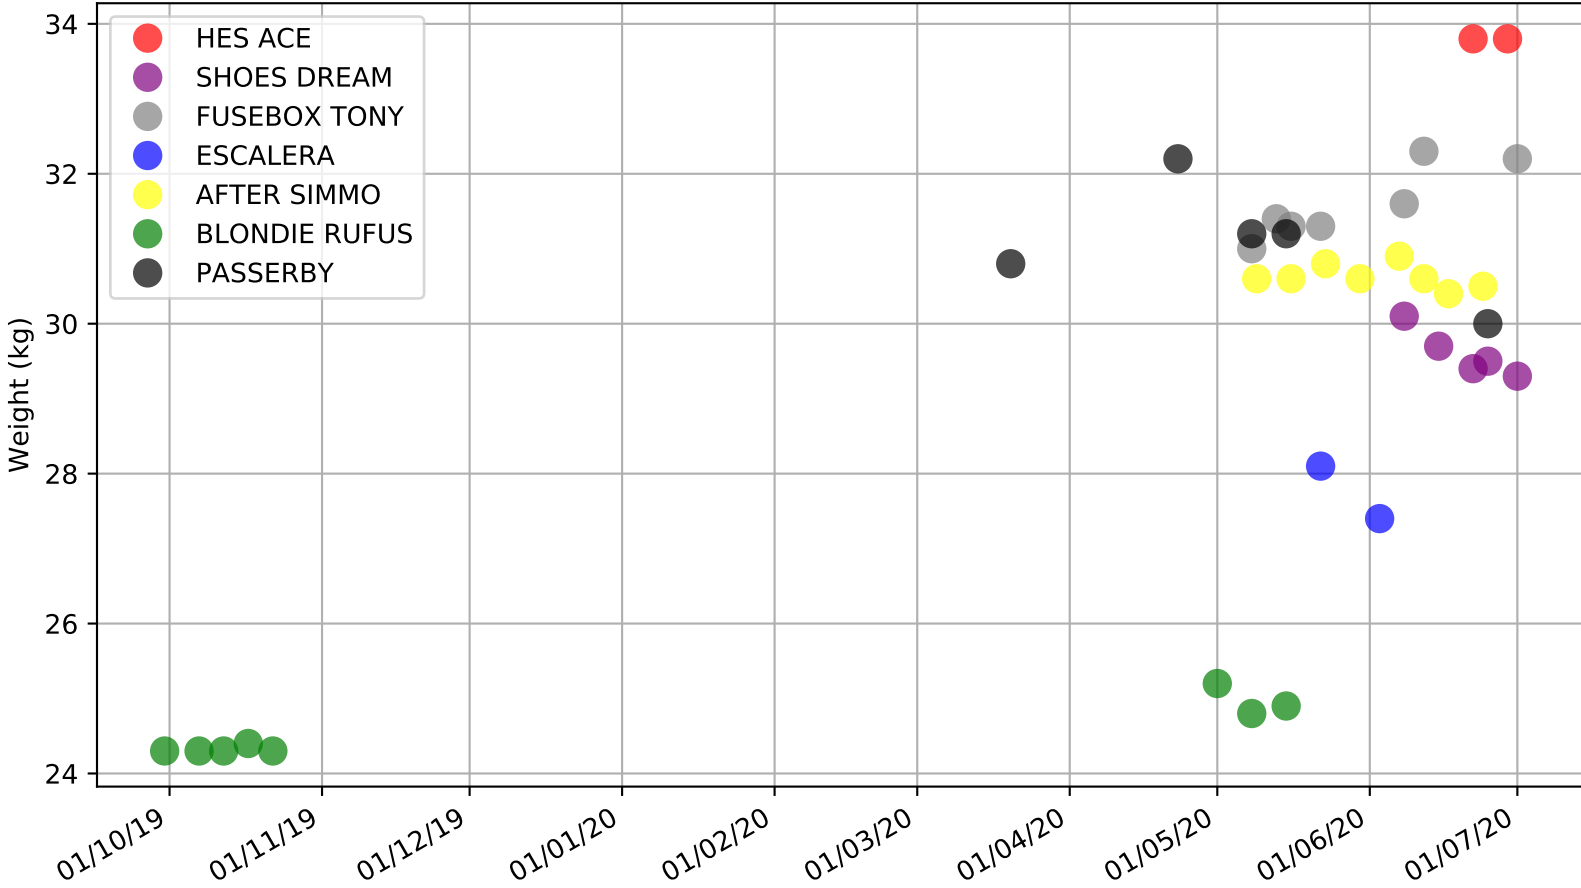

Nowra - 5th Jul
Race 1, LADBROKES MAIDEN SERIES HEAT 1, 365m, MH
Previous race weights in kilograms