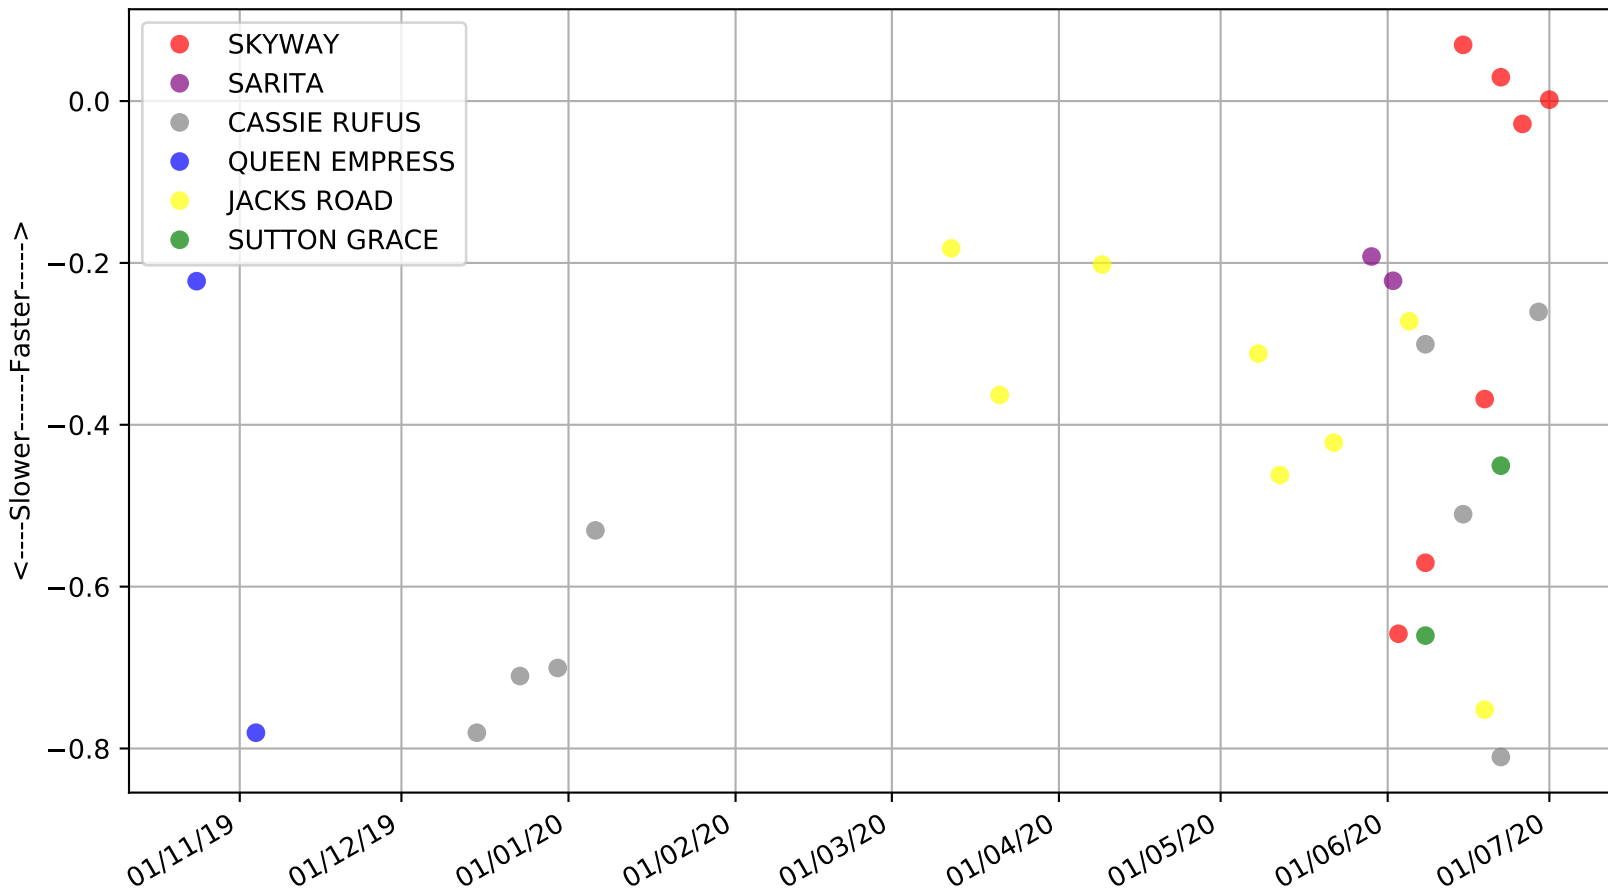

Nowra - 5th Jul
Race 2, LADBROKES MAIDEN SERIES HEAT 2, 365m, MH
Speed of dog compared with par win times of the track & distance it ran at