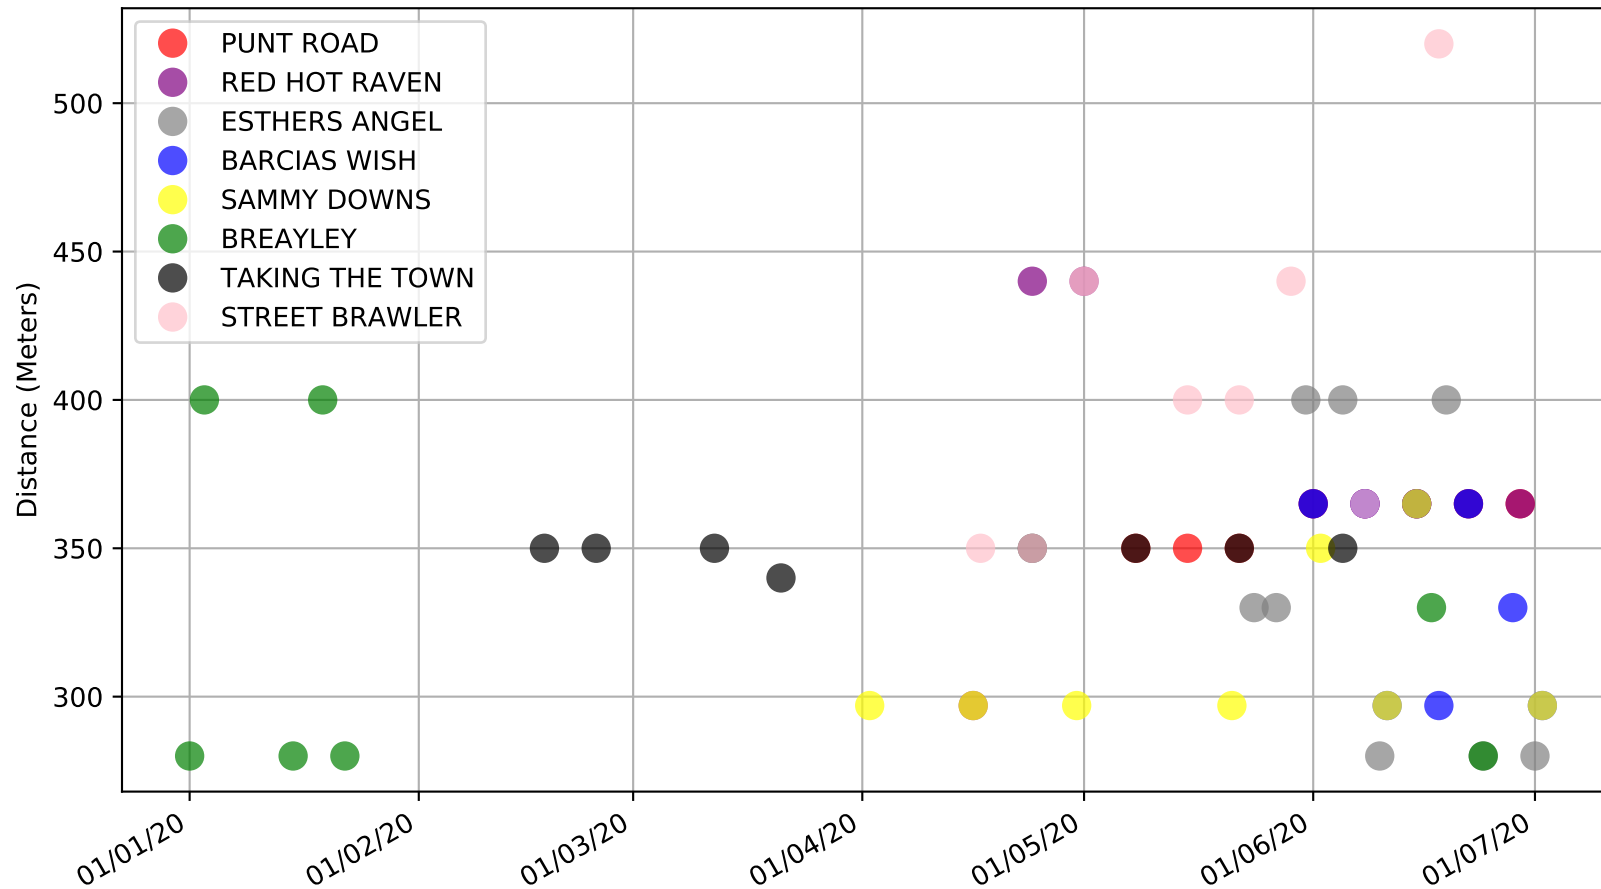

Nowra - 5th Jul
Race 10, BECHINI & ASSOCIATES, 520m, FFA
Speed of dog +50m or -50m of current race distance

Nowra - 5th Jul
Race 10, BECHINI & ASSOCIATES, 520m, FFA
Previous race weights in kilograms

Nowra - 5th Jul
Race 10, BECHINI & ASSOCIATES, 520m, FFA
Early Speed compared with par early speed

Nowra - 5th Jul
Race 11, SHOALHAVEN SHUTTLE SPRINT, 365m, NG
Previous race distances in meters

Nowra - 5th Jul
Race 11, SHOALHAVEN SHUTTLE SPRINT, 365m, NG
Speed of dog compared with par win times of the track & distance it ran at

Nowra - 5th Jul
Race 11, SHOALHAVEN SHUTTLE SPRINT, 365m, NG
Speed of dog +50m or -50m of current race distance

Nowra - 5th Jul
Race 11, SHOALHAVEN SHUTTLE SPRINT, 365m, NG
Early Speed compared with par early speed