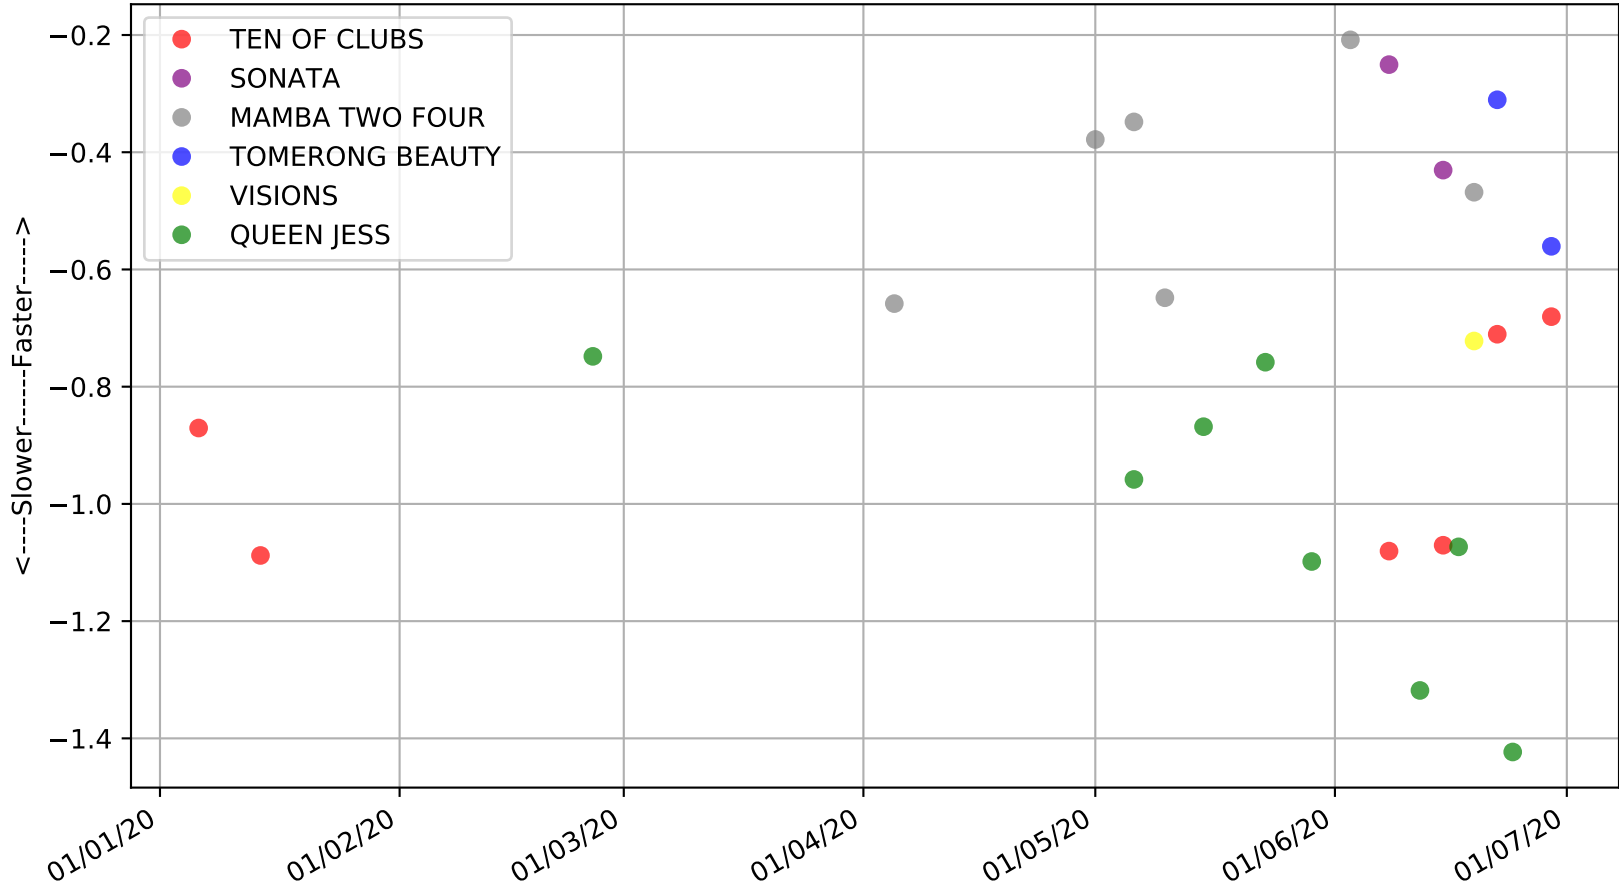

Nowra - 5th Jul
Race 2, LADBROKES MAIDEN SERIES HEAT 2, 365m, MH
Early Speed compared with par early speed

Nowra - 5th Jul
Race 3, LADBROKES MAIDEN SERIES HEAT 3, 365m, MH
Previous race distances in meters

Nowra - 5th Jul
Race 3, LADBROKES MAIDEN SERIES HEAT 3, 365m, MH
Speed of dog compared with par win times of the track & distance it ran at

Nowra - 5th Jul
Race 3, LADBROKES MAIDEN SERIES HEAT 3, 365m, MH
Speed of dog +50m or -50m of current race distance