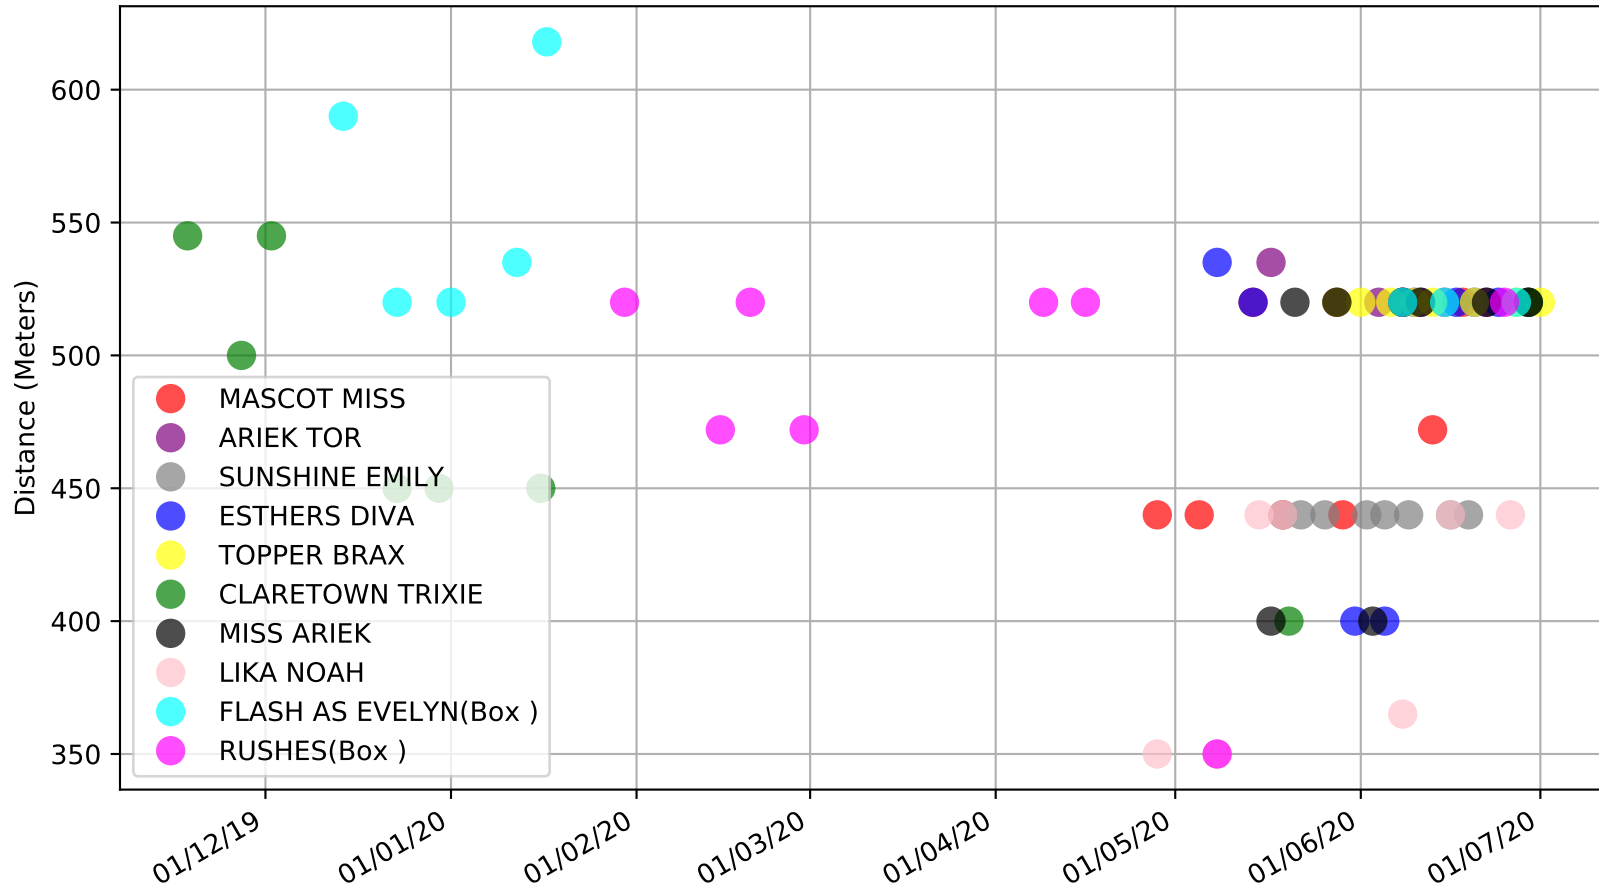

Nowra - 5th Jul
Race 5, PREMIUM TYRE SERVICE NOWRA, 520m, 5
Previous race distances in meters