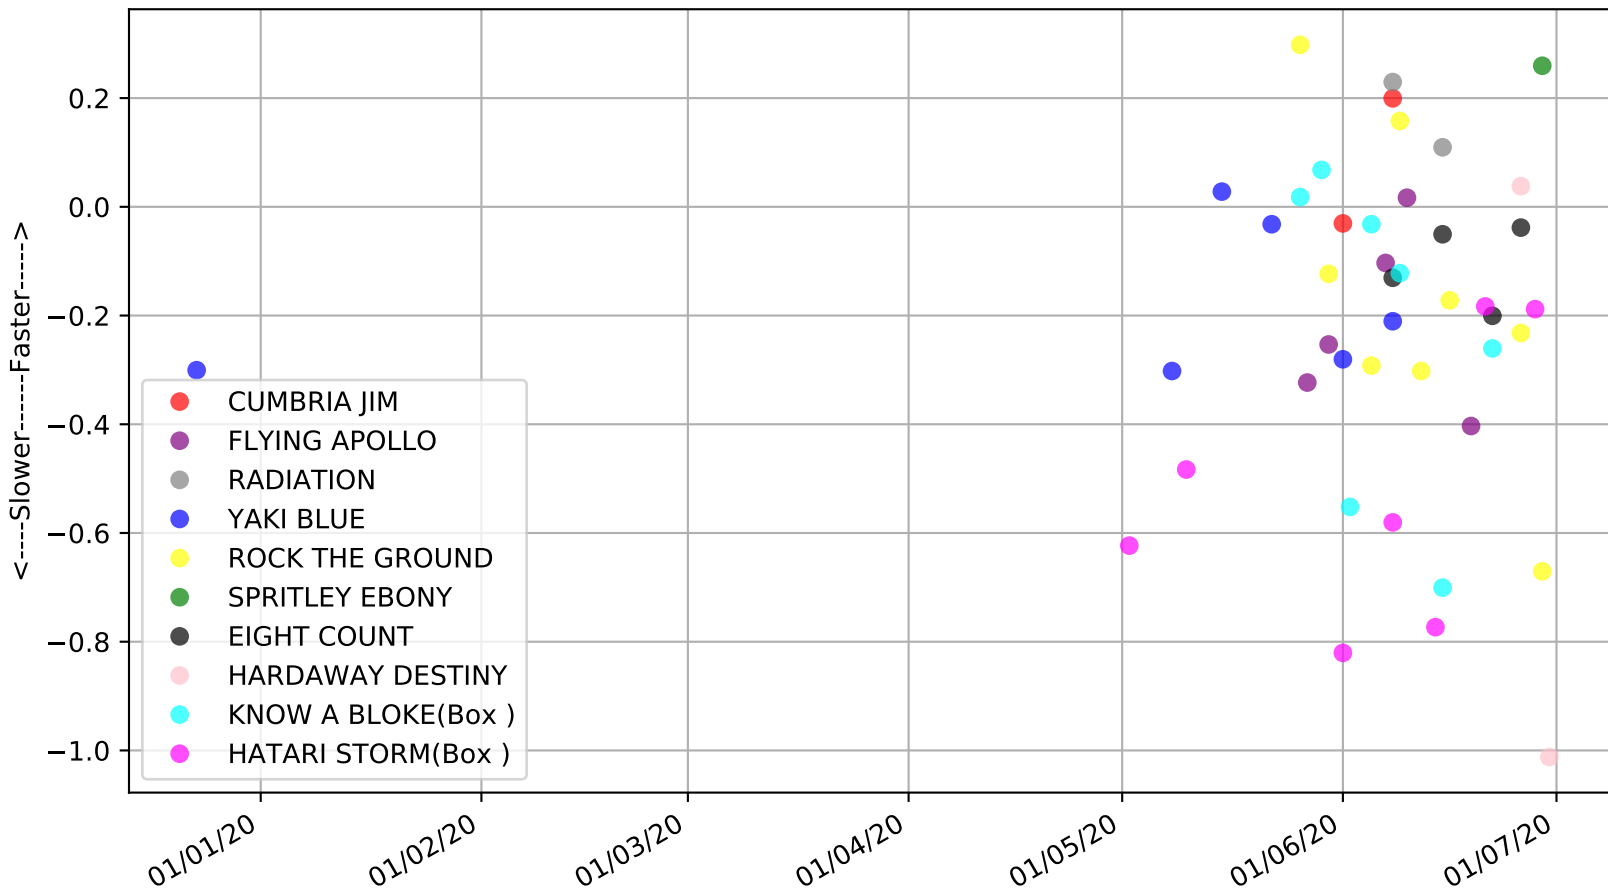

Nowra - 5th Jul
Race 6, LADBROKES SUPER SERIES HEAT 1, 365m, 5H
Speed of dog +50m or -50m of current race distance