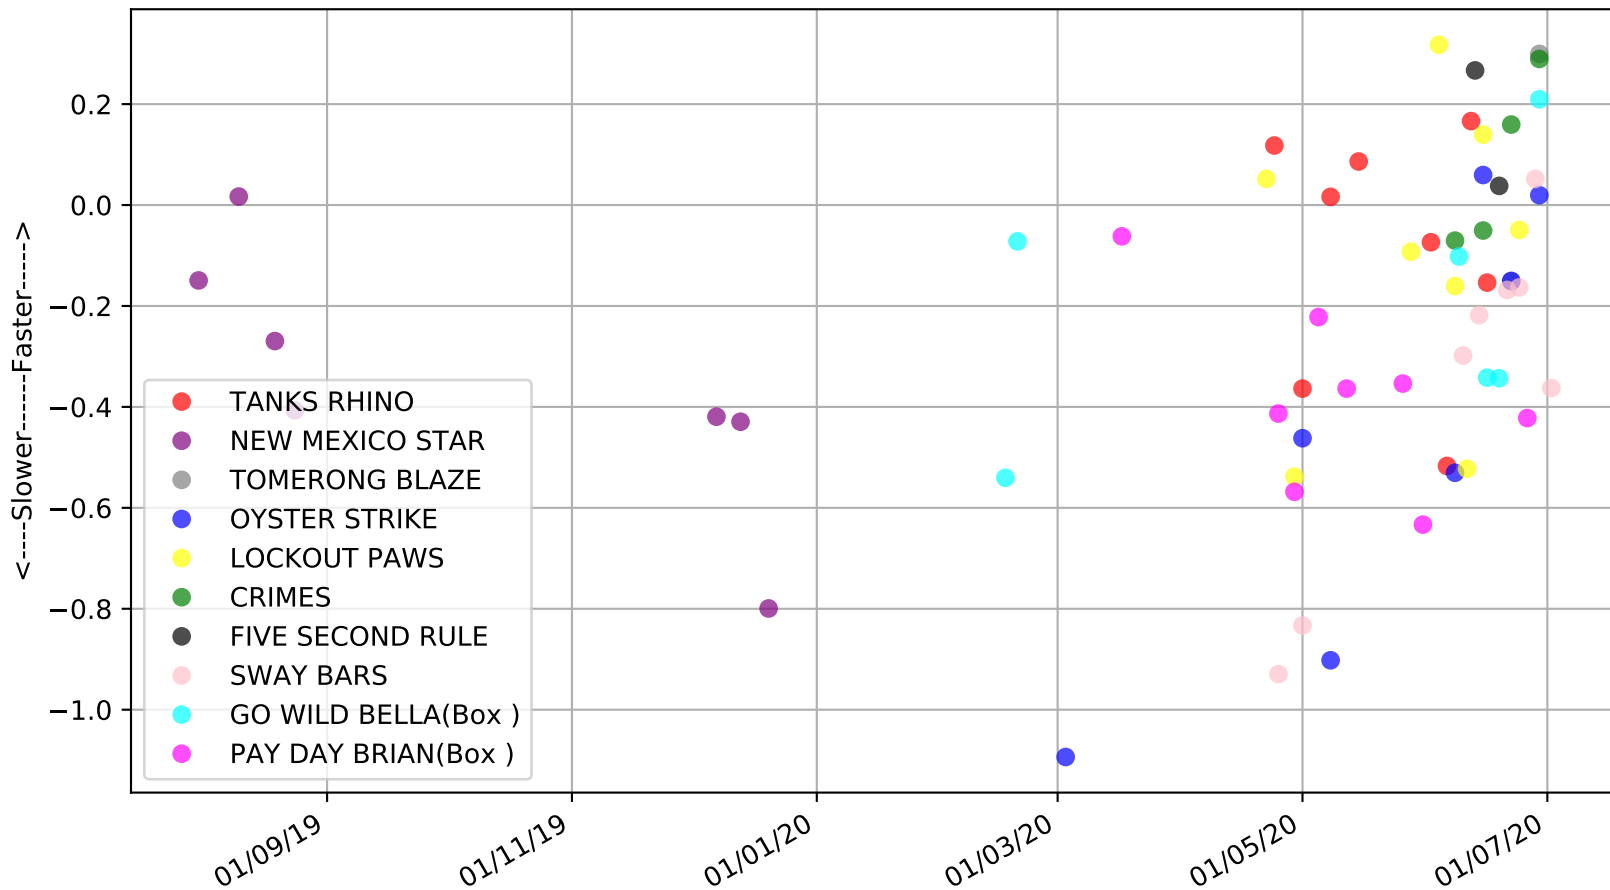

Nowra - 5th Jul
Race 7, LADBROKES SUPER SERIES HEAT 2, 365m, 5H
Speed of dog compared with par win times of the track & distance it ran at