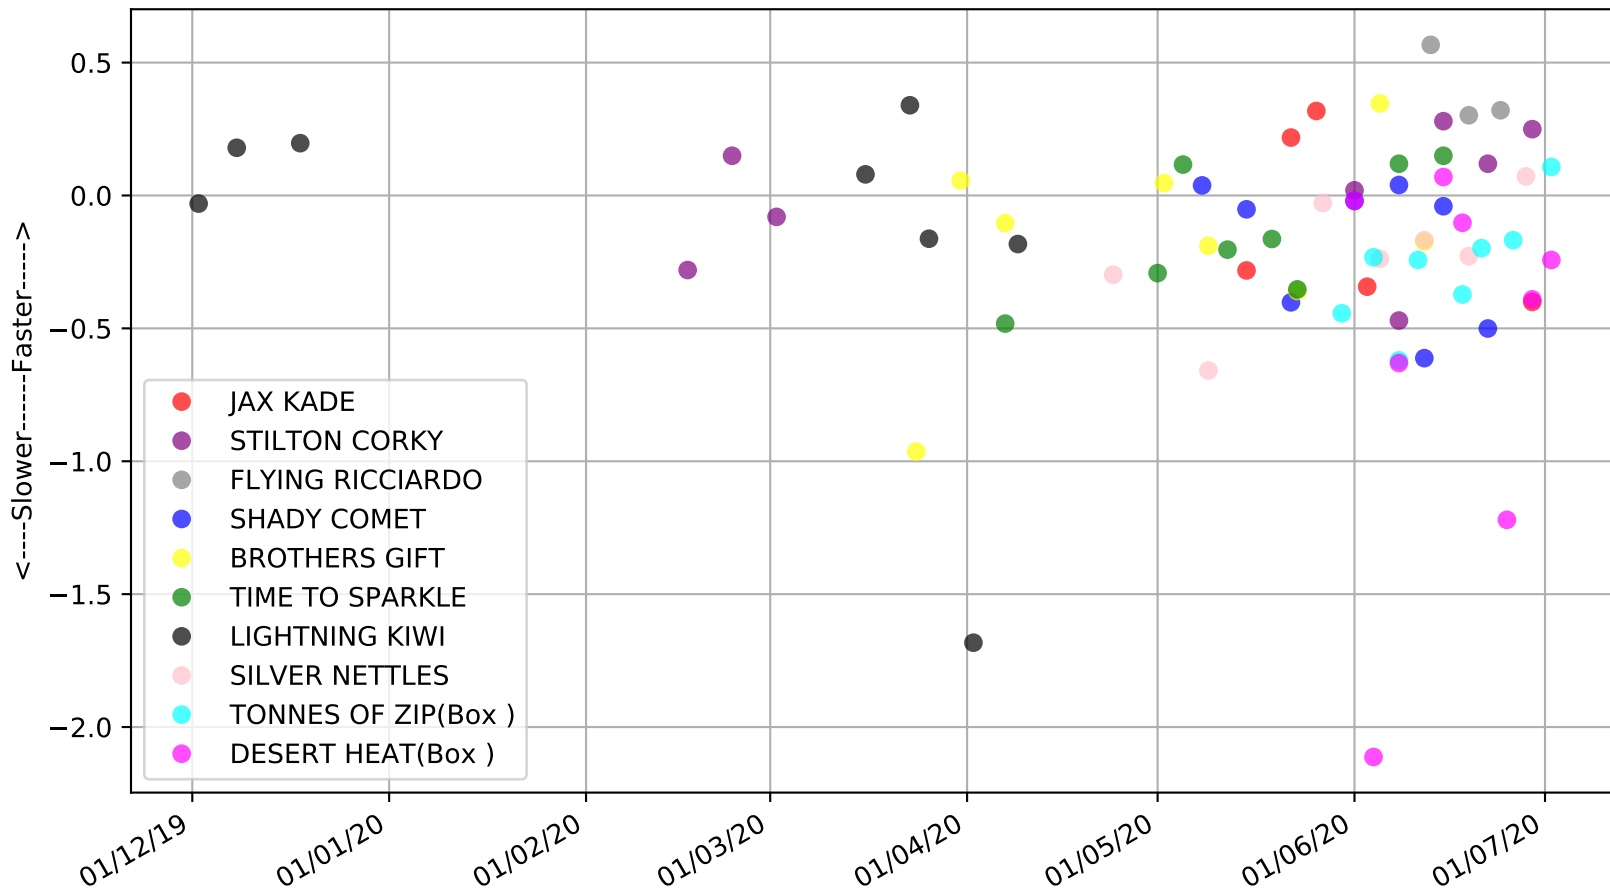

Nowra - 5th Jul
Race 9, LADBROKES SUPER SERIES HEAT 4, 365m, 5H
Speed of dog compared with par win times of the track & distance it ran at