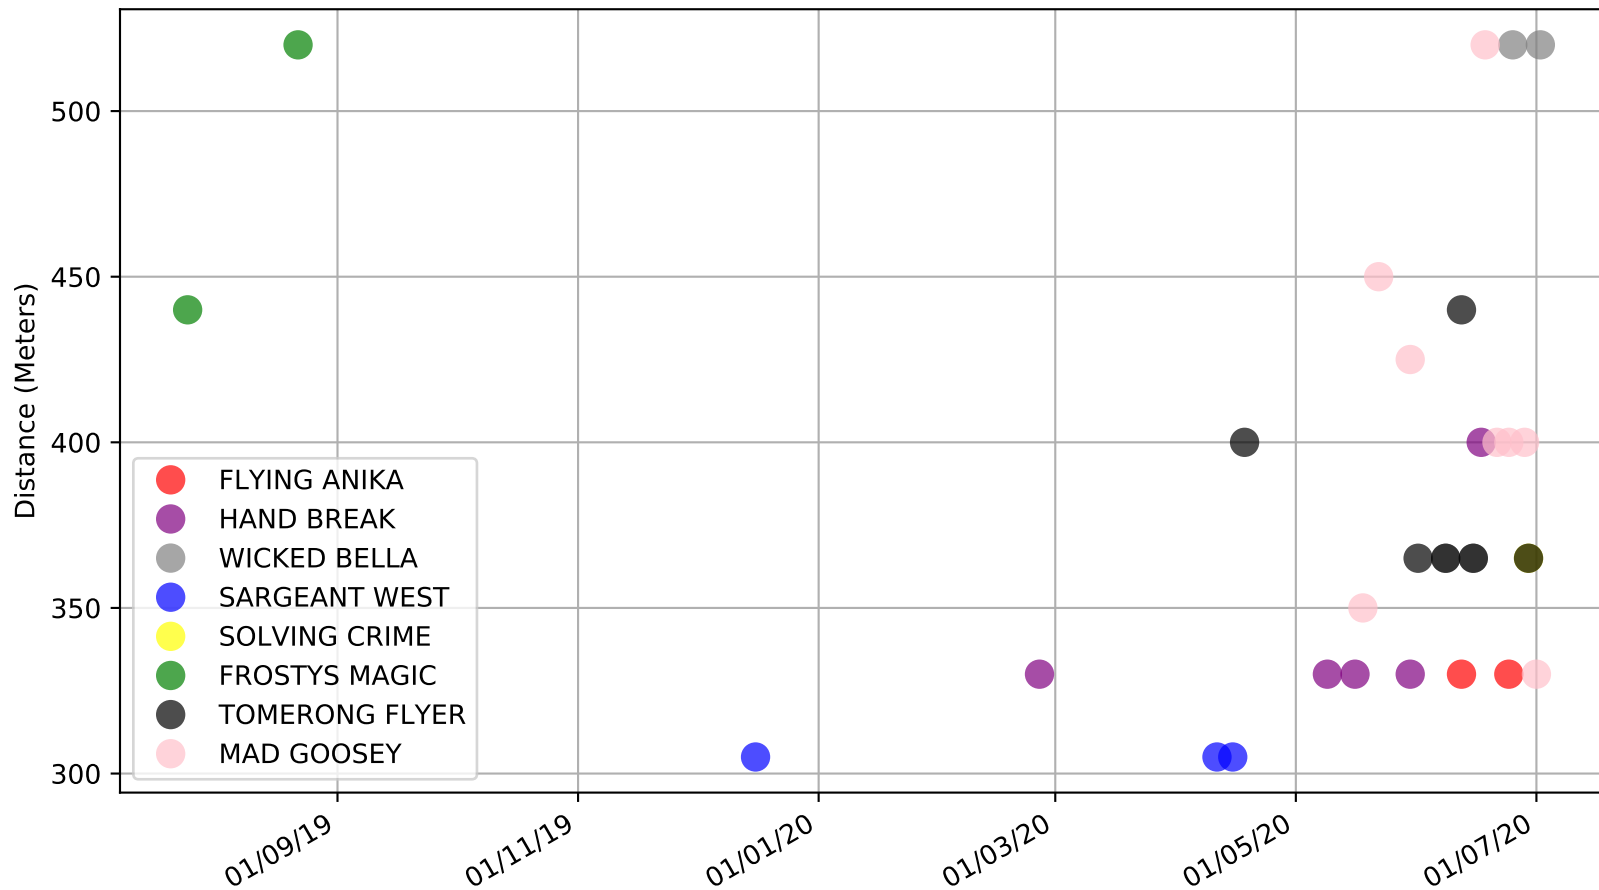

Nowra - 5th Jul
Race 4, LADBROKES MAIDEN SERIES HEAT 4, 365m, MH
Previous race distances in meters