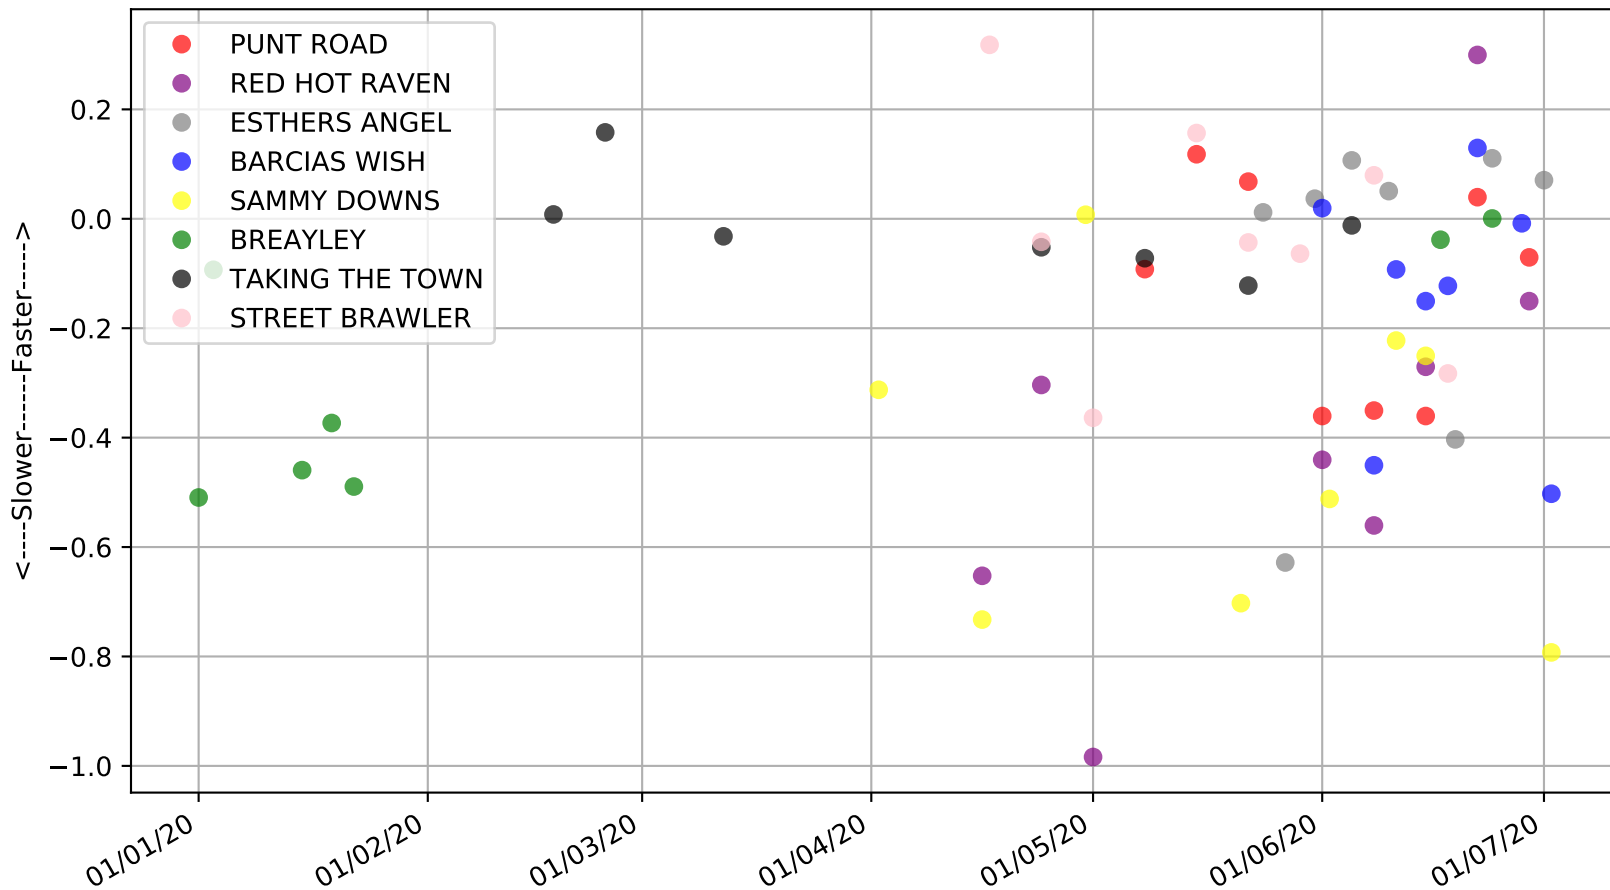

Nowra - 5th Jul
Race 10, BECHINI & ASSOCIATES, 520m, FFA
Speed of dog +50m or -50m of current race distance

Nowra - 5th Jul
Race 10, BECHINI & ASSOCIATES, 520m, FFA
Previous race weights in kilograms

Nowra - 5th Jul
Race 10, BECHINI & ASSOCIATES, 520m, FFA
Early Speed compared with par early speed

Nowra - 5th Jul
Race 11, SHOALHAVEN SHUTTLE SPRINT, 365m, NG
Previous race distances in meters

Nowra - 5th Jul
Race 11, SHOALHAVEN SHUTTLE SPRINT, 365m, NG
Speed of dog compared with par win times of the track & distance it ran at