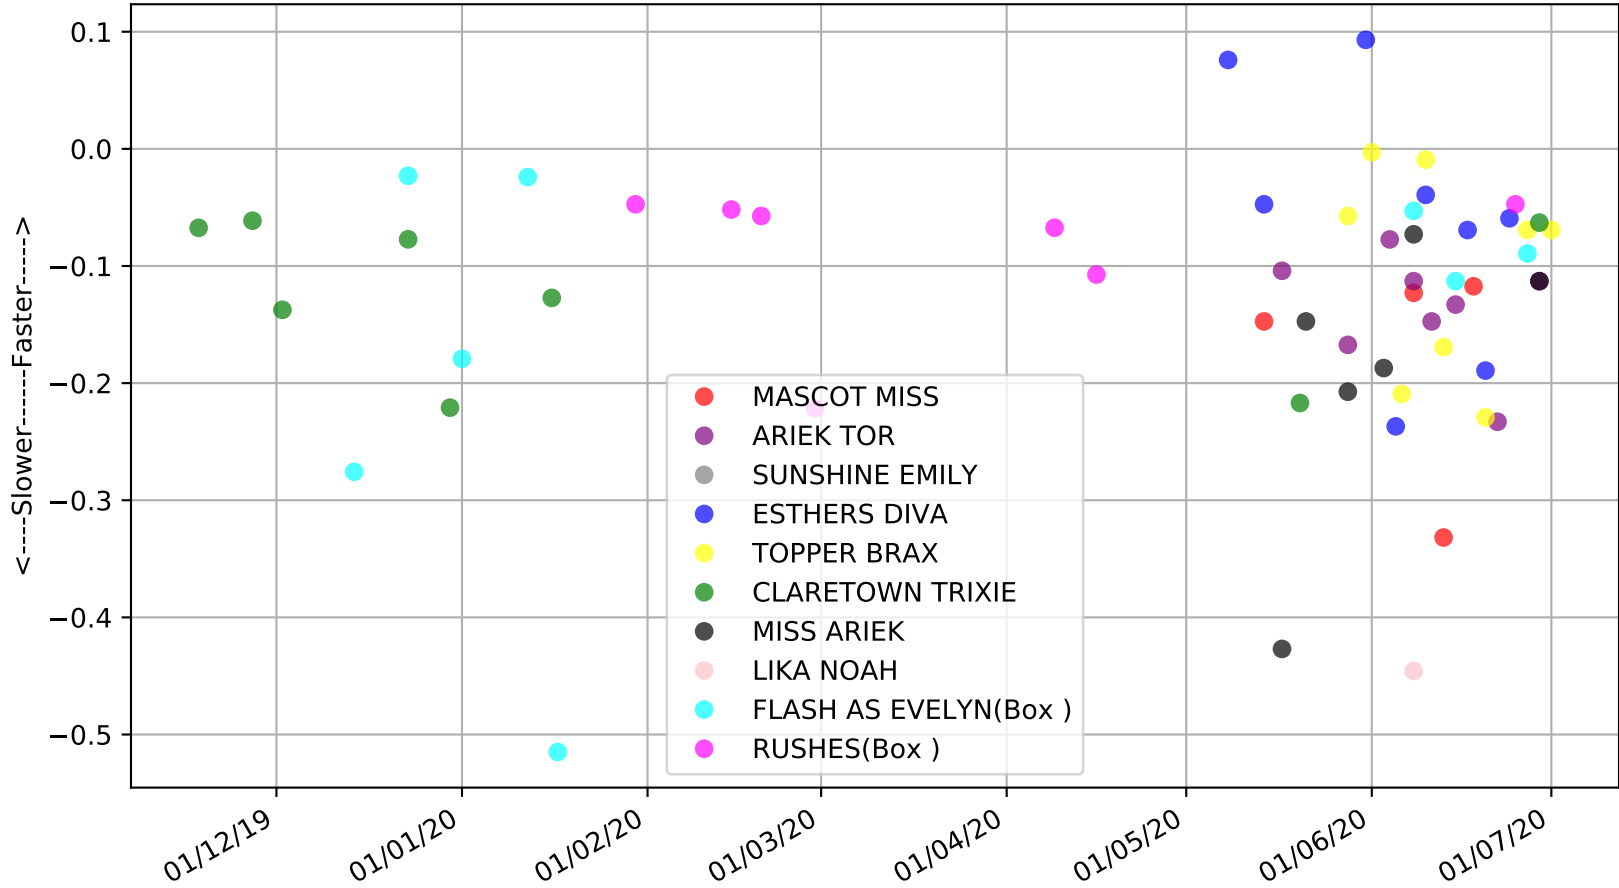

Nowra - 5th Jul
Race 5, PREMIUM TYRE SERVICE NOWRA, 520m, 5
Early Speed compared with par early speed