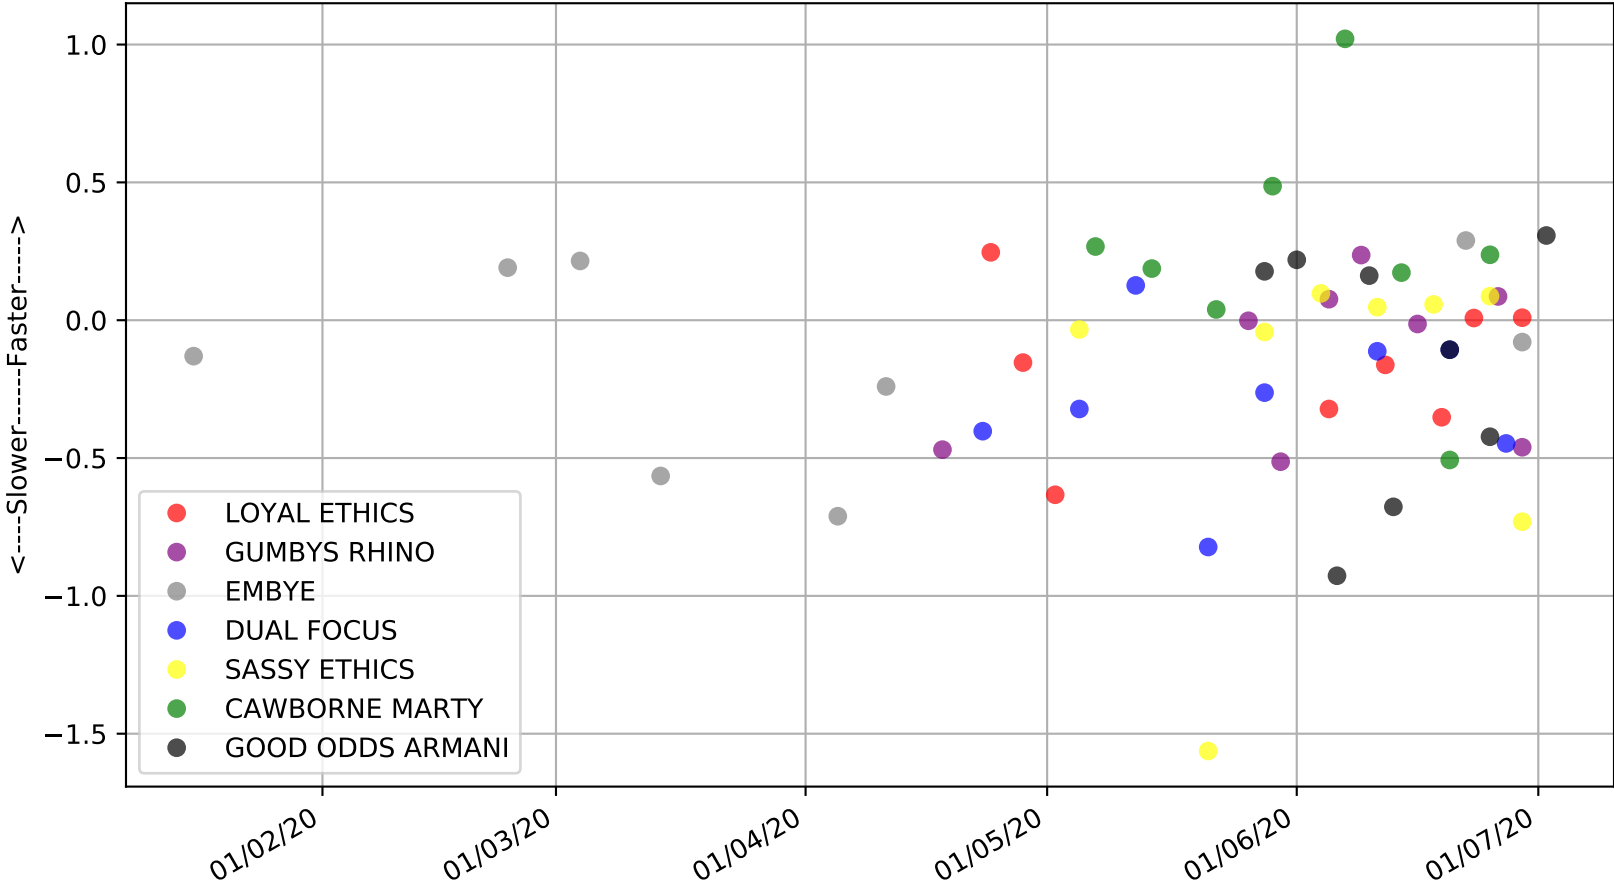

Nowra - 5th Jul
Race 10, BECHINI & ASSOCIATES, 520m, FFA
Speed of dog compared with par win times of the track & distance it ran at