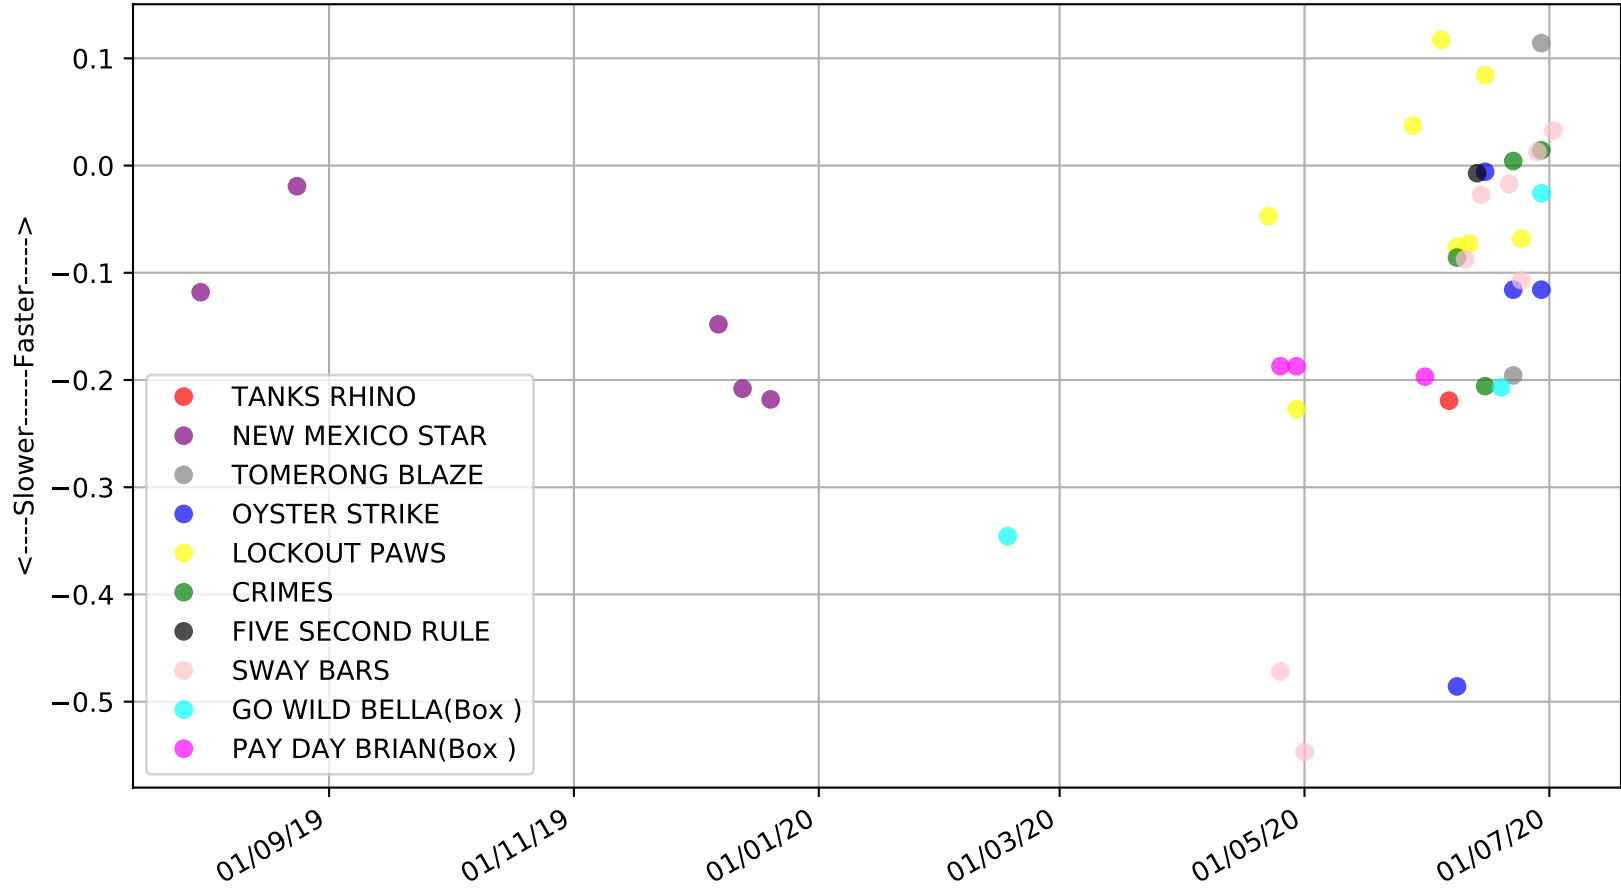

Nowra - 5th Jul
Race 7, LADBROKES SUPER SERIES HEAT 2, 365m, 5H
Early Speed compared with par early speed