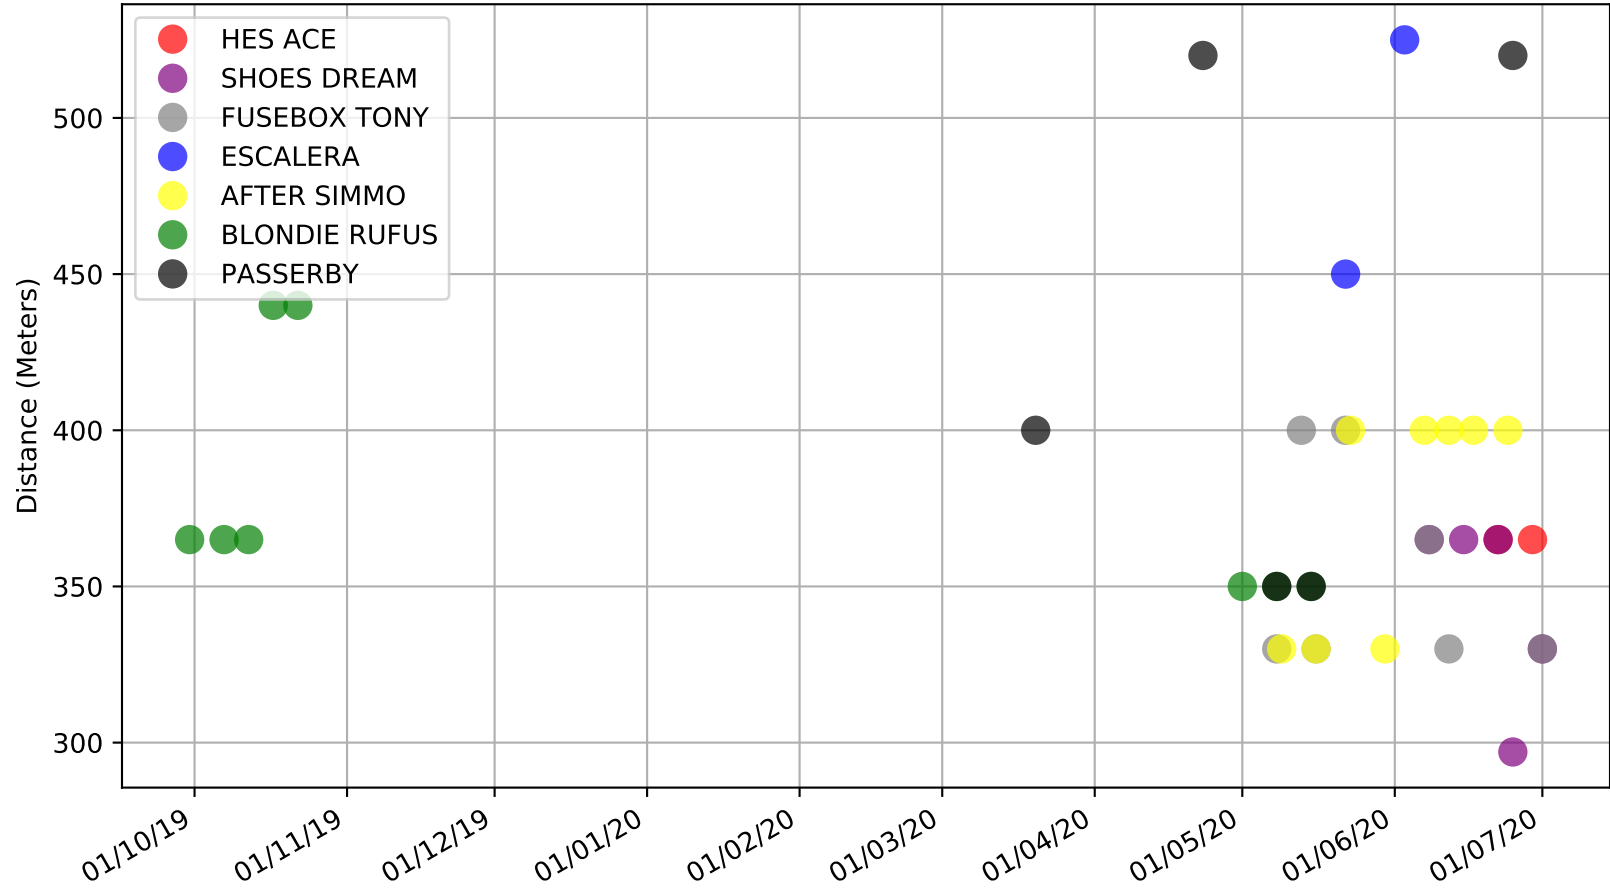

Nowra - 5th Jul
Race 1, LADBROKES MAIDEN SERIES HEAT 1, 365m, MH
Previous race distances in meters

Nowra - 5th Jul
 Race 1, LADBROKES MAIDEN SERIES HEAT 1, 365m, MH
 Speed of dog compared with par win times of the track & distance it ran at