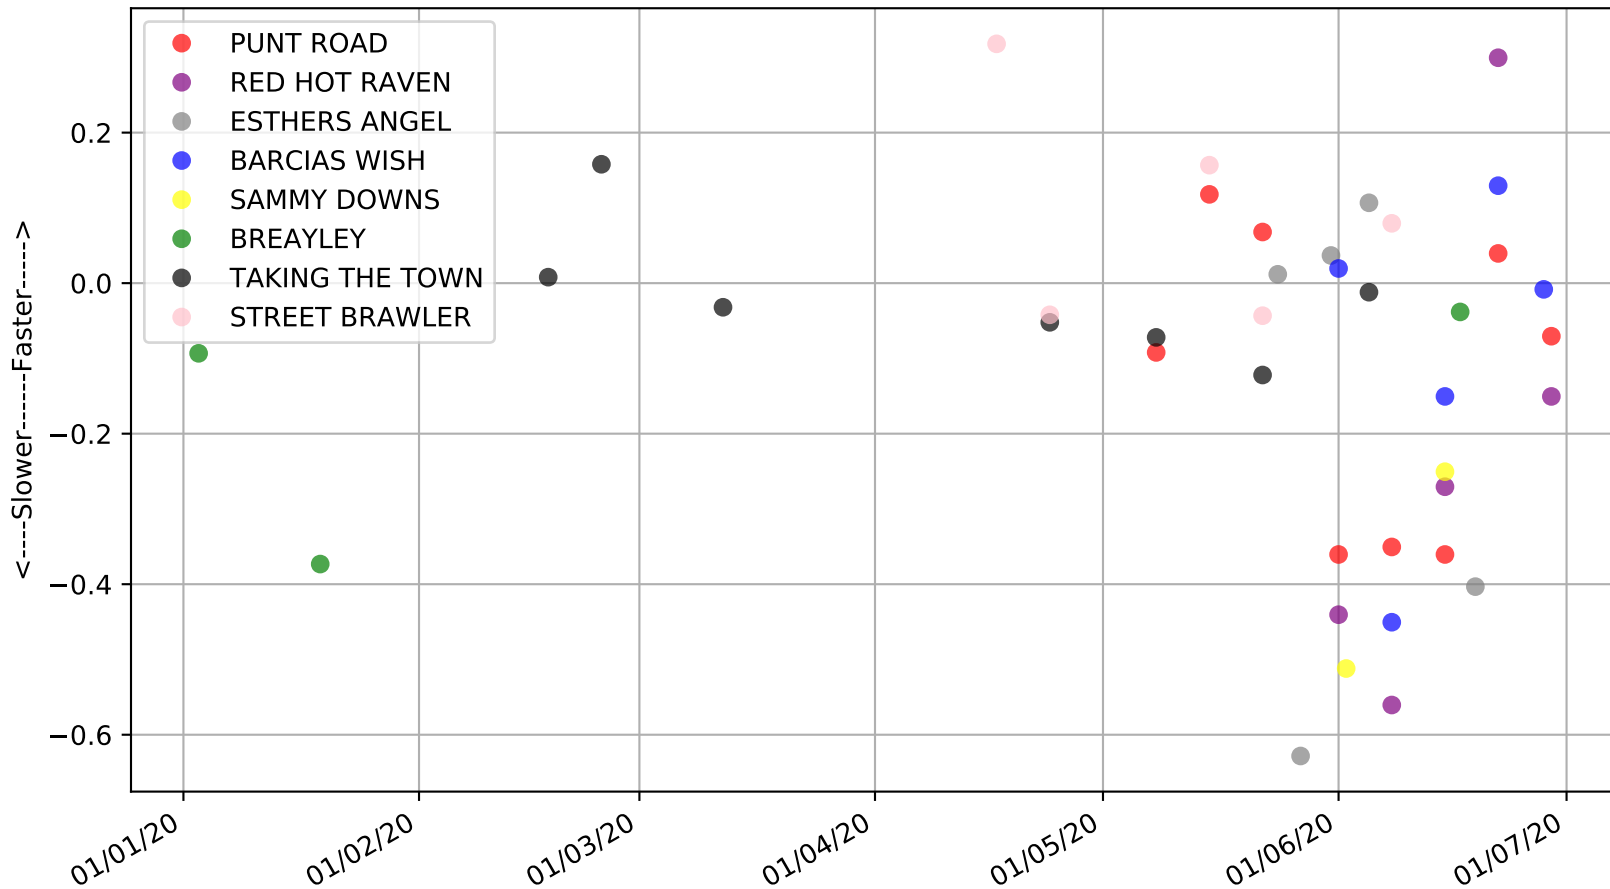

Nowra - 5th Jul
Race 11, SHOALHAVEN SHUTTLE SPRINT, 365m, NG
Speed of dog +50m or -50m of current race distance