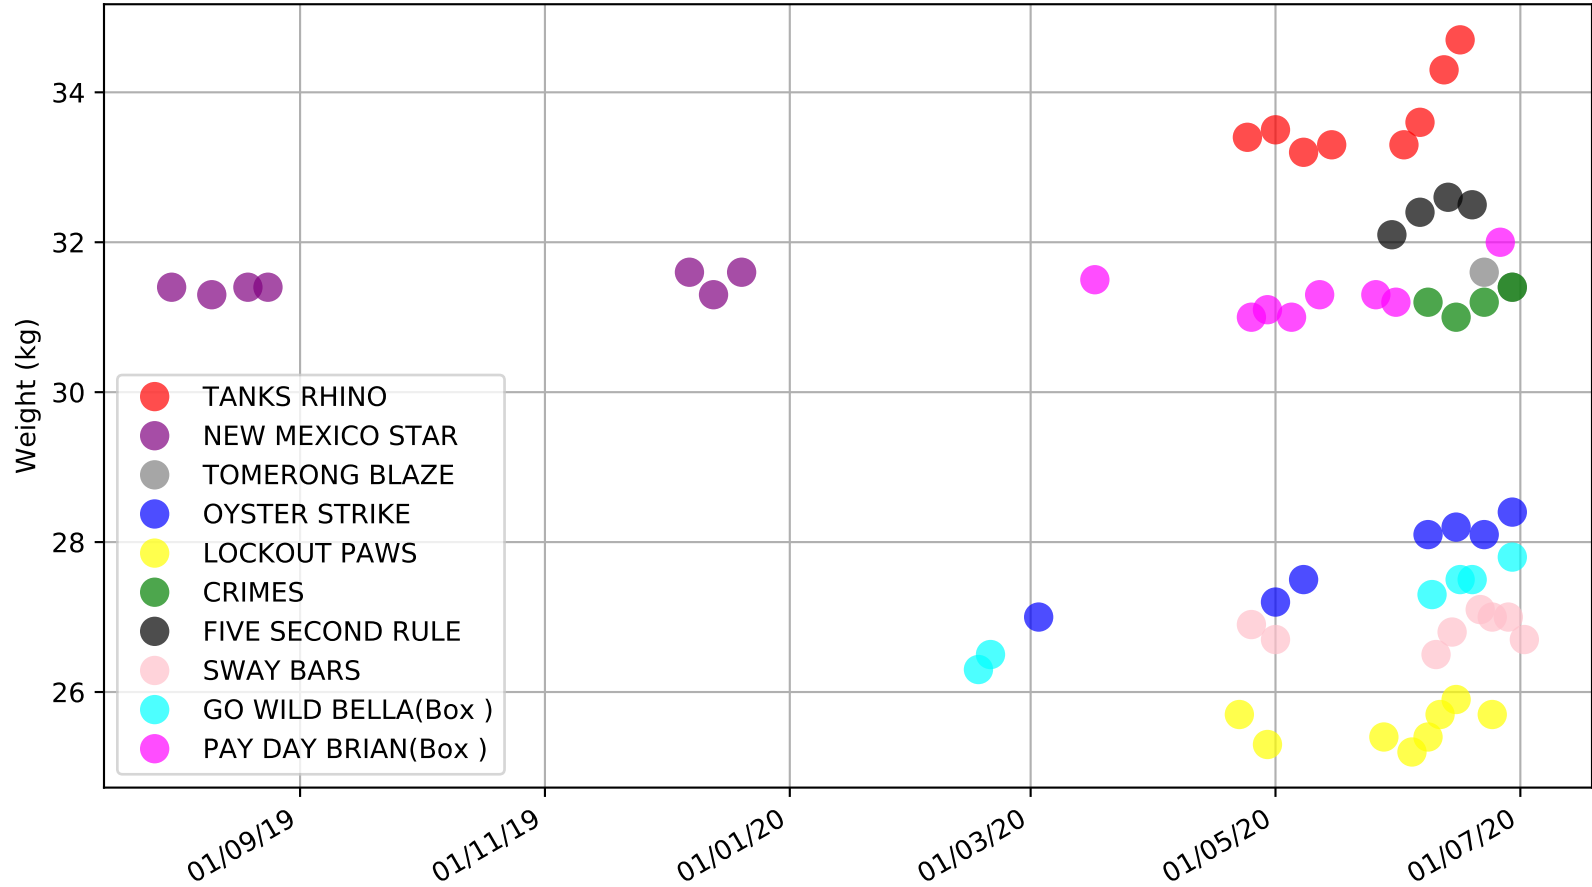

Nowra - 5th Jul
Race 7, LADBROKES SUPER SERIES HEAT 2, 365m, 5H
Previous race weights in kilograms