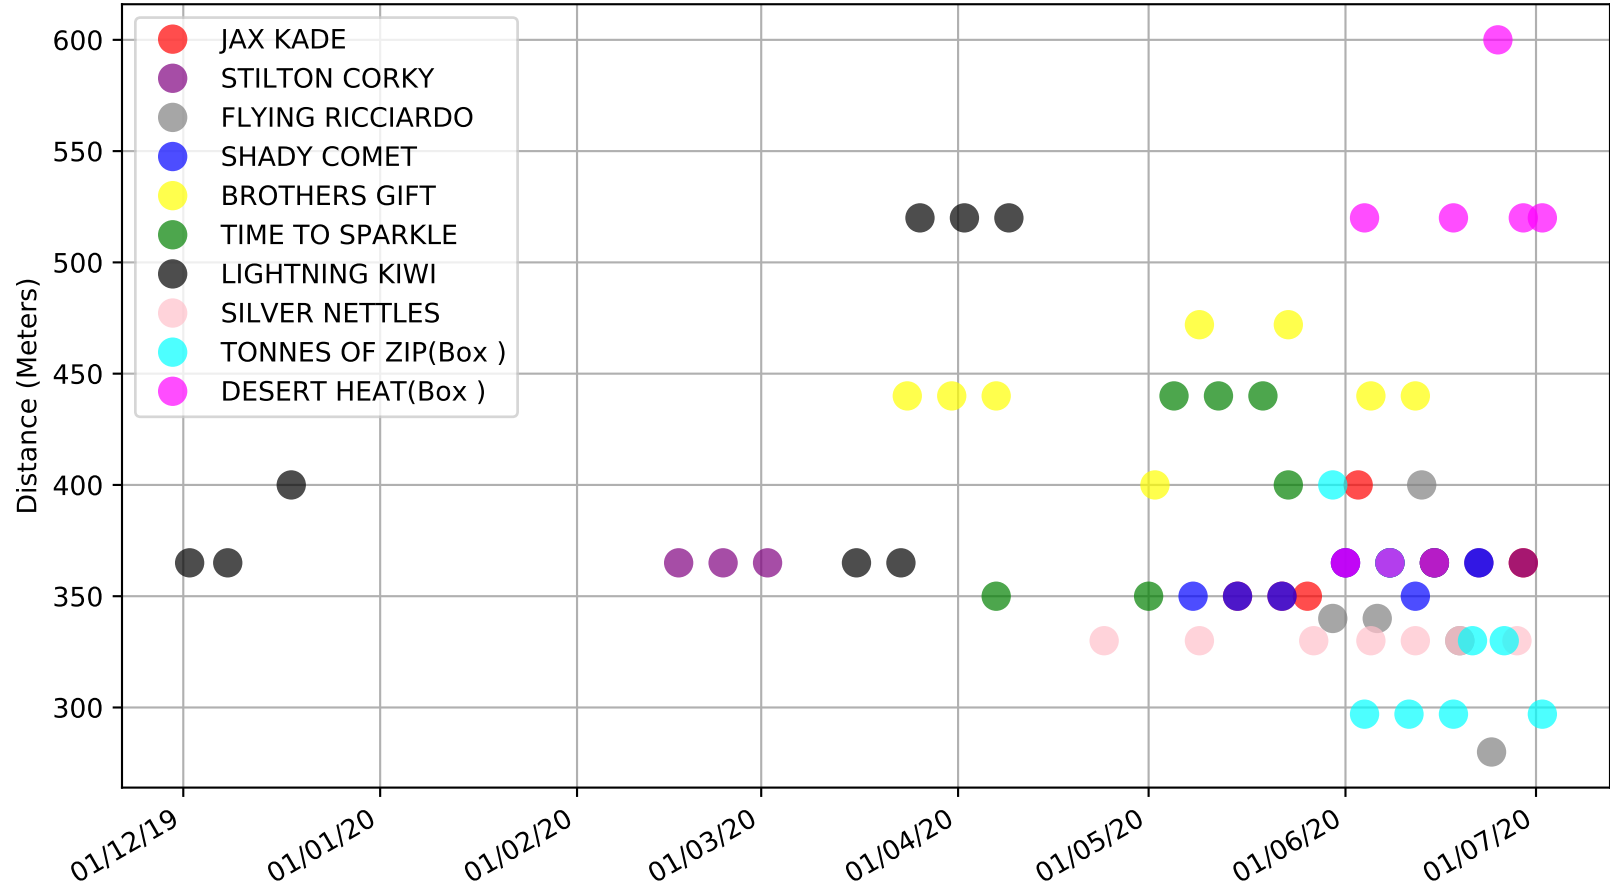

Nowra - 5th Jul
Race 9, LADBROKES SUPER SERIES HEAT 4, 365m, 5H
Previous race distances in meters