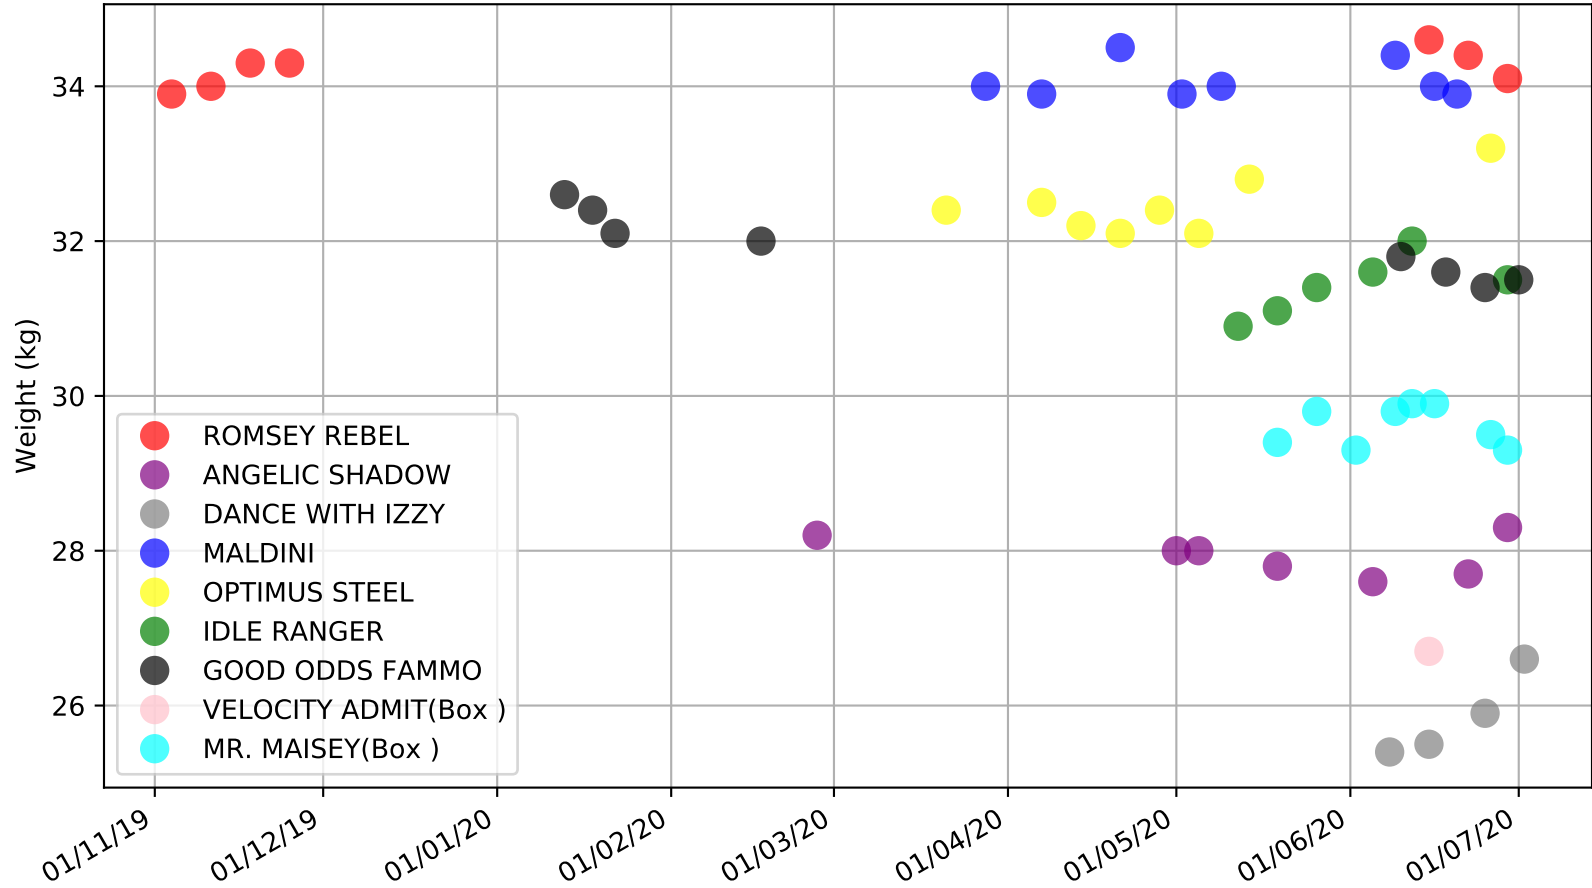

Nowra - 5th Jul
Race 8, LADBROKES SUPER SERIES HEAT 3, 365m, 5H
Previous race weights in kilograms