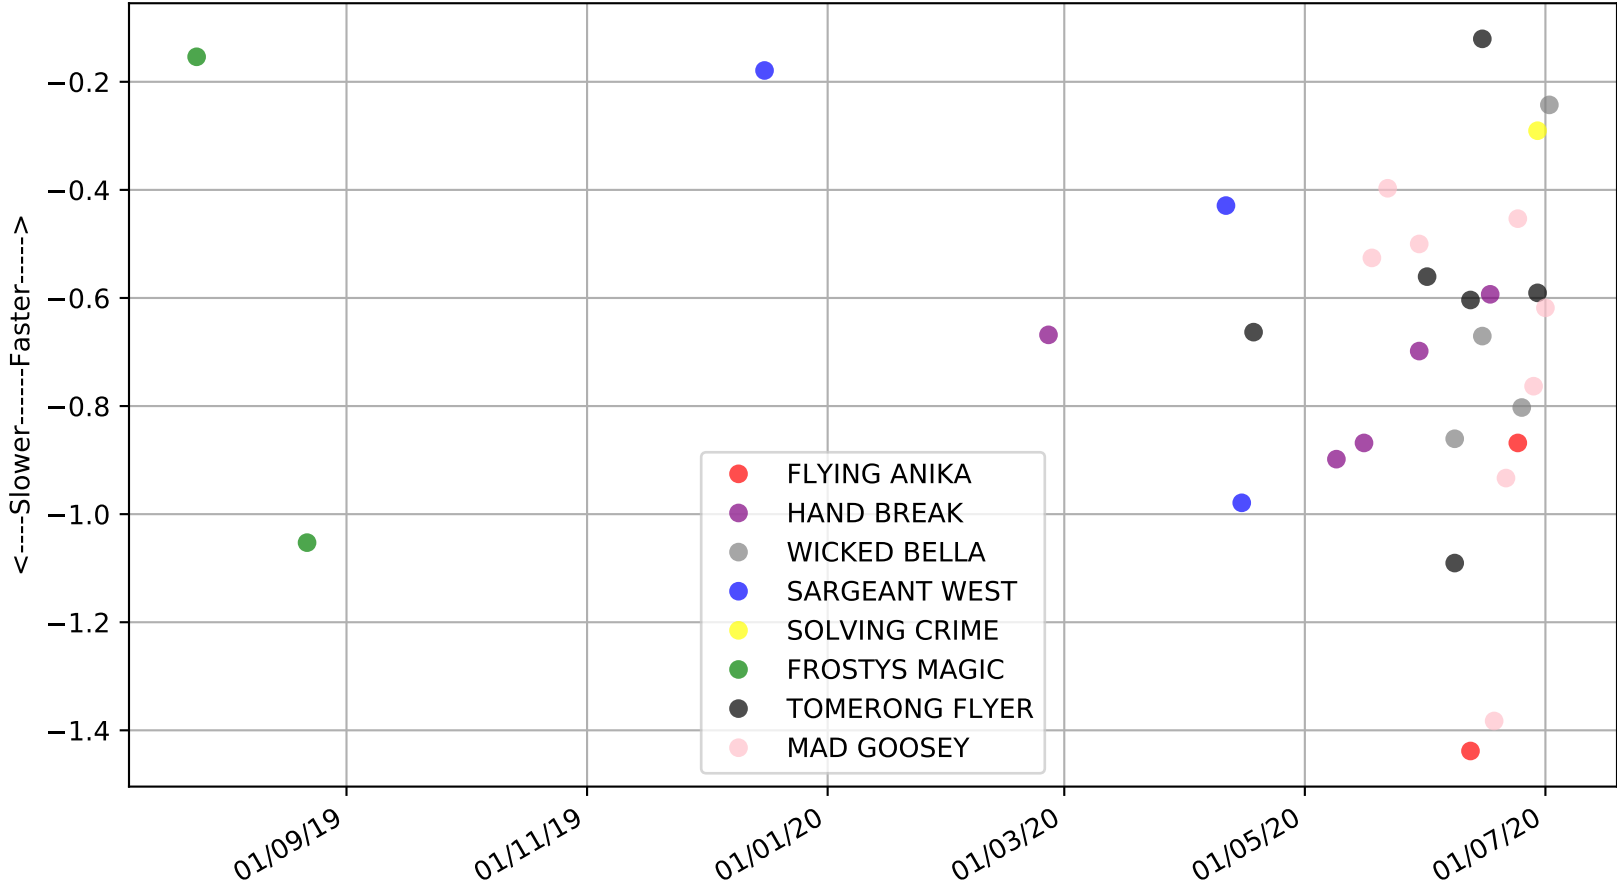

Nowra - 5th Jul
Race 4, LADBROKES MAIDEN SERIES HEAT 4, 365m, MH
Speed of dog compared with par win times of the track & distance it ran at