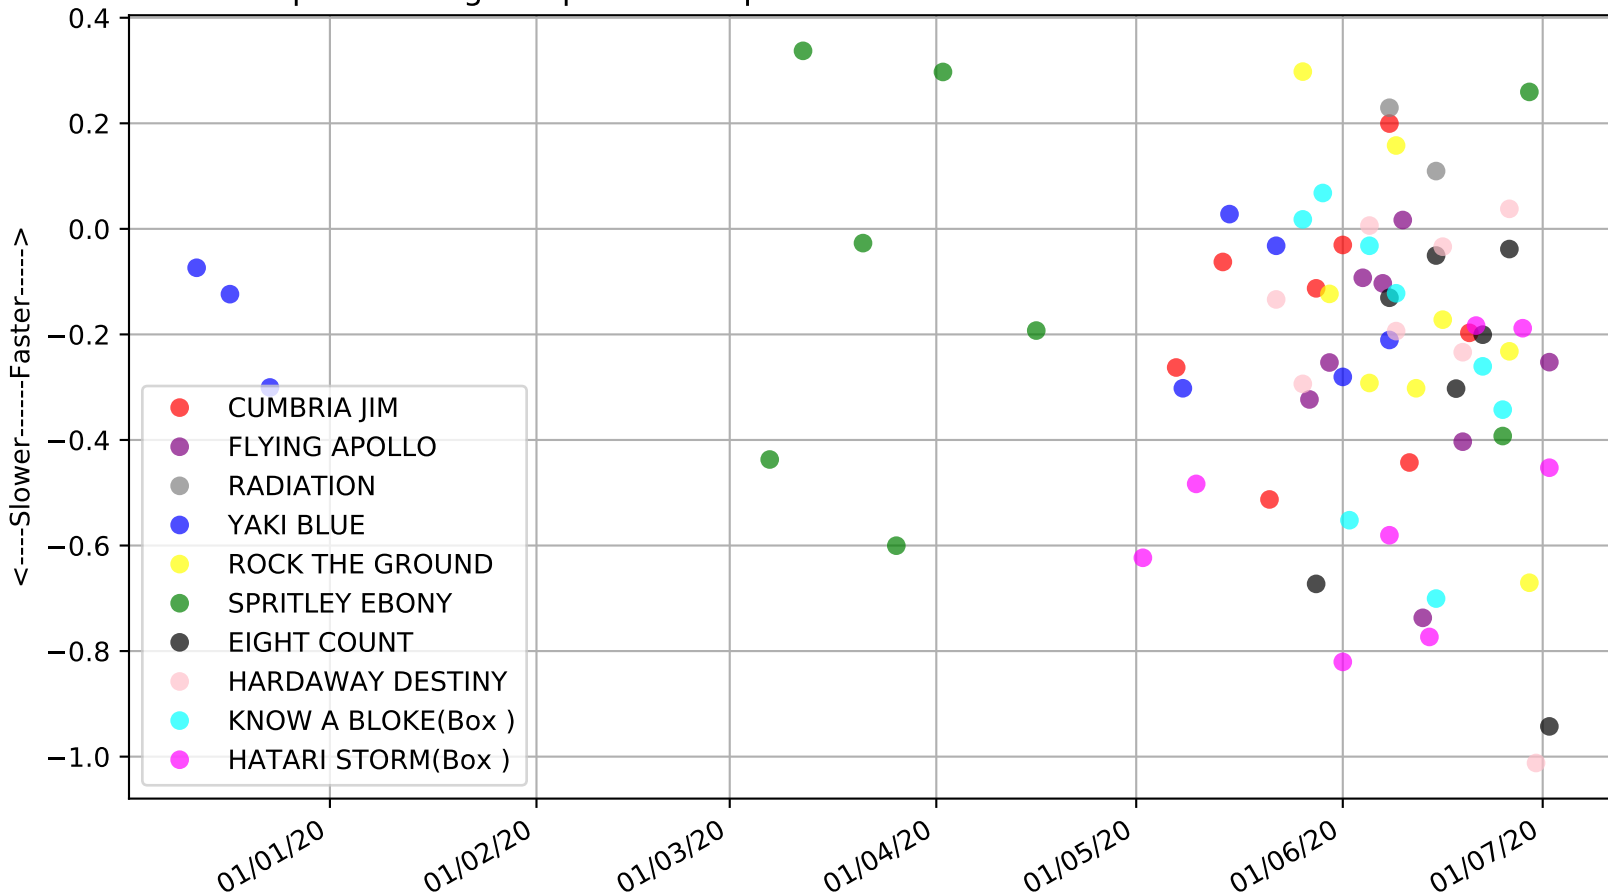

Nowra - 5th Jul
Race 6, LADBROKES SUPER SERIES HEAT 1, 365m, 5H
Speed of dog compared with par win times of the track & distance it ran at