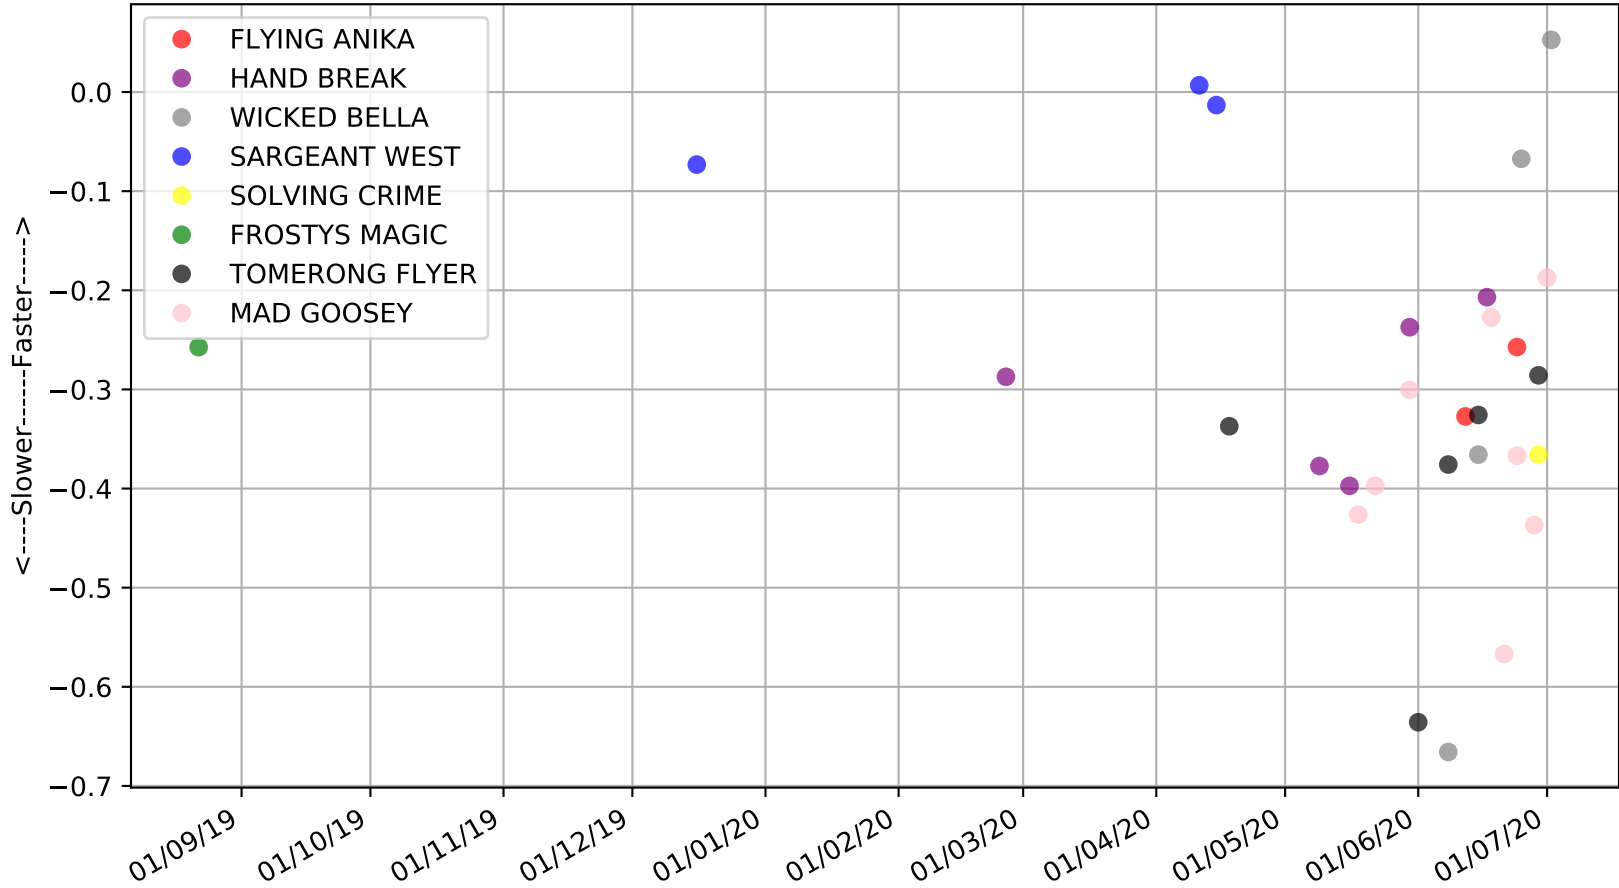

Nowra - 5th Jul
Race 4, LADBROKES MAIDEN SERIES HEAT 4, 365m, MH
Early Speed compared with par early speed