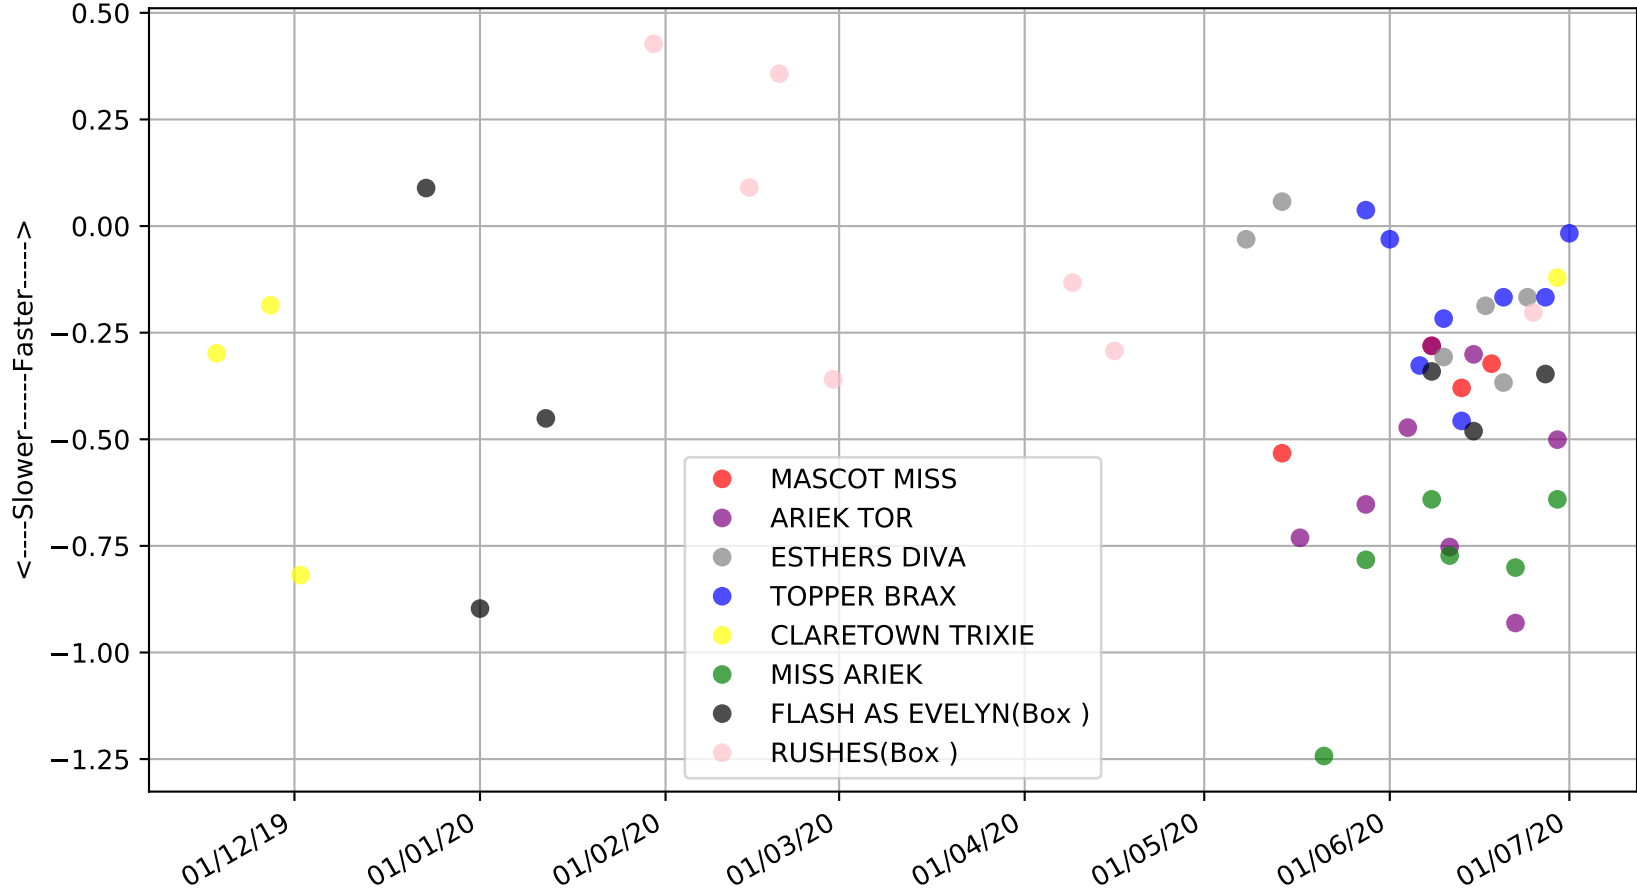

Nowra - 5th Jul
Race 5, PREMIUM TYRE SERVICE NOWRA, 520m, 5
Speed of dog +50m or -50m of current race distance