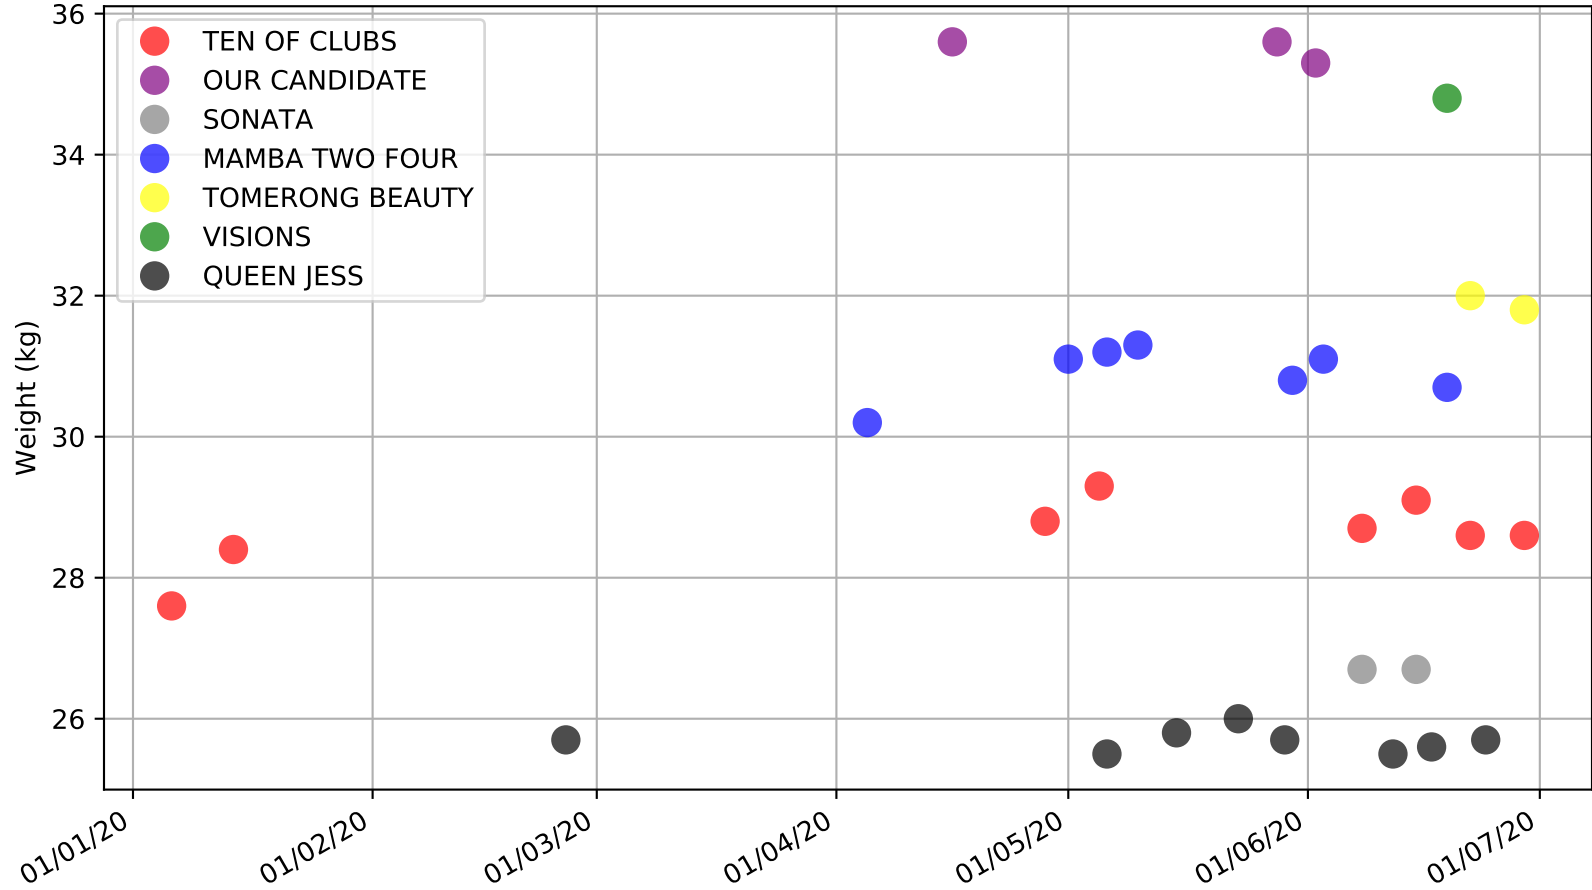

Nowra - 5th Jul
Race 3, LADBROKES MAIDEN SERIES HEAT 3, 365m, MH
Previous race weights in kilograms