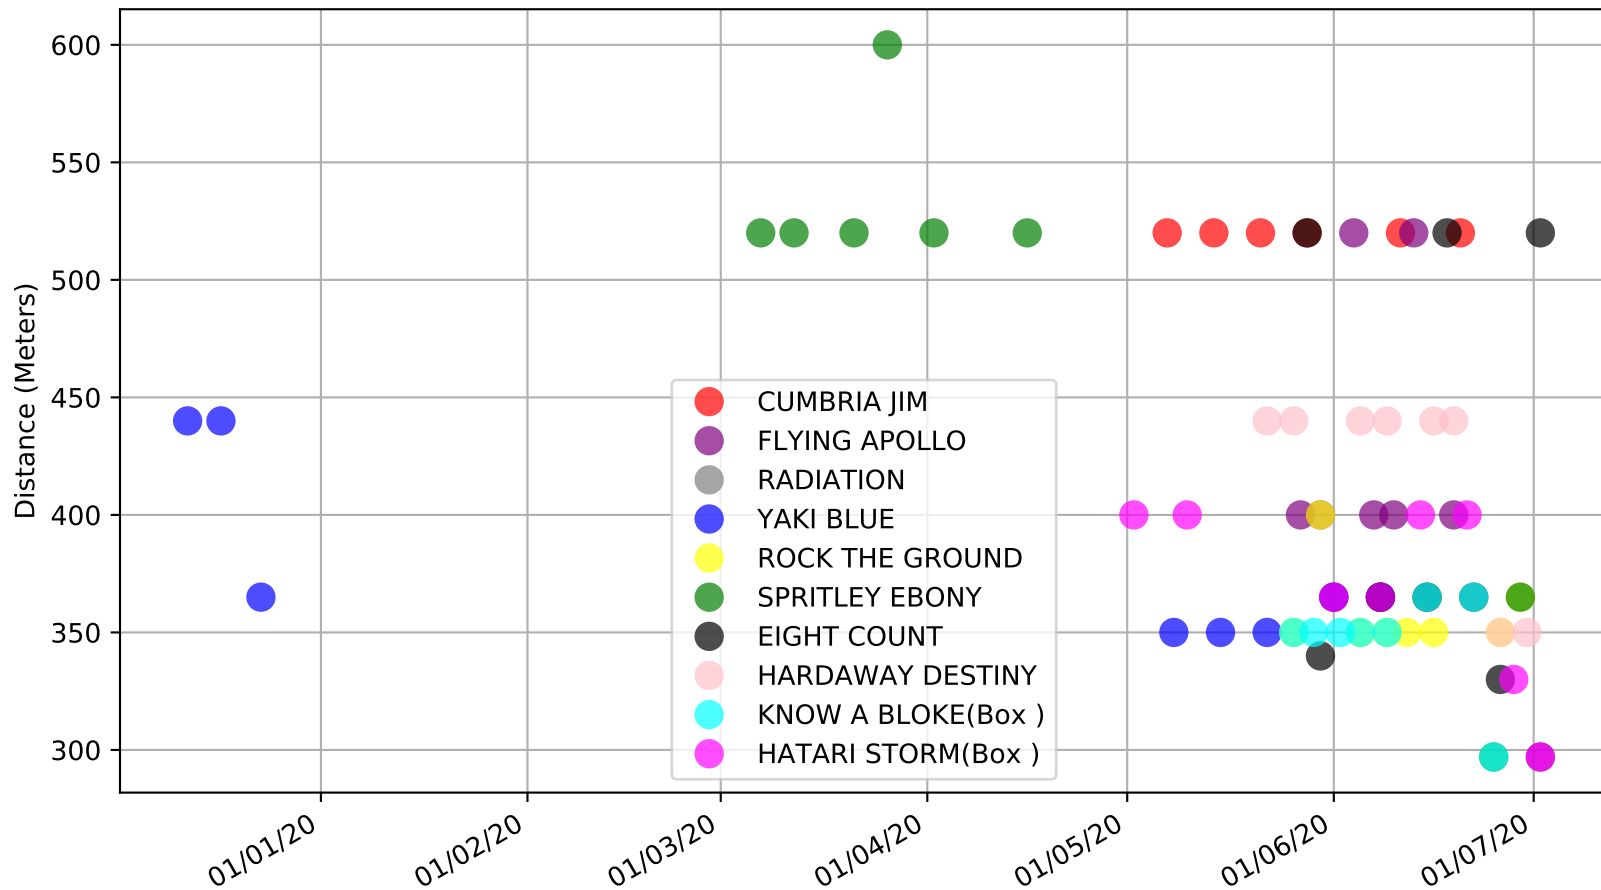

Nowra - 5th Jul
Race 6, LADBROKES SUPER SERIES HEAT 1, 365m, 5H
Speed of dog compared with par win times of the track & distance it ran at

Nowra - 5th Jul
Race 6, LADBROKES SUPER SERIES HEAT 1, 365m, 5H
Previous race distances in meters