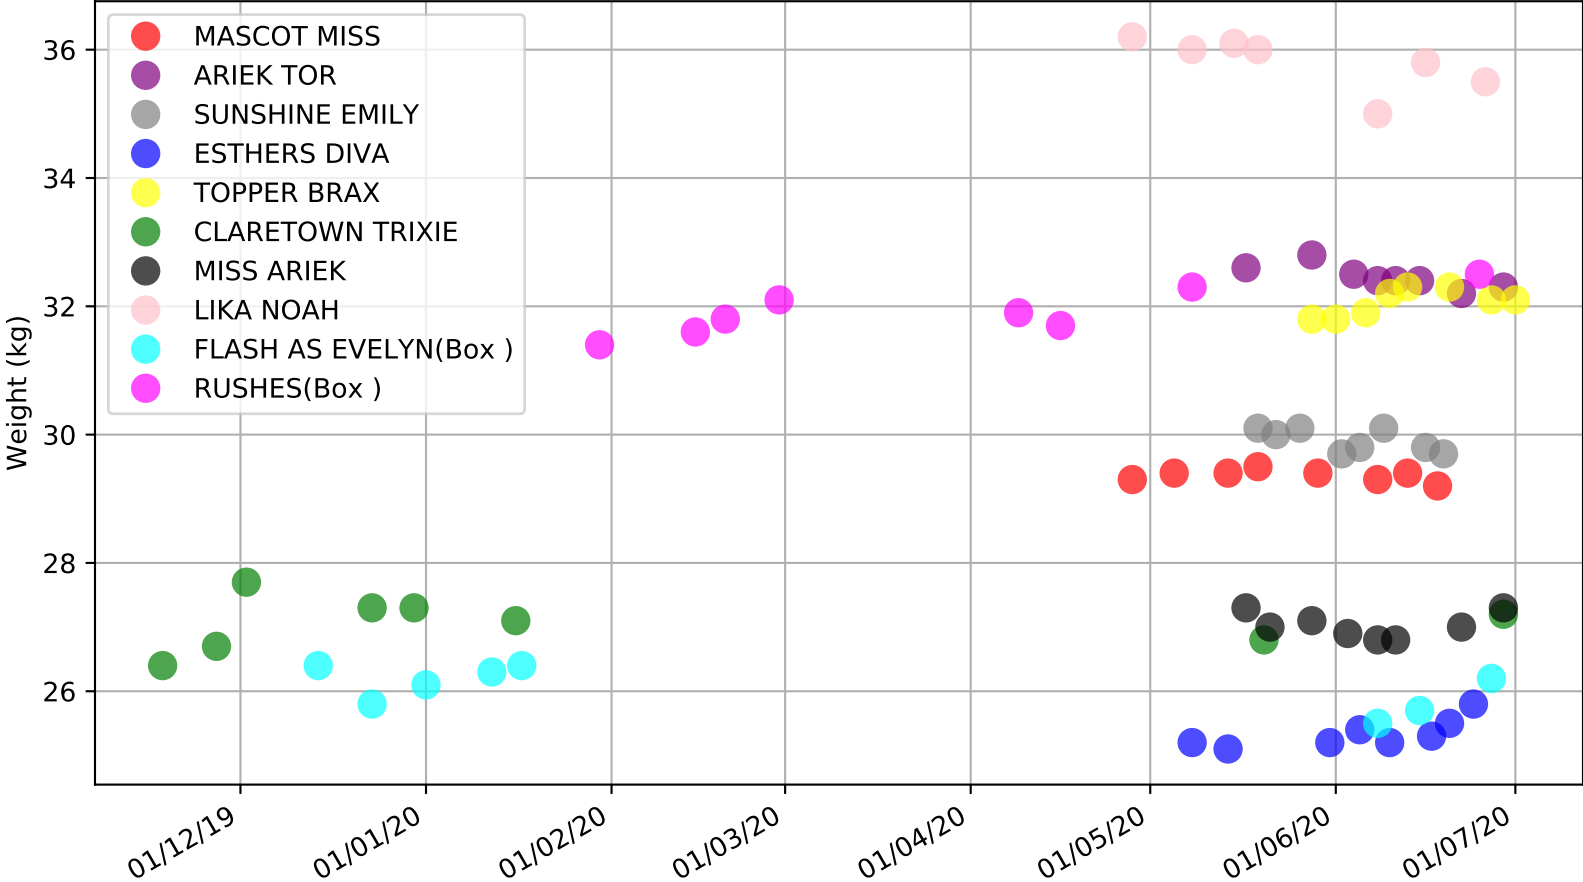

Nowra - 5th Jul
Race 5, PREMIUM TYRE SERVICE NOWRA, 520m, 5
Early Speed compared with par early speed

Nowra - 5th Jul
Race 5, PREMIUM TYRE SERVICE NOWRA, 520m, 5
Previous race weights in kilograms