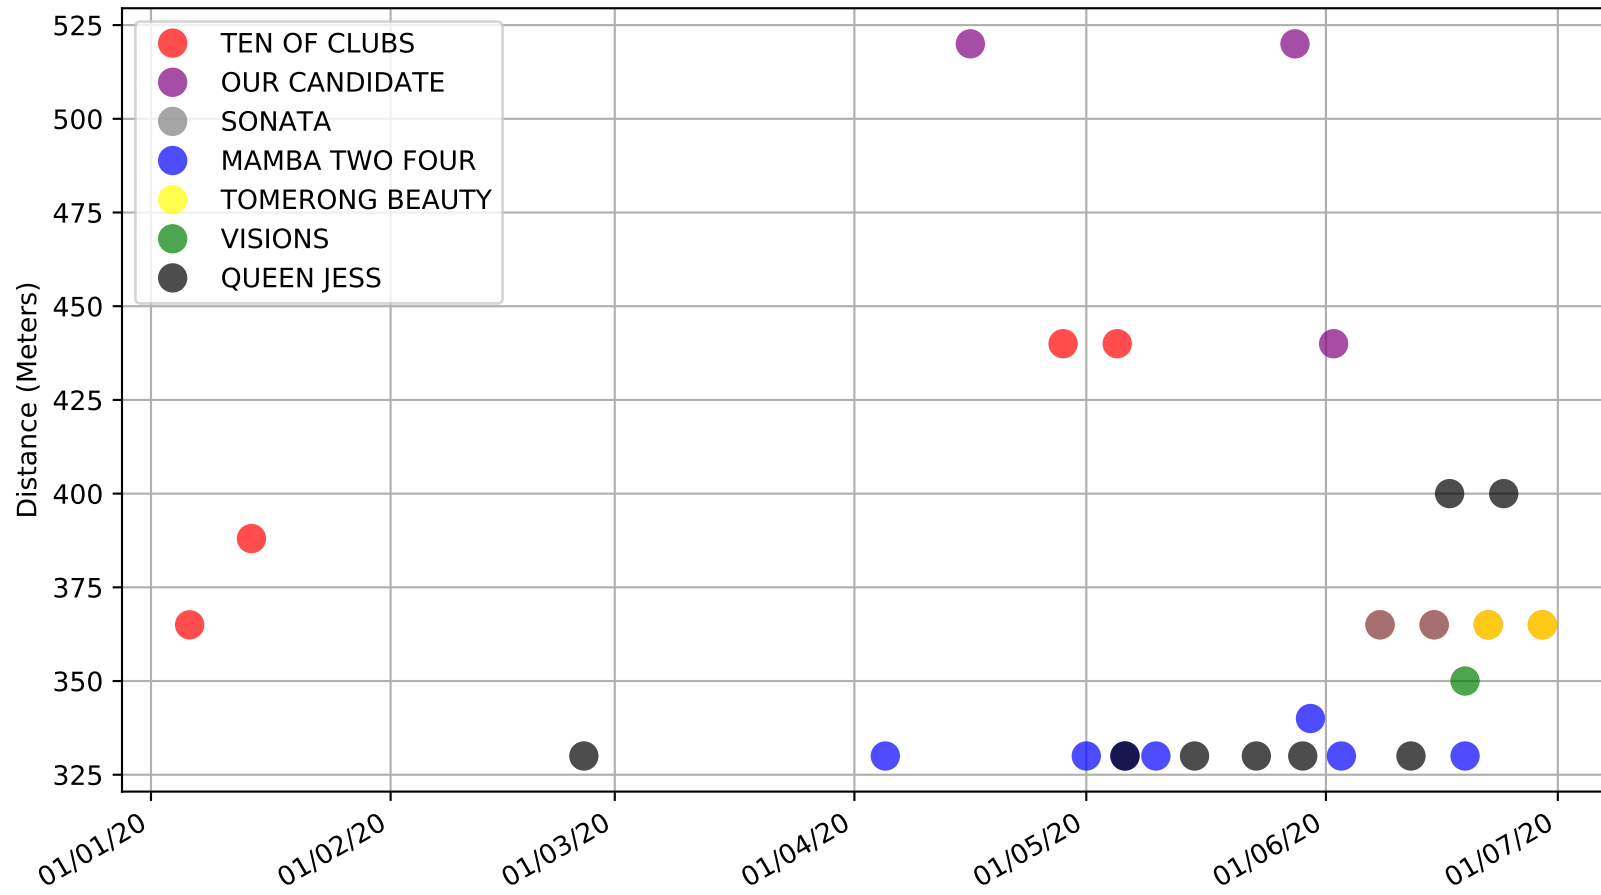

Nowra - 5th Jul
Race 2, LADBROKES MAIDEN SERIES HEAT 2, 365m, MH
Speed of dog compared with par win times of the track & distance it ran at

Nowra - 5th Jul
Race 2, LADBROKES MAIDEN SERIES HEAT 2, 365m, MH
Speed of dog +50m or -50m of current race distance

Nowra - 5th Jul
Race 2, LADBROKES MAIDEN SERIES HEAT 2, 365m, MH
Early Speed compared with par early speed

Nowra - 5th Jul
Race 3, LADBROKES MAIDEN SERIES HEAT 3, 365m, MH
Previous race distances in meters