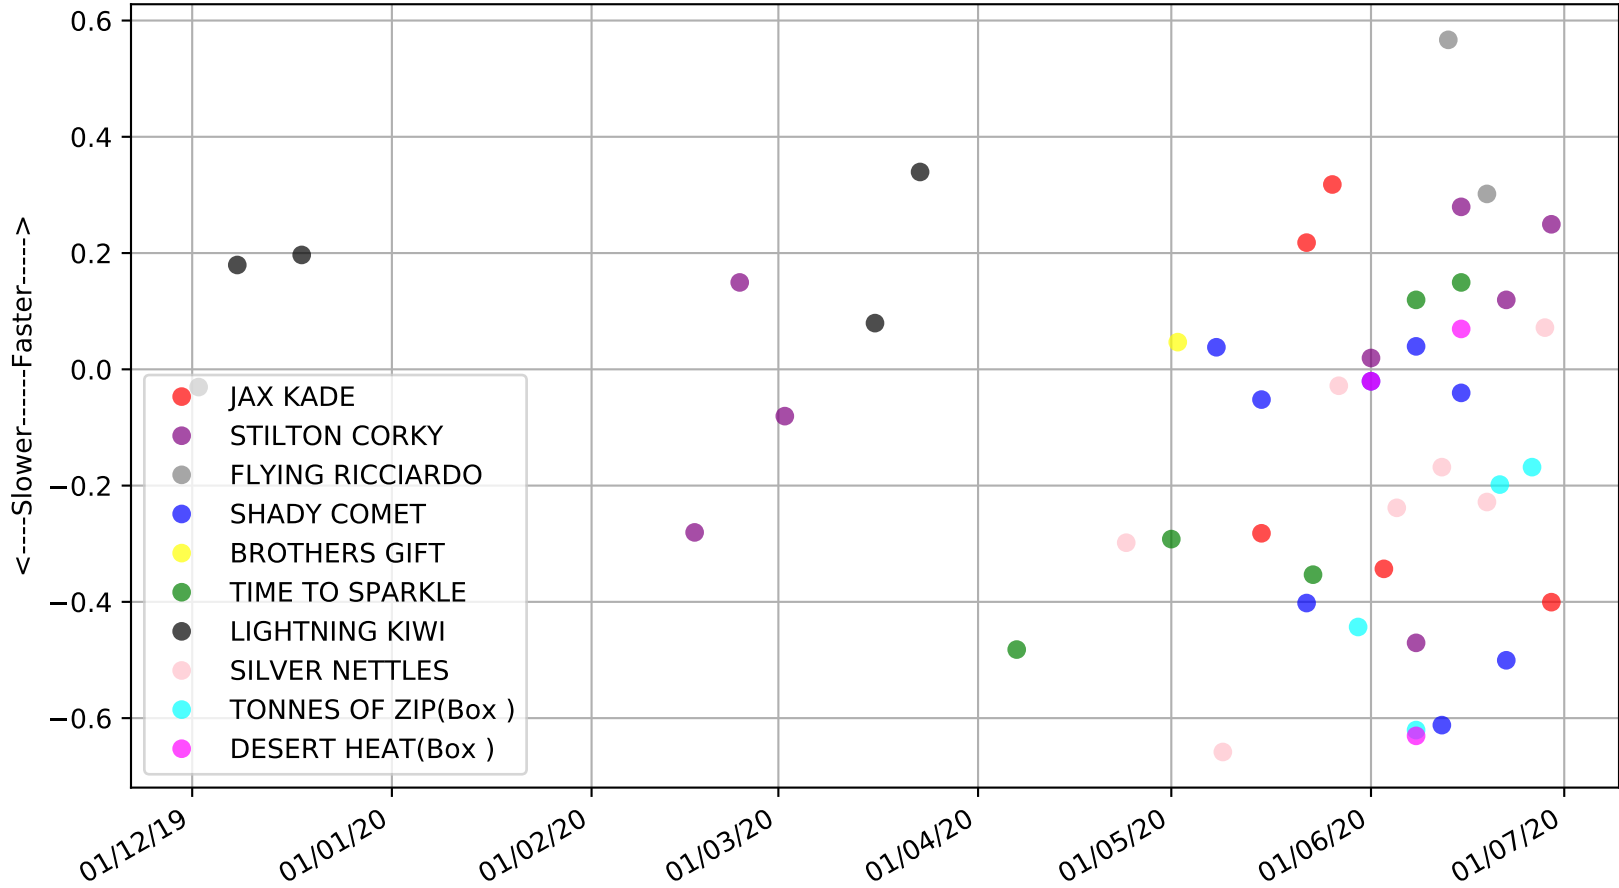

Nowra - 5th Jul
Race 9, LADBROKES SUPER SERIES HEAT 4, 365m, 5H
Speed of dog +50m or -50m of current race distance