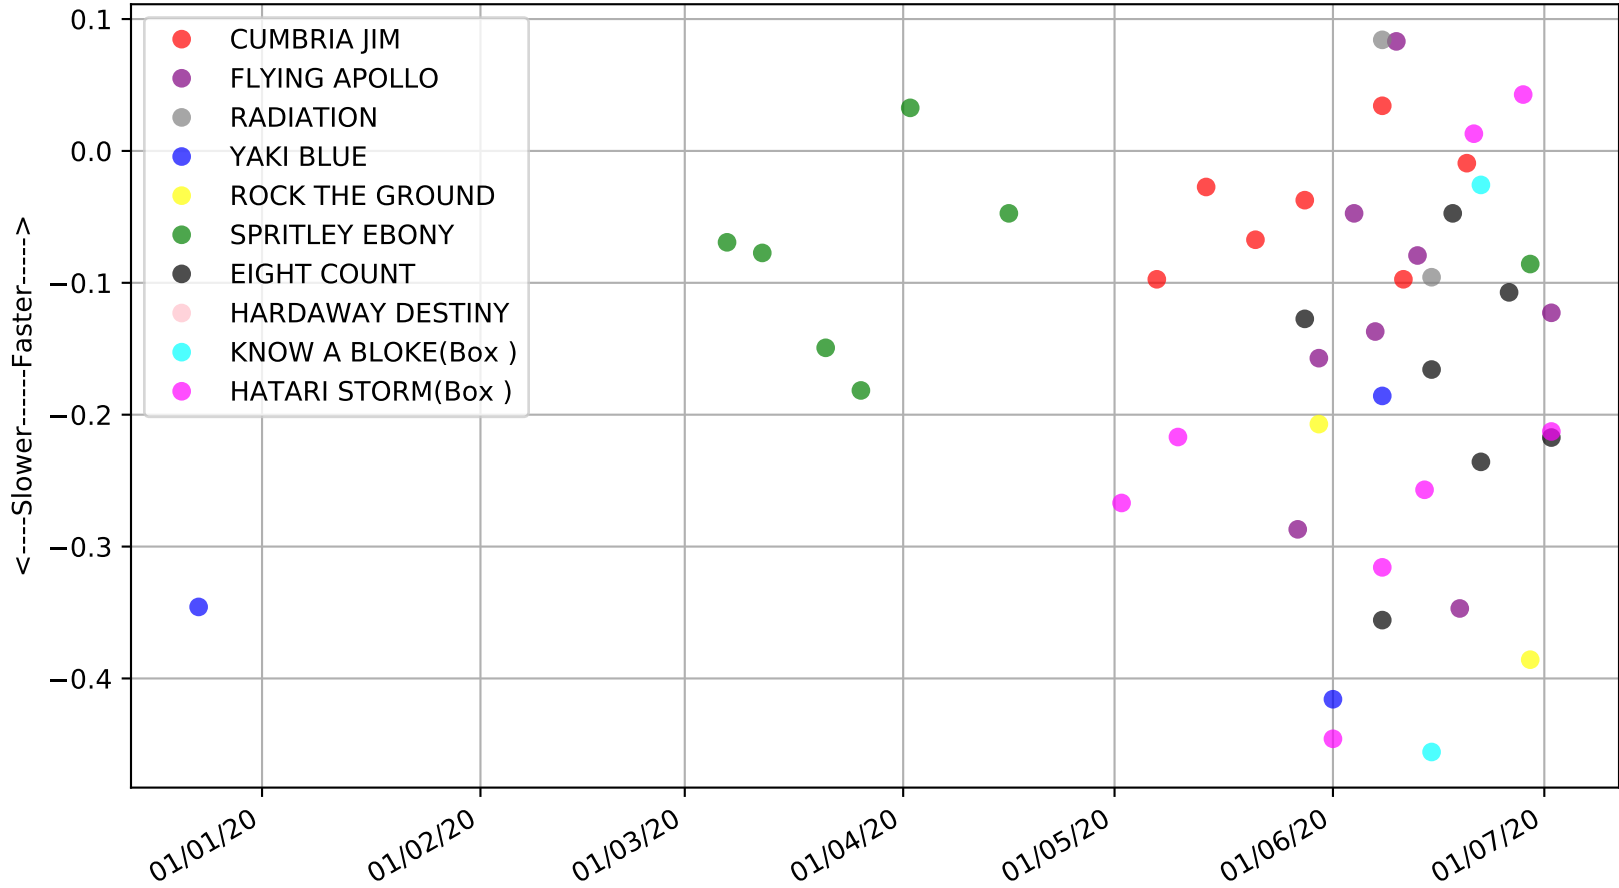

Nowra - 5th Jul
Race 6, LADBROKES SUPER SERIES HEAT 1, 365m, 5H
Early Speed compared with par early speed