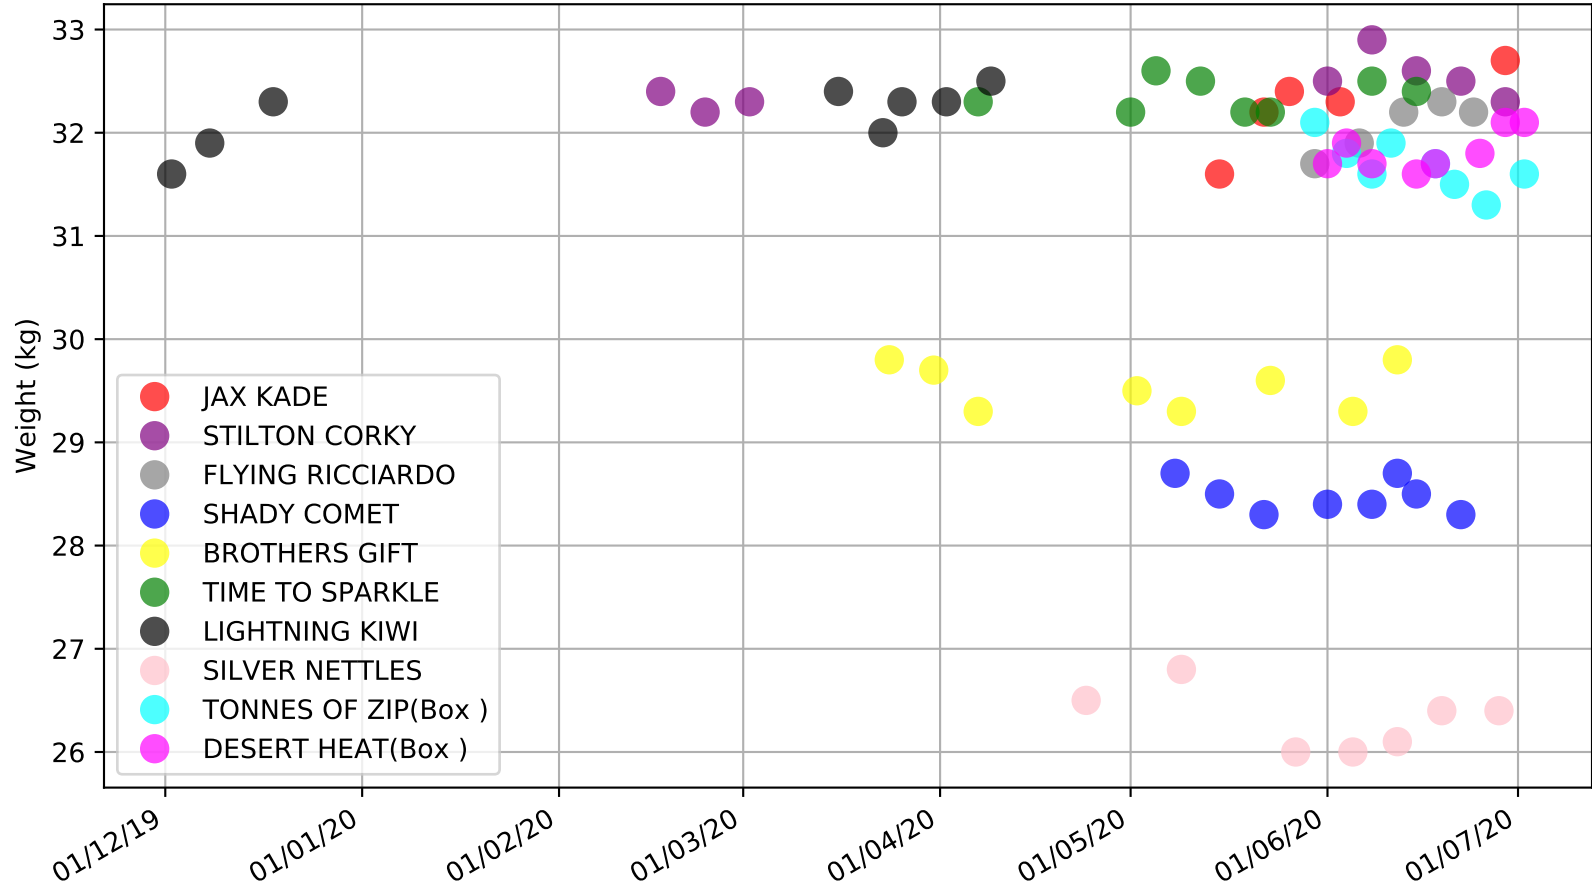

Nowra - 5th Jul
Race 9, LADBROKES SUPER SERIES HEAT 4, 365m, 5H
Previous race weights in kilograms