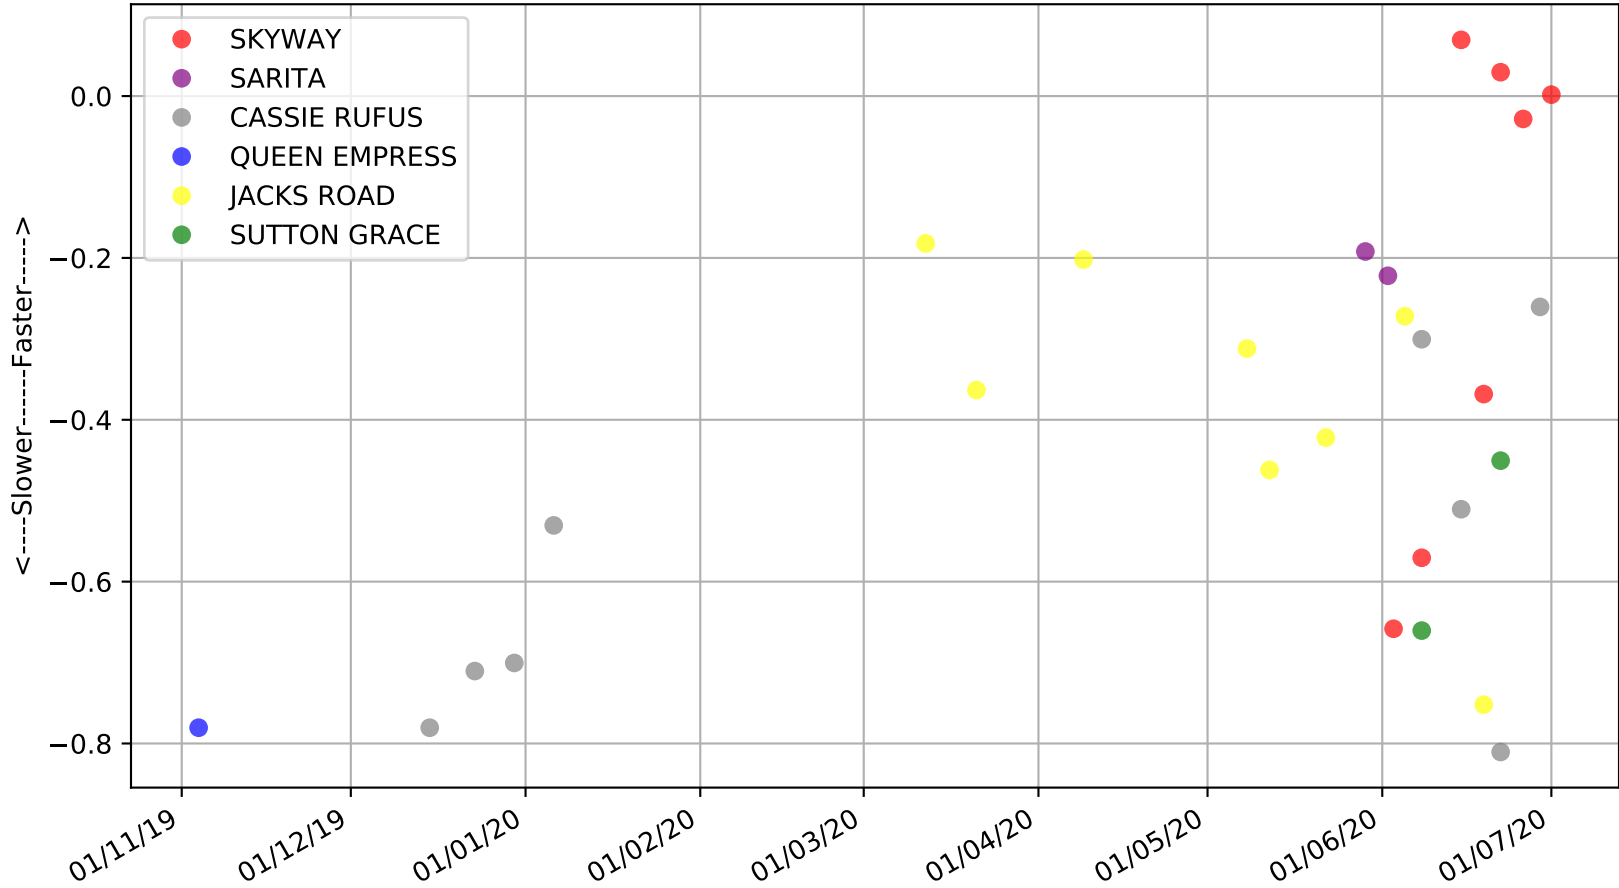

Nowra - 5th Jul
Race 2, LADBROKES MAIDEN SERIES HEAT 2, 365m, MH
Speed of dog +50m or -50m of current race distance