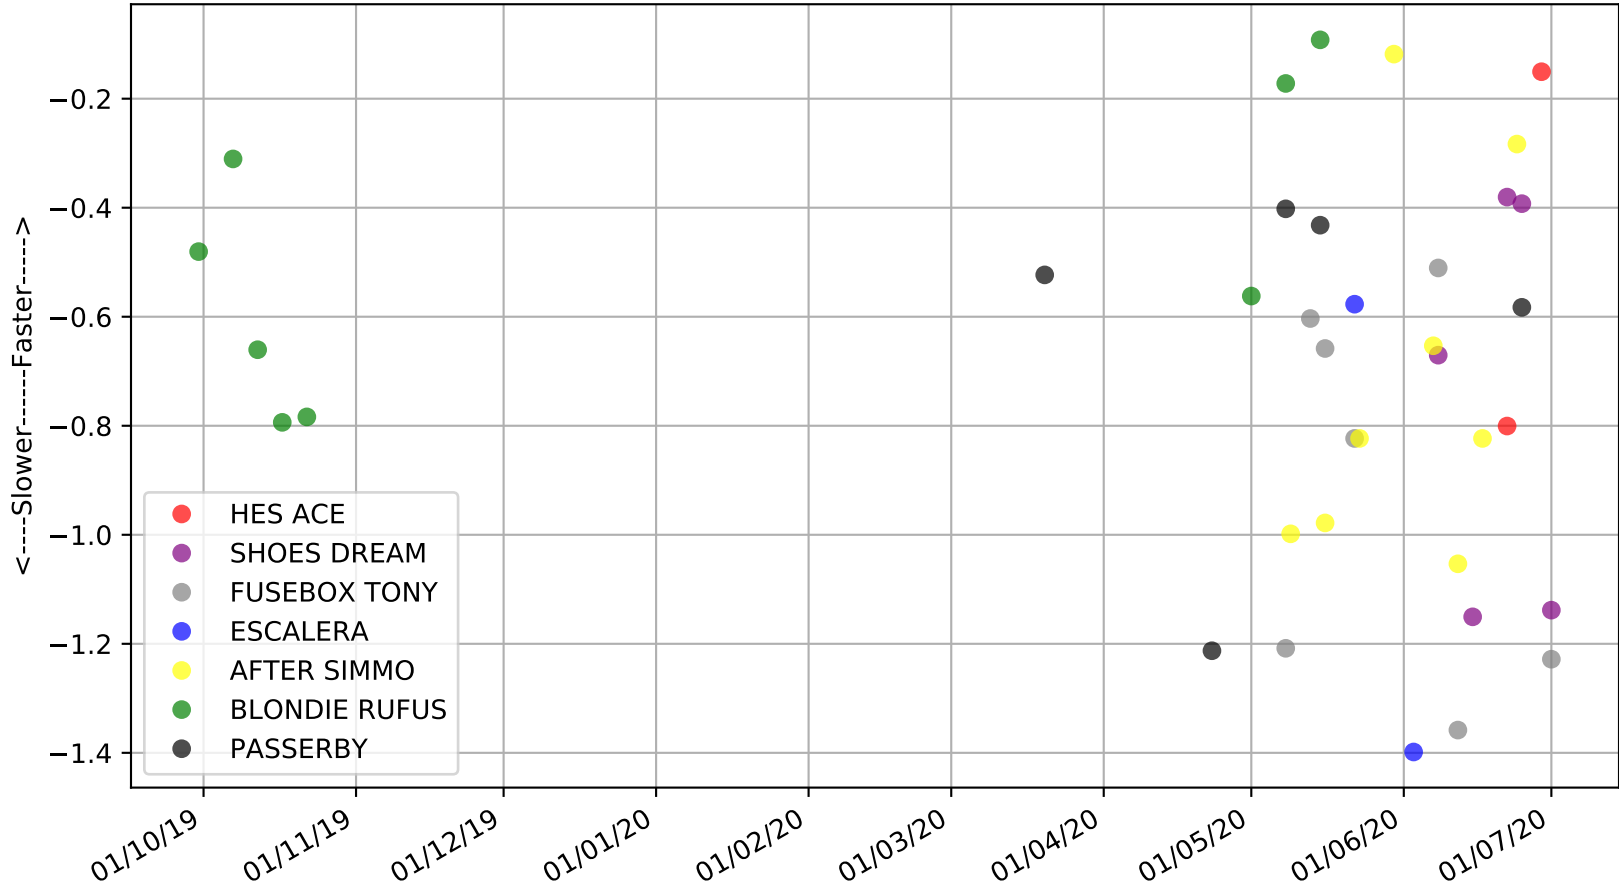

Nowra - 5th Jul
Race 1, LADBROKES MAIDEN SERIES HEAT 1, 365m, MH
Previous race distances in meters

Nowra - 5th Jul
 Race 1, LADBROKES MAIDEN SERIES HEAT 1, 365m, MH
 Speed of dog compared with par win times of the track & distance it ran at