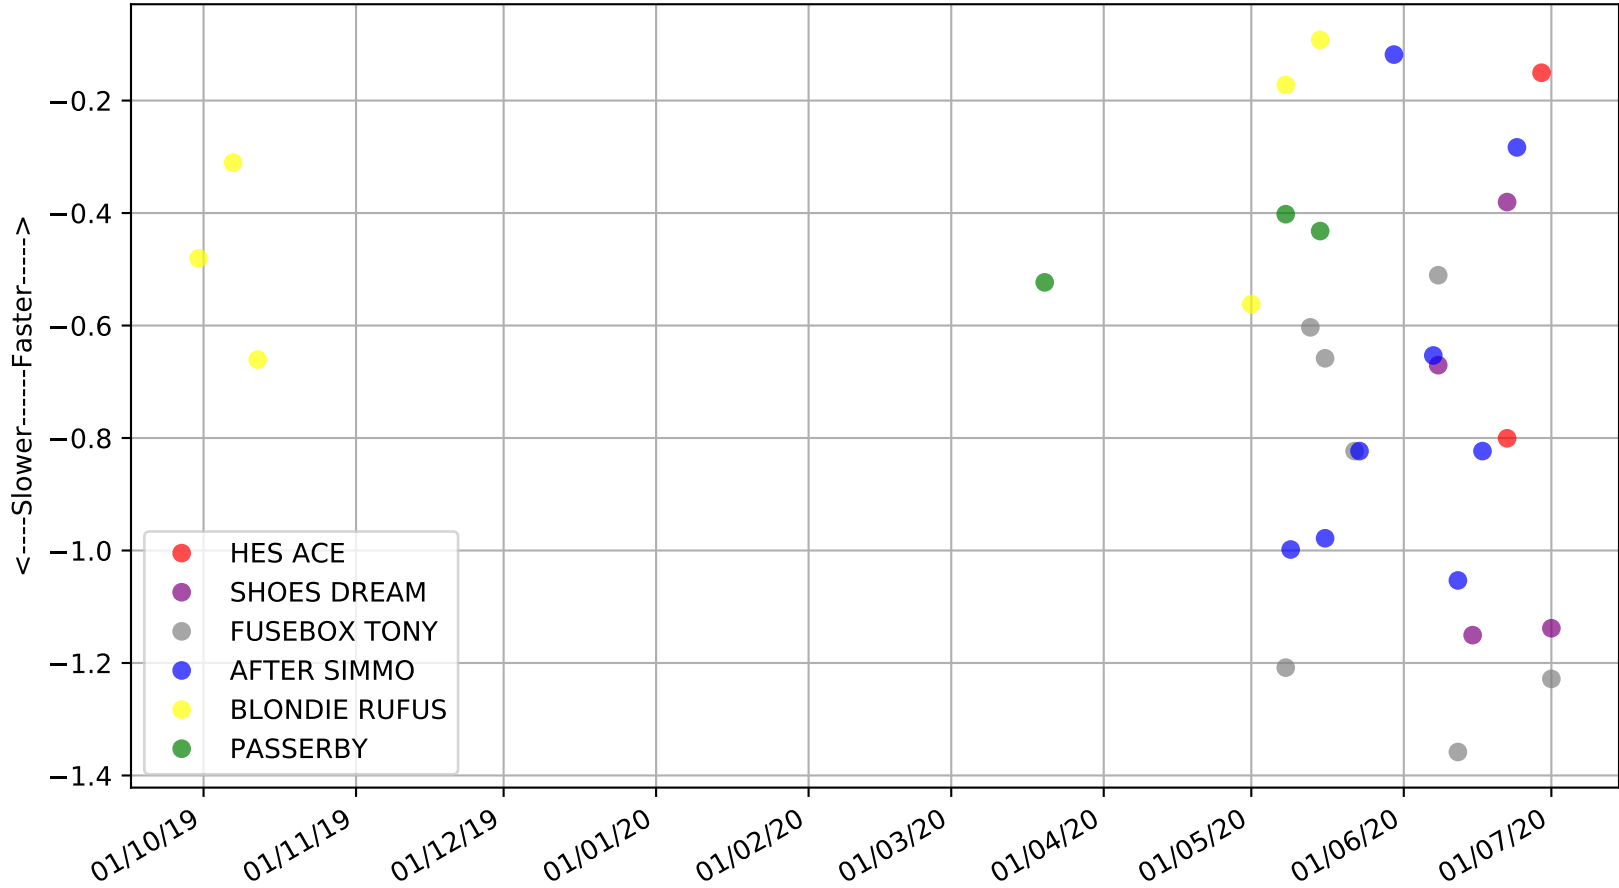

Nowra - 5th Jul
Race 1, LADBROKES MAIDEN SERIES HEAT 1, 365m, MH
Speed of dog +50m or -50m of current race distance