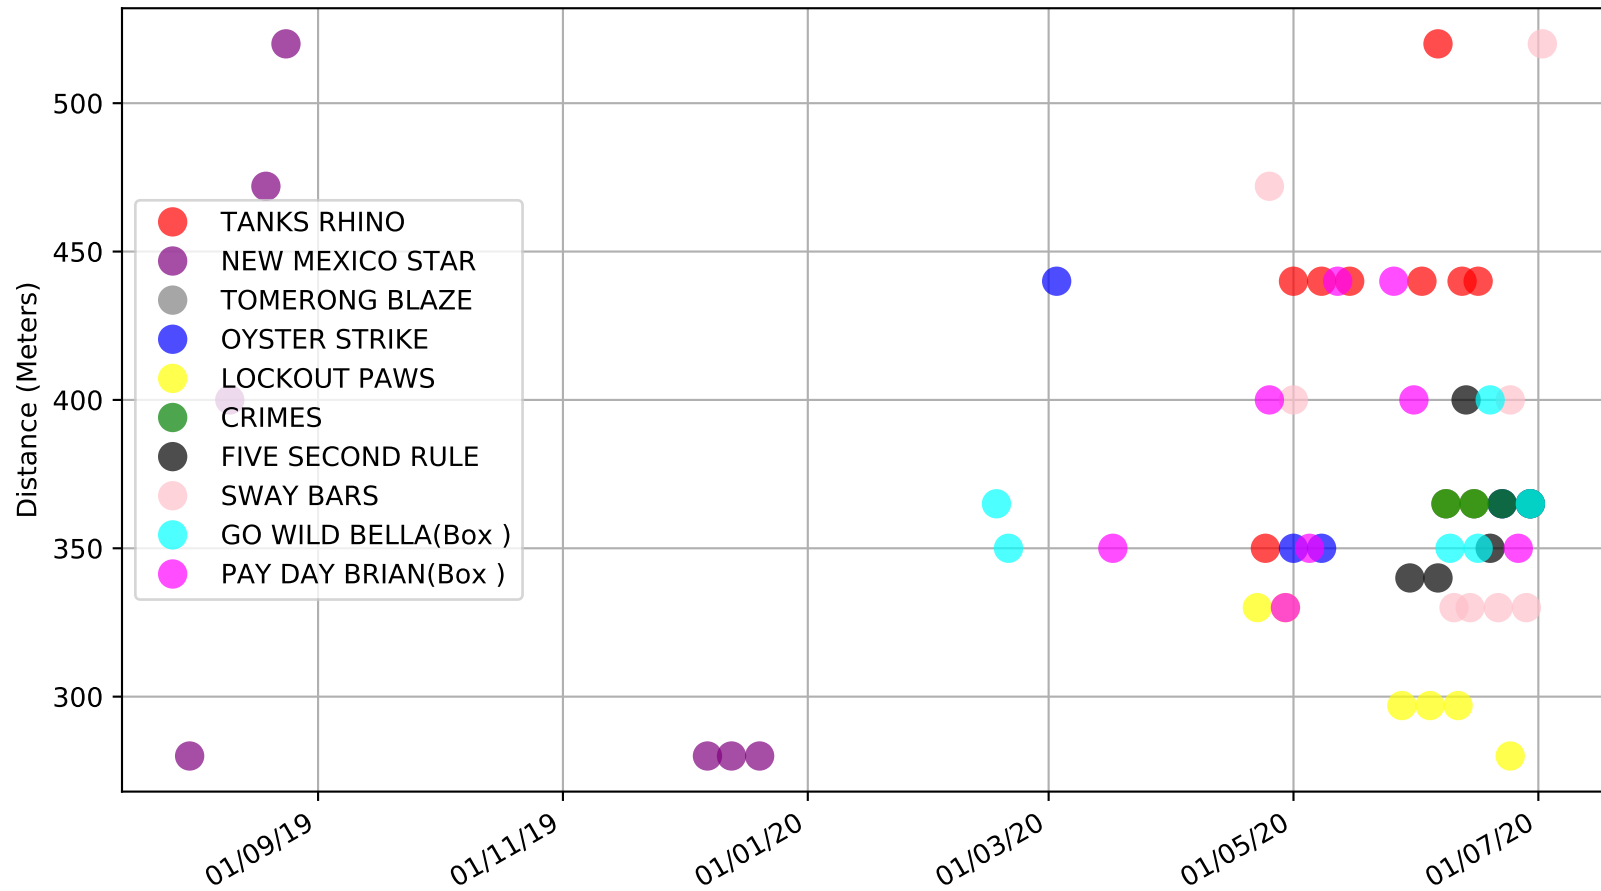

Nowra - 5th Jul
Race 7, LADBROKES SUPER SERIES HEAT 2, 365m, 5H
Previous race distances in meters