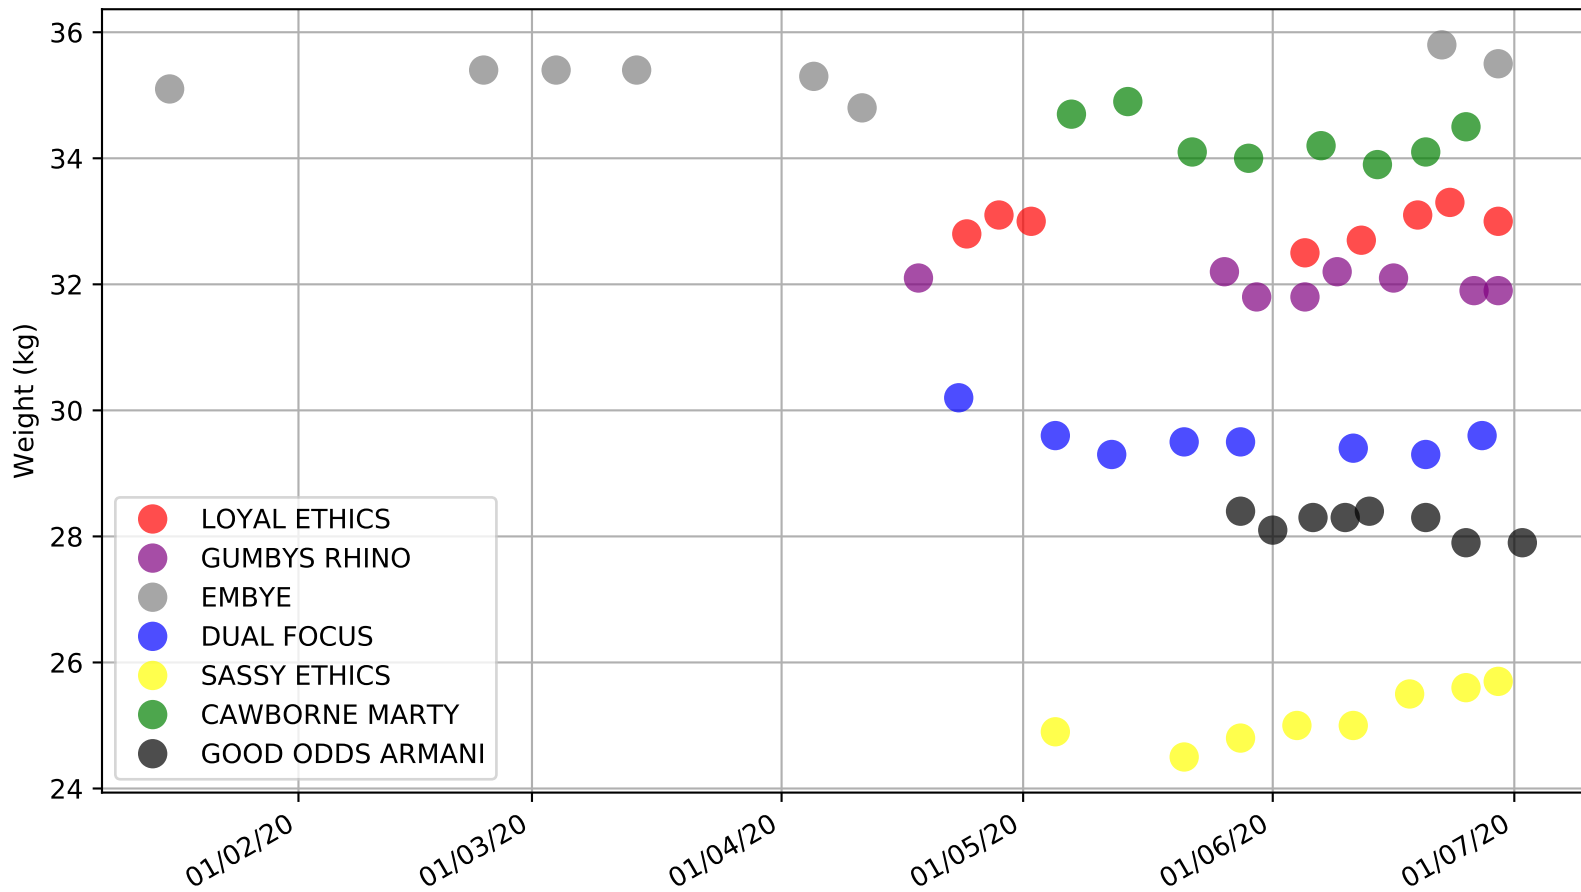

Nowra - 5th Jul
Race 9, LADBROKES SUPER SERIES HEAT 4, 365m, 5H
Previous race weights in kilograms

Nowra - 5th Jul
Race 10, BECHINI & ASSOCIATES, 520m, FFA
Previous race distances in meters

Nowra - 5th Jul
Race 10, BECHINI & ASSOCIATES, 520m, FFA
Speed of dog compared with par win times of the track & distance it ran at

Nowra - 5th Jul
Race 10, BECHINI & ASSOCIATES, 520m, FFA
Speed of dog +50m or -50m of current race distance

Nowra - 5th Jul
Race 10, BECHINI & ASSOCIATES, 520m, FFA
Previous race weights in kilograms

Nowra - 5th Jul
Race 10, BECHINI & ASSOCIATES, 520m, FFA
Early Speed compared with par early speed

Nowra - 5th Jul
Race 11, SHOALHAVEN SHUTTLE SPRINT, 365m, NG
Previous race distances in meters

Nowra - 5th Jul
Race 11, SHOALHAVEN SHUTTLE SPRINT, 365m, NG
Speed of dog compared with par win times of the track & distance it ran at