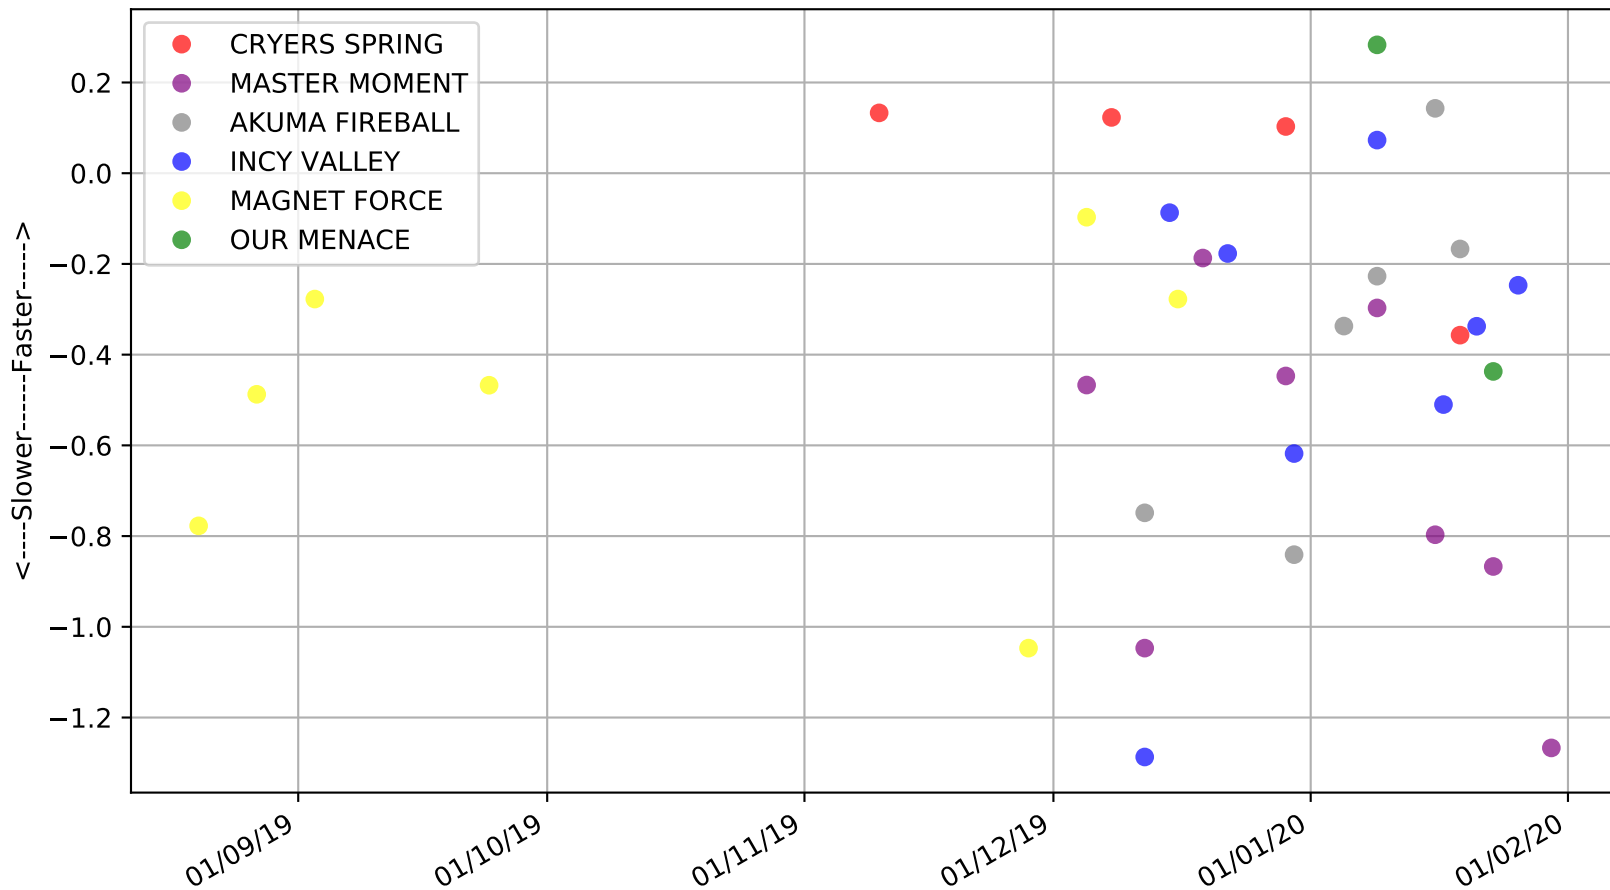

Mount Gambier - 2nd Feb
Race 2, G-SIX GREG MARTLEW AUTOS STAKE, 400m, 6
Speed of dog +50m or -50m of current race distance