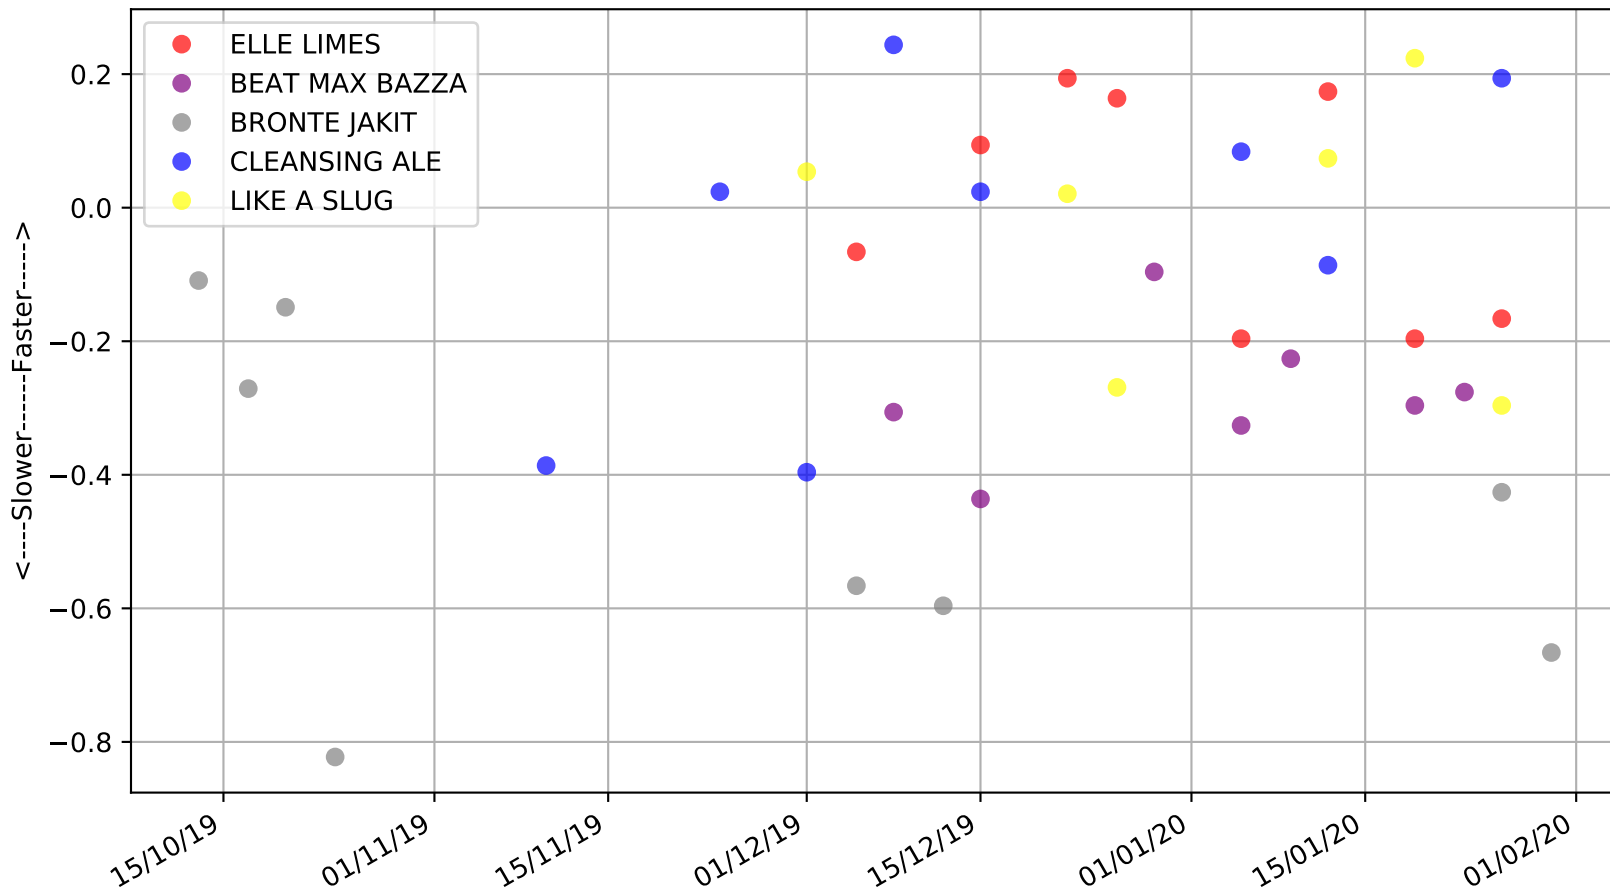

Mount Gambier - 2nd Feb
Race 10, "G-SIX OBRIEN ELECTRICAL STAKE", 400m, 5
Early Speed compared with par early speed