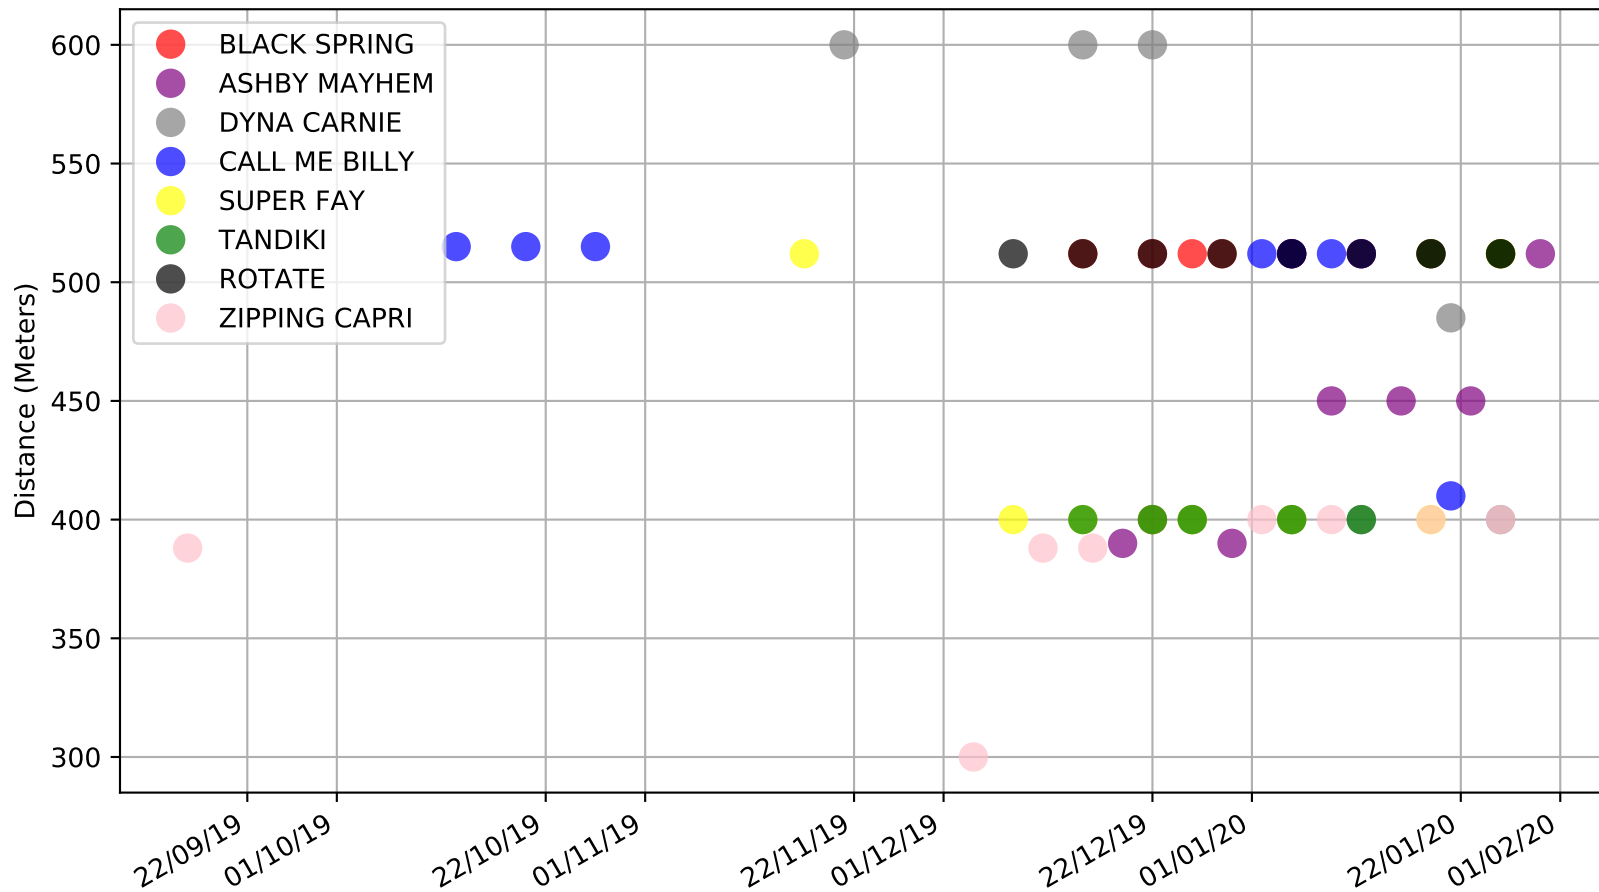

Mount Gambier - 2nd Feb
Race 7, FAIRTHORNE FORESTRY, 512m, 5H
Previous race distances in meters