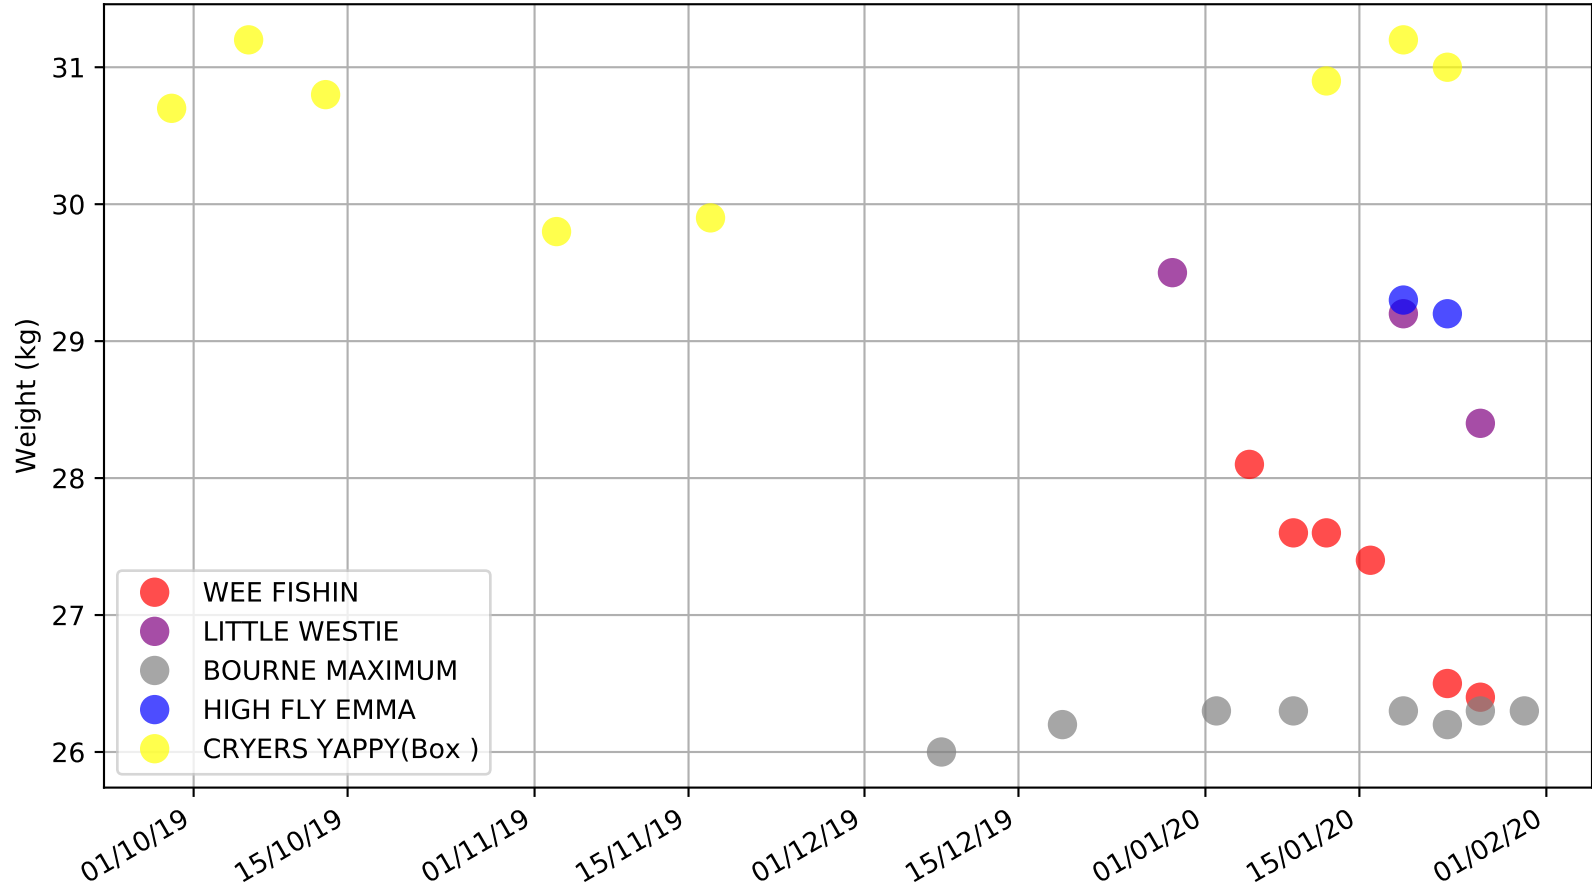

Mount Gambier - 2nd Feb
Race 1, "G-SIX ROCKS RETREAT MAIDEN STAKE", 400m, M
Previous race weights in kilograms