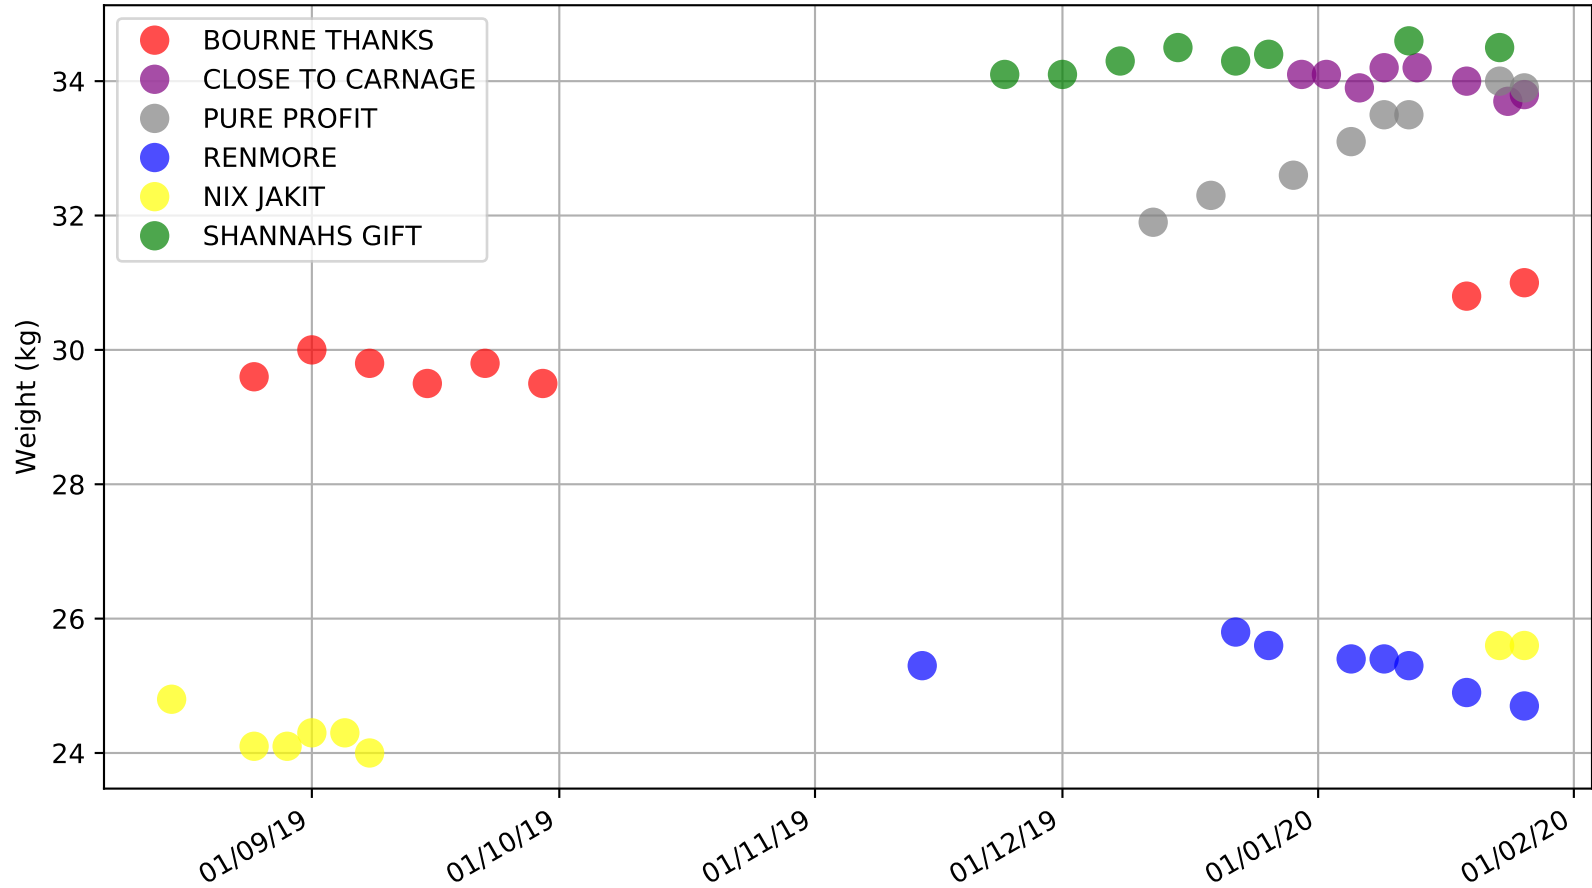

Mount Gambier - 2nd Feb
Race 11, G-SIX METAL WORX STAKE, 400m, 5
Previous race weights in kilograms