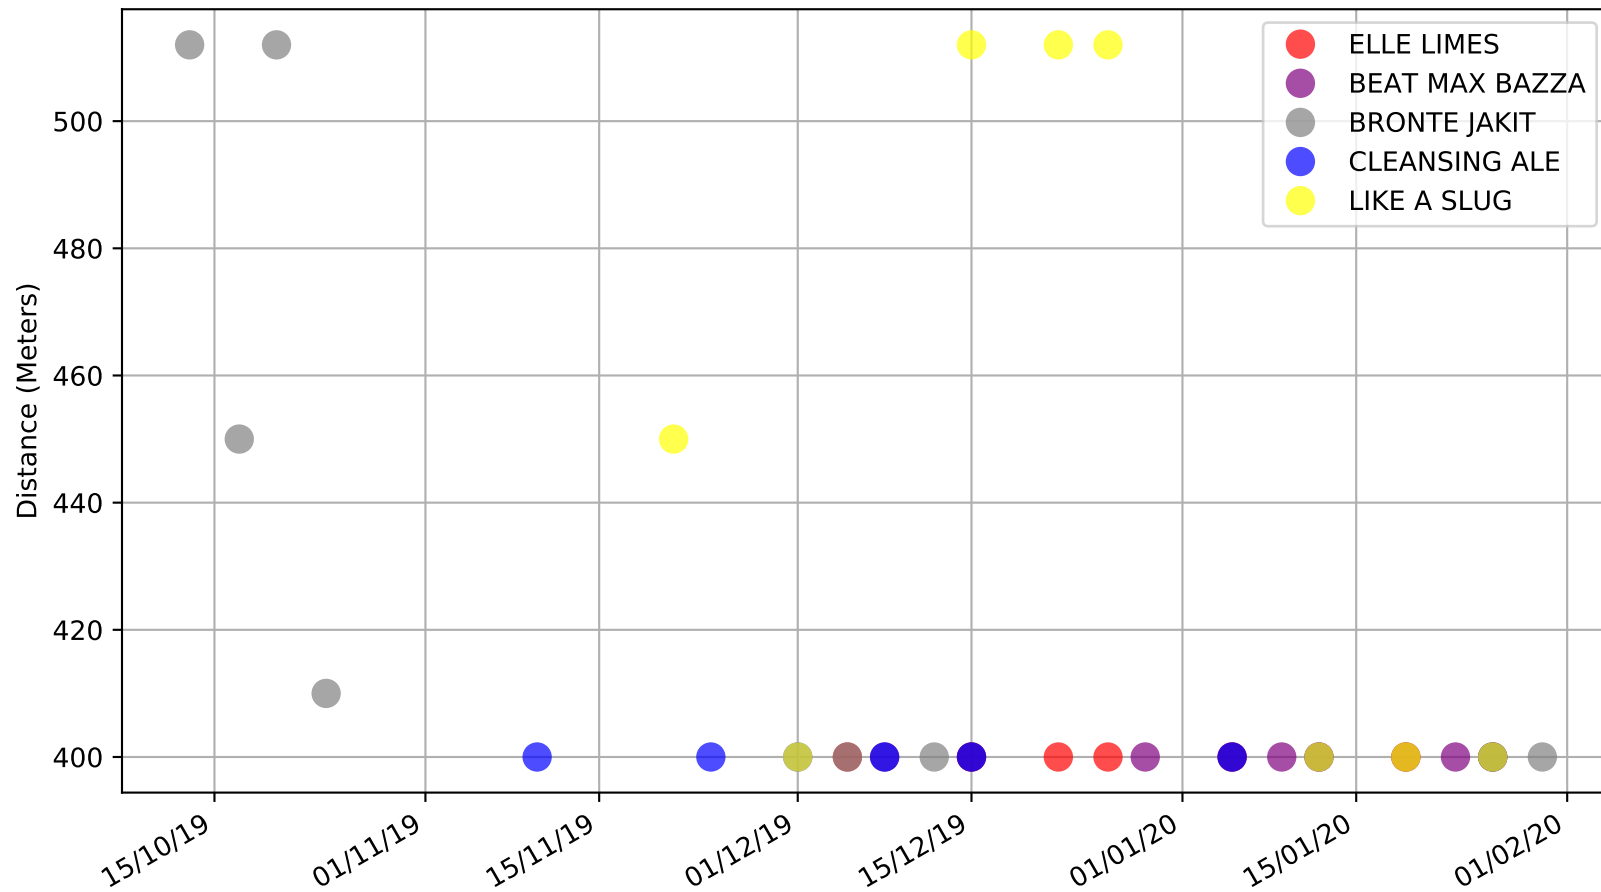

Mount Gambier - 2nd Feb
Race 10, "G-SIX OBRIEN ELECTRICAL STAKE", 400m, 5
Previous race distances in meters