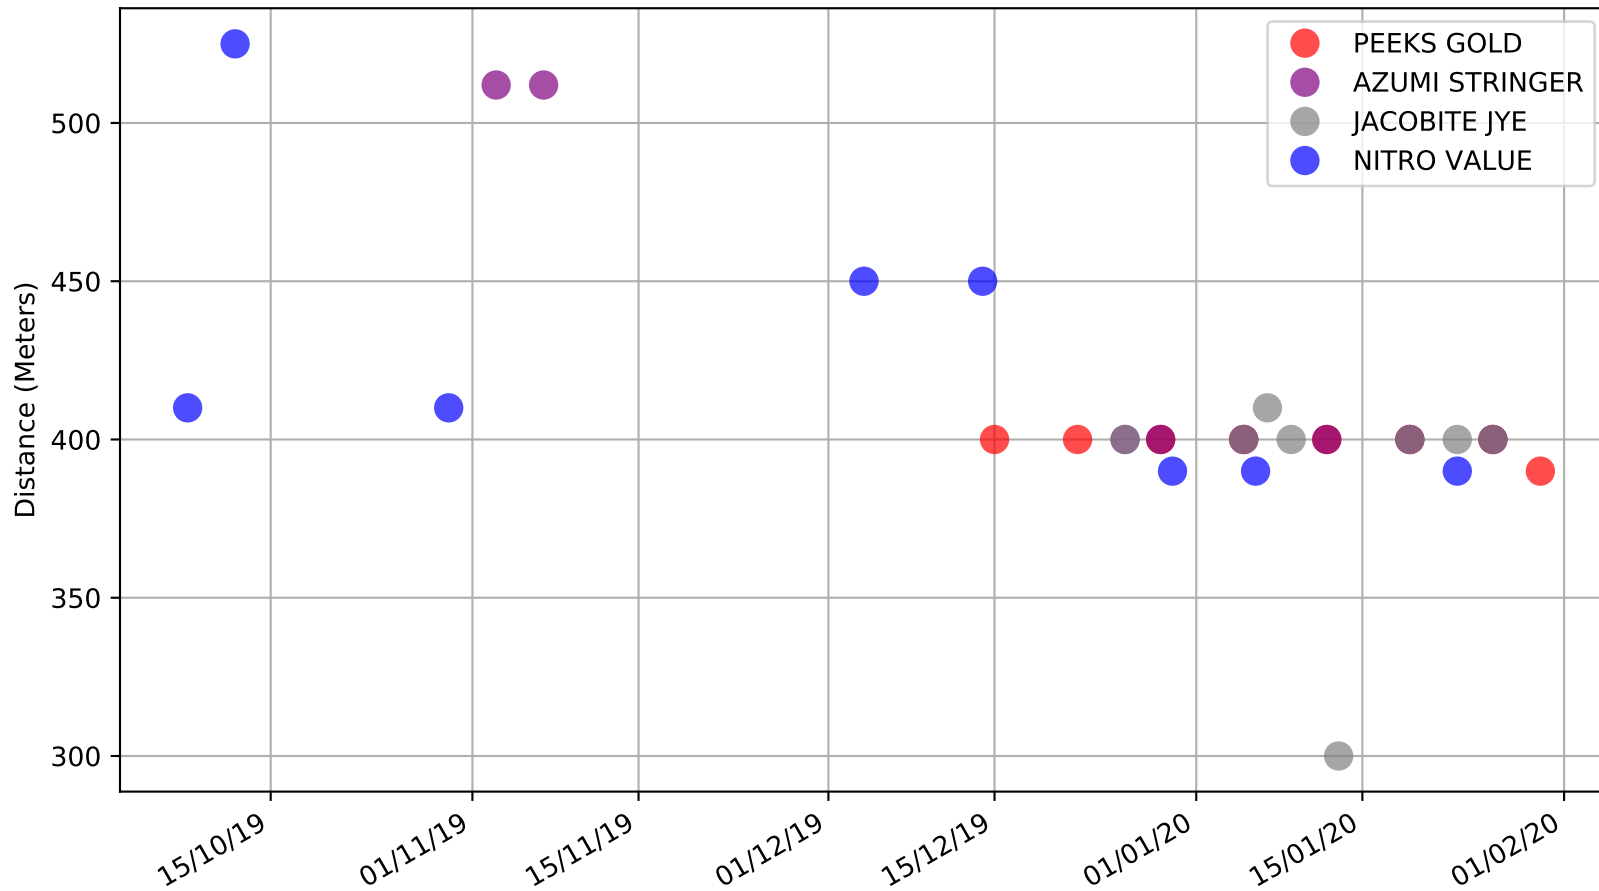

Mount Gambier - 2nd Feb
Race 4, WINMORE GREYHOUND KENNELS MIXED STAKE, 400m, X45
Previous race distances in meters