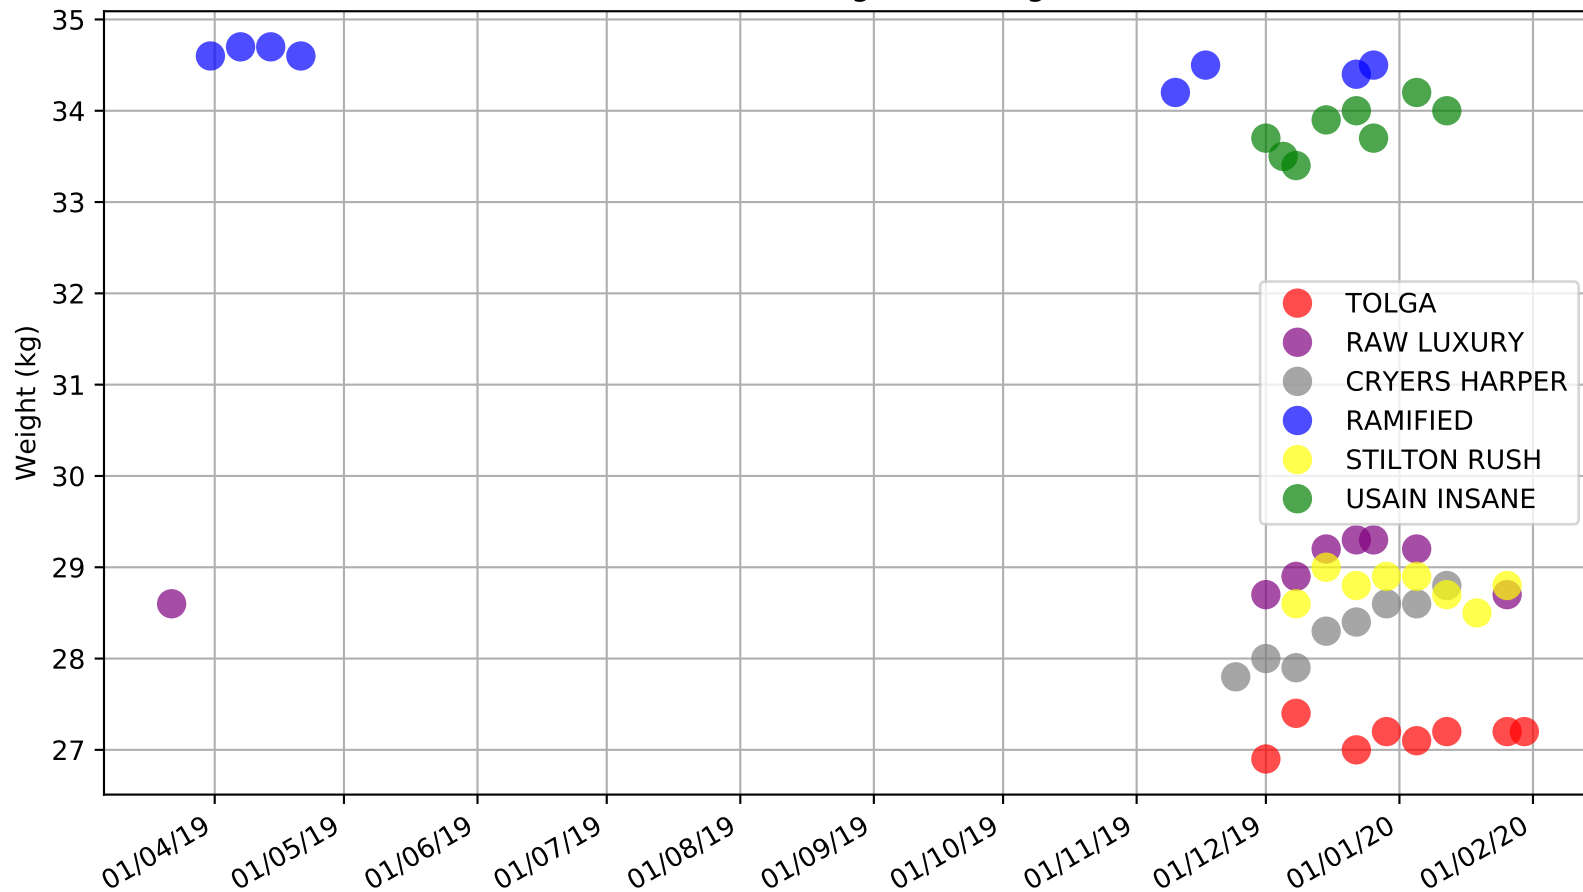

Mount Gambier - 2nd Feb
Race 12, G-SIX TRACKSIDE MEATS OPEN STAKE, 400m, O
Previous race weights in kilograms