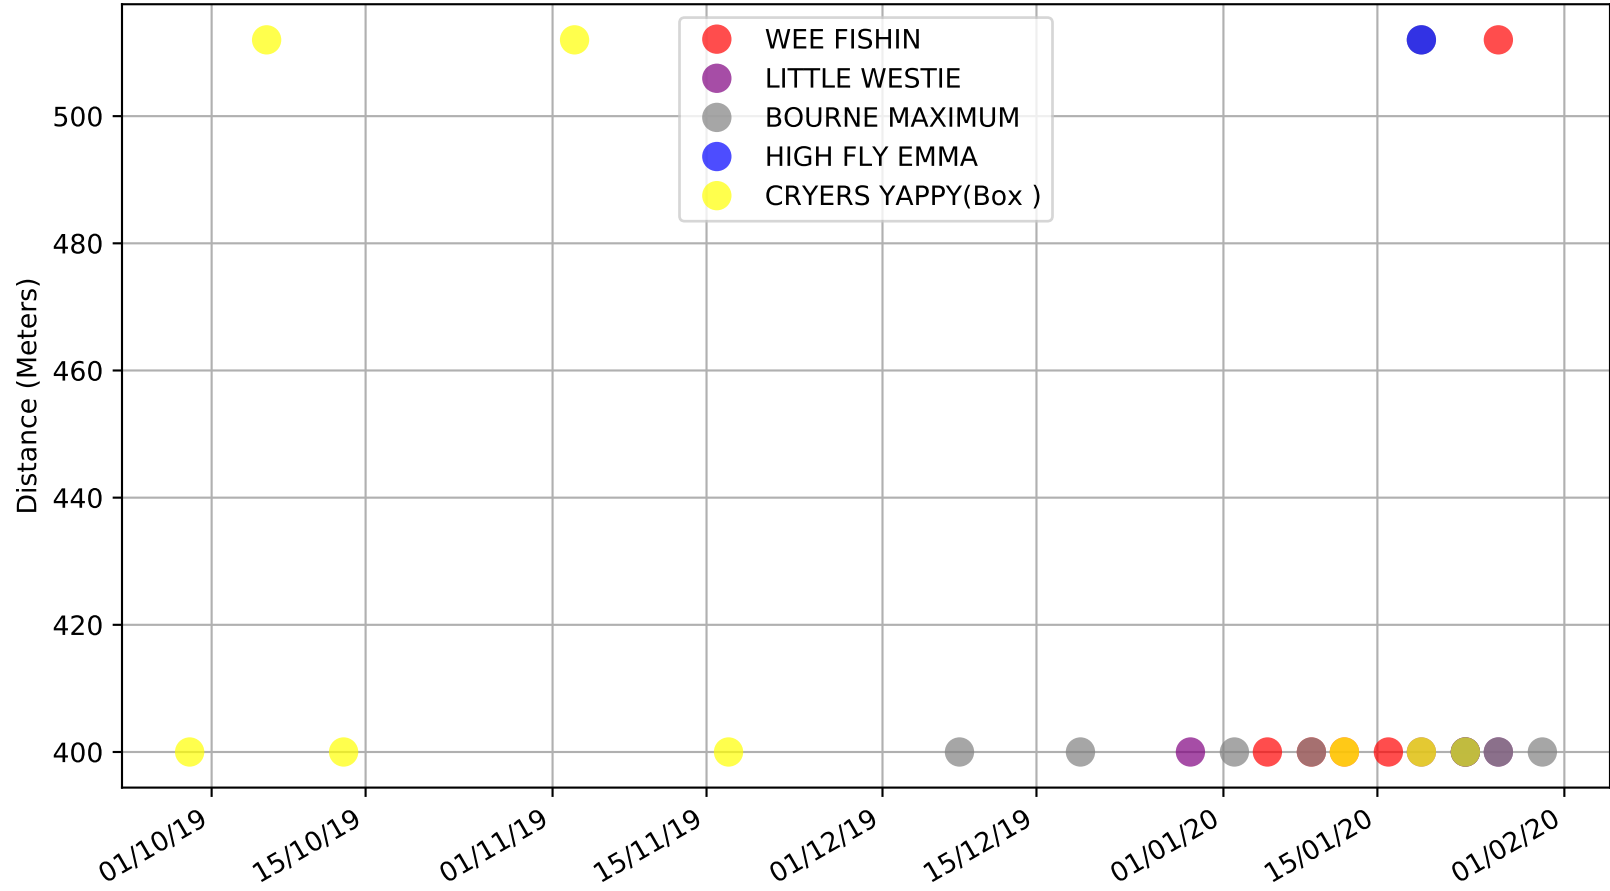

Mount Gambier - 2nd Feb  
Race 1, "G-SIX ROCKS RETREAT MAIDEN STAKE", 400m, M  
Previous race distances in meters

Mount Gambier - 2nd Feb  
Race 1, "G-SIX ROCKS RETREAT MAIDEN STAKE", 400m, M  
Speed of dog compared with par win times of the track & distance it ran at