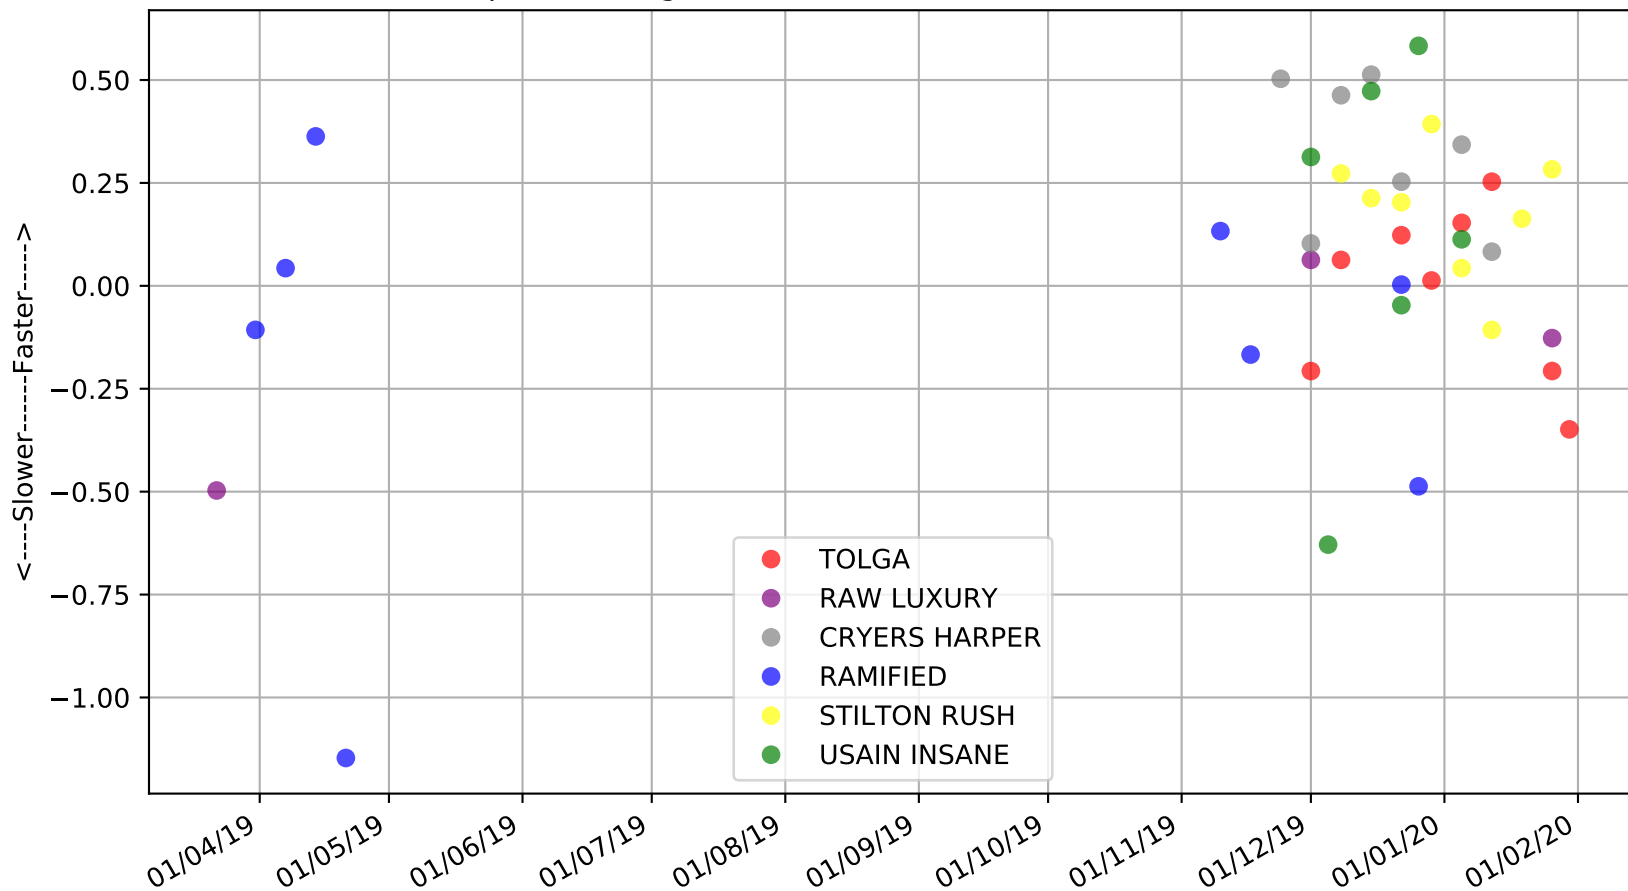

Mount Gambier - 2nd Feb
Race 12, G-SIX TRACKSIDE MEATS OPEN STAKE, 400m, O
Speed of dog +50m or -50m of current race distance