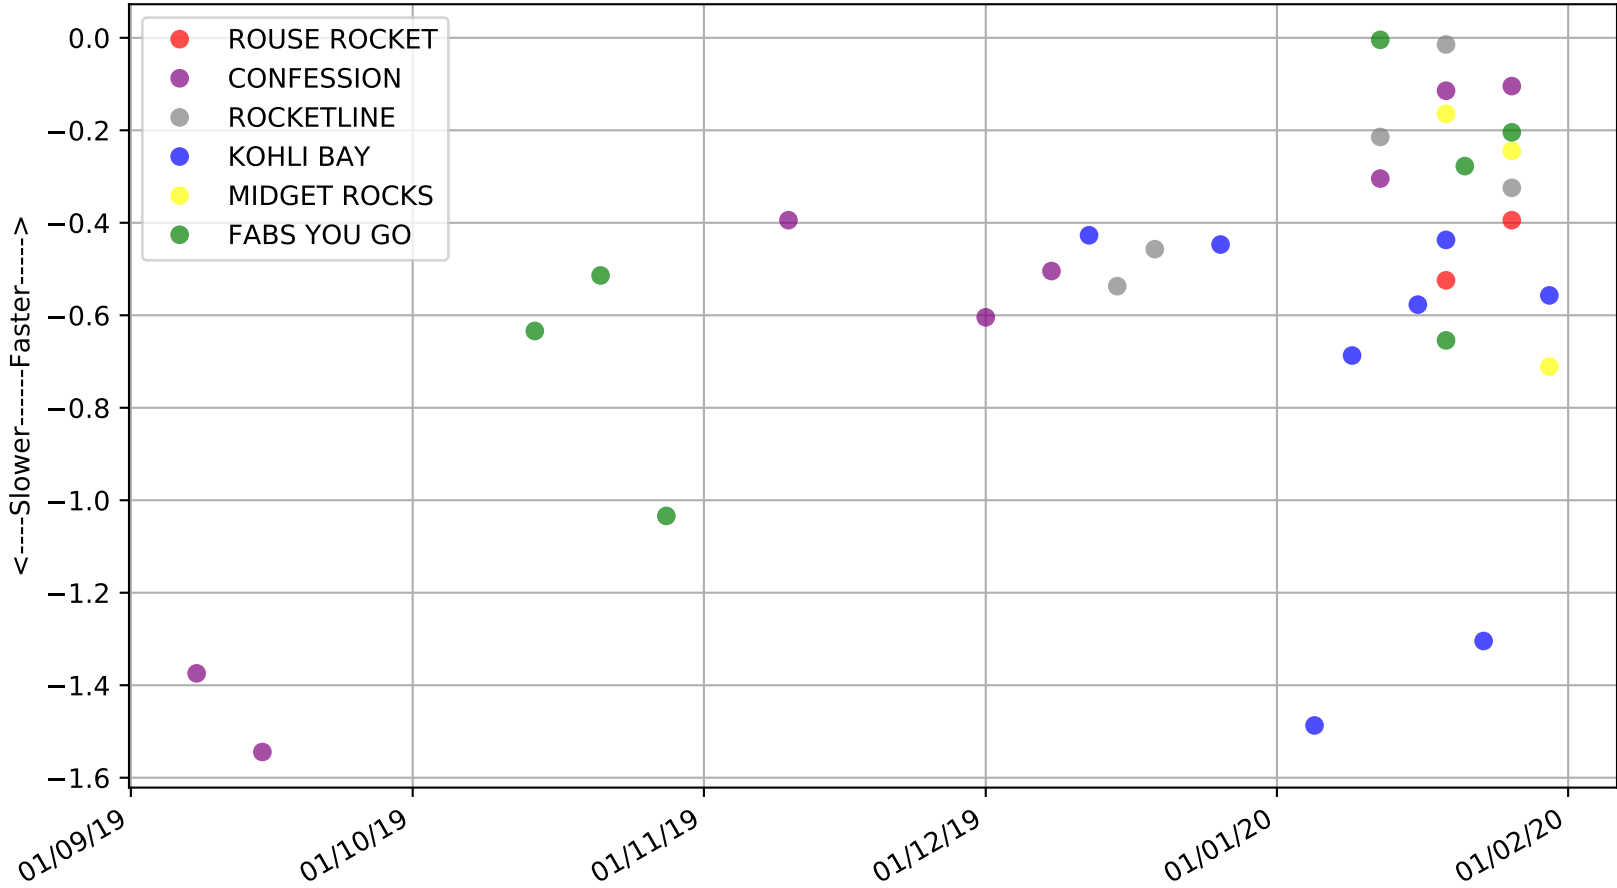

Mount Gambier - 2nd Feb
Race 9, G-SIX THE BLACK SPRING MIXED STAKE, 512m, XM6
Speed of dog compared with par win times of the track & distance it ran at