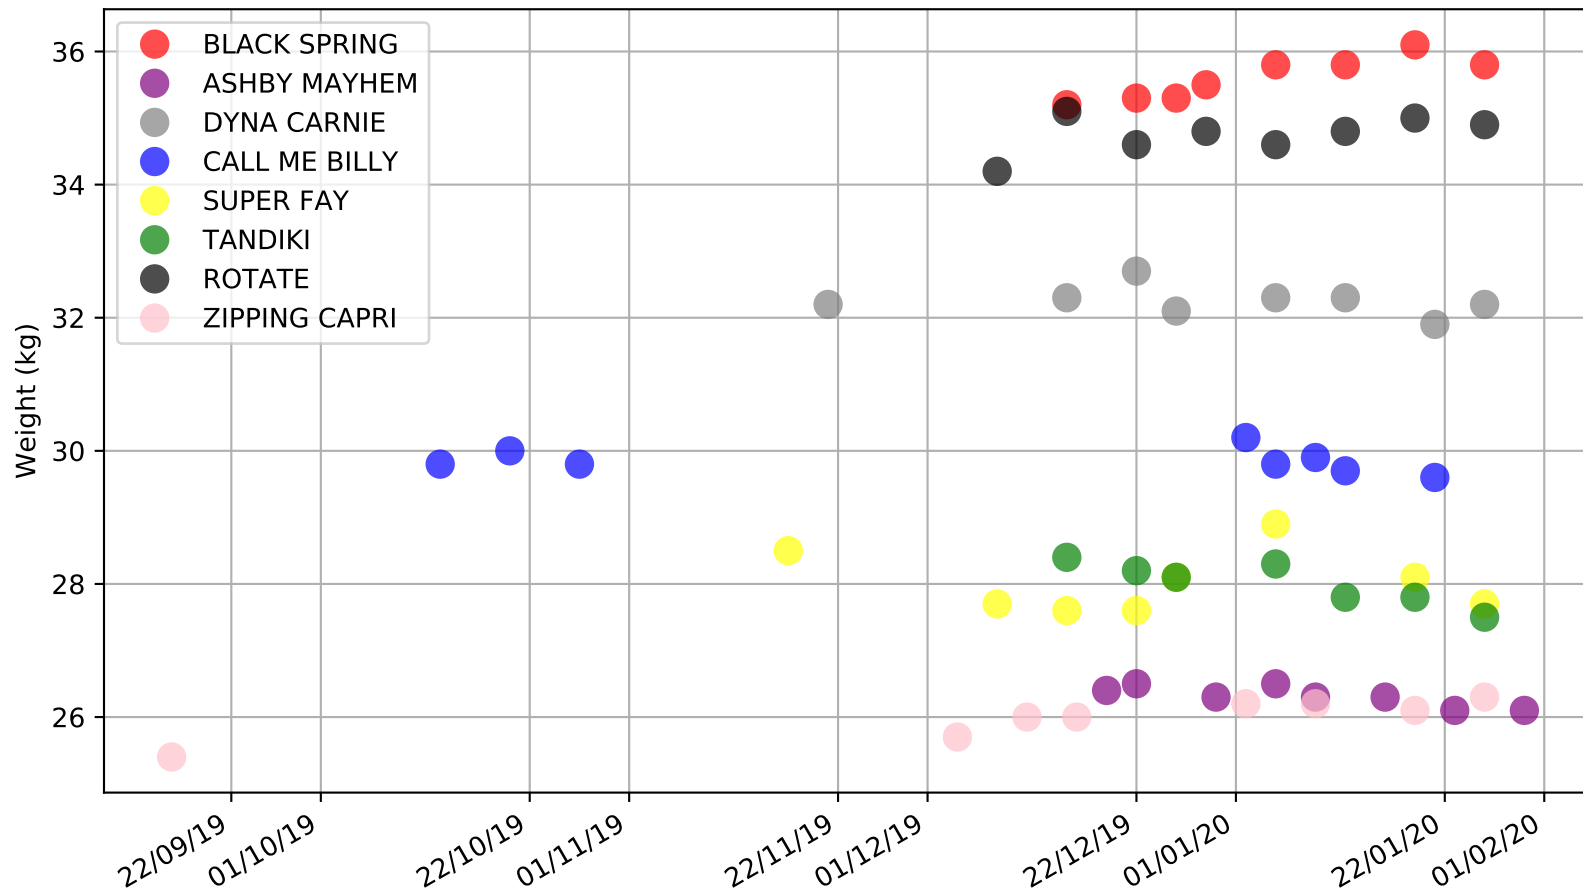

Mount Gambier - 2nd Feb
Race 7, FAIRTHORNE FORESTRY, 512m, 5H
Previous race weights in kilograms