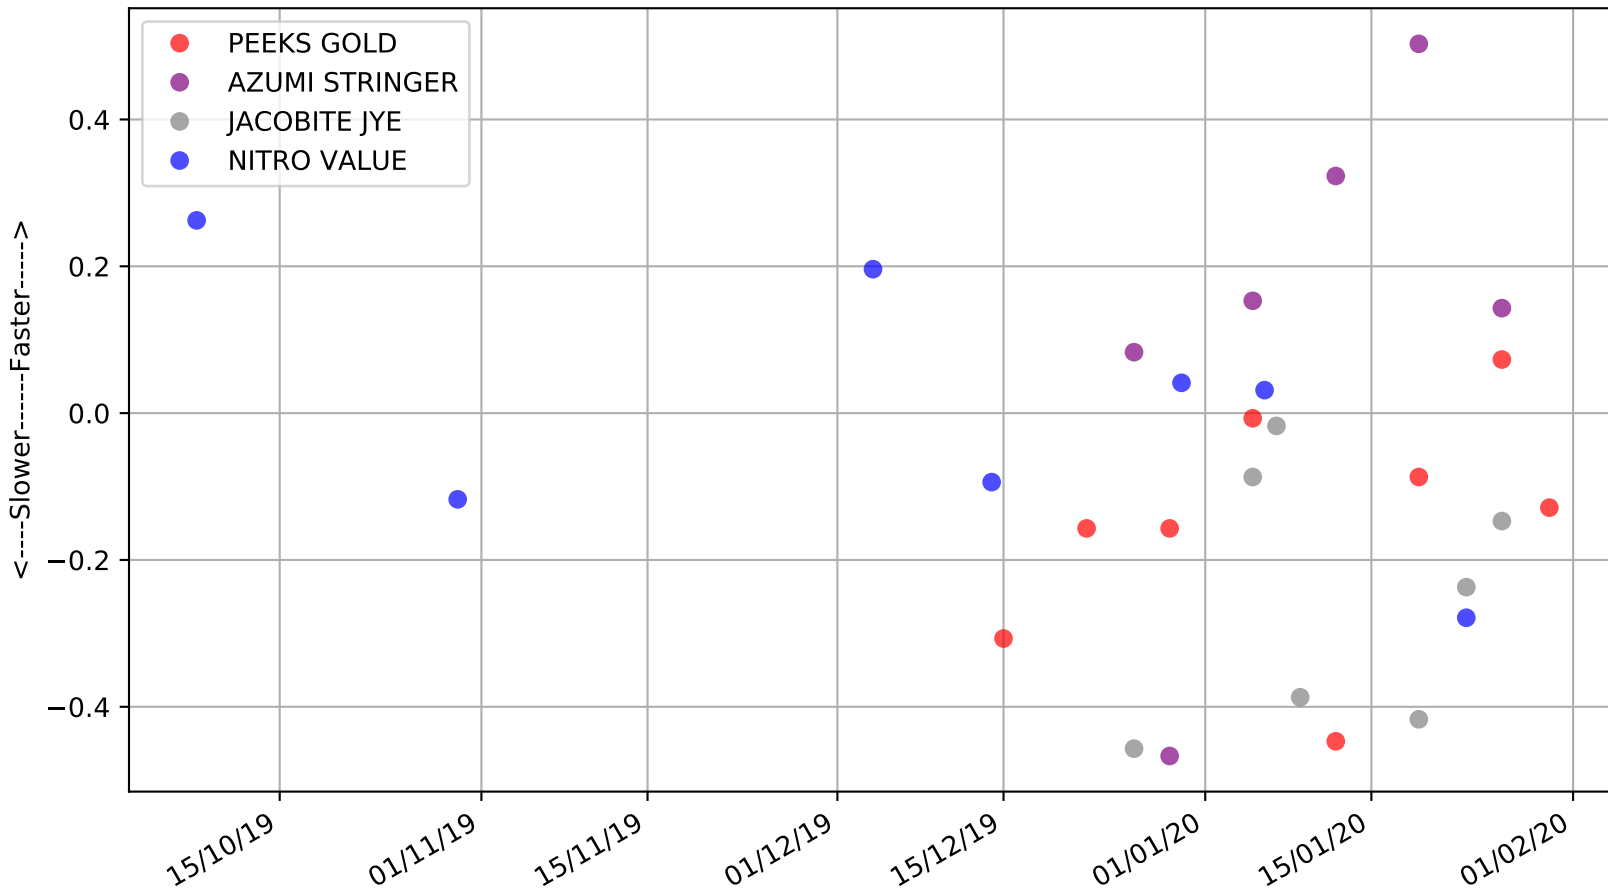

Mount Gambier - 2nd Feb
Race 4, WINMORE GREYHOUND KENNELS MIXED STAKE, 400m, X45
Speed of dog +50m or -50m of current race distance