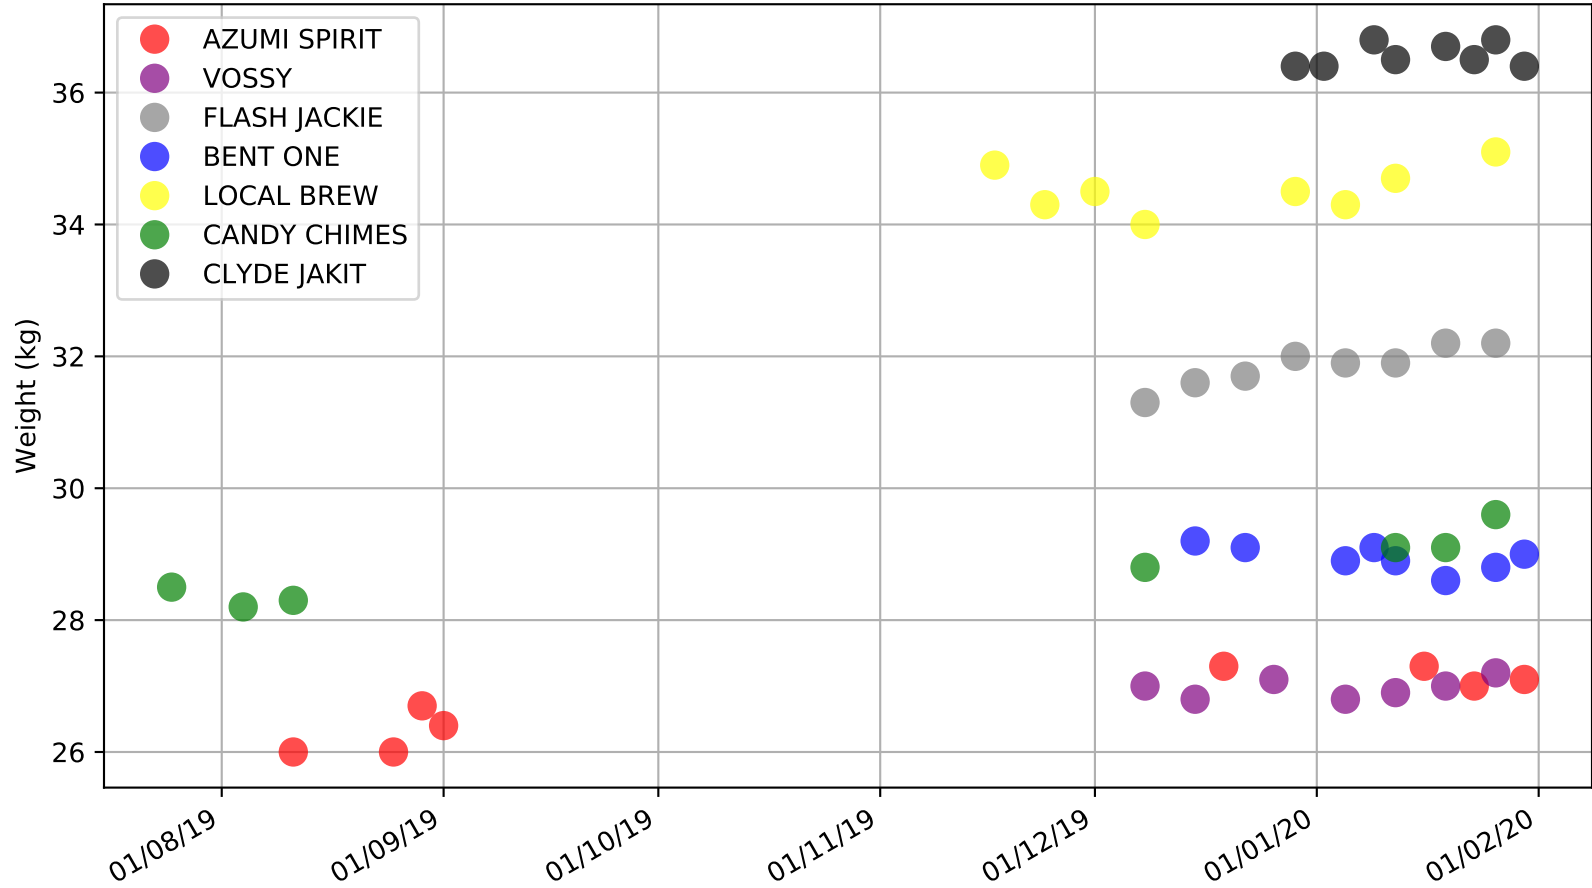

Mount Gambier - 2nd Feb
Race 8, PROGREYHOUNDTIPS.COM, 512m, 5H
Previous race weights in kilograms