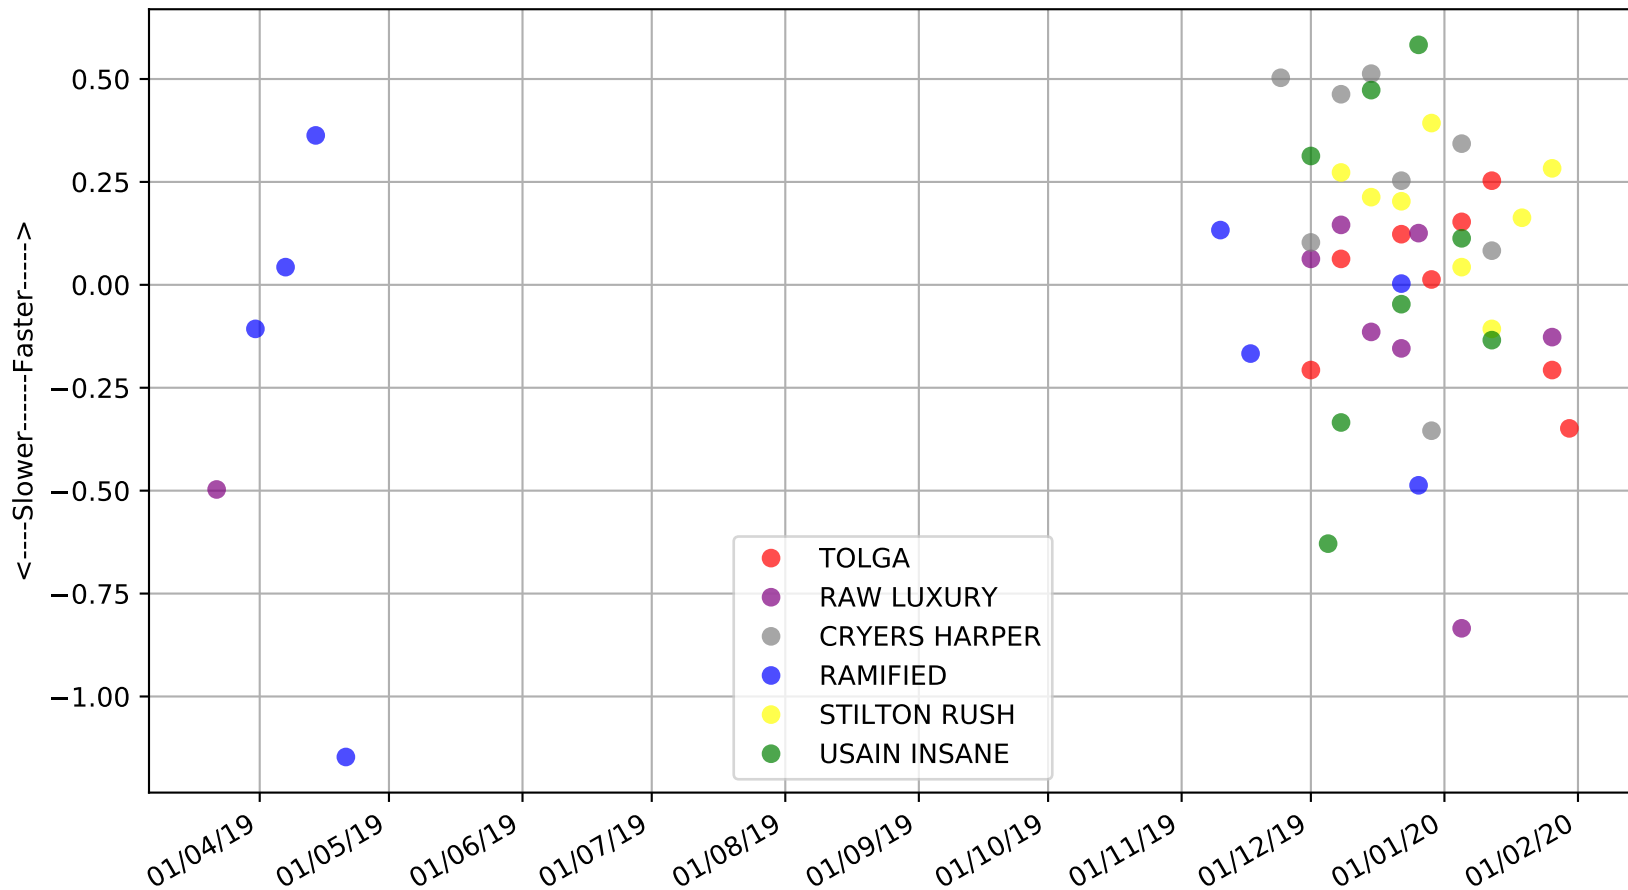

Mount Gambier - 2nd Feb
Race 12, G-SIX TRACKSIDE MEATS OPEN STAKE, 400m, O
Speed of dog compared with par win times of the track & distance it ran at