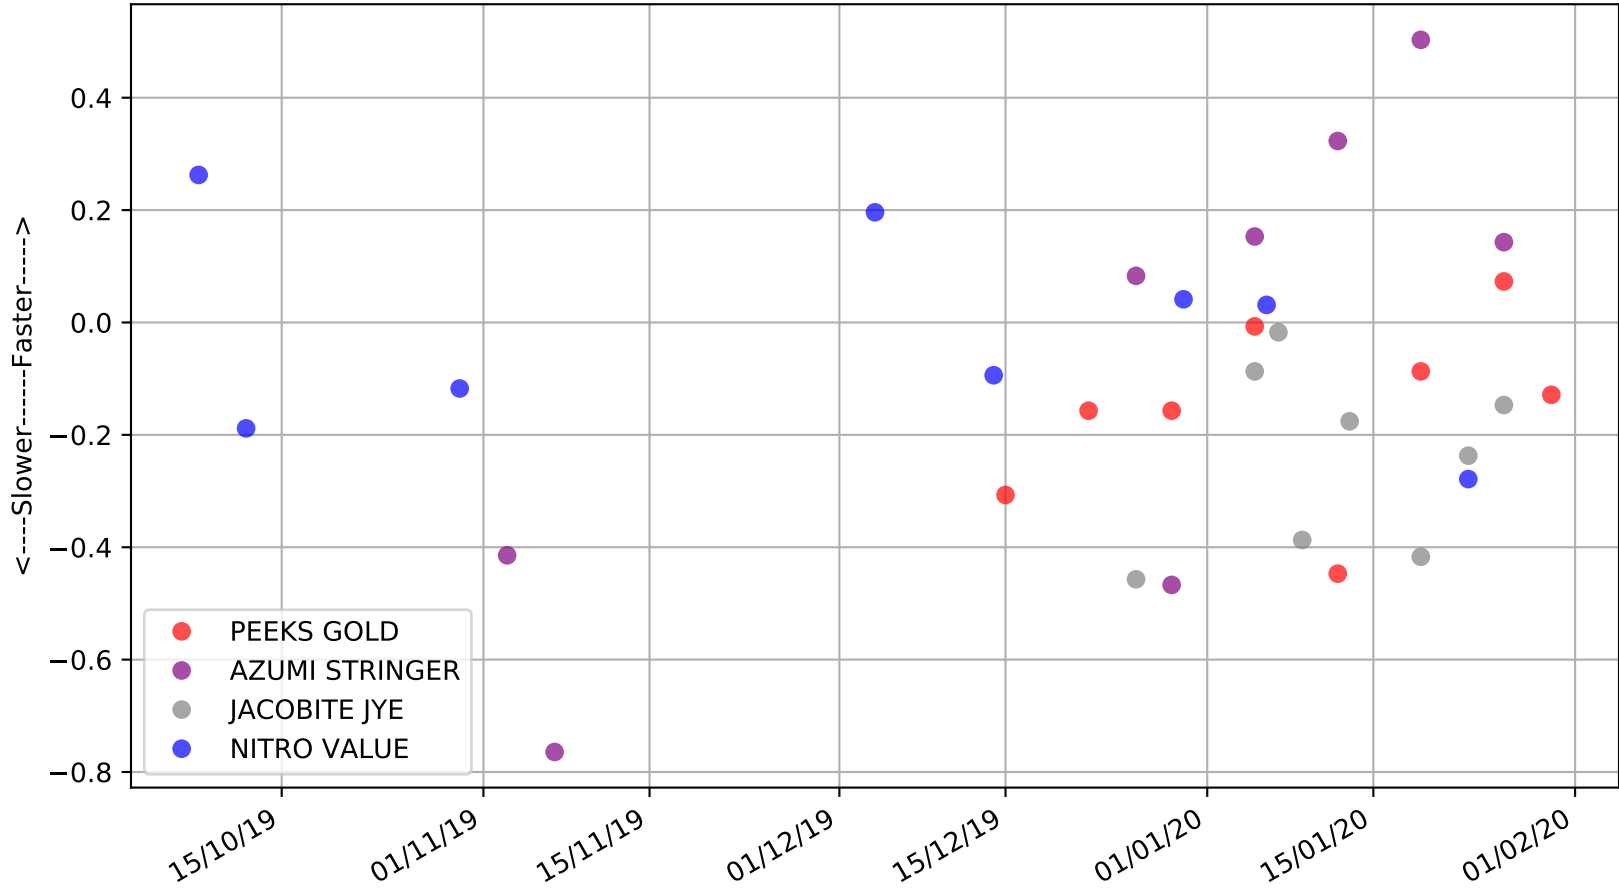

Mount Gambier - 2nd Feb  
Race 4, WINMORE GREYHOUND KENNELS MIXED STAKE, 400m, X45  
Previous race distances in meters

Mount Gambier - 2nd Feb  
Race 4, WINMORE GREYHOUND KENNELS MIXED STAKE, 400m, X45  
Speed of dog compared with par win times of the track & distance it ran at