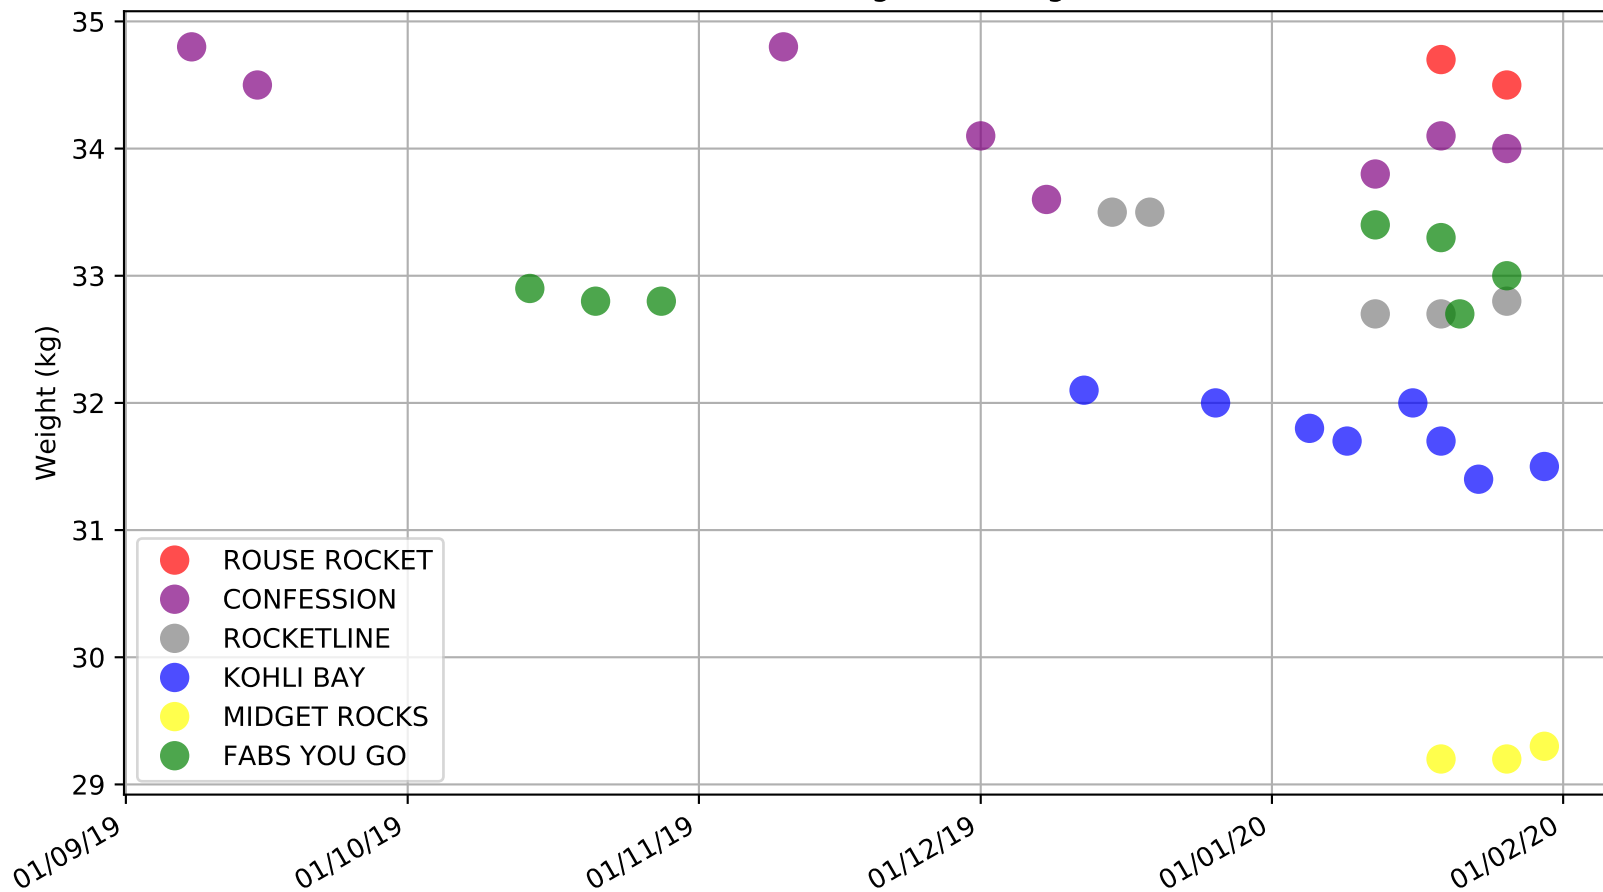

Mount Gambier - 2nd Feb
Race 9, G-SIX THE BLACK SPRING MIXED STAKE, 512m, XM6
Previous race weights in kilograms