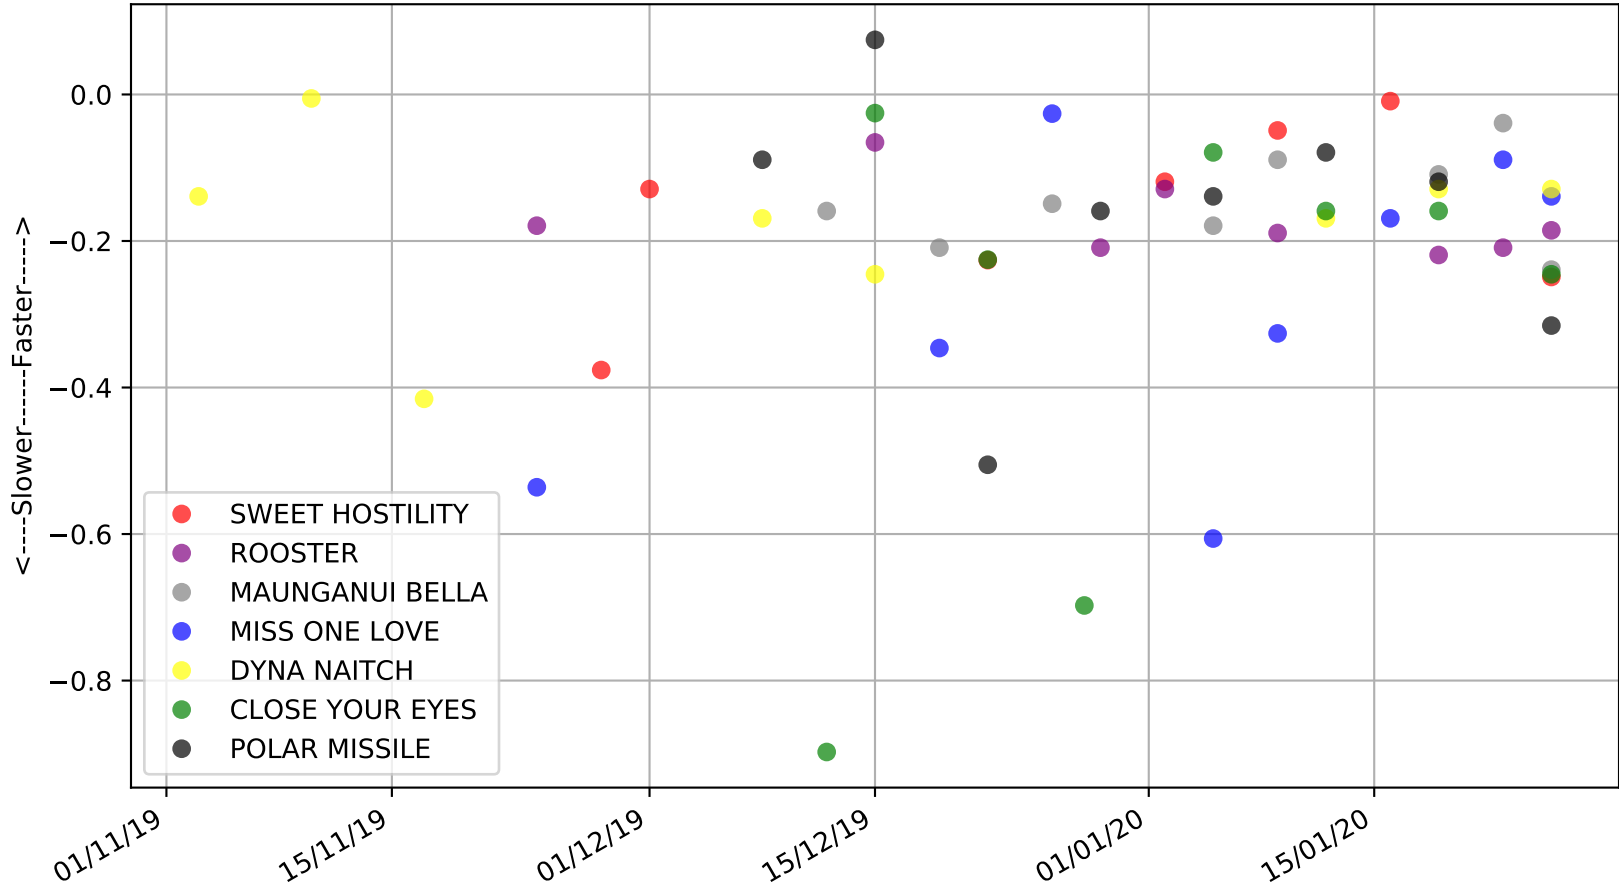

Mount Gambier - 2nd Feb
Race 5, SWALLOW DRIVE MEATS MIXED STAKE, 600m, X45
Early Speed compared with par early speed