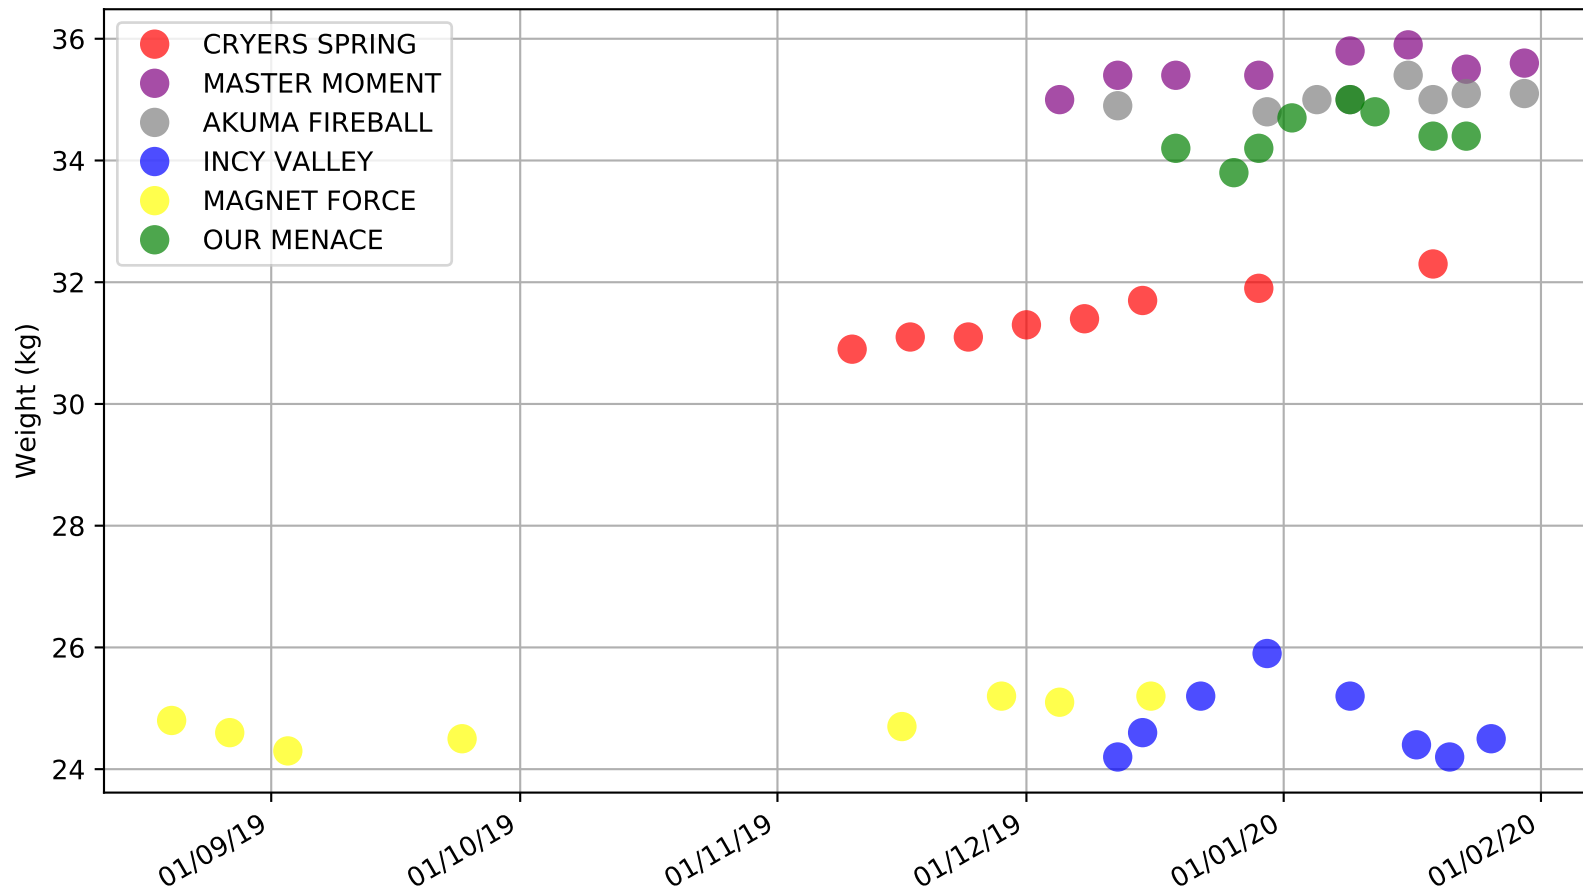

Mount Gambier - 2nd Feb
Race 2, G-SIX GREG MARTLEW AUTOS STAKE, 400m, 6
Previous race weights in kilograms