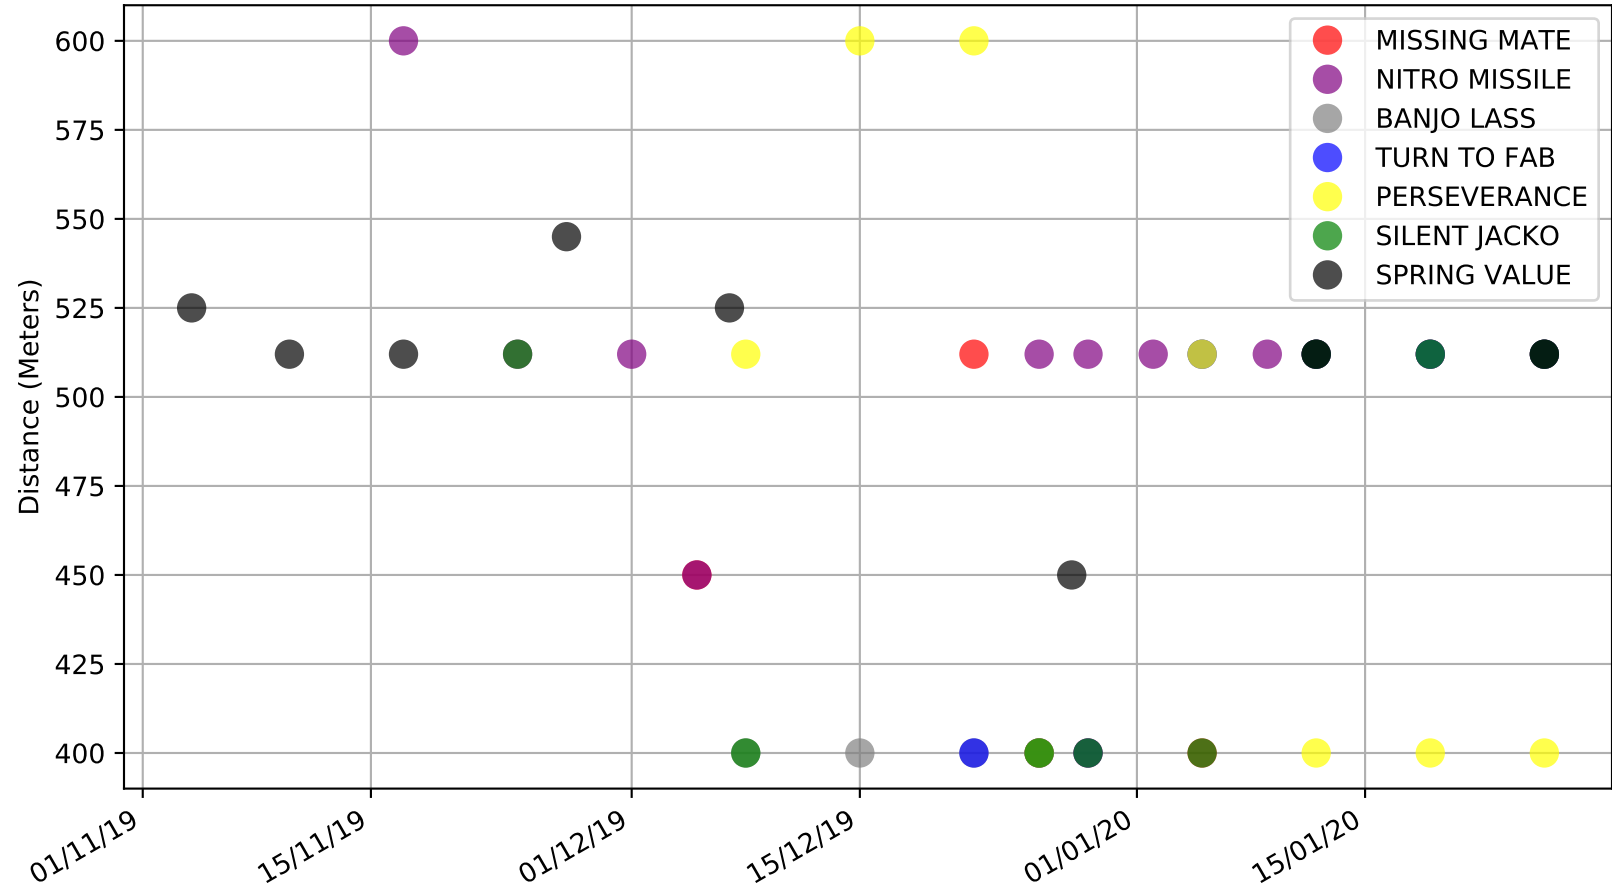

Mount Gambier - 2nd Feb
Race 6, THE DAVID PECKHAM MIXED STAKE, 512m, X234
Previous race distances in meters