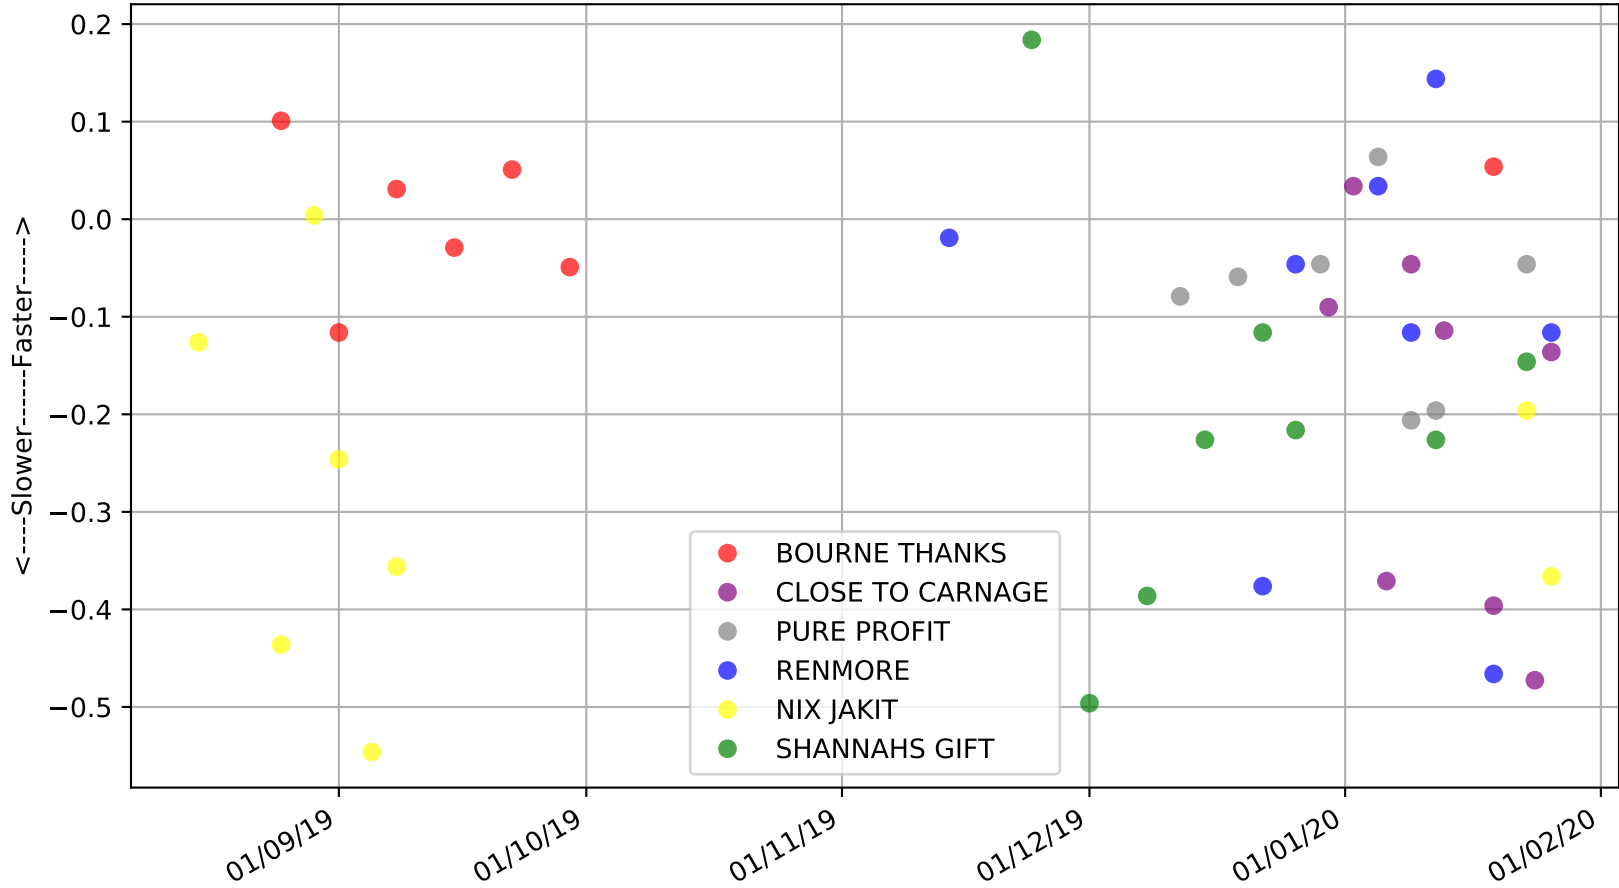

Mount Gambier - 2nd Feb
Race 11, G-SIX METAL WORX STAKE, 400m, 5
Early Speed compared with par early speed