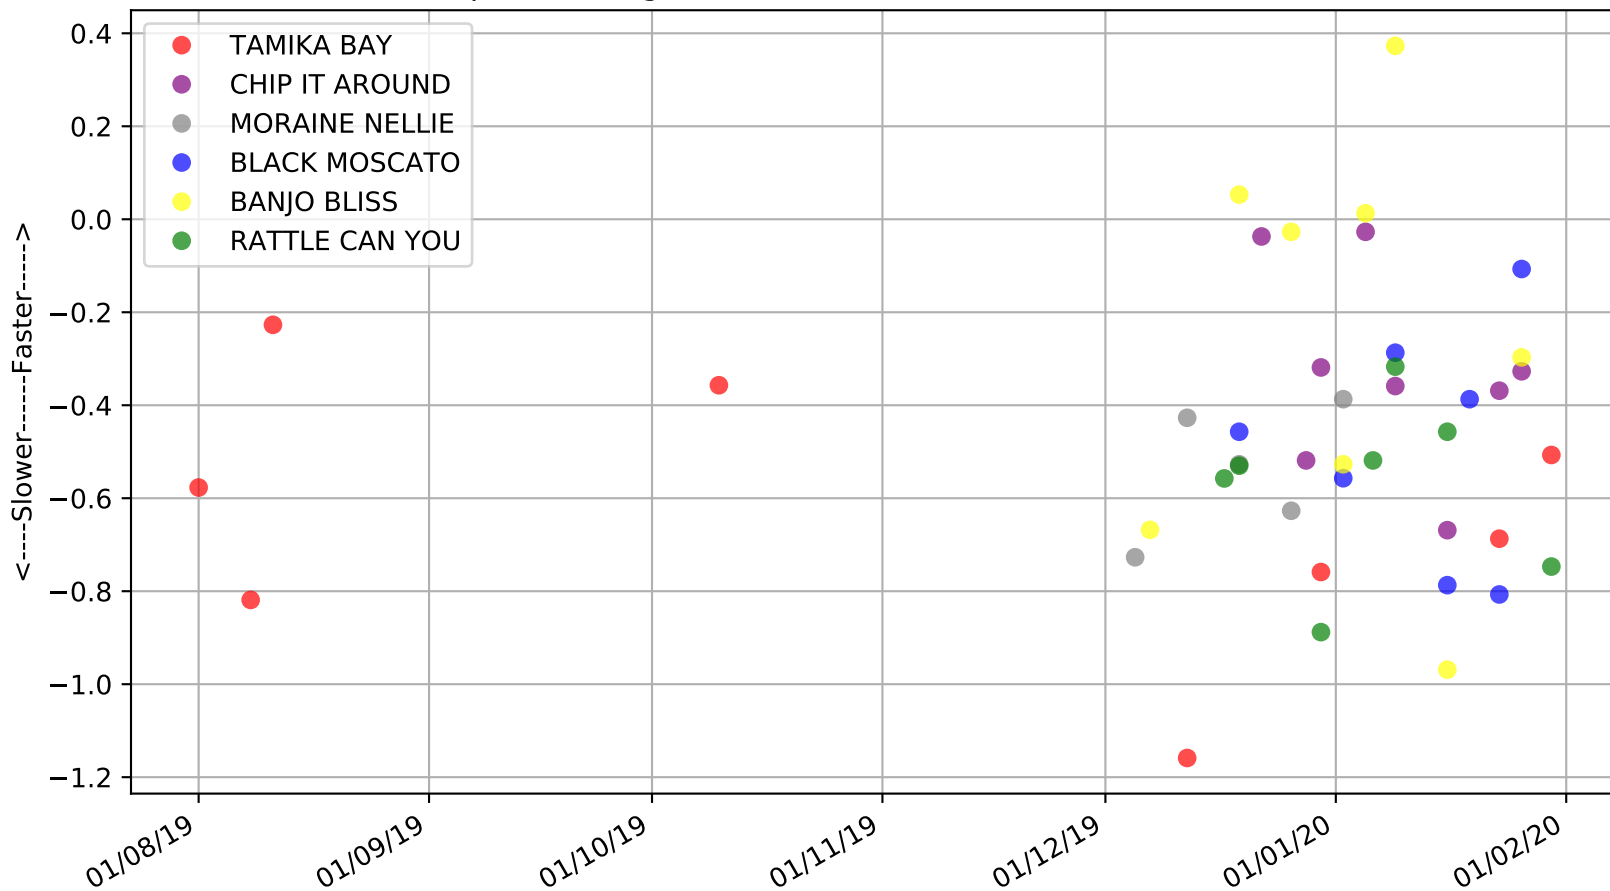

Mount Gambier - 2nd Feb
Race 3, G-SIX JB IRRIGATION STAKE, 400m, 6
Speed of dog +50m or -50m of current race distance