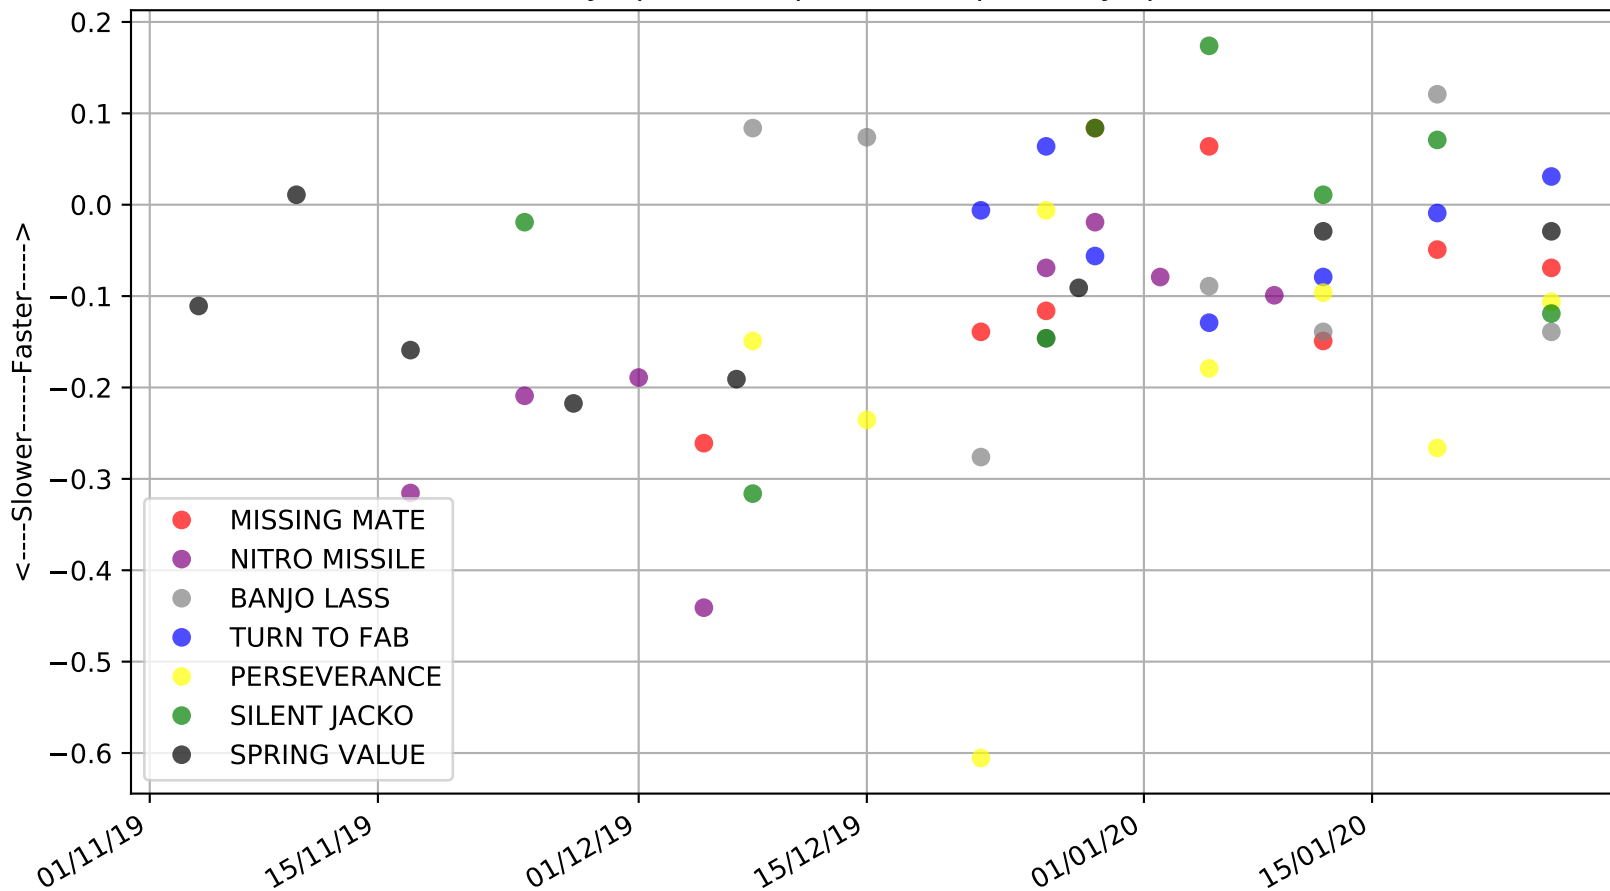

Mount Gambier - 2nd Feb
Race 6, THE DAVID PECKHAM MIXED STAKE, 512m, X234
Early Speed compared with par early speed