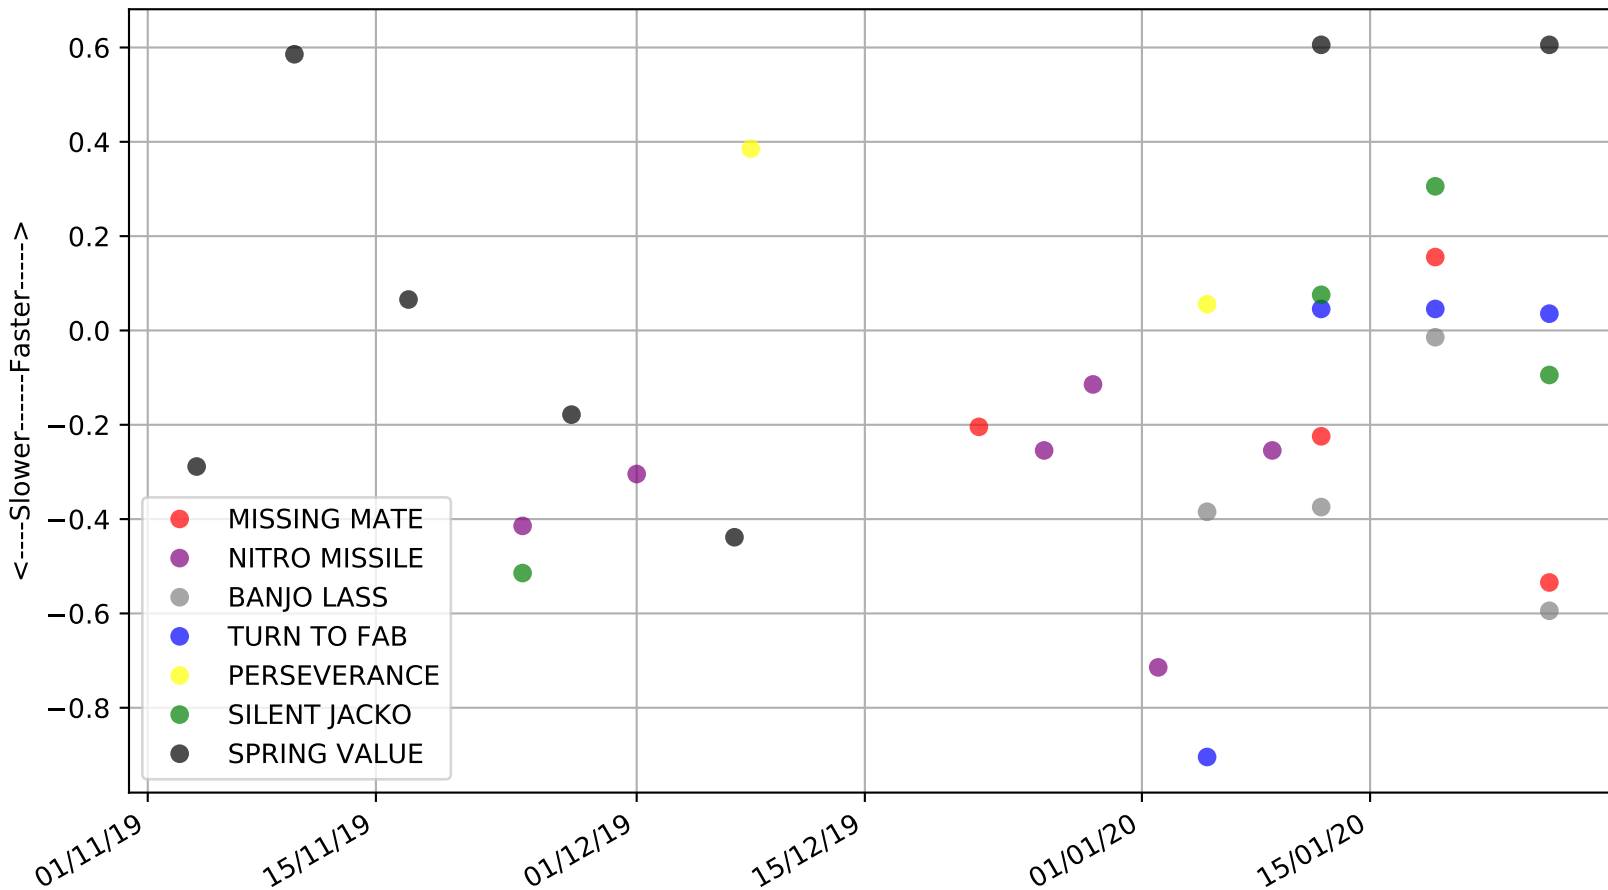

Mount Gambier - 2nd Feb
Race 6, THE DAVID PECKHAM MIXED STAKE, 512m, X234
Speed of dog +50m or -50m of current race distance