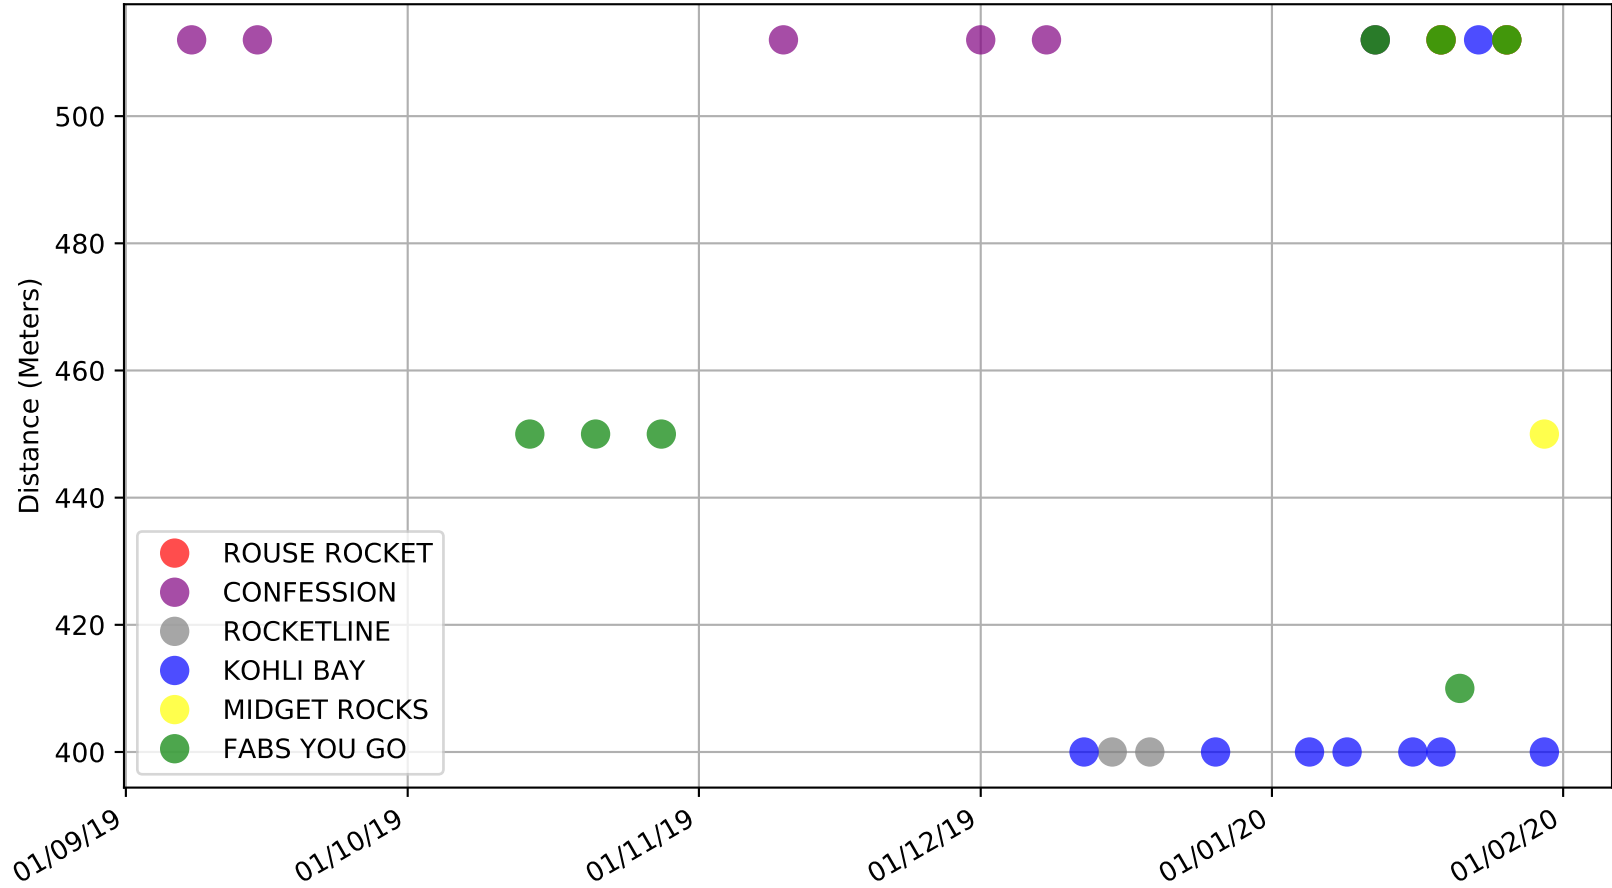

Mount Gambier - 2nd Feb
Race 9, G-SIX THE BLACK SPRING MIXED STAKE, 512m, XM6
Previous race distances in meters