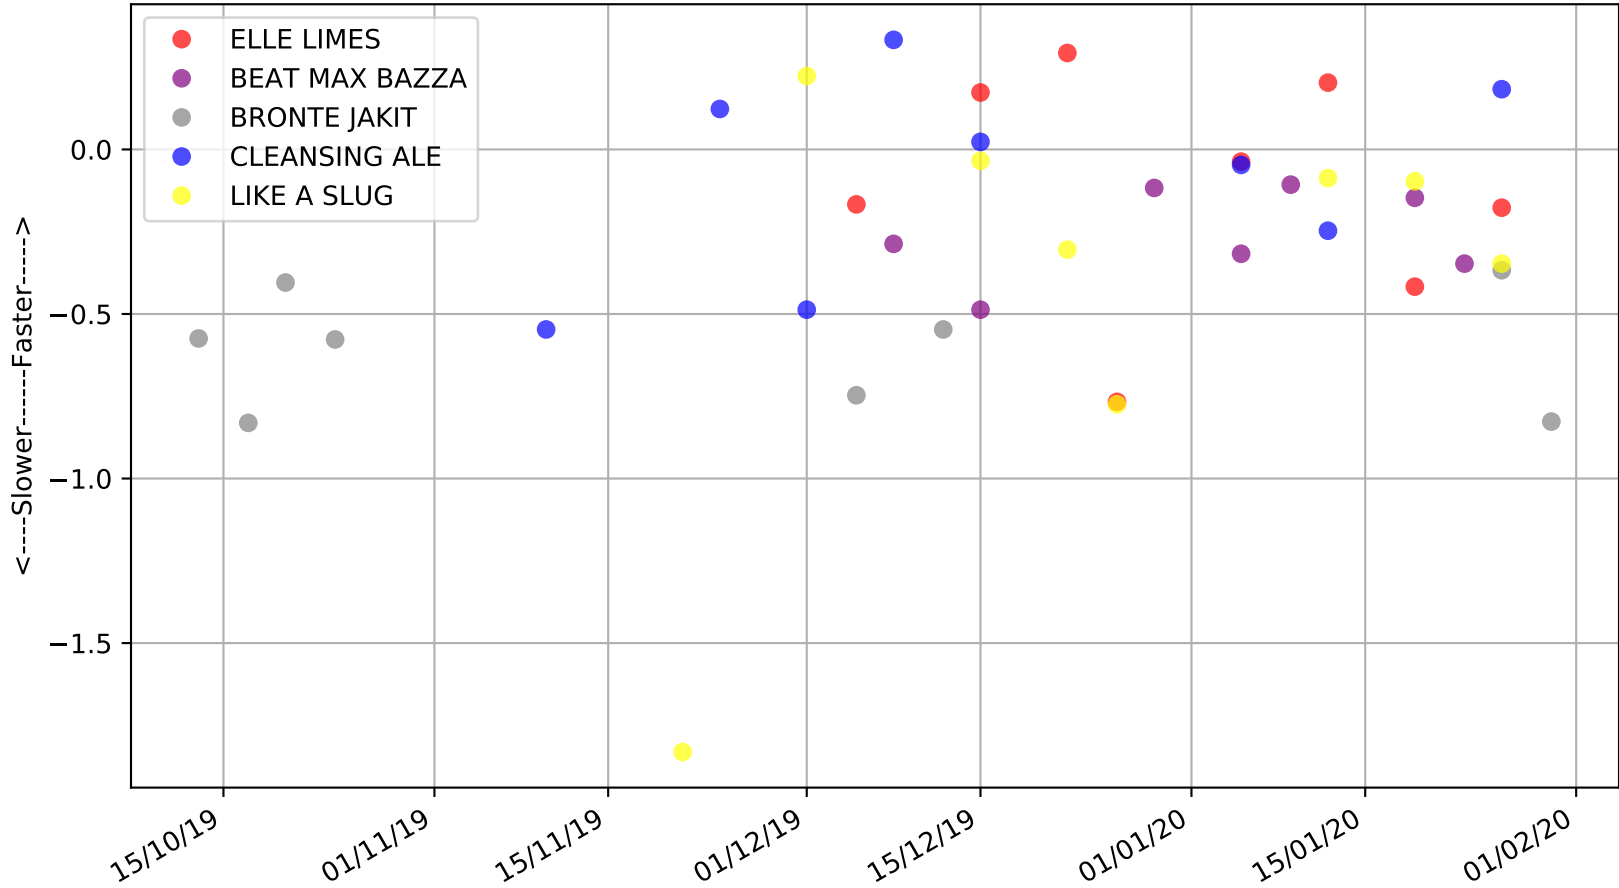

Mount Gambier - 2nd Feb
Race 10, "G-SIX OBRIEN ELECTRICAL STAKE", 400m, 5
Speed of dog compared with par win times of the track & distance it ran at