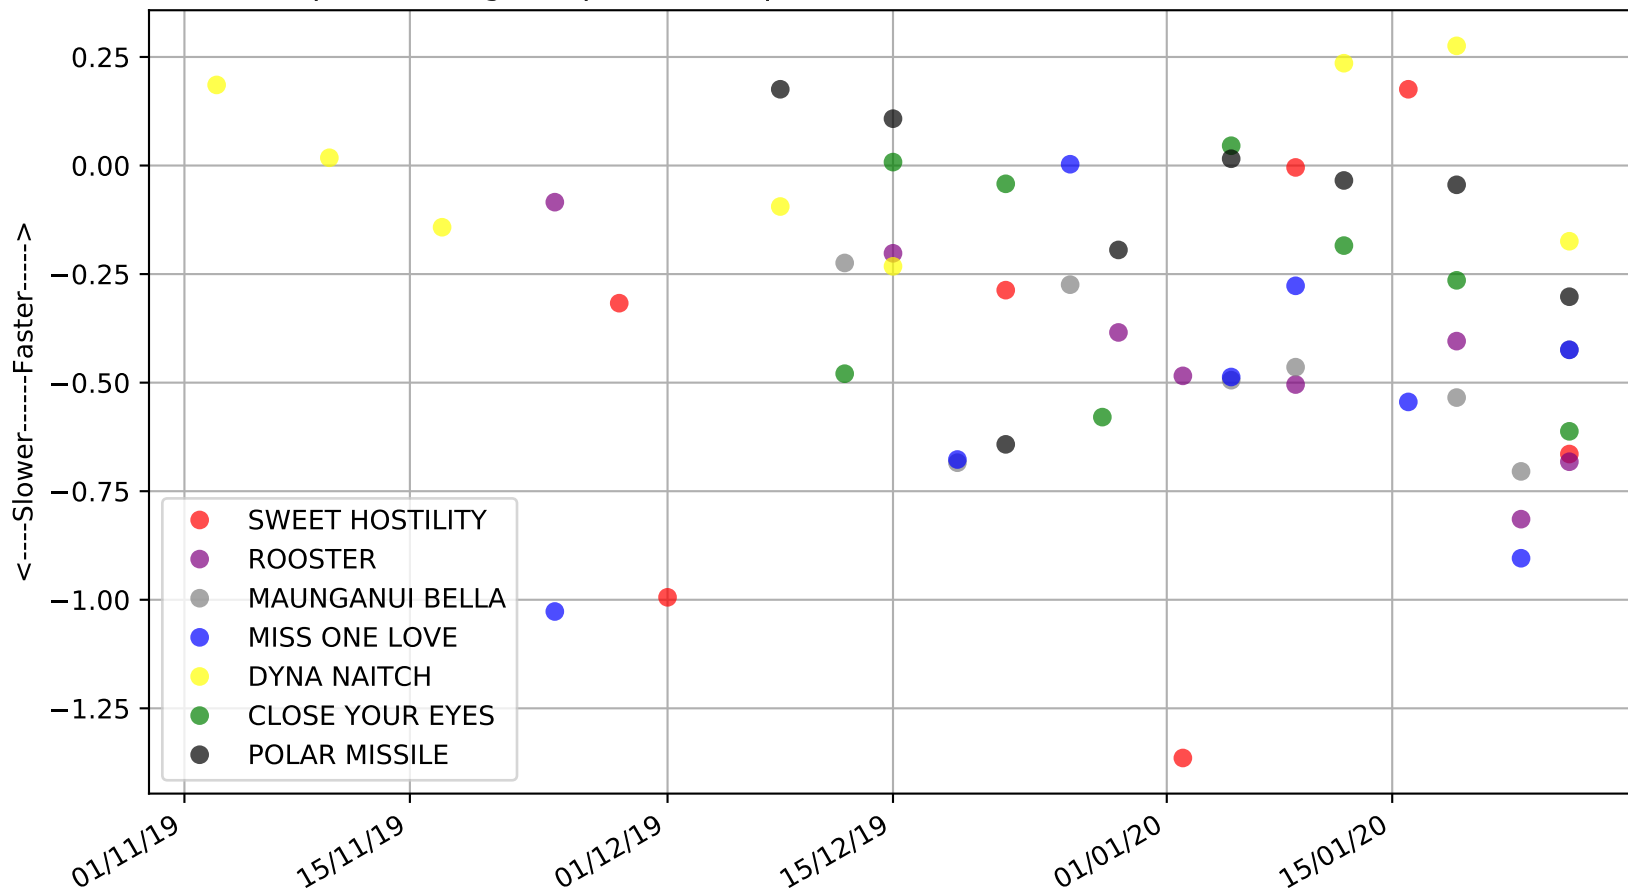

Mount Gambier - 2nd Feb
Race 5, SWALLOW DRIVE MEATS MIXED STAKE, 600m, X45
Speed of dog +50m or -50m of current race distance

Mount Gambier - 2nd Feb
Race 5, SWALLOW DRIVE MEATS MIXED STAKE, 600m, X45
Speed of dog compared with par win times of the track & distance it ran at