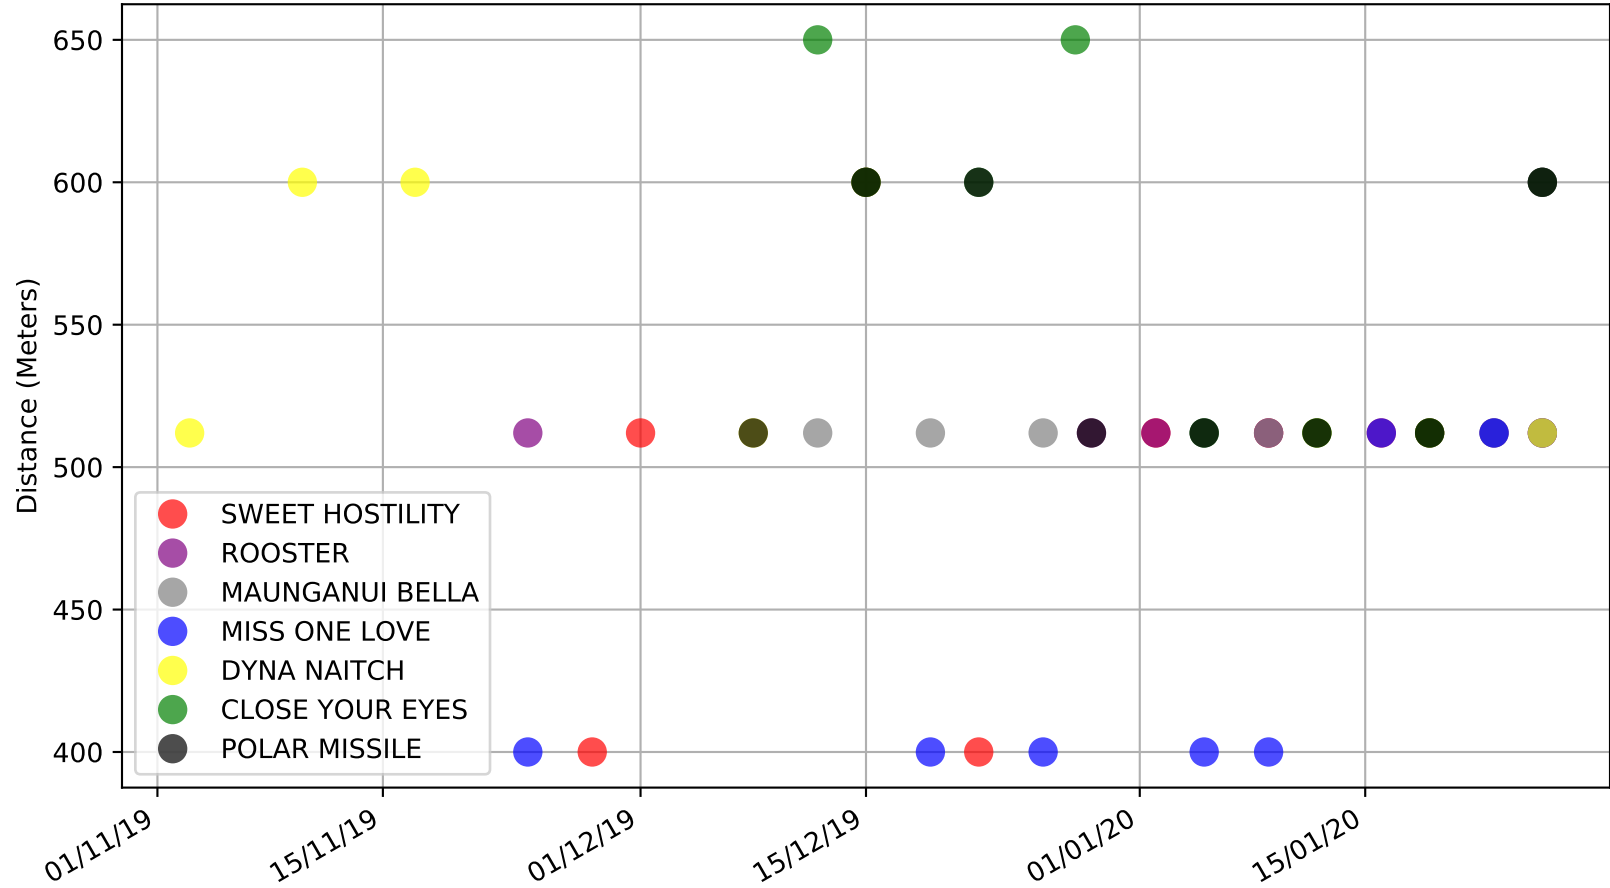

Mount Gambier - 2nd Feb
Race 5, SWALLOW DRIVE MEATS MIXED STAKE, 600m, X45
Previous race distances in meters