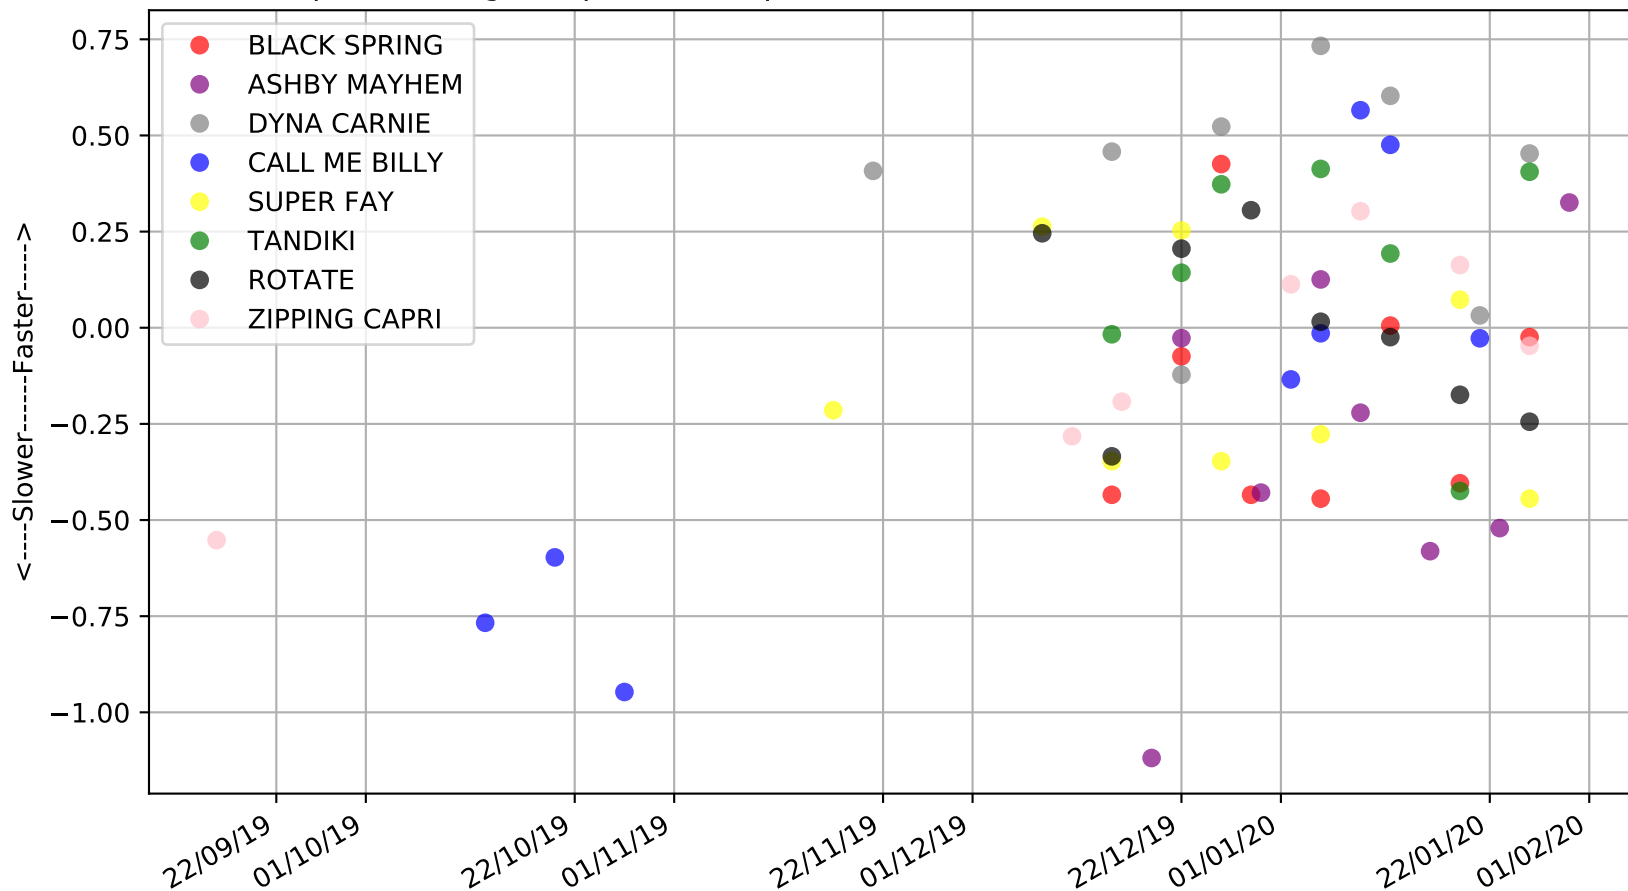

Mount Gambier - 2nd Feb
Race 7, FAIRTHORNE FORESTRY, 512m, 5H
Speed of dog compared with par win times of the track & distance it ran at