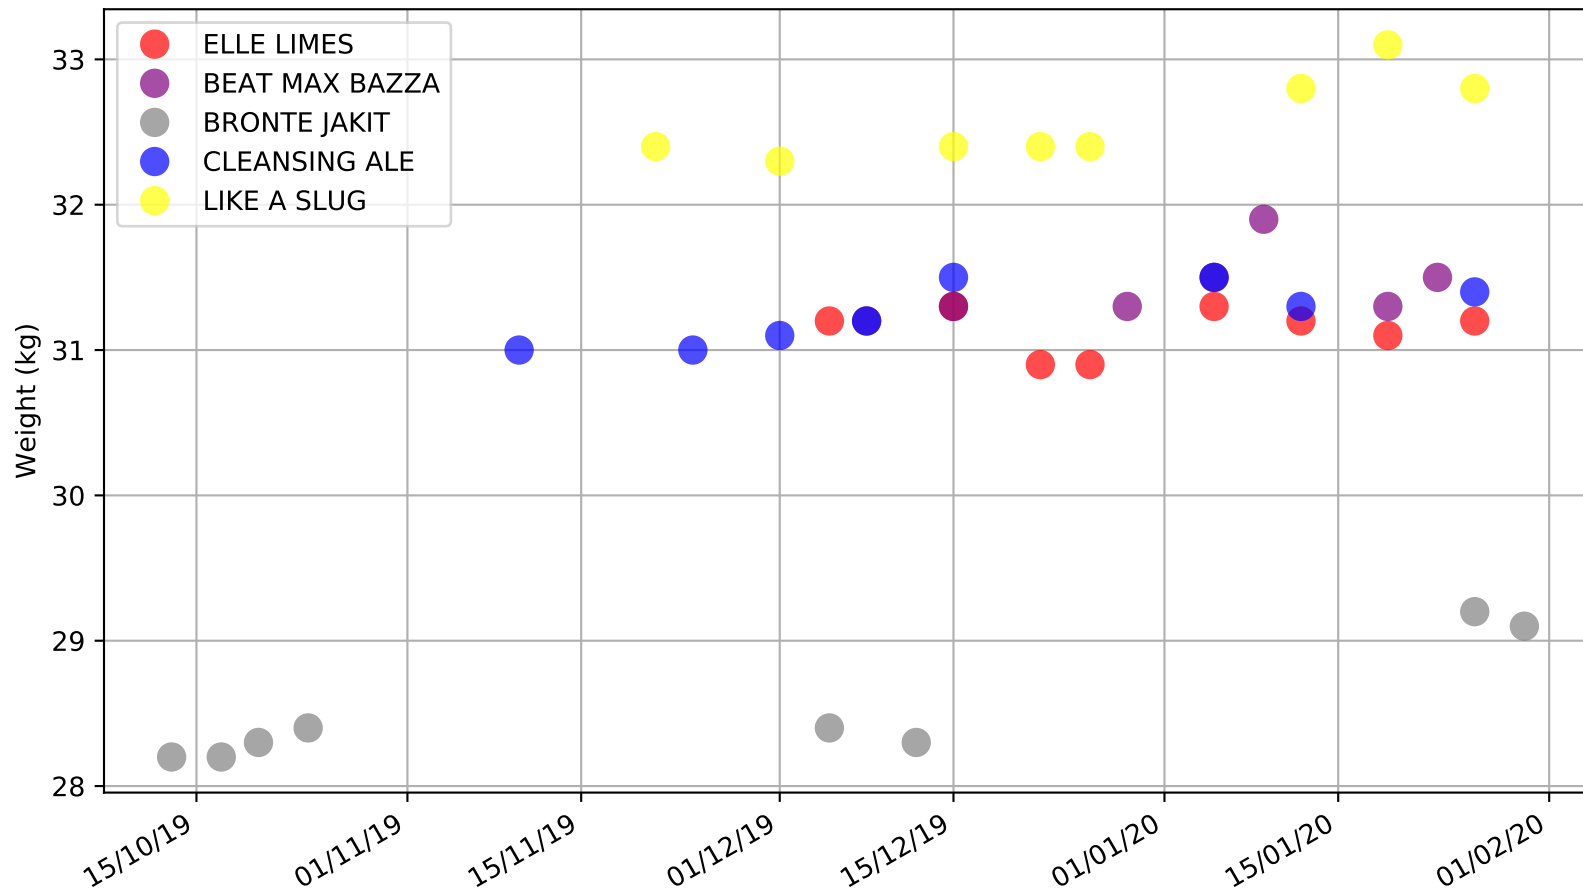

Mount Gambier - 2nd Feb
Race 10, "G-SIX OBRIEN ELECTRICAL STAKE", 400m, 5
Previous race weights in kilograms