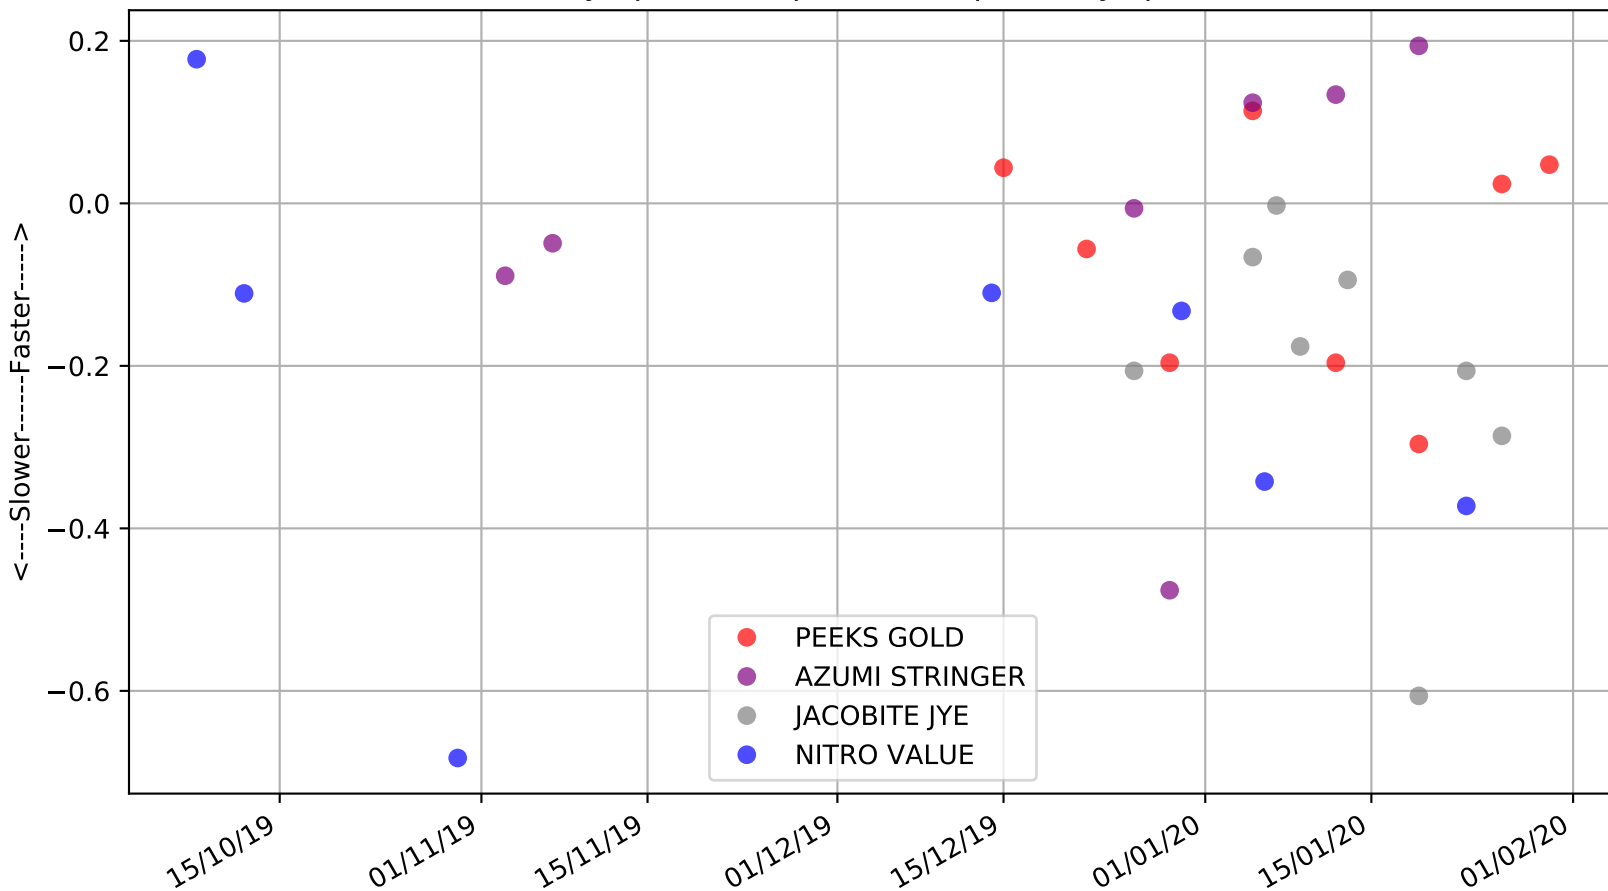

Mount Gambier - 2nd Feb
Race 4, WINMORE GREYHOUND KENNELS MIXED STAKE, 400m, X45
Early Speed compared with par early speed