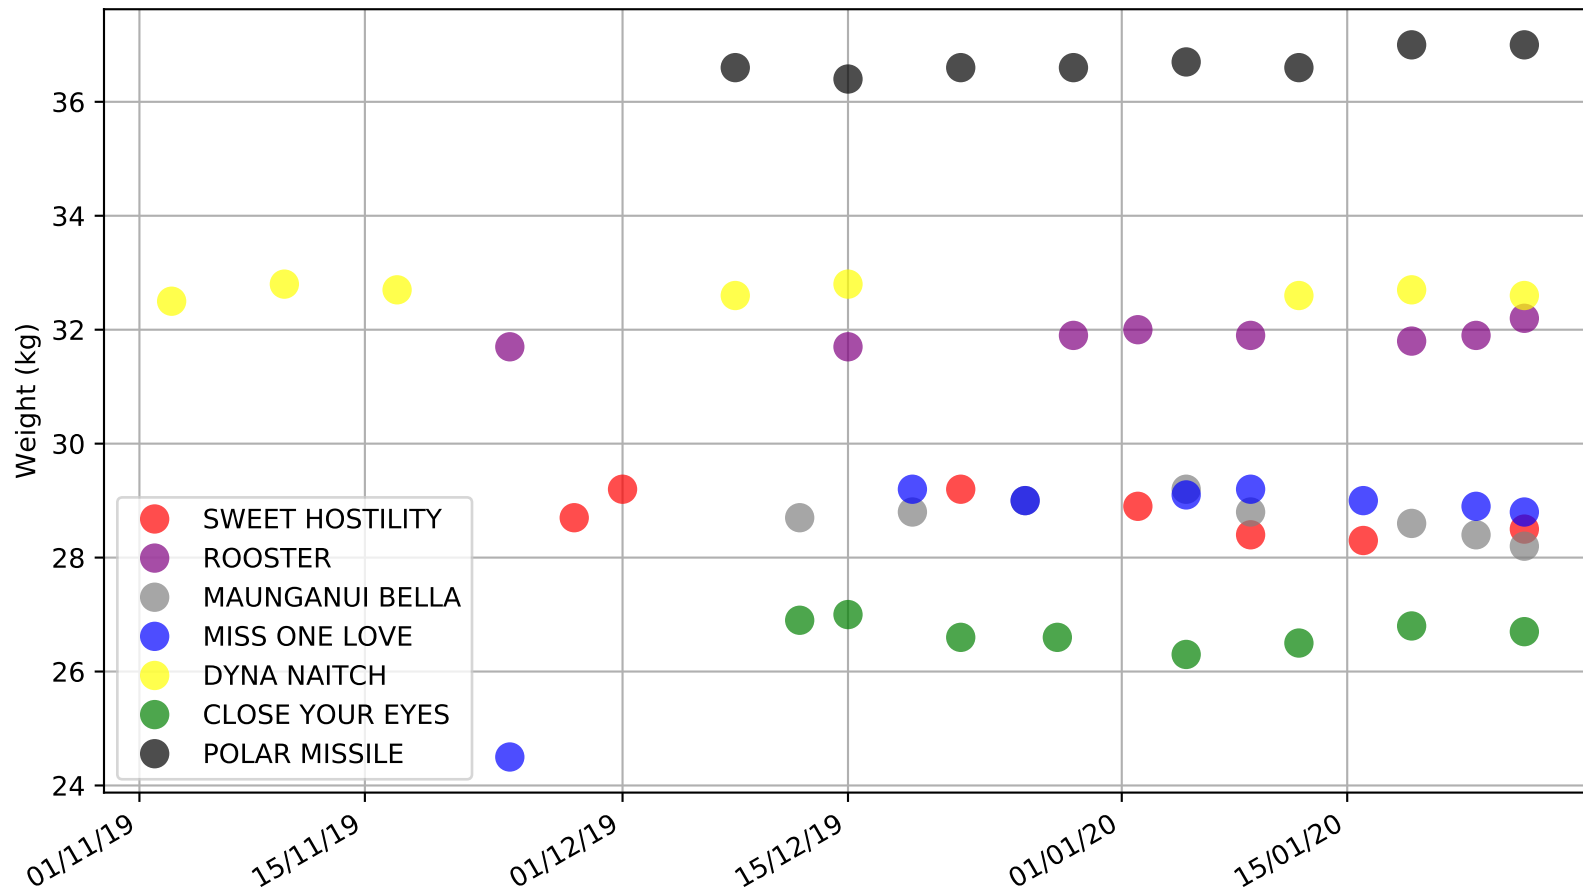

Mount Gambier - 2nd Feb
Race 5, SWALLOW DRIVE MEATS MIXED STAKE, 600m, X45
Previous race weights in kilograms