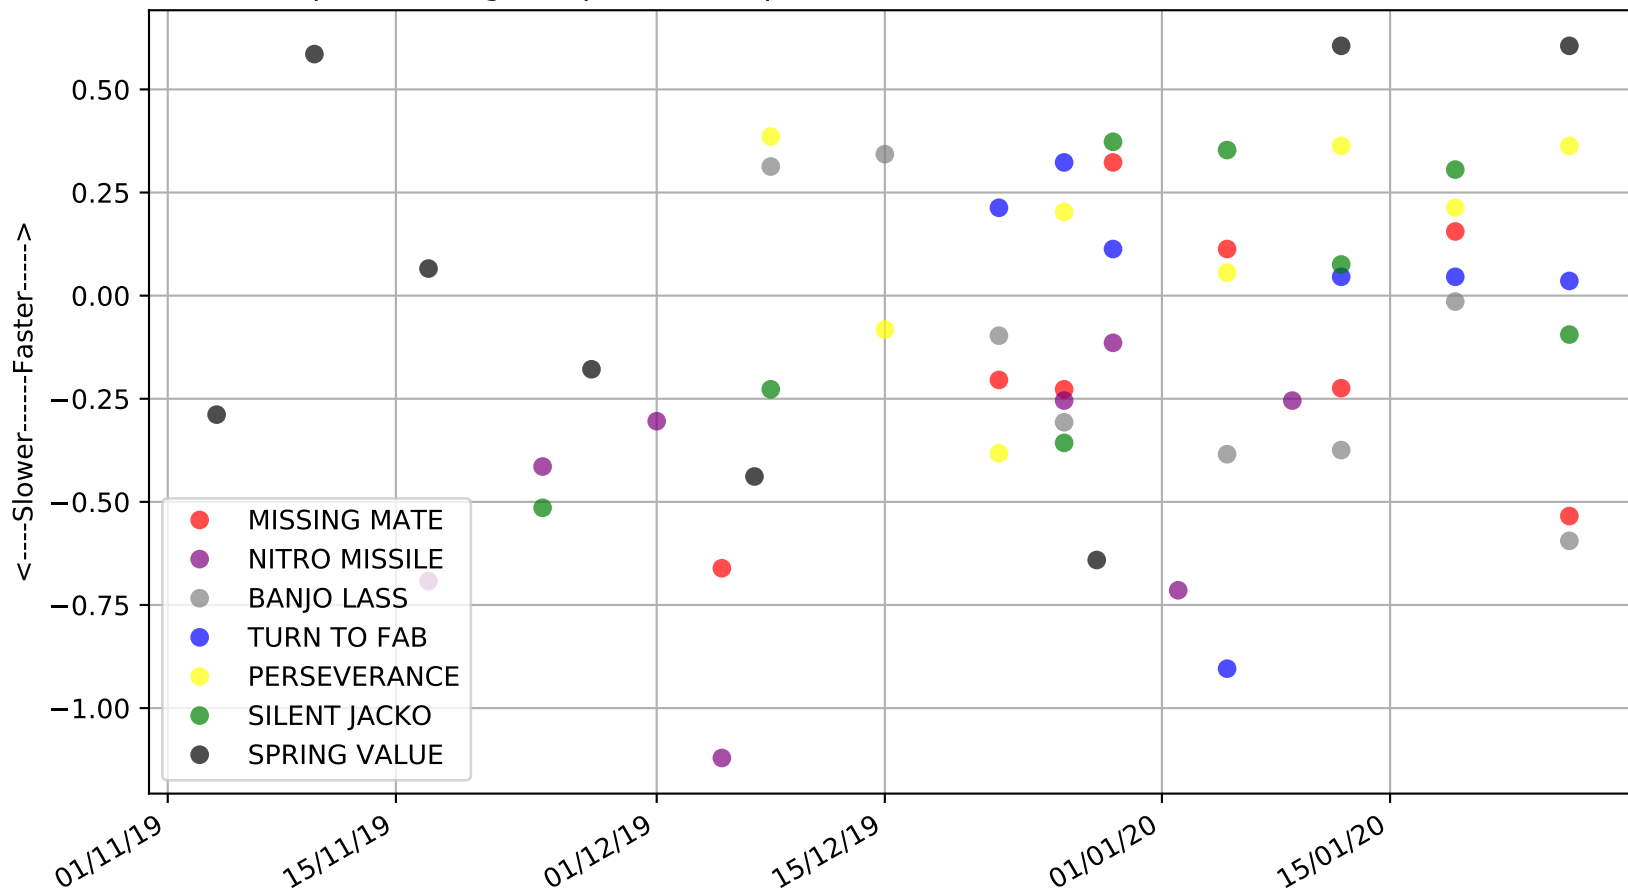

Mount Gambier - 2nd Feb
Race 6, THE DAVID PECKHAM MIXED STAKE, 512m, X234
Speed of dog compared with par win times of the track & distance it ran at