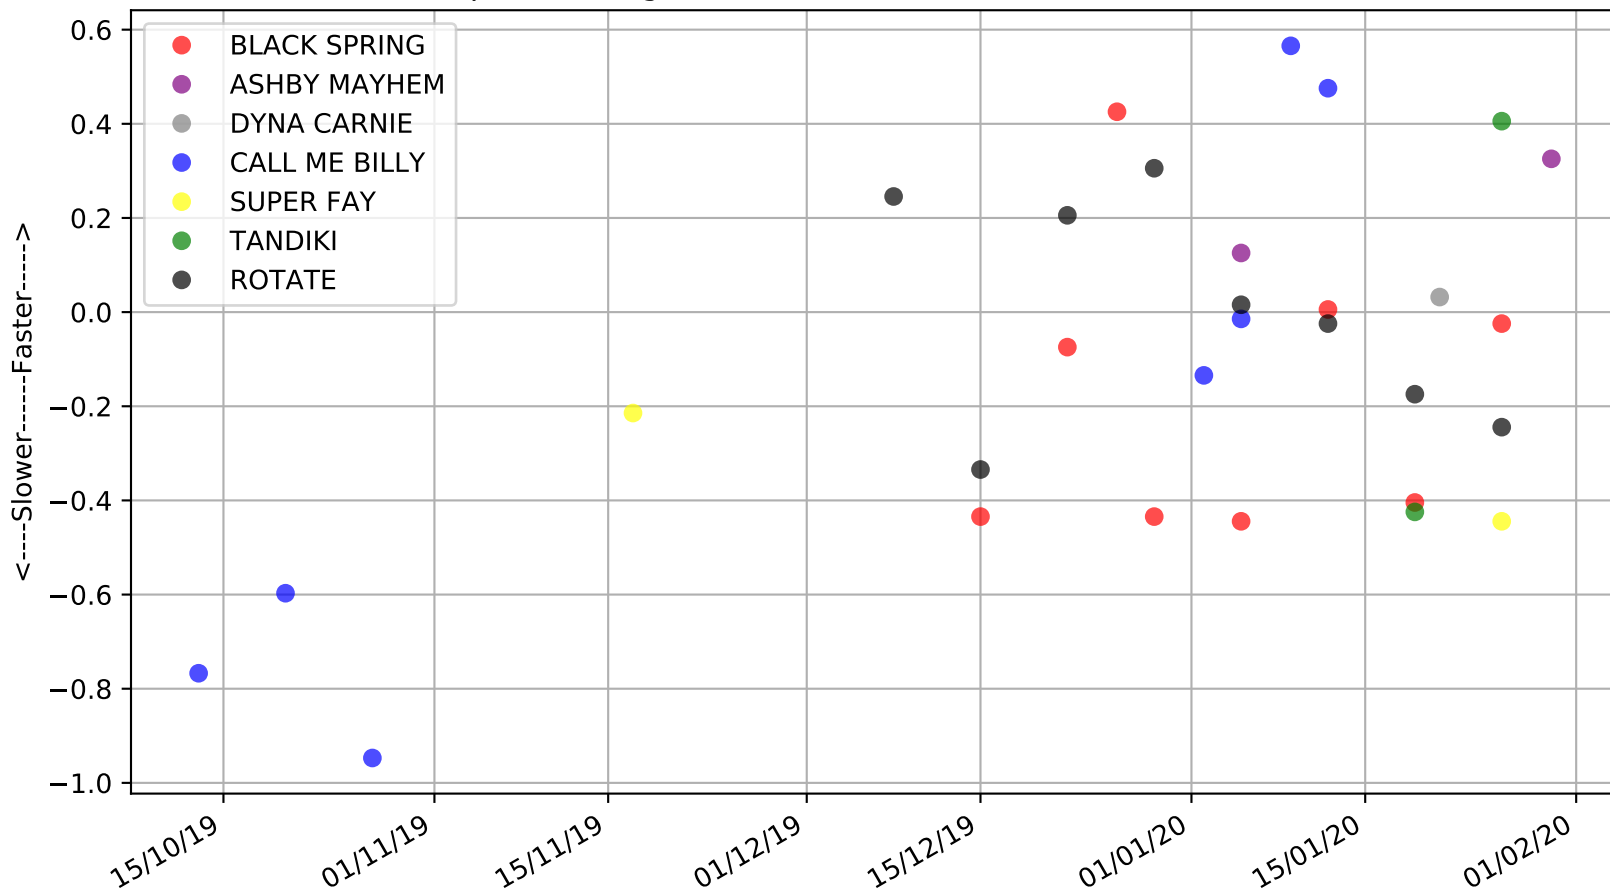

Mount Gambier - 2nd Feb
Race 7, FAIRTHORNE FORESTRY, 512m, 5H
Speed of dog +50m or -50m of current race distance