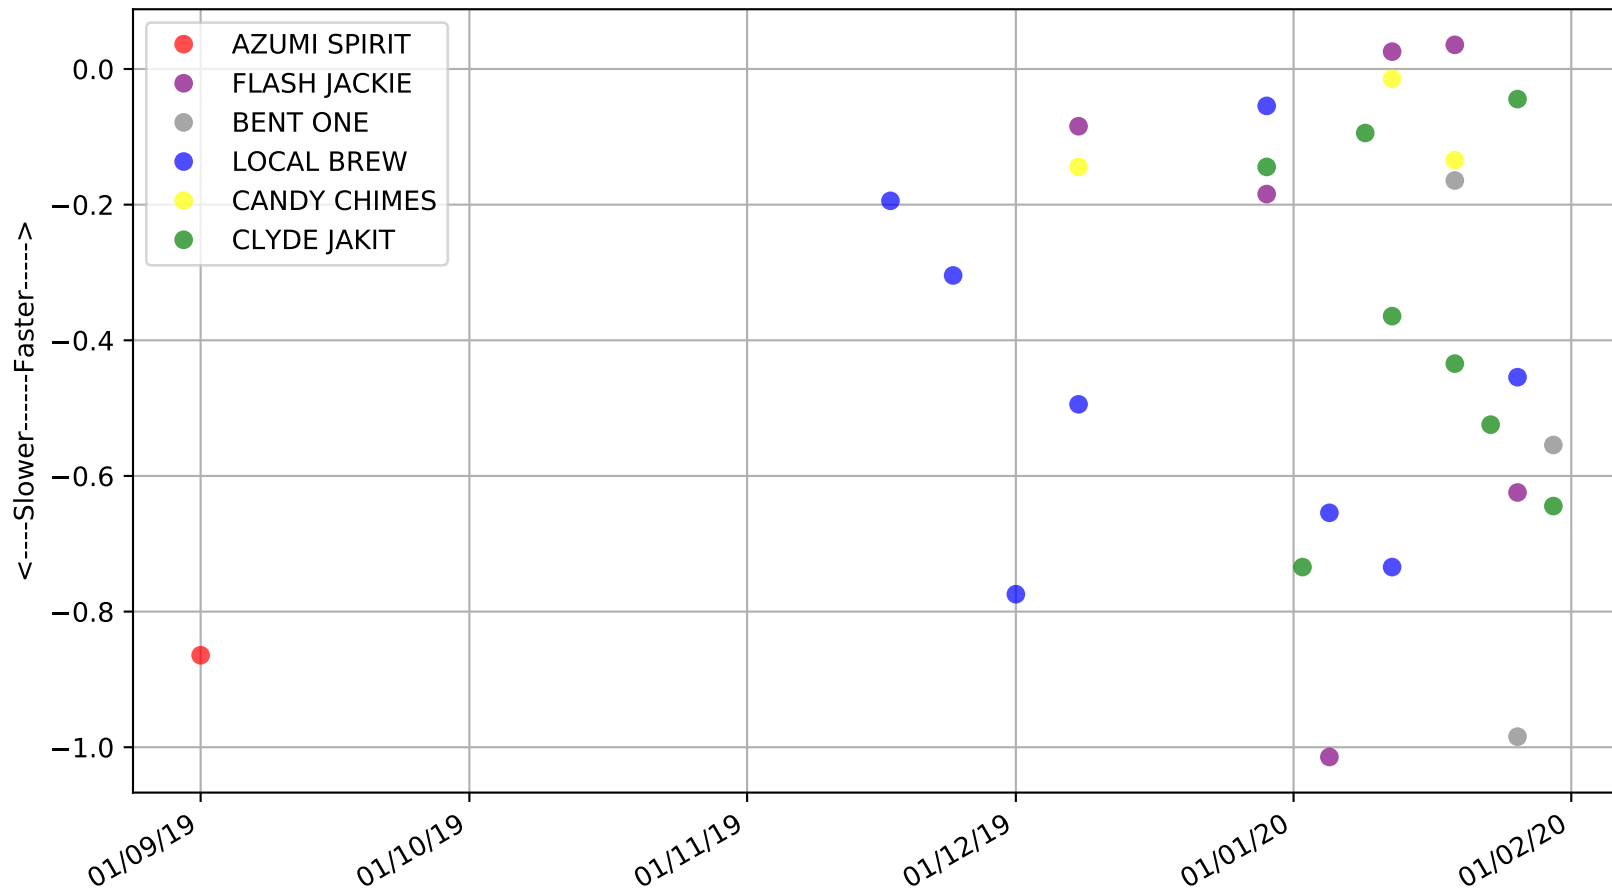

Mount Gambier - 2nd Feb  
 Race 7, FAIRTHORNE FORESTRY, 512m, 5H  
 Previous race weights in kilograms

Mount Gambier - 2nd Feb  
Race 8, PROGREYHOUNDTIPS.COM, 512m, 5H  
Speed of dog +50m or -50m of current race distance