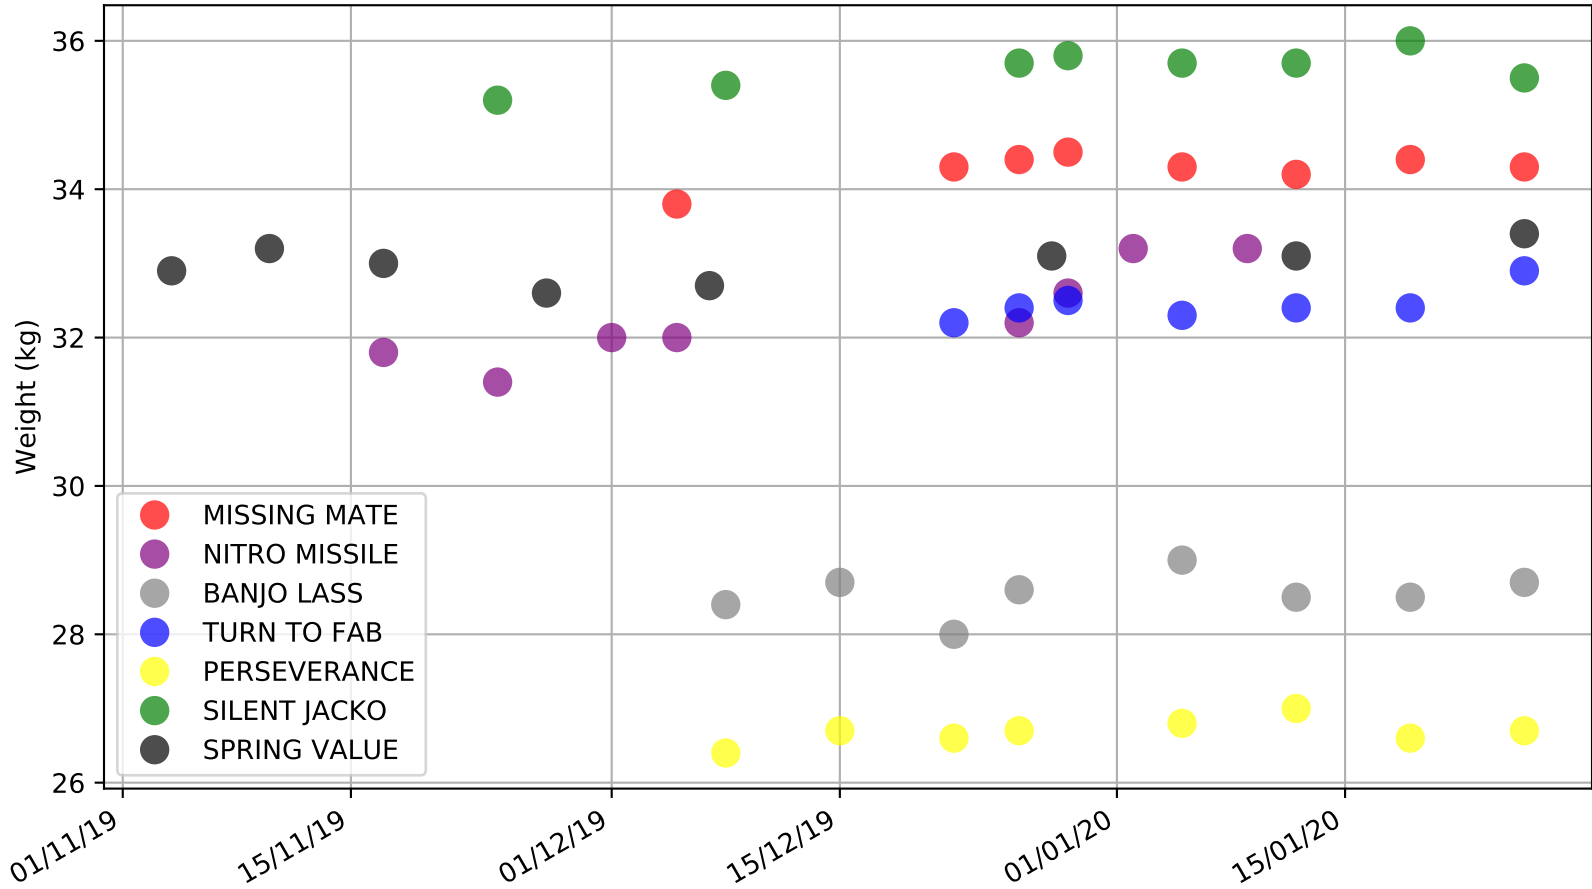

Mount Gambier - 2nd Feb
Race 6, THE DAVID PECKHAM MIXED STAKE, 512m, X234
Previous race weights in kilograms