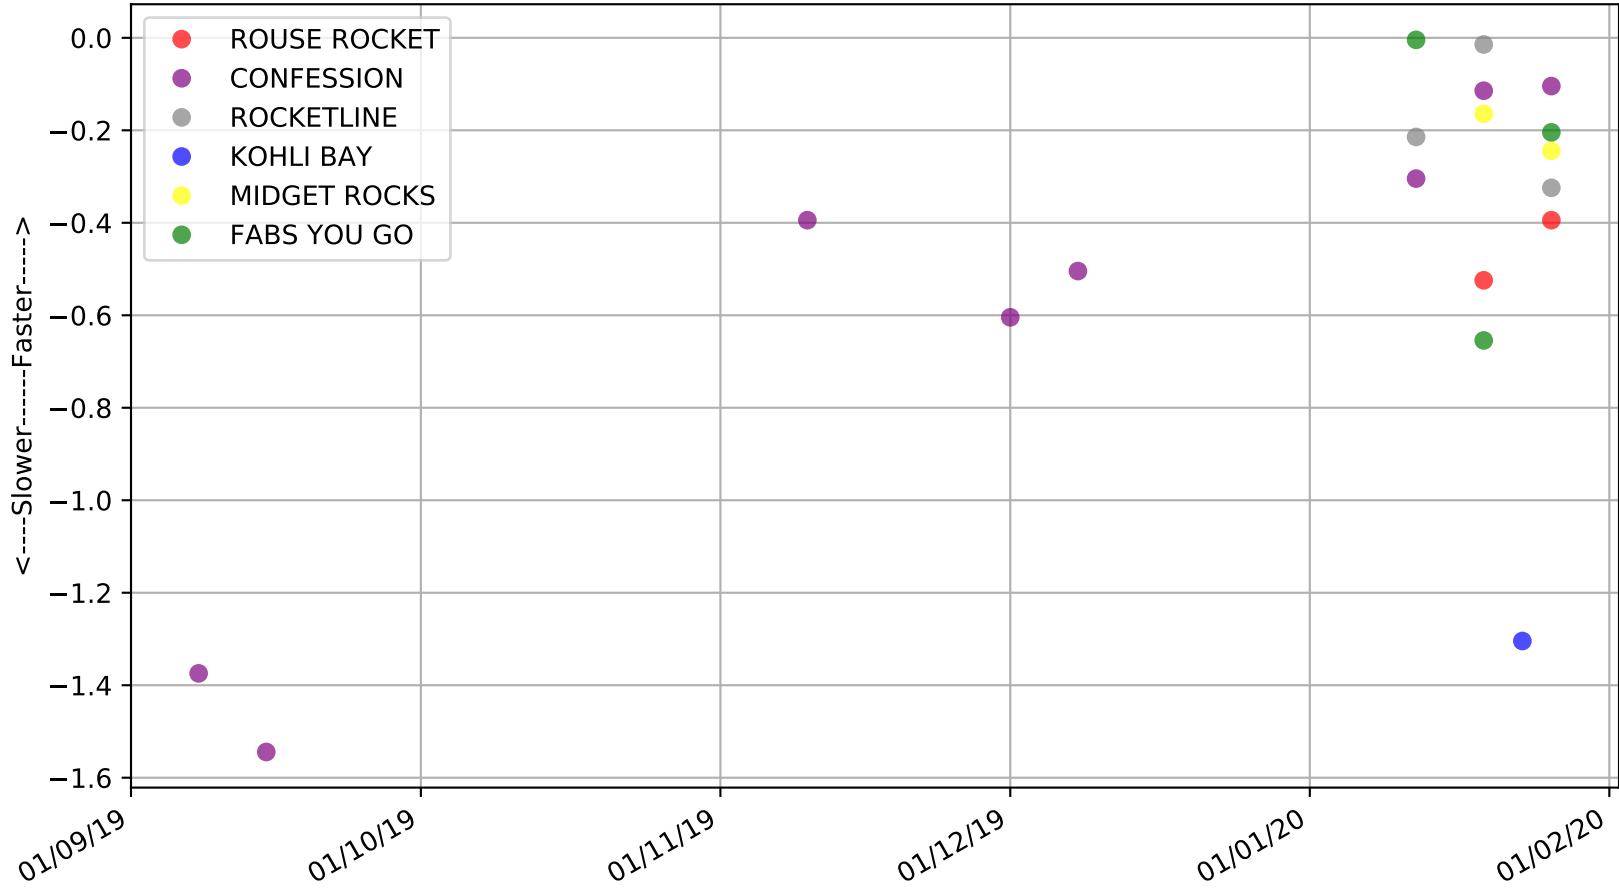

Mount Gambier - 2nd Feb
Race 9, G-SIX THE BLACK SPRING MIXED STAKE, 512m, XM6
Speed of dog +50m or -50m of current race distance