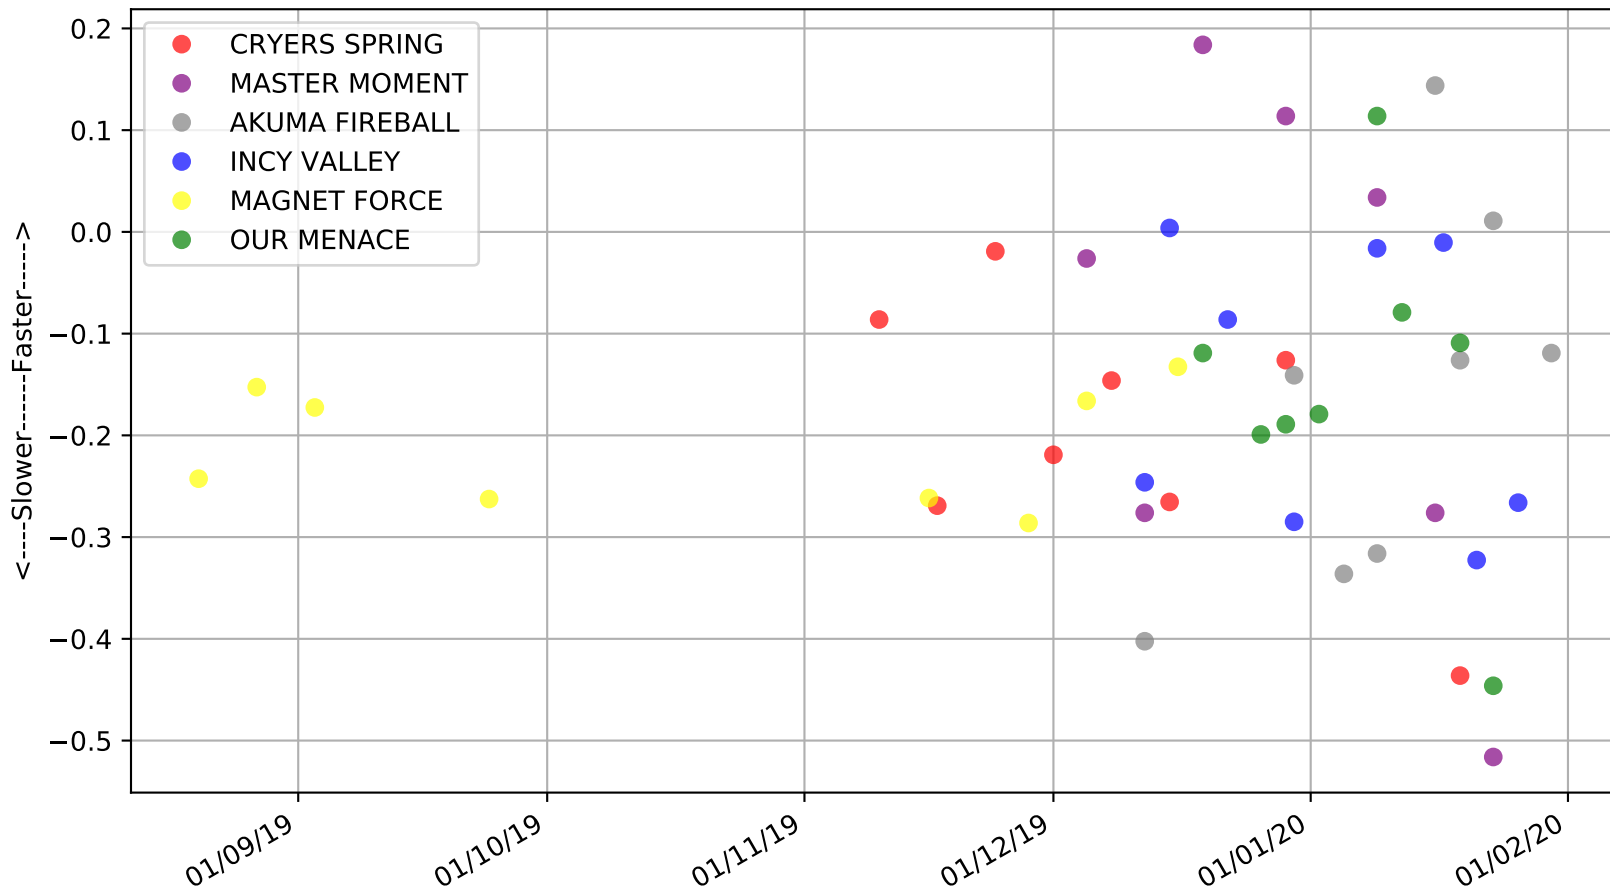

Mount Gambier - 2nd Feb
Race 2, G-SIX GREG MARTLEW AUTOS STAKE, 400m, 6
Early Speed compared with par early speed