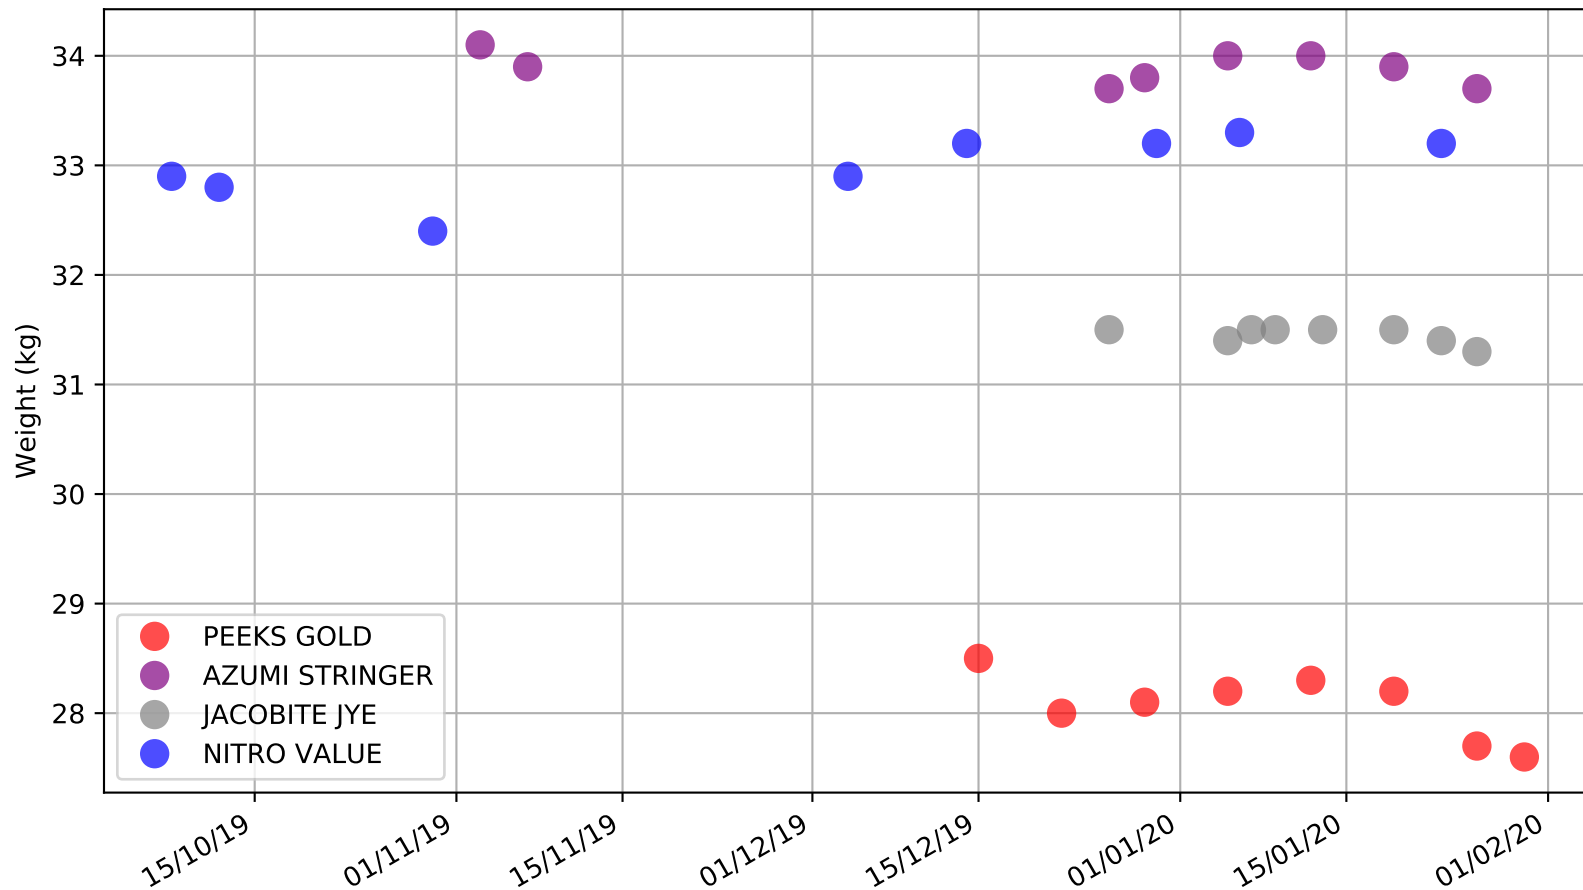

Mount Gambier - 2nd Feb
Race 4, WINMORE GREYHOUND KENNELS MIXED STAKE, 400m, X45
Previous race weights in kilograms