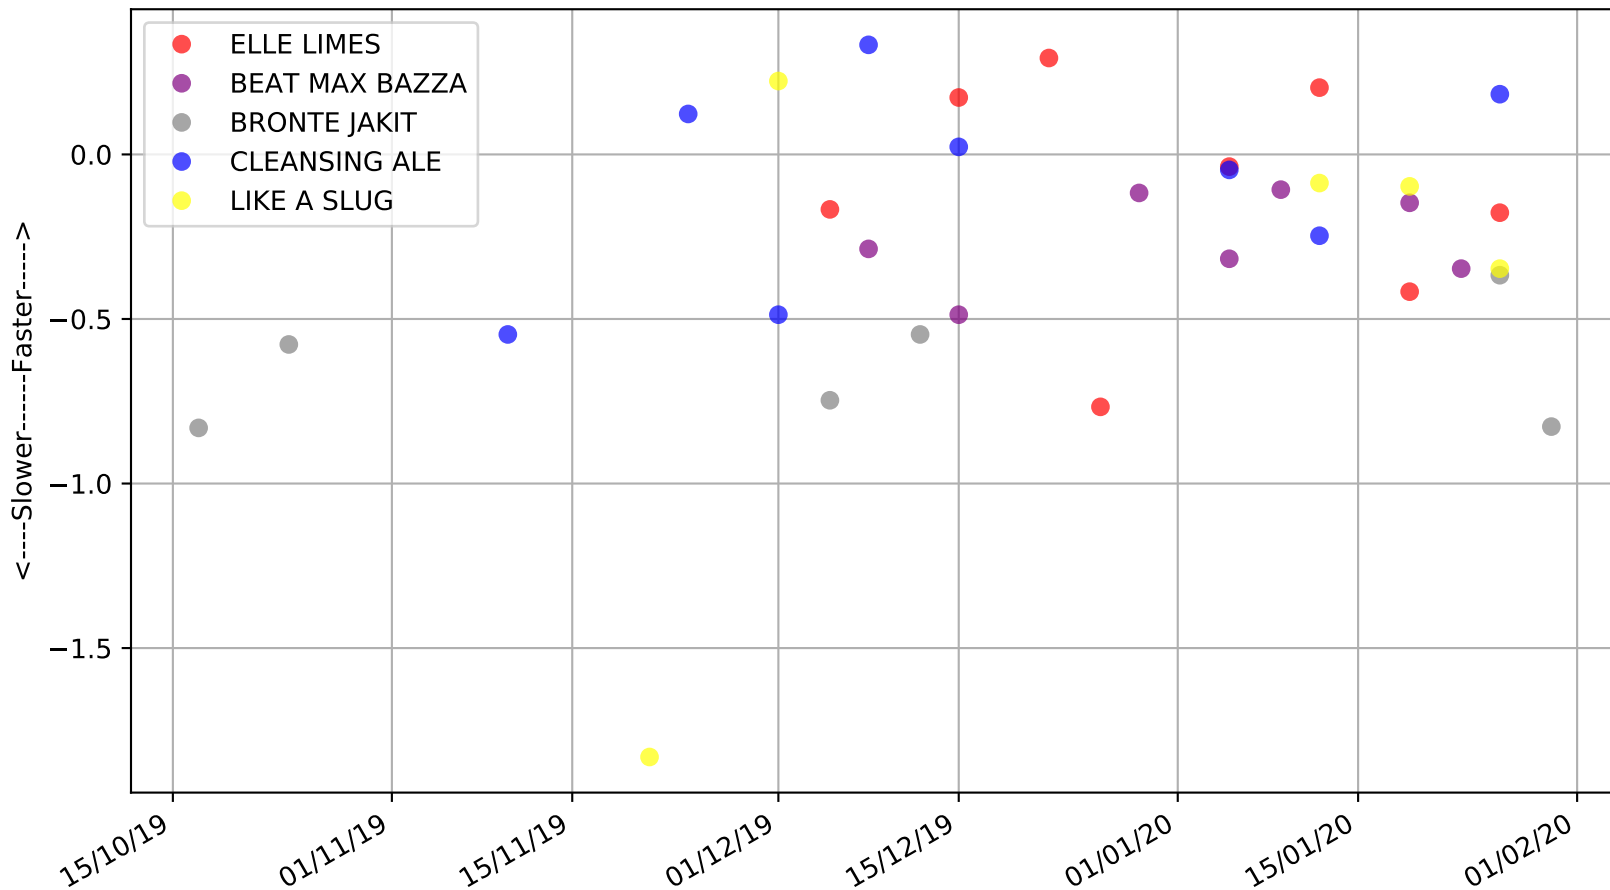

Mount Gambier - 2nd Feb
Race 10, "G-SIX OBRIEN ELECTRICAL STAKE", 400m, 5
Speed of dog +50m or -50m of current race distance