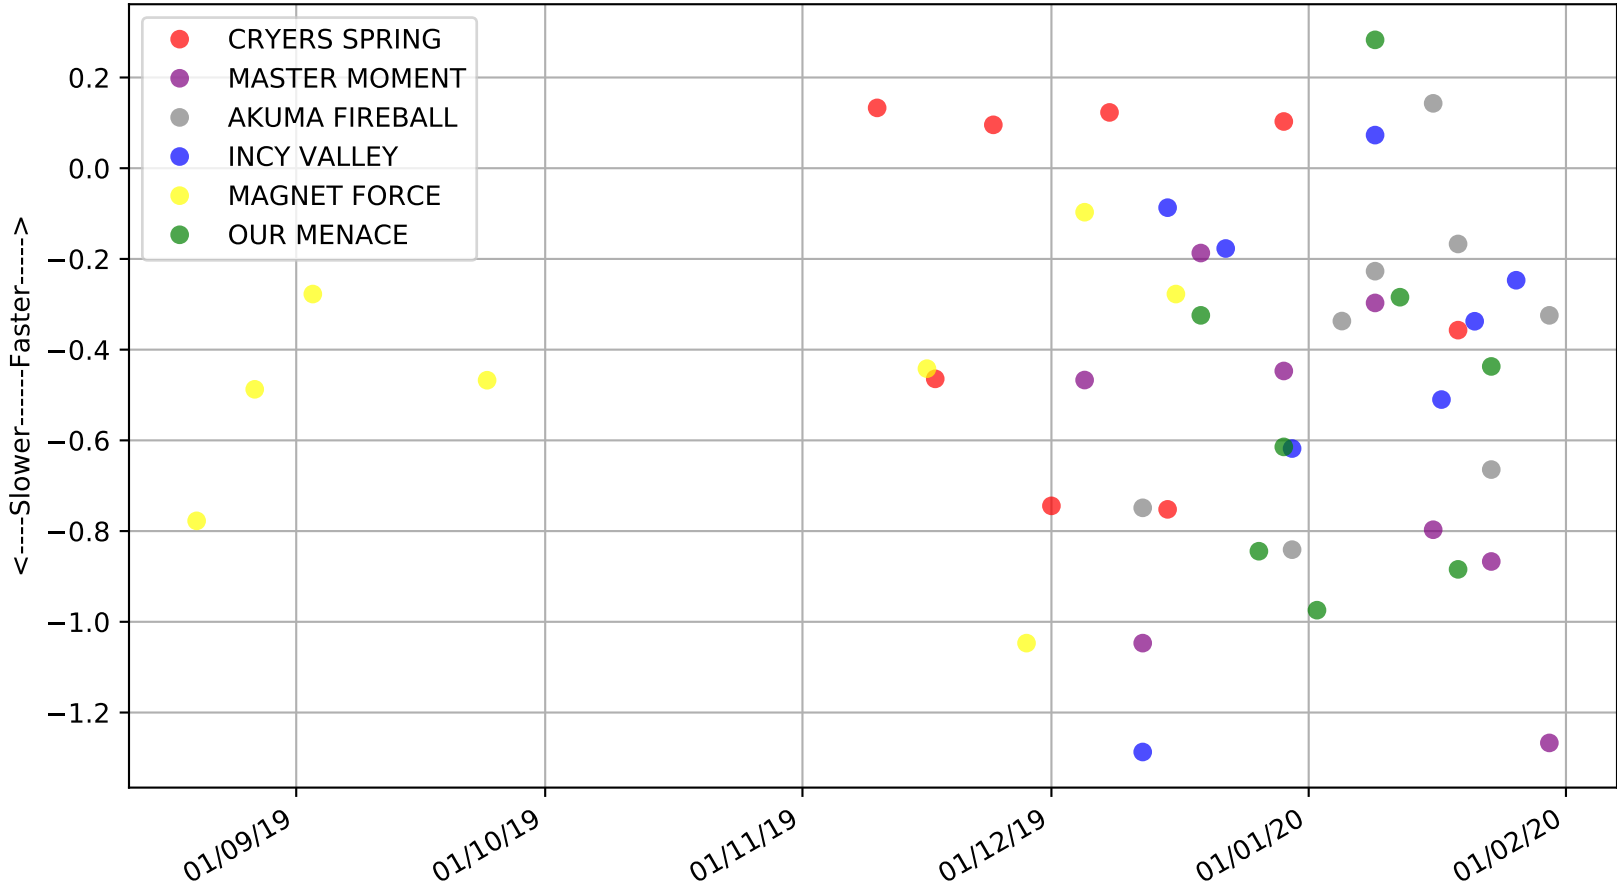

Mount Gambier - 2nd Feb
Race 2, G-SIX GREG MARTLEW AUTOS STAKE, 400m, 6
Speed of dog compared with par win times of the track & distance it ran at