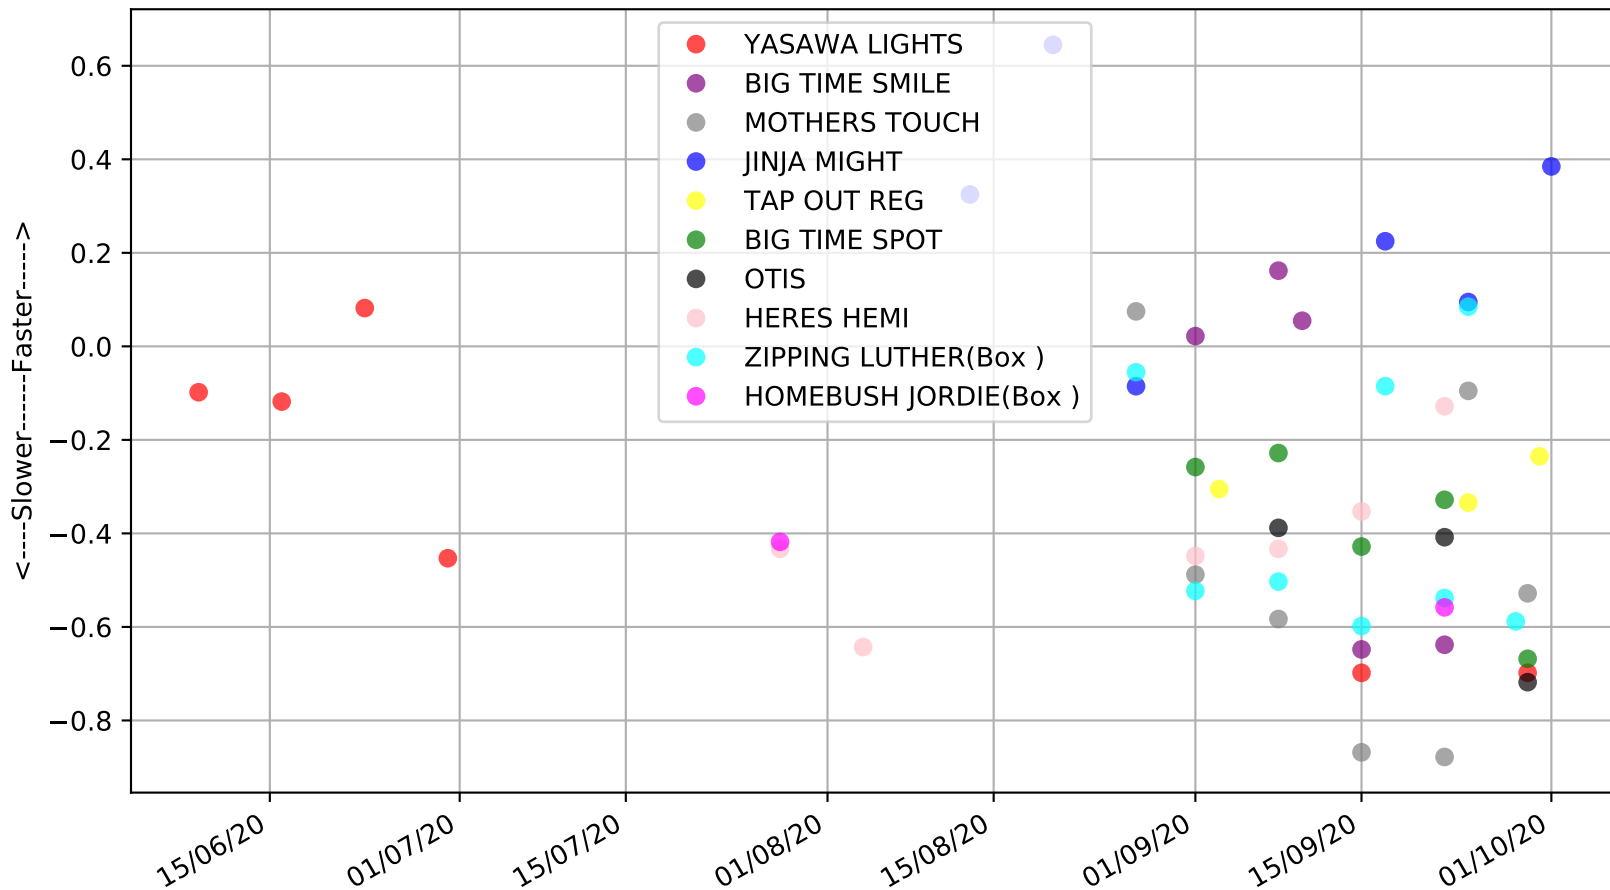

Manawatu - 6th Oct
Race 4, J P PRINT, PETONE C1/C2, 410m, C12
Speed of dog +50m or -50m of current race distance