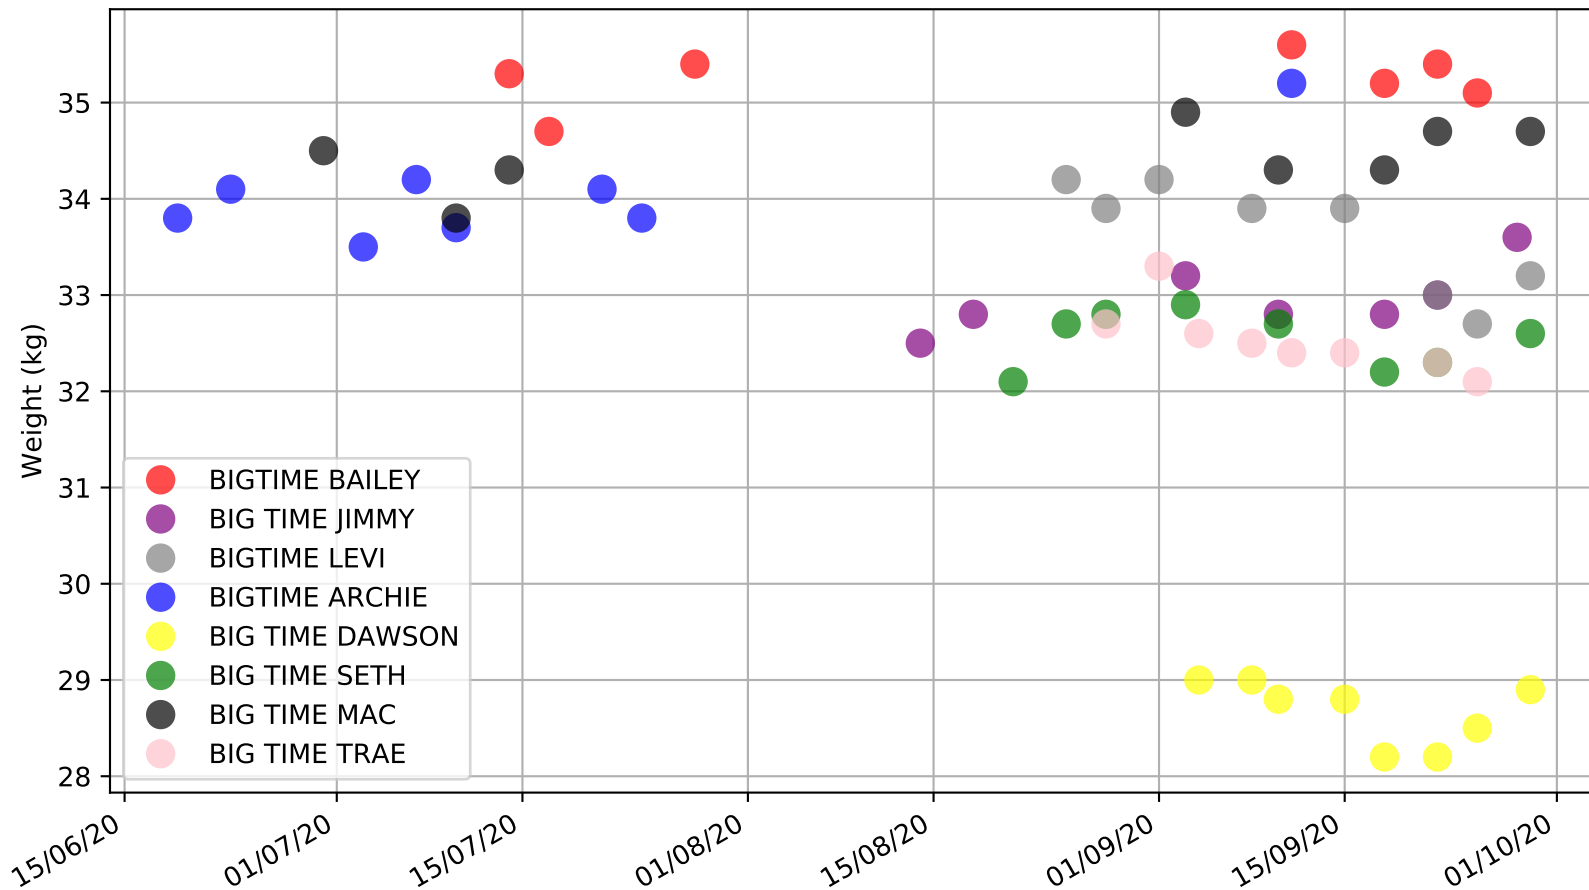

Manawatu - 6th Oct
Race 2, PAUL CLARIDGE ELECTRICAL C4, 457m, C4
Previous race weights in kilograms