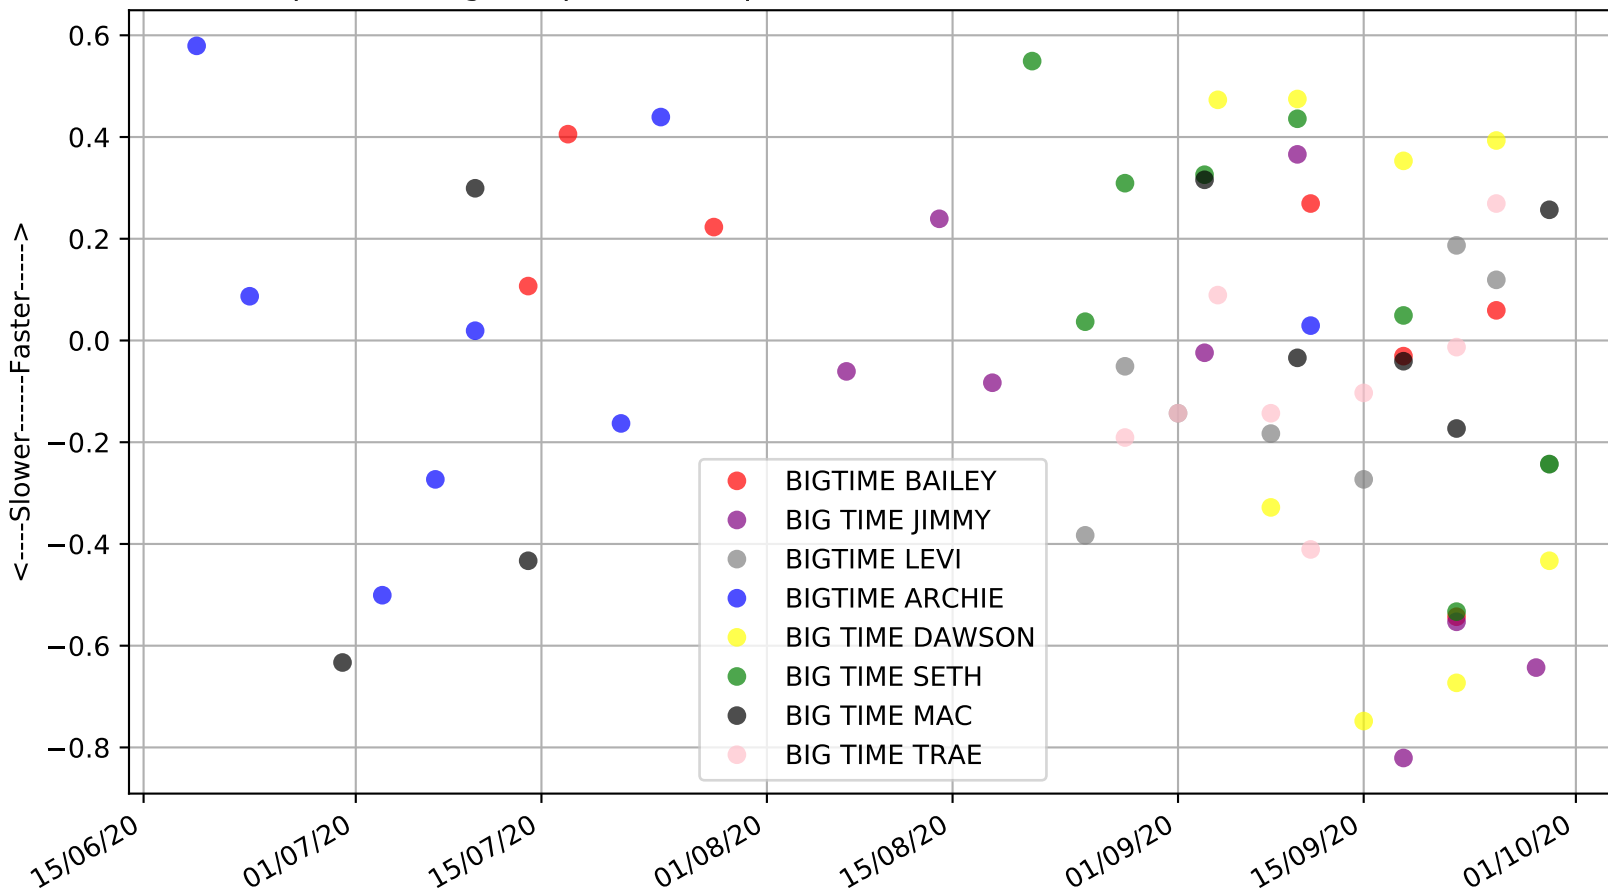

Manawatu - 6th Oct
Race 2, PAUL CLARIDGE ELECTRICAL C4, 457m, C4
Speed of dog compared with par win times of the track & distance it ran at