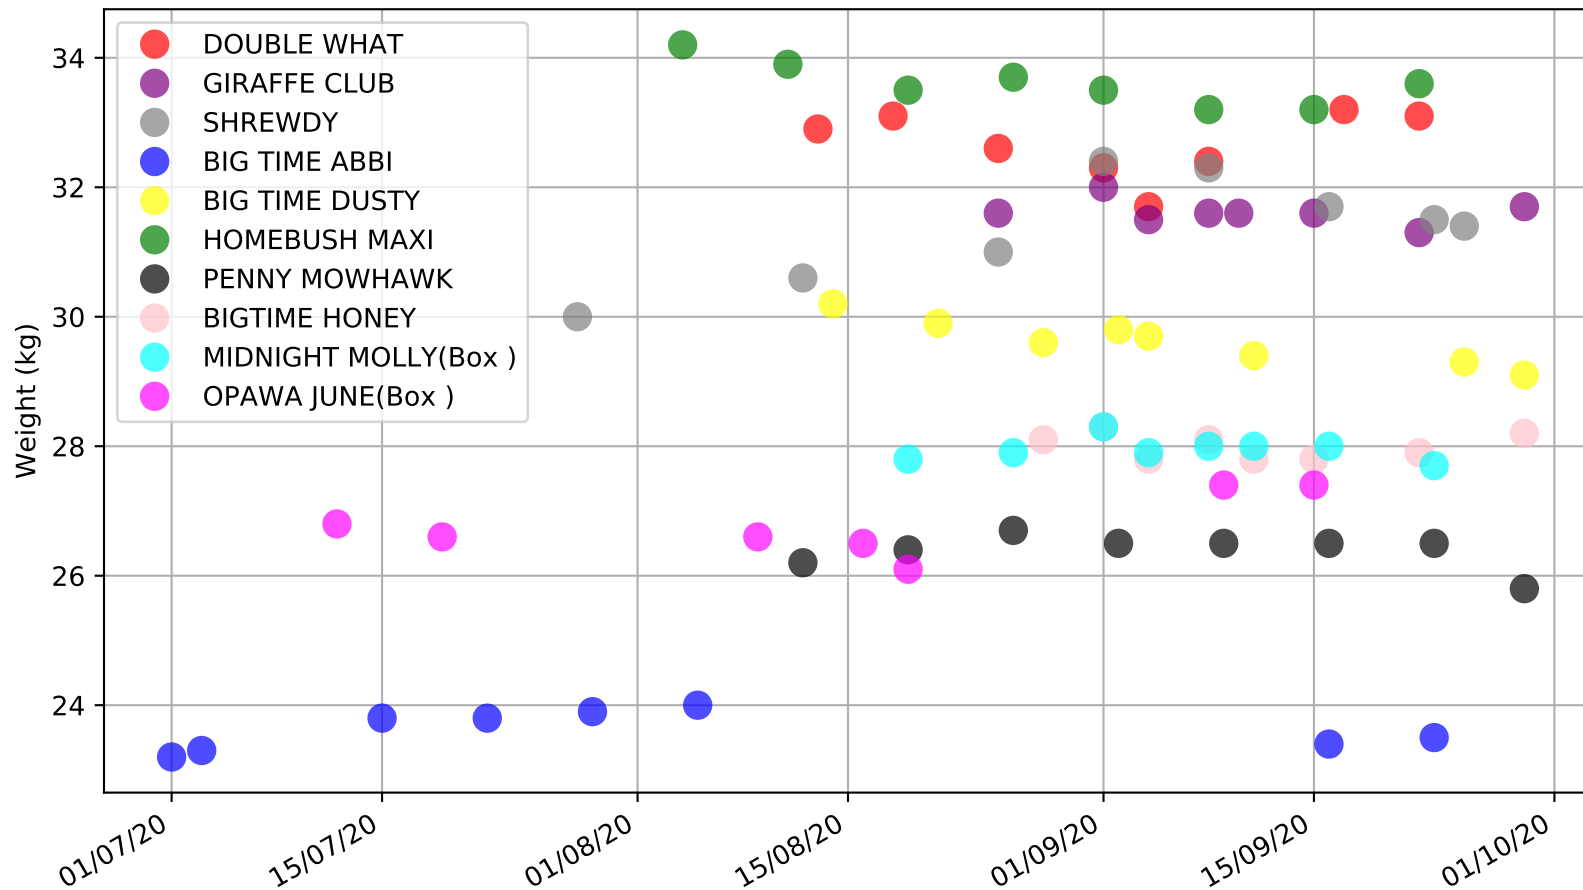

Manawatu - 6th Oct
Race 5, BIGTIME PADDY AT STUD C1/C2, 410m, C12
Previous race weights in kilograms