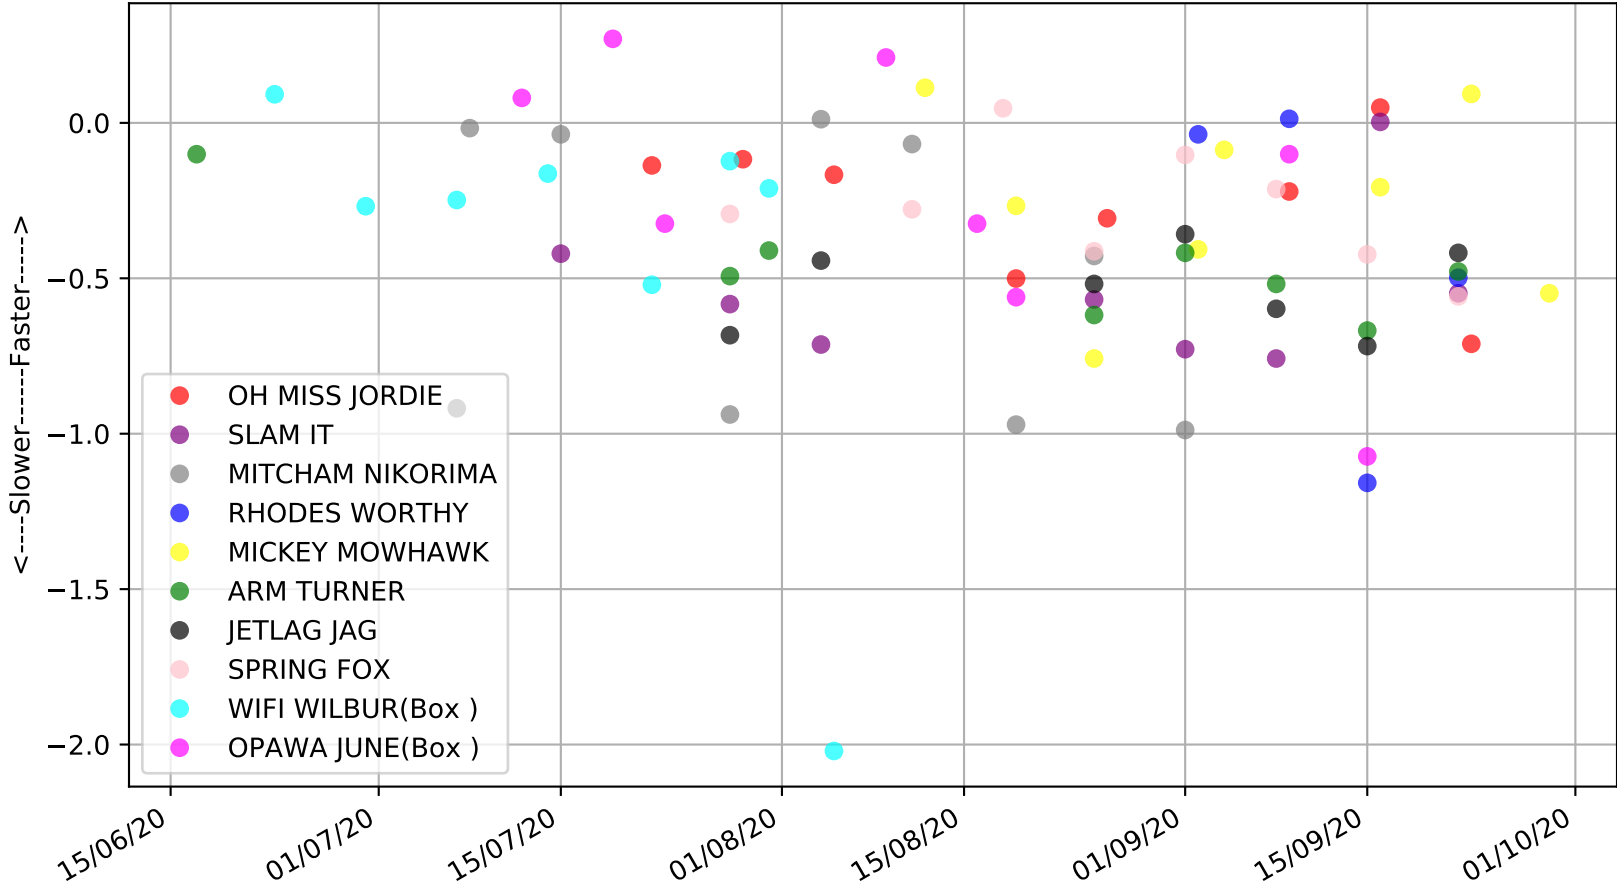

Manawatu - 6th Oct
Race 3, RED SNAPPER SEAFOODS, CHRISTCHURCH C1, 410m, C1
Speed of dog compared with par win times of the track & distance it ran at