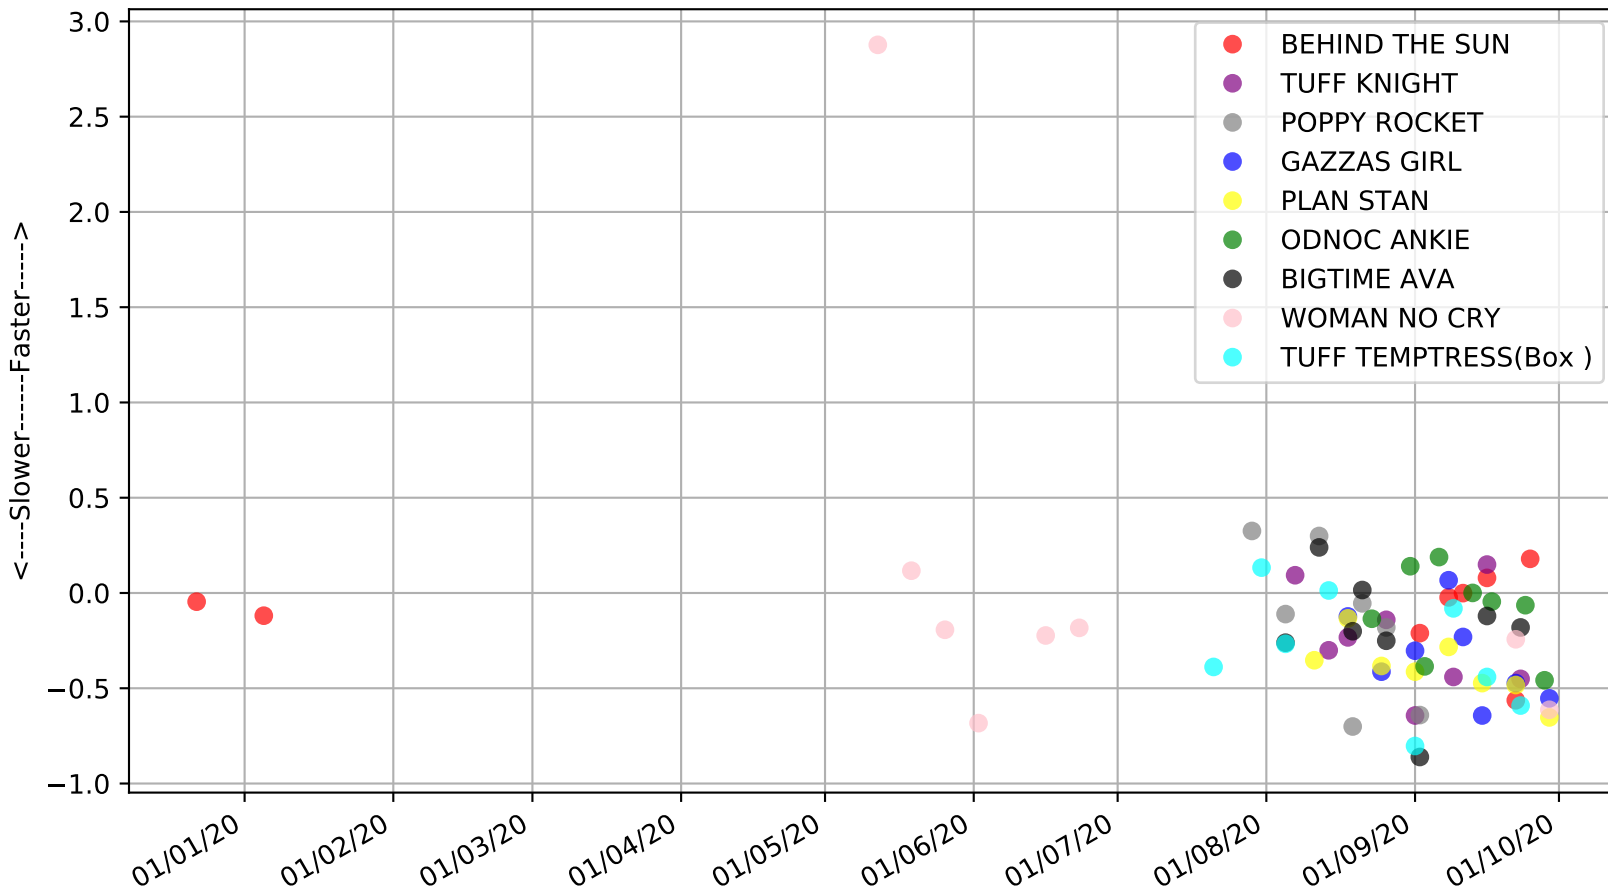

Manawatu - 6th Oct
Race 7, GREYHOUND AS PETS C1, 457m, C1
Speed of dog compared with par win times of the track & distance it ran at