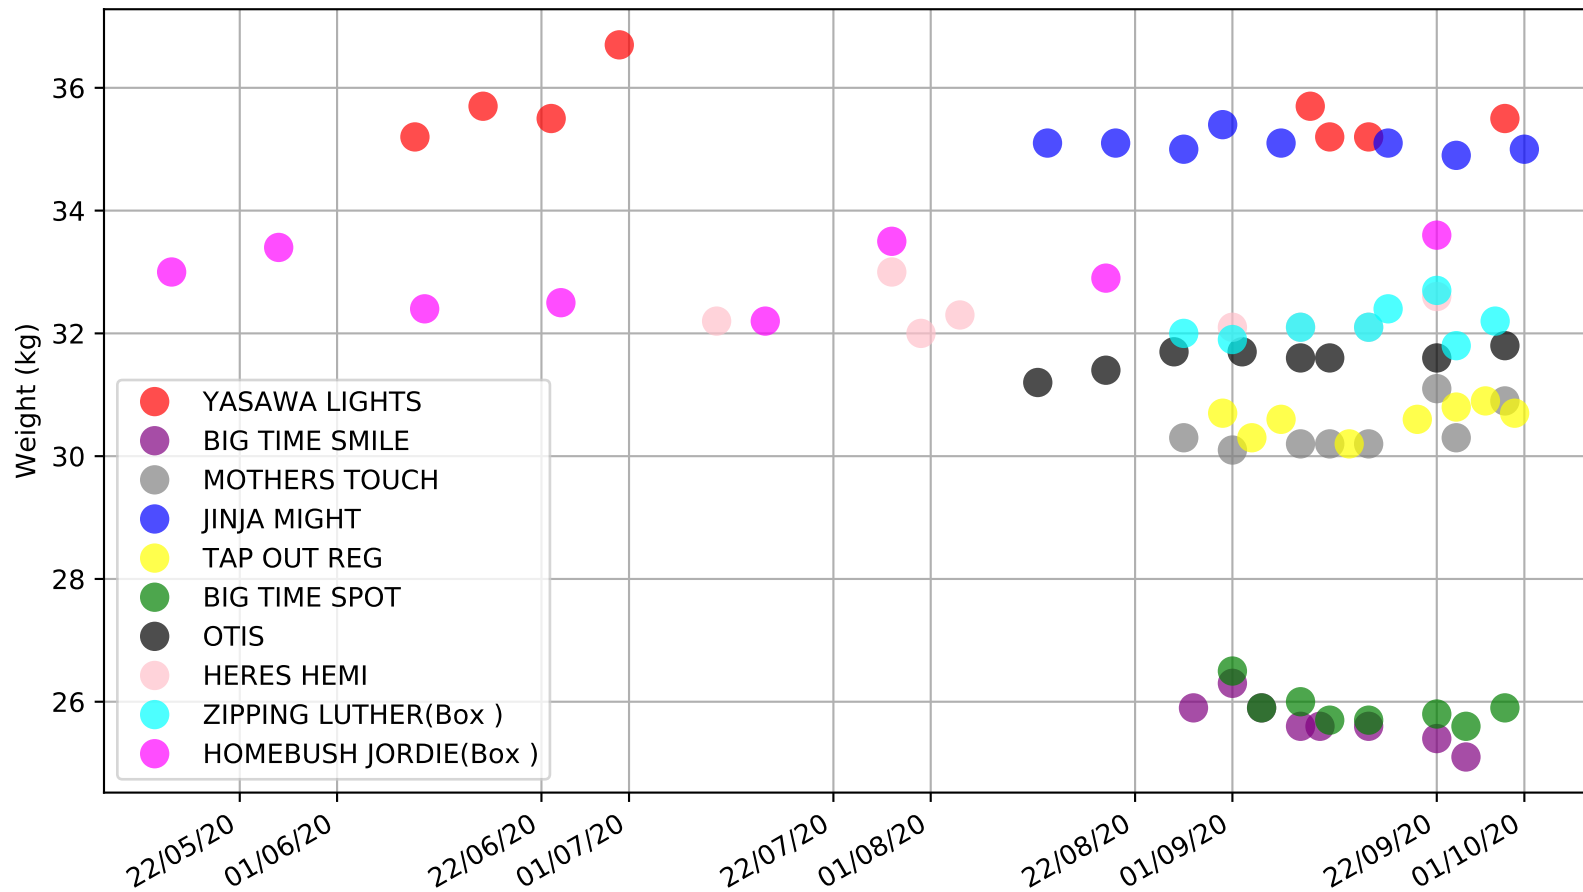

Manawatu - 6th Oct
Race 4, J P PRINT, PETONE C1/C2, 410m, C12
Previous race weights in kilograms