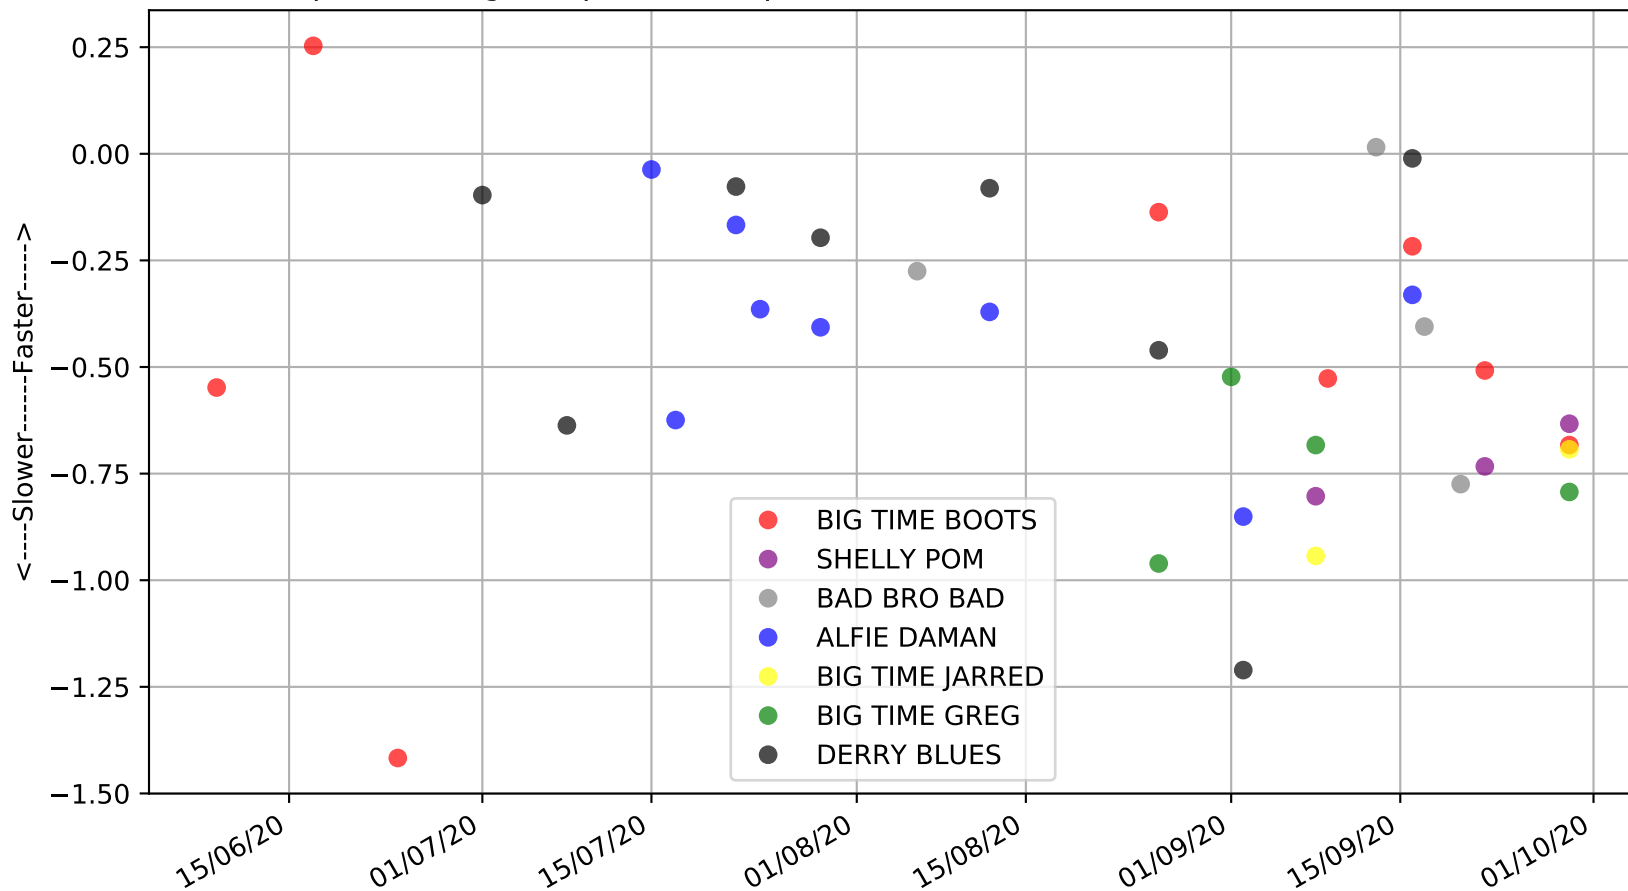

Manawatu - 6th Oct
Race 6, AFFORDABLE PET ACCESORIES C0, 457m, C0
Speed of dog compared with par win times of the track & distance it ran at