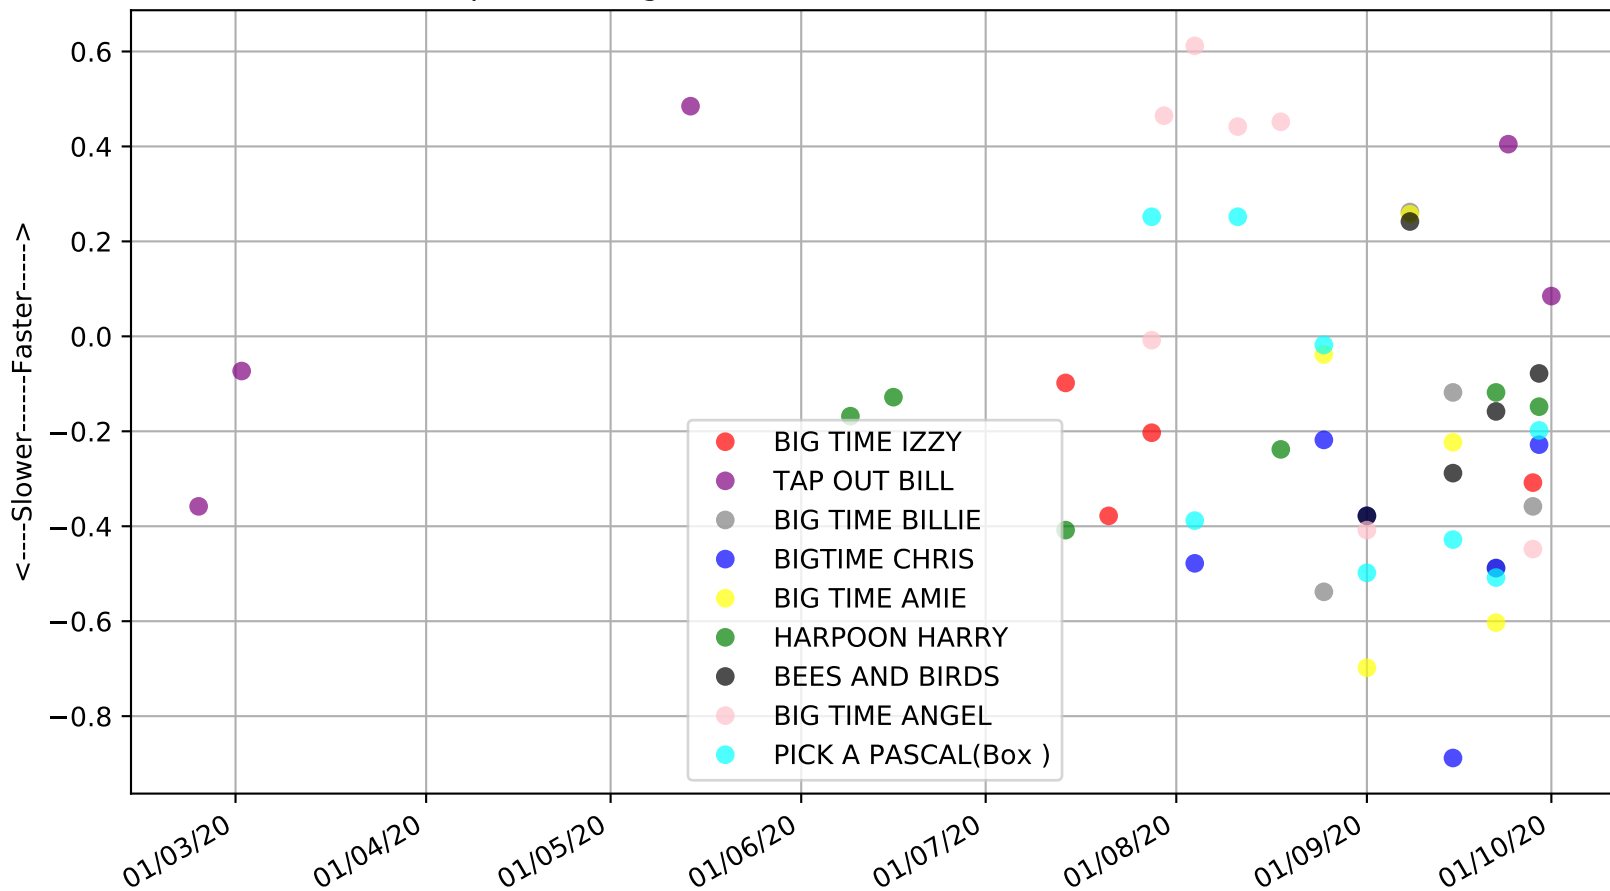

Manawatu - 6th Oct
Race 11, DOUG BRADLEY PAINTERS C4, 410m, C4
Speed of dog +50m or -50m of current race distance