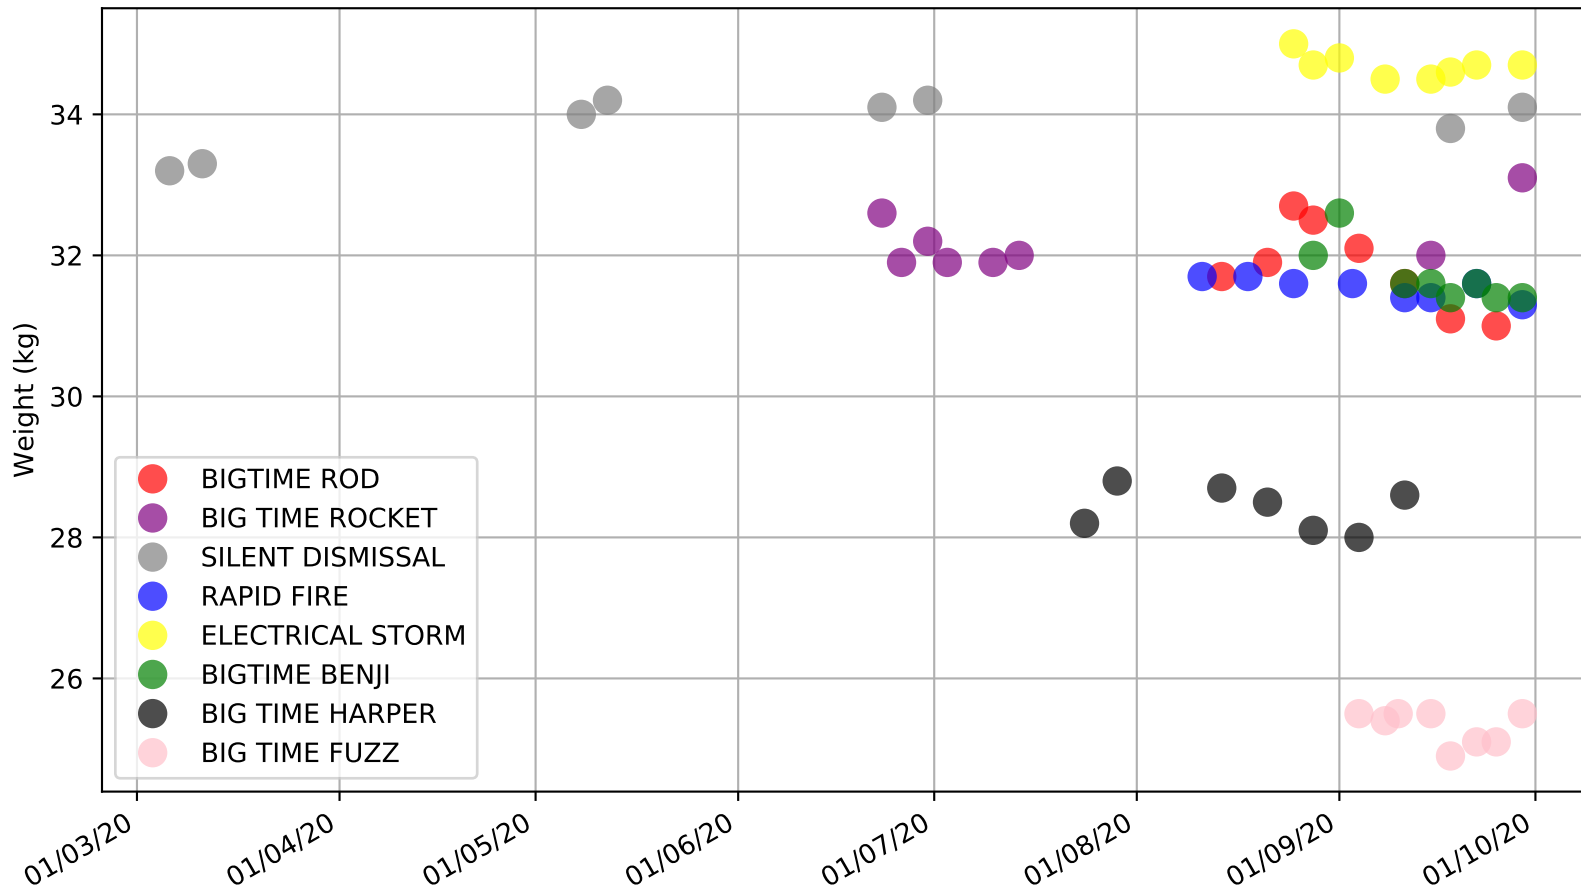

Manawatu - 6th Oct
Race 9, OUTBACK TRADING COMPANY C2/C3, 457m, C23
Previous race weights in kilograms