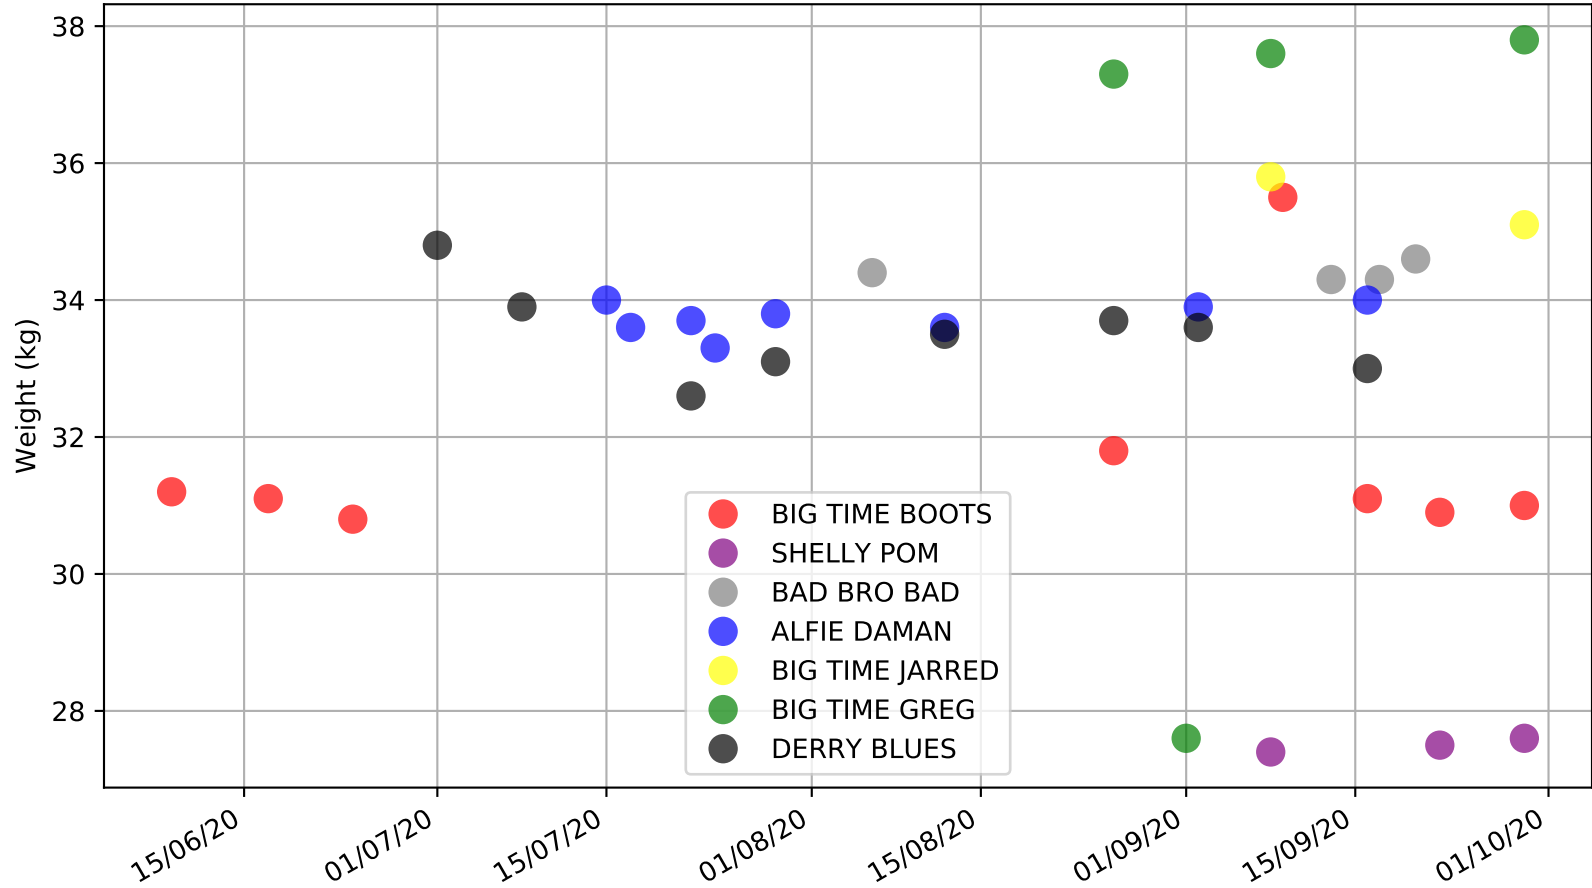

Manawatu - 6th Oct
Race 6, AFFORDABLE PET ACCESORIES C0, 457m, C0
Previous race weights in kilograms