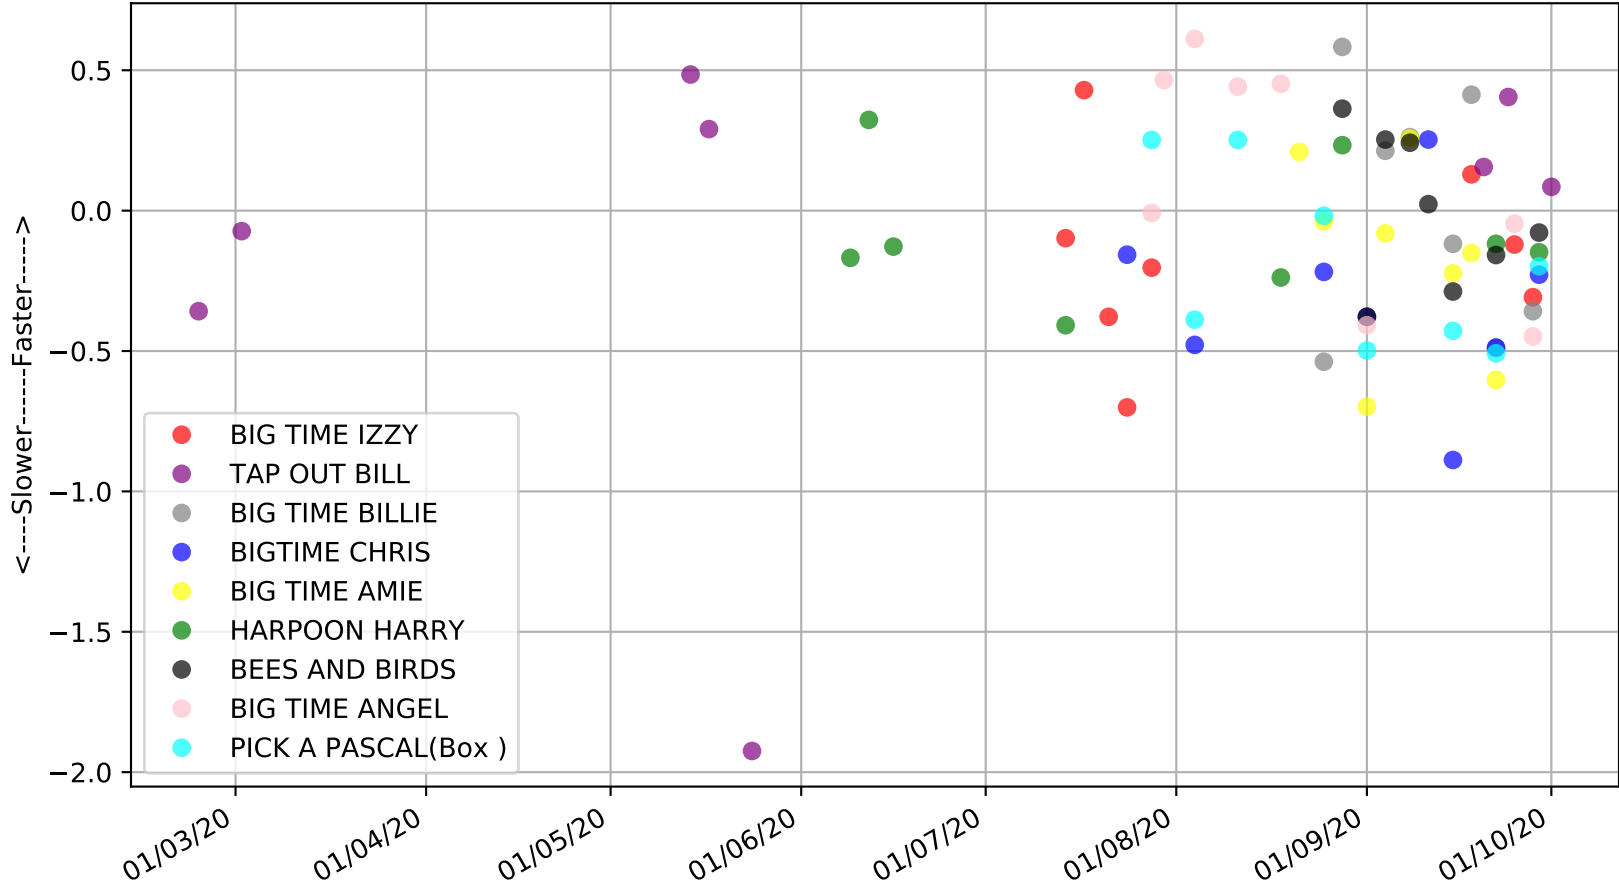

Manawatu - 6th Oct
Race 11, DOUG BRADLEY PAINTERS C4, 410m, C4
Speed of dog compared with par win times of the track & distance it ran at