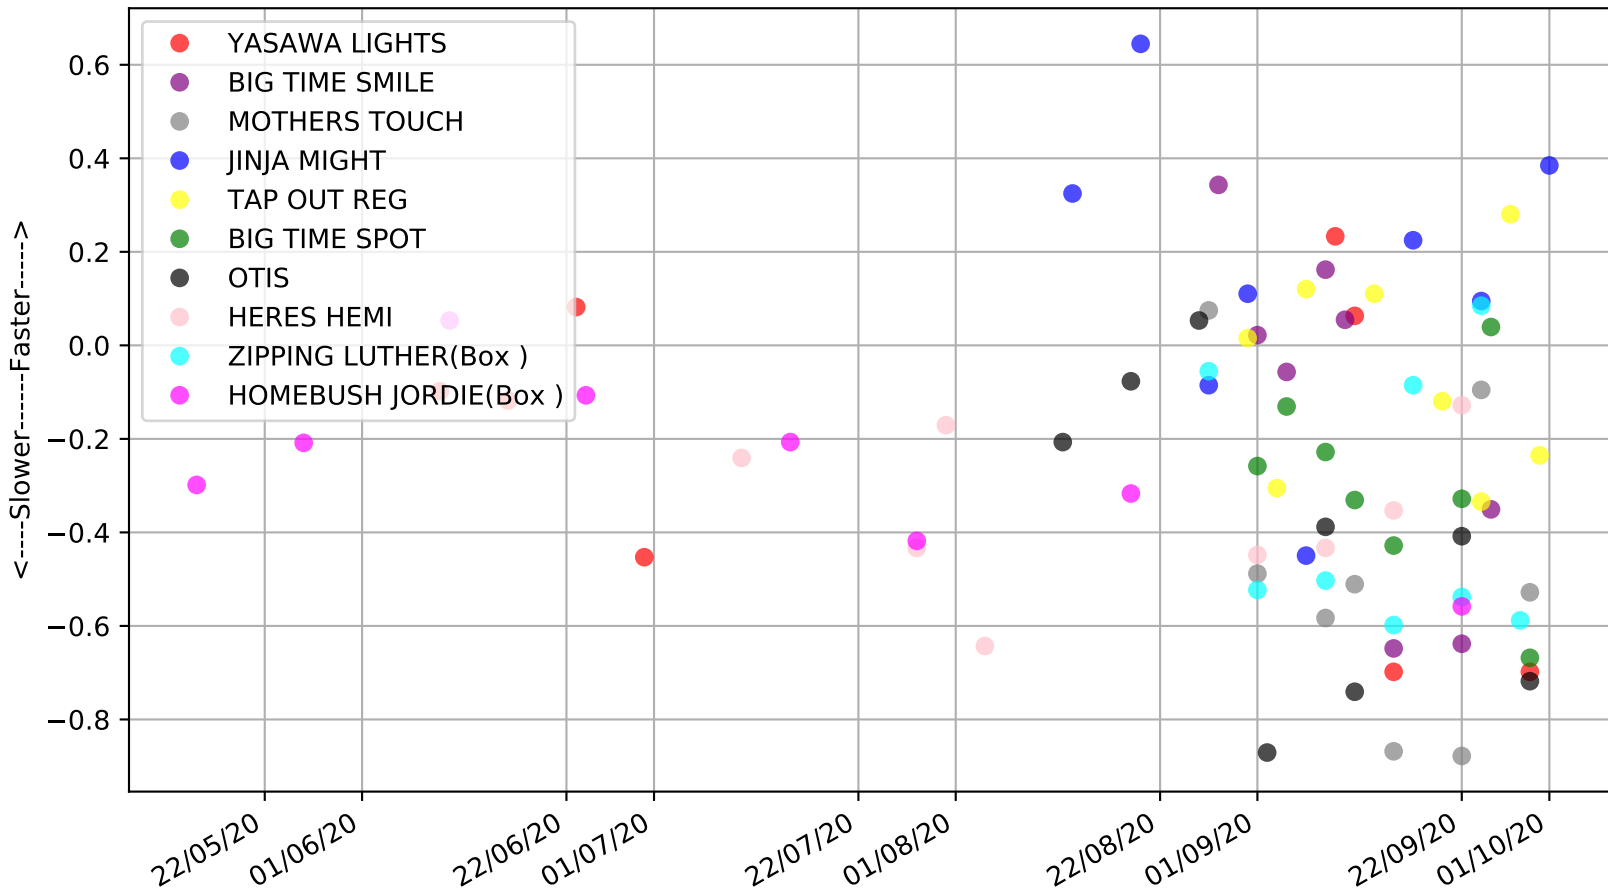

Manawatu - 6th Oct
Race 4, J P PRINT, PETONE C1/C2, 410m, C12
Speed of dog compared with par win times of the track & distance it ran at