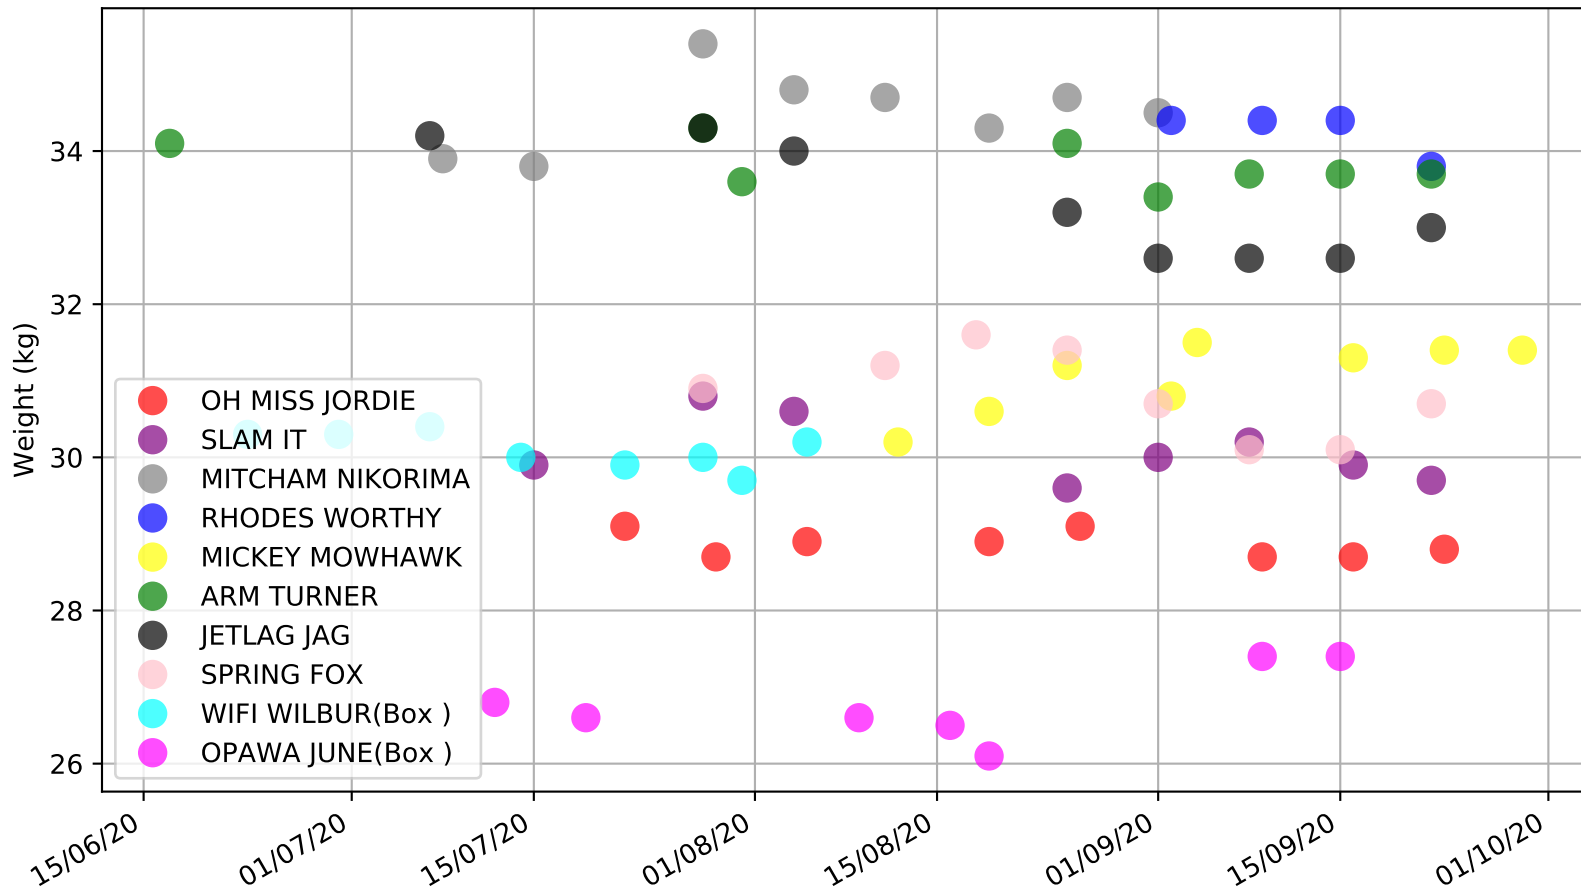

Manawatu - 6th Oct
Race 3, RED SNAPPER SEAFOODS, CHRISTCHURCH C1, 410m, C1
Previous race weights in kilograms