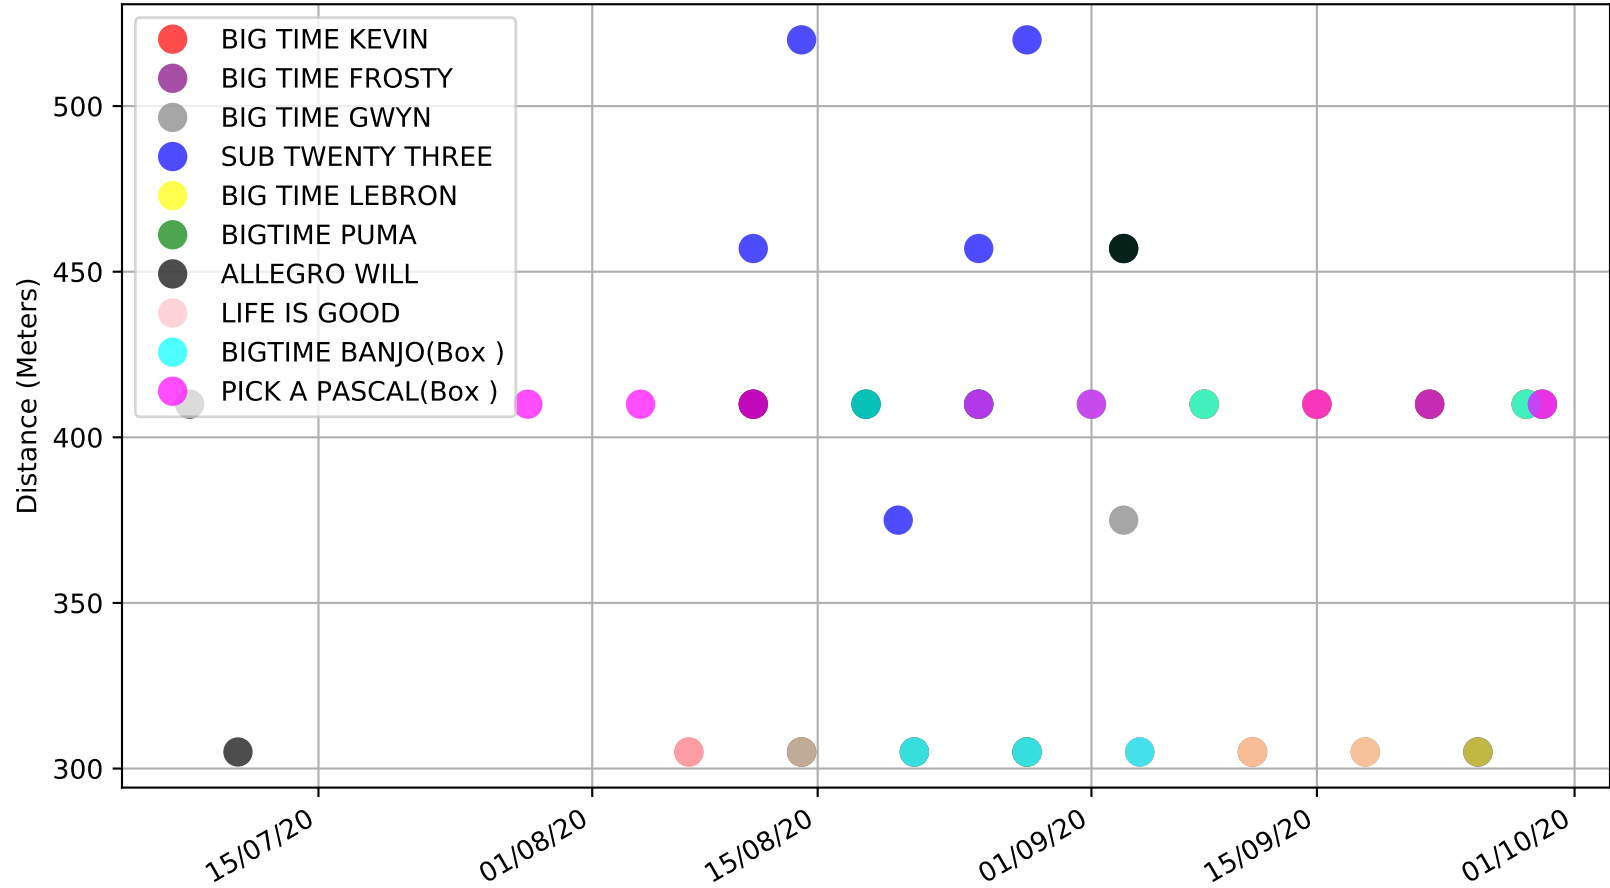

Manawatu - 6th Oct
Race 10, KERNOW CONSTRUCTION C4/C5, 410m, C45
Previous race distances in meters