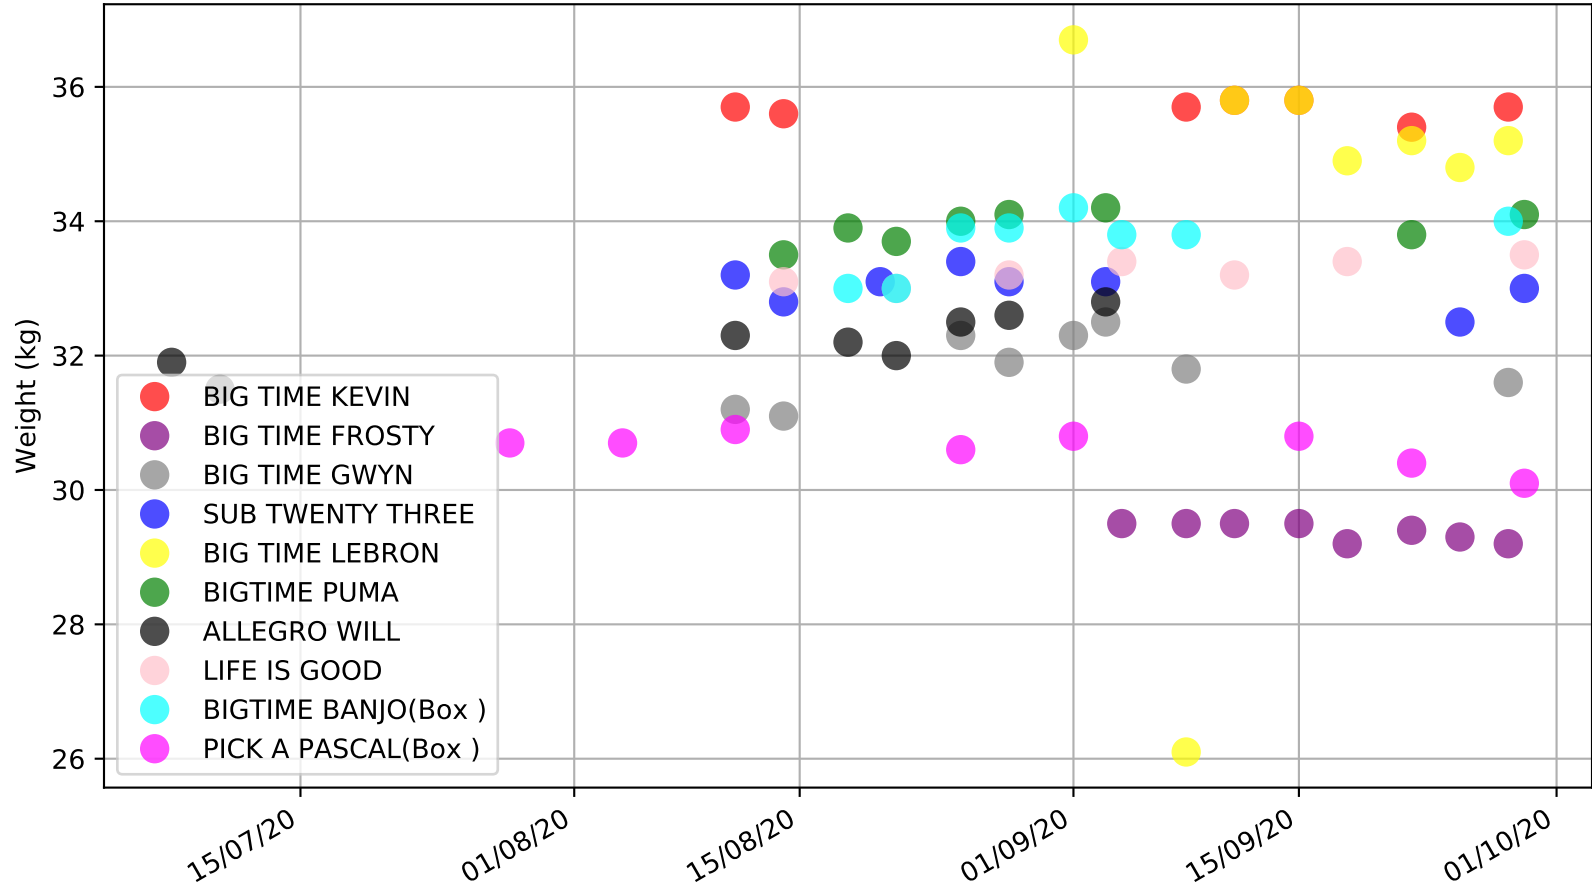

Manawatu - 6th Oct
Race 10, KERNOW CONSTRUCTION C4/C5, 410m, C45
Previous race weights in kilograms