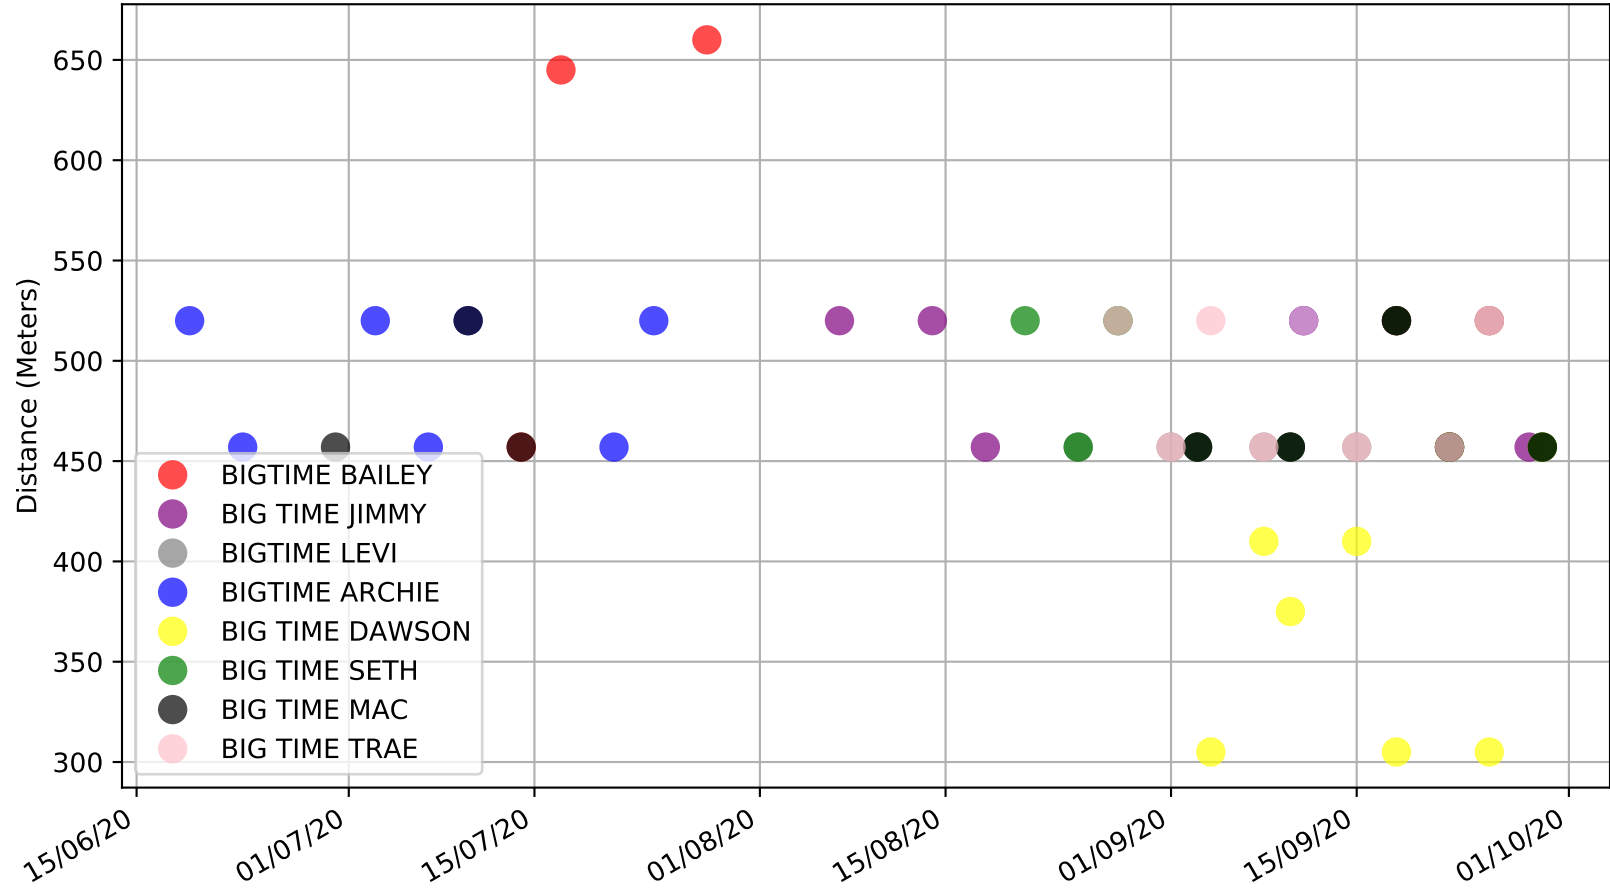

Manawatu - 6th Oct
Race 2, PAUL CLARIDGE ELECTRICAL C4, 457m, C4
Speed of dog compared with par win times of the track & distance it ran at

Manawatu - 6th Oct
Race 2, PAUL CLARIDGE ELECTRICAL C4, 457m, C4
Previous race distances in meters