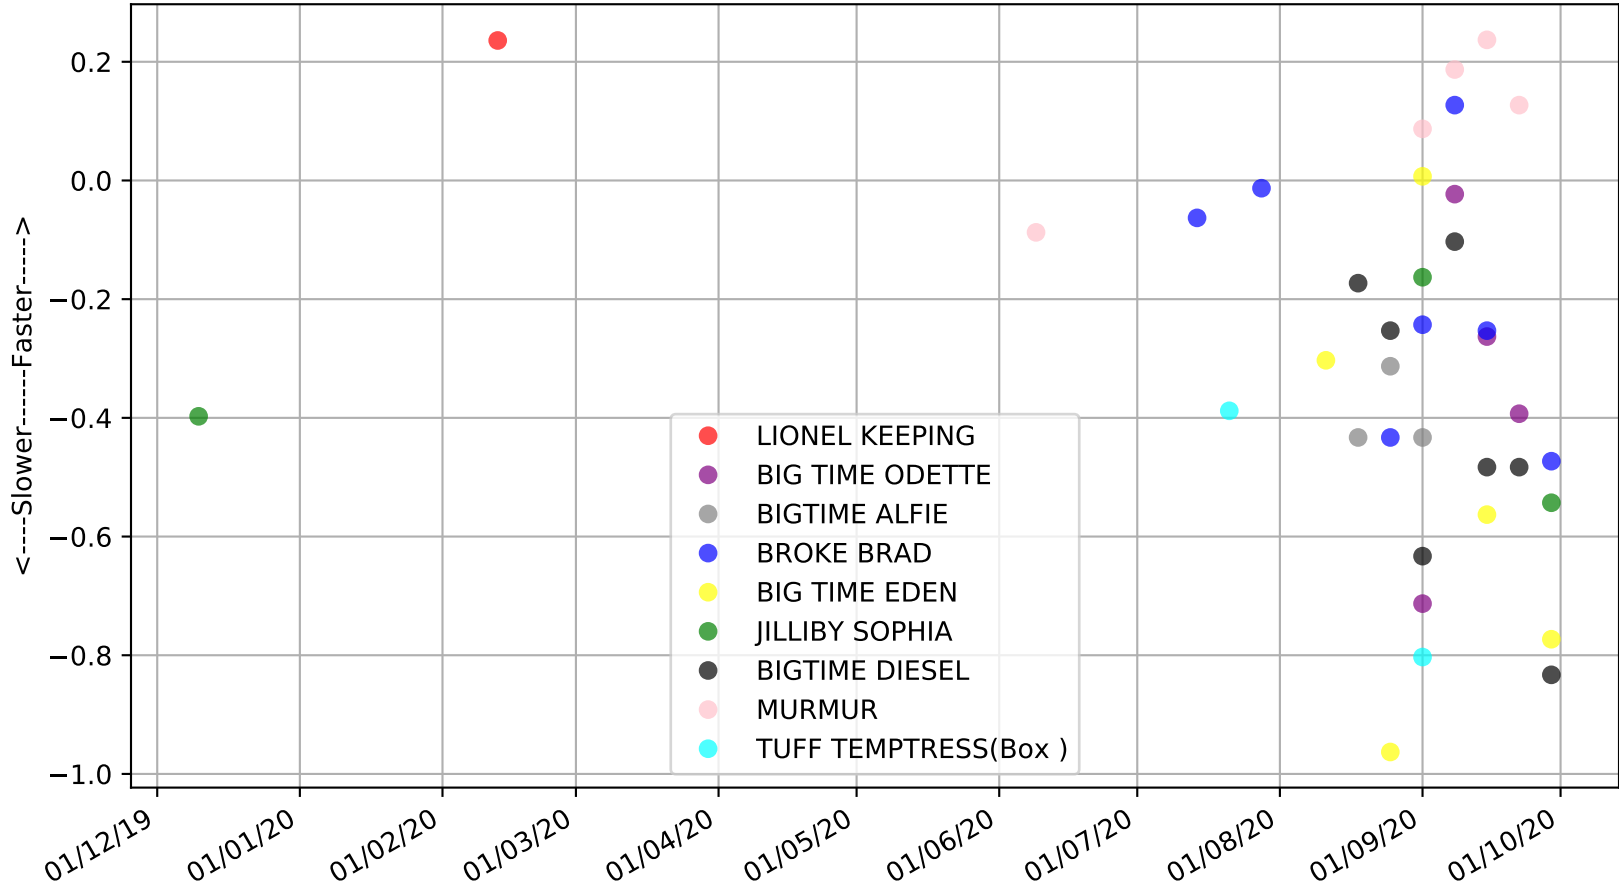

Manawatu - 6th Oct
Race 8, TOTAL BODYSHOP SUPPLIES C1/C2, 457m, C12
Speed of dog +50m or -50m of current race distance