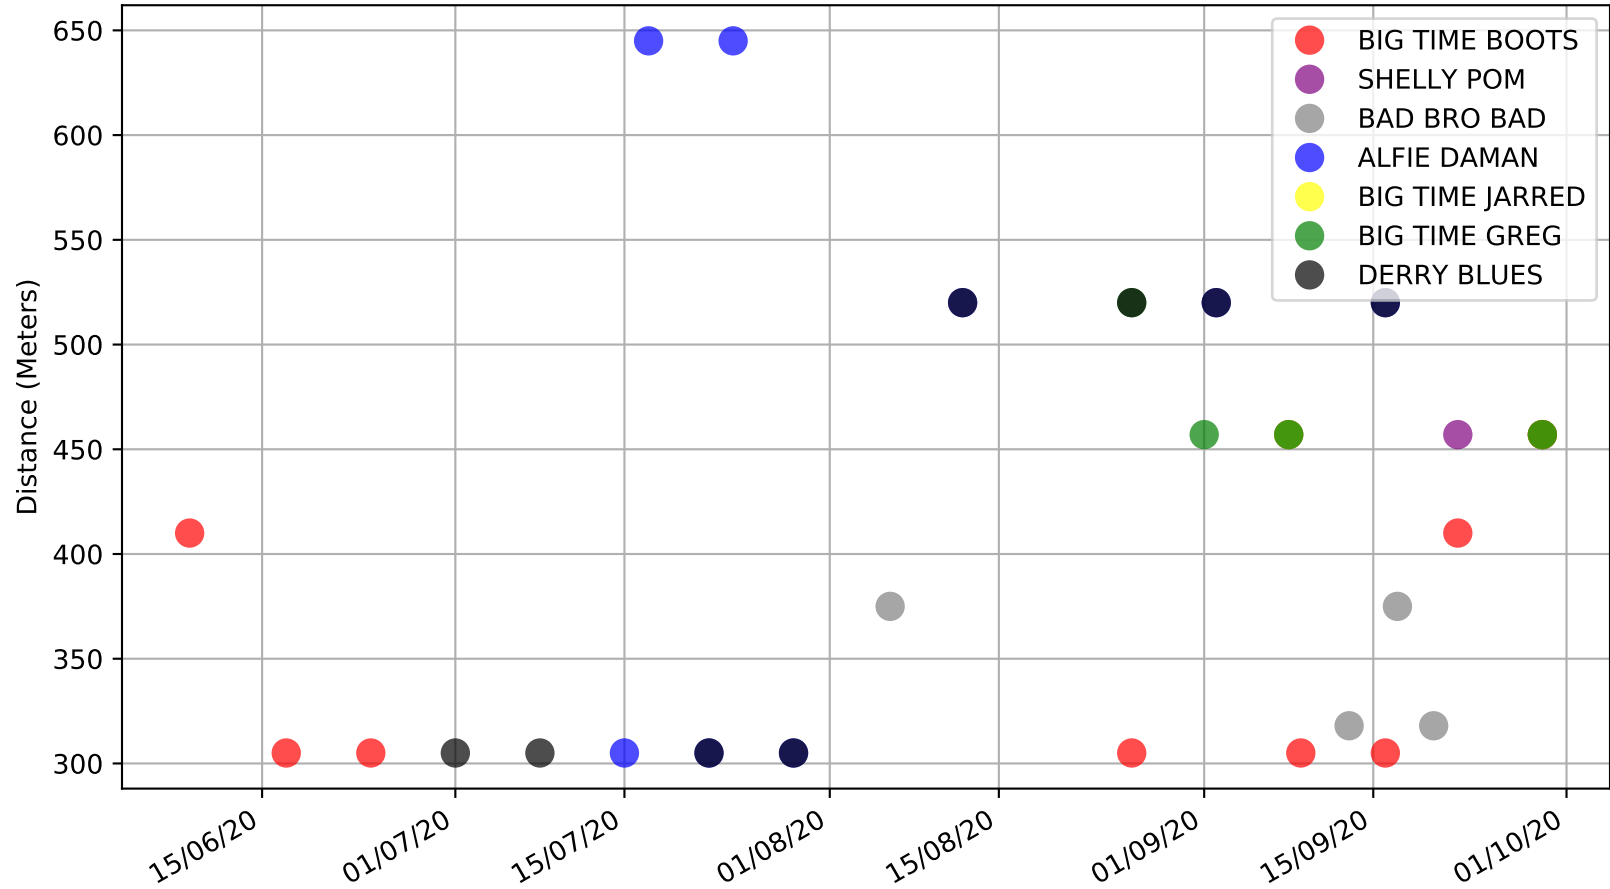

Manawatu - 6th Oct
Race 6, AFFORDABLE PET ACCESORIES C0, 457m, C0
Previous race distances in meters