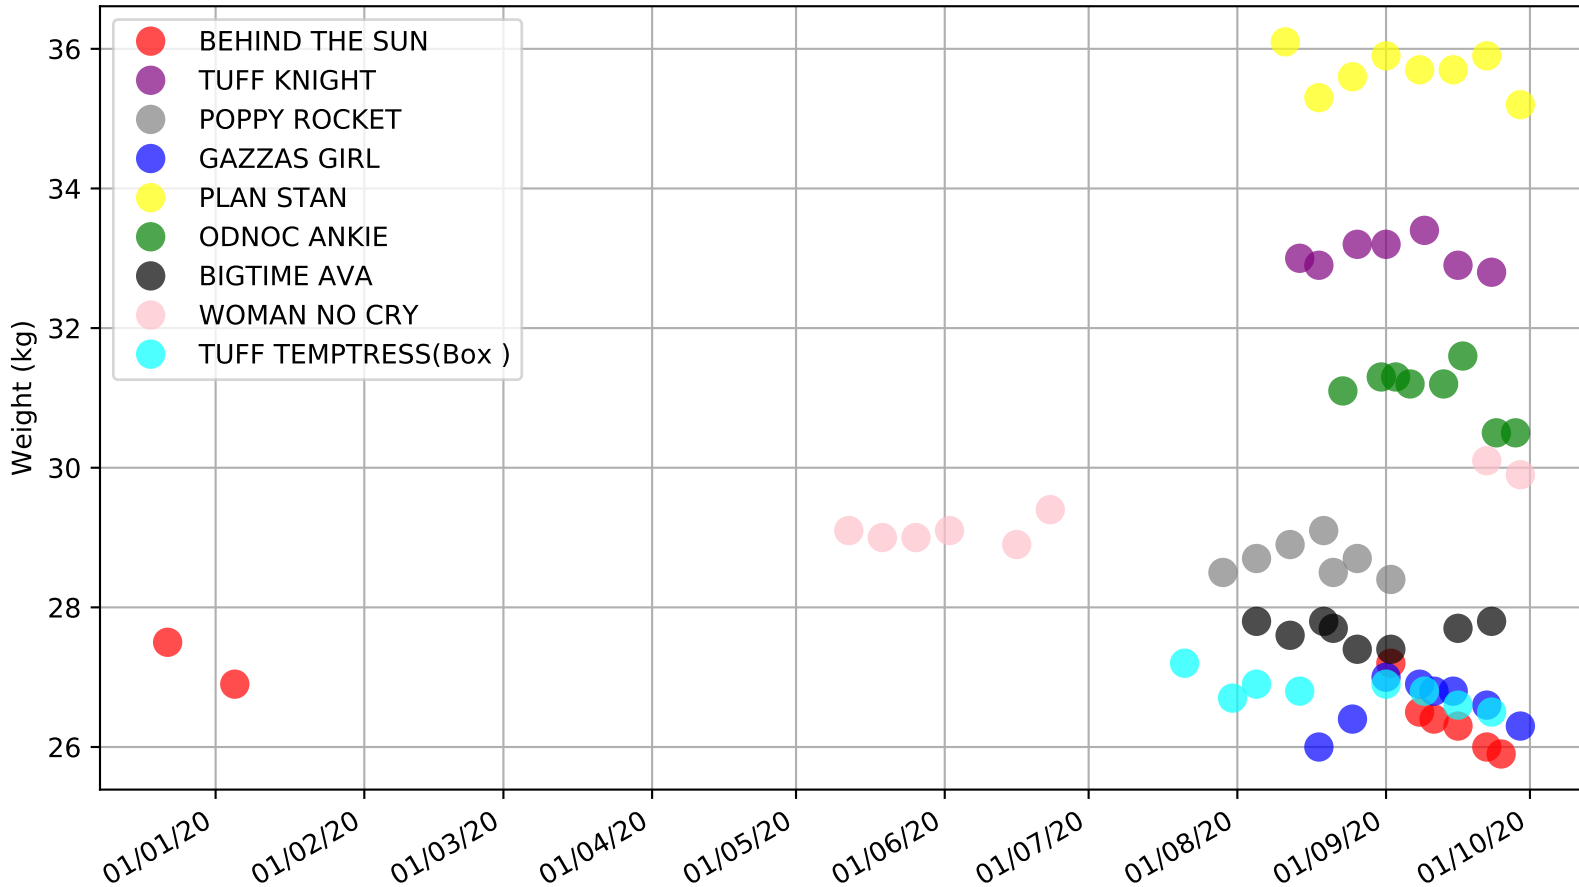

Manawatu - 6th Oct
Race 7, GREYHOUND AS PETS C1, 457m, C1
Previous race weights in kilograms