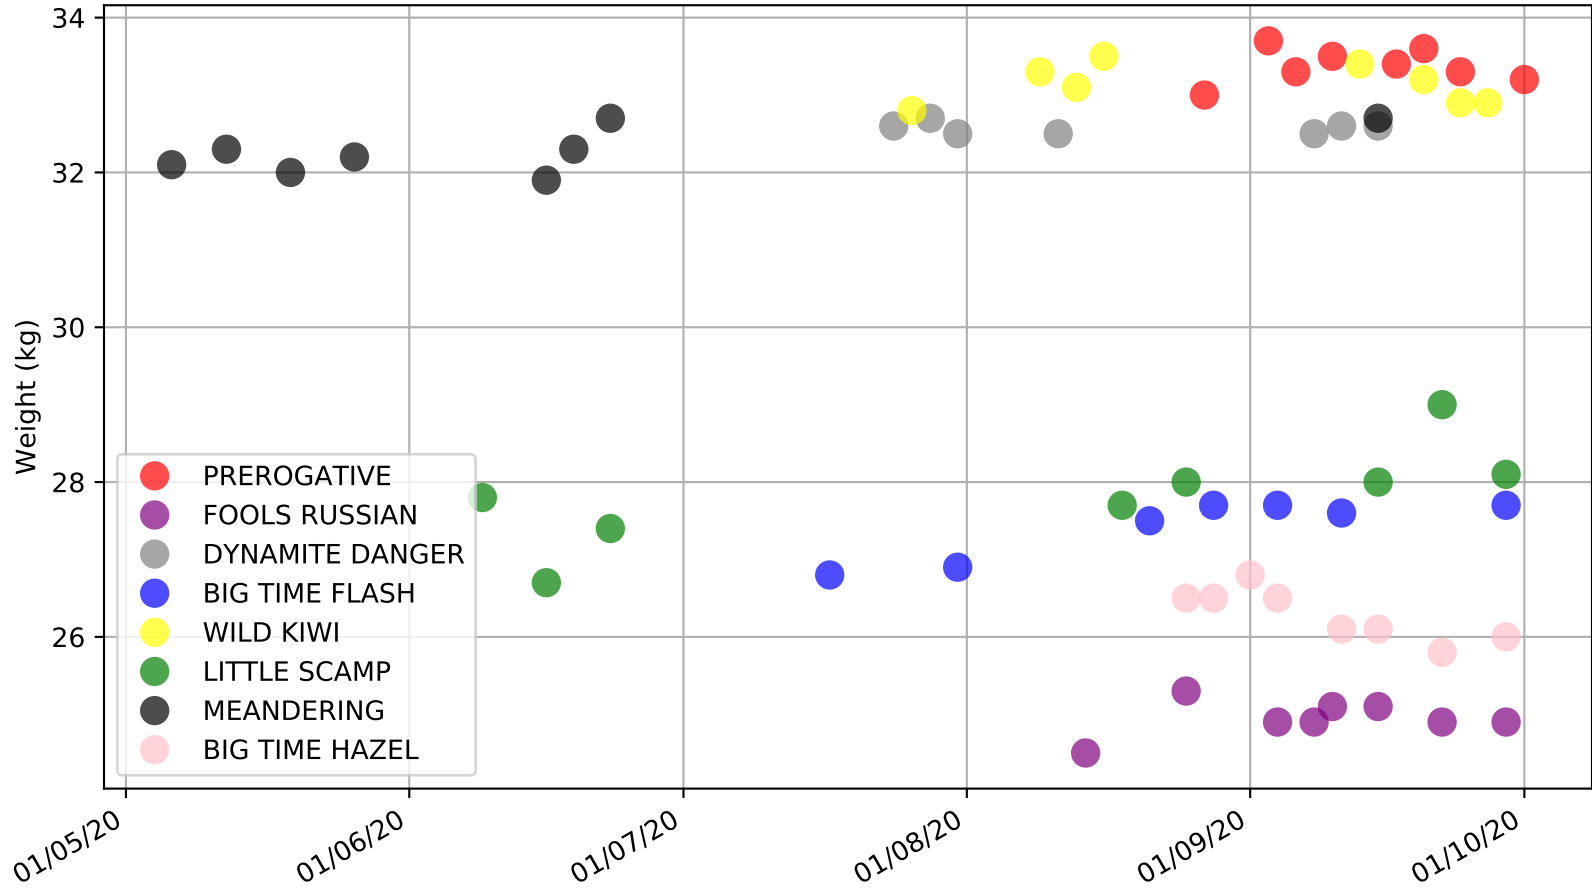

Manawatu - 6th Oct
Race 12, PNGRC SECTIONAL TIMES @ PNGREYHOUNDS.KIWI C3, 410m, C3
Previous race weights in kilograms