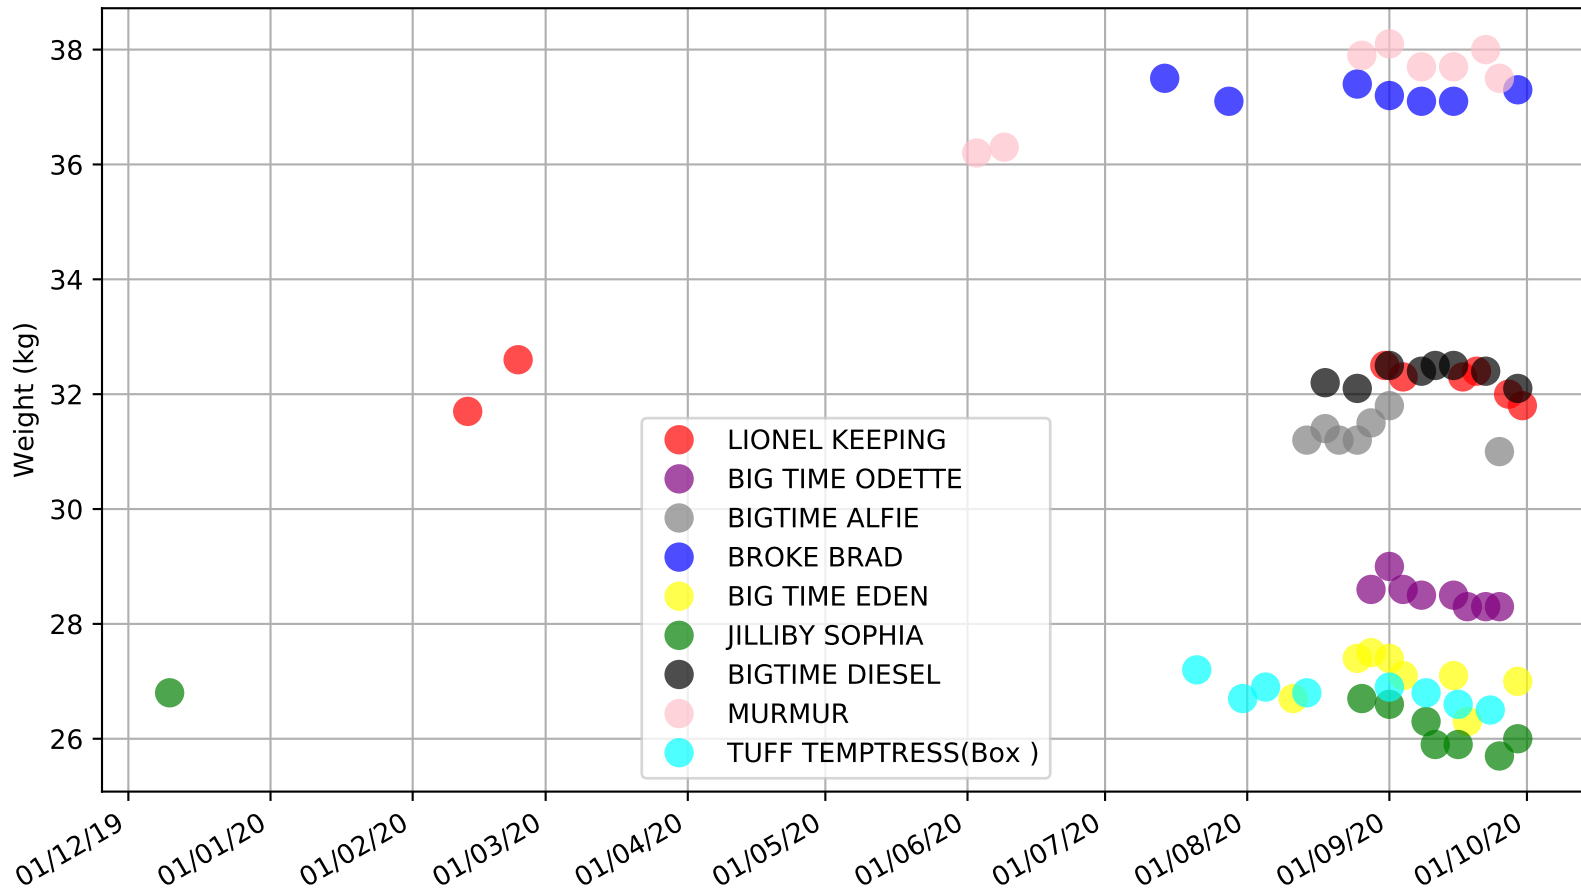

Manawatu - 6th Oct
Race 8, TOTAL BODYSHOP SUPPLIES C1/C2, 457m, C12
Previous race weights in kilograms