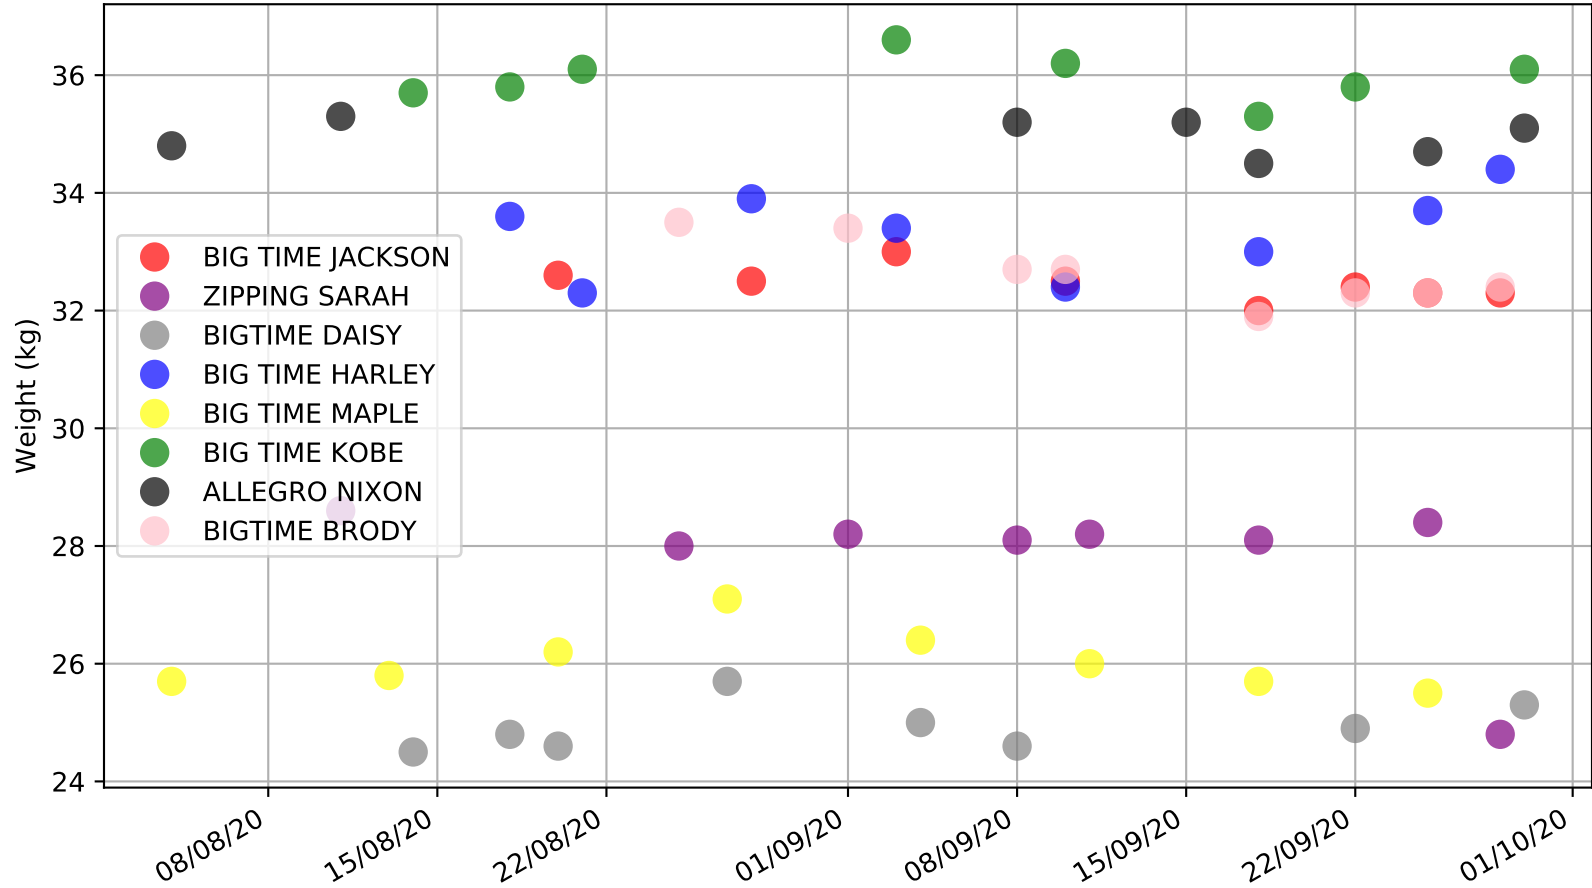

Manawatu - 6th Oct
Race 1, FORMPRO RATINGS FREE EVERY TUESDAY C4/C5, 457m, C45
Previous race weights in kilograms