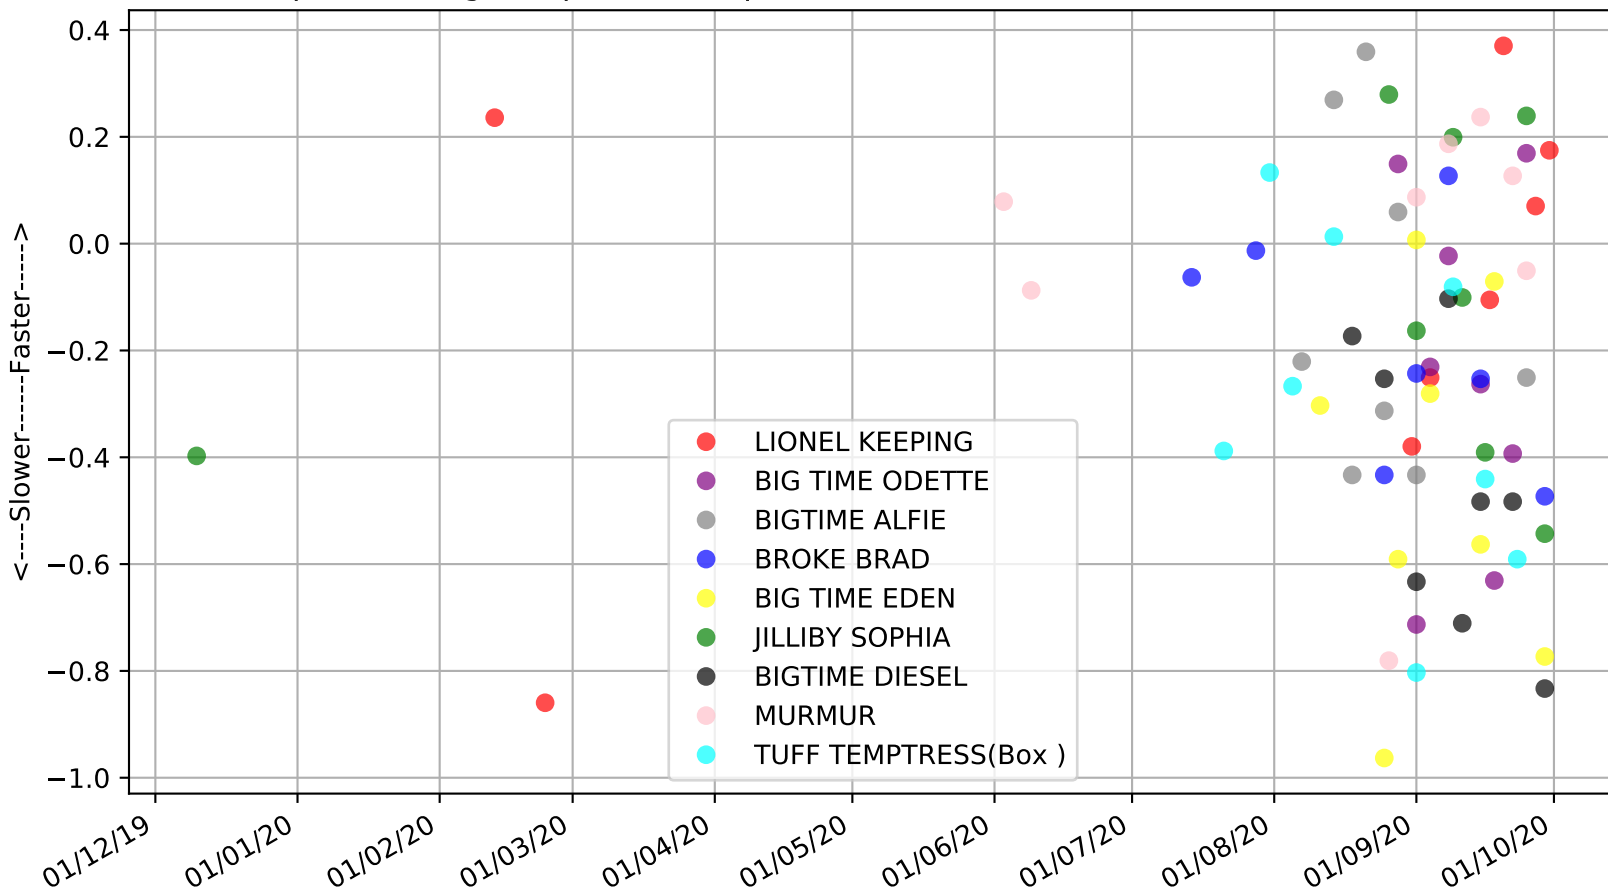

Manawatu - 6th Oct
Race 8, TOTAL BODYSHOP SUPPLIES C1/C2, 457m, C12
Speed of dog compared with par win times of the track & distance it ran at