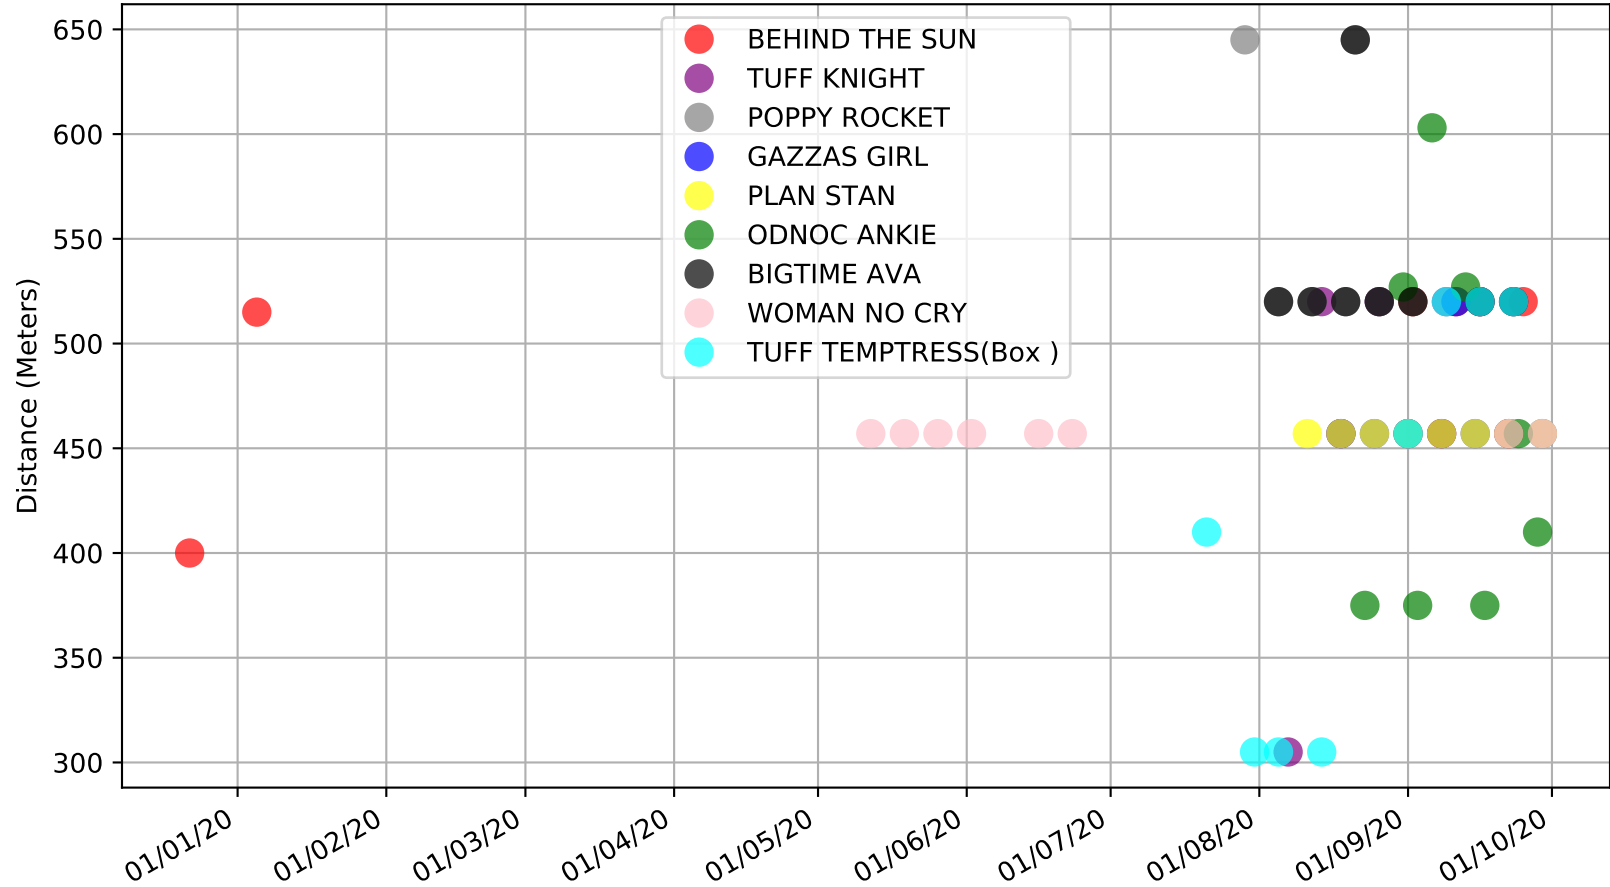

Manawatu - 6th Oct
Race 7, GREYHOUND AS PETS C1, 457m, C1
Previous race distances in meters