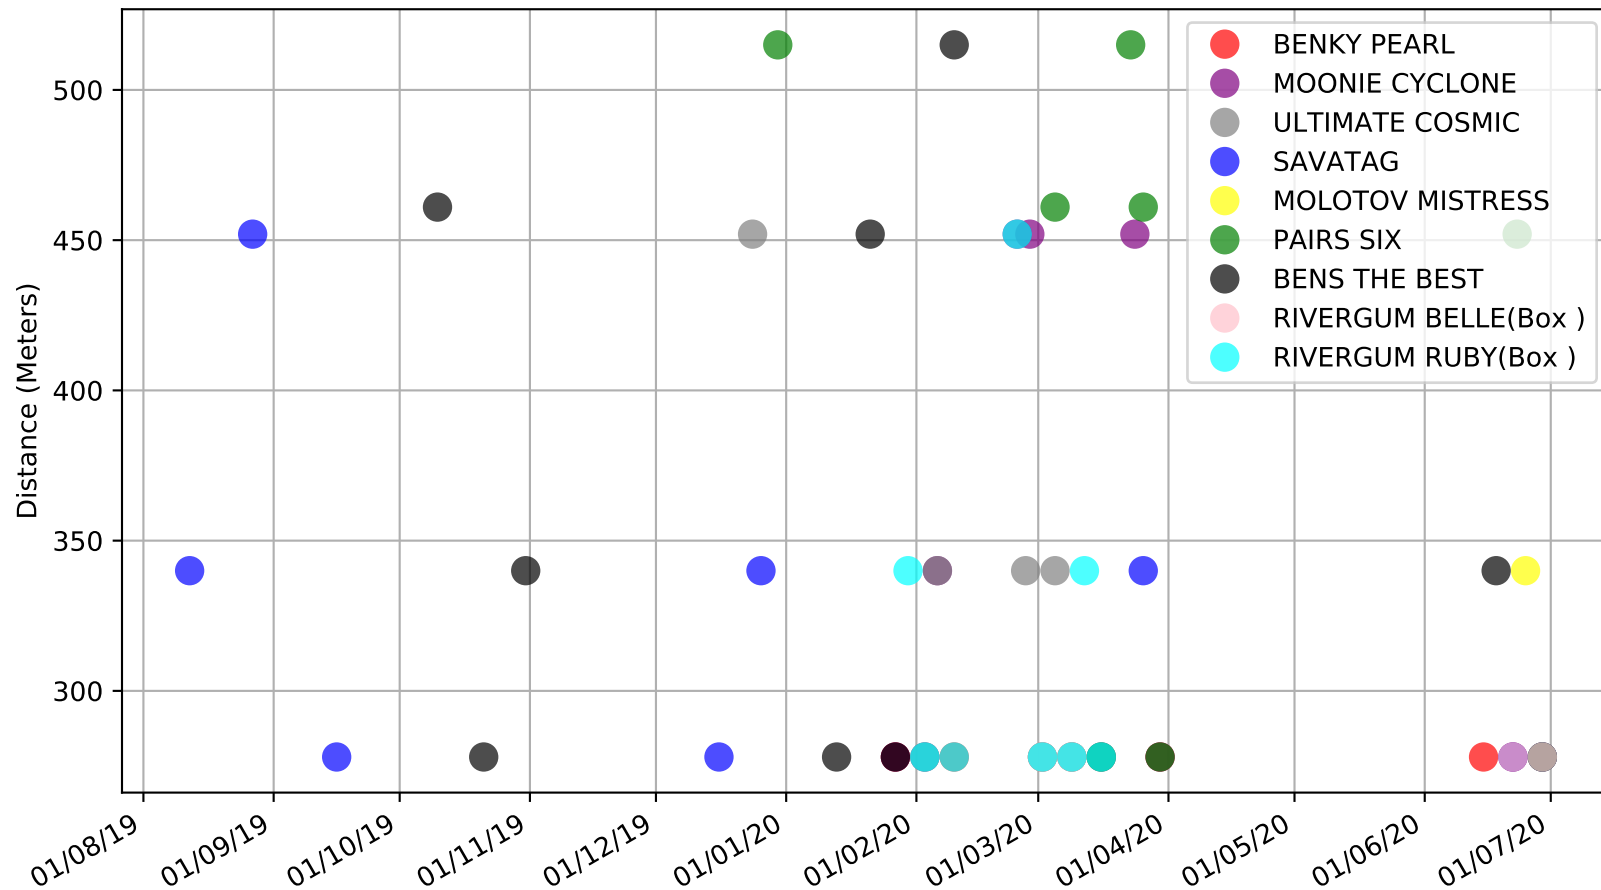

Launceston - 6th Jul
Race 2, SIMONS DESIGN CENTRE, 278m, 5
Previous race distances in meters