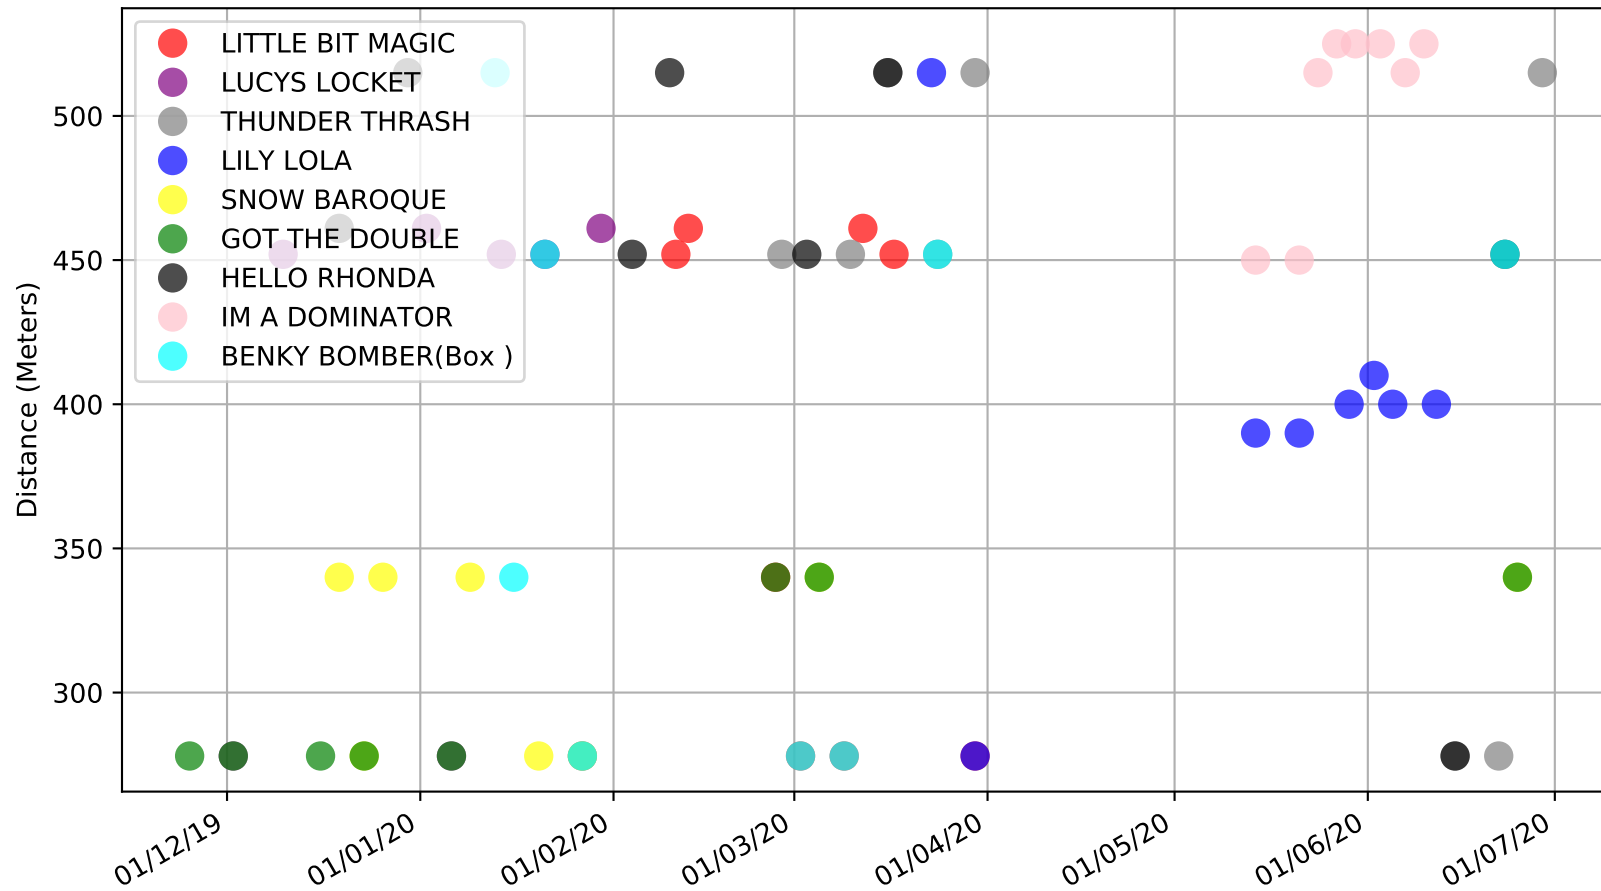

Launceston - 6th Jul
Race 4, A TOTAL CAR RENTALS, 278m, 4
Previous race distances in meters

Launceston - 6th Jul
Race 4, A TOTAL CAR RENTALS, 278m, 4
Speed of dog +50m or -50m of current race distance

Launceston - 6th Jul
Race 4, A TOTAL CAR RENTALS, 278m, 4
Early Speed compared with par early speed

Launceston - 6th Jul
Race 5, FORM PLUS ALERTS TASRACING, 278m, 5
Speed of dog +50m or -50m of current race distance

Launceston - 6th Jul
Race 5, FORM PLUS ALERTS TASRACING, 278m, 5
Previous race weights in kilograms

Launceston - 6th Jul
Race 5, FORM PLUS ALERTS TASRACING, 278m, 5
Early Speed compared with par early speed

Launceston - 6th Jul
Race 6, RAPIDVITE.COM, 278m, FFA
Previous race distances in meters

Launceston - 6th Jul
Race 6, RAPIDVITE.COM, 278m, FFA
Speed of dog +50m or -50m of current race distance

Launceston - 6th Jul
Race 6, RAPIDVITE.COM, 278m, FFA
Early Speed compared with par early speed

Launceston - 6th Jul
Race 7, SUREPICK, 515m, X34
Speed of dog +50m or -50m of current race distance

Launceston - 6th Jul
Race 8, EARLY SECTIONAL SPEED TADRACING, 515m, 5
Speed of dog +50m or -50m of current race distance