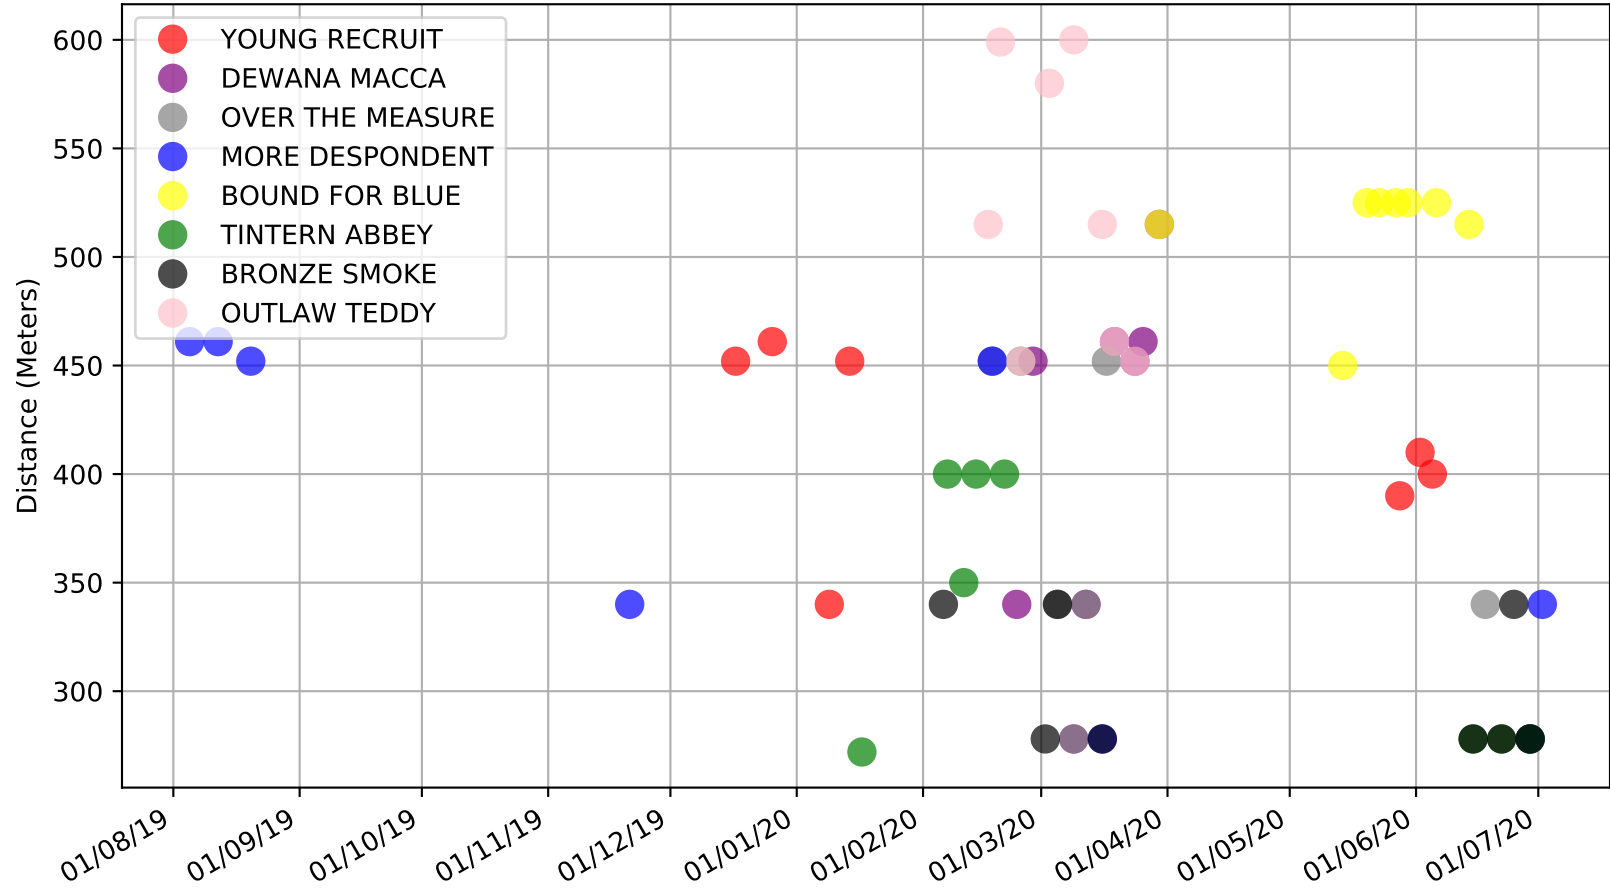

Launceston - 6th Jul
Race 4, A TOTAL CAR RENTALS, 278m, 4
Previous race distances in meters