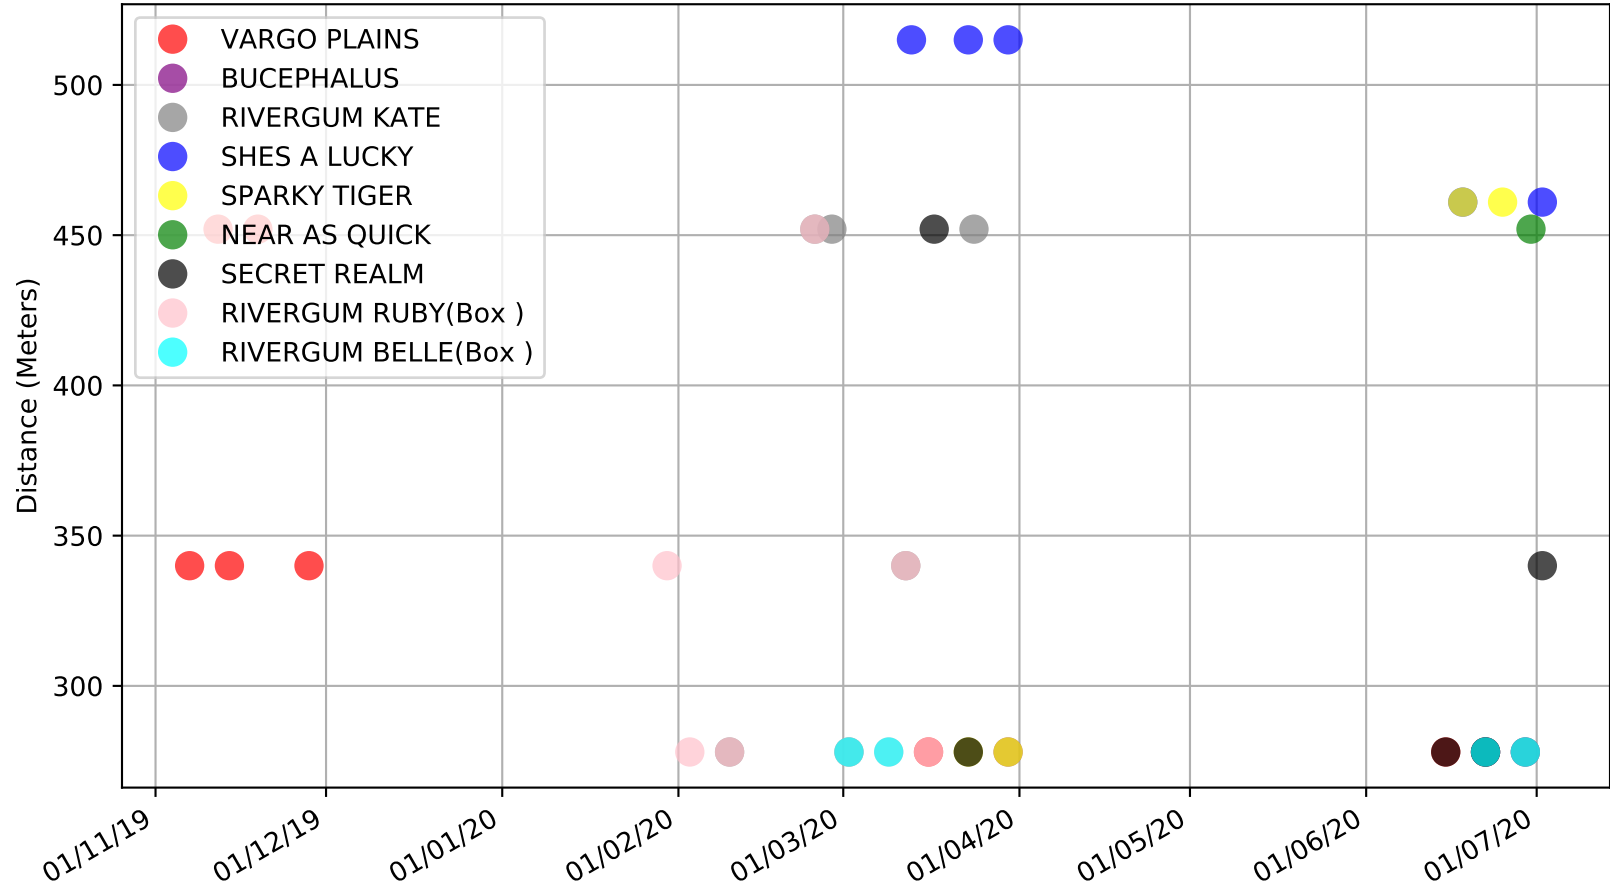

Launceston - 6th Jul
Race 1, KINGSLEY JARMAN FENCING, 278m, JG
Previous race distances in meters

Launceston - 6th Jul
 Race 1, KINGSLEY JARMAN FENCING, 278m, JG
 Speed of dog compared with par win times of the track & distance it ran at

Launceston - 6th Jul
Race 3, COLONIAL HOTEL, 278m, X34
Speed of dog +50m or -50m of current race distance

Launceston - 6th Jul
Race 3, COLONIAL HOTEL, 278m, X34
Previous race weights in kilograms

Launceston - 6th Jul
Race 3, COLONIAL HOTEL, 278m, X34
Early Speed compared with par early speed

Launceston - 6th Jul
Race 5, FORM PLUS ALERTS TASRACING, 278m, 5
Speed of dog +50m or -50m of current race distance

Launceston - 6th Jul
Race 5, FORM PLUS ALERTS TASRACING, 278m, 5
Previous race weights in kilograms

Launceston - 6th Jul
Race 8, EARLY SECTIONAL SPEED TASRACING, 515m, 5
Previous race weights in kilograms

Launceston - 6th Jul
Race 8, EARLY SECTIONAL SPEED TADRACING, 515m, 5
Early Speed compared with par early speed