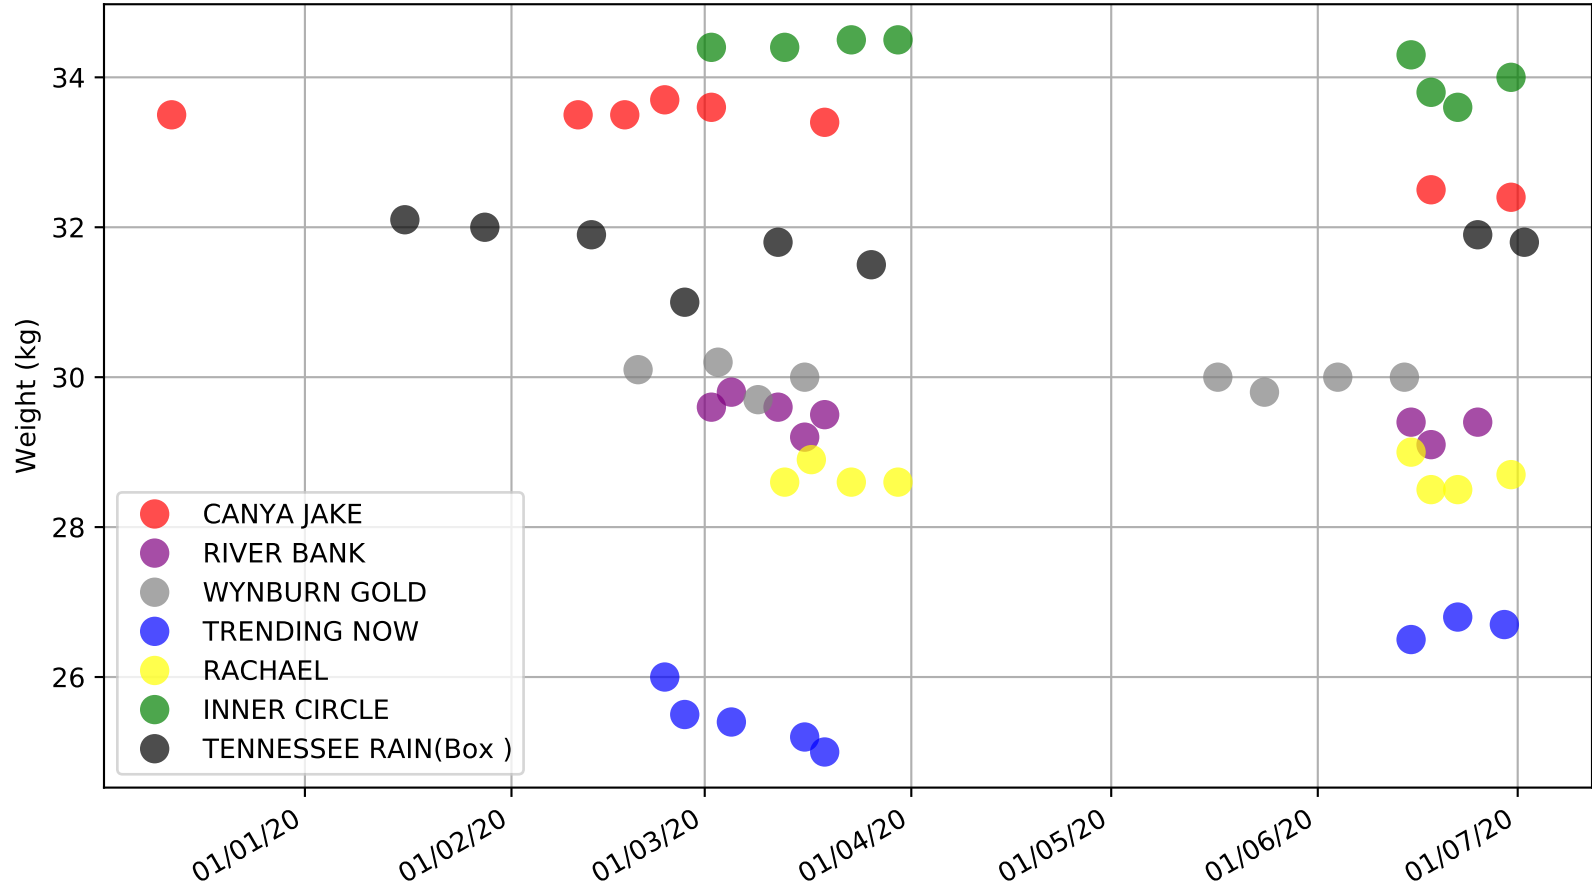

Launceston - 6th Jul
Race 6, RAPIDVITE.COM, 278m, FFA
Early Speed compared with par early speed

Launceston - 6th Jul
Race 7, SUREPICK, 515m, X34
Speed of dog +50m or -50m of current race distance

Launceston - 6th Jul
Race 8, EARLY SECTIONAL SPEED TADRACING, 515m, 5
Speed of dog +50m or -50m of current race distance

Launceston - 6th Jul
Race 8, EARLY SECTIONAL SPEED TASRACING, 515m, 5
Previous race weights in kilograms

Launceston - 6th Jul
Race 8, EARLY SECTIONAL SPEED TADRACING, 515m, 5
Early Speed compared with par early speed