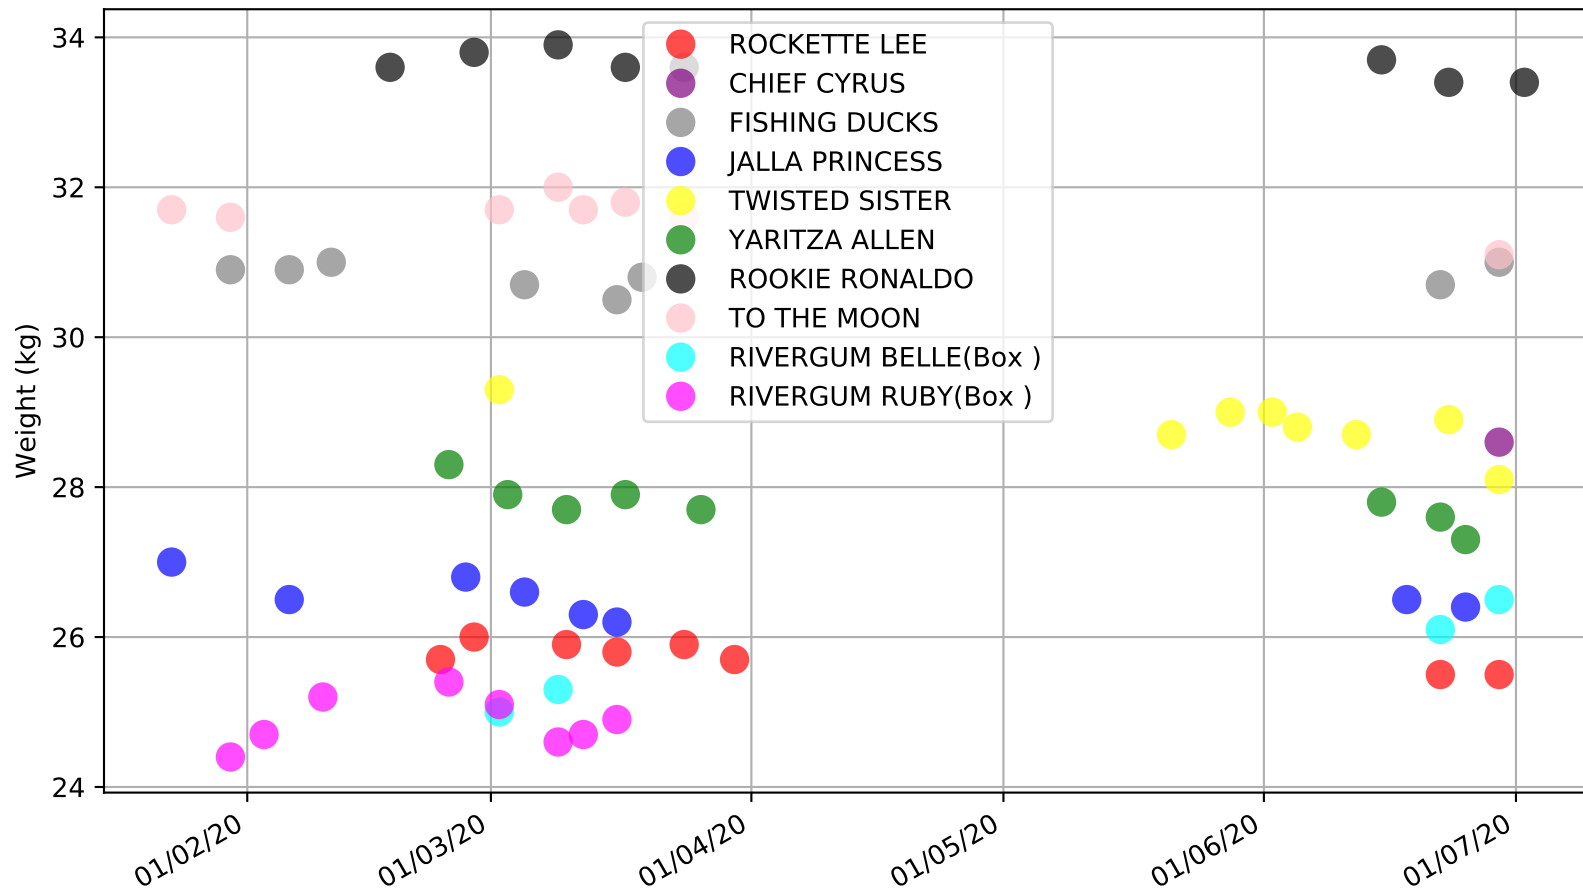

Launceston - 6th Jul
Race 4, A TOTAL CAR RENTALS, 278m, 4
Previous race distances in meters

Launceston - 6th Jul
Race 4, A TOTAL CAR RENTALS, 278m, 4
Speed of dog +50m or -50m of current race distance

Launceston - 6th Jul
Race 4, A TOTAL CAR RENTALS, 278m, 4
Early Speed compared with par early speed

Launceston - 6th Jul
Race 5, FORM PLUS ALERTS TASRACING, 278m, 5
Speed of dog +50m or -50m of current race distance

Launceston - 6th Jul
Race 5, FORM PLUS ALERTS TASRACING, 278m, 5
Previous race weights in kilograms