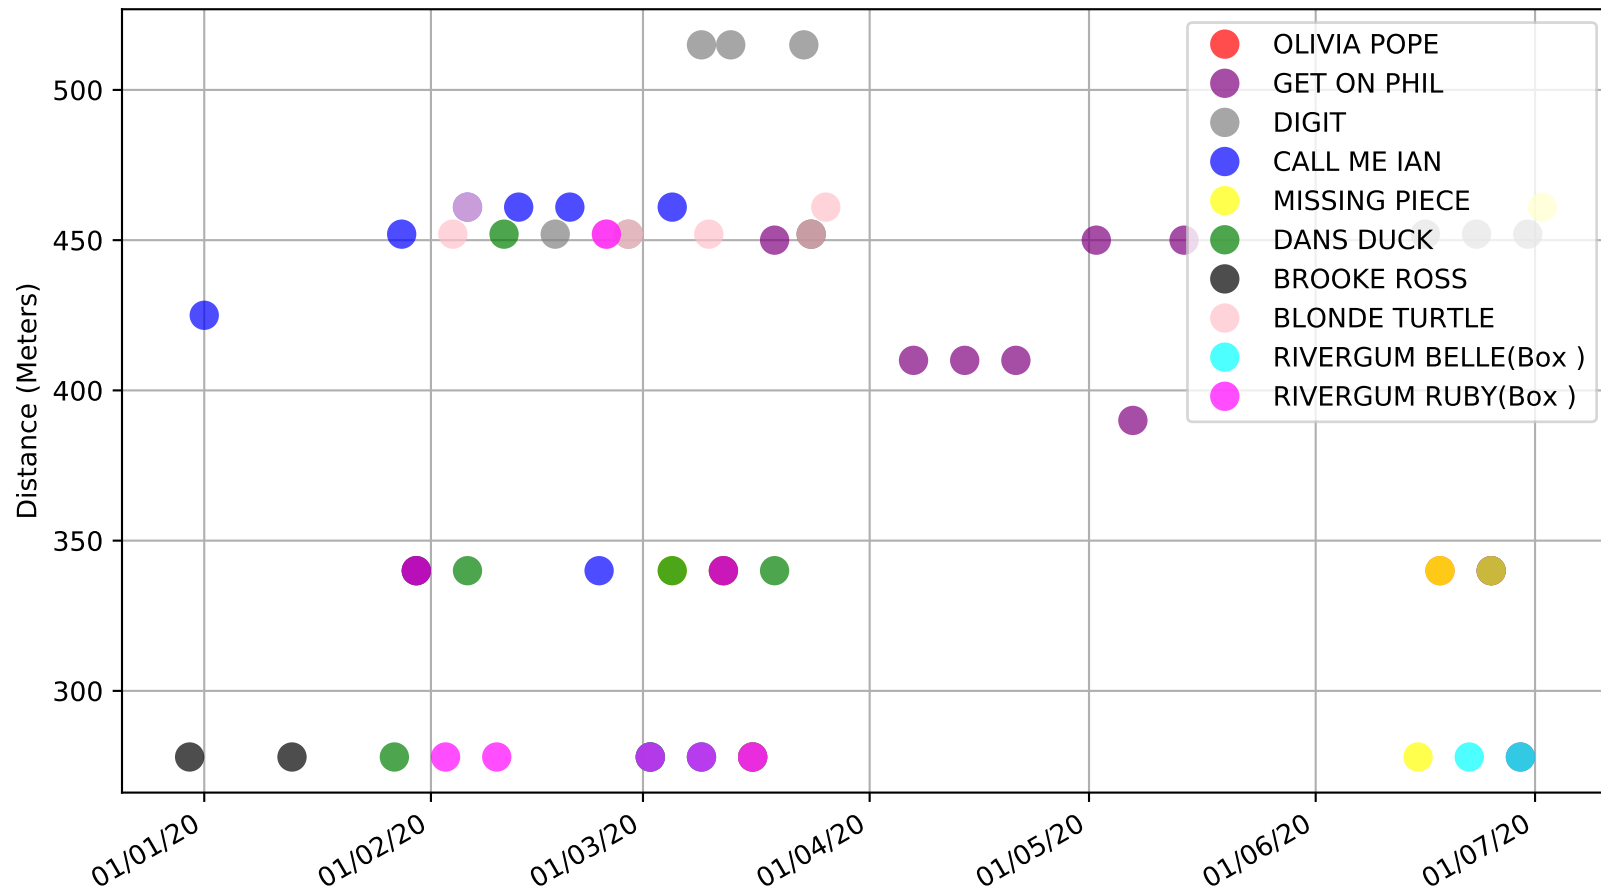

Launceston - 6th Jul
Race 9, "CROWN LAGER - AUSTRALIAS BEST", 278m, 5
Speed of dog compared with par win times of the track & distance it ran at

Launceston - 6th Jul
Race 9, "CROWN LAGER - AUSTRALIAS BEST", 278m, 5
Previous race distances in meters