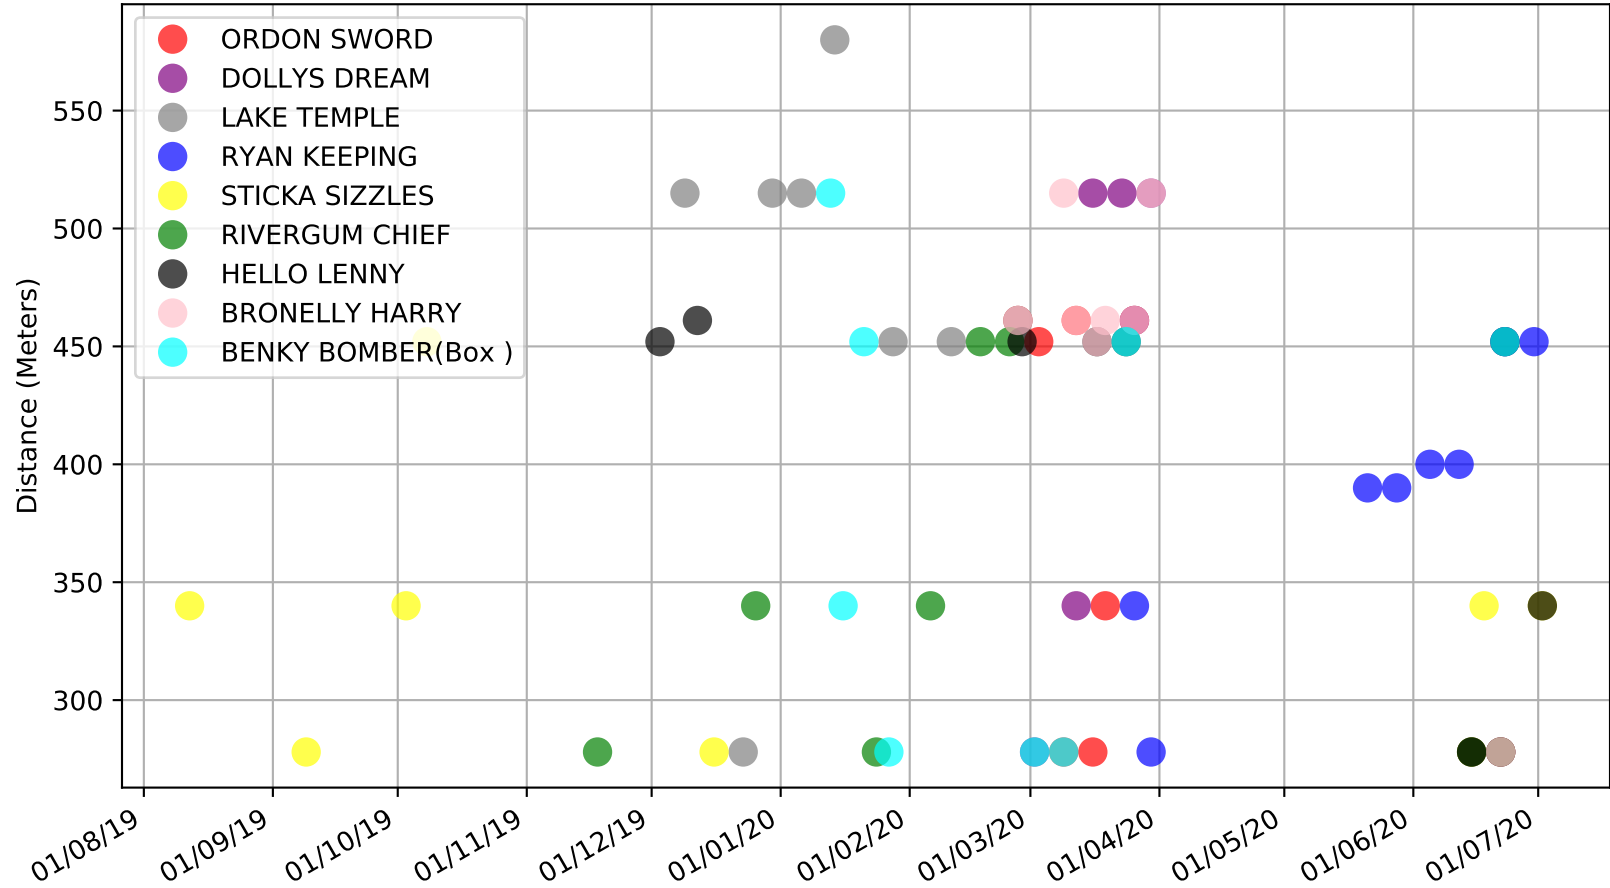

Launceston - 6th Jul
Race 3, COLONIAL HOTEL, 278m, X34
Speed of dog +50m or -50m of current race distance

Launceston - 6th Jul
Race 3, COLONIAL HOTEL, 278m, X34
Previous race weights in kilograms

Launceston - 6th Jul
Race 3, COLONIAL HOTEL, 278m, X34
Early Speed compared with par early speed

Launceston - 6th Jul
Race 5, FORM PLUS ALERTS TASRACING, 278m, 5
Speed of dog +50m or -50m of current race distance

Launceston - 6th Jul
Race 5, FORM PLUS ALERTS TASRACING, 278m, 5
Previous race weights in kilograms

Launceston - 6th Jul
Race 6, RAPIDVITE.COM, 278m, FFA
Early Speed compared with par early speed

Launceston - 6th Jul
Race 7, SUREPICK, 515m, X34
Speed of dog +50m or -50m of current race distance

Launceston - 6th Jul
Race 8, EARLY SECTIONAL SPEED TADRACING, 515m, 5
Speed of dog +50m or -50m of current race distance