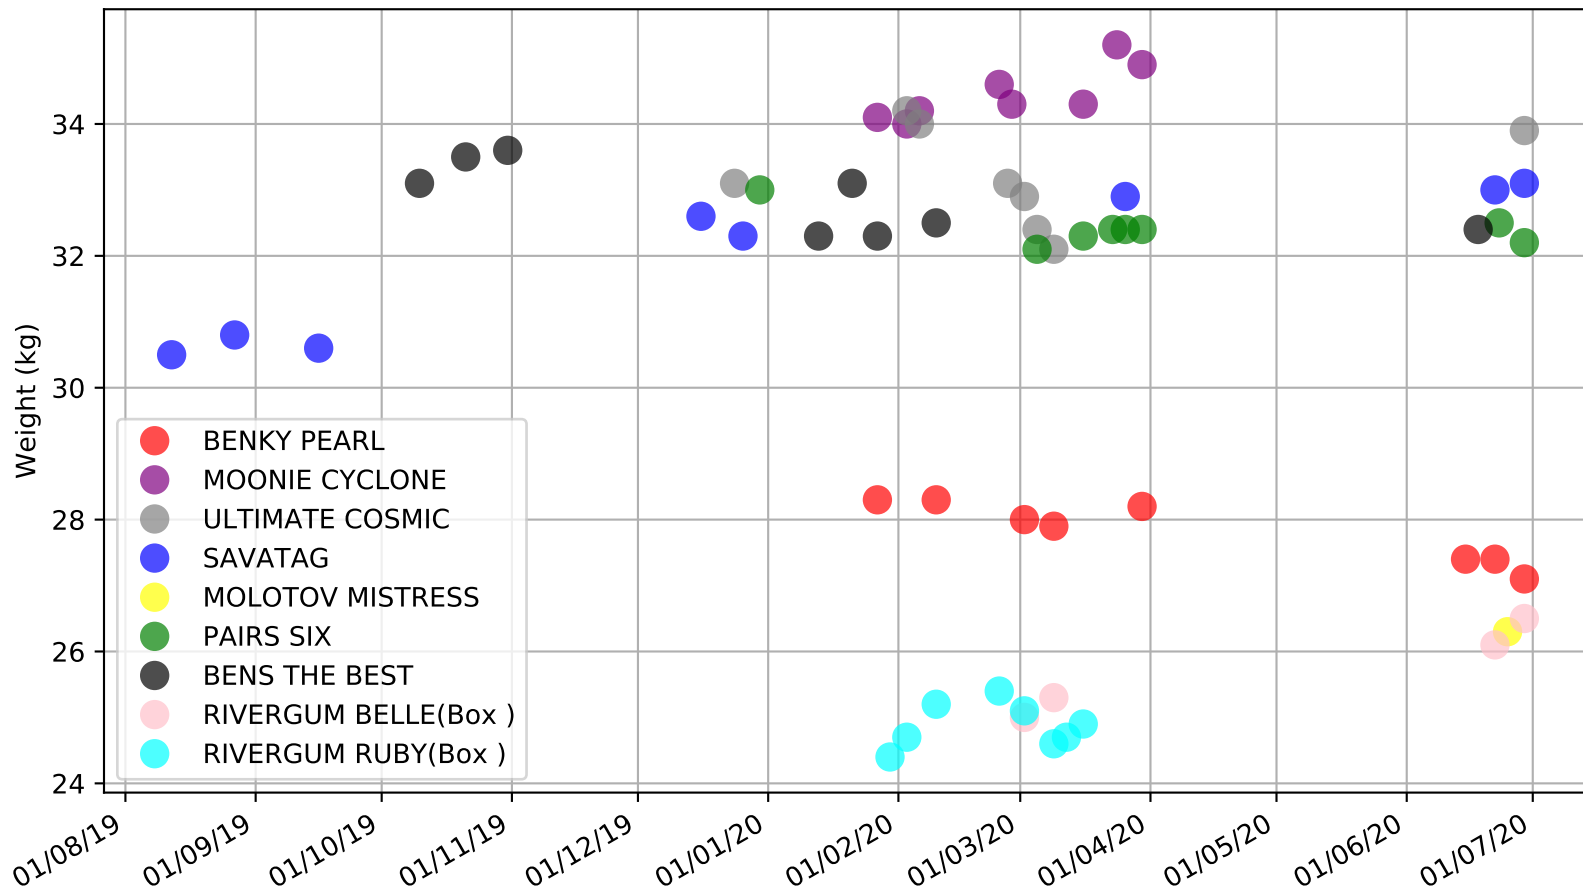

Launceston - 6th Jul
Race 2, SIMONS DESIGN CENTRE, 278m, 5
Previous race weights in kilograms