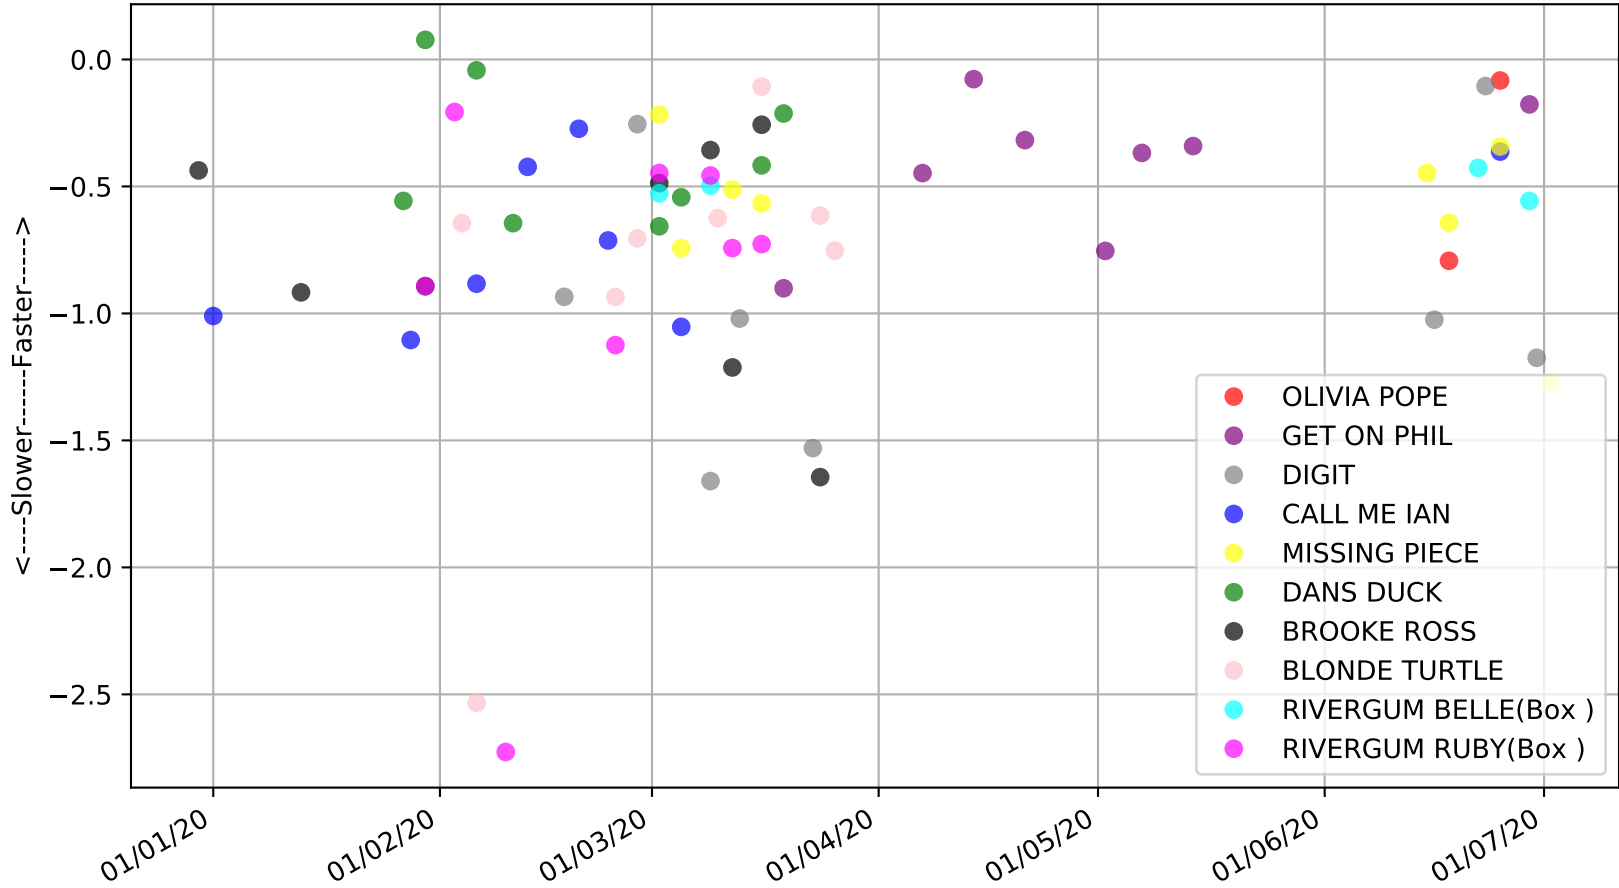

Launceston - 6th Jul
Race 6, RAPIDVITE.COM, 278m, FFA
Early Speed compared with par early speed

Launceston - 6th Jul
Race 7, SUREPICK, 515m, X34
Speed of dog +50m or -50m of current race distance

Launceston - 6th Jul
Race 8, EARLY SECTIONAL SPEED TADRACING, 515m, 5
Speed of dog +50m or -50m of current race distance

Launceston - 6th Jul
Race 8, EARLY SECTIONAL SPEED TASRACING, 515m, 5
Previous race weights in kilograms

Launceston - 6th Jul
Race 8, EARLY SECTIONAL SPEED TADRACING, 515m, 5
Early Speed compared with par early speed

Launceston - 6th Jul
Race 9, "CROWN LAGER - AUSTRALIAS BEST", 278m, 5
Previous race distances in meters

Launceston - 6th Jul
 Race 9, "CROWN LAGER - AUSTRALIAS BEST", 278m, 5
 Speed of dog compared with par win times of the track & distance it ran at