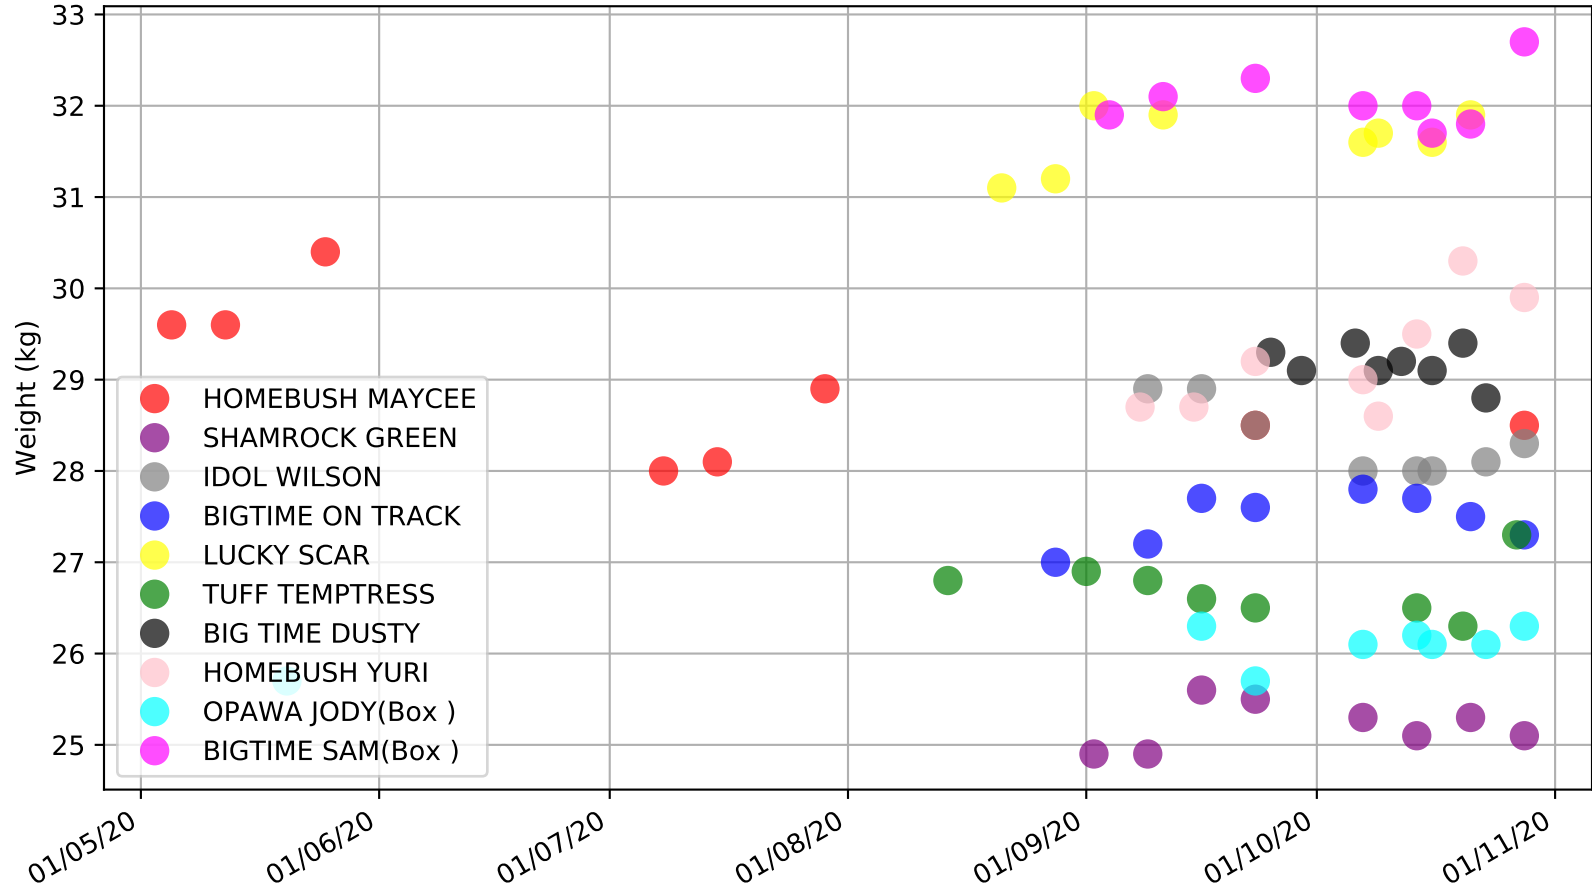

Hatrick - 3rd Nov
Race 2, AON CPF INSURANCE C2, 305m, C2
Previous race weights in kilograms