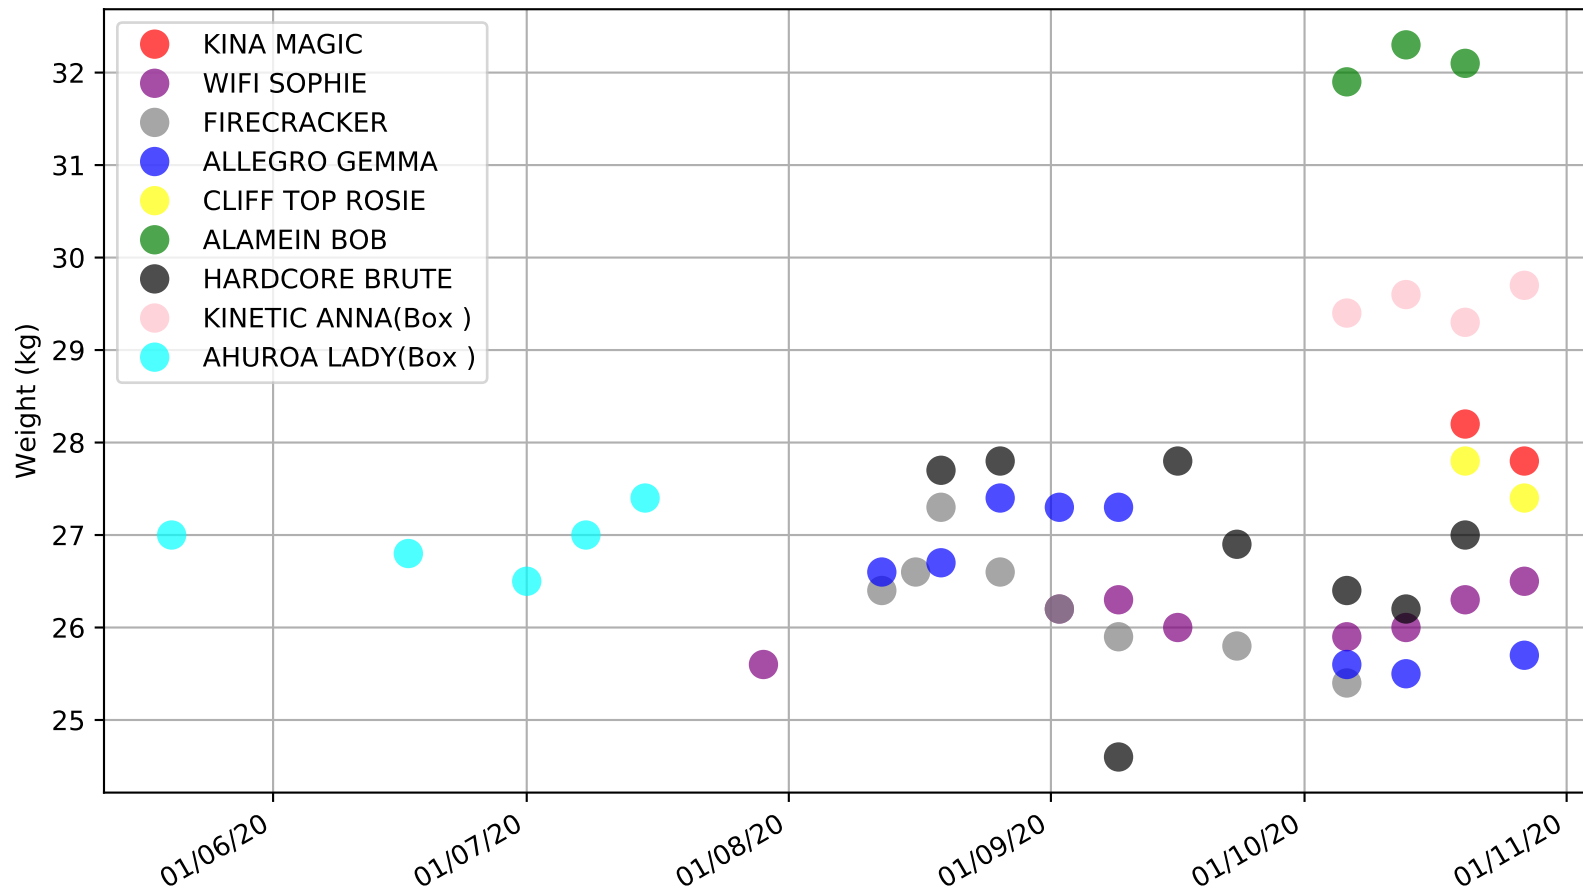

Hatrick - 3rd Nov  
Race 1, WELCOME TO HATRICK C0 , 305m, C0  
Previous race weights in kilograms

Hatrack - 3rd Nov  
Race 1, WELCOME TO HATRICK C0 , 305m, C0  
Early Speed compared with par early speed