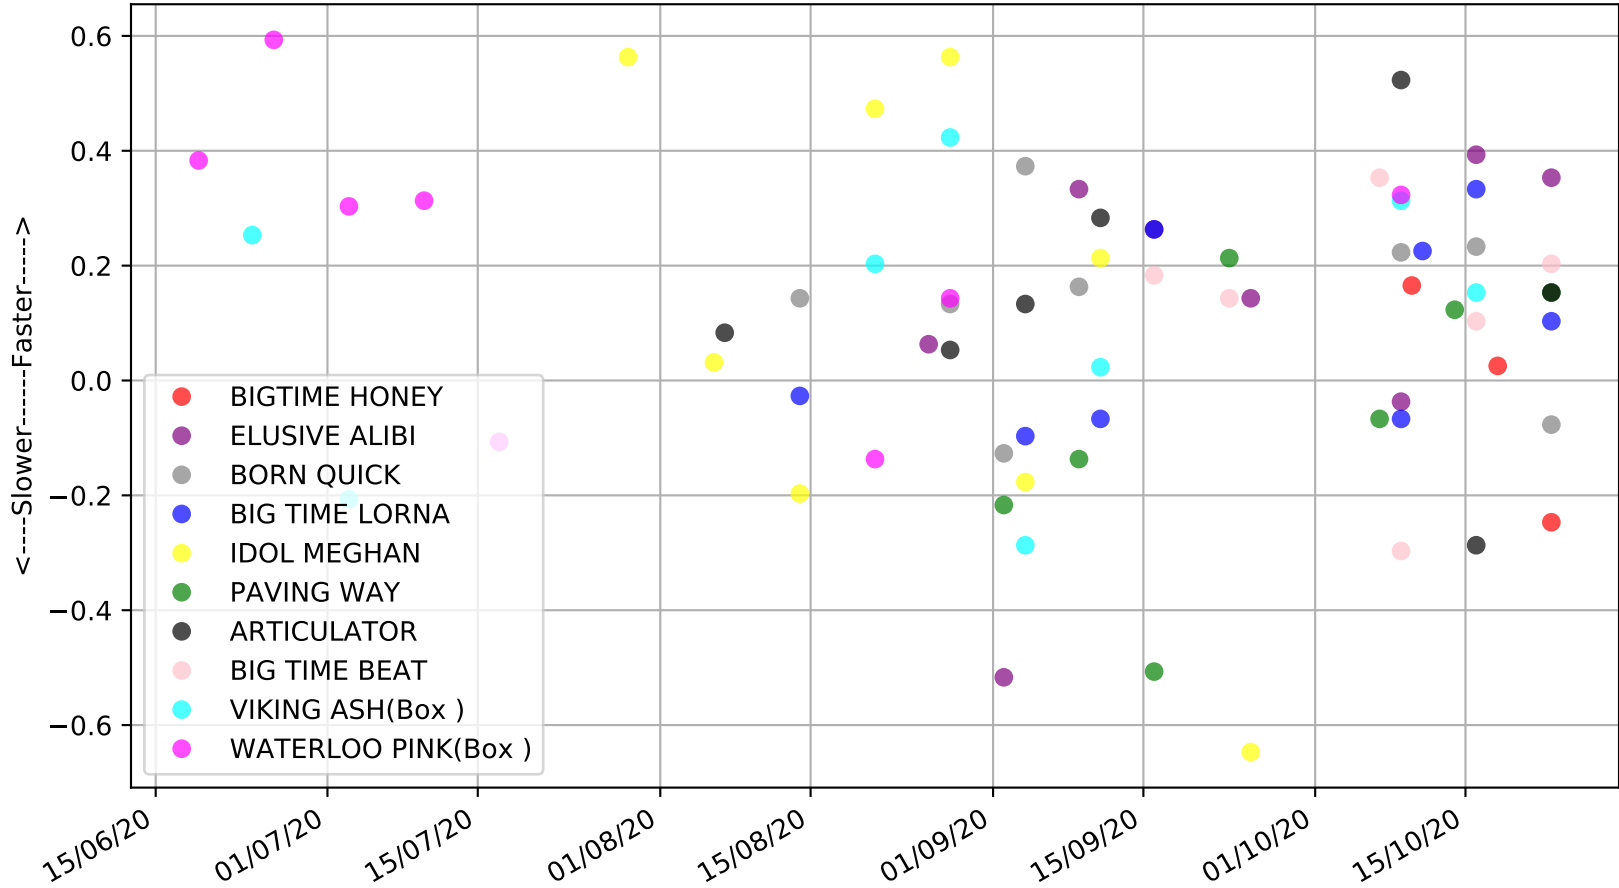

Hatrick - 3rd Nov  
Race 10, WANGANUI TOYOTA C4/5 , 305m, C45  
Early Speed compared with par early speed

Hatrick - 3rd Nov  
Race 11, KERNOW CONSTRUCTION C3, 305m, C3  
Early Speed compared with par early speed

Hatrick - 3rd Nov  
 Race 12, BOOK YOUR FUNCTION @ HATRICK C3, 305m, C3  
 Speed of dog compared with par win times of the track & distance it ran at

Hatrick - 3rd Nov  
 Race 12, BOOK YOUR FUNCTION @ HATRICK C3, 305m, C3  
 Speed of dog +50m or -50m of current race distance