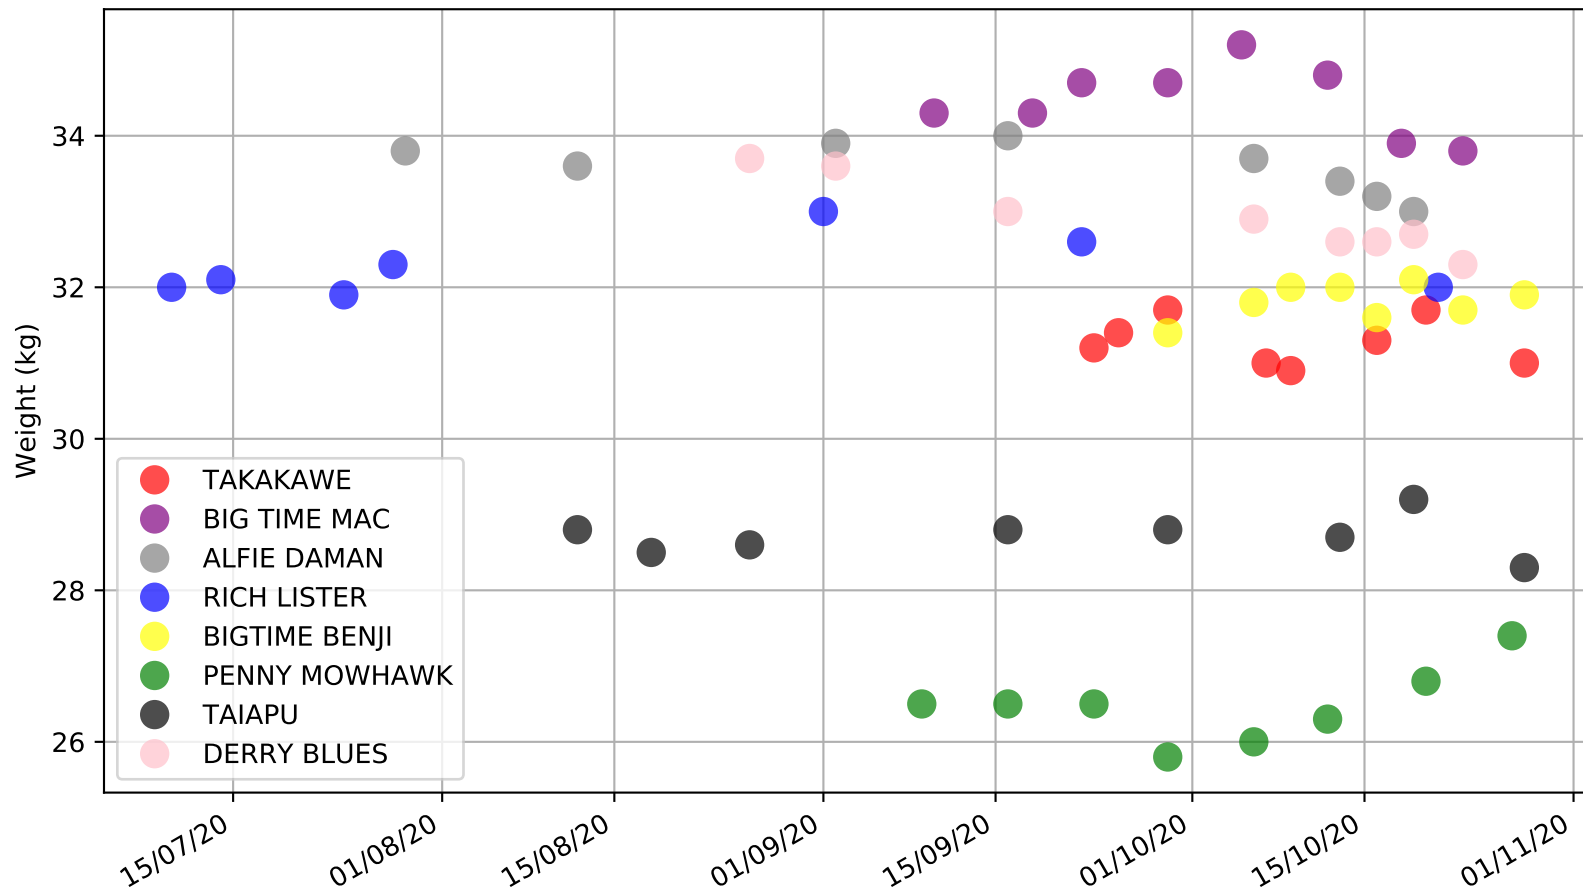

Hatrick - 3rd Nov
Race 4, ADEPT ACCOUNTANTS C0D, 645m, C0D
Previous race weights in kilograms