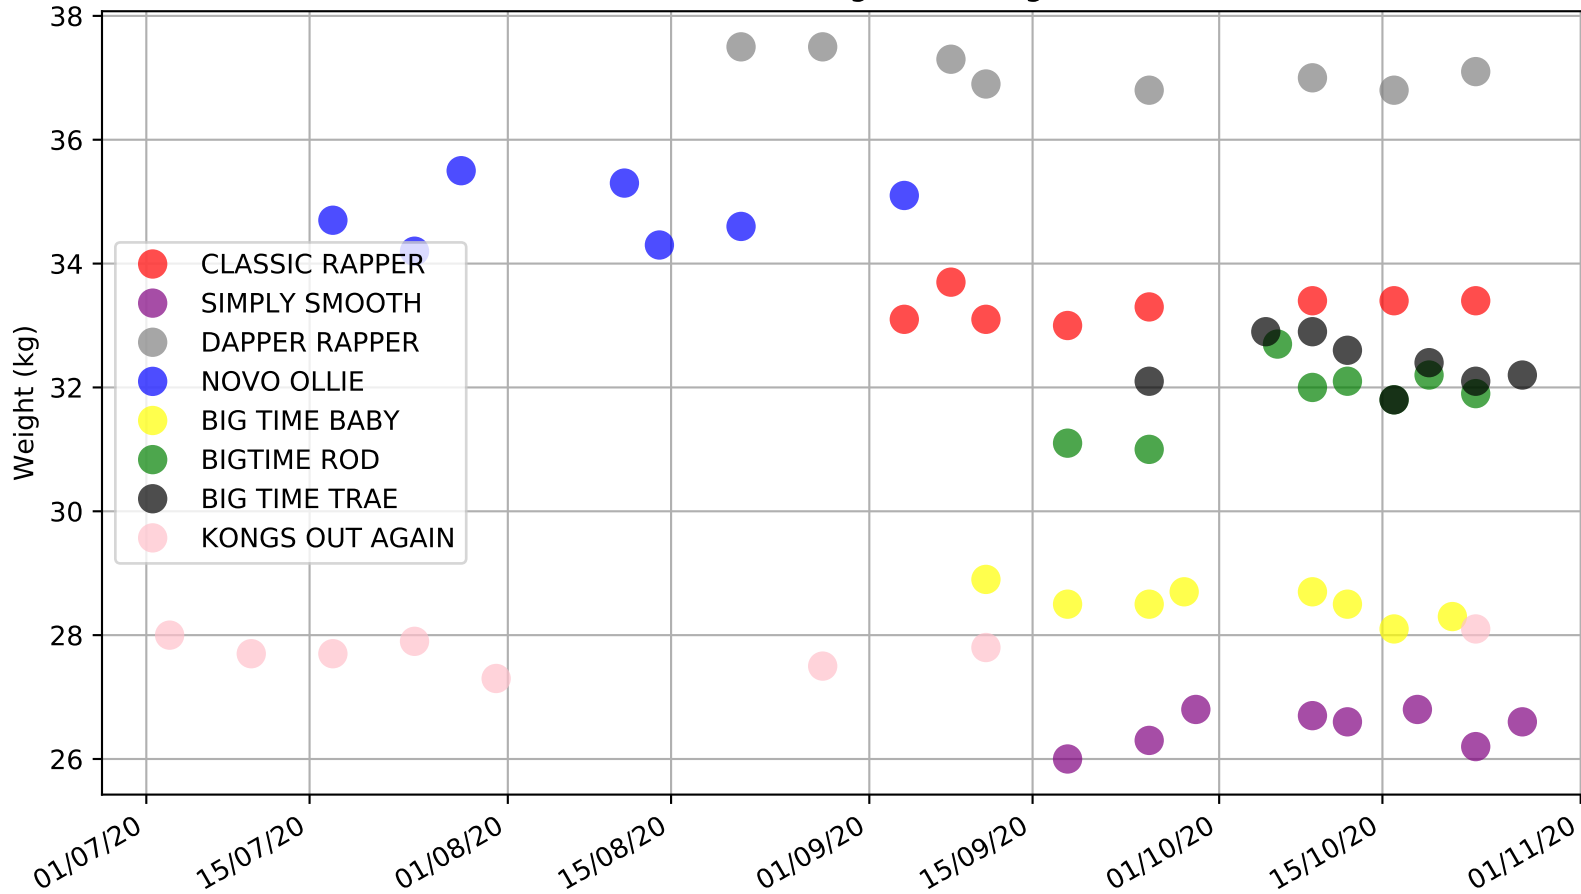

Hatrack - 3rd Nov
Race 9, BOOK YOUR XMAS FUNCTION @ HATRICK C4/5, 520m, C45
Previous race weights in kilograms