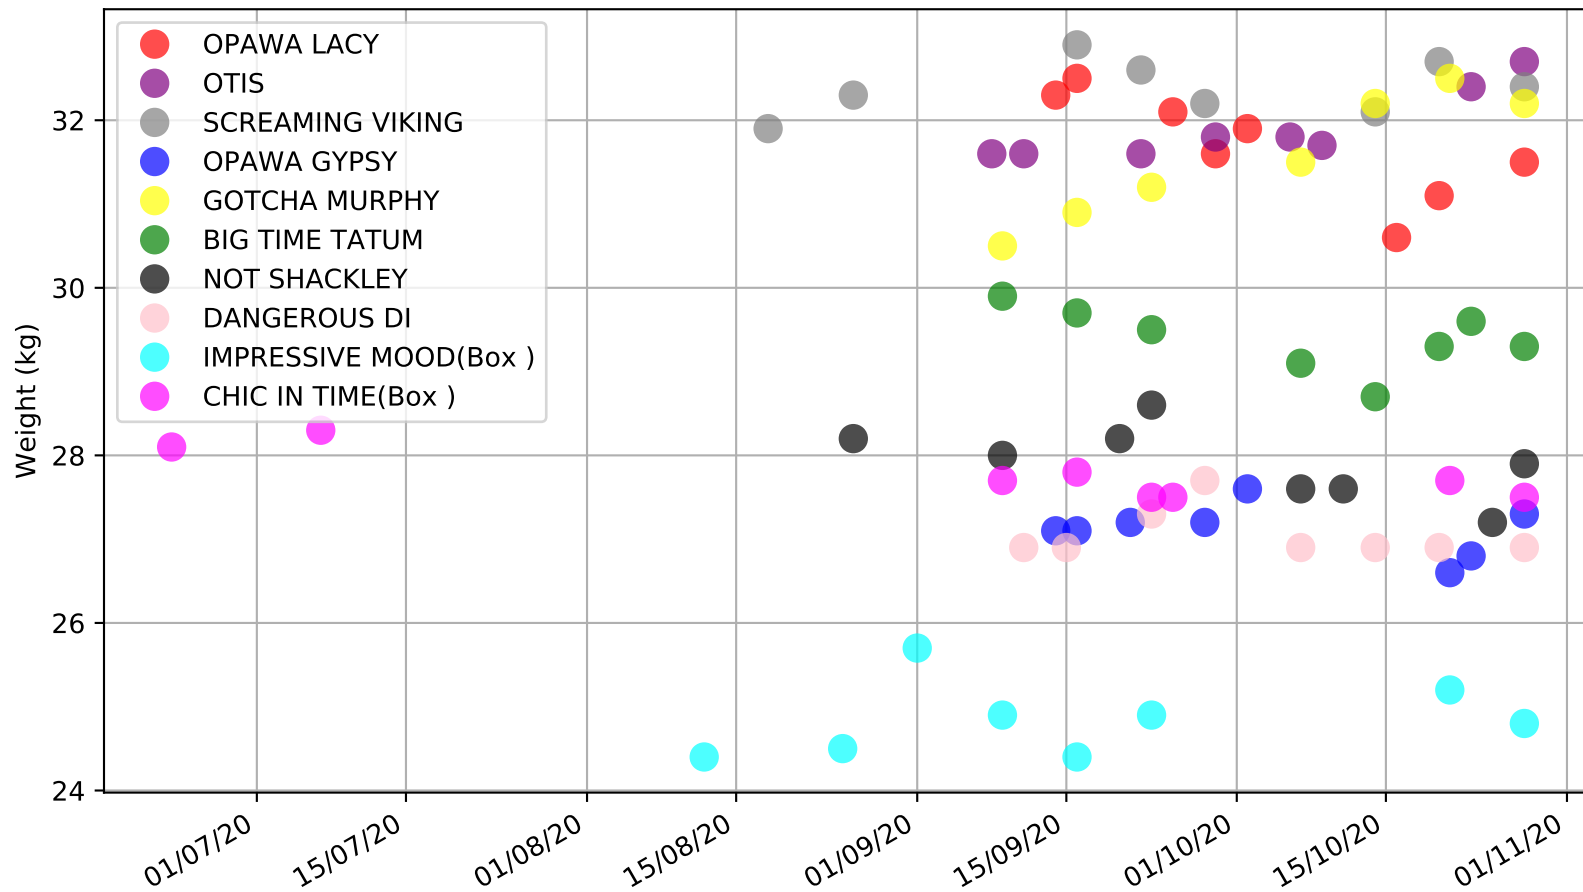

Hattrick - 3rd Nov
Race 8, PALAMOUNTAINS SCIENTIFIC NUTRITION C1 F, 305m, C1F
Previous race weights in kilograms