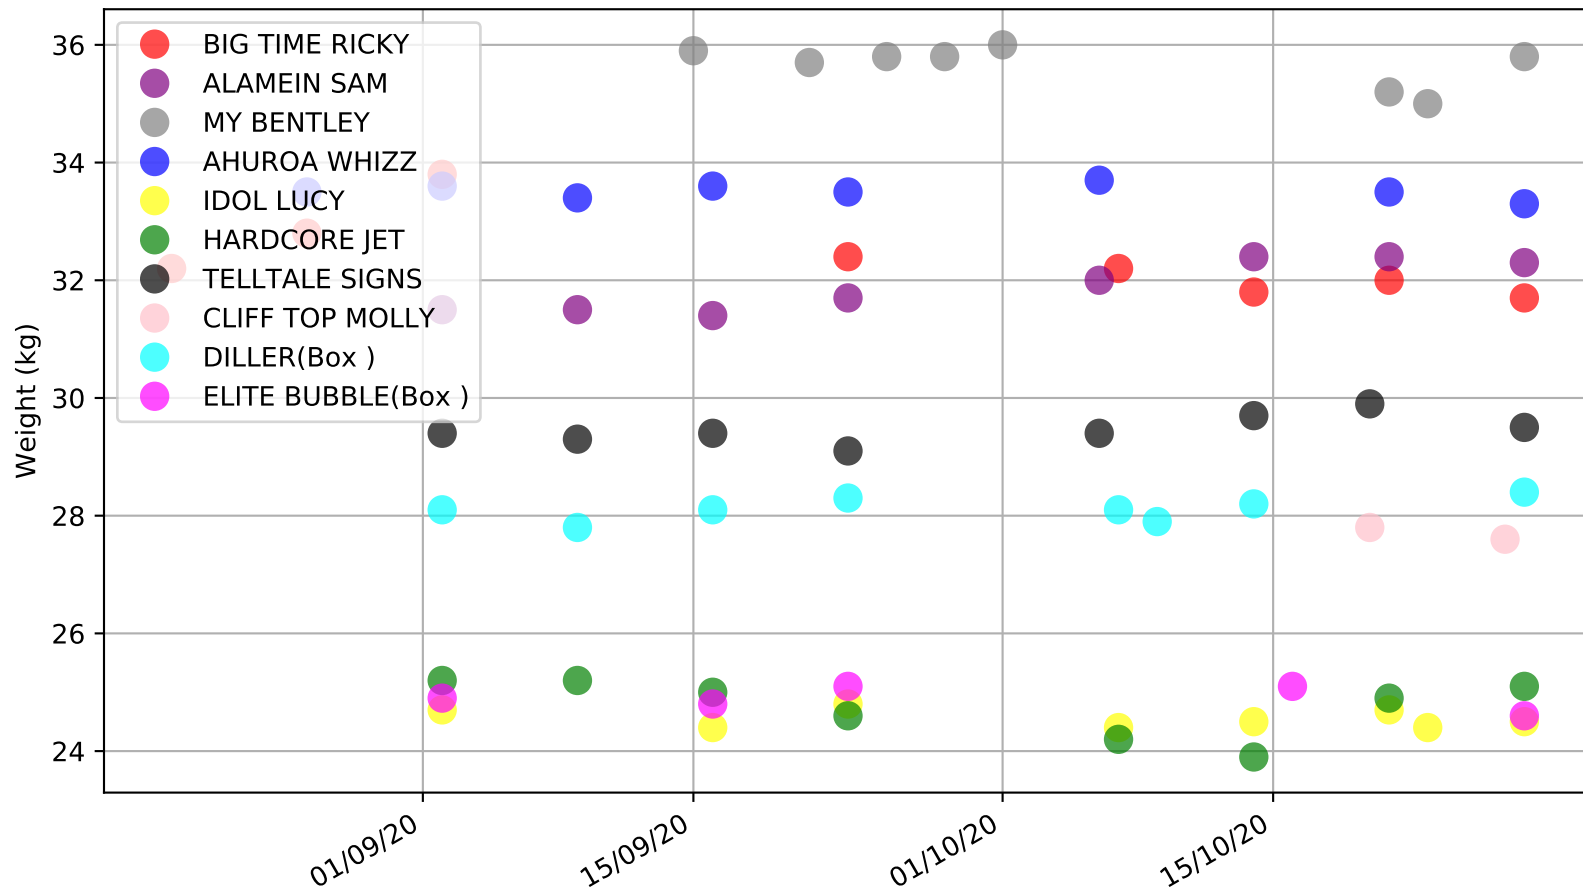

Hatrick - 3rd Nov
Race 7, ACCELL "LEADING THE WAY IN CANINE THERAPY" C1, 305m, C1
Previous race weights in kilograms