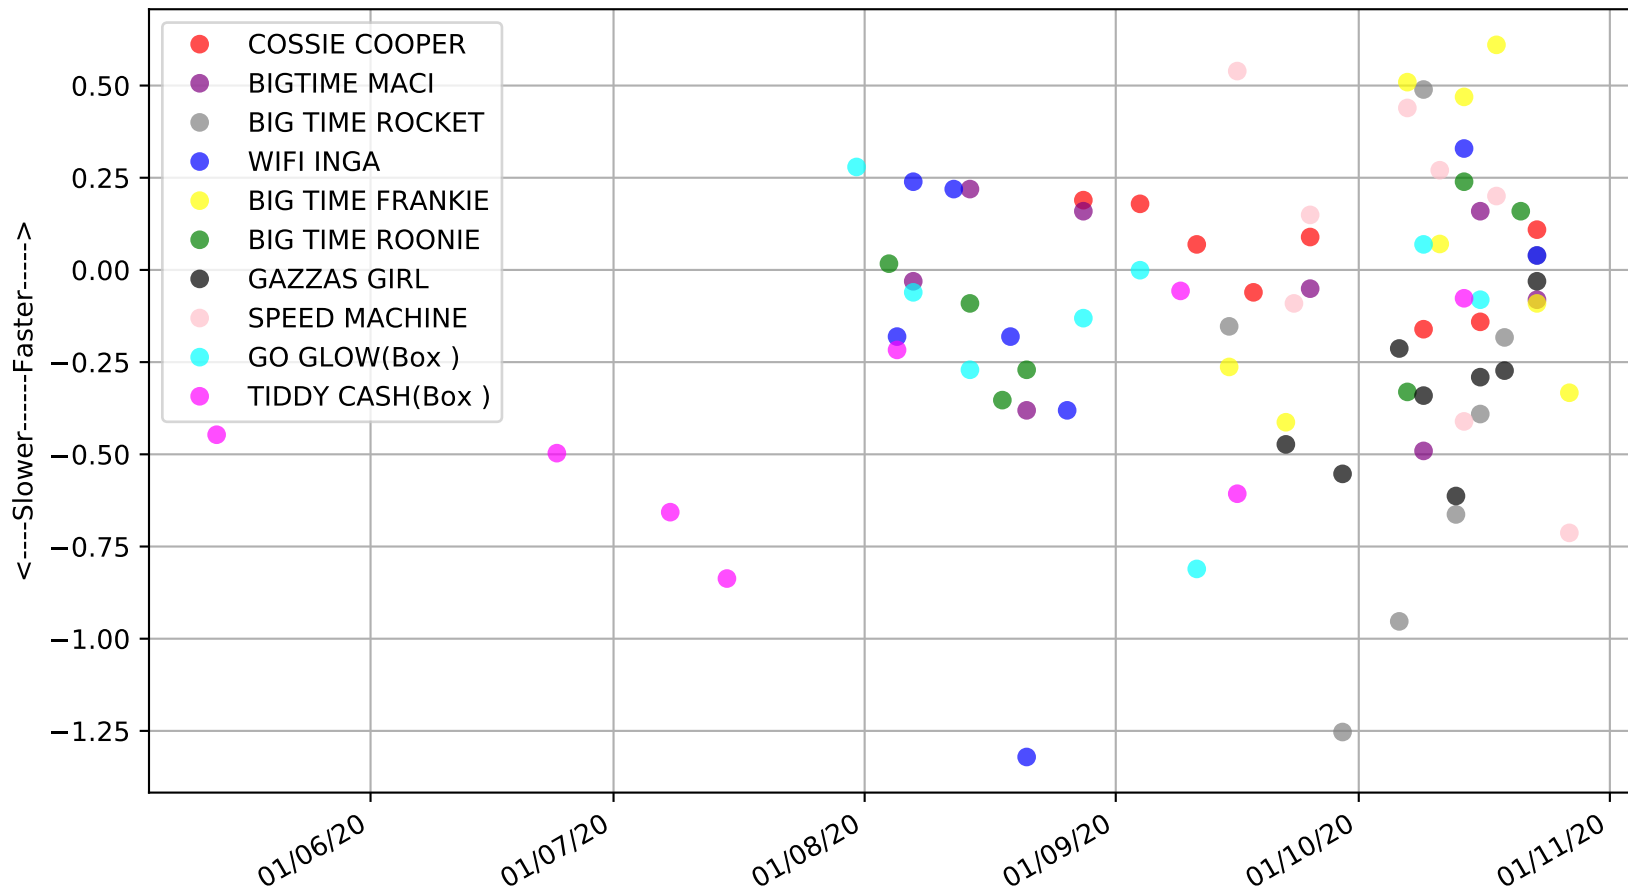

Hatrick - 3rd Nov
Race 6, FIRST SECURITY C1/2, 520m, C12
Speed of dog compared with par win times of the track & distance it ran at