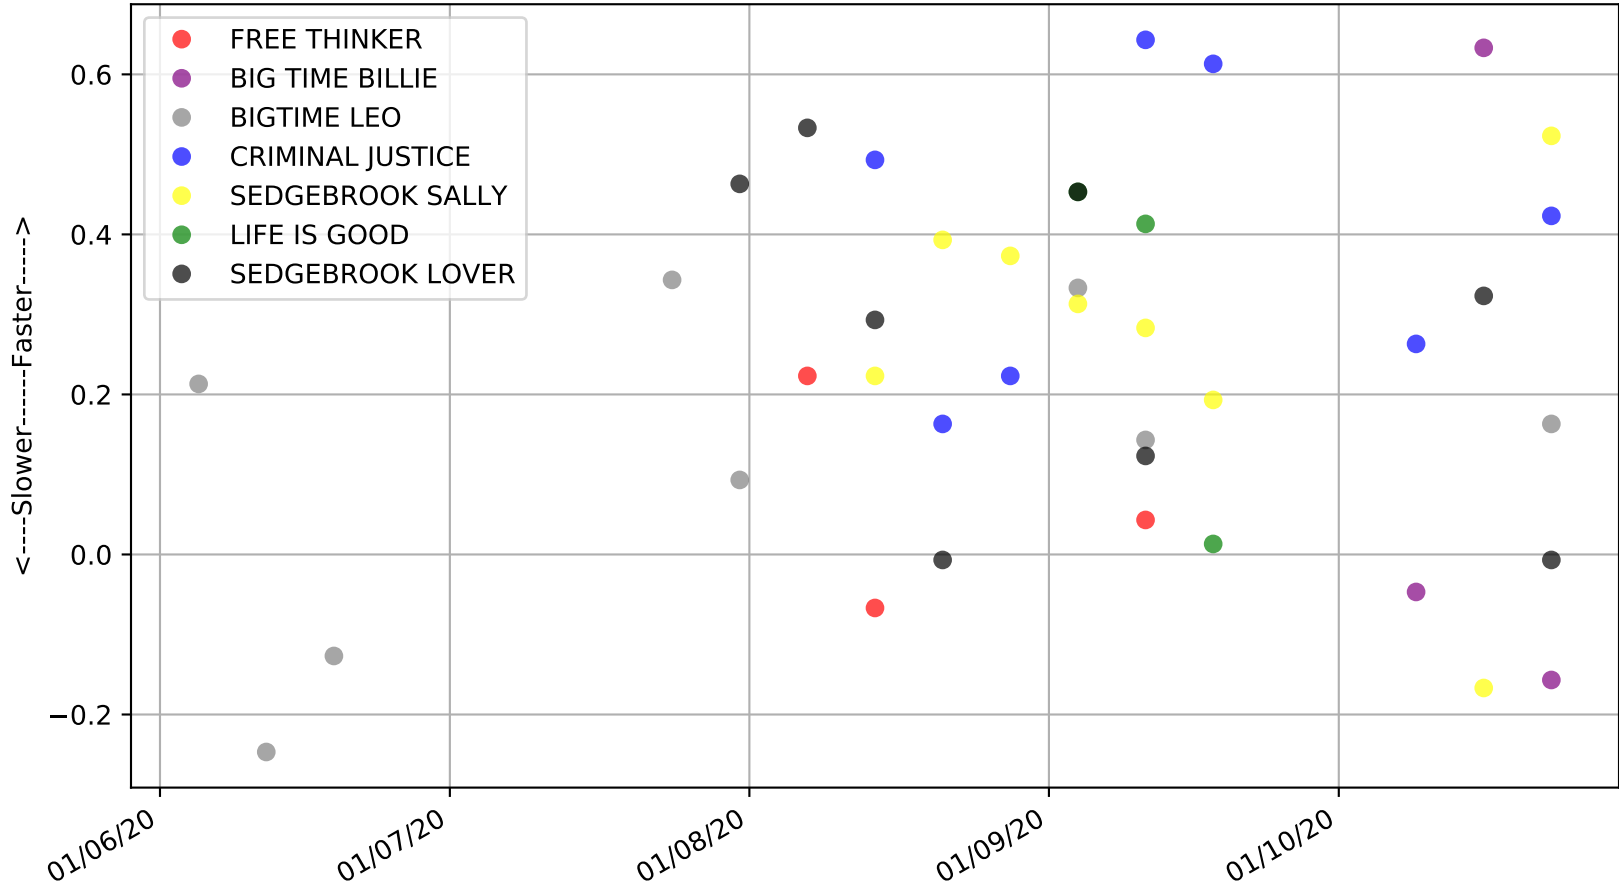

Hatrick - 3rd Nov
Race 5, WWW.RACINGTIPS.CO.NZ C5, 305m, C5
Speed of dog +50m or -50m of current race distance