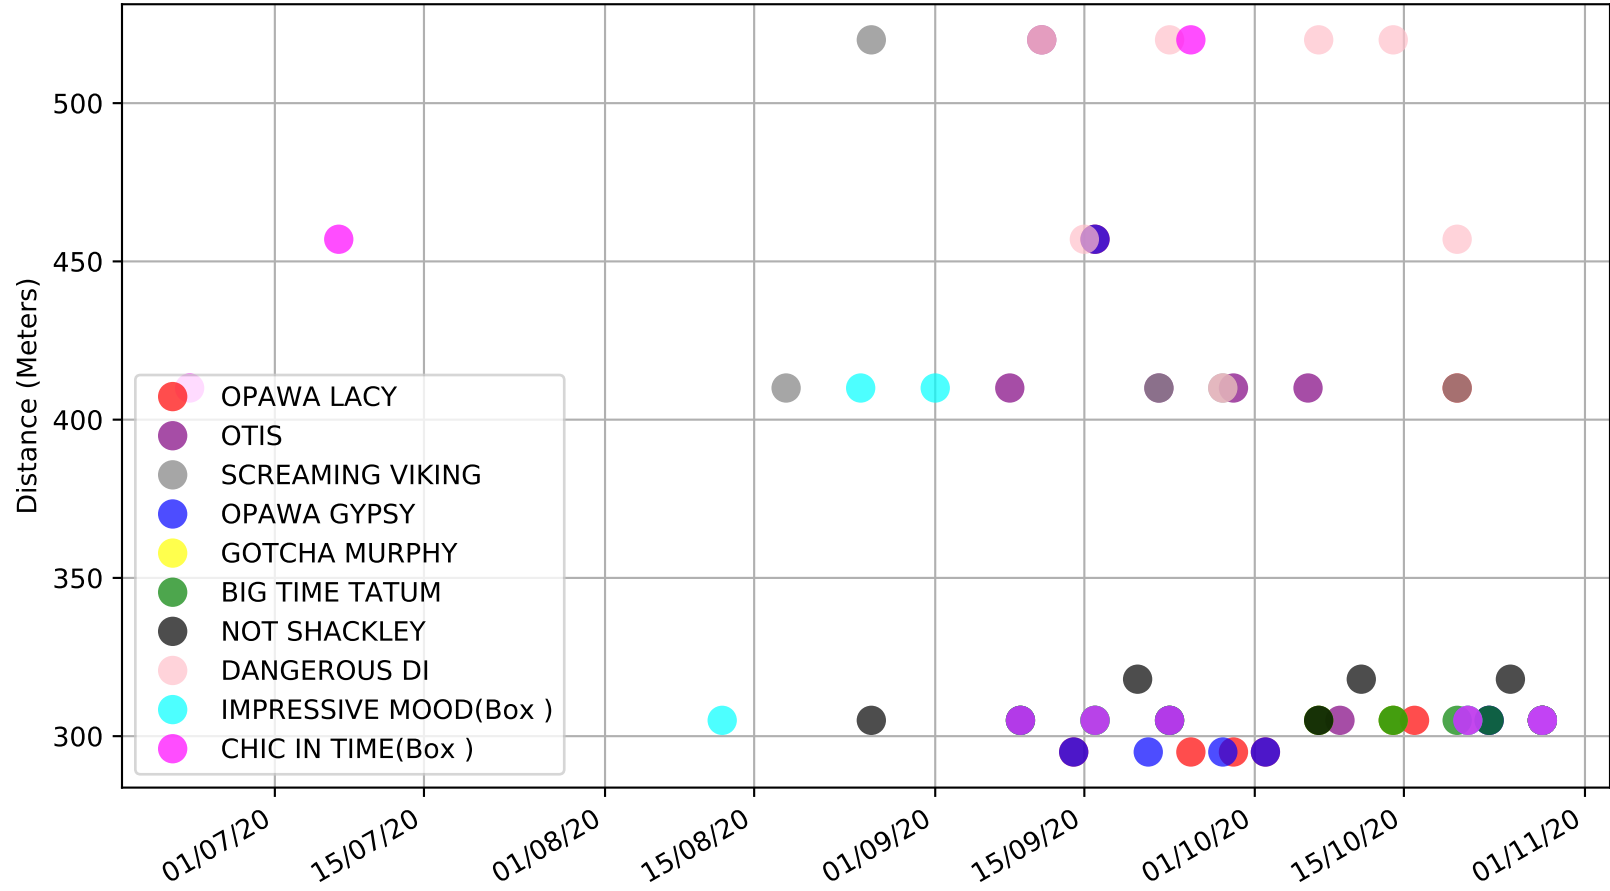

Hattrick - 3rd Nov
Race 8, PALAMOUNTAINS SCIENTIFIC NUTRITION C1 F, 305m, C1F
Previous race distances in meters