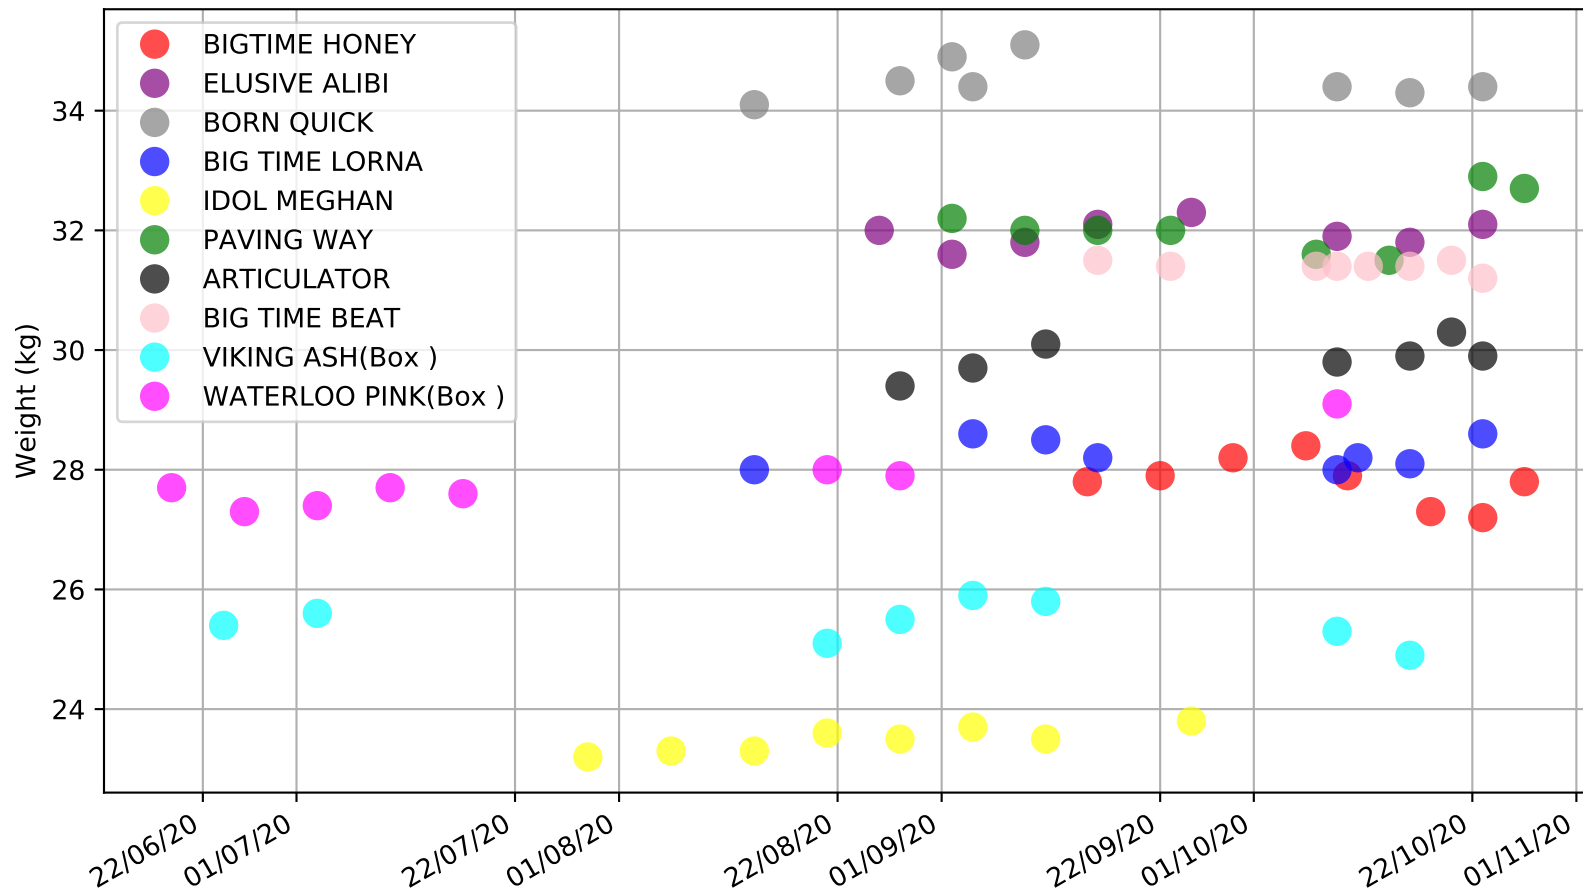

Hatrack - 3rd Nov
Race 12, BOOK YOUR FUNCTION @ HATRICK C3, 305m, C3
Previous race weights in kilograms