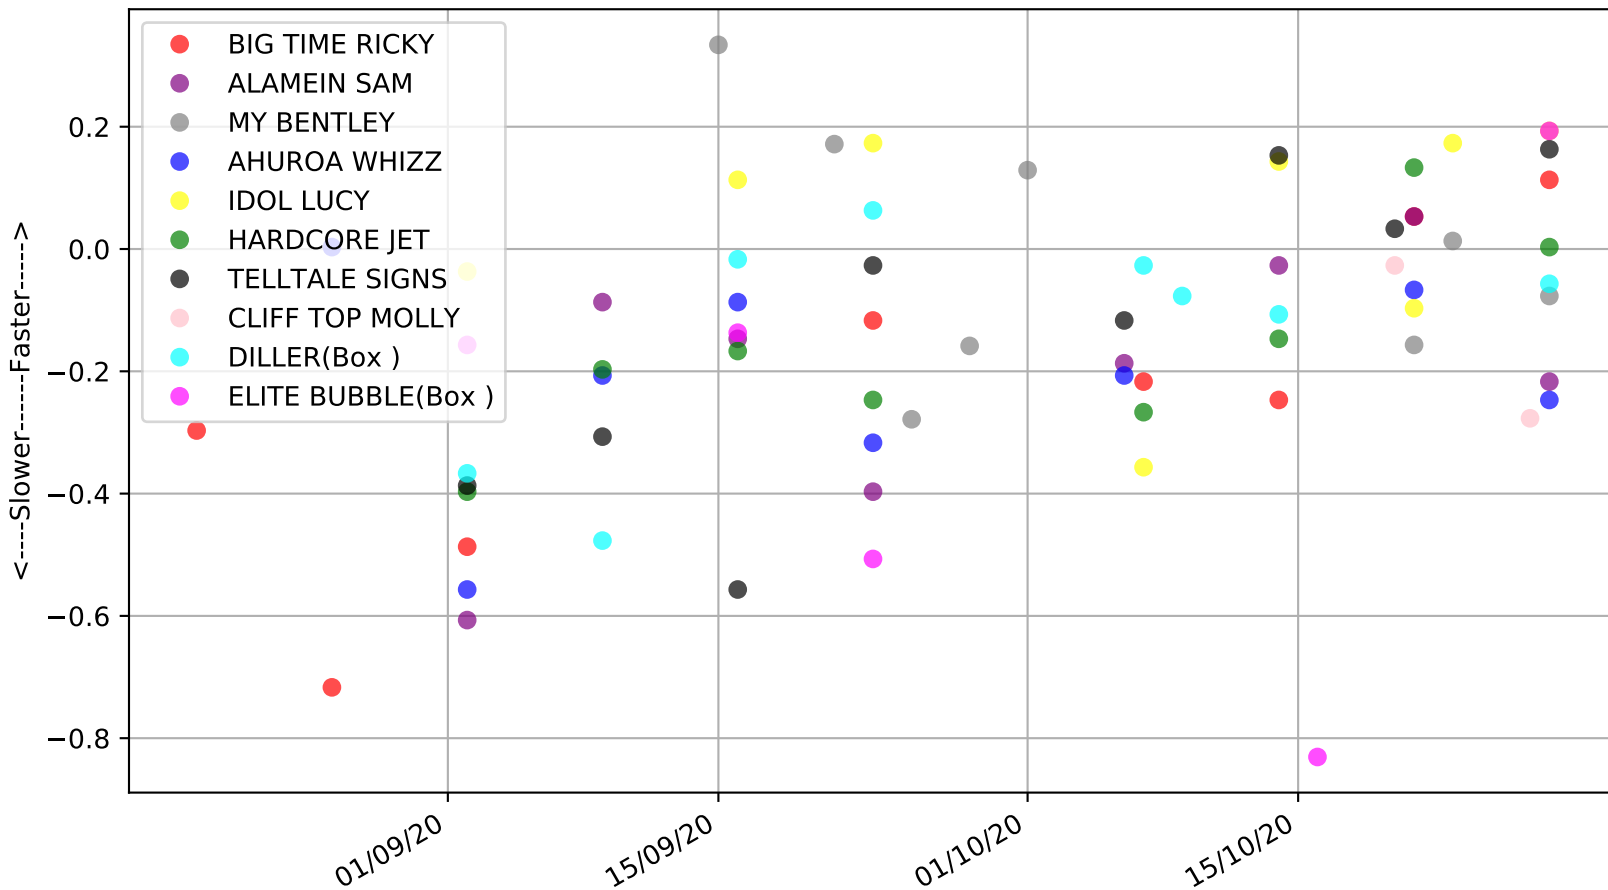

Hatrick - 3rd Nov
Race 7, ACCELL "LEADING THE WAY IN CANINE THERAPY" C1, 305m, C1
Speed of dog compared with par win times of the track & distance it ran at