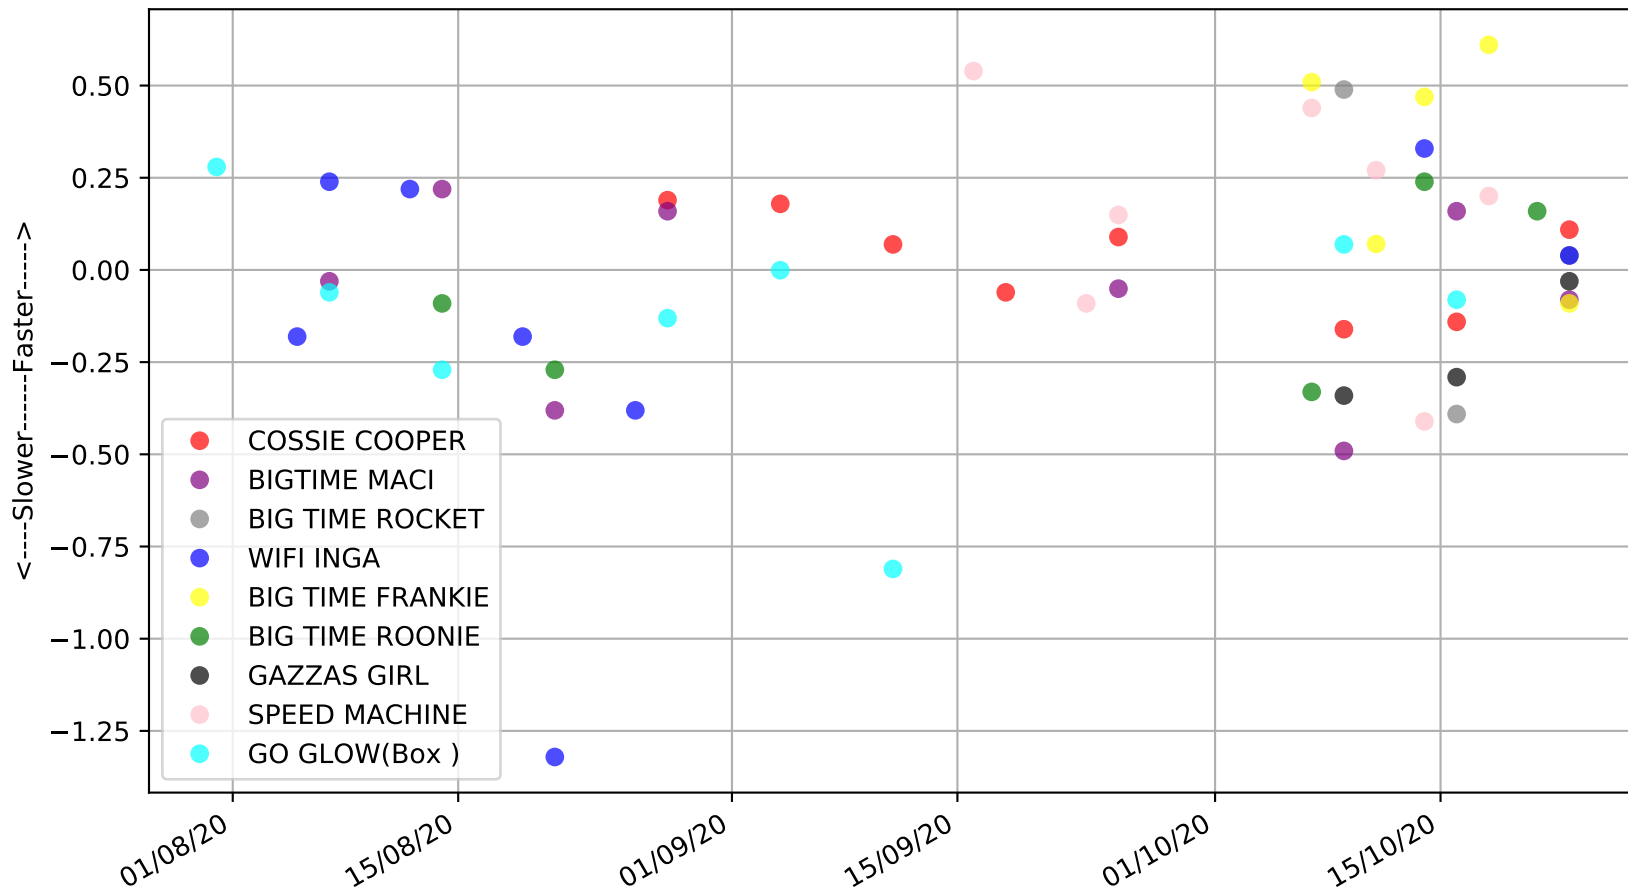

Hatrick - 3rd Nov
Race 6, FIRST SECURITY C1/2, 520m, C12
Speed of dog +50m or -50m of current race distance