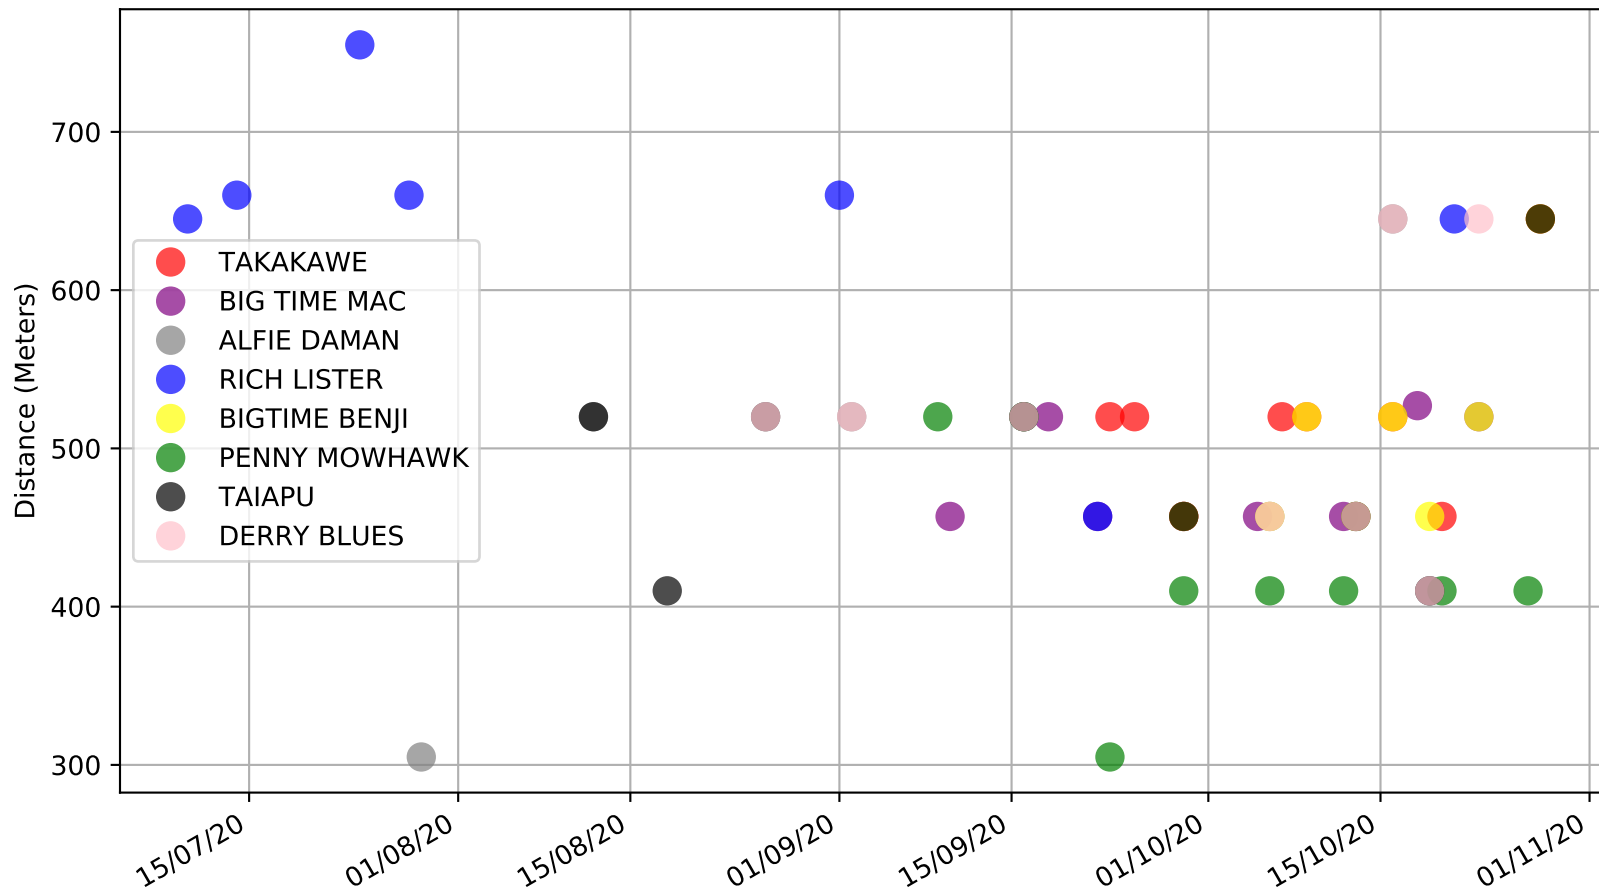

Hatrick - 3rd Nov
Race 4, ADEPT ACCOUNTANTS C0D, 645m, C0D
Previous race distances in meters