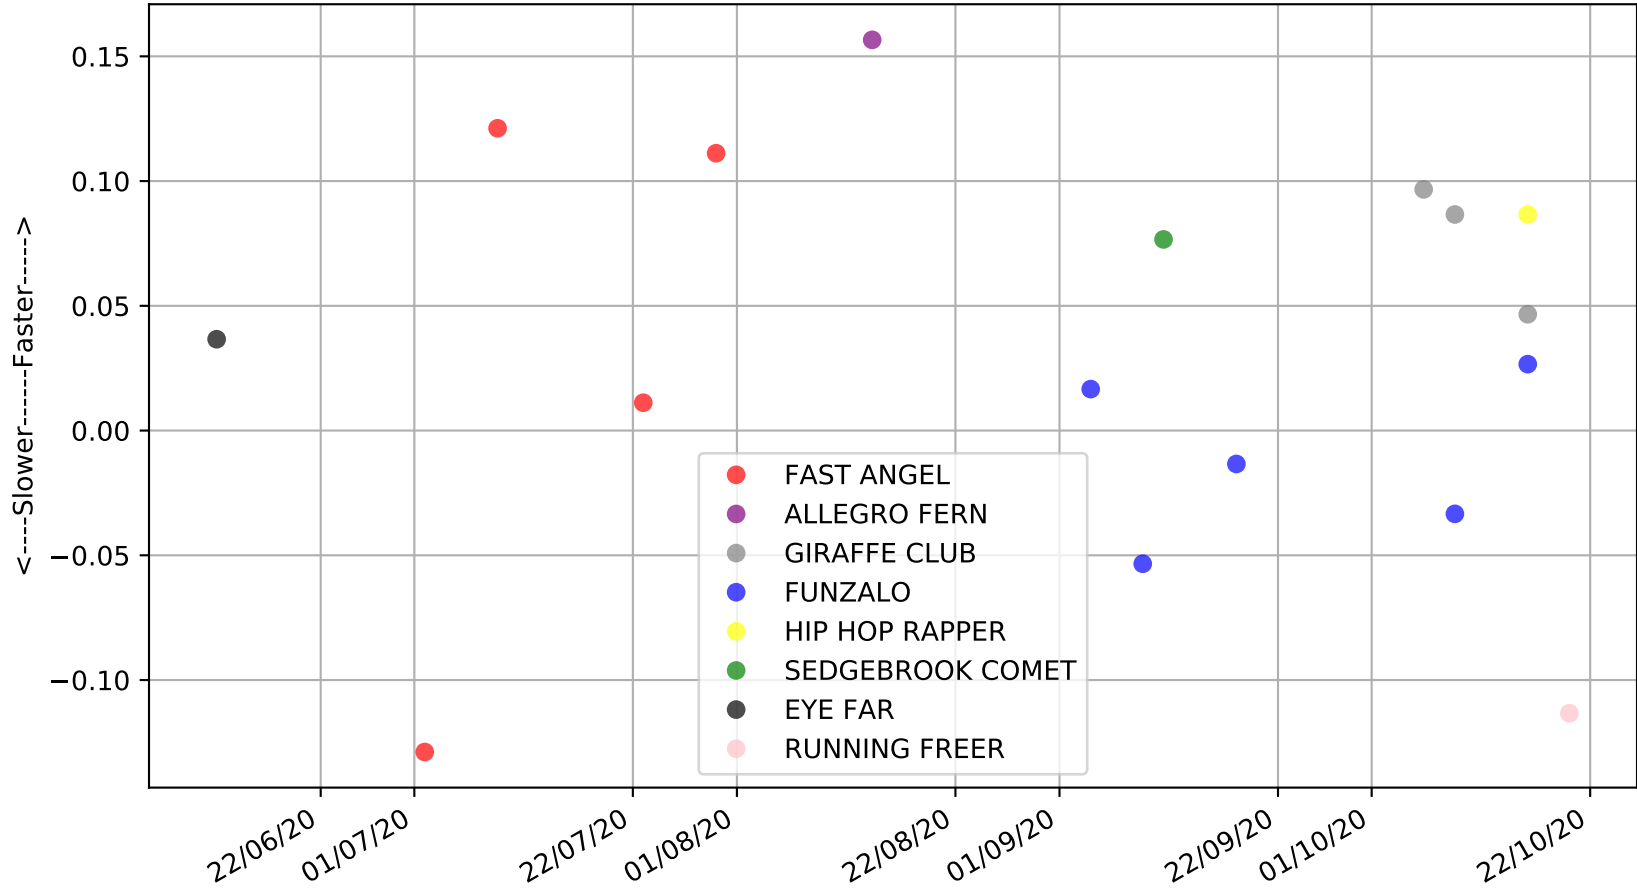

Hatrick - 3rd Nov
Race 10, WANGANUI TOYOTA C4/5 , 305m, C45
Early Speed compared with par early speed