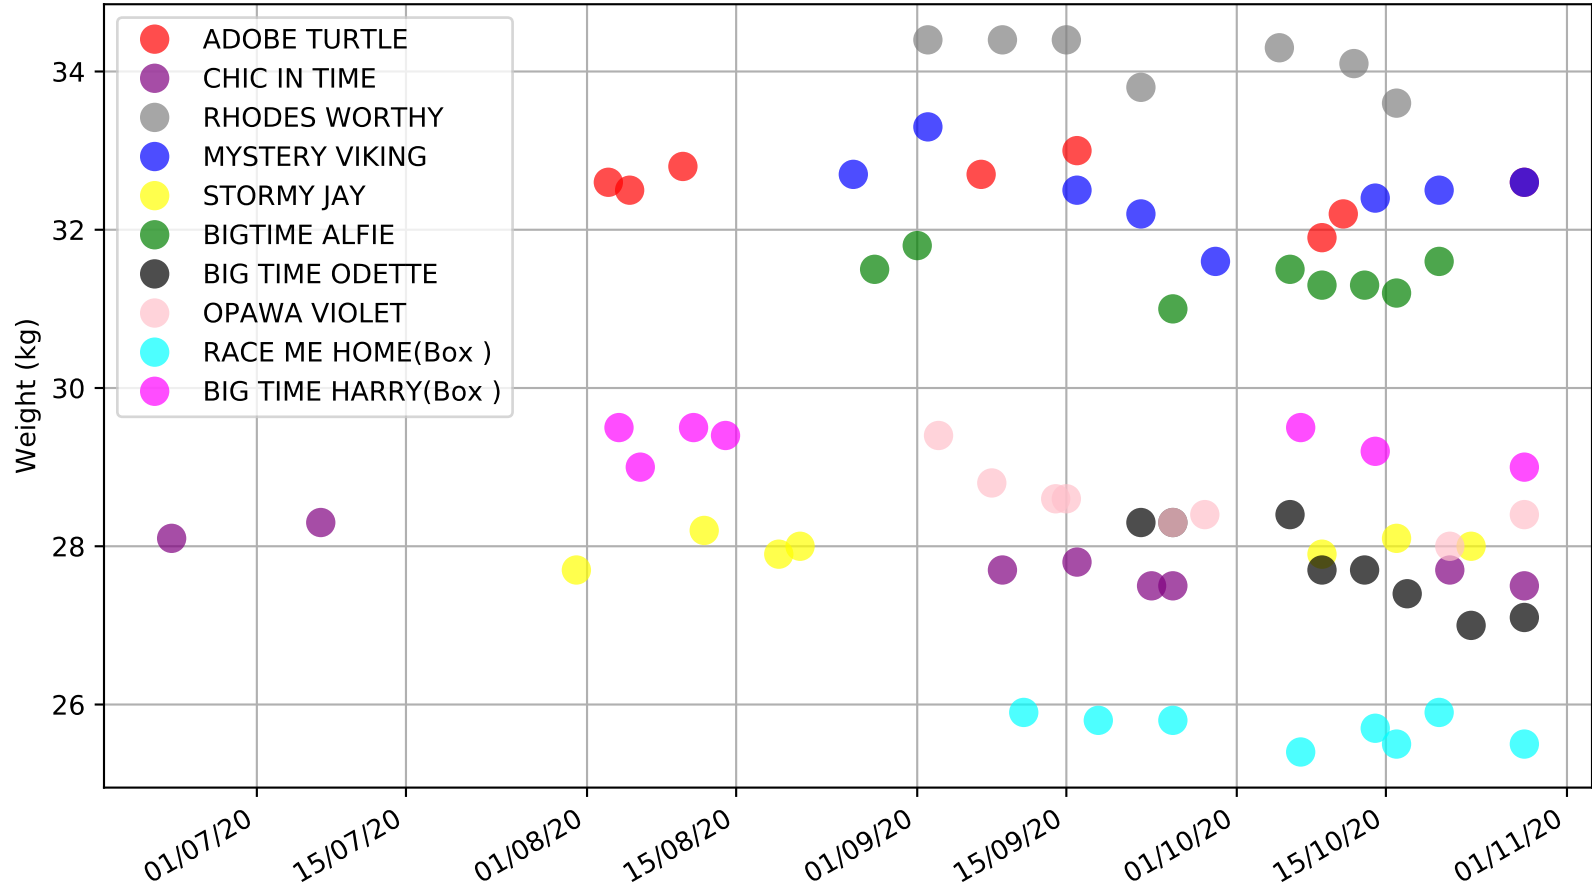

Hatrick - 3rd Nov  
Race 2, AON CPF INSURANCE C2, 305m, C2  
Previous race weights in kilograms

Hatrick - 3rd Nov  
Race 2, AON CPF INSURANCE C2, 305m, C2  
Early Speed compared with par early speed

Hatrick - 3rd Nov  
Race 3, LASER PLUMBING C1, 520m, C1  
Previous race weights in kilograms