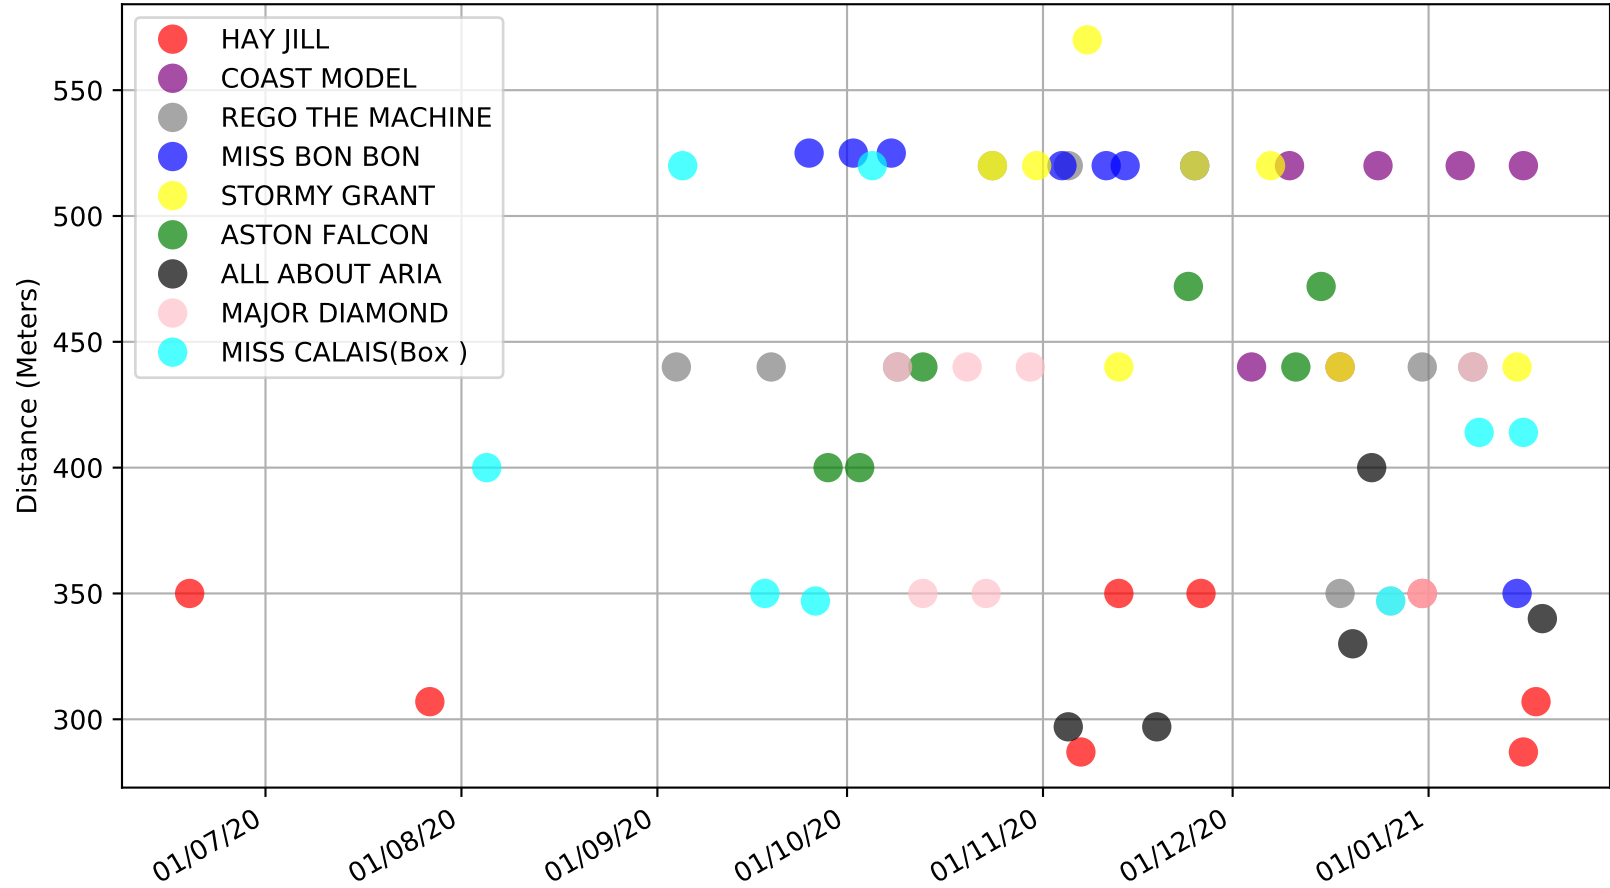

Goulburn - 22nd Jan
Race 4, LADBROKES SAME RACE MULTI, 350m, 5
Previous race distances in meters

Goulburn - 22nd Jan
Race 4, LADBROKES SAME RACE MULTI, 350m, 5
Speed of dog compared with par win times of the track & distance it ran at

Goulburn - 22nd Jan
Race 4, LADBROKES SAME RACE MULTI, 350m, 5
Speed of dog +50m or -50m of current race distance

Goulburn - 22nd Jan
Race 4, LADBROKES SAME RACE MULTI, 350m, 5
Previous race weights in kilograms

Goulburn - 22nd Jan
Race 4, LADBROKES SAME RACE MULTI, 350m, 5
Early Speed compared with par early speed

Goulburn - 22nd Jan
 Race 5, LADBROKES SWITCH 1-3 WINS HEAT 1, 440m, 5H
 Previous race distances in meters