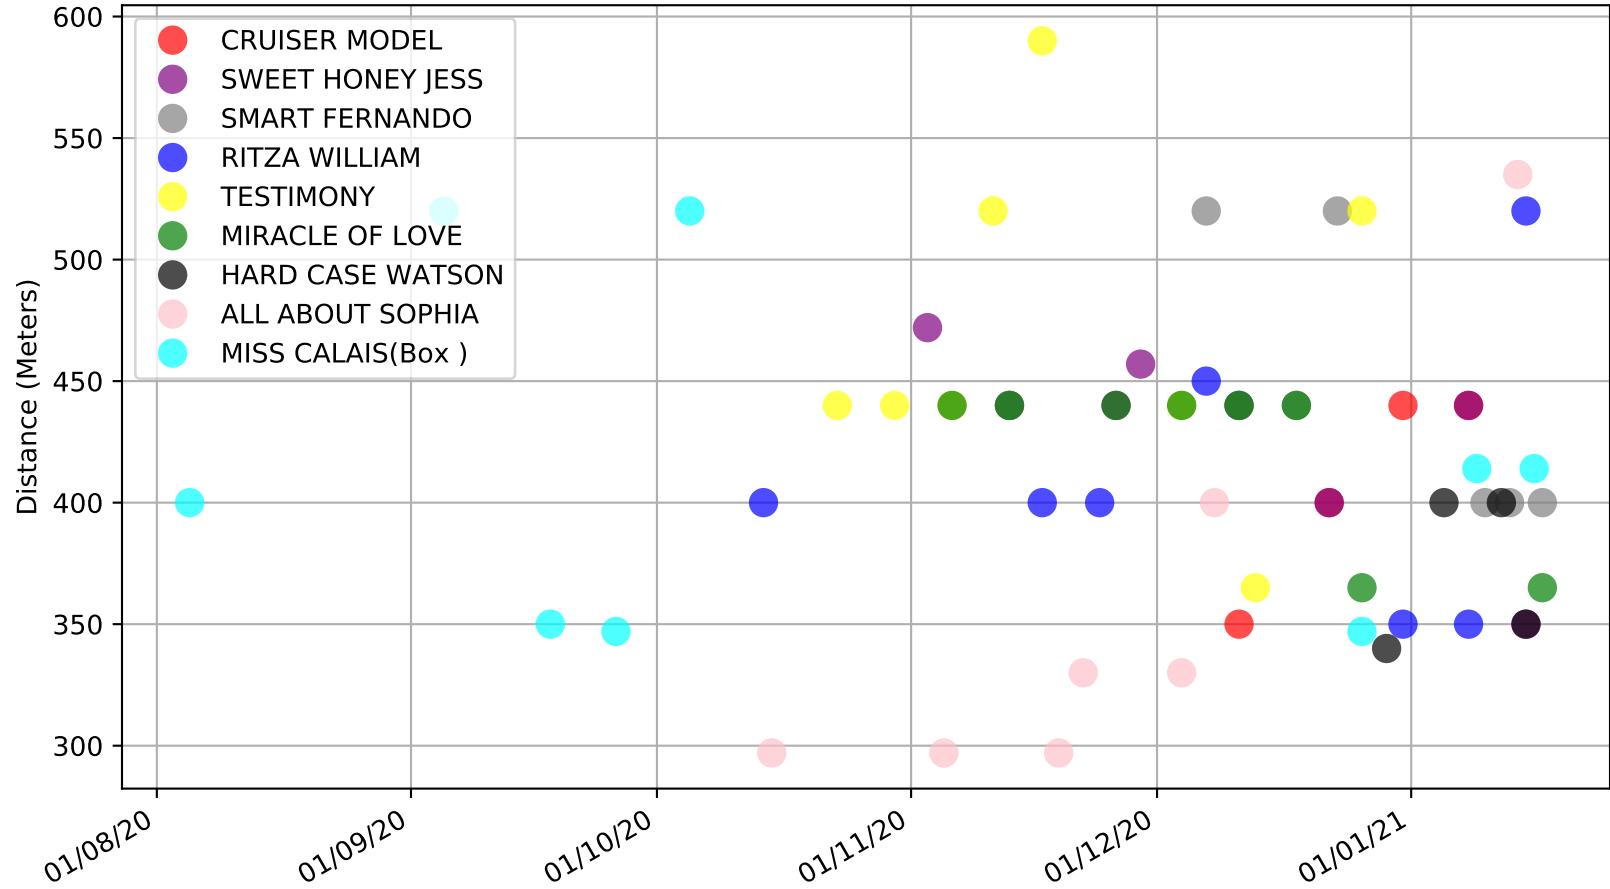

Goulburn - 22nd Jan
Race 5, LADBROKES SWITCH 1-3 WINS HEAT 1, 440m, 5H
Speed of dog +50m or -50m of current race distance

Goulburn - 22nd Jan
Race 5, LADBROKES SWITCH 1-3 WINS HEAT 1, 440m, 5H
Previous race weights in kilograms

Goulburn - 22nd Jan
Race 5, LADBROKES SWITCH 1-3 WINS HEAT 1, 440m, 5H
Early Speed compared with par early speed

Goulburn - 22nd Jan
Race 6, LADBROKES SWITCH 1-3 WINS HEAT 2, 440m, 5H
Previous race distances in meters