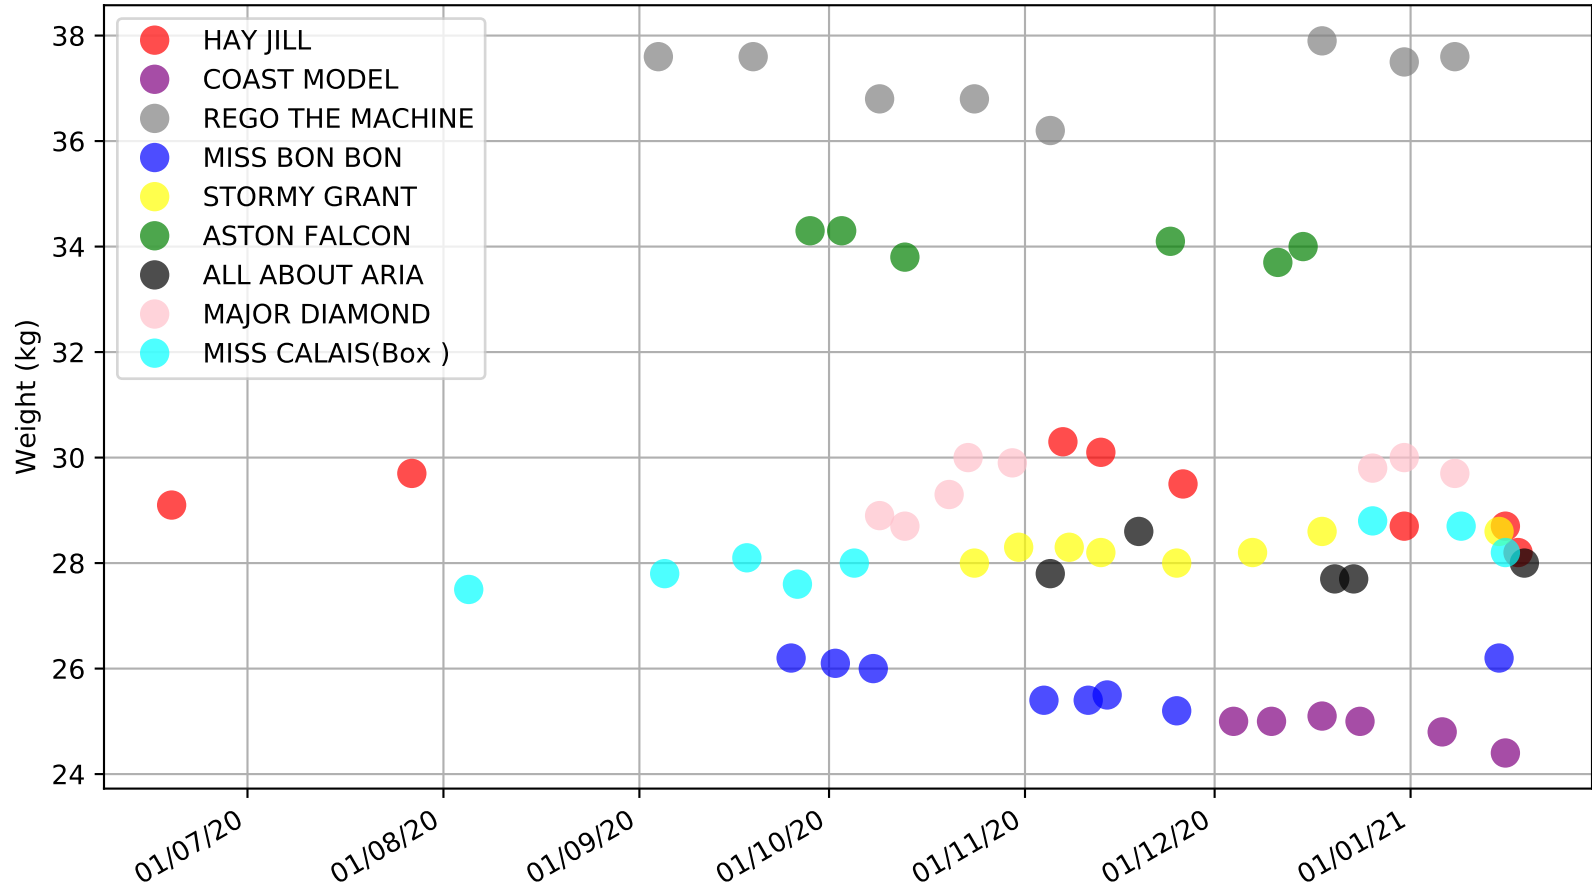

Goulburn - 22nd Jan
Race 4, LADBROKES SAME RACE MULTI, 350m, 5
Early Speed compared with par early speed

Goulburn - 22nd Jan
 Race 5, LADBROKES SWITCH 1-3 WINS HEAT 1, 440m, 5H
 Previous race distances in meters

Goulburn - 22nd Jan
Race 5, LADBROKES SWITCH 1-3 WINS HEAT 1, 440m, 5H
Early Speed compared with par early speed

Goulburn - 22nd Jan
Race 6, LADBROKES SWITCH 1-3 WINS HEAT 2, 440m, 5H
Previous race distances in meters