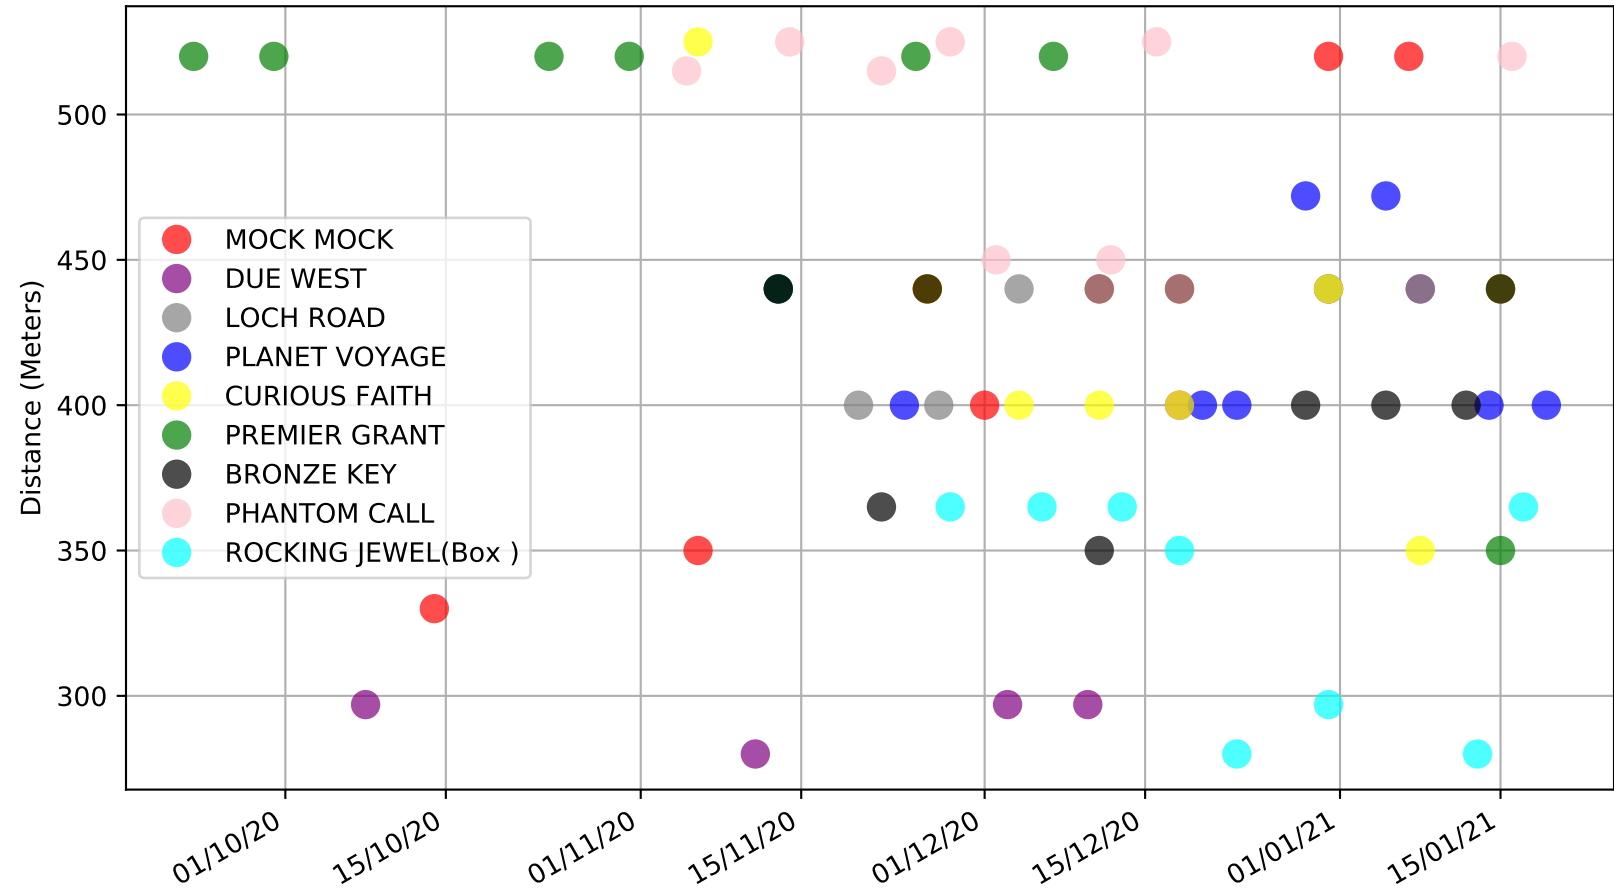

Goulburn - 22nd Jan
 Race 6, LADBROKES SWITCH 1-3 WINS HEAT 2, 440m, 5H
 Speed of dog compared with par win times of the track & distance it ran at

Goulburn - 22nd Jan
Race 6, LADBROKES SWITCH 1-3 WINS HEAT 2, 440m, 5H
Speed of dog +50m or -50m of current race distance

Goulburn - 22nd Jan
Race 6, LADBROKES SWITCH 1-3 WINS HEAT 2, 440m, 5H
Early Speed compared with par early speed

Goulburn - 22nd Jan
 Race 7, LADBROKES SWITCH 1-3 WINS HEAT 3, 440m, 5H
 Speed of dog compared with par win times of the track & distance it ran at

Goulburn - 22nd Jan
Race 7, LADBROKES SWITCH 1-3 WINS HEAT 3, 440m, 5H
Speed of dog +50m or -50m of current race distance

Goulburn - 22nd Jan
Race 7, LADBROKES SWITCH 1-3 WINS HEAT 3, 440m, 5H
Early Speed compared with par early speed

Goulburn - 22nd Jan
 Race 8, GOULBURN GREYHOUNDS AS PETS, 440m, X45
 Previous race distances in meters

Goulburn - 22nd Jan
Race 8, GOULBURN GREYHOUNDS AS PETS, 440m, X45
Speed of dog +50m or -50m of current race distance