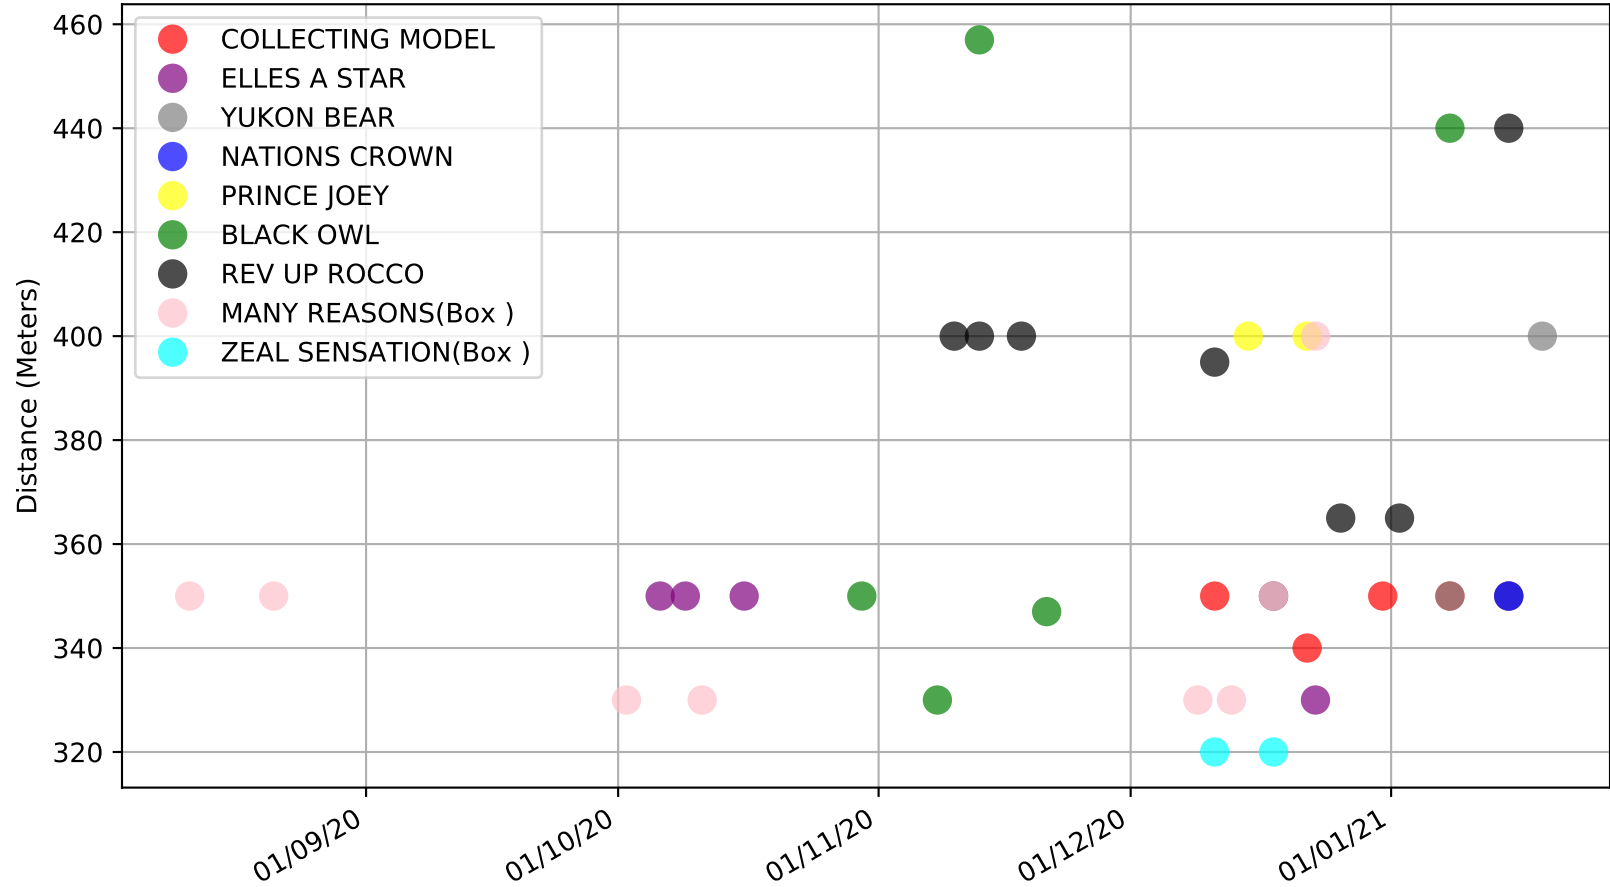

Goulburn - 22nd Jan
Race 2, REDTV PRODUCTIONS MAIDEN, 350m, M
Previous race distances in meters