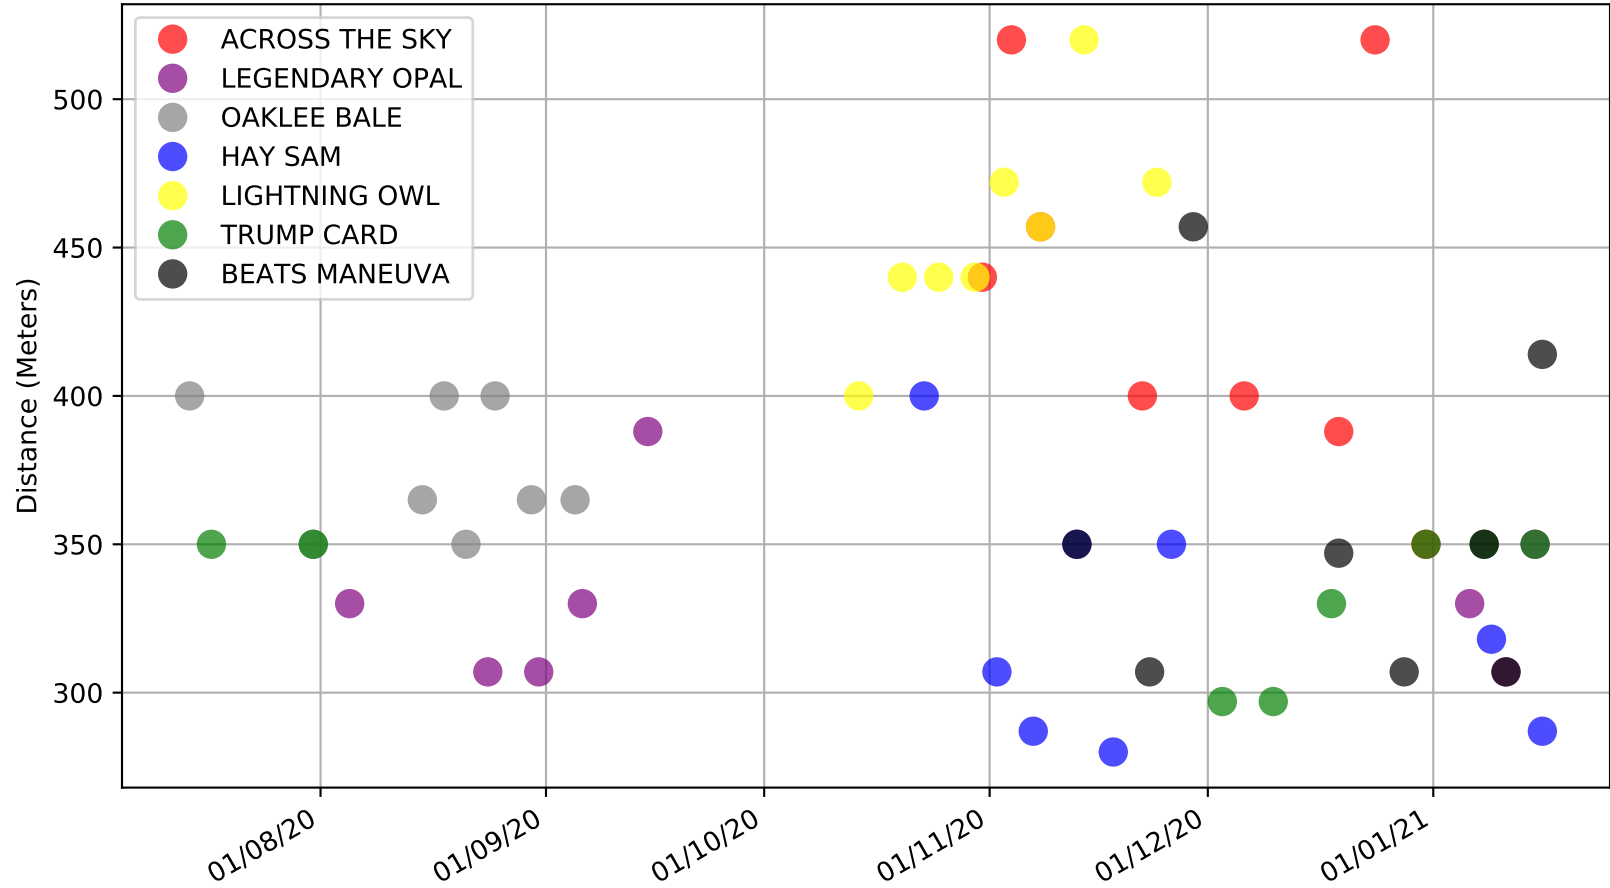

Goulburn - 22nd Jan
Race 9, LADBROKES BACK YOURSELF, 350m, X45
Previous race distances in meters