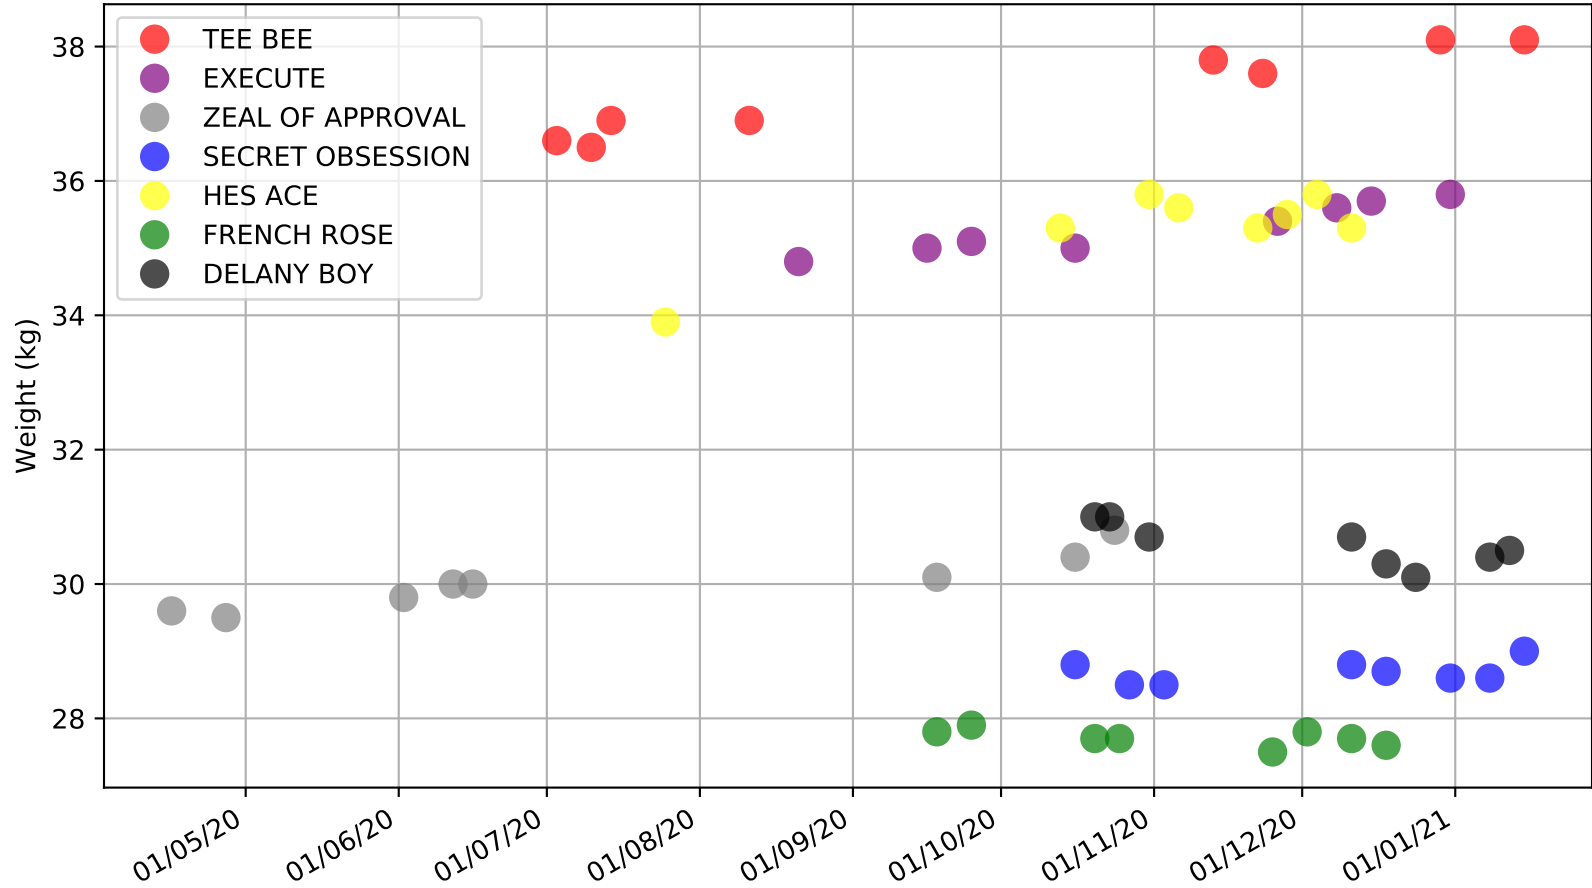

Goulburn - 22nd Jan
Race 4, LADBROKES SAME RACE MULTI, 350m, 5
Previous race weights in kilograms