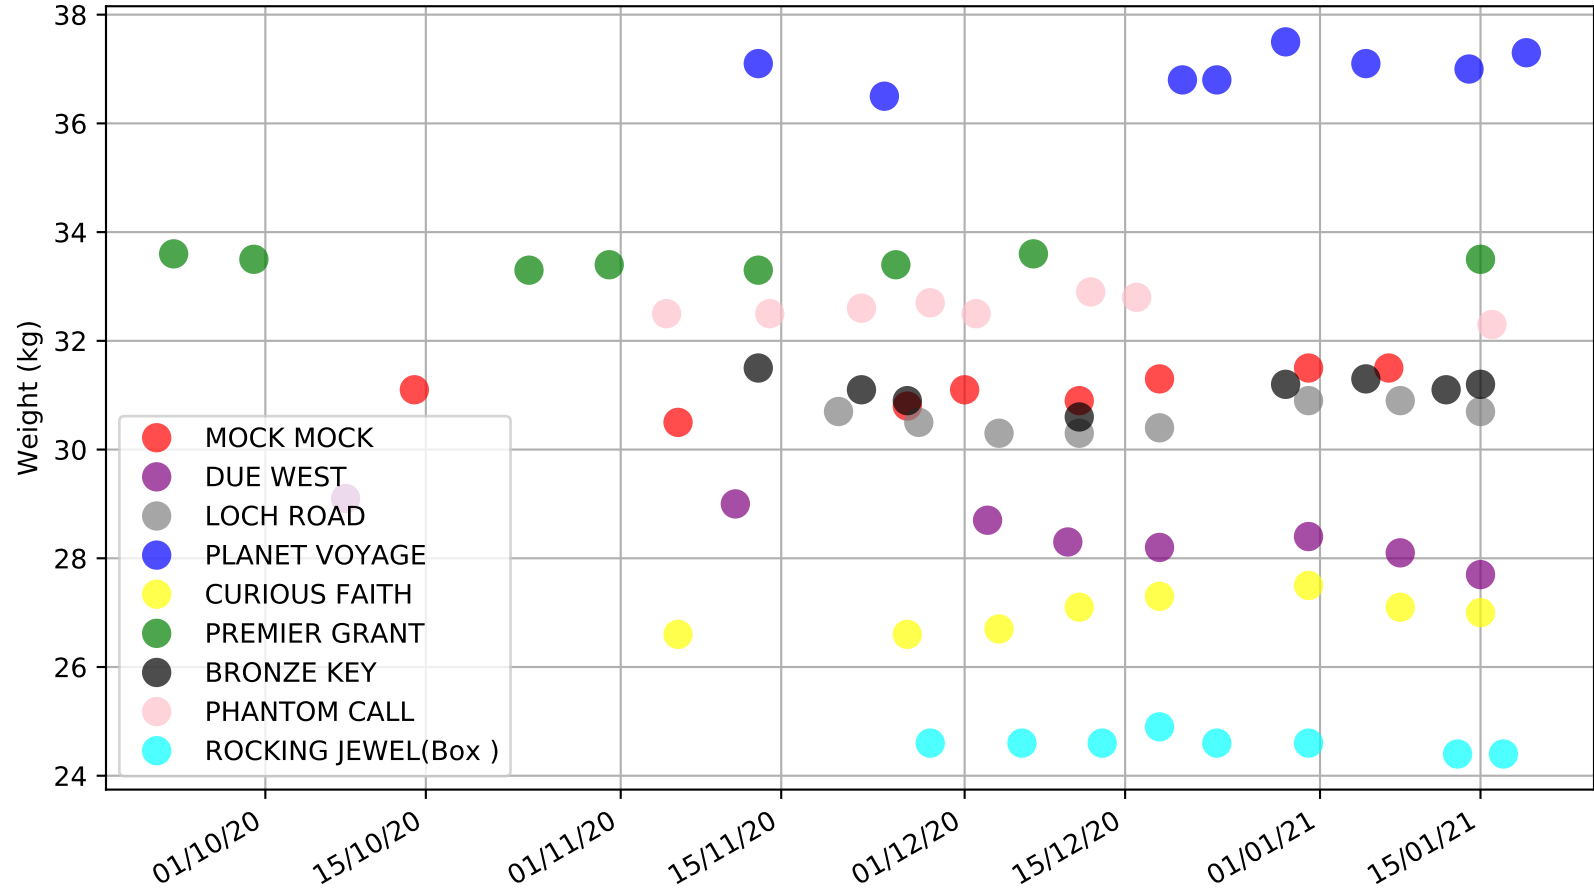

Goulburn - 22nd Jan
Race 8, GOULBURN GREYHOUNDS AS PETS, 440m, X45
Previous race weights in kilograms