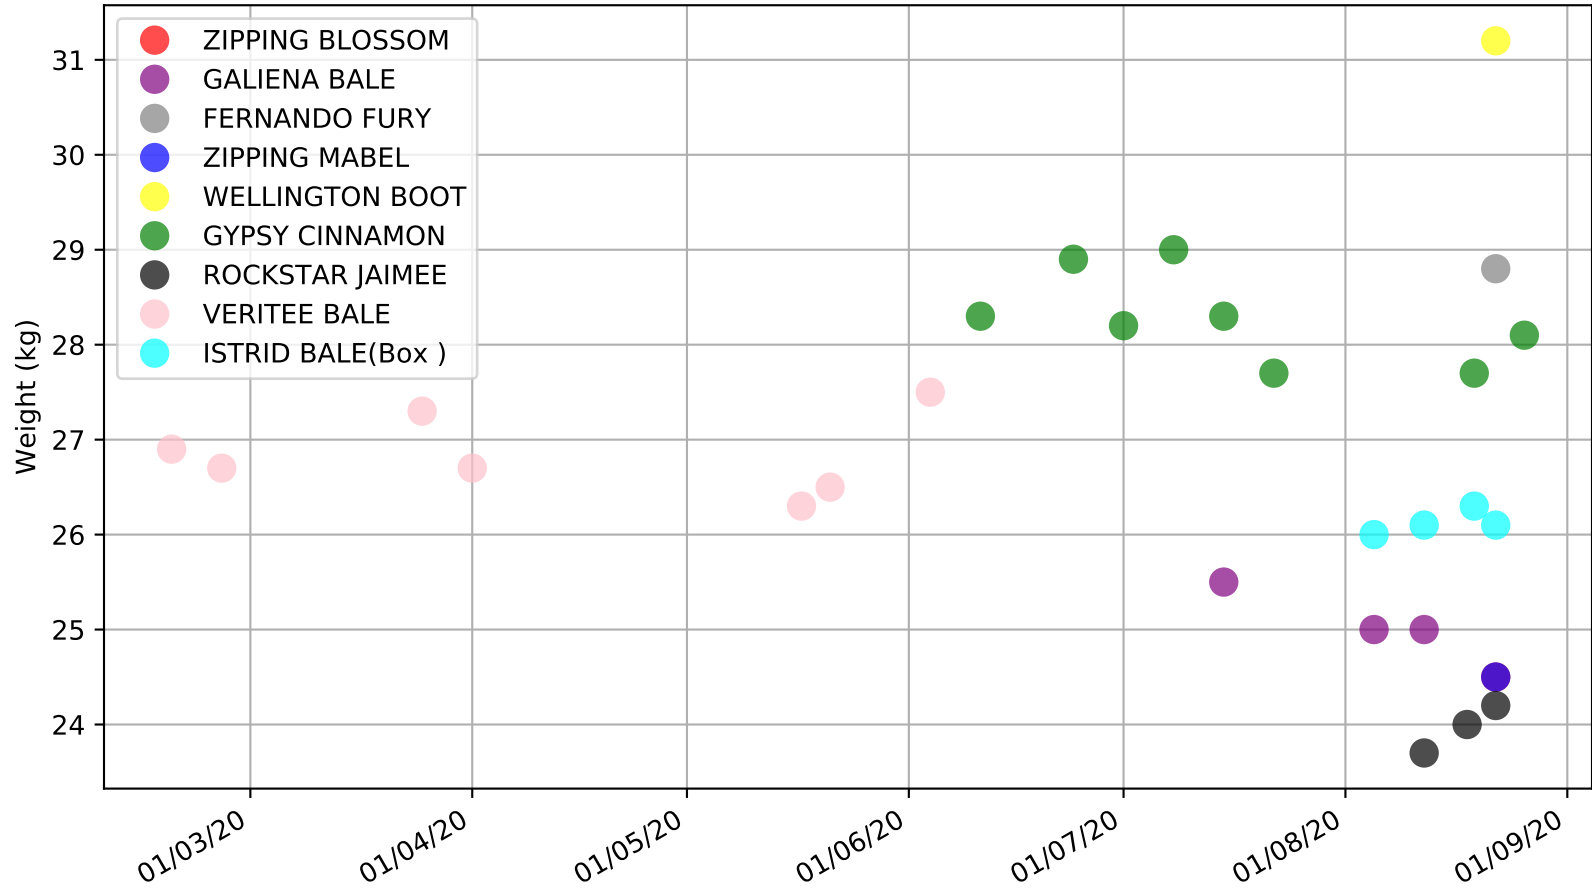

Geelong - 28th Aug
Race 2, BECOME A BECKLEY CENTRE MEMBER IN 2020, 460m, M
Previous race weights in kilograms