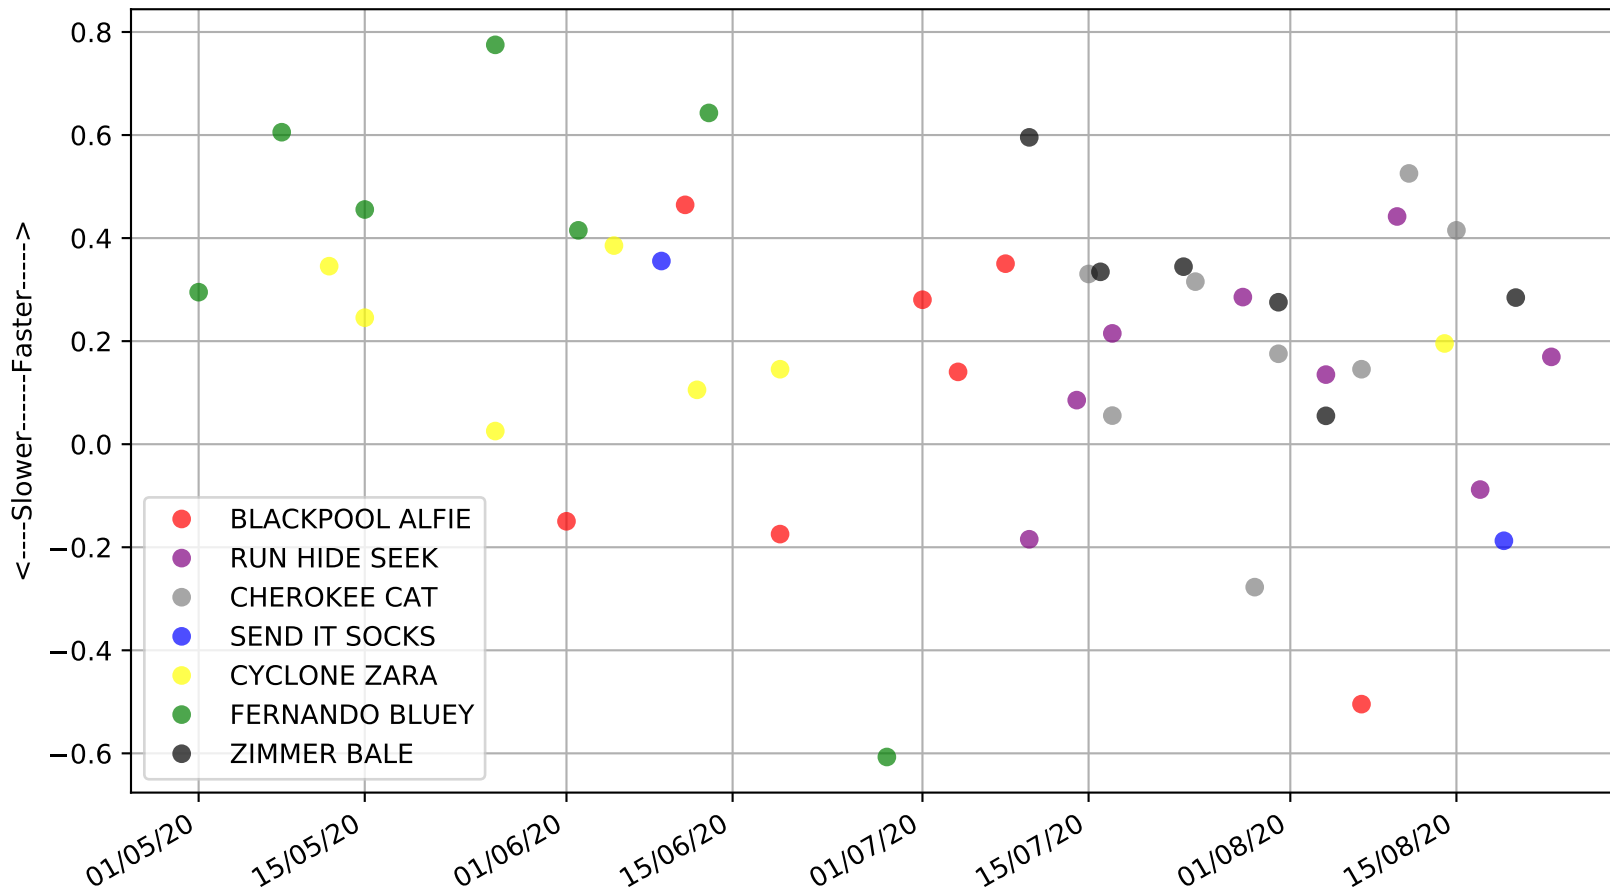

Geelong - 28th Aug
Race 7, MILLERS MUZZLES (3-6 WINS) HT1, 400m, RWH
Speed of dog +50m or -50m of current race distance