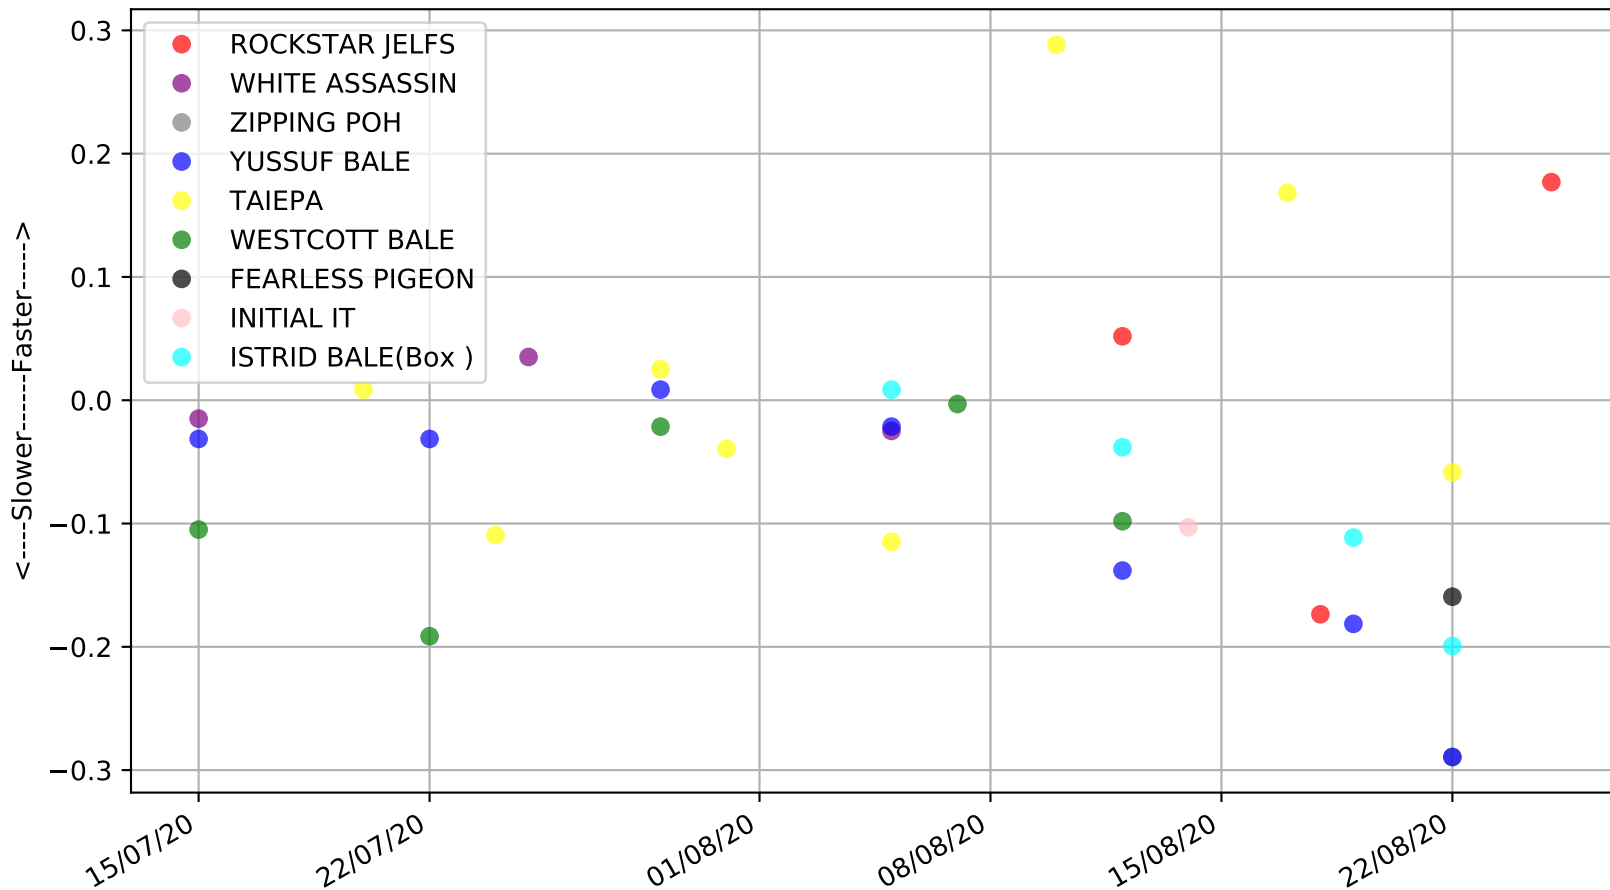

Geelong - 28th Aug
Race 3, TOPCAT VIDEO PRODUCTIONS, 460m, M
Early Speed compared with par early speed