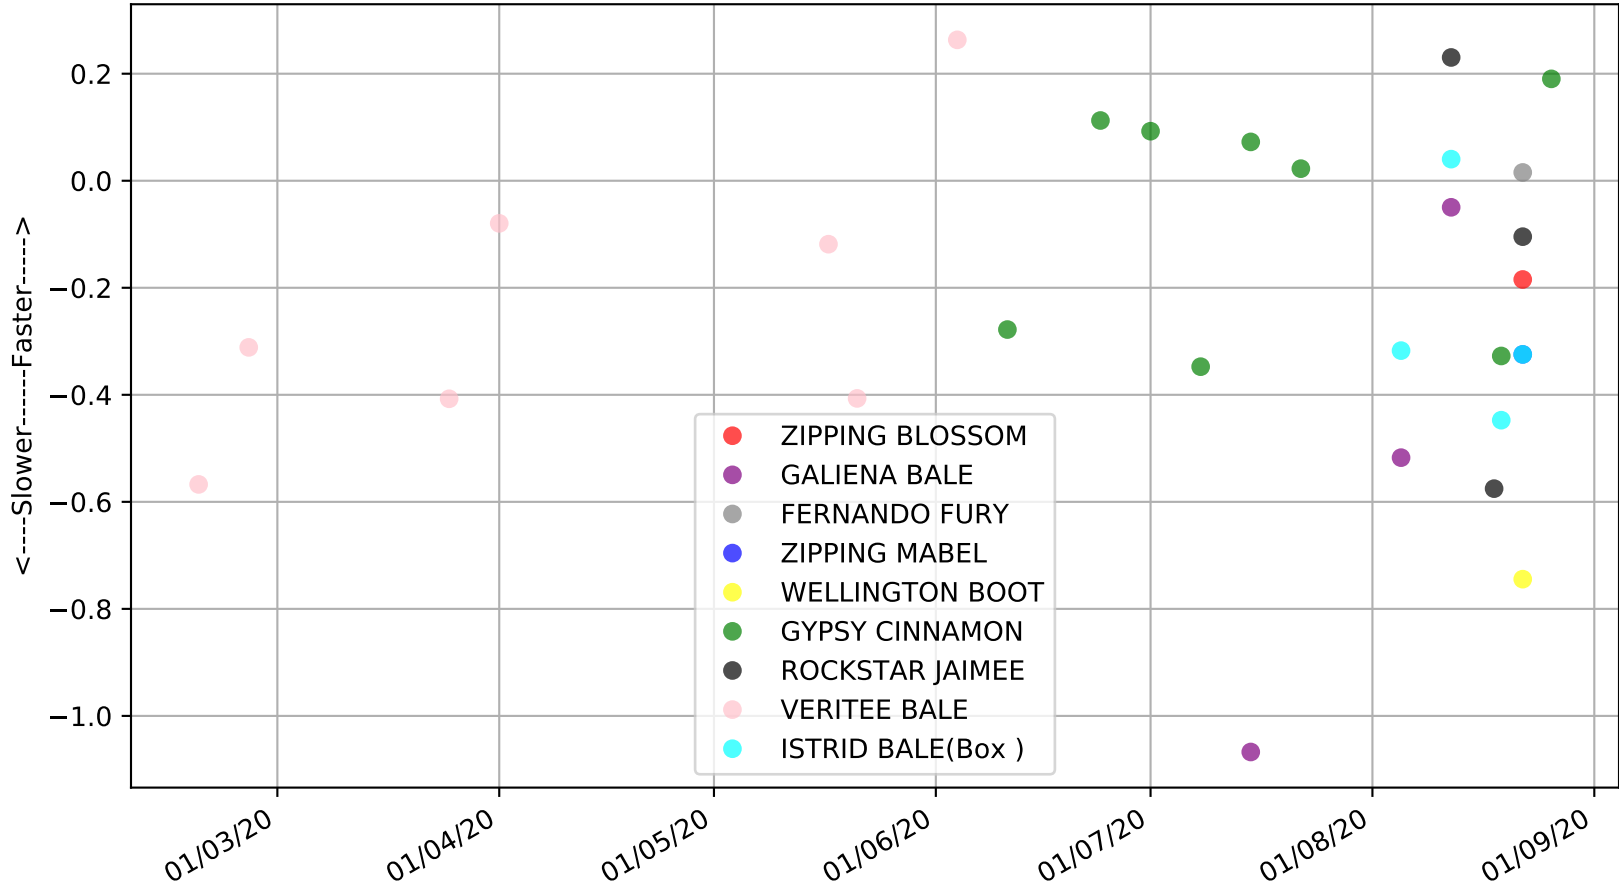

Geelong - 28th Aug
Race 2, BECOME A BECKLEY CENTRE MEMBER IN 2020, 460m, M
Speed of dog compared with par win times of the track & distance it ran at