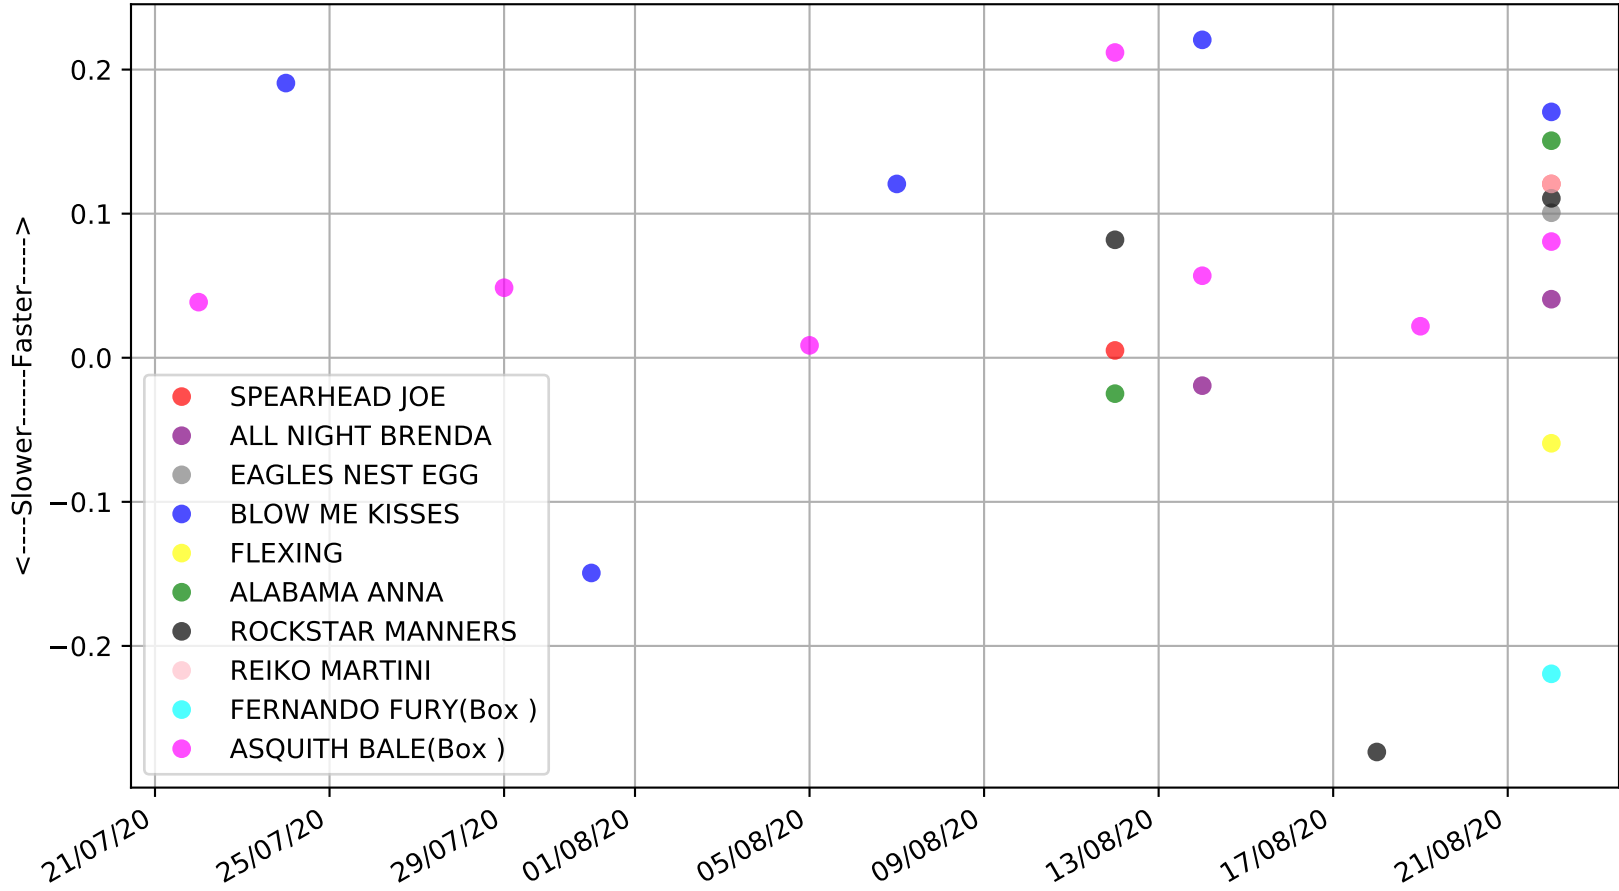

Geelong - 28th Aug
Race 4, TAB.COM.AU FINAL (VICGREYS), 400m, MF
Early Speed compared with par early speed