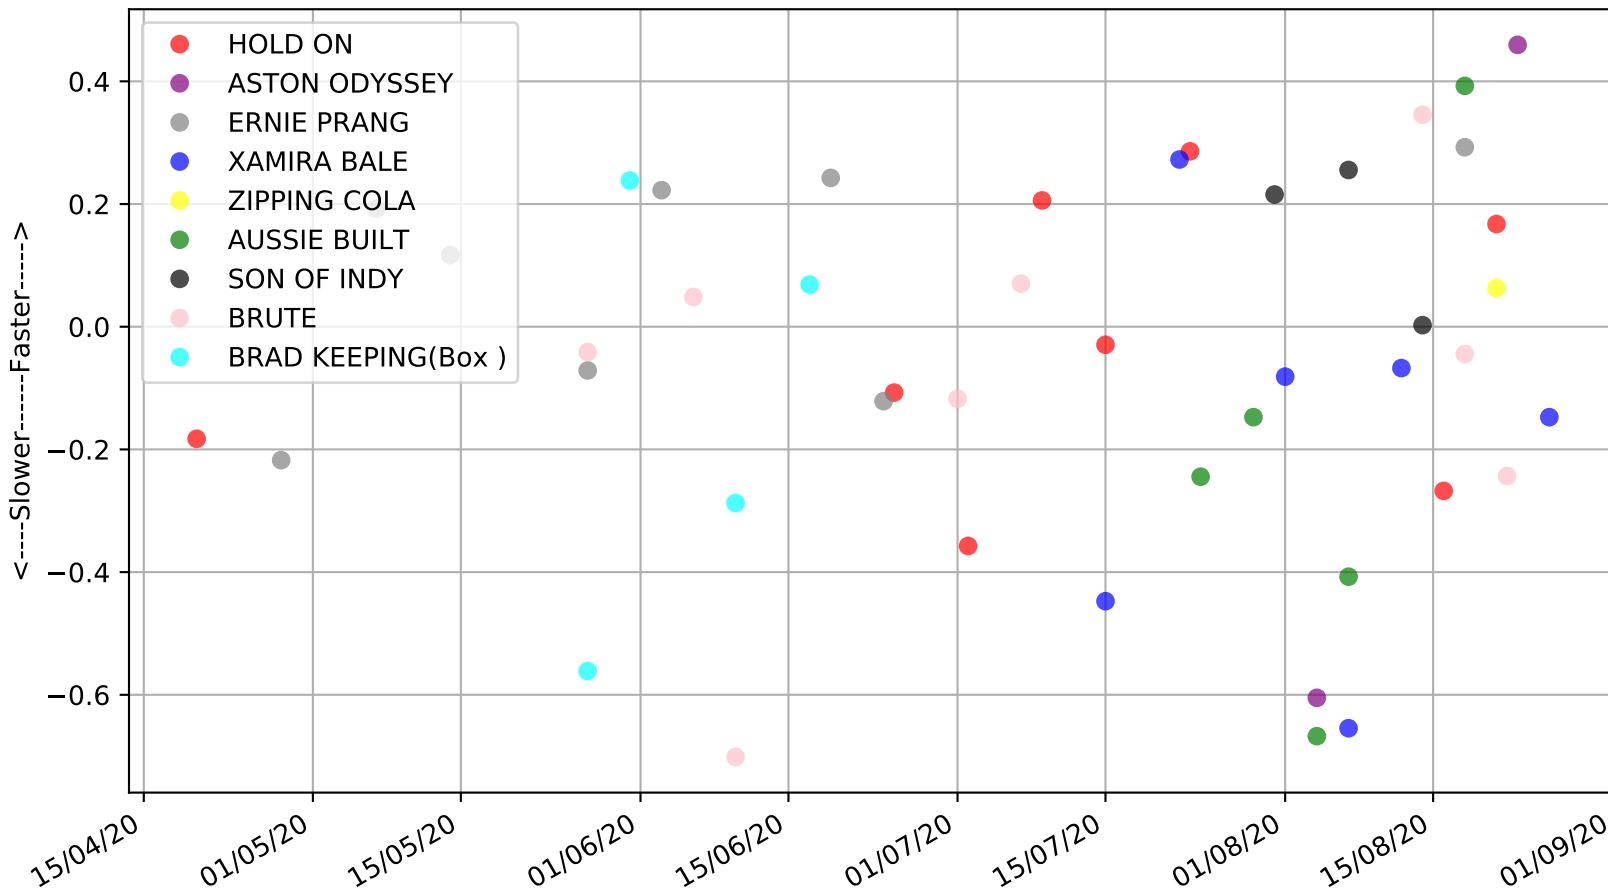

Geelong - 28th Aug
Race 9, THE BECKLEY CENTRE GEELONG, 460m, 7
Speed of dog compared with par win times of the track & distance it ran at