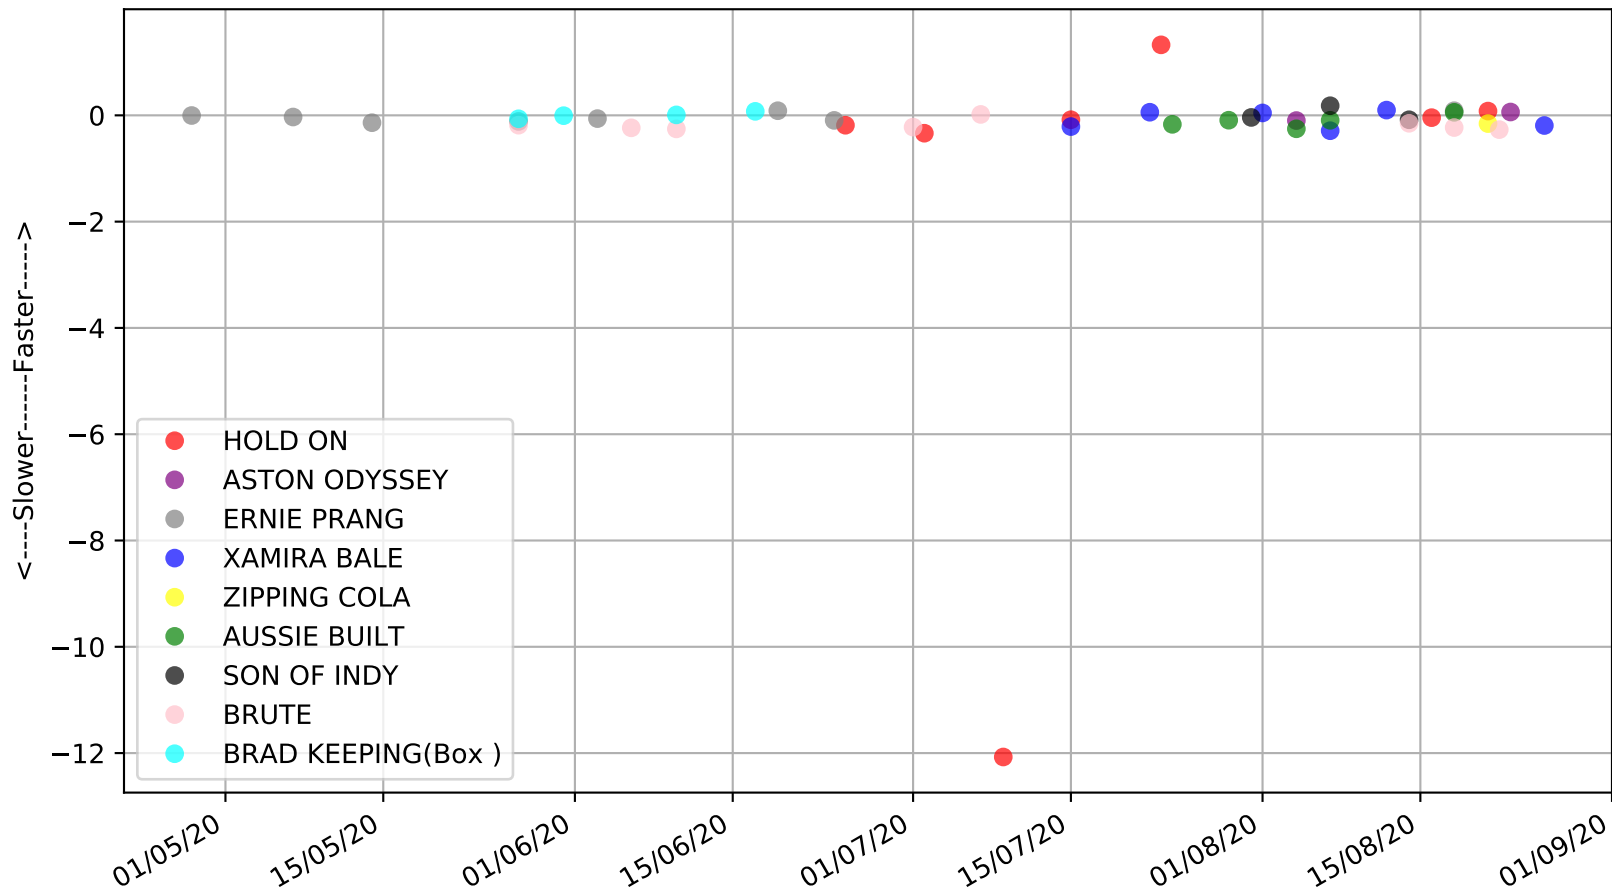

Geelong - 28th Aug
Race 9, THE BECKLEY CENTRE GEELONG, 460m, 7
Early Speed compared with par early speed