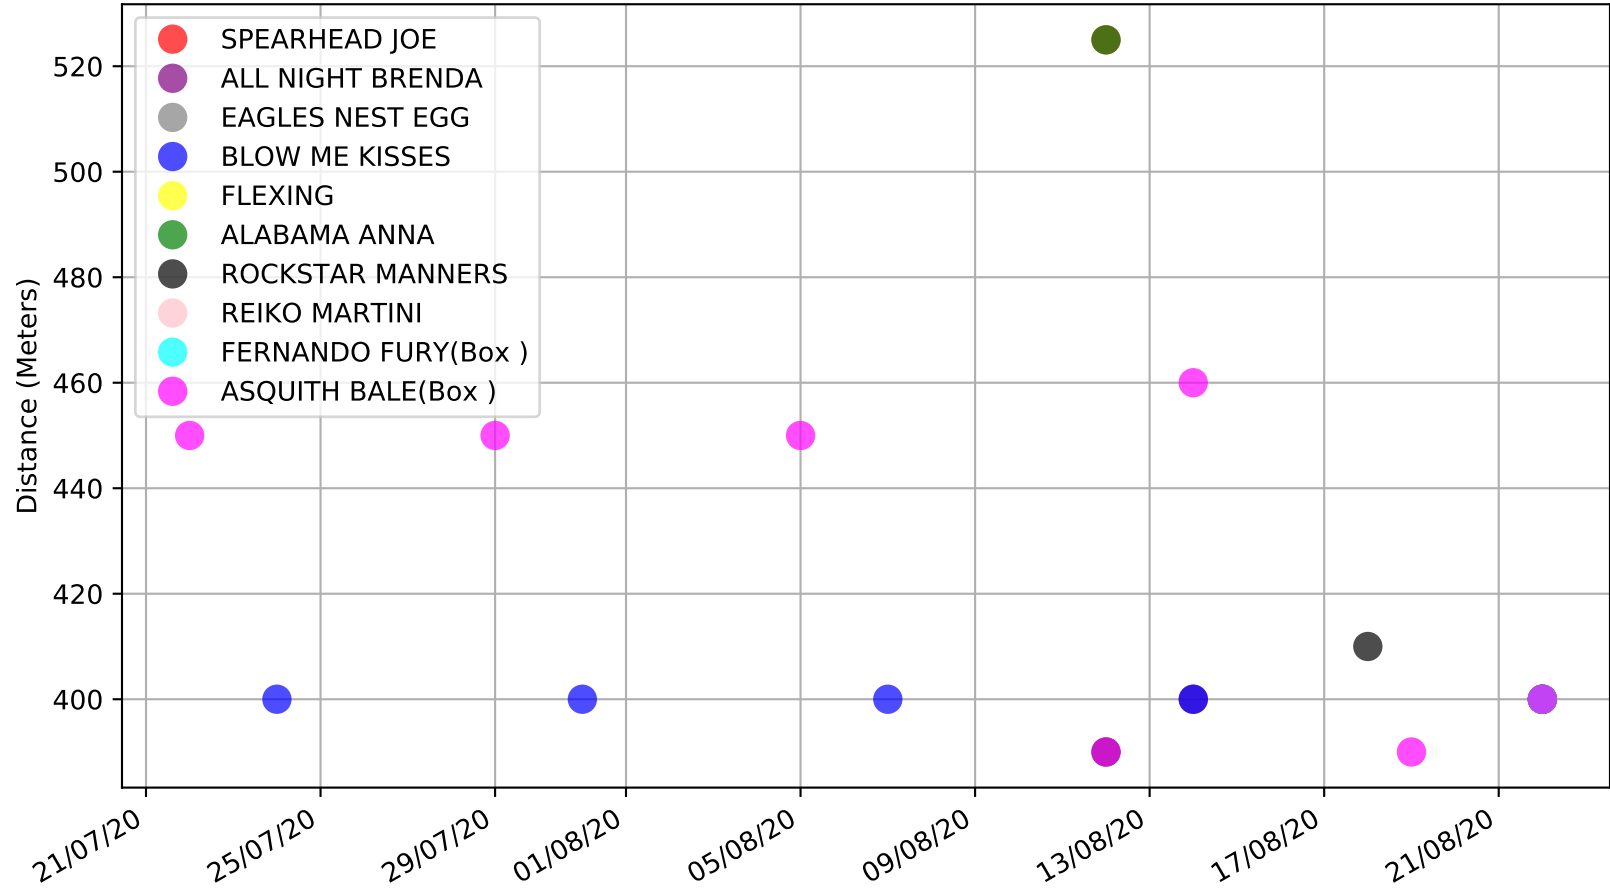

Geelong - 28th Aug
Race 3, TOPCAT VIDEO PRODUCTIONS, 460m, M
Early Speed compared with par early speed

Geelong - 28th Aug
Race 4, TAB.COM.AU FINAL (VICGREYS), 400m, MF
Previous race distances in meters