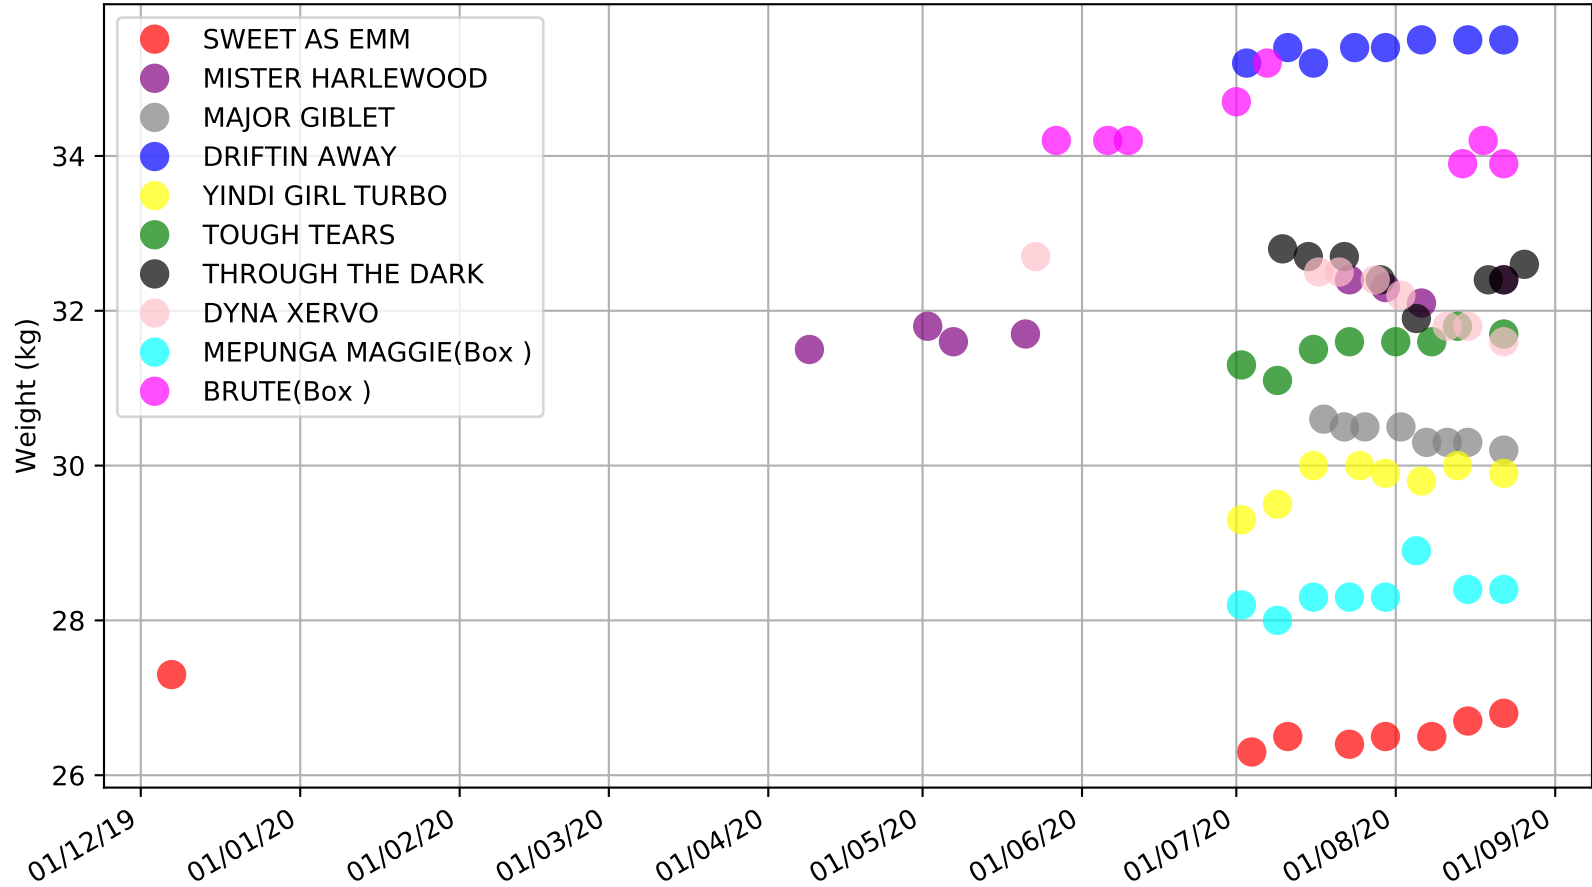

Geelong - 28th Aug
Race 7, MILLERS MUZZLES (3-6 WINS) HT1, 400m, RWH
Speed of dog +50m or -50m of current race distance

Geelong - 28th Aug
 Race 8, JOE PEARL WINTER CUP FINAL (VICGREYS), 520m, SF
 Speed of dog compared with par win times of the track & distance it ran at

Geelong - 28th Aug
Race 8, JOE PEARL WINTER CUP FINAL (VICGREYS), 520m, SF
Speed of dog +50m or -50m of current race distance

Geelong - 28th Aug
Race 8, JOE PEARL WINTER CUP FINAL (VICGREYS), 520m, SF
Previous race weights in kilograms