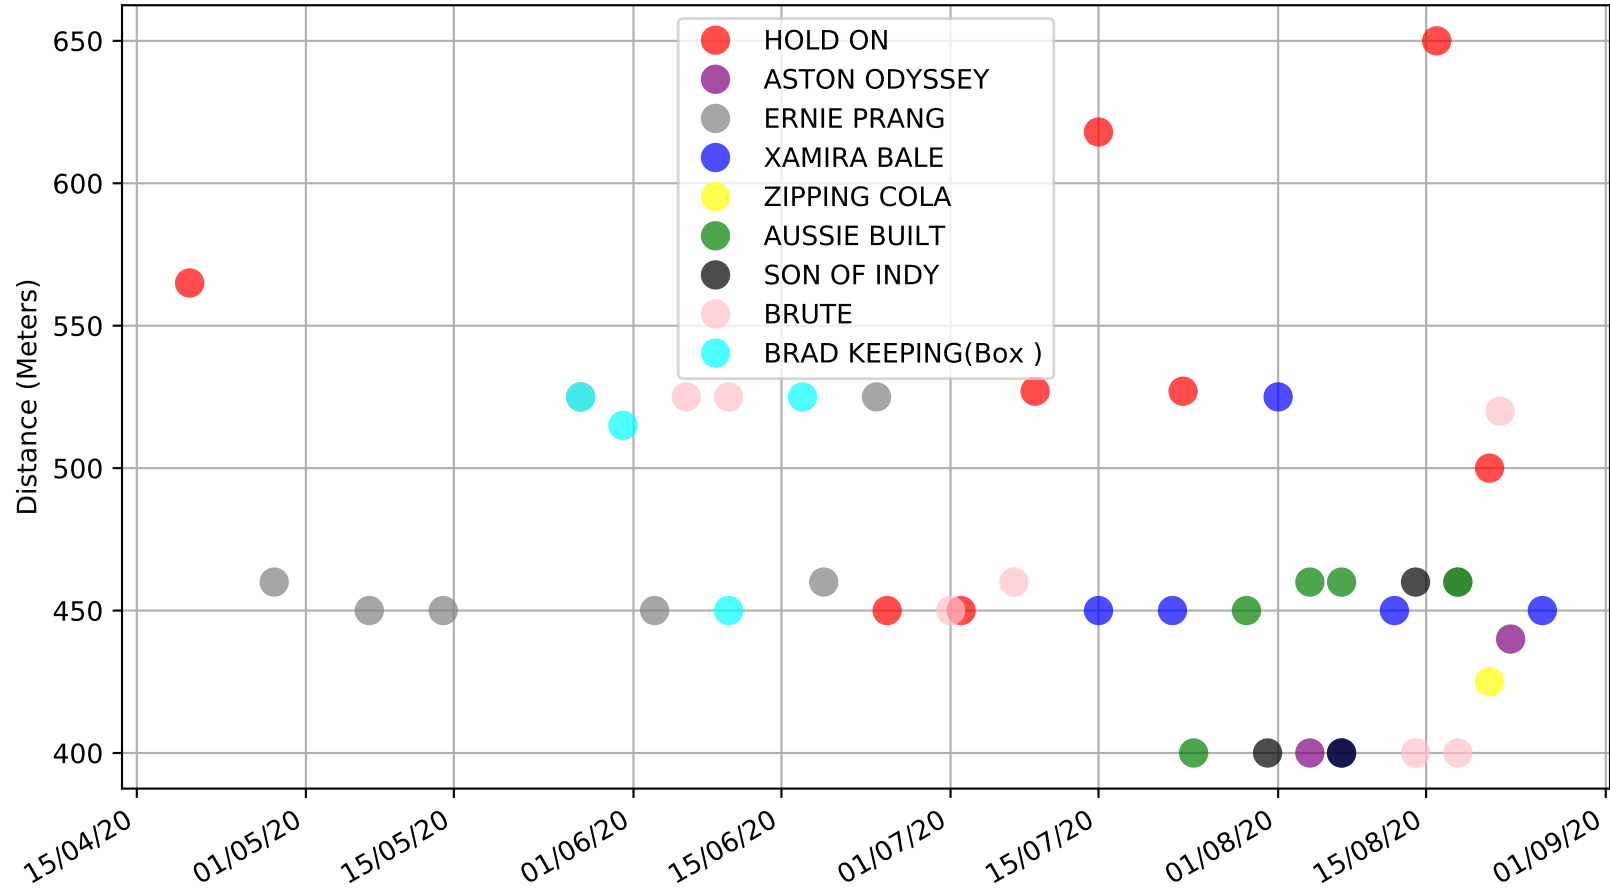

Geelong - 28th Aug
Race 9, THE BECKLEY CENTRE GEELONG, 460m, 7
Previous race distances in meters