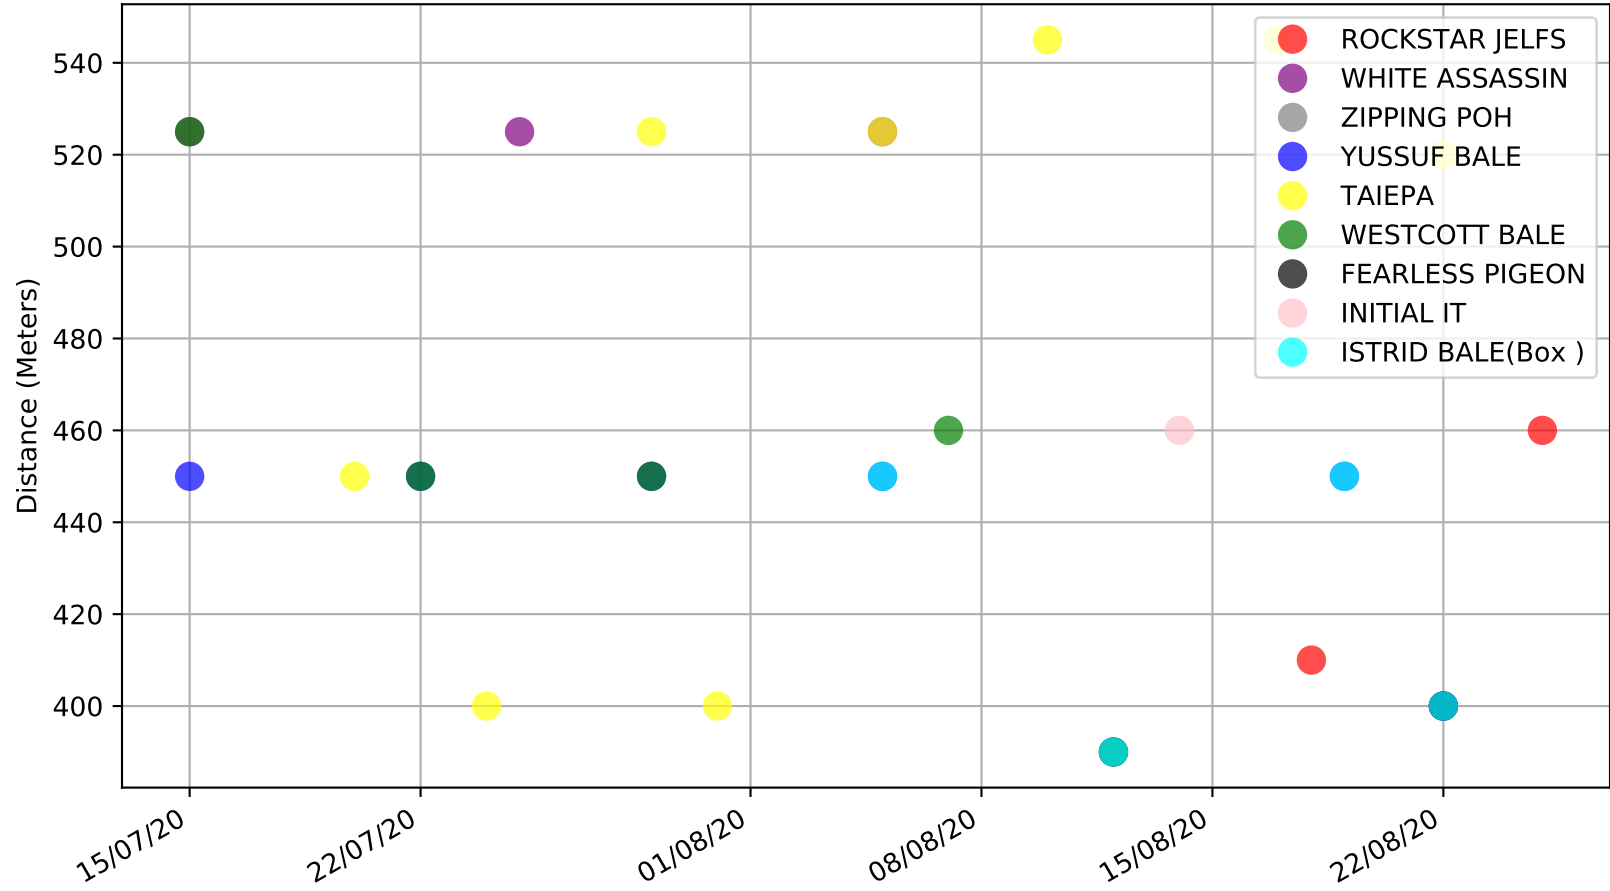

Geelong - 28th Aug
Race 3, TOPCAT VIDEO PRODUCTIONS, 460m, M
Previous race distances in meters