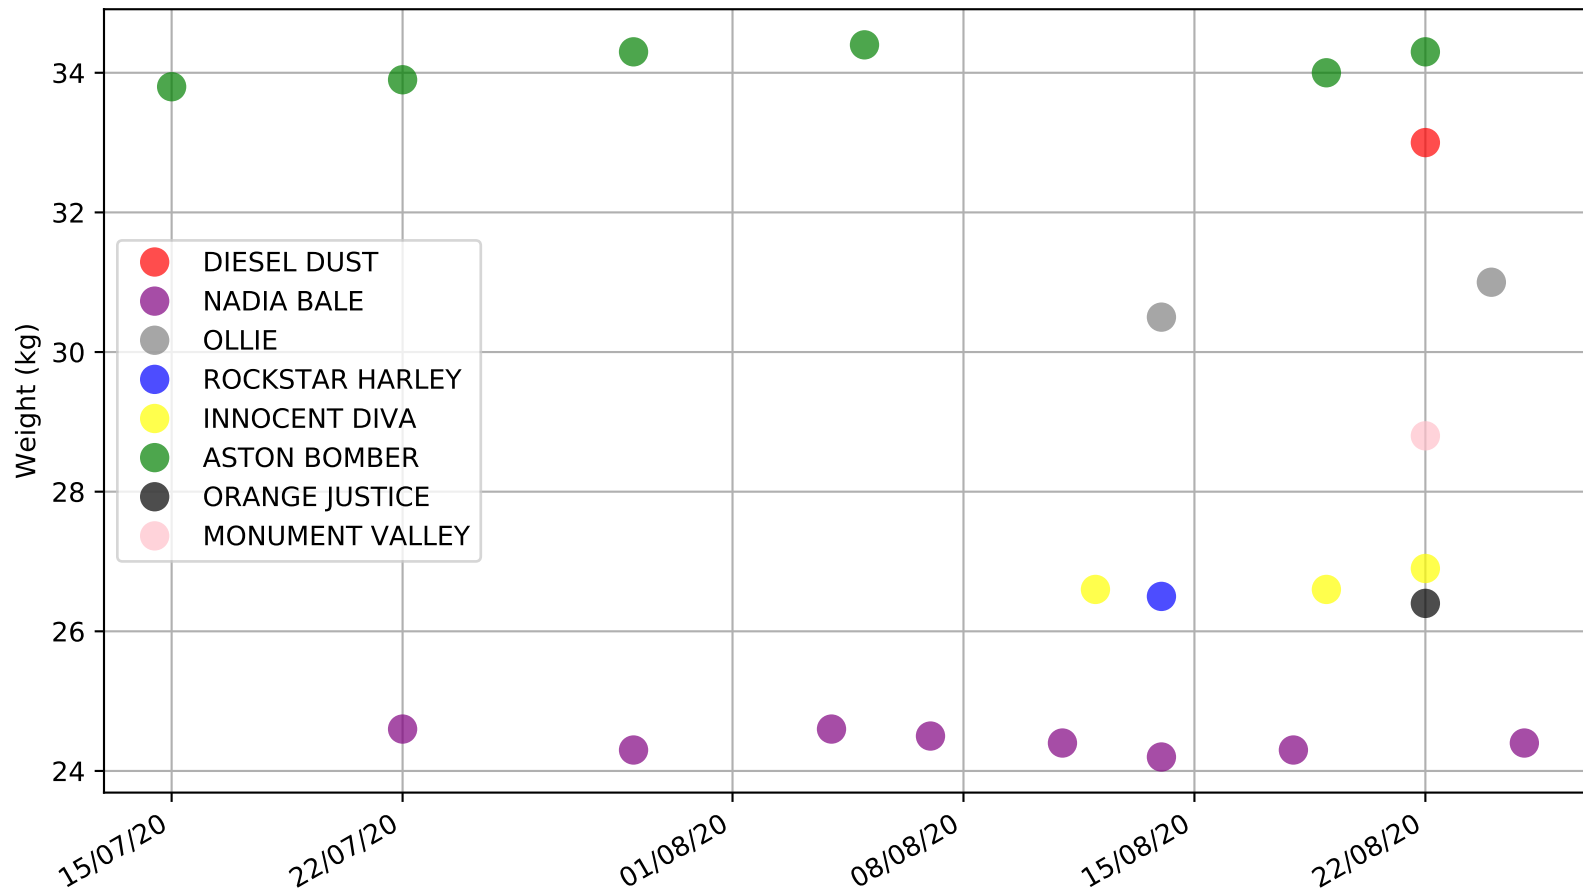

Geelong - 28th Aug
Race 1, BECKLEY PARK COMMUNITY MARKET, 400m, M
Previous race weights in kilograms