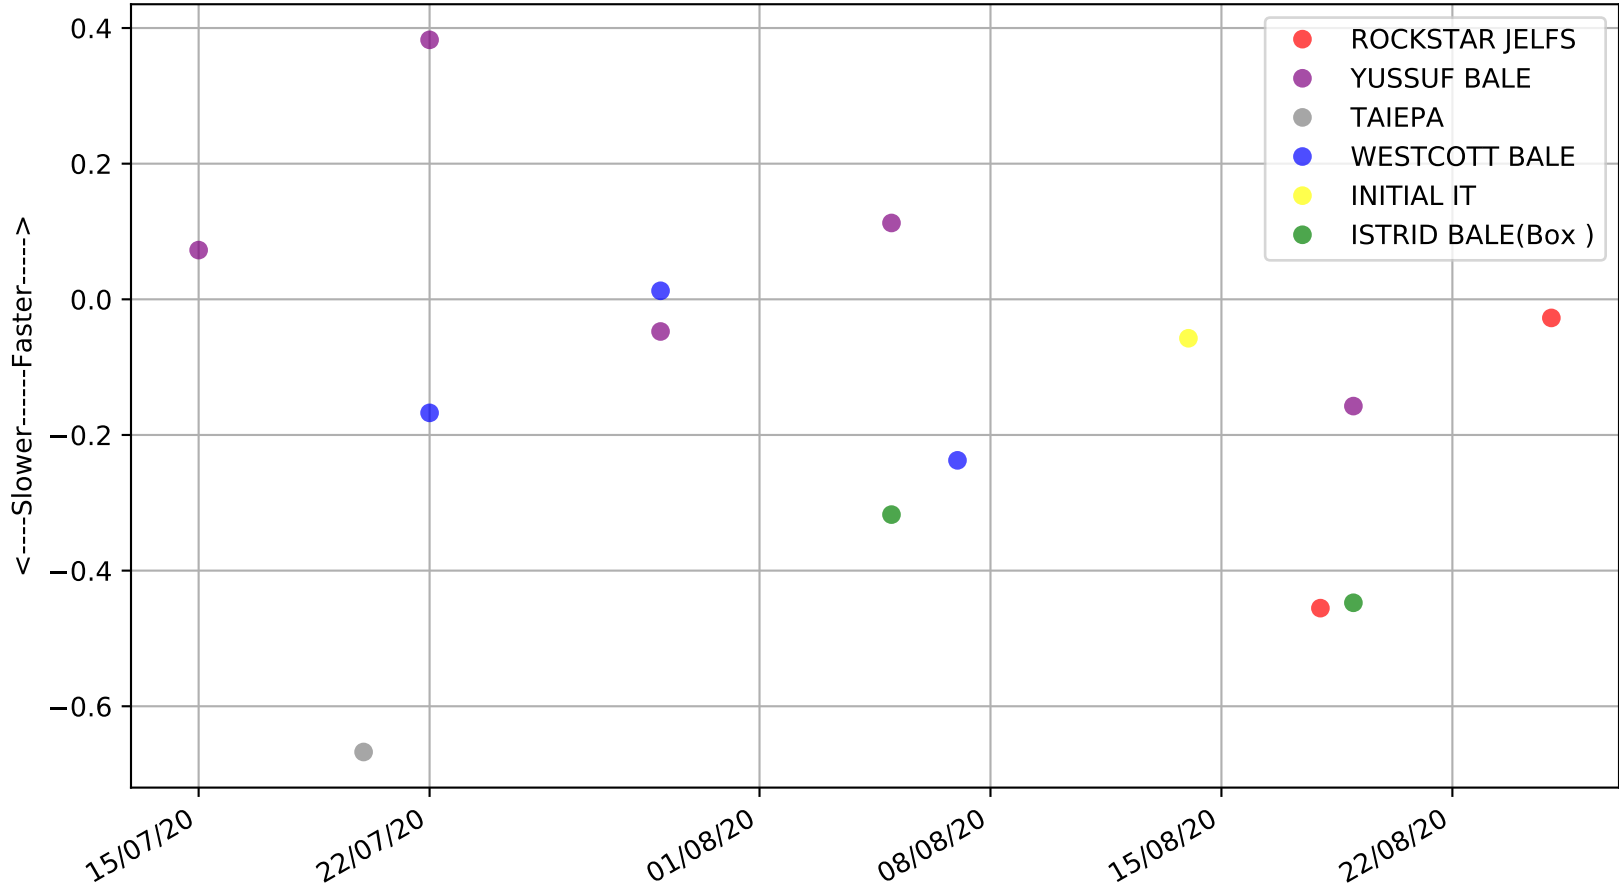

Geelong - 28th Aug
Race 3, TOPCAT VIDEO PRODUCTIONS, 460m, M
Speed of dog +50m or -50m of current race distance