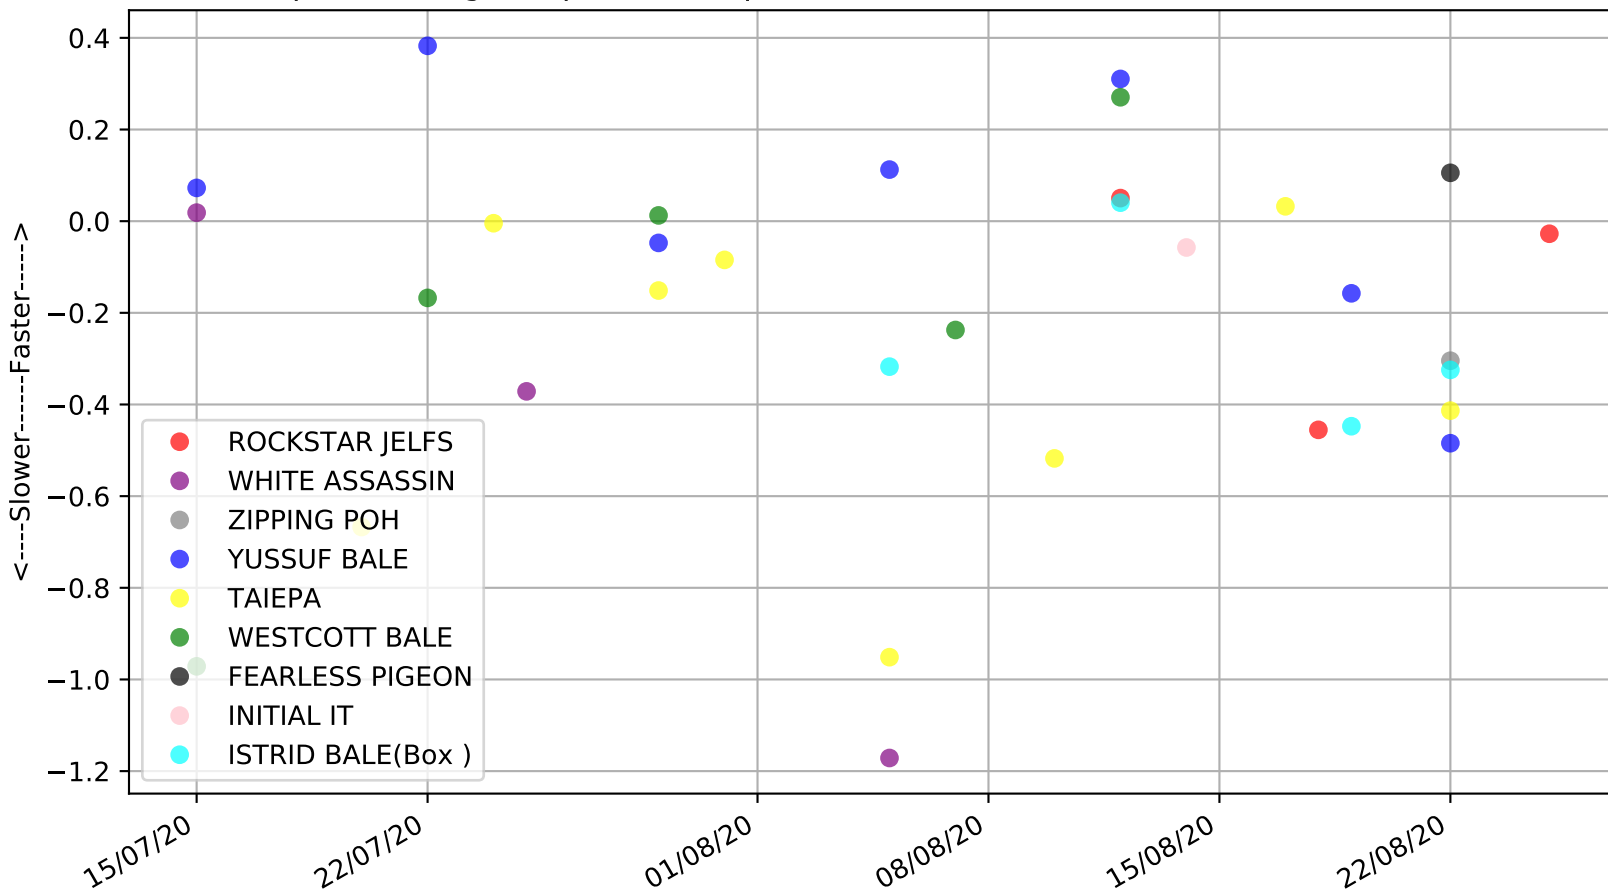

Geelong - 28th Aug
Race 3, TOPCAT VIDEO PRODUCTIONS, 460m, M
Speed of dog compared with par win times of the track & distance it ran at