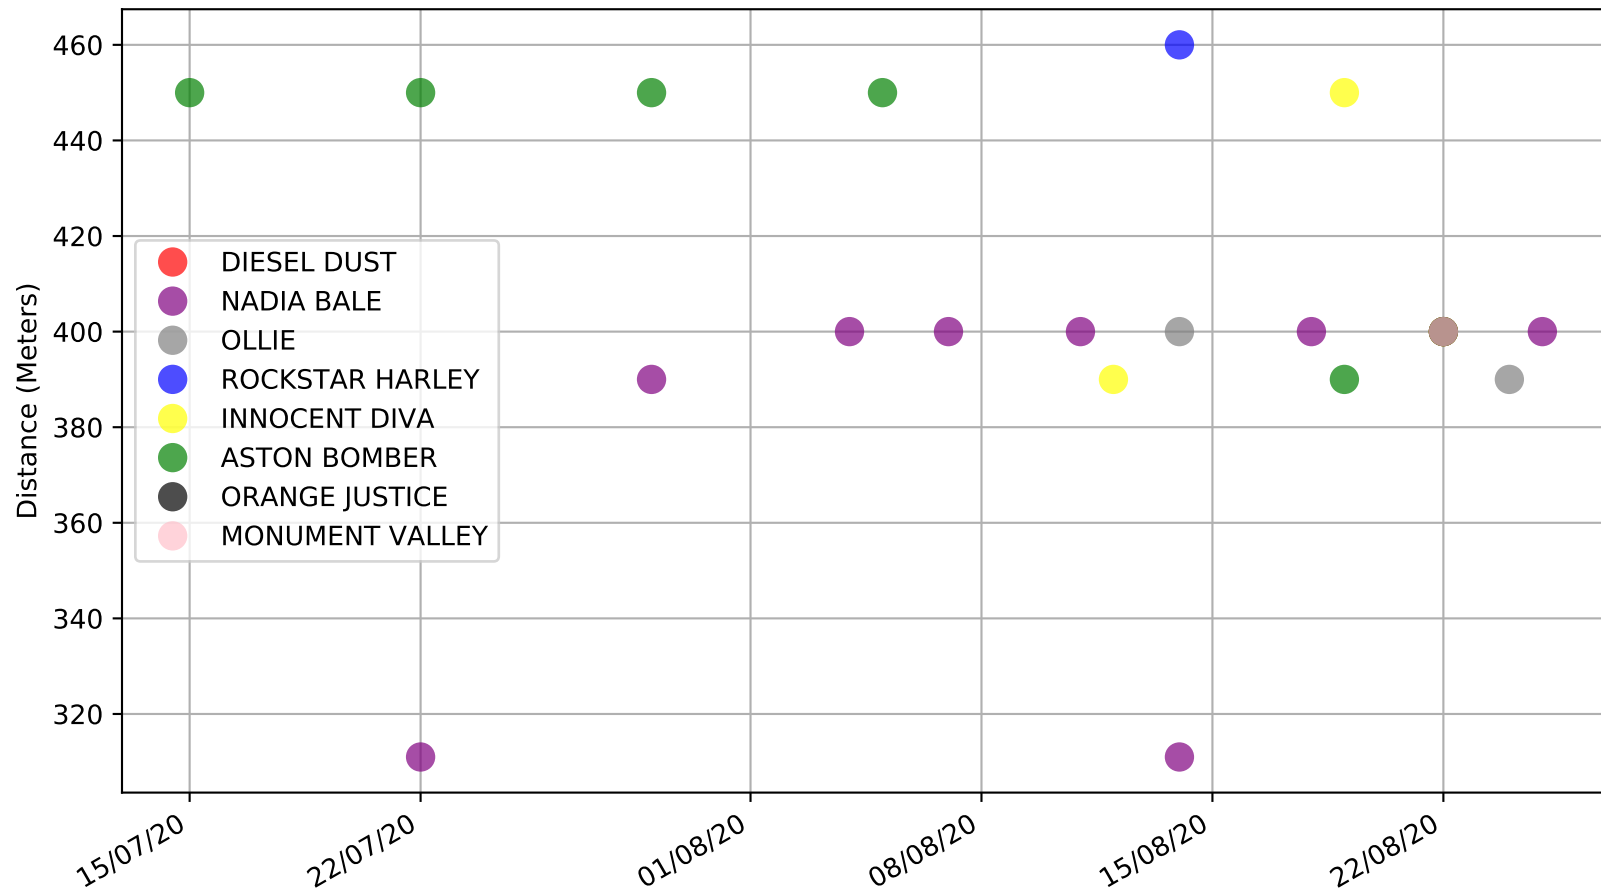

Geelong - 28th Aug
Race 1, BECKLEY PARK COMMUNITY MARKET, 400m, M
Previous race distances in meters

Geelong - 28th Aug
Race 1, BECKLEY PARK COMMUNITY MARKET, 400m, M
Speed of dog compared with par win times of the track & distance it ran at