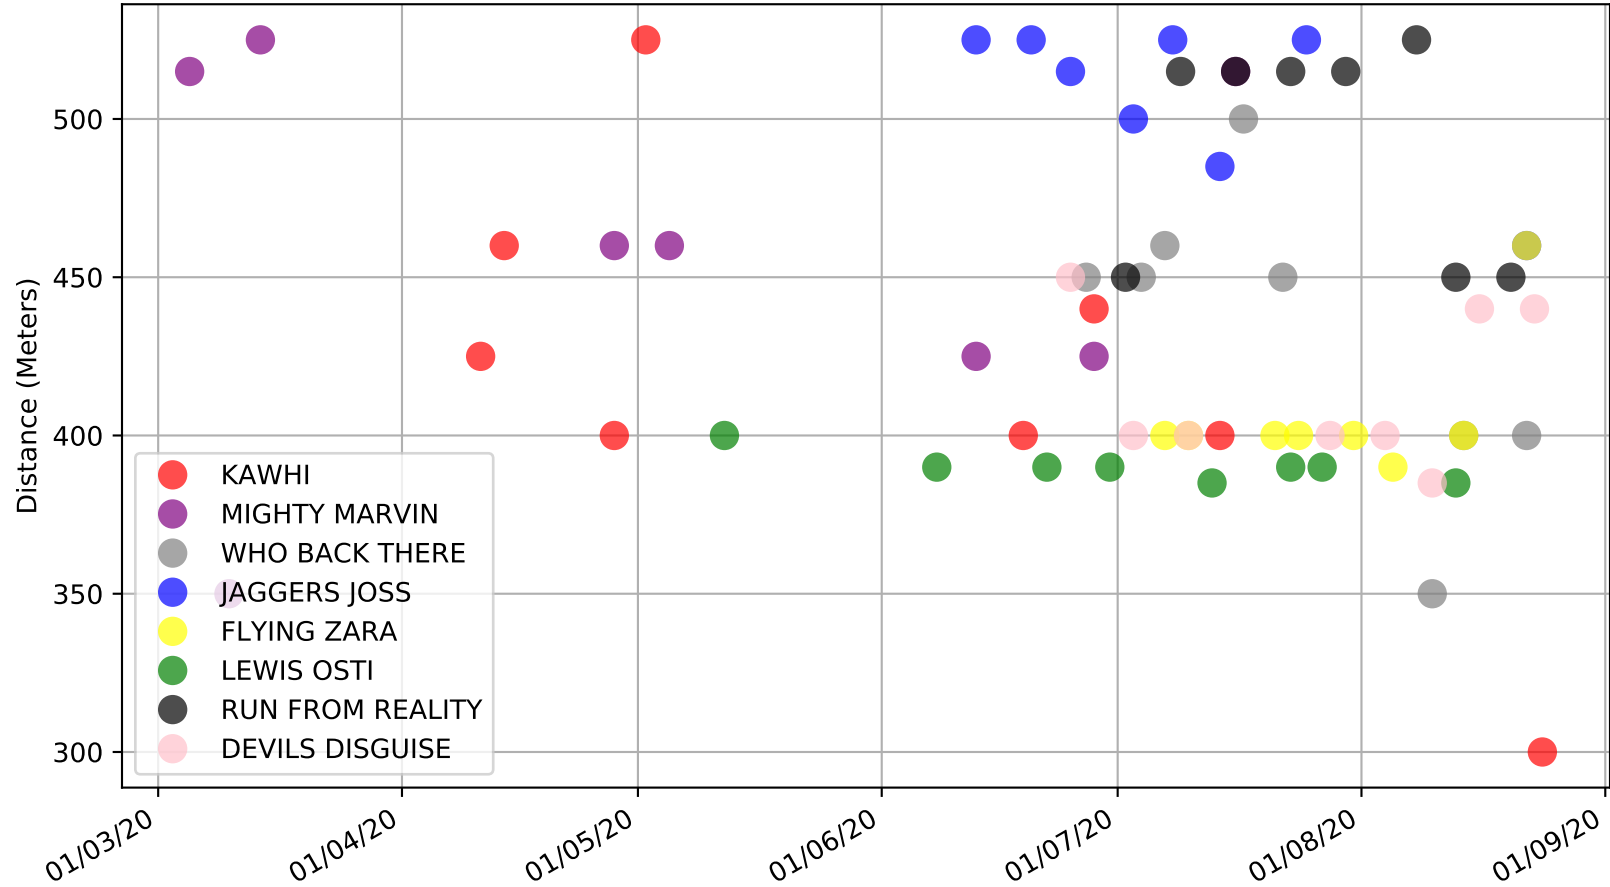

Geelong - 28th Aug
Race 12, TAB - LONG MAY WE PLAY (3-6 WINS) HT2, 400m, RWH
Previous race distances in meters