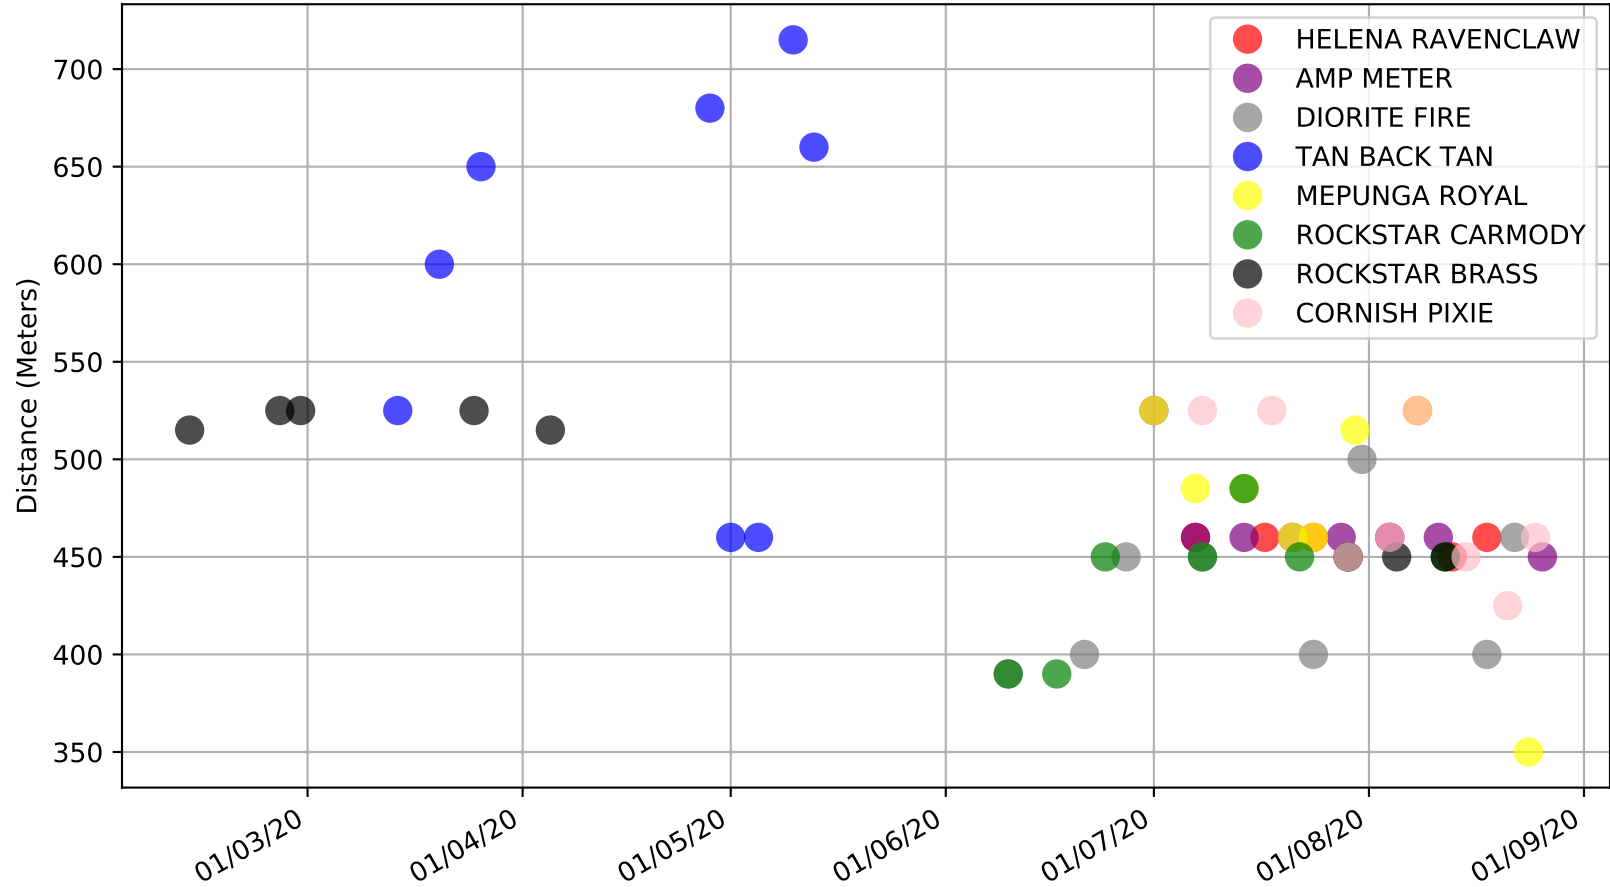

Geelong - 28th Aug
Race 10, BECKLEY CENTRE CLUB FUNDRAISING, 400m, X67
Speed of dog +50m or -50m of current race distance

Geelong - 28th Aug
Race 10, BECKLEY CENTRE CLUB FUNDRAISING, 400m, X67
Previous race weights in kilograms

Geelong - 28th Aug

Race 10, BECKLEY CENTRE CLUB FUNDRAISING, 400m, X67

Early Speed compared with par early speed

Geelong - 28th Aug
Race 11, MERV JENNINGS SIGNS (2-4 WINS), 460m, RW
Previous race distances in meters

Geelong - 28th Aug
Race 11, MERV JENNINGS SIGNS (2-4 WINS), 460m, RW
Speed of dog compared with par win times of the track & distance it ran at

Geelong - 28th Aug
Race 11, MERV JENNINGS SIGNS (2-4 WINS), 460m, RW
Speed of dog +50m or -50m of current race distance