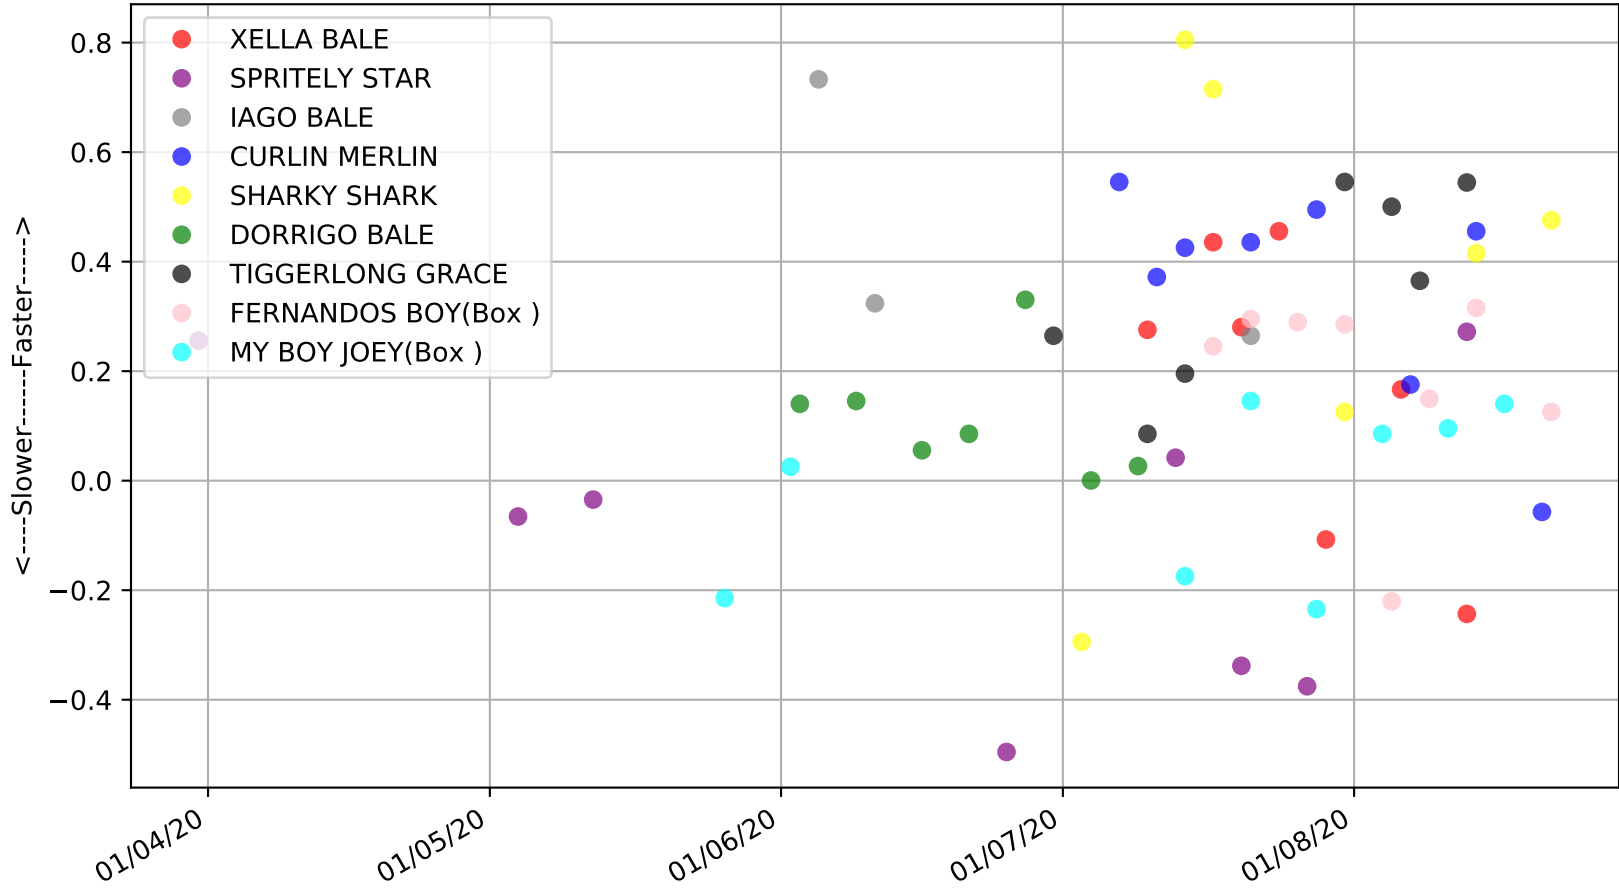

Geelong - 28th Aug
Race 5, HAPPY 50TH GONZO, 400m, X45
Speed of dog +50m or -50m of current race distance