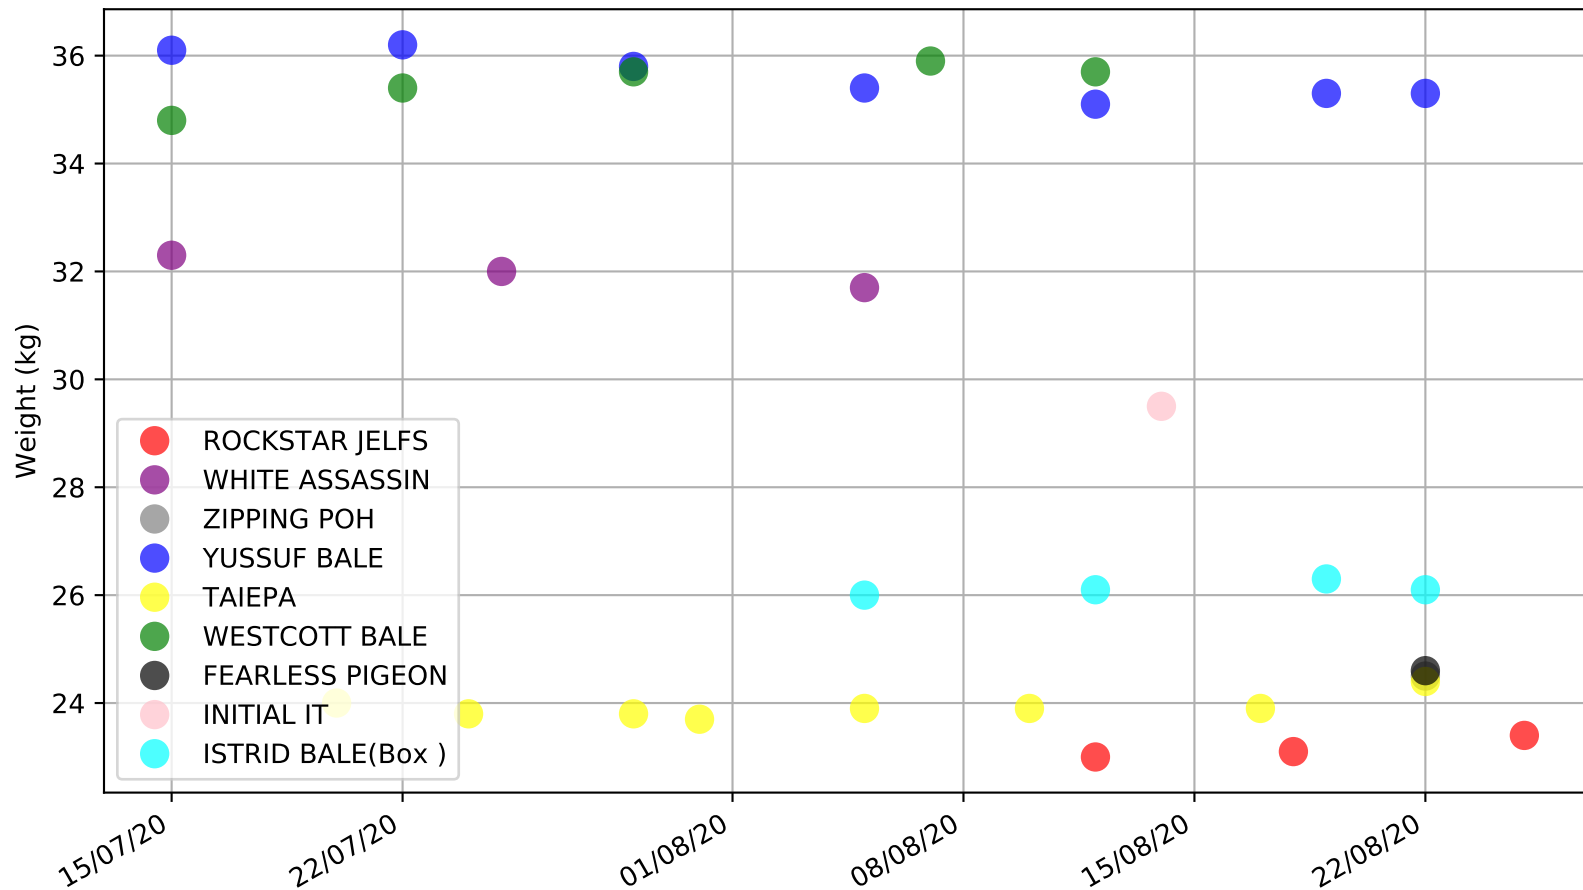

Geelong - 28th Aug
Race 3, TOPCAT VIDEO PRODUCTIONS, 460m, M
Previous race weights in kilograms