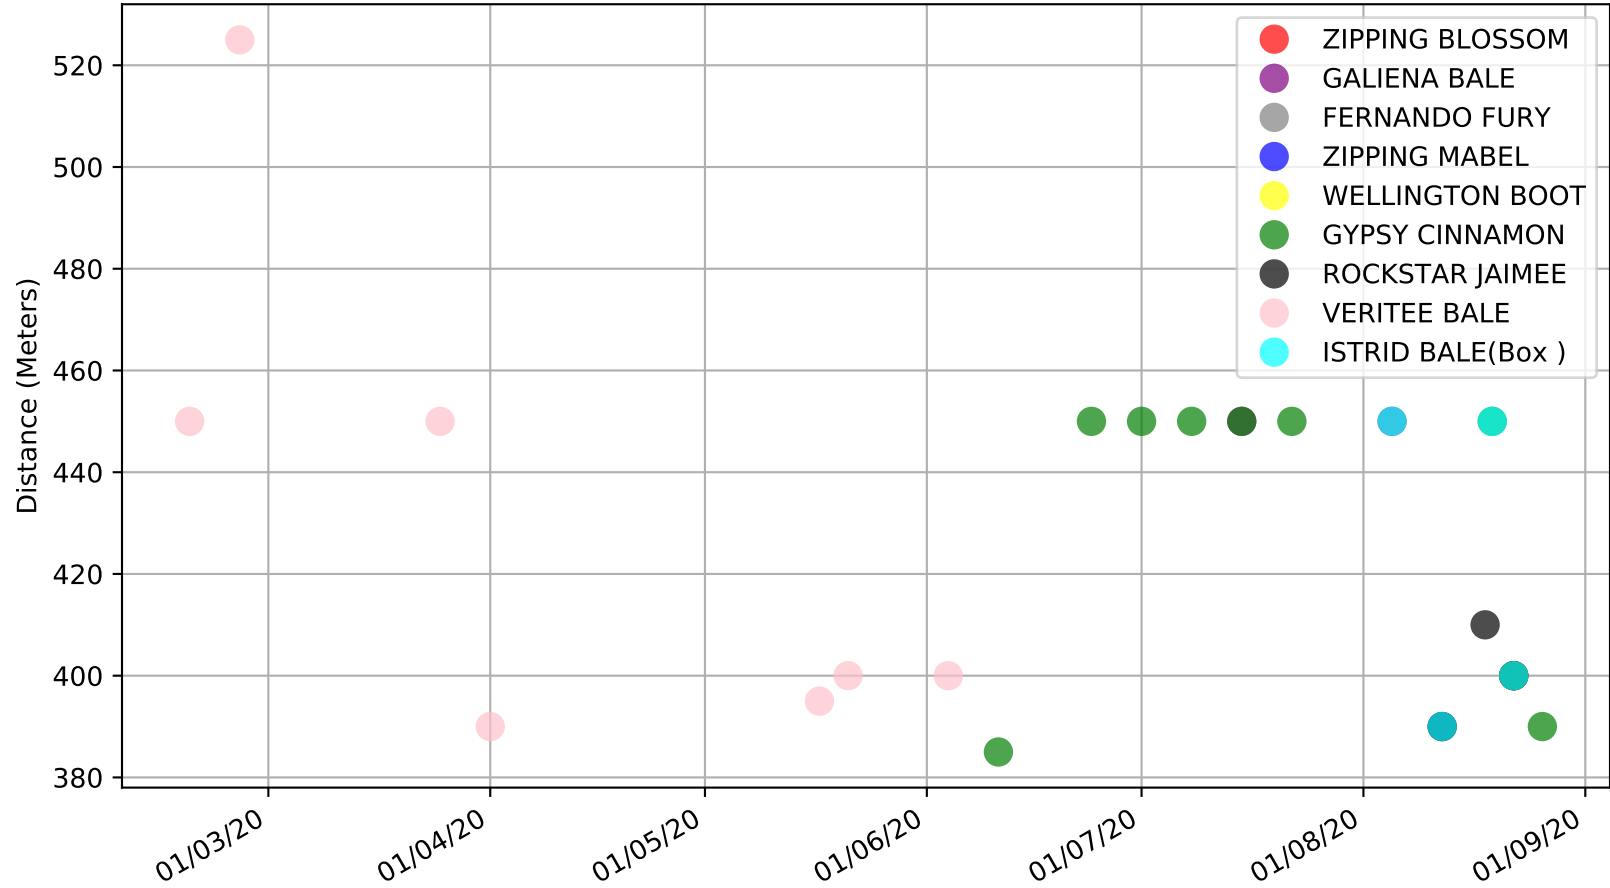

Geelong - 28th Aug
Race 2, BECOME A BECKLEY CENTRE MEMBER IN 2020, 460m, M
Previous race distances in meters