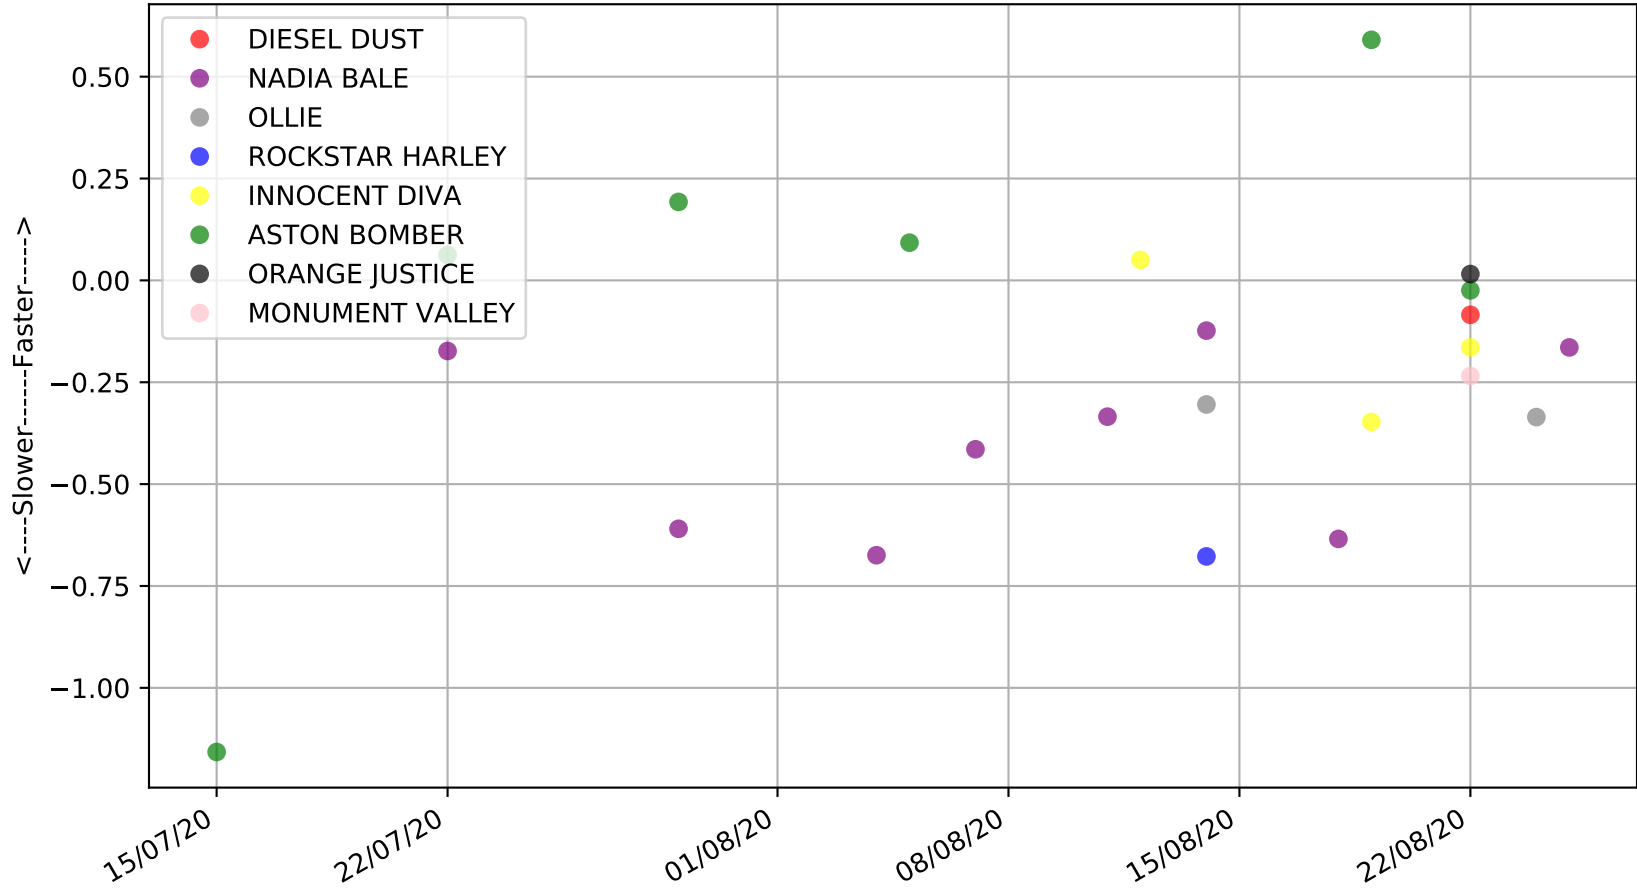

Geelong - 28th Aug
Race 1, BECKLEY PARK COMMUNITY MARKET, 400m, M
Previous race distances in meters

Geelong - 28th Aug
Race 1, BECKLEY PARK COMMUNITY MARKET, 400m, M
Speed of dog compared with par win times of the track & distance it ran at