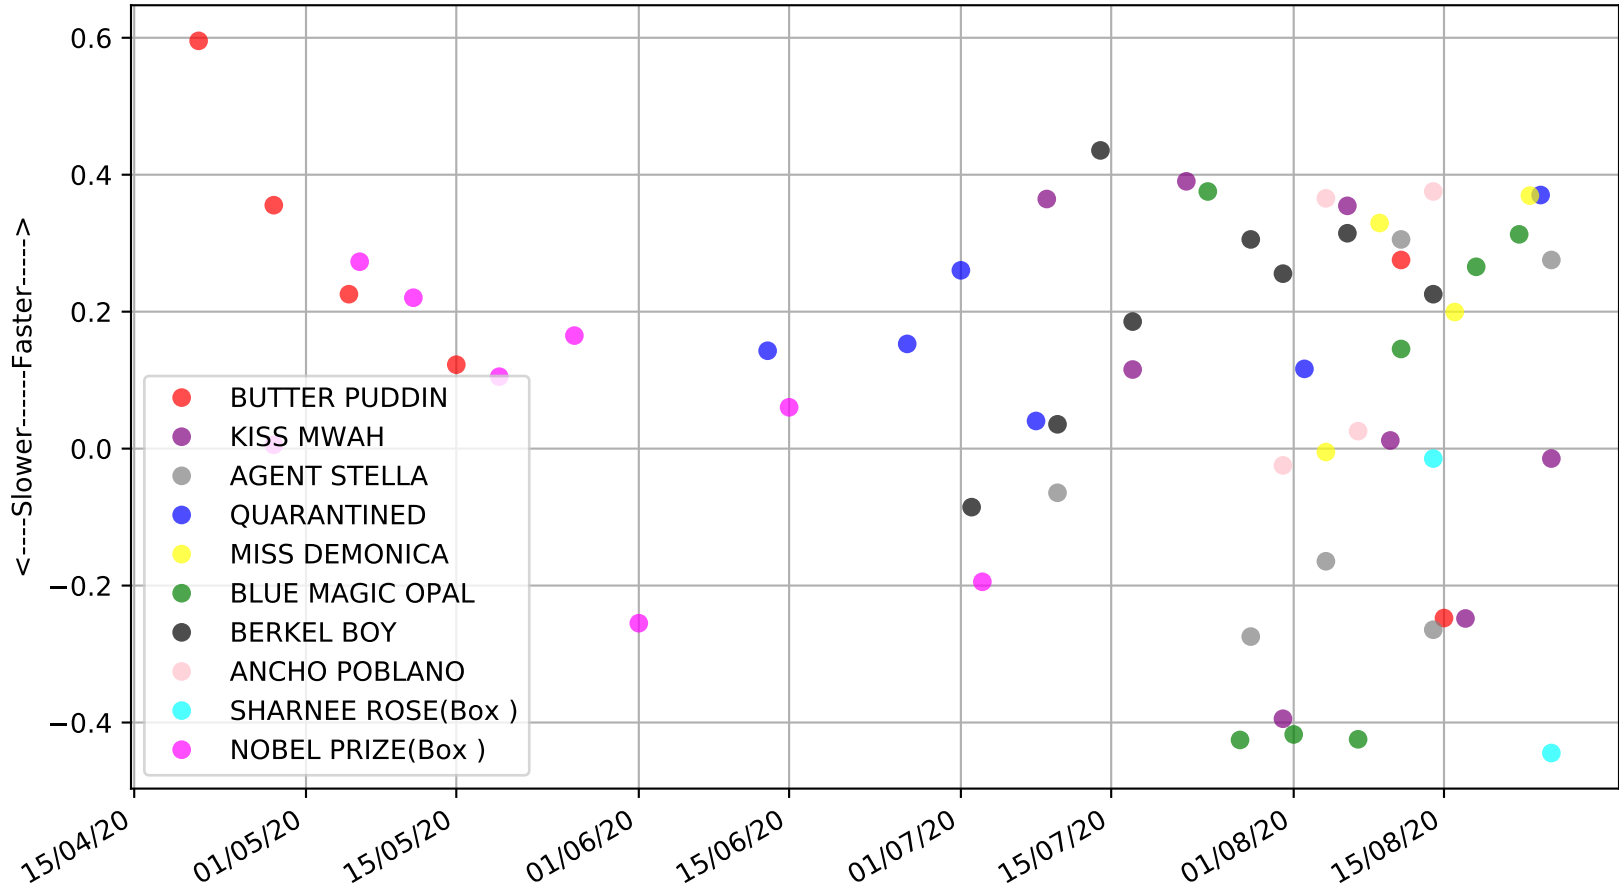

Geelong - 28th Aug
Race 10, BECKLEY CENTRE CLUB FUNDRAISING, 400m, X67
Speed of dog +50m or -50m of current race distance