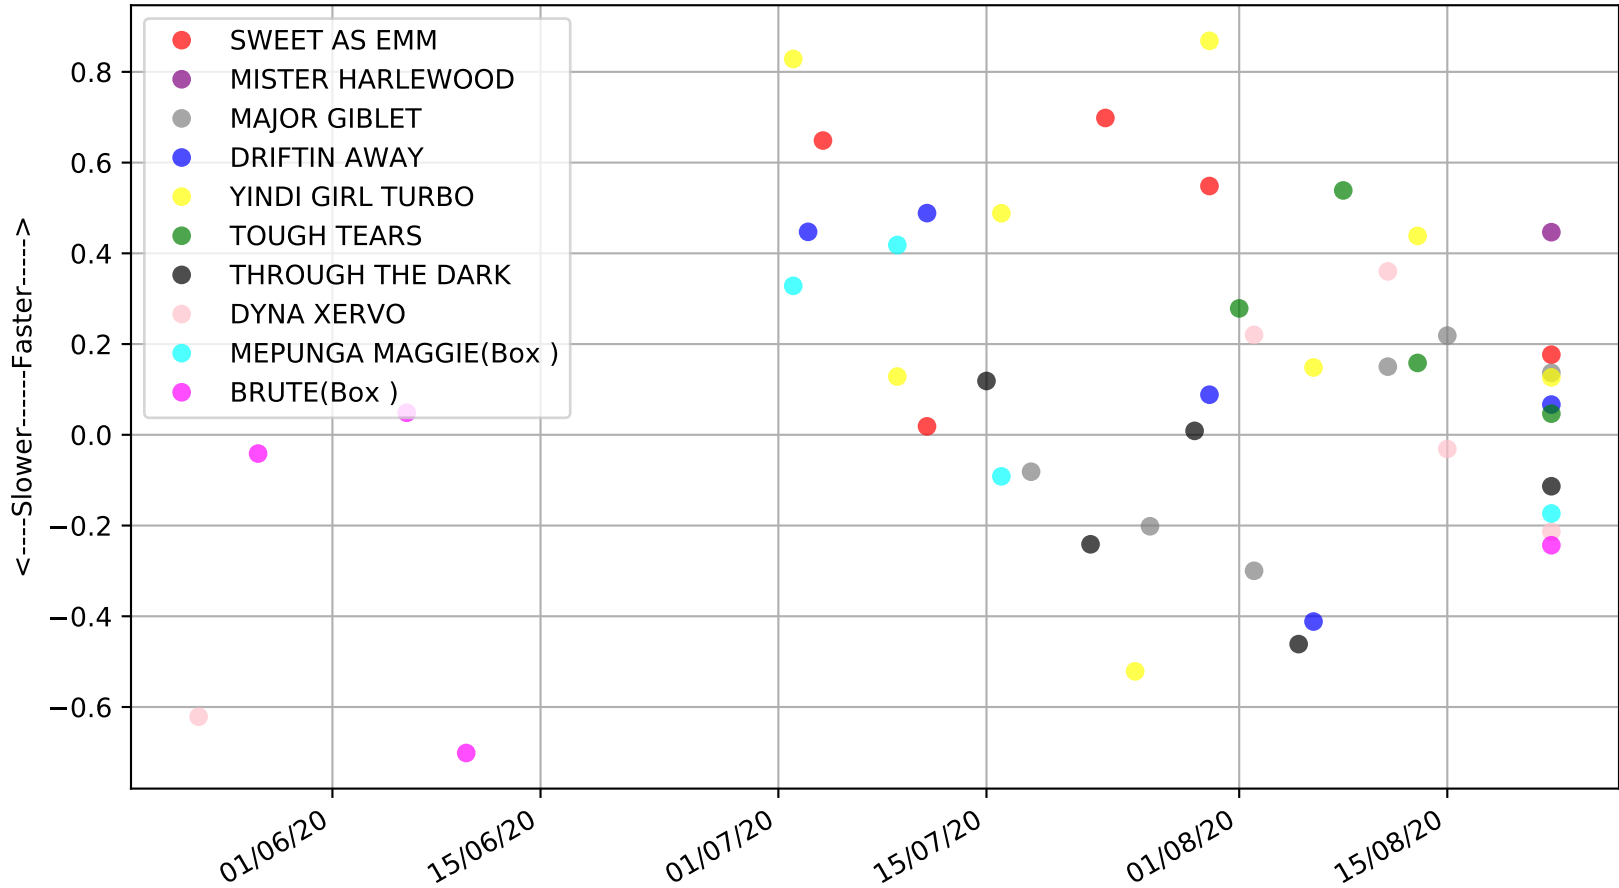

Geelong - 28th Aug
Race 8, JOE PEARL WINTER CUP FINAL (VICGREYS), 520m, SF
Speed of dog +50m or -50m of current race distance