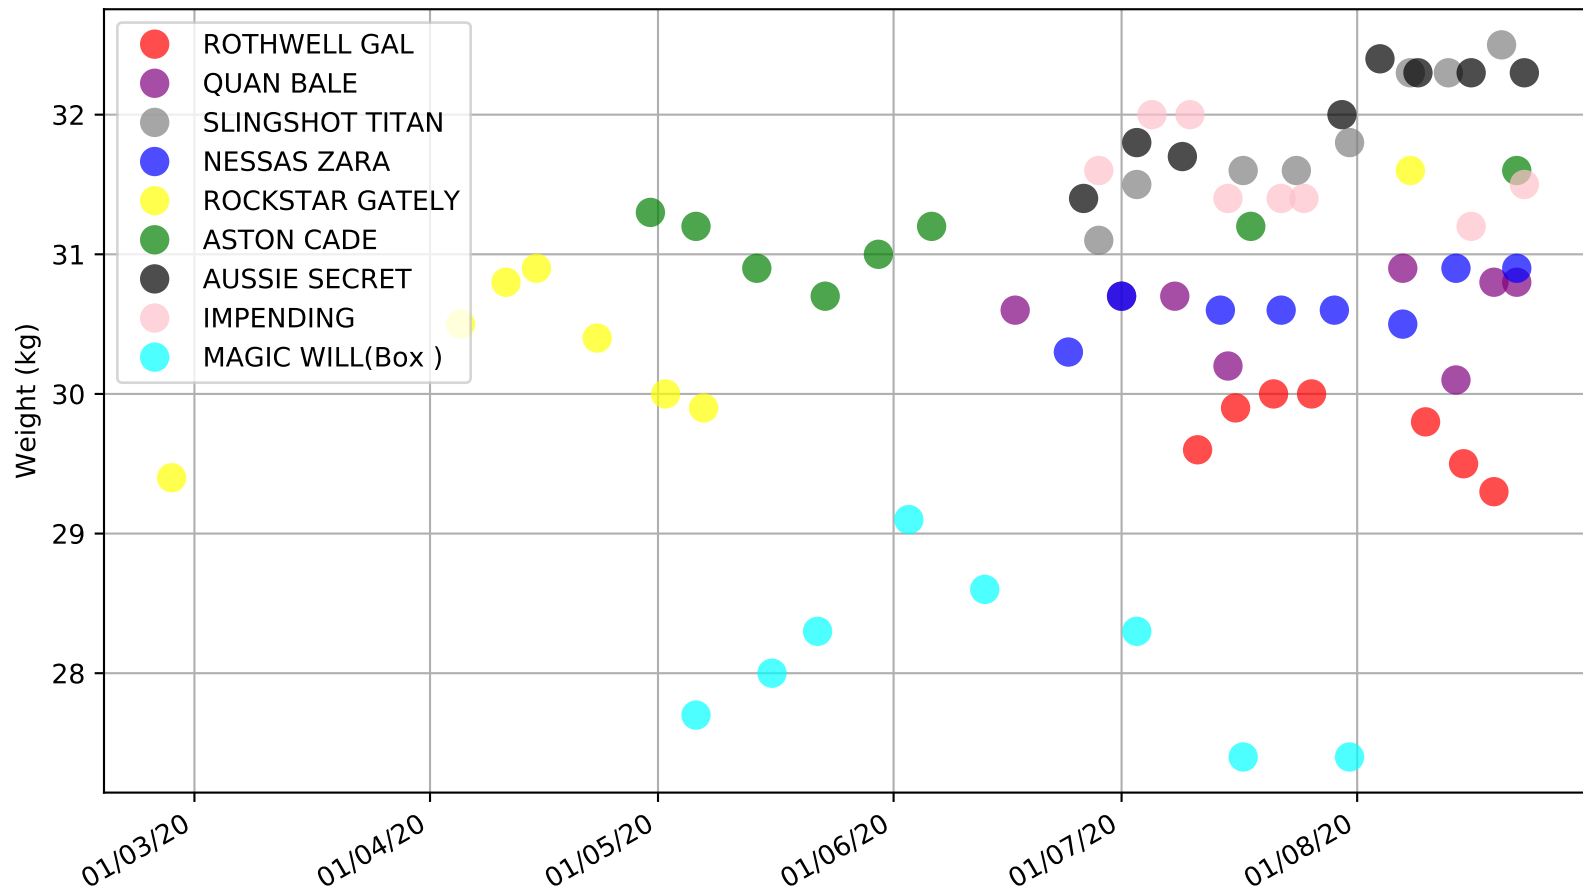

Geelong - 28th Aug
Race 6, P & R FOOD SERVICES, 460m, X45
Previous race weights in kilograms