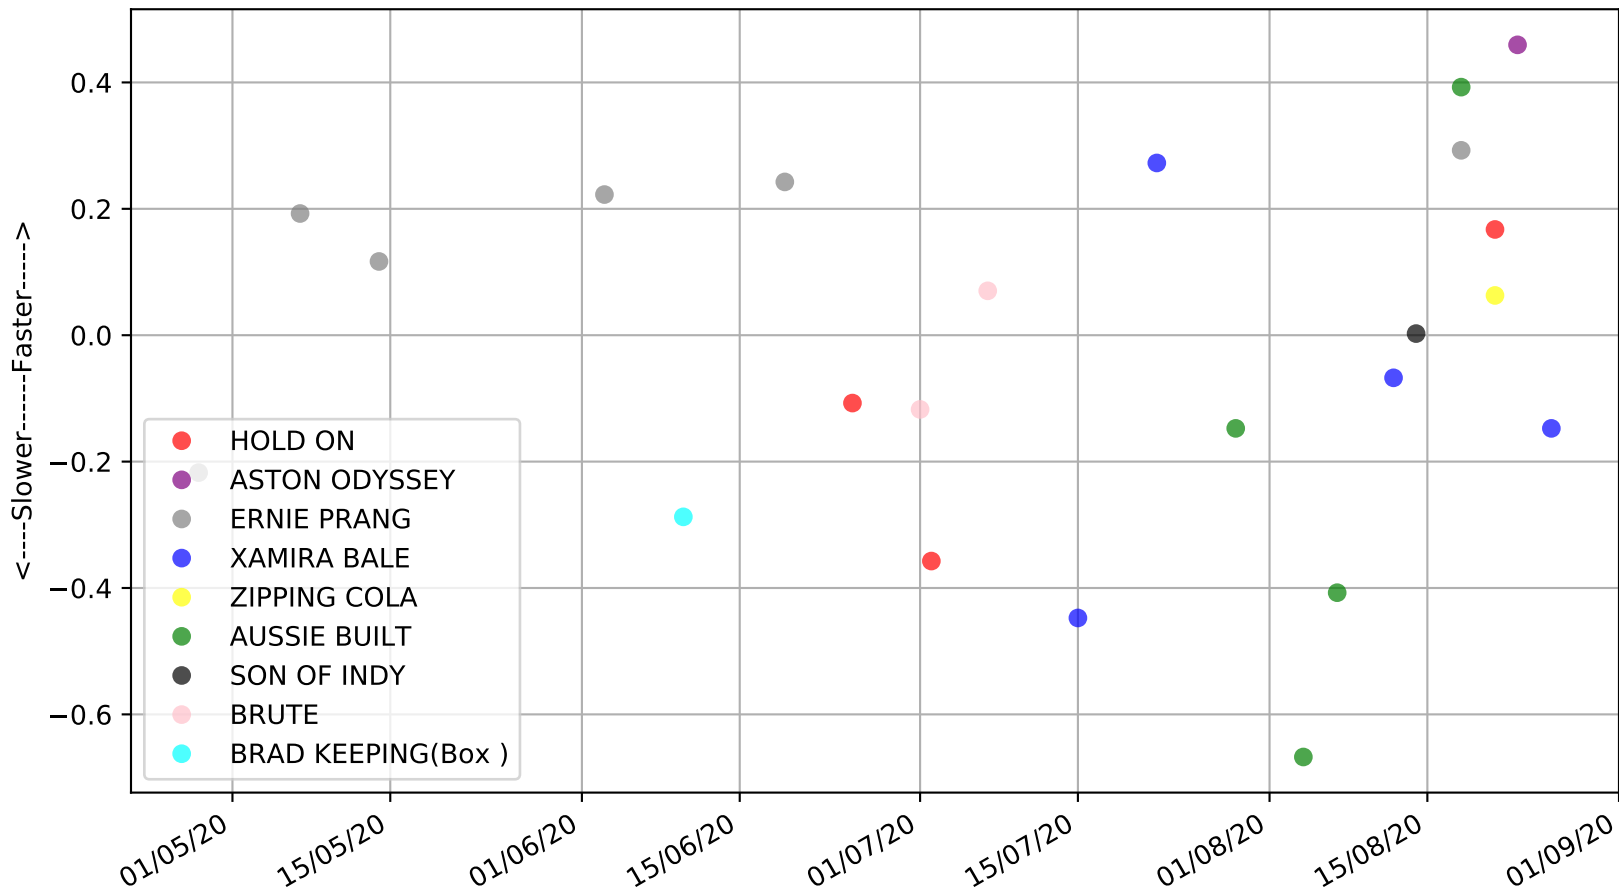

Geelong - 28th Aug
Race 9, THE BECKLEY CENTRE GEELONG, 460m, 7
Speed of dog +50m or -50m of current race distance