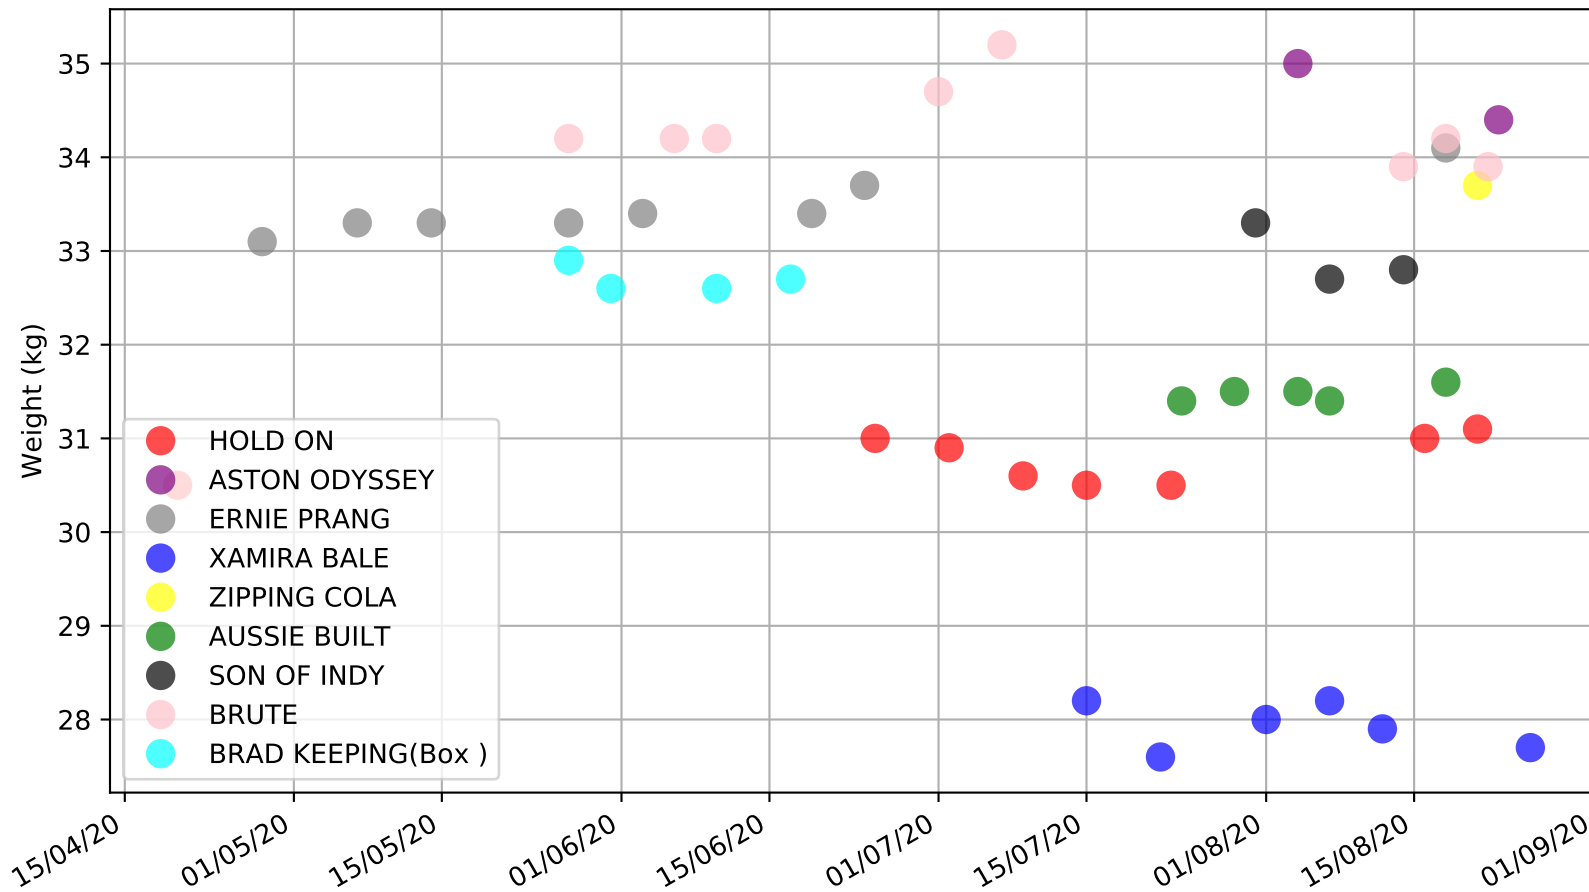

Geelong - 28th Aug
Race 9, THE BECKLEY CENTRE GEELONG, 460m, 7
Previous race weights in kilograms