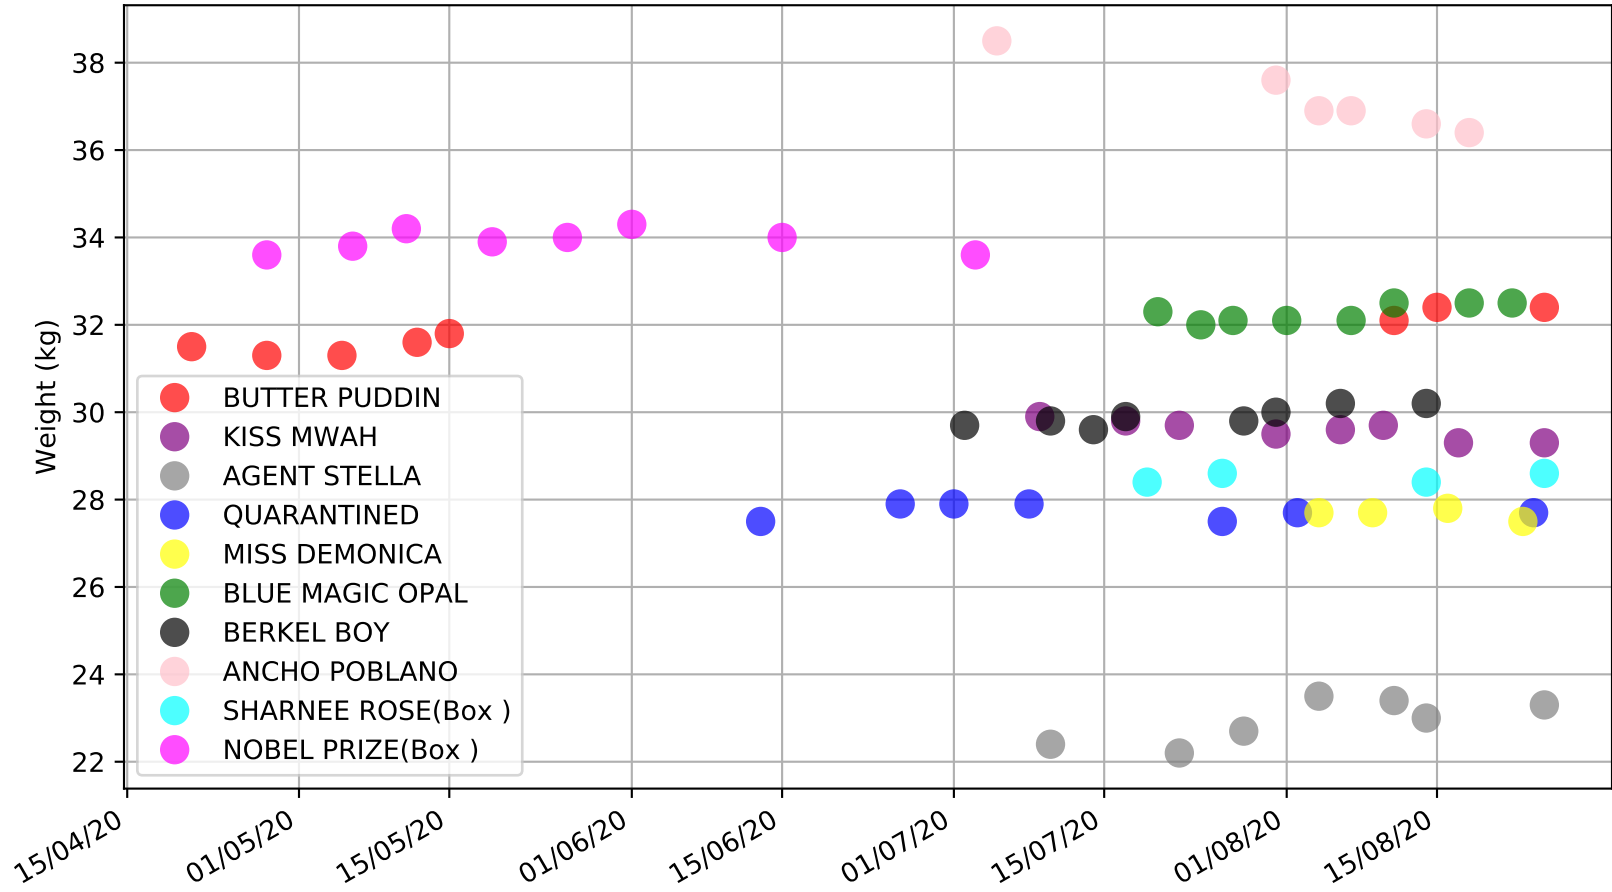

Geelong - 28th Aug
Race 10, BECKLEY CENTRE CLUB FUNDRAISING, 400m, X67
Previous race weights in kilograms