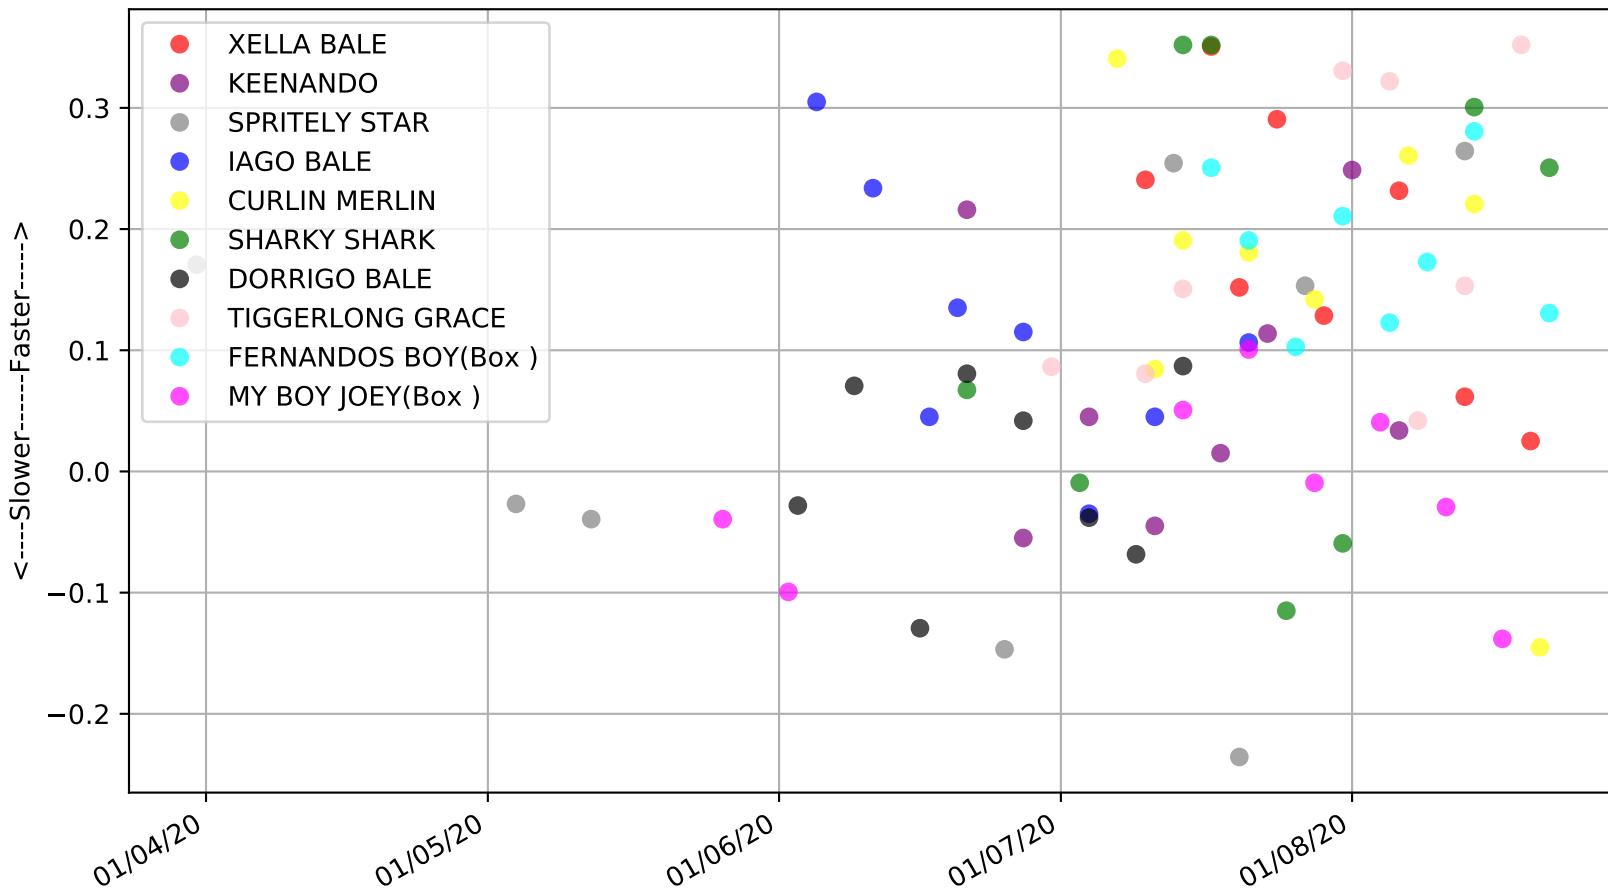

Geelong - 28th Aug
Race 5, HAPPY 50TH GONZO, 400m, X45
Early Speed compared with par early speed