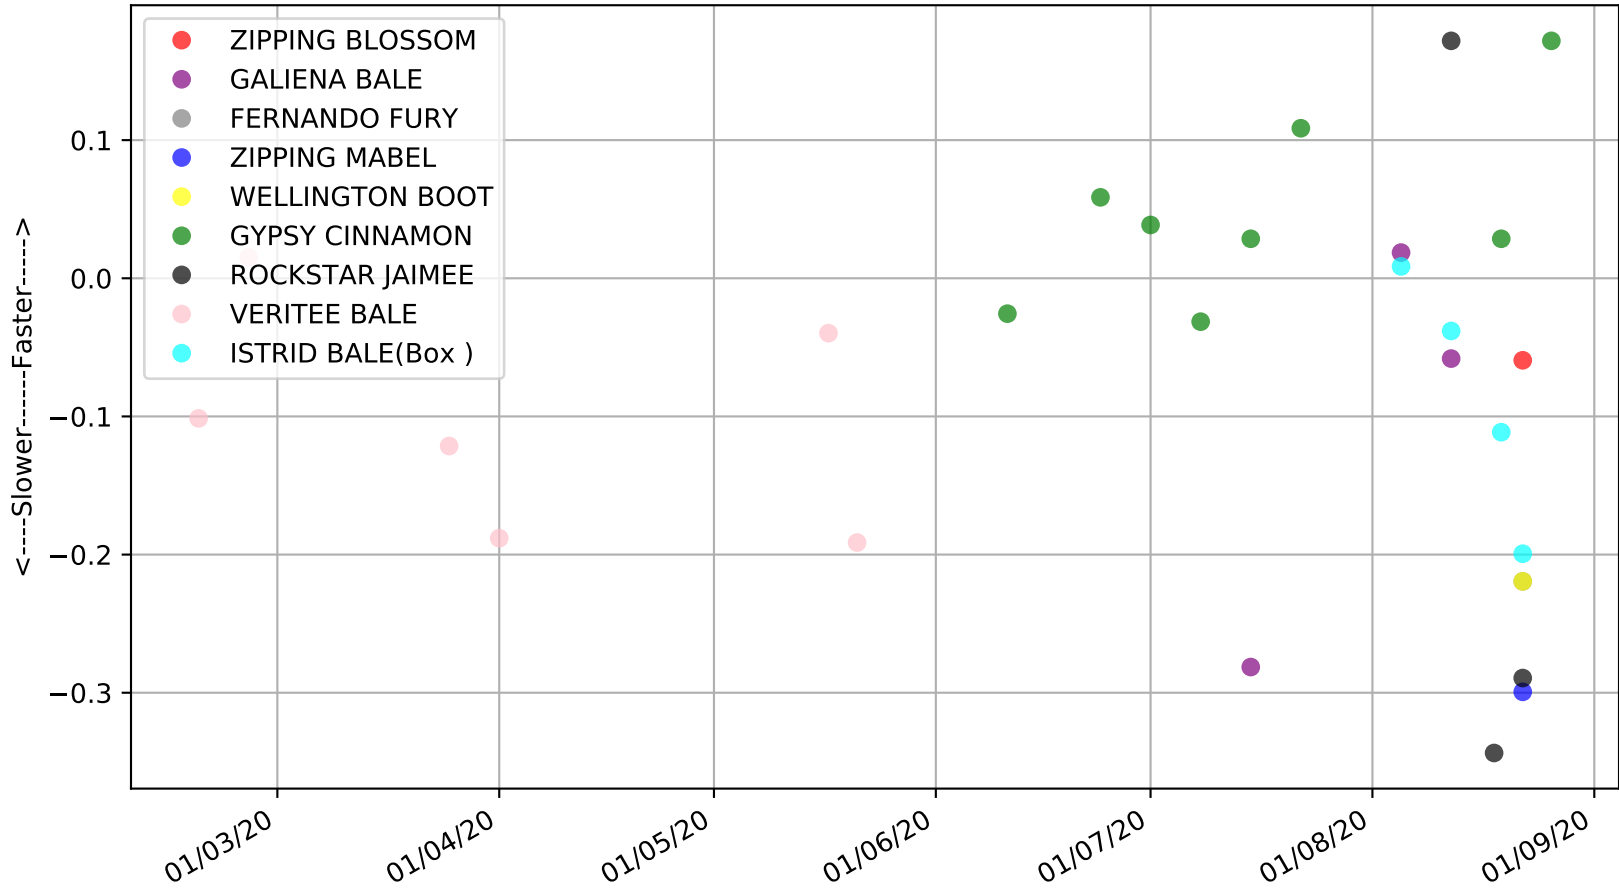

Geelong - 28th Aug
Race 2, BECOME A BECKLEY CENTRE MEMBER IN 2020, 460m, M
Early Speed compared with par early speed