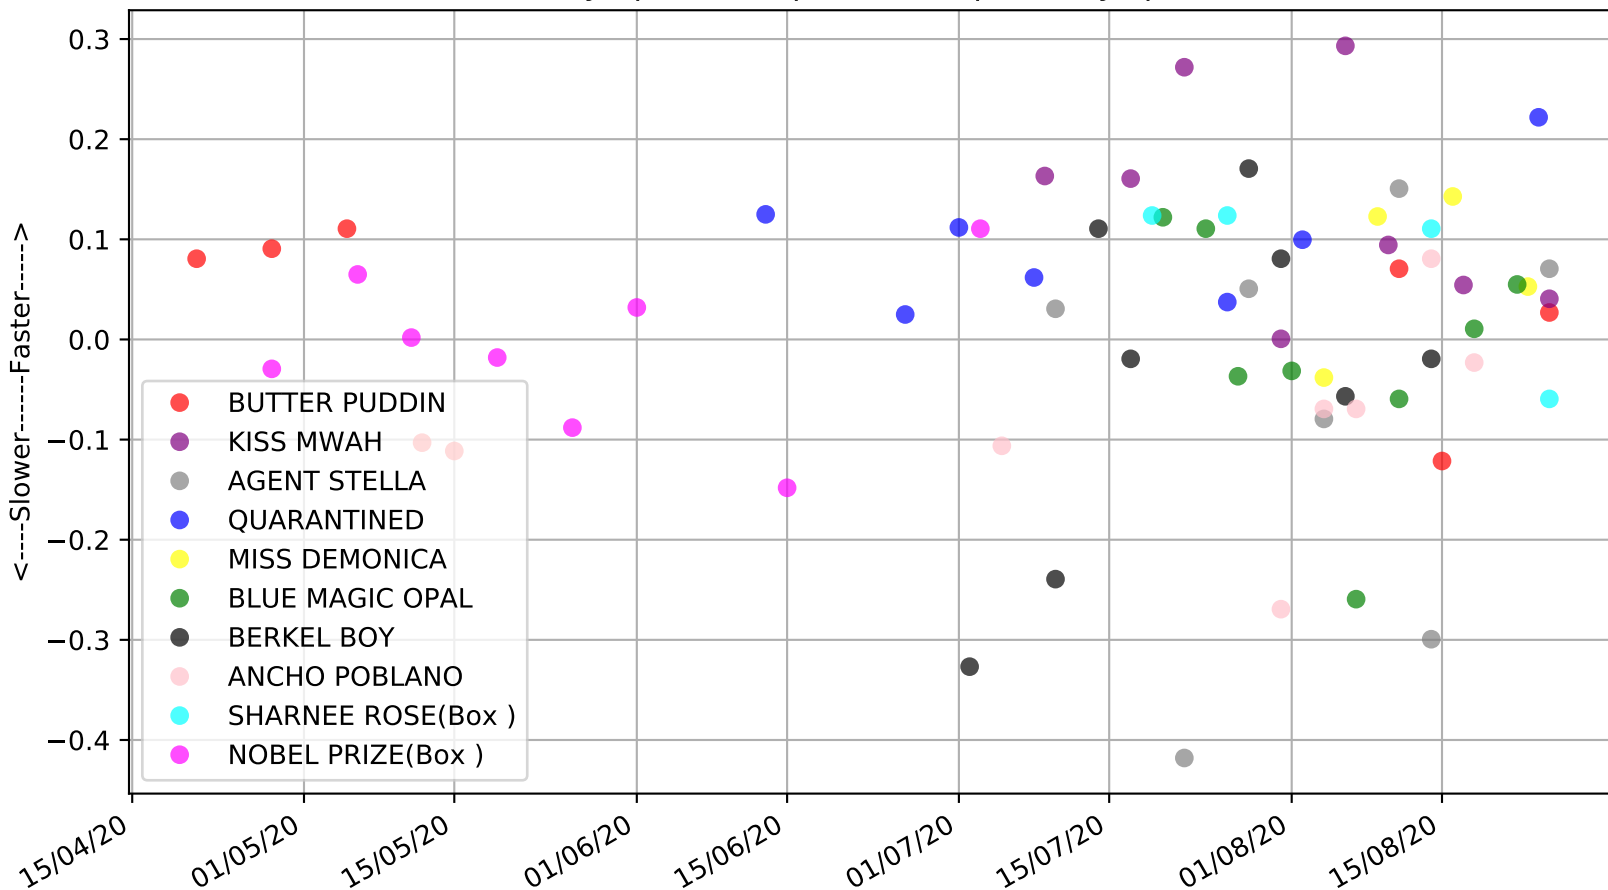

Geelong - 28th Aug

Race 10, BECKLEY CENTRE CLUB FUNDRAISING, 400m, X67

Early Speed compared with par early speed

Geelong - 28th Aug
Race 11, MERV JENNINGS SIGNS (2-4 WINS), 460m, RW
Previous race distances in meters

Geelong - 28th Aug
Race 11, MERV JENNINGS SIGNS (2-4 WINS), 460m, RW
Speed of dog compared with par win times of the track & distance it ran at

Geelong - 28th Aug
Race 11, MERV JENNINGS SIGNS (2-4 WINS), 460m, RW
Speed of dog +50m or -50m of current race distance