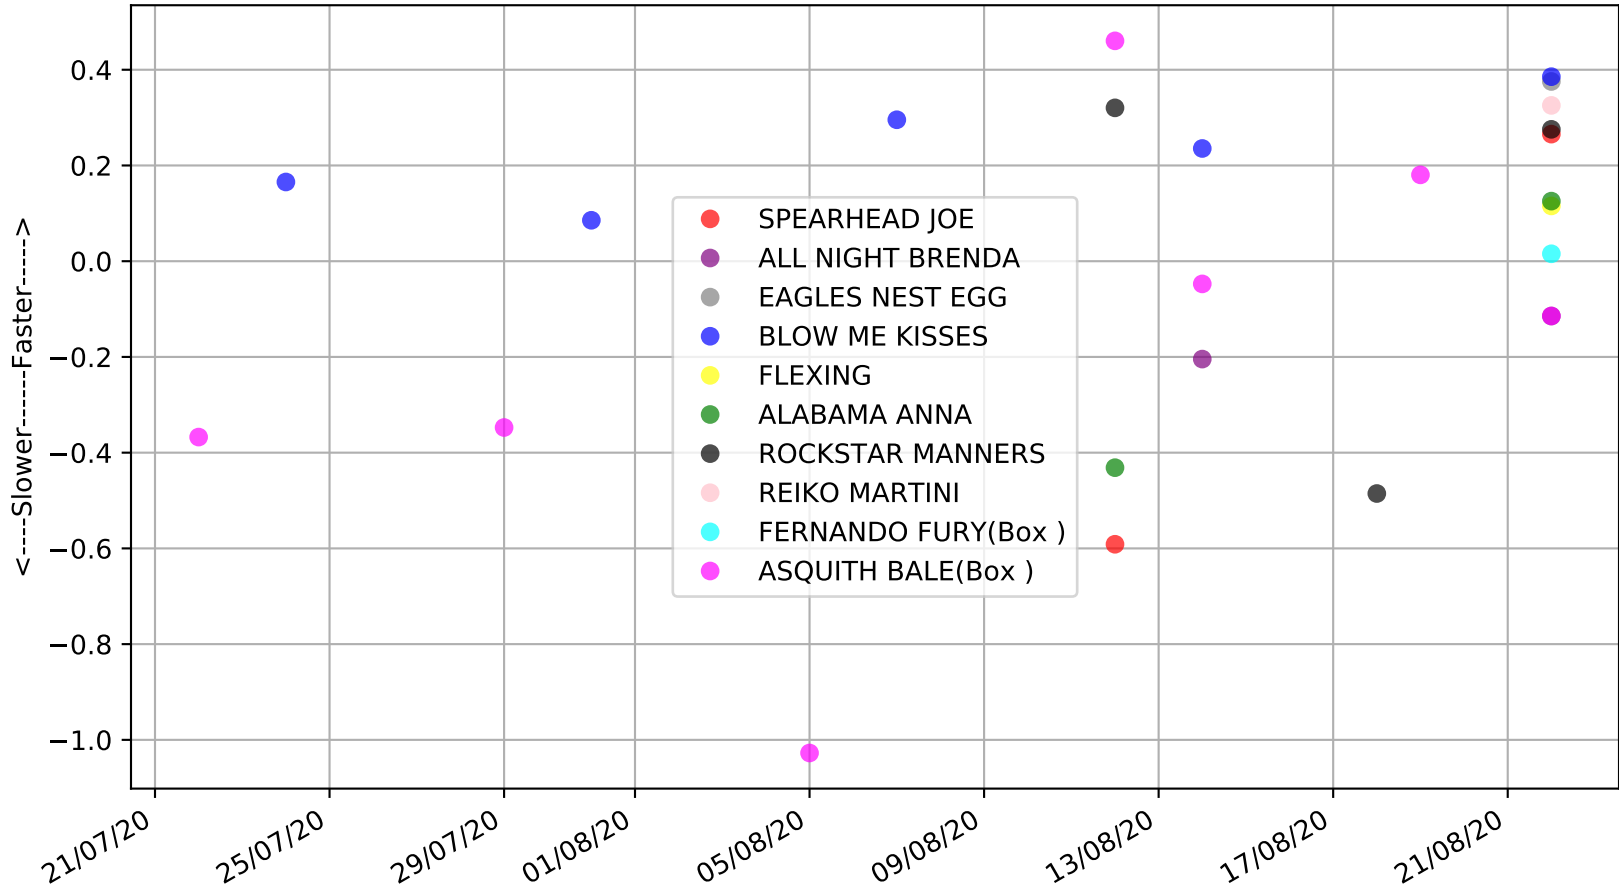

Geelong - 28th Aug
Race 4, TAB.COM.AU FINAL (VICGREYS), 400m, MF
Speed of dog compared with par win times of the track & distance it ran at

Geelong - 28th Aug
Race 4, TAB.COM.AU FINAL (VICGREYS), 400m, MF
Speed of dog +50m or -50m of current race distance