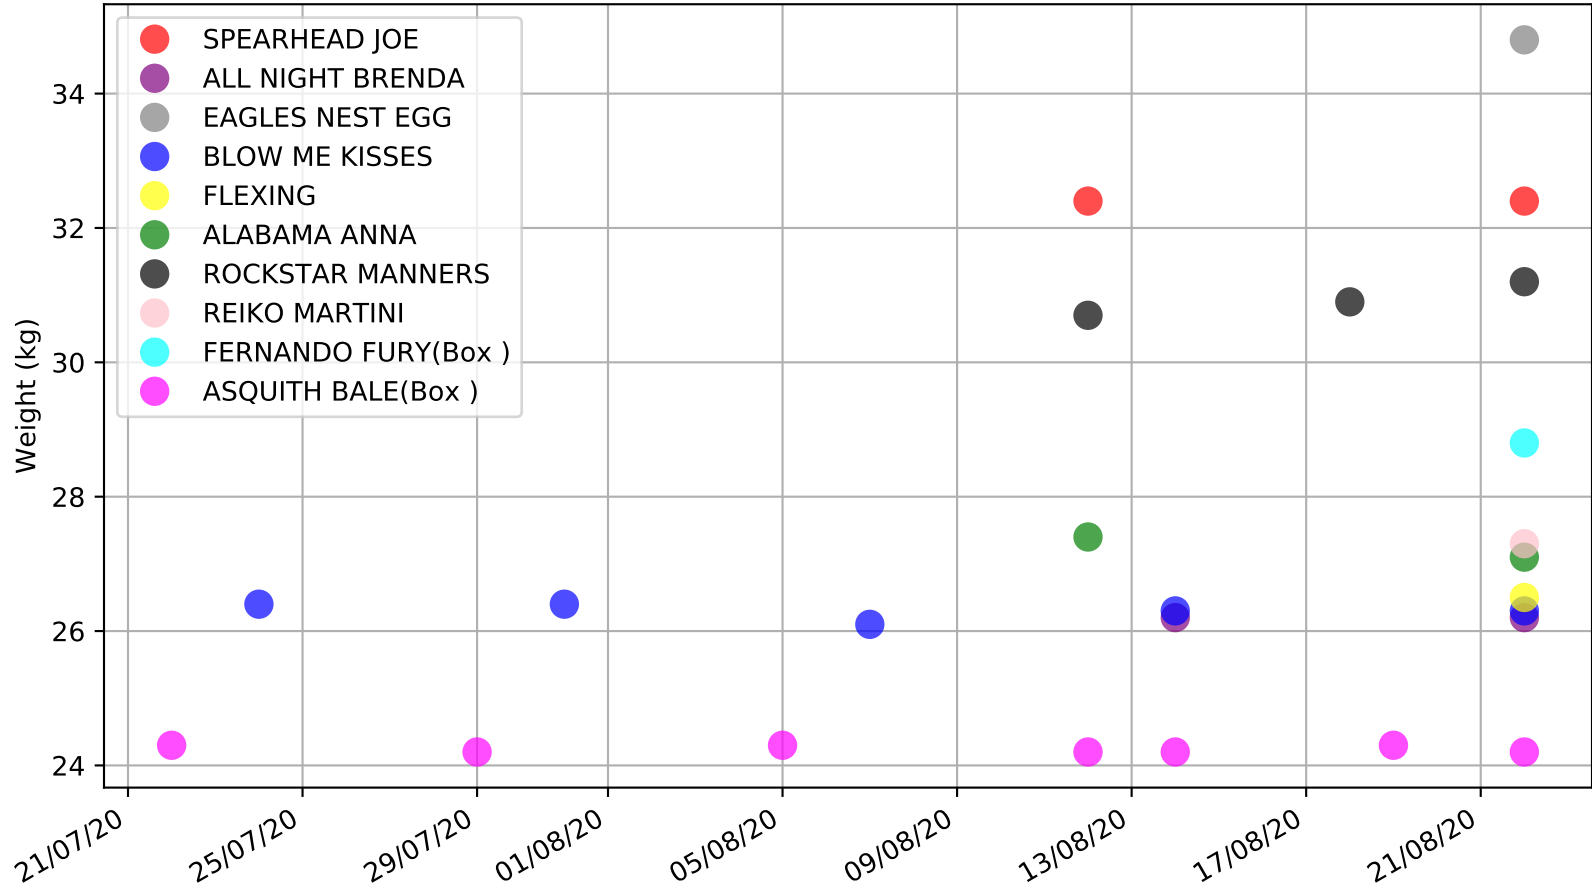

Geelong - 28th Aug
Race 4, TAB.COM.AU FINAL (VICGREYS), 400m, MF
Previous race weights in kilograms