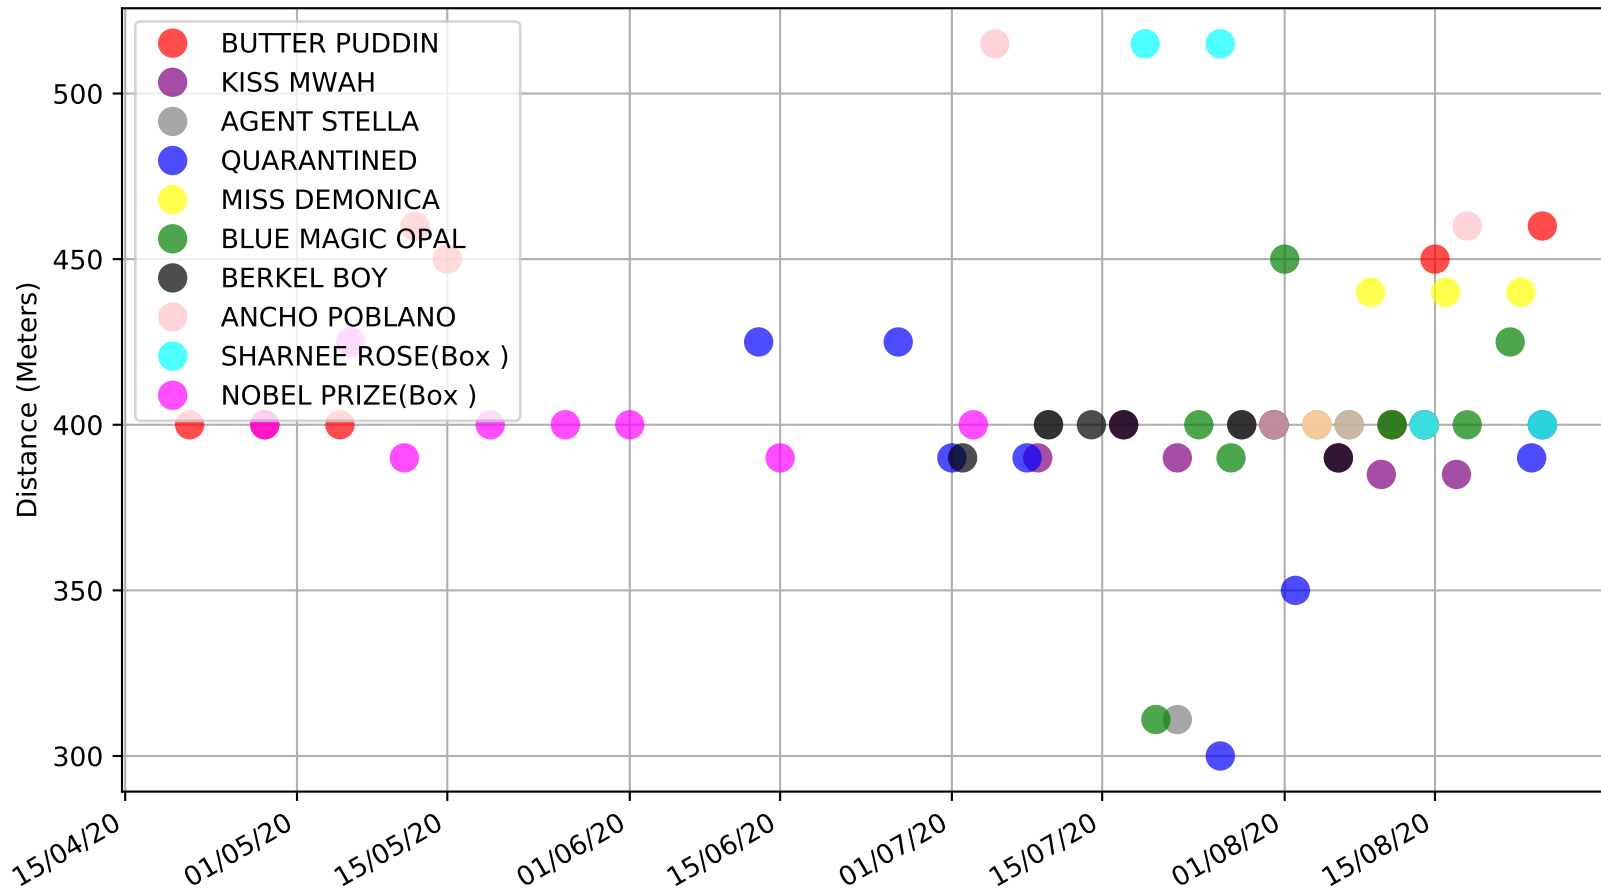

Geelong - 28th Aug
Race 10, BECKLEY CENTRE CLUB FUNDRAISING, 400m, X67
Previous race distances in meters