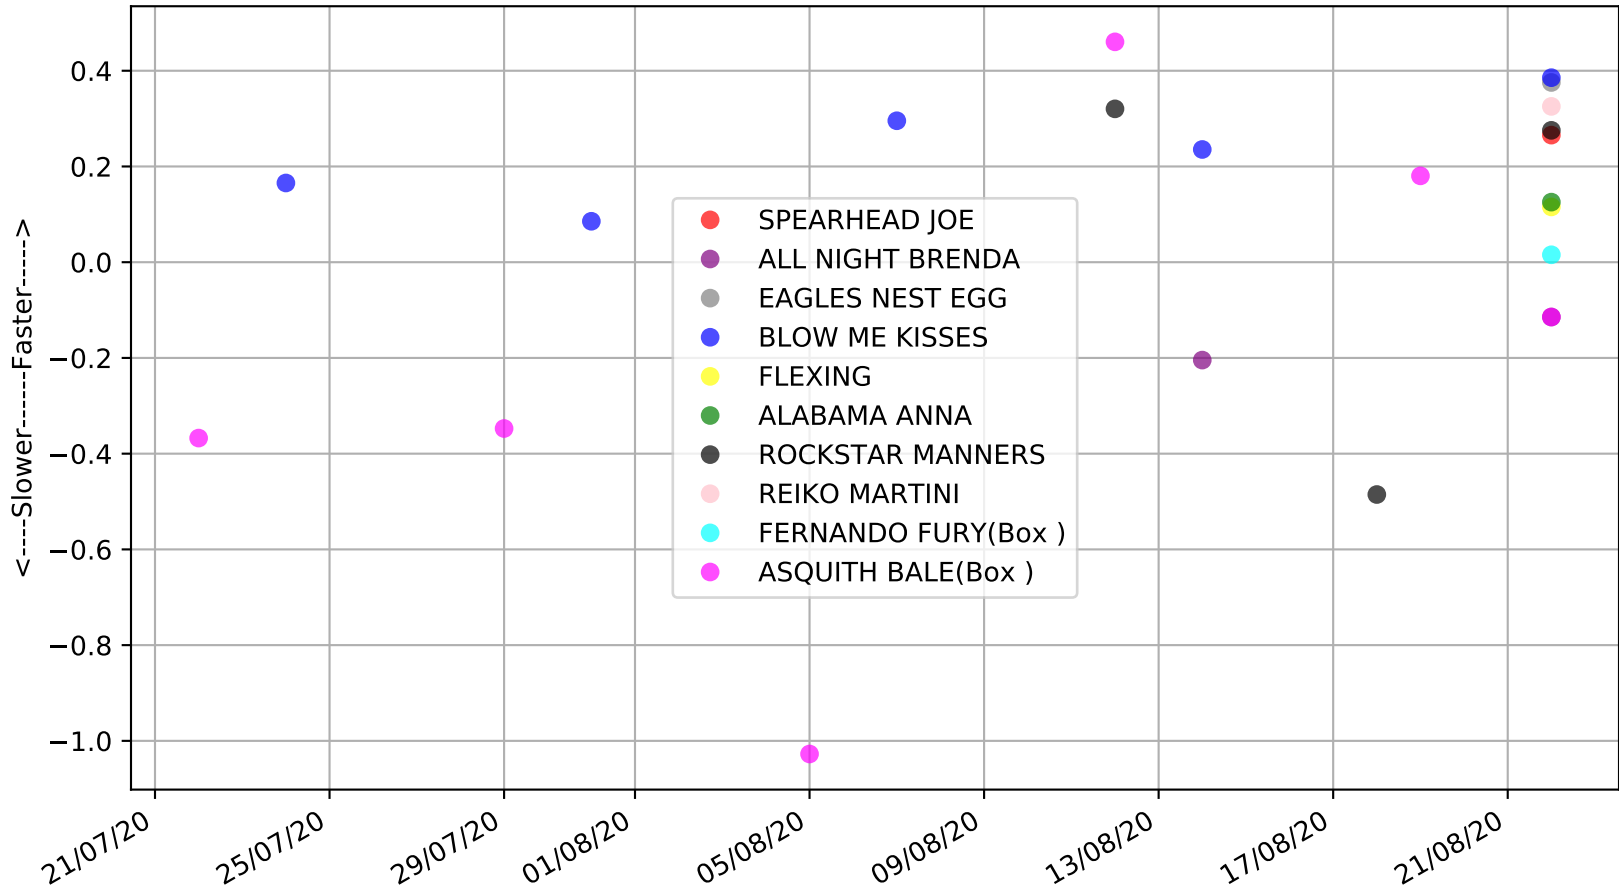

Geelong - 28th Aug
Race 3, TOPCAT VIDEO PRODUCTIONS, 460m, M
Early Speed compared with par early speed

Geelong - 28th Aug
Race 4, TAB.COM.AU FINAL (VICGREYS), 400m, MF
Previous race distances in meters

Geelong - 28th Aug
Race 4, TAB.COM.AU FINAL (VICGREYS), 400m, MF
Speed of dog compared with par win times of the track & distance it ran at

Geelong - 28th Aug
Race 4, TAB.COM.AU FINAL (VICGREYS), 400m, MF
Speed of dog +50m or -50m of current race distance