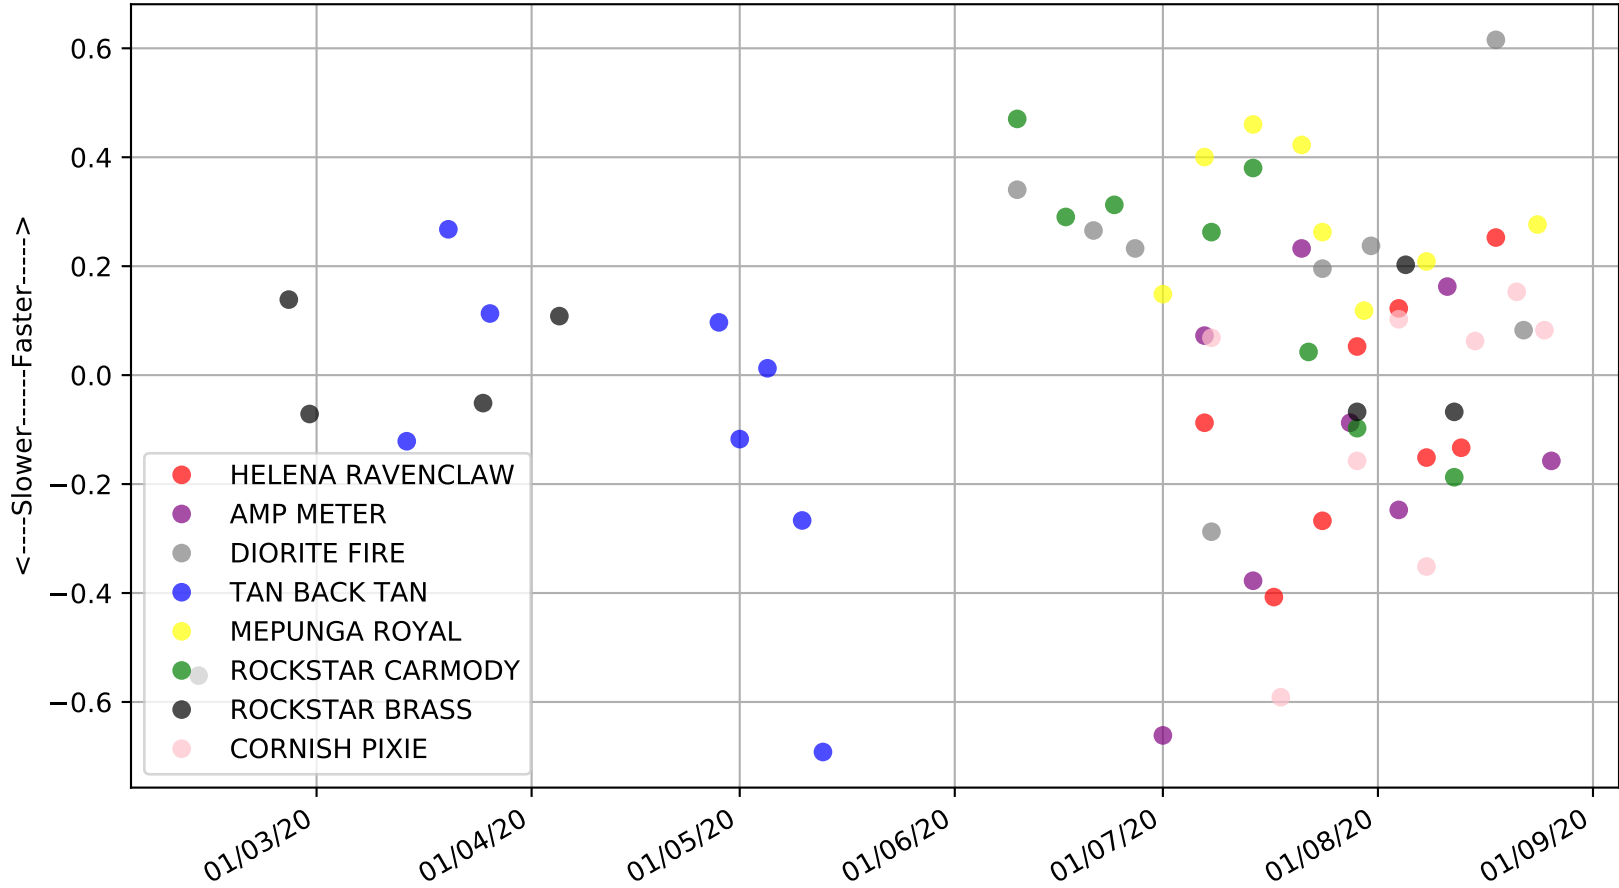

Geelong - 28th Aug

Race 10, BECKLEY CENTRE CLUB FUNDRAISING, 400m, X67

Early Speed compared with par early speed

Geelong - 28th Aug
Race 11, MERV JENNINGS SIGNS (2-4 WINS), 460m, RW
Previous race distances in meters

Geelong - 28th Aug
Race 11, MERV JENNINGS SIGNS (2-4 WINS), 460m, RW
Speed of dog compared with par win times of the track & distance it ran at

Geelong - 28th Aug
Race 11, MERV JENNINGS SIGNS (2-4 WINS), 460m, RW
Speed of dog +50m or -50m of current race distance