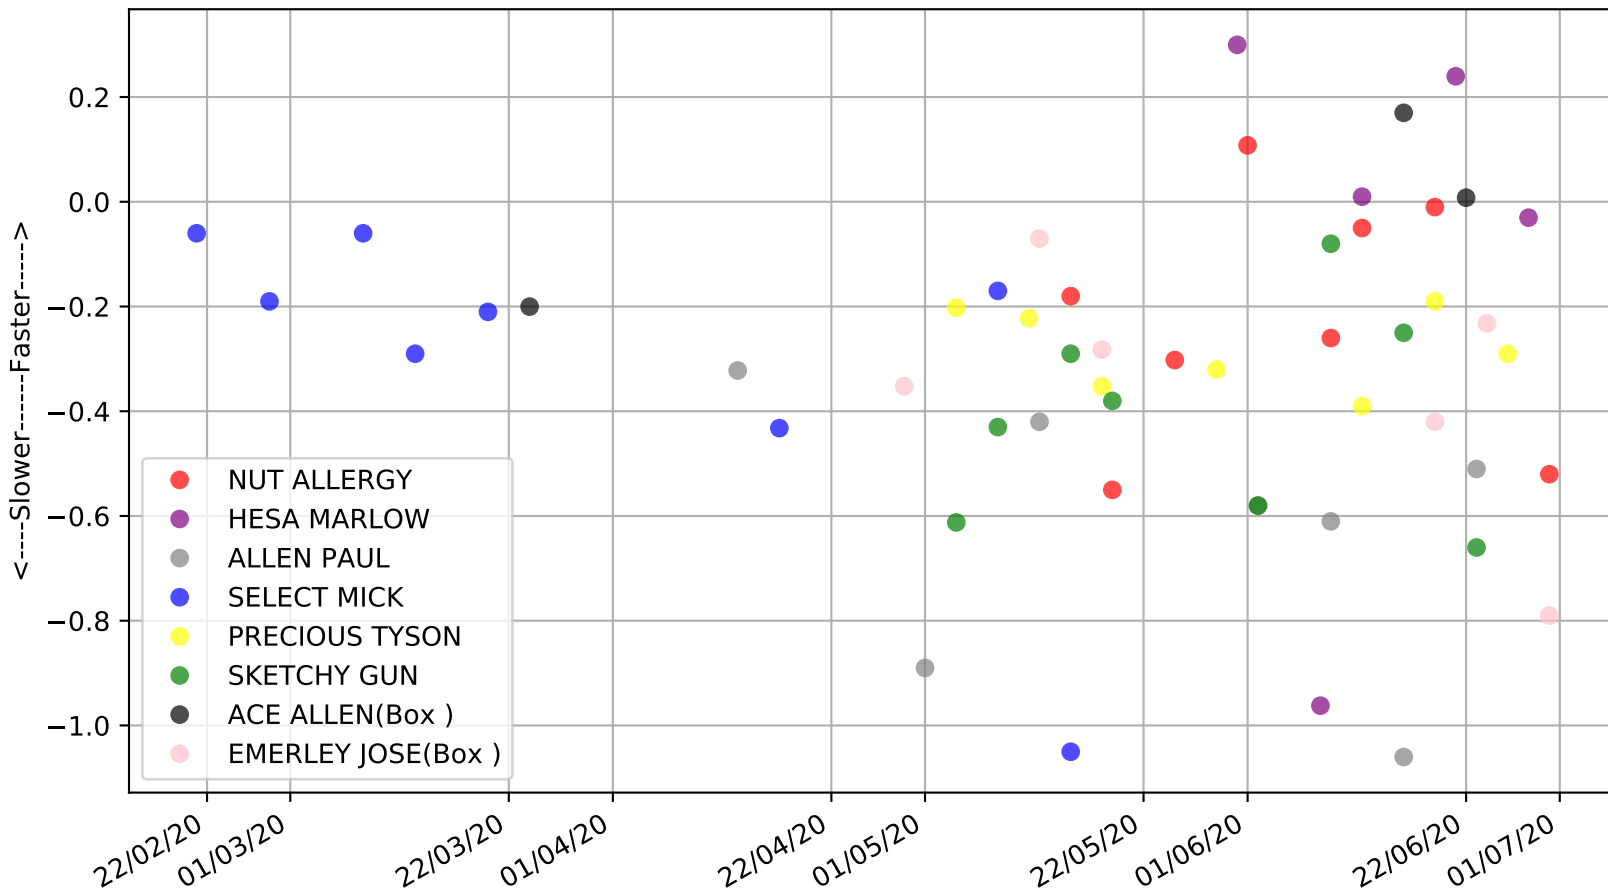

Gawler - 5th Jul
Race 11, G-SIX GAWLER DRY CLEANERS (N/P) STAKE, 400m, MA
Speed of dog +50m or -50m of current race distance