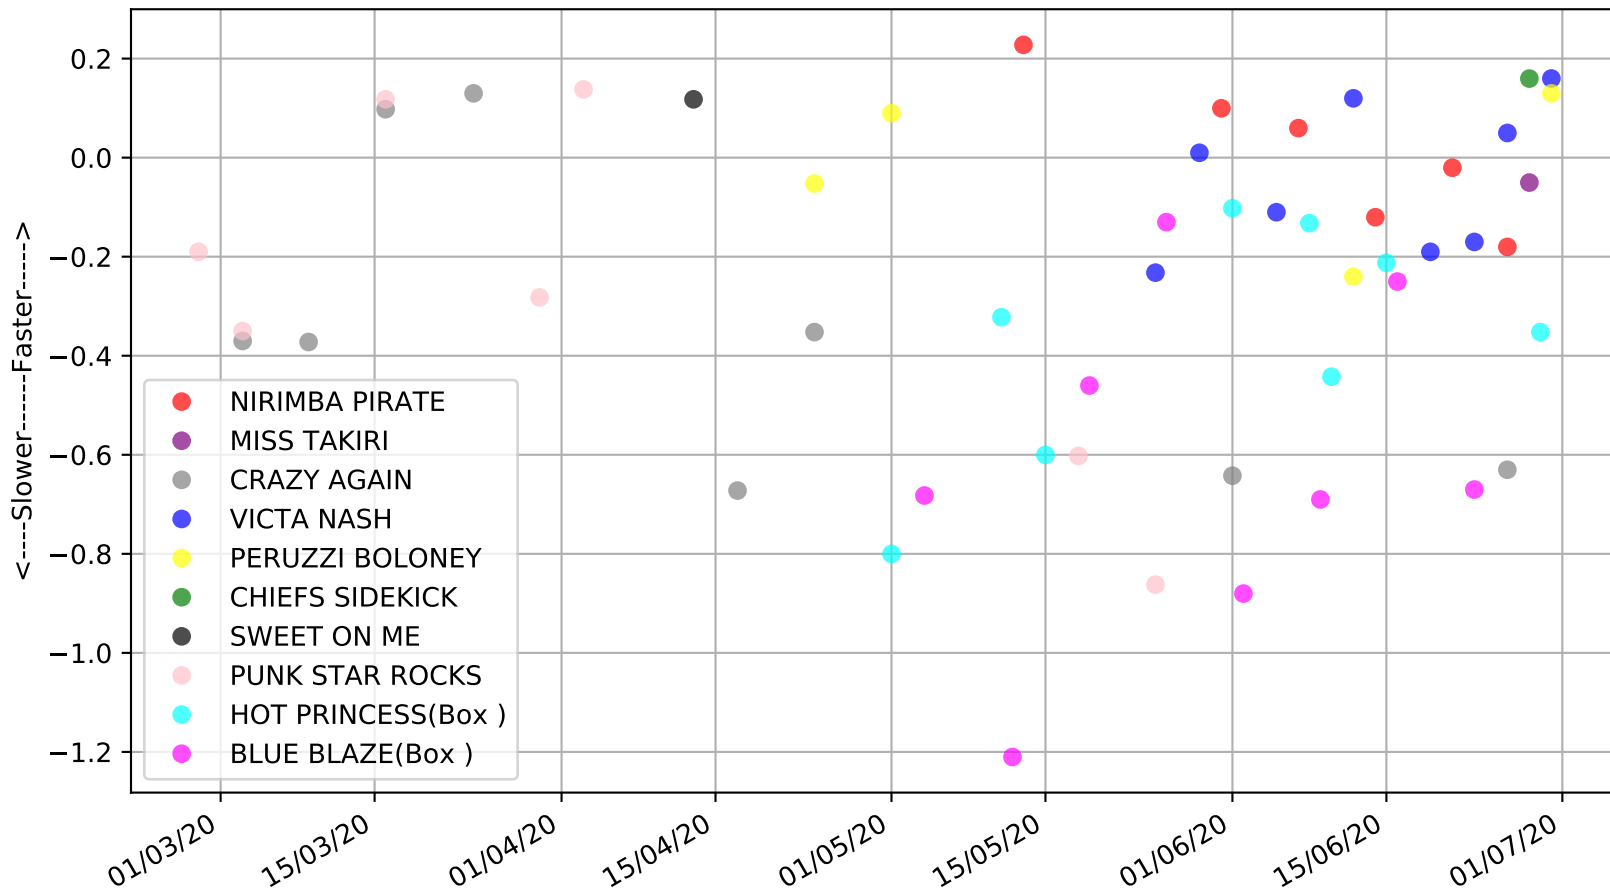

Gawler - 5th Jul
Race 6, SECURE RACING LOGISTICS MIXED STAKE, 400m, X45
Speed of dog +50m or -50m of current race distance