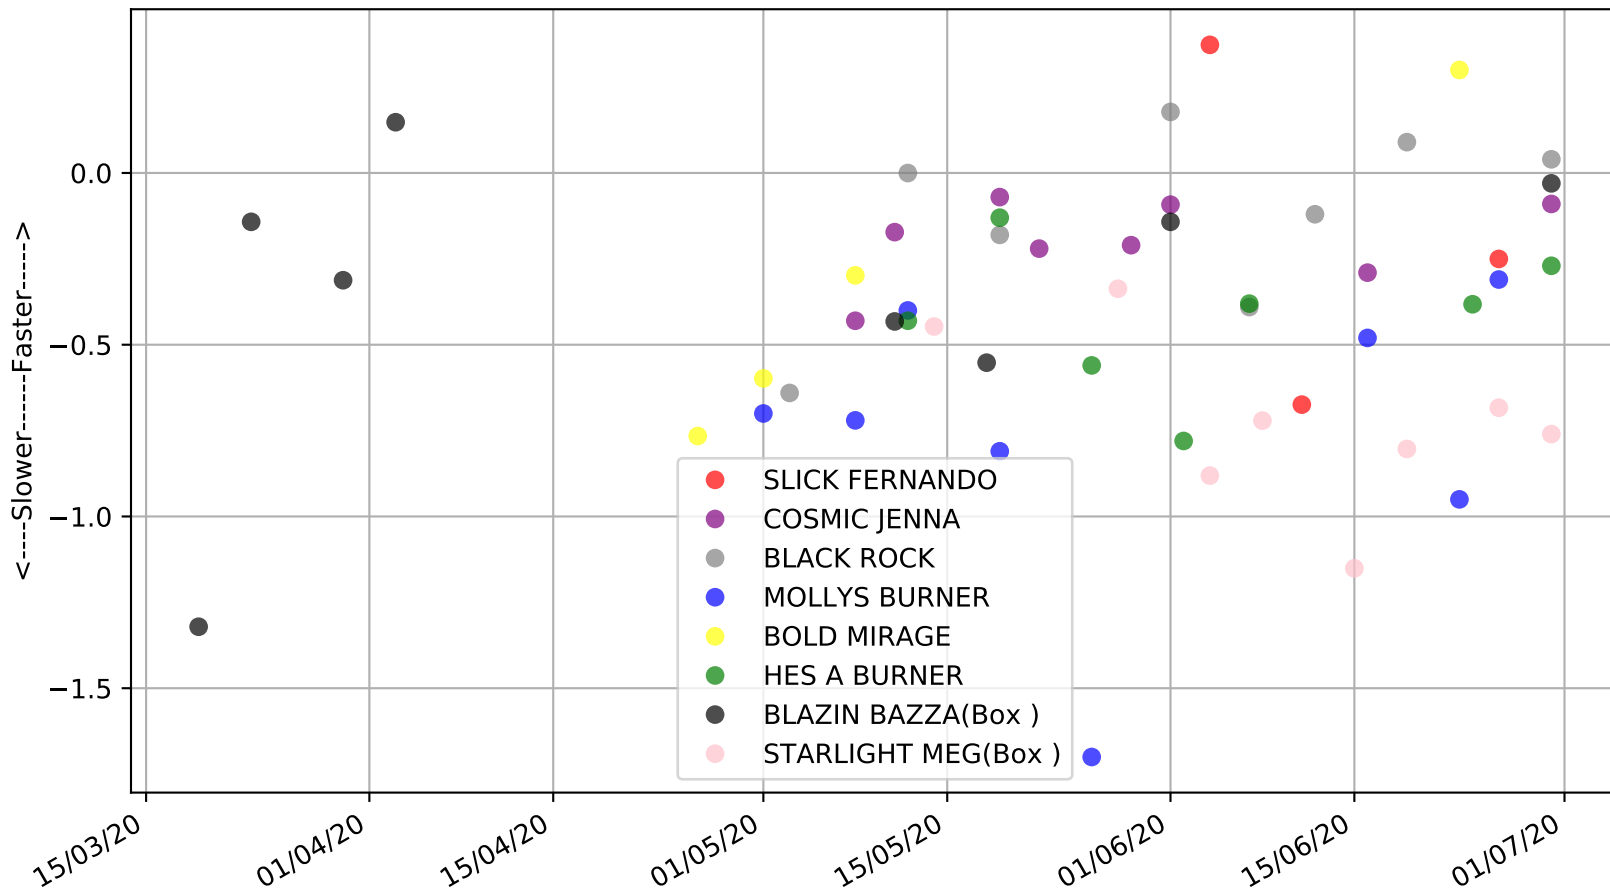

Gawler - 5th Jul
Race 2, G-SIX GREYHOUND ADOPTION PROGRAM SA STAKE, 400m, 6
Speed of dog compared with par win times of the track & distance it ran at