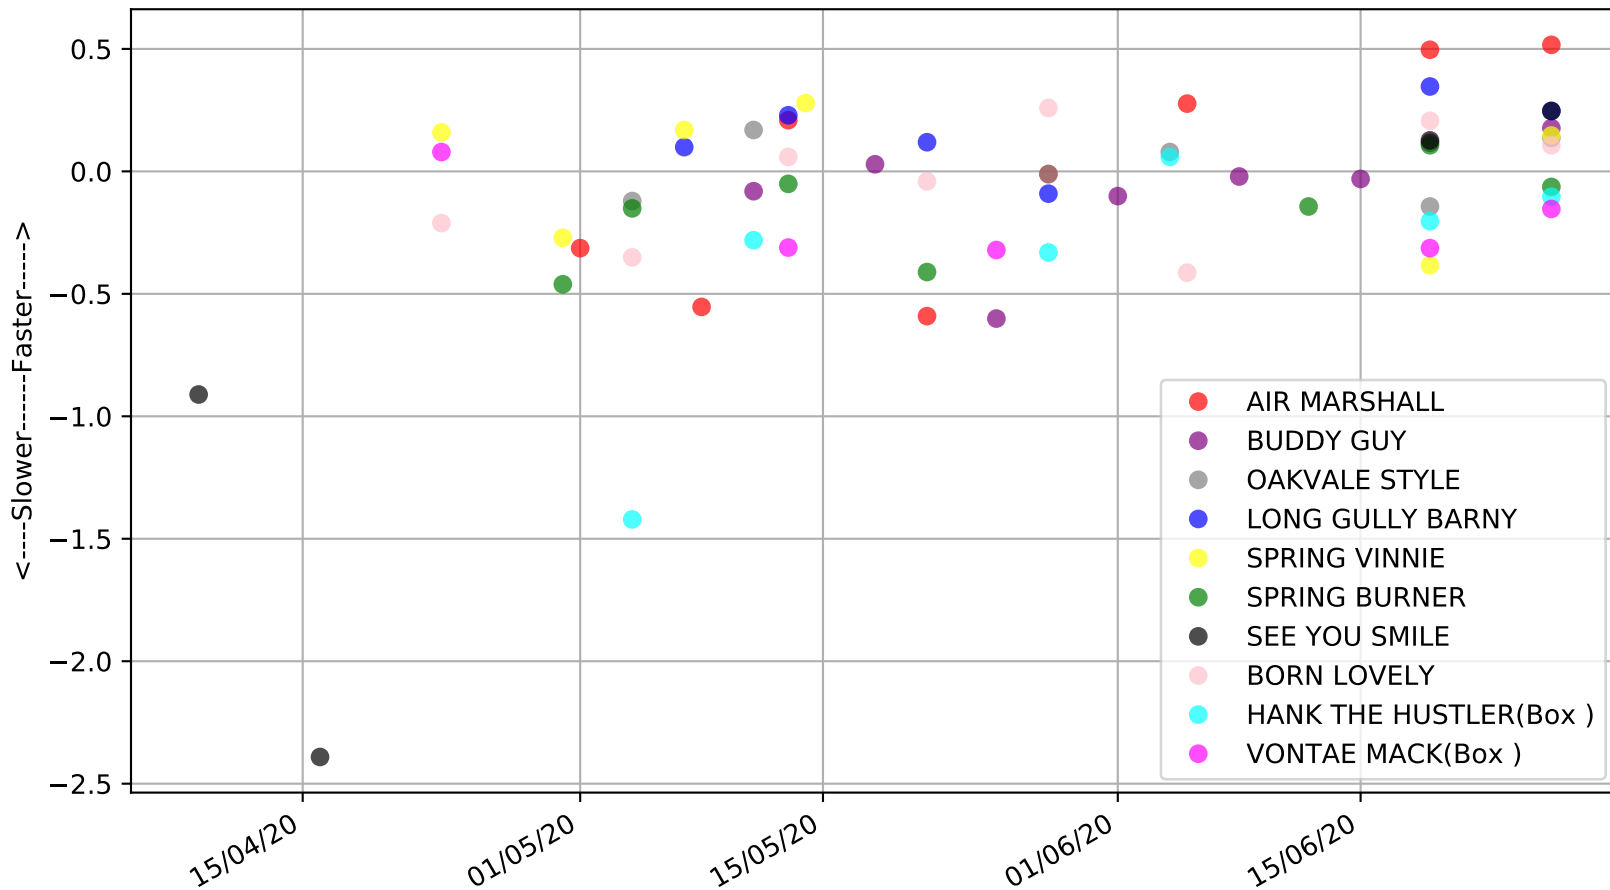

Gawler - 5th Jul
Race 8, 2020, 531m, VETF
Previous race distances in meters

Gawler - 5th Jul
 Race 8, 2020, 531m, VETF
 Speed of dog compared with par win times of the track & distance it ran at

Gawler - 5th Jul
Race 8, 2020, 531m, VETF
Speed of dog +50m or -50m of current race distance