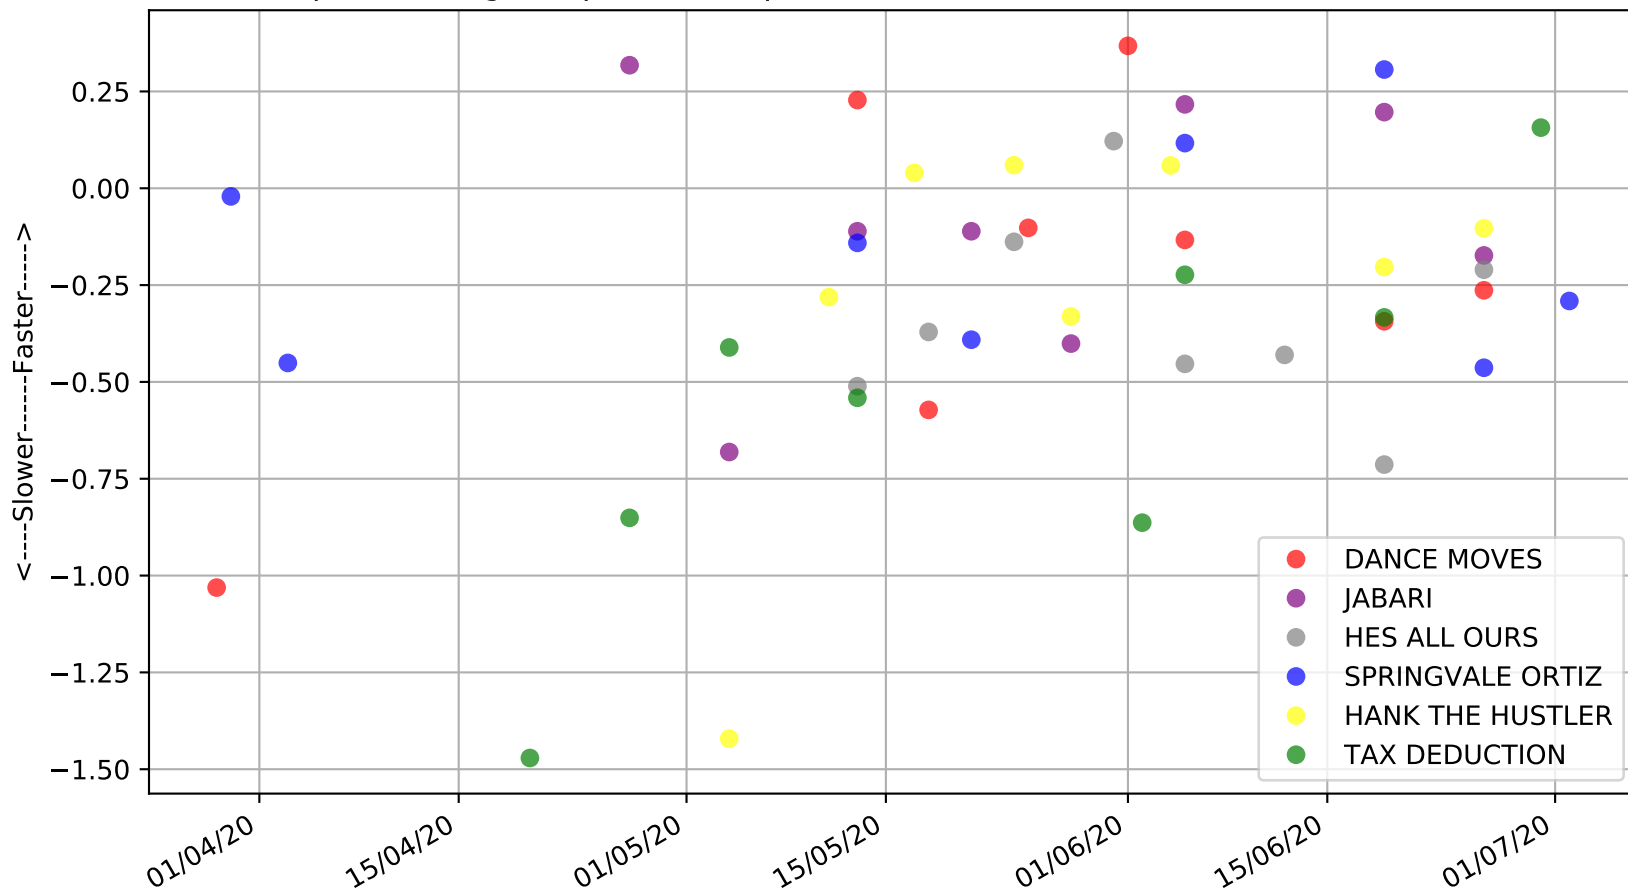

Gawler - 5th Jul
Race 3, 2020, 531m, SNP
Previous race distances in meters

Gawler - 5th Jul
Race 3, 2020, 531m, SNP
Speed of dog compared with par win times of the track & distance it ran at

Gawler - 5th Jul
 Race 3, 2020, 531m, SNP
 Speed of dog +50m or -50m of current race distance