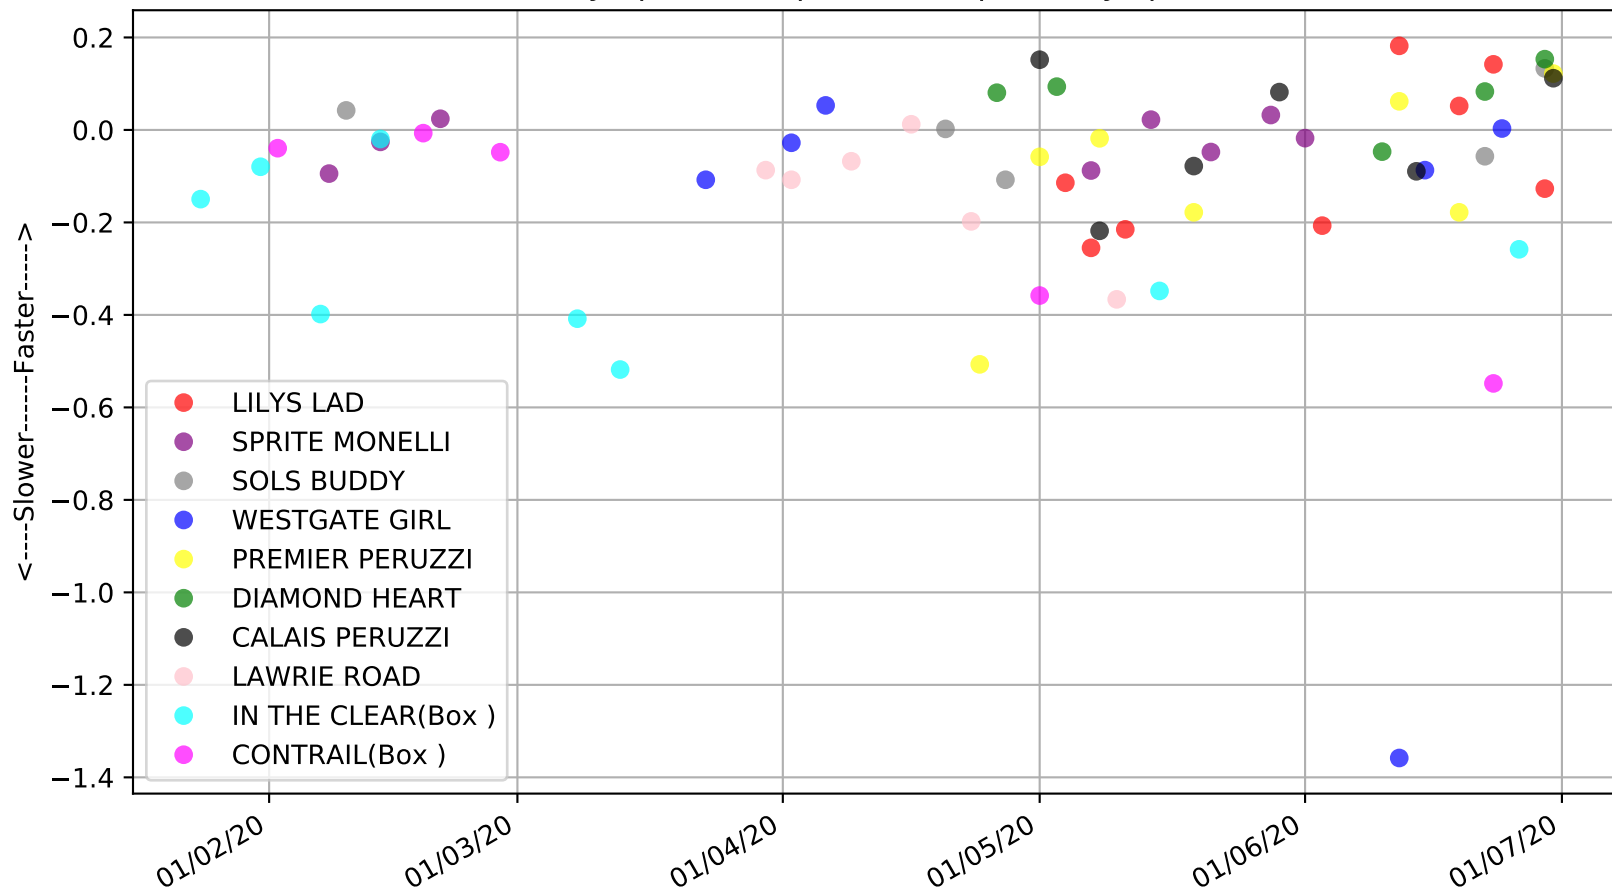

Gawler - 5th Jul
Race 8, 2020, 531m, VETF
Previous race distances in meters

Gawler - 5th Jul
 Race 8, 2020, 531m, VETF
 Speed of dog compared with par win times of the track & distance it ran at

Gawler - 5th Jul
Race 8, 2020, 531m, VETF
Speed of dog +50m or -50m of current race distance