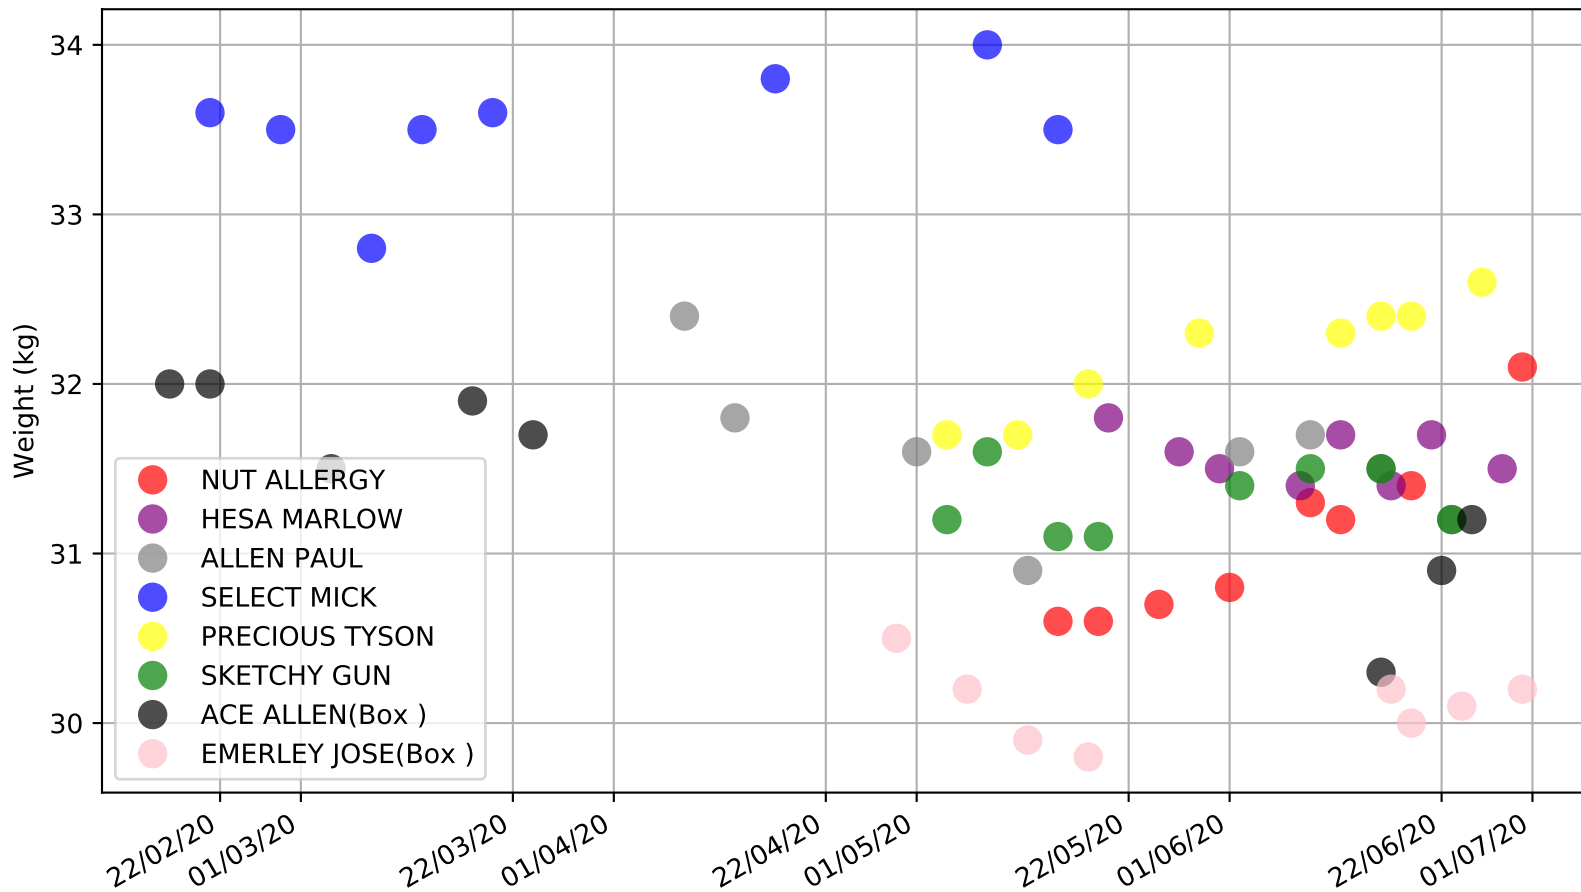

Gawler - 5th Jul
Race 11, G-SIX GAWLER DRY CLEANERS (N/P) STAKE, 400m, MA
Previous race weights in kilograms