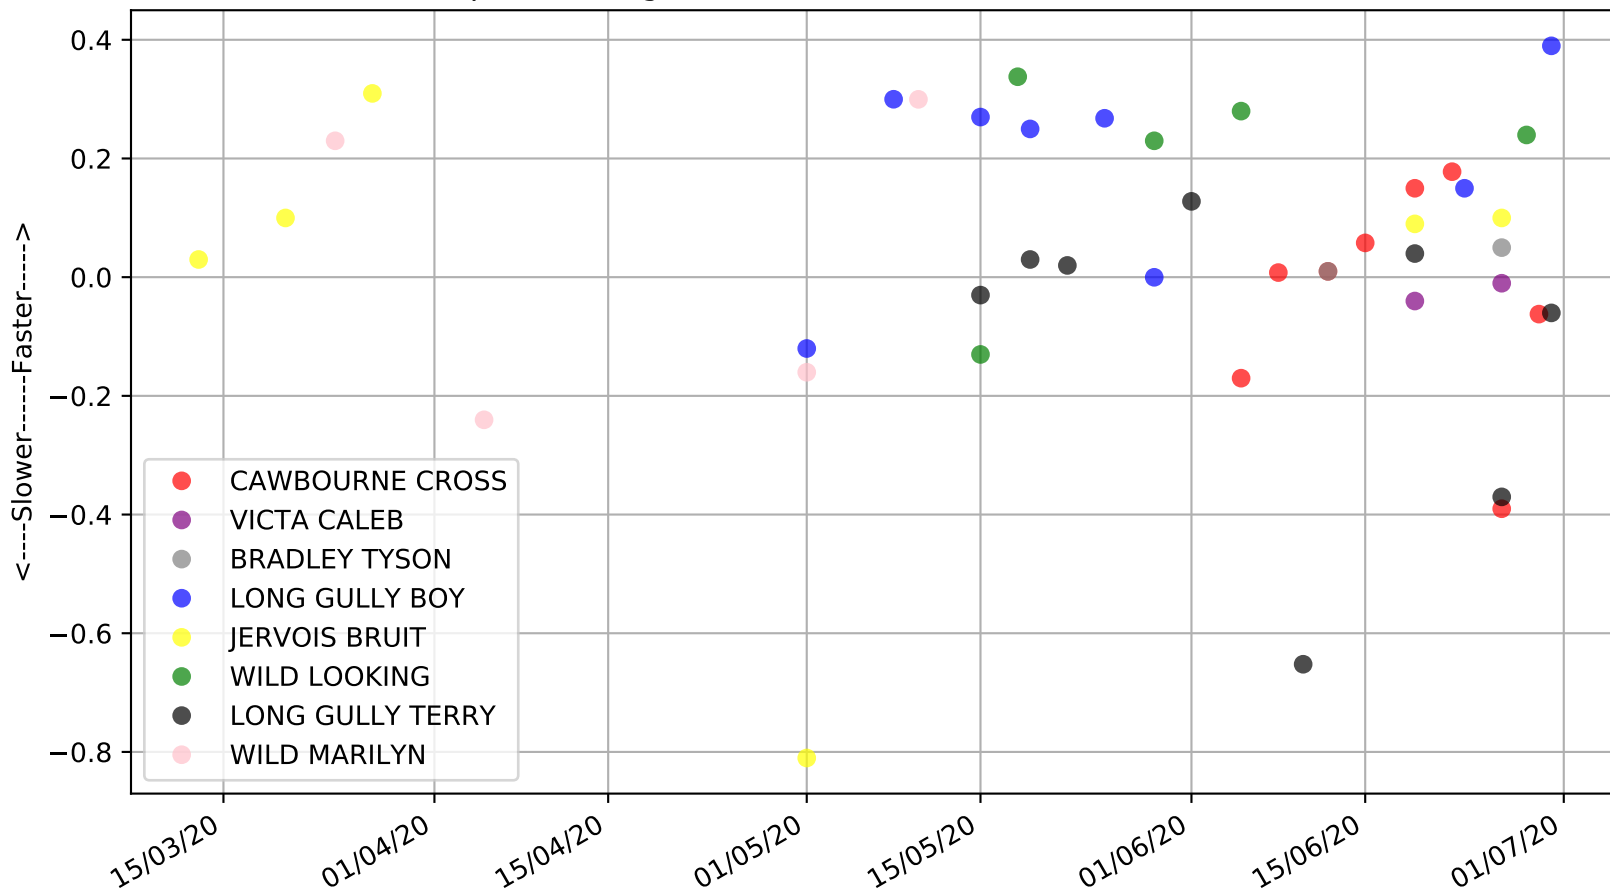

Gawler - 5th Jul
Race 5, ACCELL THERAPY OPEN STAKE, 400m, O
Speed of dog +50m or -50m of current race distance