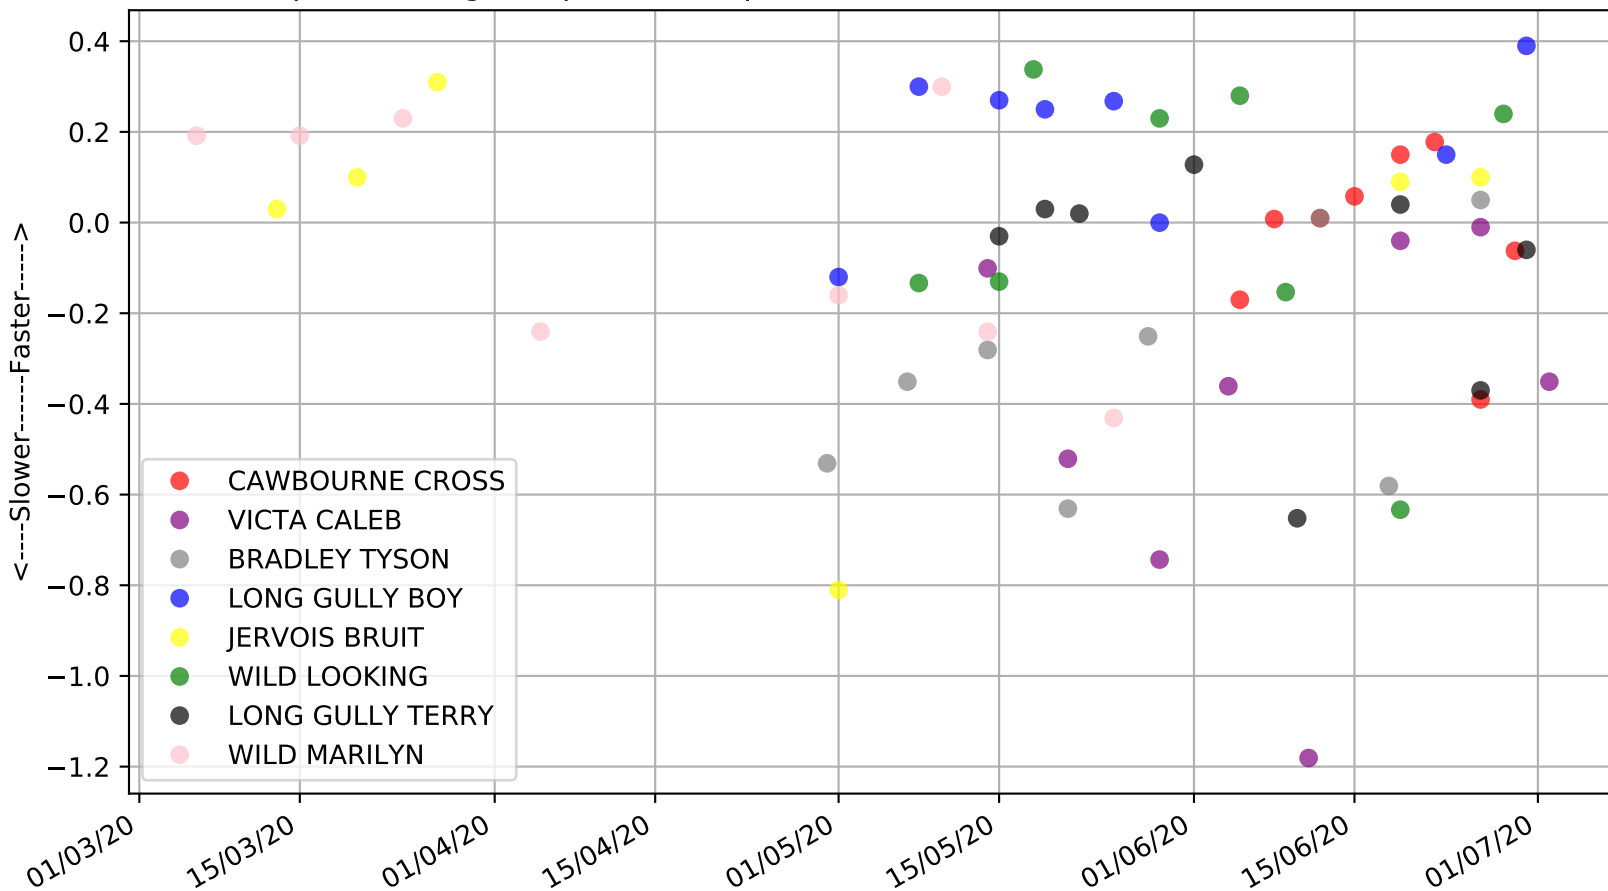

Gawler - 5th Jul
Race 5, ACCELL THERAPY OPEN STAKE, 400m, O
Speed of dog compared with par win times of the track & distance it ran at