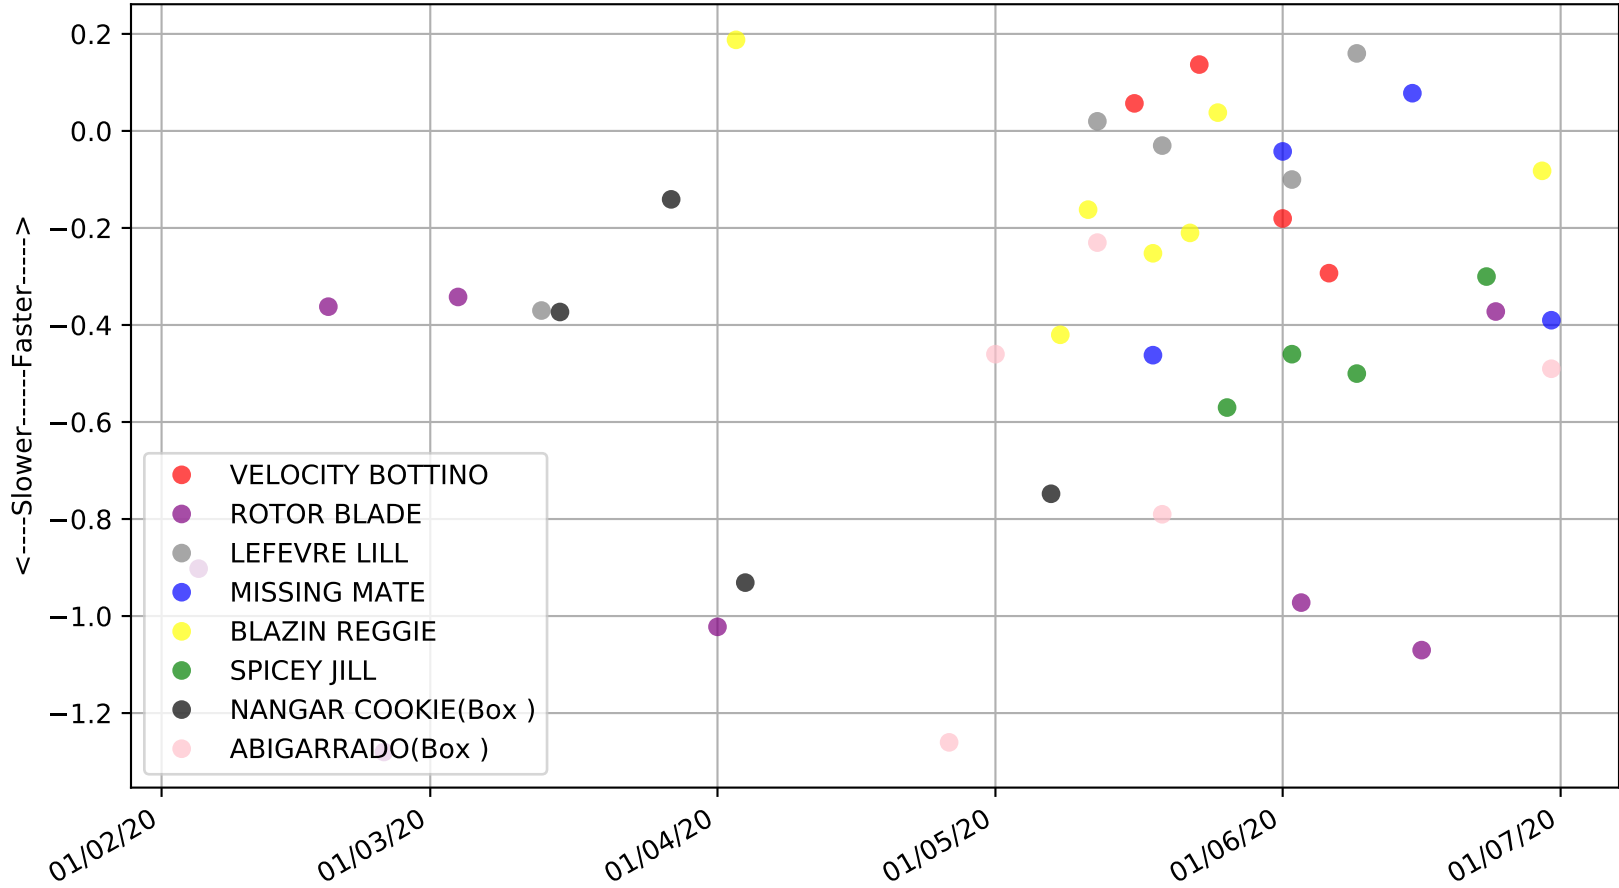

Gawler - 5th Jul
Race 11, G-SIX GAWLER DRY CLEANERS (N/P) STAKE, 400m, MA
Previous race distances in meters

Gawler - 5th Jul
 Race 11, G-SIX GAWLER DRY CLEANERS (N/P) STAKE, 400m, MA
 Speed of dog compared with par win times of the track & distance it ran at

Gawler - 5th Jul
Race 11, G-SIX GAWLER DRY CLEANERS (N/P) STAKE, 400m, MA
Speed of dog +50m or -50m of current race distance

Gawler - 5th Jul
Race 11, G-SIX GAWLER DRY CLEANERS (N/P) STAKE, 400m, MA
Previous race weights in kilograms

Gawler - 5th Jul
Race 11, G-SIX GAWLER DRY CLEANERS (N/P) STAKE, 400m, MA
Early Speed compared with par early speed

Gawler - 5th Jul
Race 12, G-SIX ACCELL THERAPY STAKE, 400m, 6
Speed of dog +50m or -50m of current race distance