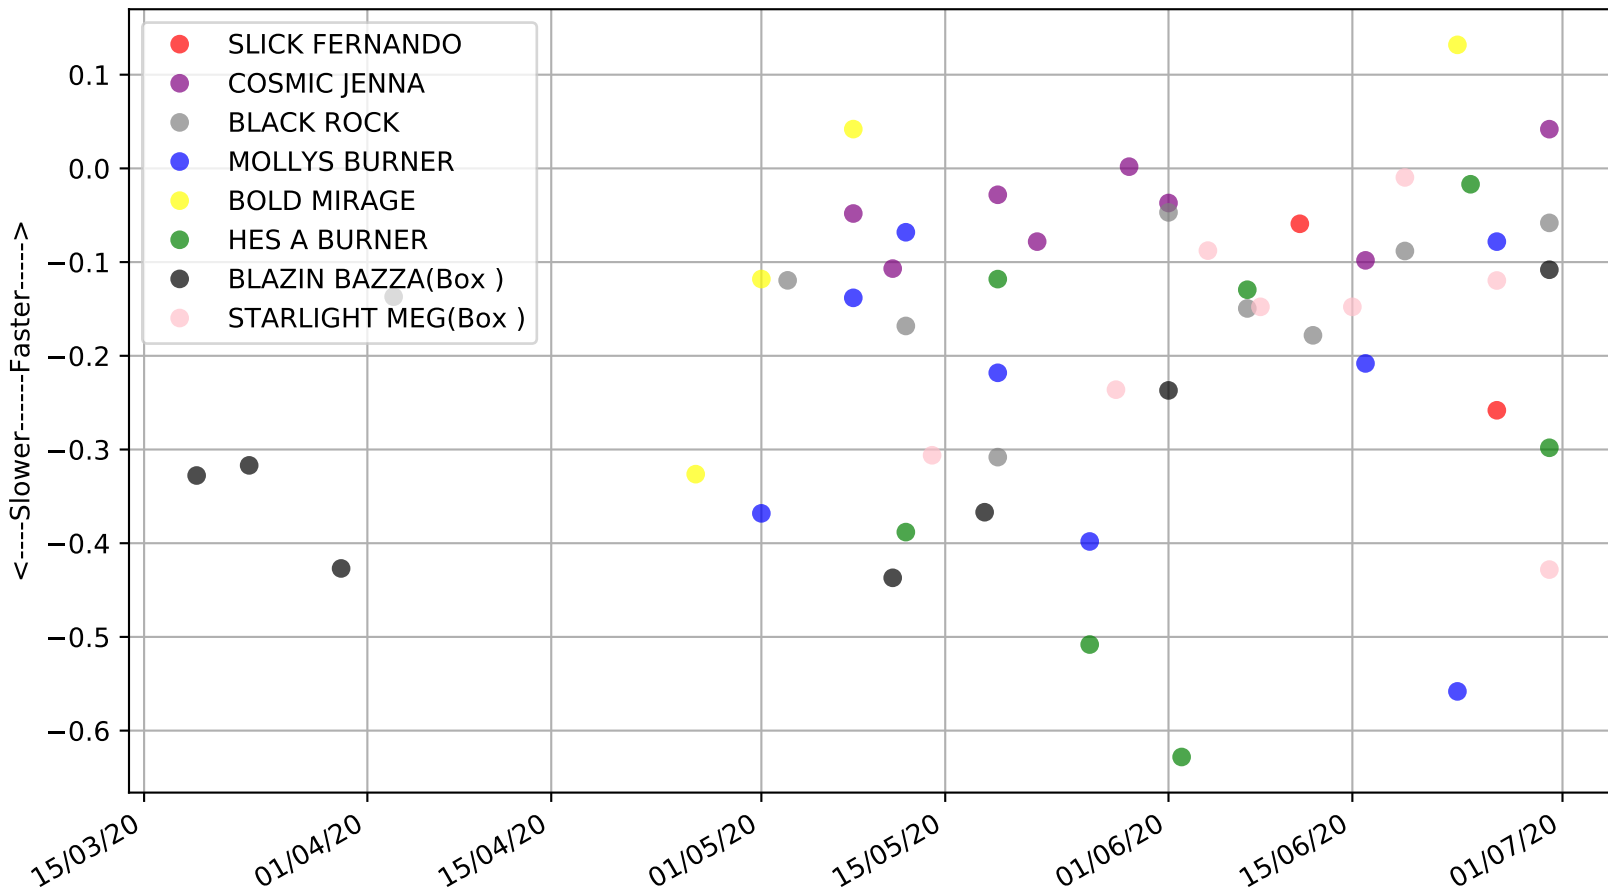

Gawler - 5th Jul
Race 2, G-SIX GREYHOUND ADOPTION PROGRAM SA STAKE, 400m, 6
Speed of dog compared with par win times of the track & distance it ran at

Gawler - 5th Jul
 Race 2, G-SIX GREYHOUND ADOPTION PROGRAM SA STAKE, 400m, 6
 Speed of dog +50m or -50m of current race distance

Gawler - 5th Jul
Race 3, 2020, 531m, SNP
Previous race distances in meters

Gawler - 5th Jul
Race 3, 2020, 531m, SNP
Speed of dog compared with par win times of the track & distance it ran at

Gawler - 5th Jul
 Race 3, 2020, 531m, SNP
 Speed of dog +50m or -50m of current race distance