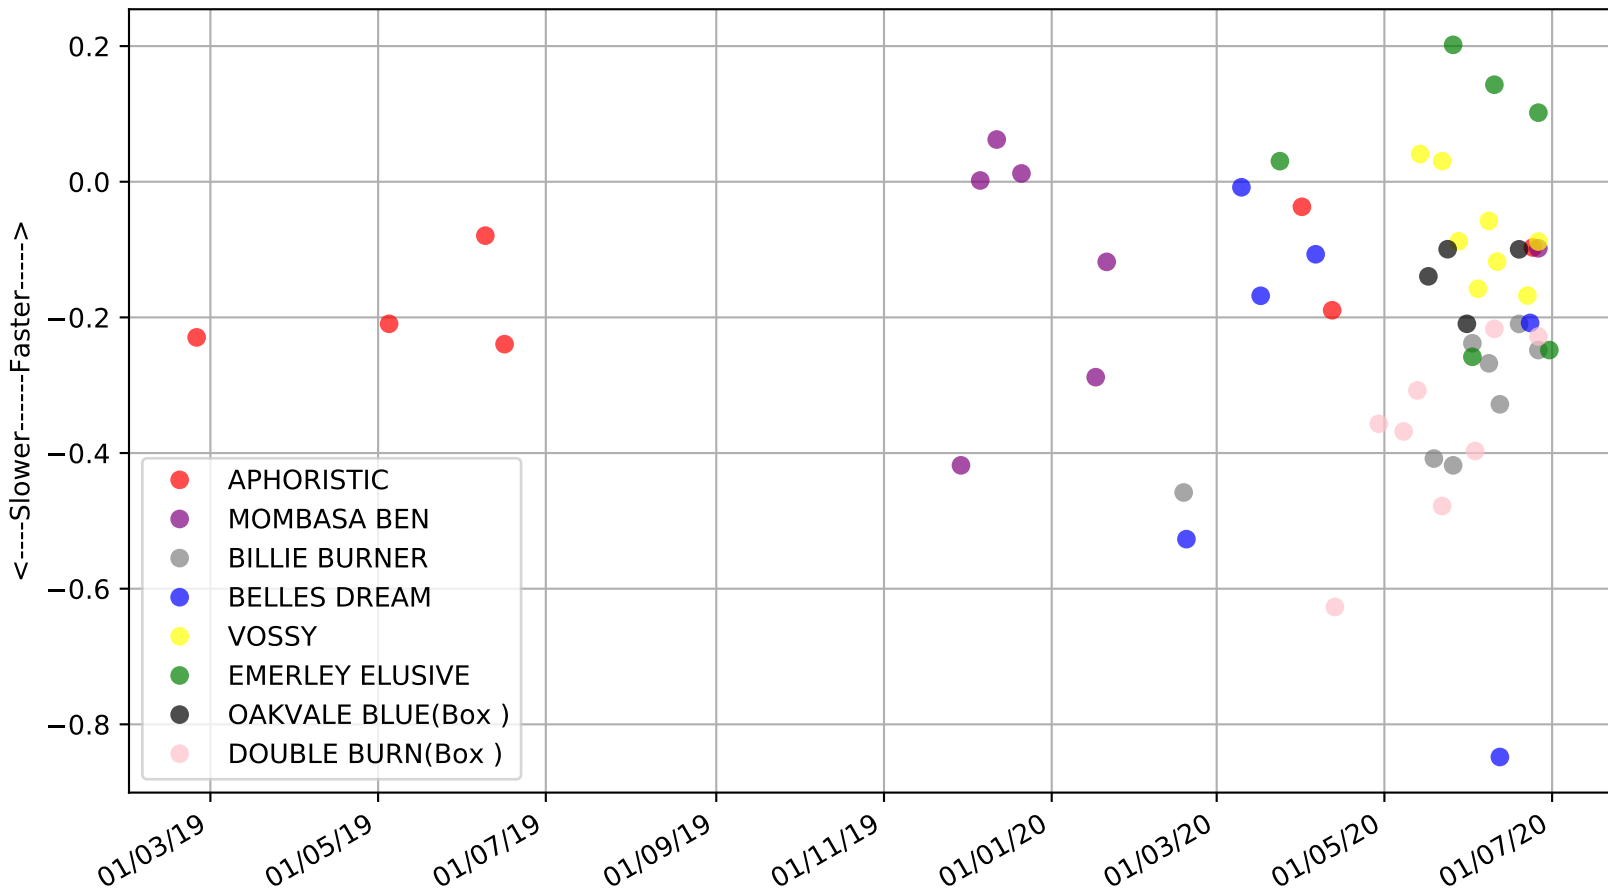

Gawler - 5th Jul
Race 10, G-SIX GREYHOUND ADOPTION PROGRAM SA (SA BRED) STAKE, 400m, 6
Early Speed compared with par early speed