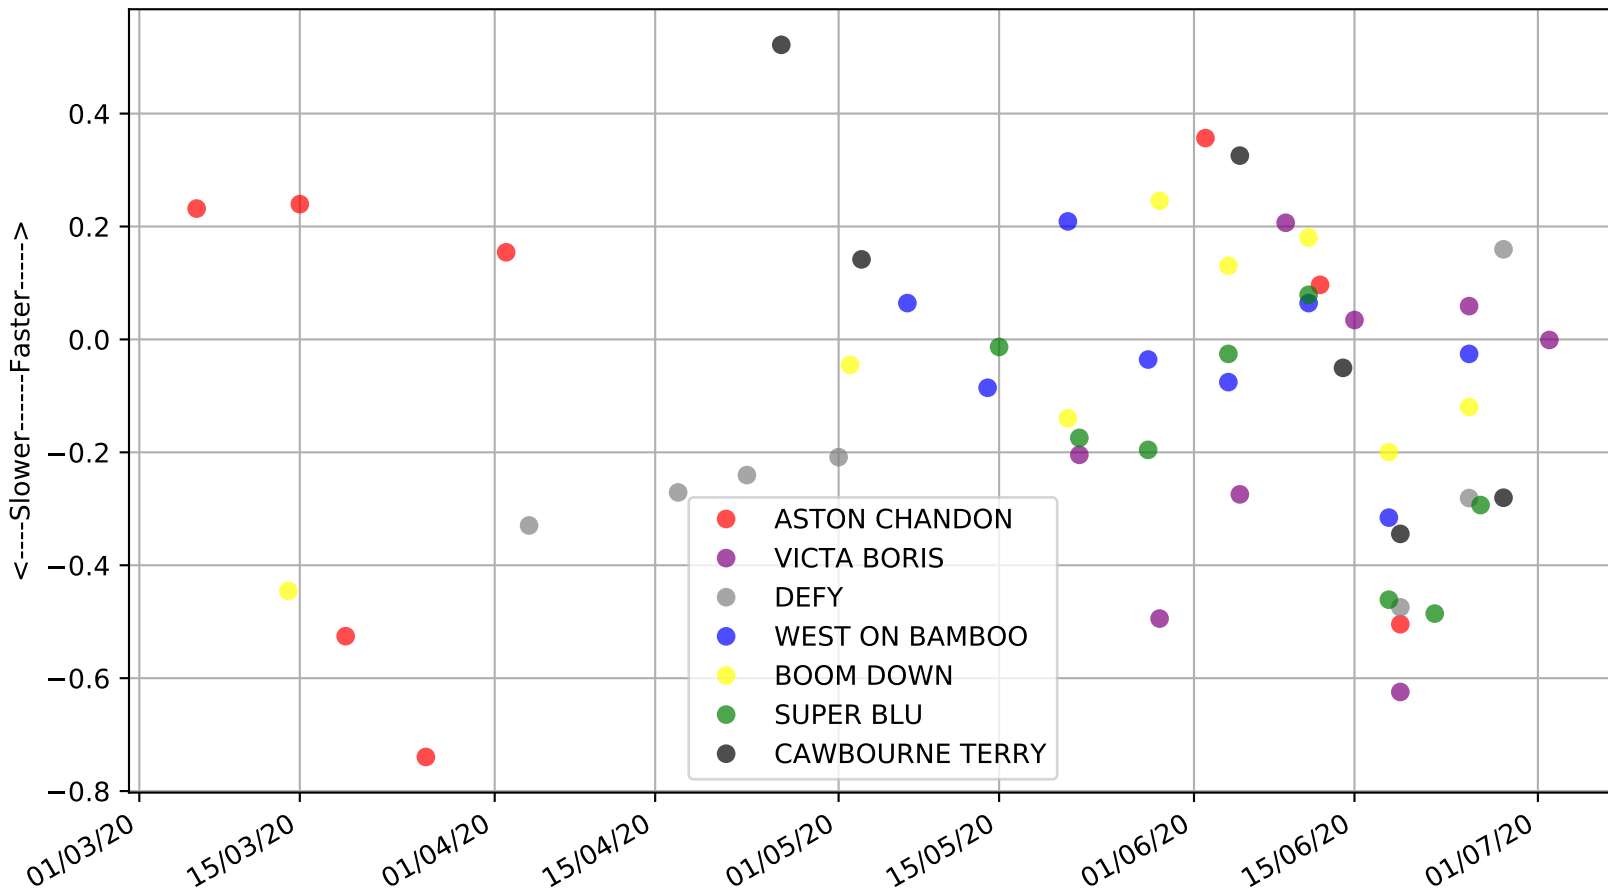

Gawler - 5th Jul
Race 4, GAWLER DRY CLEANERS (N/P) STAKE, 643m, SNP
Speed of dog compared with par win times of the track & distance it ran at