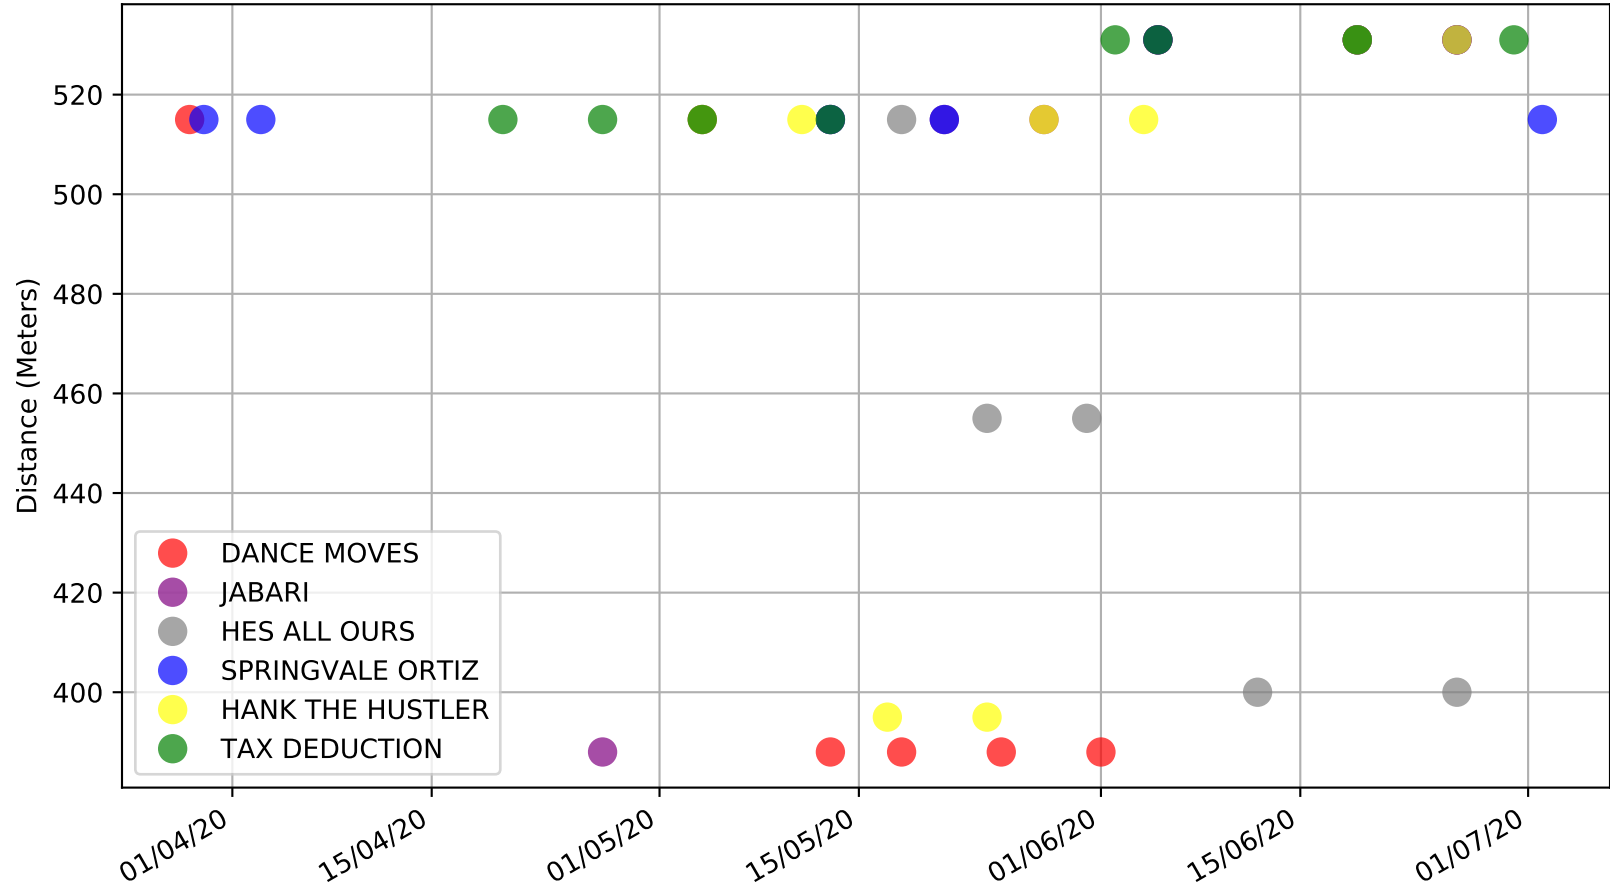

Gawler - 5th Jul
Race 2, G-SIX GREYHOUND ADOPTION PROGRAM SA STAKE, 400m, 6
Speed of dog compared with par win times of the track & distance it ran at

Gawler - 5th Jul
 Race 2, G-SIX GREYHOUND ADOPTION PROGRAM SA STAKE, 400m, 6
 Speed of dog +50m or -50m of current race distance

Gawler - 5th Jul
Race 3, 2020, 531m, SNP
Previous race distances in meters

Gawler - 5th Jul
Race 3, 2020, 531m, SNP
Speed of dog compared with par win times of the track & distance it ran at

Gawler - 5th Jul
 Race 3, 2020, 531m, SNP
 Speed of dog +50m or -50m of current race distance