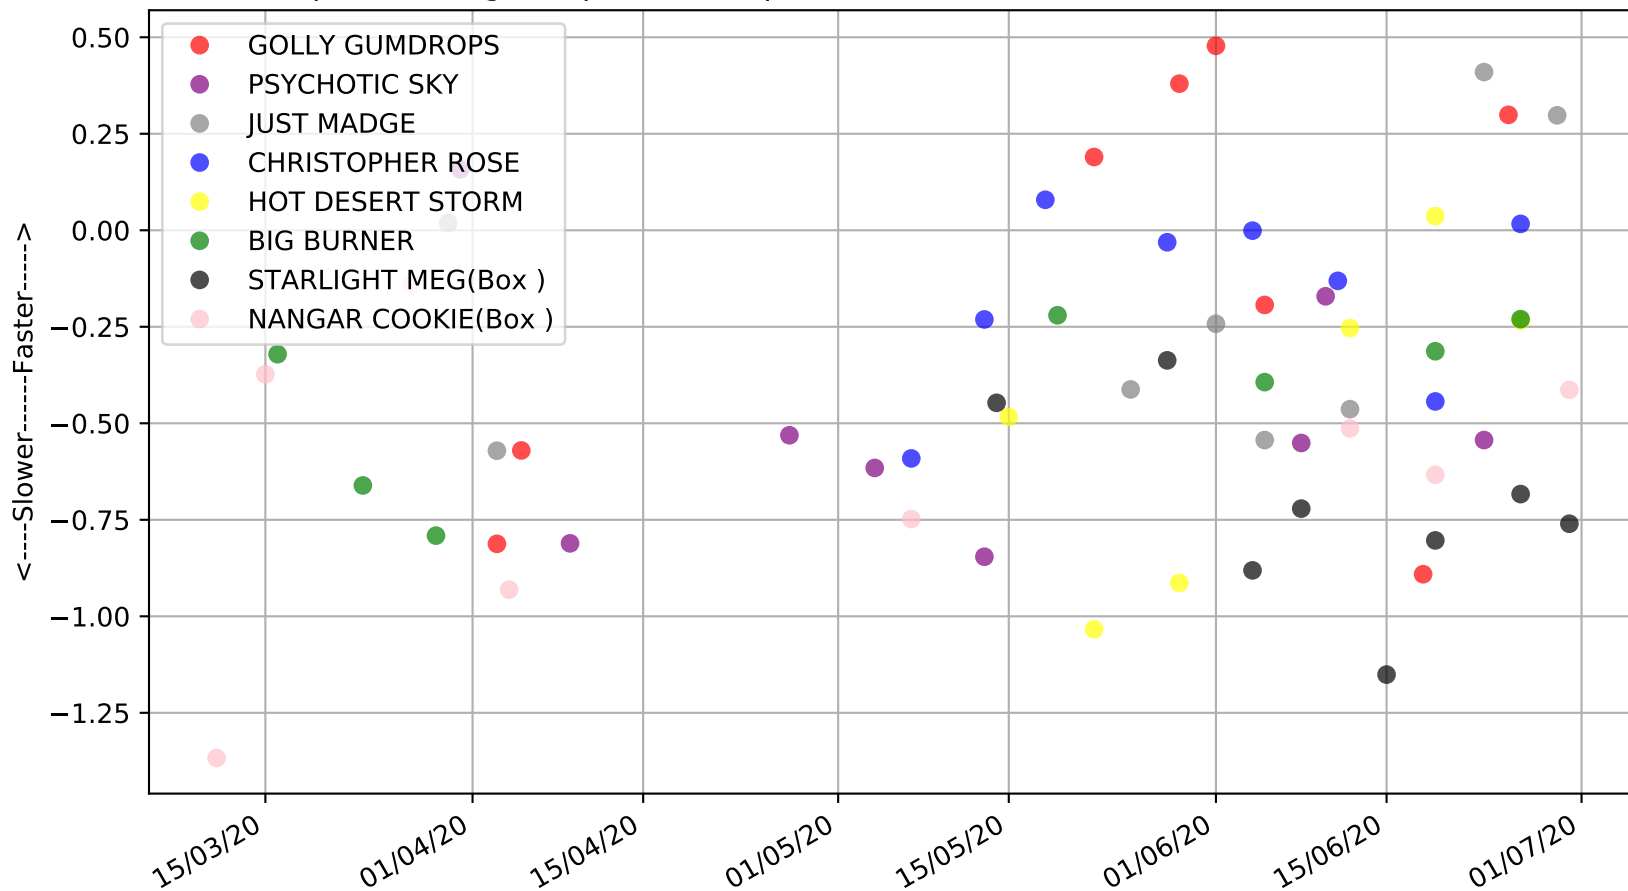

Gawler - 5th Jul
Race 9, G-SIX THE BUNYIP STAKE, 531m, 6
Speed of dog compared with par win times of the track & distance it ran at