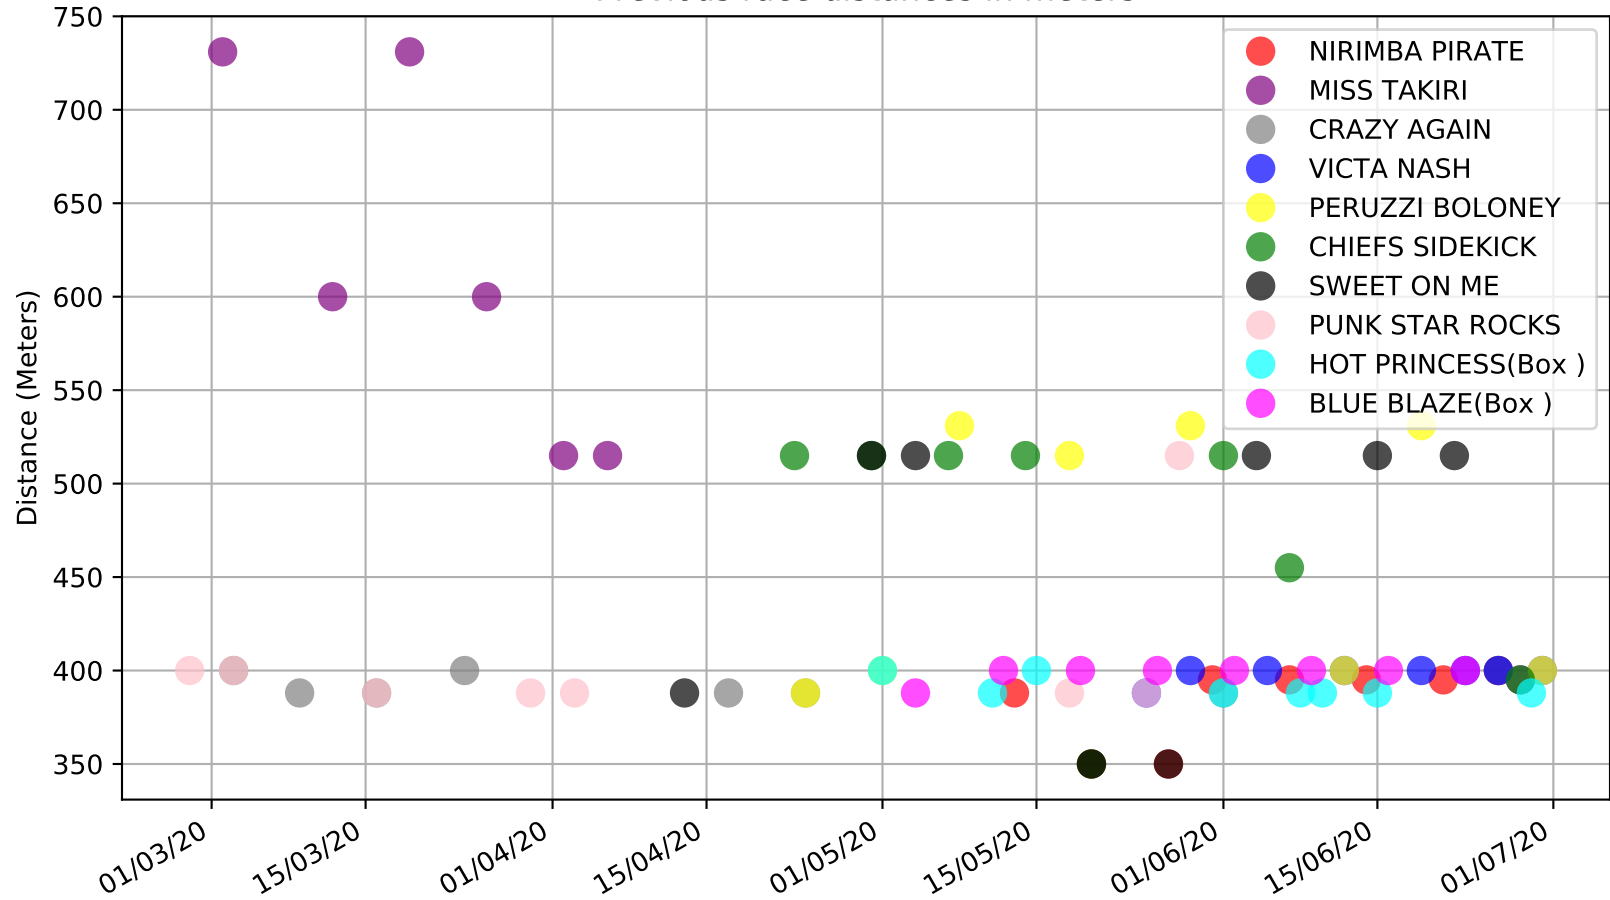

Gawler - 5th Jul
Race 6, SECURE RACING LOGISTICS MIXED STAKE, 400m, X45
Speed of dog compared with par win times of the track & distance it ran at

Gawler - 5th Jul
Race 6, SECURE RACING LOGISTICS MIXED STAKE, 400m, X45
Previous race distances in meters