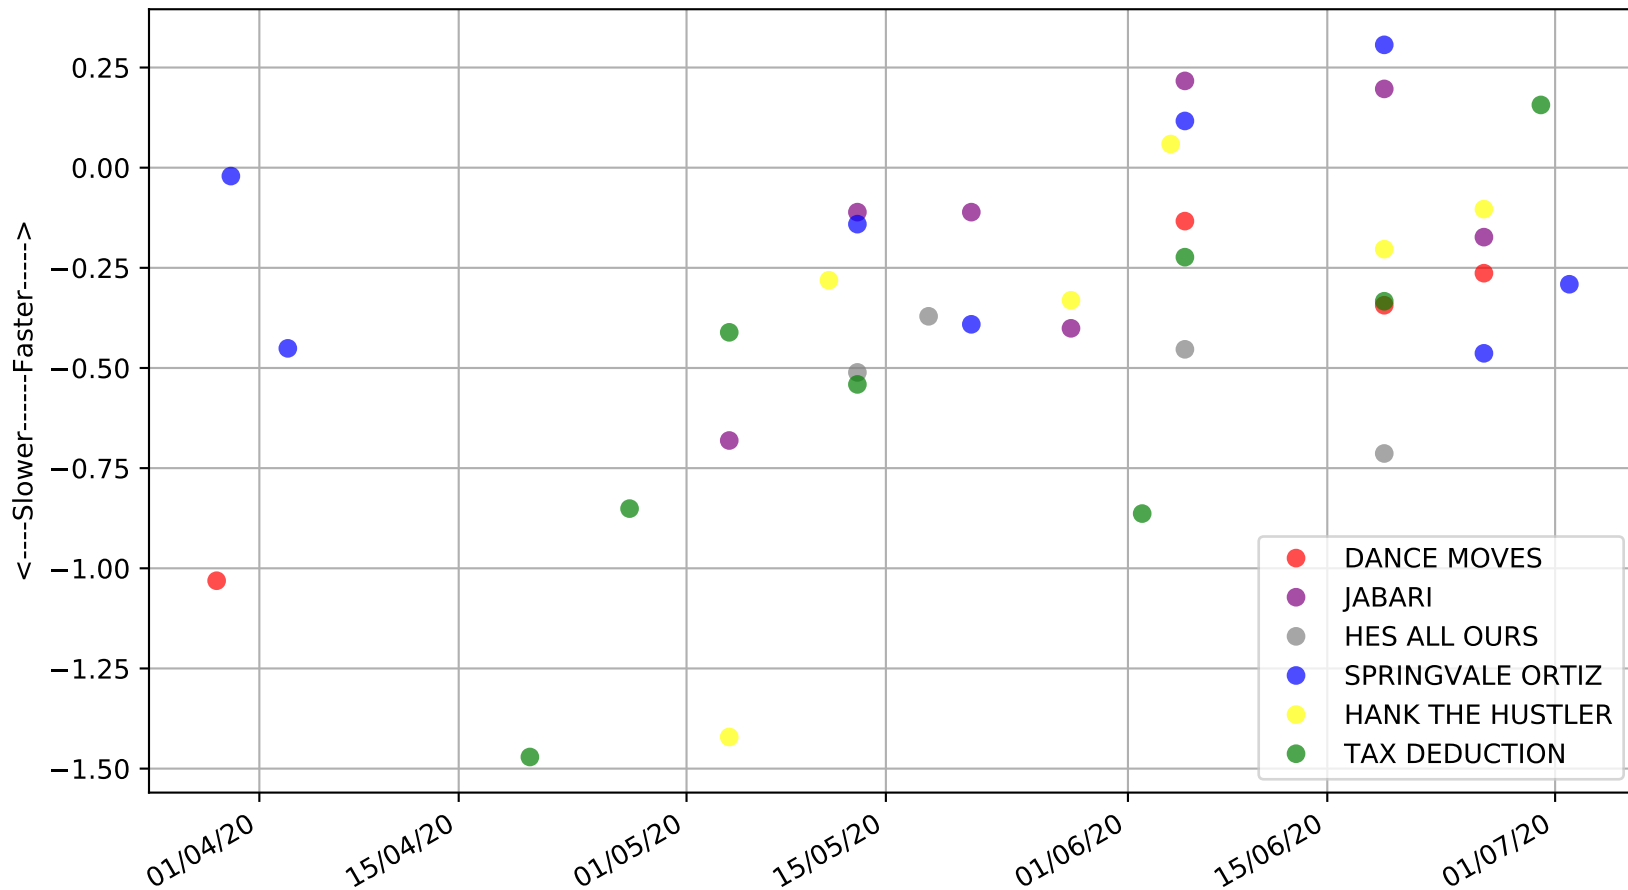

Gawler - 5th Jul
Race 3, 2020, 531m, SNP
Previous race distances in meters

Gawler - 5th Jul
Race 3, 2020, 531m, SNP
Speed of dog compared with par win times of the track & distance it ran at

Gawler - 5th Jul
 Race 3, 2020, 531m, SNP
 Speed of dog +50m or -50m of current race distance