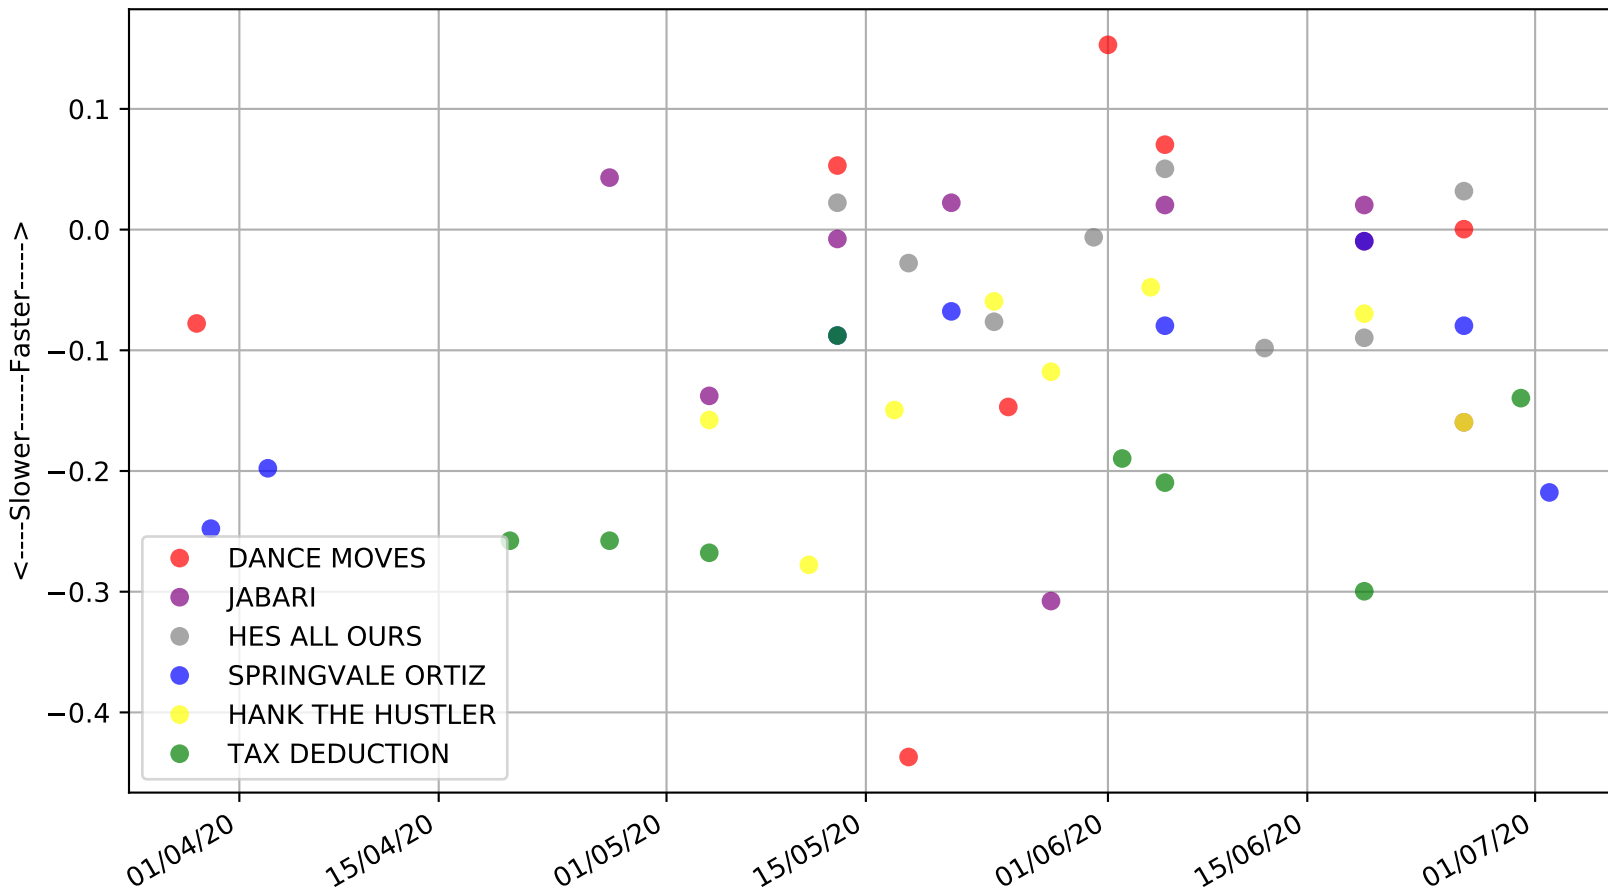

Gawler - 5th Jul
Race 3, 2020, 531m, SNP
Early Speed compared with par early speed