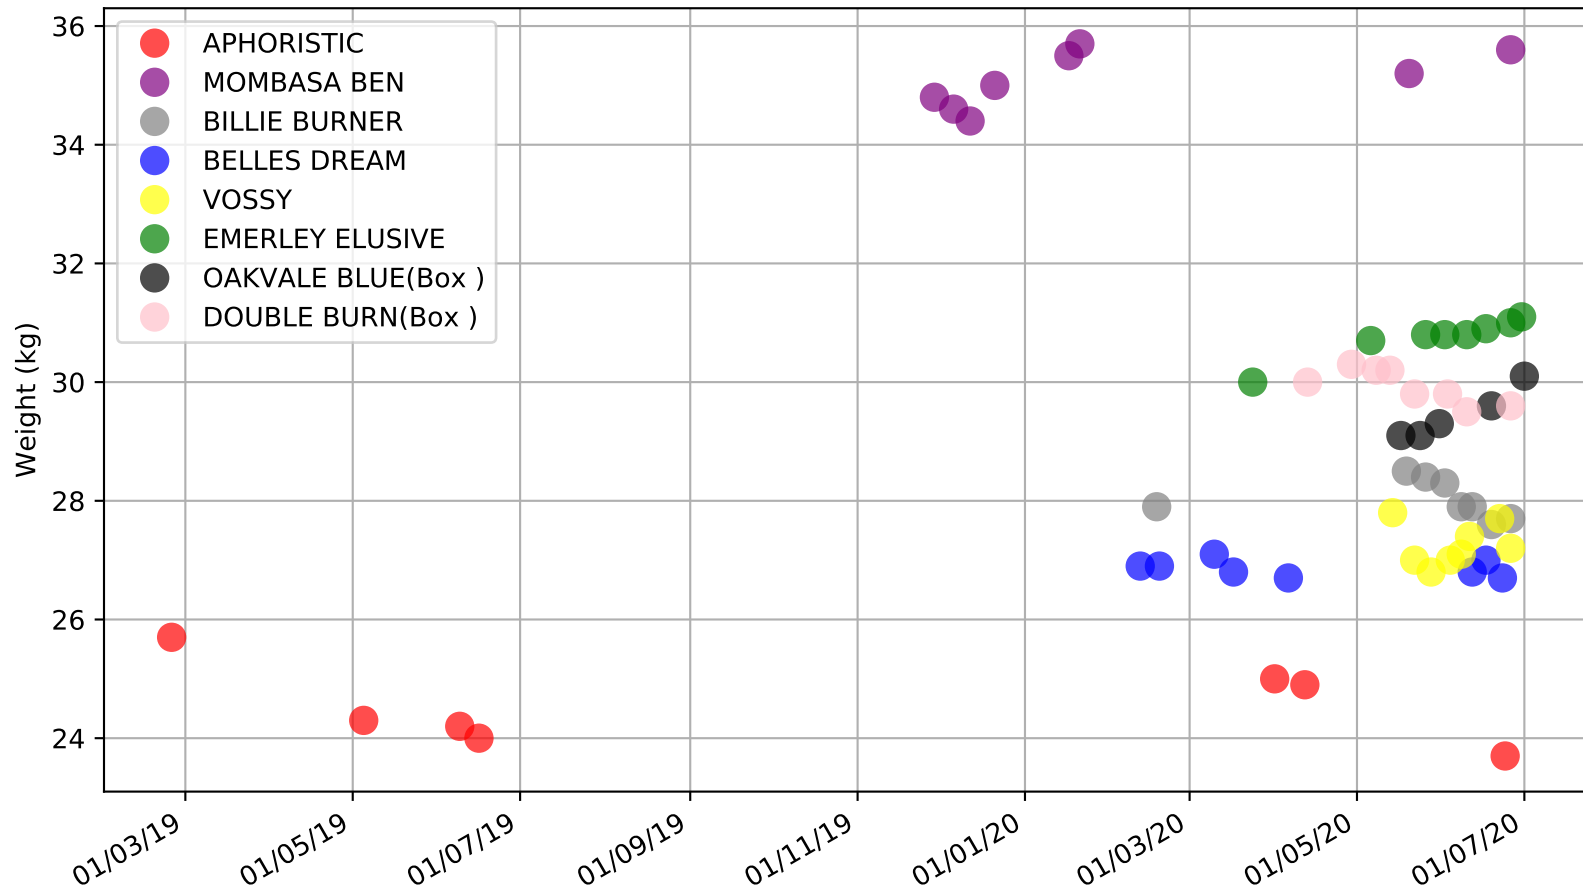

Gawler - 5th Jul
Race 10, G-SIX GREYHOUND ADOPTION PROGRAM SA (SA BRED) STAKE, 400m, 6
Previous race weights in kilograms