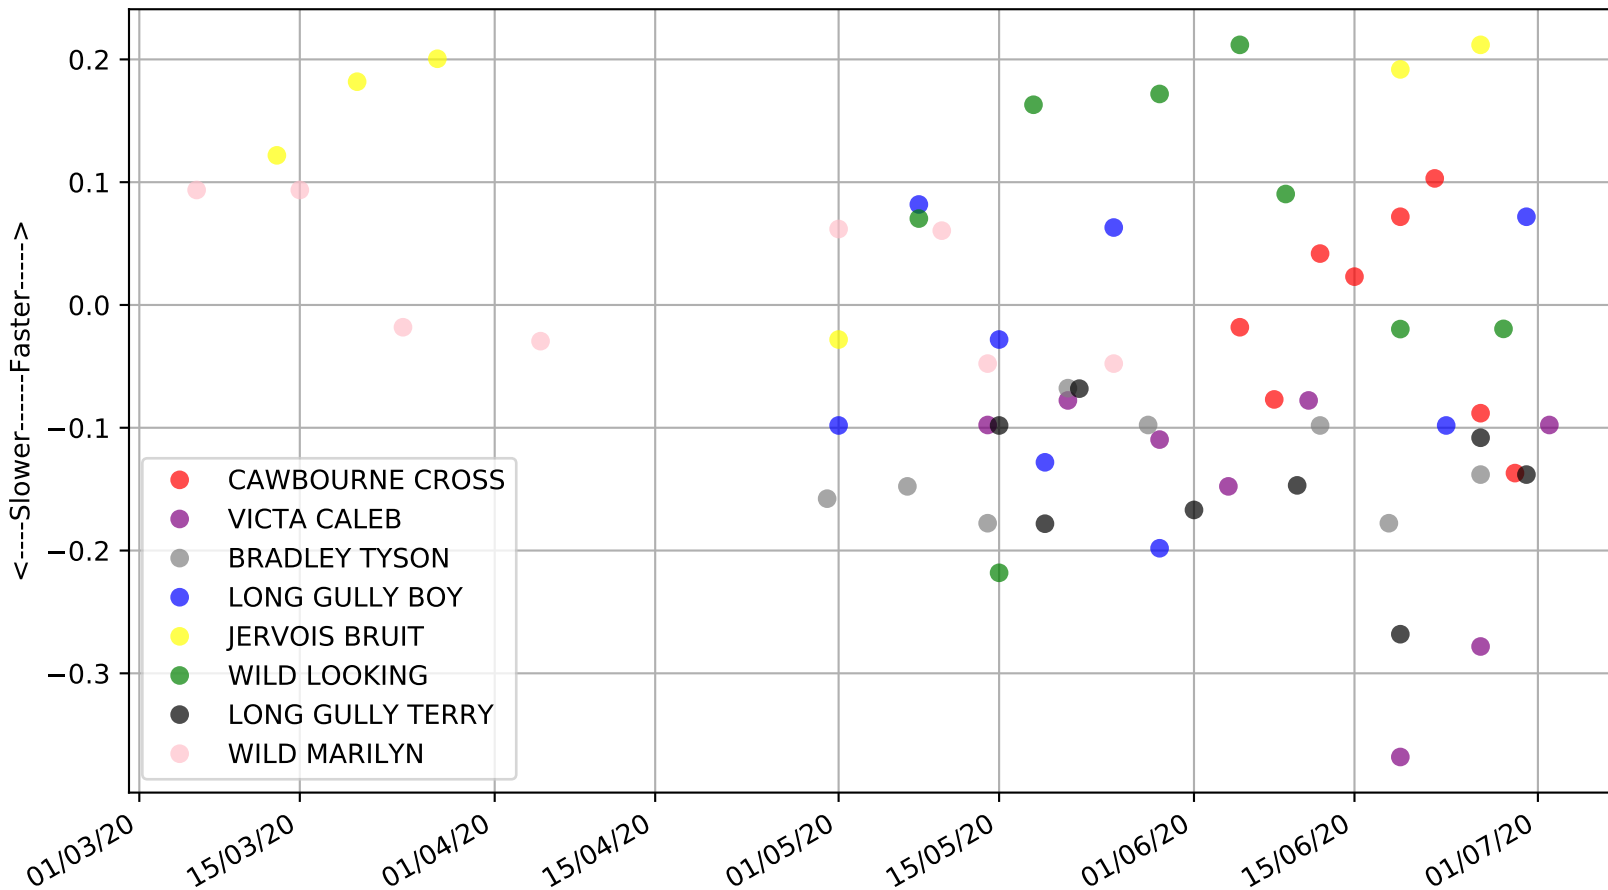

Gawler - 5th Jul
Race 5, ACCELL THERAPY OPEN STAKE, 400m, O
Early Speed compared with par early speed