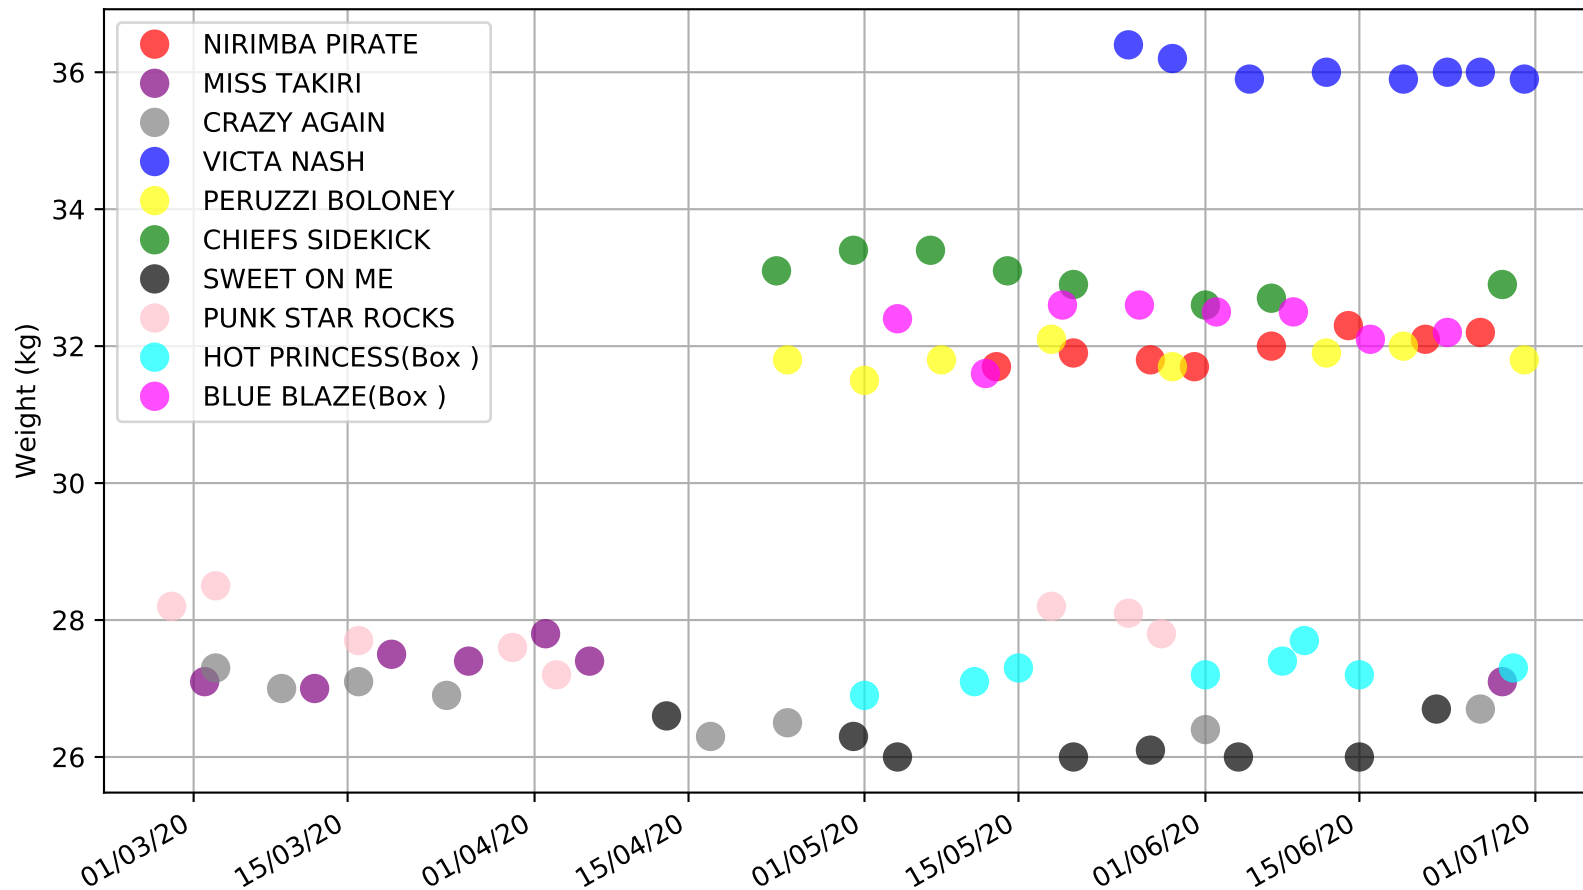

Gawler - 5th Jul
Race 6, SECURE RACING LOGISTICS MIXED STAKE, 400m, X45
Previous race weights in kilograms