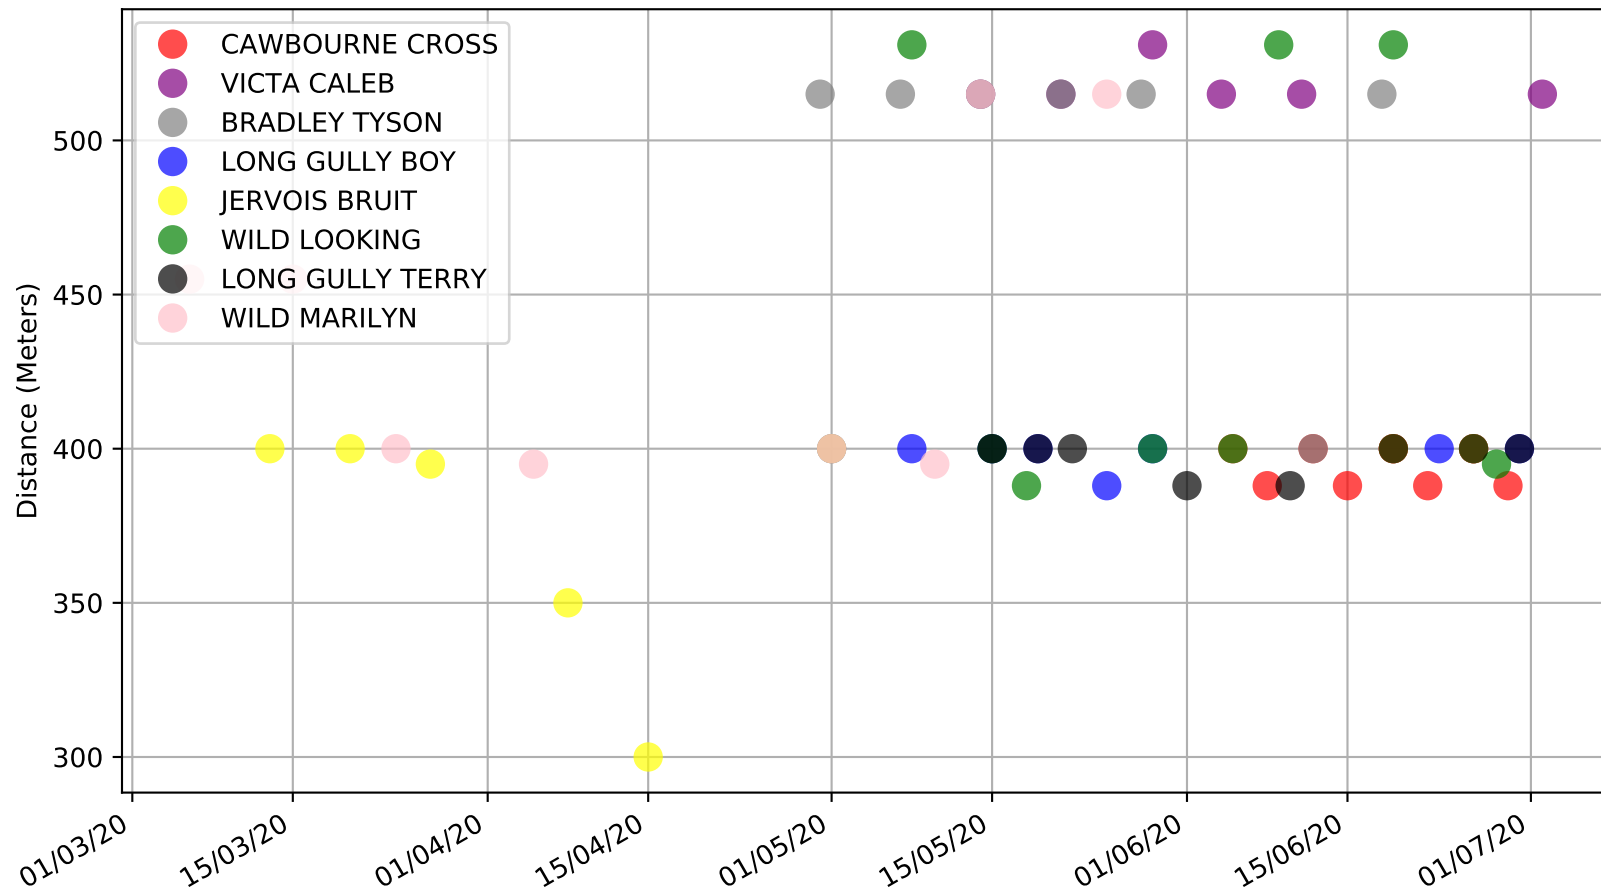

Gawler - 5th Jul
Race 5, ACCELL THERAPY OPEN STAKE, 400m, O
Previous race distances in meters