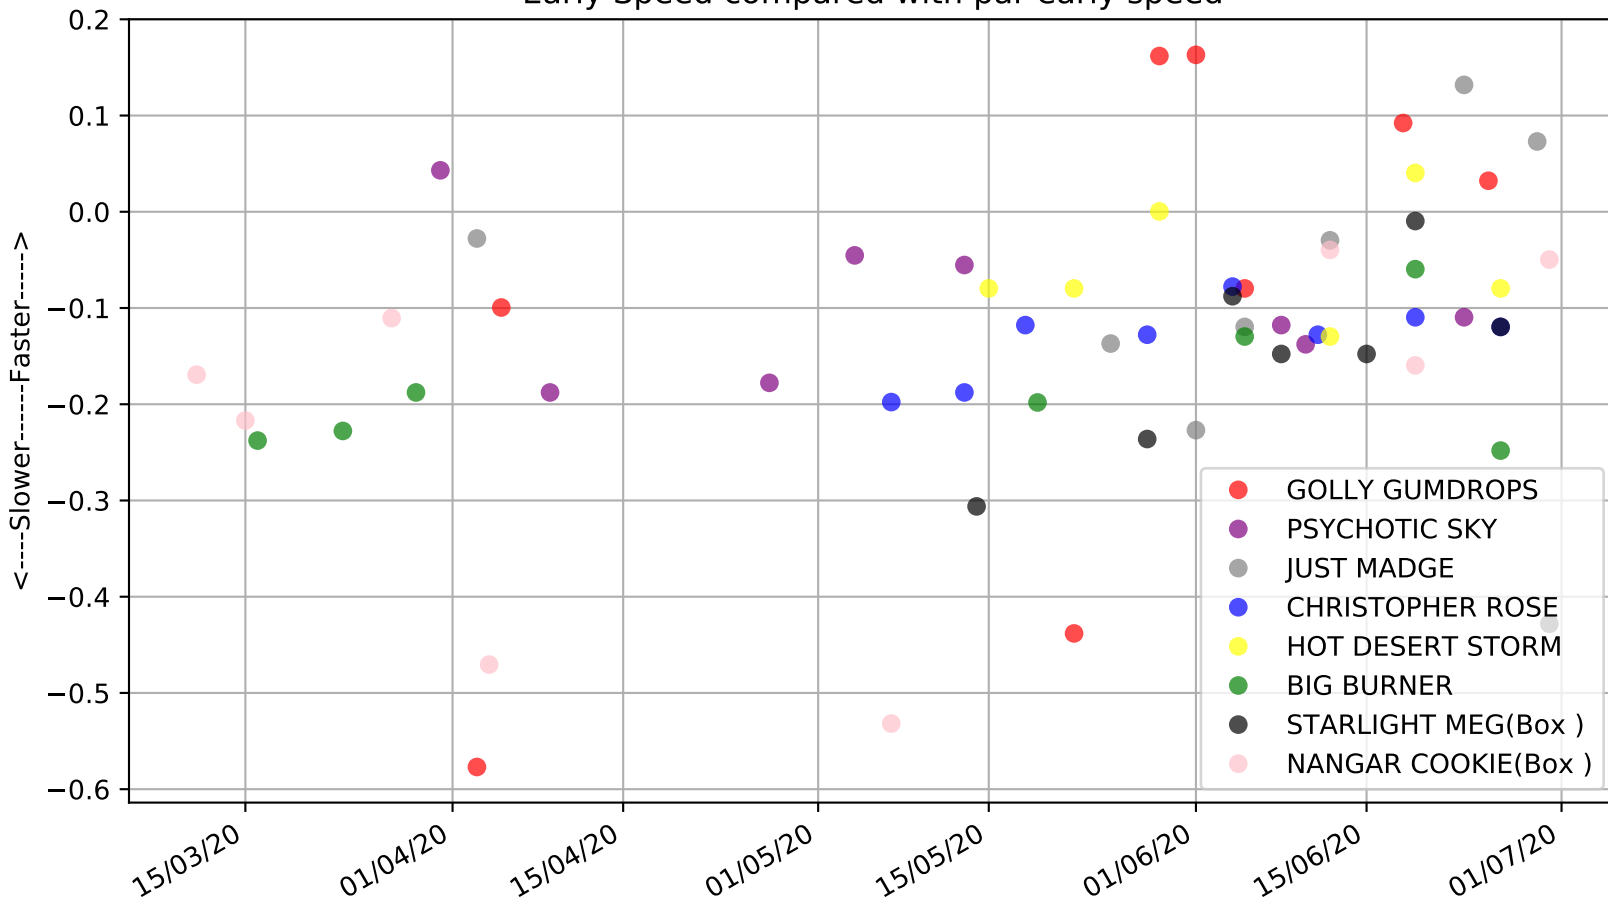

Gawler - 5th Jul
Race 9, G-SIX THE BUNYIP STAKE, 531m, 6
Early Speed compared with par early speed