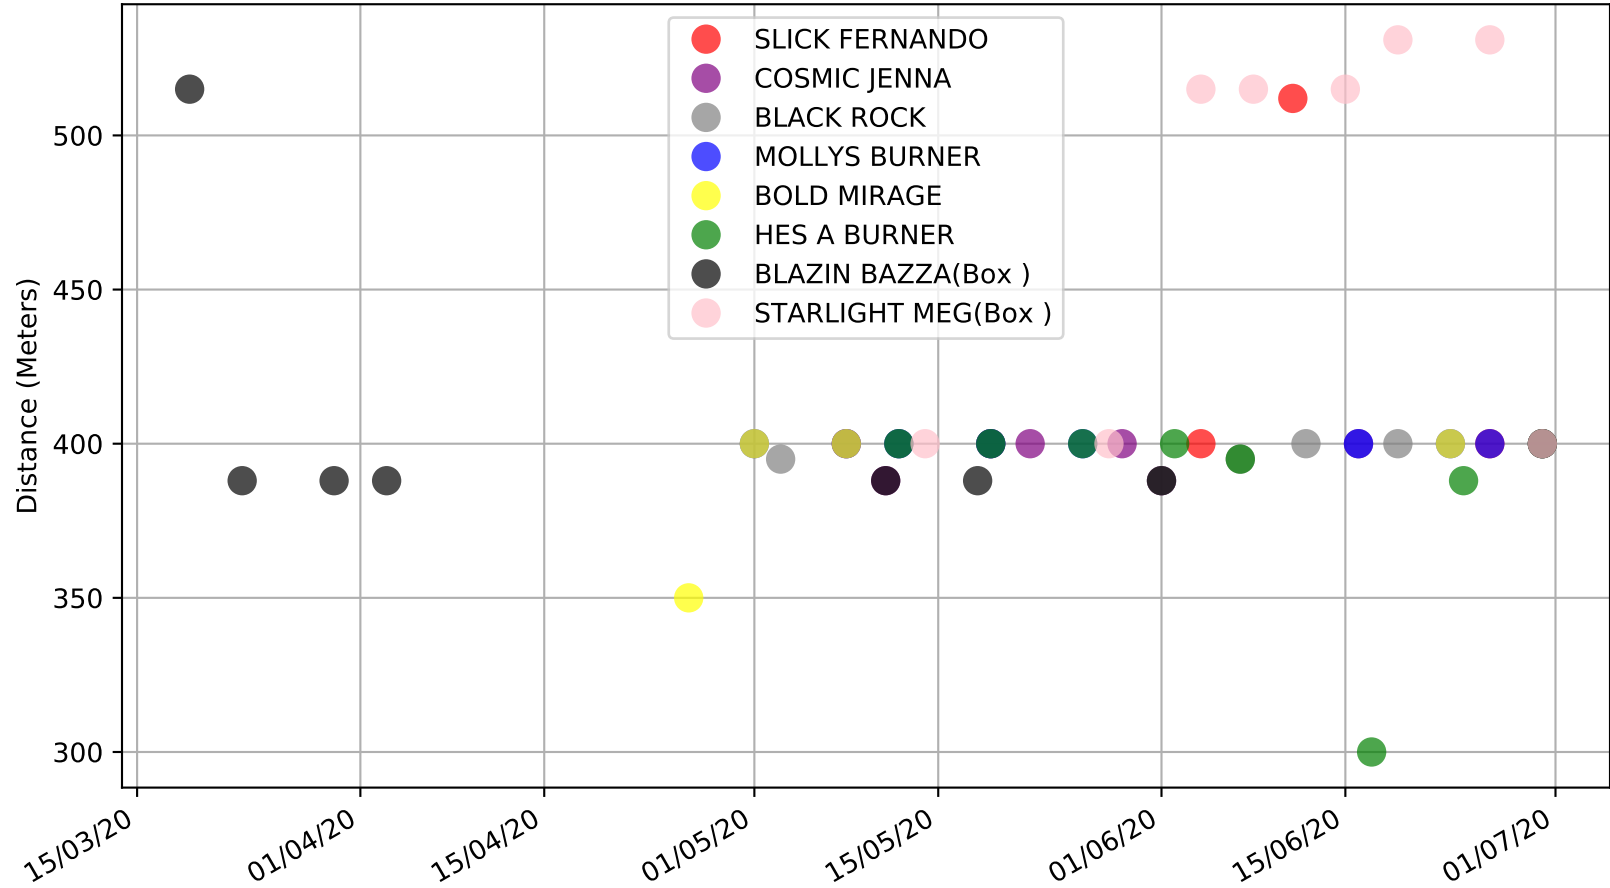

Gawler - 5th Jul
Race 2, G-SIX GREYHOUND ADOPTION PROGRAM SA STAKE, 400m, 6
Previous race distances in meters