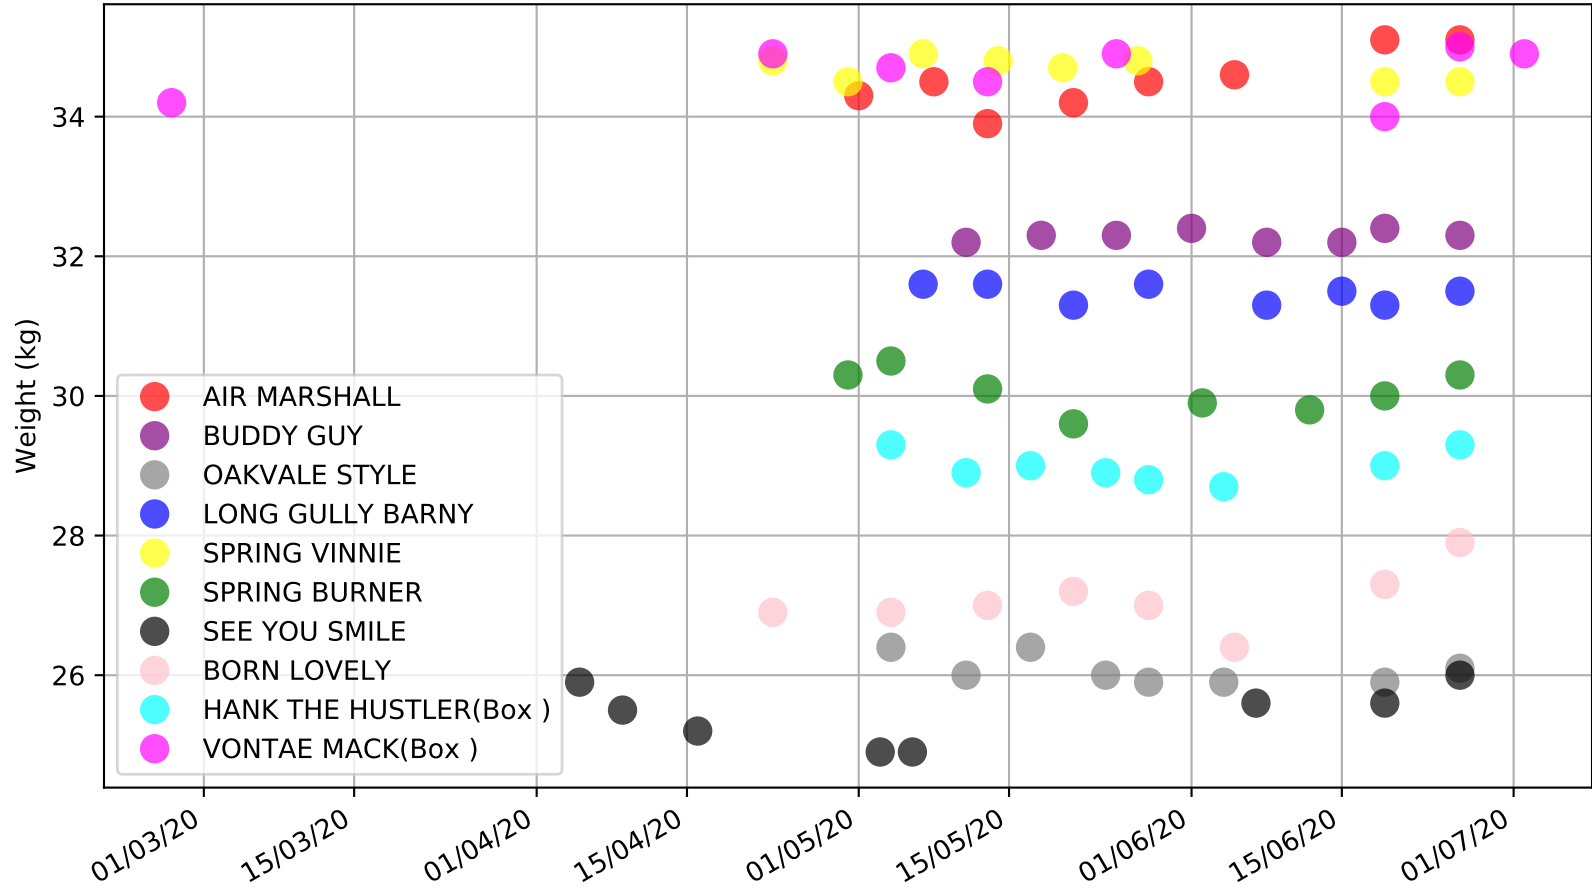

Gawler - 5th Jul
Race 8, 2020, 531m, VETF
Previous race weights in kilograms