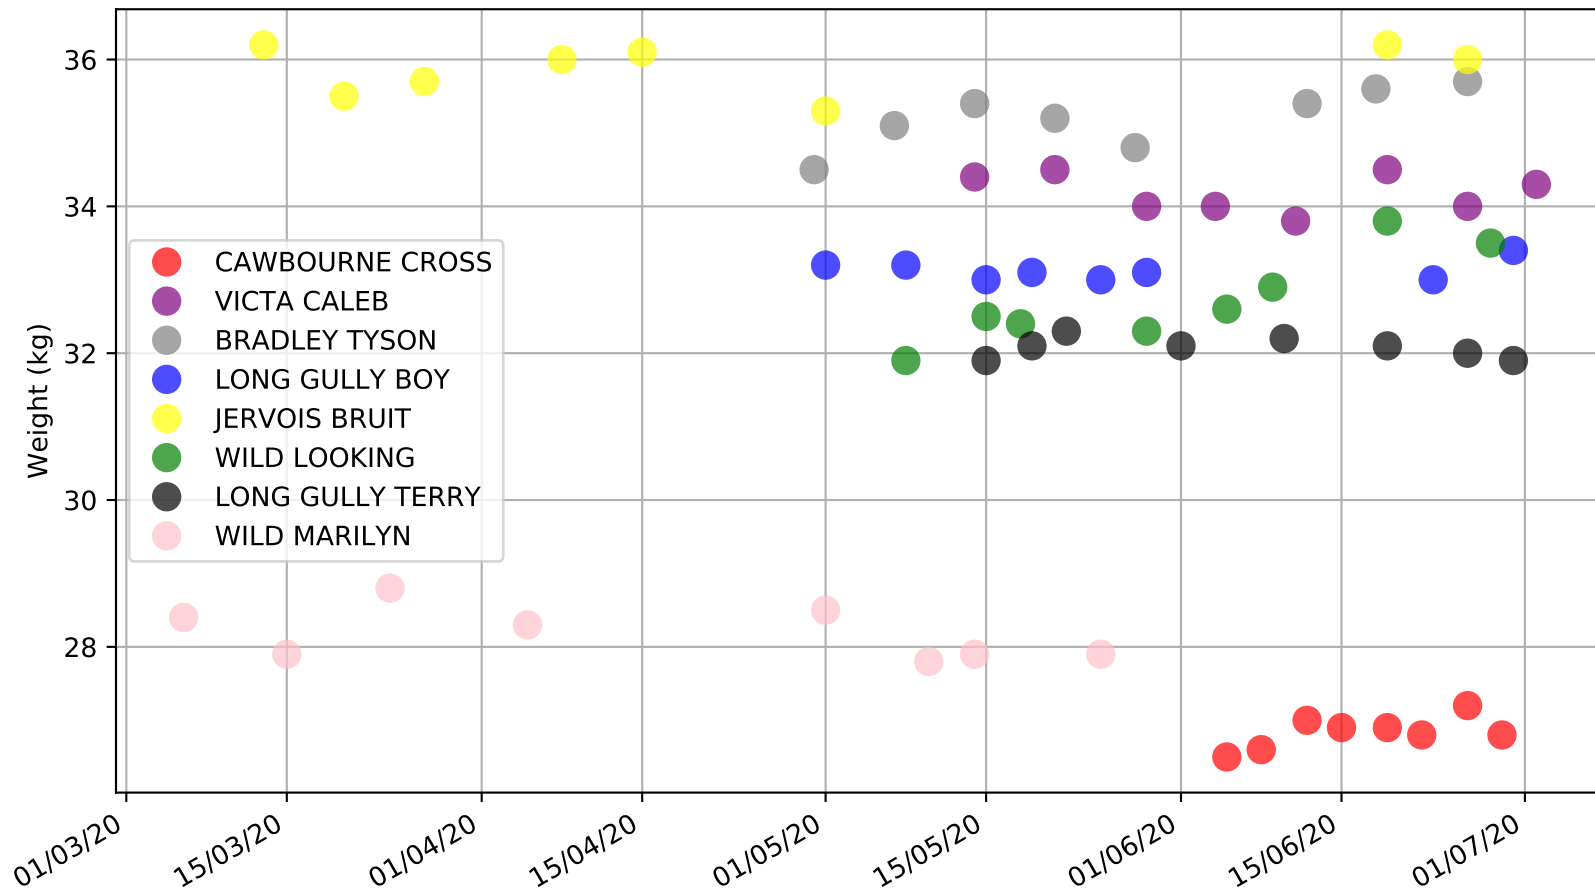

Gawler - 5th Jul
Race 5, ACCELL THERAPY OPEN STAKE, 400m, O
Previous race weights in kilograms