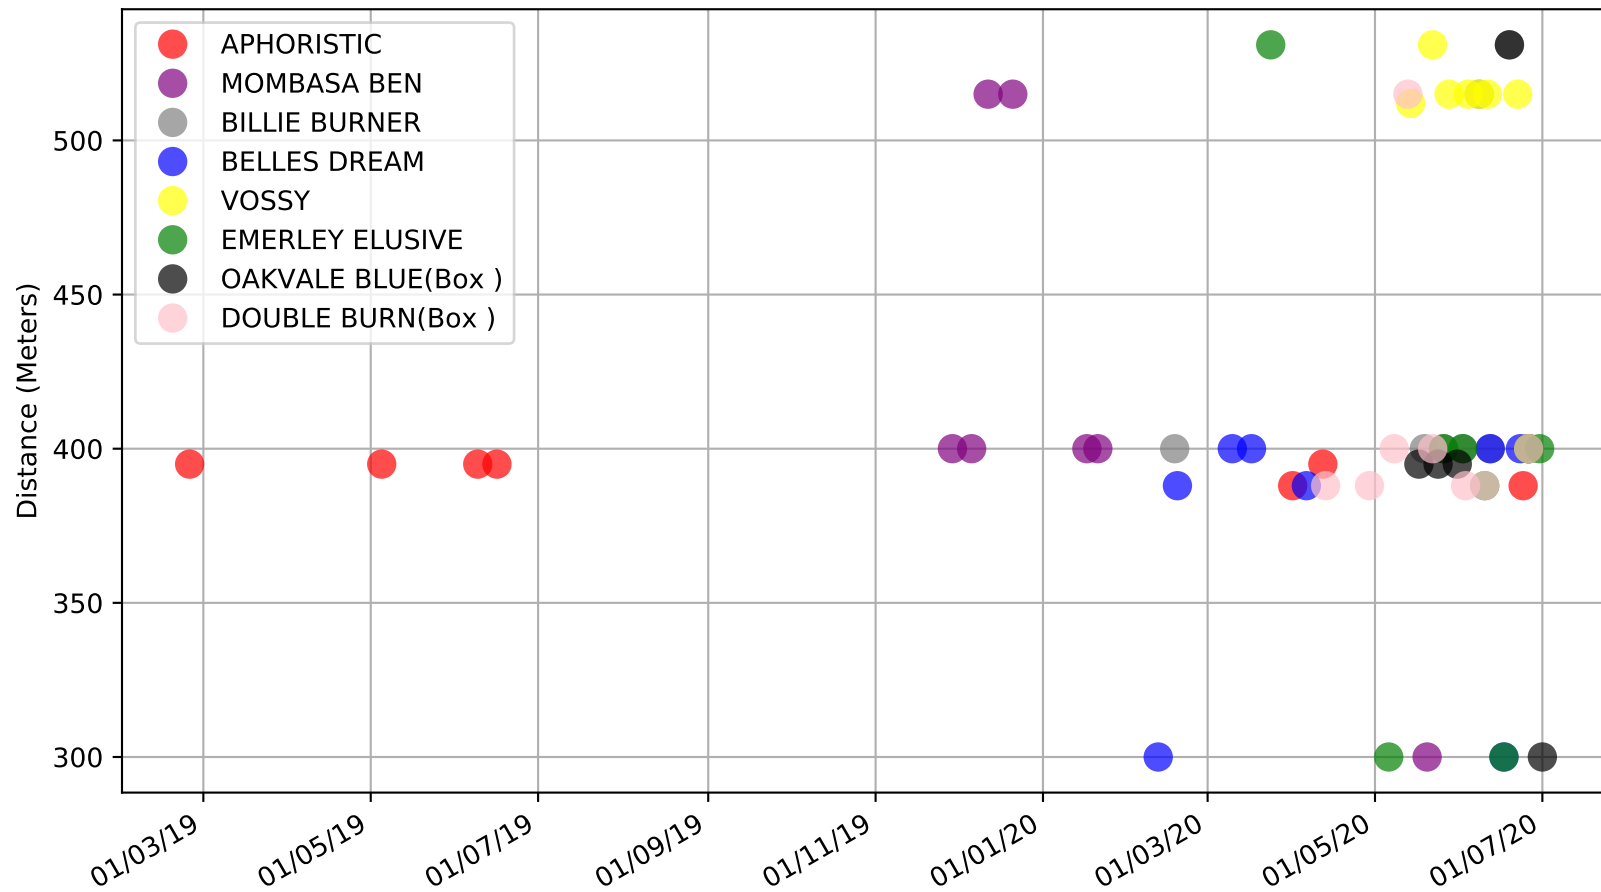

Gawler - 5th Jul
Race 10, G-SIX GREYHOUND ADOPTION PROGRAM SA (SA BRED) STAKE, 400m, 6
Previous race distances in meters