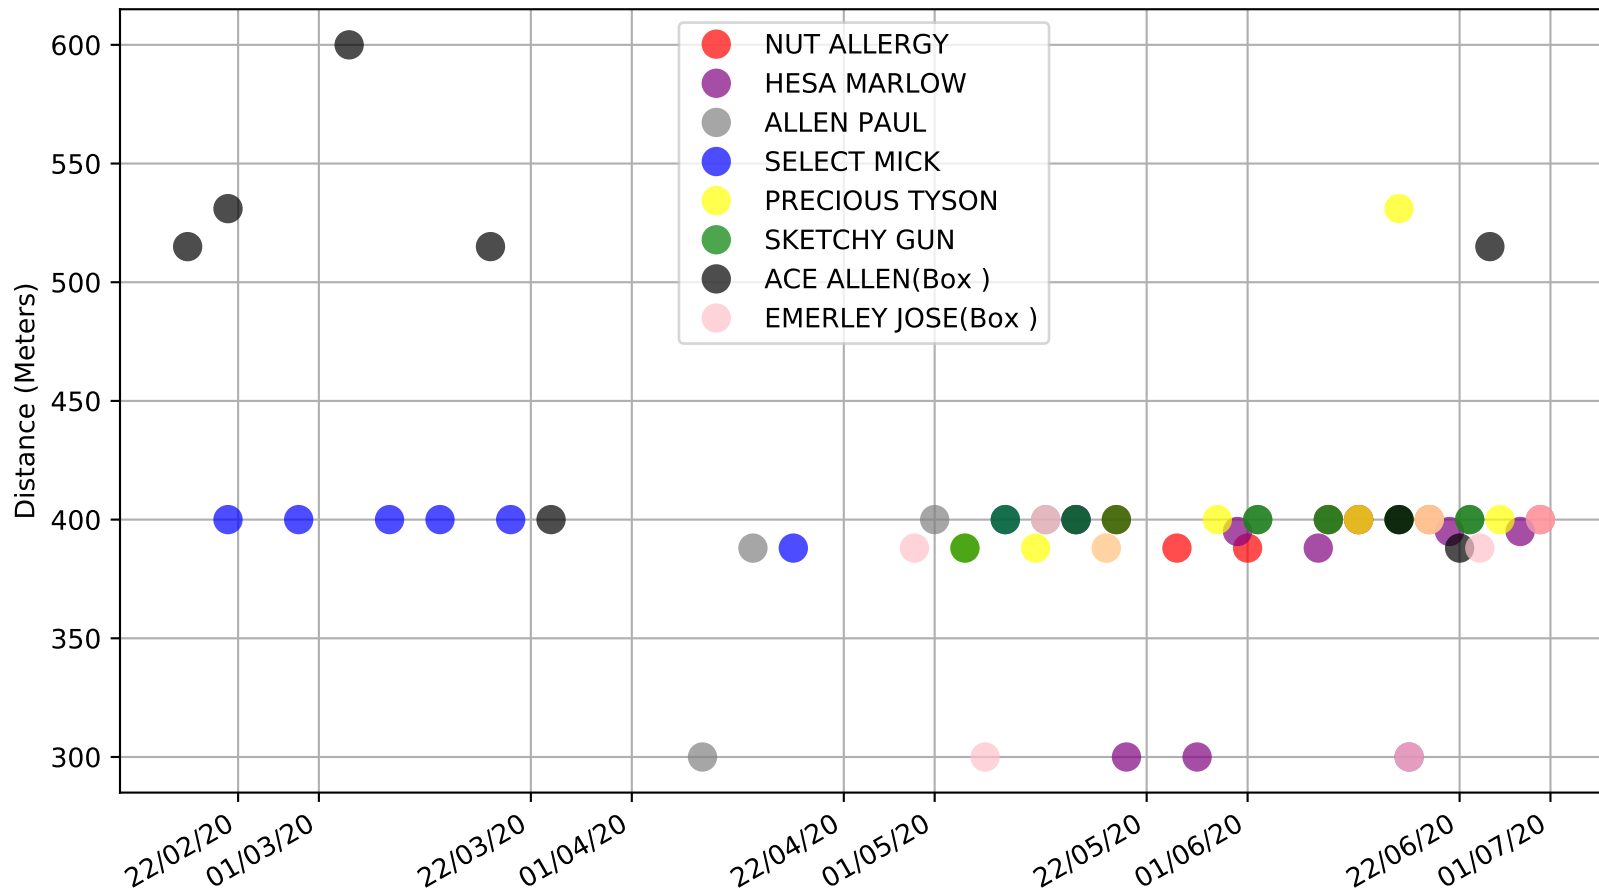

Gawler - 5th Jul
Race 11, G-SIX GAWLER DRY CLEANERS (N/P) STAKE, 400m, MA
Previous race distances in meters