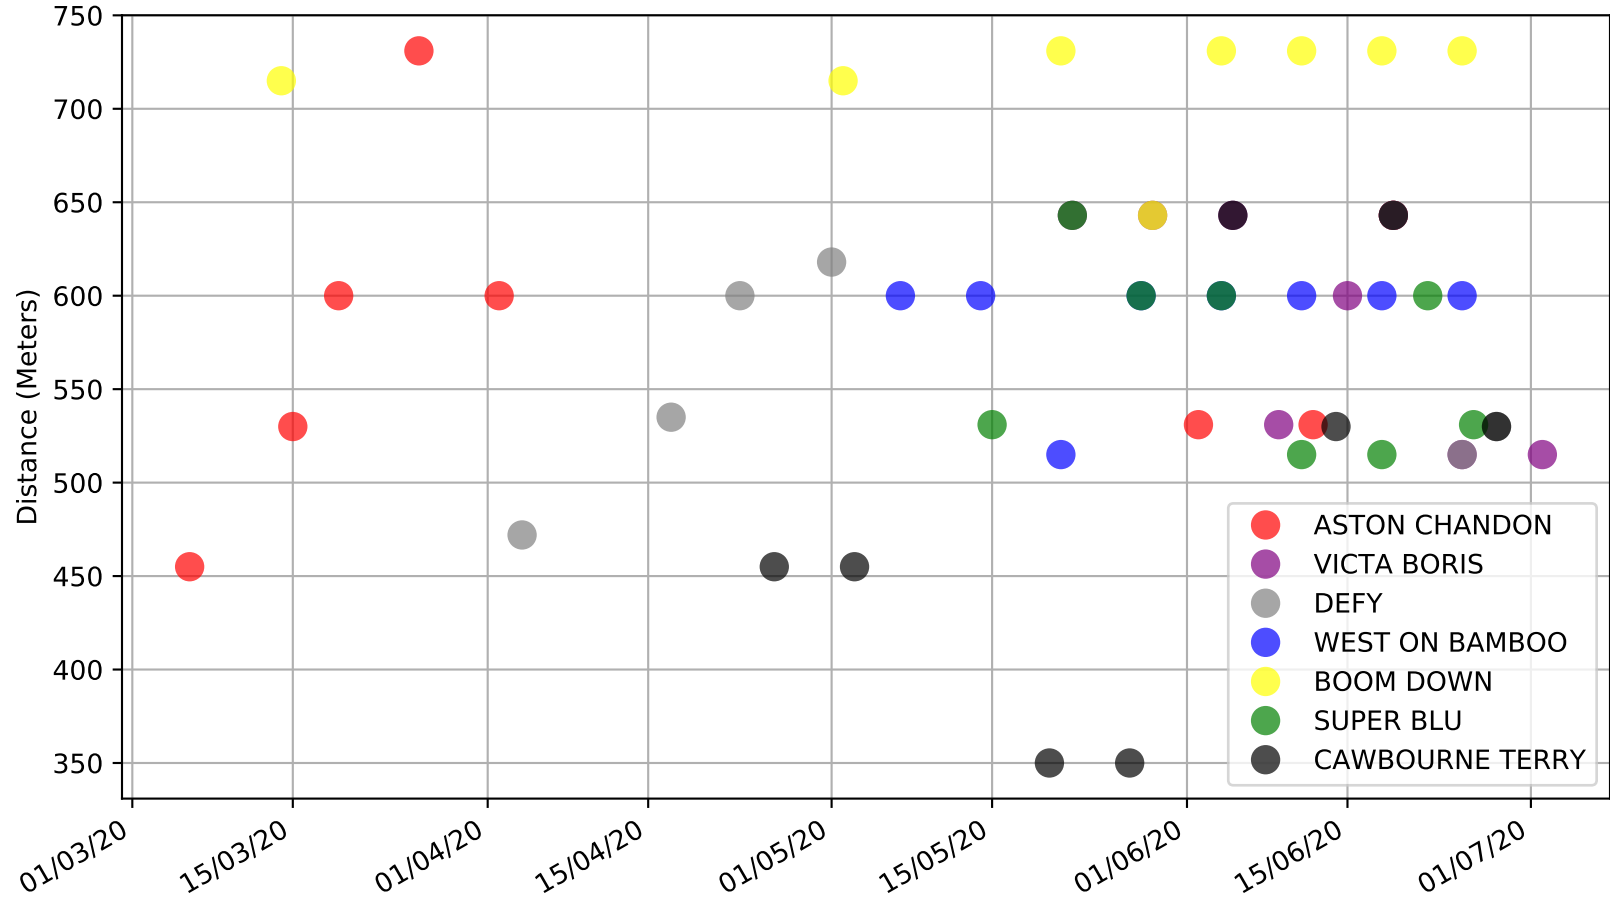

Gawler - 5th Jul
Race 4, GAWLER DRY CLEANERS (N/P) STAKE, 643m, SNP
Speed of dog compared with par win times of the track & distance it ran at

Gawler - 5th Jul
Race 4, GAWLER DRY CLEANERS (N/P) STAKE, 643m, SNP
Previous race distances in meters