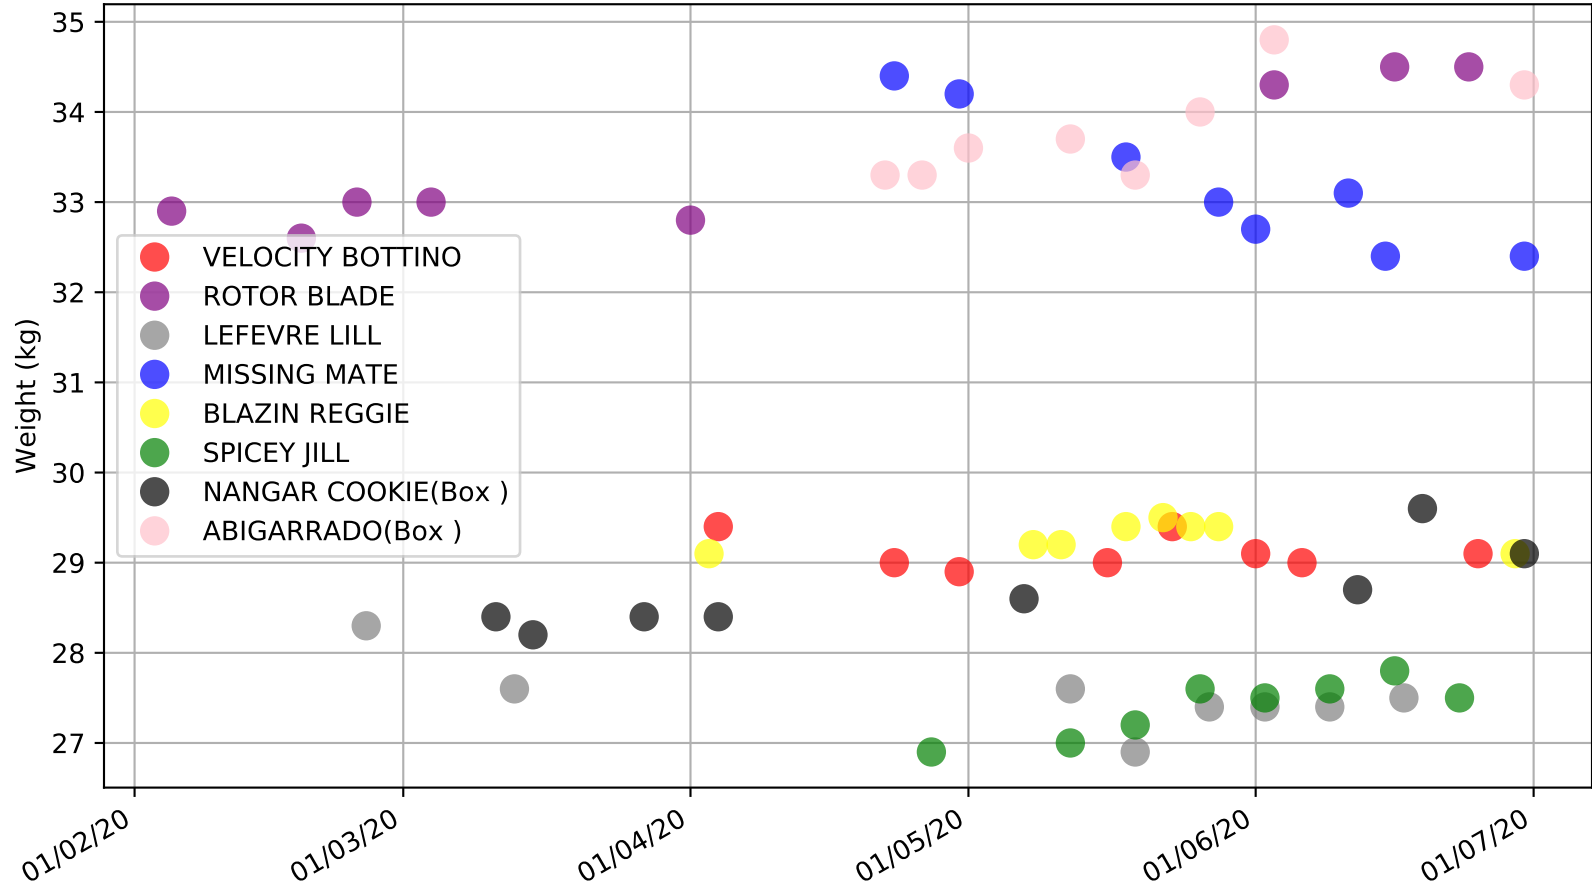

Gawler - 5th Jul
Race 12, G-SIX ACCELL THERAPY STAKE, 400m, 6
Previous race weights in kilograms