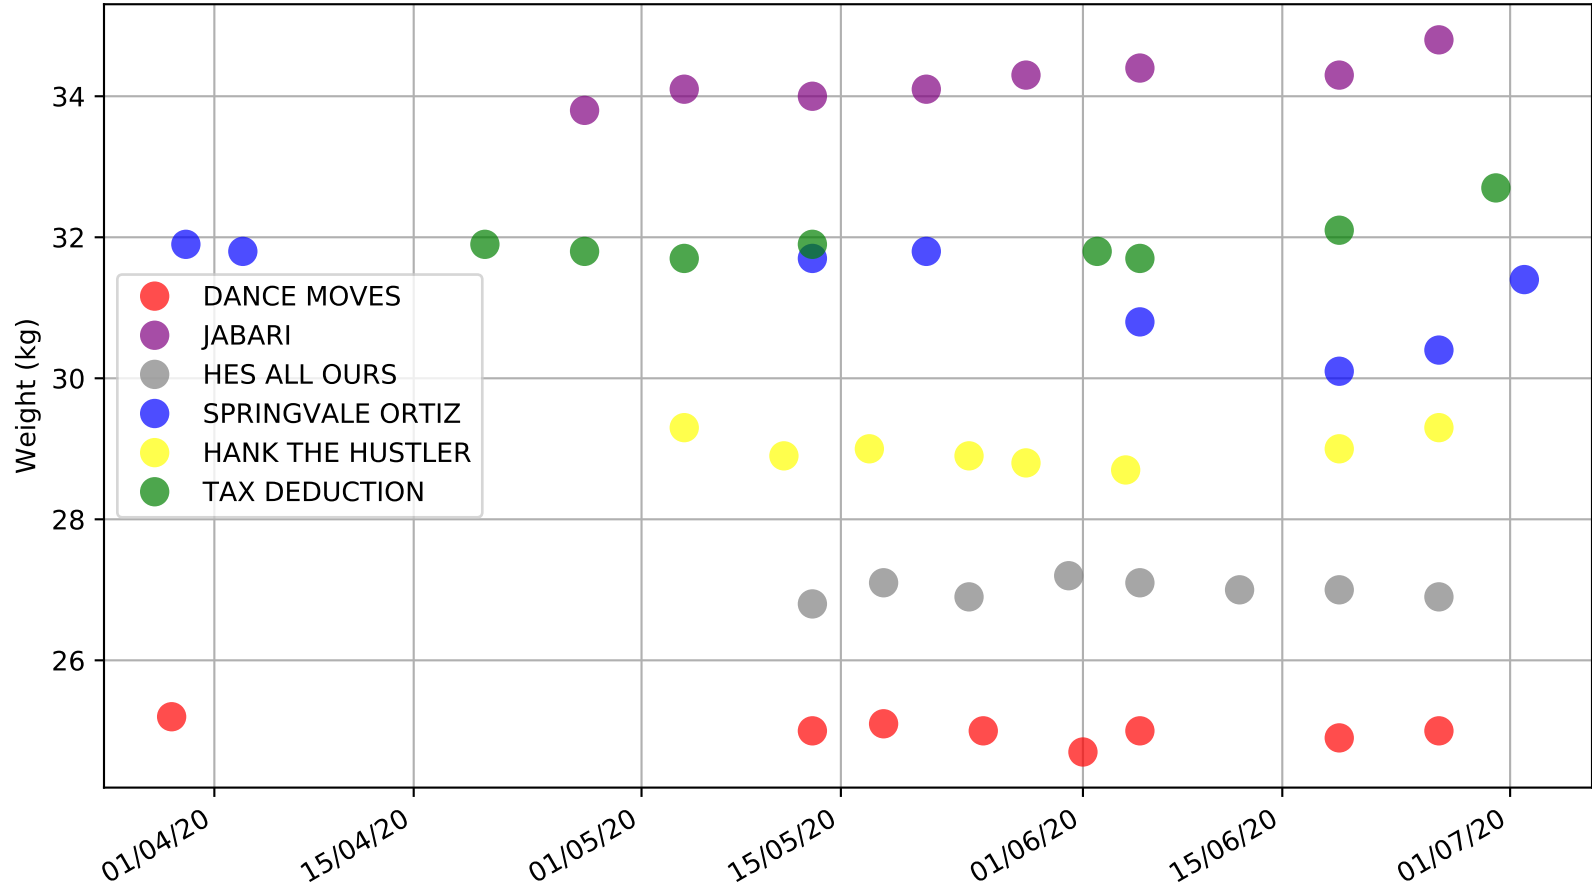

Gawler - 5th Jul
Race 3, 2020, 531m, SNP
Previous race weights in kilograms