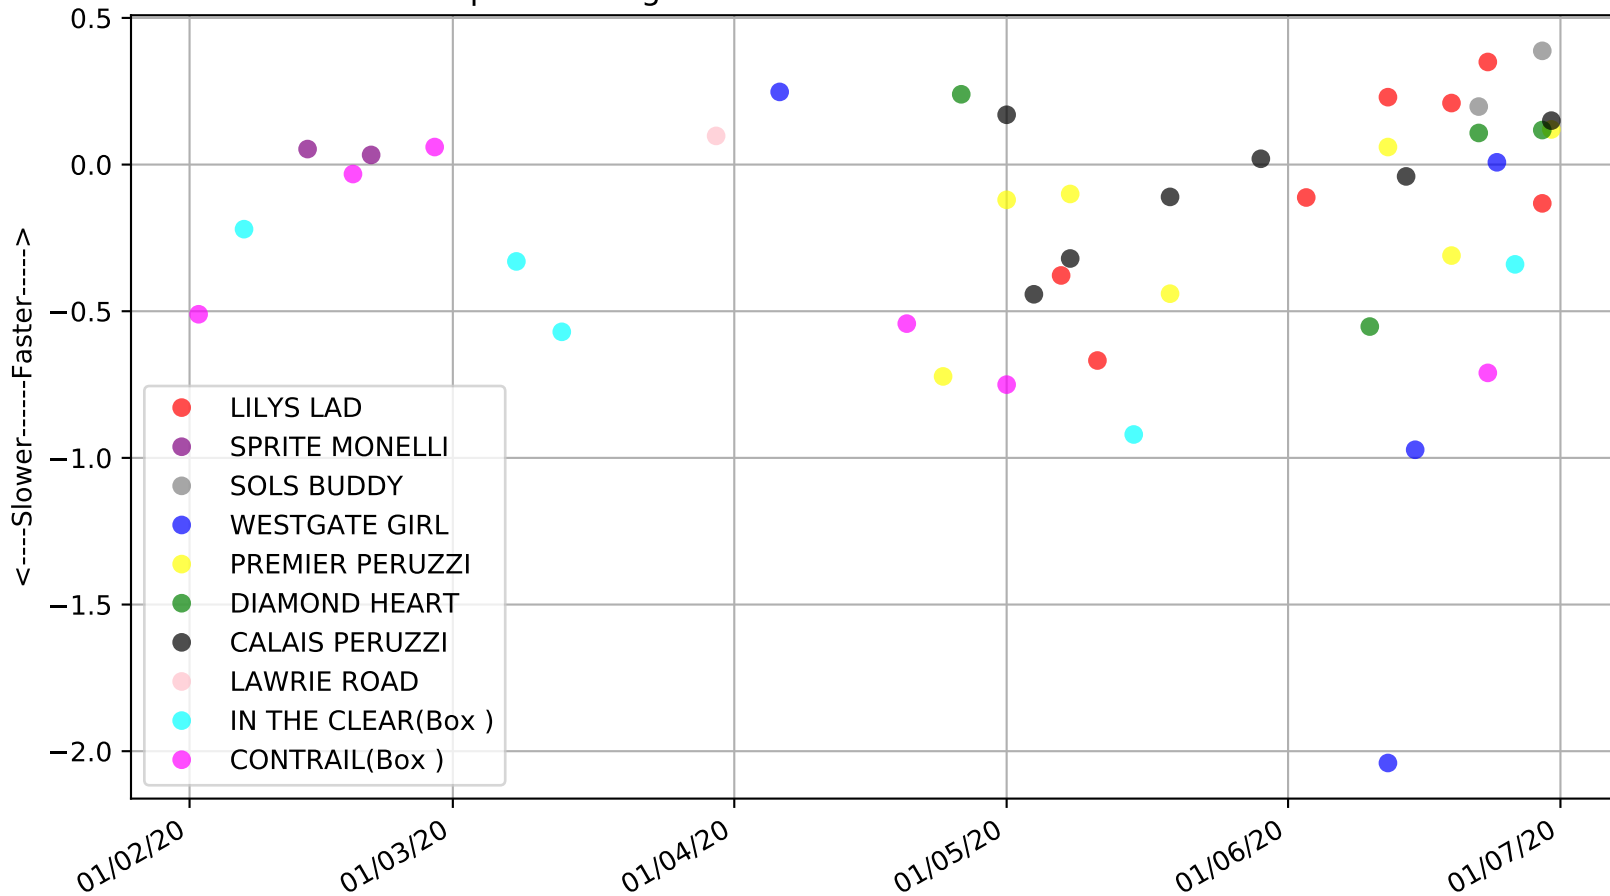

Gawler - 5th Jul
Race 7, GIDDY-UP STAKE, 400m, 5
Speed of dog +50m or -50m of current race distance