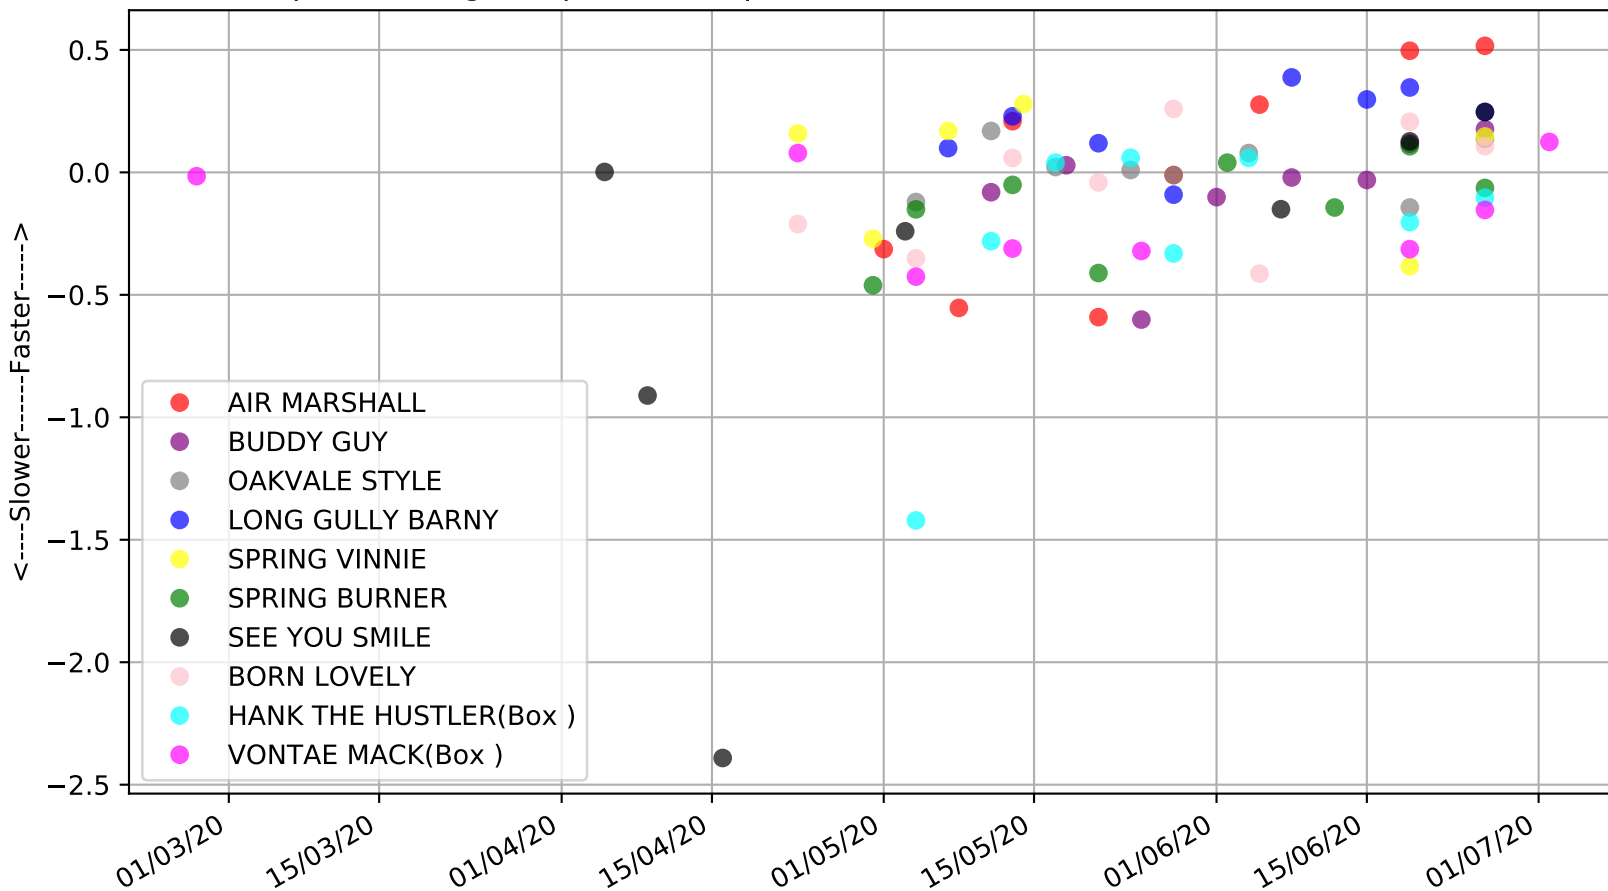

Gawler - 5th Jul
Race 8, 2020, 531m, VETF
Previous race distances in meters

Gawler - 5th Jul
 Race 8, 2020, 531m, VETF
 Speed of dog compared with par win times of the track & distance it ran at

Gawler - 5th Jul
Race 8, 2020, 531m, VETF
Speed of dog +50m or -50m of current race distance