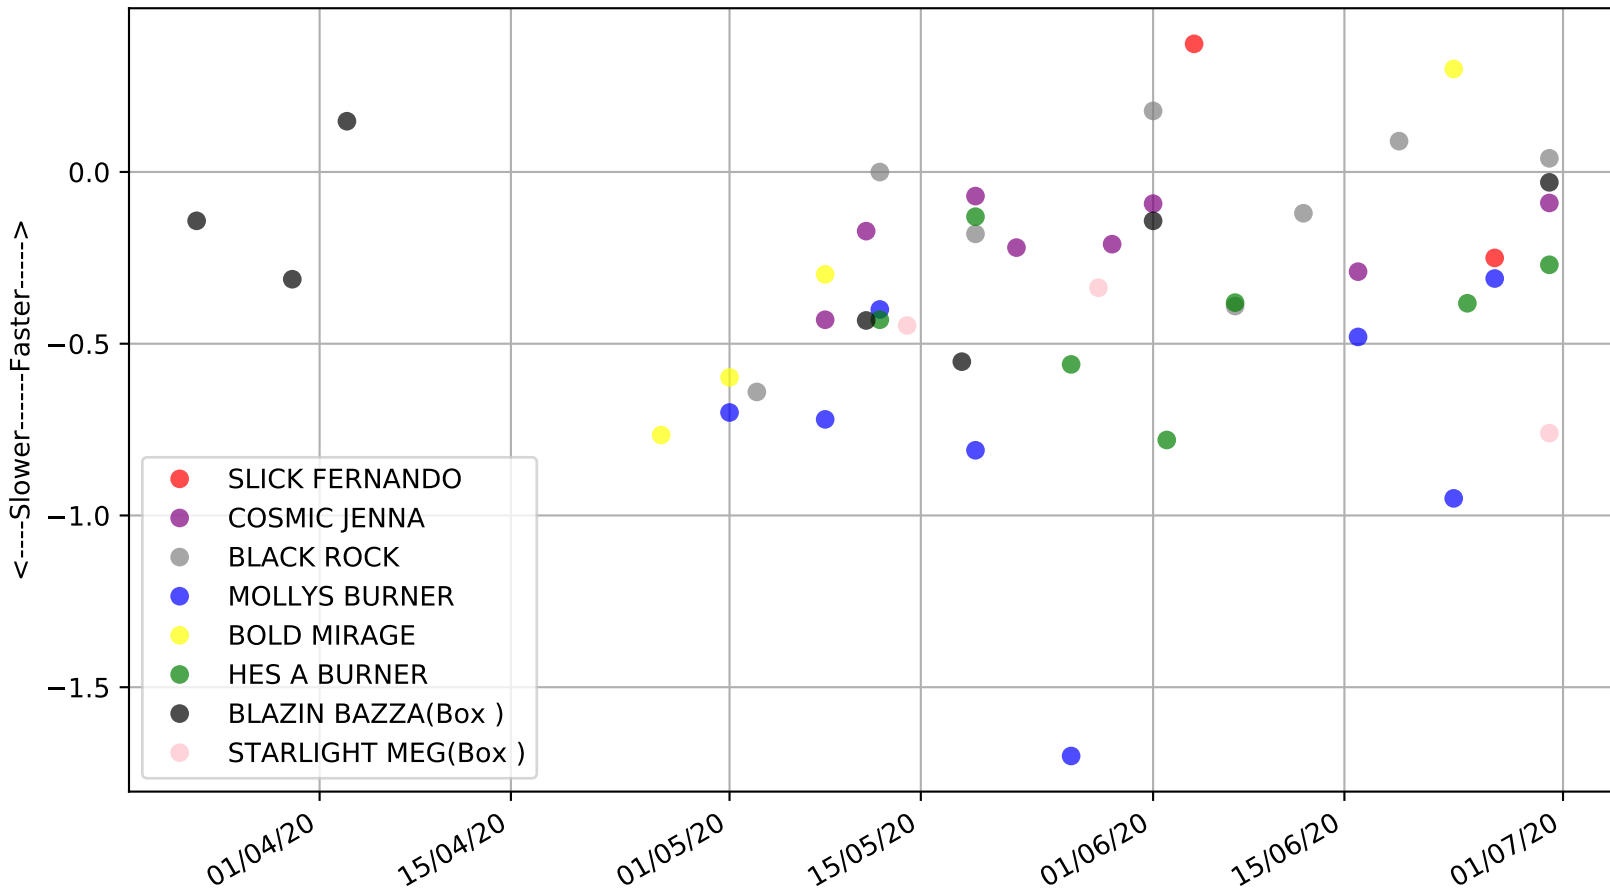

Gawler - 5th Jul
Race 2, G-SIX GREYHOUND ADOPTION PROGRAM SA STAKE, 400m, 6
Speed of dog +50m or -50m of current race distance