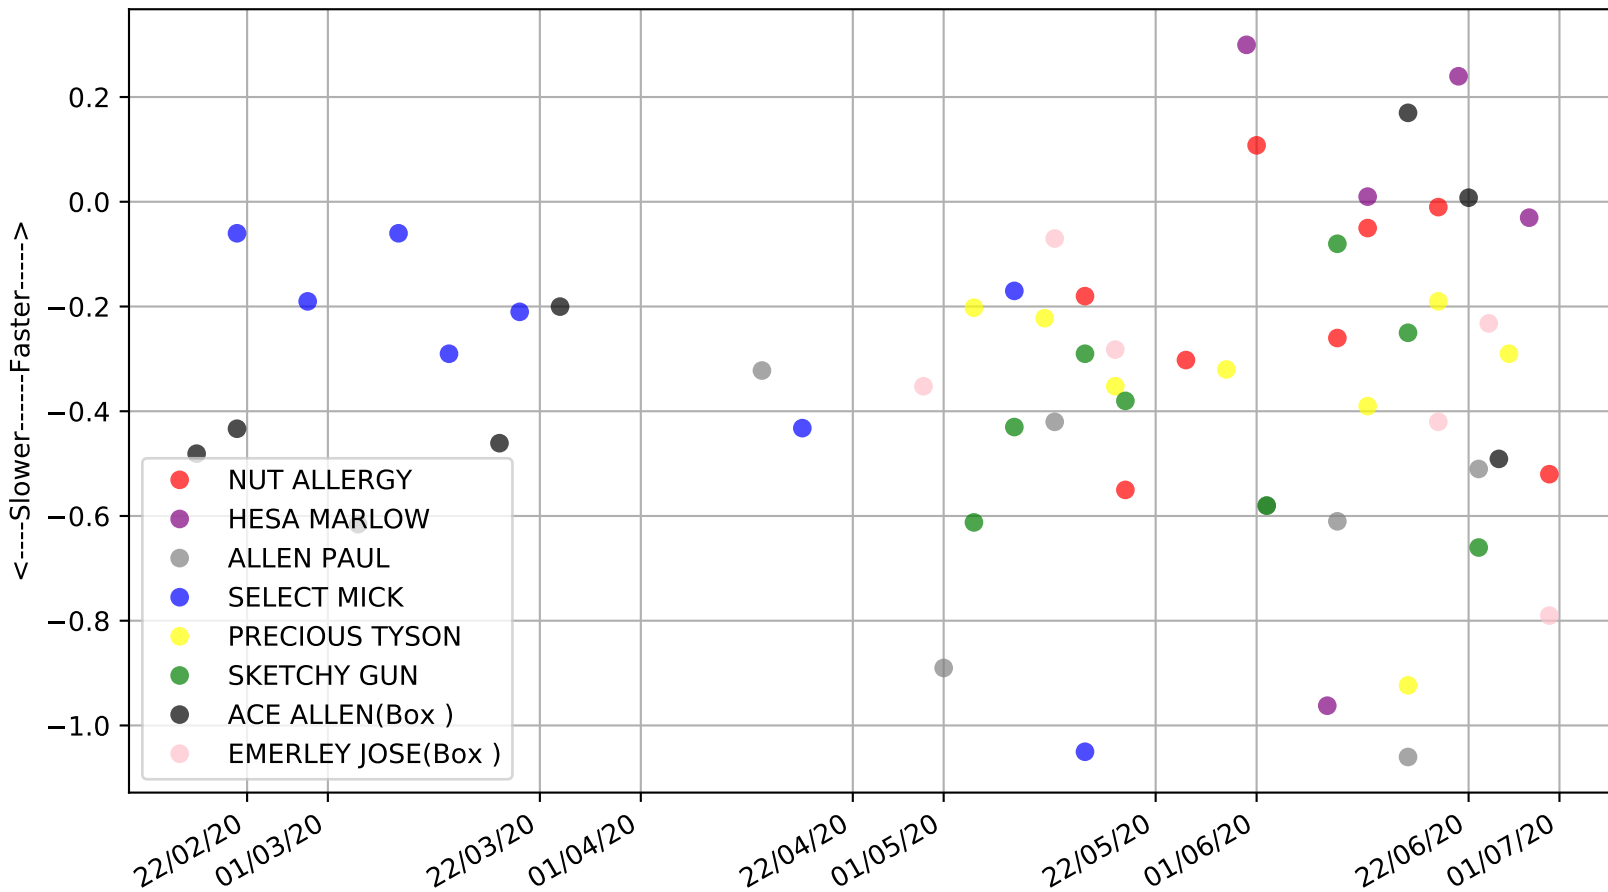

Gawler - 5th Jul
Race 11, G-SIX GAWLER DRY CLEANERS (N/P) STAKE, 400m, MA
Speed of dog compared with par win times of the track & distance it ran at