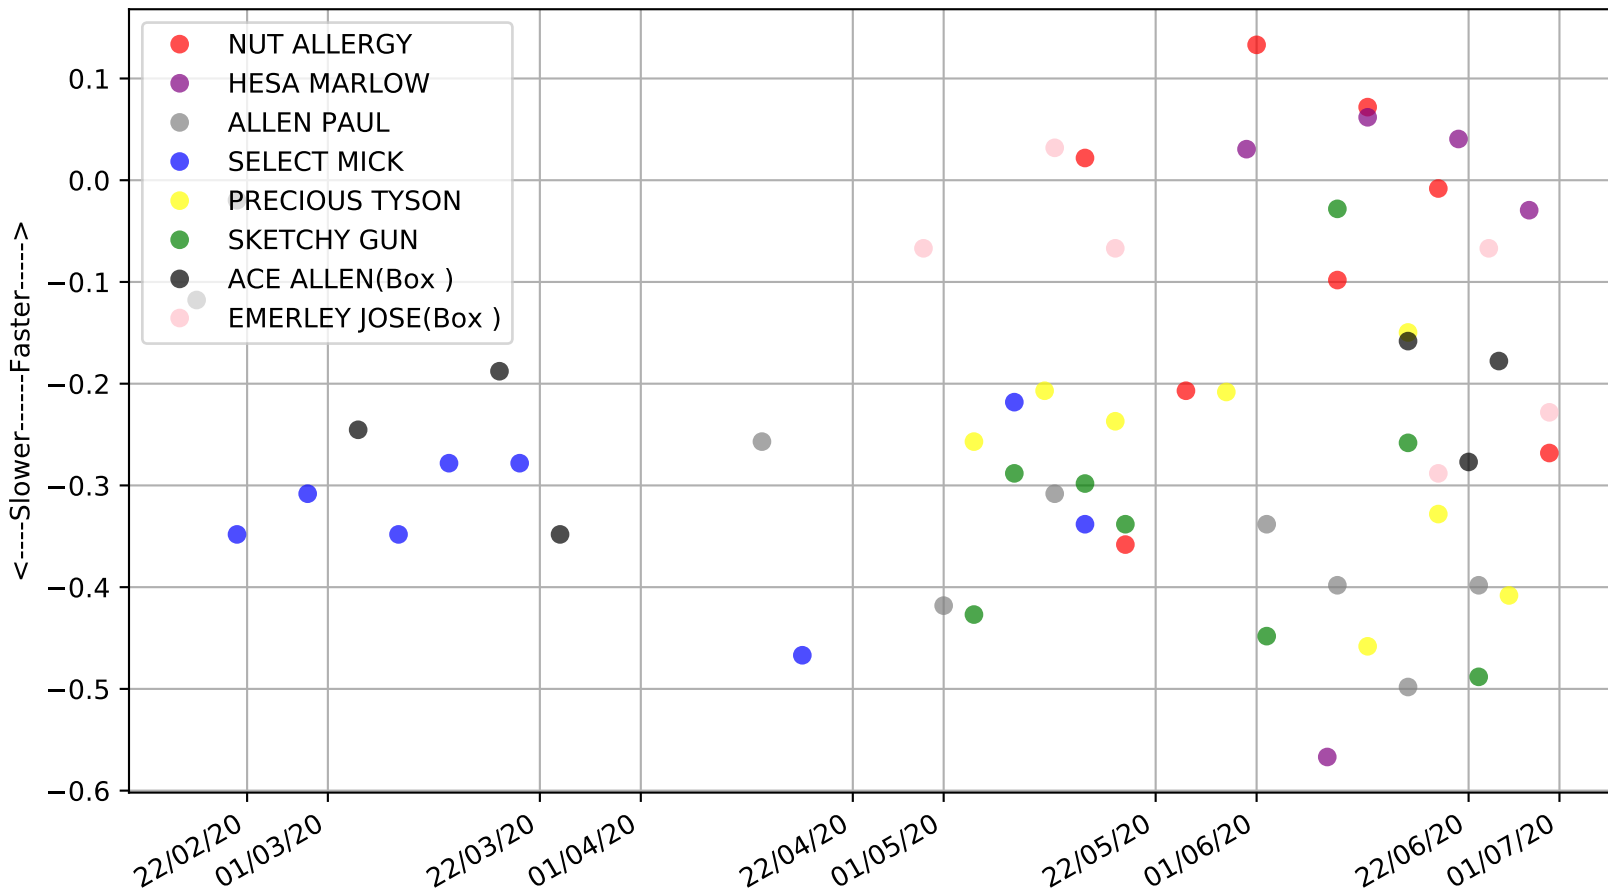

Gawler - 5th Jul
Race 11, G-SIX GAWLER DRY CLEANERS (N/P) STAKE, 400m, MA
Early Speed compared with par early speed