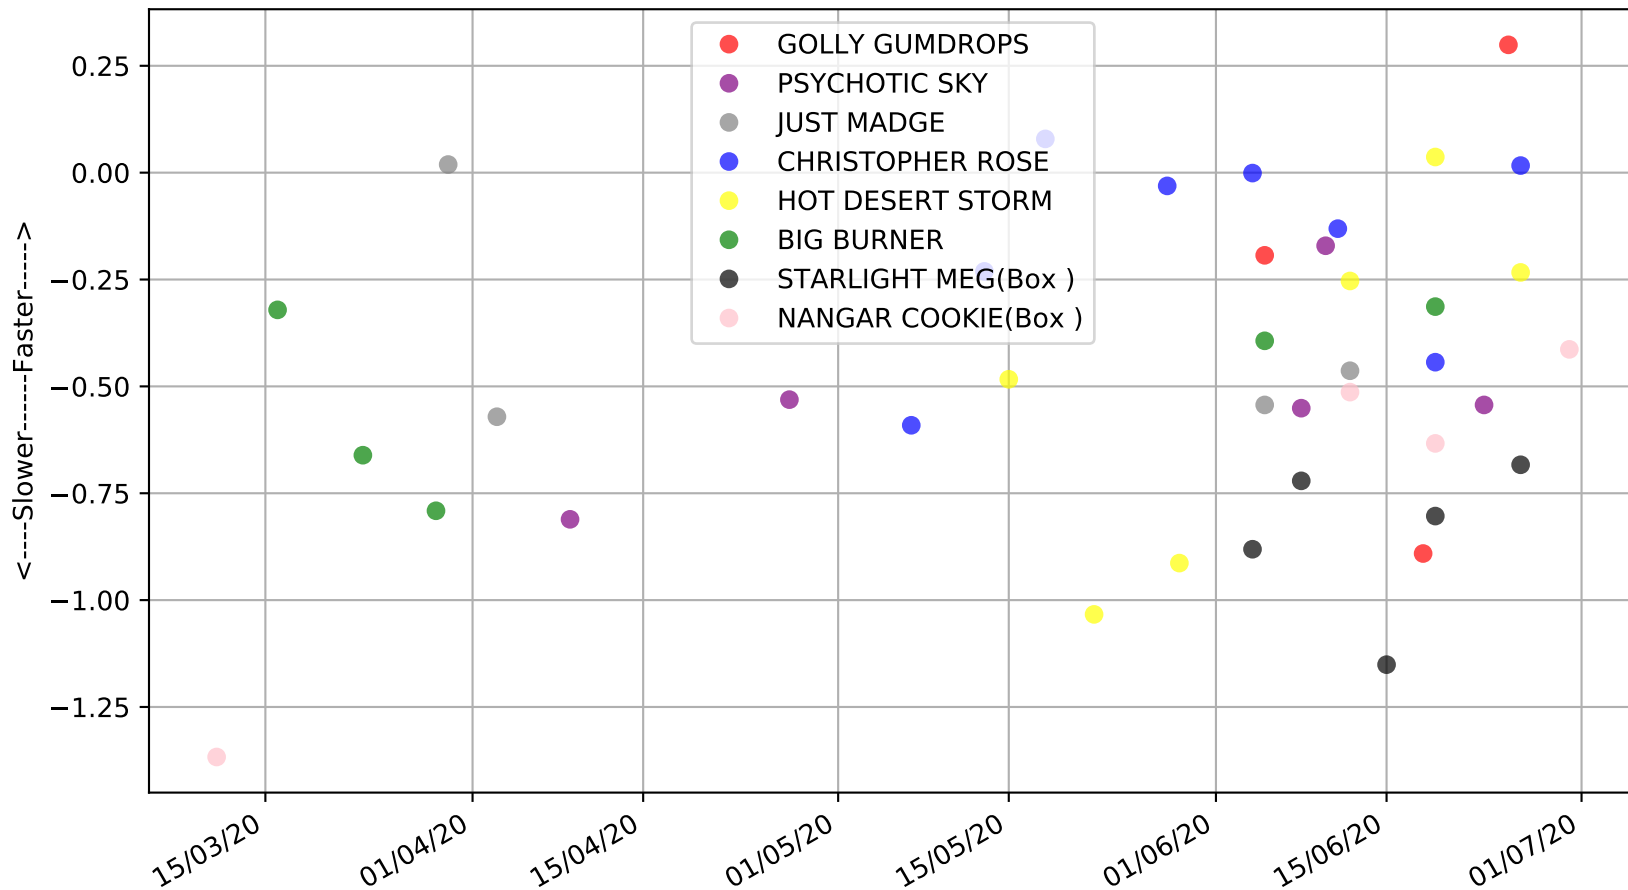

Gawler - 5th Jul
Race 9, G-SIX THE BUNYIP STAKE, 531m, 6
Speed of dog +50m or -50m of current race distance