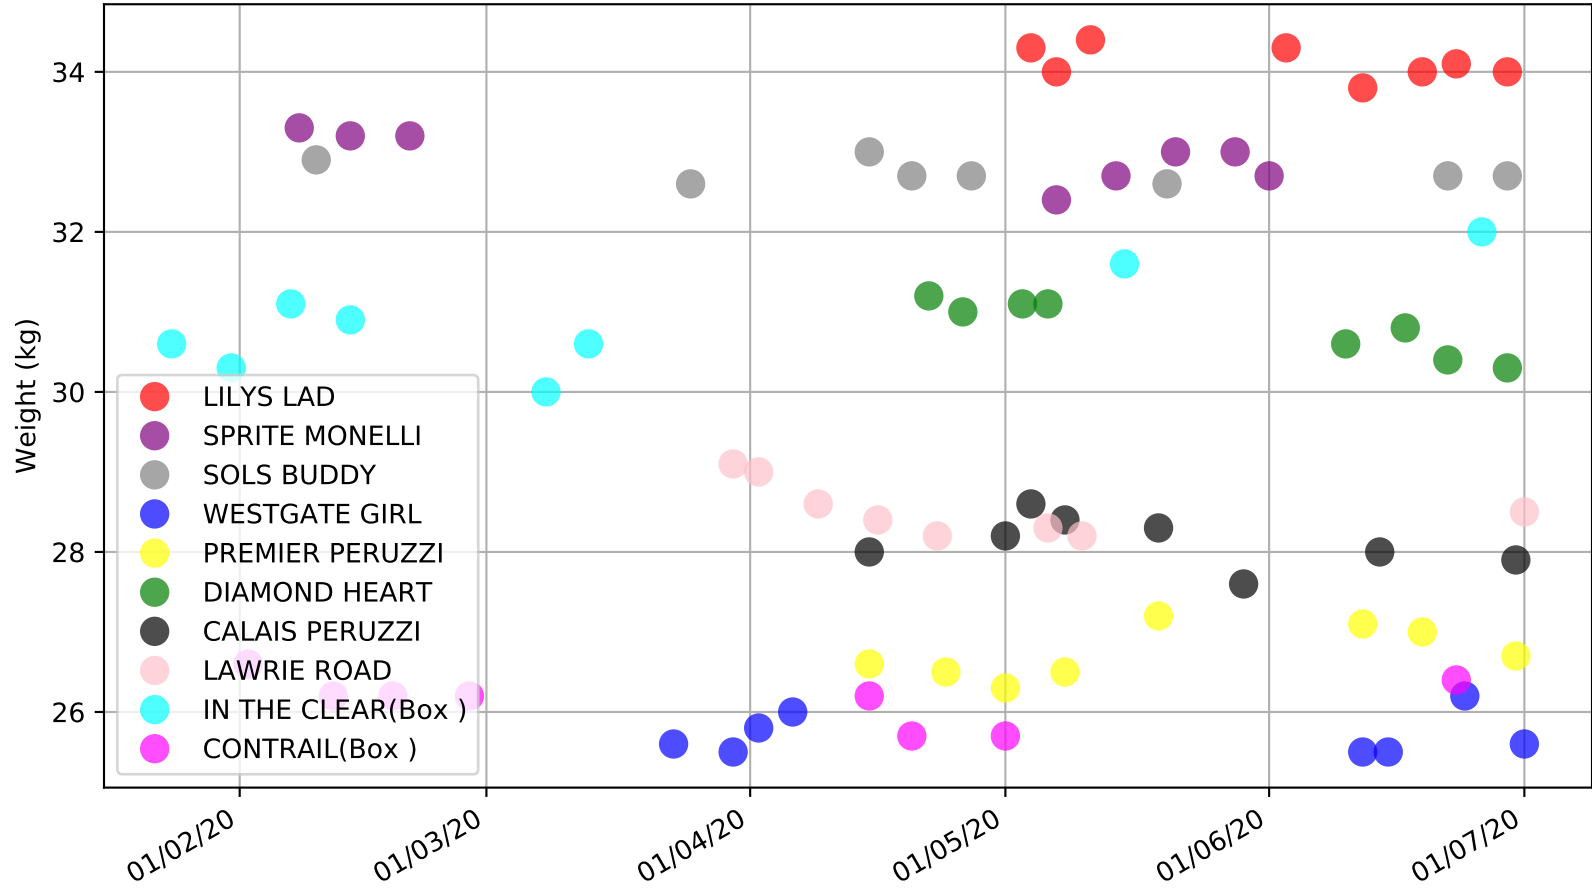

Gawler - 5th Jul
Race 7, GIDDY-UP STAKE, 400m, 5
Previous race weights in kilograms