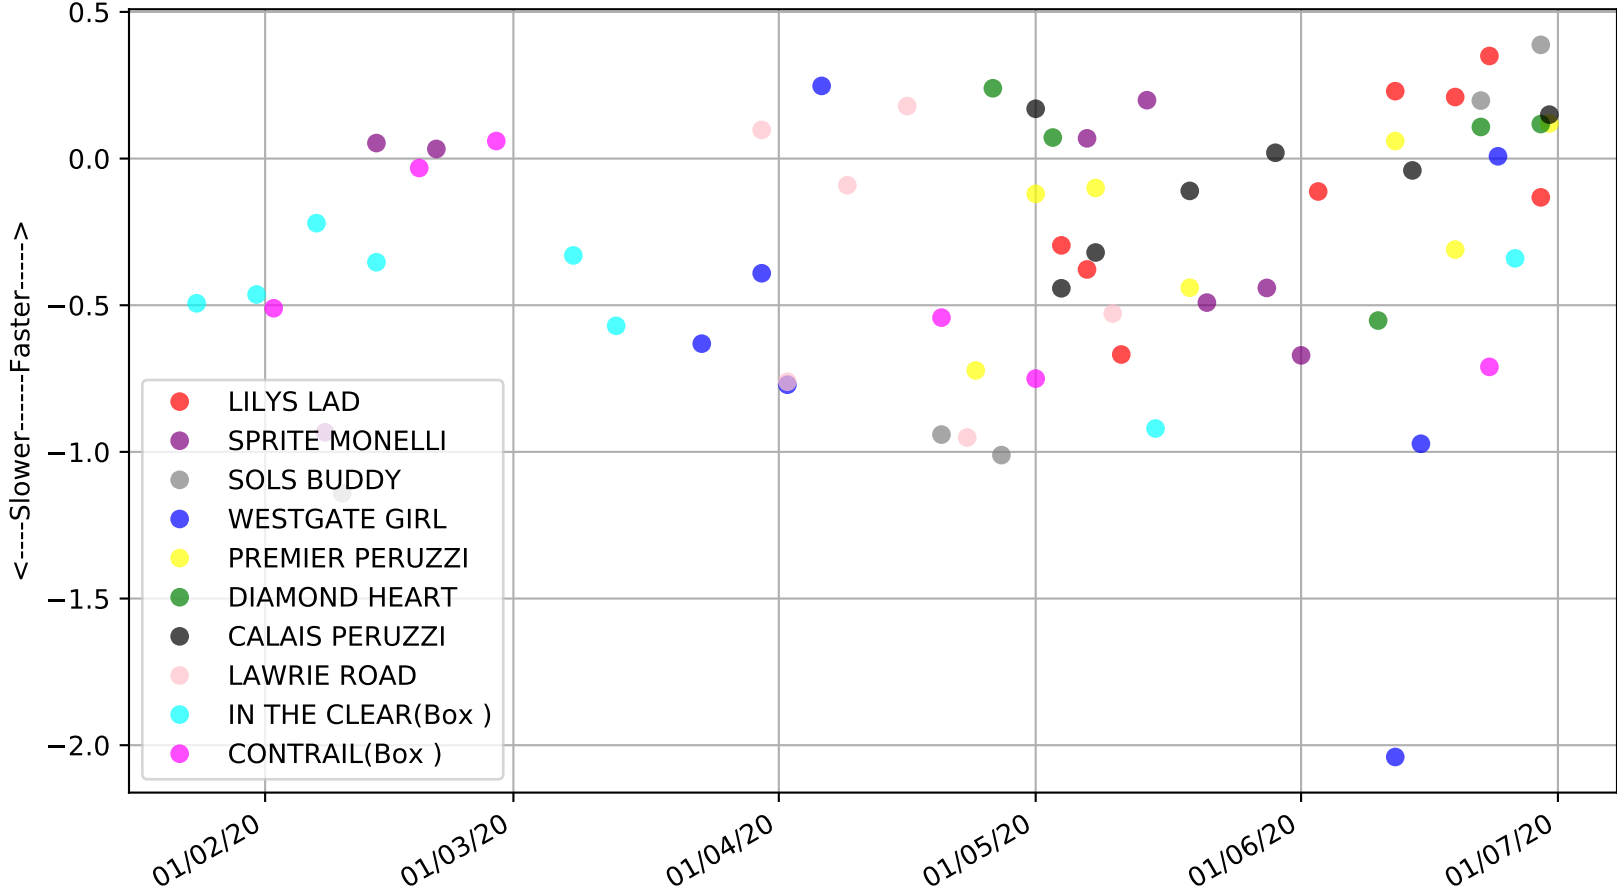

Gawler - 5th Jul
Race 7, GIDDY-UP STAKE, 400m, 5
Speed of dog compared with par win times of the track & distance it ran at