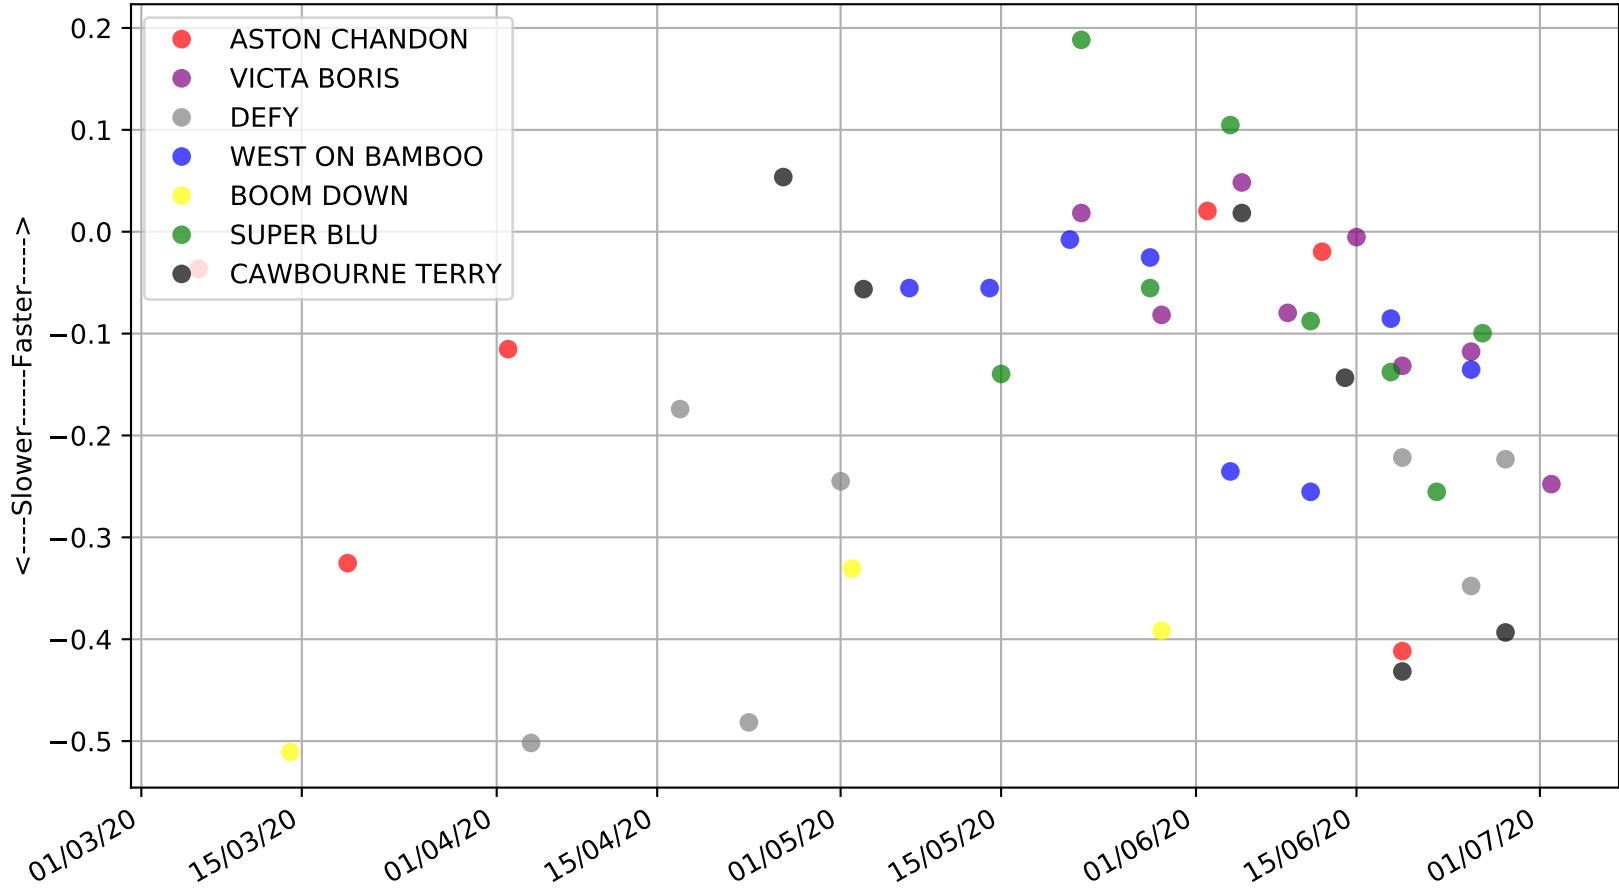

Gawler - 5th Jul
Race 4, GAWLER DRY CLEANERS (N/P) STAKE, 643m, SNP
Early Speed compared with par early speed