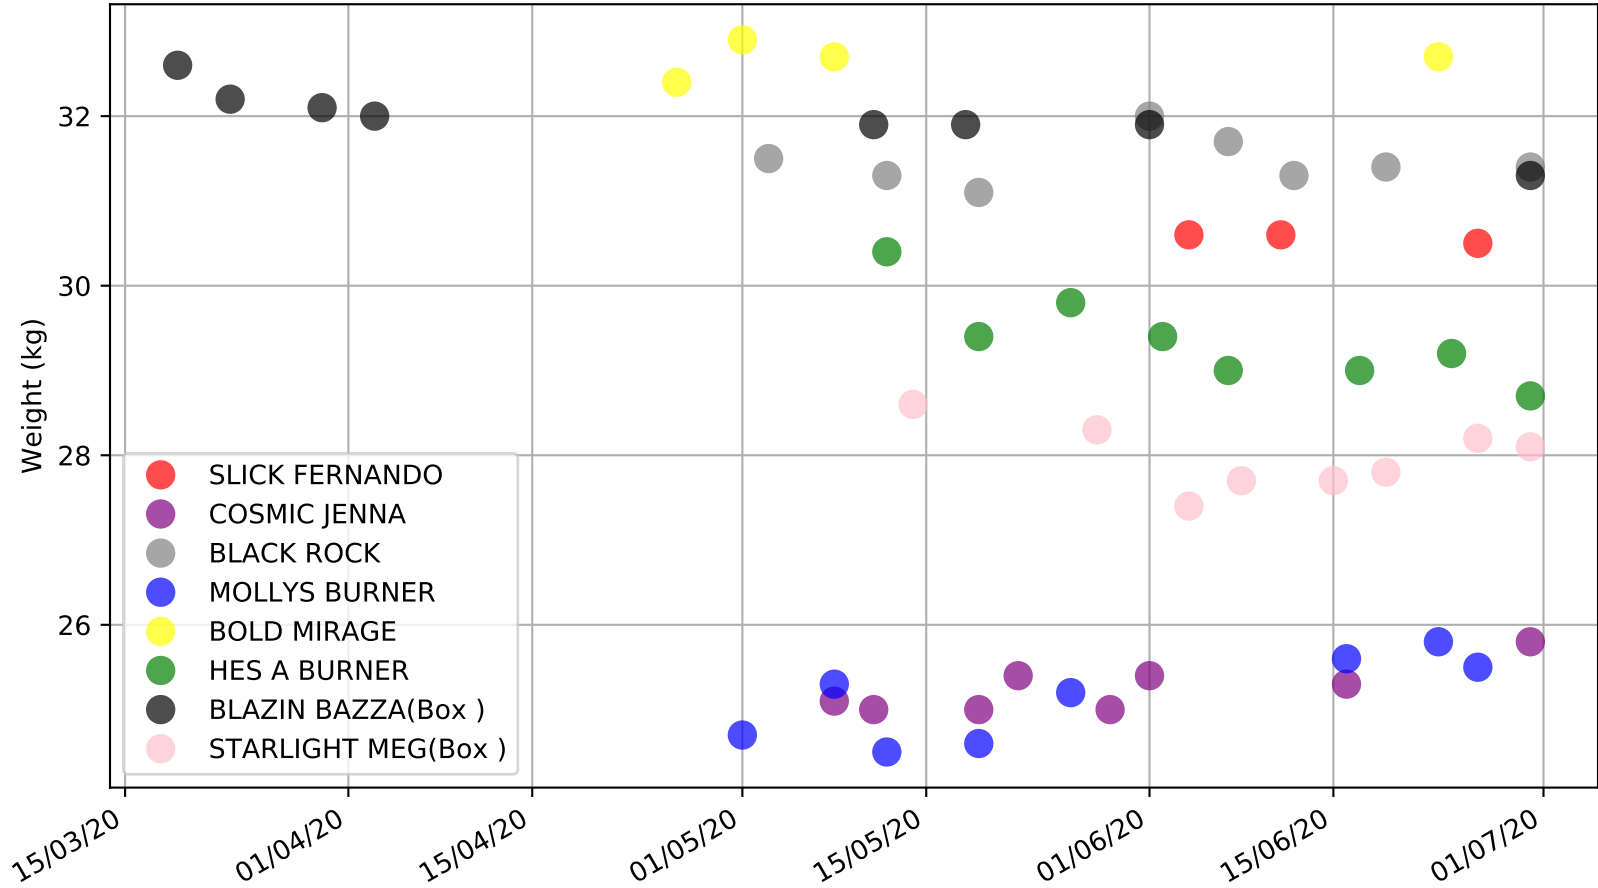

Gawler - 5th Jul
Race 2, G-SIX GREYHOUND ADOPTION PROGRAM SA STAKE, 400m, 6
Previous race weights in kilograms