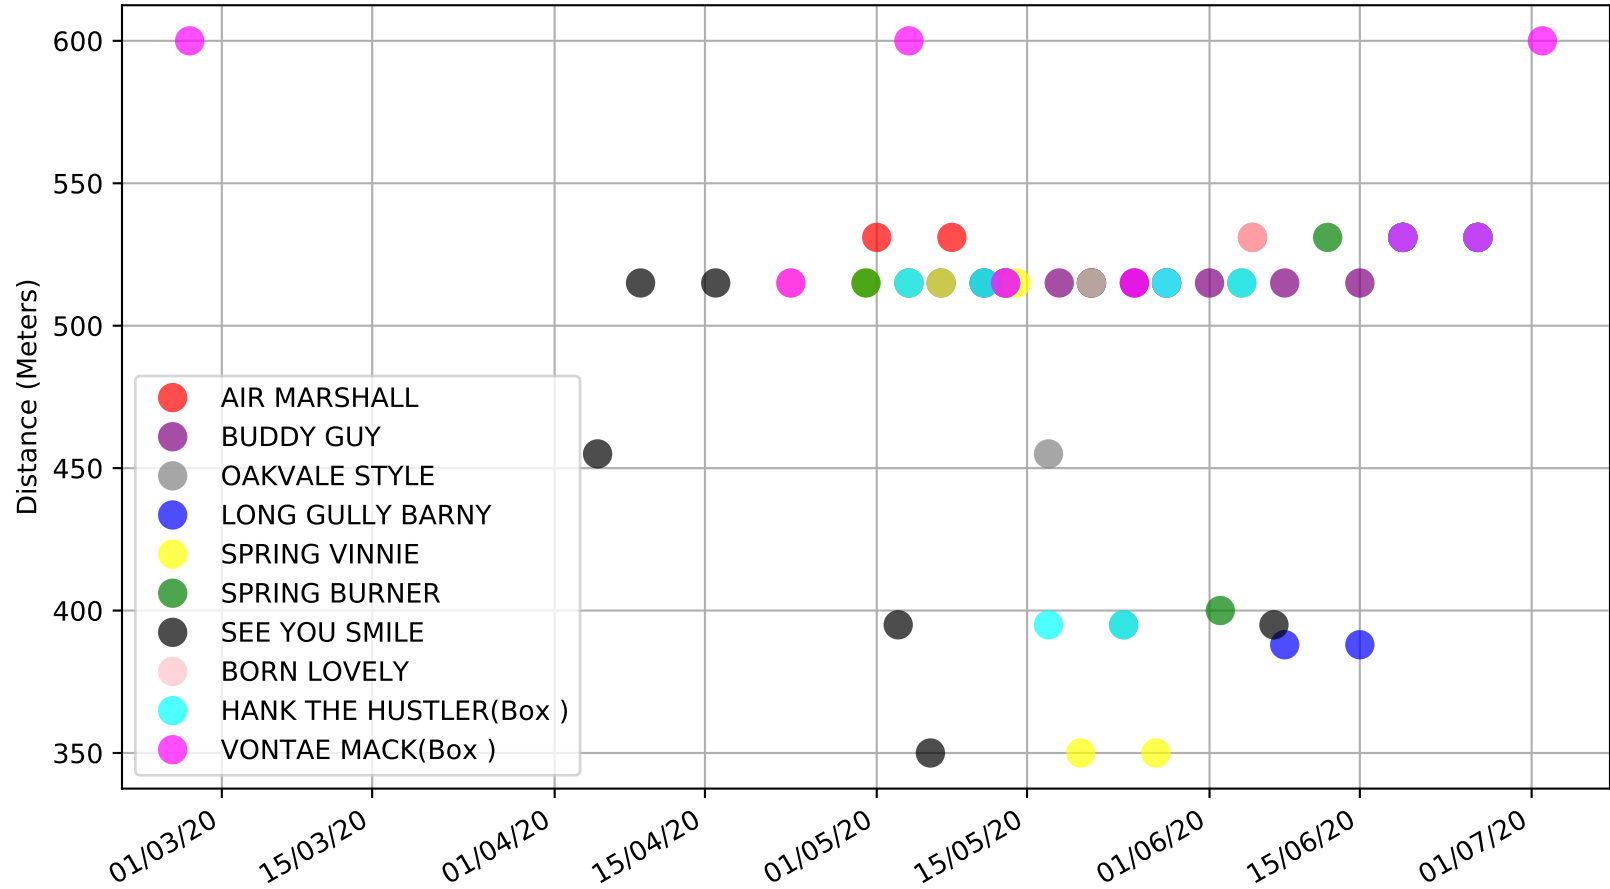

Gawler - 5th Jul
Race 8, 2020, 531m, VETF
Previous race distances in meters

Gawler - 5th Jul
 Race 8, 2020, 531m, VETF
 Speed of dog compared with par win times of the track & distance it ran at

Gawler - 5th Jul
Race 8, 2020, 531m, VETF
Speed of dog +50m or -50m of current race distance