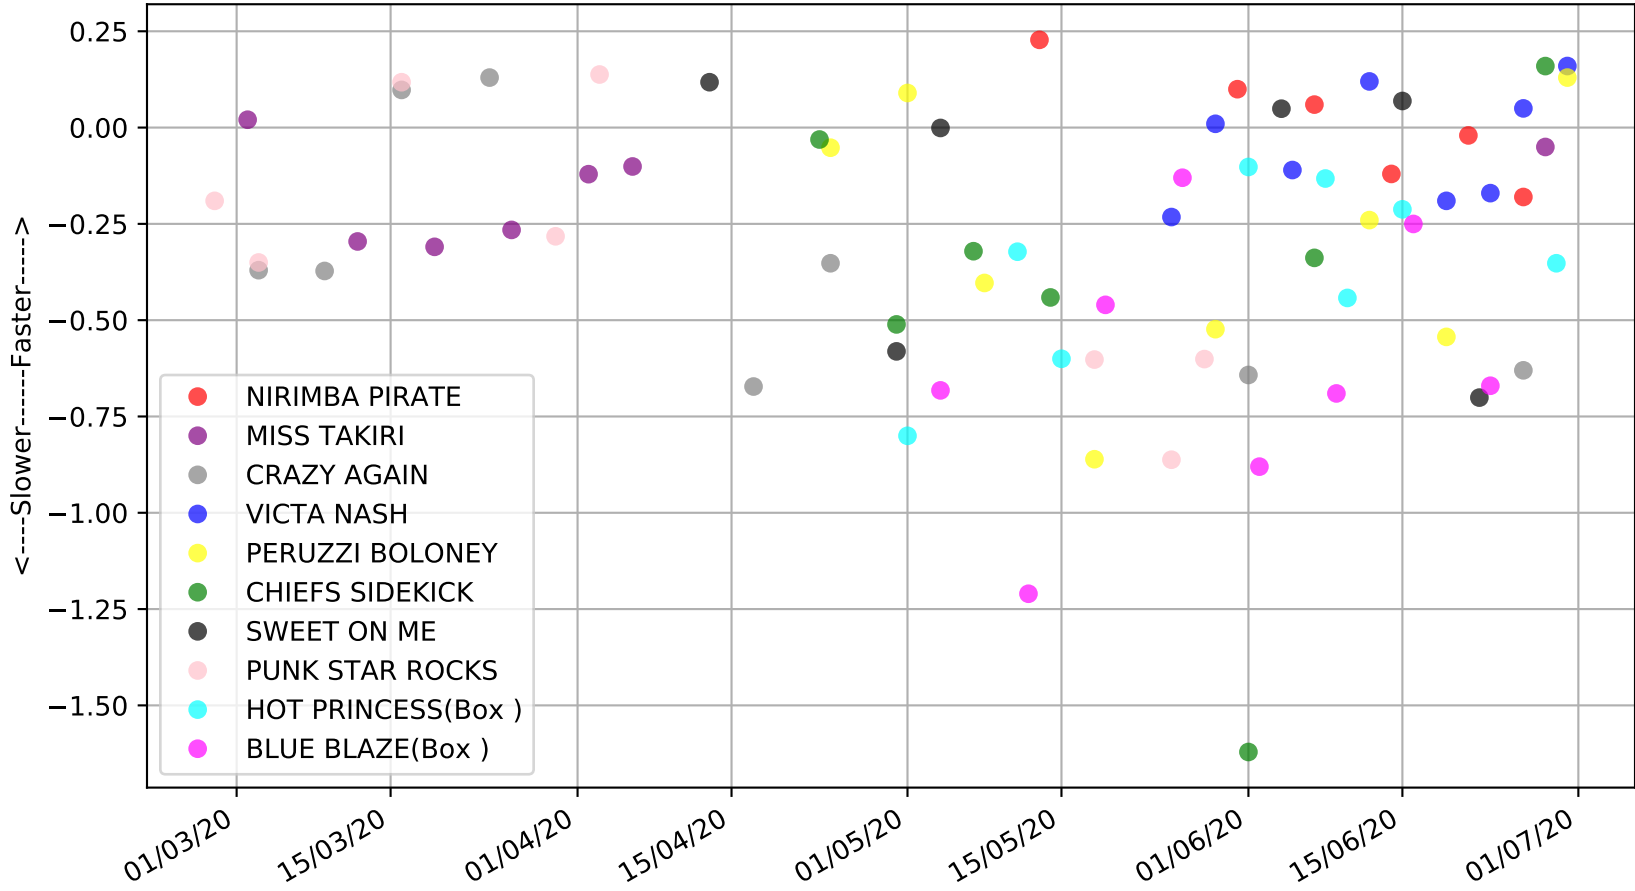

Gawler - 5th Jul
Race 6, SECURE RACING LOGISTICS MIXED STAKE, 400m, X45
Speed of dog compared with par win times of the track & distance it ran at