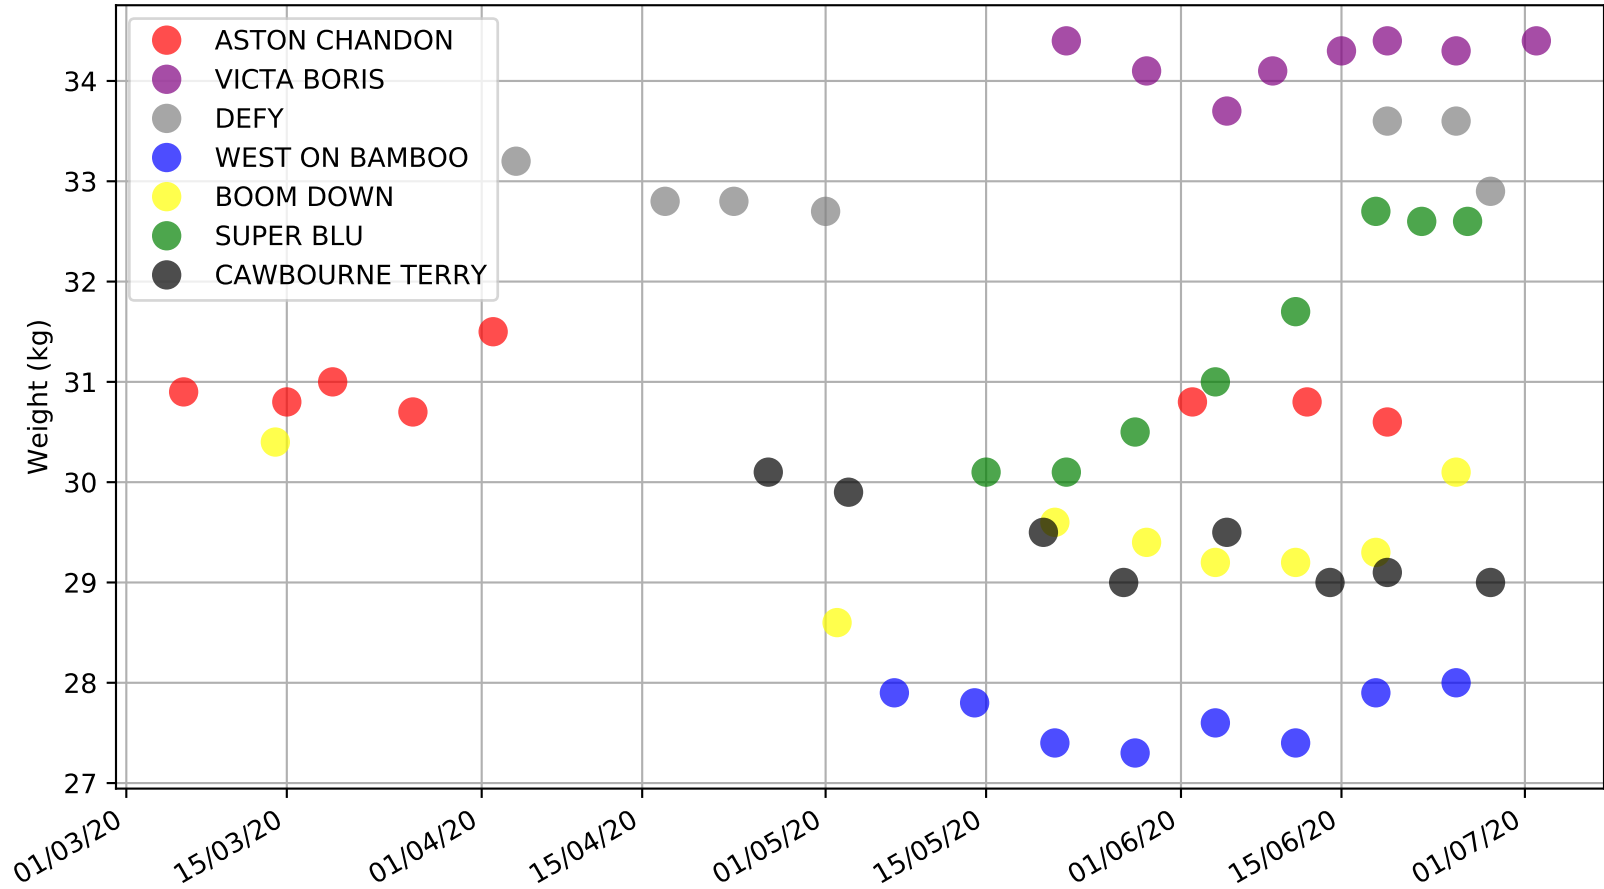

Gawler - 5th Jul
Race 4, GAWLER DRY CLEANERS (N/P) STAKE, 643m, SNP
Previous race weights in kilograms