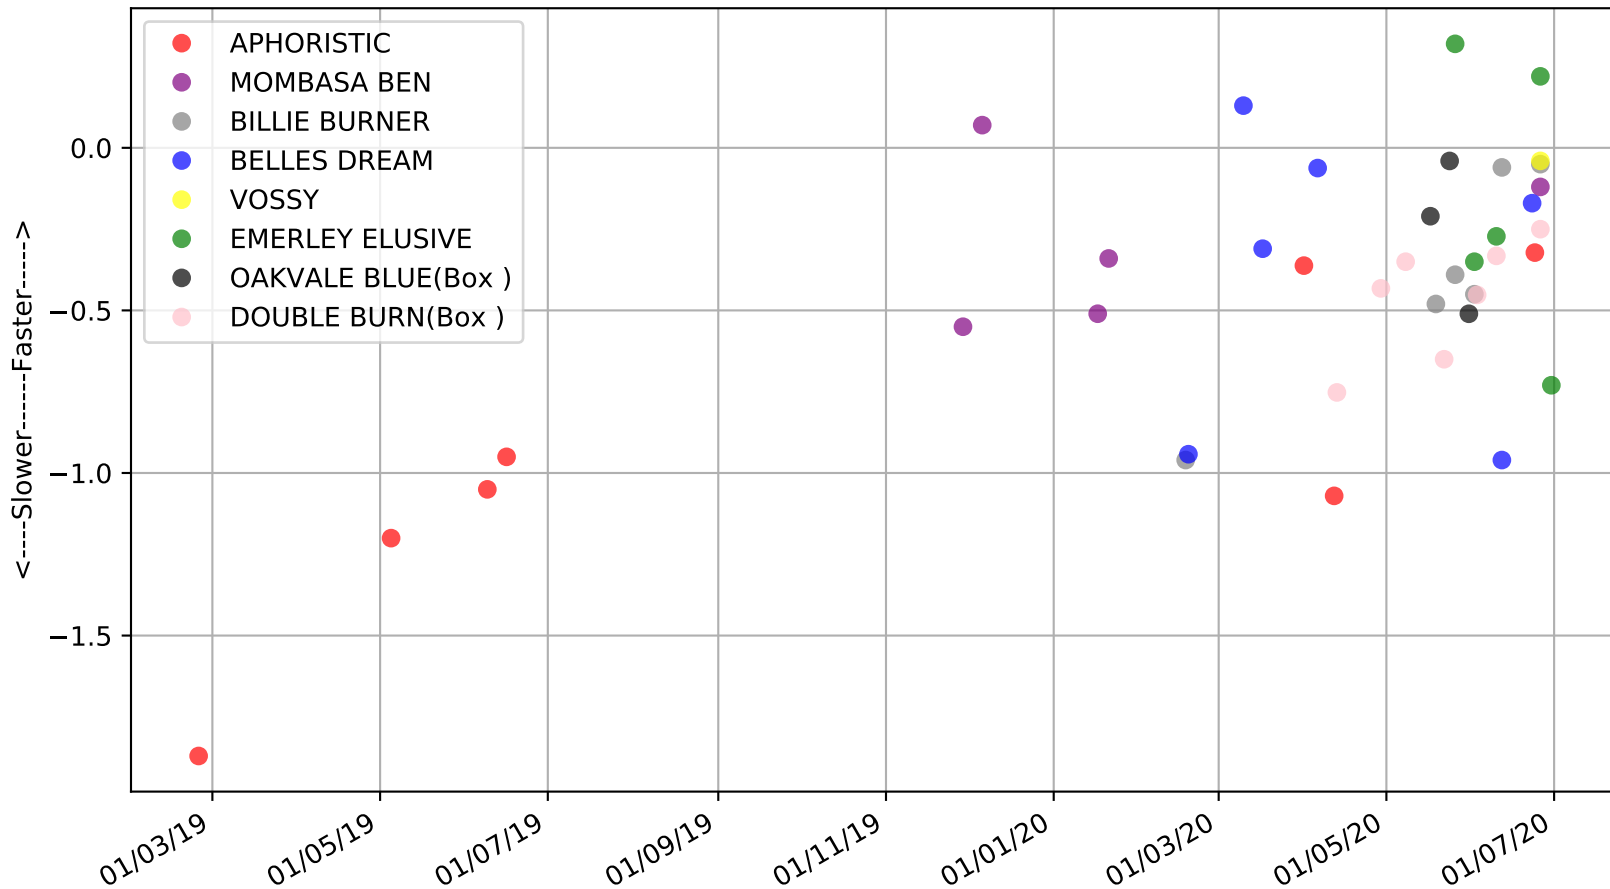

Gawler - 5th Jul
Race 10, G-SIX GREYHOUND ADOPTION PROGRAM SA (SA BRED) STAKE, 400m, 6
Speed of dog +50m or -50m of current race distance