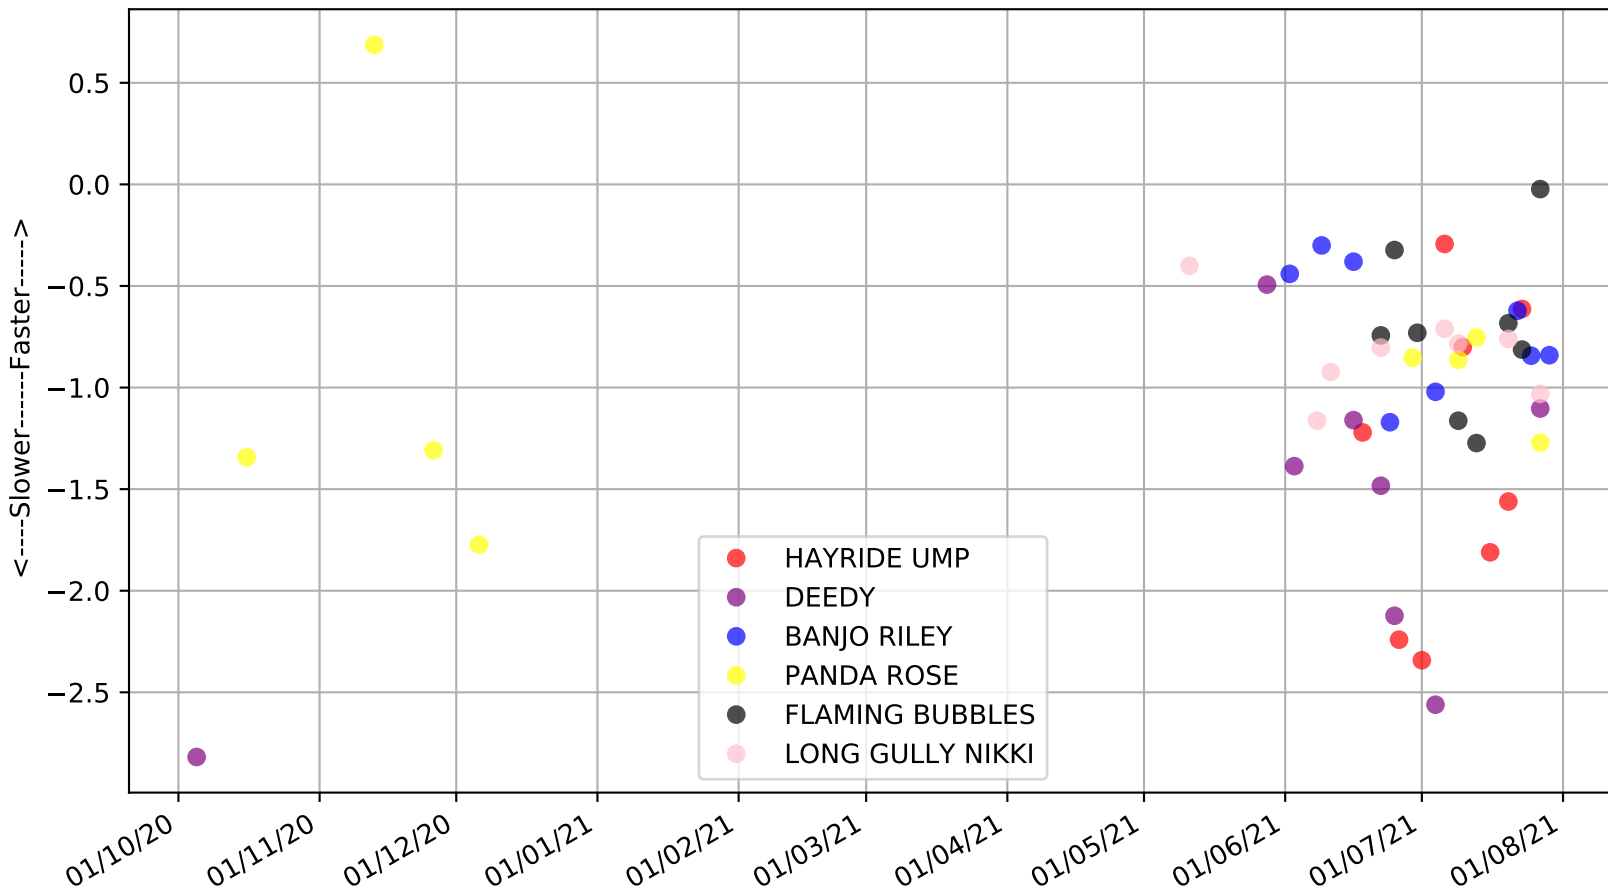

Gawler - 3rd Aug
Race 9, THE BUNYIP (N/P) STAKE, 531m, 6
Speed of dog compared with par win times of the track & distance it ran at