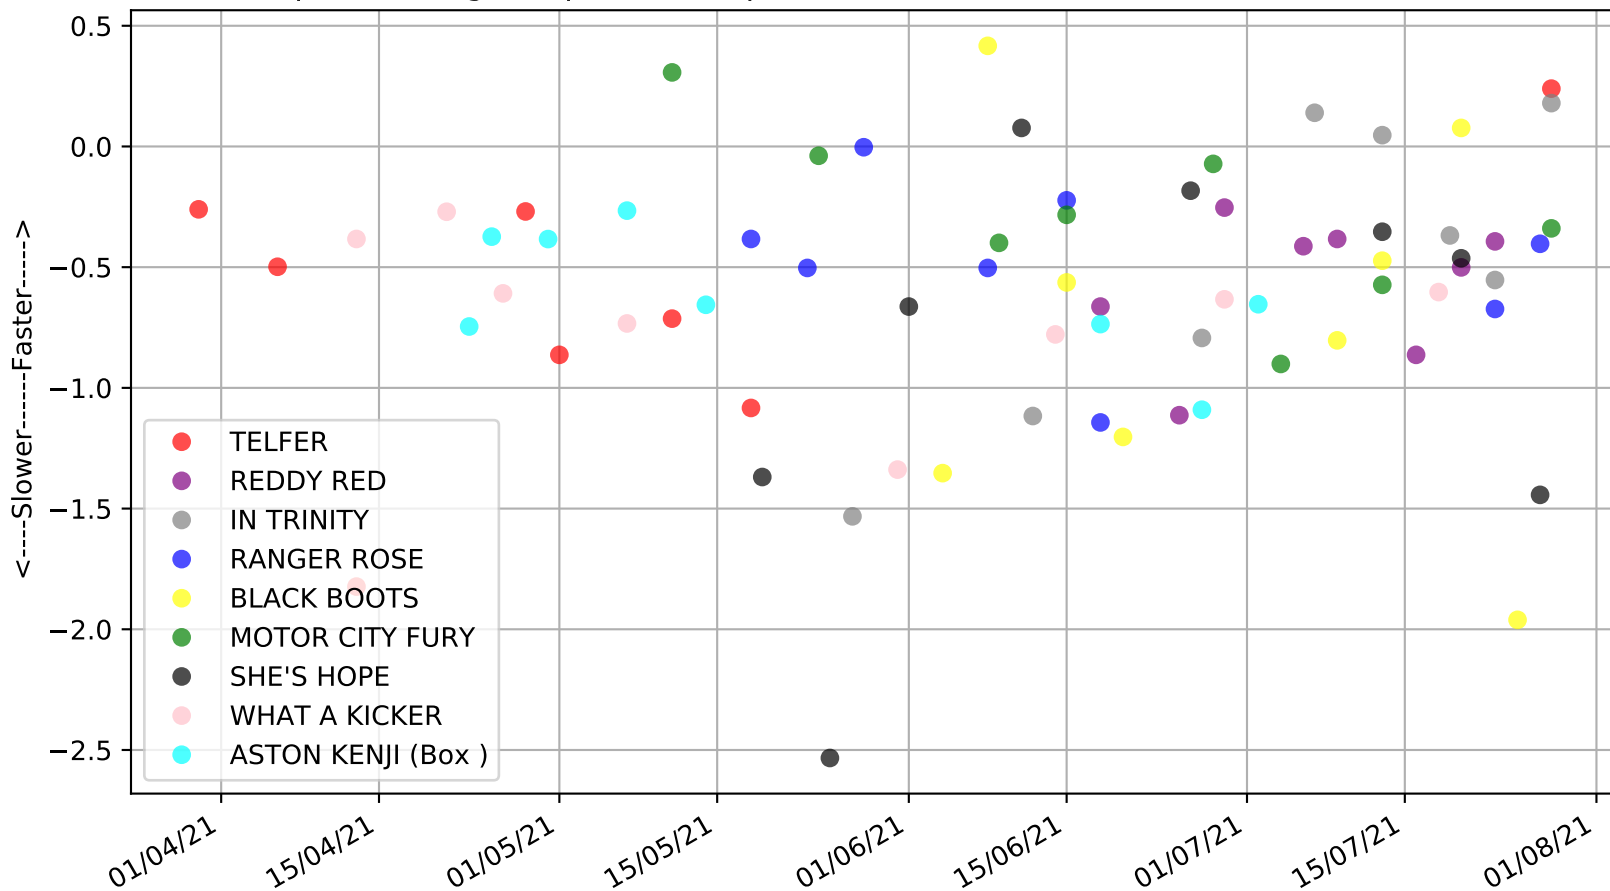

Gawler - 3rd Aug
Race 6, GIDDY-UP STAKE, 400m, 5
Speed of dog compared with par win times of the track & distance it ran at