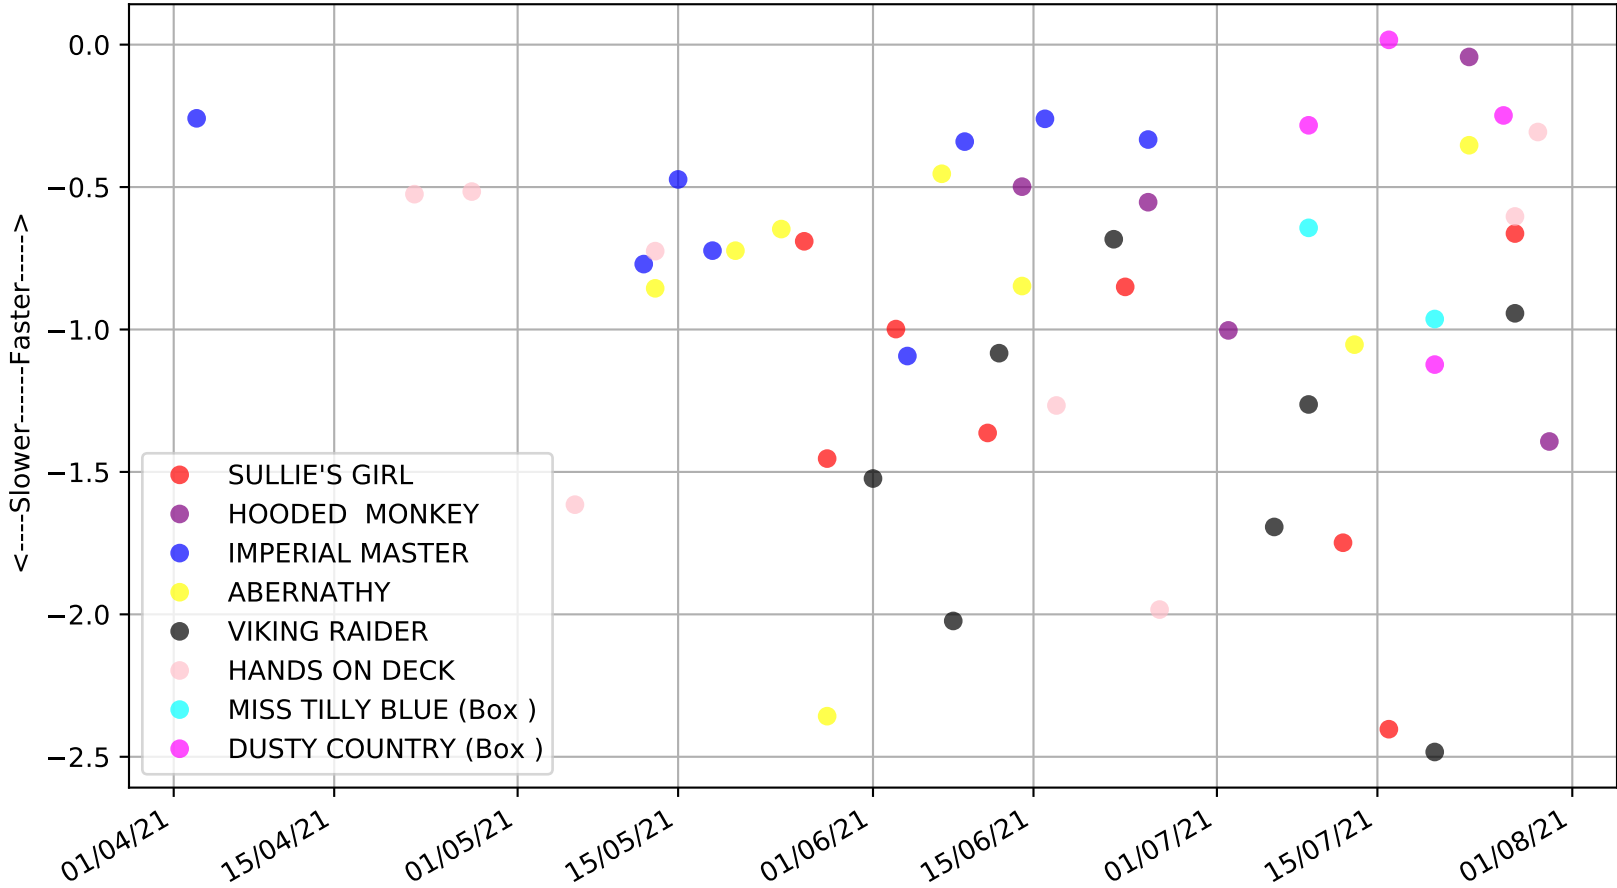

Gawler - 3rd Aug  
 Race 2, GREYHOUNDS AS PETS STAKE, 400m, 6  
 Speed of dog compared with par win times of the track & distance it ran at

Gawler - 3rd Aug  
Race 2, GREYHOUNDS AS PETS STAKE, 400m, 6  
Speed of dog +50m or -50m of current race distance