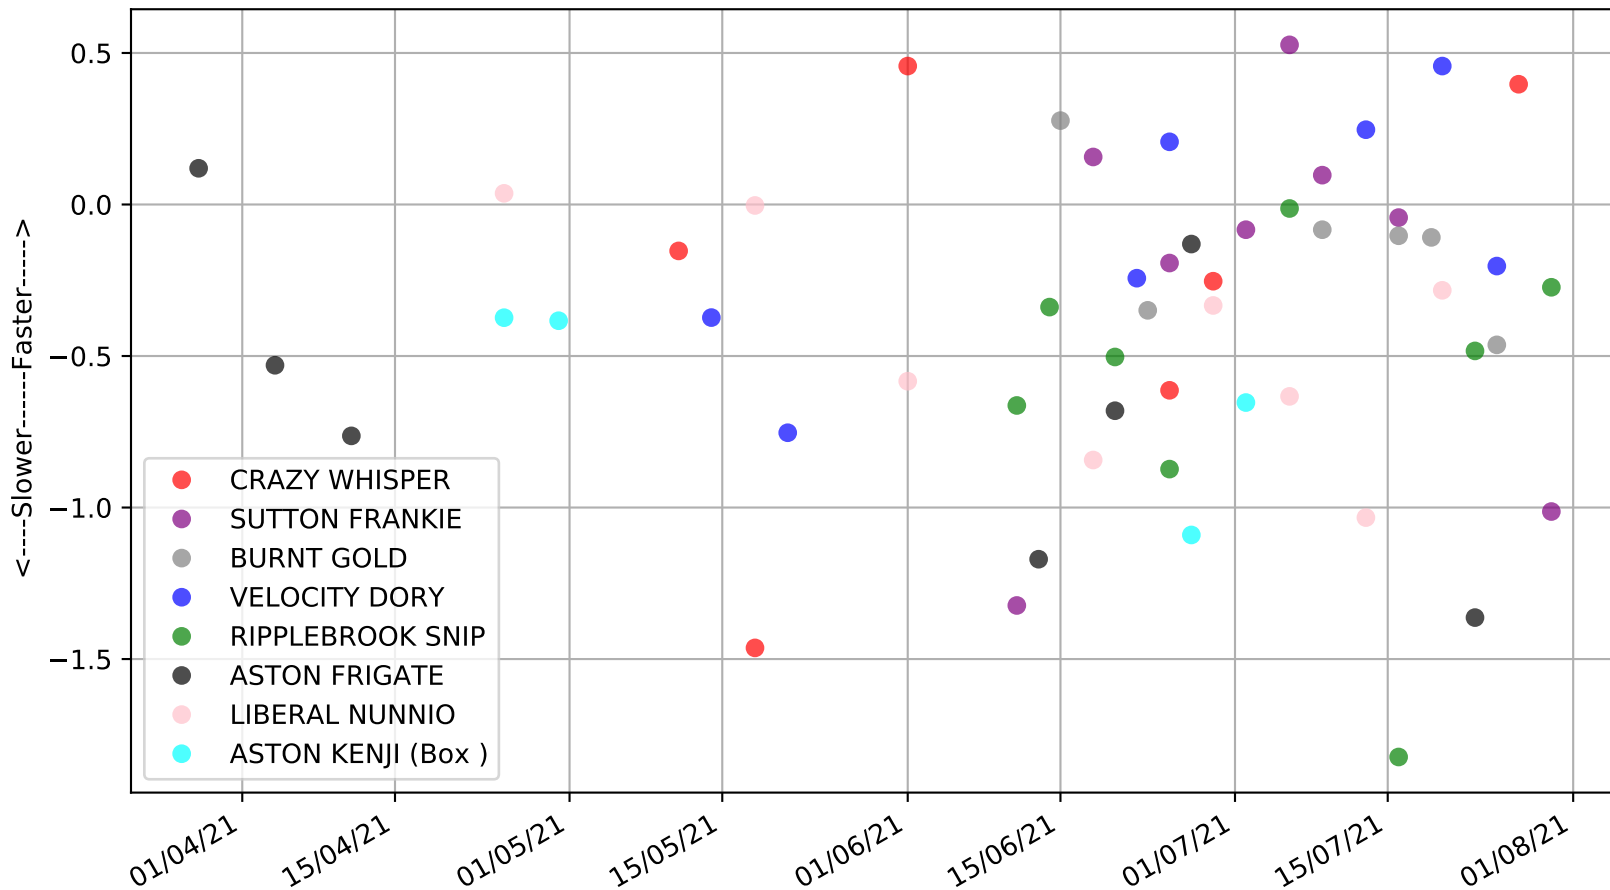

Gawler - 3rd Aug
Race 7, XP3020 MIXED STAKE, 400m, X345
Speed of dog +50m or -50m of current race distance