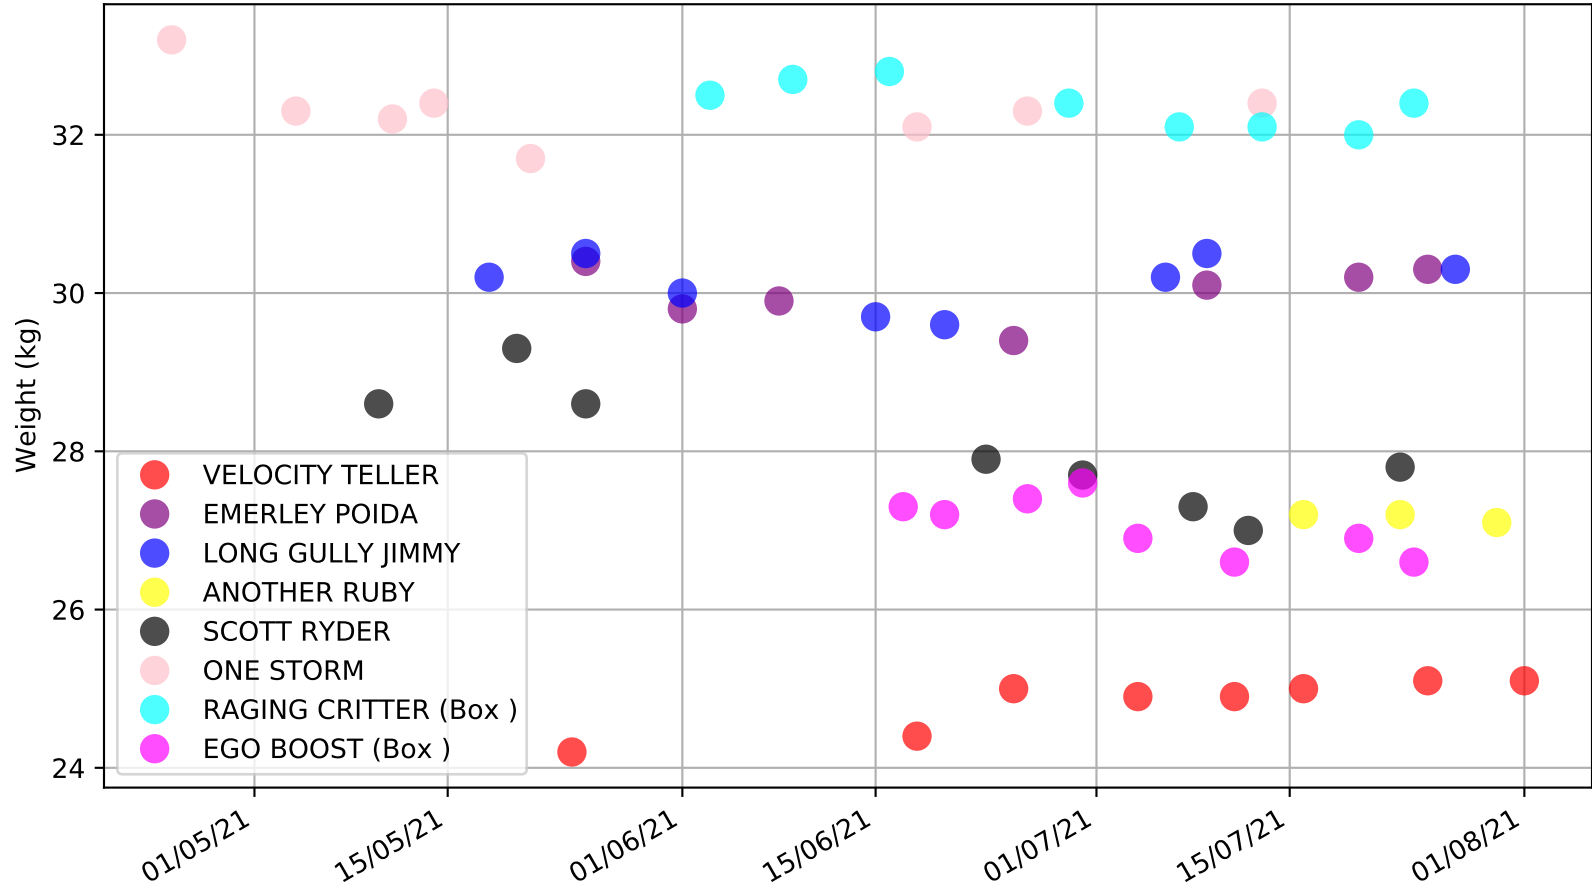

Gawler - 3rd Aug
Race 3, GAWLER DRY CLEANERS STAKE, 400m, 6
Previous race weights in kilograms