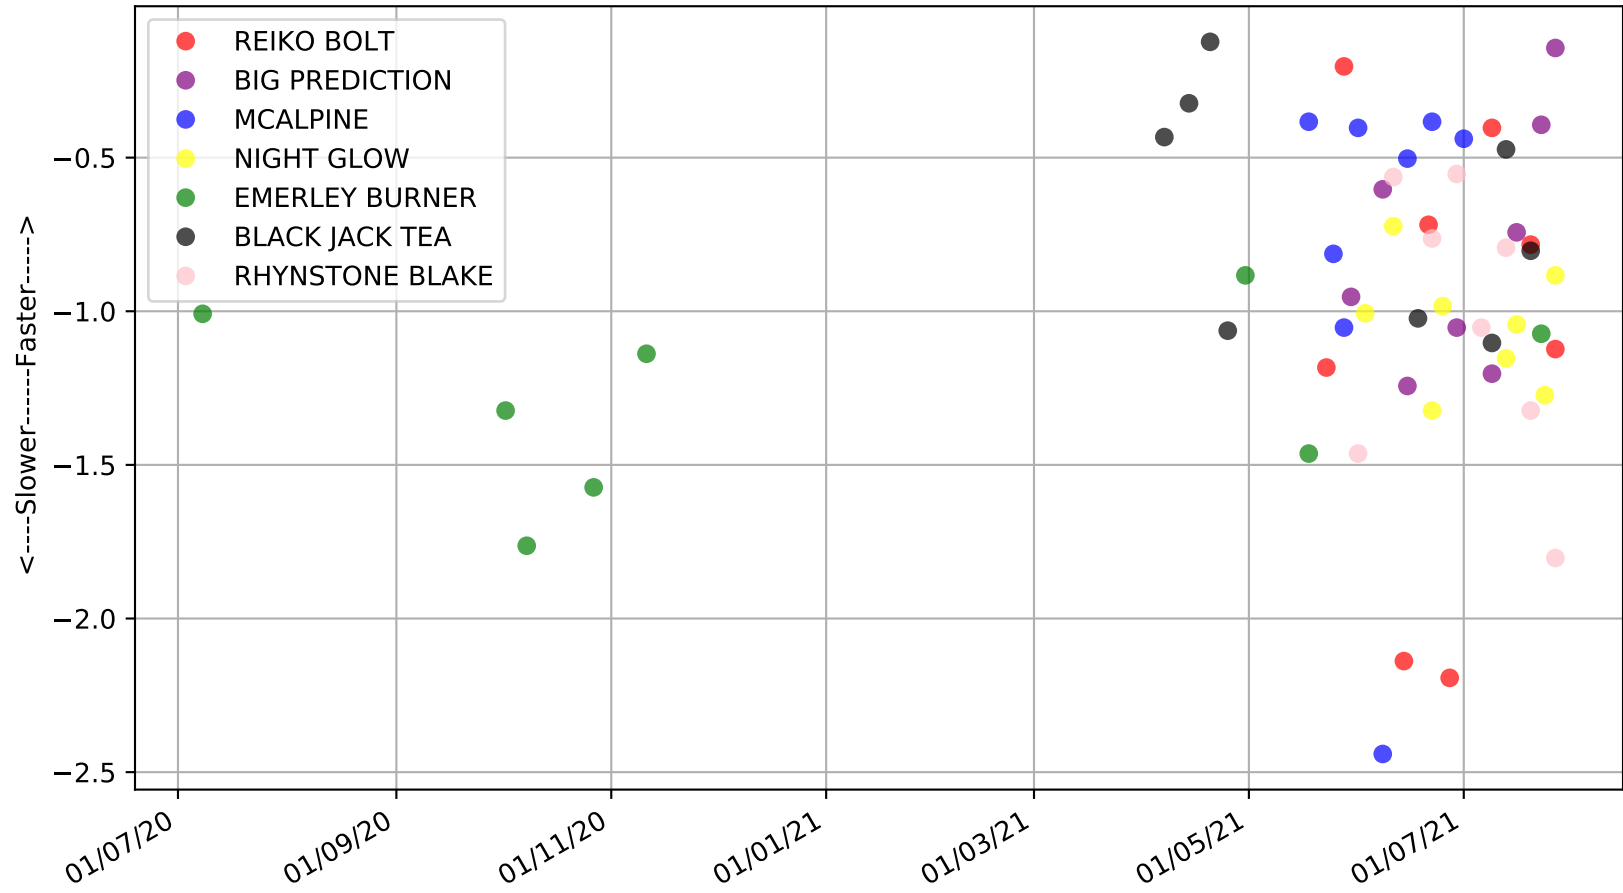

Gawler - 3rd Aug
Race 5, "NIXONS FUNCTION CENTRE (N/P) STAKE", 400m, 5
Speed of dog +50m or -50m of current race distance

Gawler - 3rd Aug
Race 5, "NIXONS FUNCTION CENTRE (N/P) STAKE", 400m, 5
Speed of dog compared with par win times of the track & distance it ran at