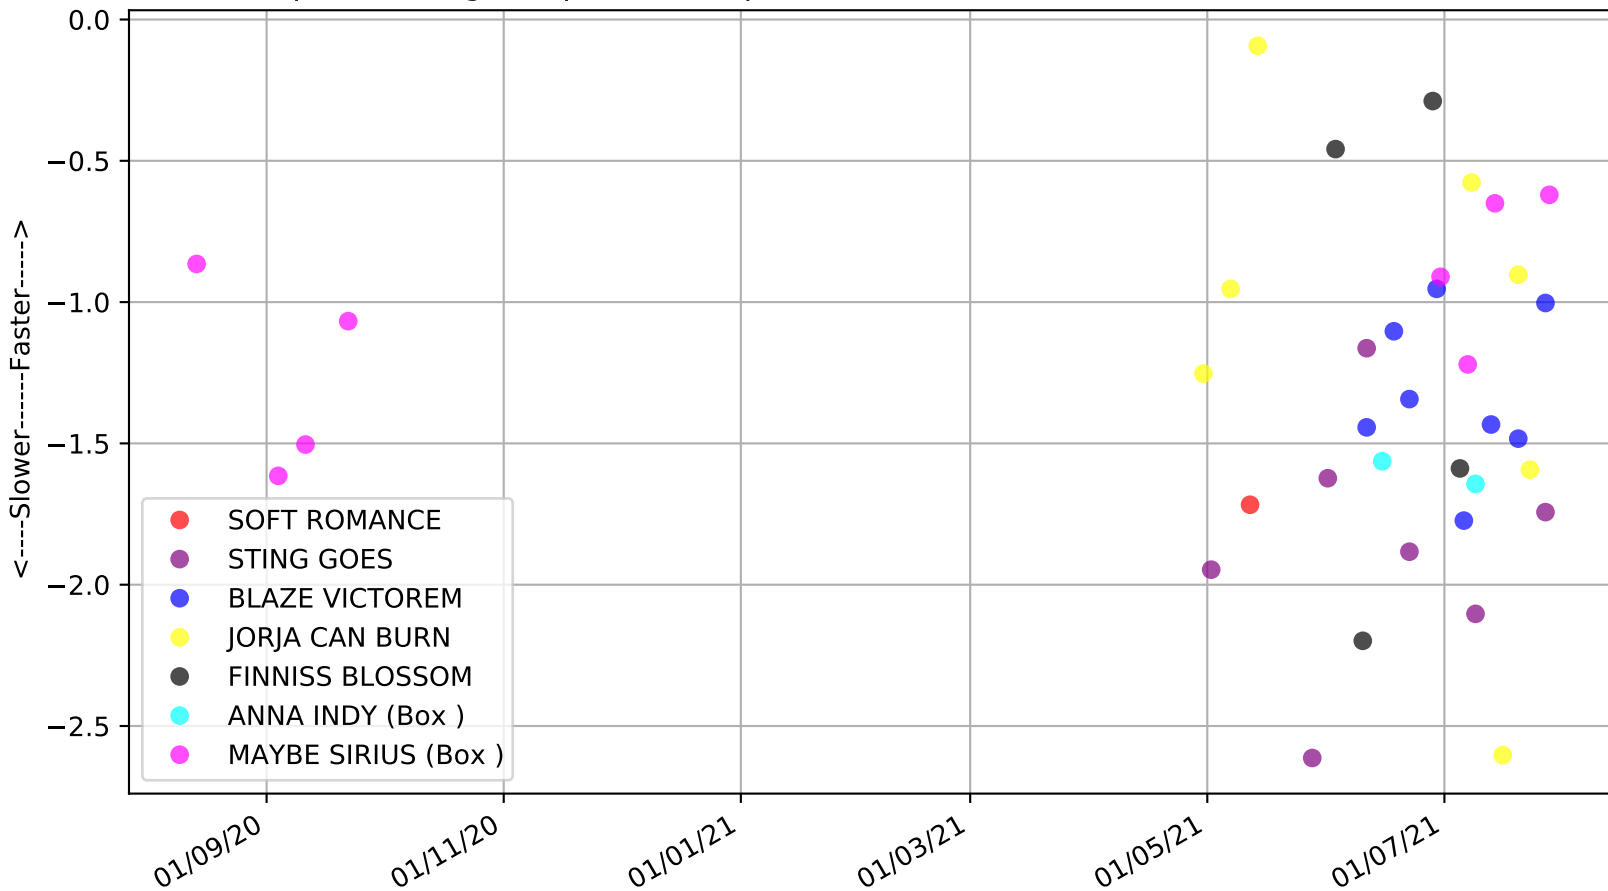

Gawler - 3rd Aug
Race 1, THE BUNYIP MAIDEN STAKE, 400m, M
Speed of dog compared with par win times of the track & distance it ran at