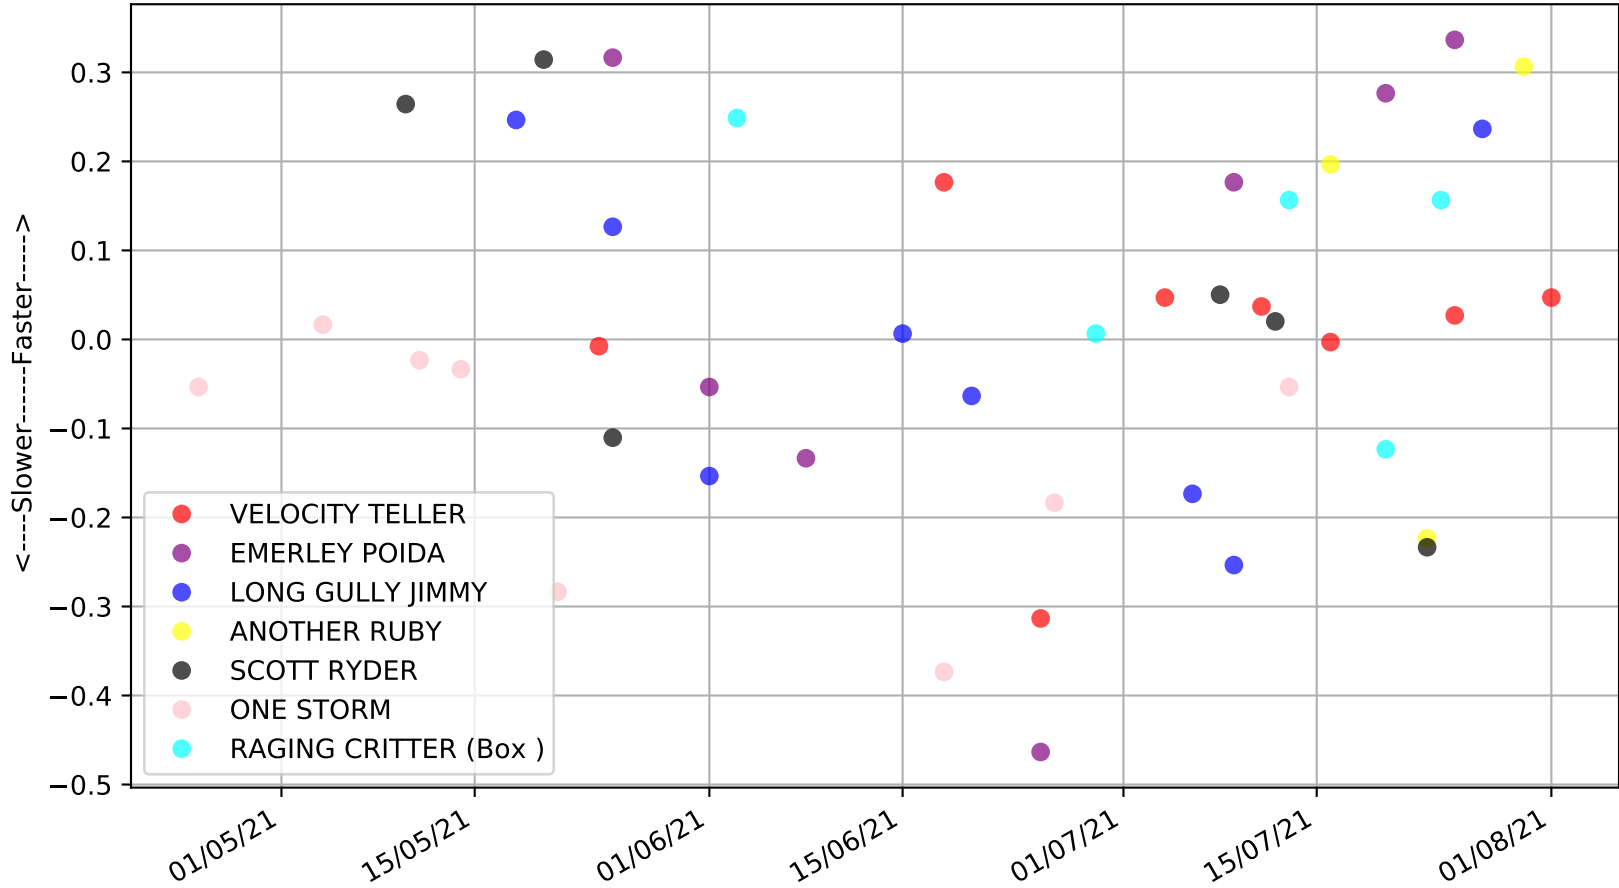

Gawler - 3rd Aug
Race 3, GAWLER DRY CLEANERS STAKE, 400m, 6
Early Speed compared with par early speed