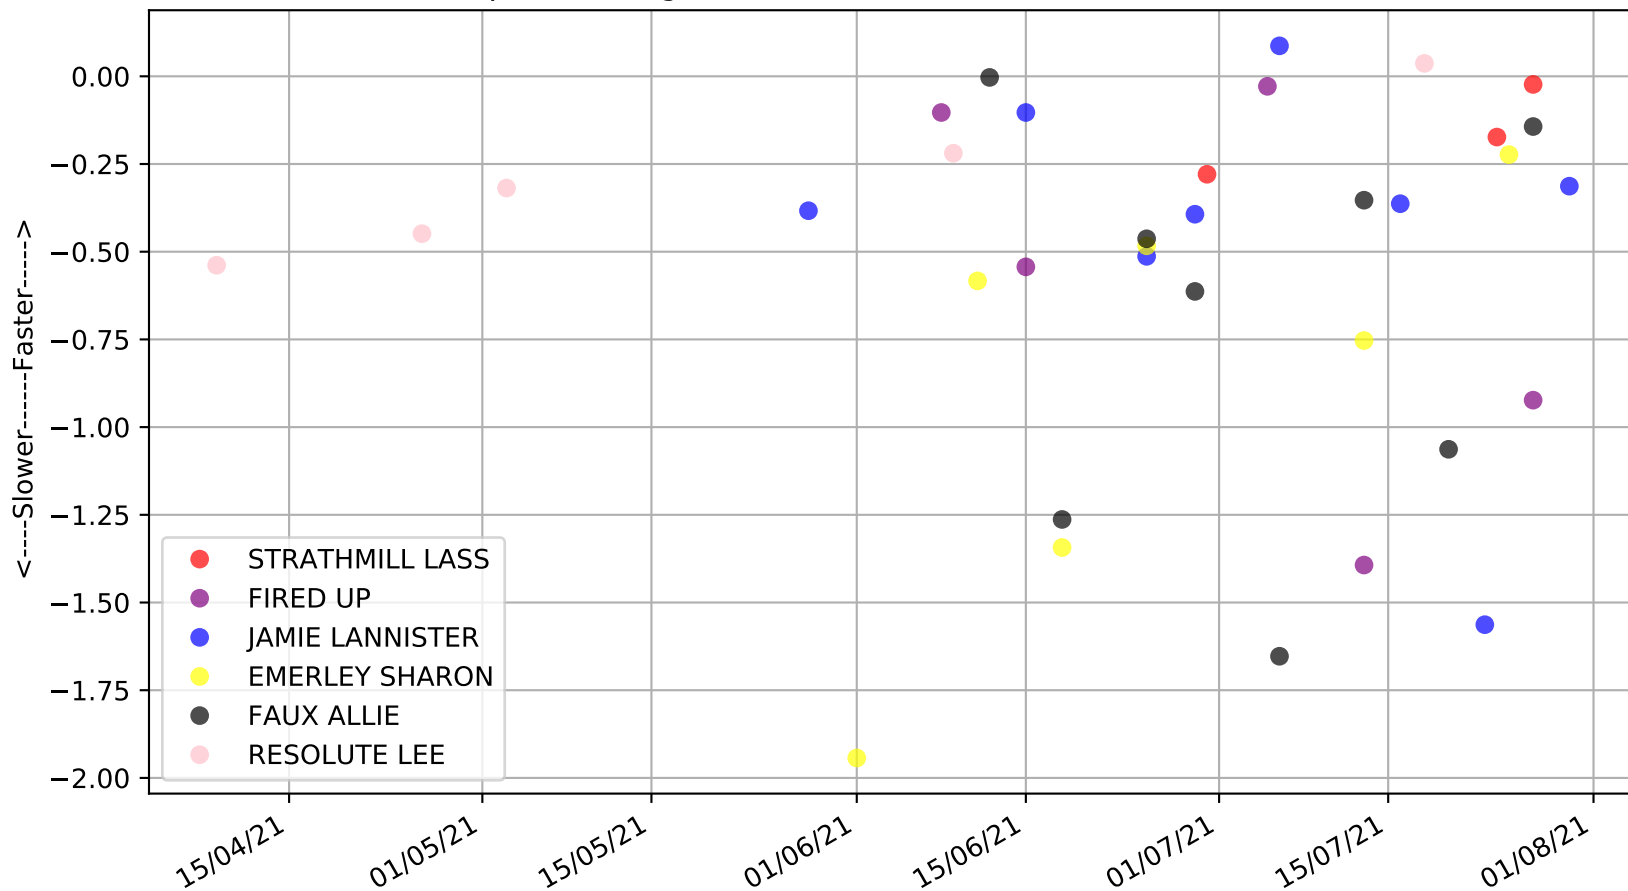

Gawler - 3rd Aug
Race 11, GAWLER DRY CLEANERS (SA BRED) STAKE, 400m, 5
Speed of dog +50m or -50m of current race distance