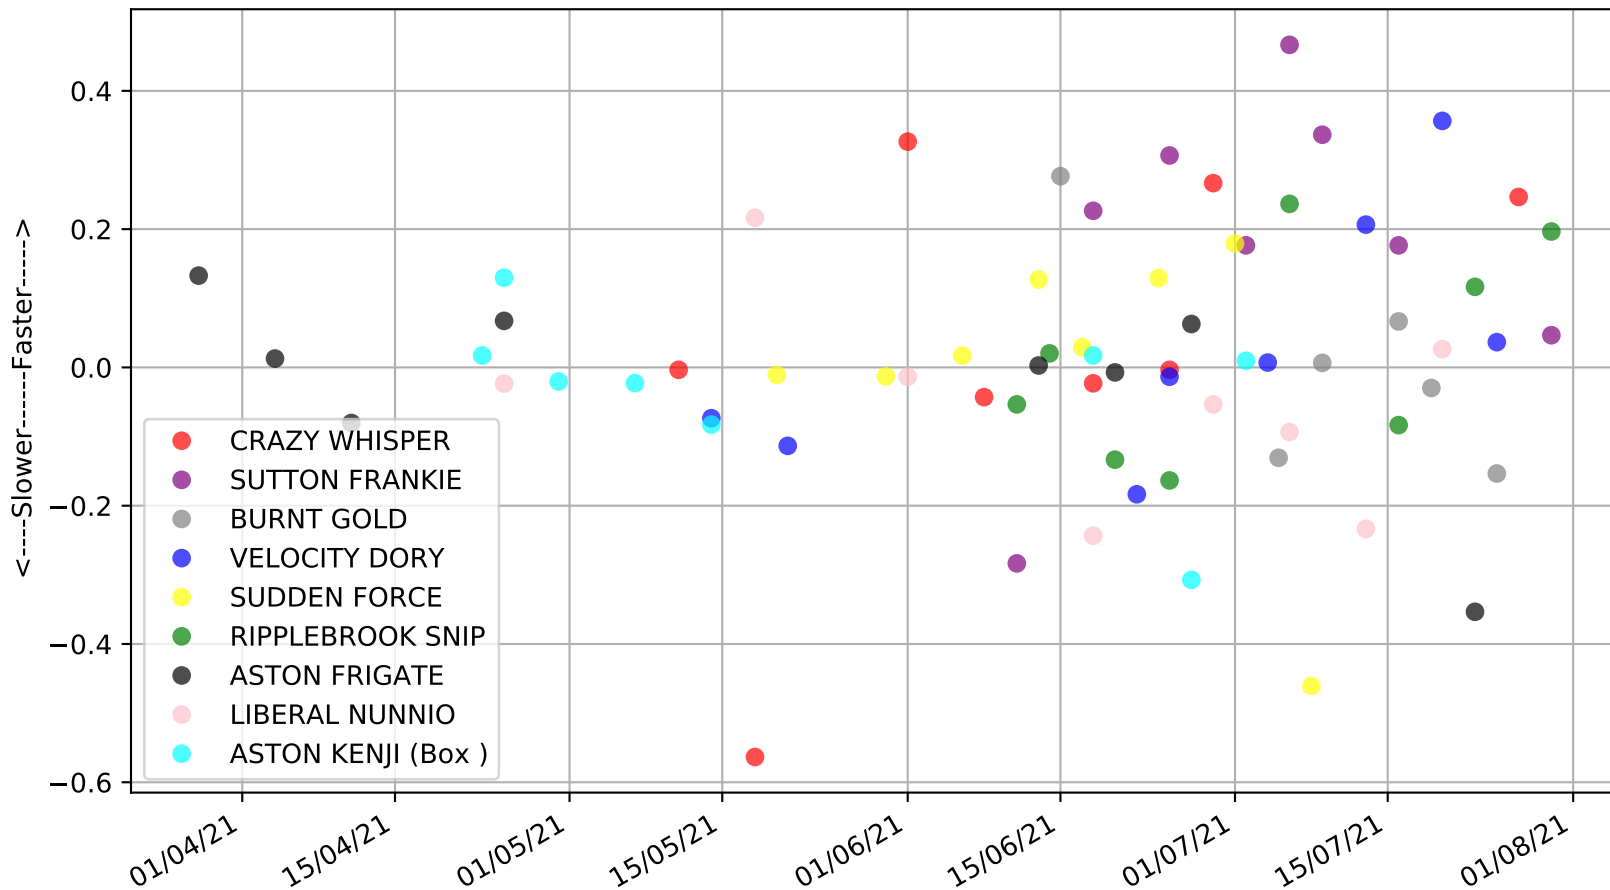

Gawler - 3rd Aug
Race 7, XP3020 MIXED STAKE, 400m, X345
Early Speed compared with par early speed