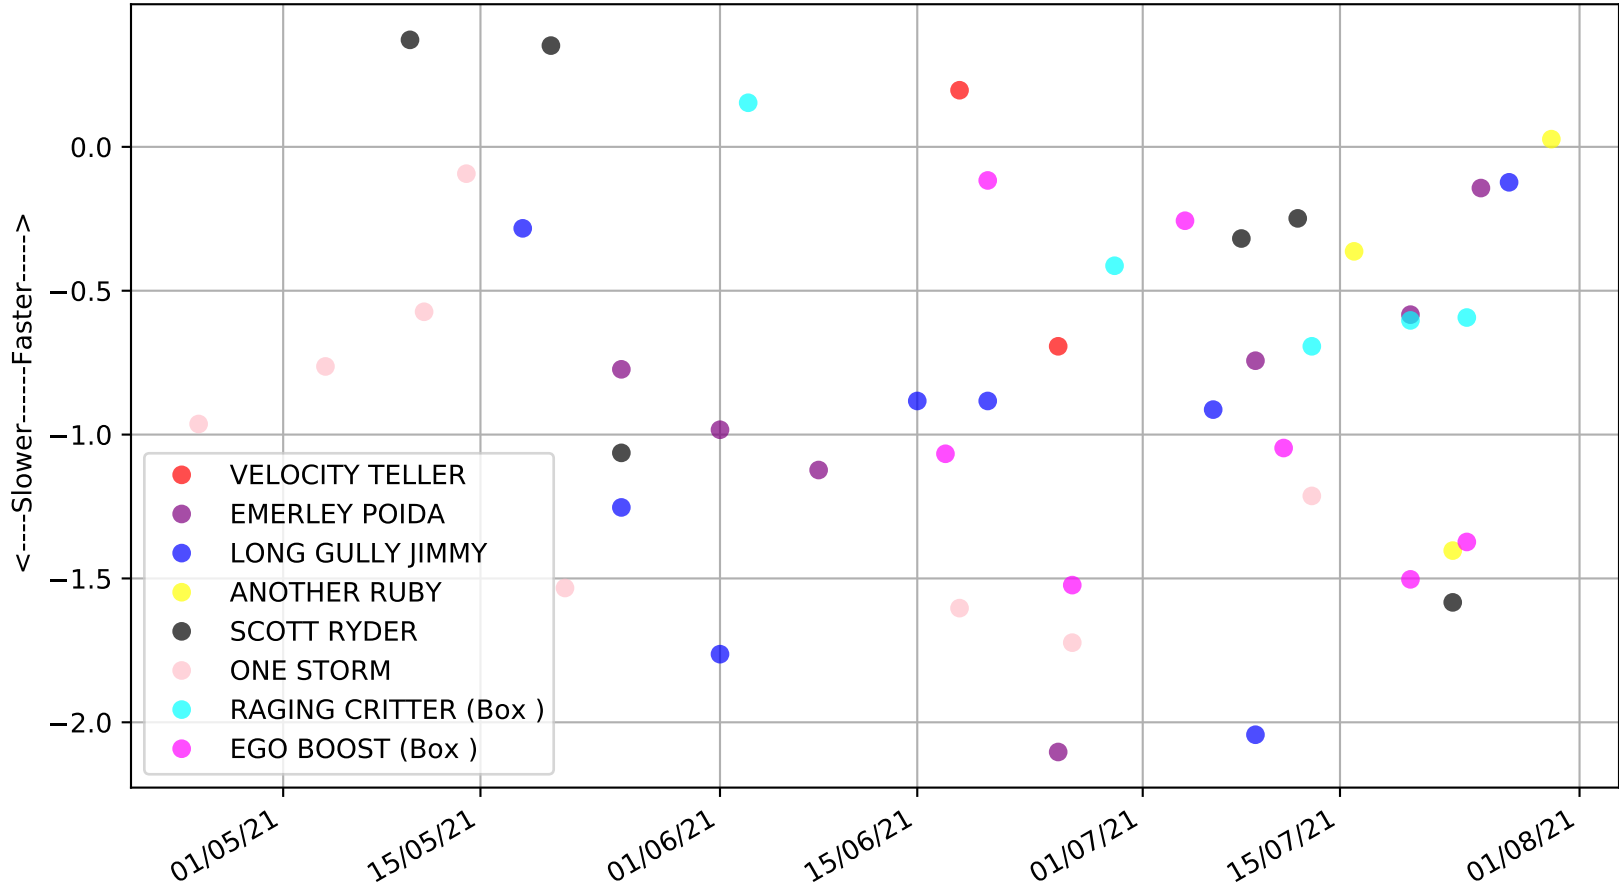

Gawler - 3rd Aug
Race 3, GAWLER DRY CLEANERS STAKE, 400m, 6
Speed of dog +50m or -50m of current race distance