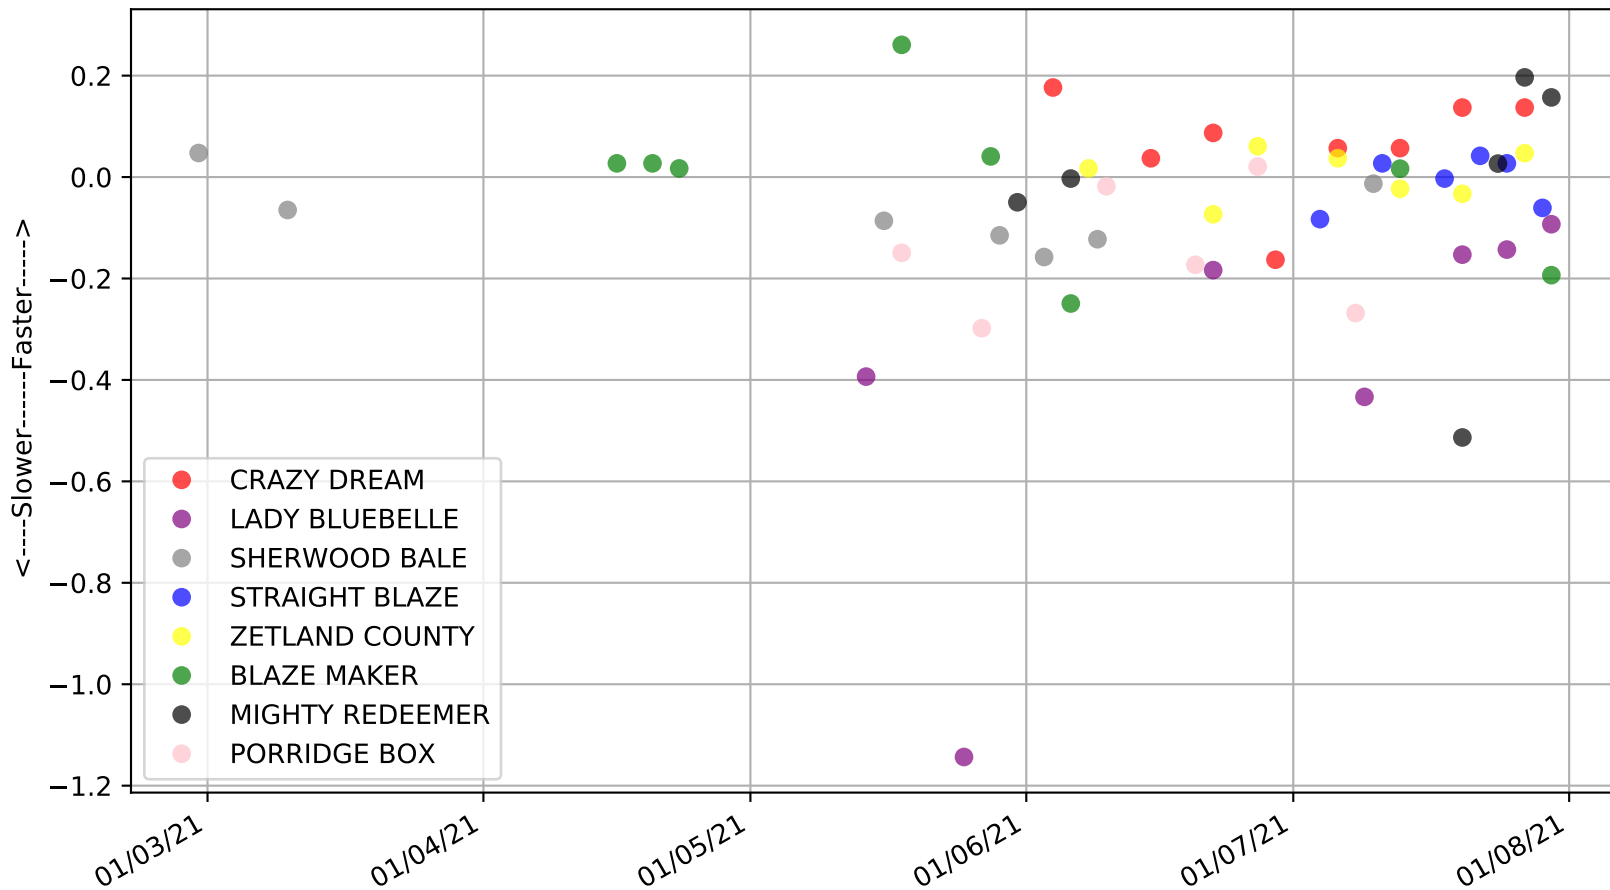

Gawler - 3rd Aug  
Race 7, XP3020 MIXED STAKE, 400m, X345  
Early Speed compared with par early speed

Gawler - 3rd Aug  
Race 8, ACCELL THERAPY STAKE, 531m, 6  
Previous race weights in kilograms

Gawler - 3rd Aug  
Race 8, ACCELL THERAPY STAKE, 531m, 6  
Early Speed compared with par early speed