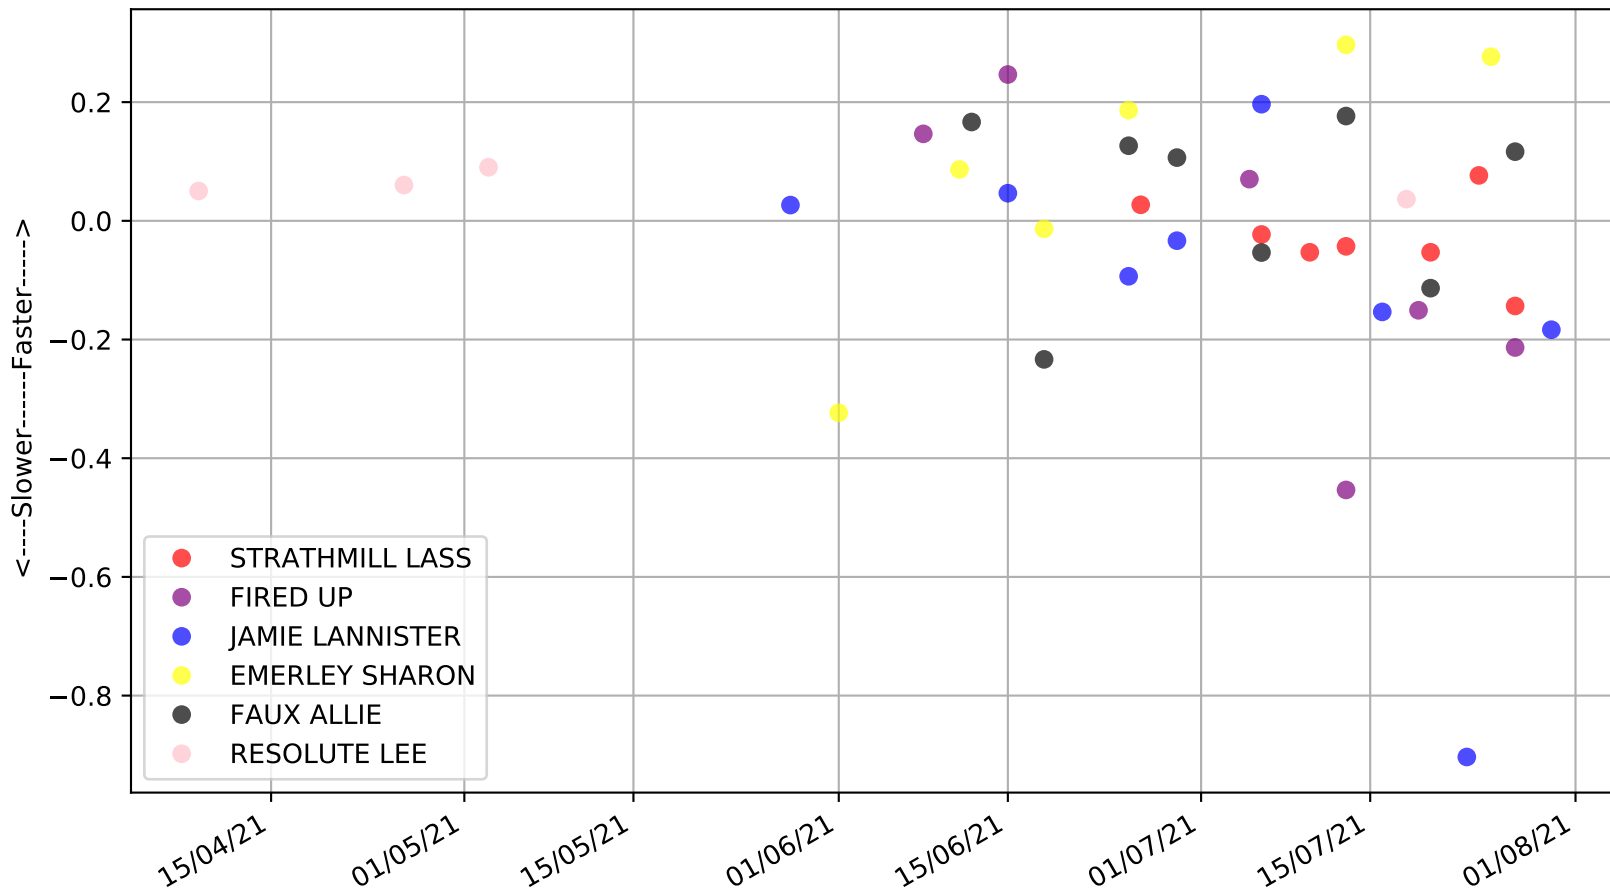

Gawler - 3rd Aug  
Race 10, GREYHOUNDS AS PETS STAKE, 400m, 6  
Early Speed compared with par early speed

Gawler - 3rd Aug  
Race 11, GAWLER DRY CLEANERS (SA BRED) STAKE, 400m, 5  
Previous race distances in meters

Gawler - 3rd Aug  
Race 11, GAWLER DRY CLEANERS (SA BRED) STAKE, 400m, 5  
Speed of dog compared with par win times of the track & distance it ran at

Gawler - 3rd Aug  
Race 11, GAWLER DRY CLEANERS (SA BRED) STAKE, 400m, 5  
Speed of dog +50m or -50m of current race distance

Gawler - 3rd Aug  
Race 12, GAWLER CARNIVAL OF CUPS OCT 2021 (N/P) STAKE, 400m, 6  
Early Speed compared with par early speed