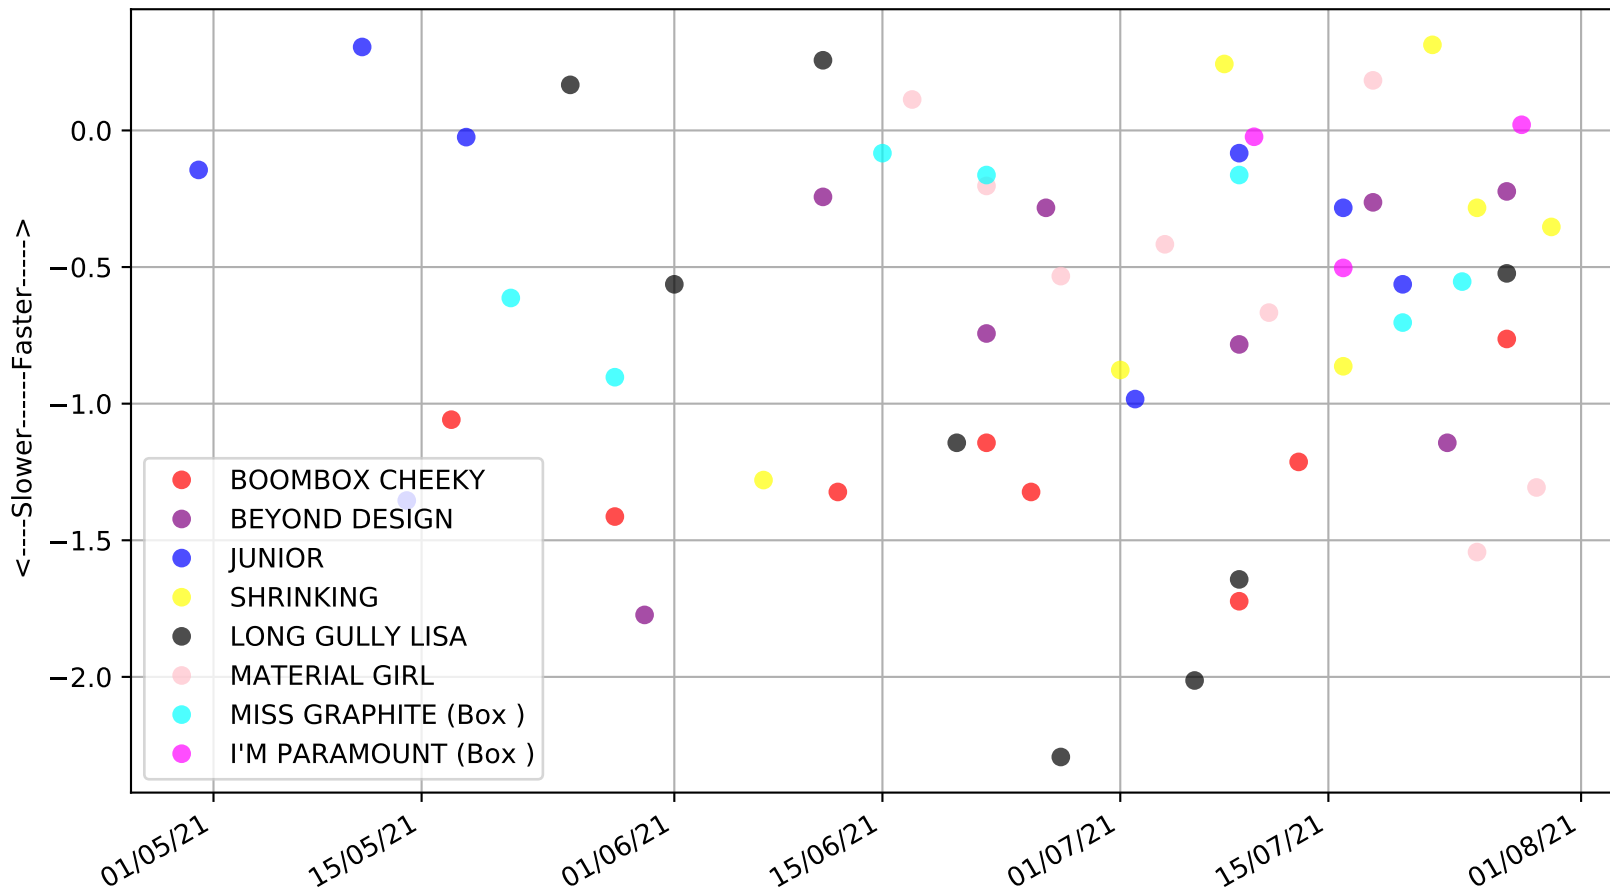

Gawler - 3rd Aug
Race 10, GREYHOUNDS AS PETS STAKE, 400m, 6
Speed of dog +50m or -50m of current race distance