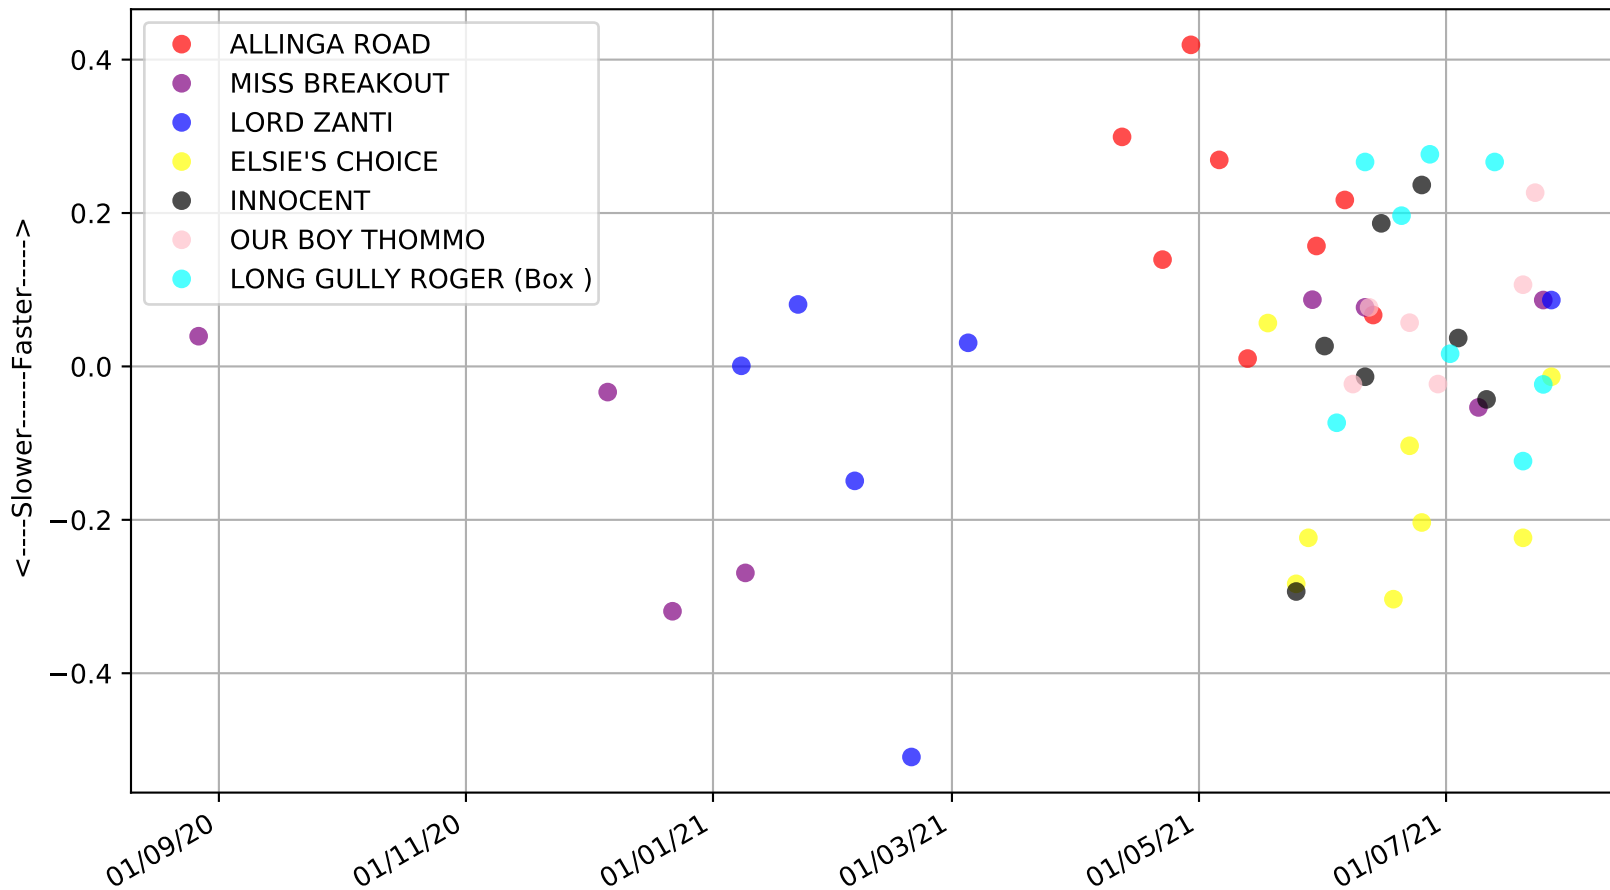

Gawler - 3rd Aug  
Race 3, GAWLER DRY CLEANERS STAKE, 400m, 6  
Early Speed compared with par early speed

Gawler - 3rd Aug  
Race 4, GAWLER CARNIVAL OF CUPS OCT 2021 STAKE, 400m, 6  
Early Speed compared with par early speed