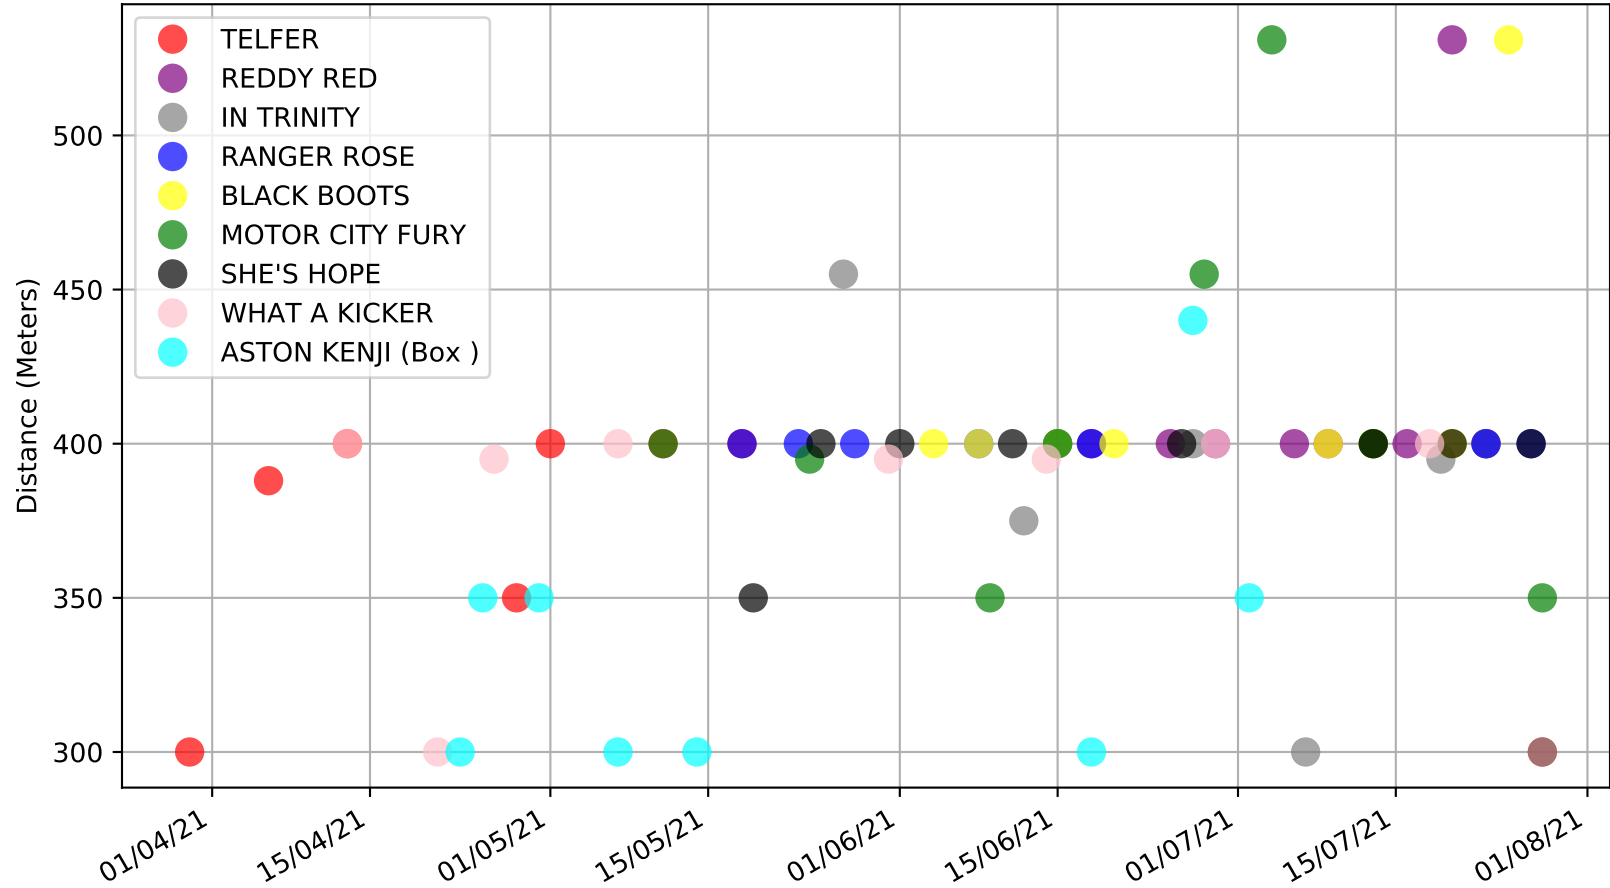

Gawler - 3rd Aug
Race 6, GIDDY-UP STAKE, 400m, 5
Previous race distances in meters