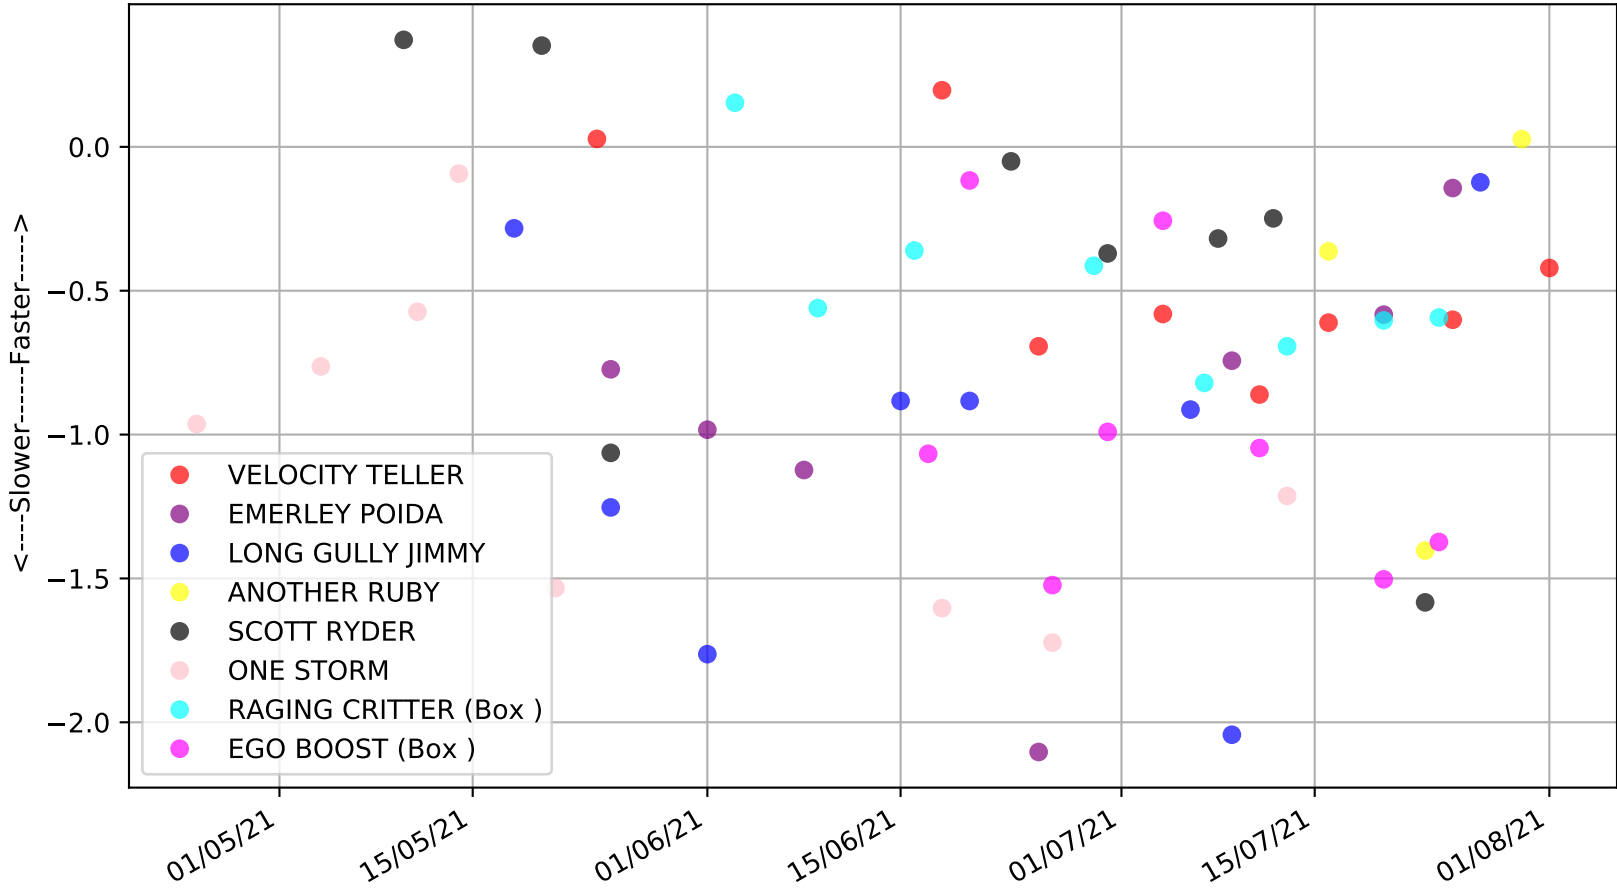

Gawler - 3rd Aug
Race 3, GAWLER DRY CLEANERS STAKE, 400m, 6
Speed of dog compared with par win times of the track & distance it ran at