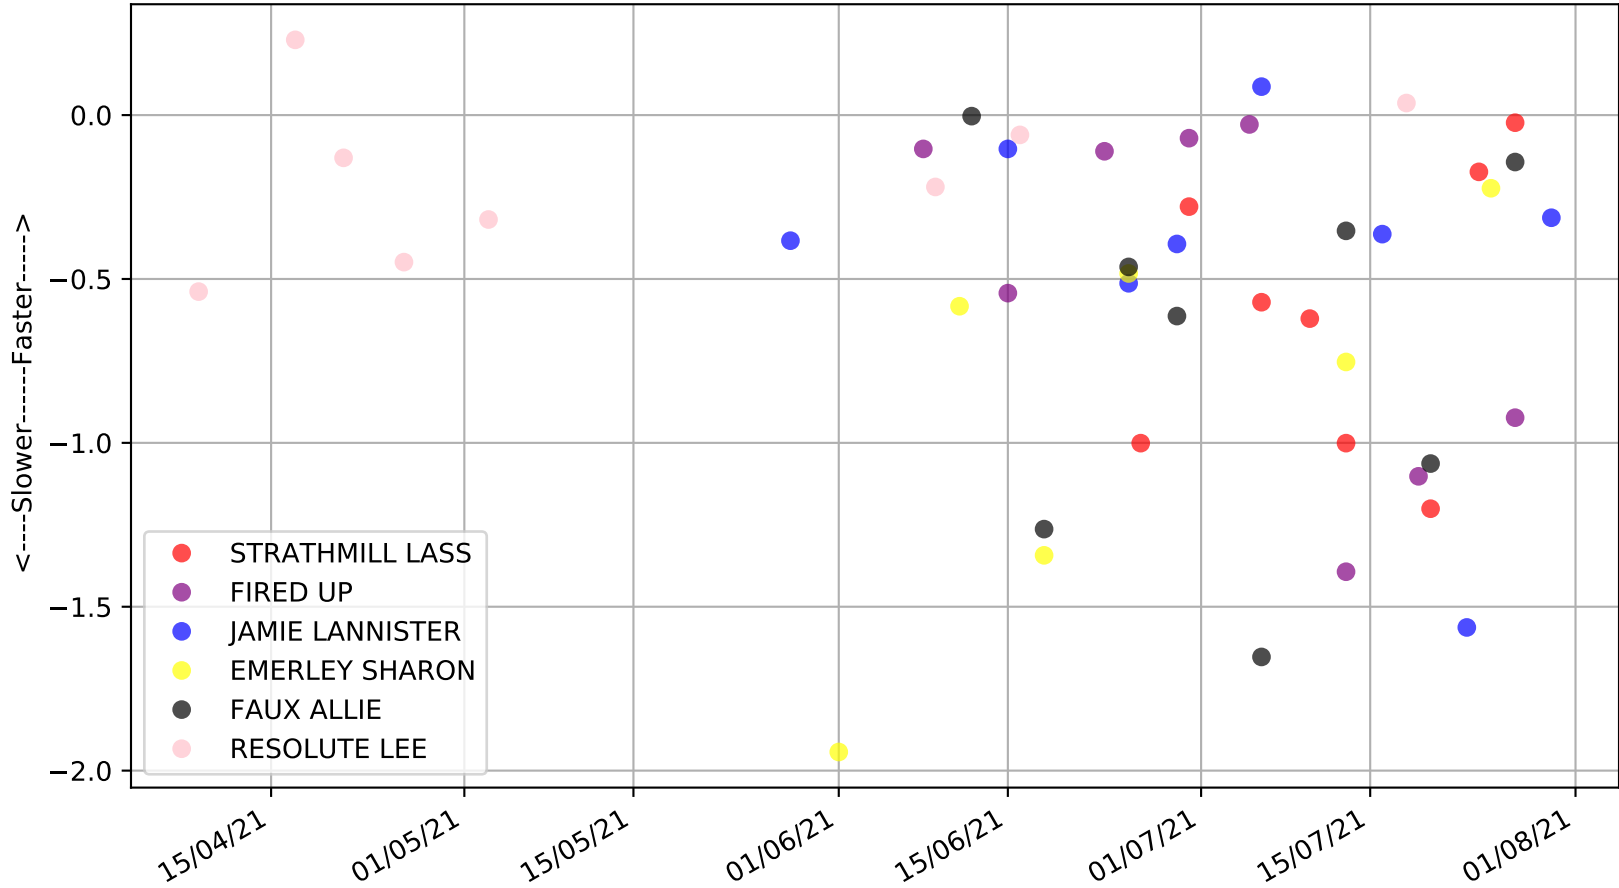

Gawler - 3rd Aug
Race 11, GAWLER DRY CLEANERS (SA BRED) STAKE, 400m, 5
Speed of dog compared with par win times of the track & distance it ran at