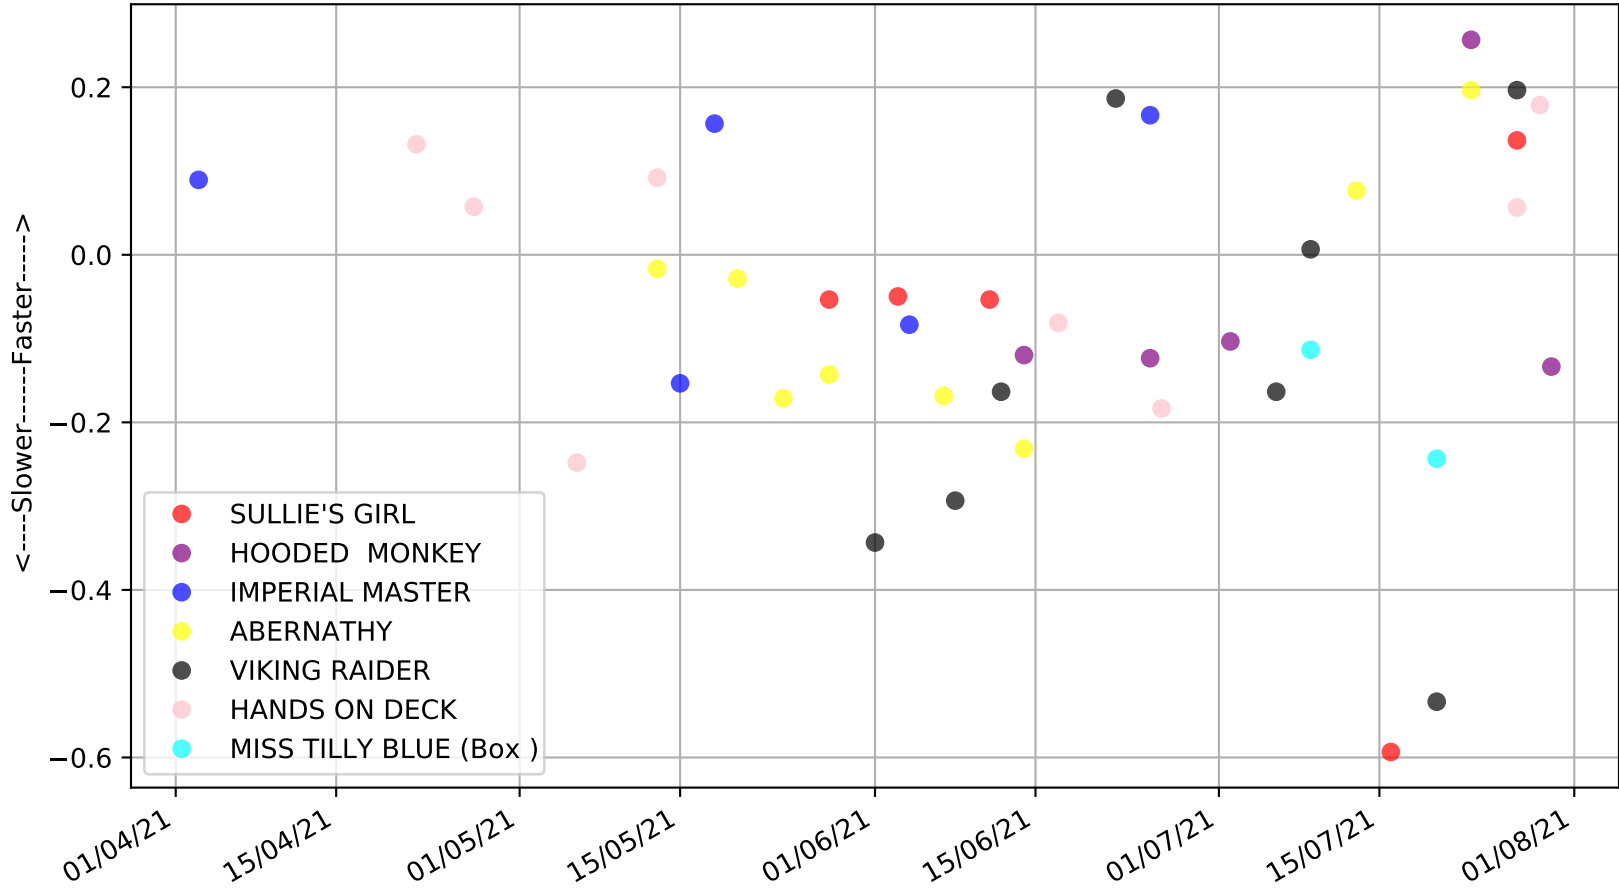

Gawler - 3rd Aug
Race 2, GREYHOUNDS AS PETS STAKE, 400m, 6
Early Speed compared with par early speed