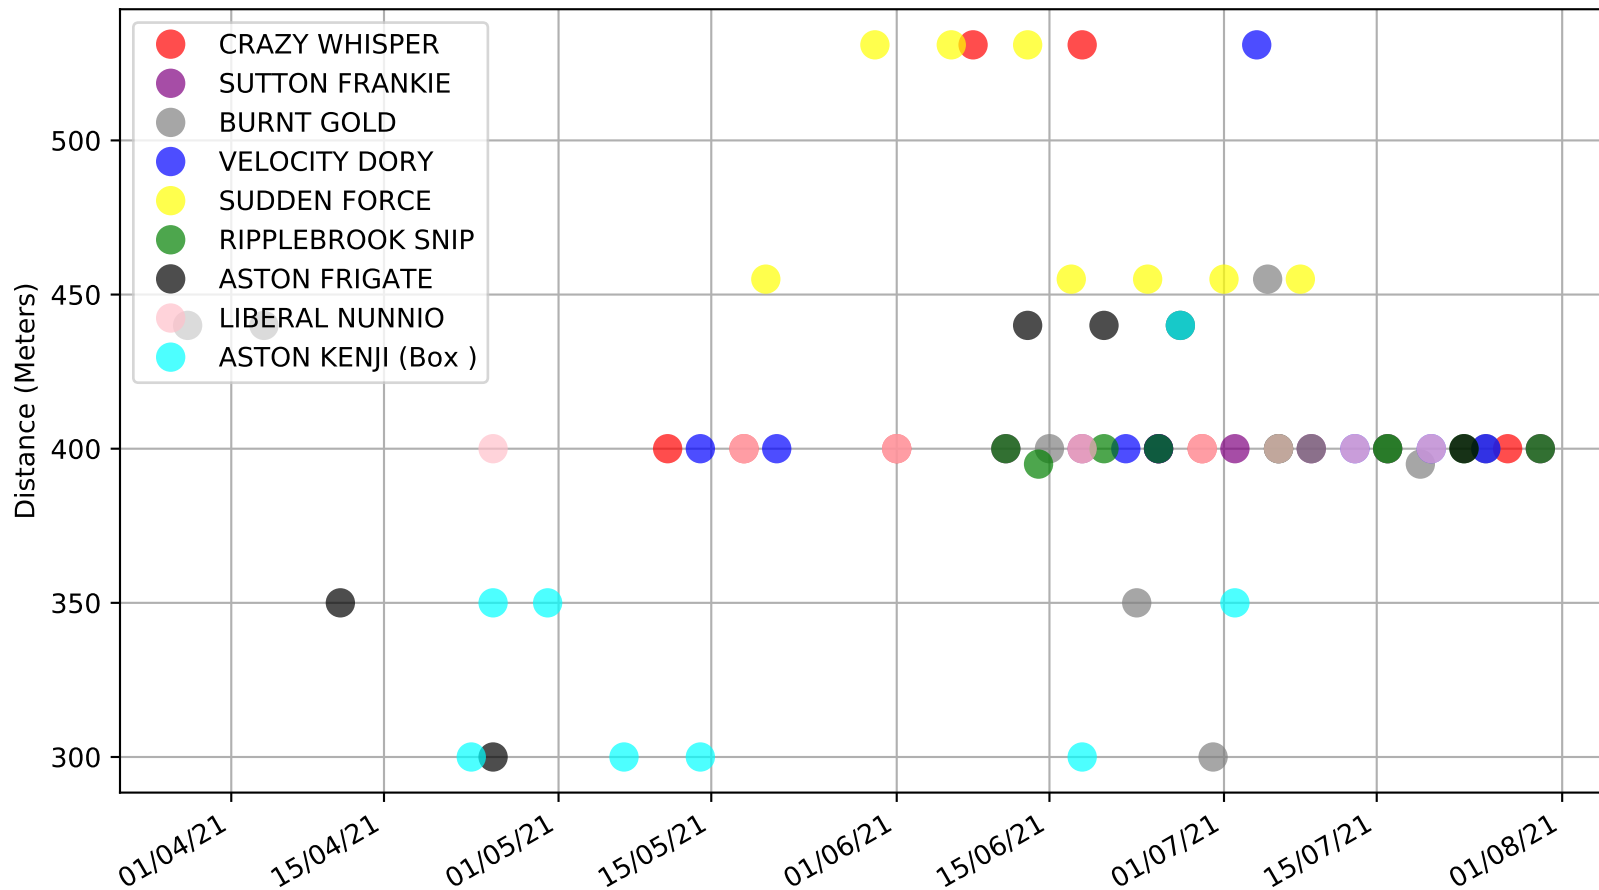

Gawler - 3rd Aug
Race 7, XP3020 MIXED STAKE, 400m, X345
Previous race distances in meters