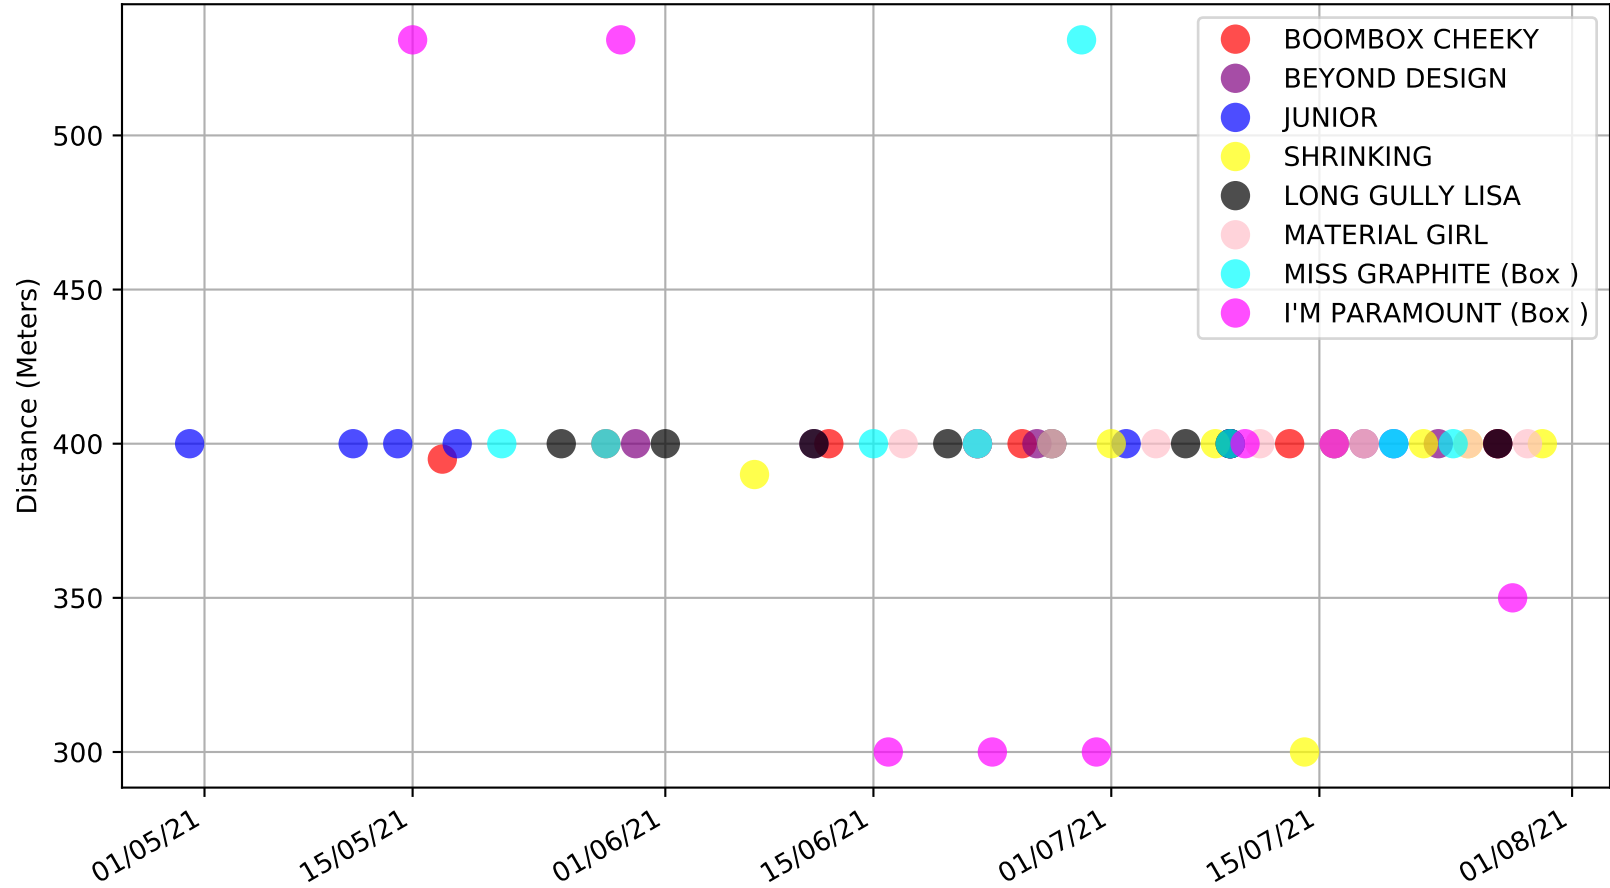

Gawler - 3rd Aug
Race 10, GREYHOUNDS AS PETS STAKE, 400m, 6
Previous race distances in meters