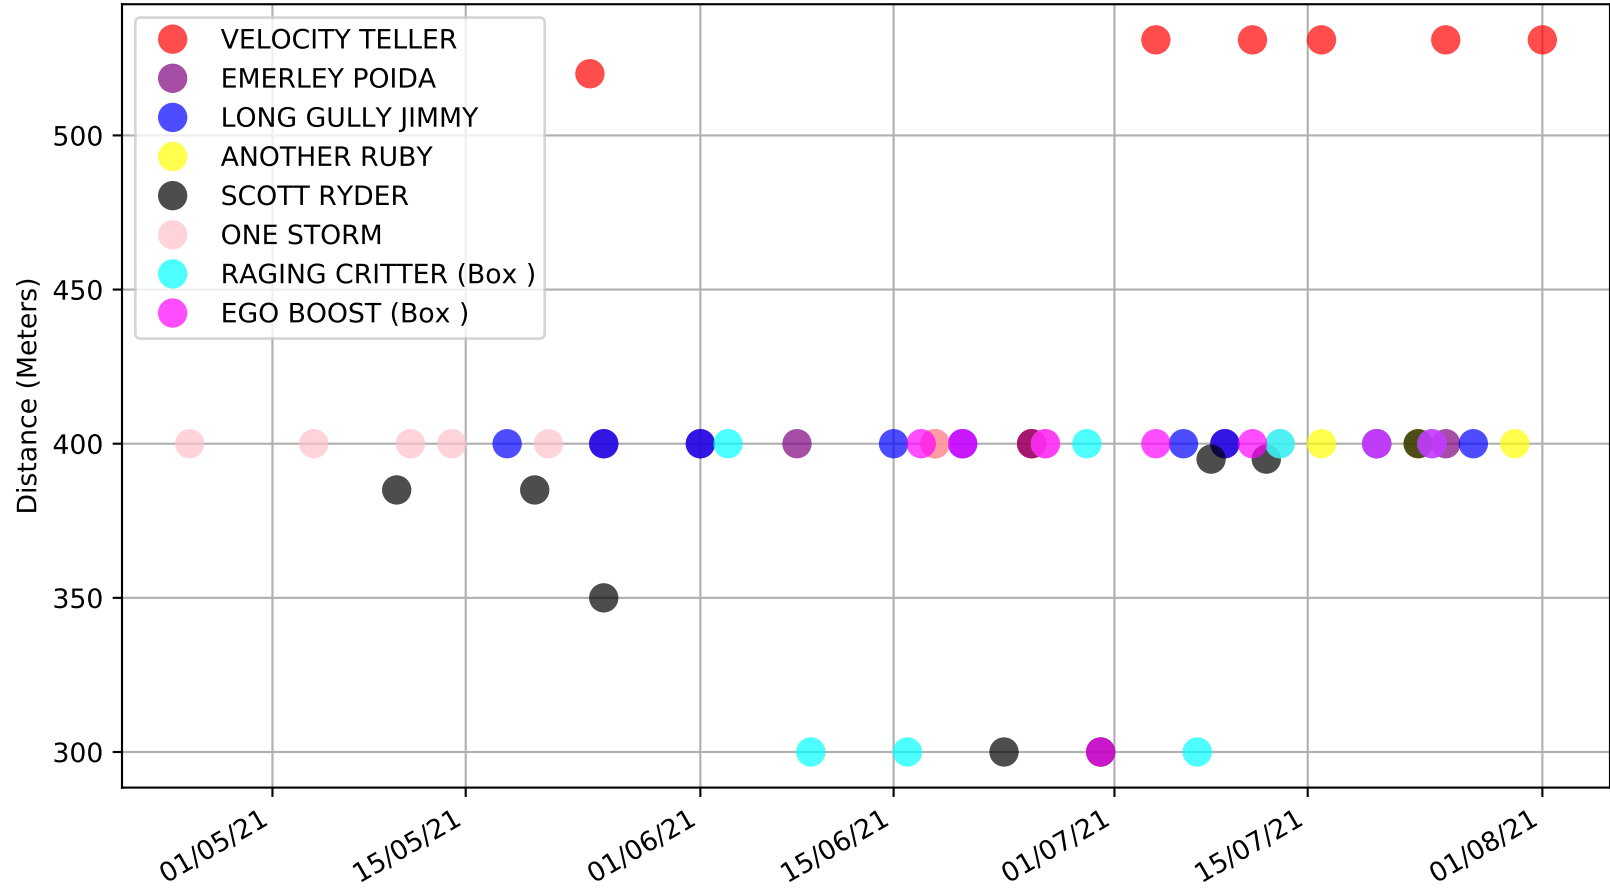

Gawler - 3rd Aug
Race 3, GAWLER DRY CLEANERS STAKE, 400m, 6
Previous race distances in meters