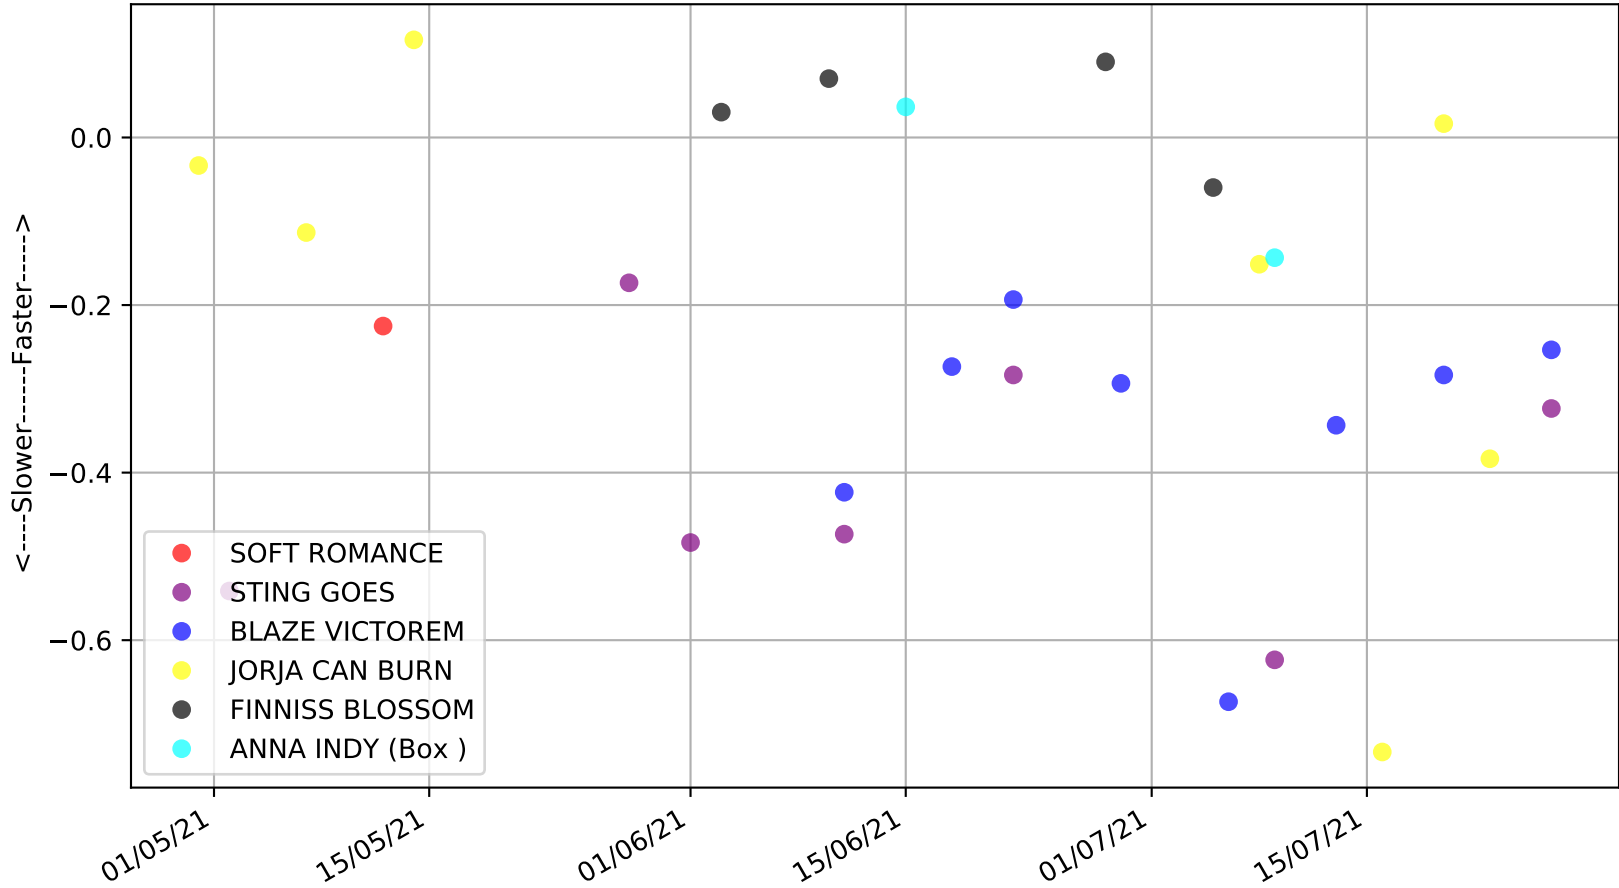

Gawler - 3rd Aug  
 Race 2, GREYHOUNDS AS PETS STAKE, 400m, 6  
 Speed of dog compared with par win times of the track & distance it ran at

Gawler - 3rd Aug  
Race 2, GREYHOUNDS AS PETS STAKE, 400m, 6  
Speed of dog +50m or -50m of current race distance