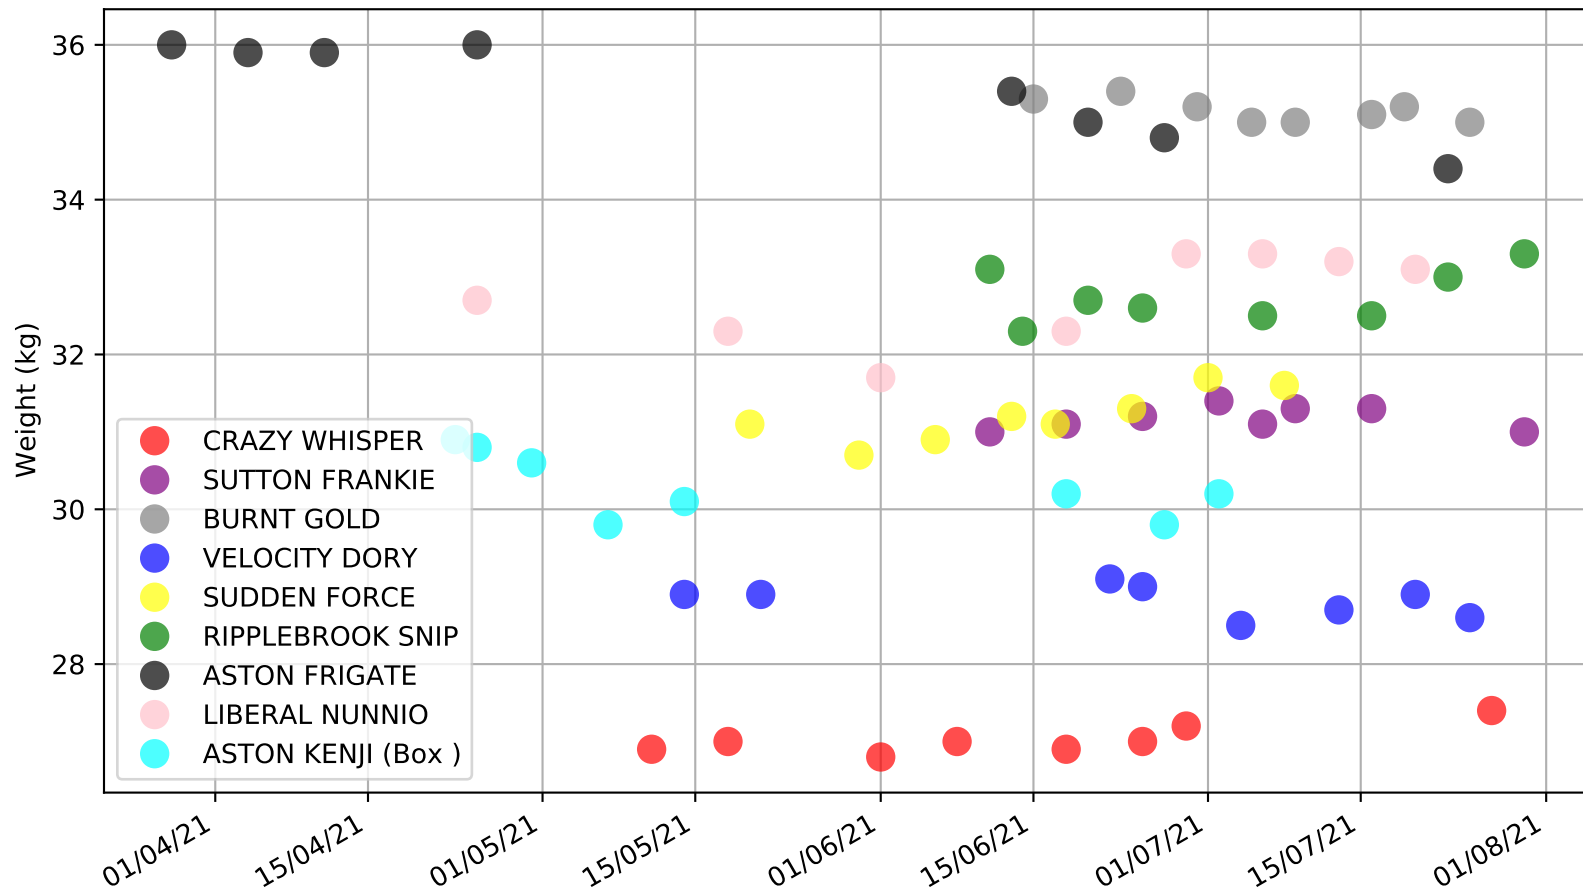

Gawler - 3rd Aug
Race 7, XP3020 MIXED STAKE, 400m, X345
Previous race weights in kilograms