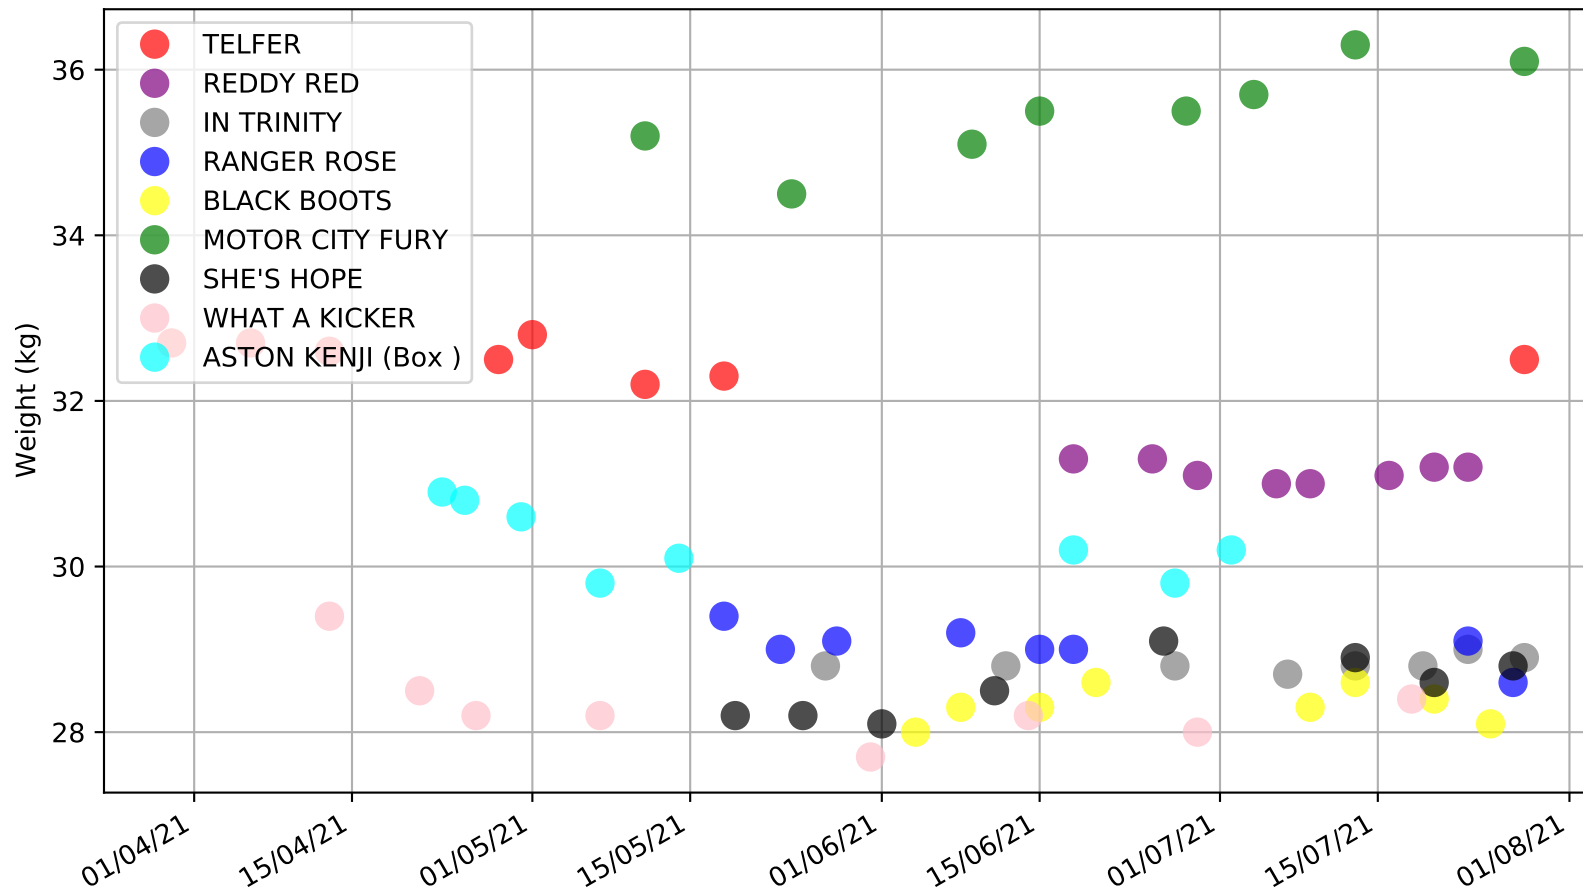

Gawler - 3rd Aug
Race 6, GIDDY-UP STAKE, 400m, 5
Previous race weights in kilograms