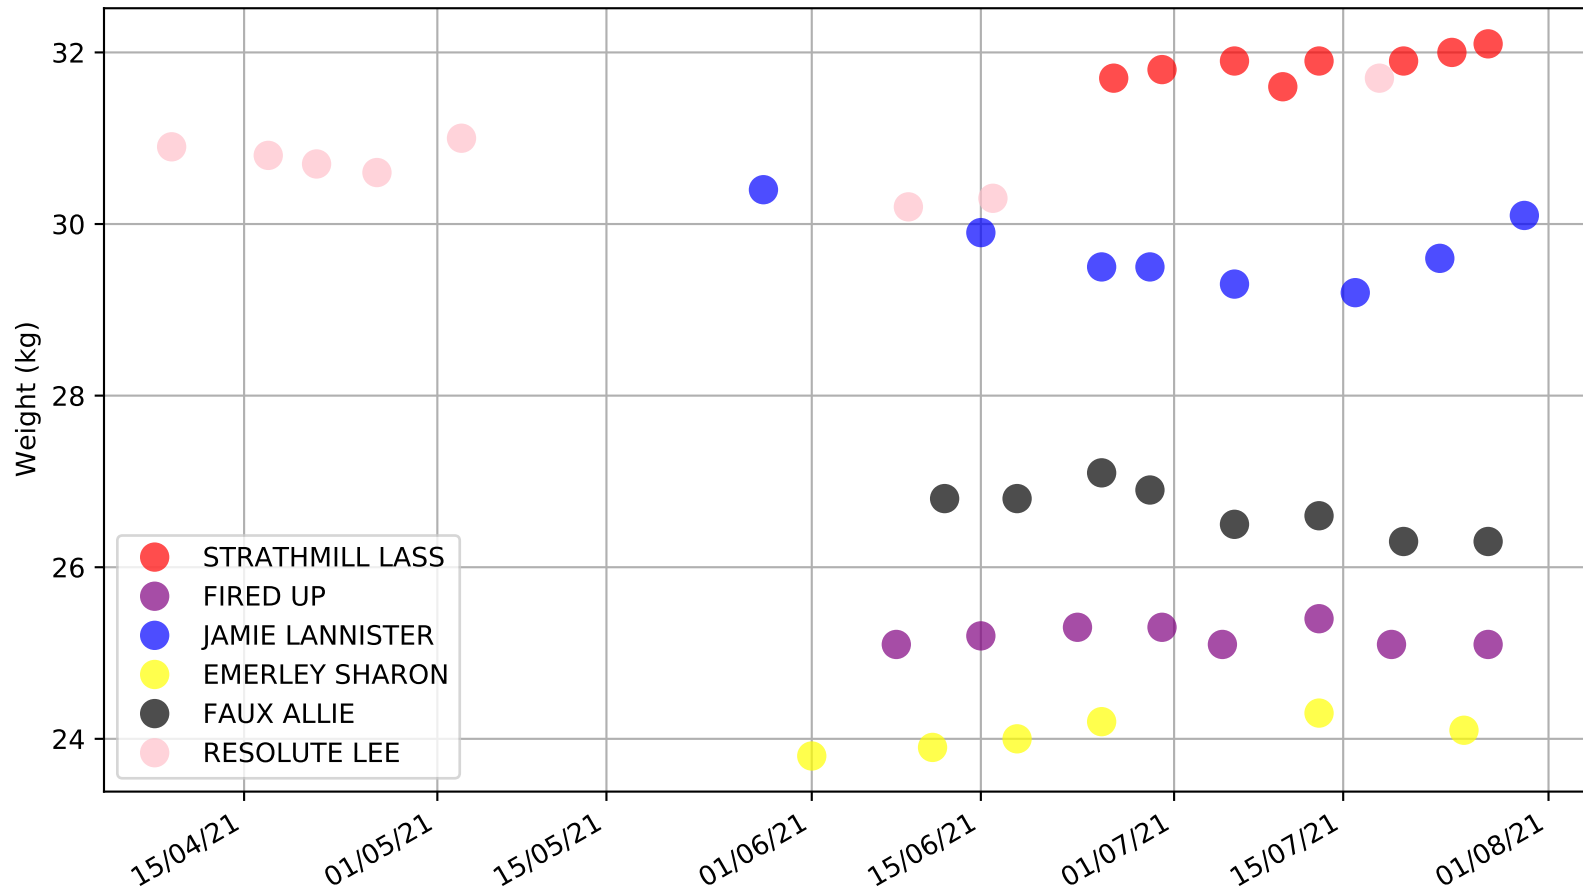

Gawler - 3rd Aug
Race 11, GAWLER DRY CLEANERS (SA BRED) STAKE, 400m, 5
Previous race weights in kilograms