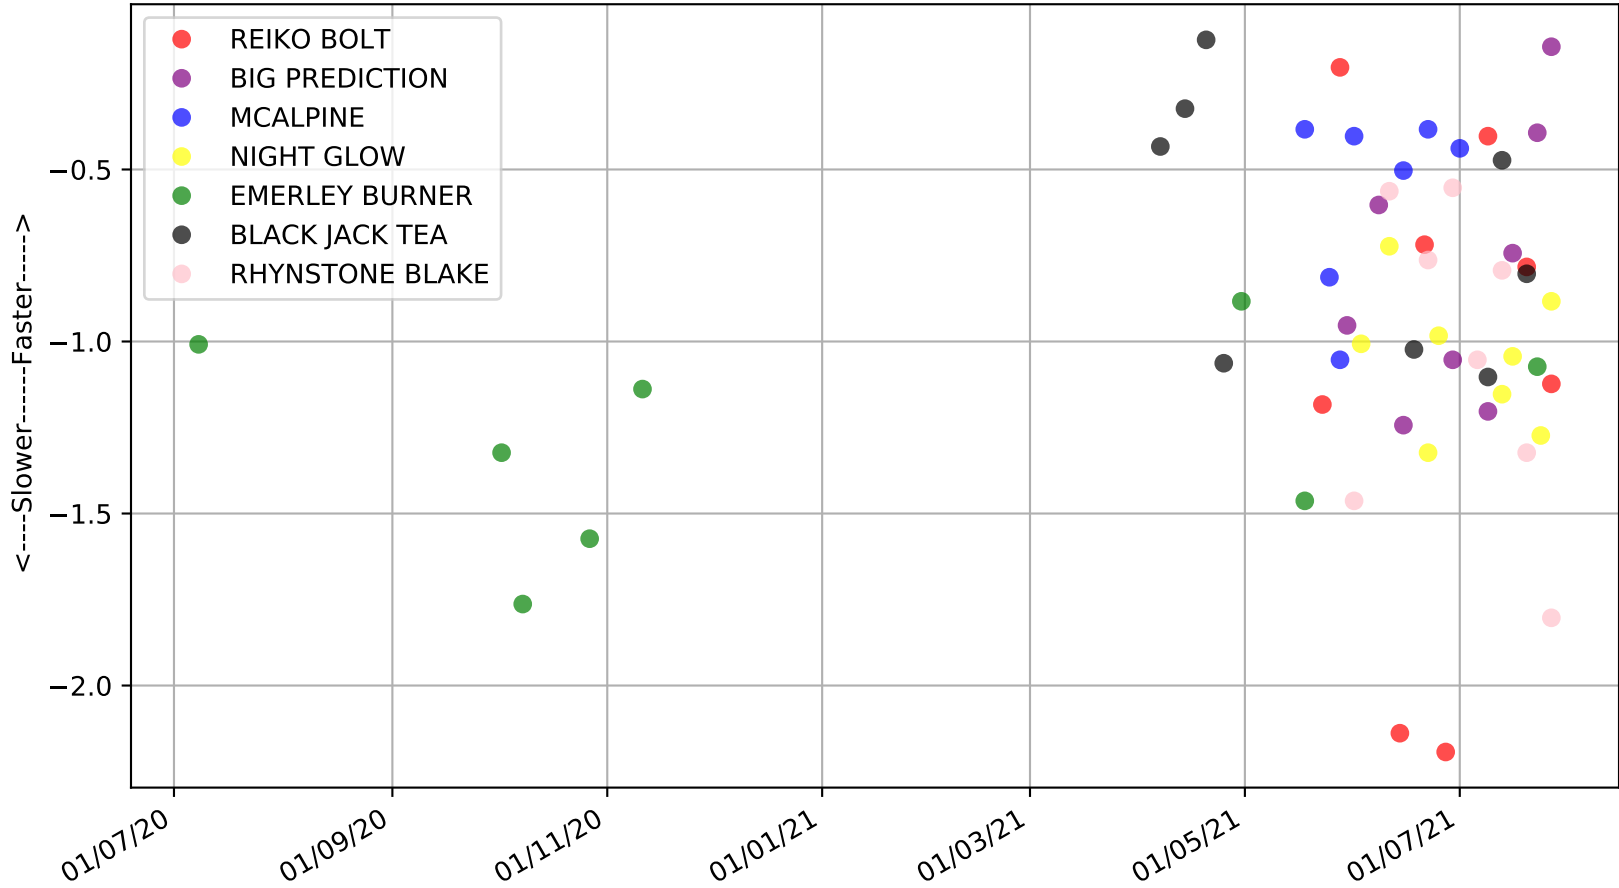

Gawler - 3rd Aug
Race 5, "NIXONS FUNCTION CENTRE (N/P) STAKE", 400m, 5
Speed of dog +50m or -50m of current race distance