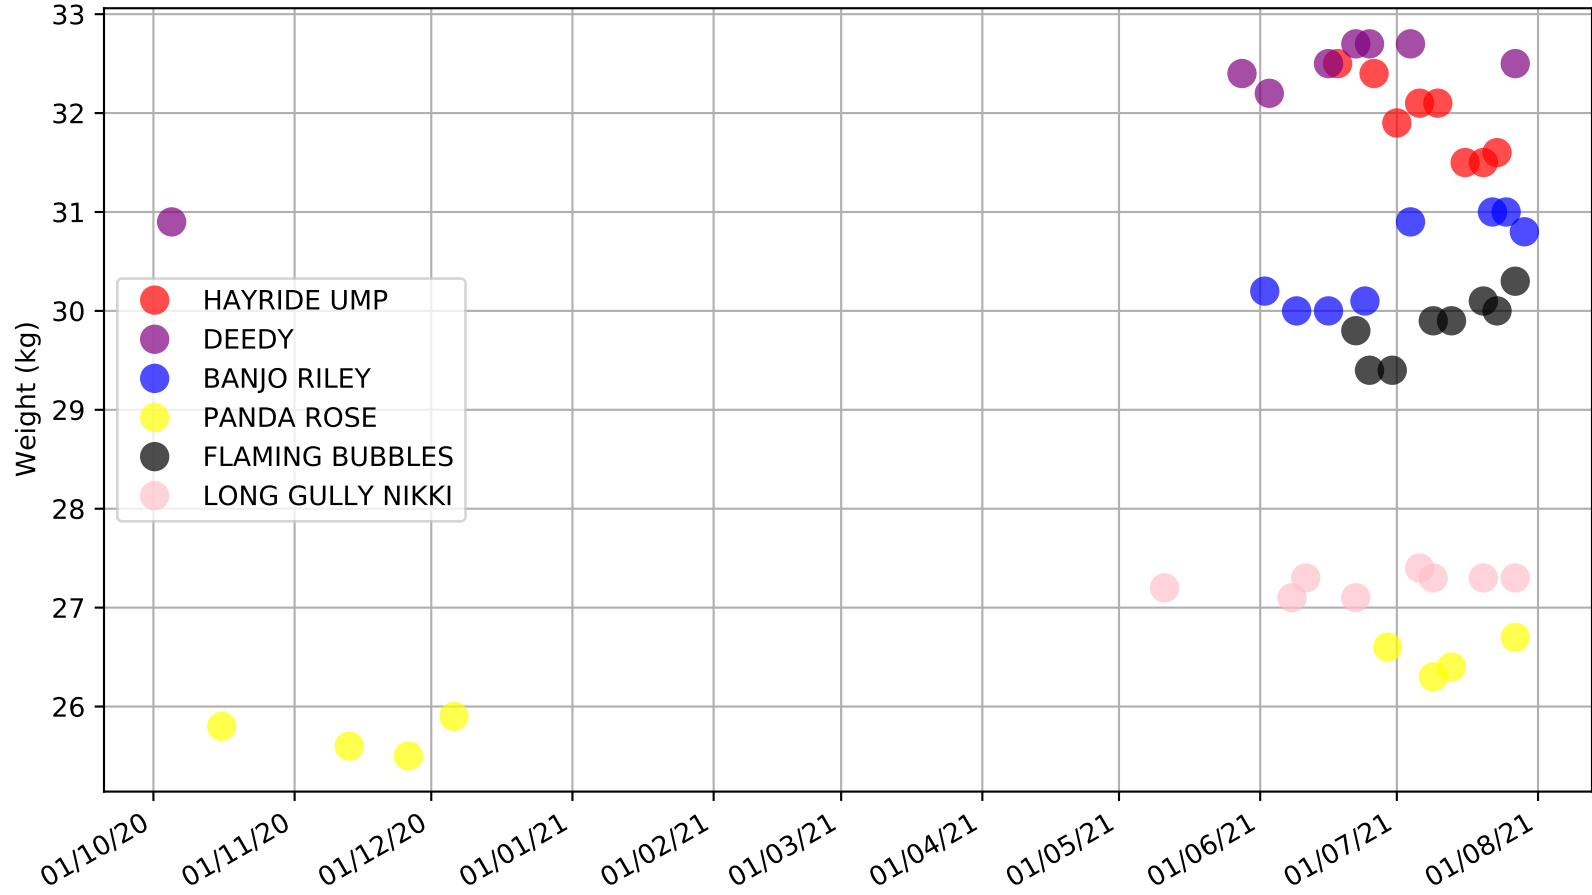

Gawler - 3rd Aug
Race 9, THE BUNYIP (N/P) STAKE, 531m, 6
Previous race weights in kilograms