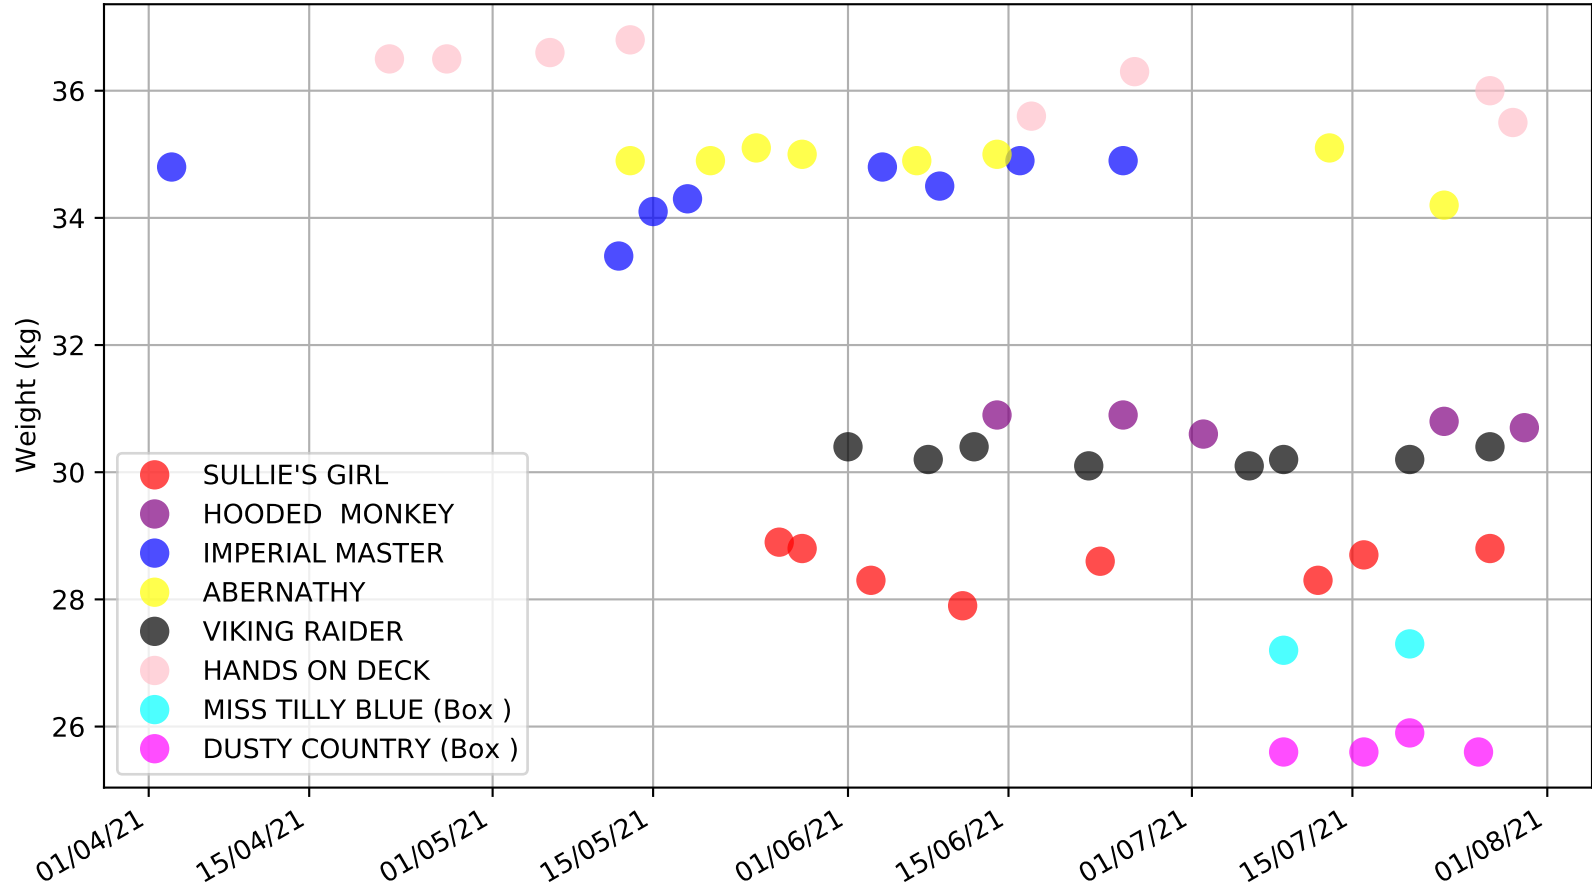

Gawler - 3rd Aug
Race 2, GREYHOUNDS AS PETS STAKE, 400m, 6
Previous race weights in kilograms