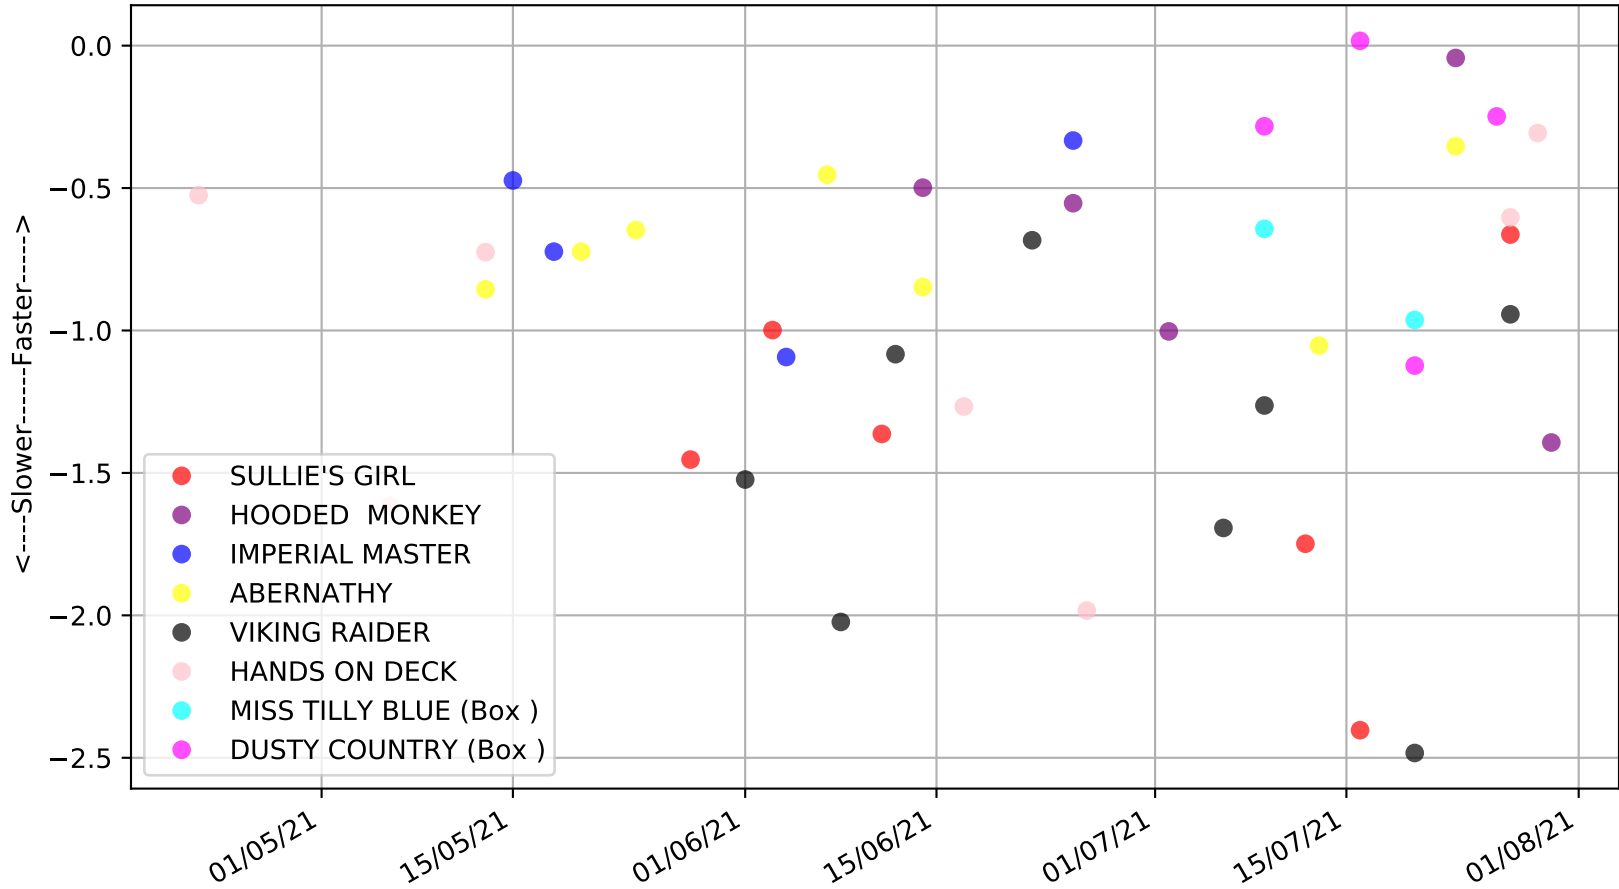

Gawler - 3rd Aug  
 Race 2, GREYHOUNDS AS PETS STAKE, 400m, 6  
 Speed of dog compared with par win times of the track & distance it ran at

Gawler - 3rd Aug  
Race 2, GREYHOUNDS AS PETS STAKE, 400m, 6  
Speed of dog +50m or -50m of current race distance