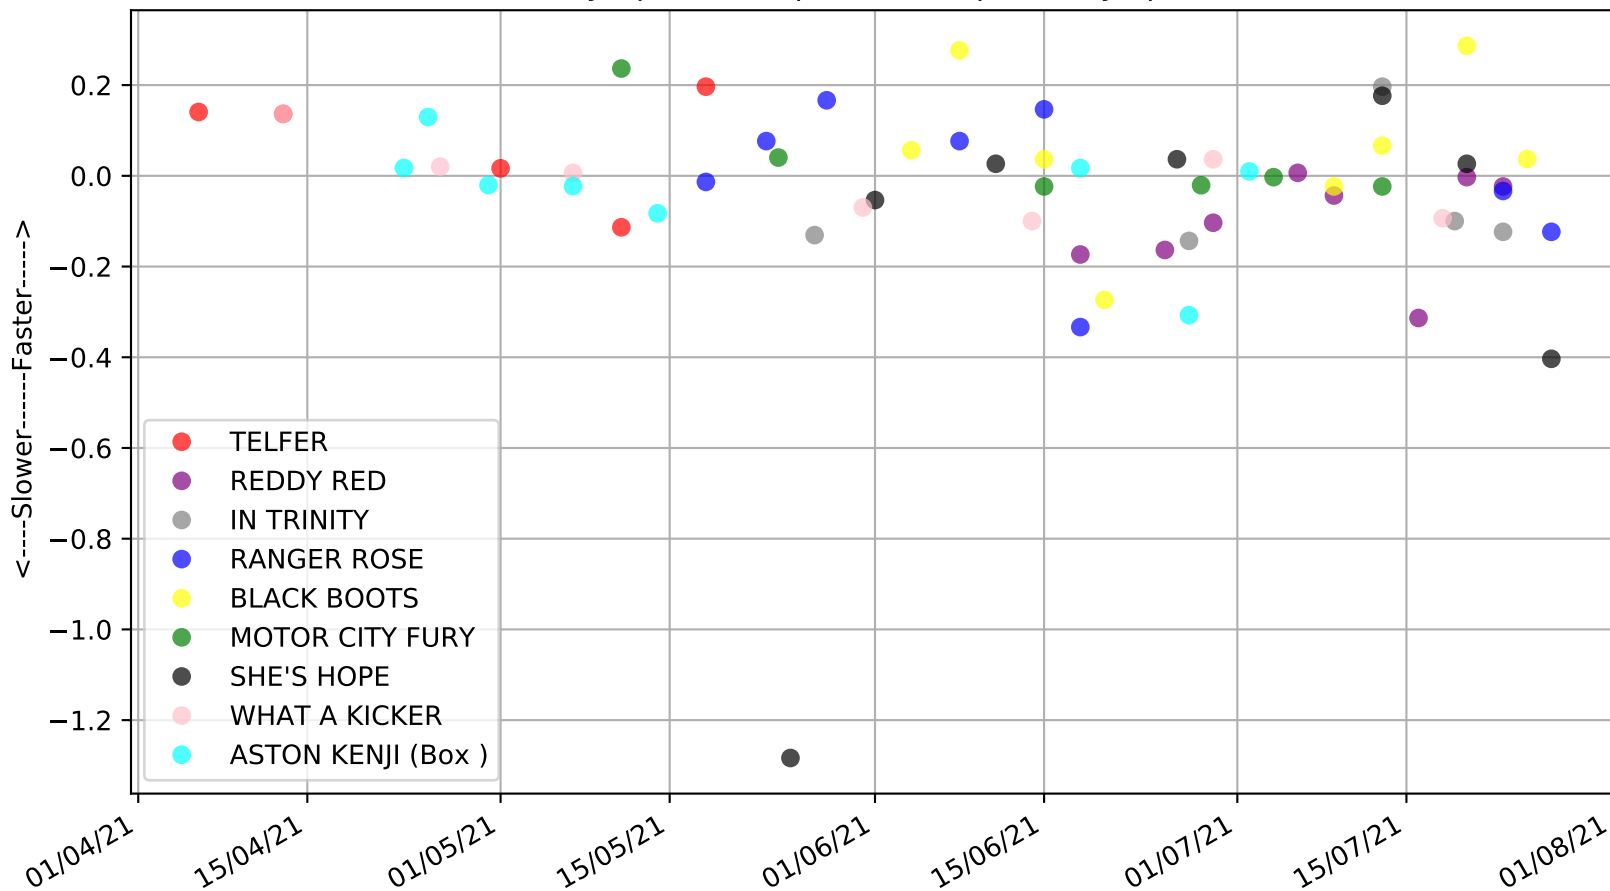

Gawler - 3rd Aug
Race 6, GIDDY-UP STAKE, 400m, 5
Early Speed compared with par early speed