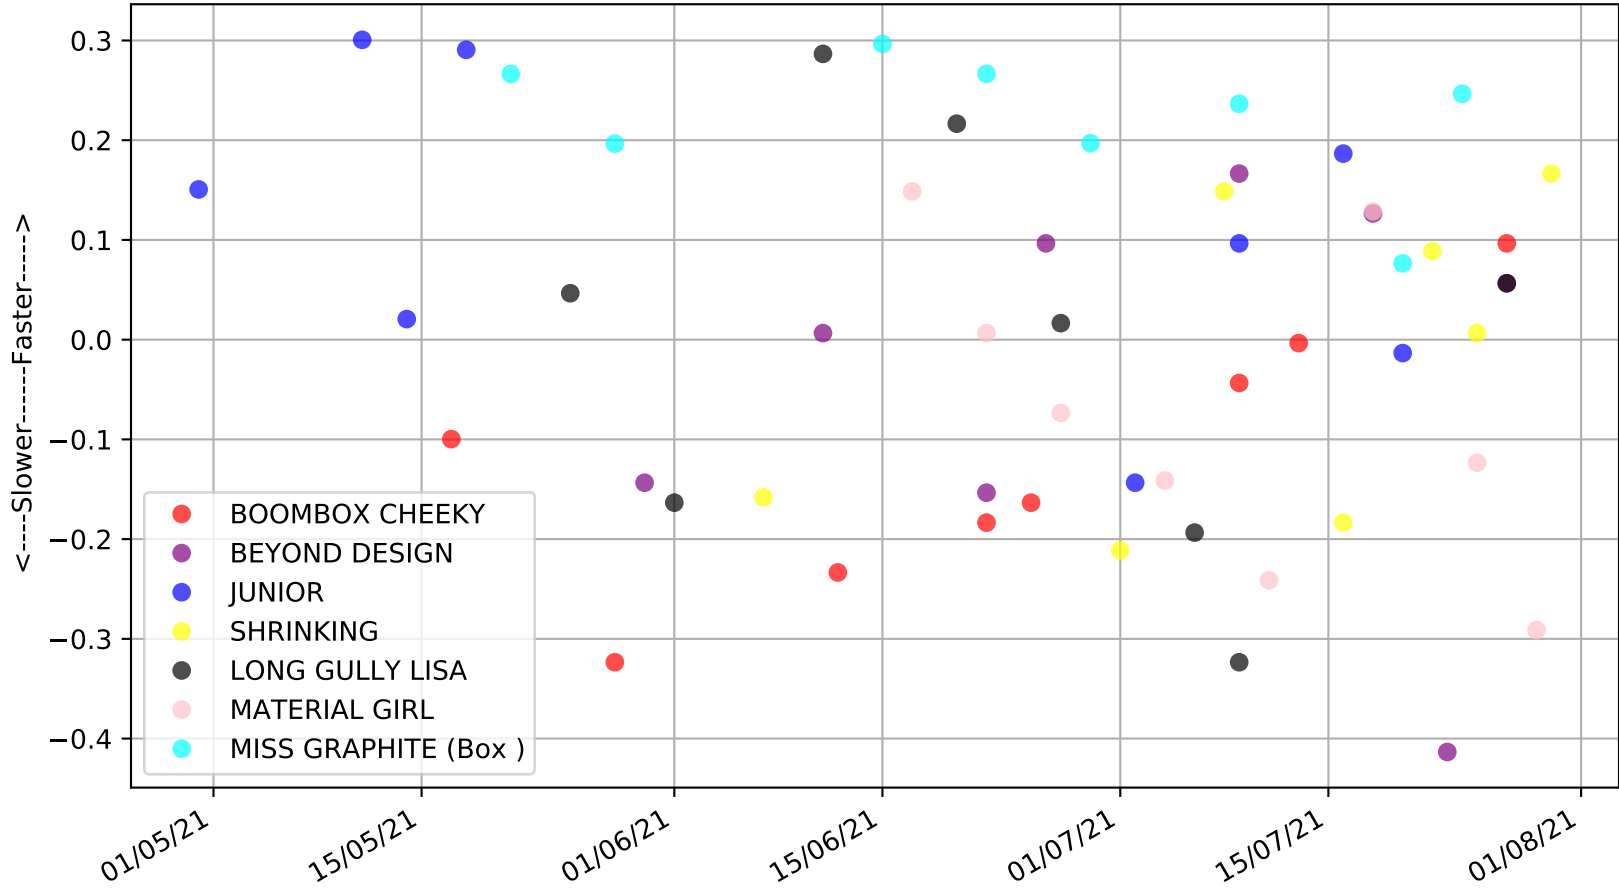

Gawler - 3rd Aug
Race 10, GREYHOUNDS AS PETS STAKE, 400m, 6
Early Speed compared with par early speed