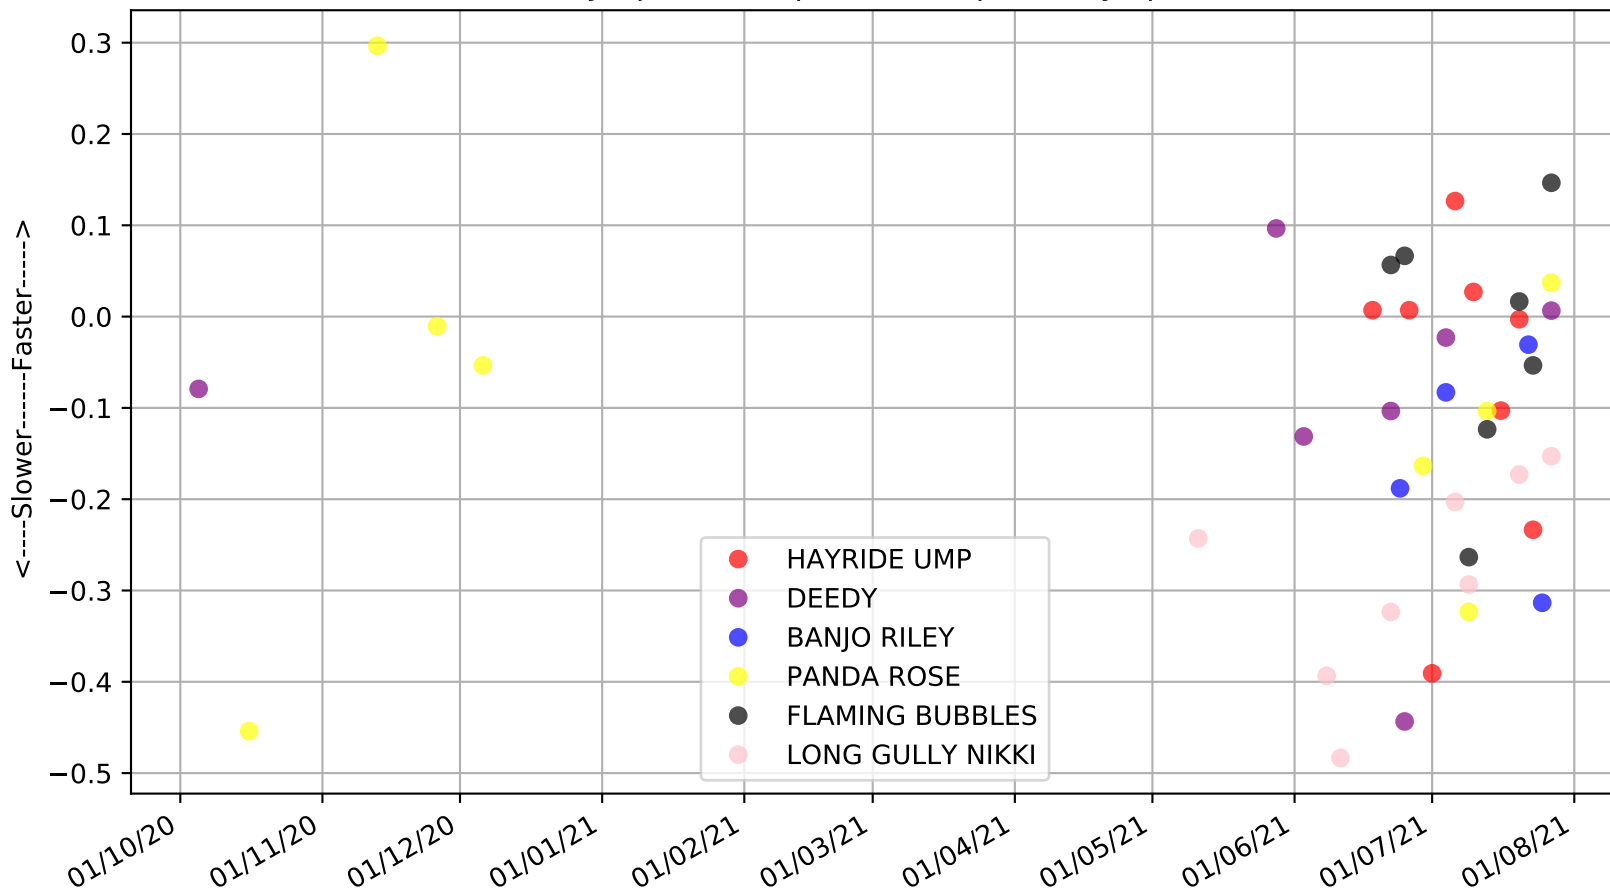

Gawler - 3rd Aug
Race 9, THE BUNYIP (N/P) STAKE, 531m, 6
Early Speed compared with par early speed