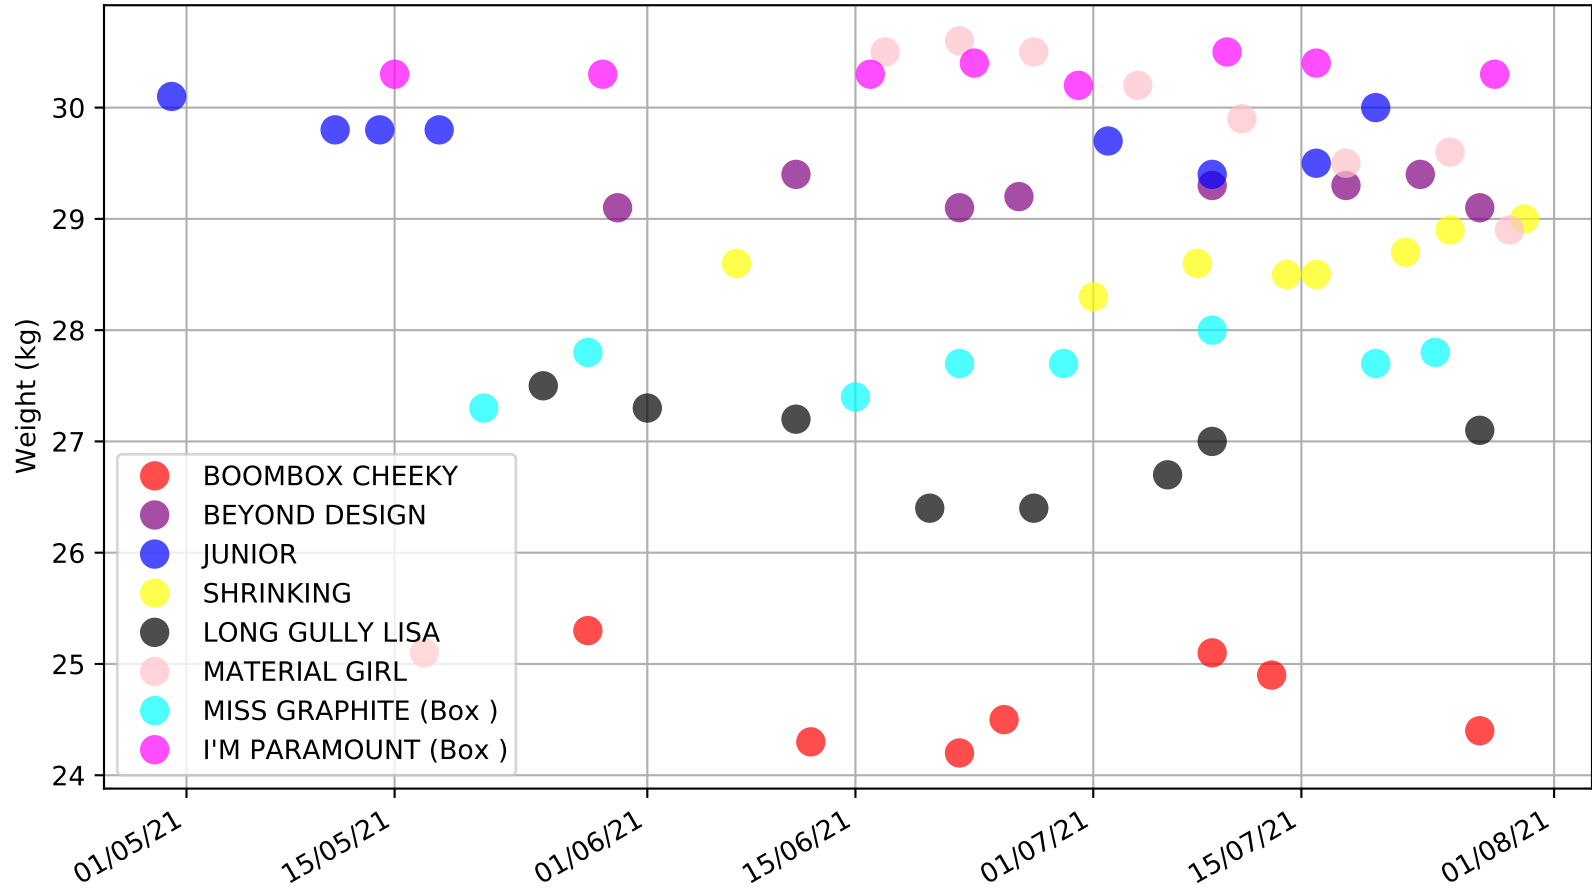

Gawler - 3rd Aug
Race 10, GREYHOUNDS AS PETS STAKE, 400m, 6
Previous race weights in kilograms