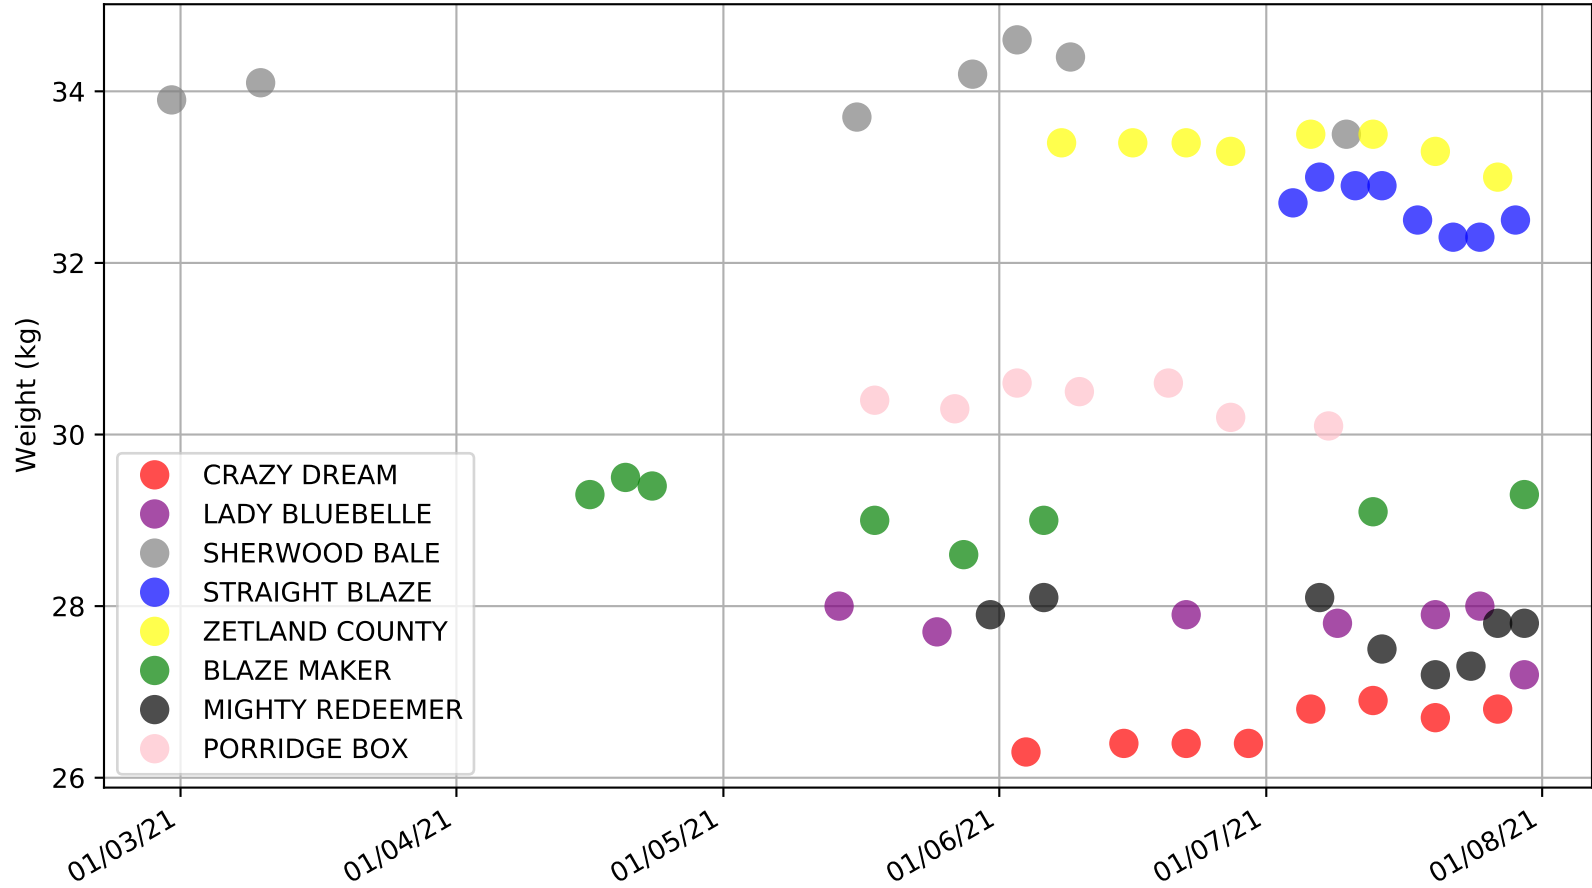

Gawler - 3rd Aug  
Race 7, XP3020 MIXED STAKE, 400m, X345  
Early Speed compared with par early speed

Gawler - 3rd Aug  
Race 8, ACCELL THERAPY STAKE, 531m, 6  
Previous race weights in kilograms

Gawler - 3rd Aug  
Race 8, ACCELL THERAPY STAKE, 531m, 6  
Early Speed compared with par early speed