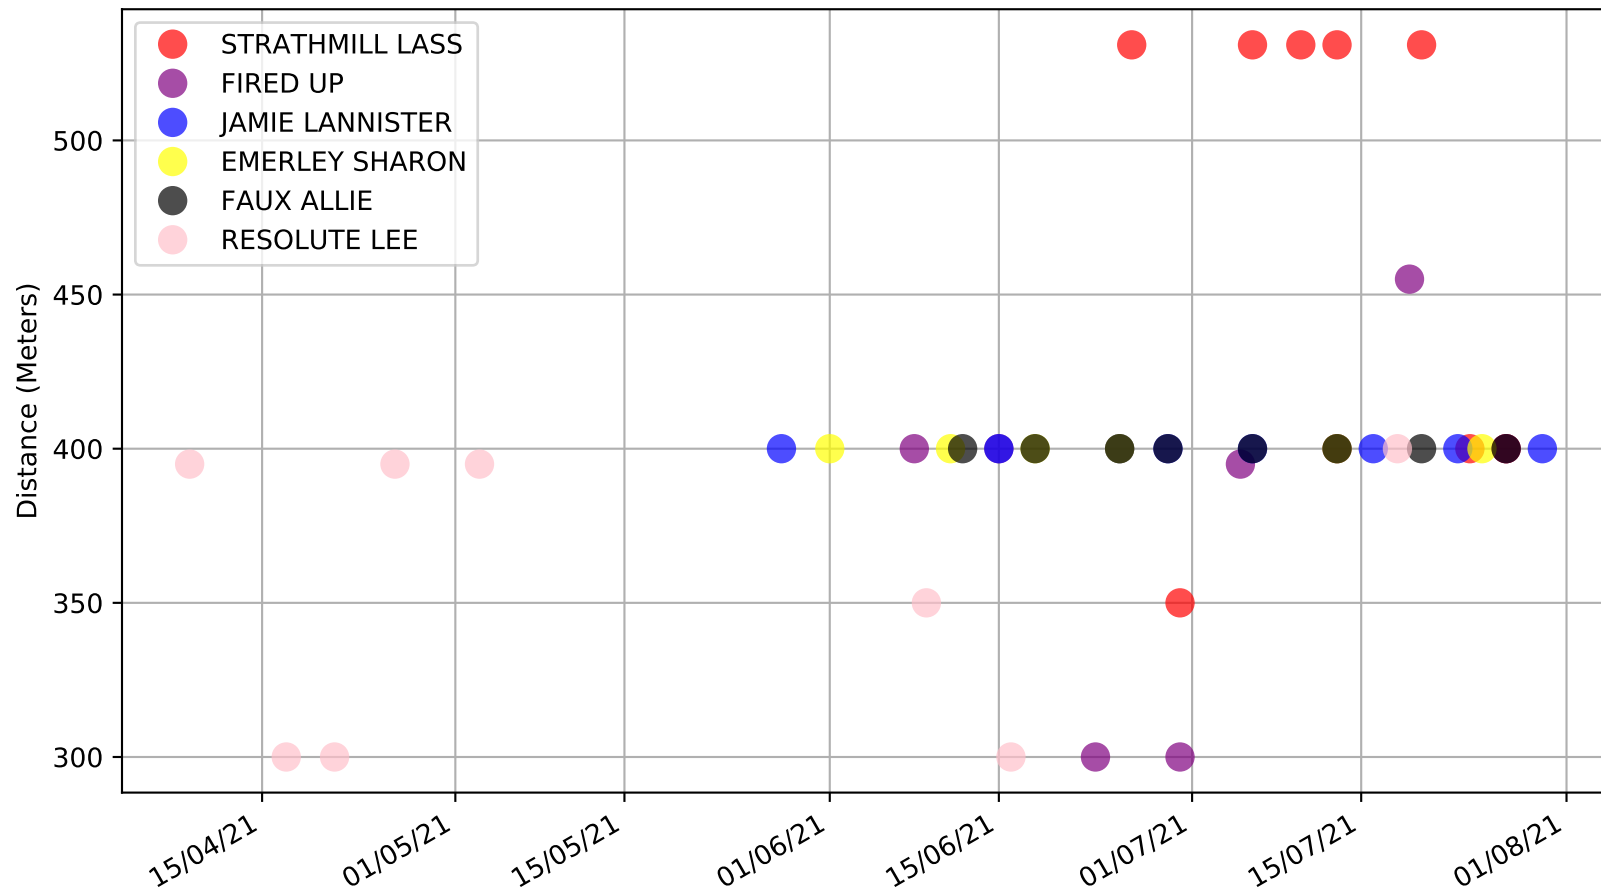

Gawler - 3rd Aug
Race 11, GAWLER DRY CLEANERS (SA BRED) STAKE, 400m, 5
Previous race distances in meters