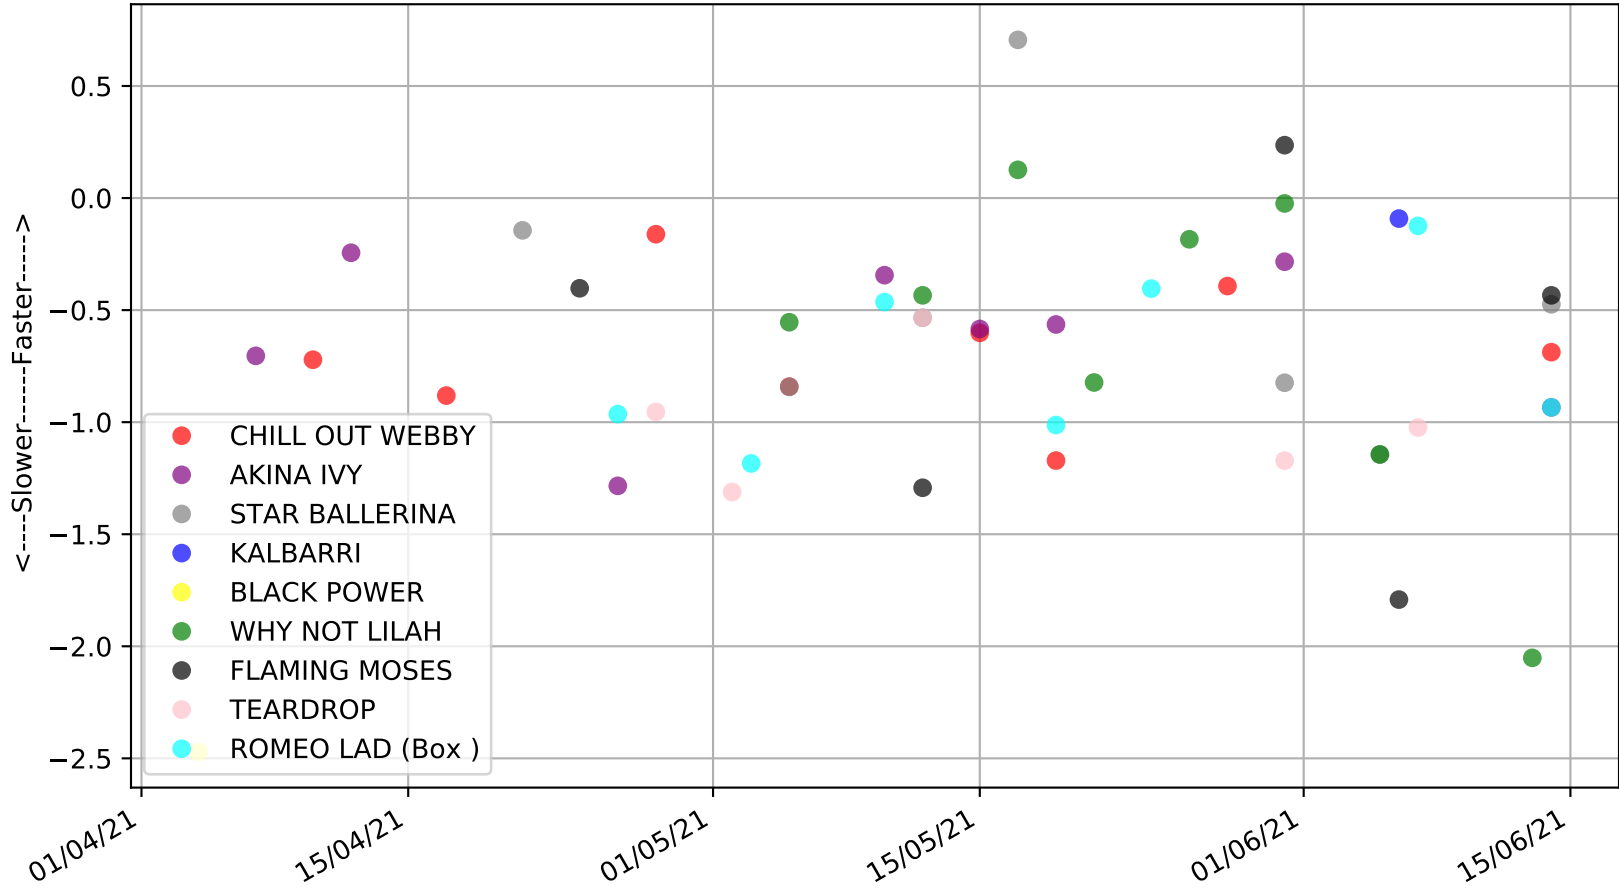

Cranbourne - 21st Jun
Race 7, WINNING POST SUPPLIES (275+ RANK), 520m, 5NP
Speed of dog +50m or -50m of current race distance