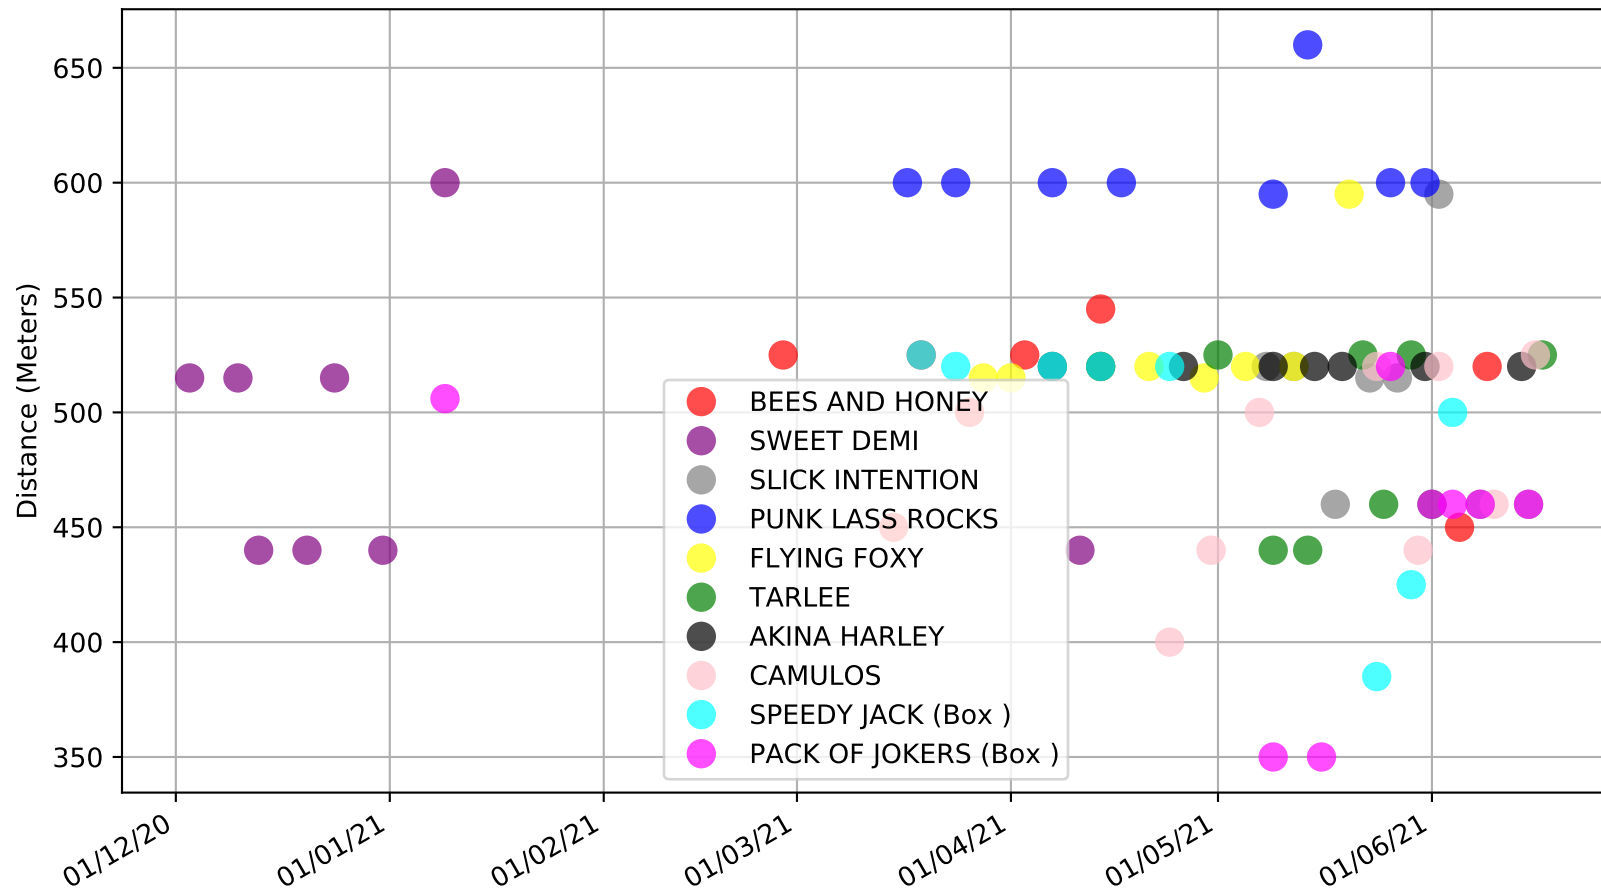

Cranbourne - 21st Jun

Race 8, Cranbournegreyhounds.com.au, 520m, X45

Previous race distances in meters