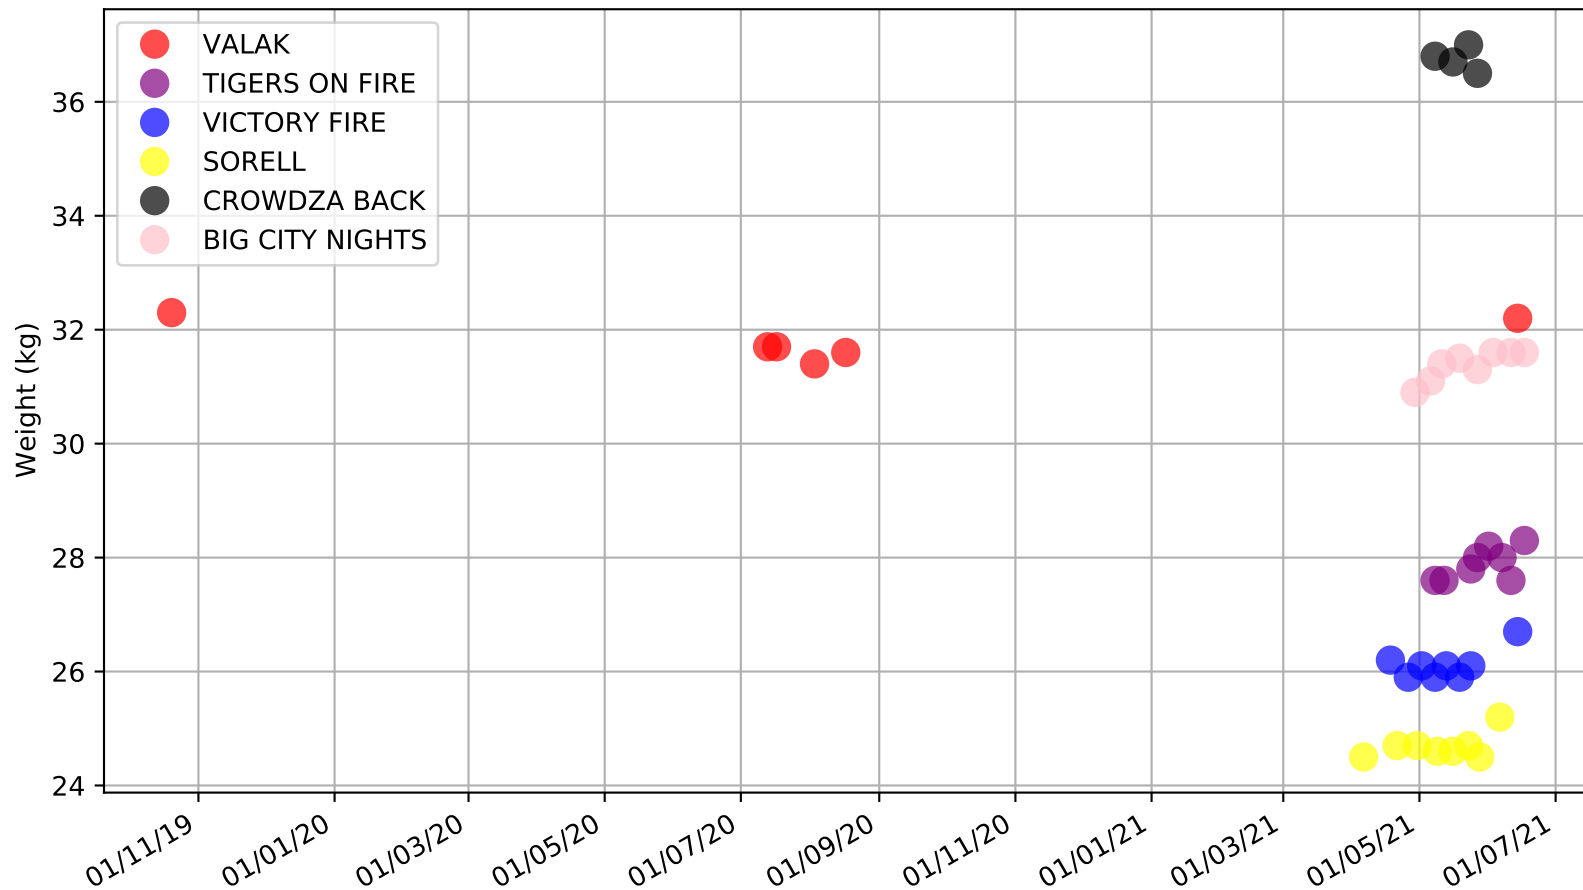

Cranbourne - 21st Jun
Race 1, RAPIDVITE ANIMAL PRODUCTS, 520m, M
Previous race weights in kilograms