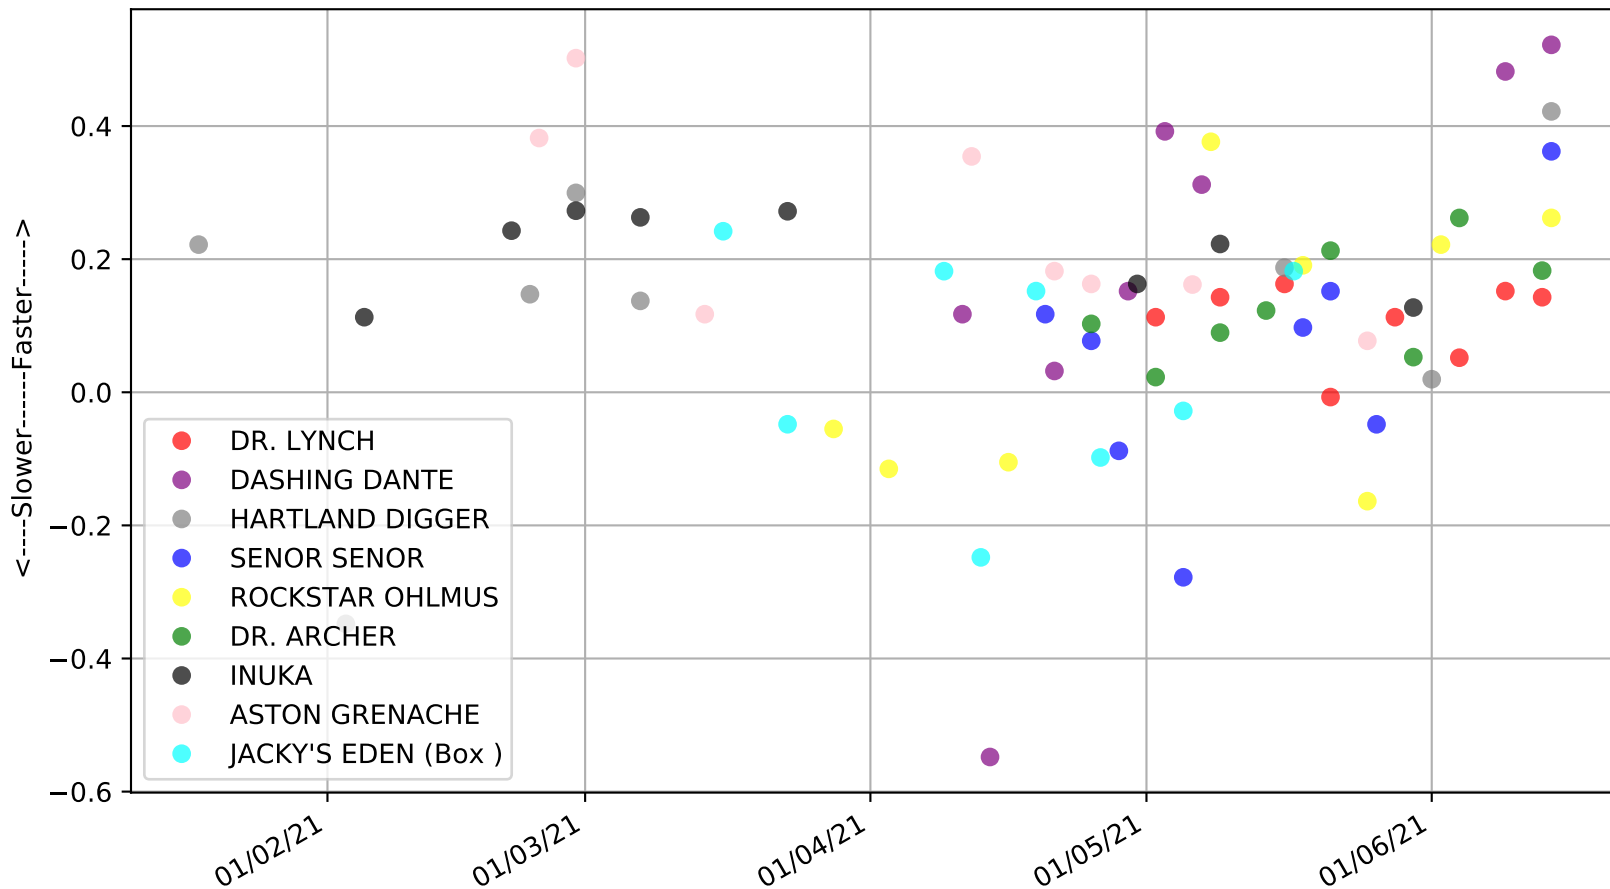

Cranbourne - 21st Jun
Race 4, BACKMANS PET FOODS, 311m, X45
Early Speed compared with par early speed