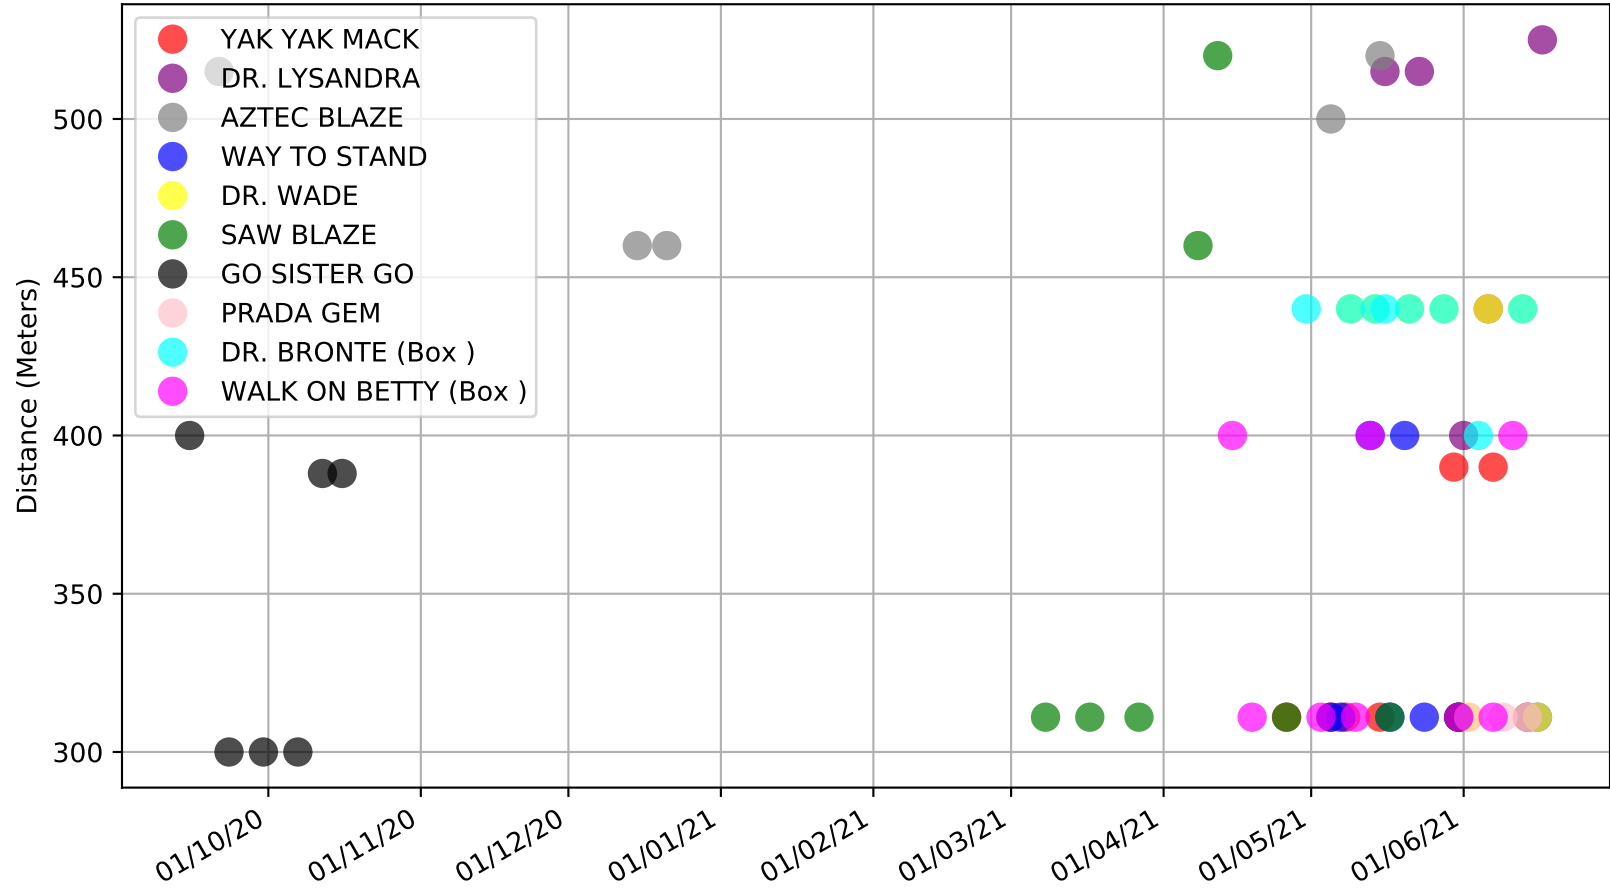

Cranbourne - 21st Jun
Race 3, CHECK OUR FACEBOOK PAGE, 311m, X67
Previous race distances in meters