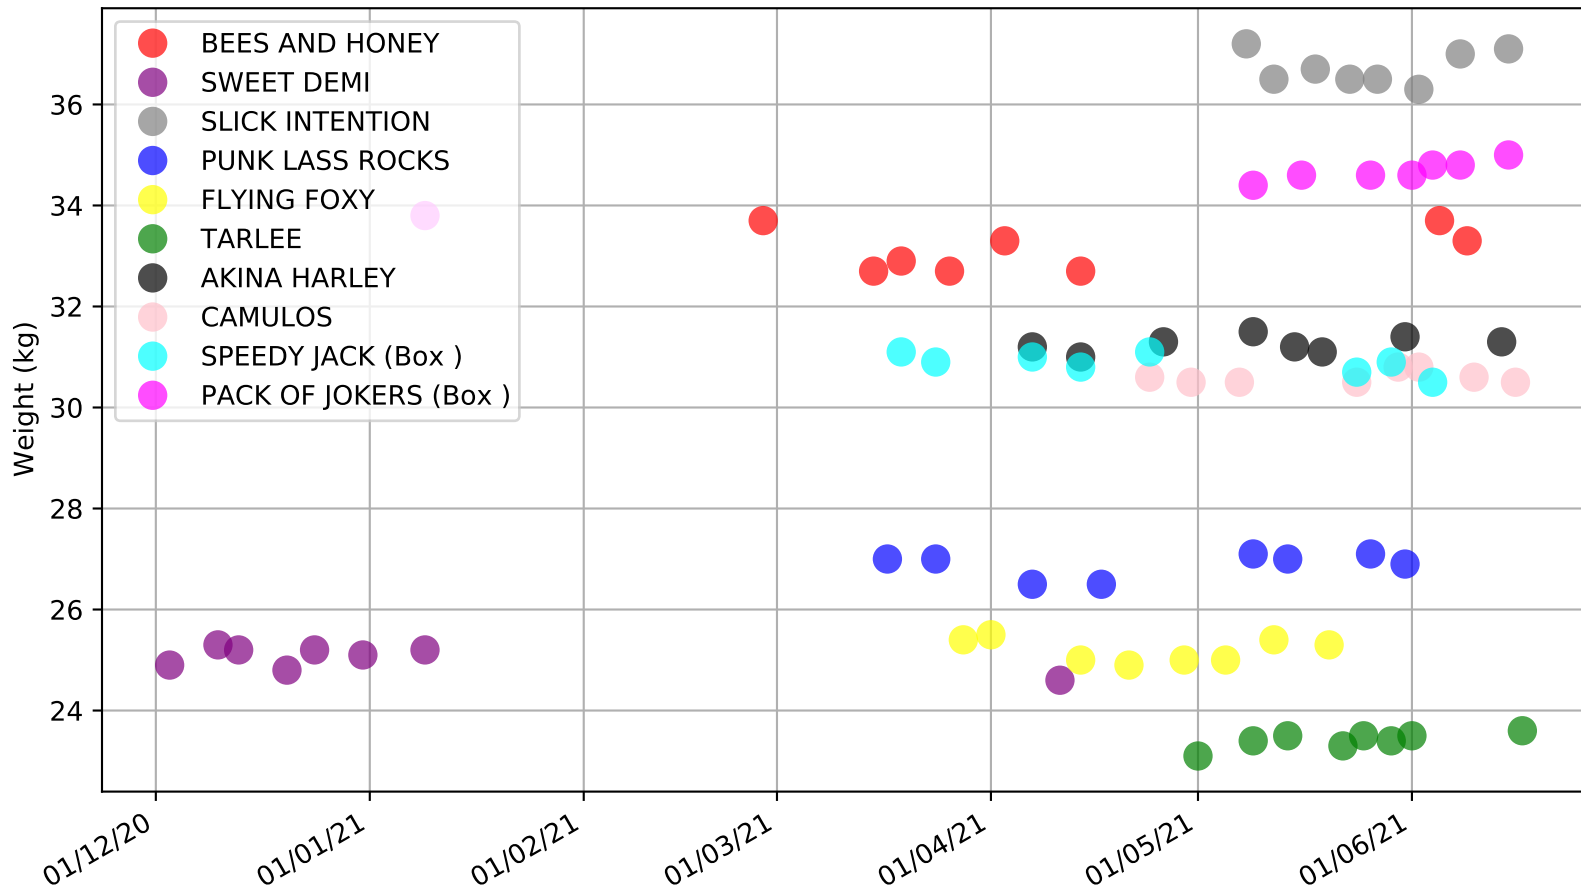

Cranbourne - 21st Jun
Race 8, Cranbournegreyhounds.com.au, 520m, X45
Previous race weights in kilograms