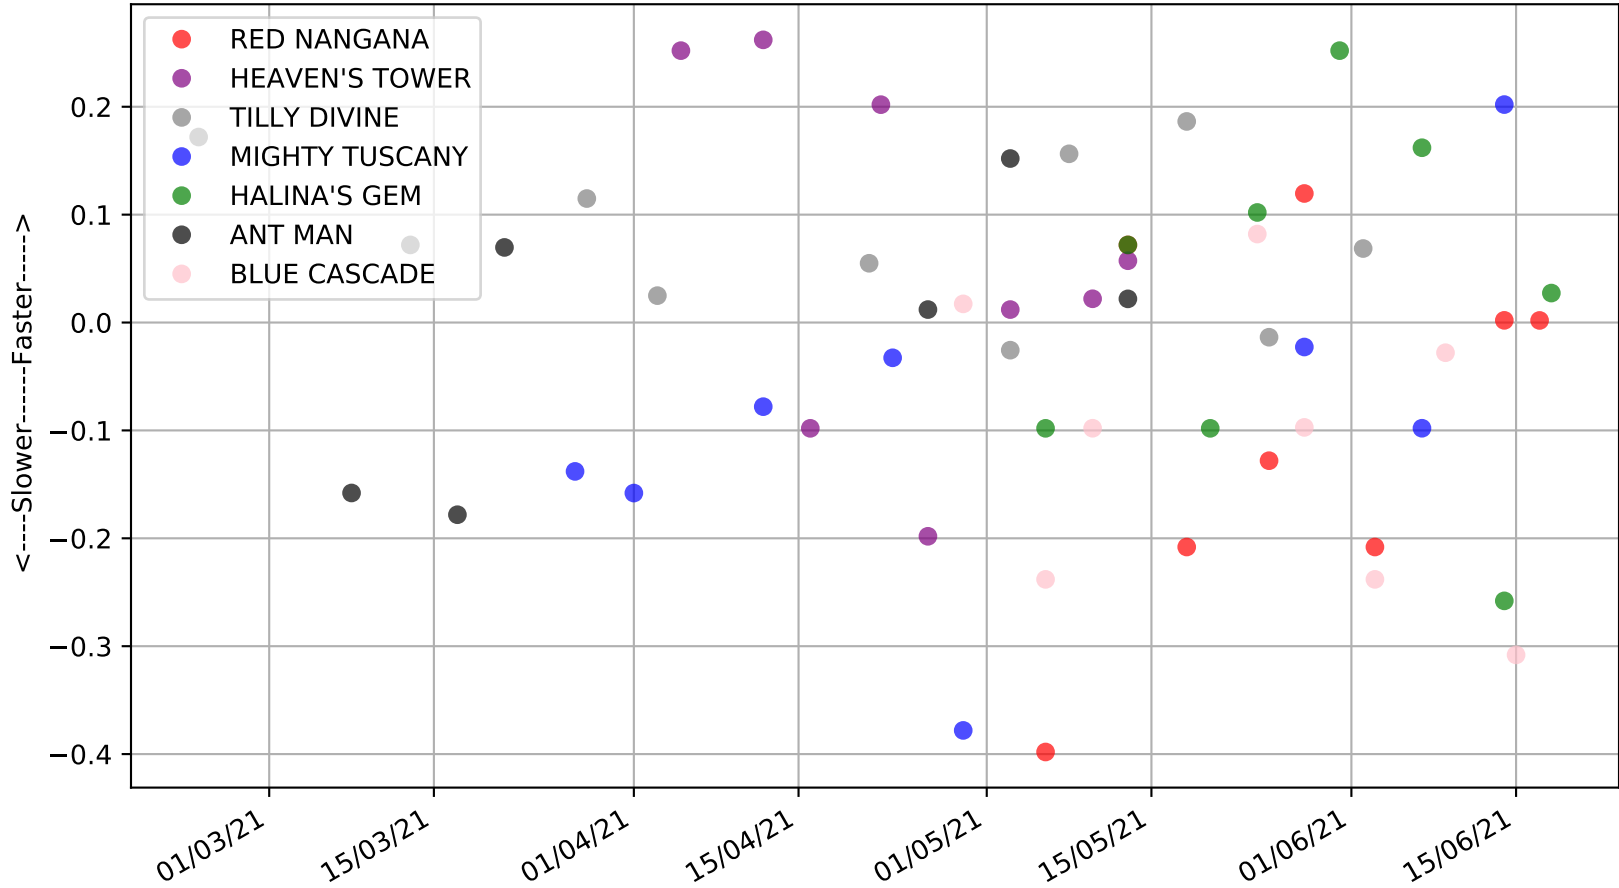

Cranbourne - 21st Jun
Race 9, RAM LOCKSMITH (1-3 WINS)(275+ RANK), 311m, RW
Early Speed compared with par early speed