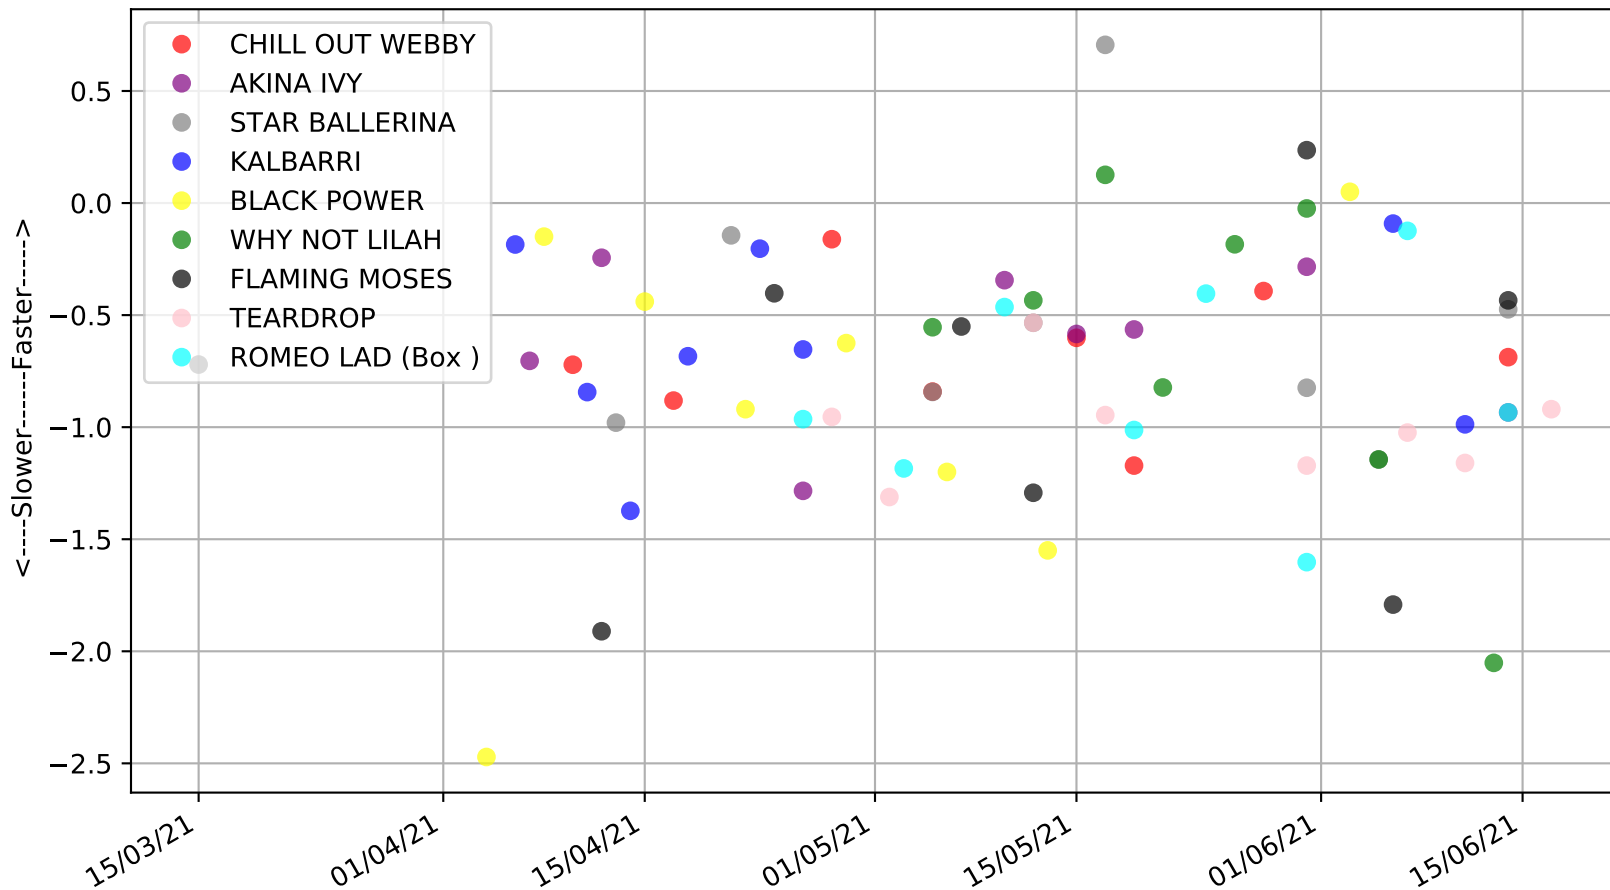

Cranbourne - 21st Jun
Race 7, WINNING POST SUPPLIES (275+ RANK), 520m, 5NP
Speed of dog compared with par win times of the track & distance it ran at