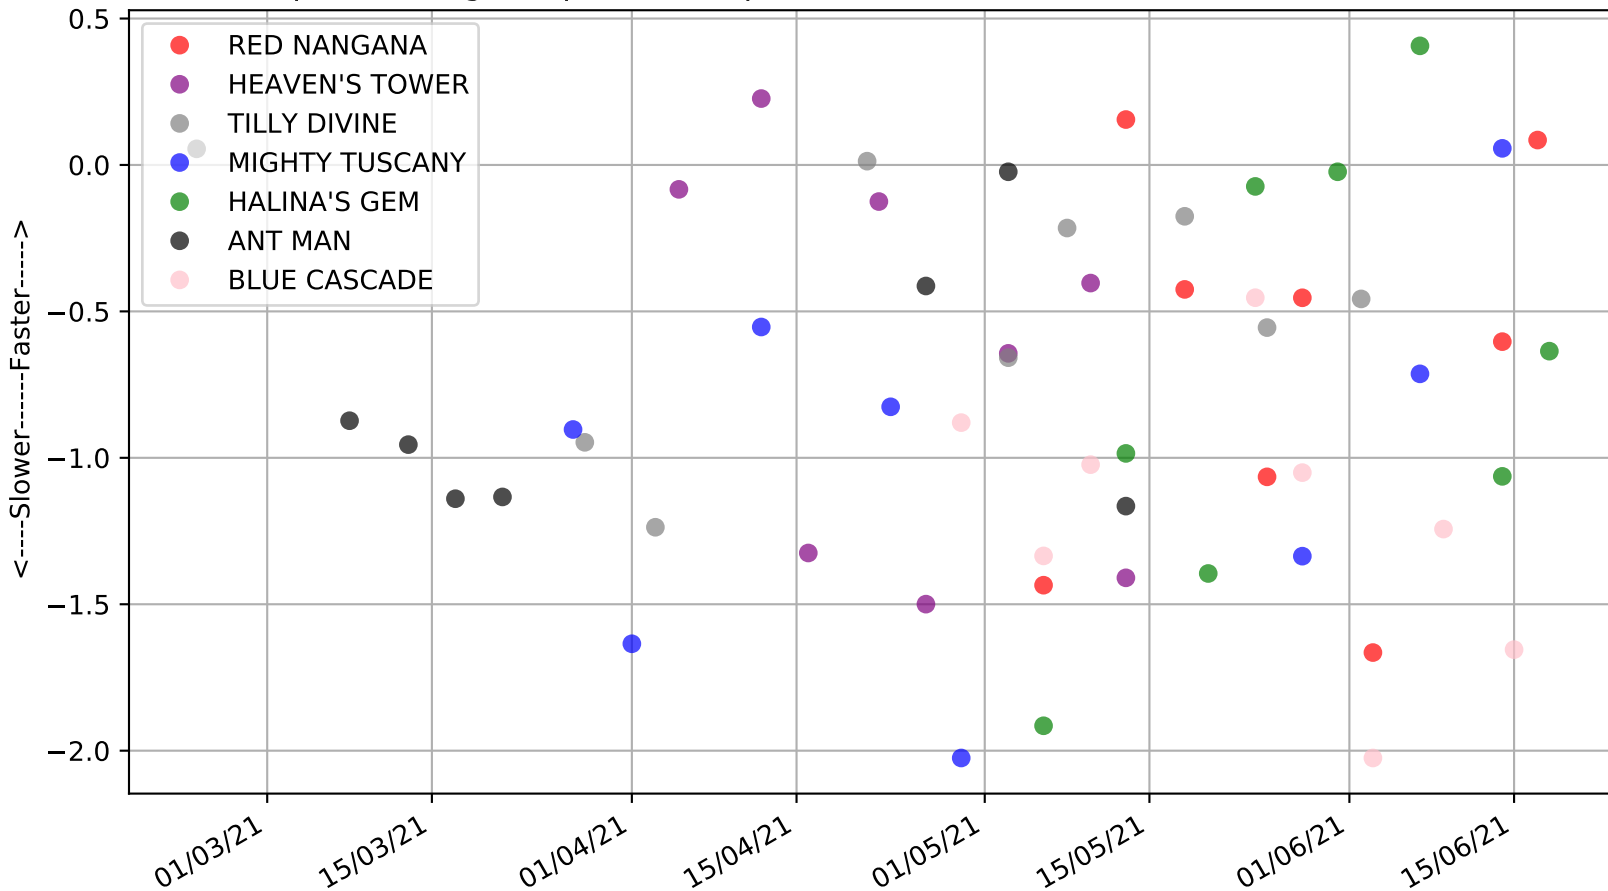

Cranbourne - 21st Jun
Race 9, RAM LOCKSMITH (1-3 WINS)(275+ RANK), 311m, RW
Speed of dog compared with par win times of the track & distance it ran at