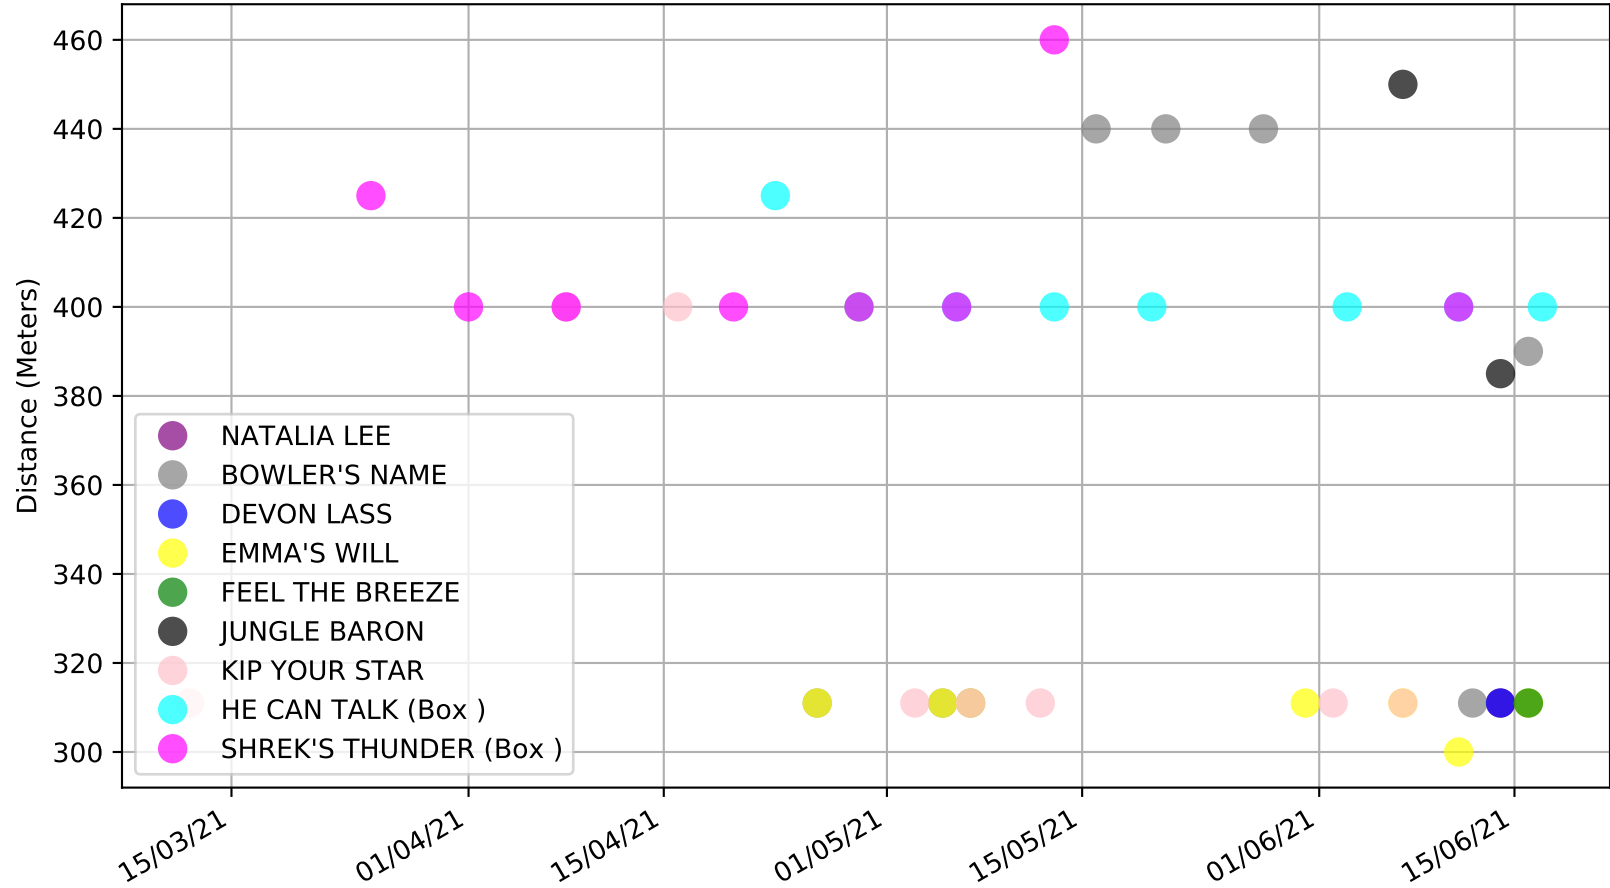

Cranbourne - 21st Jun
Race 2, AT CRANBOURNE - GREYHOUNDS ARE OUR LIFE, 311m, M
Previous race distances in meters