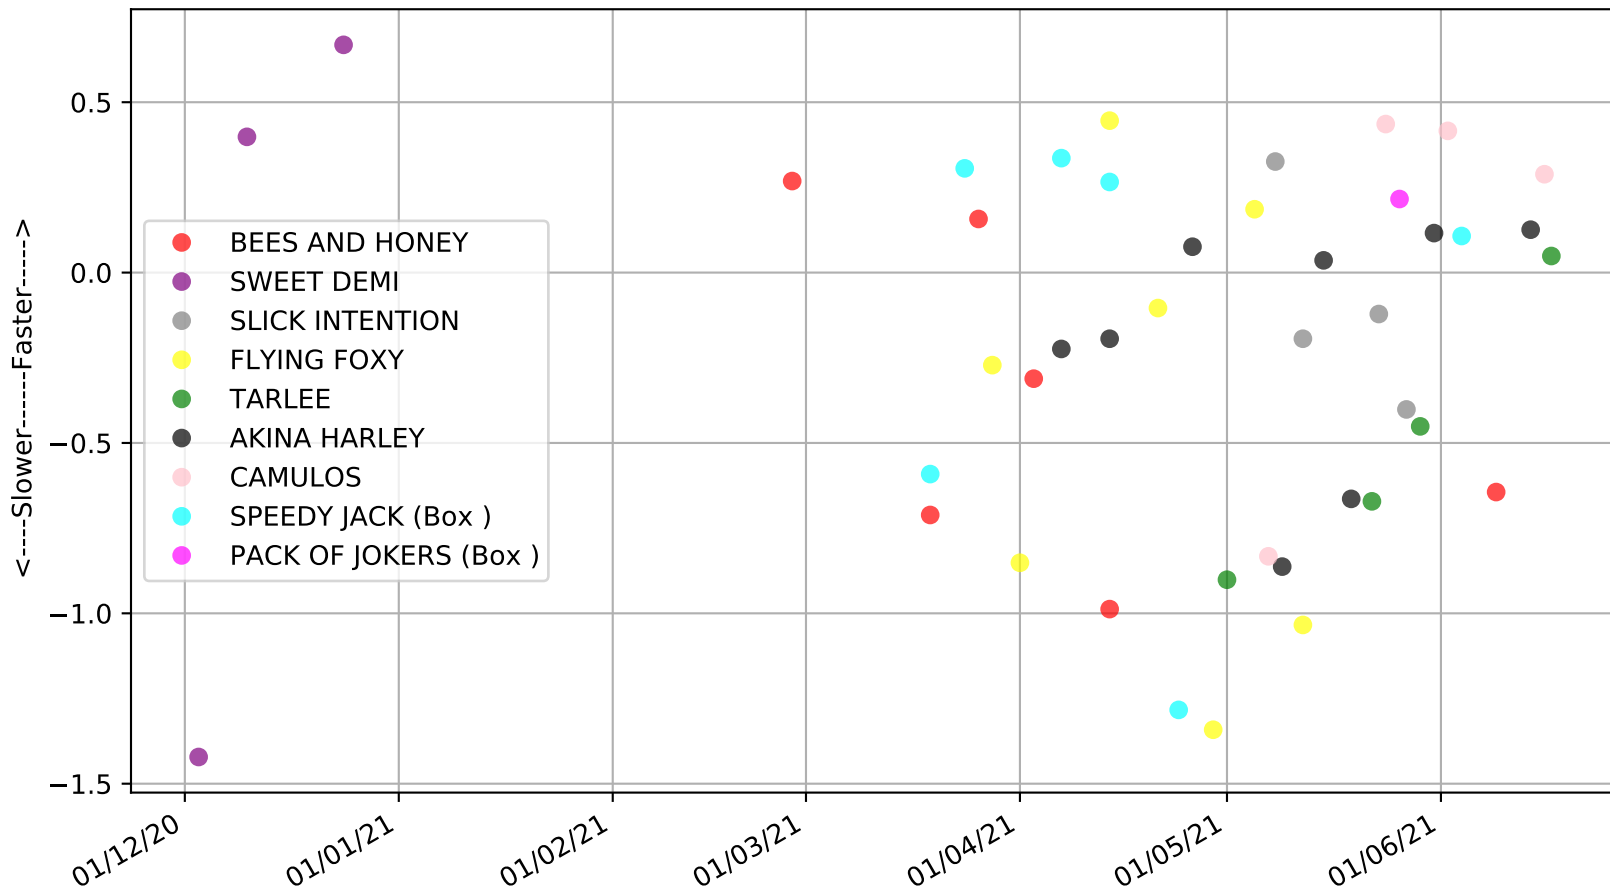

# Cranbourne - 21st Jun

Race 8, Cranbournegreyhounds.com.au, 520m, X45

Previous race distances in meters

Cranbourne - 21st Jun  
Race 8, Cranbournegreyhounds.com.au, 520m, X45  
Speed of dog +50m or -50m of current race distance