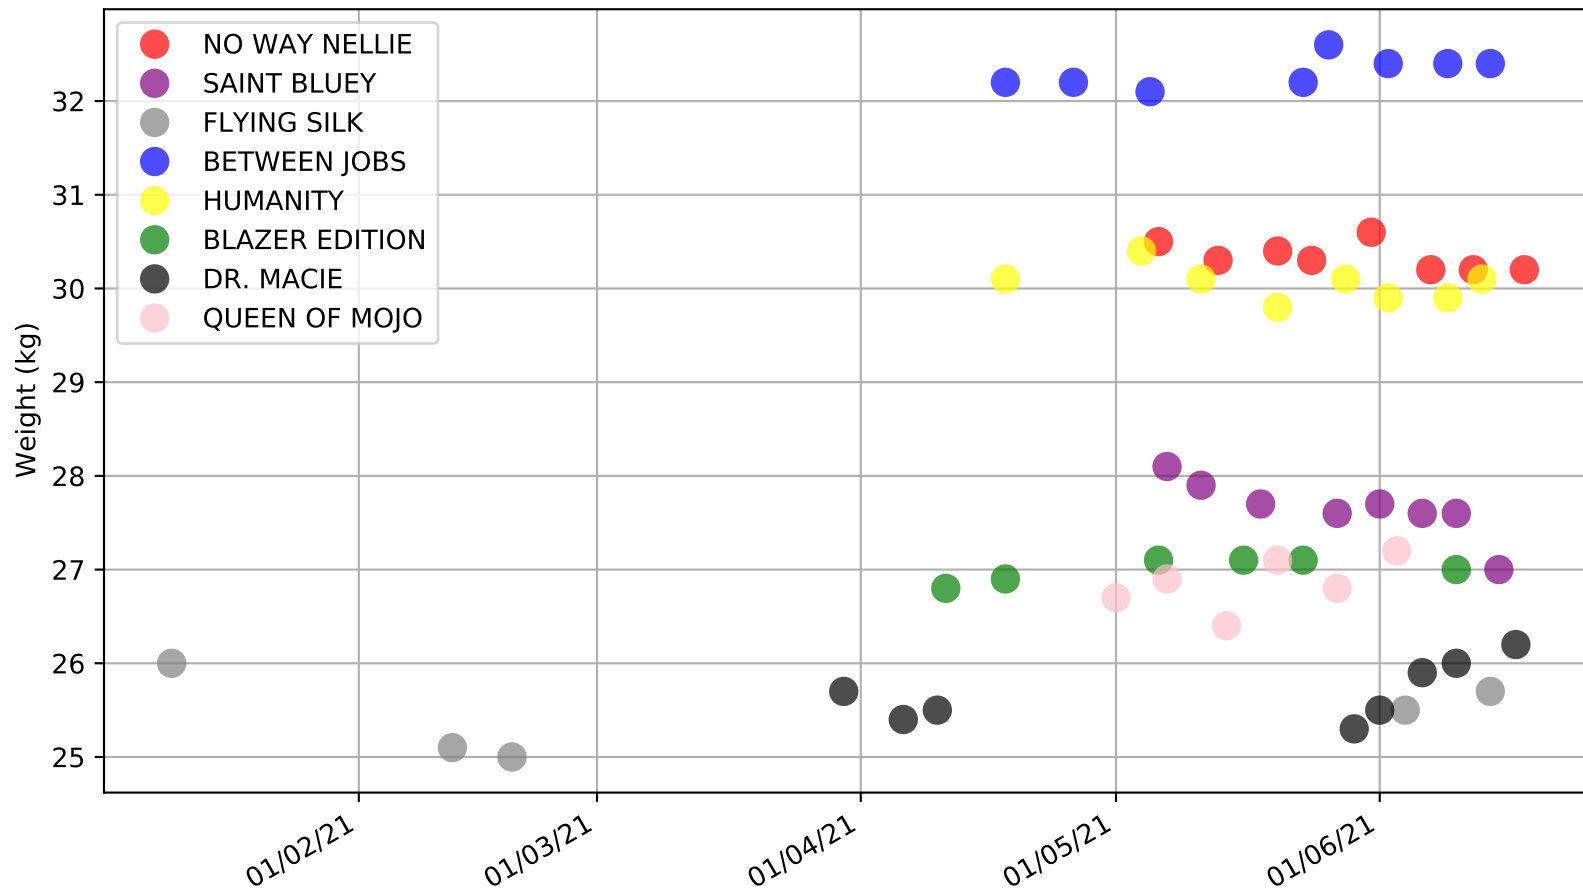

Cranbourne - 21st Jun
Race 6, TAB.COM.AU (1-3 WINS), 520m, RW
Previous race weights in kilograms