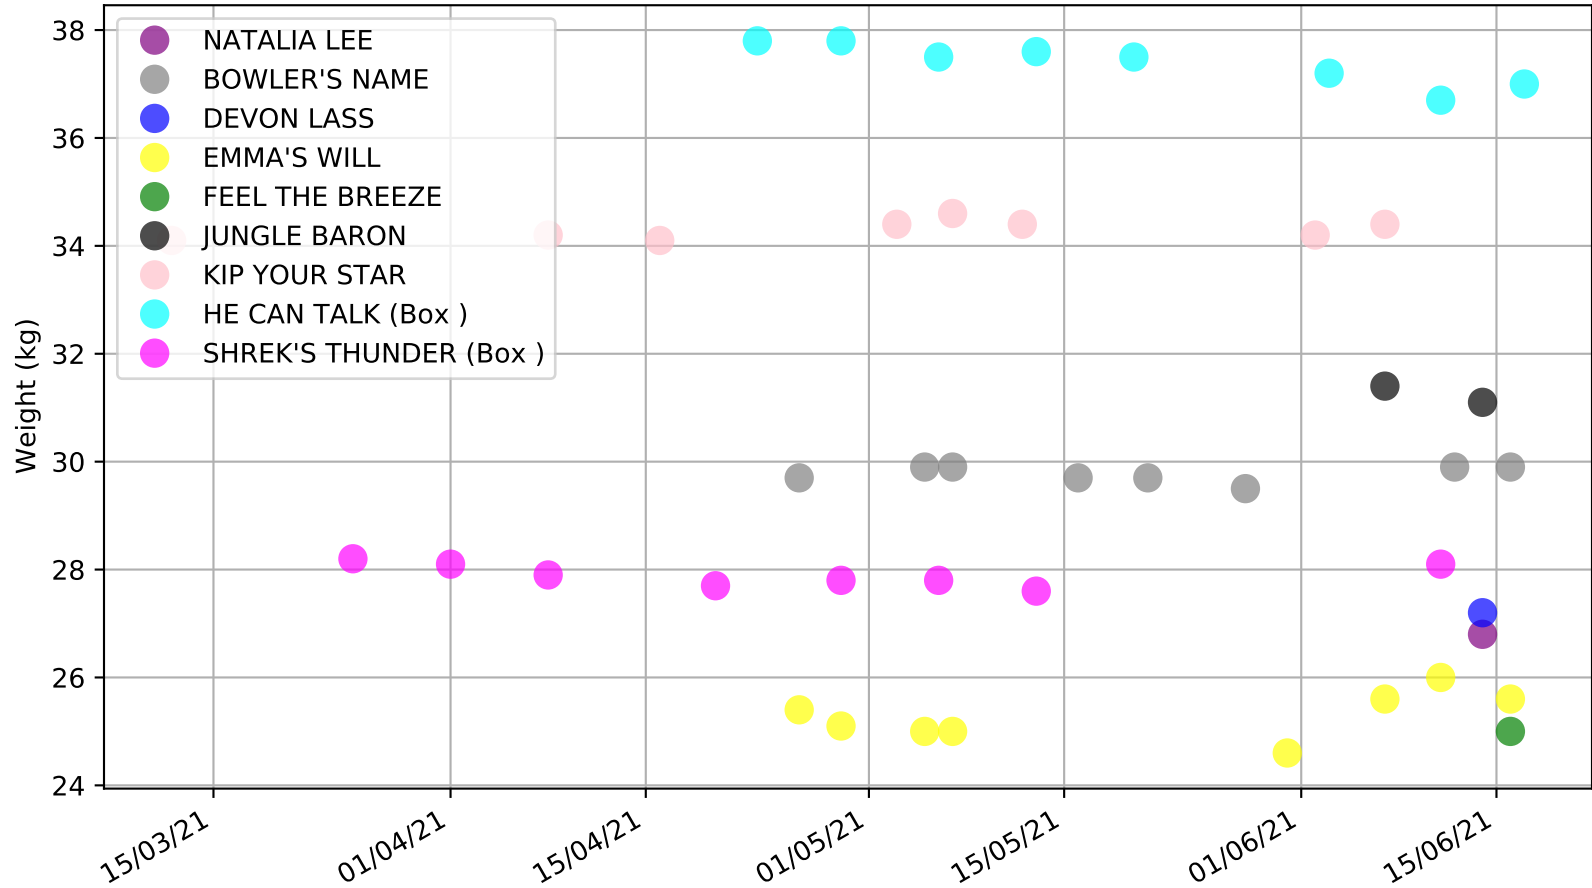

Cranbourne - 21st Jun
Race 2, AT CRANBOURNE - GREYHOUNDS ARE OUR LIFE, 311m, M
Previous race weights in kilograms