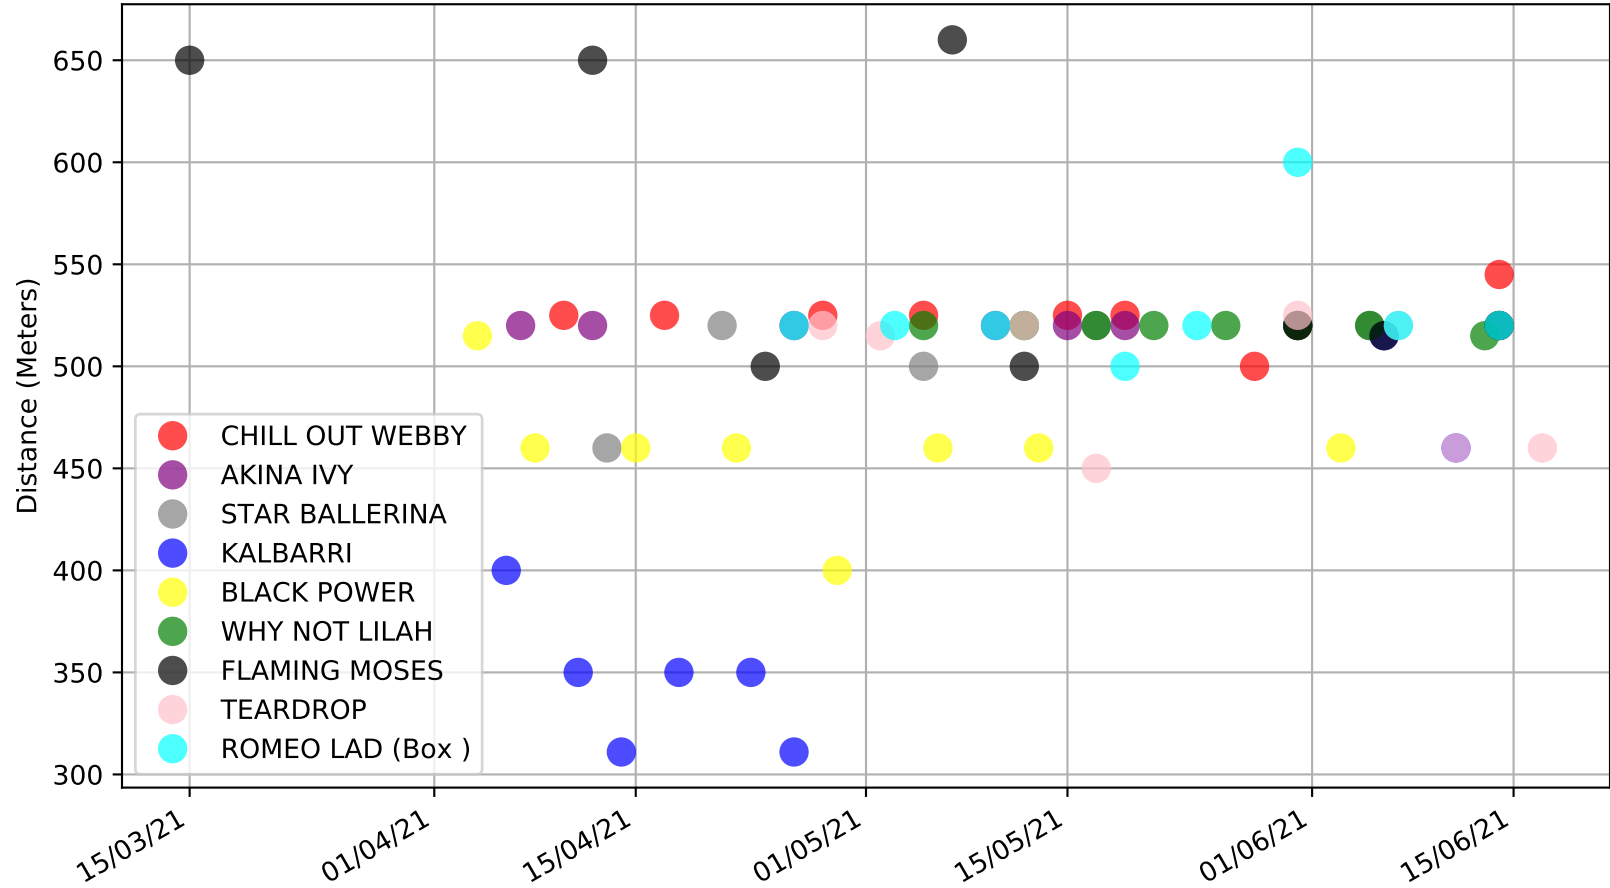

Cranbourne - 21st Jun
Race 7, WINNING POST SUPPLIES (275+ RANK), 520m, 5NP
Previous race distances in meters