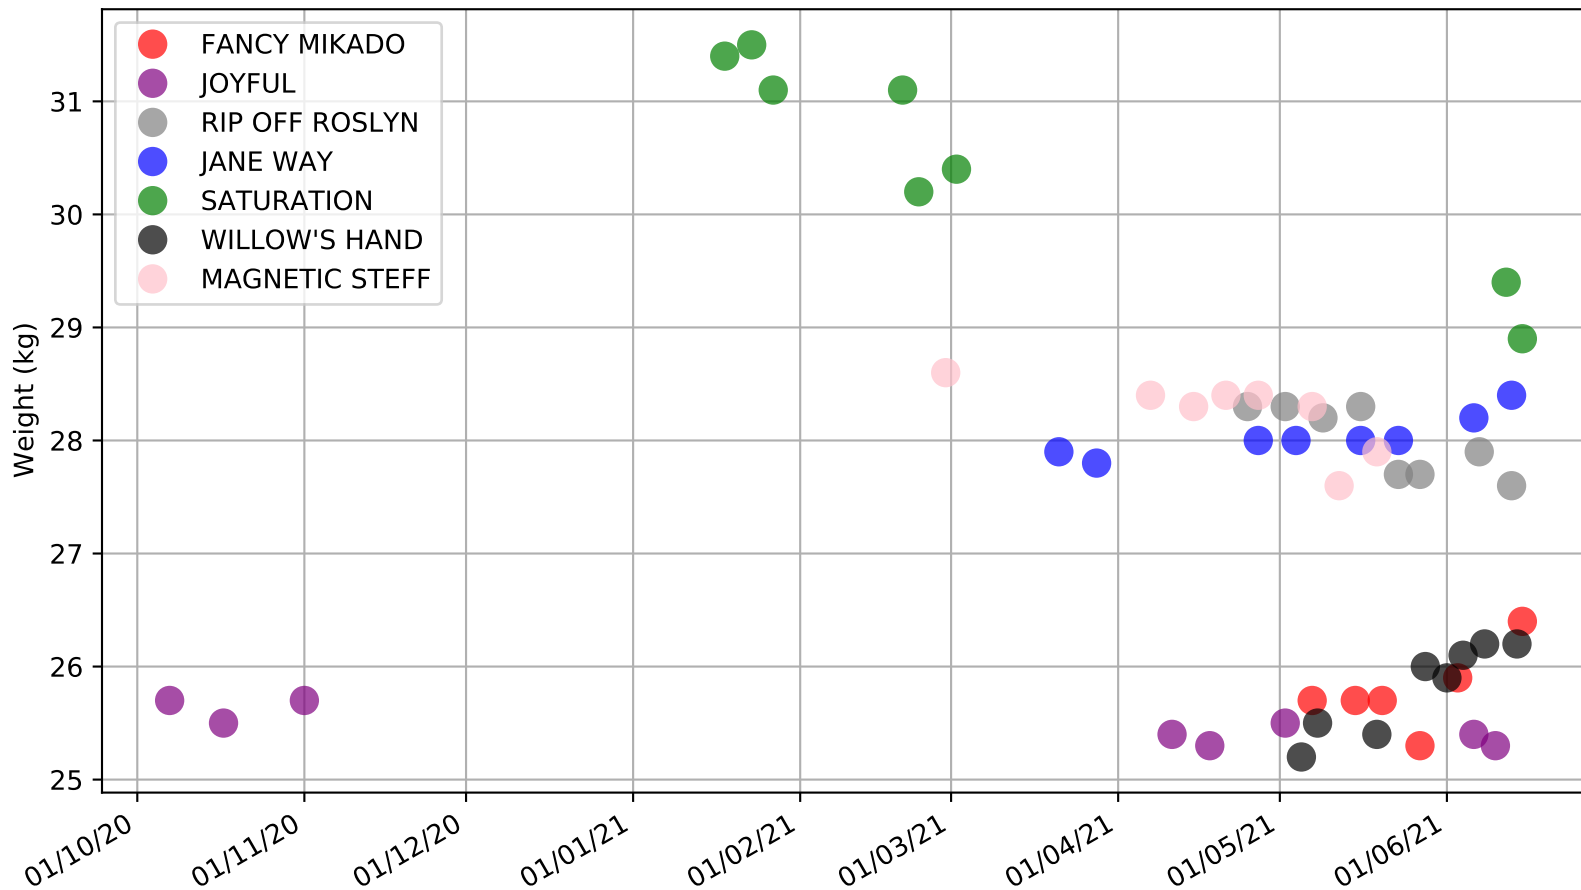

Cranbourne - 21st Jun
Race 5, TOP CAT VIDEO (1-4 WINS) DAMSELS DASH, 520m, RW
Previous race weights in kilograms