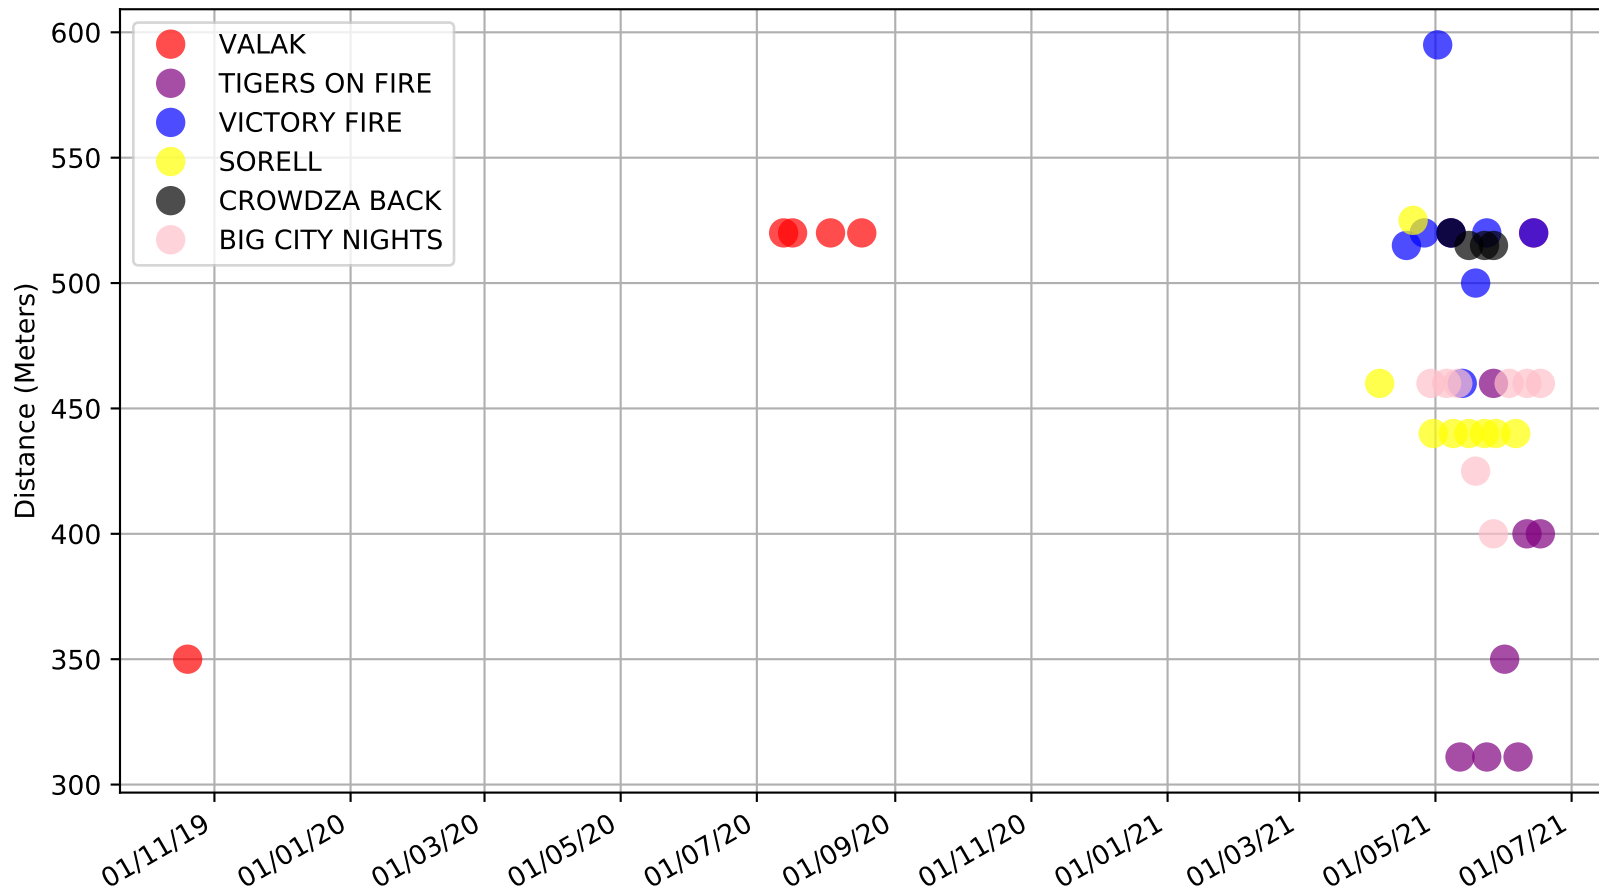

Cranbourne - 21st Jun  
Race 1, RAPIDVITE ANIMAL PRODUCTS, 520m, M  
Previous race distances in meters

Cranbourne - 21st Jun  
Race 1, RAPIDVITE ANIMAL PRODUCTS, 520m, M  
Speed of dog +50m or -50m of current race distance