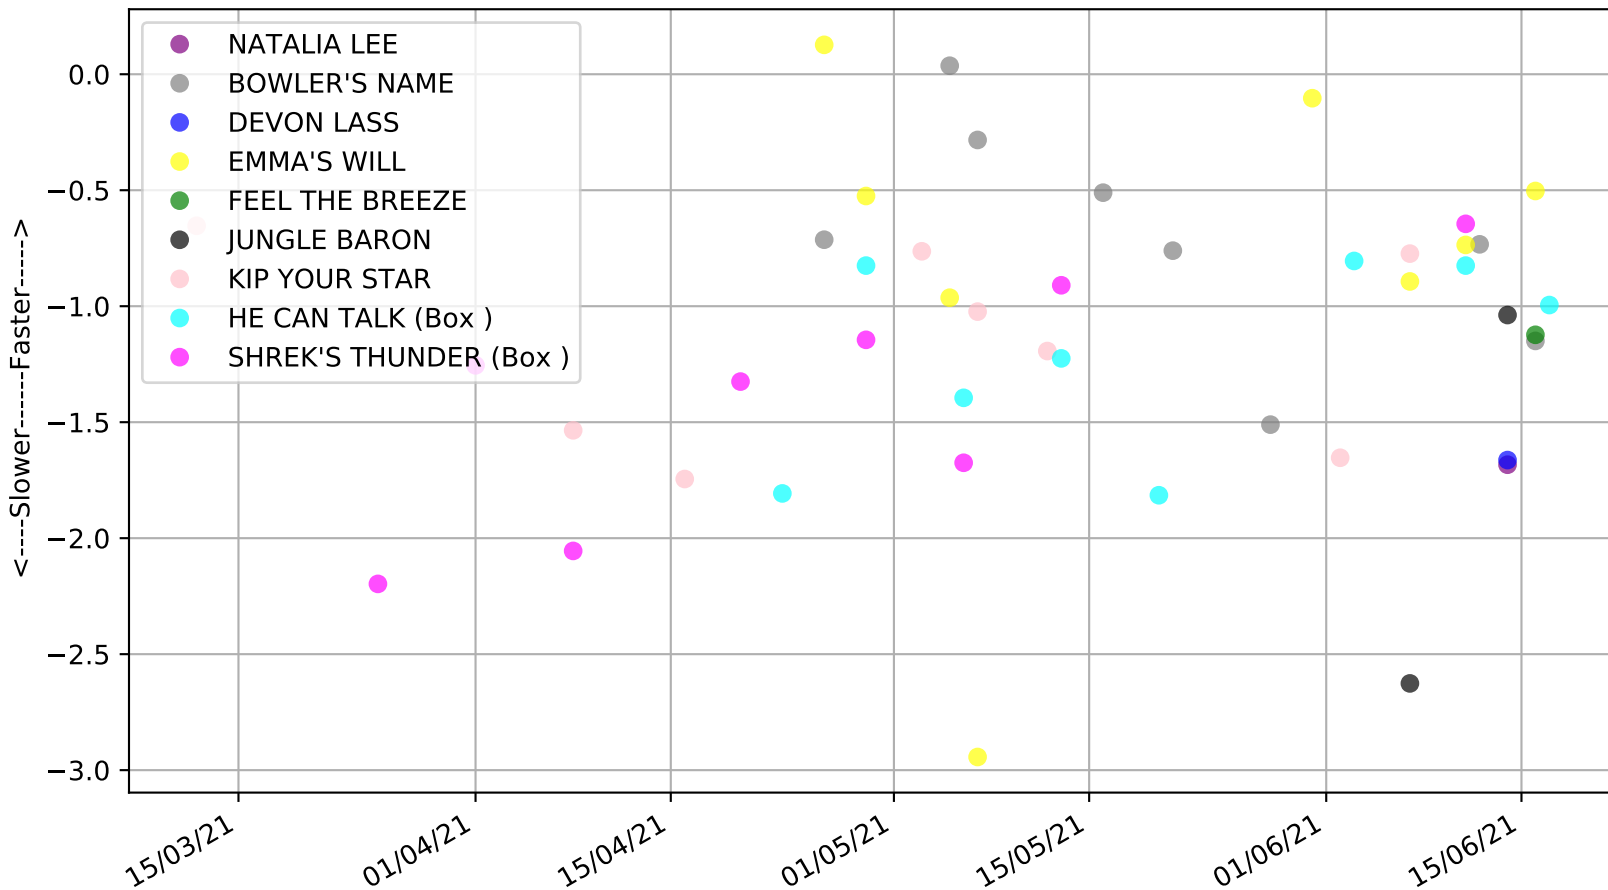

Cranbourne - 21st Jun
Race 2, AT CRANBOURNE - GREYHOUNDS ARE OUR LIFE, 311m, M
Speed of dog compared with par win times of the track & distance it ran at