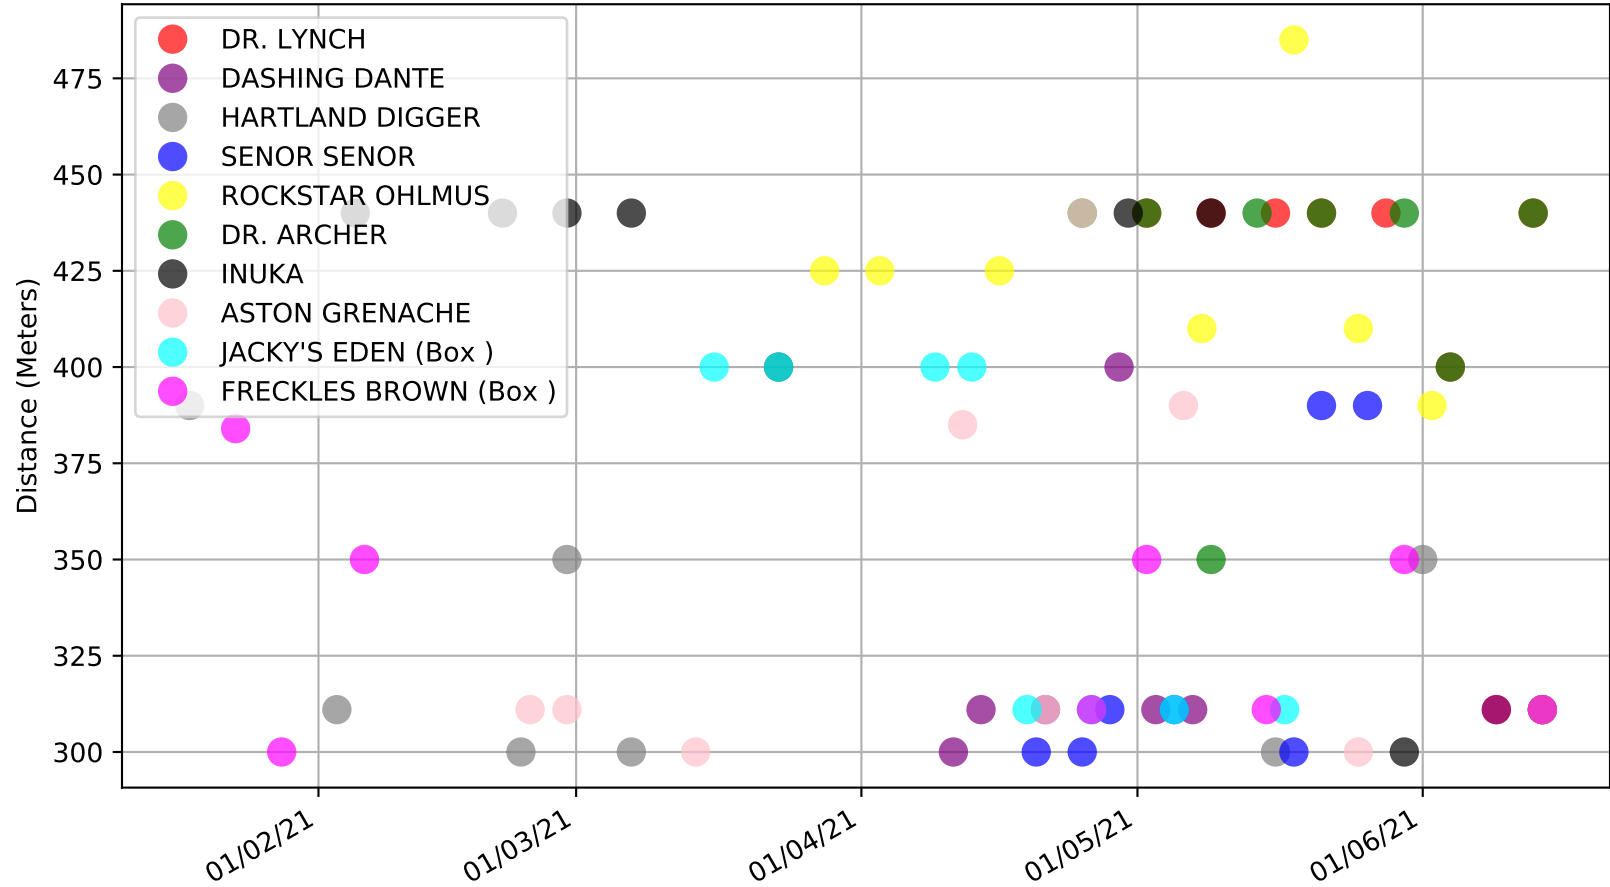

Cranbourne - 21st Jun
Race 4, BACKMANS PET FOODS, 311m, X45
Speed of dog compared with par win times of the track & distance it ran at

Cranbourne - 21st Jun
Race 4, BACKMANS PET FOODS, 311m, X45
Previous race distances in meters