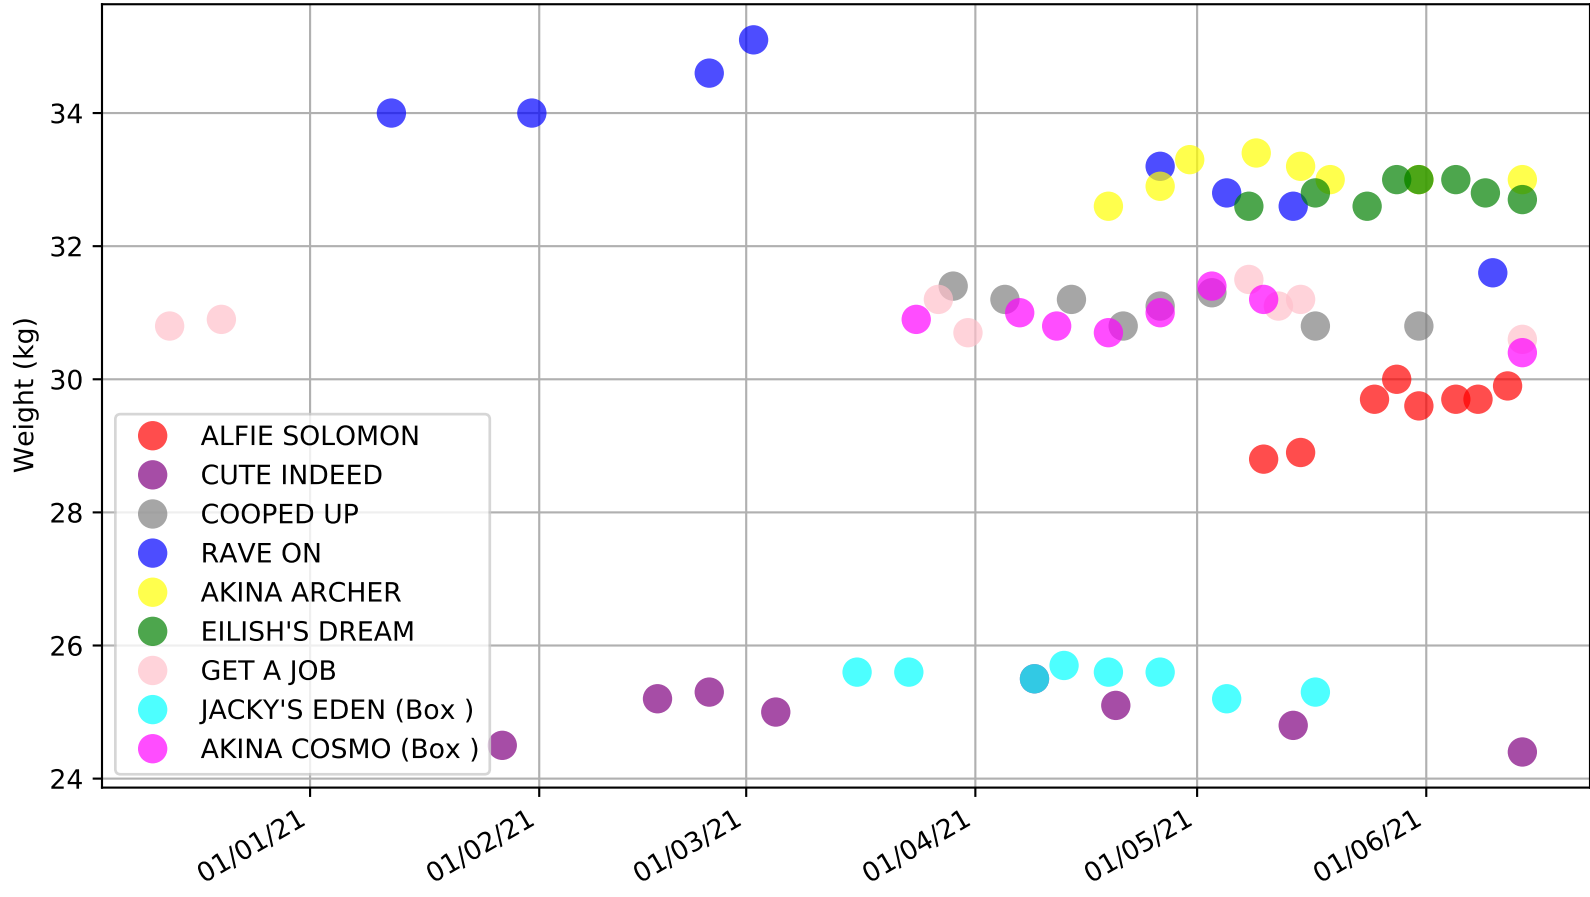

Cranbourne - 21st Jun  
 Race 11, GREYHOUND CLUBS VICTORIA, 311m, 5  
 Speed of dog compared with par win times of the track & distance it ran at

Cranbourne - 21st Jun  
Race 11, GREYHOUND CLUBS VICTORIA, 311m, 5  
Speed of dog +50m or -50m of current race distance

Cranbourne - 21st Jun  
Race 11, GREYHOUND CLUBS VICTORIA, 311m, 5  
Early Speed compared with par early speed

Cranbourne - 21st Jun  
Race 12, DOWNLOAD THE WATCHDOG APP, 311m, 5  
Speed of dog compared with par win times of the track & distance it ran at

Cranbourne - 21st Jun  
Race 12, DOWNLOAD THE WATCHDOG APP, 311m, 5  
Previous race weights in kilograms

Cranbourne - 21st Jun  
Race 12, DOWNLOAD THE WATCHDOG APP, 311m, 5  
Early Speed compared with par early speed