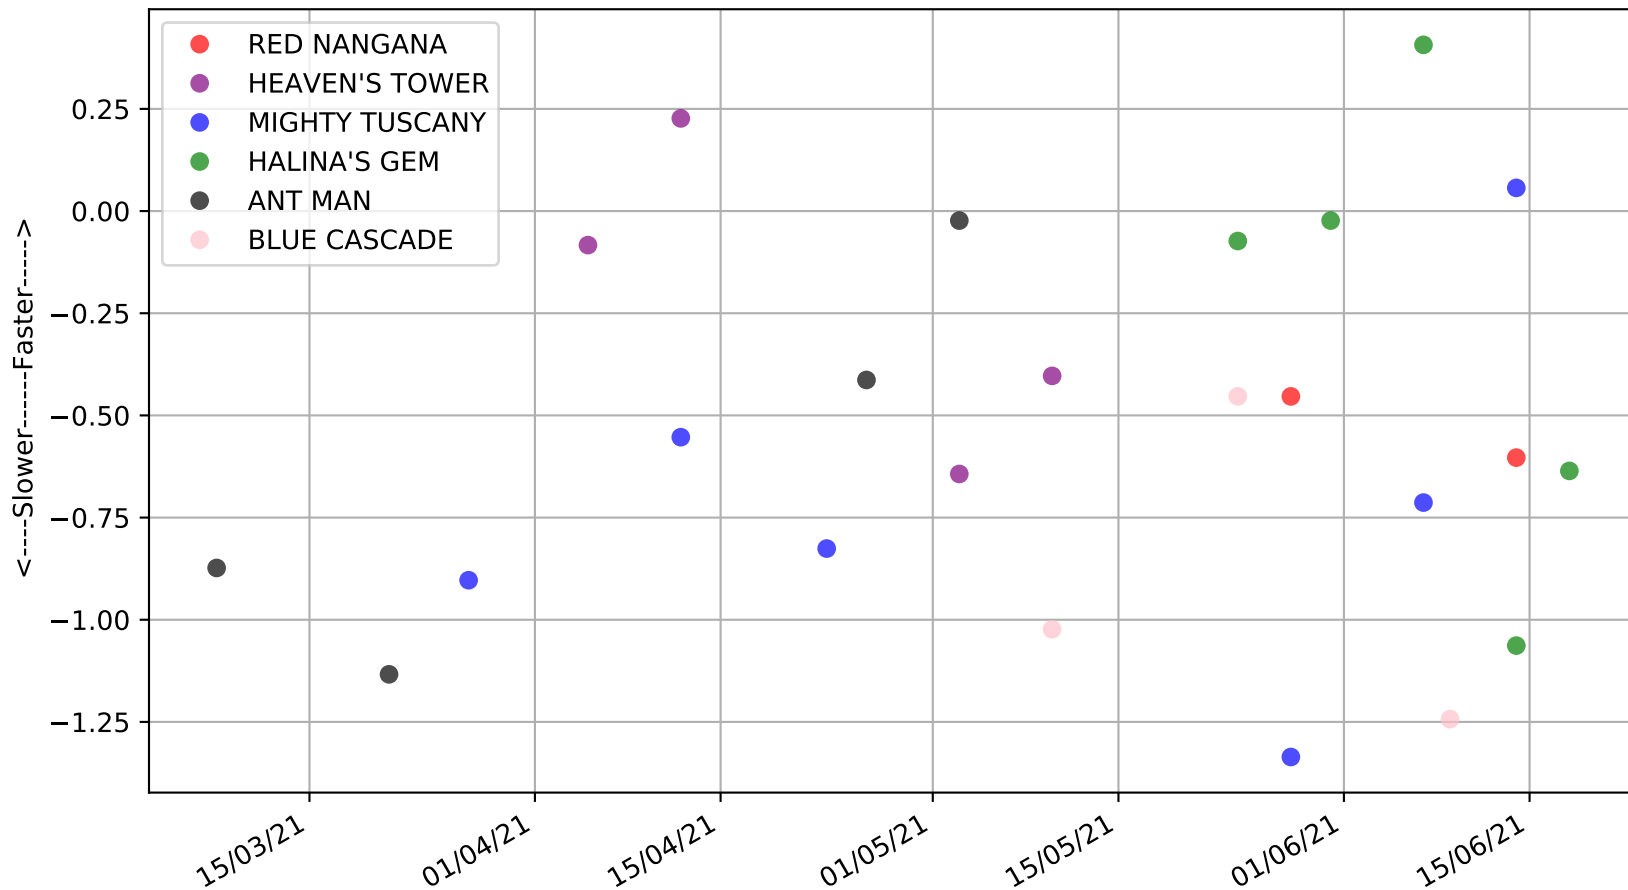

Cranbourne - 21st Jun
Race 9, RAM LOCKSMITH (1-3 WINS)(275+ RANK), 311m, RW
Speed of dog +50m or -50m of current race distance