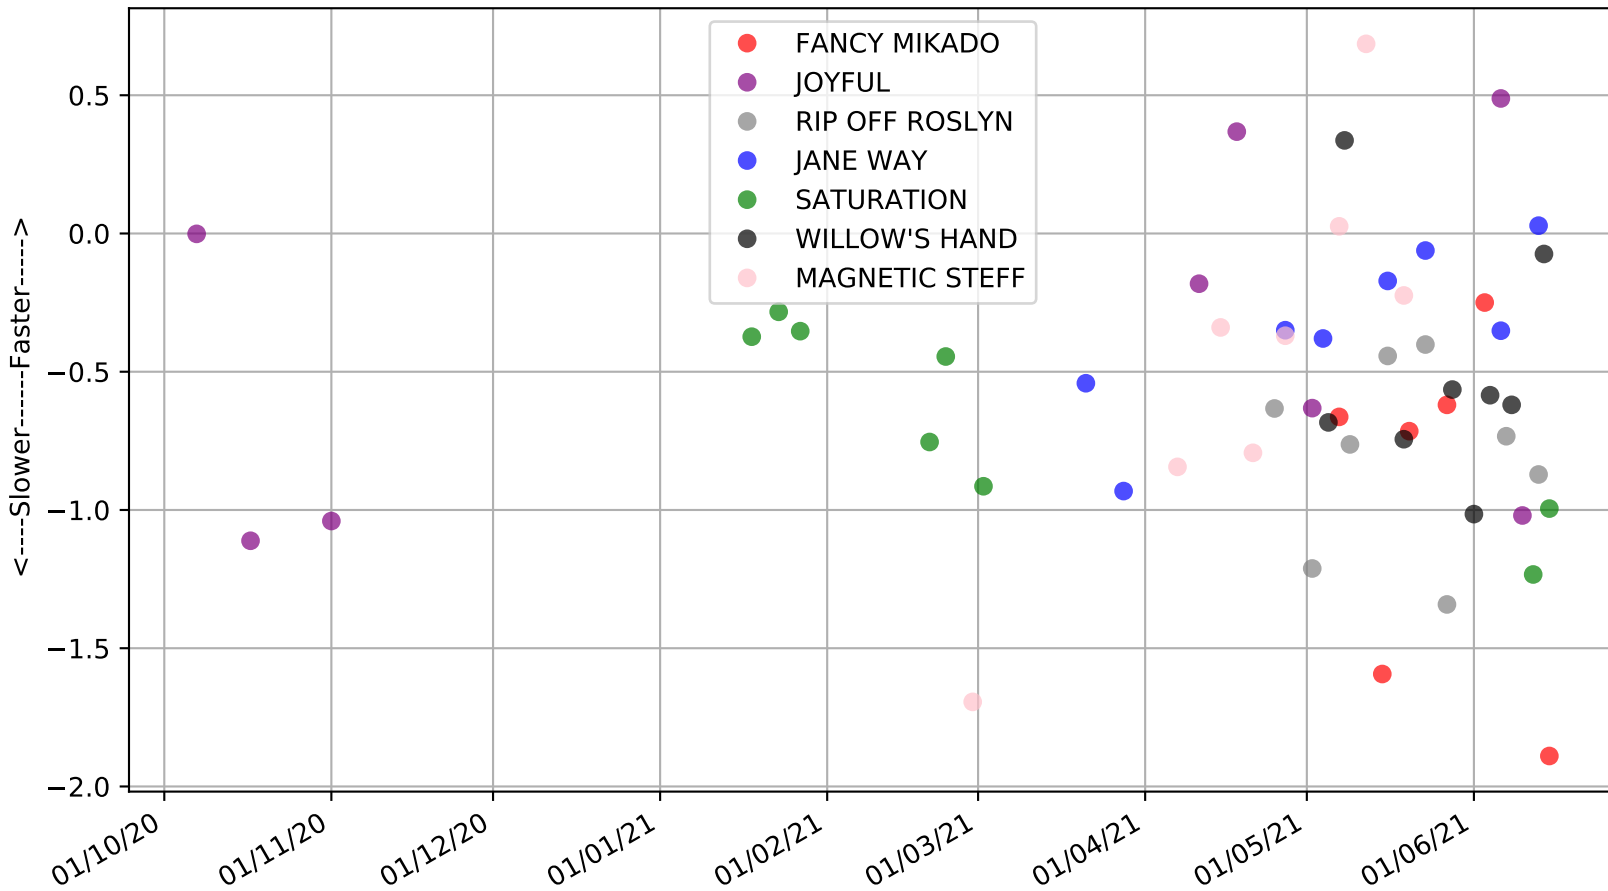

Cranbourne - 21st Jun
Race 5, TOP CAT VIDEO (1-4 WINS) DAMSELS DASH, 520m, RW
Speed of dog +50m or -50m of current race distance

Cranbourne - 21st Jun
Race 5, TOP CAT VIDEO (1-4 WINS) DAMSELS DASH, 520m, RW
Speed of dog compared with par win times of the track & distance it ran at