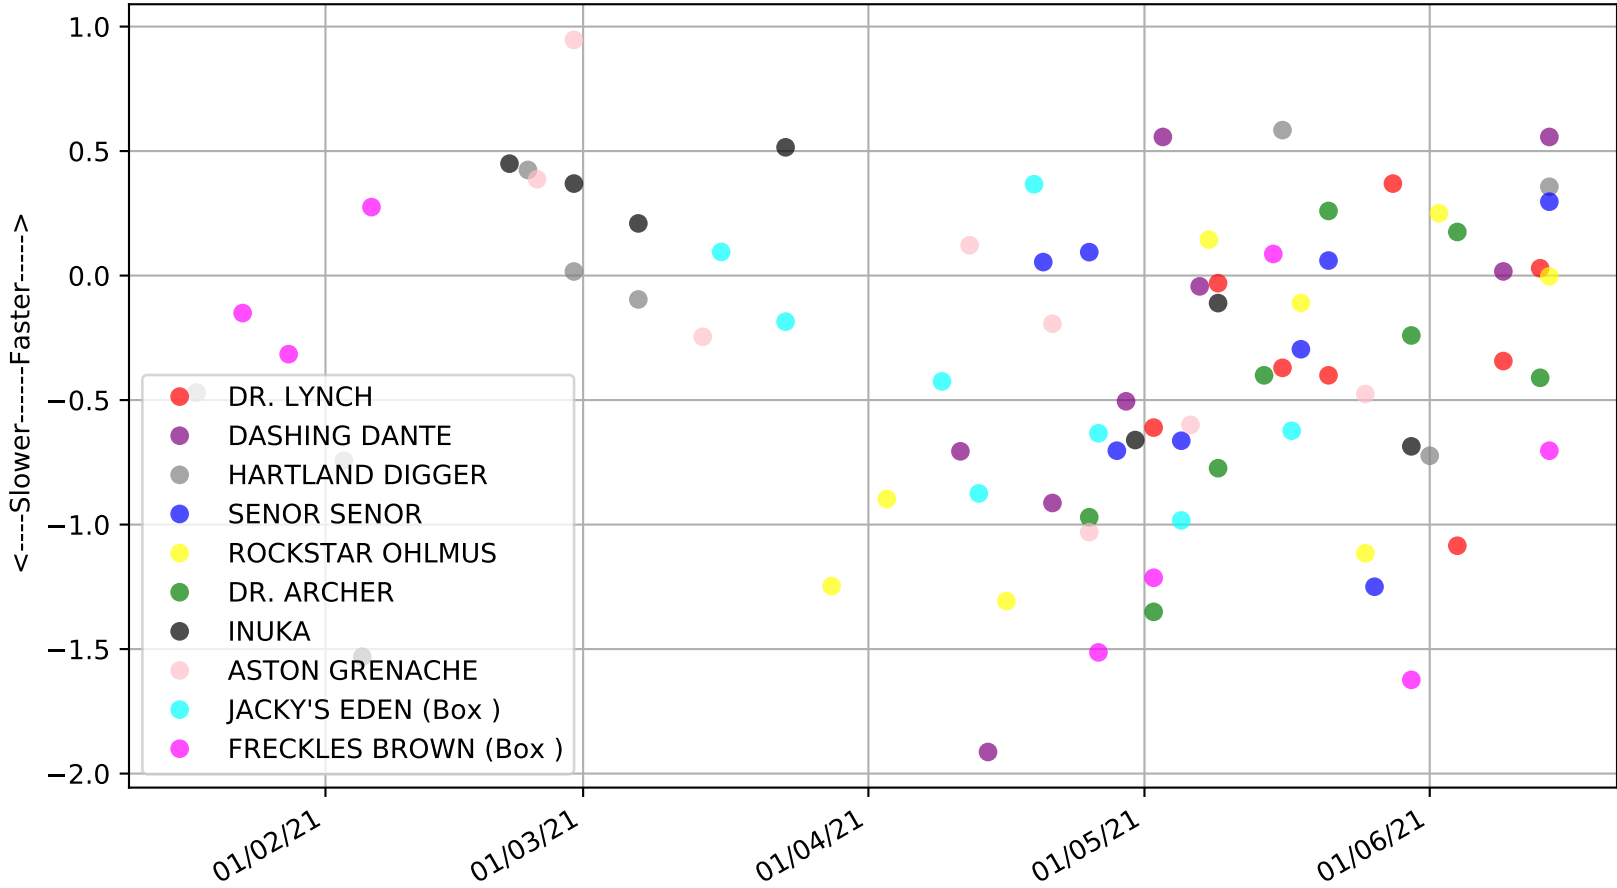

Cranbourne - 21st Jun
Race 4, BACKMANS PET FOODS, 311m, X45
Speed of dog compared with par win times of the track & distance it ran at