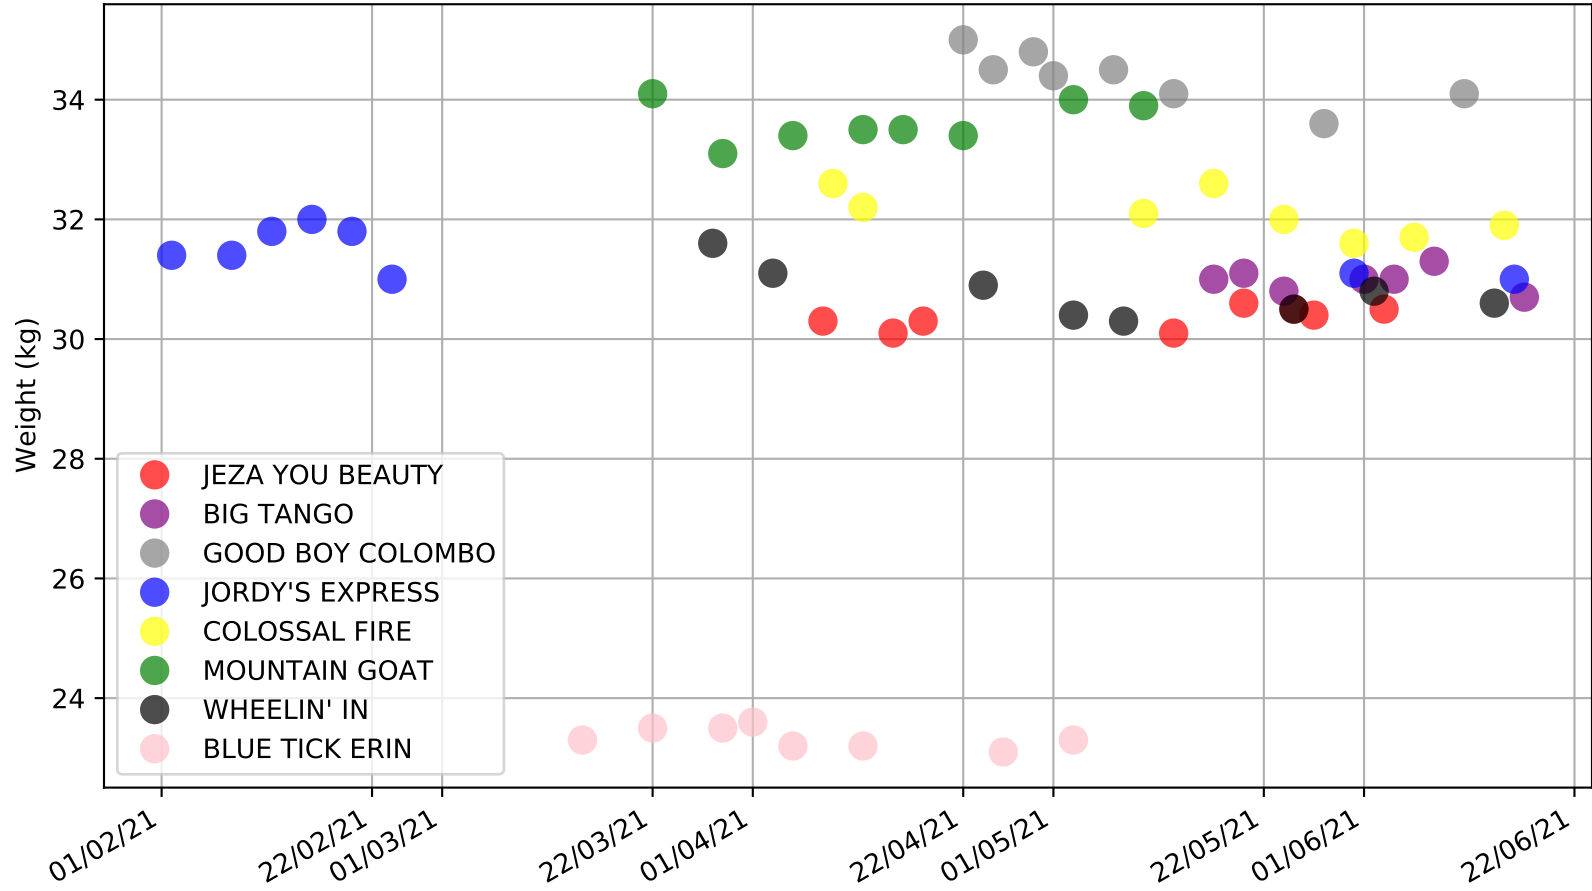

Cranbourne - 21st Jun  
Race 9, RAM LOCKSMITH (1-3 WINS)(275+ RANK), 311m, RW  
Early Speed compared with par early speed

Cranbourne - 21st Jun

Race 10, TAB VENUE MODE (1-3 WINS)(275+ RANK), 311m, RW

Speed of dog compared with par win times of the track & distance it ran at

Cranbourne - 21st Jun  
Race 10, TAB VENUE MODE (1-3 WINS)(275+ RANK), 311m, RW  
Speed of dog +50m or -50m of current race distance

Cranbourne - 21st Jun  
Race 10, TAB VENUE MODE (1-3 WINS)(275+ RANK), 311m, RW  
Previous race weights in kilograms

Cranbourne - 21st Jun  
 Race 10, TAB VENUE MODE (1-3 WINS)(275+ RANK), 311m, RW  
 Early Speed compared with par early speed

Cranbourne - 21st Jun  
Race 11, GREYHOUND CLUBS VICTORIA, 311m, 5  
Previous race distances in meters