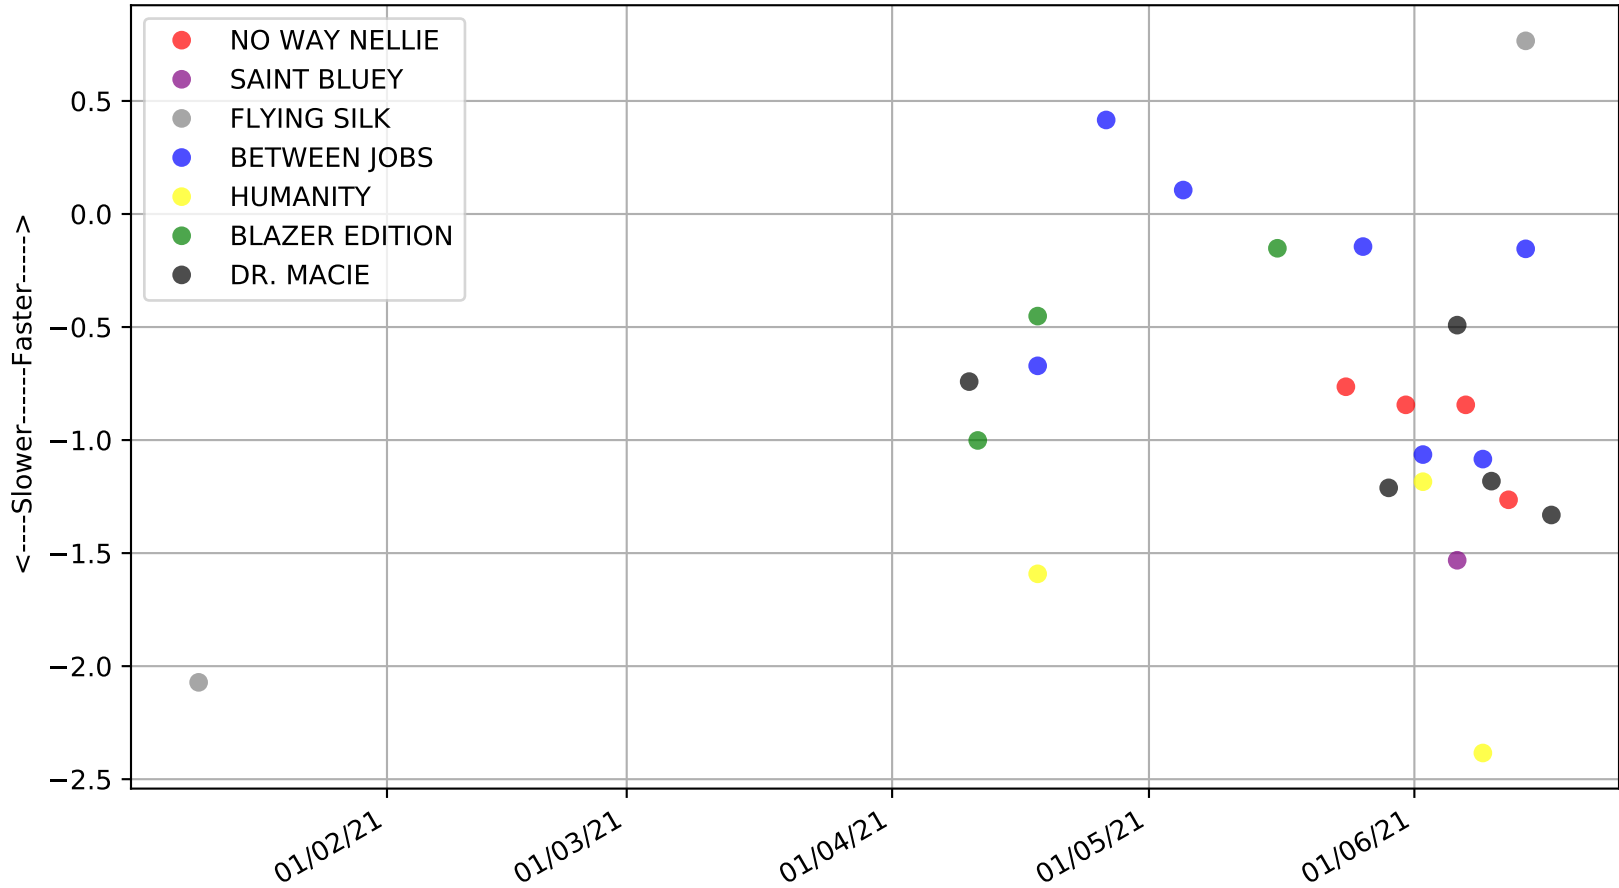

Cranbourne - 21st Jun
Race 6, TAB.COM.AU (1-3 WINS), 520m, RW
Speed of dog +50m or -50m of current race distance