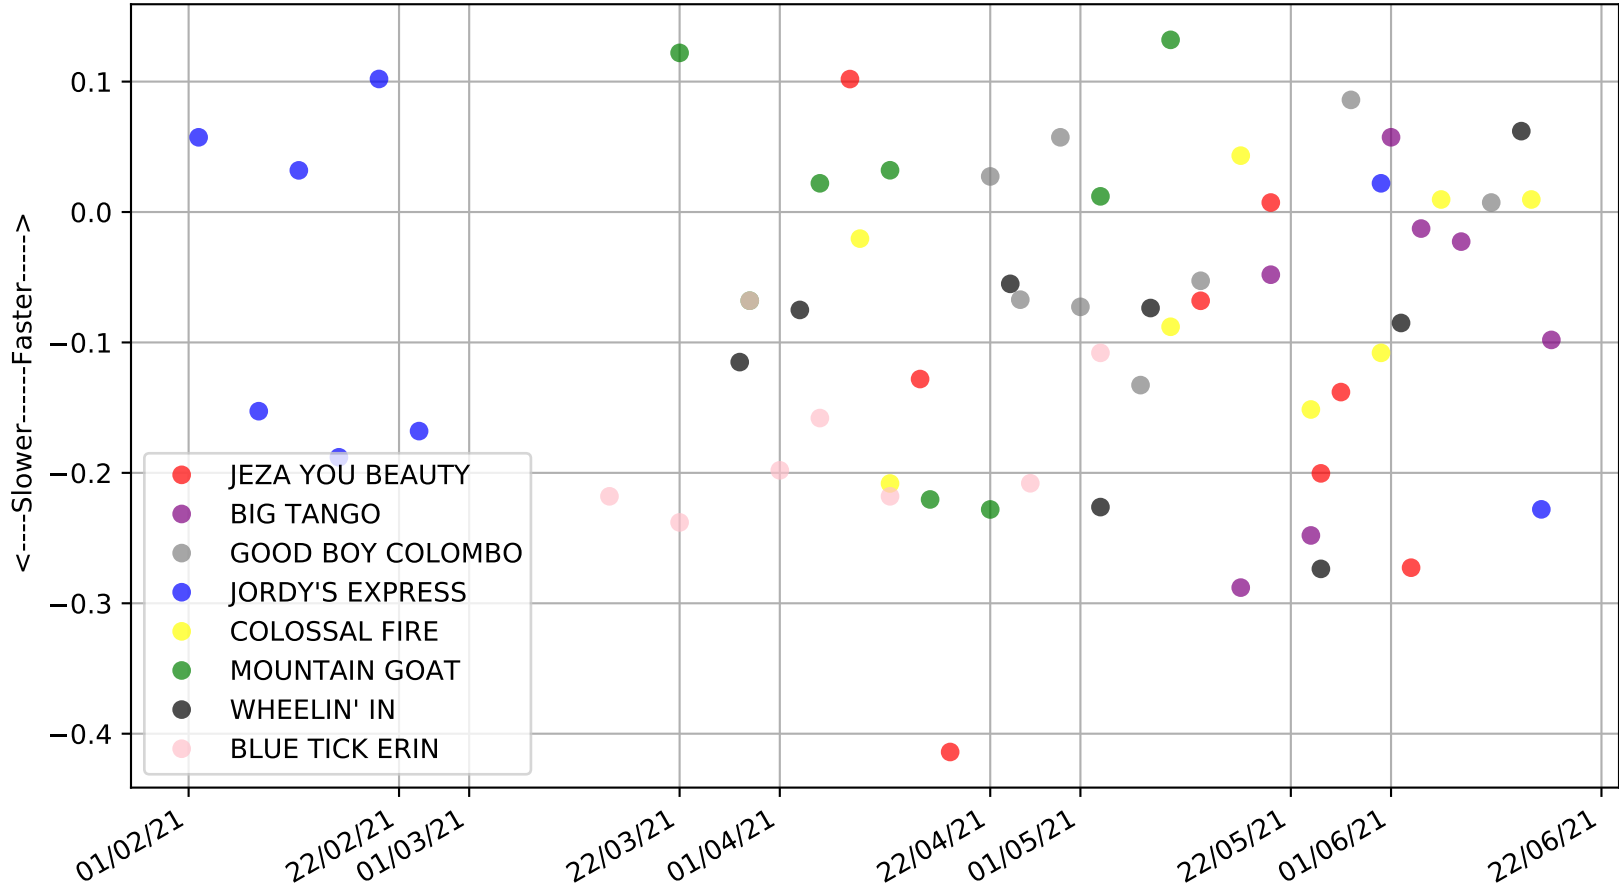

Cranbourne - 21st Jun  
Race 10, TAB VENUE MODE (1-3 WINS)(275+ RANK), 311m, RW  
Speed of dog +50m or -50m of current race distance

Cranbourne - 21st Jun  
Race 10, TAB VENUE MODE (1-3 WINS)(275+ RANK), 311m, RW  
Previous race weights in kilograms

Cranbourne - 21st Jun  
 Race 10, TAB VENUE MODE (1-3 WINS)(275+ RANK), 311m, RW  
 Early Speed compared with par early speed

Cranbourne - 21st Jun  
Race 11, GREYHOUND CLUBS VICTORIA, 311m, 5  
Previous race distances in meters

Cranbourne - 21st Jun  
 Race 11, GREYHOUND CLUBS VICTORIA, 311m, 5  
 Speed of dog compared with par win times of the track & distance it ran at

Cranbourne - 21st Jun  
Race 11, GREYHOUND CLUBS VICTORIA, 311m, 5  
Speed of dog +50m or -50m of current race distance