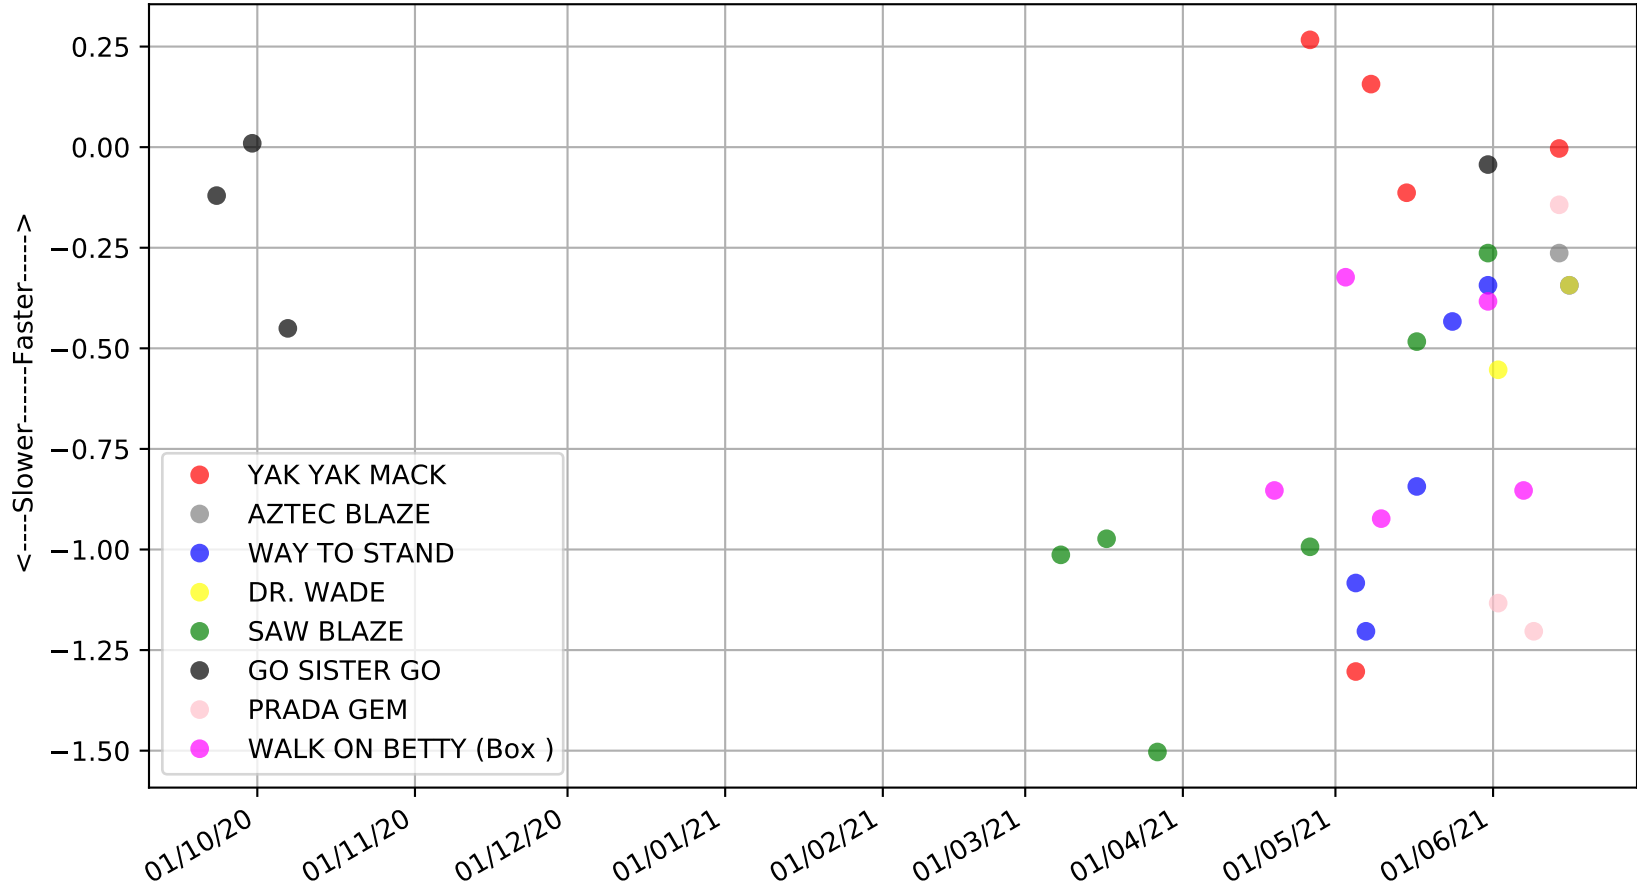

Cranbourne - 21st Jun
Race 3, CHECK OUR FACEBOOK PAGE, 311m, X67
Speed of dog +50m or -50m of current race distance