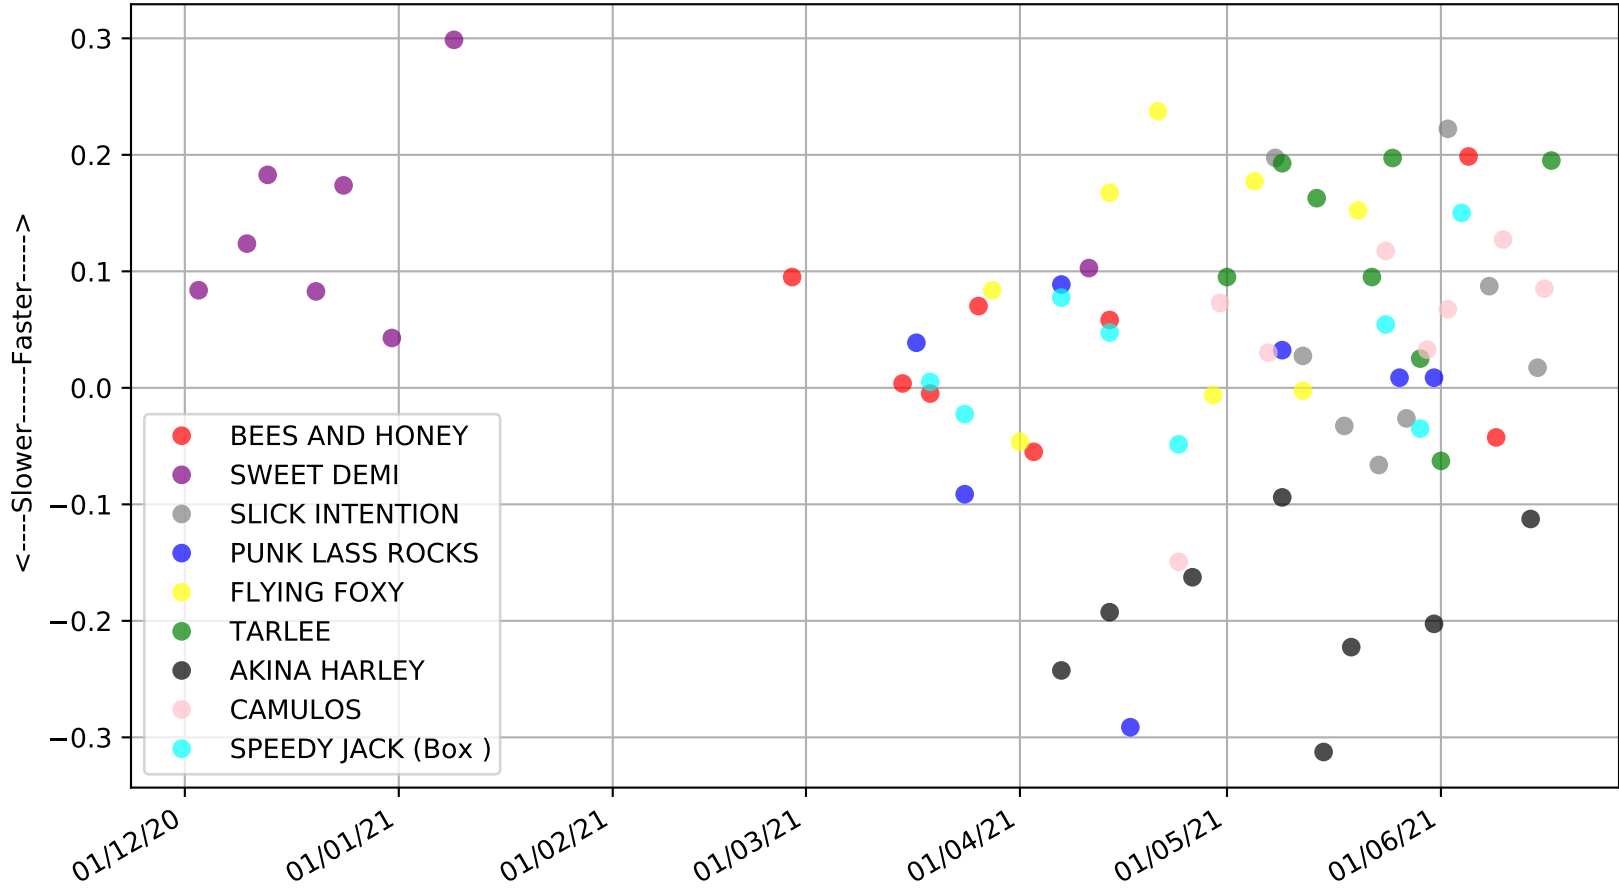

Cranbourne - 21st Jun
Race 8, Cranbournegreyhounds.com.au, 520m, X45
Early Speed compared with par early speed