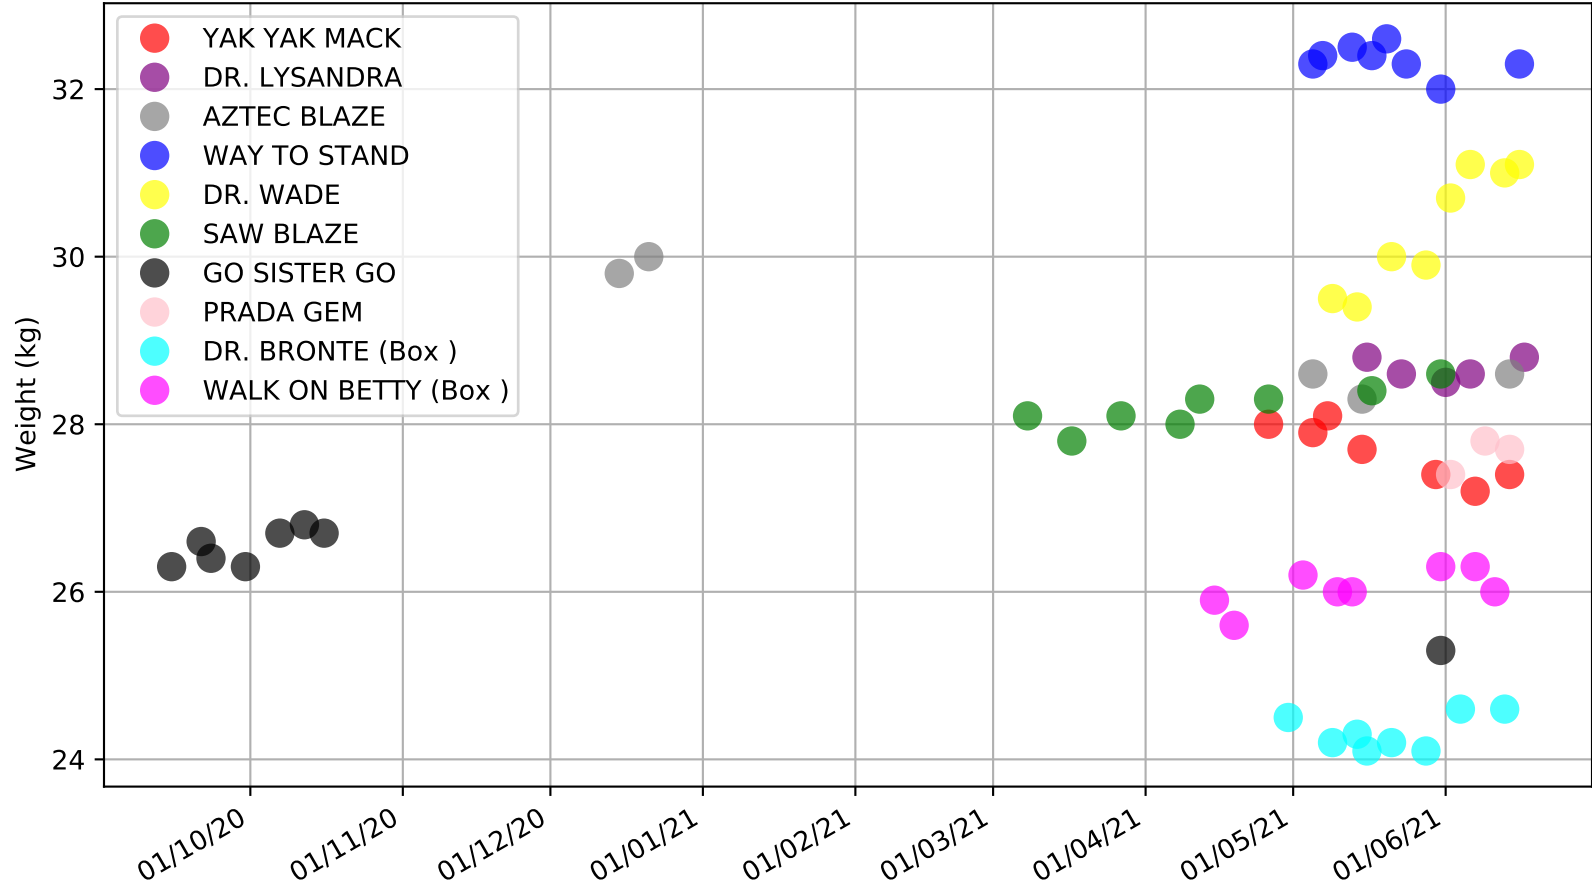

Cranbourne - 21st Jun

Race 3, CHECK OUR FACEBOOK PAGE, 311m, X67

Previous race weights in kilograms