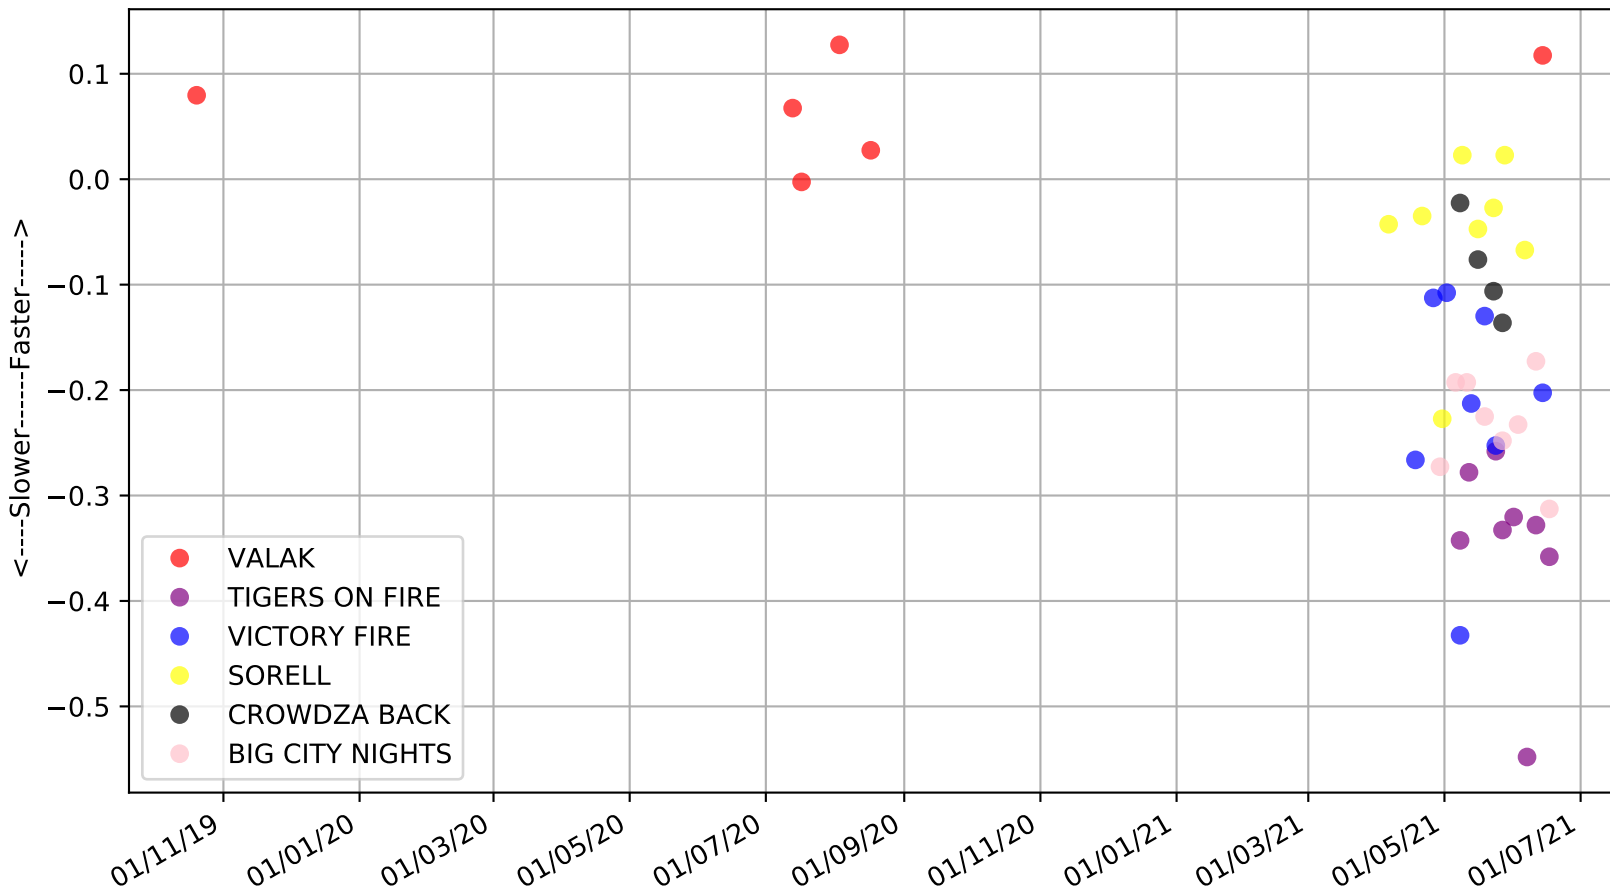

Cranbourne - 21st Jun
Race 1, RAPIDVITE ANIMAL PRODUCTS, 520m, M
Early Speed compared with par early speed