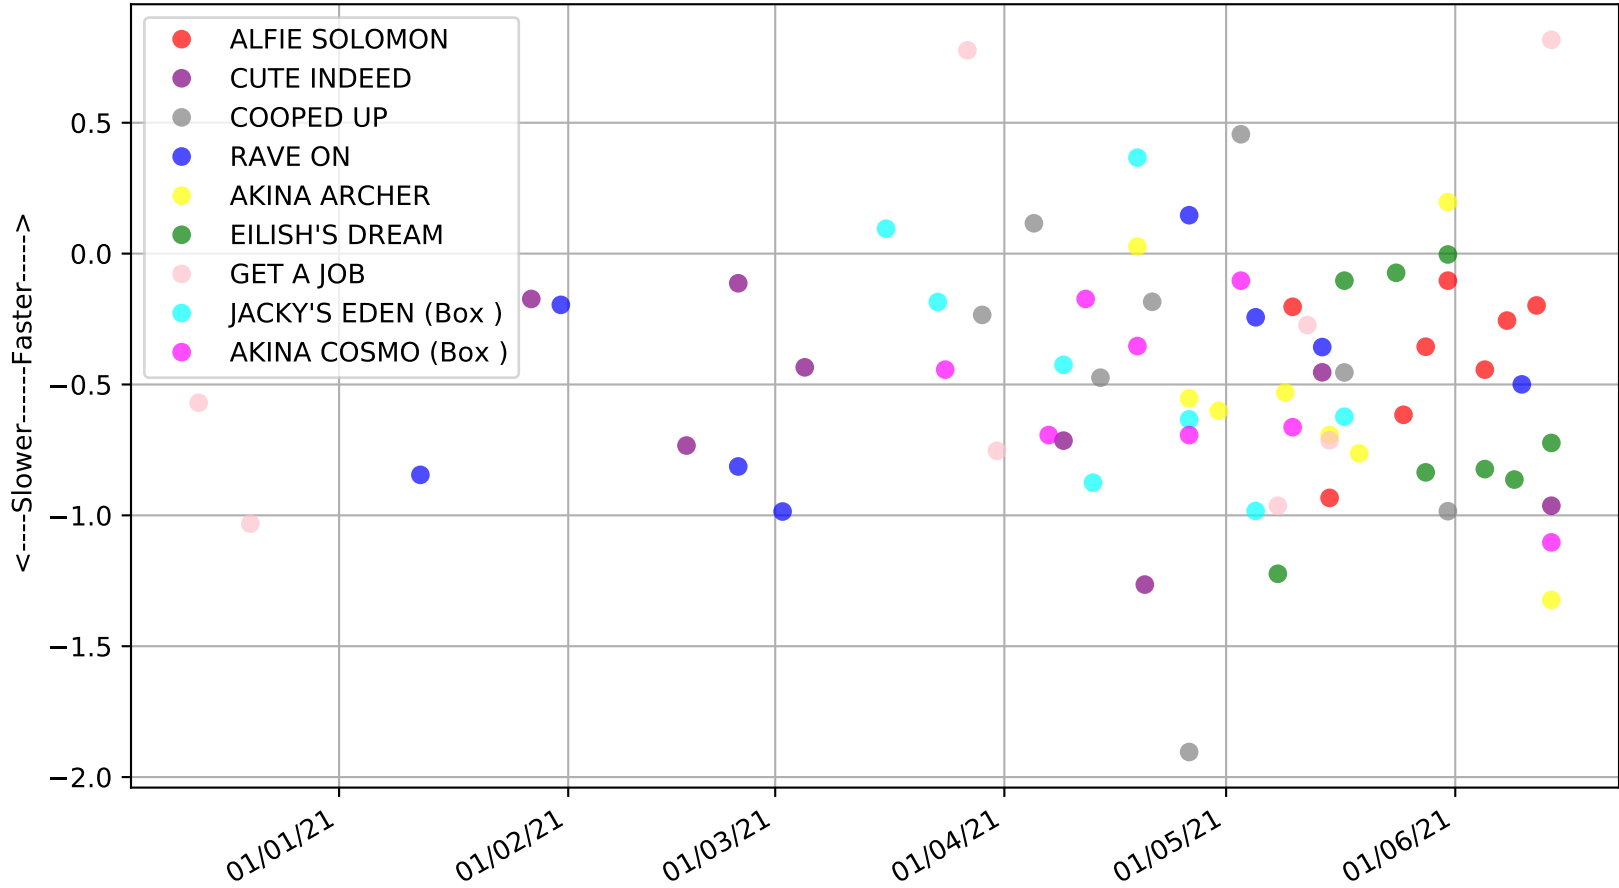

Cranbourne - 21st Jun  
 Race 10, TAB VENUE MODE (1-3 WINS)(275+ RANK), 311m, RW  
 Early Speed compared with par early speed

Cranbourne - 21st Jun  
Race 11, GREYHOUND CLUBS VICTORIA, 311m, 5  
Previous race distances in meters

Cranbourne - 21st Jun  
 Race 11, GREYHOUND CLUBS VICTORIA, 311m, 5  
 Speed of dog compared with par win times of the track & distance it ran at

Cranbourne - 21st Jun  
Race 11, GREYHOUND CLUBS VICTORIA, 311m, 5  
Speed of dog +50m or -50m of current race distance

Cranbourne - 21st Jun  
Race 11, GREYHOUND CLUBS VICTORIA, 311m, 5  
Early Speed compared with par early speed

Cranbourne - 21st Jun  
Race 12, DOWNLOAD THE WATCHDOG APP, 311m, 5  
Speed of dog compared with par win times of the track & distance it ran at