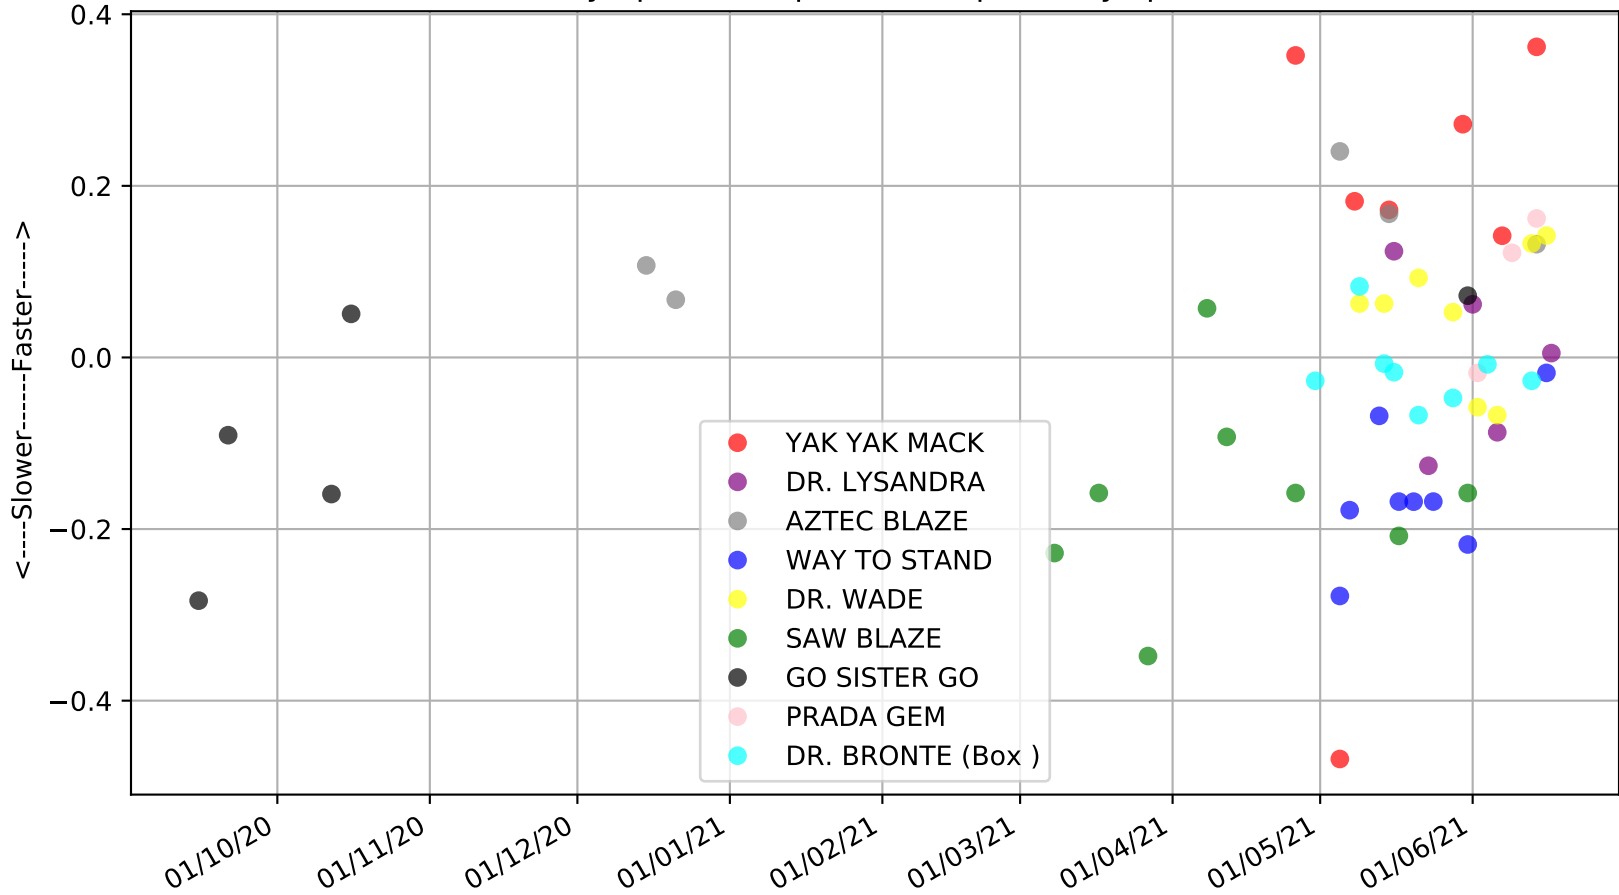

Cranbourne - 21st Jun
Race 3, CHECK OUR FACEBOOK PAGE, 311m, X67
Early Speed compared with par early speed