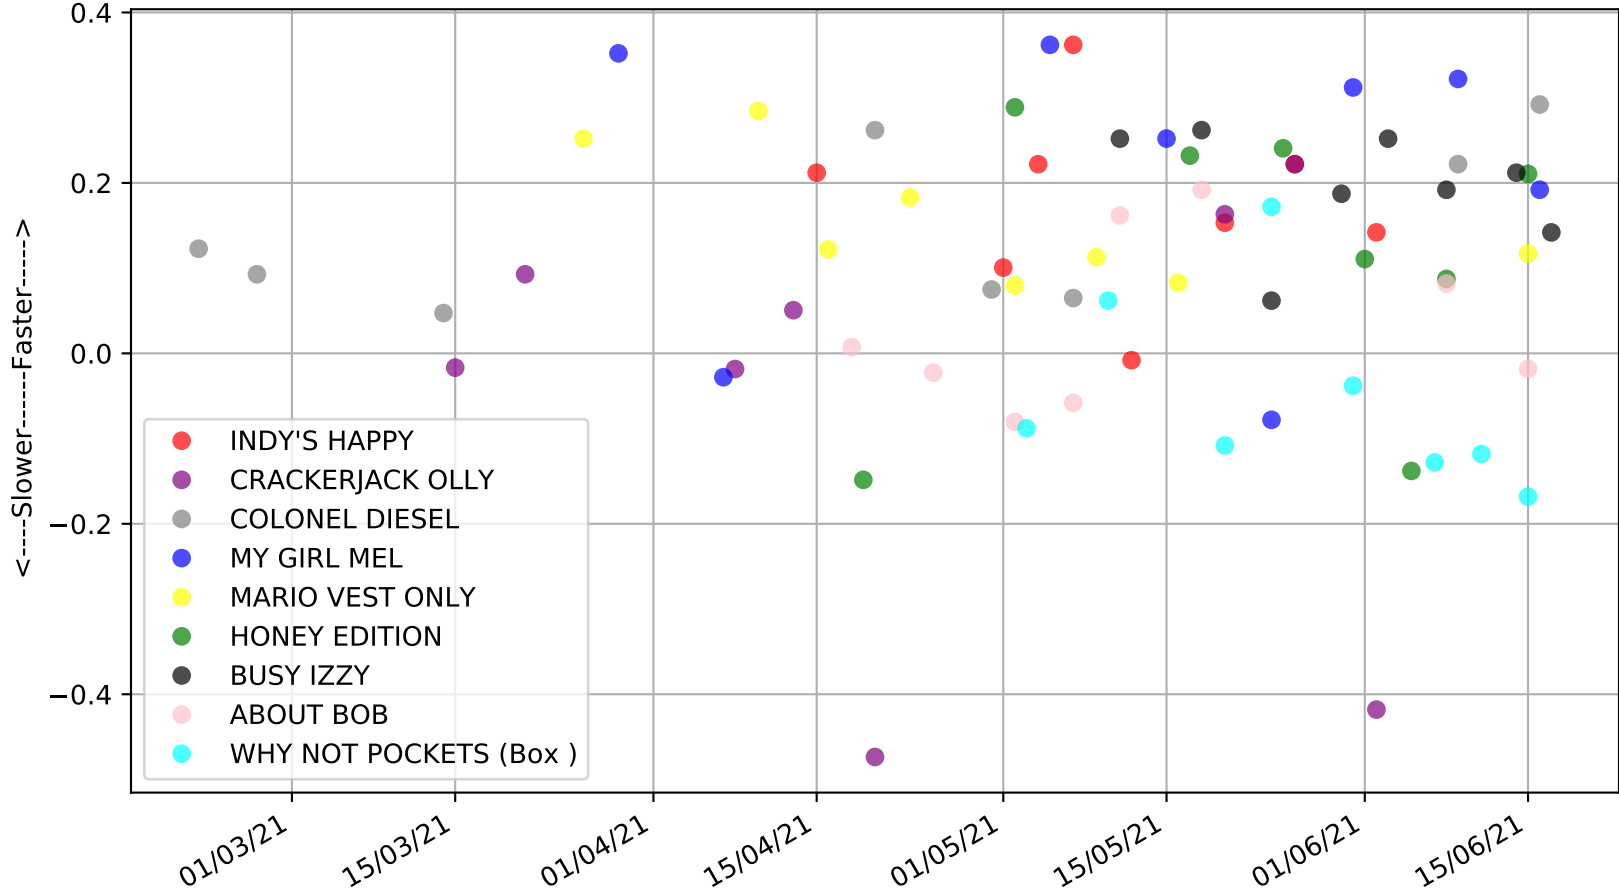

Cranbourne - 21st Jun  
 Race 10, TAB VENUE MODE (1-3 WINS)(275+ RANK), 311m, RW  
 Early Speed compared with par early speed

Cranbourne - 21st Jun  
Race 11, GREYHOUND CLUBS VICTORIA, 311m, 5  
Previous race distances in meters

Cranbourne - 21st Jun  
 Race 11, GREYHOUND CLUBS VICTORIA, 311m, 5  
 Speed of dog compared with par win times of the track & distance it ran at

Cranbourne - 21st Jun  
Race 11, GREYHOUND CLUBS VICTORIA, 311m, 5  
Speed of dog +50m or -50m of current race distance

Cranbourne - 21st Jun  
Race 11, GREYHOUND CLUBS VICTORIA, 311m, 5  
Early Speed compared with par early speed

Cranbourne - 21st Jun  
Race 12, DOWNLOAD THE WATCHDOG APP, 311m, 5  
Speed of dog compared with par win times of the track & distance it ran at