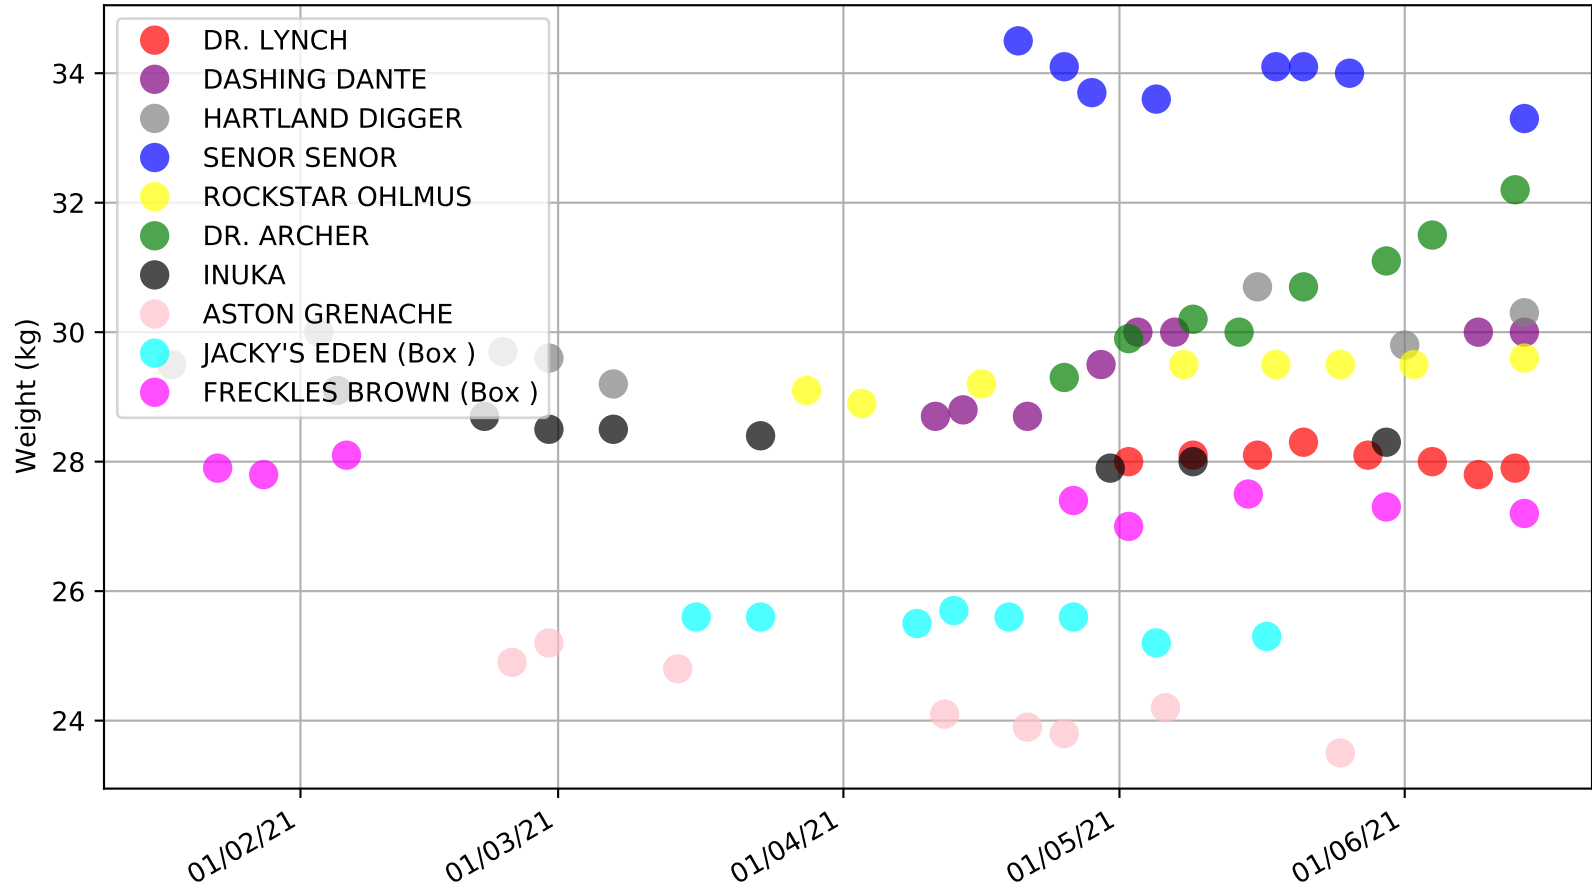

Cranbourne - 21st Jun
Race 4, BACKMANS PET FOODS, 311m, X45
Previous race weights in kilograms