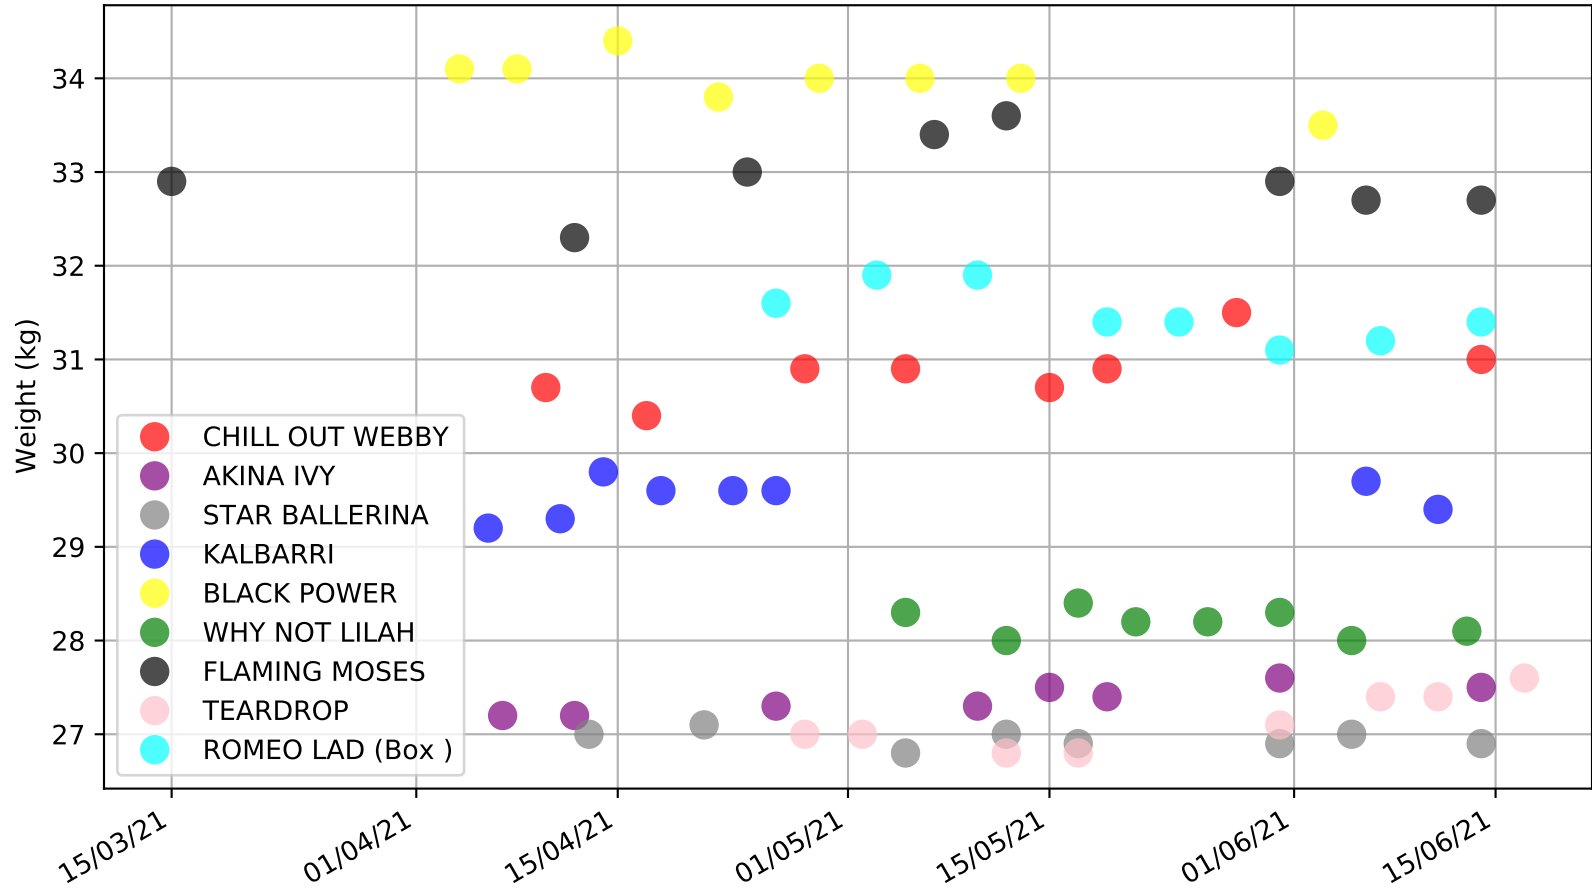

Cranbourne - 21st Jun
Race 7, WINNING POST SUPPLIES (275+ RANK), 520m, 5NP
Previous race weights in kilograms