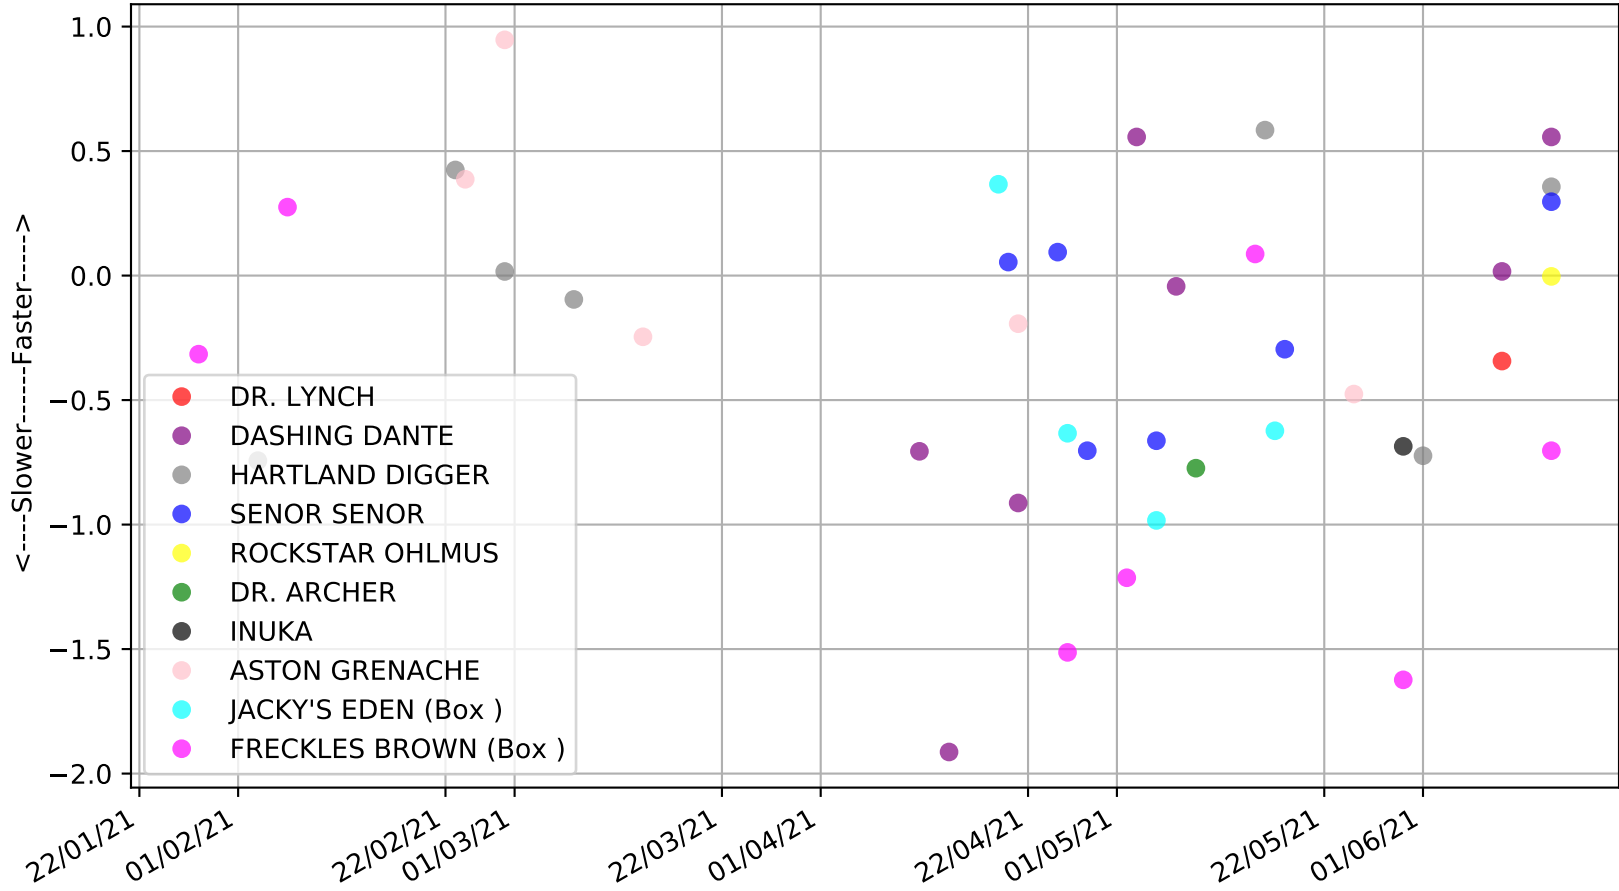

Cranbourne - 21st Jun
Race 4, BACKMANS PET FOODS, 311m, X45
Speed of dog +50m or -50m of current race distance