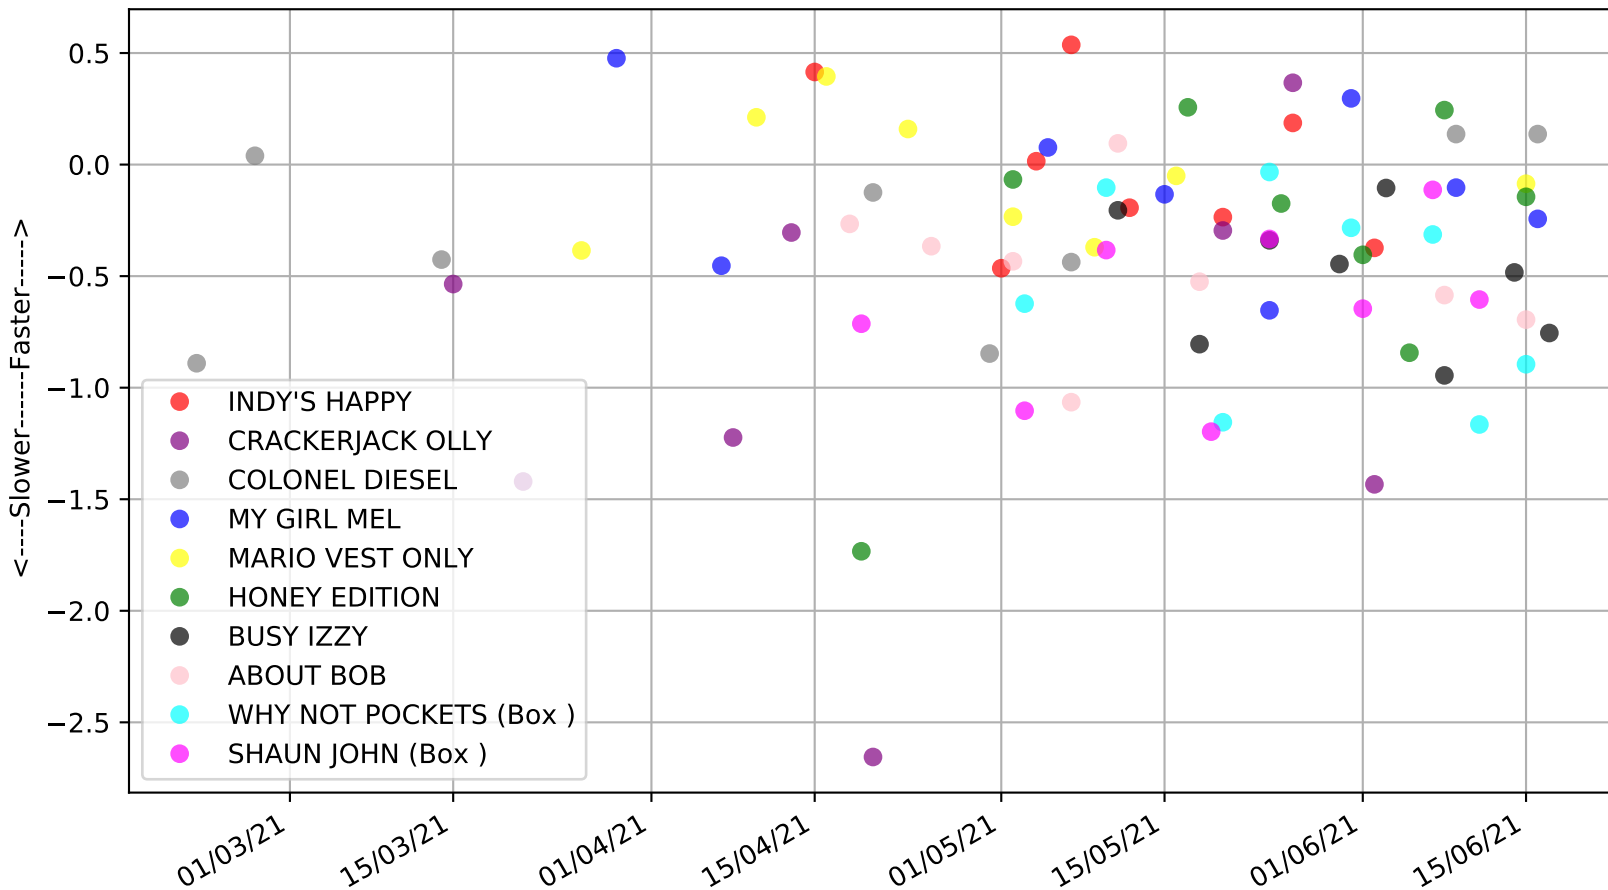

Cranbourne - 21st Jun
Race 11, GREYHOUND CLUBS VICTORIA, 311m, 5
Speed of dog compared with par win times of the track & distance it ran at