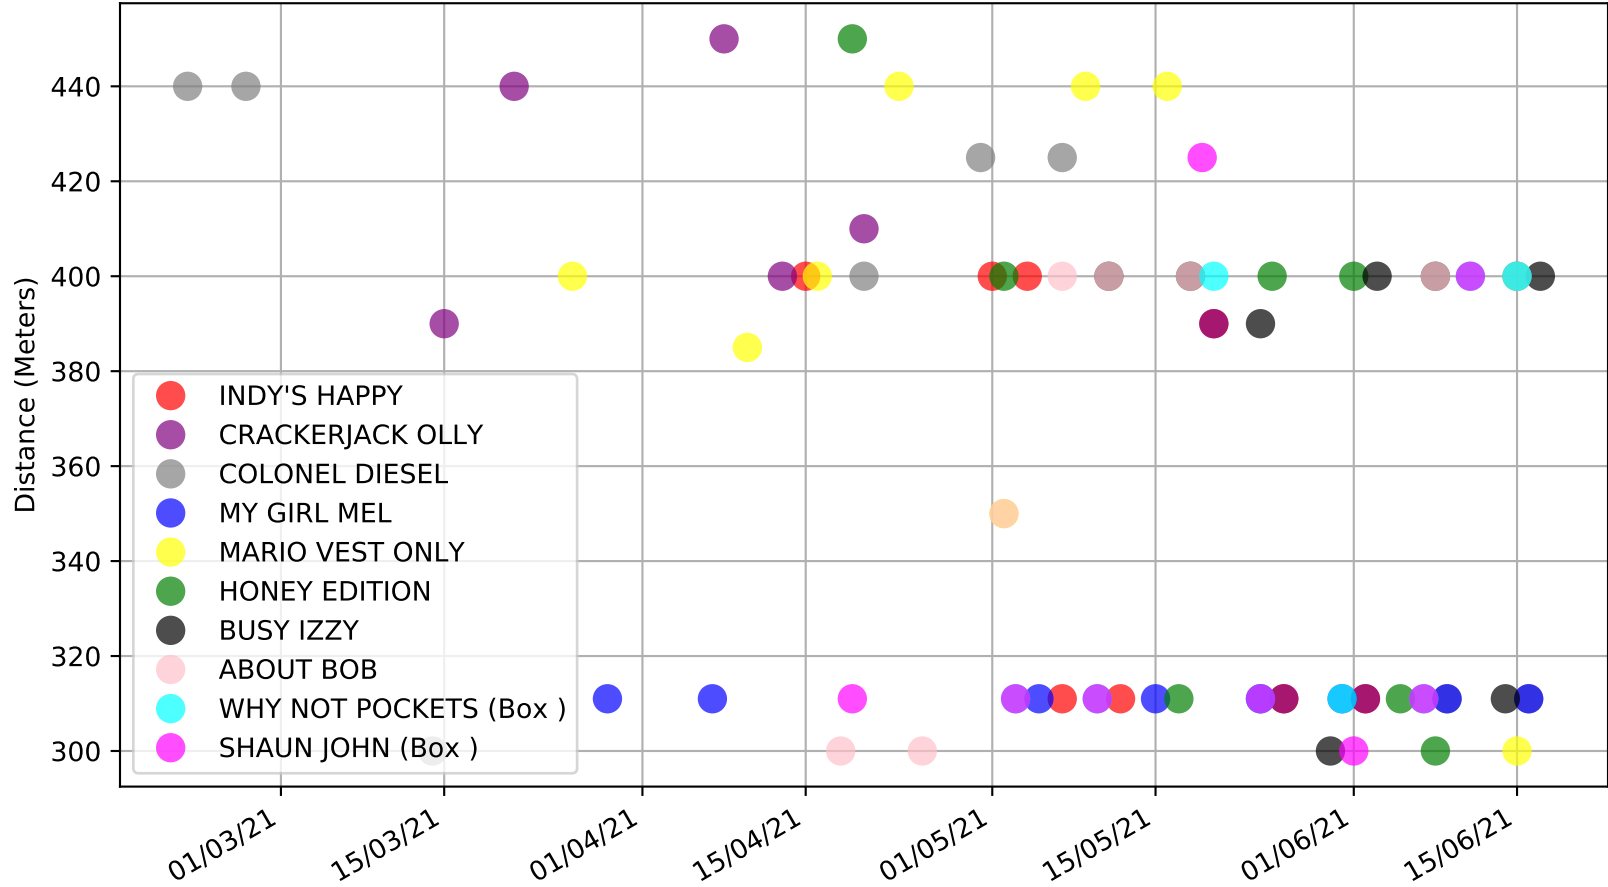

Cranbourne - 21st Jun  
Race 10, TAB VENUE MODE (1-3 WINS)(275+ RANK), 311m, RW  
Speed of dog +50m or -50m of current race distance

Cranbourne - 21st Jun  
Race 10, TAB VENUE MODE (1-3 WINS)(275+ RANK), 311m, RW  
Previous race weights in kilograms

Cranbourne - 21st Jun  
 Race 10, TAB VENUE MODE (1-3 WINS)(275+ RANK), 311m, RW  
 Early Speed compared with par early speed

Cranbourne - 21st Jun  
Race 11, GREYHOUND CLUBS VICTORIA, 311m, 5  
Previous race distances in meters