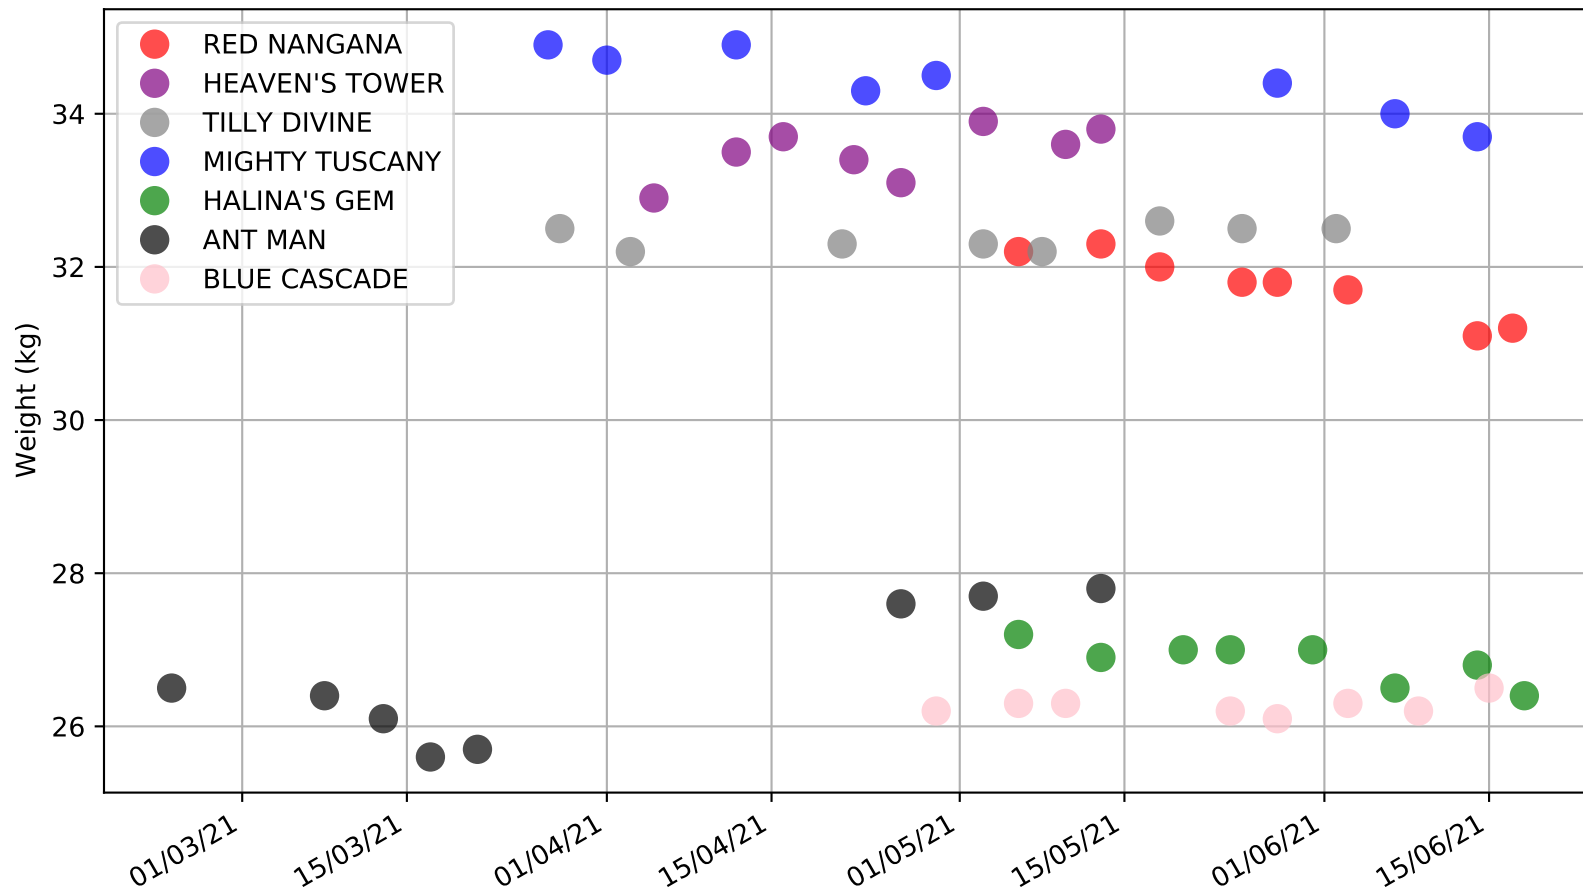

Cranbourne - 21st Jun  
Race 9, RAM LOCKSMITH (1-3 WINS)(275+ RANK), 311m, RW  
Previous race distances in meters

Cranbourne - 21st Jun  
Race 9, RAM LOCKSMITH (1-3 WINS)(275+ RANK), 311m, RW  
Speed of dog compared with par win times of the track & distance it ran at

Cranbourne - 21st Jun  
Race 9, RAM LOCKSMITH (1-3 WINS)(275+ RANK), 311m, RW  
Speed of dog +50m or -50m of current race distance

Cranbourne - 21st Jun  
Race 9, RAM LOCKSMITH (1-3 WINS)(275+ RANK), 311m, RW  
Previous race weights in kilograms