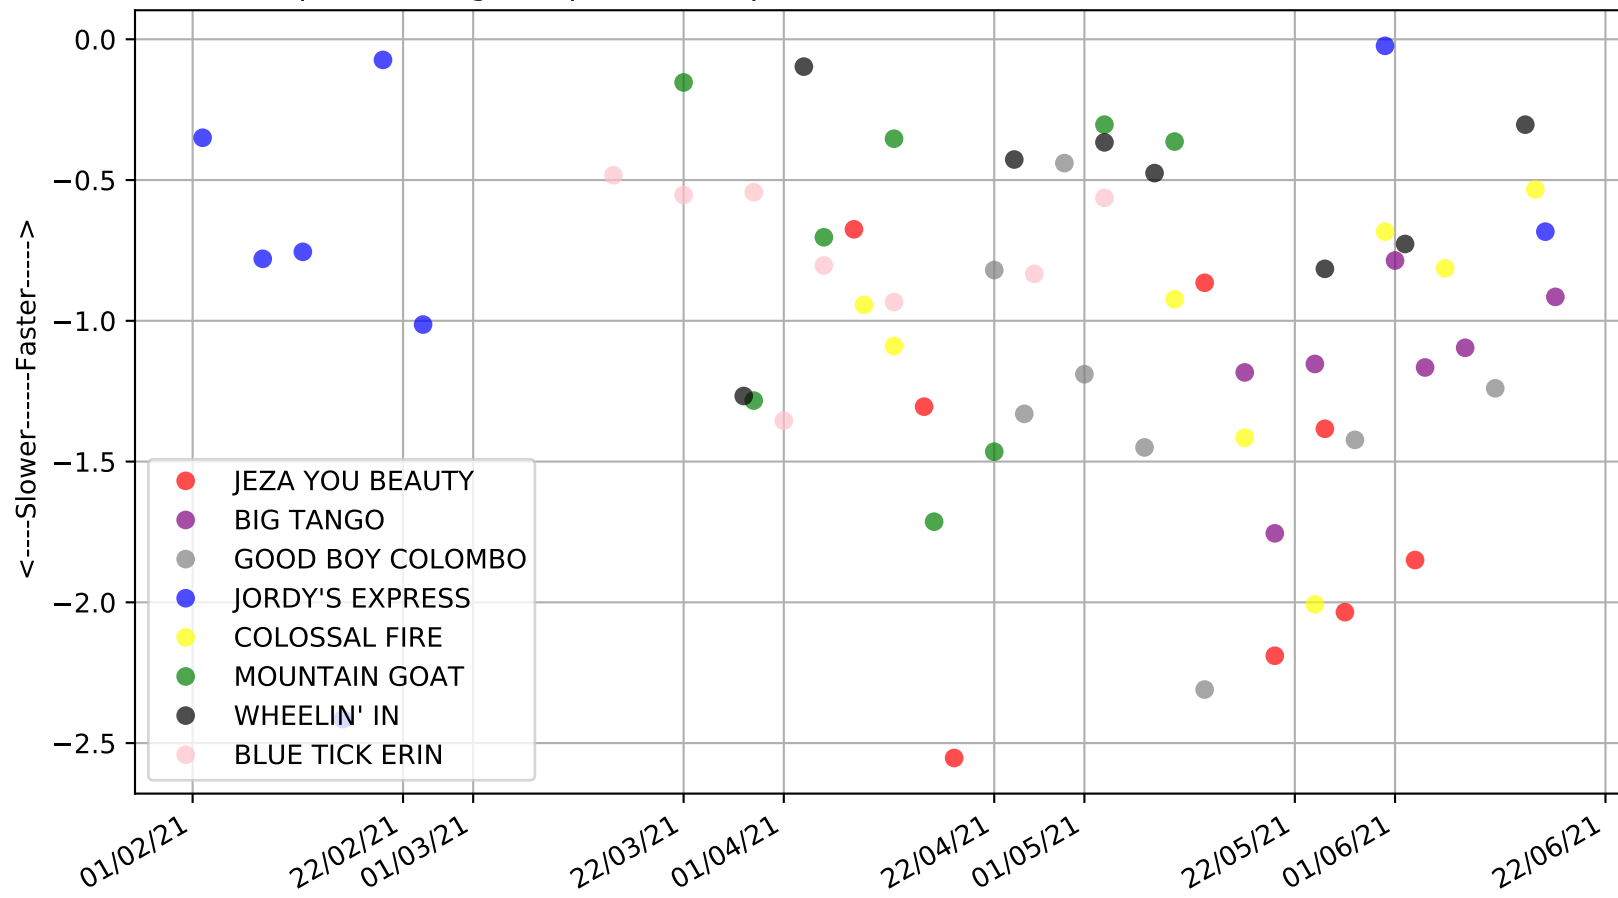

Cranbourne - 21st Jun  
Race 9, RAM LOCKSMITH (1-3 WINS)(275+ RANK), 311m, RW  
Early Speed compared with par early speed

Cranbourne - 21st Jun

Race 10, TAB VENUE MODE (1-3 WINS)(275+ RANK), 311m, RW

Speed of dog compared with par win times of the track & distance it ran at

Cranbourne - 21st Jun  
Race 10, TAB VENUE MODE (1-3 WINS)(275+ RANK), 311m, RW  
Speed of dog +50m or -50m of current race distance

Cranbourne - 21st Jun  
Race 10, TAB VENUE MODE (1-3 WINS)(275+ RANK), 311m, RW  
Previous race weights in kilograms

Cranbourne - 21st Jun  
 Race 10, TAB VENUE MODE (1-3 WINS)(275+ RANK), 311m, RW  
 Early Speed compared with par early speed

Cranbourne - 21st Jun  
Race 11, GREYHOUND CLUBS VICTORIA, 311m, 5  
Previous race distances in meters