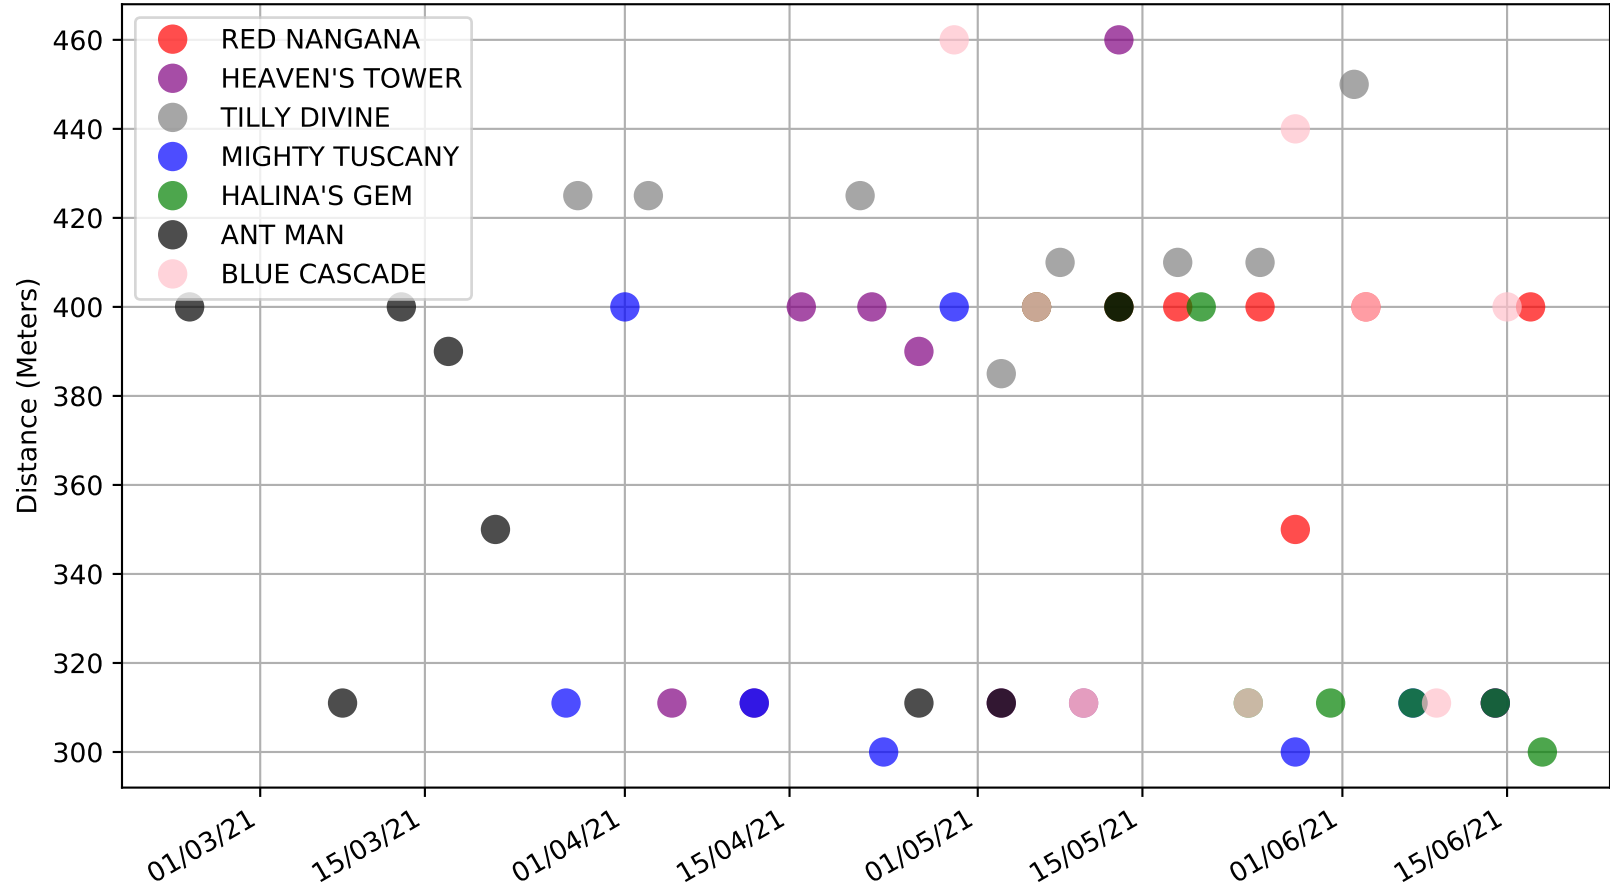

Cranbourne - 21st Jun
Race 9, RAM LOCKSMITH (1-3 WINS)(275+ RANK), 311m, RW
Previous race distances in meters