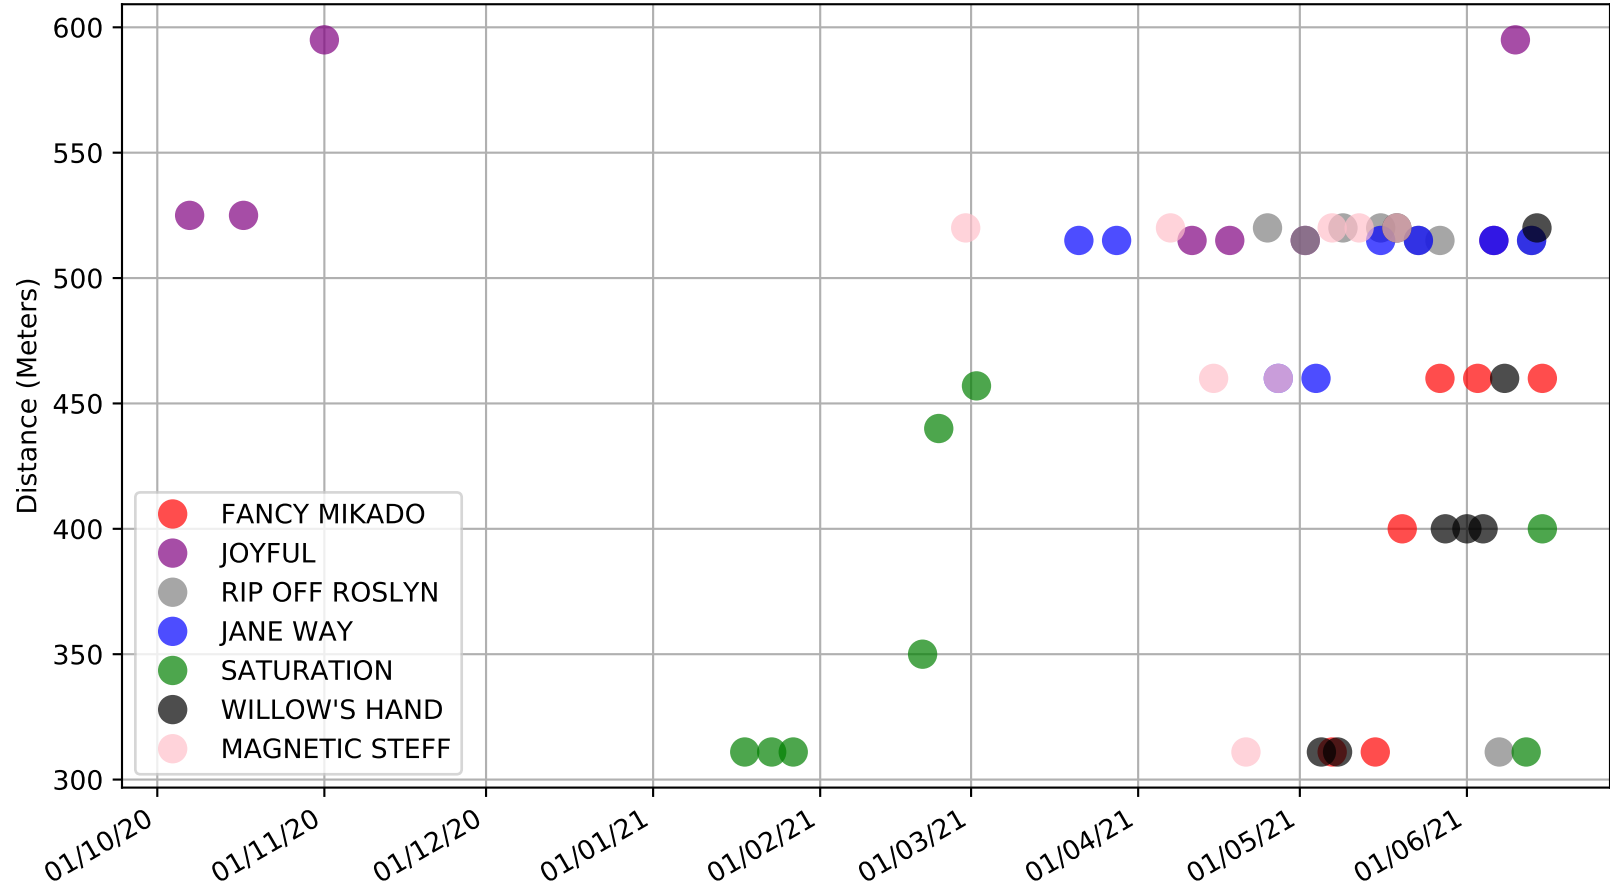

Cranbourne - 21st Jun
Race 5, TOP CAT VIDEO (1-4 WINS) DAMSELS DASH, 520m, RW
Previous race distances in meters