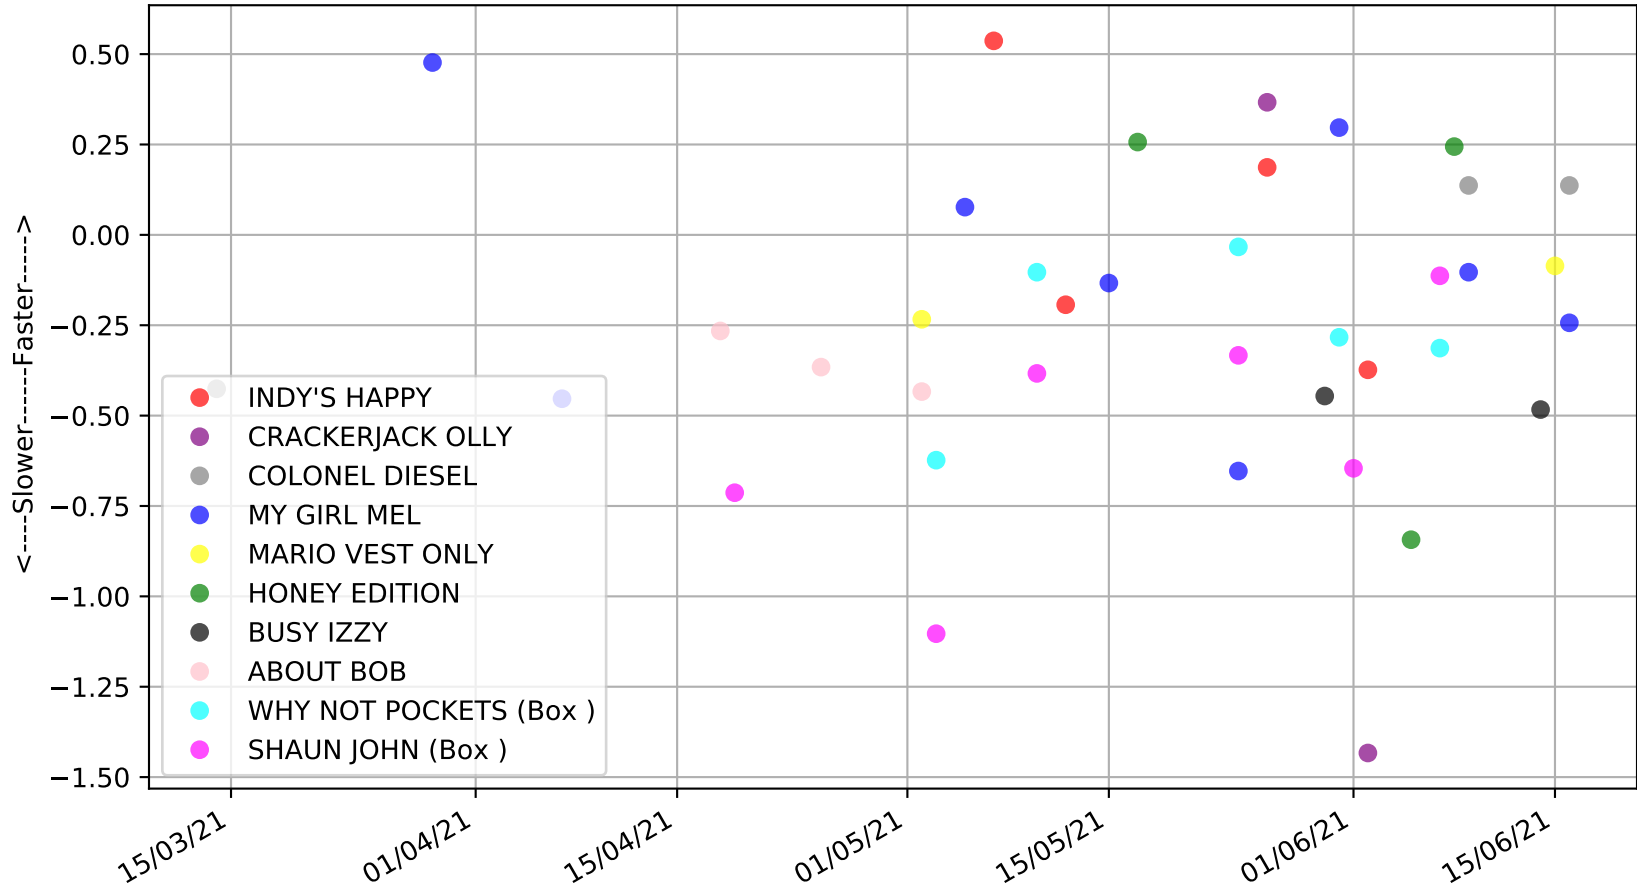

Cranbourne - 21st Jun  
 Race 10, TAB VENUE MODE (1-3 WINS)(275+ RANK), 311m, RW  
 Early Speed compared with par early speed

Cranbourne - 21st Jun  
Race 11, GREYHOUND CLUBS VICTORIA, 311m, 5  
Previous race distances in meters

Cranbourne - 21st Jun  
 Race 11, GREYHOUND CLUBS VICTORIA, 311m, 5  
 Speed of dog compared with par win times of the track & distance it ran at

Cranbourne - 21st Jun  
Race 11, GREYHOUND CLUBS VICTORIA, 311m, 5  
Speed of dog +50m or -50m of current race distance