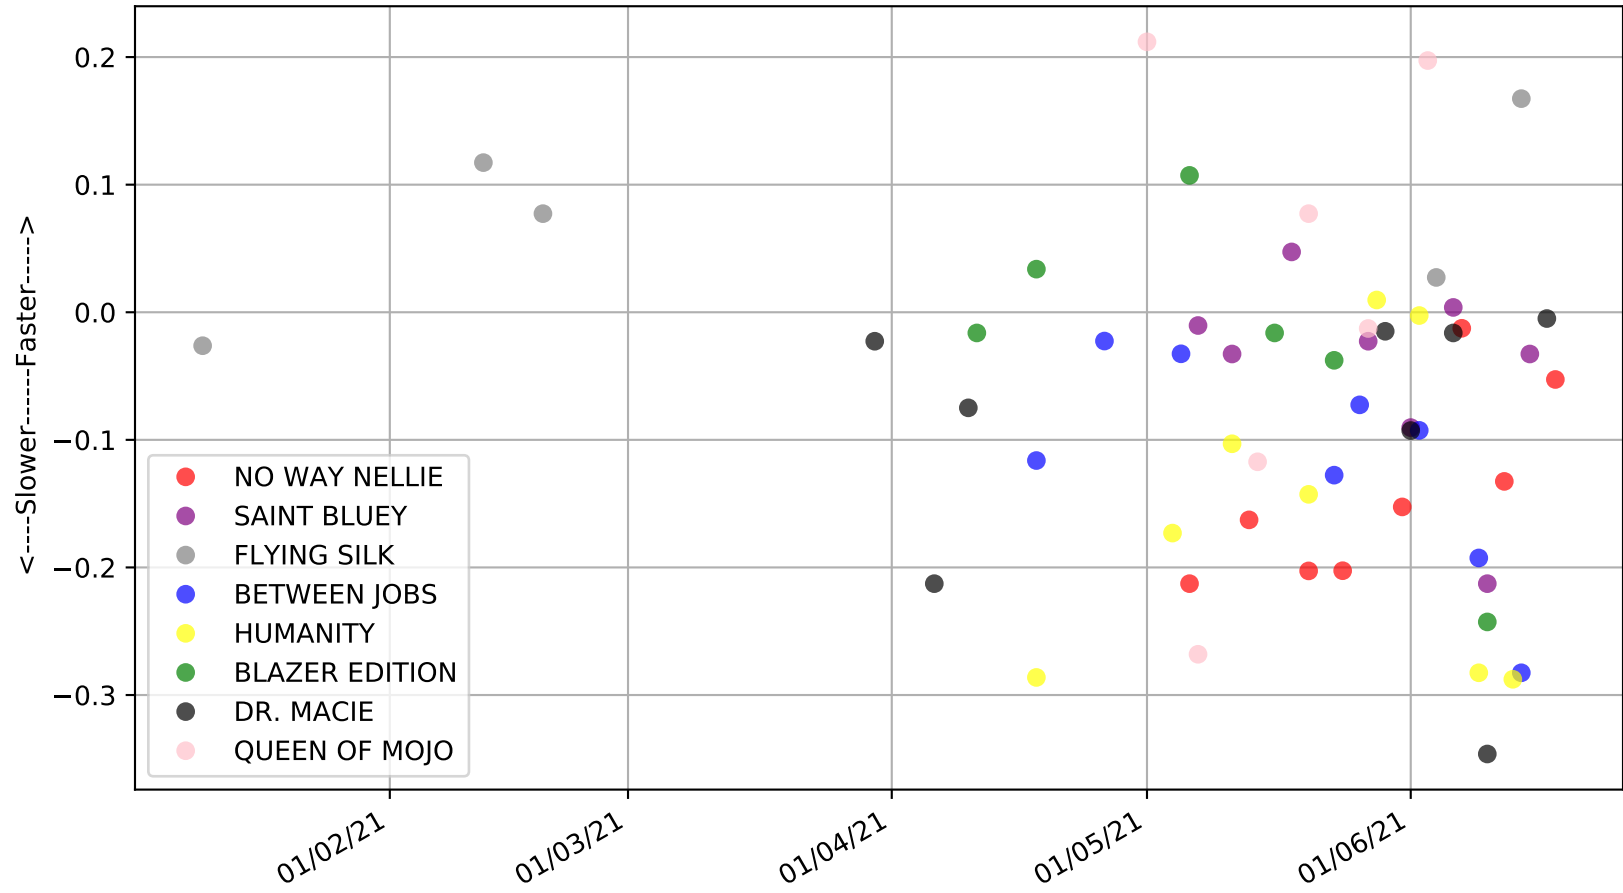

Cranbourne - 21st Jun
Race 6, TAB.COM.AU (1-3 WINS), 520m, RW
Early Speed compared with par early speed