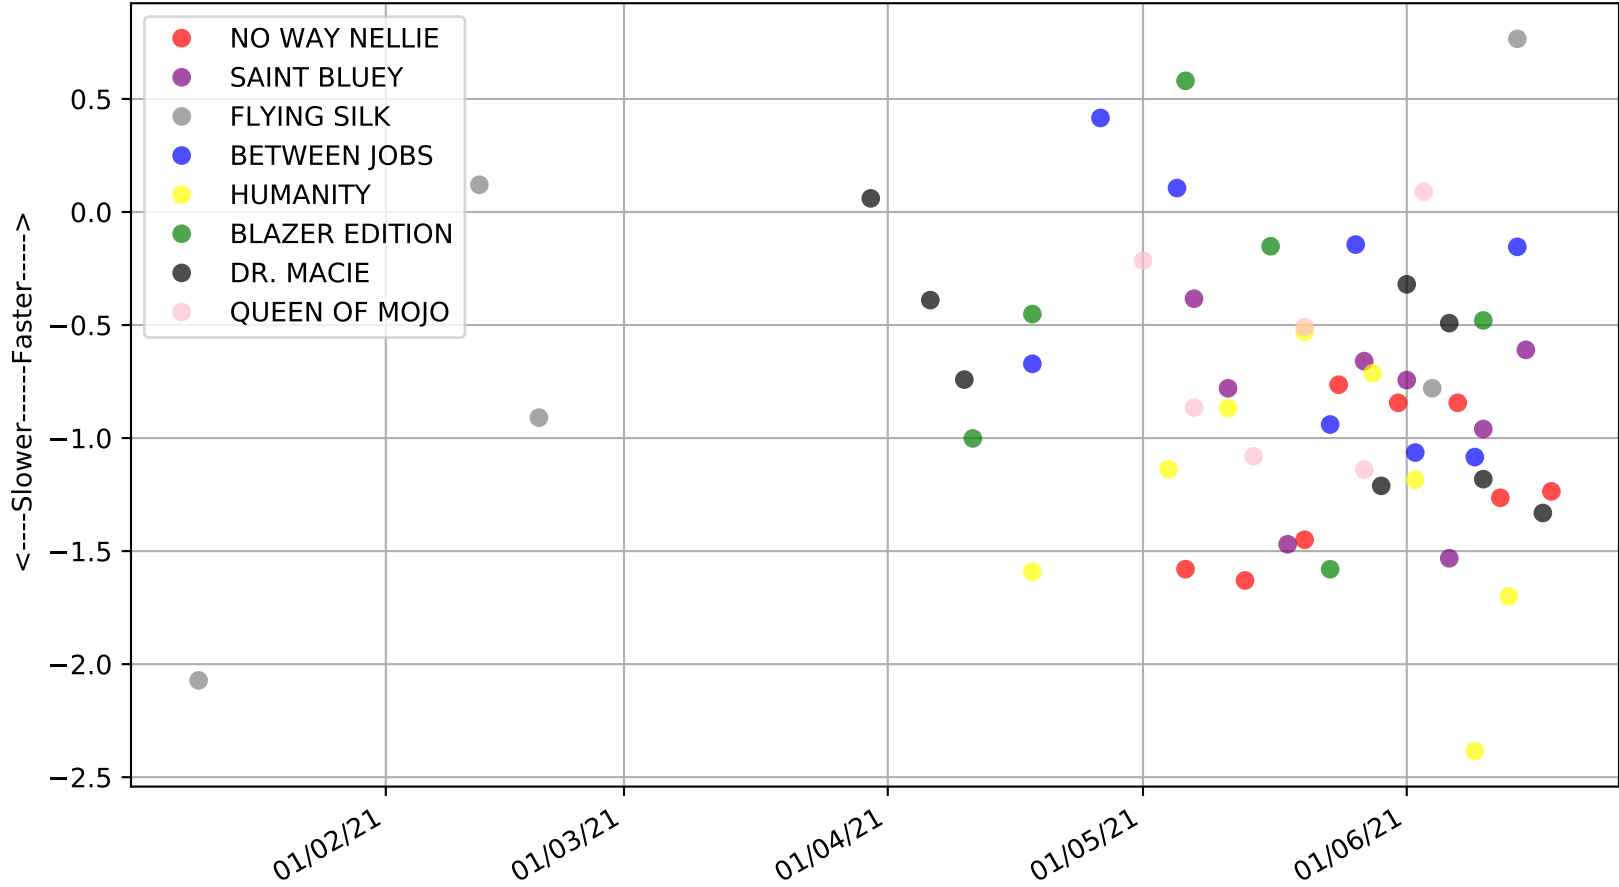

Cranbourne - 21st Jun
Race 6, TAB.COM.AU (1-3 WINS), 520m, RW
Speed of dog compared with par win times of the track & distance it ran at