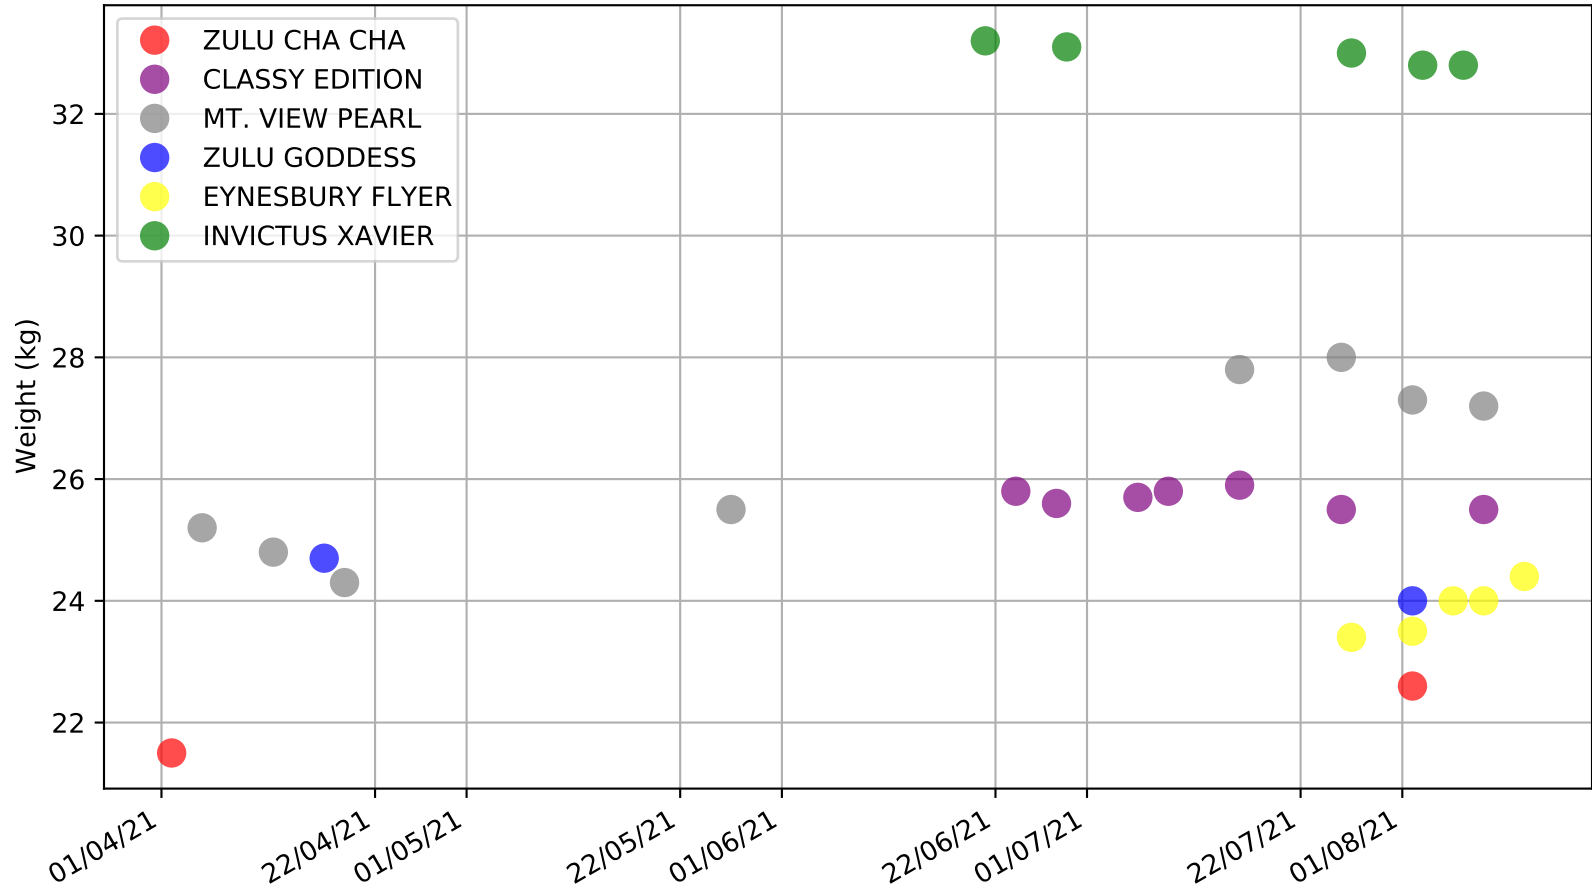

Cranbourne - 16th Aug
Race 1, TOP CAT VIDEO, 311m, M
Previous race weights in kilograms