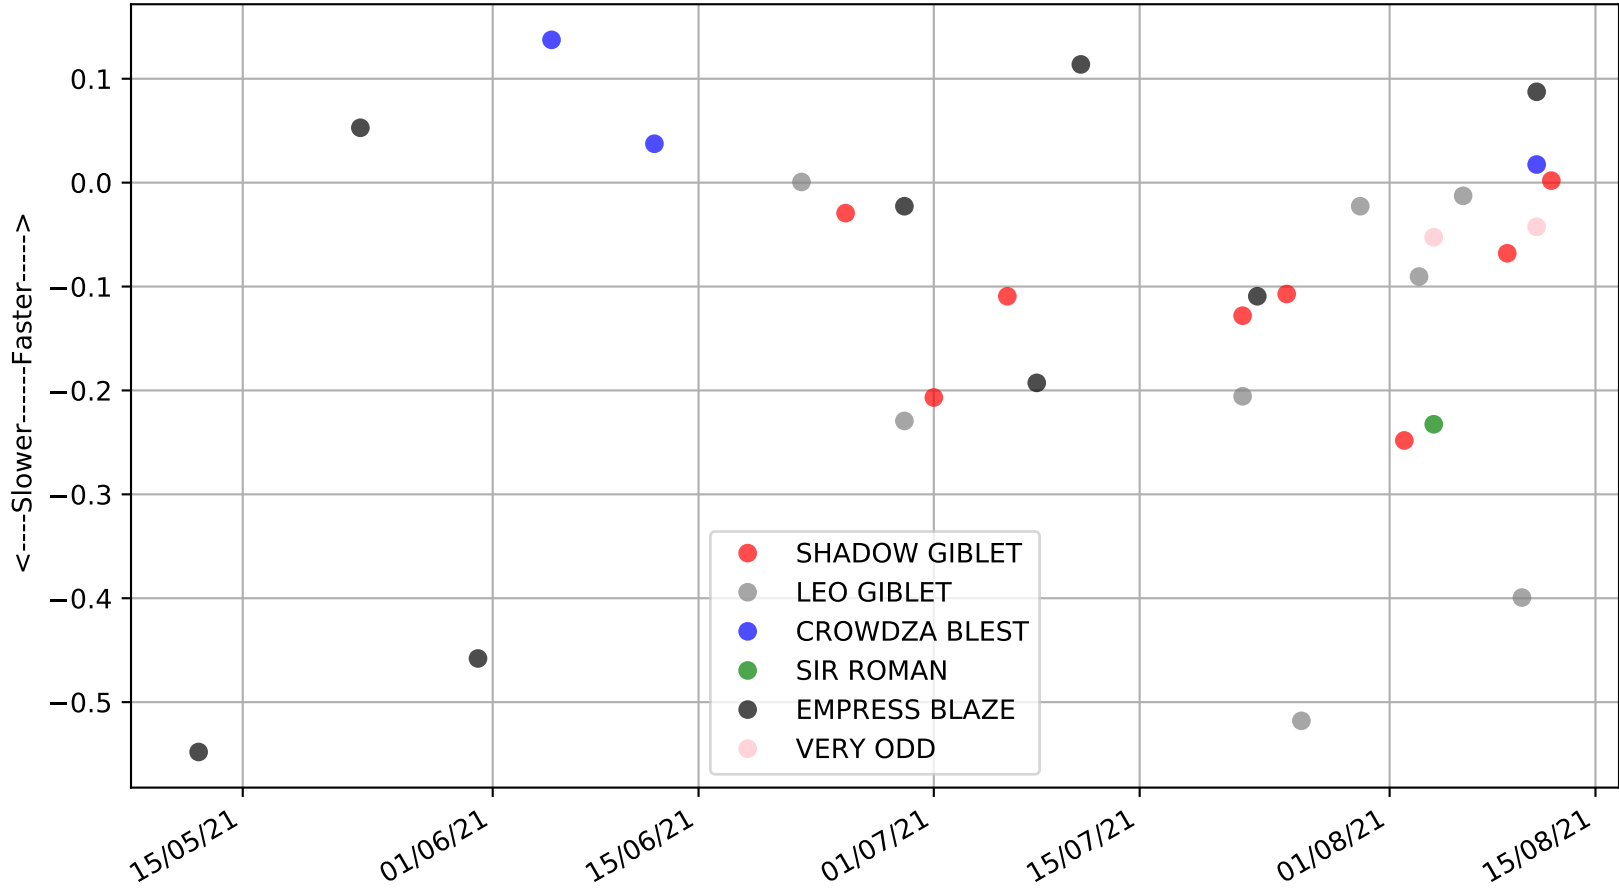

Cranbourne - 16th Aug
Race 4, AT CRANBOURNE - GREYHOUNDS ARE OUR LIFE, 520m, M
Early Speed compared with par early speed