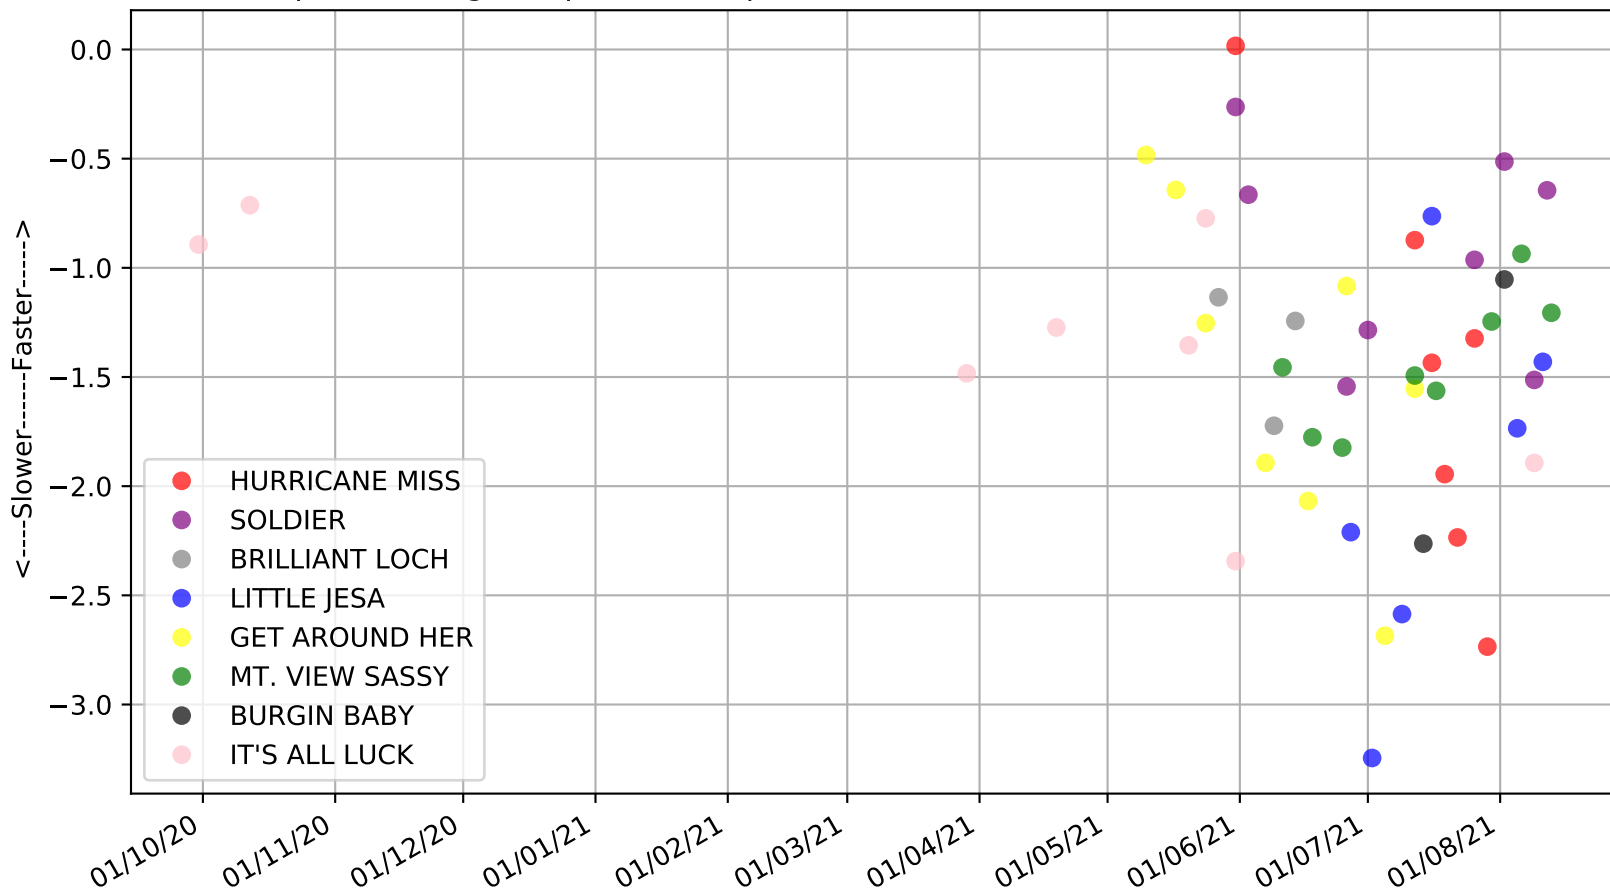

Cranbourne - 16th Aug
Race 11, TAB VENUE MODE, 311m, 7
Speed of dog compared with par win times of the track & distance it ran at