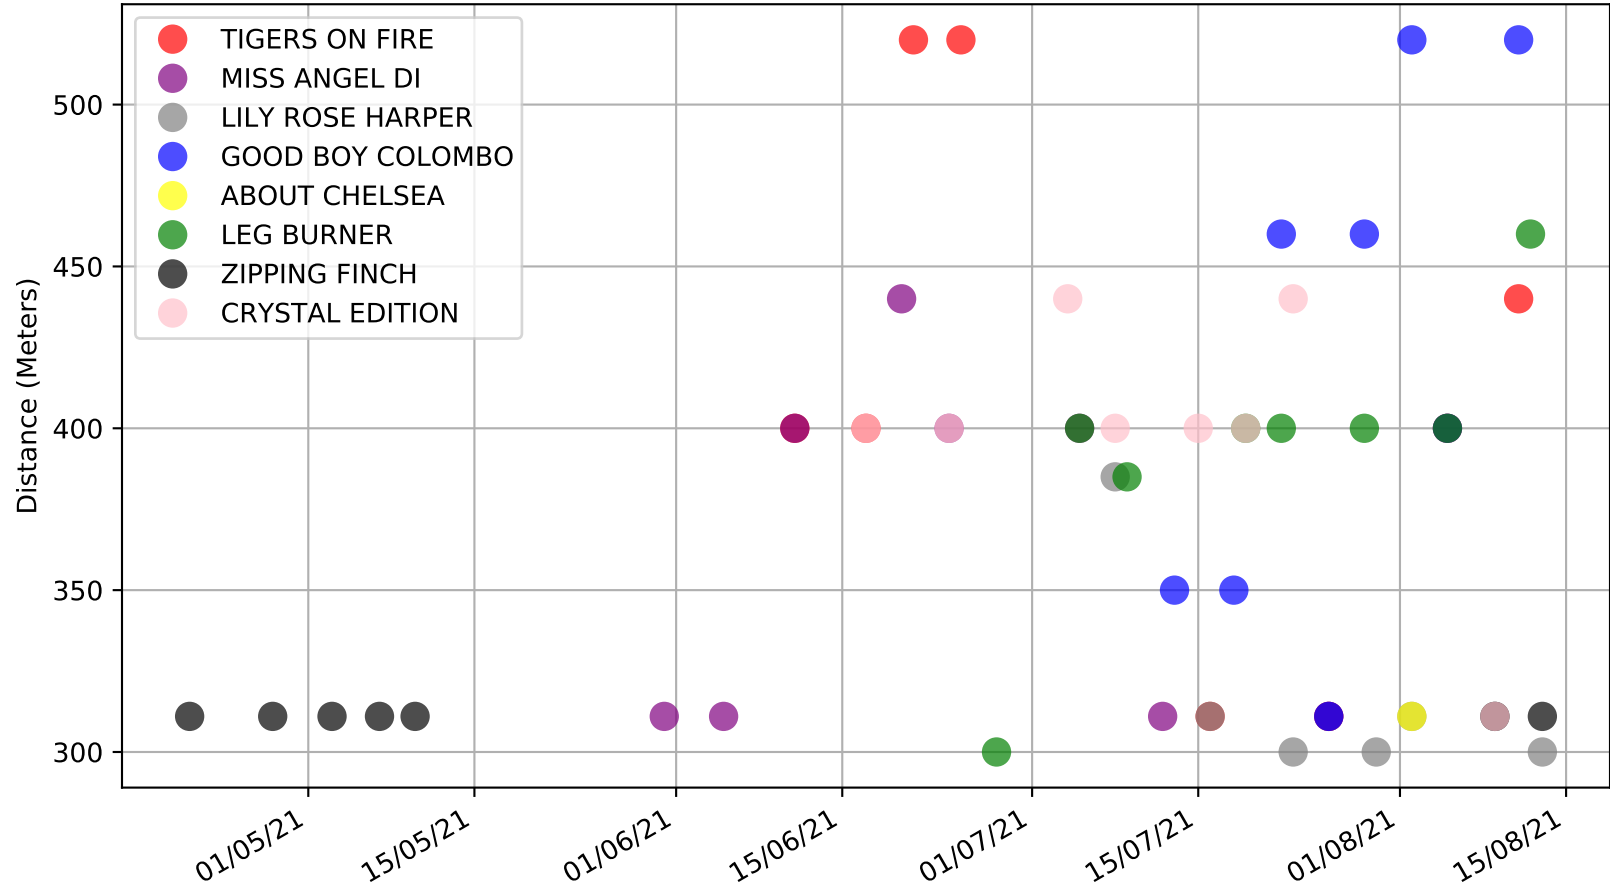

Cranbourne - 16th Aug  
Race 10, GREYHOUND CLUBS VICTORIA, 311m, 7  
Previous race distances in meters

Cranbourne - 16th Aug  
Race 10, GREYHOUND CLUBS VICTORIA, 311m, 7  
Speed of dog compared with par win times of the track & distance it ran at

Cranbourne - 16th Aug  
Race 10, GREYHOUND CLUBS VICTORIA, 311m, 7  
Speed of dog +50m or -50m of current race distance

Cranbourne - 16th Aug  
Race 10, GREYHOUND CLUBS VICTORIA, 311m, 7  
Previous race weights in kilograms