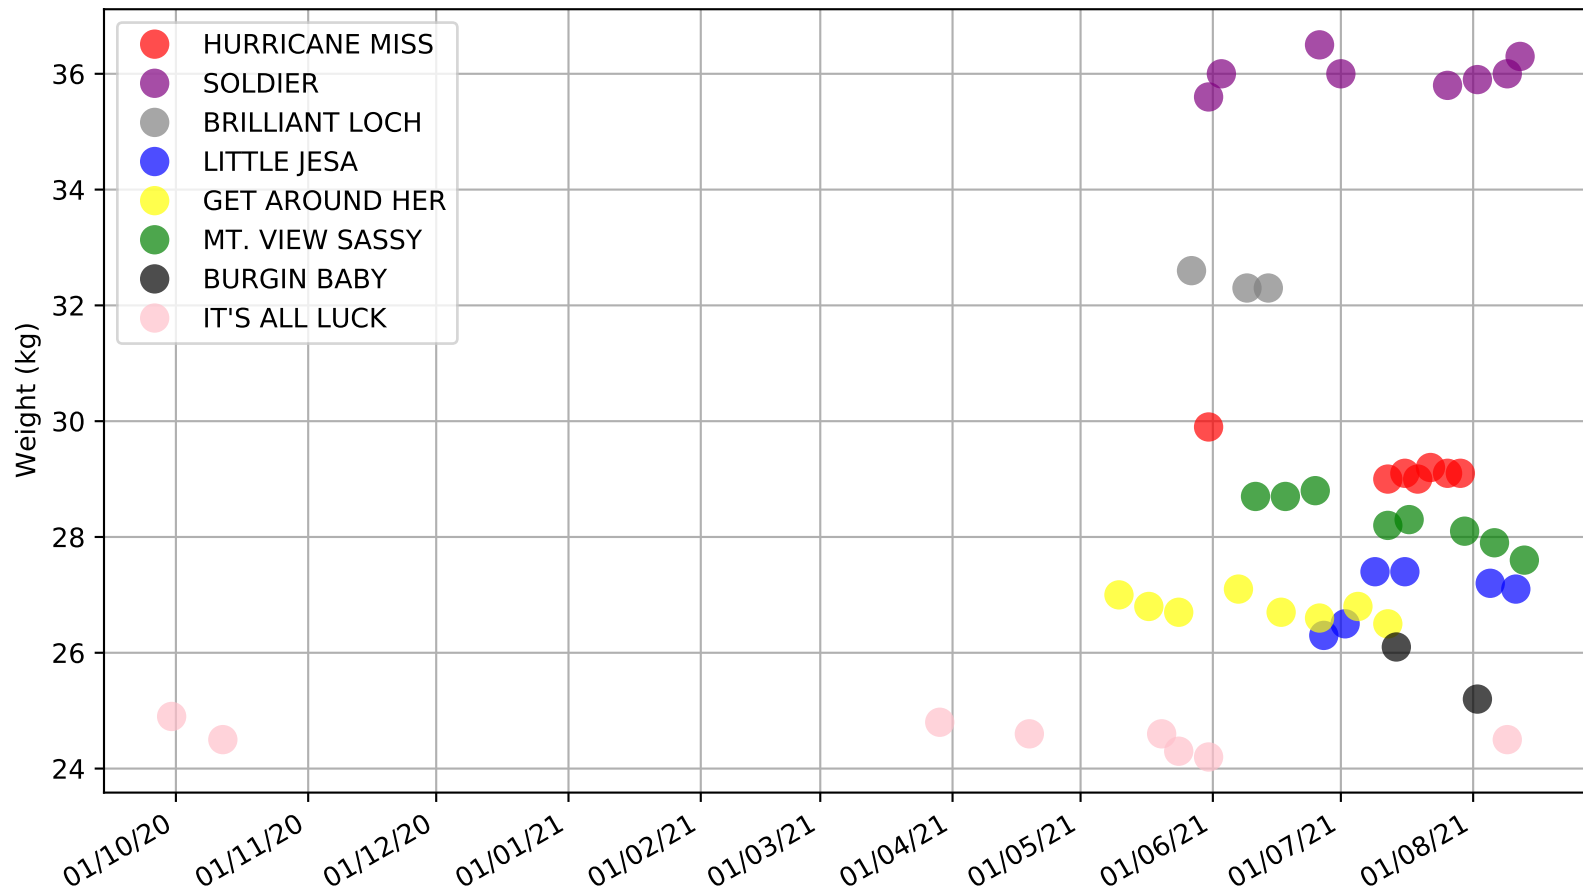

Cranbourne - 16th Aug
Race 11, TAB VENUE MODE, 311m, 7
Previous race weights in kilograms