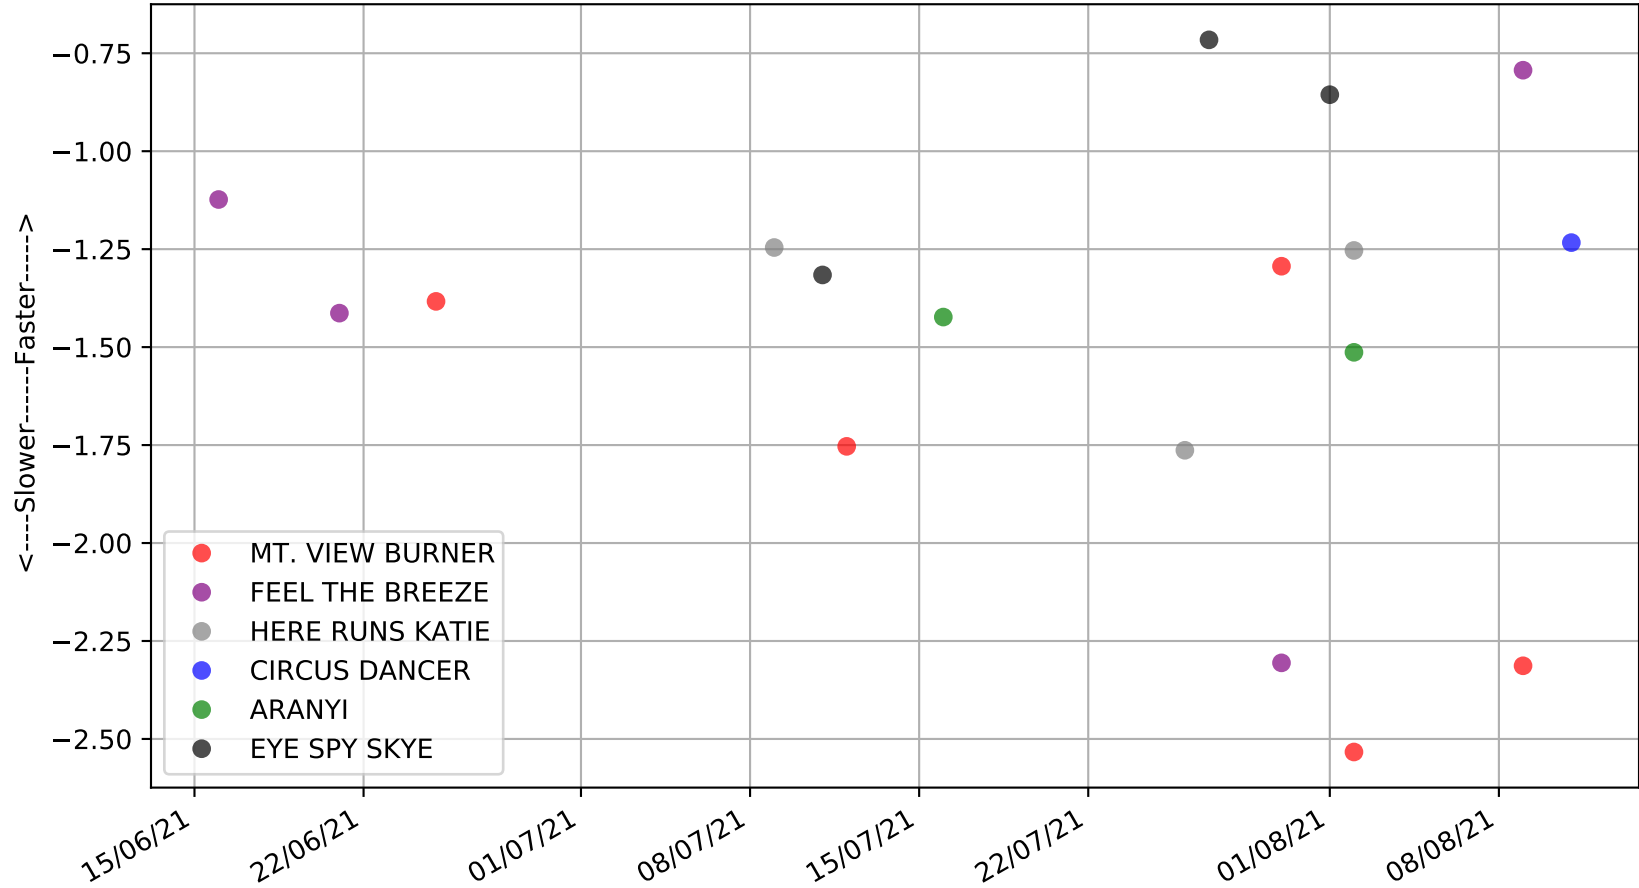

Cranbourne - 16th Aug  
Race 3, RAM LOCKSMITH, 311m, M  
Speed of dog compared with par win times of the track & distance it ran at

Cranbourne - 16th Aug  
Race 3, RAM LOCKSMITH, 311m, M  
Speed of dog +50m or -50m of current race distance