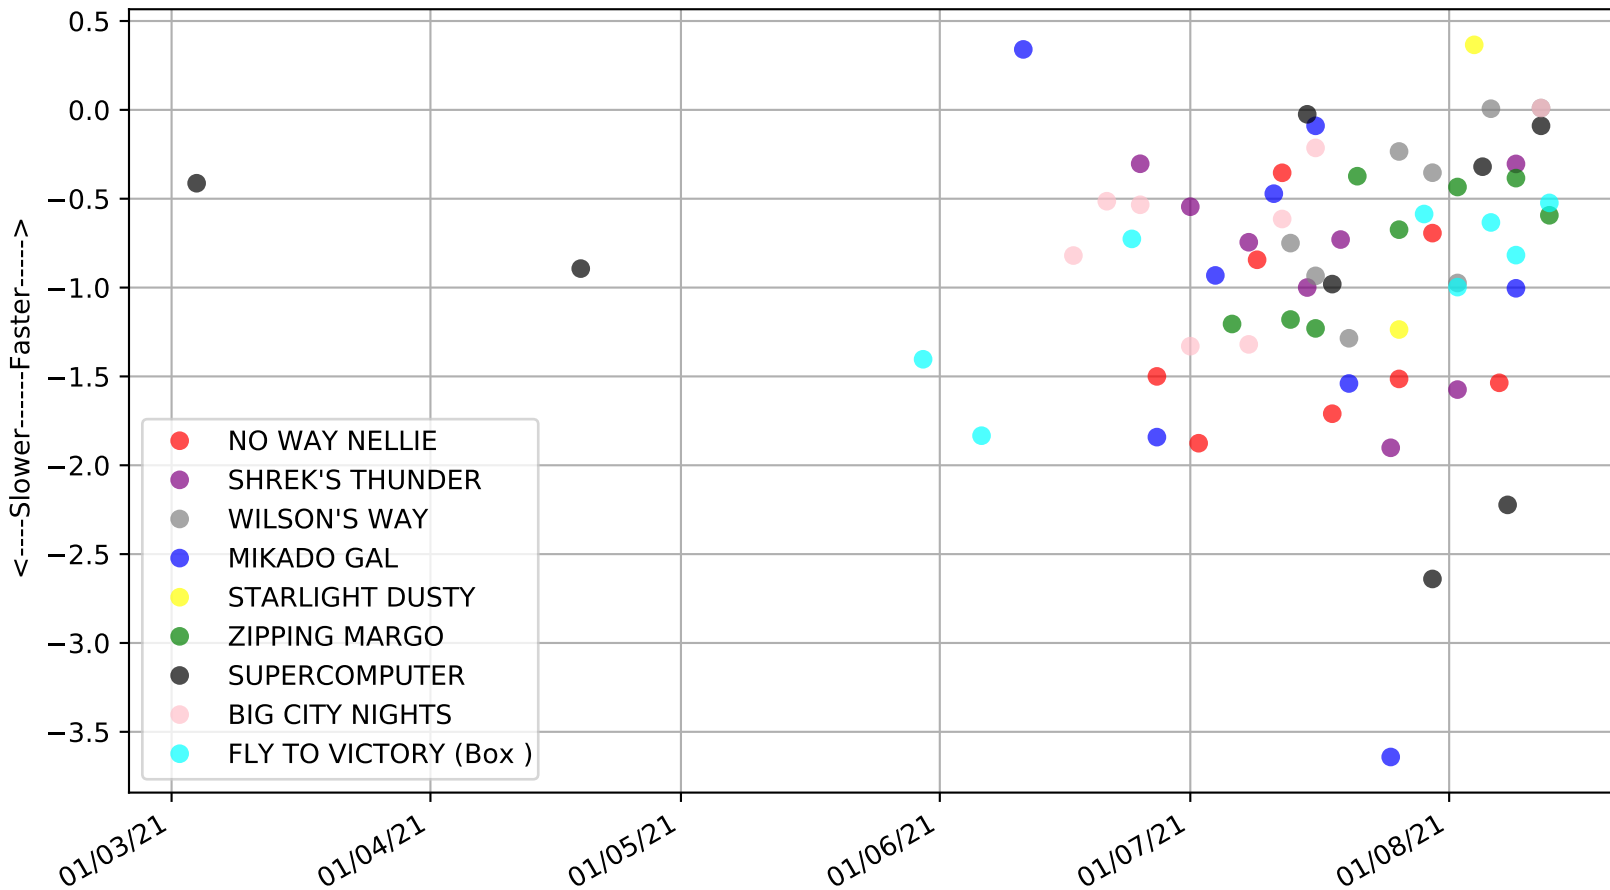

Cranbourne - 16th Aug
Race 5, DOWNLOAD THE WATCHDOG APP, 520m, X67
Speed of dog compared with par win times of the track & distance it ran at