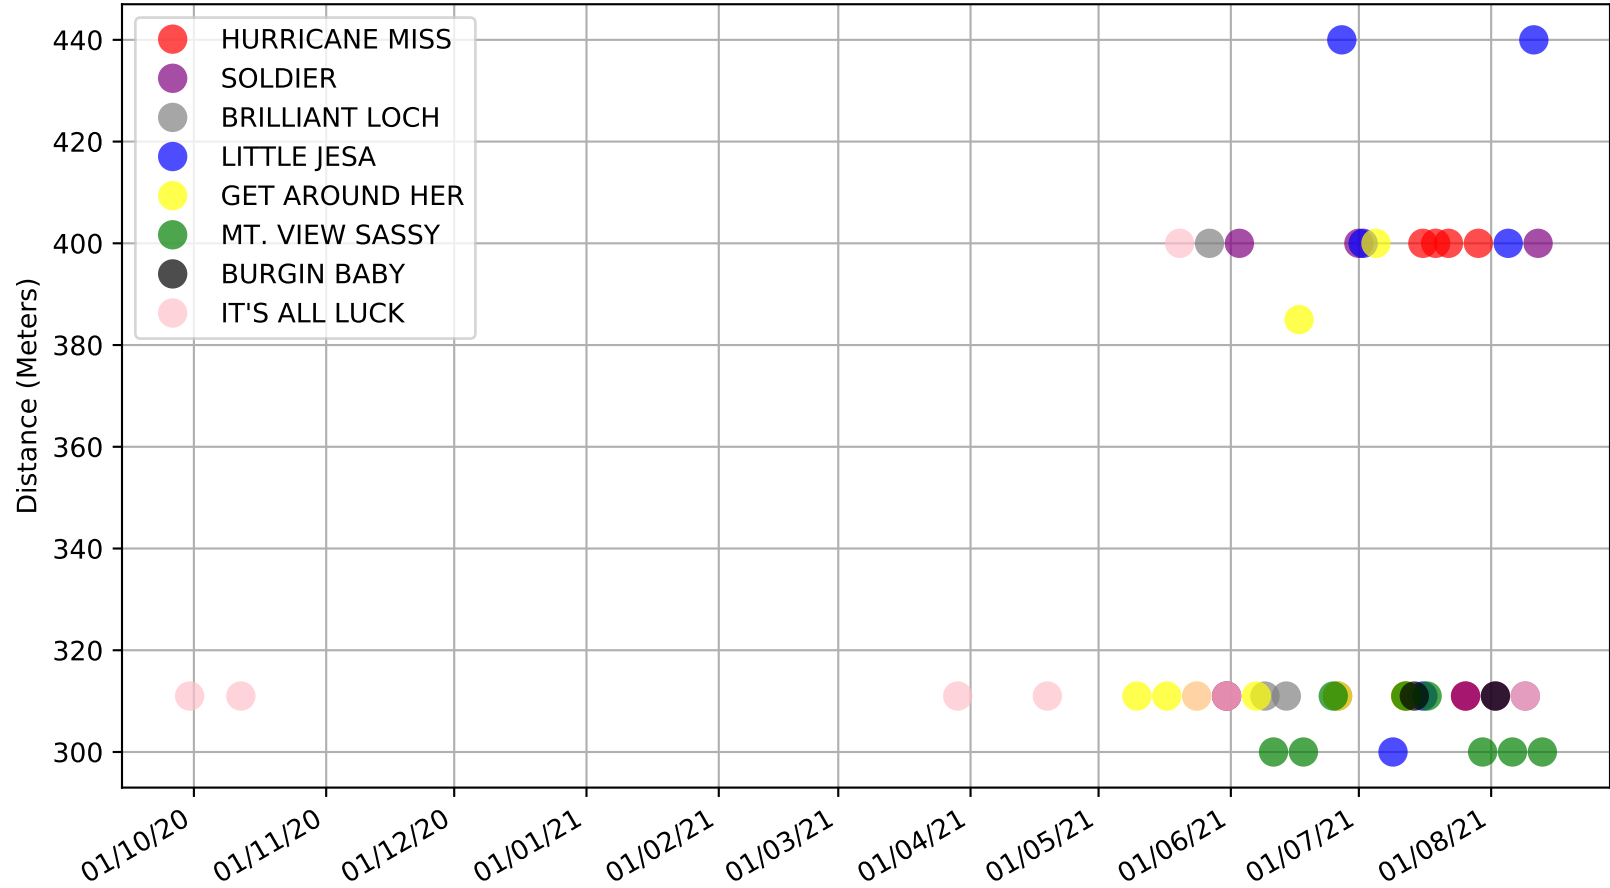

Cranbourne - 16th Aug
Race 11, TAB VENUE MODE, 311m, 7
Previous race distances in meters