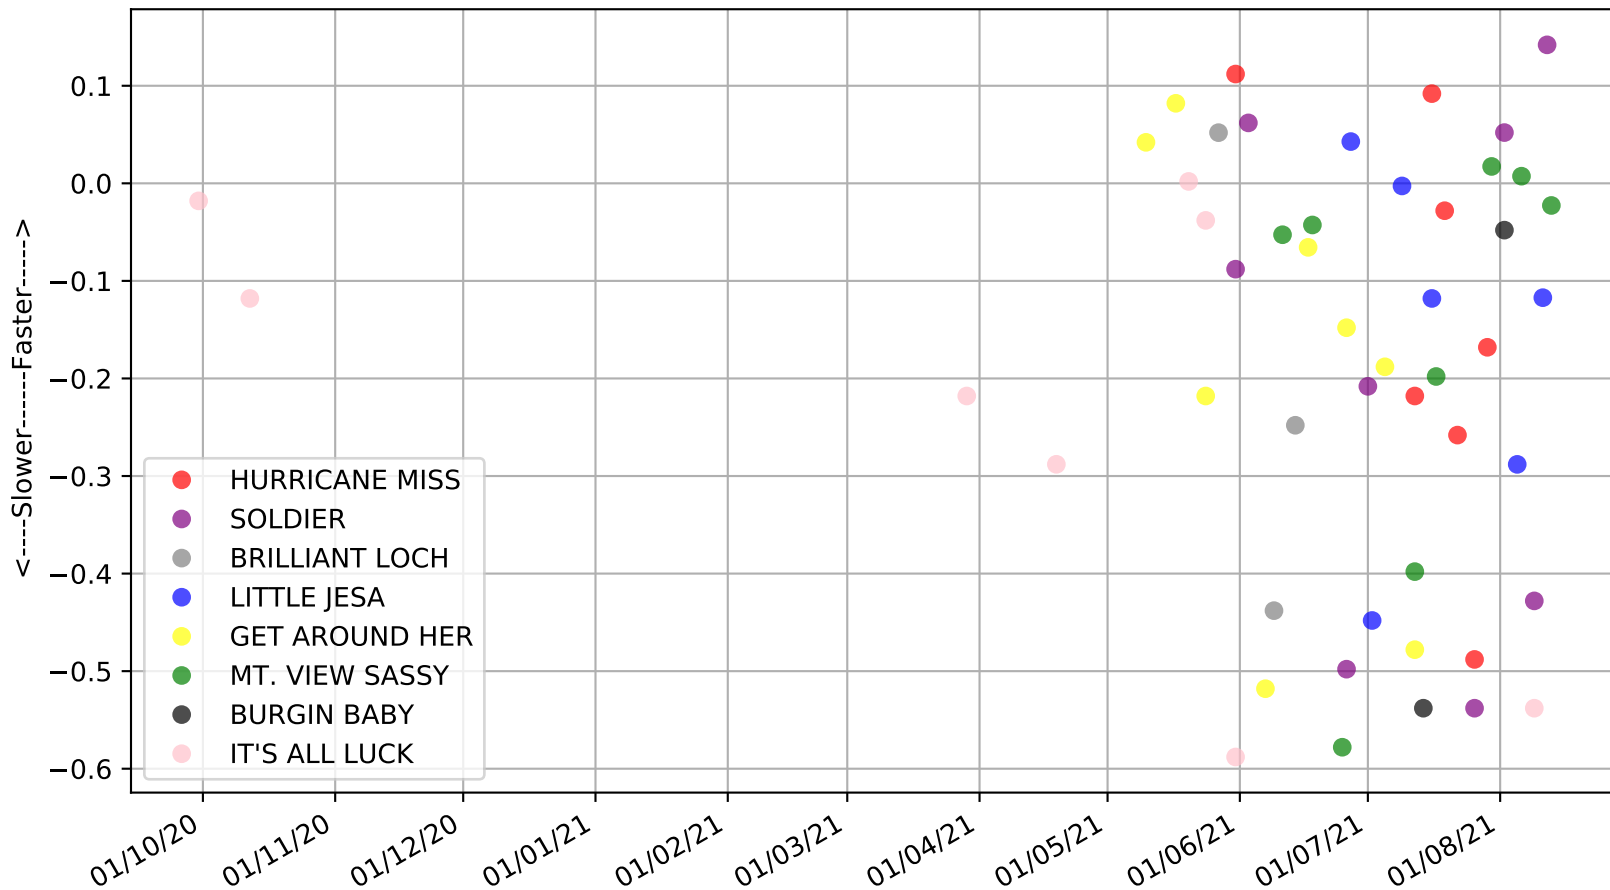

Cranbourne - 16th Aug
Race 11, TAB VENUE MODE, 311m, 7
Early Speed compared with par early speed