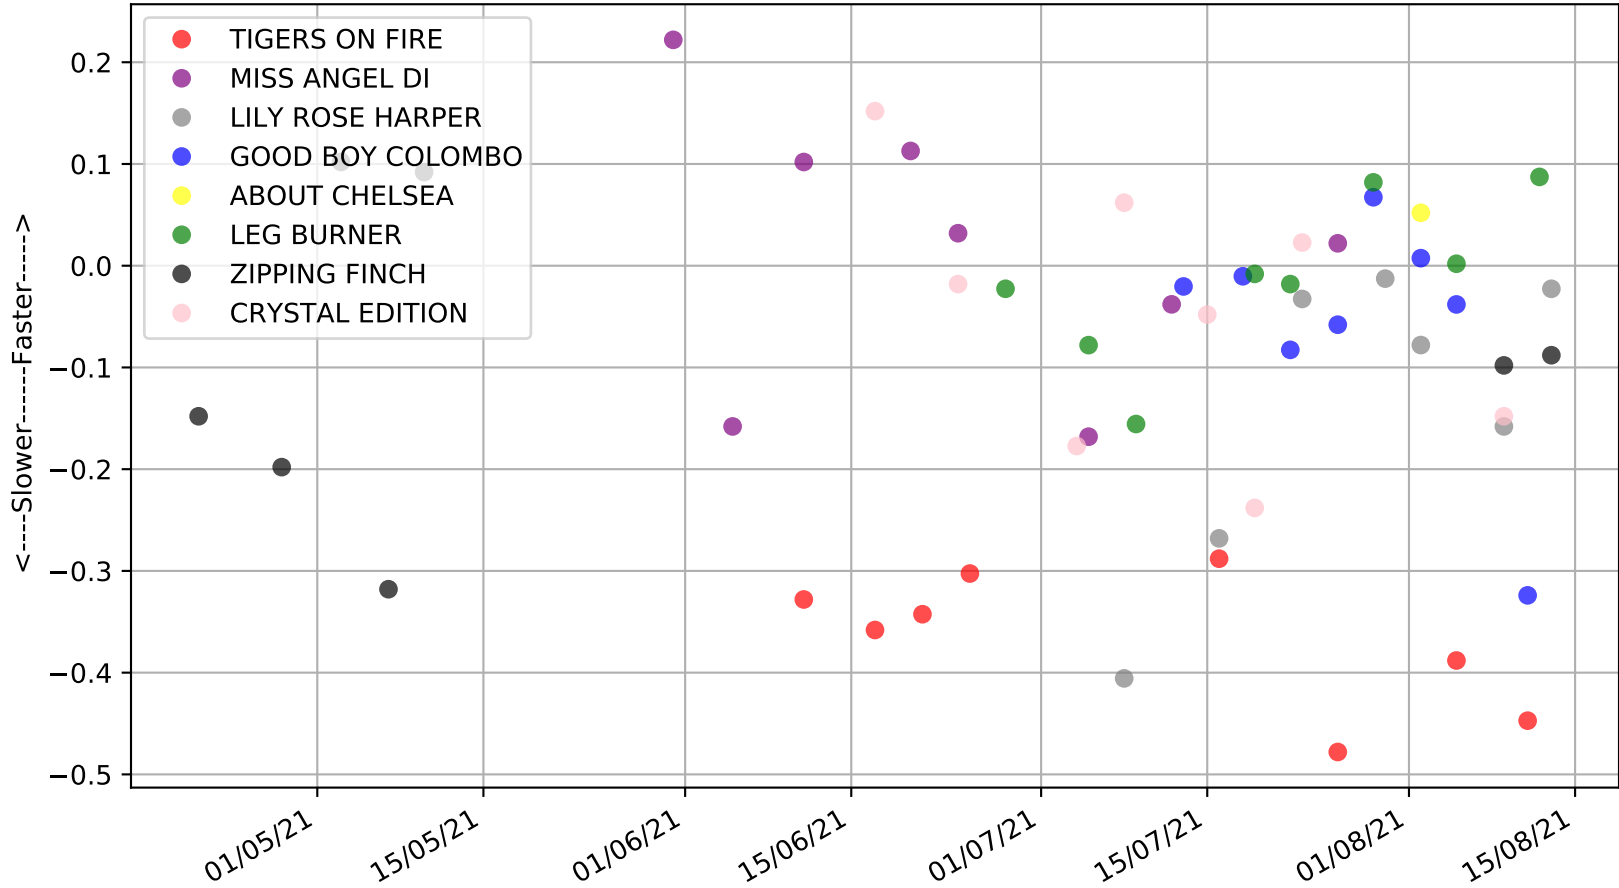

Cranbourne - 16th Aug  
Race 10, GREYHOUND CLUBS VICTORIA, 311m, 7  
Previous race distances in meters

Cranbourne - 16th Aug  
Race 10, GREYHOUND CLUBS VICTORIA, 311m, 7  
Speed of dog compared with par win times of the track & distance it ran at

Cranbourne - 16th Aug  
Race 10, GREYHOUND CLUBS VICTORIA, 311m, 7  
Speed of dog +50m or -50m of current race distance

Cranbourne - 16th Aug  
Race 10, GREYHOUND CLUBS VICTORIA, 311m, 7  
Previous race weights in kilograms

Cranbourne - 16th Aug  
Race 10, GREYHOUND CLUBS VICTORIA, 311m, 7  
Early Speed compared with par early speed

Cranbourne - 16th Aug  
Race 11, TAB VENUE MODE, 311m, 7  
Previous race distances in meters