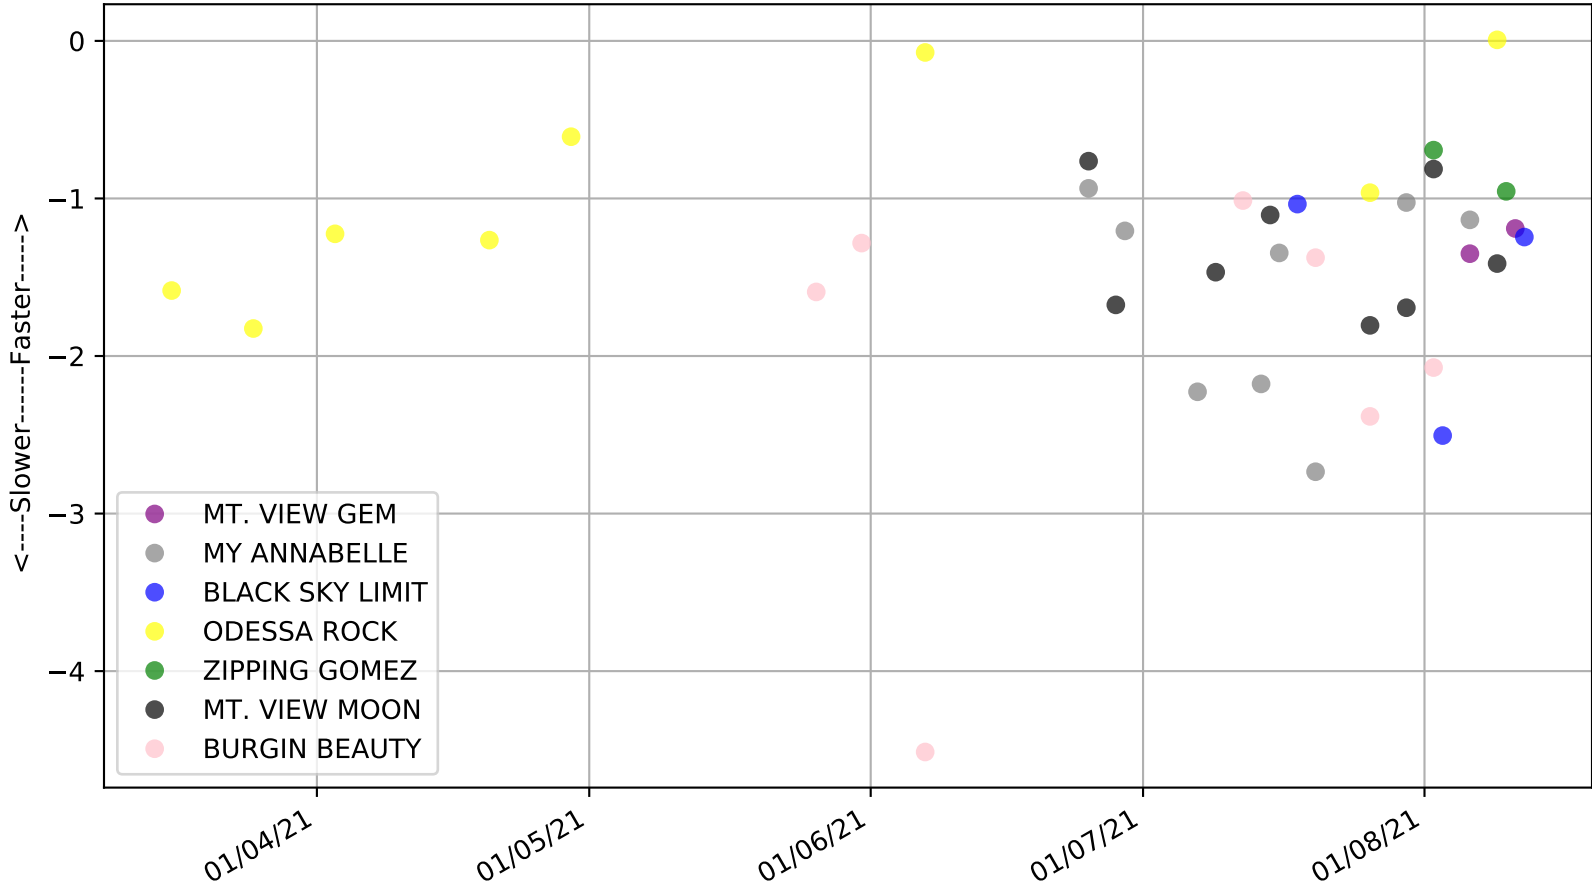

Cranbourne - 16th Aug  
Race 2, RAPIDVITE ANIMAL PRODUCTS, 311m, M  
Previous race distances in meters

Cranbourne - 16th Aug  
Race 2, RAPIDVITE ANIMAL PRODUCTS, 311m, M  
Speed of dog compared with par win times of the track & distance it ran at