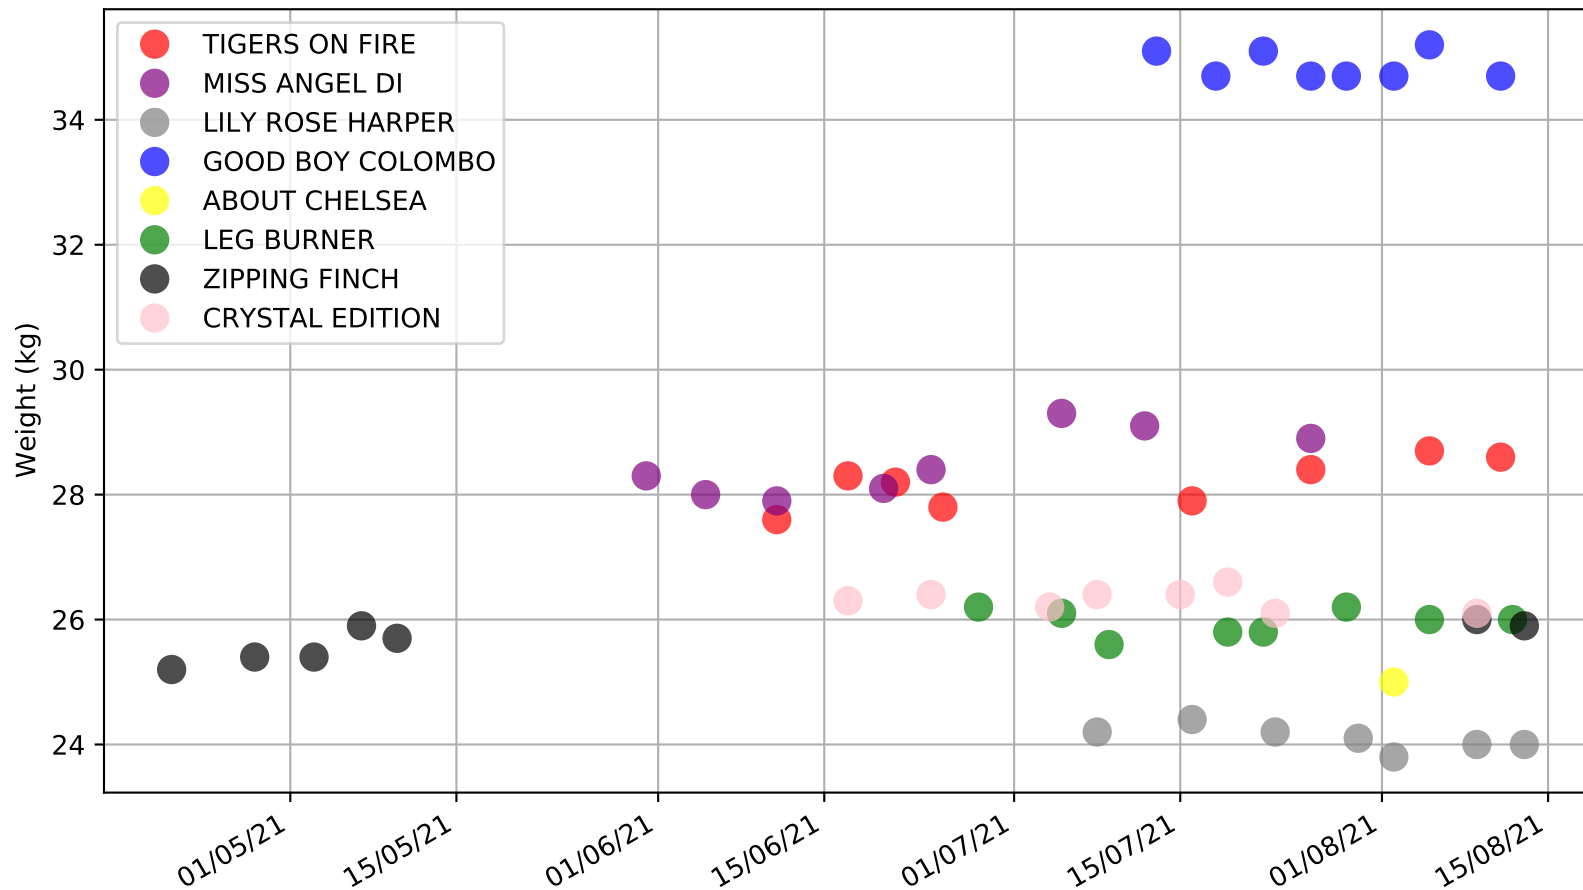

Cranbourne - 16th Aug  
Race 10, GREYHOUND CLUBS VICTORIA, 311m, 7  
Previous race distances in meters

Cranbourne - 16th Aug  
Race 10, GREYHOUND CLUBS VICTORIA, 311m, 7  
Speed of dog compared with par win times of the track & distance it ran at

Cranbourne - 16th Aug  
Race 10, GREYHOUND CLUBS VICTORIA, 311m, 7  
Speed of dog +50m or -50m of current race distance

Cranbourne - 16th Aug  
Race 10, GREYHOUND CLUBS VICTORIA, 311m, 7  
Previous race weights in kilograms

Cranbourne - 16th Aug  
Race 10, GREYHOUND CLUBS VICTORIA, 311m, 7  
Early Speed compared with par early speed

Cranbourne - 16th Aug  
Race 11, TAB VENUE MODE, 311m, 7  
Previous race distances in meters