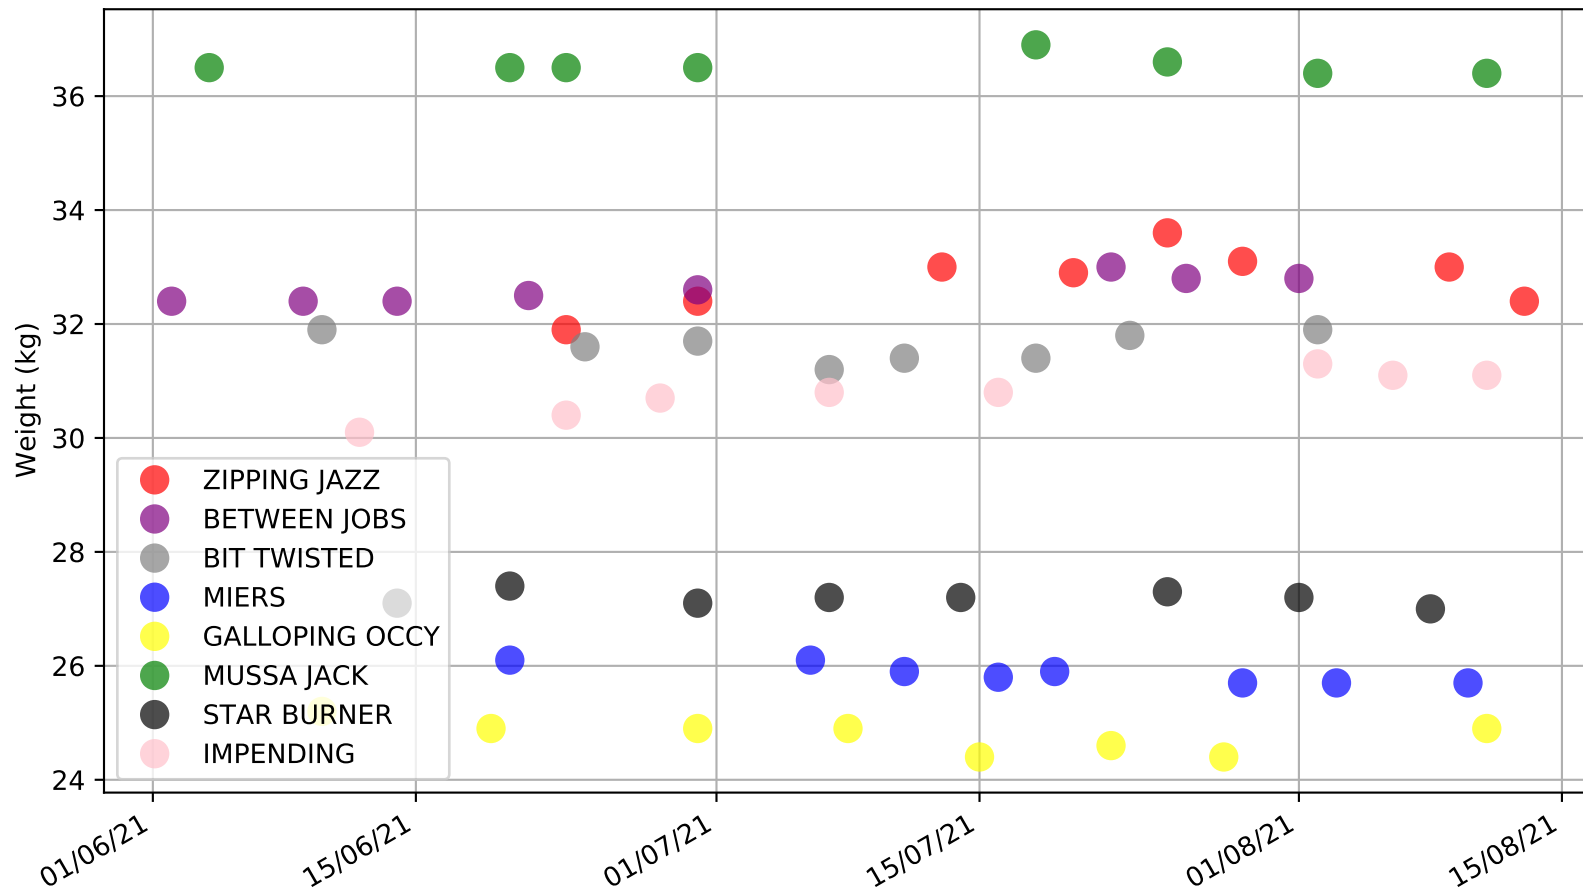

Cranbourne - 16th Aug
Race 8, BACKMANS PET FOODS, 520m, 5
Previous race weights in kilograms