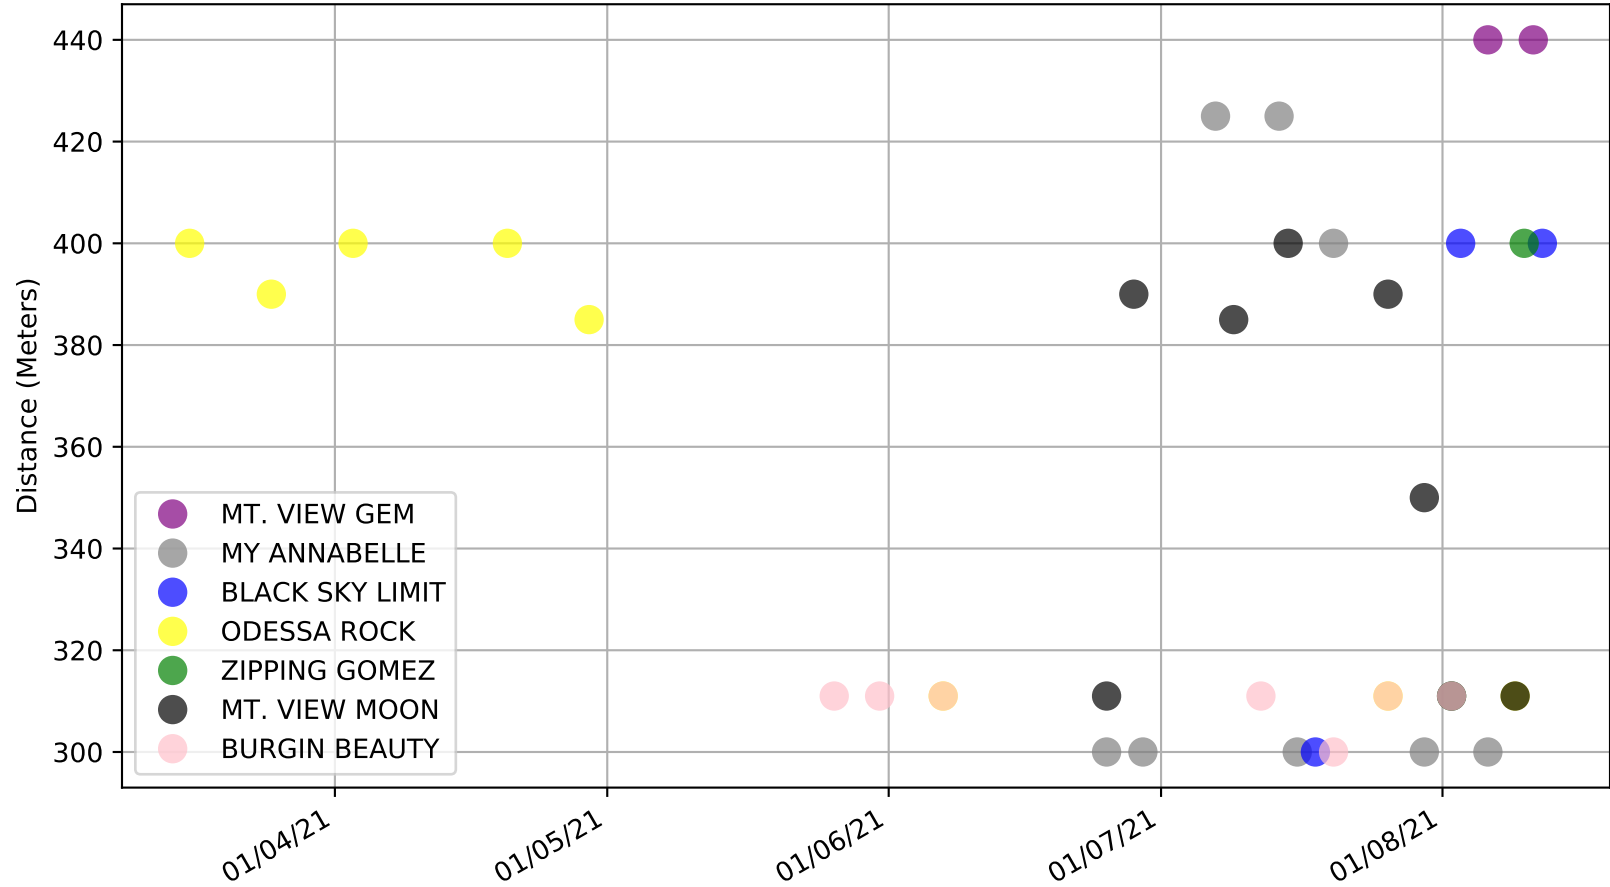

Cranbourne - 16th Aug  
Race 2, RAPIDVITE ANIMAL PRODUCTS, 311m, M  
Previous race distances in meters

Cranbourne - 16th Aug  
Race 2, RAPIDVITE ANIMAL PRODUCTS, 311m, M  
Speed of dog compared with par win times of the track & distance it ran at