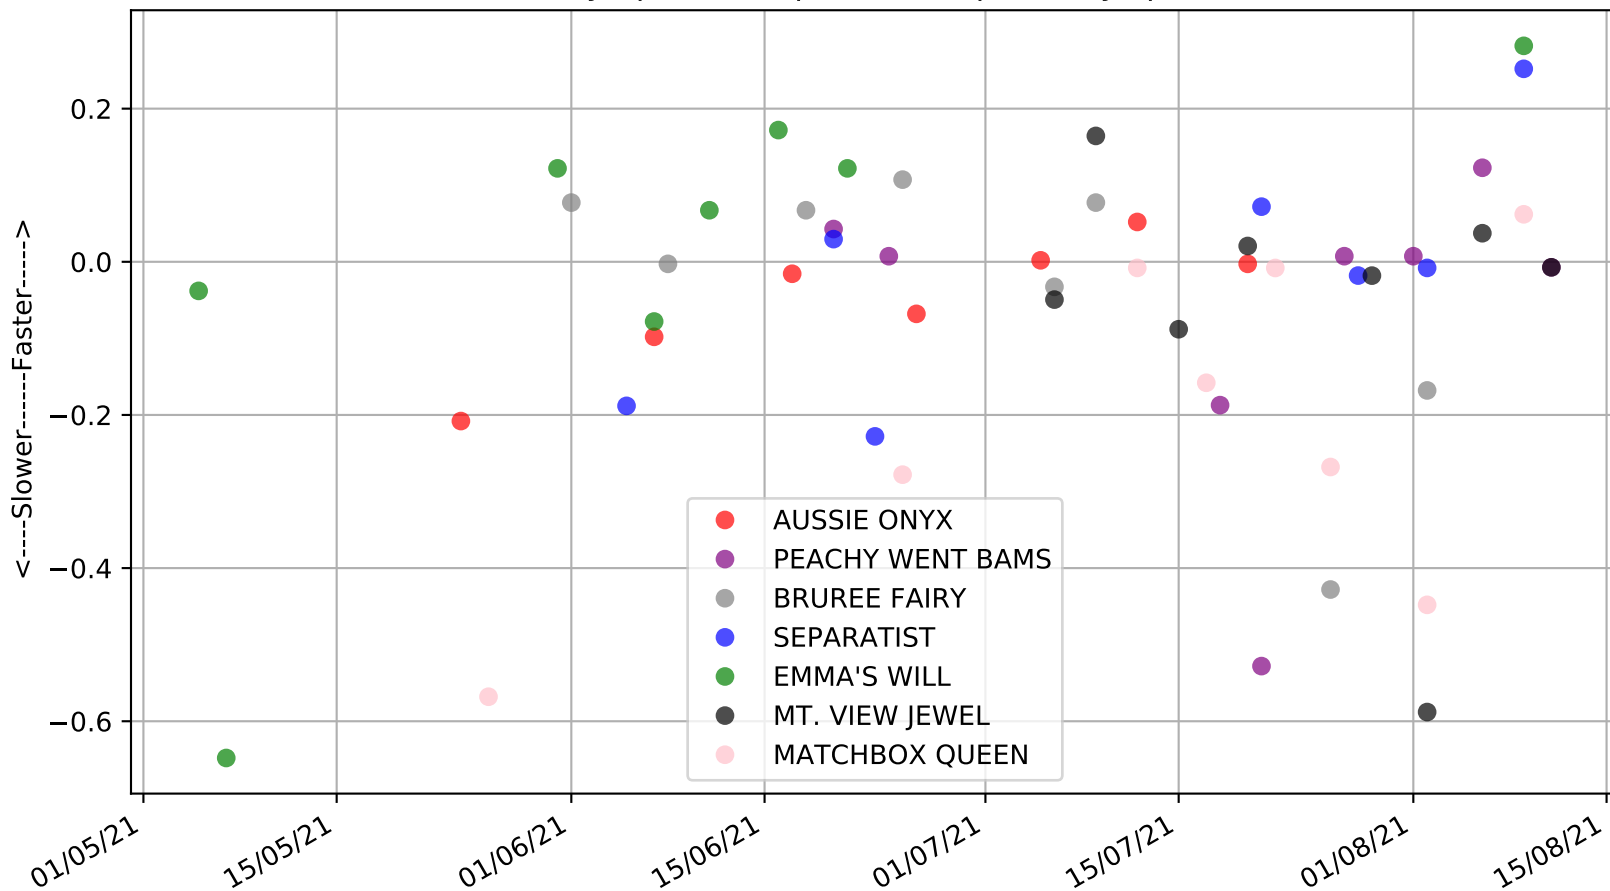

Cranbourne - 16th Aug  
Race 10, GREYHOUND CLUBS VICTORIA, 311m, 7  
Previous race distances in meters

Cranbourne - 16th Aug  
Race 10, GREYHOUND CLUBS VICTORIA, 311m, 7  
Speed of dog compared with par win times of the track & distance it ran at