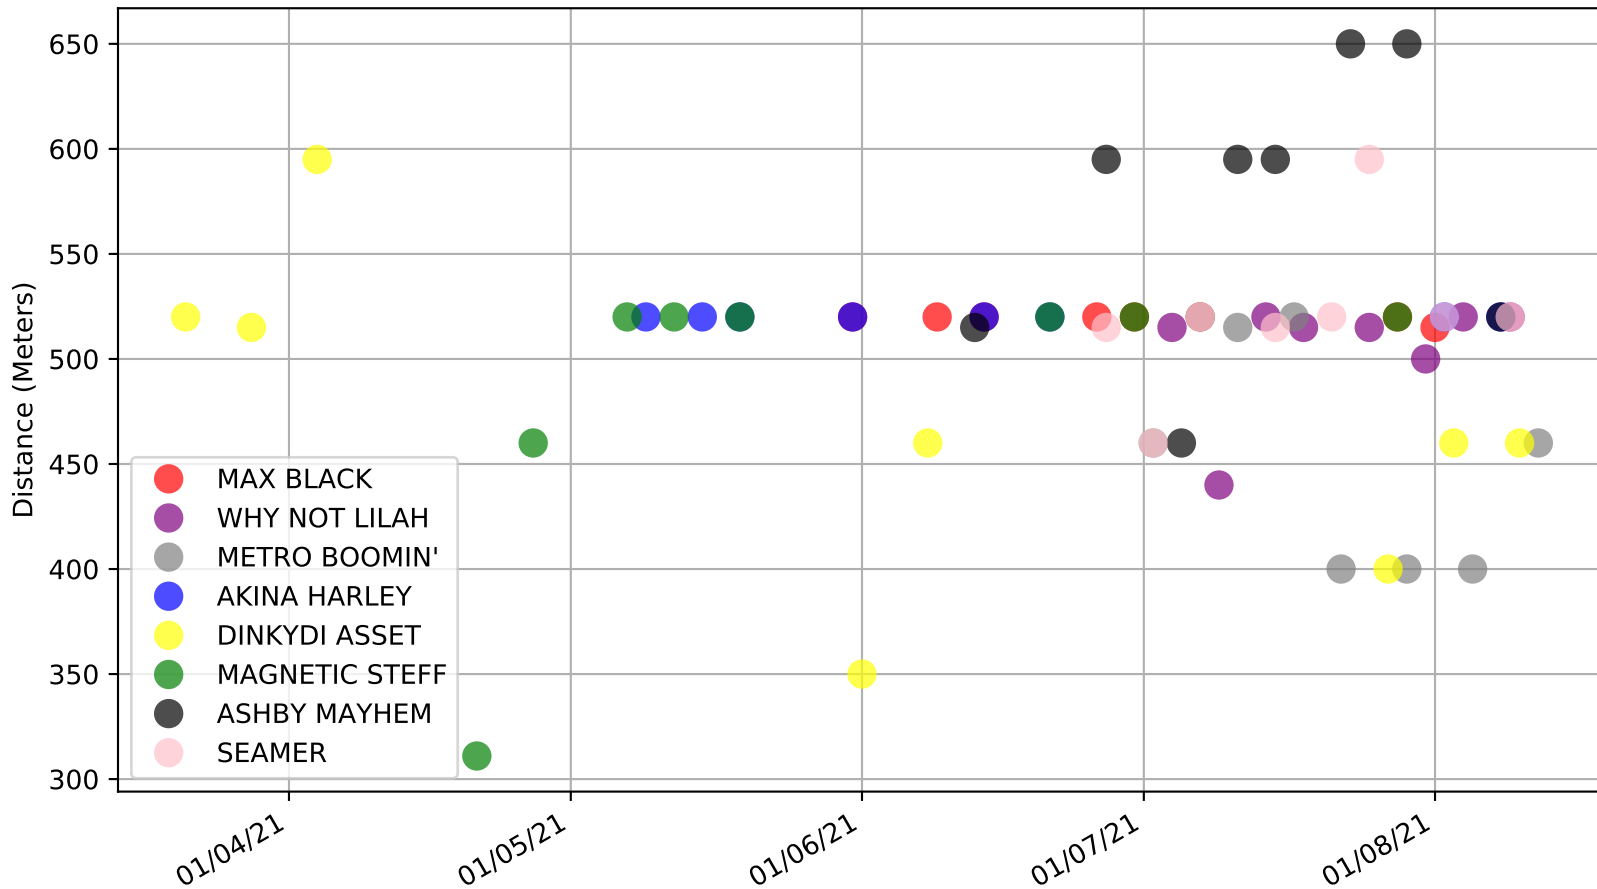

Cranbourne - 16th Aug
Race 6, Cranbournegreyhounds.com.au, 520m, 5
Previous race distances in meters