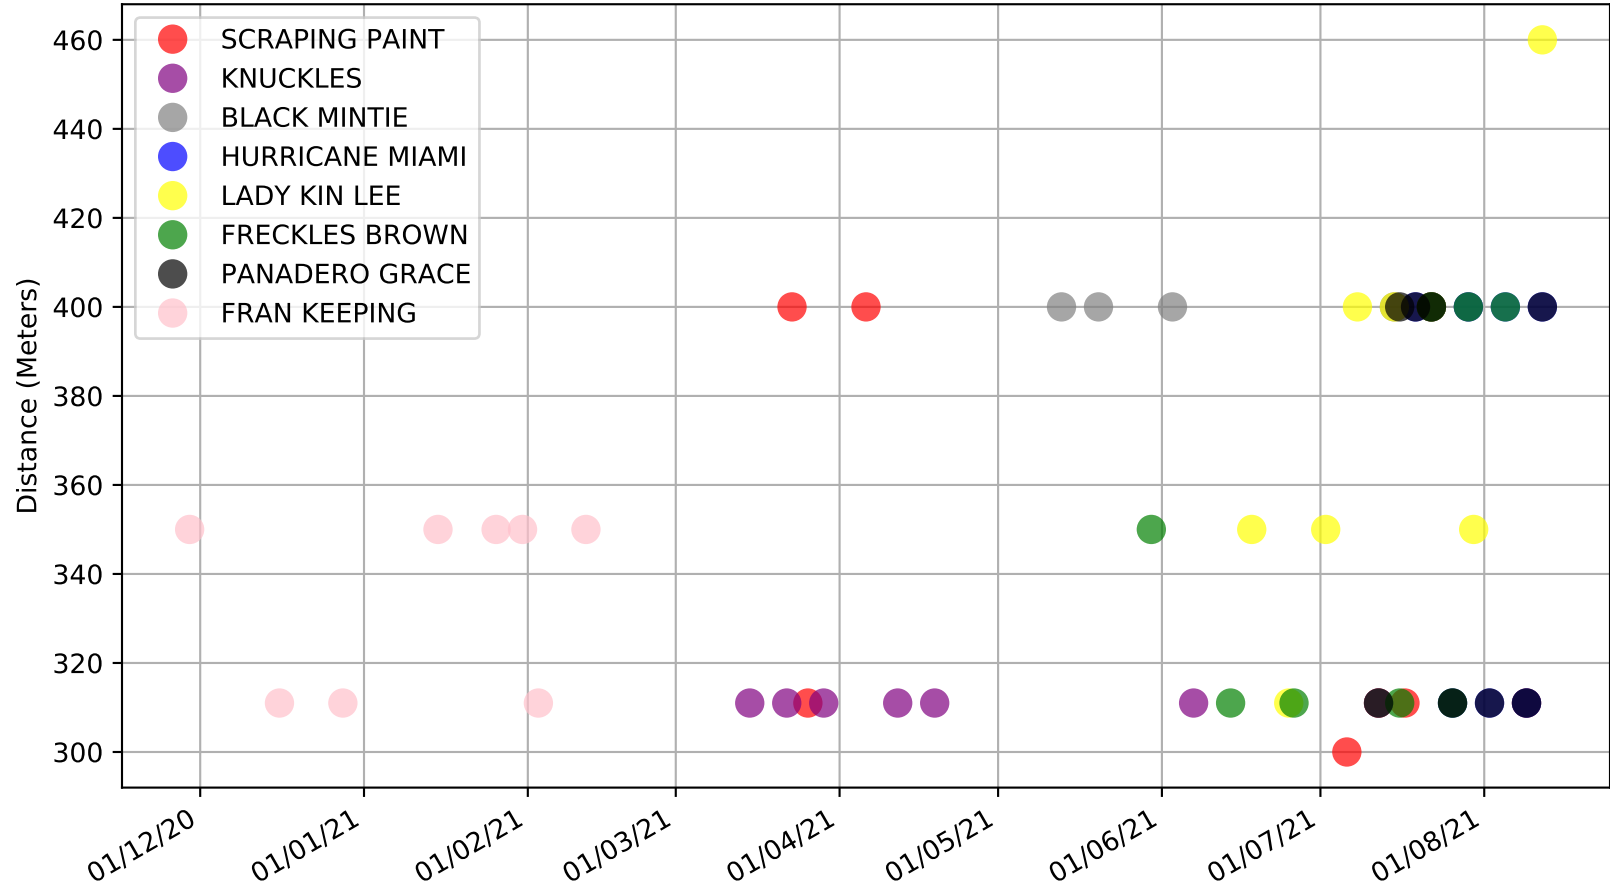

Cranbourne - 16th Aug
Race 7, CHECK OUR FACEBOOK PAGE, 311m, 5
Previous race distances in meters