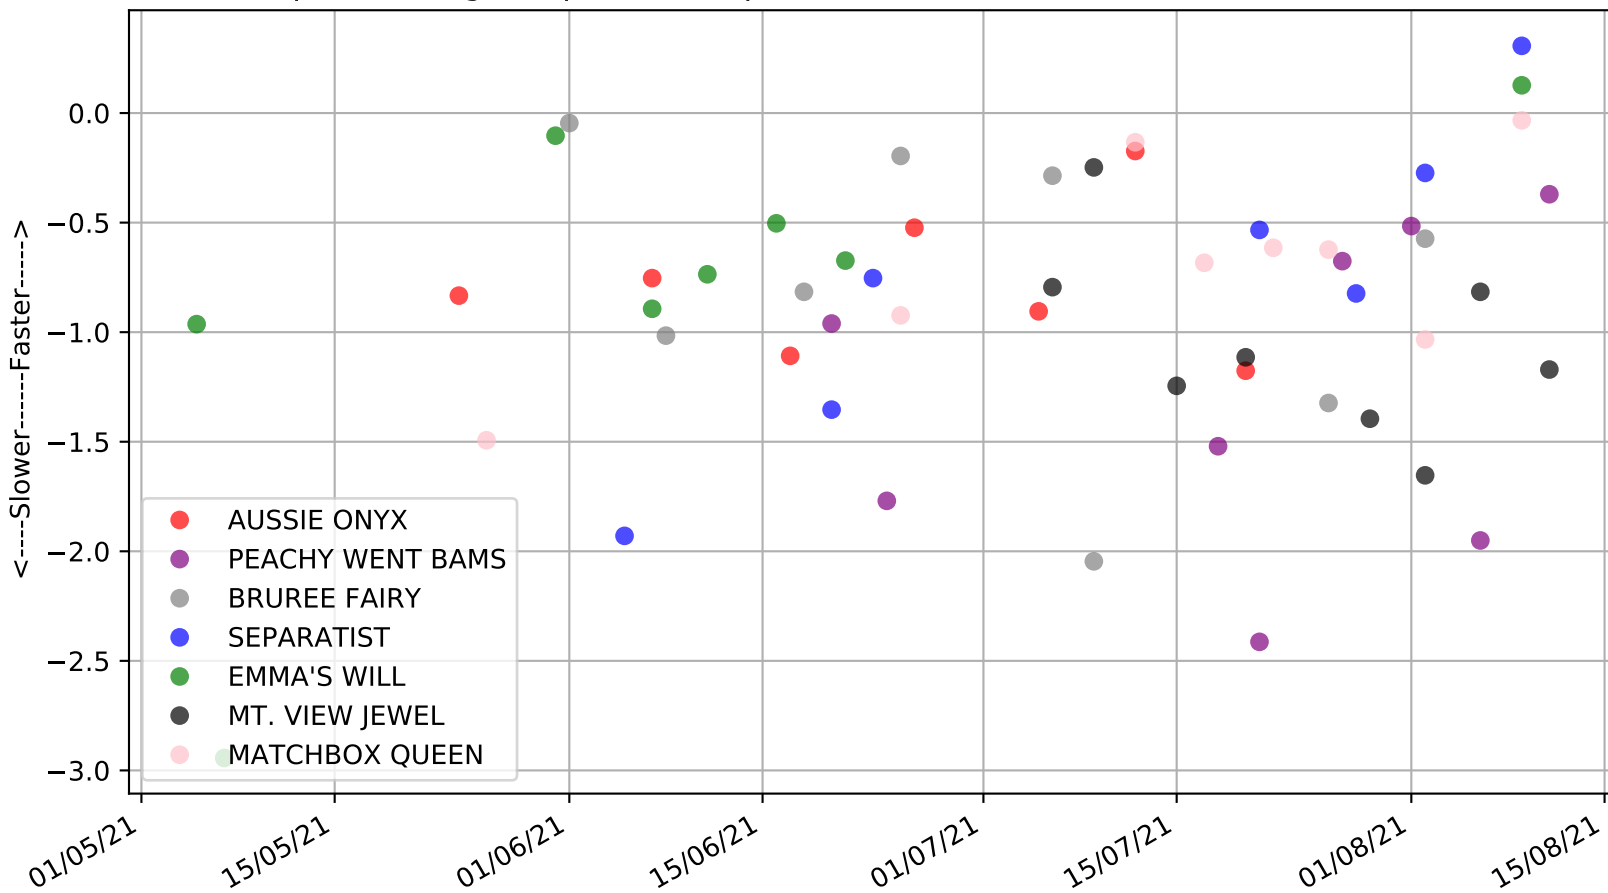

Cranbourne - 16th Aug
Race 9, WINNING POST SUPPLIES, 311m, 7
Speed of dog compared with par win times of the track & distance it ran at