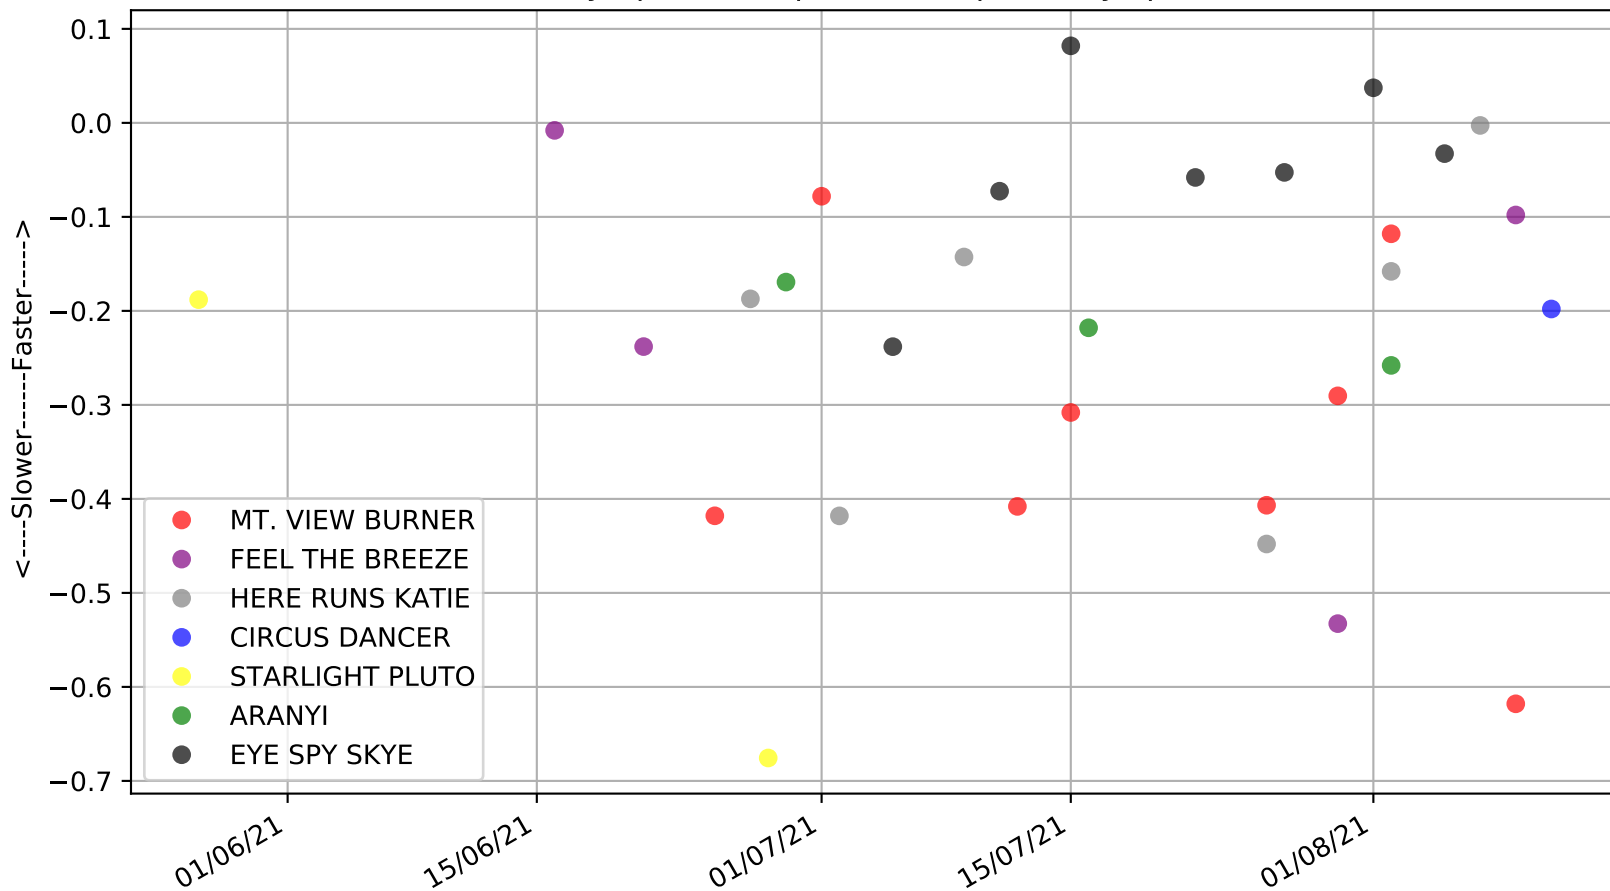

Cranbourne - 16th Aug
Race 3, RAM LOCKSMITH, 311m, M
Early Speed compared with par early speed