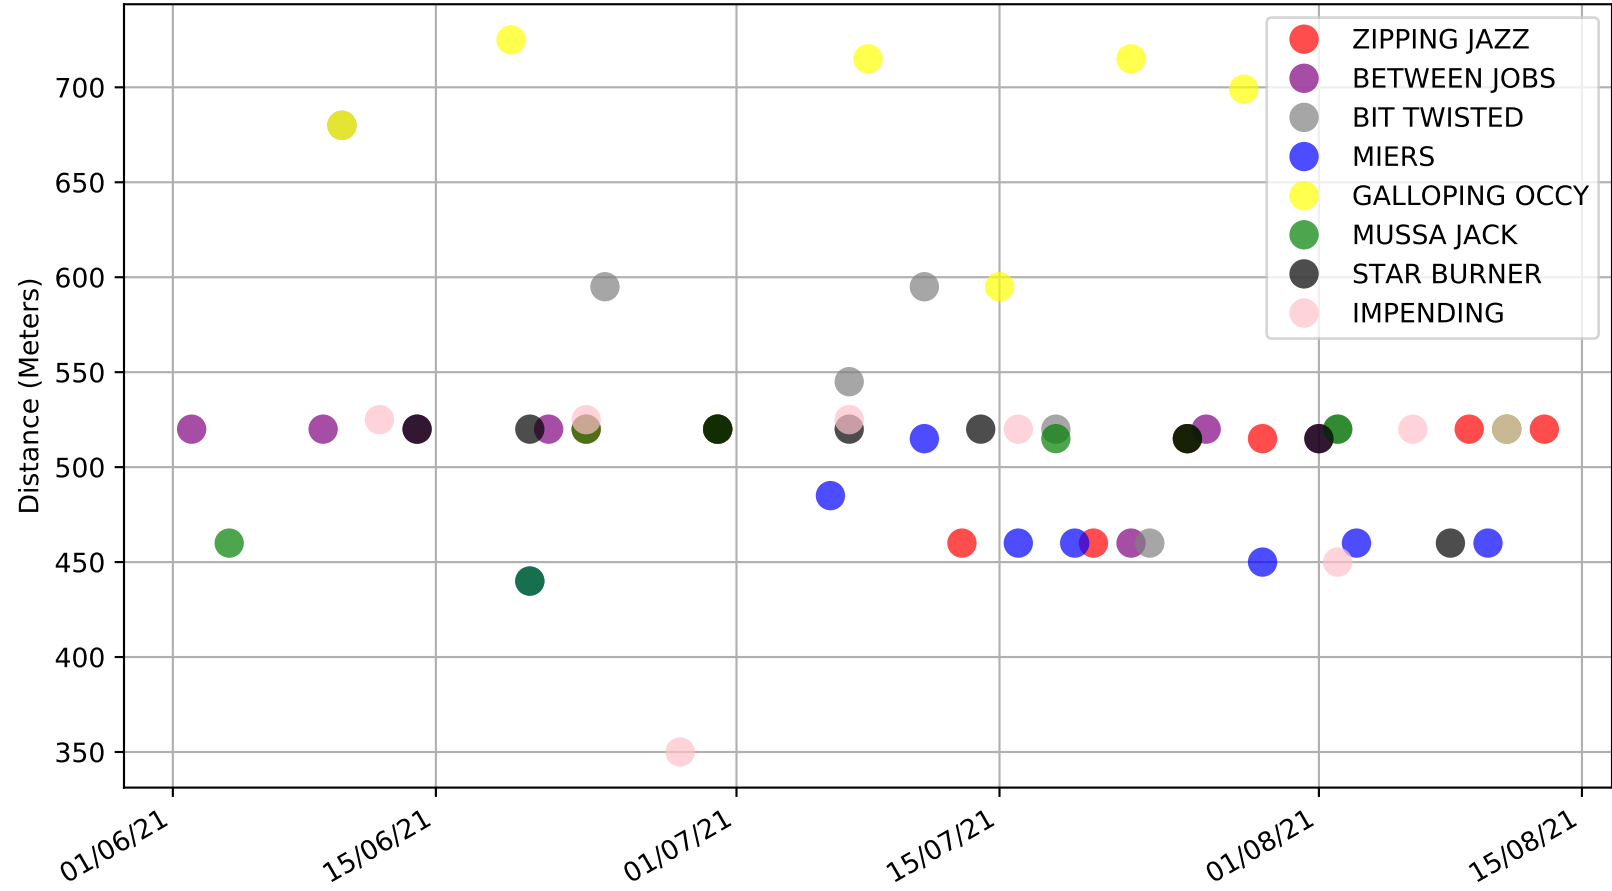

Cranbourne - 16th Aug
Race 8, BACKMANS PET FOODS, 520m, 5
Previous race distances in meters