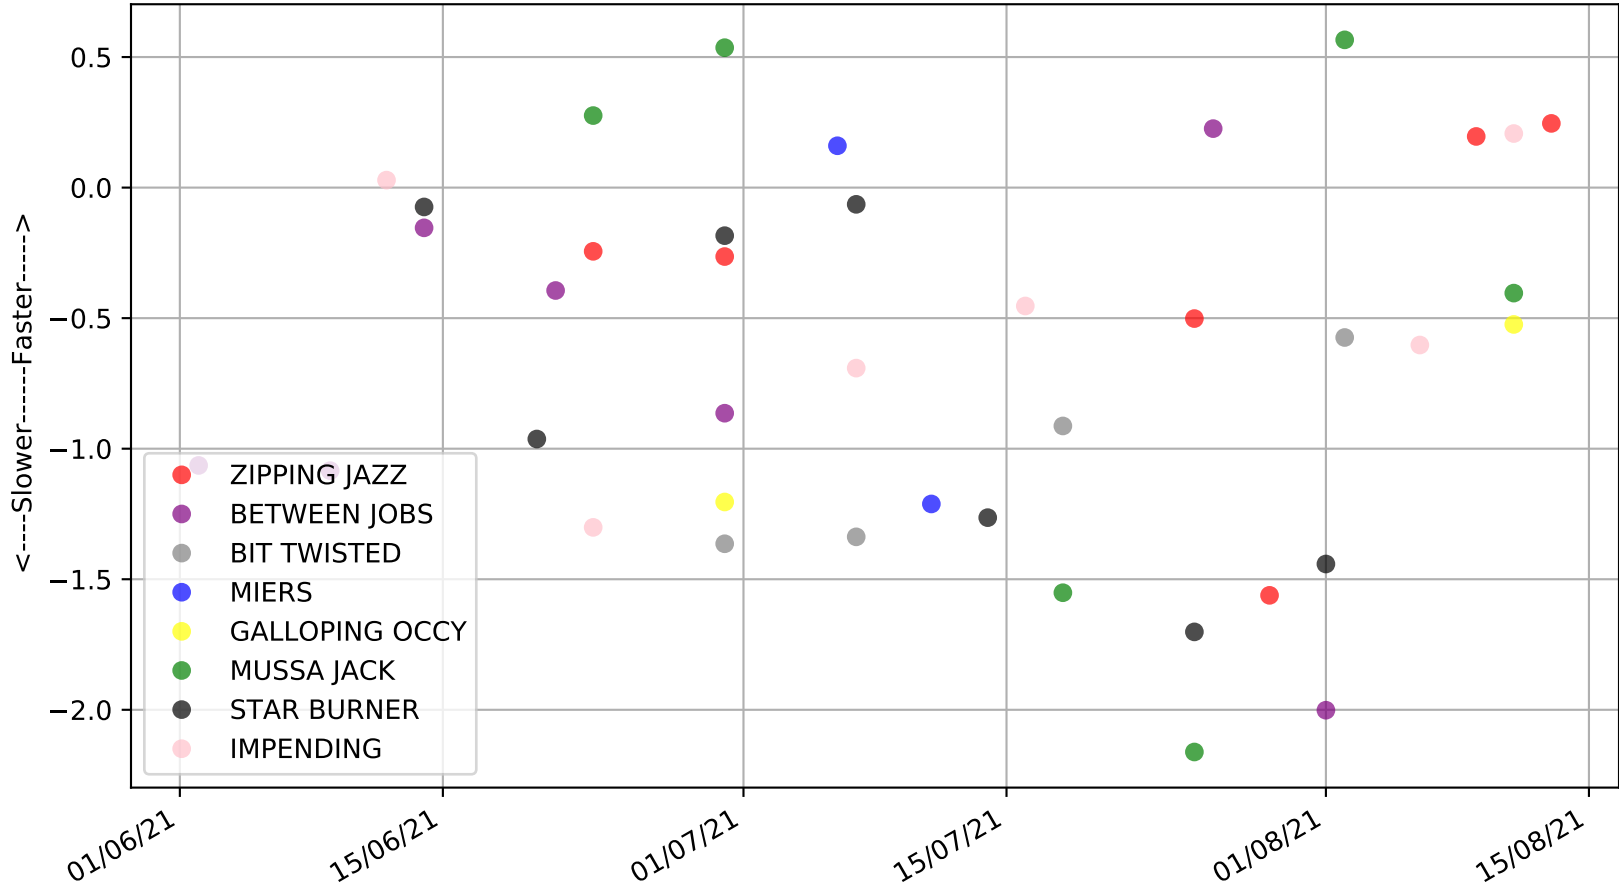

Cranbourne - 16th Aug
Race 8, BACKMANS PET FOODS, 520m, 5
Speed of dog +50m or -50m of current race distance