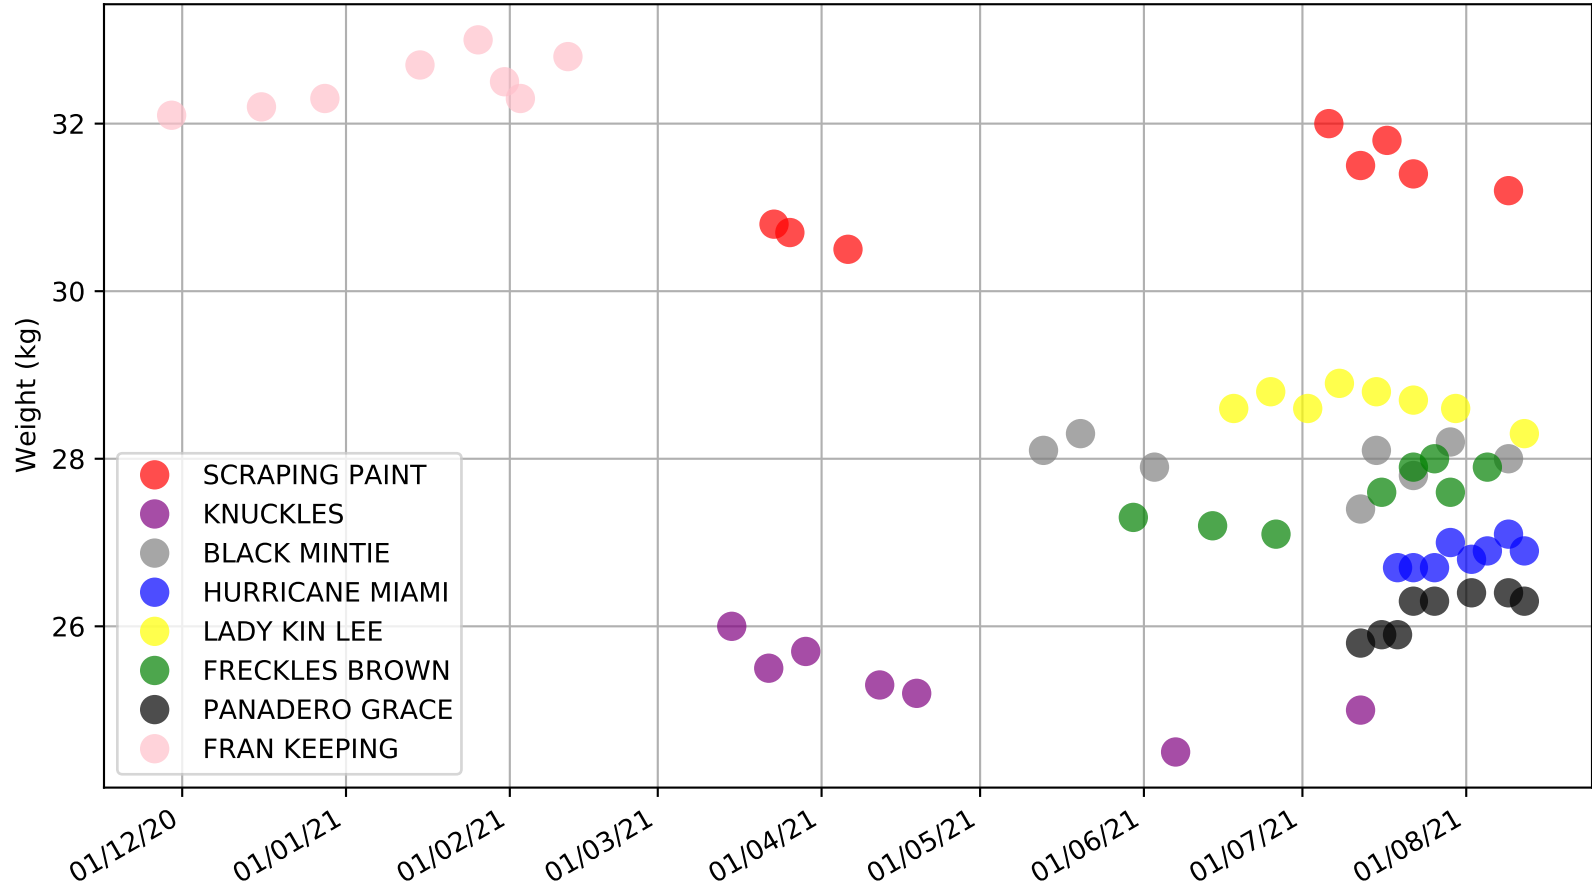

Cranbourne - 16th Aug
Race 7, CHECK OUR FACEBOOK PAGE, 311m, 5
Previous race weights in kilograms