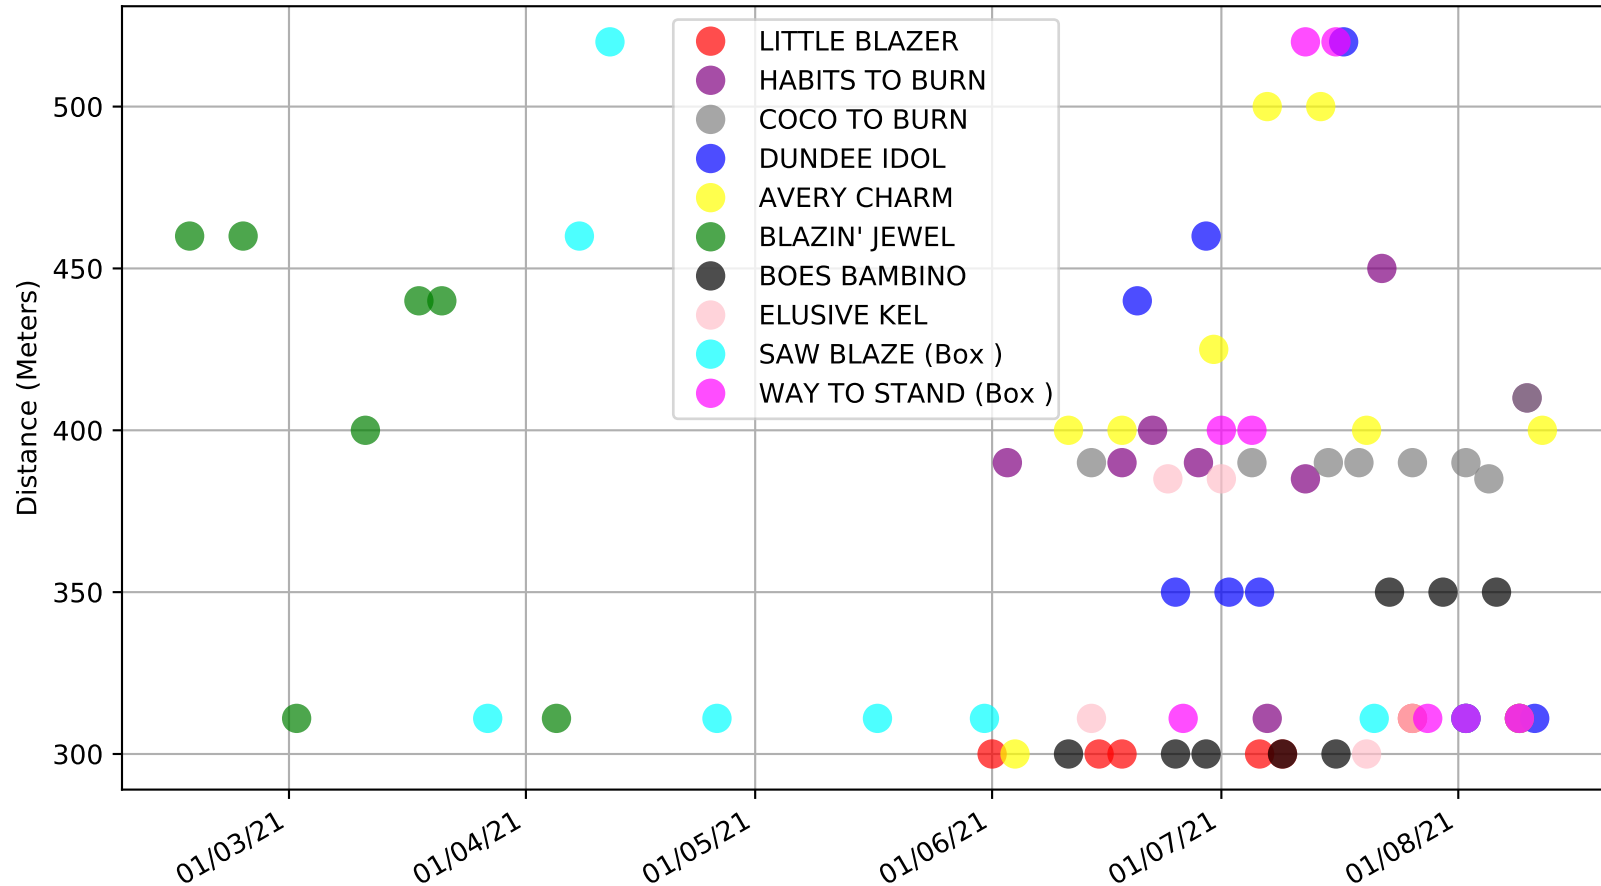

Cranbourne - 16th Aug
Race 12, hookedonscotch.com.au, 311m, 6G
Speed of dog compared with par win times of the track & distance it ran at

Cranbourne - 16th Aug
Race 12, hookedonscotch.com.au, 311m, 6G
Previous race distances in meters