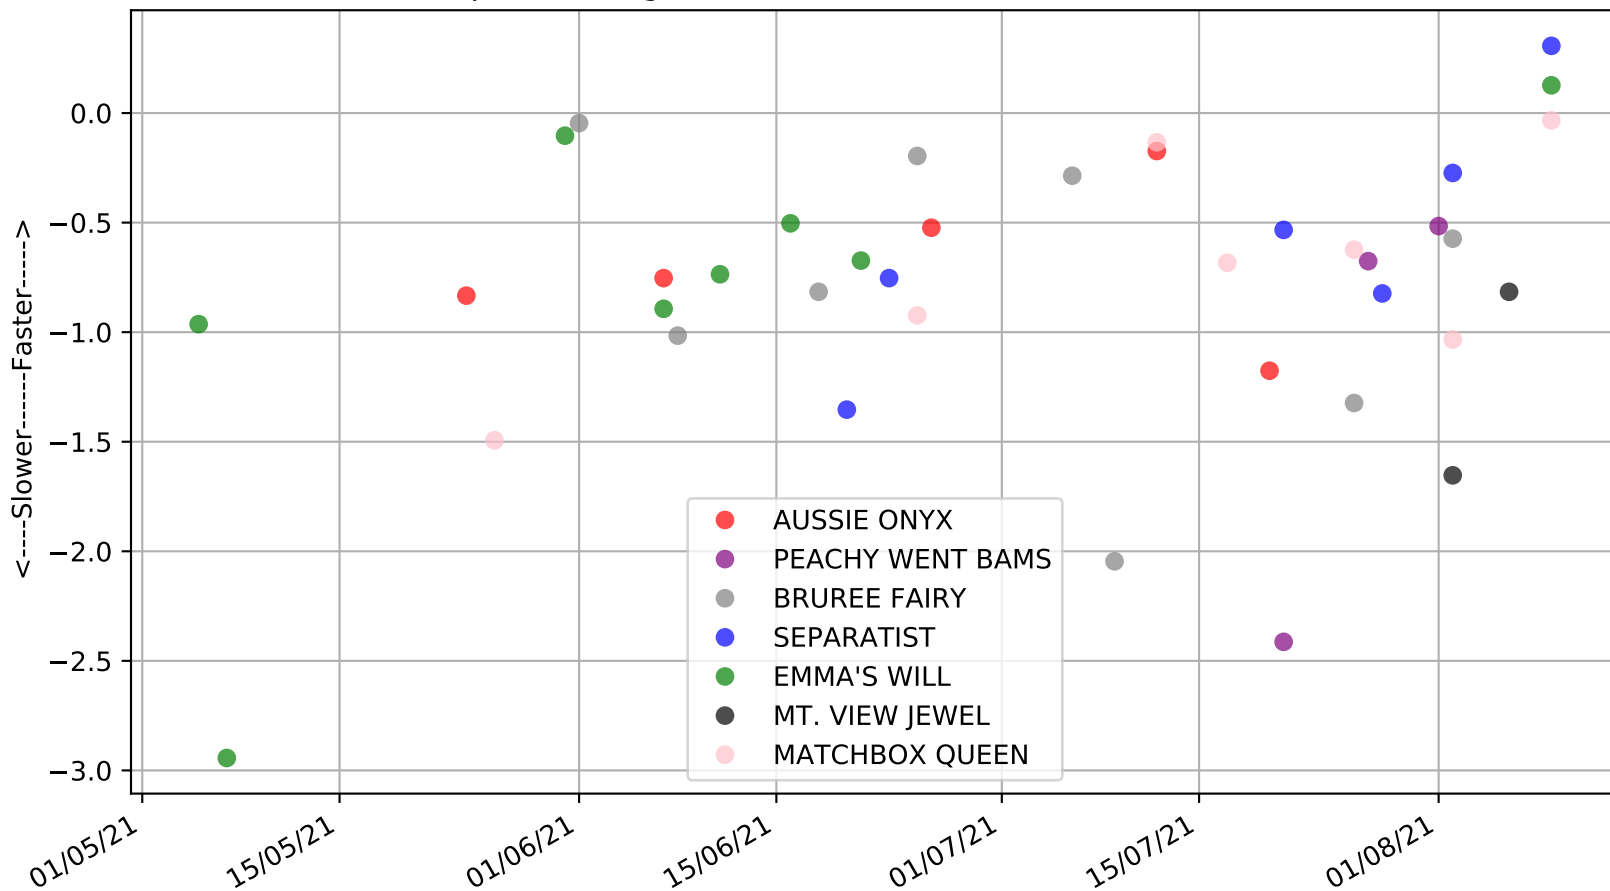

Cranbourne - 16th Aug
Race 9, WINNING POST SUPPLIES, 311m, 7
Speed of dog +50m or -50m of current race distance