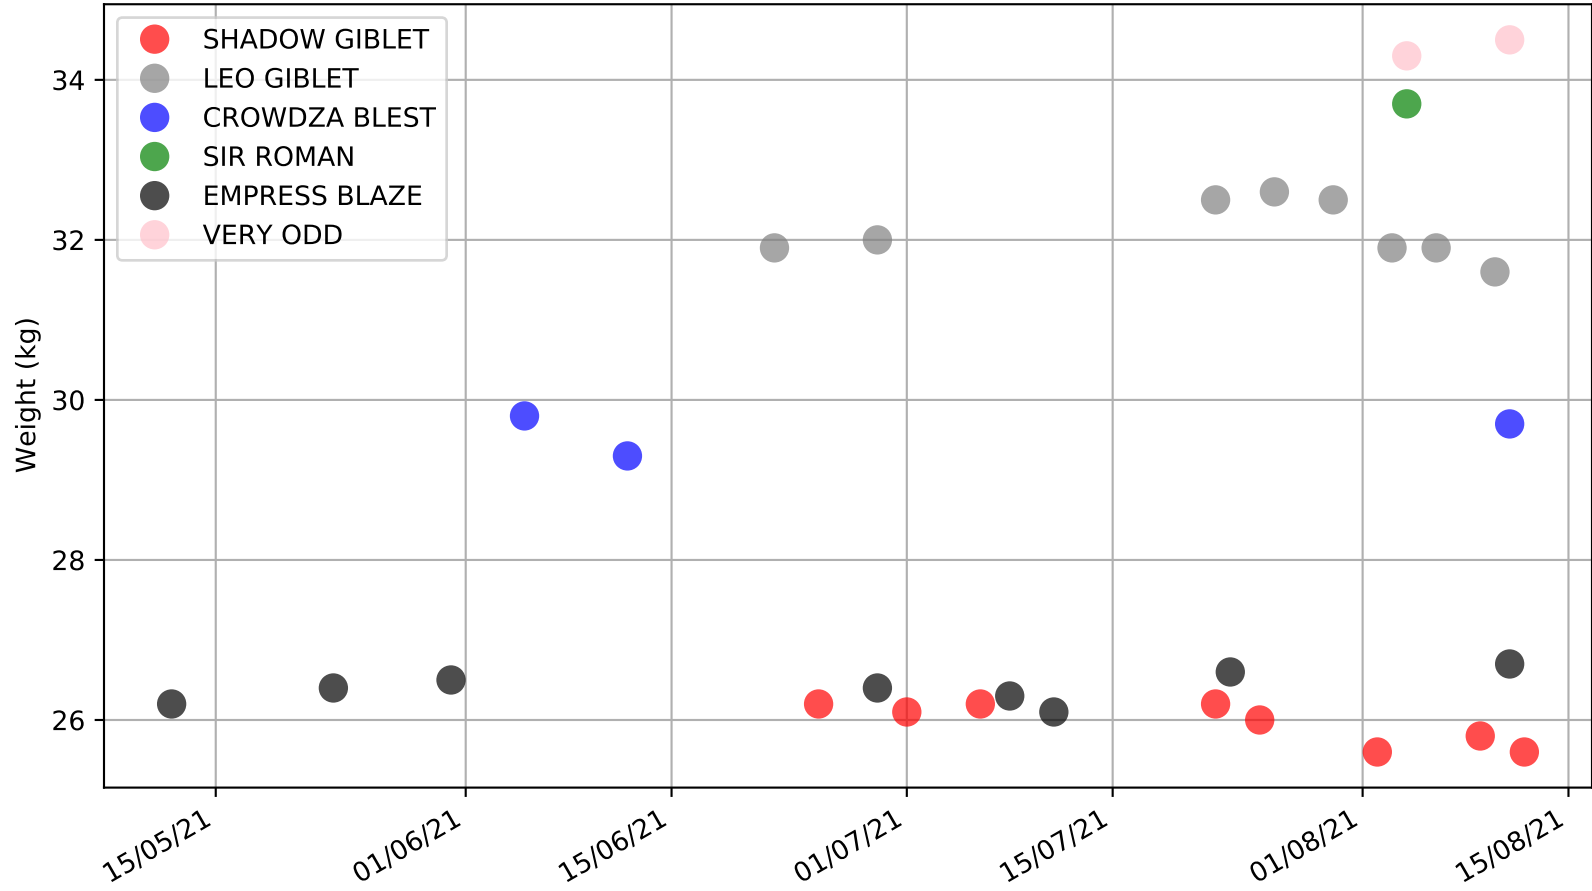

Cranbourne - 16th Aug
Race 4, AT CRANBOURNE - GREYHOUNDS ARE OUR LIFE, 520m, M
Previous race weights in kilograms