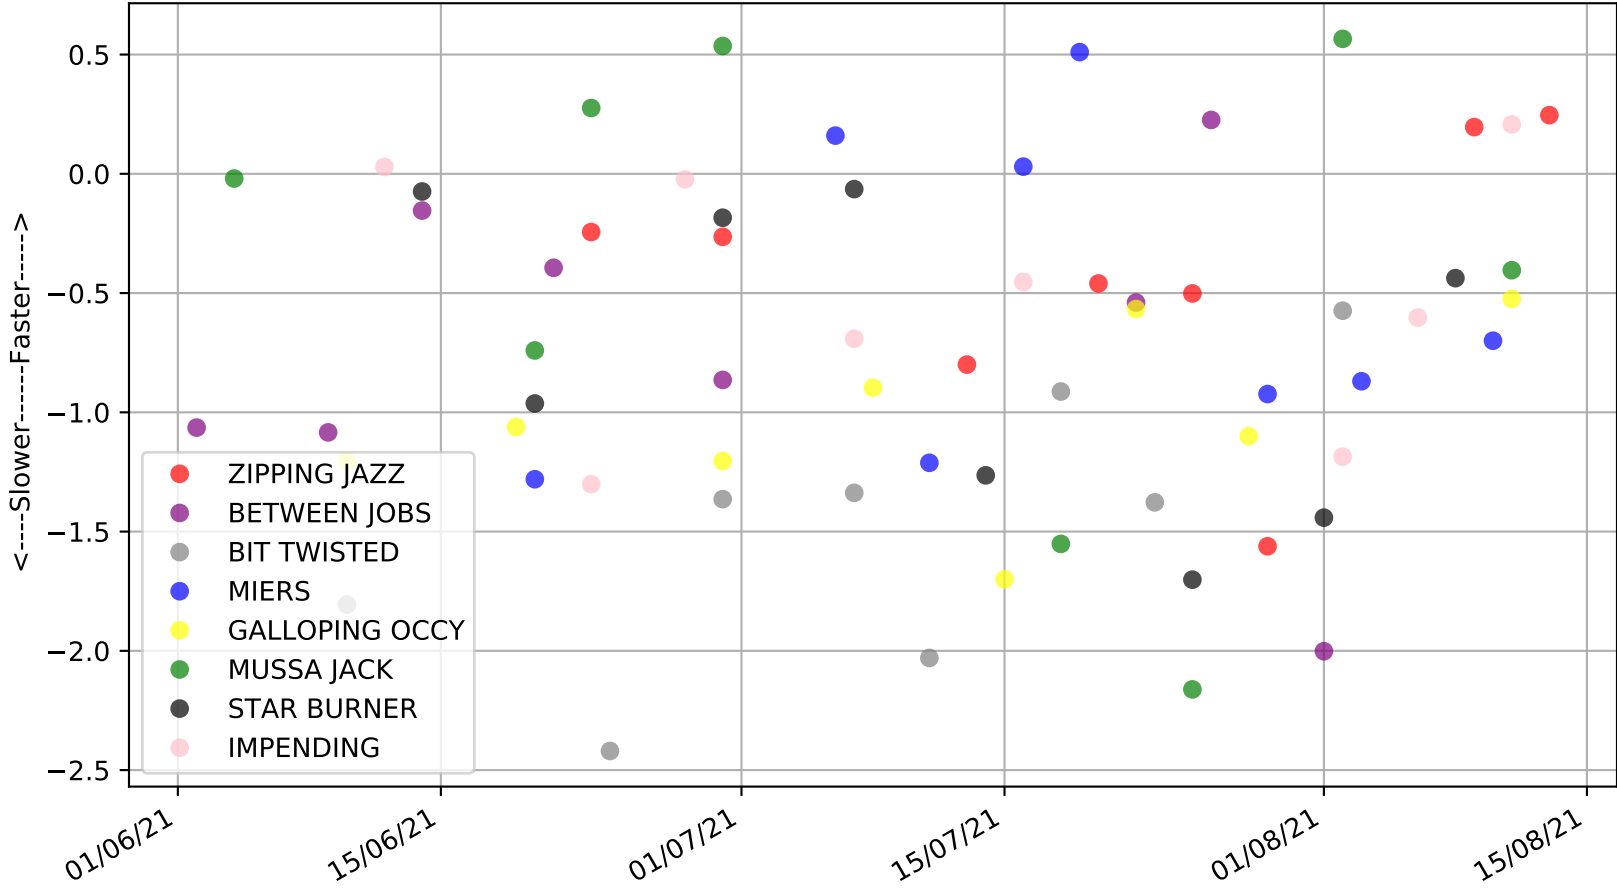

Cranbourne - 16th Aug  
Race 7, CHECK OUR FACEBOOK PAGE, 311m, 5  
Previous race weights in kilograms

Cranbourne - 16th Aug  
Race 8, BACKMANS PET FOODS, 520m, 5  
Previous race distances in meters

Cranbourne - 16th Aug  
Race 8, BACKMANS PET FOODS, 520m, 5  
Speed of dog compared with par win times of the track & distance it ran at