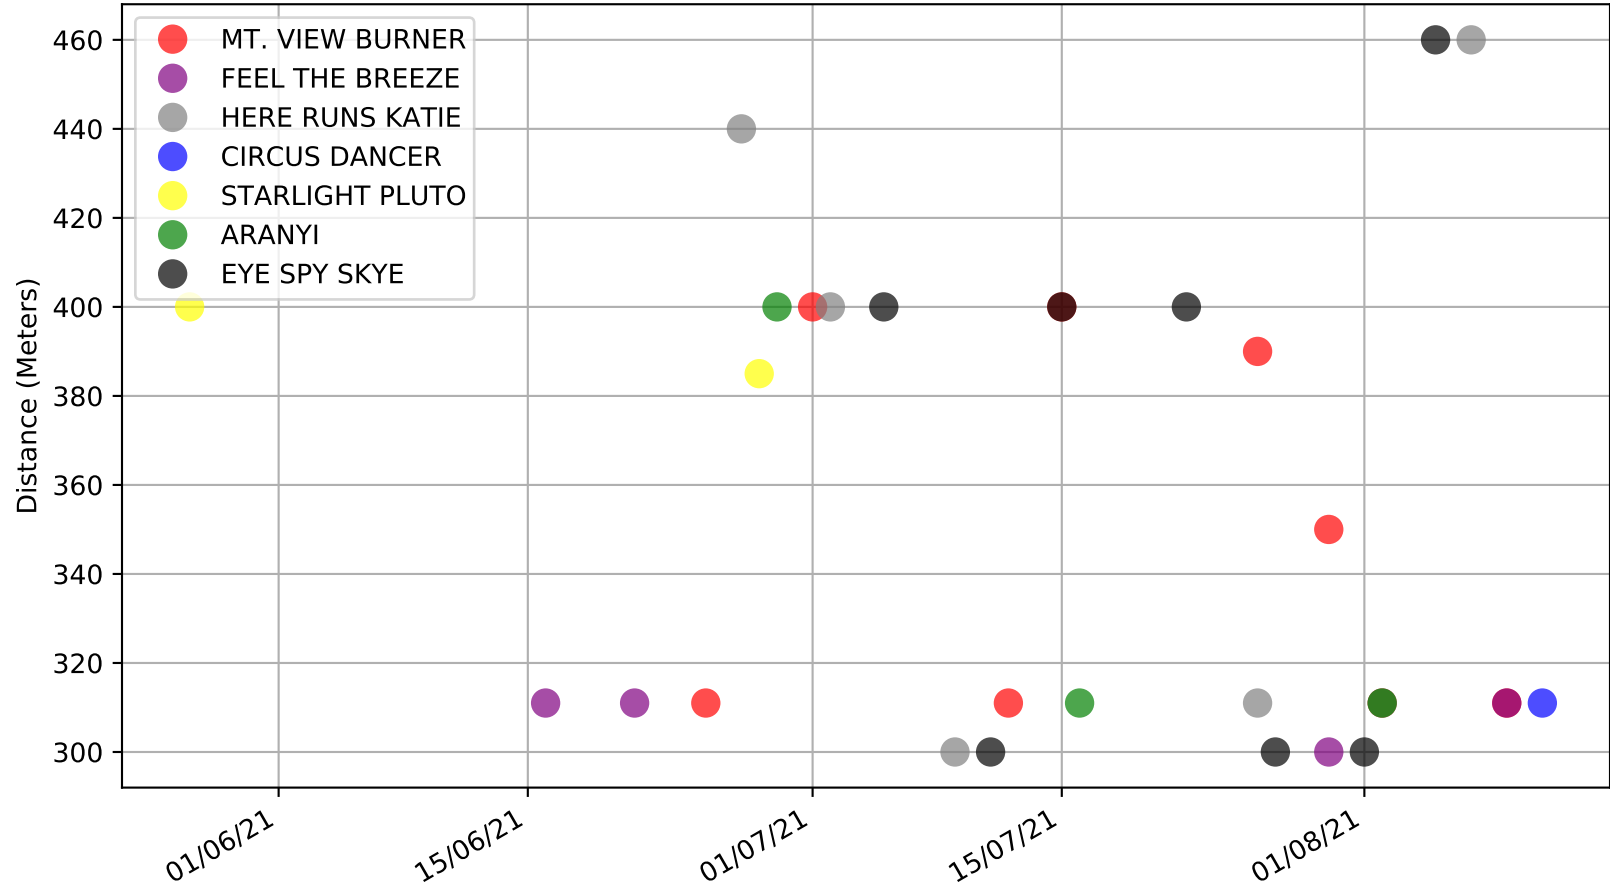

Cranbourne - 16th Aug
Race 3, RAM LOCKSMITH, 311m, M
Previous race distances in meters