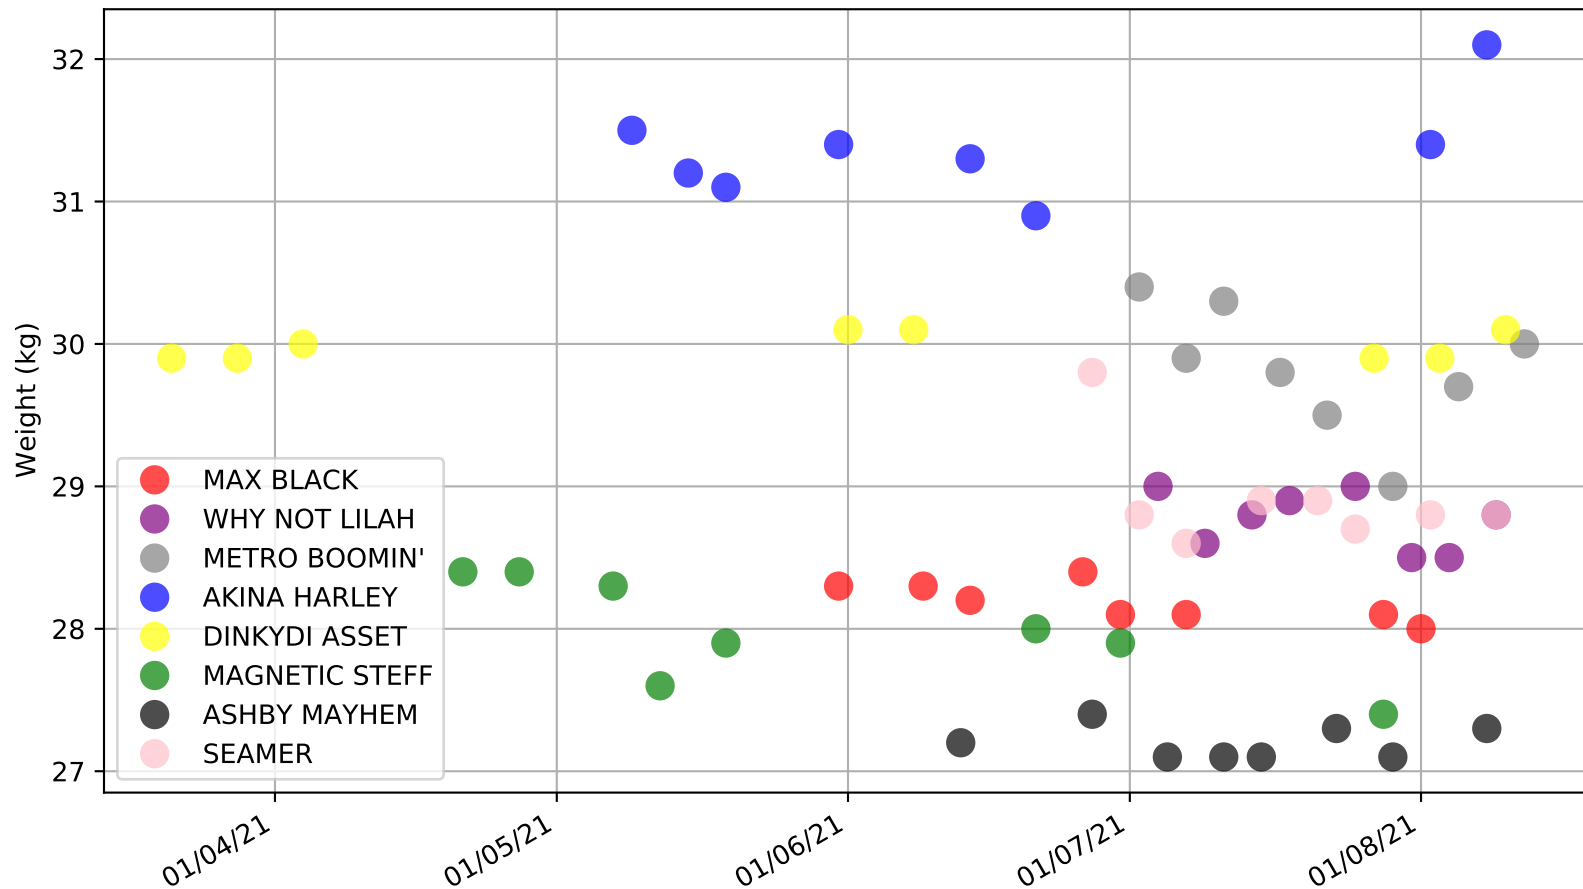

Cranbourne - 16th Aug
Race 6, Cranbournegreyhounds.com.au, 520m, 5
Previous race weights in kilograms