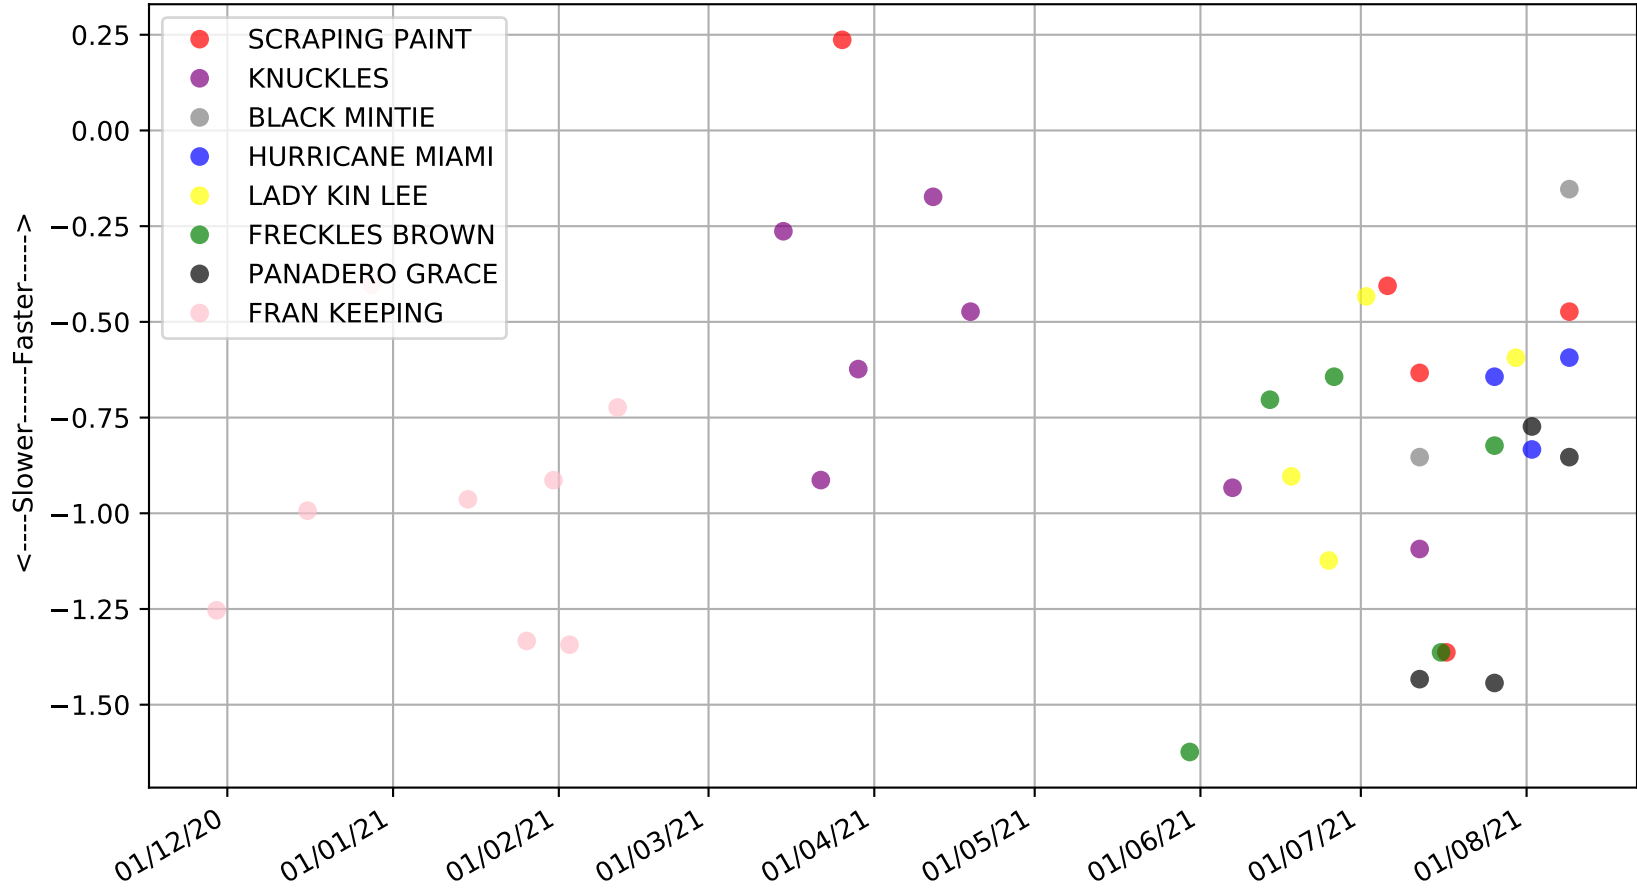

Cranbourne - 16th Aug
Race 7, CHECK OUR FACEBOOK PAGE, 311m, 5
Speed of dog +50m or -50m of current race distance