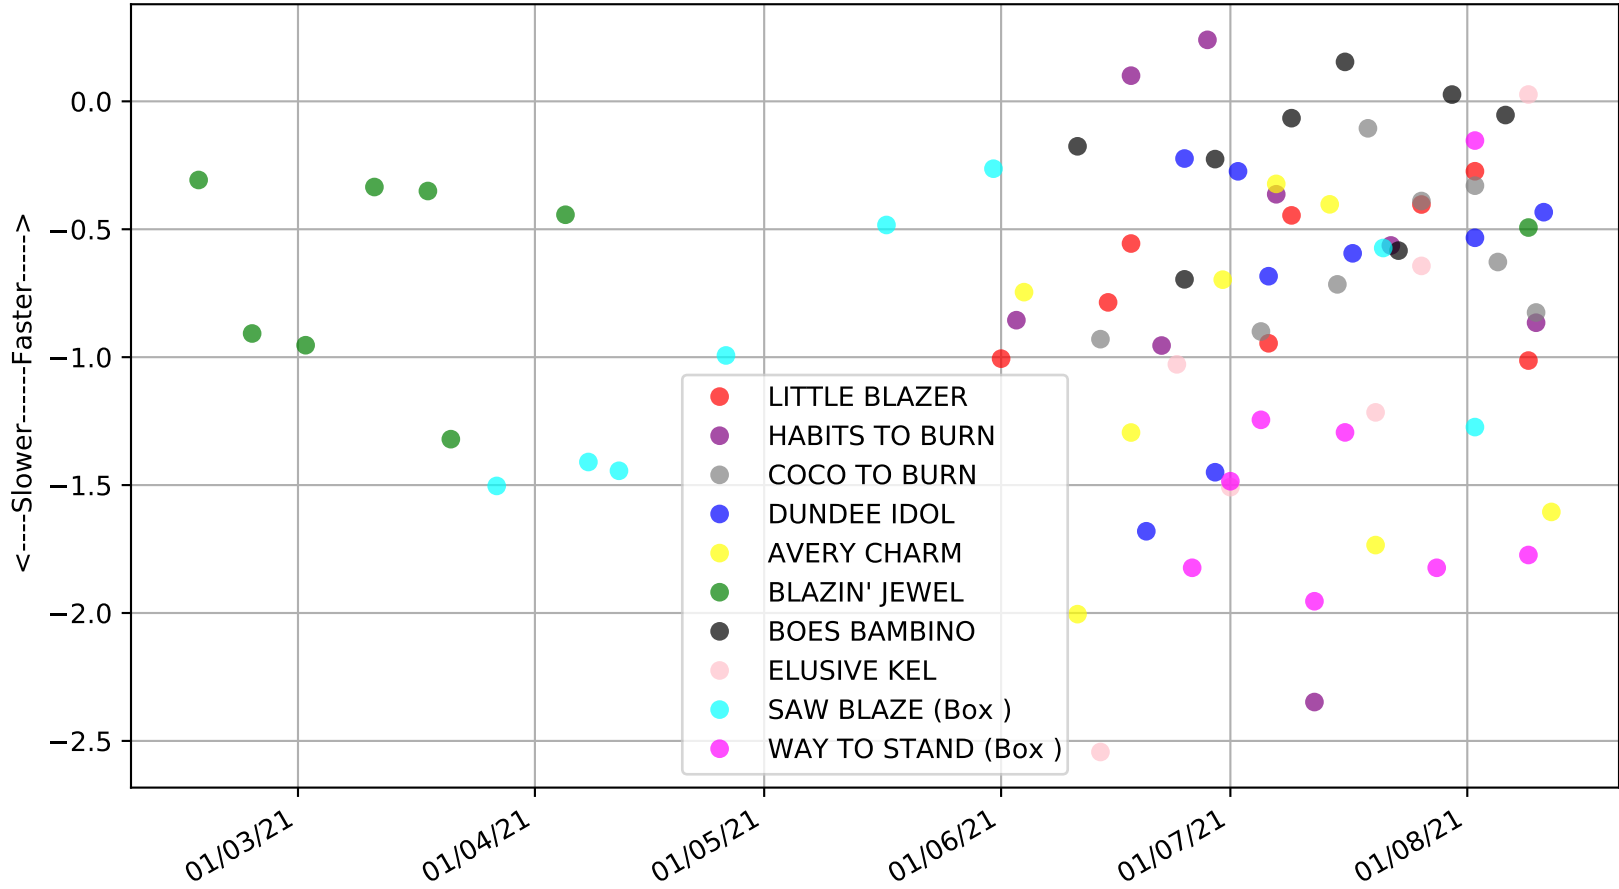

Cranbourne - 16th Aug
Race 12, hookedonscotch.com.au, 311m, 6G
Speed of dog compared with par win times of the track & distance it ran at