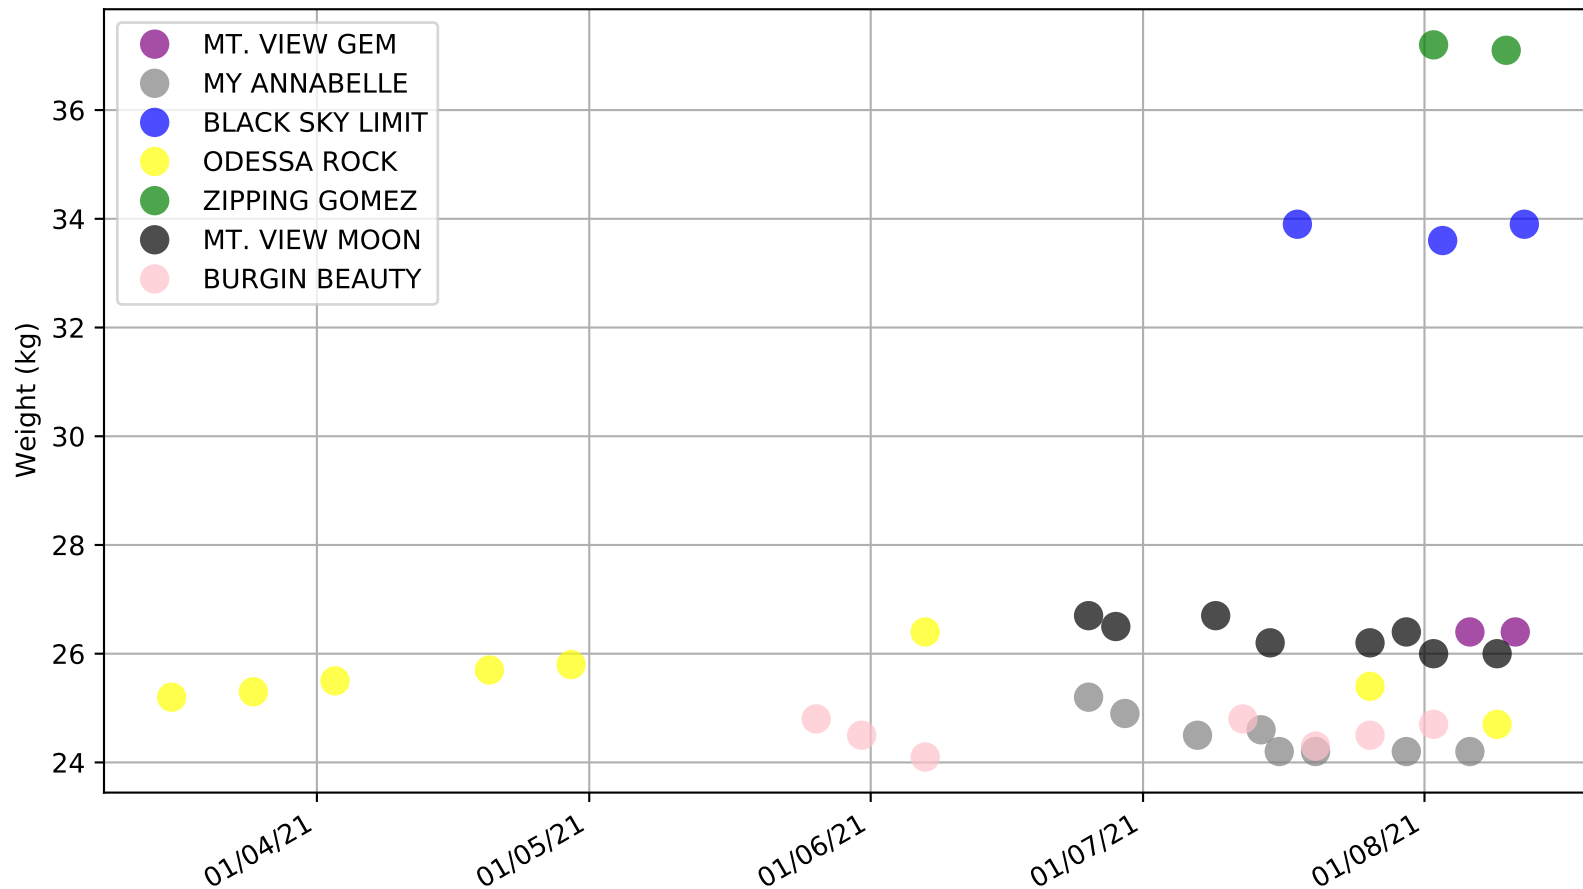

Cranbourne - 16th Aug
Race 2, RAPIDVITE ANIMAL PRODUCTS, 311m, M
Previous race weights in kilograms