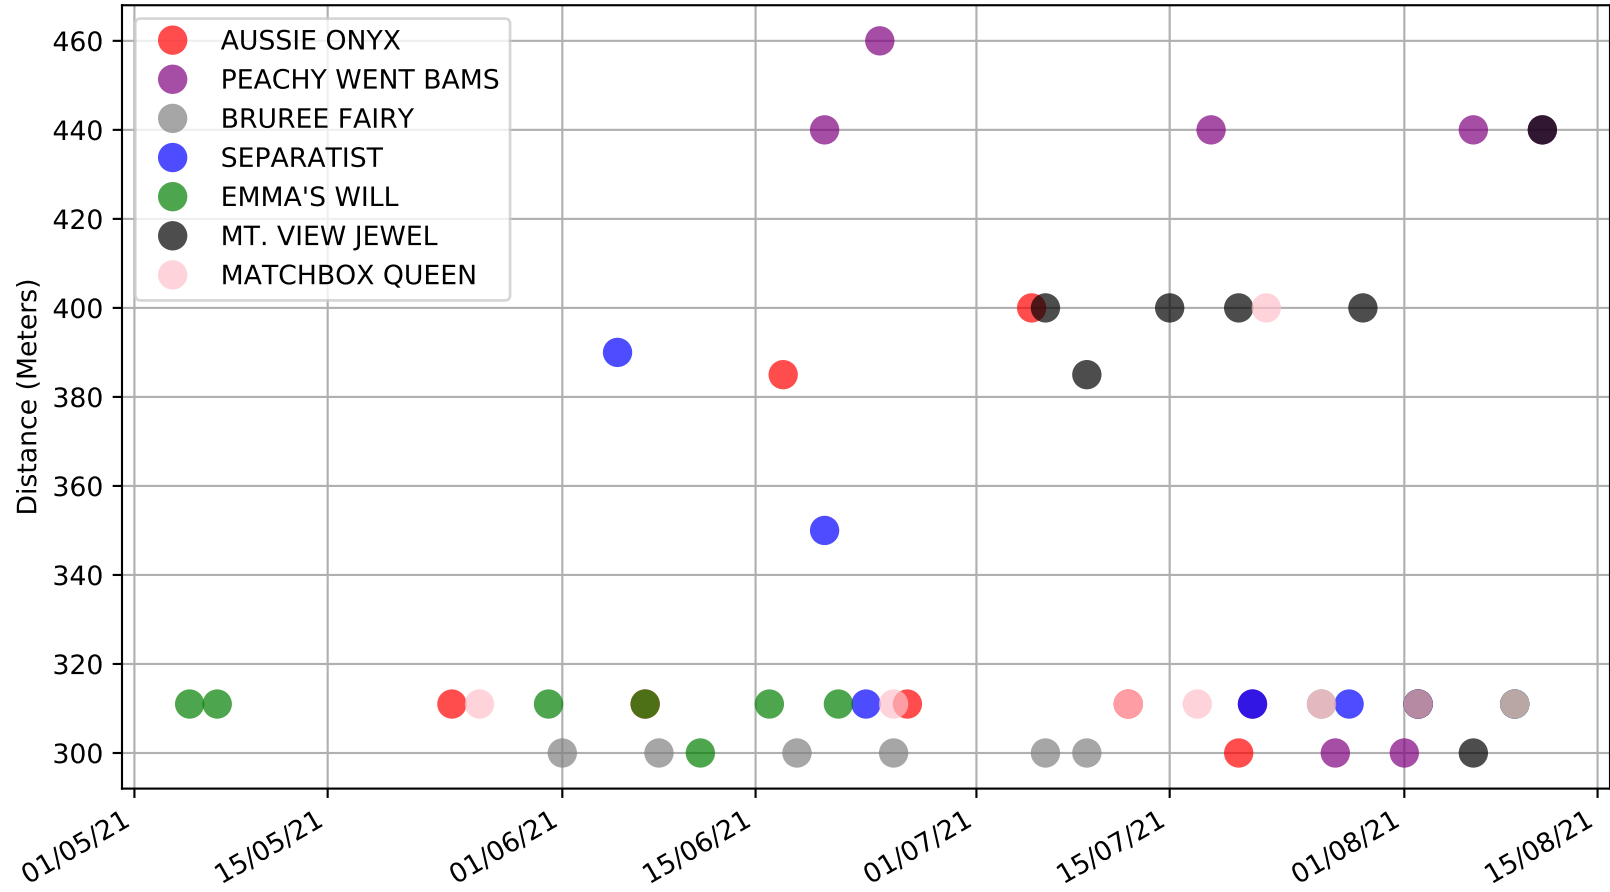

Cranbourne - 16th Aug
Race 9, WINNING POST SUPPLIES, 311m, 7
Previous race distances in meters