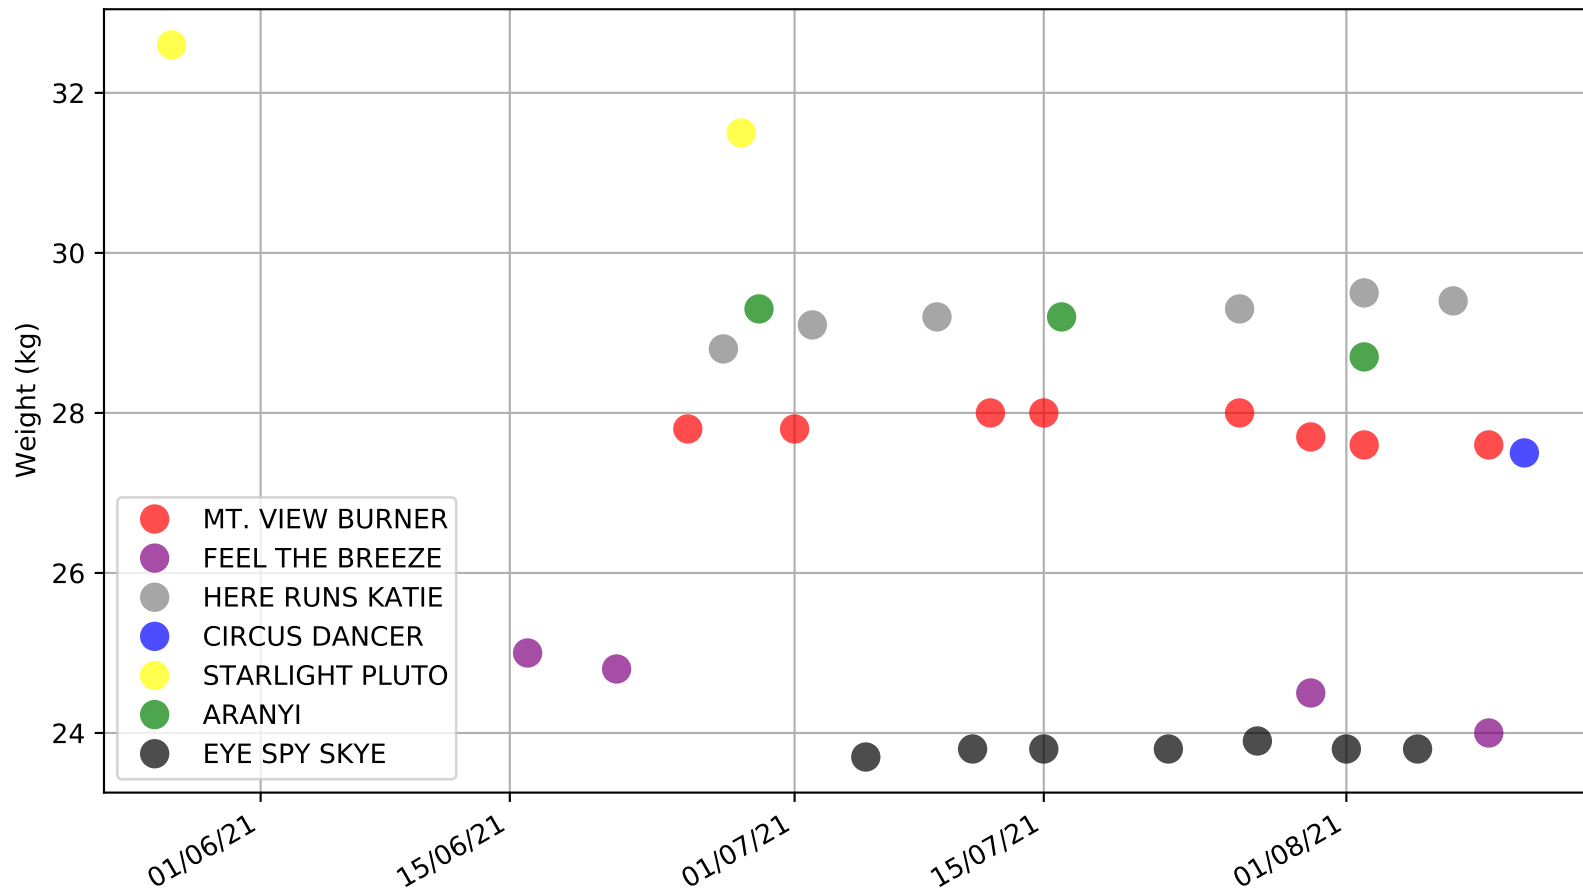

Cranbourne - 16th Aug
Race 3, RAM LOCKSMITH, 311m, M
Previous race weights in kilograms