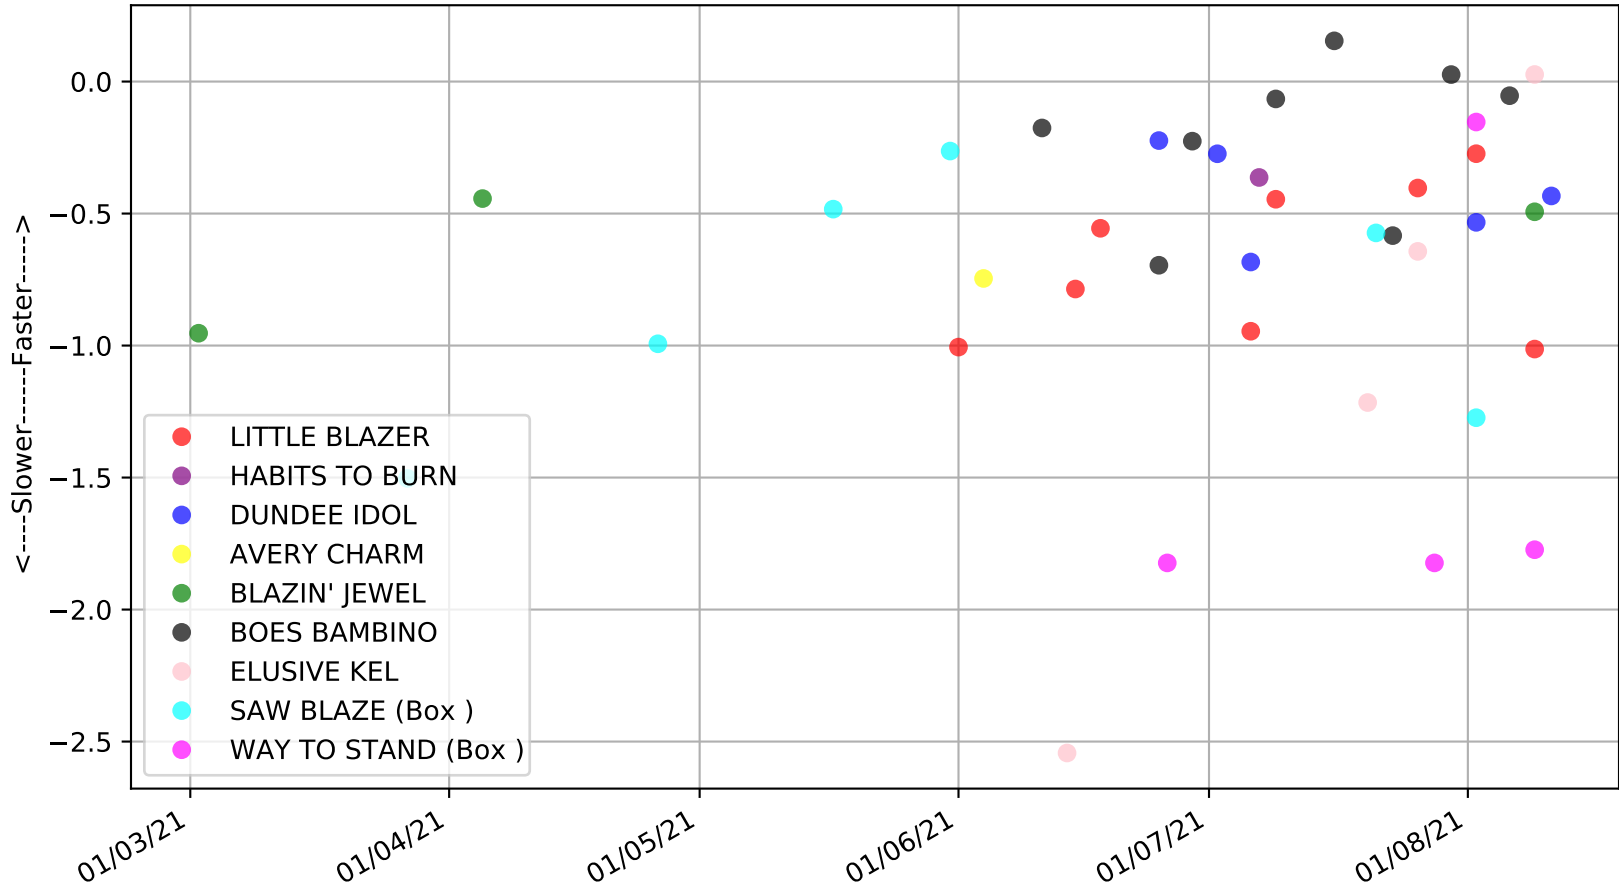

Cranbourne - 16th Aug  
 Race 11, TAB VENUE MODE, 311m, 7  
 Speed of dog compared with par win times of the track & distance it ran at

Cranbourne - 16th Aug  
Race 11, TAB VENUE MODE, 311m, 7  
Speed of dog +50m or -50m of current race distance

Cranbourne - 16th Aug  
Race 11, TAB VENUE MODE, 311m, 7  
Previous race weights in kilograms

Cranbourne - 16th Aug  
Race 11, TAB VENUE MODE, 311m, 7  
Early Speed compared with par early speed

Cranbourne - 16th Aug  
Race 12, hookedonscotch.com.au, 311m, 6G  
Previous race distances in meters

Cranbourne - 16th Aug  
Race 12, hookedonscotch.com.au, 311m, 6G  
Speed of dog compared with par win times of the track & distance it ran at

Cranbourne - 16th Aug  
Race 12, hookedonscotch.com.au, 311m, 6G  
Speed of dog +50m or -50m of current race distance