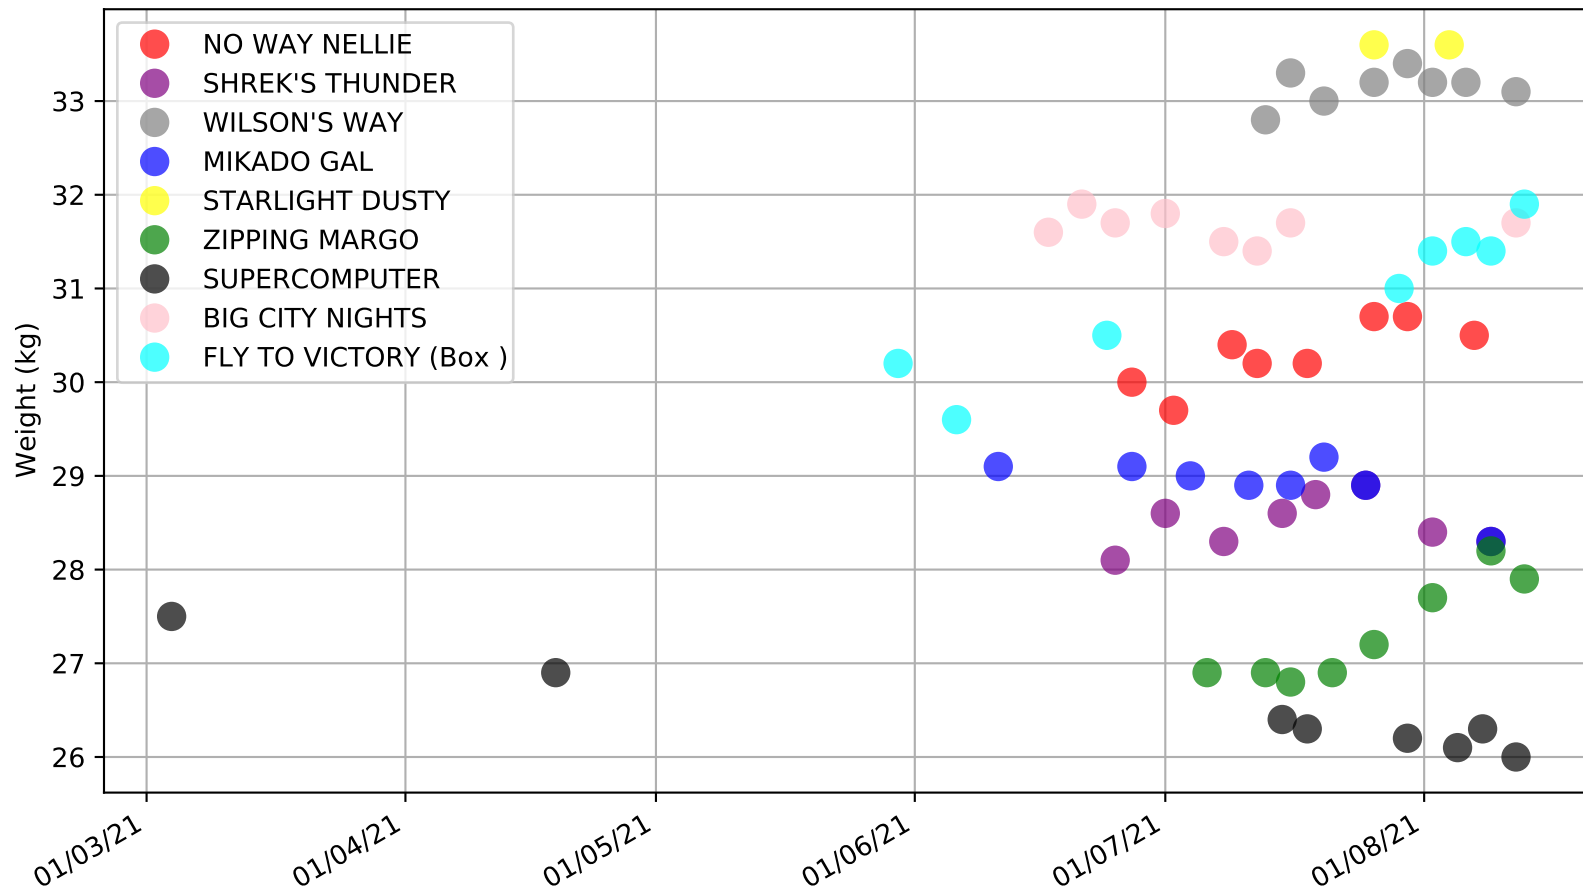

Cranbourne - 16th Aug
Race 5, DOWNLOAD THE WATCHDOG APP, 520m, X67
Previous race weights in kilograms