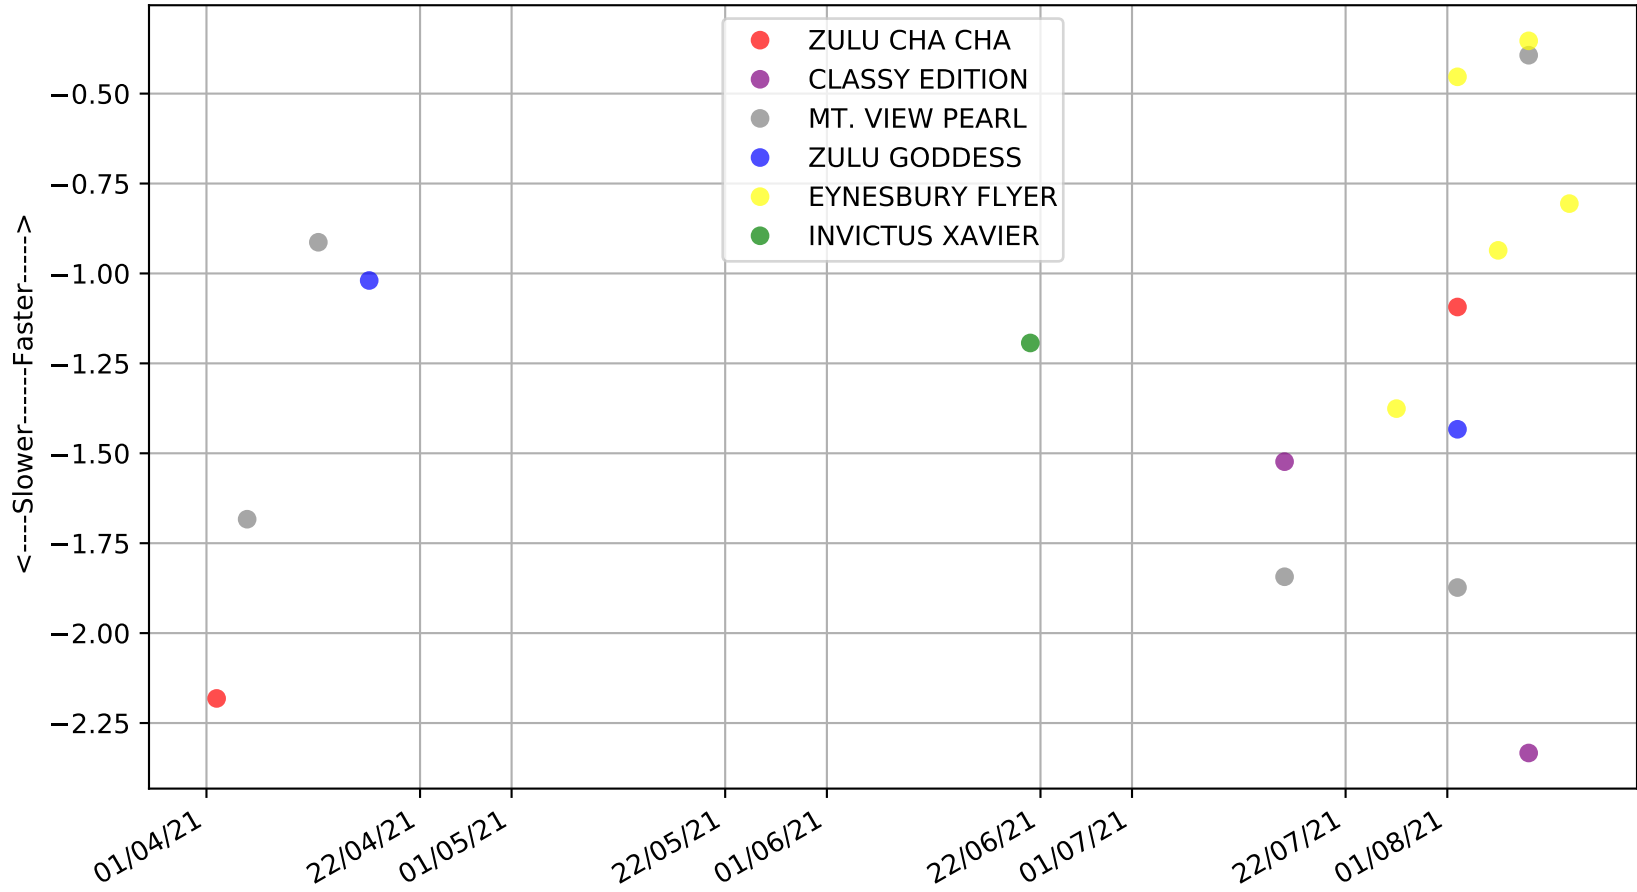

Cranbourne - 16th Aug
Race 1, TOP CAT VIDEO, 311m, M
Speed of dog +50m or -50m of current race distance