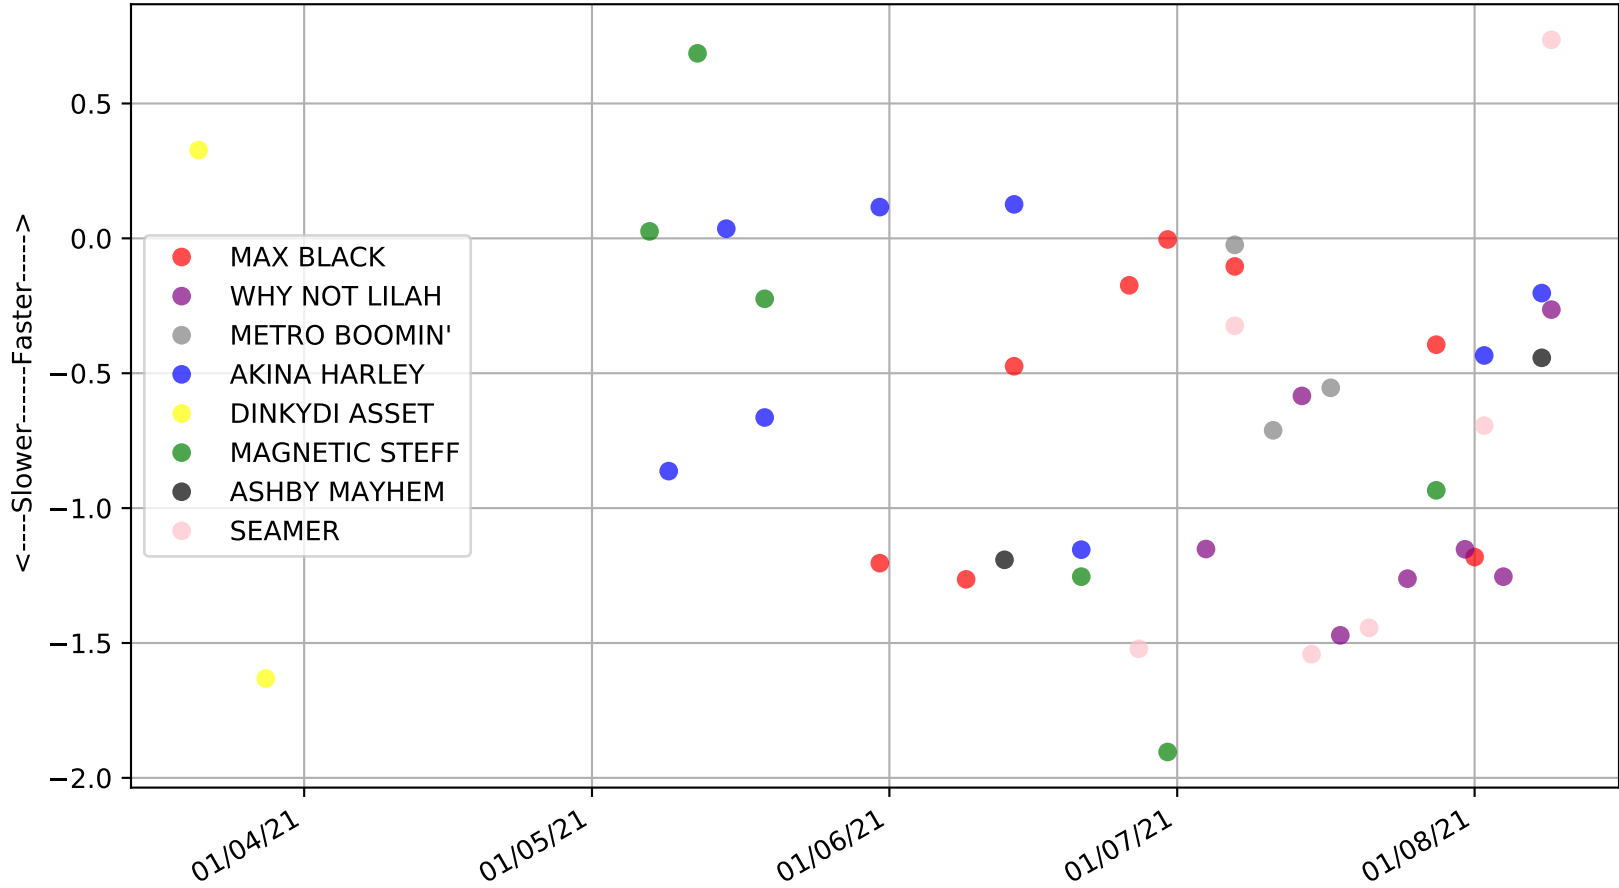

Cranbourne - 16th Aug
Race 6, Cranbournegreyhounds.com.au, 520m, 5
Speed of dog +50m or -50m of current race distance