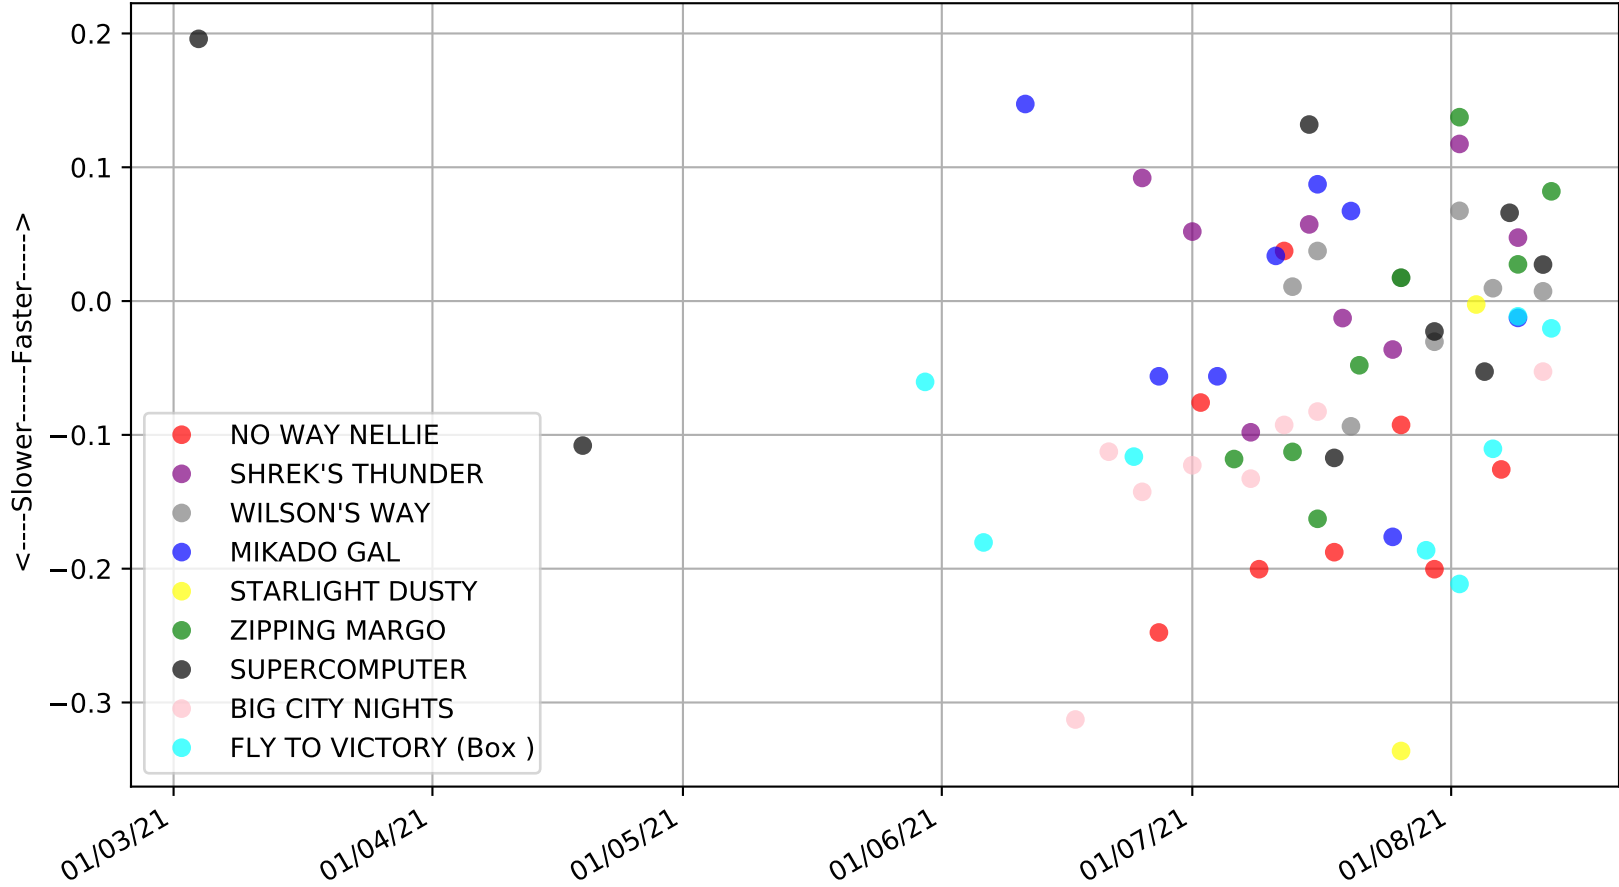

Cranbourne - 16th Aug
Race 5, DOWNLOAD THE WATCHDOG APP, 520m, X67
Early Speed compared with par early speed