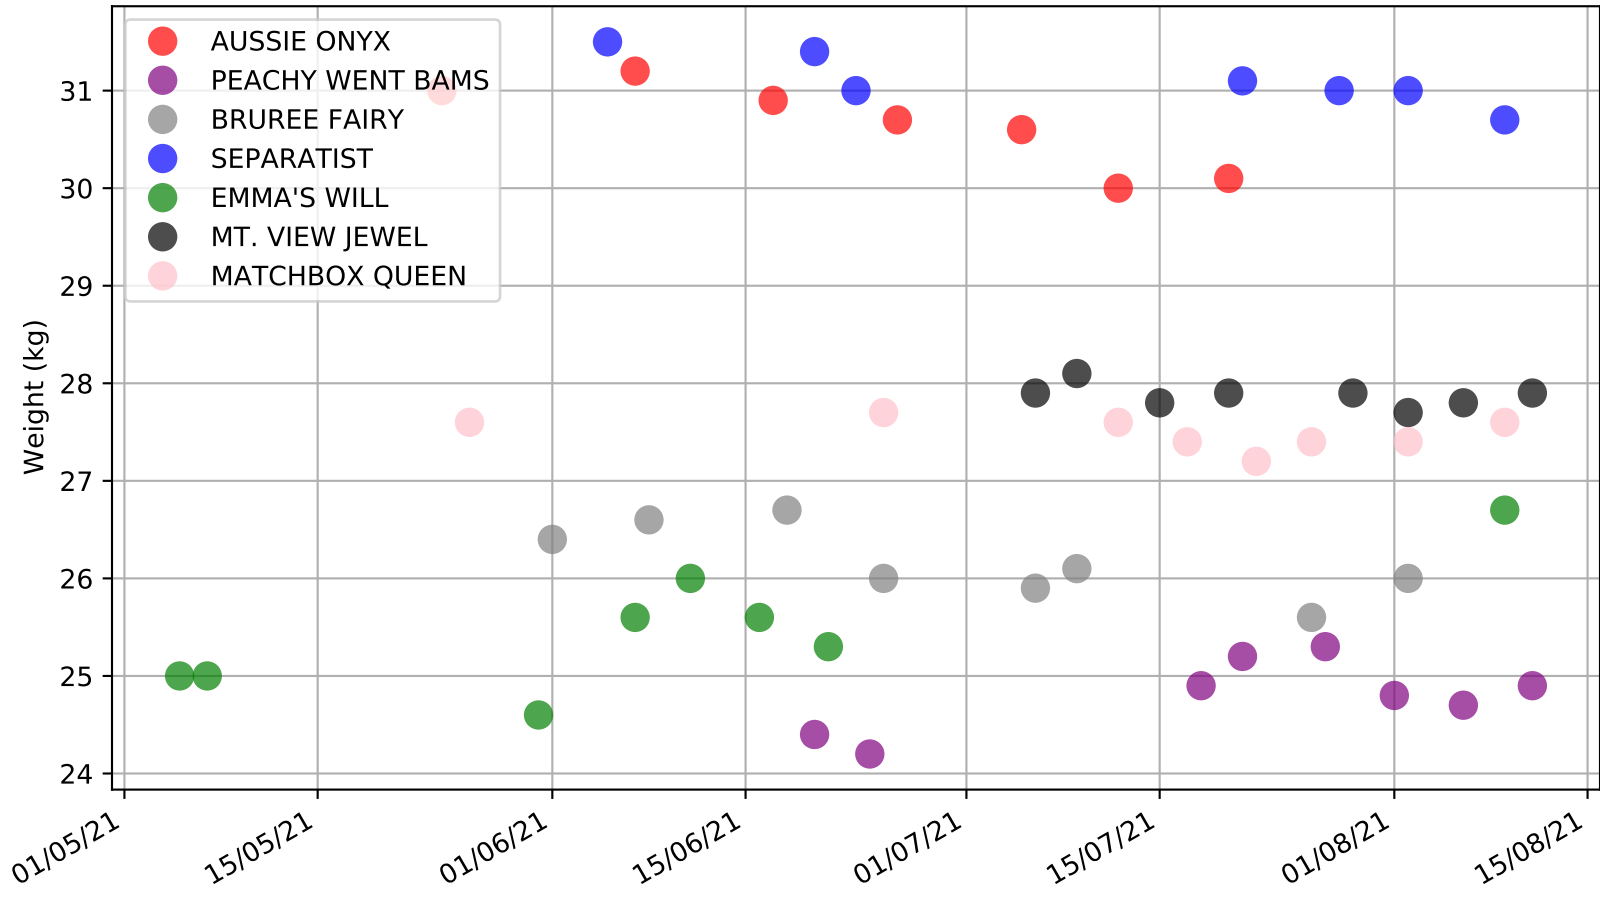

Cranbourne - 16th Aug
Race 9, WINNING POST SUPPLIES, 311m, 7
Previous race weights in kilograms