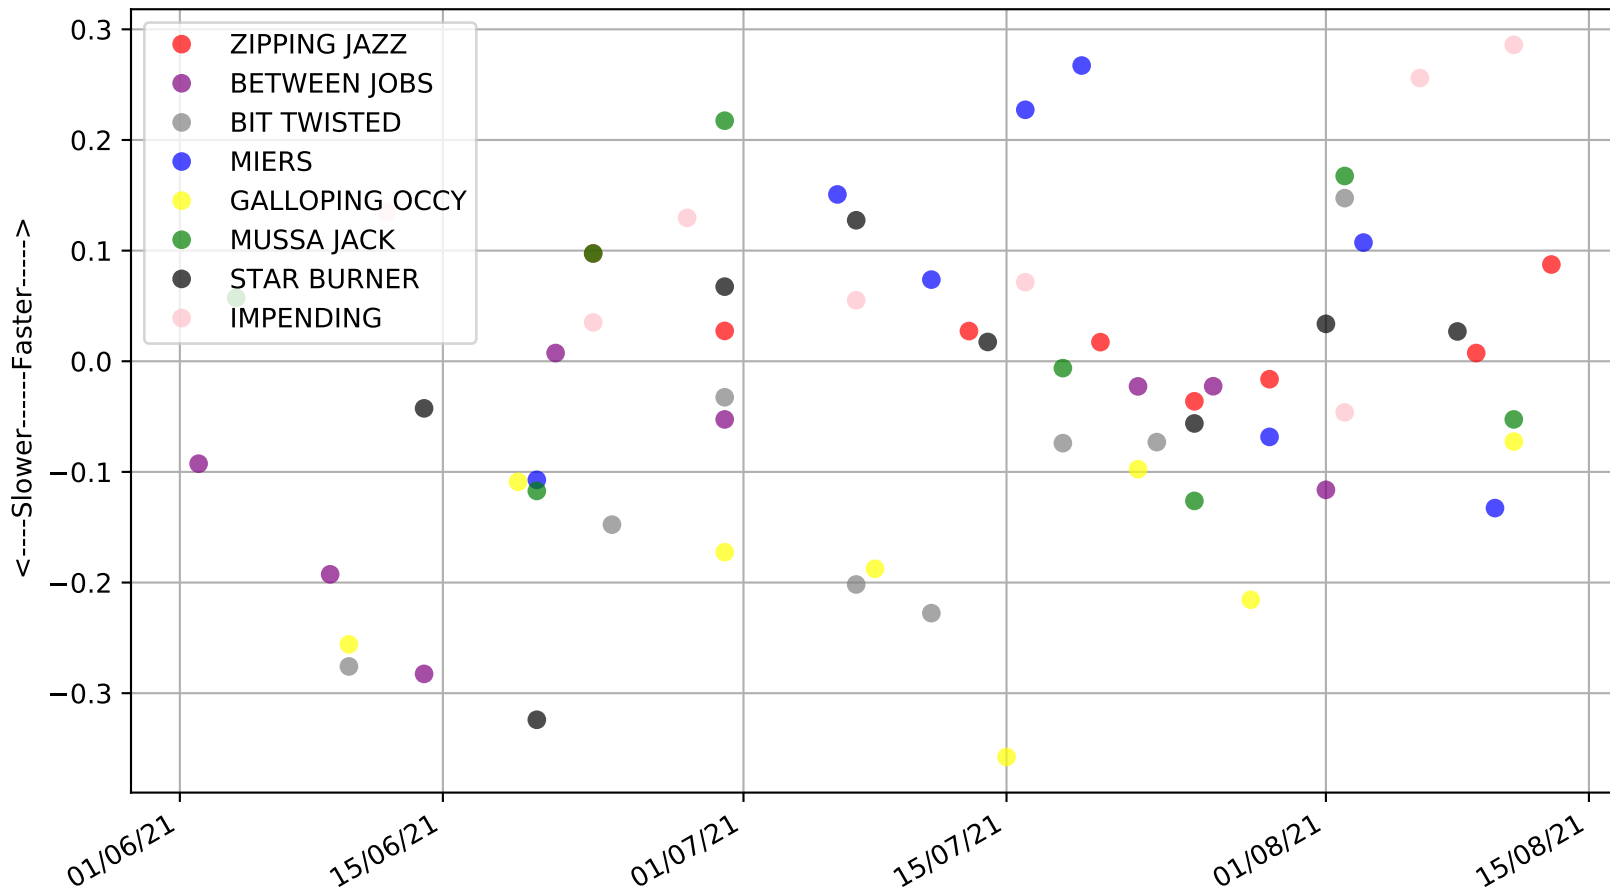

Cranbourne - 16th Aug
Race 8, BACKMANS PET FOODS, 520m, 5
Early Speed compared with par early speed