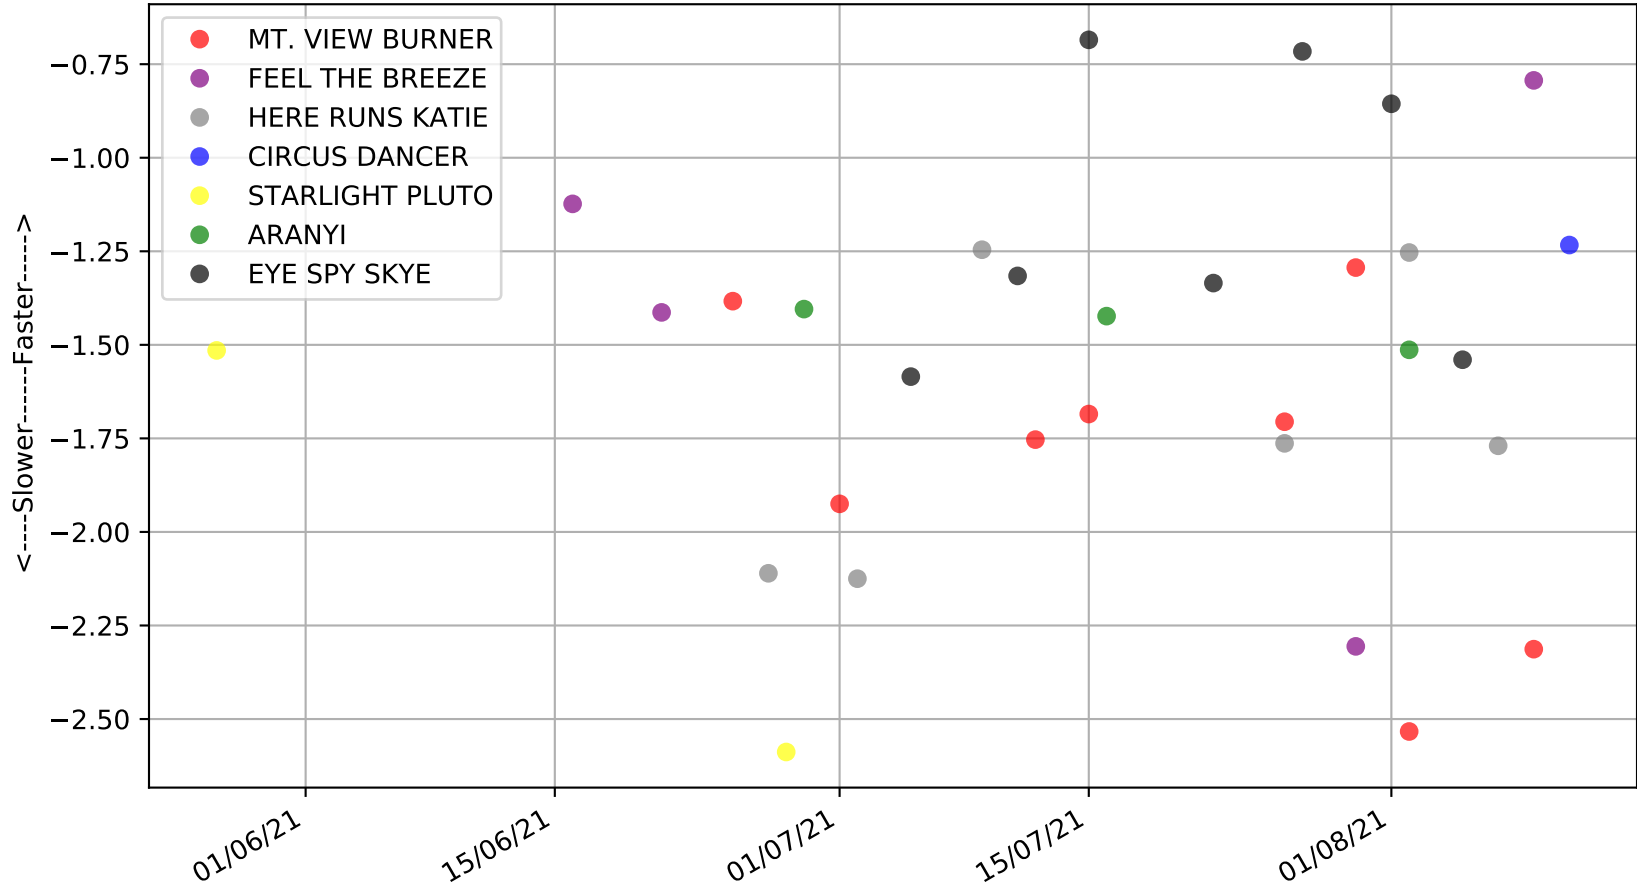

Cranbourne - 16th Aug
Race 3, RAM LOCKSMITH, 311m, M
Speed of dog compared with par win times of the track & distance it ran at