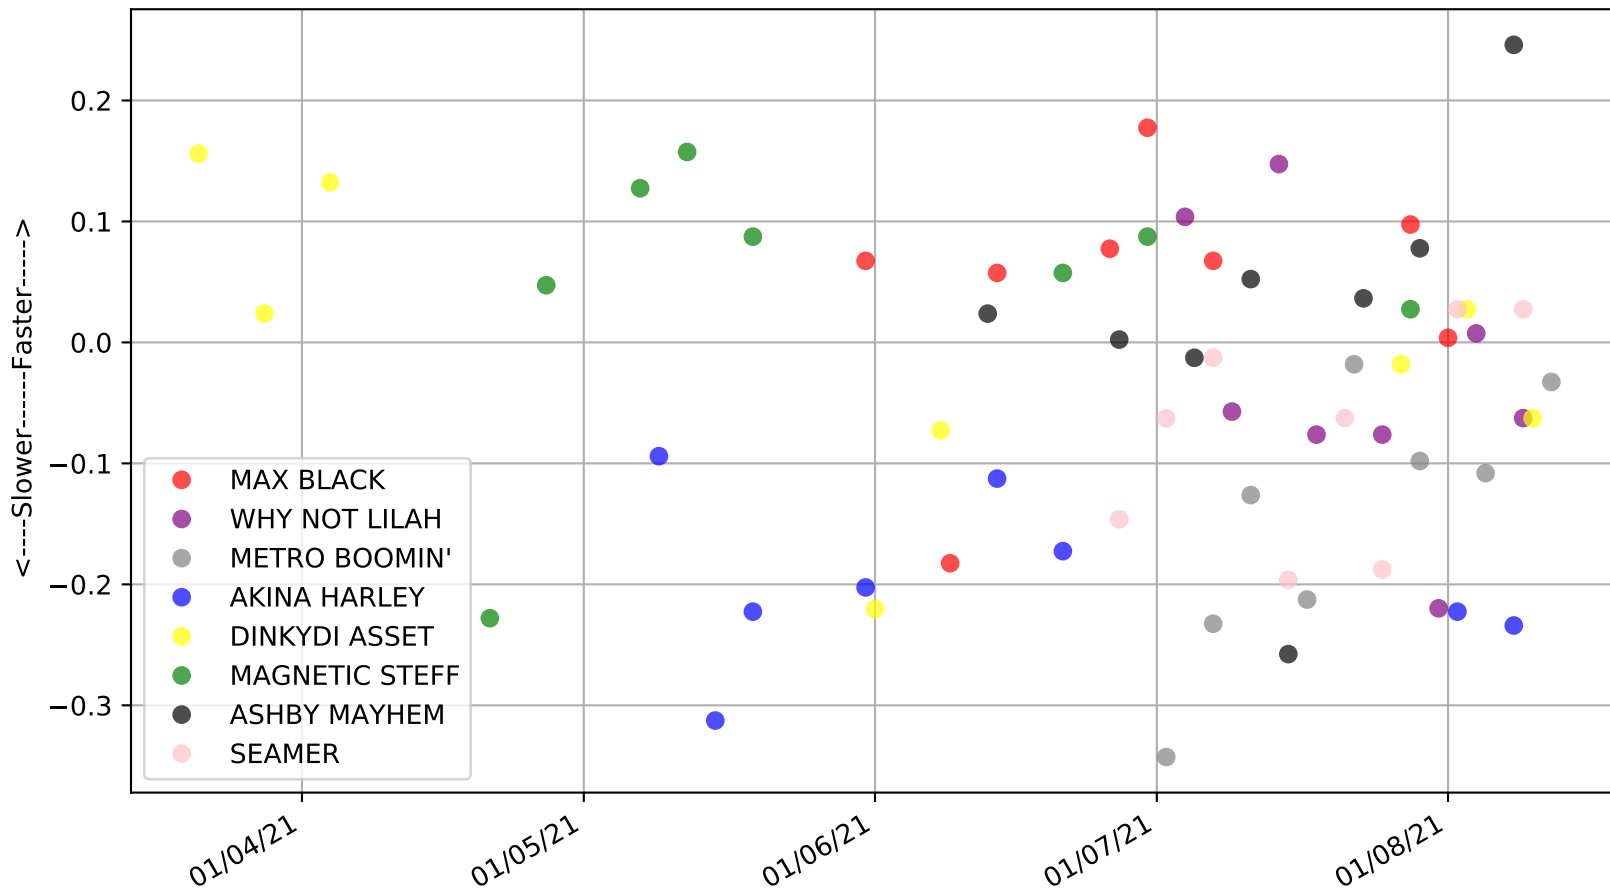

Cranbourne - 16th Aug
Race 6, Cranbournegreyhounds.com.au, 520m, 5
Early Speed compared with par early speed