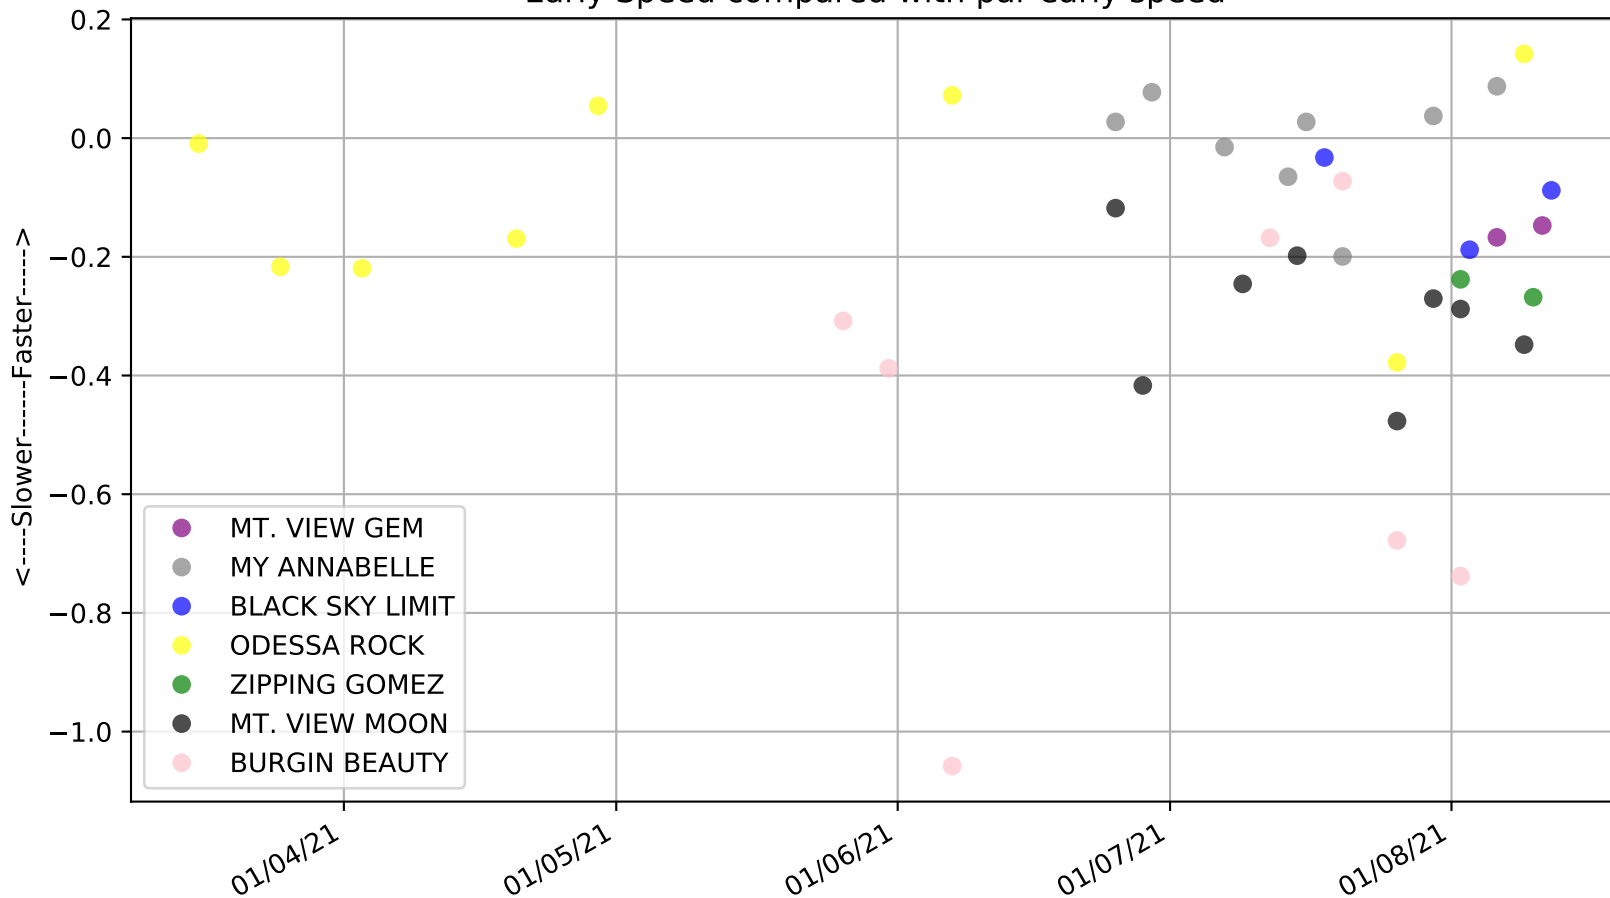

Cranbourne - 16th Aug
Race 2, RAPIDVITE ANIMAL PRODUCTS, 311m, M
Early Speed compared with par early speed