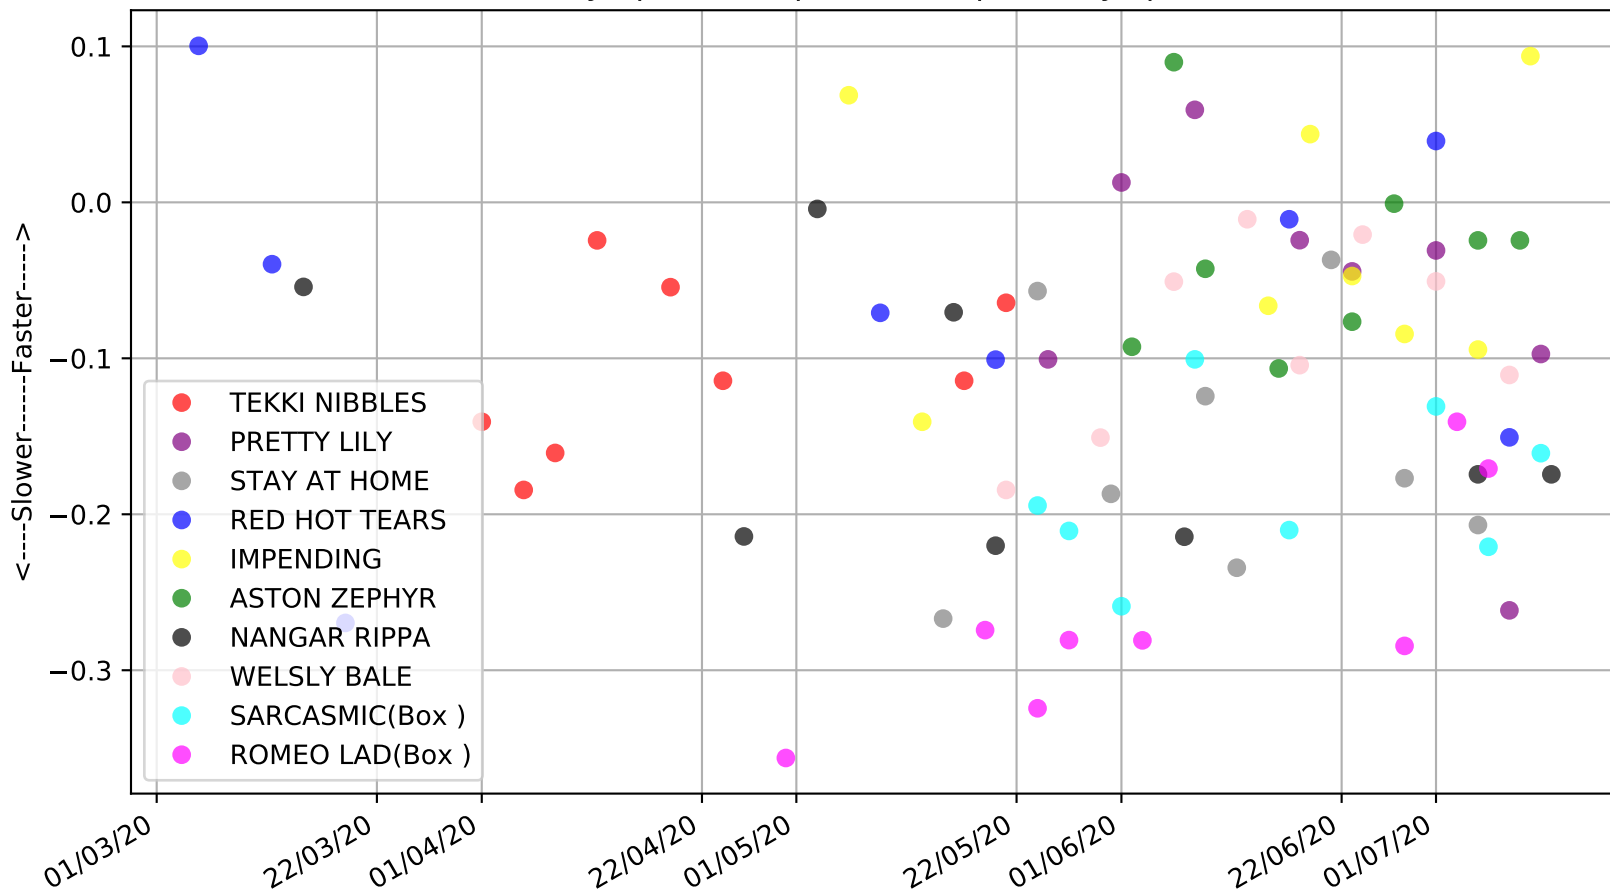

Cranbourne - 15th Jul
Race 6, CASEY STEEL HT2, 520m, 5H
Early Speed compared with par early speed