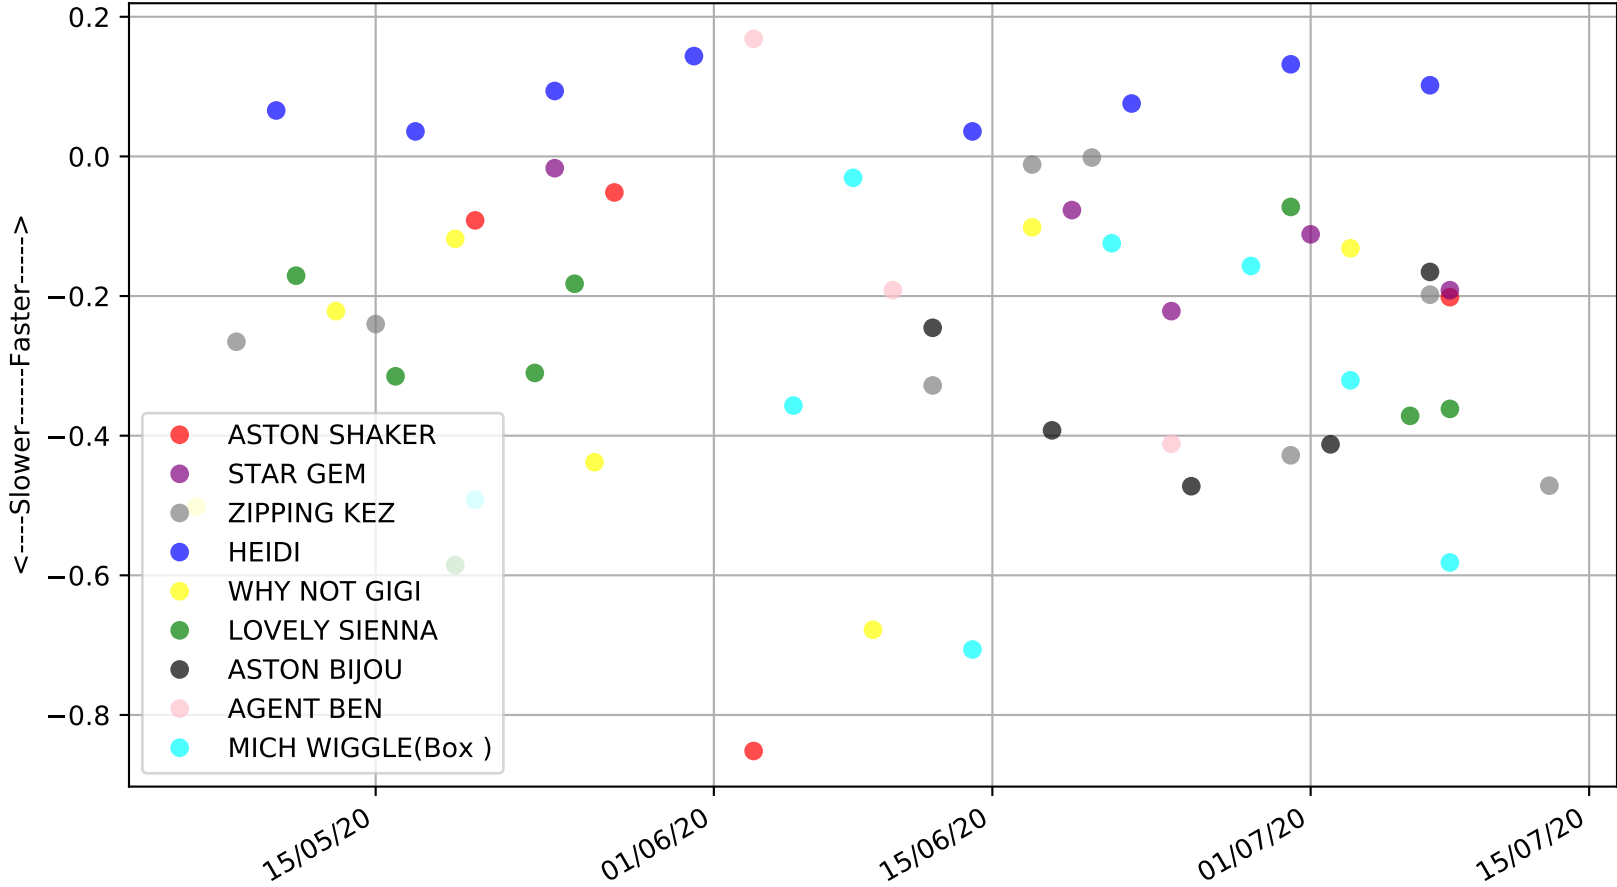

Cranbourne - 15th Jul
Race 10, TAB.COM.AU, 311m, 6G
Previous race distances in meters

Cranbourne - 15th Jul
Race 9, Cranbournegreyhounds.com.au, 311m, 7
Early Speed compared with par early speed