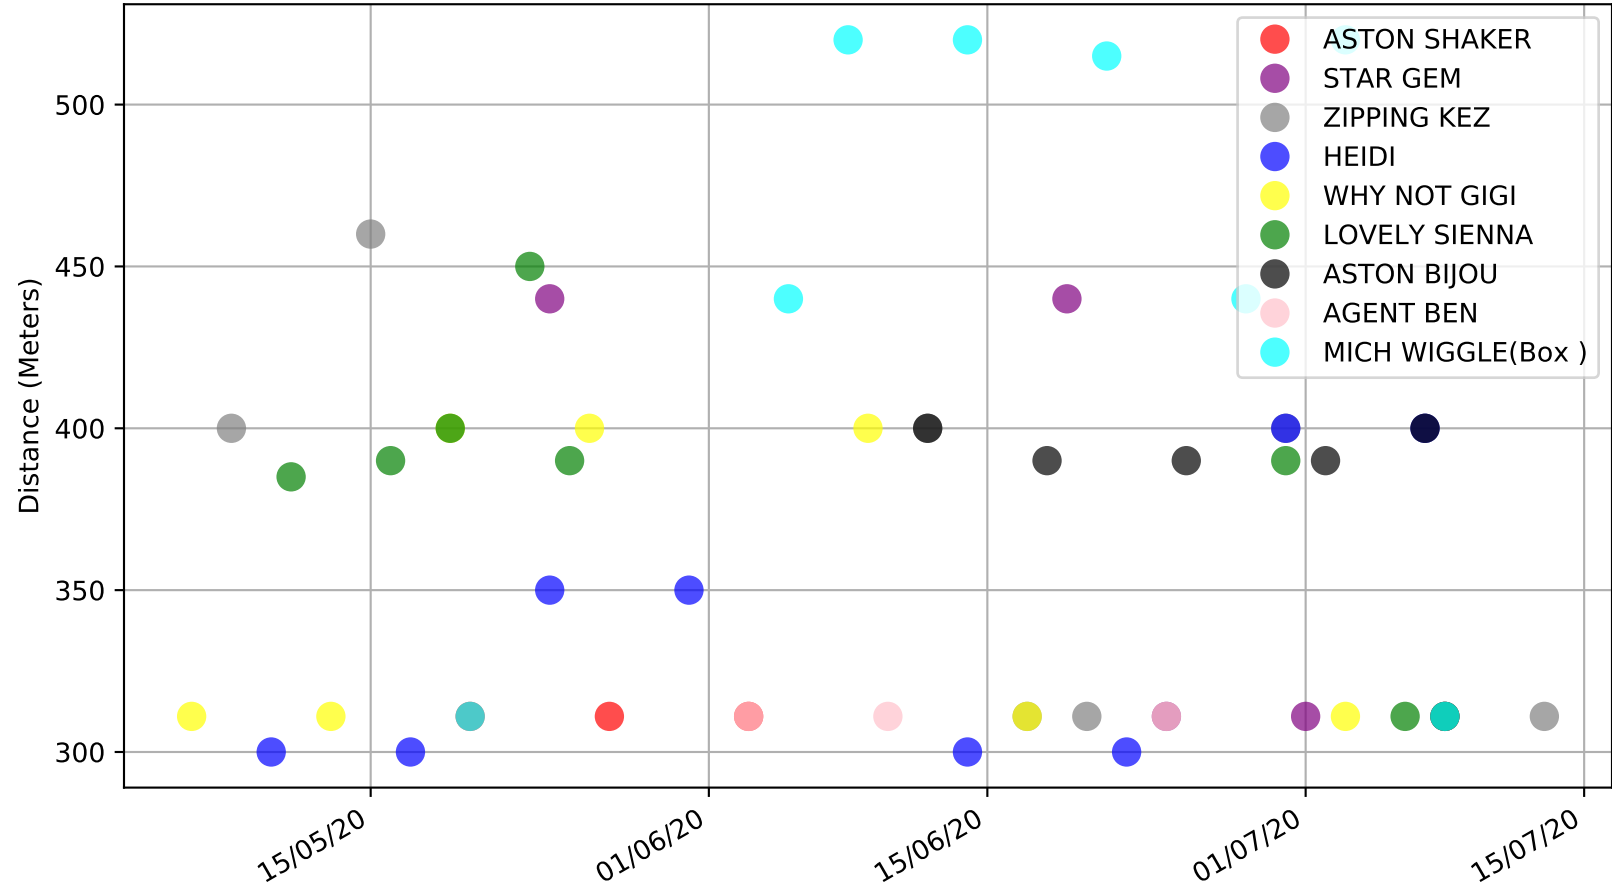

Cranbourne - 15th Jul
Race 9, Cranbournegreyhounds.com.au, 311m, 7
Previous race distances in meters