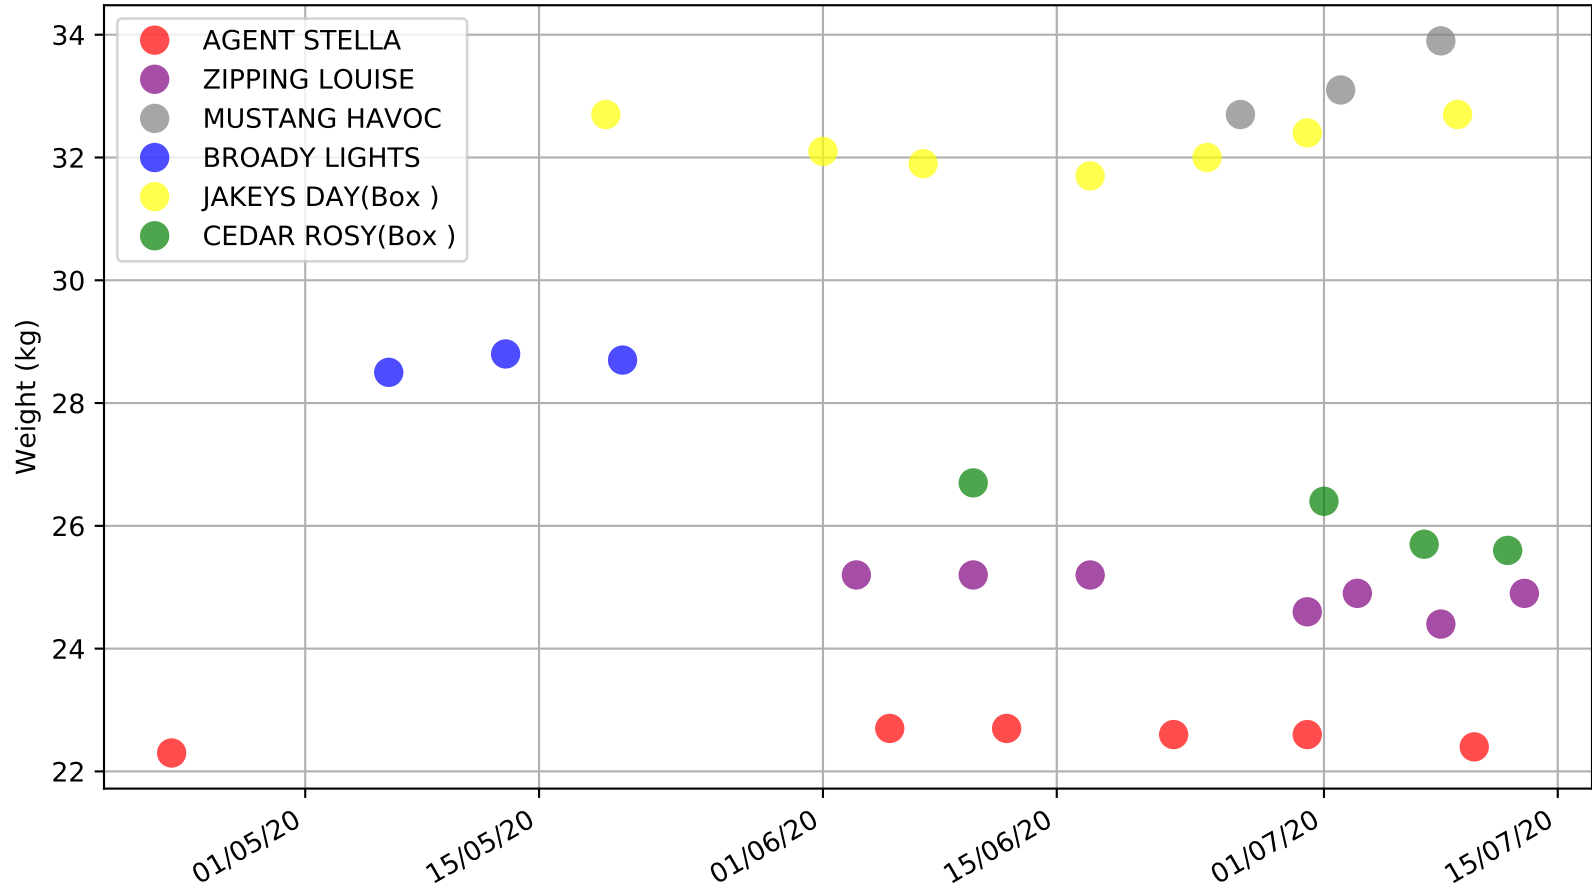

Cranbourne - 15th Jul
Race 1, EVERY RACE LIVE ON THE WATCHDOG APP, 311m, M
Previous race weights in kilograms