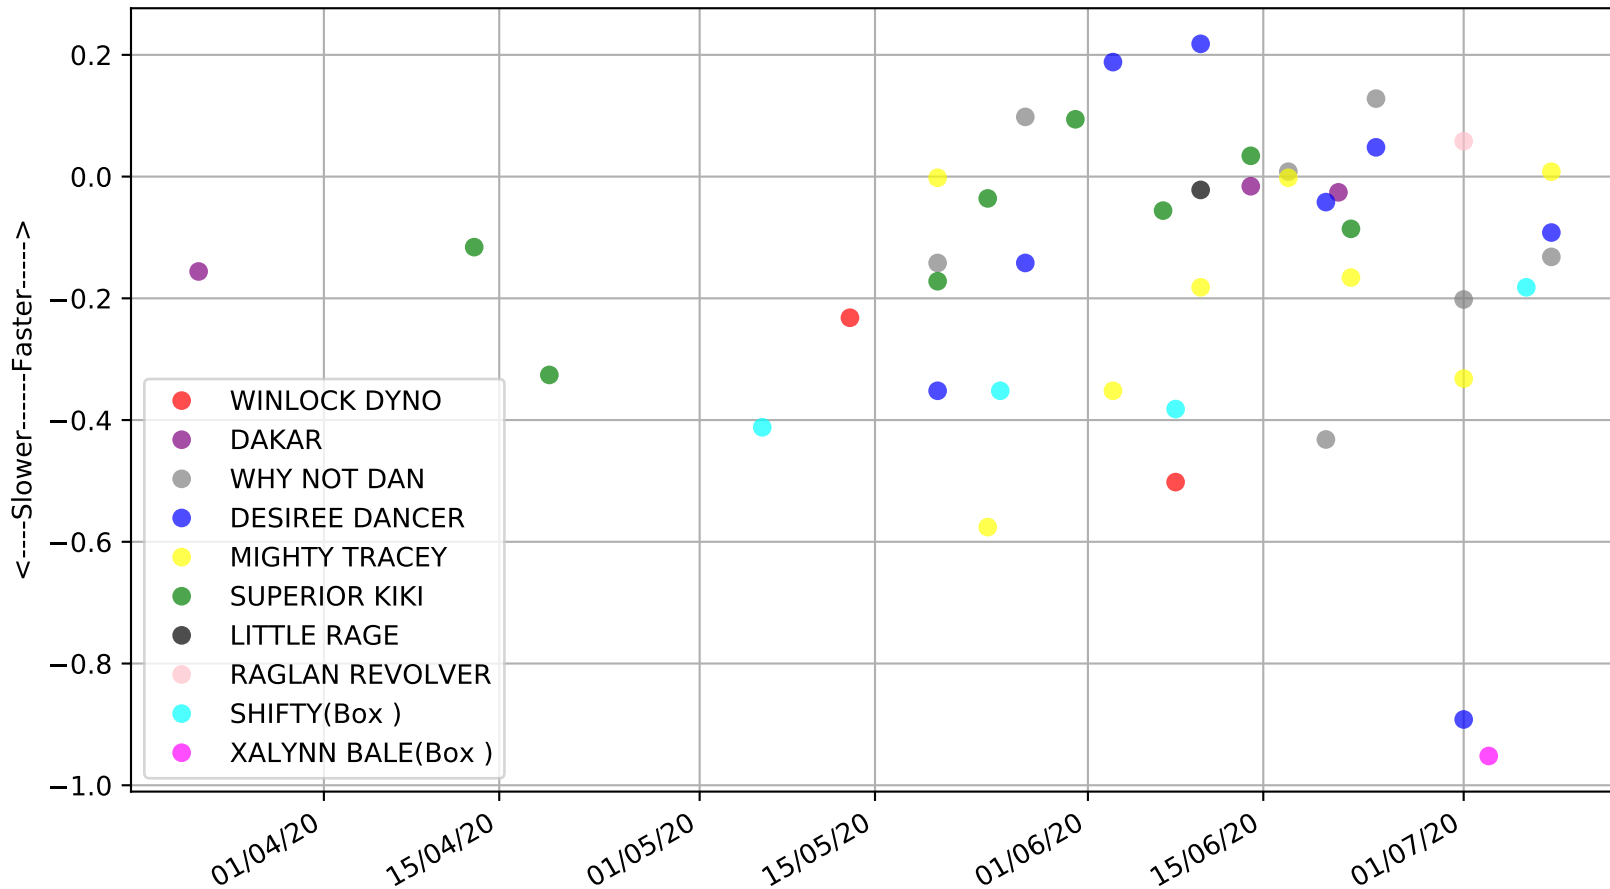

Cranbourne - 15th Jul
Race 4, RAPIDVITE ANIMAL PRODUCTS, 311m, X45
Speed of dog +50m or -50m of current race distance