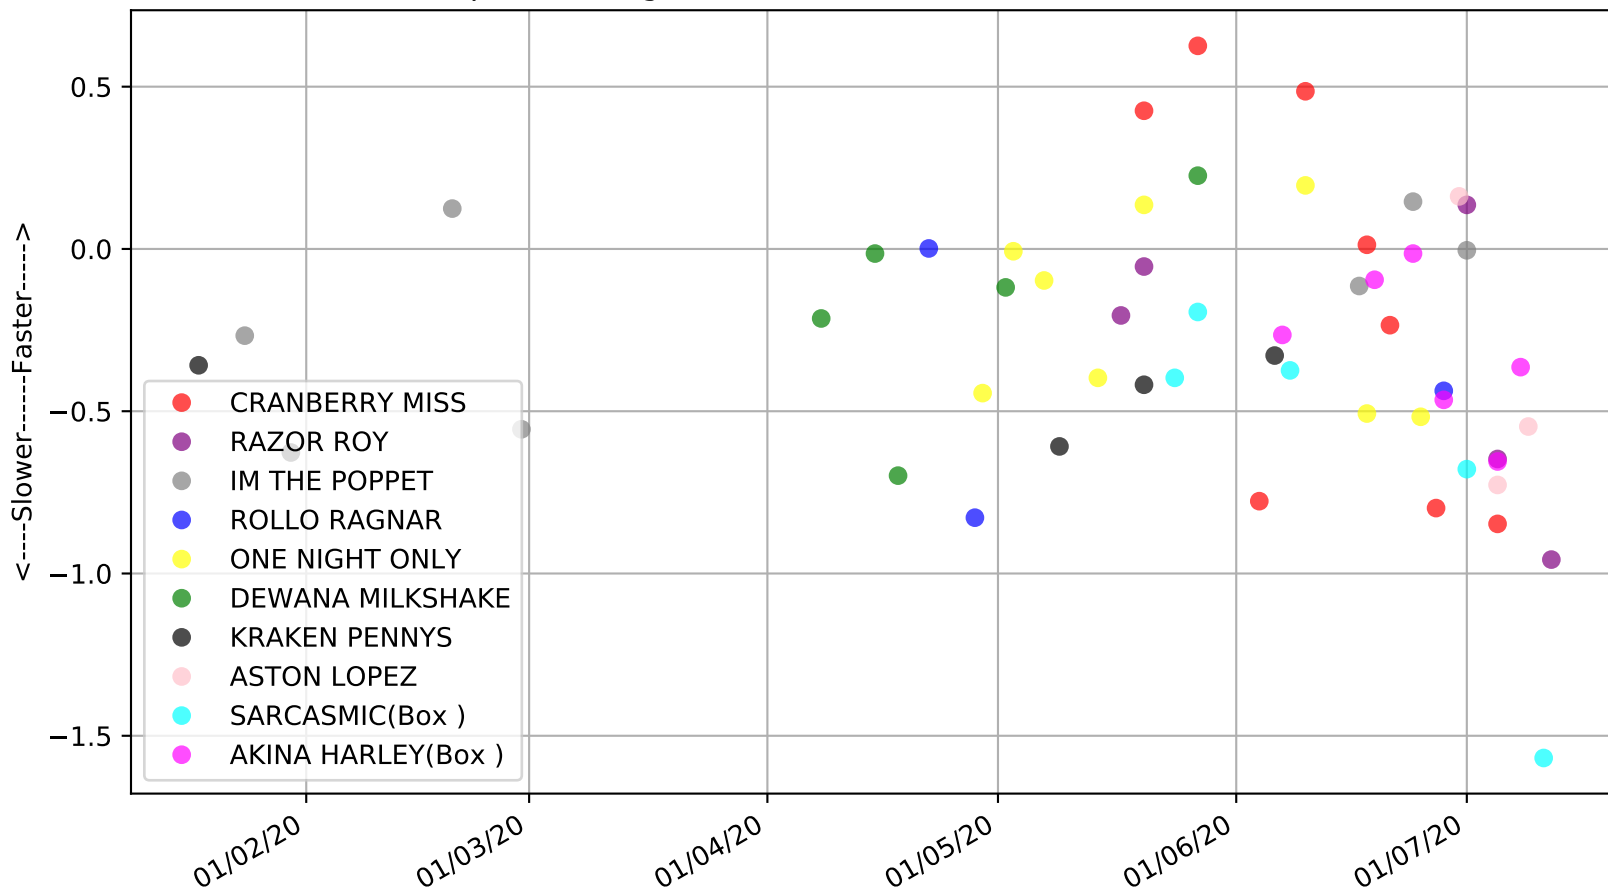

Cranbourne - 15th Jul
Race 5, RAM LOCKSMITH HT1, 520m, 5H
Speed of dog +50m or -50m of current race distance