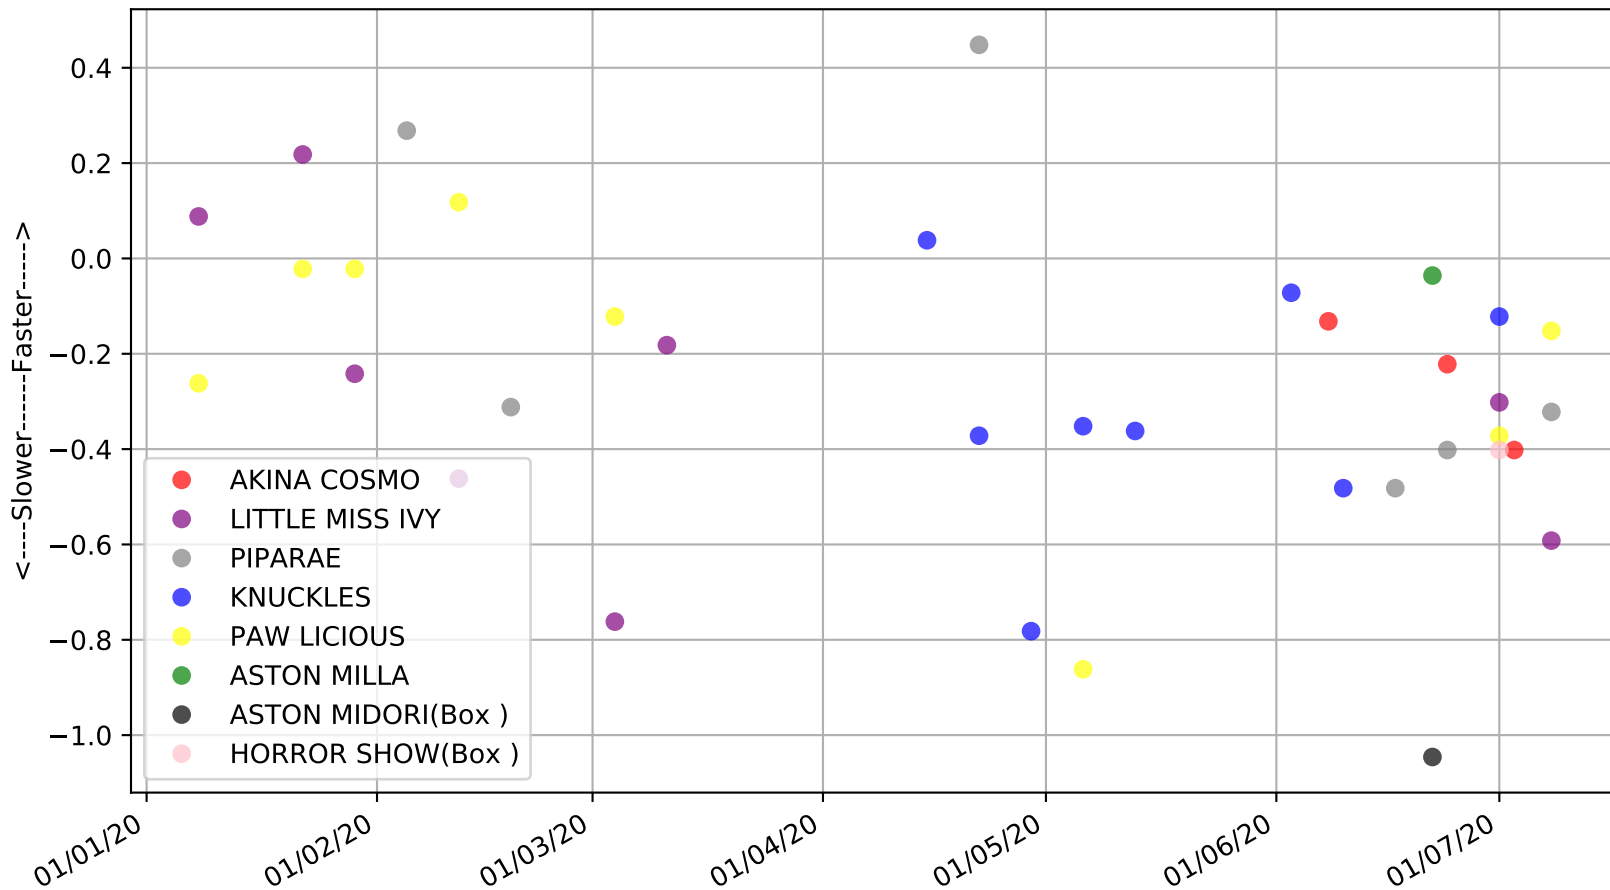

Cranbourne - 15th Jul
Race 12, CHECK OUR FACEBOOK PAGE, 311m, 5
Speed of dog +50m or -50m of current race distance