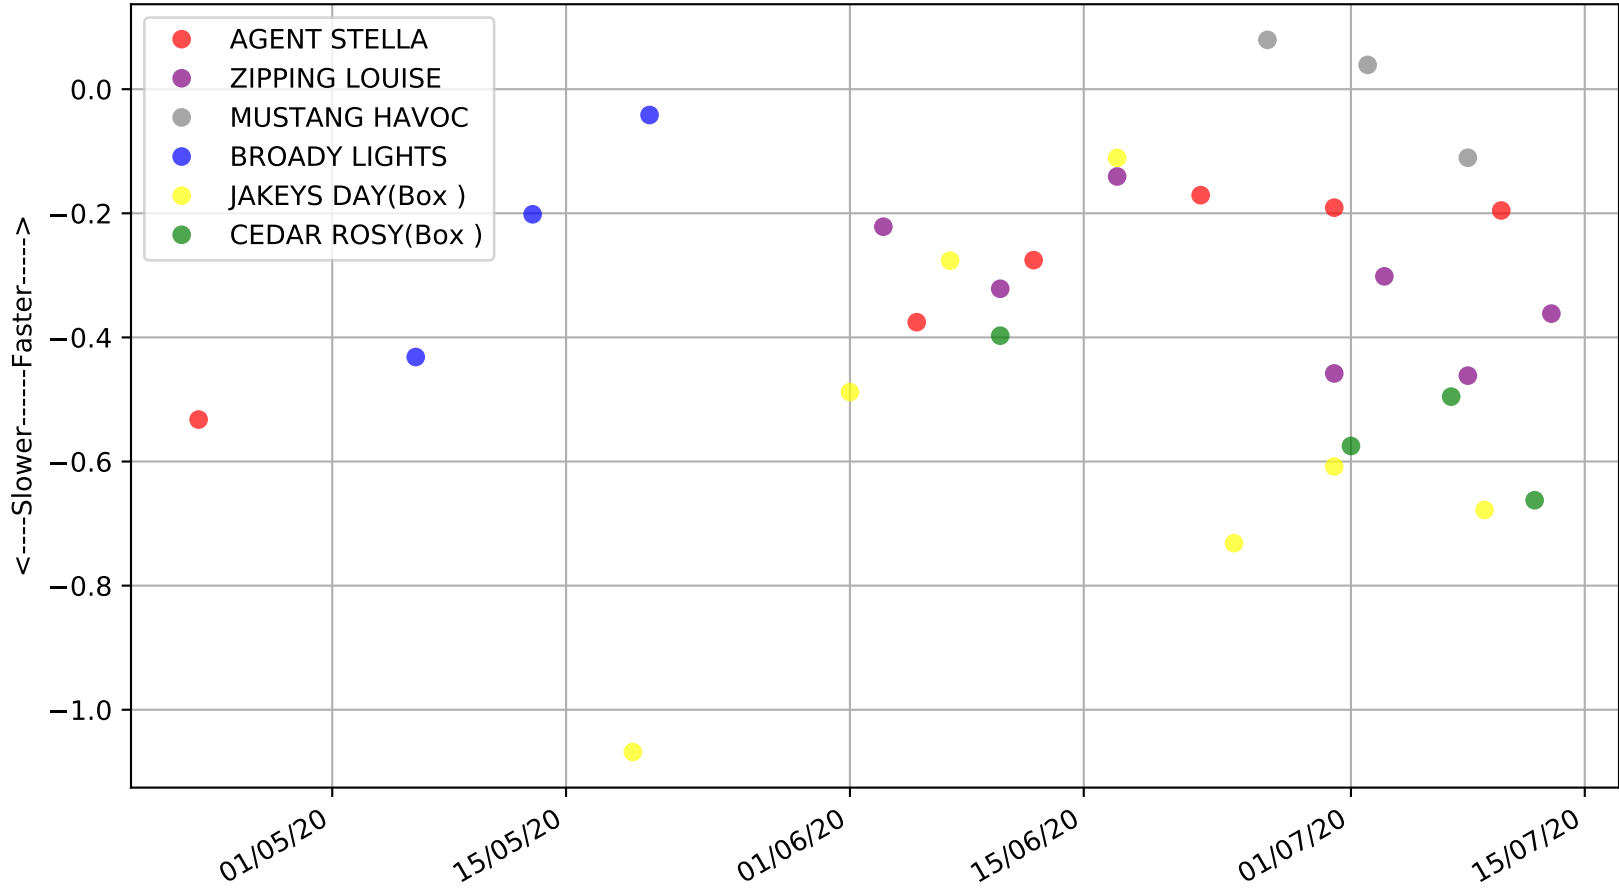

Cranbourne - 15th Jul
Race 1, EVERY RACE LIVE ON THE WATCHDOG APP, 311m, M
Early Speed compared with par early speed