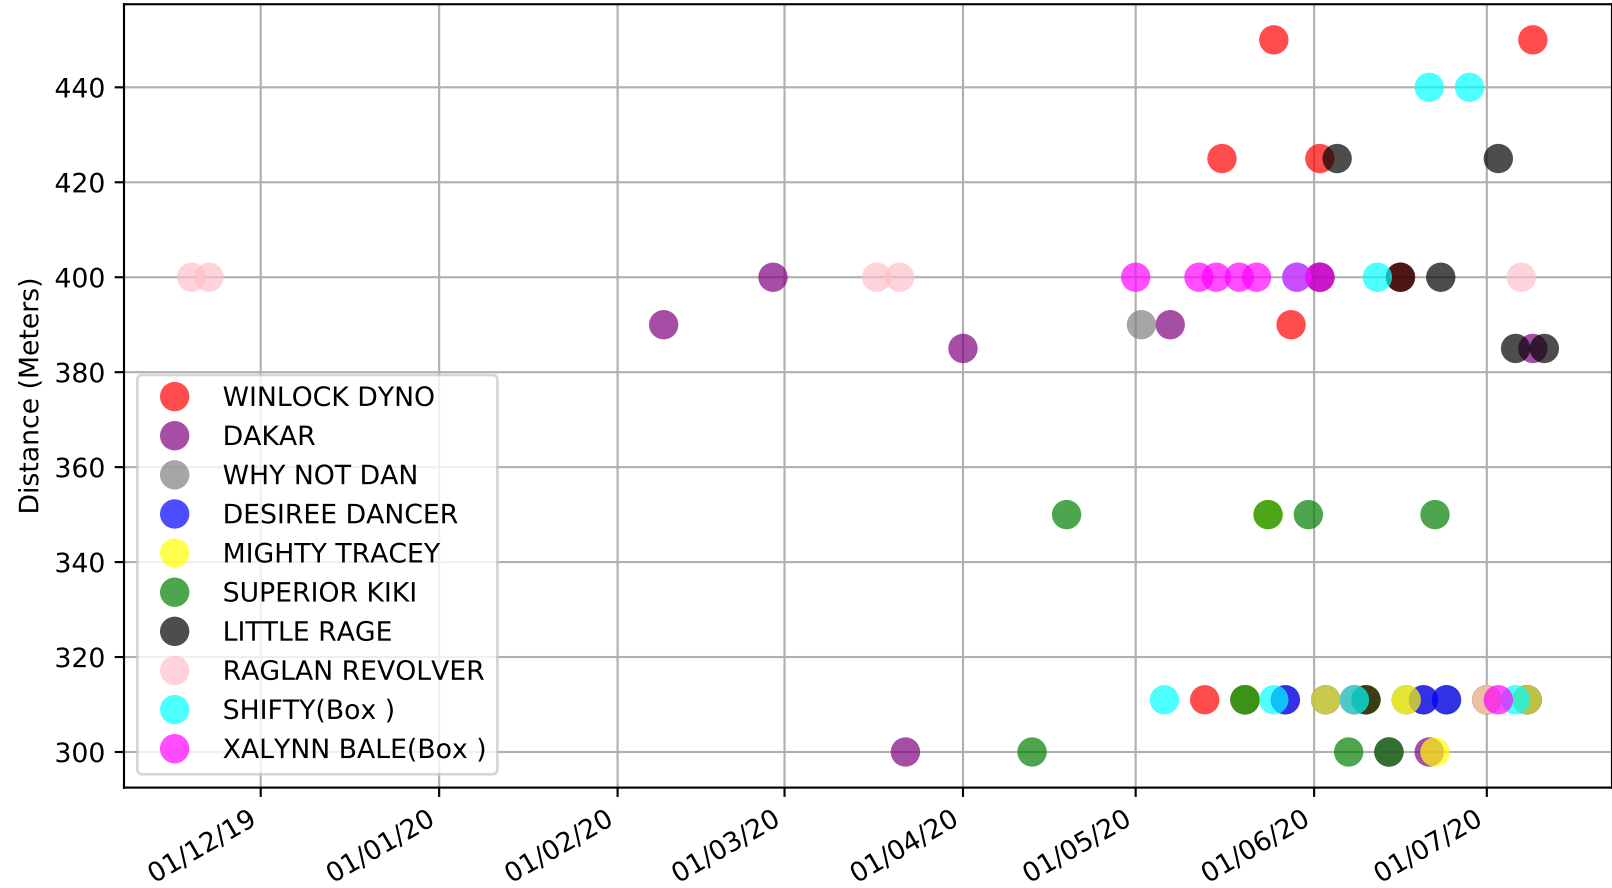

Cranbourne - 15th Jul
Race 4, RAPIDVITE ANIMAL PRODUCTS, 311m, X45
Previous race distances in meters

Cranbourne - 15th Jul
 Race 4, RAPIDVITE ANIMAL PRODUCTS, 311m, X45
 Speed of dog compared with par win times of the track & distance it ran at