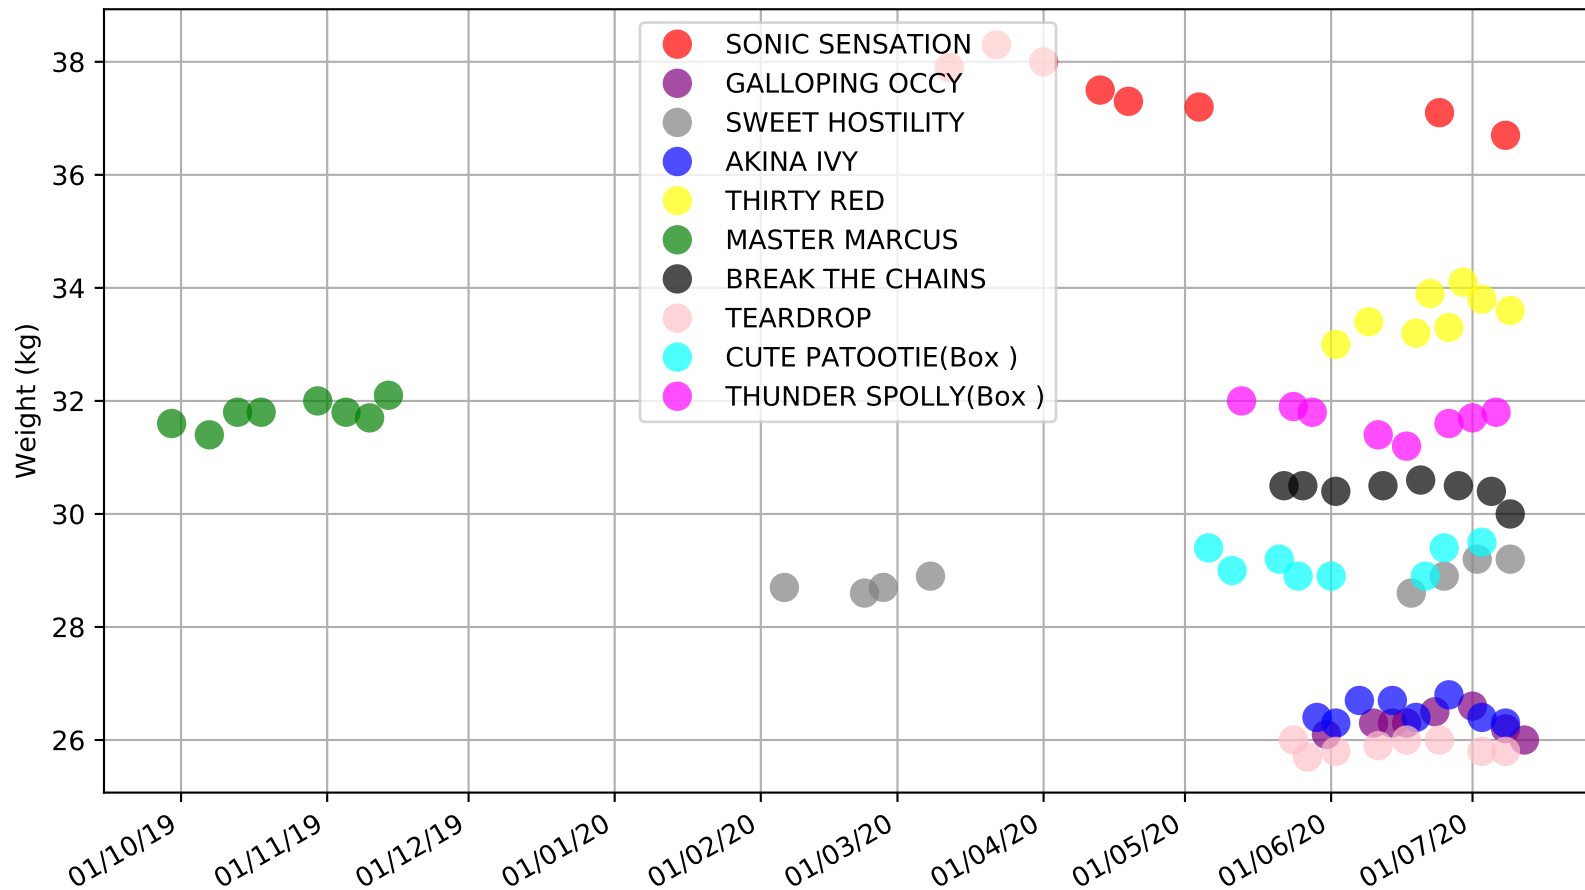

Cranbourne - 15th Jul
Race 11, BACKMANS PET FOODS (1-3 WINS) (275+RANK), 520m, RW
Previous race weights in kilograms