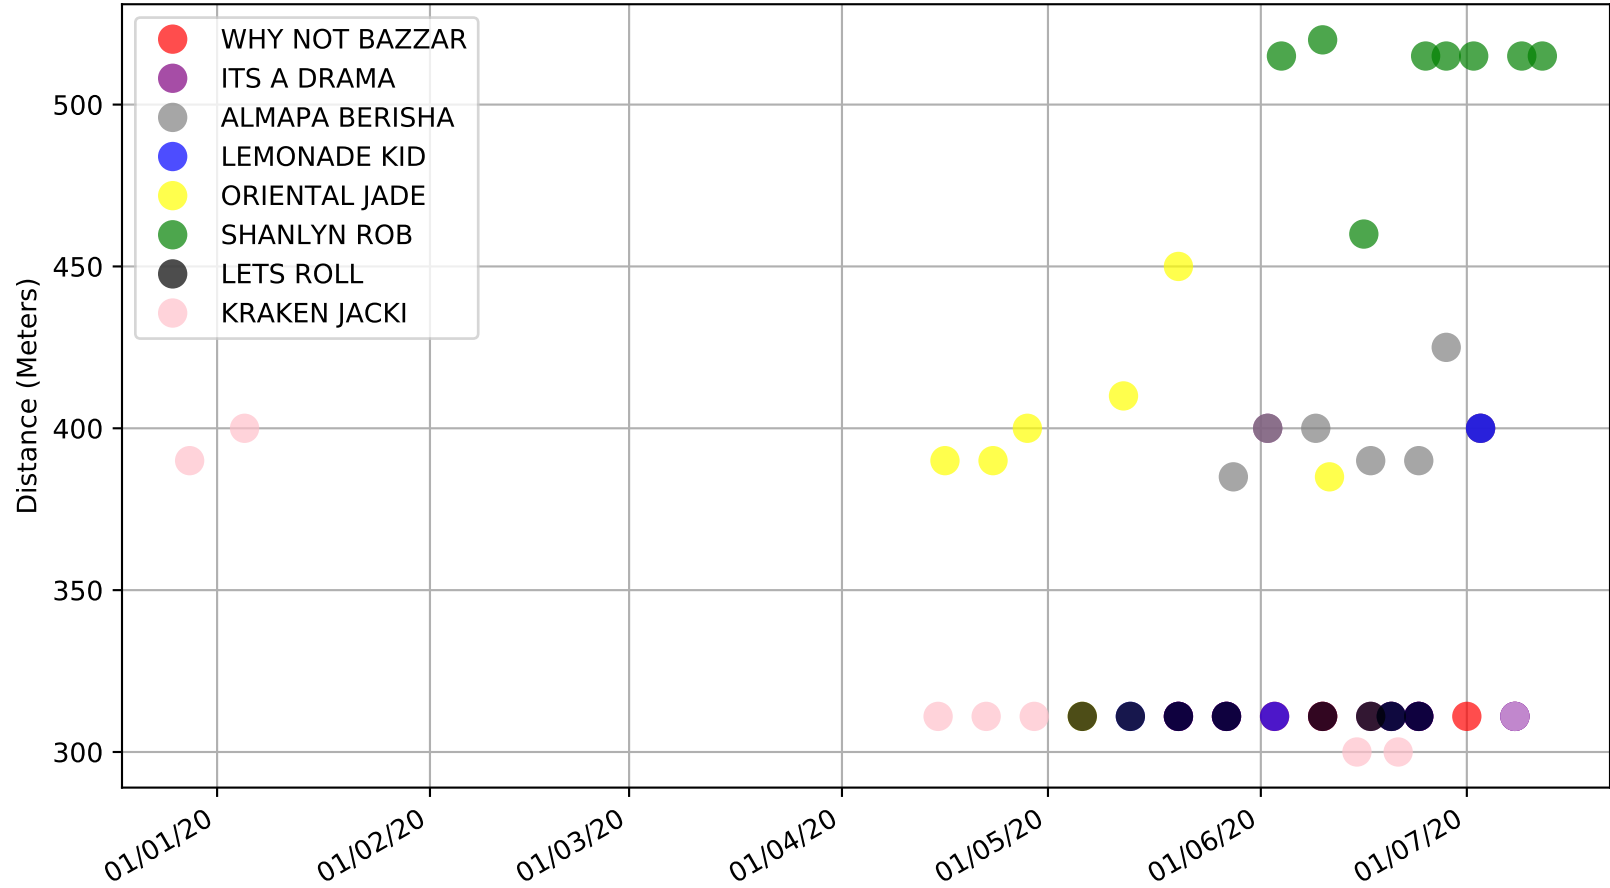

Cranbourne - 15th Jul
Race 7, AT CRANBOURNE - GREYHOUNDS ARE OUR LIFE, 311m, FFA
Speed of dog compared with par win times of the track & distance it ran at

Cranbourne - 15th Jul
Race 7, AT CRANBOURNE - GREYHOUNDS ARE OUR LIFE, 311m, FFA
Previous race distances in meters