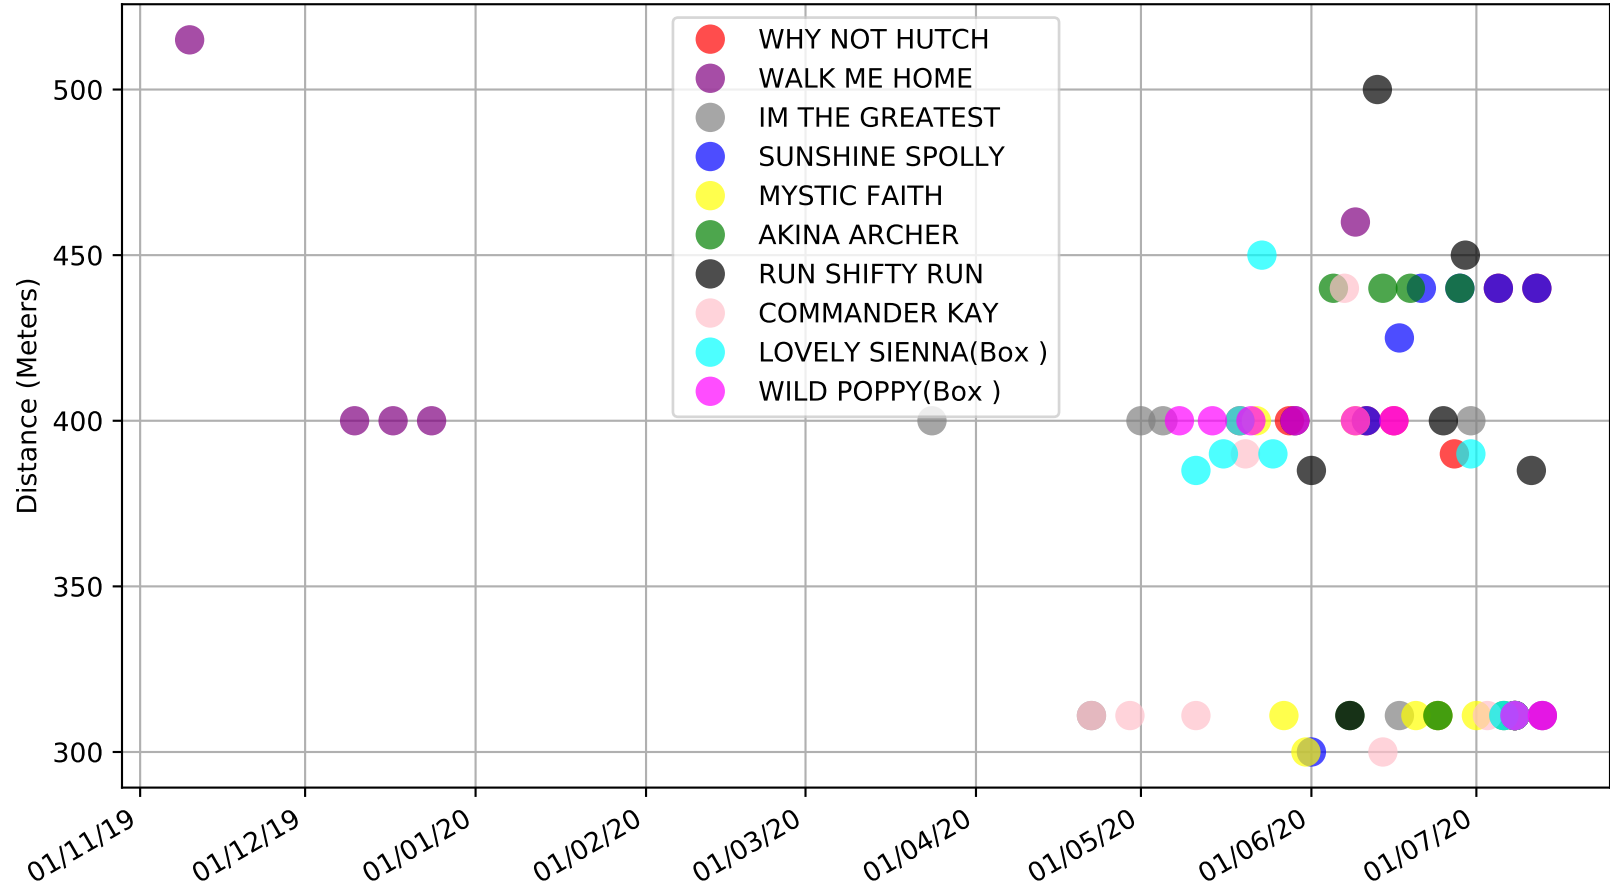

Cranbourne - 15th Jul
Race 3, TAB - LONG MAY WE PLAY FINAL (VICGREYS), 311m, X67F
Previous race distances in meters