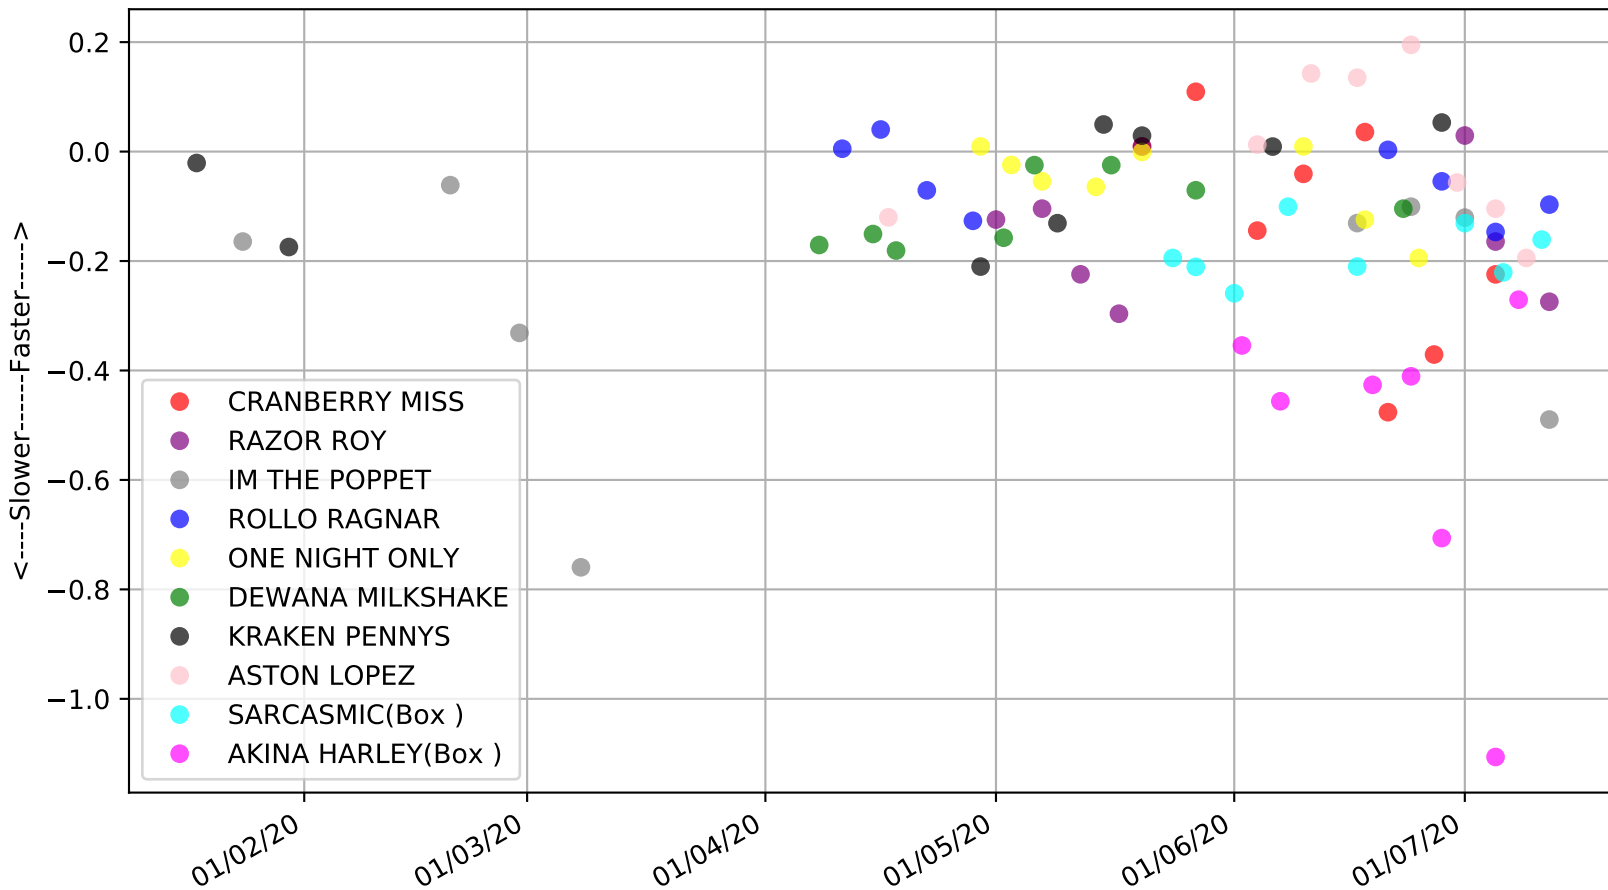

Cranbourne - 15th Jul
Race 5, RAM LOCKSMITH HT1, 520m, 5H
Early Speed compared with par early speed