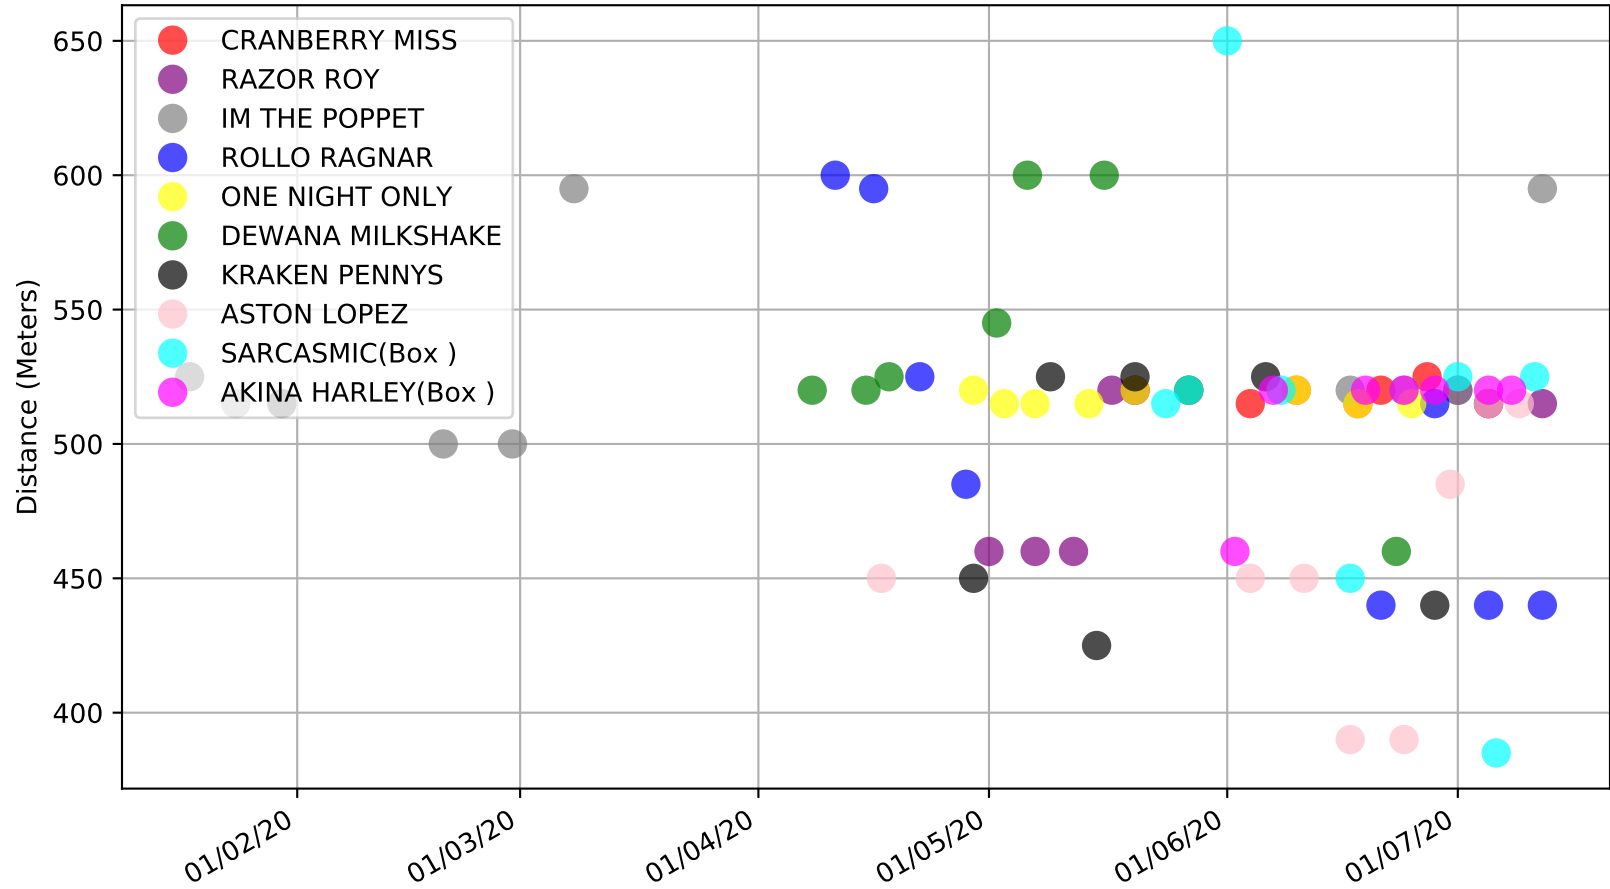

Cranbourne - 15th Jul
Race 5, RAM LOCKSMITH HT1, 520m, 5H
Previous race distances in meters