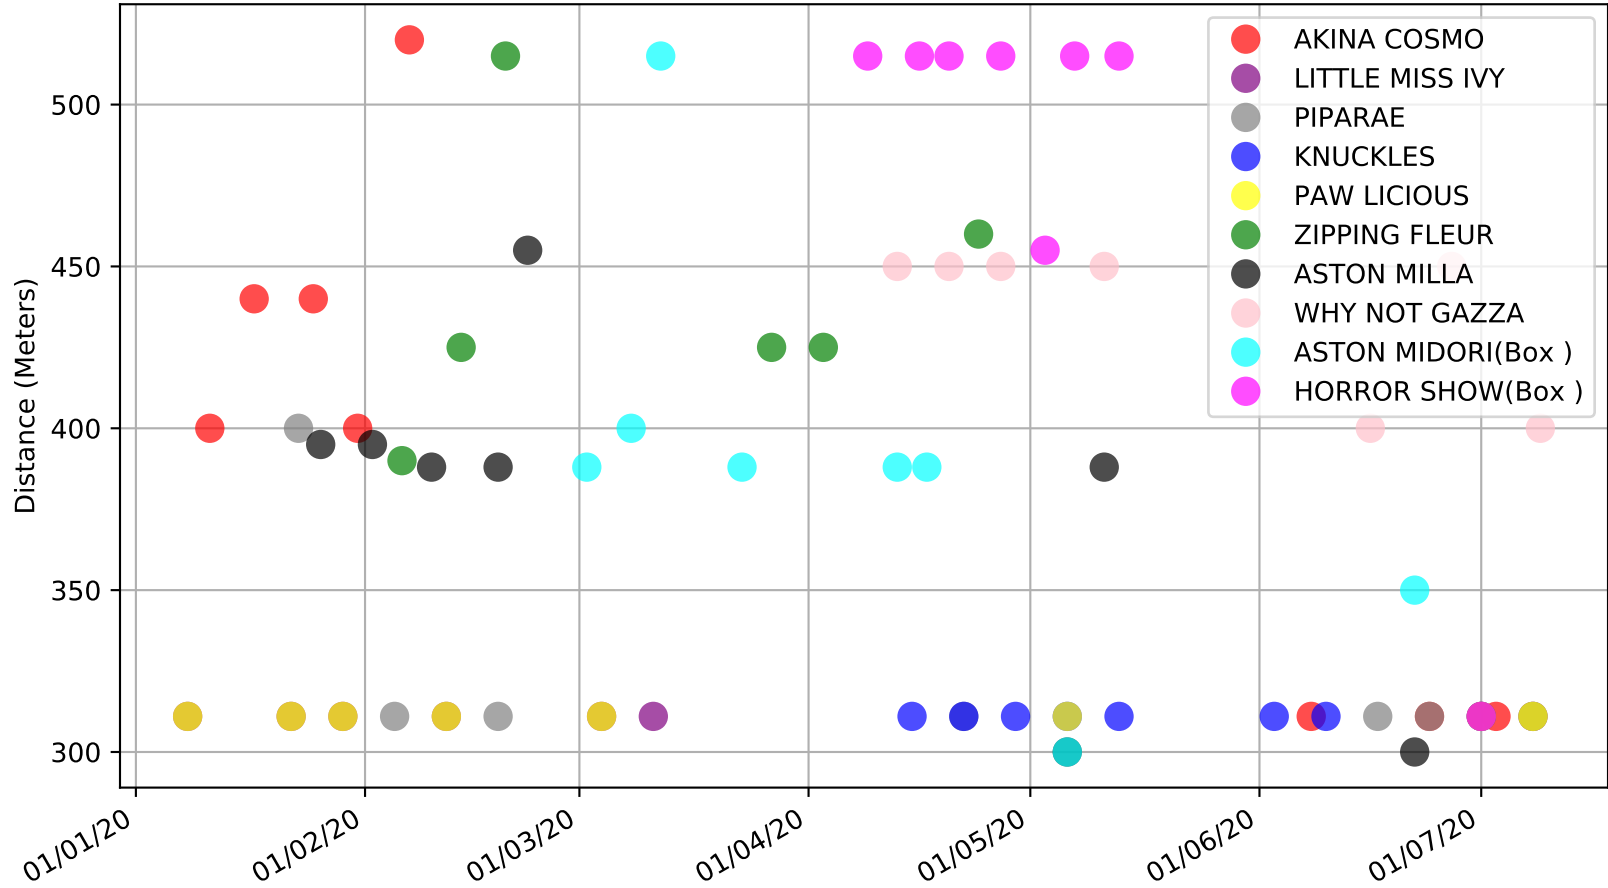

Cranbourne - 15th Jul
Race 12, CHECK OUR FACEBOOK PAGE, 311m, 5
Previous race distances in meters