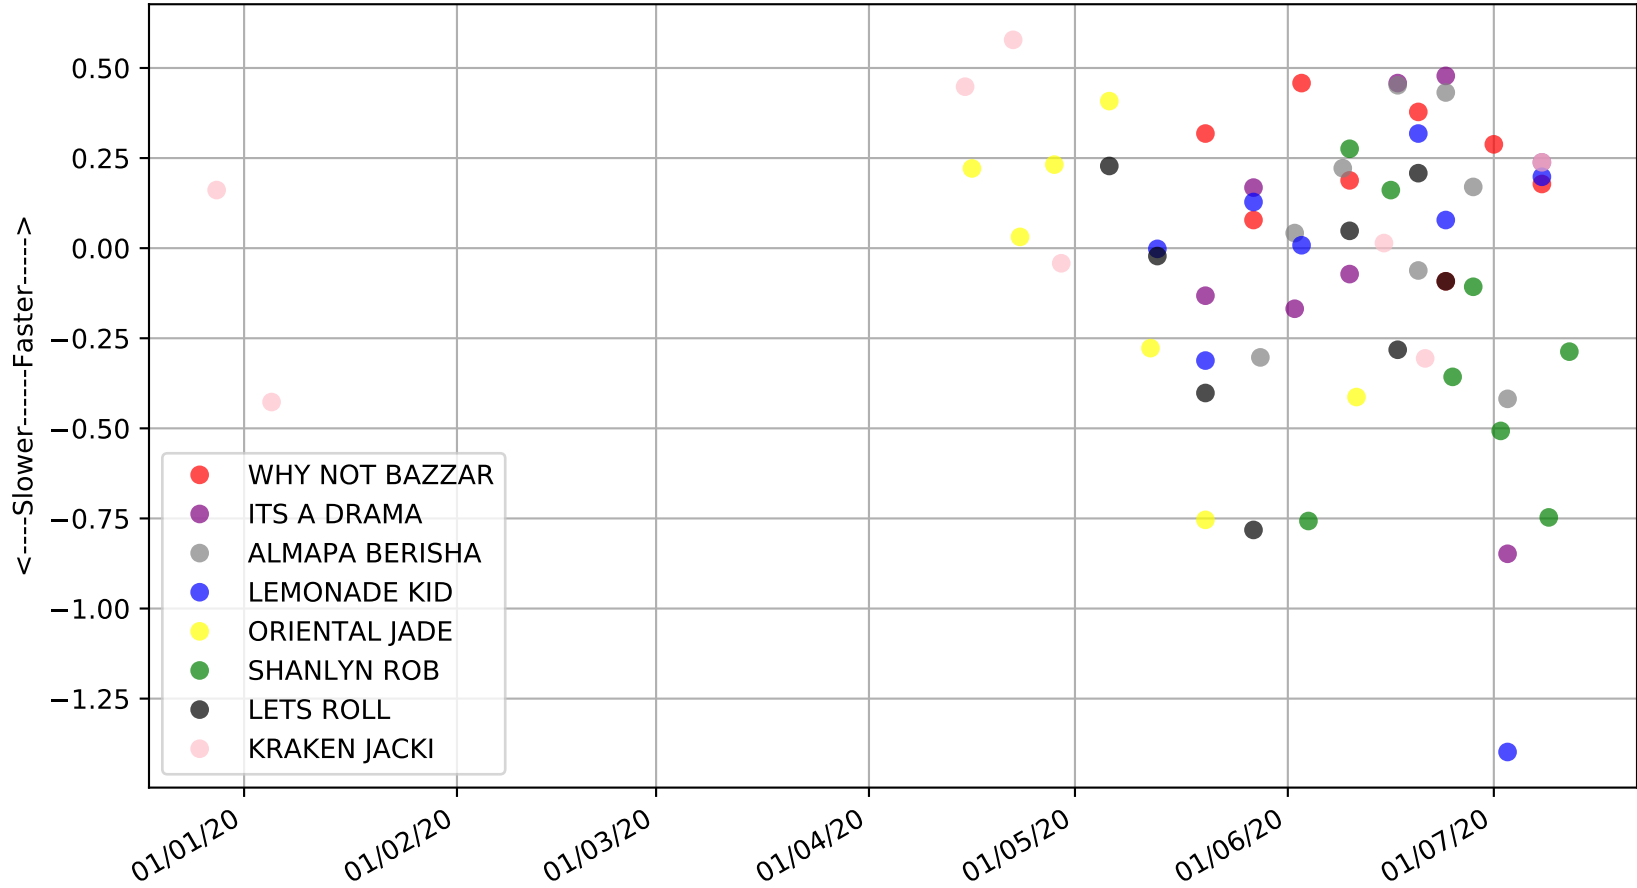

Cranbourne - 15th Jul
Race 7, AT CRANBOURNE - GREYHOUNDS ARE OUR LIFE, 311m, FFA
Speed of dog compared with par win times of the track & distance it ran at