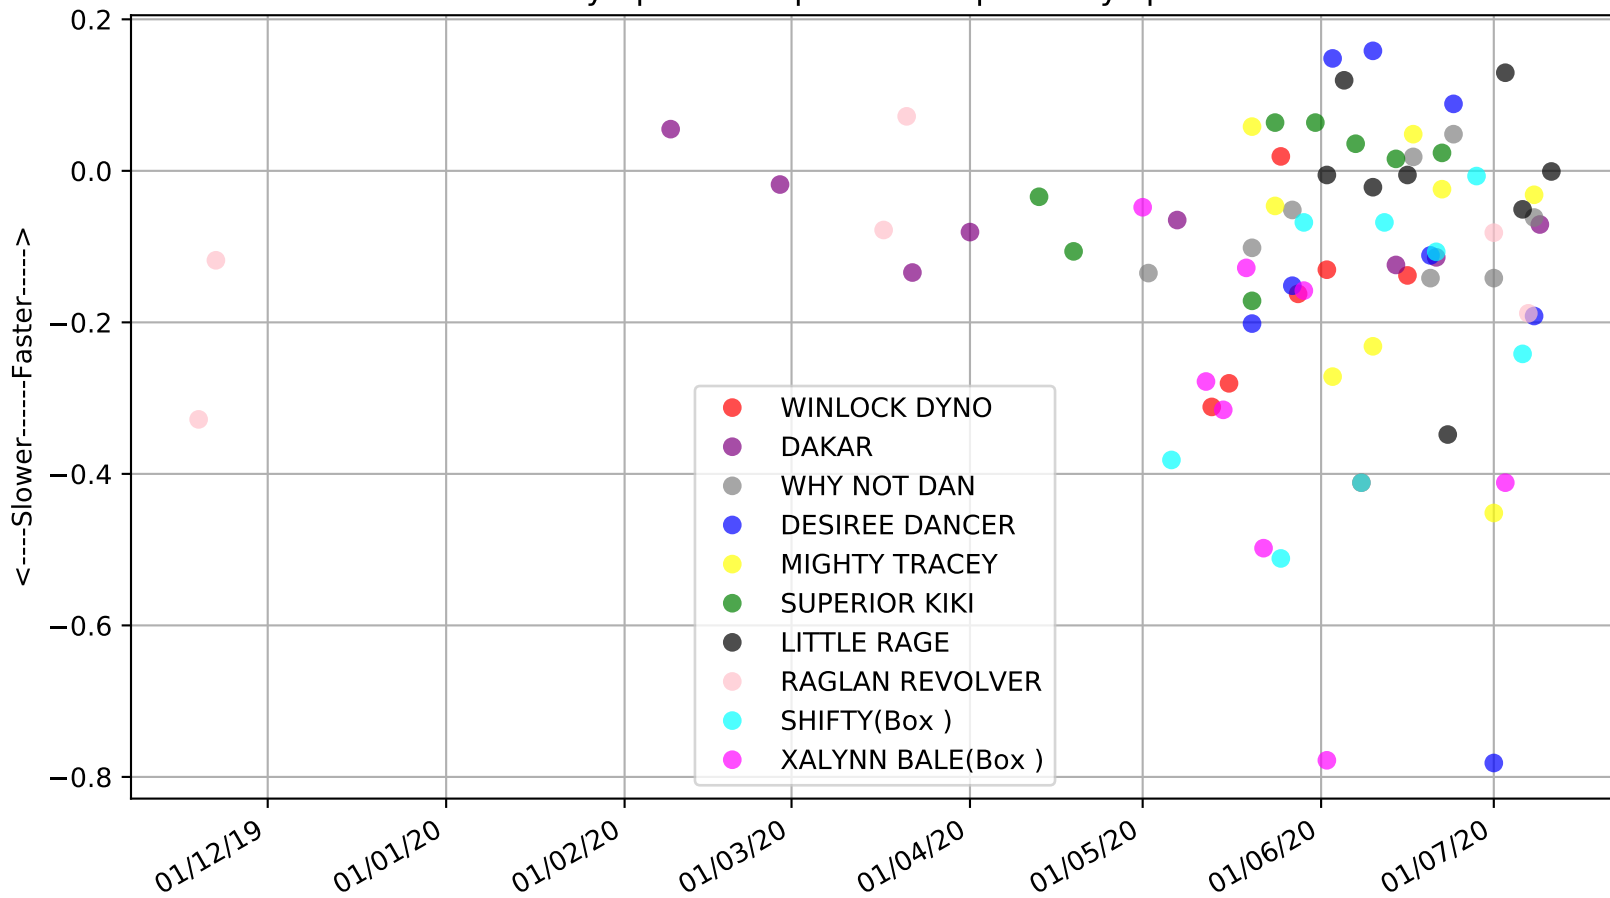

Cranbourne - 15th Jul
Race 4, RAPIDVITE ANIMAL PRODUCTS, 311m, X45
Early Speed compared with par early speed