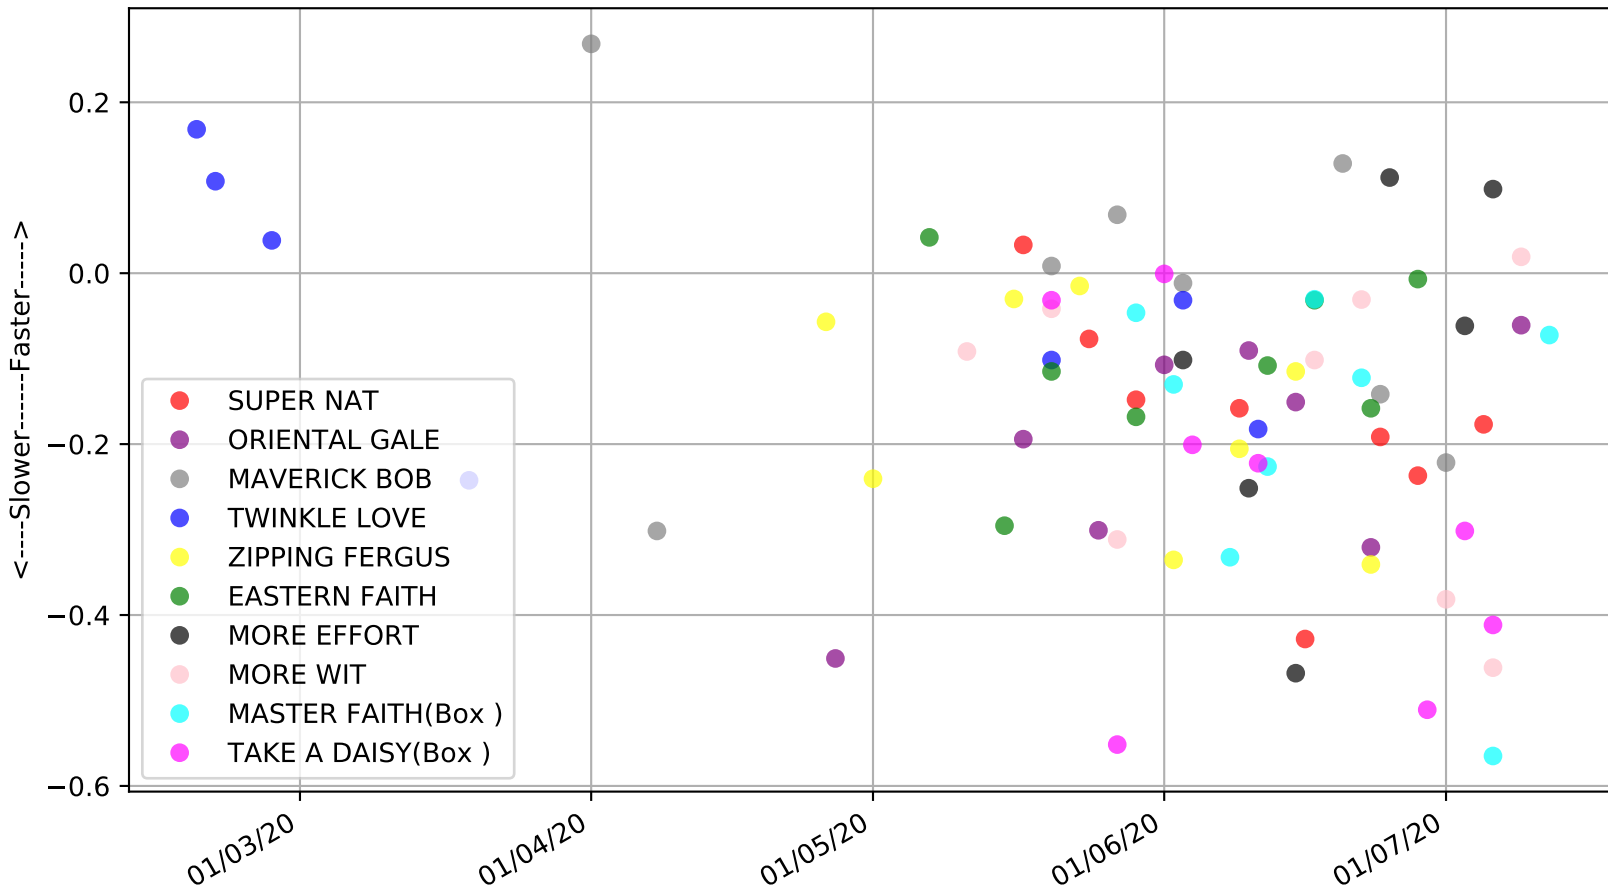

Cranbourne - 15th Jul
Race 2, TOP CAT VIDEO, 311m, 5
Early Speed compared with par early speed