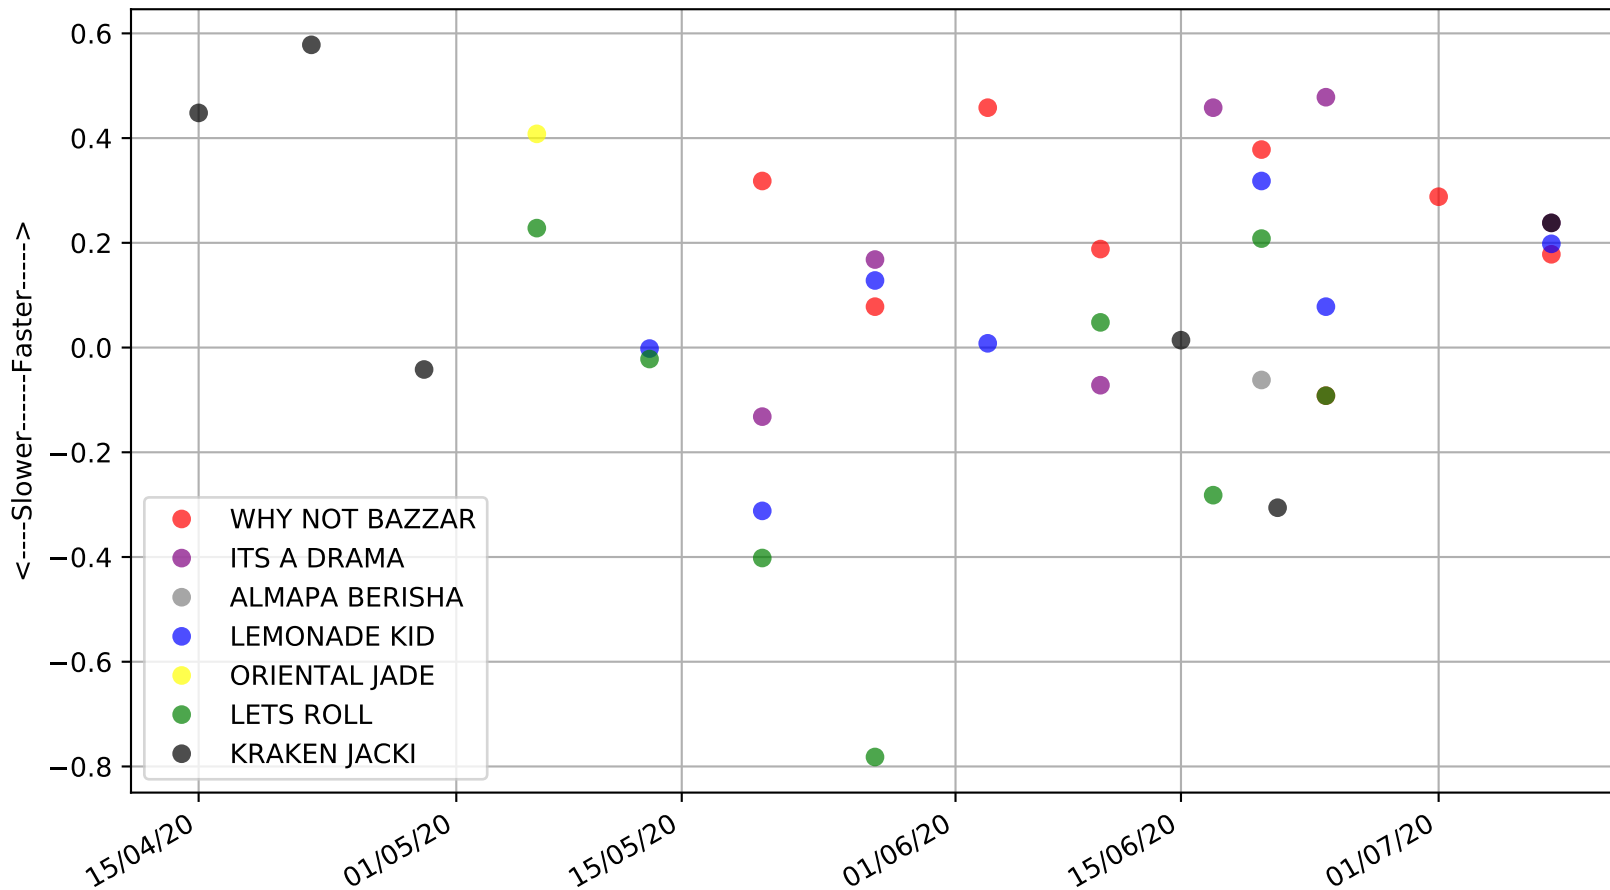

Cranbourne - 15th Jul
Race 7, AT CRANBOURNE - GREYHOUNDS ARE OUR LIFE, 311m, FFA
Speed of dog +50m or -50m of current race distance