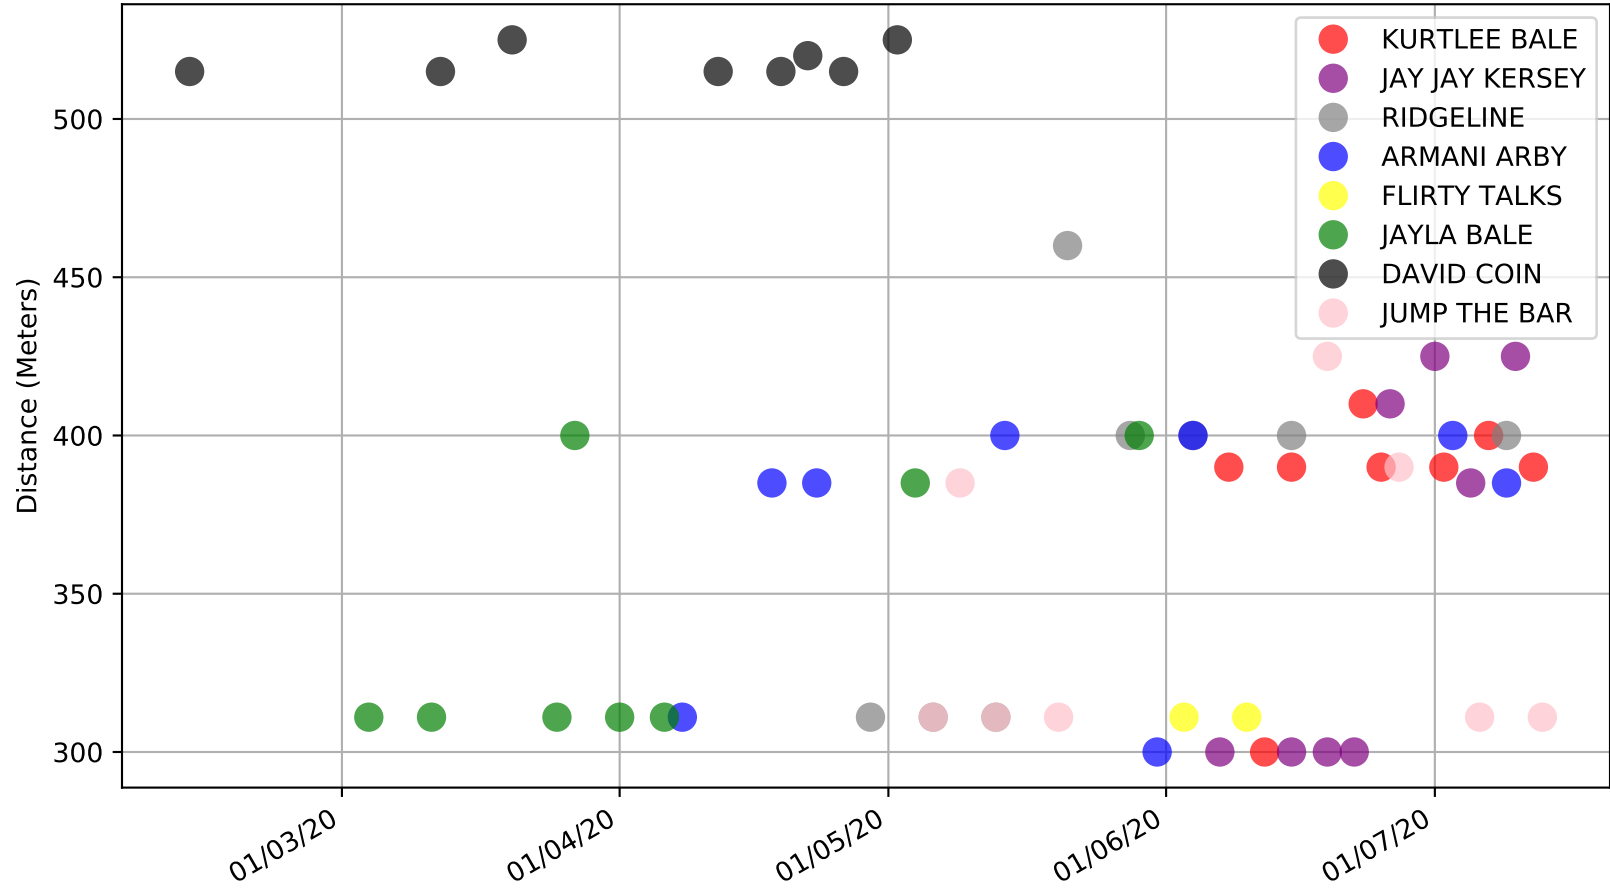

Cranbourne - 15th Jul
Race 10, TAB.COM.AU, 311m, 6G
Speed of dog compared with par win times of the track & distance it ran at

Cranbourne - 15th Jul
Race 10, TAB.COM.AU, 311m, 6G
Previous race distances in meters