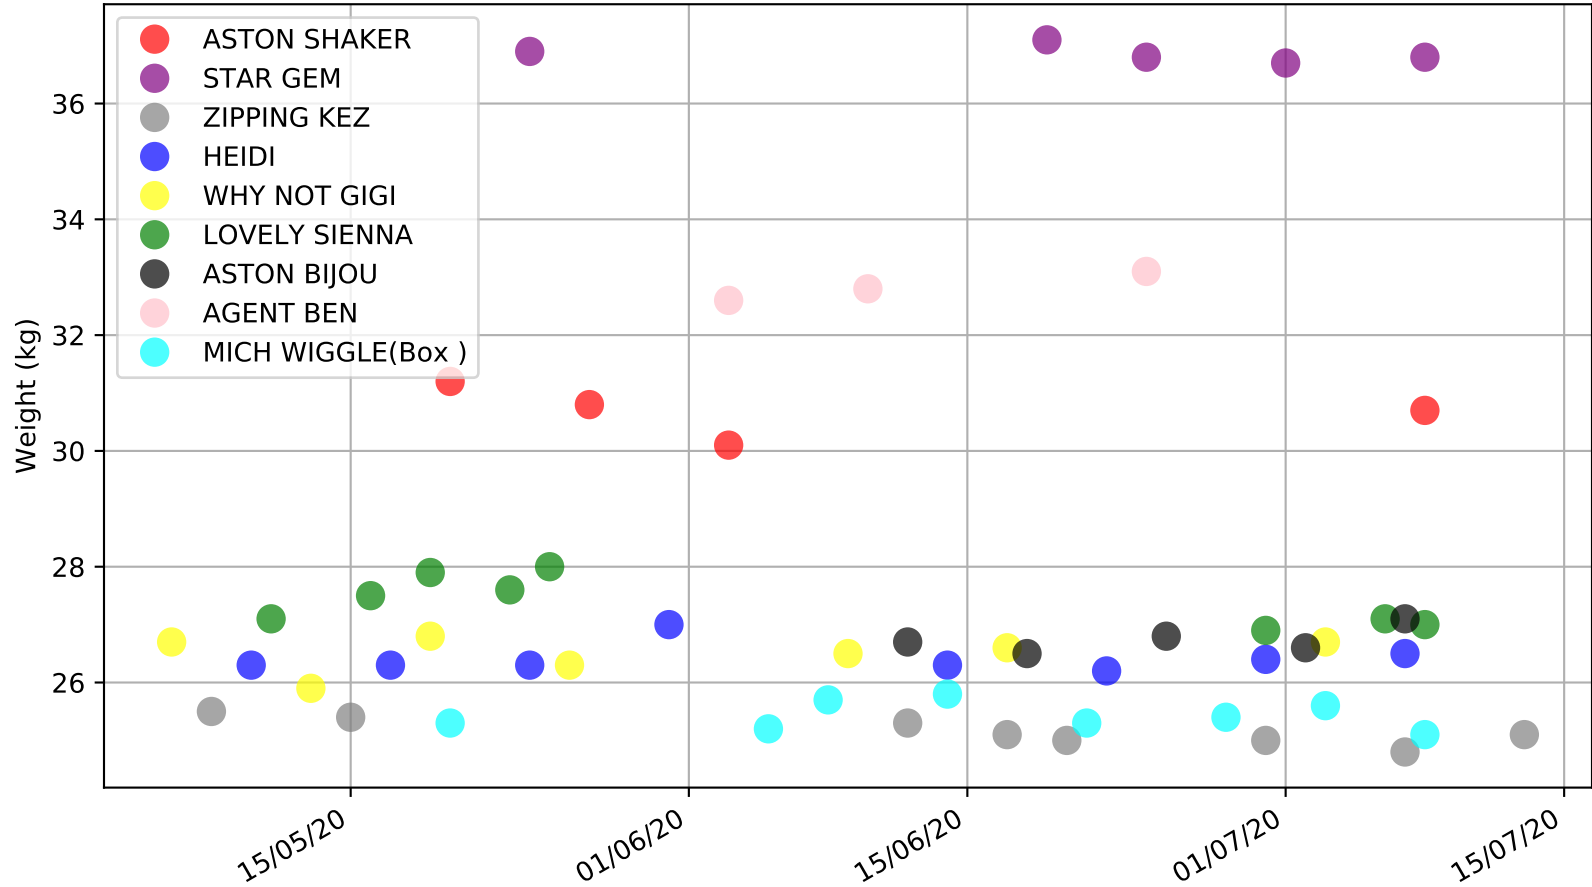

Cranbourne - 15th Jul
Race 9, Cranbournegreyhounds.com.au, 311m, 7
Early Speed compared with par early speed

Cranbourne - 15th Jul
Race 9, Cranbournegreyhounds.com.au, 311m, 7
Previous race weights in kilograms