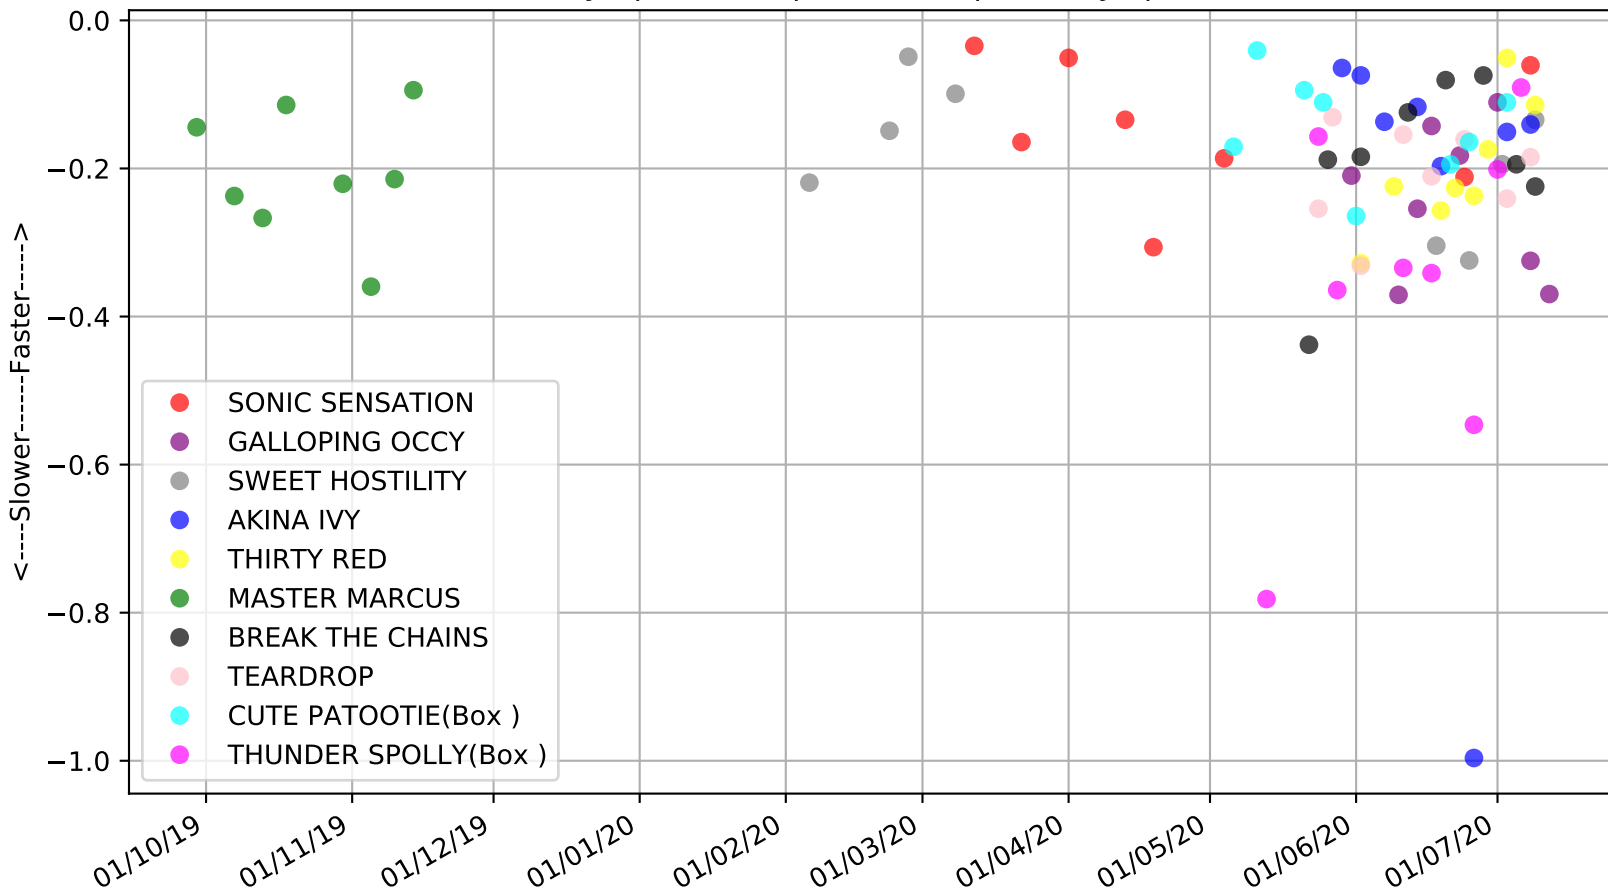

Cranbourne - 15th Jul
Race 11, BACKMANS PET FOODS (1-3 WINS) (275+RANK), 520m, RW
Early Speed compared with par early speed