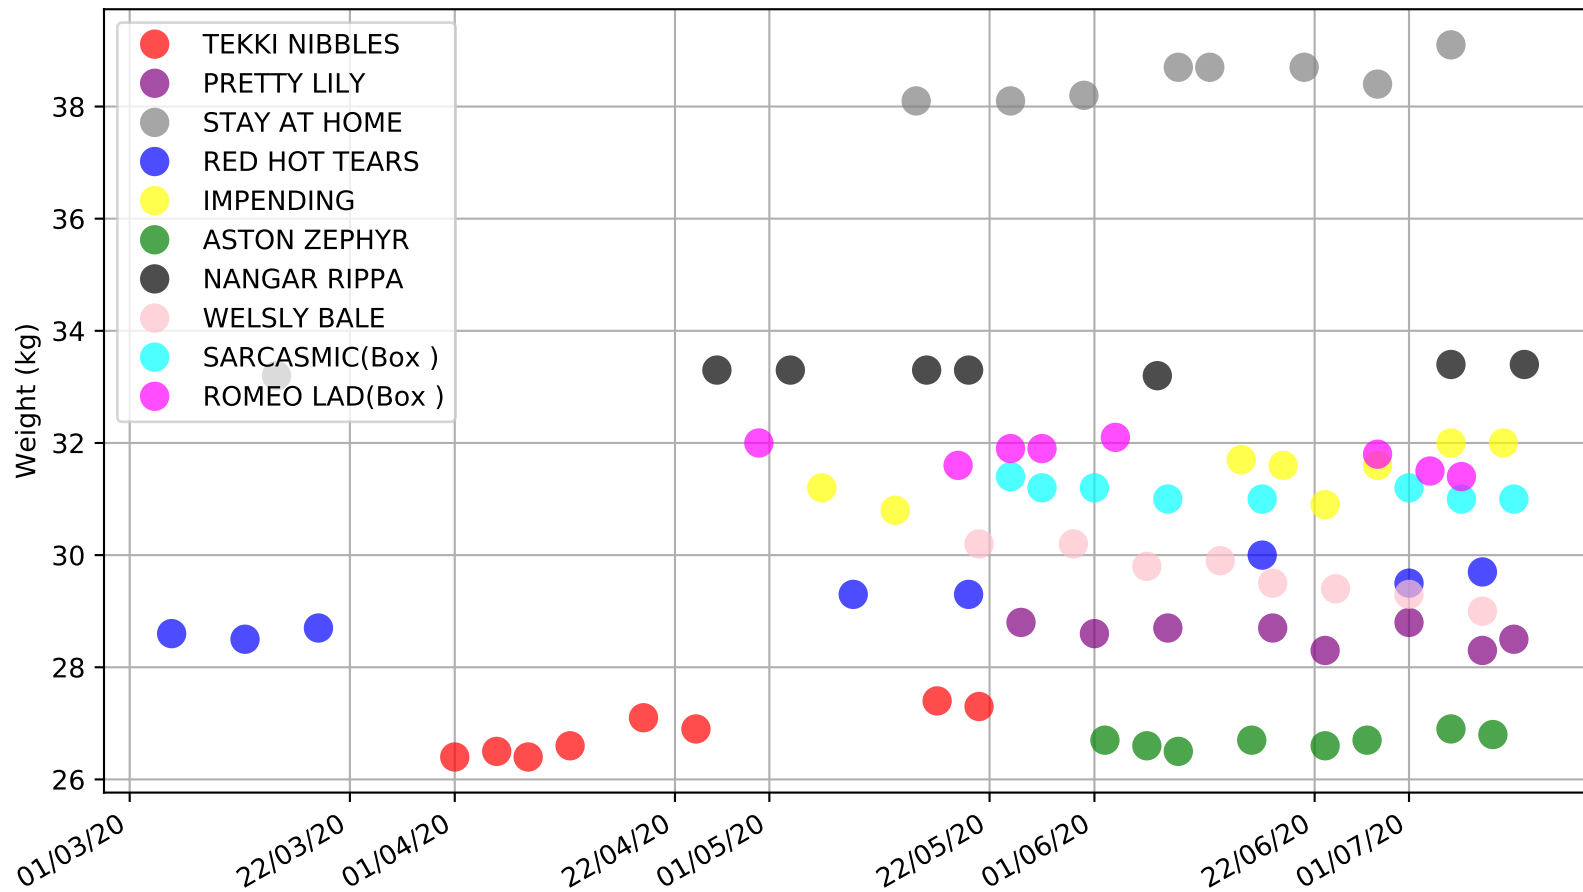

Cranbourne - 15th Jul
Race 6, CASEY STEEL HT2, 520m, 5H
Previous race weights in kilograms