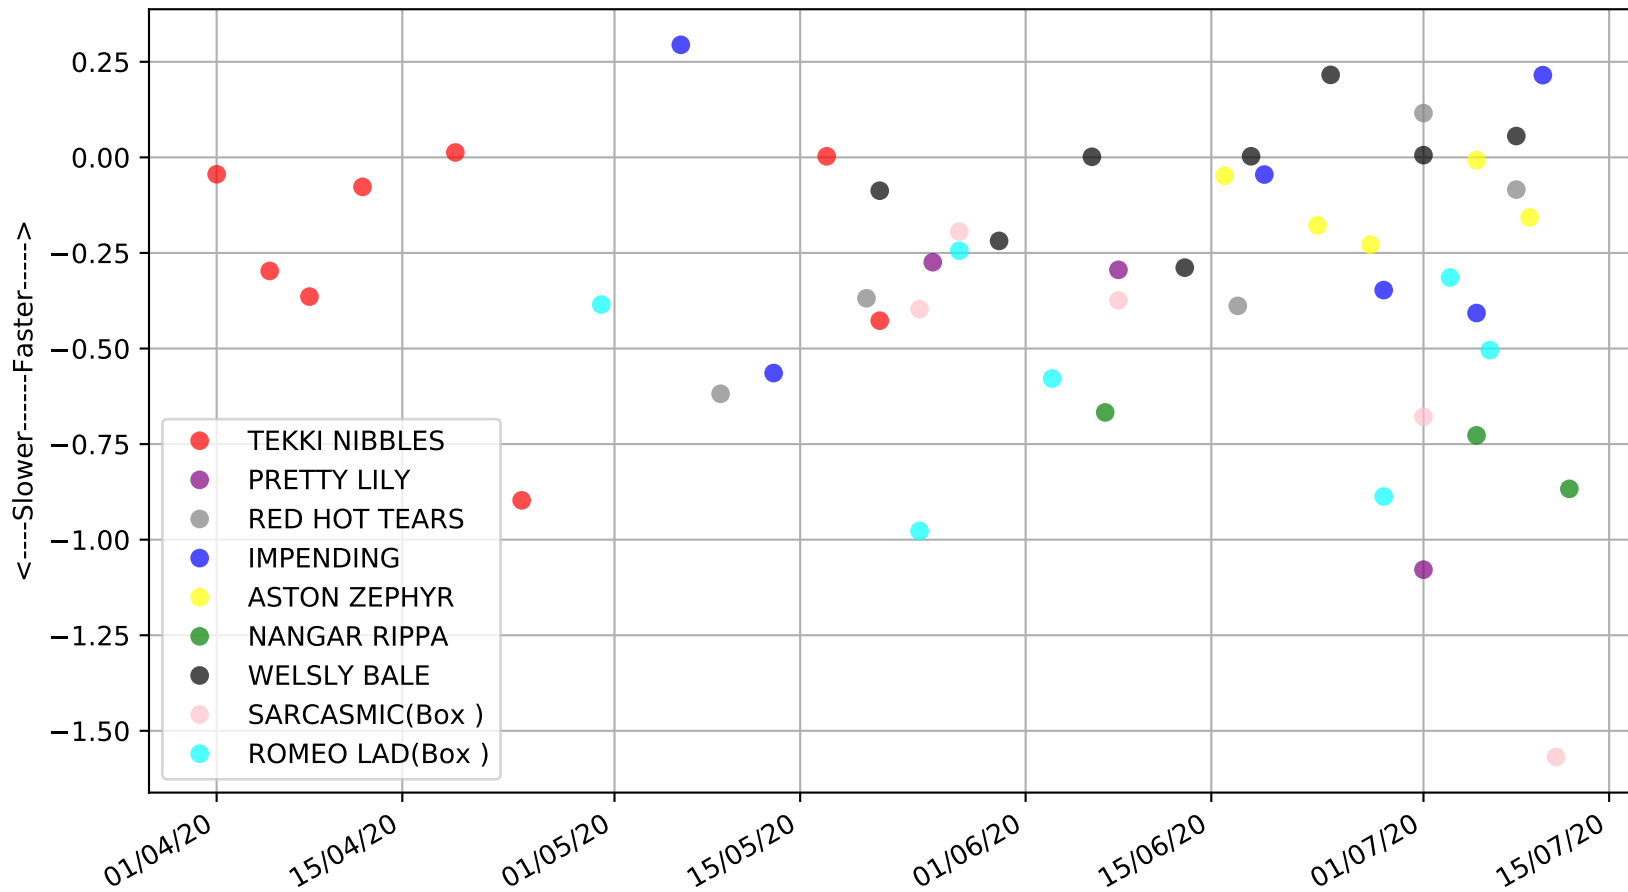

Cranbourne - 15th Jul
Race 6, CASEY STEEL HT2, 520m, 5H
Speed of dog +50m or -50m of current race distance