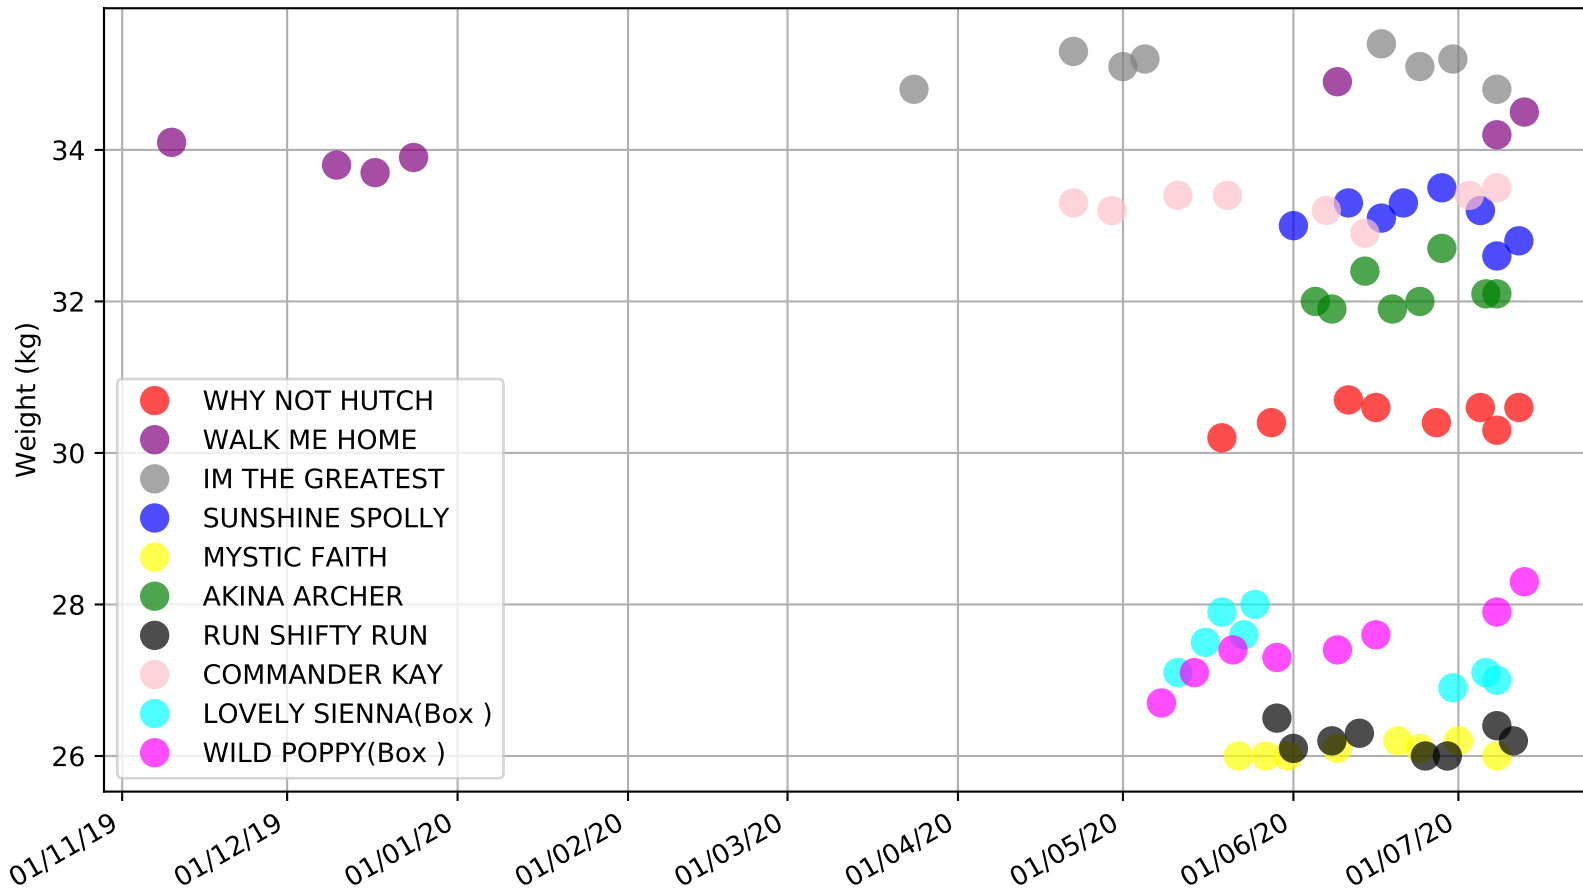

Cranbourne - 15th Jul
Race 3, TAB - LONG MAY WE PLAY FINAL (VICGREYS), 311m, X67F
Previous race weights in kilograms