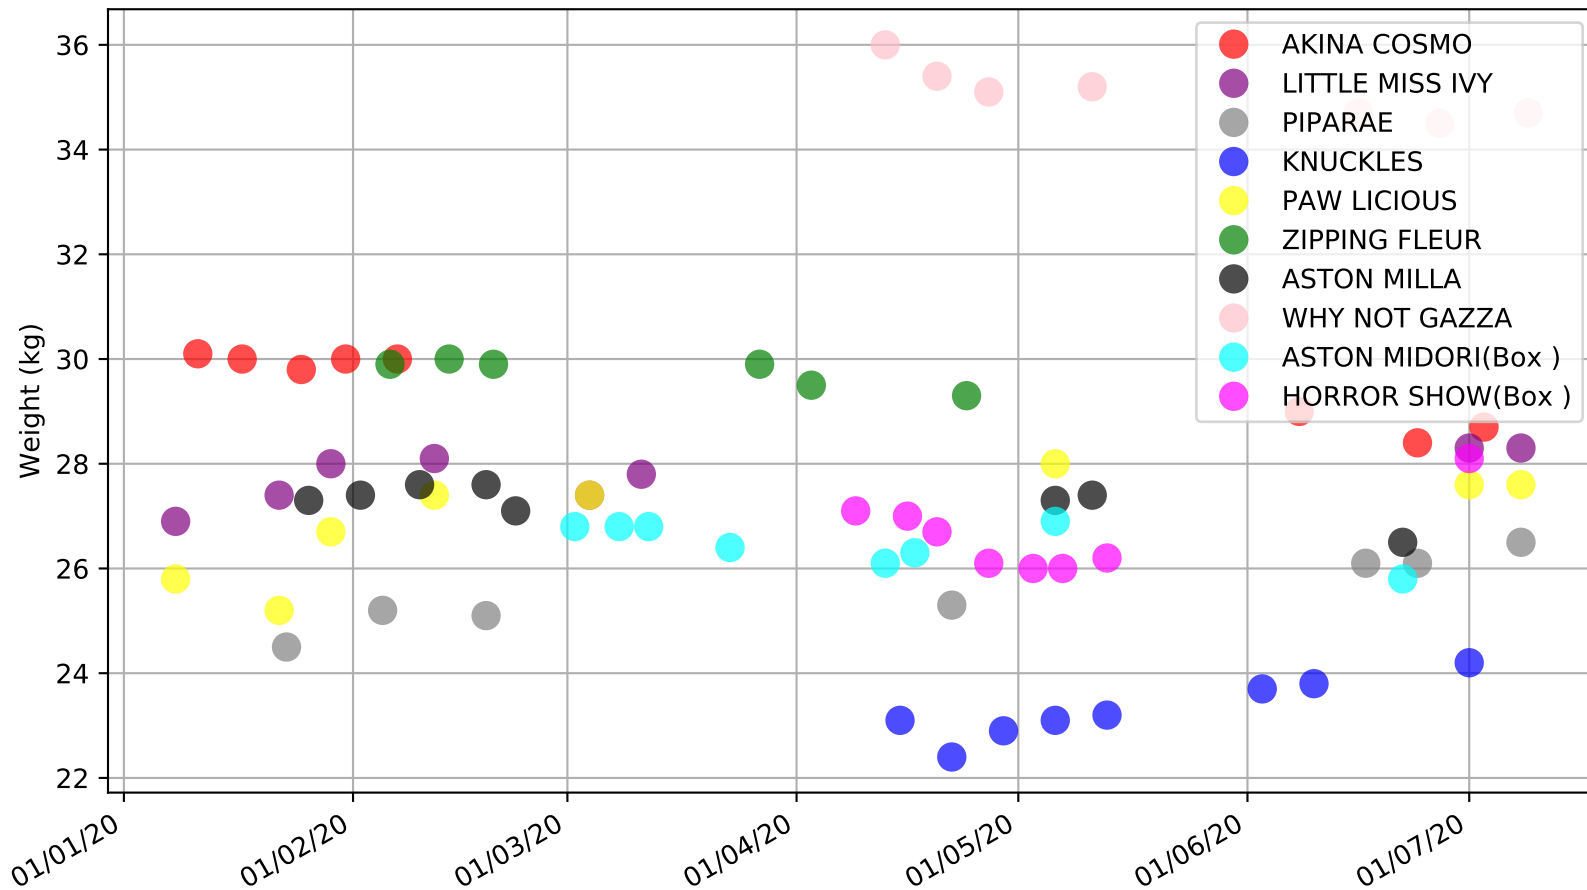

Cranbourne - 15th Jul
 Race 9, Cranbournegreyhounds.com.au, 311m, 7
 Early Speed compared with par early speed

Cranbourne - 15th Jul
Race 10, TAB.COM.AU, 311m, 6G
Previous race distances in meters

Cranbourne - 15th Jul
Race 10, TAB.COM.AU, 311m, 6G
Speed of dog compared with par win times of the track & distance it ran at

Cranbourne - 15th Jul
Race 11, BACKMANS PET FOODS (1-3 WINS) (275+RANK), 520m, RW
Early Speed compared with par early speed

Cranbourne - 15th Jul
Race 12, CHECK OUR FACEBOOK PAGE, 311m, 5
Previous race distances in meters

Cranbourne - 15th Jul
Race 12, CHECK OUR FACEBOOK PAGE, 311m, 5
Speed of dog +50m or -50m of current race distance

Cranbourne - 15th Jul
Race 12, CHECK OUR FACEBOOK PAGE, 311m, 5
Previous race weights in kilograms