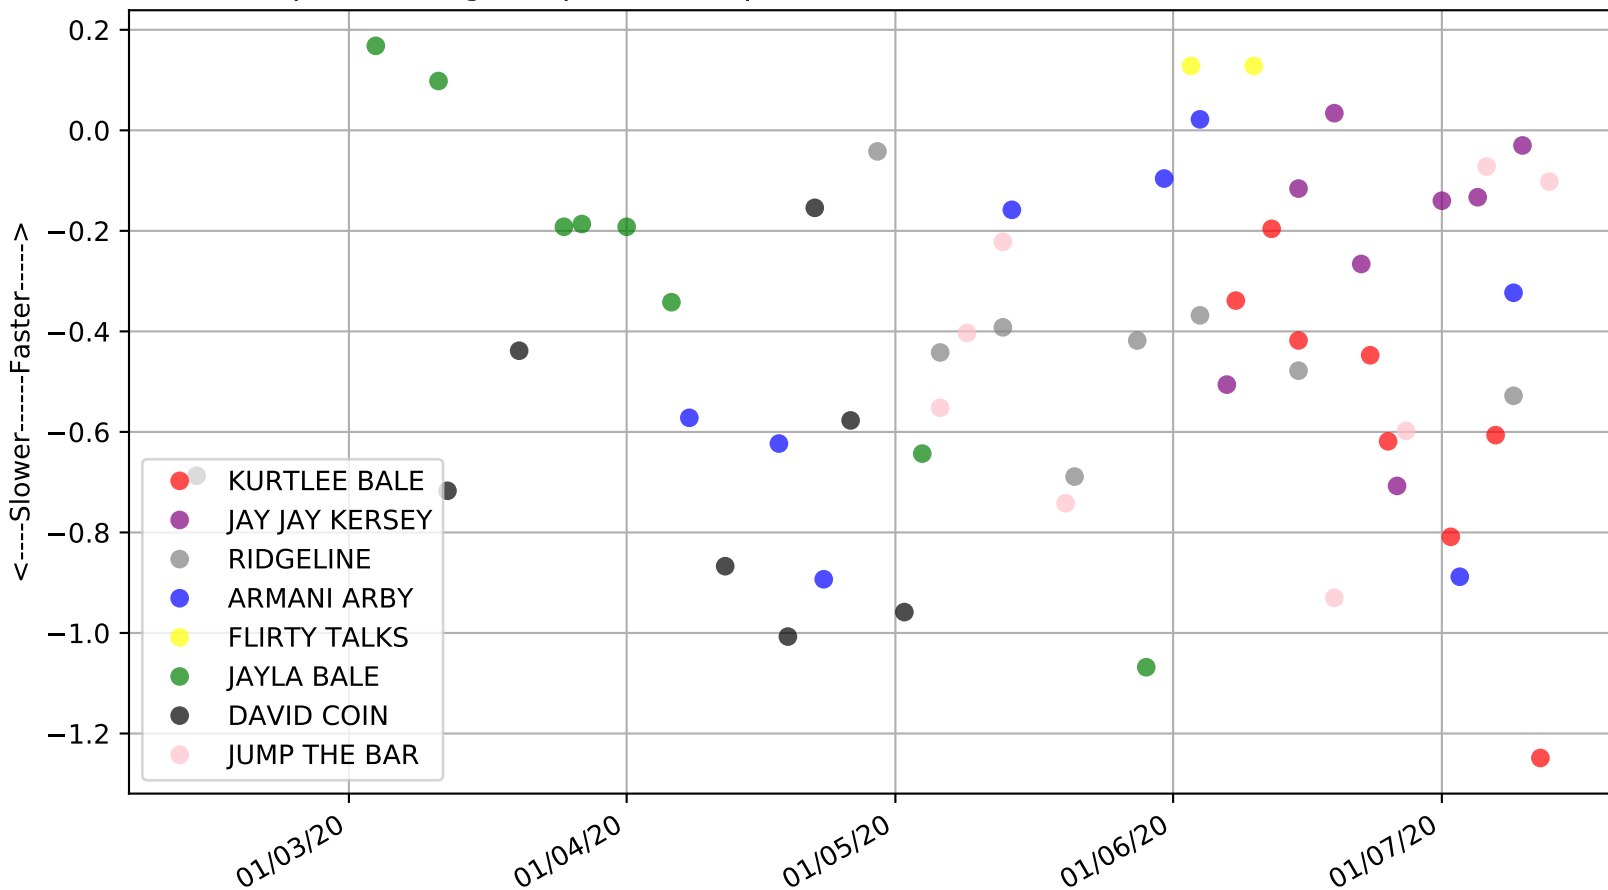

Cranbourne - 15th Jul
Race 10, TAB.COM.AU, 311m, 6G
Speed of dog compared with par win times of the track & distance it ran at