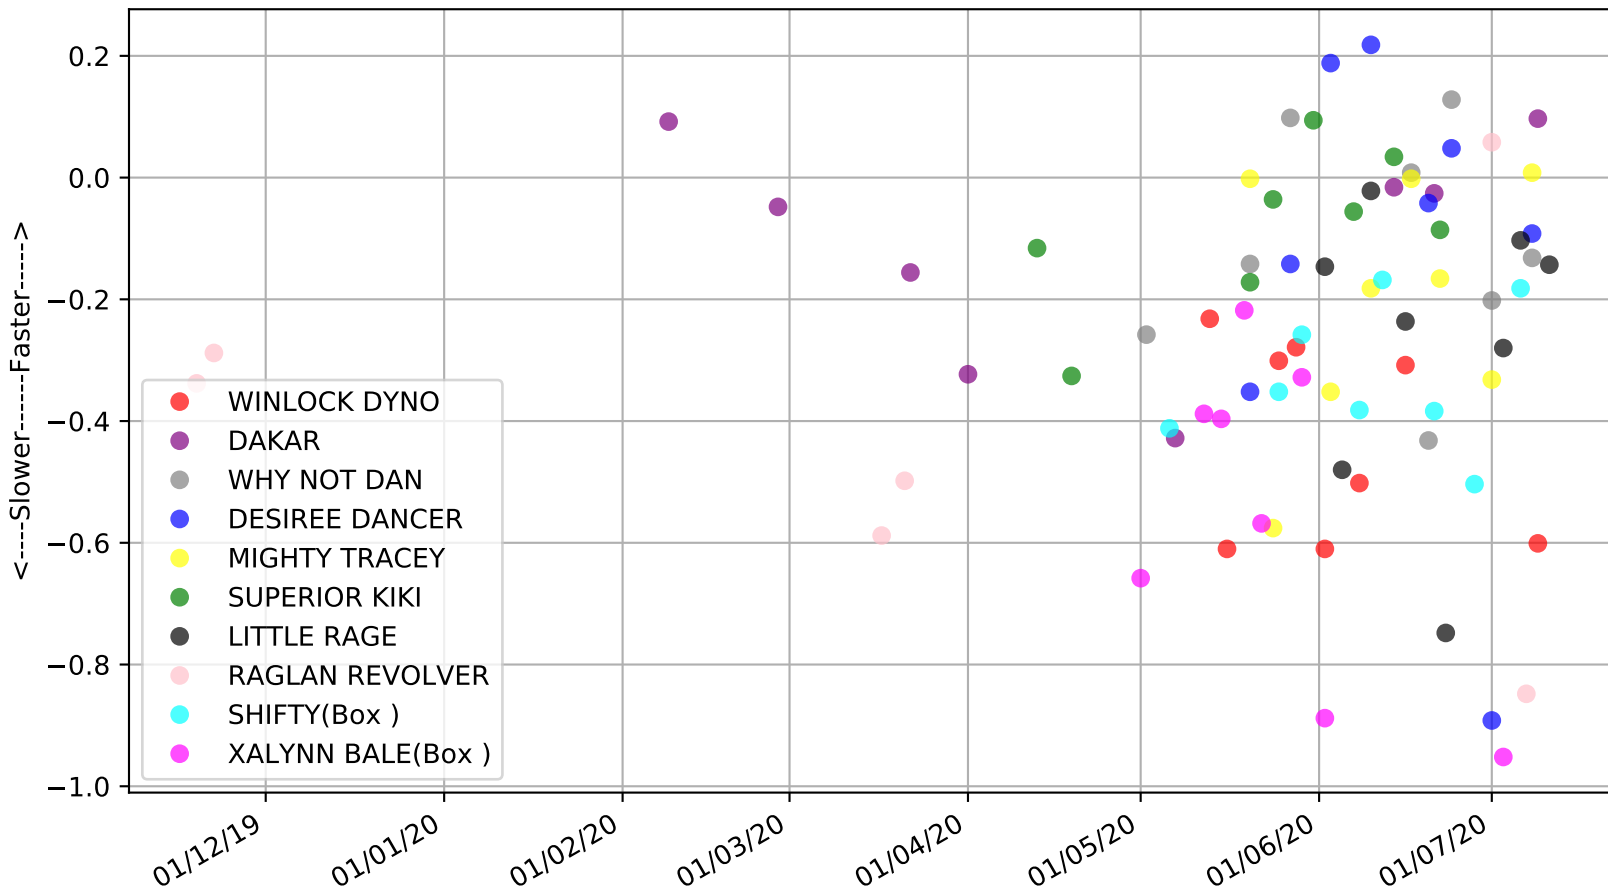

Cranbourne - 15th Jul
Race 4, RAPIDVITE ANIMAL PRODUCTS, 311m, X45
Speed of dog compared with par win times of the track & distance it ran at