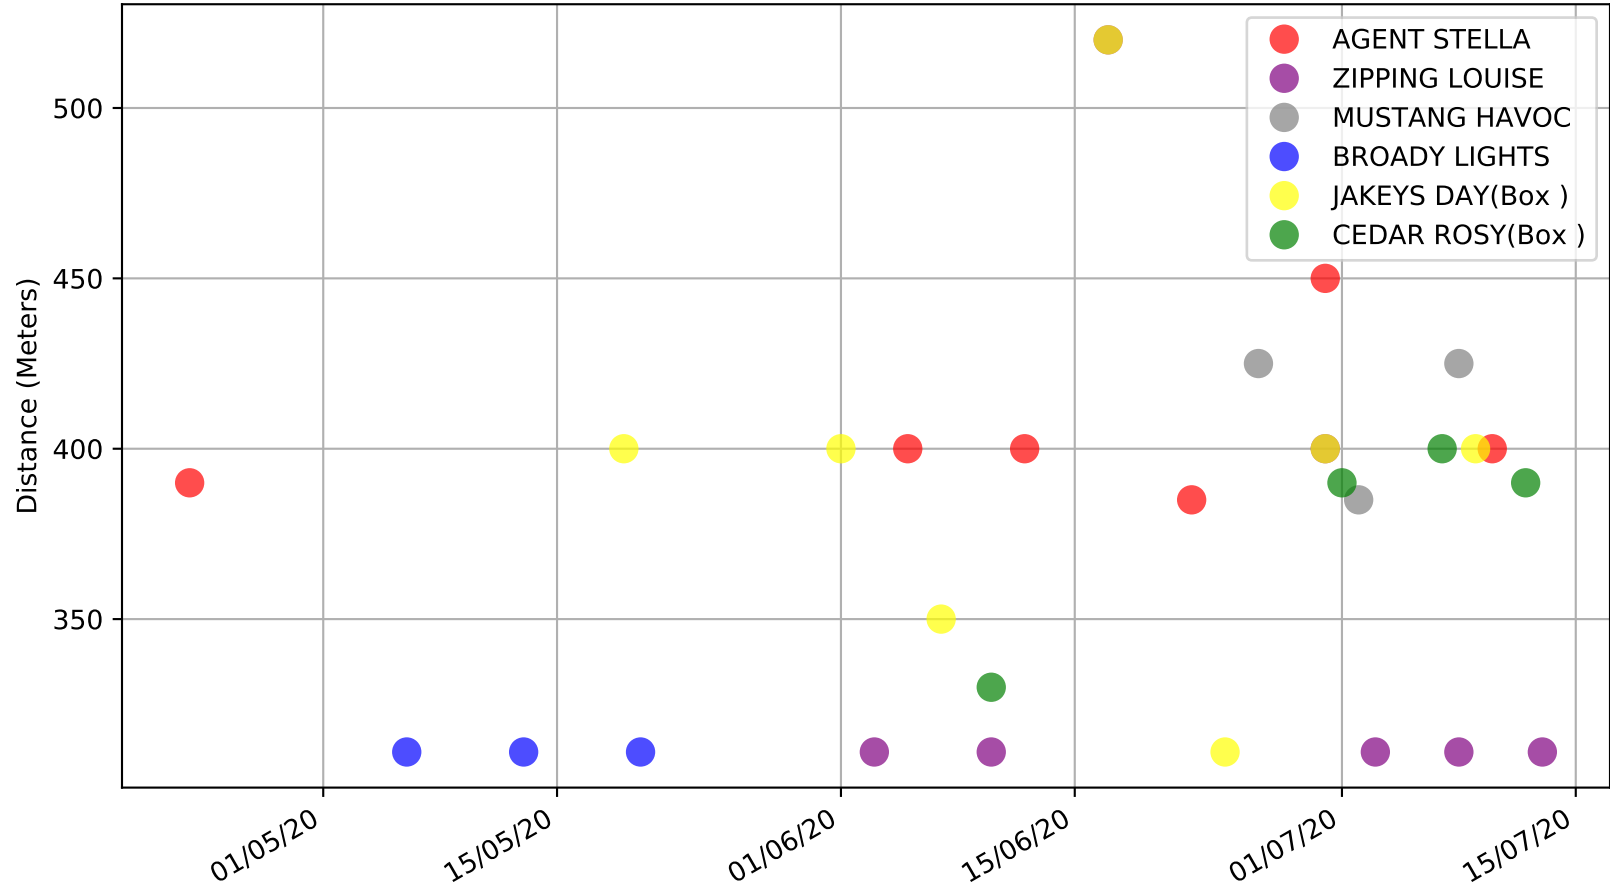

Cranbourne - 15th Jul
Race 1, EVERY RACE LIVE ON THE WATCHDOG APP, 311m, M
Previous race distances in meters

Cranbourne - 15th Jul
Race 1, EVERY RACE LIVE ON THE WATCHDOG APP, 311m, M
Speed of dog compared with par win times of the track & distance it ran at