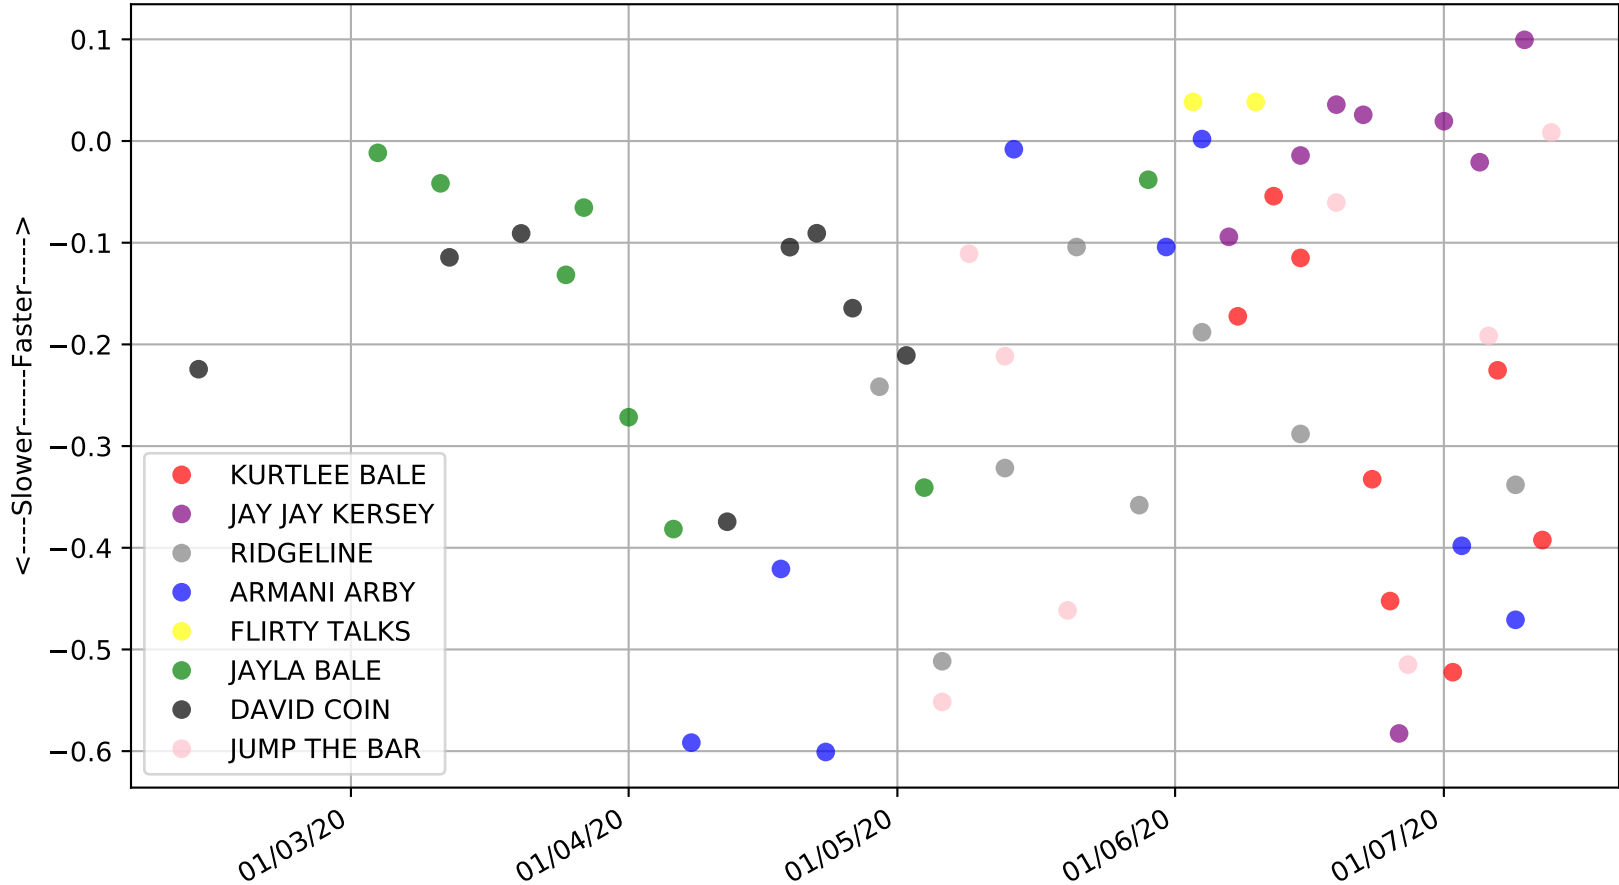

Cranbourne - 15th Jul
Race 10, TAB.COM.AU, 311m, 6G
Early Speed compared with par early speed