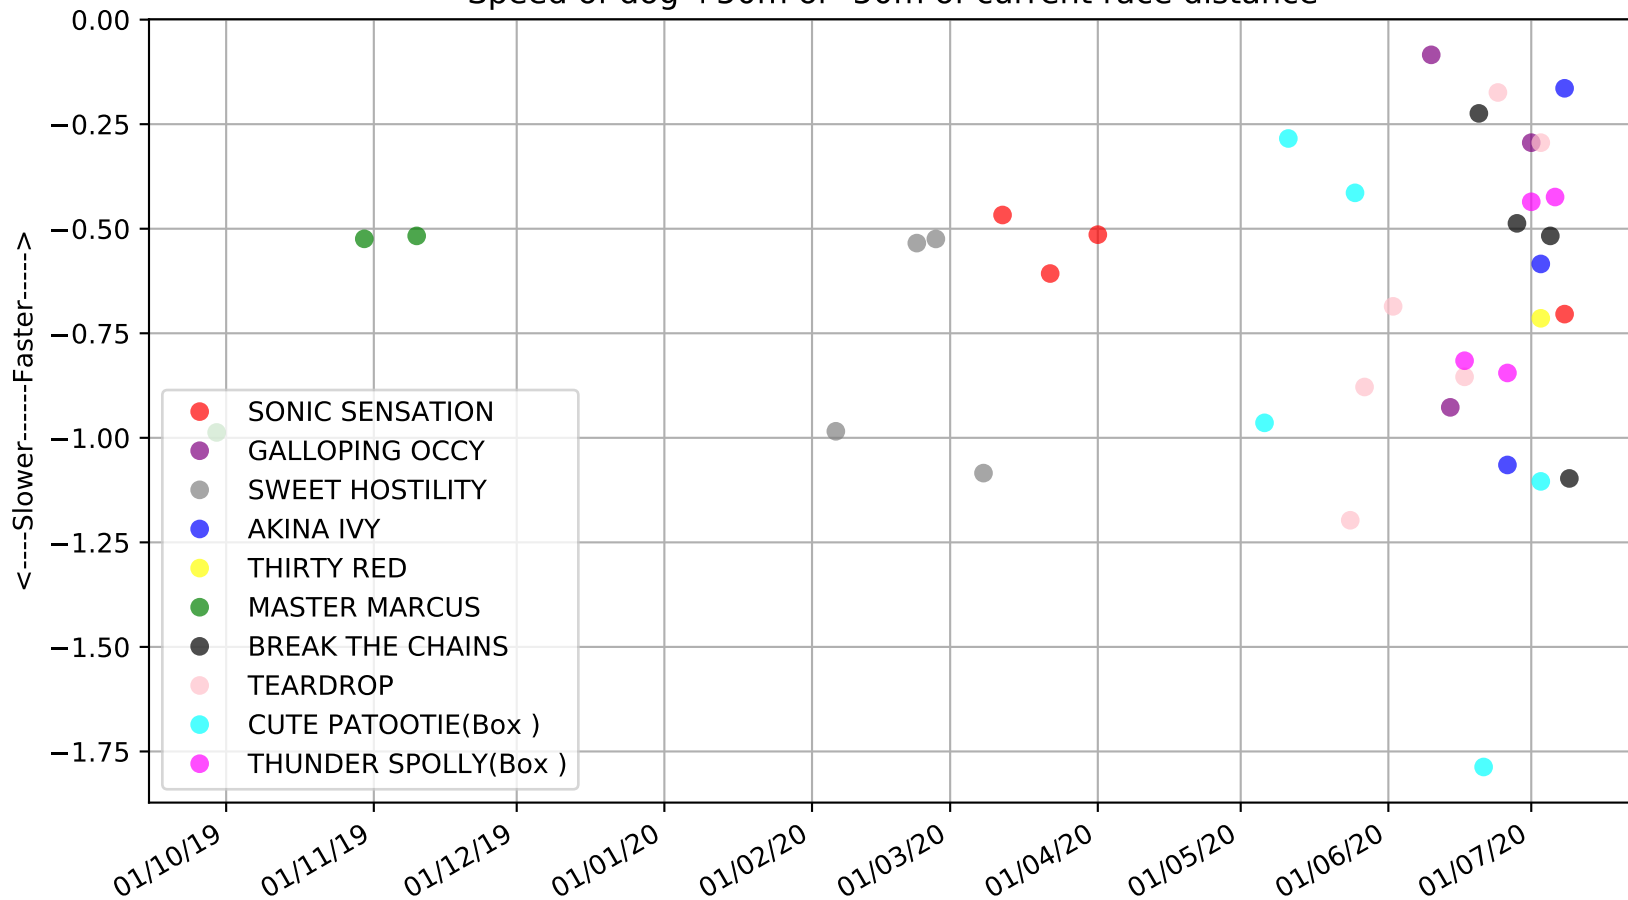

Cranbourne - 15th Jul
Race 11, BACKMANS PET FOODS (1-3 WINS) (275+RANK), 520m, RW
Speed of dog +50m or -50m of current race distance