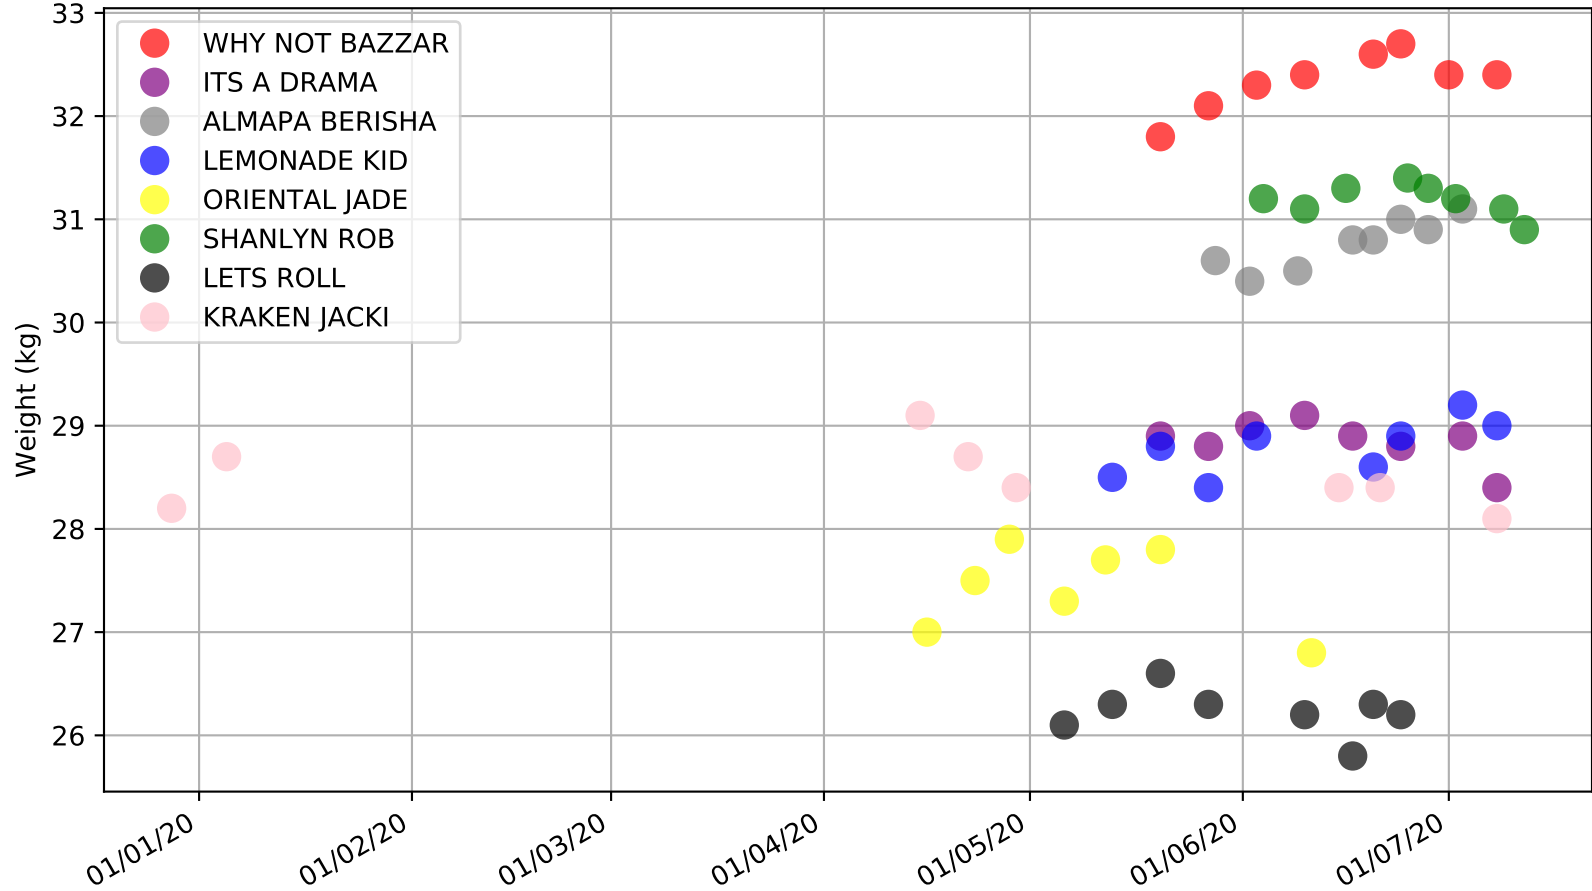

Cranbourne - 15th Jul
Race 7, AT CRANBOURNE - GREYHOUNDS ARE OUR LIFE, 311m, FFA
Previous race weights in kilograms