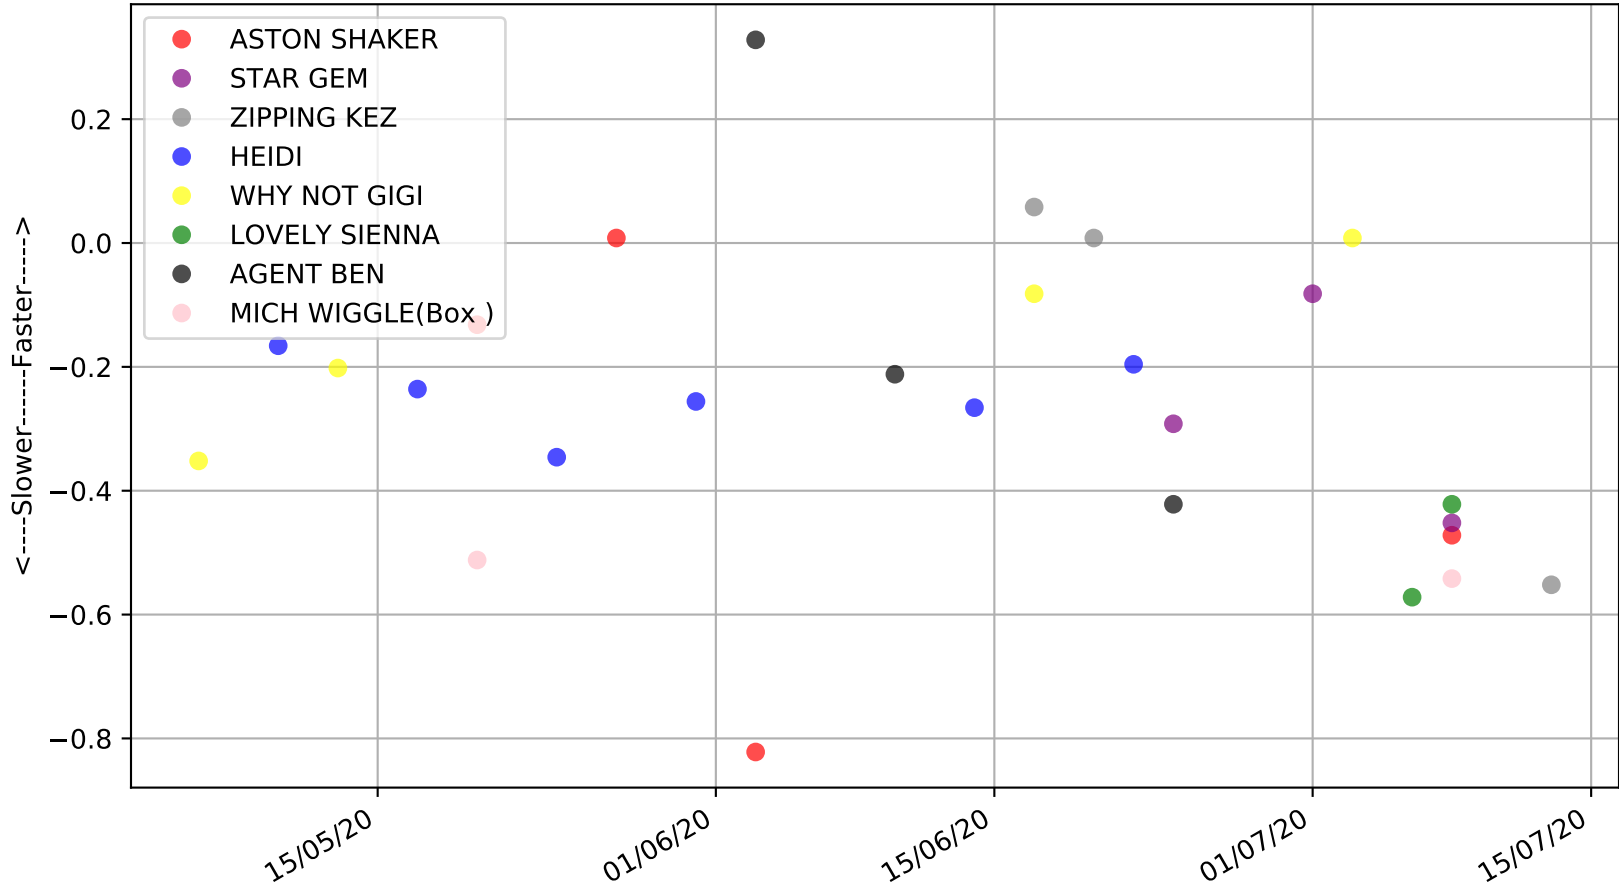

Cranbourne - 15th Jul
Race 9, Cranbournegreyhounds.com.au, 311m, 7
Speed of dog +50m or -50m of current race distance