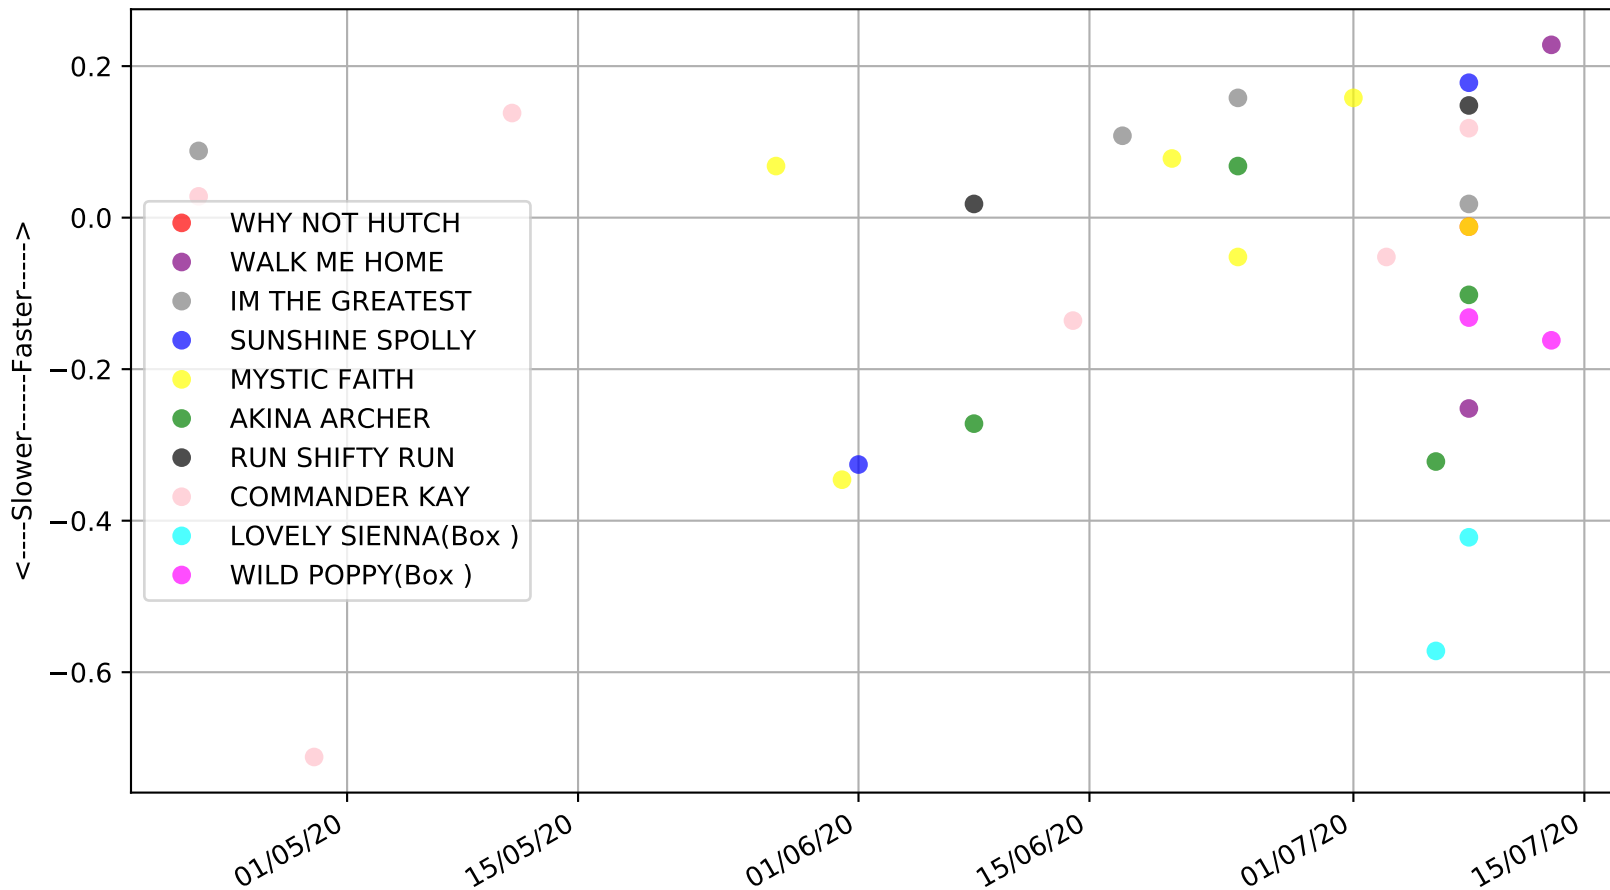

Cranbourne - 15th Jul
Race 3, TAB - LONG MAY WE PLAY FINAL (VICGREYS), 311m, X67F
Speed of dog +50m or -50m of current race distance