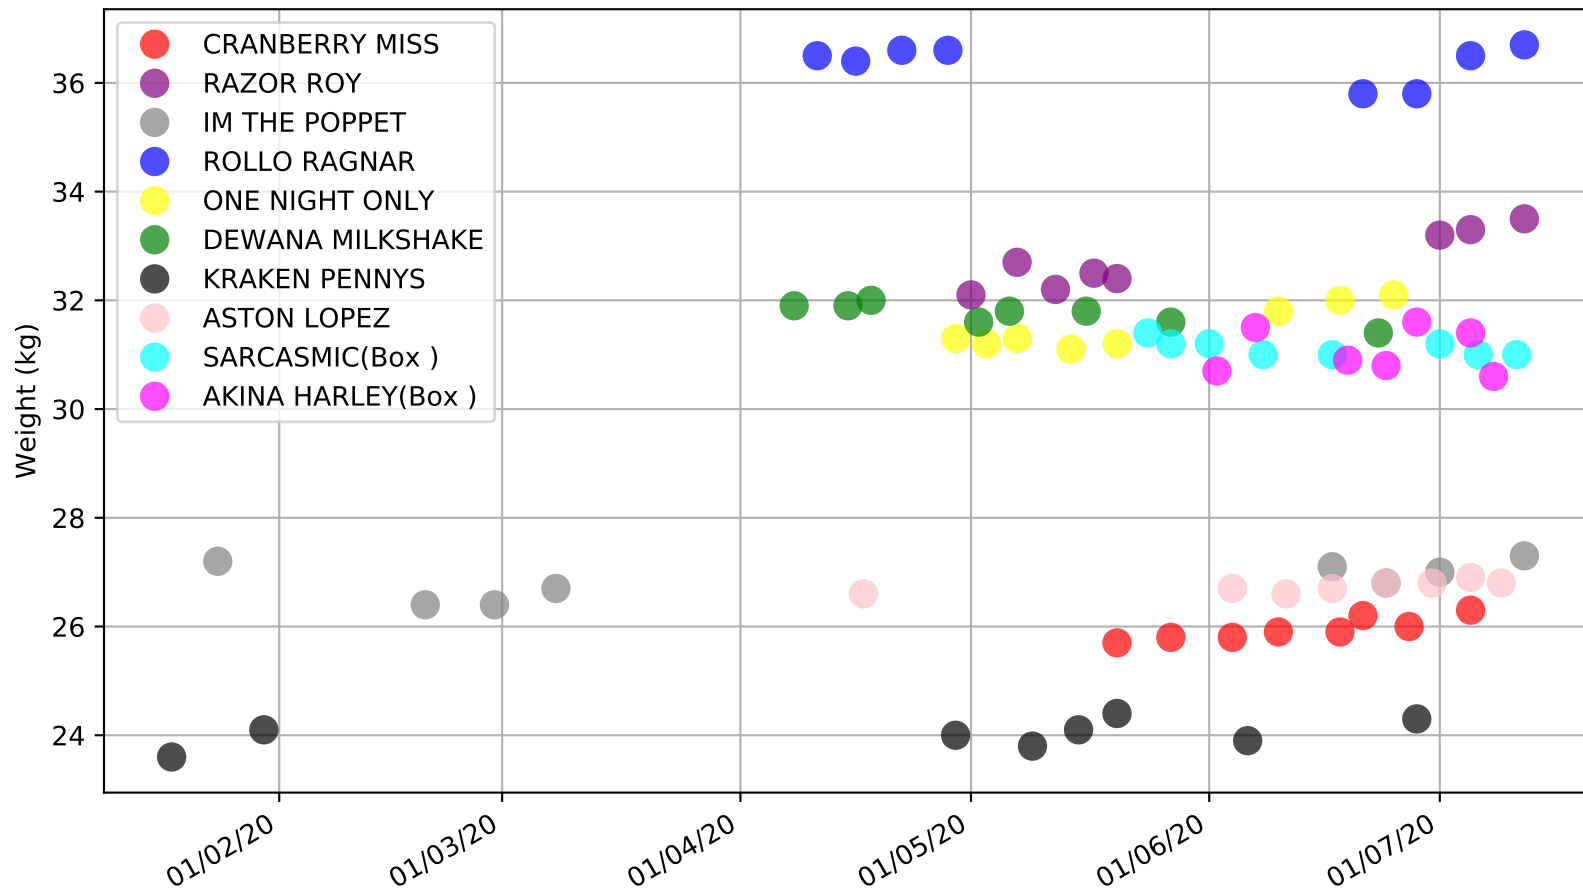

Cranbourne - 15th Jul
Race 5, RAM LOCKSMITH HT1, 520m, 5H
Previous race weights in kilograms