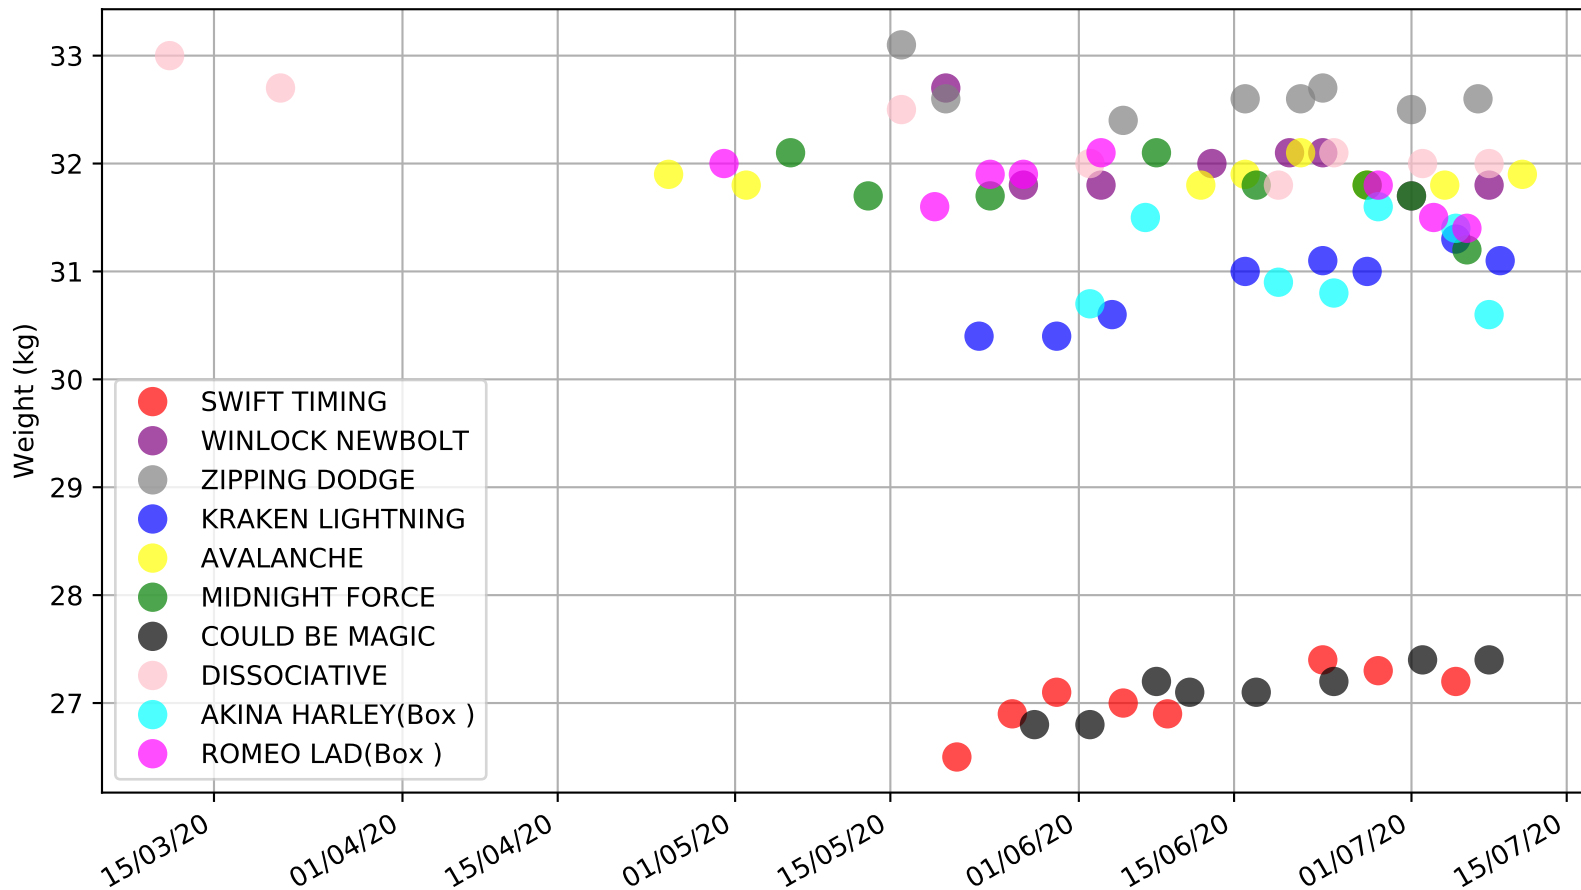

Cranbourne - 15th Jul
Race 8, WINNING POST SUPPLIES, 520m, X45
Previous race weights in kilograms