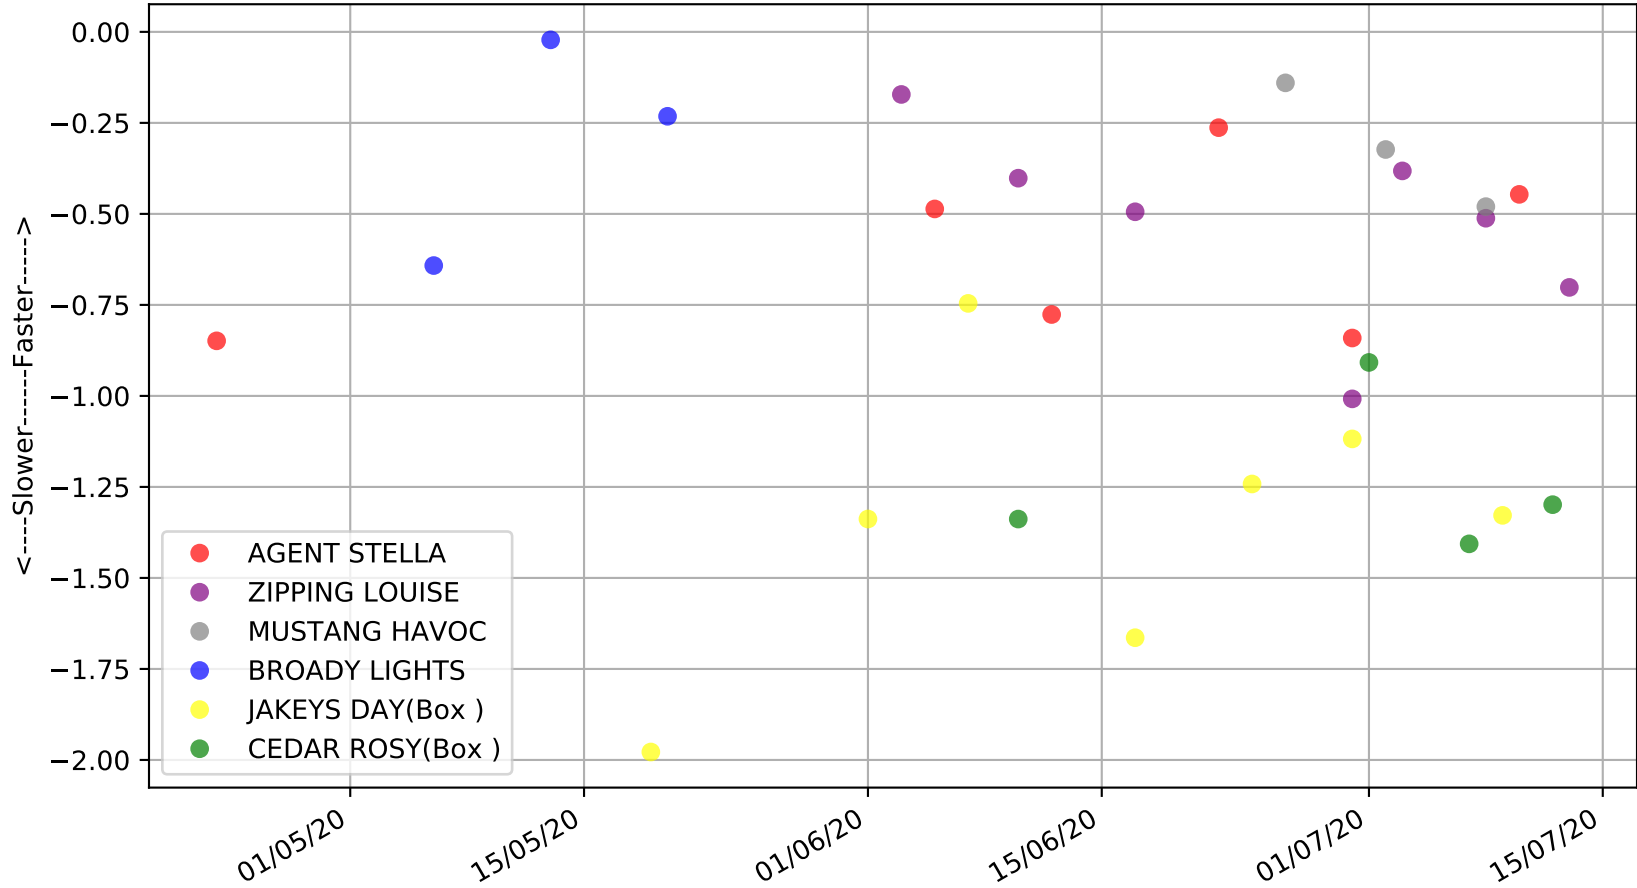

Cranbourne - 15th Jul
Race 1, EVERY RACE LIVE ON THE WATCHDOG APP, 311m, M
Previous race distances in meters

Cranbourne - 15th Jul
Race 1, EVERY RACE LIVE ON THE WATCHDOG APP, 311m, M
Speed of dog compared with par win times of the track & distance it ran at