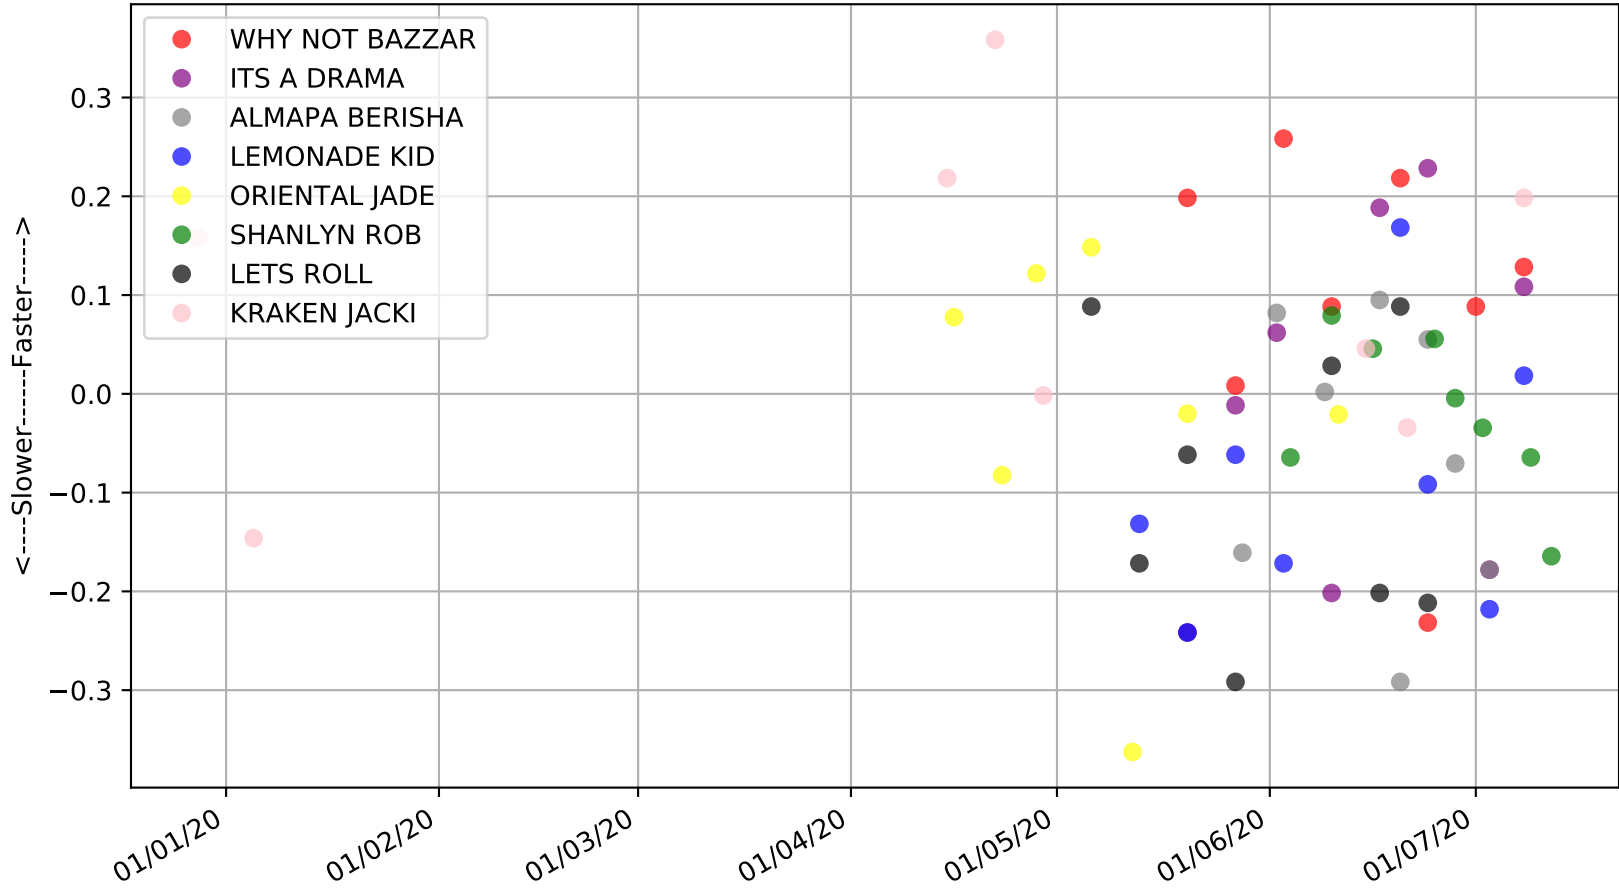

Cranbourne - 15th Jul
Race 7, AT CRANBOURNE - GREYHOUNDS ARE OUR LIFE, 311m, FFA
Early Speed compared with par early speed