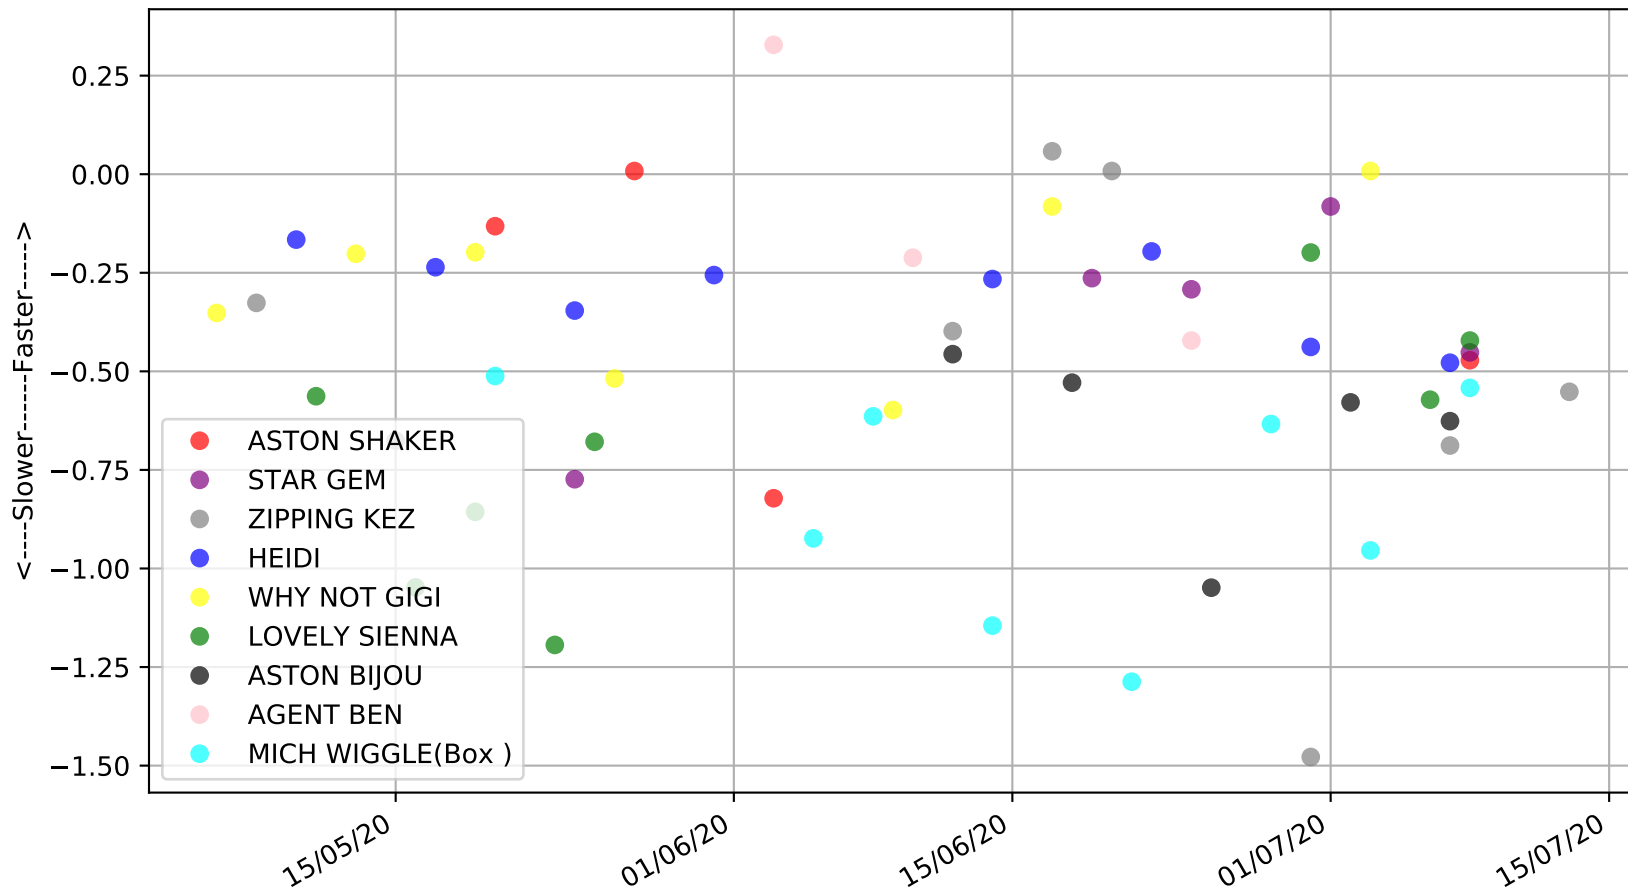

Cranbourne - 15th Jul
Race 9, Cranbournegreyhounds.com.au, 311m, 7
Speed of dog compared with par win times of the track & distance it ran at