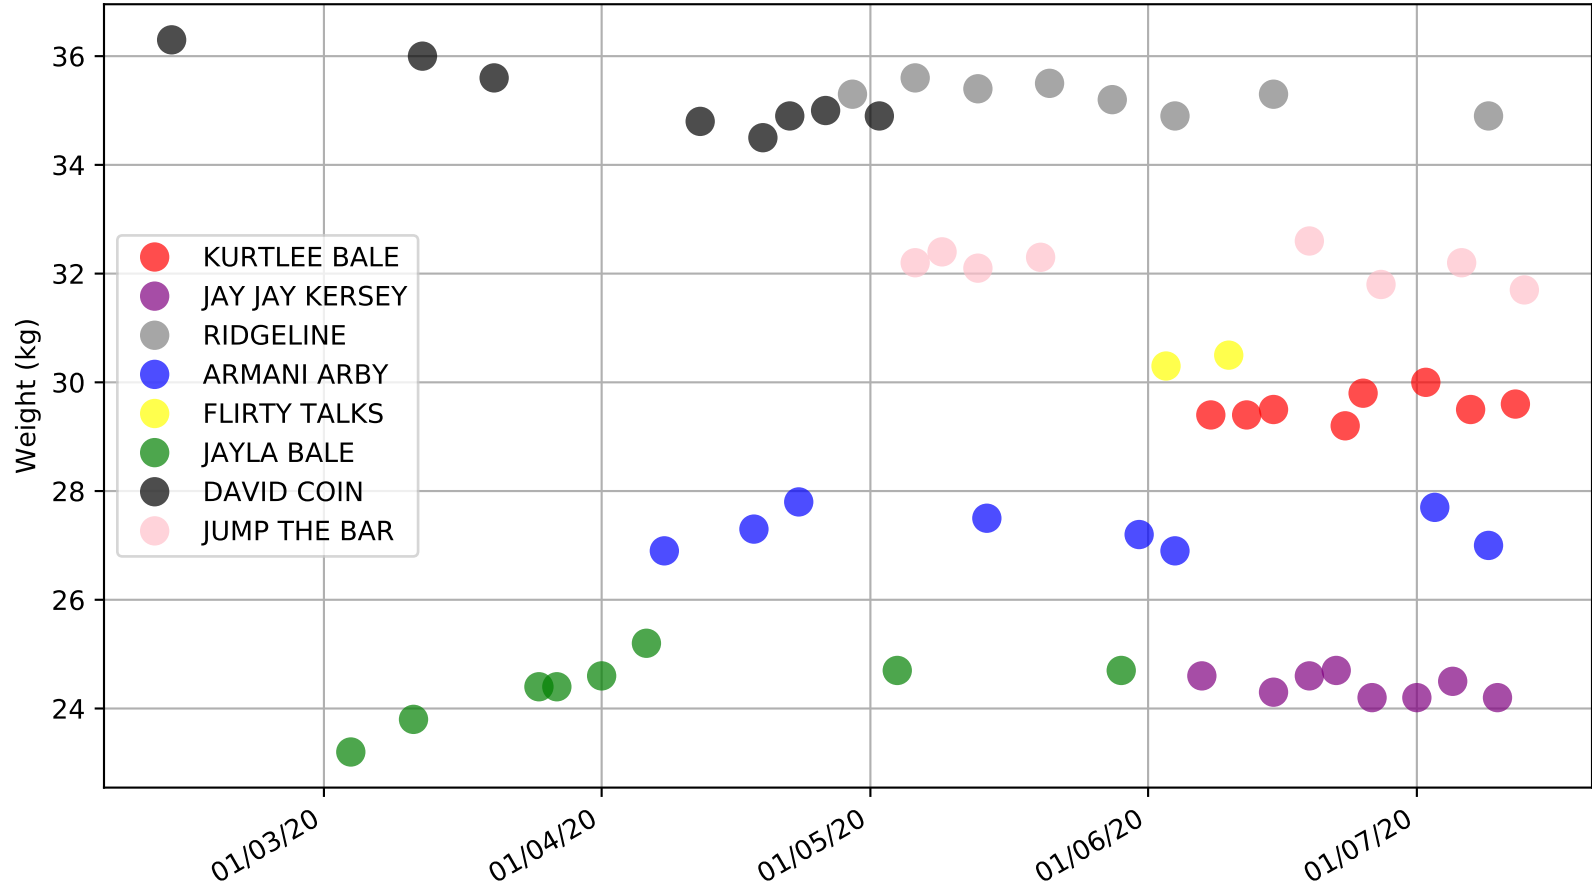

Cranbourne - 15th Jul
Race 10, TAB.COM.AU, 311m, 6G
Previous race weights in kilograms