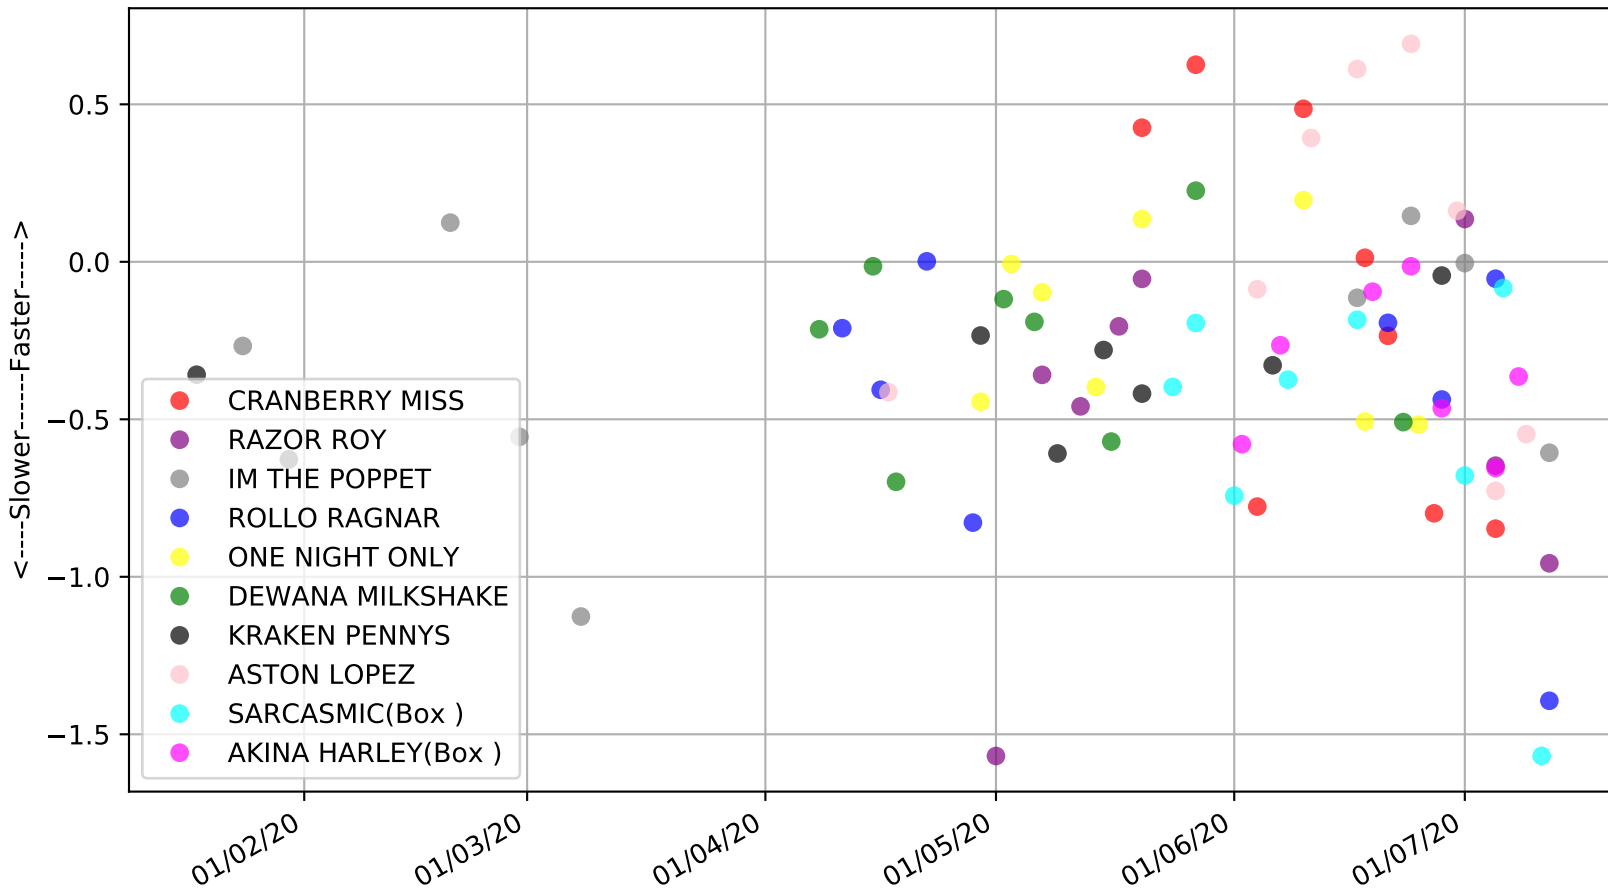

Cranbourne - 15th Jul
Race 5, RAM LOCKSMITH HT1, 520m, 5H
Speed of dog compared with par win times of the track & distance it ran at