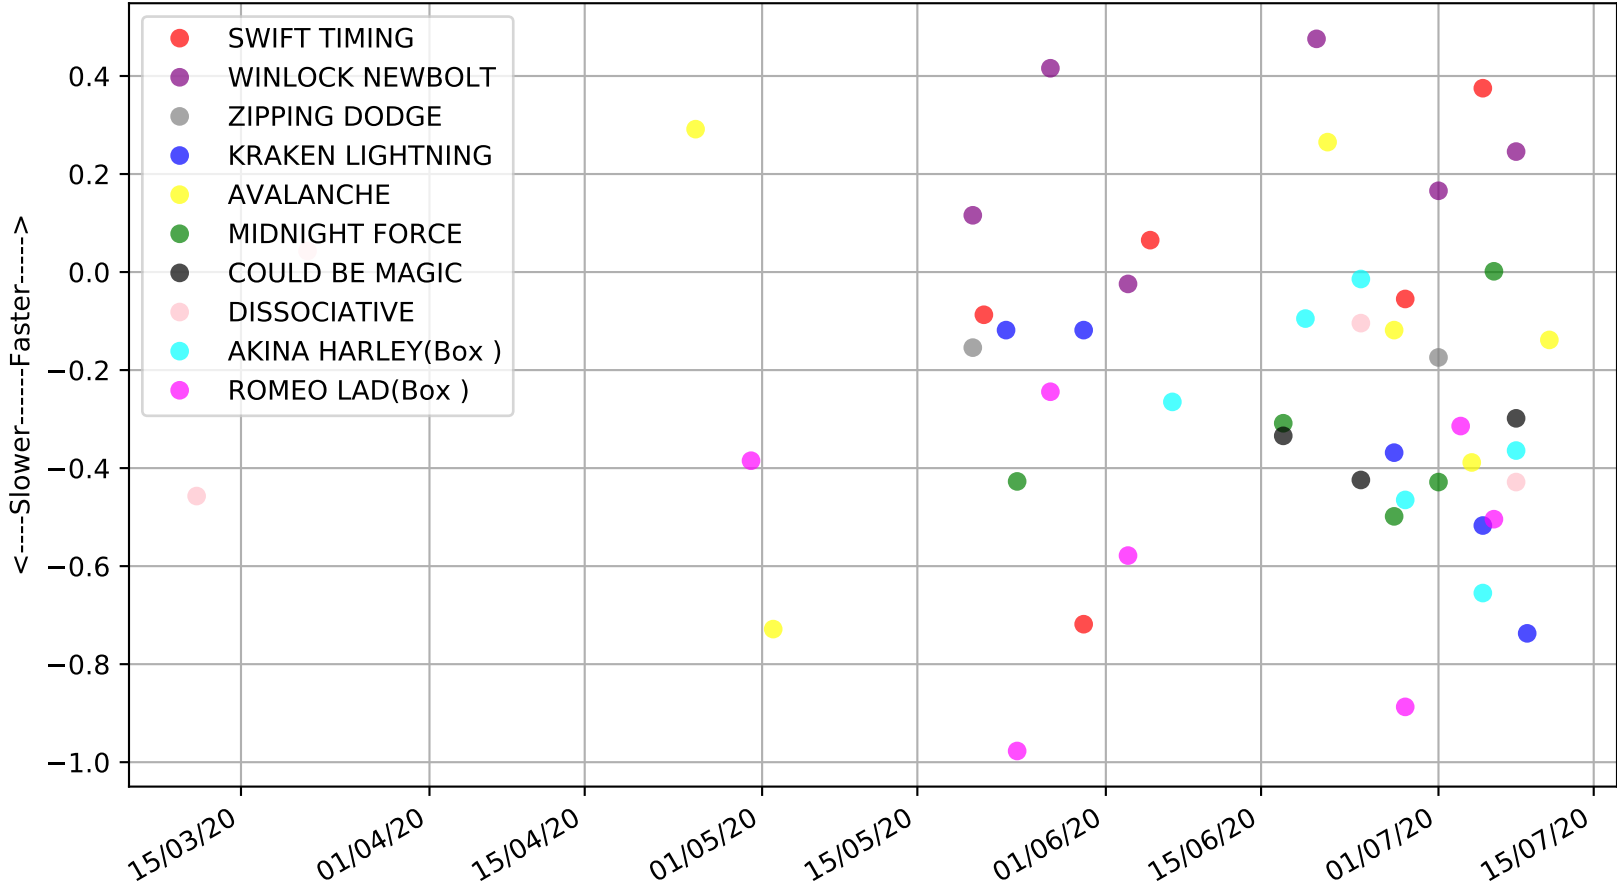

Cranbourne - 15th Jul
Race 8, WINNING POST SUPPLIES, 520m, X45
Speed of dog +50m or -50m of current race distance