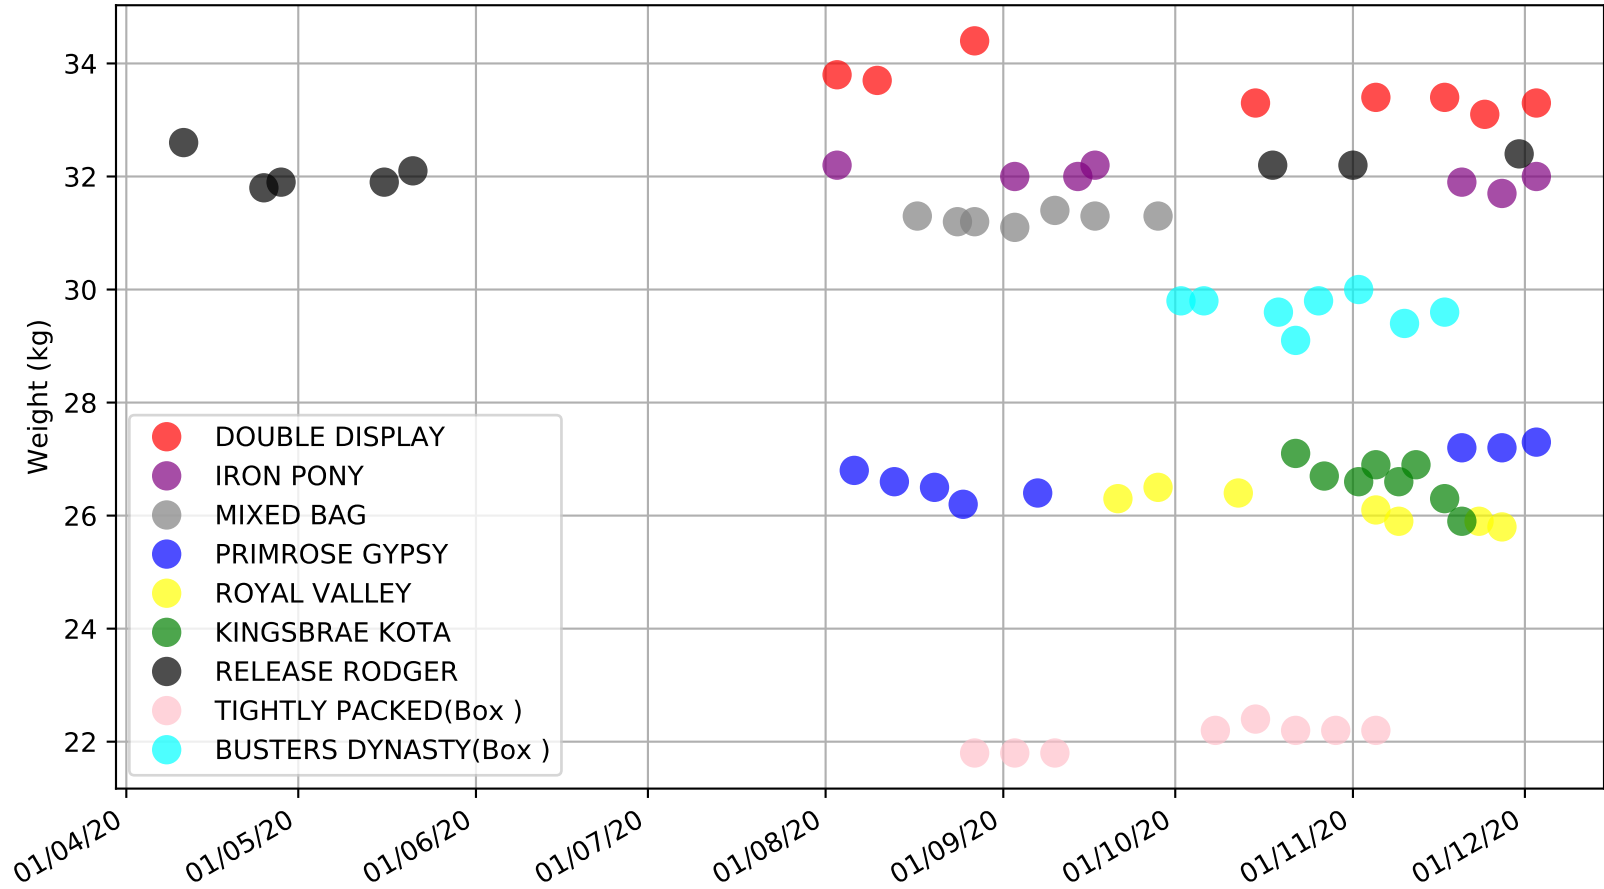

Casino - 7th Dec
Race 7, PALMERBET BOOKIES BAG, 411m, 5
Previous race weights in kilograms