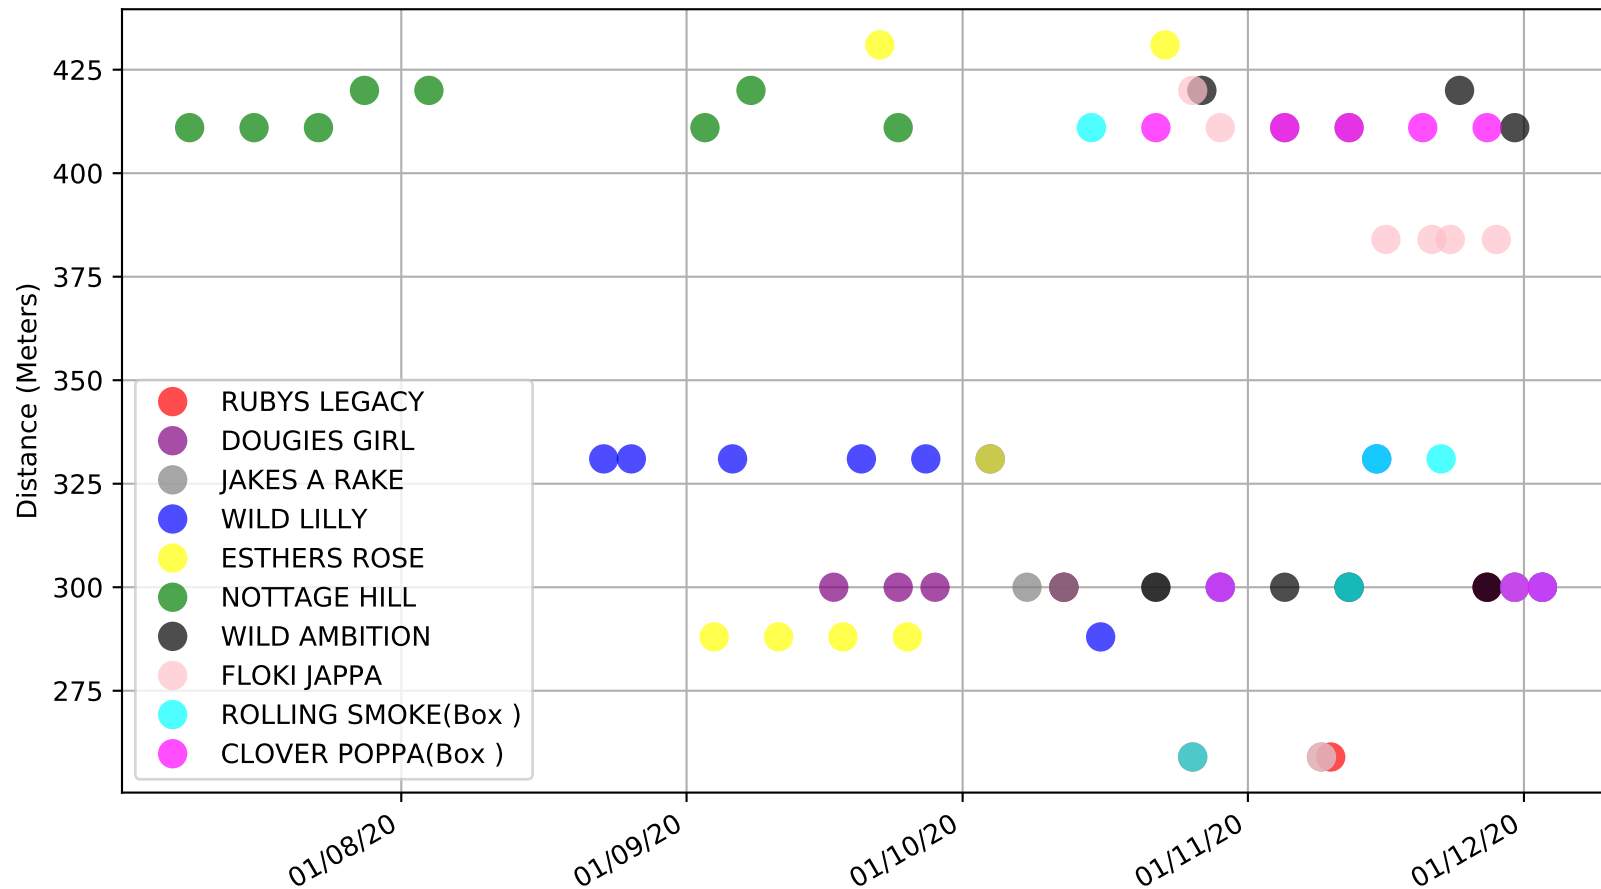

Casino - 7th Dec
Race 6, MCDONALDS PHARMACY, 300m, 5
Previous race distances in meters