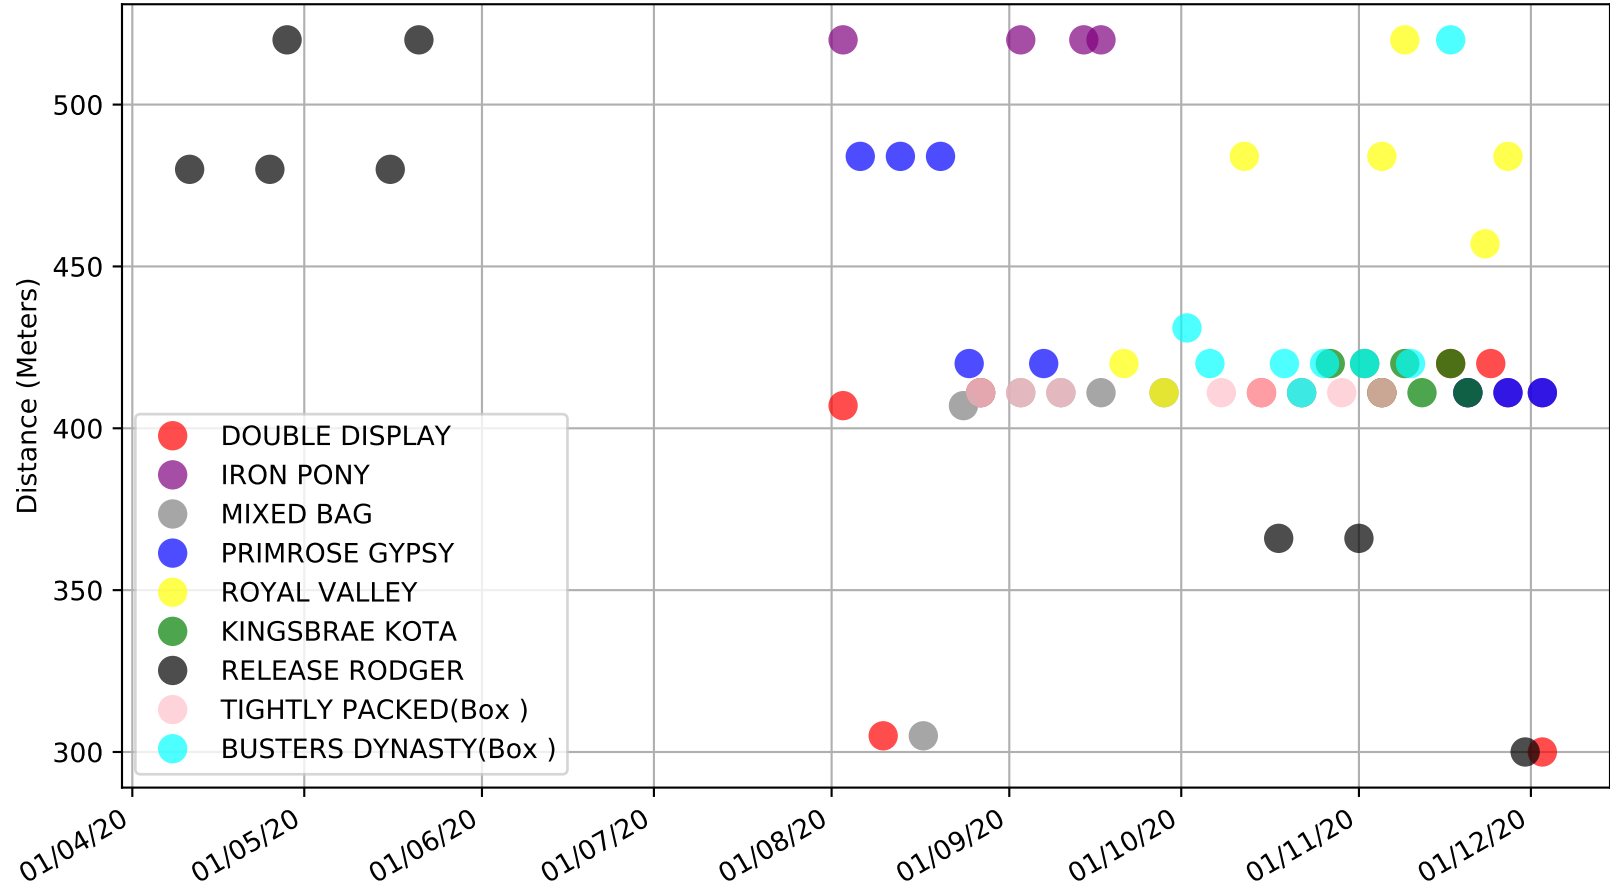

Casino - 7th Dec
Race 7, PALMERBET BOOKIES BAG, 411m, 5
Previous race distances in meters