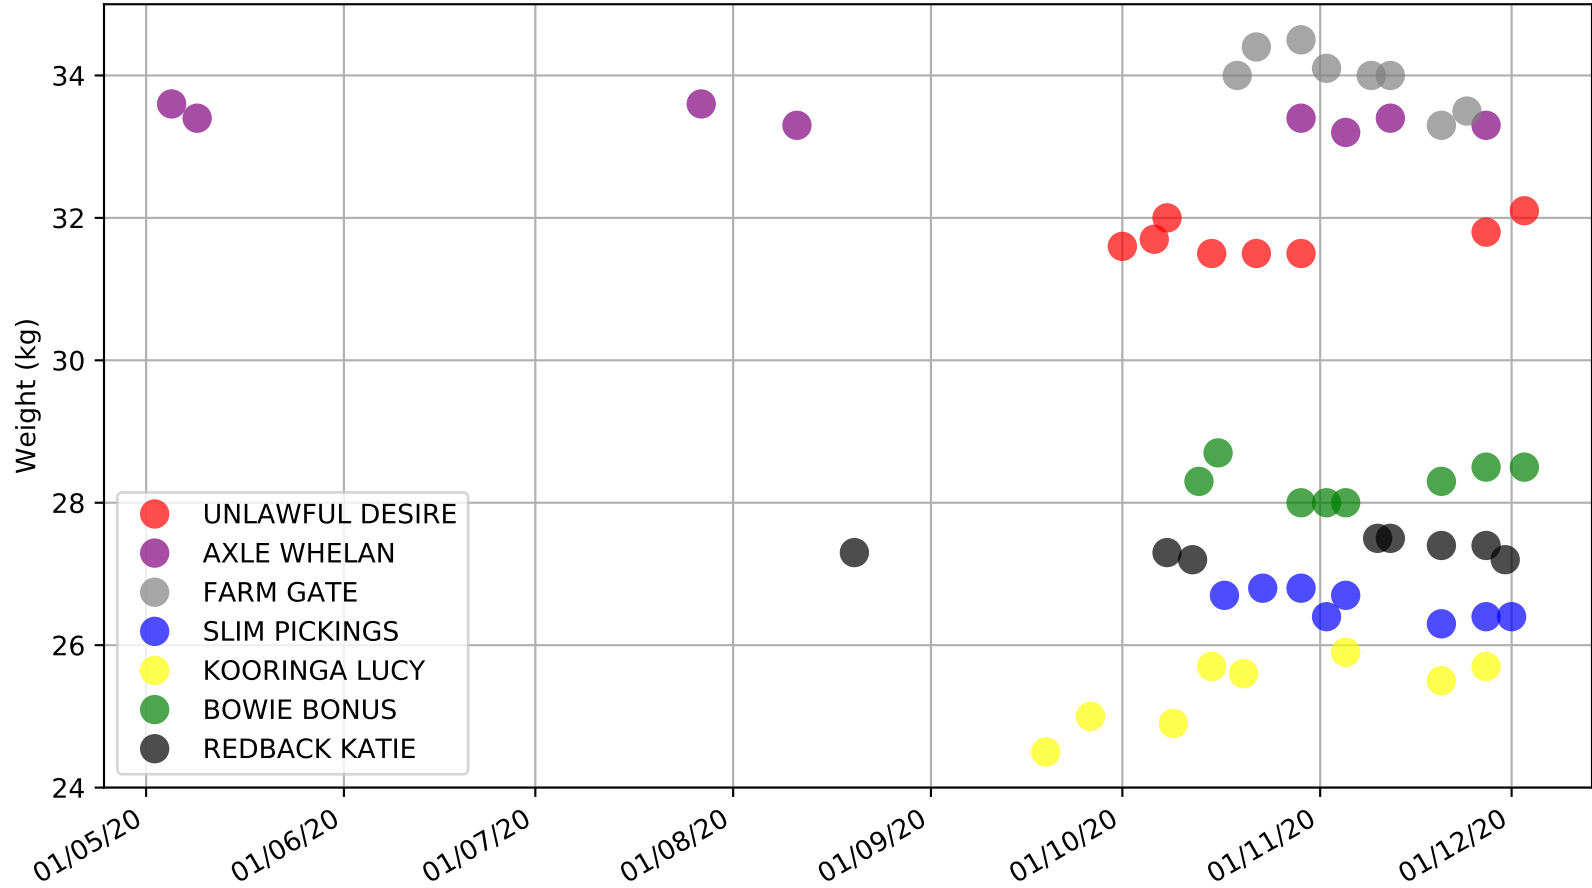

Casino - 7th Dec
Race 3, LADBROKES ODDS BOOST, 411m, FFA
Previous race weights in kilograms