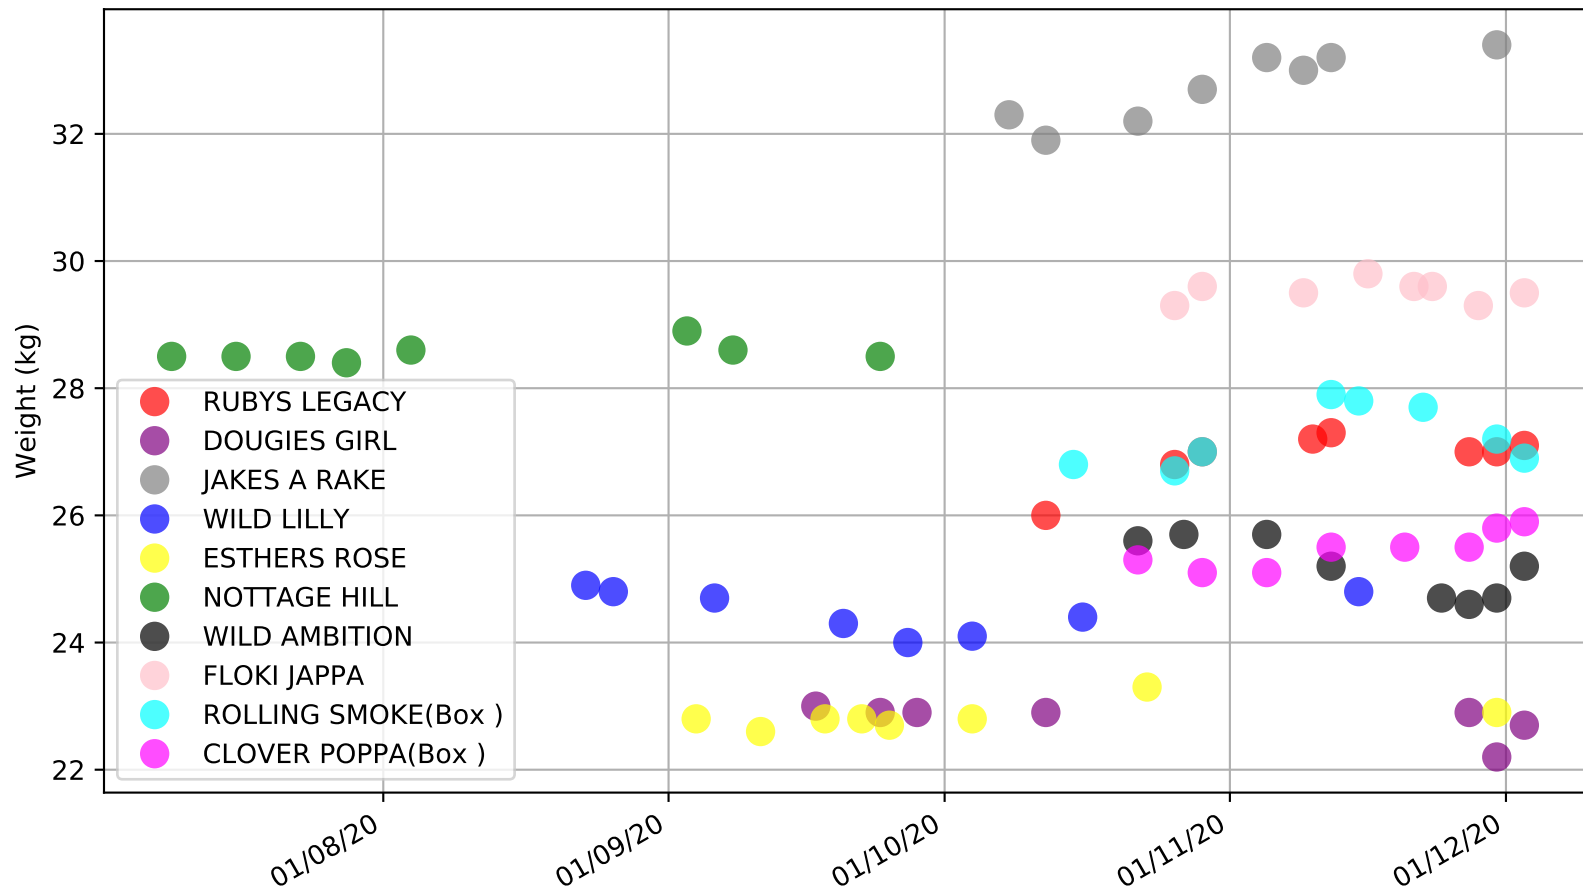

Casino - 7th Dec
Race 6, MCDONALDS PHARMACY, 300m, 5
Previous race weights in kilograms