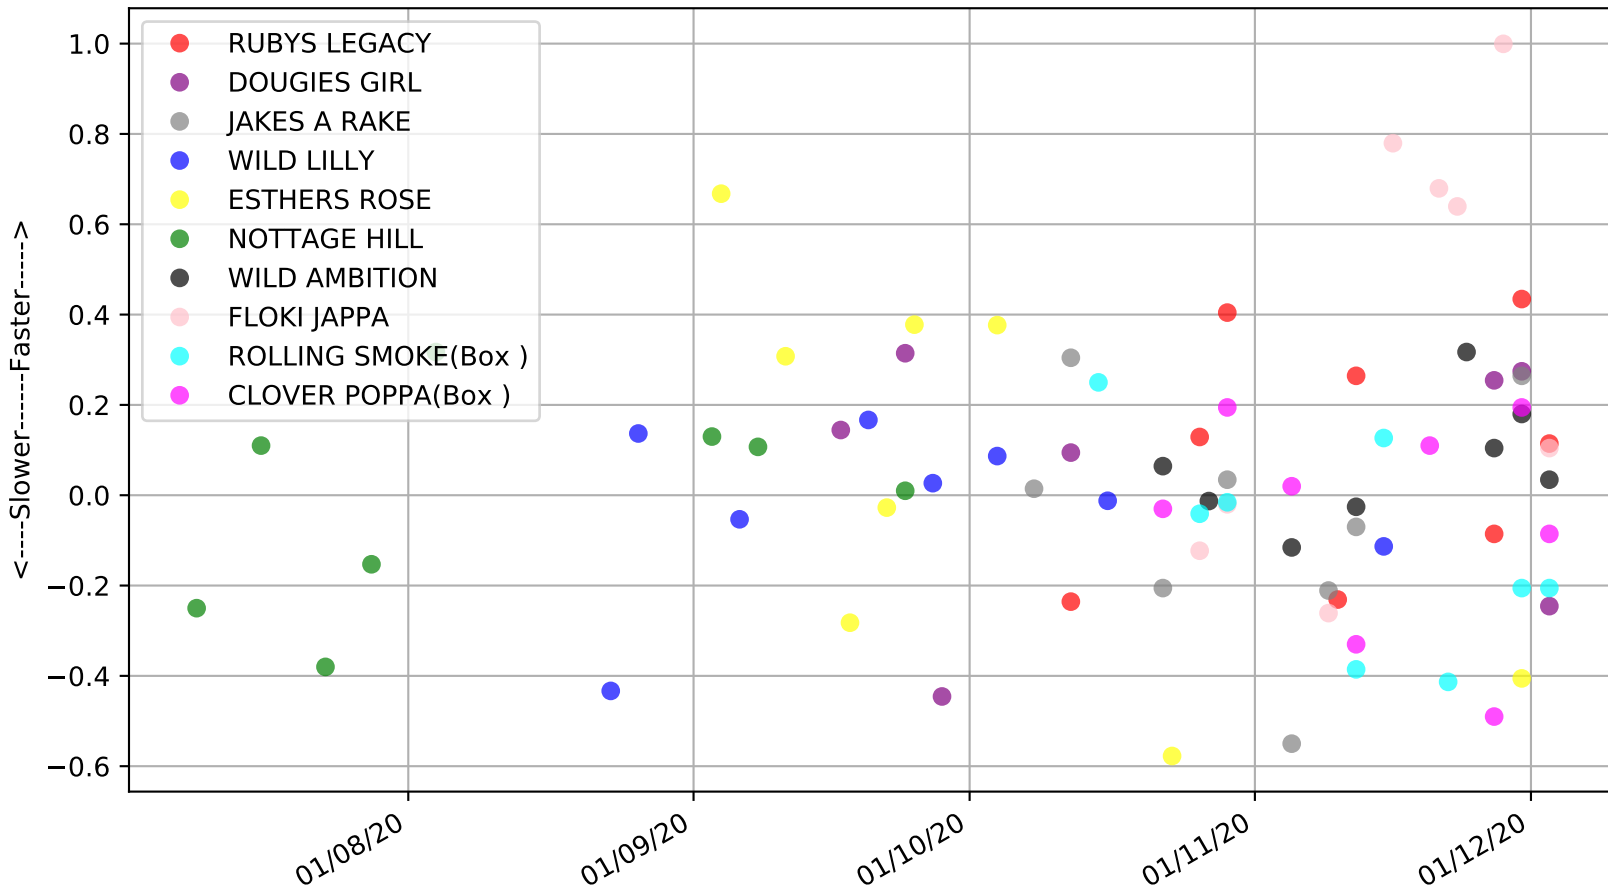

Casino - 7th Dec
Race 6, MCDONALDS PHARMACY, 300m, 5
Speed of dog compared with par win times of the track & distance it ran at