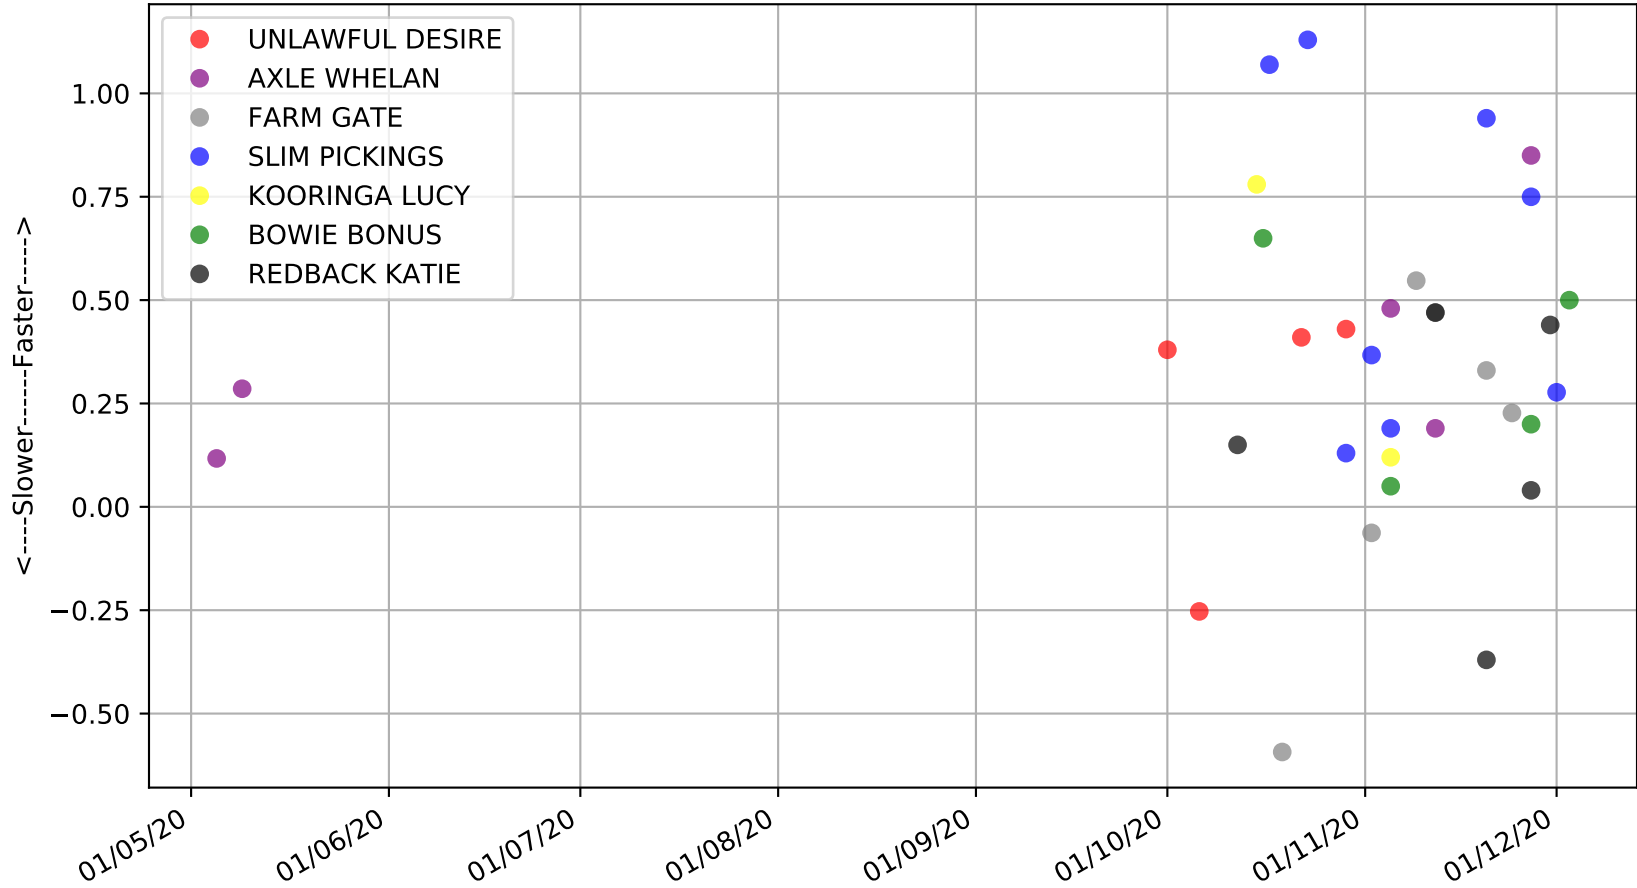

Casino - 7th Dec
Race 3, LADBROKES ODDS BOOST, 411m, FFA
Speed of dog +50m or -50m of current race distance