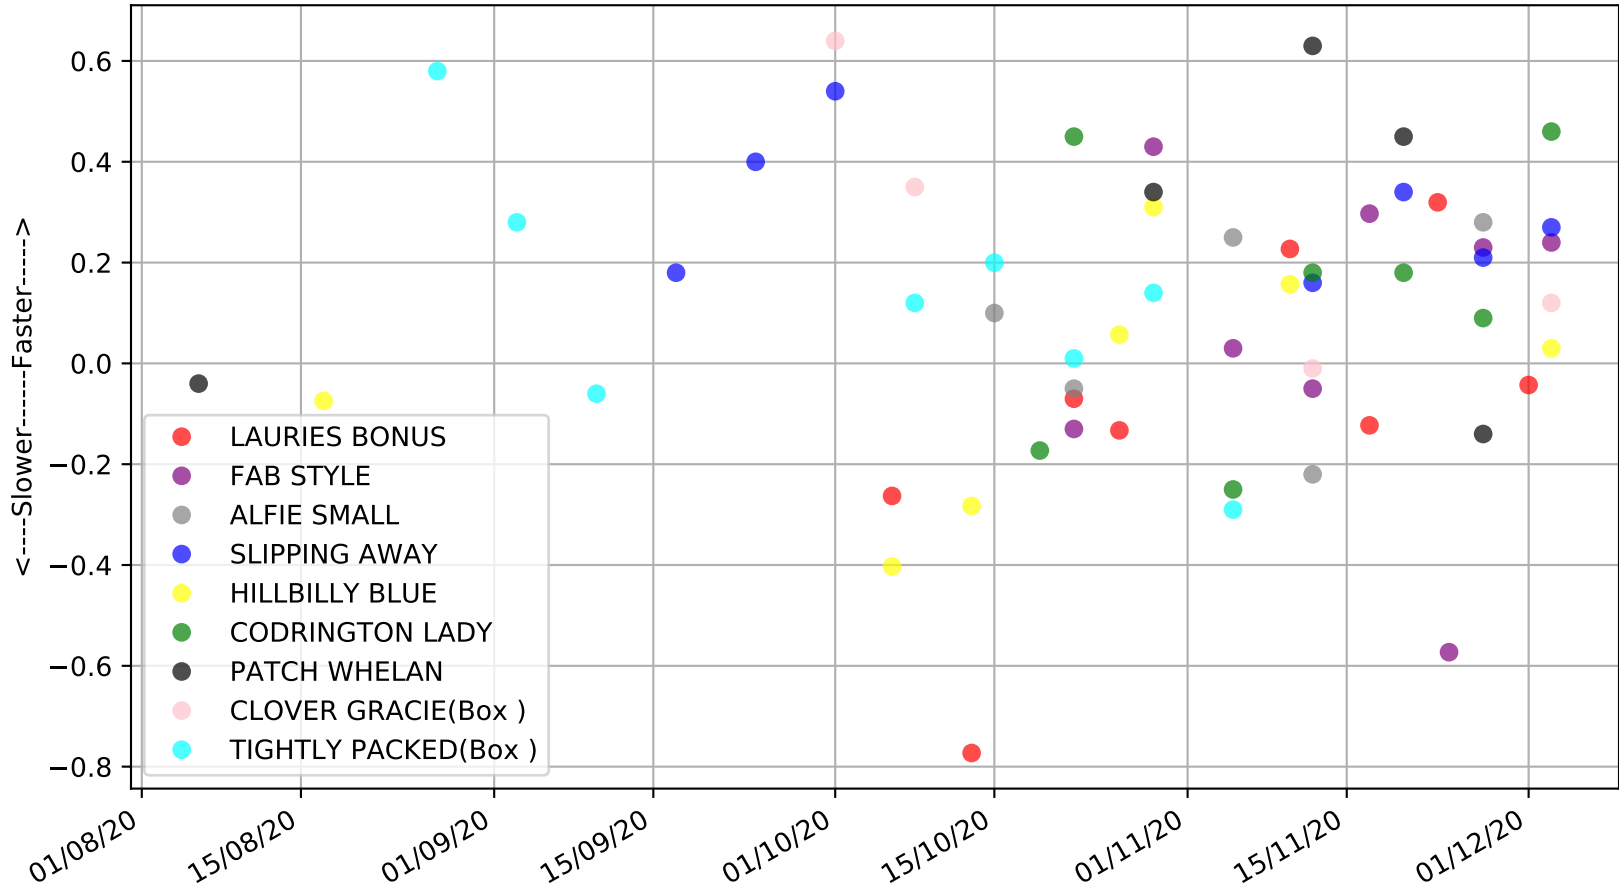

Casino - 7th Dec
Race 8, ADRIAN JOHNS STAKE, 411m, 5
Speed of dog +50m or -50m of current race distance