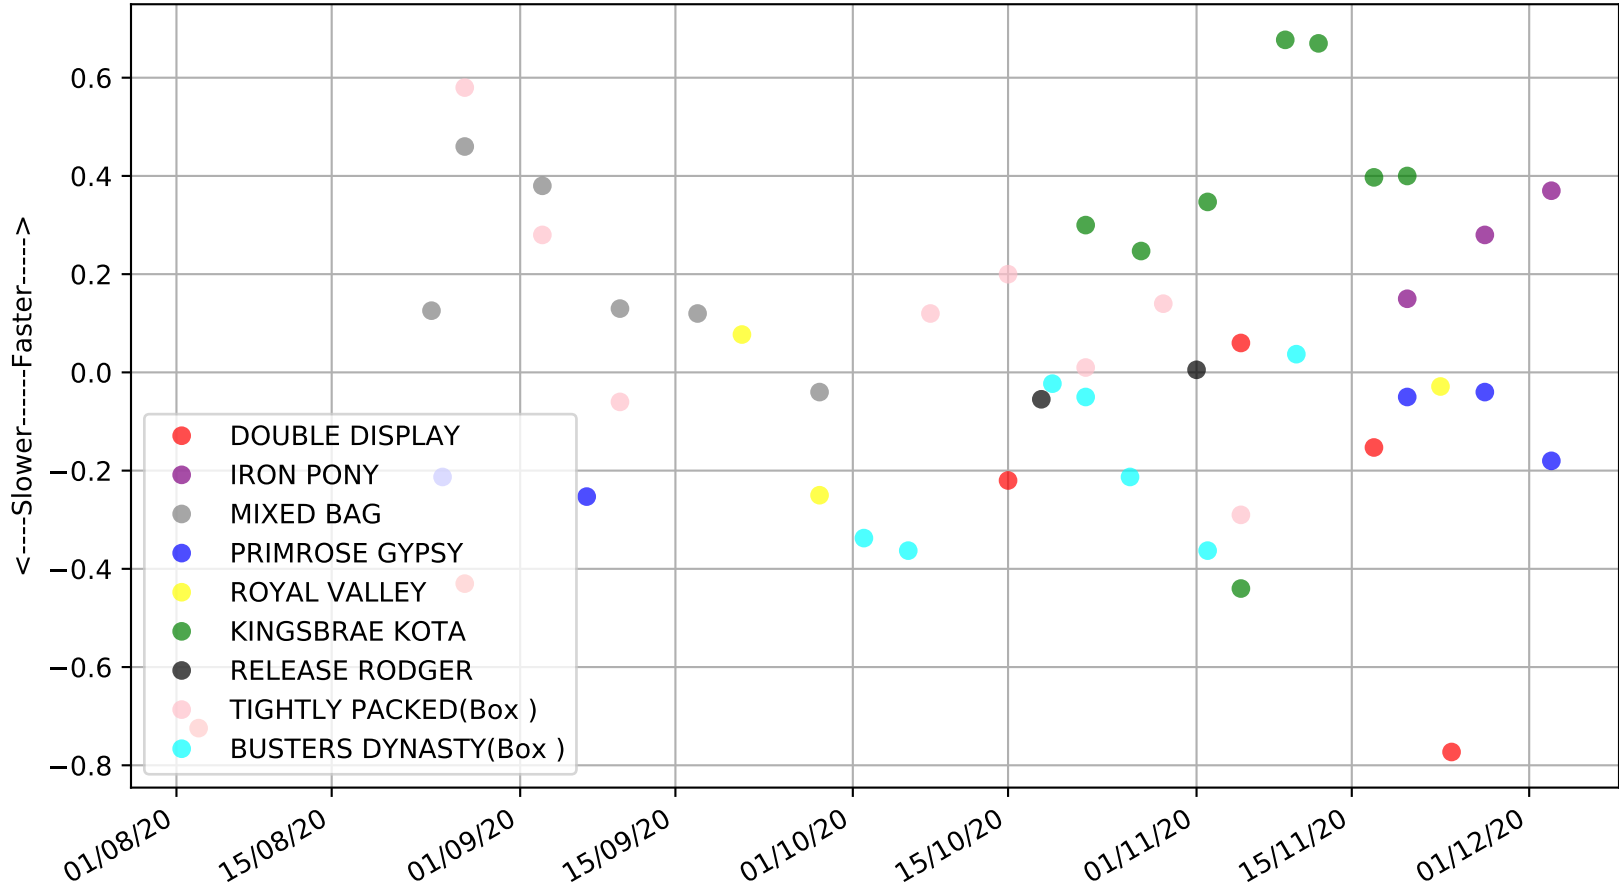

Casino - 7th Dec
Race 7, PALMERBET BOOKIES BAG, 411m, 5
Speed of dog +50m or -50m of current race distance