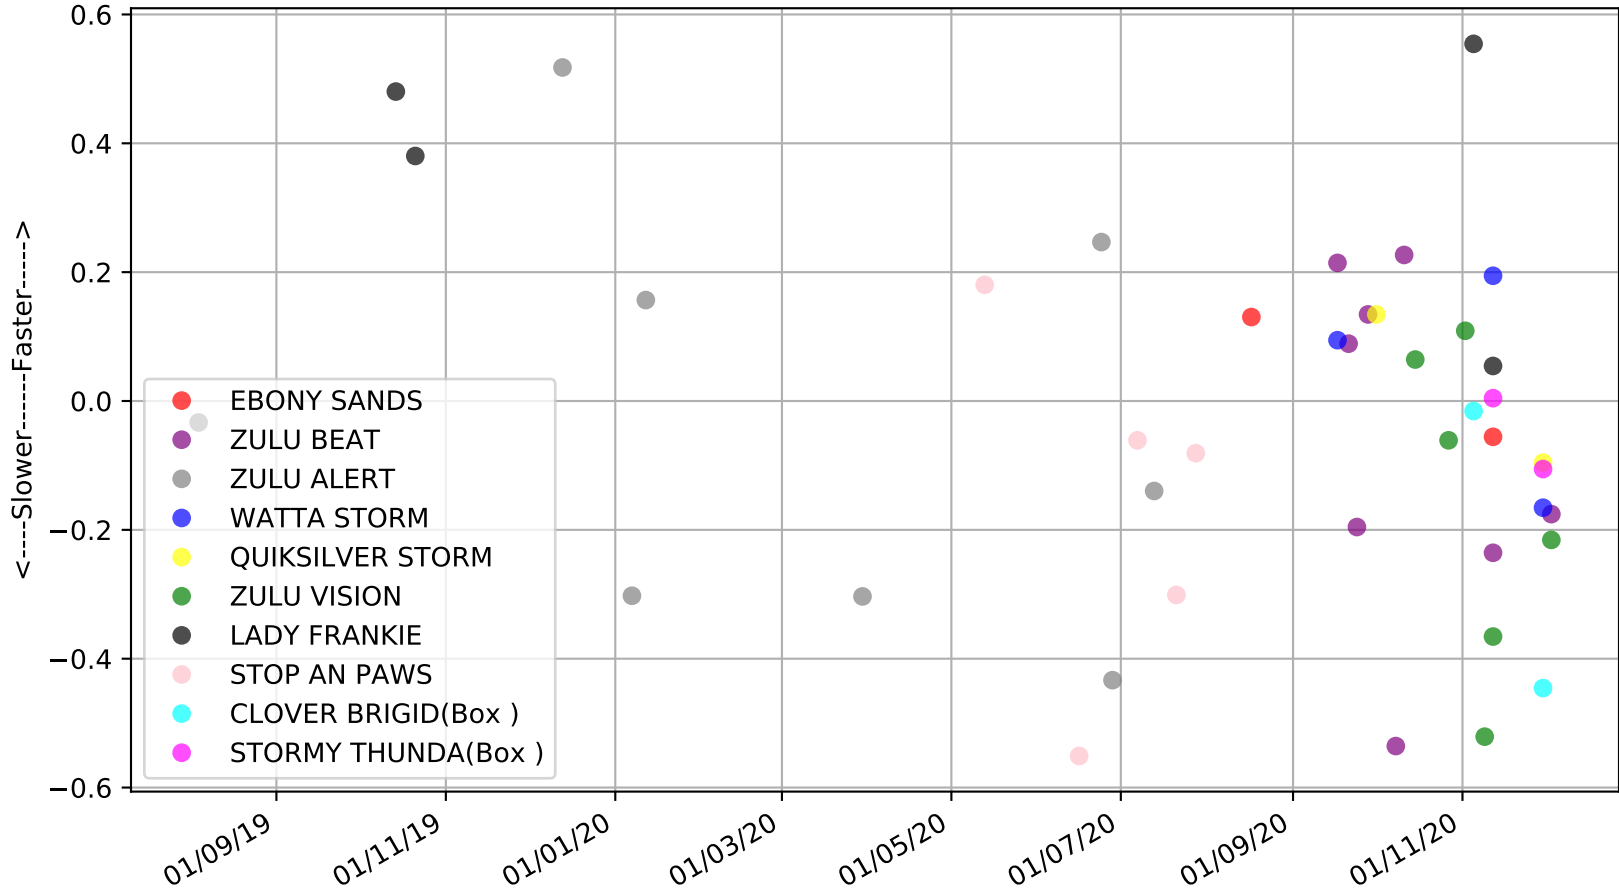

Casino - 7th Dec
 Race 1, MADSEN MEATS MAIDEN, 300m, M
 Speed of dog +50m or -50m of current race distance

Casino - 7th Dec
Race 1, MADSEN MEATS MAIDEN, 300m, M
Previous race weights in kilograms

Casino - 7th Dec
Race 1, MADSEN MEATS MAIDEN, 300m, M
Early Speed compared with par early speed

Casino - 7th Dec
 Race 2, RICHMOND BAKERY MASTERS, 300m, M23
 Speed of dog +50m or -50m of current race distance

Casino - 7th Dec
Race 2, RICHMOND BAKERY MASTERS, 300m, M23
Early Speed compared with par early speed