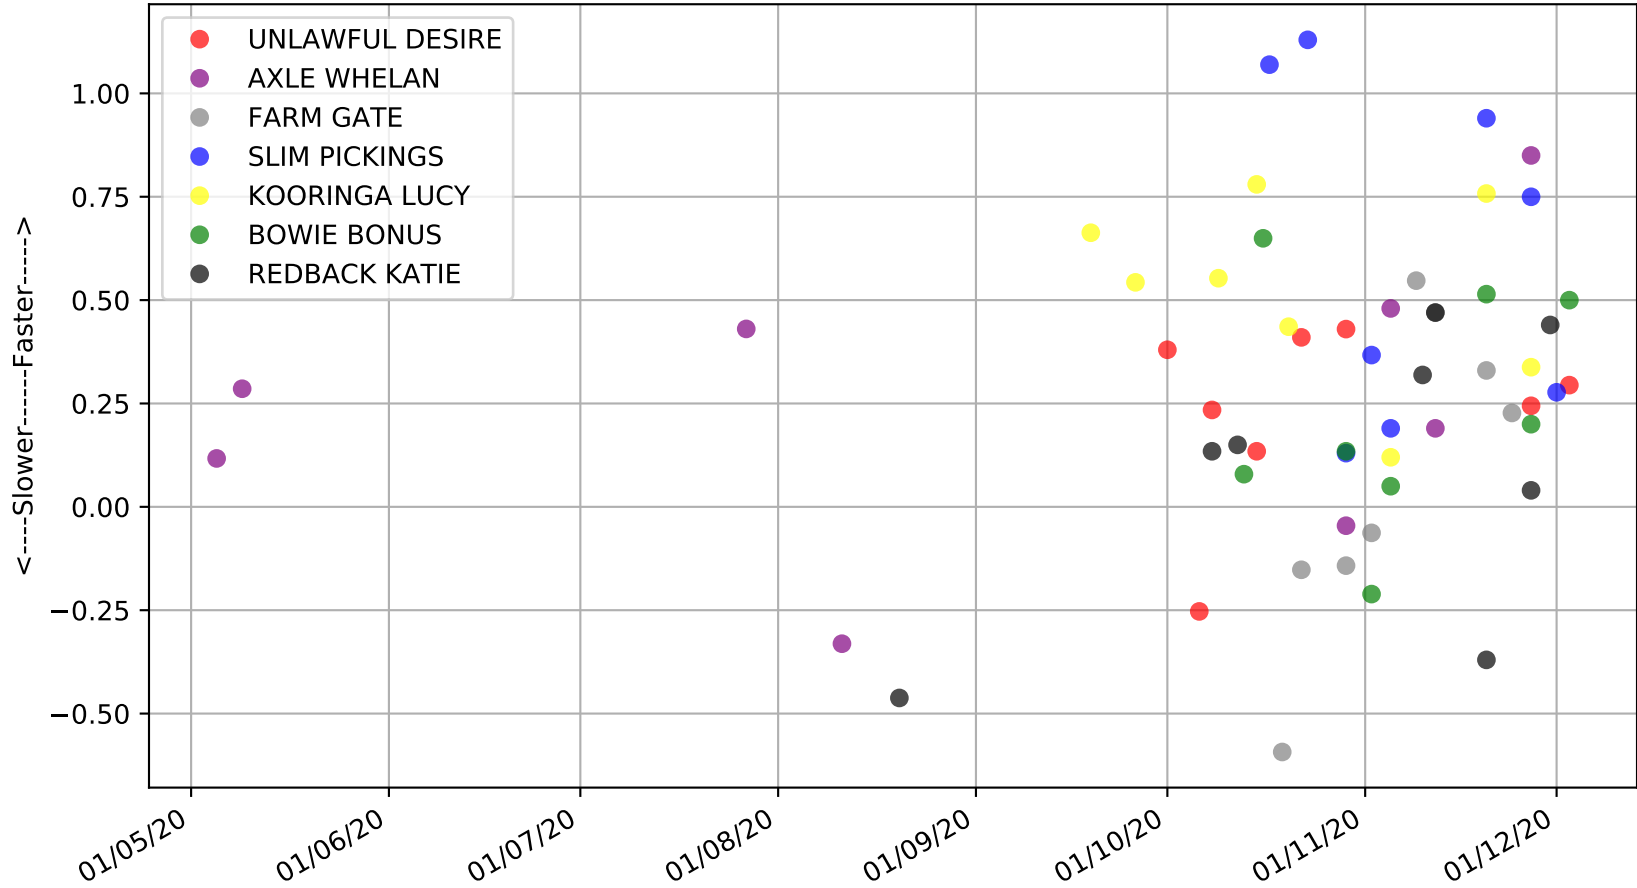

Casino - 7th Dec
Race 3, LADBROKES ODDS BOOST, 411m, FFA
Speed of dog compared with par win times of the track & distance it ran at