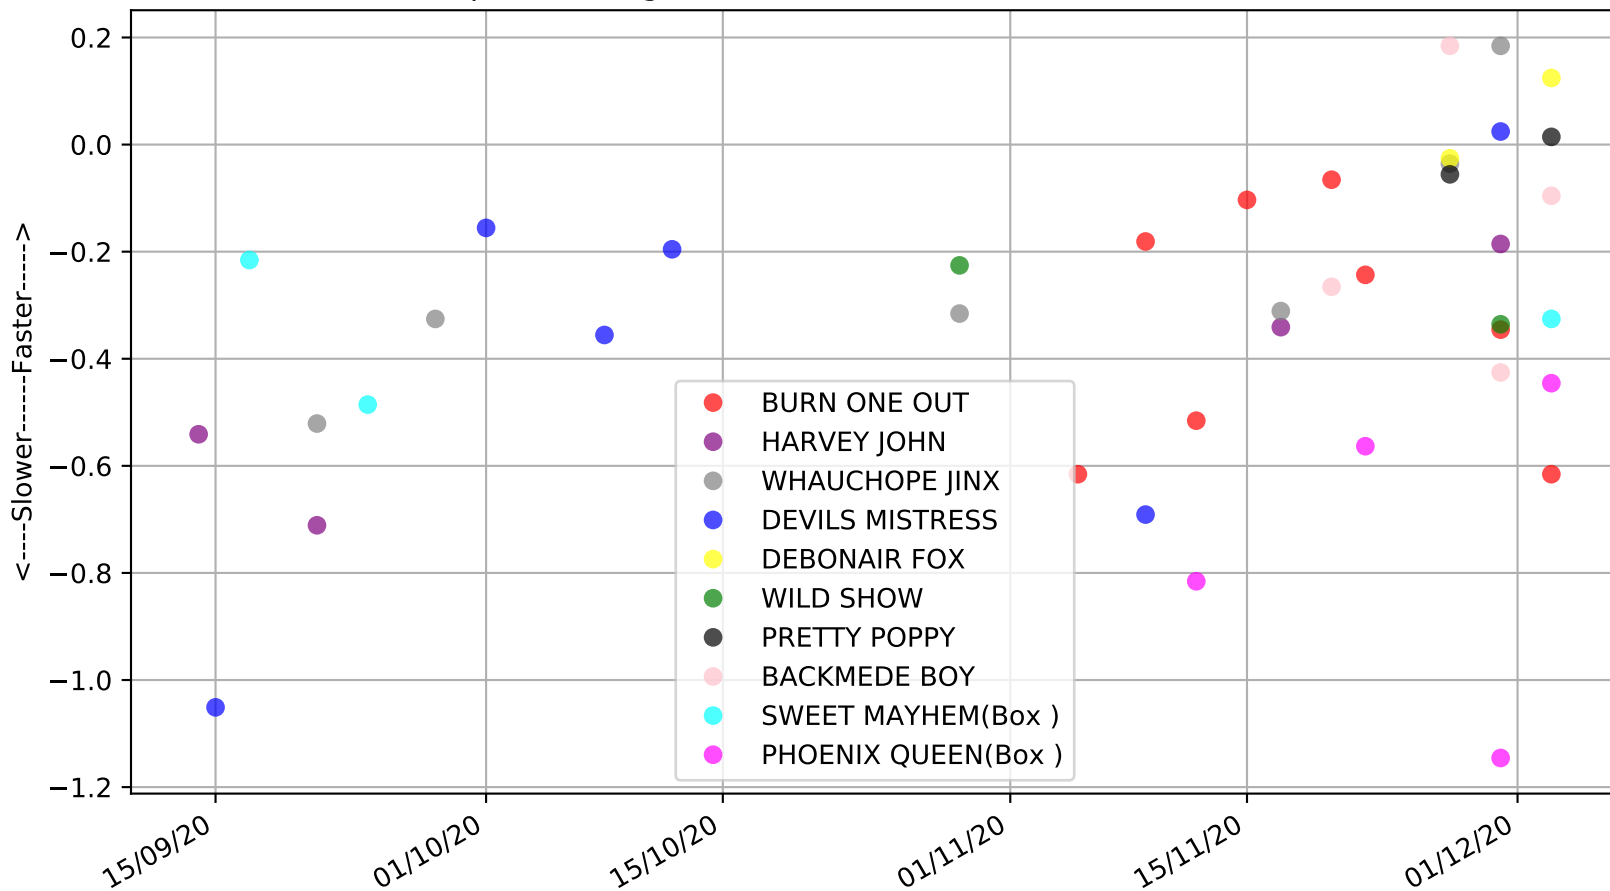

Casino - 7th Dec
 Race 1, MADSEN MEATS MAIDEN, 300m, M
 Speed of dog +50m or -50m of current race distance

Casino - 7th Dec
Race 1, MADSEN MEATS MAIDEN, 300m, M
Previous race weights in kilograms

Casino - 7th Dec
Race 1, MADSEN MEATS MAIDEN, 300m, M
Early Speed compared with par early speed

Casino - 7th Dec
 Race 2, RICHMOND BAKERY MASTERS, 300m, M23
 Speed of dog +50m or -50m of current race distance

Casino - 7th Dec
Race 2, RICHMOND BAKERY MASTERS, 300m, M23
Early Speed compared with par early speed