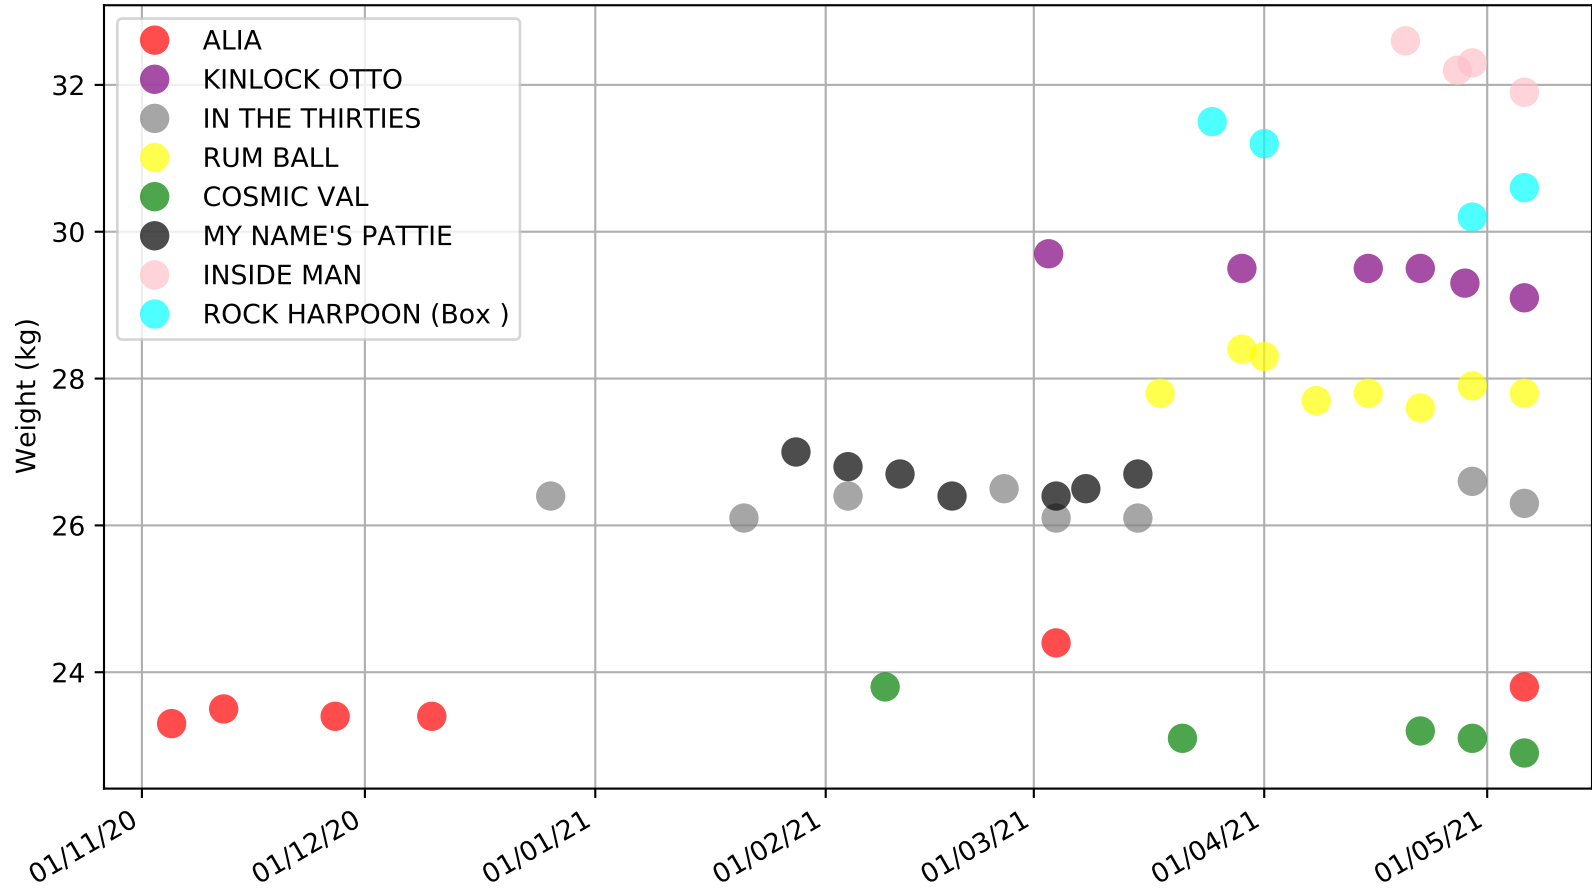

Casino - 13th May
Race 1, HOTEL CECIL CASINO MAIDEN, 411m, M
Speed of dog +50m or -50m of current race distance

Casino - 13th May
Race 1, HOTEL CECIL CASINO MAIDEN, 411m, M
Previous race weights in kilograms