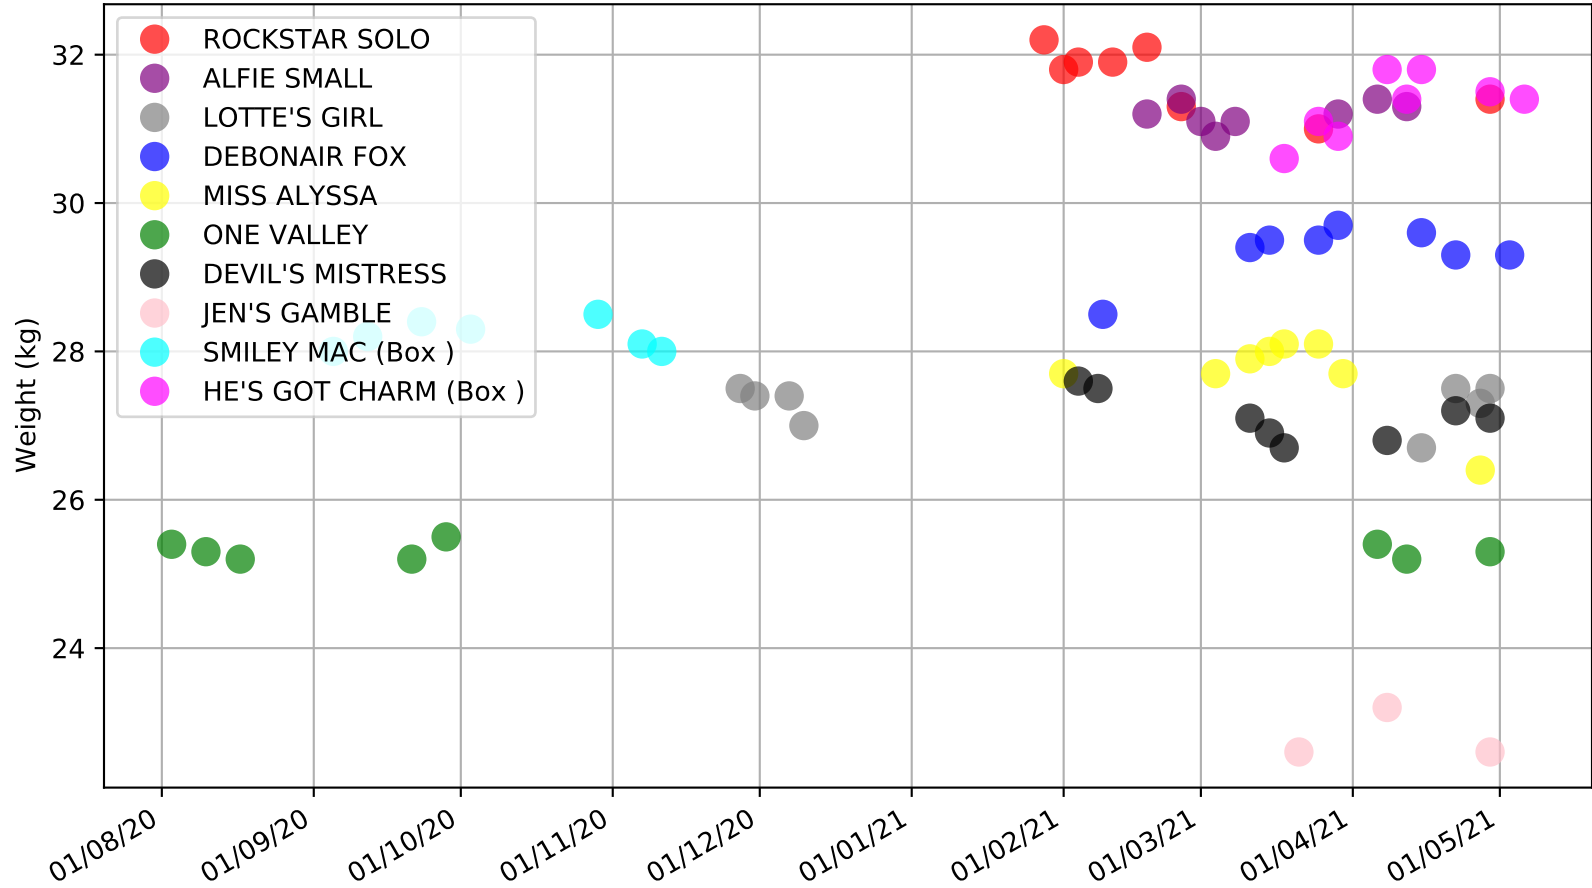

Casino - 13th May
Race 11, J.C. AIRCONDITIONING, 411m, FFA
Speed of dog +50m or -50m of current race distance

Casino - 13th May
Race 11, J.C. AIRCONDITIONING, 411m, FFA
Early Speed compared with par early speed

Casino - 13th May
 Race 12, LADBROKES PUNTERS ASSIST, 300m, 5
 Previous race distances in meters

Casino - 13th May
Race 12, LADBROKES PUNTERS ASSIST, 300m, 5
Previous race weights in kilograms

Casino - 13th May
Race 12, LADBROKES PUNTERS ASSIST, 300m, 5
Early Speed compared with par early speed