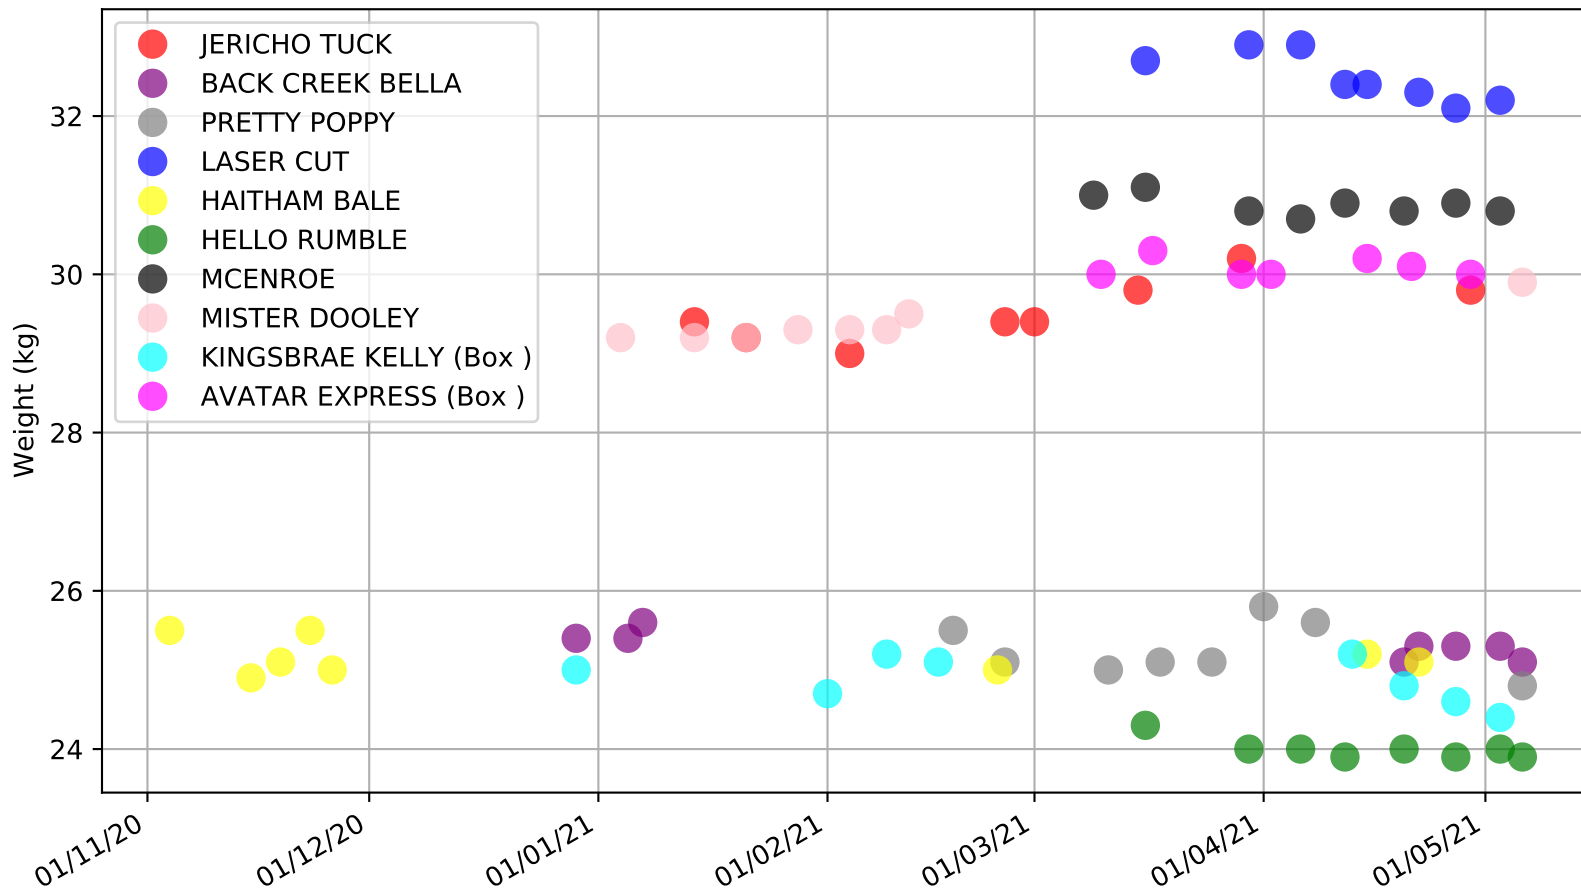

Casino - 13th May
Race 6, CLYDESDALE MOTEL & STEAKHOUSE 1-2 WINS, 411m, 5
Previous race weights in kilograms