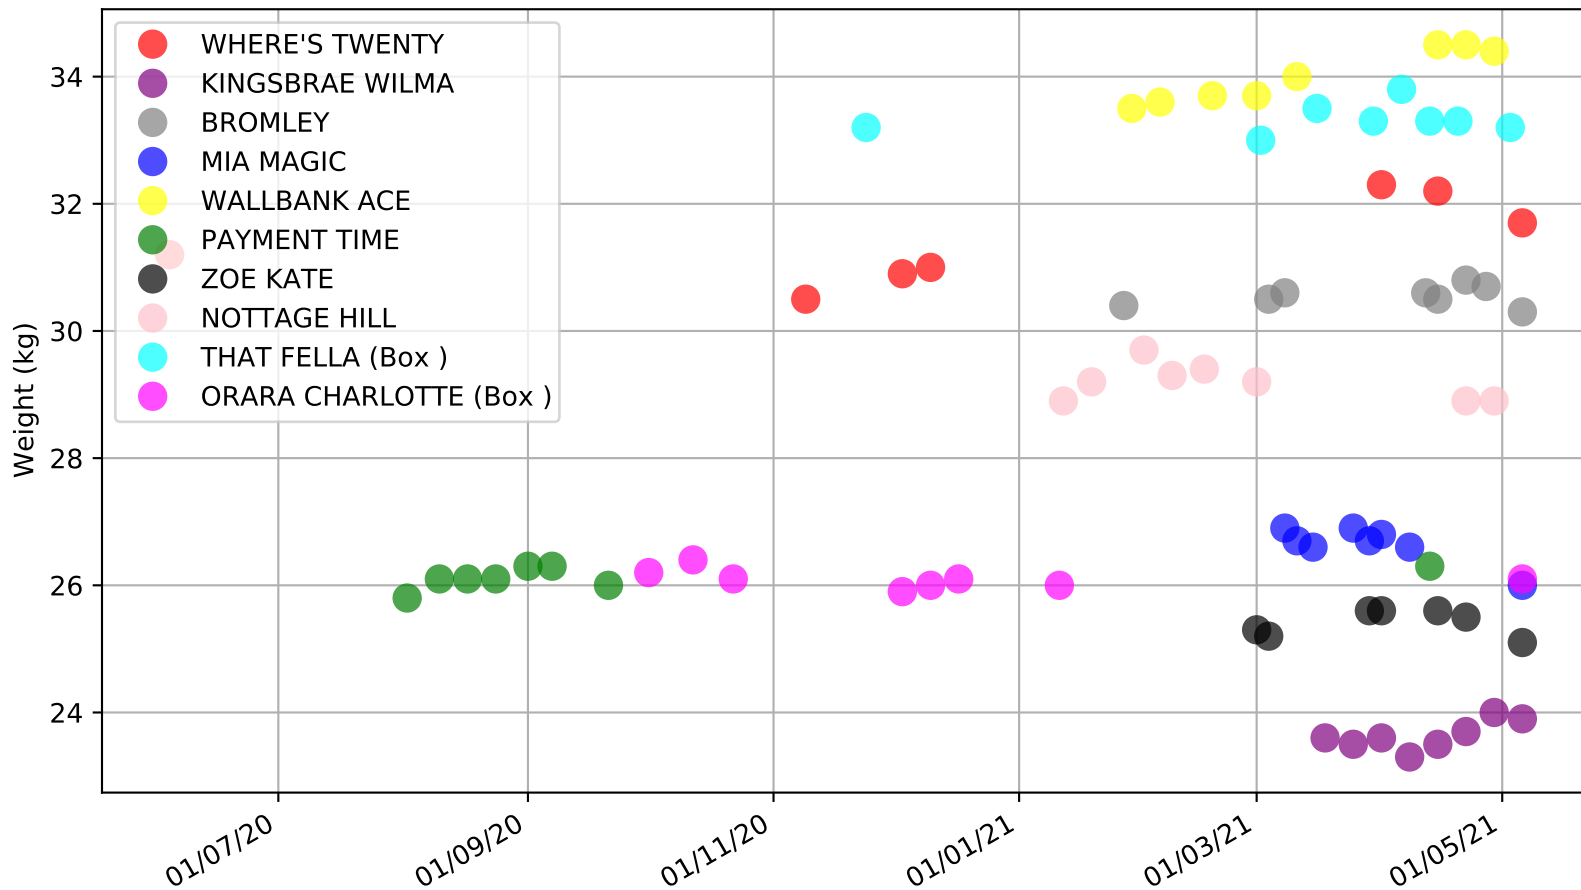

Casino - 13th May
Race 7, DAMIEN PACITTO ELECTRICAL, 411m, X45
Previous race weights in kilograms