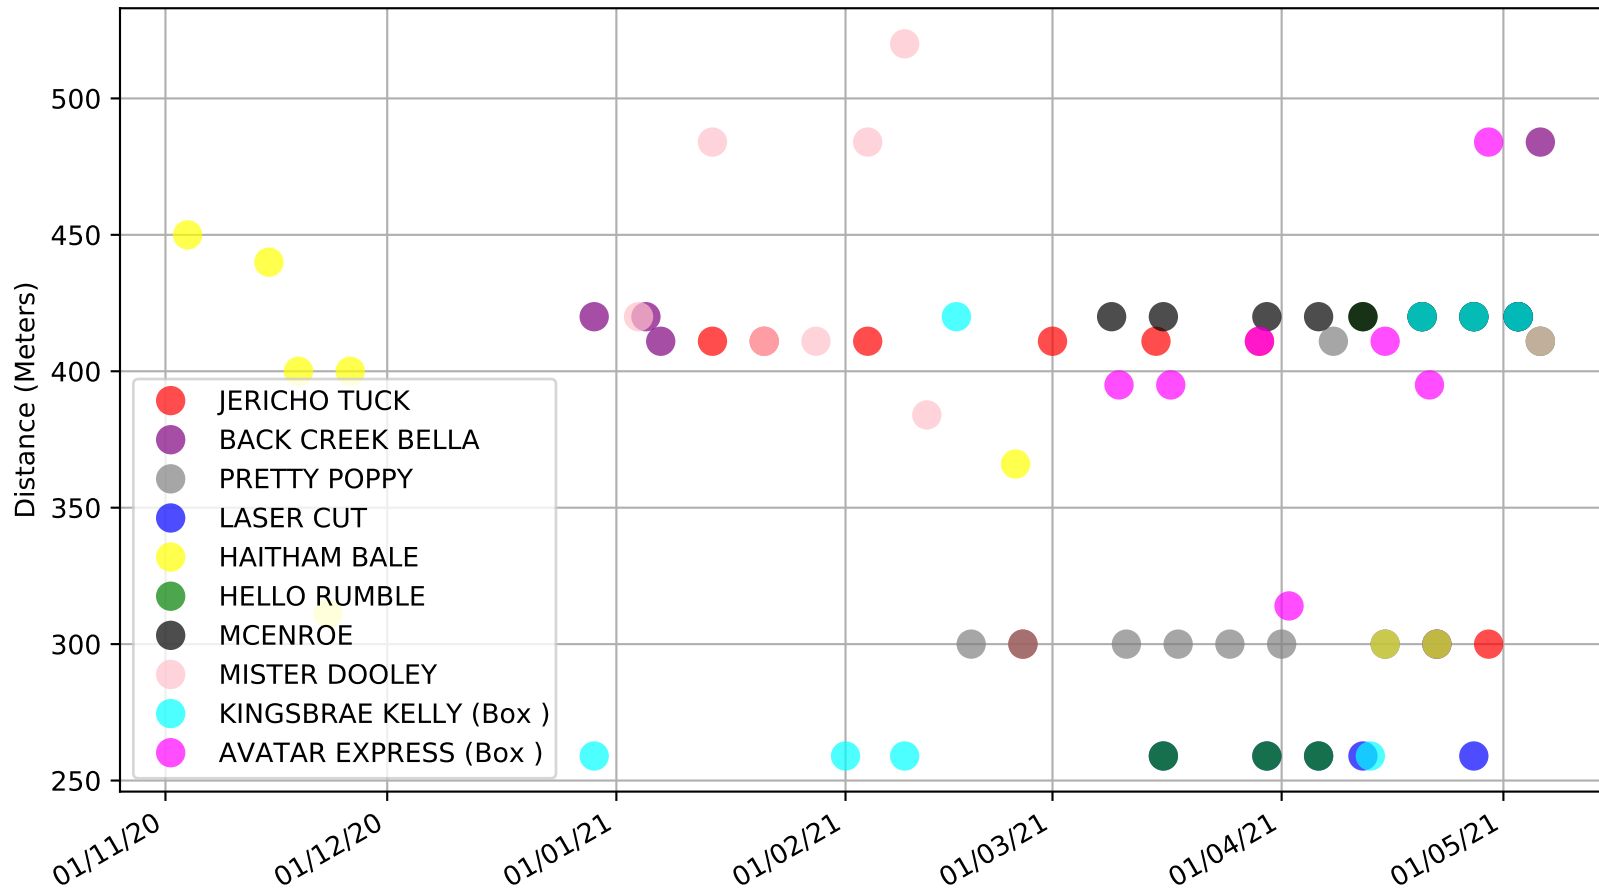

Casino - 13th May
Race 6, CLYDESDALE MOTEL & STEAKHOUSE 1-2 WINS, 411m, 5
Previous race distances in meters