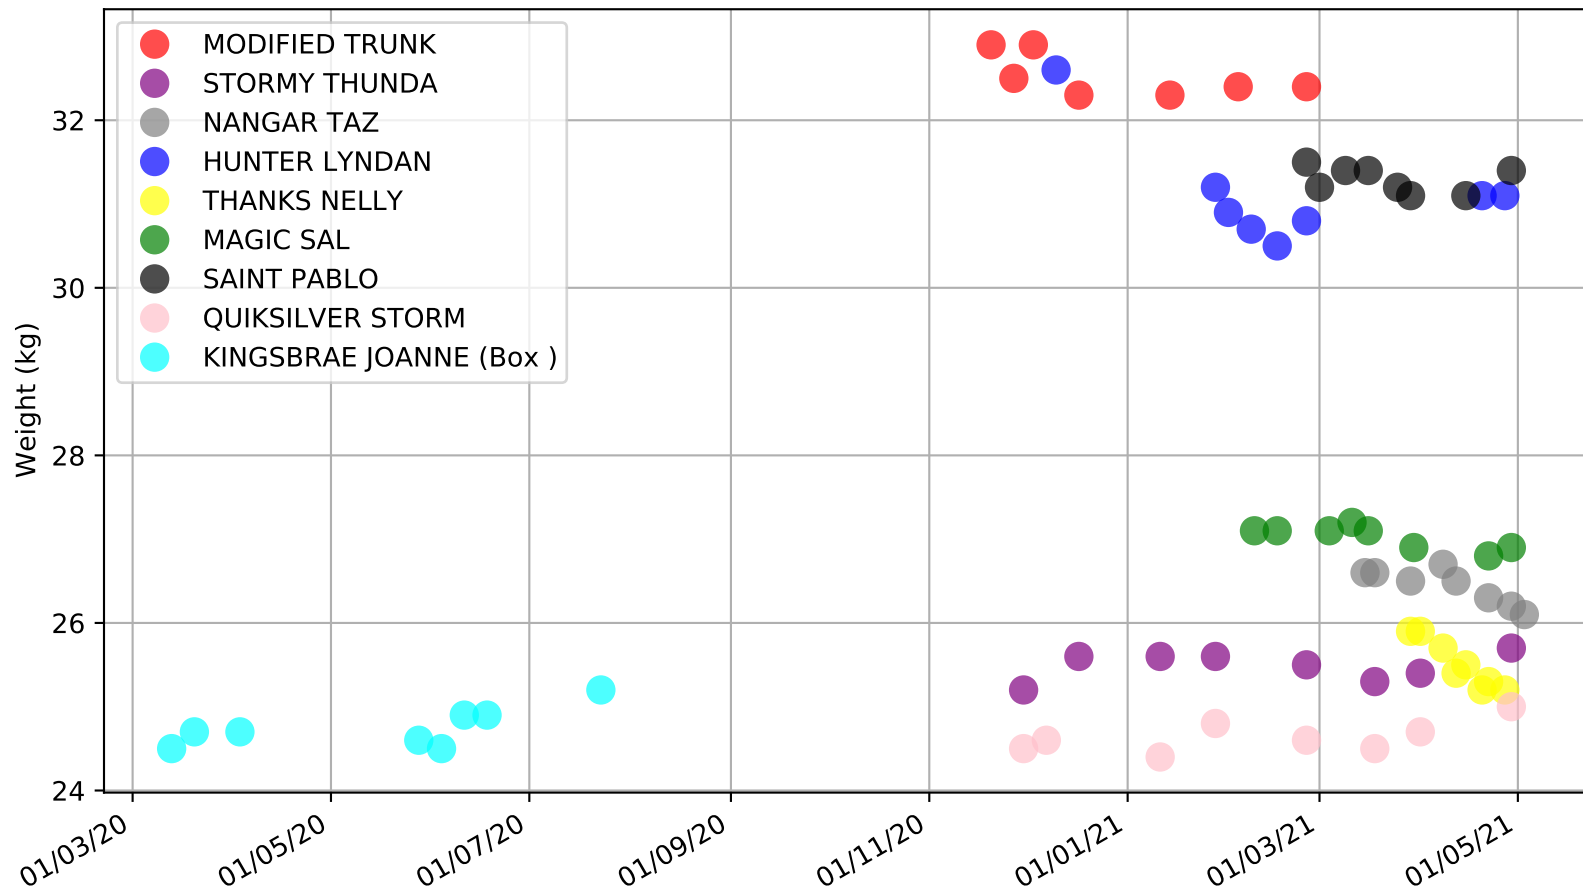

Casino - 13th May
Race 2, RICHMOND VALLEY TYRES MASTERS, 300m, M12
Previous race weights in kilograms