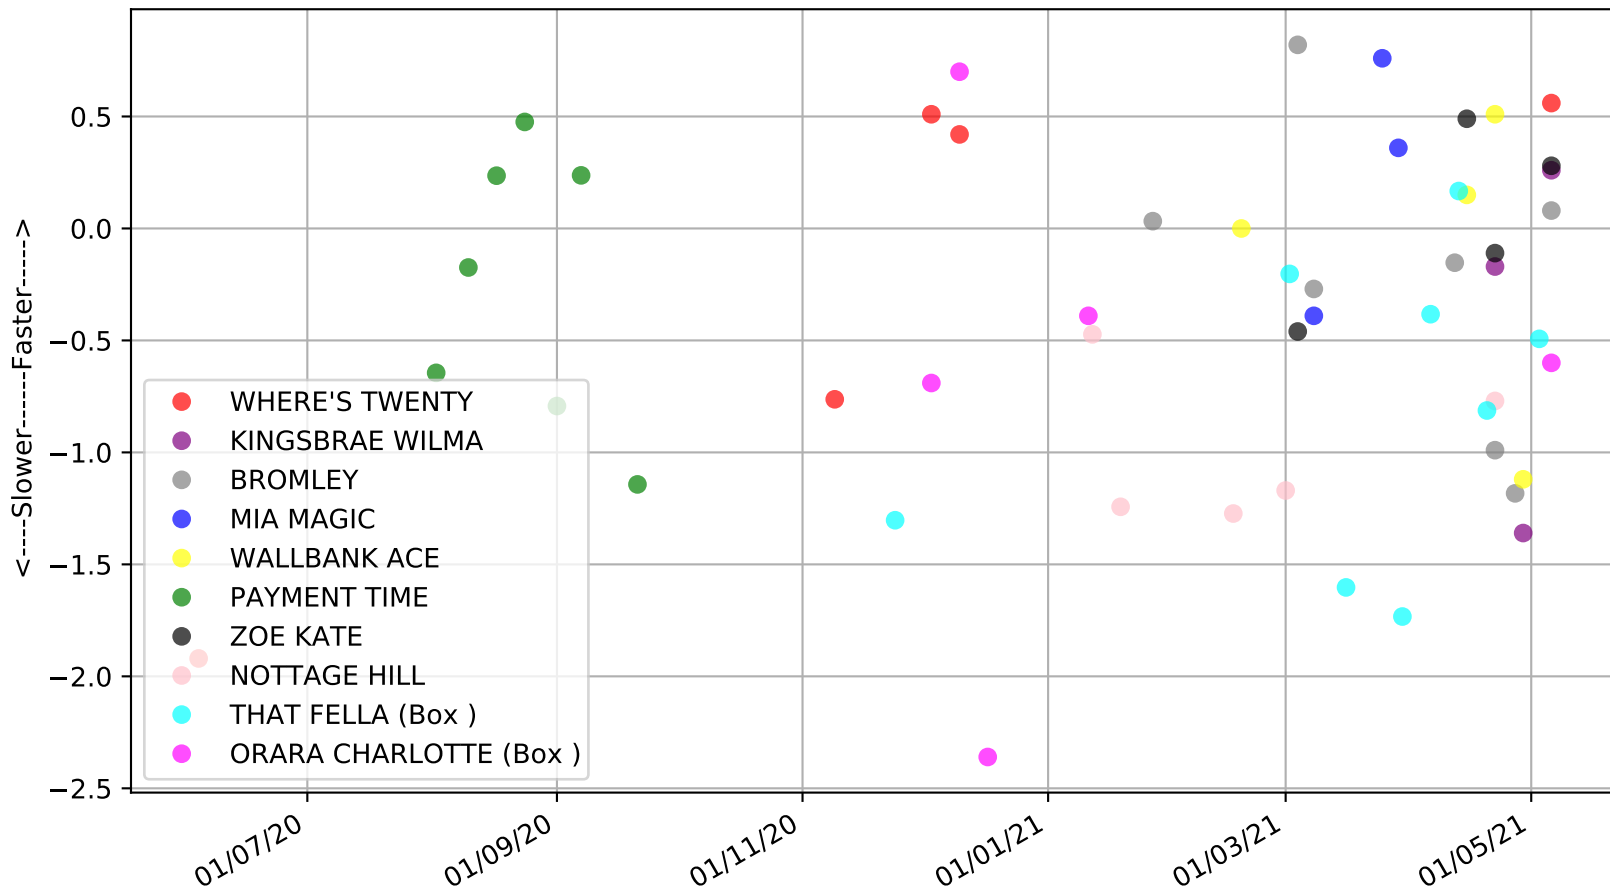

Casino - 13th May
Race 7, DAMIEN PACITTO ELECTRICAL, 411m, X45
Speed of dog +50m or -50m of current race distance