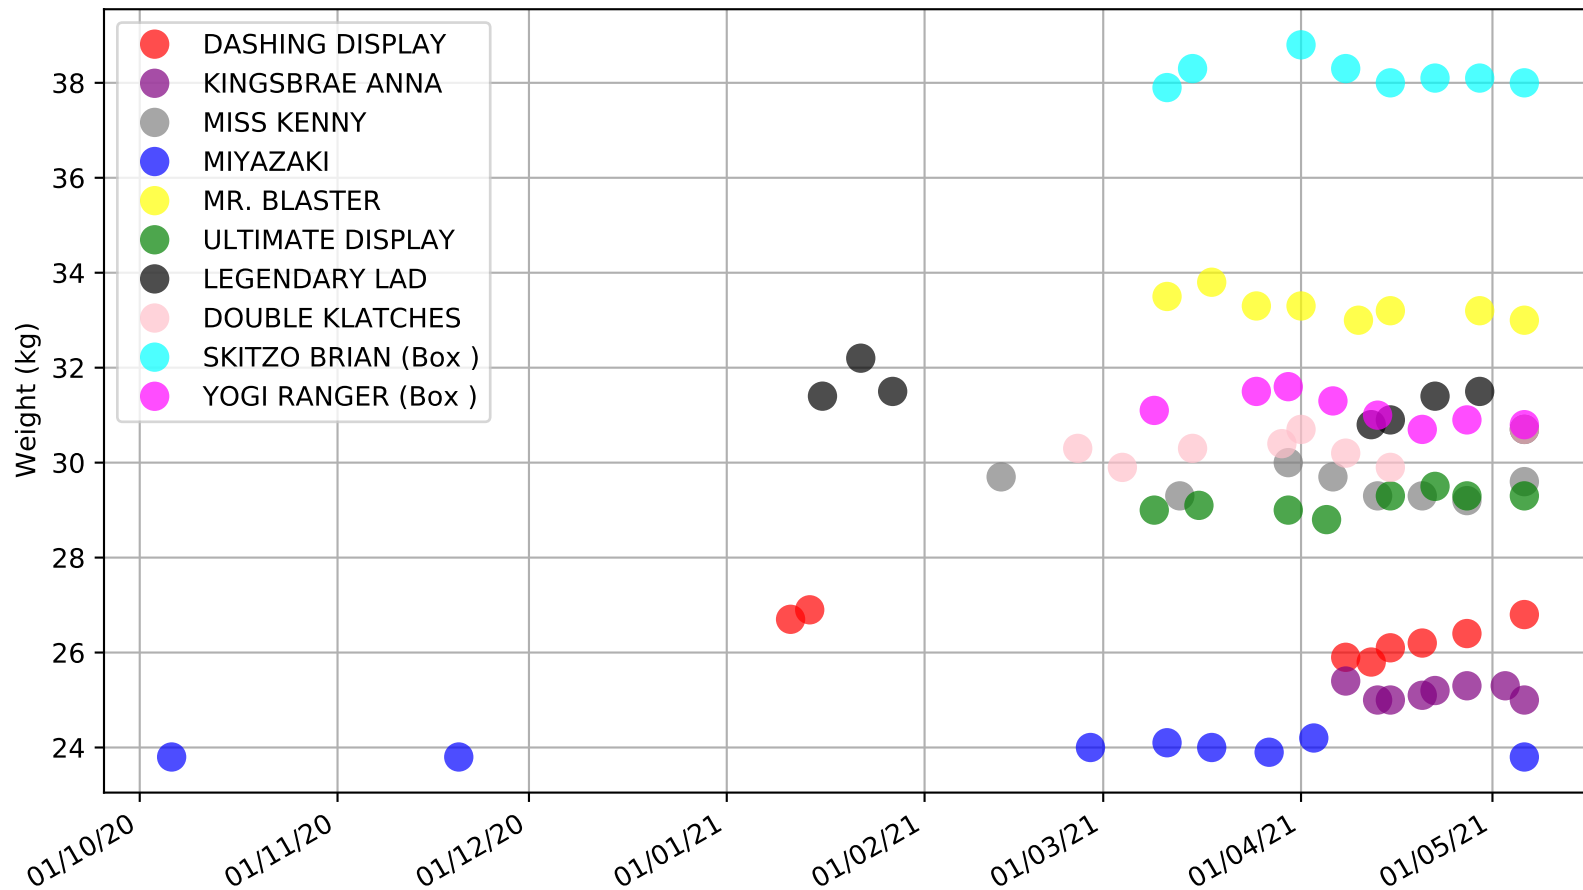

Casino - 13th May
Race 8, DON WALDRON MEMORIAL FINAL, 484m, X45F
Previous race weights in kilograms