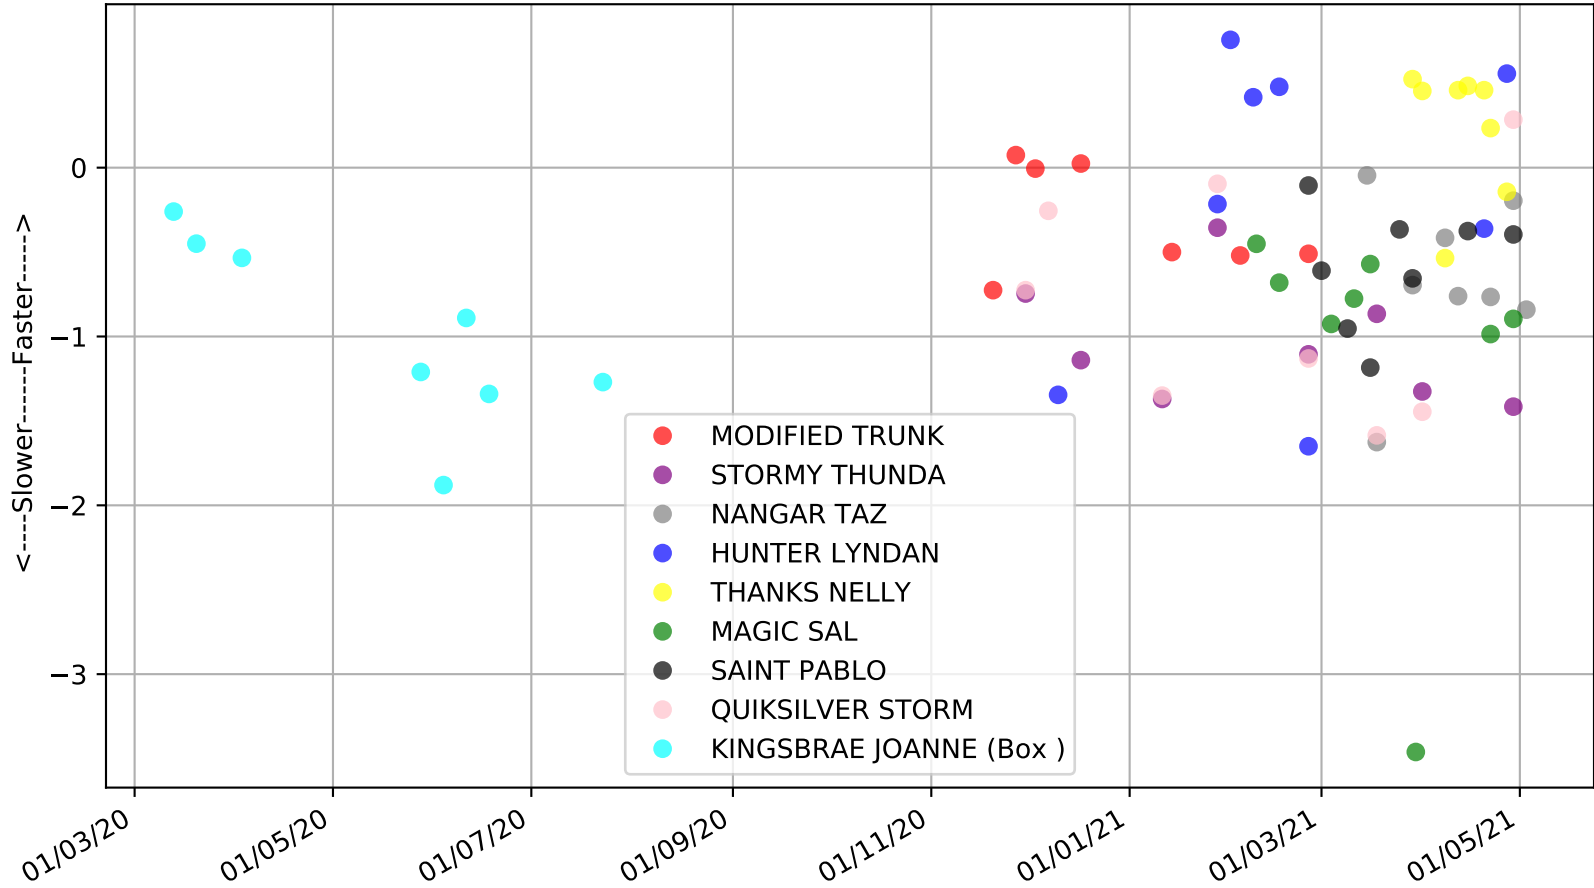

Casino - 13th May
Race 2, RICHMOND VALLEY TYRES MASTERS, 300m, M12
Speed of dog compared with par win times of the track & distance it ran at