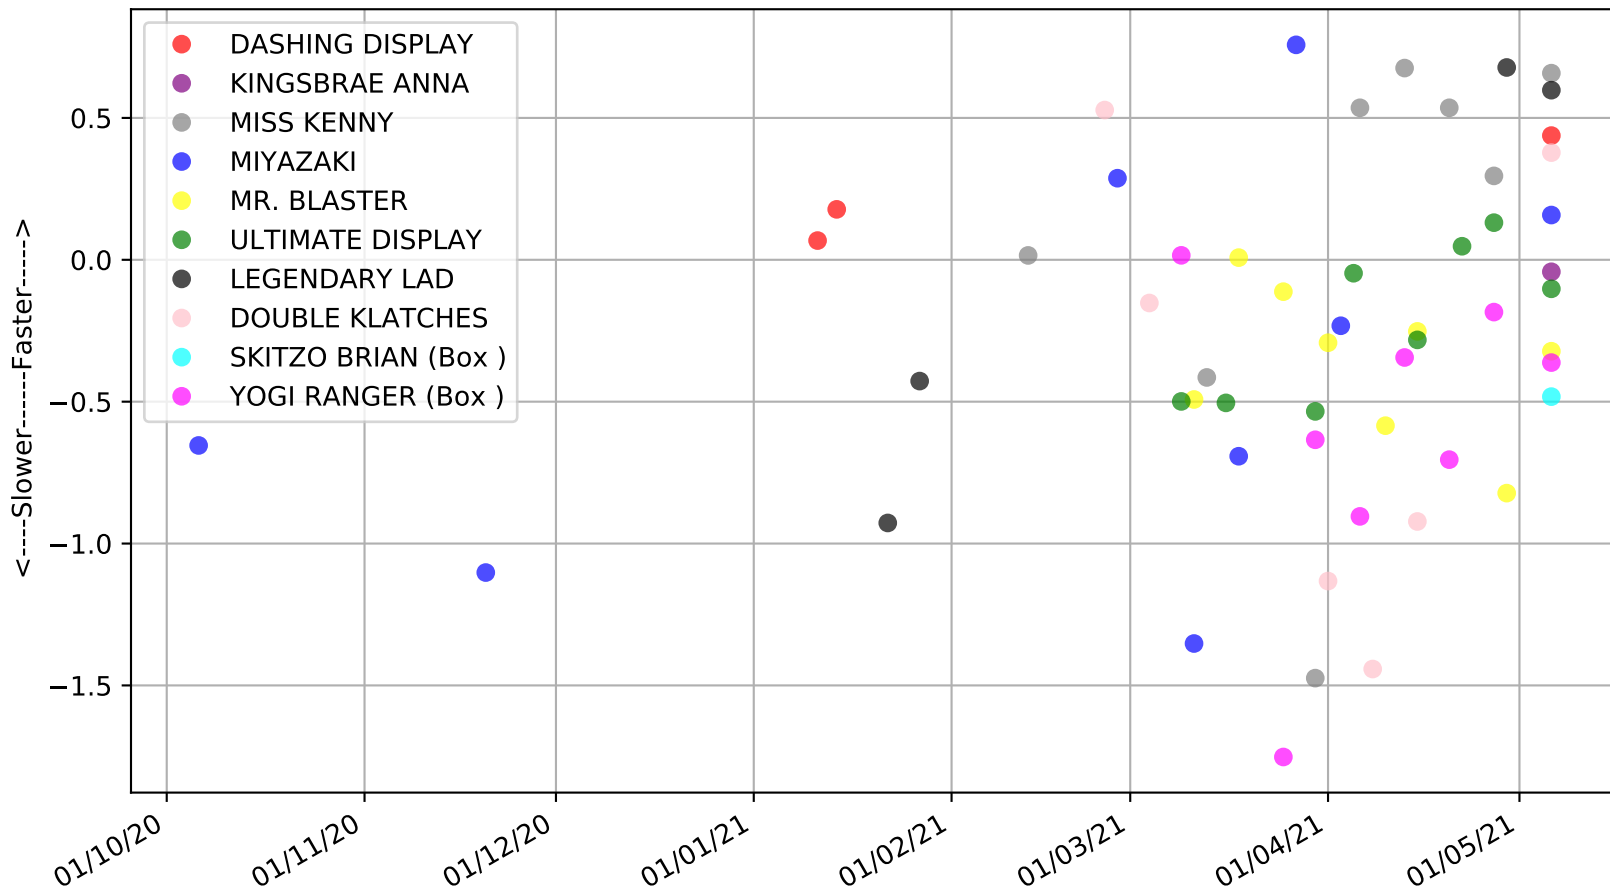

Casino - 13th May
Race 8, DON WALDRON MEMORIAL FINAL, 484m, X45F
Speed of dog +50m or -50m of current race distance