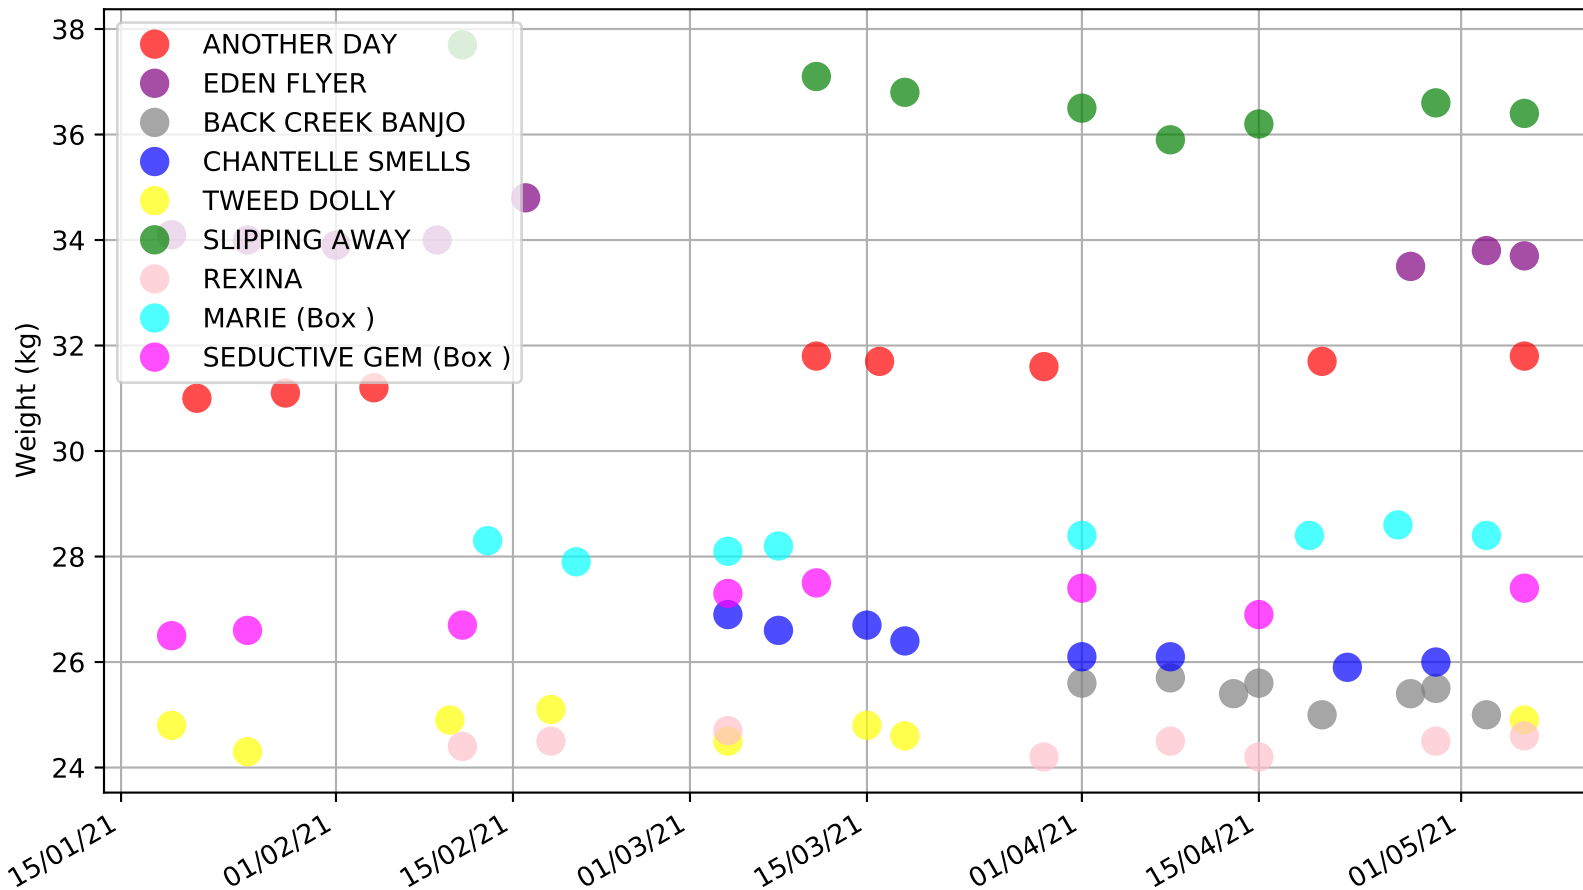

Casino - 13th May
Race 10, PALMERBET BOOKIE BAG, 484m, 5
Previous race weights in kilograms