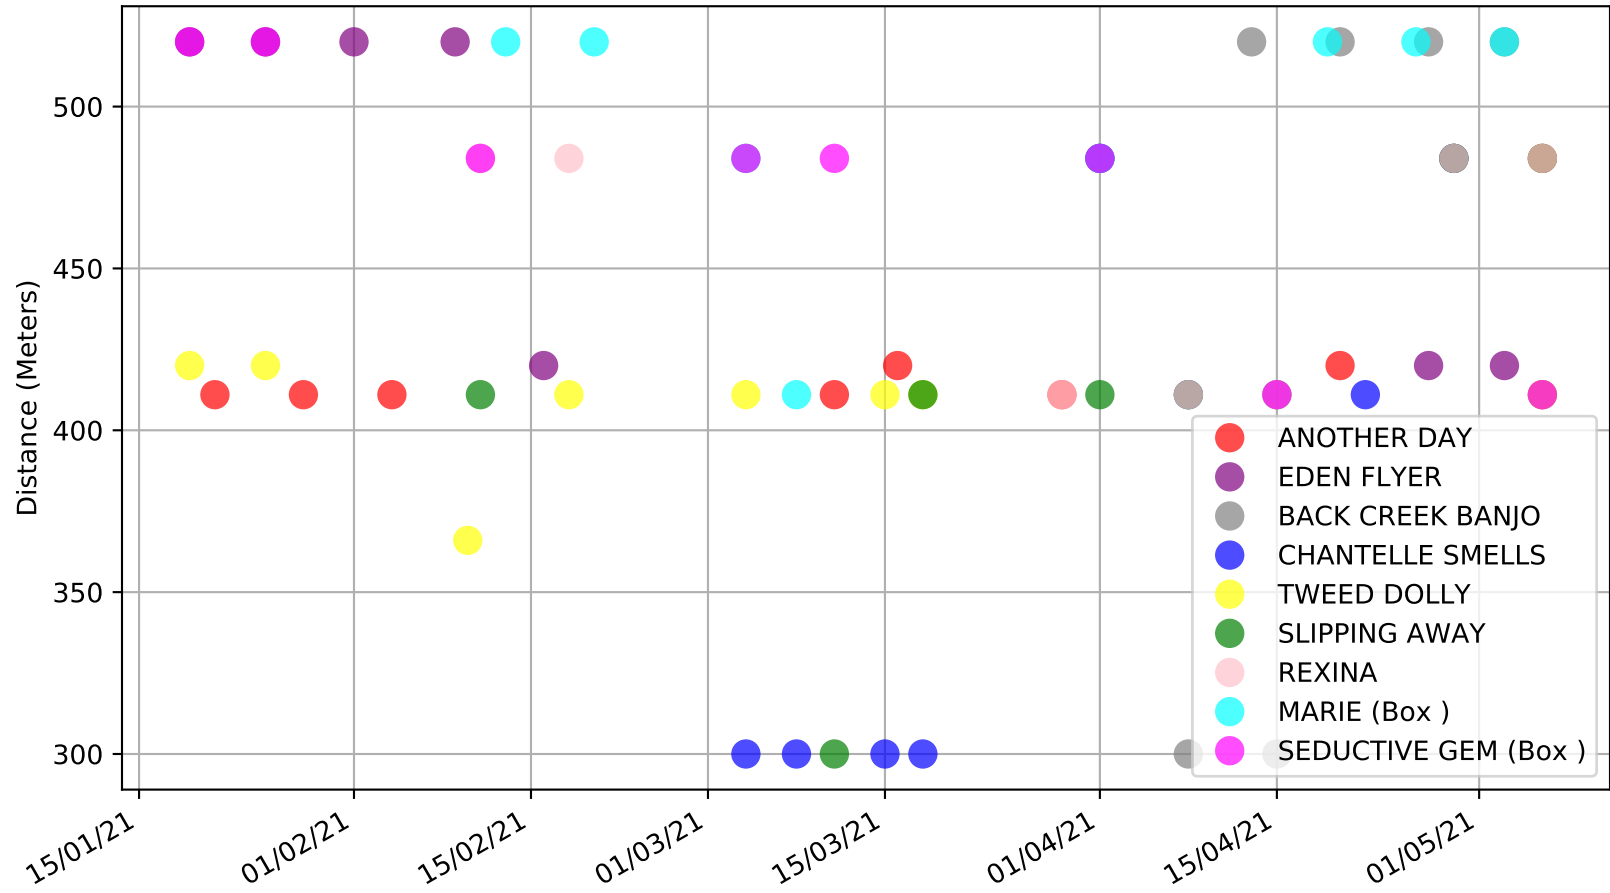

Casino - 13th May
Race 10, PALMERBET BOOKIE BAG, 484m, 5
Previous race distances in meters