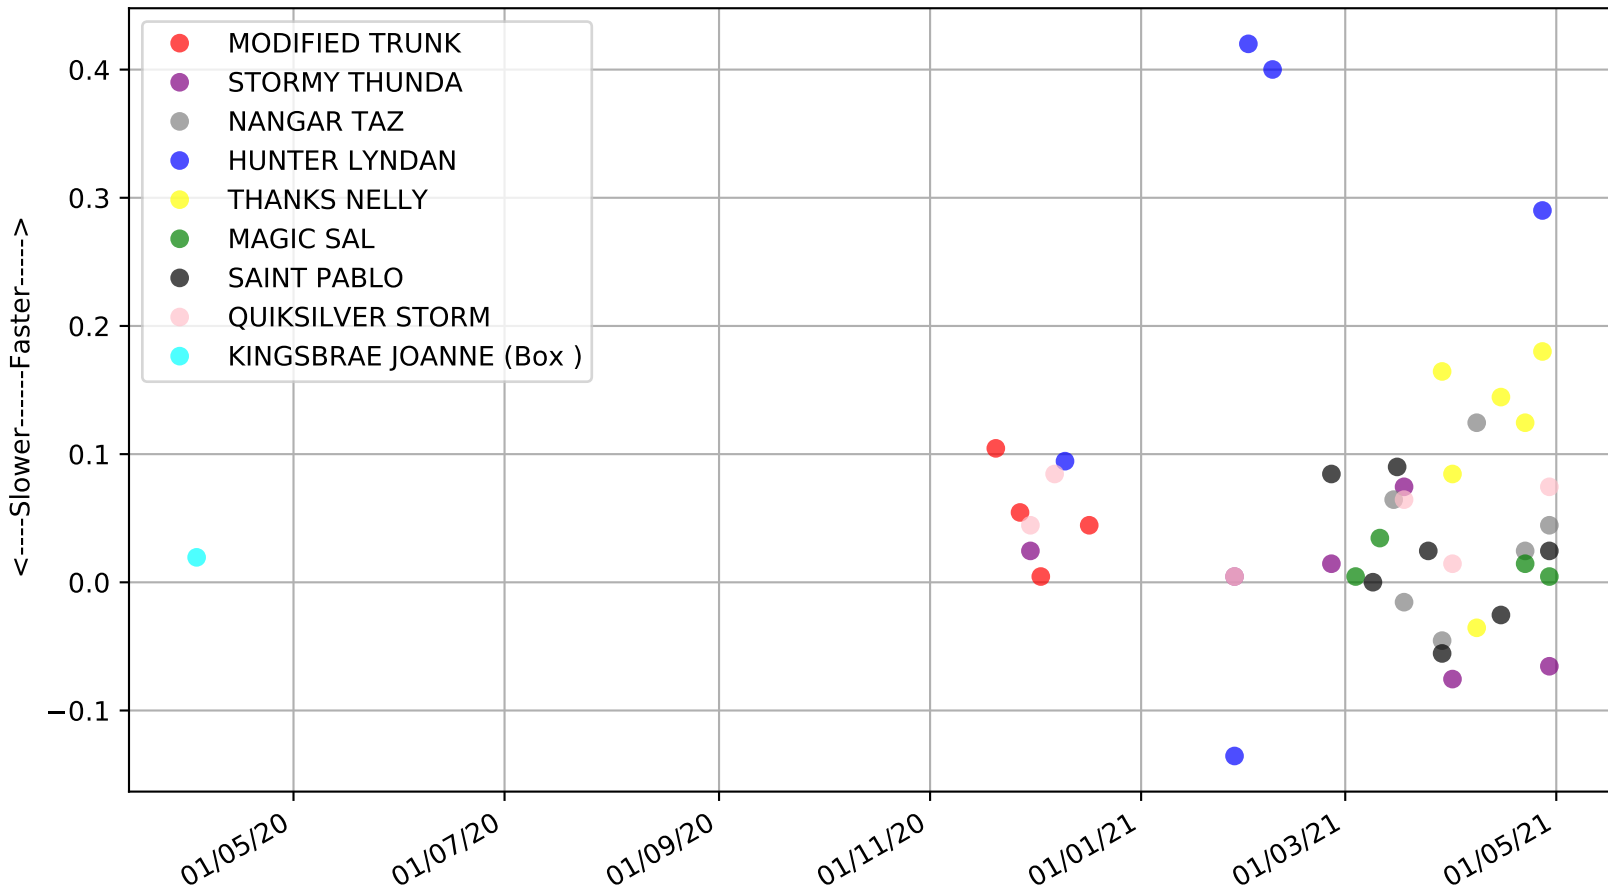

Casino - 13th May
Race 2, RICHMOND VALLEY TYRES MASTERS, 300m, M12
Early Speed compared with par early speed