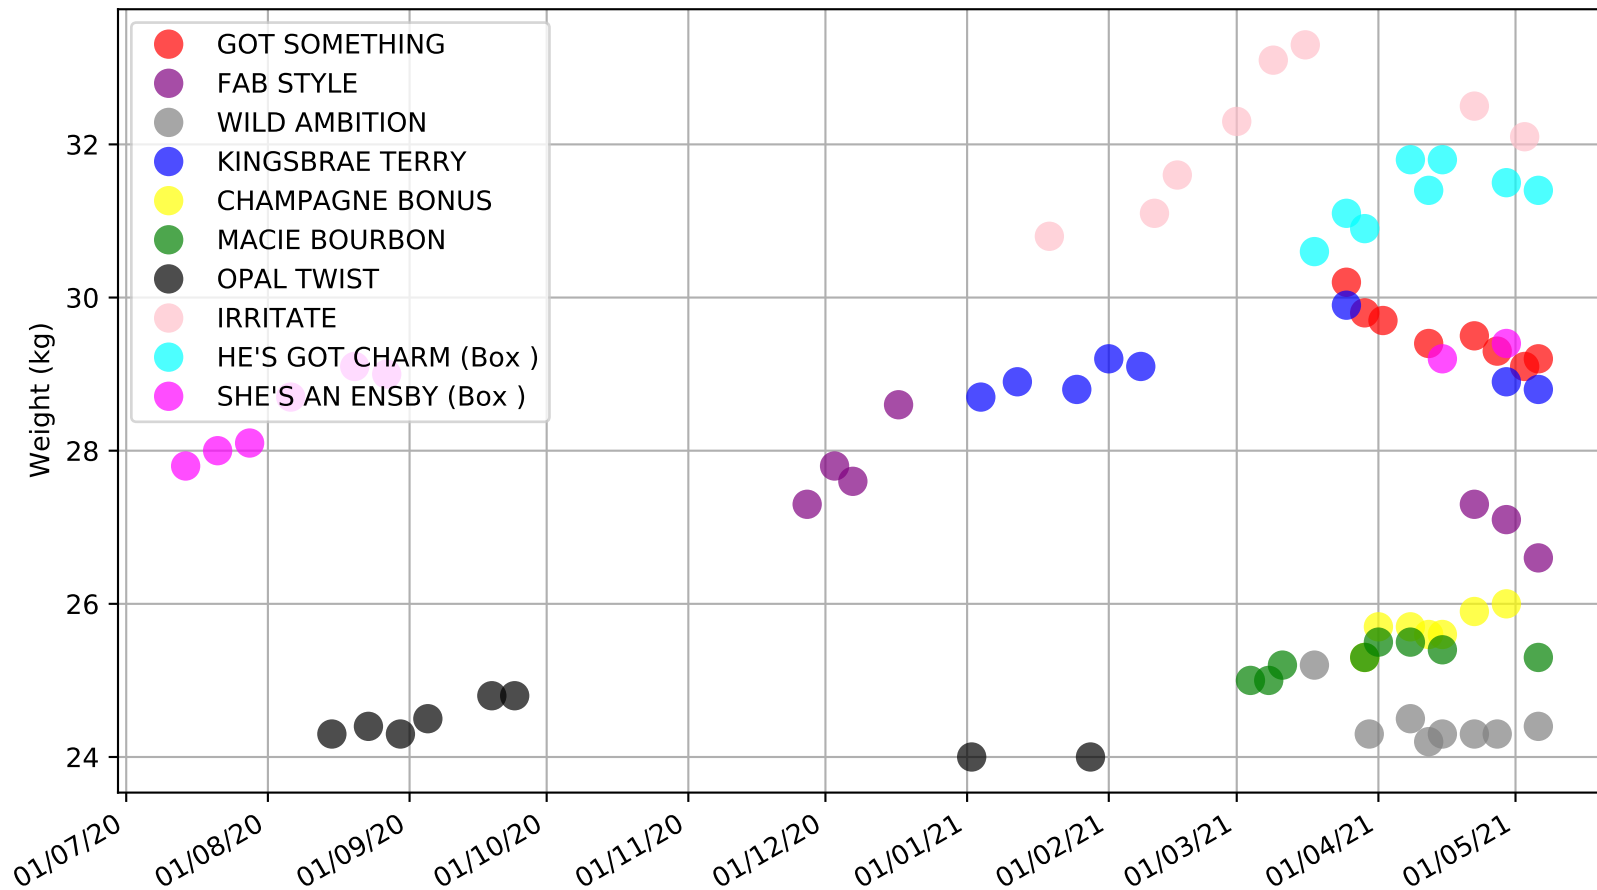

Casino - 13th May
Race 4, RADIO 2LM & TRIPLE Z, 300m, X45
Previous race weights in kilograms