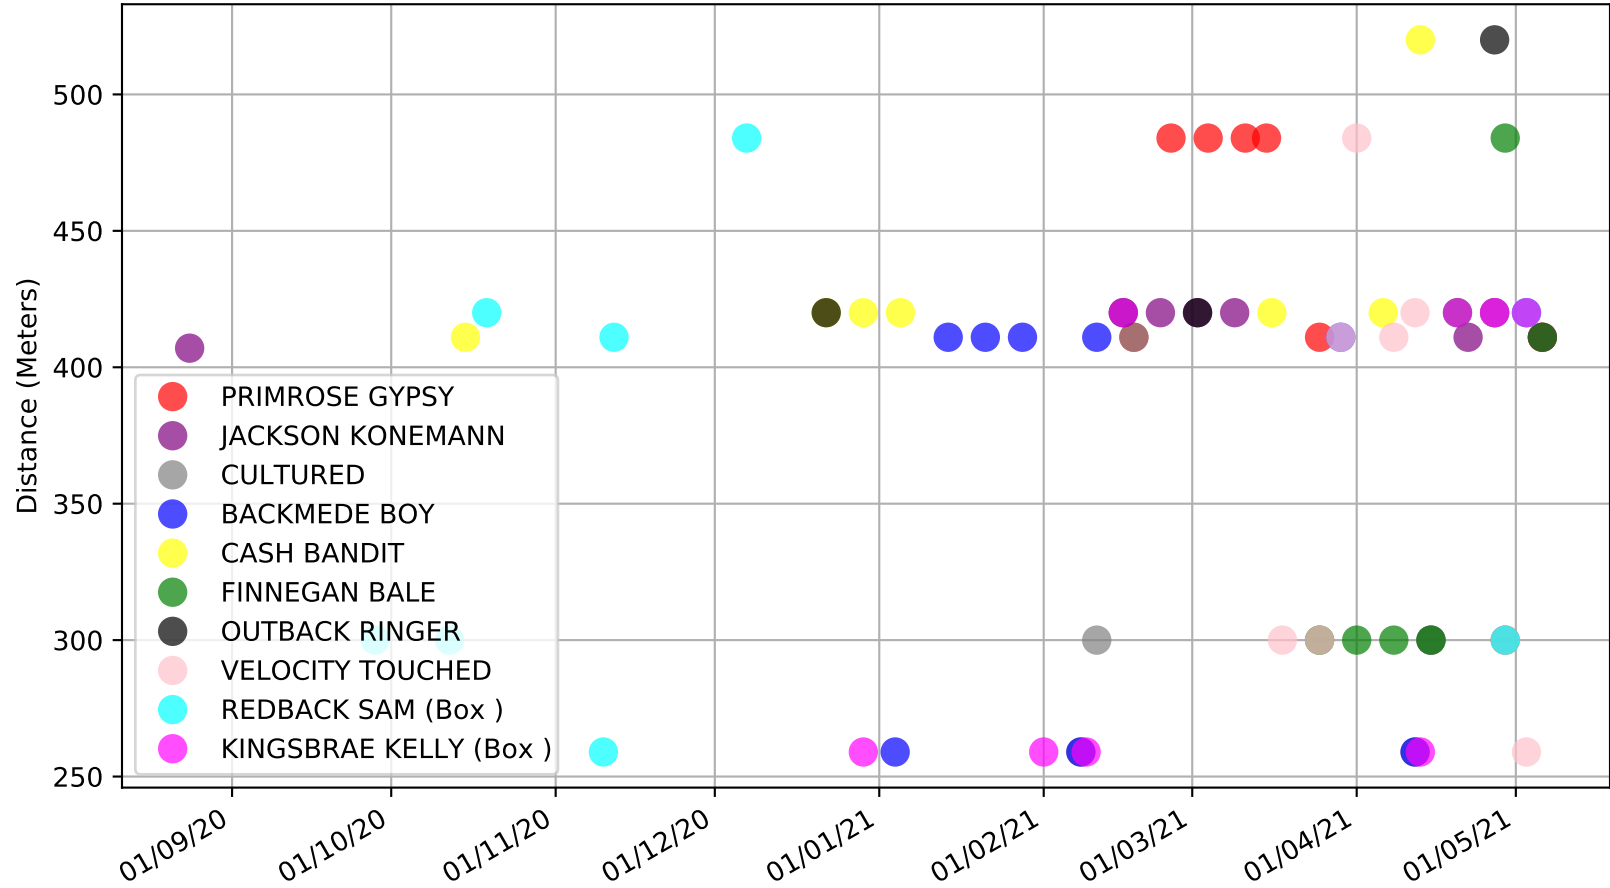

Casino - 13th May
Race 5, SIGNARAMA 1-2 WINS, 411m, 5
Previous race distances in meters