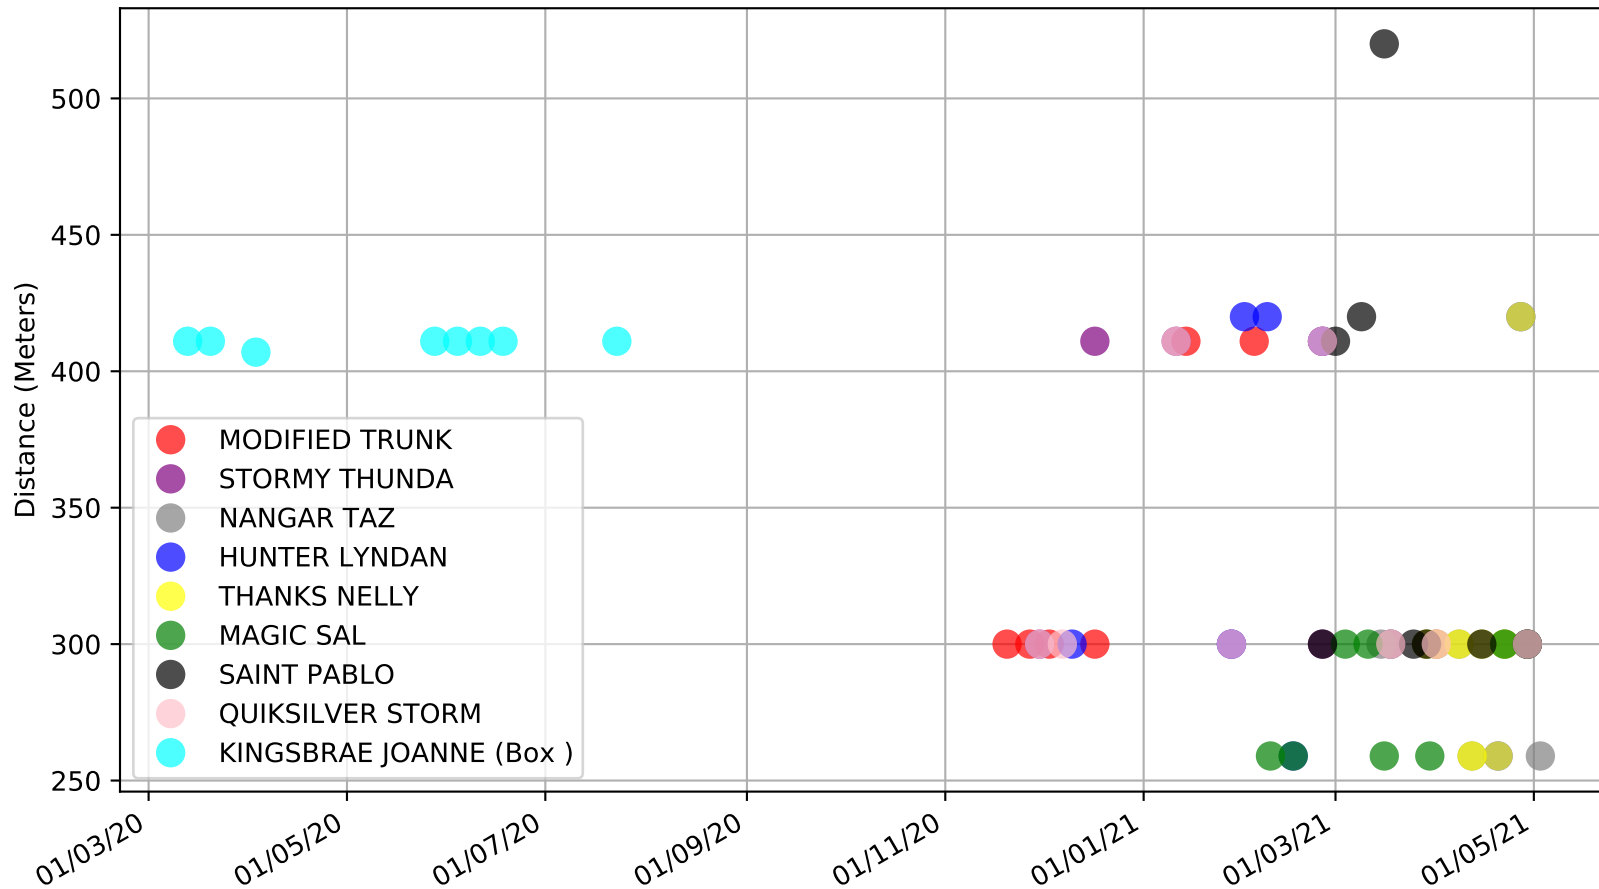

Casino - 13th May
Race 2, RICHMOND VALLEY TYRES MASTERS, 300m, M12
Previous race distances in meters