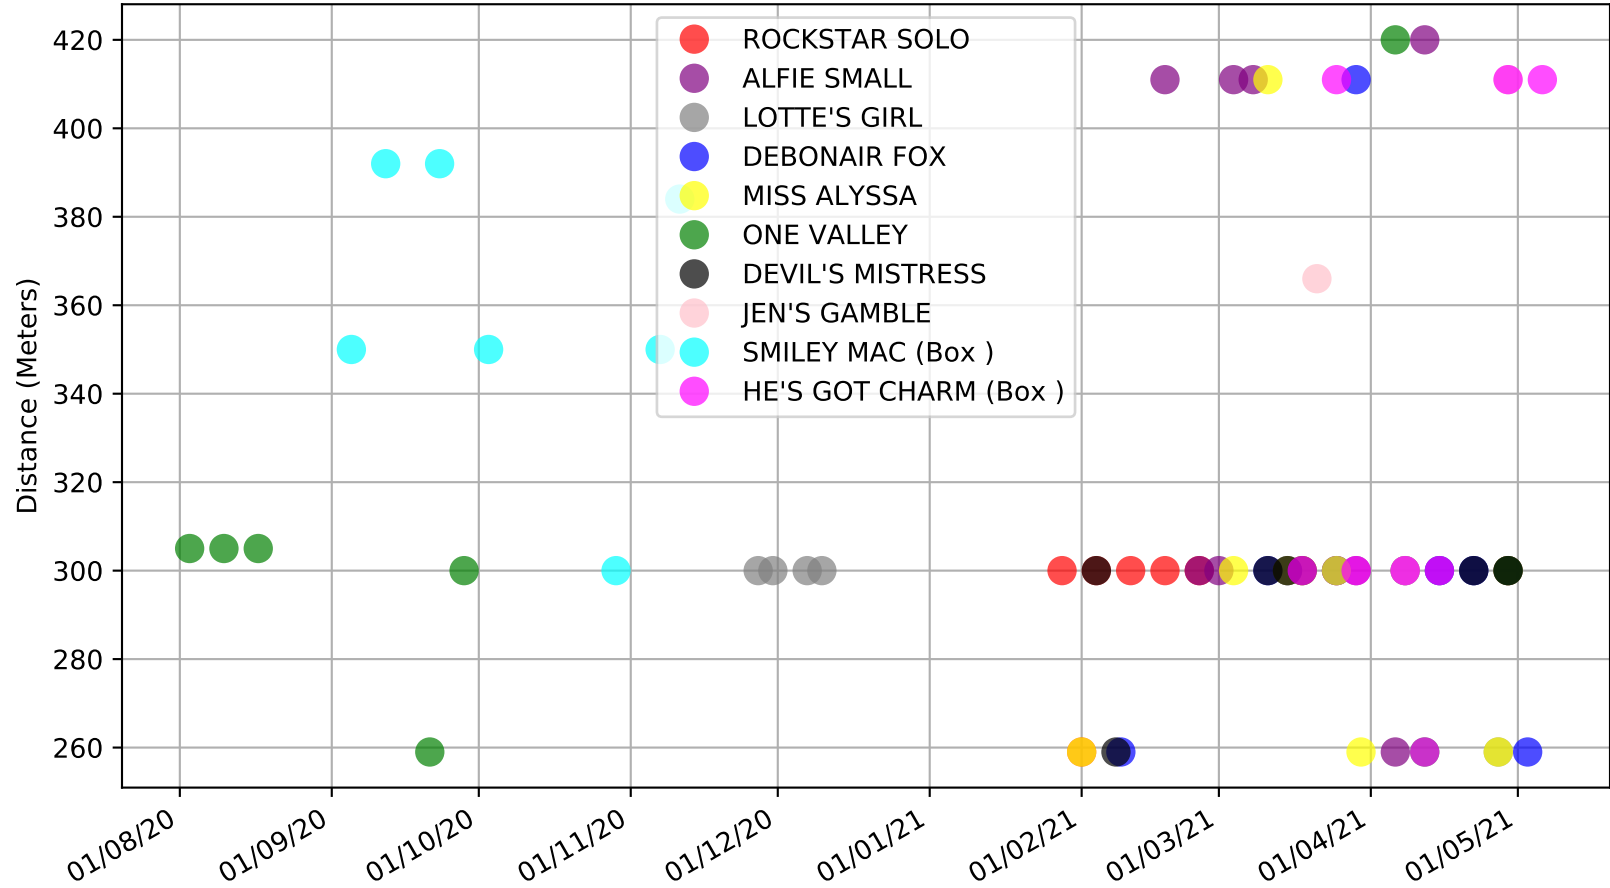

Casino - 13th May
 Race 10, PALMERBET BOOKIE BAG, 484m, 5
 Previous race distances in meters

Casino - 13th May
Race 10, PALMERBET BOOKIE BAG, 484m, 5
Speed of dog +50m or -50m of current race distance

Casino - 13th May
Race 10, PALMERBET BOOKIE BAG, 484m, 5
Previous race weights in kilograms

Casino - 13th May
Race 10, PALMERBET BOOKIE BAG, 484m, 5
Early Speed compared with par early speed

Casino - 13th May
Race 11, J.C. AIRCONDITIONING, 411m, FFA
Speed of dog compared with par win times of the track & distance it ran at

Casino - 13th May
 Race 12, LADBROKES PUNTERS ASSIST, 300m, 5
 Previous race distances in meters

Casino - 13th May
Race 12, LADBROKES PUNTERS ASSIST, 300m, 5
Previous race weights in kilograms

Casino - 13th May
Race 12, LADBROKES PUNTERS ASSIST, 300m, 5
Early Speed compared with par early speed