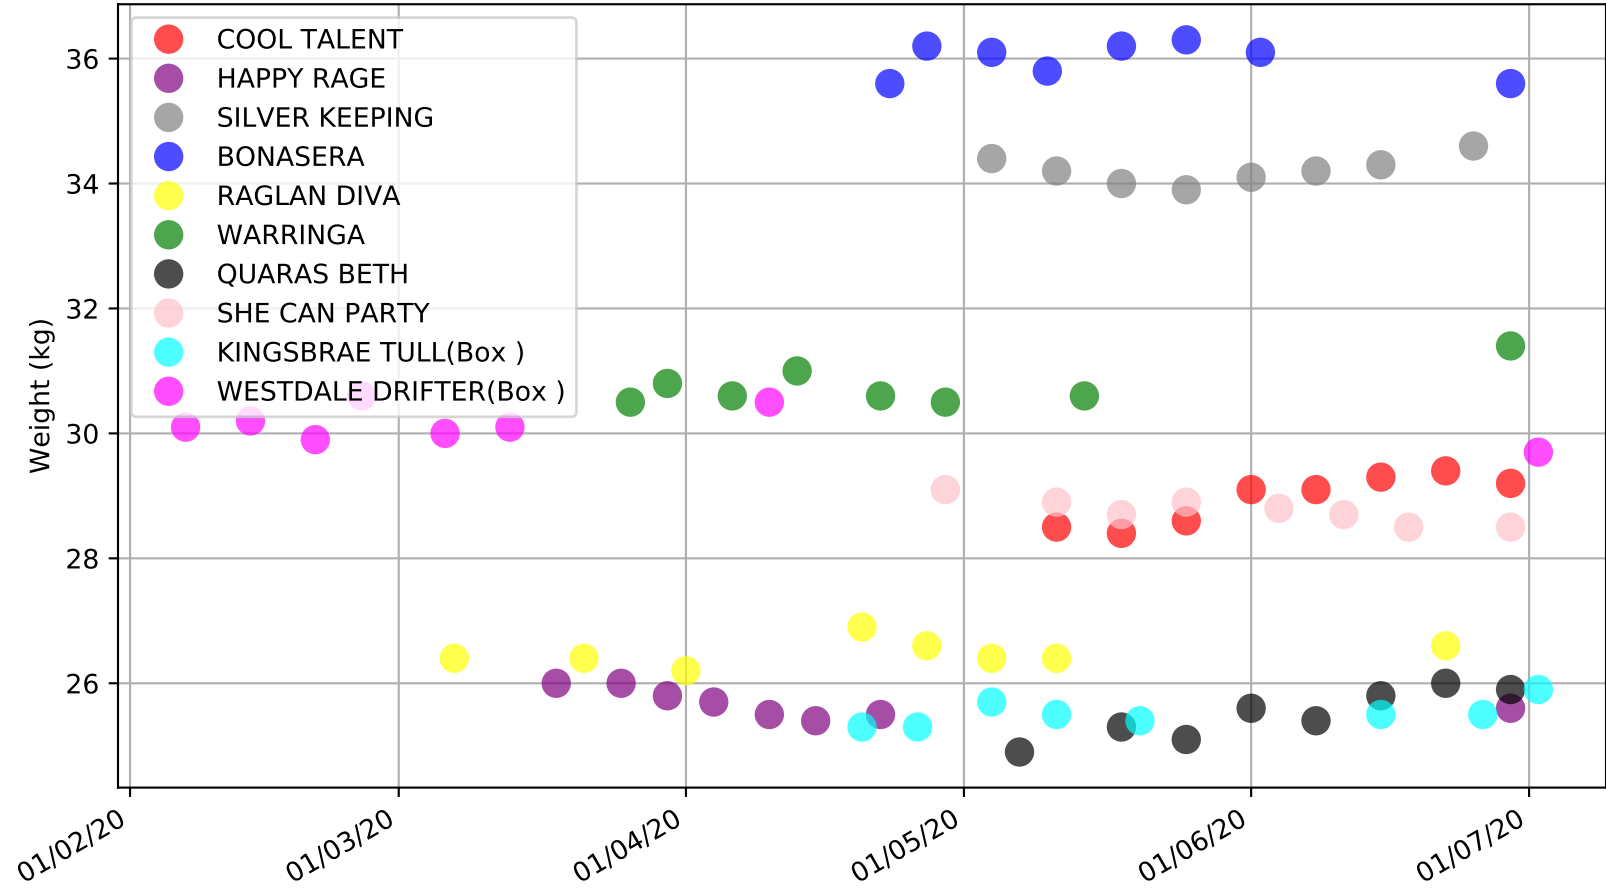

Cannington - 6th Jul
Race 9, SIGN STRATEGY CALL PHIL, 275m, FFA
Previous race weights in kilograms