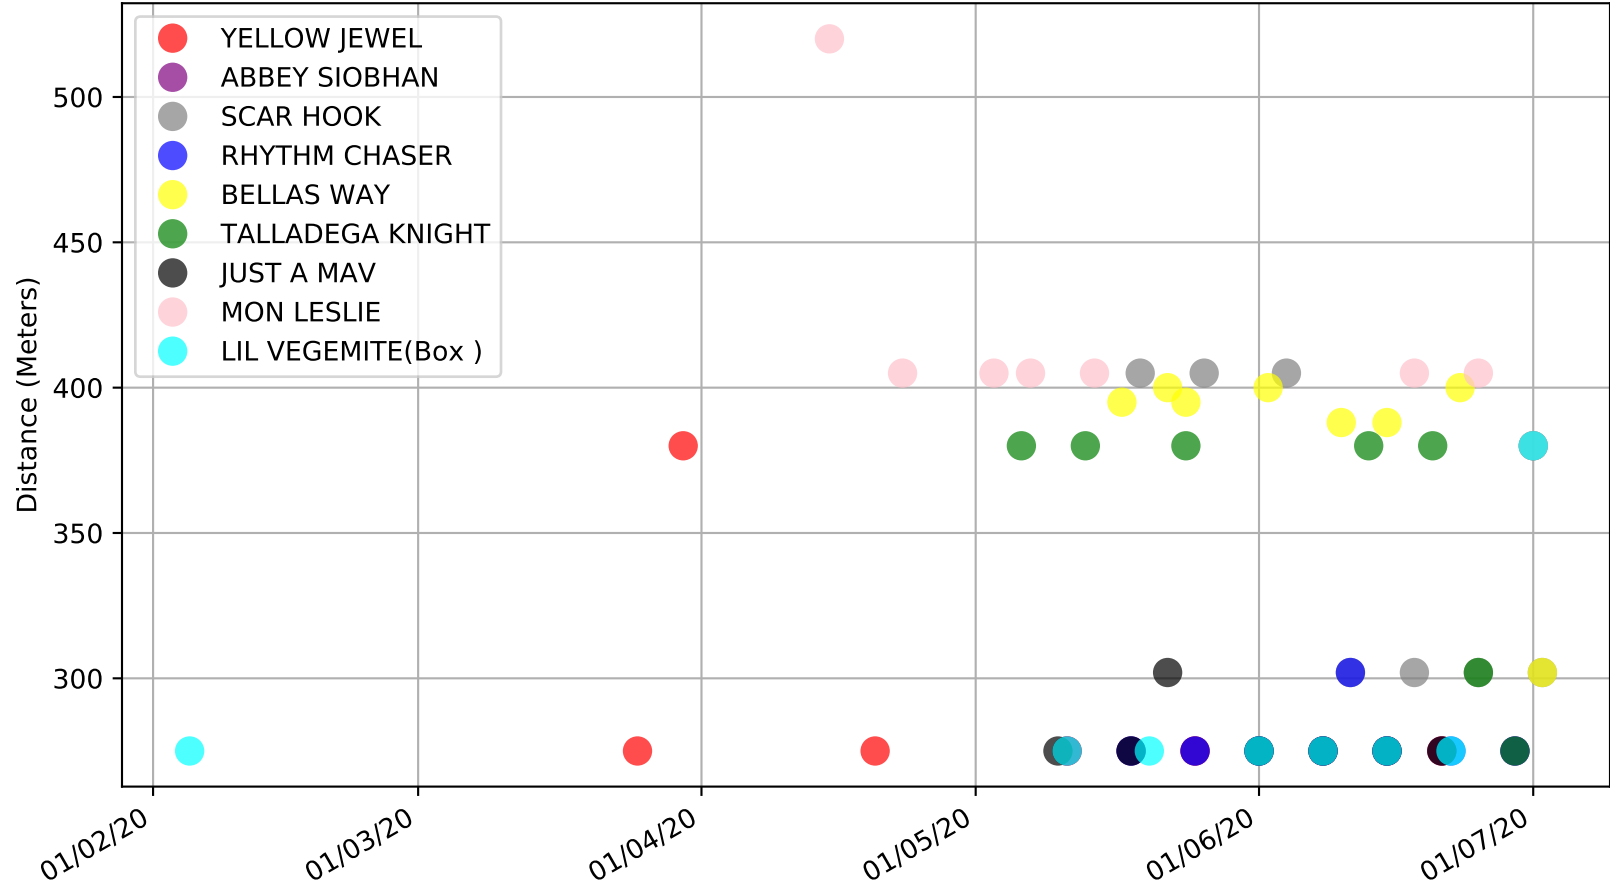

Cannington - 6th Jul
Race 2, WATCH US ON SKY RACING, 275m, N
Previous race distances in meters

Cannington - 6th Jul Race 2, WATCH US ON SKY RACING, 275m, N

Speed of dog compared with par win times of the track & distance it ran at