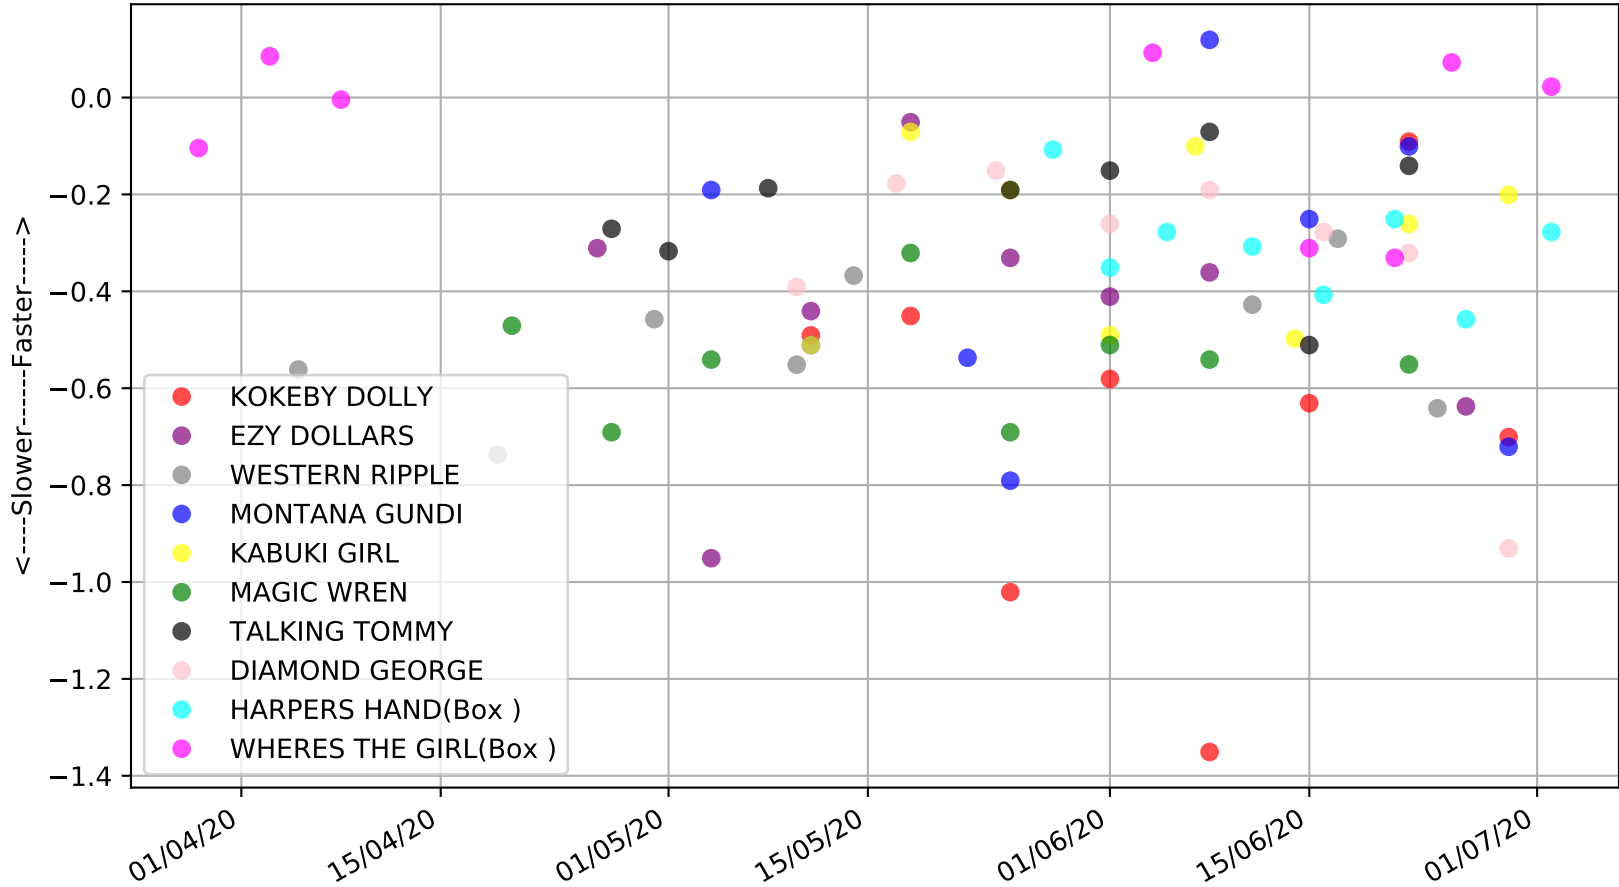

Cannington - 6th Jul
Race 10, "DONT BE SILLY CALL SULLY", 275m, X65
Speed of dog +50m or -50m of current race distance

Cannington - 6th Jul
Race 10, "DONT BE SILLY CALL SULLY", 275m, X65
Speed of dog compared with par win times of the track & distance it ran at