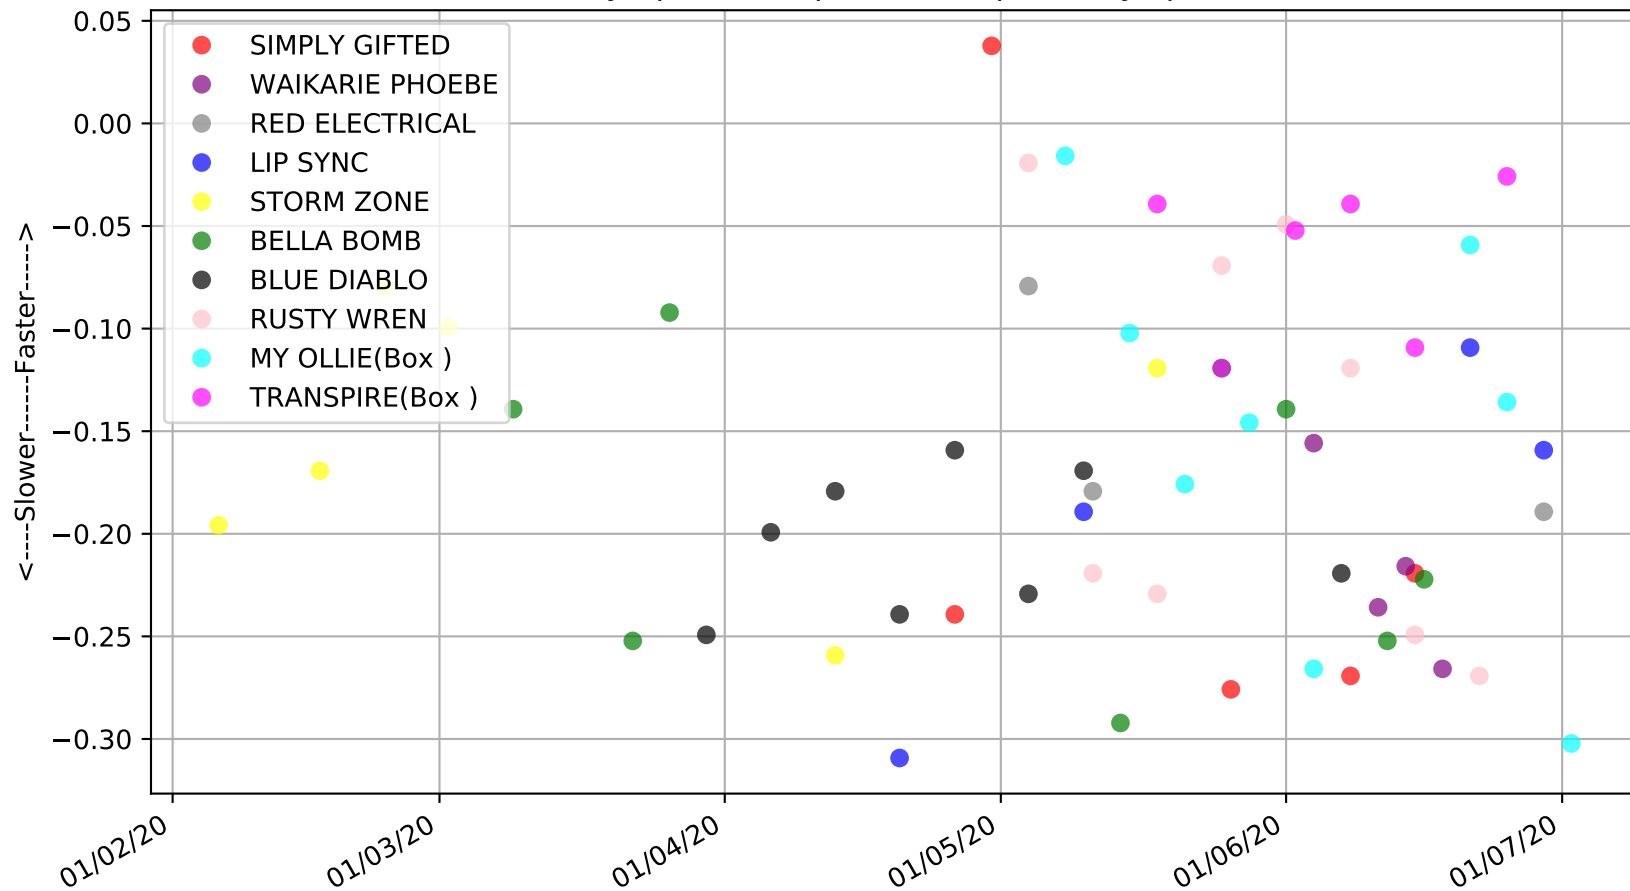

Cannington - 6th Jul

Race 6, PROPERTY PLUS REAL ESTATE, 275m, 6

Early Speed compared with par early speed