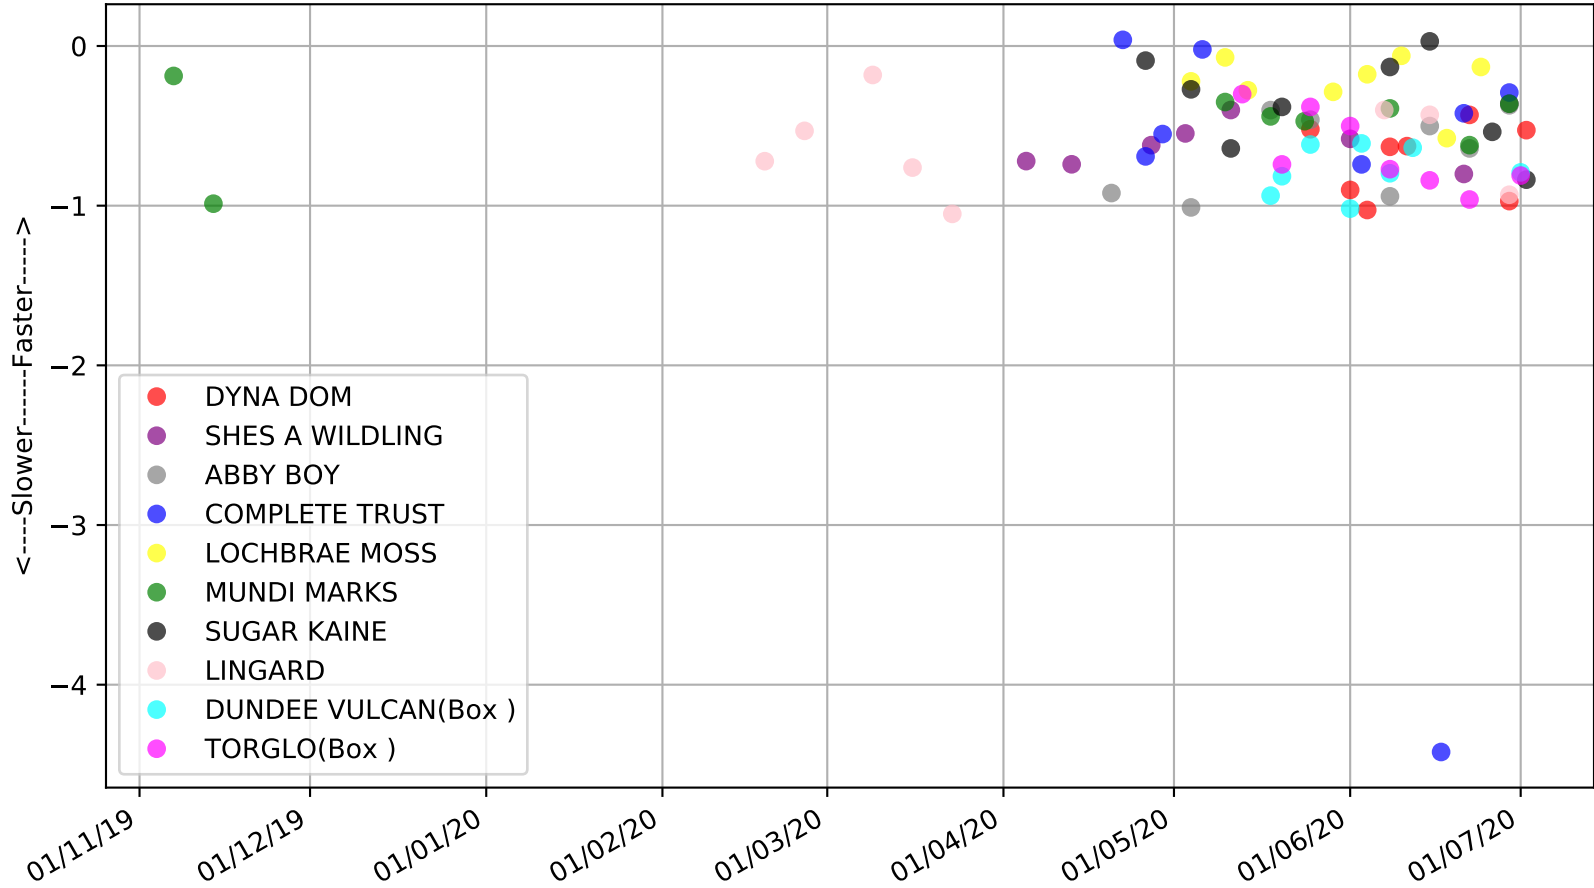

Cannington - 6th Jul
Race 5, MPSANITIZE.COM.AU, 380m, 6
Speed of dog compared with par win times of the track & distance it ran at