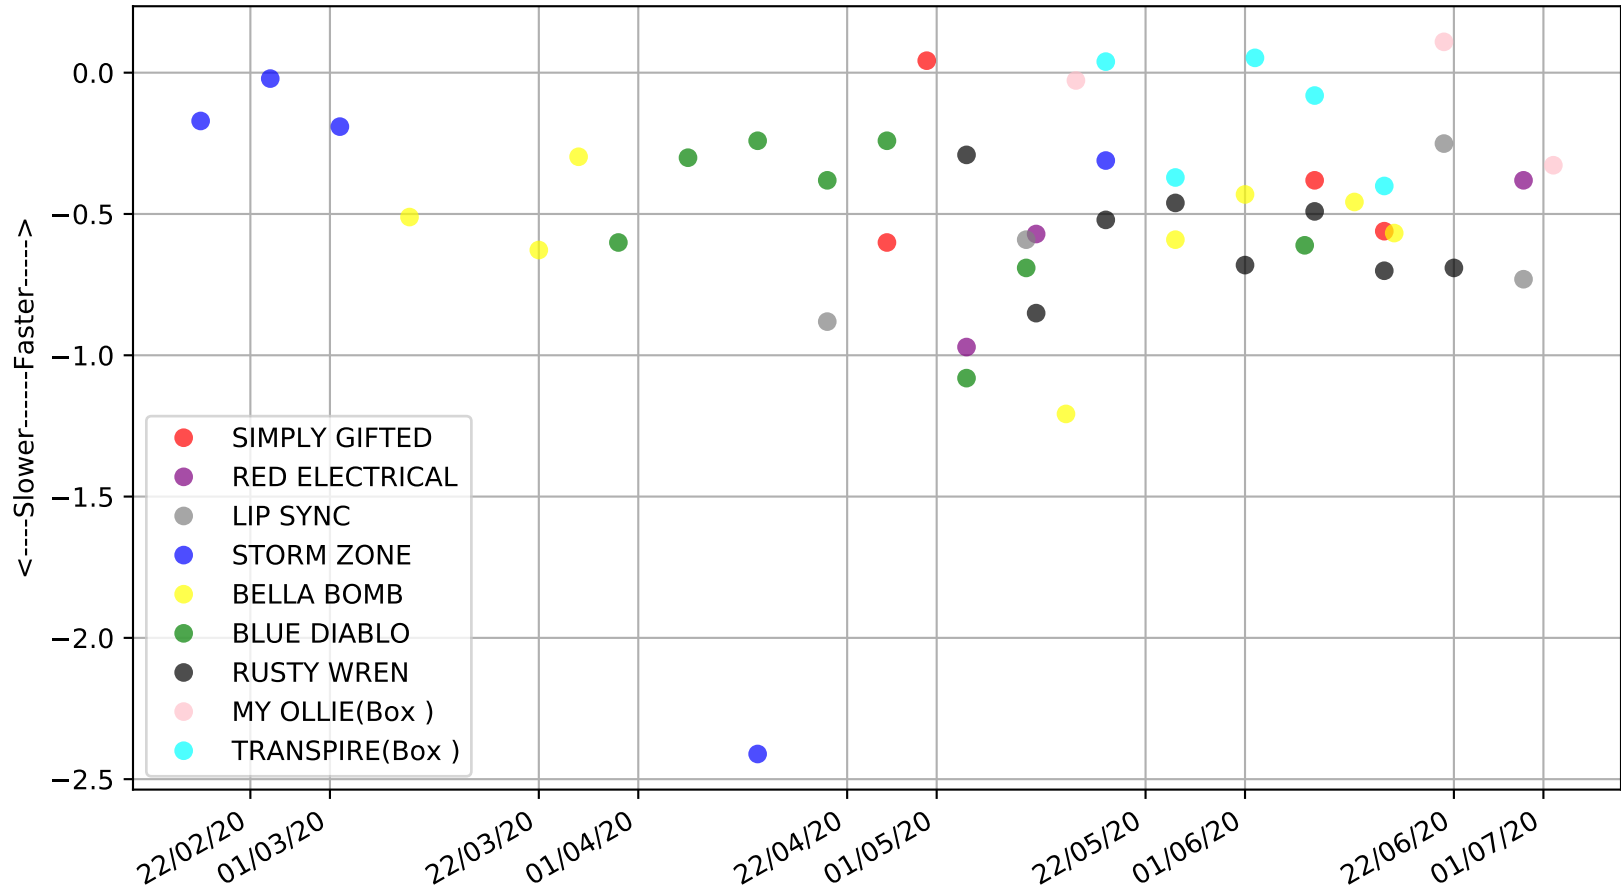

Cannington - 6th Jul
Race 6, PROPERTY PLUS REAL ESTATE, 275m, 6
Speed of dog +50m or -50m of current race distance