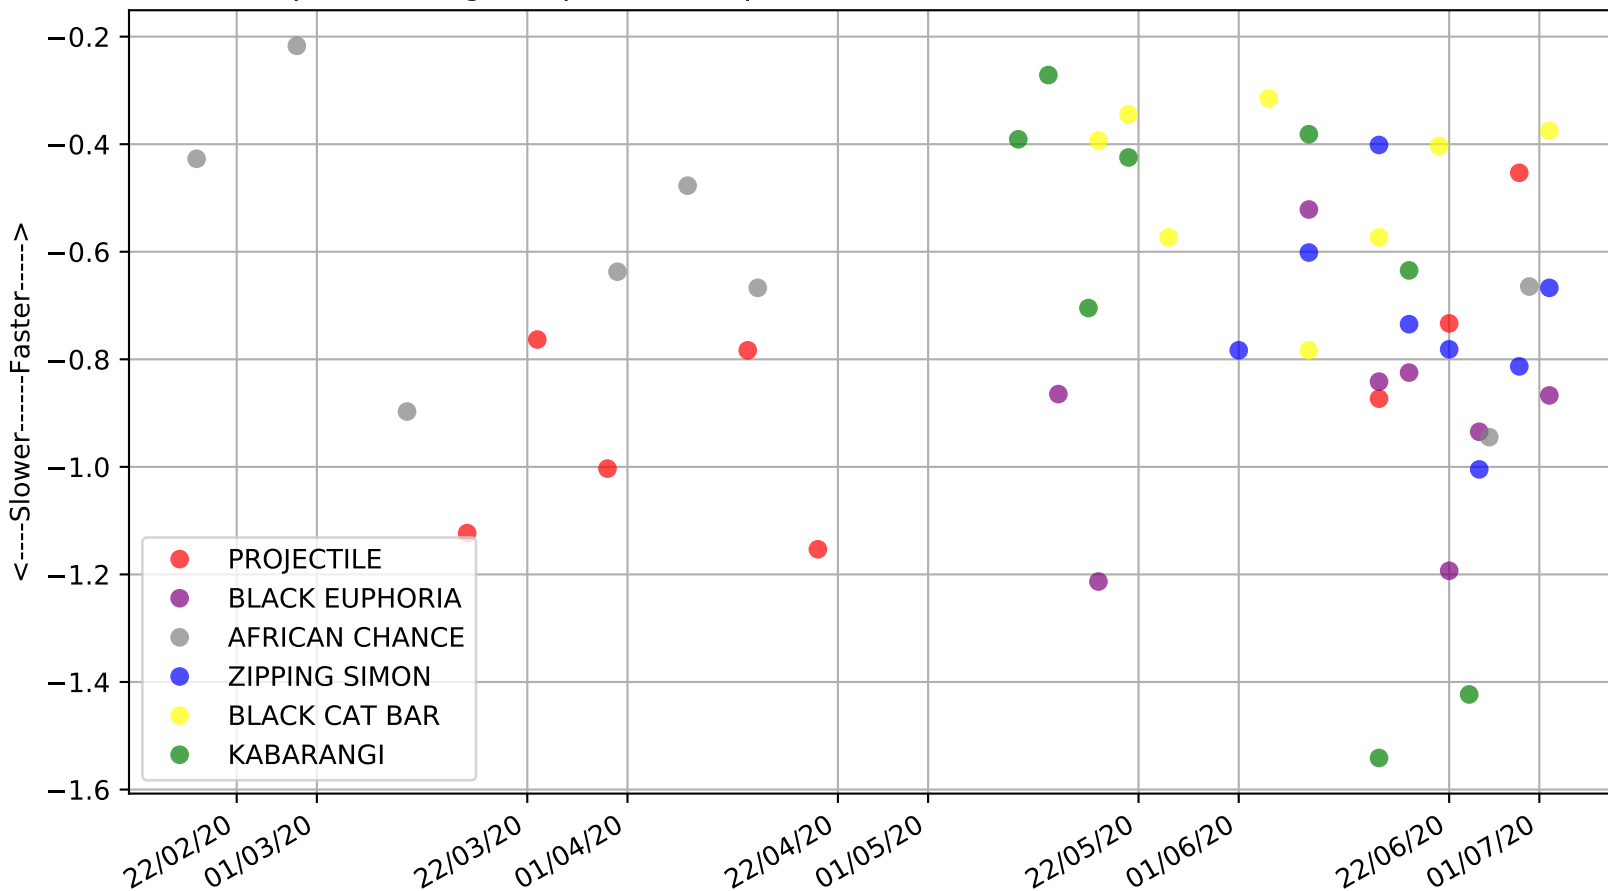

Cannington - 6th Jul
Race 4, FULLER FITNESS, 520m, X65
Speed of dog compared with par win times of the track & distance it ran at