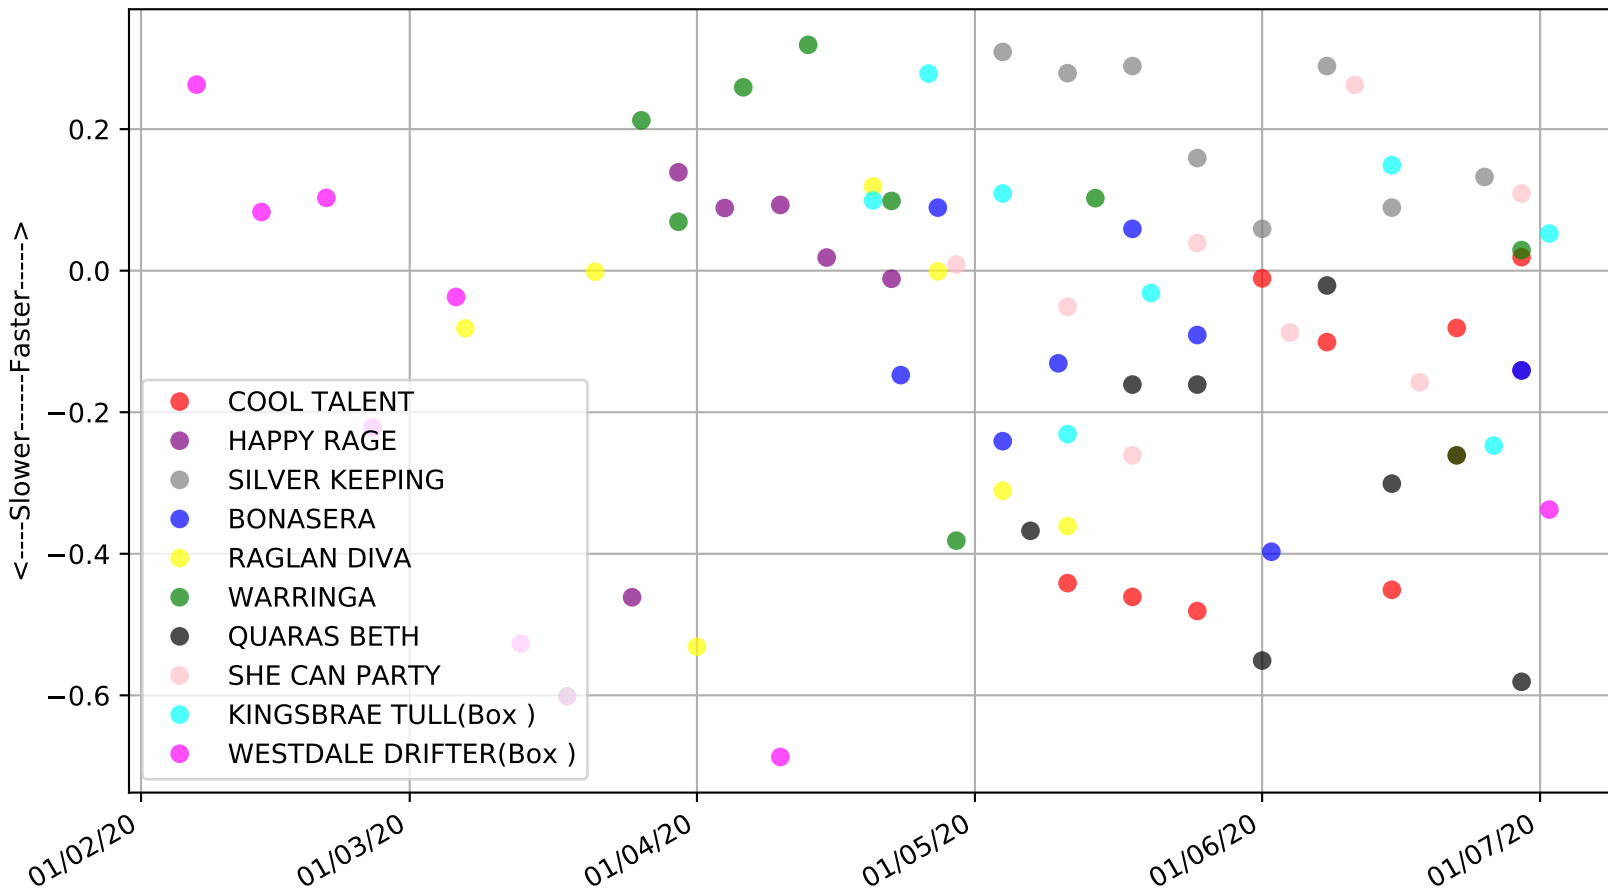

Cannington - 6th Jul
Race 9, SIGN STRATEGY CALL PHIL, 275m, FFA
Speed of dog compared with par win times of the track & distance it ran at