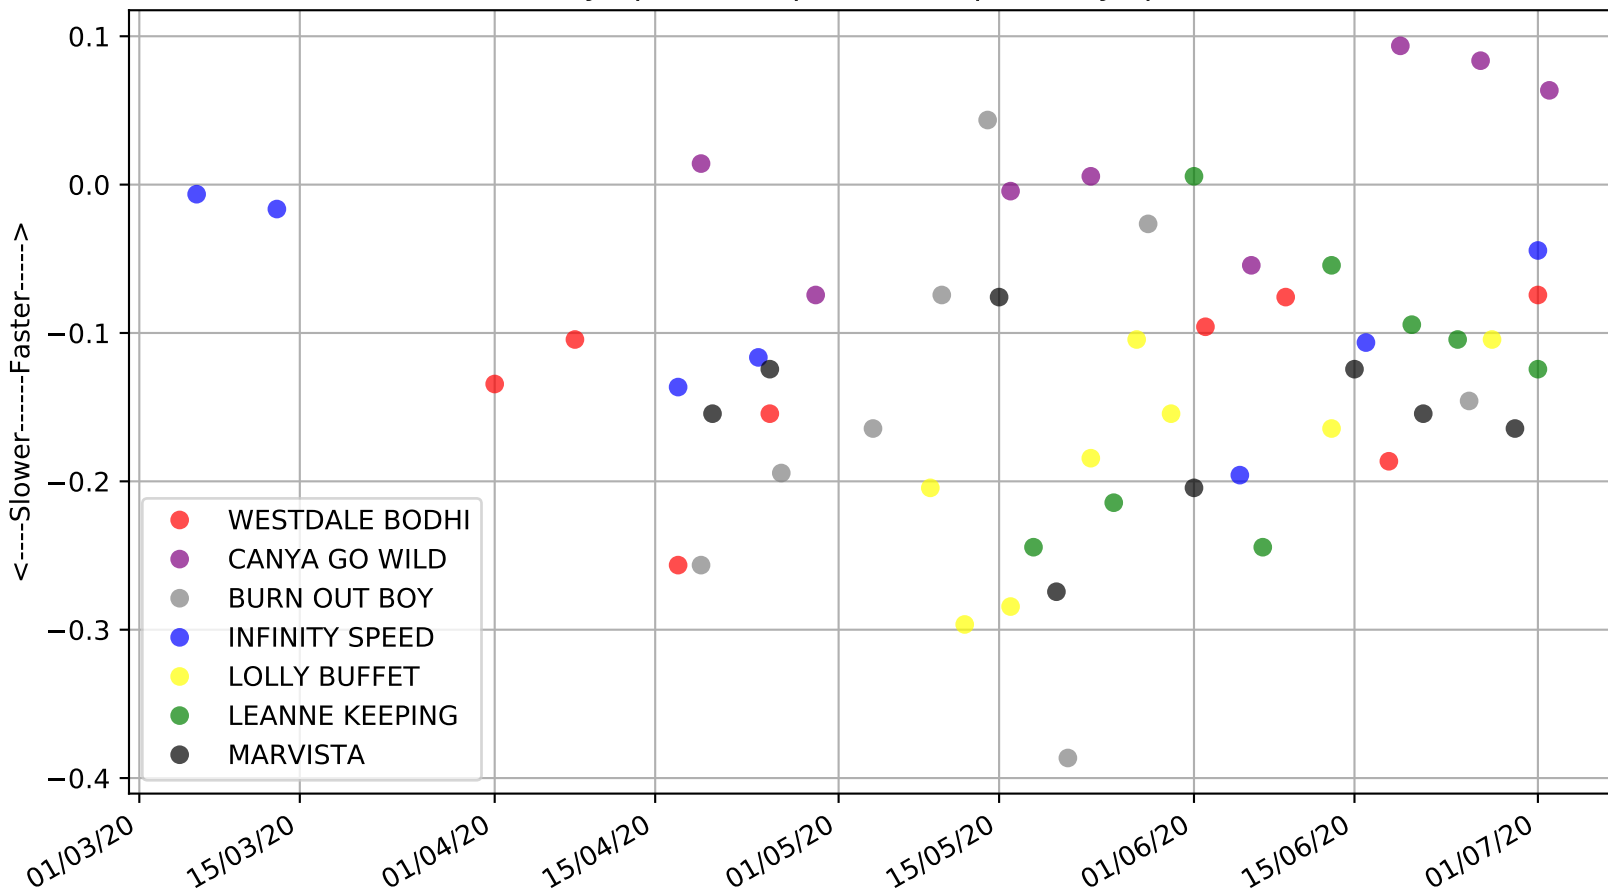

Cannington - 6th Jul
Race 7, LOVE THE CHASE, 520m, X45
Early Speed compared with par early speed