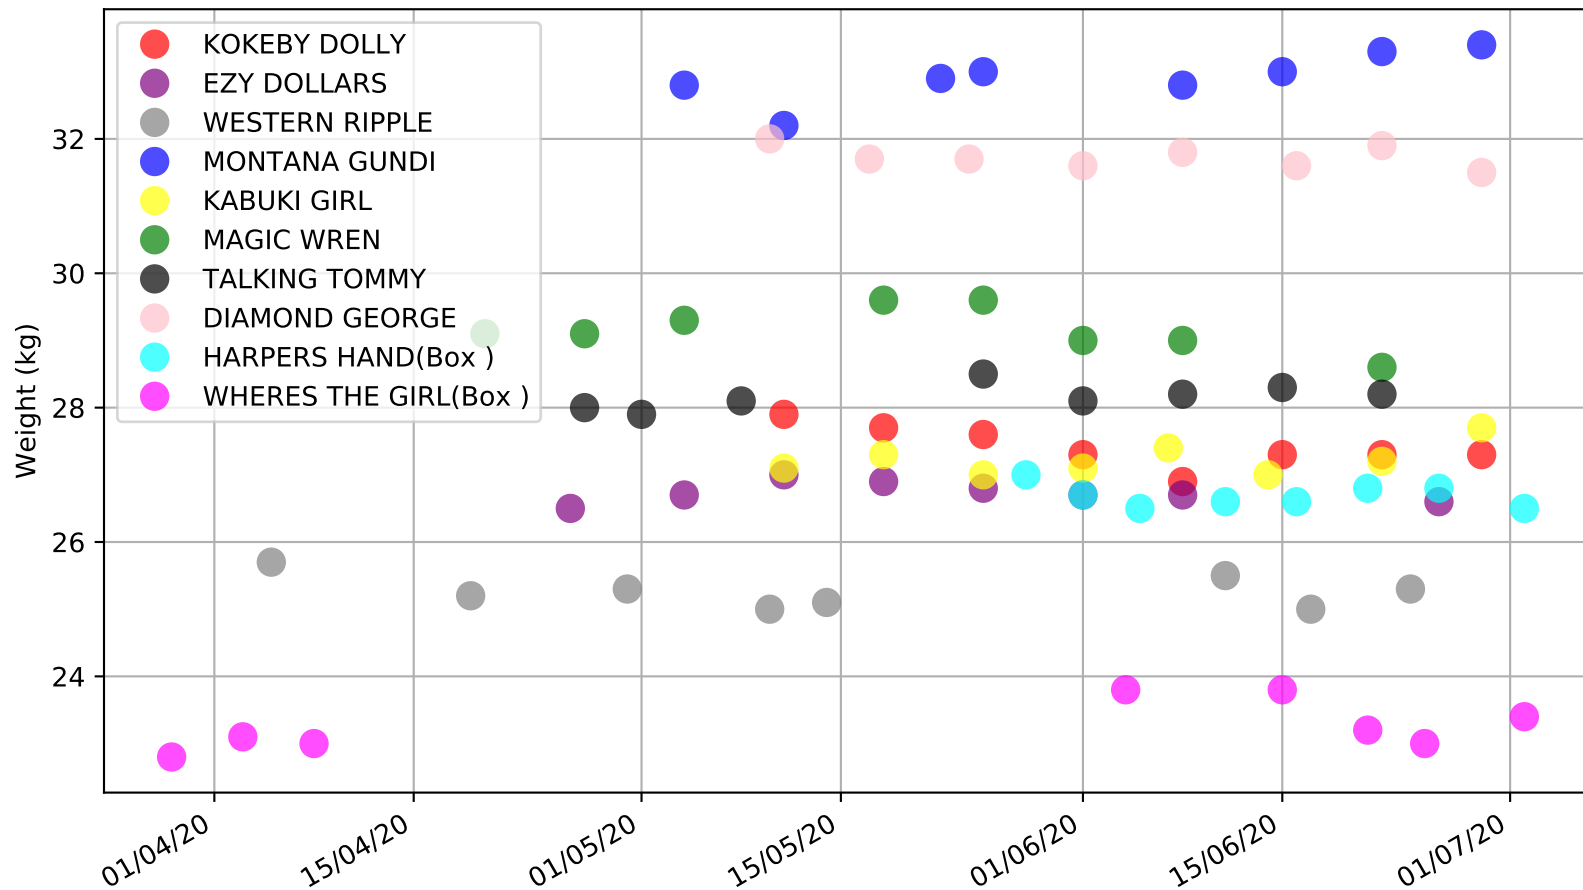

Cannington - 6th Jul
Race 10, "DONT BE SILLY CALL SULLY", 275m, X65
Previous race weights in kilograms