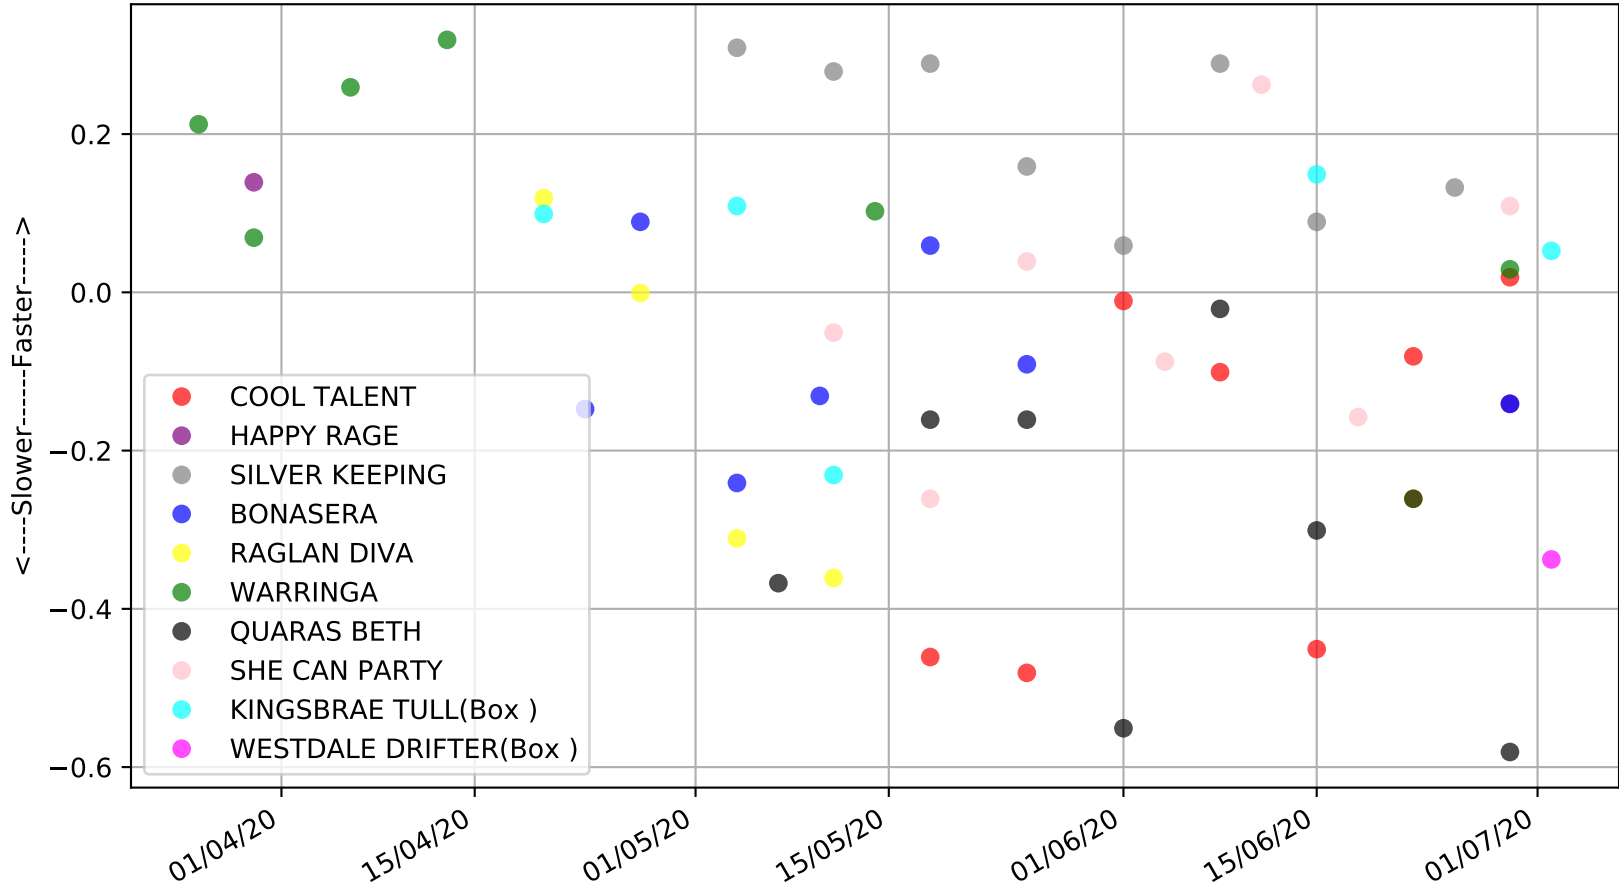

Cannington - 6th Jul
Race 9, SIGN STRATEGY CALL PHIL, 275m, FFA
Speed of dog +50m or -50m of current race distance