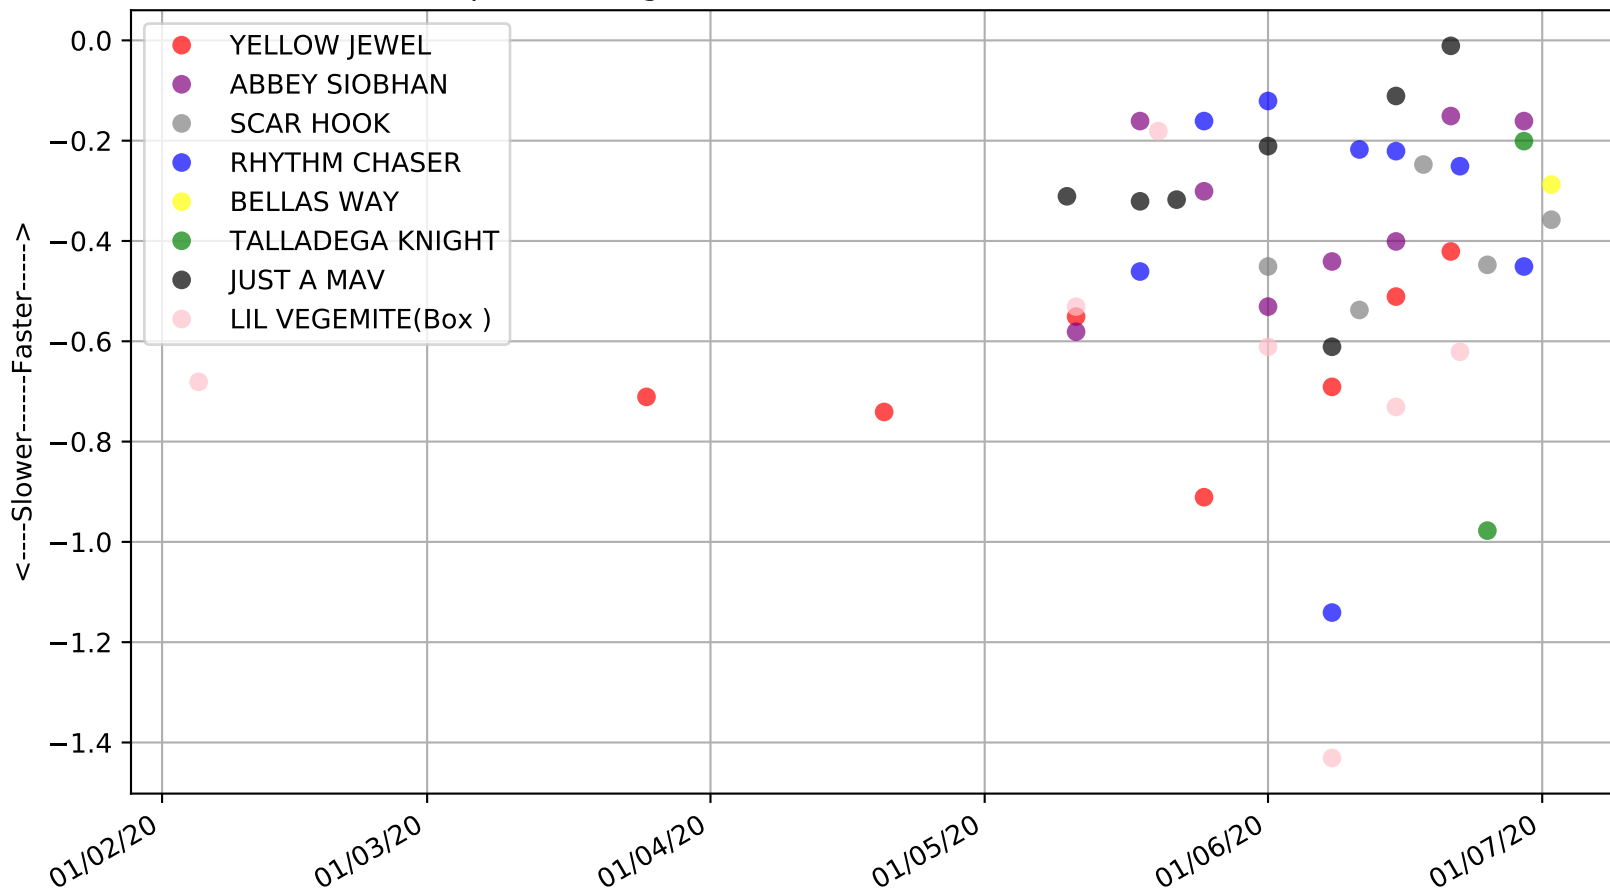

Cannington - 6th Jul
Race 2, WATCH US ON SKY RACING, 275m, N
Speed of dog +50m or -50m of current race distance