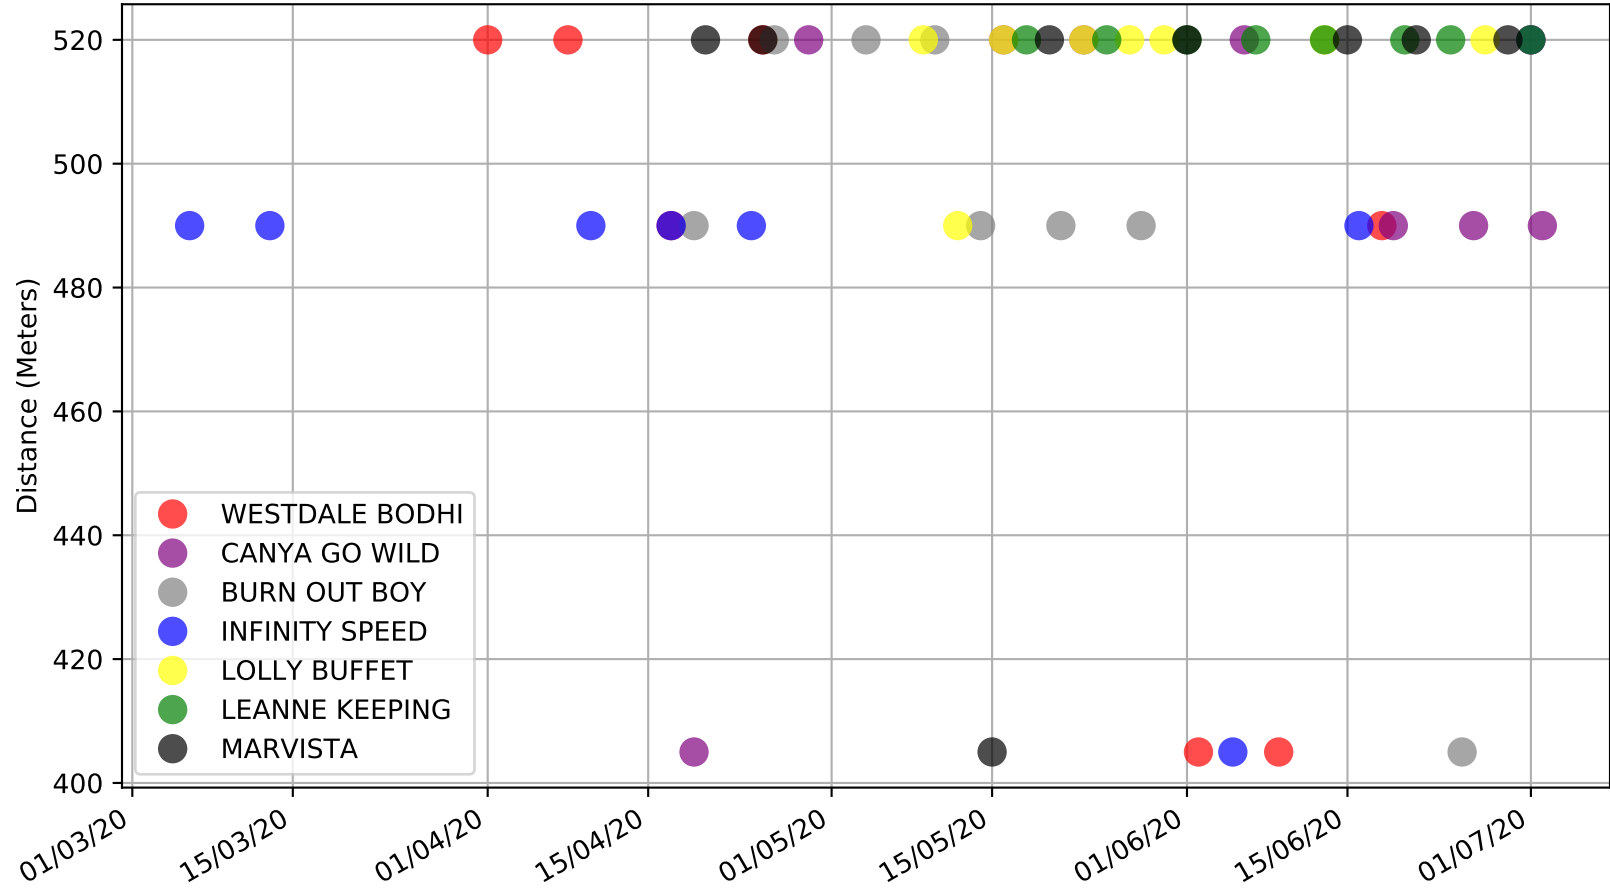

Cannington - 6th Jul
Race 7, LOVE THE CHASE, 520m, X45
Previous race distances in meters