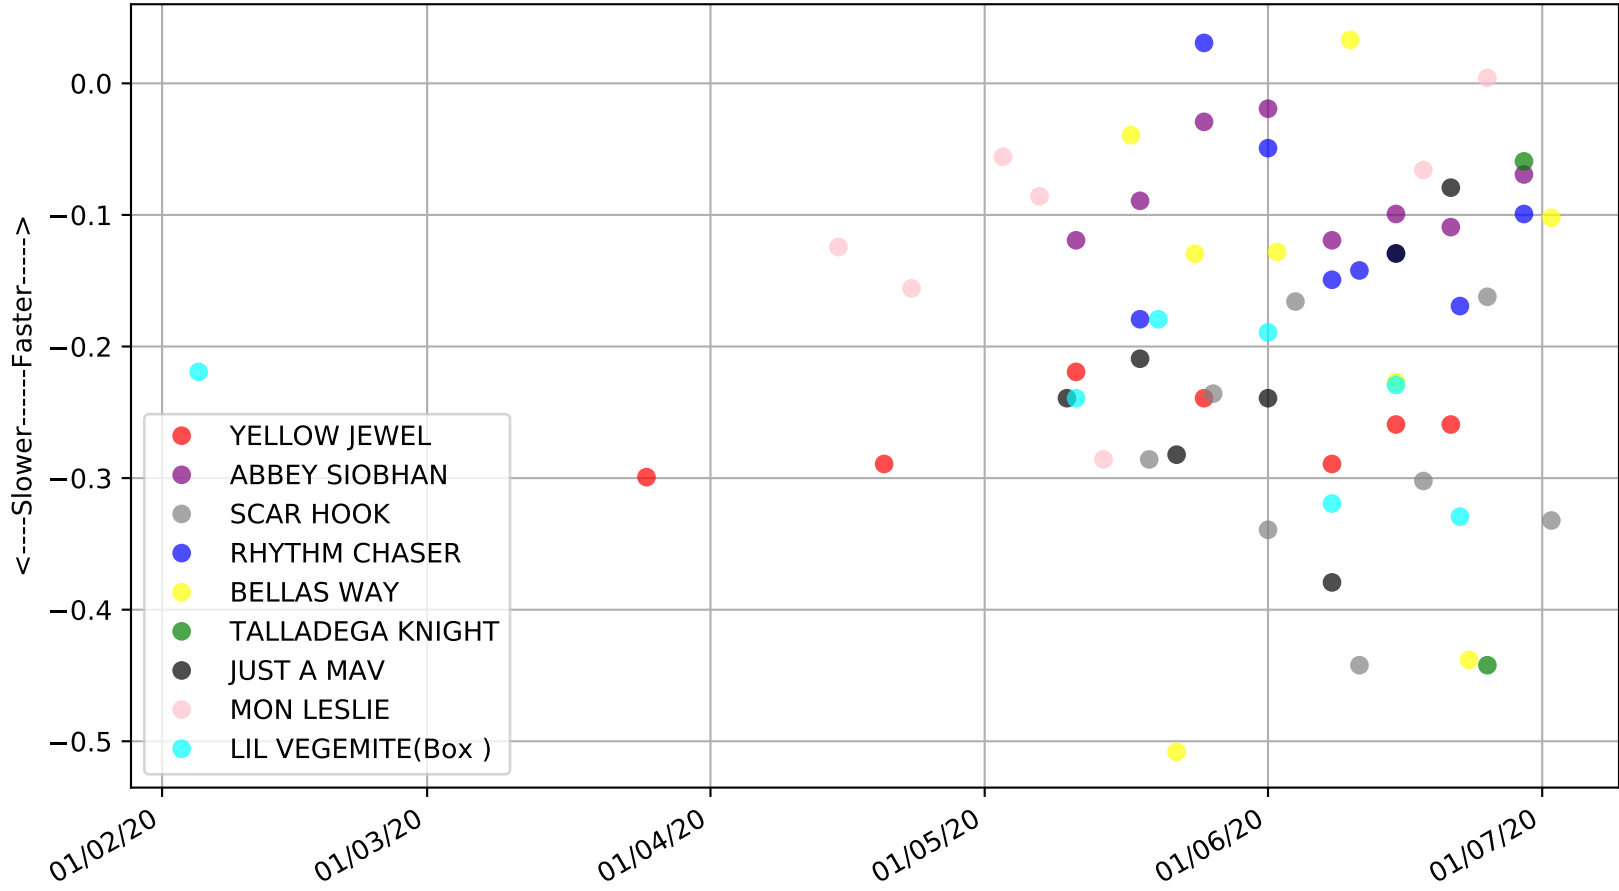

Cannington - 6th Jul
Race 2, WATCH US ON SKY RACING, 275m, N
Early Speed compared with par early speed