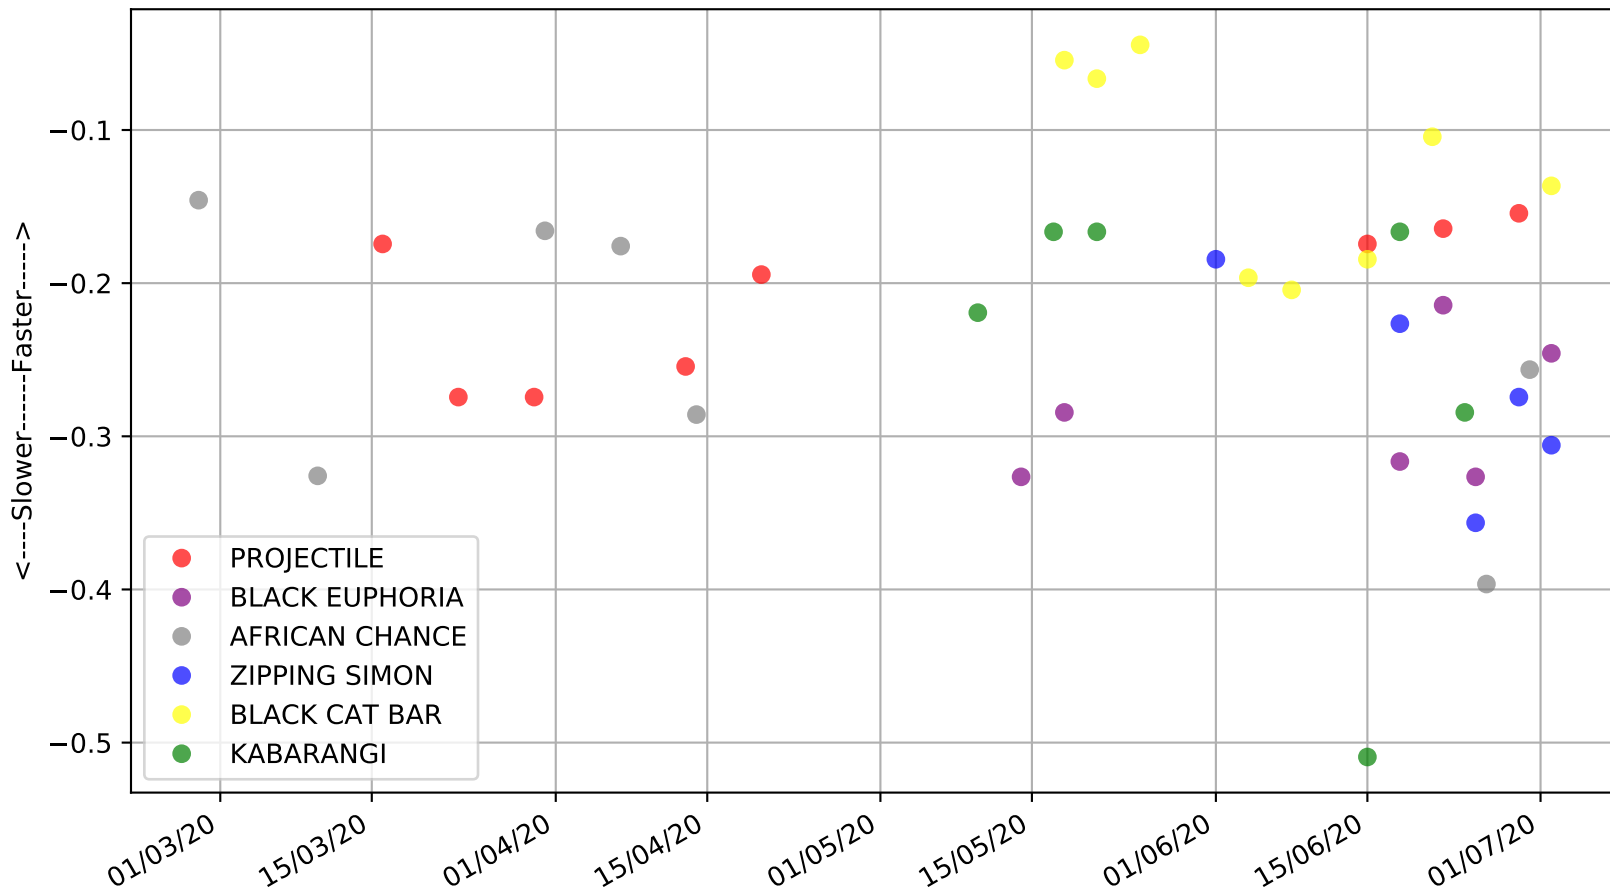

Cannington - 6th Jul
Race 4, FULLER FITNESS, 520m, X65
Early Speed compared with par early speed