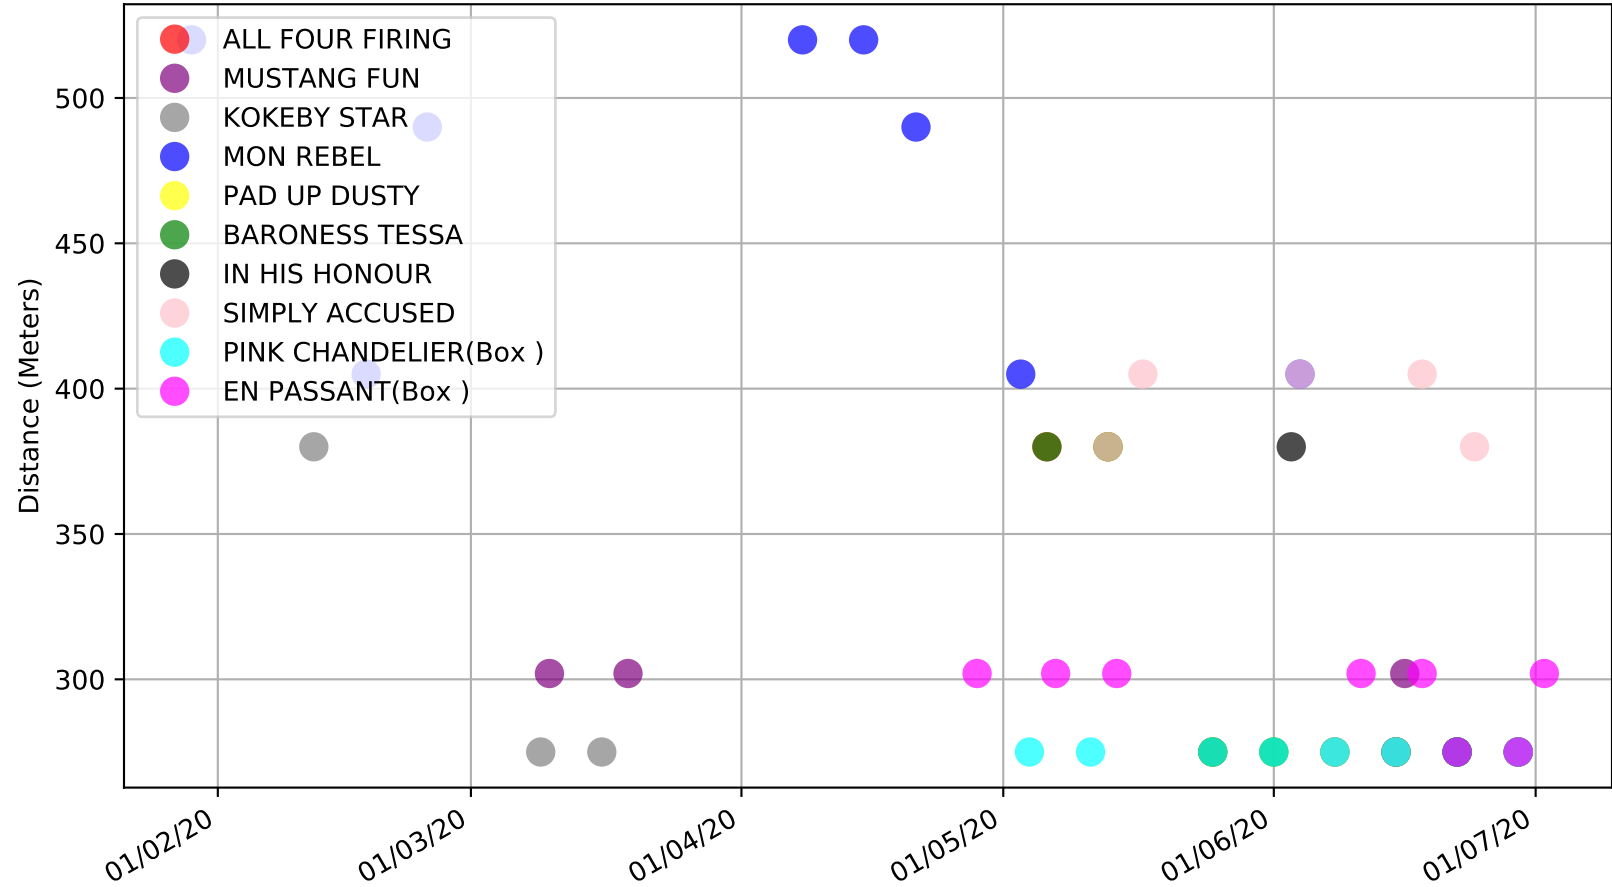

Cannington - 6th Jul
Race 1, TABTOUCH PARK, 275m, M
Previous race distances in meters