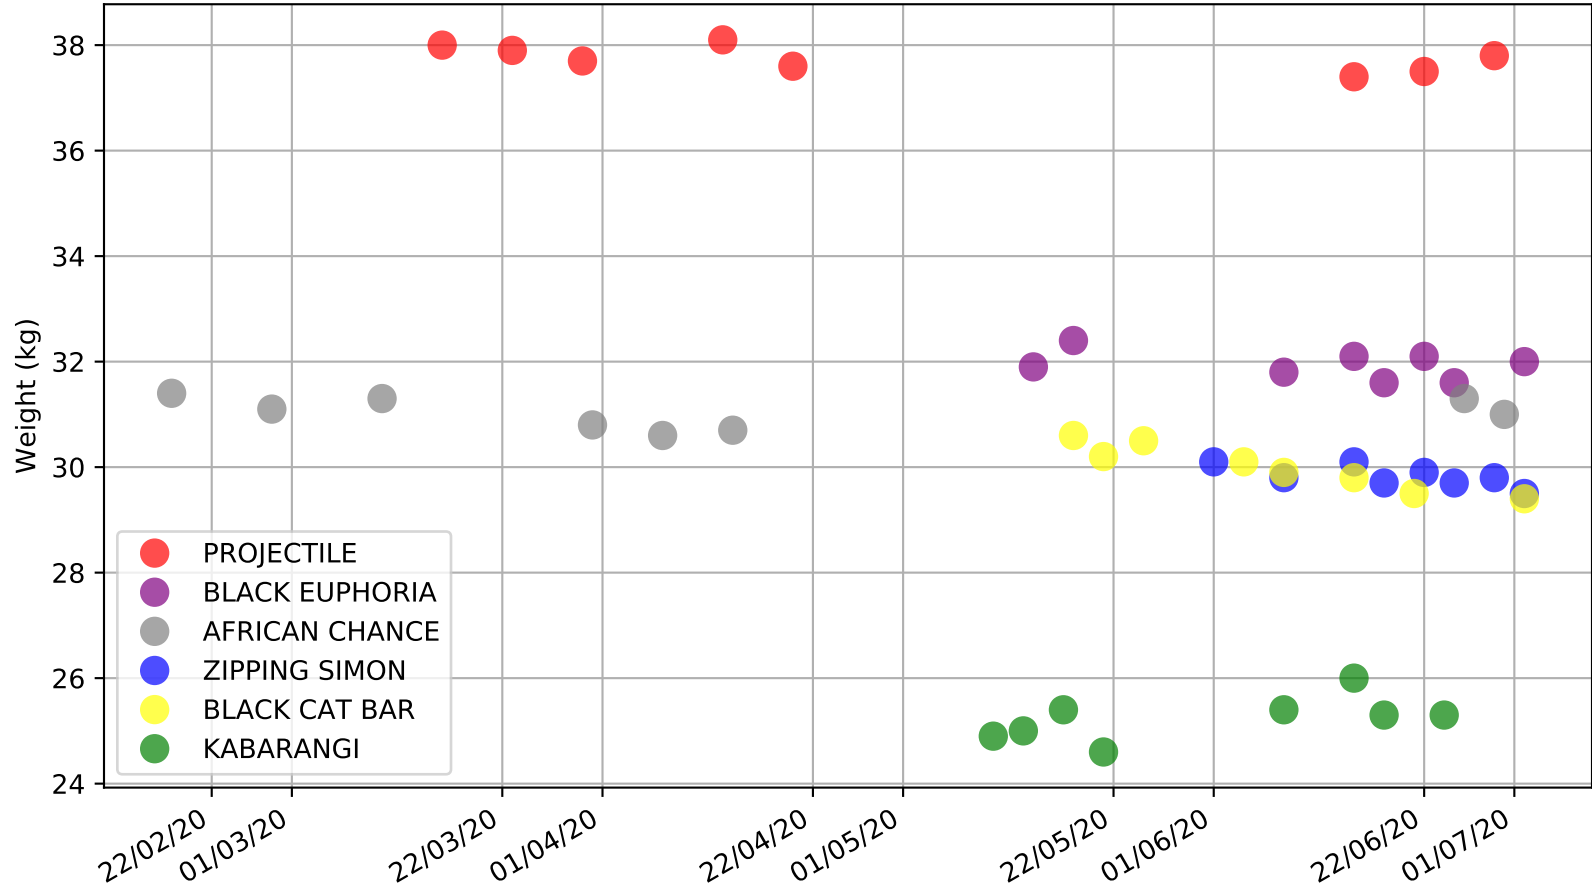

Cannington - 6th Jul
Race 4, FULLER FITNESS, 520m, X65
Previous race weights in kilograms