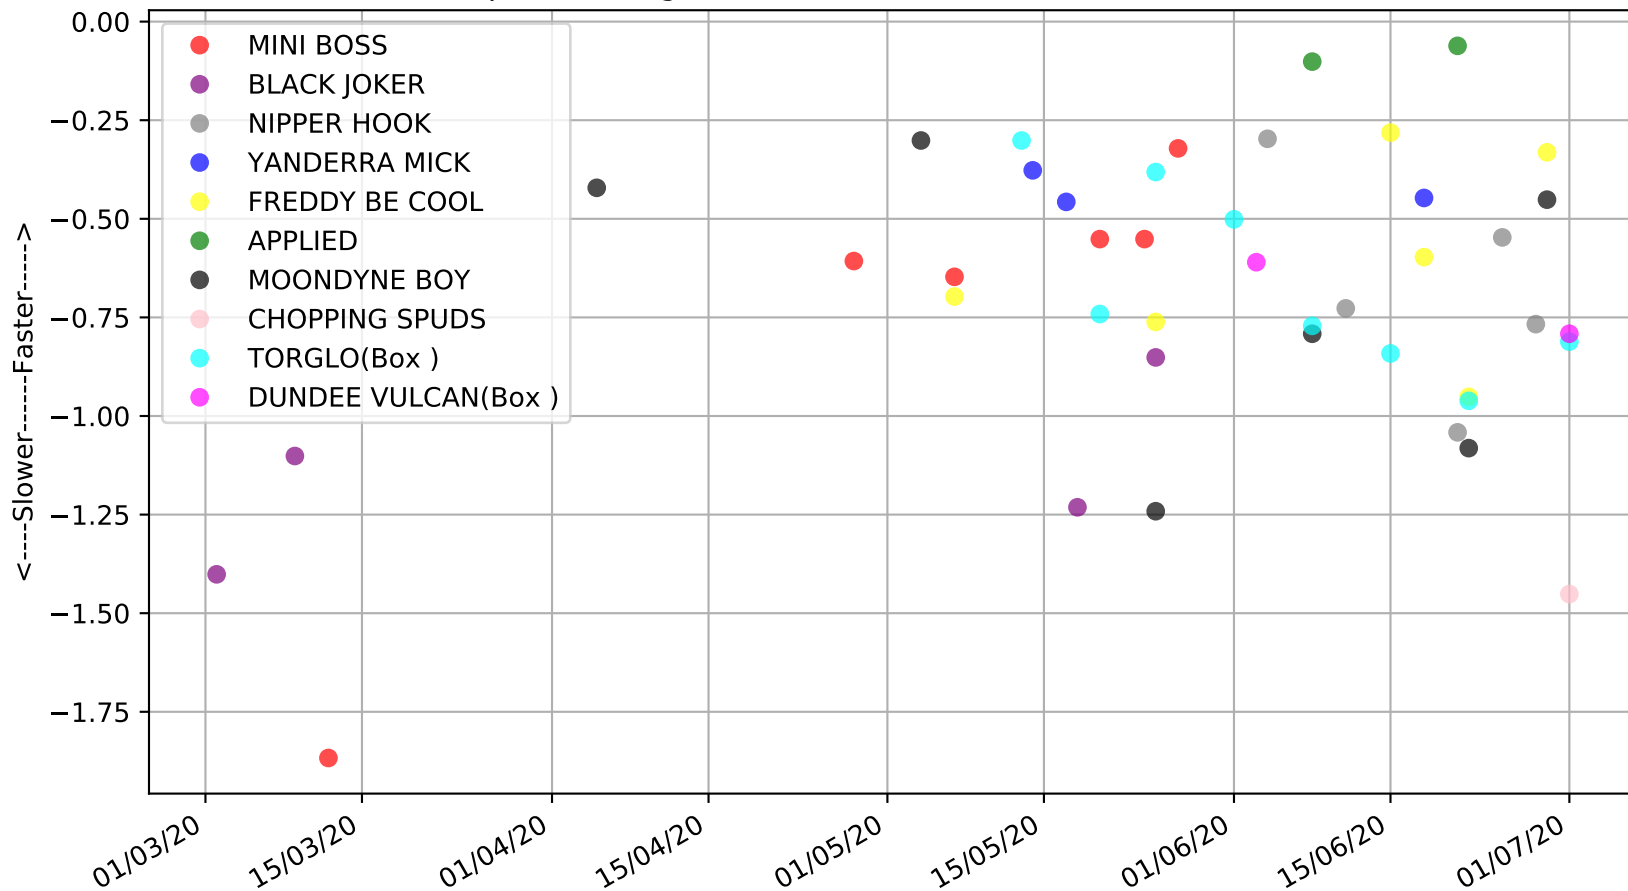

Cannington - 6th Jul
Race 8, GREYHOUND GOSSIP, 380m, 6
Speed of dog +50m or -50m of current race distance