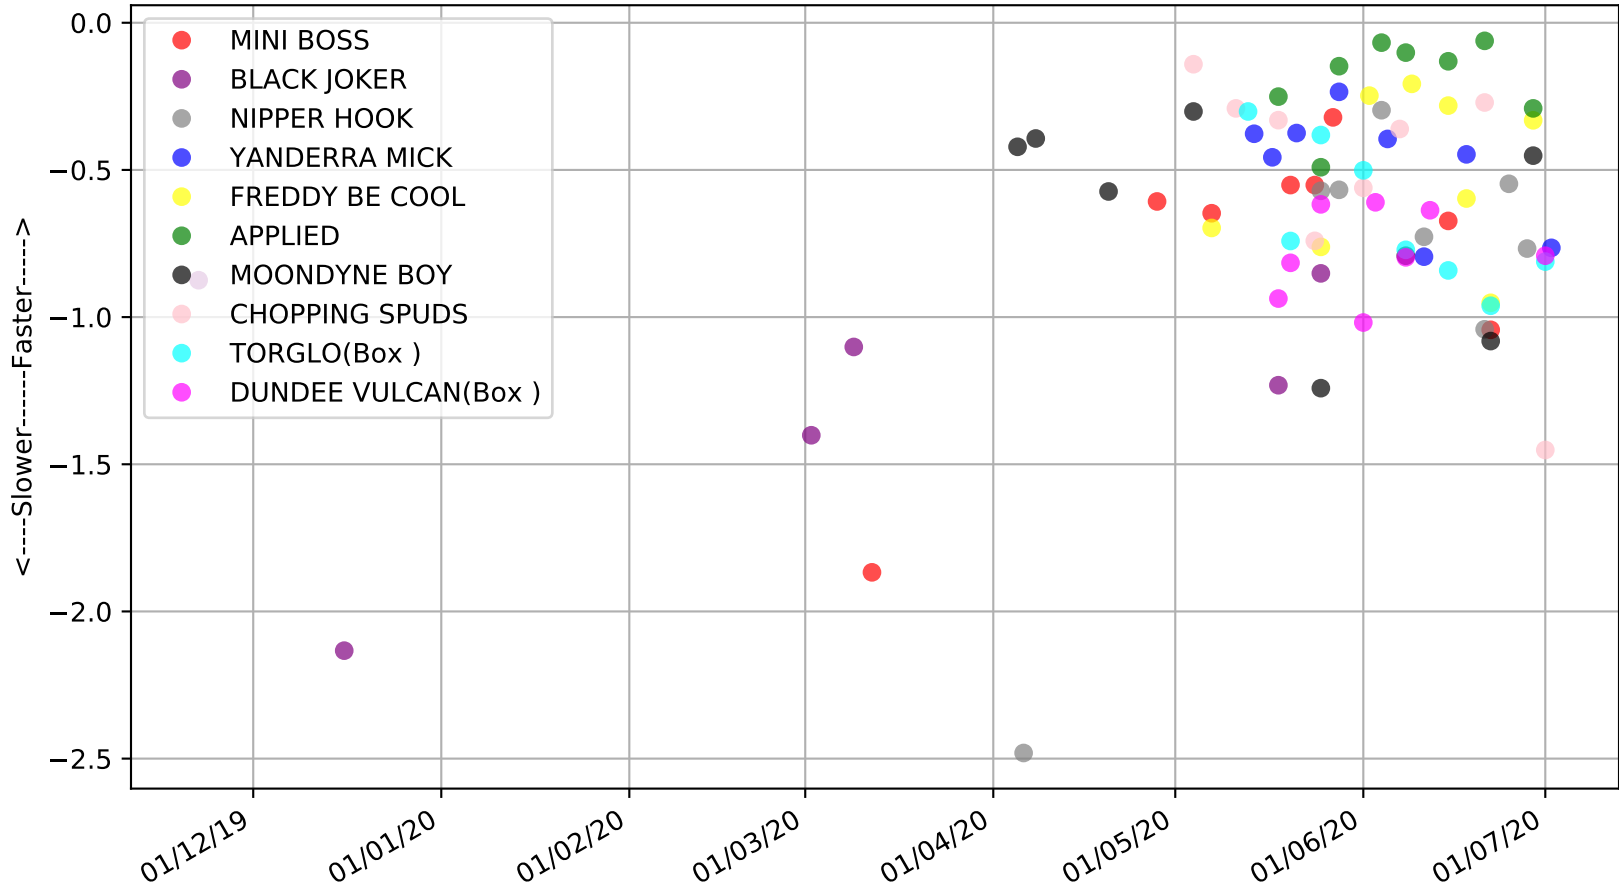

Cannington - 6th Jul
Race 8, GREYHOUND GOSSIP, 380m, 6
Speed of dog compared with par win times of the track & distance it ran at