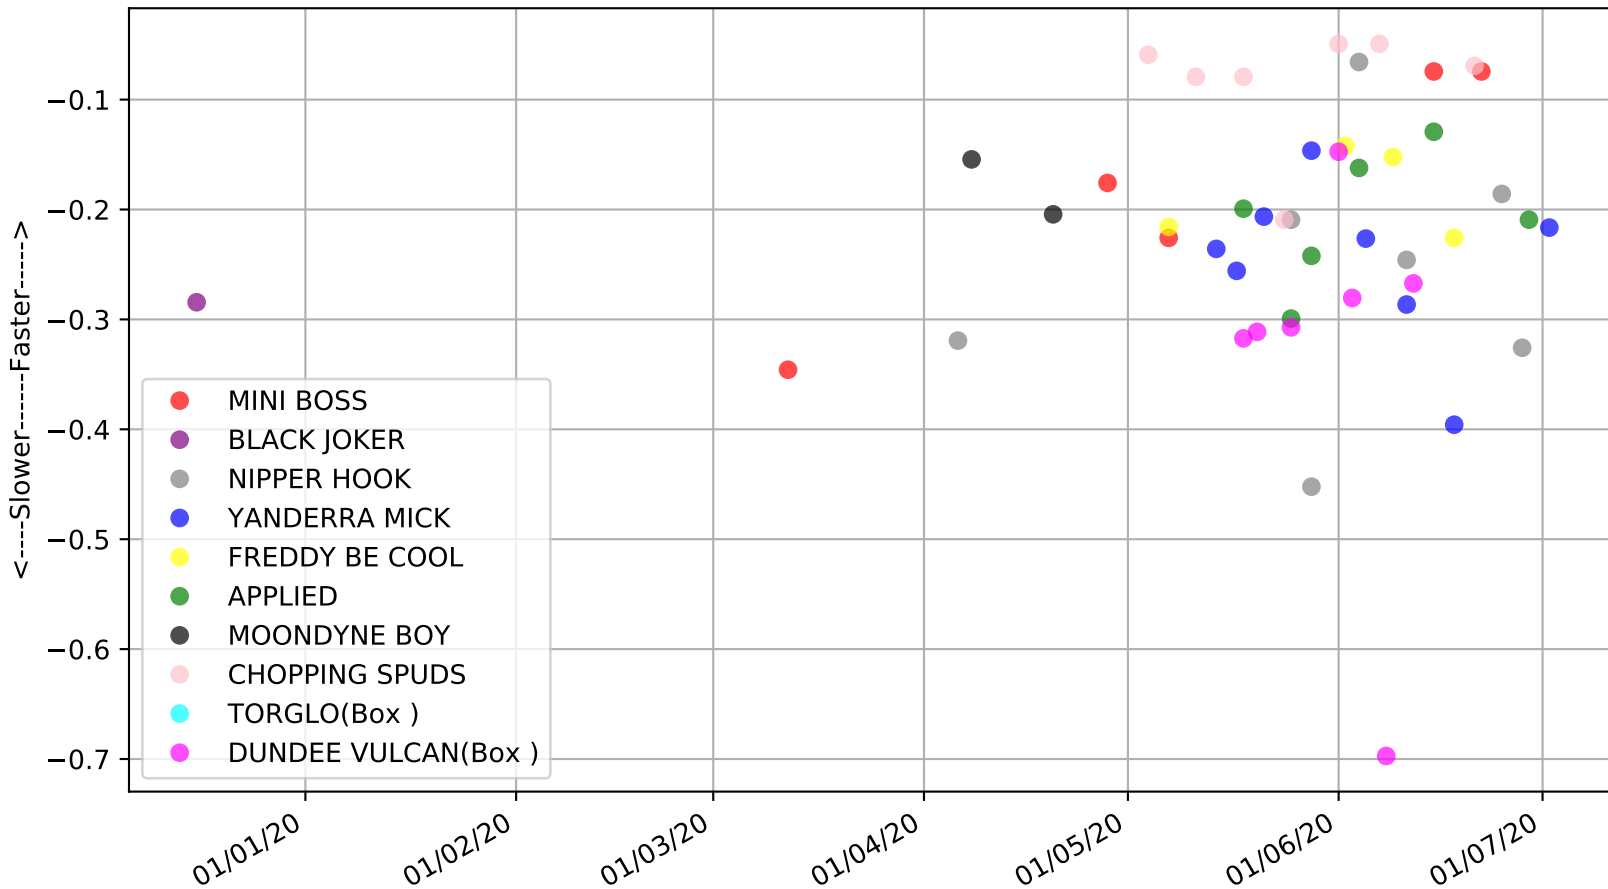

Cannington - 6th Jul
Race 8, GREYHOUND GOSSIP, 380m, 6
Early Speed compared with par early speed