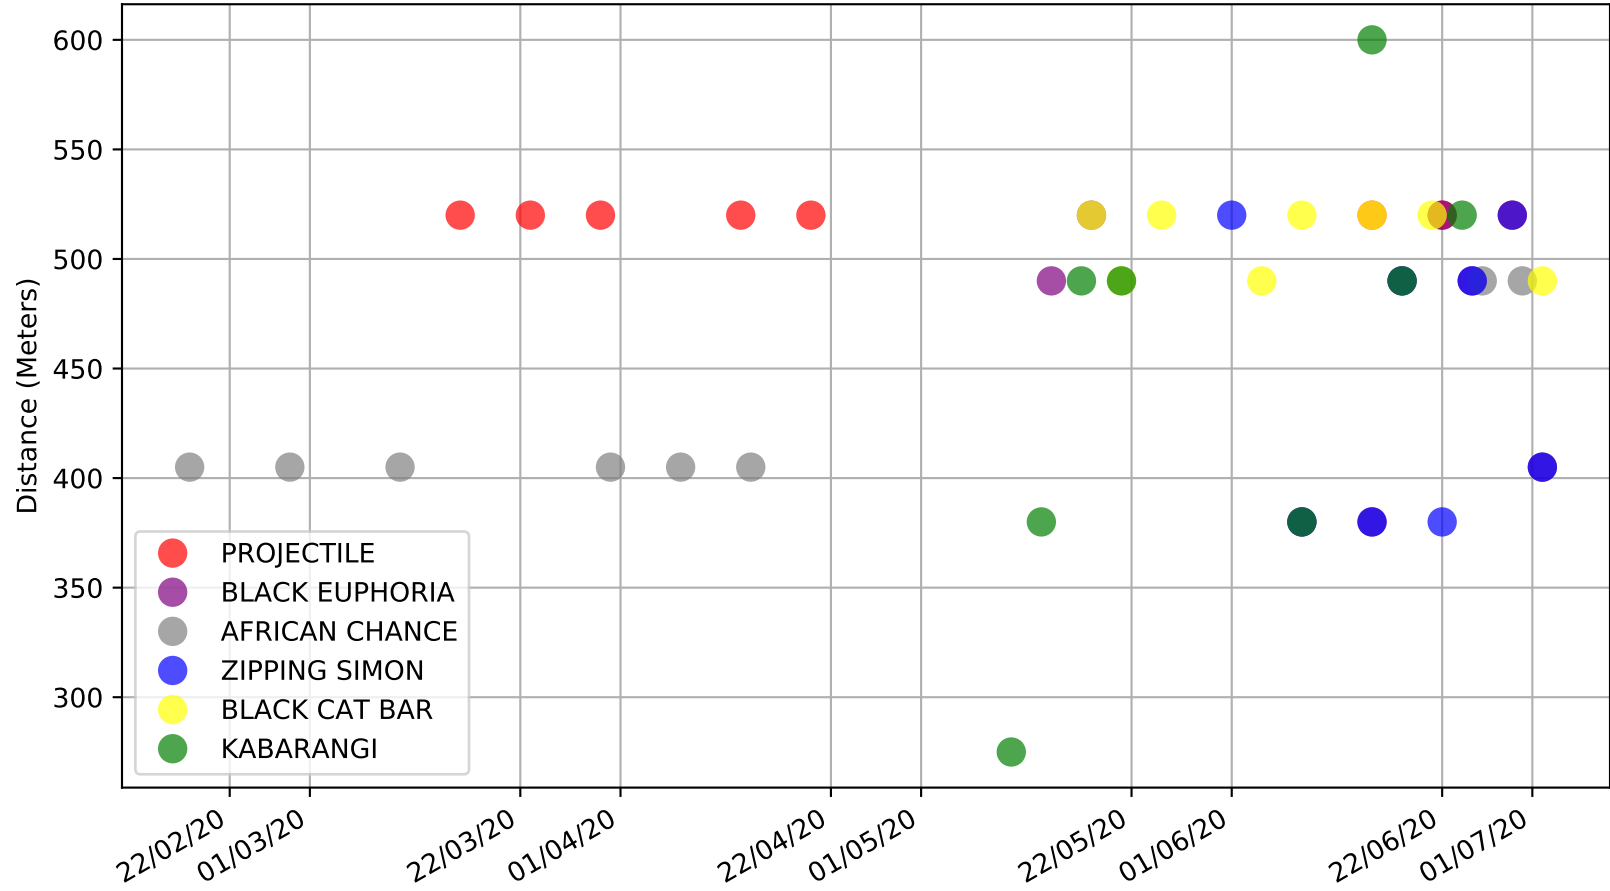

Cannington - 6th Jul
Race 4, FULLER FITNESS, 520m, X65
Previous race distances in meters

Cannington - 6th Jul
Race 4, FULLER FITNESS, 520m, X65
Speed of dog compared with par win times of the track & distance it ran at