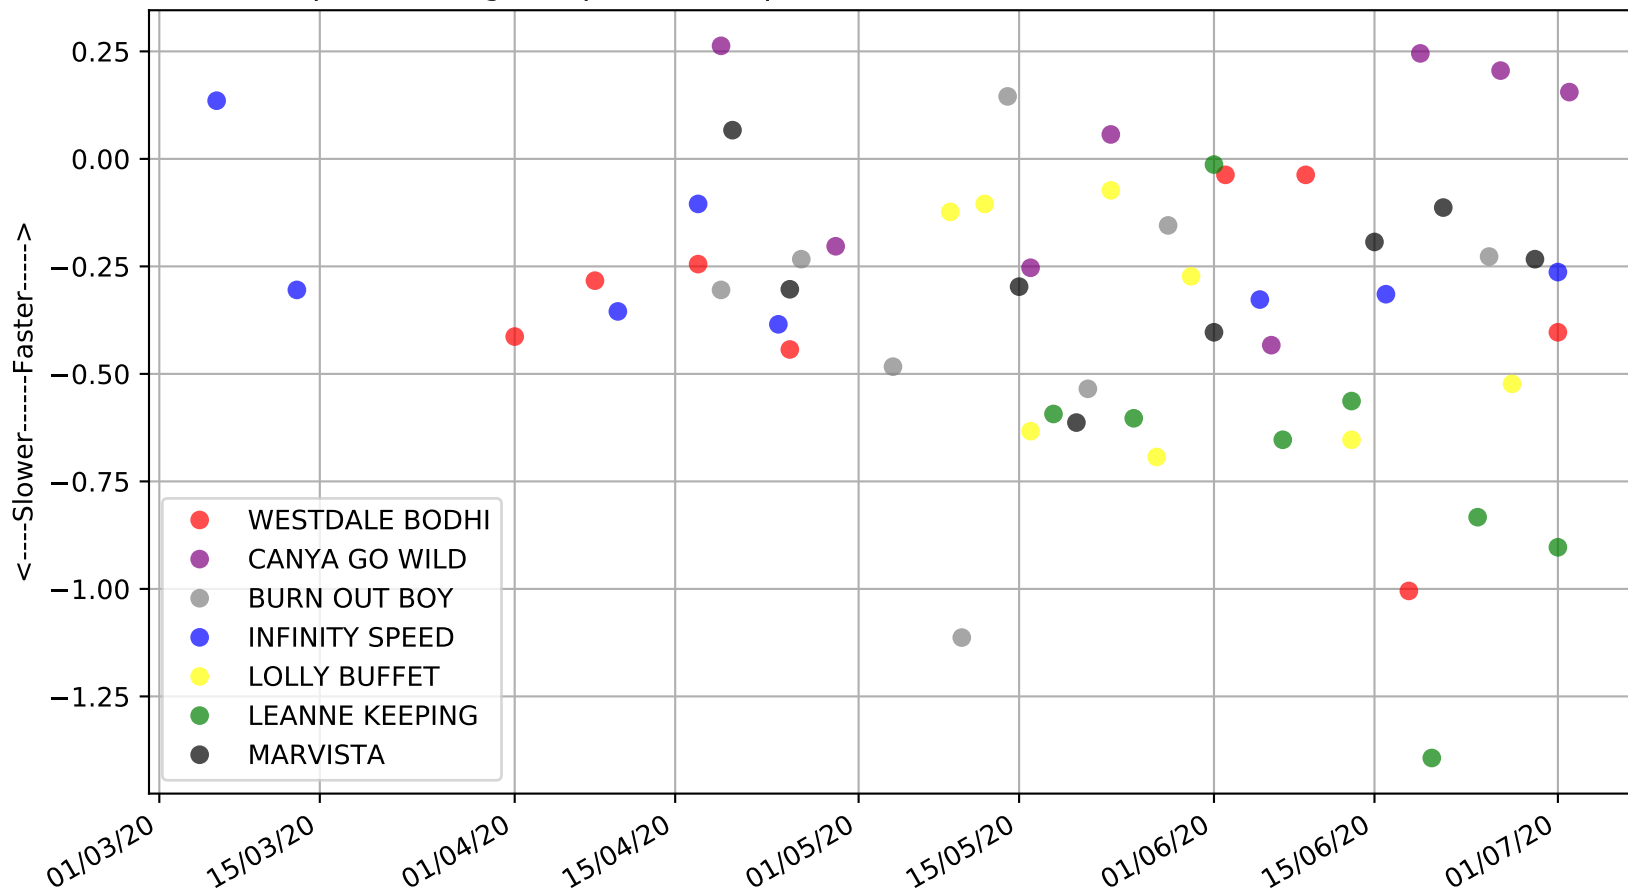

Cannington - 6th Jul
Race 7, LOVE THE CHASE, 520m, X45
Speed of dog compared with par win times of the track & distance it ran at