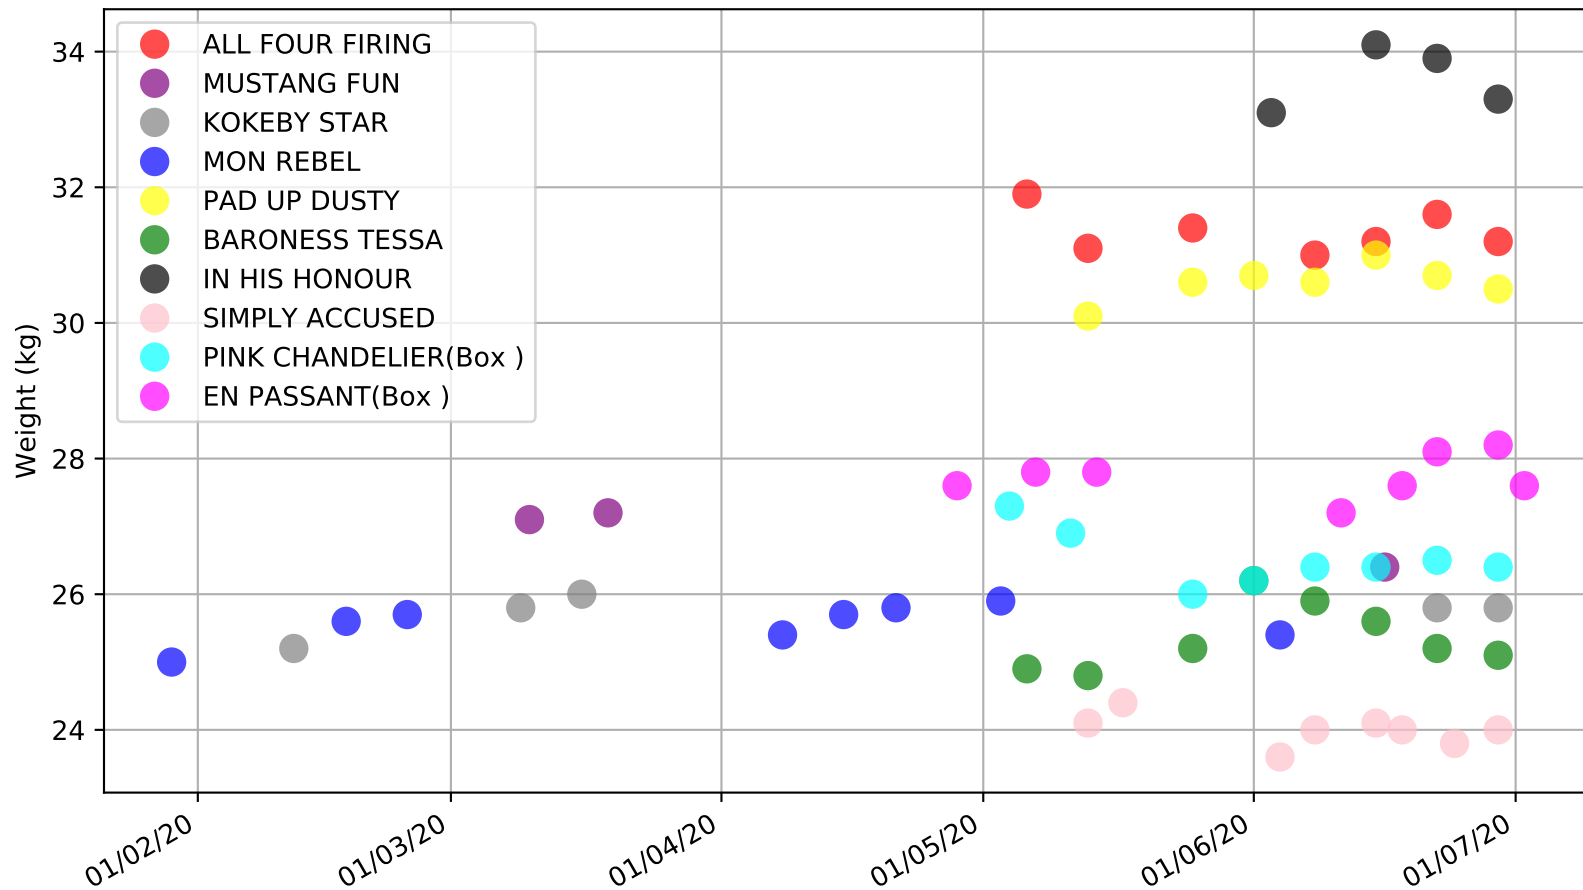

Cannington - 6th Jul
Race 2, WATCH US ON SKY RACING, 275m, N
Previous race distances in meters

Cannington - 6th Jul Race 2, WATCH US ON SKY RACING, 275m, N

Speed of dog compared with par win times of the track & distance it ran at