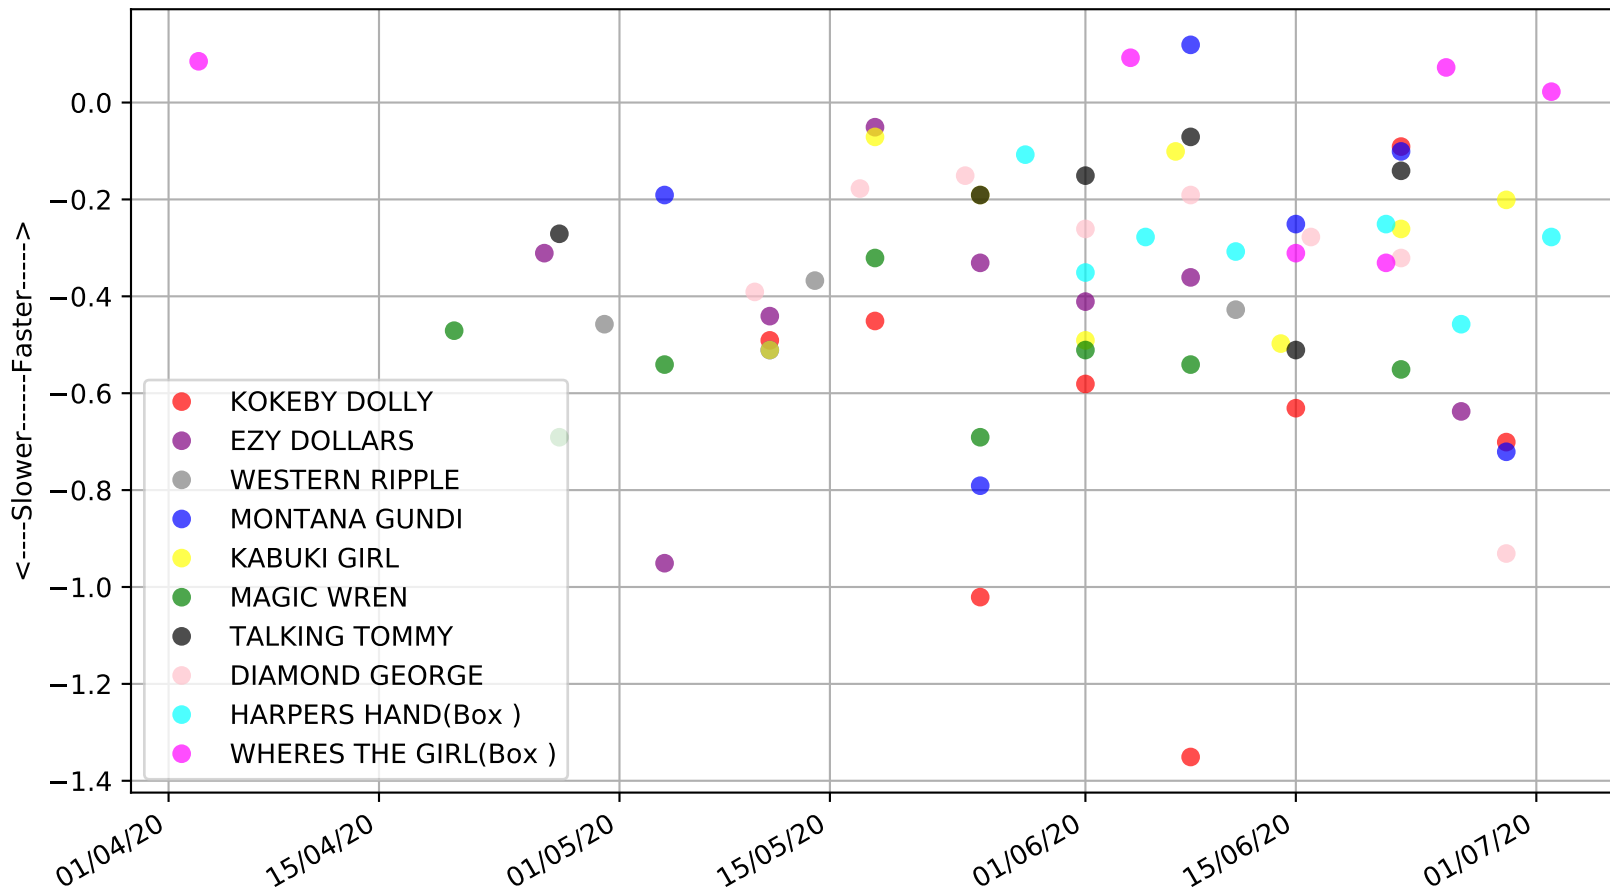

Cannington - 6th Jul
Race 10, "DONT BE SILLY CALL SULLY", 275m, X65
Speed of dog +50m or -50m of current race distance