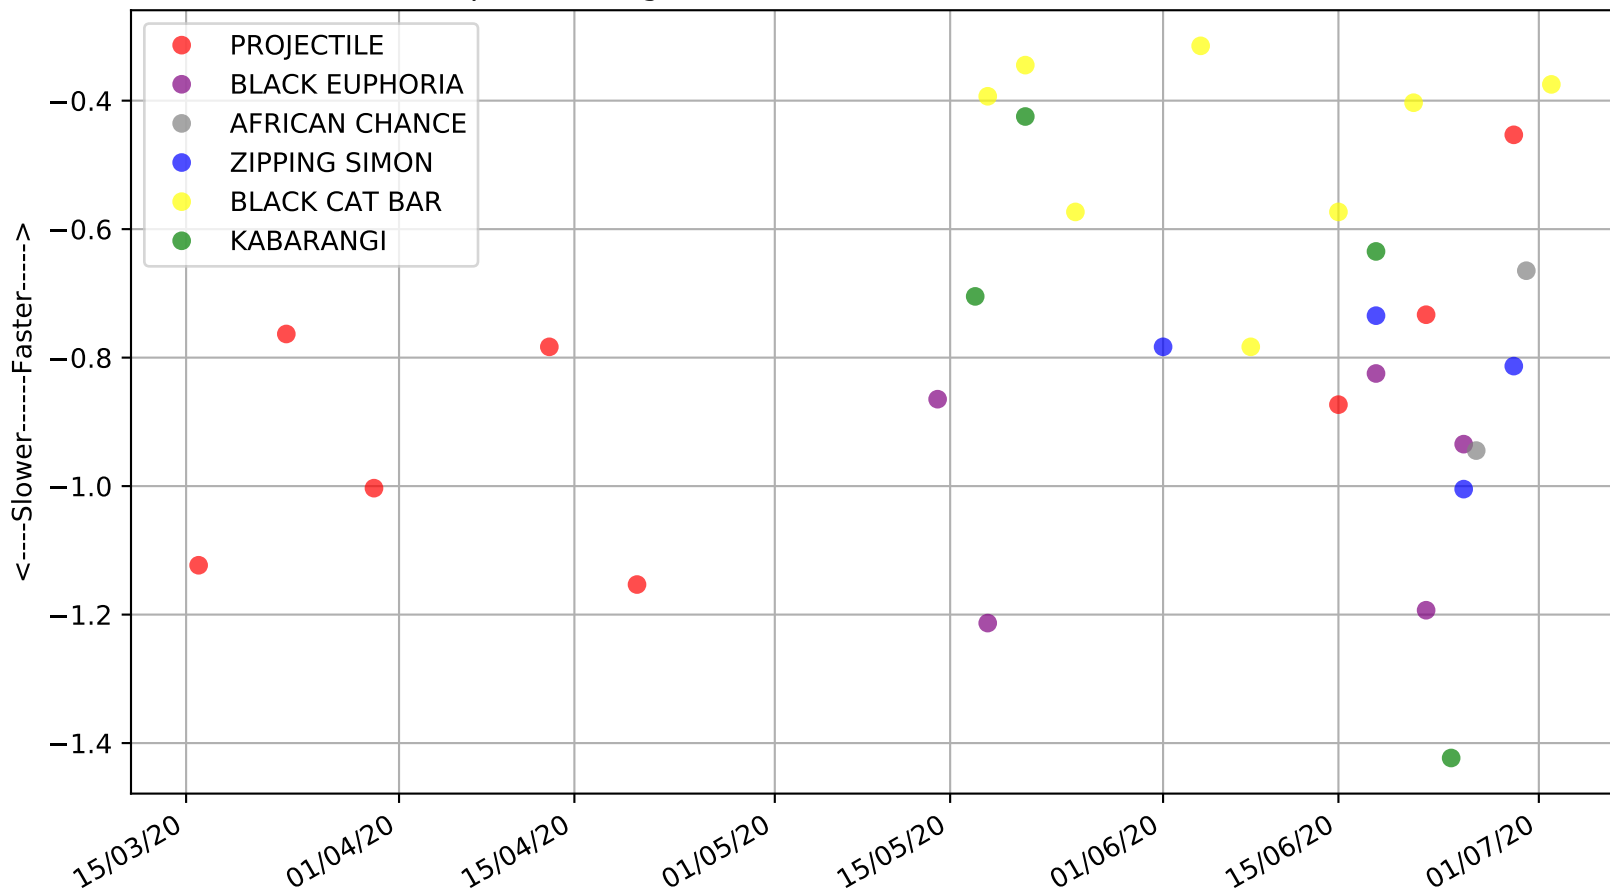

Cannington - 6th Jul
Race 4, FULLER FITNESS, 520m, X65
Speed of dog +50m or -50m of current race distance