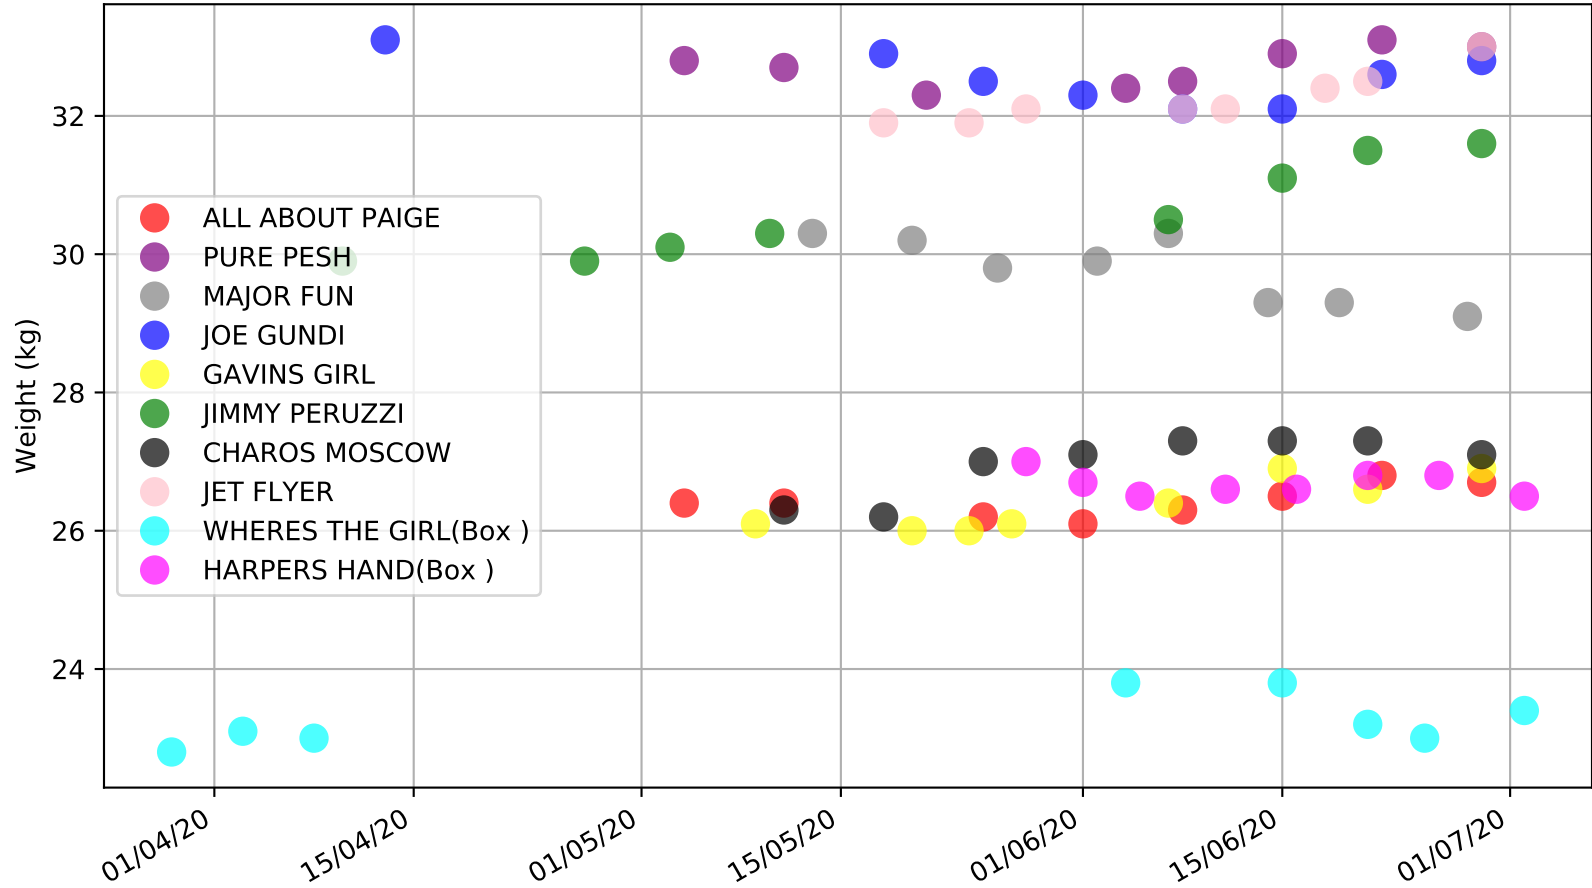

Cannington - 6th Jul
Race 11, AUTO OWLS BENTLEY, 275m, 5
Previous race weights in kilograms