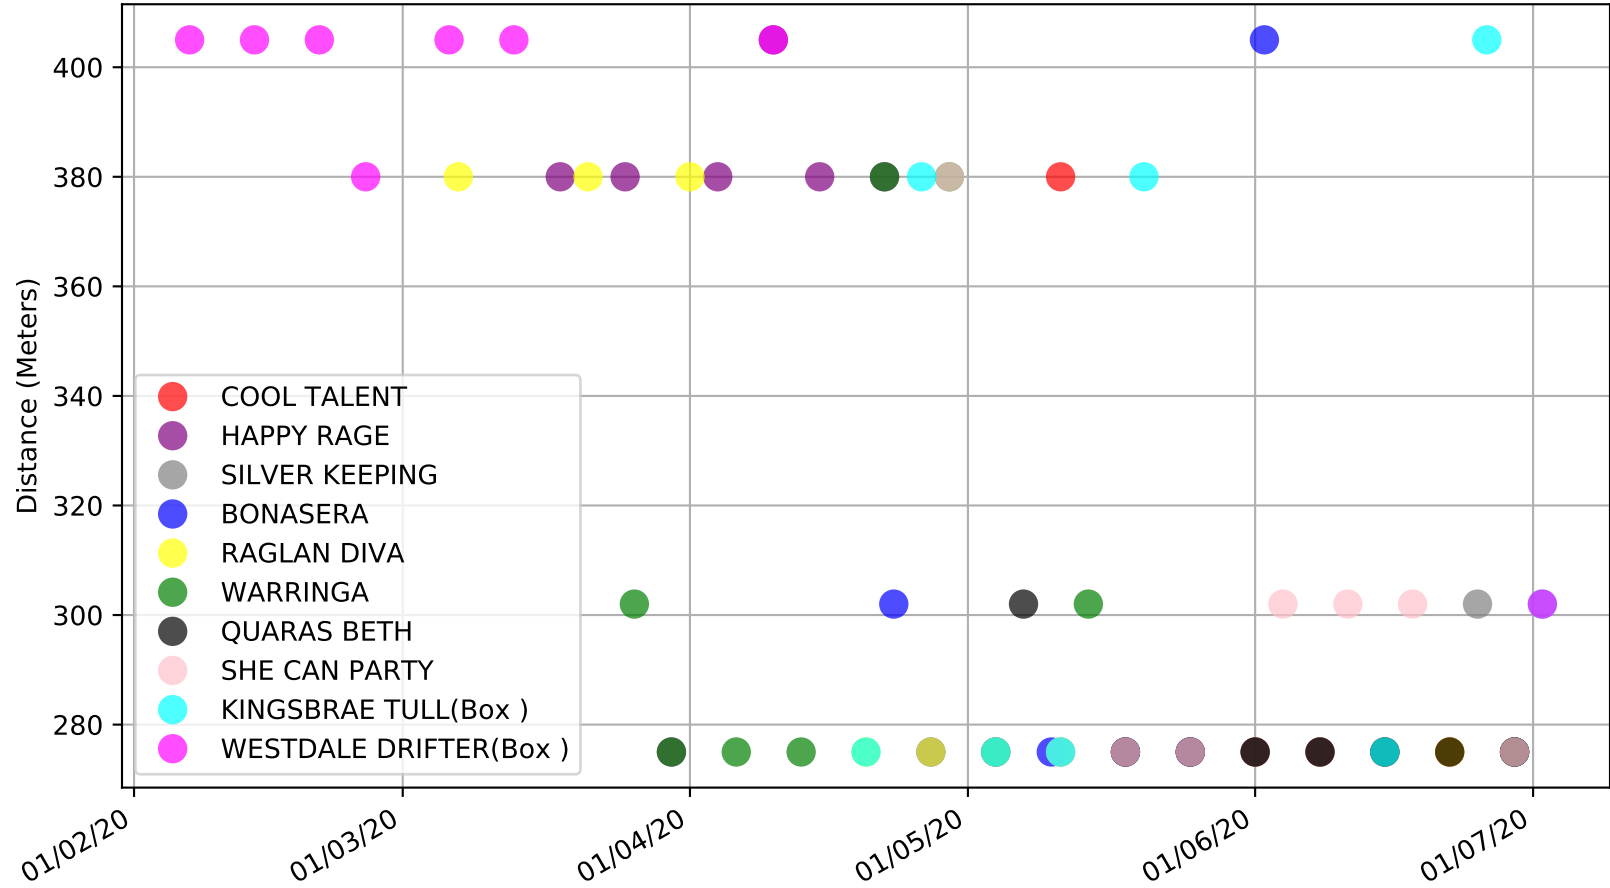

Cannington - 6th Jul
Race 9, SIGN STRATEGY CALL PHIL, 275m, FFA
Previous race distances in meters