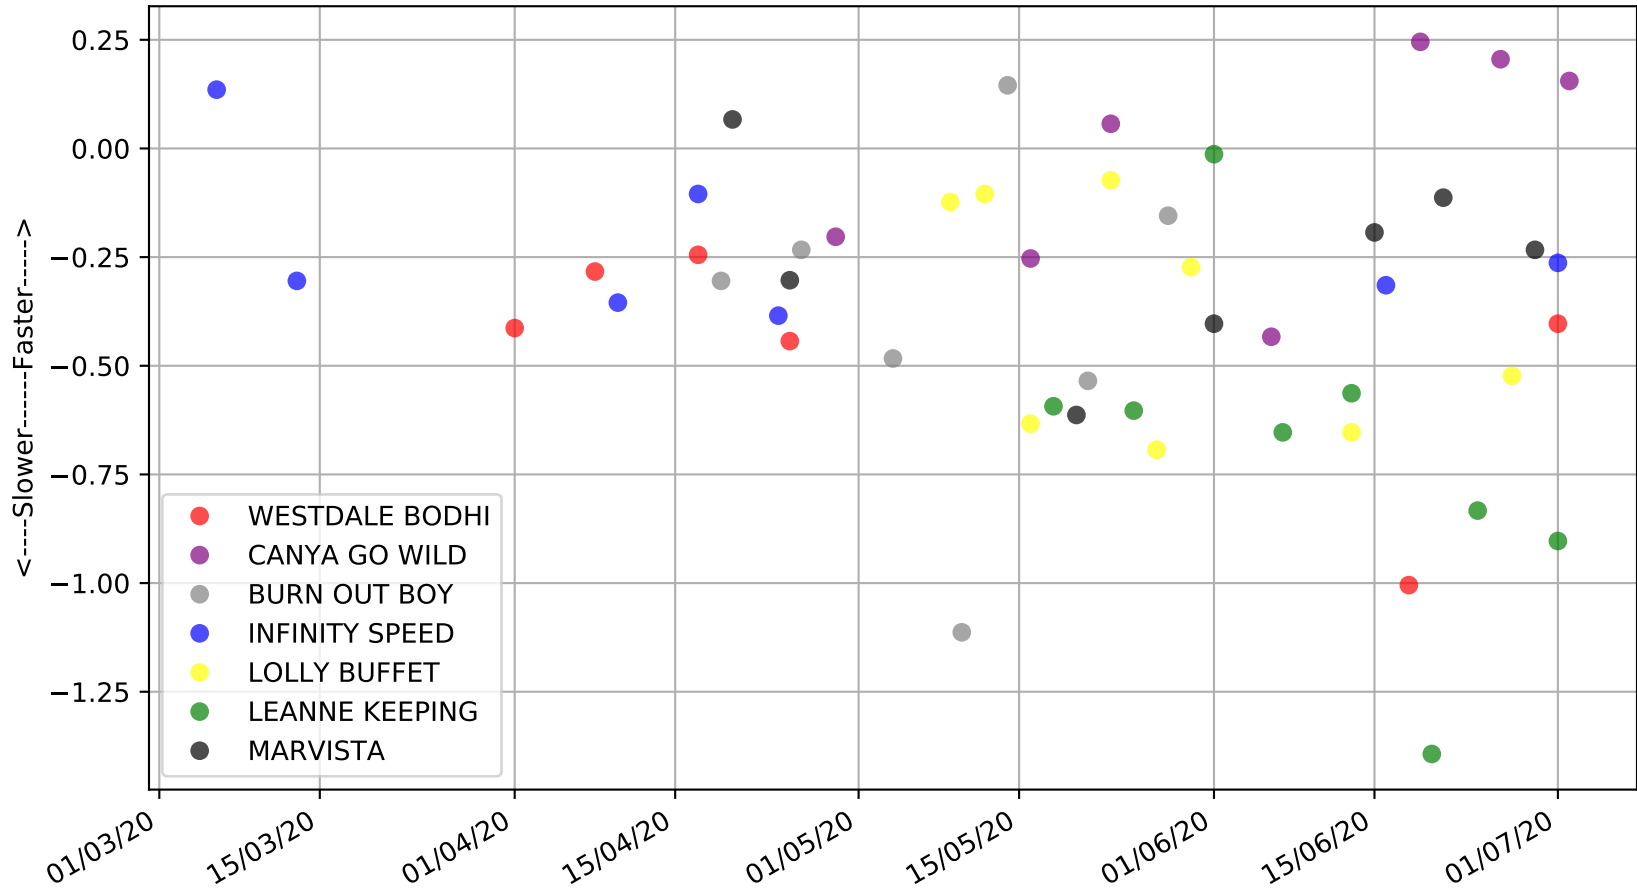

Cannington - 6th Jul
Race 7, LOVE THE CHASE, 520m, X45
Speed of dog +50m or -50m of current race distance