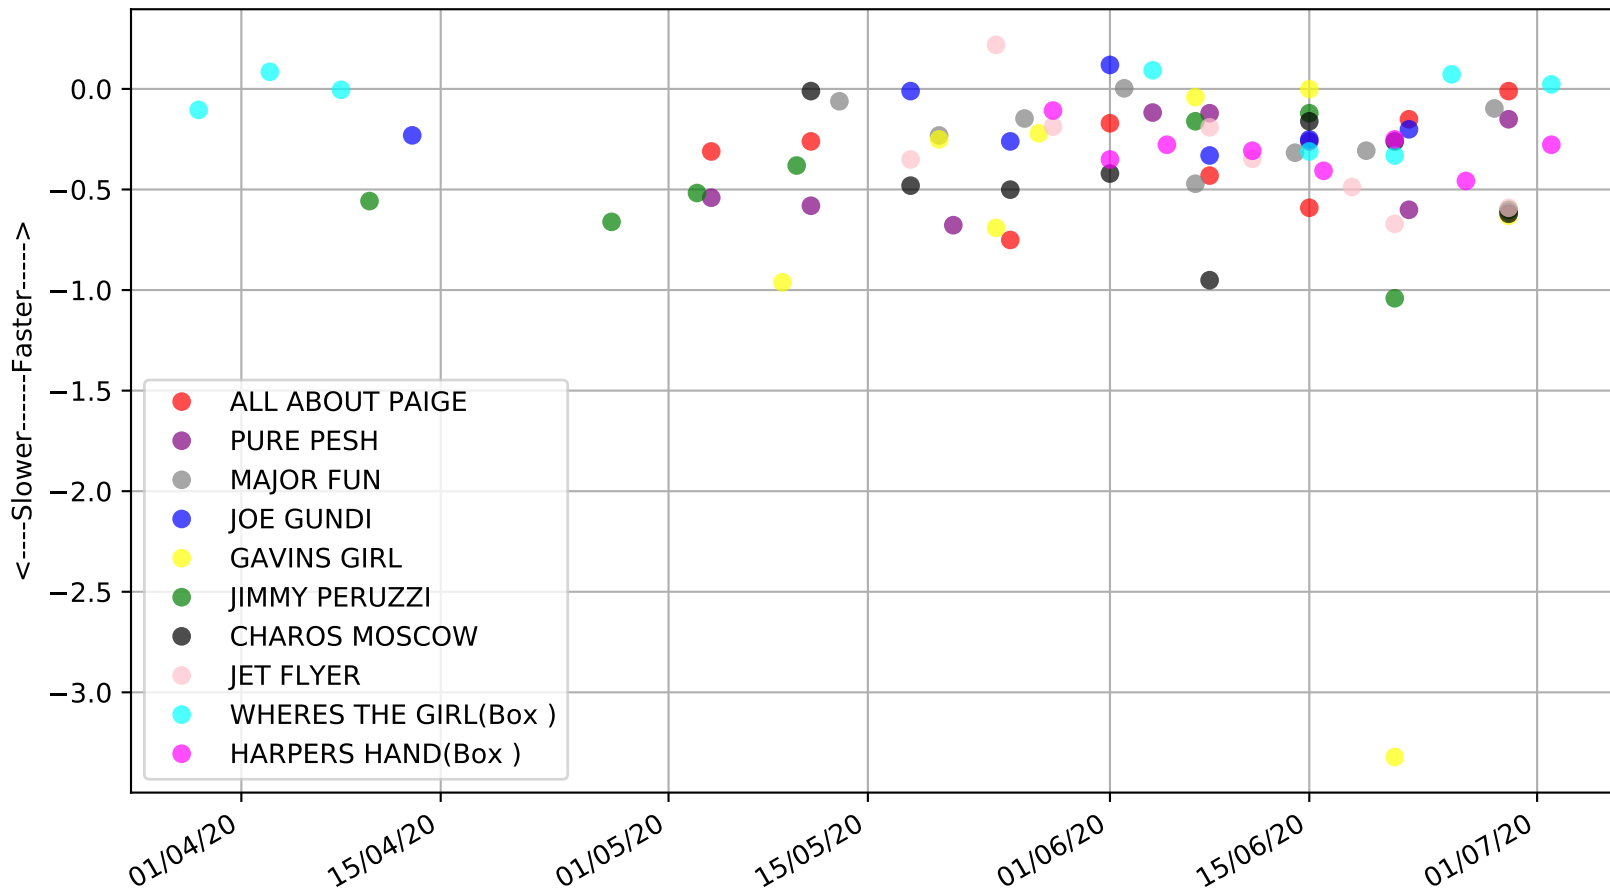

Cannington - 6th Jul
Race 11, AUTO OWLS BENTLEY, 275m, 5
Speed of dog compared with par win times of the track & distance it ran at