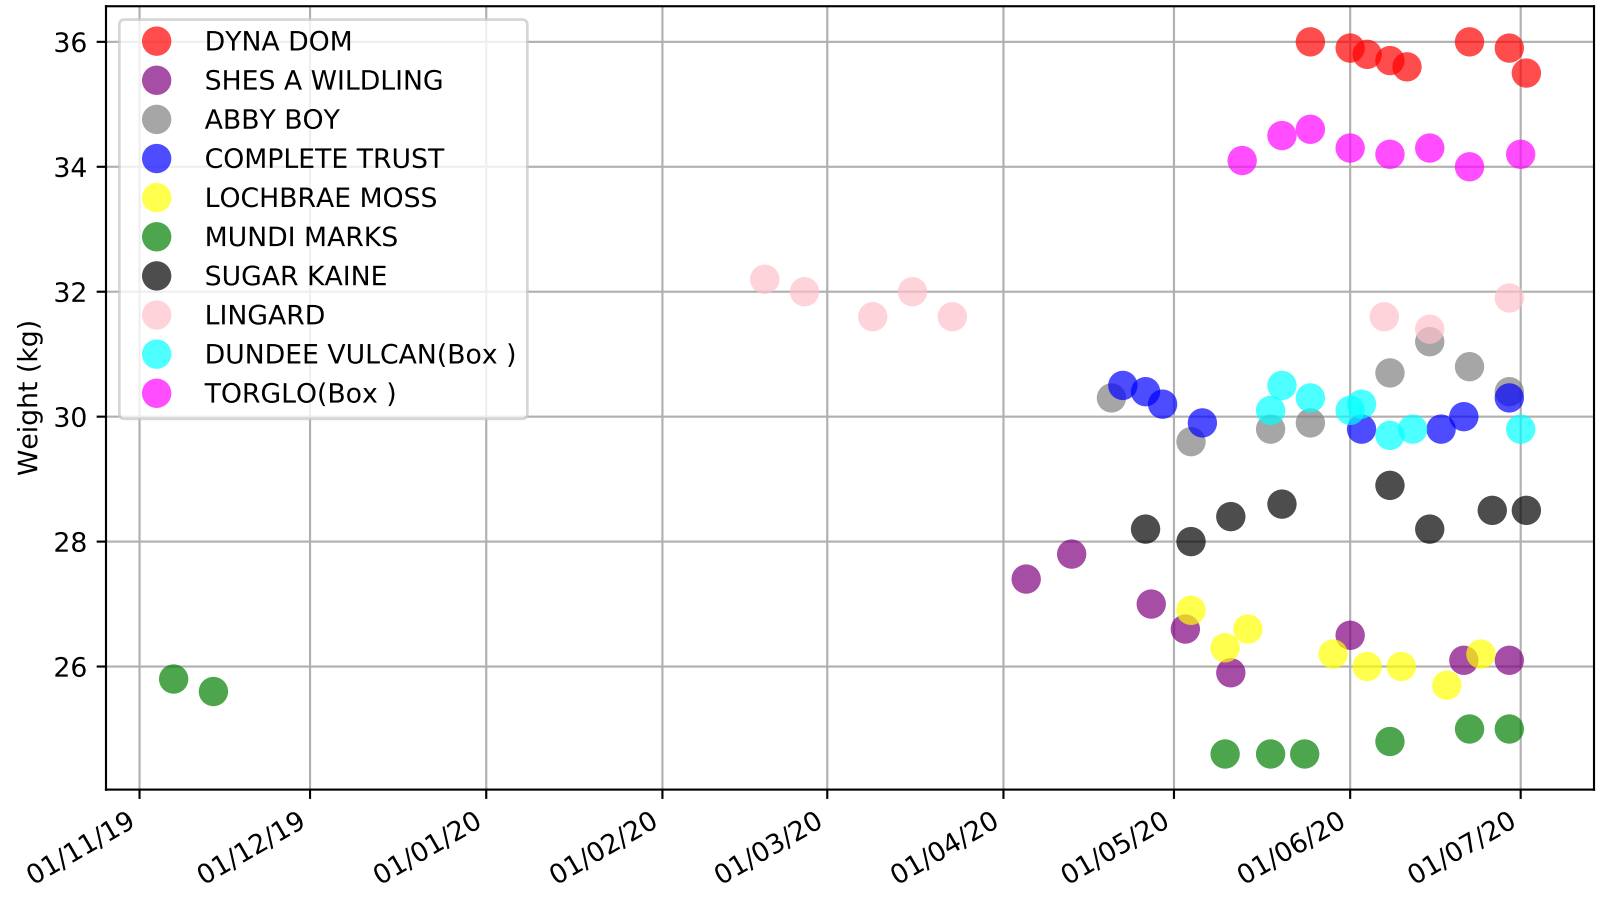

Cannington - 6th Jul
Race 5, MPSANITIZE.COM.AU, 380m, 6
Previous race weights in kilograms