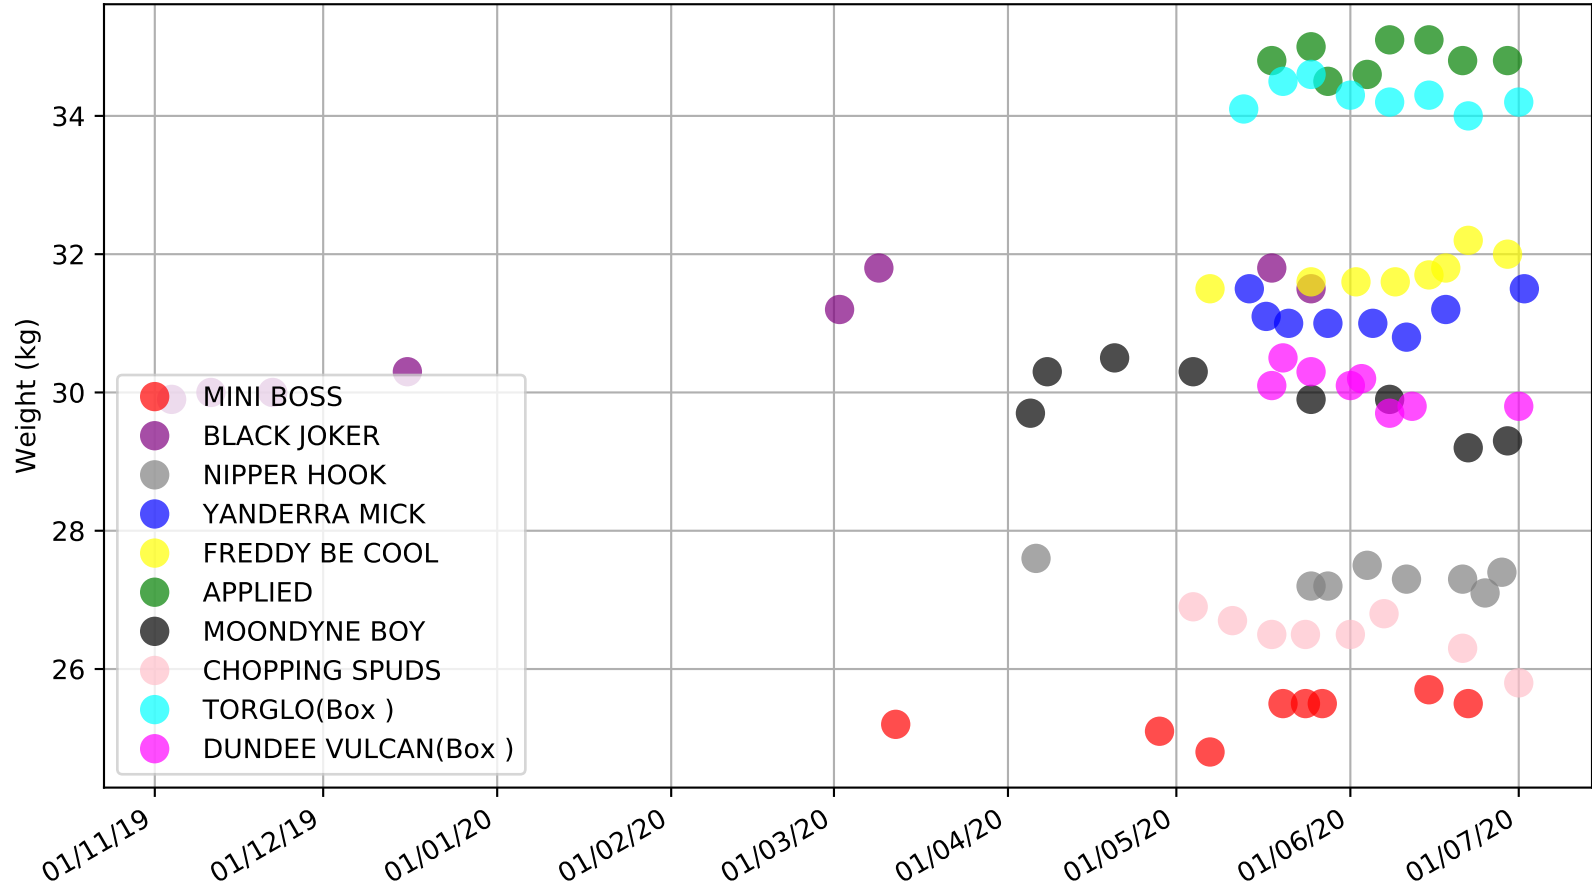

Cannington - 6th Jul
Race 8, GREYHOUND GOSSIP, 380m, 6
Previous race weights in kilograms