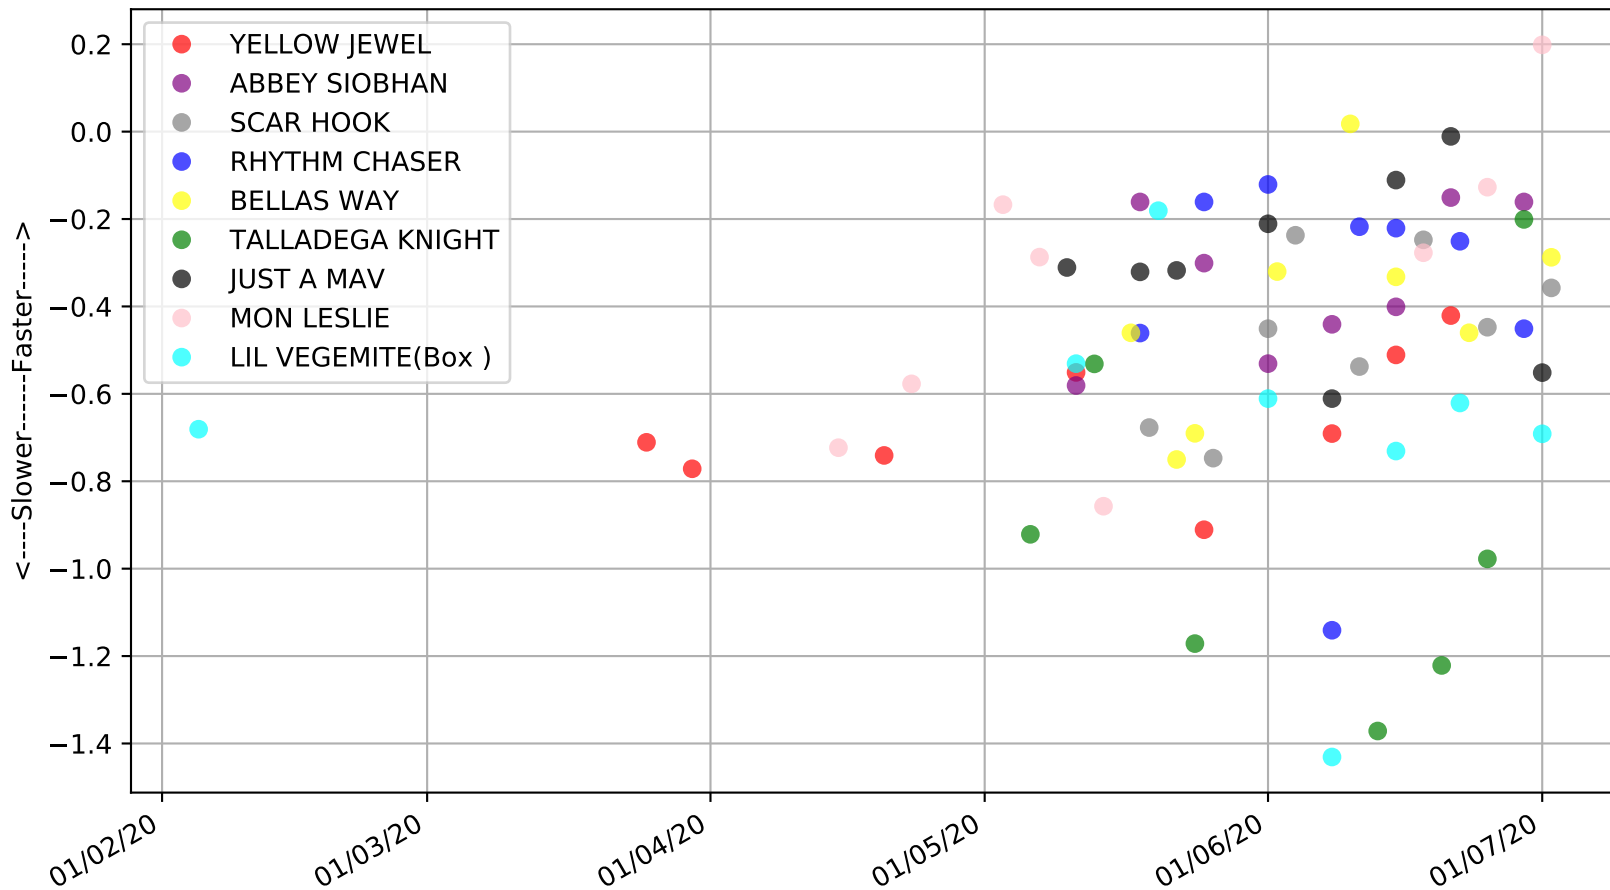

Cannington - 6th Jul
Race 2, WATCH US ON SKY RACING, 275m, N
Previous race distances in meters

Cannington - 6th Jul Race 2, WATCH US ON SKY RACING, 275m, N

Speed of dog compared with par win times of the track & distance it ran at