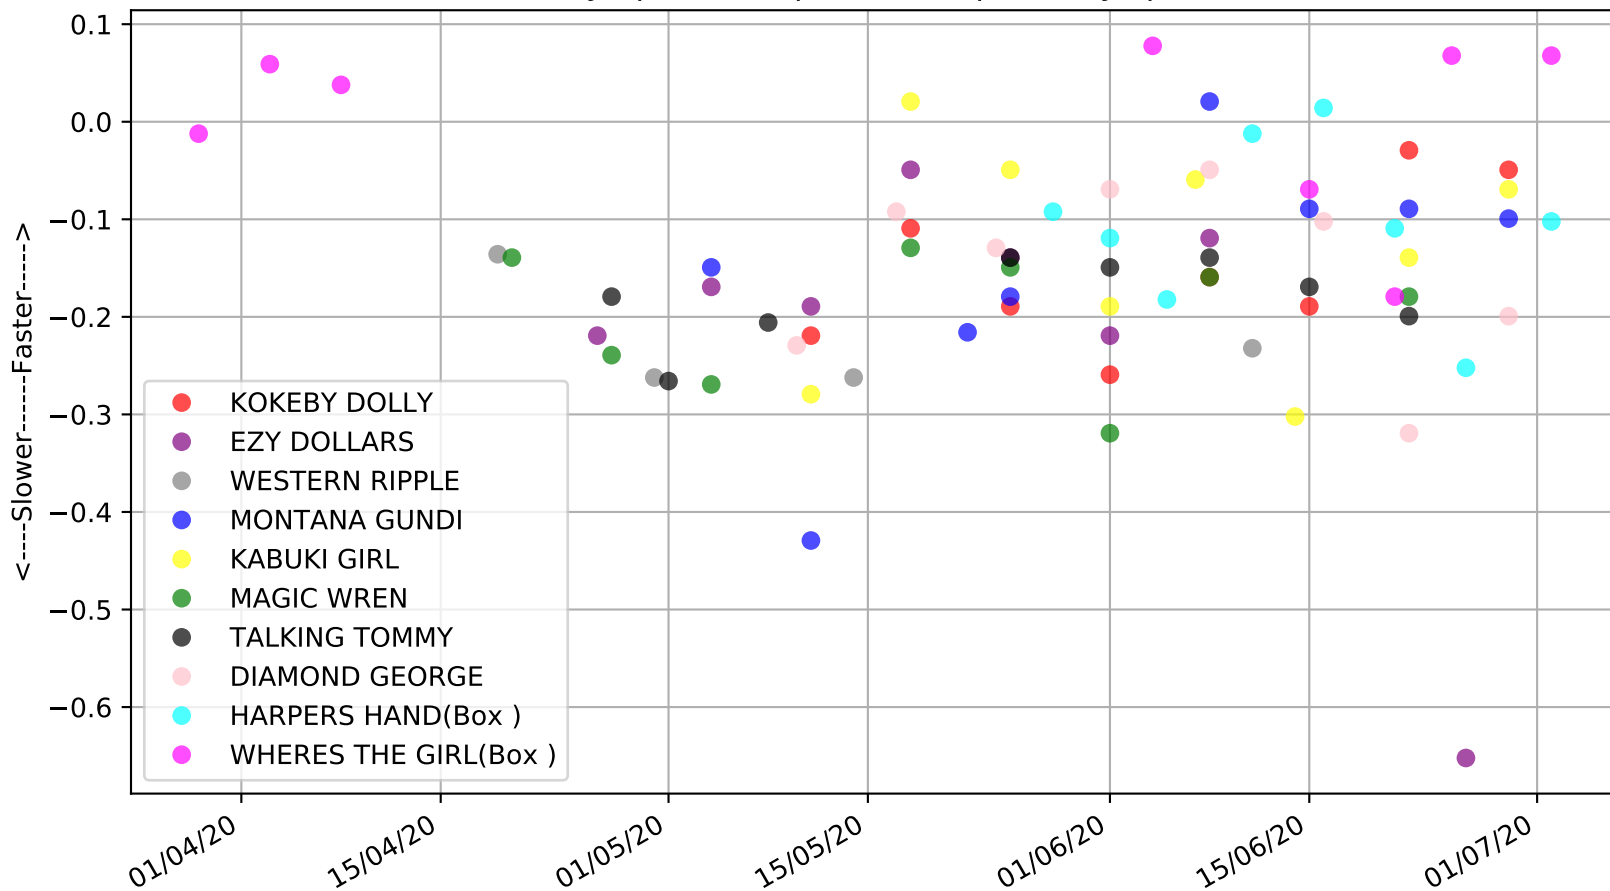

Cannington - 6th Jul
Race 10, "DONT BE SILLY CALL SULLY", 275m, X65
Speed of dog compared with par win times of the track & distance it ran at

Cannington - 6th Jul
Race 10, "DONT BE SILLY CALL SULLY", 275m, X65
Speed of dog +50m or -50m of current race distance

Cannington - 6th Jul
Race 10, "DONT BE SILLY CALL SULLY", 275m, X65
Previous race weights in kilograms

Cannington - 6th Jul
Race 10, "DONT BE SILLY CALL SULLY", 275m, X65
Early Speed compared with par early speed