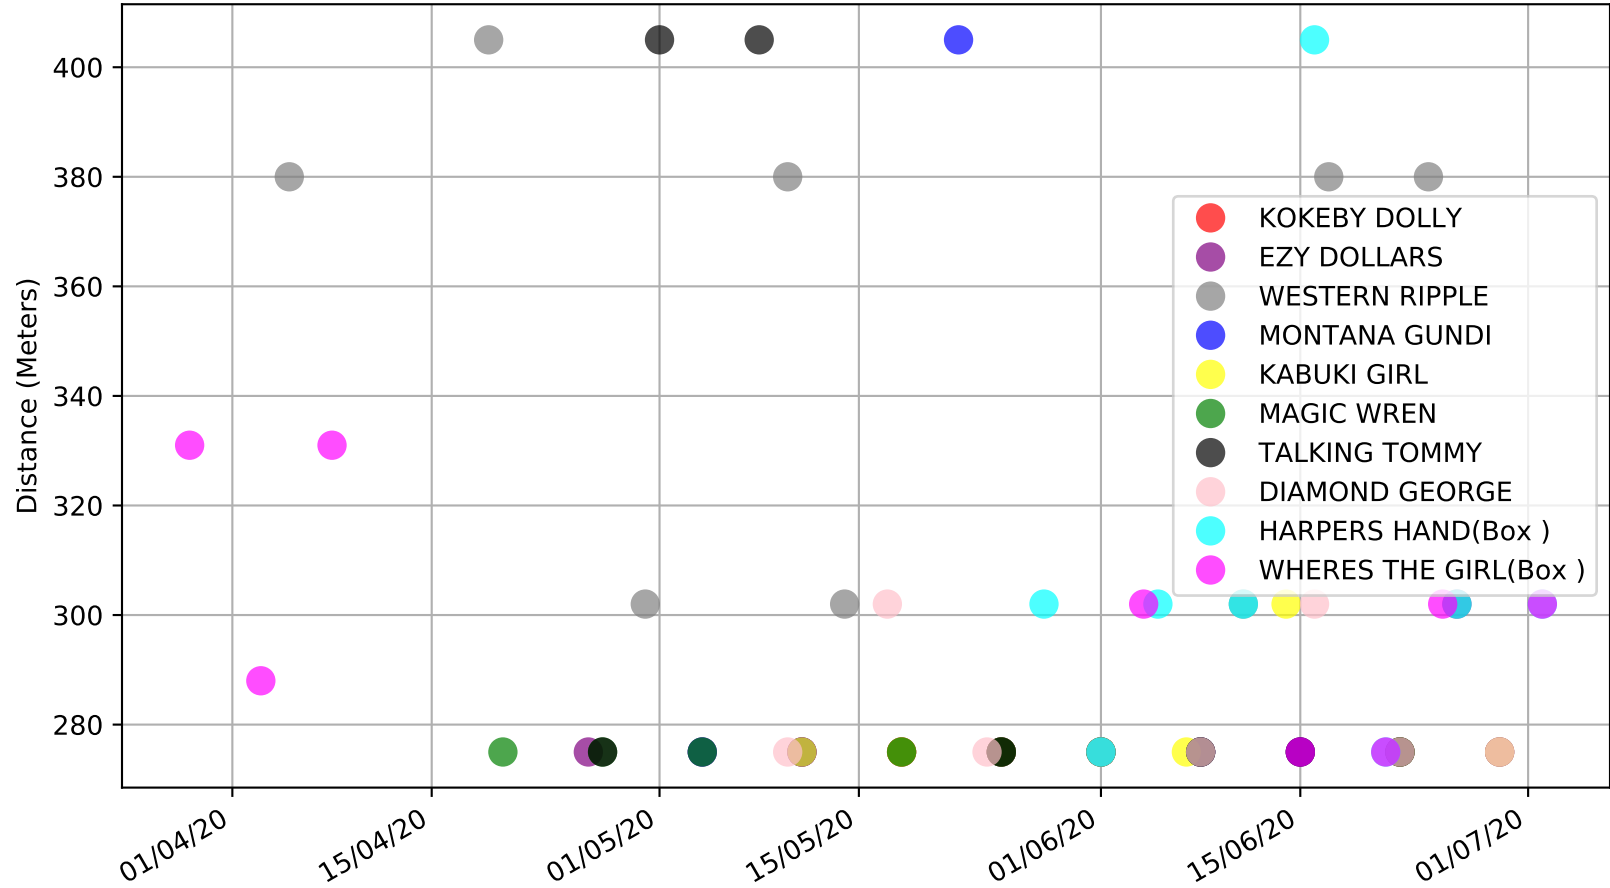

Cannington - 6th Jul
Race 10, "DONT BE SILLY CALL SULLY", 275m, X65
Speed of dog compared with par win times of the track & distance it ran at

Cannington - 6th Jul
Race 10, "DONT BE SILLY CALL SULLY", 275m, X65
Previous race distances in meters