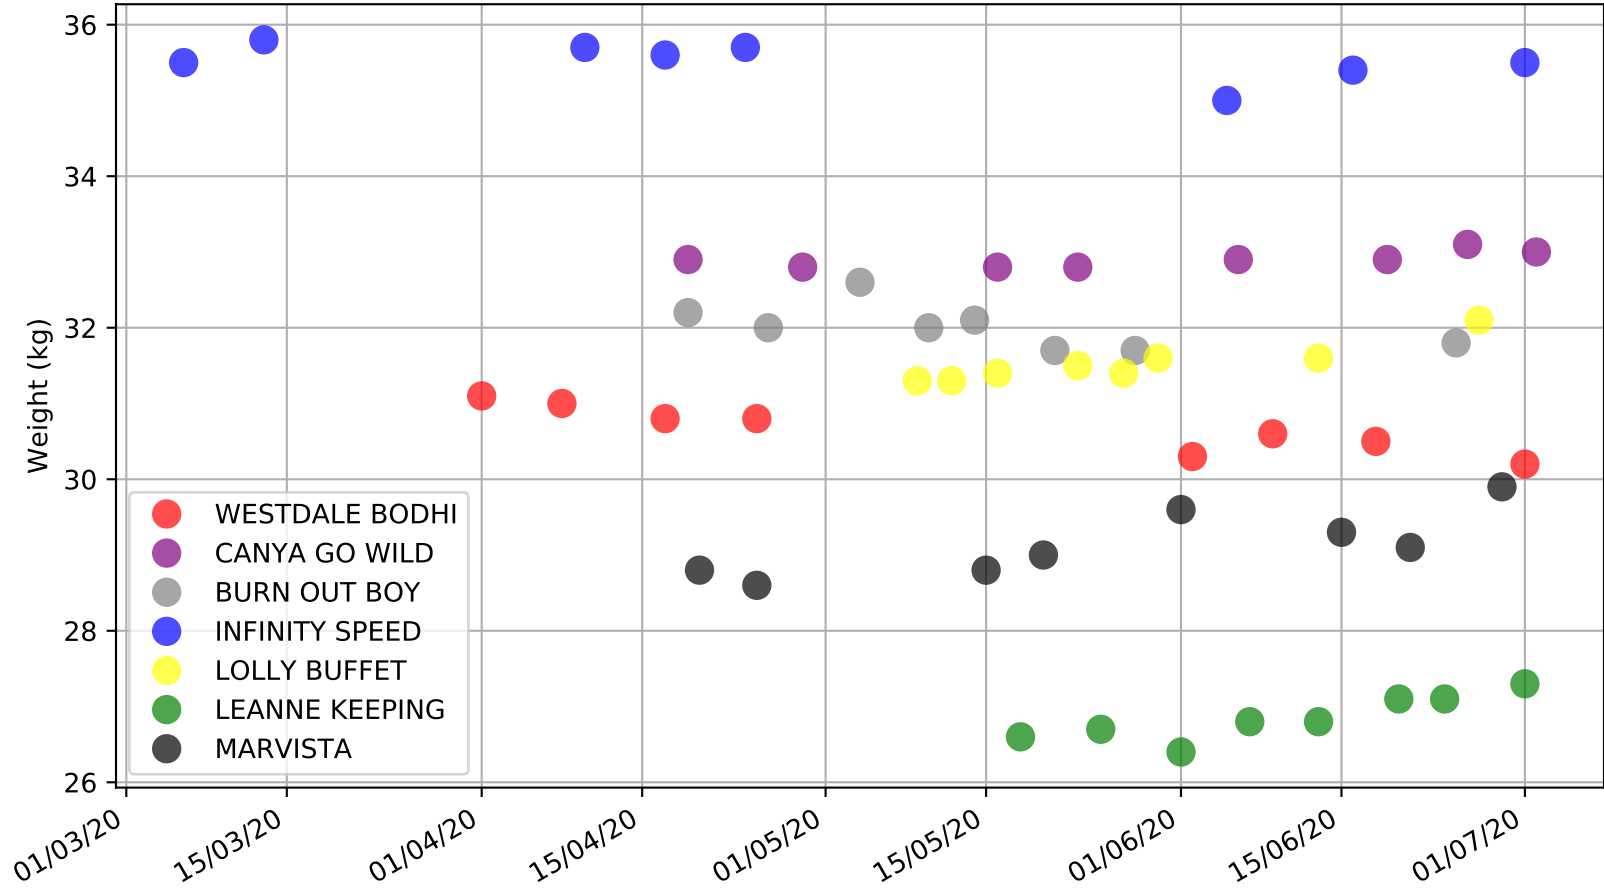

Cannington - 6th Jul
Race 7, LOVE THE CHASE, 520m, X45
Previous race weights in kilograms