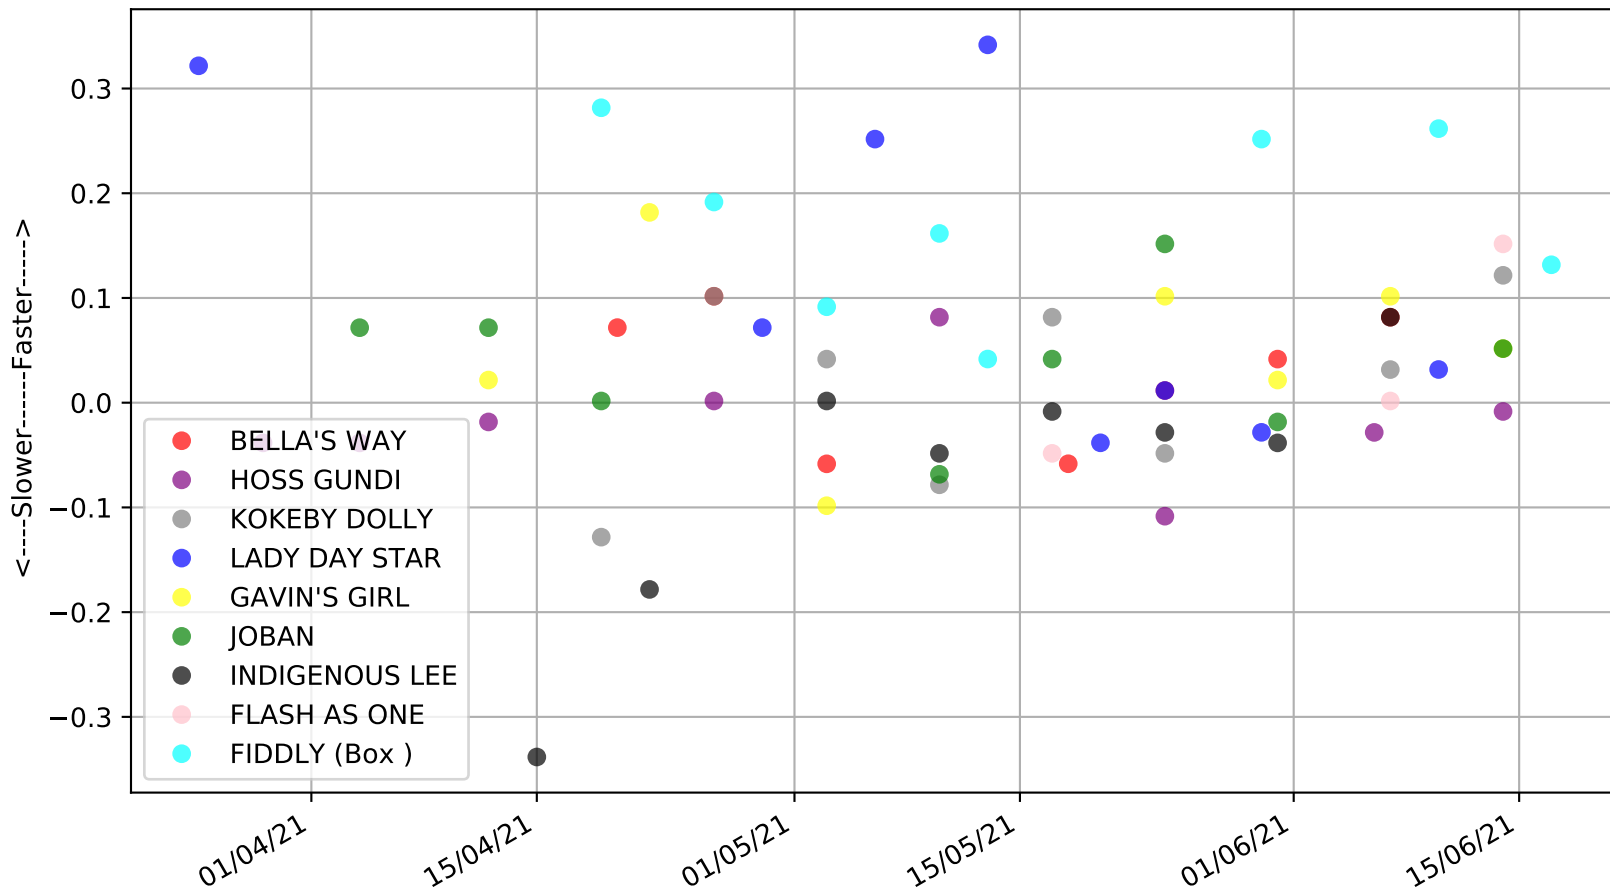

Cannington - 21st Jun
Race 4, LOVE THE CHASE, 275m, 6
Early Speed compared with par early speed