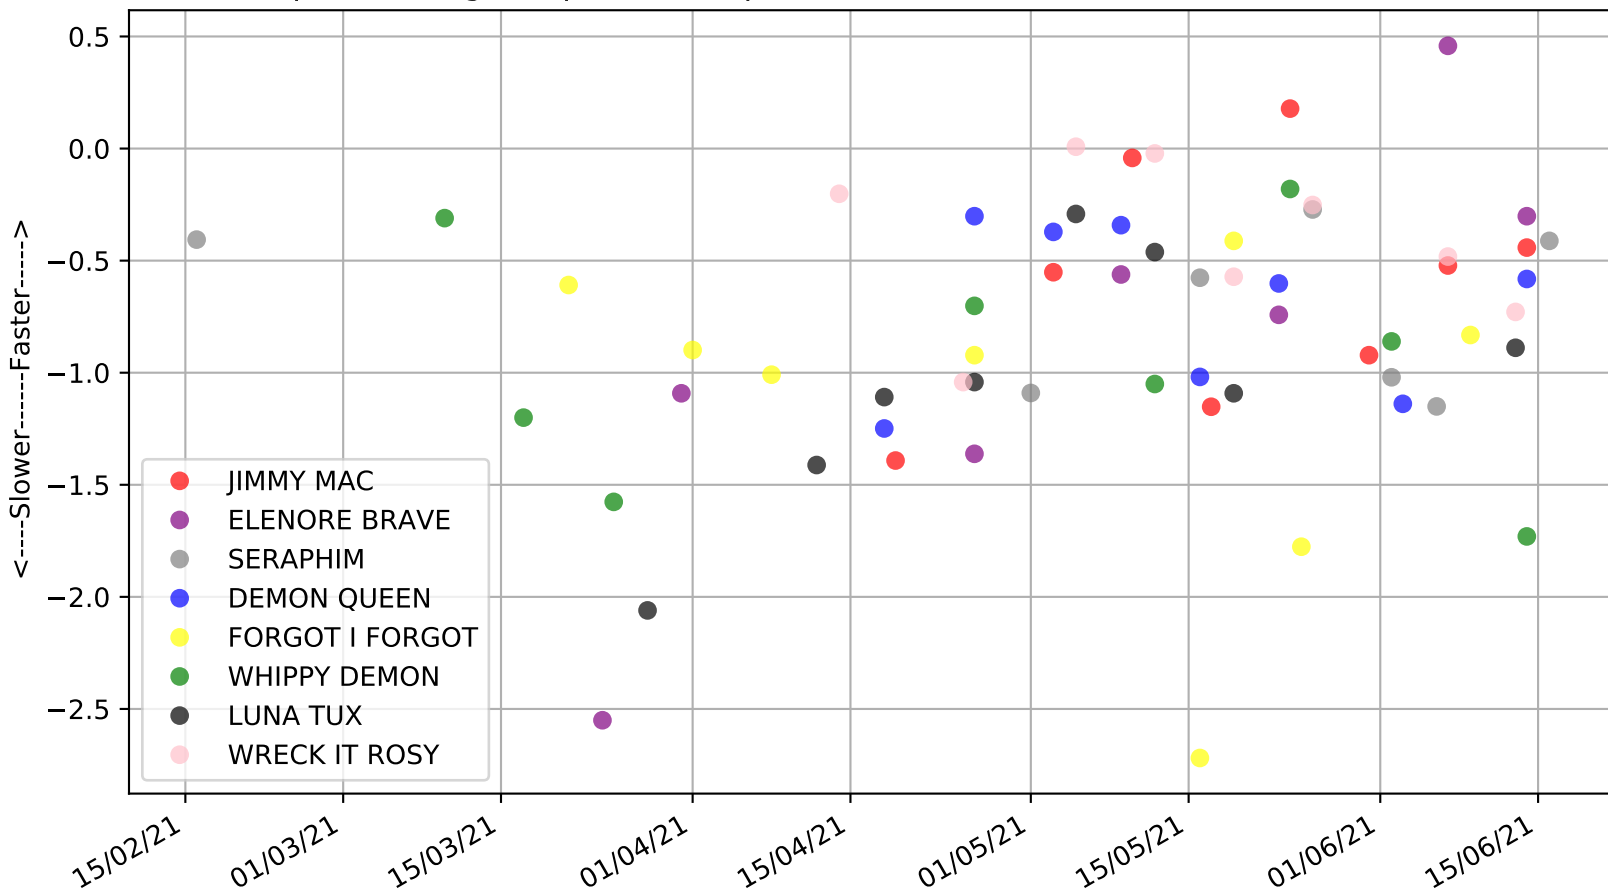

Cannington - 21st Jun
Race 1, FREE ENTRY TABTOUCH PARK, 275m, M
Early Speed compared with par early speed

Cannington - 21st Jun
Race 2, BOX 1 RESTAURANT OPEN, 275m, N
Previous race distances in meters

Cannington - 21st Jun
Race 2, BOX 1 RESTAURANT OPEN, 275m, N
Speed of dog compared with par win times of the track & distance it ran at