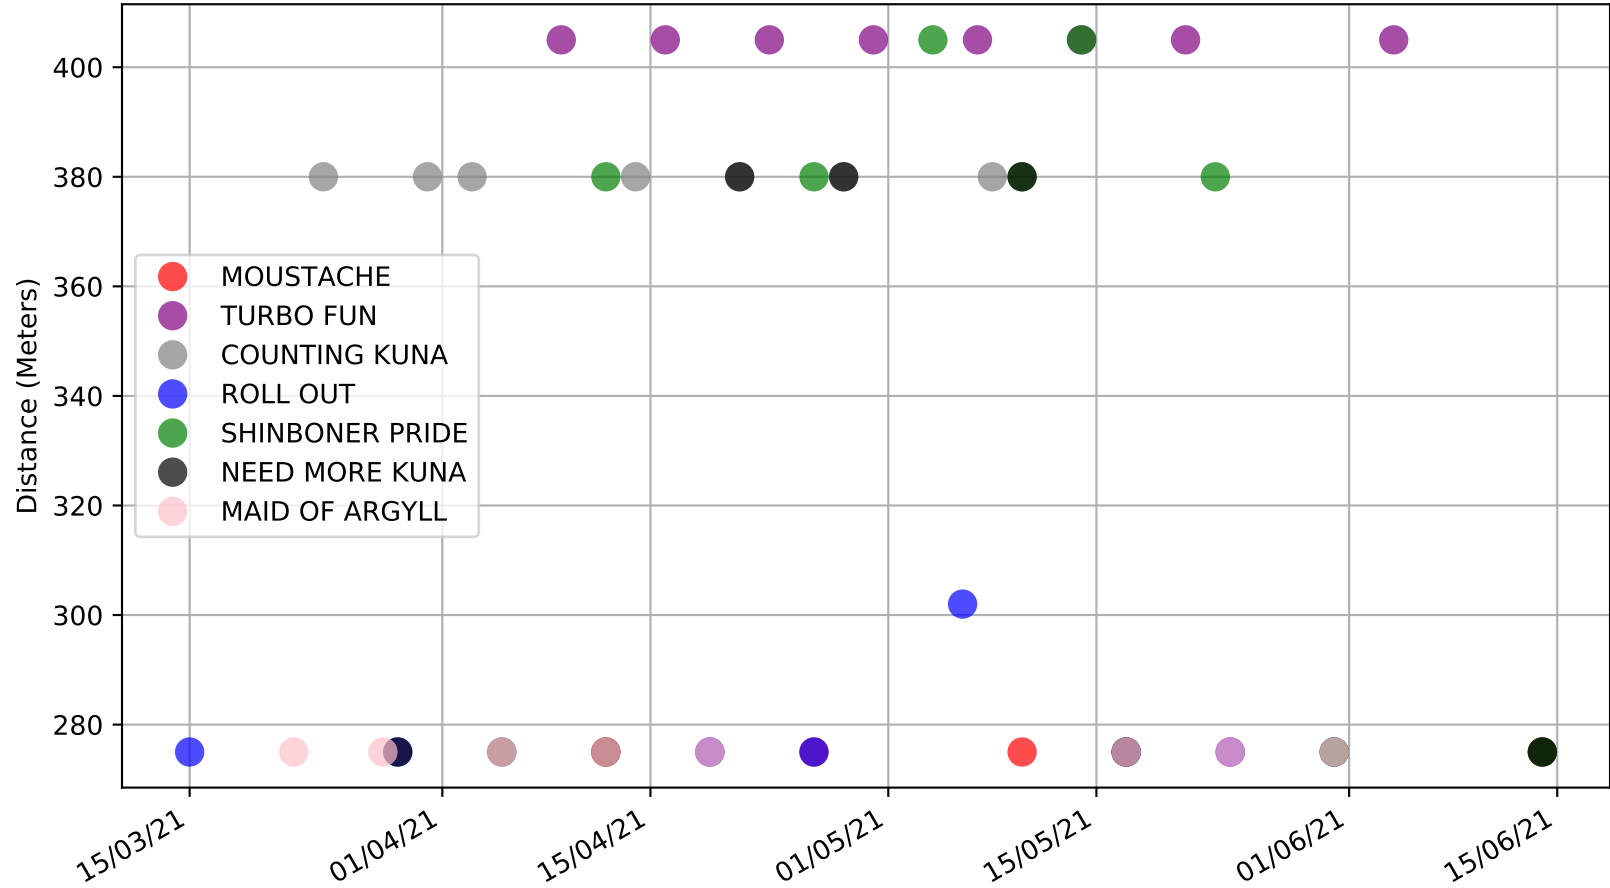

Cannington - 21st Jun
Race 6, PROPERTY PLUS REAL ESTATE, 275m, FFA
Previous race distances in meters