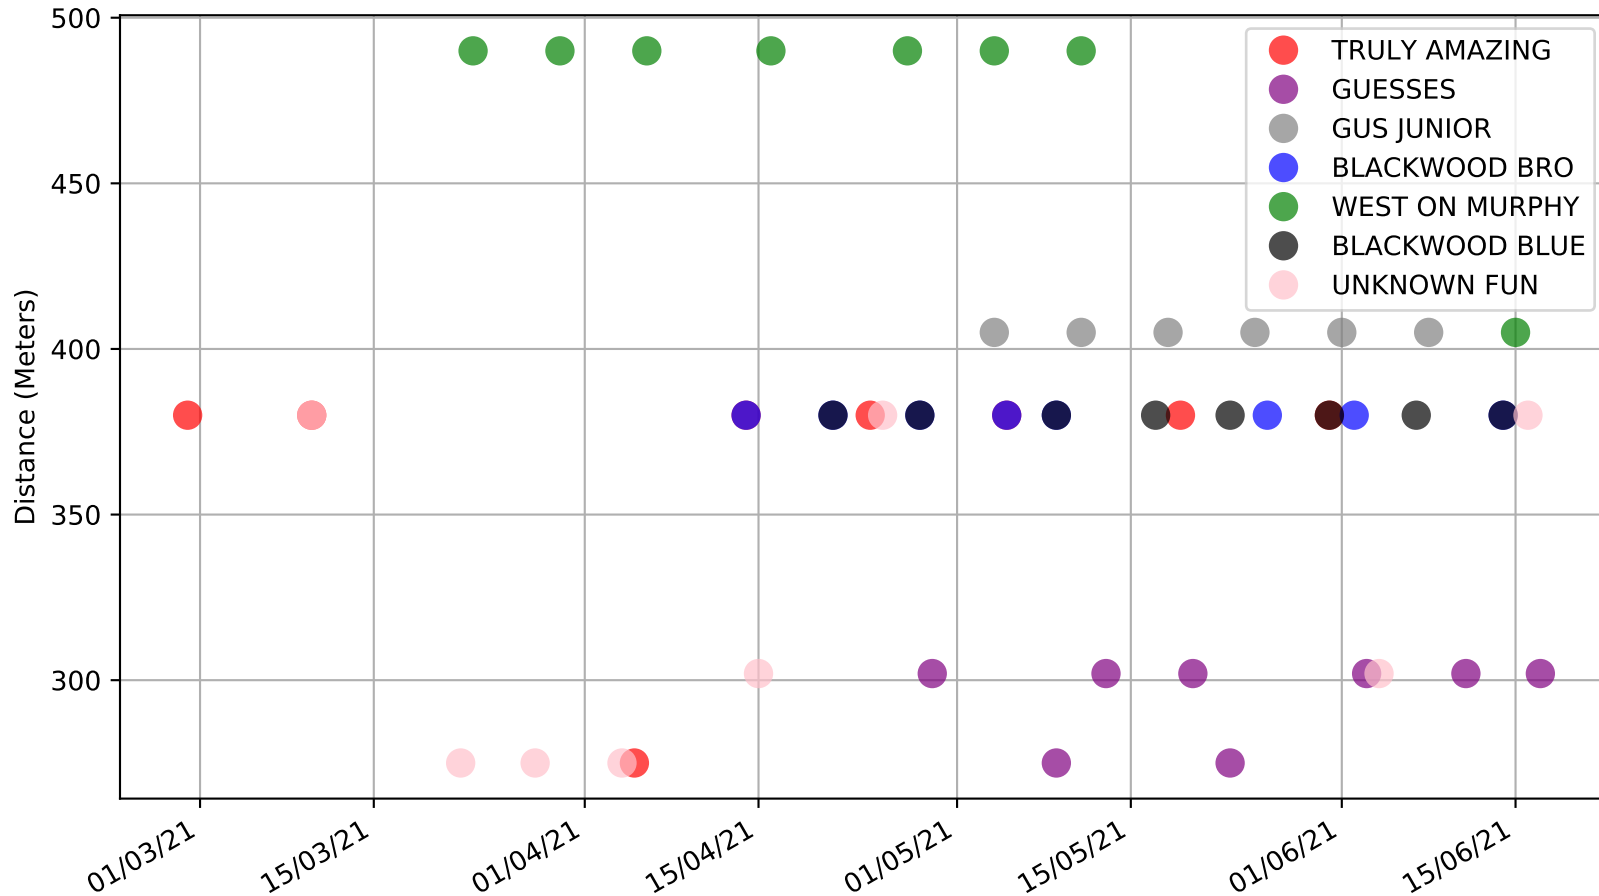

Cannington - 21st Jun
Race 10, AUTO OWLS BENTLEY, 380m, 5
Previous race distances in meters