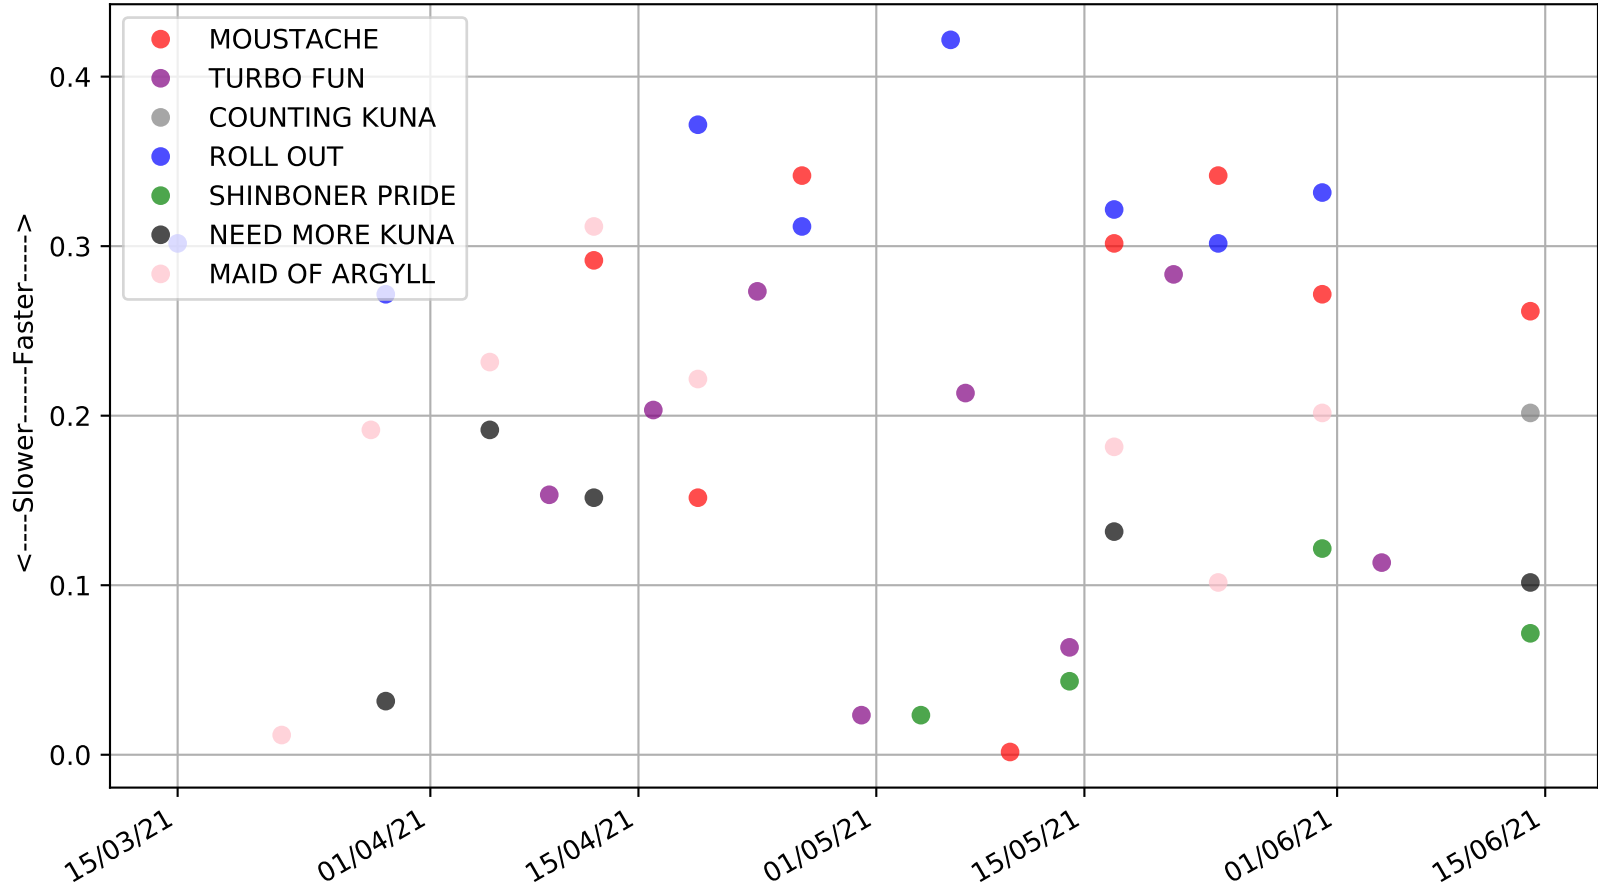

Cannington - 21st Jun
Race 6, PROPERTY PLUS REAL ESTATE, 275m, FFA
Early Speed compared with par early speed