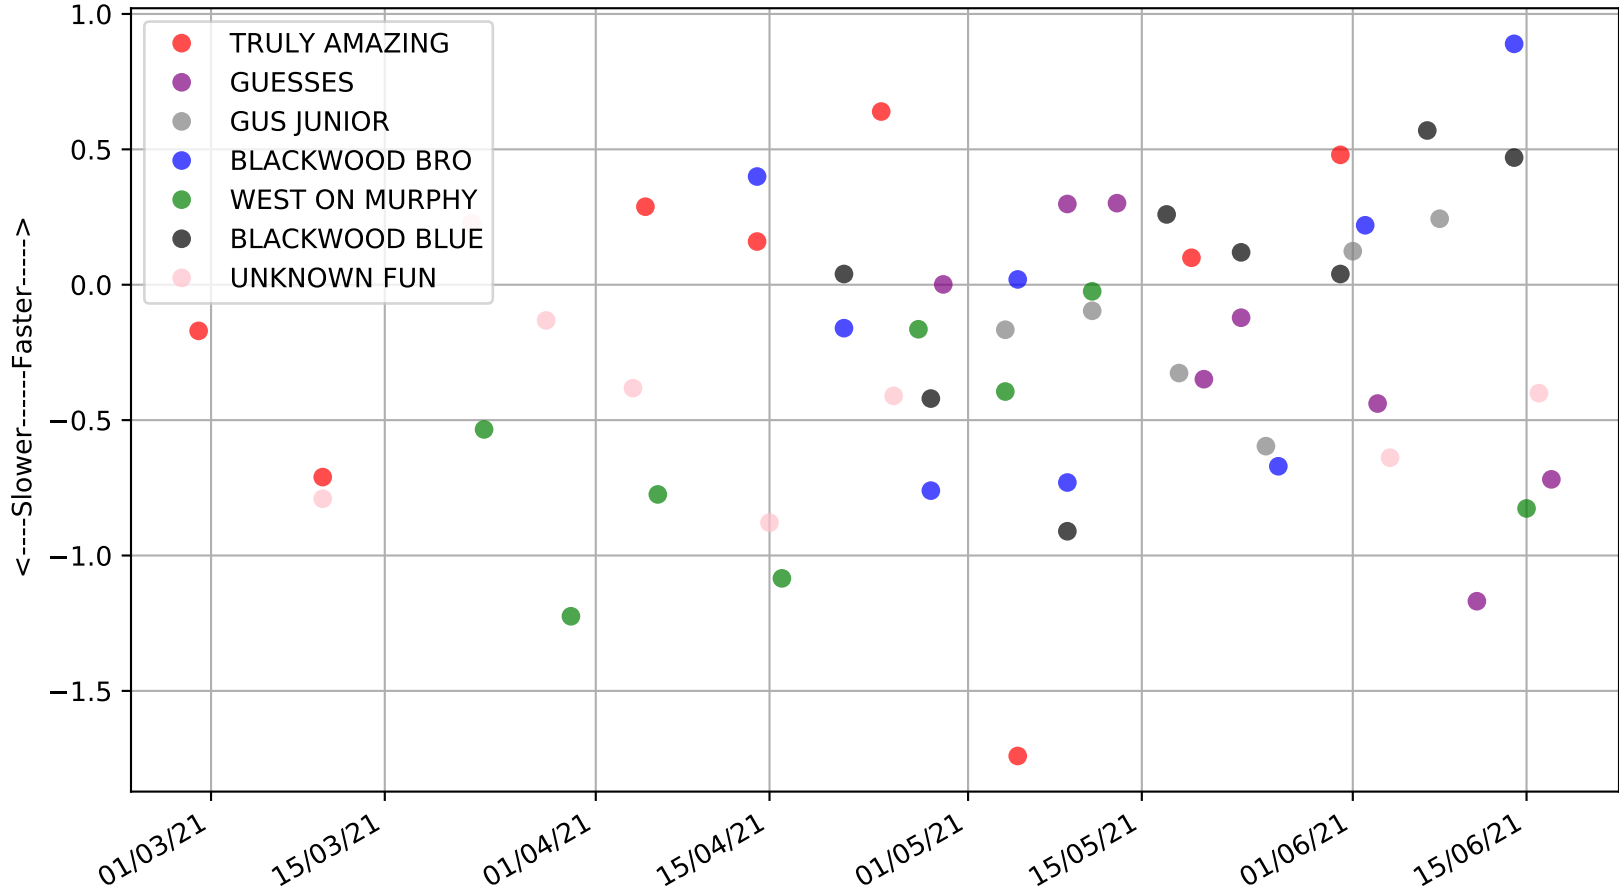

Cannington - 21st Jun
Race 10, AUTO OWLS BENTLEY, 380m, 5
Speed of dog compared with par win times of the track & distance it ran at