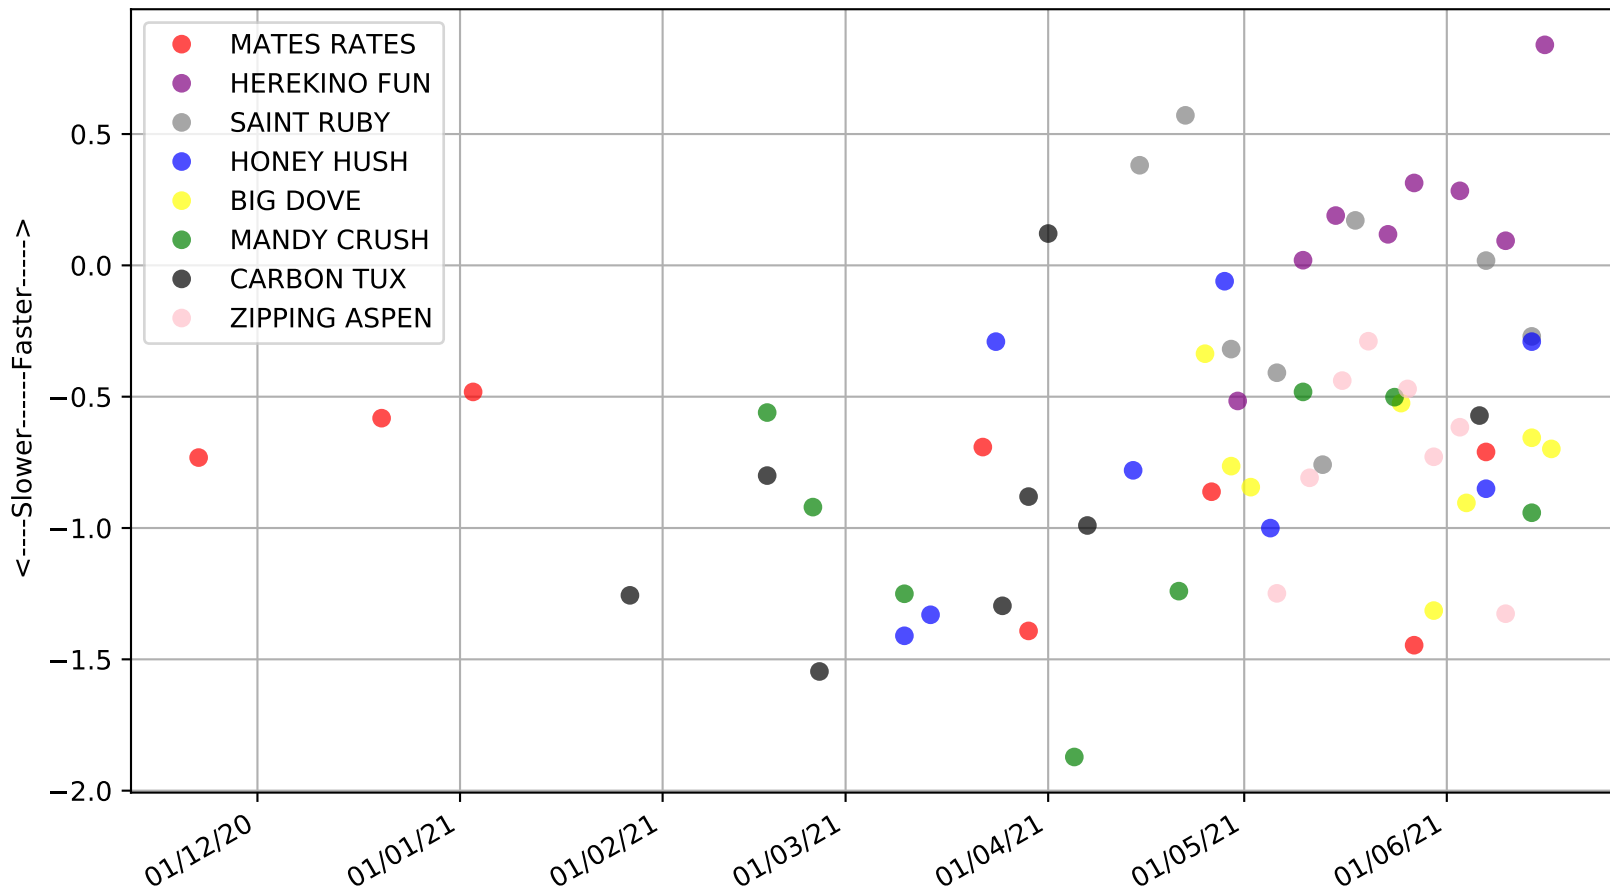

Cannington - 21st Jun
Race 5, GREYHOUND GOSSIP, 380m, X65

Speed of dog compared with par win times of the track & distance it ran at