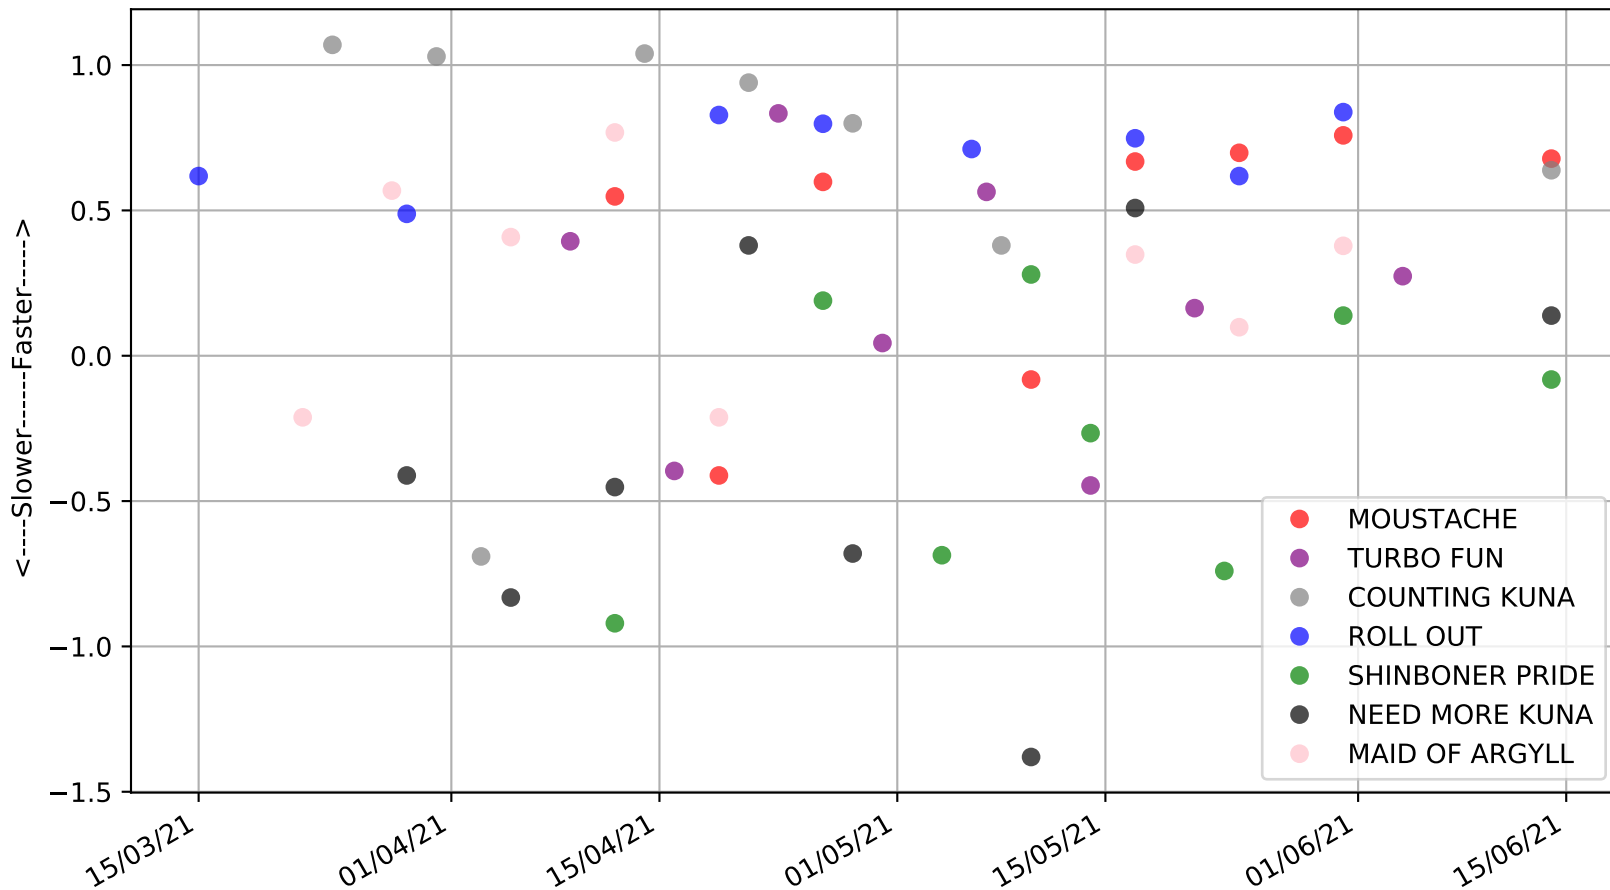

Cannington - 21st Jun
Race 6, PROPERTY PLUS REAL ESTATE, 275m, FFA
Speed of dog compared with par win times of the track & distance it ran at