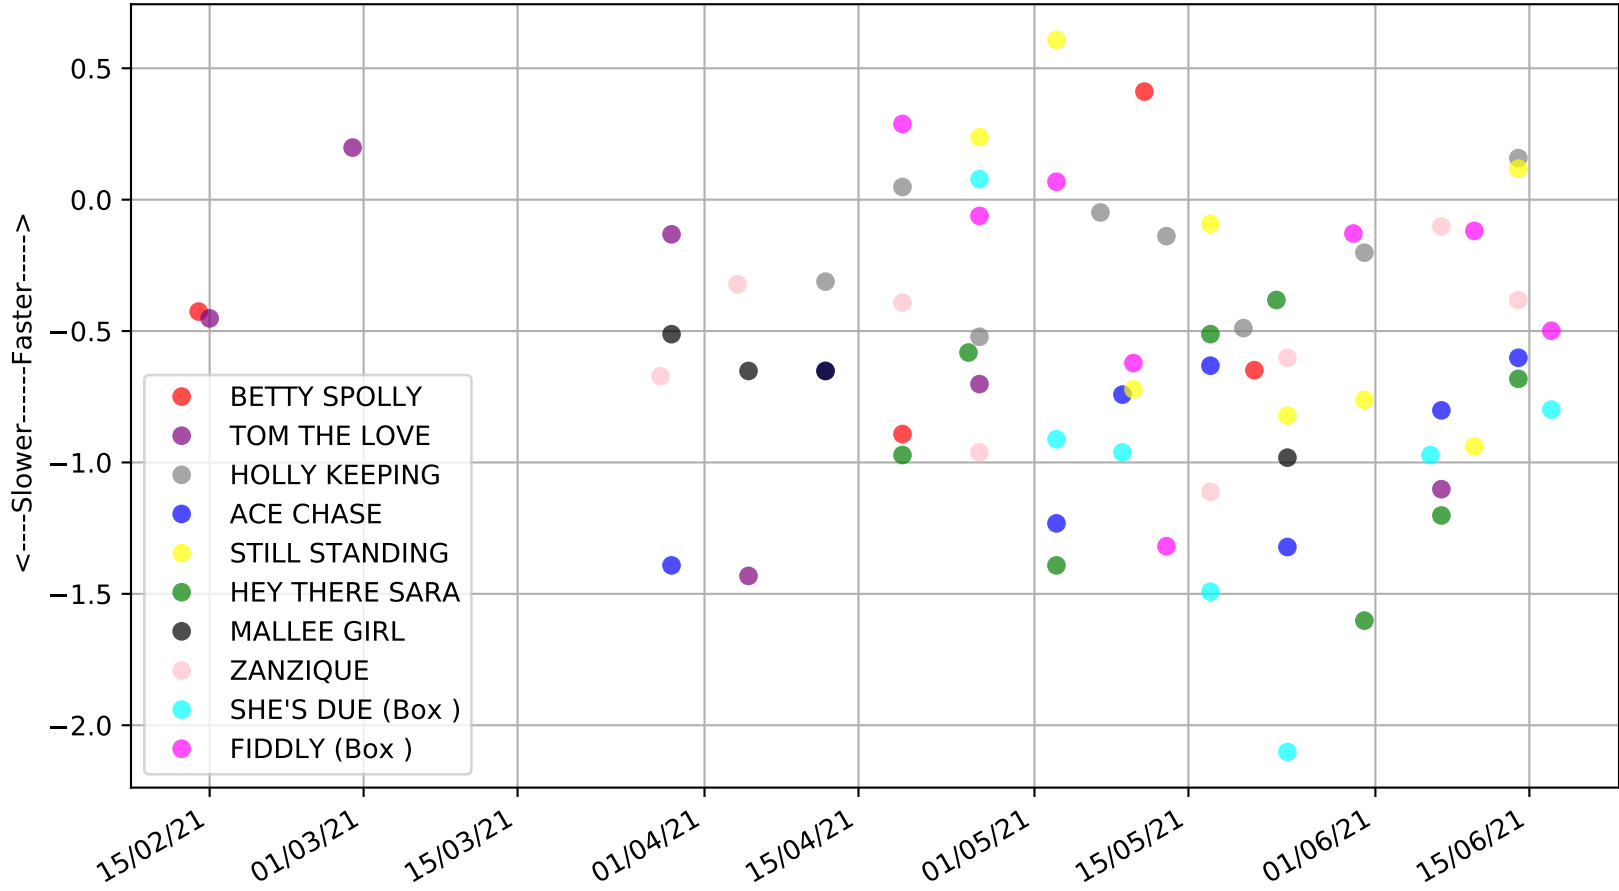

Cannington - 21st Jun
Race 9, SIGN STRATEGY CALL PHIL, 275m, 6
Speed of dog +50m or -50m of current race distance