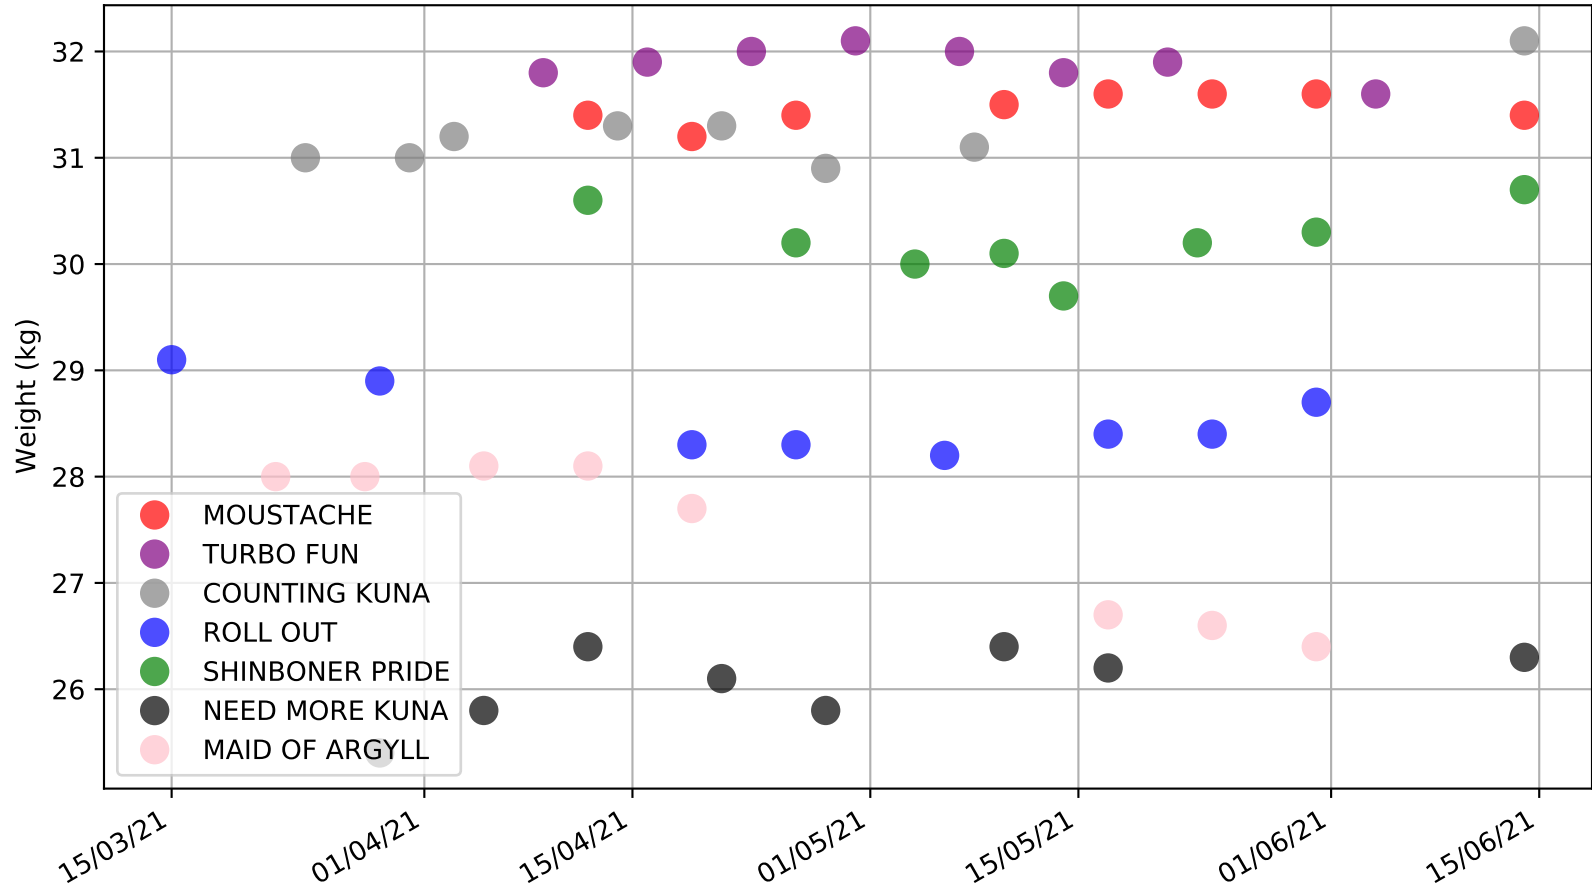

Cannington - 21st Jun
Race 6, PROPERTY PLUS REAL ESTATE, 275m, FFA
Previous race weights in kilograms