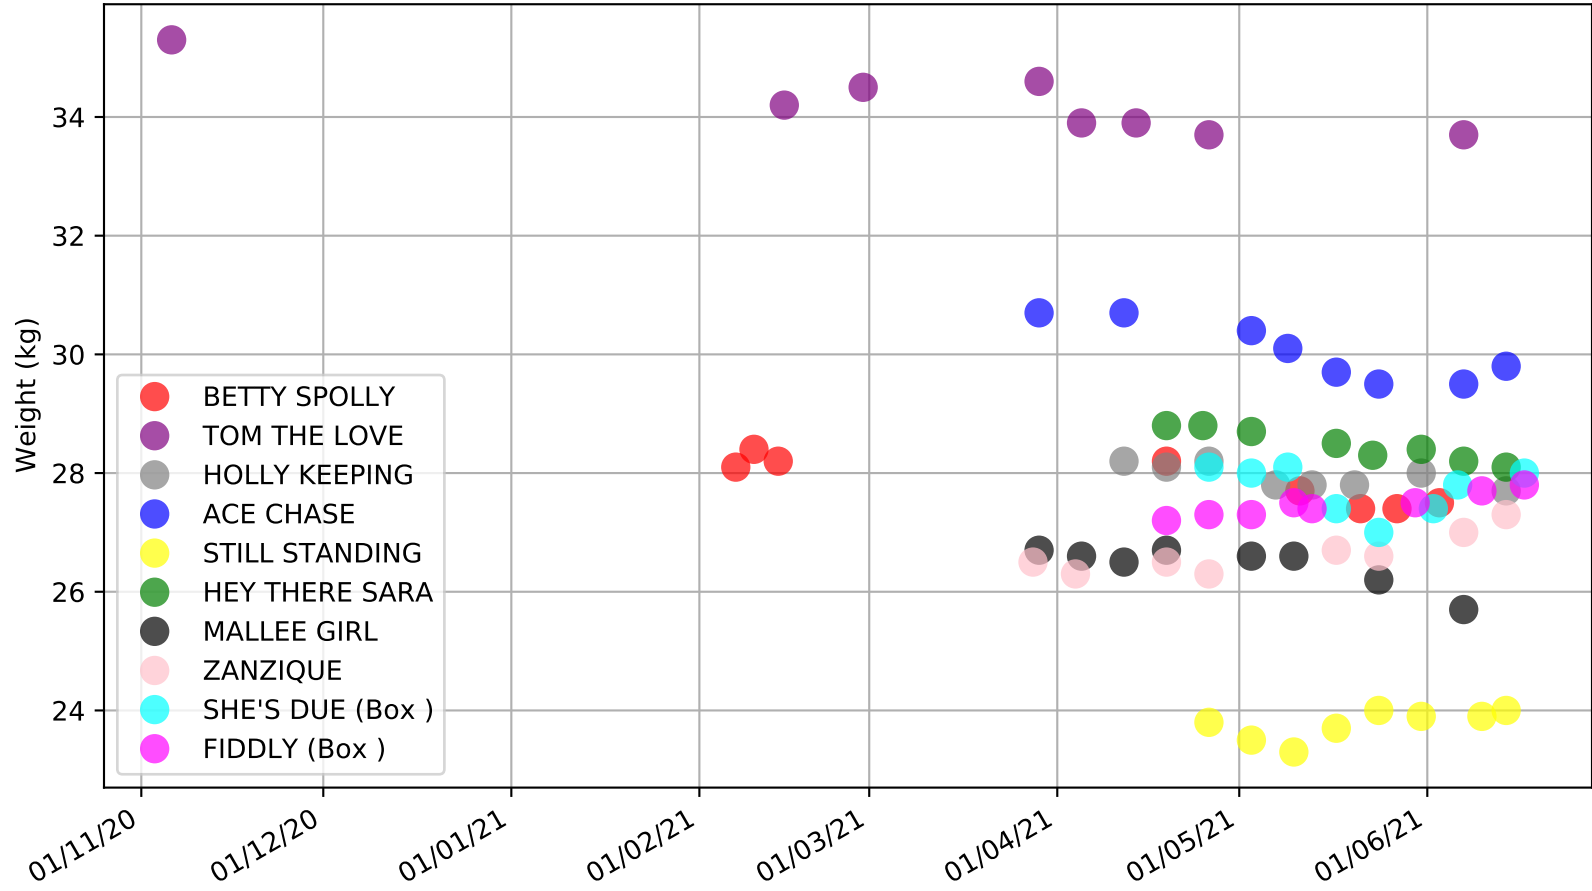

Cannington - 21st Jun
Race 9, SIGN STRATEGY CALL PHIL, 275m, 6
Previous race weights in kilograms