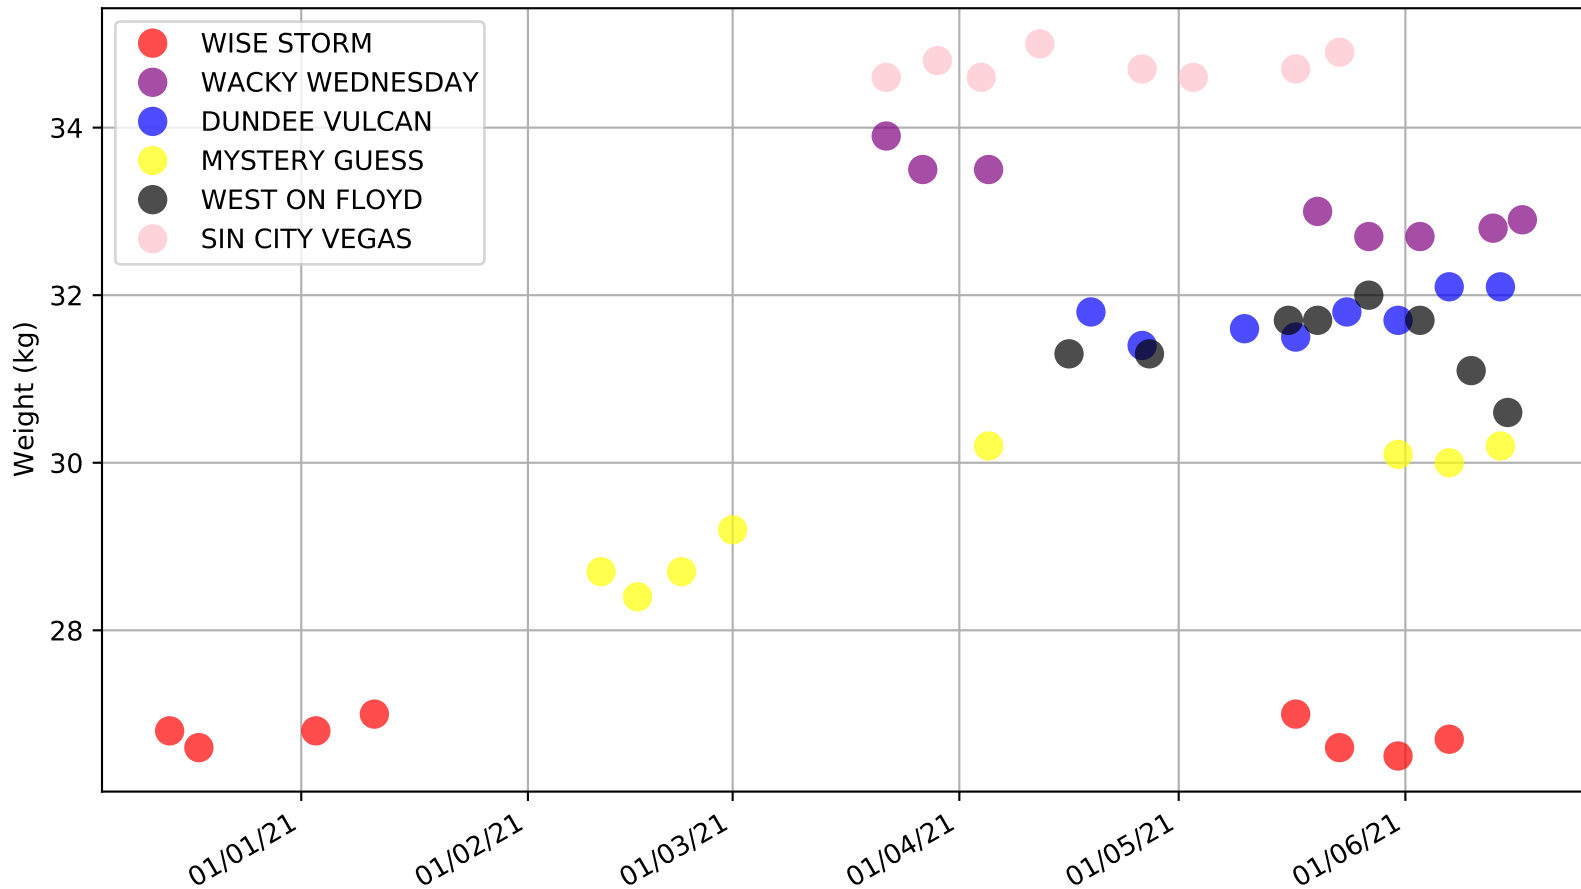

Cannington - 21st Jun
Race 3, "TRY THE CHEFS SPECIAL", 380m, 6
Previous race weights in kilograms