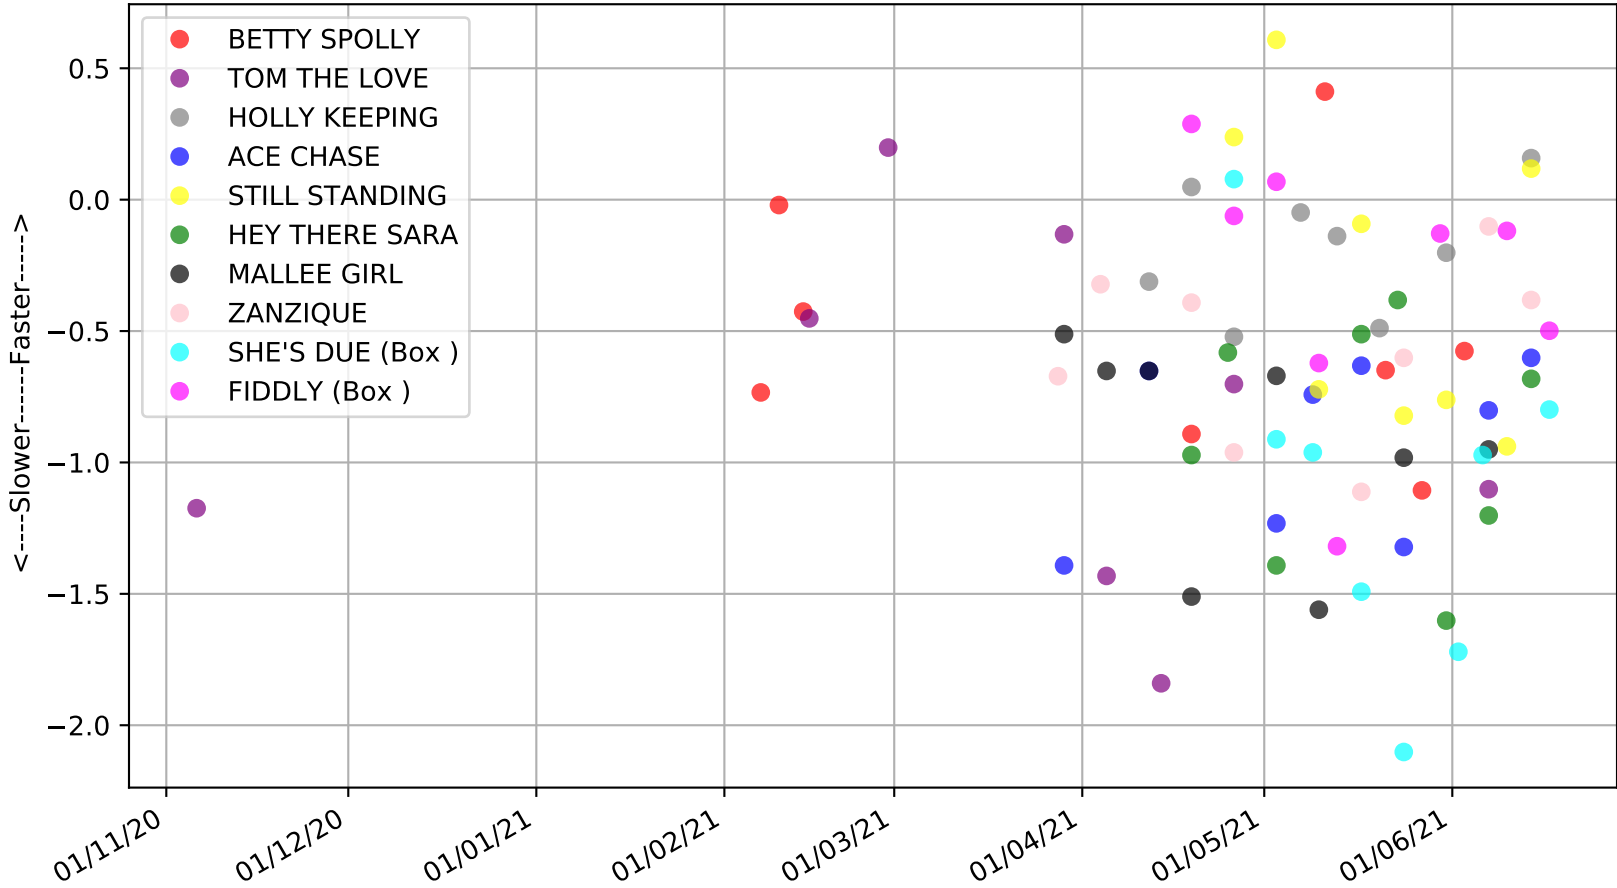

Cannington - 21st Jun
Race 9, SIGN STRATEGY CALL PHIL, 275m, 6
Speed of dog compared with par win times of the track & distance it ran at