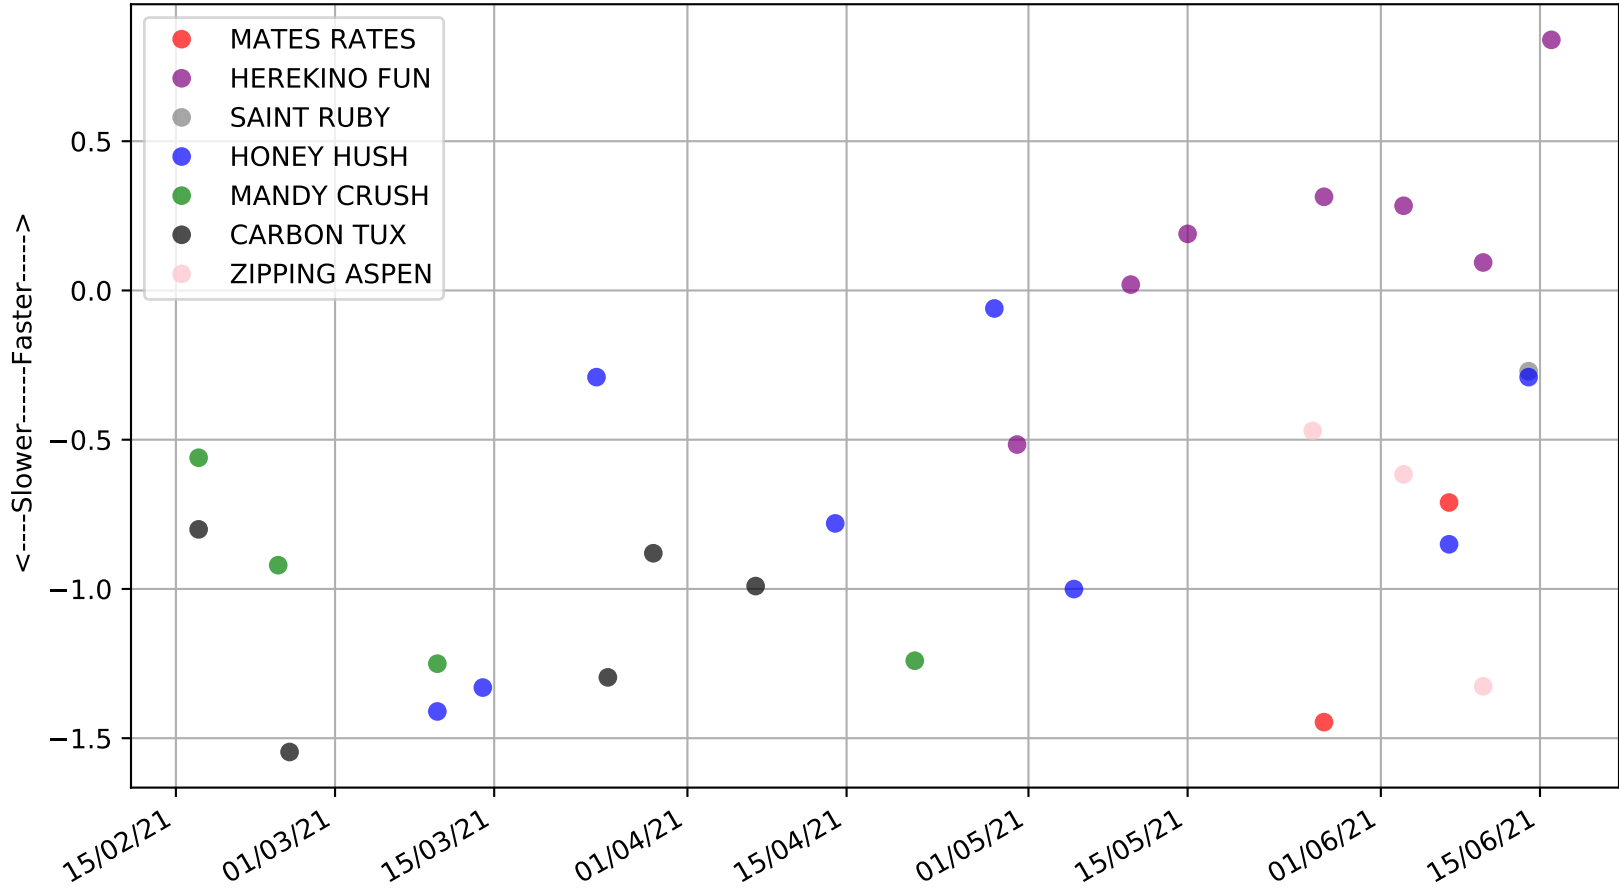

Cannington - 21st Jun
Race 5, GREYHOUND GOSSIP, 380m, X65
Speed of dog +50m or -50m of current race distance