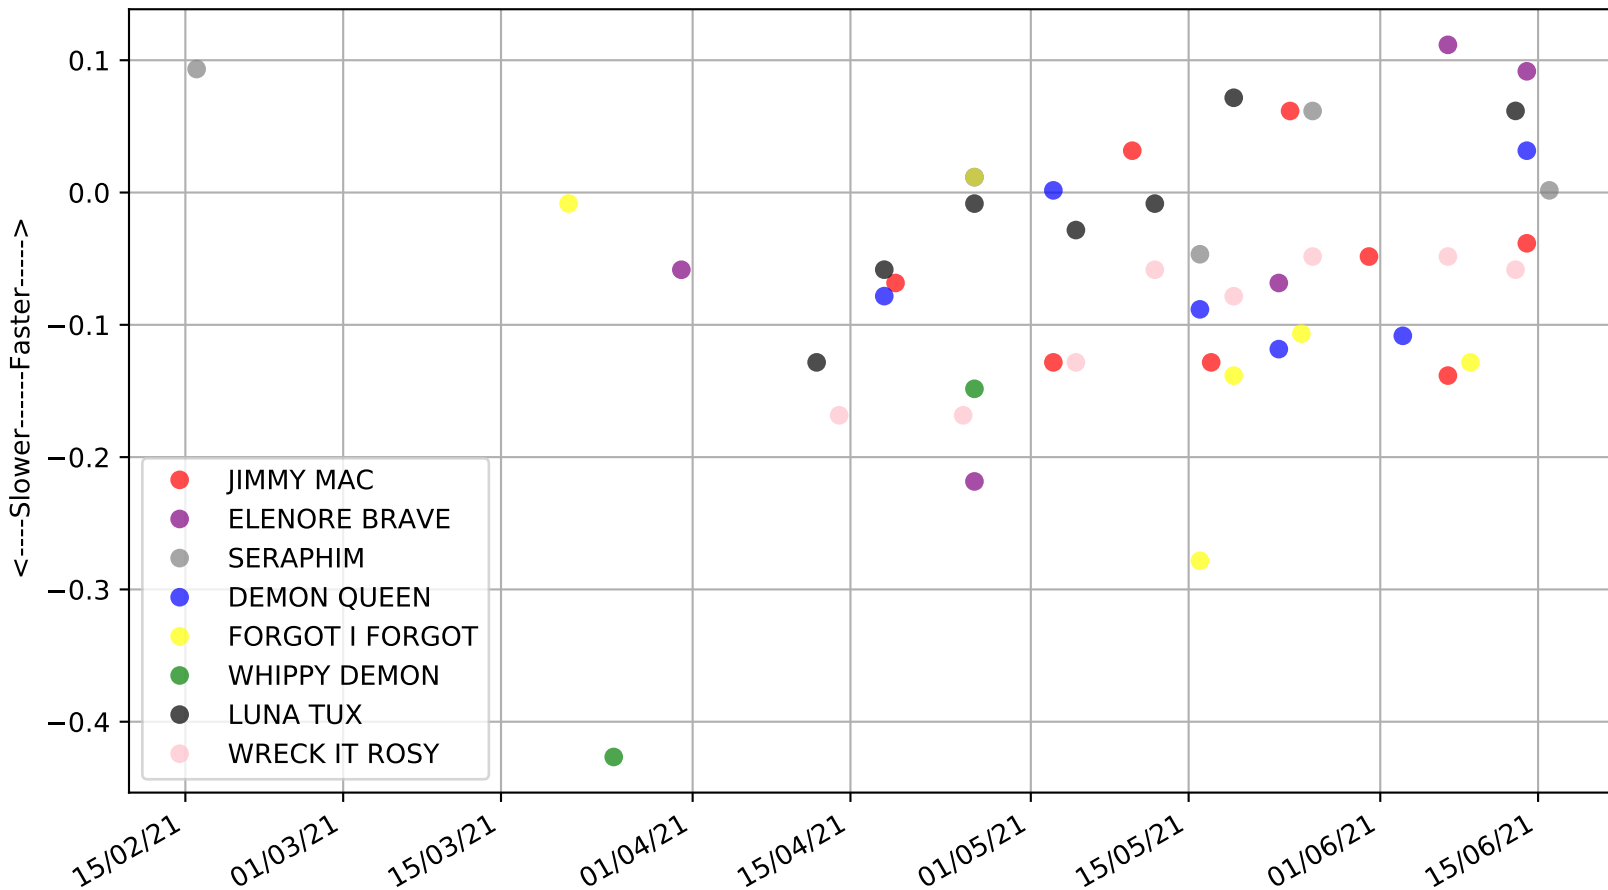

Cannington - 21st Jun
Race 2, BOX 1 RESTAURANT OPEN, 275m, N
Early Speed compared with par early speed