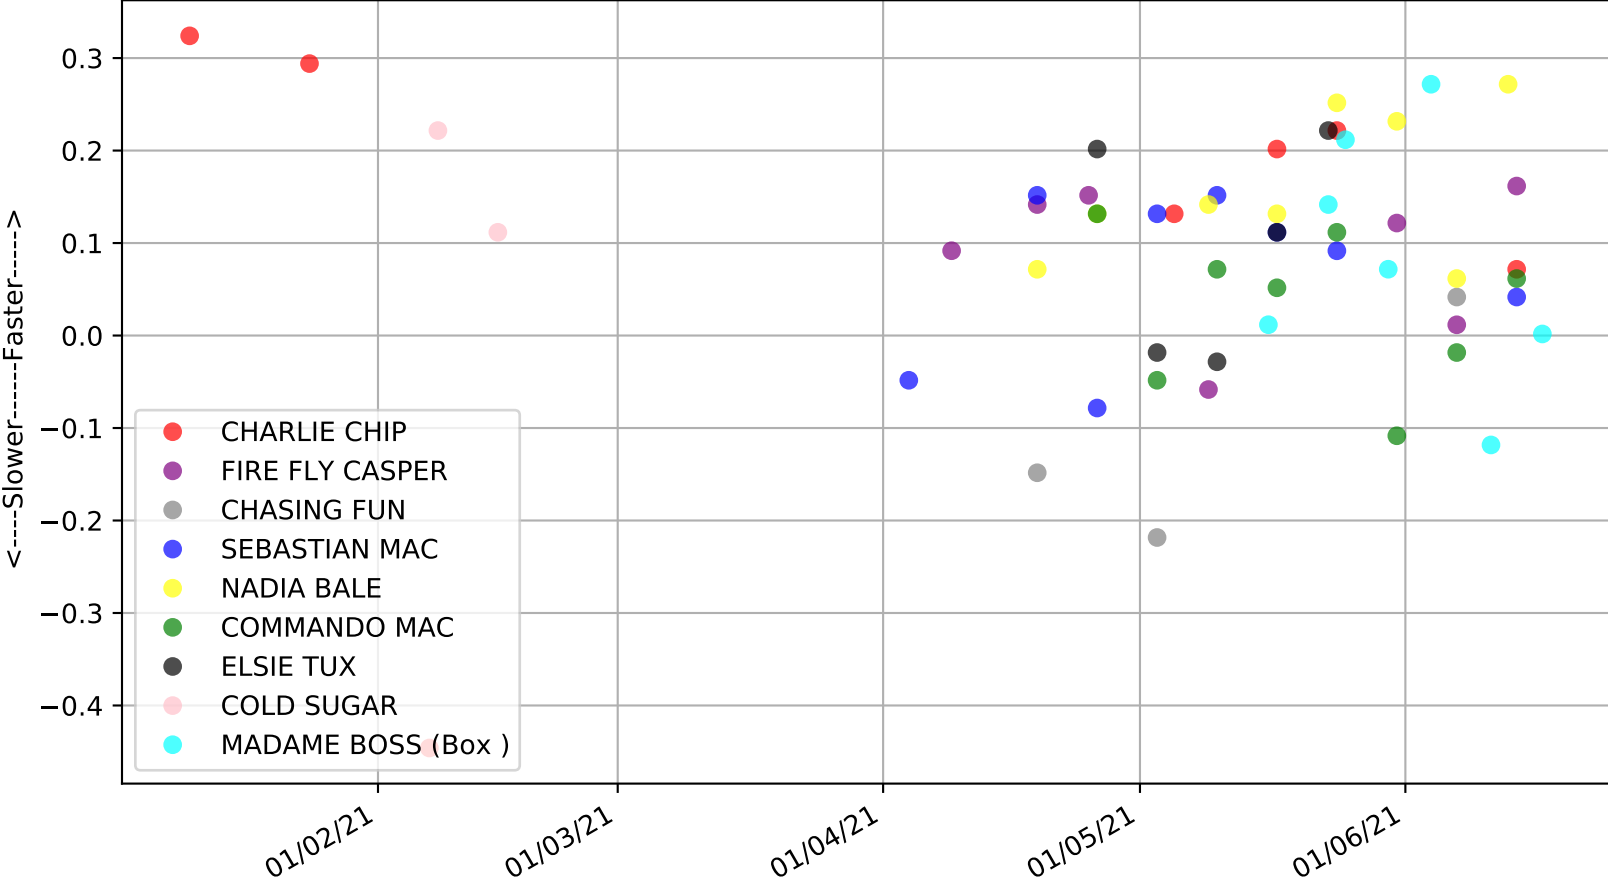

Cannington - 21st Jun
Race 8, GREYHOUNDFACTS.COM.AU, 275m, 5
Early Speed compared with par early speed