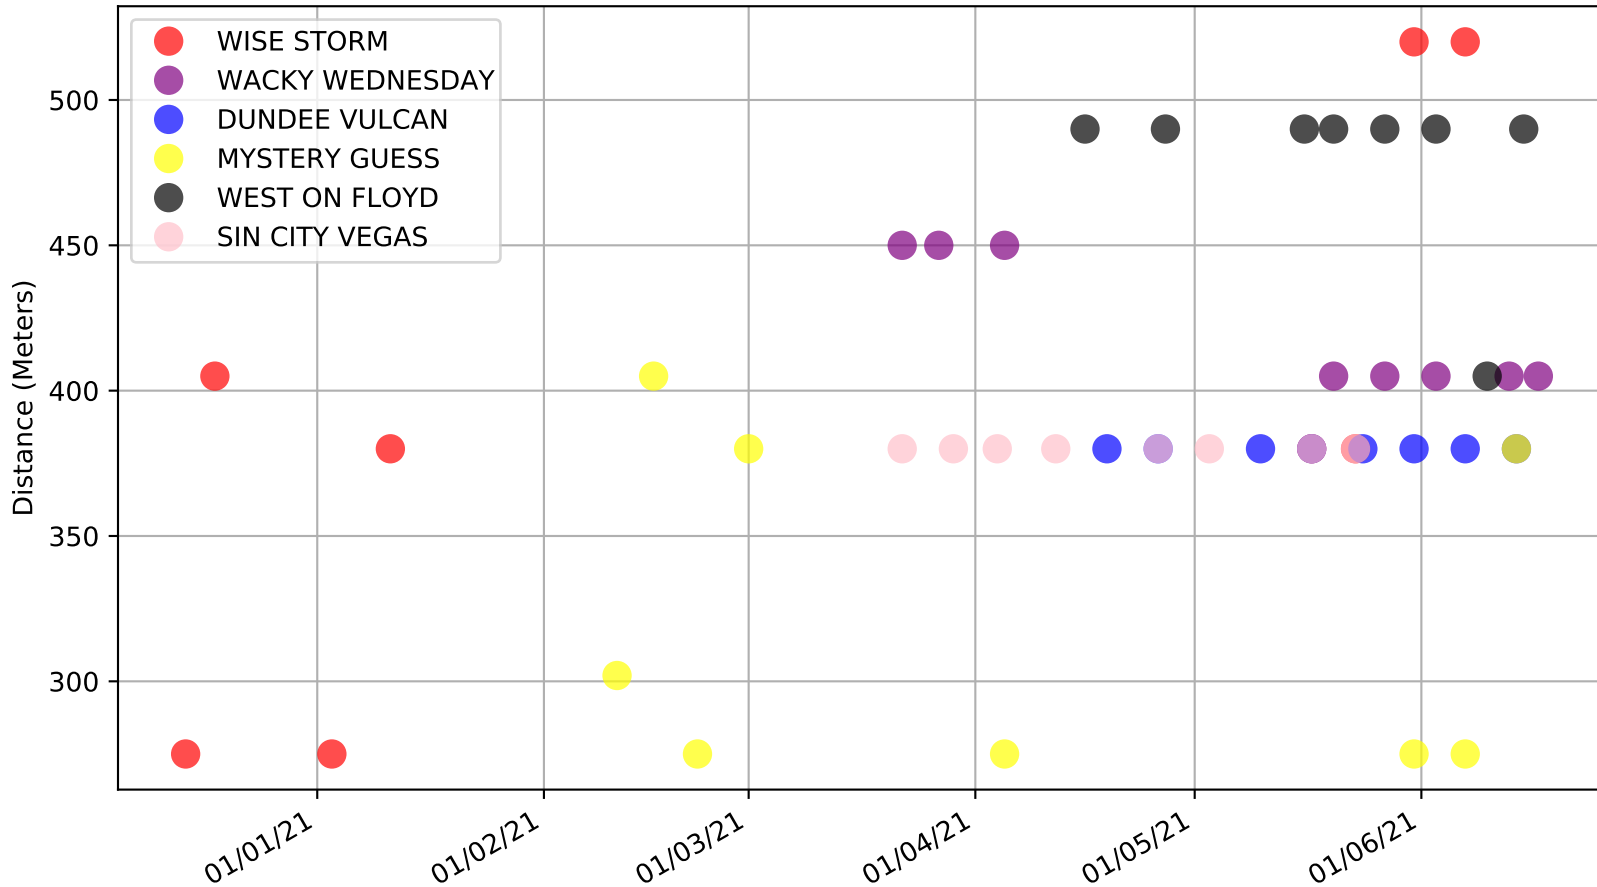

Cannington - 21st Jun
Race 3, "TRY THE CHEFS SPECIAL", 380m, 6
Speed of dog compared with par win times of the track & distance it ran at

Cannington - 21st Jun
Race 3, "TRY THE CHEFS SPECIAL", 380m, 6
Previous race distances in meters