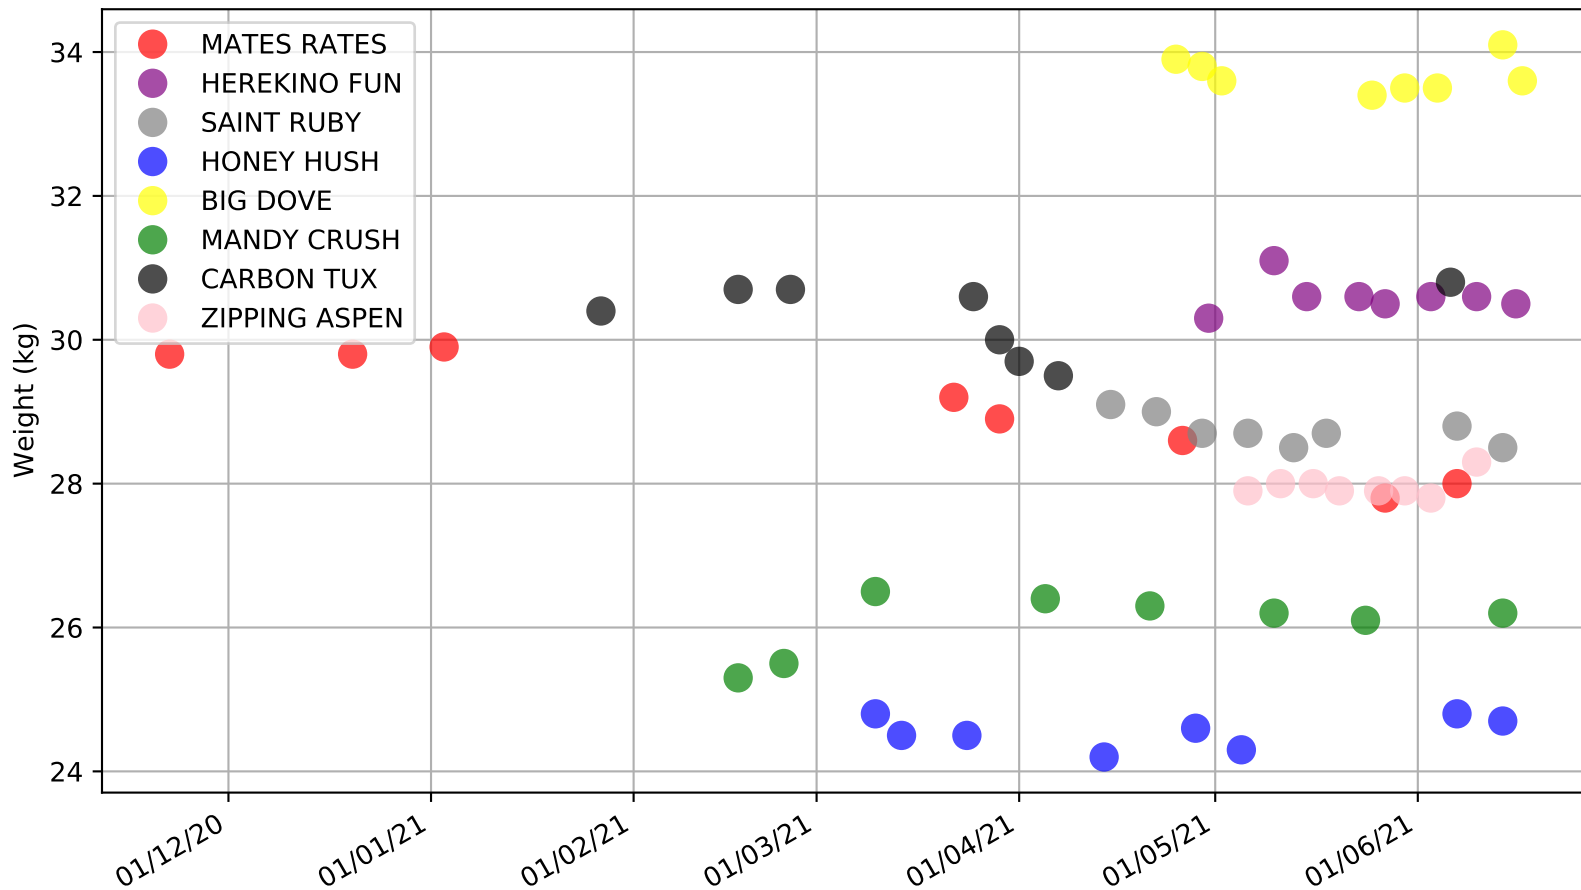

Cannington - 21st Jun
Race 5, GREYHOUND GOSSIP, 380m, X65
Previous race weights in kilograms