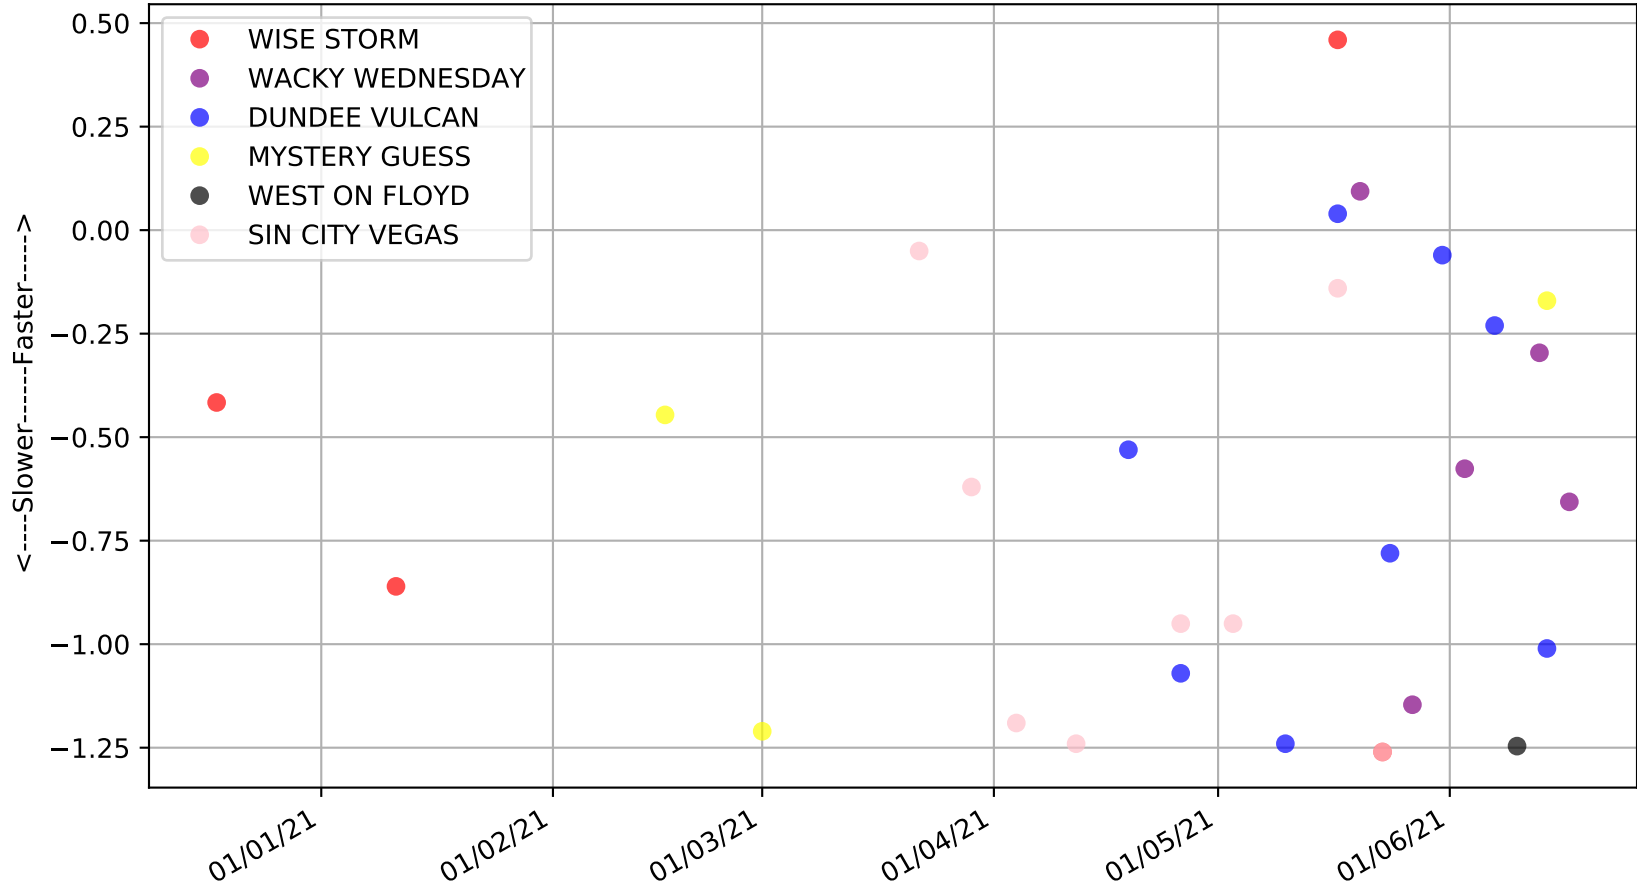

Cannington - 21st Jun
Race 3, "TRY THE CHEFS SPECIAL", 380m, 6
Speed of dog +50m or -50m of current race distance