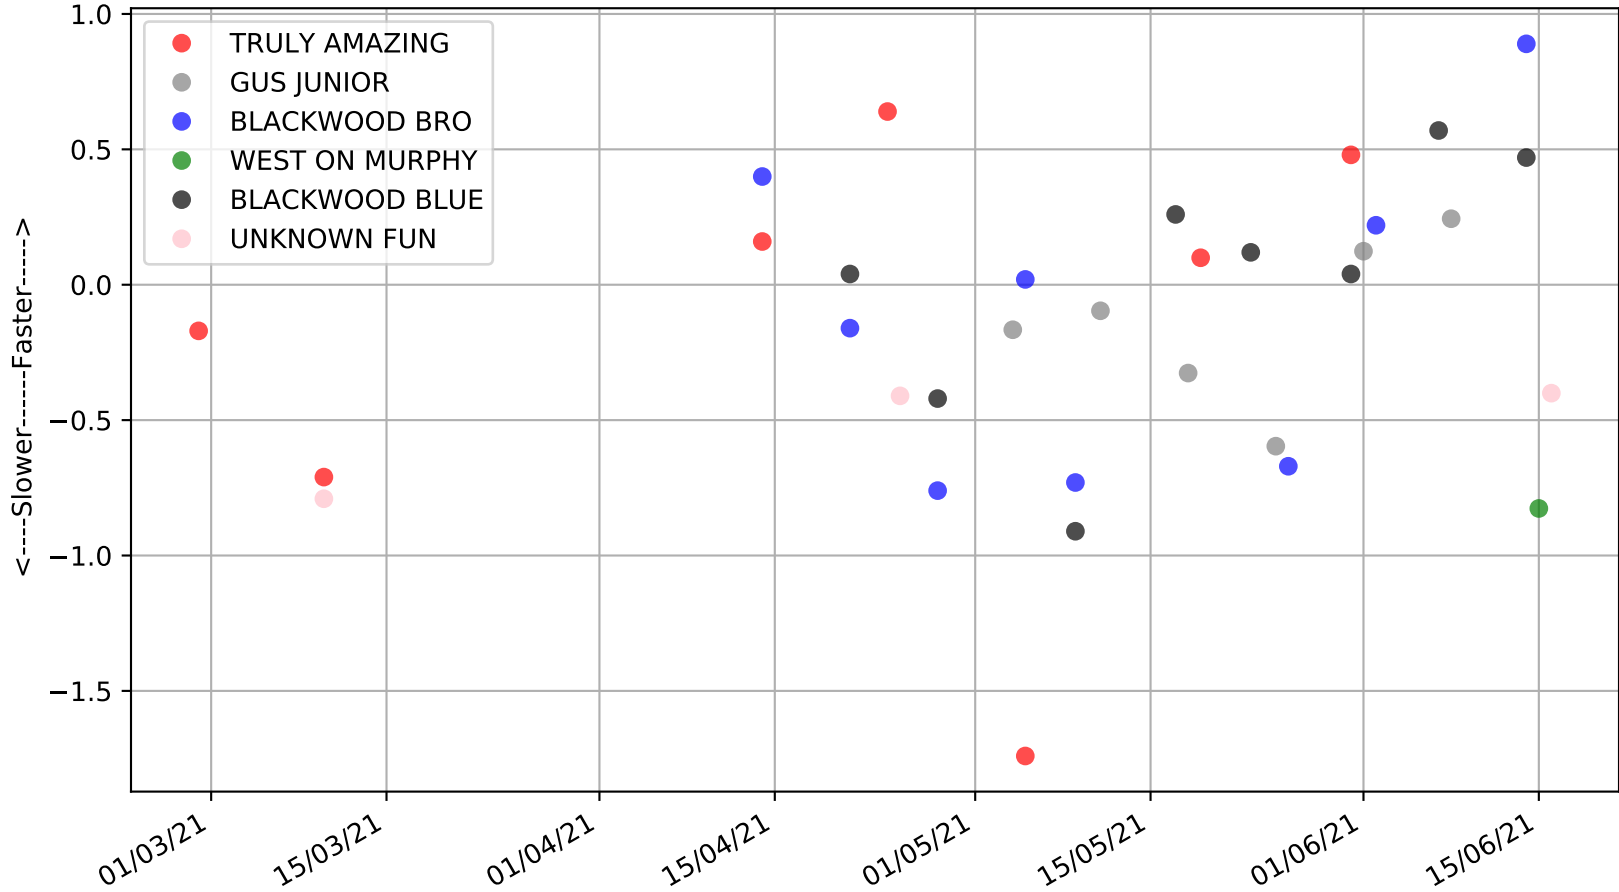

Cannington - 21st Jun
Race 10, AUTO OWLS BENTLEY, 380m, 5
Speed of dog +50m or -50m of current race distance