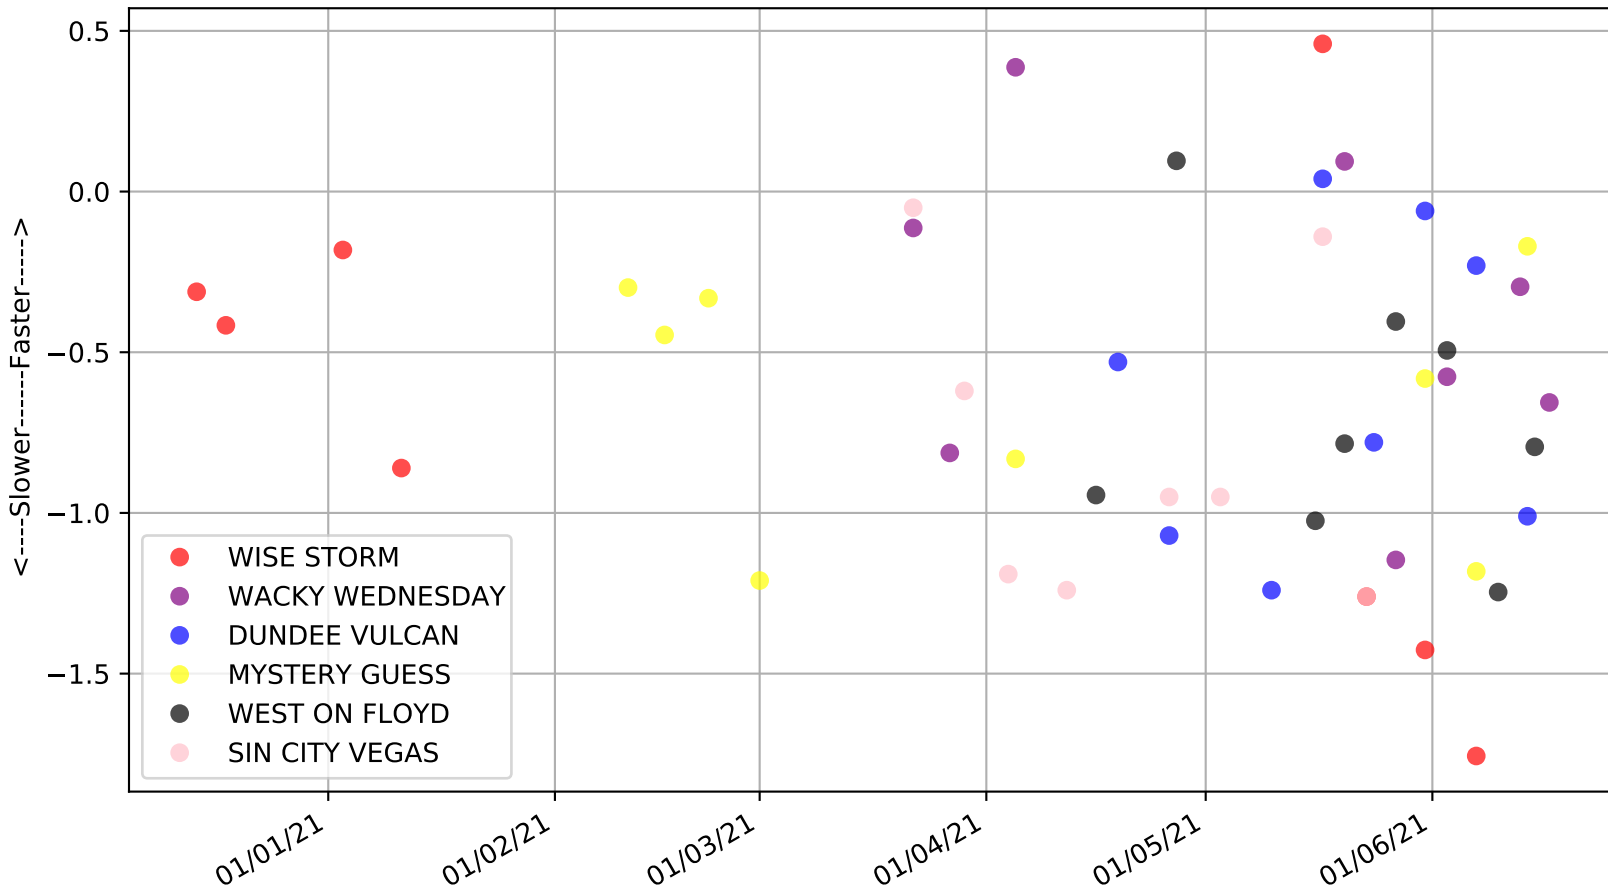

Cannington - 21st Jun
Race 3, "TRY THE CHEFS SPECIAL", 380m, 6
Speed of dog compared with par win times of the track & distance it ran at

Cannington - 21st Jun
Race 3, "TRY THE CHEFS SPECIAL", 380m, 6
Speed of dog +50m or -50m of current race distance