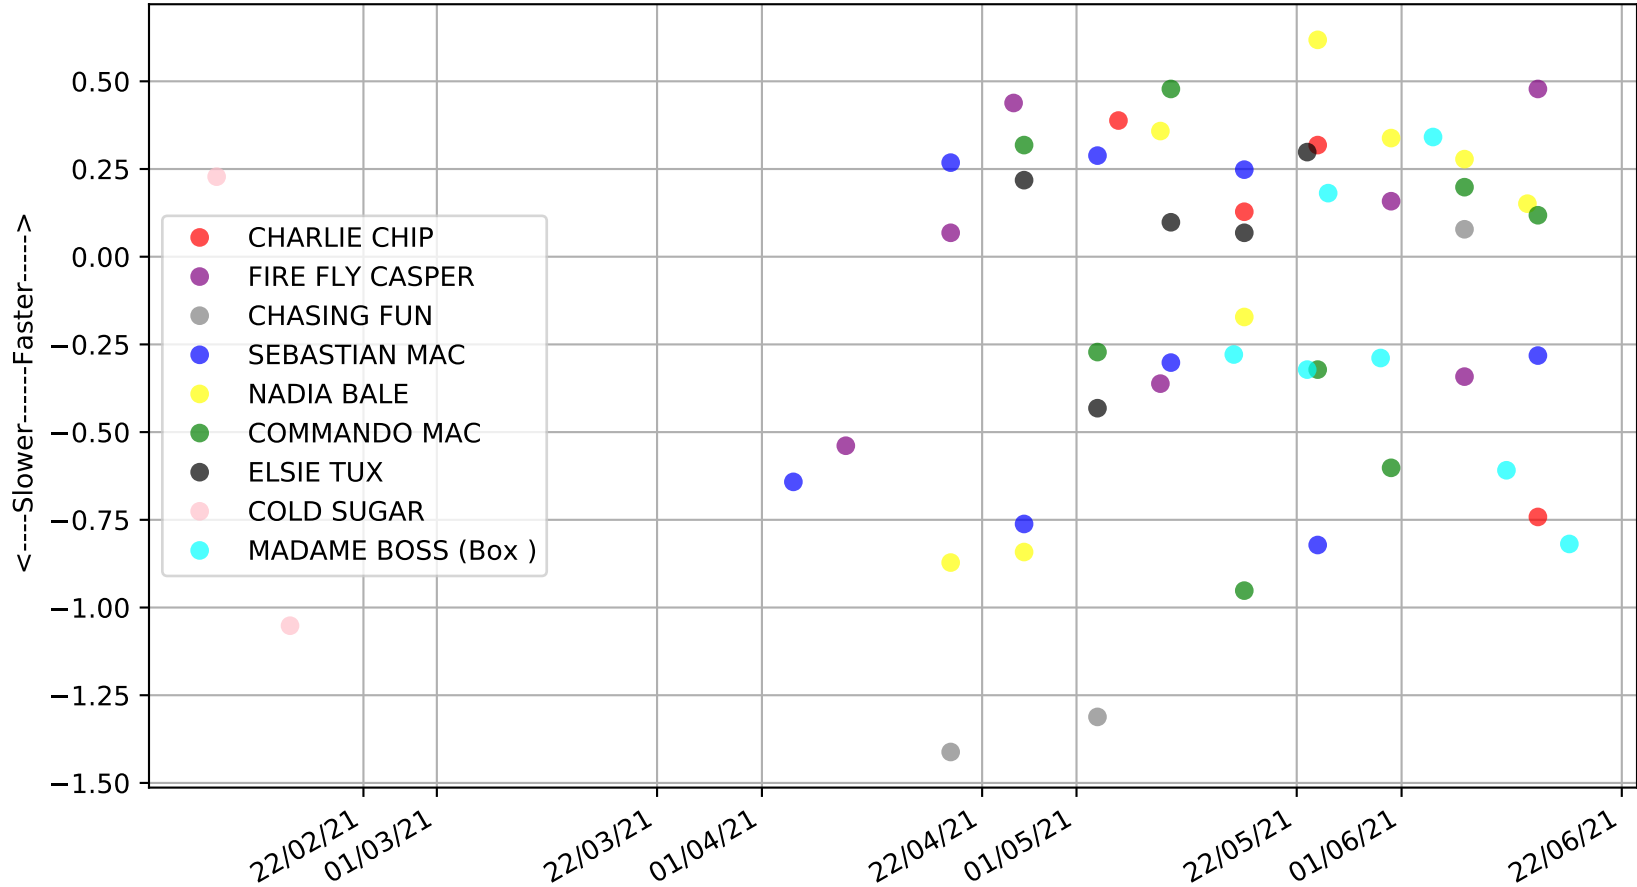

Cannington - 21st Jun
Race 8, GREYHOUNDFACTS.COM.AU, 275m, 5
Speed of dog +50m or -50m of current race distance