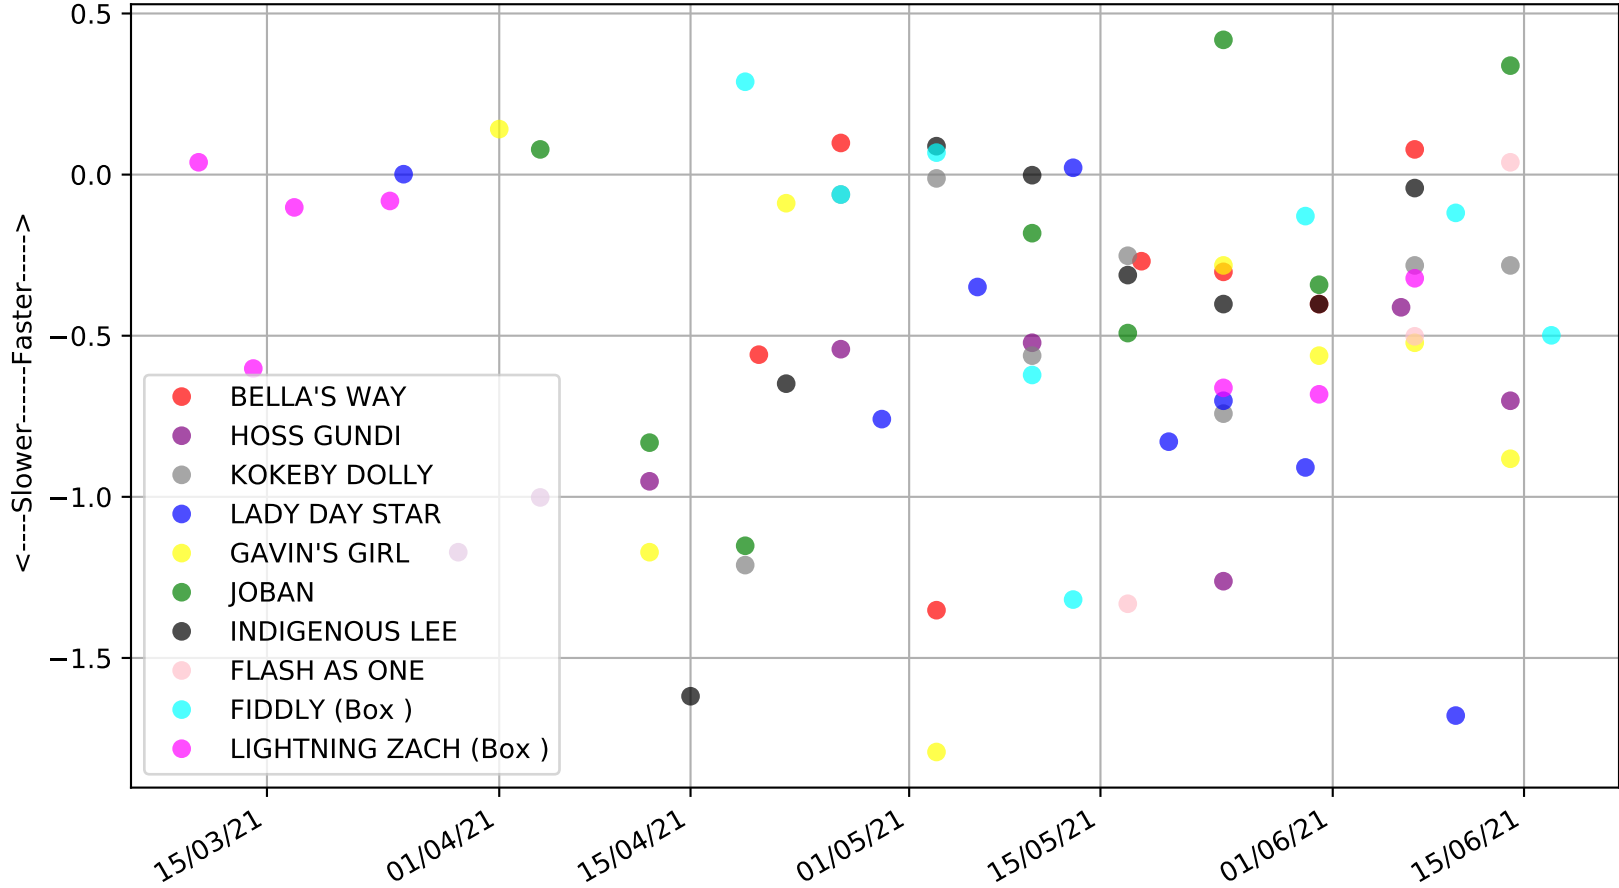

Cannington - 21st Jun
Race 4, LOVE THE CHASE, 275m, 6
Speed of dog +50m or -50m of current race distance