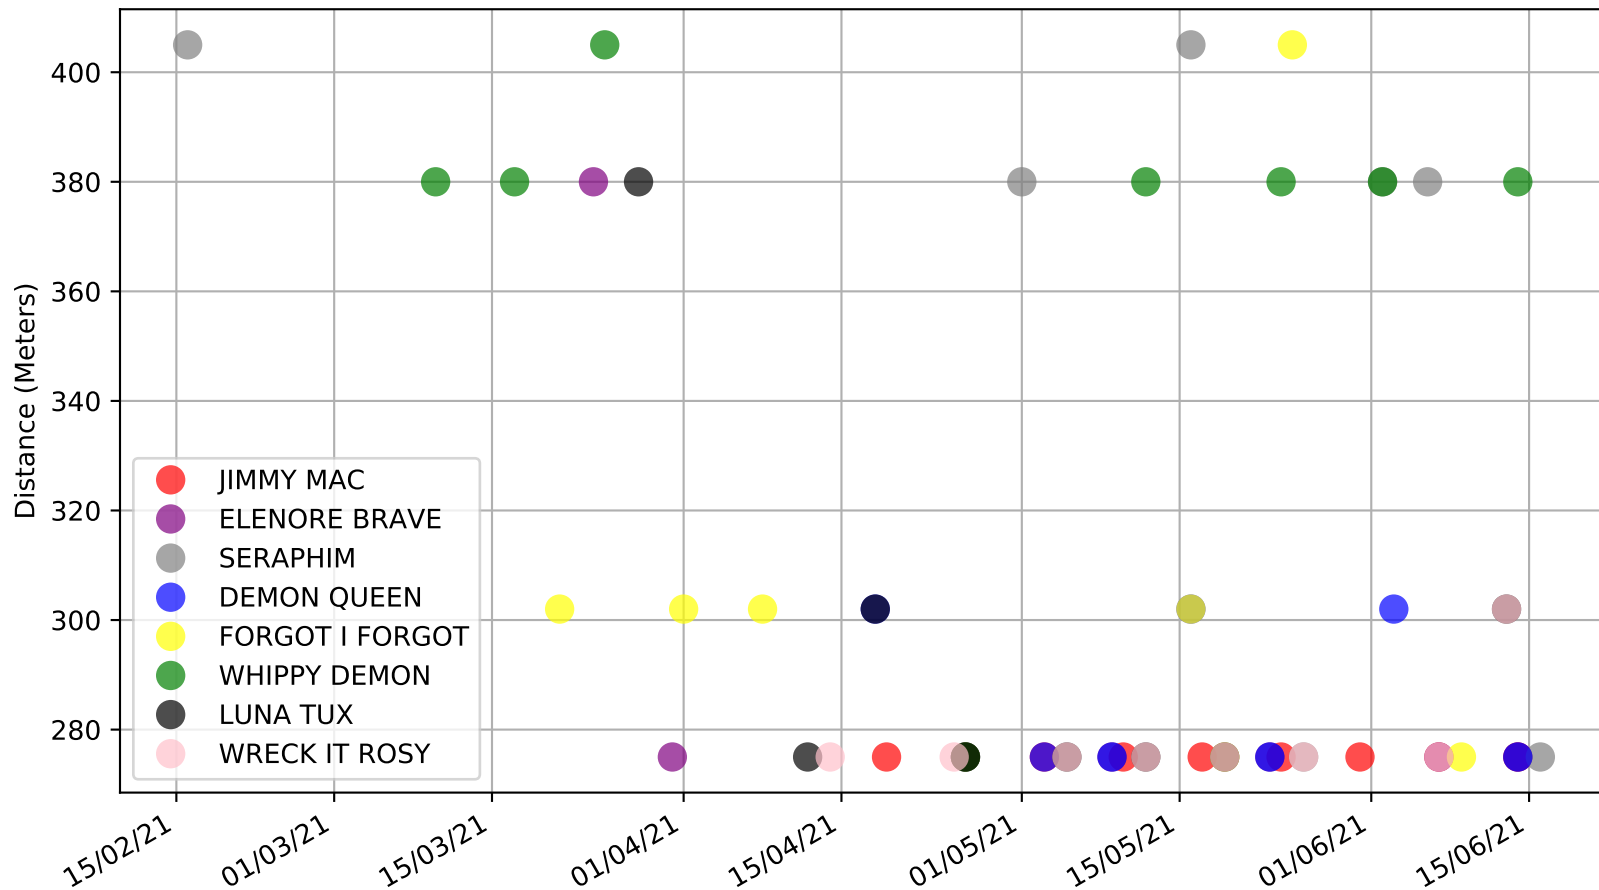

Cannington - 21st Jun
Race 2, BOX 1 RESTAURANT OPEN, 275m, N
Previous race distances in meters