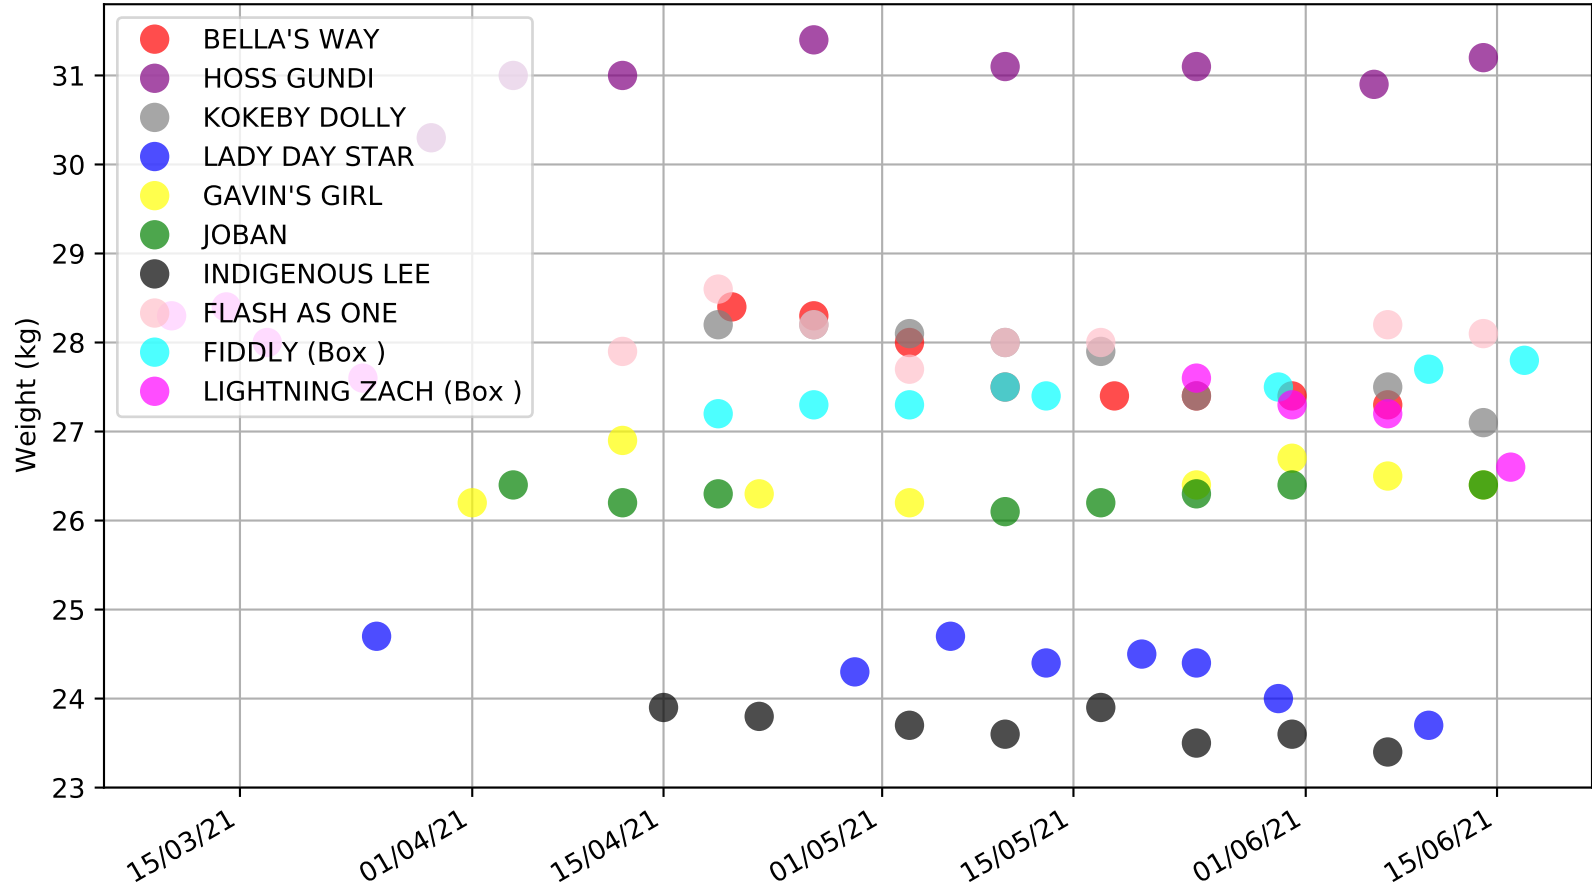

Cannington - 21st Jun
Race 4, LOVE THE CHASE, 275m, 6
Previous race weights in kilograms