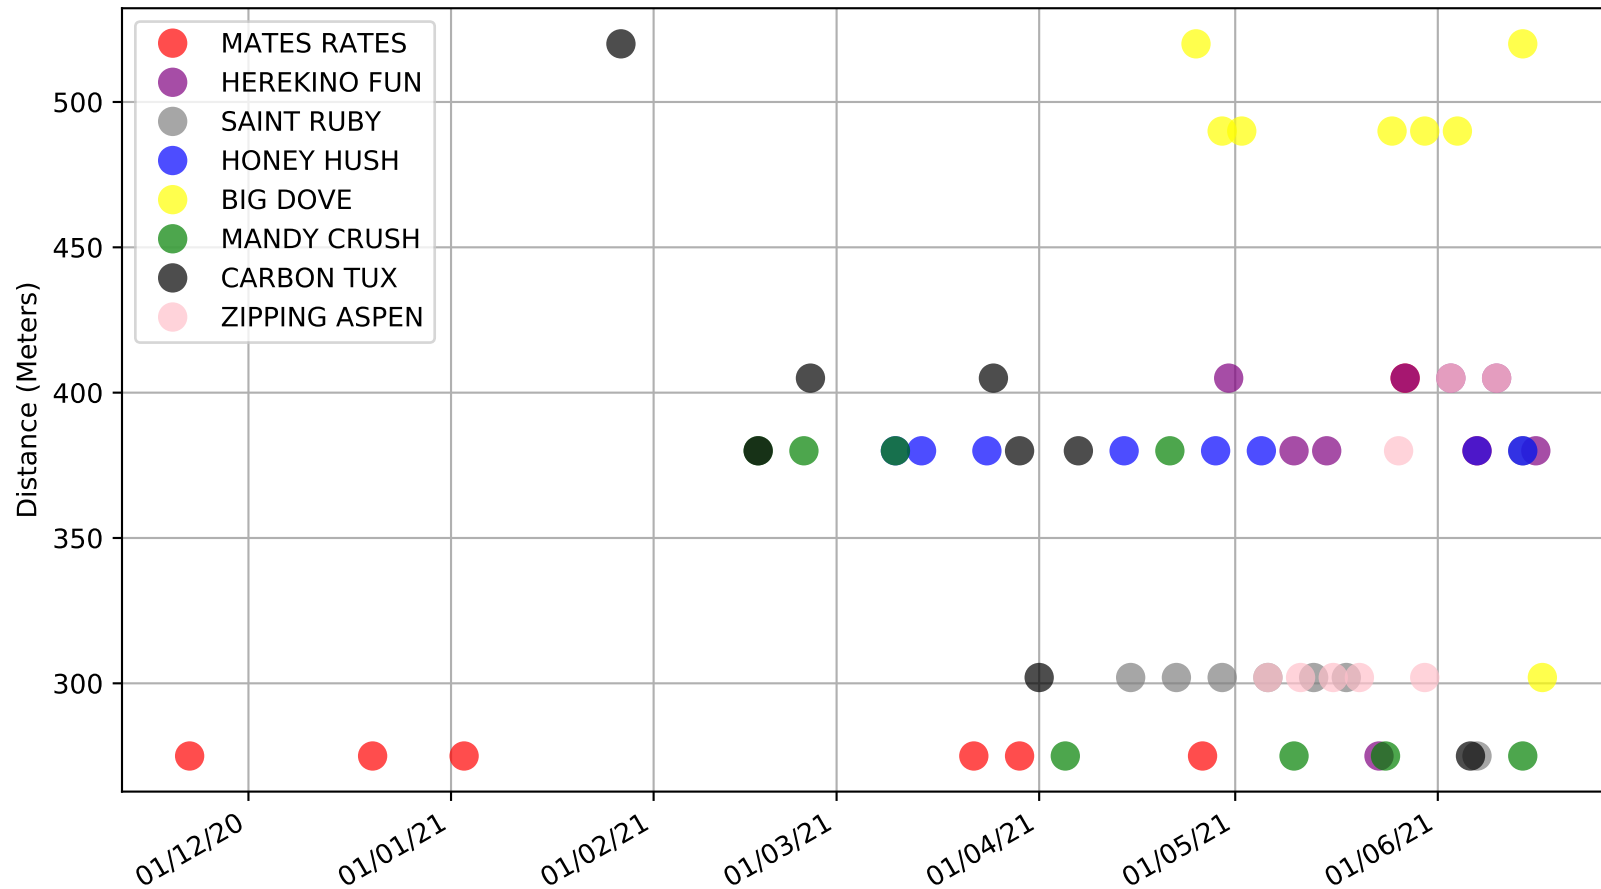

Cannington - 21st Jun
 Race 5, GREYHOUND GOSSIP, 380m, X65
 Previous race distances in meters

Cannington - 21st Jun
Race 5, GREYHOUND GOSSIP, 380m, X65

Speed of dog compared with par win times of the track & distance it ran at