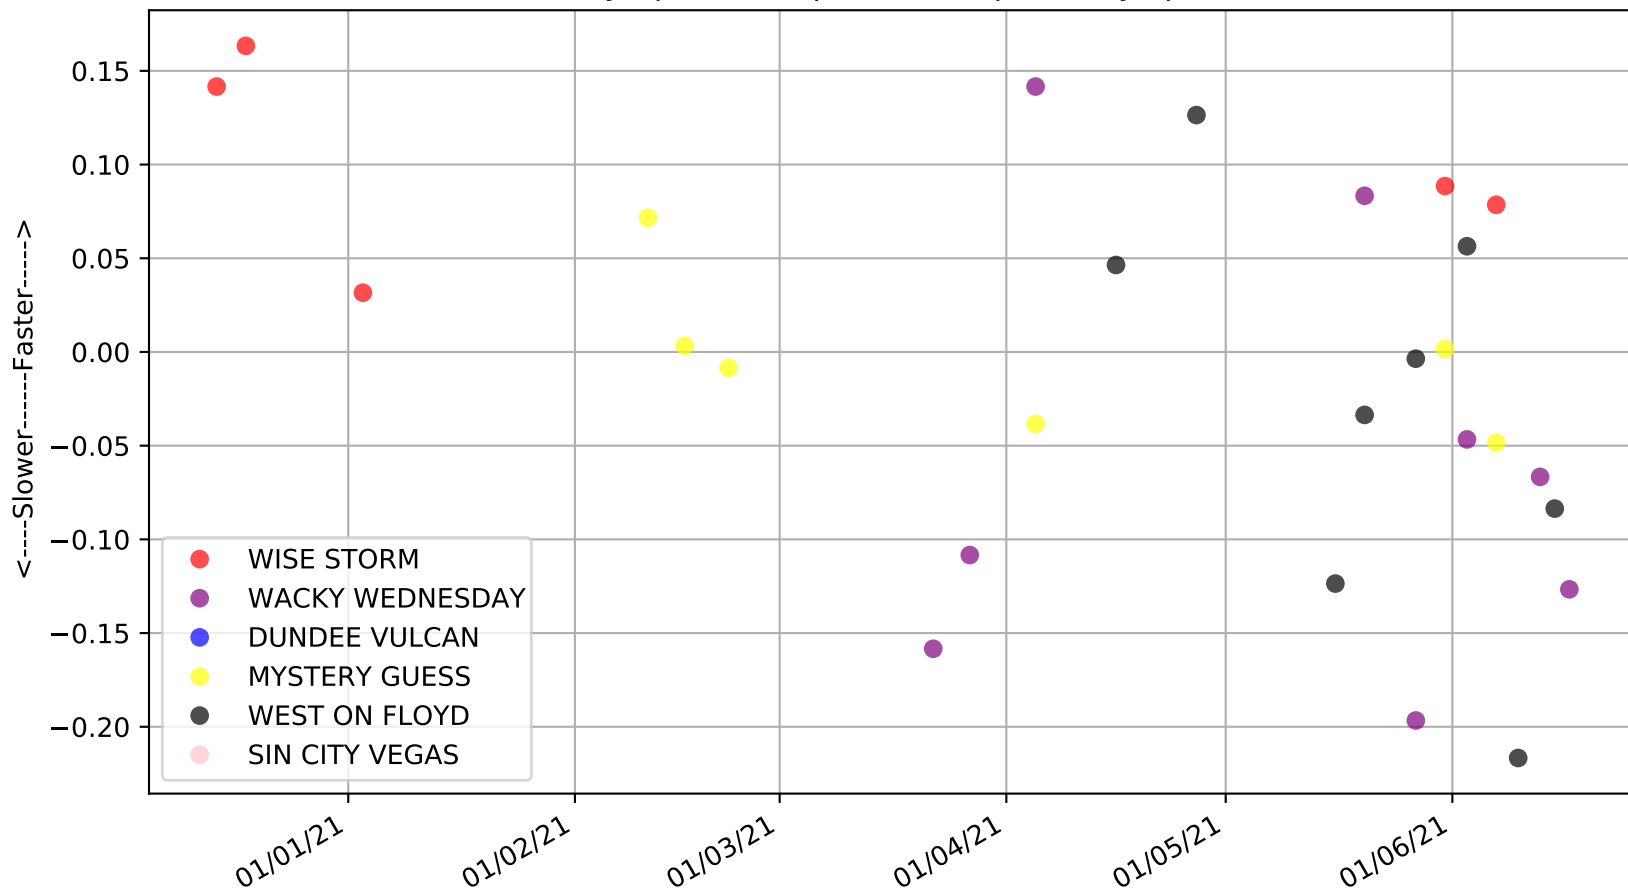

Cannington - 21st Jun
Race 3, "TRY THE CHEFS SPECIAL", 380m, 6
Early Speed compared with par early speed