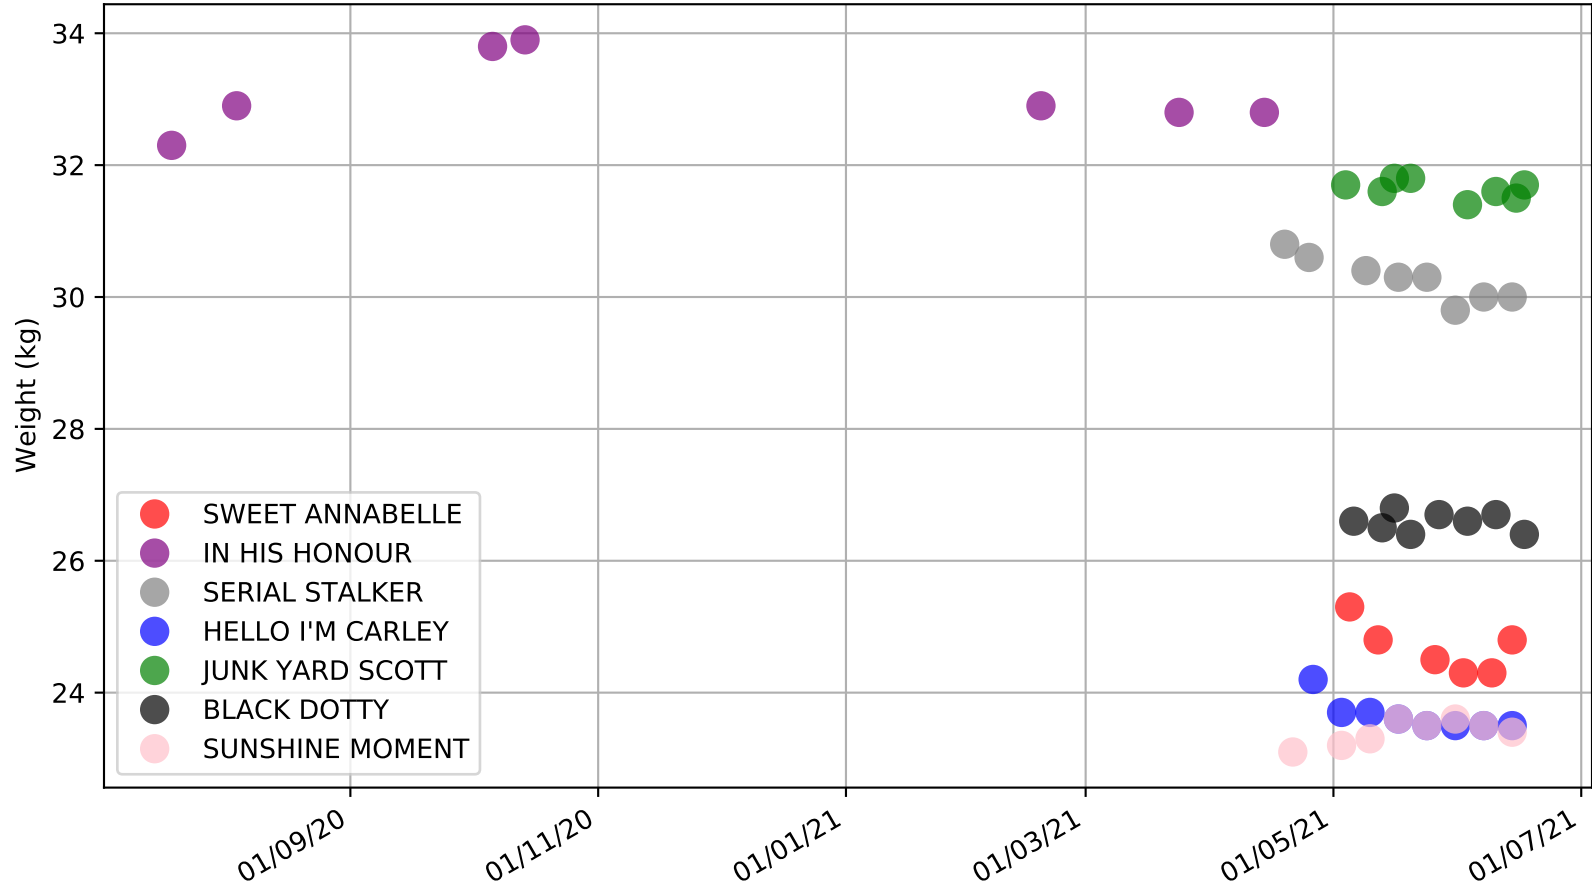

Cannington - 21st Jun
Race 1, FREE ENTRY TABTOUCH PARK, 275m, M
Speed of dog +50m or -50m of current race distance

Cannington - 21st Jun
Race 1, FREE ENTRY TABTOUCH PARK, 275m, M
Previous race weights in kilograms