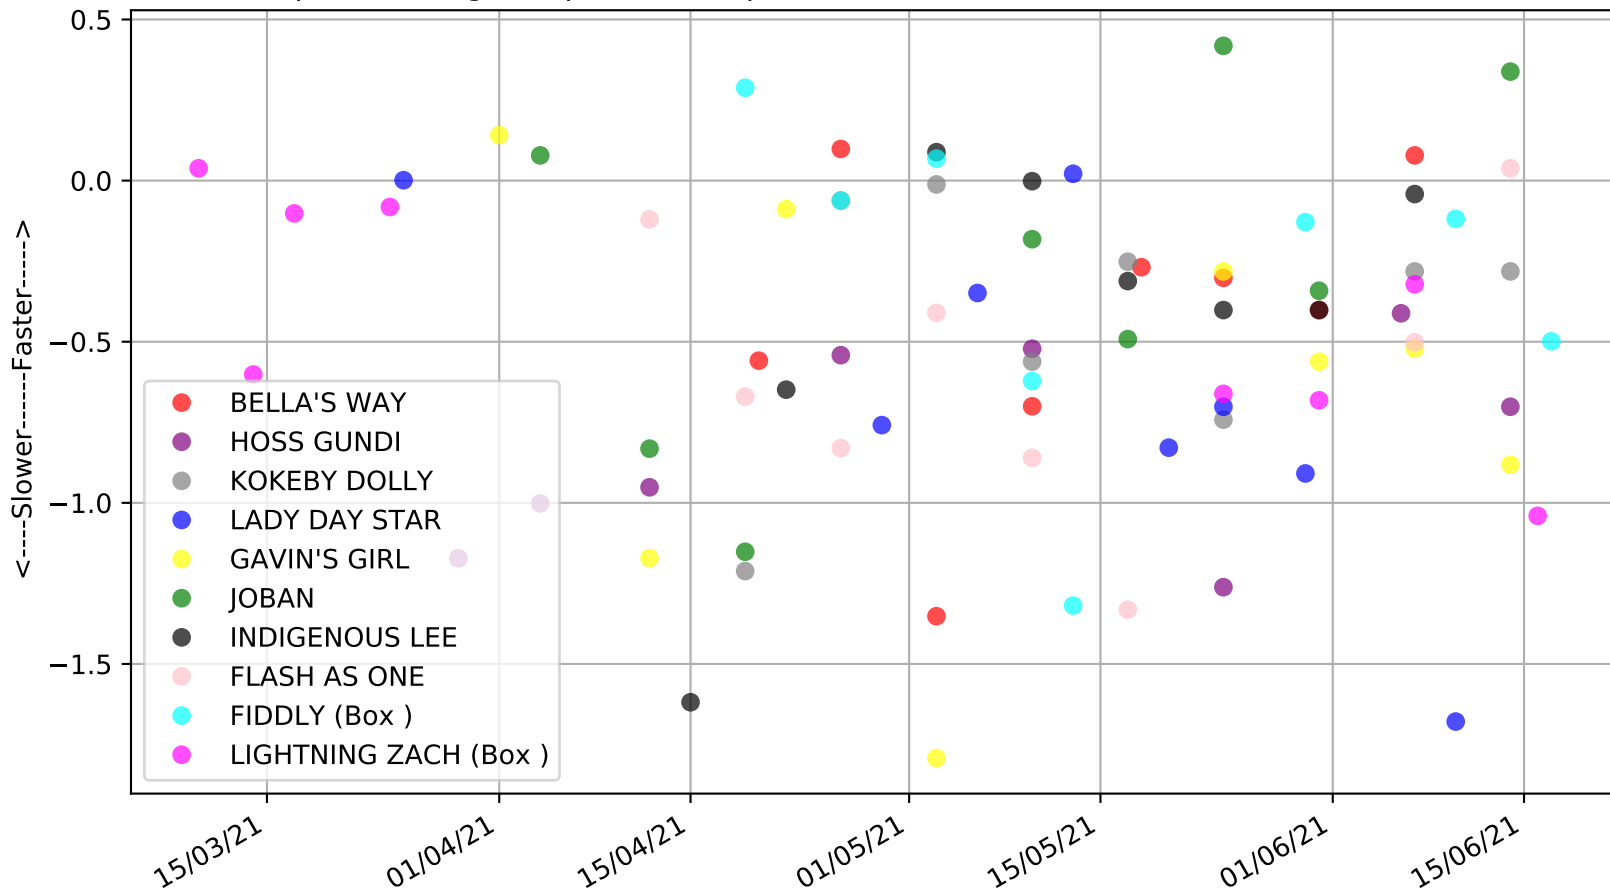

Cannington - 21st Jun
Race 4, LOVE THE CHASE, 275m, 6
Speed of dog compared with par win times of the track & distance it ran at