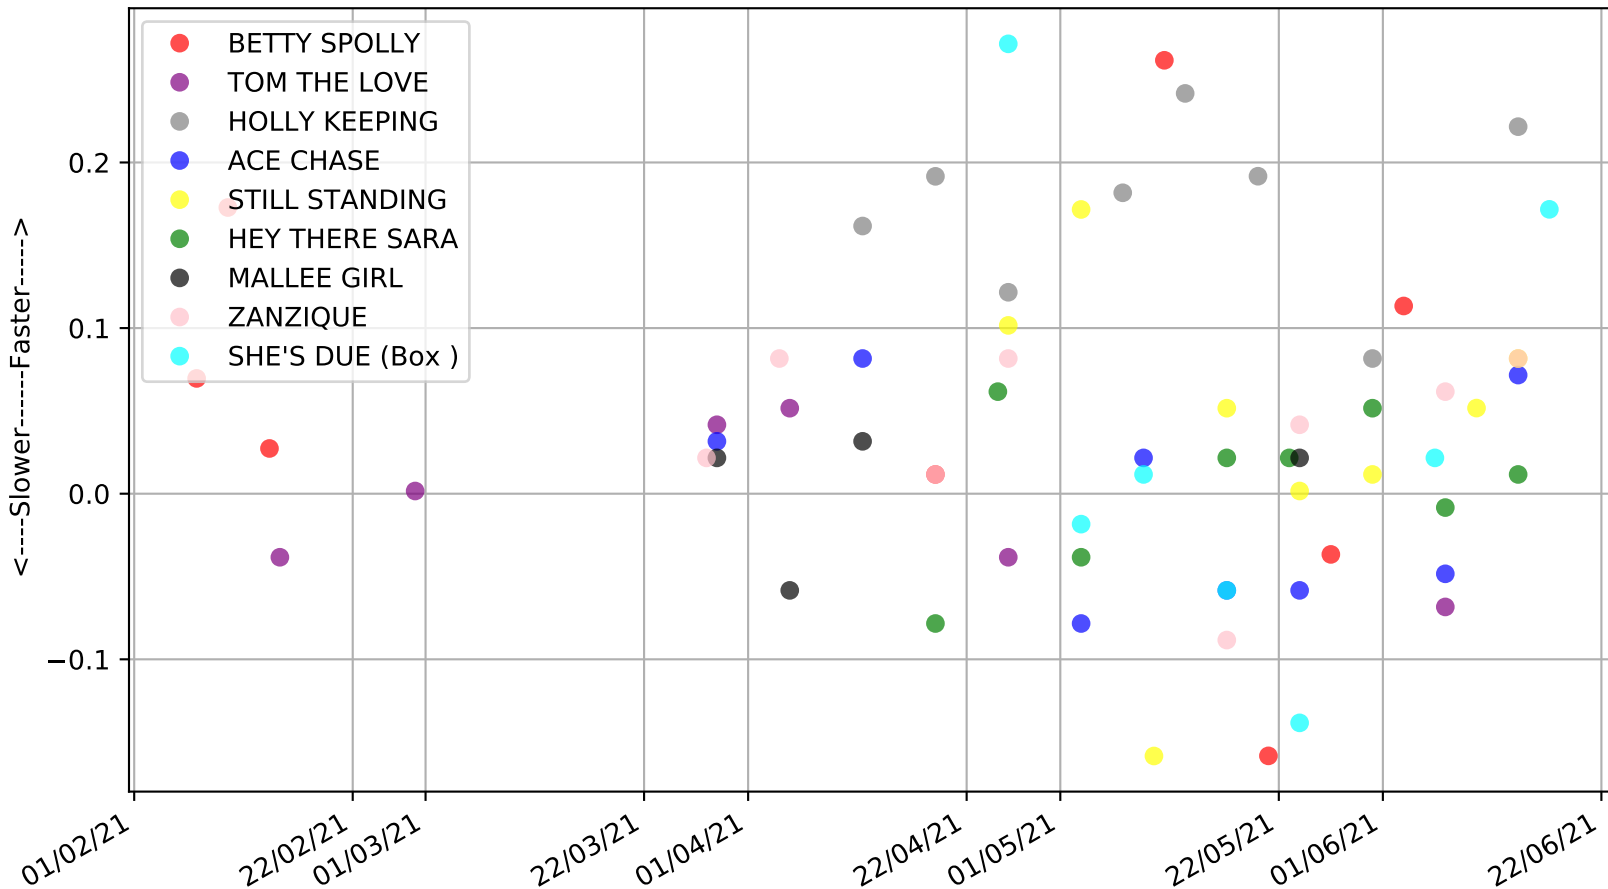

Cannington - 21st Jun
Race 9, SIGN STRATEGY CALL PHIL, 275m, 6
Early Speed compared with par early speed