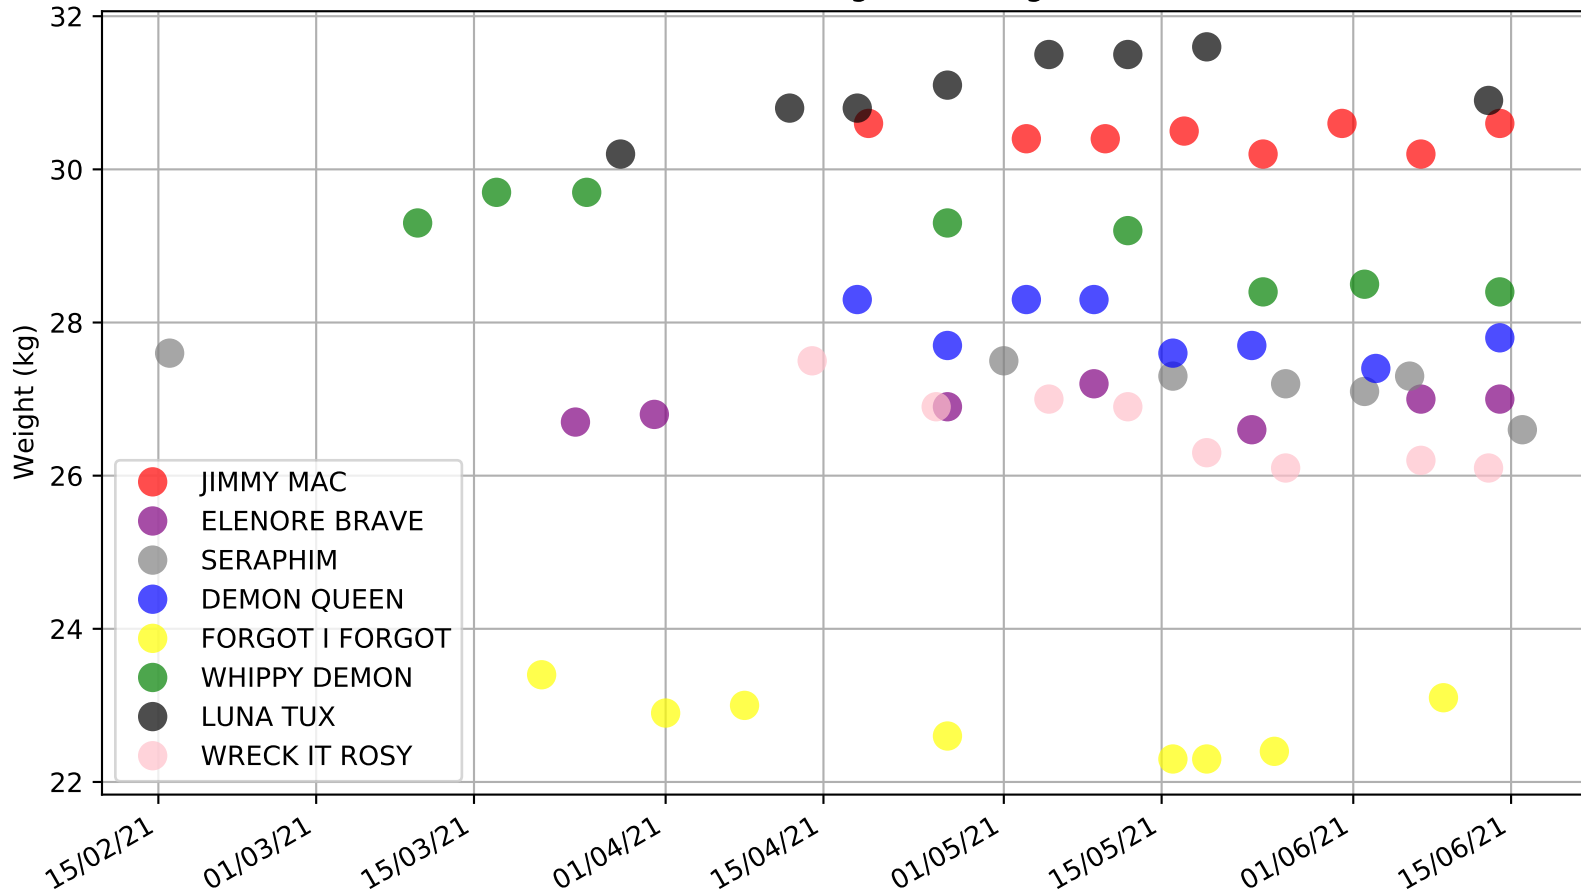

Cannington - 21st Jun
Race 2, BOX 1 RESTAURANT OPEN, 275m, N
Previous race weights in kilograms