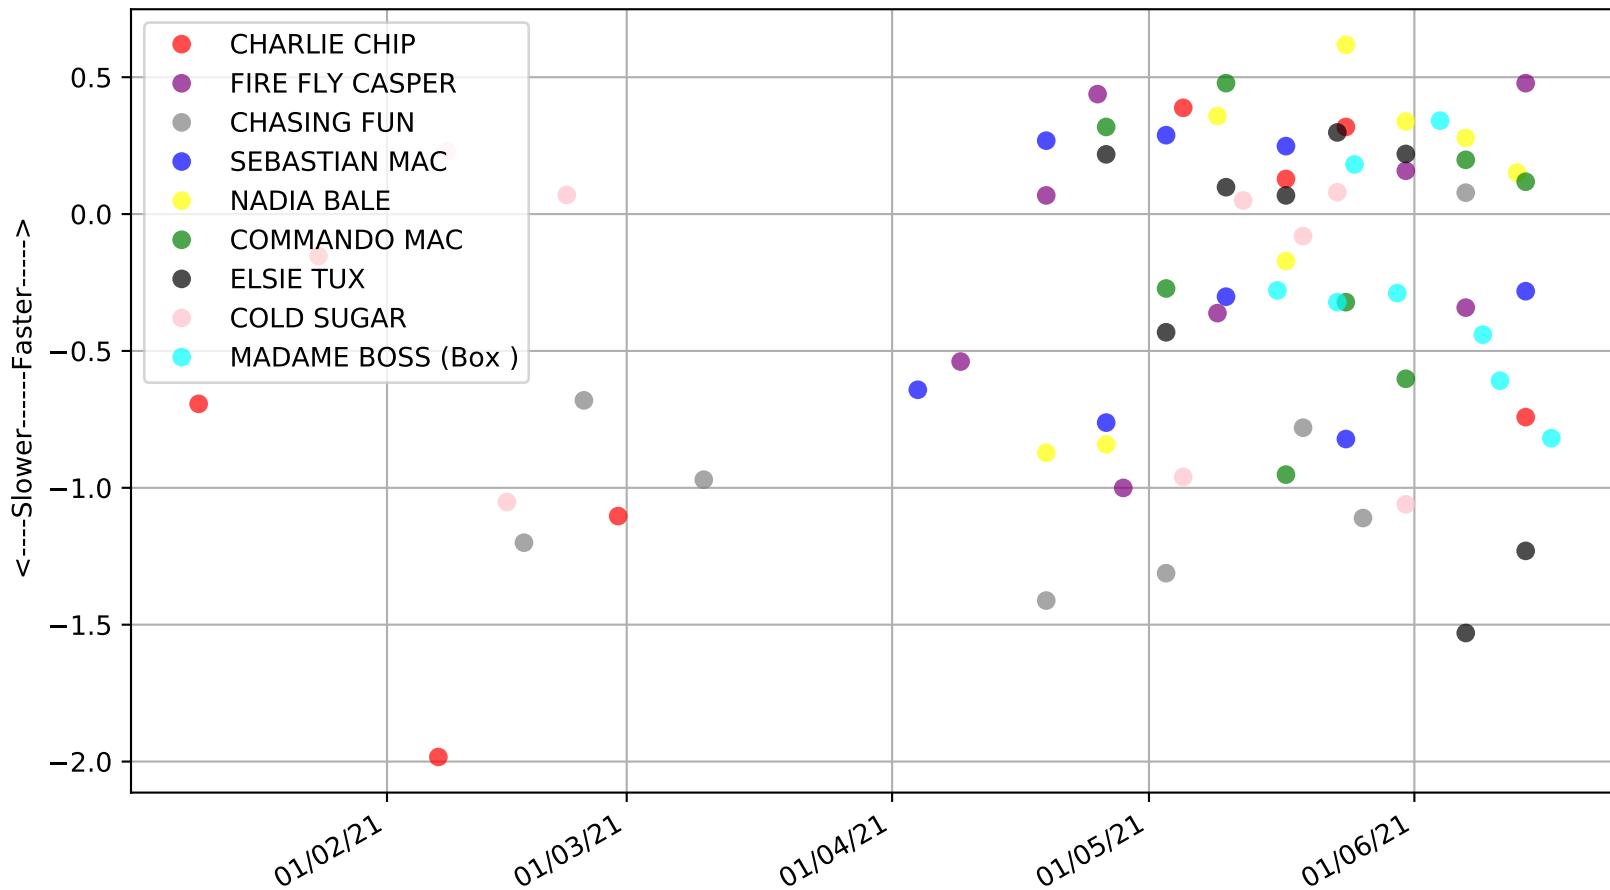

Cannington - 21st Jun
Race 8, GREYHOUNDFACTS.COM.AU, 275m, 5
Speed of dog compared with par win times of the track & distance it ran at