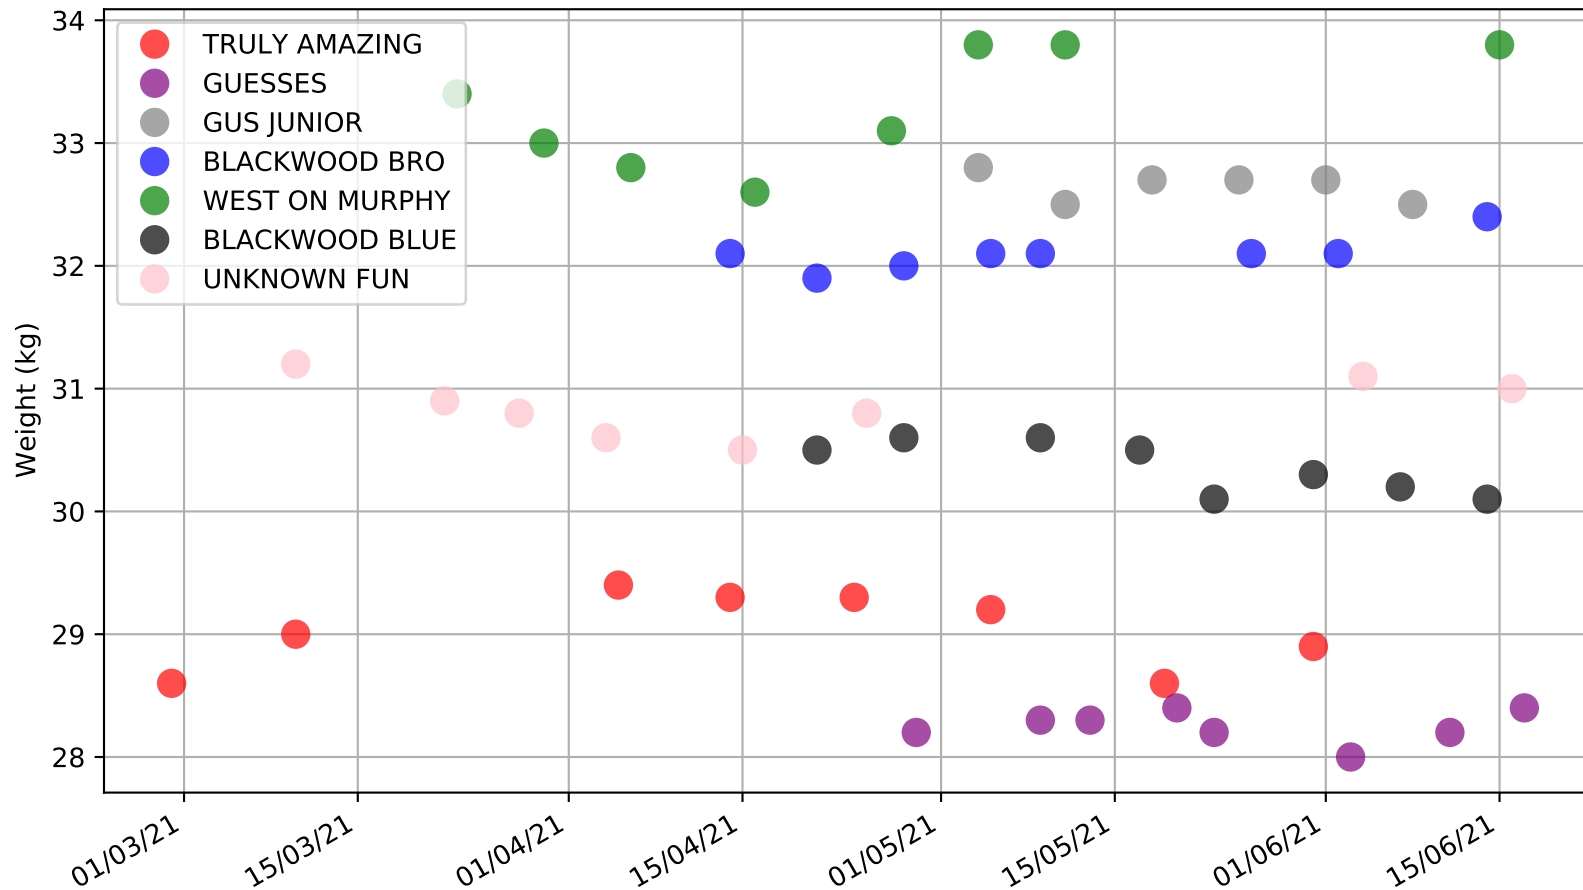

Cannington - 21st Jun
Race 10, AUTO OWLS BENTLEY, 380m, 5
Previous race weights in kilograms