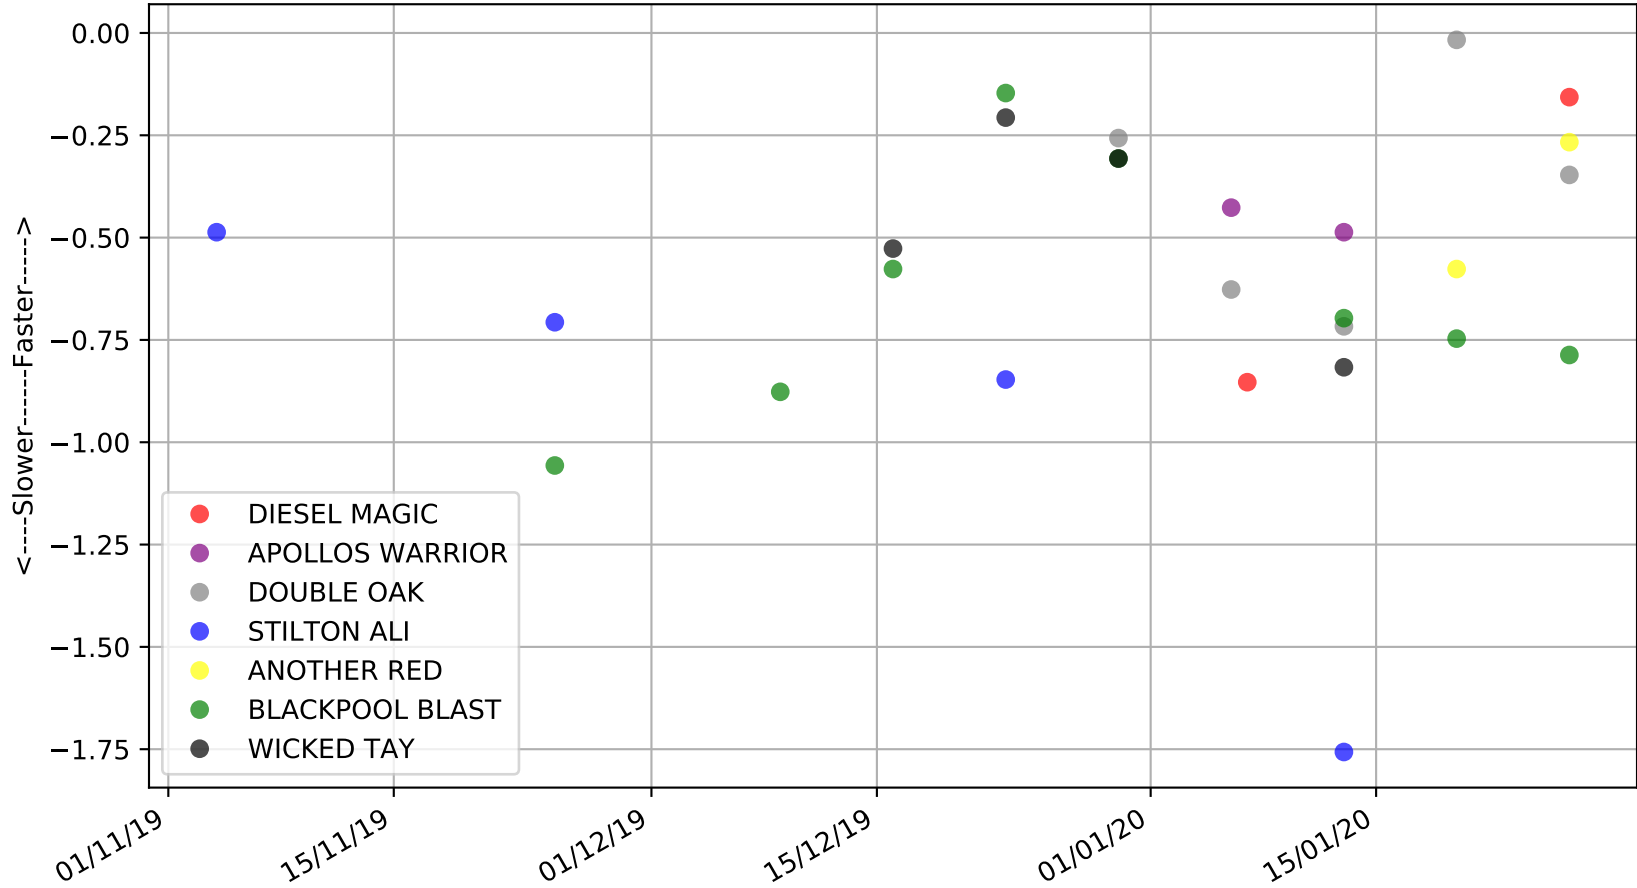

Bundaberg - 3rd Feb
Race 2, TERRY SIGNS, 460m, MA5
Speed of dog +50m or -50m of current race distance