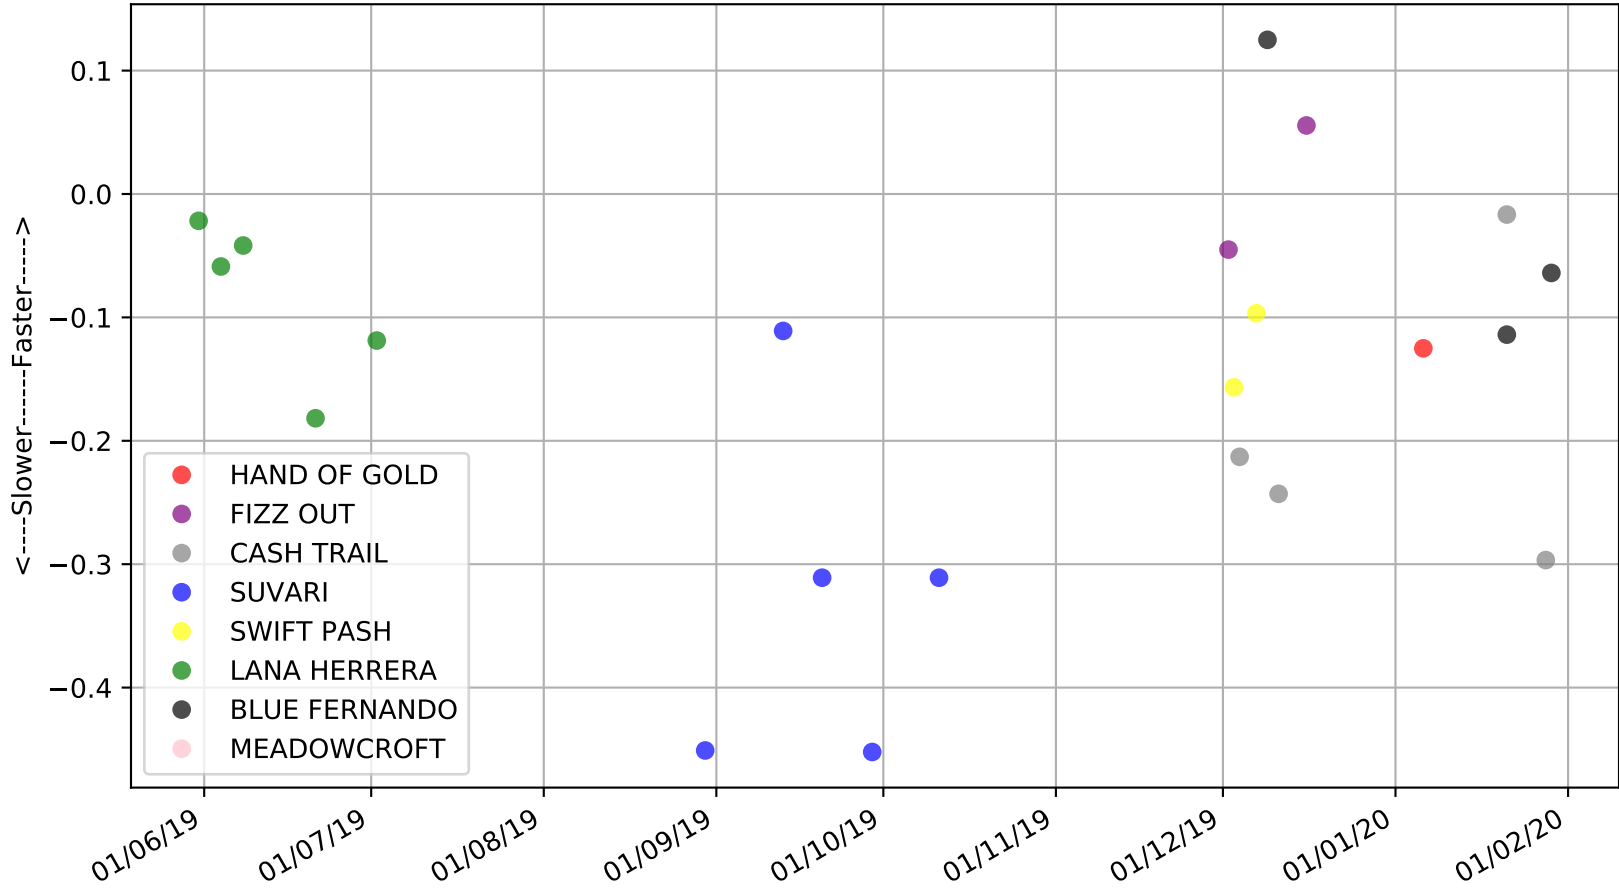

Bundaberg - 3rd Feb
Race 7, "UNCLE RUSTYS PHOTOS", 550m, RW
Early Speed compared with par early speed