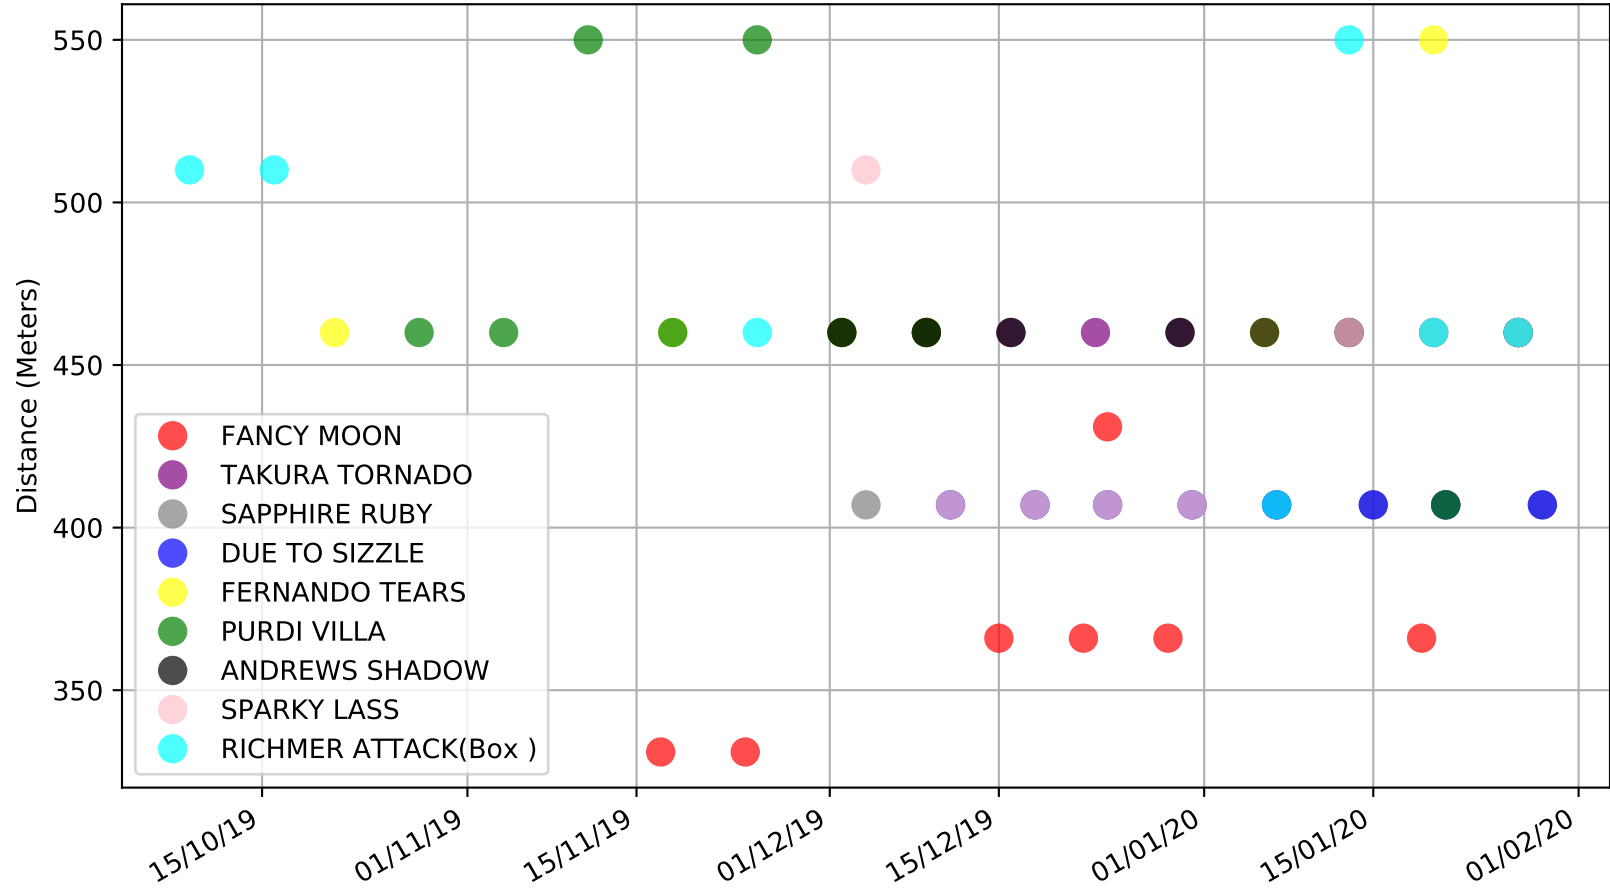

Bundaberg - 3rd Feb
Race 3, EAST END HOTEL, 460m, 5
Previous race distances in meters