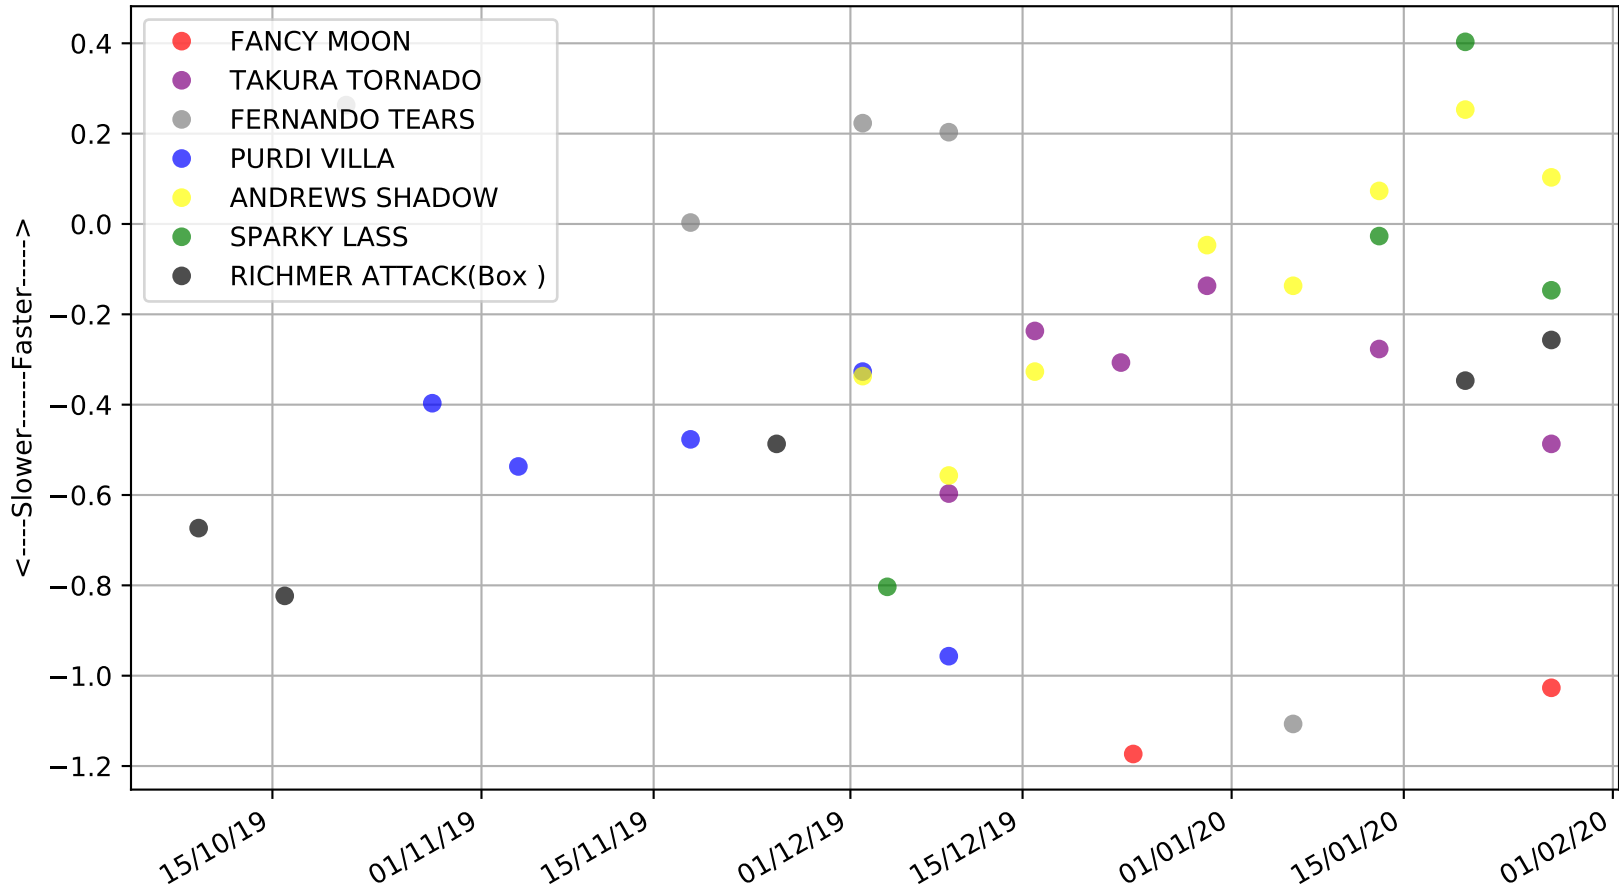

Bundaberg - 3rd Feb
Race 3, EAST END HOTEL, 460m, 5
Speed of dog +50m or -50m of current race distance