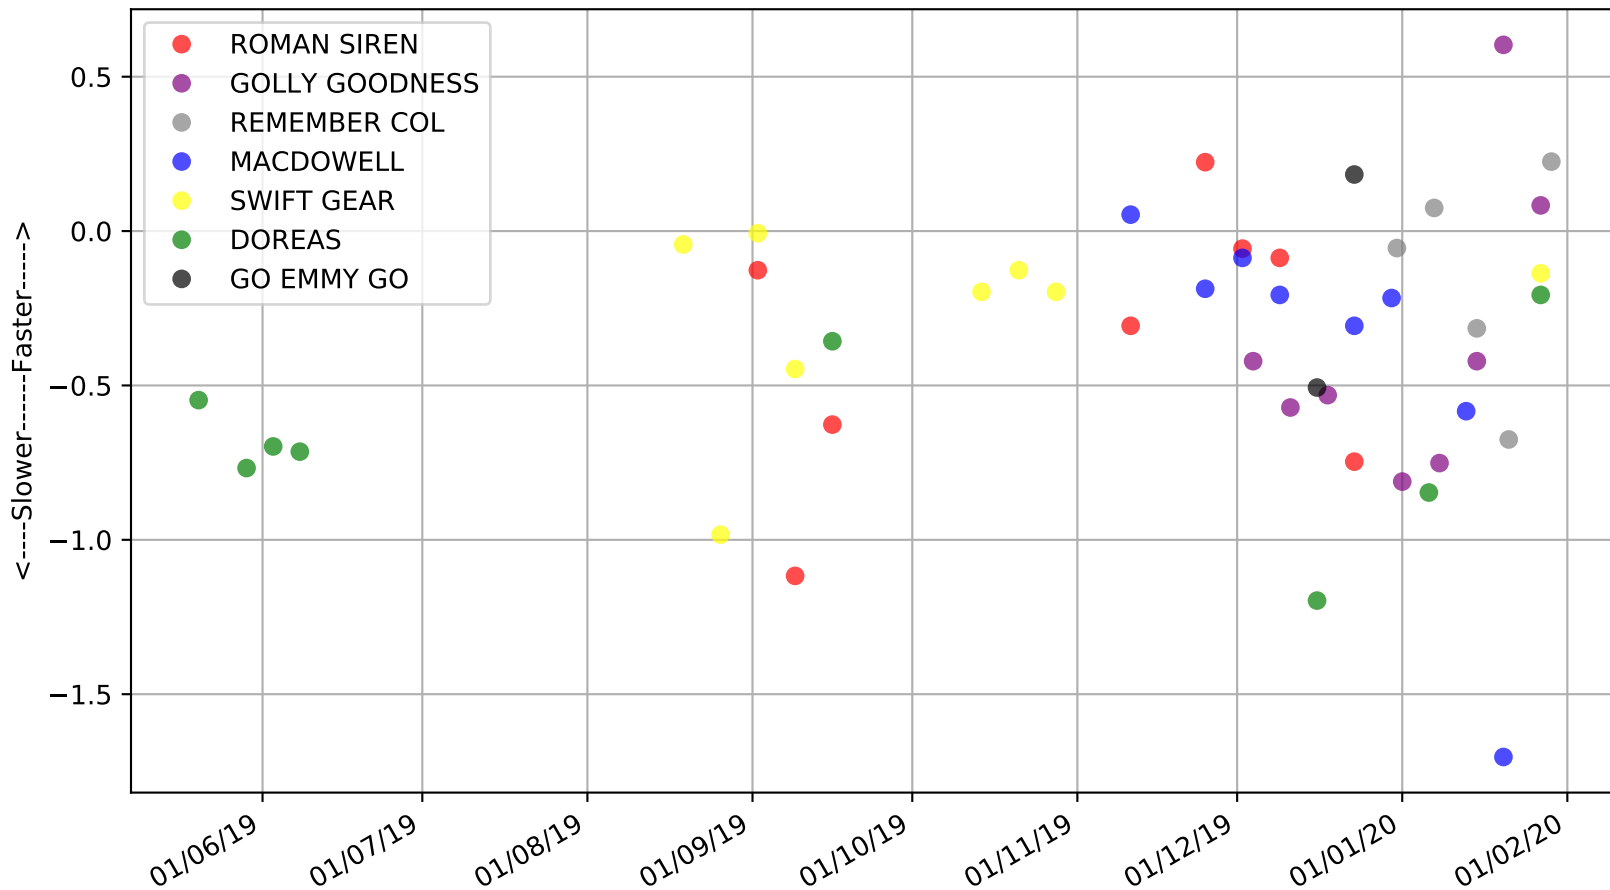

Bundaberg - 3rd Feb
Race 6, QLD BRED, 460m, 5H

Speed of dog compared with par win times of the track & distance it ran at