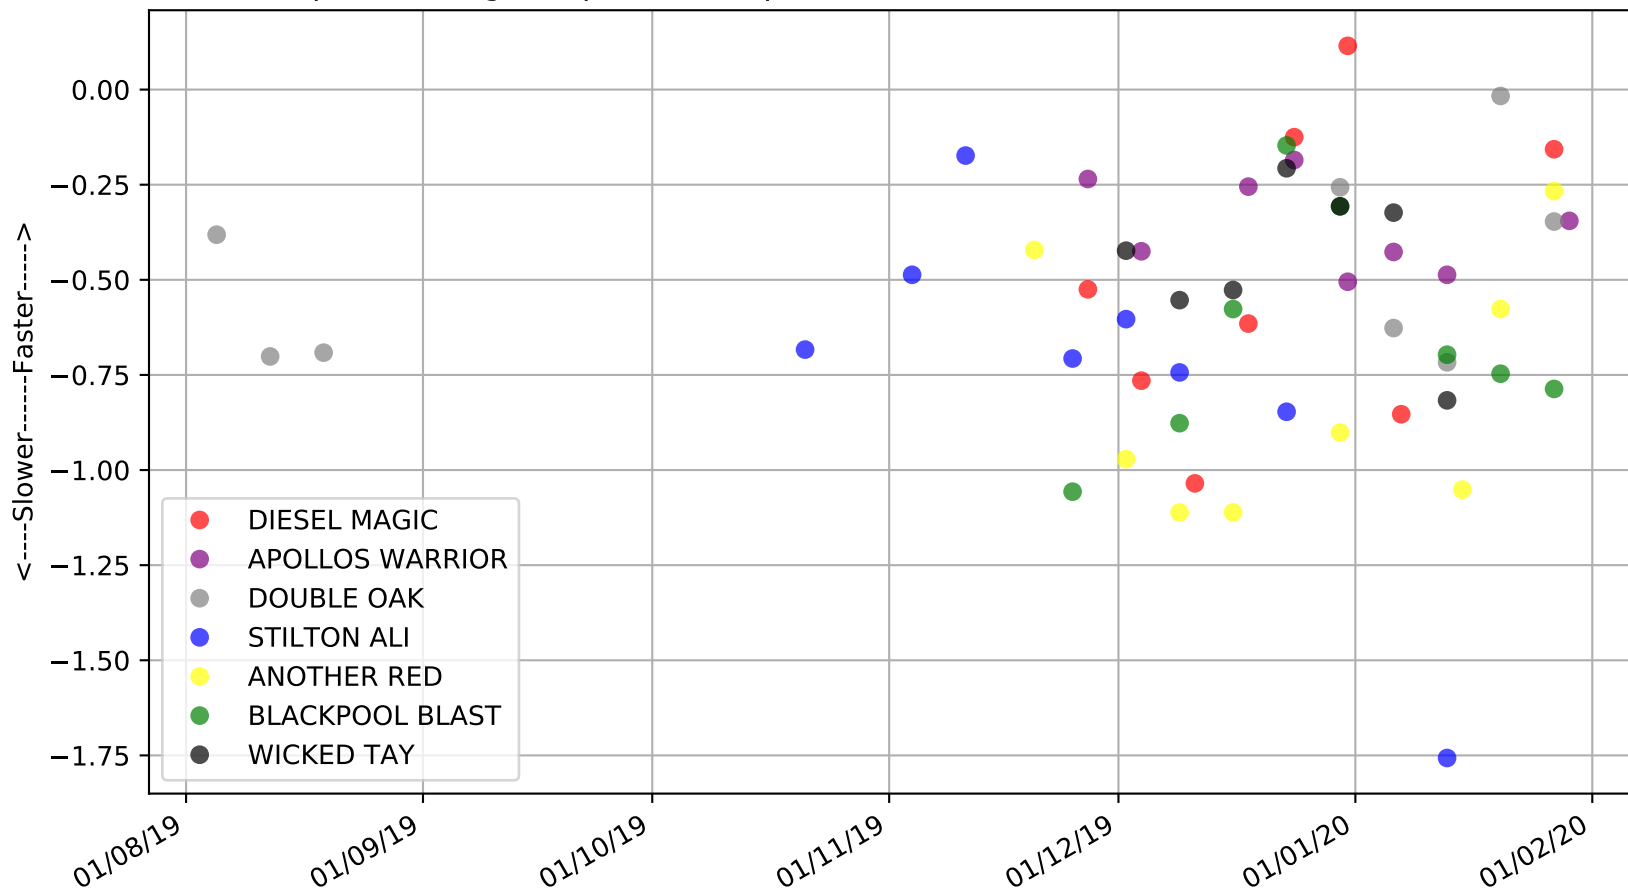

Bundaberg - 3rd Feb  
 Race 2, TERRY SIGNS, 460m, MA5  
 Previous race distances in meters

Bundaberg - 3rd Feb  
Race 2, TERRY SIGNS, 460m, MA5  
Speed of dog compared with par win times of the track & distance it ran at