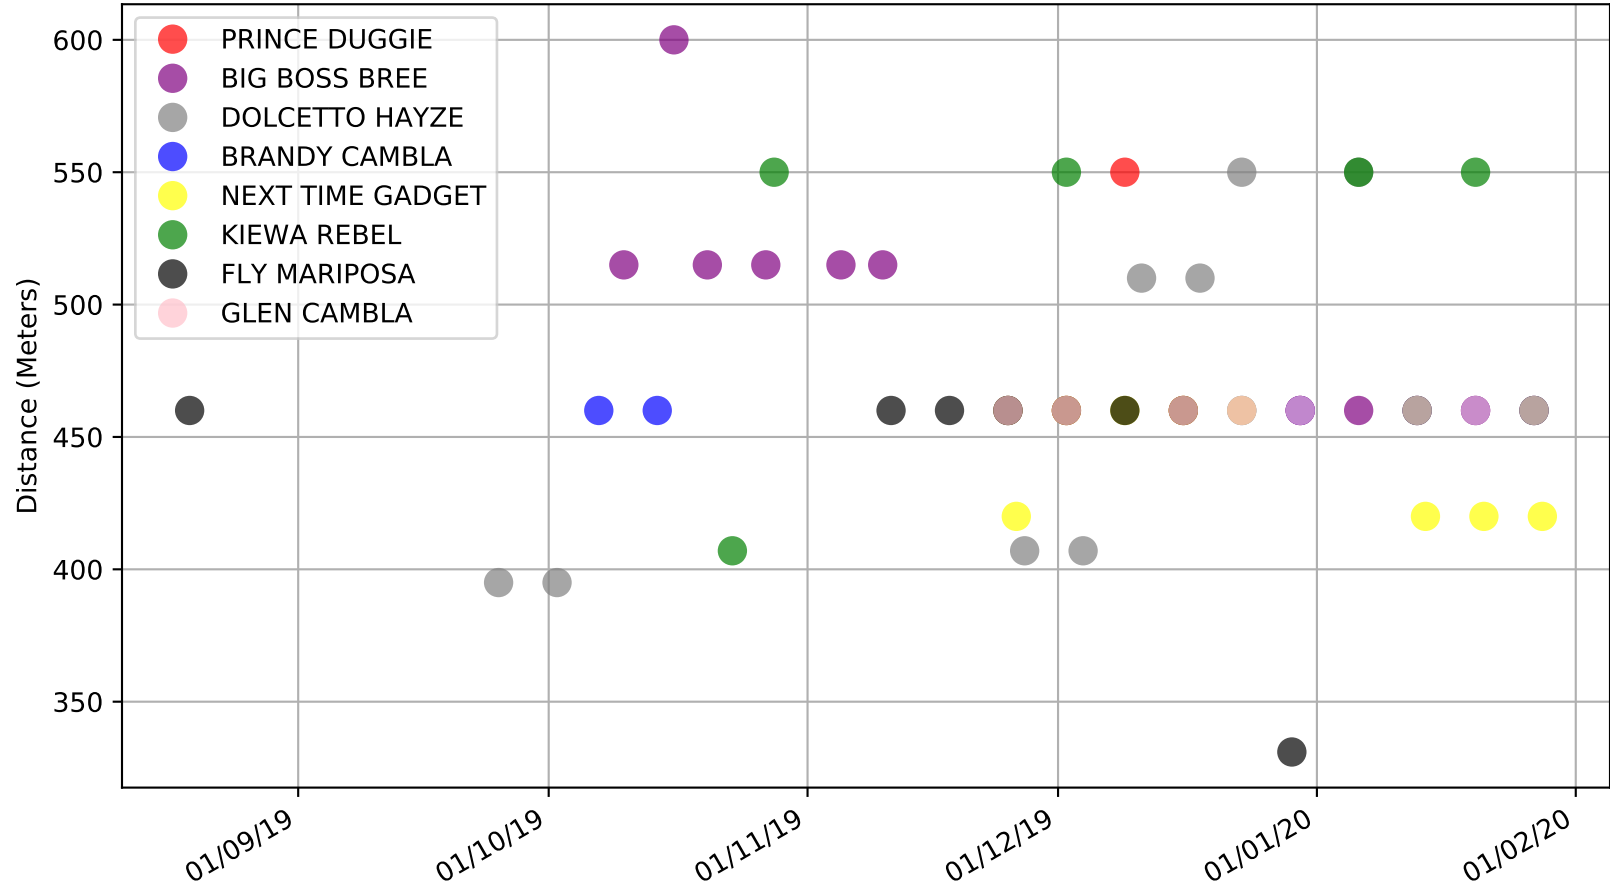

Bundaberg - 3rd Feb
Race 8, ENDEAVOUR FOUNDATION, 460m, X34
Previous race distances in meters