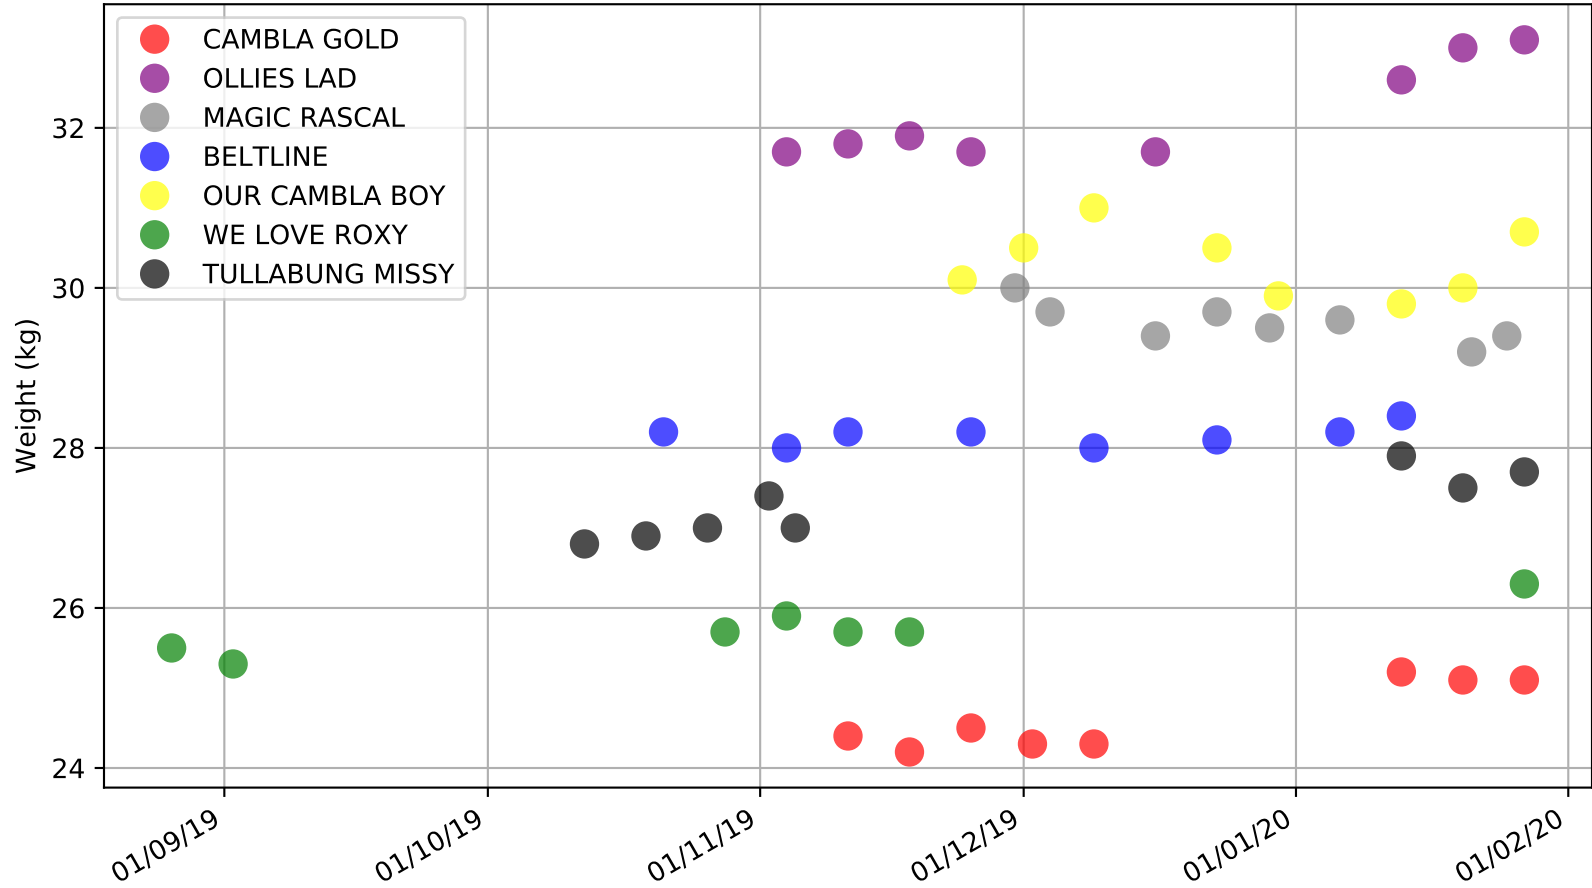

Bundaberg - 3rd Feb  
 Race 1, TAB, 460m, NNP  
 Previous race distances in meters

Bundaberg - 3rd Feb  
Race 1, TAB, 460m, NNP  
Previous race weights in kilograms

Bundaberg - 3rd Feb  
Race 1, TAB, 460m, NNP  
Early Speed compared with par early speed

Bundaberg - 3rd Feb  
 Race 2, TERRY SIGNS, 460m, MA5  
 Previous race distances in meters

Bundaberg - 3rd Feb  
Race 2, TERRY SIGNS, 460m, MA5  
Speed of dog compared with par win times of the track & distance it ran at

Bundaberg - 3rd Feb  
Race 2, TERRY SIGNS, 460m, MA5  
Speed of dog +50m or -50m of current race distance

Bundaberg - 3rd Feb  
Race 2, TERRY SIGNS, 460m, MA5  
Early Speed compared with par early speed