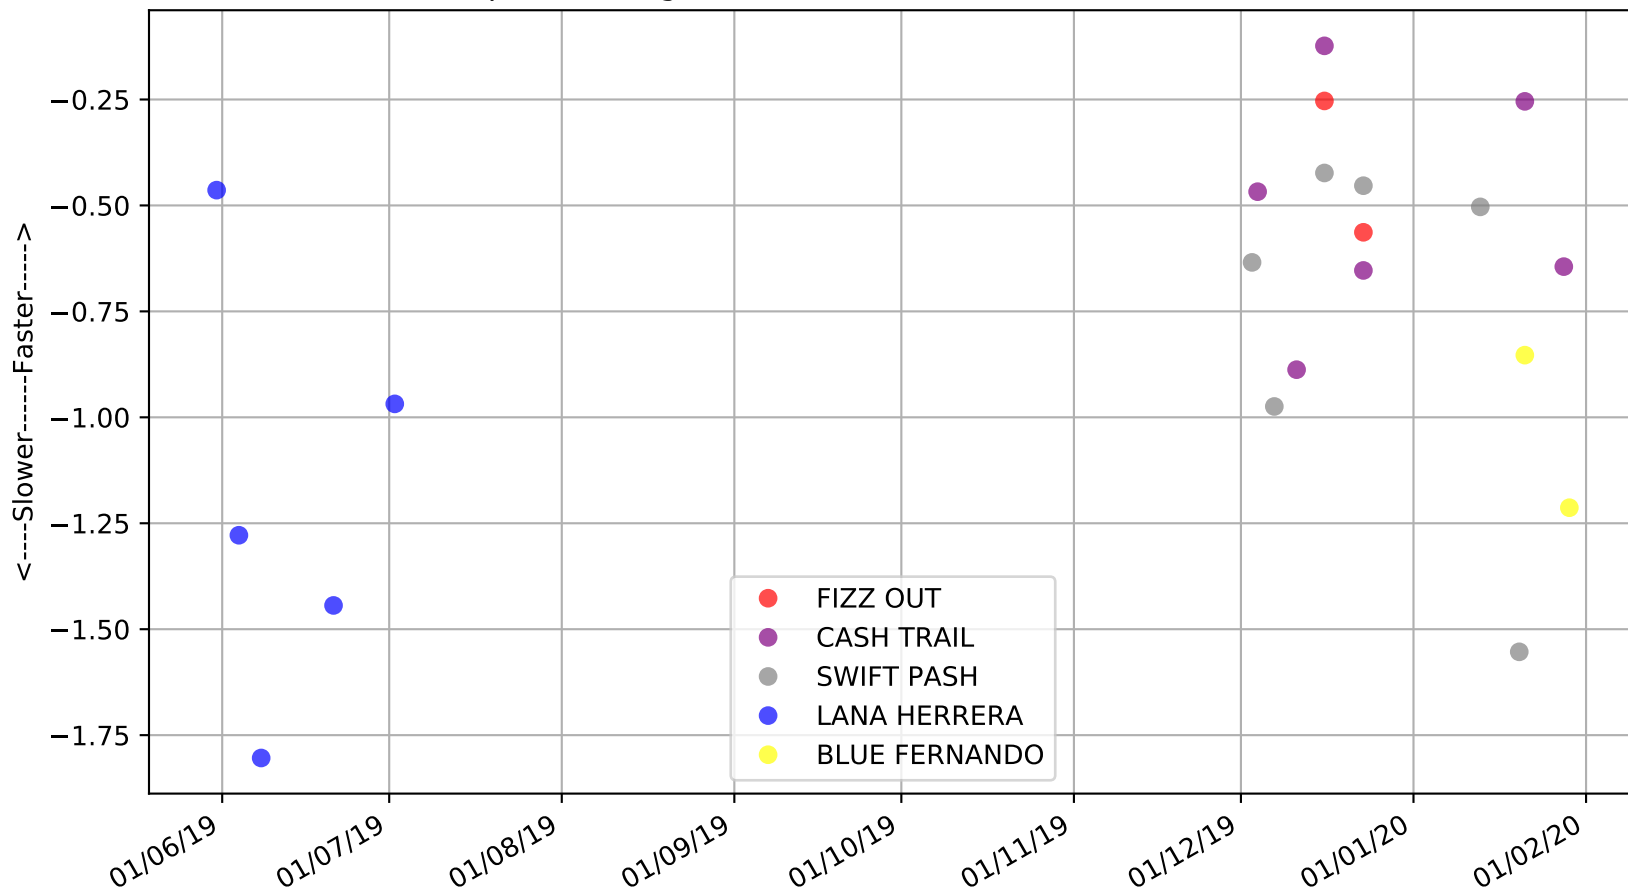

Bundaberg - 3rd Feb
Race 7, "UNCLE RUSTYS PHOTOS", 550m, RW
Speed of dog +50m or -50m of current race distance