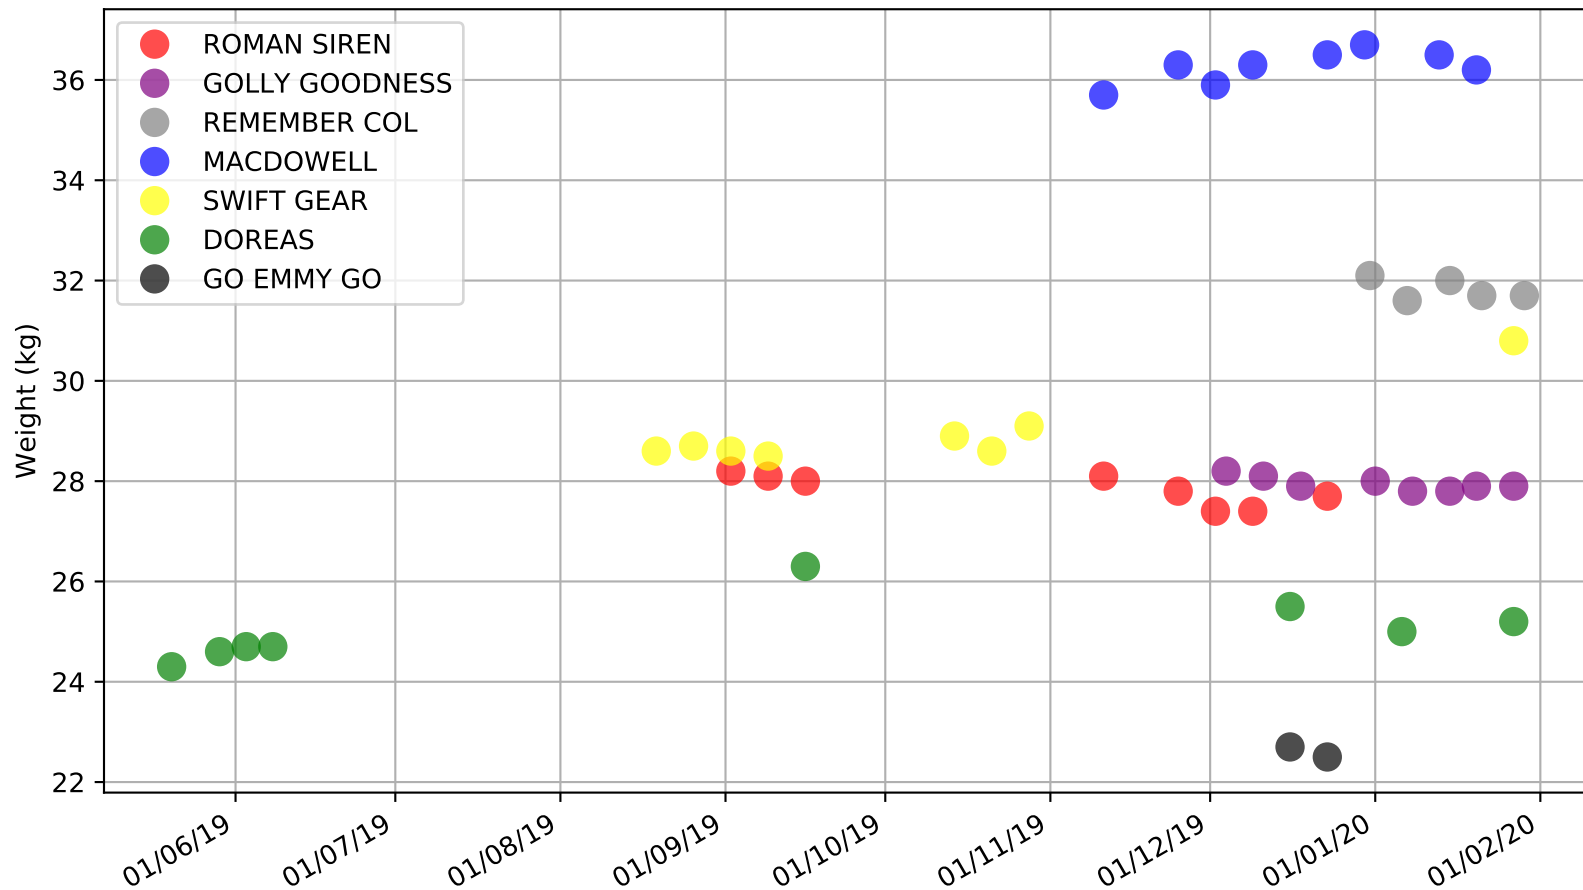

Bundaberg - 3rd Feb
Race 6, QLD BRED, 460m, 5H
Previous race weights in kilograms