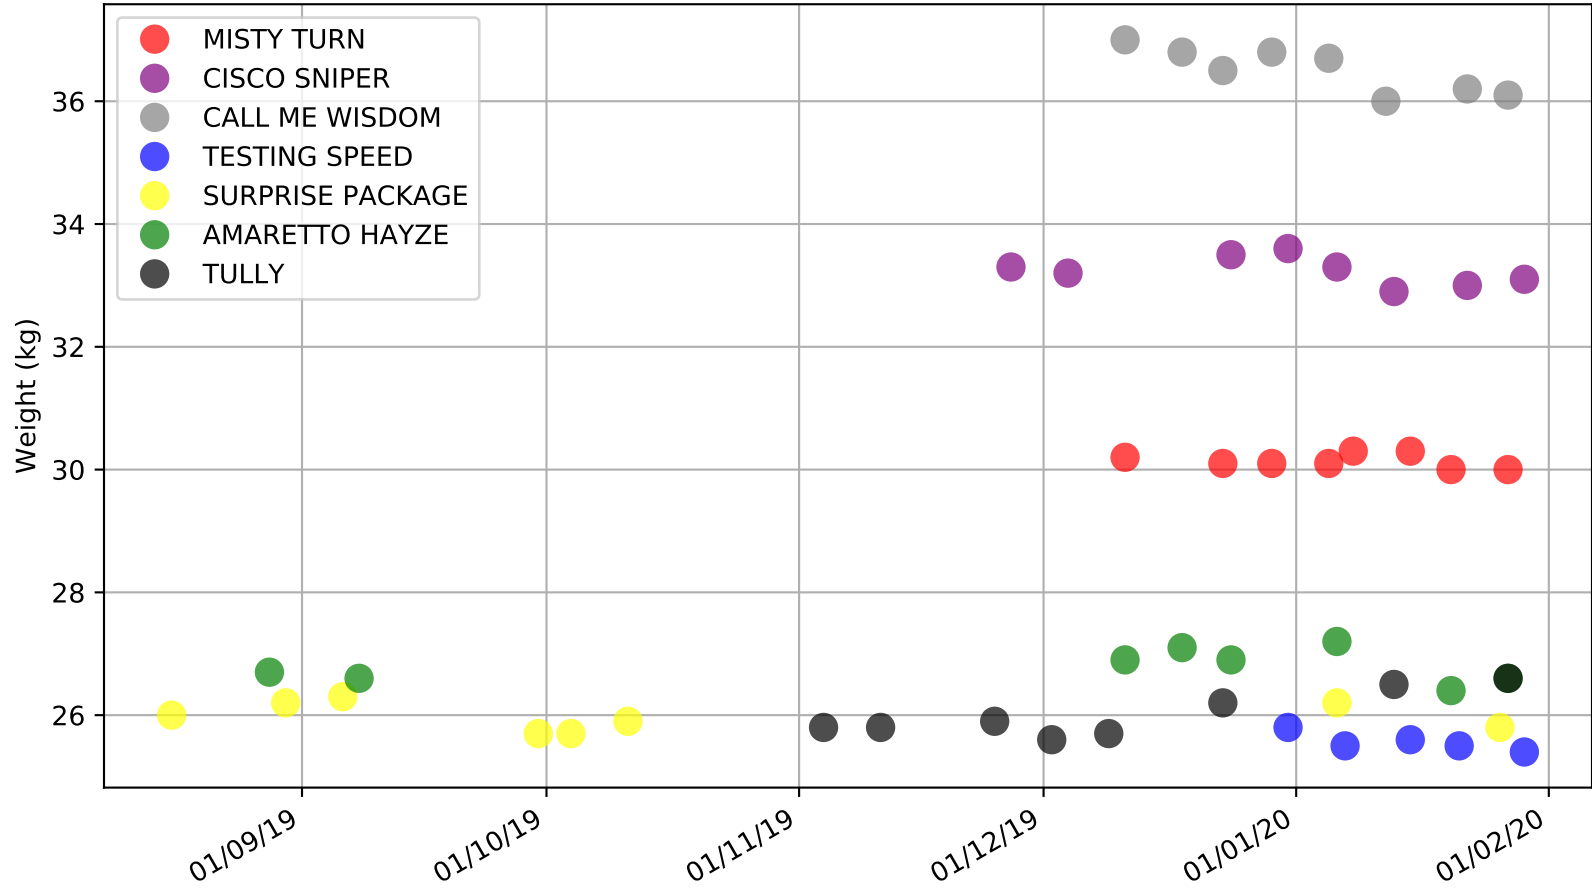

Bundaberg - 3rd Feb  
Race 4, QLD BRED, 460m, 5H  
Early Speed compared with par early speed

Bundaberg - 3rd Feb  
Race 5, QLD BRED, 460m, 5H  
Speed of dog +50m or -50m of current race distance

Bundaberg - 3rd Feb  
Race 5, QLD BRED, 460m, 5H  
Previous race weights in kilograms