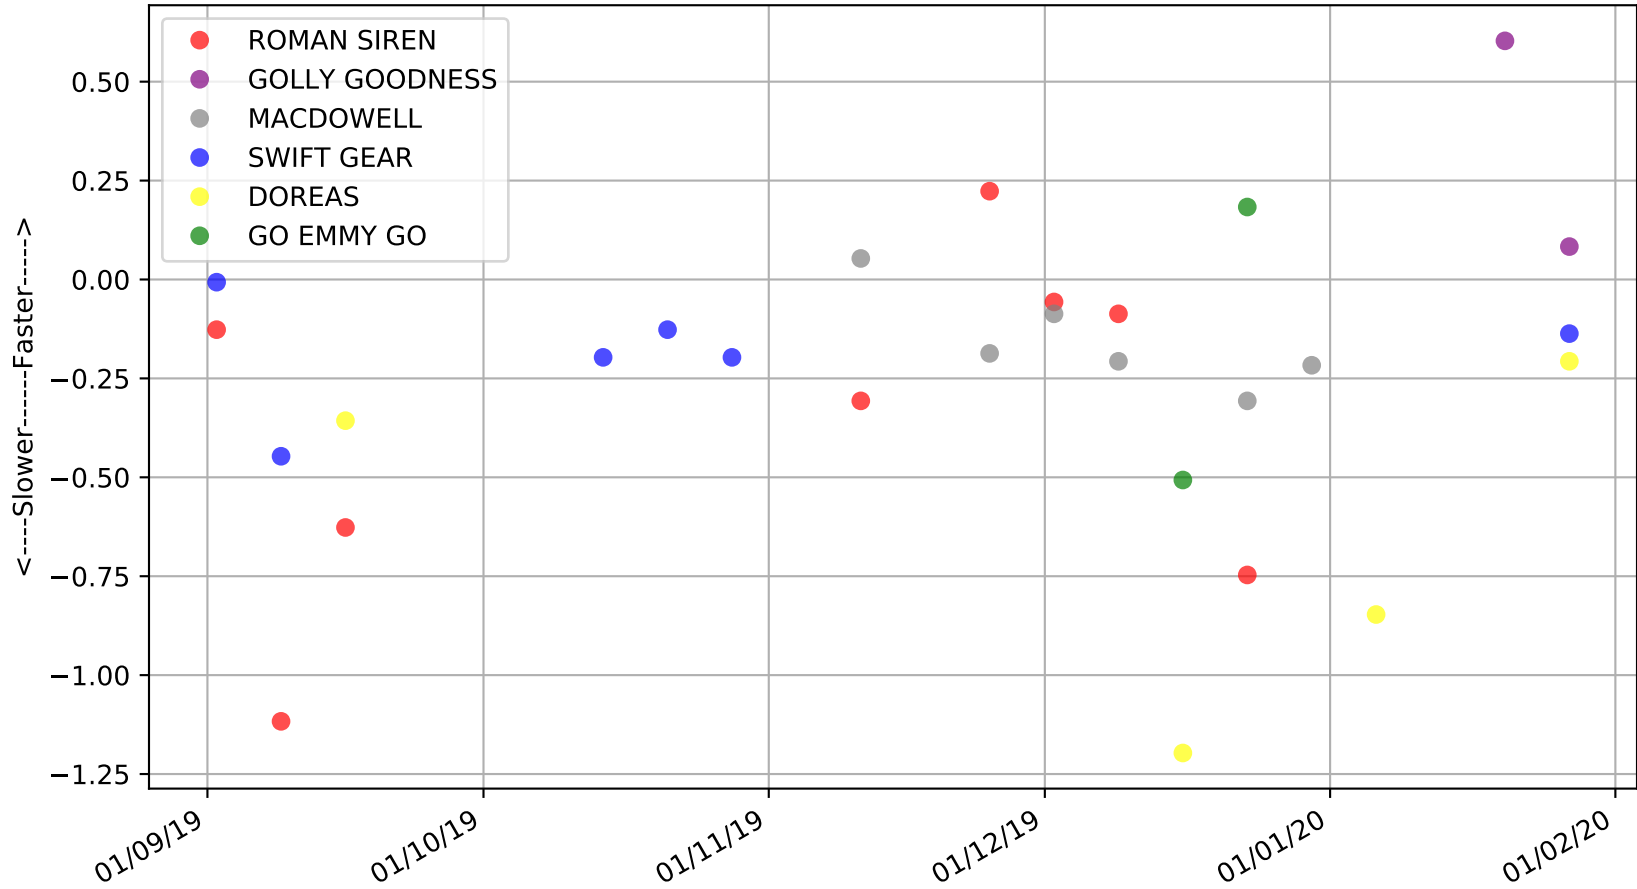

Bundaberg - 3rd Feb
Race 6, QLD BRED, 460m, 5H
Speed of dog +50m or -50m of current race distance