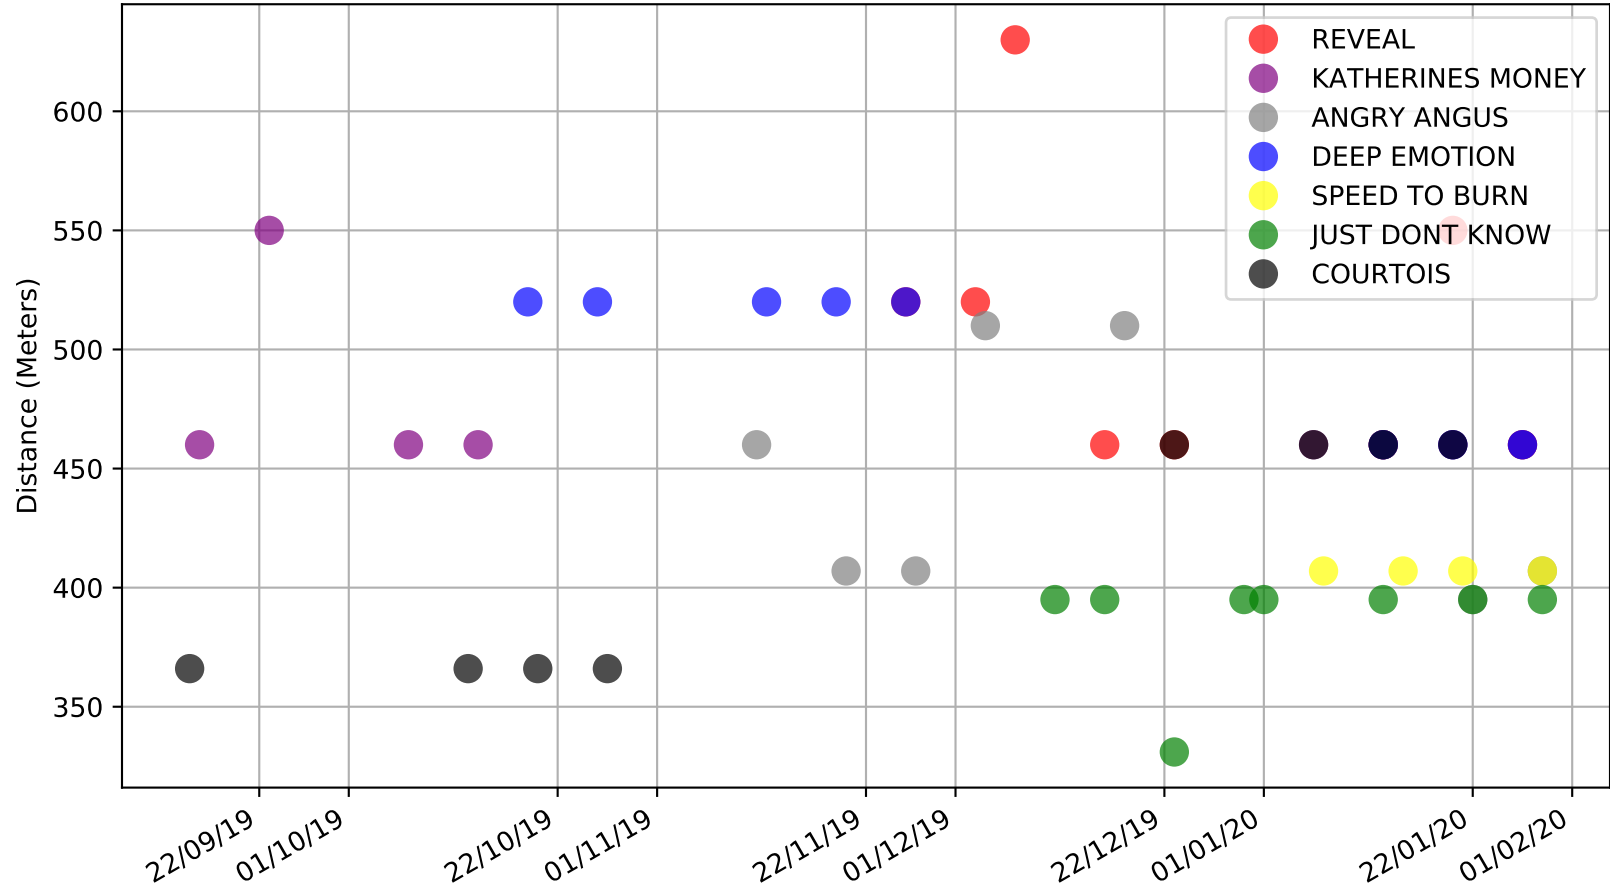

Bundaberg - 3rd Feb
Race 4, QLD BRED, 460m, 5H
Previous race distances in meters