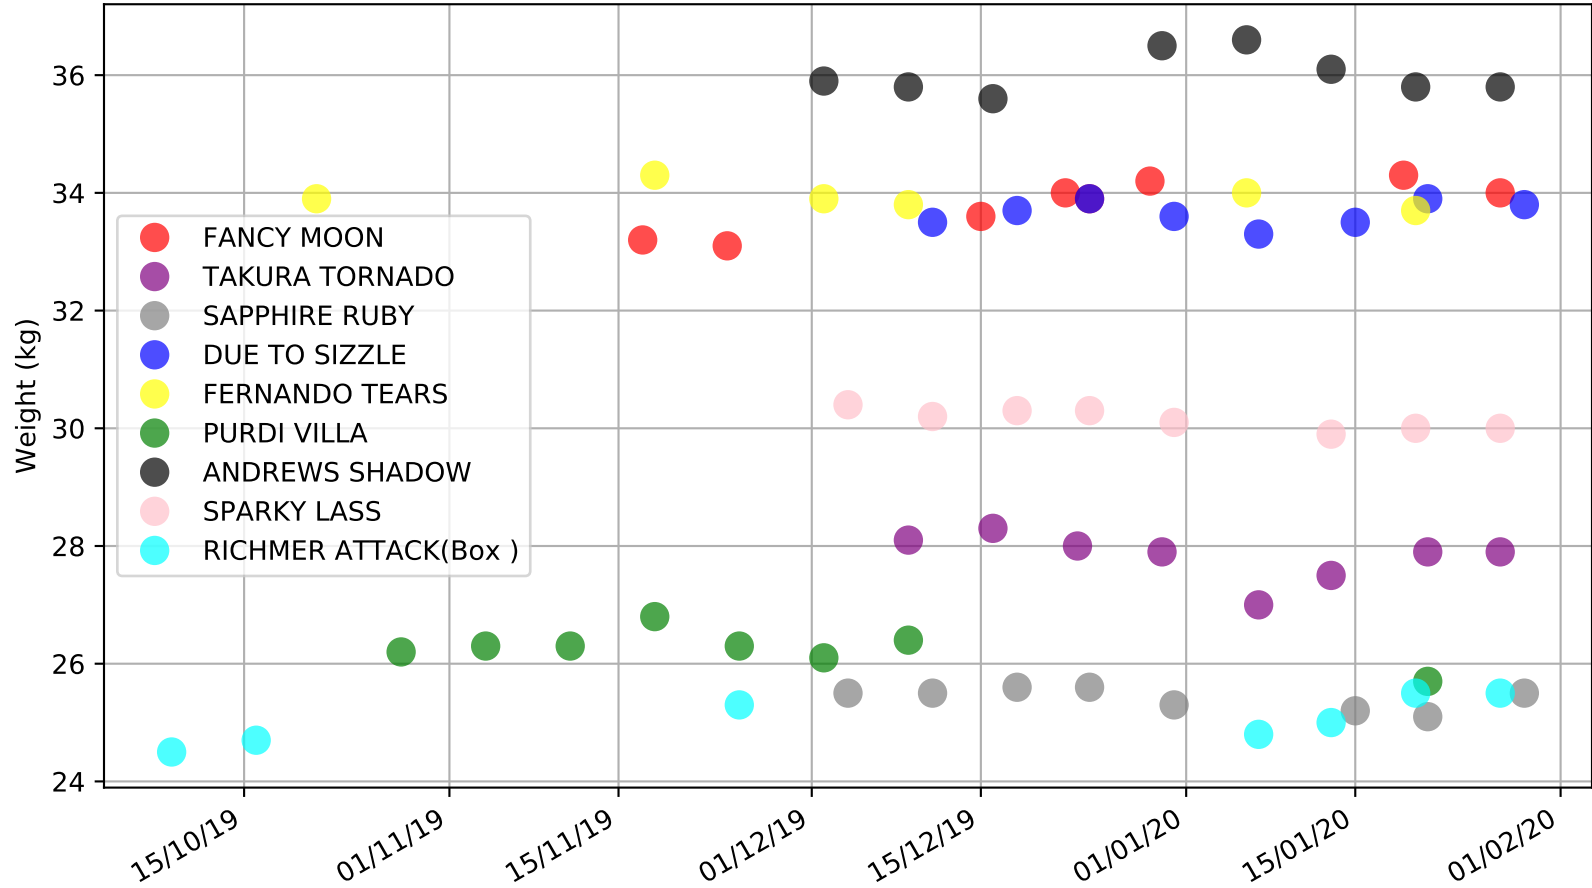

Bundaberg - 3rd Feb
Race 3, EAST END HOTEL, 460m, 5
Previous race weights in kilograms