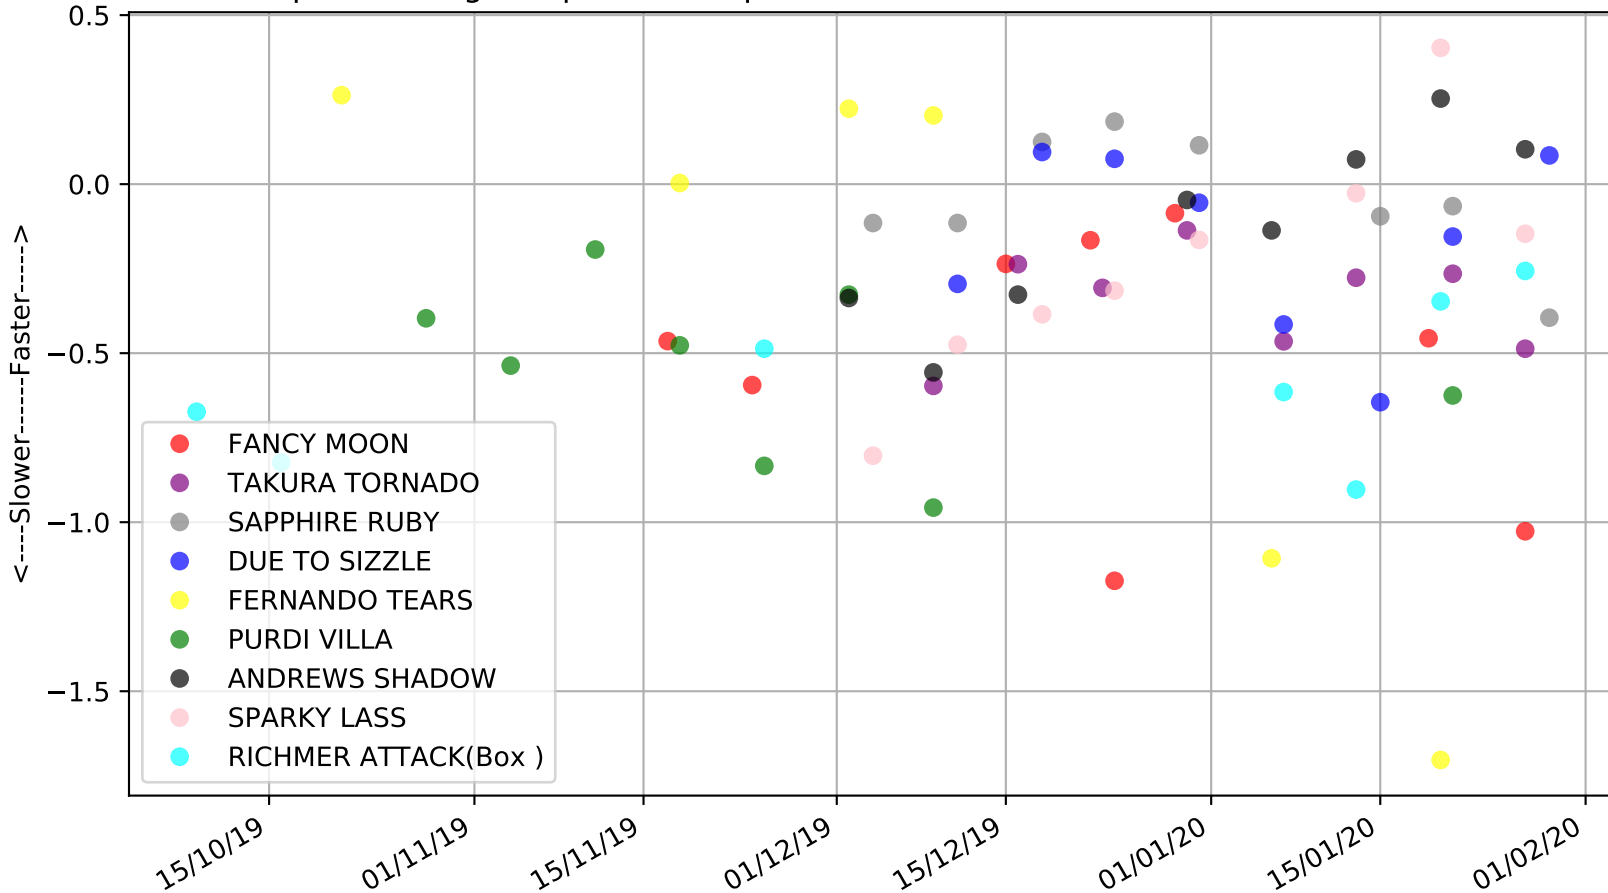

Bundaberg - 3rd Feb
Race 3, EAST END HOTEL, 460m, 5
Speed of dog compared with par win times of the track & distance it ran at