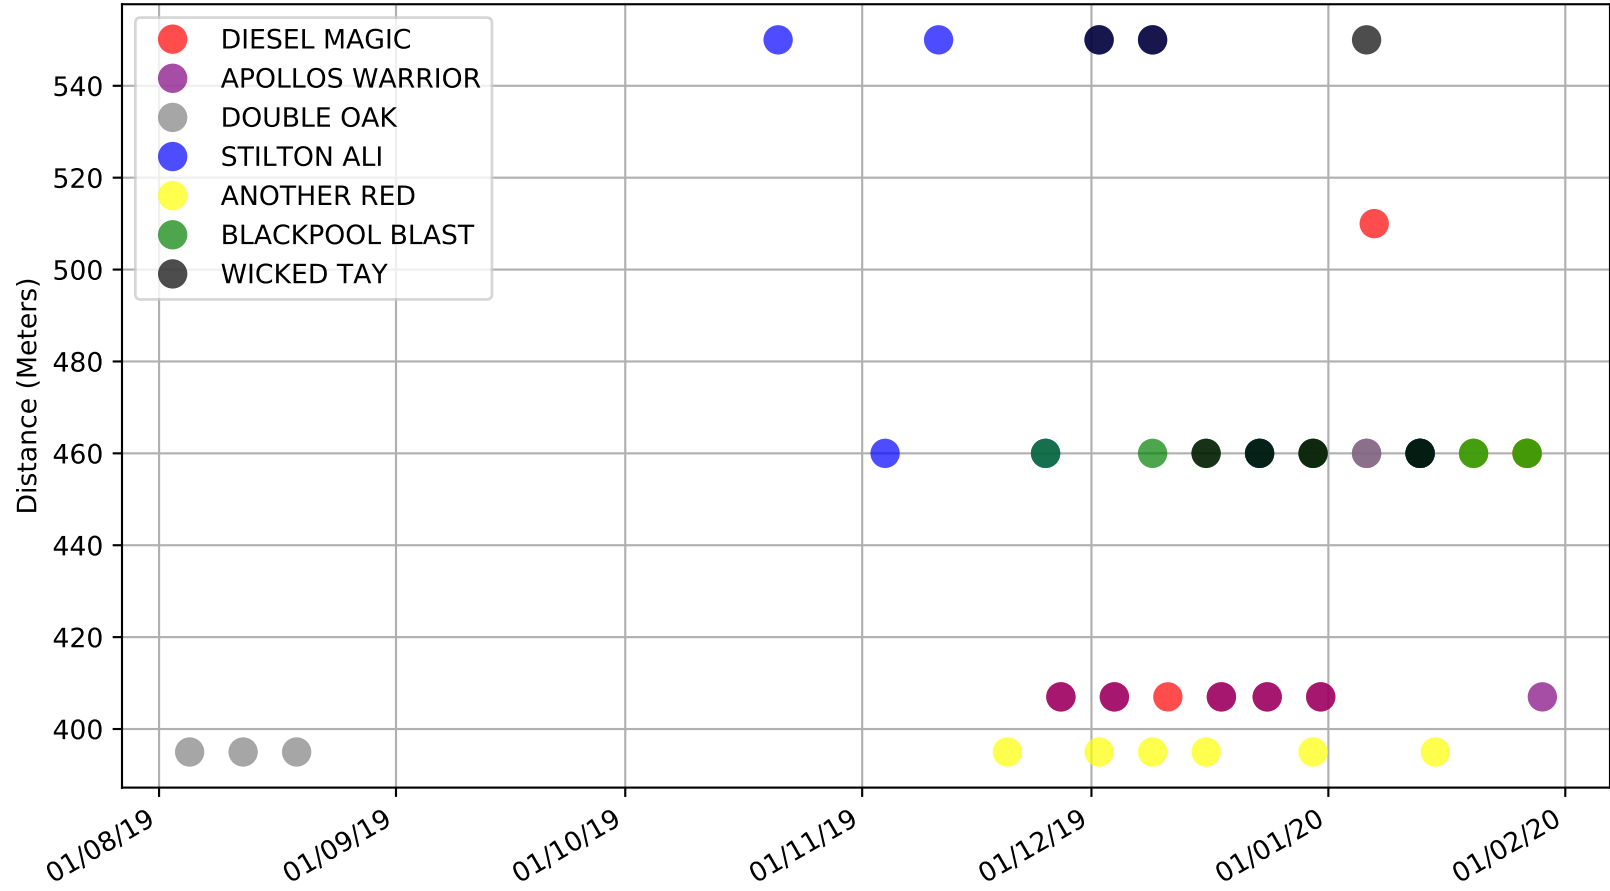

Bundaberg - 3rd Feb  
 Race 2, TERRY SIGNS, 460m, MA5  
 Previous race distances in meters

Bundaberg - 3rd Feb  
Race 2, TERRY SIGNS, 460m, MA5  
Speed of dog compared with par win times of the track & distance it ran at