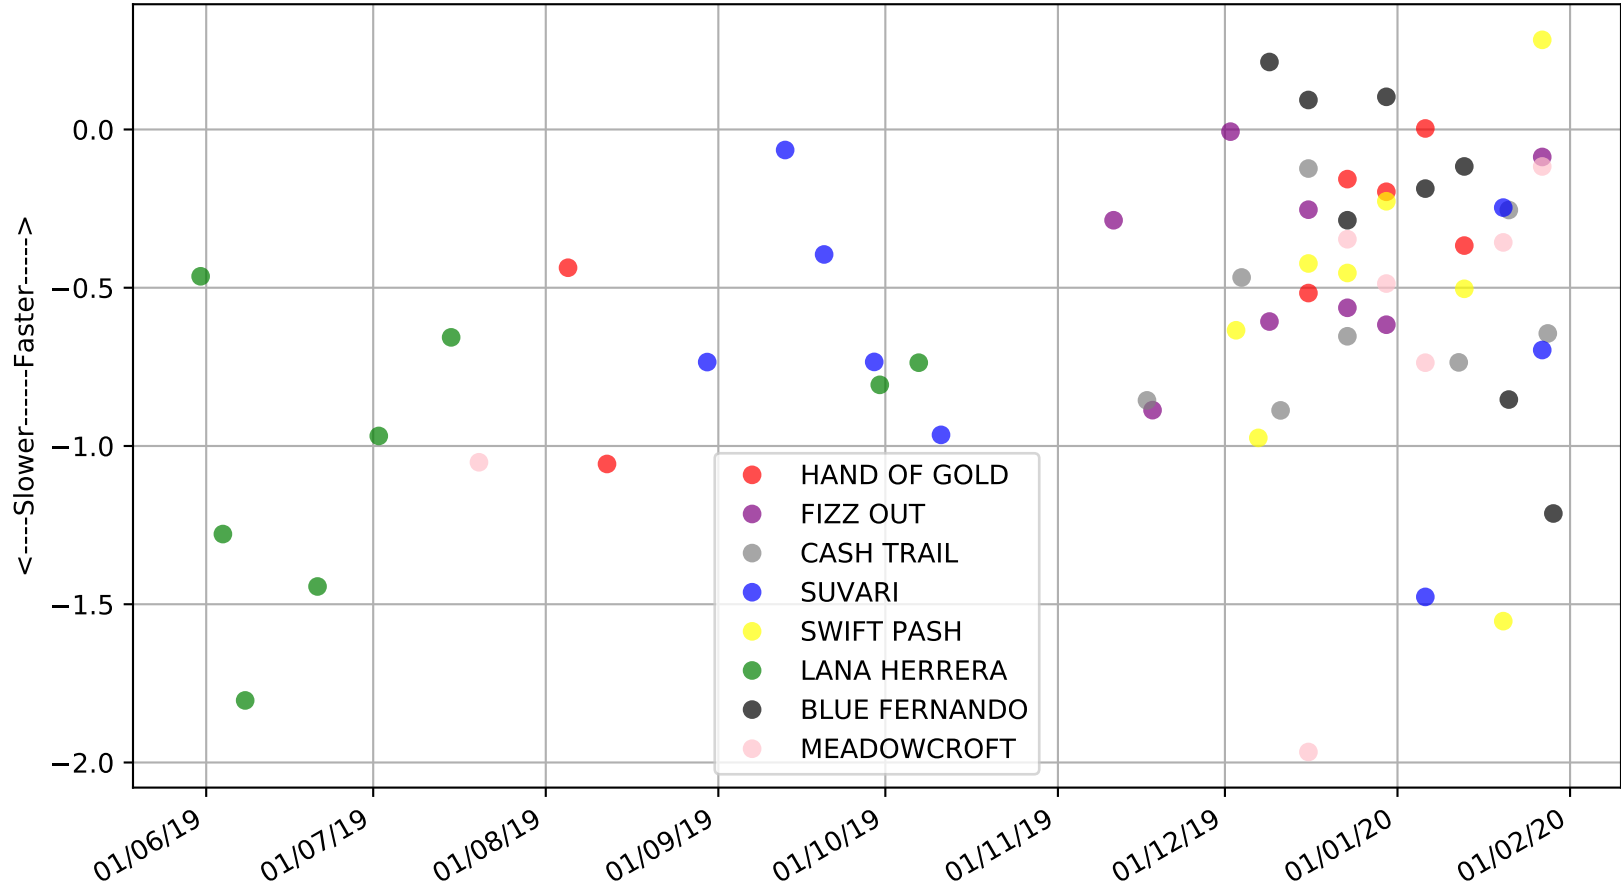

Bundaberg - 3rd Feb
Race 7, "UNCLE RUSTYS PHOTOS", 550m, RW
Speed of dog compared with par win times of the track & distance it ran at