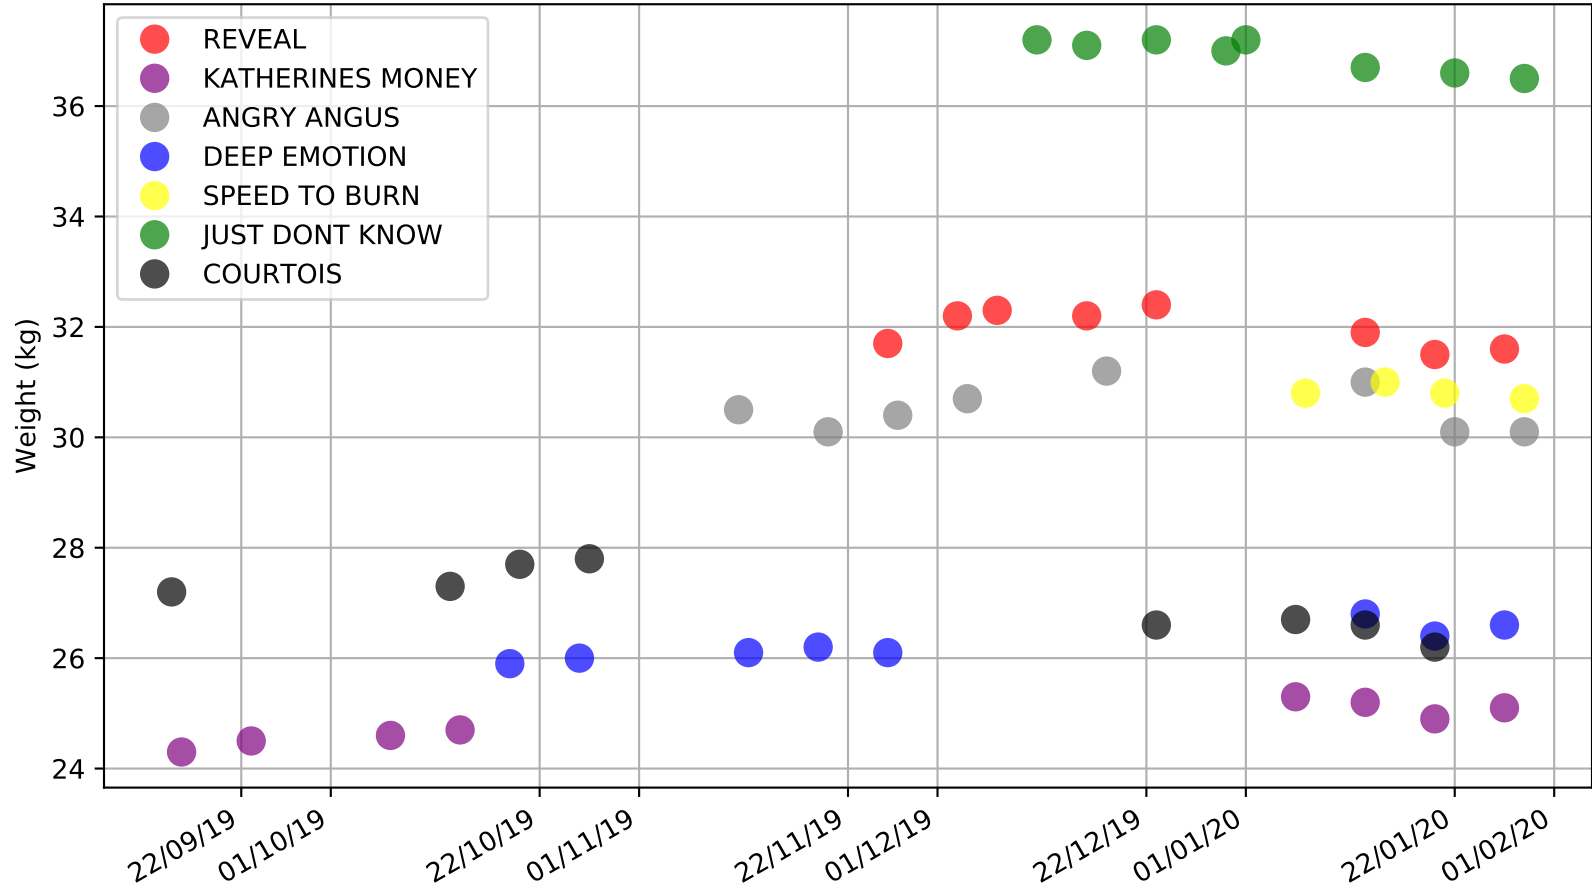

Bundaberg - 3rd Feb  
Race 4, QLD BRED, 460m, 5H  
Previous race distances in meters

Bundaberg - 3rd Feb  
Race 4, QLD BRED, 460m, 5H  
Speed of dog +50m or -50m of current race distance

Bundaberg - 3rd Feb  
Race 4, QLD BRED, 460m, 5H  
Previous race weights in kilograms