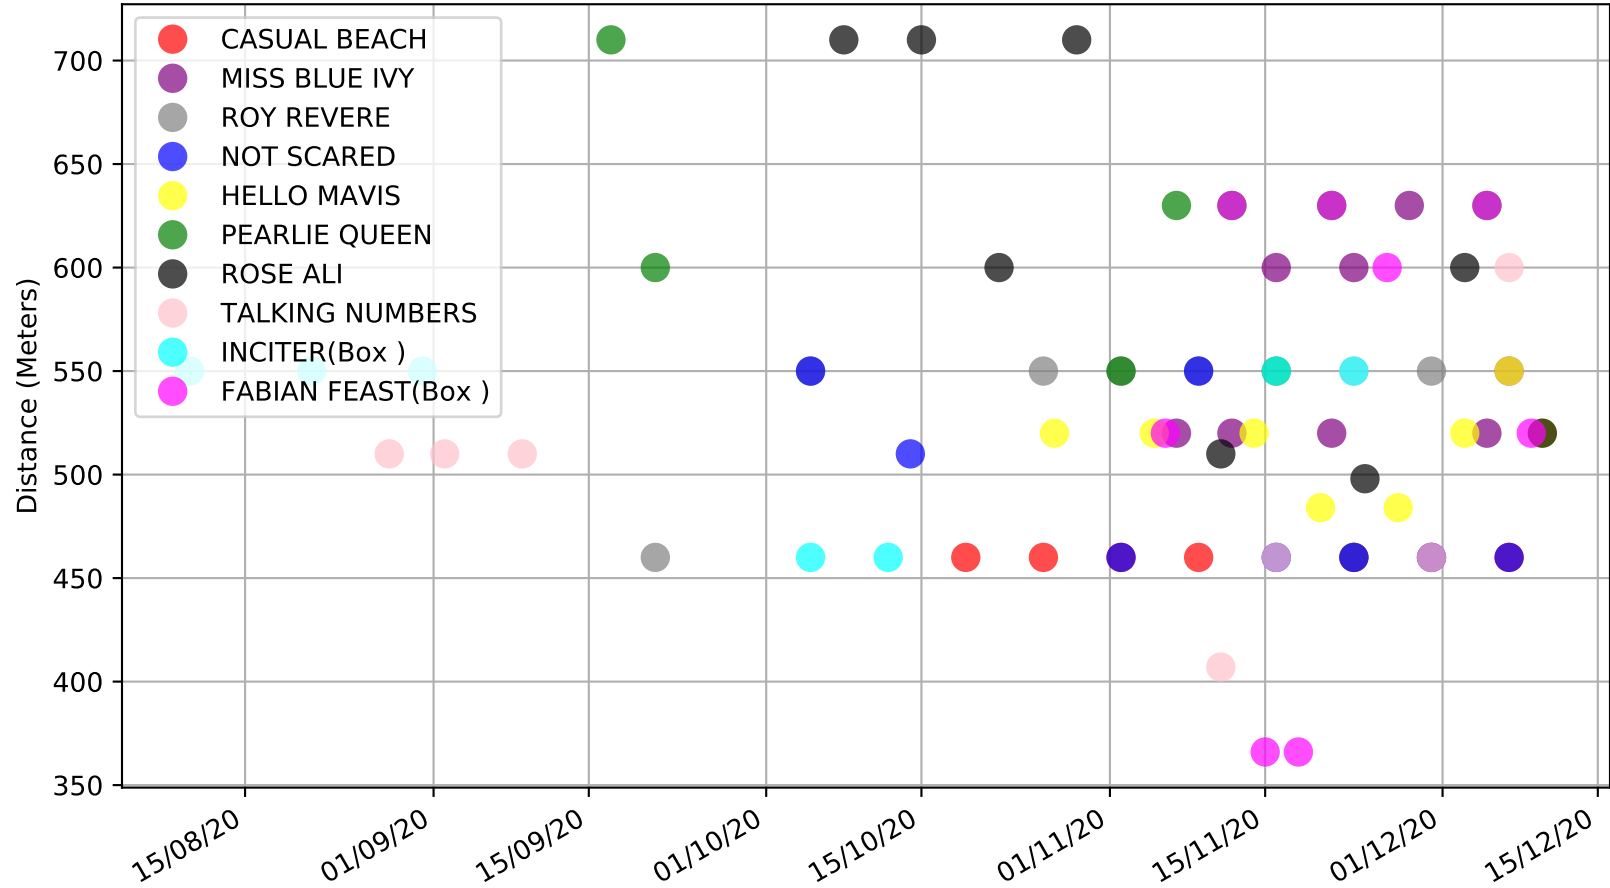

Bundaberg - 14th Dec
Race 5, ENDEAVOUR FOUNDATION, 550m, X45
Previous race distances in meters