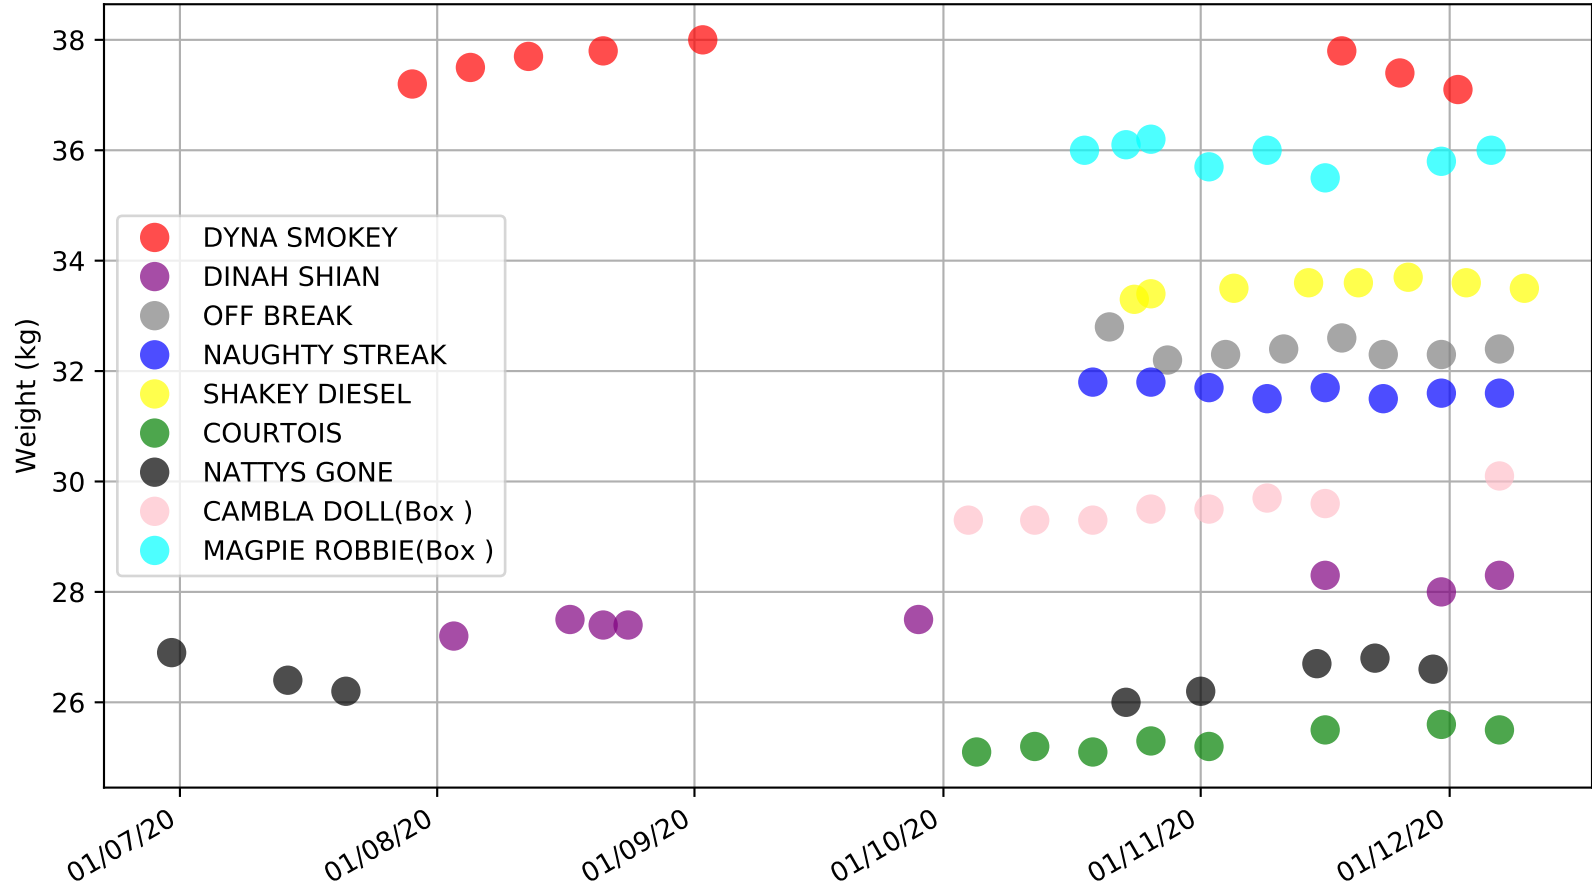

Bundaberg - 14th Dec
Race 8, Christmas Cup (Heat)/Class 4/460, 460m, O
Previous race weights in kilograms