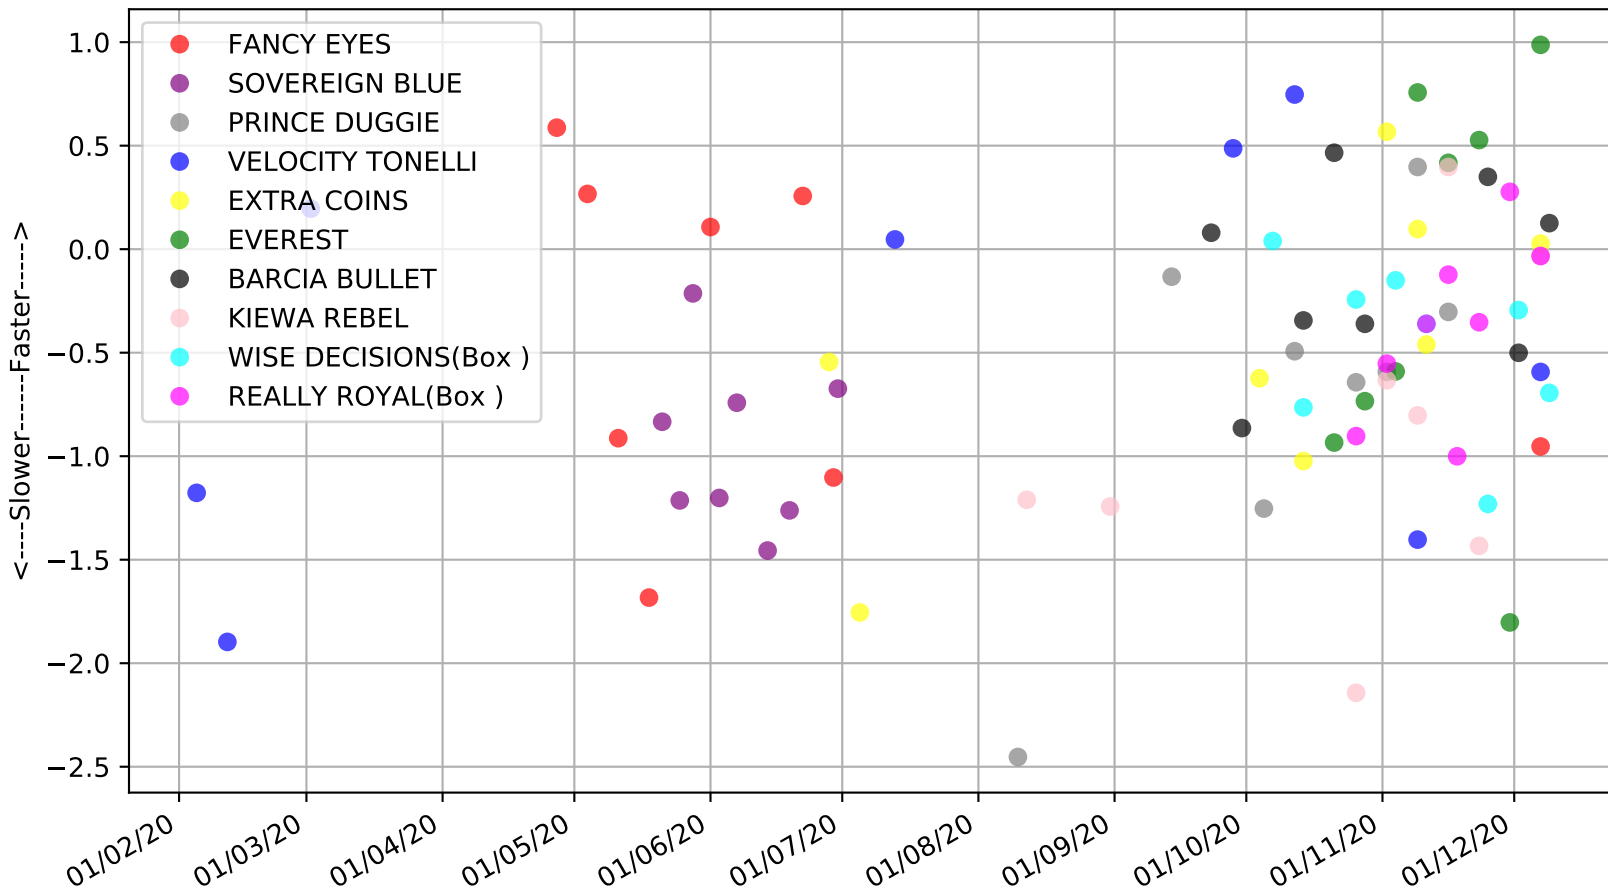

Bundaberg - 14th Dec
Race 8, Christmas Cup (Heat)/Class 4/460, 460m, O
Early Speed compared with par early speed

Bundaberg - 14th Dec
 Race 9, EAST END HOTEL, 460m, X45
 Speed of dog compared with par win times of the track & distance it ran at