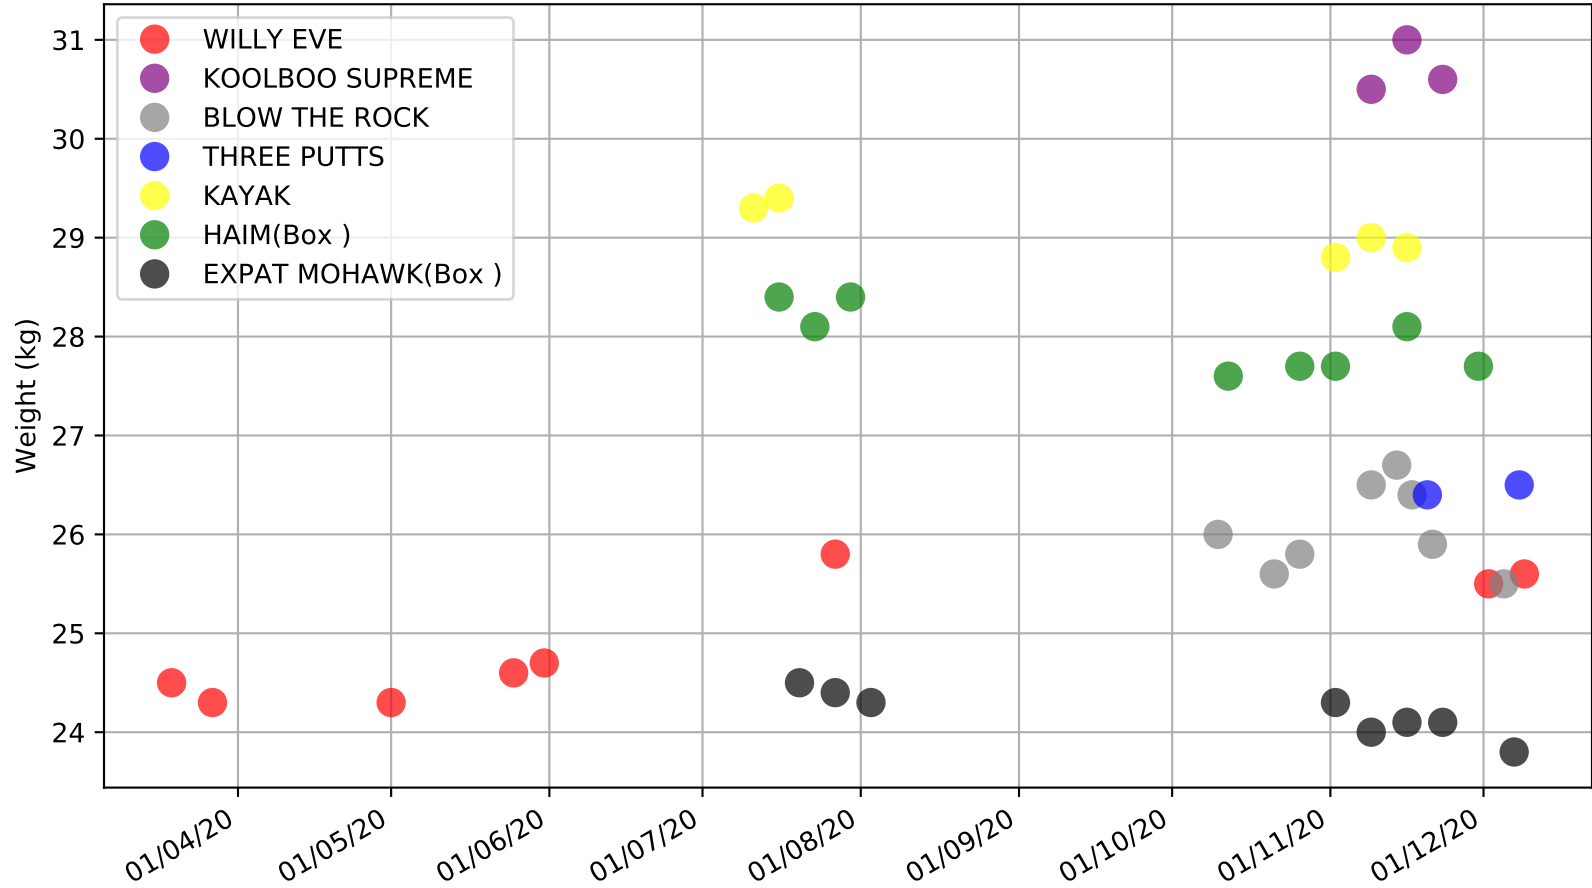

Bundaberg - 14th Dec
Race 1, TAB, 460m, MH
Previous race distances in meters

Bundaberg - 14th Dec
Race 1, TAB, 460m, MH

Speed of dog compared with par win times of the track & distance it ran at

Bundaberg - 14th Dec
Race 1, TAB, 460m, MH
Previous race weights in kilograms