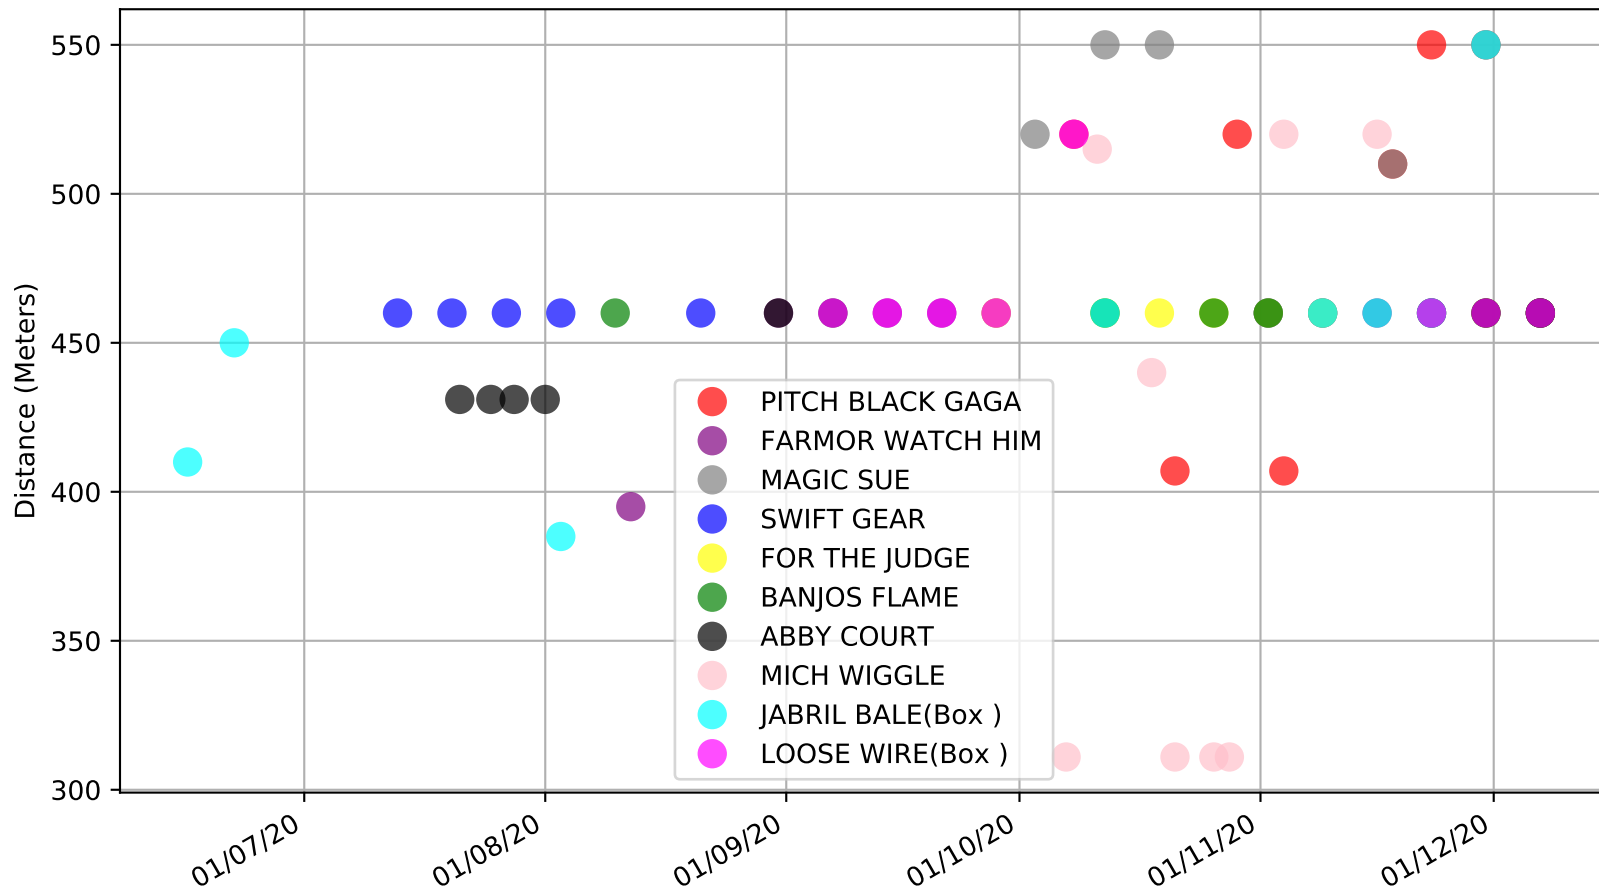

Bundaberg - 14th Dec
Race 10, "UNCLE RUSTYS PHOTOS", 460m, 5
Previous race distances in meters