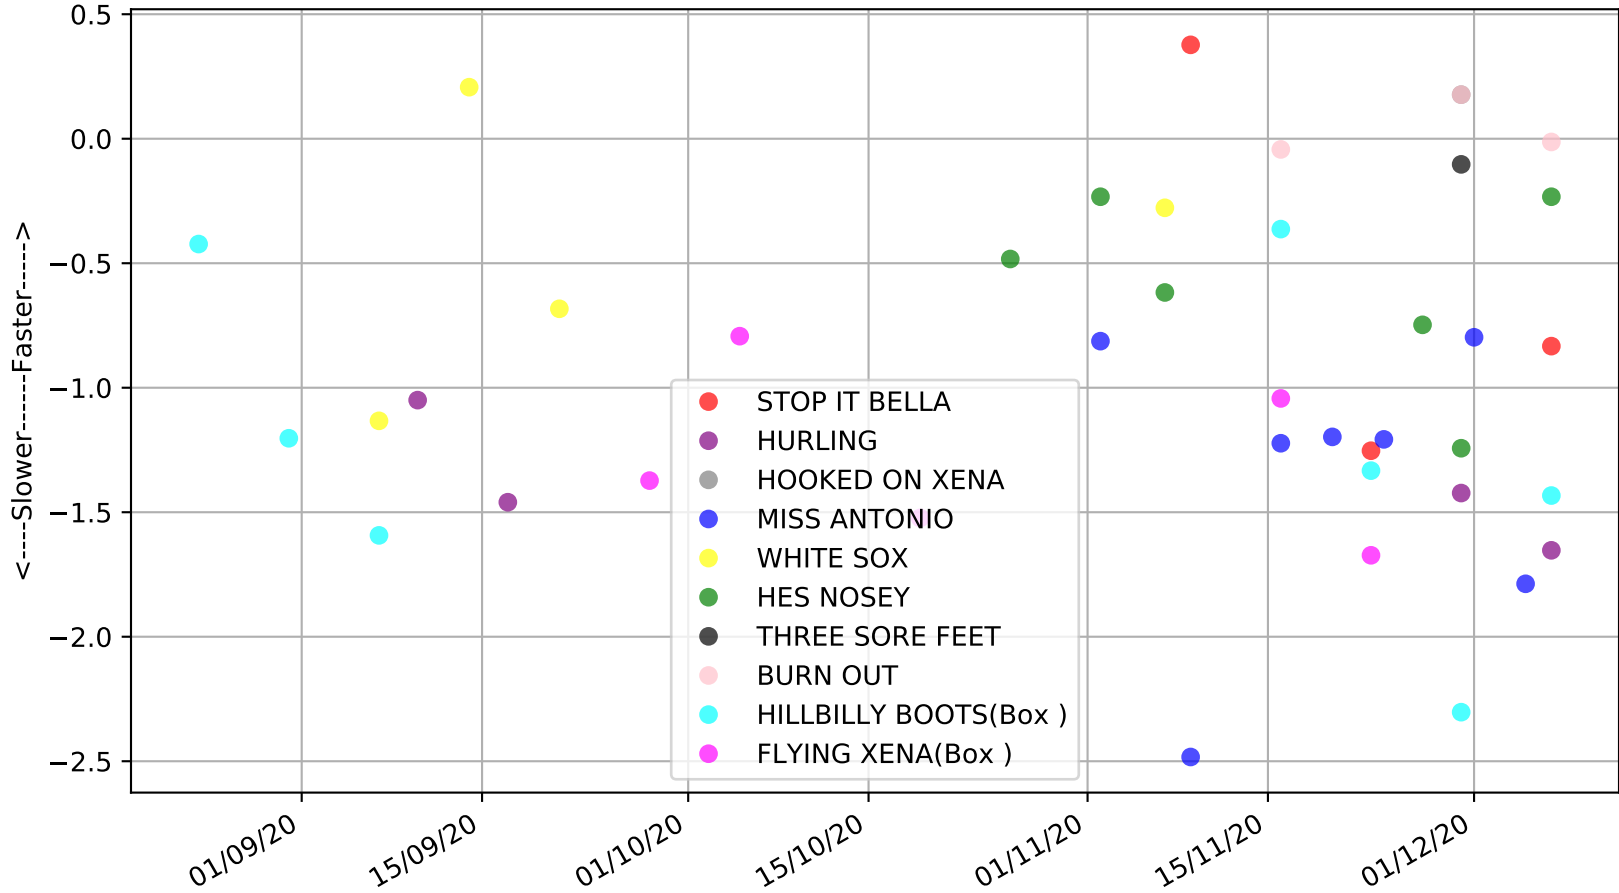

Bundaberg - 14th Dec
Race 3, CHIP TYRE RECYCLERS, 460m, NNP
Speed of dog +50m or -50m of current race distance