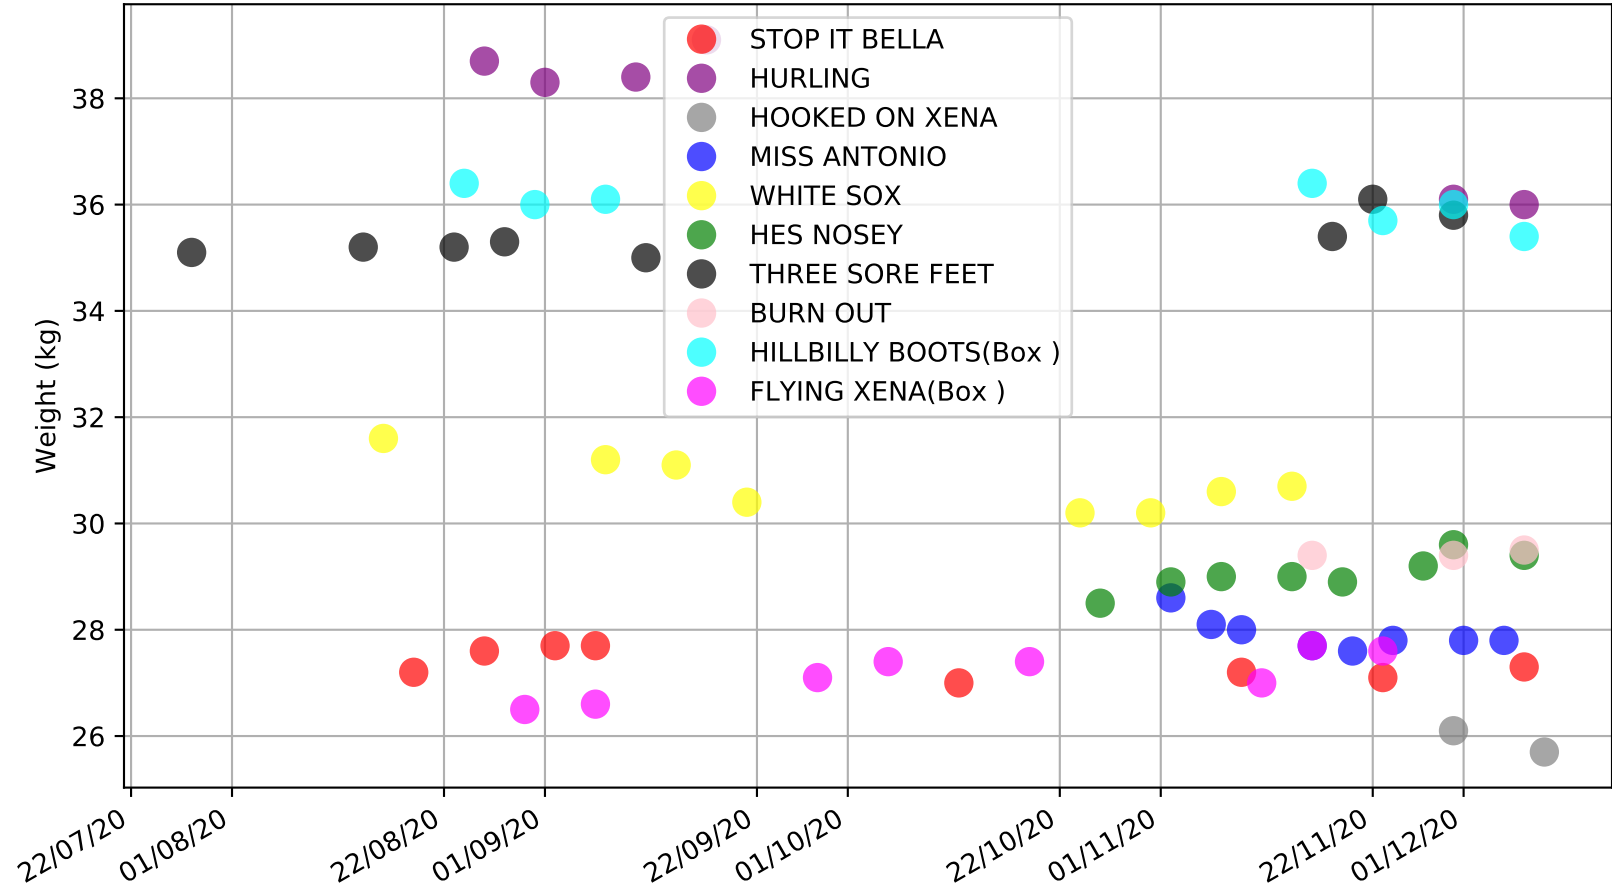

Bundaberg - 14th Dec
Race 3, CHIP TYRE RECYCLERS, 460m, NNP
Previous race weights in kilograms