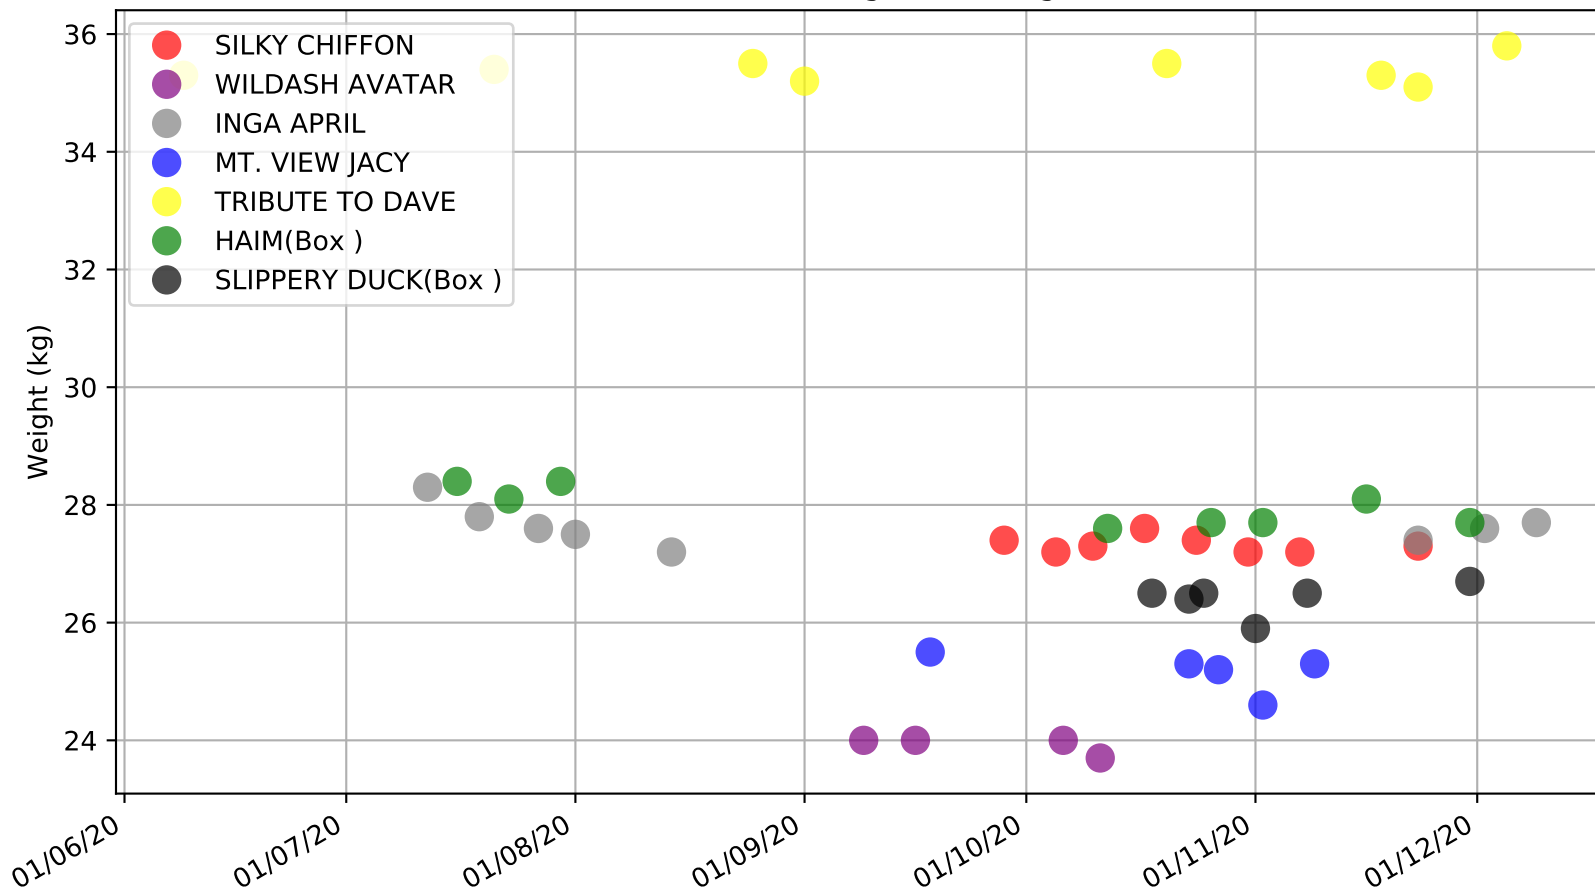

Bundaberg - 14th Dec
Race 2, TAB, 460m, MH
Previous race weights in kilograms