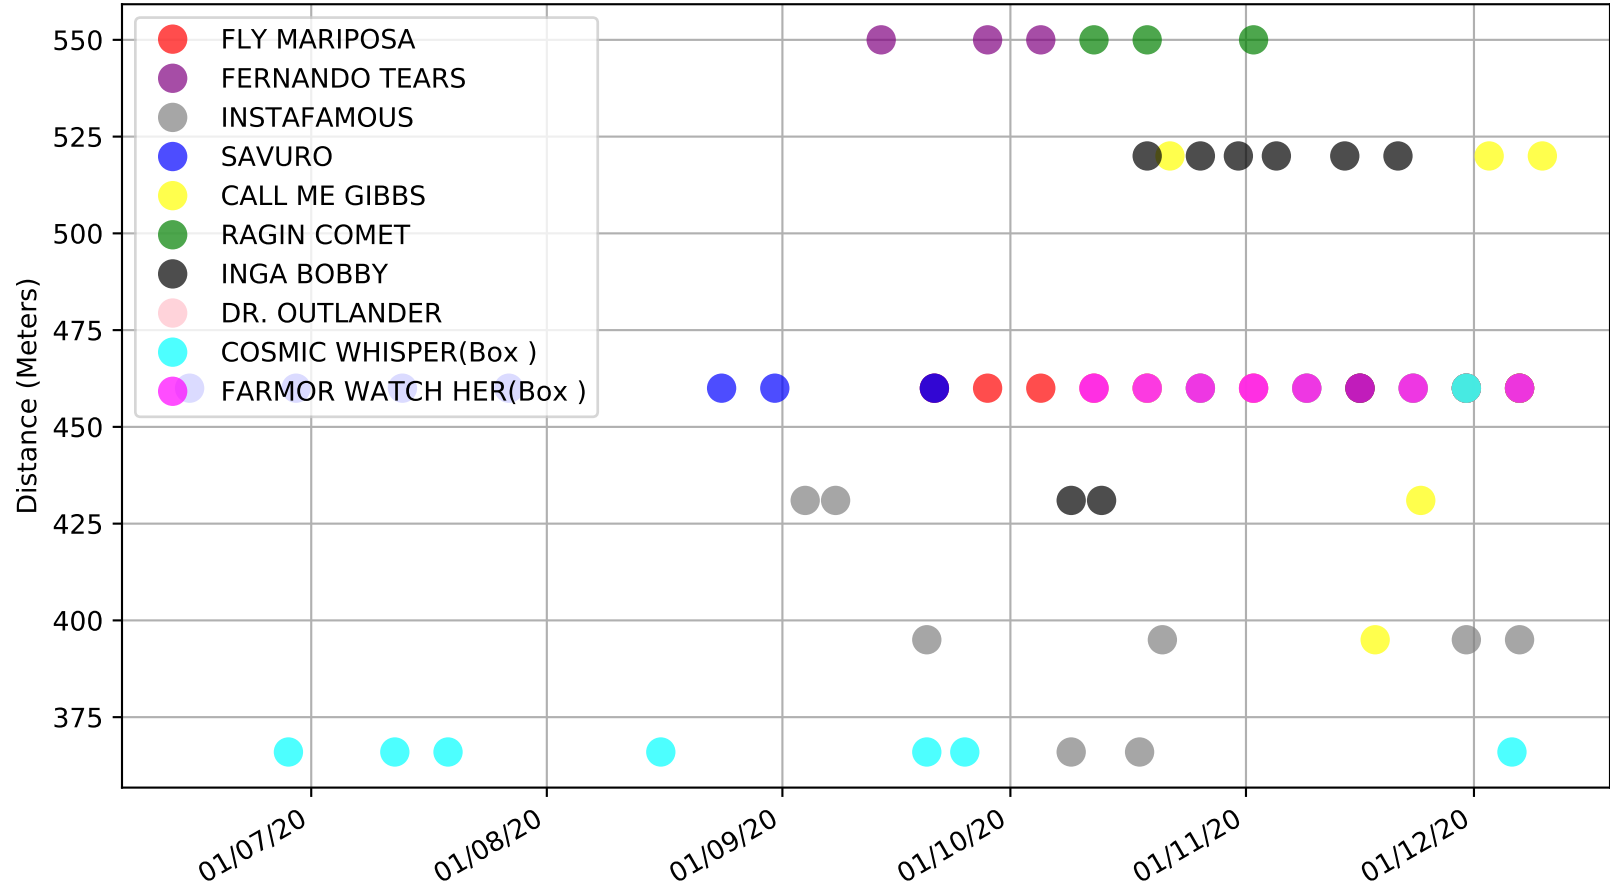

Bundaberg - 14th Dec
Race 6, Christmas Cup (Heat)/Class 4/460, 460m, O
Previous race distances in meters