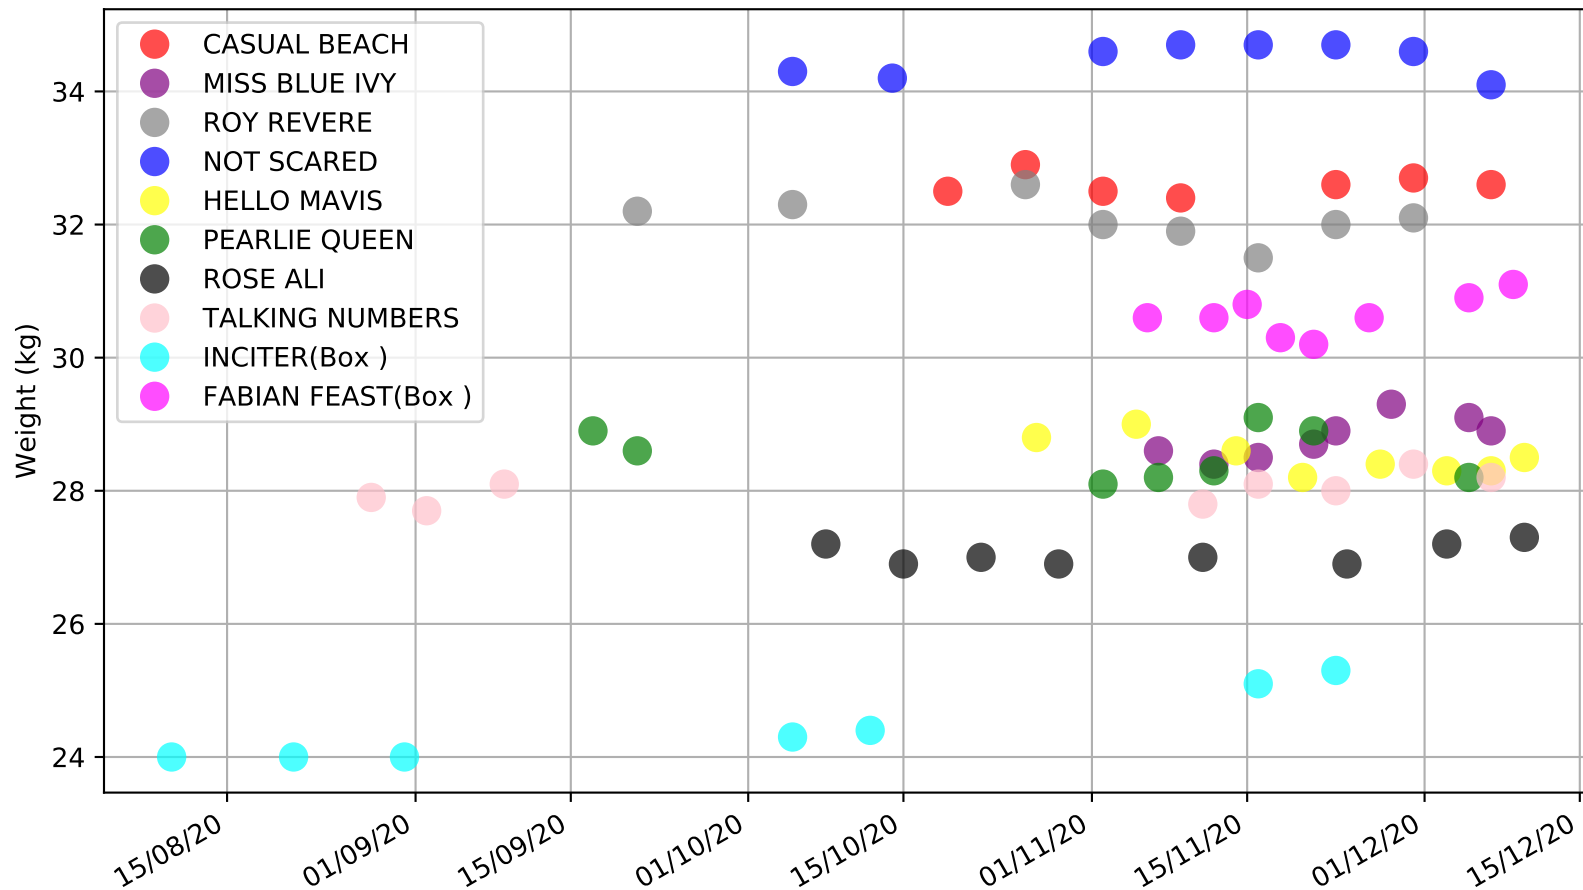

Bundaberg - 14th Dec
Race 5, ENDEAVOUR FOUNDATION, 550m, X45
Previous race weights in kilograms