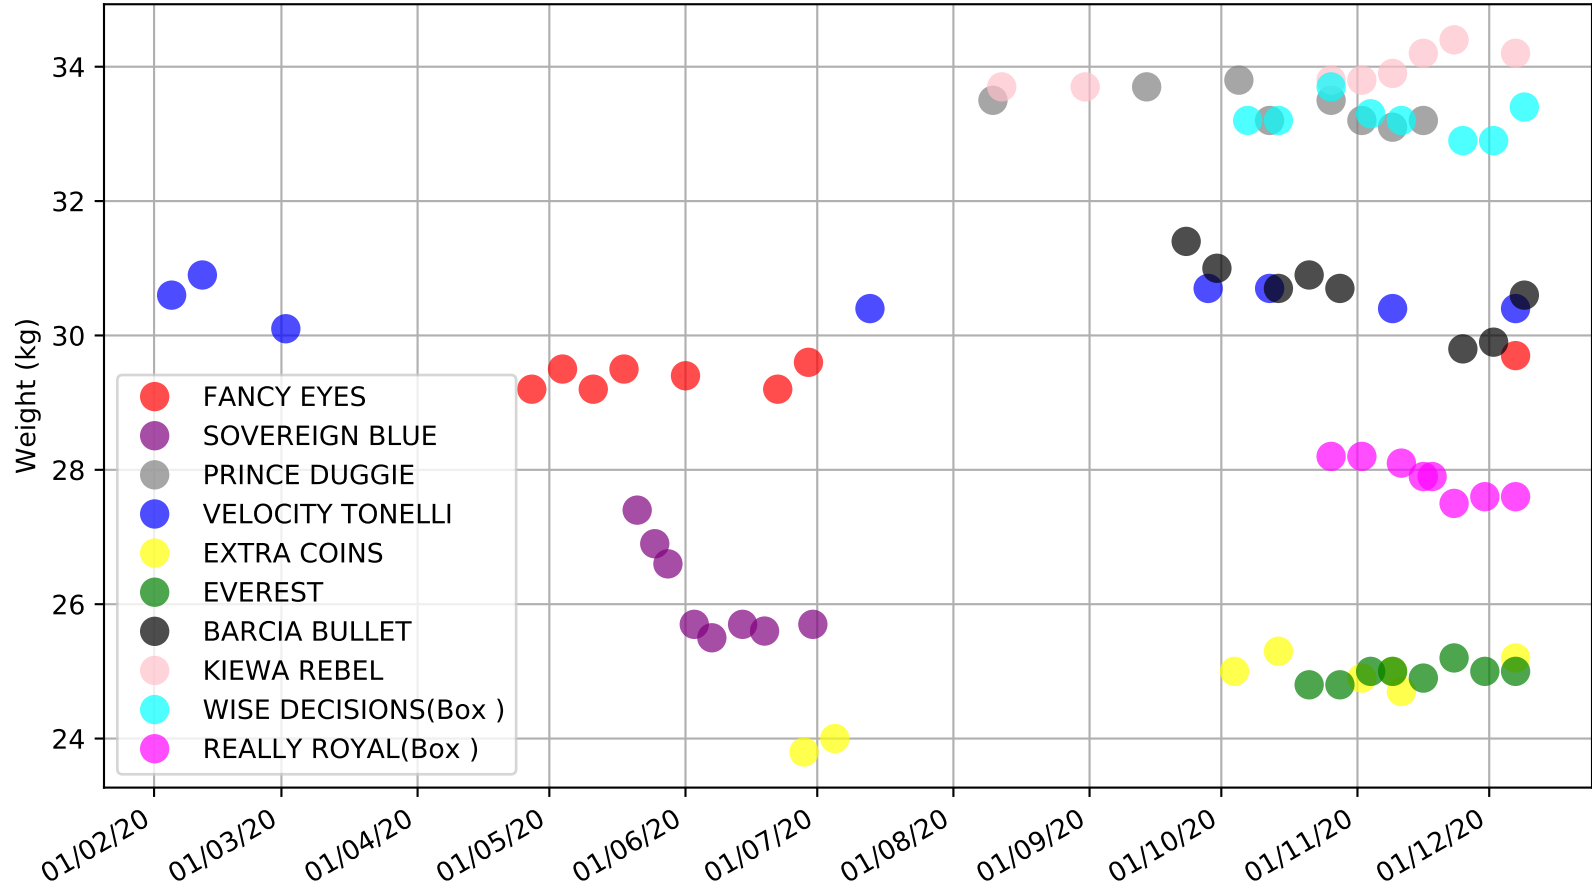

Bundaberg - 14th Dec
Race 9, EAST END HOTEL, 460m, X45
Previous race weights in kilograms