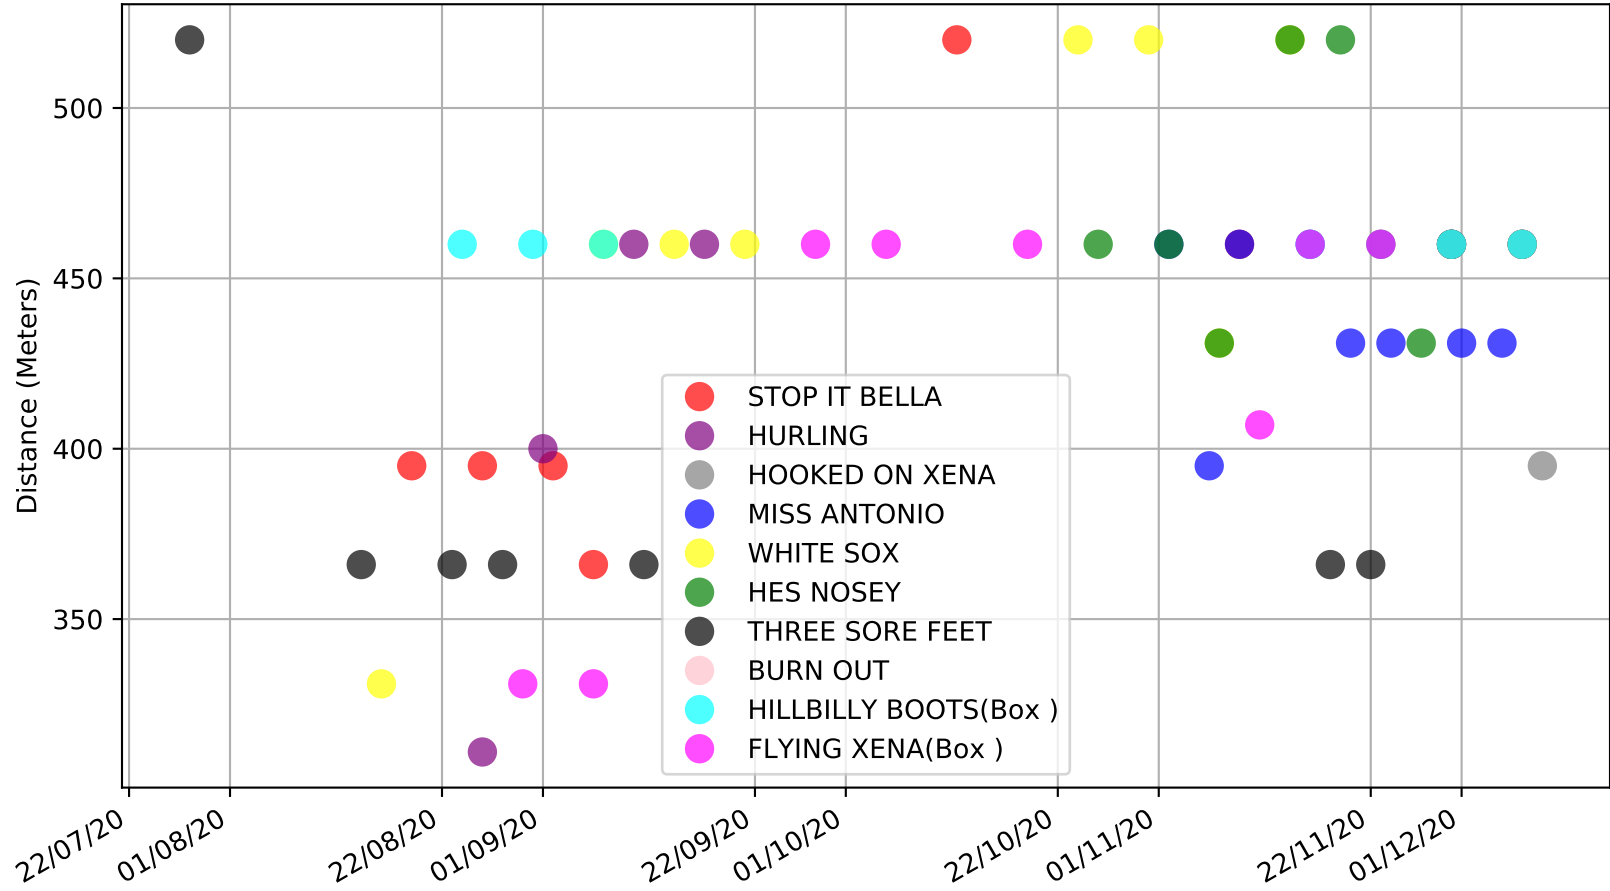

Bundaberg - 14th Dec
Race 3, CHIP TYRE RECYCLERS, 460m, NNP
Previous race distances in meters