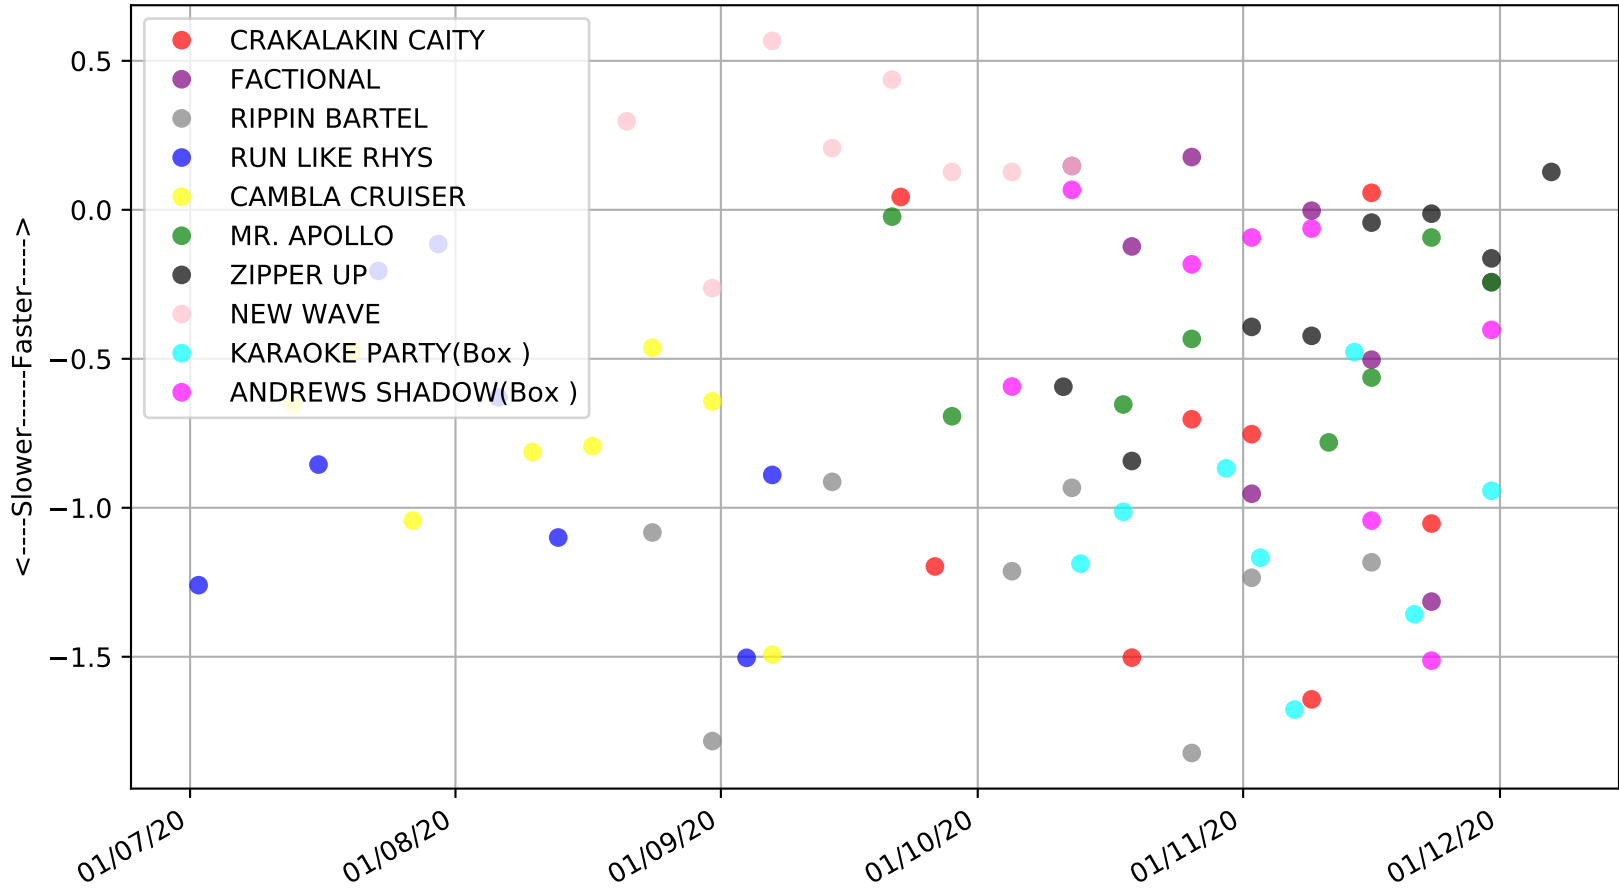

Bundaberg - 14th Dec
Race 4, TERRY SIGNS, 460m, MA5

Speed of dog compared with par win times of the track & distance it ran at

Bundaberg - 14th Dec
Race 4, TERRY SIGNS, 460m, MA5
Previous race weights in kilograms