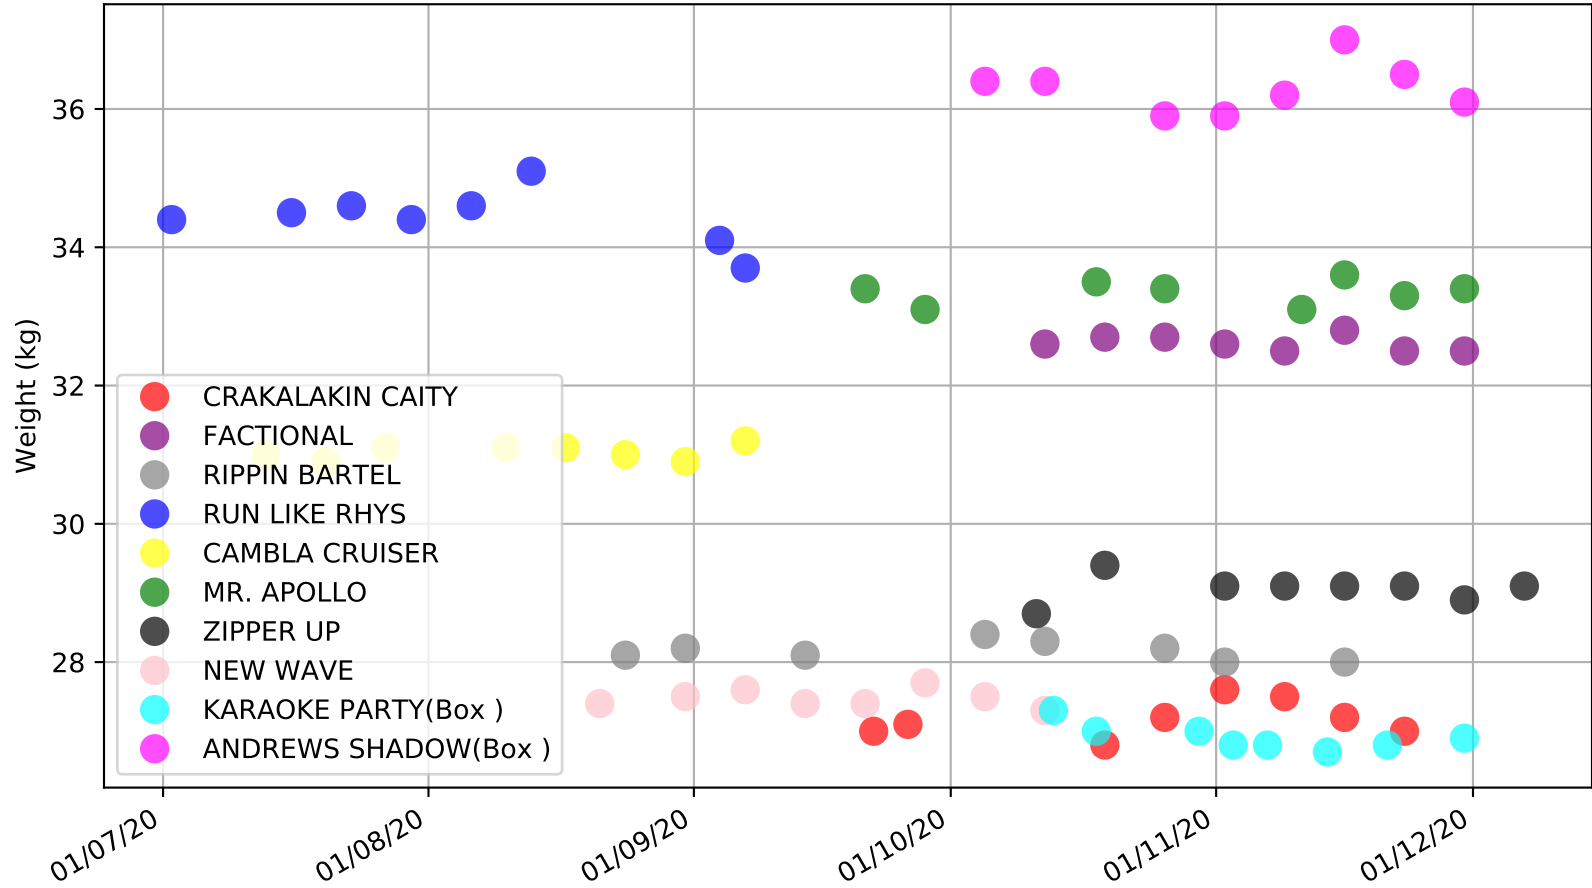

Bundaberg - 14th Dec
Race 4, TERRY SIGNS, 460m, MA5

Speed of dog compared with par win times of the track & distance it ran at

Bundaberg - 14th Dec
Race 4, TERRY SIGNS, 460m, MA5
Previous race weights in kilograms