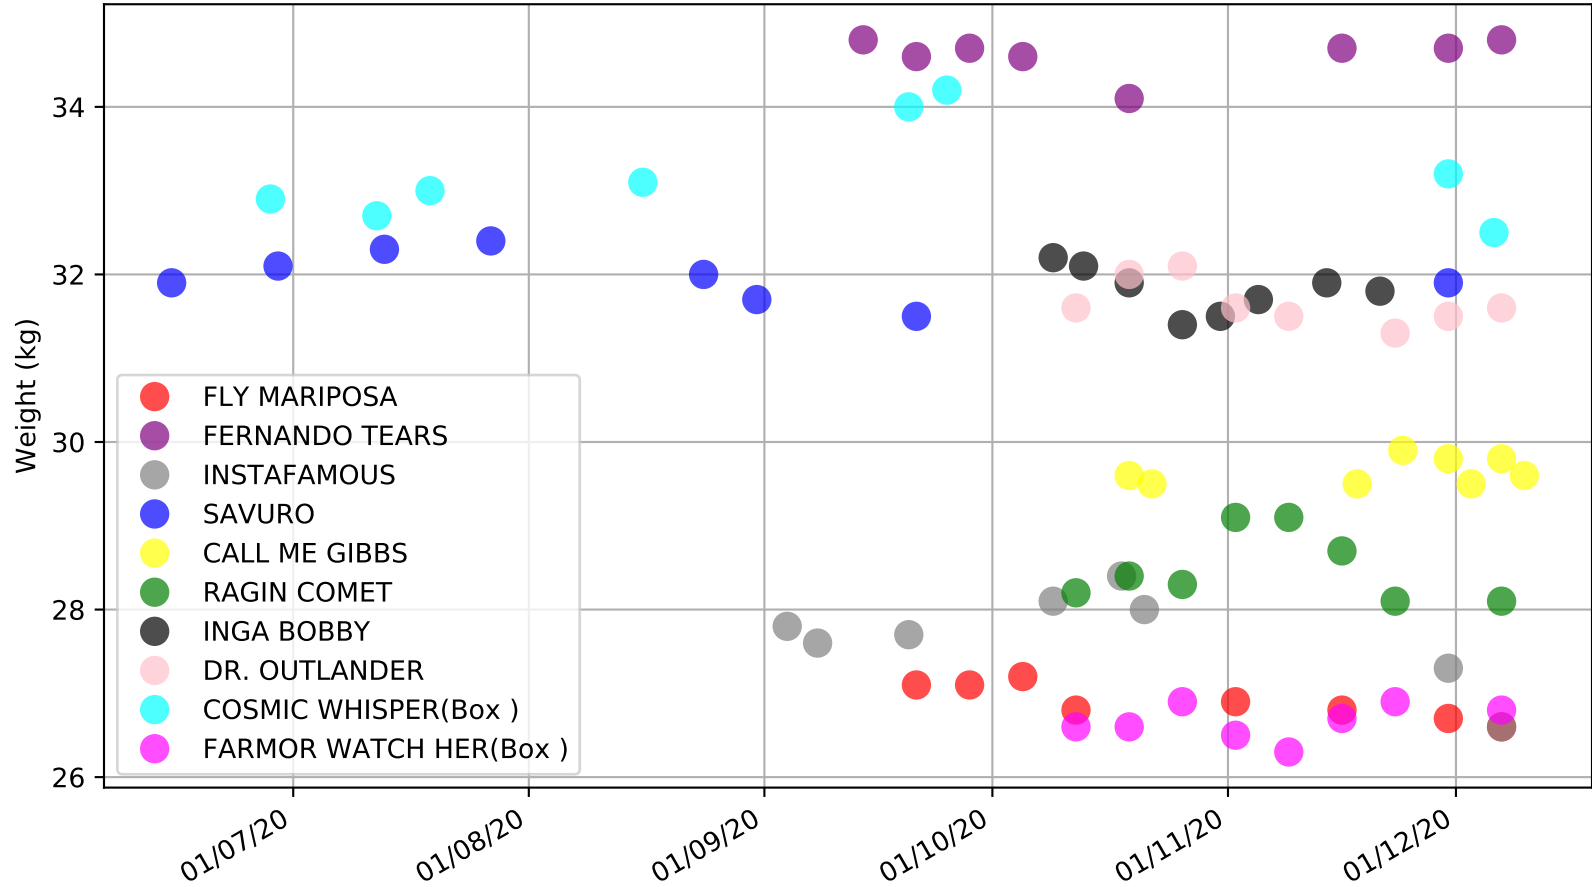

Bundaberg - 14th Dec
Race 6, Christmas Cup (Heat)/Class 4/460, 460m, O
Previous race weights in kilograms