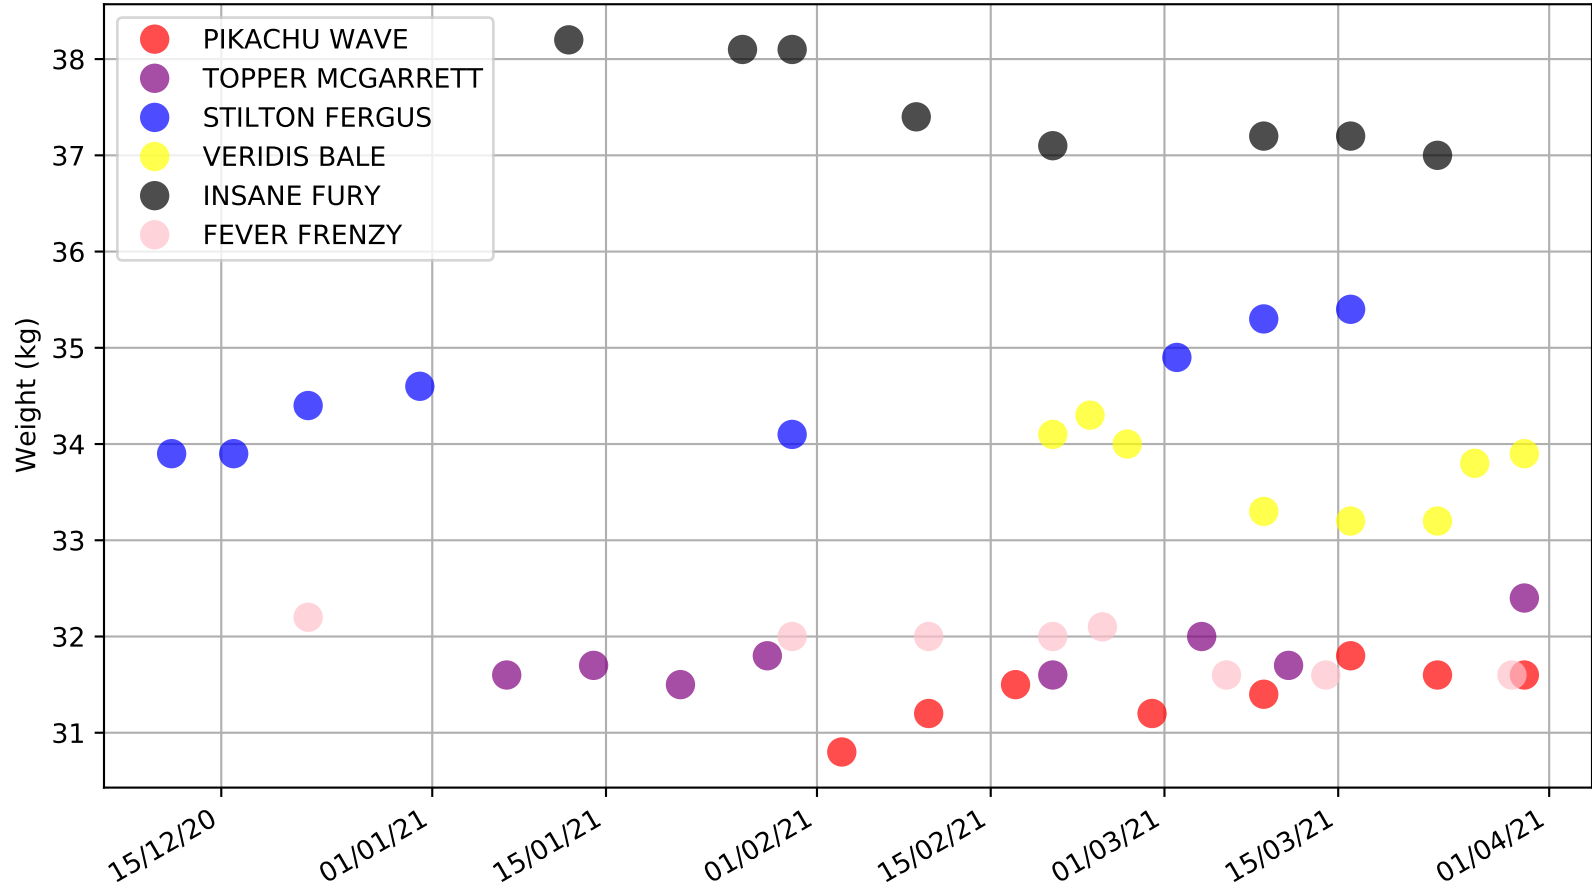

Bulli - 6th Apr  
Race 8, LADBROKES SAME RACE MULTI MASTERS, 340m, M12  
Previous race weights in kilograms

Bulli - 6th Apr  
 Race 8, LADBROKES SAME RACE MULTI MASTERS, 340m, M12  
 Early Speed compared with par early speed

Bulli - 6th Apr  
Race 9, PUNTERS LOVE BULLI, 472m, X45  
Previous race distances in meters

Bulli - 6th Apr  
Race 9, PUNTERS LOVE BULLI, 472m, X45  
Speed of dog compared with par win times of the track & distance it ran at

Bulli - 6th Apr  
Race 9, PUNTERS LOVE BULLI, 472m, X45  
Speed of dog +50m or -50m of current race distance

Bulli - 6th Apr  
Race 9, PUNTERS LOVE BULLI, 472m, X45  
Previous race weights in kilograms