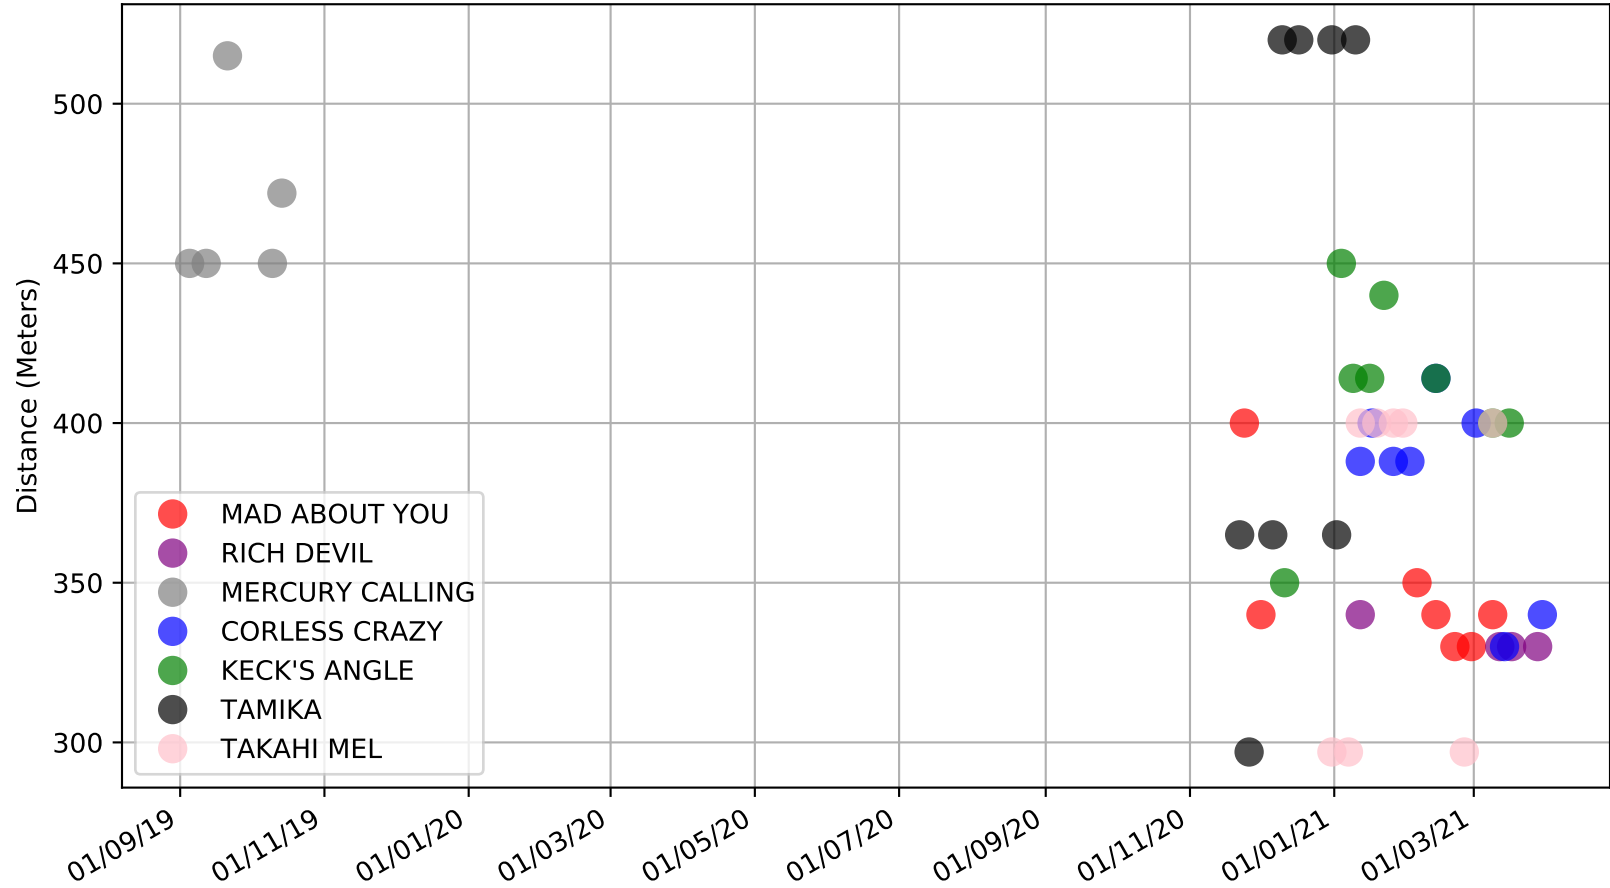

Bulli - 6th Apr  
Race 9, PUNTERS LOVE BULLI, 472m, X45  
Previous race distances in meters

Bulli - 6th Apr  
Race 9, PUNTERS LOVE BULLI, 472m, X45  
Speed of dog compared with par win times of the track & distance it ran at

Bulli - 6th Apr  
Race 9, PUNTERS LOVE BULLI, 472m, X45  
Speed of dog +50m or -50m of current race distance

Bulli - 6th Apr  
Race 9, PUNTERS LOVE BULLI, 472m, X45  
Previous race weights in kilograms

Bulli - 6th Apr  
Race 9, PUNTERS LOVE BULLI, 472m, X45  
Early Speed compared with par early speed

Bulli - 6th Apr  
Race 10, LADBROKES MONEY BACK ODDS, 340m, 5  
Previous race distances in meters

Bulli - 6th Apr  
Race 10, LADBROKES MONEY BACK ODDS, 340m, 5  
Speed of dog +50m or -50m of current race distance