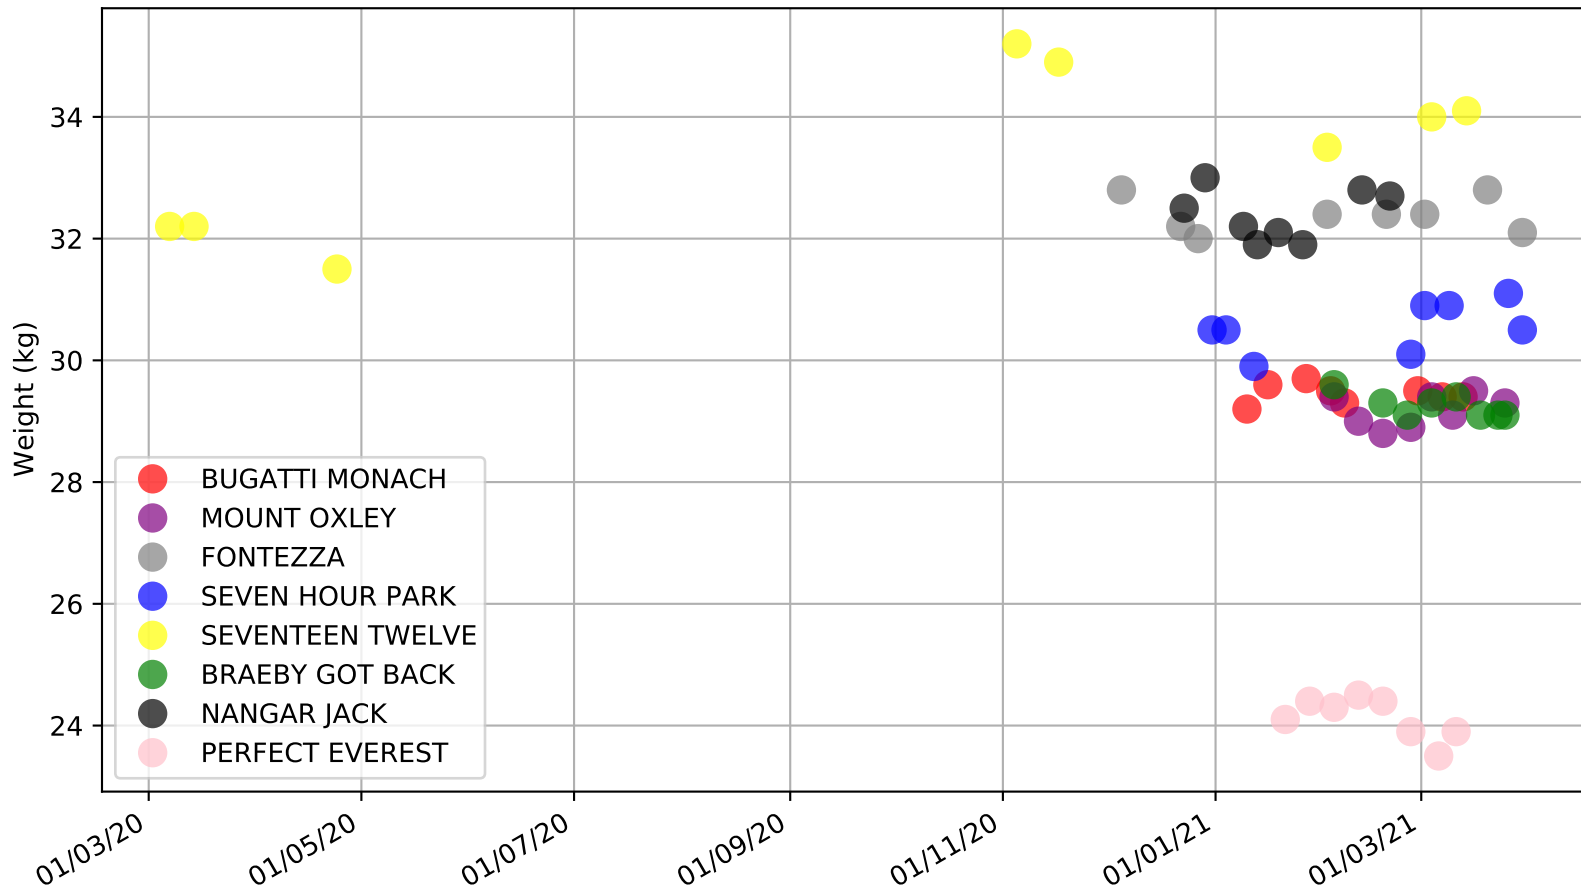

Bulli - 6th Apr
Race 8, LADBROKES SAME RACE MULTI MASTERS, 340m, M12
Previous race weights in kilograms