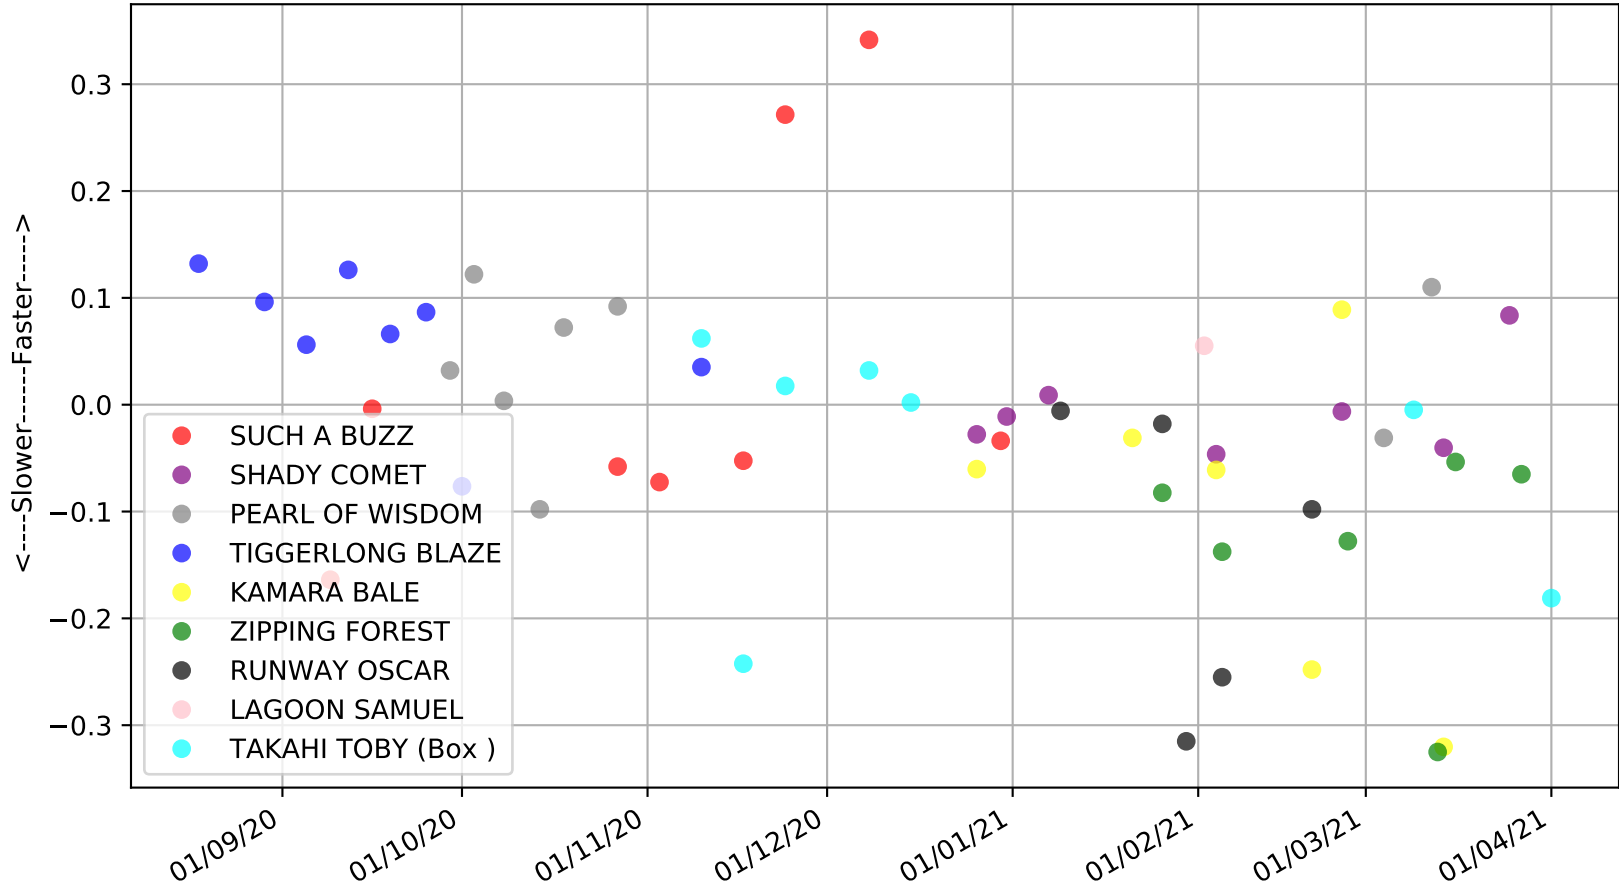

Bulli - 6th Apr
Race 3, LADBROKES BULLI BATTLERS, 400m, 5
Early Speed compared with par early speed