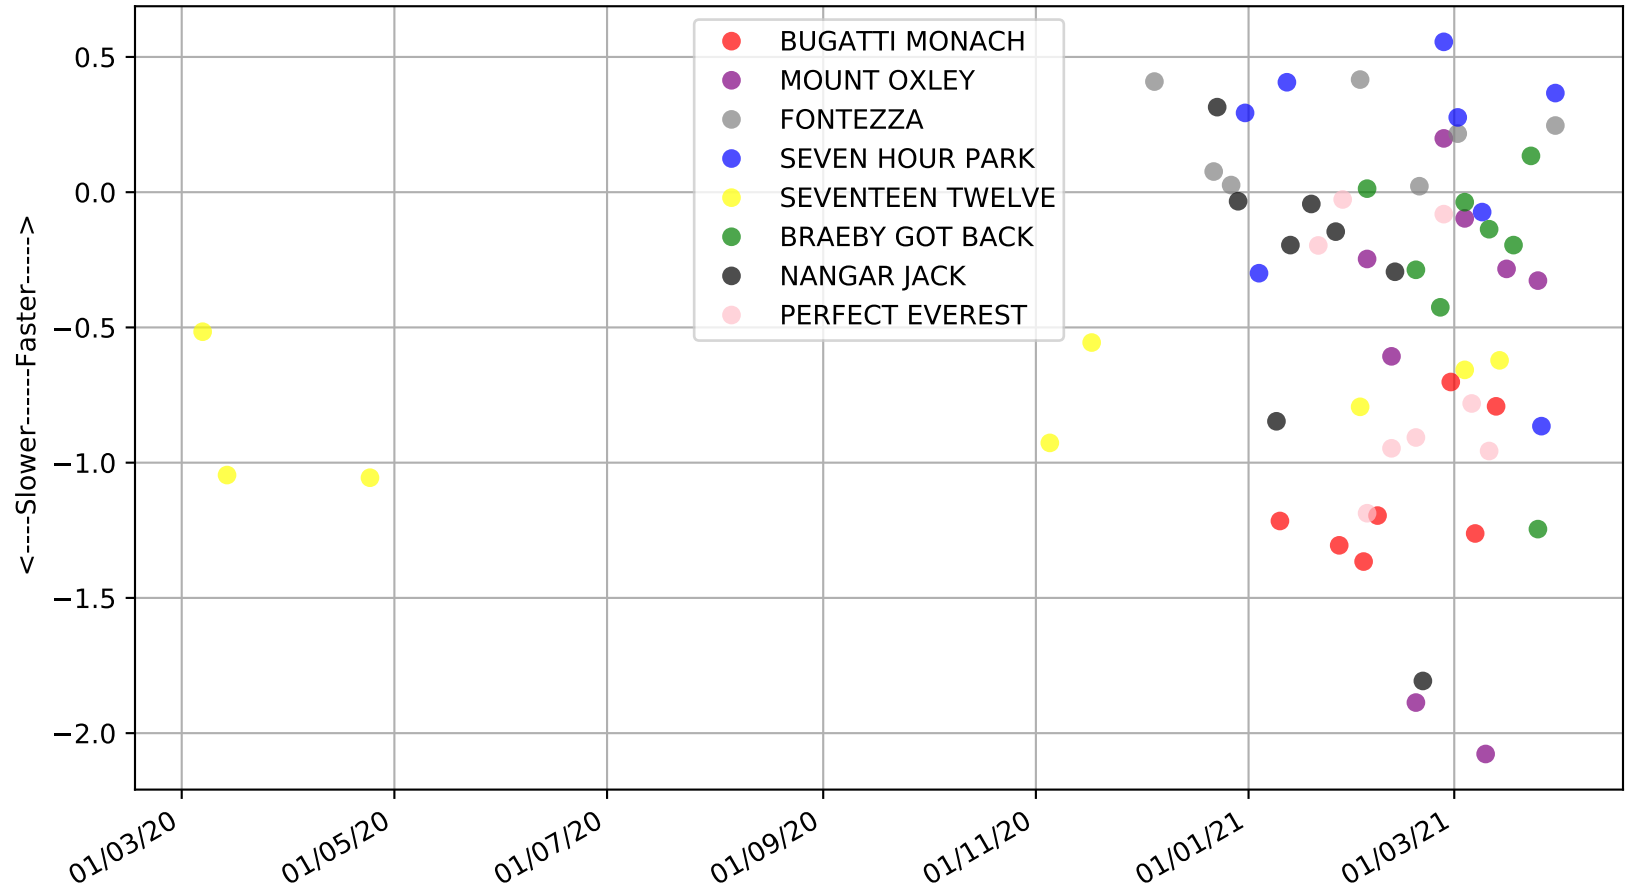

Bulli - 6th Apr  
 Race 8, LADBROKES SAME RACE MULTI MASTERS, 340m, M12  
 Speed of dog compared with par win times of the track & distance it ran at

Bulli - 6th Apr  
Race 8, LADBROKES SAME RACE MULTI MASTERS, 340m, M12  
Speed of dog +50m or -50m of current race distance