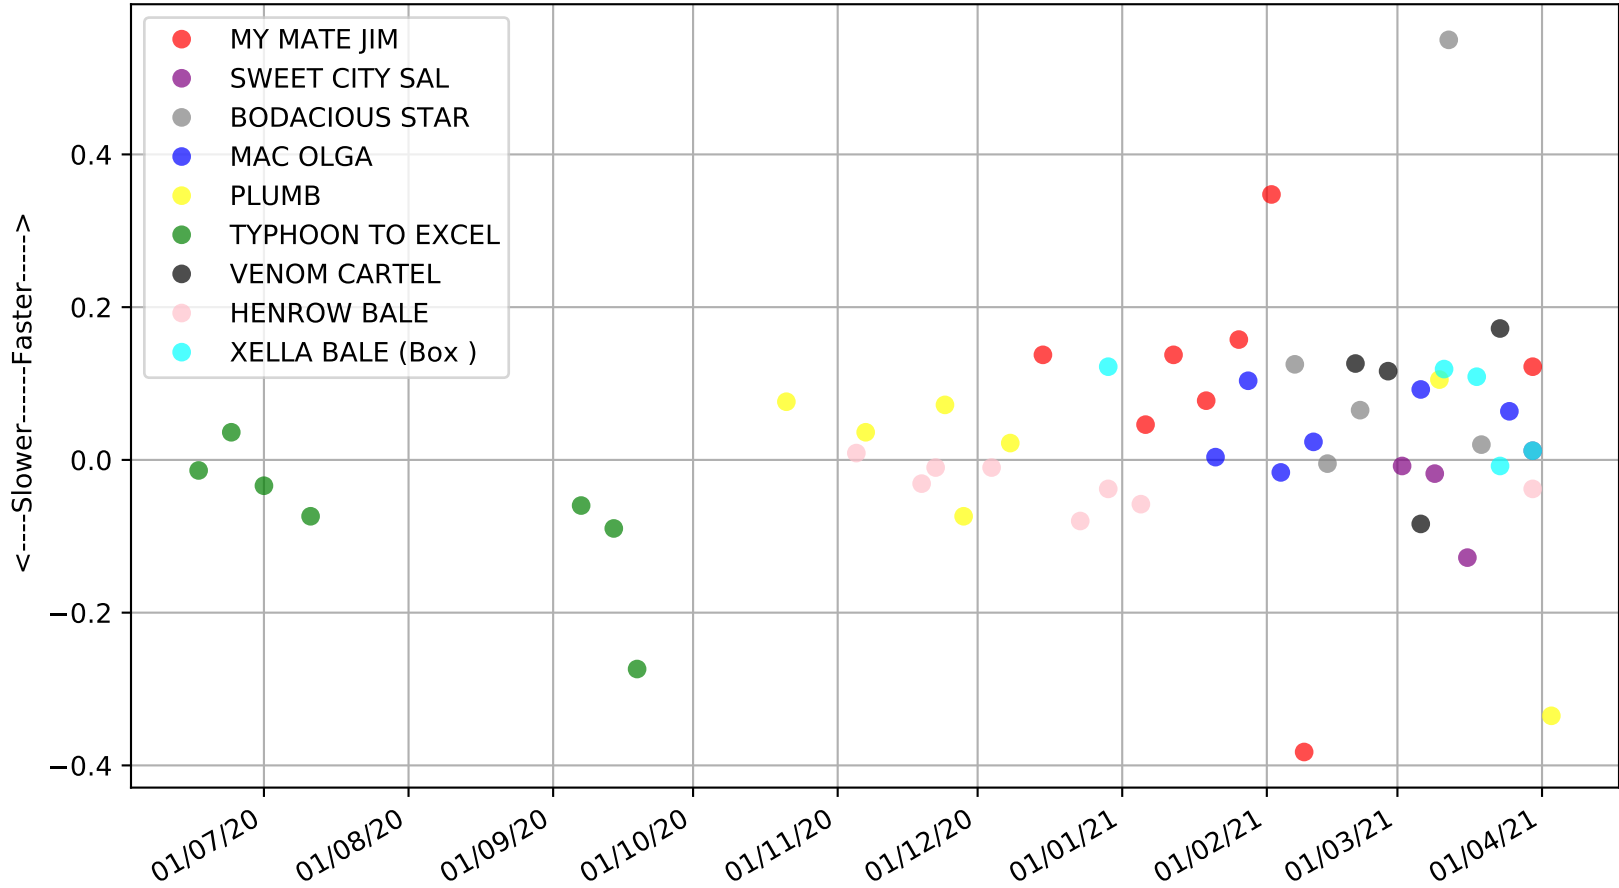

Bulli - 6th Apr
Race 5, LADBROKES BACK YOURSELF, 400m, X45
Early Speed compared with par early speed