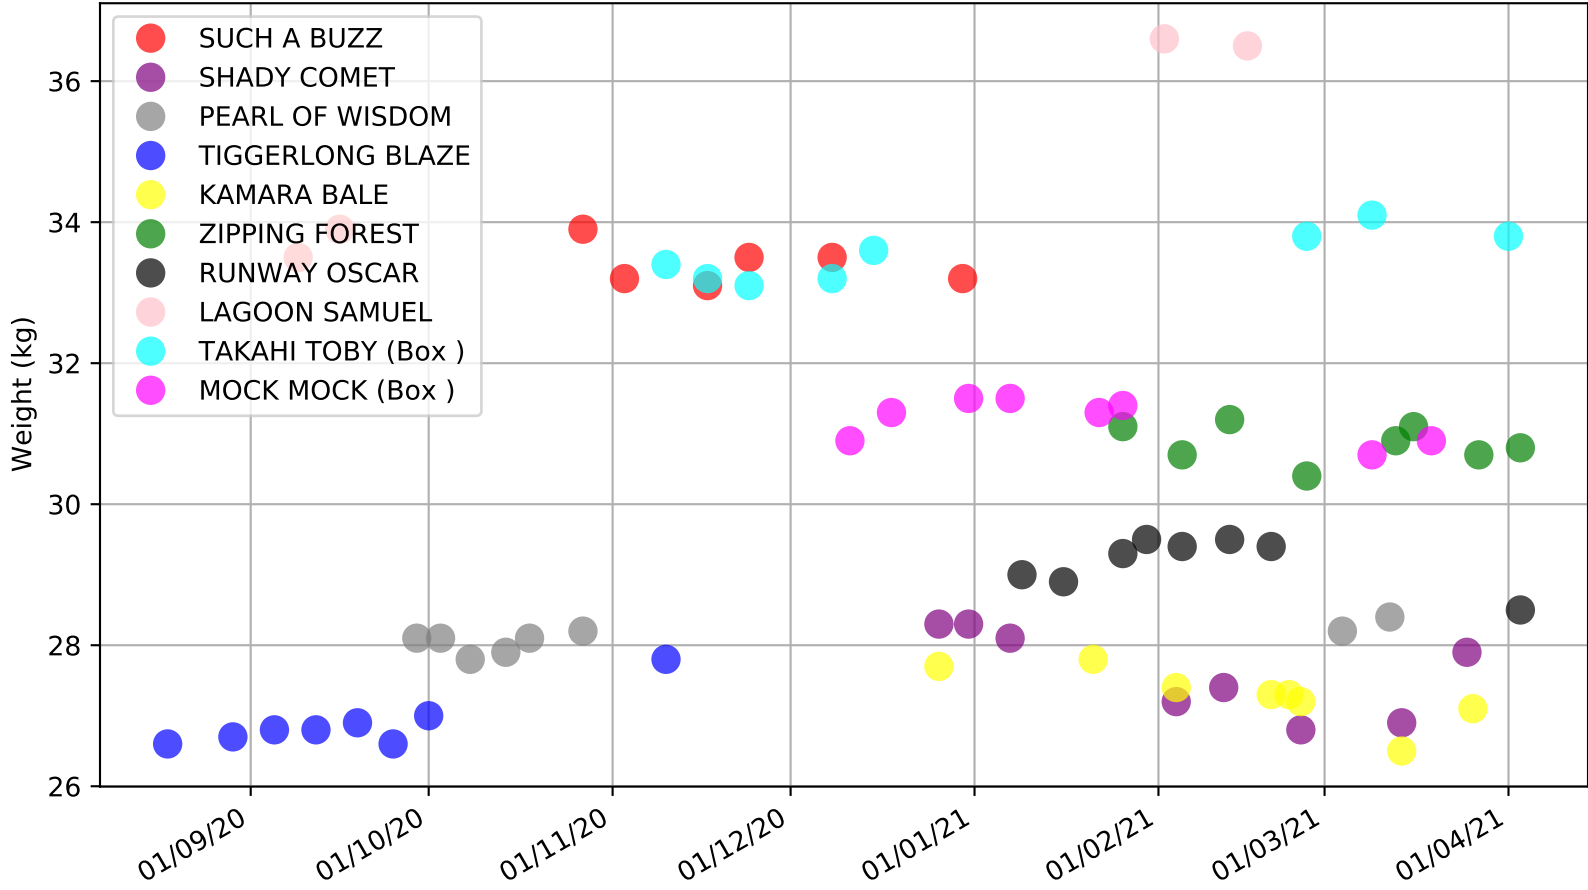

Bulli - 6th Apr
Race 3, LADBROKES BULLI BATTLEERS, 400m, 5
Previous race weights in kilograms