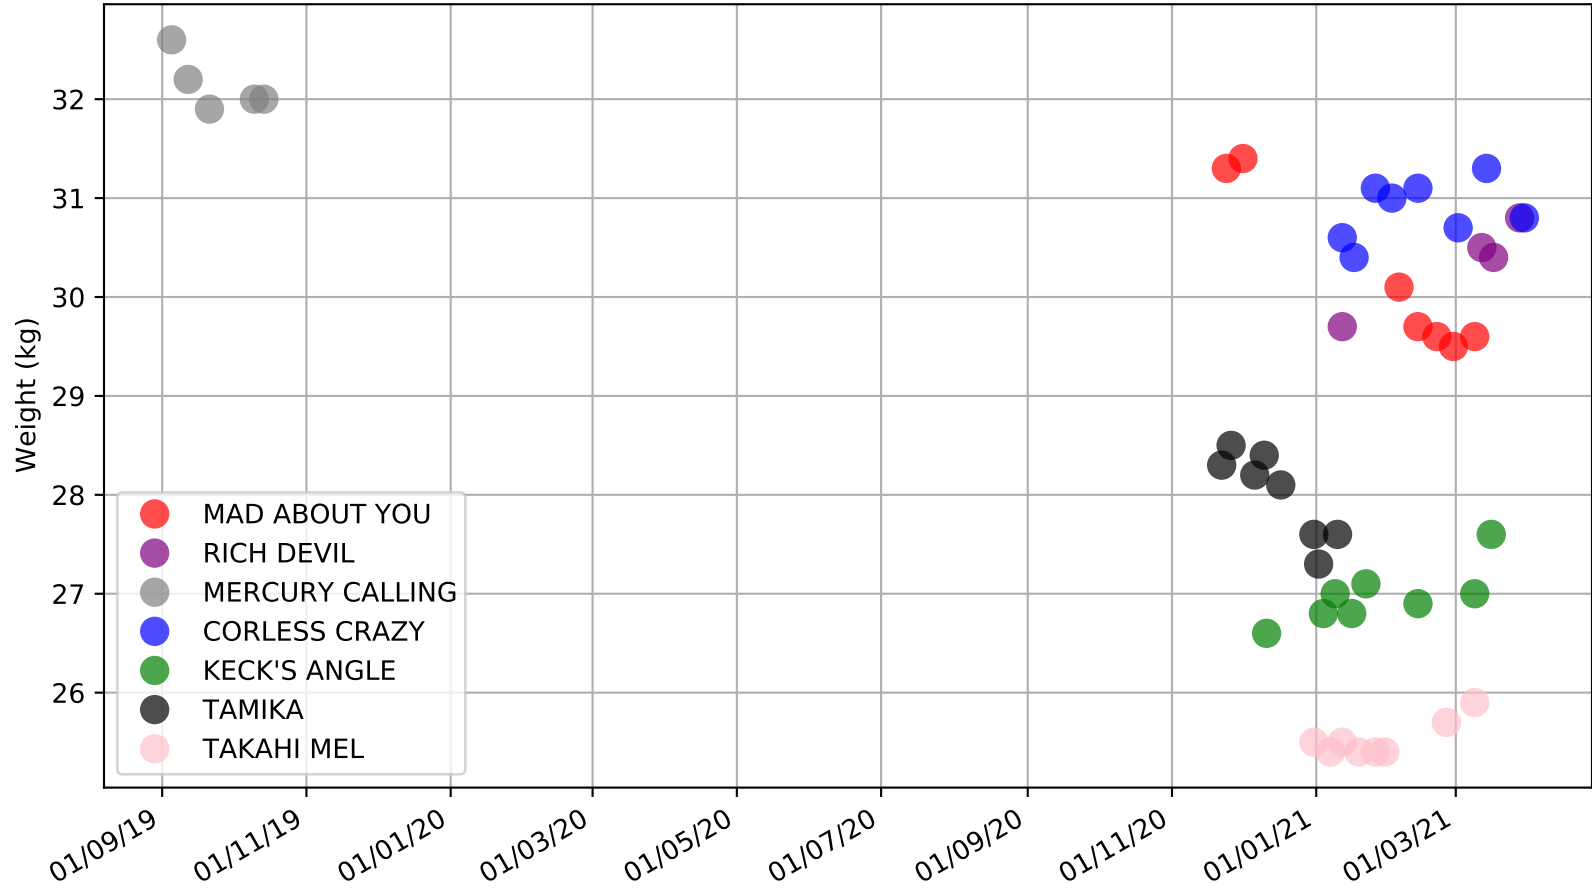

Bulli - 6th Apr
Race 10, LADBROKES MONEY BACK ODDS, 340m, 5
Previous race weights in kilograms