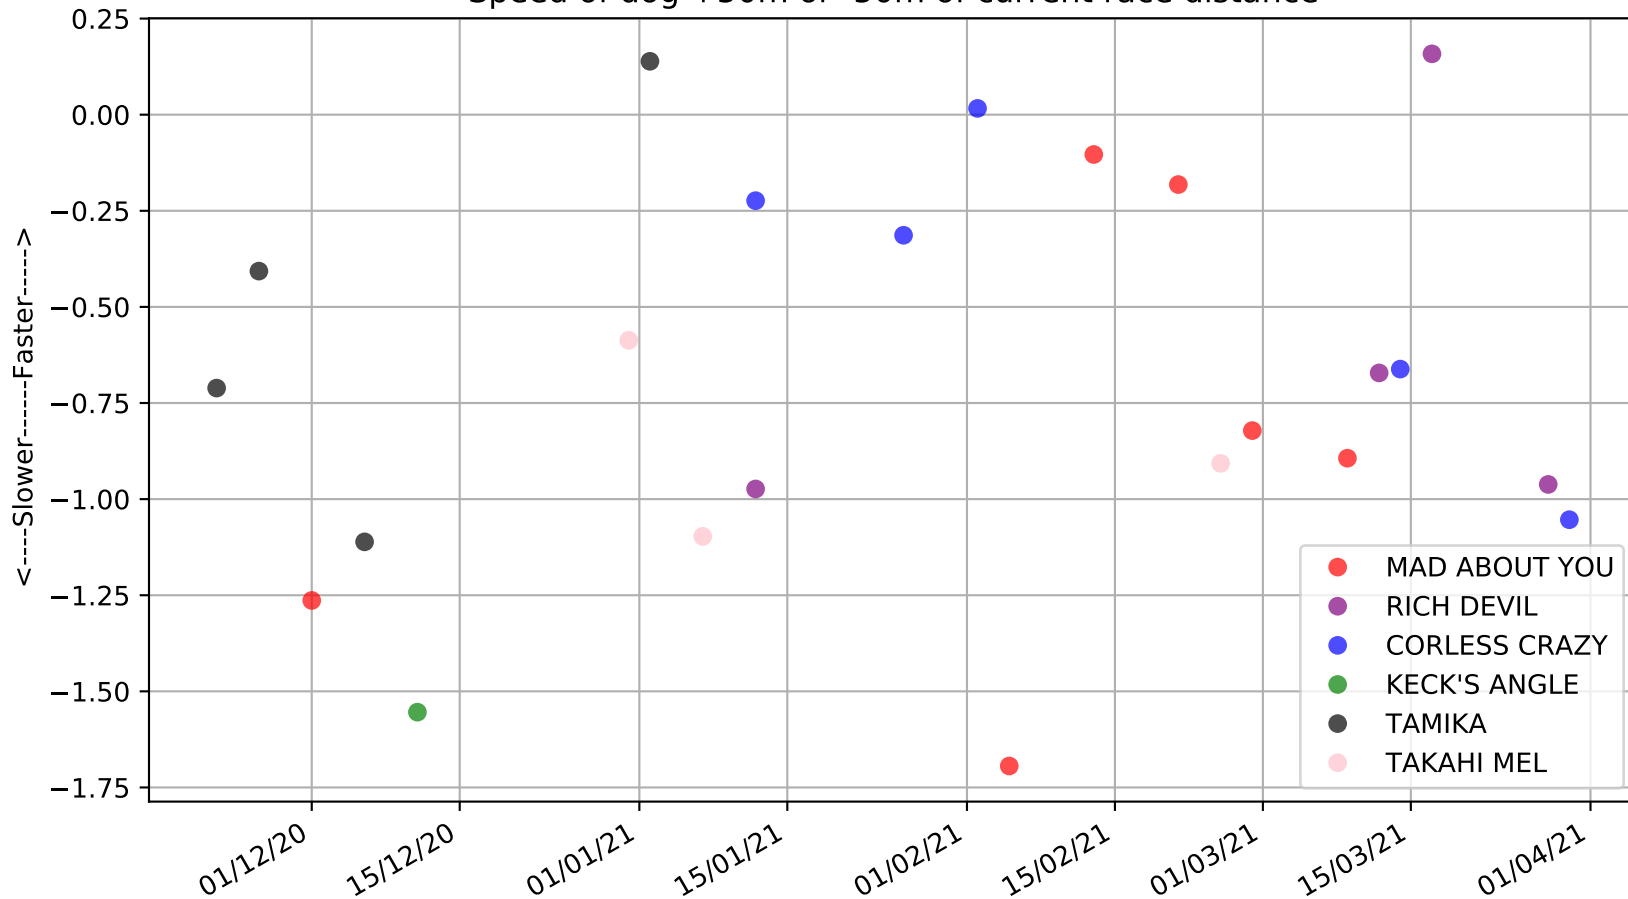

Bulli - 6th Apr  
Race 9, PUNTERS LOVE BULLI, 472m, X45  
Early Speed compared with par early speed

Bulli - 6th Apr  
Race 10, LADBROKES MONEY BACK ODDS, 340m, 5  
Previous race distances in meters

Bulli - 6th Apr  
Race 10, LADBROKES MONEY BACK ODDS, 340m, 5  
Speed of dog +50m or -50m of current race distance