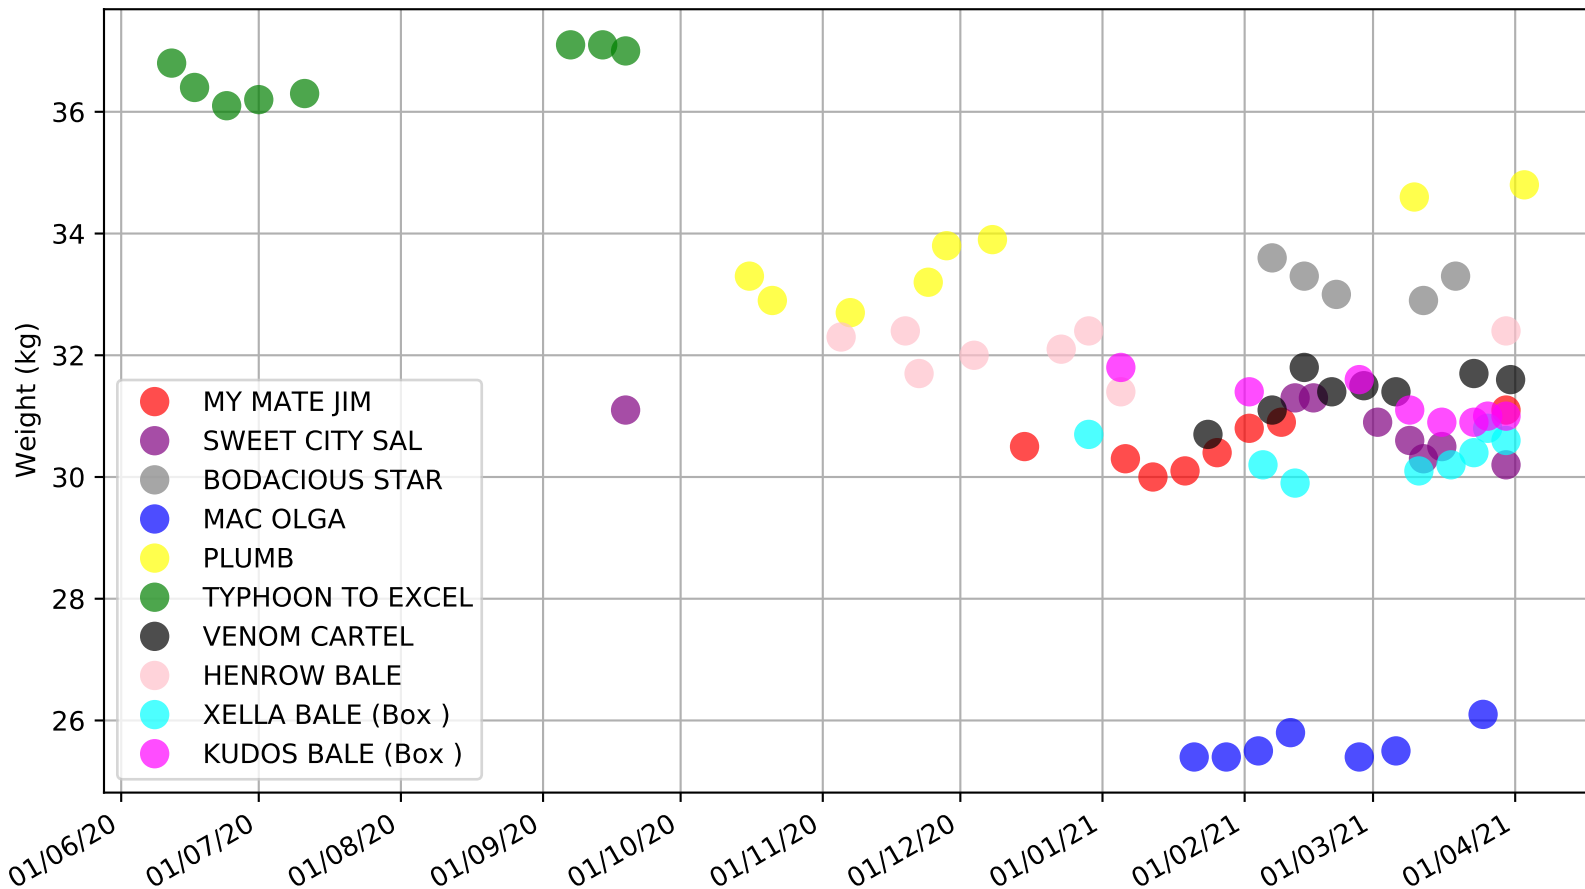

Bulli - 6th Apr
Race 5, LADBROKES BACK YOURSELF, 400m, X45
Previous race weights in kilograms