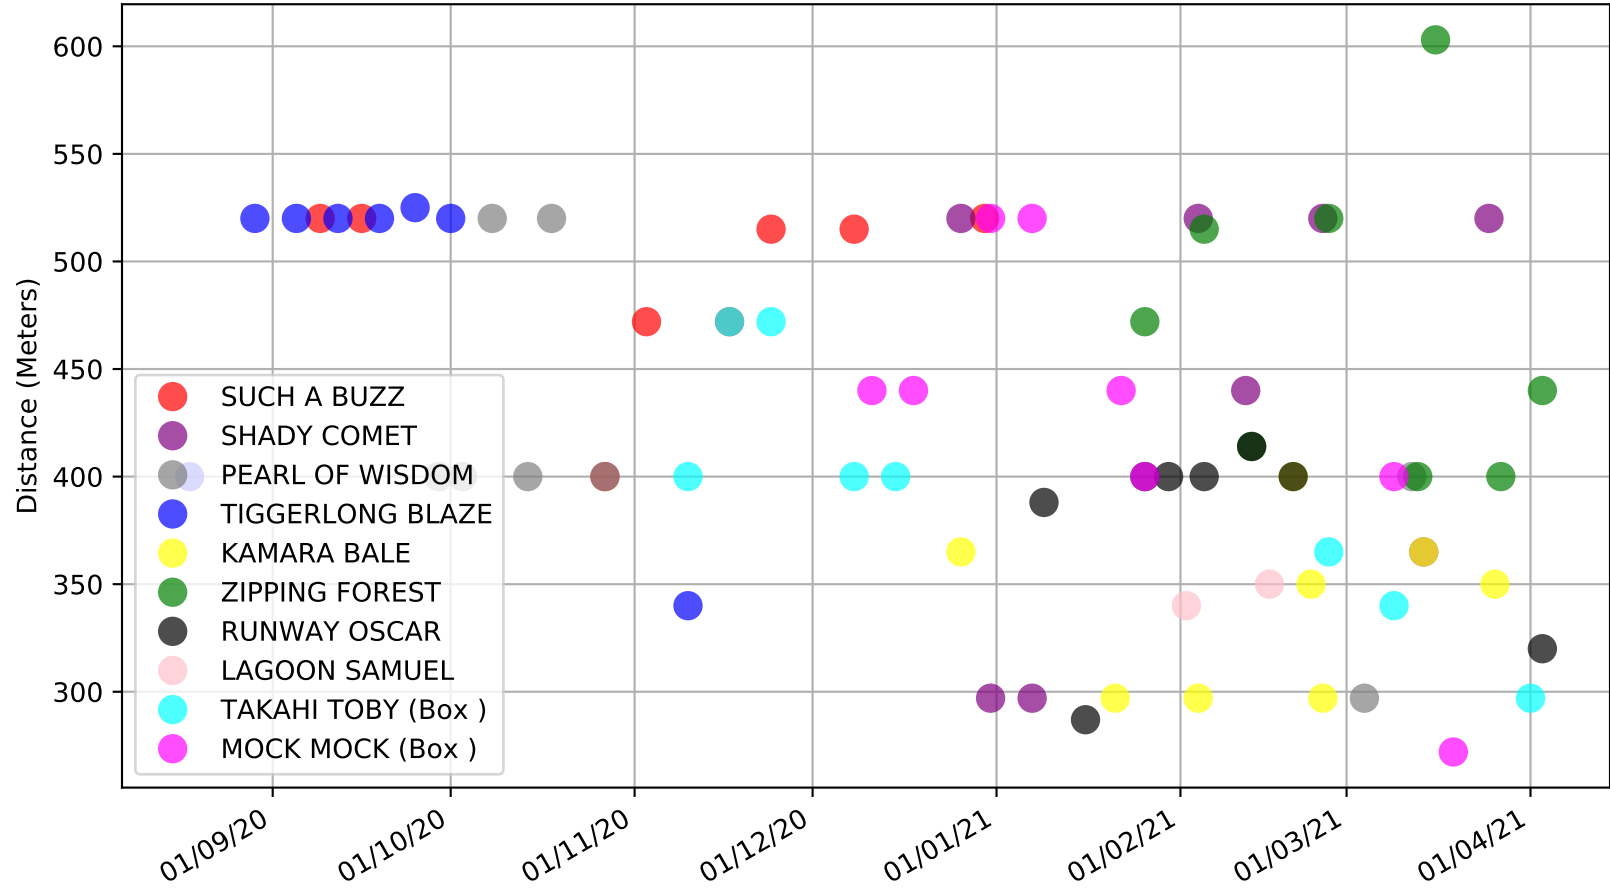

Bulli - 6th Apr  
 Race 3, LADBROKES BULLI BATTLERS, 400m, 5  
 Previous race distances in meters

Bulli - 6th Apr  
Race 3, LADBROKES BULLI BATTLERS, 400m, 5  
Speed of dog +50m or -50m of current race distance