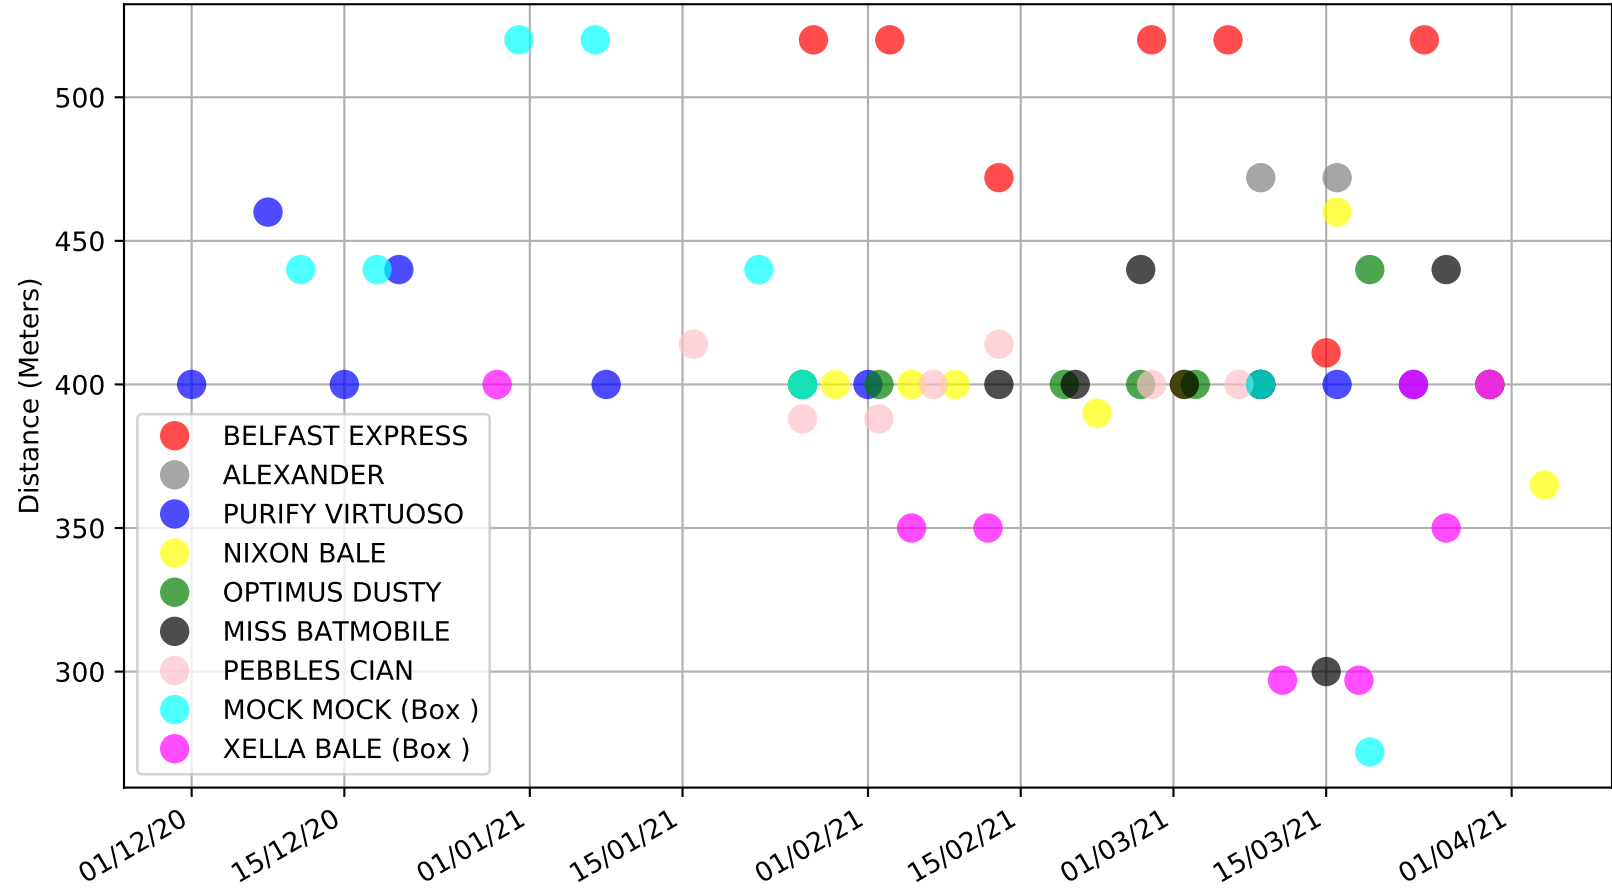

Bulli - 6th Apr
Race 7, CTC DRIVERS OUTING, 400m, 5
Previous race distances in meters