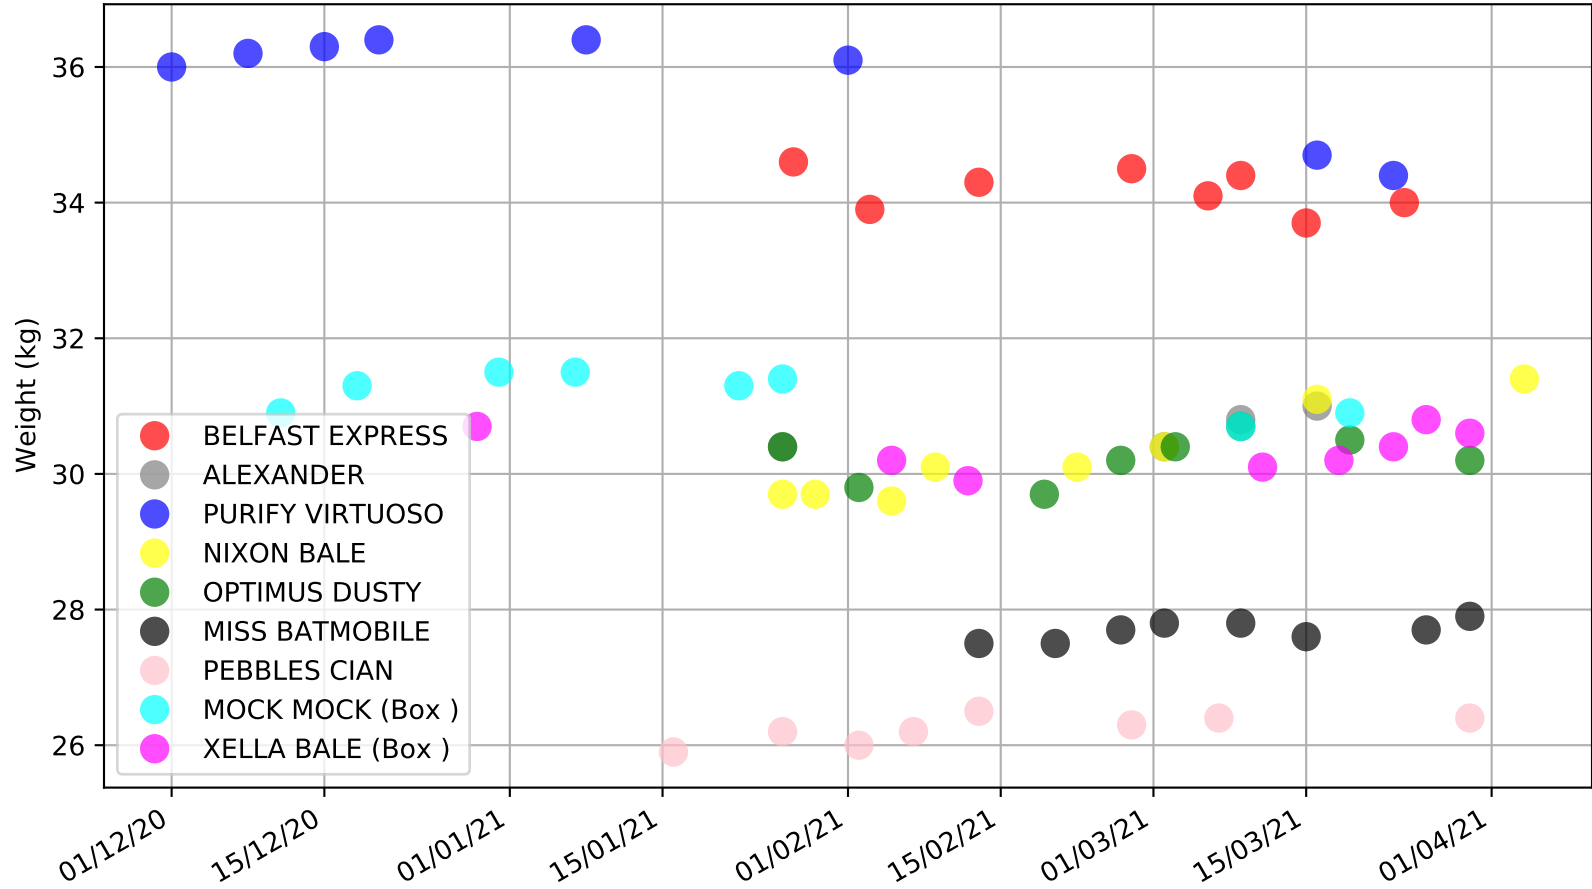

Bulli - 6th Apr
Race 7, CTC DRIVERS OUTING, 400m, 5
Previous race weights in kilograms