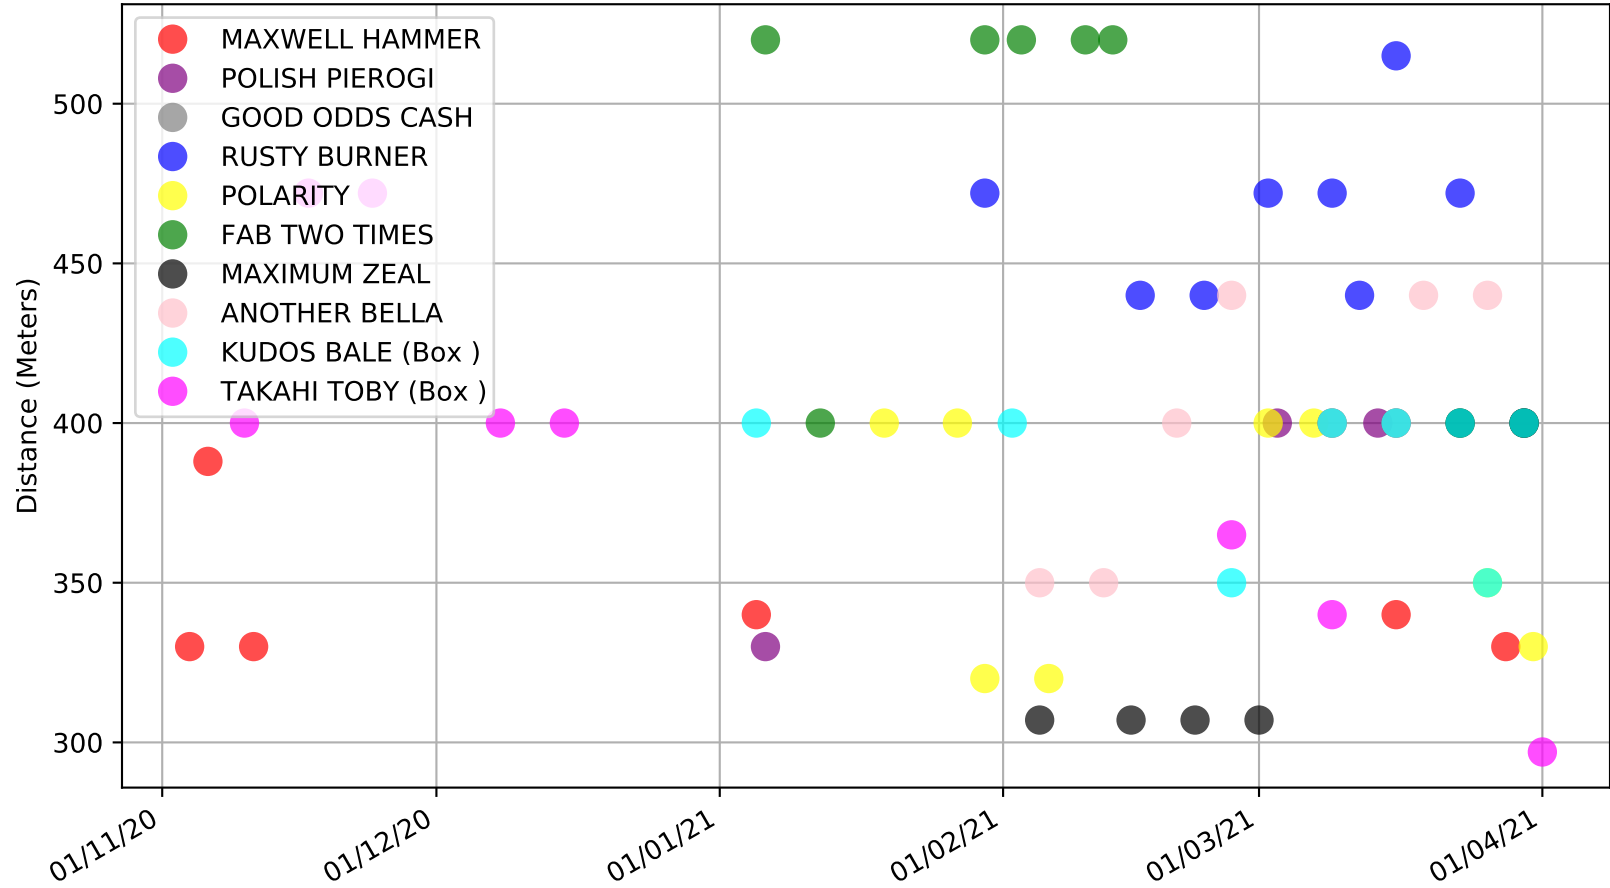

Bulli - 6th Apr
Race 6, SOUTHERN ENGINE RECONDITIONING, 400m, 5
Previous race distances in meters