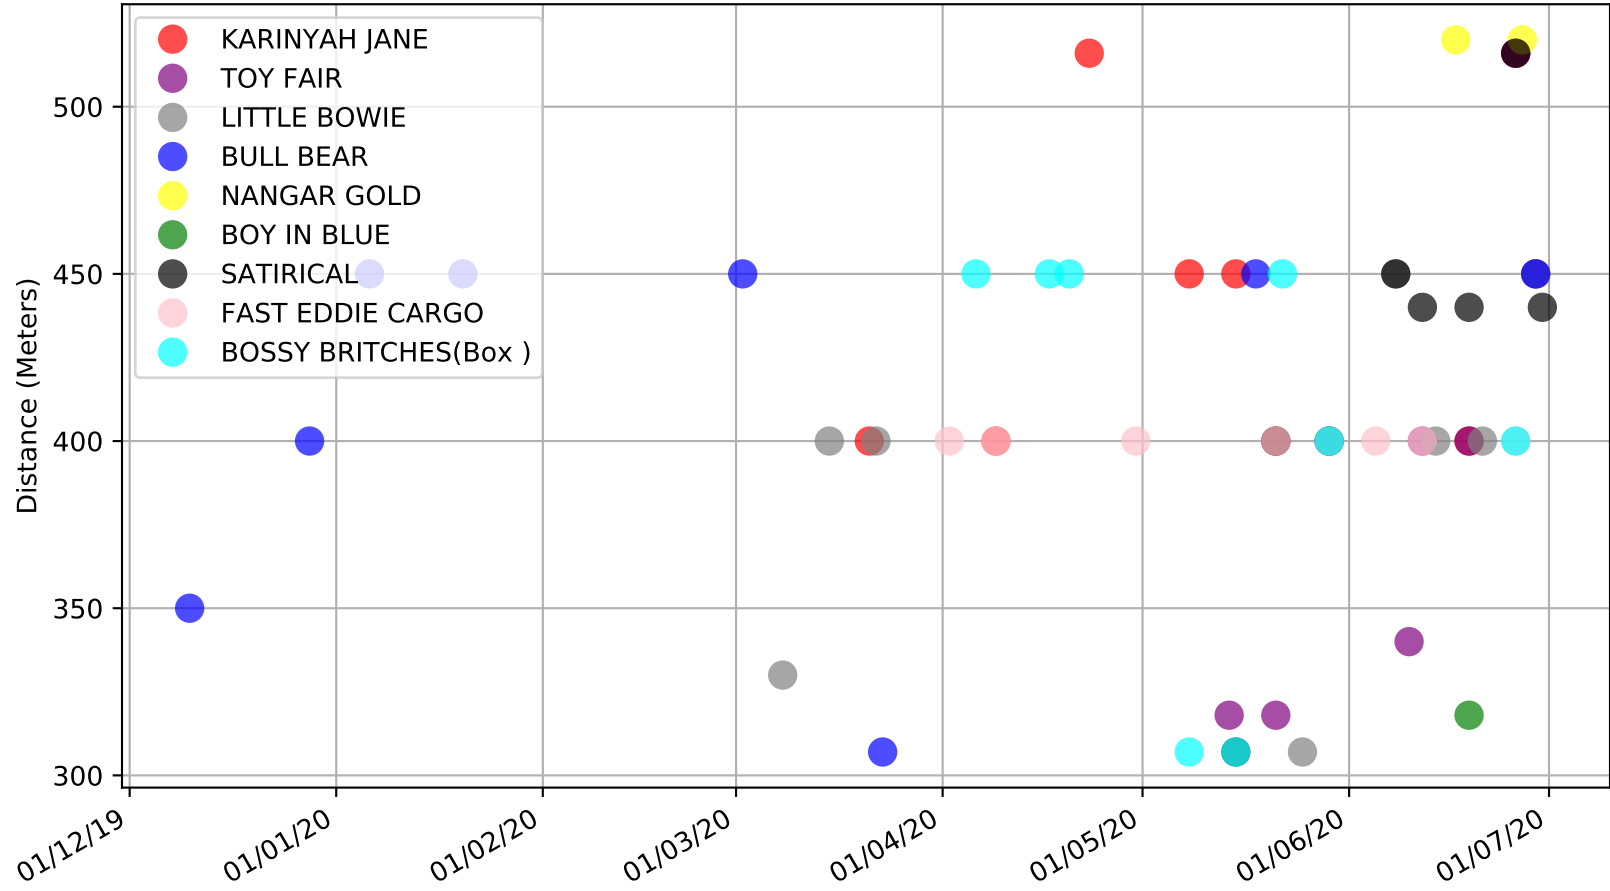

Bathurst - 6th Jul
Race 6, BATHURST RSL CLUB REOPENED, 450m, 5
Previous race distances in meters