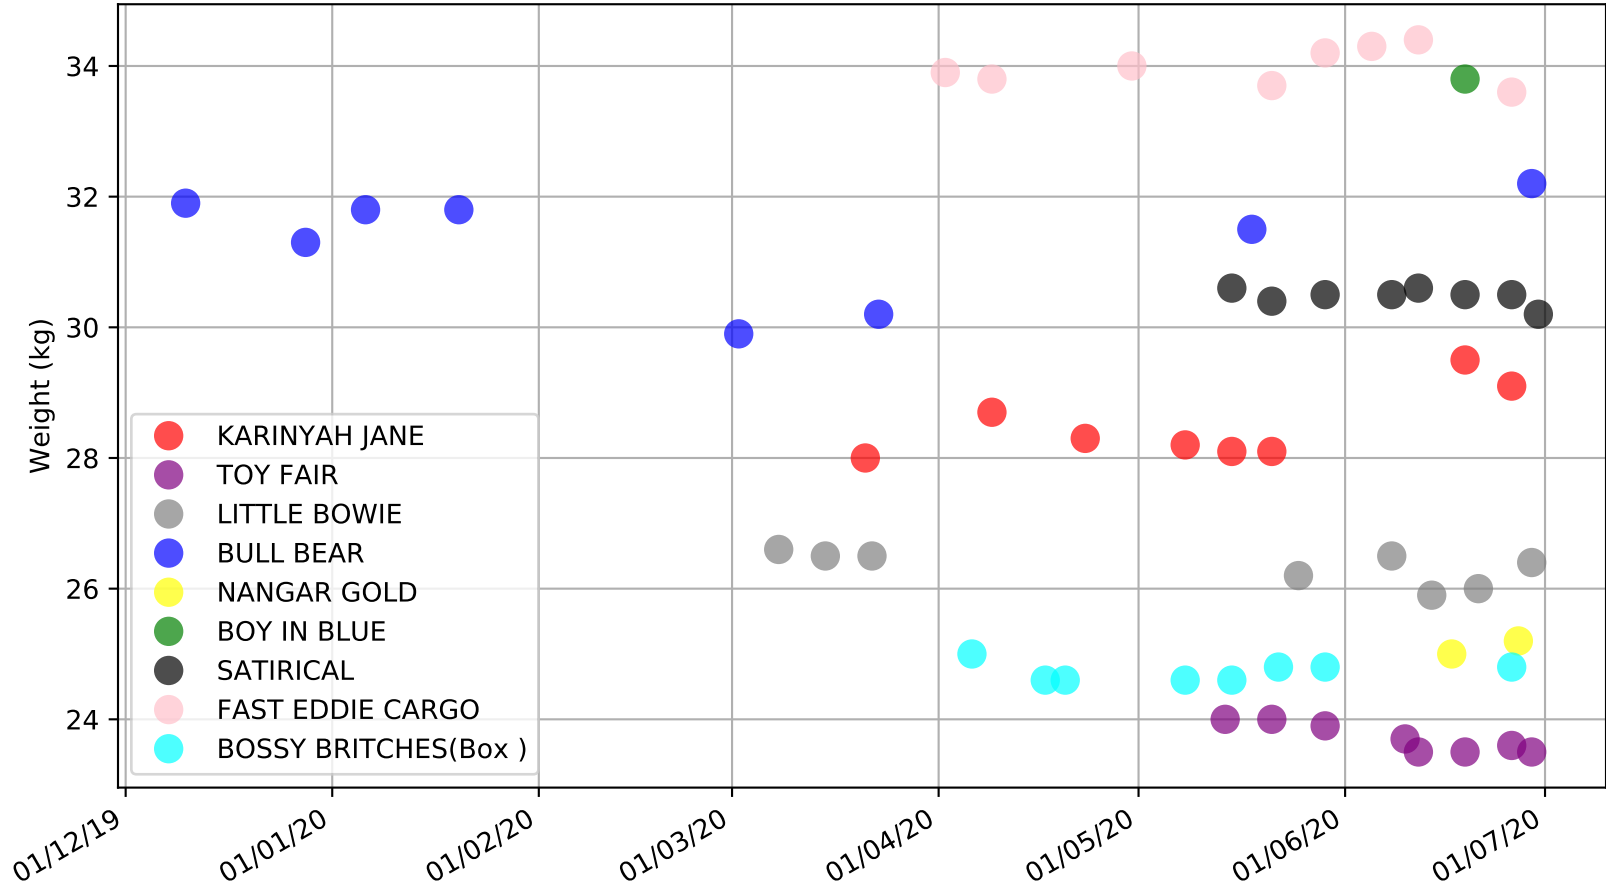

Bathurst - 6th Jul
Race 6, BATHURST RSL CLUB REOPENED, 450m, 5
Previous race weights in kilograms