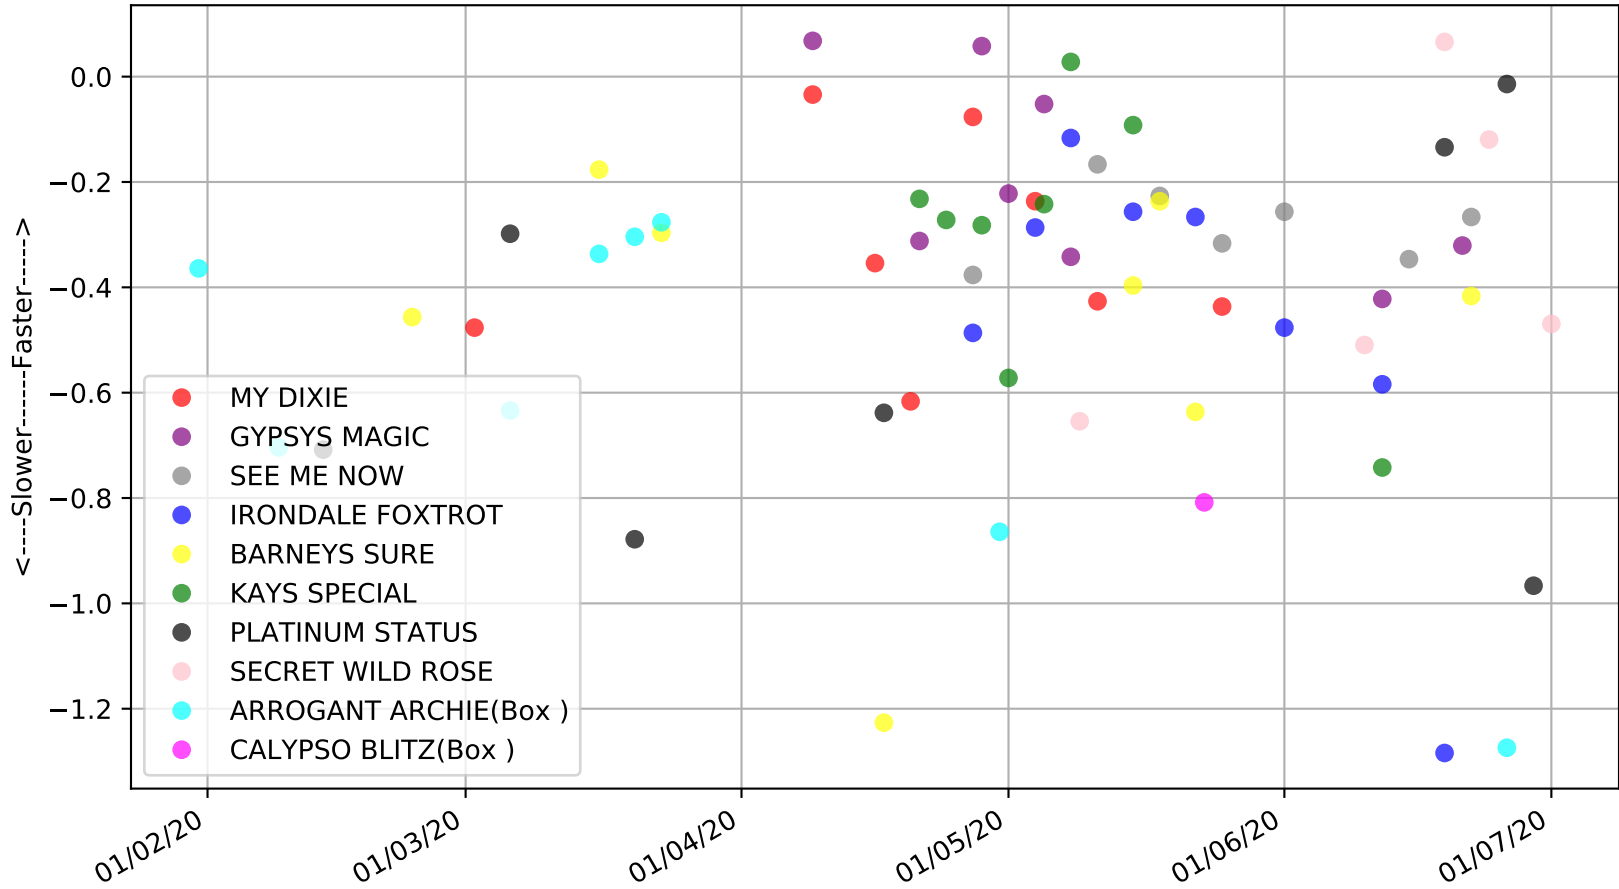

Bathurst - 6th Jul
Race 10, FIFTY 8 GEORGE , 307m, X45
Speed of dog +50m or -50m of current race distance