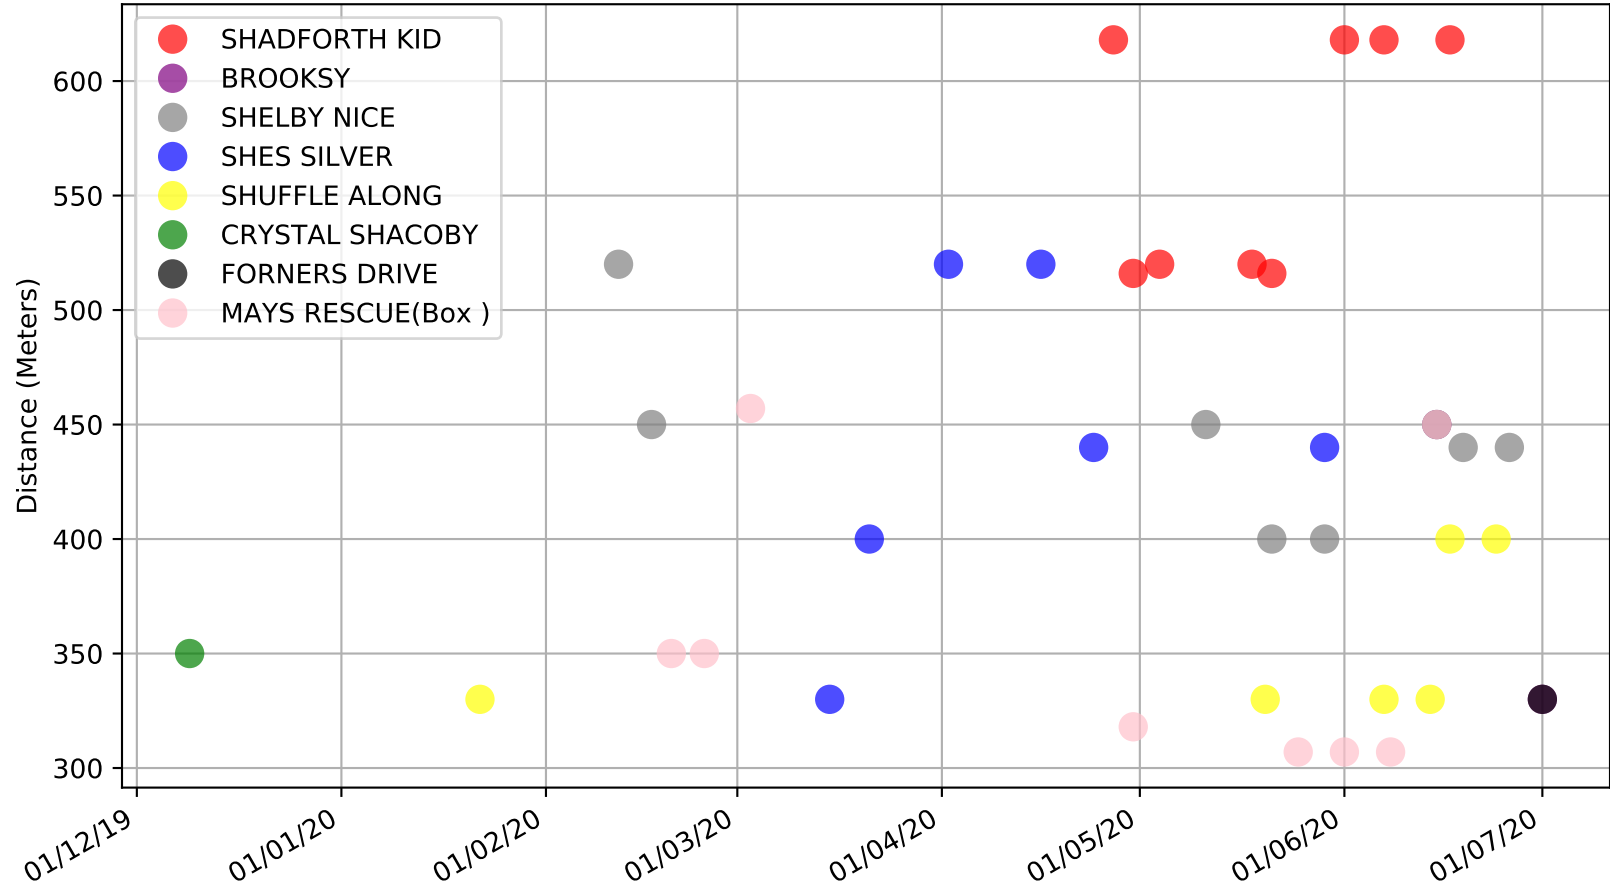

Bathurst - 6th Jul
Race 2, FIFTY 8 GEORGE MAIDEN, 450m, M
Previous race distances in meters