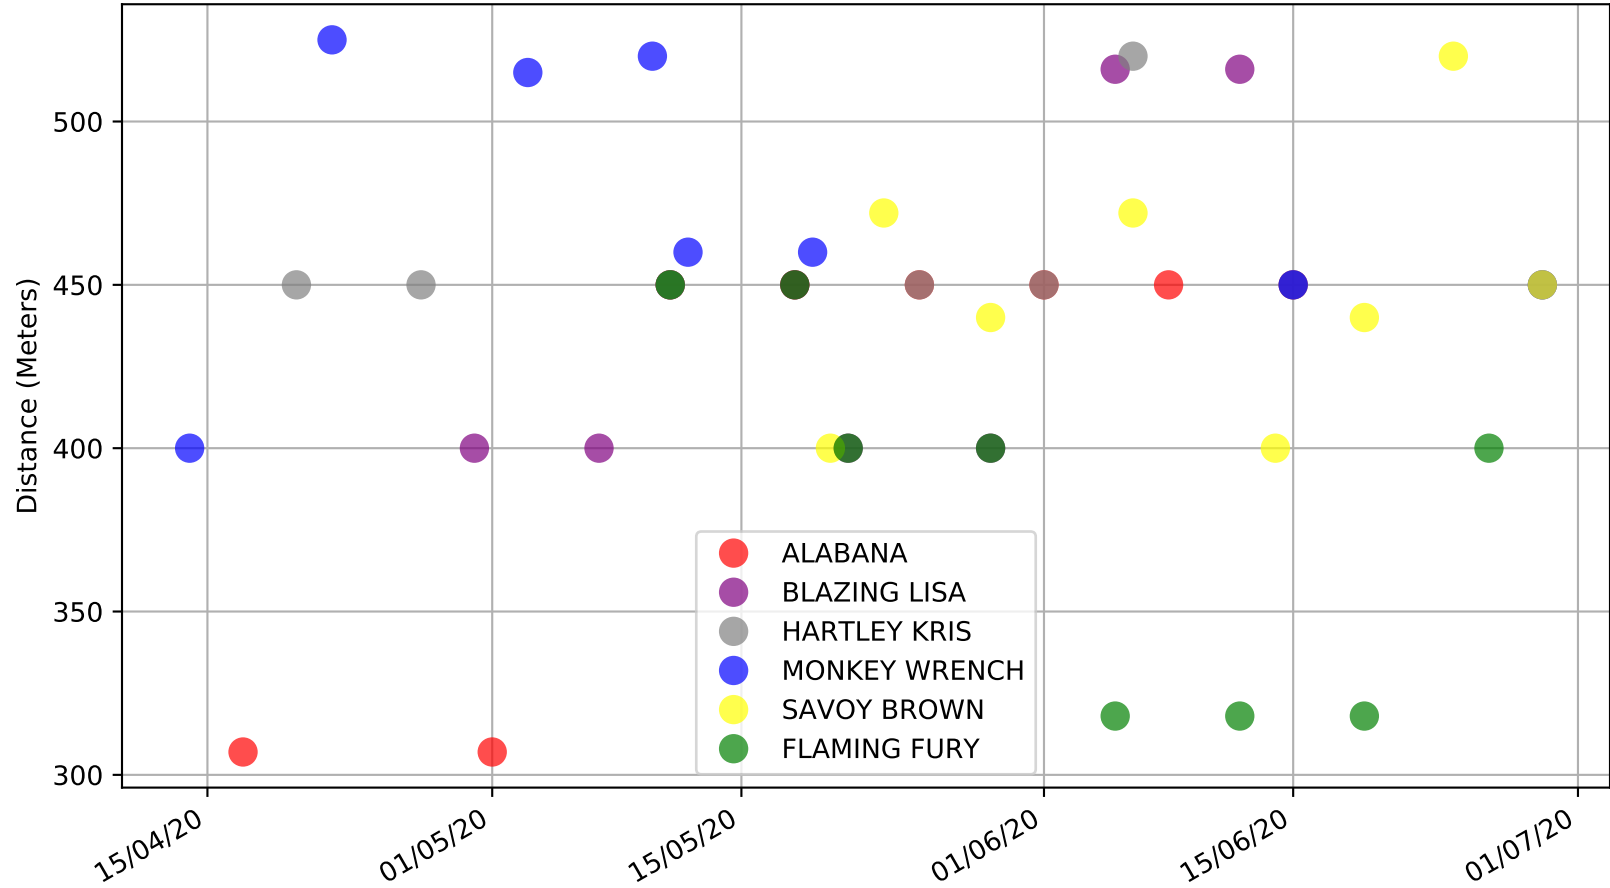

Bathurst - 6th Jul
Race 9, BATHURST TRIAL TUESDAY & THURSDAYS, 450m, NG
Previous race distances in meters