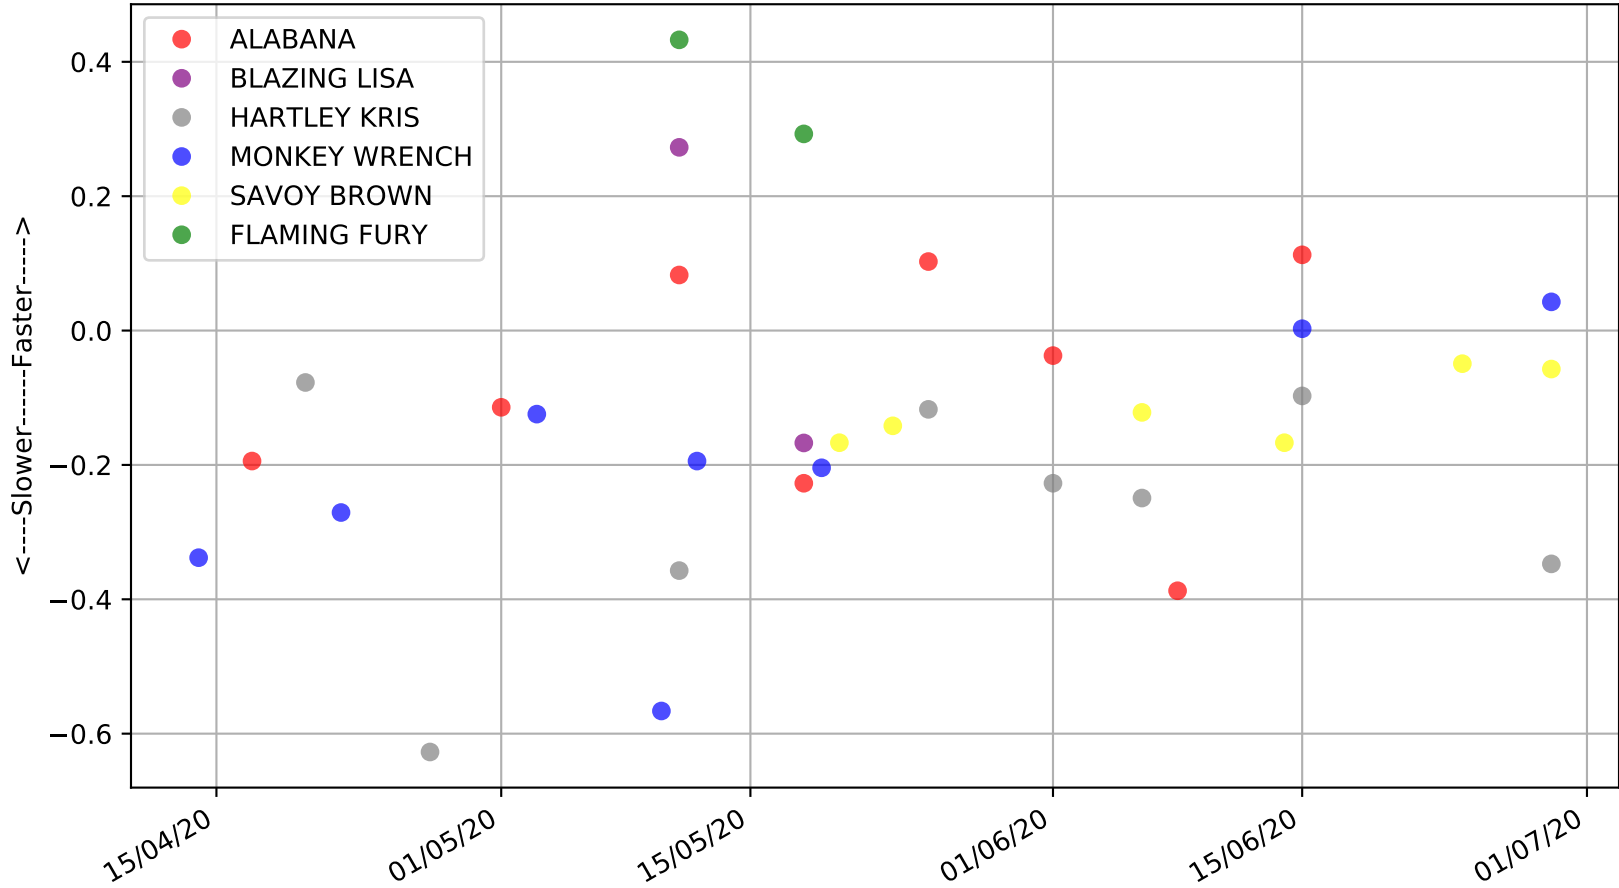

Bathurst - 6th Jul
Race 9, BATHURST TRIAL TUESDAY & THURSDAYS, 450m, NG
Early Speed compared with par early speed