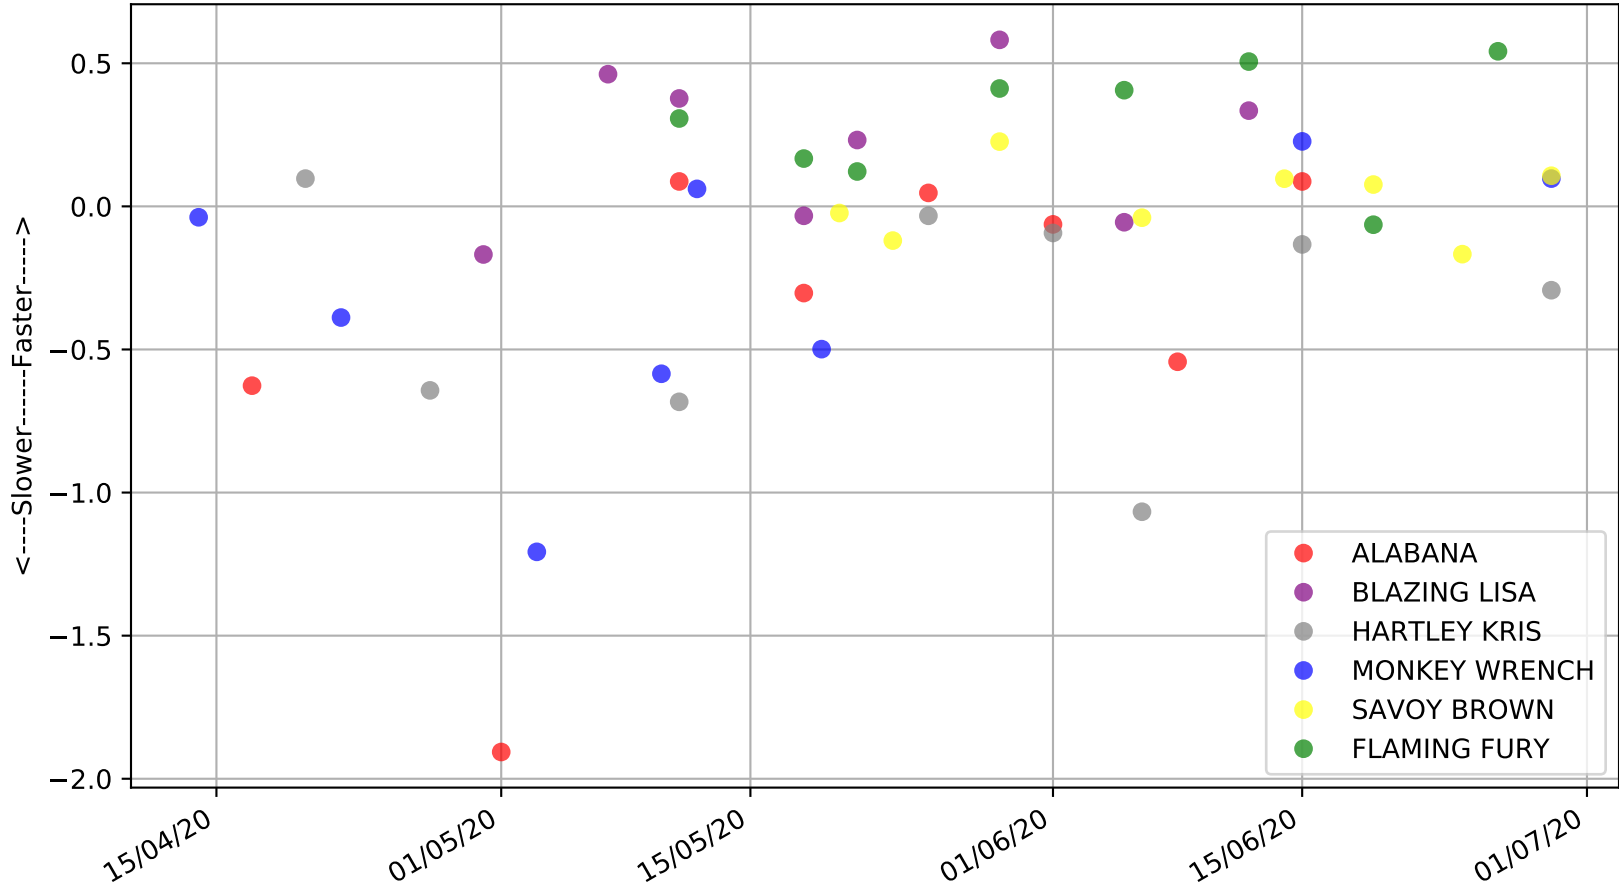

Bathurst - 6th Jul
Race 9, BATHURST TRIAL TUESDAY & THURSDAYS, 450m, NG
Speed of dog compared with par win times of the track & distance it ran at