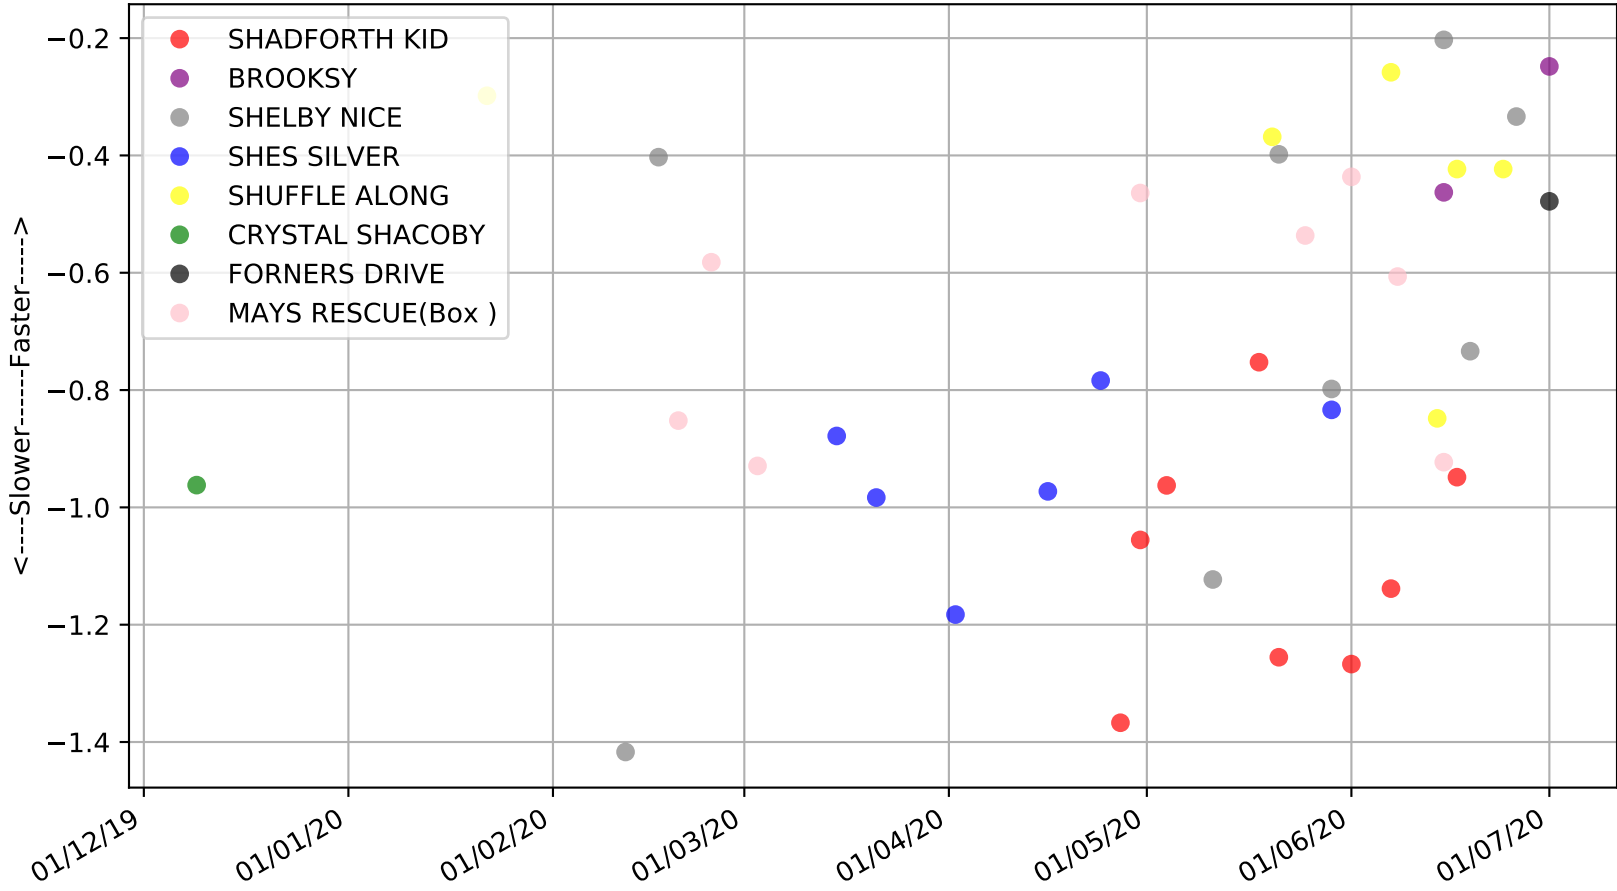

Bathurst - 6th Jul
Race 2, FIFTY 8 GEORGE MAIDEN, 450m, M
Speed of dog compared with par win times of the track & distance it ran at