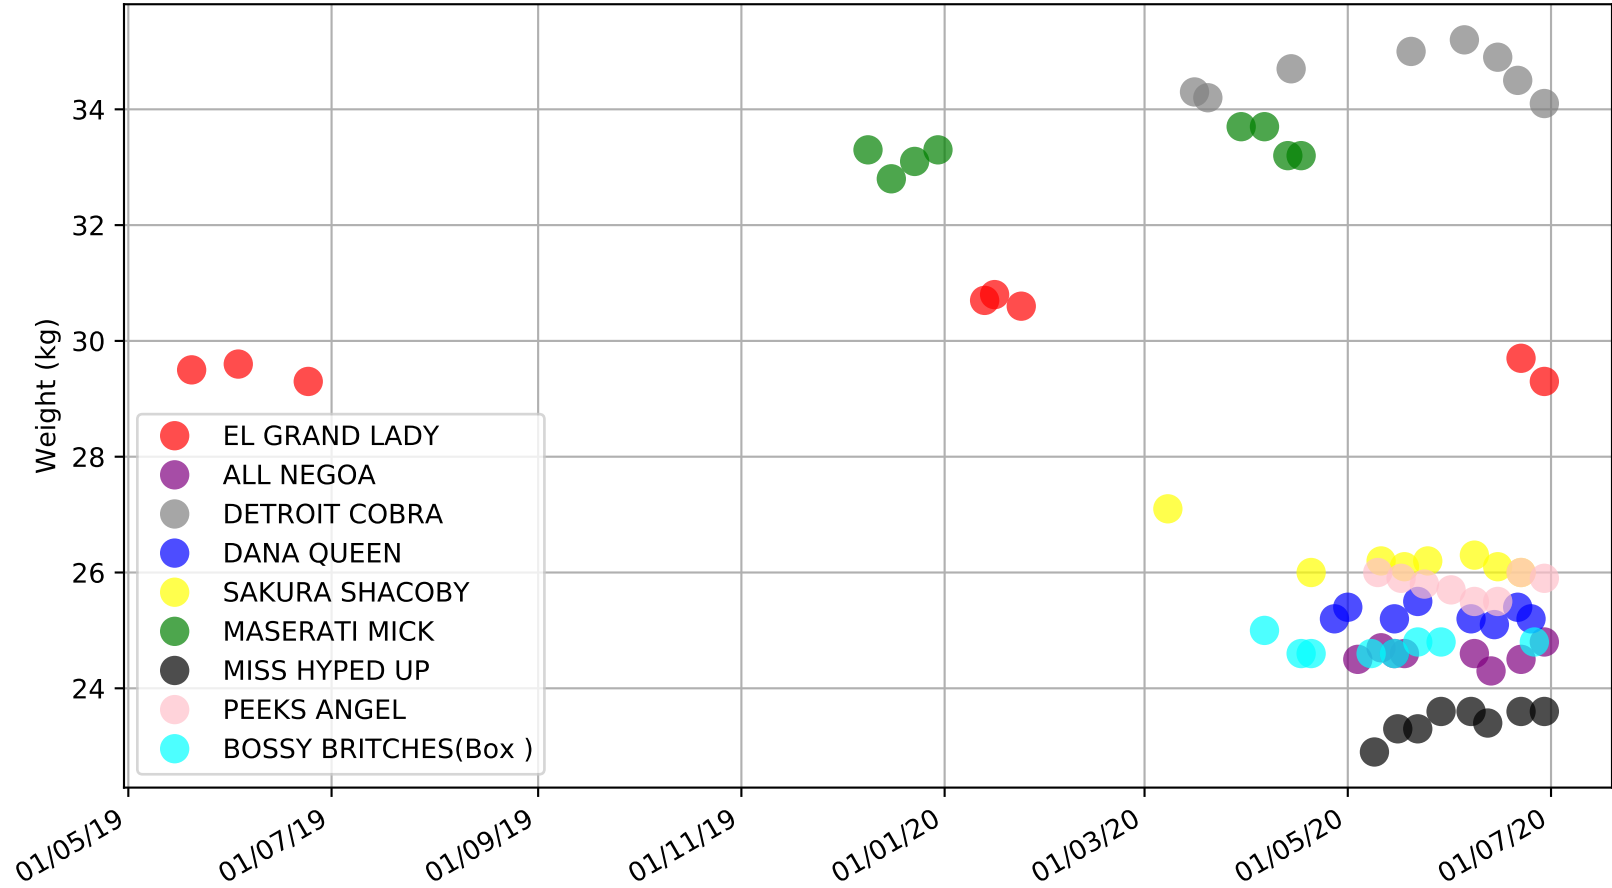

Bathurst - 6th Jul
Race 7, DISCOUNTED RACE SPONSORSHIP AVAILABLE , 450m, 5
Early Speed compared with par early speed

Bathurst - 6th Jul
Race 7, DISCOUNTED RACE SPONSORSHIP AVAILABLE , 450m, 5
Previous race weights in kilograms