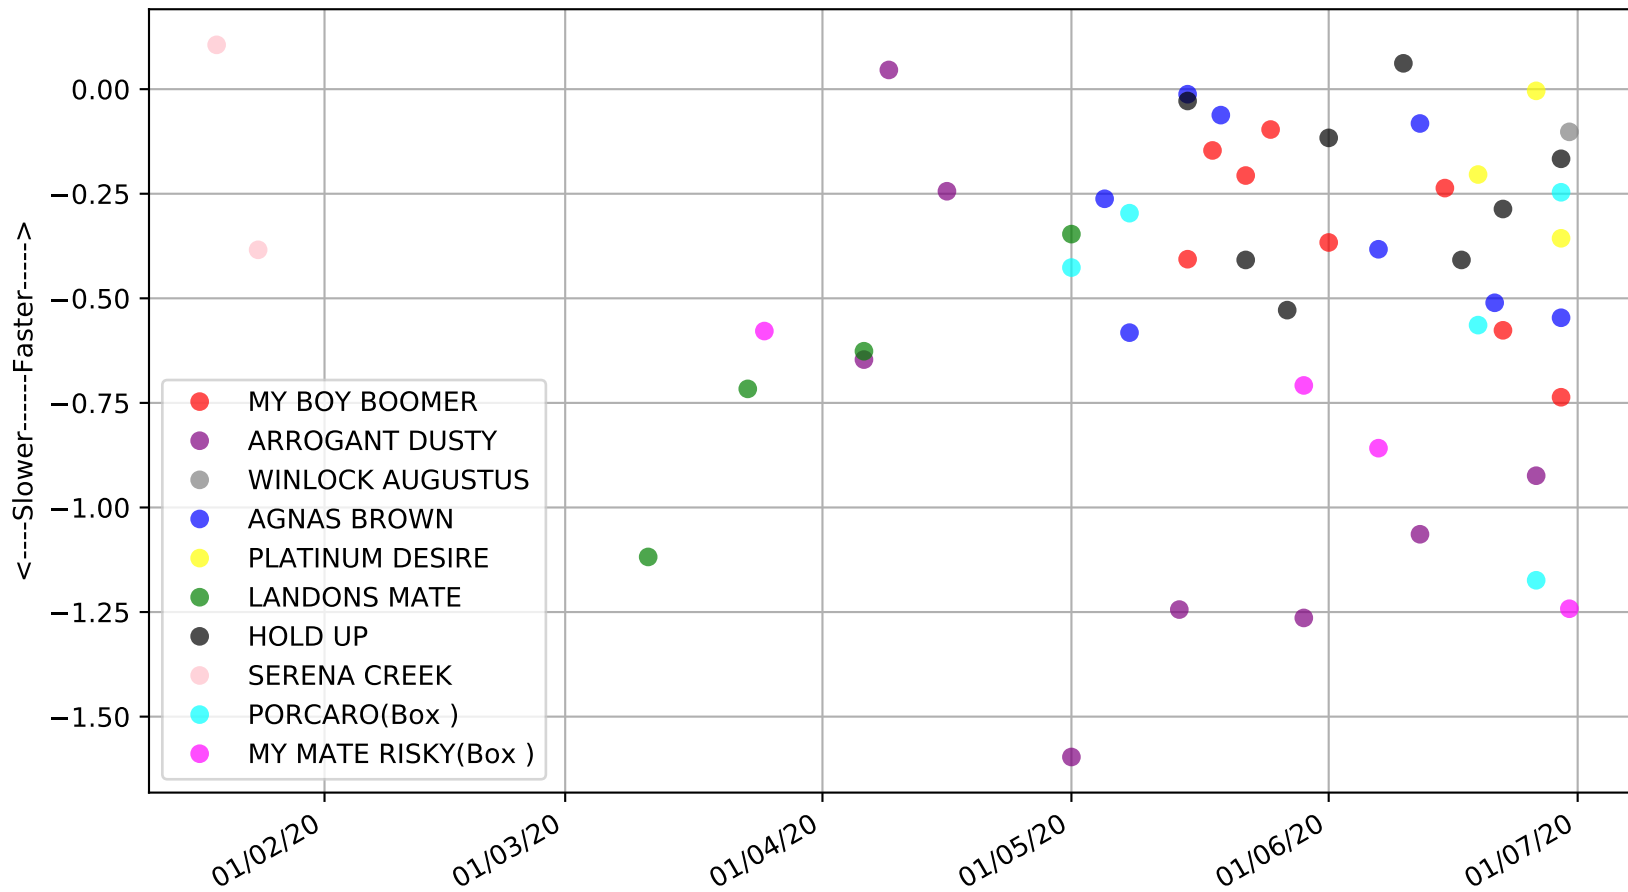

Bathurst - 6th Jul
Race 9, BATHURST TRIAL TUESDAY & THURSDAYS, 450m, NG
Early Speed compared with par early speed

Bathurst - 6th Jul

Race 10, FIFTY 8 GEORGE , 307m, X45

Speed of dog compared with par win times of the track & distance it ran at

Race 10, FIFTY 8 GEORGE , 307m, X45

Early Speed compared with par early speed

Bathurst - 6th Jul
Race 11, ZIPPING GARTH @ STUD, 307m, 5
Previous race distances in meters

Bathurst - 6th Jul

Race 11, ZIPPING GARTH @ STUD, 307m, 5

Speed of dog compared with par win times of the track & distance it ran at

Bathurst - 6th Jul
 Race 11, ZIPPING GARTH @ STUD, 307m, 5
 Speed of dog +50m or -50m of current race distance

Bathurst - 6th Jul
Race 11, ZIPPING GARTH @ STUD, 307m, 5
Previous race weights in kilograms