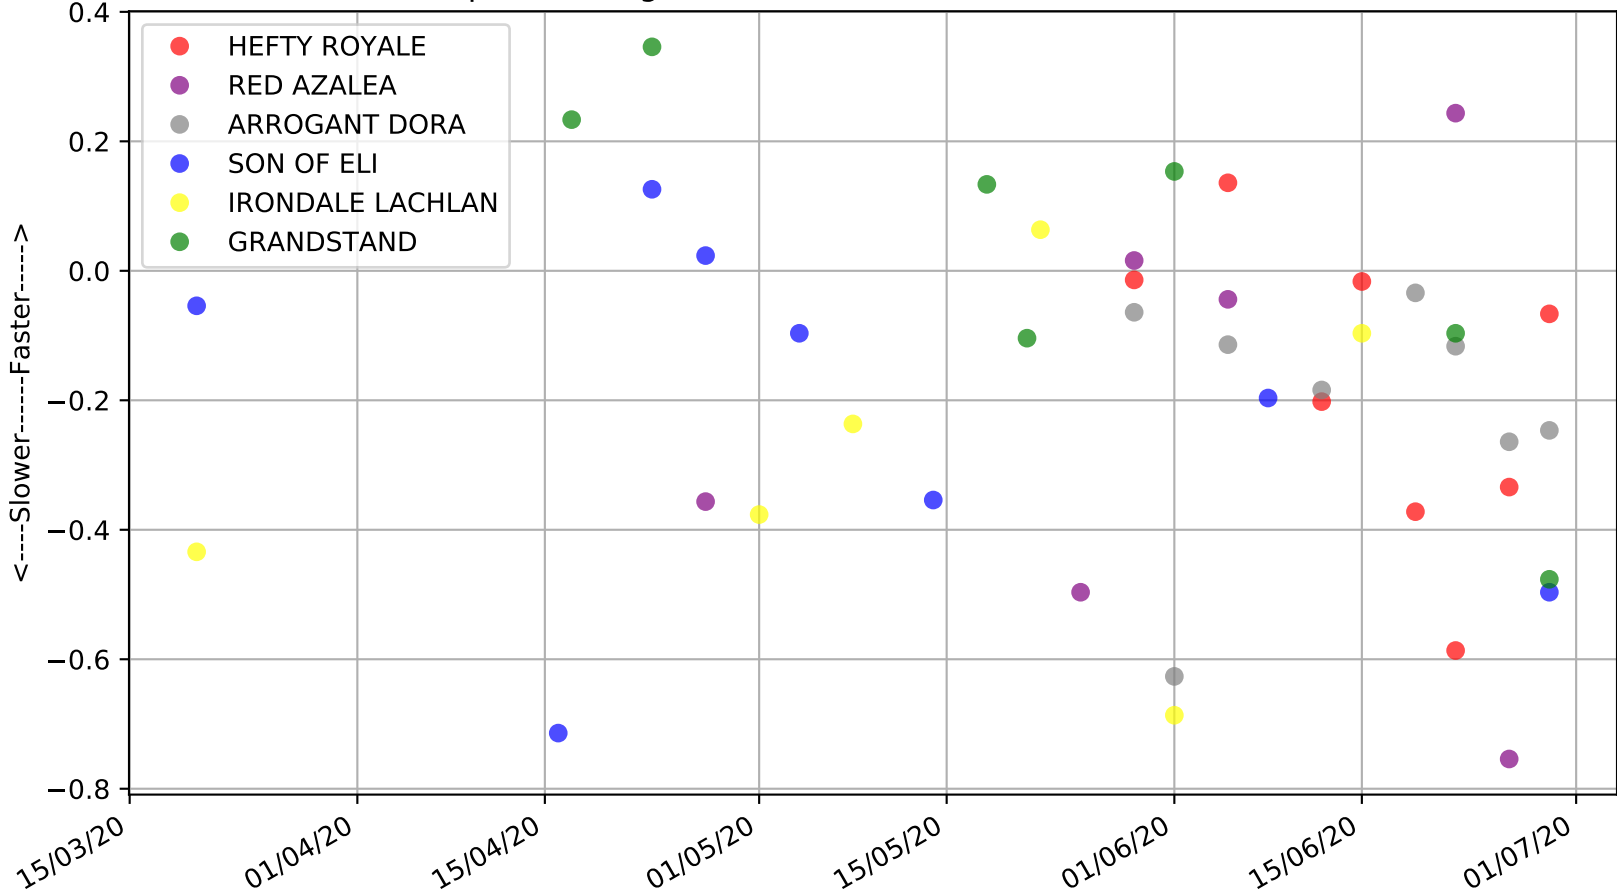

Bathurst - 6th Jul
Race 4, LADBROKES SWITCH , 307m, FFA
Speed of dog +50m or -50m of current race distance