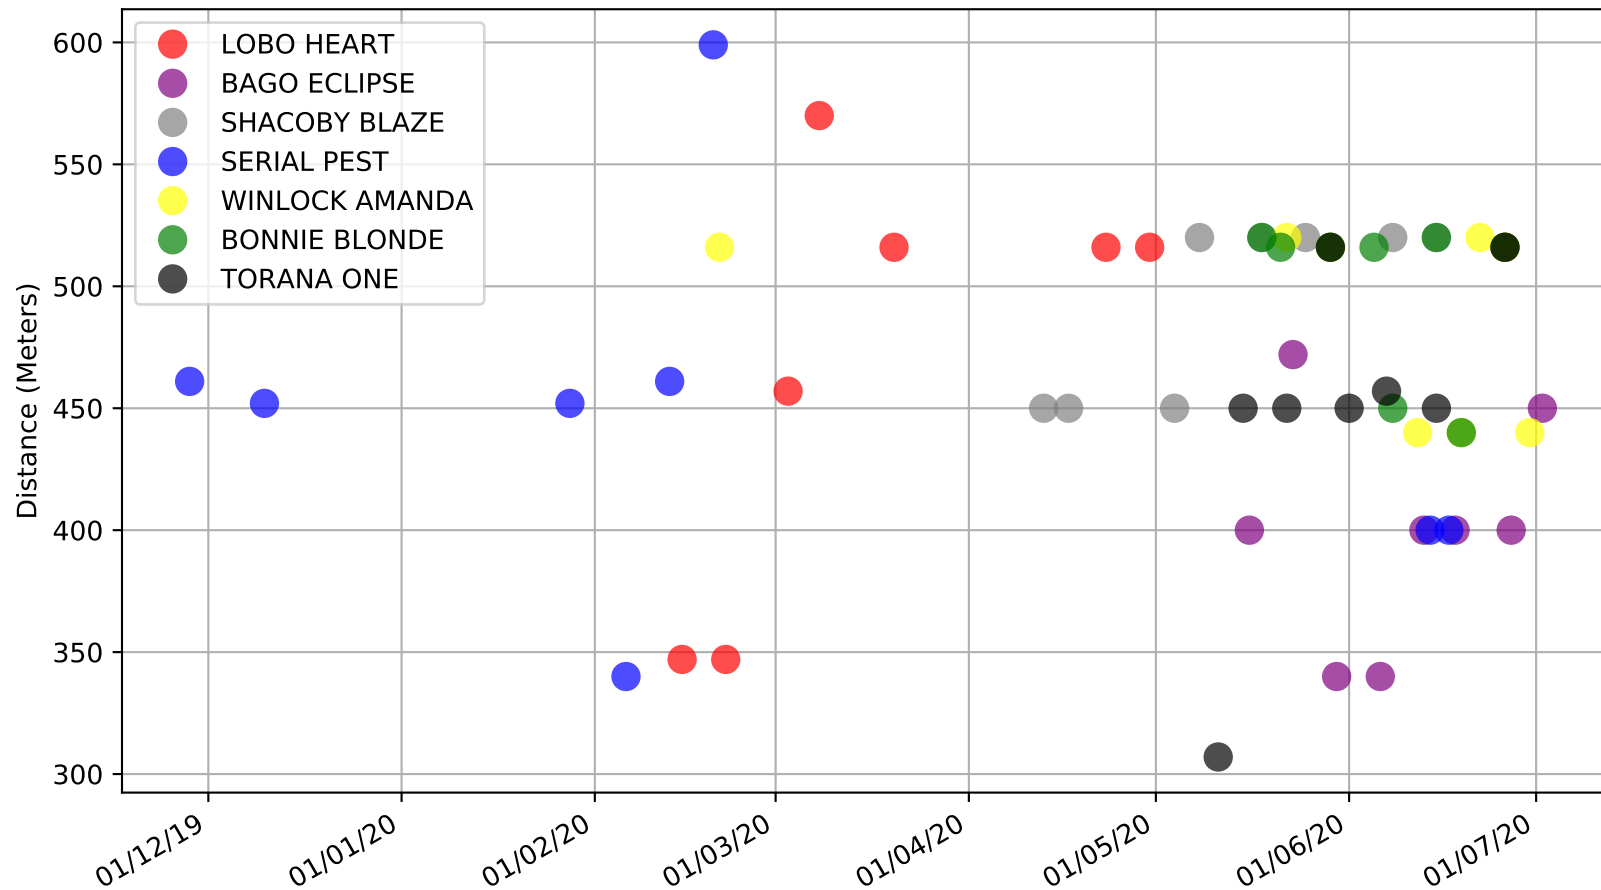

Bathurst - 6th Jul
Race 5, SUBZERO GREYHOUND SYNDICATIONS 0-2 WINS, 520m, XM5
Previous race distances in meters