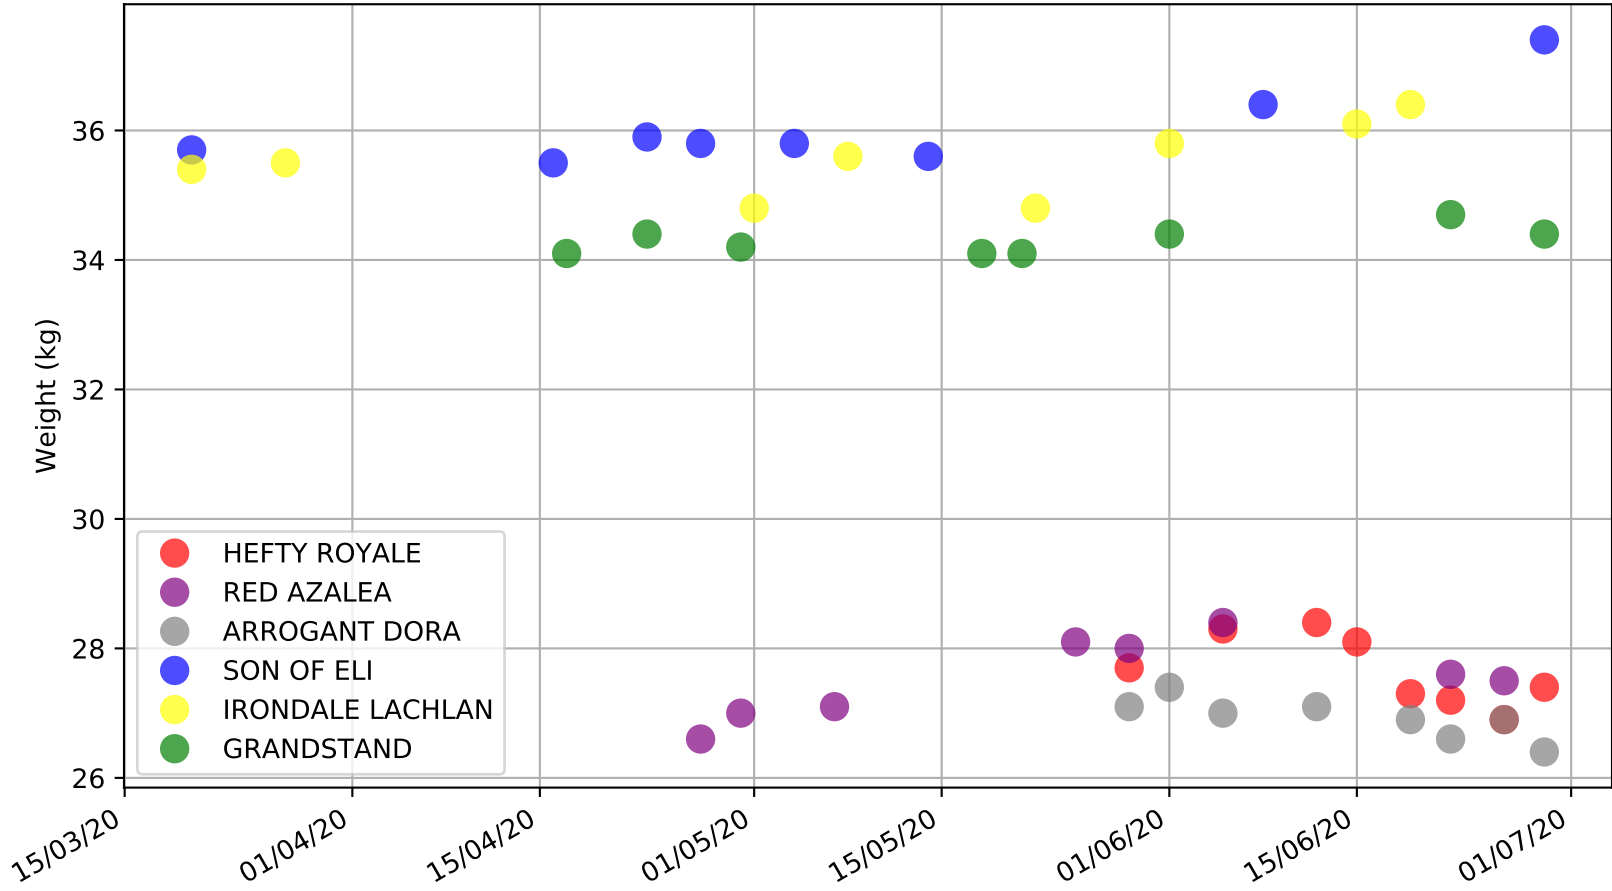

Bathurst - 6th Jul
Race 4, LADBROKES SWITCH , 307m, FFA
Previous race weights in kilograms