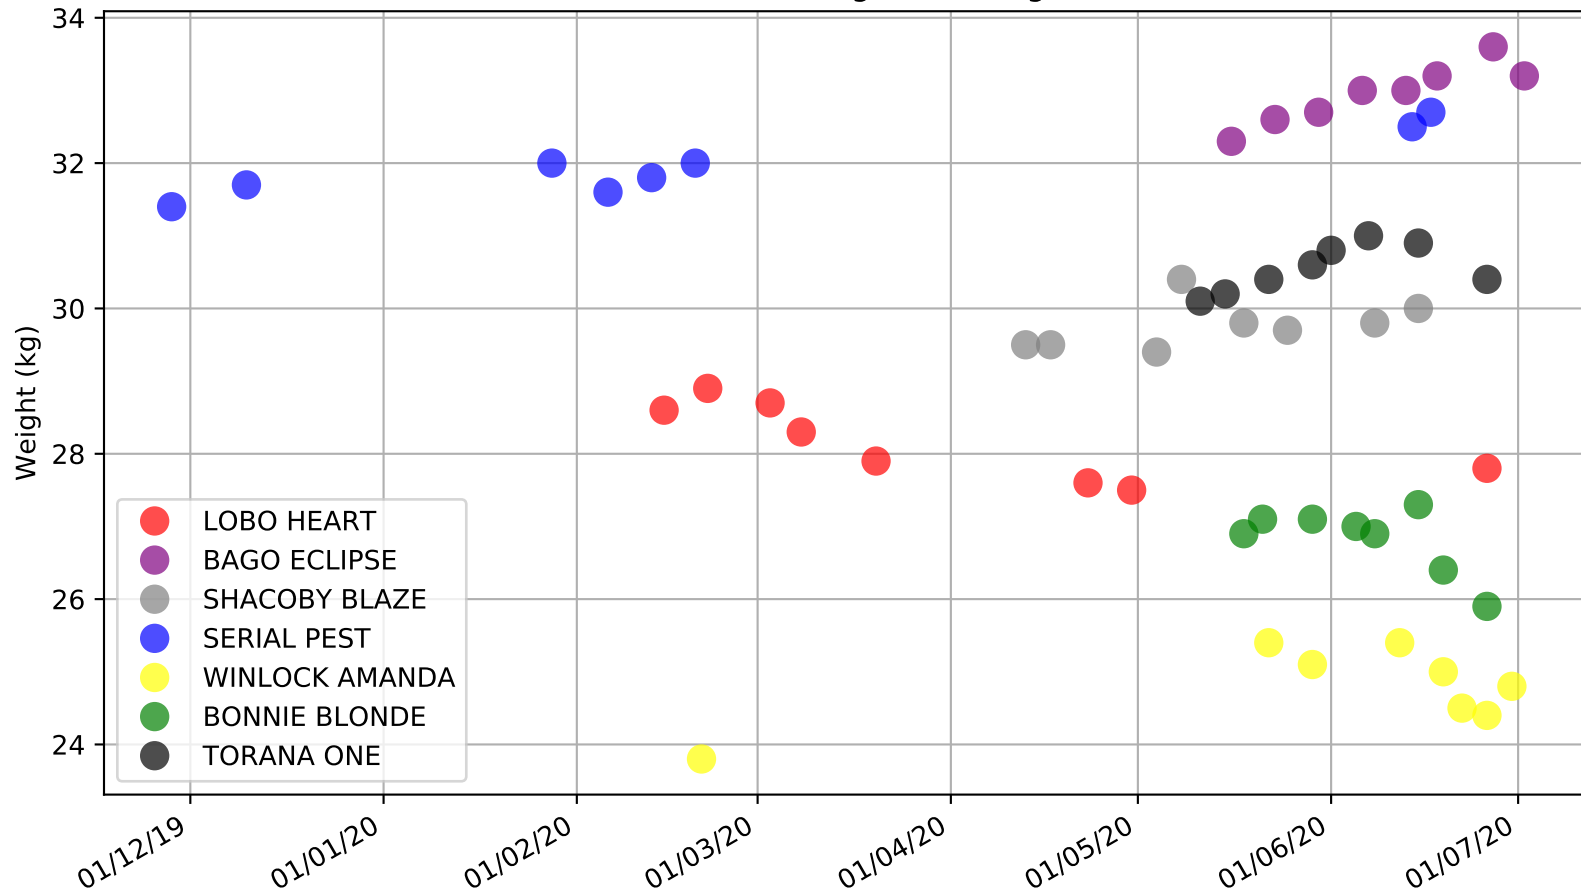

Bathurst - 6th Jul
Race 5, SUBZERO GREYHOUND SYNDICATIONS 0-2 WINS, 520m, XM5
Previous race weights in kilograms