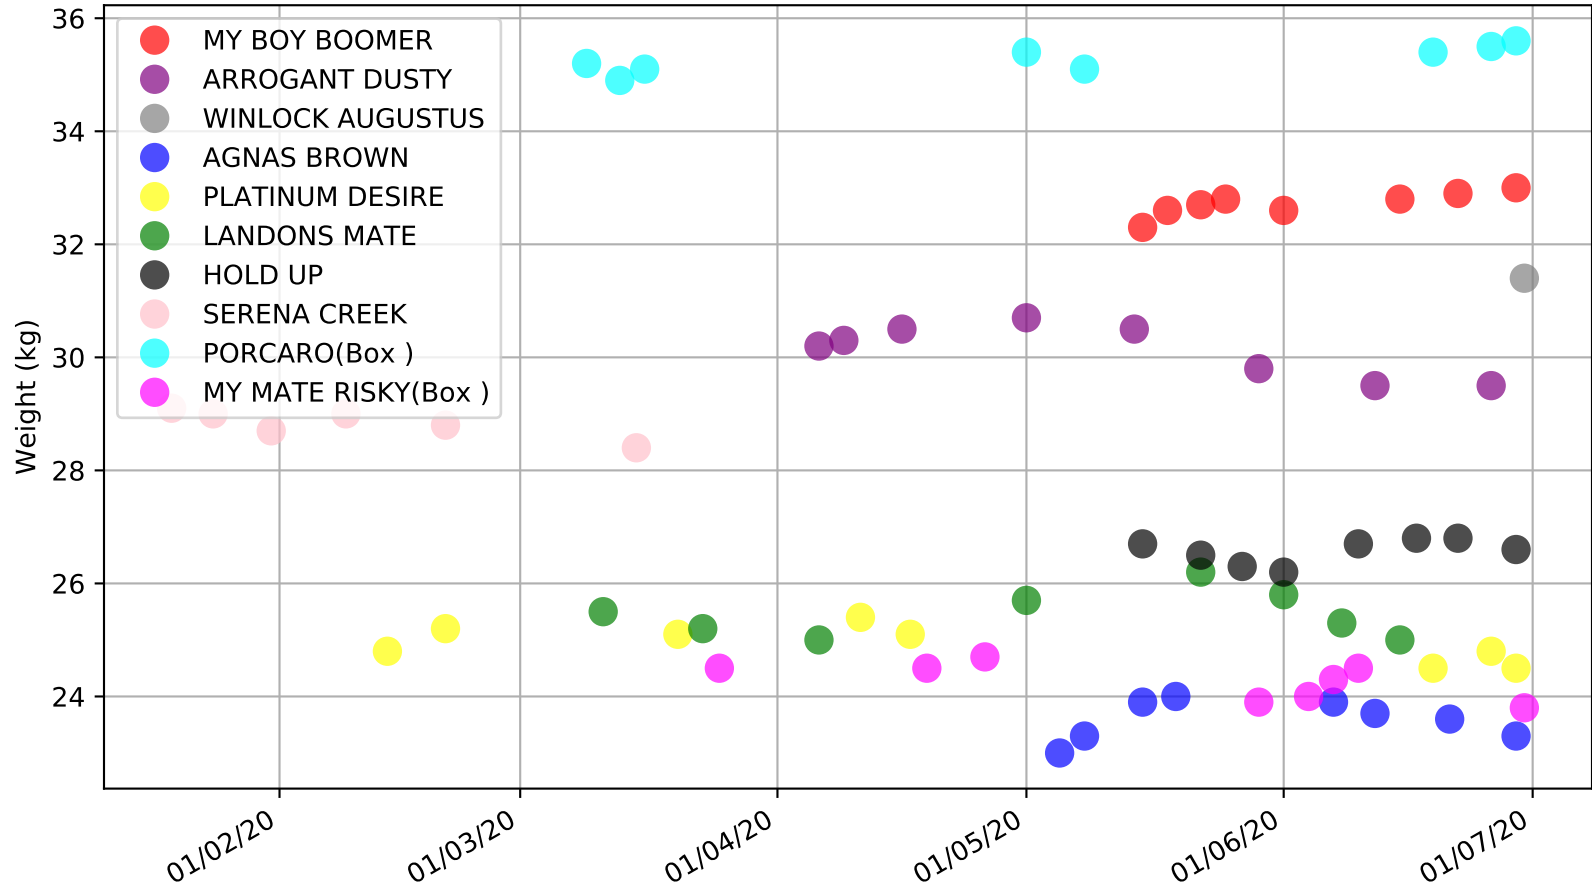

Bathurst - 6th Jul
Race 9, BATHURST TRIAL TUESDAY & THURSDAYS, 450m, NG
Early Speed compared with par early speed

Bathurst - 6th Jul

Race 10, FIFTY 8 GEORGE , 307m, X45

Speed of dog compared with par win times of the track & distance it ran at

Race 10, FIFTY 8 GEORGE , 307m, X45

Early Speed compared with par early speed

Bathurst - 6th Jul
Race 11, ZIPPING GARTH @ STUD, 307m, 5
Previous race distances in meters

Bathurst - 6th Jul

Race 11, ZIPPING GARTH @ STUD, 307m, 5

Speed of dog compared with par win times of the track & distance it ran at

Bathurst - 6th Jul
 Race 11, ZIPPING GARTH @ STUD, 307m, 5
 Speed of dog +50m or -50m of current race distance

Bathurst - 6th Jul
Race 11, ZIPPING GARTH @ STUD, 307m, 5
Previous race weights in kilograms