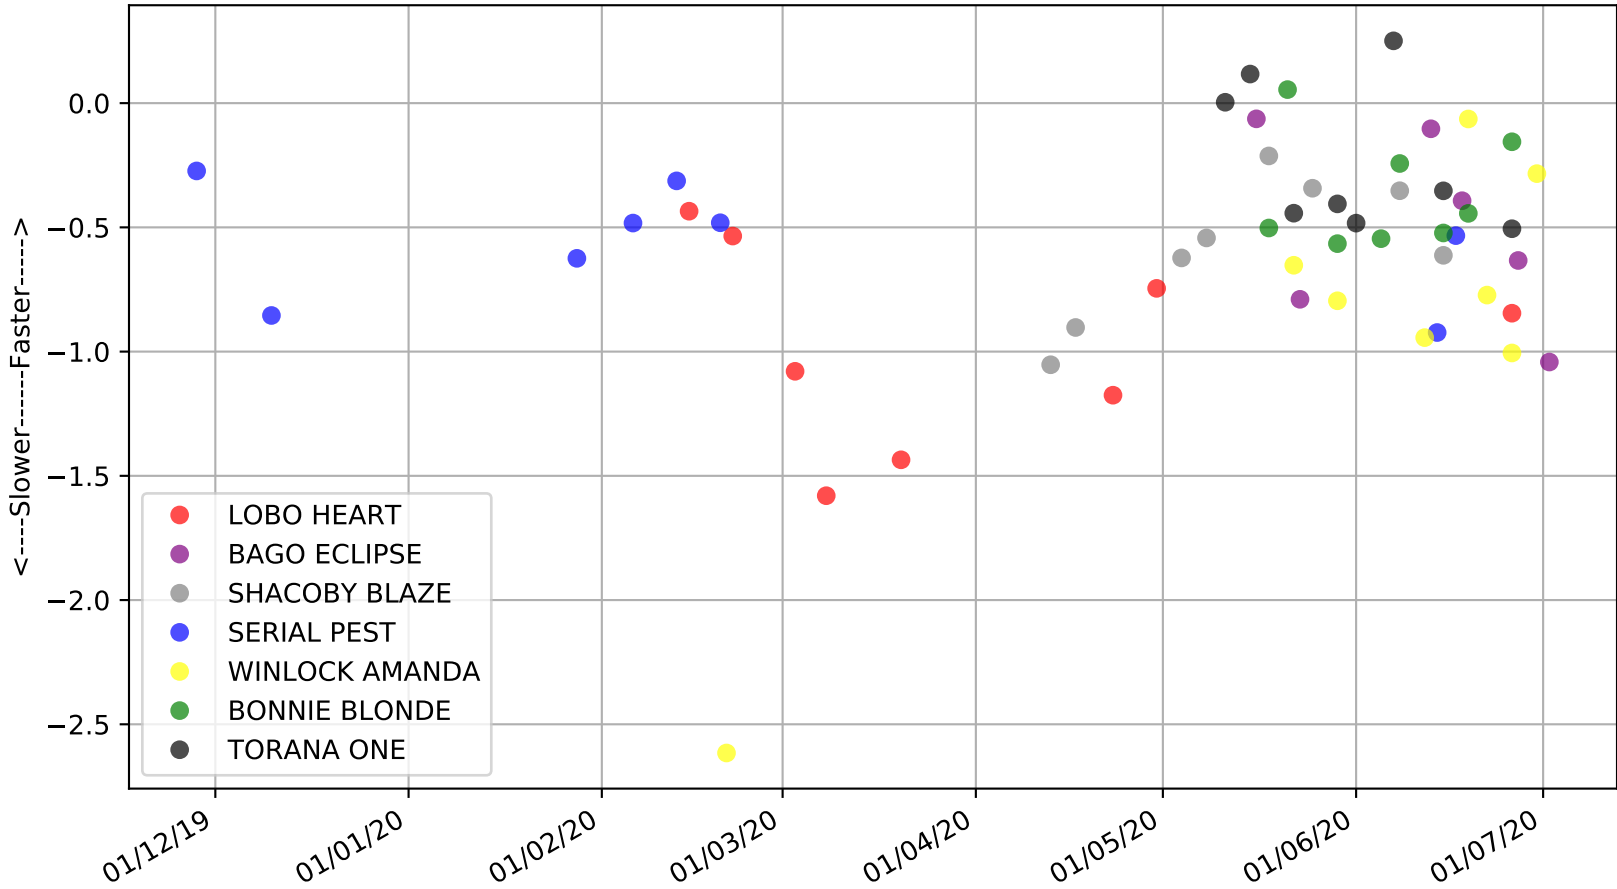

Bathurst - 6th Jul
Race 5, SUBZERO GREYHOUND SYNDICATIONS 0-2 WINS, 520m, XM5
Speed of dog compared with par win times of the track & distance it ran at