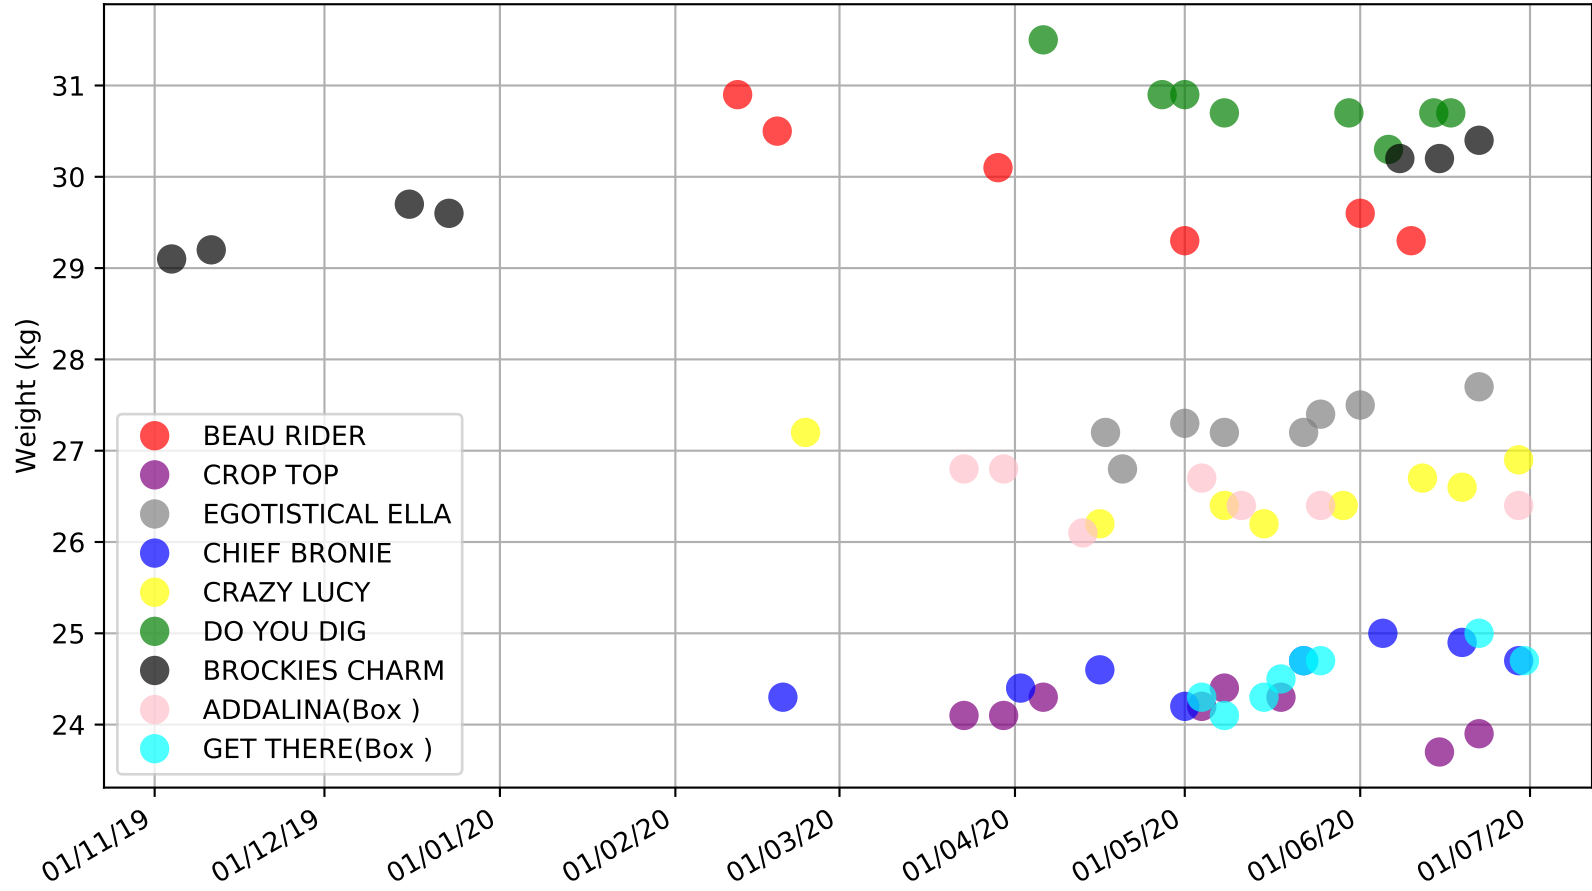

Bathurst - 6th Jul
Race 3, LADBROKES SAME RACE MULTI , 307m, 5
Previous race weights in kilograms