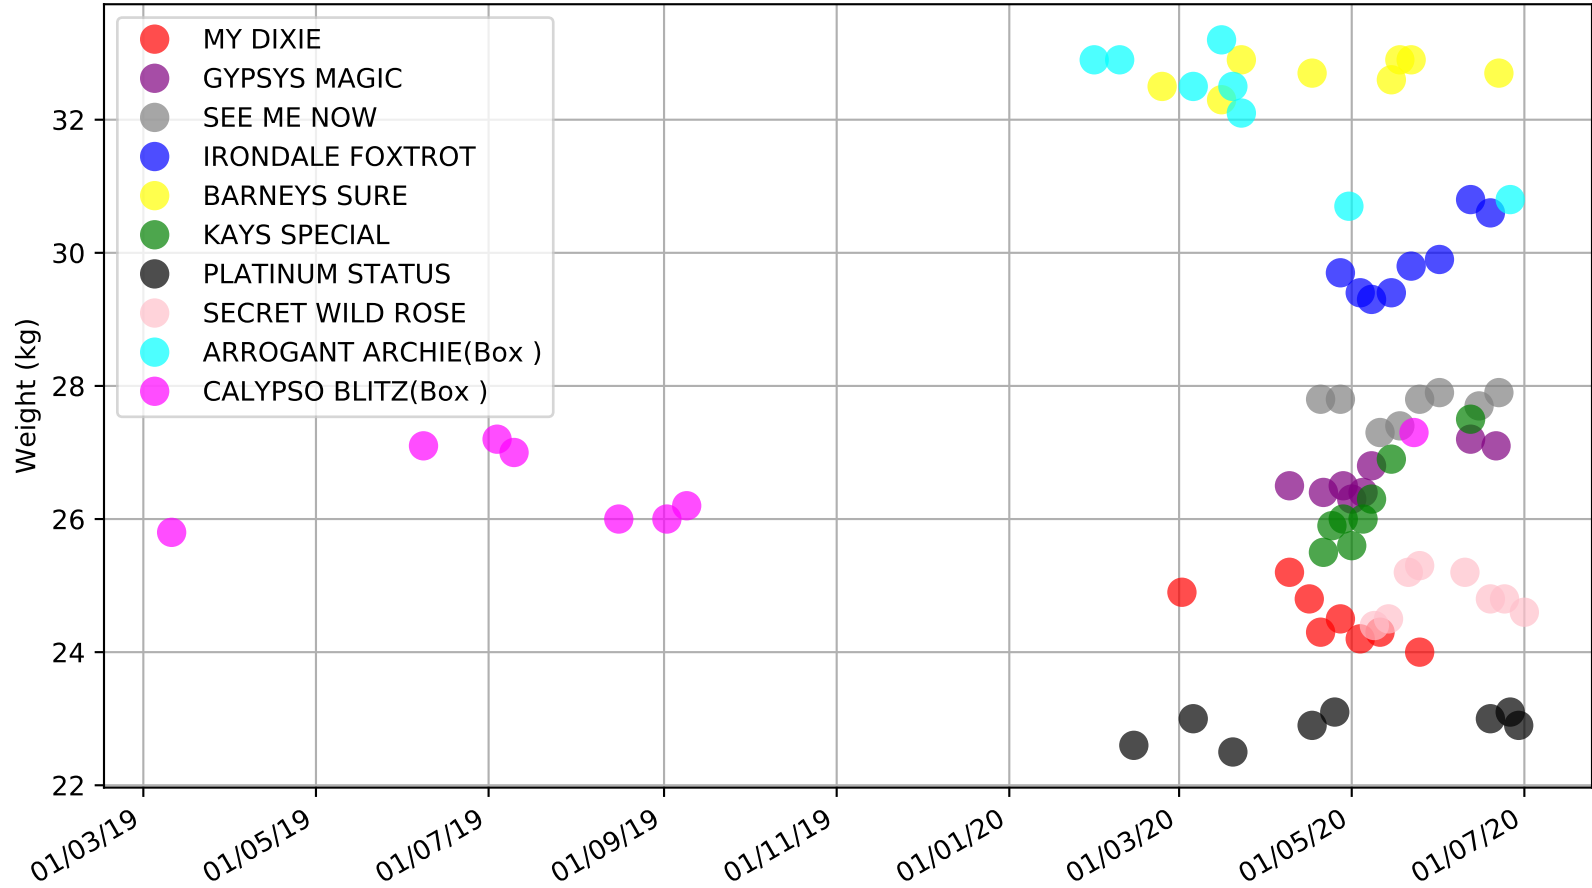

Bathurst - 6th Jul
Race 10, FIFTY 8 GEORGE , 307m, X45
Previous race weights in kilograms