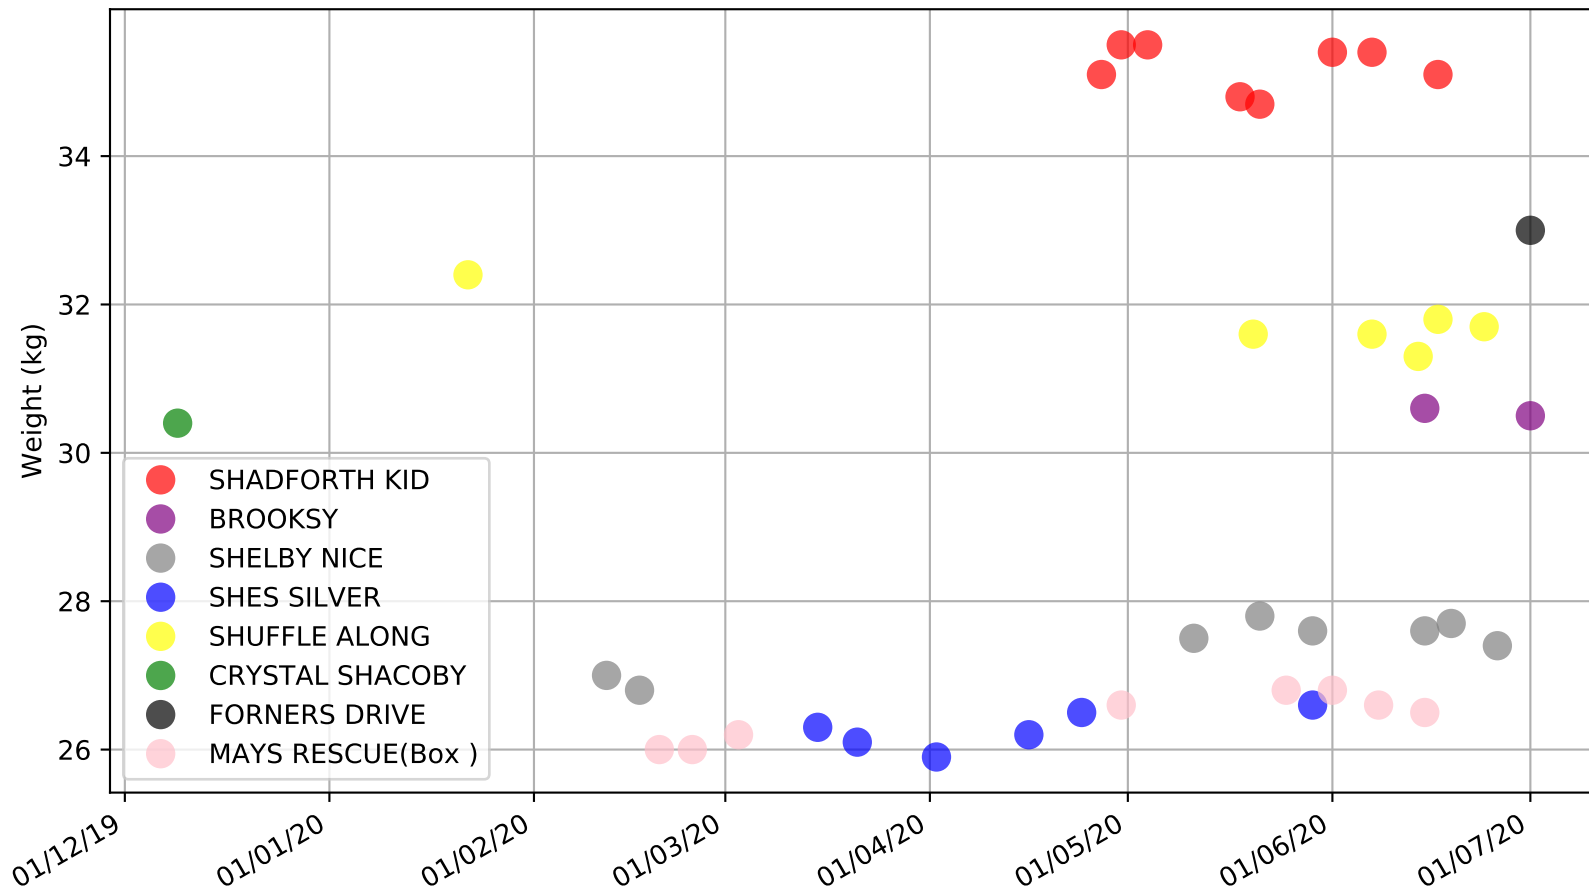

Bathurst - 6th Jul
Race 2, FIFTY 8 GEORGE MAIDEN, 450m, M
Previous race weights in kilograms