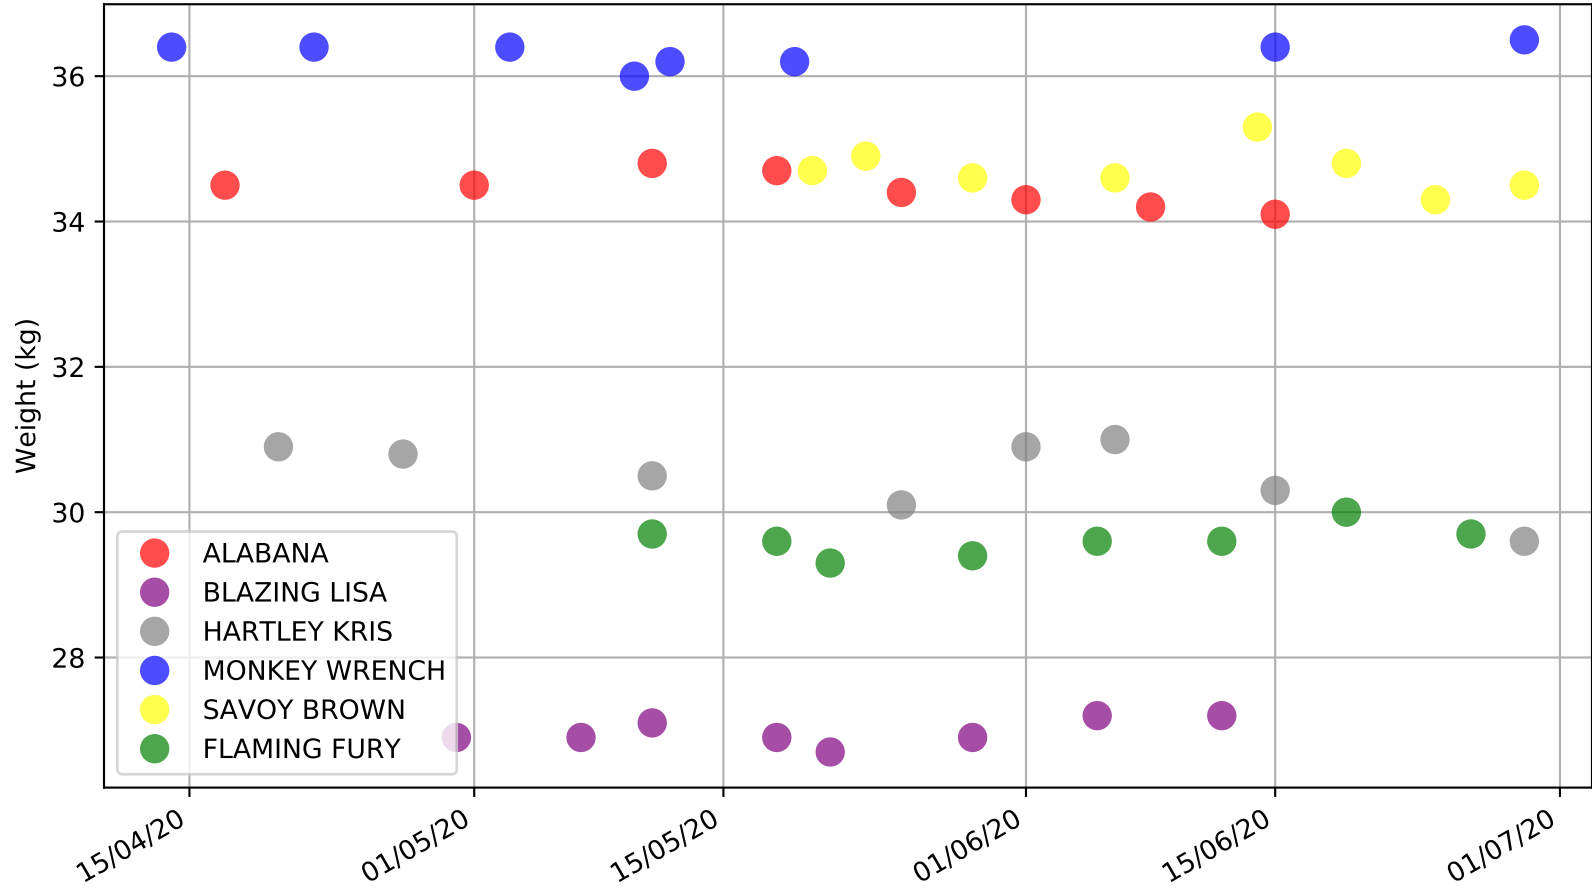

Bathurst - 6th Jul
Race 9, BATHURST TRIAL TUESDAY & THURSDAYS, 450m, NG
Previous race weights in kilograms