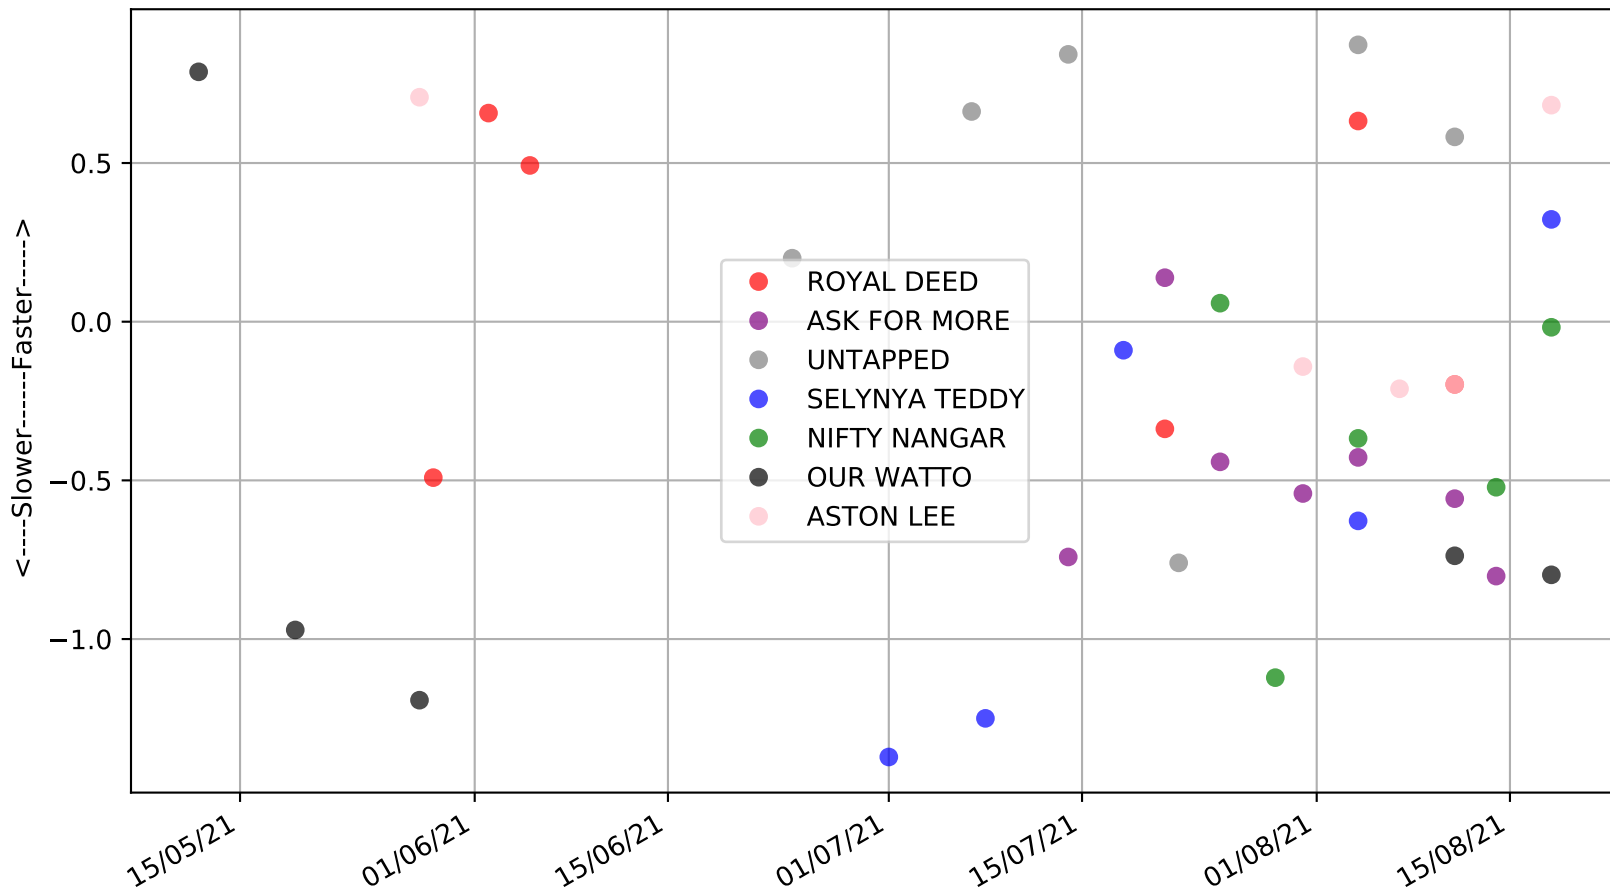

Ballarat - 25th Aug  
Race 7, A1 SIGNAGE GDR, 660m, S  
Speed of dog +50m or -50m of current race distance

Ballarat - 25th Aug  
Race 8, BALLARAT ENDURO 545 FINAL (VICGREYS), 545m, S  
Previous race distances in meters

Ballarat - 25th Aug  
Race 8, BALLARAT ENDURO 545 FINAL (VICGREYS), 545m, S  
Speed of dog compared with par win times of the track & distance it ran at

Ballarat - 25th Aug  
Race 8, BALLARAT ENDURO 545 FINAL (VICGREYS), 545m, S  
Speed of dog +50m or -50m of current race distance