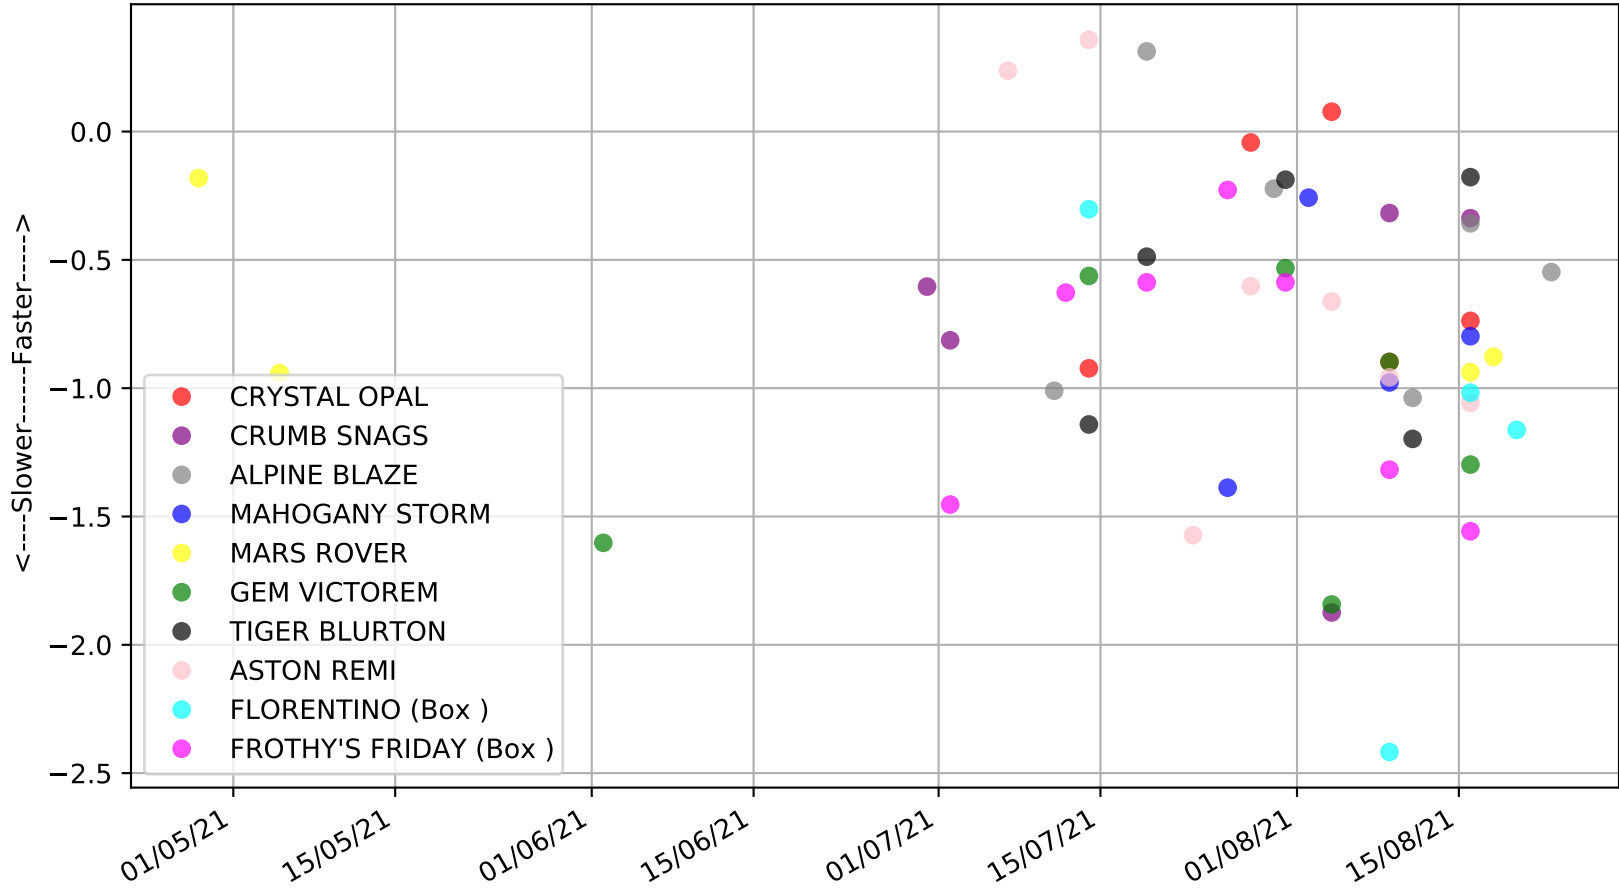

Ballarat - 25th Aug
Race 6, BALLARAT TIER 3 ENDURO CONSOLATION, 545m, S
Speed of dog +50m or -50m of current race distance