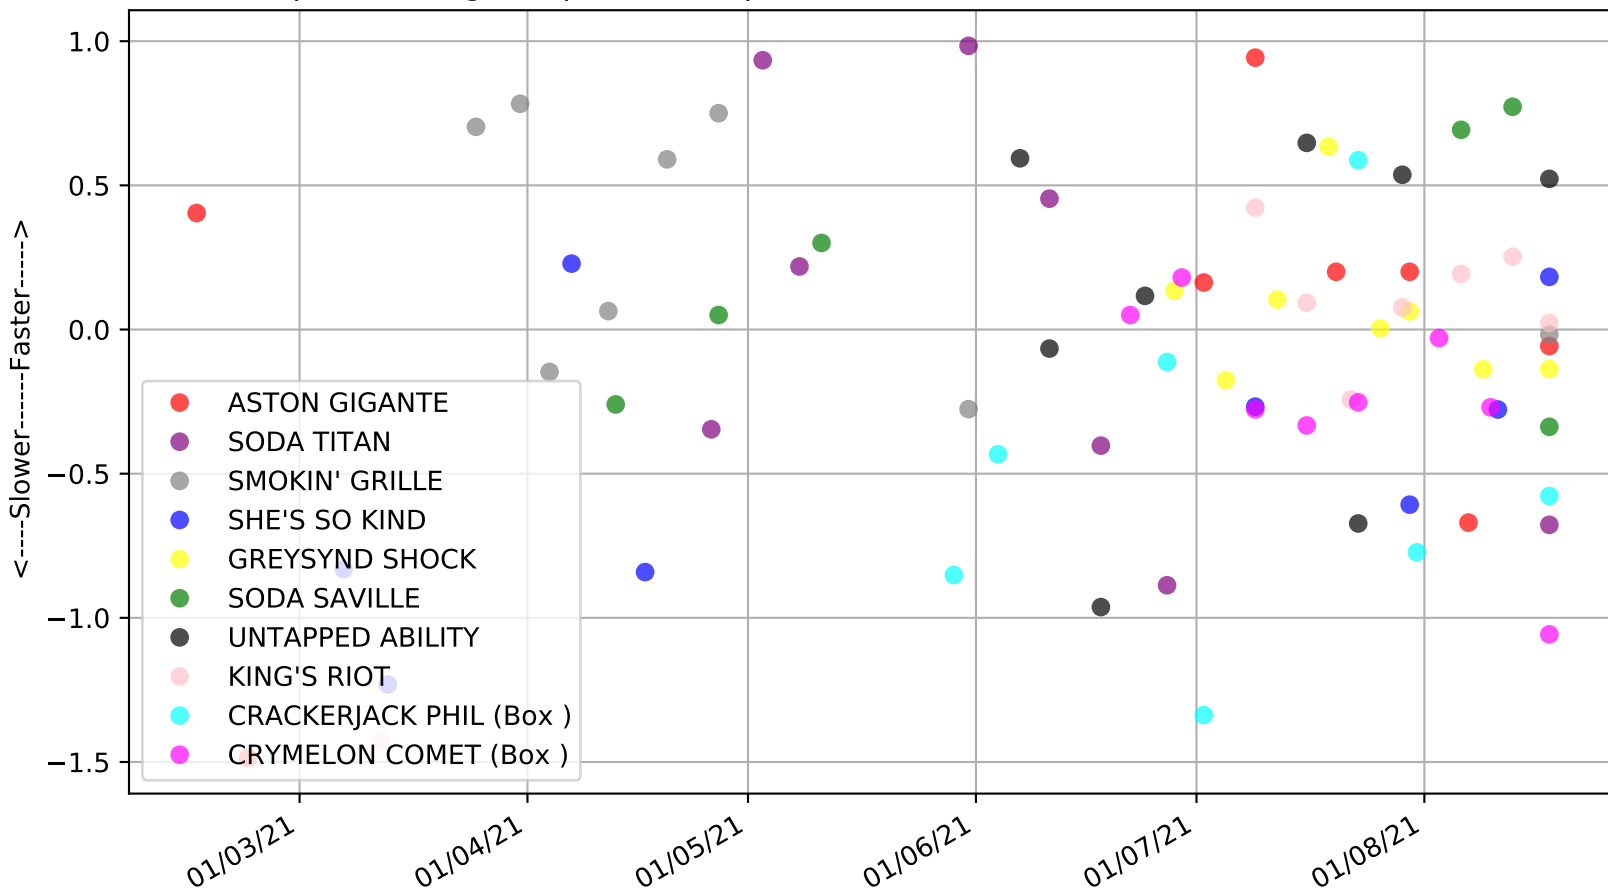

Ballarat - 25th Aug  
Race 2, TAB.COM.AU HT1, 390m, X67H  
Early Speed compared with par early speed

Ballarat - 25th Aug  
Race 3, EUREKA CONCRETE HT2, 390m, X67H  
Previous race weights in kilograms

Ballarat - 25th Aug  
Race 3, EUREKA CONCRETE HT2, 390m, X67H  
Early Speed compared with par early speed

Ballarat - 25th Aug  
 Race 4, GRV VIC BRED SERIES (1-4 WINS) FINAL (VICGREYS), 450m, RWF  
 Speed of dog compared with par win times of the track & distance it ran at

Ballarat - 25th Aug  
 Race 4, GRV VIC BRED SERIES (1-4 WINS) FINAL (VICGREYS), 450m, RWF  
 Speed of dog +50m or -50m of current race distance

Ballarat - 25th Aug  
Race 4, GRV VIC BRED SERIES (1-4 WINS) FINAL (VICGREYS), 450m, RWF  
Early Speed compared with par early speed

Ballarat - 25th Aug  
Race 5, BALLARAT TIER 3 ENDURO CUP FINAL, 545m, S  
Previous race distances in meters