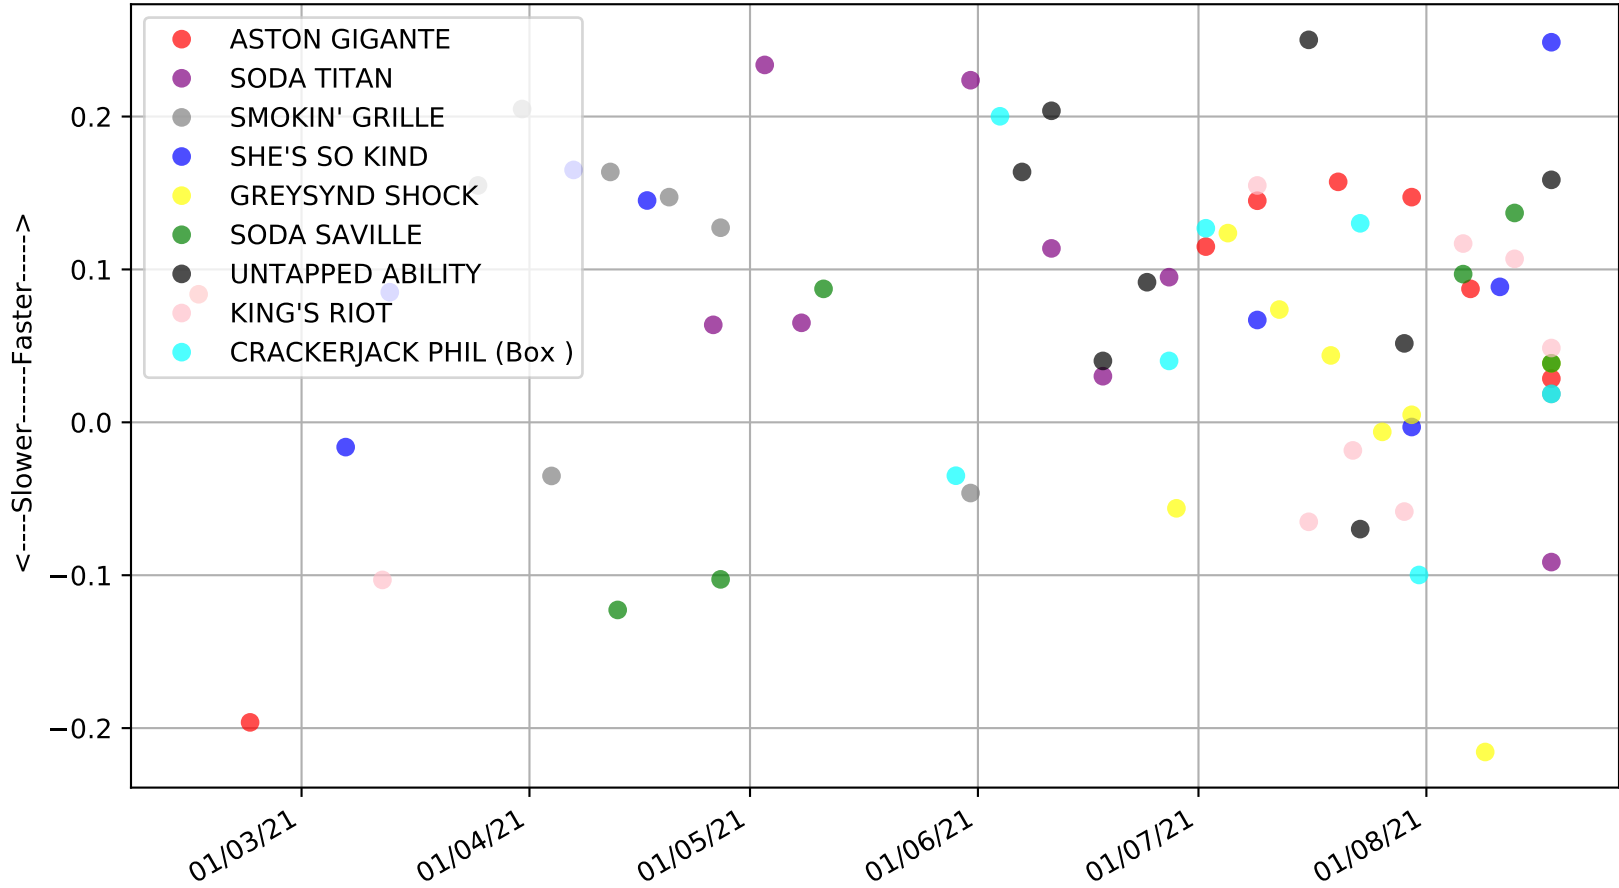

Ballarat - 25th Aug  
 Race 4, GRV VIC BRED SERIES (1-4 WINS) FINAL (VICGREYS), 450m, RWF  
 Speed of dog compared with par win times of the track & distance it ran at

Ballarat - 25th Aug  
 Race 4, GRV VIC BRED SERIES (1-4 WINS) FINAL (VICGREYS), 450m, RWF  
 Speed of dog +50m or -50m of current race distance

Ballarat - 25th Aug  
Race 4, GRV VIC BRED SERIES (1-4 WINS) FINAL (VICGREYS), 450m, RWF  
Early Speed compared with par early speed

Ballarat - 25th Aug  
Race 5, BALLARAT TIER 3 ENDURO CUP FINAL, 545m, S  
Previous race distances in meters