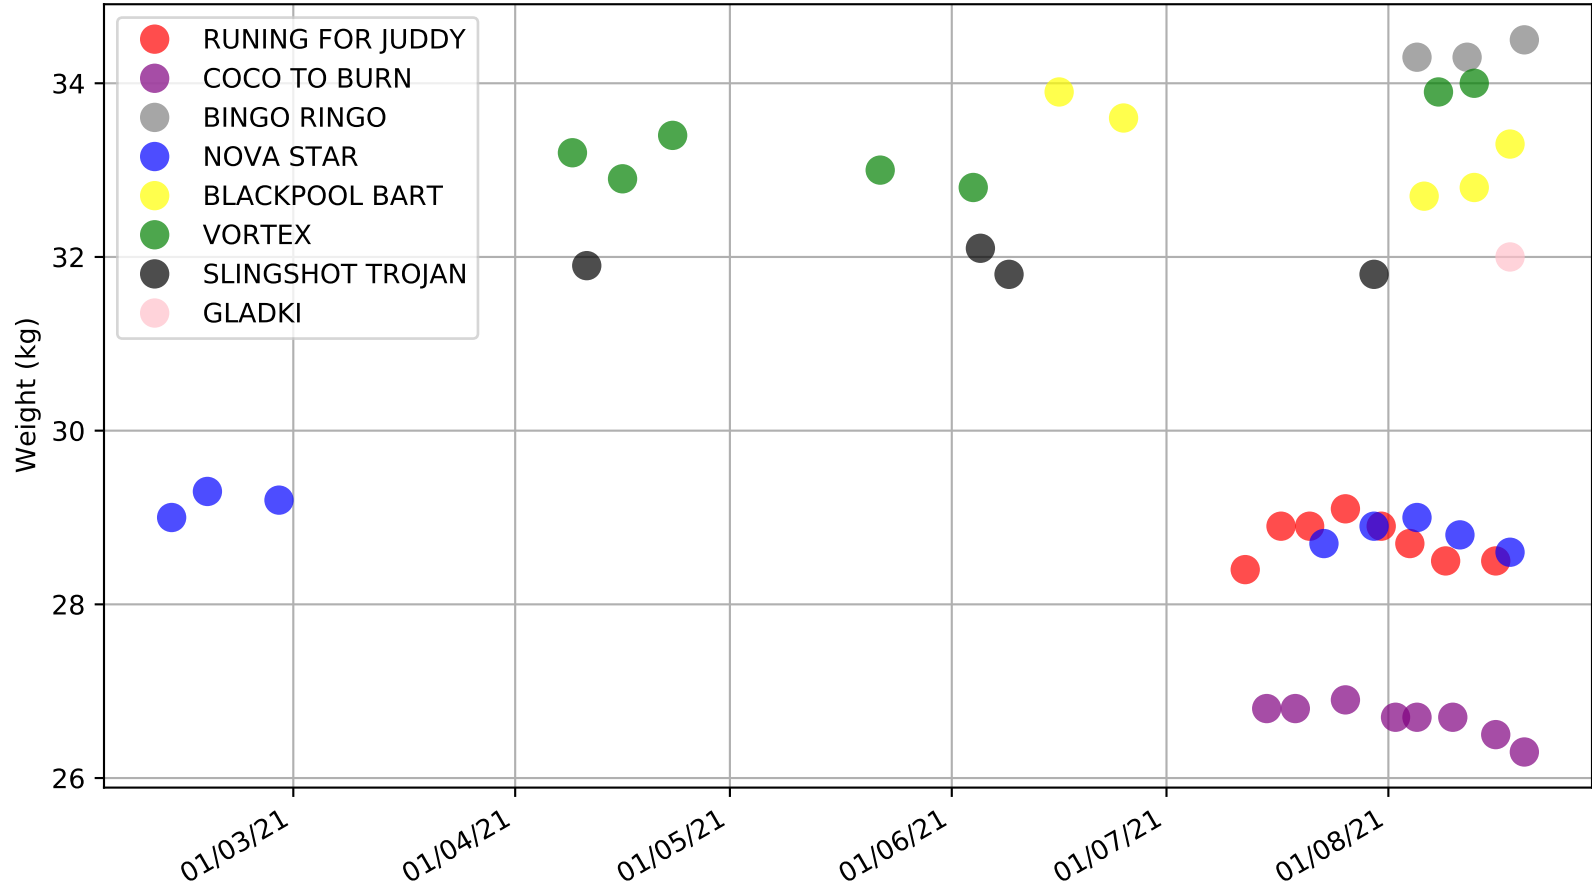

Ballarat - 25th Aug  
Race 2, TAB.COM.AU HT1, 390m, X67H  
Early Speed compared with par early speed

Ballarat - 25th Aug  
Race 3, EUREKA CONCRETE HT2, 390m, X67H  
Previous race weights in kilograms

Ballarat - 25th Aug  
Race 3, EUREKA CONCRETE HT2, 390m, X67H  
Early Speed compared with par early speed

Ballarat - 25th Aug  
 Race 4, GRV VIC BRED SERIES (1-4 WINS) FINAL (VICGREYS), 450m, RWF  
 Speed of dog compared with par win times of the track & distance it ran at

Ballarat - 25th Aug  
 Race 4, GRV VIC BRED SERIES (1-4 WINS) FINAL (VICGREYS), 450m, RWF  
 Speed of dog +50m or -50m of current race distance

Ballarat - 25th Aug  
Race 4, GRV VIC BRED SERIES (1-4 WINS) FINAL (VICGREYS), 450m, RWF  
Early Speed compared with par early speed

Ballarat - 25th Aug  
Race 5, BALLARAT TIER 3 ENDURO CUP FINAL, 545m, S  
Previous race distances in meters