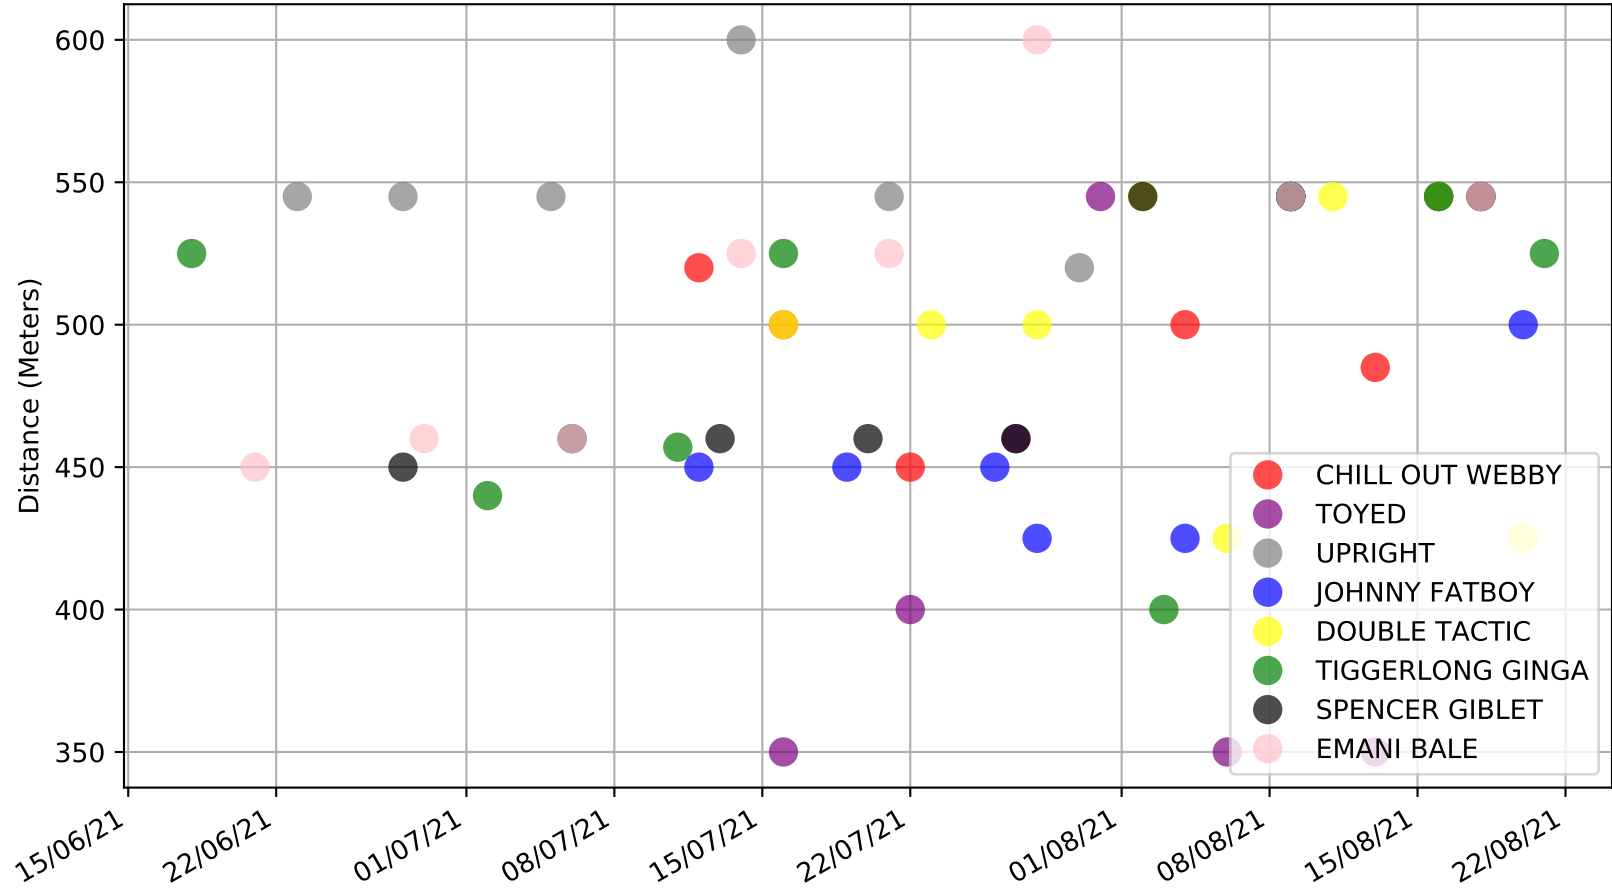

Ballarat - 25th Aug  
 Race 4, GRV VIC BRED SERIES (1-4 WINS) FINAL (VICGREYS), 450m, RWF  
 Speed of dog compared with par win times of the track & distance it ran at

Ballarat - 25th Aug  
 Race 4, GRV VIC BRED SERIES (1-4 WINS) FINAL (VICGREYS), 450m, RWF  
 Speed of dog +50m or -50m of current race distance

Ballarat - 25th Aug  
Race 4, GRV VIC BRED SERIES (1-4 WINS) FINAL (VICGREYS), 450m, RWF  
Early Speed compared with par early speed

Ballarat - 25th Aug  
Race 5, BALLARAT TIER 3 ENDURO CUP FINAL, 545m, S  
Previous race distances in meters