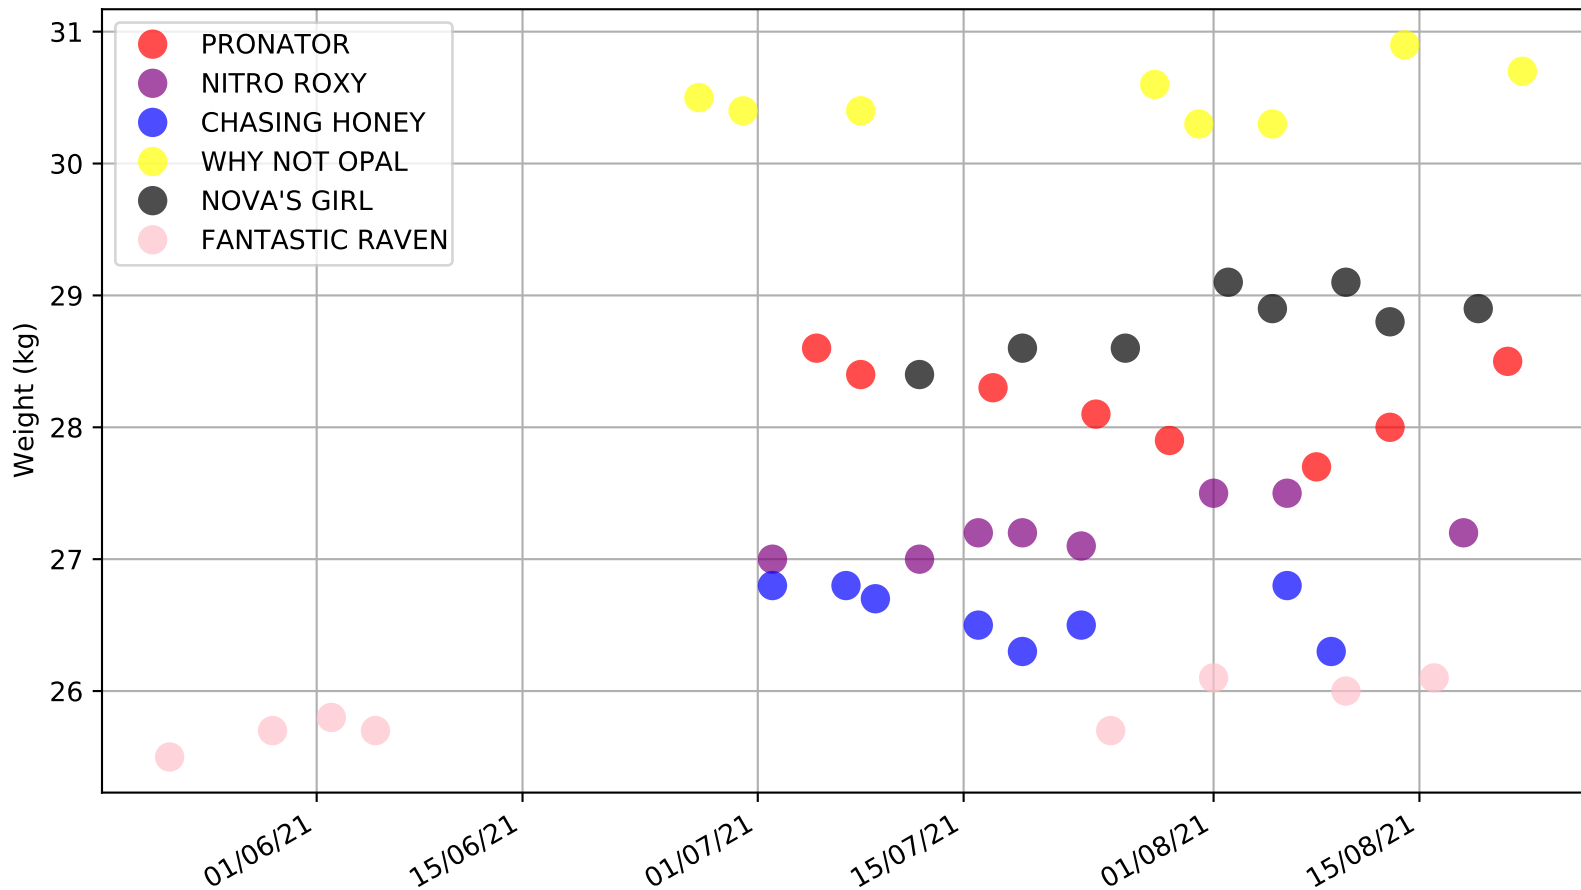

Ballarat - 25th Aug
Race 11, 3BA/POWER FM DAMSELS DASH, 390m, 5
Previous race weights in kilograms