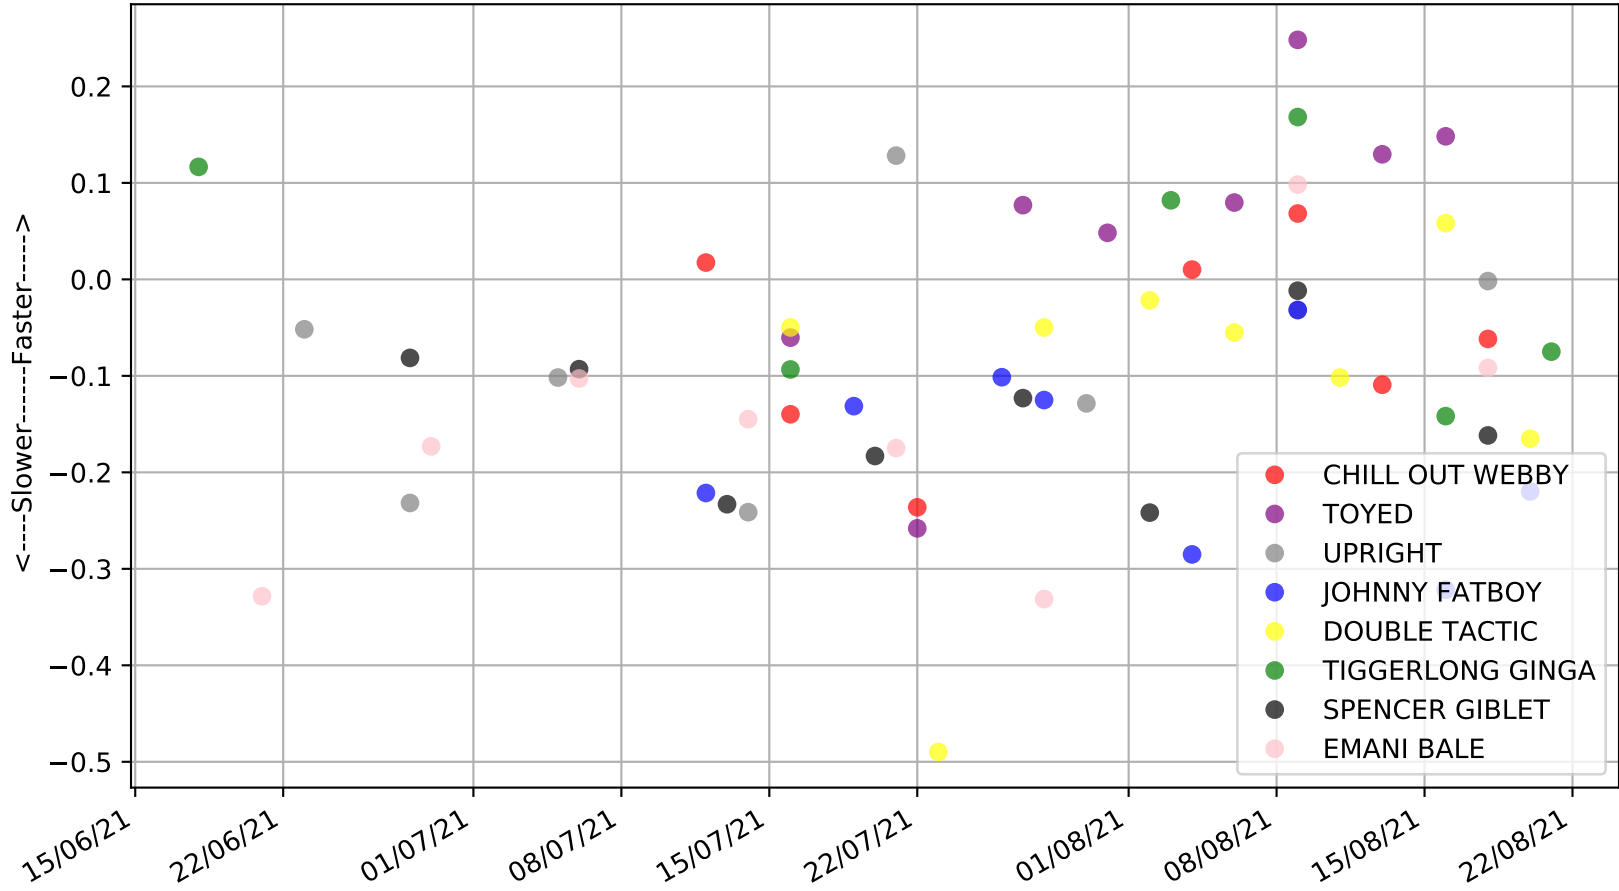

Ballarat - 25th Aug
Race 5, BALLARAT TIER 3 ENDURO CUP FINAL, 545m, S
Early Speed compared with par early speed