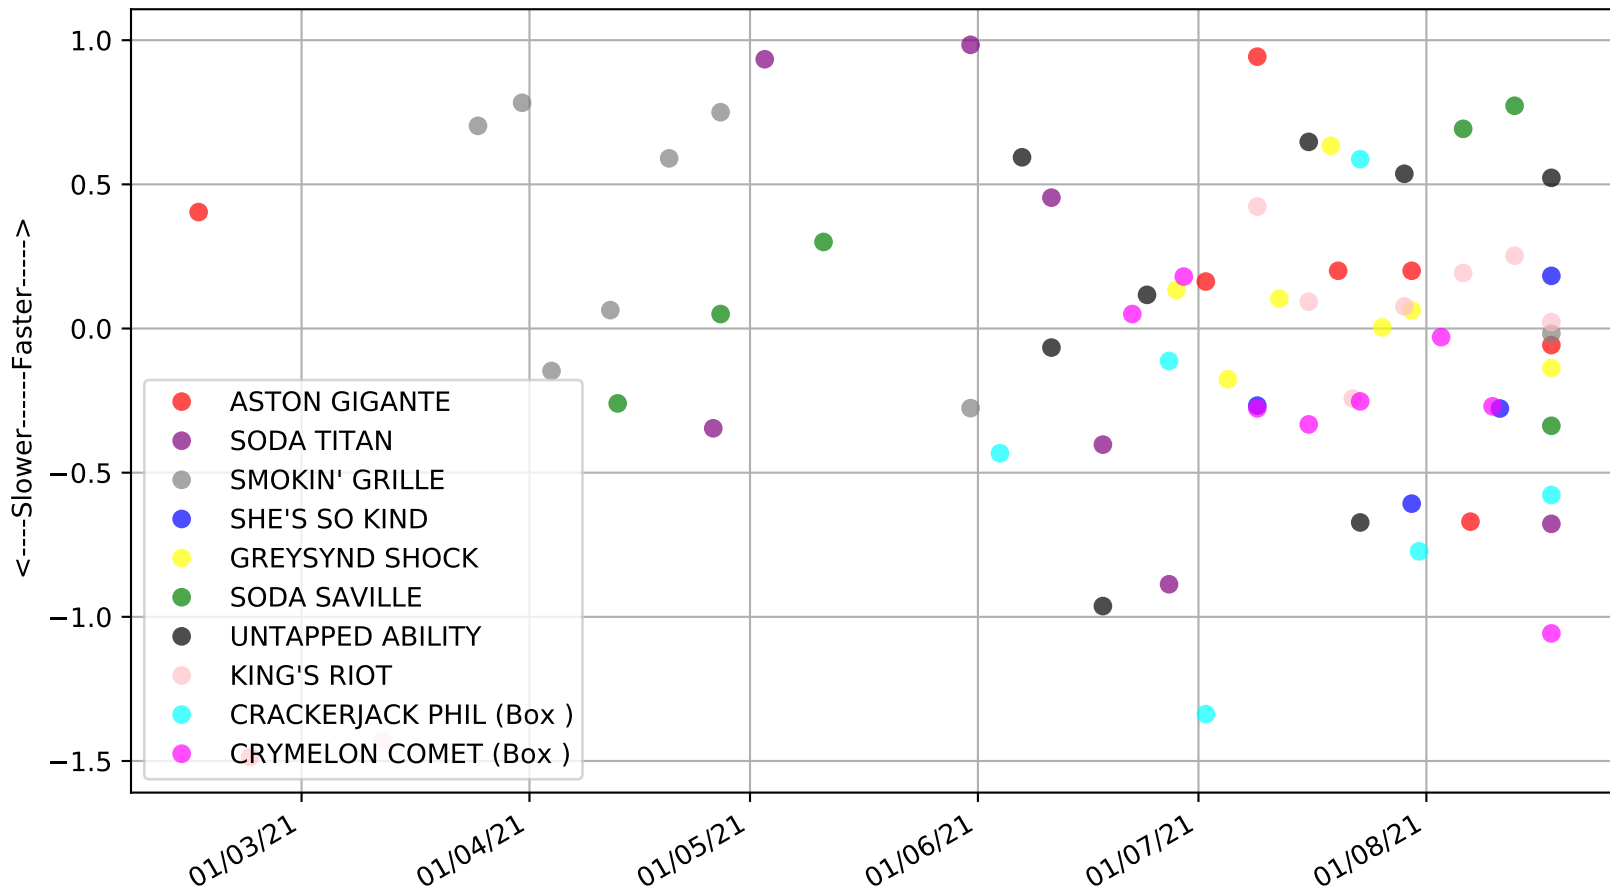

Ballarat - 25th Aug  
Race 2, TAB.COM.AU HT1, 390m, X67H  
Early Speed compared with par early speed

Ballarat - 25th Aug  
Race 3, EUREKA CONCRETE HT2, 390m, X67H  
Previous race weights in kilograms

Ballarat - 25th Aug  
Race 3, EUREKA CONCRETE HT2, 390m, X67H  
Early Speed compared with par early speed

Ballarat - 25th Aug  
 Race 4, GRV VIC BRED SERIES (1-4 WINS) FINAL (VICGREYS), 450m, RWF  
 Speed of dog compared with par win times of the track & distance it ran at

Ballarat - 25th Aug  
 Race 4, GRV VIC BRED SERIES (1-4 WINS) FINAL (VICGREYS), 450m, RWF  
 Speed of dog +50m or -50m of current race distance

Ballarat - 25th Aug  
Race 4, GRV VIC BRED SERIES (1-4 WINS) FINAL (VICGREYS), 450m, RWF  
Early Speed compared with par early speed

Ballarat - 25th Aug  
Race 5, BALLARAT TIER 3 ENDURO CUP FINAL, 545m, S  
Previous race distances in meters