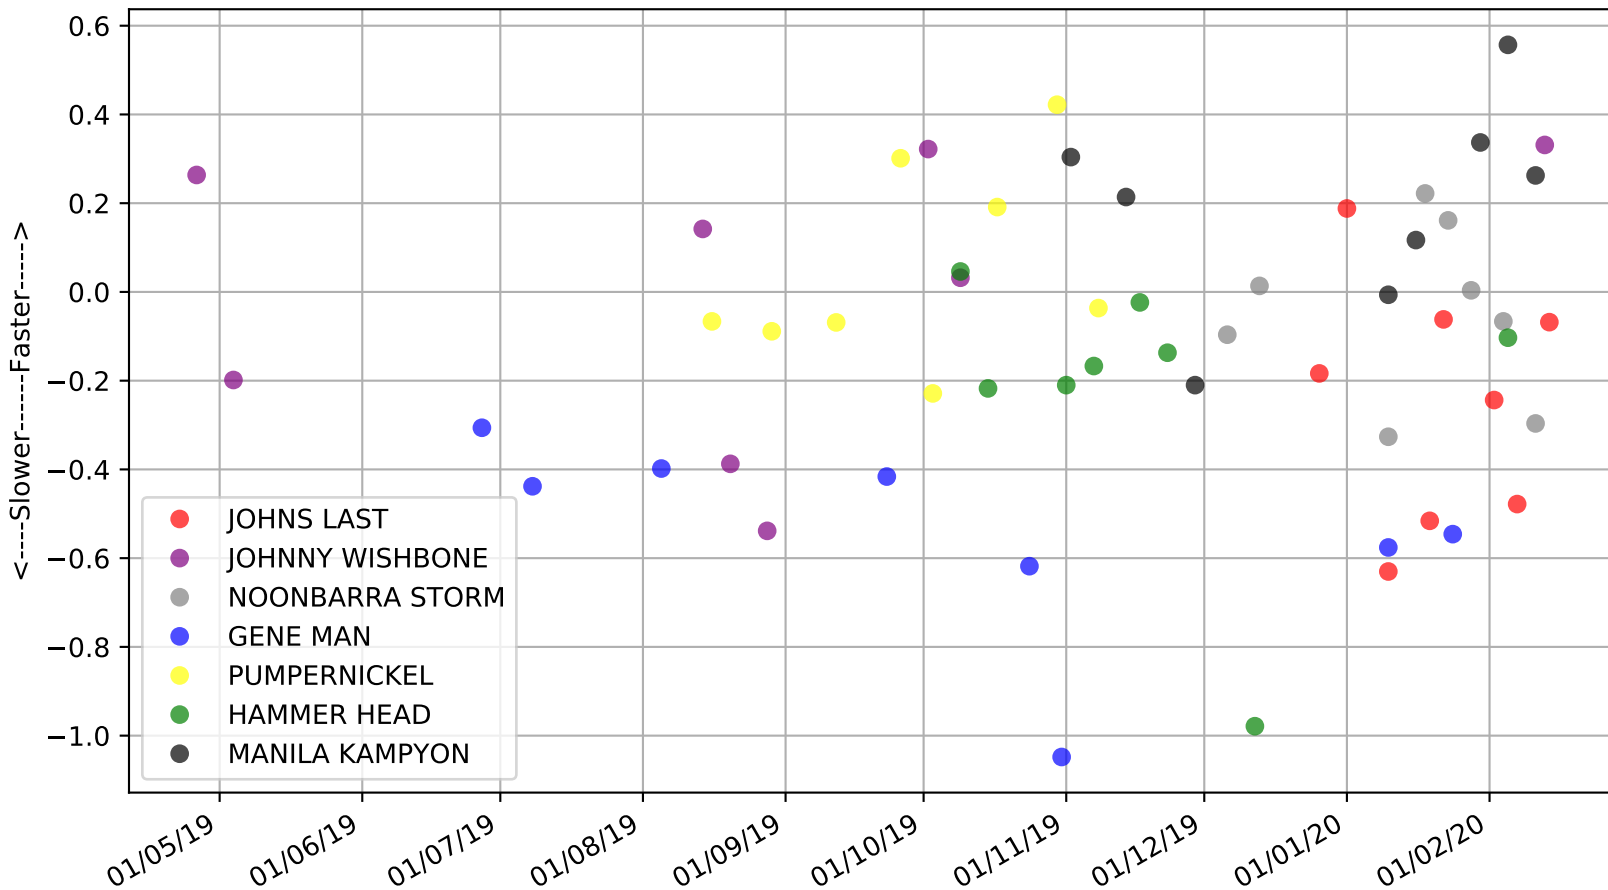

Ballarat - 19th Feb
Race 12, EUREKA CONCRETE VETERANS, 390m, VET
Speed of dog compared with par win times of the track & distance it ran at