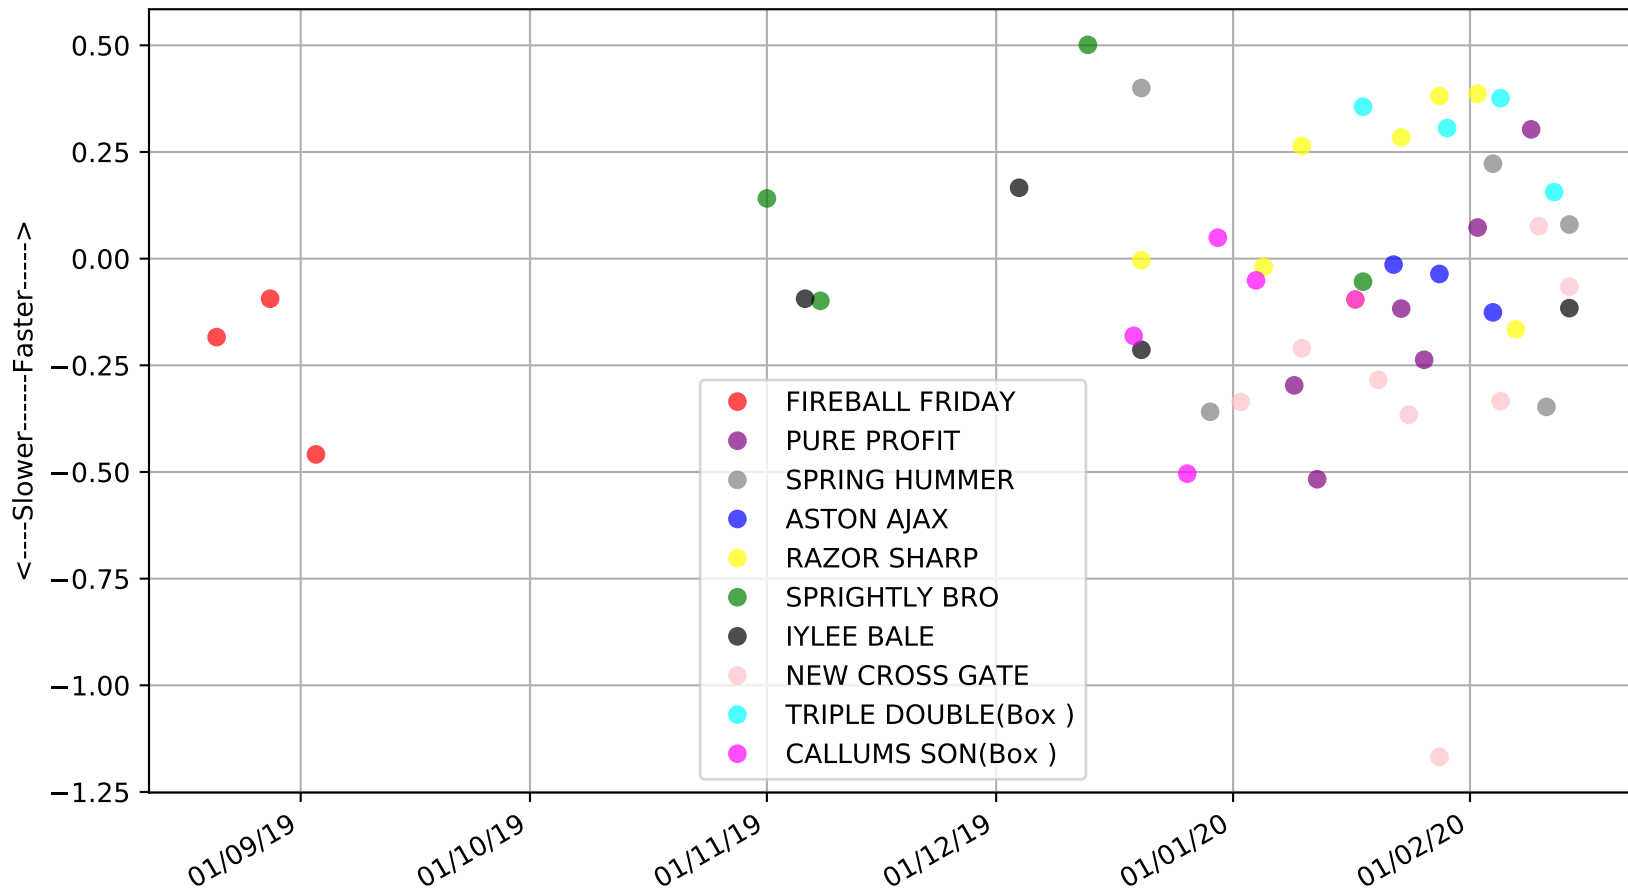

Ballarat - 19th Feb
Race 7, JA CATERING & FUNCTIONS, 450m, X45
Speed of dog +50m or -50m of current race distance