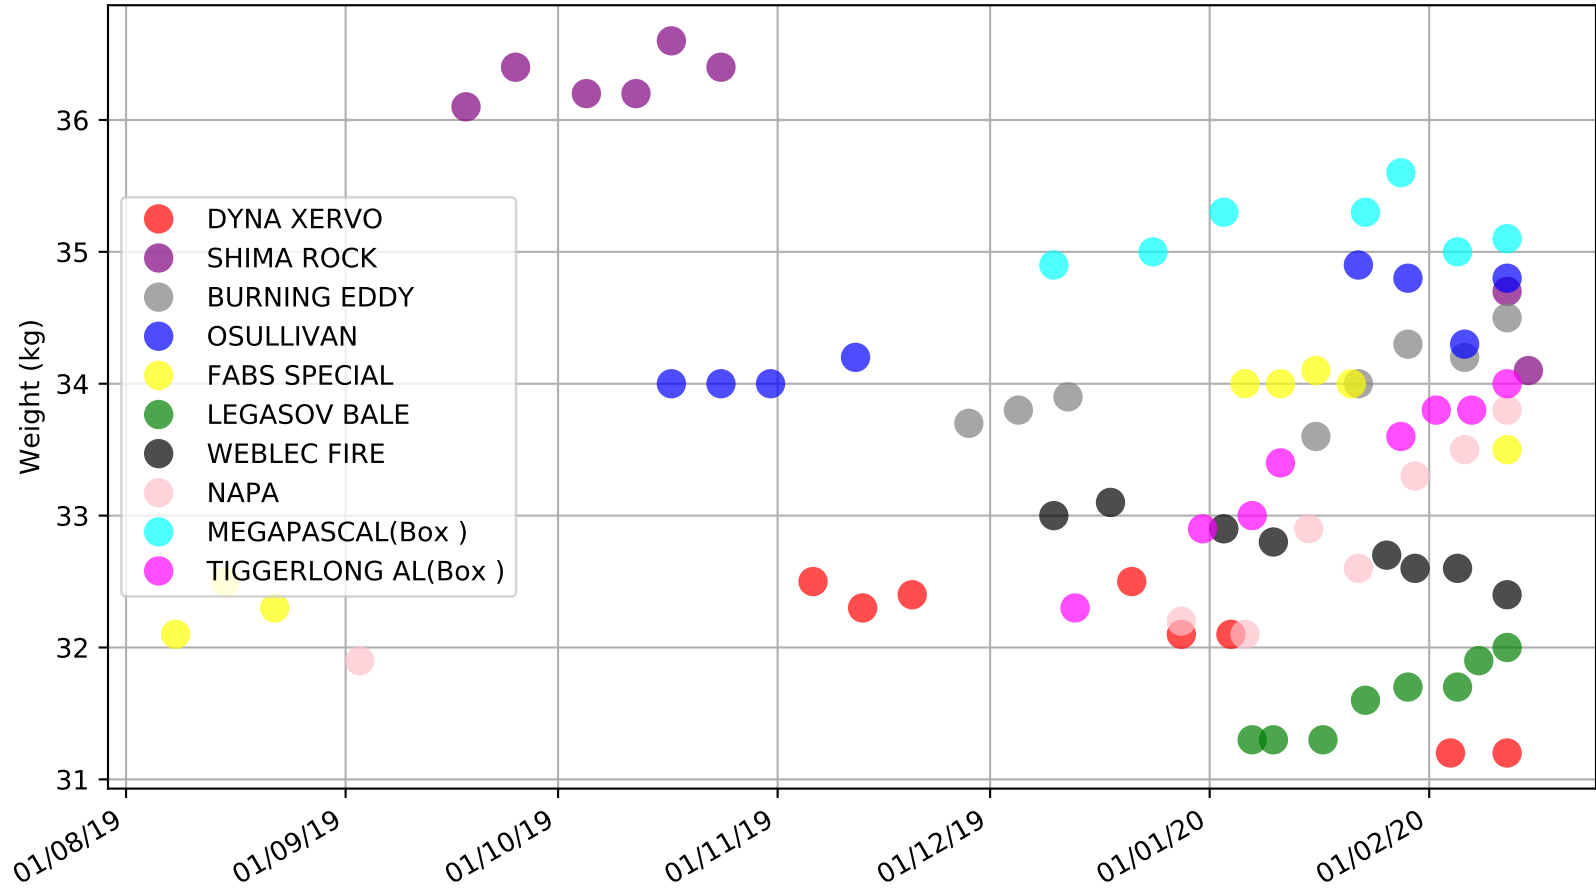

Ballarat - 19th Feb
 Race 6, A1 SIGNAGE (3-6 WINS) FINAL (VICGREYS), 450m, RWF
 Previous race distances in meters

Ballarat - 19th Feb
Race 6, A1 SIGNAGE (3-6 WINS) FINAL (VICGREYS), 450m, RWF
Speed of dog compared with par win times of the track & distance it ran at

Ballarat - 19th Feb
Race 6, A1 SIGNAGE (3-6 WINS) FINAL (VICGREYS), 450m, RWF
Speed of dog +50m or -50m of current race distance

Ballarat - 19th Feb
Race 6, A1 SIGNAGE (3-6 WINS) FINAL (VICGREYS), 450m, RWF
Previous race weights in kilograms