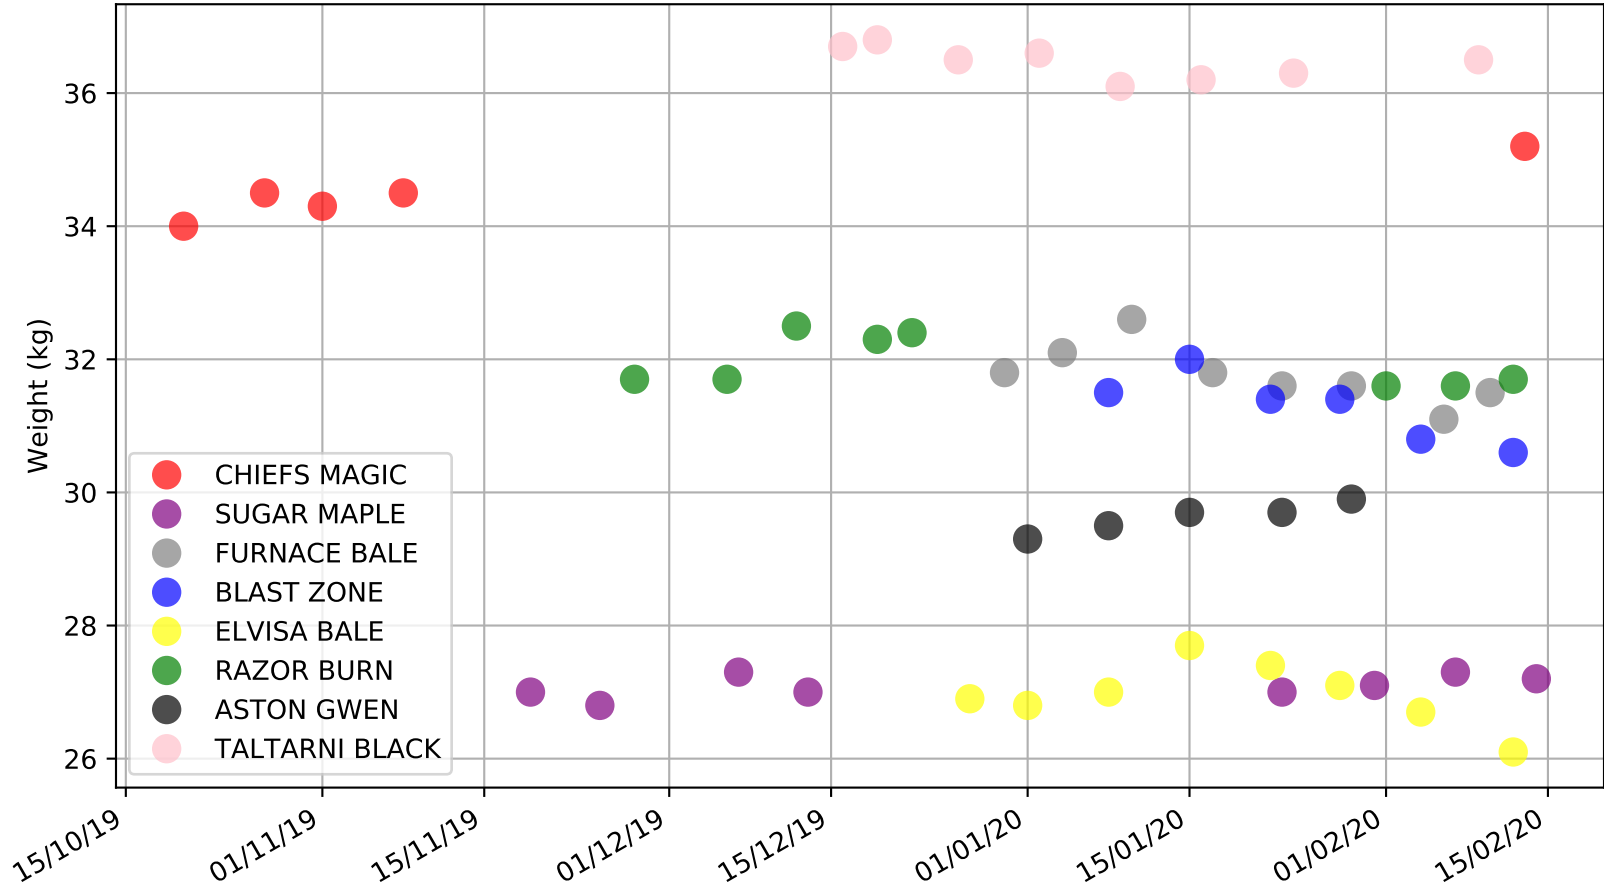

Ballarat - 19th Feb
Race 4, 3BA/POWER FM, 450m, 6G
Previous race weights in kilograms