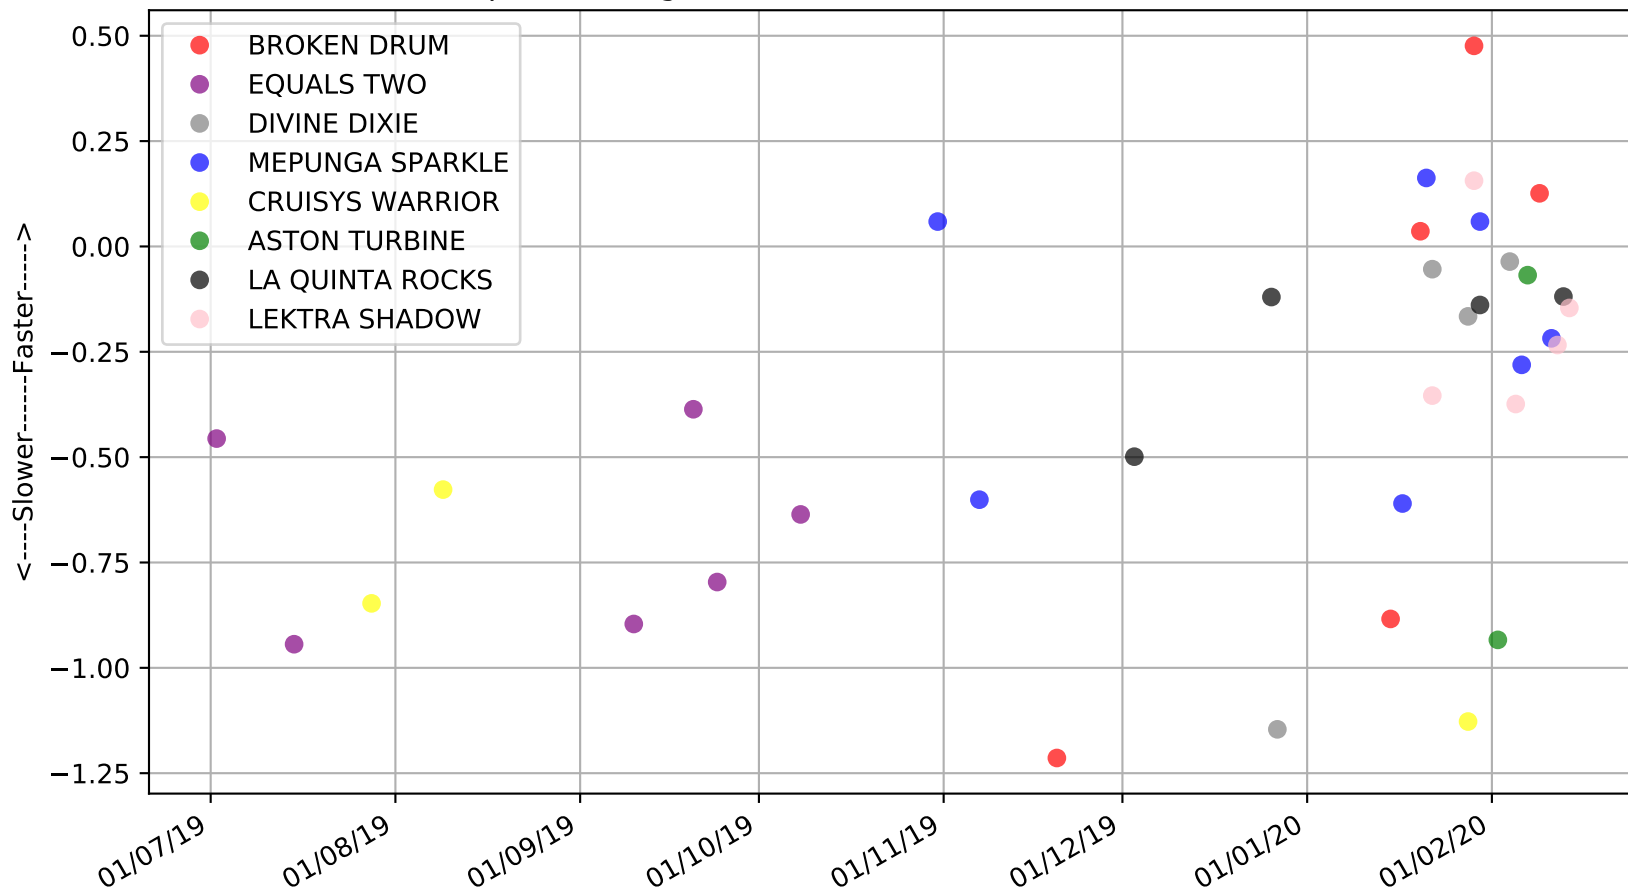

Speed of dog compared with par win times of the track & distance it ran at

Ballarat - 19th Feb
Race 2, SIREs ON ICE, 450m, M
Speed of dog +50m or -50m of current race distance

Ballarat - 19th Feb
Race 2, SIREs ON ICE, 450m, M
Previous race weights in kilograms

Ballarat - 19th Feb
Race 2, SIREN ON ICE, 450m, M
Early Speed compared with par early speed

Ballarat - 19th Feb
Race 3, REVOLUTION PRINT, 450m, 7
Previous race distances in meters

Ballarat - 19th Feb
Race 3, REVOLUTION PRINT, 450m, 7

Speed of dog compared with par win times of the track & distance it ran at

Ballarat - 19th Feb
Race 3, REVOLUTION PRINT, 450m, 7
Speed of dog +50m or -50m of current race distance

Ballarat - 19th Feb
Race 3, REVOLUTION PRINT, 450m, 7
Previous race weights in kilograms