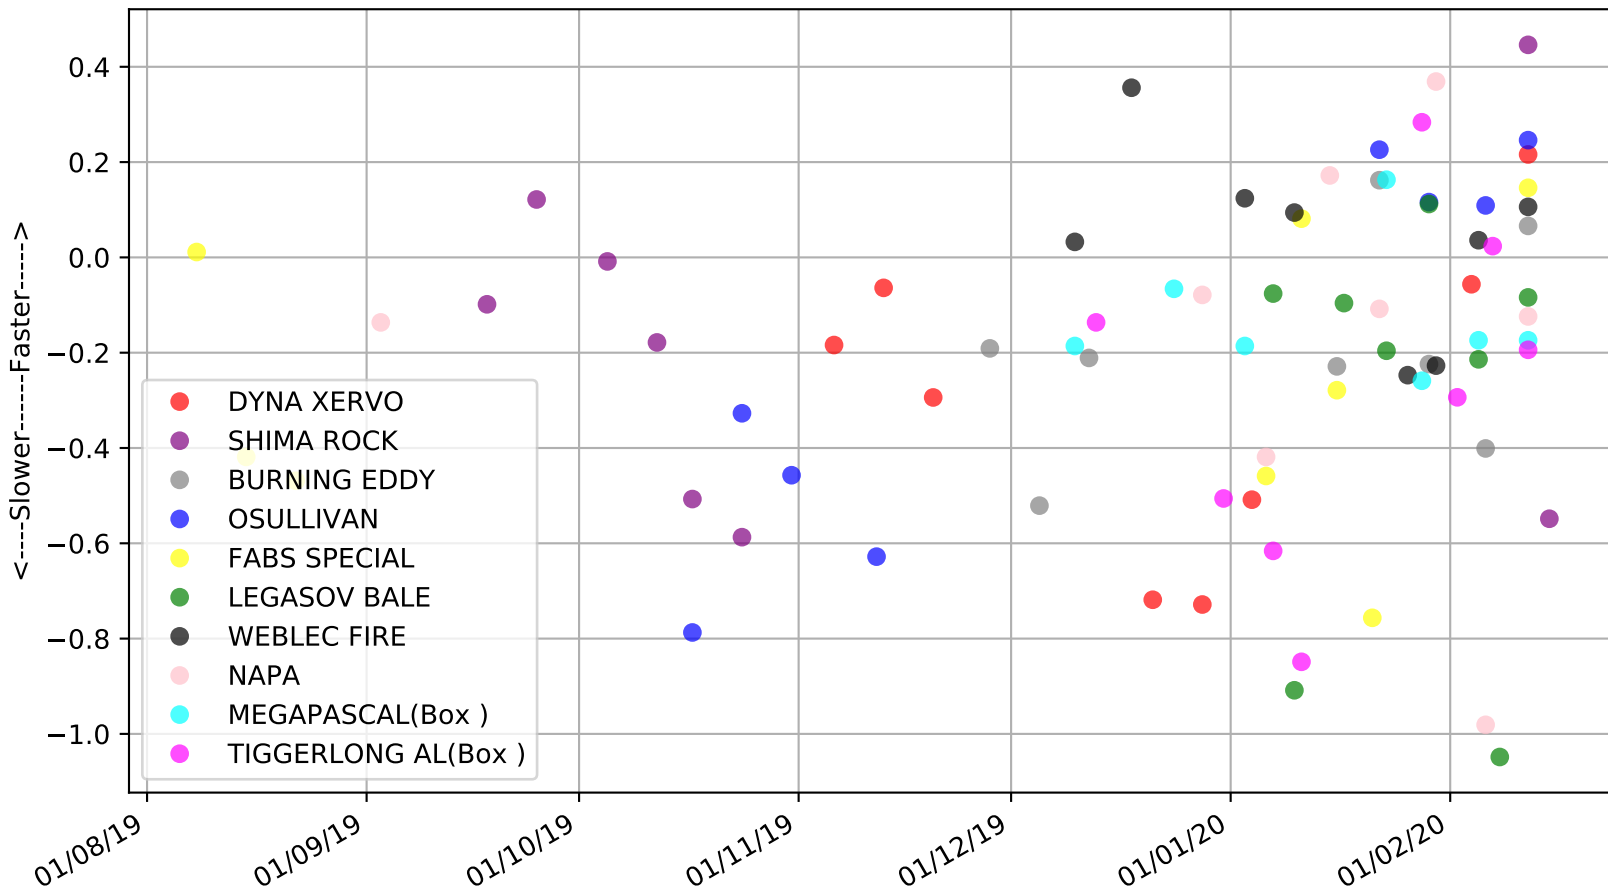

Ballarat - 19th Feb
Race 5, BALLARAT DISTANCE CHALLENGE PRELUDE 6, 660m, S
Previous race weights in kilograms

Ballarat - 19th Feb
Race 5, BALLARAT DISTANCE CHALLENGE PRELUDE 6, 660m, S
Early Speed compared with par early speed

Ballarat - 19th Feb
 Race 6, A1 SIGNAGE (3-6 WINS) FINAL (VICGREYS), 450m, RWF
 Previous race distances in meters

Ballarat - 19th Feb
Race 6, A1 SIGNAGE (3-6 WINS) FINAL (VICGREYS), 450m, RWF
Speed of dog compared with par win times of the track & distance it ran at