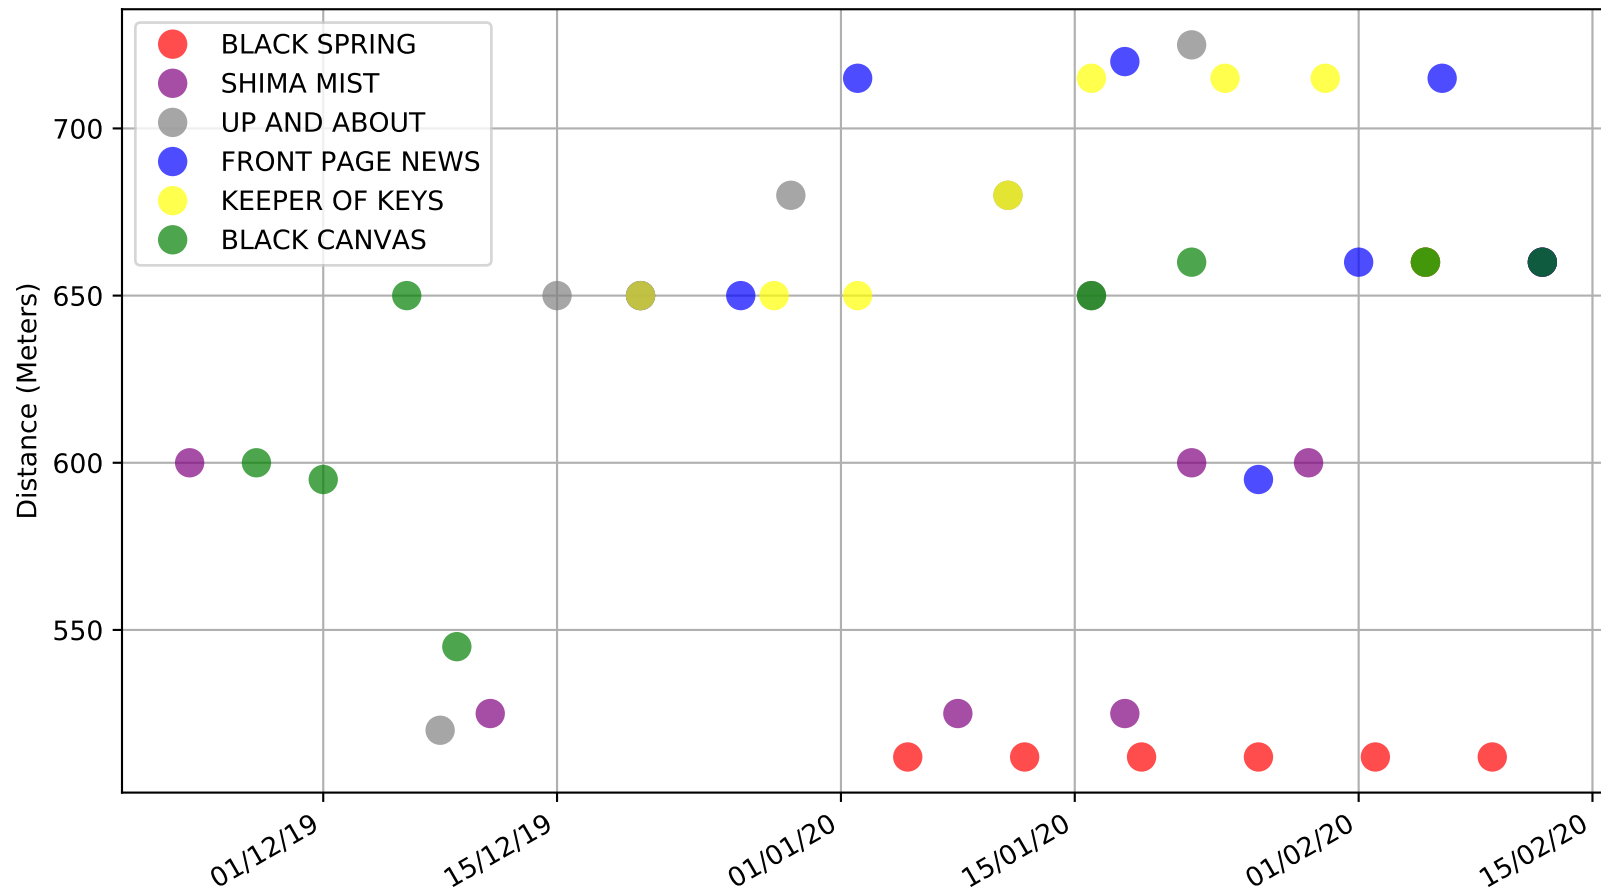

Ballarat - 19th Feb
Race 5, BALLARAT DISTANCE CHALLENGE PRELUDE 6, 660m, S
Previous race distances in meters