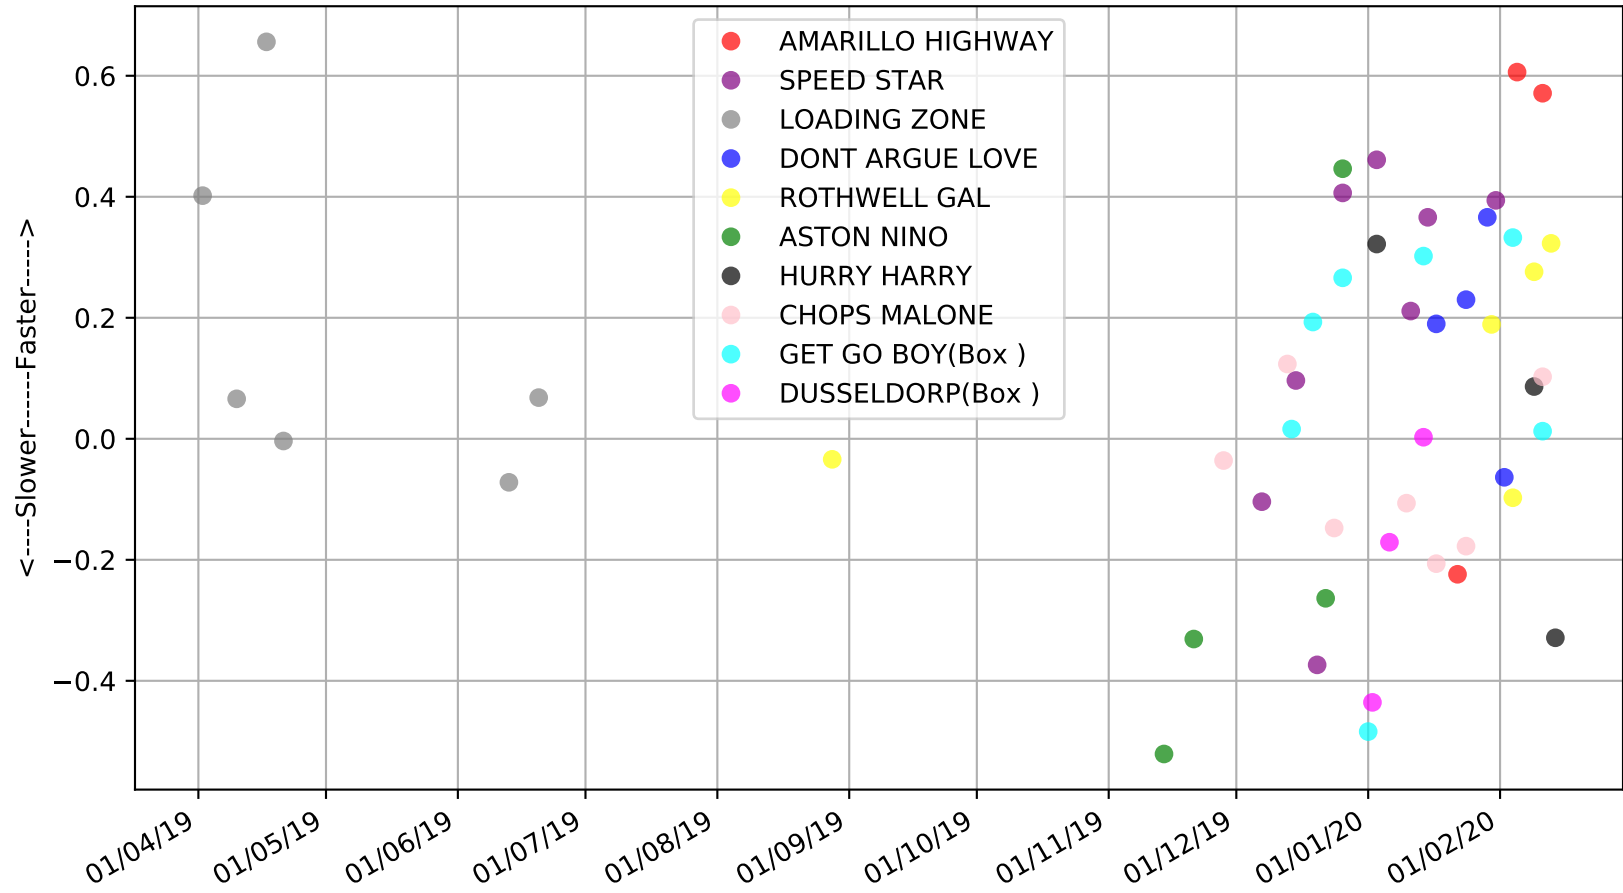

Ballarat - 19th Feb
Race 8, COUNTRY CHAMPIONSHIP BAL HEAT, 450m, SH
Speed of dog +50m or -50m of current race distance