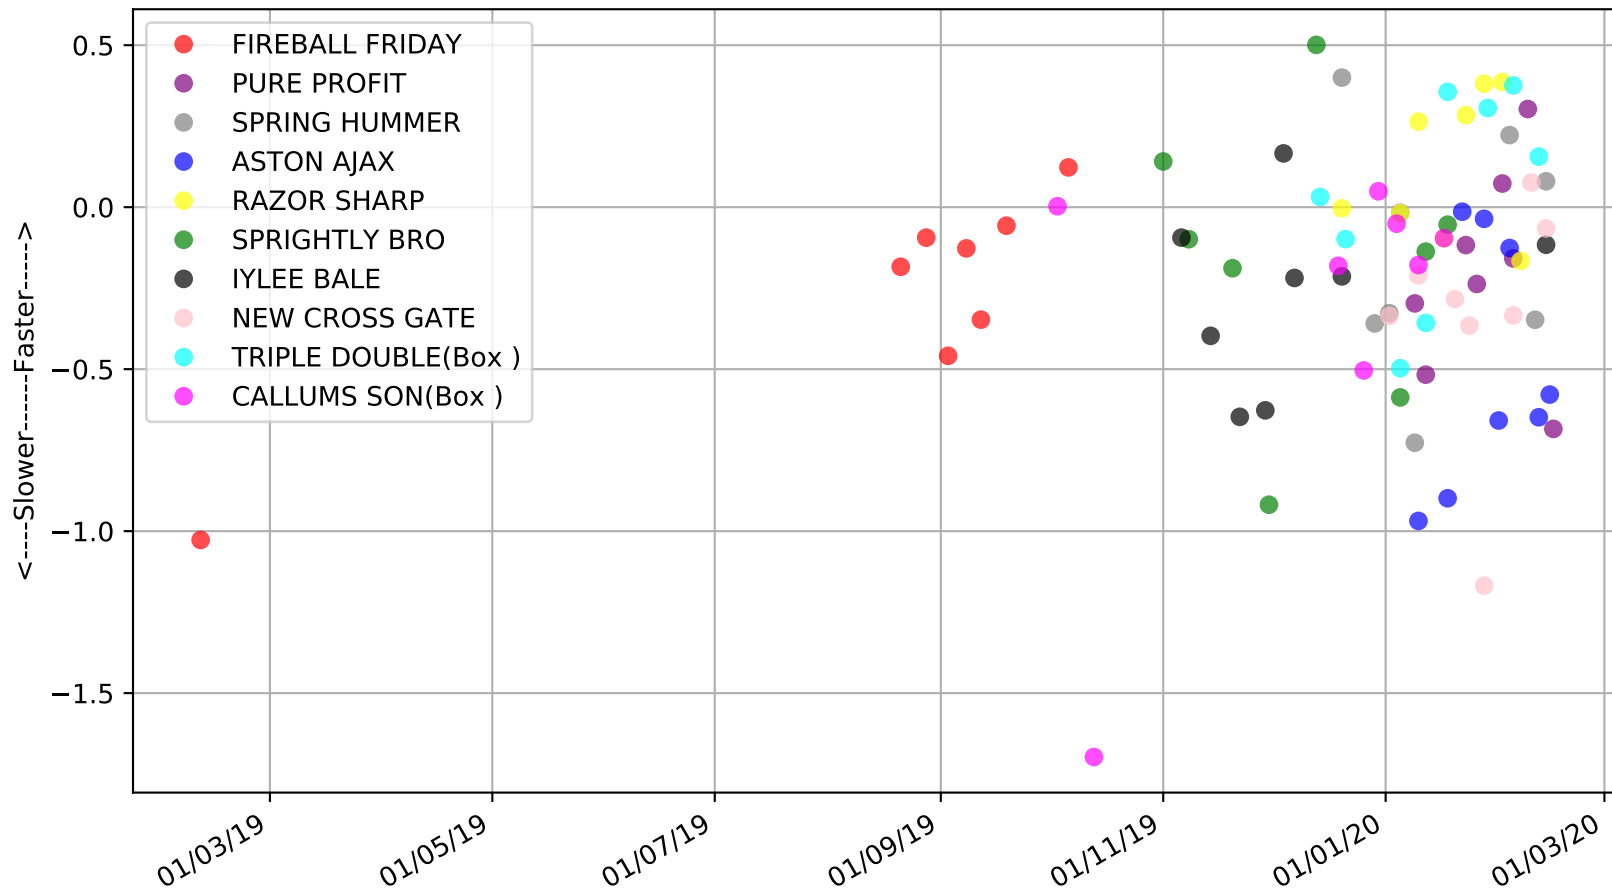

Ballarat - 19th Feb
Race 7, JA CATERING & FUNCTIONS, 450m, X45
Speed of dog compared with par win times of the track & distance it ran at