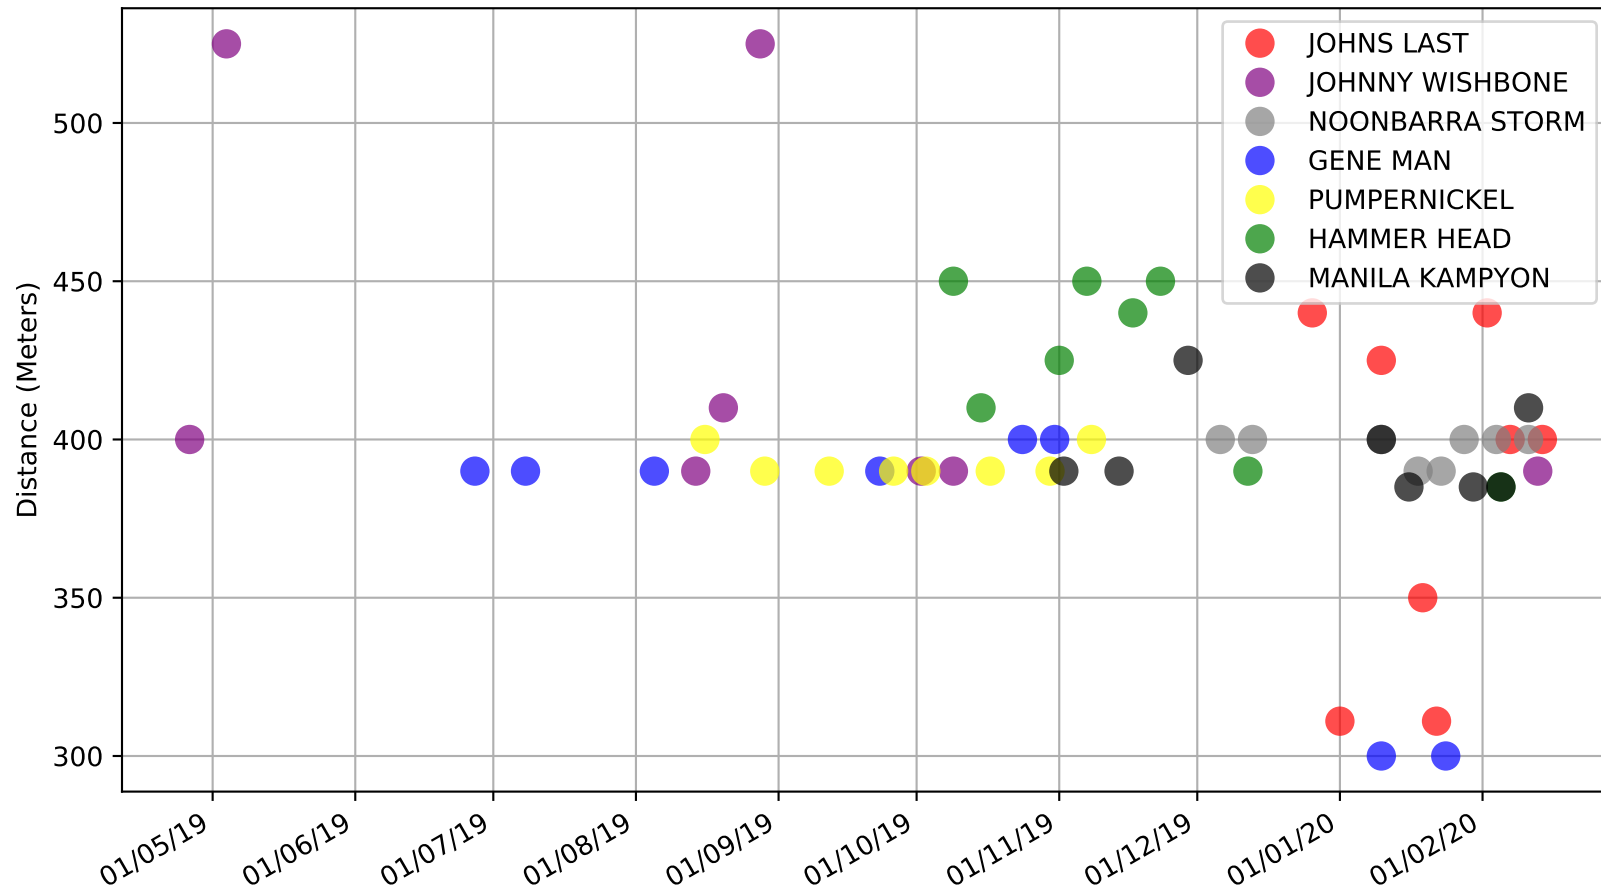

Ballarat - 19th Feb
 Race 11, GREYHOUND ADOPTION PROGRAM, 390m, X45
 Speed of dog compared with par win times of the track & distance it ran at

Ballarat - 19th Feb
Race 11, GREYHOUND ADOPTION PROGRAM, 390m, X45
Speed of dog +50m or -50m of current race distance

Ballarat - 19th Feb
Race 11, GREYHOUND ADOPTION PROGRAM, 390m, X45
Previous race weights in kilograms

Ballarat - 19th Feb

Race 11, GREYHOUND ADOPTION PROGRAM, 390m, X45

Early Speed compared with par early speed

Ballarat - 19th Feb
Race 12, EUREKA CONCRETE VETERANS, 390m, VET
Previous race distances in meters

Ballarat - 19th Feb
 Race 12, EUREKA CONCRETE VETERANS, 390m, VET
 Speed of dog compared with par win times of the track & distance it ran at