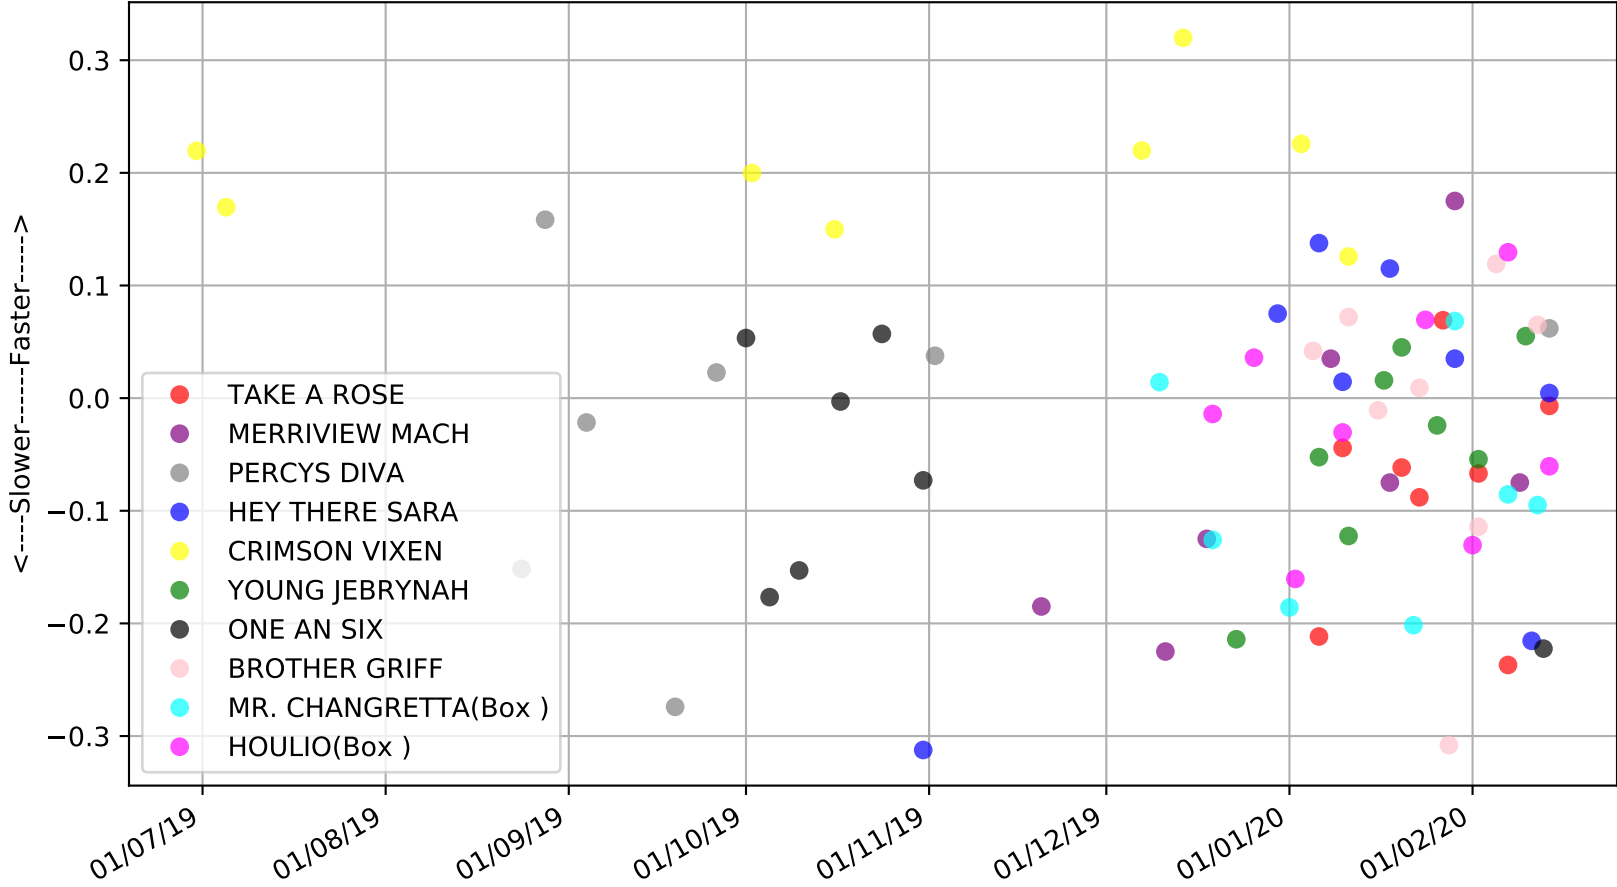

Ballarat - 19th Feb

Race 11, GREYHOUND ADOPTION PROGRAM, 390m, X45

Early Speed compared with par early speed