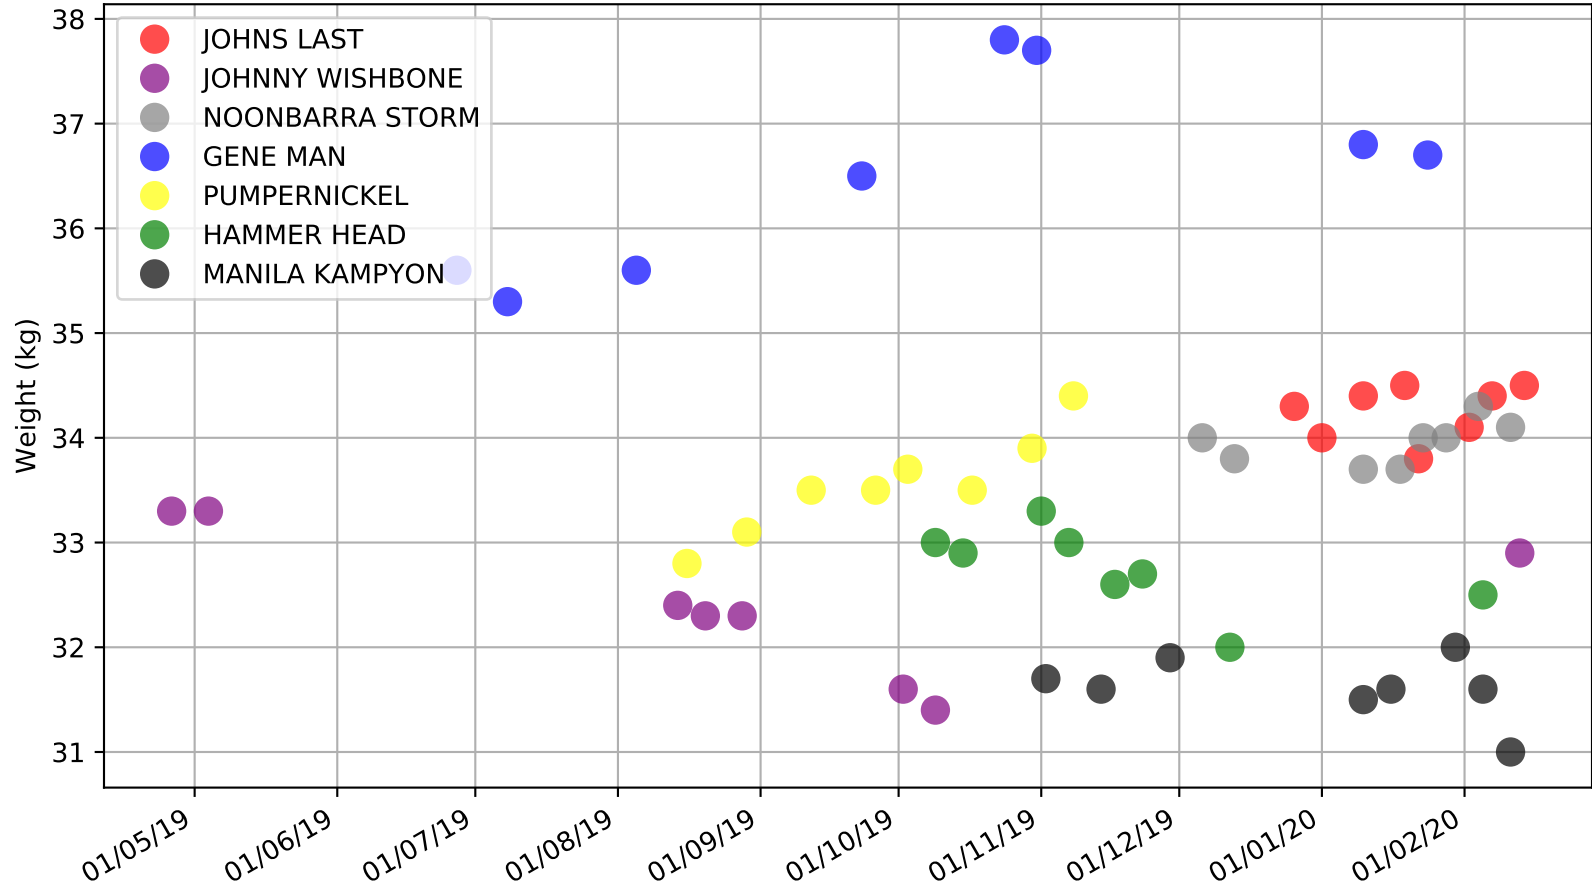

Ballarat - 19th Feb
Race 11, GREYHOUND ADOPTION PROGRAM, 390m, X45
Previous race weights in kilograms

Ballarat - 19th Feb

Race 11, GREYHOUND ADOPTION PROGRAM, 390m, X45

Early Speed compared with par early speed

Ballarat - 19th Feb
Race 12, EUREKA CONCRETE VETERANS, 390m, VET
Previous race distances in meters

Ballarat - 19th Feb
 Race 12, EUREKA CONCRETE VETERANS, 390m, VET
 Speed of dog compared with par win times of the track & distance it ran at

Ballarat - 19th Feb
Race 12, EUREKA CONCRETE VETERANS, 390m, VET
Speed of dog +50m or -50m of current race distance

Ballarat - 19th Feb
Race 12, EUREKA CONCRETE VETERANS, 390m, VET
Previous race weights in kilograms

Ballarat - 19th Feb
Race 12, EUREKA CONCRETE VETERANS, 390m, VET
Early Speed compared with par early speed