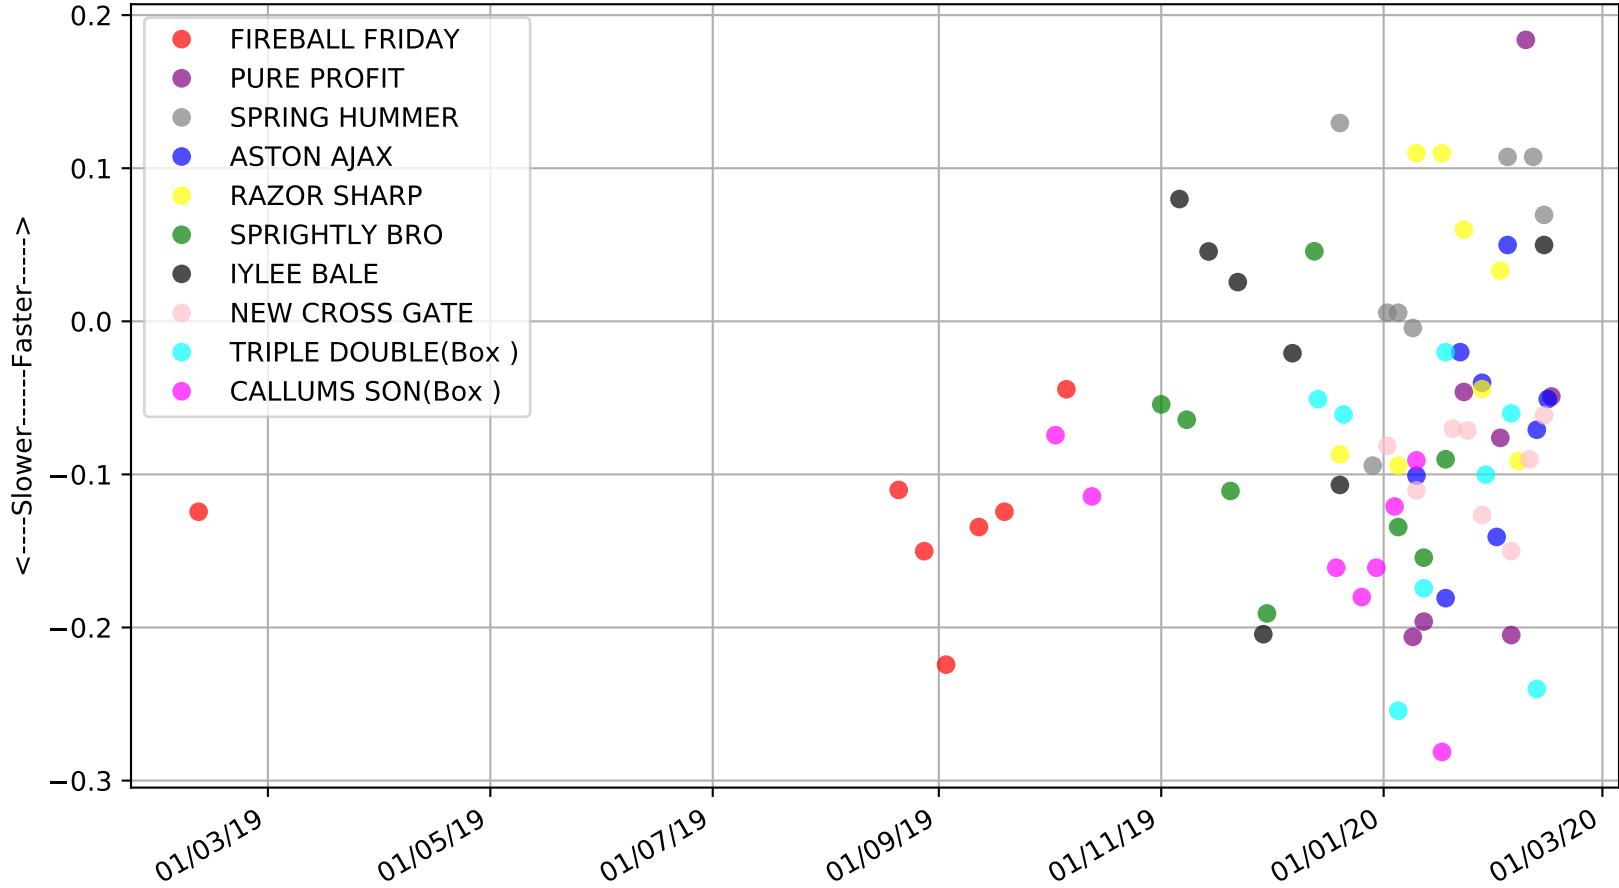

Ballarat - 19th Feb
Race 7, JA CATERING & FUNCTIONS, 450m, X45
Early Speed compared with par early speed