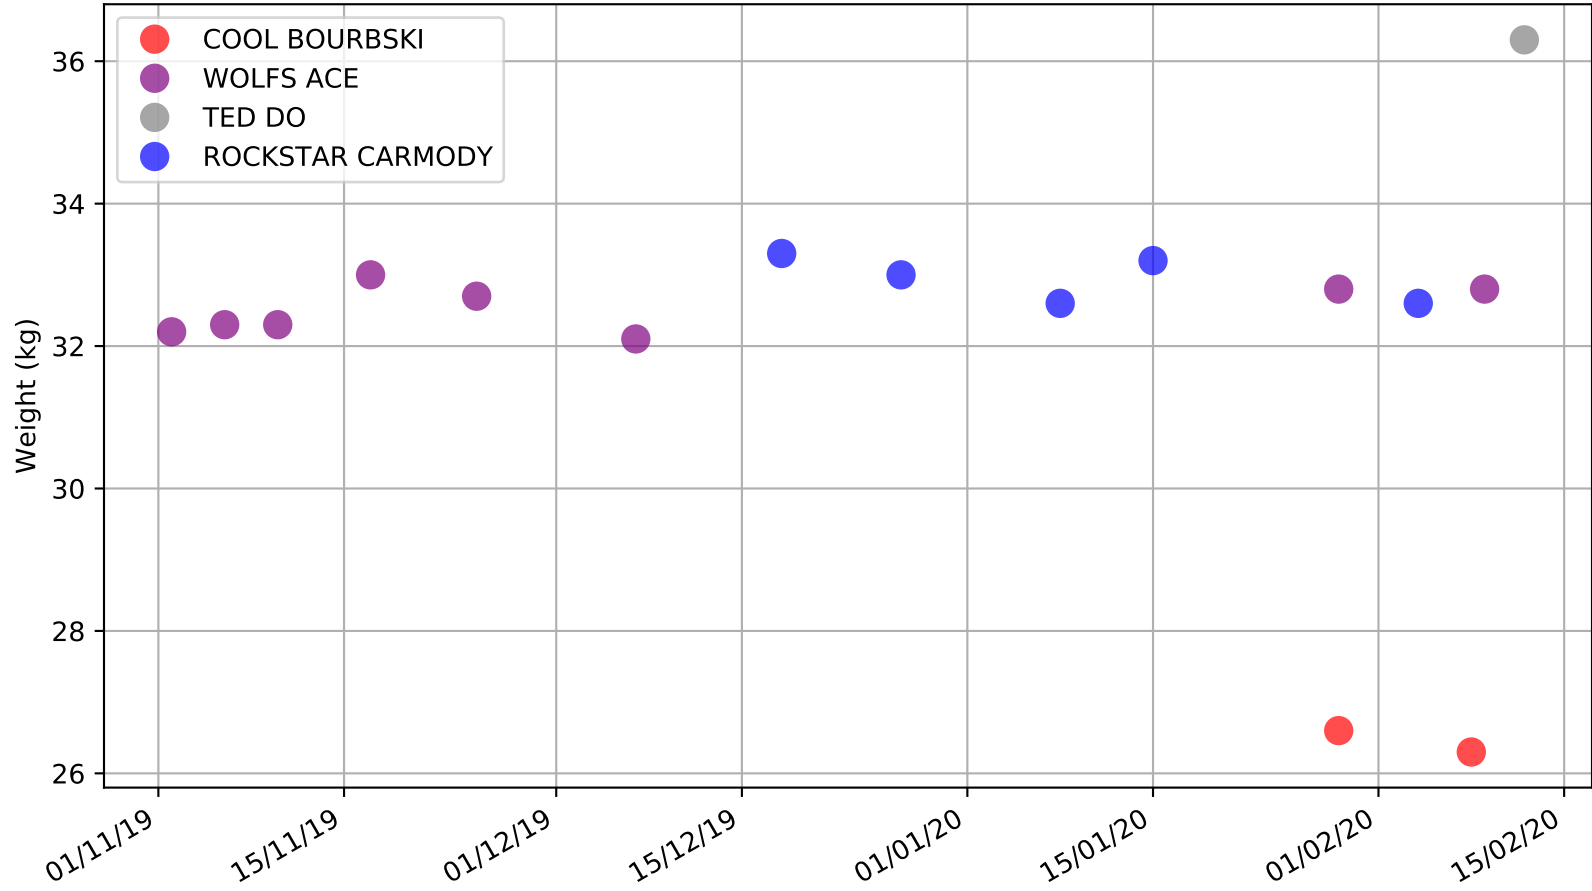

Ballarat - 19th Feb
Race 1, GO THE RED DOG FOR BUSHFIRE RELIEF, 450m, M
Early Speed compared with par early speed

Ballarat - 19th Feb
Race 2, SIREN ON ICE, 450m, M
Previous race distances in meters

Ballarat - 19th Feb
Race 2, SIREs ON ICE, 450m, M

Speed of dog compared with par win times of the track & distance it ran at

Ballarat - 19th Feb
Race 2, SIREs ON ICE, 450m, M
Speed of dog +50m or -50m of current race distance

Ballarat - 19th Feb
Race 2, SIREs ON ICE, 450m, M
Previous race weights in kilograms