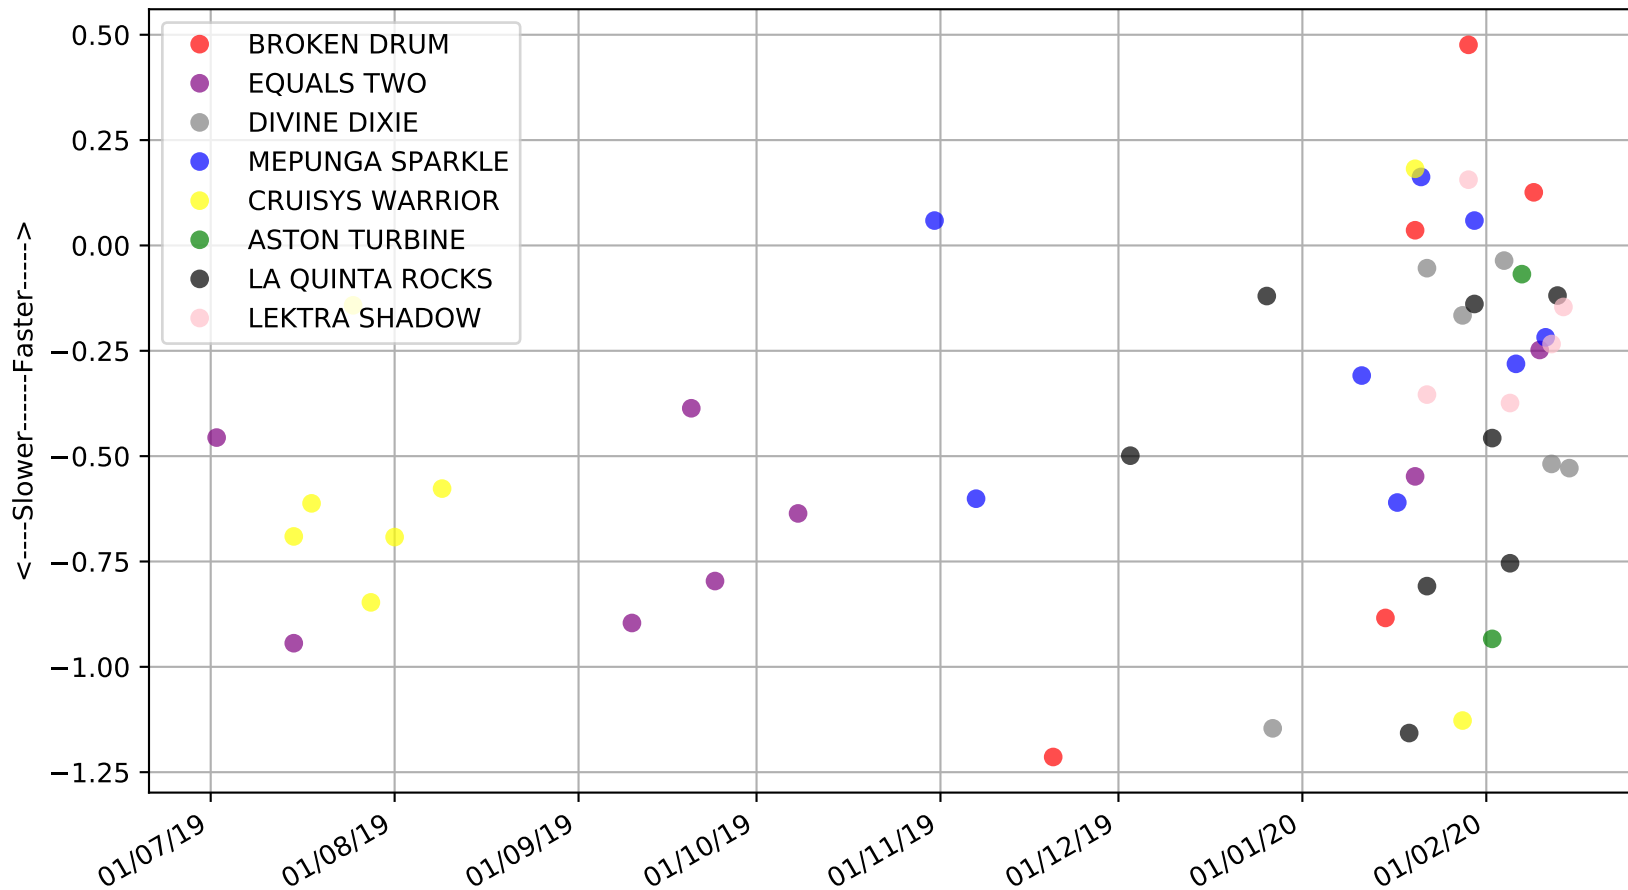

Speed of dog compared with par win times of the track & distance it ran at

Ballarat - 19th Feb
Race 2, SIREs ON ICE, 450m, M
Speed of dog +50m or -50m of current race distance

Ballarat - 19th Feb
Race 2, SIREs ON ICE, 450m, M
Previous race weights in kilograms

Ballarat - 19th Feb
Race 2, SIREN ON ICE, 450m, M
Early Speed compared with par early speed

Ballarat - 19th Feb
Race 3, REVOLUTION PRINT, 450m, 7
Previous race distances in meters

Ballarat - 19th Feb
Race 3, REVOLUTION PRINT, 450m, 7

Speed of dog compared with par win times of the track & distance it ran at

Ballarat - 19th Feb
Race 3, REVOLUTION PRINT, 450m, 7
Speed of dog +50m or -50m of current race distance

Ballarat - 19th Feb
Race 3, REVOLUTION PRINT, 450m, 7
Previous race weights in kilograms