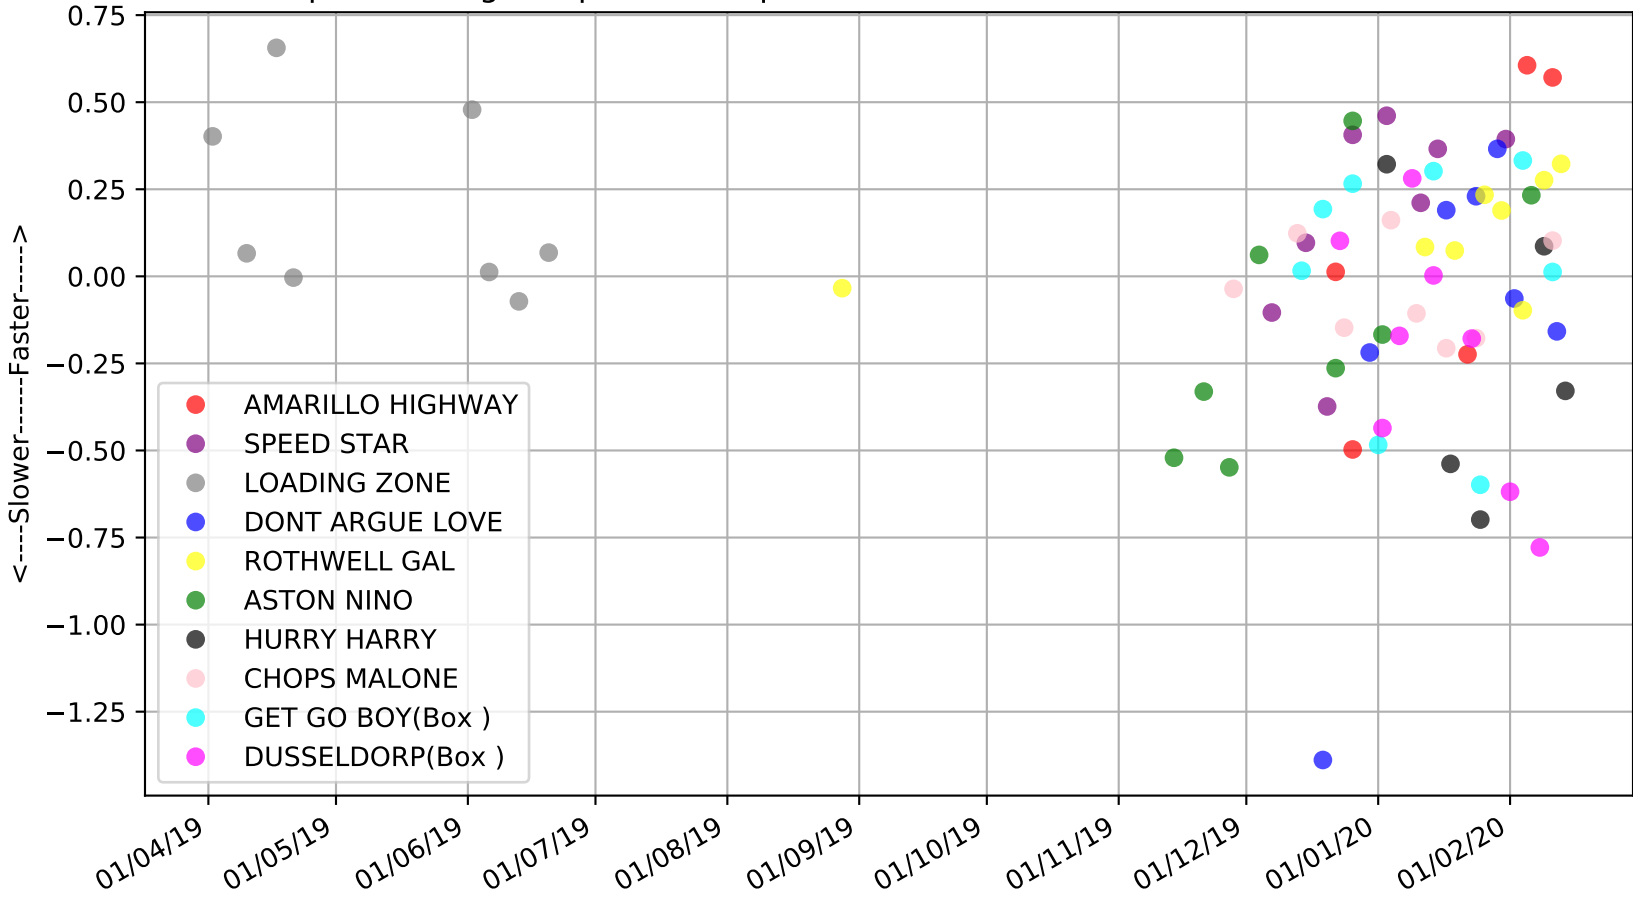

Ballarat - 19th Feb

Race 8, COUNTRY CHAMPIONSHIP BAL HEAT, 450m, SH

Speed of dog compared with par win times of the track & distance it ran at