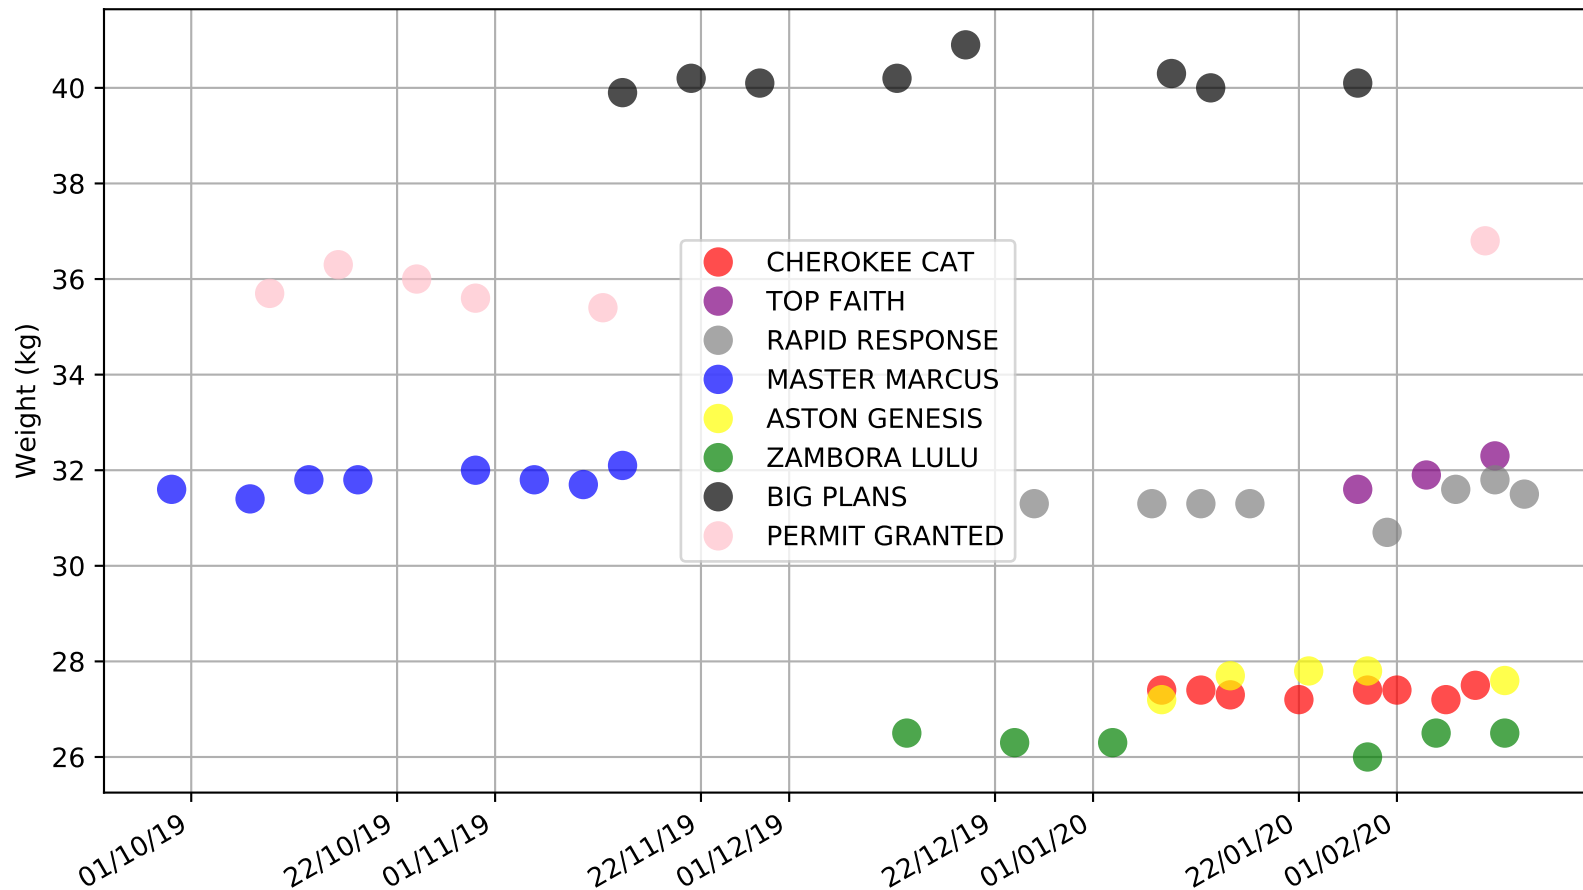

Ballarat - 19th Feb
Race 9, BALLARAT DISTANCE CHALLENGE PRELUDE 7, 660m, S
Early Speed compared with par early speed

Ballarat - 19th Feb
Race 10, JUST COPIERS, 390m, X67
Previous race distances in meters

Ballarat - 19th Feb
 Race 10, JUST COPIERS, 390m, X67
 Speed of dog compared with par win times of the track & distance it ran at

Ballarat - 19th Feb
Race 10, JUST COPIERS, 390m, X67
Speed of dog +50m or -50m of current race distance

Ballarat - 19th Feb
Race 10, JUST COPIERS, 390m, X67
Previous race weights in kilograms

Ballarat - 19th Feb
Race 10, JUST COPIERS, 390m, X67
Early Speed compared with par early speed

Ballarat - 19th Feb
 Race 11, GREYHOUND ADOPTION PROGRAM, 390m, X45
 Previous race distances in meters