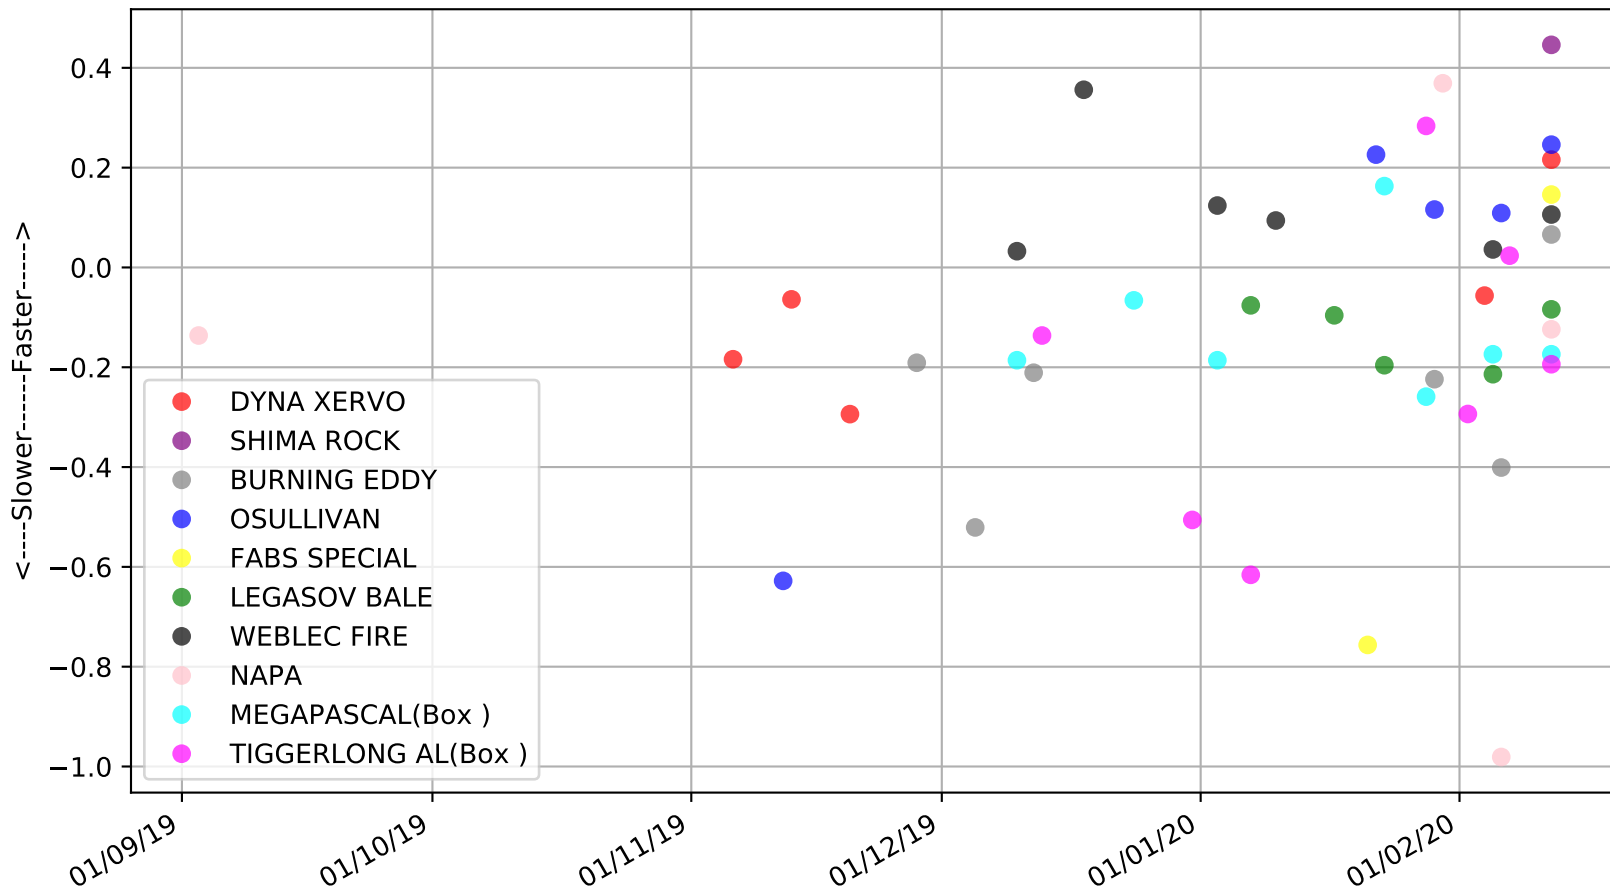

Ballarat - 19th Feb
Race 6, A1 SIGNAGE (3-6 WINS) FINAL (VICGREYS), 450m, RWF
Previous race weights in kilograms

Ballarat - 19th Feb
Race 6, A1 SIGNAGE (3-6 WINS) FINAL (VICGREYS), 450m, RWF
Speed of dog +50m or -50m of current race distance