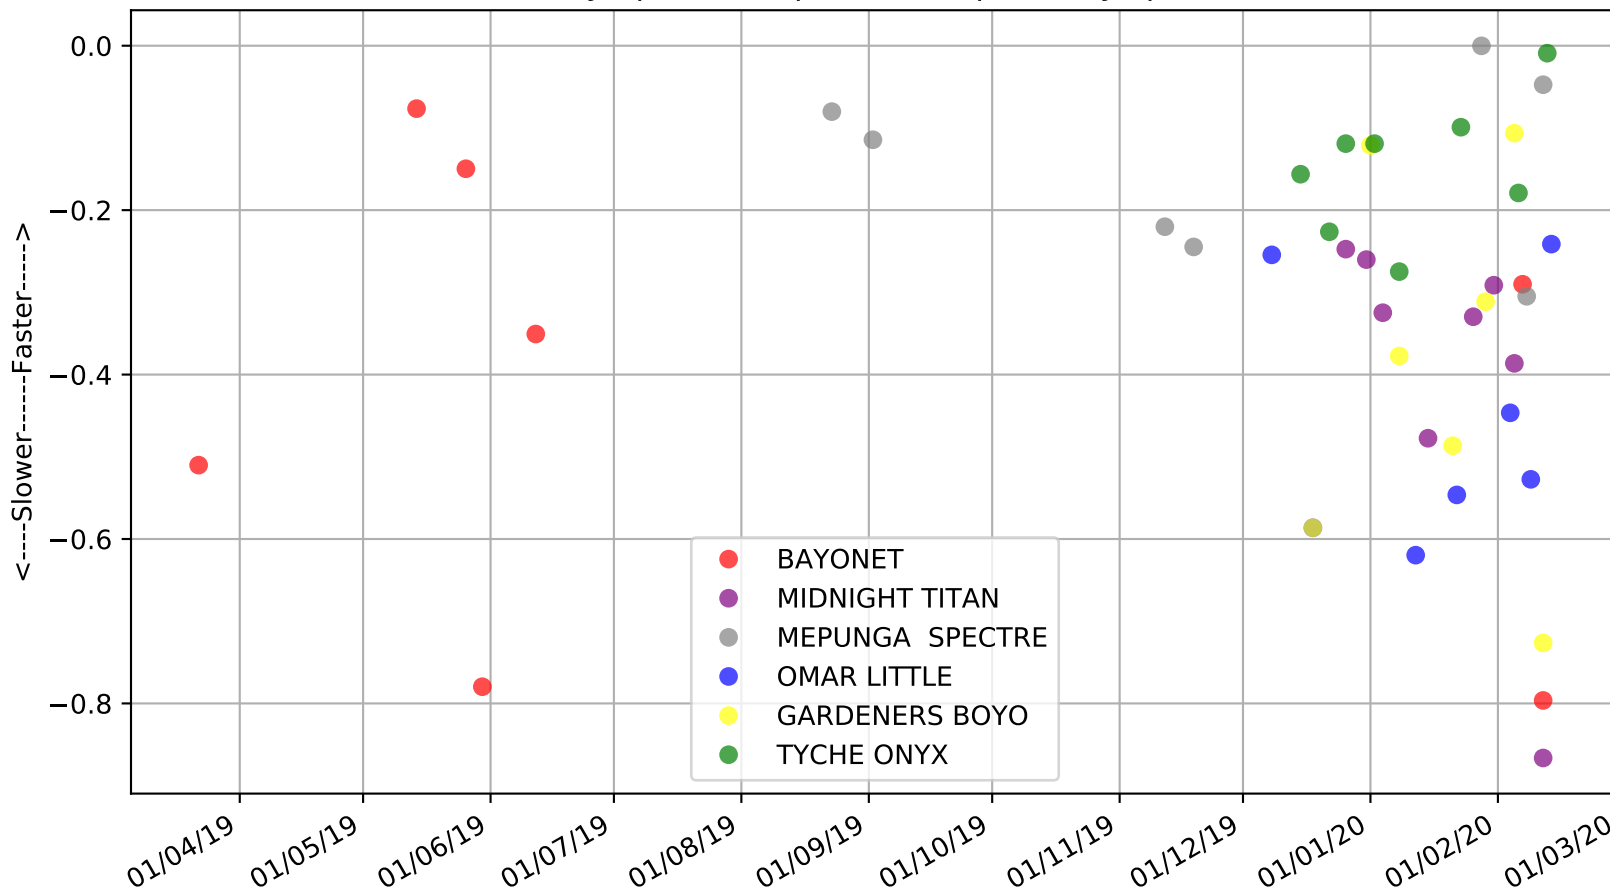

Ballarat - 19th Feb
Race 9, BALLARAT DISTANCE CHALLENGE PRELUDE 7, 660m, S
Early Speed compared with par early speed