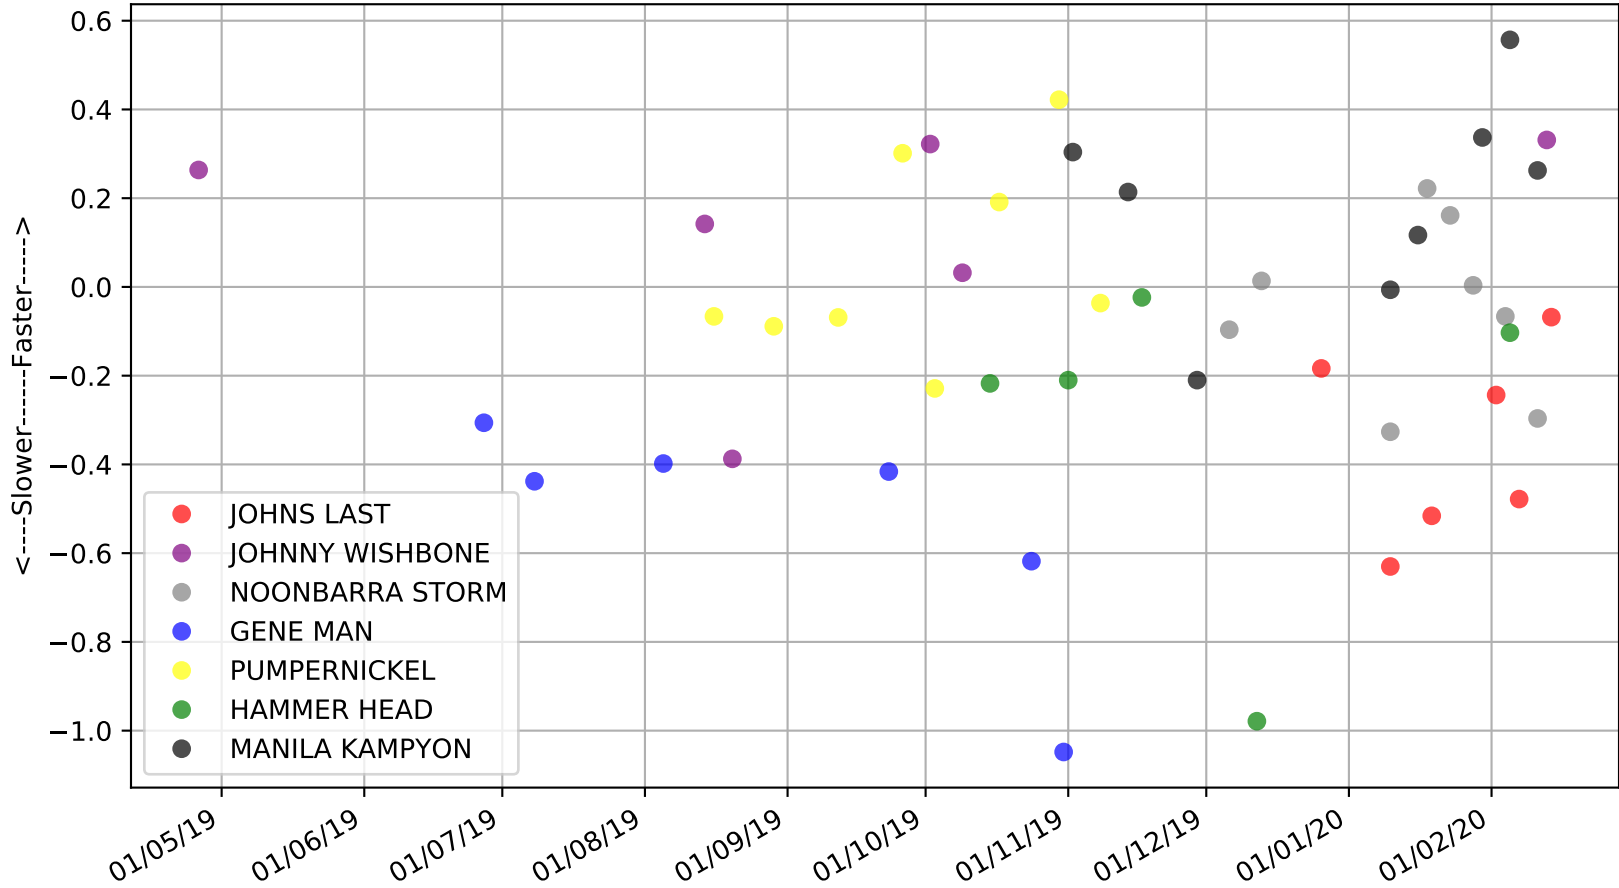

Ballarat - 19th Feb
Race 12, EUREKA CONCRETE VETERANS, 390m, VET
Speed of dog +50m or -50m of current race distance