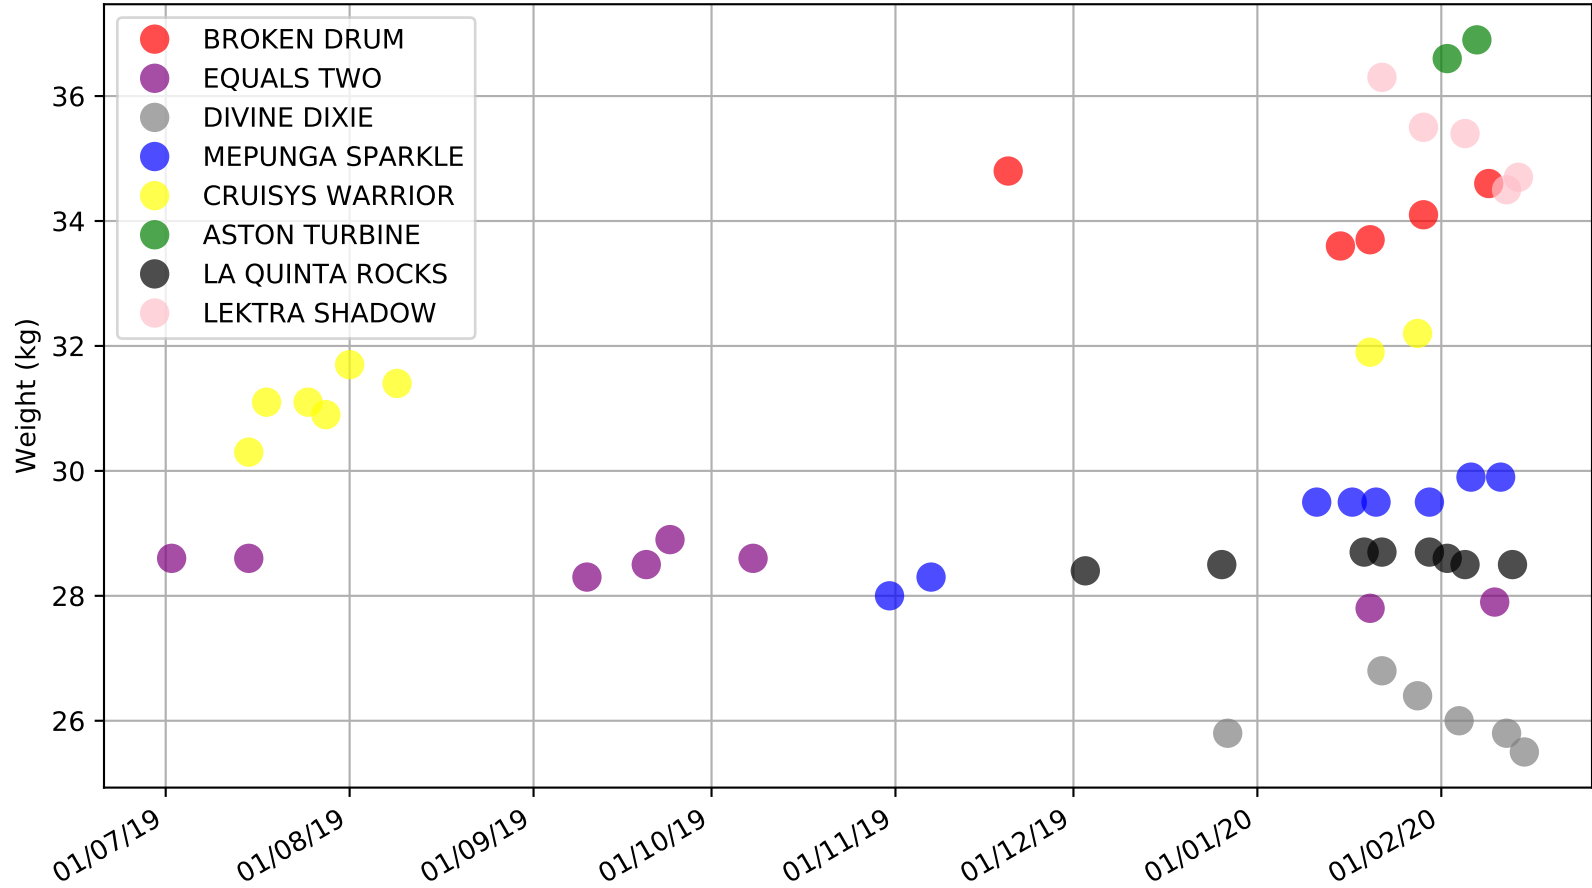

Speed of dog compared with par win times of the track & distance it ran at

Ballarat - 19th Feb
Race 2, SIREs ON ICE, 450m, M
Speed of dog +50m or -50m of current race distance

Ballarat - 19th Feb
Race 2, SIREs ON ICE, 450m, M
Previous race weights in kilograms

Ballarat - 19th Feb
Race 2, SIREN ON ICE, 450m, M
Early Speed compared with par early speed

Ballarat - 19th Feb
Race 3, REVOLUTION PRINT, 450m, 7
Previous race distances in meters

Ballarat - 19th Feb
Race 3, REVOLUTION PRINT, 450m, 7

Speed of dog compared with par win times of the track & distance it ran at

Ballarat - 19th Feb
Race 3, REVOLUTION PRINT, 450m, 7
Speed of dog +50m or -50m of current race distance

Ballarat - 19th Feb
Race 3, REVOLUTION PRINT, 450m, 7
Previous race weights in kilograms