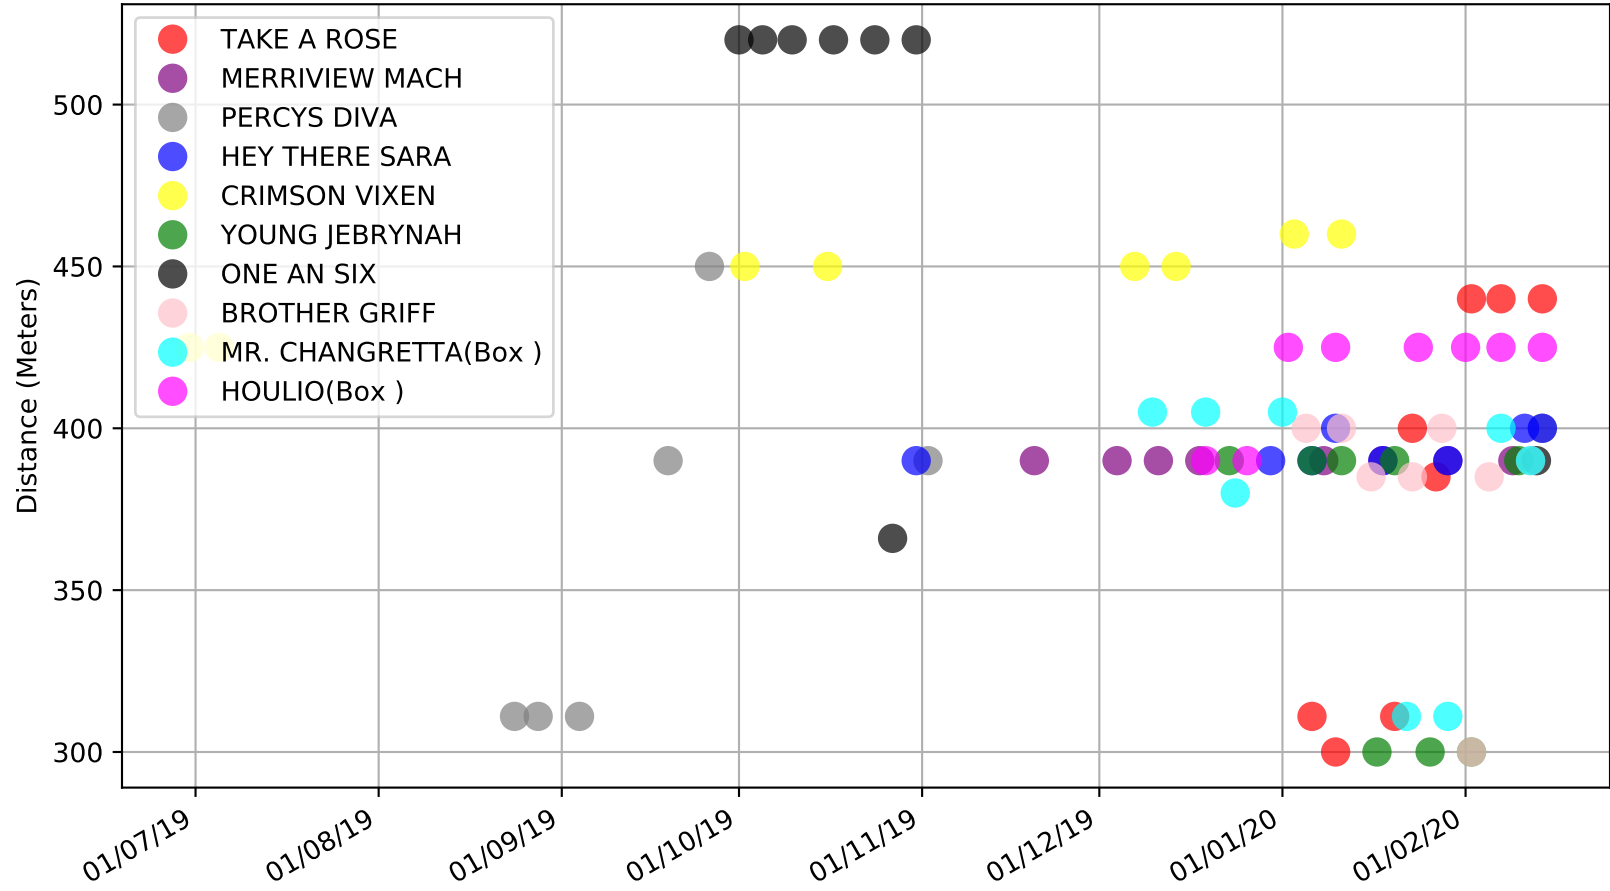

Ballarat - 19th Feb
 Race 10, JUST COPIERS, 390m, X67
 Speed of dog compared with par win times of the track & distance it ran at

Ballarat - 19th Feb
Race 10, JUST COPIERS, 390m, X67
Speed of dog +50m or -50m of current race distance

Ballarat - 19th Feb
Race 10, JUST COPIERS, 390m, X67
Previous race weights in kilograms

Ballarat - 19th Feb
Race 10, JUST COPIERS, 390m, X67
Early Speed compared with par early speed

Ballarat - 19th Feb
 Race 11, GREYHOUND ADOPTION PROGRAM, 390m, X45
 Previous race distances in meters