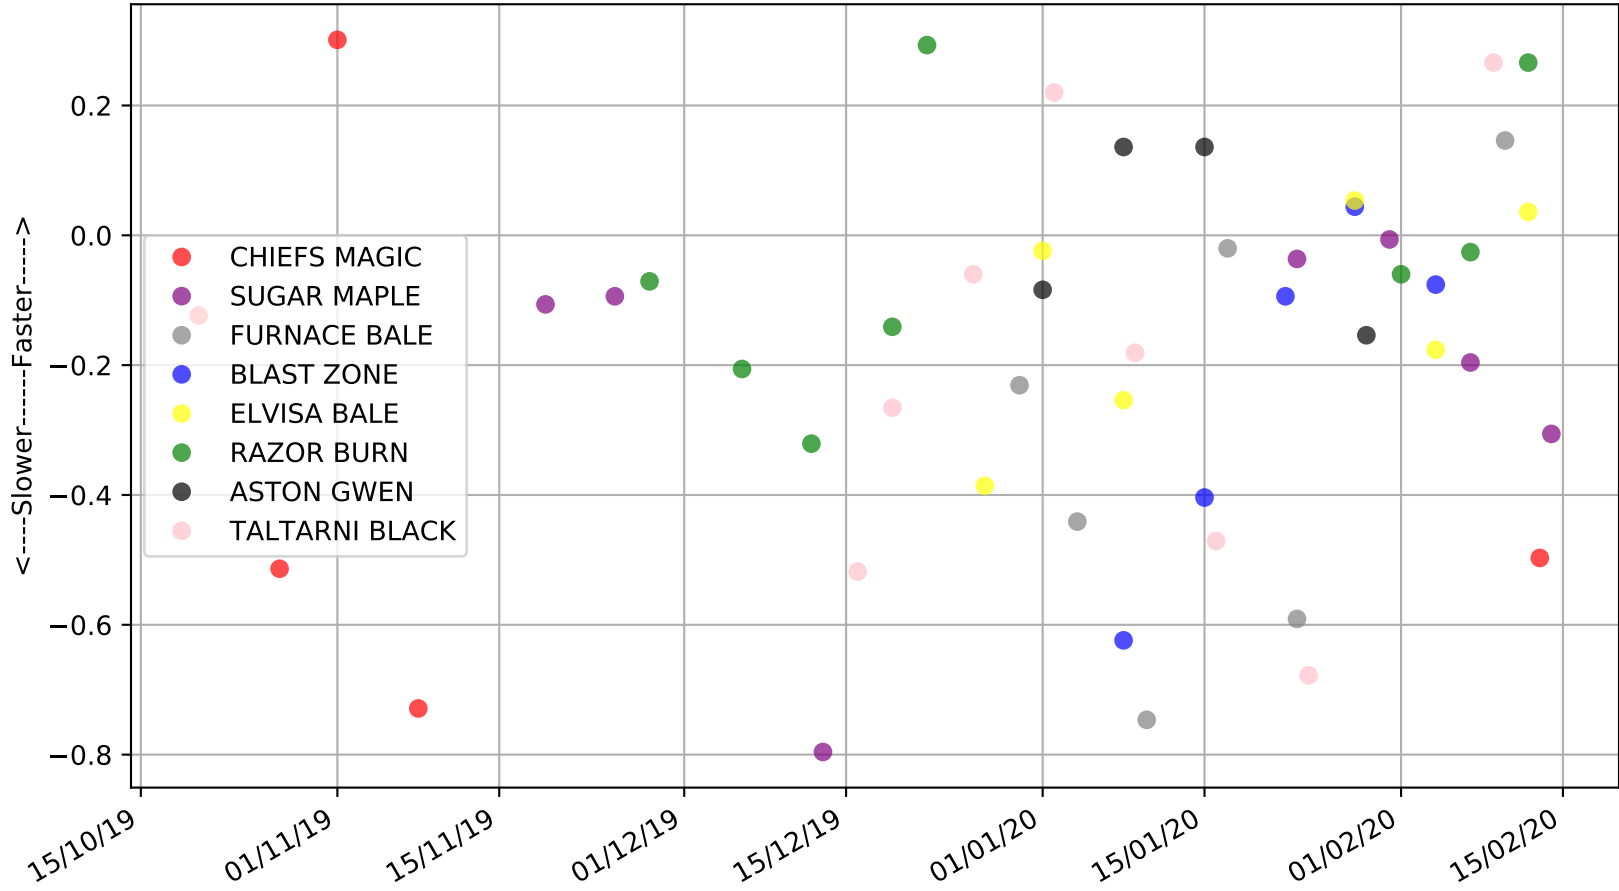

Ballarat - 19th Feb
Race 4, 3BA/POWER FM, 450m, 6G
Speed of dog +50m or -50m of current race distance