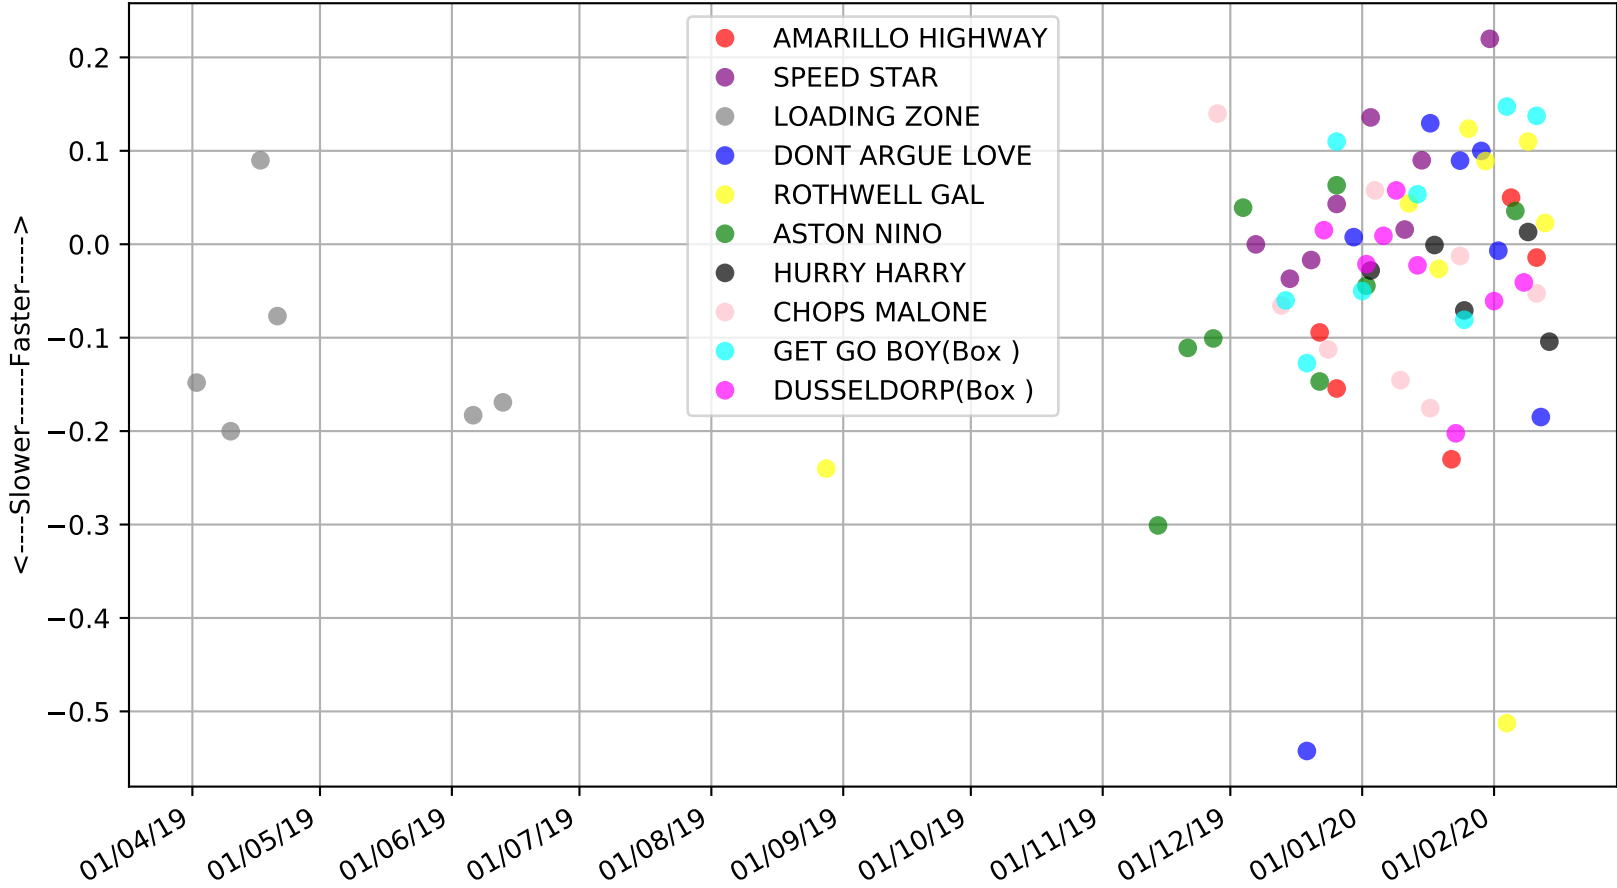

Ballarat - 19th Feb

Race 8, COUNTRY CHAMPIONSHIP BAL HEAT, 450m, SH

Early Speed compared with par early speed