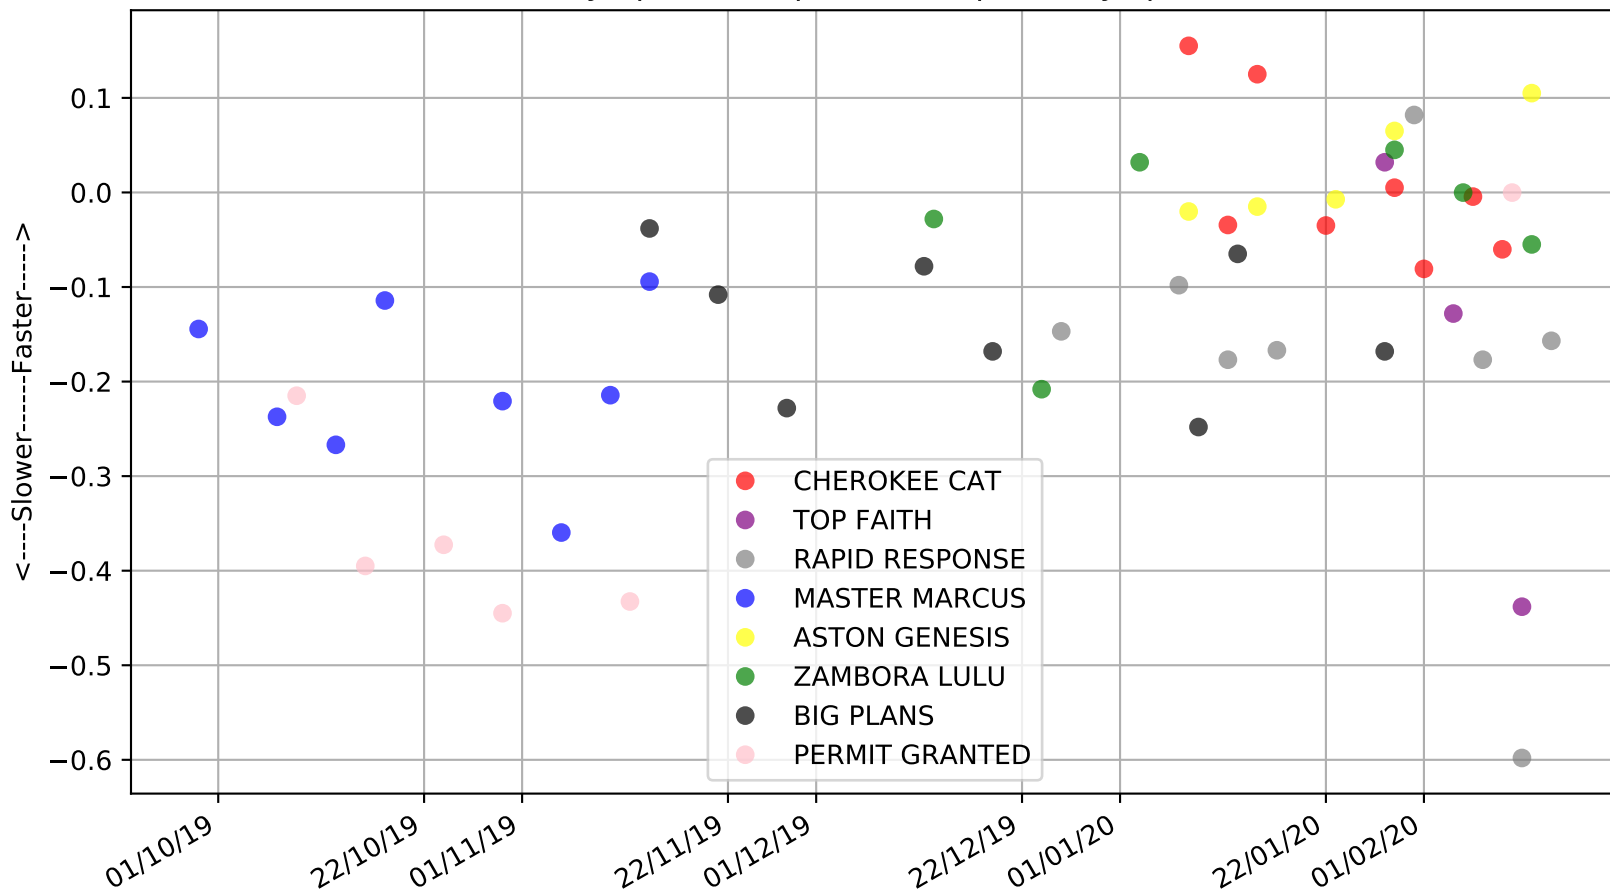

Ballarat - 19th Feb
 Race 10, JUST COPIERS, 390m, X67
 Speed of dog compared with par win times of the track & distance it ran at

Ballarat - 19th Feb
Race 10, JUST COPIERS, 390m, X67
Speed of dog +50m or -50m of current race distance

Ballarat - 19th Feb
Race 10, JUST COPIERS, 390m, X67
Previous race weights in kilograms

Ballarat - 19th Feb
Race 10, JUST COPIERS, 390m, X67
Early Speed compared with par early speed

Ballarat - 19th Feb
 Race 11, GREYHOUND ADOPTION PROGRAM, 390m, X45
 Previous race distances in meters