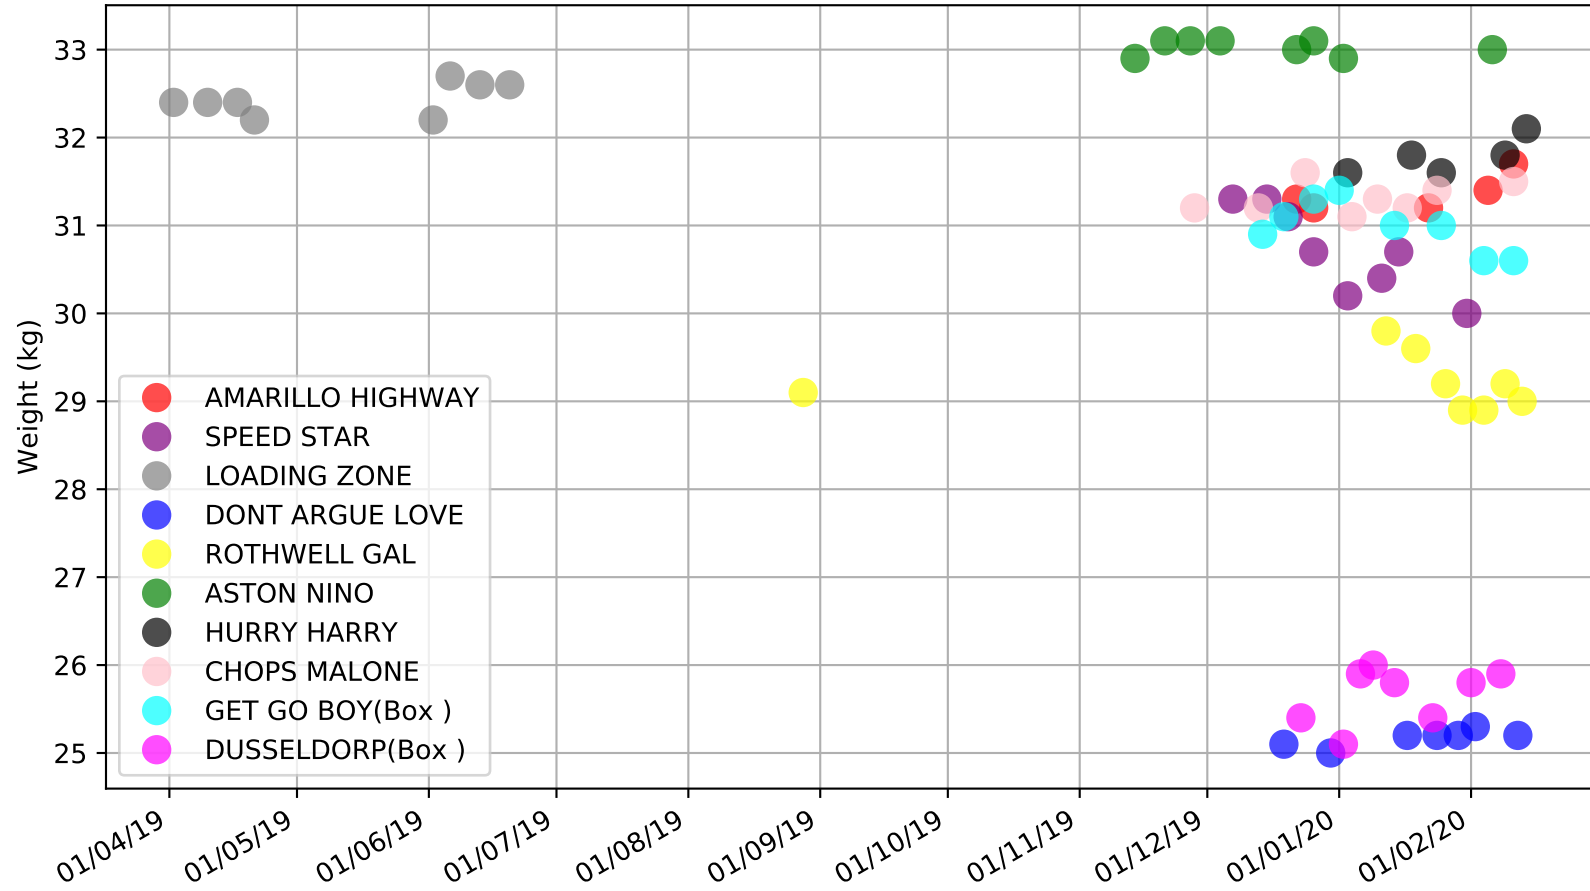

Ballarat - 19th Feb
Race 8, COUNTRY CHAMPIONSHIP BAL HEAT, 450m, SH
Previous race weights in kilograms