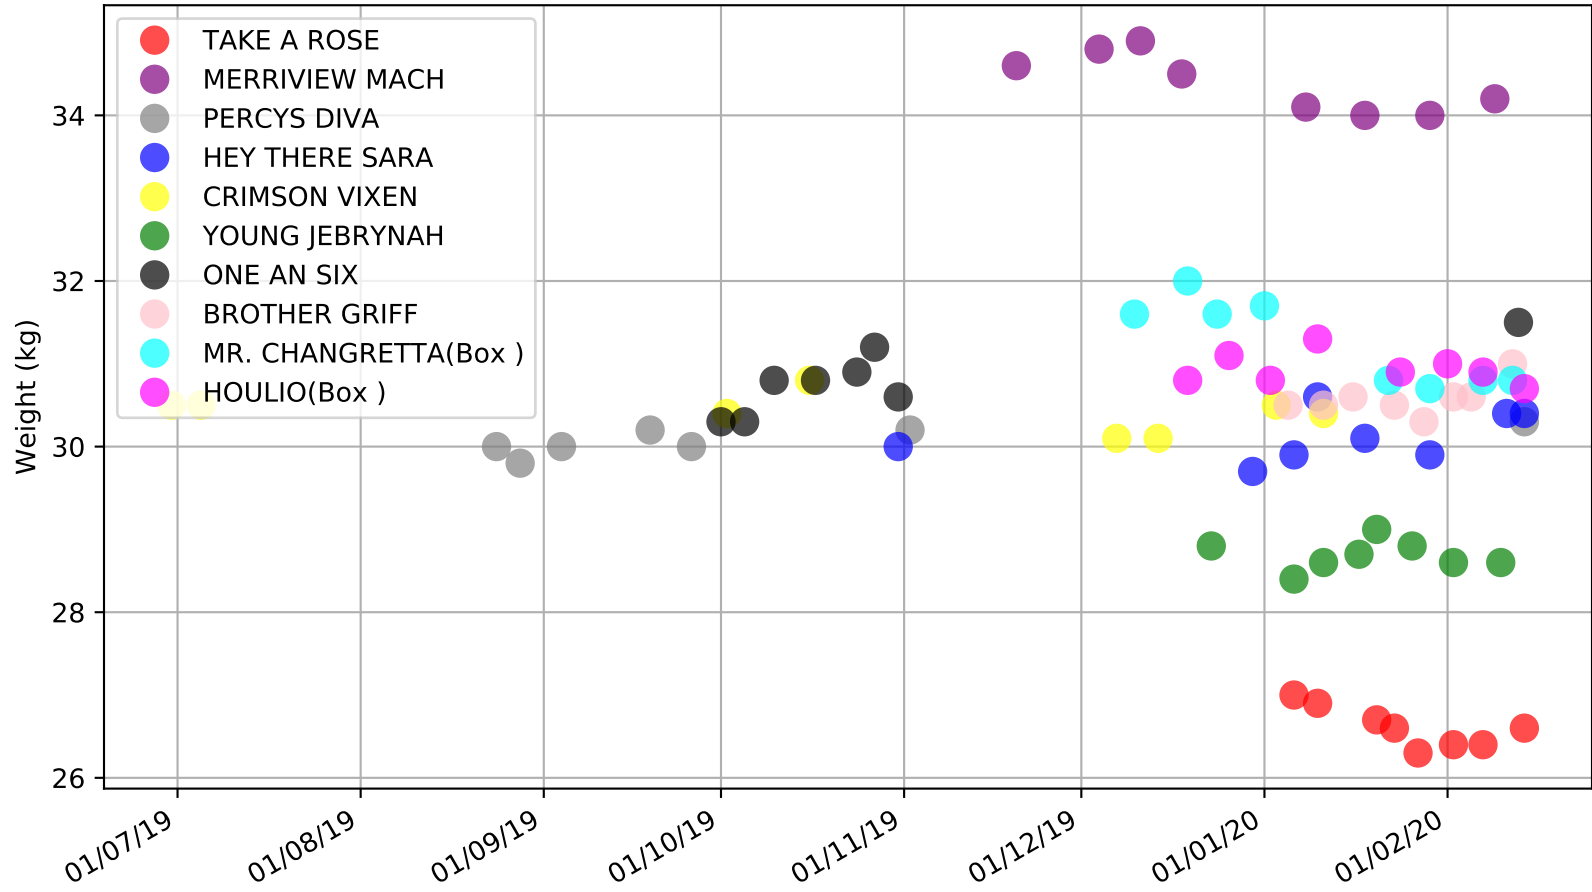

Ballarat - 19th Feb
Race 11, GREYHOUND ADOPTION PROGRAM, 390m, X45
Previous race weights in kilograms