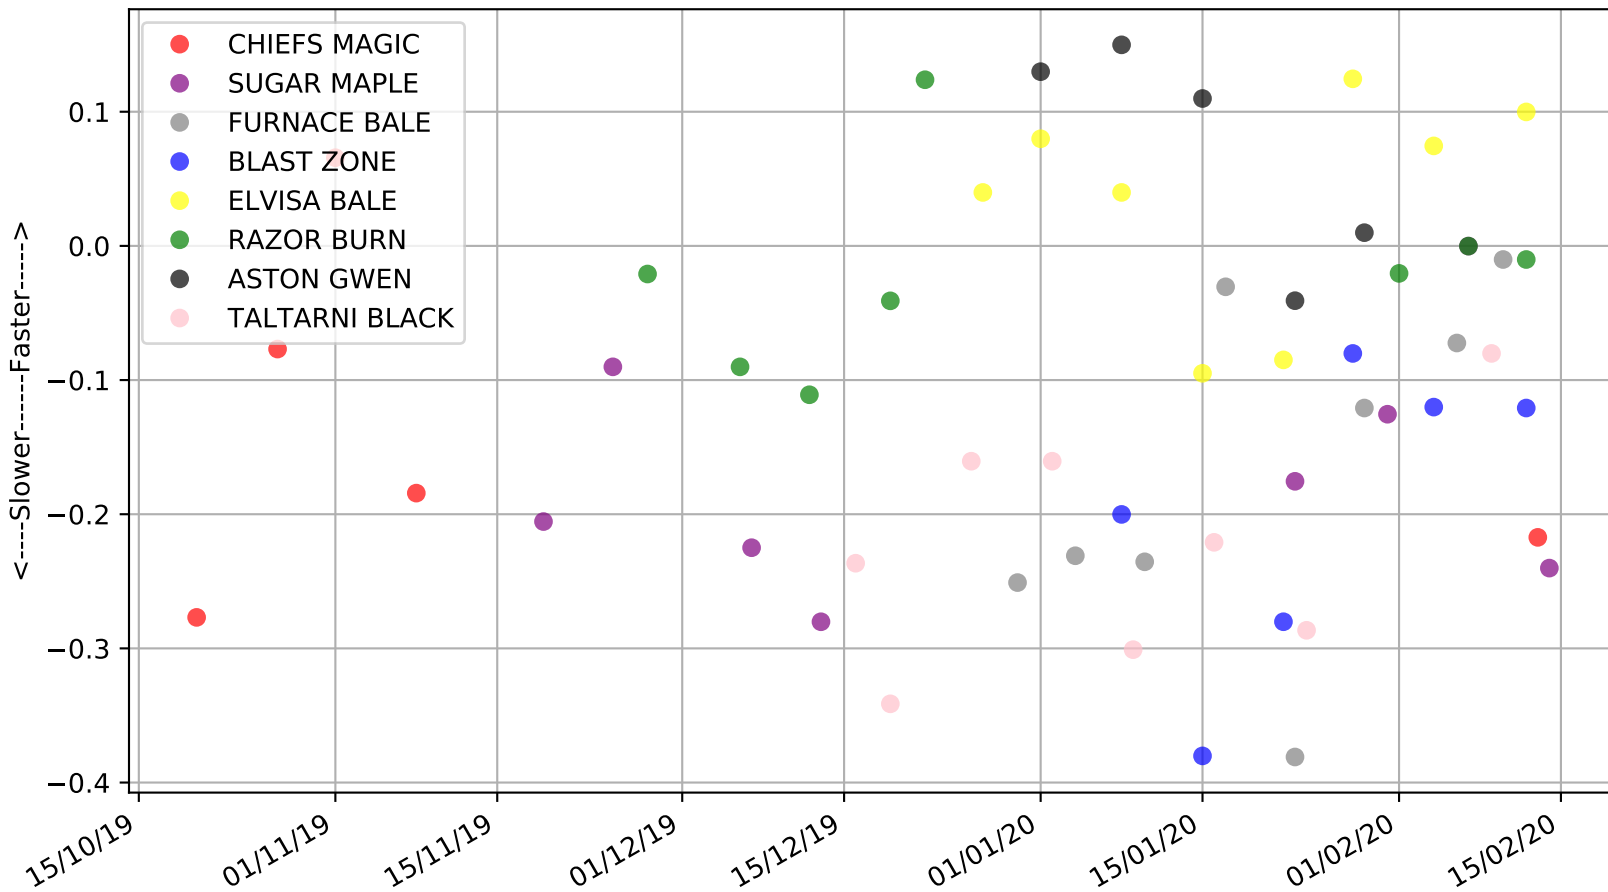

Ballarat - 19th Feb
Race 4, 3BA/POWER FM, 450m, 6G
Early Speed compared with par early speed