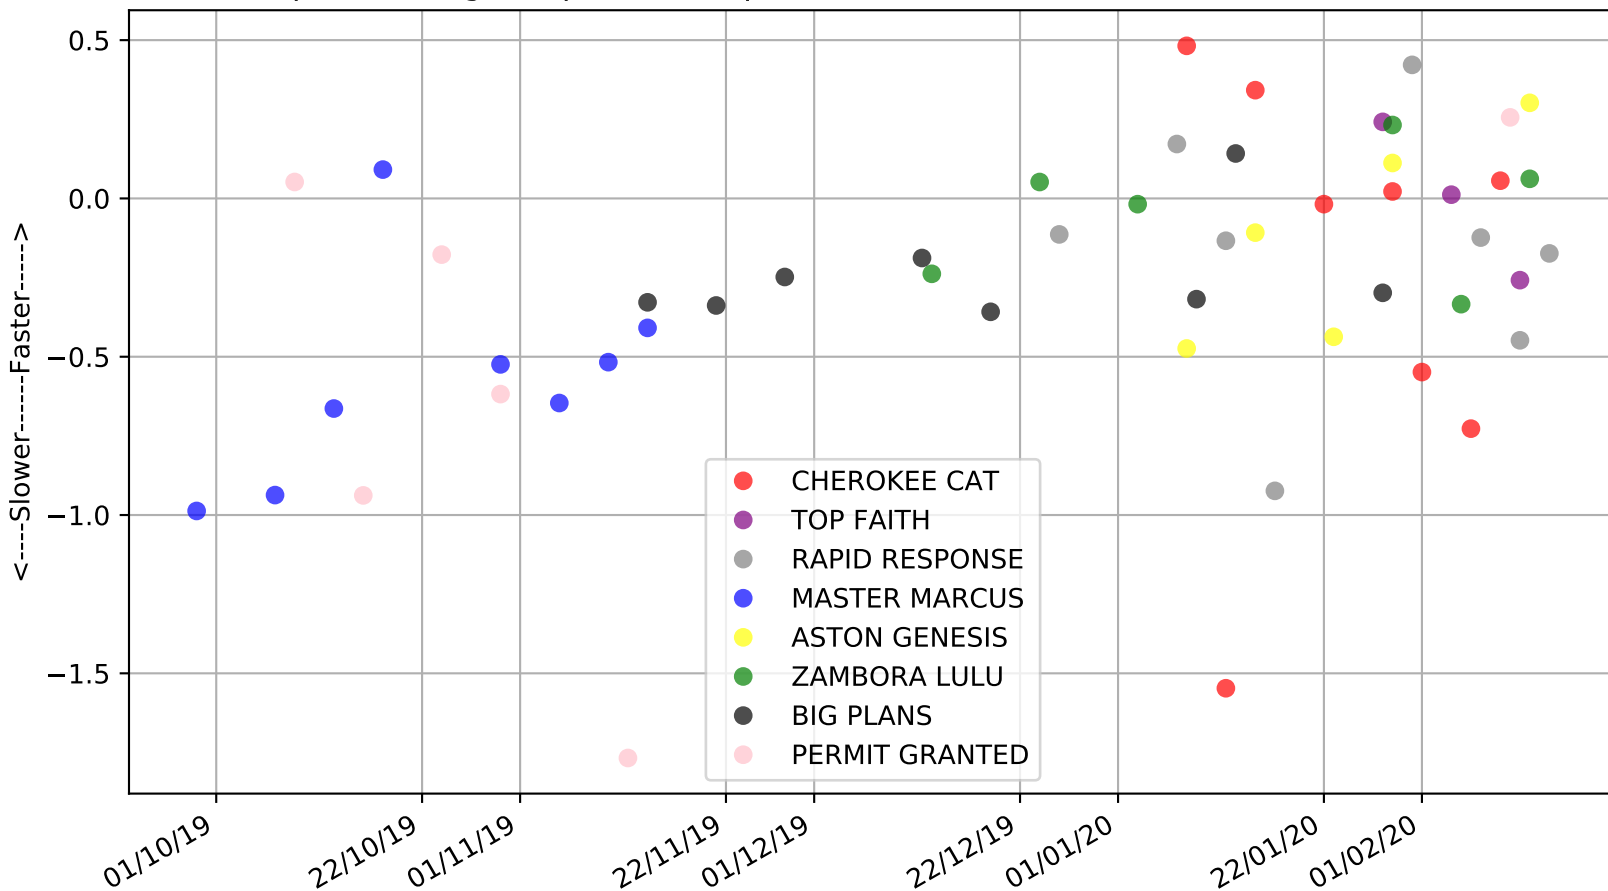

Ballarat - 19th Feb
Race 10, JUST COPIERS, 390m, X67
Speed of dog compared with par win times of the track & distance it ran at