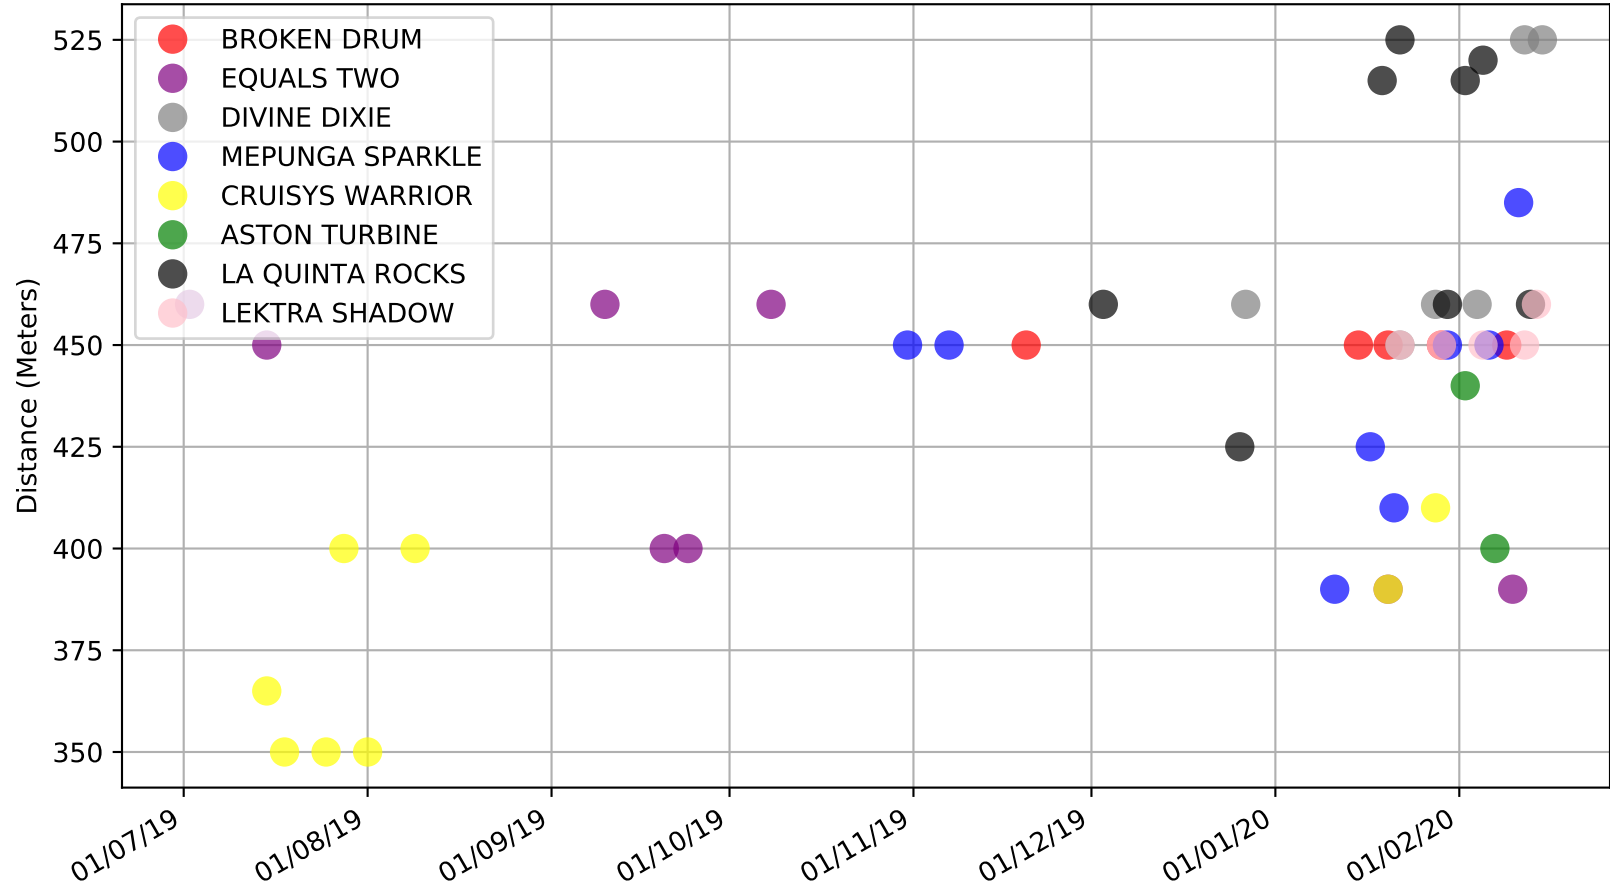

Ballarat - 19th Feb
Race 1, GO THE RED DOG FOR BUSHFIRE RELIEF, 450m, M
Previous race distances in meters

Ballarat - 19th Feb
Race 1, GO THE RED DOG FOR BUSHFIRE RELIEF, 450m, M
Speed of dog compared with par win times of the track & distance it ran at

Speed of dog compared with par win times of the track & distance it ran at

Ballarat - 19th Feb
Race 2, SIREs ON ICE, 450m, M
Speed of dog +50m or -50m of current race distance

Ballarat - 19th Feb
Race 2, SIREs ON ICE, 450m, M
Previous race weights in kilograms

Ballarat - 19th Feb
Race 2, SIREN ON ICE, 450m, M
Early Speed compared with par early speed

Ballarat - 19th Feb
Race 3, REVOLUTION PRINT, 450m, 7
Previous race distances in meters

Ballarat - 19th Feb
Race 3, REVOLUTION PRINT, 450m, 7

Speed of dog compared with par win times of the track & distance it ran at

Ballarat - 19th Feb
Race 3, REVOLUTION PRINT, 450m, 7
Speed of dog +50m or -50m of current race distance

Ballarat - 19th Feb
Race 3, REVOLUTION PRINT, 450m, 7
Previous race weights in kilograms