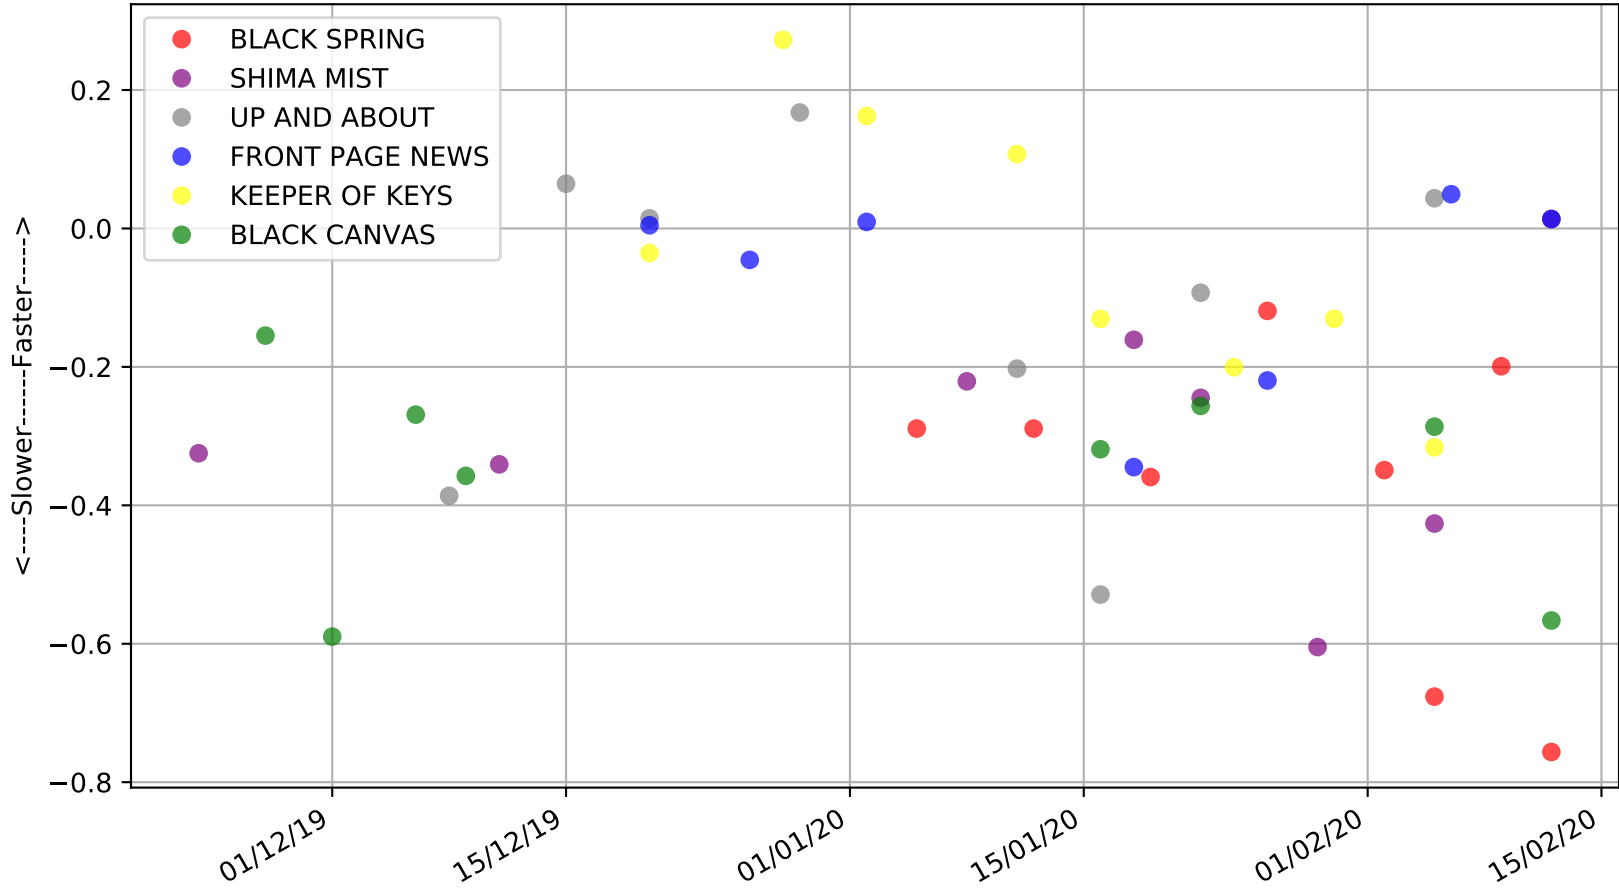

Ballarat - 19th Feb
Race 5, BALLARAT DISTANCE CHALLENGE PRELUDE 6, 660m, S
Early Speed compared with par early speed