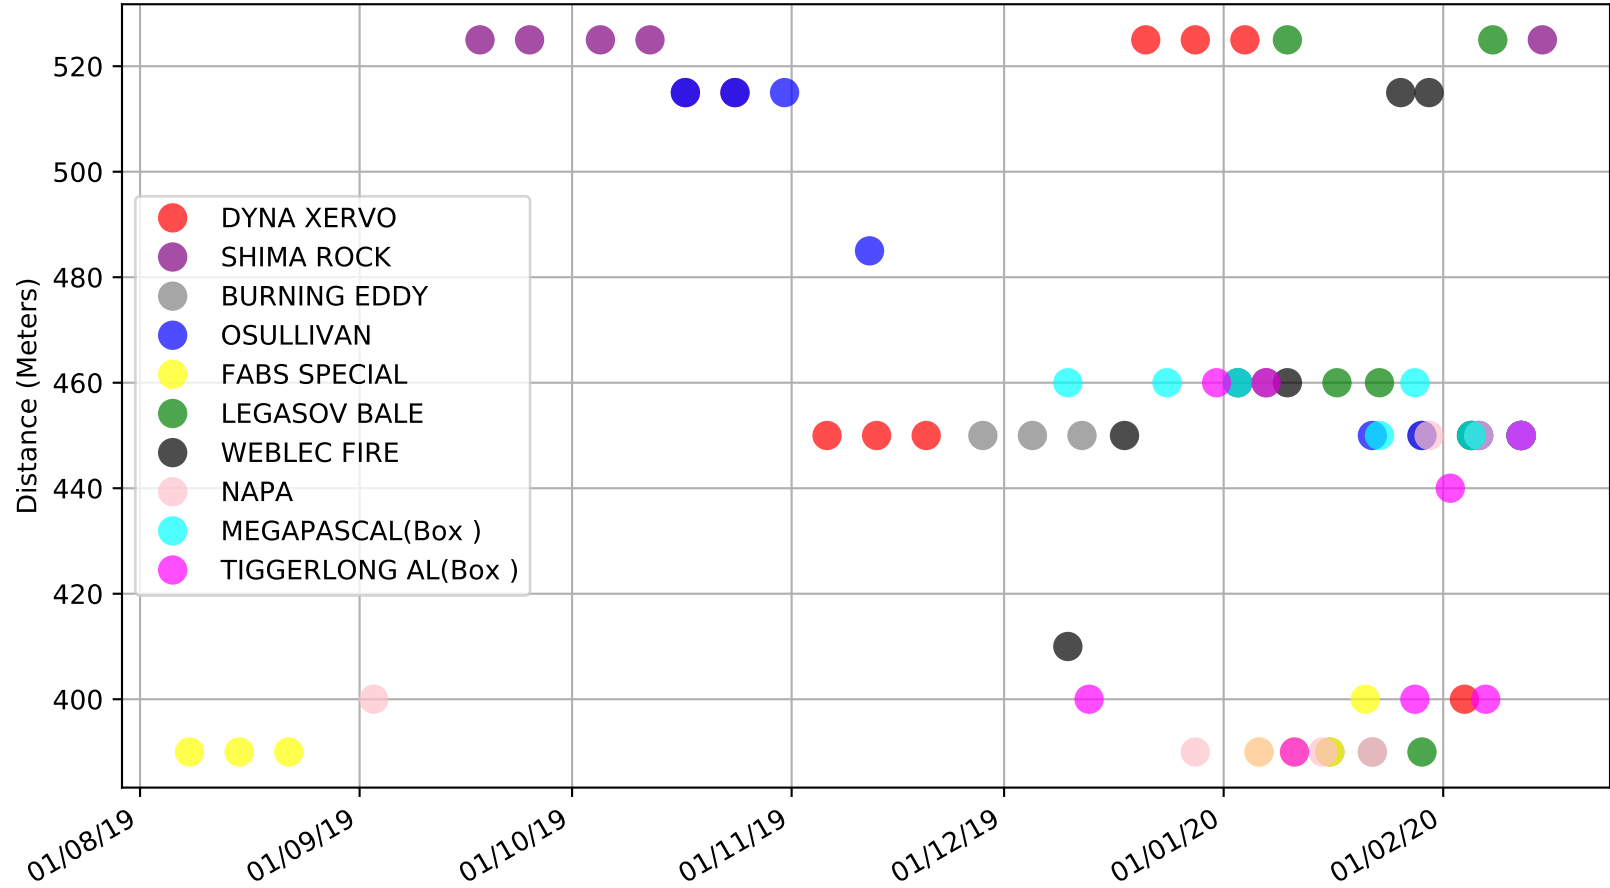

Ballarat - 19th Feb
Race 6, A1 SIGNAGE (3-6 WINS) FINAL (VICGREYS), 450m, RWF
Previous race distances in meters