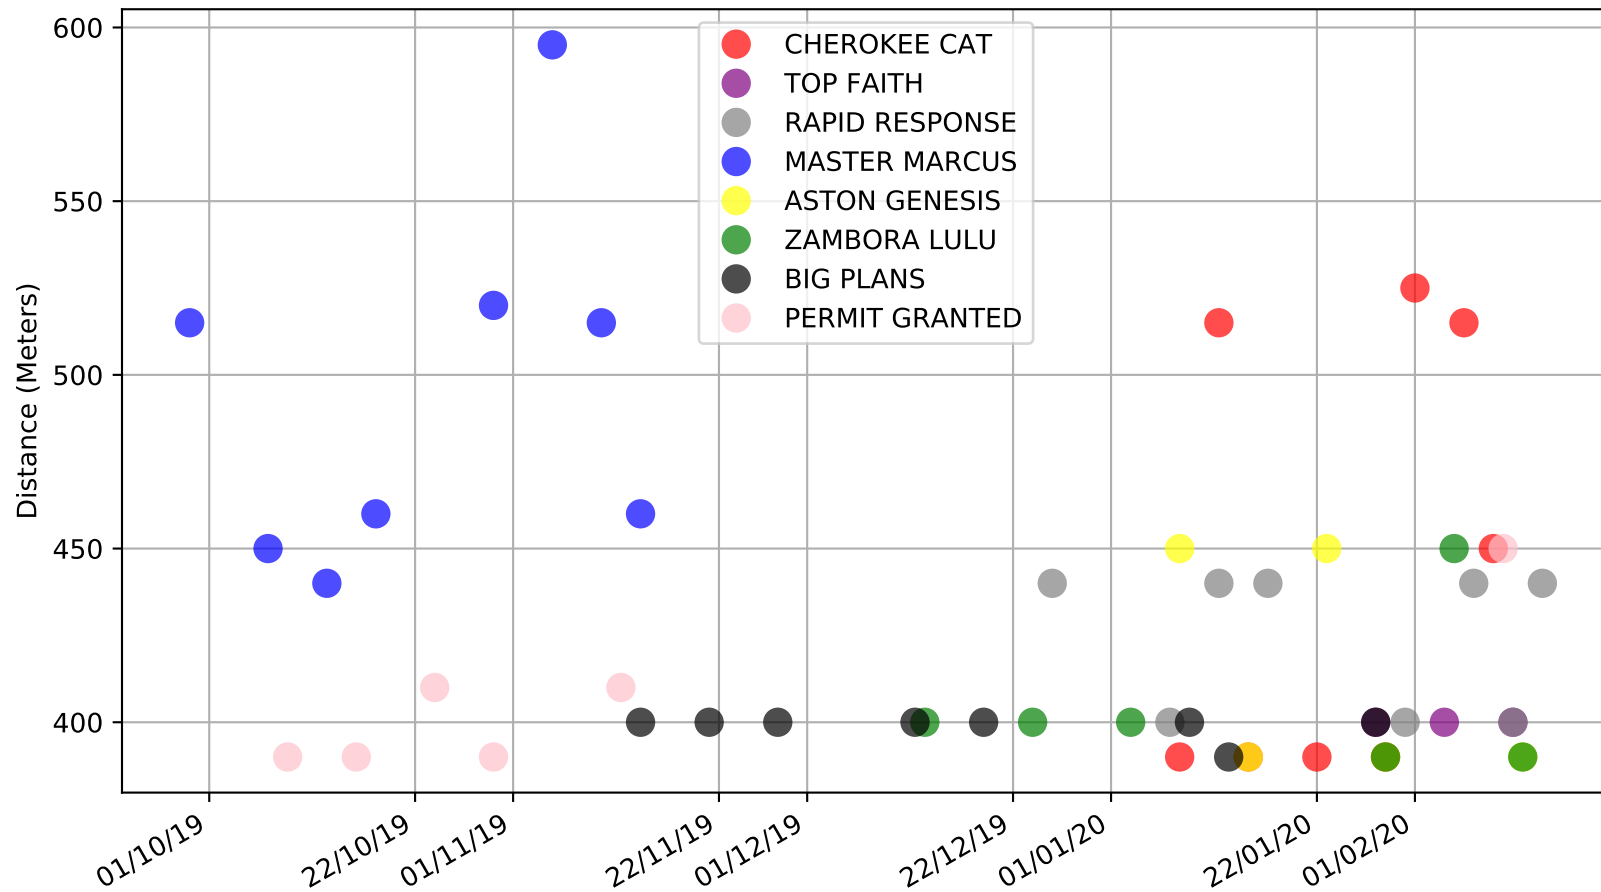

Ballarat - 19th Feb
Race 9, BALLARAT DISTANCE CHALLENGE PRELUDE 7, 660m, S
Speed of dog +50m or -50m of current race distance

Ballarat - 19th Feb
Race 9, BALLARAT DISTANCE CHALLENGE PRELUDE 7, 660m, S
Previous race weights in kilograms

Ballarat - 19th Feb
Race 9, BALLARAT DISTANCE CHALLENGE PRELUDE 7, 660m, S
Early Speed compared with par early speed

Ballarat - 19th Feb
Race 10, JUST COPIERS, 390m, X67
Previous race distances in meters

Ballarat - 19th Feb
 Race 10, JUST COPIERS, 390m, X67
 Speed of dog compared with par win times of the track & distance it ran at

Ballarat - 19th Feb
Race 10, JUST COPIERS, 390m, X67
Speed of dog +50m or -50m of current race distance