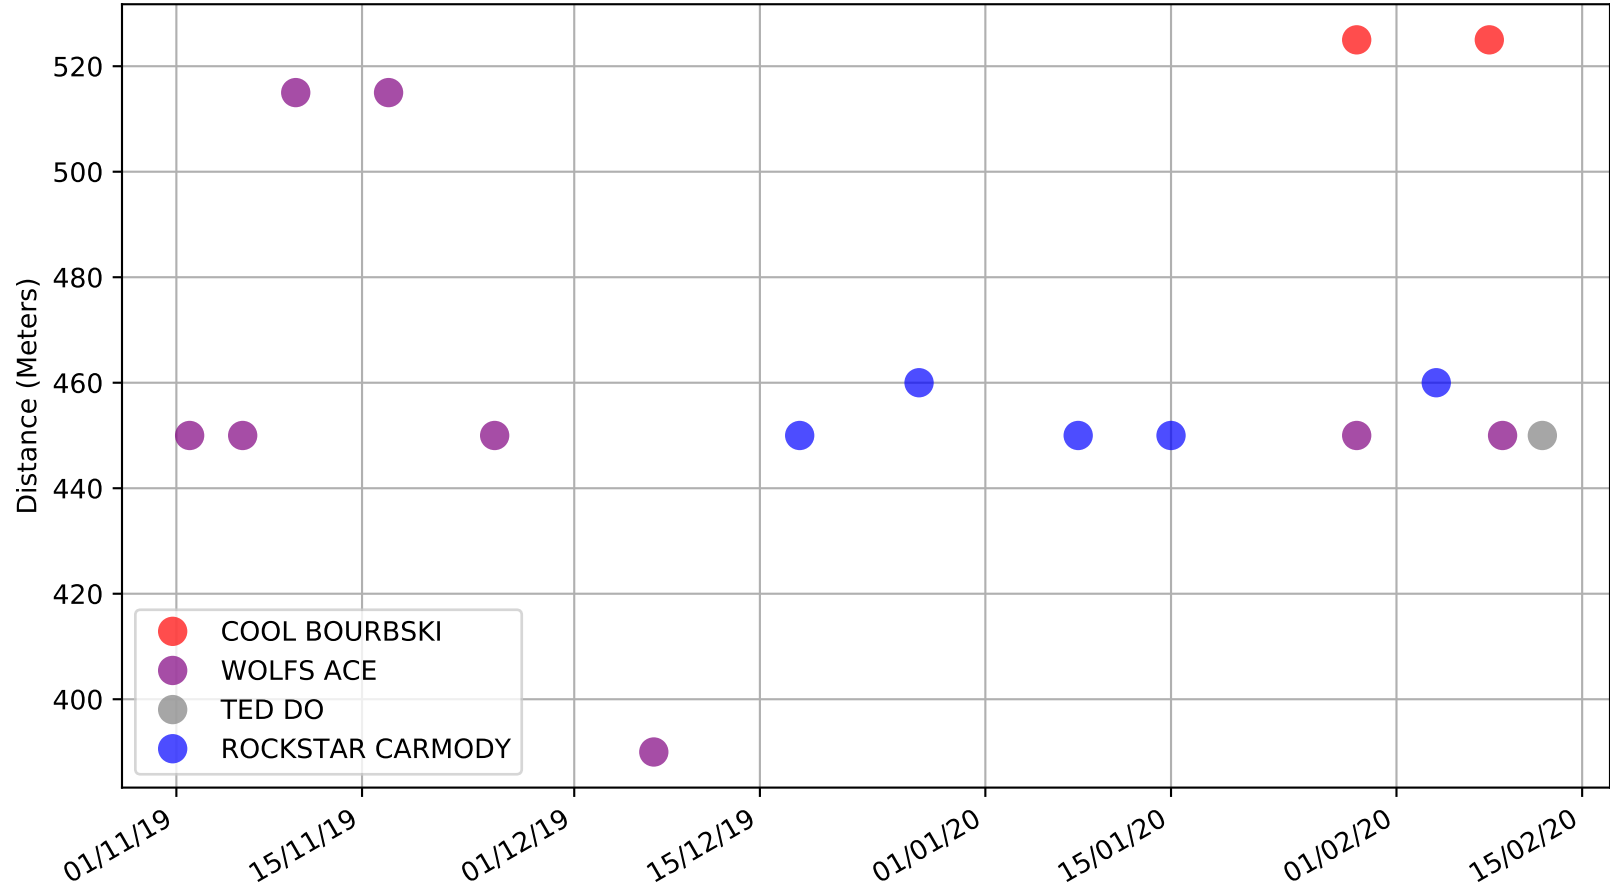

Ballarat - 19th Feb
Race 2, SIREN ON ICE, 450m, M
Previous race distances in meters