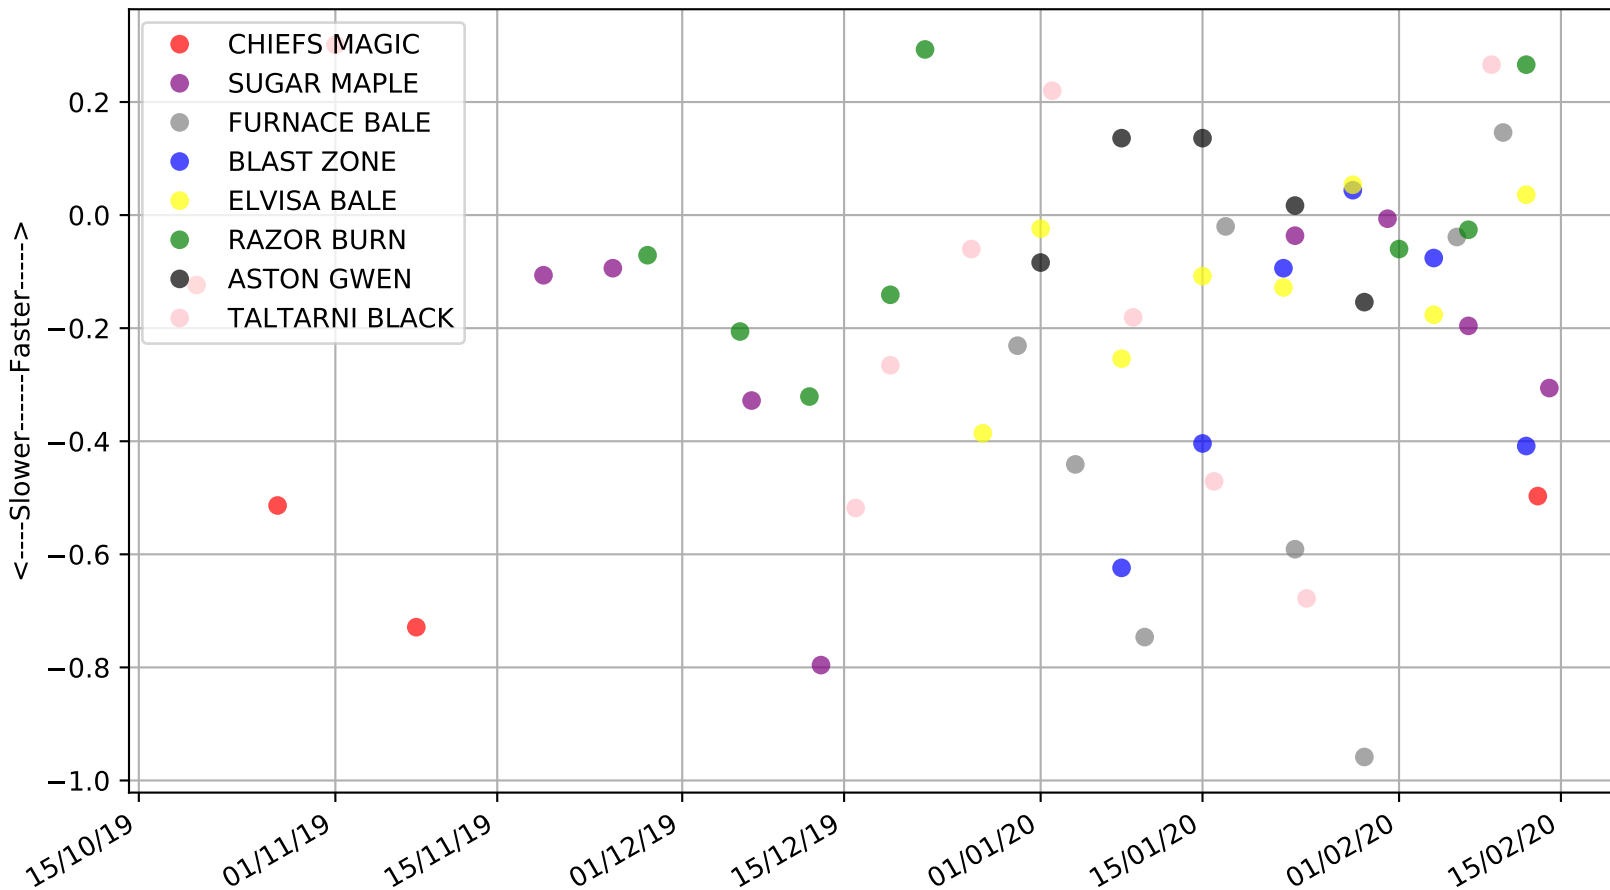

Ballarat - 19th Feb
Race 4, 3BA/POWER FM, 450m, 6G
Speed of dog compared with par win times of the track & distance it ran at