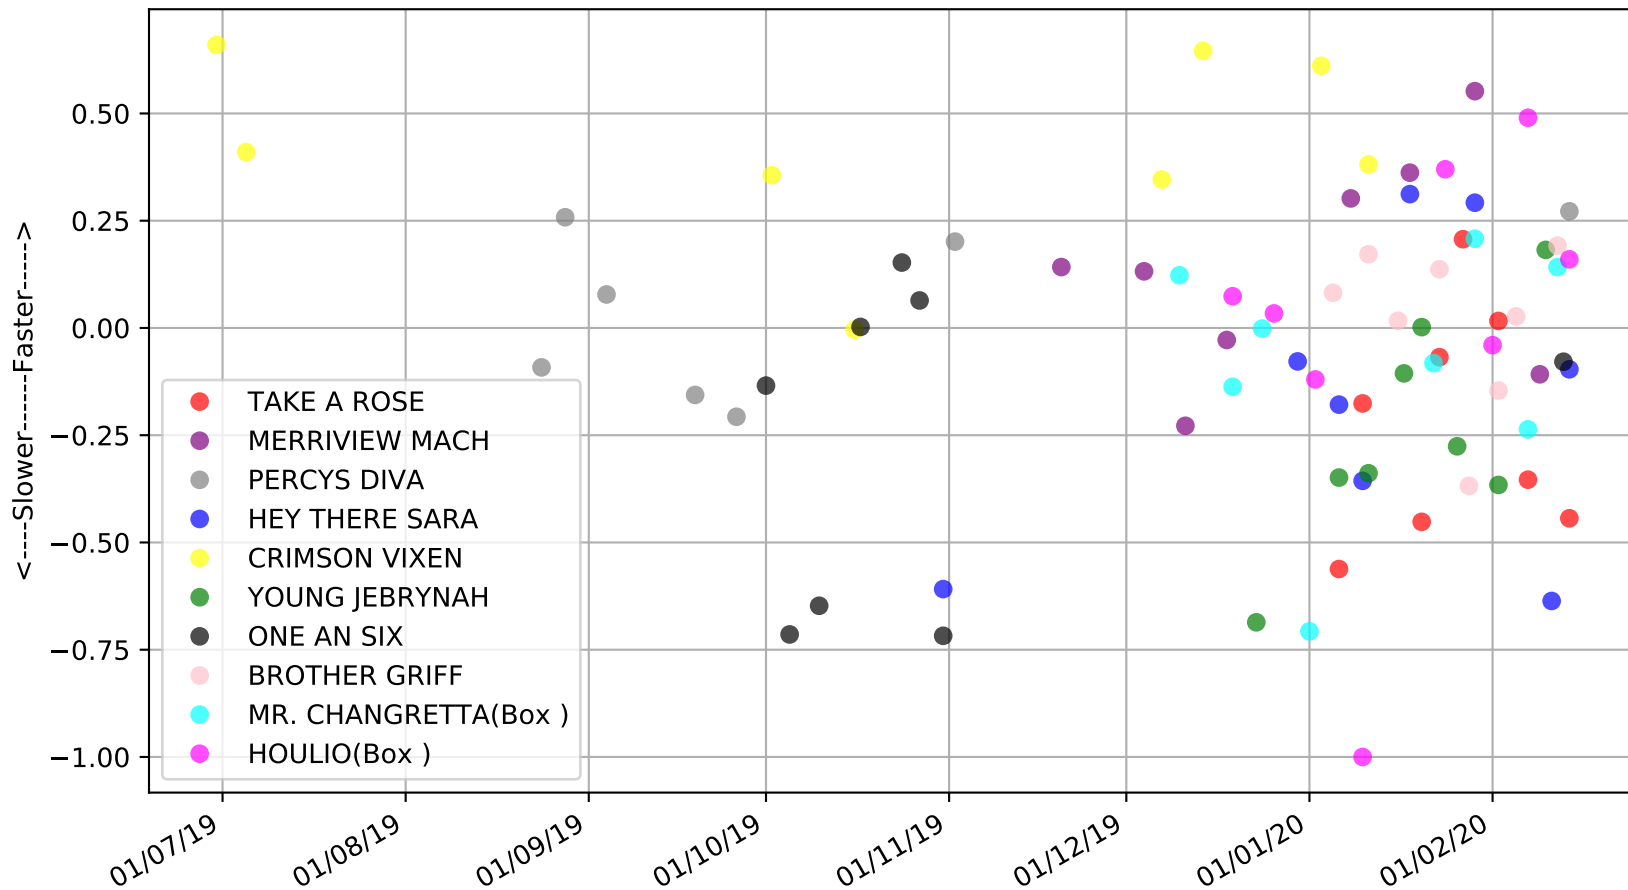

Ballarat - 19th Feb
 Race 10, JUST COPIERS, 390m, X67
 Speed of dog compared with par win times of the track & distance it ran at

Ballarat - 19th Feb
Race 10, JUST COPIERS, 390m, X67
Speed of dog +50m or -50m of current race distance

Ballarat - 19th Feb
Race 10, JUST COPIERS, 390m, X67
Previous race weights in kilograms

Ballarat - 19th Feb
Race 10, JUST COPIERS, 390m, X67
Early Speed compared with par early speed

Ballarat - 19th Feb
 Race 11, GREYHOUND ADOPTION PROGRAM, 390m, X45
 Previous race distances in meters

Ballarat - 19th Feb
 Race 11, GREYHOUND ADOPTION PROGRAM, 390m, X45
 Speed of dog compared with par win times of the track & distance it ran at

Ballarat - 19th Feb
Race 11, GREYHOUND ADOPTION PROGRAM, 390m, X45
Speed of dog +50m or -50m of current race distance