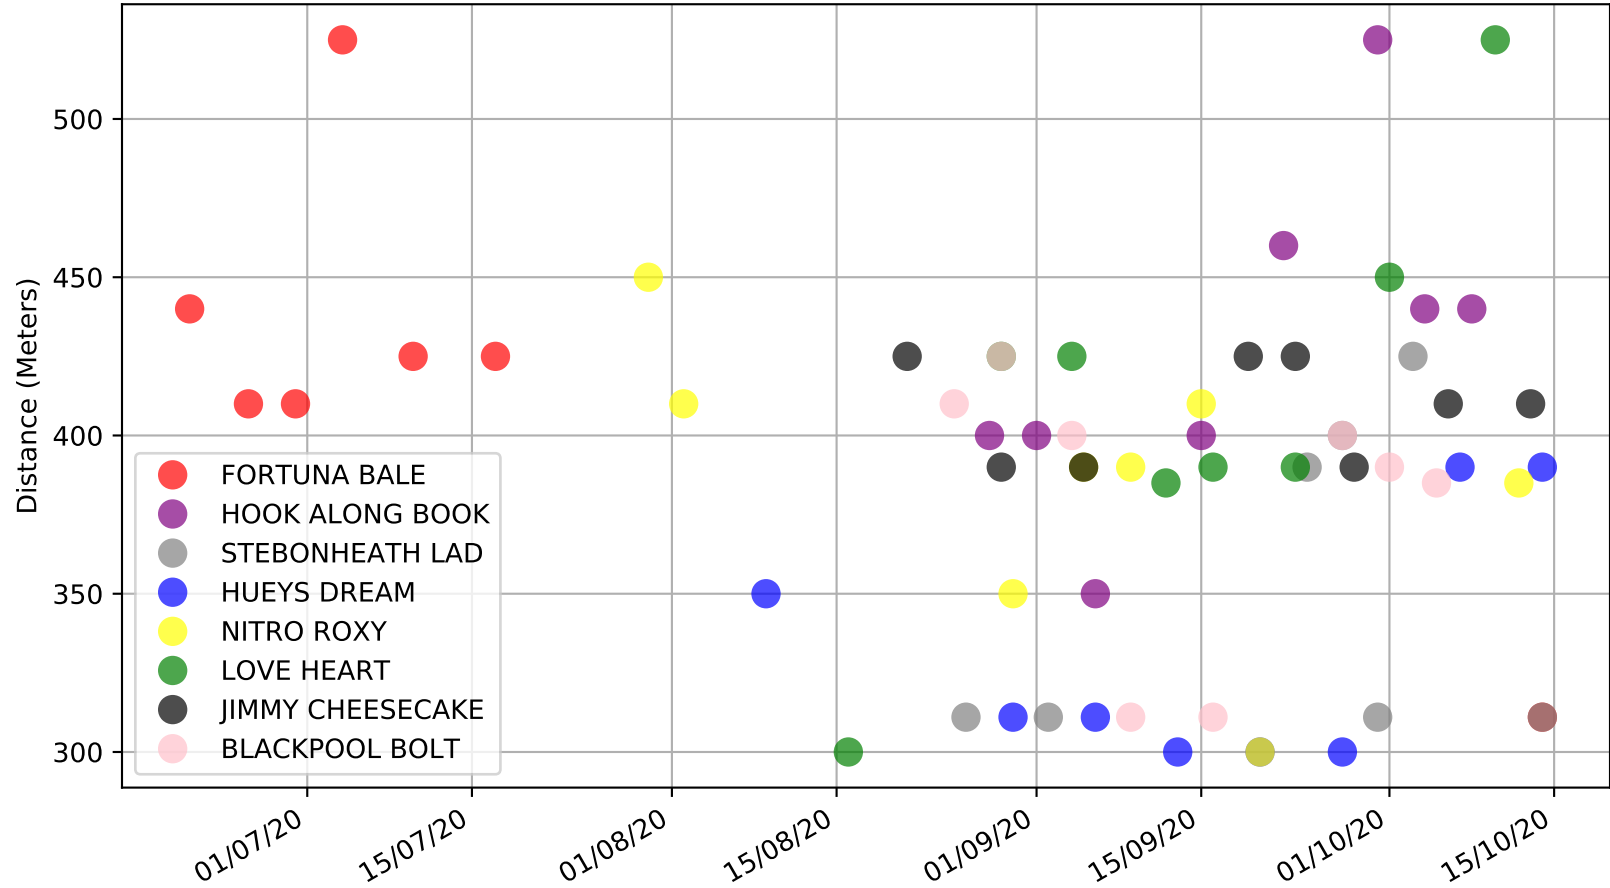

Ballarat - 17th Oct  
 Race 5, GREYHOUND CLUBS VICTORIA, 450m, X67  
 Speed of dog compared with par win times of the track & distance it ran at

Ballarat - 17th Oct  
Race 5, GREYHOUND CLUBS VICTORIA, 450m, X67  
Speed of dog +50m or -50m of current race distance

Ballarat - 17th Oct  
Race 9, SIREs ON ICE DAMSELS DASH, 450m, 5  
Early Speed compared with par early speed

Ballarat - 17th Oct  
Race 10, REVOLUTION PRINT, 390m, X45  
Previous race distances in meters

Ballarat - 17th Oct  
 Race 10, REVOLUTION PRINT, 390m, X45  
 Speed of dog compared with par win times of the track & distance it ran at

Ballarat - 17th Oct  
Race 10, REVOLUTION PRINT, 390m, X45  
Speed of dog +50m or -50m of current race distance

Ballarat - 17th Oct  
 Race 10, REVOLUTION PRINT, 390m, X45  
 Previous race weights in kilograms

Ballarat - 17th Oct  
Race 10, REVOLUTION PRINT, 390m, X45  
Early Speed compared with par early speed

Ballarat - 17th Oct  
Race 11, TAB - LIVE SKY RACING VISION, 390m, 5  
Previous race distances in meters