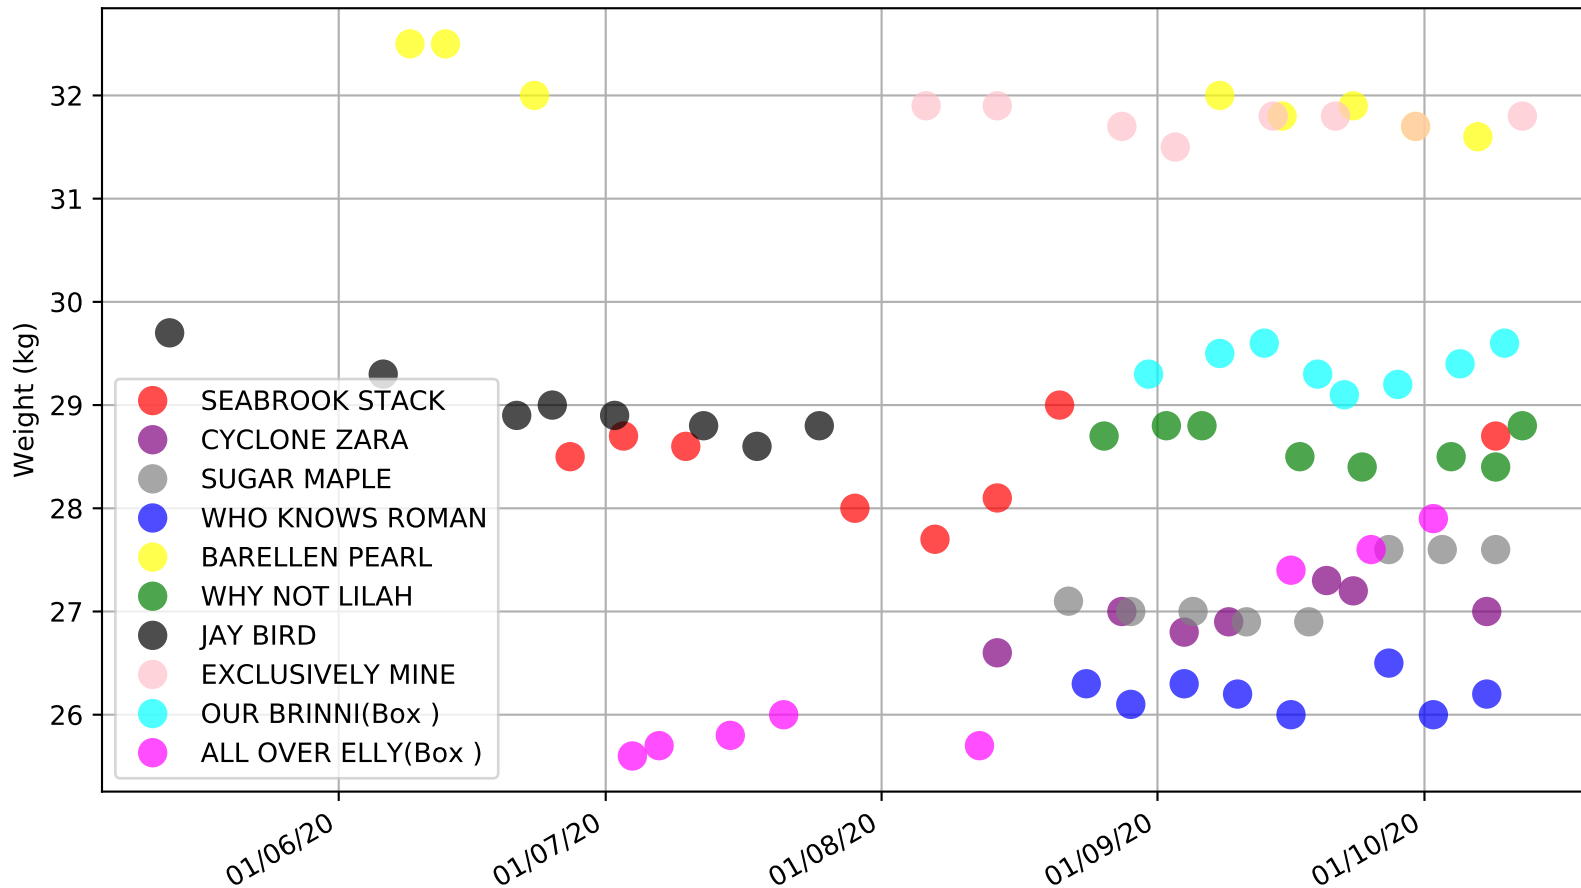

Ballarat - 17th Oct
Race 9, SIRES ON ICE DAMSELS DASH, 450m, 5
Previous race weights in kilograms