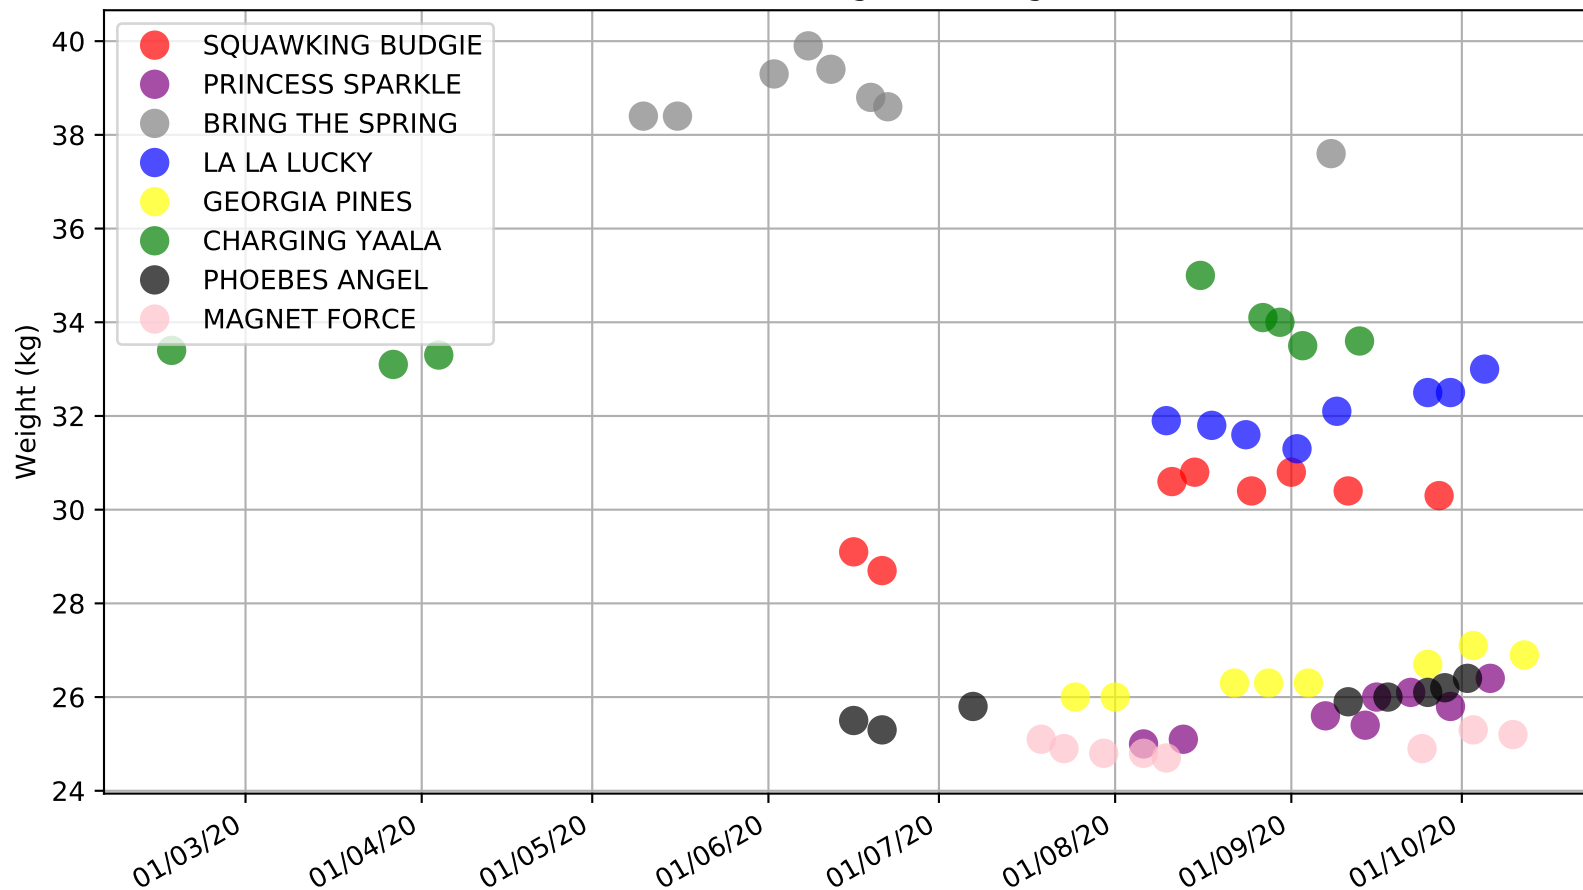

Ballarat - 17th Oct
Race 4, JA CATERING & FUNCTIONS, 390m, 5
Previous race weights in kilograms