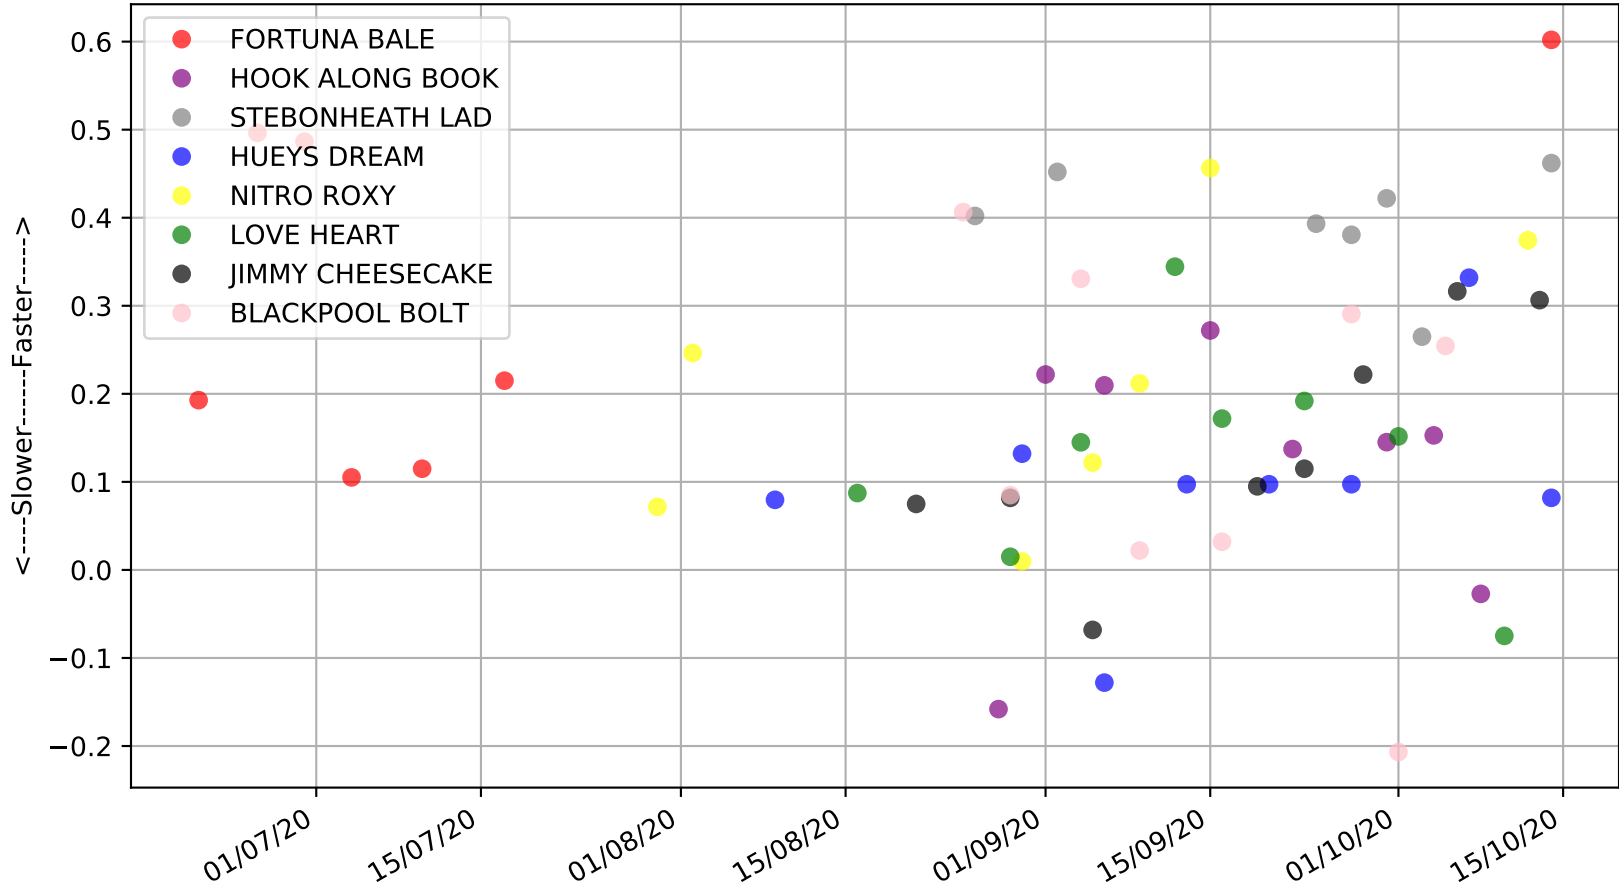

Ballarat - 17th Oct  
 Race 10, REVOLUTION PRINT, 390m, X45  
 Speed of dog compared with par win times of the track & distance it ran at

Ballarat - 17th Oct  
Race 10, REVOLUTION PRINT, 390m, X45  
Speed of dog +50m or -50m of current race distance

Ballarat - 17th Oct  
 Race 10, REVOLUTION PRINT, 390m, X45  
 Previous race weights in kilograms

Ballarat - 17th Oct  
Race 10, REVOLUTION PRINT, 390m, X45  
Early Speed compared with par early speed

Ballarat - 17th Oct  
Race 11, TAB - LIVE SKY RACING VISION, 390m, 5  
Previous race distances in meters

Ballarat - 17th Oct  
Race 11, TAB - LIVE SKY RACING VISION, 390m, 5  
Speed of dog compared with par win times of the track & distance it ran at

Ballarat - 17th Oct  
Race 11, TAB - LIVE SKY RACING VISION, 390m, 5  
Speed of dog +50m or -50m of current race distance

Ballarat - 17th Oct  
Race 11, TAB - LIVE SKY RACING VISION, 390m, 5  
Previous race weights in kilograms

Ballarat - 17th Oct  
Race 11, TAB - LIVE SKY RACING VISION, 390m, 5  
Early Speed compared with par early speed