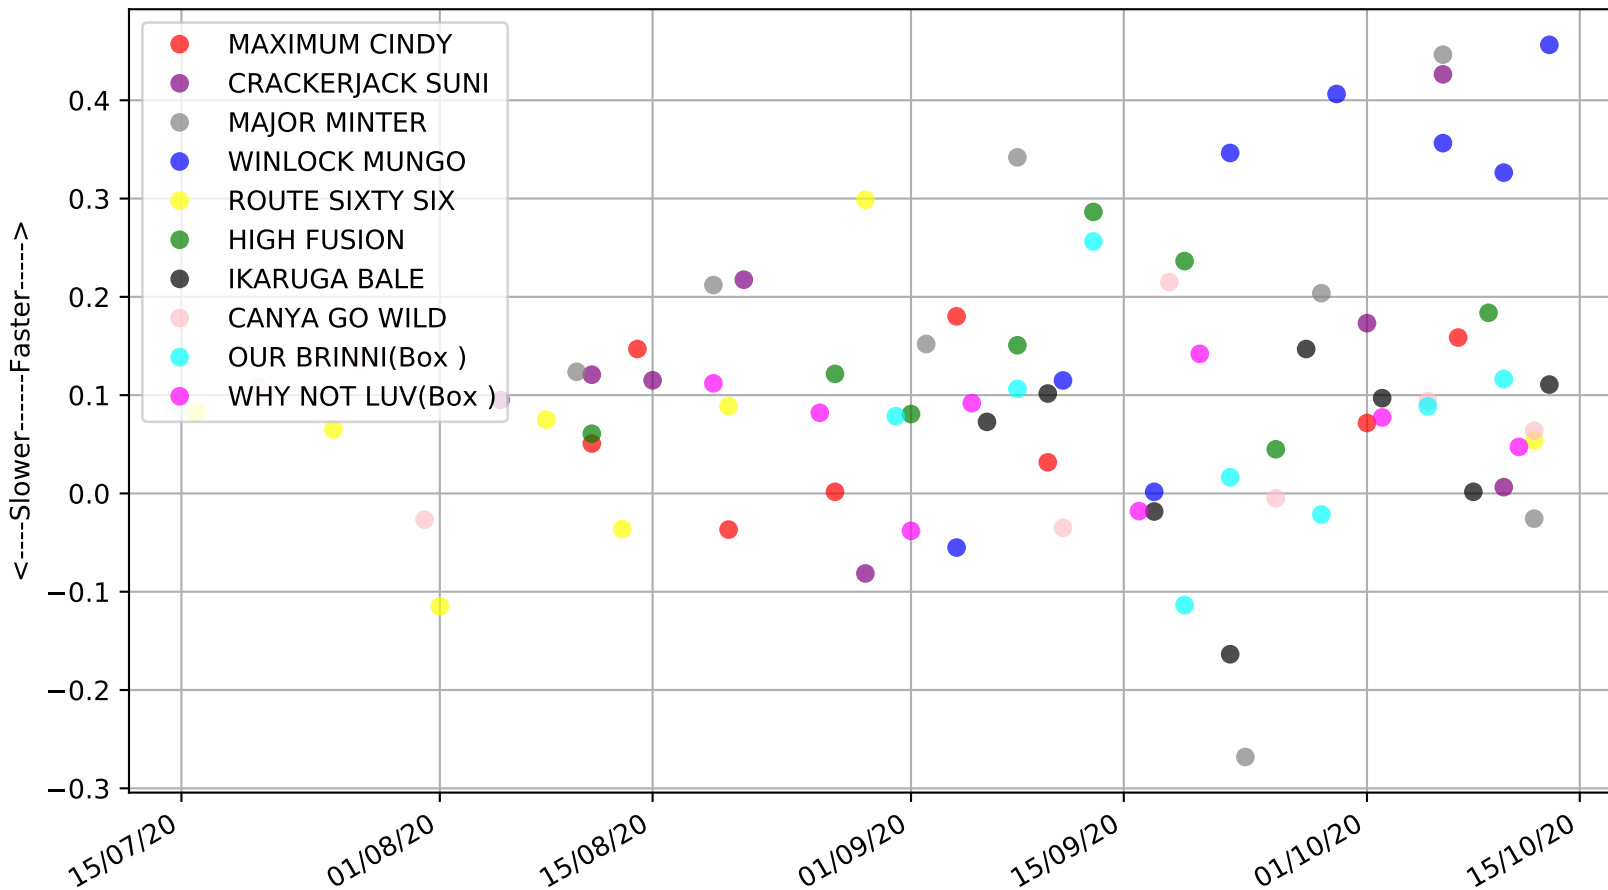

Ballarat - 17th Oct
Race 8, 3BA/POWER FM, 450m, X45
Early Speed compared with par early speed