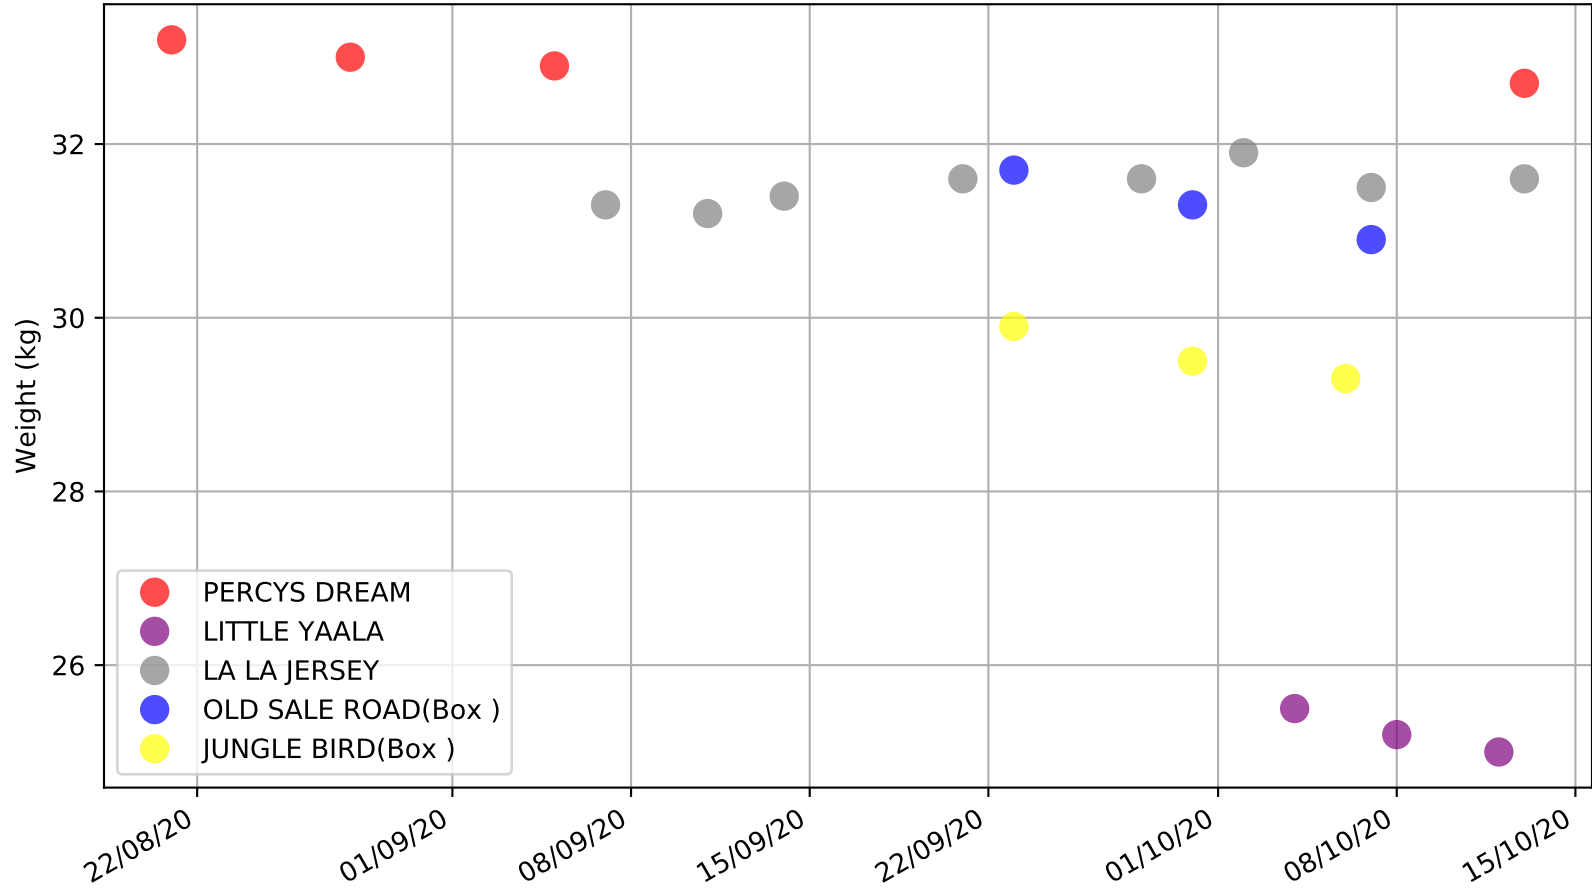

Ballarat - 17th Oct  
Race 1, BOTTLE-O, 390m, M  
Previous race distances in meters

Ballarat - 17th Oct  
Race 1, BOTTLE-O, 390m, M

Speed of dog compared with par win times of the track & distance it ran at

Ballarat - 17th Oct  
Race 1, BOTTLE-O, 390m, M  
Speed of dog +50m or -50m of current race distance

Ballarat - 17th Oct  
Race 1, BOTTLE-O, 390m, M  
Previous race weights in kilograms

Ballarat - 17th Oct  
Race 1, BOTTLE-O, 390m, M  
Early Speed compared with par early speed

Ballarat - 17th Oct  
Race 2, EUREKA CONCRETE, 390m, M  
Previous race distances in meters

Ballarat - 17th Oct  
Race 2, EUREKA CONCRETE, 390m, M  
Speed of dog compared with par win times of the track & distance it ran at