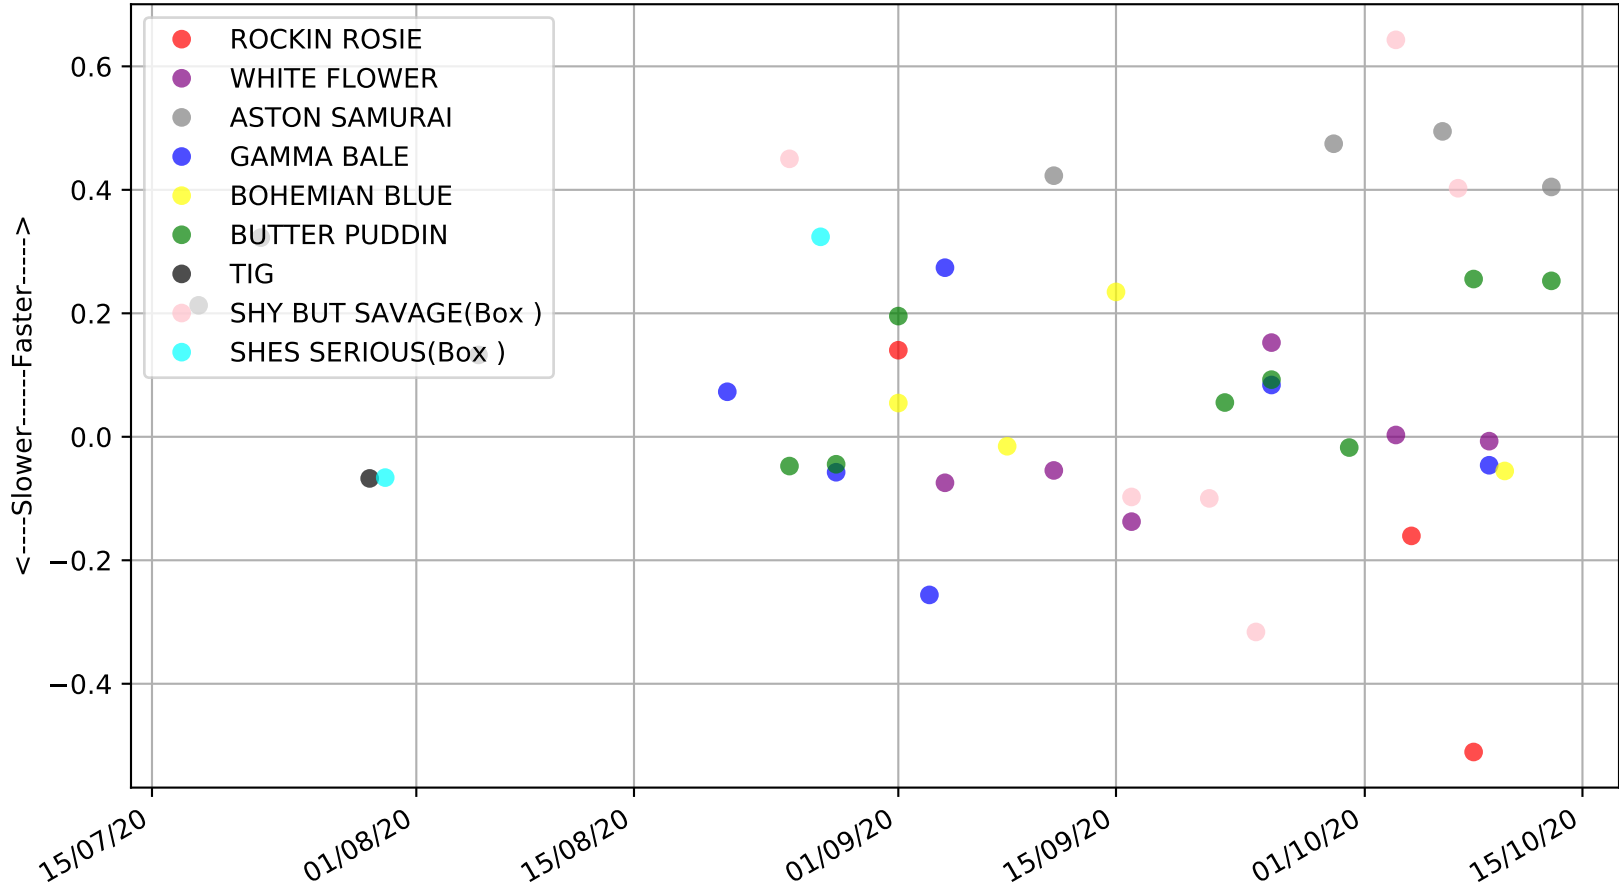

Ballarat - 17th Oct  
 Race 4, JA CATERING & FUNCTIONS, 390m, 5  
 Early Speed compared with par early speed

Ballarat - 17th Oct  
 Race 5, GREYHOUND CLUBS VICTORIA, 450m, X67  
 Previous race distances in meters

Ballarat - 17th Oct  
 Race 5, GREYHOUND CLUBS VICTORIA, 450m, X67  
 Speed of dog compared with par win times of the track & distance it ran at

Ballarat - 17th Oct  
Race 5, GREYHOUND CLUBS VICTORIA, 450m, X67  
Speed of dog +50m or -50m of current race distance