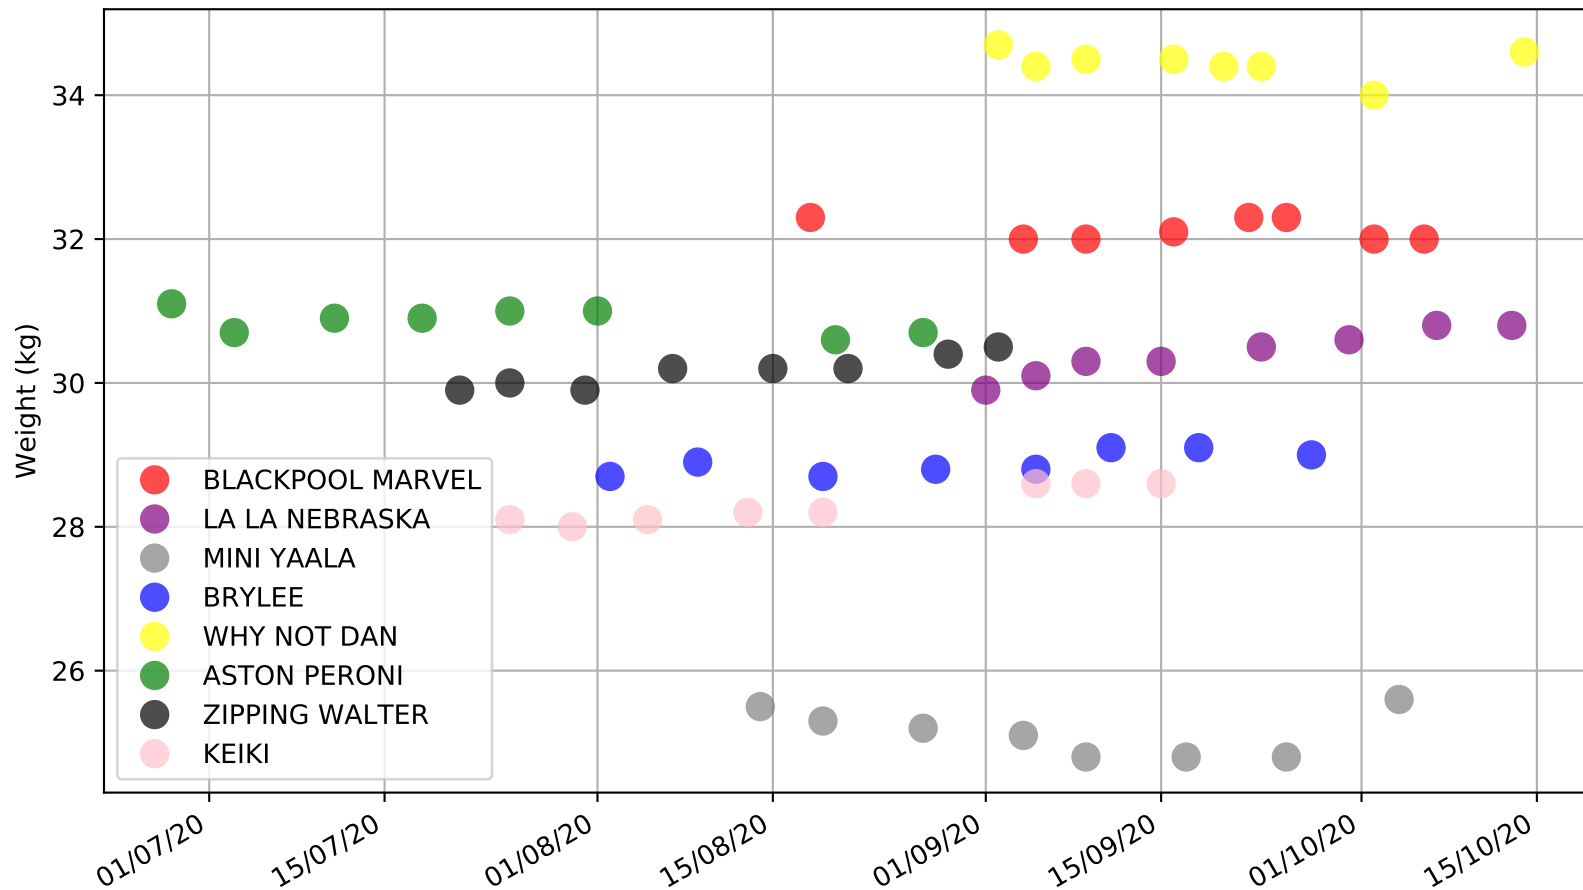

Ballarat - 17th Oct  
Race 9, SIREs ON ICE DAMSELS DASH, 450m, 5  
Early Speed compared with par early speed

Ballarat - 17th Oct  
Race 10, REVOLUTION PRINT, 390m, X45  
Previous race distances in meters

Ballarat - 17th Oct  
 Race 10, REVOLUTION PRINT, 390m, X45  
 Speed of dog compared with par win times of the track & distance it ran at

Ballarat - 17th Oct  
Race 10, REVOLUTION PRINT, 390m, X45  
Speed of dog +50m or -50m of current race distance

Ballarat - 17th Oct  
 Race 10, REVOLUTION PRINT, 390m, X45  
 Previous race weights in kilograms

Ballarat - 17th Oct  
Race 10, REVOLUTION PRINT, 390m, X45  
Early Speed compared with par early speed

Ballarat - 17th Oct  
Race 11, TAB - LIVE SKY RACING VISION, 390m, 5  
Previous race distances in meters