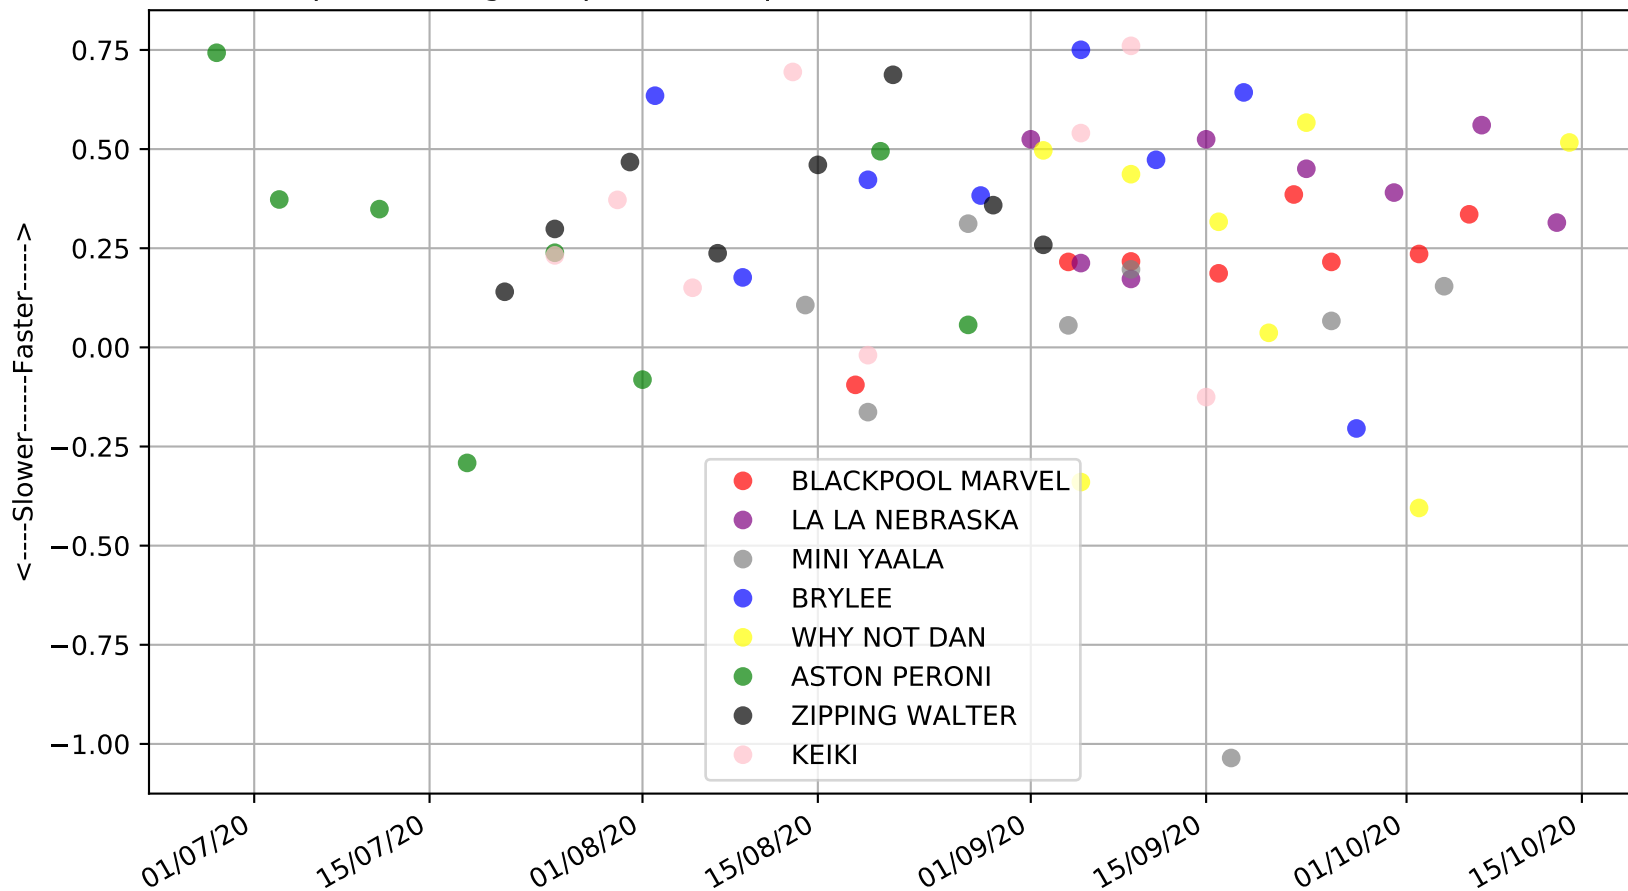

Ballarat - 17th Oct  
 Race 9, SIRES ON ICE DAMSELS DASH, 450m, 5  
 Speed of dog +50m or -50m of current race distance

Ballarat - 17th Oct  
Race 9, SIRES ON ICE DAMSELS DASH, 450m, 5  
Previous race weights in kilograms

Ballarat - 17th Oct  
Race 9, SIREs ON ICE DAMSELS DASH, 450m, 5  
Early Speed compared with par early speed

Ballarat - 17th Oct  
Race 10, REVOLUTION PRINT, 390m, X45  
Previous race distances in meters

Ballarat - 17th Oct  
 Race 10, REVOLUTION PRINT, 390m, X45  
 Speed of dog compared with par win times of the track & distance it ran at

Ballarat - 17th Oct  
Race 10, REVOLUTION PRINT, 390m, X45  
Speed of dog +50m or -50m of current race distance