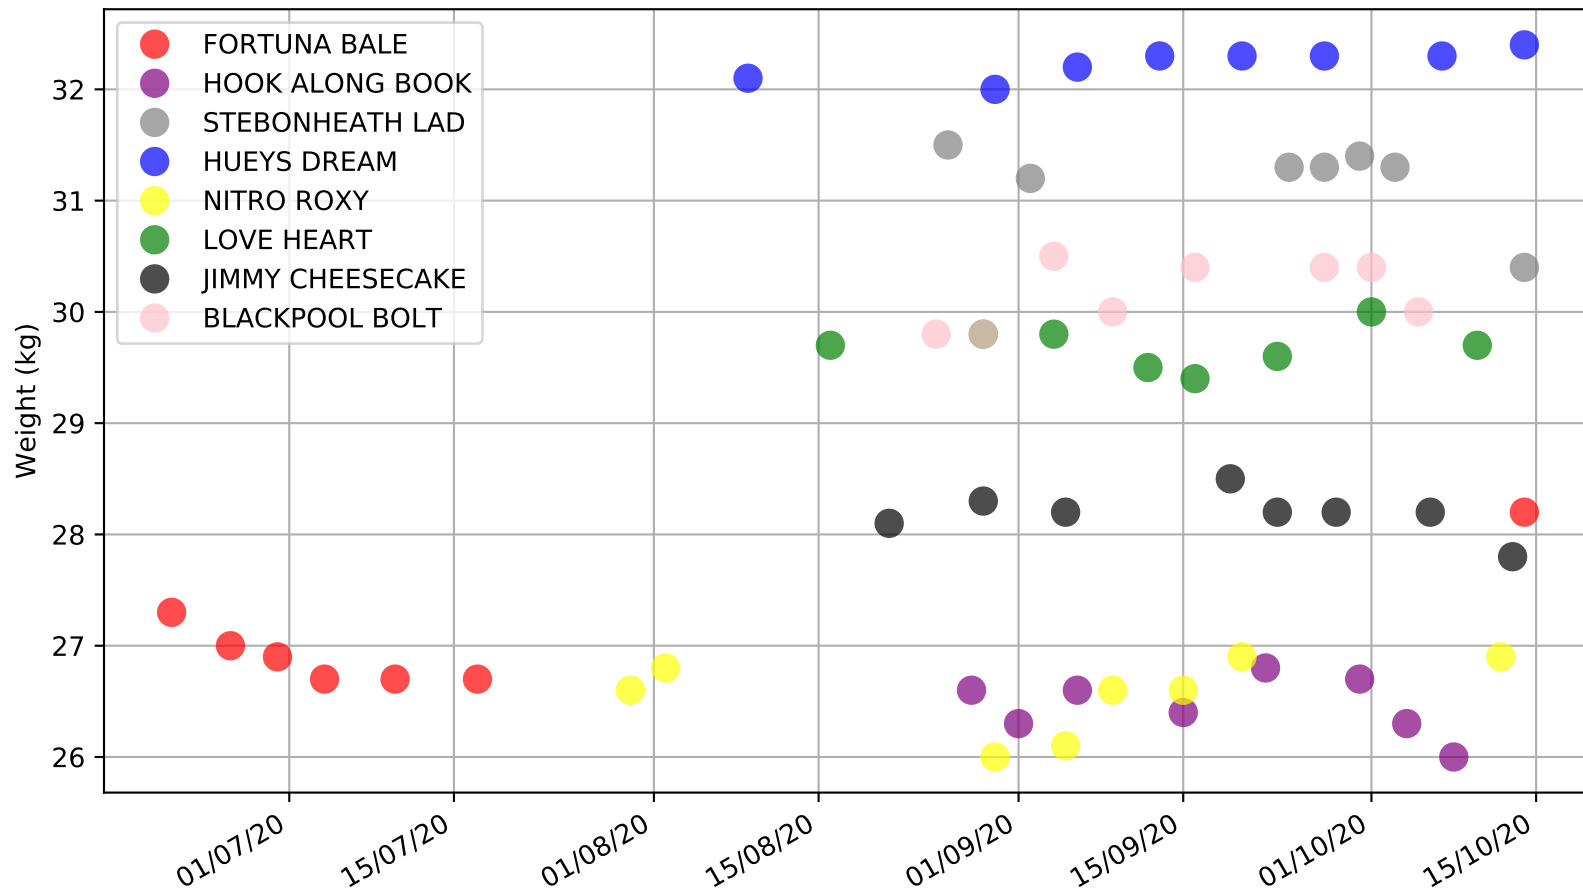

Ballarat - 17th Oct
Race 11, TAB - LIVE SKY RACING VISION, 390m, 5
Previous race weights in kilograms