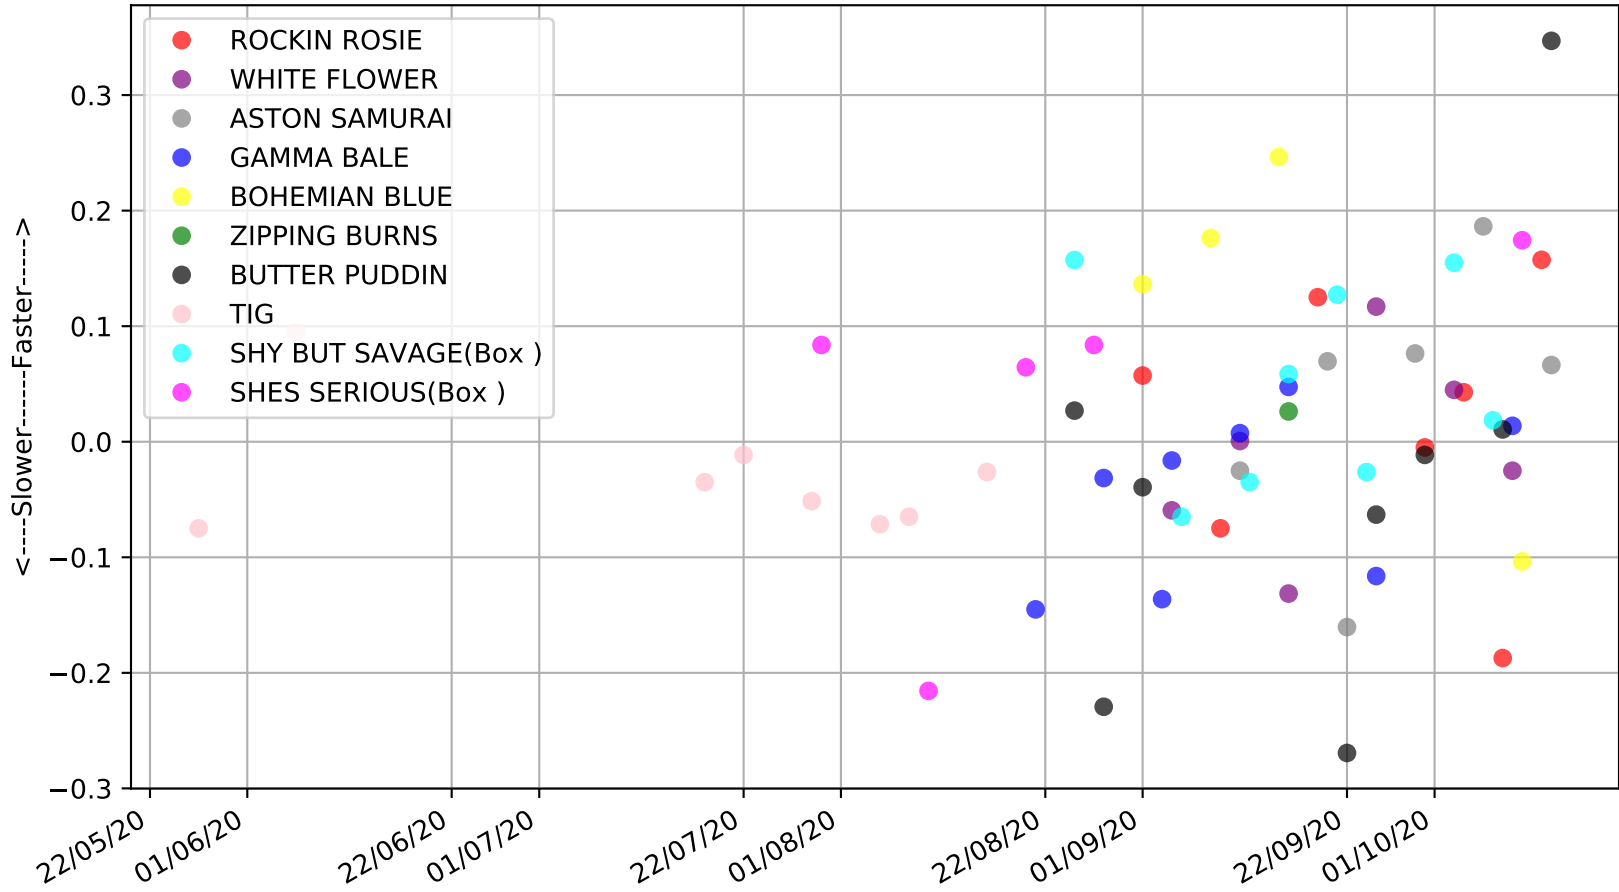

Ballarat - 17th Oct  
 Race 5, GREYHOUND CLUBS VICTORIA, 450m, X67  
 Speed of dog compared with par win times of the track & distance it ran at

Ballarat - 17th Oct  
Race 5, GREYHOUND CLUBS VICTORIA, 450m, X67  
Speed of dog +50m or -50m of current race distance

Ballarat - 17th Oct  
 Race 5, GREYHOUND CLUBS VICTORIA, 450m, X67  
 Previous race weights in kilograms

Ballarat - 17th Oct  
Race 5, GREYHOUND CLUBS VICTORIA, 450m, X67  
Early Speed compared with par early speed