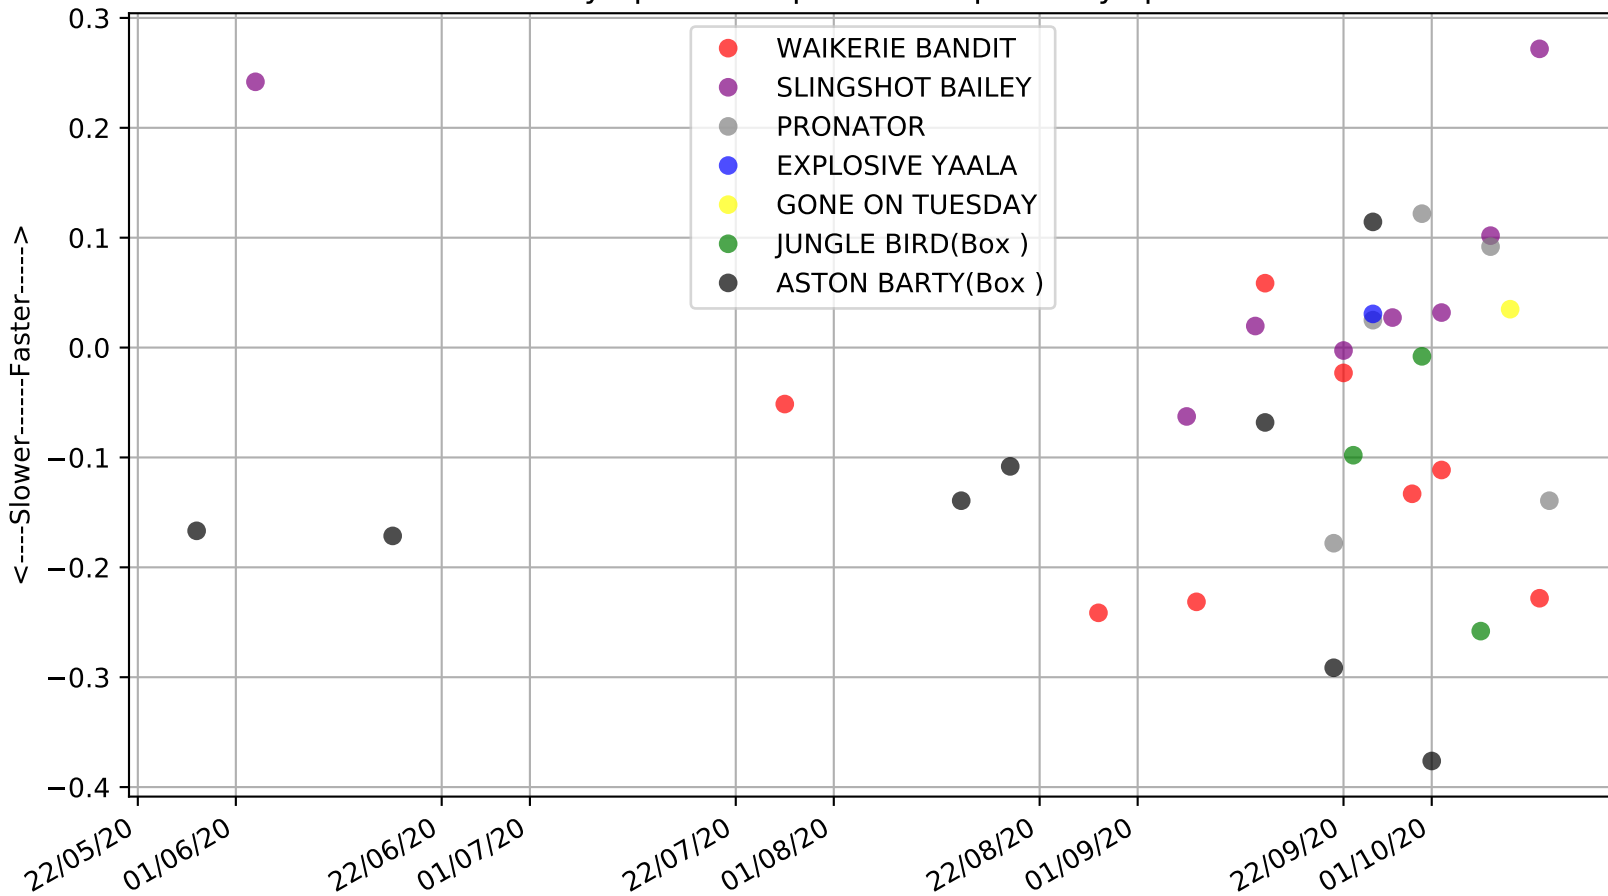

Ballarat - 17th Oct  
Race 2, EUREKA CONCRETE, 390m, M  
Speed of dog +50m or -50m of current race distance

Ballarat - 17th Oct  
Race 2, EUREKA CONCRETE, 390m, M  
Previous race weights in kilograms

Ballarat - 17th Oct  
Race 2, EUREKA CONCRETE, 390m, M  
Early Speed compared with par early speed