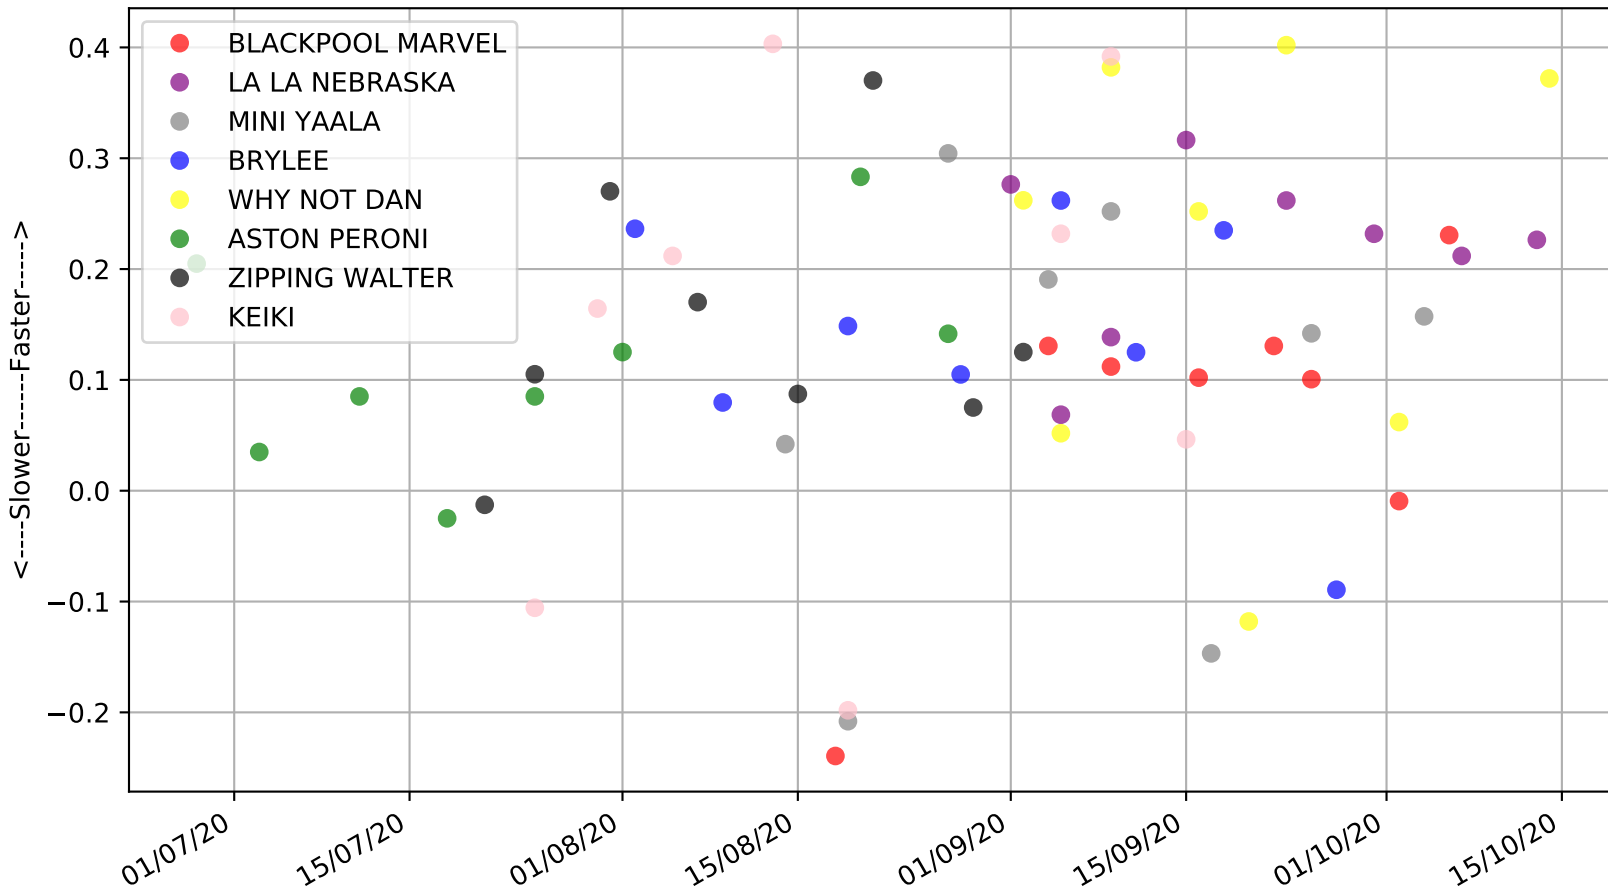

Ballarat - 17th Oct  
Race 9, SIREs ON ICE DAMSELS DASH, 450m, 5  
Early Speed compared with par early speed

Ballarat - 17th Oct  
Race 10, REVOLUTION PRINT, 390m, X45  
Previous race distances in meters

Ballarat - 17th Oct  
 Race 10, REVOLUTION PRINT, 390m, X45  
 Speed of dog compared with par win times of the track & distance it ran at

Ballarat - 17th Oct  
Race 10, REVOLUTION PRINT, 390m, X45  
Speed of dog +50m or -50m of current race distance

Ballarat - 17th Oct  
 Race 10, REVOLUTION PRINT, 390m, X45  
 Previous race weights in kilograms

Ballarat - 17th Oct  
Race 10, REVOLUTION PRINT, 390m, X45  
Early Speed compared with par early speed

Ballarat - 17th Oct  
Race 11, TAB - LIVE SKY RACING VISION, 390m, 5  
Previous race distances in meters