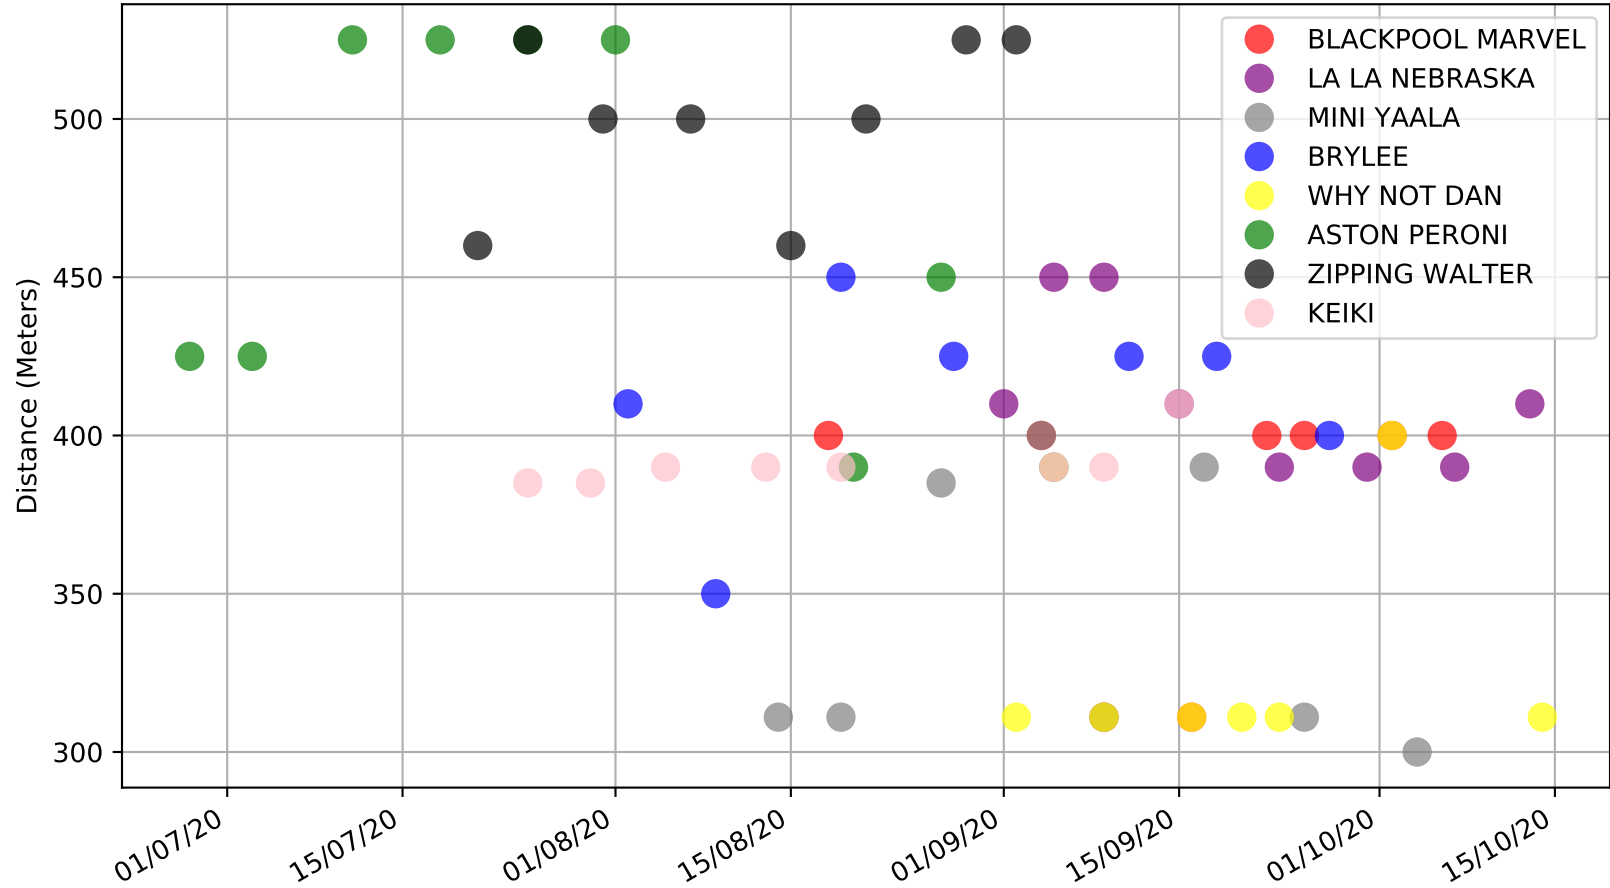

Ballarat - 17th Oct  
 Race 9, SIRES ON ICE DAMSELS DASH, 450m, 5  
 Speed of dog +50m or -50m of current race distance

Ballarat - 17th Oct  
Race 9, SIRES ON ICE DAMSELS DASH, 450m, 5  
Previous race weights in kilograms

Ballarat - 17th Oct  
Race 9, SIREs ON ICE DAMSELS DASH, 450m, 5  
Early Speed compared with par early speed

Ballarat - 17th Oct  
Race 10, REVOLUTION PRINT, 390m, X45  
Previous race distances in meters

Ballarat - 17th Oct  
 Race 10, REVOLUTION PRINT, 390m, X45  
 Speed of dog compared with par win times of the track & distance it ran at

Ballarat - 17th Oct  
Race 10, REVOLUTION PRINT, 390m, X45  
Speed of dog +50m or -50m of current race distance

Ballarat - 17th Oct  
 Race 10, REVOLUTION PRINT, 390m, X45  
 Previous race weights in kilograms

Ballarat - 17th Oct  
Race 10, REVOLUTION PRINT, 390m, X45  
Early Speed compared with par early speed

Ballarat - 17th Oct  
Race 11, TAB - LIVE SKY RACING VISION, 390m, 5  
Previous race distances in meters