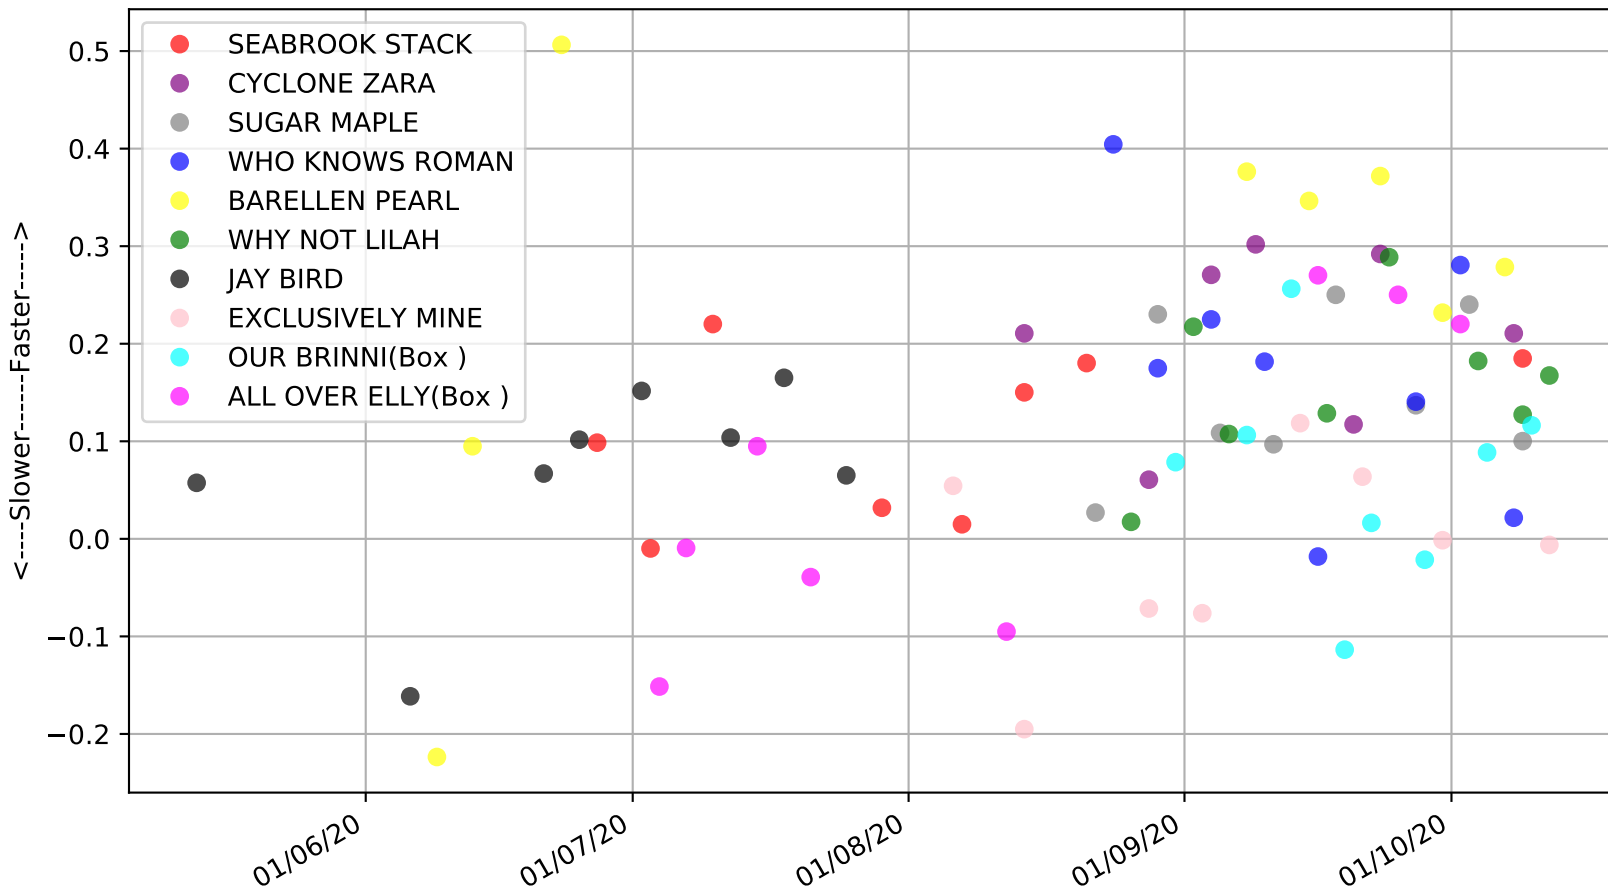

Ballarat - 17th Oct
Race 9, SIREs ON ICE DAMSELS DASH, 450m, 5
Early Speed compared with par early speed