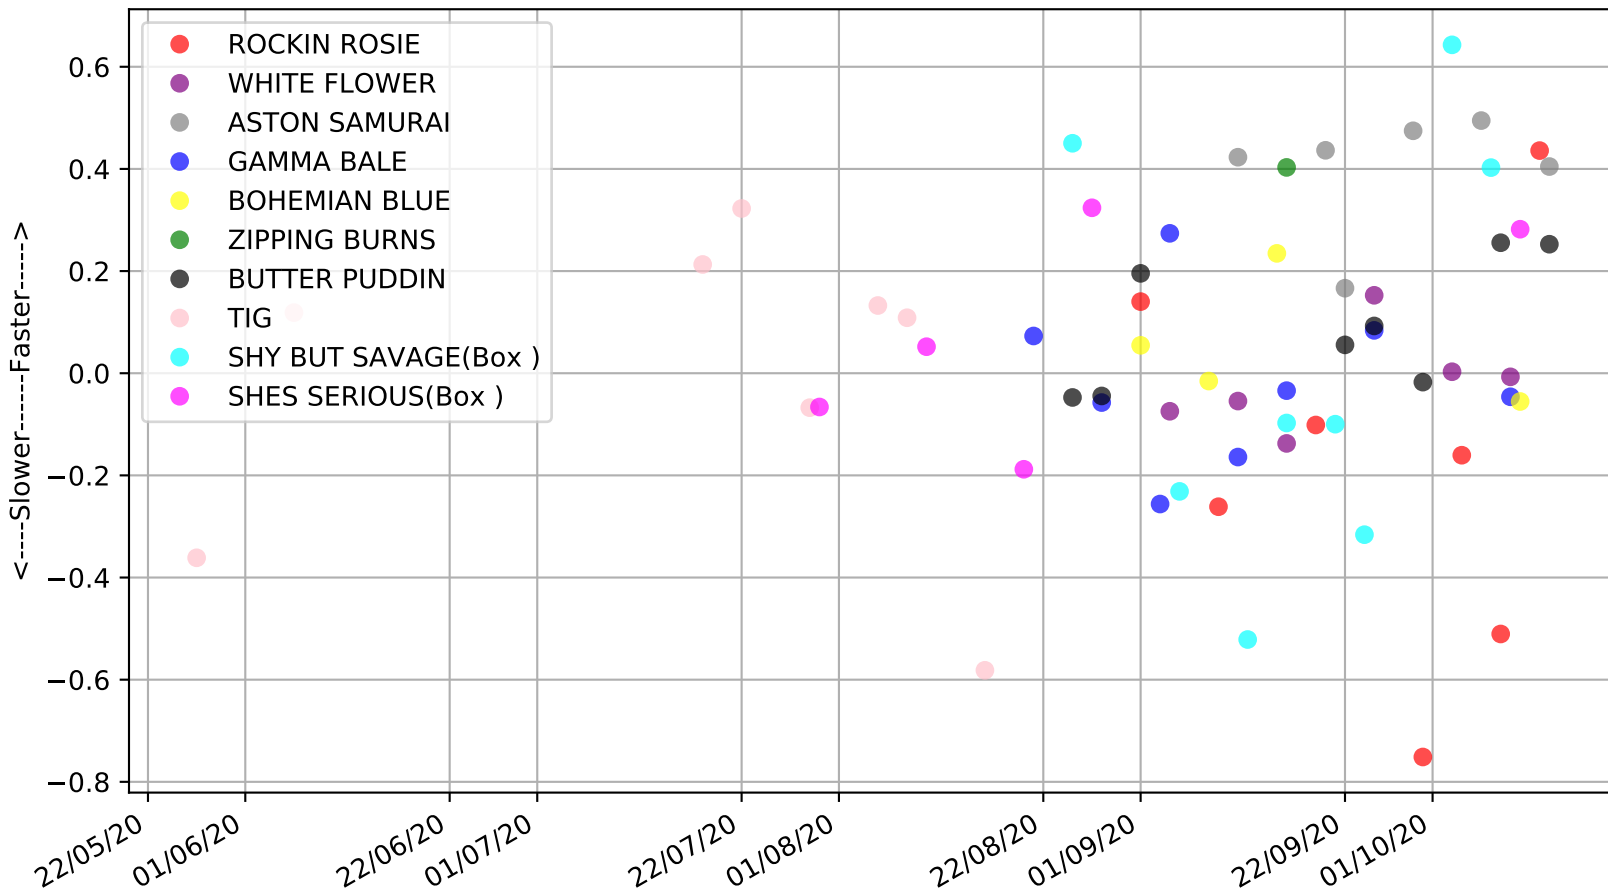

Ballarat - 17th Oct  
 Race 5, GREYHOUND CLUBS VICTORIA, 450m, X67  
 Speed of dog compared with par win times of the track & distance it ran at

Ballarat - 17th Oct  
Race 5, GREYHOUND CLUBS VICTORIA, 450m, X67  
Speed of dog +50m or -50m of current race distance