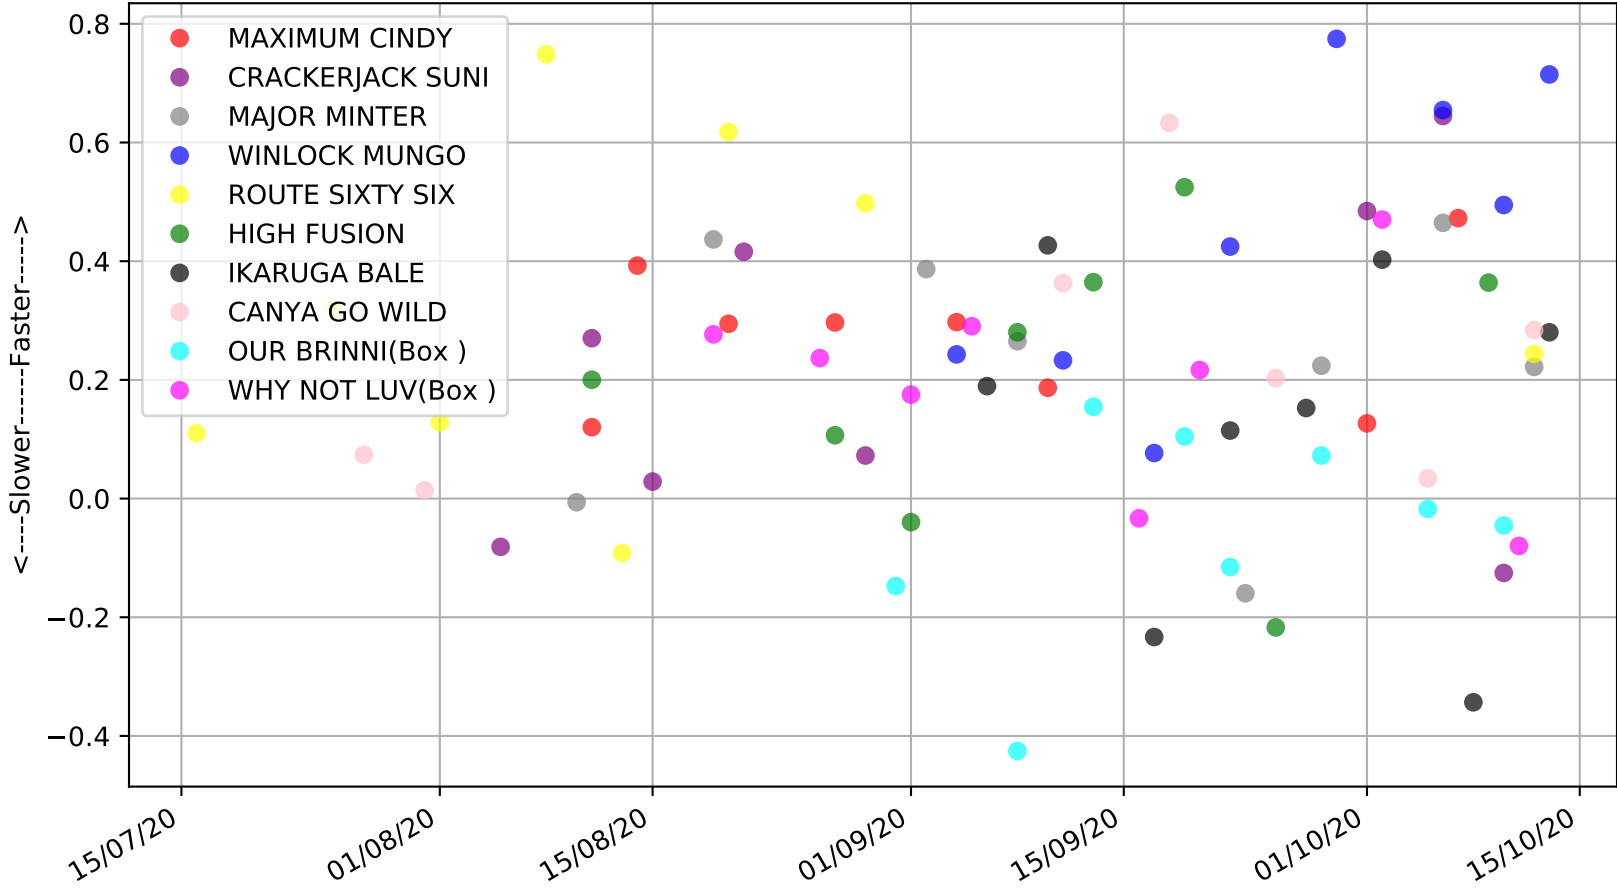

Ballarat - 17th Oct  
 Race 5, GREYHOUND CLUBS VICTORIA, 450m, X67  
 Previous race weights in kilograms

Ballarat - 17th Oct  
Race 5, GREYHOUND CLUBS VICTORIA, 450m, X67  
Early Speed compared with par early speed

Ballarat - 17th Oct  
 Race 7, GPP 3300 LASER, 450m, 5  
 Speed of dog +50m or -50m of current race distance

Ballarat - 17th Oct  
Race 7, GPP 3300 LASER, 450m, 5  
Previous race weights in kilograms

Ballarat - 17th Oct  
Race 8, 3BA/POWER FM, 450m, X45  
Speed of dog compared with par win times of the track & distance it ran at