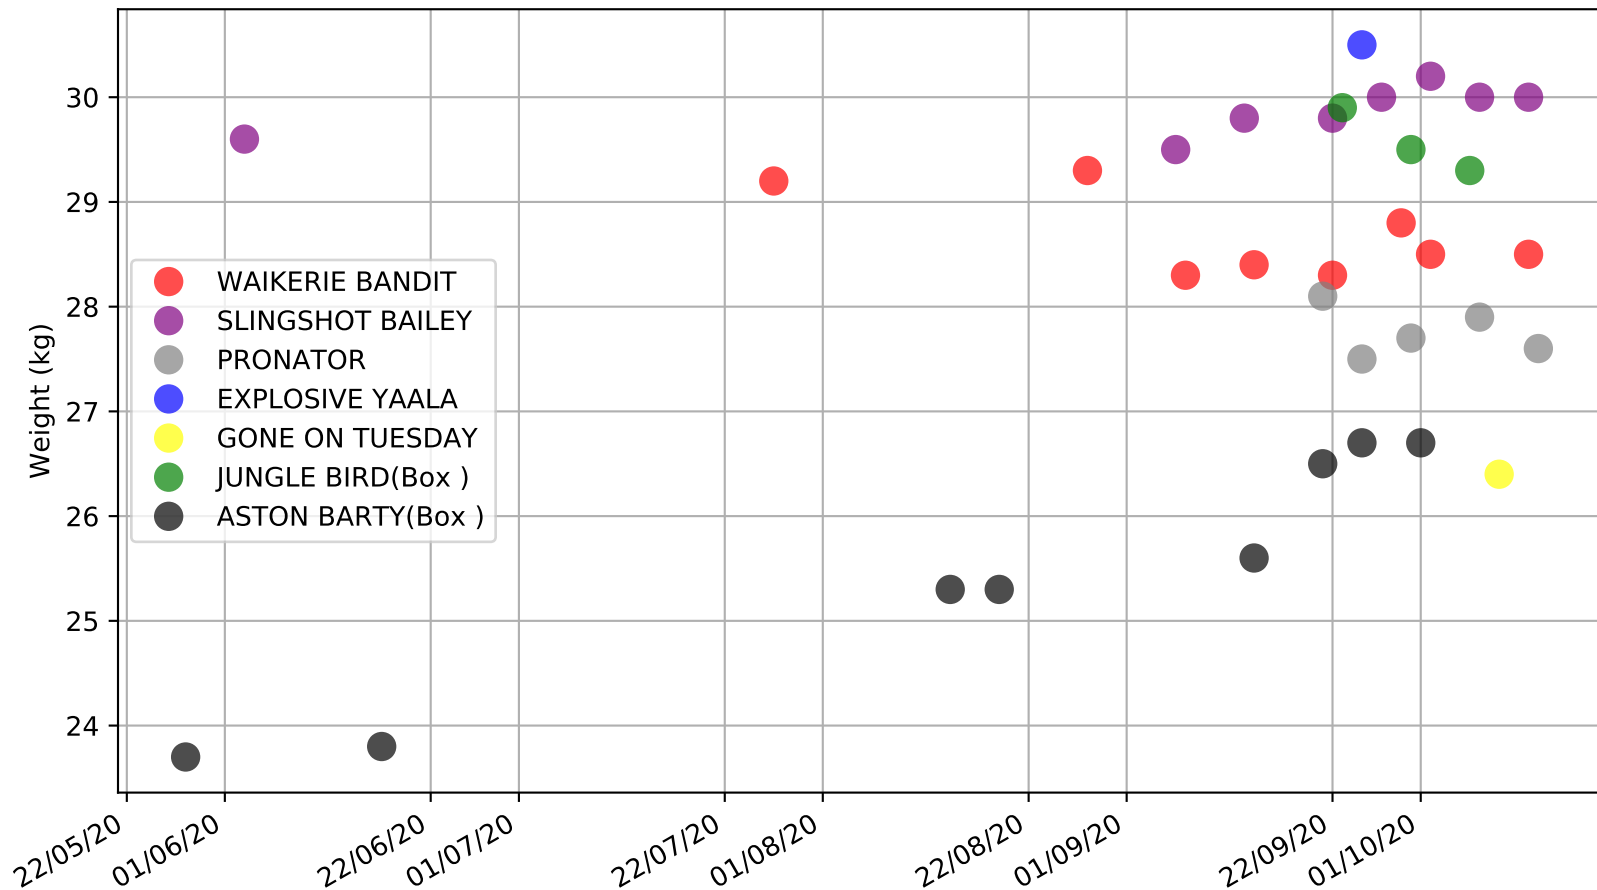

Ballarat - 17th Oct  
Race 1, BOTTLE-O, 390m, M  
Previous race distances in meters

Ballarat - 17th Oct  
Race 1, BOTTLE-O, 390m, M

Speed of dog compared with par win times of the track & distance it ran at

Ballarat - 17th Oct  
Race 2, EUREKA CONCRETE, 390m, M  
Previous race distances in meters

Ballarat - 17th Oct  
Race 2, EUREKA CONCRETE, 390m, M  
Speed of dog compared with par win times of the track & distance it ran at

Ballarat - 17th Oct  
Race 2, EUREKA CONCRETE, 390m, M  
Speed of dog +50m or -50m of current race distance

Ballarat - 17th Oct  
Race 2, EUREKA CONCRETE, 390m, M  
Previous race weights in kilograms

Ballarat - 17th Oct  
Race 2, EUREKA CONCRETE, 390m, M  
Early Speed compared with par early speed