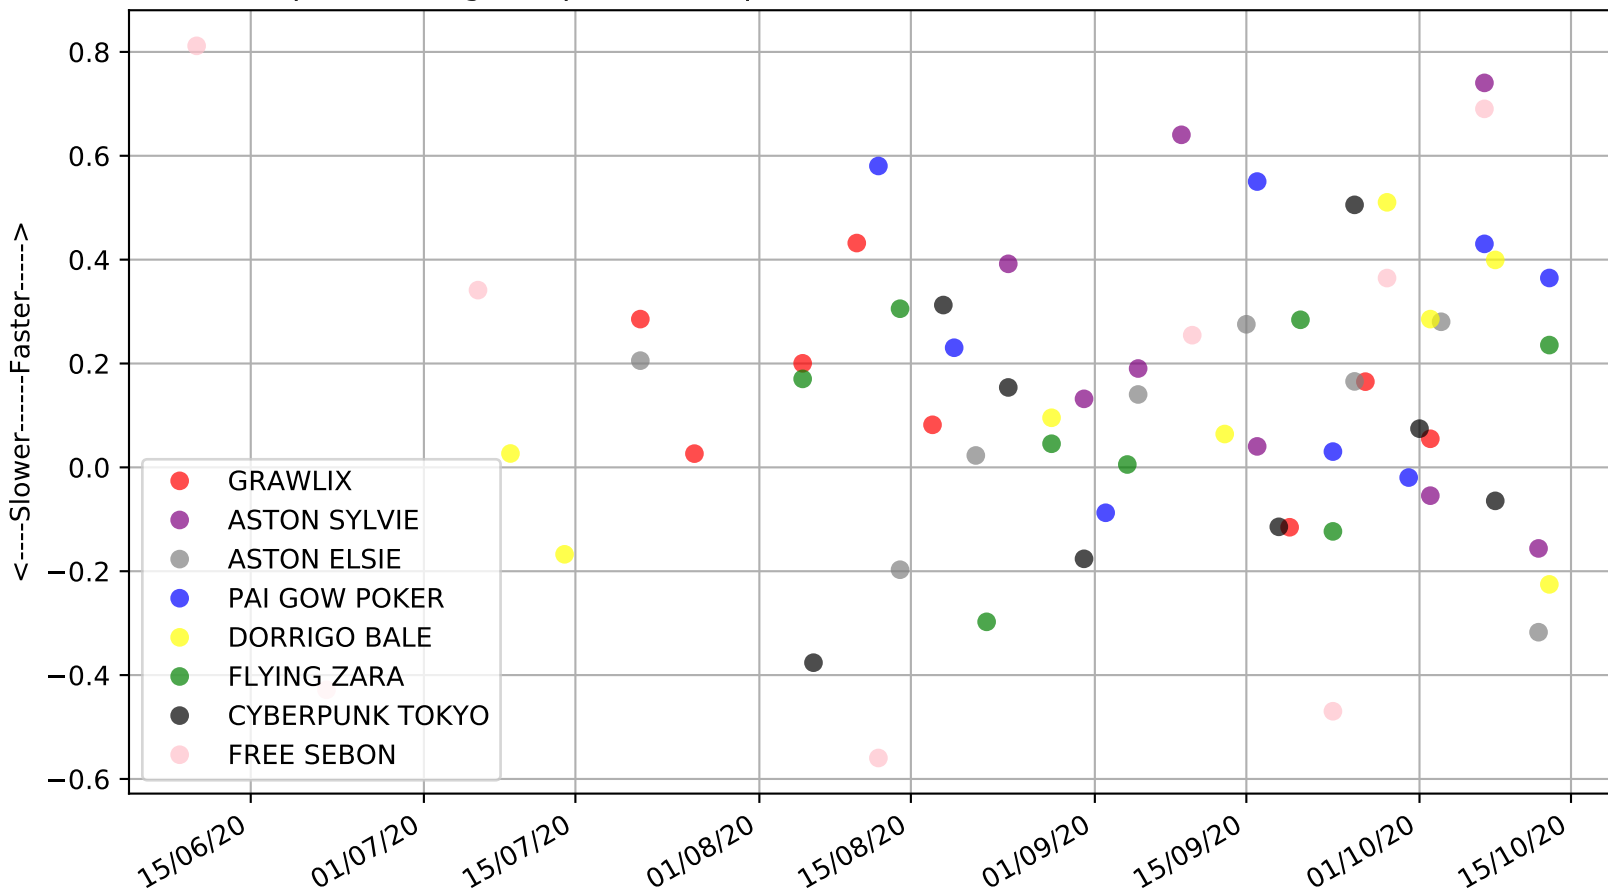

Ballarat - 17th Oct  
 Race 10, REVOLUTION PRINT, 390m, X45  
 Speed of dog compared with par win times of the track & distance it ran at

Ballarat - 17th Oct  
Race 10, REVOLUTION PRINT, 390m, X45  
Speed of dog +50m or -50m of current race distance

Ballarat - 17th Oct  
 Race 10, REVOLUTION PRINT, 390m, X45  
 Previous race weights in kilograms

Ballarat - 17th Oct  
Race 10, REVOLUTION PRINT, 390m, X45  
Early Speed compared with par early speed

Ballarat - 17th Oct  
Race 11, TAB - LIVE SKY RACING VISION, 390m, 5  
Previous race distances in meters

Ballarat - 17th Oct  
Race 11, TAB - LIVE SKY RACING VISION, 390m, 5  
Previous race weights in kilograms

Ballarat - 17th Oct  
Race 11, TAB - LIVE SKY RACING VISION, 390m, 5  
Early Speed compared with par early speed

Ballarat - 17th Oct  
Race 12, DOWNLOAD THE NEW WATCHDOG APP, 390m, 5  
Previous race distances in meters

Ballarat - 17th Oct  
Race 12, DOWNLOAD THE NEW WATCHDOG APP, 390m, 5  
Speed of dog compared with par win times of the track & distance it ran at