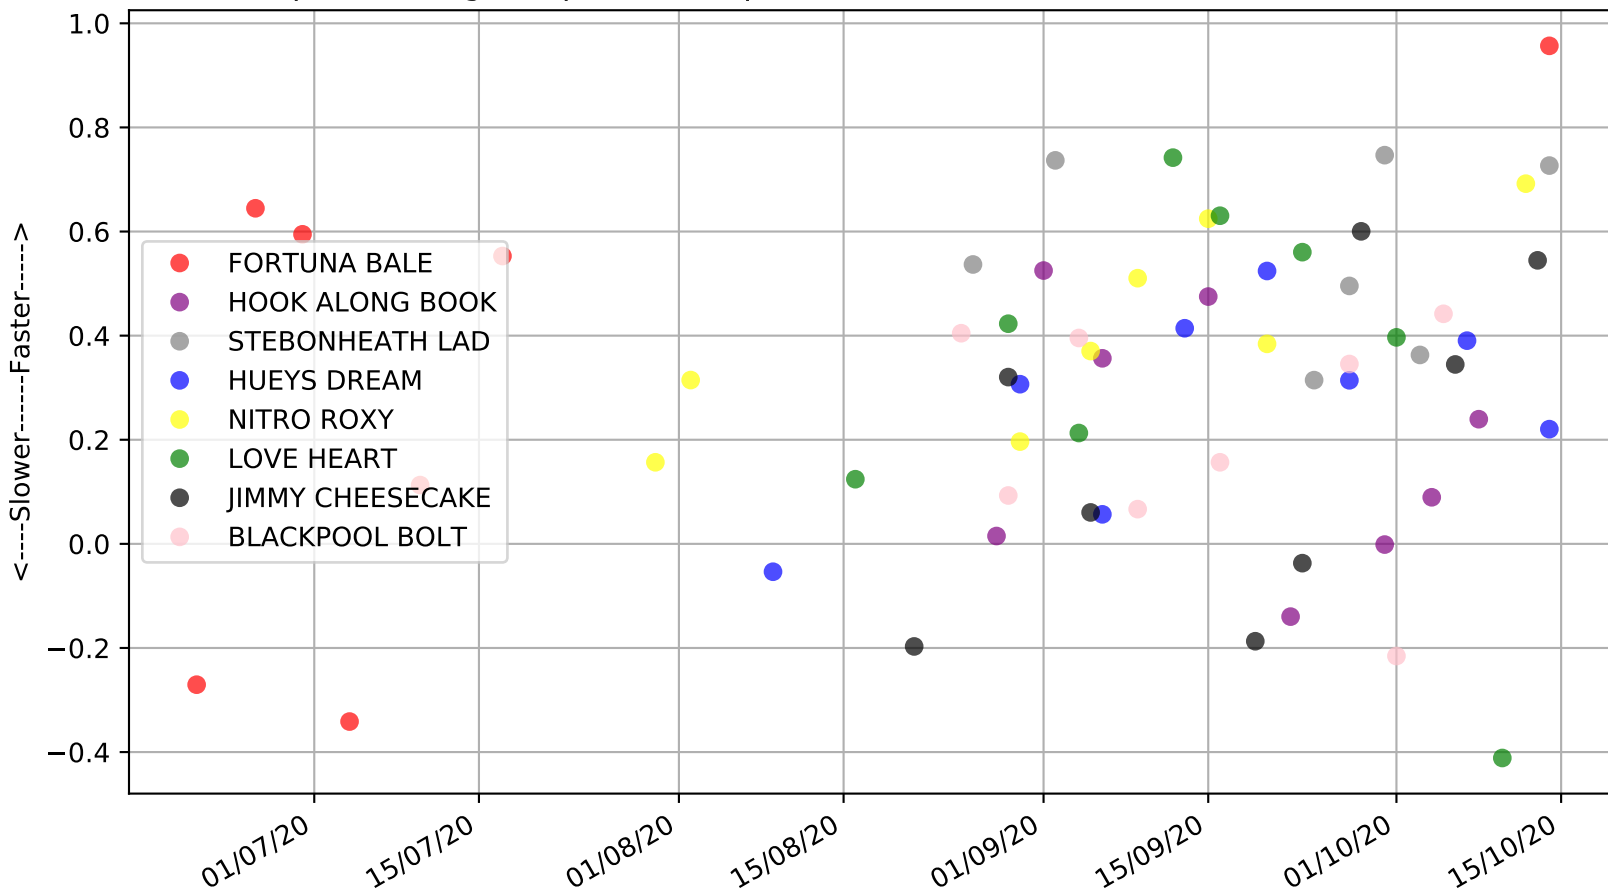

Ballarat - 17th Oct  
Race 9, SIREs ON ICE DAMSELS DASH, 450m, 5  
Early Speed compared with par early speed

Ballarat - 17th Oct  
Race 10, REVOLUTION PRINT, 390m, X45  
Previous race distances in meters

Ballarat - 17th Oct  
 Race 10, REVOLUTION PRINT, 390m, X45  
 Speed of dog compared with par win times of the track & distance it ran at

Ballarat - 17th Oct  
Race 10, REVOLUTION PRINT, 390m, X45  
Speed of dog +50m or -50m of current race distance

Ballarat - 17th Oct  
 Race 10, REVOLUTION PRINT, 390m, X45  
 Previous race weights in kilograms

Ballarat - 17th Oct  
Race 10, REVOLUTION PRINT, 390m, X45  
Early Speed compared with par early speed

Ballarat - 17th Oct  
Race 11, TAB - LIVE SKY RACING VISION, 390m, 5  
Previous race distances in meters

Ballarat - 17th Oct  
Race 11, TAB - LIVE SKY RACING VISION, 390m, 5  
Speed of dog compared with par win times of the track & distance it ran at

Ballarat - 17th Oct  
Race 11, TAB - LIVE SKY RACING VISION, 390m, 5  
Speed of dog +50m or -50m of current race distance