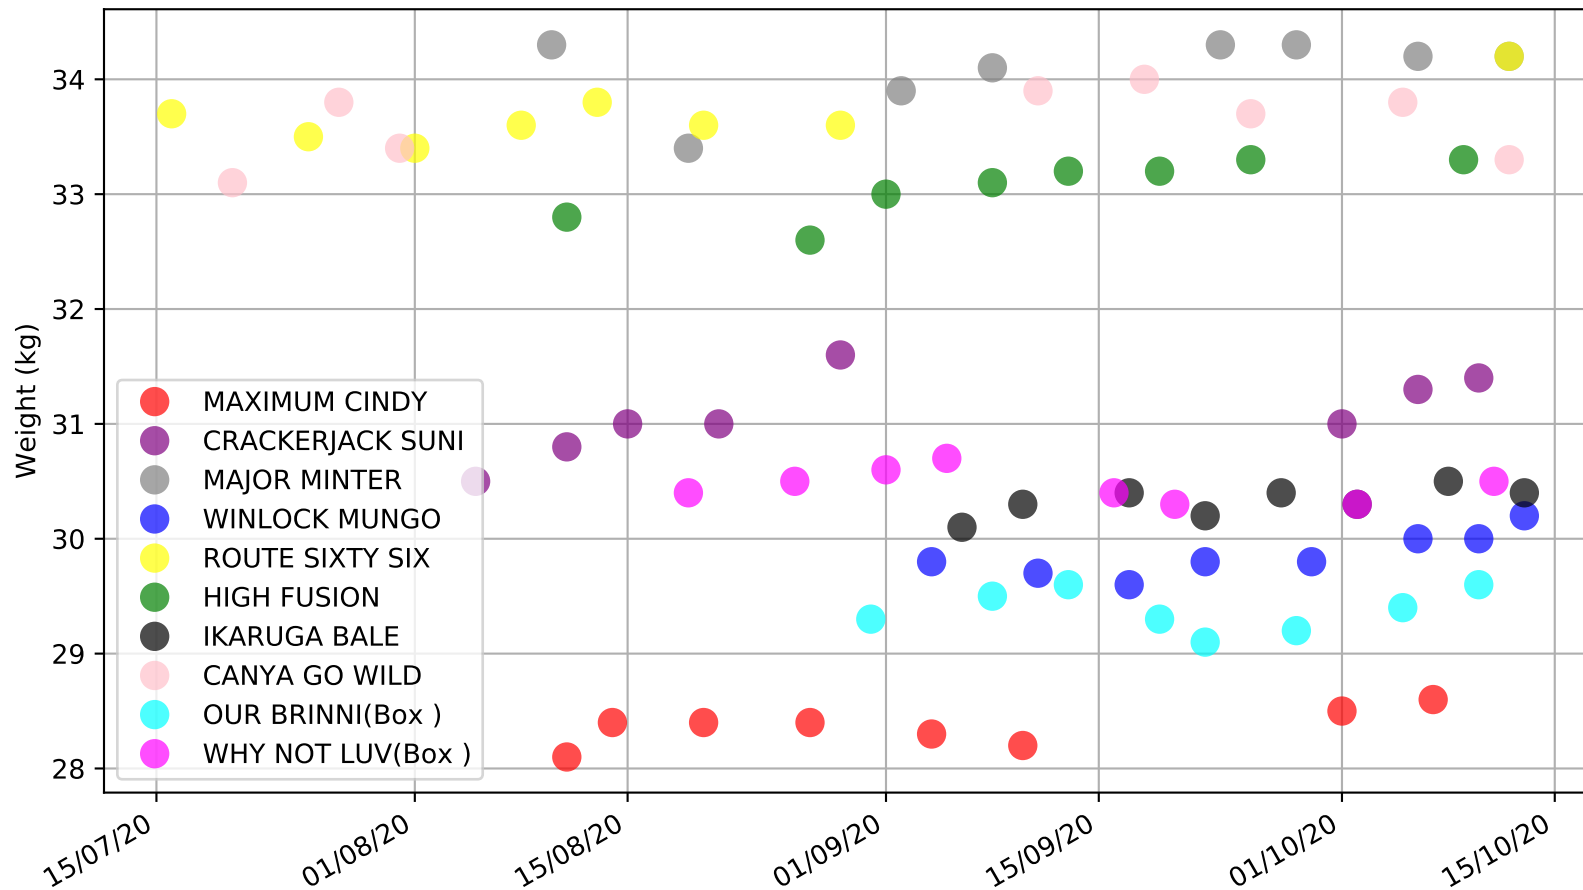

Ballarat - 17th Oct
Race 8, 3BA/POWER FM, 450m, X45
Previous race weights in kilograms