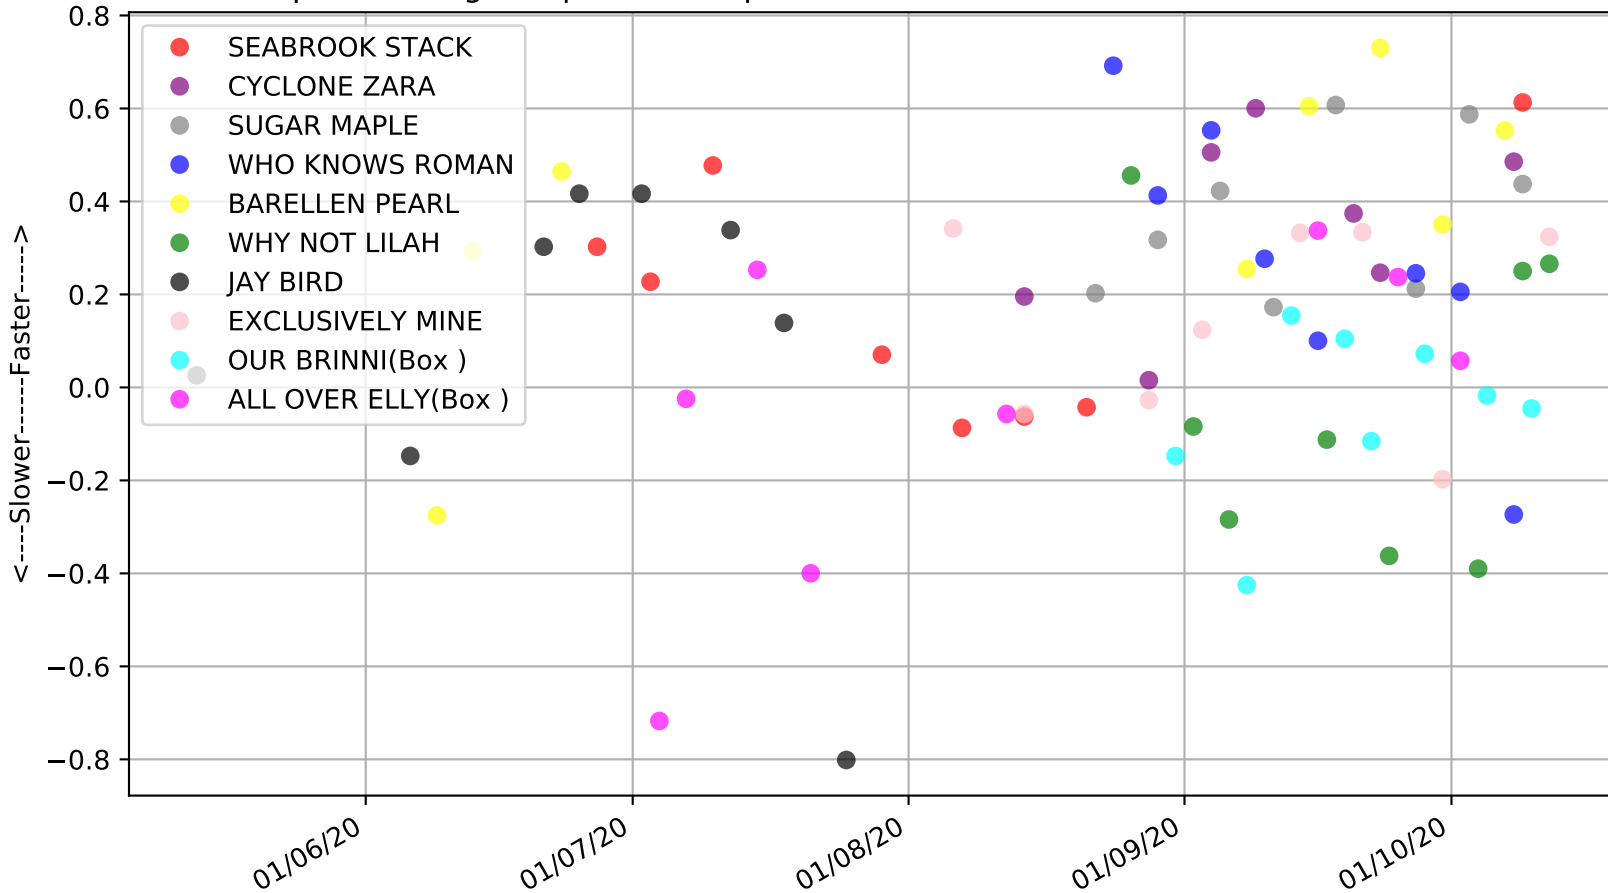

Ballarat - 17th Oct
Race 9, SIREs ON ICE DAMSELS DASH, 450m, 5
Speed of dog compared with par win times of the track & distance it ran at