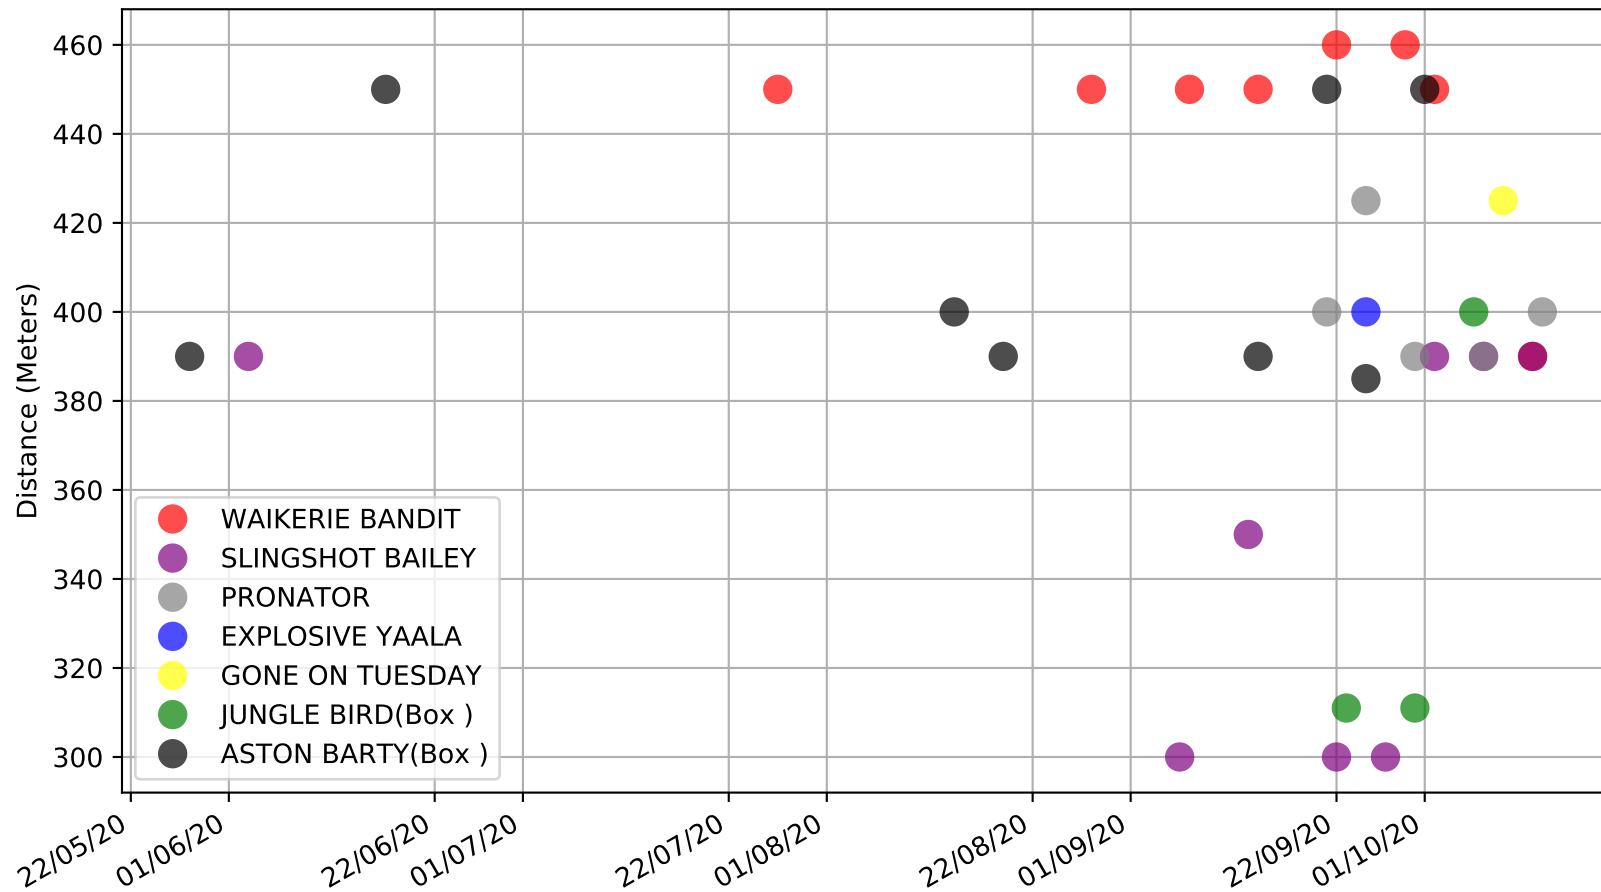

Ballarat - 17th Oct  
Race 1, BOTTLE-O, 390m, M  
Previous race distances in meters

Ballarat - 17th Oct  
Race 1, BOTTLE-O, 390m, M

Speed of dog compared with par win times of the track & distance it ran at

Ballarat - 17th Oct  
Race 1, BOTTLE-O, 390m, M  
Speed of dog +50m or -50m of current race distance

Ballarat - 17th Oct  
Race 1, BOTTLE-O, 390m, M  
Previous race weights in kilograms

Ballarat - 17th Oct  
Race 1, BOTTLE-O, 390m, M  
Early Speed compared with par early speed

Ballarat - 17th Oct  
Race 2, EUREKA CONCRETE, 390m, M  
Previous race distances in meters

Ballarat - 17th Oct  
Race 2, EUREKA CONCRETE, 390m, M  
Speed of dog compared with par win times of the track & distance it ran at

Ballarat - 17th Oct  
Race 2, EUREKA CONCRETE, 390m, M  
Speed of dog +50m or -50m of current race distance

Ballarat - 17th Oct  
Race 2, EUREKA CONCRETE, 390m, M  
Previous race weights in kilograms

Ballarat - 17th Oct  
Race 2, EUREKA CONCRETE, 390m, M  
Early Speed compared with par early speed