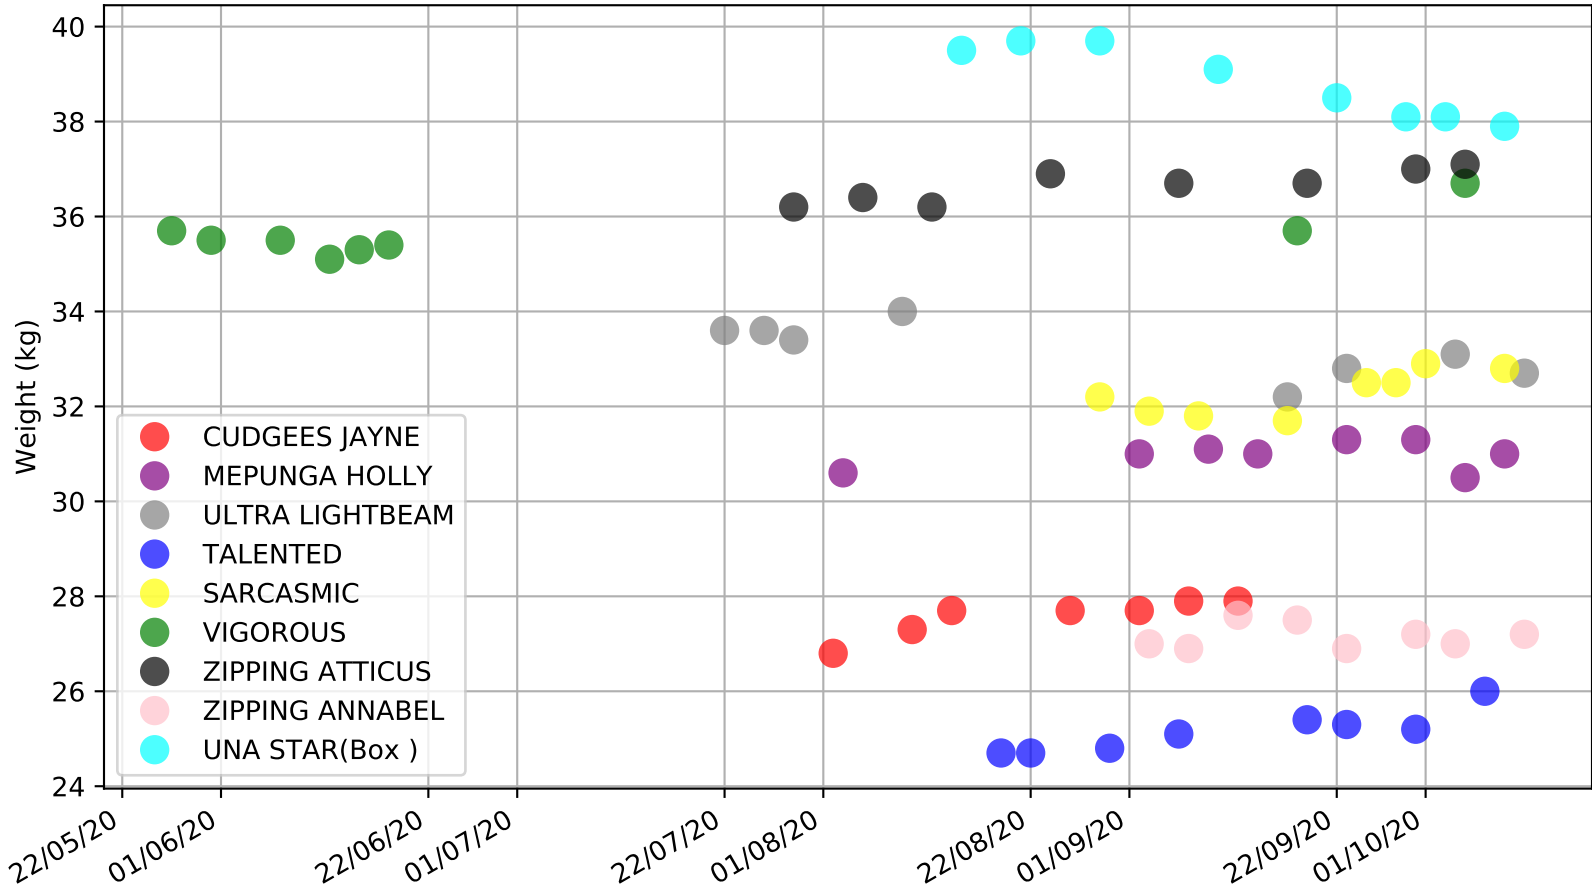

Ballarat - 17th Oct
Race 6, A1 SIGNAGE (225+ Rank), 545m, 5NP
Previous race weights in kilograms