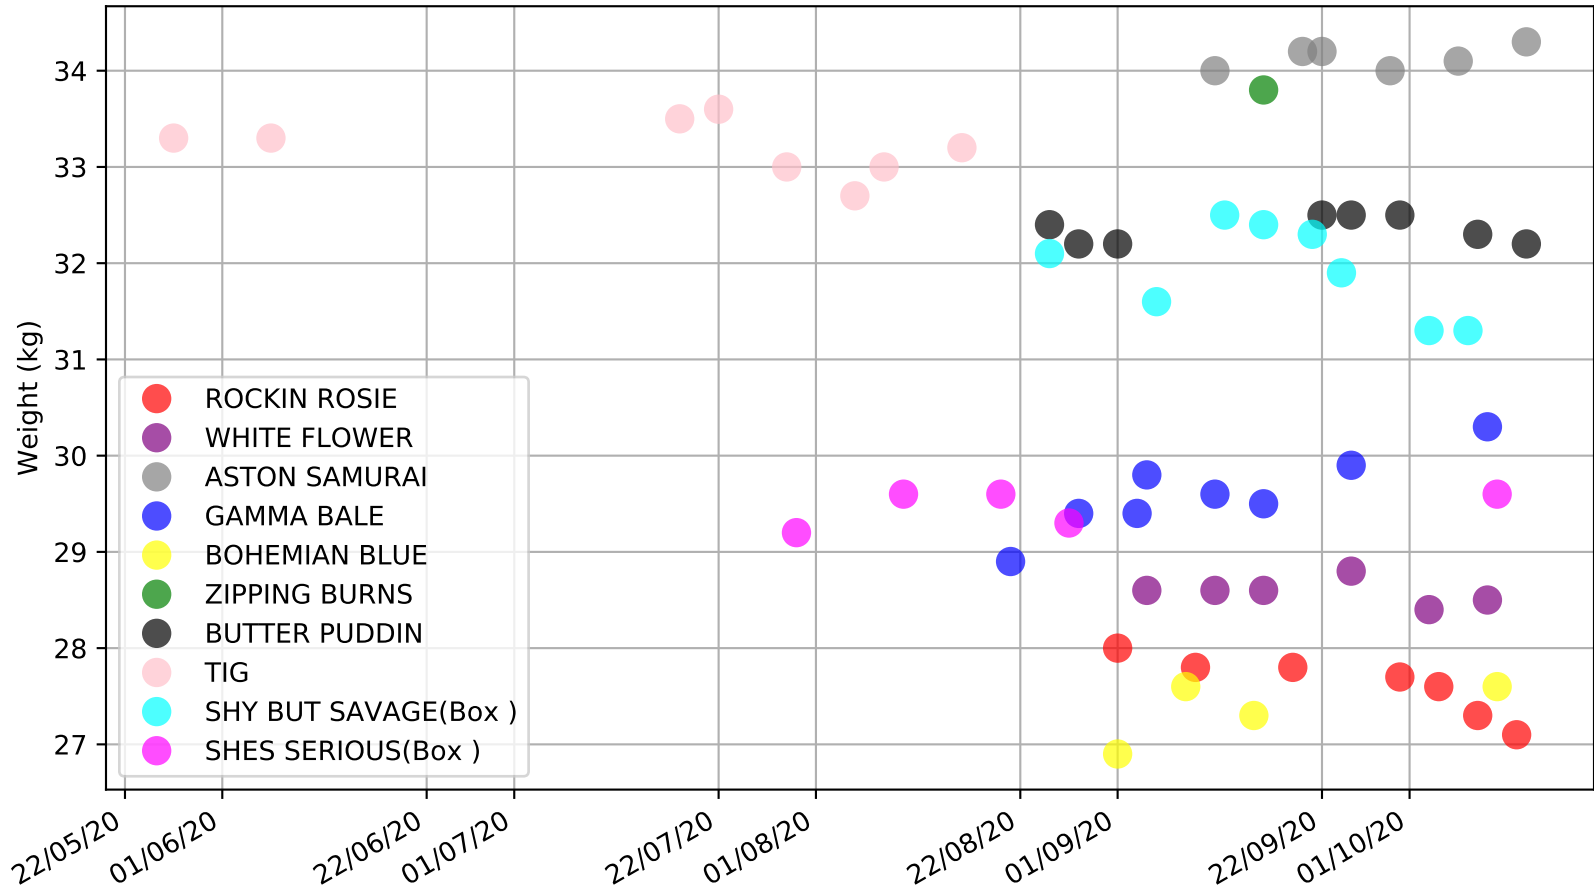

Ballarat - 17th Oct
Race 5, GREYHOUND CLUBS VICTORIA, 450m, X67
Previous race weights in kilograms