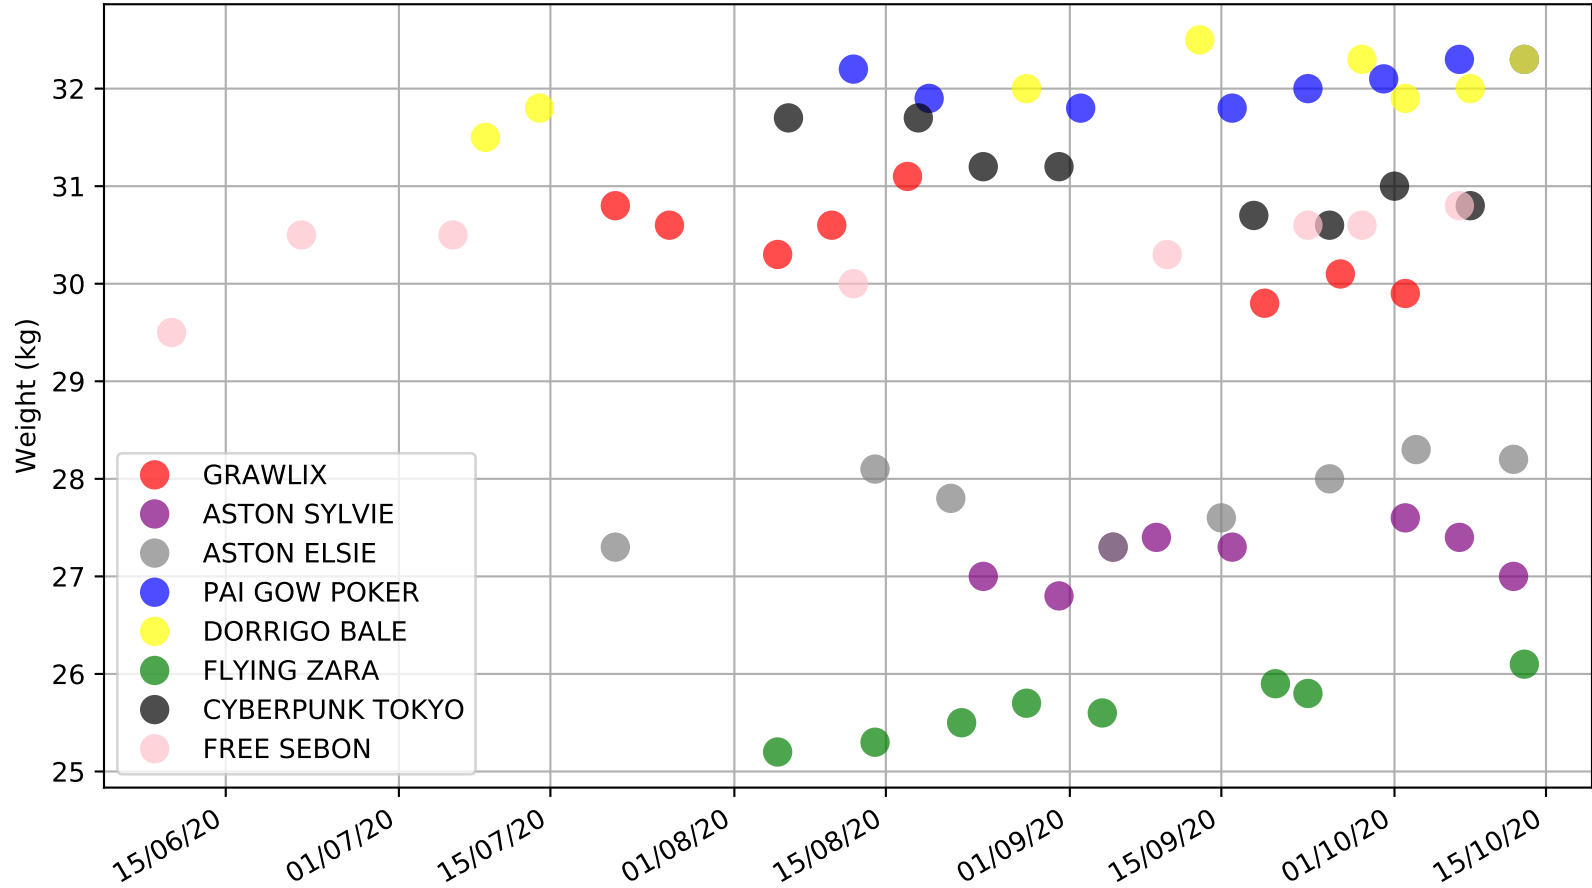

Ballarat - 17th Oct  
 Race 10, REVOLUTION PRINT, 390m, X45  
 Speed of dog compared with par win times of the track & distance it ran at

Ballarat - 17th Oct  
Race 10, REVOLUTION PRINT, 390m, X45  
Speed of dog +50m or -50m of current race distance

Ballarat - 17th Oct  
 Race 10, REVOLUTION PRINT, 390m, X45  
 Previous race weights in kilograms

Ballarat - 17th Oct  
Race 10, REVOLUTION PRINT, 390m, X45  
Early Speed compared with par early speed

Ballarat - 17th Oct  
Race 11, TAB - LIVE SKY RACING VISION, 390m, 5  
Previous race distances in meters

Ballarat - 17th Oct  
Race 12, DOWNLOAD THE NEW WATCHDOG APP, 390m, 5  
Previous race distances in meters

Ballarat - 17th Oct  
Race 12, DOWNLOAD THE NEW WATCHDOG APP, 390m, 5  
Speed of dog compared with par win times of the track & distance it ran at

Ballarat - 17th Oct  
Race 12, DOWNLOAD THE NEW WATCHDOG APP, 390m, 5  
Speed of dog +50m or -50m of current race distance

Ballarat - 17th Oct  
Race 12, DOWNLOAD THE NEW WATCHDOG APP, 390m, 5  
Previous race weights in kilograms