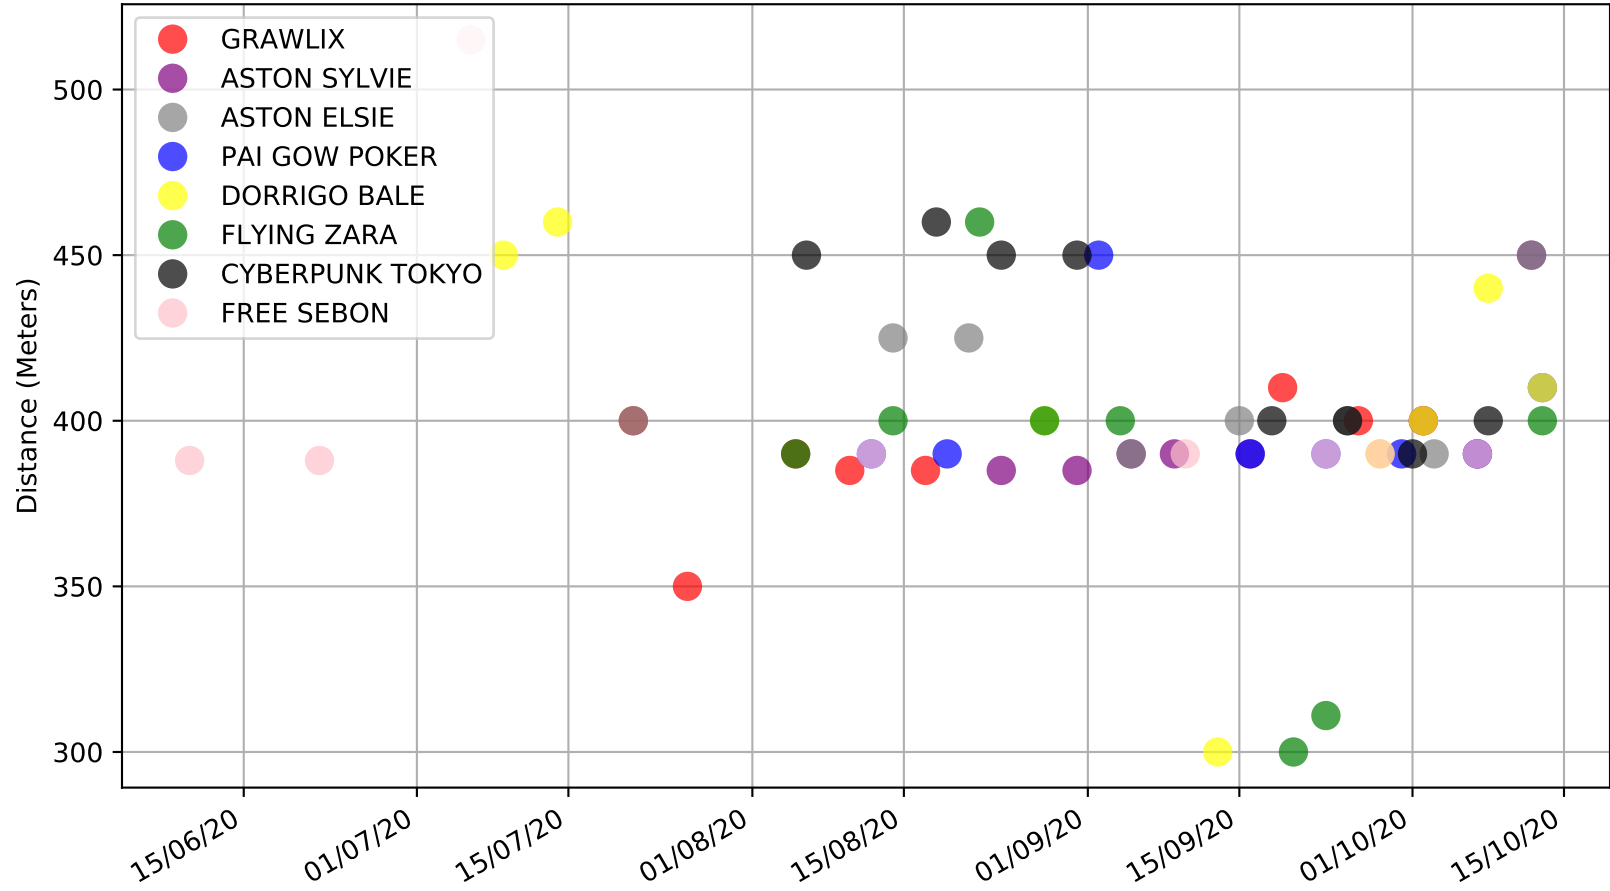

Ballarat - 17th Oct
Race 12, DOWNLOAD THE NEW WATCHDOG APP, 390m, 5
Previous race distances in meters