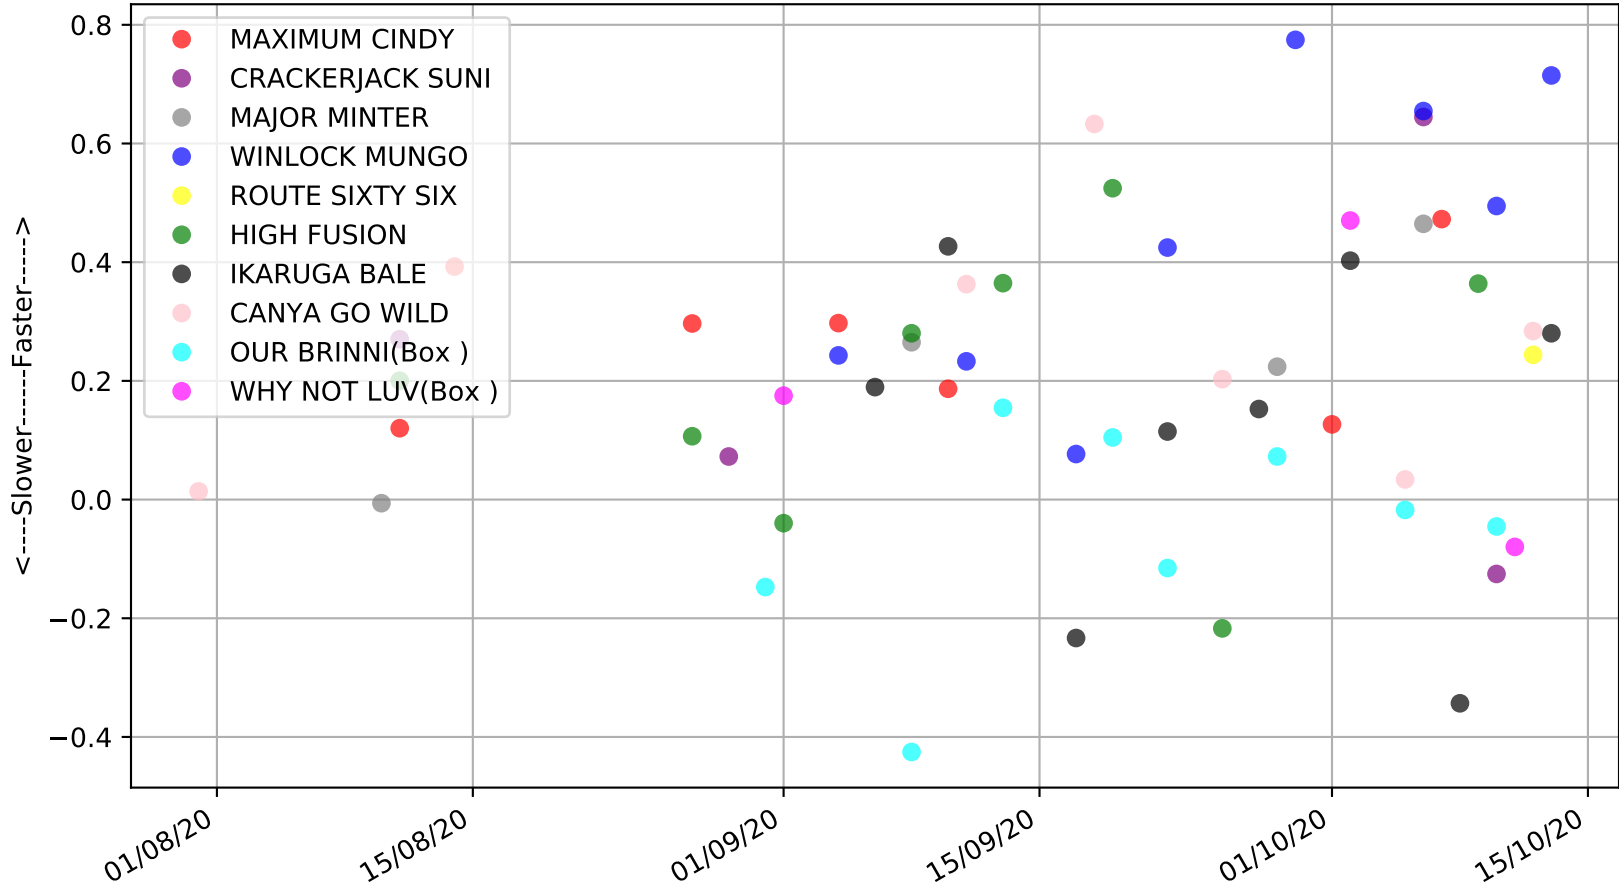

Ballarat - 17th Oct
Race 8, 3BA/POWER FM, 450m, X45
Speed of dog +50m or -50m of current race distance