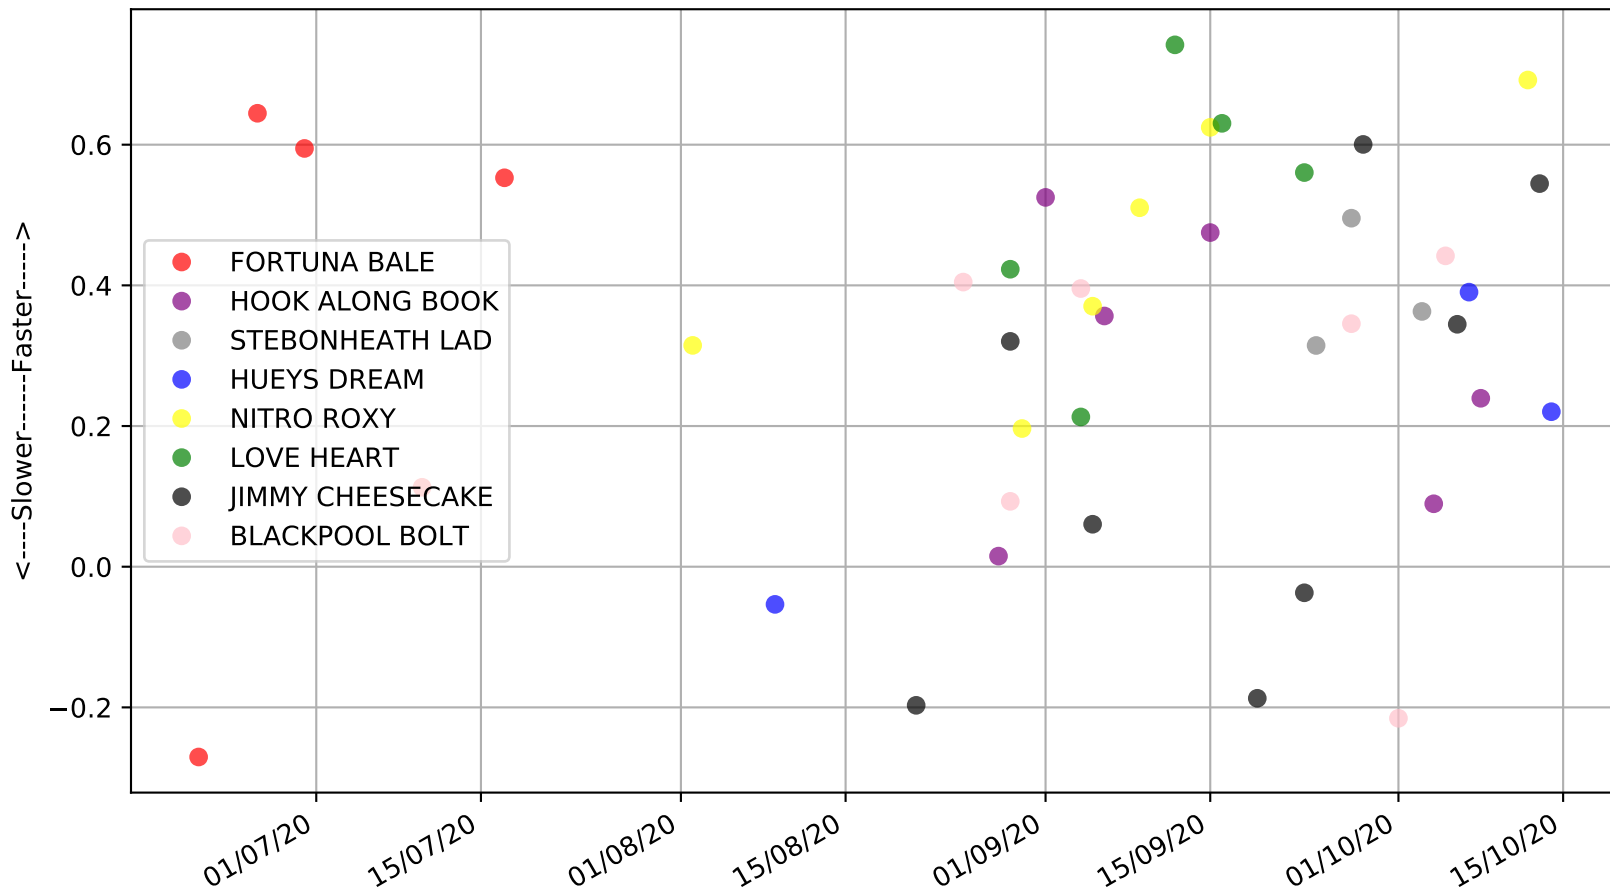

Ballarat - 17th Oct  
Race 9, SIREs ON ICE DAMSELS DASH, 450m, 5  
Early Speed compared with par early speed

Ballarat - 17th Oct  
Race 10, REVOLUTION PRINT, 390m, X45  
Previous race distances in meters

Ballarat - 17th Oct  
 Race 10, REVOLUTION PRINT, 390m, X45  
 Speed of dog compared with par win times of the track & distance it ran at

Ballarat - 17th Oct  
Race 10, REVOLUTION PRINT, 390m, X45  
Speed of dog +50m or -50m of current race distance

Ballarat - 17th Oct  
 Race 10, REVOLUTION PRINT, 390m, X45  
 Previous race weights in kilograms

Ballarat - 17th Oct  
Race 10, REVOLUTION PRINT, 390m, X45  
Early Speed compared with par early speed

Ballarat - 17th Oct  
Race 11, TAB - LIVE SKY RACING VISION, 390m, 5  
Previous race distances in meters

Ballarat - 17th Oct  
Race 11, TAB - LIVE SKY RACING VISION, 390m, 5  
Speed of dog compared with par win times of the track & distance it ran at

Ballarat - 17th Oct  
Race 11, TAB - LIVE SKY RACING VISION, 390m, 5  
Speed of dog +50m or -50m of current race distance