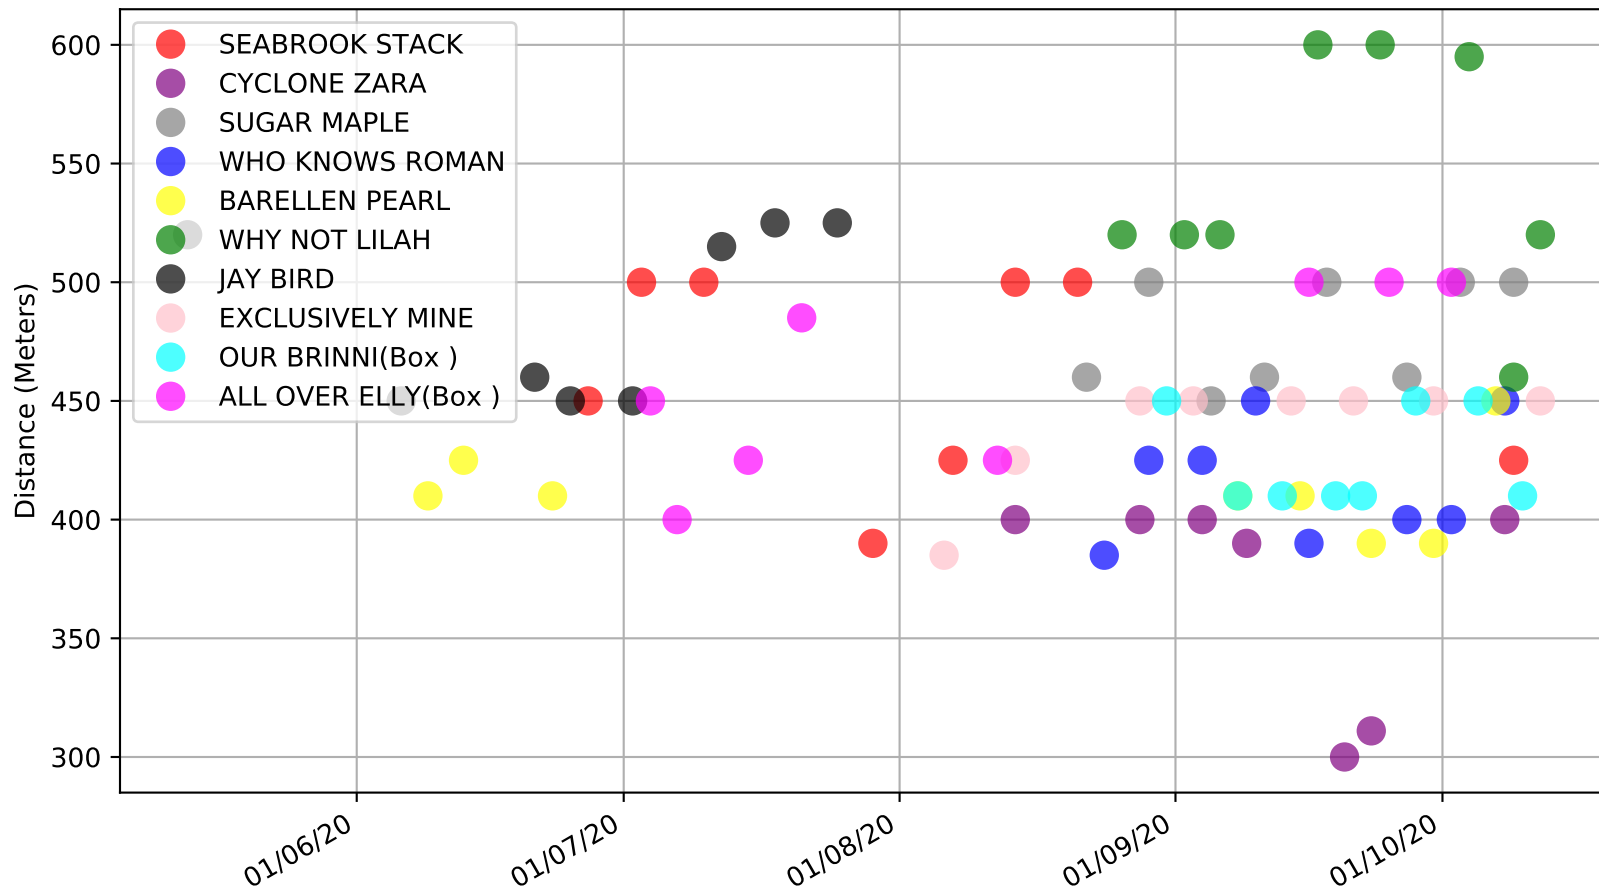

Ballarat - 17th Oct
Race 9, SIREN ON ICE DAMSELS DASH, 450m, 5
Previous race distances in meters