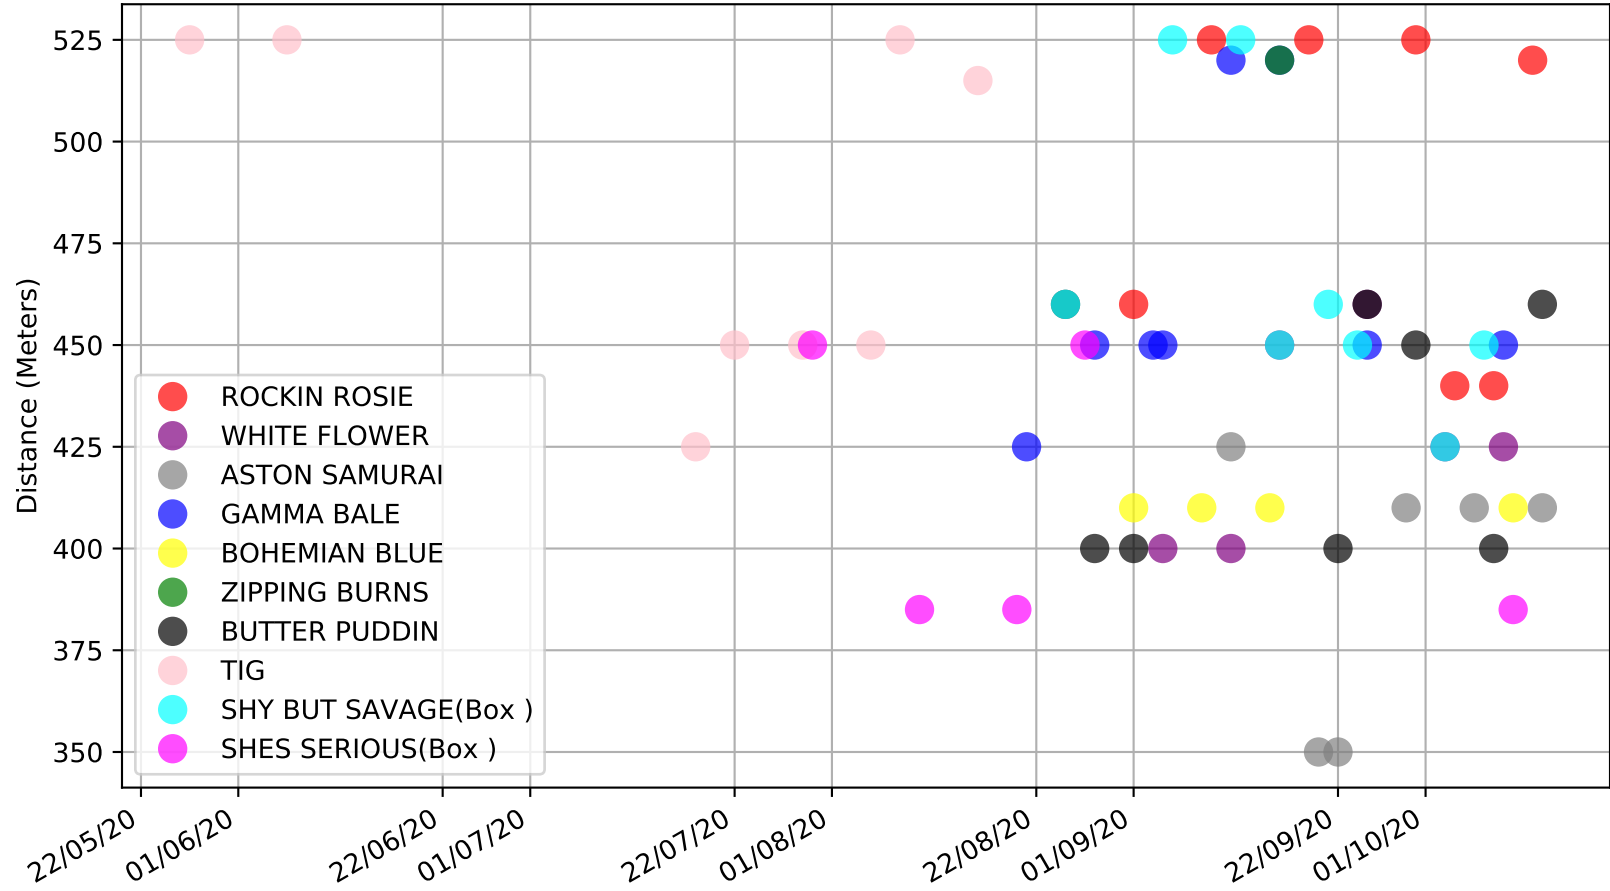

Ballarat - 17th Oct  
 Race 4, JA CATERING & FUNCTIONS, 390m, 5  
 Early Speed compared with par early speed

Ballarat - 17th Oct  
 Race 5, GREYHOUND CLUBS VICTORIA, 450m, X67  
 Previous race distances in meters

Ballarat - 17th Oct  
 Race 5, GREYHOUND CLUBS VICTORIA, 450m, X67  
 Speed of dog compared with par win times of the track & distance it ran at

Ballarat - 17th Oct  
Race 5, GREYHOUND CLUBS VICTORIA, 450m, X67  
Speed of dog +50m or -50m of current race distance