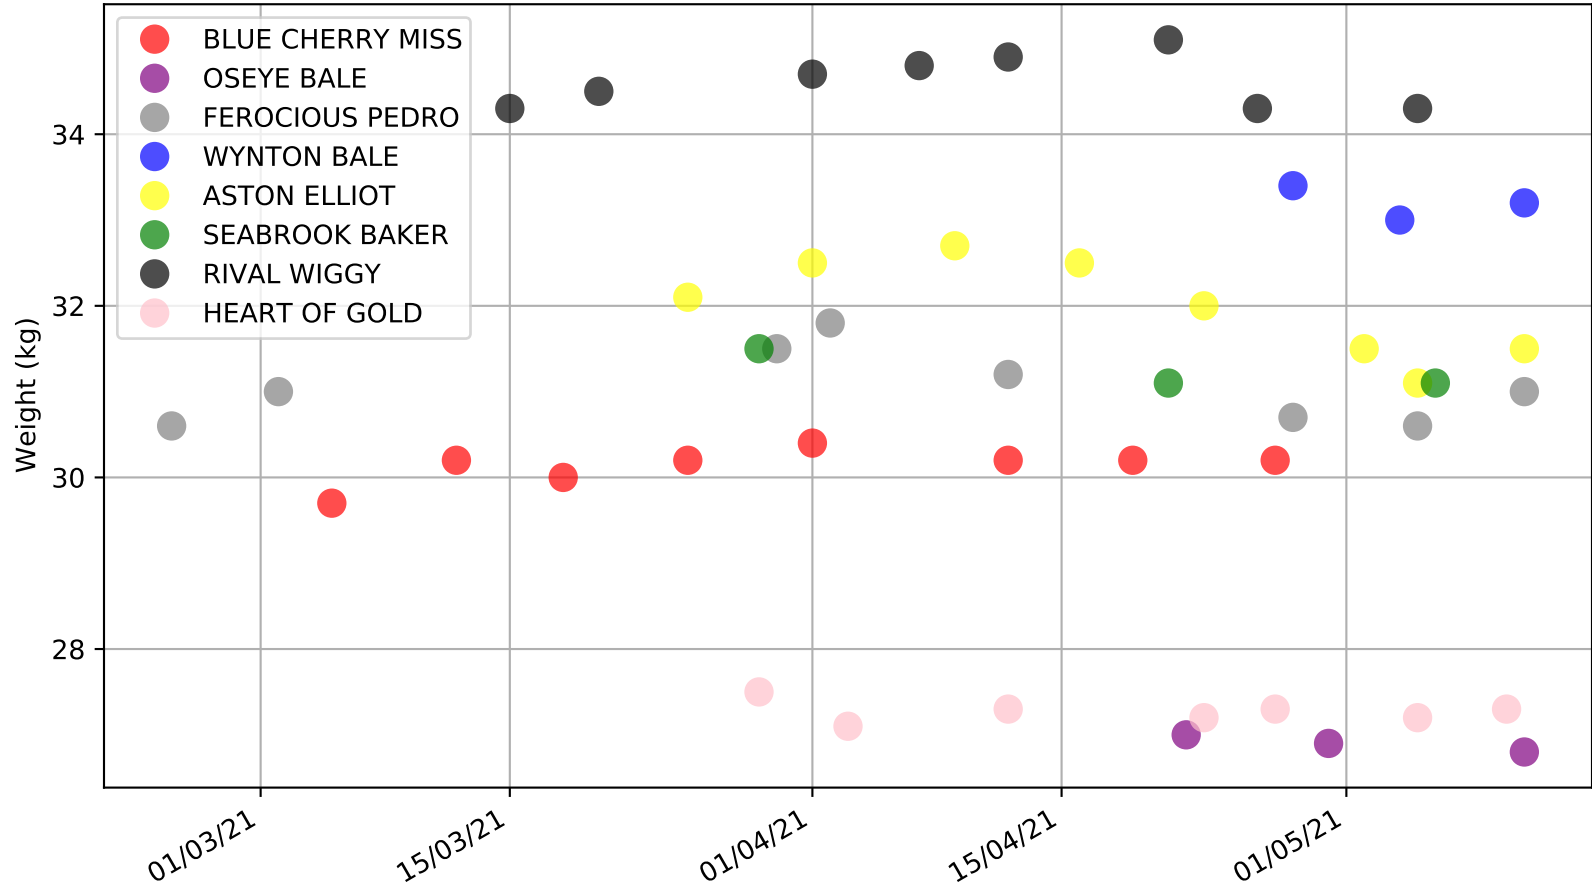

Ballarat -17th May
 Race 1, BACKMANS PET FOODS, 450m, T3-M
 Speed of dog compared with par win times of the track & distance it ran at

Ballarat -17th May
Race 1, BACKMANS PET FOODS, 450m, T3-M
Speed of dog +50m or -50m of current race distance

Ballarat -17th May
Race 1, BACKMANS PET FOODS, 450m, T3-M
Previous race weights in kilograms

Ballarat -17th May
 Race 1, BACKMANS PET FOODS, 450m, T3-M
 Early Speed compared with par early speed

Ballarat -17th May
Race 2, STEVE TUDOR ELECTRICAL, 390m, T3-M
Previous race distances in meters

Ballarat -17th May
Race 2, STEVE TUDOR ELECTRICAL, 390m, T3-M
Speed of dog compared with par win times of the track & distance it ran at

Ballarat -17th May
Race 2, STEVE TUDOR ELECTRICAL, 390m, T3-M
Speed of dog +50m or -50m of current race distance

Ballarat -17th May
Race 11, GAP (2-3 WINS), 390m, T3-RW
Previous race weights in kilograms

Ballarat -17th May
Race 11, GAP (2-3 WINS), 390m, T3-RW
Early Speed compared with par early speed

Ballarat - 17th May
Race 12, TAB VENUE MODE, 390m, T3-5
Previous race distances in meters