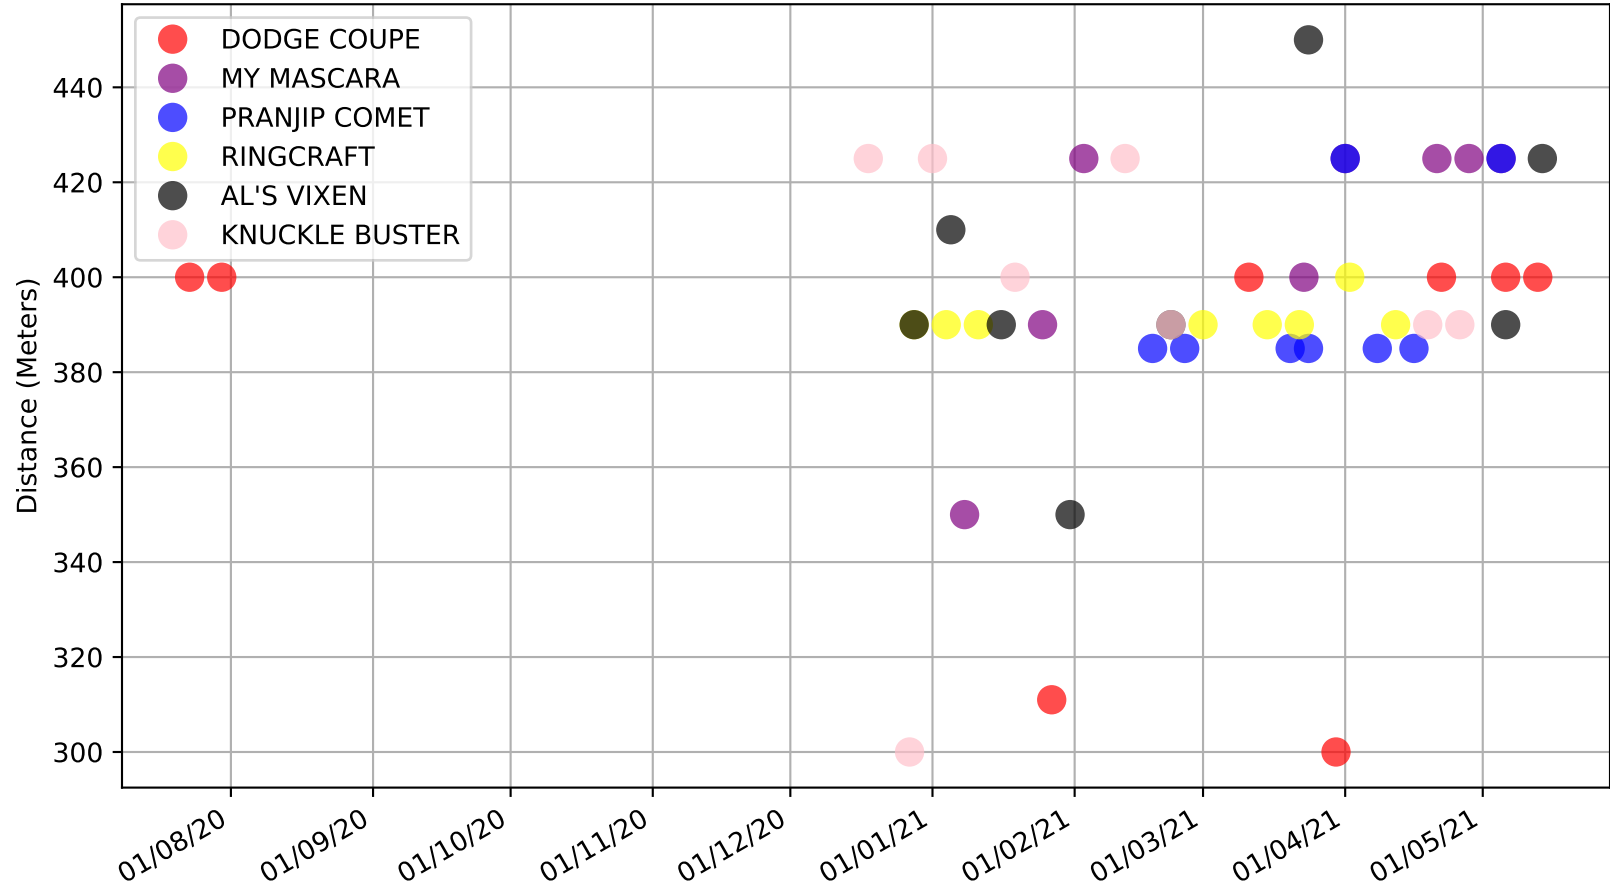

Ballarat -17th May
Race 4, 3BA/POWER FM, 390m, T3-5
Previous race distances in meters