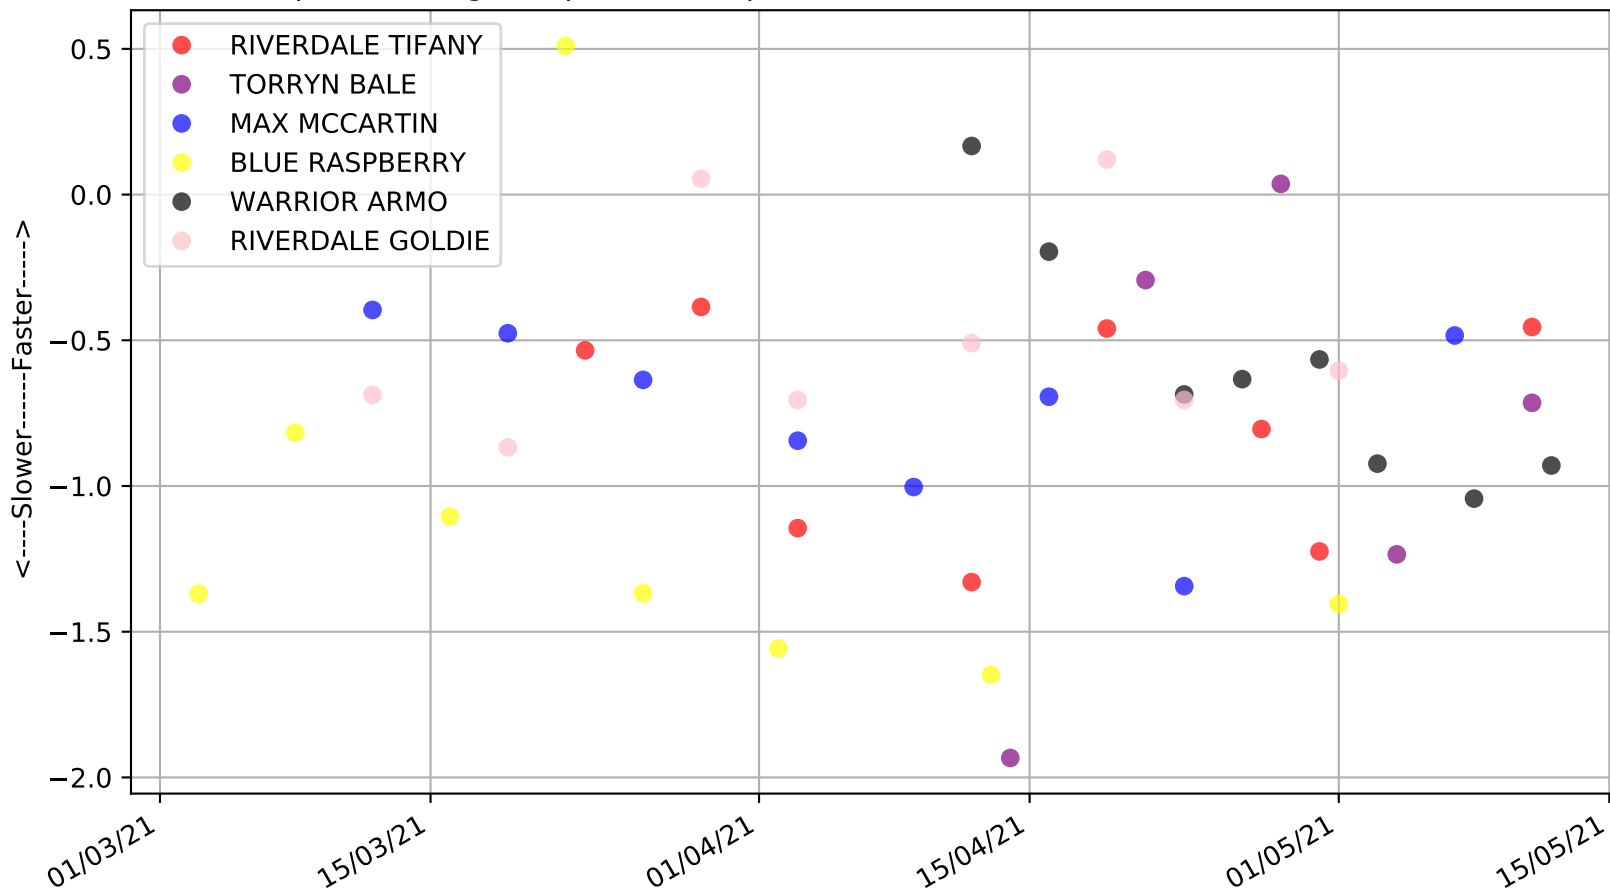

Ballarat - 17th May
Race 10, BOTTLE-O (1-2 WINS), 390m, T3-RW
Speed of dog compared with par win times of the track & distance it ran at