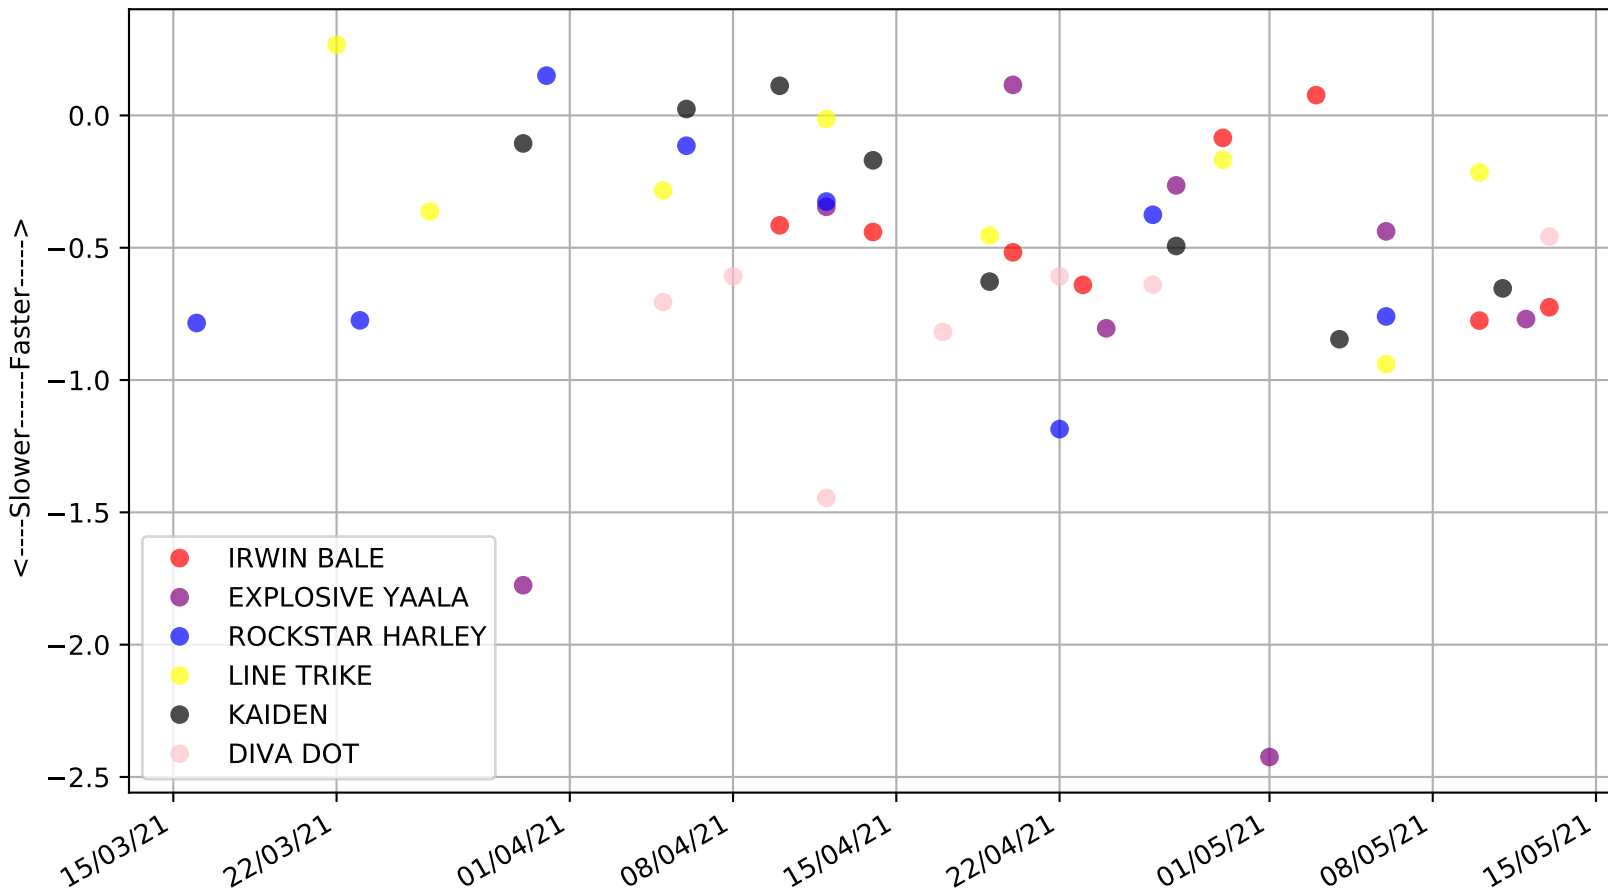

Ballarat - 17th May
Race 5, GPP 3300 LASER, 450m, T3-5
Early Speed compared with par early speed

Ballarat -17th May
Race 6, EUREKA CONCRETE (1-2 WINS), 450m, T3-RW
Previous race distances in meters

Ballarat -17th May
Race 6, EUREKA CONCRETE (1-2 WINS), 450m, T3-RW
Early Speed compared with par early speed

Ballarat - 17th May
Race 7, GREYHOUND CLUBS VICTORIA, 390m, T3-5
Previous race distances in meters

Ballarat -17th May
Race 7, GREYHOUND CLUBS VICTORIA, 390m, T3-5
Speed of dog compared with par win times of the track & distance it ran at