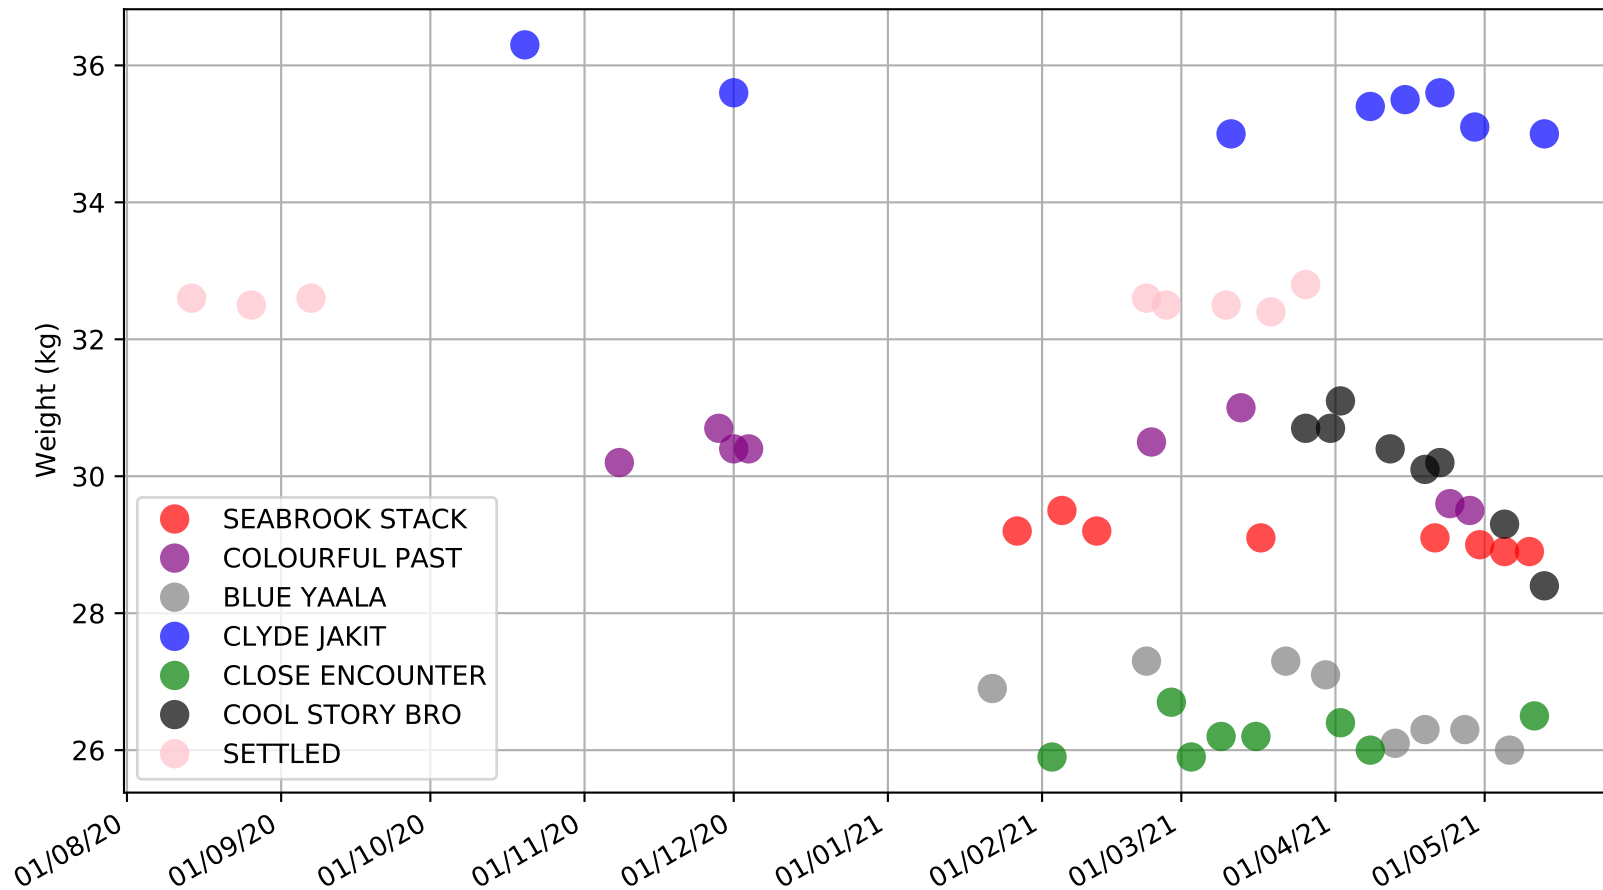

Ballarat - 17th May
Race 8, A1 SIGNAGE, 450m, T3-5
Previous race weights in kilograms