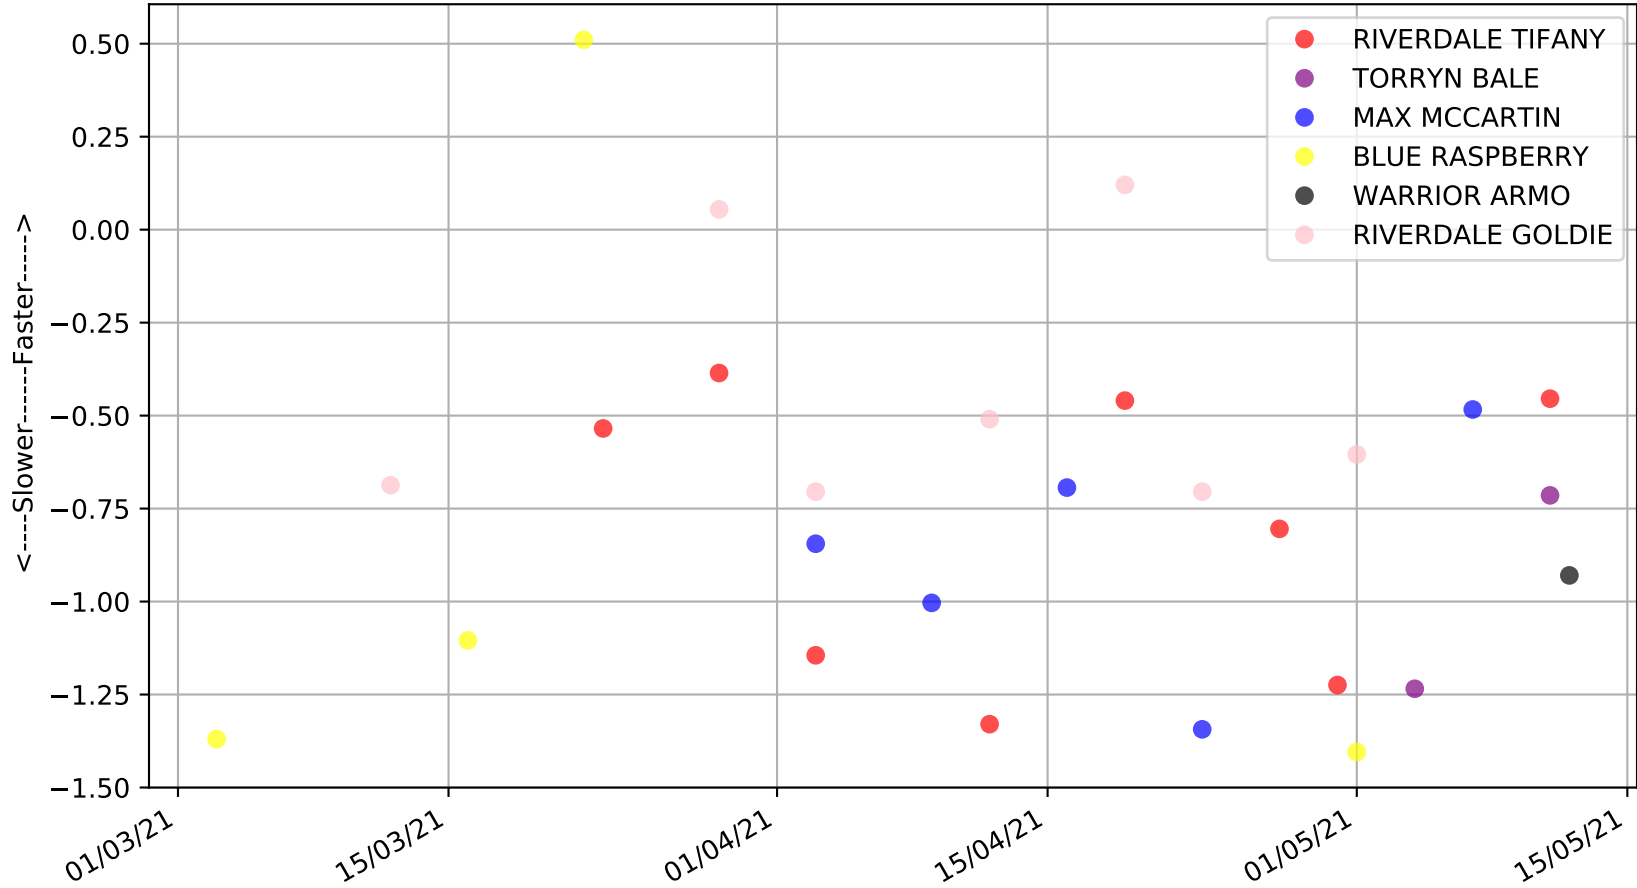

Ballarat -17th May
Race 10, BOTTLE-O (1-2 WINS), 390m, T3-RW
Speed of dog +50m or -50m of current race distance