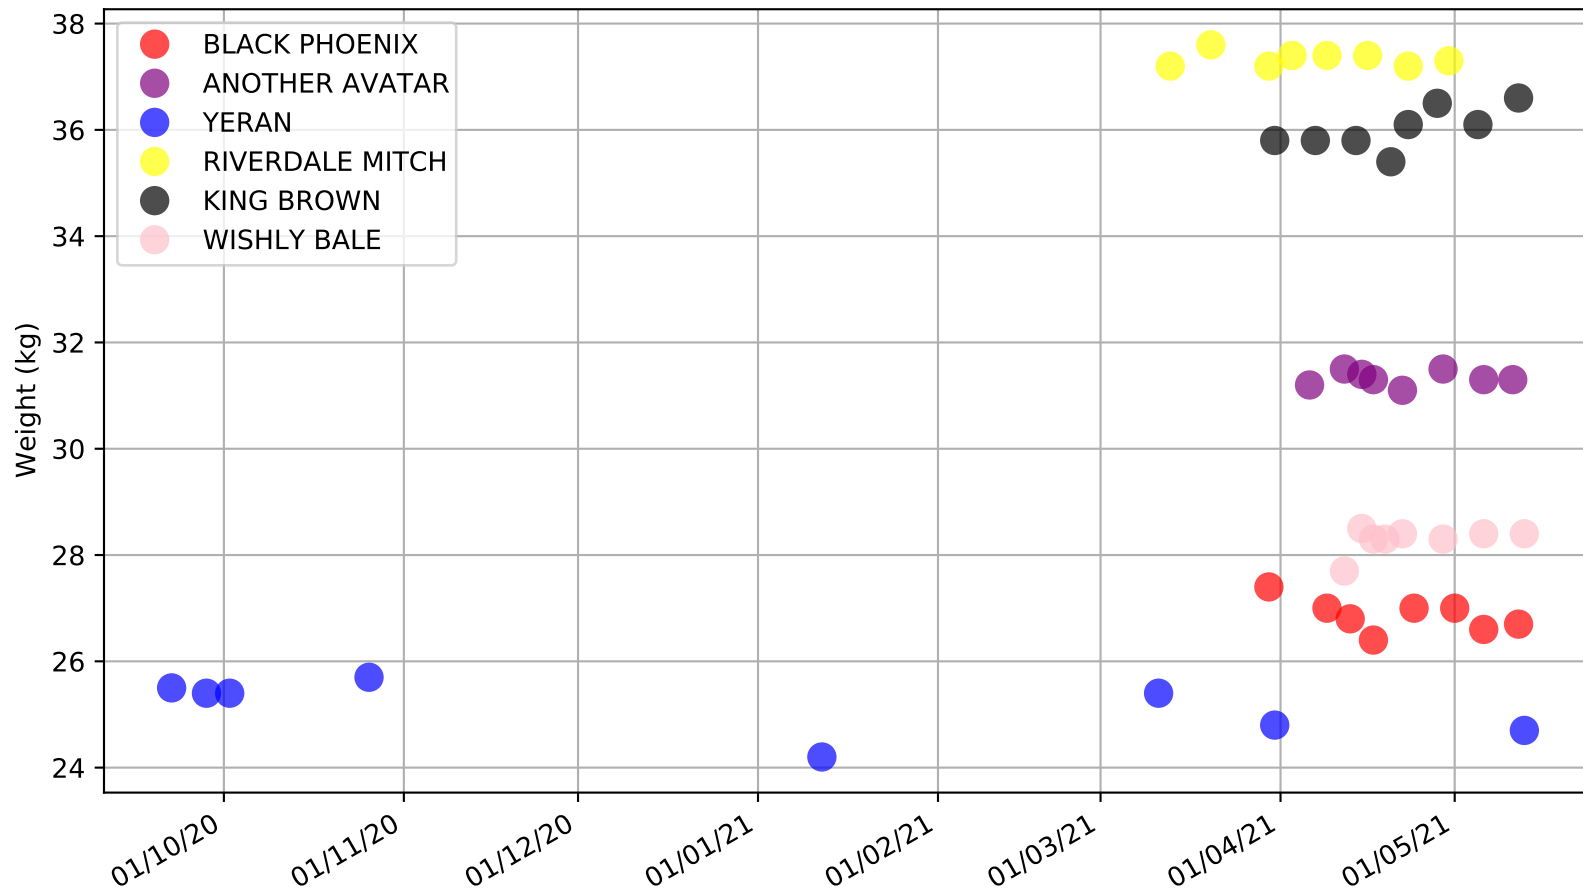

Ballarat - 17th May
Race 7, GREYHOUND CLUBS VICTORIA, 390m, T3-5
Previous race distances in meters

Ballarat -17th May
Race 7, GREYHOUND CLUBS VICTORIA, 390m, T3-5
Speed of dog compared with par win times of the track & distance it ran at

Ballarat -17th May
Race 7, GREYHOUND CLUBS VICTORIA, 390m, T3-5
Early Speed compared with par early speed

Ballarat - 17th May
Race 8, A1 SIGNAGE, 450m, T3-5
Previous race distances in meters

Ballarat - 17th May
 Race 8, A1 SIGNAGE, 450m, T3-5
 Speed of dog +50m or -50m of current race distance

Ballarat - 17th May
Race 10, BOTTLE-O (1-2 WINS), 390m, T3-RW
Previous race weights in kilograms

Ballarat - 17th May
Race 10, BOTTLE-O (1-2 WINS), 390m, T3-RW
Early Speed compared with par early speed

Ballarat -17th May
Race 11, GAP (2-3 WINS), 390m, T3-RW
Previous race distances in meters

Ballarat -17th May
Race 11, GAP (2-3 WINS), 390m, T3-RW
Previous race weights in kilograms

Ballarat -17th May
Race 11, GAP (2-3 WINS), 390m, T3-RW
Early Speed compared with par early speed

Ballarat - 17th May
Race 12, TAB VENUE MODE, 390m, T3-5
Previous race distances in meters