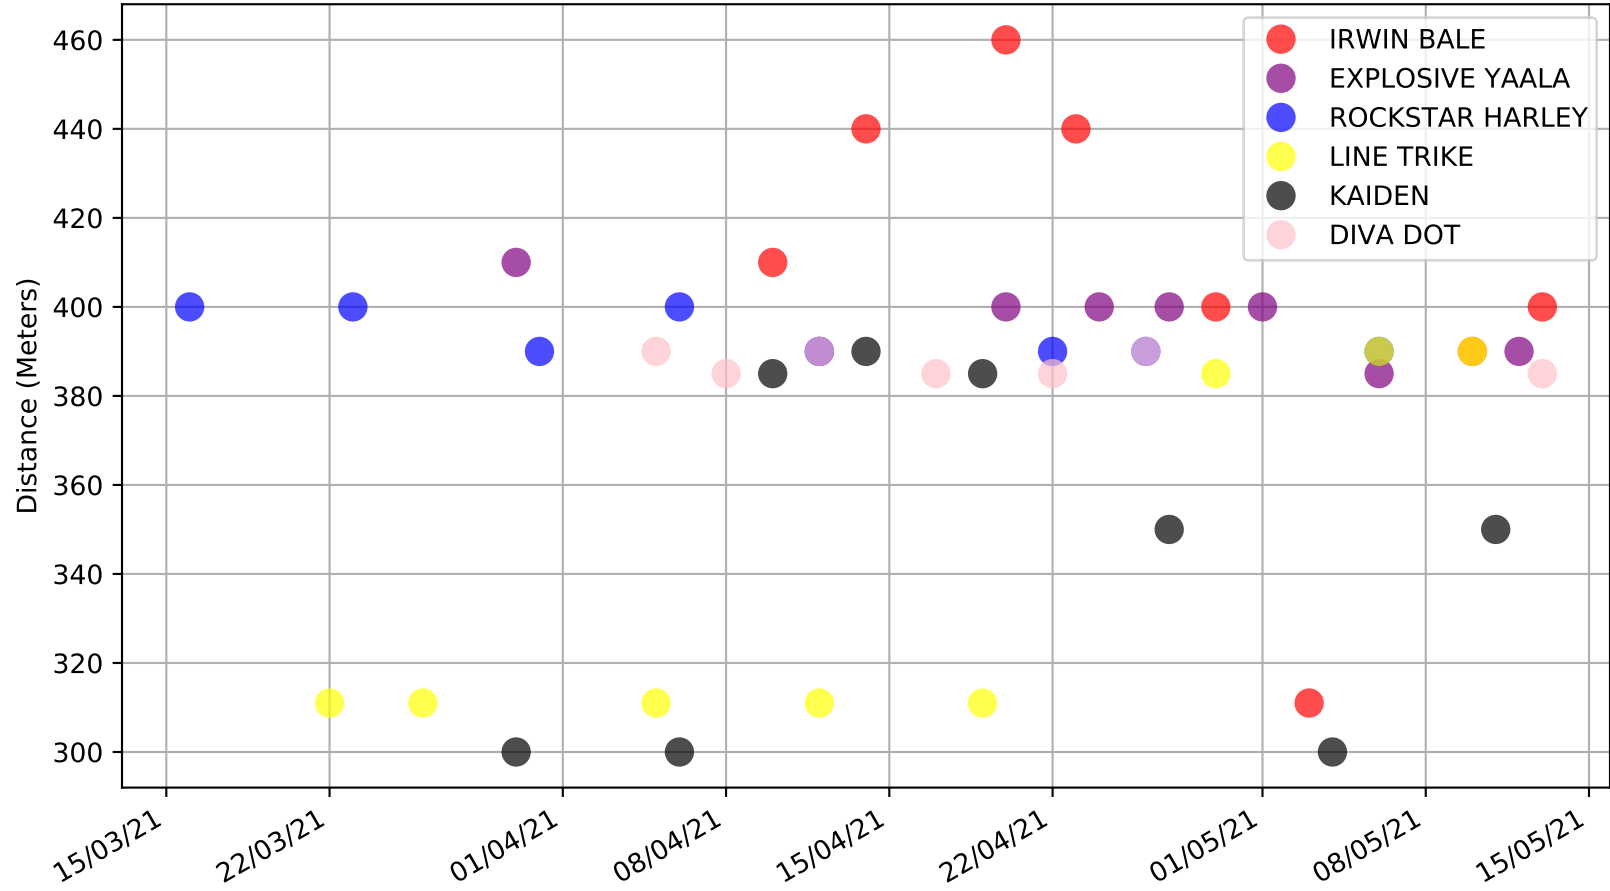

Ballarat - 17th May
Race 5, GPP 3300 LASER, 450m, T3-5
Previous race distances in meters

Ballarat - 17th May
Race 5, GPP 3300 LASER, 450m, T3-5
Speed of dog +50m or -50m of current race distance

Ballarat - 17th May
Race 5, GPP 3300 LASER, 450m, T3-5
Previous race weights in kilograms

Ballarat - 17th May
Race 5, GPP 3300 LASER, 450m, T3-5
Early Speed compared with par early speed

Ballarat -17th May
Race 6, EUREKA CONCRETE (1-2 WINS), 450m, T3-RW
Previous race distances in meters

Ballarat -17th May
Race 6, EUREKA CONCRETE (1-2 WINS), 450m, T3-RW
Early Speed compared with par early speed

Ballarat - 17th May
Race 7, GREYHOUND CLUBS VICTORIA, 390m, T3-5
Previous race distances in meters

Ballarat -17th May
Race 7, GREYHOUND CLUBS VICTORIA, 390m, T3-5
Speed of dog compared with par win times of the track & distance it ran at

Ballarat -17th May
Race 7, GREYHOUND CLUBS VICTORIA, 390m, T3-5
Speed of dog +50m or -50m of current race distance

Ballarat - 17th May
Race 7, GREYHOUND CLUBS VICTORIA, 390m, T3-5
Previous race weights in kilograms