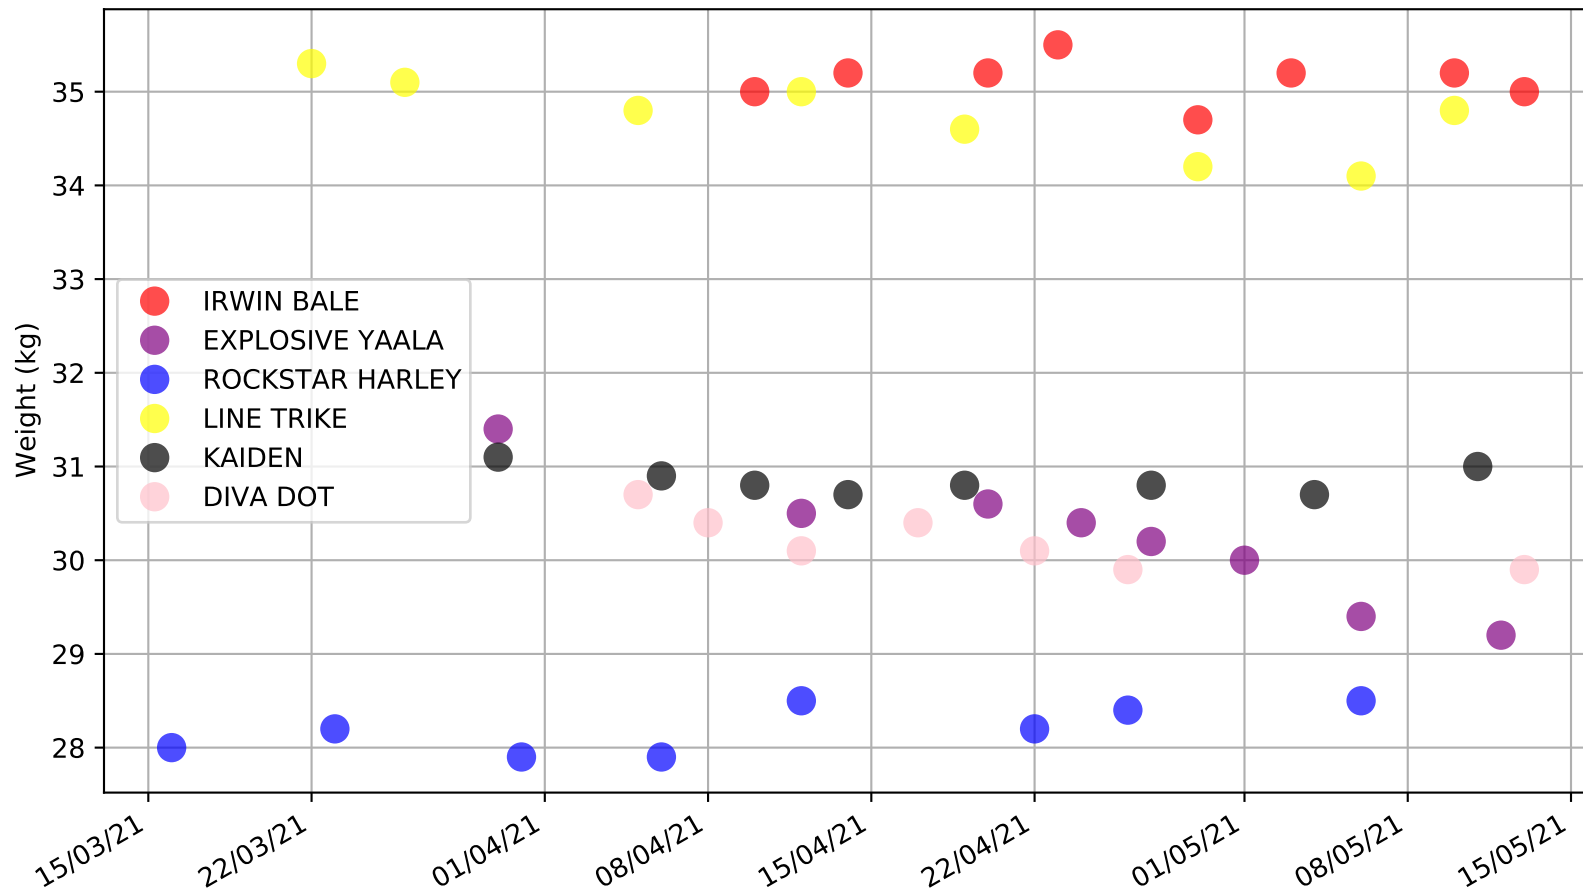

Ballarat - 17th May
Race 5, GPP 3300 LASER, 450m, T3-5
Early Speed compared with par early speed

Ballarat -17th May
Race 6, EUREKA CONCRETE (1-2 WINS), 450m, T3-RW
Previous race distances in meters

Ballarat -17th May
Race 6, EUREKA CONCRETE (1-2 WINS), 450m, T3-RW
Early Speed compared with par early speed

Ballarat - 17th May
Race 7, GREYHOUND CLUBS VICTORIA, 390m, T3-5
Previous race distances in meters

Ballarat -17th May
Race 7, GREYHOUND CLUBS VICTORIA, 390m, T3-5
Speed of dog compared with par win times of the track & distance it ran at

Ballarat -17th May
Race 7, GREYHOUND CLUBS VICTORIA, 390m, T3-5
Speed of dog +50m or -50m of current race distance

Ballarat - 17th May
Race 7, GREYHOUND CLUBS VICTORIA, 390m, T3-5
Previous race weights in kilograms

Ballarat -17th May
Race 7, GREYHOUND CLUBS VICTORIA, 390m, T3-5
Early Speed compared with par early speed

Ballarat - 17th May
Race 8, A1 SIGNAGE, 450m, T3-5
Previous race distances in meters

Ballarat - 17th May
 Race 8, A1 SIGNAGE, 450m, T3-5
 Speed of dog +50m or -50m of current race distance