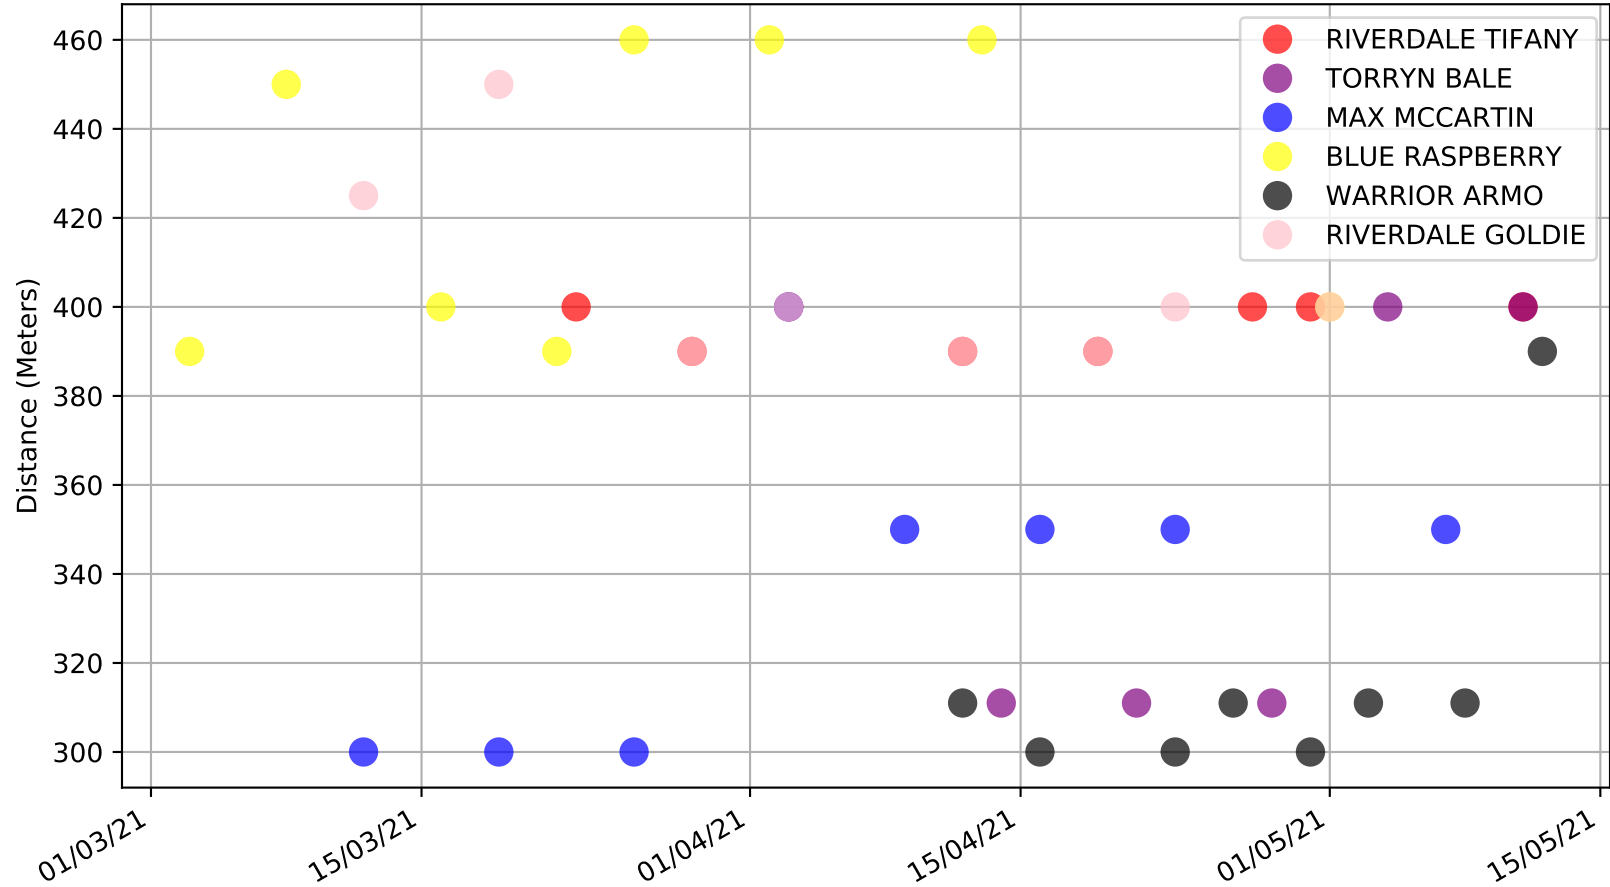

Ballarat - 17th May
Race 10, BOTTLE-O (1-2 WINS), 390m, T3-RW
Previous race distances in meters