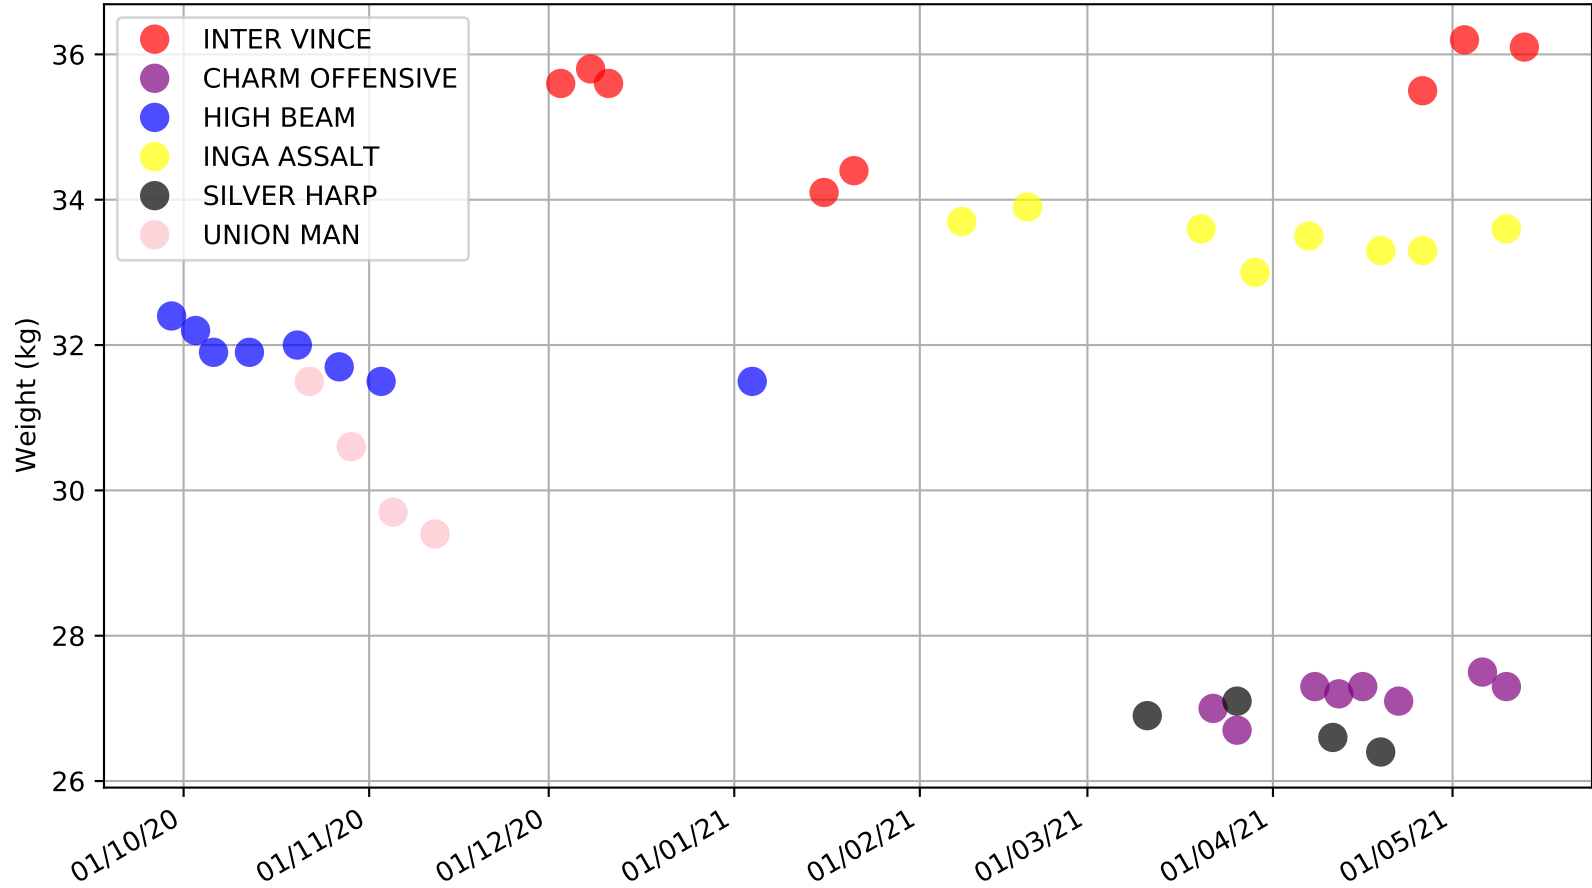

Ballarat - 17th May
Race 9, BALLARAT GAP CAFE, 390m, T3-7
Previous race weights in kilograms