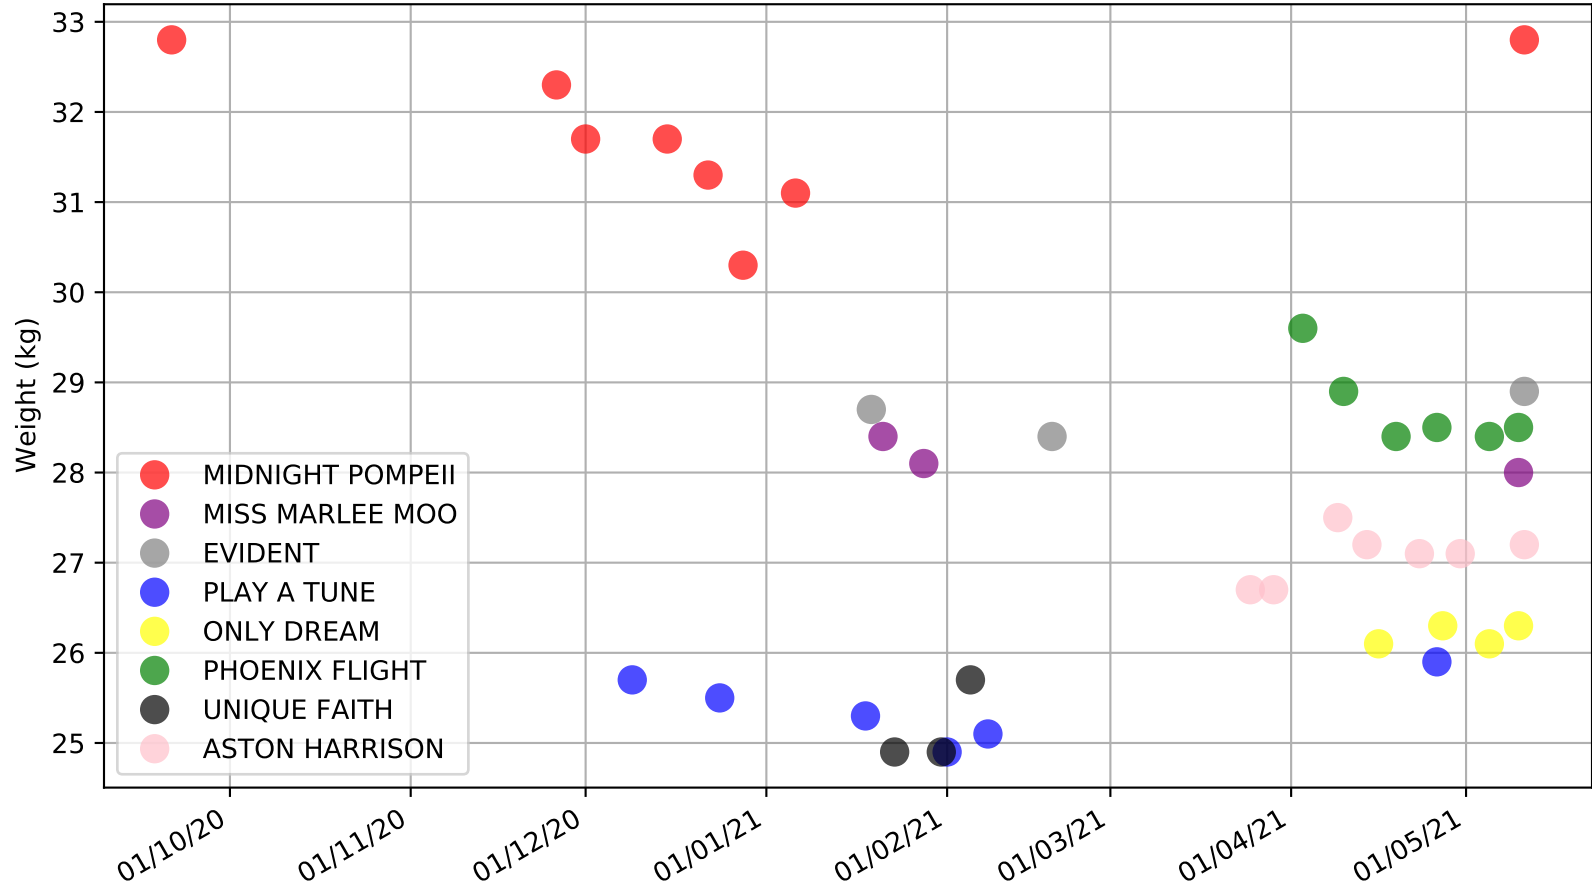

Ballarat - 17th May
Race 2, STEVE TUDOR ELECTRICAL, 390m, T3-M
Previous race weights in kilograms