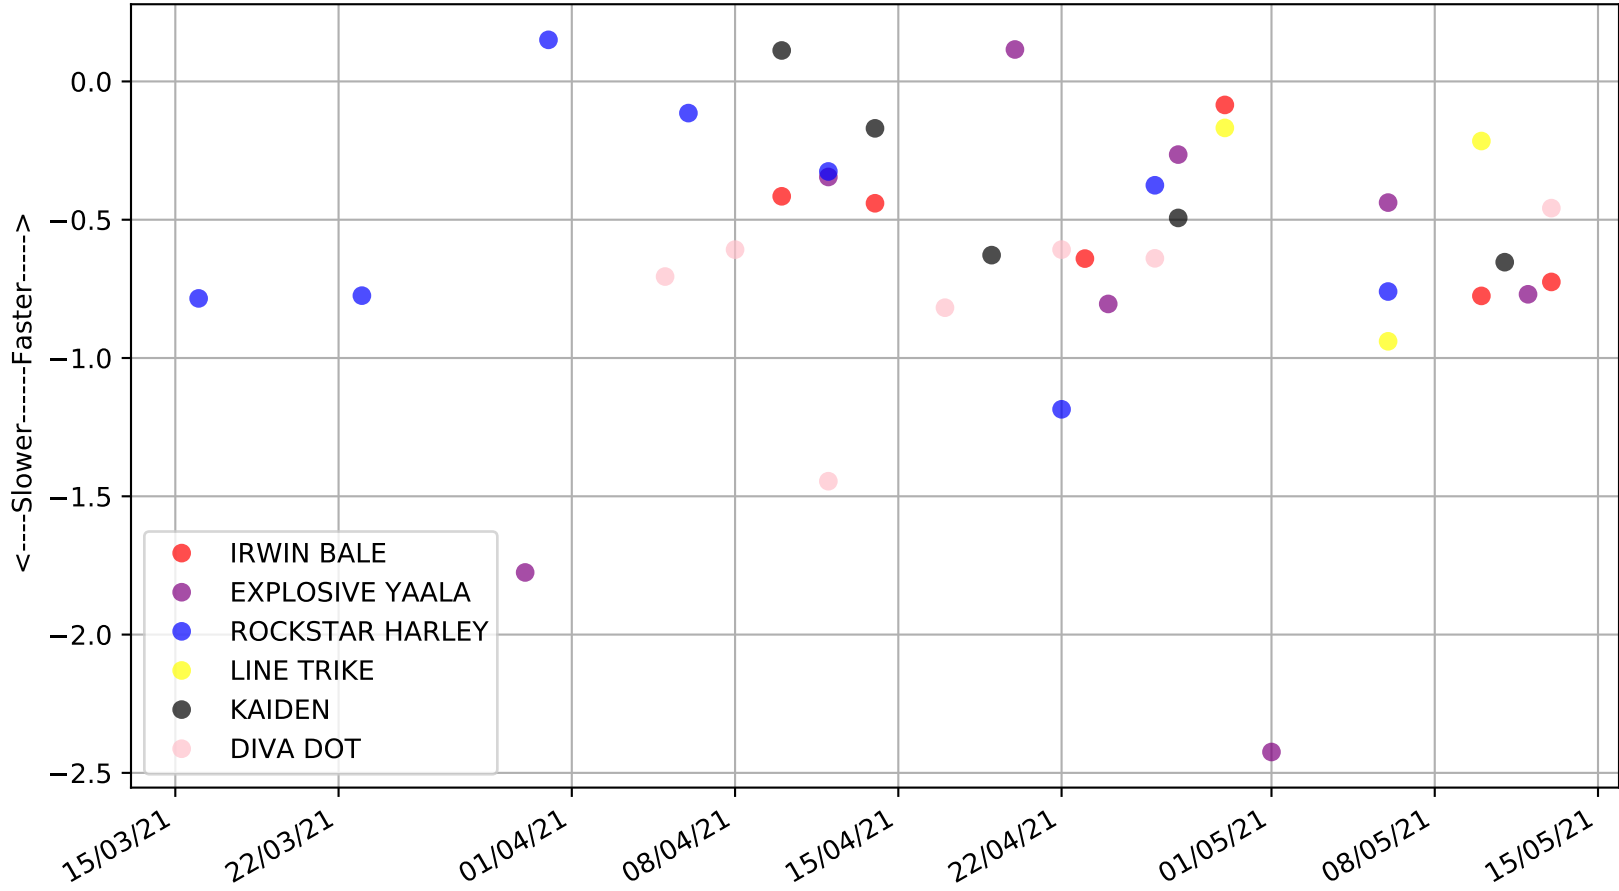

Ballarat -17th May
Race 7, GREYHOUND CLUBS VICTORIA, 390m, T3-5
Speed of dog +50m or -50m of current race distance