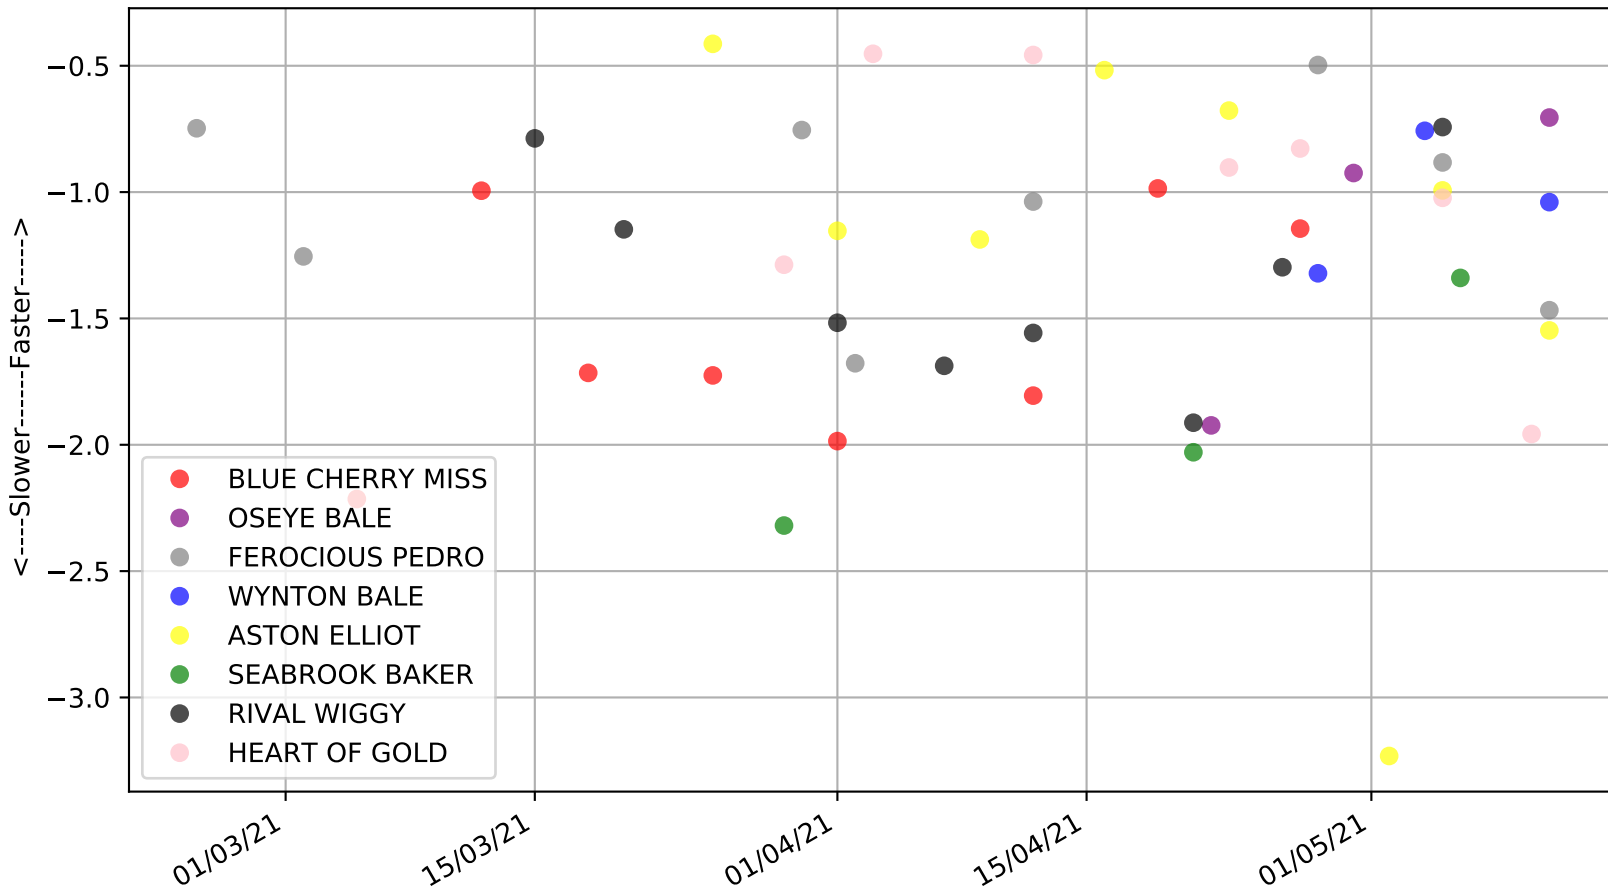

Ballarat -17th May
 Race 1, BACKMANS PET FOODS, 450m, T3-M
 Speed of dog compared with par win times of the track & distance it ran at

Ballarat -17th May
Race 1, BACKMANS PET FOODS, 450m, T3-M
Speed of dog +50m or -50m of current race distance

Ballarat -17th May
Race 1, BACKMANS PET FOODS, 450m, T3-M
Previous race weights in kilograms

Ballarat -17th May
 Race 1, BACKMANS PET FOODS, 450m, T3-M
 Early Speed compared with par early speed

Ballarat -17th May
Race 2, STEVE TUDOR ELECTRICAL, 390m, T3-M
Previous race distances in meters

Ballarat -17th May
Race 2, STEVE TUDOR ELECTRICAL, 390m, T3-M
Speed of dog compared with par win times of the track & distance it ran at

Ballarat -17th May
Race 2, STEVE TUDOR ELECTRICAL, 390m, T3-M
Speed of dog +50m or -50m of current race distance

Ballarat -17th May
Race 3, REVOLUTION PRINT, 390m, T3-M
Previous race distances in meters

Ballarat -17th May
 Race 3, REVOLUTION PRINT, 390m, T3-M
 Speed of dog compared with par win times of the track & distance it ran at