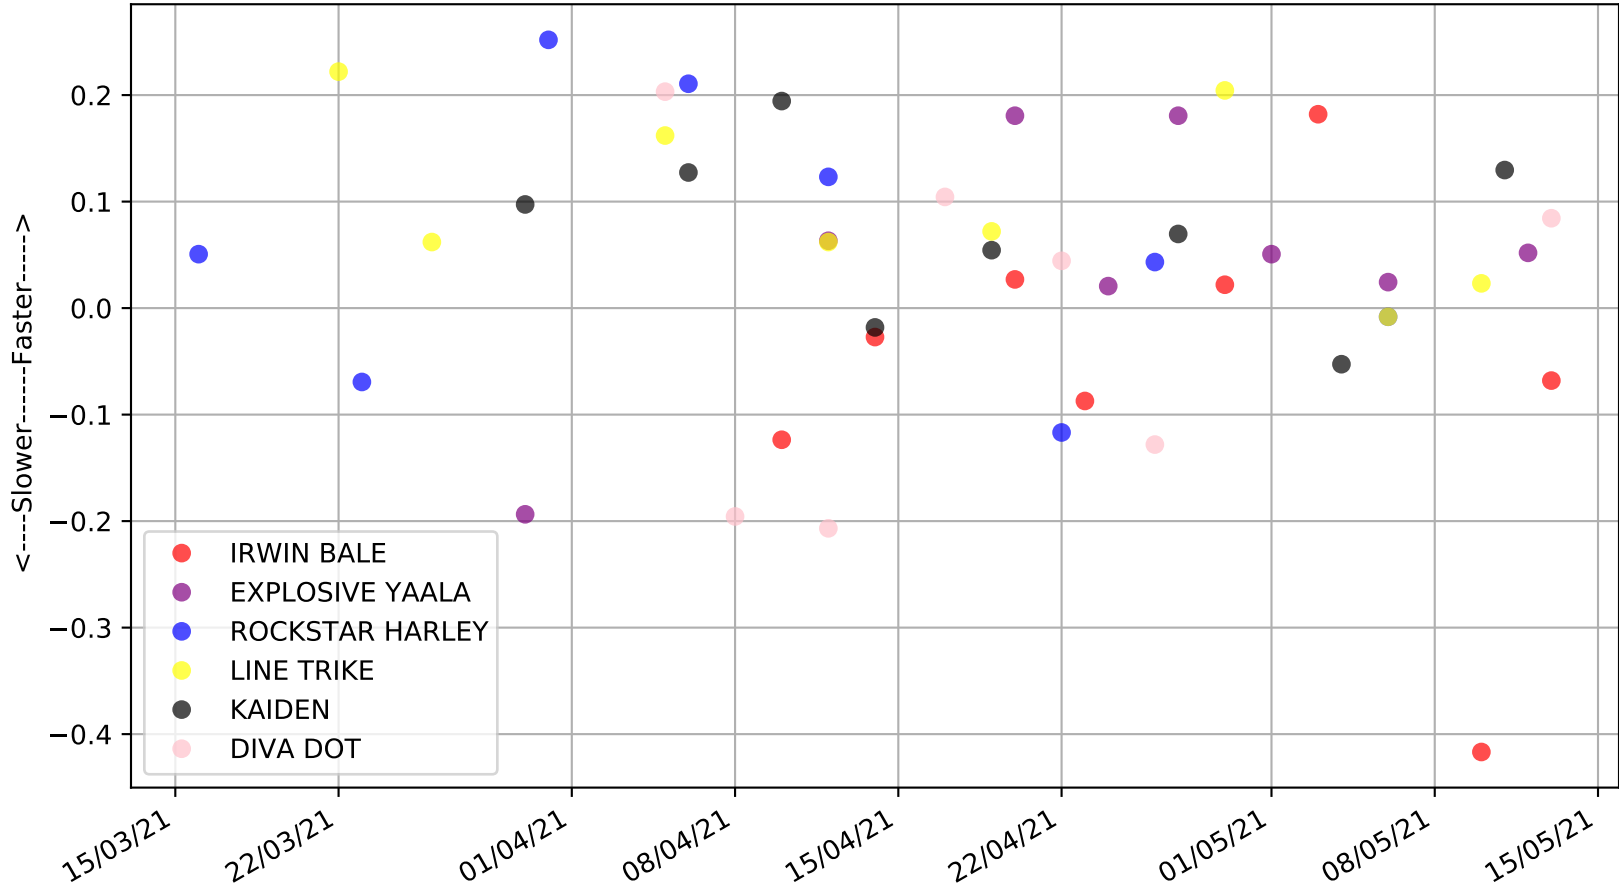

Ballarat -17th May
Race 7, GREYHOUND CLUBS VICTORIA, 390m, T3-5
Early Speed compared with par early speed