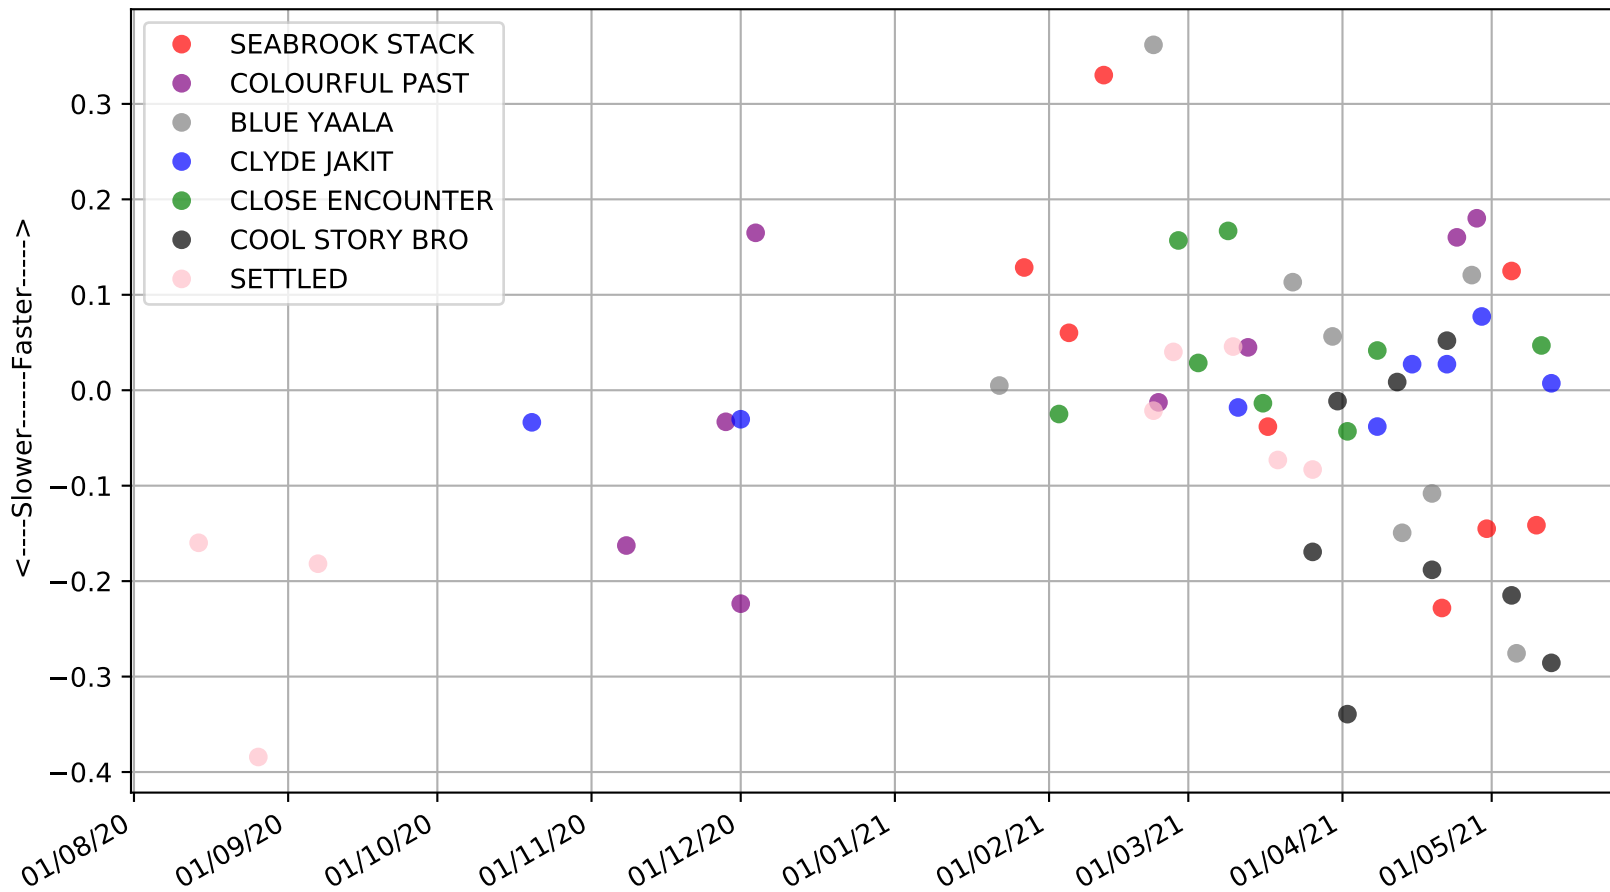

Ballarat - 17th May
Race 8, A1 SIGNAGE, 450m, T3-5
Early Speed compared with par early speed