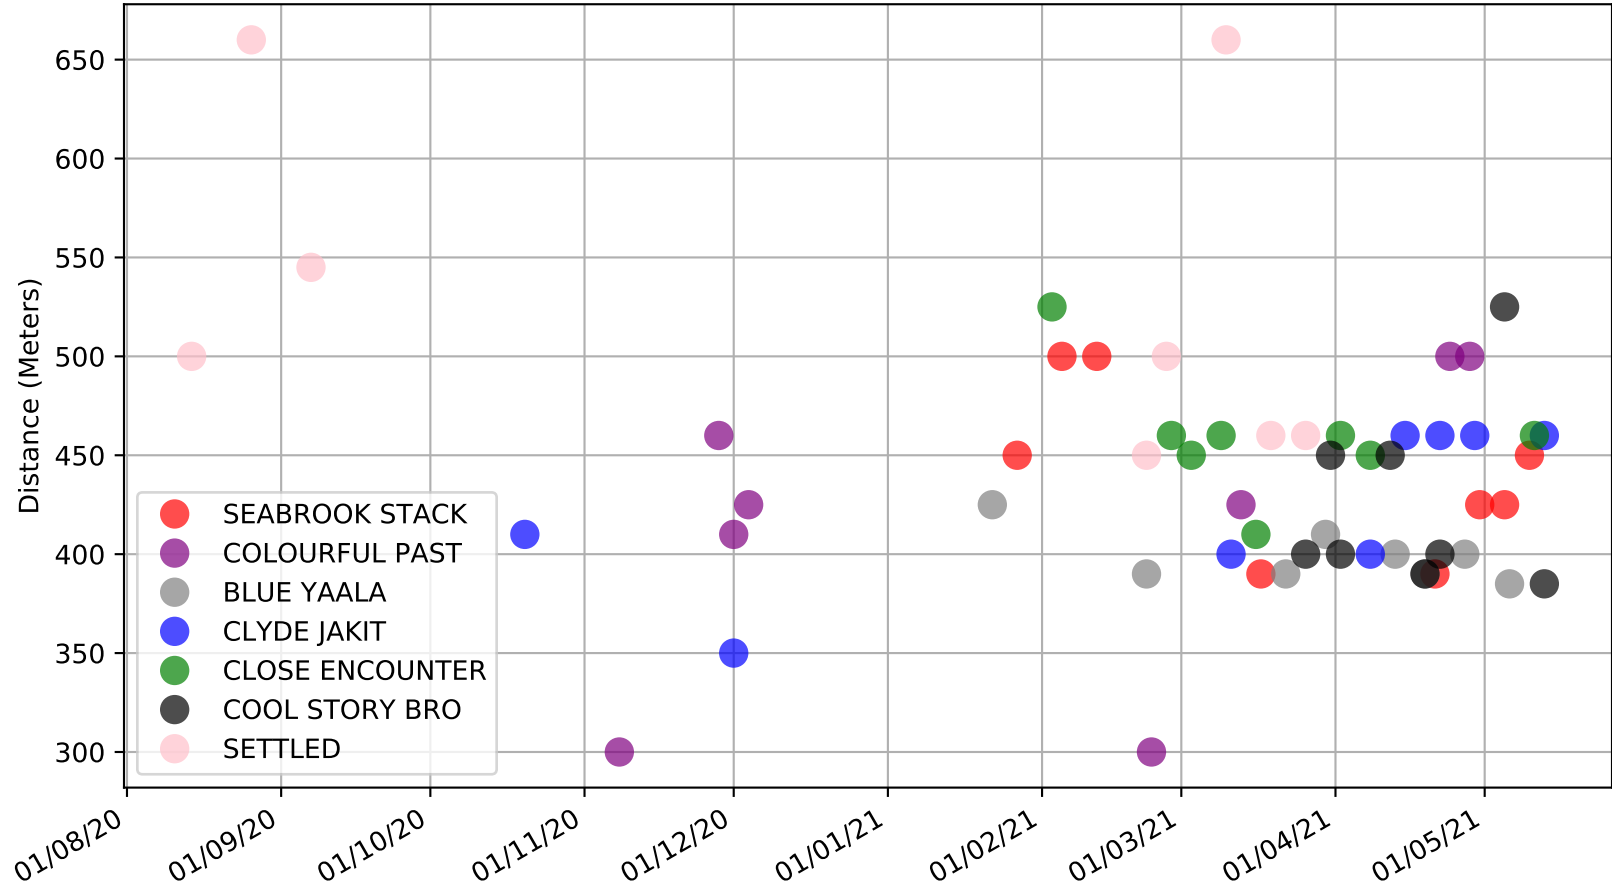

Ballarat - 17th May
Race 7, GREYHOUND CLUBS VICTORIA, 390m, T3-5
Previous race distances in meters

Ballarat -17th May
Race 7, GREYHOUND CLUBS VICTORIA, 390m, T3-5
Speed of dog compared with par win times of the track & distance it ran at

Ballarat -17th May
Race 7, GREYHOUND CLUBS VICTORIA, 390m, T3-5
Speed of dog +50m or -50m of current race distance

Ballarat - 17th May
Race 7, GREYHOUND CLUBS VICTORIA, 390m, T3-5
Previous race weights in kilograms

Ballarat -17th May
Race 7, GREYHOUND CLUBS VICTORIA, 390m, T3-5
Early Speed compared with par early speed

Ballarat - 17th May
Race 8, A1 SIGNAGE, 450m, T3-5
Previous race distances in meters

Ballarat - 17th May
 Race 8, A1 SIGNAGE, 450m, T3-5
 Speed of dog +50m or -50m of current race distance