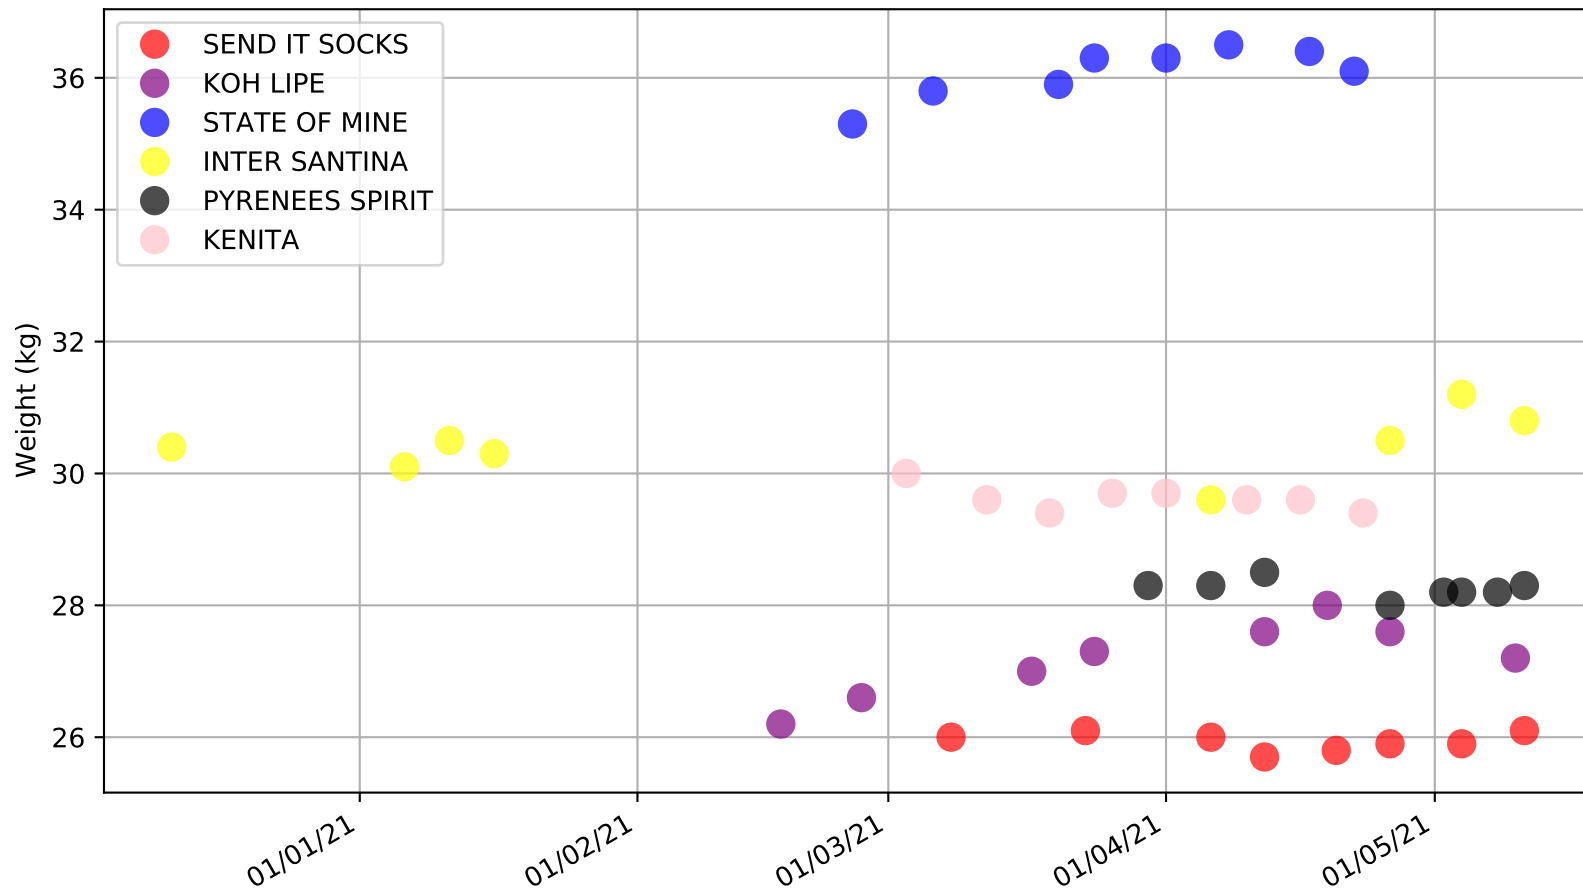

Ballarat - 17th May
Race 10, BOTTLE-O (1-2 WINS), 390m, T3-RW
Previous race weights in kilograms

Ballarat - 17th May
Race 10, BOTTLE-O (1-2 WINS), 390m, T3-RW
Early Speed compared with par early speed

Ballarat -17th May
Race 11, GAP (2-3 WINS), 390m, T3-RW
Previous race distances in meters

Ballarat -17th May
Race 11, GAP (2-3 WINS), 390m, T3-RW
Previous race weights in kilograms

Ballarat -17th May
Race 11, GAP (2-3 WINS), 390m, T3-RW
Early Speed compared with par early speed

Ballarat - 17th May
Race 12, TAB VENUE MODE, 390m, T3-5
Previous race distances in meters

Ballarat - 17th May
Race 12, TAB VENUE MODE, 390m, T3-5
Previous race weights in kilograms

Ballarat -17th May
Race 12, TAB VENUE MODE, 390m, T3-5
Early Speed compared with par early speed