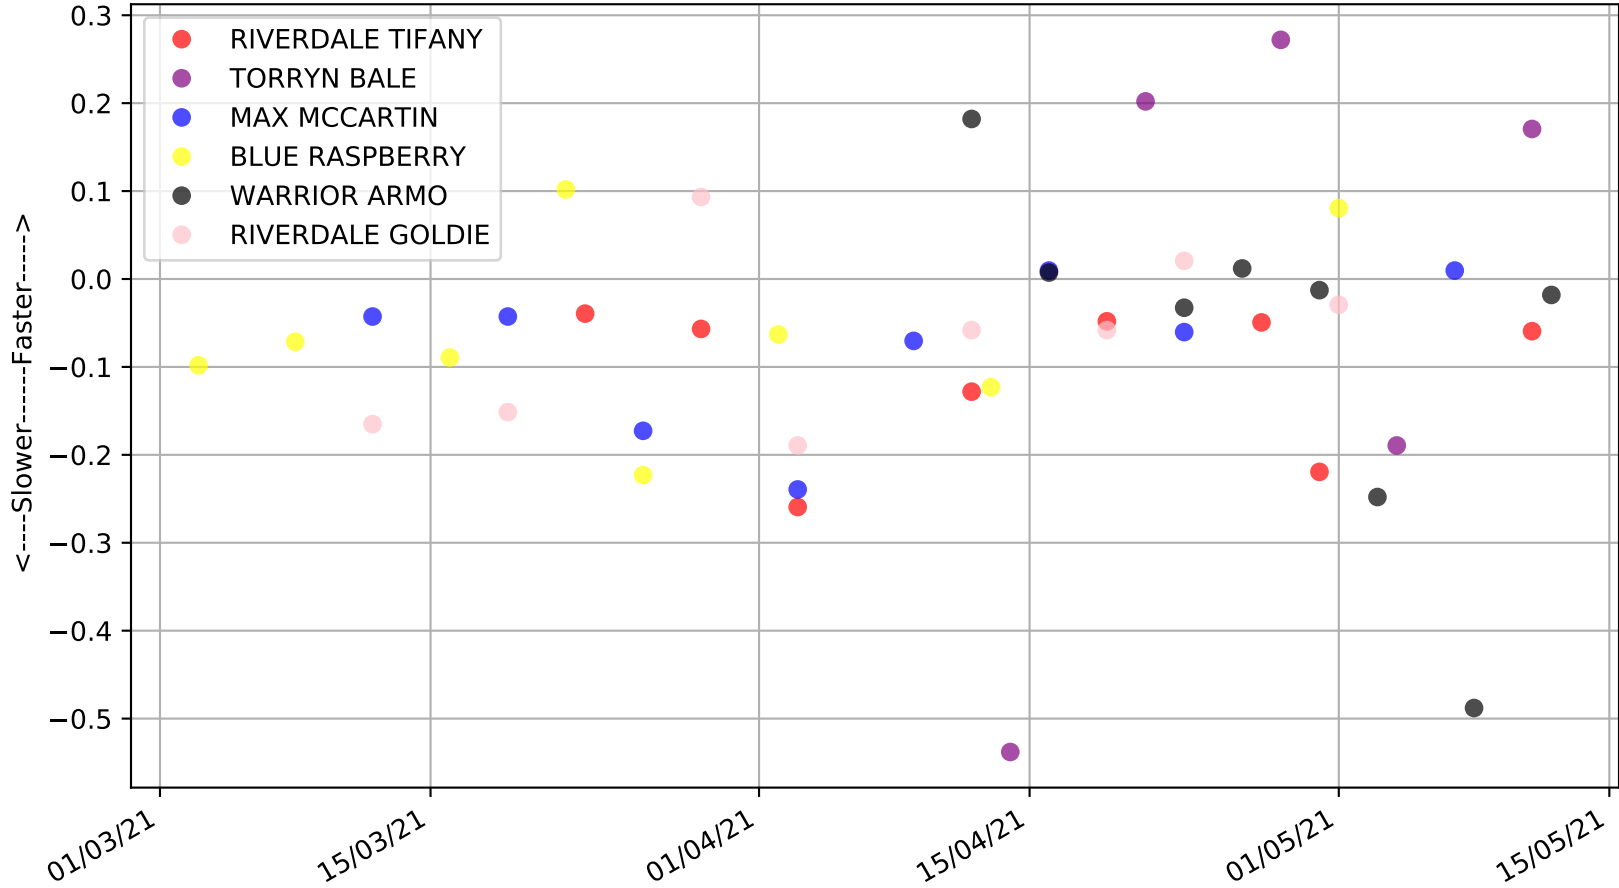

Ballarat - 17th May
Race 10, BOTTLE-O (1-2 WINS), 390m, T3-RW
Speed of dog compared with par win times of the track & distance it ran at

Ballarat -17th May
Race 10, BOTTLE-O (1-2 WINS), 390m, T3-RW
Speed of dog +50m or -50m of current race distance

Ballarat - 17th May
Race 10, BOTTLE-O (1-2 WINS), 390m, T3-RW
Previous race weights in kilograms

Ballarat - 17th May
Race 10, BOTTLE-O (1-2 WINS), 390m, T3-RW
Early Speed compared with par early speed

Ballarat -17th May
Race 11, GAP (2-3 WINS), 390m, T3-RW
Previous race distances in meters