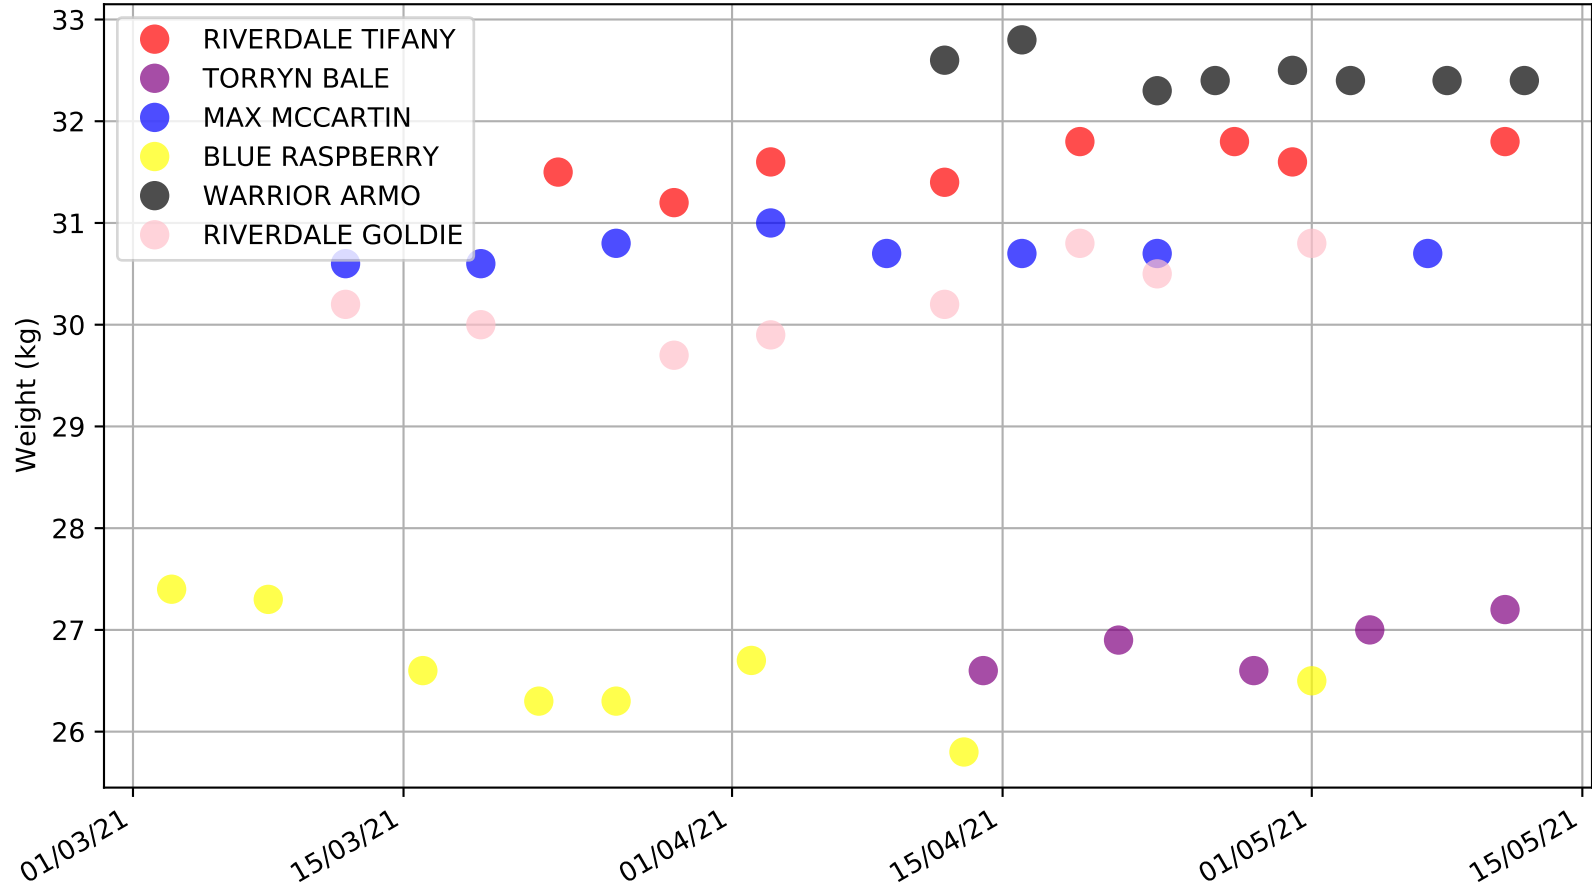

Ballarat - 17th May
Race 10, BOTTLE-O (1-2 WINS), 390m, T3-RW
Previous race weights in kilograms