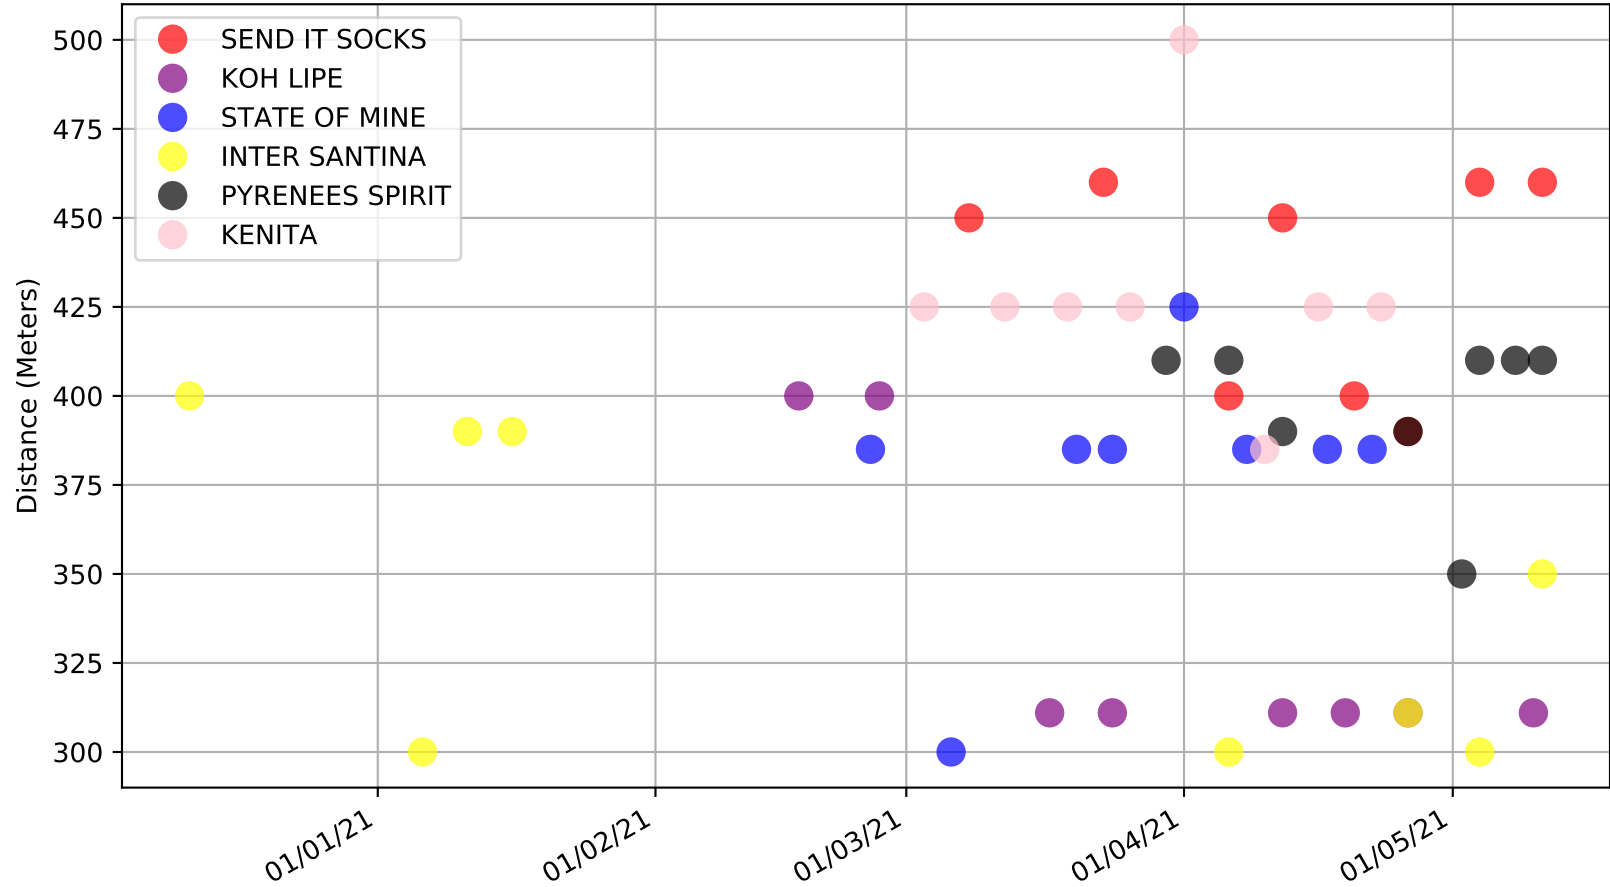

Ballarat -17th May
Race 7, GREYHOUND CLUBS VICTORIA, 390m, T3-5
Speed of dog +50m or -50m of current race distance

Ballarat - 17th May
Race 7, GREYHOUND CLUBS VICTORIA, 390m, T3-5
Previous race weights in kilograms

Ballarat - 17th May
Race 10, BOTTLE-O (1-2 WINS), 390m, T3-RW
Speed of dog compared with par win times of the track & distance it ran at

Ballarat -17th May
Race 10, BOTTLE-O (1-2 WINS), 390m, T3-RW
Speed of dog +50m or -50m of current race distance

Ballarat - 17th May
Race 10, BOTTLE-O (1-2 WINS), 390m, T3-RW
Previous race weights in kilograms

Ballarat - 17th May
Race 10, BOTTLE-O (1-2 WINS), 390m, T3-RW
Early Speed compared with par early speed

Ballarat -17th May
Race 11, GAP (2-3 WINS), 390m, T3-RW
Previous race distances in meters

Ballarat -17th May
Race 11, GAP (2-3 WINS), 390m, T3-RW
Previous race weights in kilograms

Ballarat -17th May
Race 11, GAP (2-3 WINS), 390m, T3-RW
Early Speed compared with par early speed

Ballarat - 17th May
Race 12, TAB VENUE MODE, 390m, T3-5
Previous race distances in meters