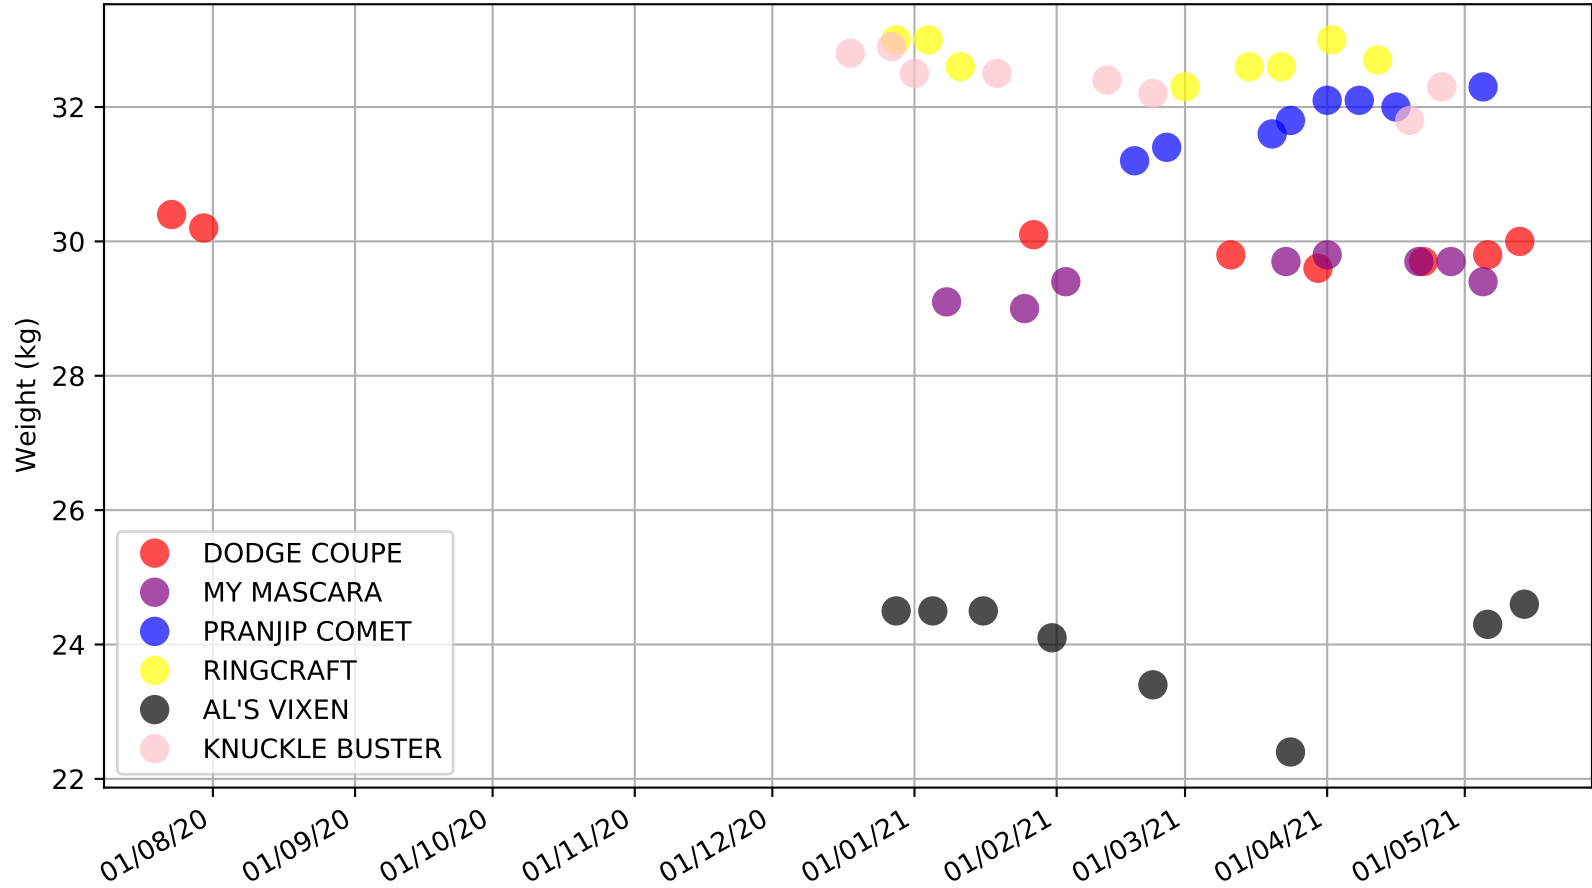

Ballarat -17th May
Race 4, 3BA/POWER FM, 390m, T3-5
Previous race weights in kilograms