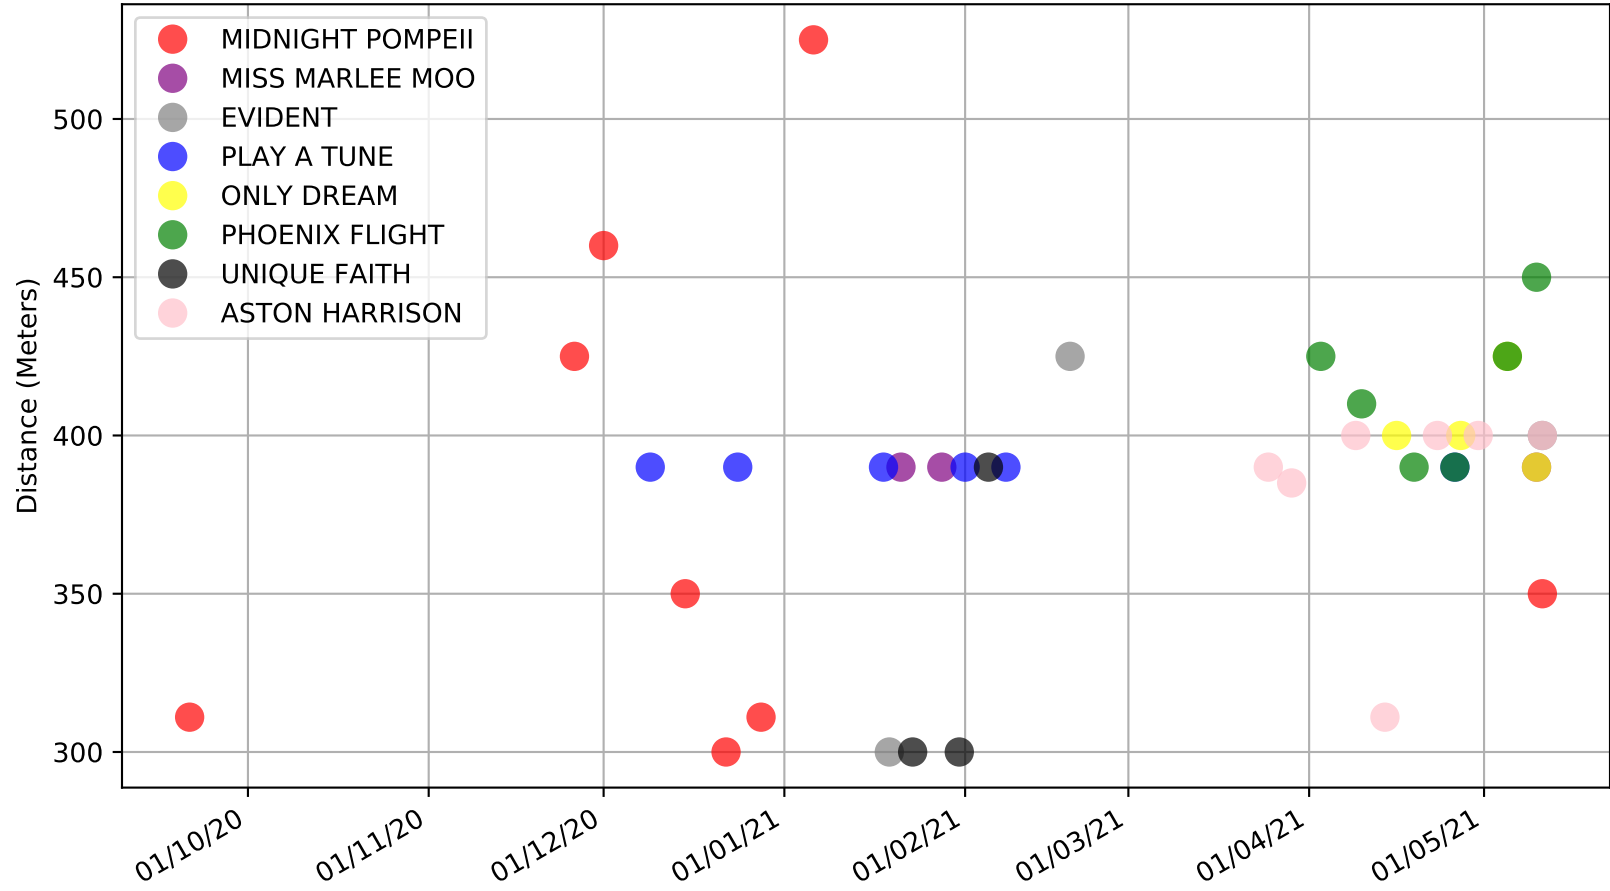

Ballarat -17th May
 Race 1, BACKMANS PET FOODS, 450m, T3-M
 Speed of dog compared with par win times of the track & distance it ran at

Ballarat -17th May
Race 1, BACKMANS PET FOODS, 450m, T3-M
Speed of dog +50m or -50m of current race distance

Ballarat -17th May
Race 2, STEVE TUDOR ELECTRICAL, 390m, T3-M
Speed of dog compared with par win times of the track & distance it ran at

Ballarat -17th May
Race 2, STEVE TUDOR ELECTRICAL, 390m, T3-M
Speed of dog +50m or -50m of current race distance

Ballarat -17th May
Race 3, REVOLUTION PRINT, 390m, T3-M
Previous race distances in meters

Ballarat -17th May
 Race 3, REVOLUTION PRINT, 390m, T3-M
 Speed of dog compared with par win times of the track & distance it ran at