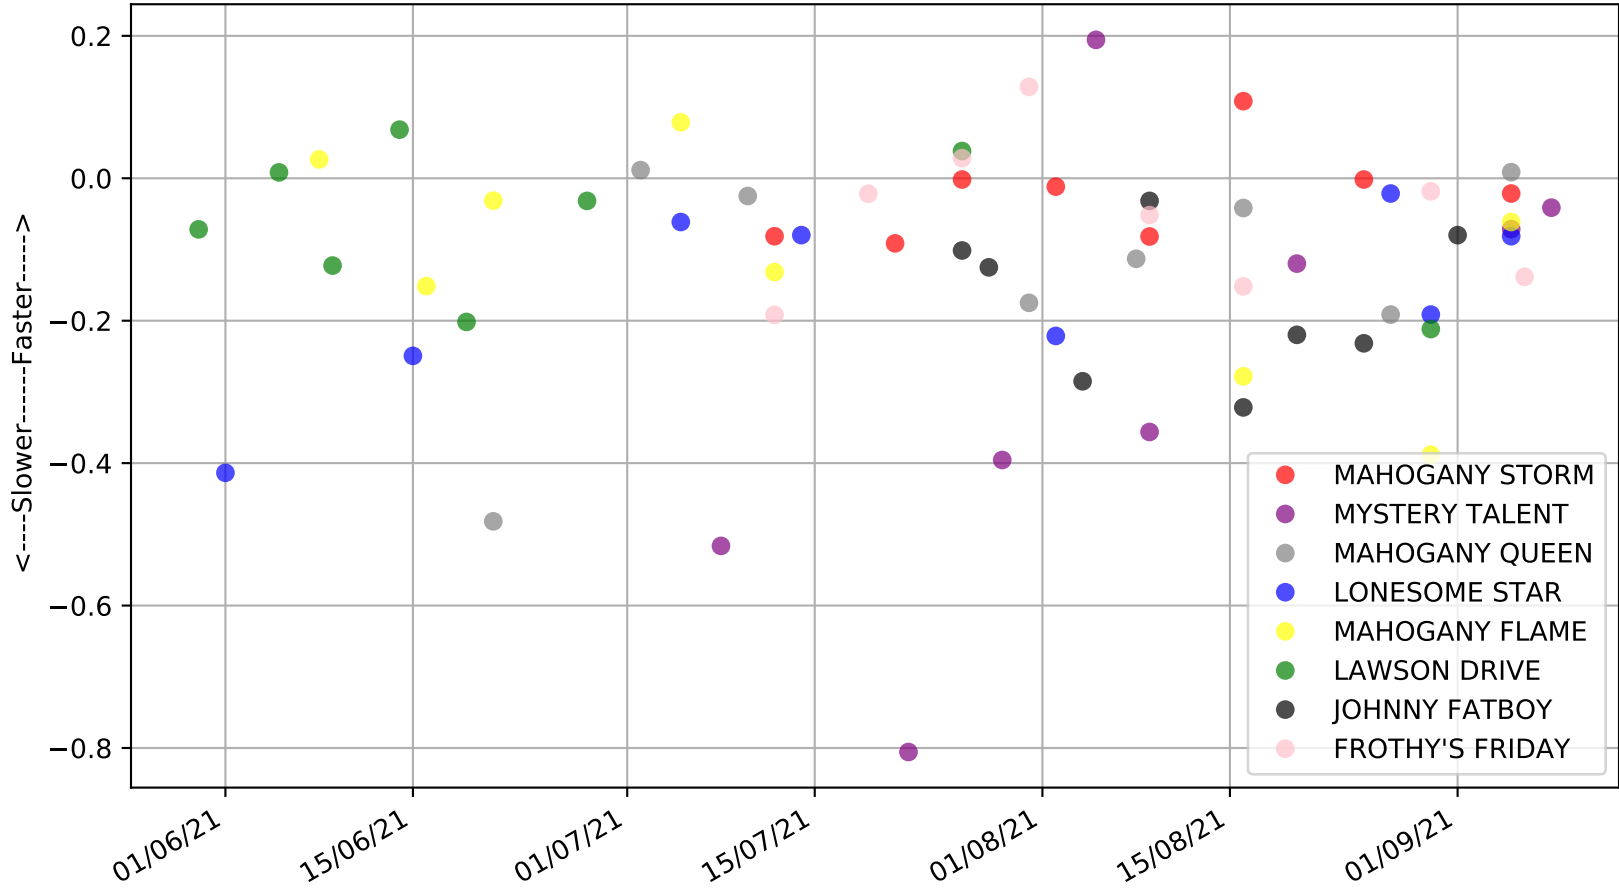

Ballarat - 13th Sep
Race 8, A1 SIGNAGE (1-4 WINS), 545m, T3-RW
Early Speed compared with par early speed