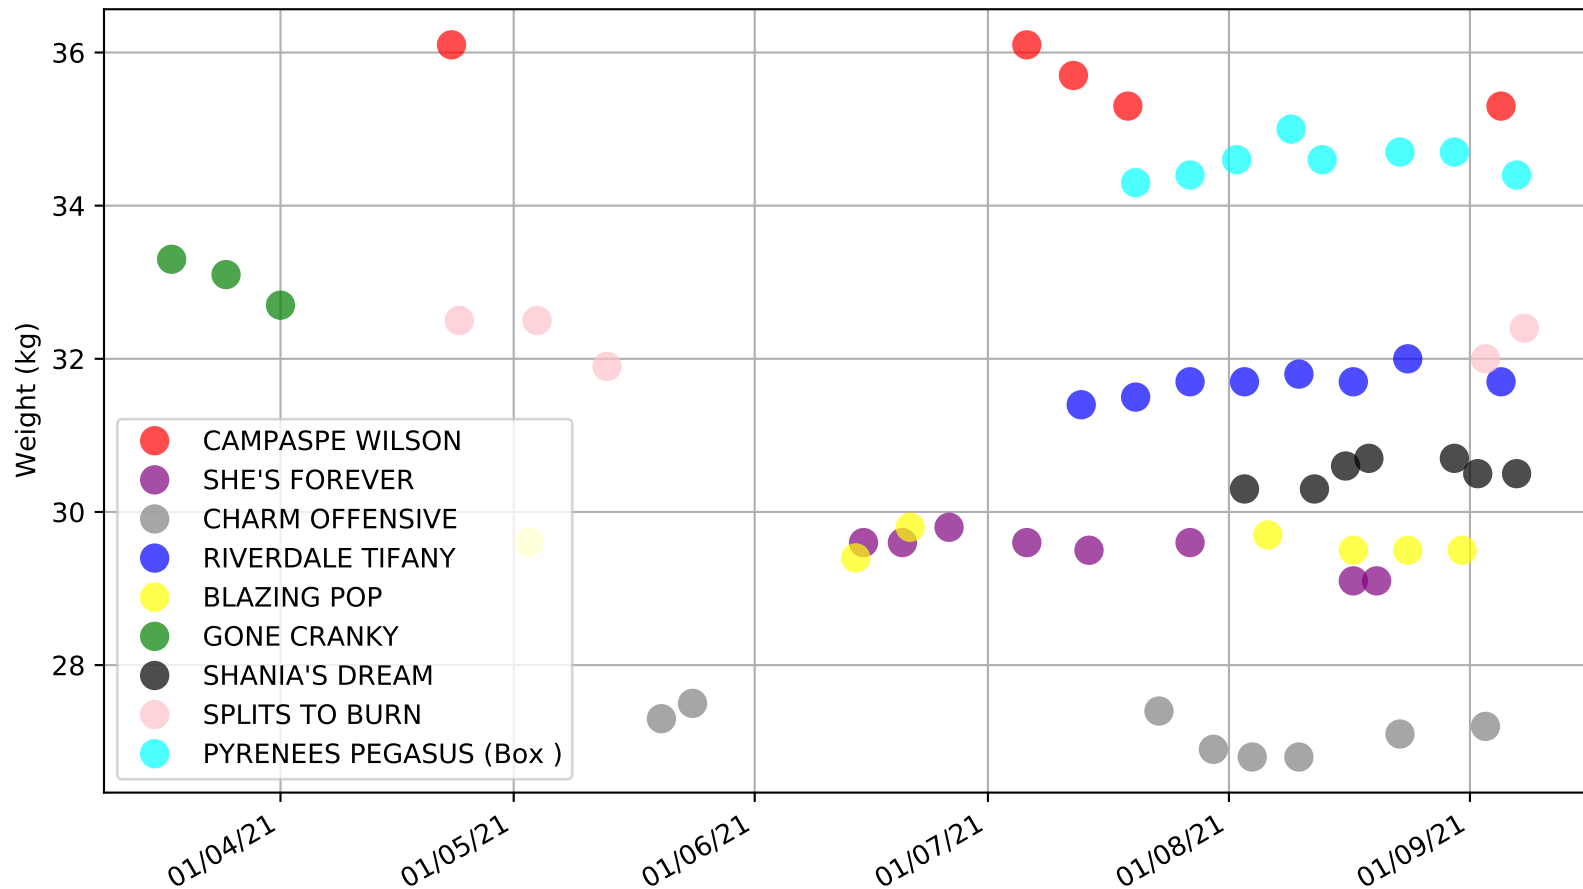

Ballarat - 13th Sep
Race 4, DOWNLOAD THE WATCHDOG APP, 390m, T3-7
Previous race weights in kilograms