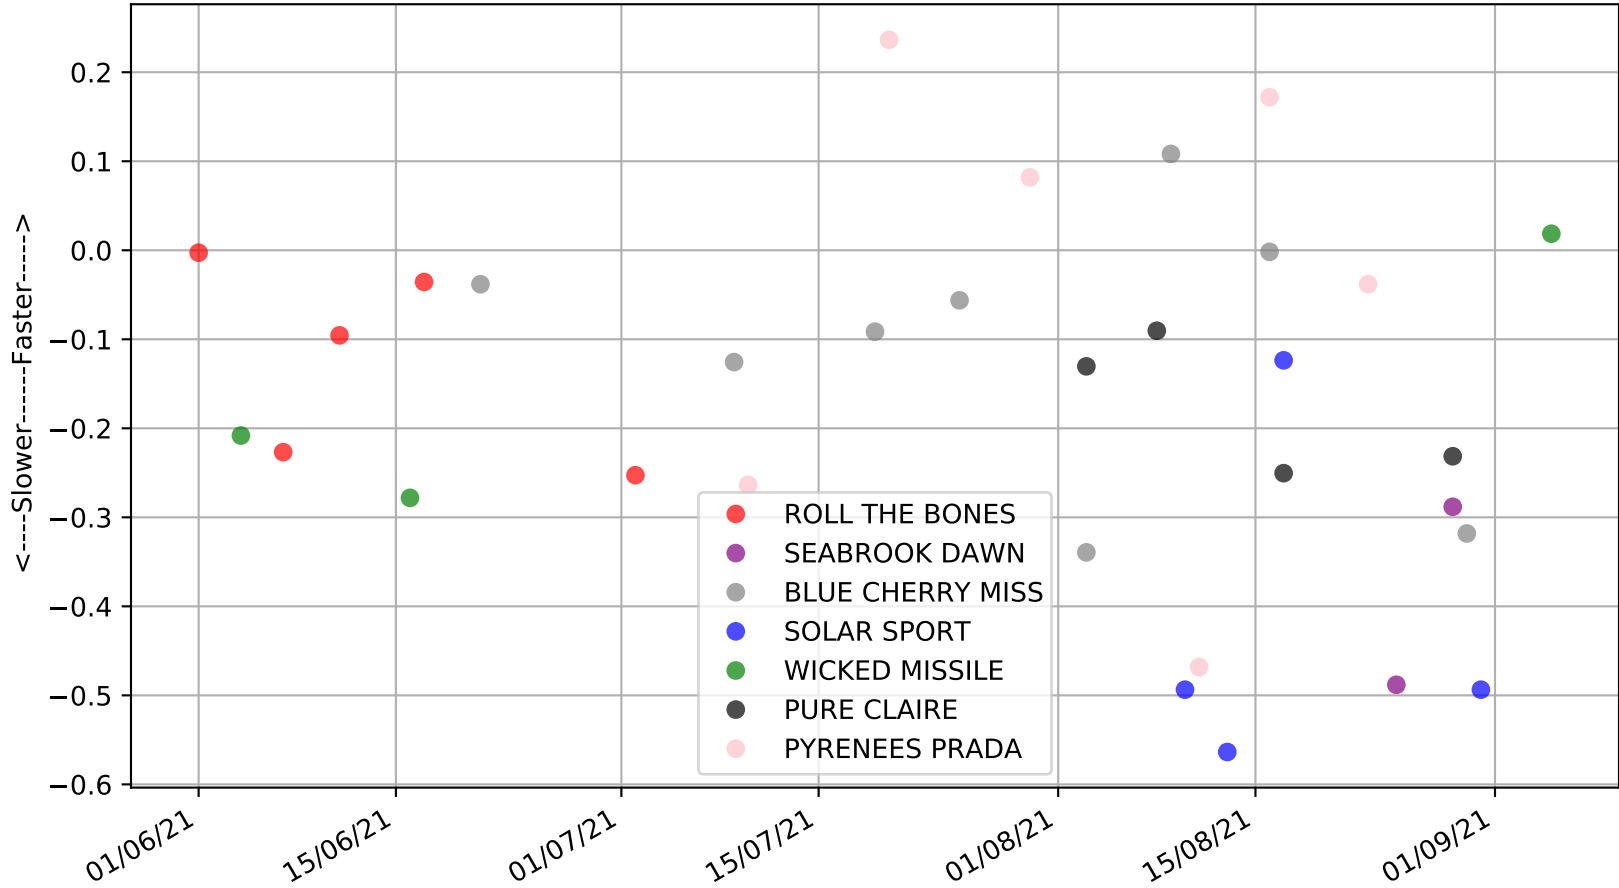

Ballarat - 13th Sep
Race 3, BACKMANS PET FOODS, 390m, T3-M
Early Speed compared with par early speed