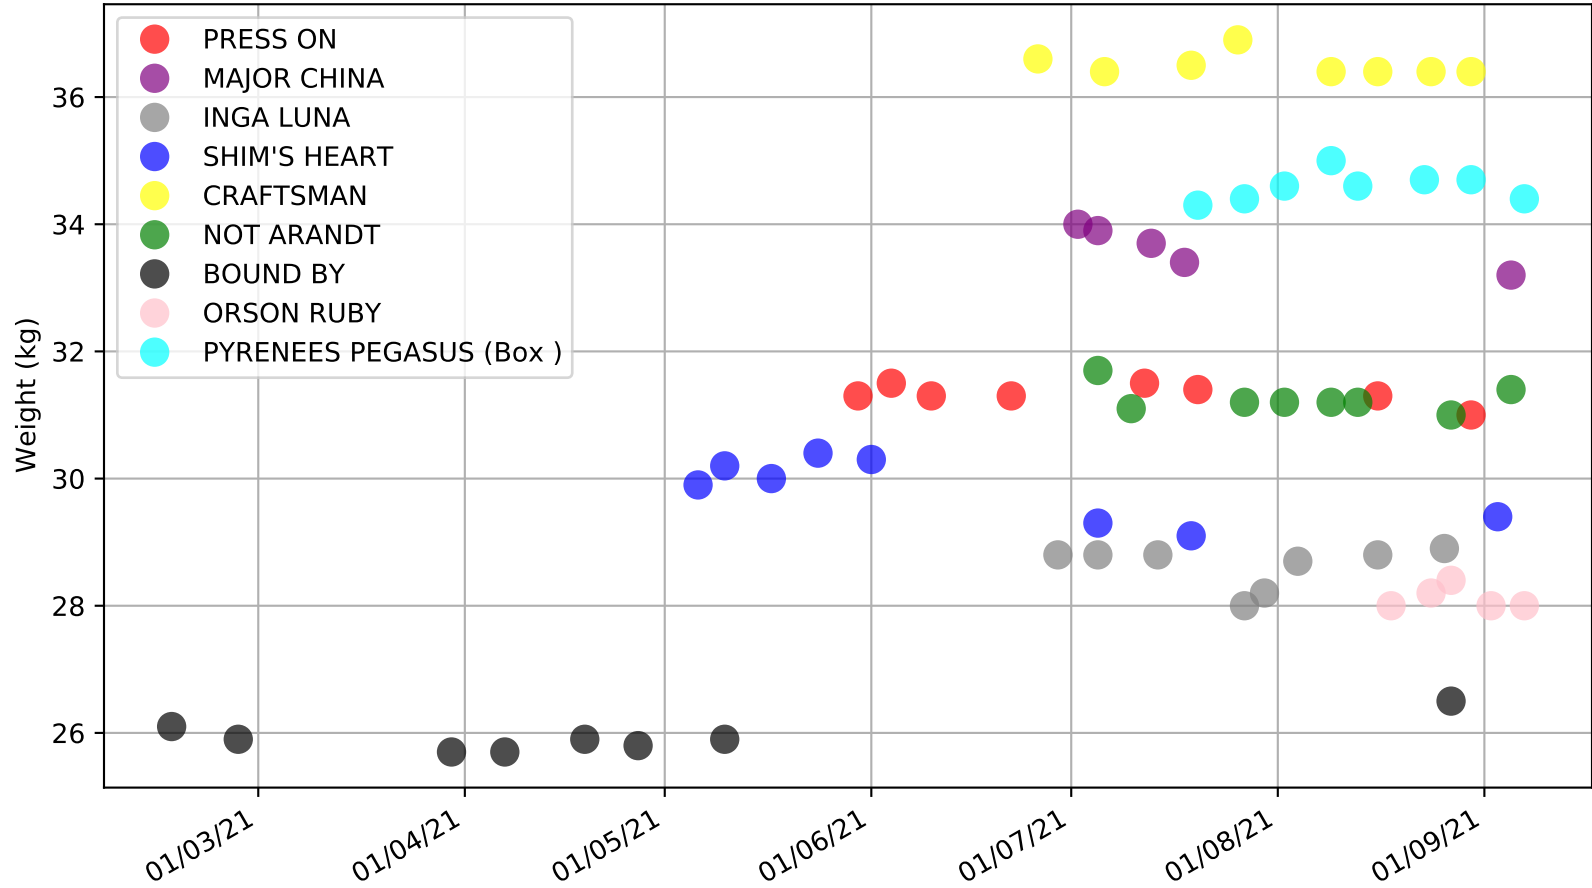

Ballarat - 13th Sep
Race 5, TAB.COM.AU (1-2 WINS), 450m, T3-RW
Early Speed compared with par early speed

Ballarat - 13th Sep
Race 5, TAB.COM.AU (1-2 WINS), 450m, T3-RW
Previous race weights in kilograms