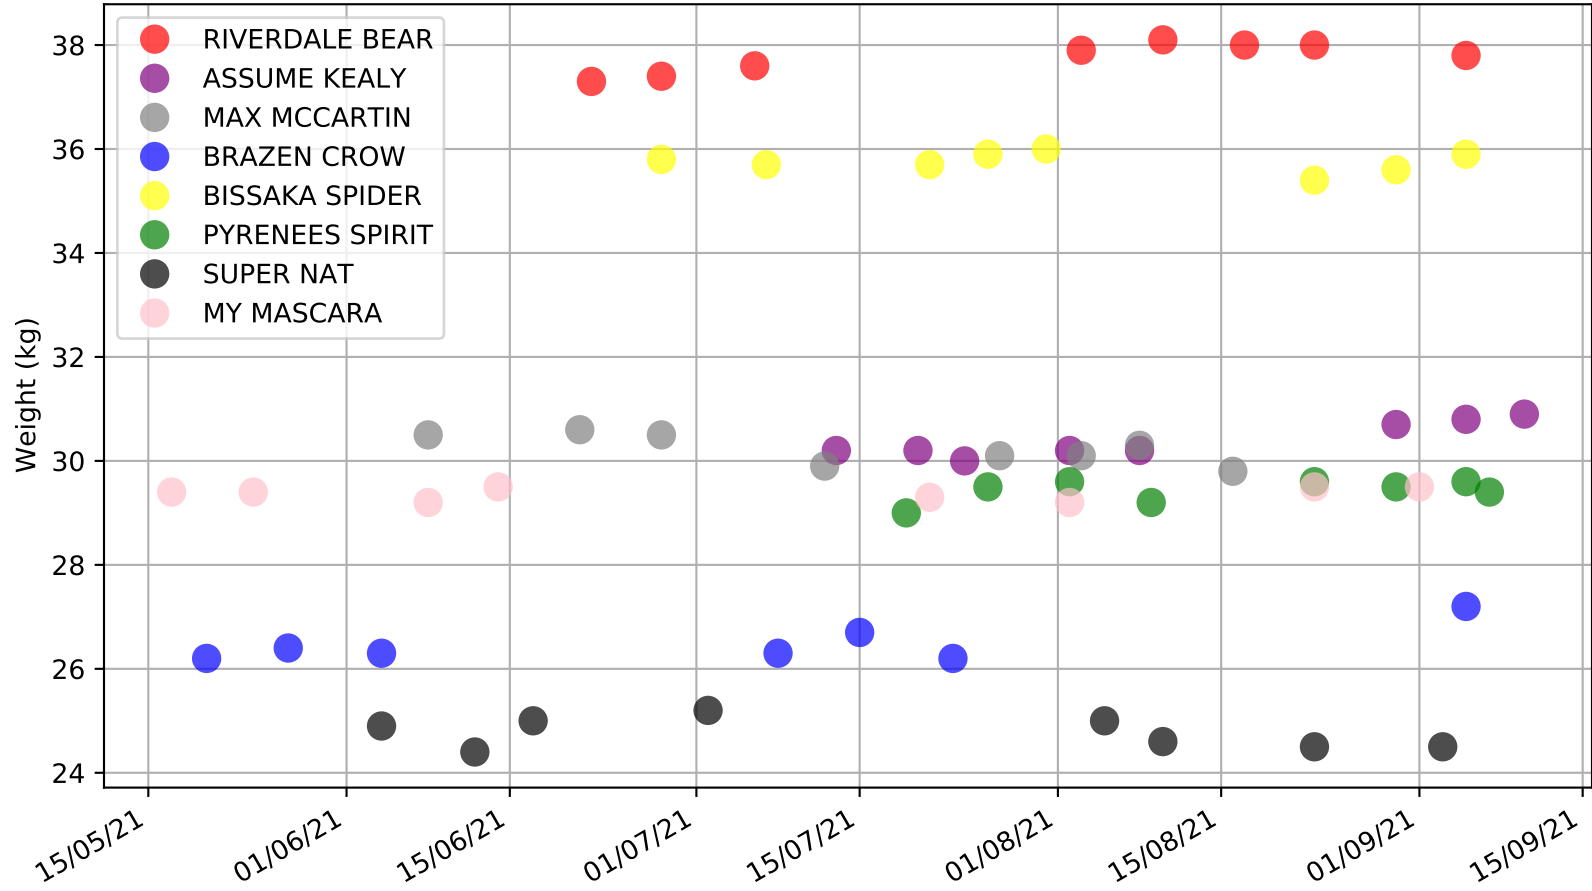

Ballarat - 13th Sep
Race 11, CATERING ALLSORTS, 390m, T3-5
Early Speed compared with par early speed

Ballarat - 13th Sep
Race 12, GREYHOUND CLUBS VICTORIA, 390m, T3-5
Previous race distances in meters

Ballarat - 13th Sep
 Race 12, GREYHOUND CLUBS VICTORIA, 390m, T3-5
 Speed of dog compared with par win times of the track & distance it ran at

Ballarat - 13th Sep
Race 12, GREYHOUND CLUBS VICTORIA, 390m, T3-5
Speed of dog +50m or -50m of current race distance

Ballarat - 13th Sep
Race 12, GREYHOUND CLUBS VICTORIA, 390m, T3-5
Previous race weights in kilograms

Ballarat - 13th Sep
Race 12, GREYHOUND CLUBS VICTORIA, 390m, T3-5
Early Speed compared with par early speed