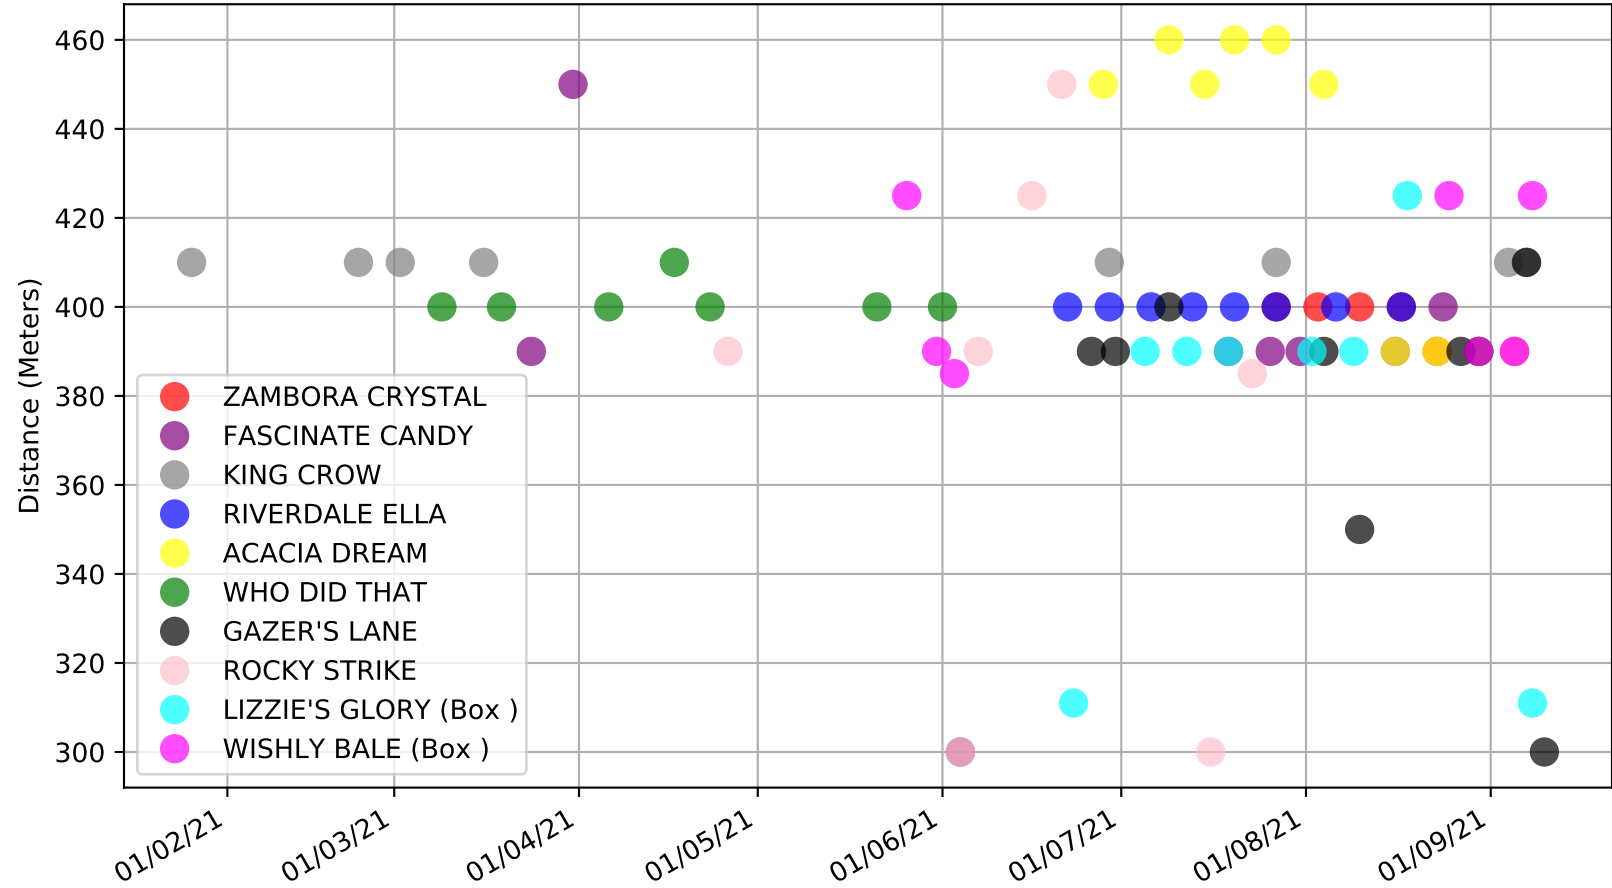

Ballarat - 13th Sep
Race 8, A1 SIGNAGE (1-4 WINS), 545m, T3-RW
Previous race distances in meters

Ballarat - 13th Sep
 Race 8, A1 SIGNAGE (1-4 WINS), 545m, T3-RW
 Speed of dog compared with par win times of the track & distance it ran at

Ballarat - 13th Sep
Race 8, A1 SIGNAGE (1-4 WINS), 545m, T3-RW
Speed of dog +50m or -50m of current race distance

Ballarat - 13th Sep
Race 8, A1 SIGNAGE (1-4 WINS), 545m, T3-RW
Previous race weights in kilograms

Ballarat - 13th Sep
Race 8, A1 SIGNAGE (1-4 WINS), 545m, T3-RW
Early Speed compared with par early speed

Ballarat - 13th Sep
Race 9, GPP 3300 LASER, 390m, T3-6
Previous race distances in meters

Ballarat - 13th Sep
Race 9, GPP 3300 LASER, 390m, T3-6
Speed of dog compared with par win times of the track & distance it ran at

Ballarat - 13th Sep
Race 10, STEVE TUDOR ELECTRICAL, 390m, T3-5
Previous race distances in meters

Ballarat - 13th Sep
Race 10, STEVE TUDOR ELECTRICAL, 390m, T3-5
Speed of dog compared with par win times of the track & distance it ran at