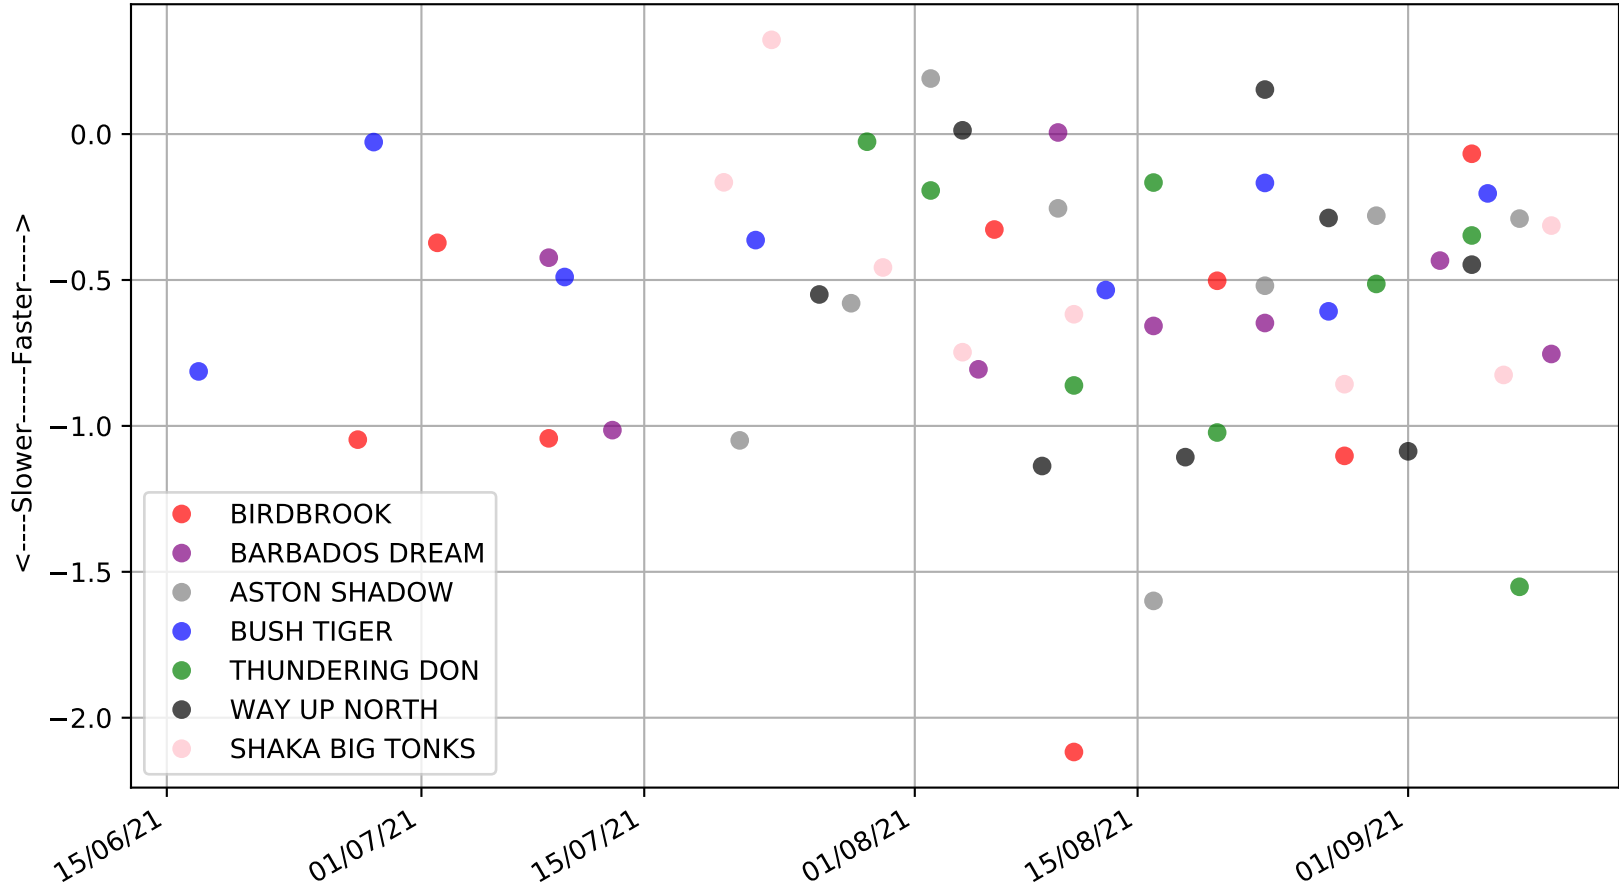

Ballarat - 13th Sep
Race 6, REVOLUTION PRINT, 450m, T3-5
Speed of dog compared with par win times of the track & distance it ran at