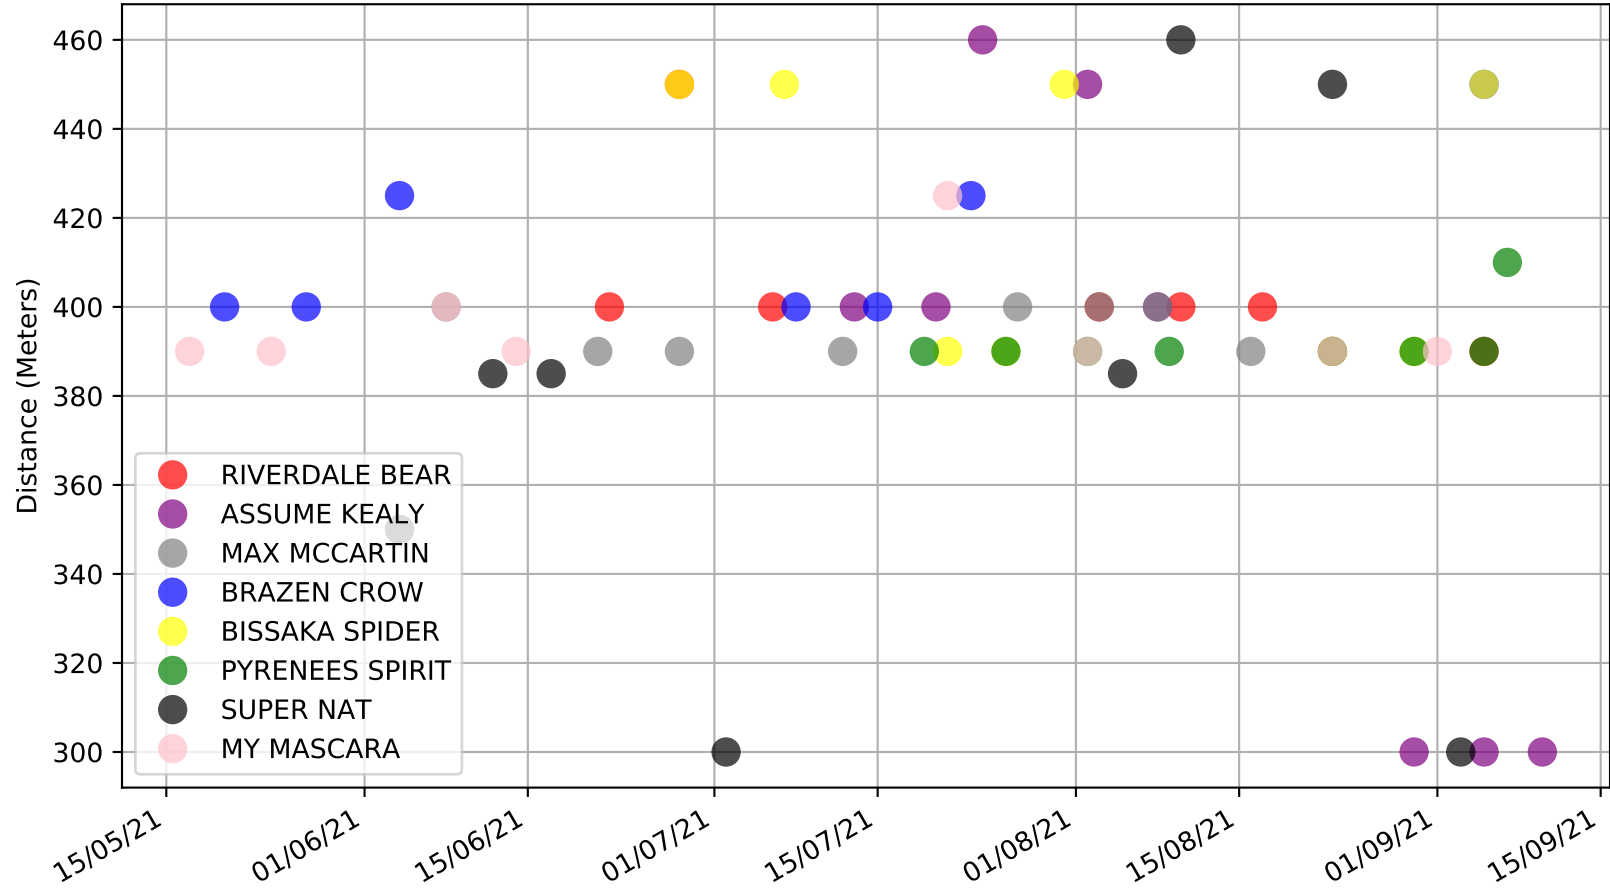

Ballarat - 13th Sep
Race 10, STEVE TUDOR ELECTRICAL, 390m, T3-5
Previous race distances in meters

Ballarat - 13th Sep
Race 10, STEVE TUDOR ELECTRICAL, 390m, T3-5
Speed of dog compared with par win times of the track & distance it ran at

Ballarat - 13th Sep
Race 11, CATERING ALLSORTS, 390m, T3-5
Early Speed compared with par early speed

Ballarat - 13th Sep
Race 12, GREYHOUND CLUBS VICTORIA, 390m, T3-5
Previous race distances in meters

Ballarat - 13th Sep
 Race 12, GREYHOUND CLUBS VICTORIA, 390m, T3-5
 Speed of dog compared with par win times of the track & distance it ran at

Ballarat - 13th Sep
Race 12, GREYHOUND CLUBS VICTORIA, 390m, T3-5
Speed of dog +50m or -50m of current race distance

Ballarat - 13th Sep
Race 12, GREYHOUND CLUBS VICTORIA, 390m, T3-5
Previous race weights in kilograms

Ballarat - 13th Sep
Race 12, GREYHOUND CLUBS VICTORIA, 390m, T3-5
Early Speed compared with par early speed