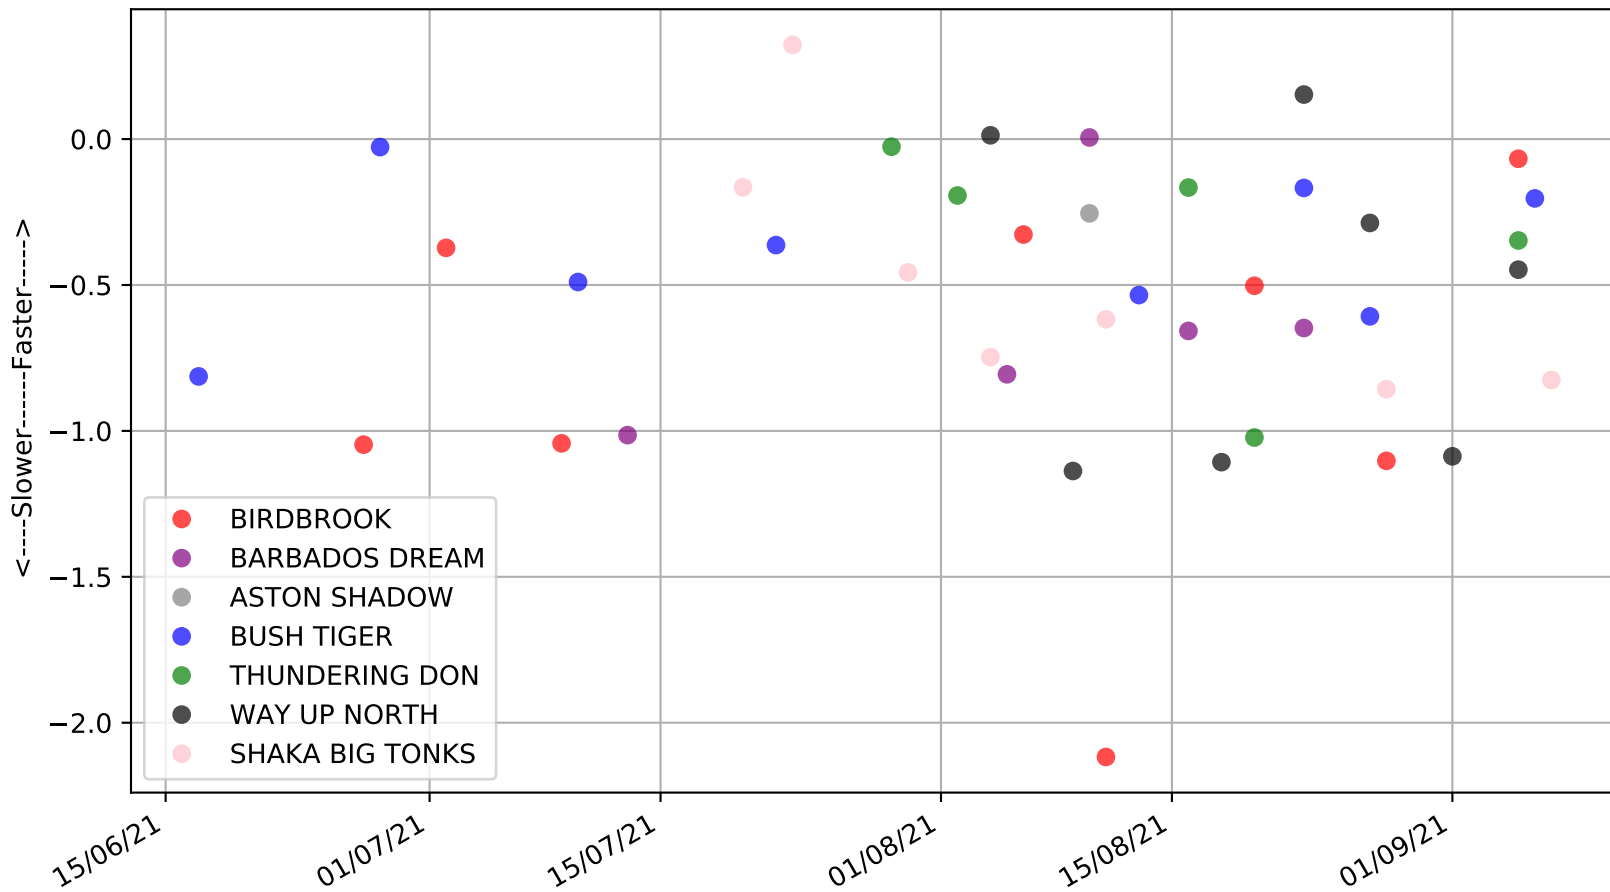

Ballarat - 13th Sep
Race 6, REVOLUTION PRINT, 450m, T3-5
Speed of dog +50m or -50m of current race distance