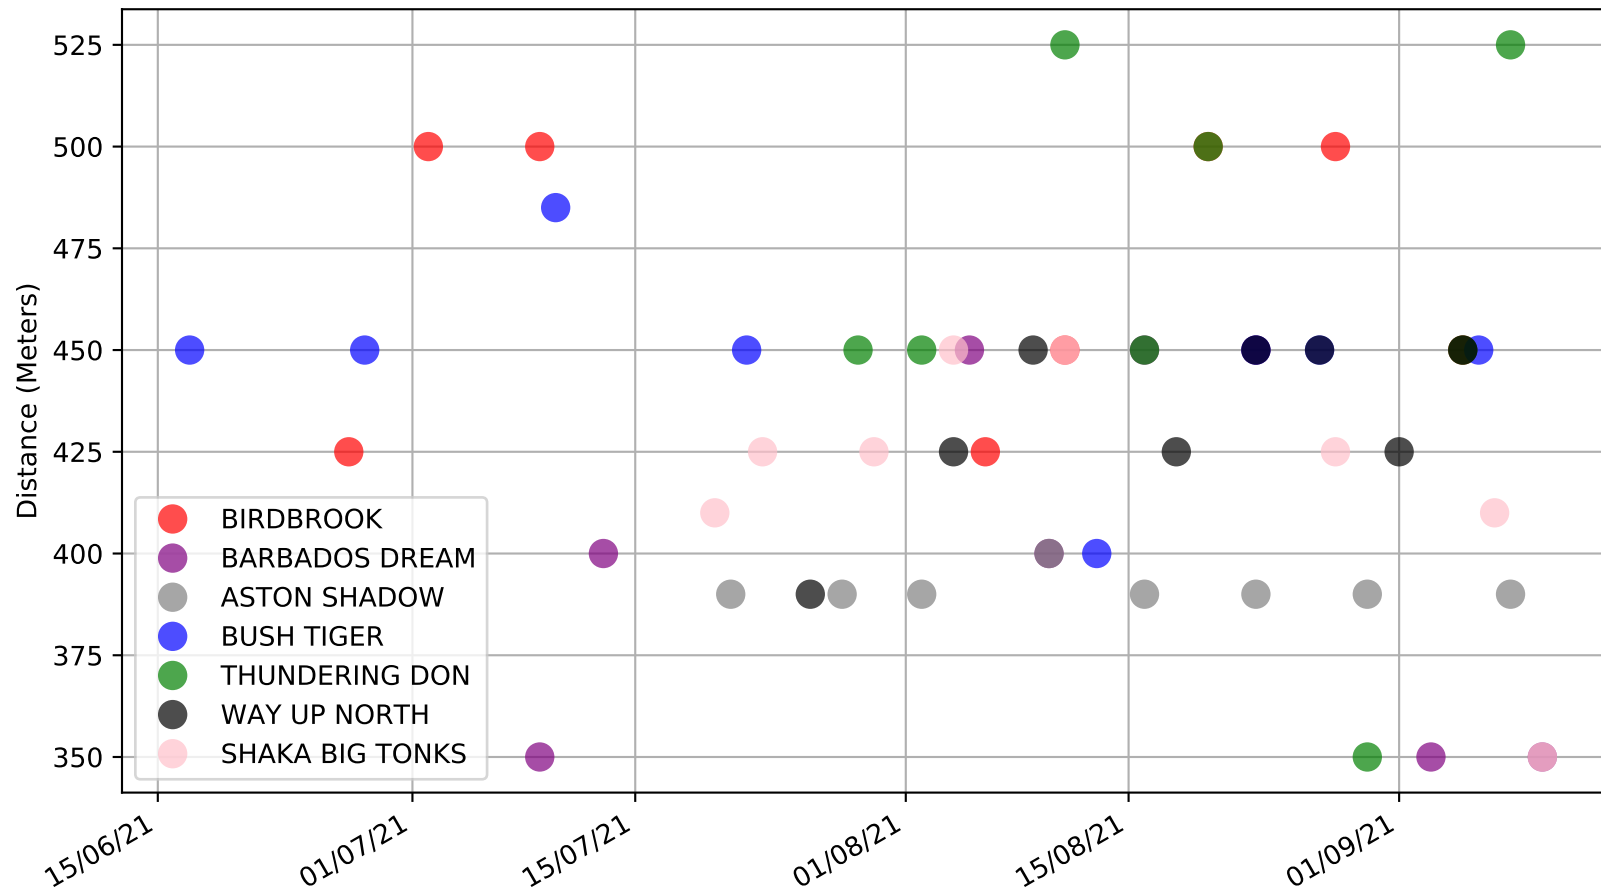

Ballarat - 13th Sep
Race 5, TAB.COM.AU (1-2 WINS), 450m, T3-RW
Speed of dog +50m or -50m of current race distance

Ballarat - 13th Sep
Race 5, TAB.COM.AU (1-2 WINS), 450m, T3-RW
Previous race weights in kilograms

Ballarat - 13th Sep
 Race 5, TAB.COM.AU (1-2 WINS), 450m, T3-RW
 Early Speed compared with par early speed

Ballarat - 13th Sep
Race 6, REVOLUTION PRINT, 450m, T3-5
Previous race distances in meters

Ballarat - 13th Sep
Race 6, REVOLUTION PRINT, 450m, T3-5
Speed of dog compared with par win times of the track & distance it ran at