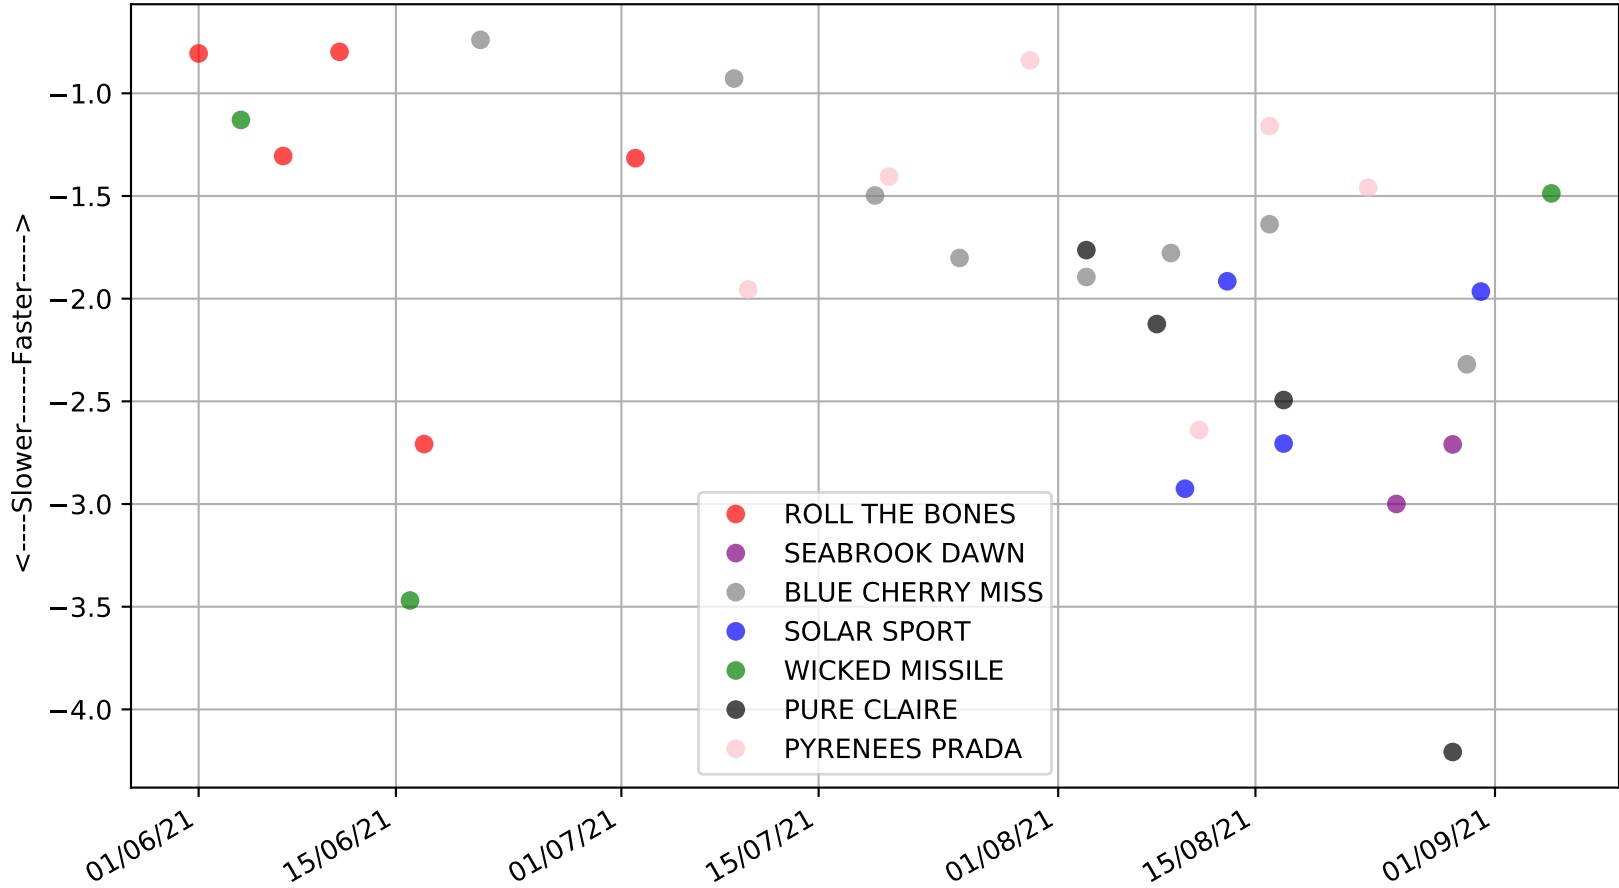

Ballarat - 13th Sep
Race 2, EUREKA CONCRETE, 390m, T3-M
Speed of dog +50m or -50m of current race distance

Ballarat - 13th Sep
Race 2, EUREKA CONCRETE, 390m, T3-M
Previous race weights in kilograms

Ballarat - 13th Sep
Race 2, EUREKA CONCRETE, 390m, T3-M
Early Speed compared with par early speed

Ballarat - 13th Sep
Race 3, BACKMANS PET FOODS, 390m, T3-M
Previous race distances in meters

Ballarat - 13th Sep
Race 3, BACKMANS PET FOODS, 390m, T3-M
Speed of dog compared with par win times of the track & distance it ran at