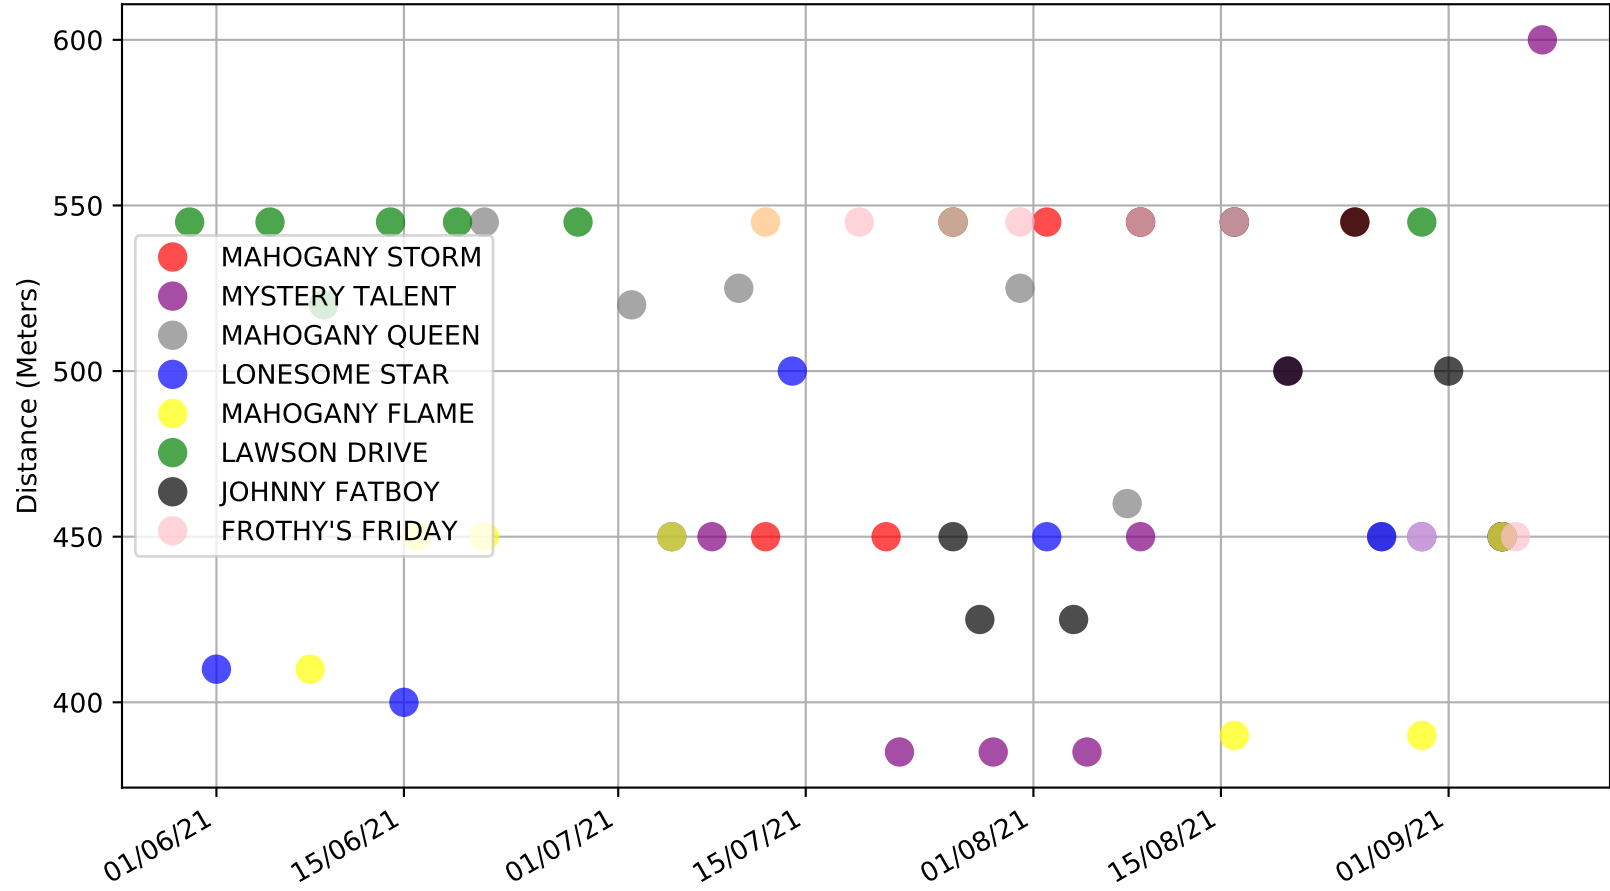

Ballarat - 13th Sep
Race 8, A1 SIGNAGE (1-4 WINS), 545m, T3-RW
Previous race distances in meters