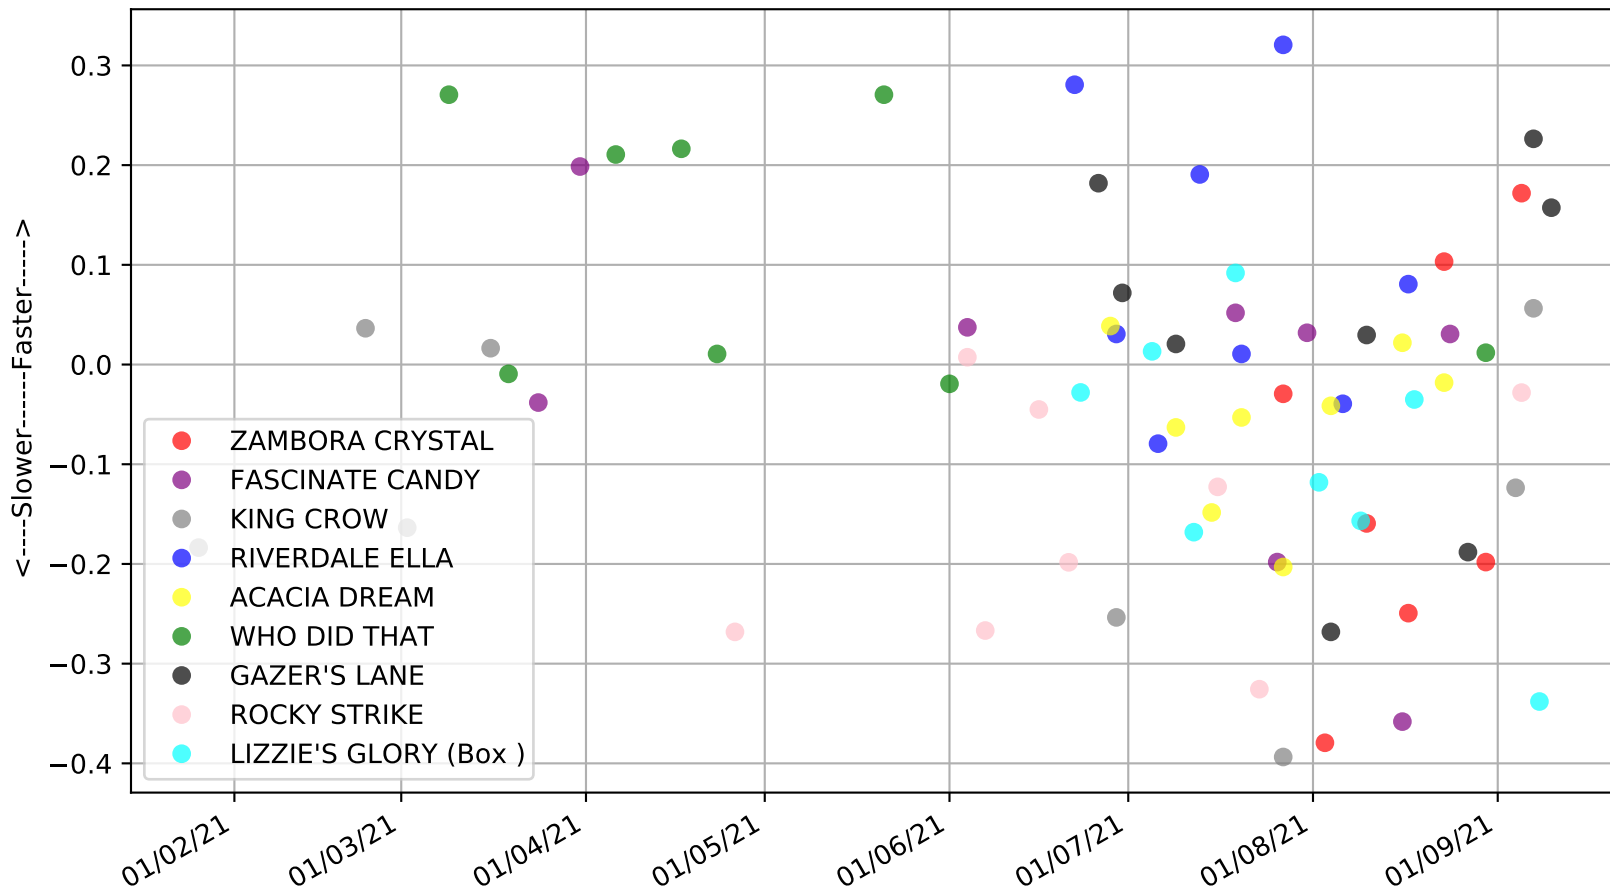

Ballarat - 13th Sep
Race 9, GPP 3300 LASER, 390m, T3-6
Early Speed compared with par early speed