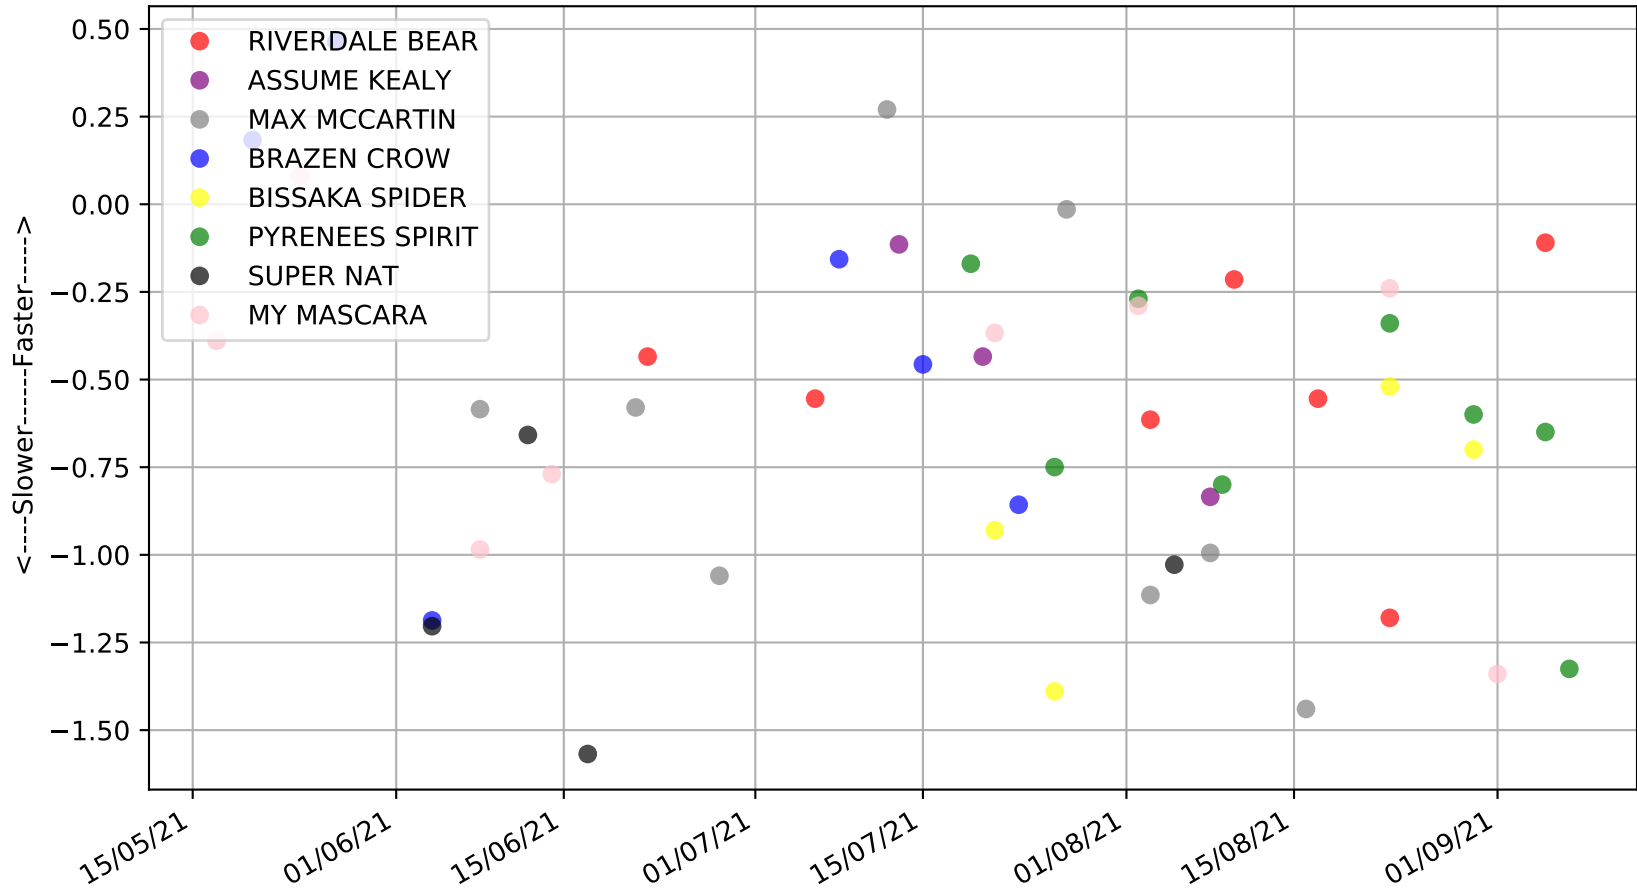

Ballarat - 13th Sep
Race 11, CATERING ALLSORTS, 390m, T3-5
Early Speed compared with par early speed

Ballarat - 13th Sep
Race 12, GREYHOUND CLUBS VICTORIA, 390m, T3-5
Previous race distances in meters

Ballarat - 13th Sep
 Race 12, GREYHOUND CLUBS VICTORIA, 390m, T3-5
 Speed of dog compared with par win times of the track & distance it ran at

Ballarat - 13th Sep
Race 12, GREYHOUND CLUBS VICTORIA, 390m, T3-5
Speed of dog +50m or -50m of current race distance

Ballarat - 13th Sep
Race 12, GREYHOUND CLUBS VICTORIA, 390m, T3-5
Previous race weights in kilograms

Ballarat - 13th Sep
Race 12, GREYHOUND CLUBS VICTORIA, 390m, T3-5
Early Speed compared with par early speed