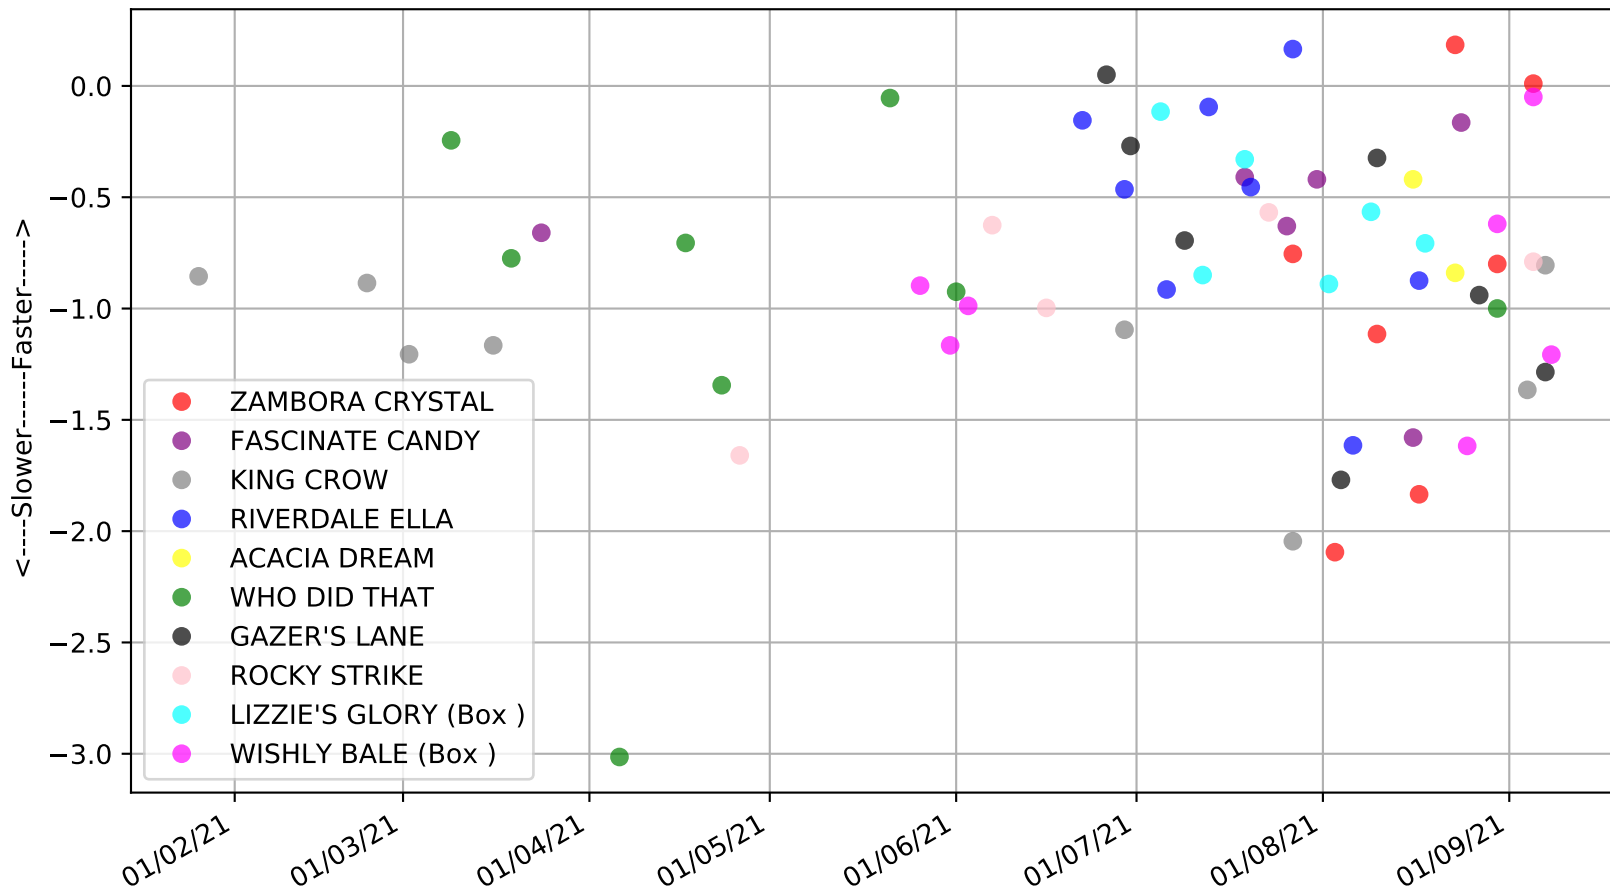

Ballarat - 13th Sep
Race 9, GPP 3300 LASER, 390m, T3-6
Speed of dog +50m or -50m of current race distance