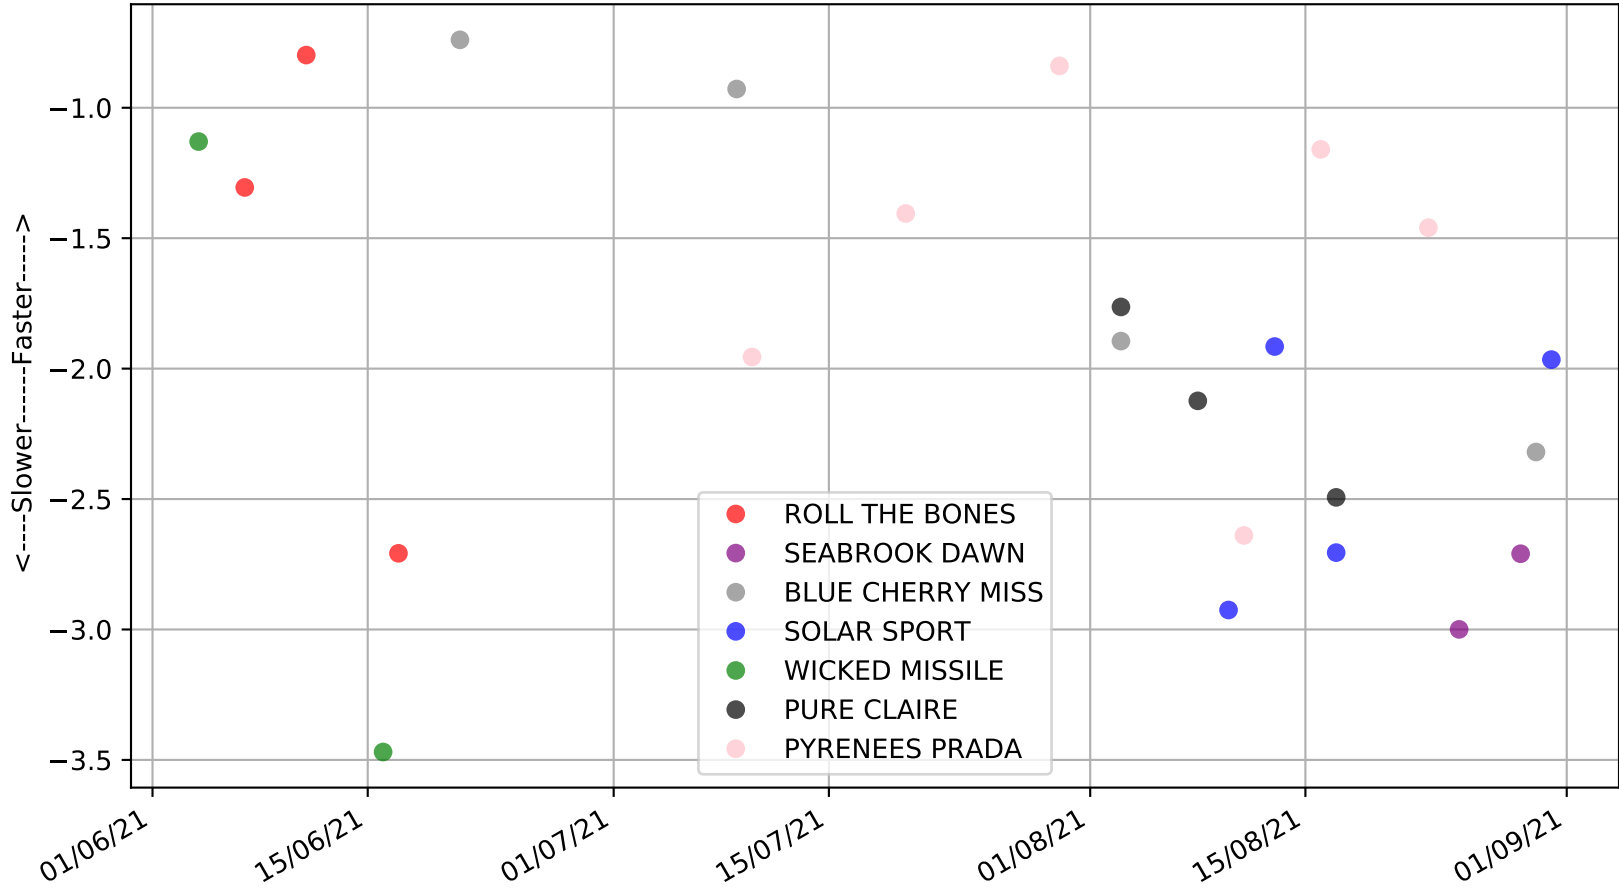

Ballarat - 13th Sep
Race 3, BACKMANS PET FOODS, 390m, T3-M
Speed of dog +50m or -50m of current race distance