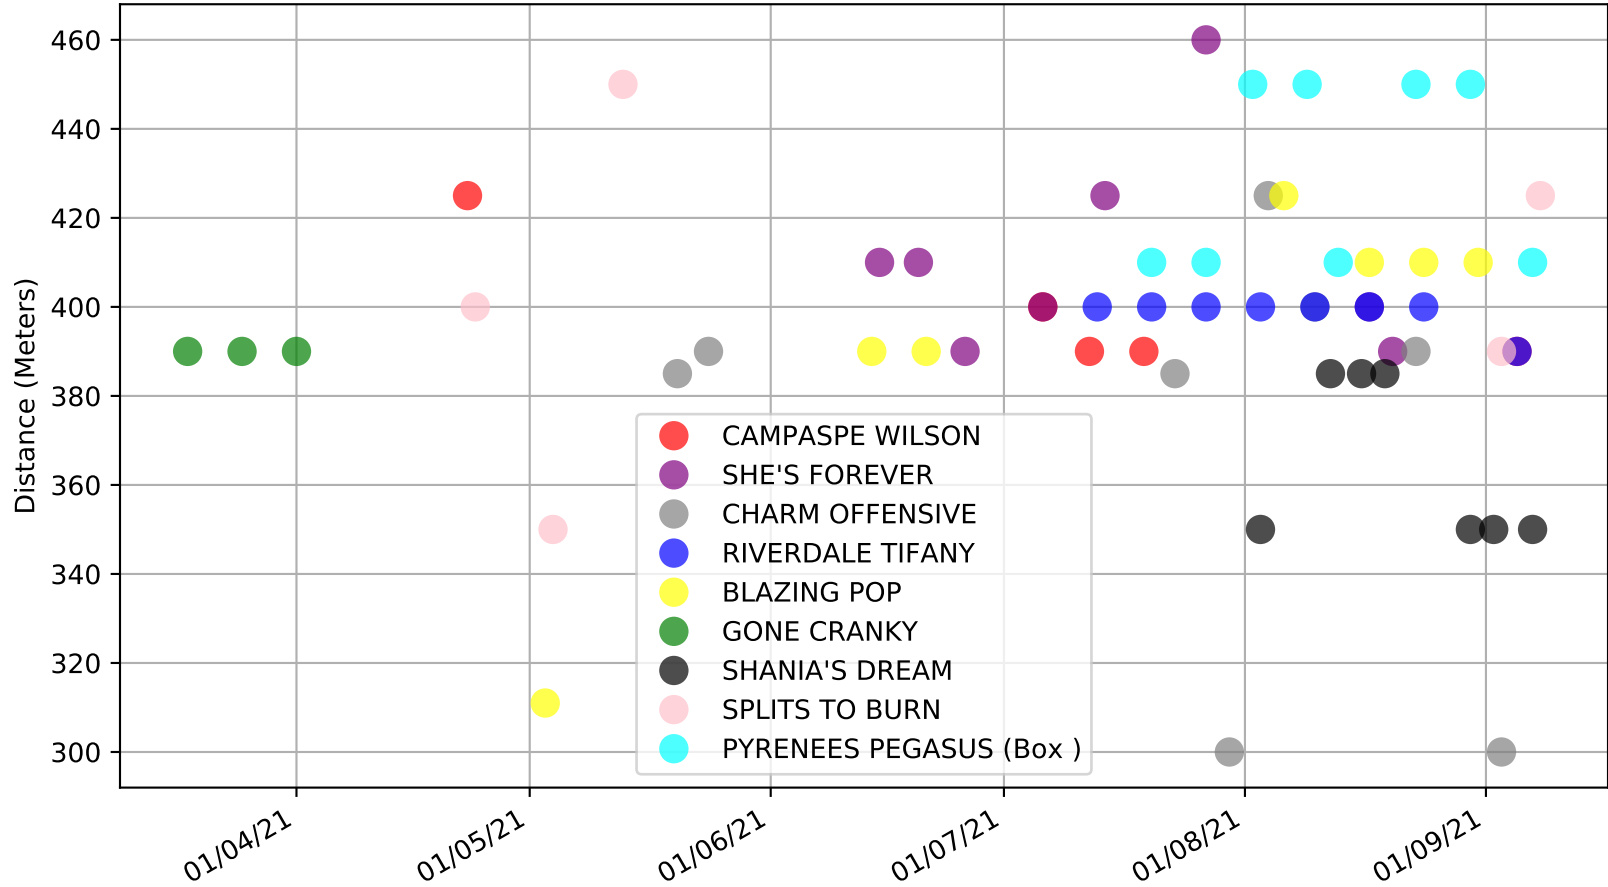

Ballarat - 13th Sep
Race 4, DOWNLOAD THE WATCHDOG APP, 390m, T3-7
Previous race distances in meters