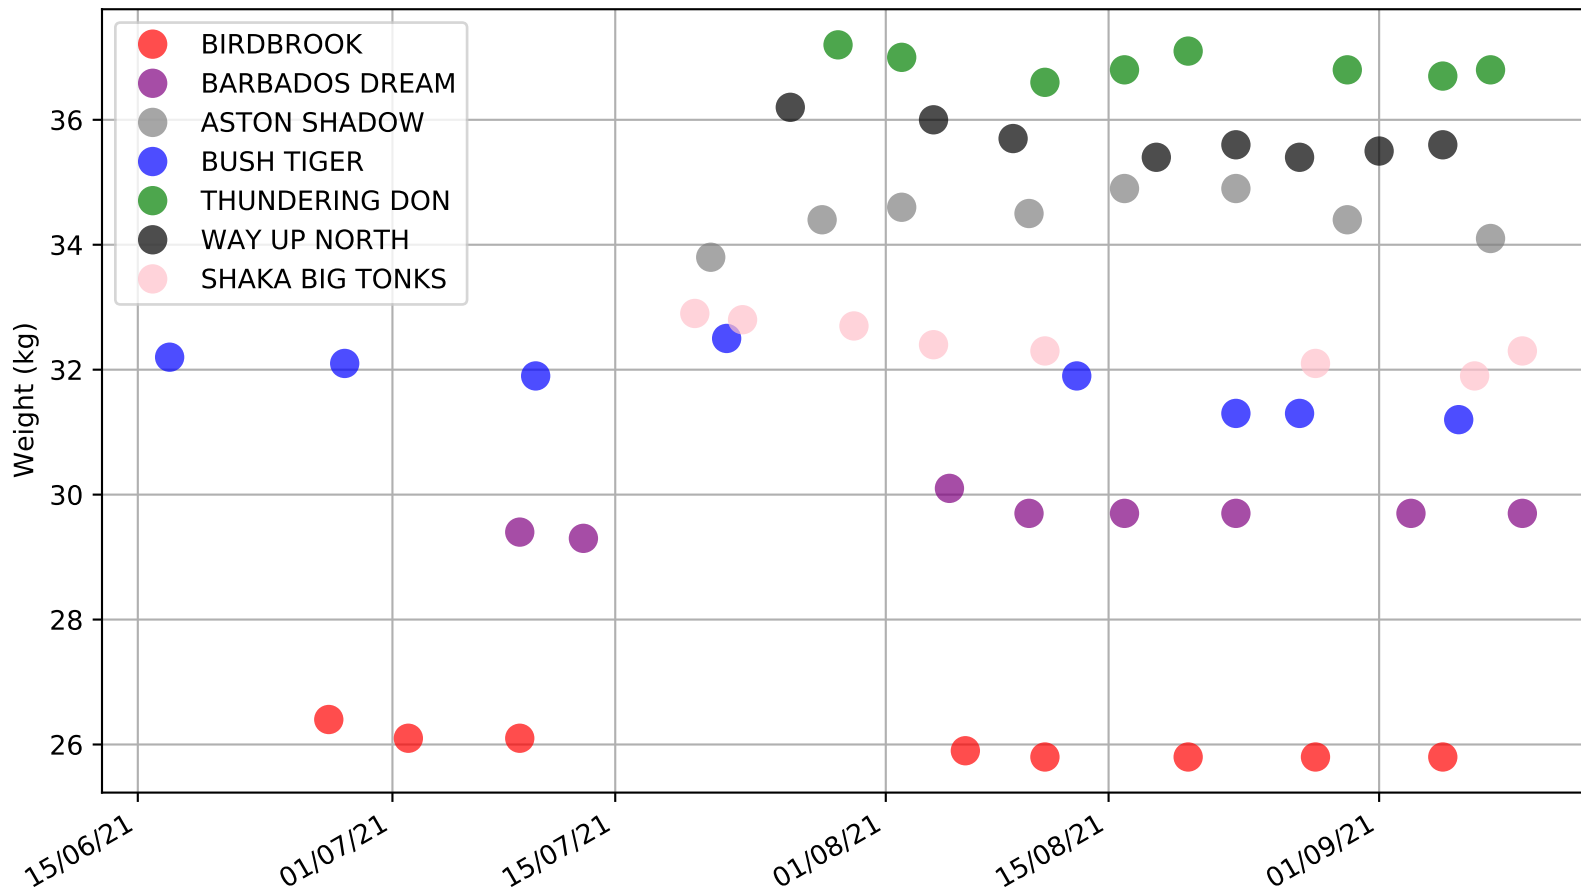

Ballarat - 13th Sep
Race 6, REVOLUTION PRINT, 450m, T3-5
Previous race weights in kilograms