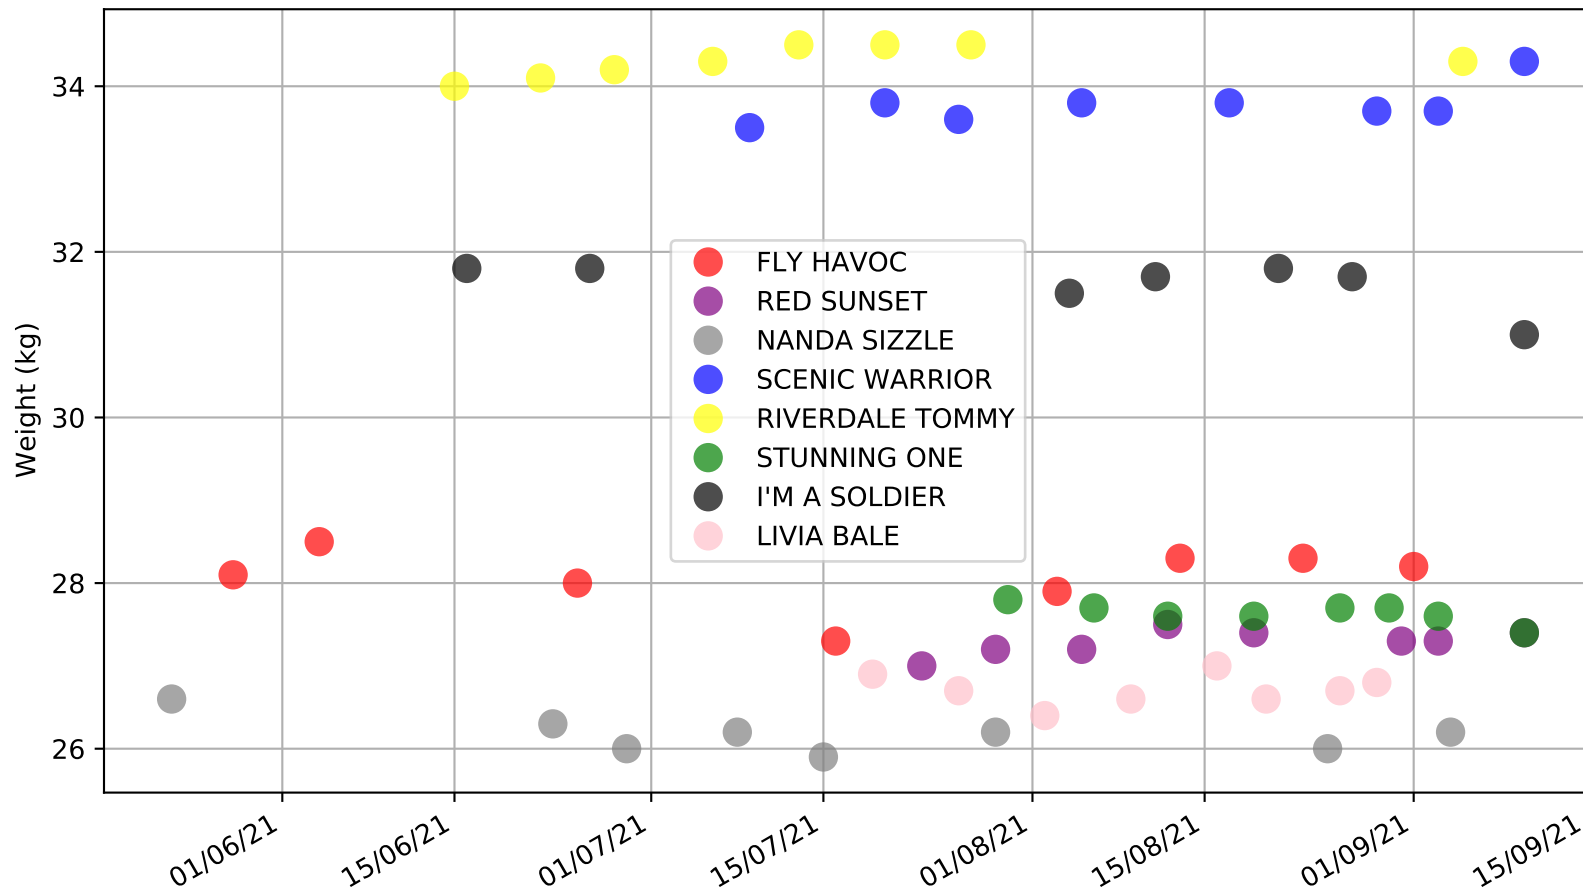

Ballarat - 13th Sep
Race 10, STEVE TUDOR ELECTRICAL, 390m, T3-5
Early Speed compared with par early speed

Ballarat - 13th Sep
Race 11, CATERING ALLSORTS, 390m, T3-5
Previous race distances in meters

Ballarat - 13th Sep
 Race 11, CATERING ALLSORTS, 390m, T3-5
 Speed of dog compared with par win times of the track & distance it ran at

Ballarat - 13th Sep
Race 11, CATERING ALLSORTS, 390m, T3-5
Early Speed compared with par early speed

Ballarat - 13th Sep
Race 12, GREYHOUND CLUBS VICTORIA, 390m, T3-5
Previous race distances in meters

Ballarat - 13th Sep
 Race 12, GREYHOUND CLUBS VICTORIA, 390m, T3-5
 Speed of dog compared with par win times of the track & distance it ran at

Ballarat - 13th Sep
Race 12, GREYHOUND CLUBS VICTORIA, 390m, T3-5
Speed of dog +50m or -50m of current race distance

Ballarat - 13th Sep
Race 12, GREYHOUND CLUBS VICTORIA, 390m, T3-5
Previous race weights in kilograms

Ballarat - 13th Sep
Race 12, GREYHOUND CLUBS VICTORIA, 390m, T3-5
Early Speed compared with par early speed