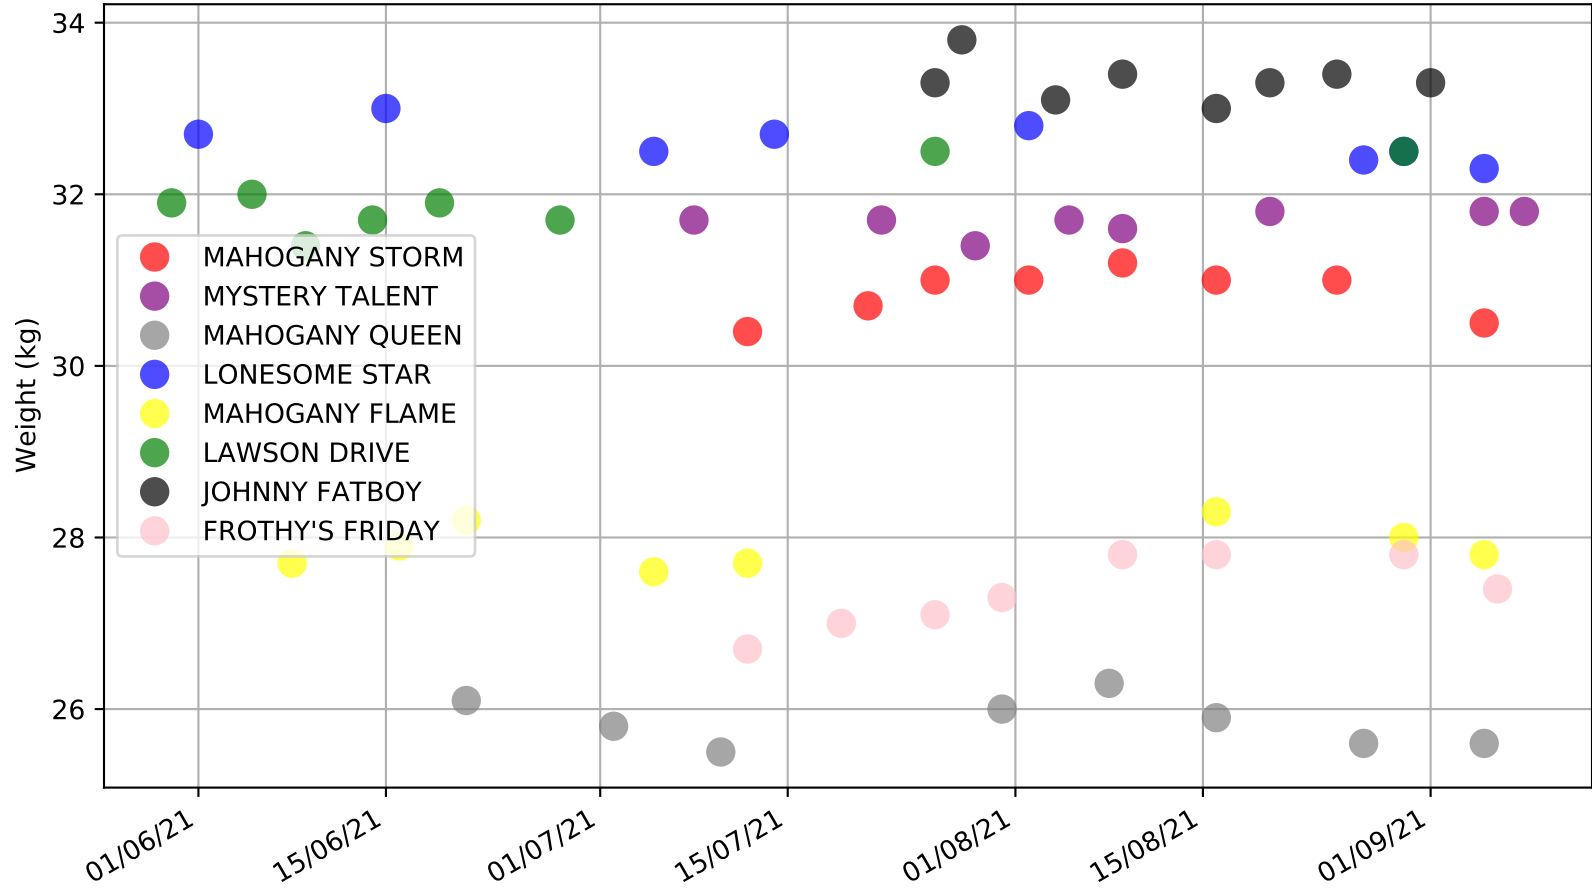

Ballarat - 13th Sep
Race 8, A1 SIGNAGE (1-4 WINS), 545m, T3-RW
Previous race weights in kilograms