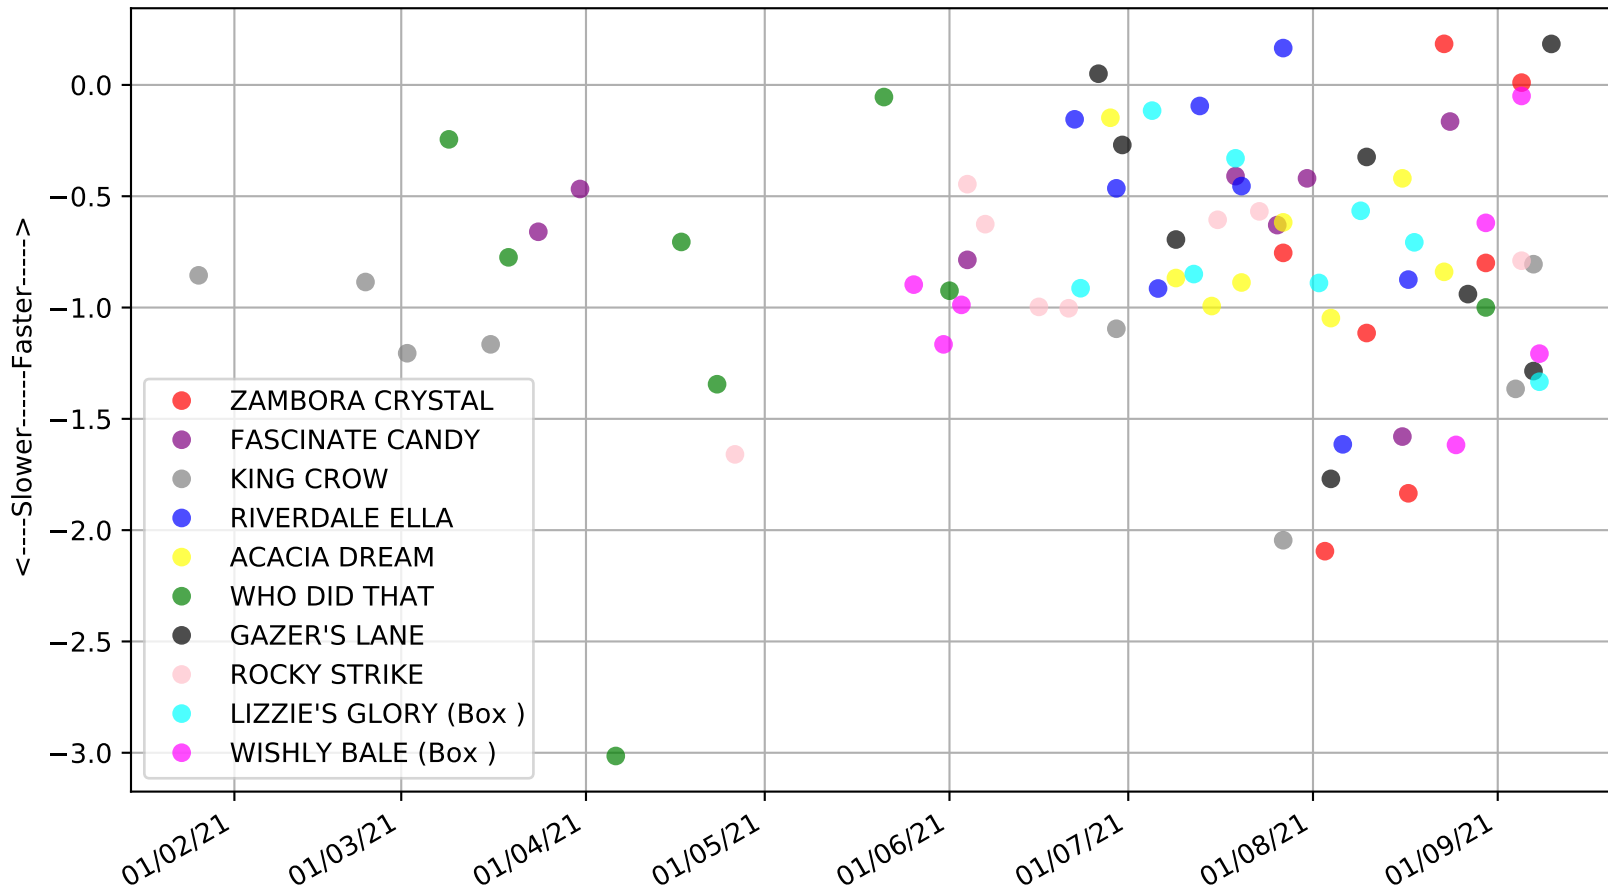

Ballarat - 13th Sep
Race 9, GPP 3300 LASER, 390m, T3-6
Speed of dog compared with par win times of the track & distance it ran at