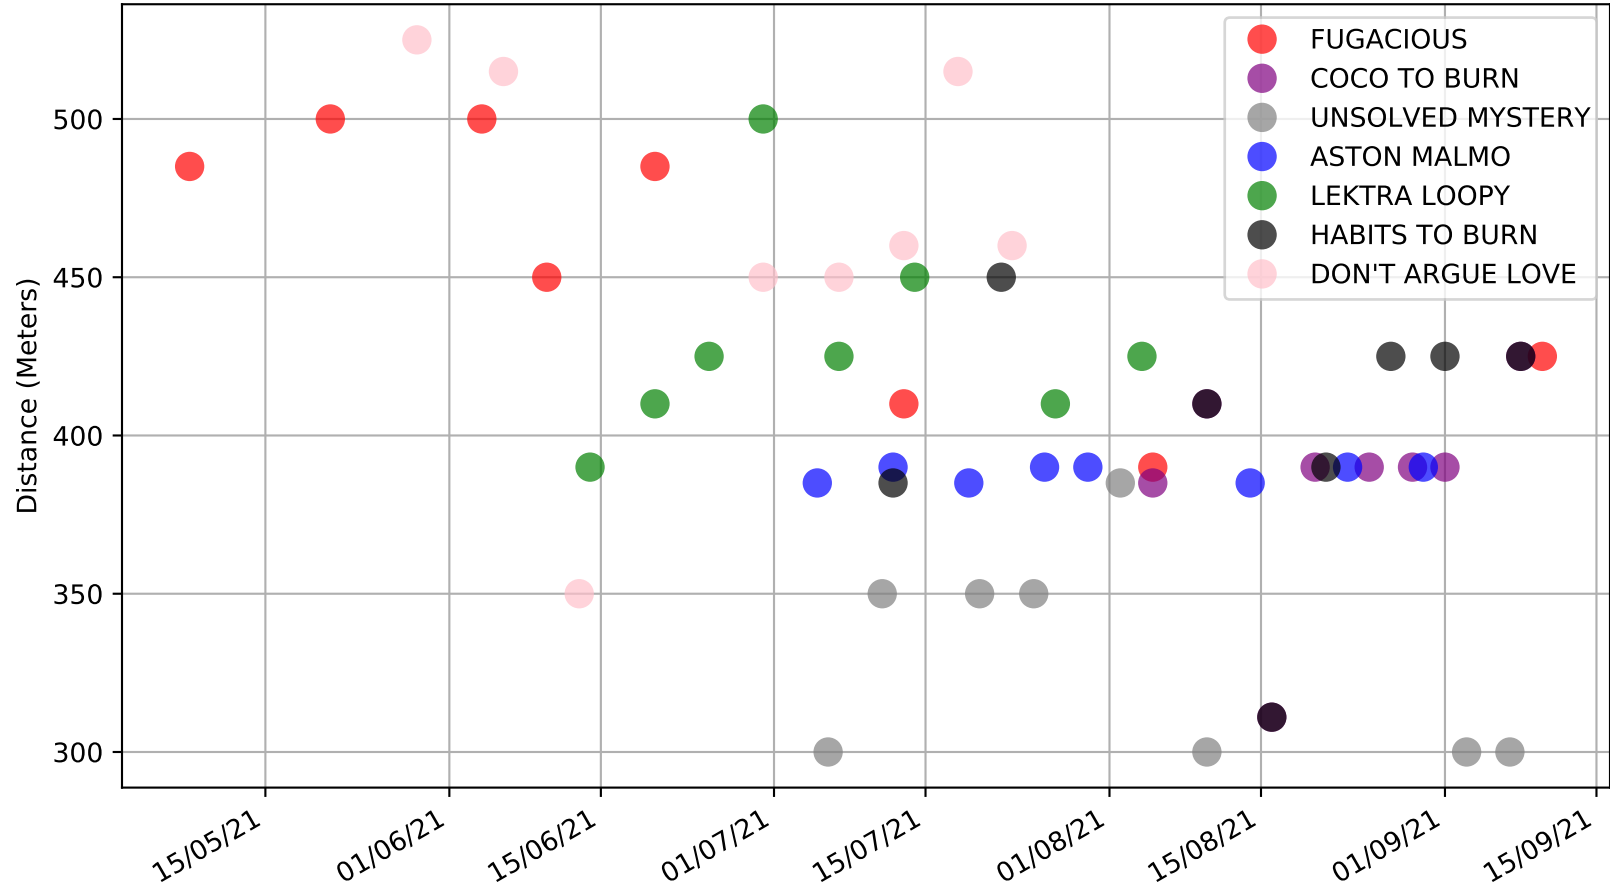

Ballarat - 13th Sep
Race 9, GPP 3300 LASER, 390m, T3-6
Speed of dog +50m or -50m of current race distance

Ballarat - 13th Sep
Race 9, GPP 3300 LASER, 390m, T3-6
Previous race weights in kilograms

Ballarat - 13th Sep
Race 9, GPP 3300 LASER, 390m, T3-6
Early Speed compared with par early speed

Ballarat - 13th Sep
Race 10, STEVE TUDOR ELECTRICAL, 390m, T3-5
Previous race distances in meters

Ballarat - 13th Sep
Race 10, STEVE TUDOR ELECTRICAL, 390m, T3-5
Speed of dog compared with par win times of the track & distance it ran at