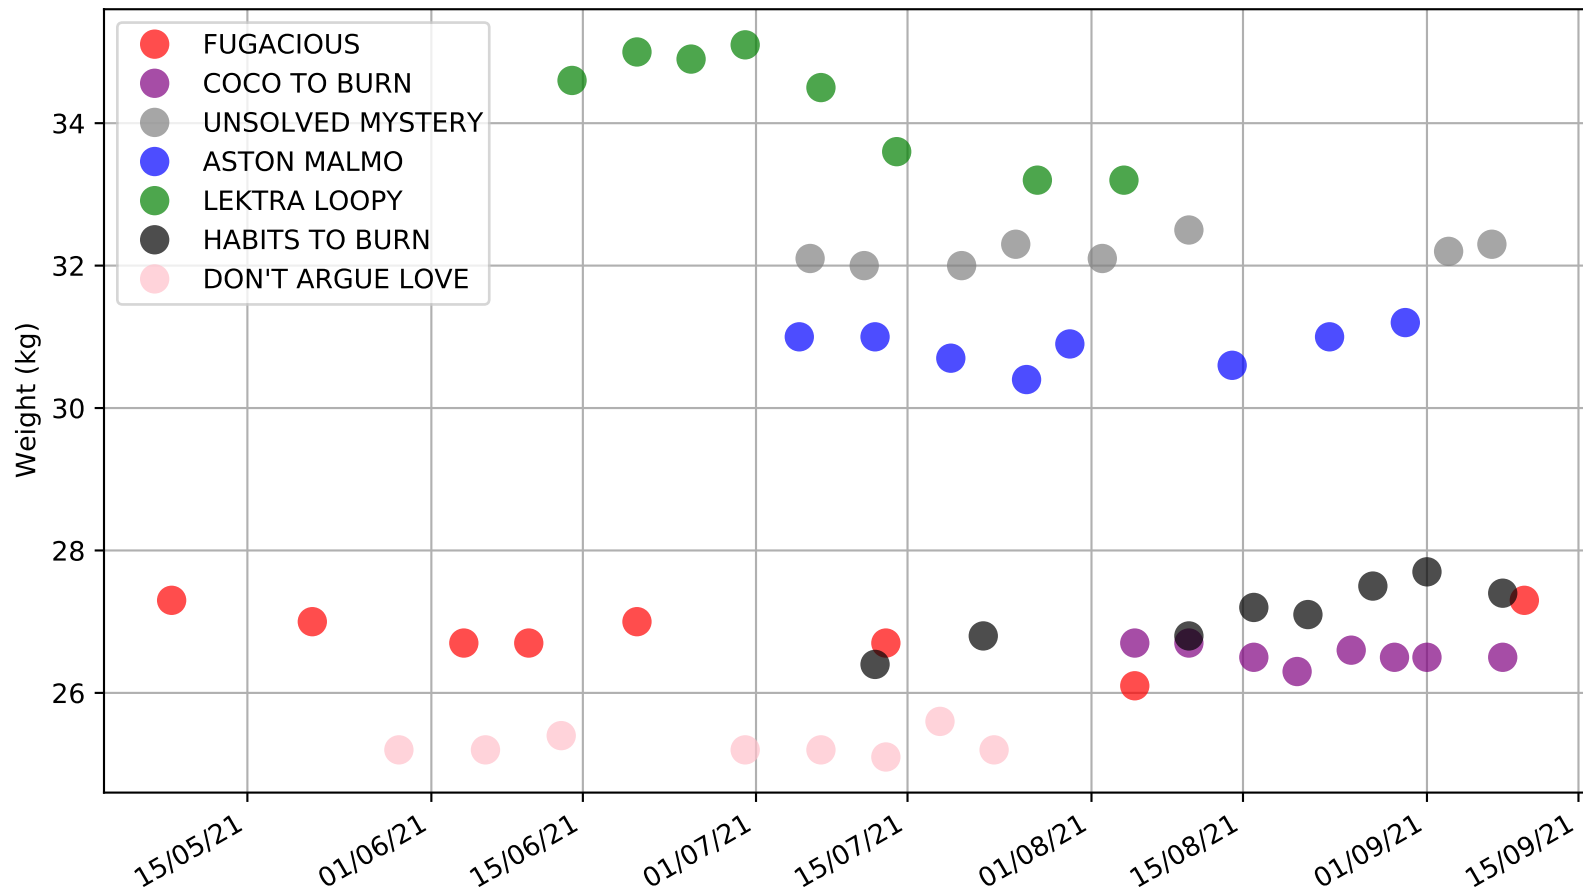

Ballarat - 13th Sep
Race 10, STEVE TUDOR ELECTRICAL, 390m, T3-5
Previous race weights in kilograms