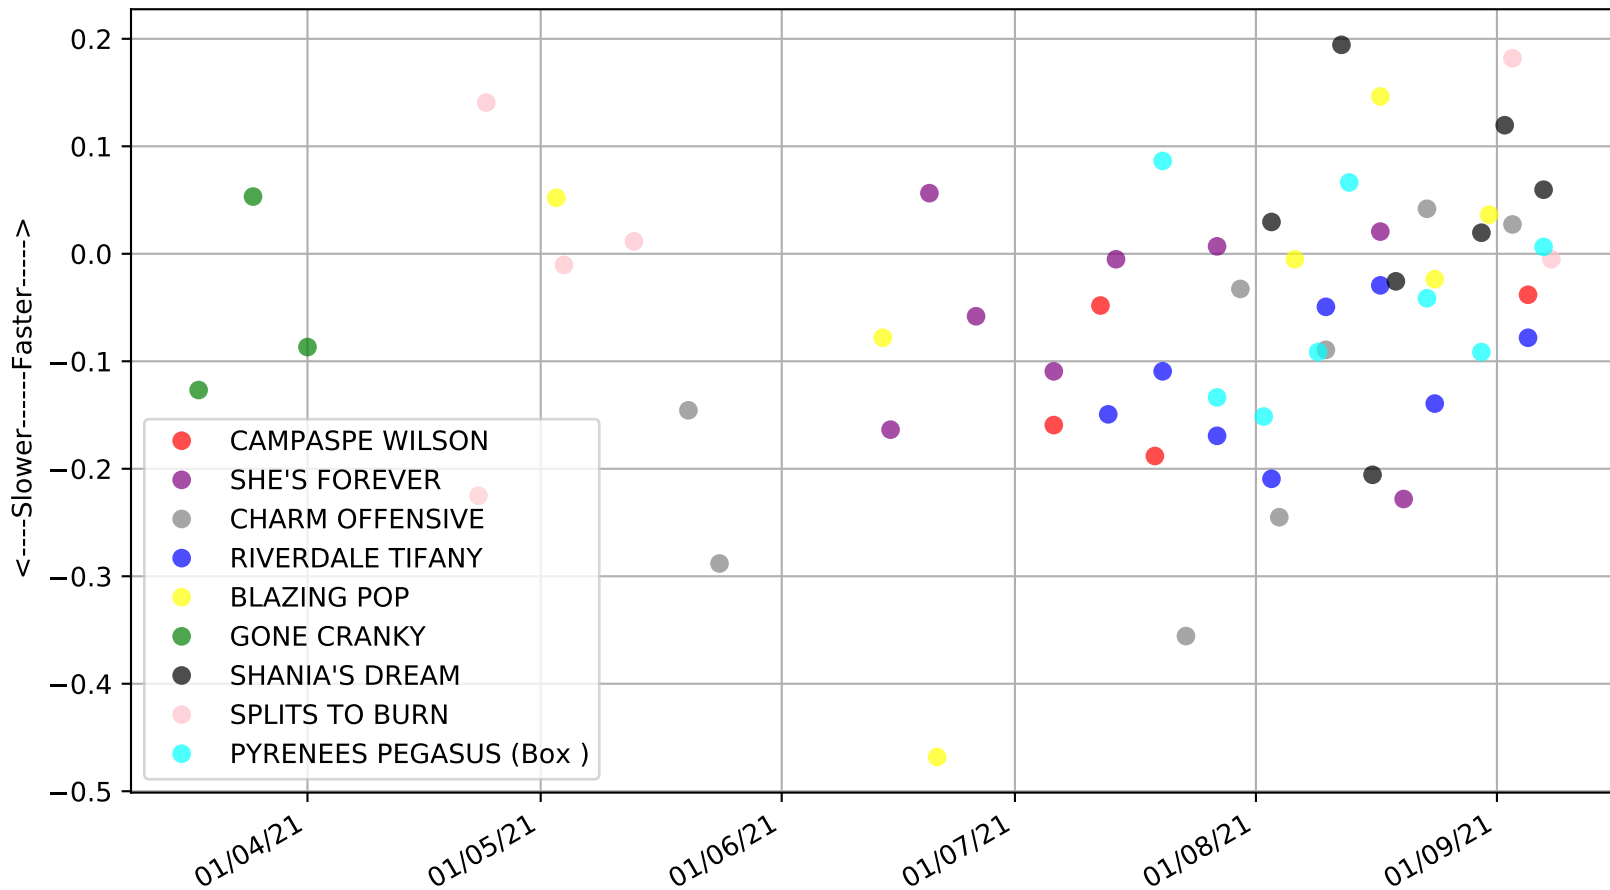

Ballarat - 13th Sep
Race 4, DOWNLOAD THE WATCHDOG APP, 390m, T3-7
Early Speed compared with par early speed