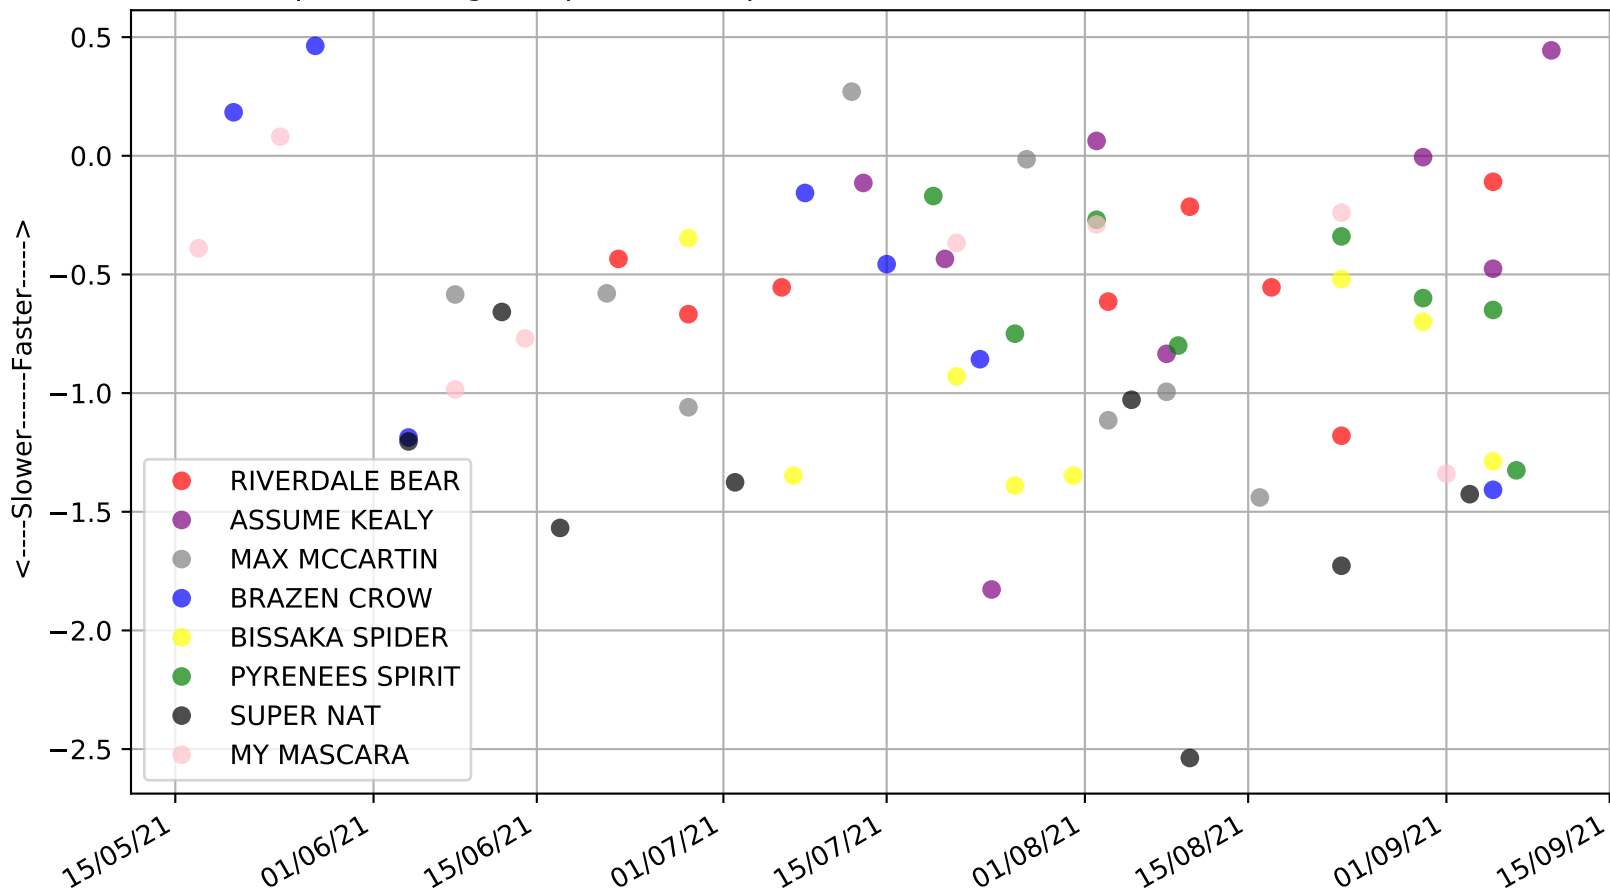

Ballarat - 13th Sep
Race 11, CATERING ALLSORTS, 390m, T3-5
Early Speed compared with par early speed

Ballarat - 13th Sep
Race 12, GREYHOUND CLUBS VICTORIA, 390m, T3-5
Previous race distances in meters

Ballarat - 13th Sep
 Race 12, GREYHOUND CLUBS VICTORIA, 390m, T3-5
 Speed of dog compared with par win times of the track & distance it ran at

Ballarat - 13th Sep
Race 12, GREYHOUND CLUBS VICTORIA, 390m, T3-5
Speed of dog +50m or -50m of current race distance

Ballarat - 13th Sep
Race 12, GREYHOUND CLUBS VICTORIA, 390m, T3-5
Previous race weights in kilograms

Ballarat - 13th Sep
Race 12, GREYHOUND CLUBS VICTORIA, 390m, T3-5
Early Speed compared with par early speed