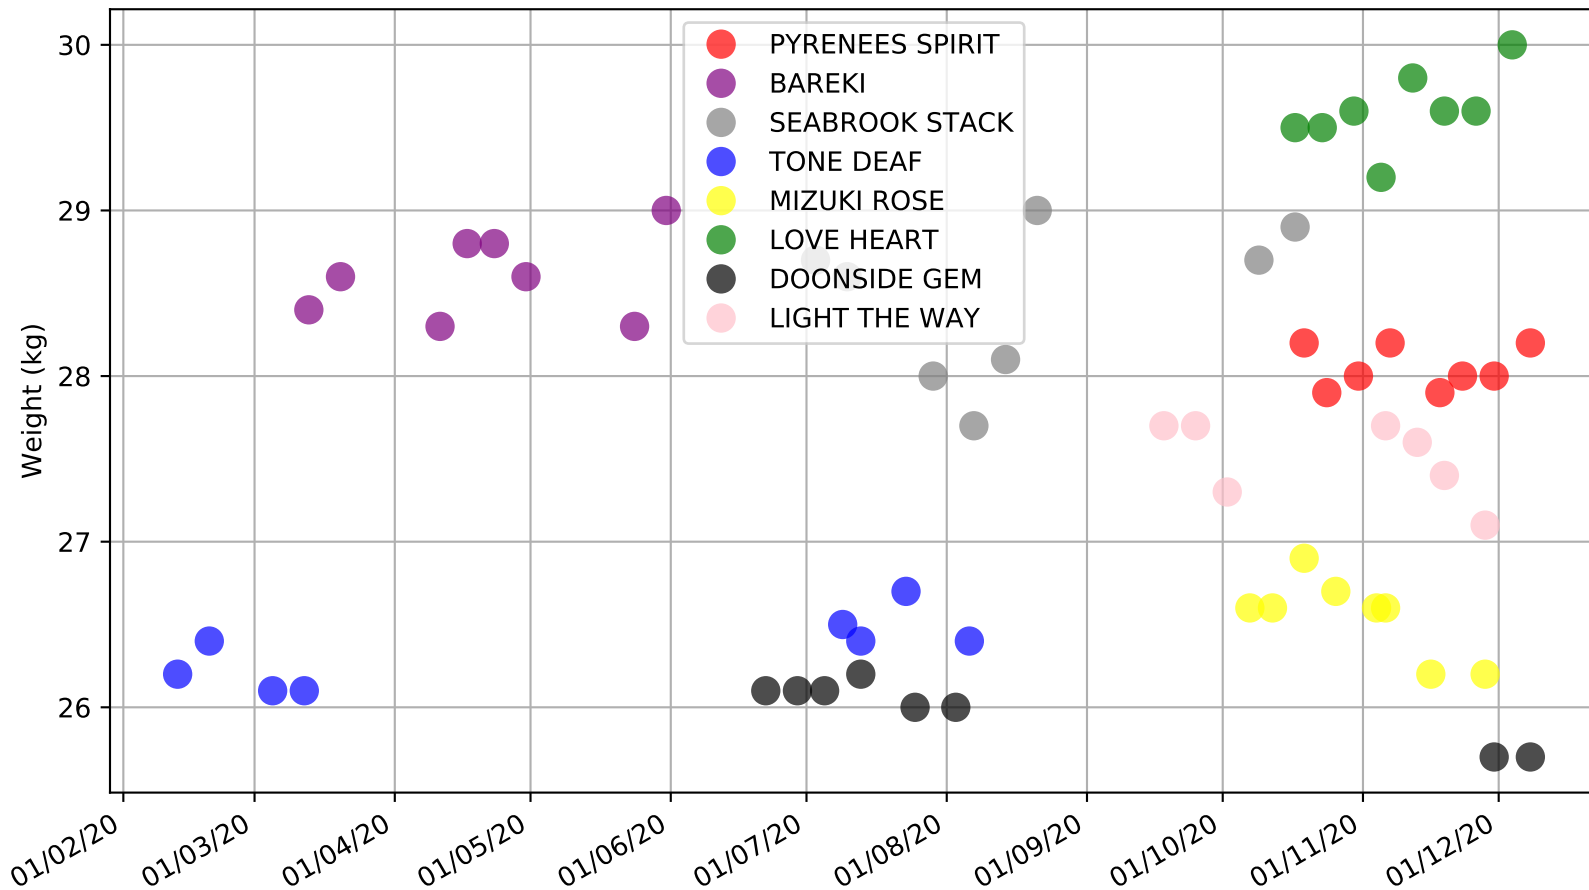

Ballarat - 12th Dec  
Race 10, GPP 3300 LASER, 390m, X45  
Previous race weights in kilograms

Ballarat - 12th Dec  
Race 11, BALLARAT TO THE MEADOWS HT2, 545m, 5H  
Previous race distances in meters

Ballarat - 12th Dec  
Race 11, BALLARAT TO THE MEADOWS HT2, 545m, 5H  
Speed of dog compared with par win times of the track & distance it ran at

Ballarat - 12th Dec  
Race 11, BALLARAT TO THE MEADOWS HT2, 545m, 5H  
Early Speed compared with par early speed

Ballarat - 12th Dec  
Race 12, REVOLUTION PRINT DAMSELS DASH, 390m, 5  
Speed of dog compared with par win times of the track & distance it ran at

Ballarat - 12th Dec  
Race 12, REVOLUTION PRINT DAMSELS DASH, 390m, 5  
Speed of dog +50m or -50m of current race distance

Ballarat - 12th Dec  
Race 12, REVOLUTION PRINT DAMSELS DASH, 390m, 5  
Previous race weights in kilograms

Ballarat - 12th Dec  
Race 12, REVOLUTION PRINT DAMSELS DASH, 390m, 5  
Early Speed compared with par early speed