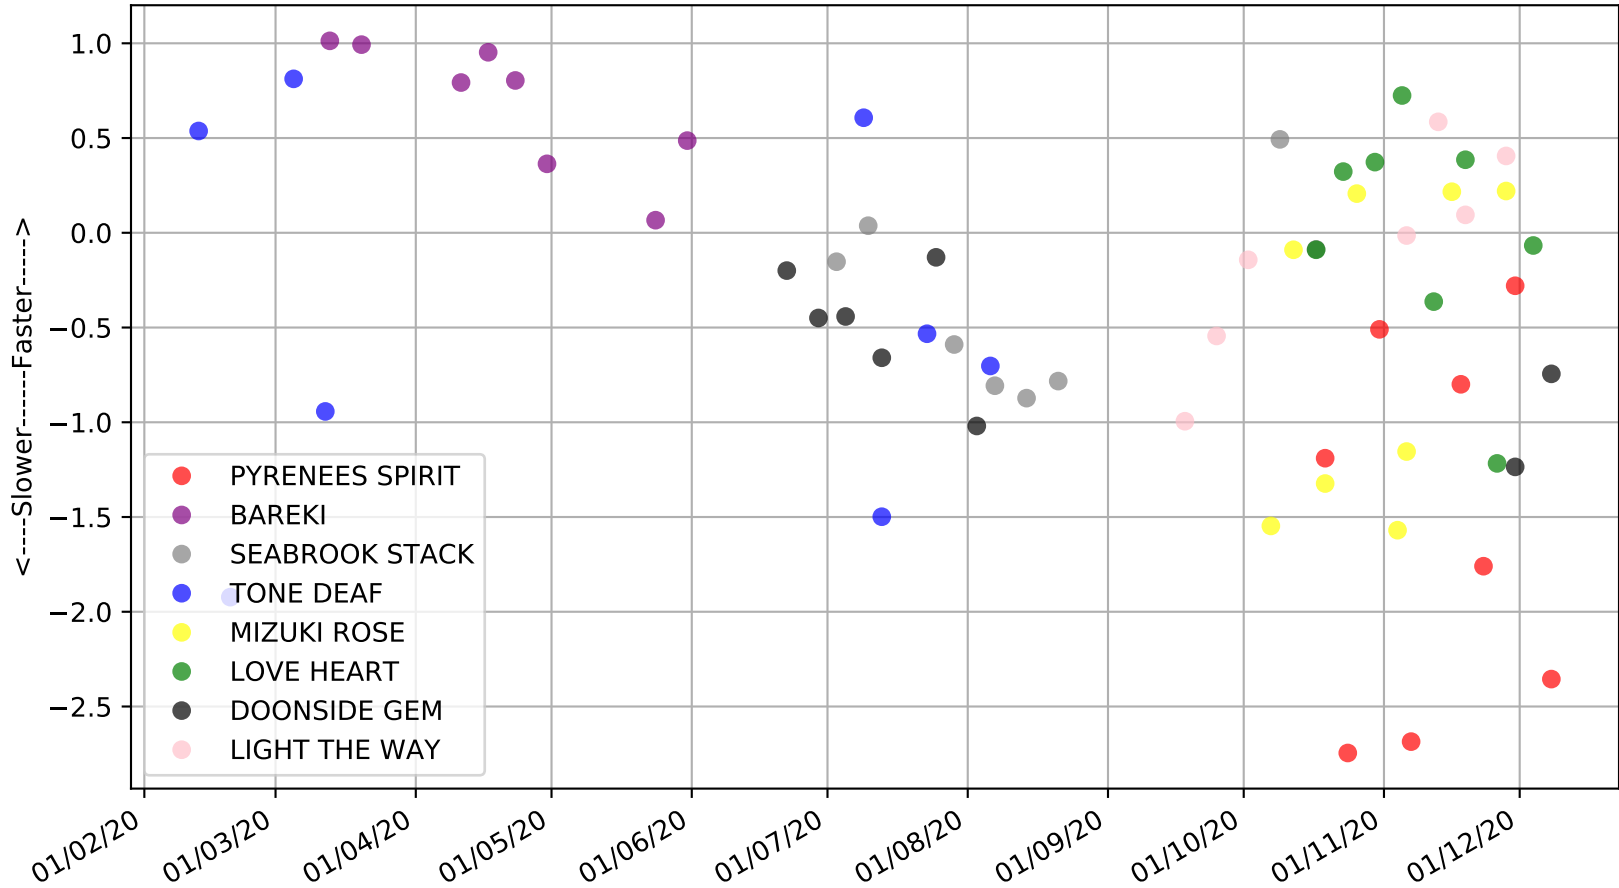

Ballarat - 12th Dec  
Race 11, BALLARAT TO THE MEADOWS HT2, 545m, 5H  
Speed of dog +50m or -50m of current race distance

Ballarat - 12th Dec  
Race 11, BALLARAT TO THE MEADOWS HT2, 545m, 5H  
Previous race weights in kilograms

Ballarat - 12th Dec  
Race 11, BALLARAT TO THE MEADOWS HT2, 545m, 5H  
Early Speed compared with par early speed

Ballarat - 12th Dec  
Race 12, REVOLUTION PRINT DAMSELS DASH, 390m, 5  
Speed of dog compared with par win times of the track & distance it ran at

Ballarat - 12th Dec  
Race 12, REVOLUTION PRINT DAMSELS DASH, 390m, 5  
Speed of dog +50m or -50m of current race distance

Ballarat - 12th Dec  
Race 12, REVOLUTION PRINT DAMSELS DASH, 390m, 5  
Previous race weights in kilograms

Ballarat - 12th Dec  
Race 12, REVOLUTION PRINT DAMSELS DASH, 390m, 5  
Early Speed compared with par early speed