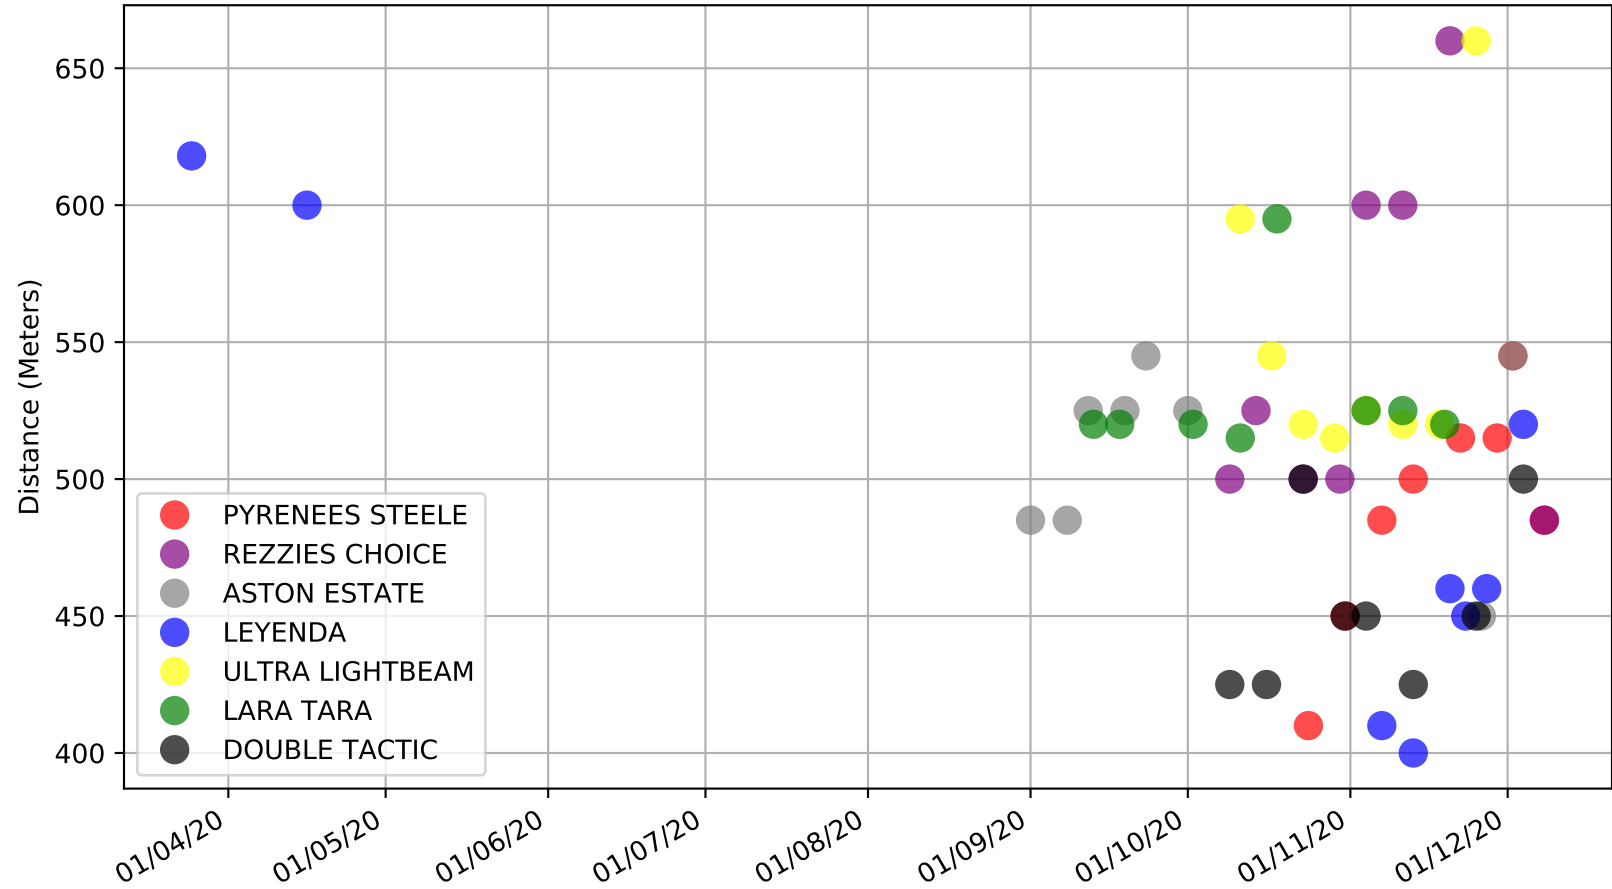

Ballarat - 12th Dec  
Race 5, BARRY AUGUSTINE, 450m, 5  
Speed of dog +50m or -50m of current race distance

Ballarat - 12th Dec  
 Race 5, BARRY AUGUSTINE, 450m, 5  
 Early Speed compared with par early speed

Ballarat - 12th Dec  
Race 6, BALLARAT TO THE MEADOWS HT1, 545m, 5H  
Previous race distances in meters

Ballarat - 12th Dec  
Race 6, BALLARAT TO THE MEADOWS HT1, 545m, 5H  
Speed of dog compared with par win times of the track & distance it ran at