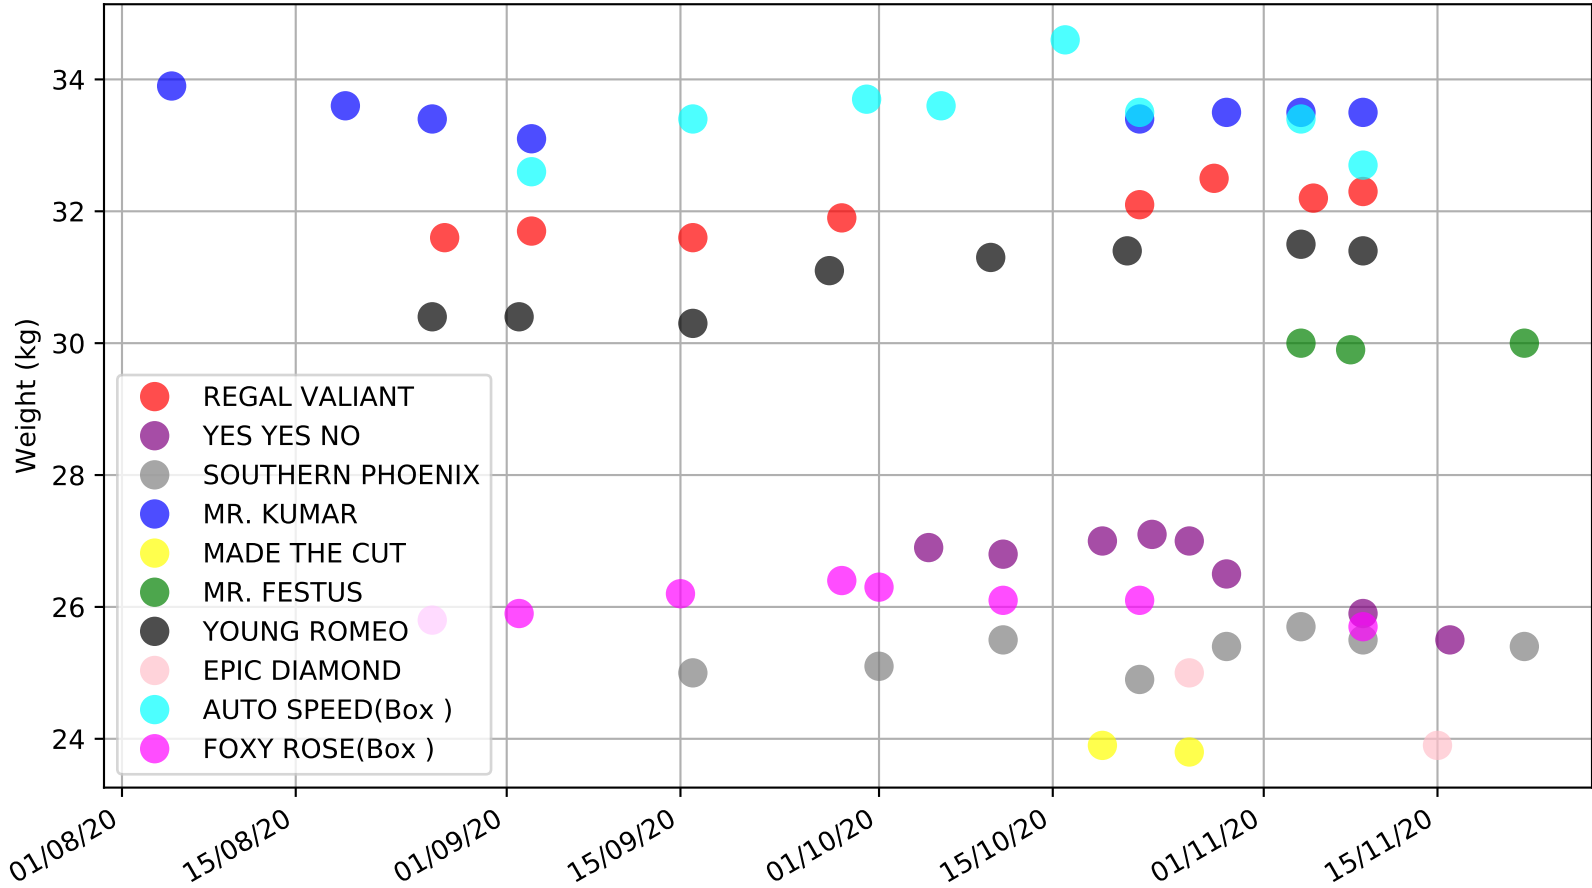

Ascot Park - 25th Nov
Race 7, MR WHIPPY SOUTHLAND, 390m, C1
Previous race weights in kilograms