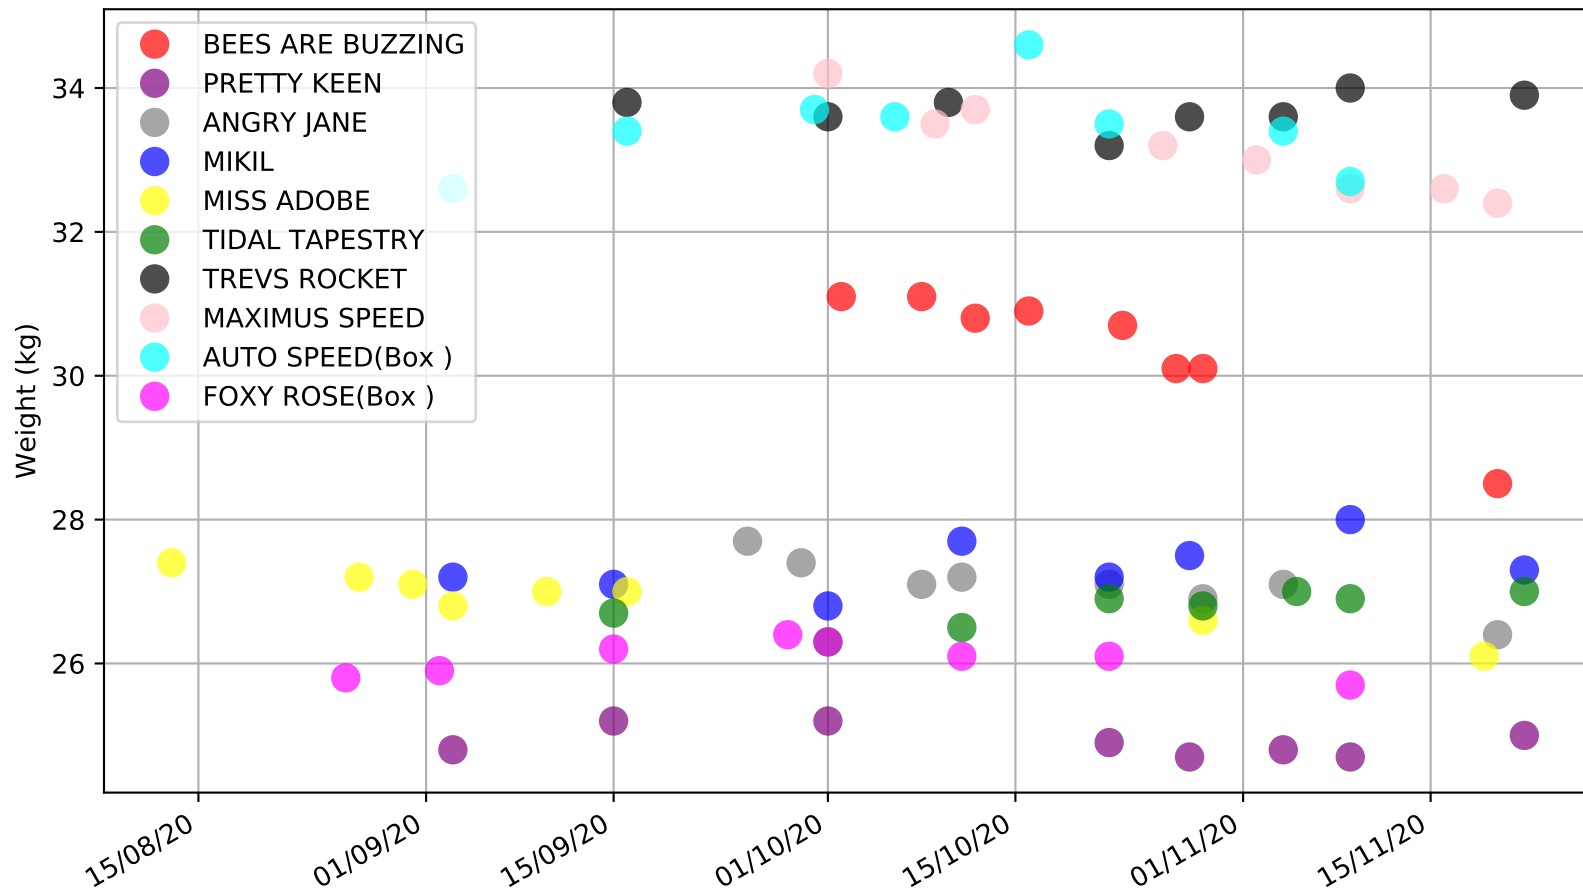

Ascot Park - 25th Nov
Race 8, RACING AGAIN 14TH DECEMBER, 390m, C12
Previous race weights in kilograms