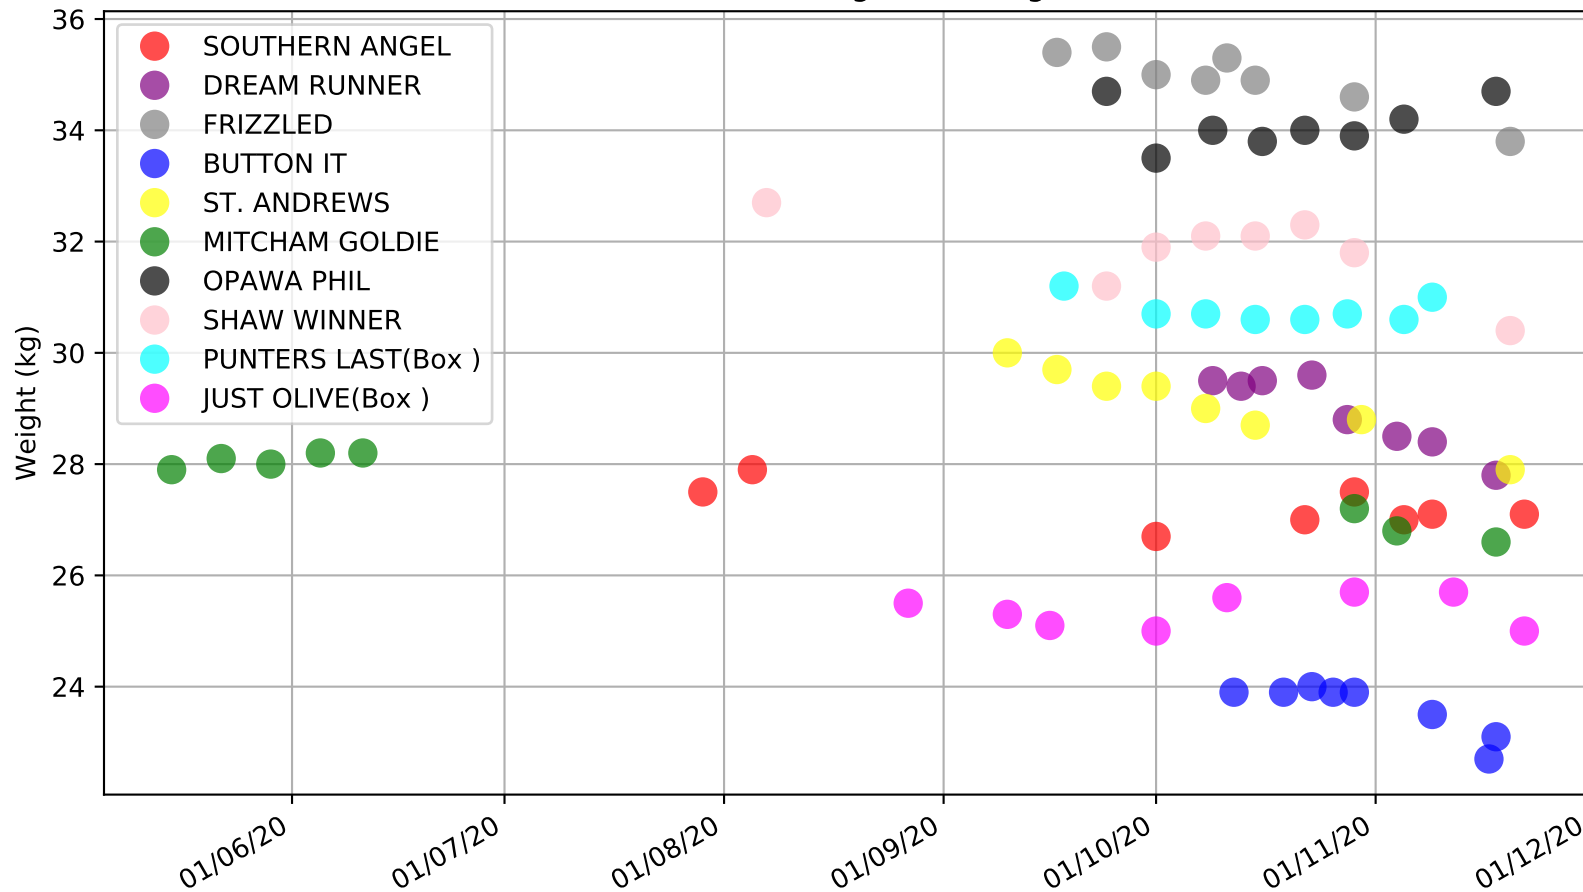

Ascot Park - 25th Nov
Race 3, SOUTHLAND & OTAGO PHOTO FINISH, 390m, C3
Previous race weights in kilograms