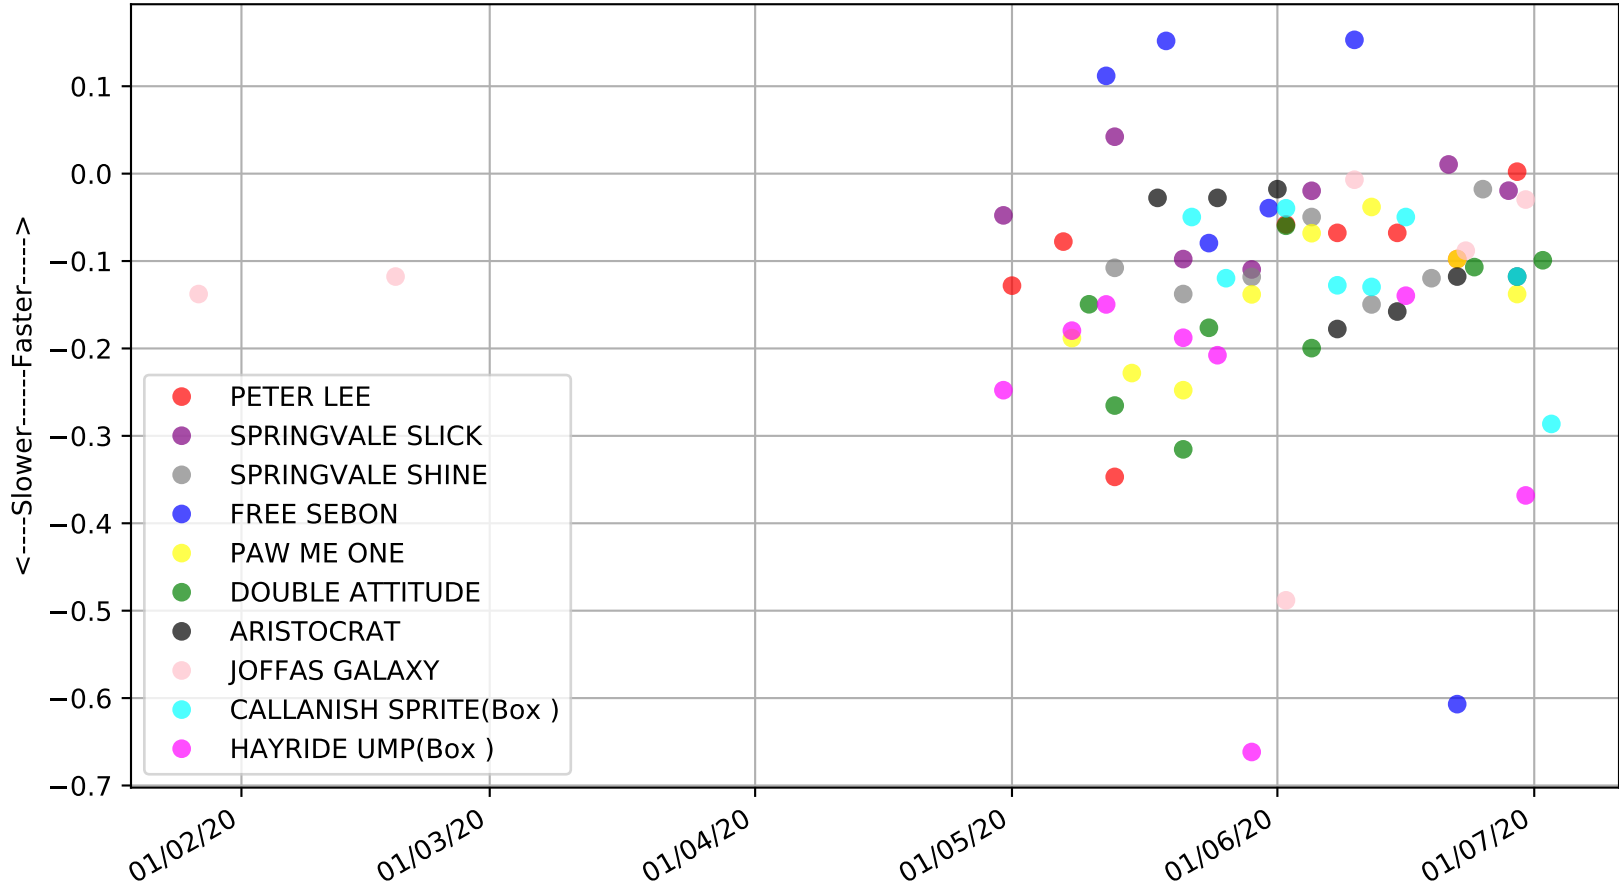

Angle Park - 6th Jul
Race 5, BGC INDUSTRIAL CLEANING SUPPLIES STAKE, 515m, 6
Early Speed compared with par early speed