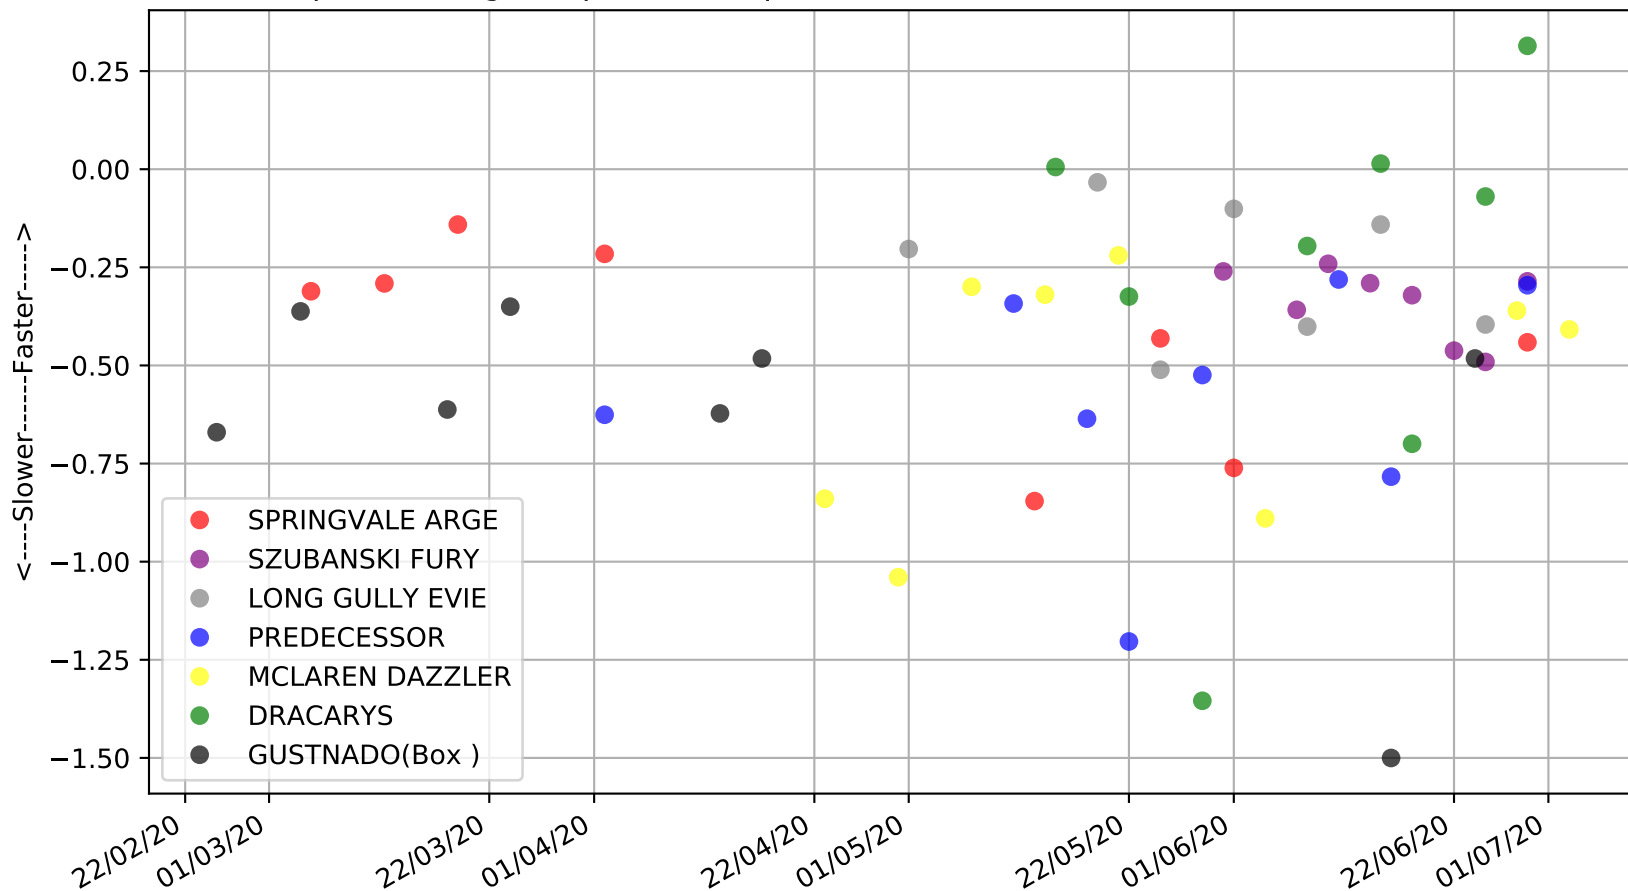

Angle Park - 6th Jul
Race 10, G-SIX YOU. ME. 6 WEEKS. STAKE, 600m, 6
Speed of dog compared with par win times of the track & distance it ran at