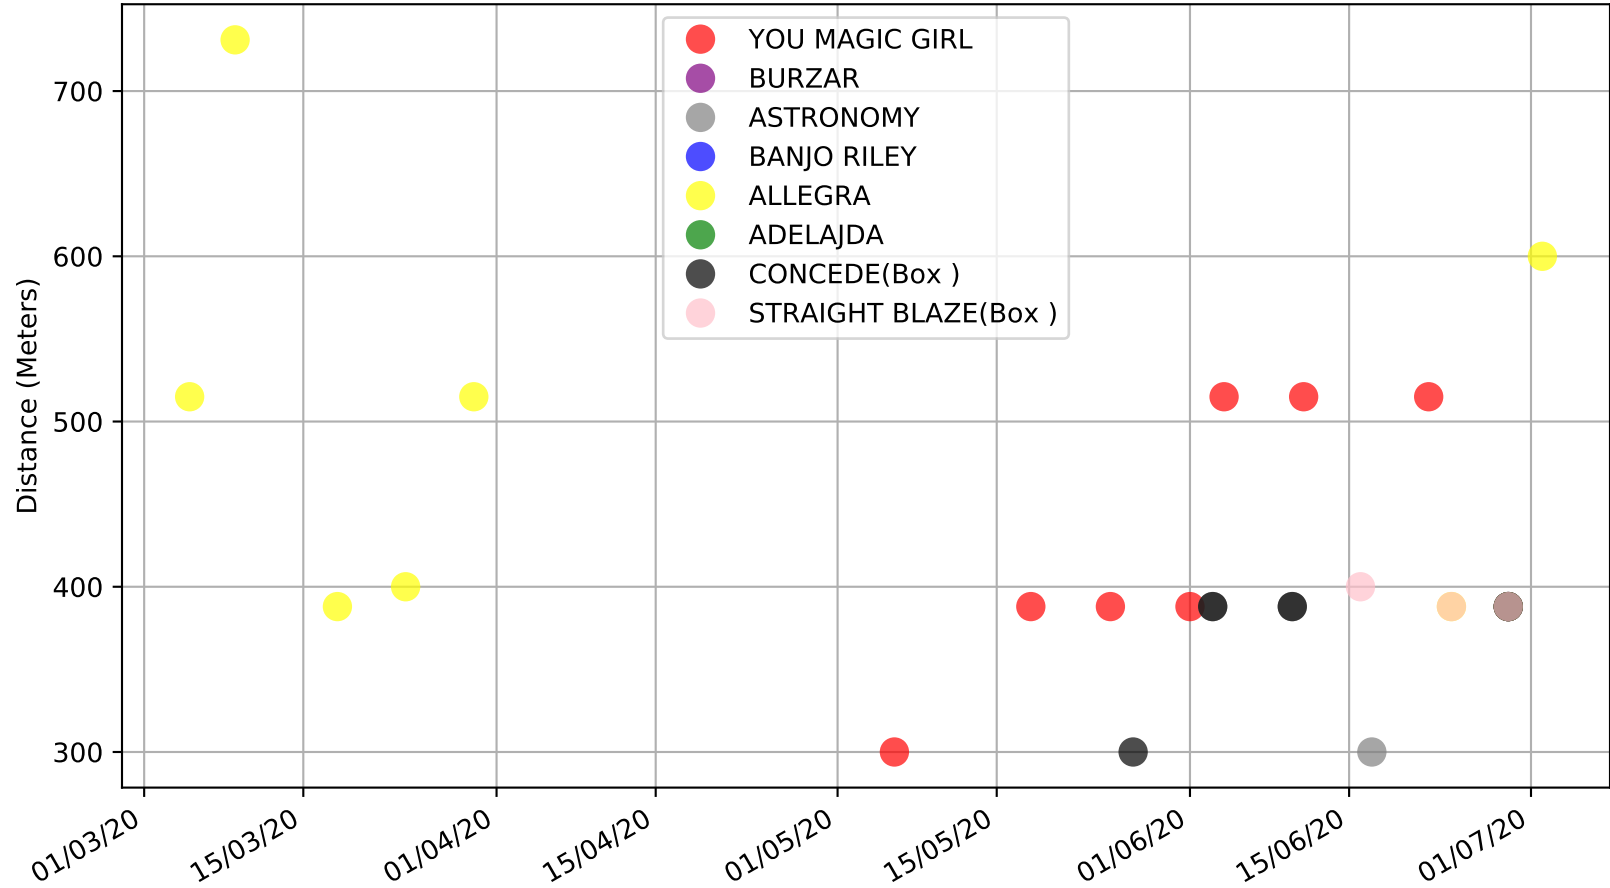

Angle Park - 6th Jul
Race 3, G-SIX WINNING FORMULA, 388m, MF
Previous race distances in meters