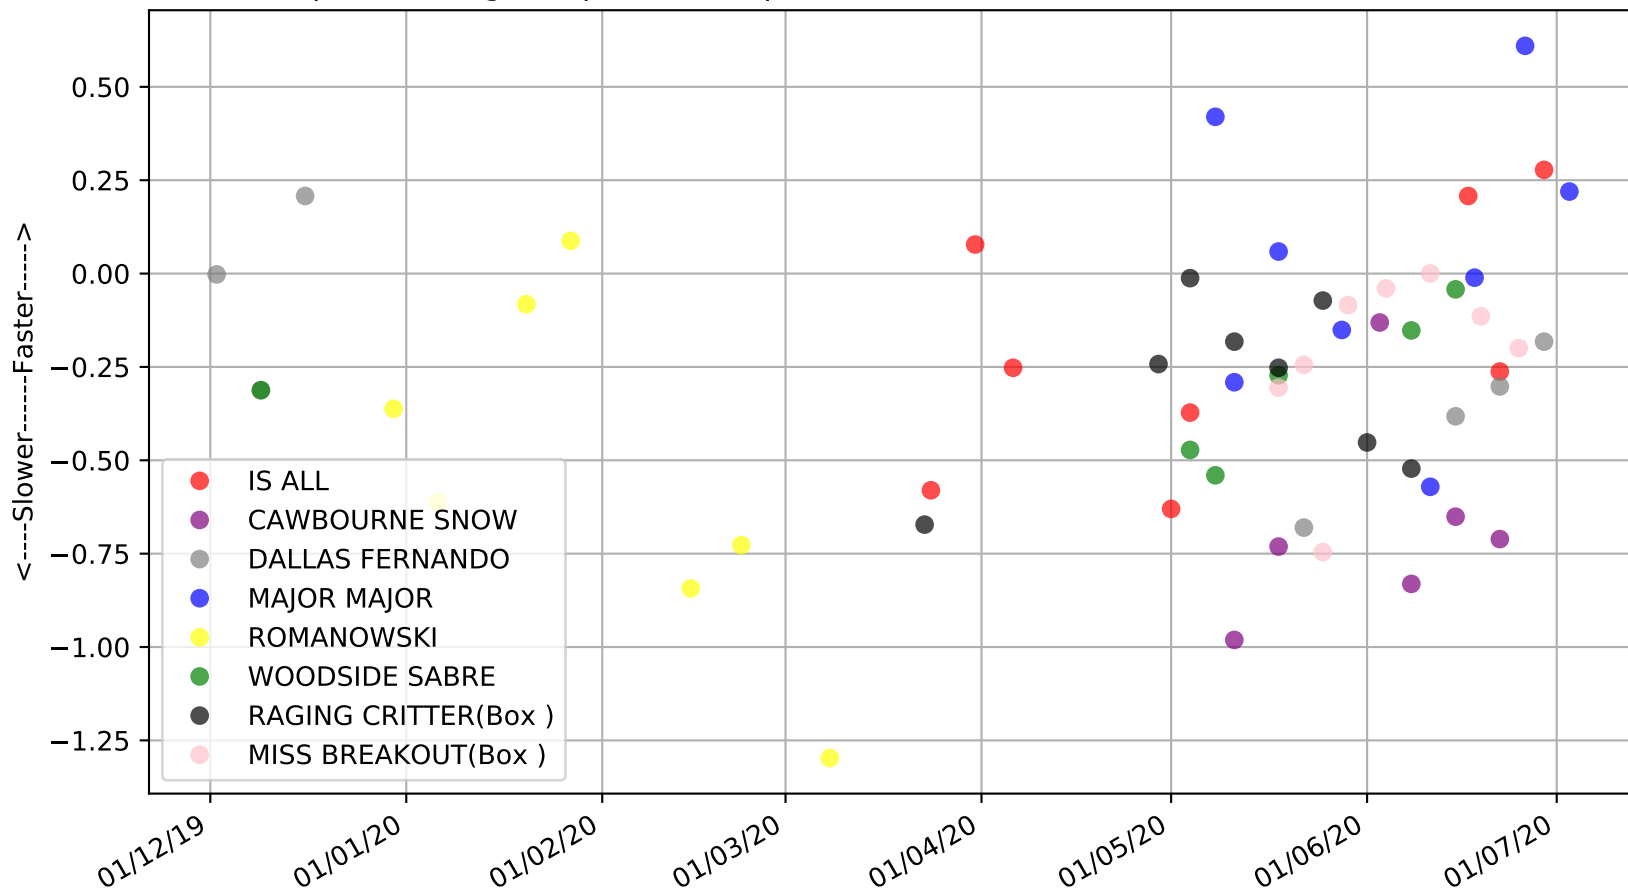

Angle Park - 6th Jul
Race 12, G-SIX ONLY AT THE DOGS STAKE, 388m, 5
Speed of dog compared with par win times of the track & distance it ran at