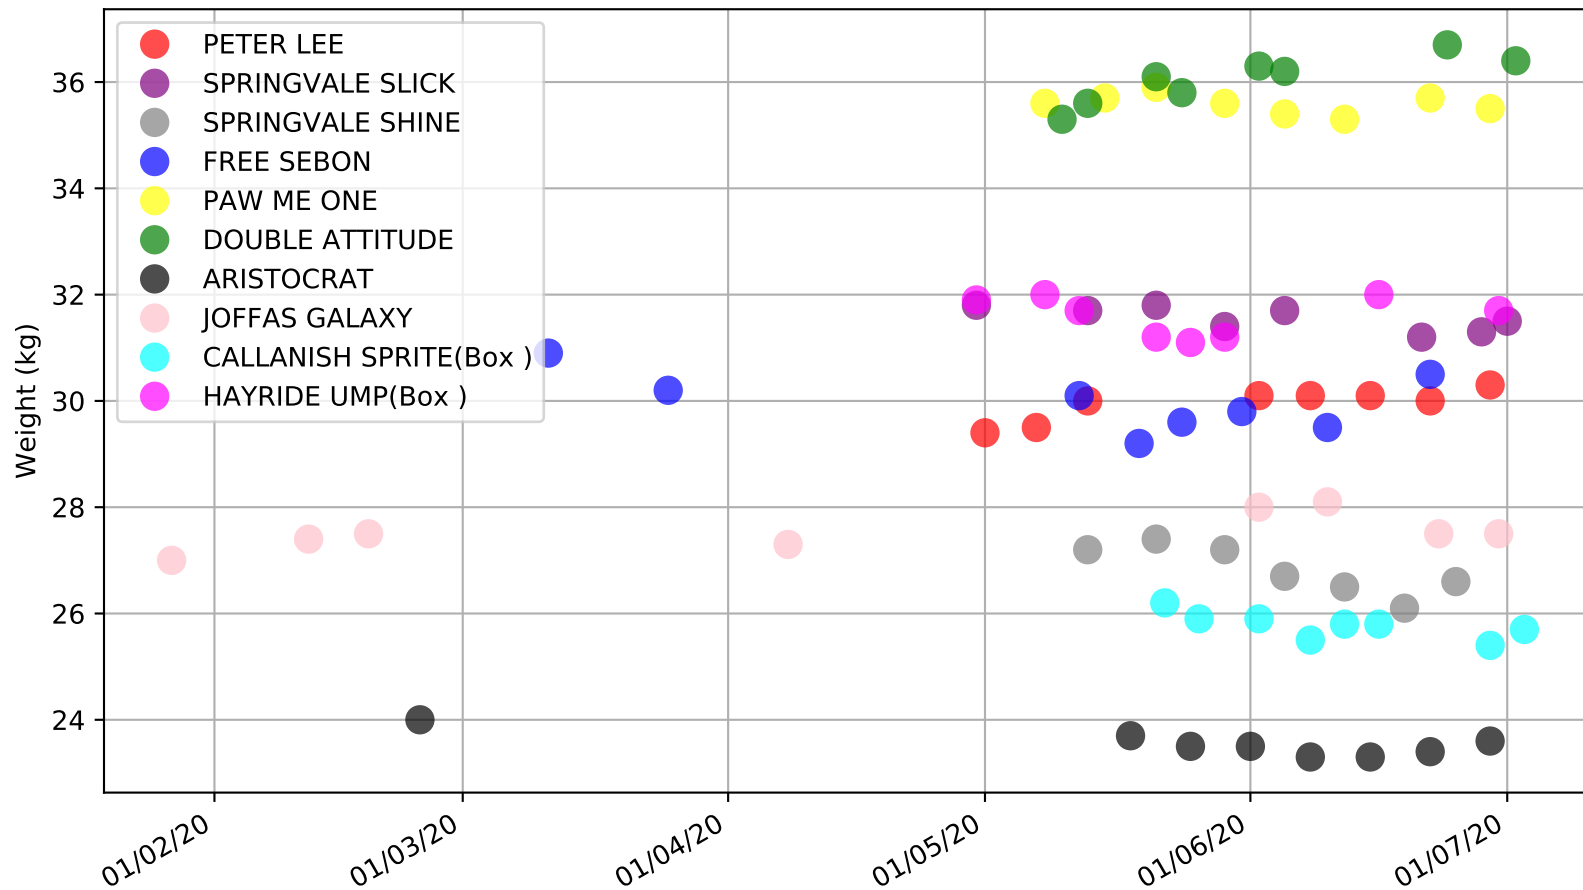

Angle Park - 6th Jul
Race 5, BGC INDUSTRIAL CLEANING SUPPLIES STAKE, 515m, 6
Previous race weights in kilograms