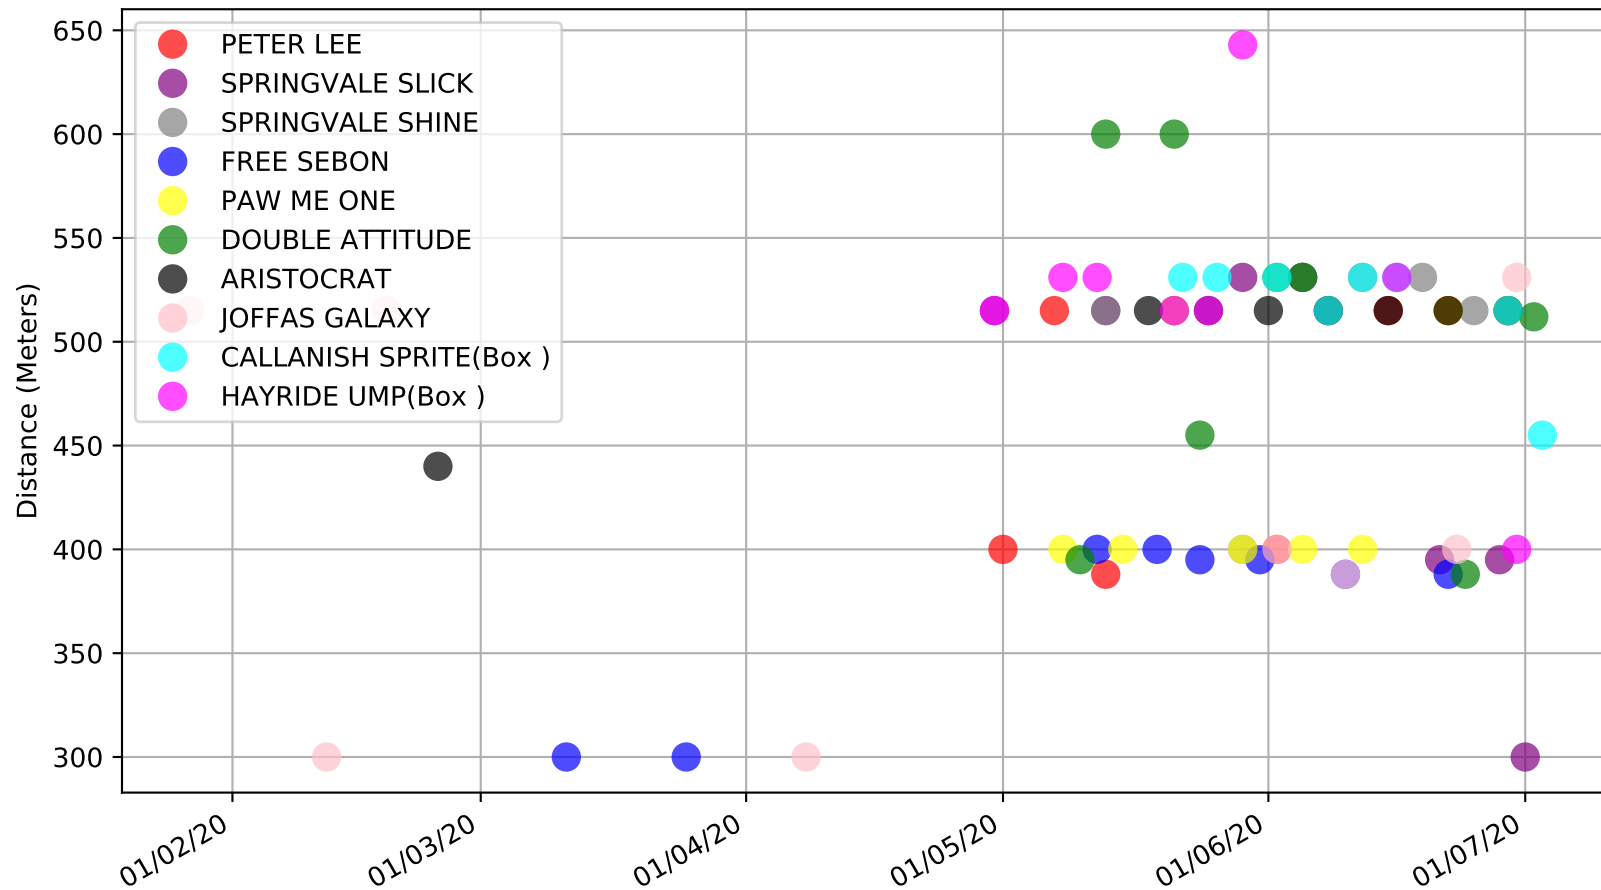

Angle Park - 6th Jul
Race 5, BGC INDUSTRIAL CLEANING SUPPLIES STAKE, 515m, 6
Previous race distances in meters