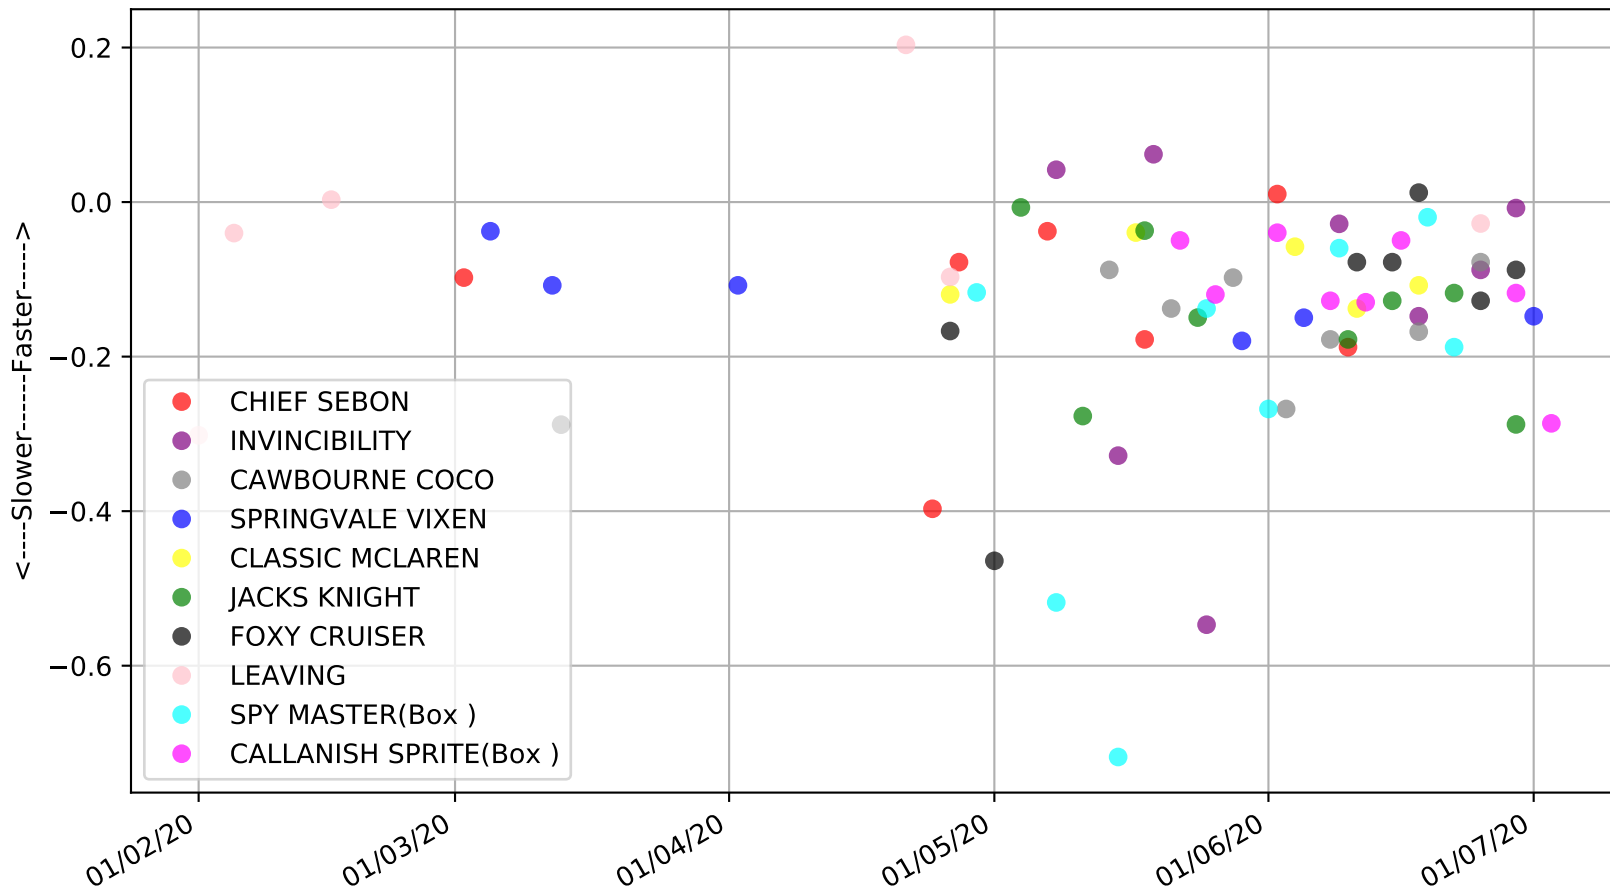

Angle Park - 6th Jul
Race 6, KURT DONSBERG PHOTOGRAPHY STAKE, 515m, 6
Early Speed compared with par early speed