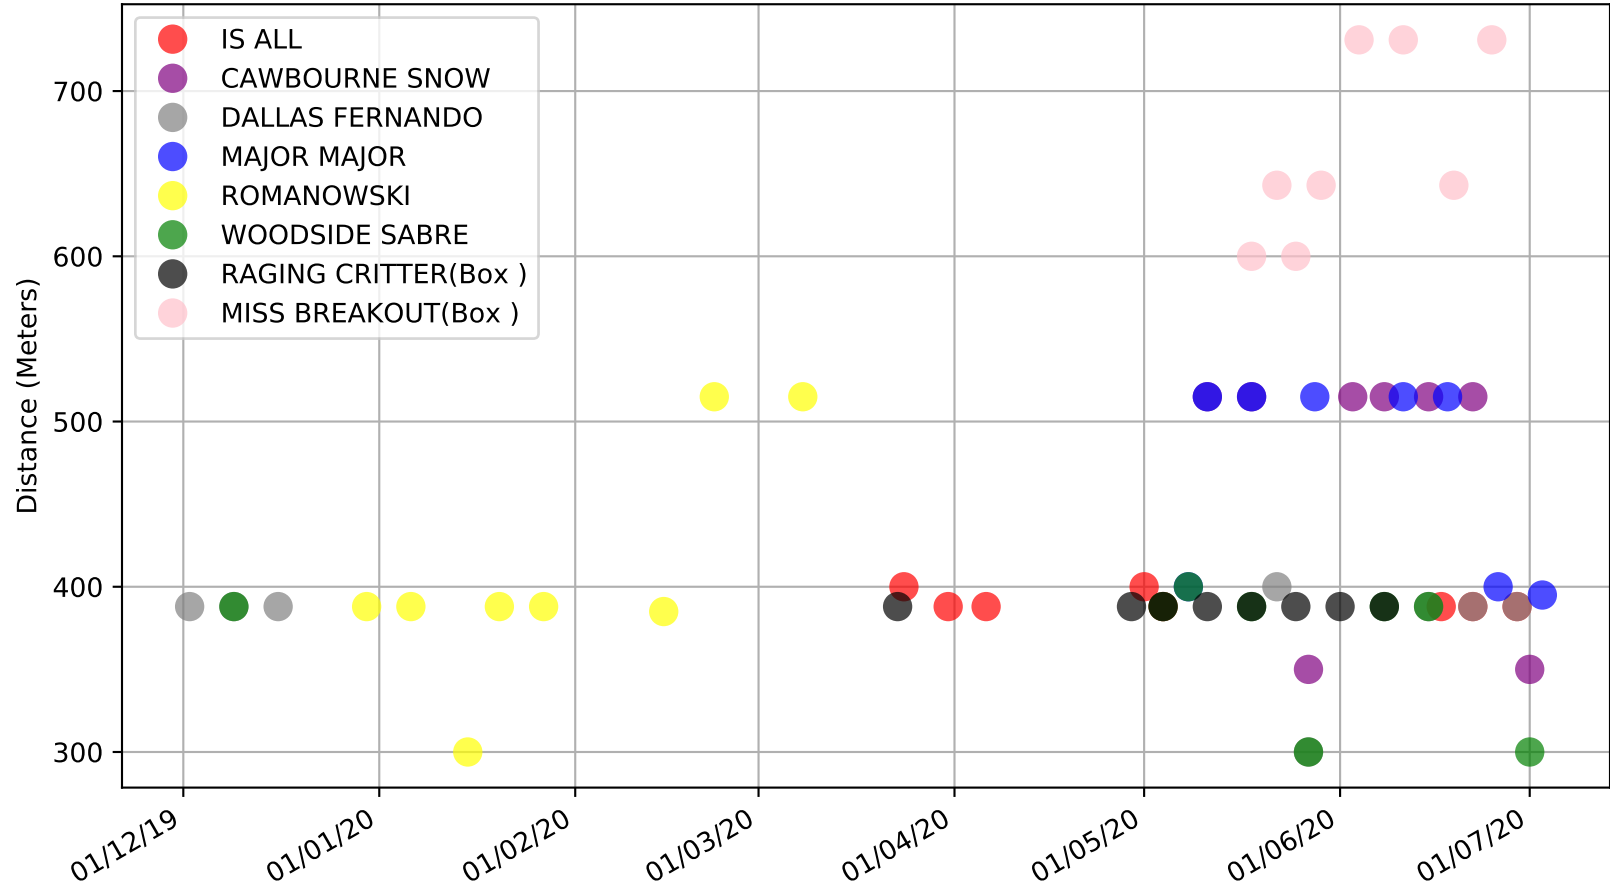

Angle Park - 6th Jul
Race 12, G-SIX ONLY AT THE DOGS STAKE, 388m, 5
Previous race distances in meters