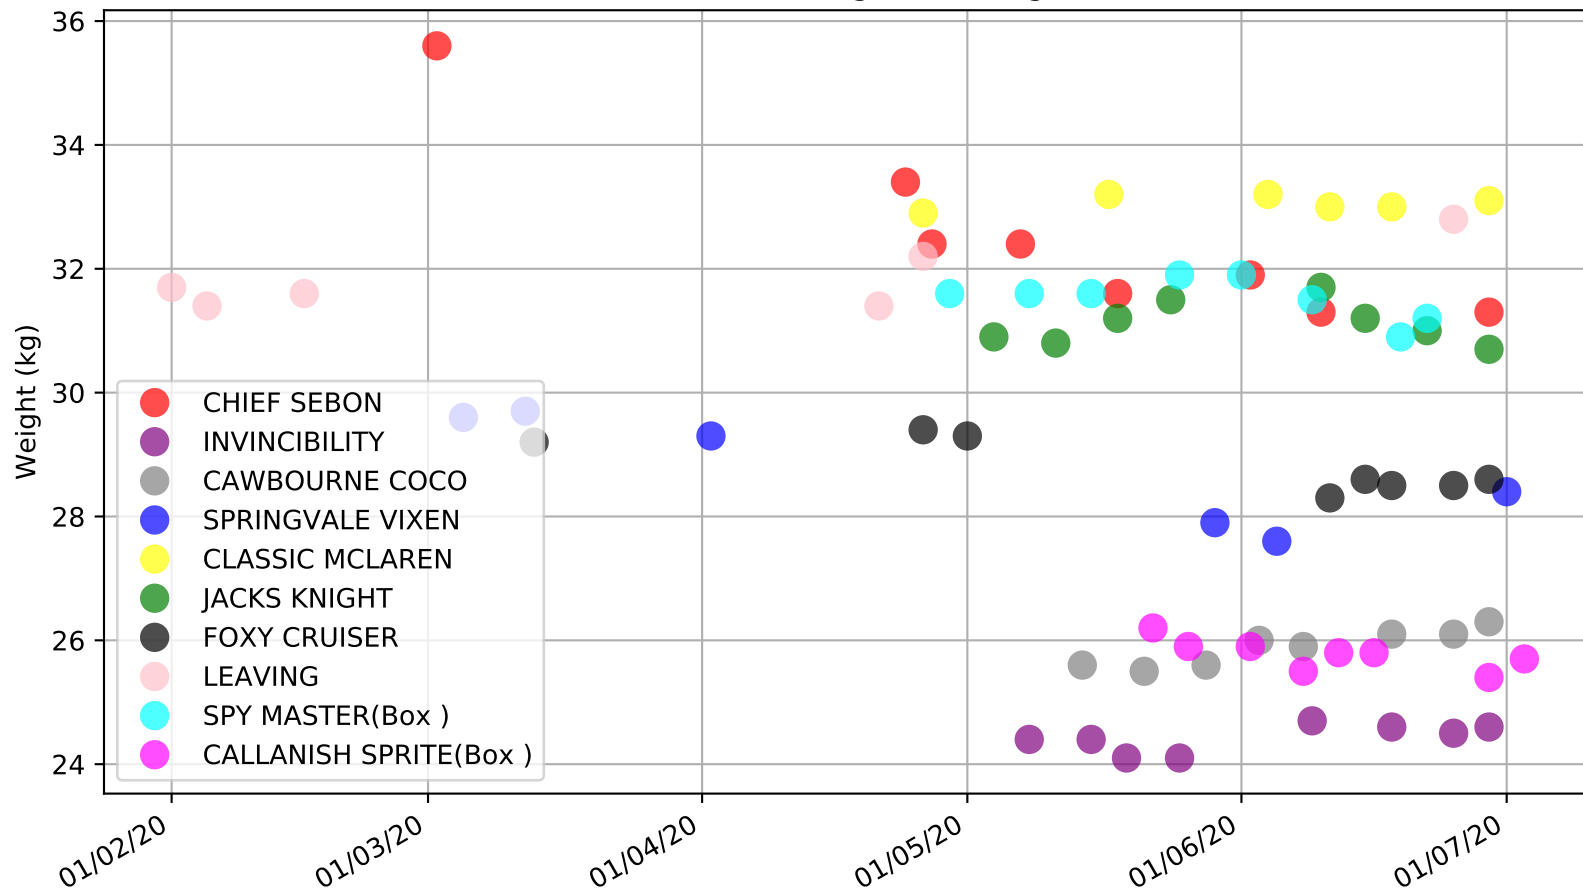

Angle Park - 6th Jul
Race 6, KURT DONSBERG PHOTOGRAPHY STAKE, 515m, 6
Previous race weights in kilograms