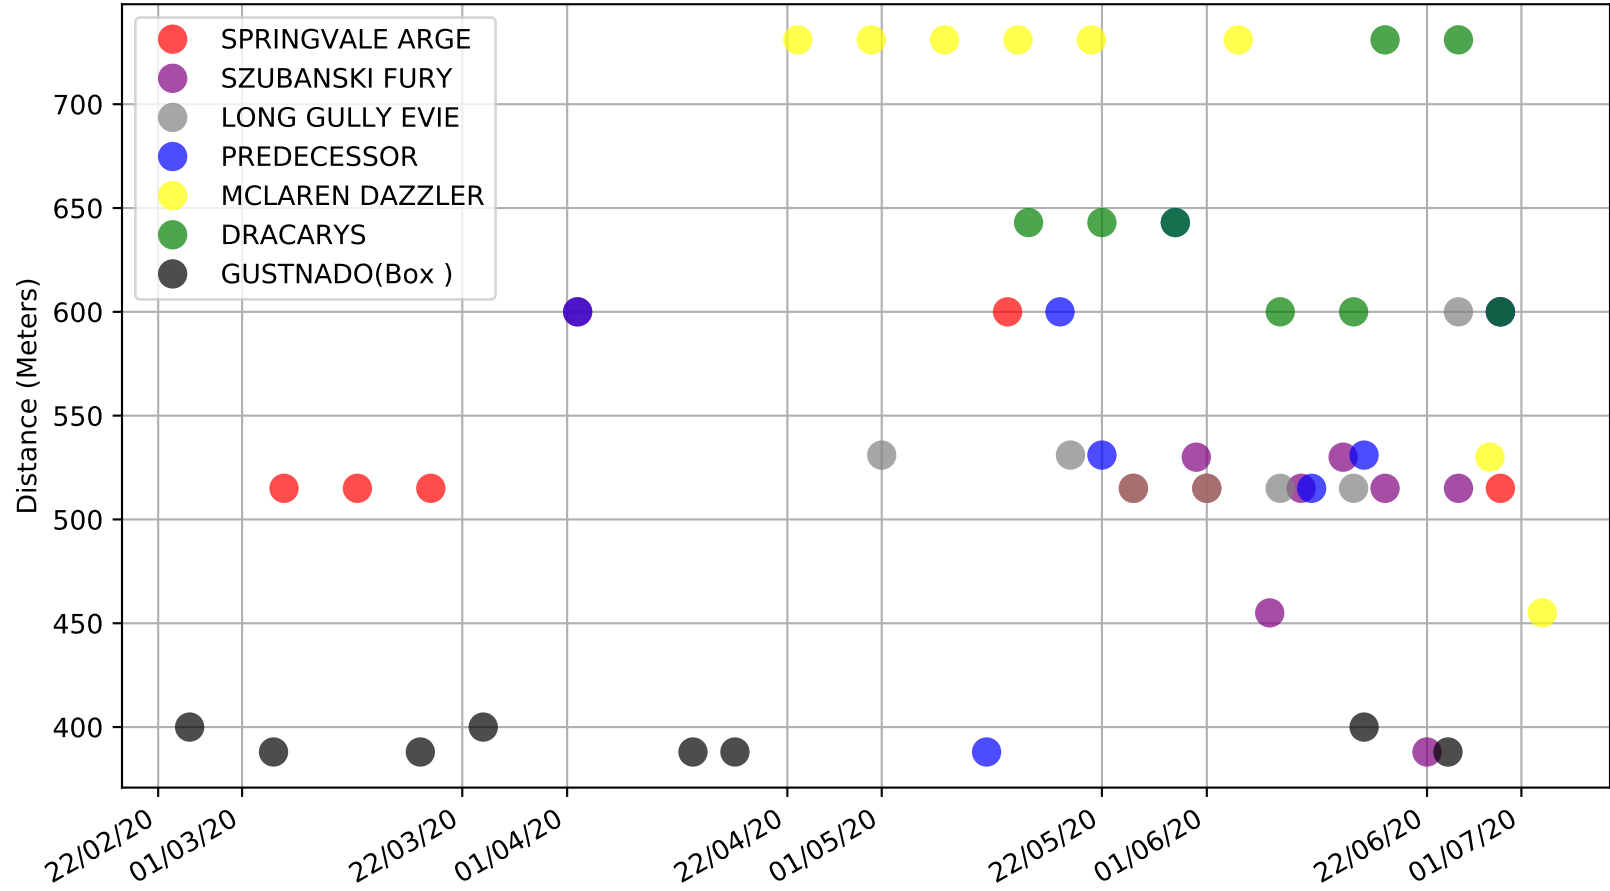

Angle Park - 6th Jul
Race 10, G-SIX YOU. ME. 6 WEEKS. STAKE, 600m, 6
Previous race distances in meters