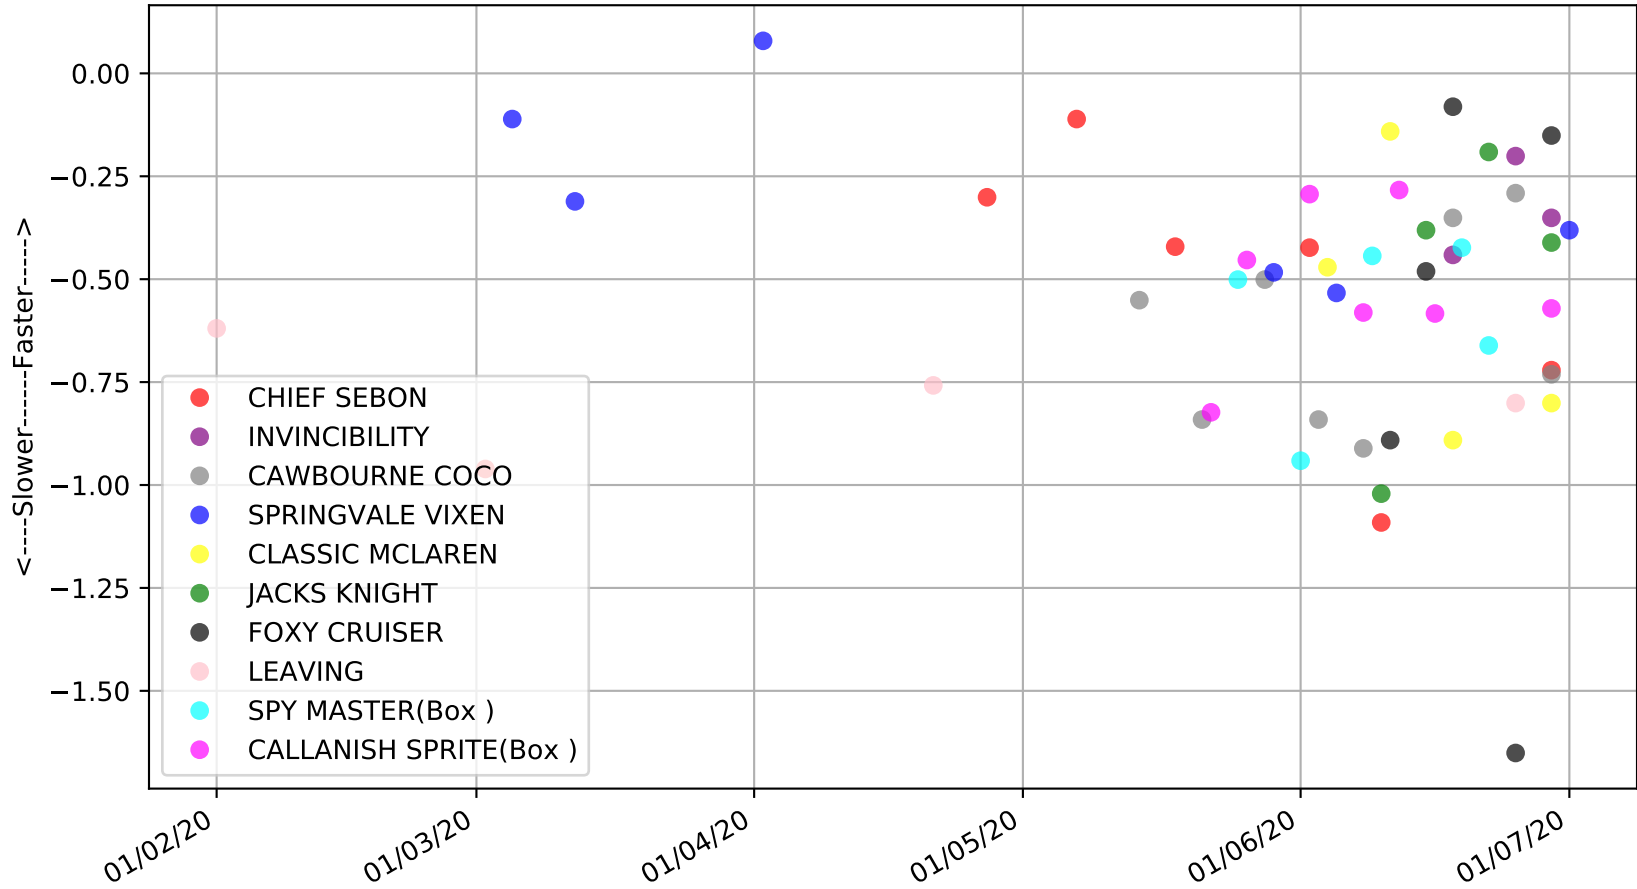

Angle Park - 6th Jul
Race 6, KURT DONSBERG PHOTOGRAPHY STAKE, 515m, 6
Speed of dog +50m or -50m of current race distance