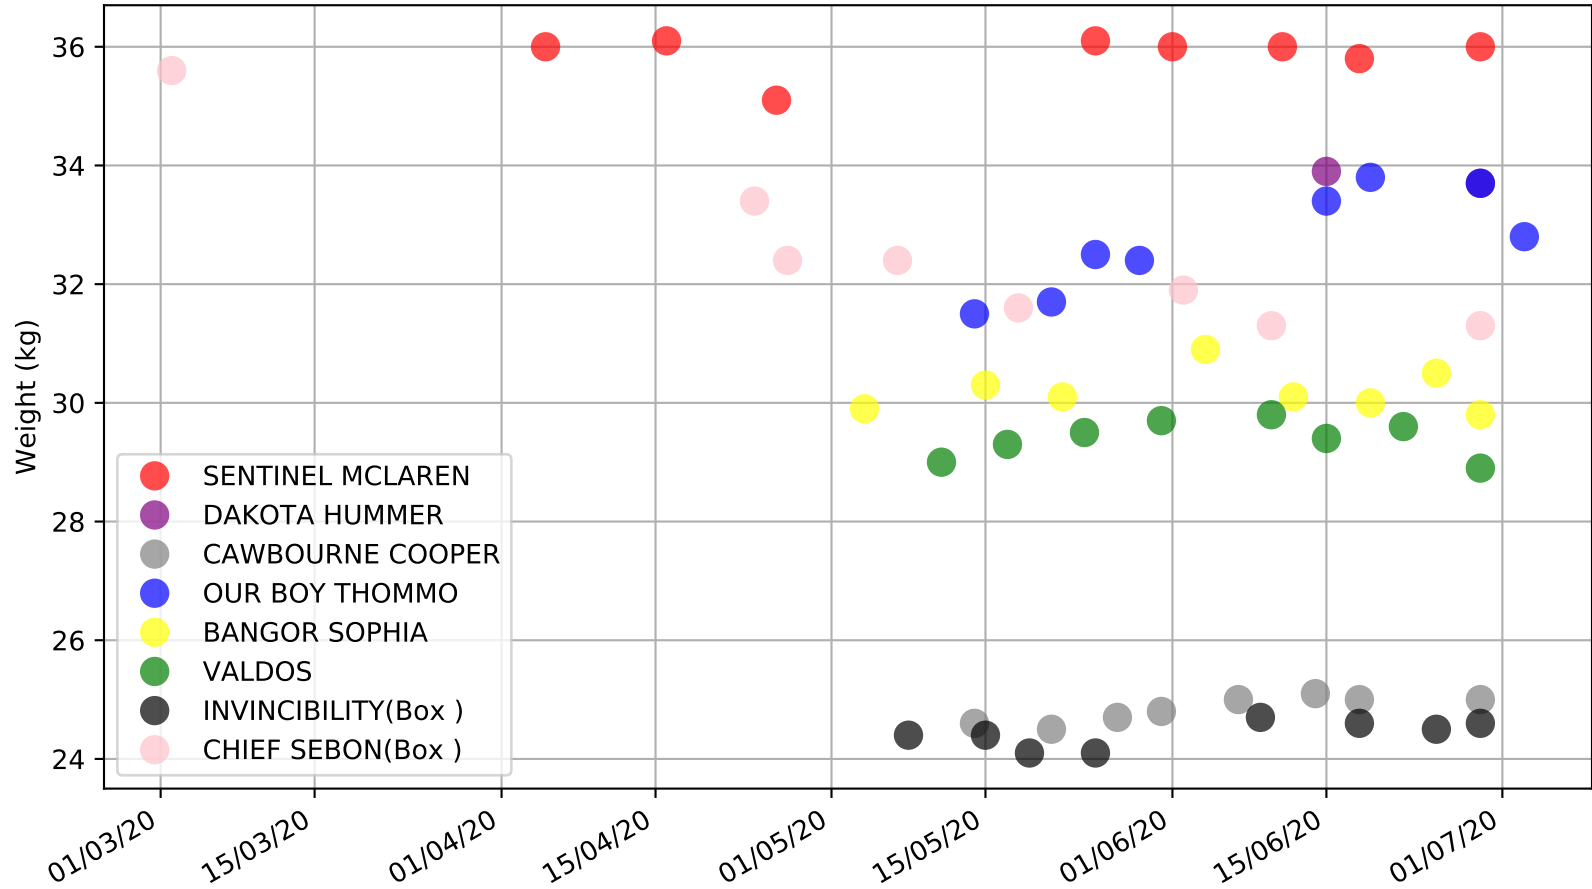

Angle Park - 6th Jul
Race 1, G-SIX WINNING FORMULA, 515m, J
Previous race weights in kilograms