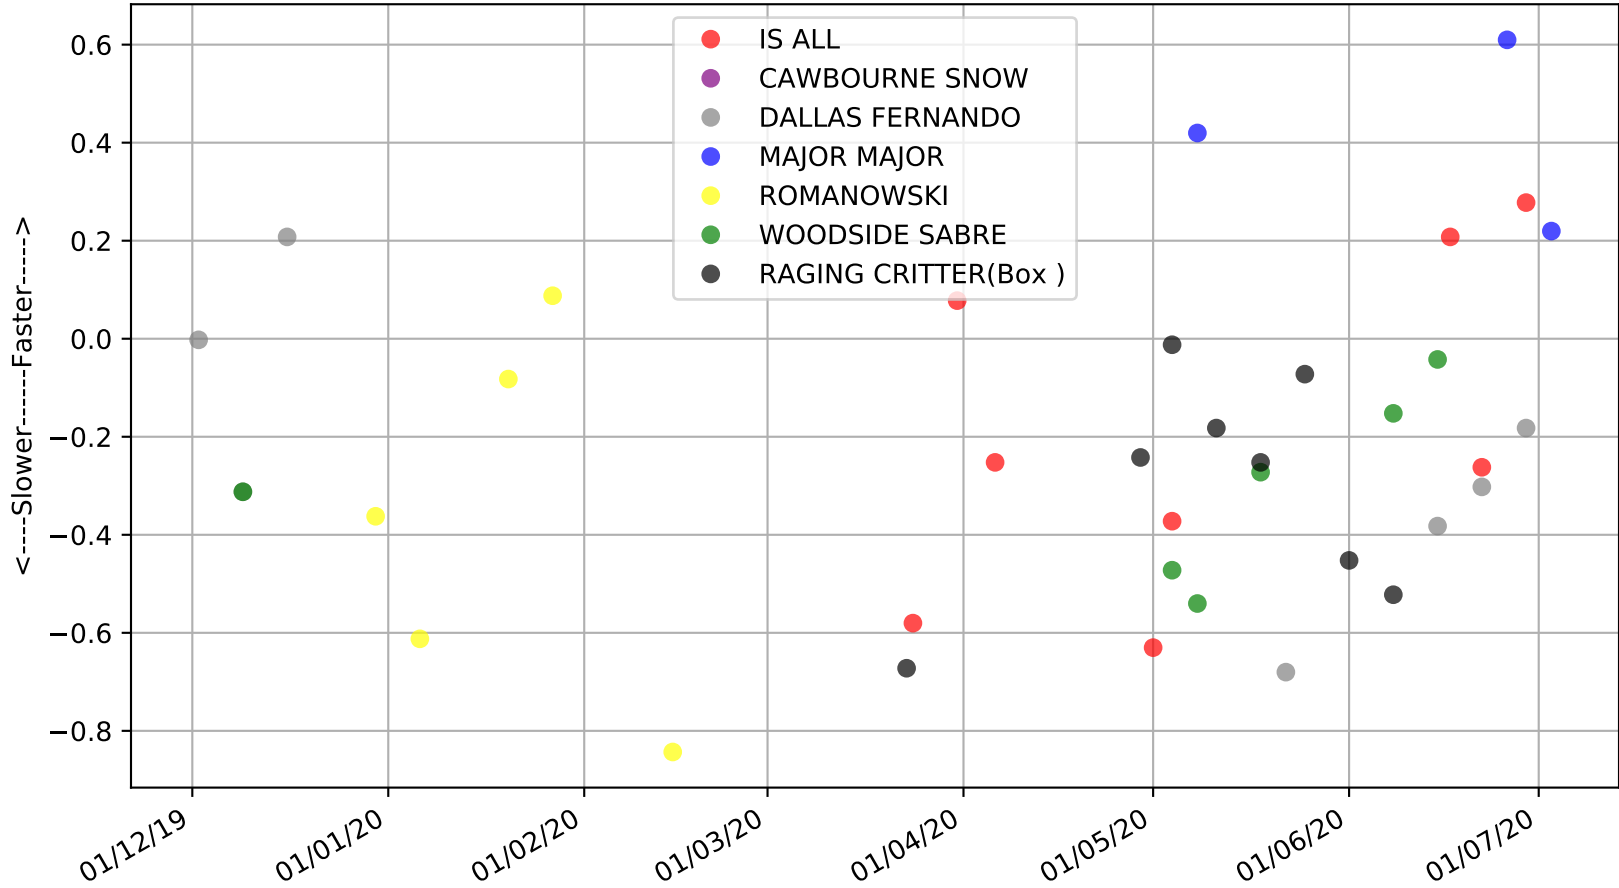

Angle Park - 6th Jul
Race 11, G-SIX @THEDOGSSA STAKE, 388m, 6
Early Speed compared with par early speed

Angle Park - 6th Jul
 Race 12, G-SIX ONLY AT THE DOGS STAKE, 388m, 5
 Previous race distances in meters

Angle Park - 6th Jul
 Race 12, G-SIX ONLY AT THE DOGS STAKE, 388m, 5
 Speed of dog compared with par win times of the track & distance it ran at

Angle Park - 6th Jul
Race 12, G-SIX ONLY AT THE DOGS STAKE, 388m, 5
Speed of dog +50m or -50m of current race distance