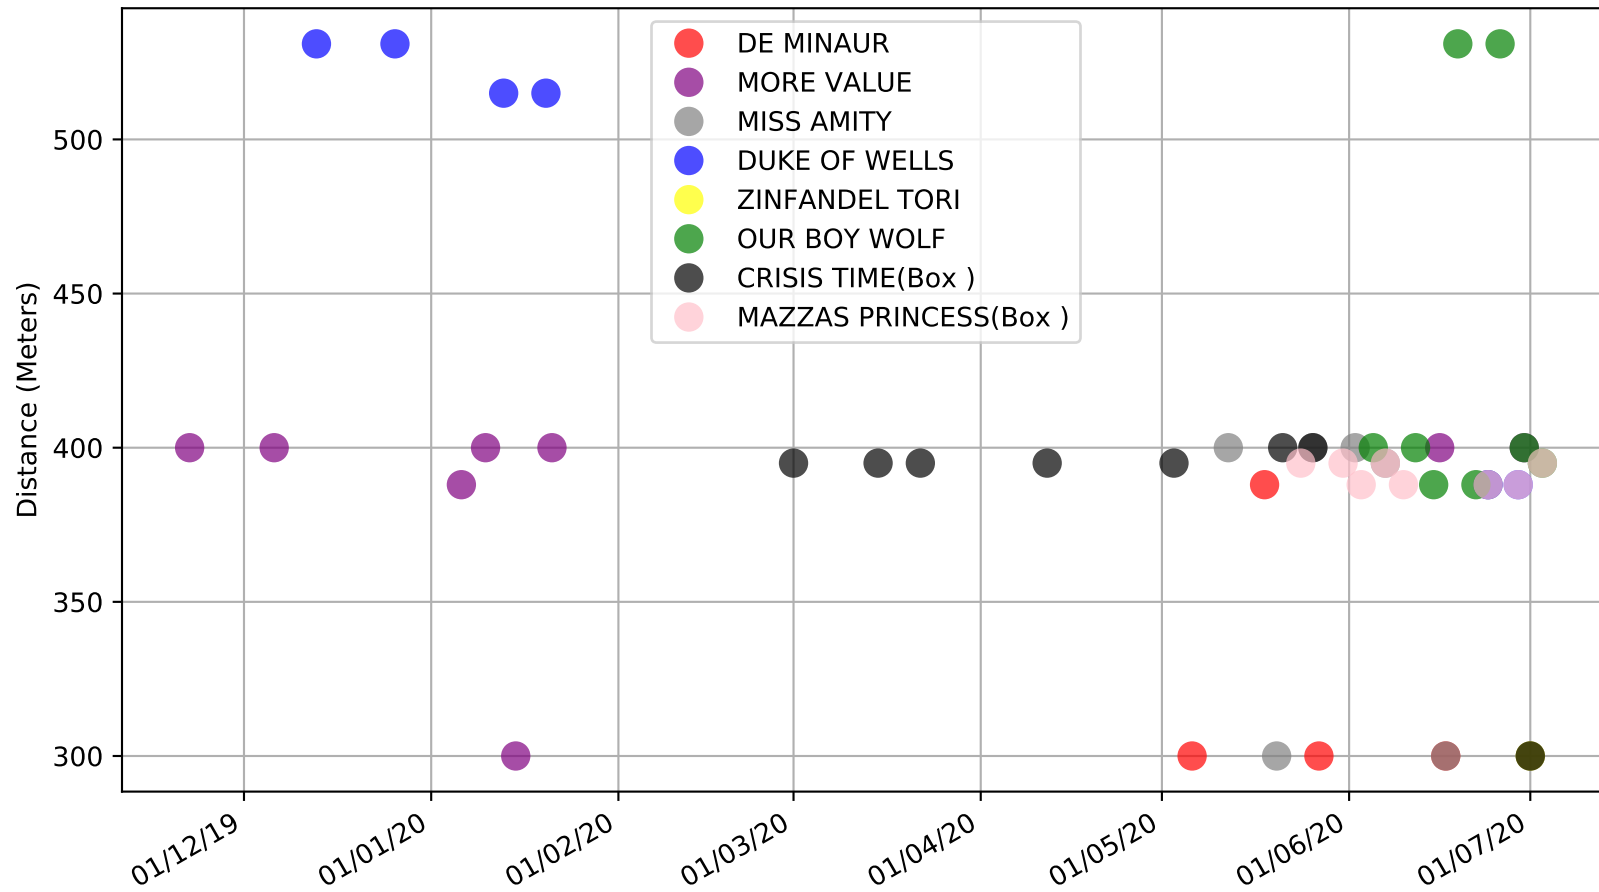

Angle Park - 6th Jul
Race 9, G-SIX GIDDY-UP STAKE, 388m, 6
Speed of dog compared with par win times of the track & distance it ran at

Angle Park - 6th Jul
Race 9, G-SIX GIDDY-UP STAKE, 388m, 6
Previous race distances in meters