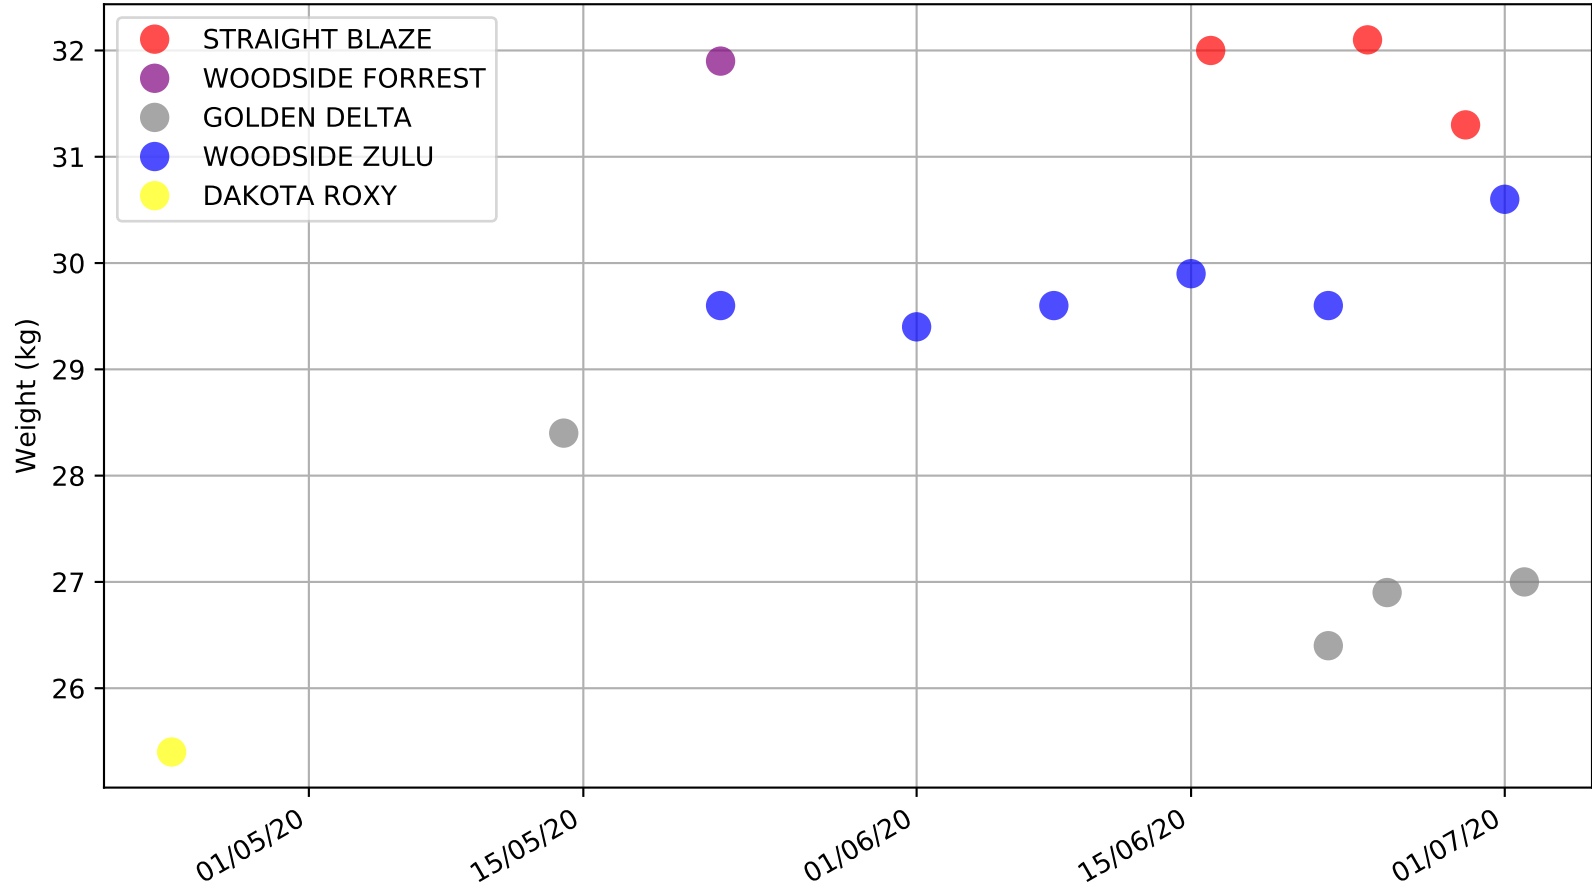

Angle Park - 6th Jul
Race 2, G-SIX SKY RACING MAIDEN STAKE, 515m, M
Previous race weights in kilograms