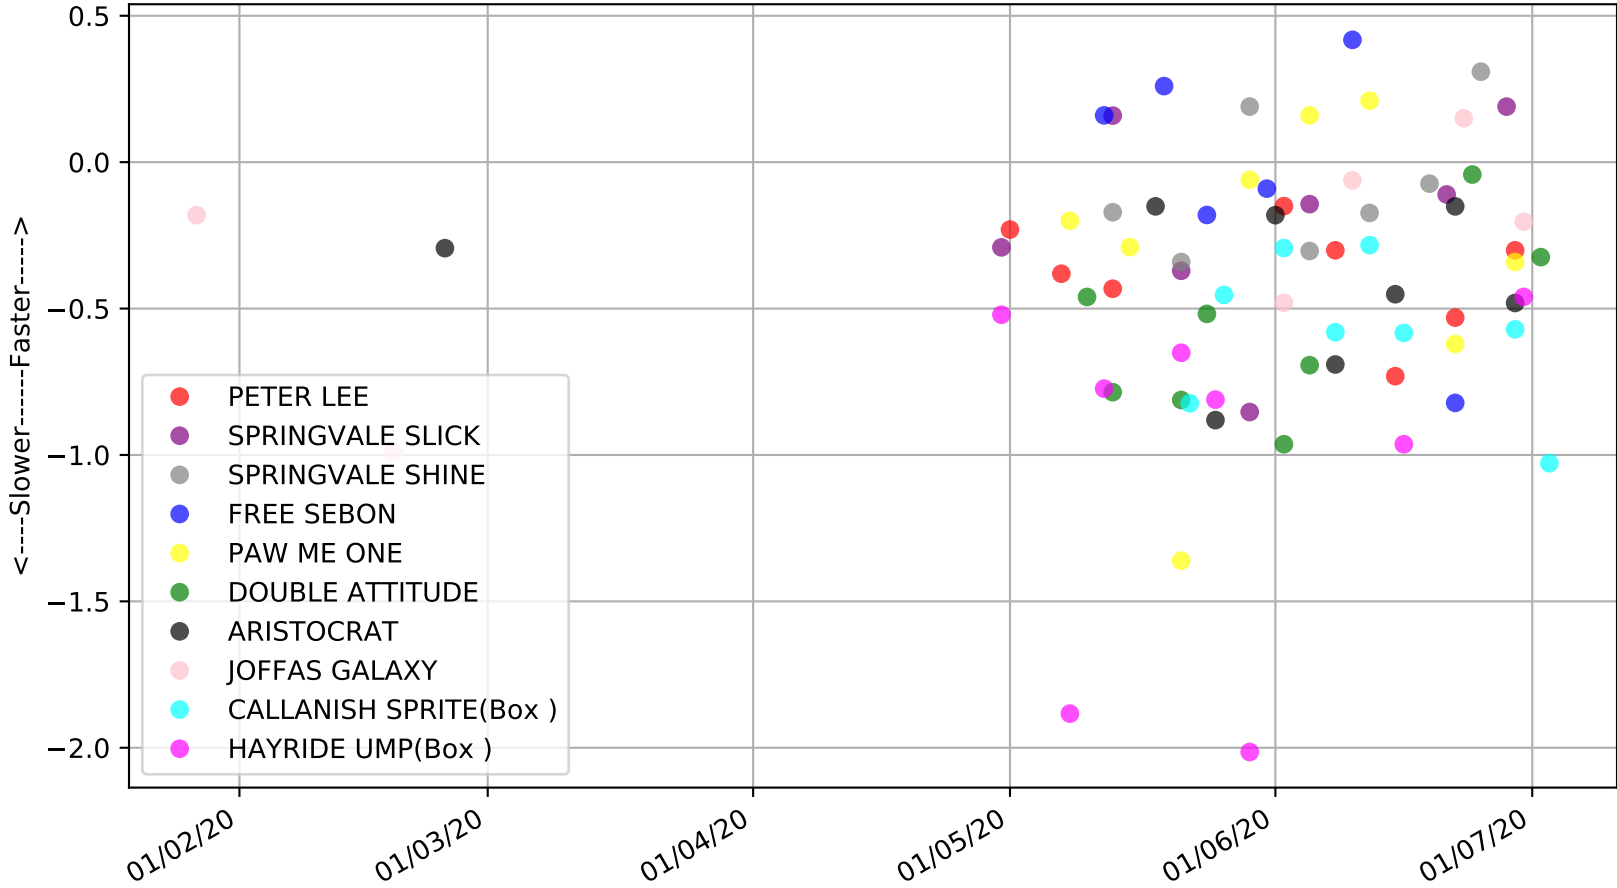

Angle Park - 6th Jul
Race 5, BGC INDUSTRIAL CLEANING SUPPLIES STAKE, 515m, 6
Speed of dog compared with par win times of the track & distance it ran at