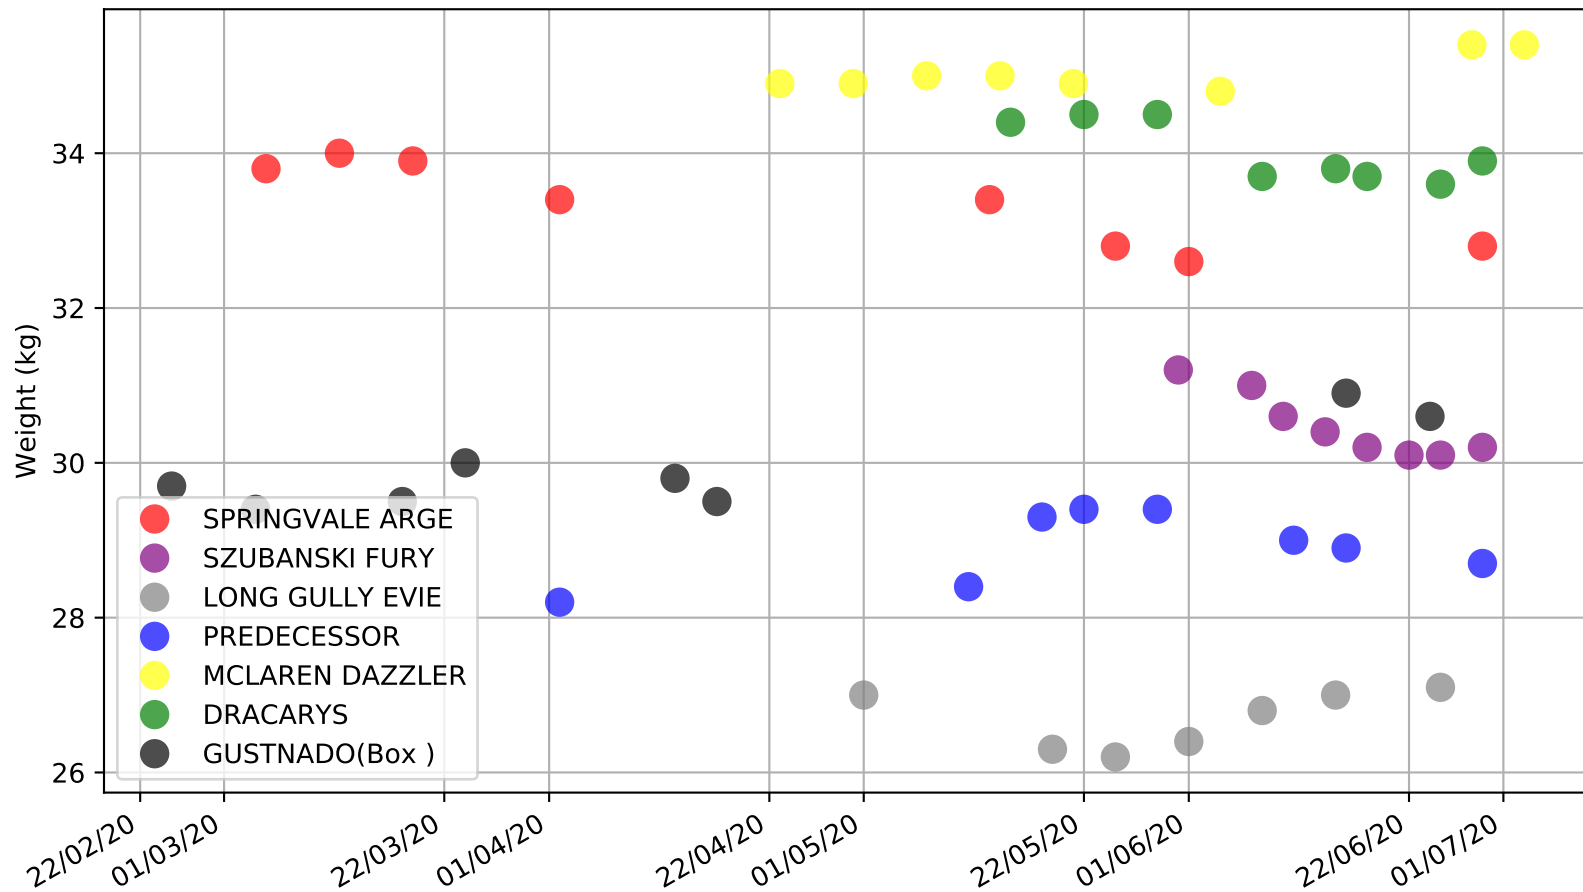

Angle Park - 6th Jul
Race 10, G-SIX YOU. ME. 6 WEEKS. STAKE, 600m, 6
Previous race weights in kilograms