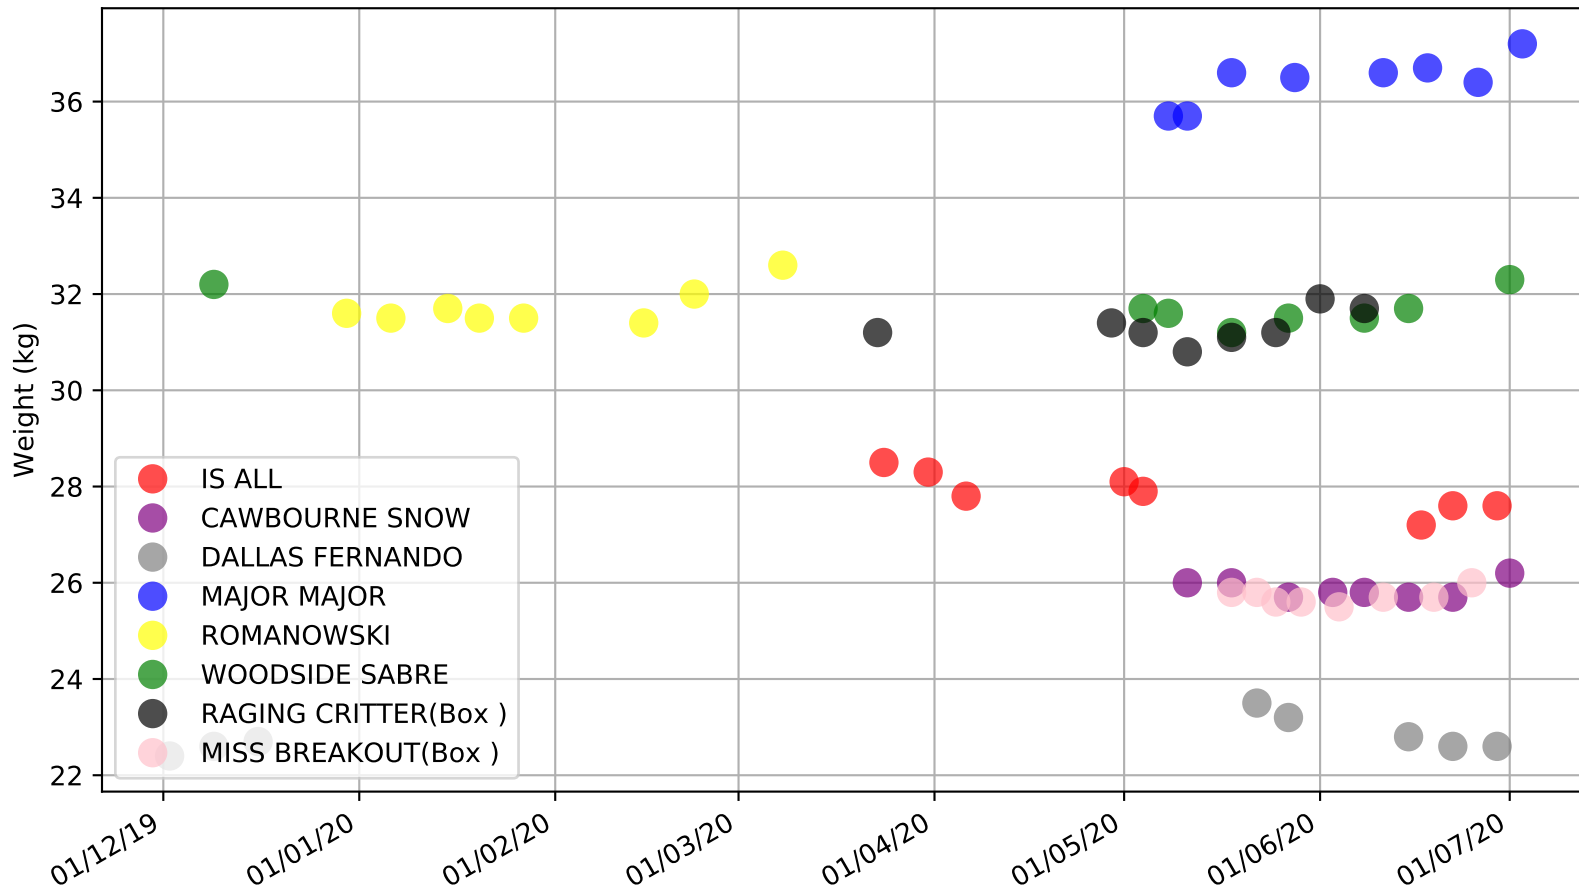

Angle Park - 6th Jul
Race 11, G-SIX @THEDOGSSA STAKE, 388m, 6
Early Speed compared with par early speed

Angle Park - 6th Jul
 Race 12, G-SIX ONLY AT THE DOGS STAKE, 388m, 5
 Previous race distances in meters

Angle Park - 6th Jul
 Race 12, G-SIX ONLY AT THE DOGS STAKE, 388m, 5
 Speed of dog compared with par win times of the track & distance it ran at

Angle Park - 6th Jul
Race 12, G-SIX ONLY AT THE DOGS STAKE, 388m, 5
Speed of dog +50m or -50m of current race distance

Angle Park - 6th Jul

Race 12, G-SIX ONLY AT THE DOGS STAKE, 388m, 5

Previous race weights in kilograms

Angle Park - 6th Jul
Race 12, G-SIX ONLY AT THE DOGS STAKE, 388m, 5
Early Speed compared with par early speed