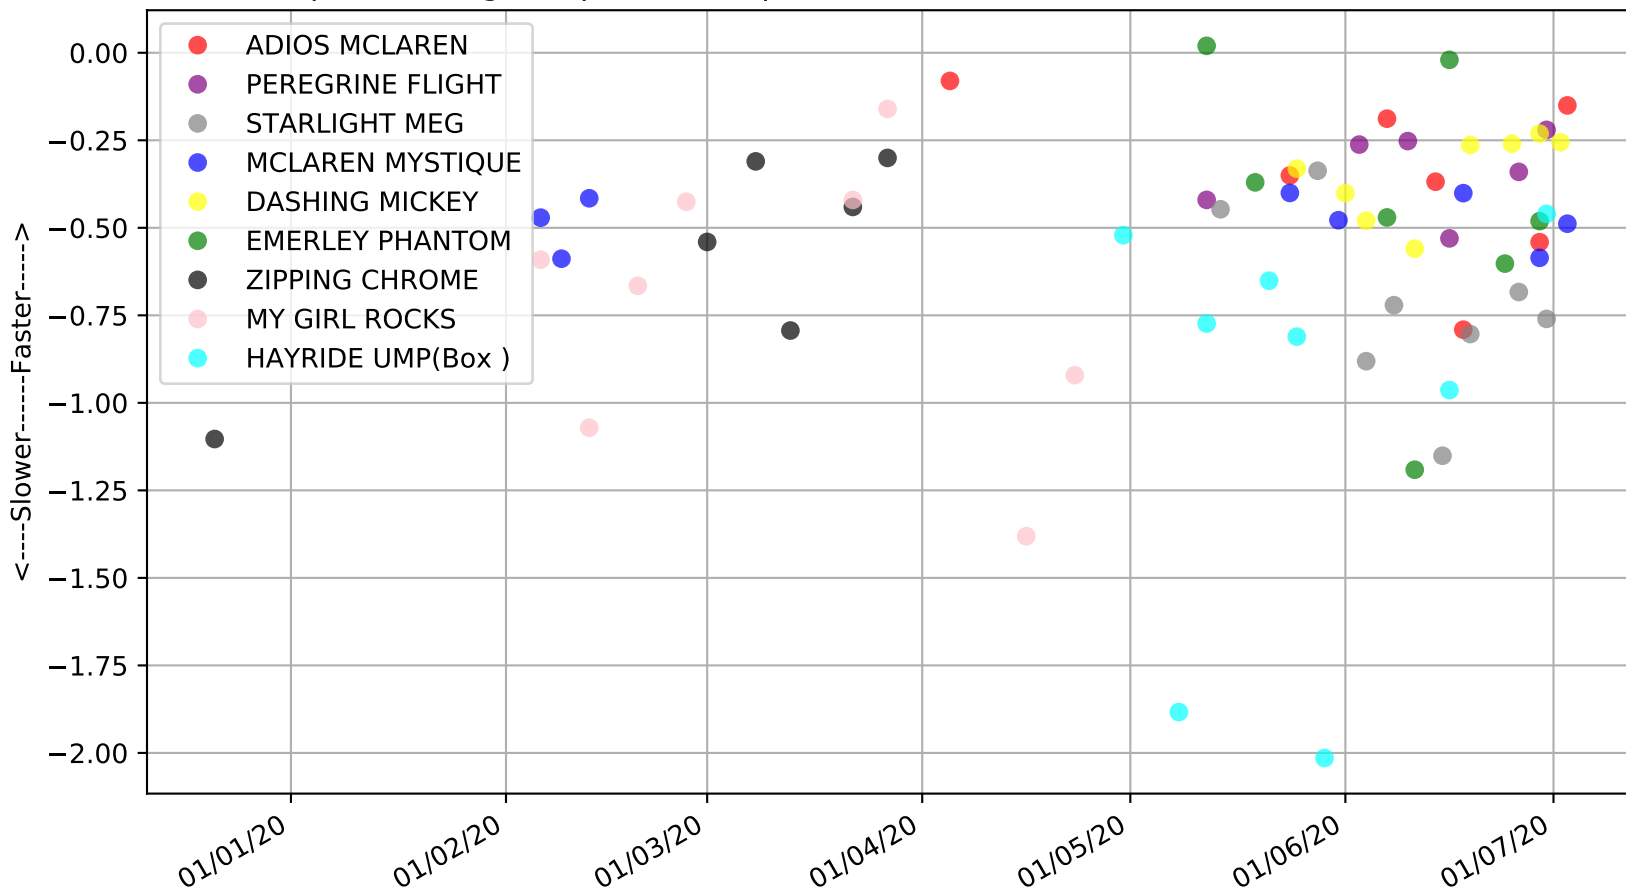

Angle Park - 6th Jul
Race 7, ACCELL THERAPY STAKE, 515m, 6
Speed of dog compared with par win times of the track & distance it ran at