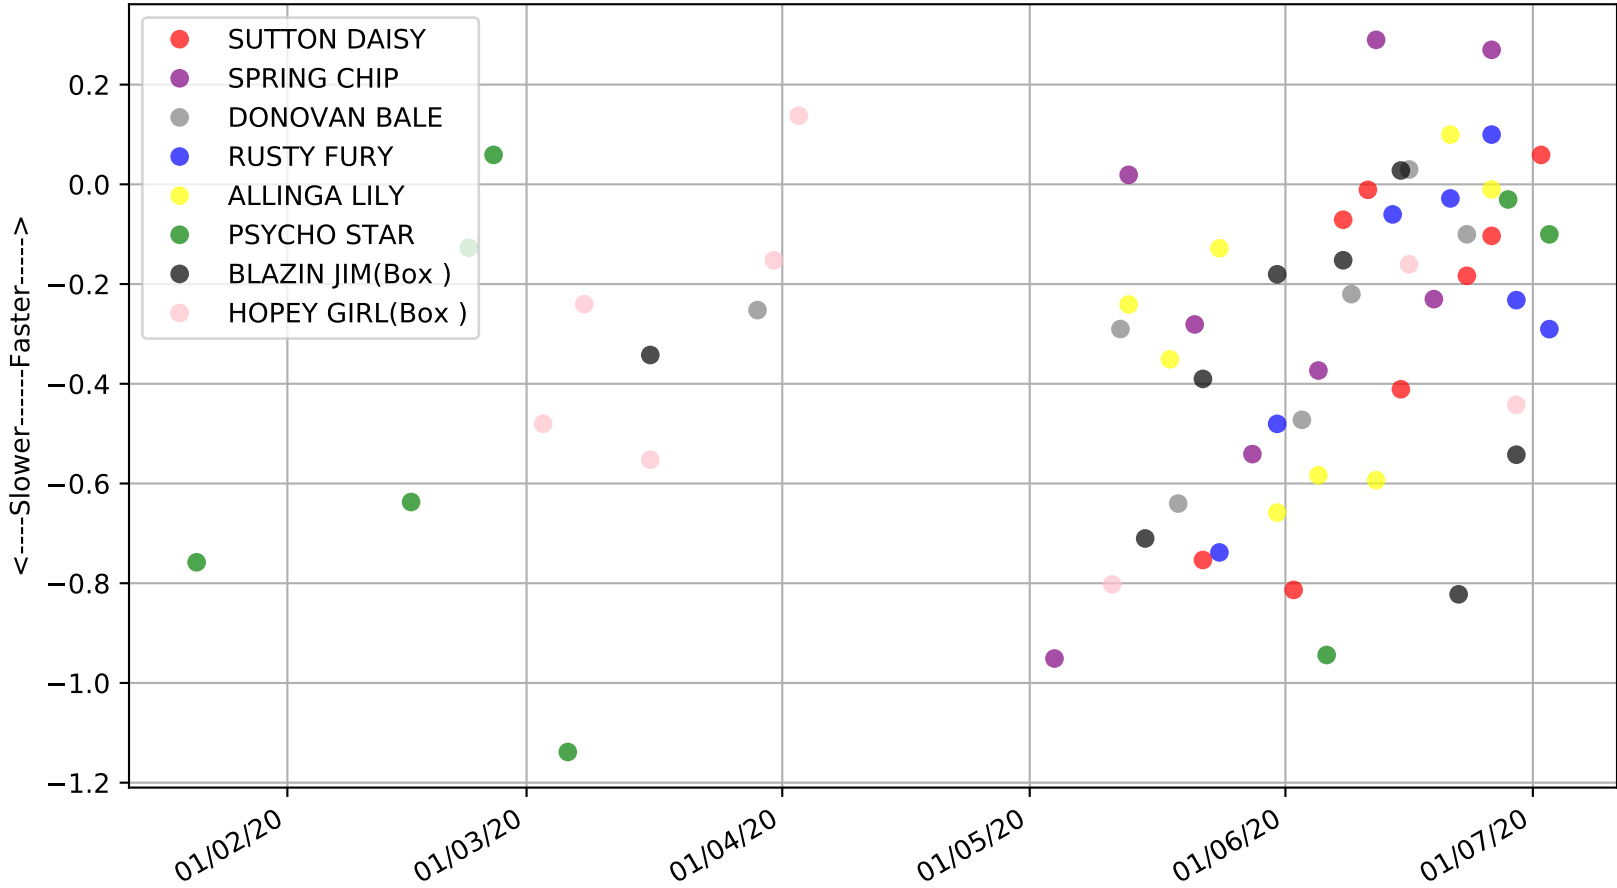

Angle Park - 6th Jul
Race 11, G-SIX @THEDOGSSA STAKE, 388m, 6
Speed of dog compared with par win times of the track & distance it ran at