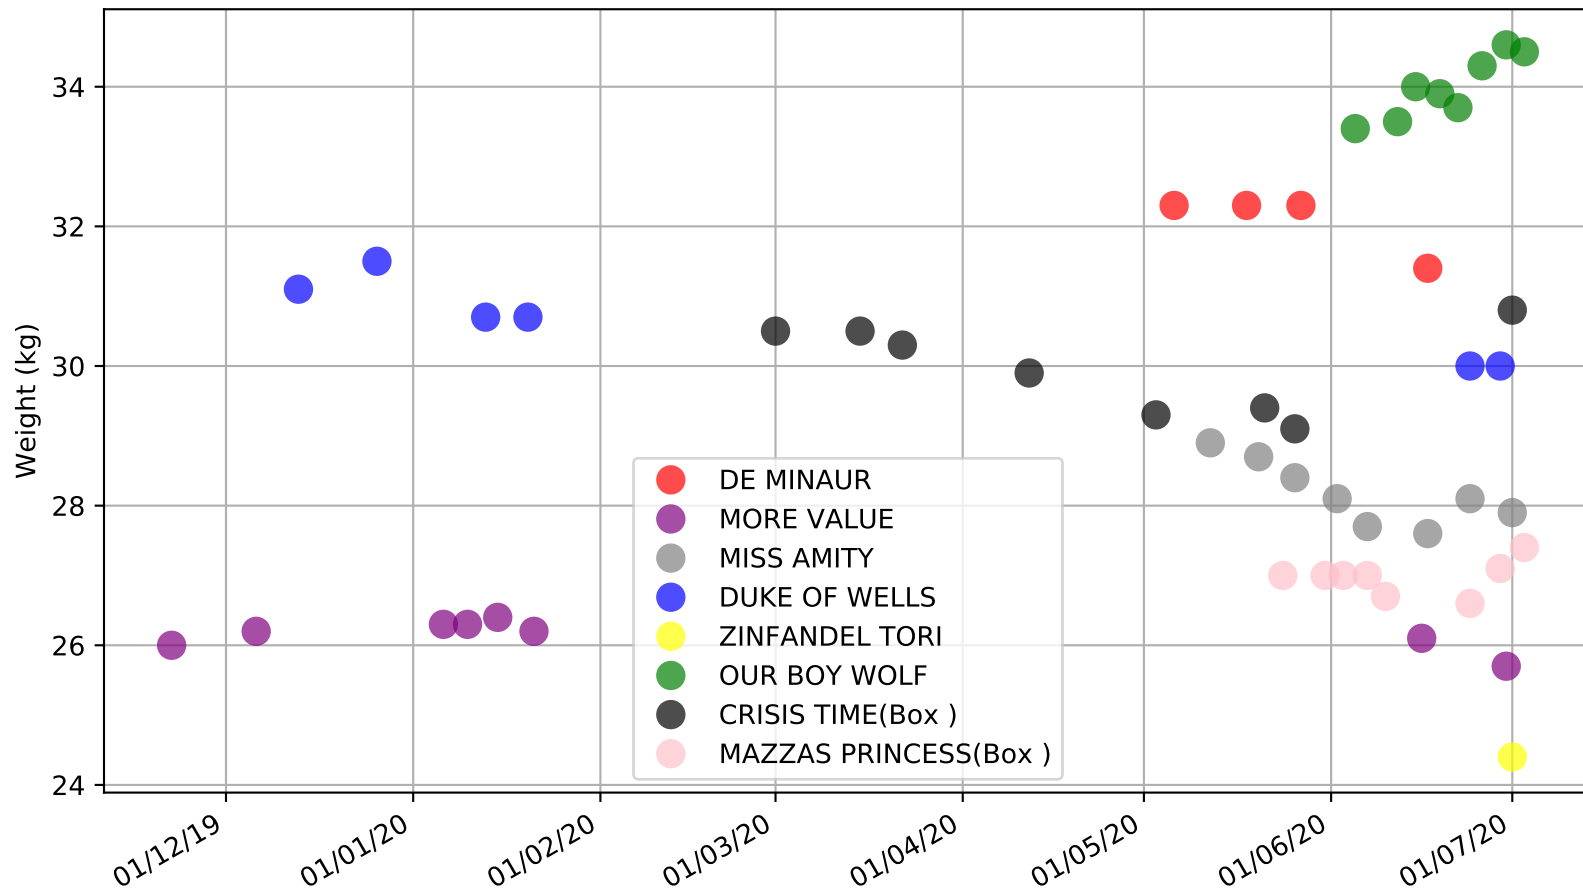

Angle Park - 6th Jul
Race 9, G-SIX GIDDY-UP STAKE, 388m, 6
Previous race weights in kilograms