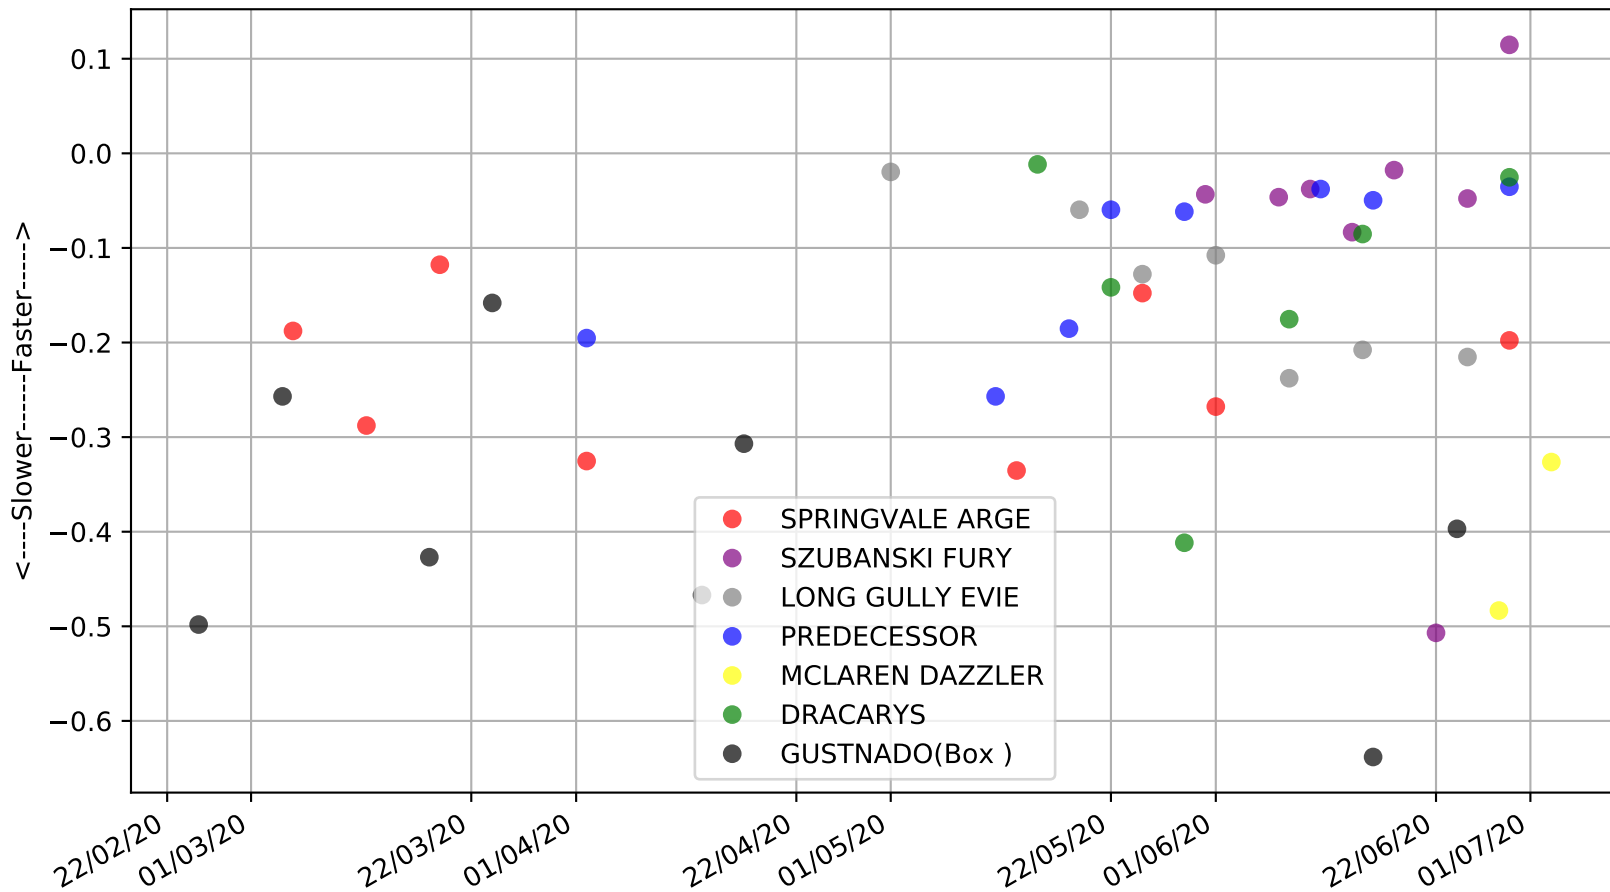

Angle Park - 6th Jul
Race 10, G-SIX YOU. ME. 6 WEEKS. STAKE, 600m, 6
Early Speed compared with par early speed