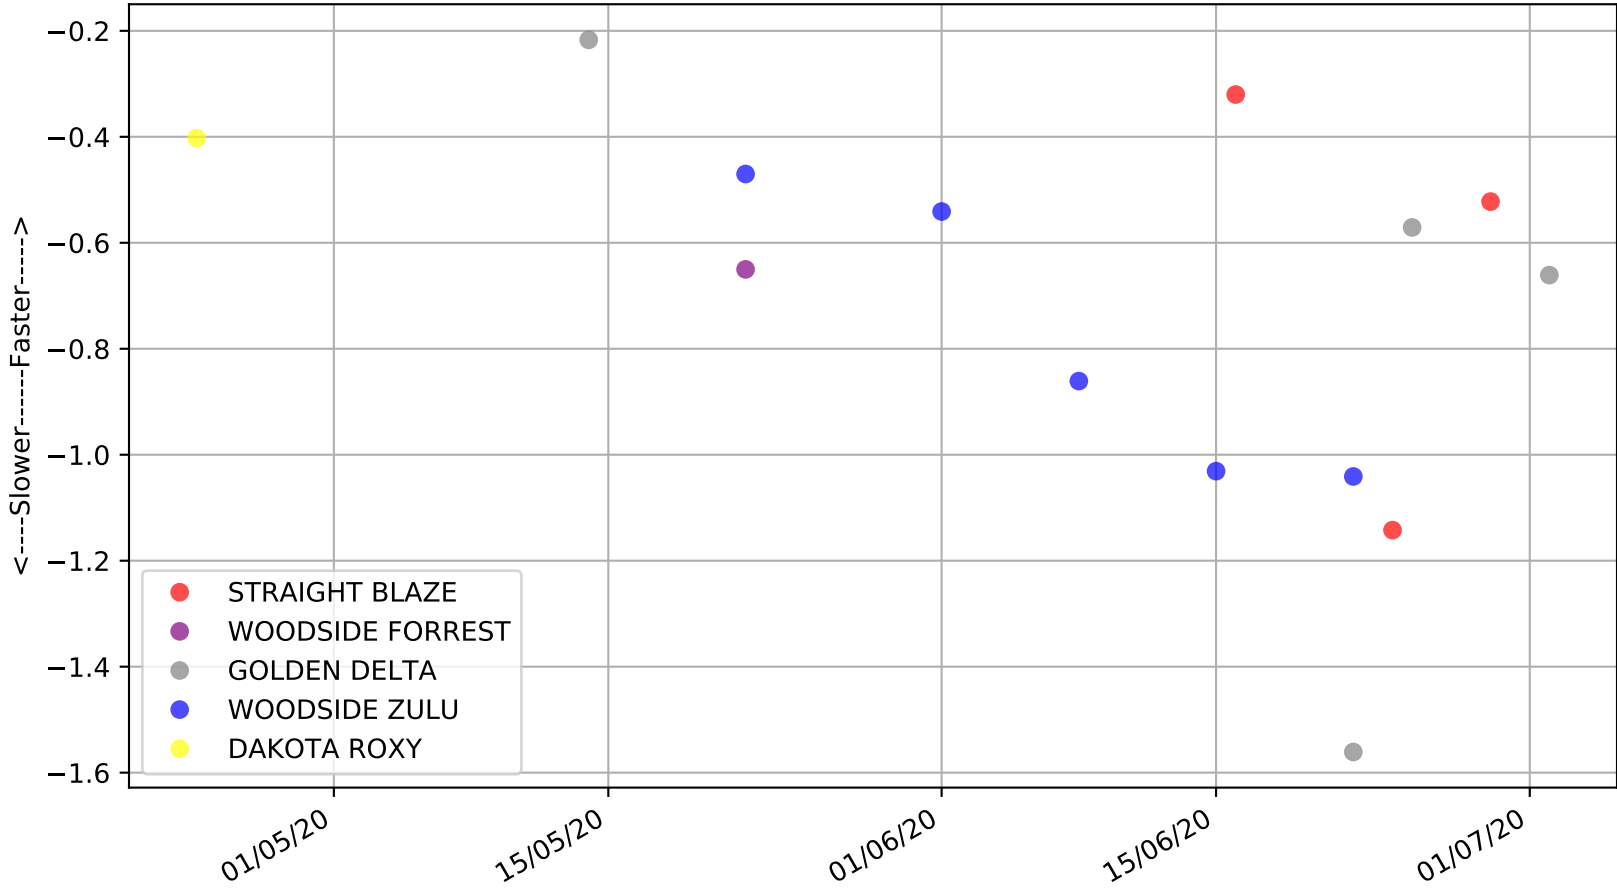

Angle Park - 6th Jul
Race 2, G-SIX SKY RACING MAIDEN STAKE, 515m, M
Speed of dog compared with par win times of the track & distance it ran at