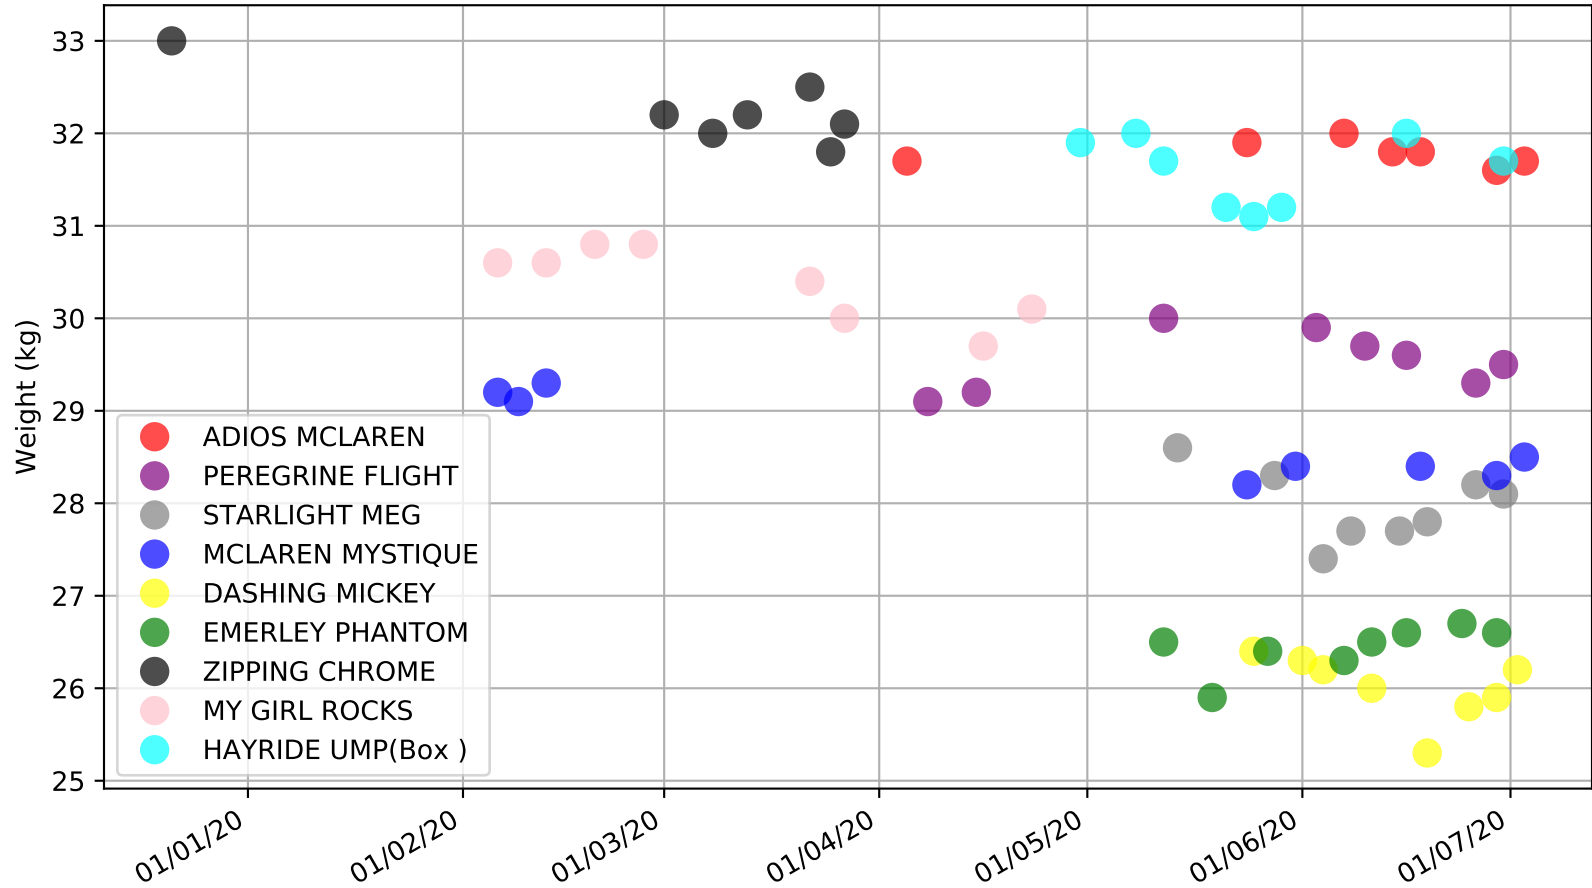

Angle Park - 6th Jul
Race 7, ACCELL THERAPY STAKE, 515m, 6
Previous race weights in kilograms