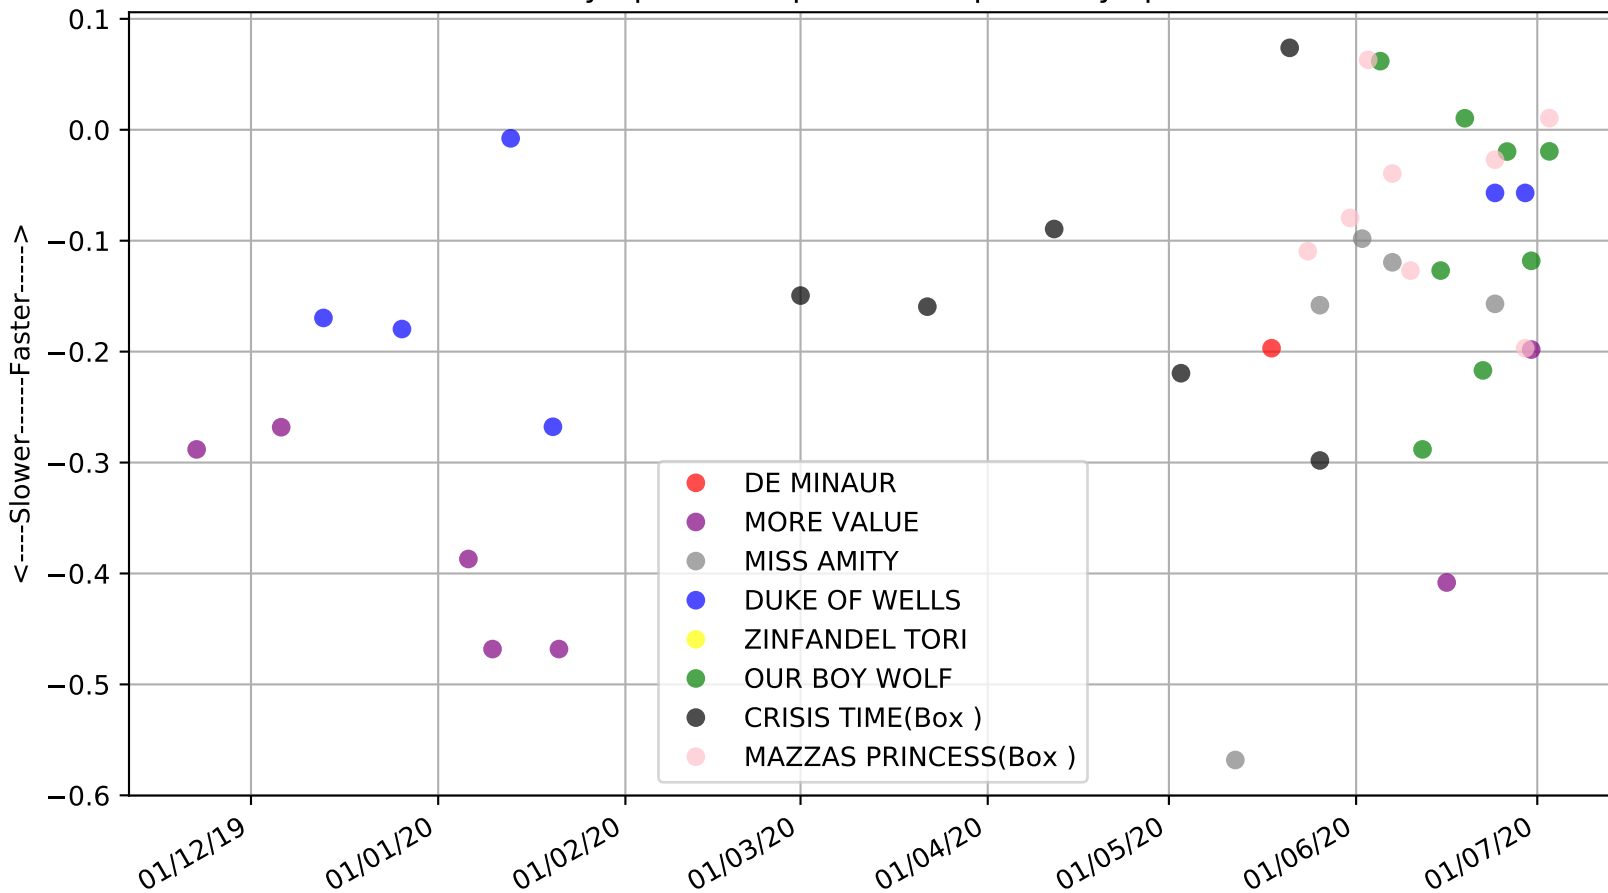

Angle Park - 6th Jul
Race 9, G-SIX GIDDY-UP STAKE, 388m, 6
Early Speed compared with par early speed