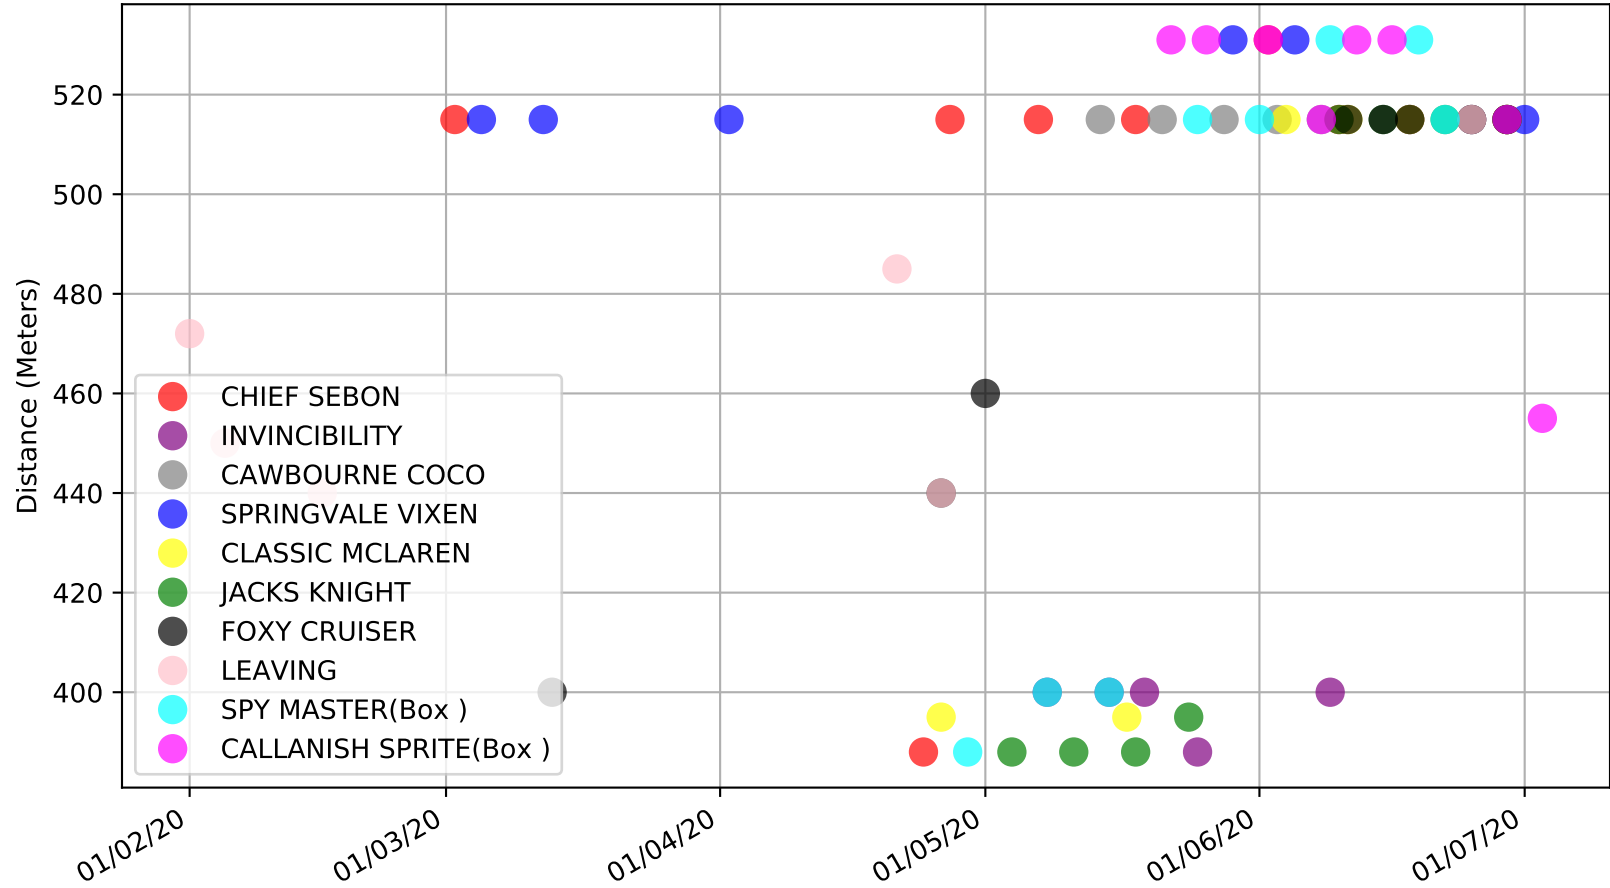

Angle Park - 6th Jul
Race 6, KURT DONSBERG PHOTOGRAPHY STAKE, 515m, 6
Previous race distances in meters