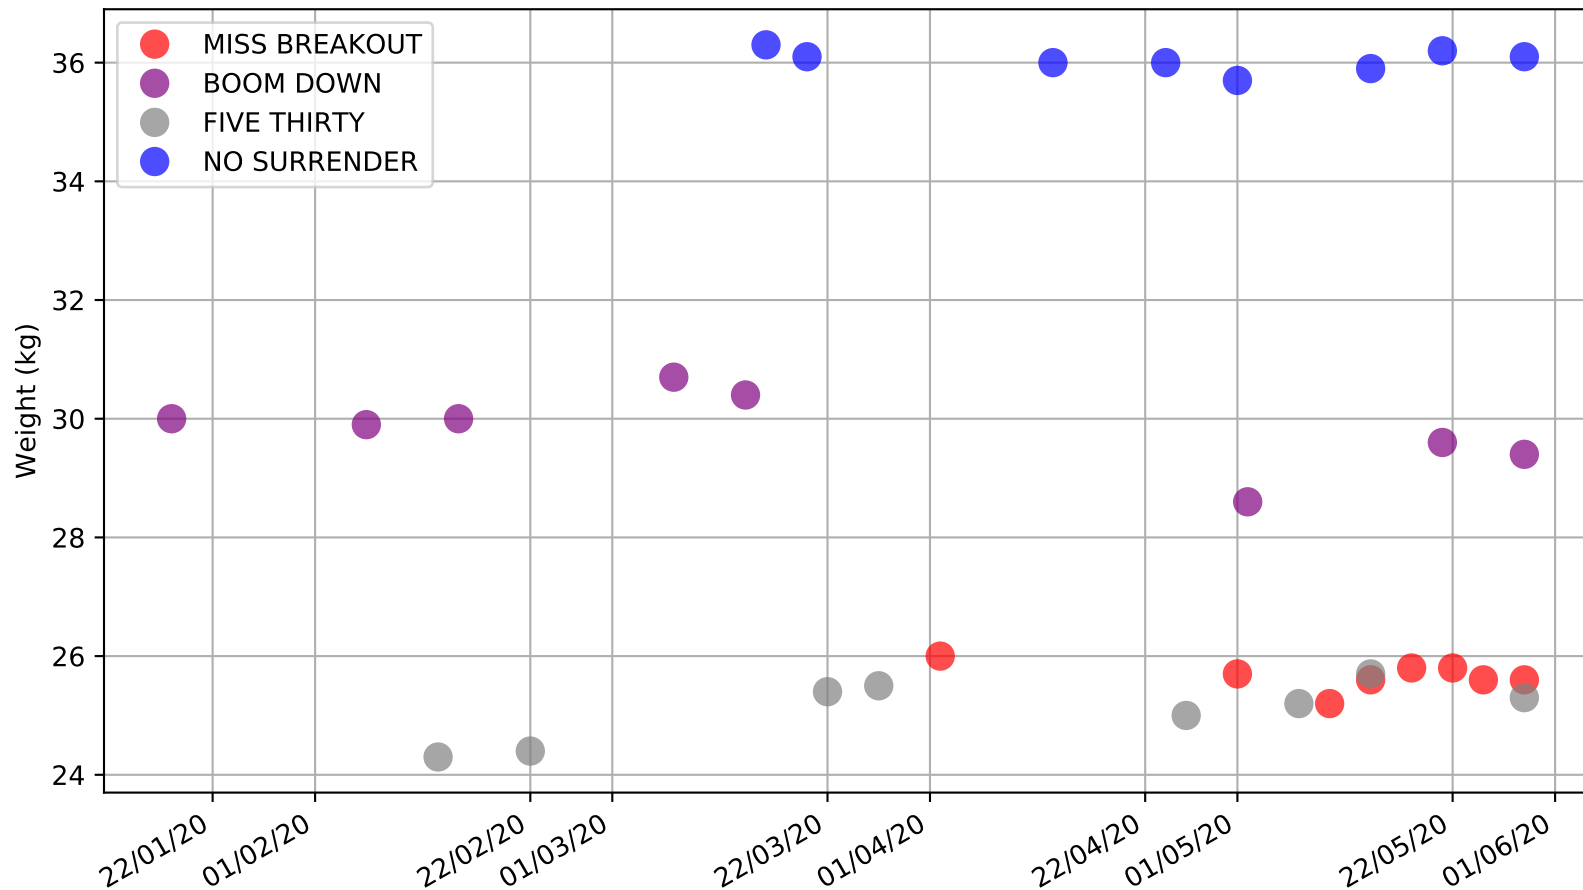

Angle Park - 4th Jun
Race 10, YOU. ME. 6 WEEKS. FREE FOR ALL, 731m, FFANP
Previous race weights in kilograms