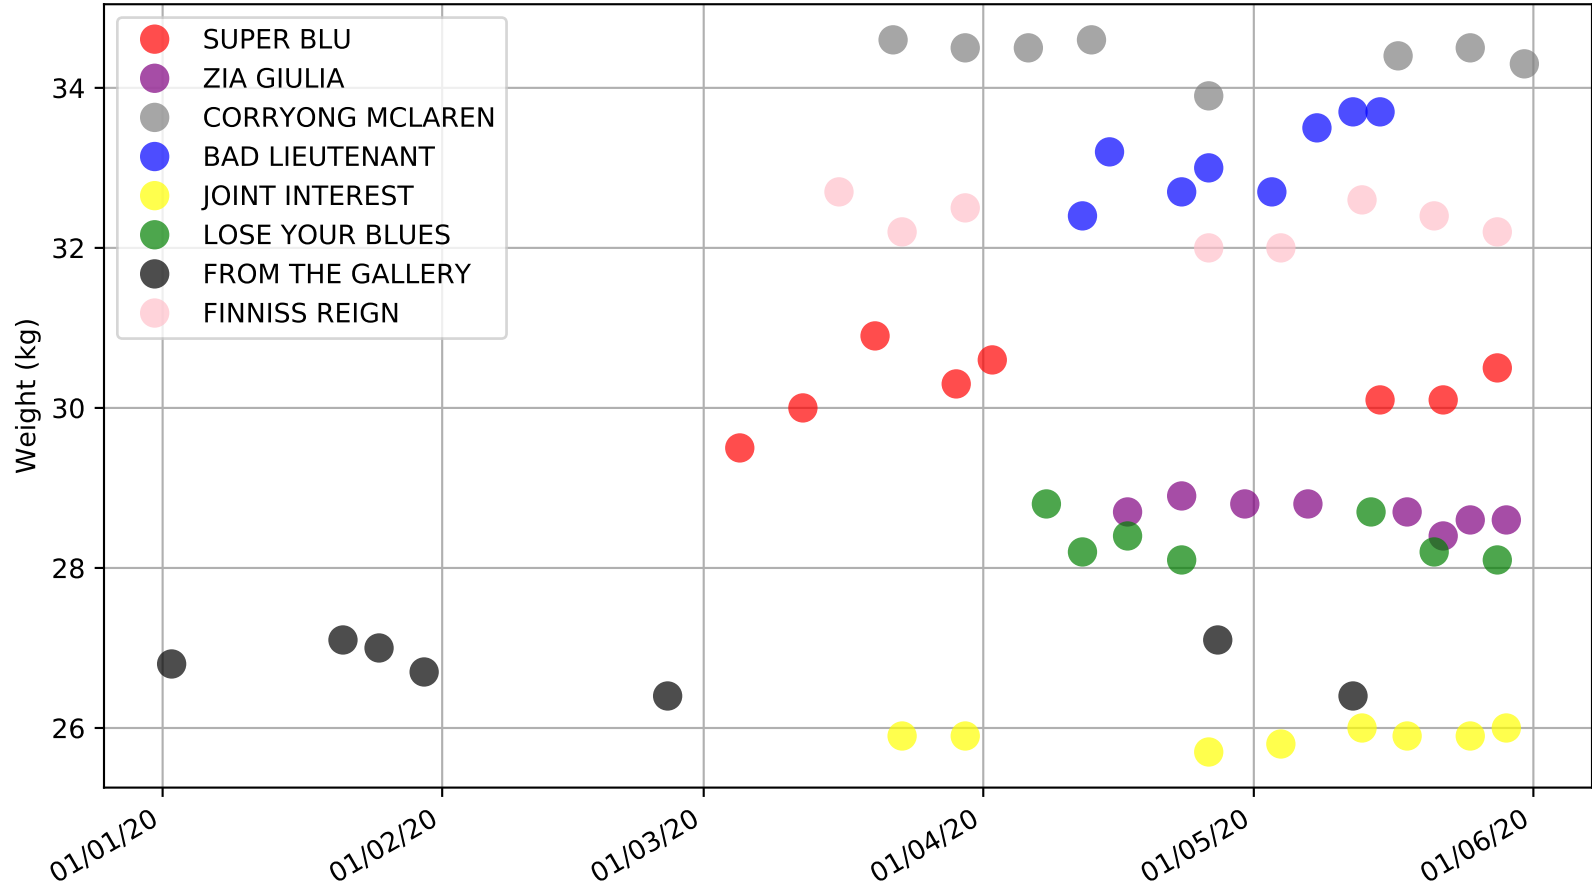

Angle Park - 4th Jun
Race 5, ACCELL THERAPY MIXED STAKE, 600m, X
Previous race weights in kilograms