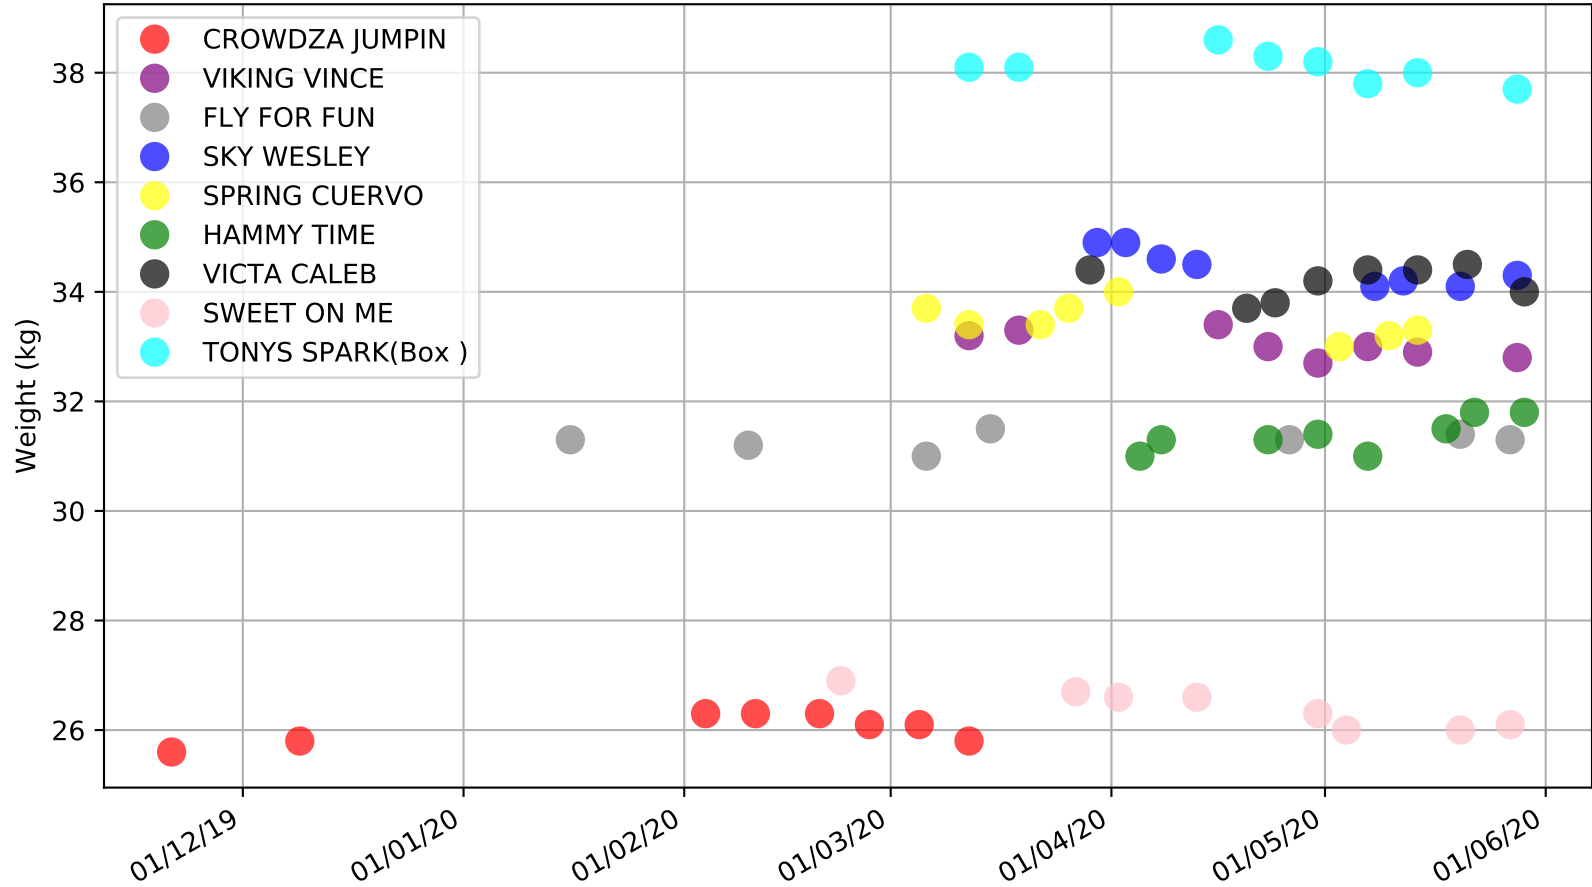

Angle Park - 4th Jun
Race 3, HAPPY 90TH POP - BILL THOMAS STAKE, 515m, 5
Previous race weights in kilograms