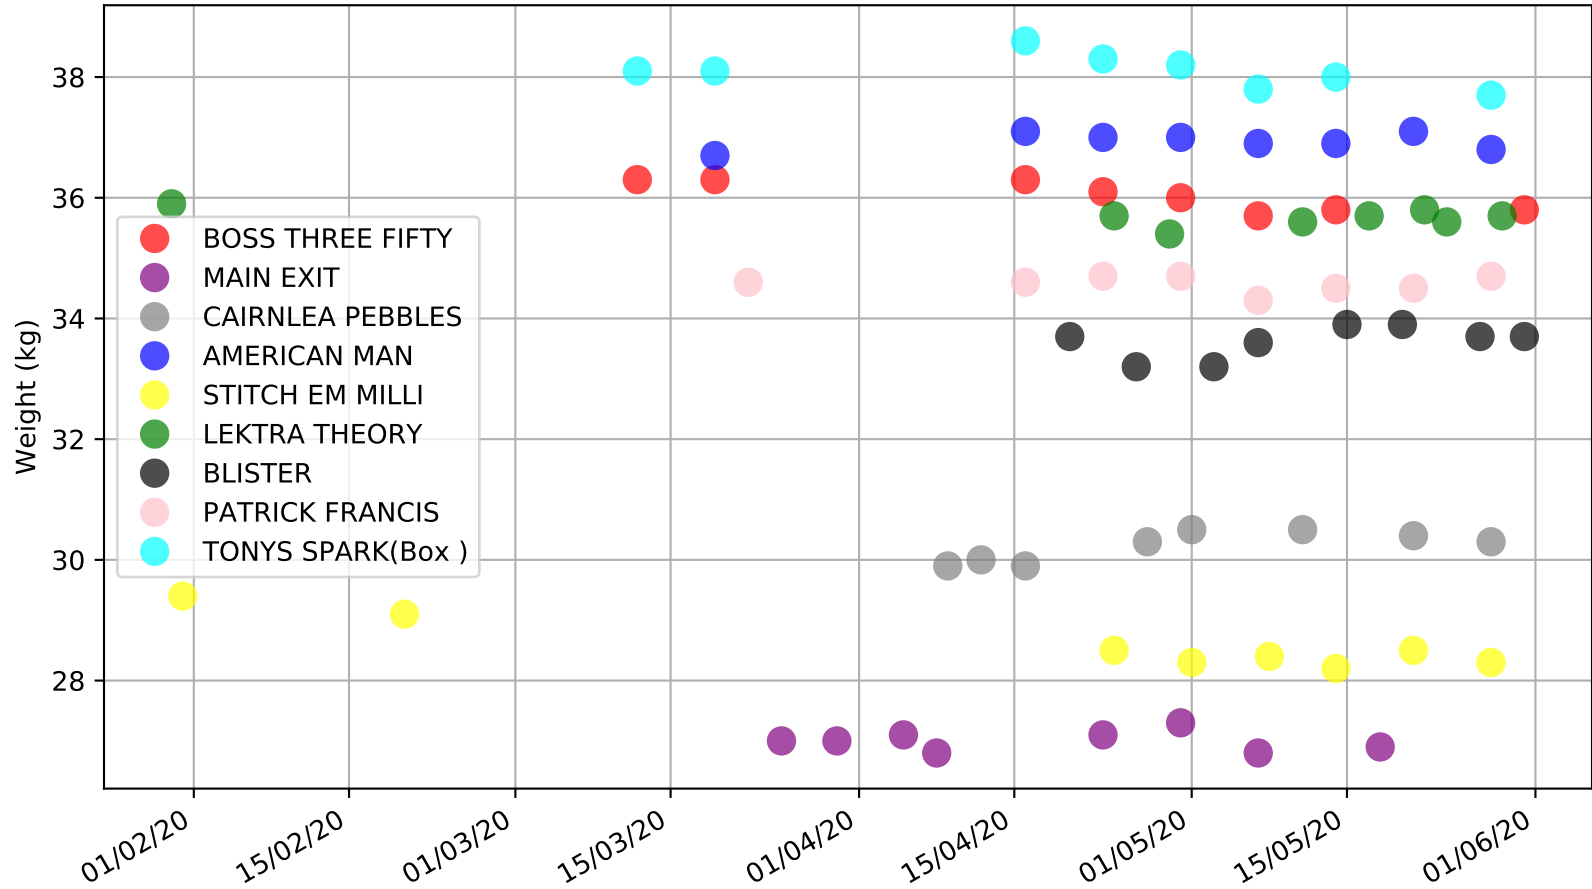

Angle Park - 4th Jun
Race 6, BGC INDUSTRIAL CLEANING SUPPLIES STAKE, 515m, 5
Previous race weights in kilograms