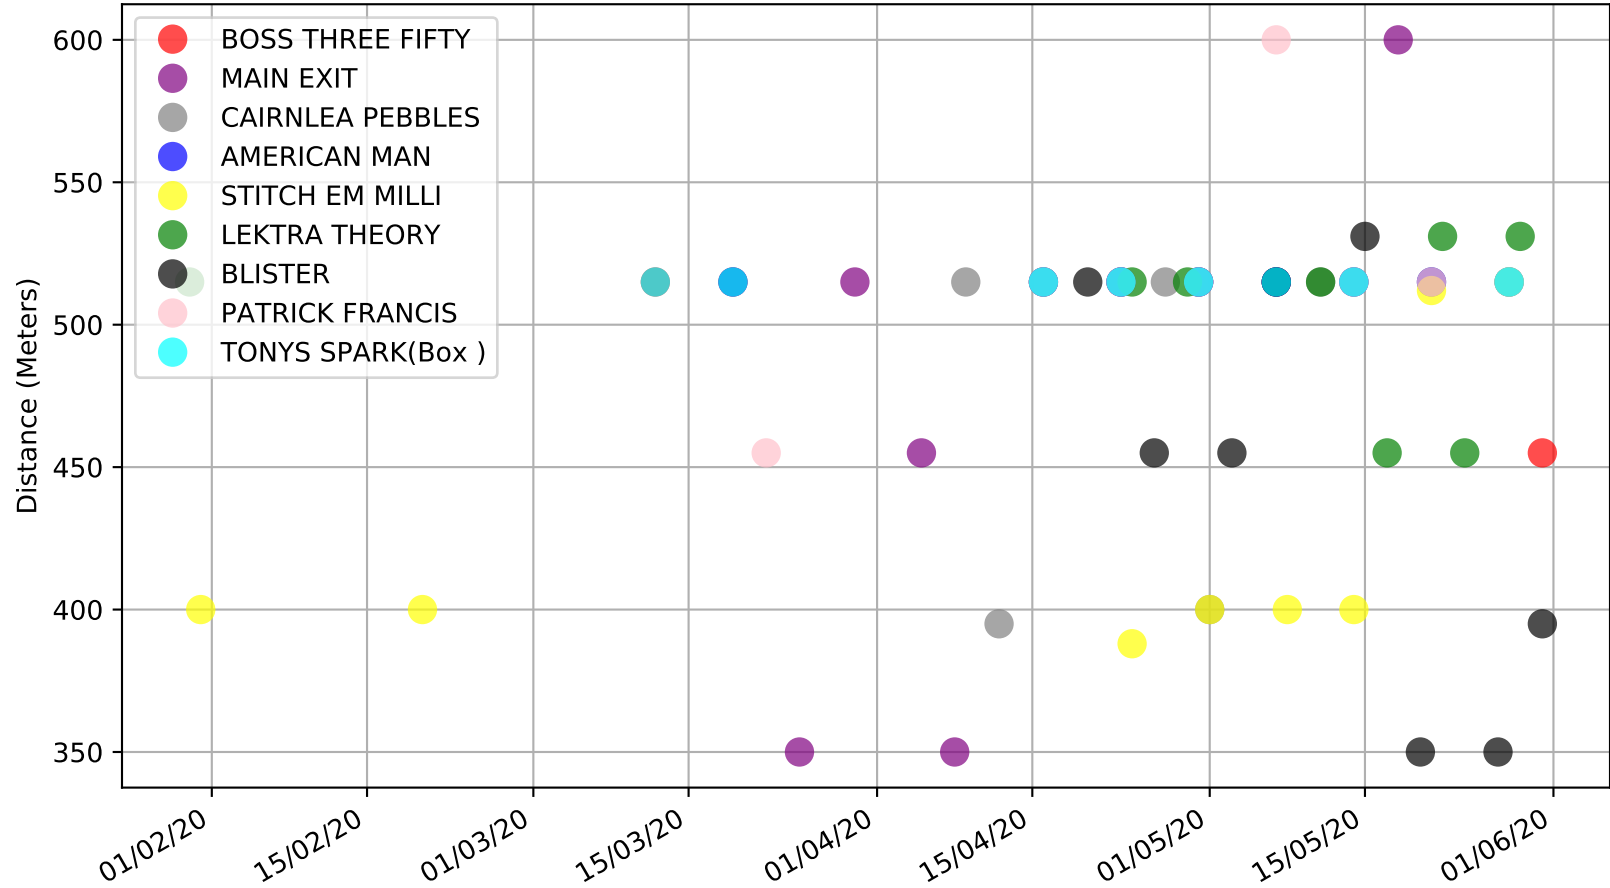

Angle Park - 4th Jun
Race 6, BGC INDUSTRIAL CLEANING SUPPLIES STAKE, 515m, 5
Previous race distances in meters