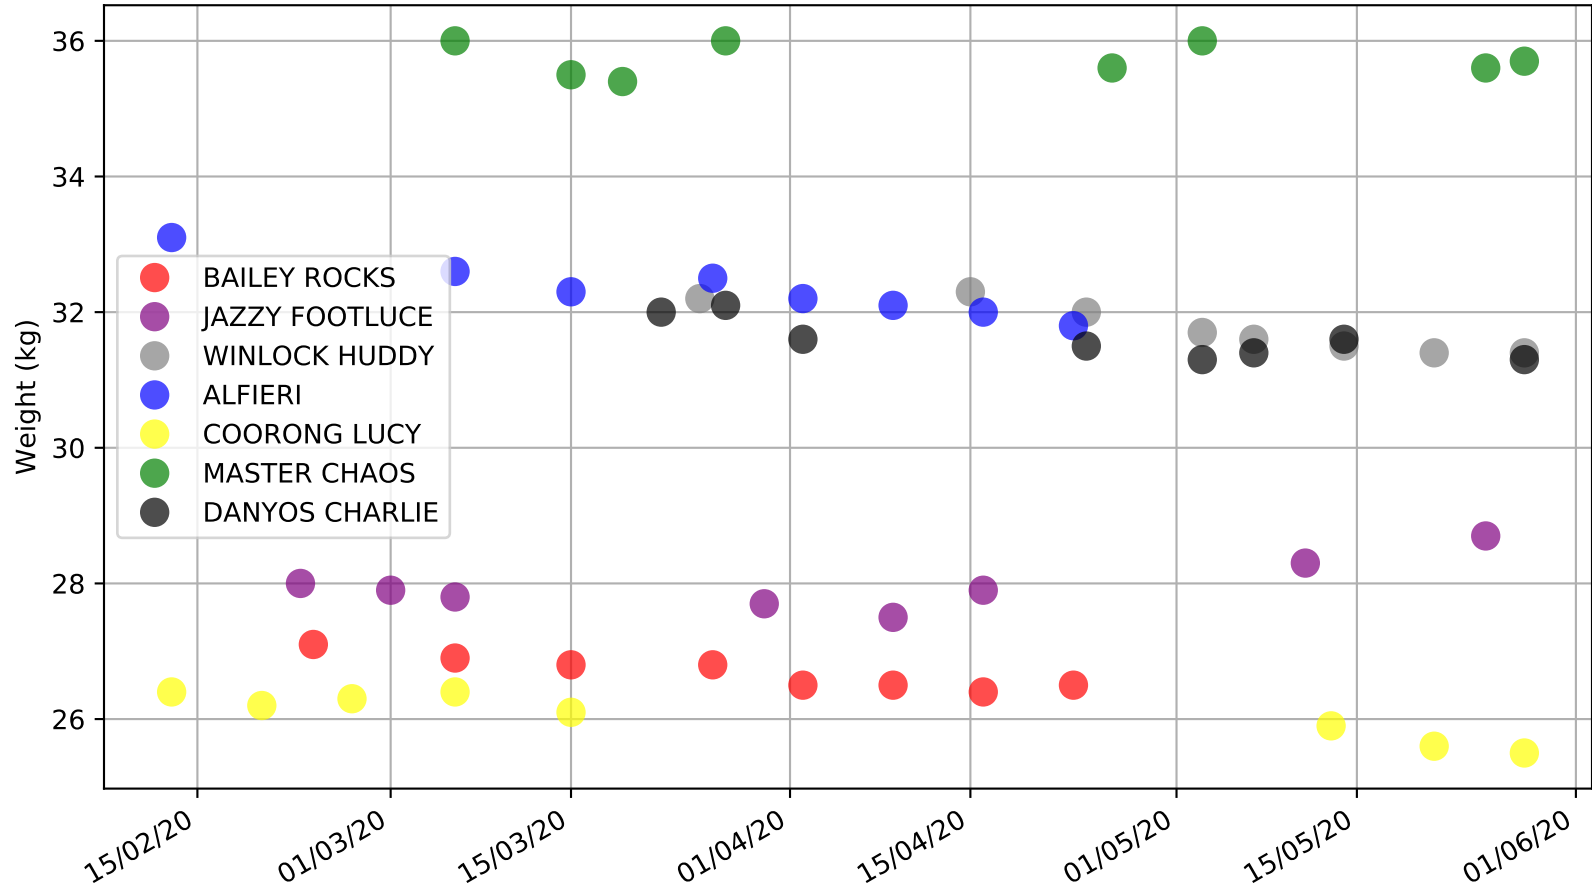

Angle Park - 4th Jun
Race 7, SECURE RACING LOGISTICS MIXED STAKE, 515m, X123
Previous race weights in kilograms