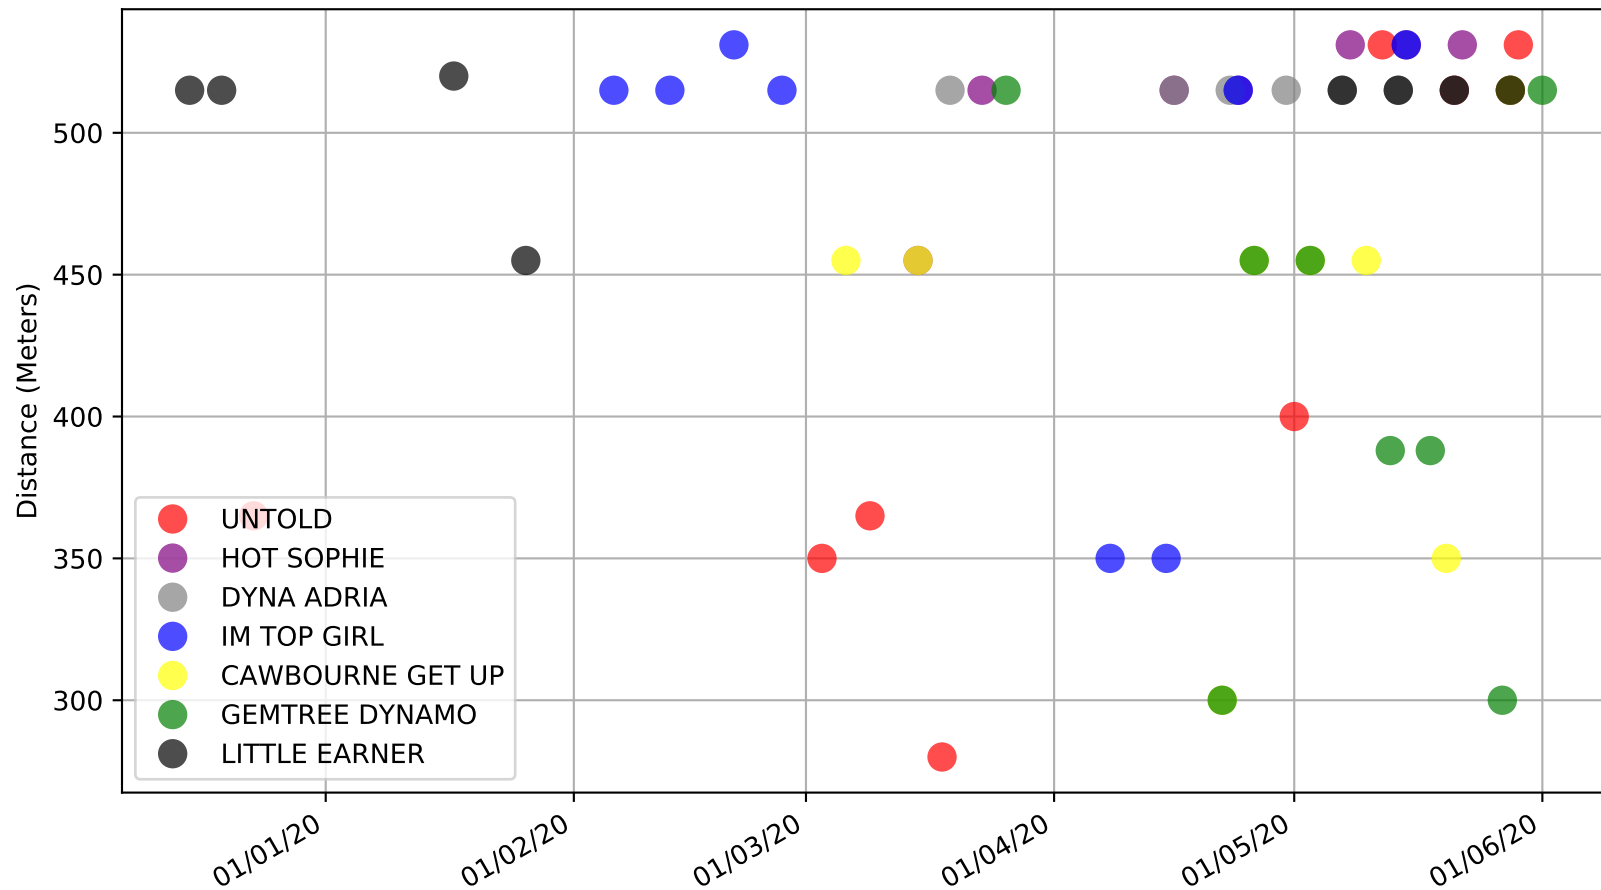

Angle Park - 4th Jun
Race 9, KURT DONSBERG PHOTOGRAPHY STAKE, 515m, 4
Previous race distances in meters