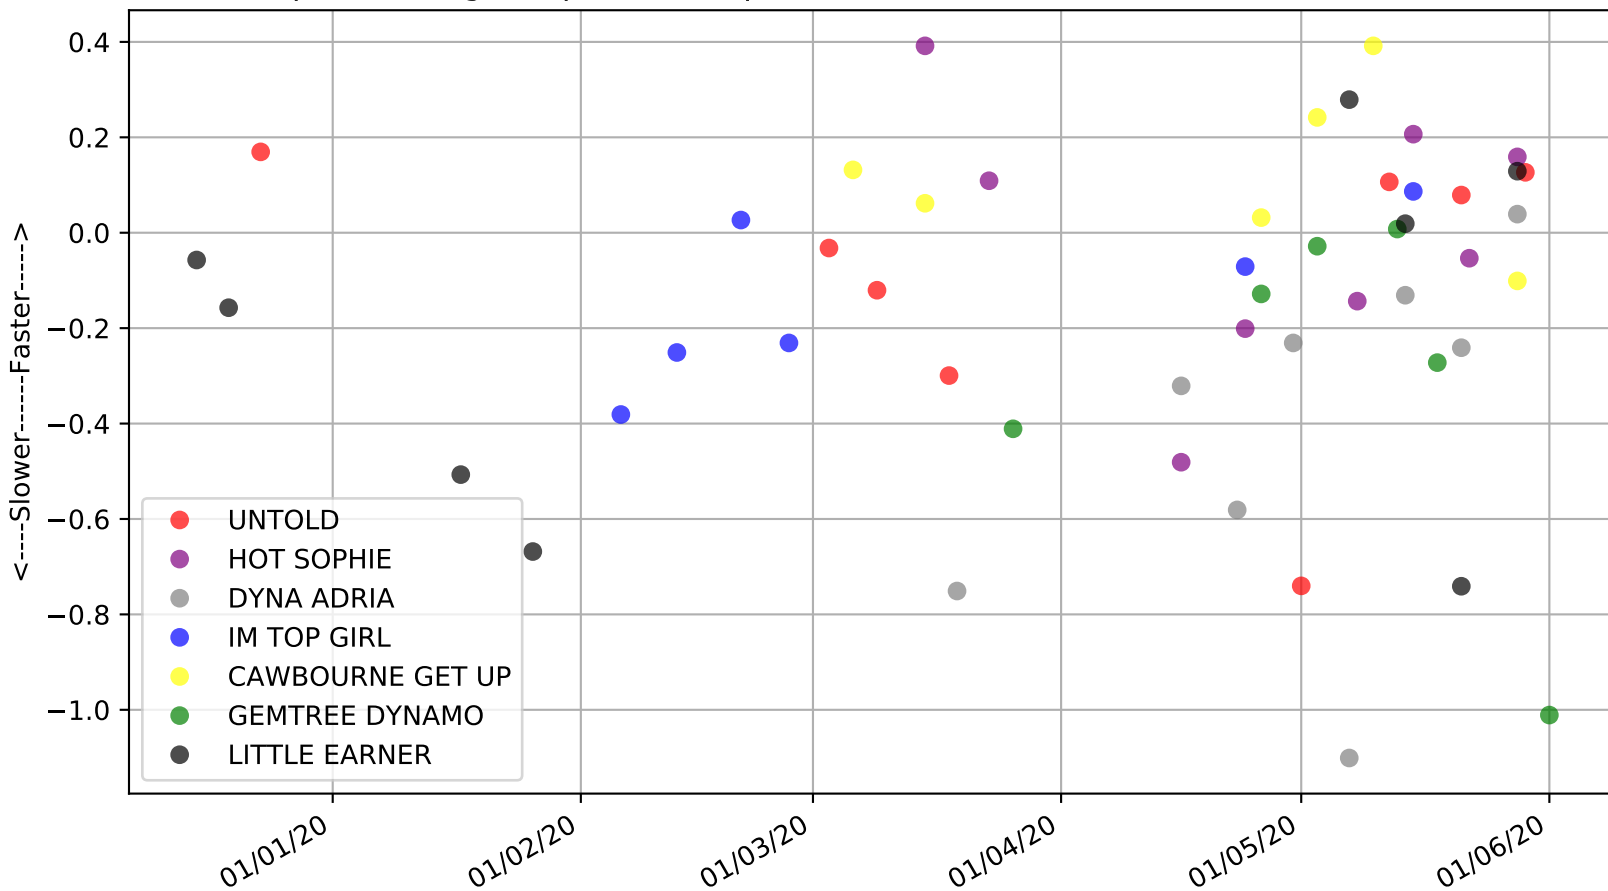

Angle Park - 4th Jun
Race 9, KURT DONSBERG PHOTOGRAPHY STAKE, 515m, 4
Speed of dog compared with par win times of the track & distance it ran at