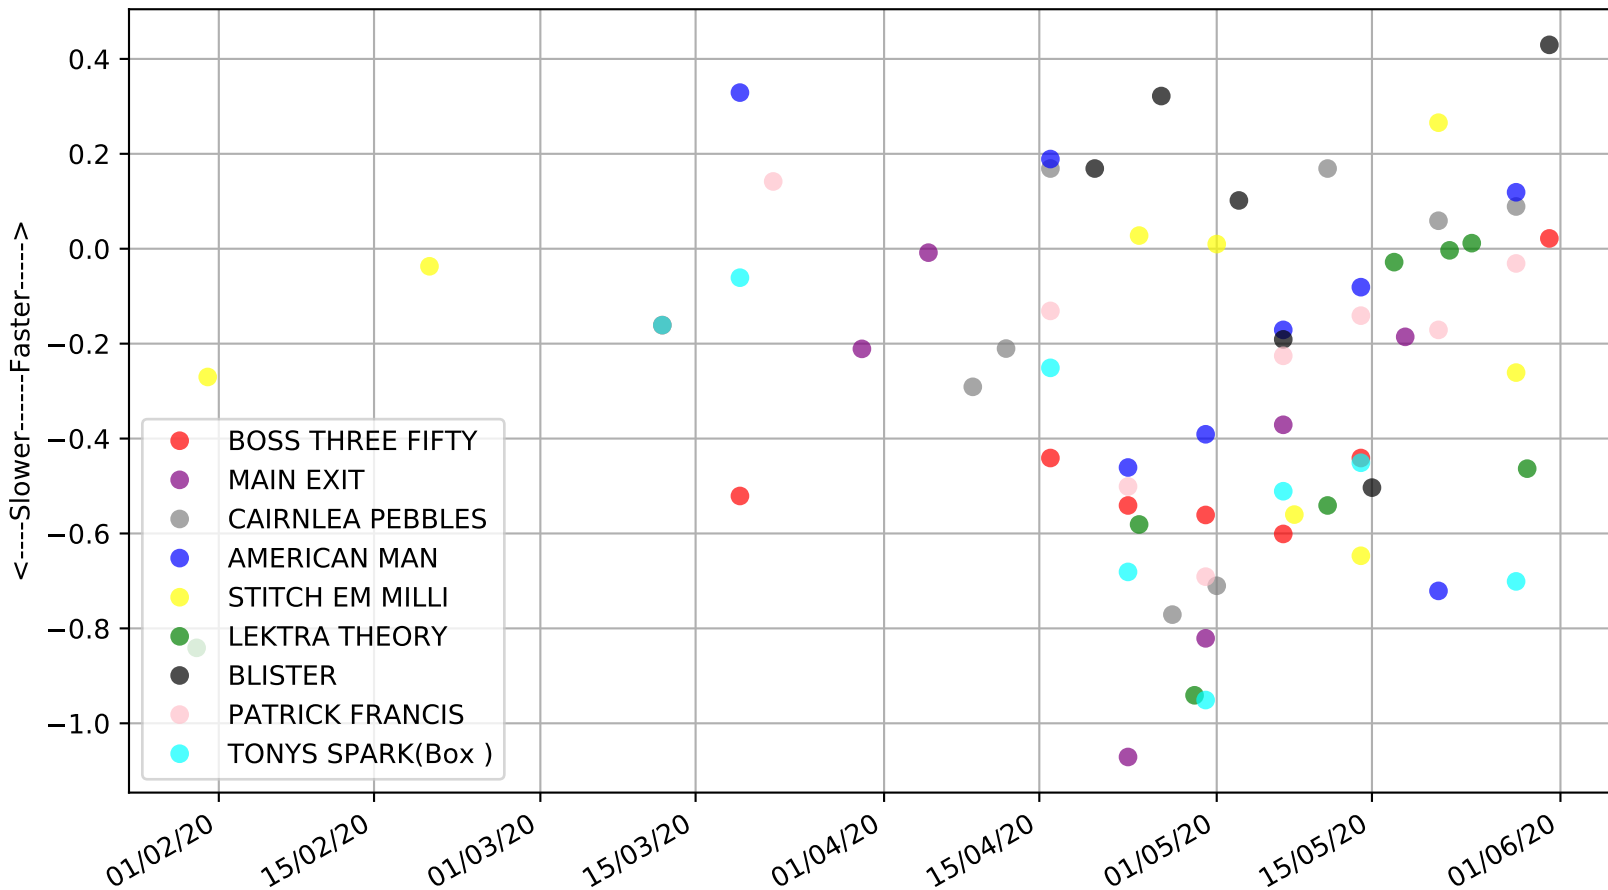

Angle Park - 4th Jun
Race 6, BGC INDUSTRIAL CLEANING SUPPLIES STAKE, 515m, 5
Speed of dog compared with par win times of the track & distance it ran at