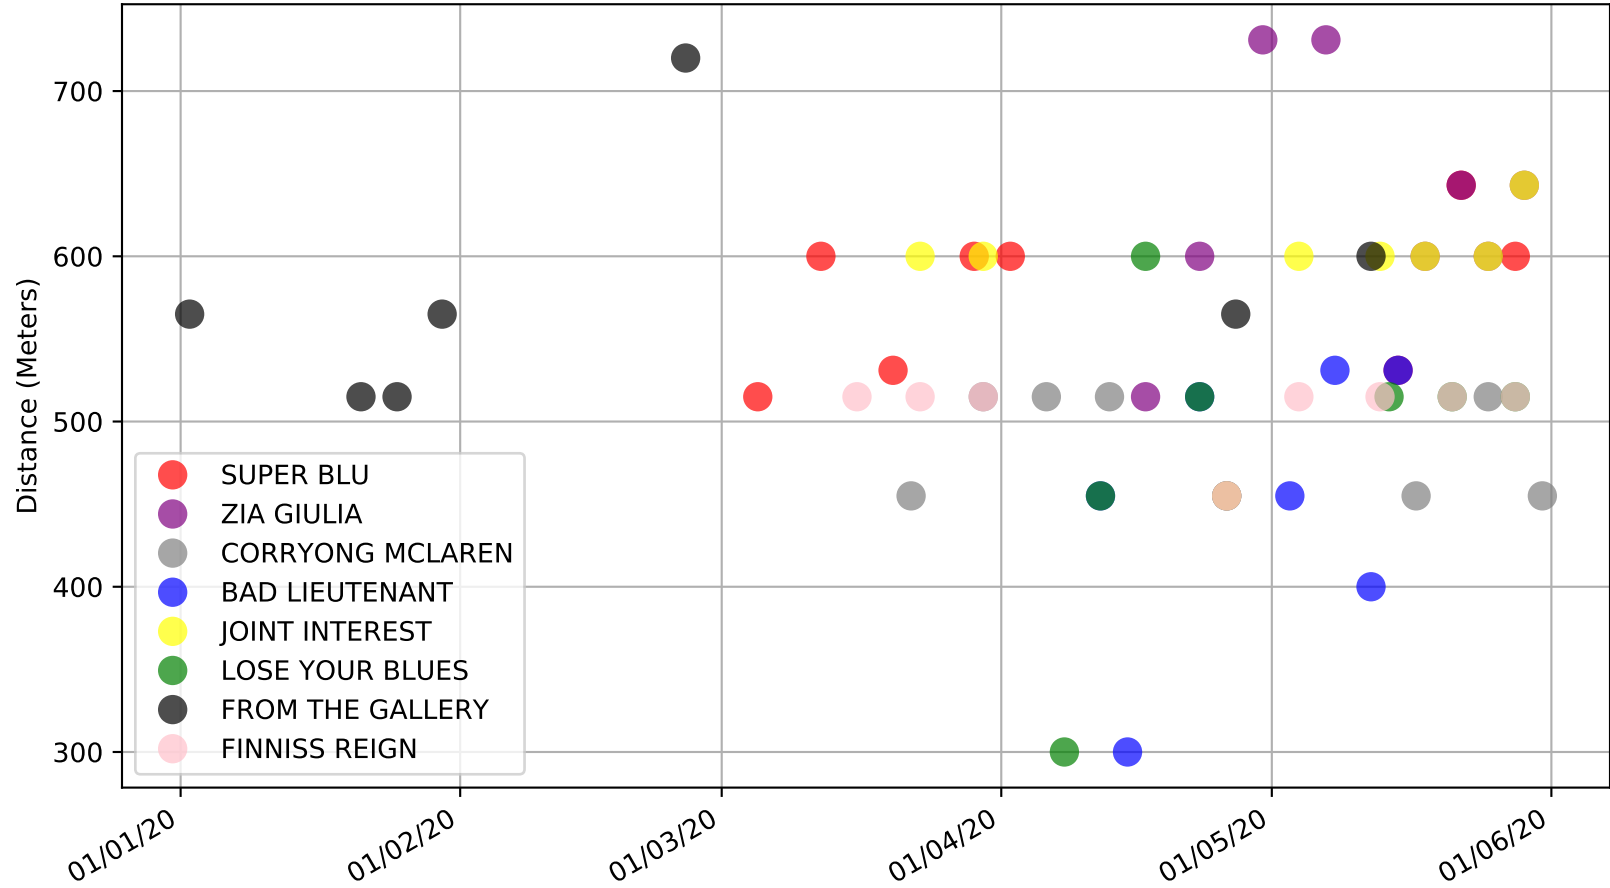

Angle Park - 4th Jun
Race 5, ACCELL THERAPY MIXED STAKE, 600m, X
Previous race distances in meters