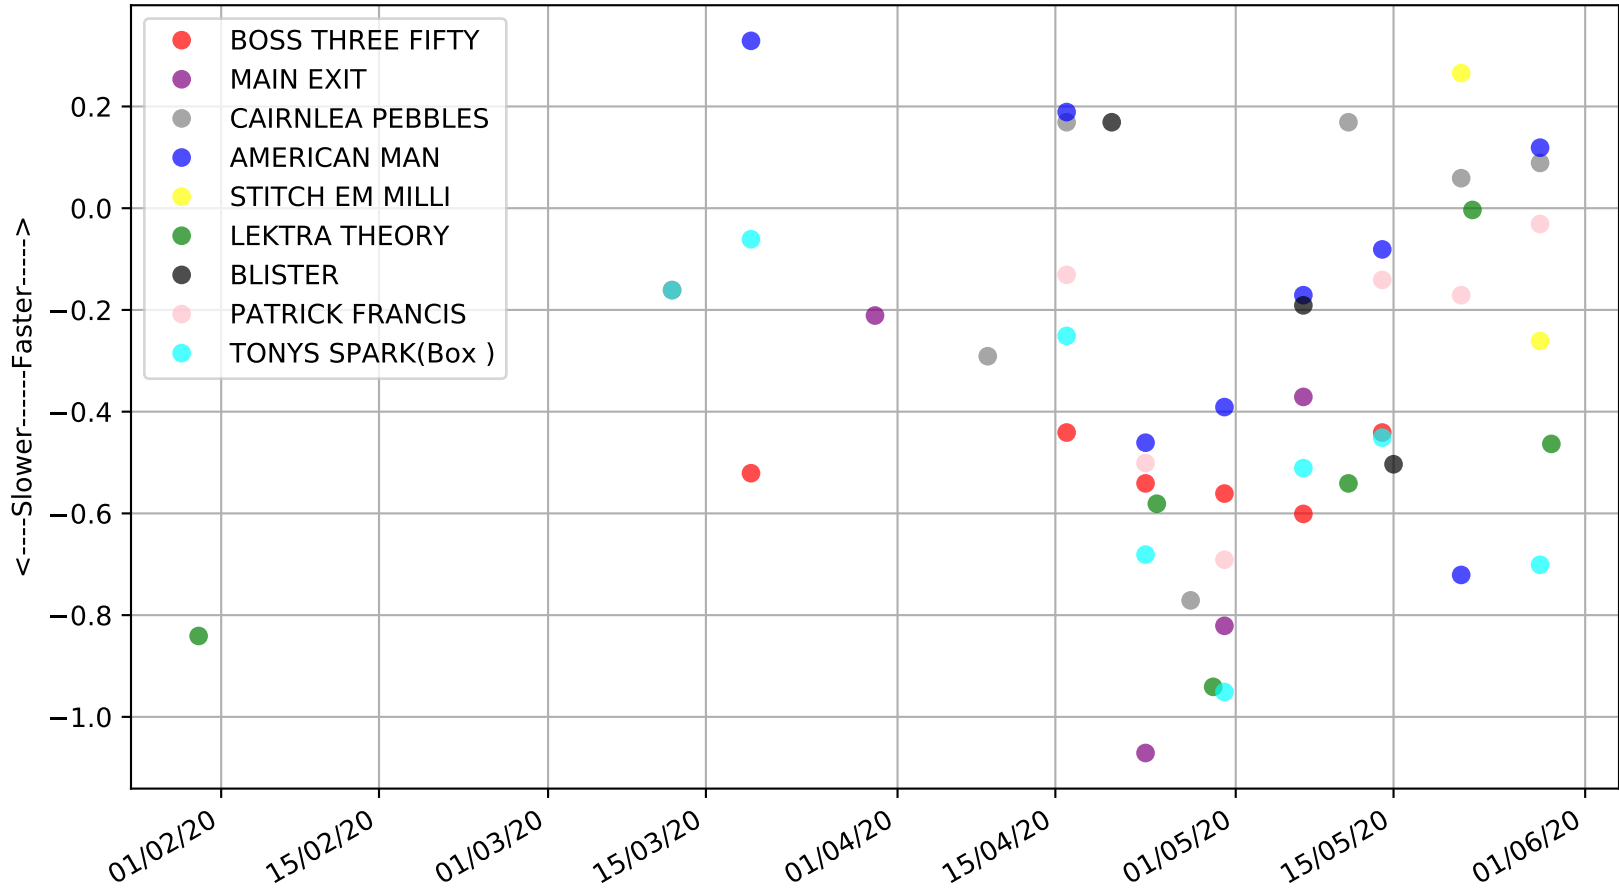

Angle Park - 4th Jun
Race 6, BGC INDUSTRIAL CLEANING SUPPLIES STAKE, 515m, 5
Speed of dog +50m or -50m of current race distance