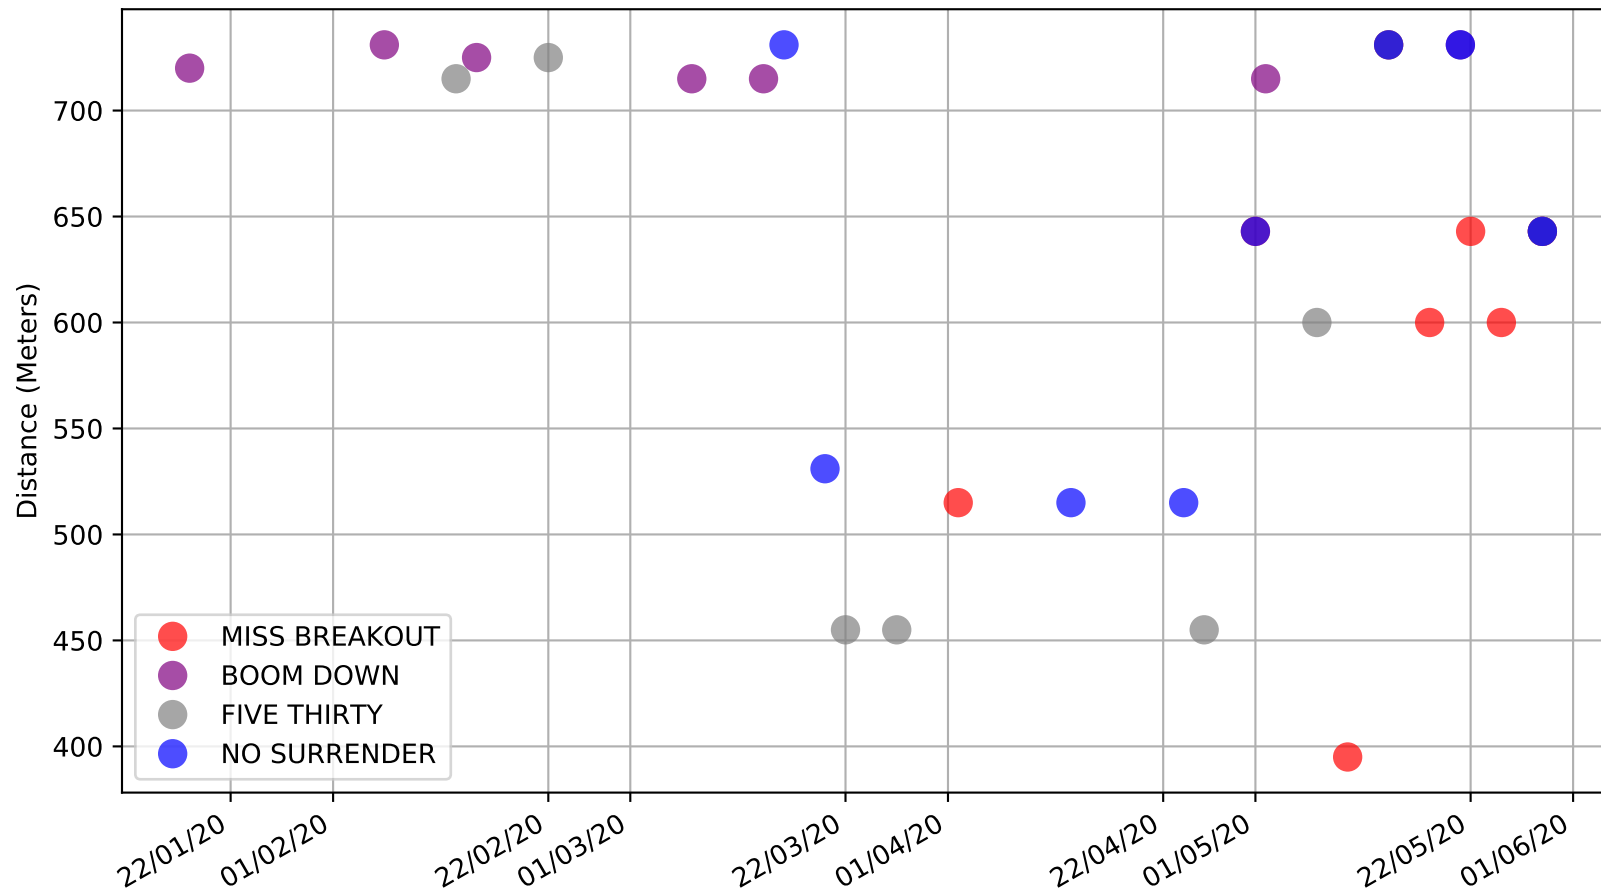

Angle Park - 4th Jun
Race 10, YOU. ME. 6 WEEKS. FREE FOR ALL, 731m, FFANP
Previous race distances in meters