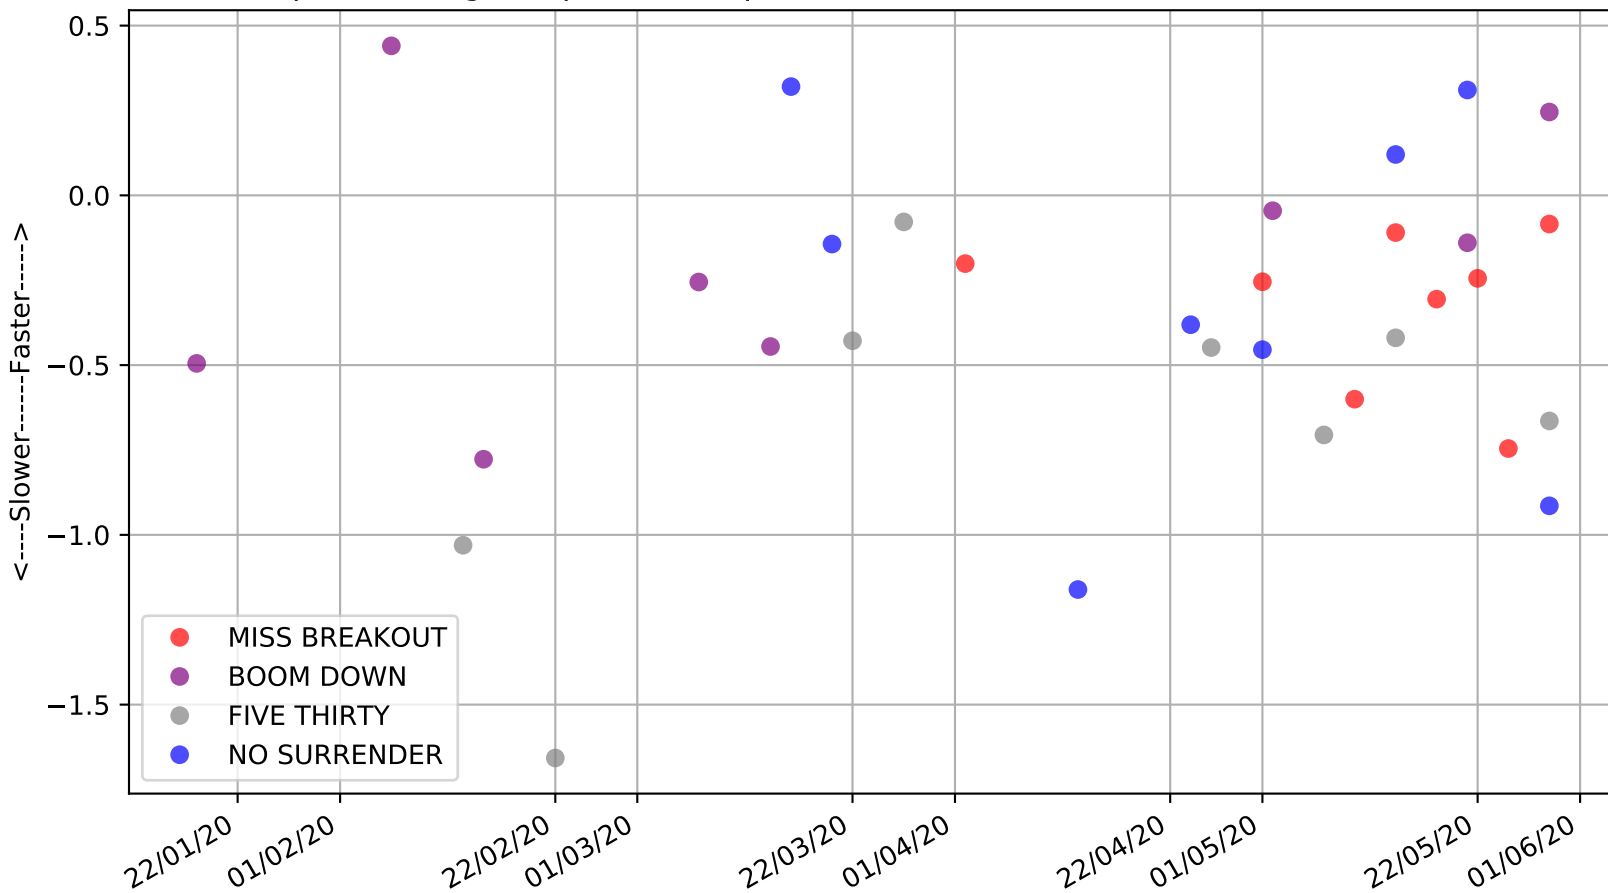

Angle Park - 4th Jun
Race 10, YOU. ME. 6 WEEKS. FREE FOR ALL, 731m, FFANP
Speed of dog compared with par win times of the track & distance it ran at