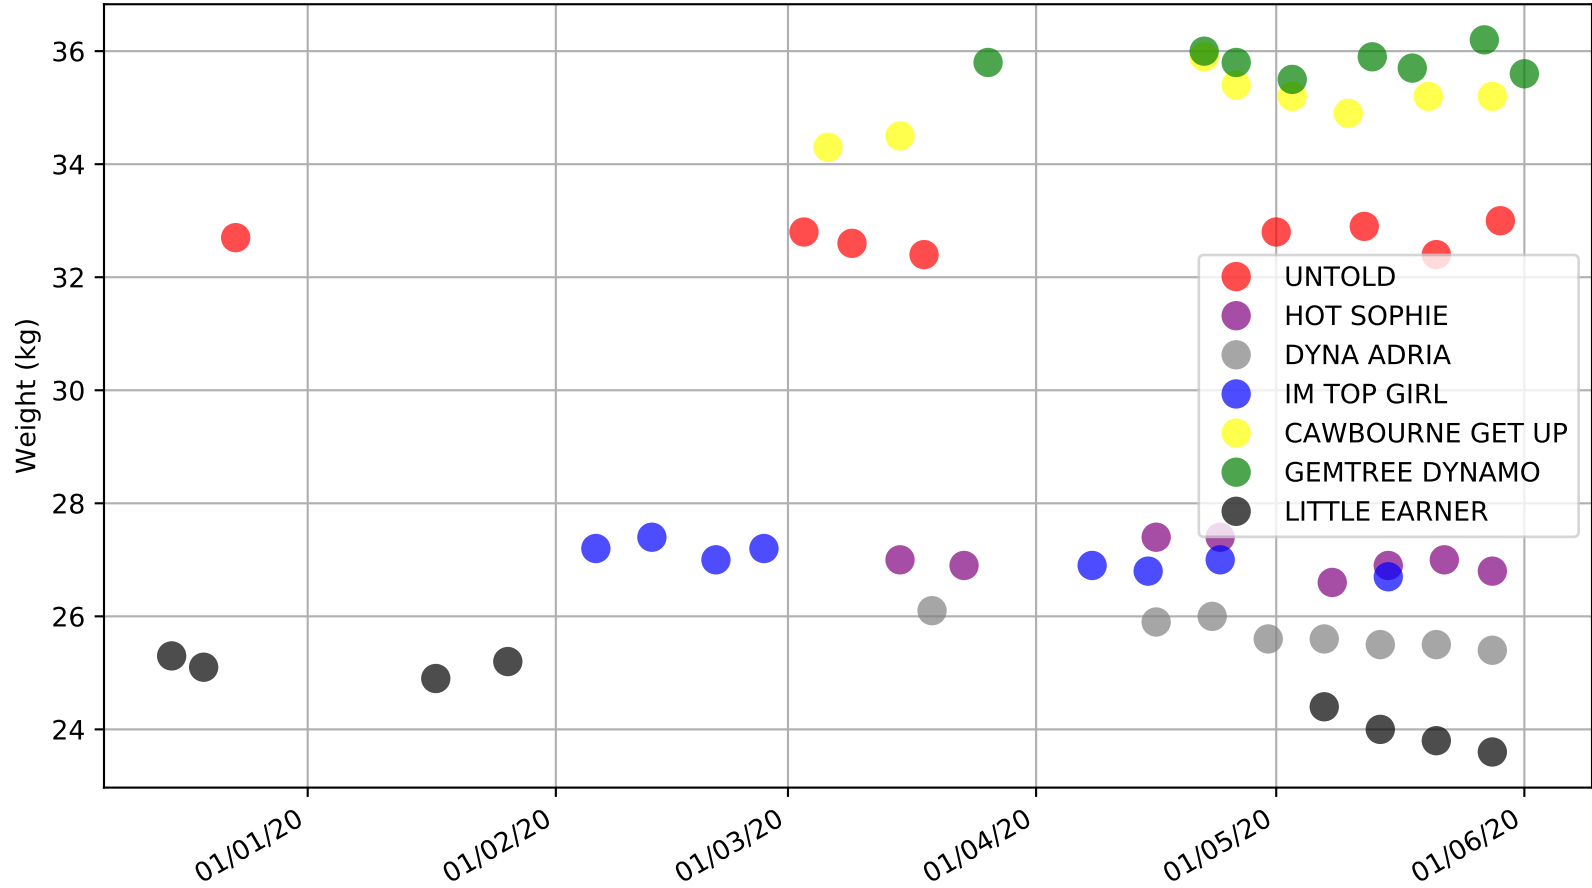

Angle Park - 4th Jun
Race 9, KURT DONSBERG PHOTOGRAPHY STAKE, 515m, 4
Previous race weights in kilograms