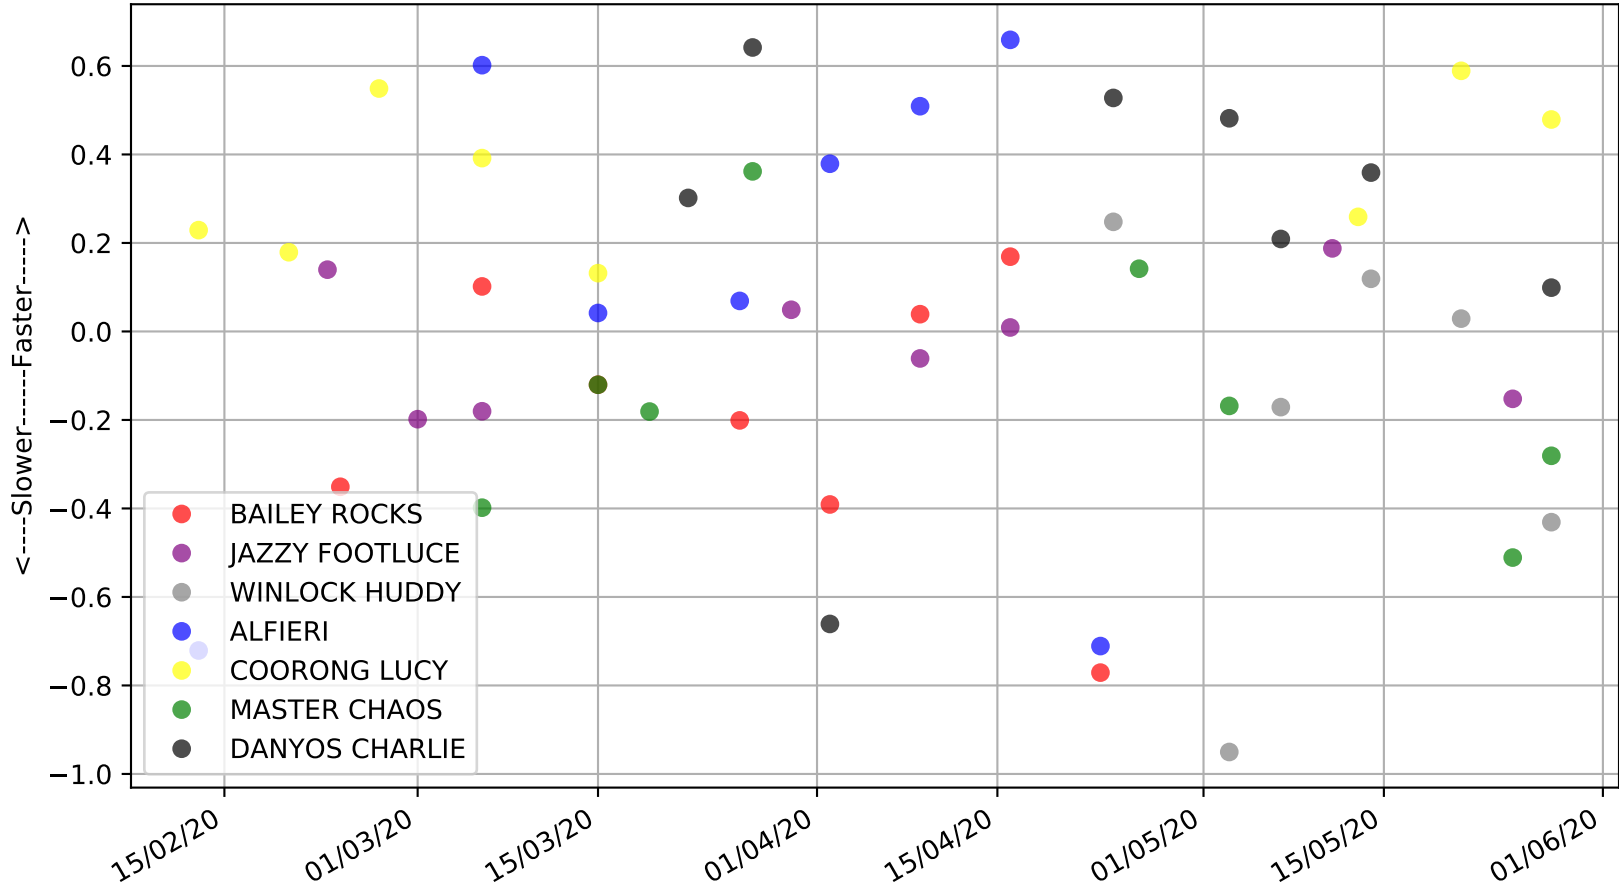

Angle Park - 4th Jun
Race 7, SECURE RACING LOGISTICS MIXED STAKE, 515m, X123
Speed of dog compared with par win times of the track & distance it ran at