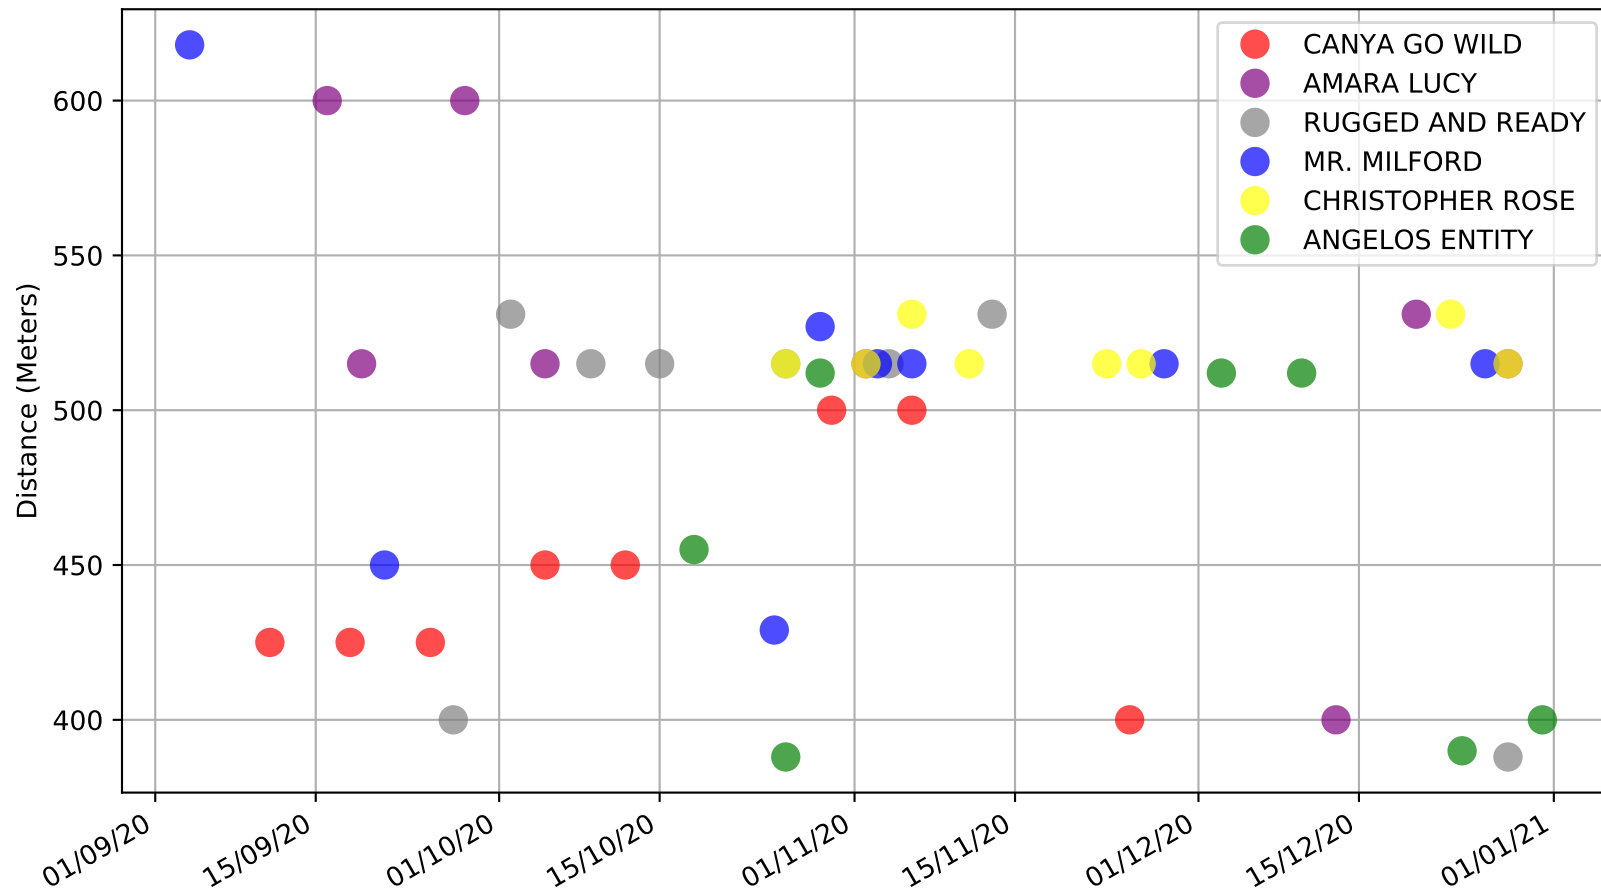

Angle Park - 4th Jan
Race 9, G-SIX GIDDY-UP STAKE, 515m, 5
Previous race distances in meters