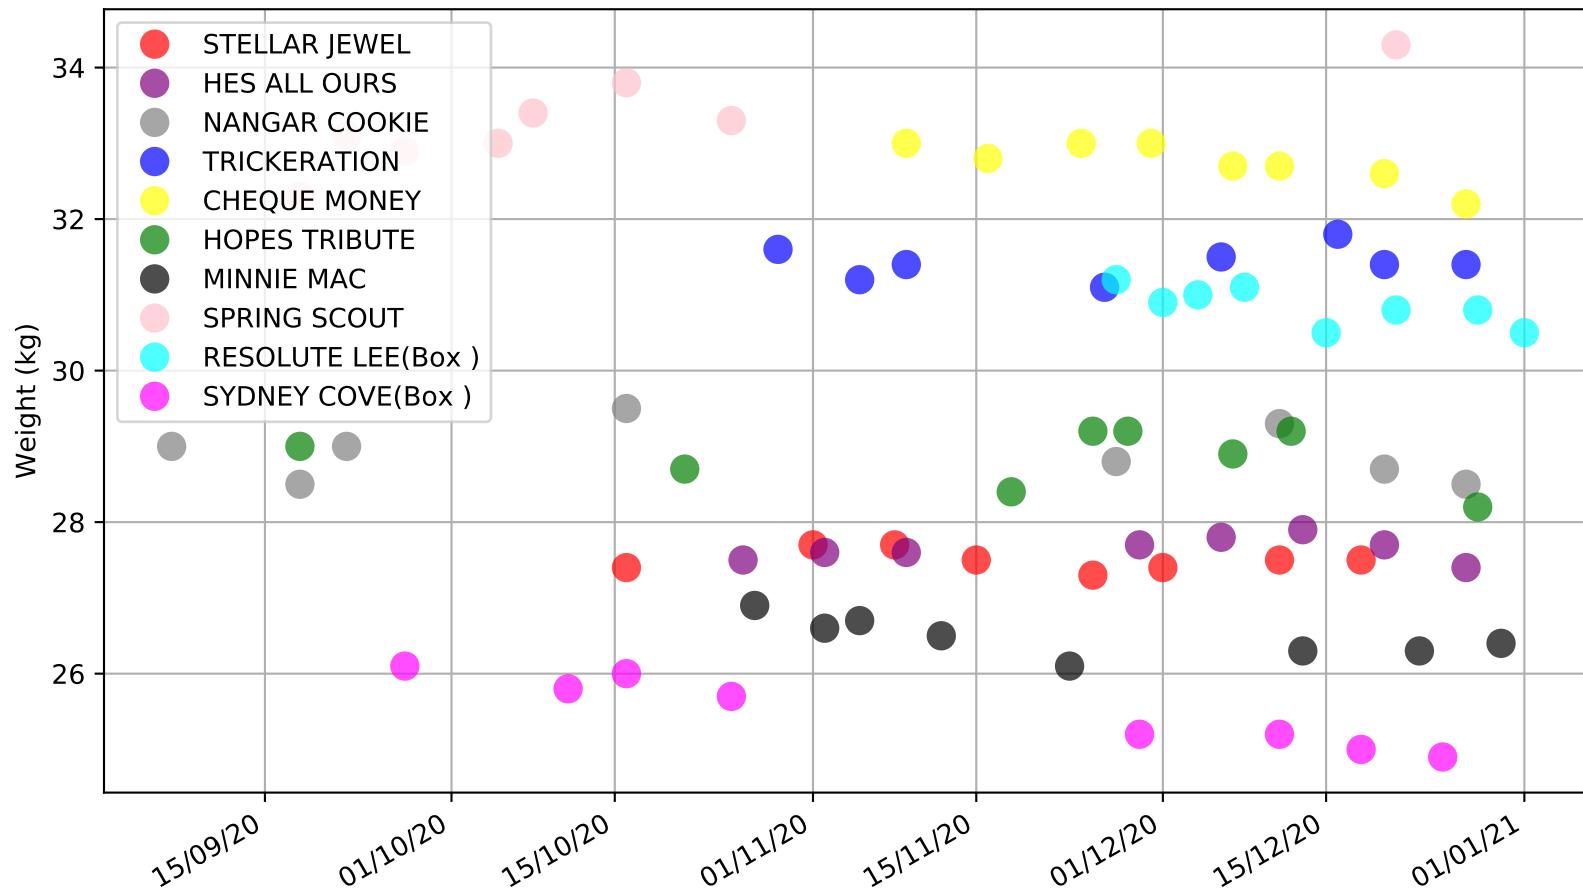

Angle Park - 4th Jan
Race 6, KURT DONSBERG PHOTOGRAPHY STAKE, 388m, 5
Previous race weights in kilograms