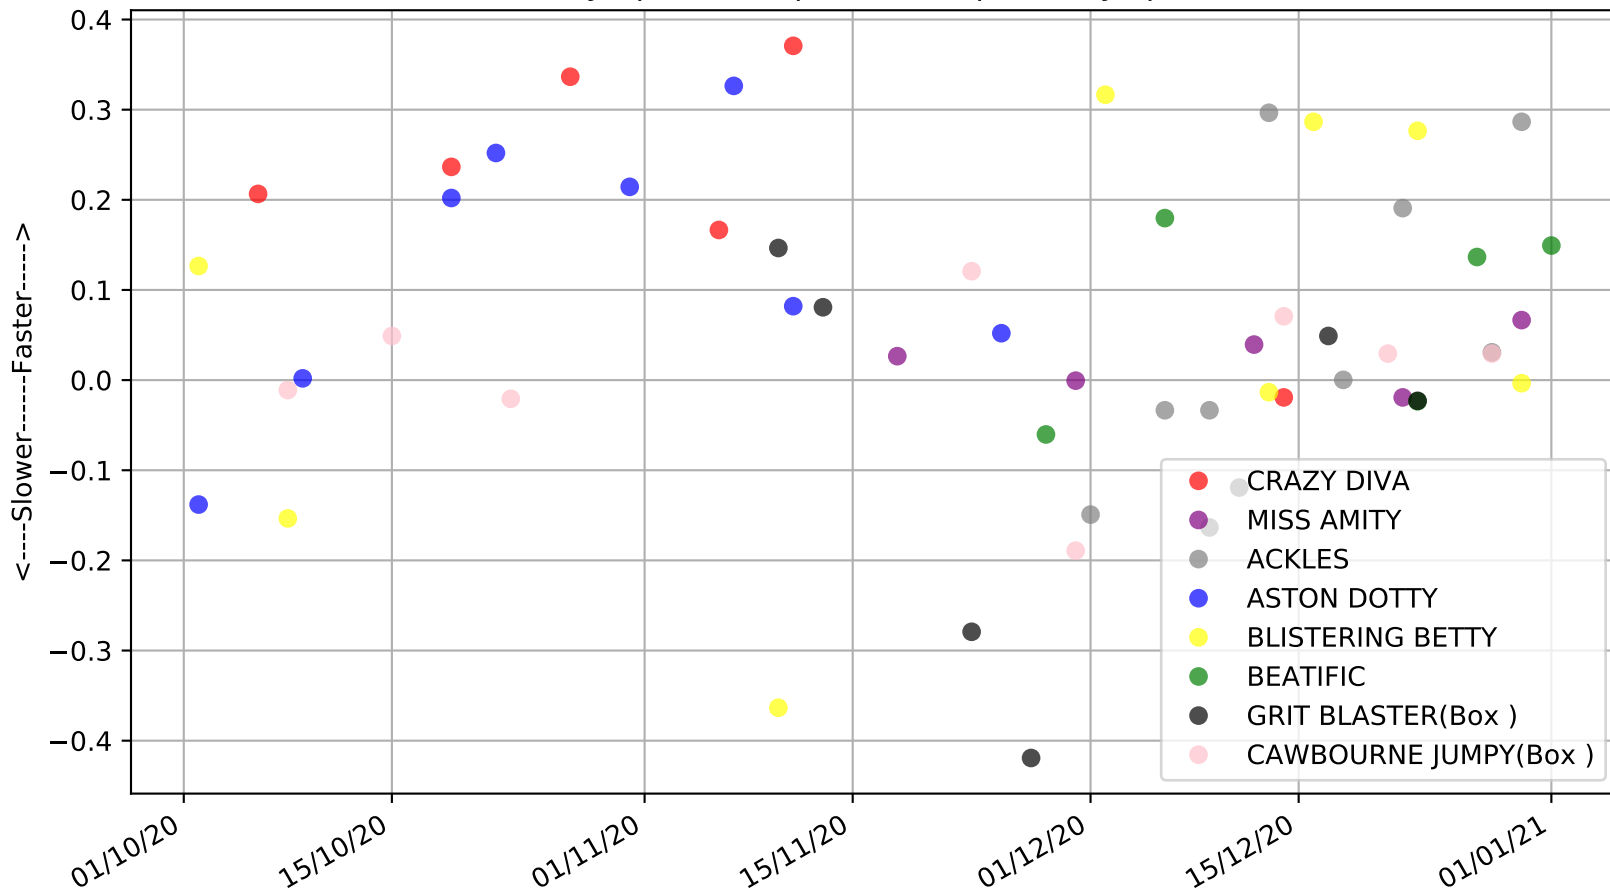

Angle Park - 4th Jan
Race 12, G-SIX GREYHOUNDS AS PETS STAKE, 388m, 6
Previous race distances in meters

Angle Park - 4th Jan
Race 11, G-SIX FOLLOW THE DOGSSA ON TWITTER STAKE, 388m, 6
Early Speed compared with par early speed