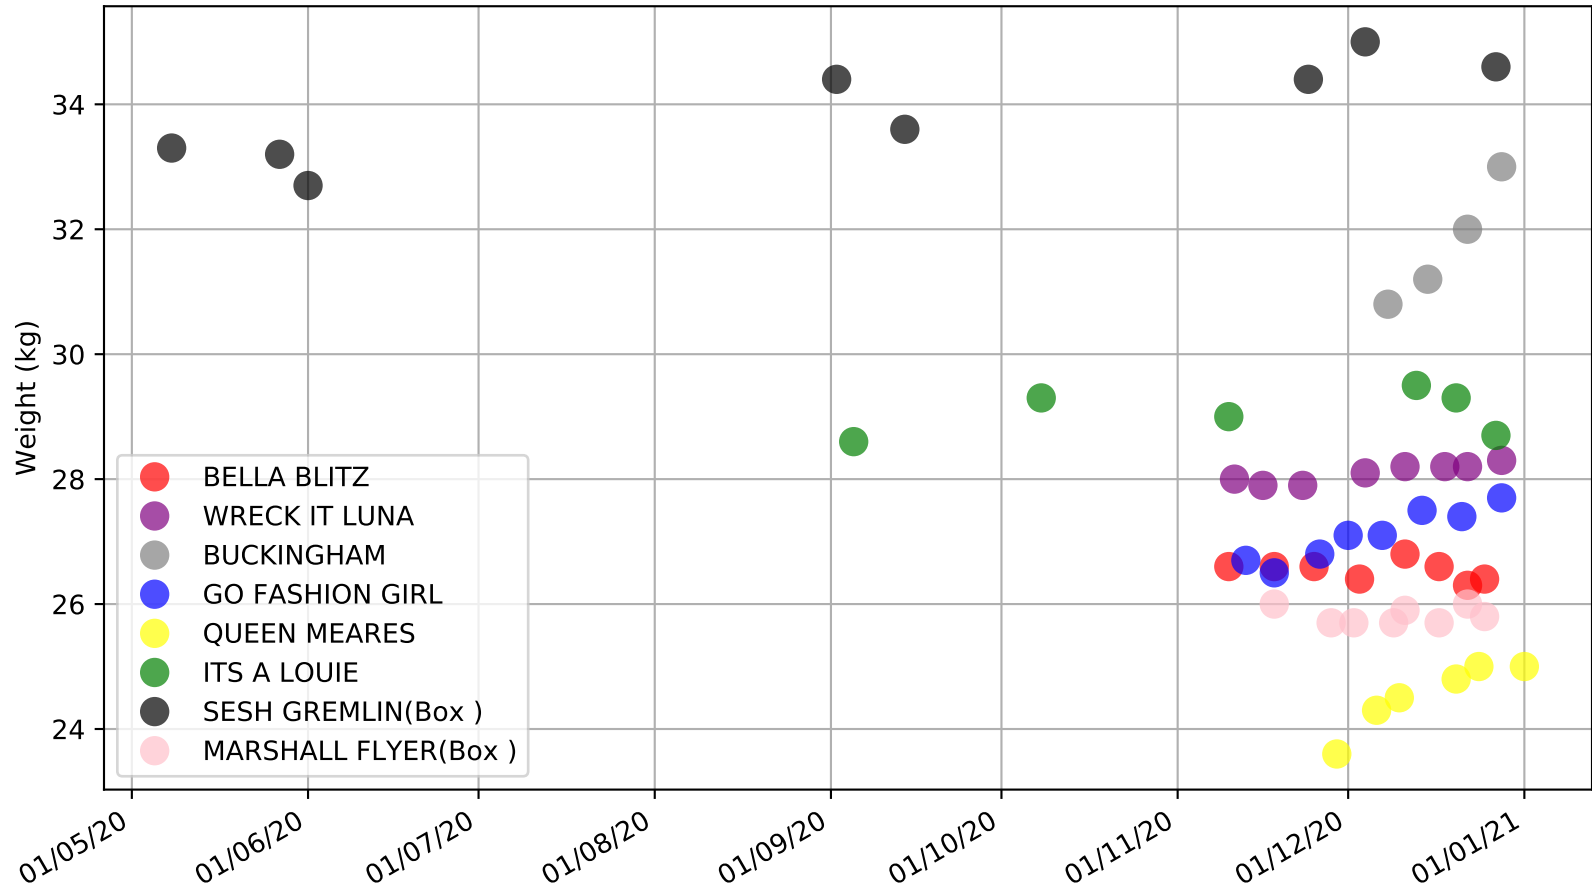

Angle Park - 4th Jan
Race 4, G-SIX BGC INDUSTRIAL CLEANING SUPPLIES STAKE, 388m, 6
Previous race weights in kilograms