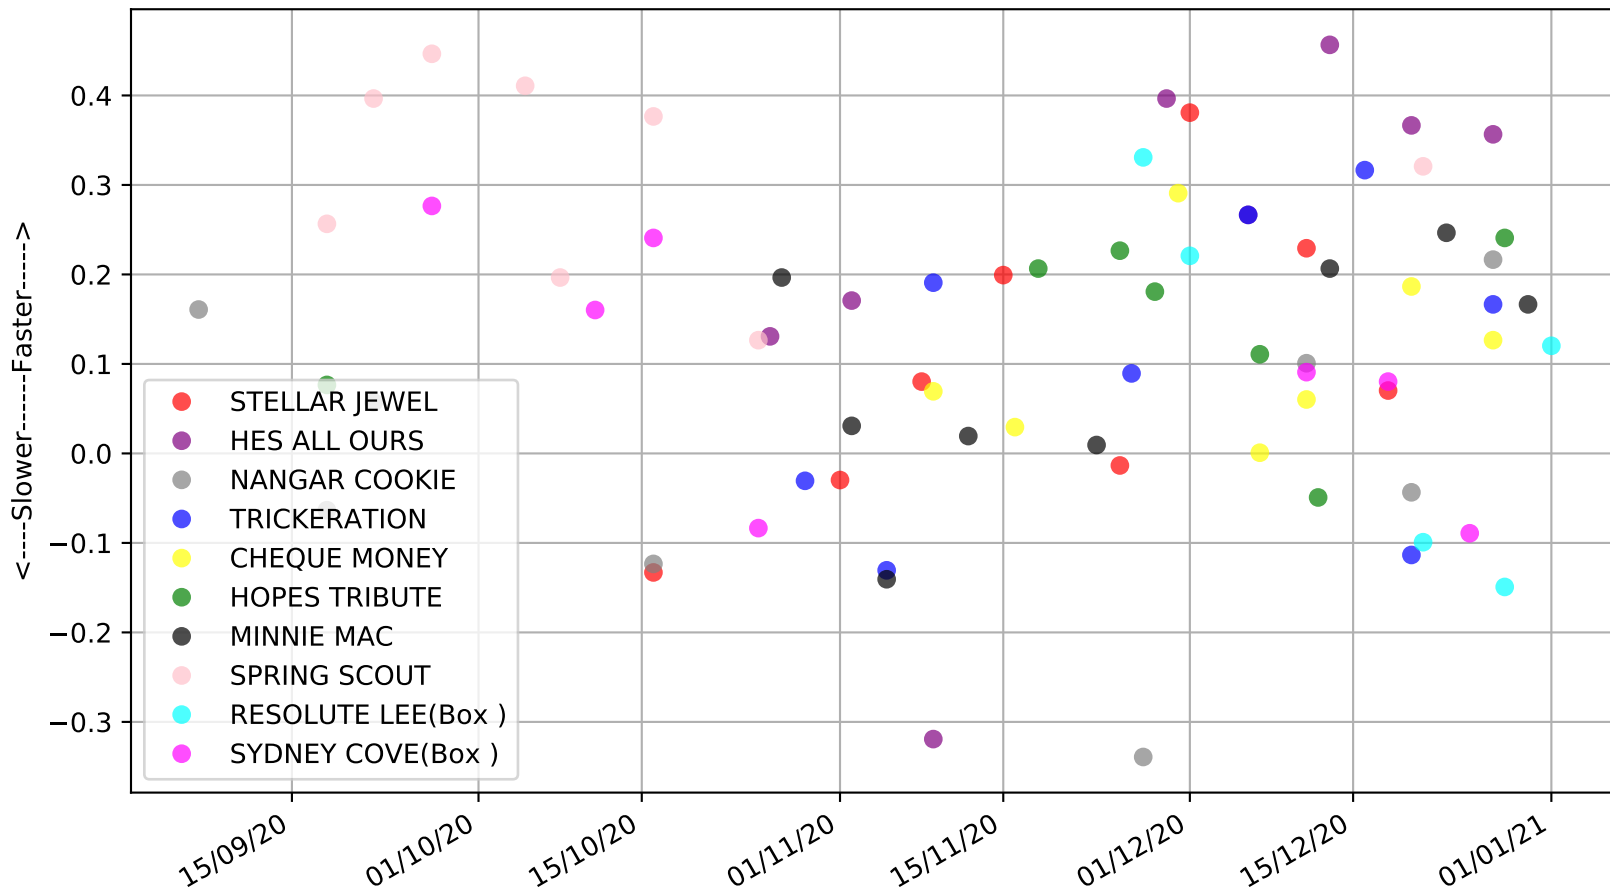

Angle Park - 4th Jan
Race 6, KURT DONSBERG PHOTOGRAPHY STAKE, 388m, 5
Early Speed compared with par early speed