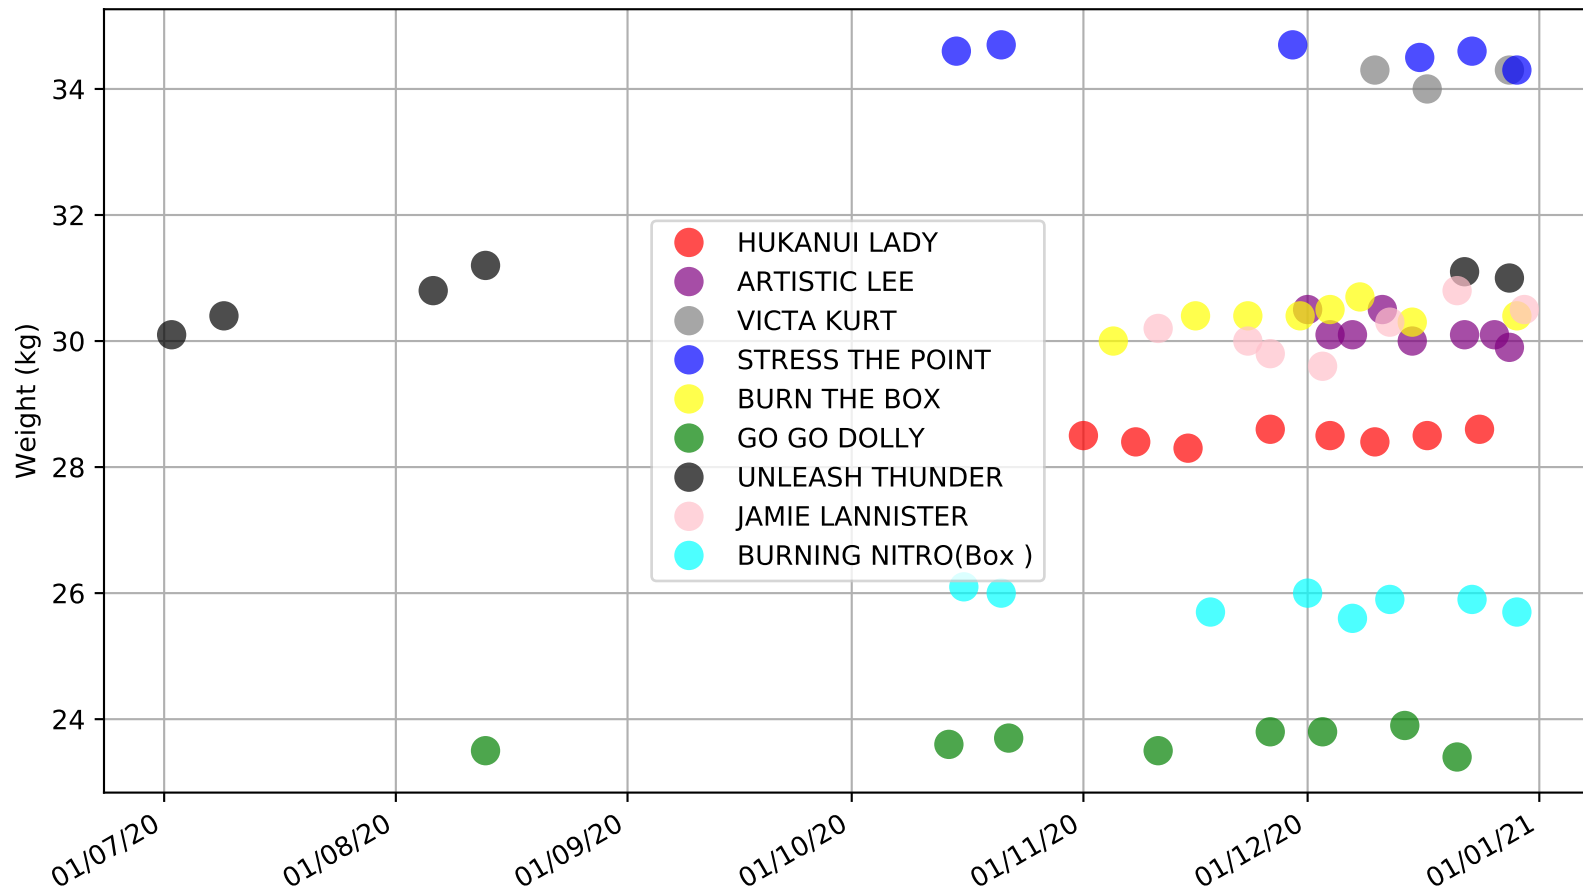

Angle Park - 4th Jan
Race 7, ACCELL THERAPY (SA BRED) STAKE, 515m, 6
Previous race weights in kilograms