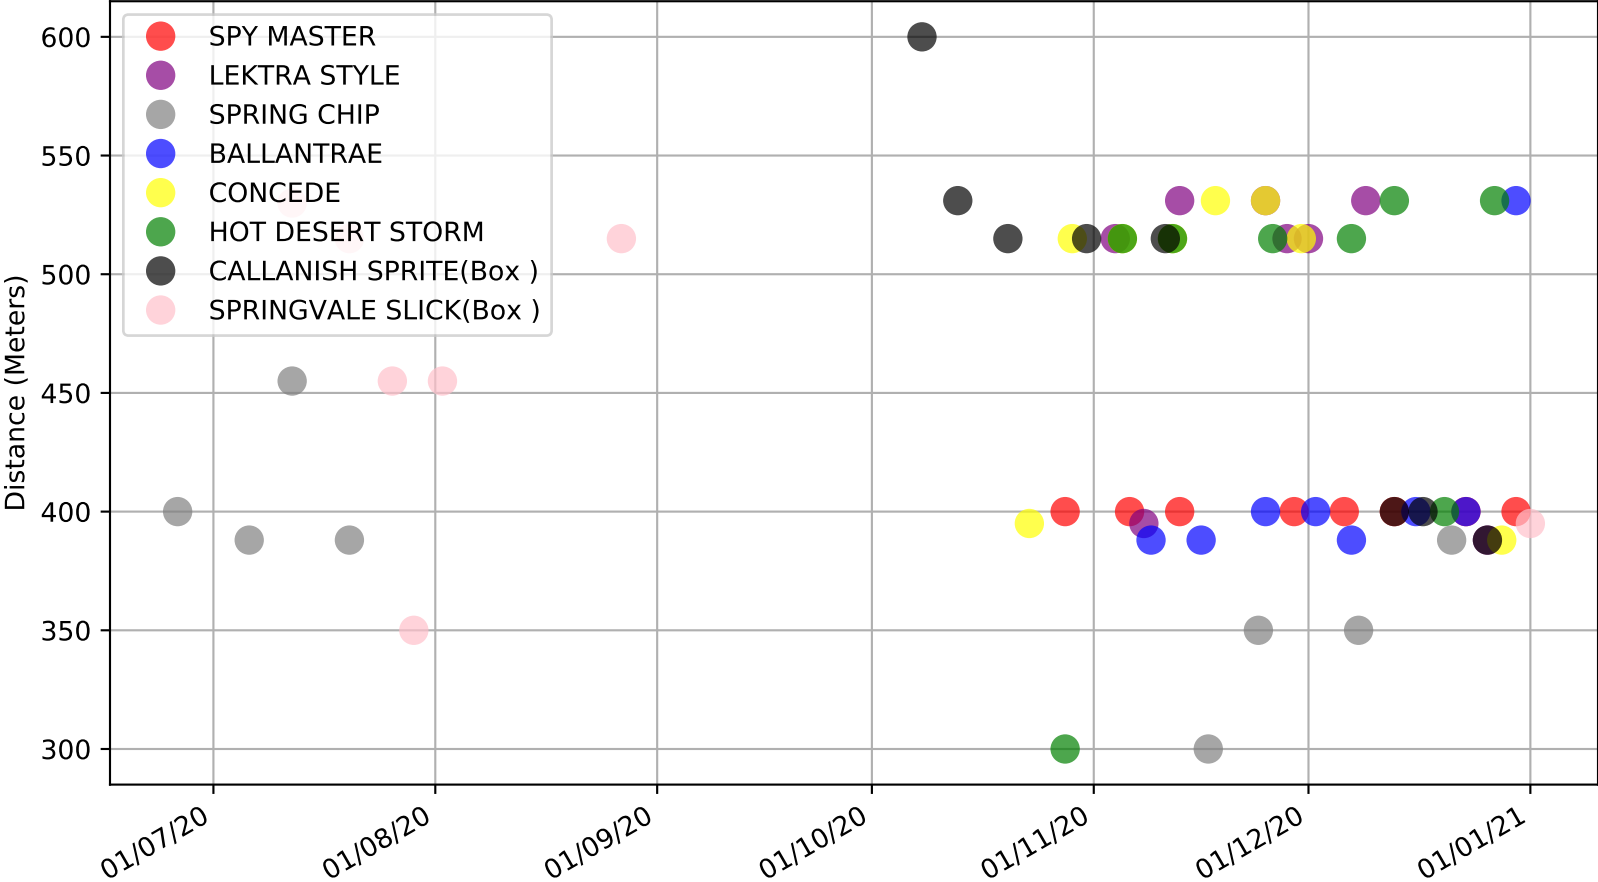

Angle Park - 4th Jan
Race 12, G-SIX GREYHOUNDS AS PETS STAKE, 388m, 6
Previous race distances in meters