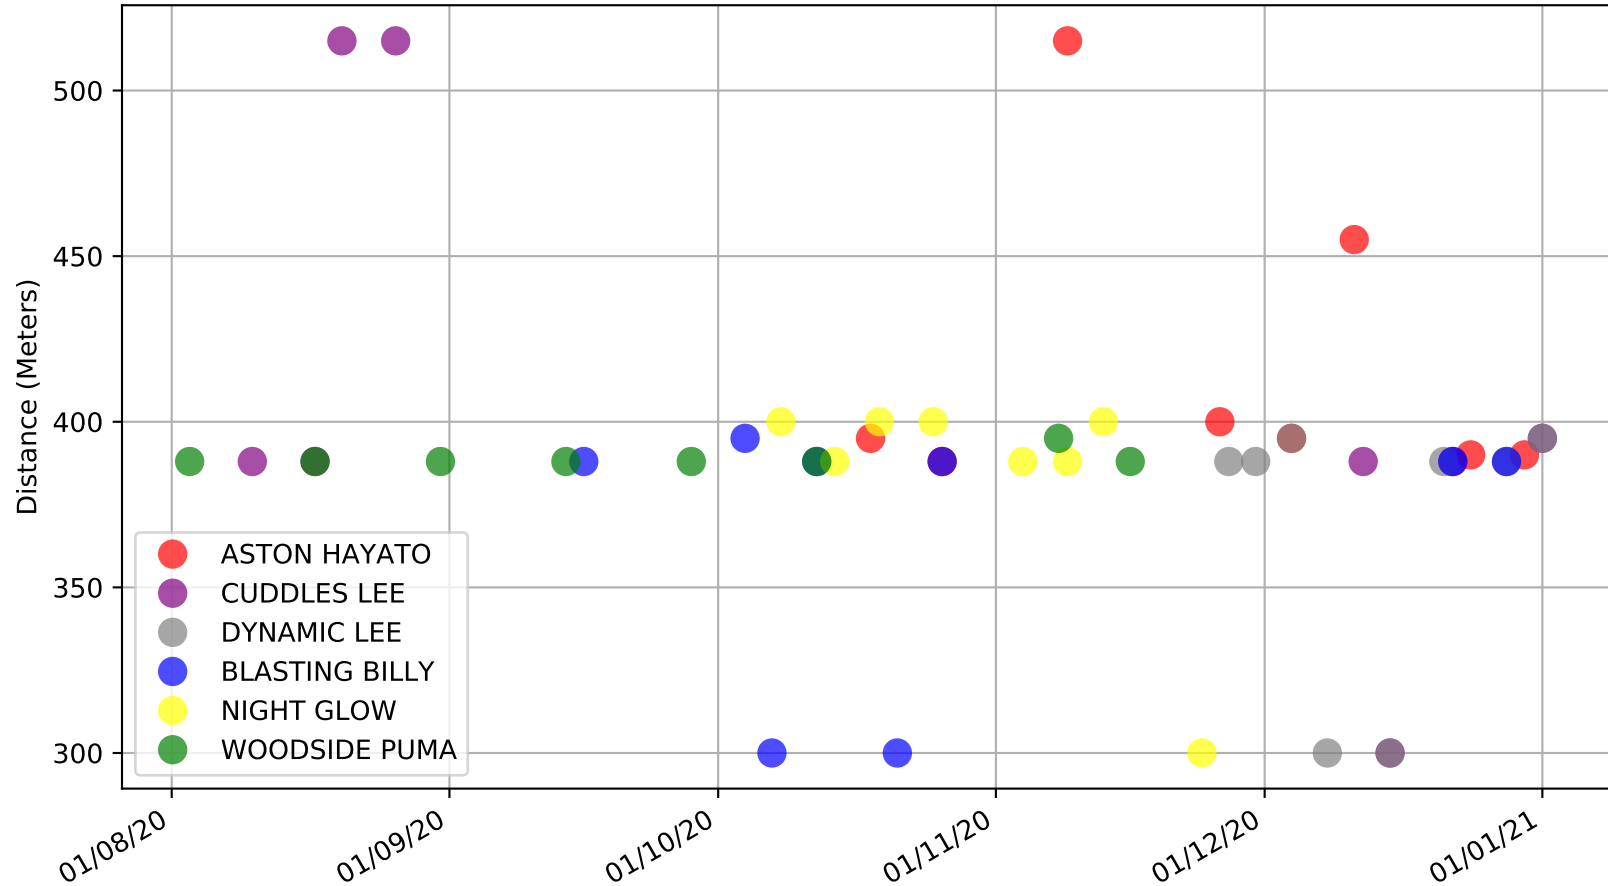

Angle Park - 4th Jan
Race 5, G-SIX @THEDOGSSA OPEN STAKE, 388m, O
Speed of dog compared with par win times of the track & distance it ran at

Angle Park - 4th Jan
Race 5, G-SIX @THEDOGSSA OPEN STAKE, 388m, O
Previous race distances in meters