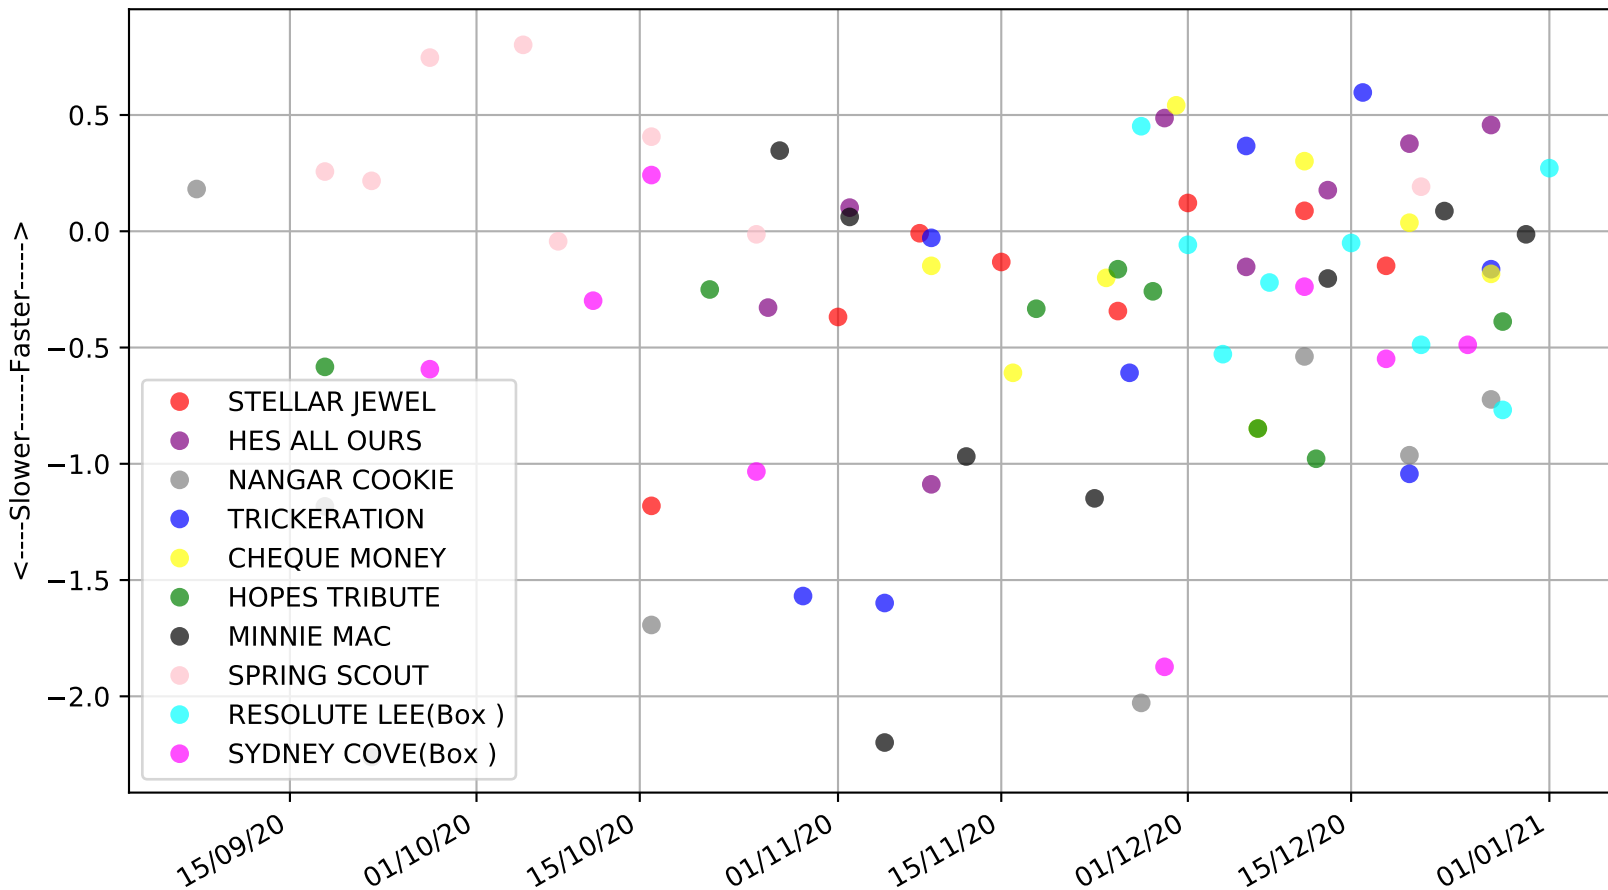

Angle Park - 4th Jan
Race 6, KURT DONSBURG PHOTOGRAPHY STAKE, 388m, 5
Speed of dog compared with par win times of the track & distance it ran at