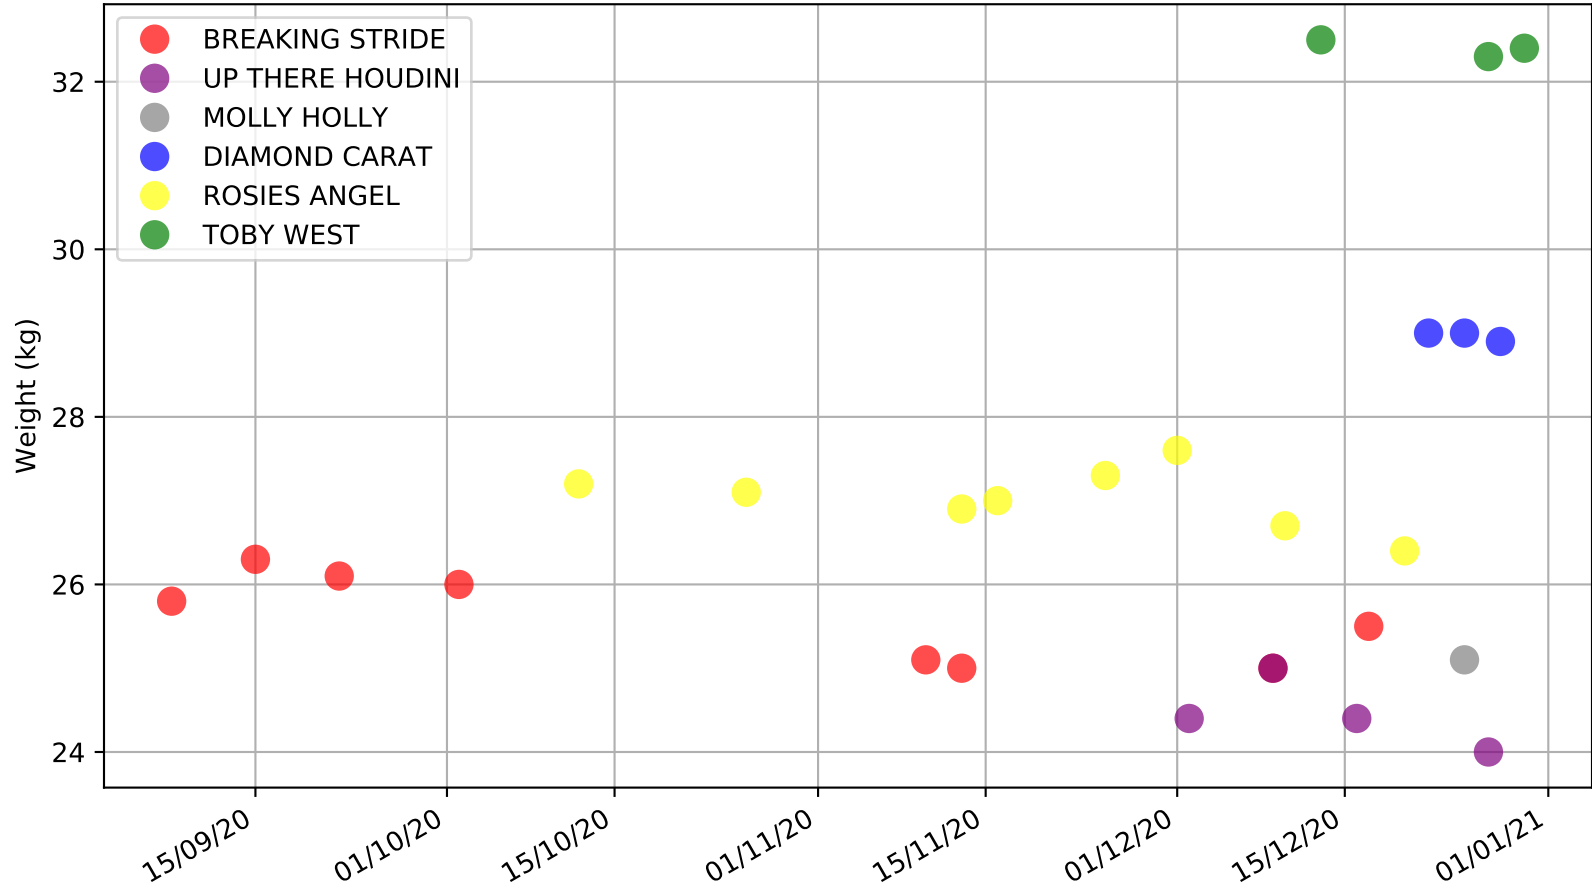

Angle Park - 4th Jan
Race 3, G-SIX ONLY AT THE DOGS MAIDEN STAKE, 388m, M
Previous race weights in kilograms