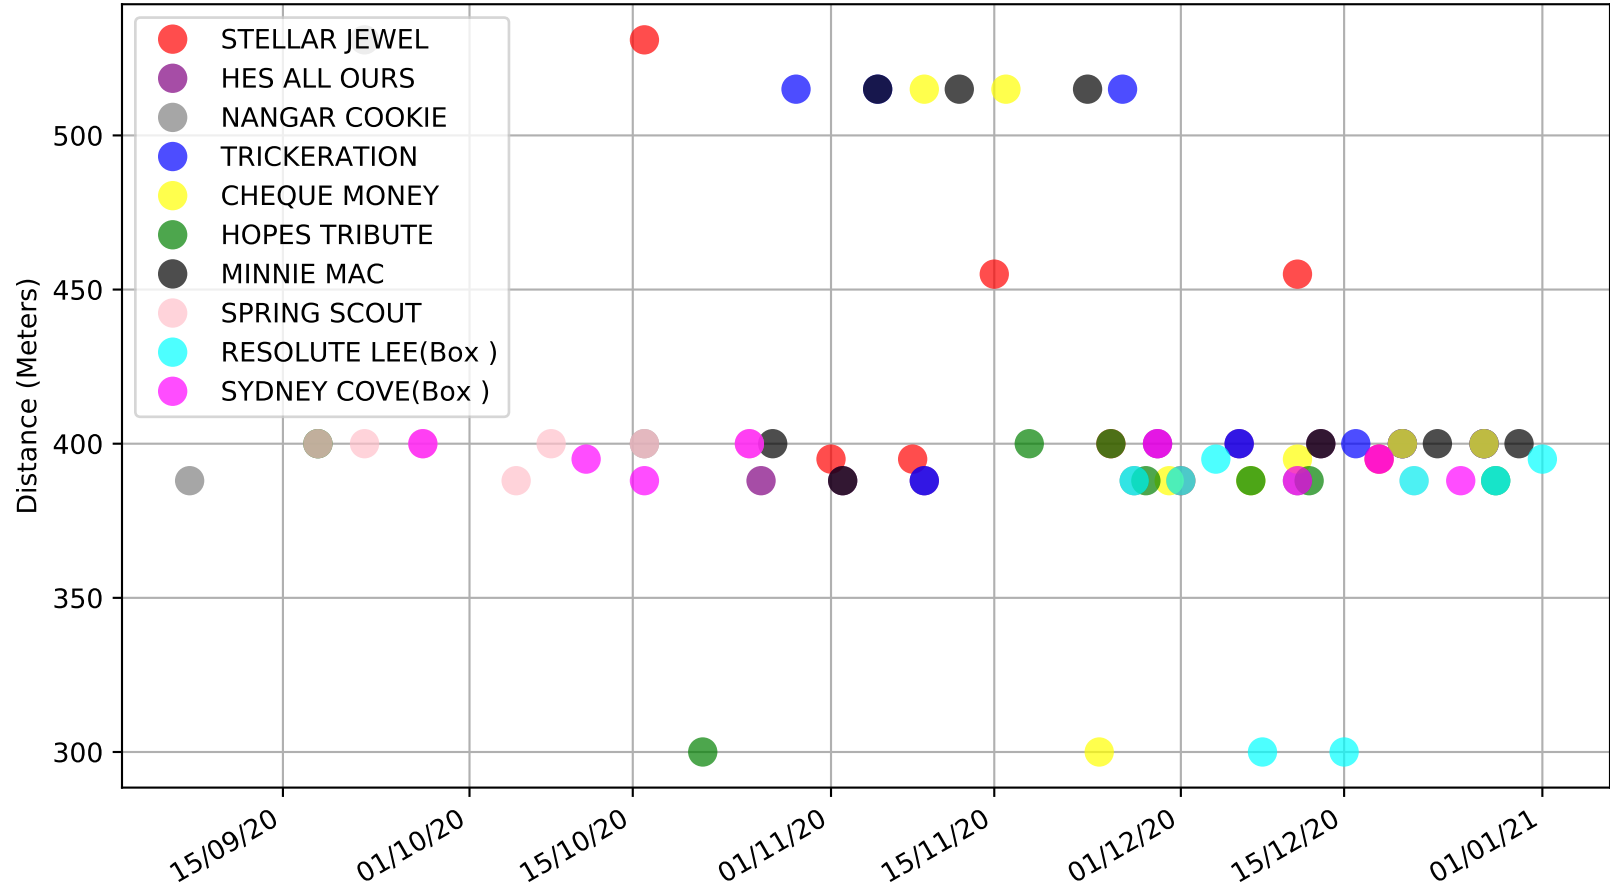

Angle Park - 4th Jan
Race 6, KURT DONSBURG PHOTOGRAPHY STAKE, 388m, 5
Speed of dog compared with par win times of the track & distance it ran at

Angle Park - 4th Jan
Race 6, KURT DONSBERG PHOTOGRAPHY STAKE, 388m, 5
Previous race distances in meters