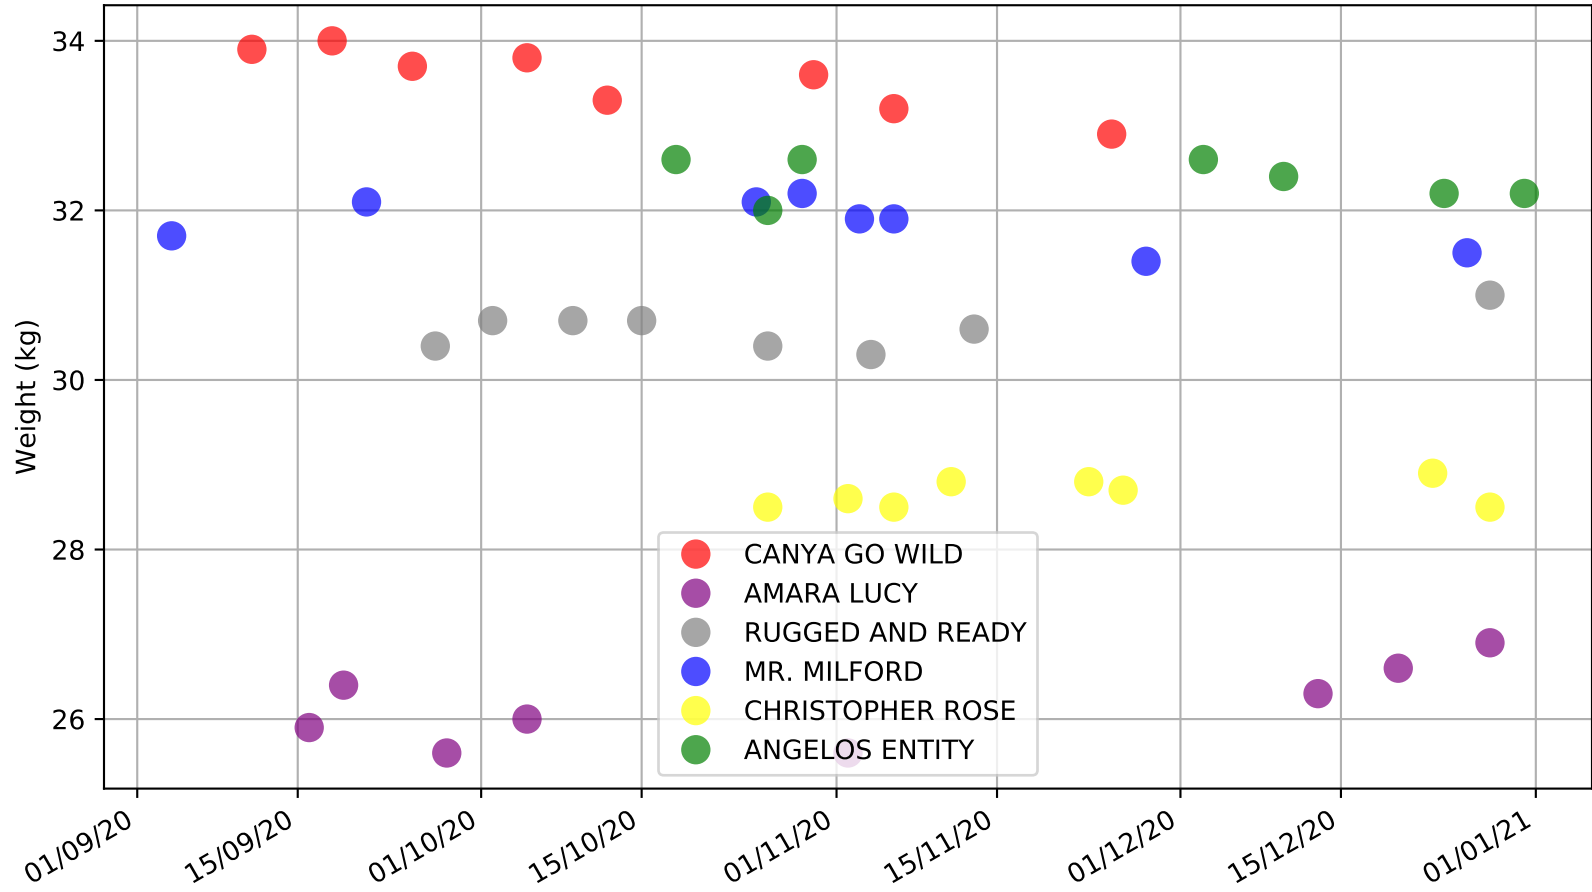

Angle Park - 4th Jan
Race 9, G-SIX GIDDY-UP STAKE, 515m, 5
Previous race weights in kilograms