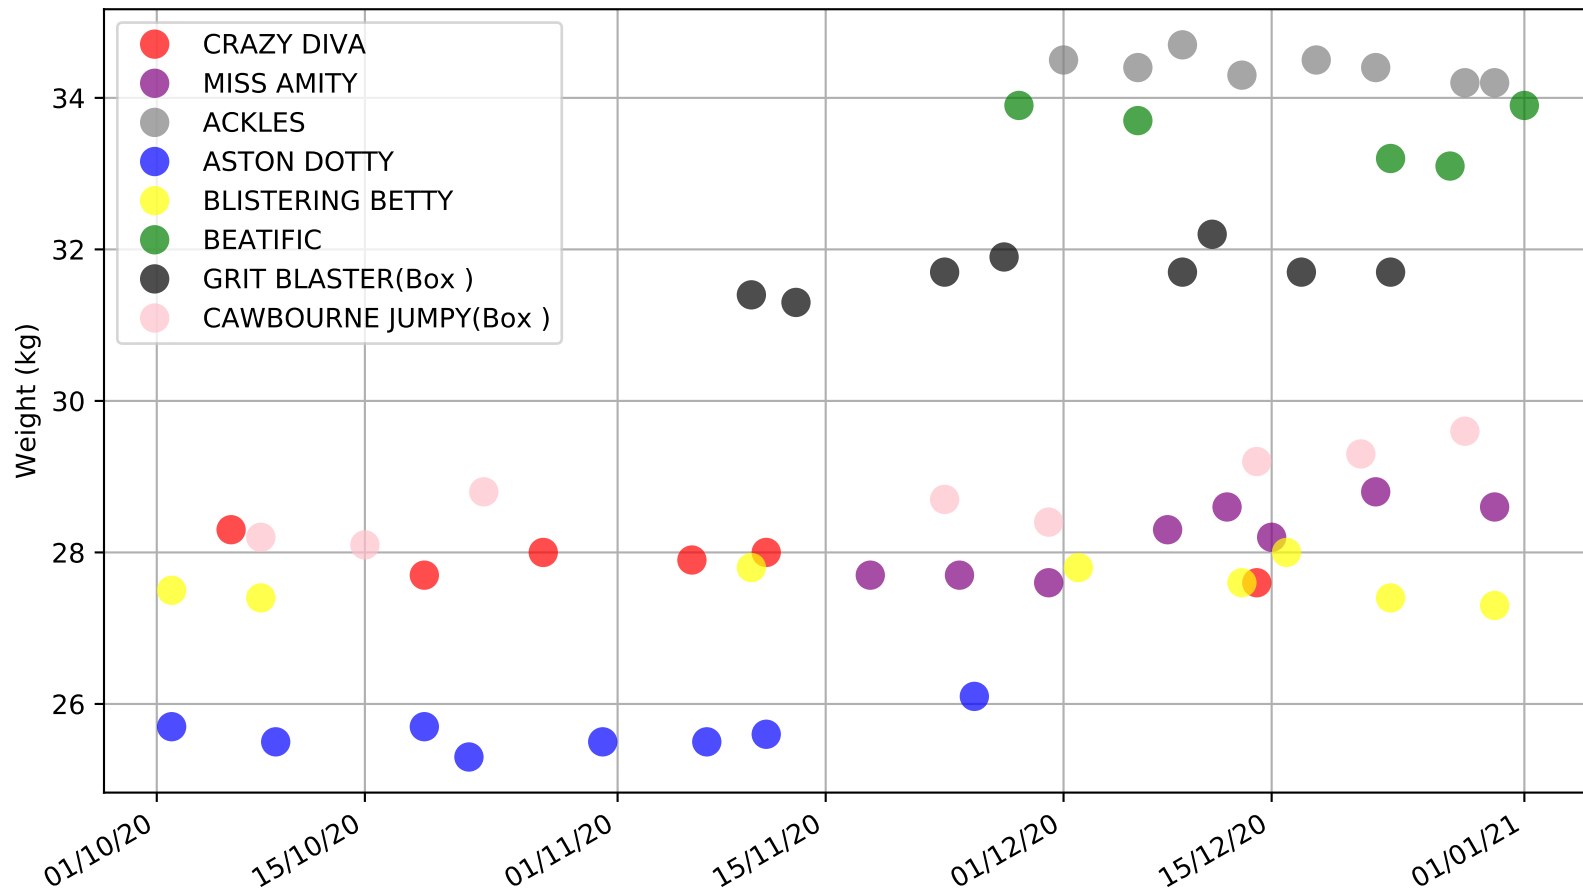

Angle Park - 4th Jan
Race 11, G-SIX FOLLOW THE DOGSSA ON TWITTER STAKE, 388m, 6
Previous race weights in kilograms