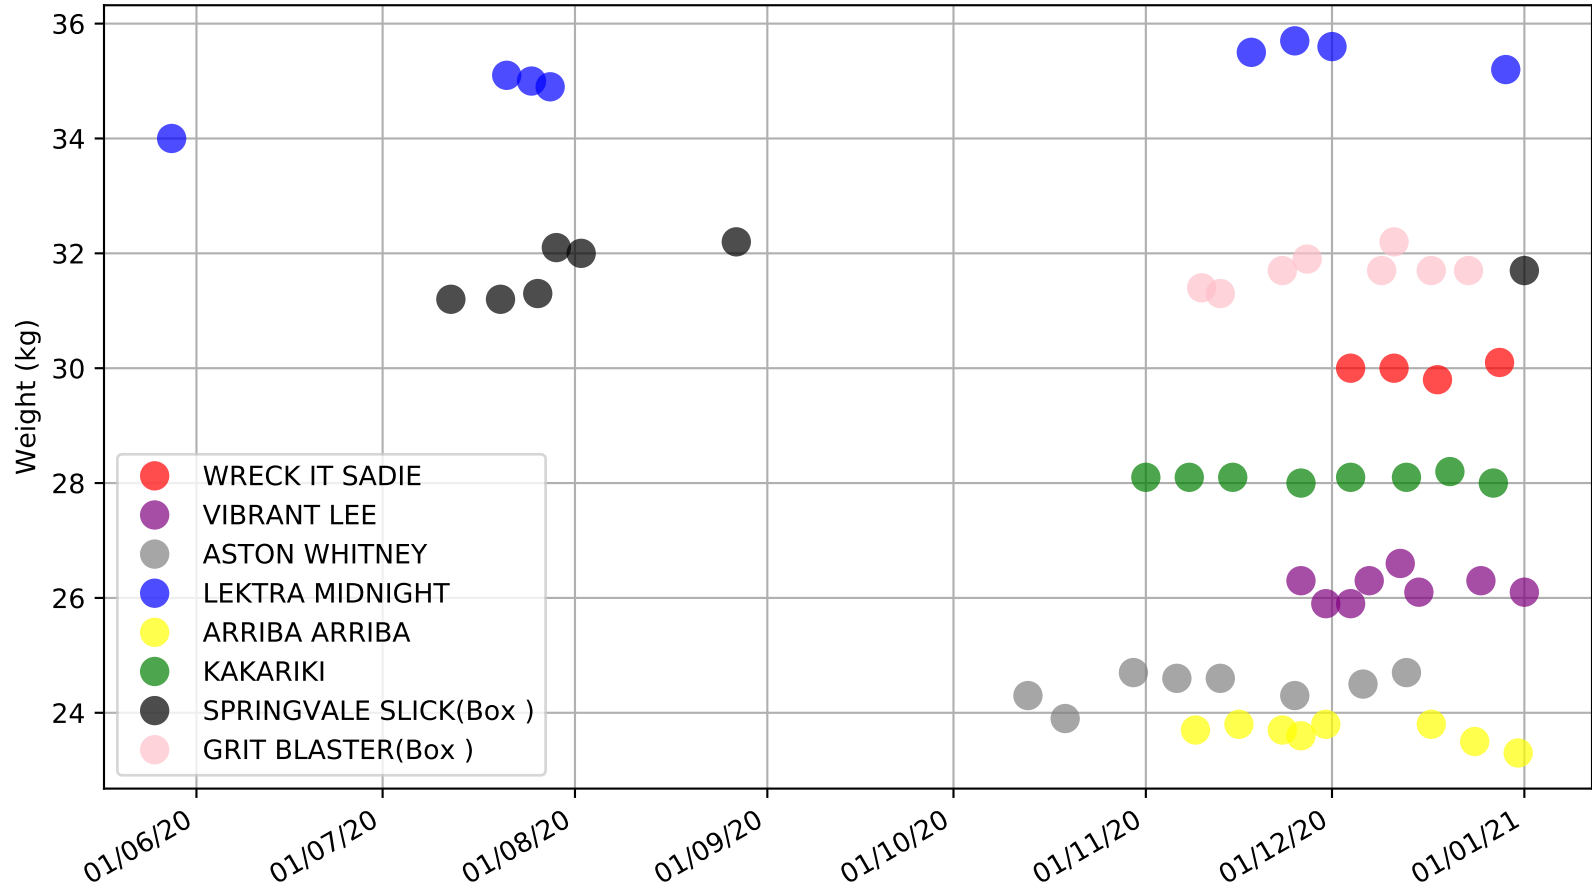

Angle Park - 4th Jan

Race 10, G-SIX WE LOVE OUR DOGS STAKE, 388m, 6

Previous race weights in kilograms