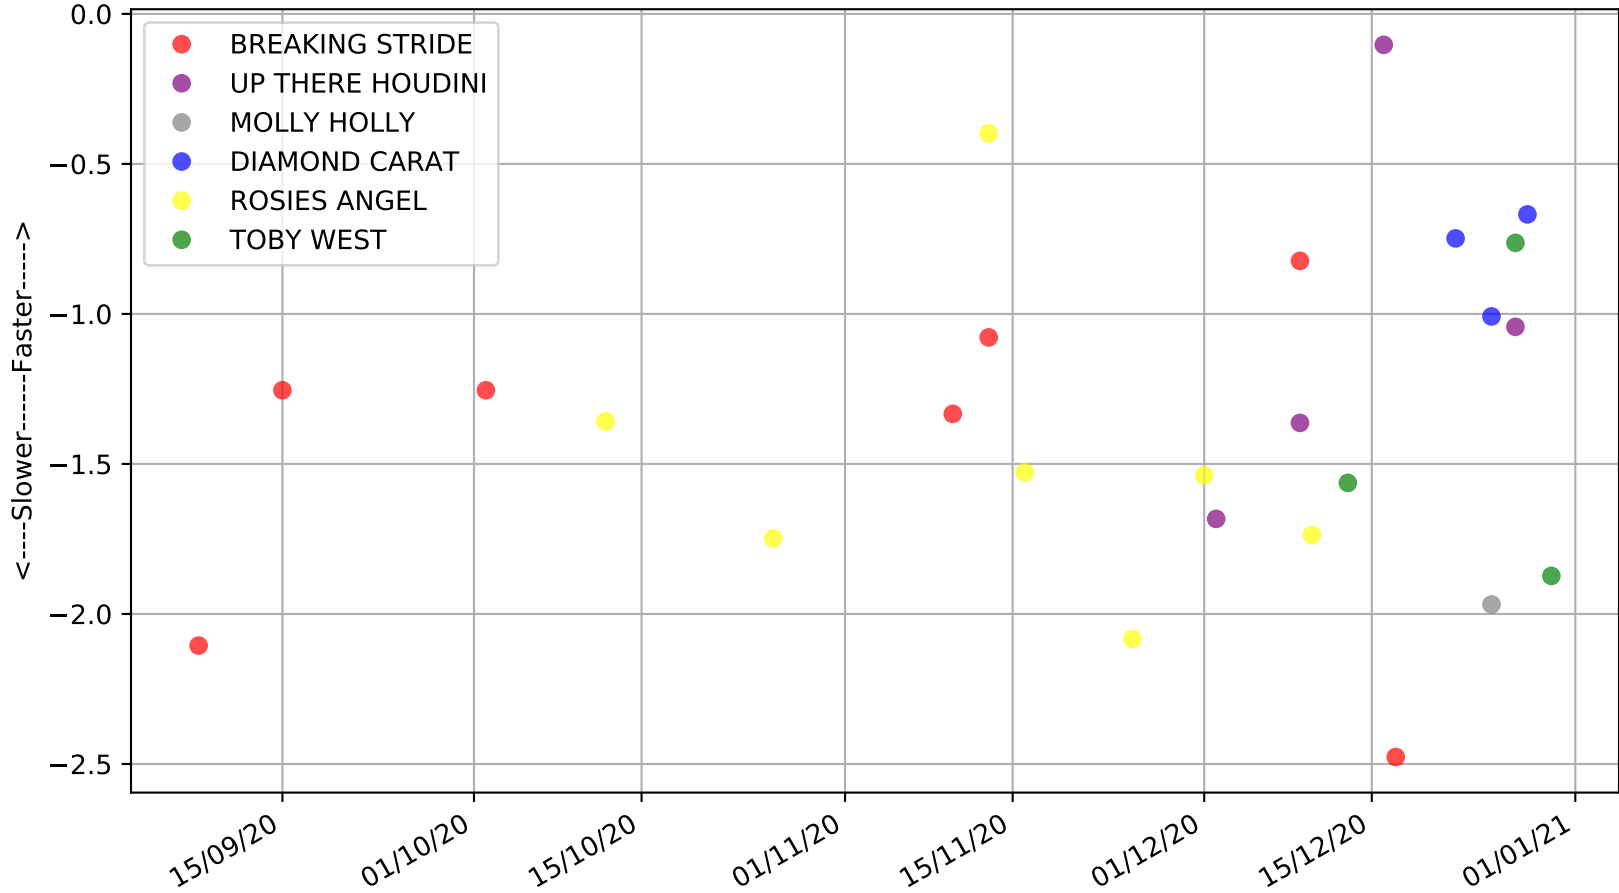

Angle Park - 4th Jan
Race 3, G-SIX ONLY AT THE DOGS MAIDEN STAKE, 388m, M
Speed of dog +50m or -50m of current race distance