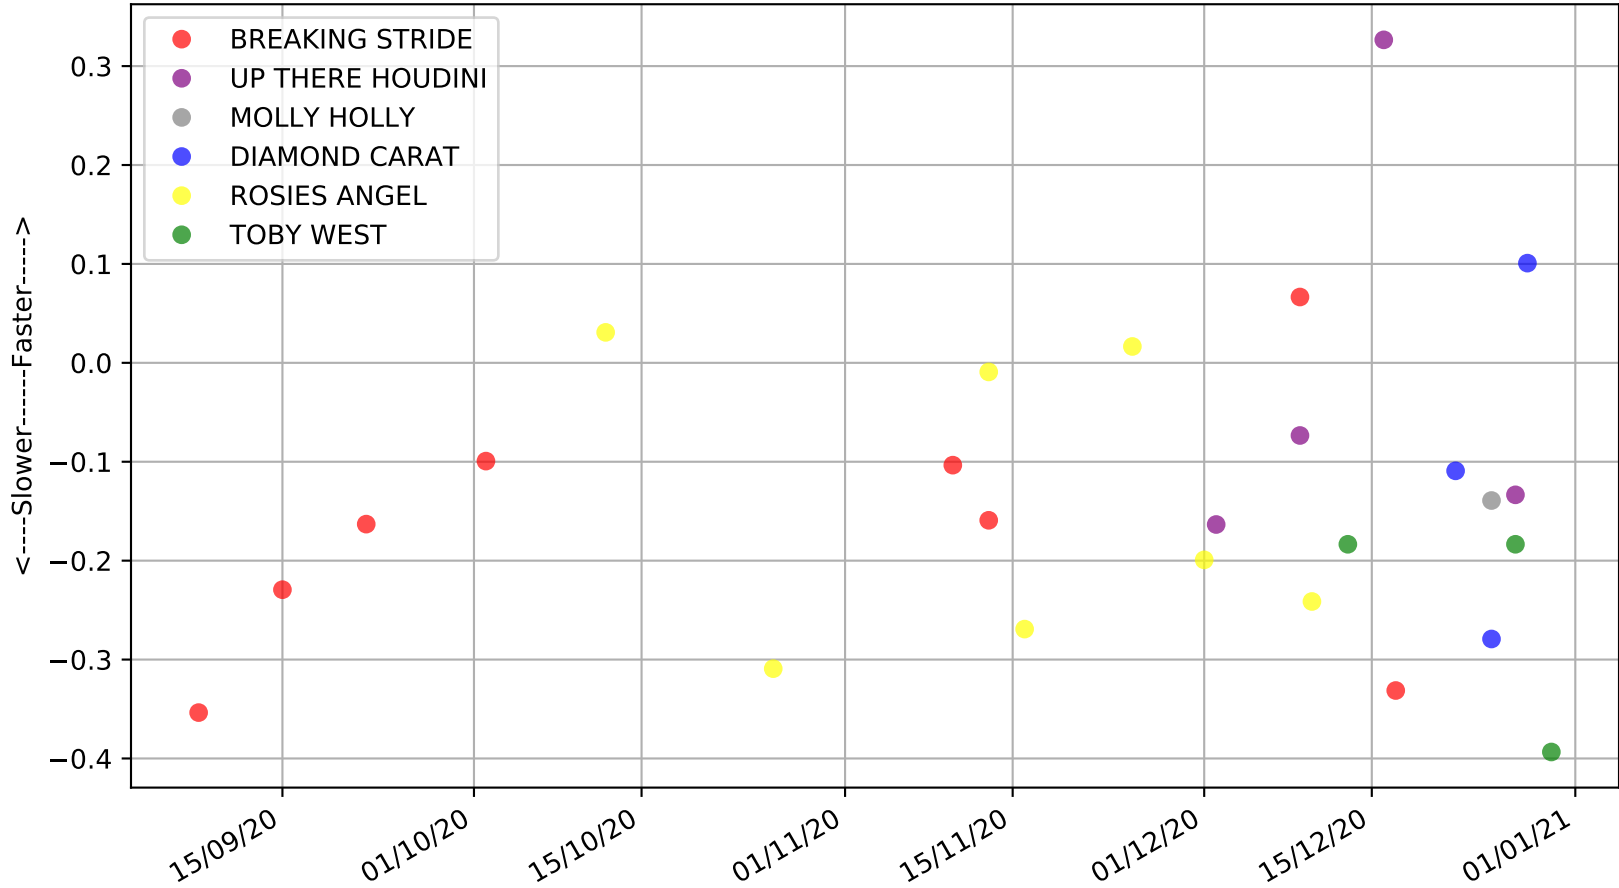

Angle Park - 4th Jan
Race 3, G-SIX ONLY AT THE DOGS MAIDEN STAKE, 388m, M
Early Speed compared with par early speed