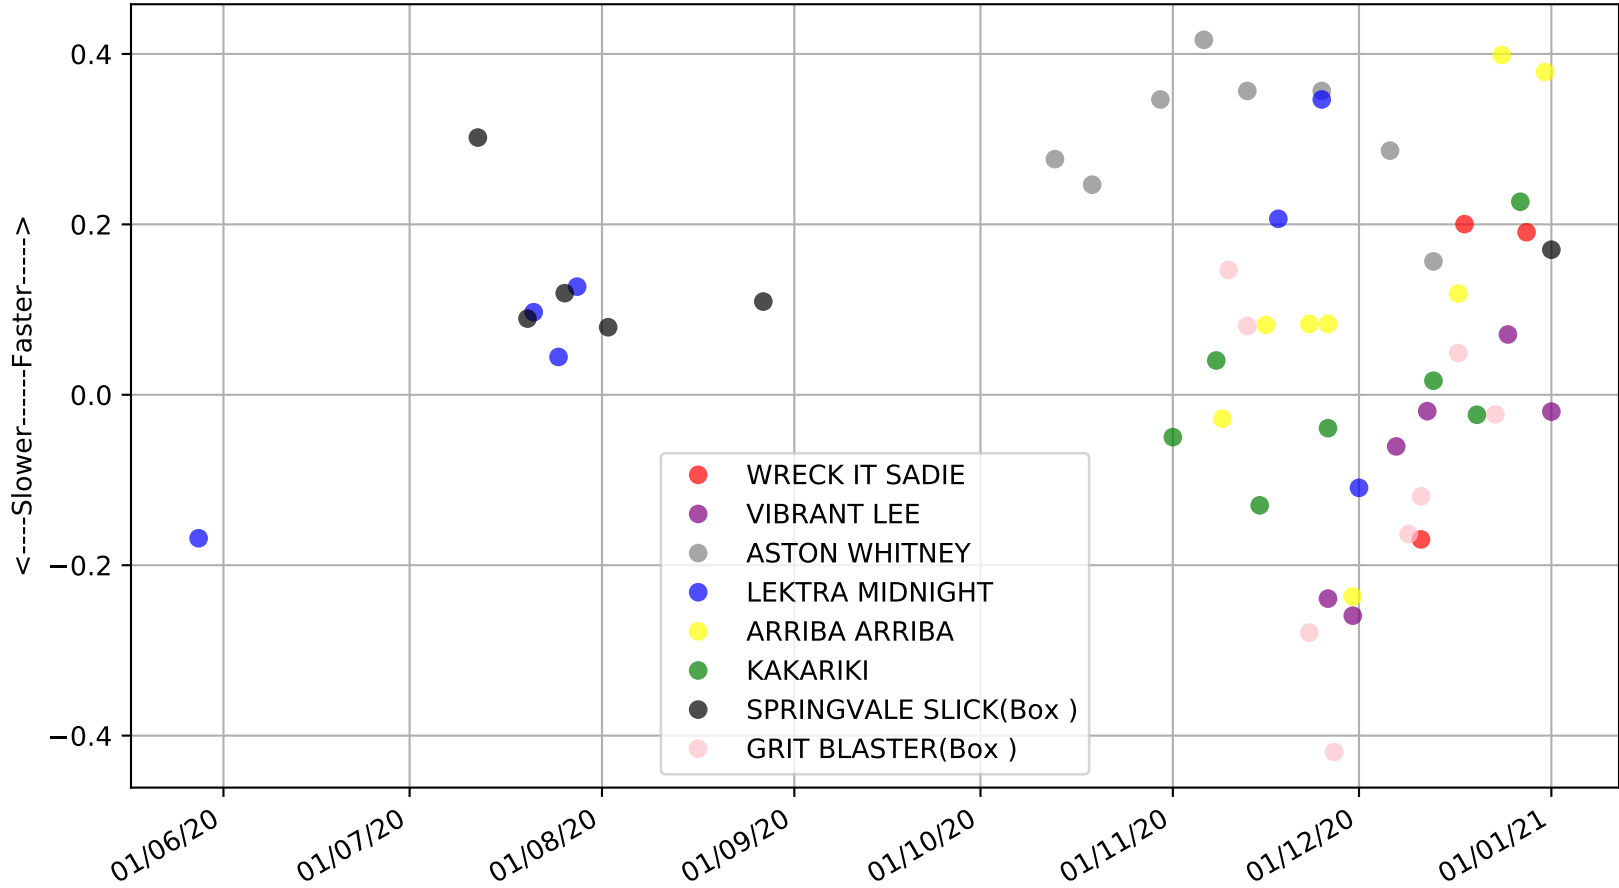

Angle Park - 4th Jan
Race 10, G-SIX WE LOVE OUR DOGS STAKE, 388m, 6
Early Speed compared with par early speed