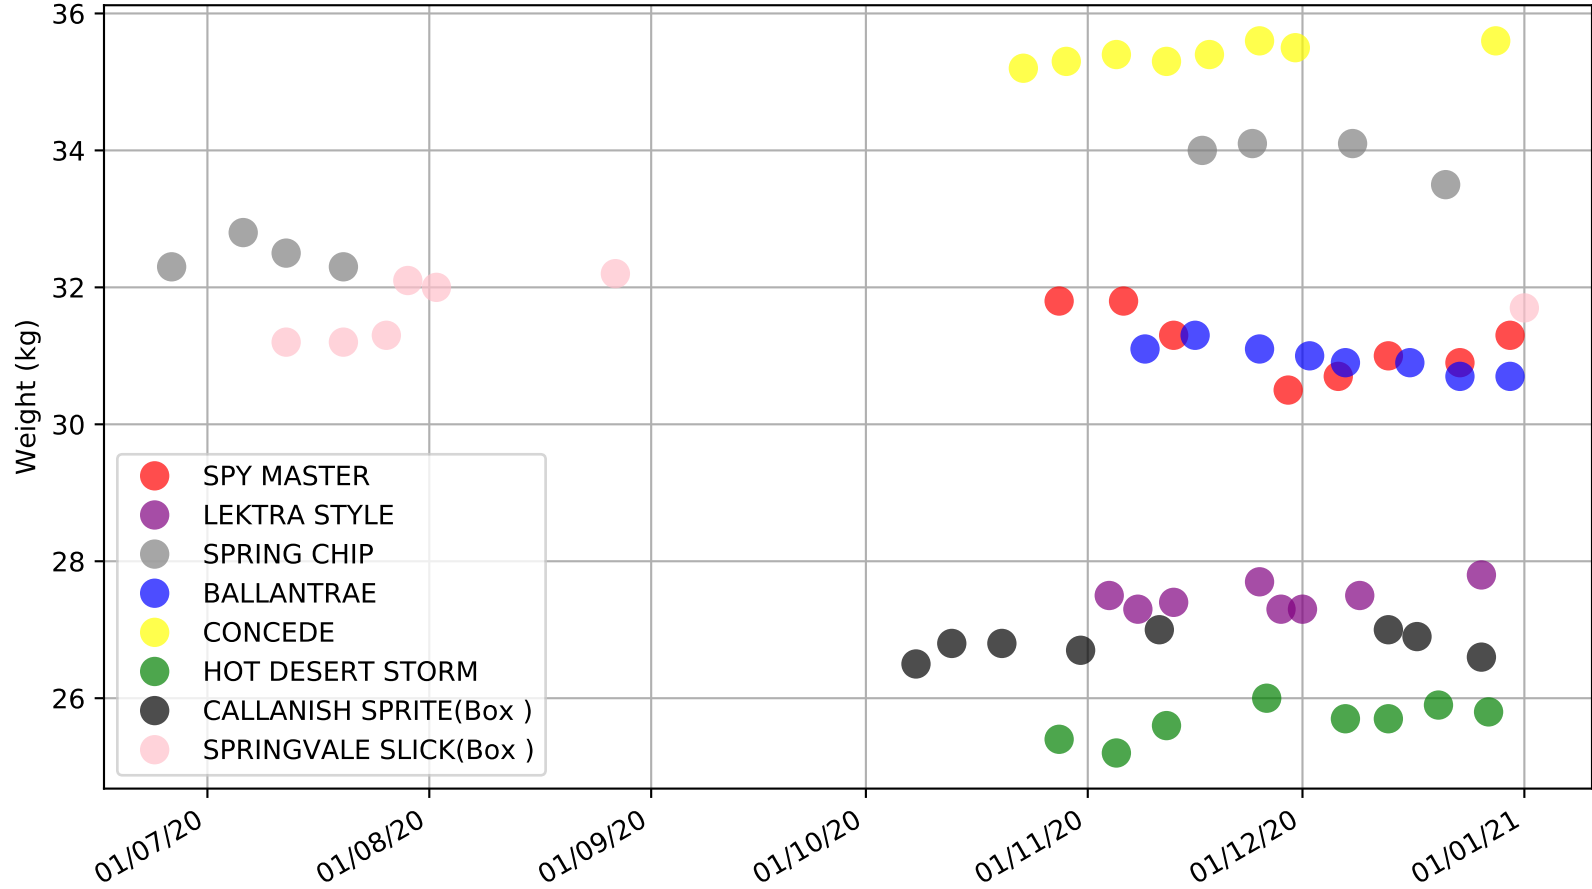

Angle Park - 4th Jan
Race 12, G-SIX GREYHOUNDS AS PETS STAKE, 388m, 6
Previous race weights in kilograms