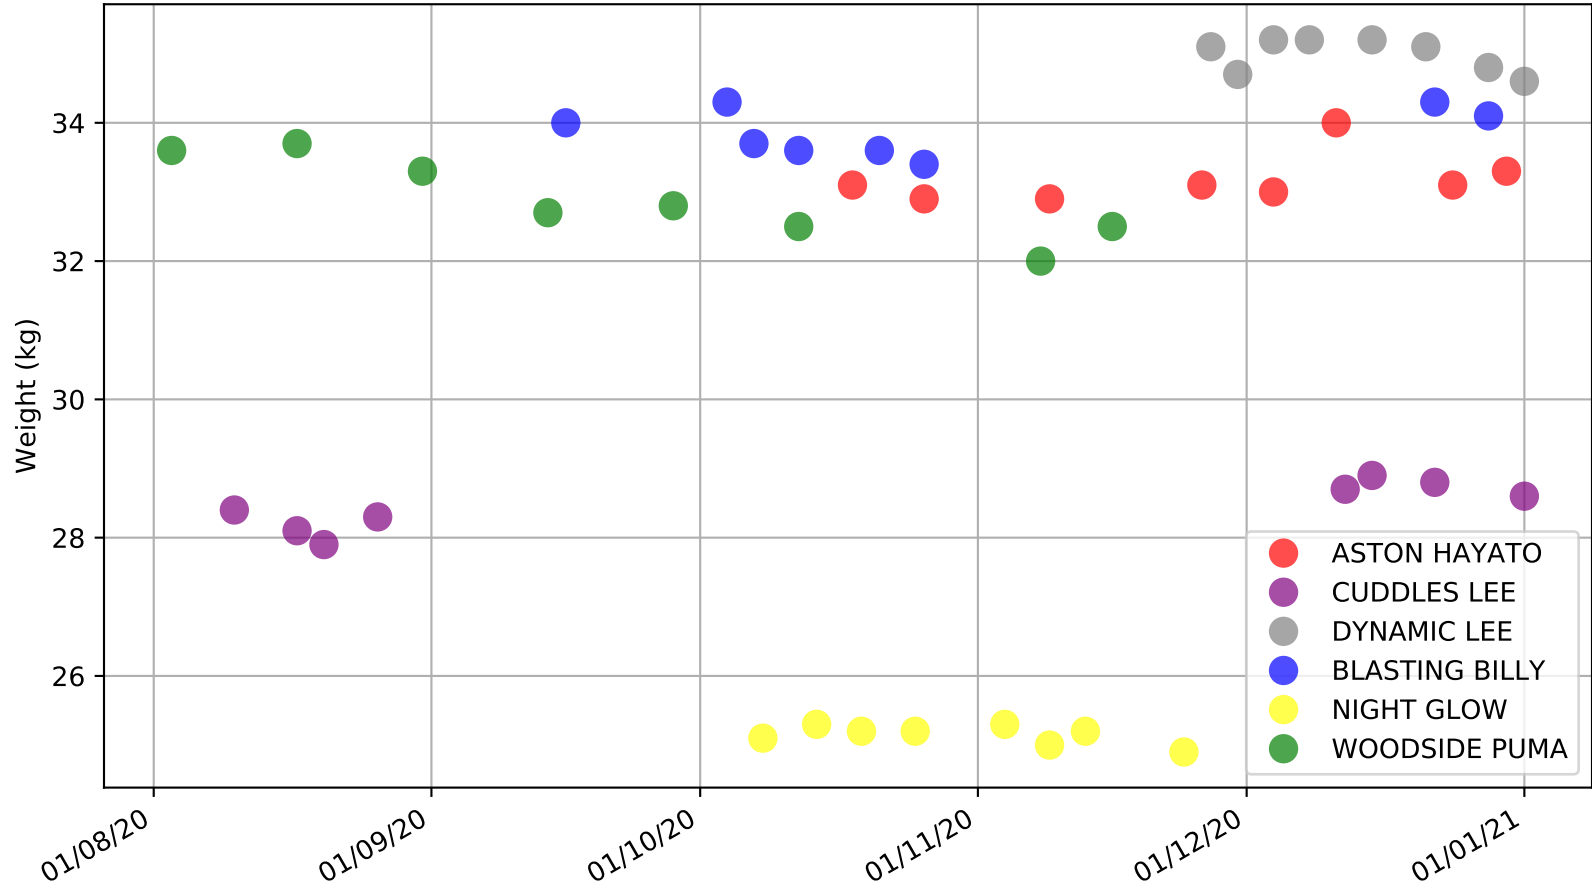

Angle Park - 4th Jan
Race 5, G-SIX @THEDOGSSA OPEN STAKE, 388m, O
Previous race weights in kilograms