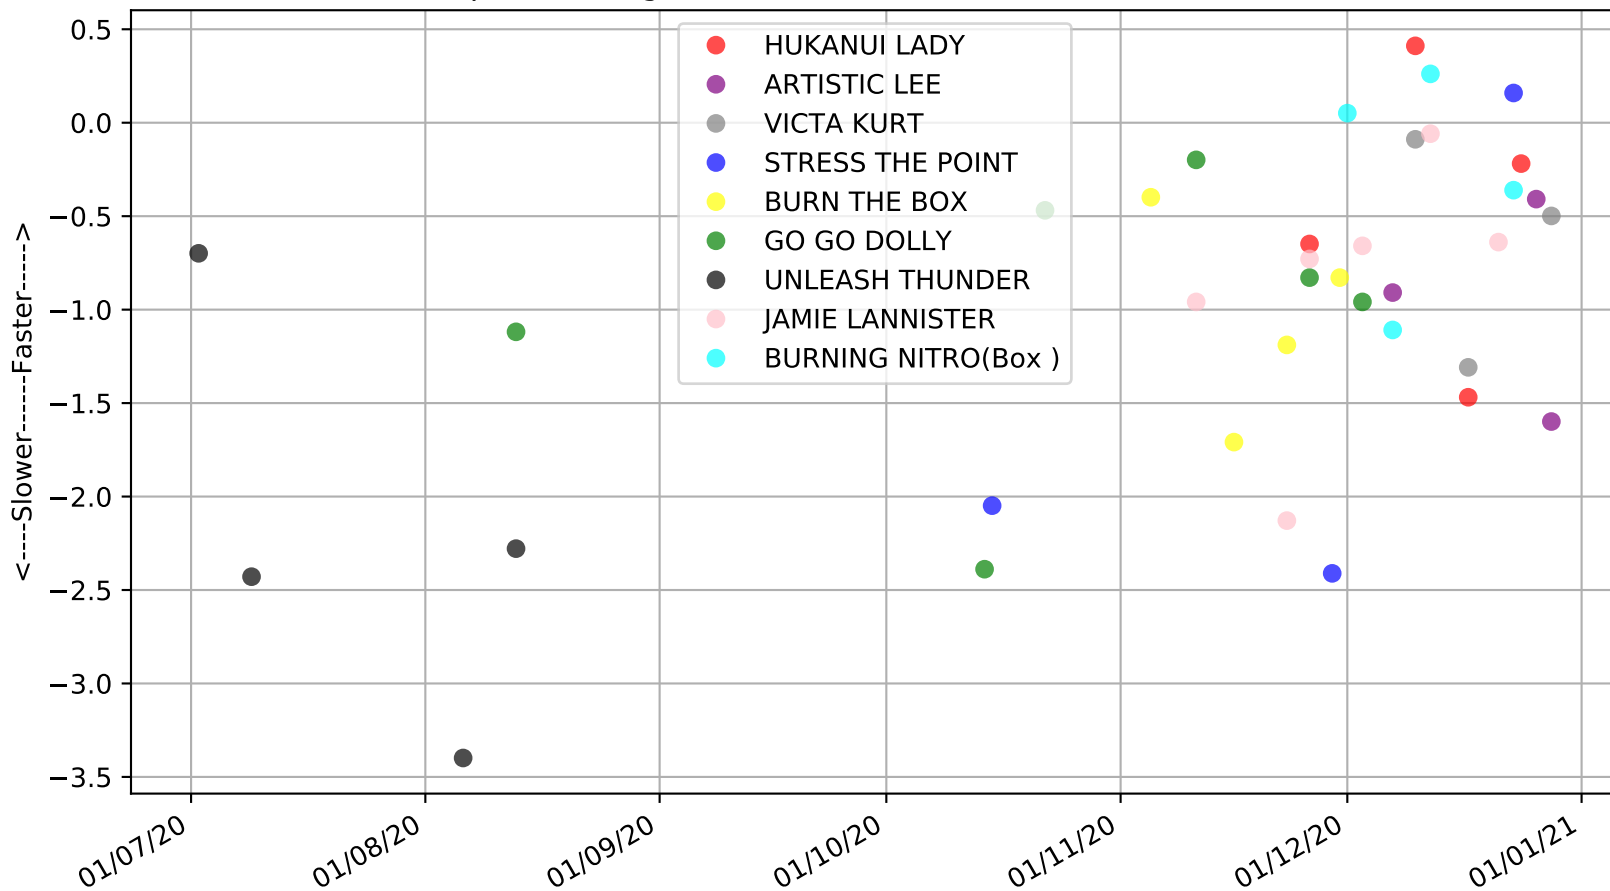

Angle Park - 4th Jan
Race 7, ACCELL THERAPY (SA BRED) STAKE, 515m, 6
Speed of dog +50m or -50m of current race distance