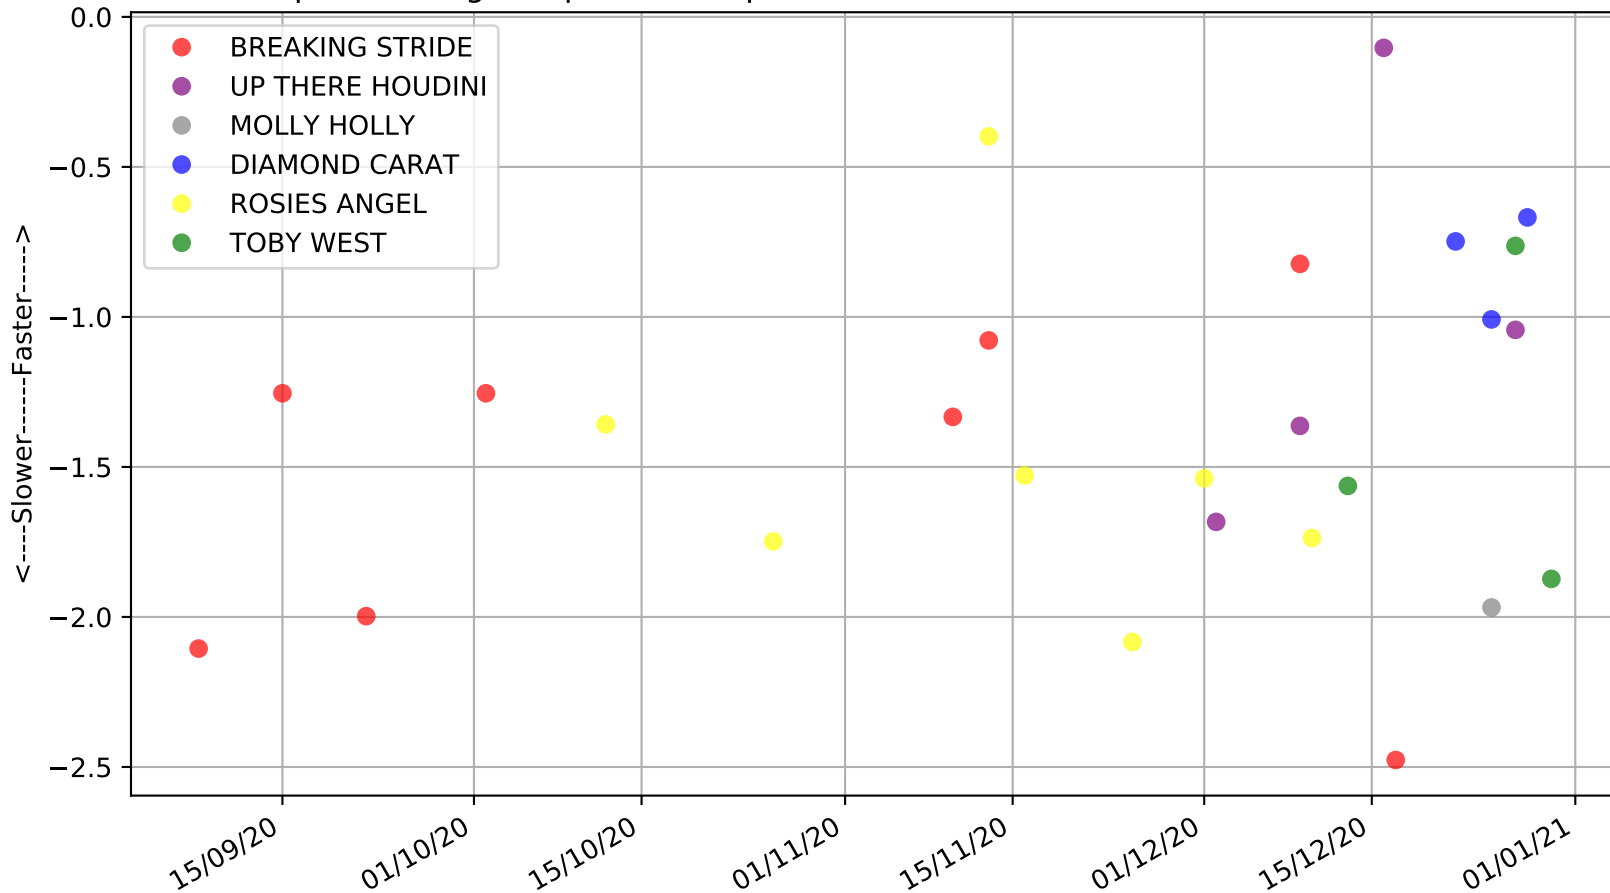

Angle Park - 4th Jan
Race 3, G-SIX ONLY AT THE DOGS MAIDEN STAKE, 388m, M
Speed of dog compared with par win times of the track & distance it ran at