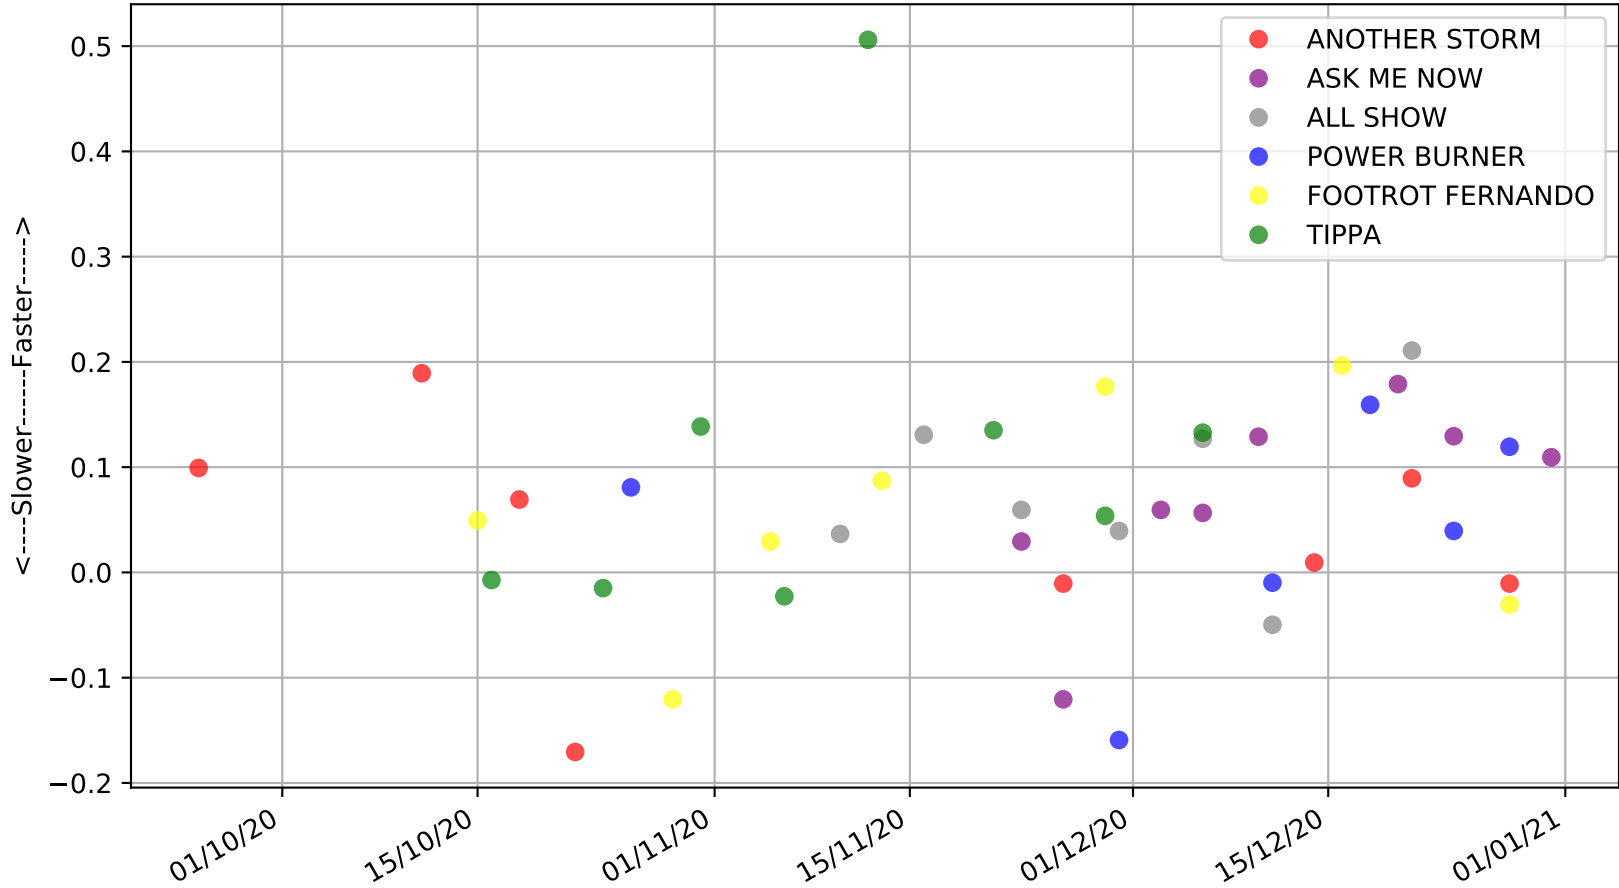

Angle Park - 4th Jan
Race 1, G-SIX PHIL RUNDLE DASH MIXED STAKE, 515m, X45
Early Speed compared with par early speed