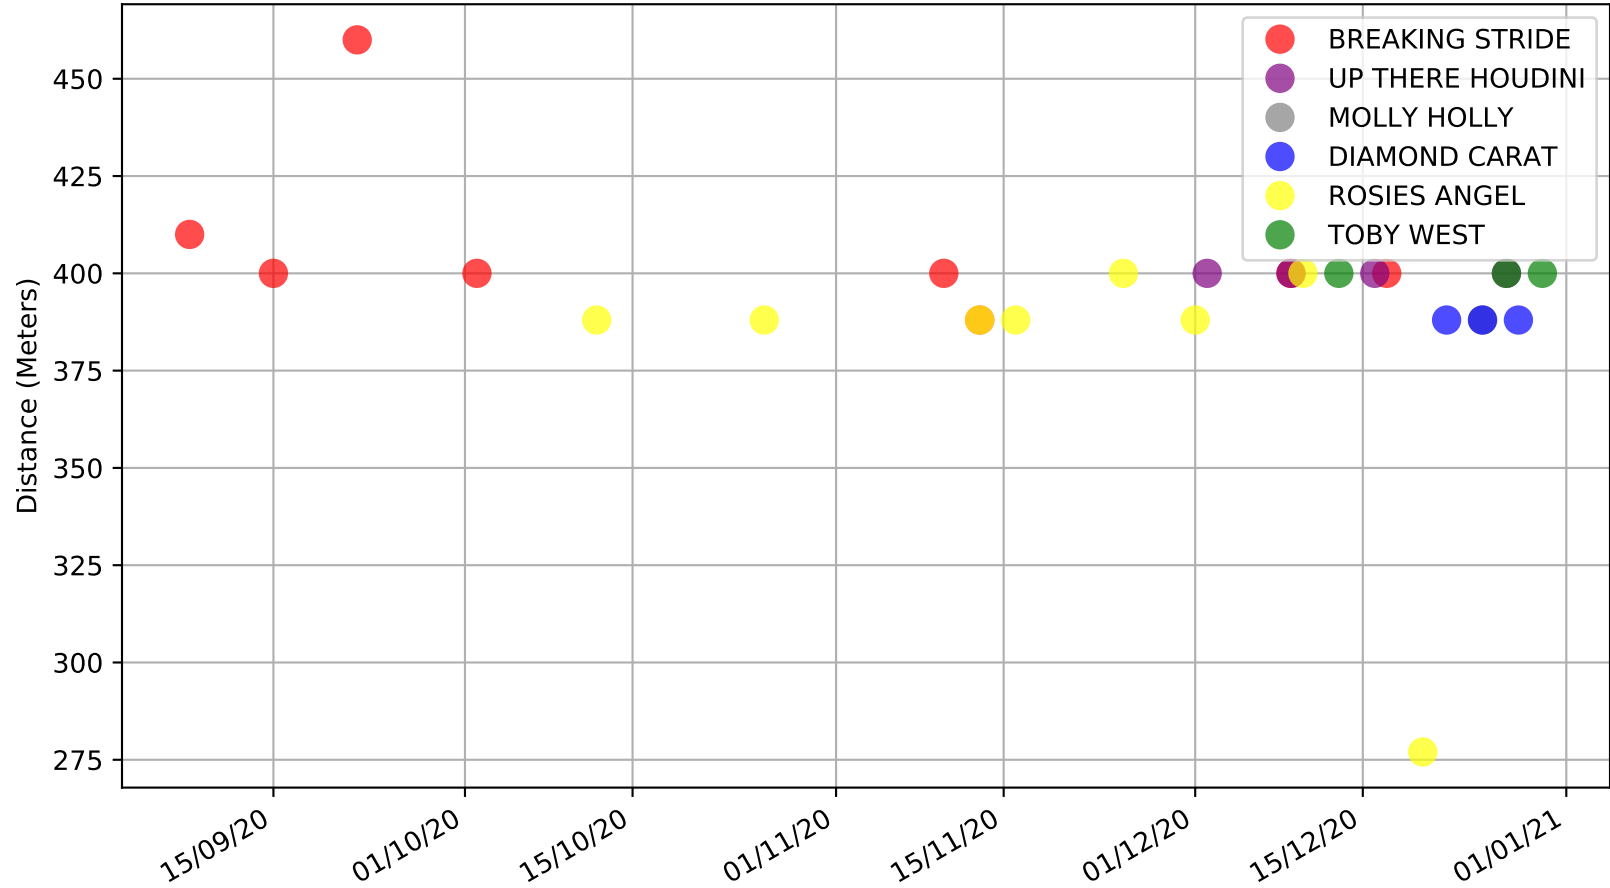

Angle Park - 4th Jan
Race 3, G-SIX ONLY AT THE DOGS MAIDEN STAKE, 388m, M
Previous race distances in meters