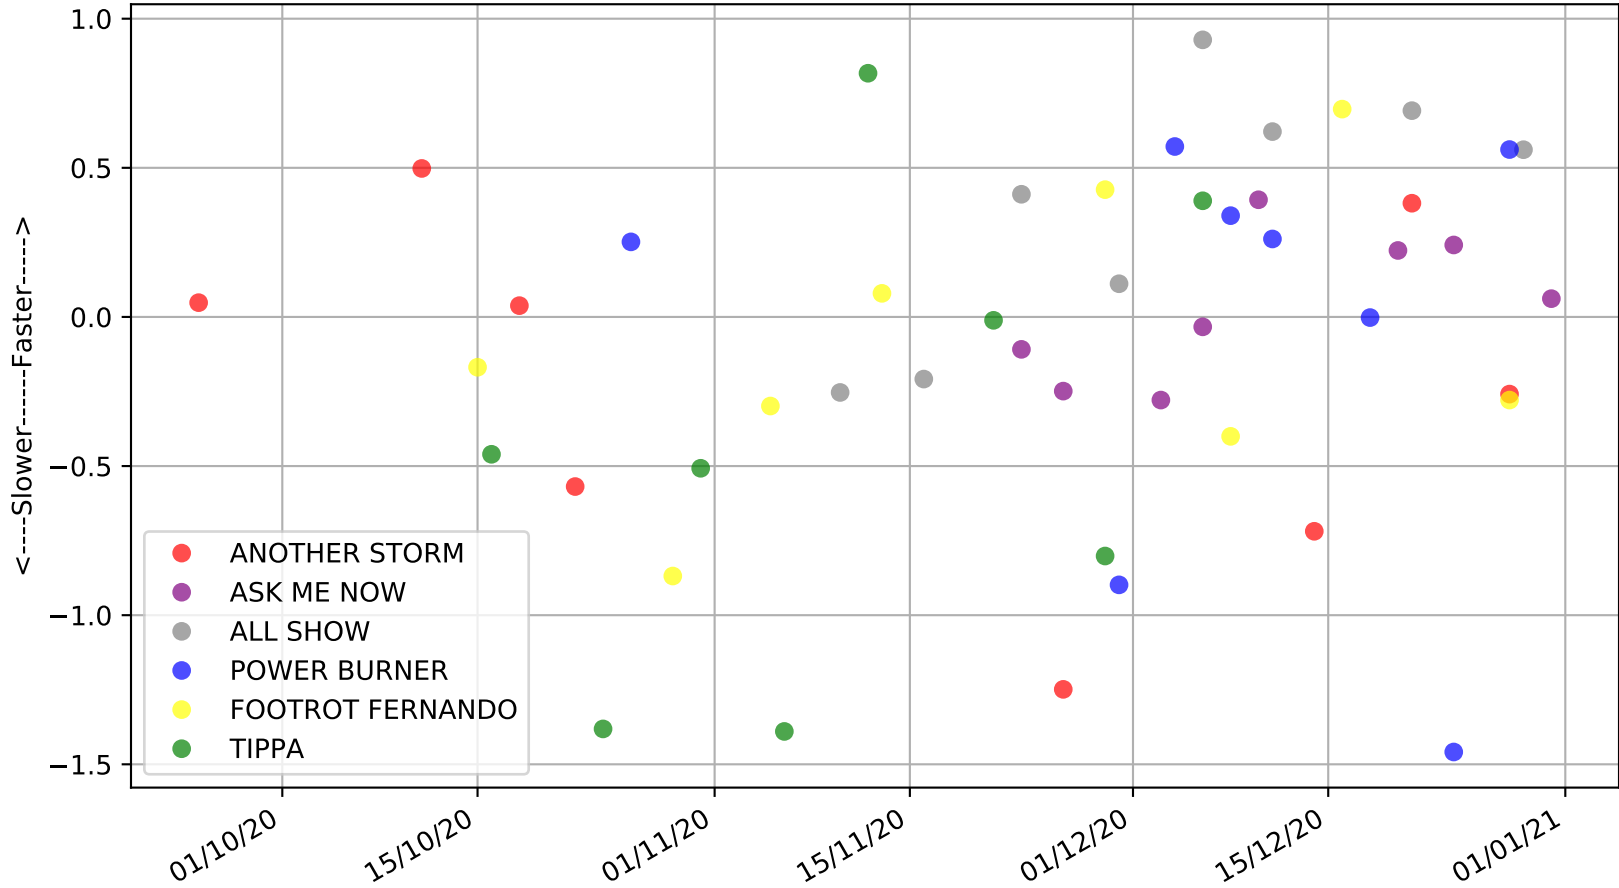

Angle Park - 4th Jan  
Race 1, G-SIX PHIL RUNDLE DASH MIXED STAKE, 515m, X45  
Previous race distances in meters

Angle Park - 4th Jan  
 Race 1, G-SIX PHIL RUNDLE DASH MIXED STAKE, 515m, X45  
 Speed of dog compared with par win times of the track & distance it ran at