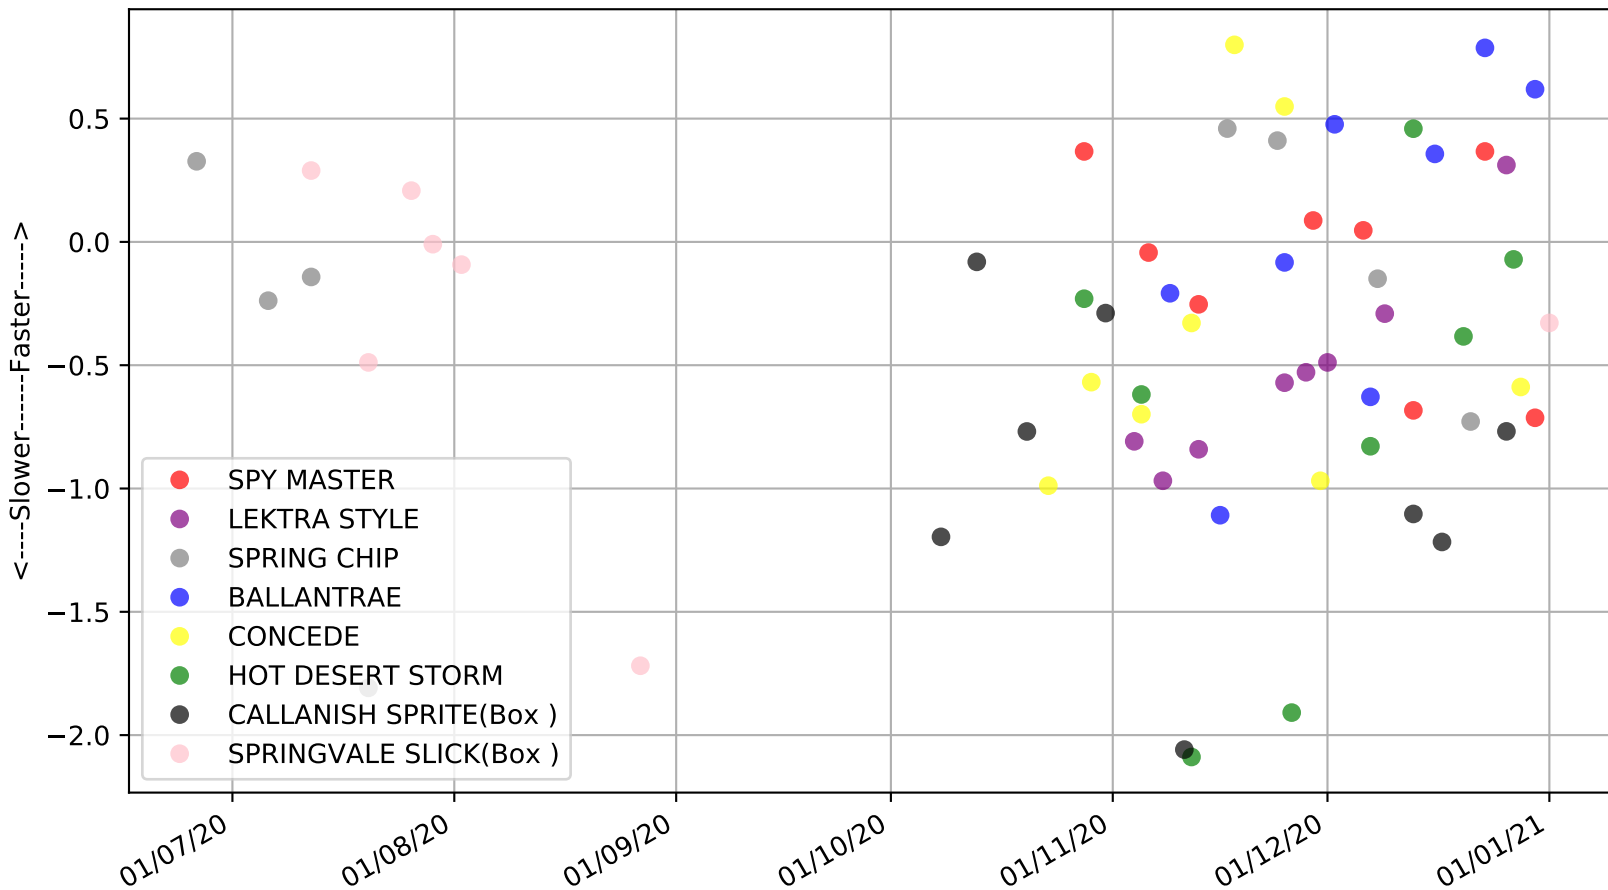

Angle Park - 4th Jan
Race 12, G-SIX GREYHOUNDS AS PETS STAKE, 388m, 6
Speed of dog compared with par win times of the track & distance it ran at