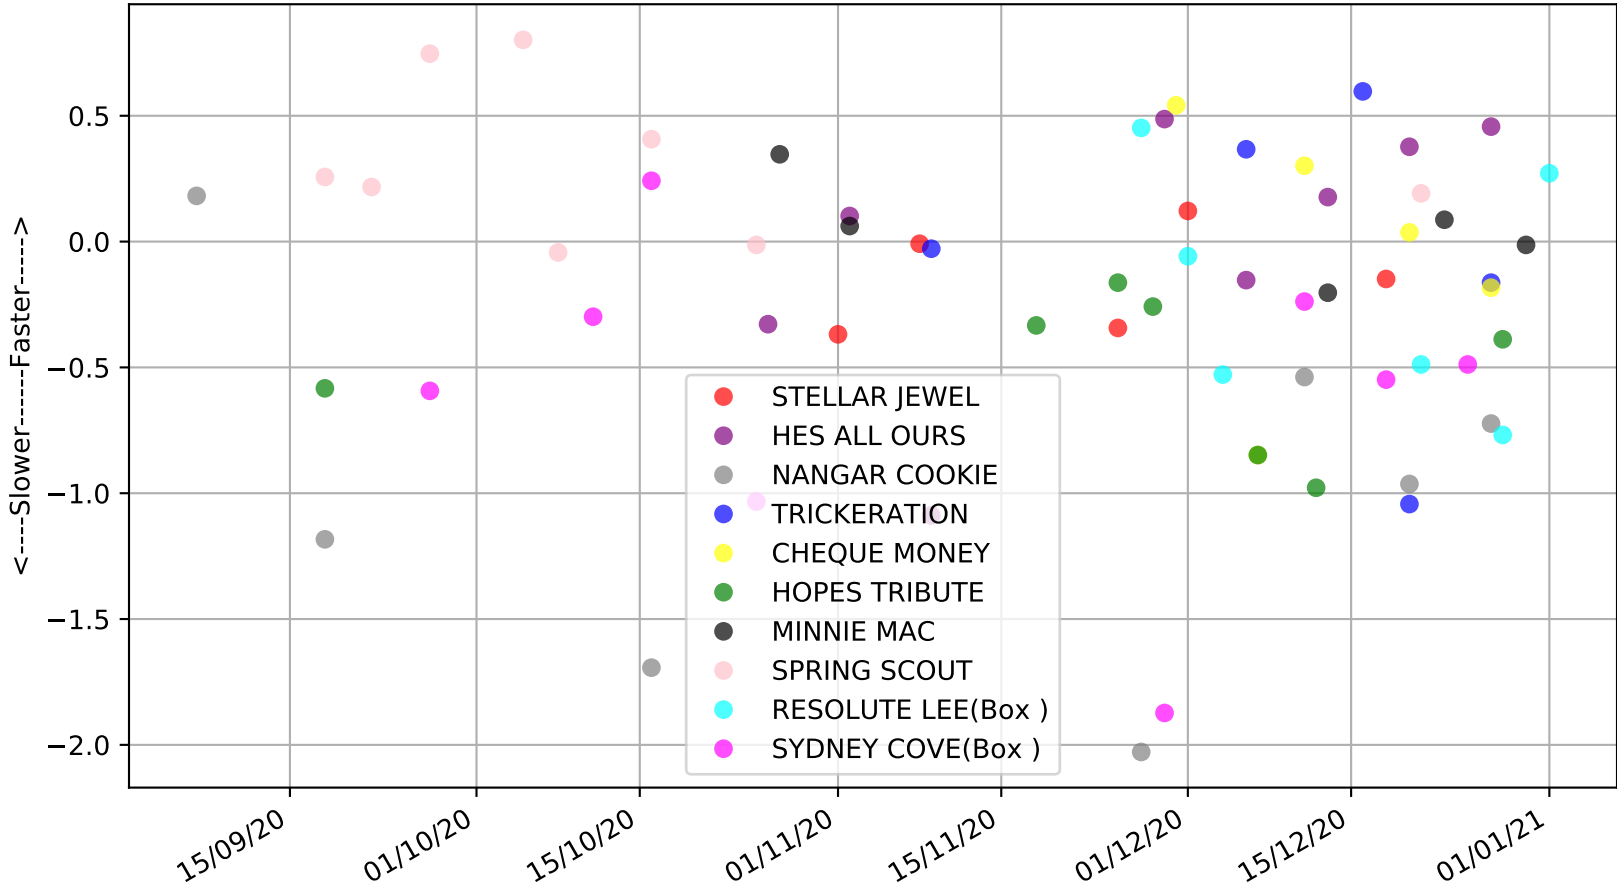

Angle Park - 4th Jan
Race 6, KURT DONSBERG PHOTOGRAPHY STAKE, 388m, 5
Speed of dog +50m or -50m of current race distance