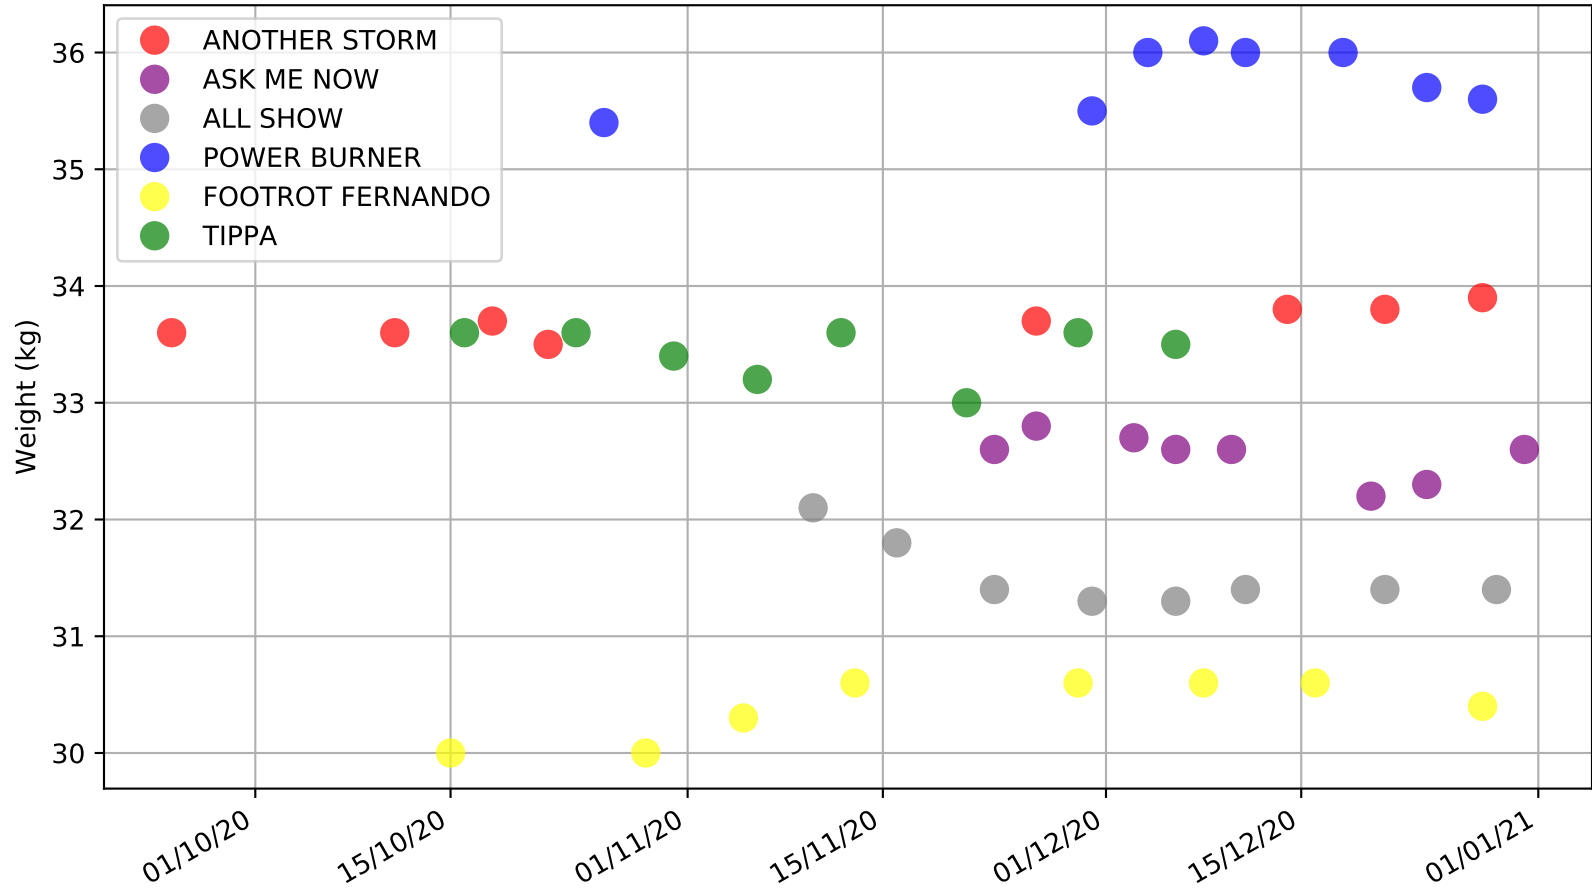

Angle Park - 4th Jan
Race 1, G-SIX PHIL RUNDLE DASH MIXED STAKE, 515m, X45
Previous race weights in kilograms