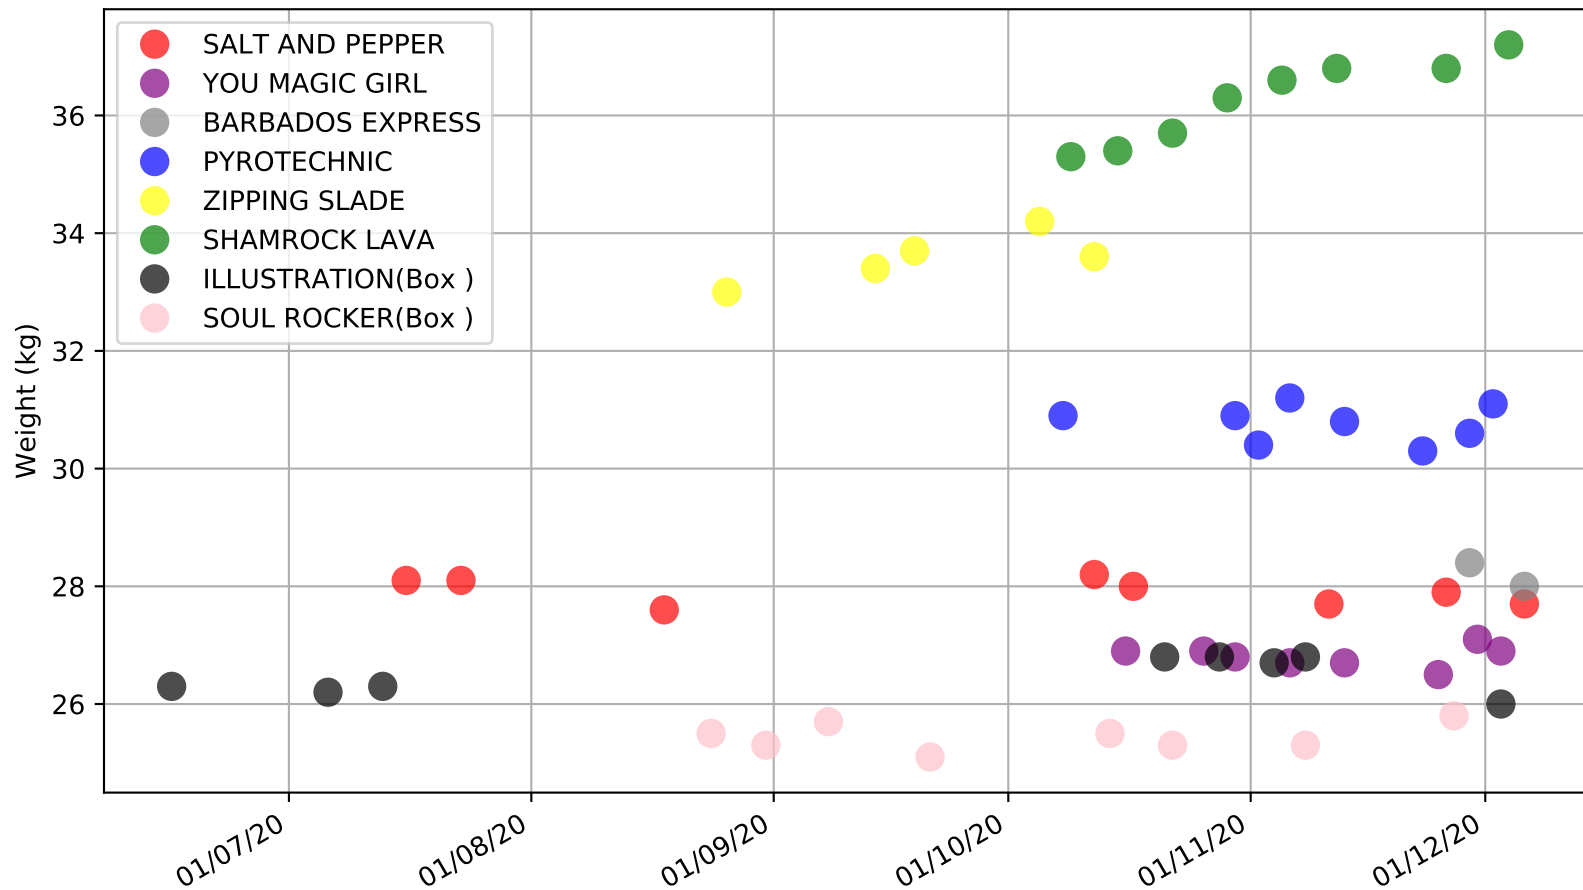

Angle Park - 10th Dec
Race 3, G-SIX LEVRIER BY JO IRVINE STAKE, 515m, 6
Previous race weights in kilograms