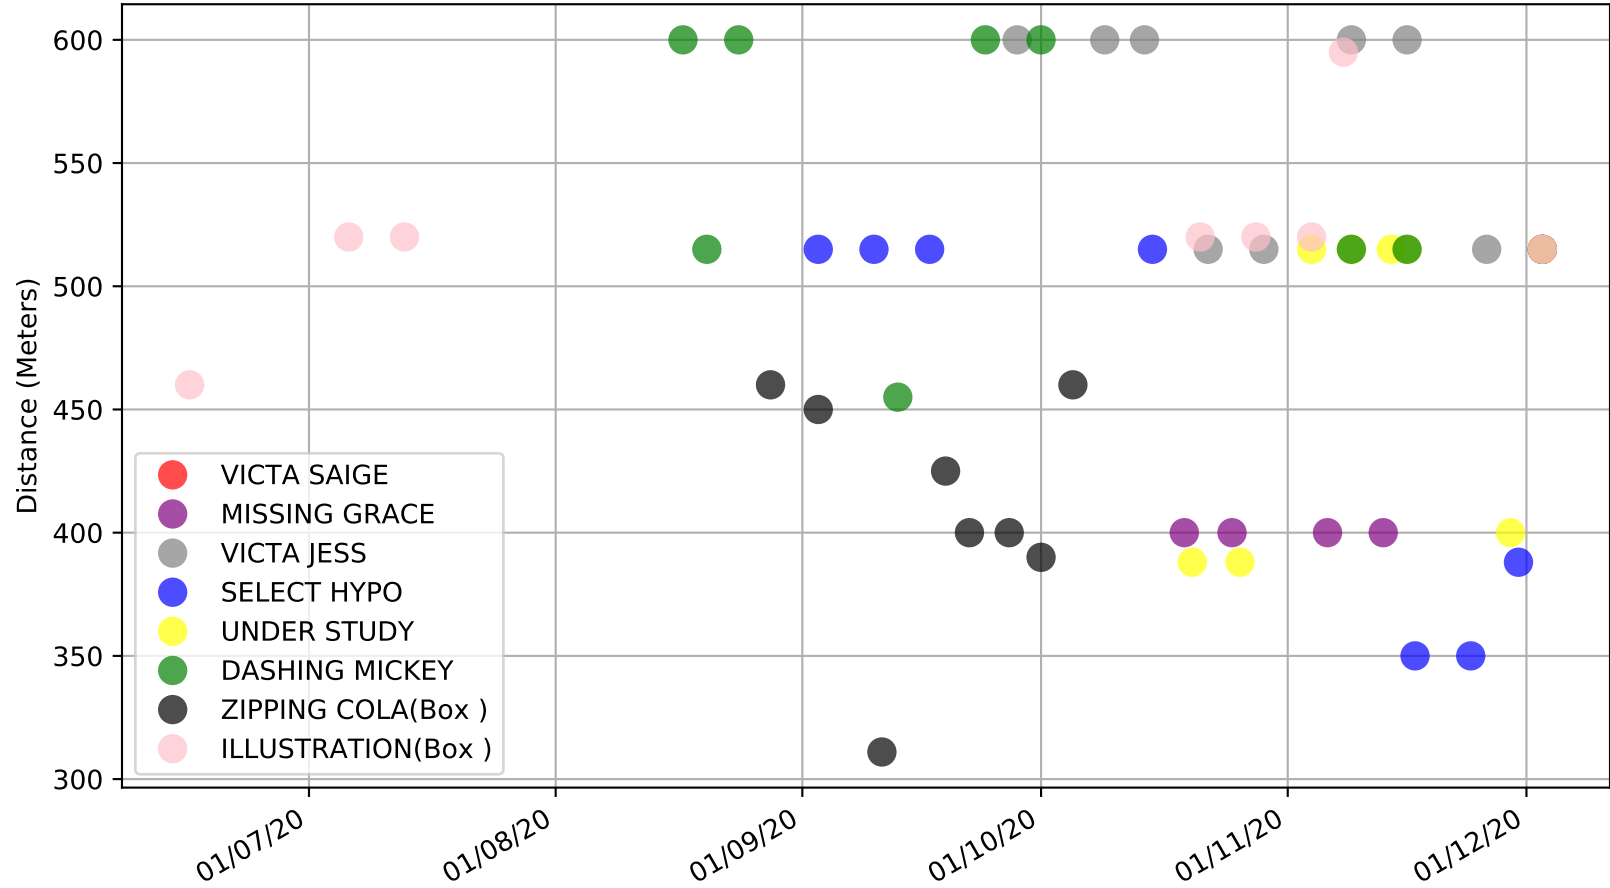

Angle Park - 10th Dec
Race 5, G-SIX SATURGREY RACING STAKE, 515m, 6
Previous race distances in meters