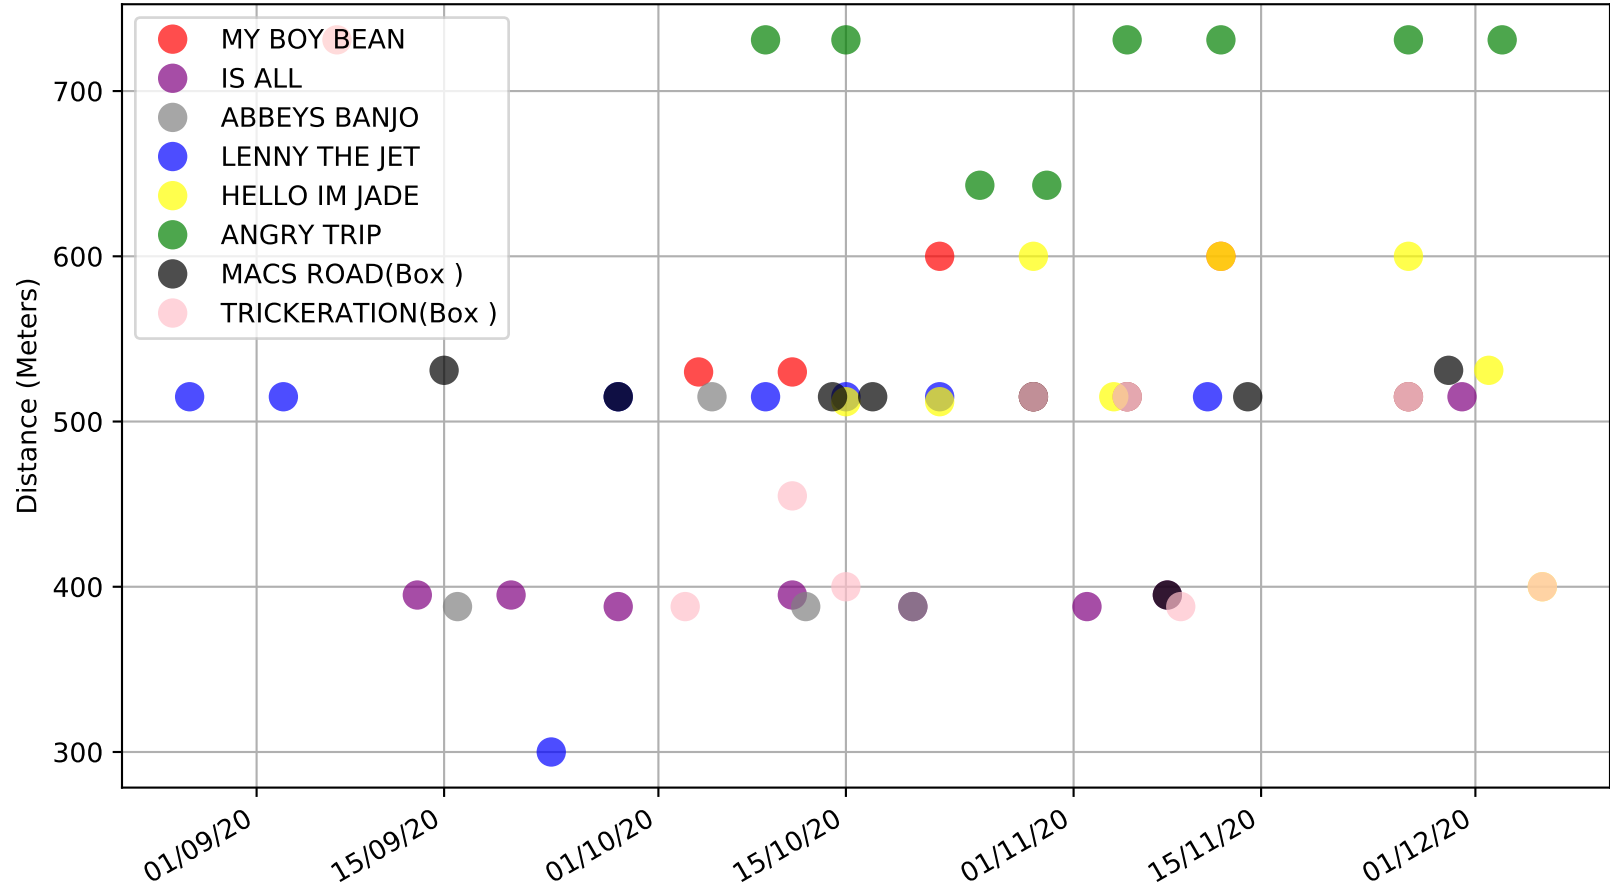

Angle Park - 10th Dec
Race 6, G-SIX GIDDY-UP (N/P) STAKE, 515m, MA
Speed of dog compared with par win times of the track & distance it ran at

Angle Park - 10th Dec
Race 6, G-SIX GIDDY-UP (N/P) STAKE, 515m, MA
Previous race distances in meters