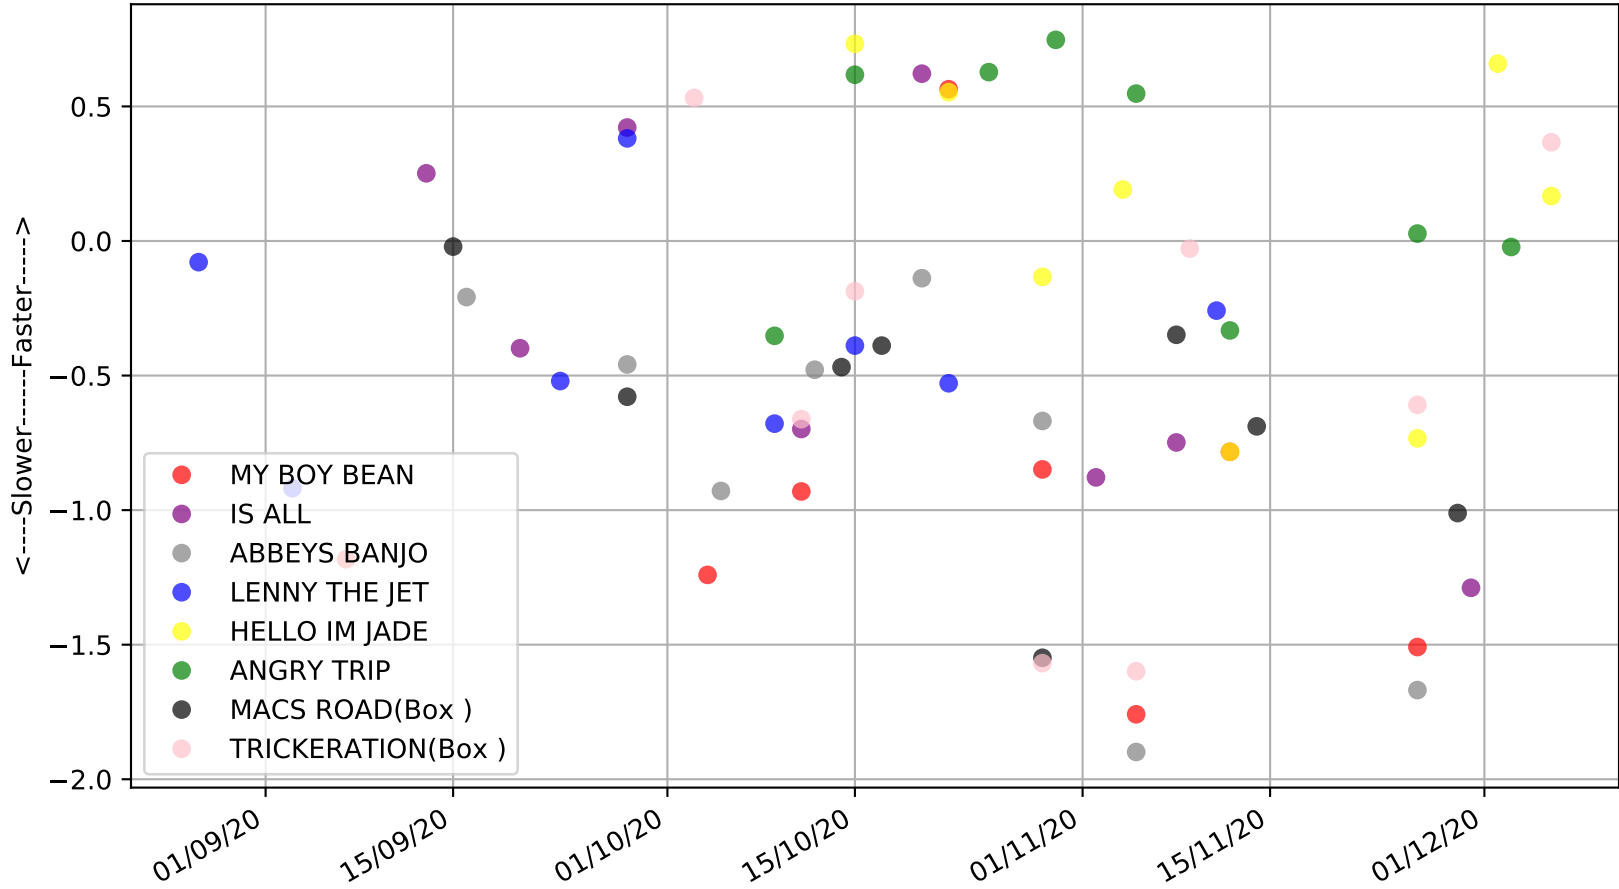

Angle Park - 10th Dec
Race 6, G-SIX GIDDY-UP (N/P) STAKE, 515m, MA
Speed of dog compared with par win times of the track & distance it ran at