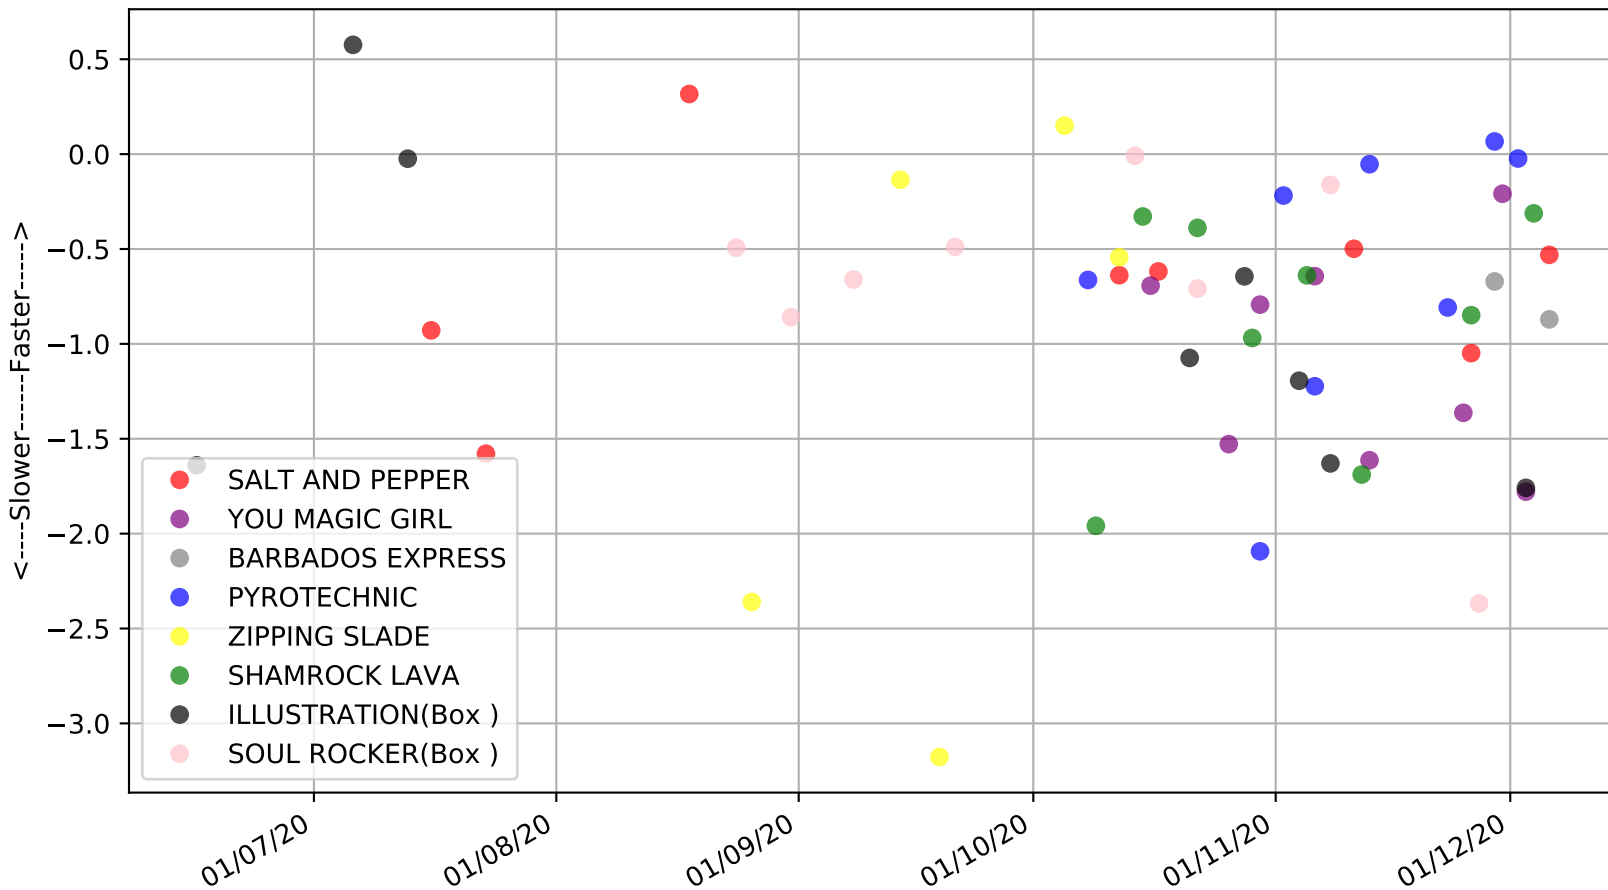

Angle Park - 10th Dec
Race 3, G-SIX LEVRIER BY JO IRVINE STAKE, 515m, 6
Speed of dog compared with par win times of the track & distance it ran at