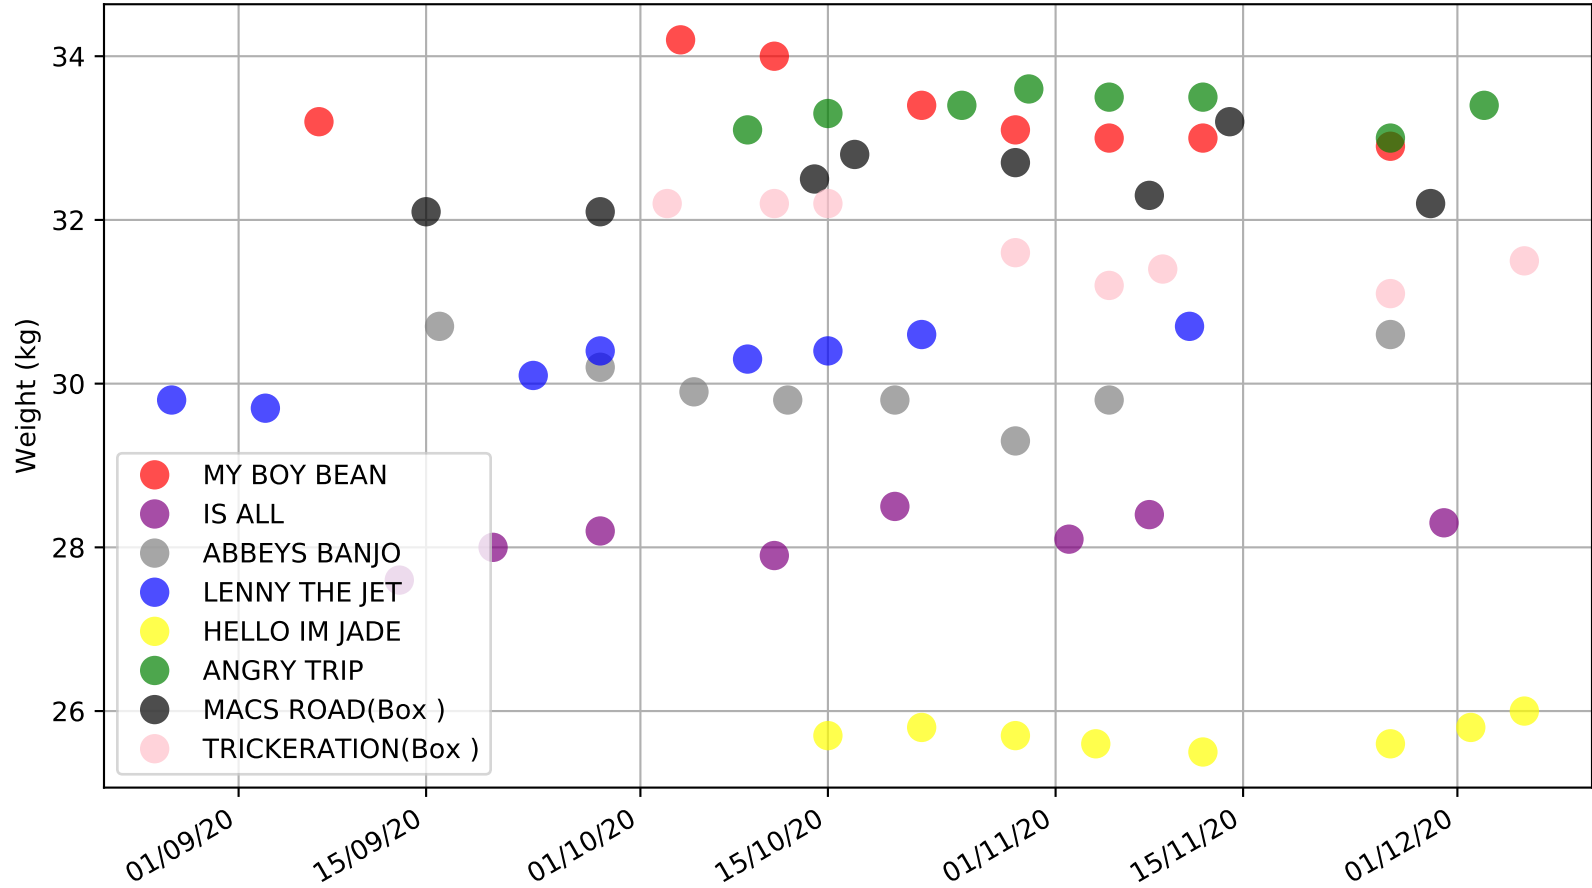

Angle Park - 10th Dec
Race 6, G-SIX GIDDY-UP (N/P) STAKE, 515m, MA
Previous race weights in kilograms