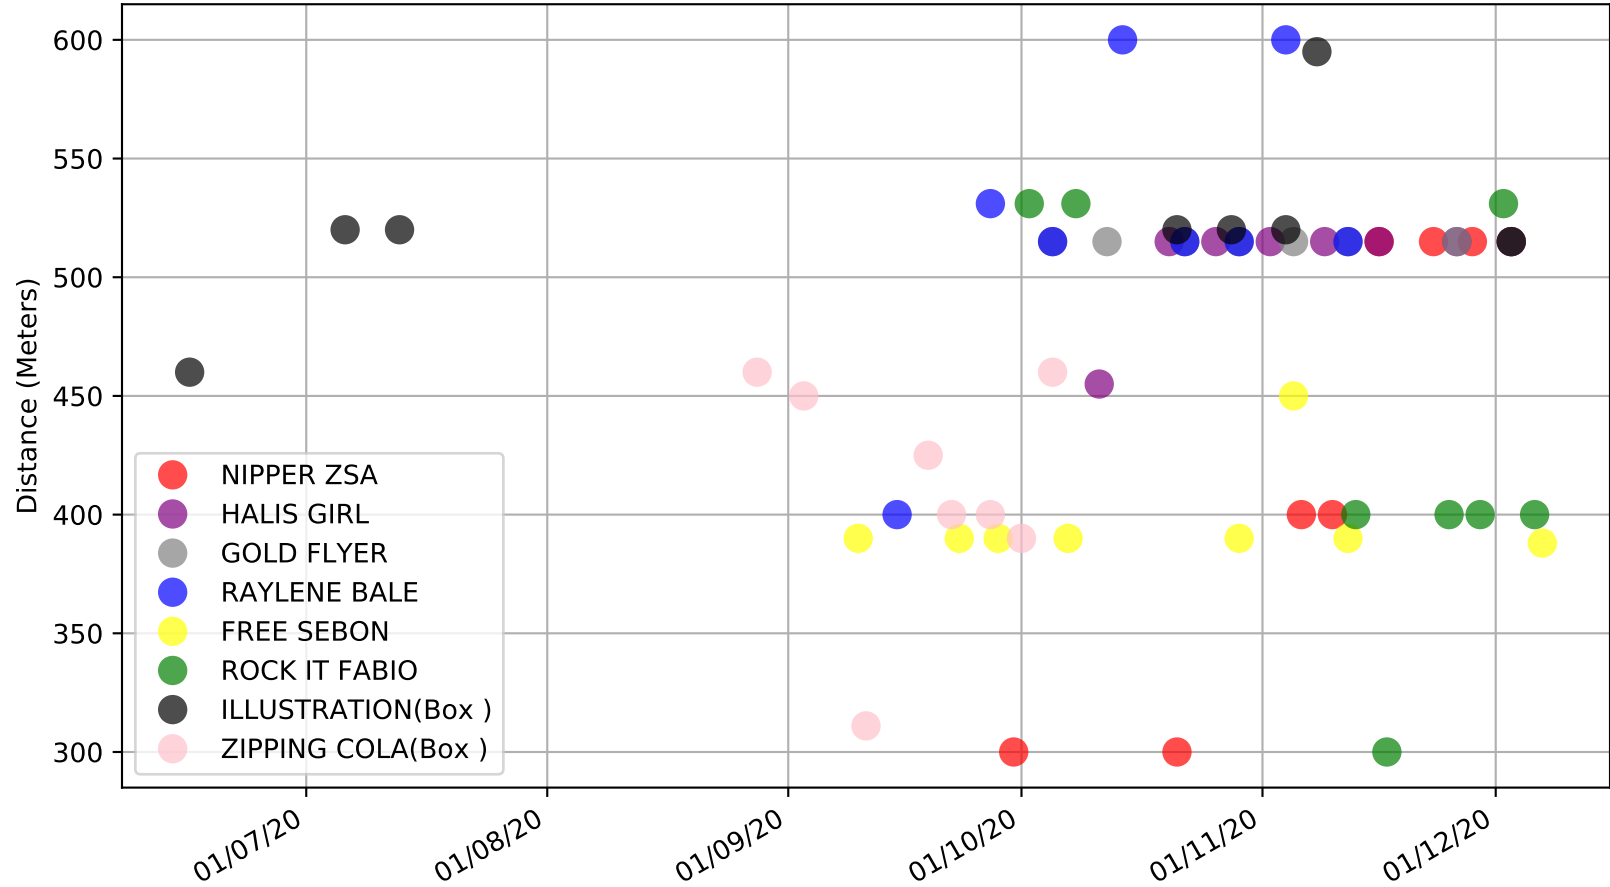

Angle Park - 10th Dec
Race 1, G-SIX TAB VENUE MODE STAKE, 515m, 6
Previous race distances in meters

Angle Park - 10th Dec
Race 1, G-SIX TAB VENUE MODE STAKE, 515m, 6
Speed of dog +50m or -50m of current race distance