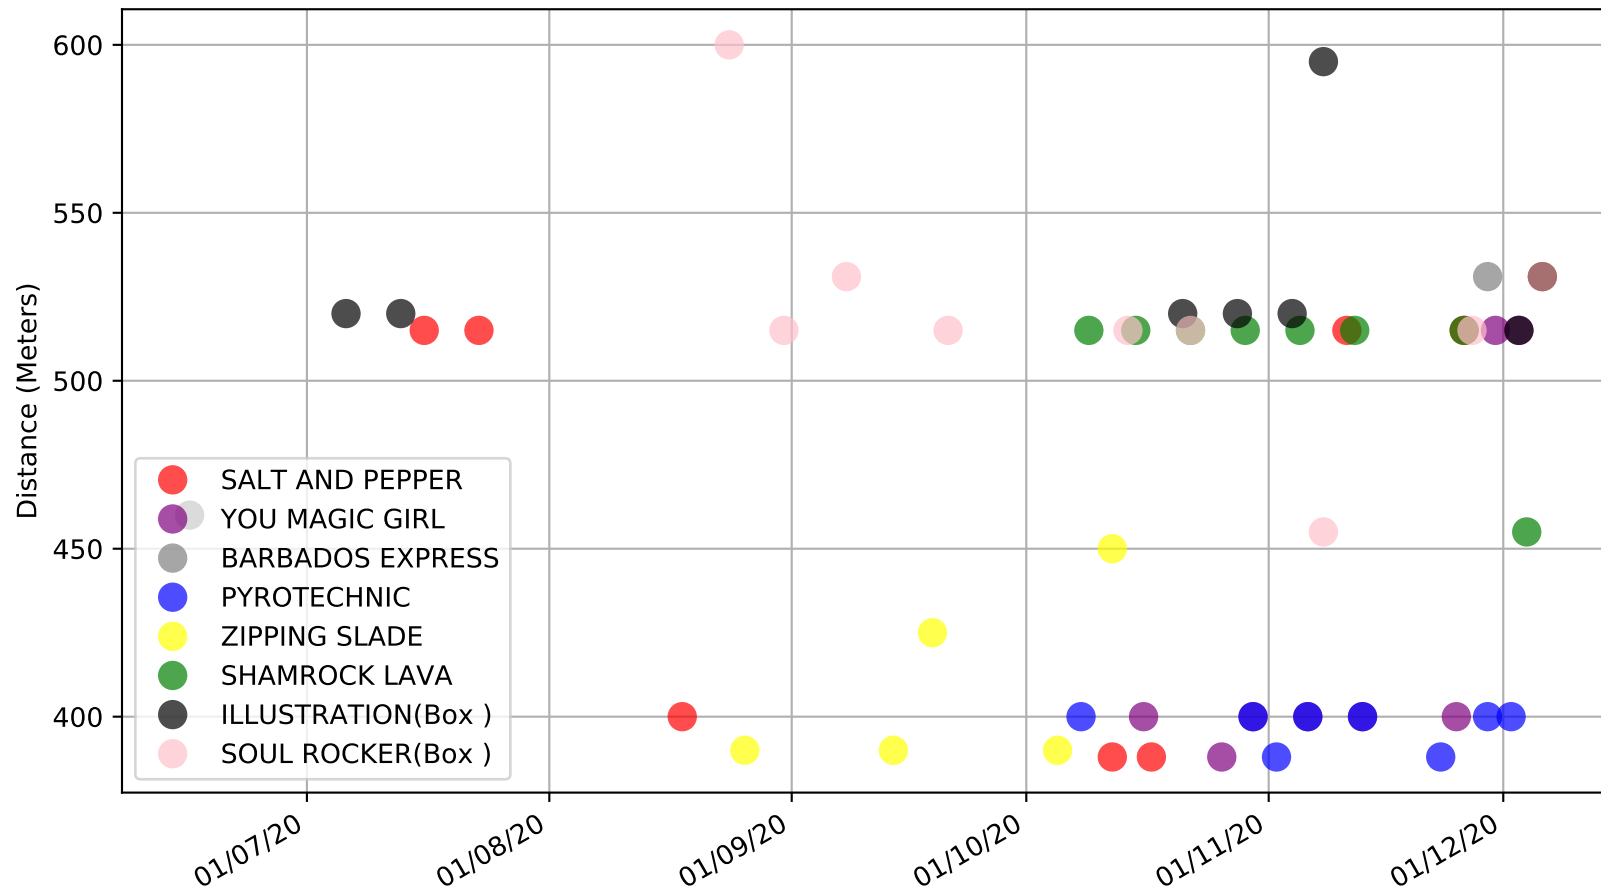

Angle Park - 10th Dec
Race 3, G-SIX LEVRIER BY JO IRVINE STAKE, 515m, 6
Speed of dog compared with par win times of the track & distance it ran at

Angle Park - 10th Dec
Race 3, G-SIX LEVRIER BY JO IRVINE STAKE, 515m, 6
Previous race distances in meters