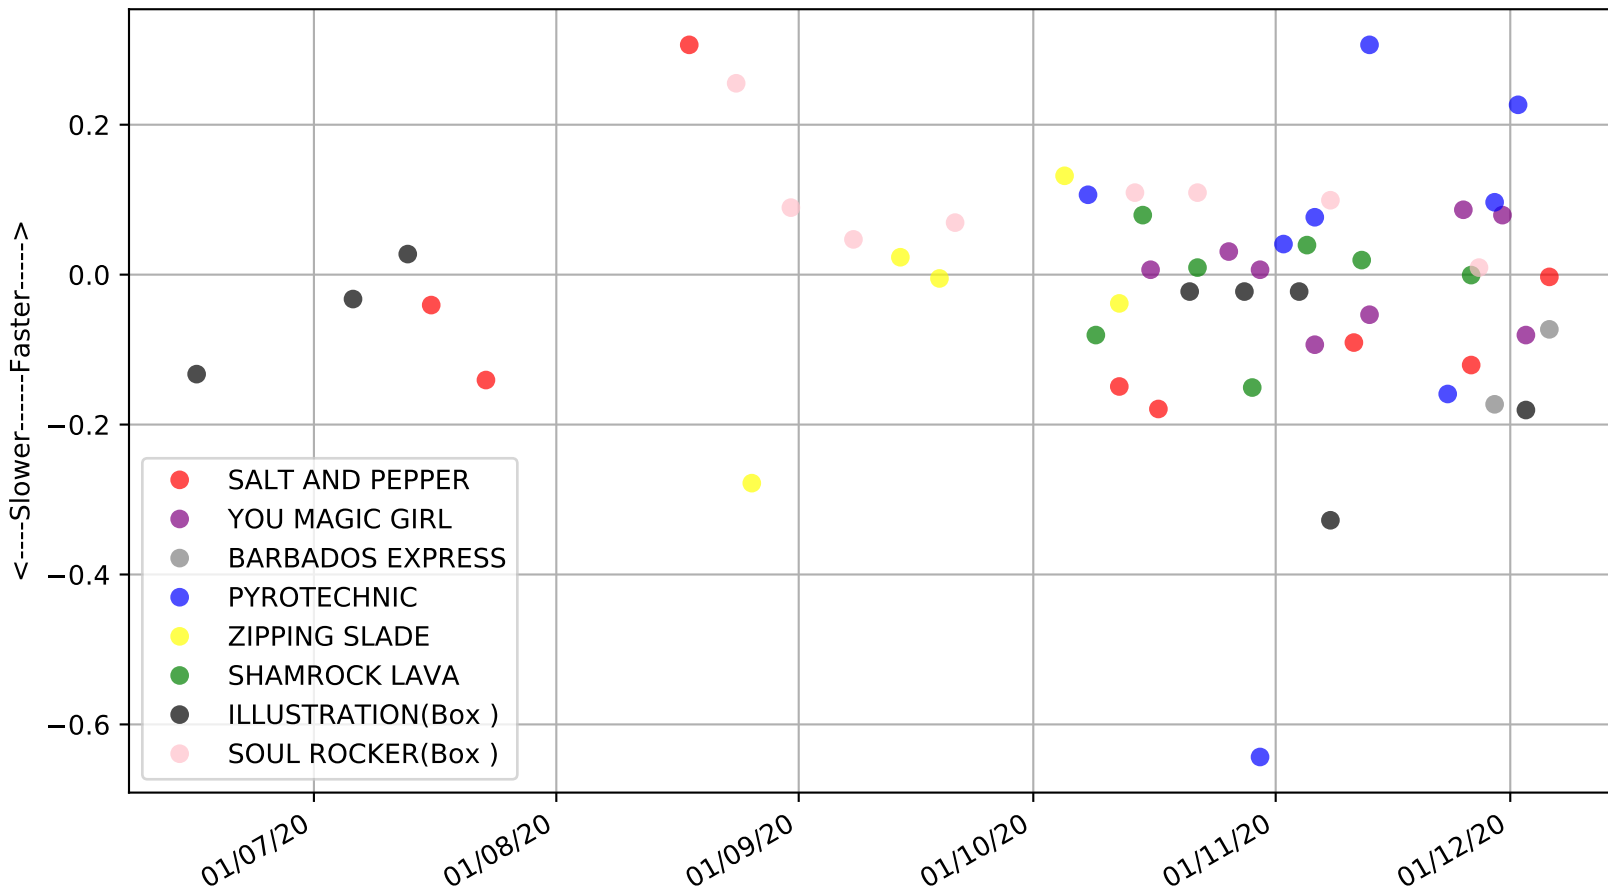

Angle Park - 10th Dec
Race 3, G-SIX LEVRIER BY JO IRVINE STAKE, 515m, 6
Early Speed compared with par early speed