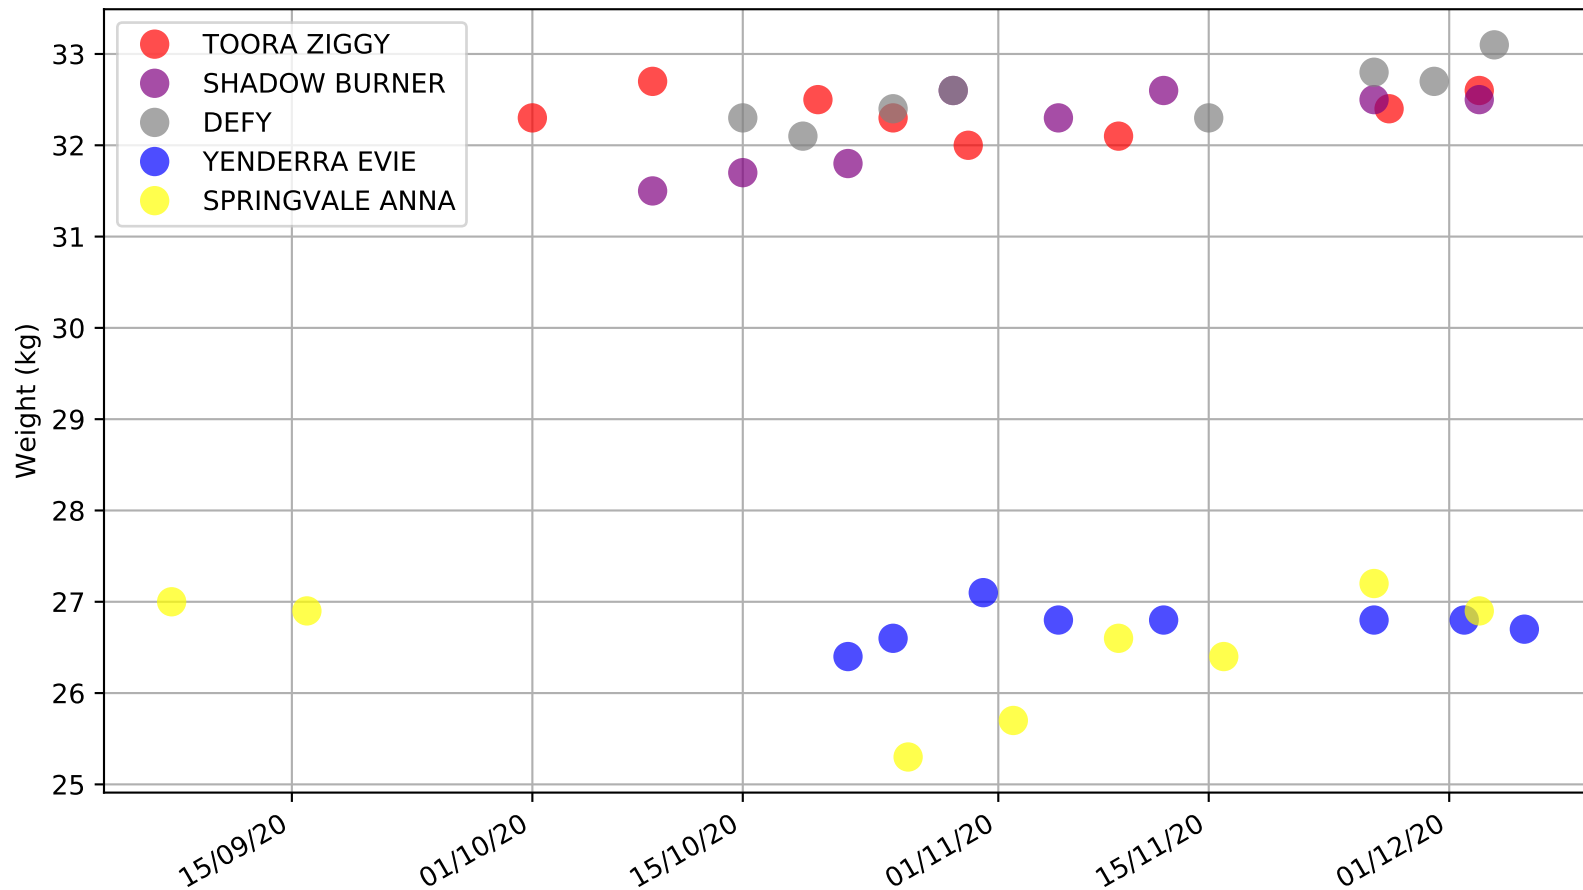

Angle Park - 10th Dec
Race 9, @THEDOGSSA MIXED STAKE, 600m, X345
Previous race weights in kilograms