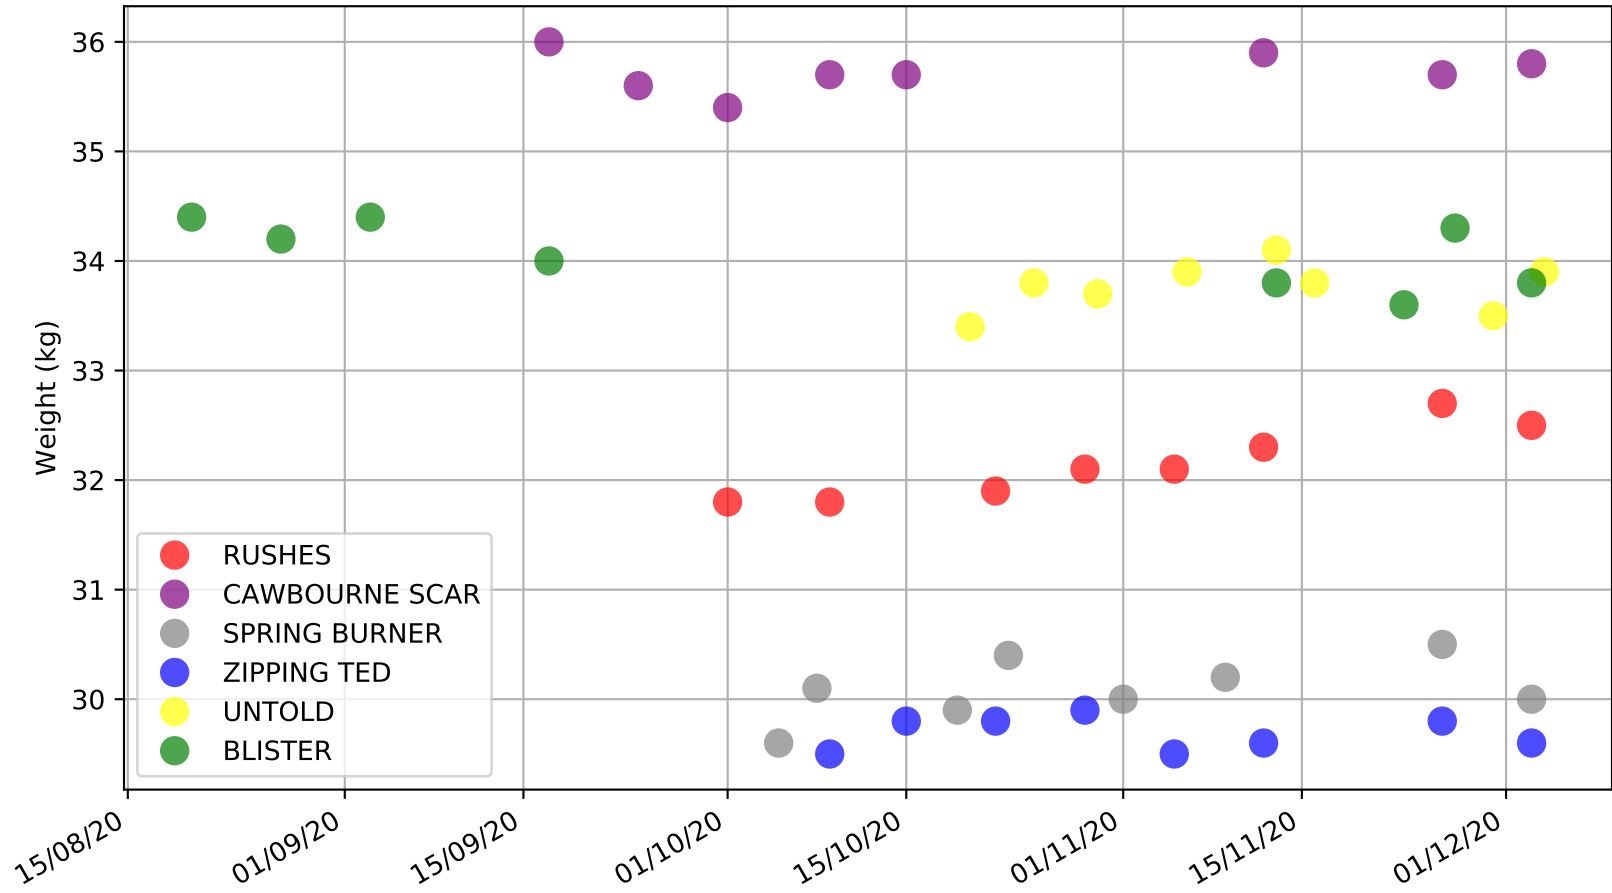

Angle Park - 10th Dec
Race 8, G-SIX BGC INDUSTRIAL CLEANING SUPPLIES OPEN STAKE, 515m, O
Previous race weights in kilograms