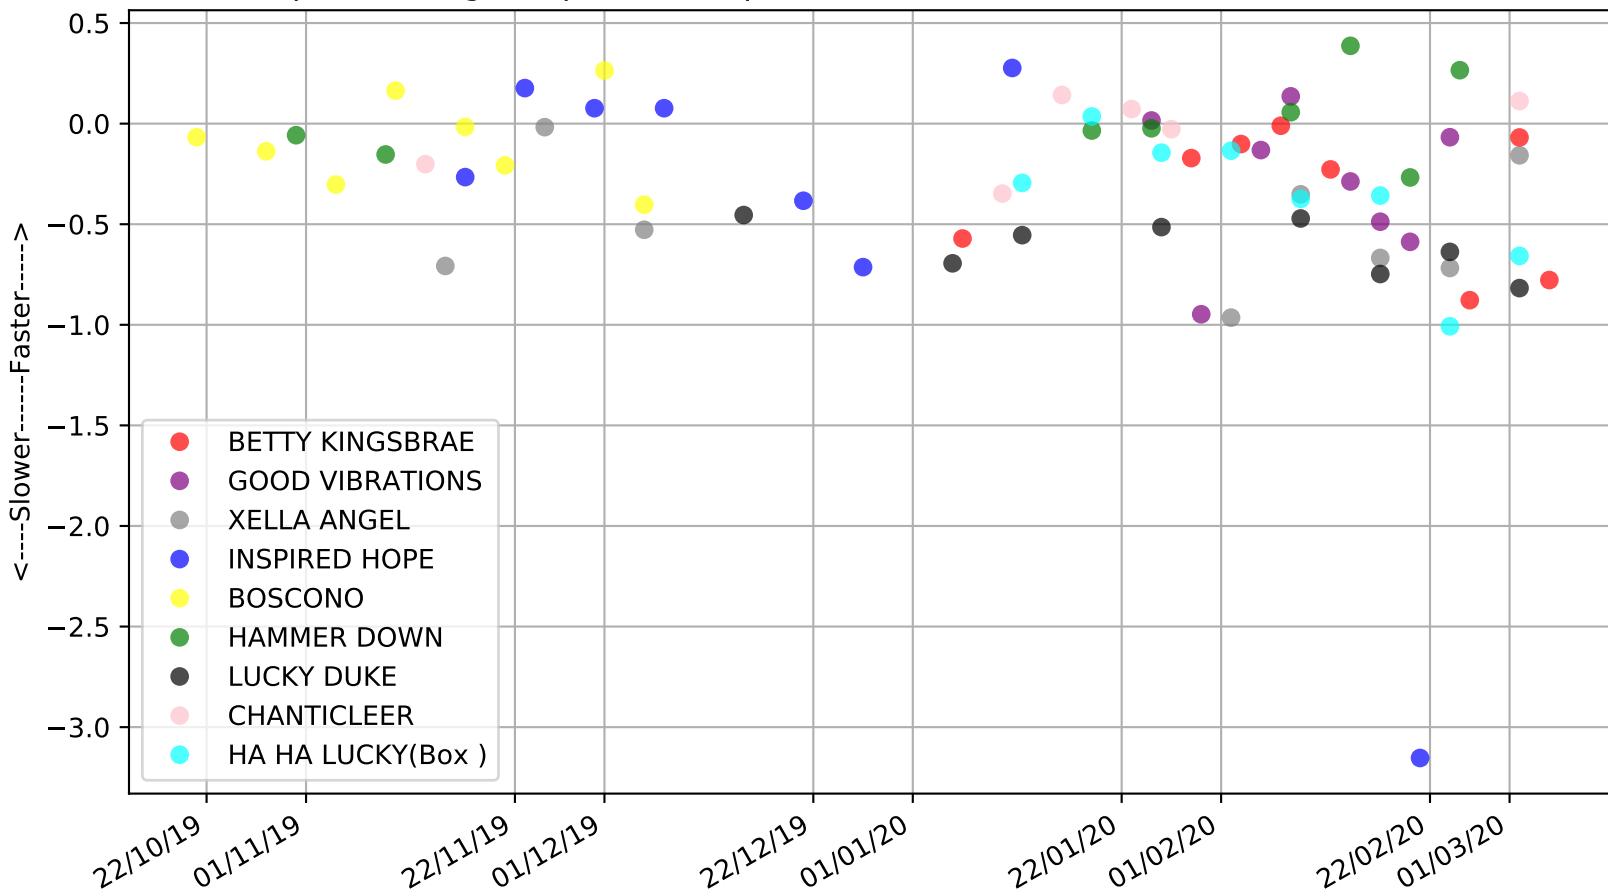

Albion Park - 9th Mar  
Race 4, THIRTY TALKS @ STUD, 395m, 4  
Speed of dog +50m or -50m of current race distance

Albion Park - 9th Mar  
 Race 5, ASSET BODY CORPORATE BRIBIE ISLAND, 520m, X45  
 Speed of dog compared with par win times of the track & distance it ran at