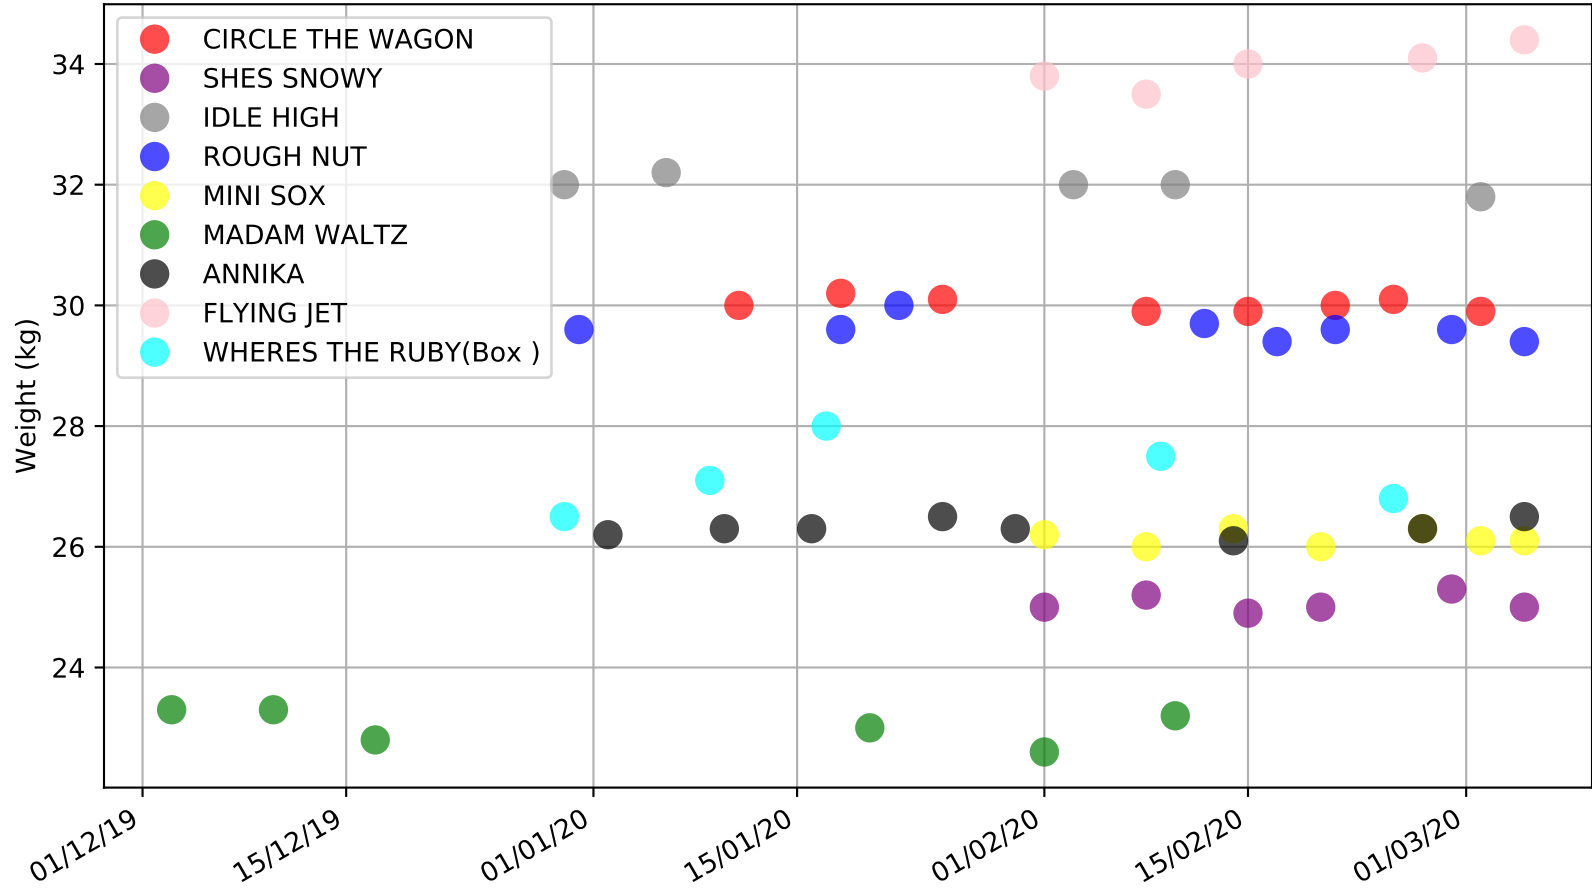

Albion Park - 9th Mar
Race 1, ZILLMERE SPORTS CLUB, 520m, MNM
Previous race weights in kilograms