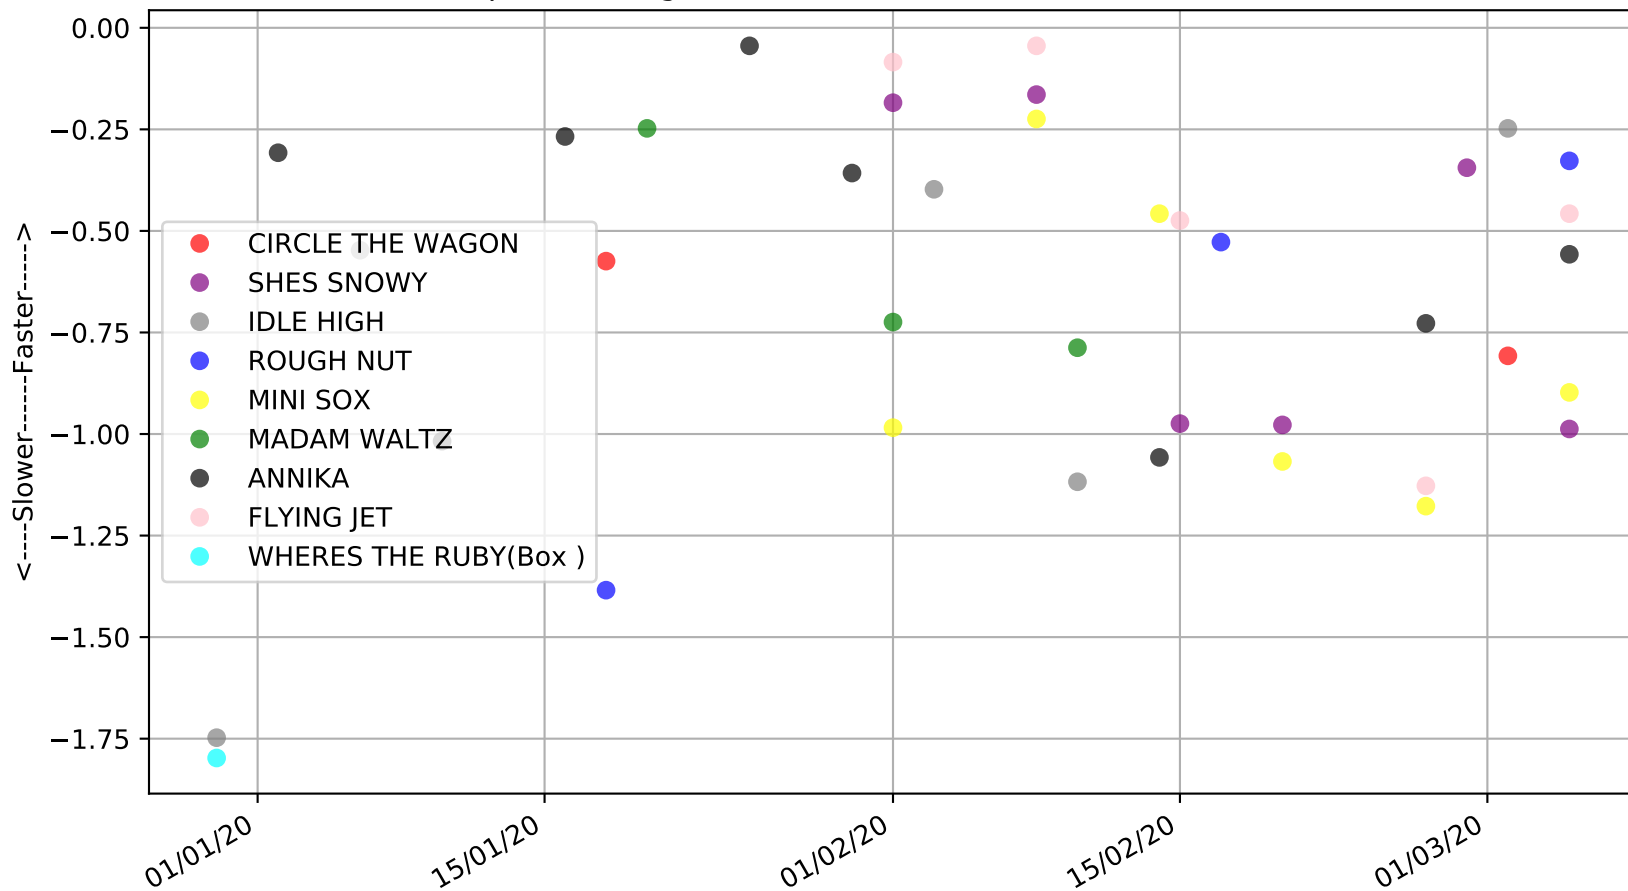

Albion Park - 9th Mar  
Race 1, ZILLMERE SPORTS CLUB, 520m, MNM  
Previous race distances in meters

Albion Park - 9th Mar  
Race 1, ZILLMERE SPORTS CLUB, 520m, MNM  
Speed of dog +50m or -50m of current race distance