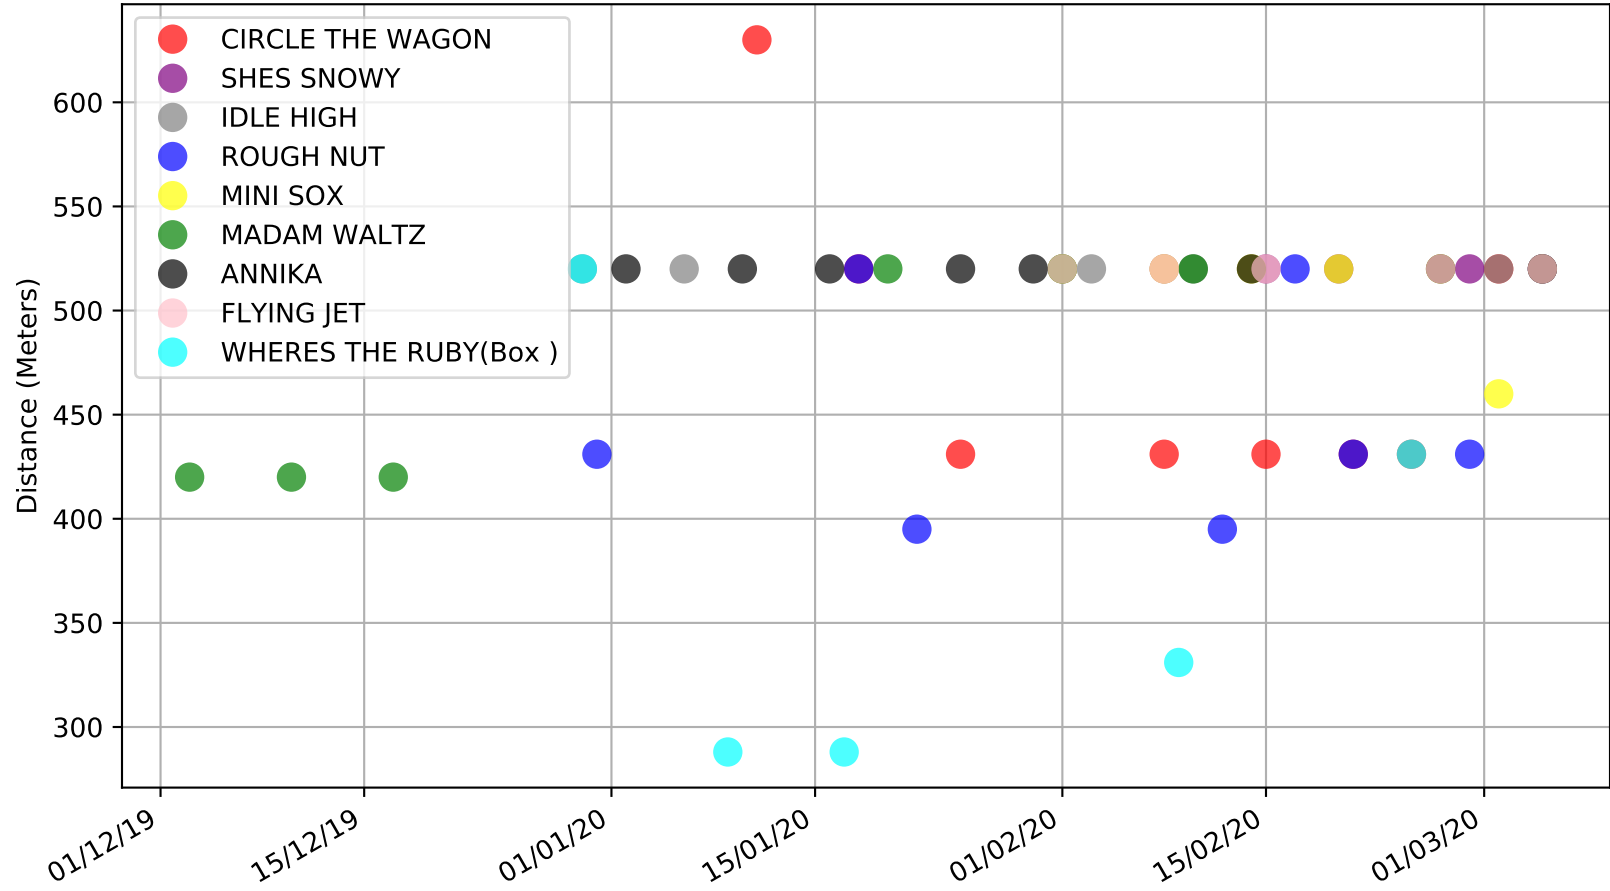

Albion Park - 9th Mar  
Race 1, ZILLMERE SPORTS CLUB, 520m, MNM  
Previous race distances in meters

Albion Park - 9th Mar  
Race 1, ZILLMERE SPORTS CLUB, 520m, MNM  
Speed of dog +50m or -50m of current race distance