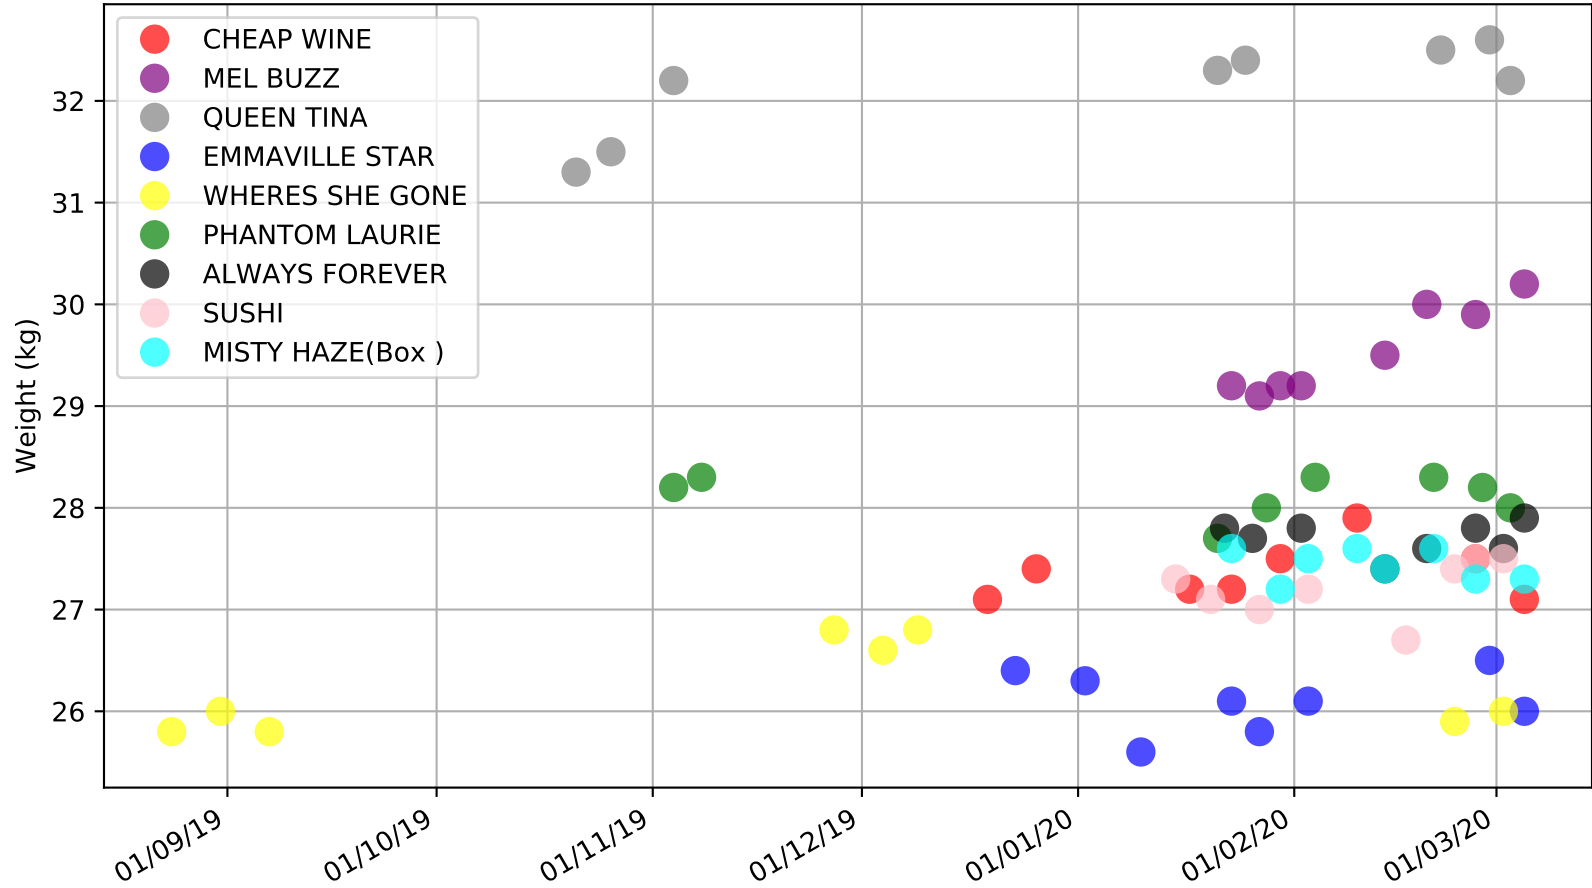

Albion Park - 9th Mar
Race 6, EXPAT LODGE , 600m, R5
Previous race weights in kilograms