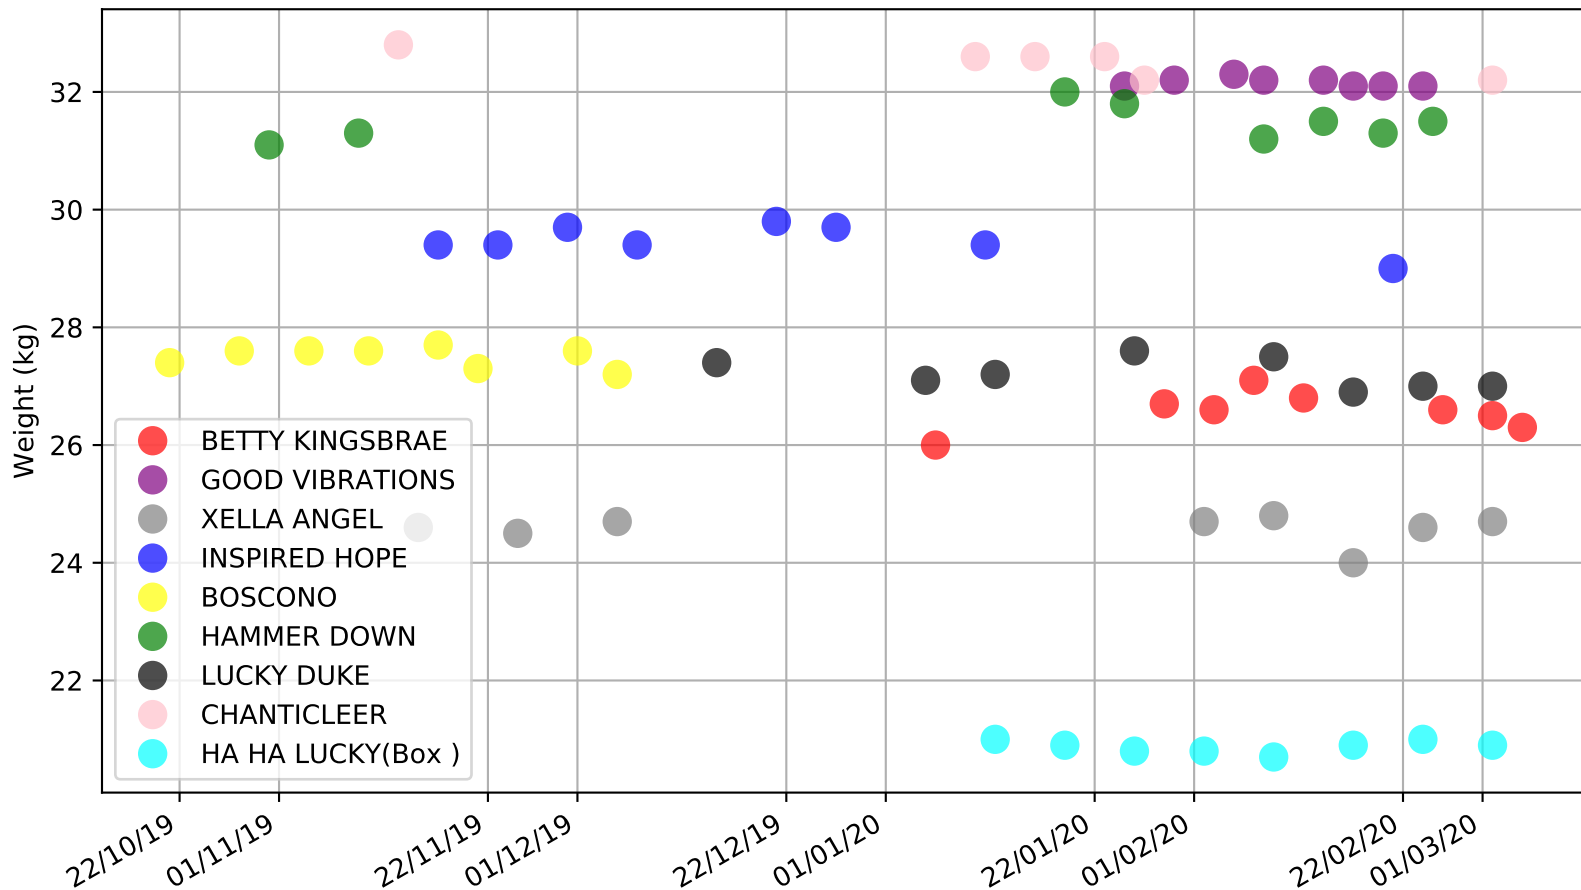

Albion Park - 9th Mar
Race 5, ASSET BODY CORPORATE BRIBIE ISLAND, 520m, X45
Previous race weights in kilograms