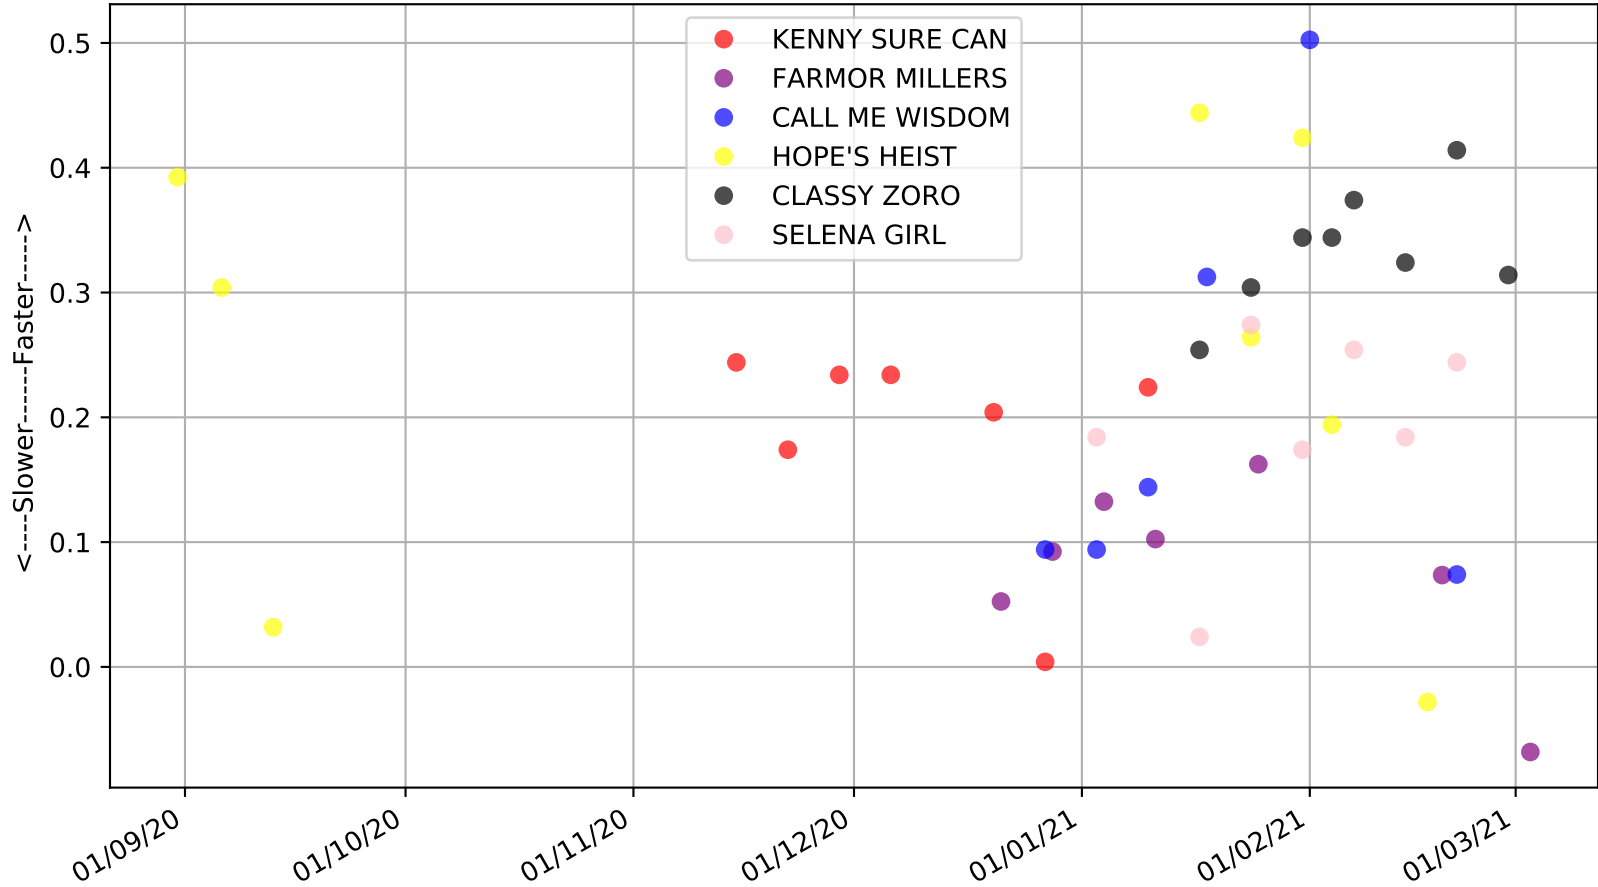

Albion Park - 7th Mar
Race 9, BORGBET TIPPING SERVICE, 331m, B8
Early Speed compared with par early speed