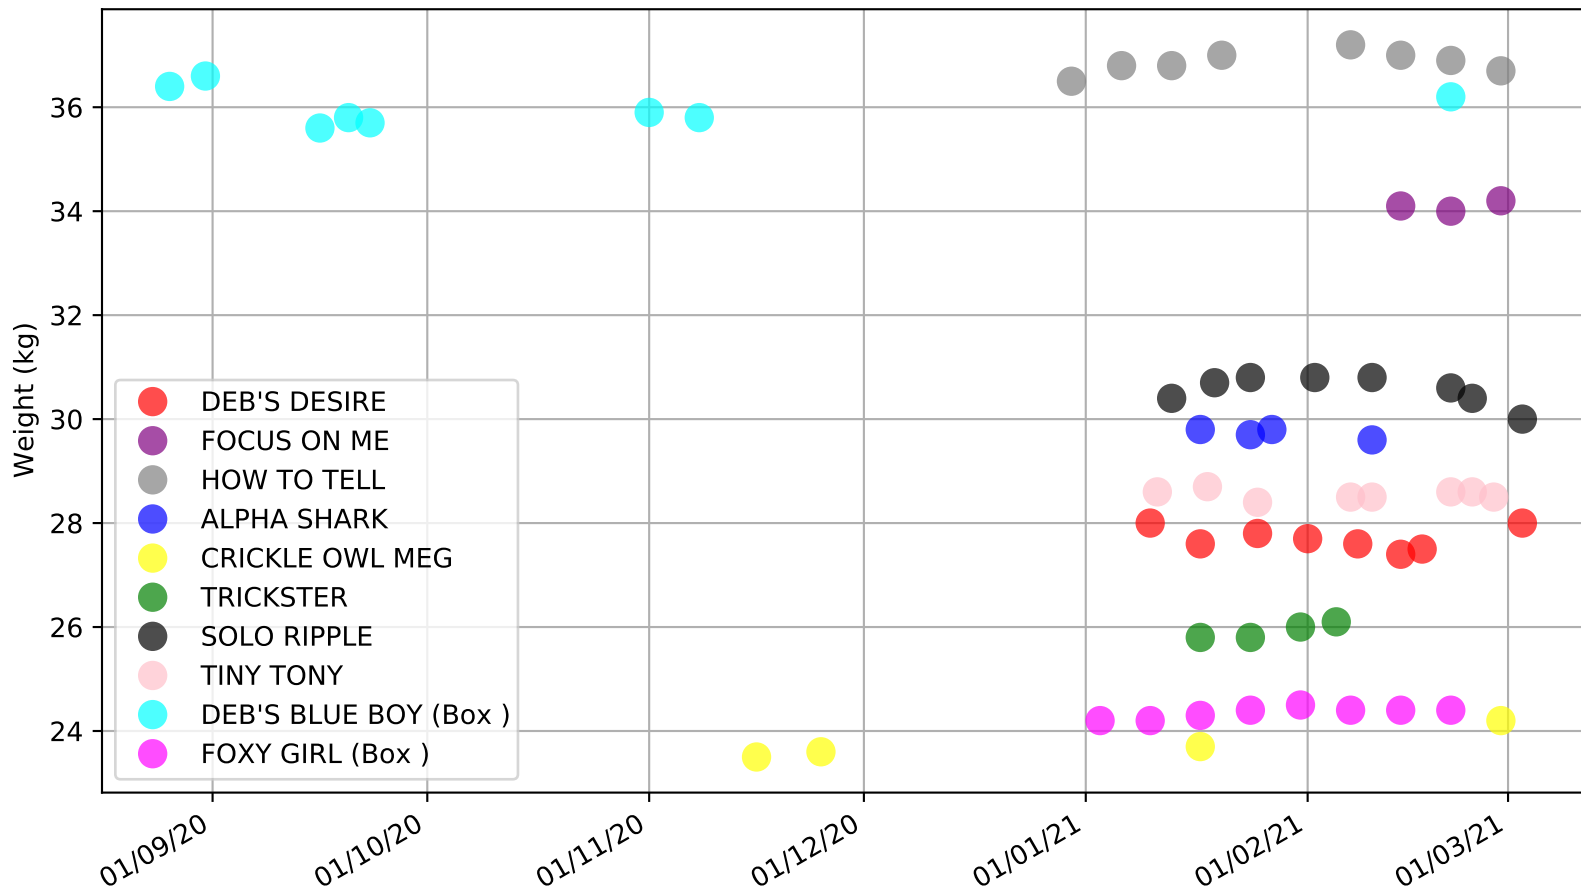

Albion Park - 7th Mar
Race 4, BORGBET TIPPING SERVICE, 331m, NNP
Previous race weights in kilograms