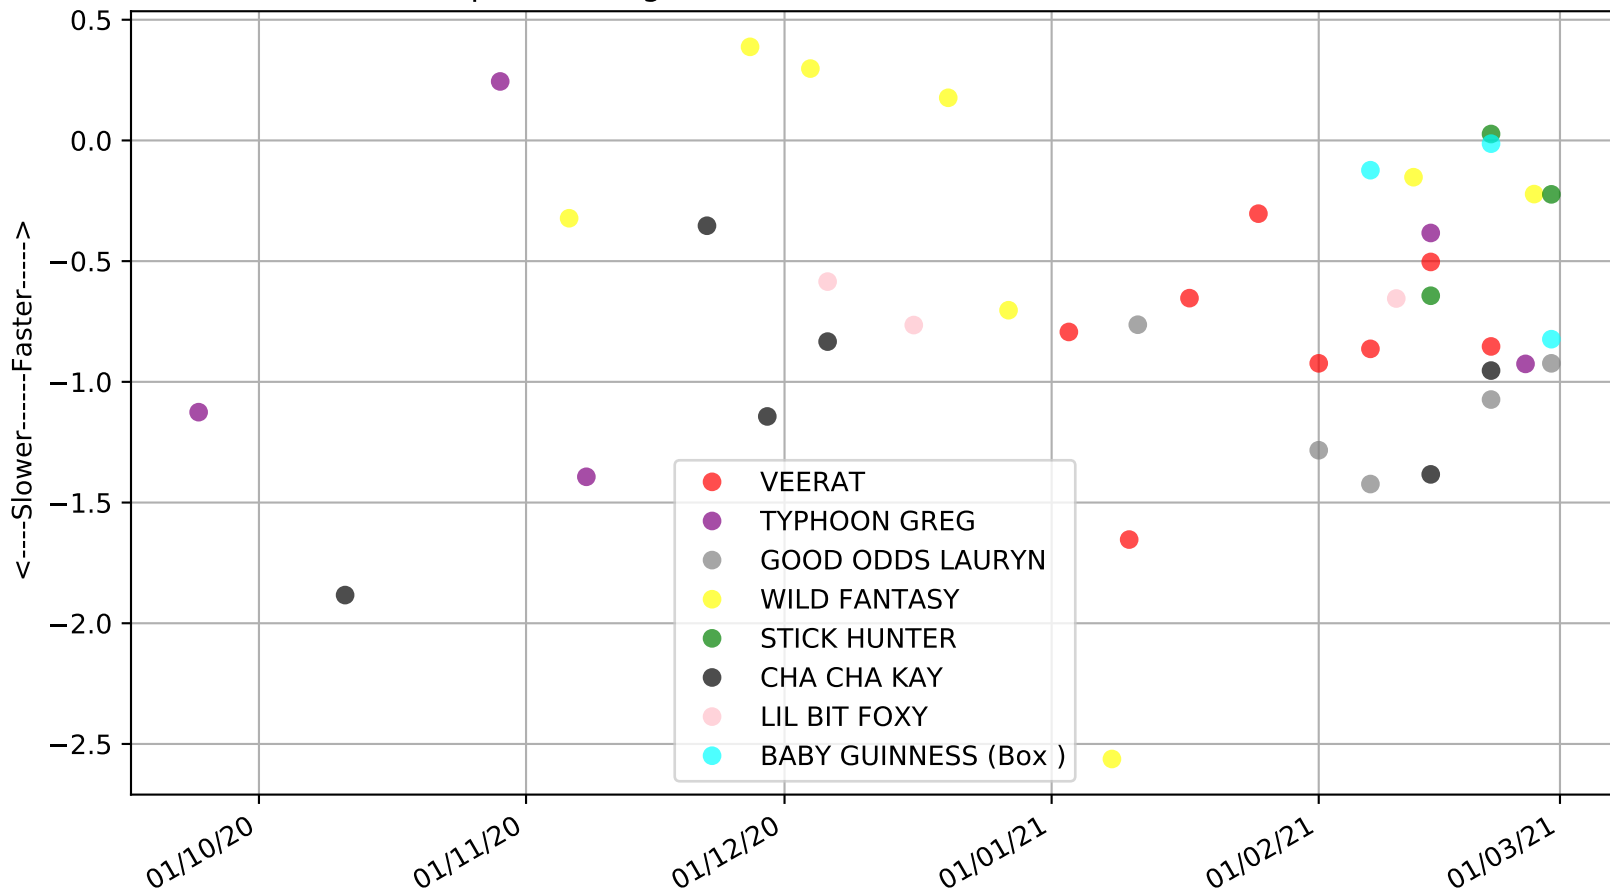

Albion Park - 7th Mar
Race 5, "GARRARDS HORSE AND HOUND", 331m, 5H
Speed of dog +50m or -50m of current race distance