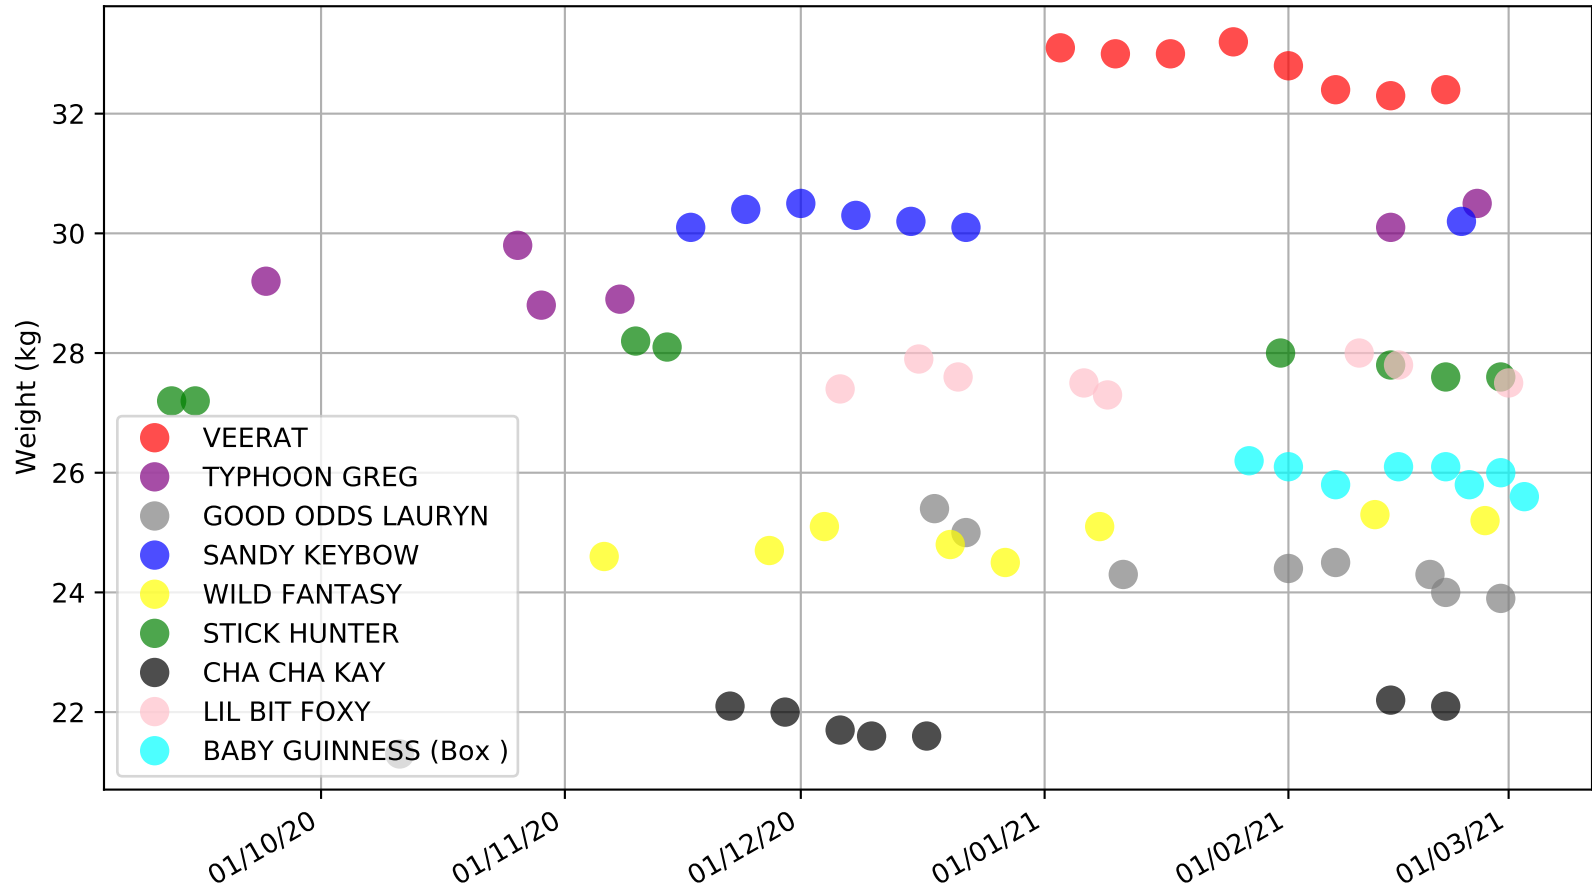

Albion Park - 7th Mar
Race 5, "GARRARDS HORSE AND HOUND", 331m, 5H
Previous race weights in kilograms