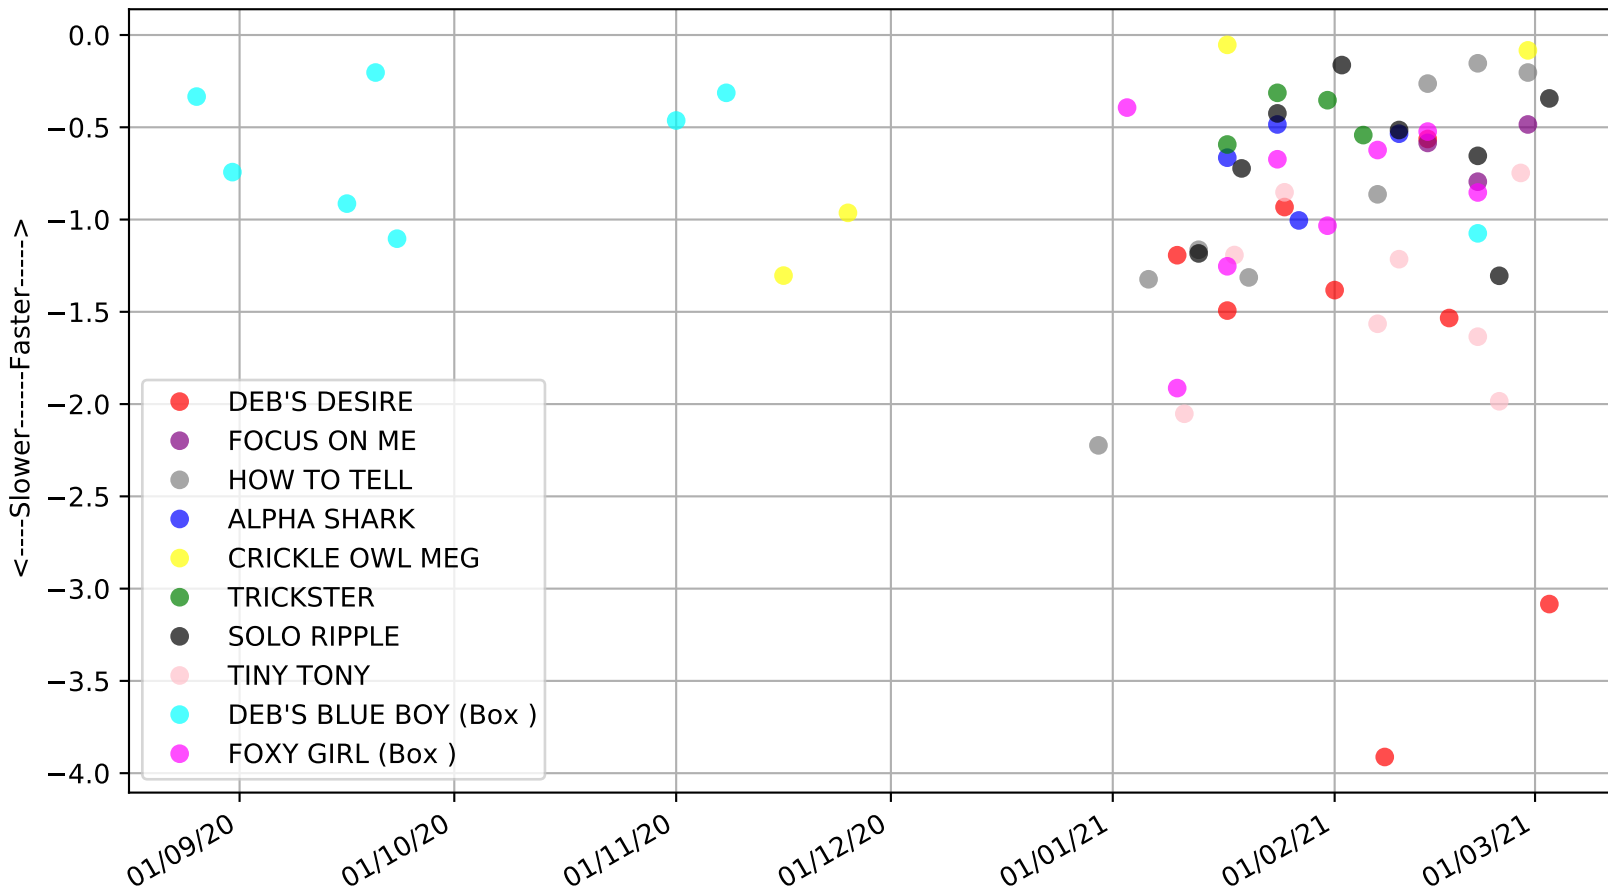

Albion Park - 7th Mar
Race 4, BORGBET TIPPING SERVICE, 331m, NNP
Speed of dog compared with par win times of the track & distance it ran at