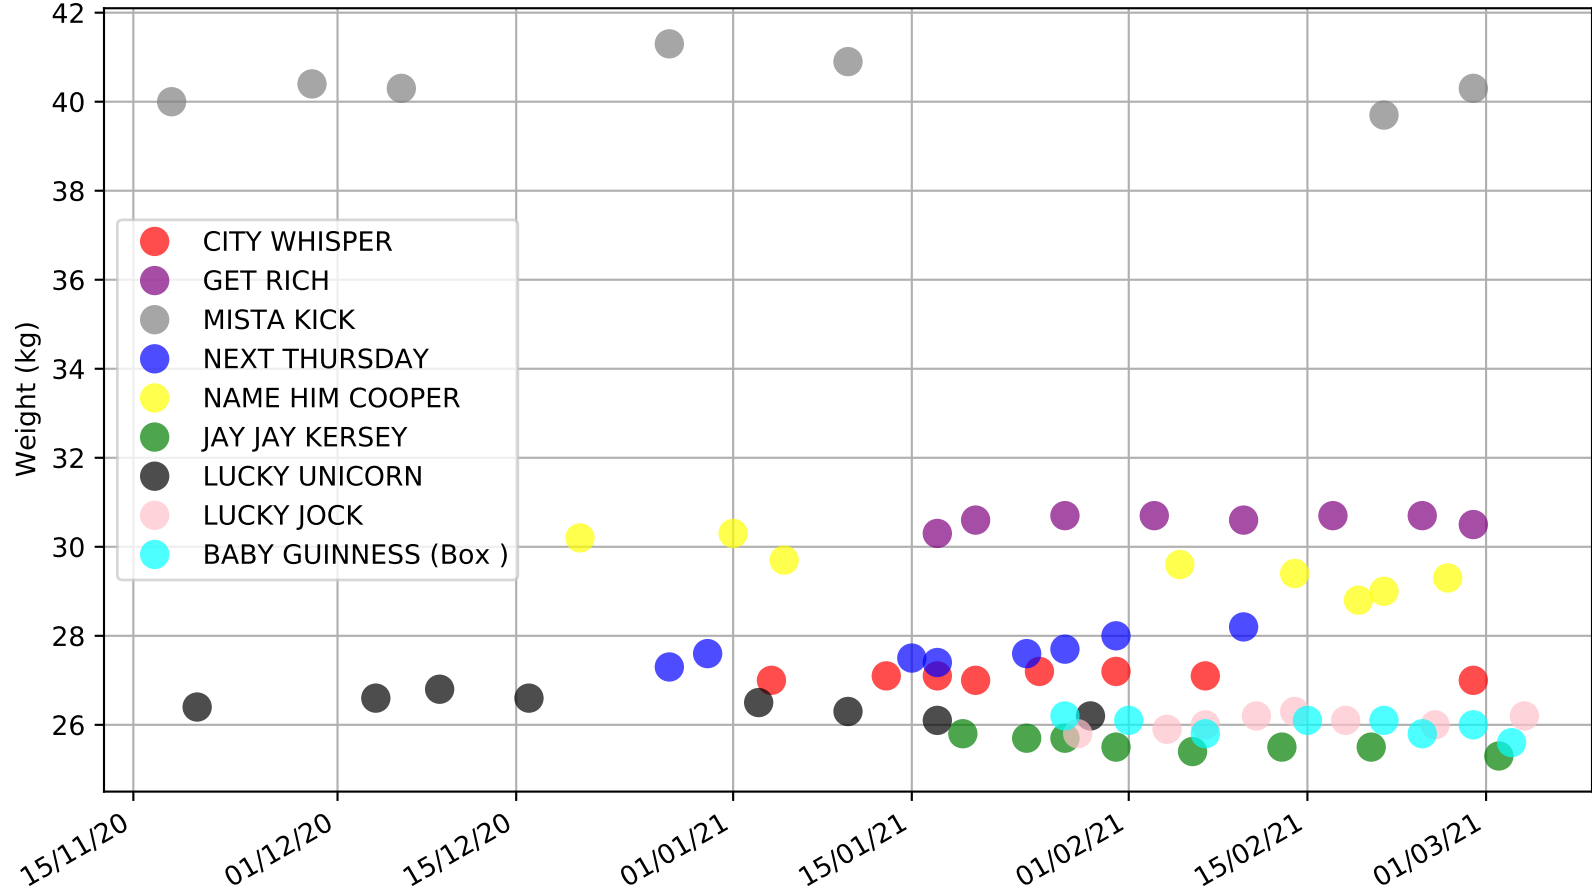

Albion Park - 7th Mar
Race 6, BORGBET TIPPING SERVICE, 331m, 5H
Previous race weights in kilograms