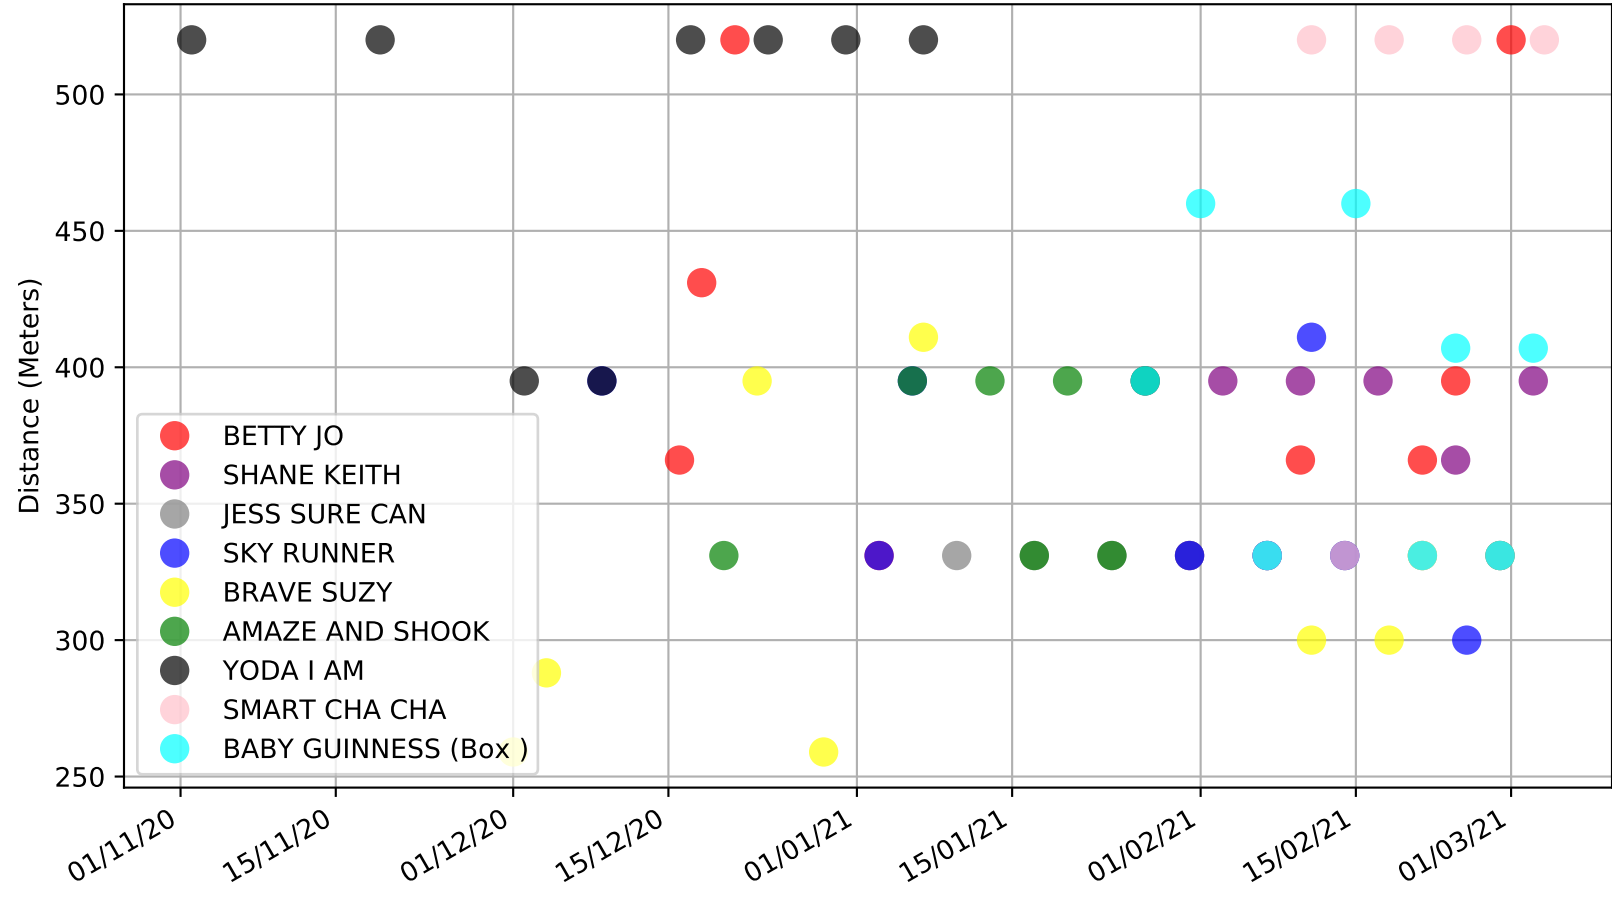

Albion Park - 7th Mar
Race 7, ORSON ALLEN @ STUD, 331m, 5H
Previous race distances in meters