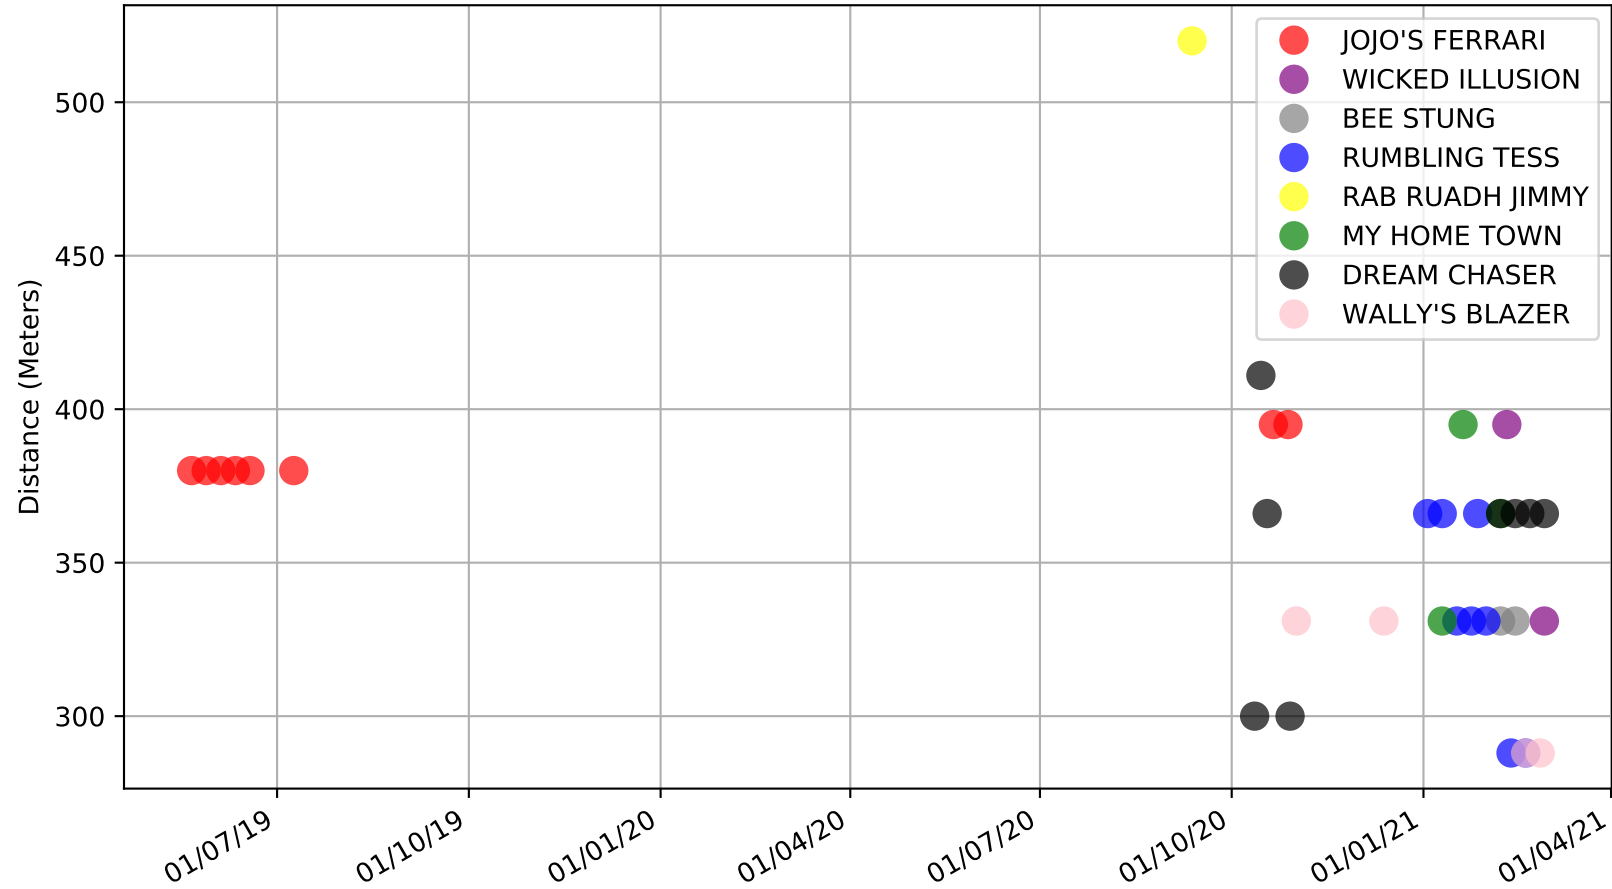

Albion Park - 7th Mar
Race 2, BOX 1 PHOTOGRAPHY, 331m, MH
Previous race distances in meters