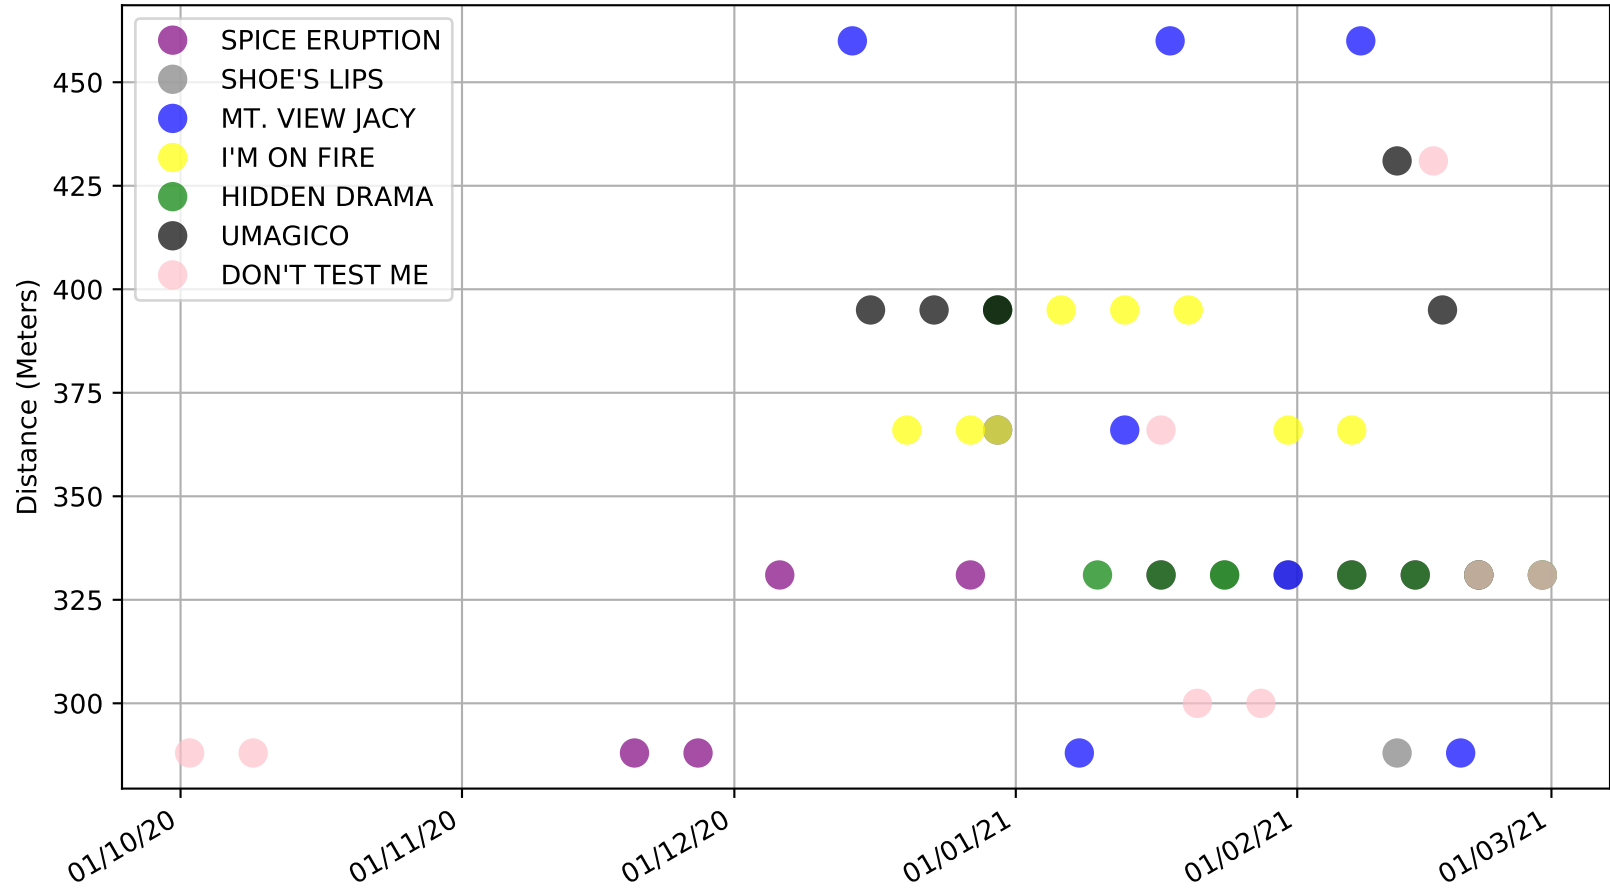

Albion Park - 7th Mar
 Race 1, ASSET BODY CORPORATE BRIBIE ISLAND, 331m, MH
 Previous race distances in meters

Albion Park - 7th Mar
Race 1, ASSET BODY CORPORATE BRIBIE ISLAND, 331m, MH
Speed of dog compared with par win times of the track & distance it ran at