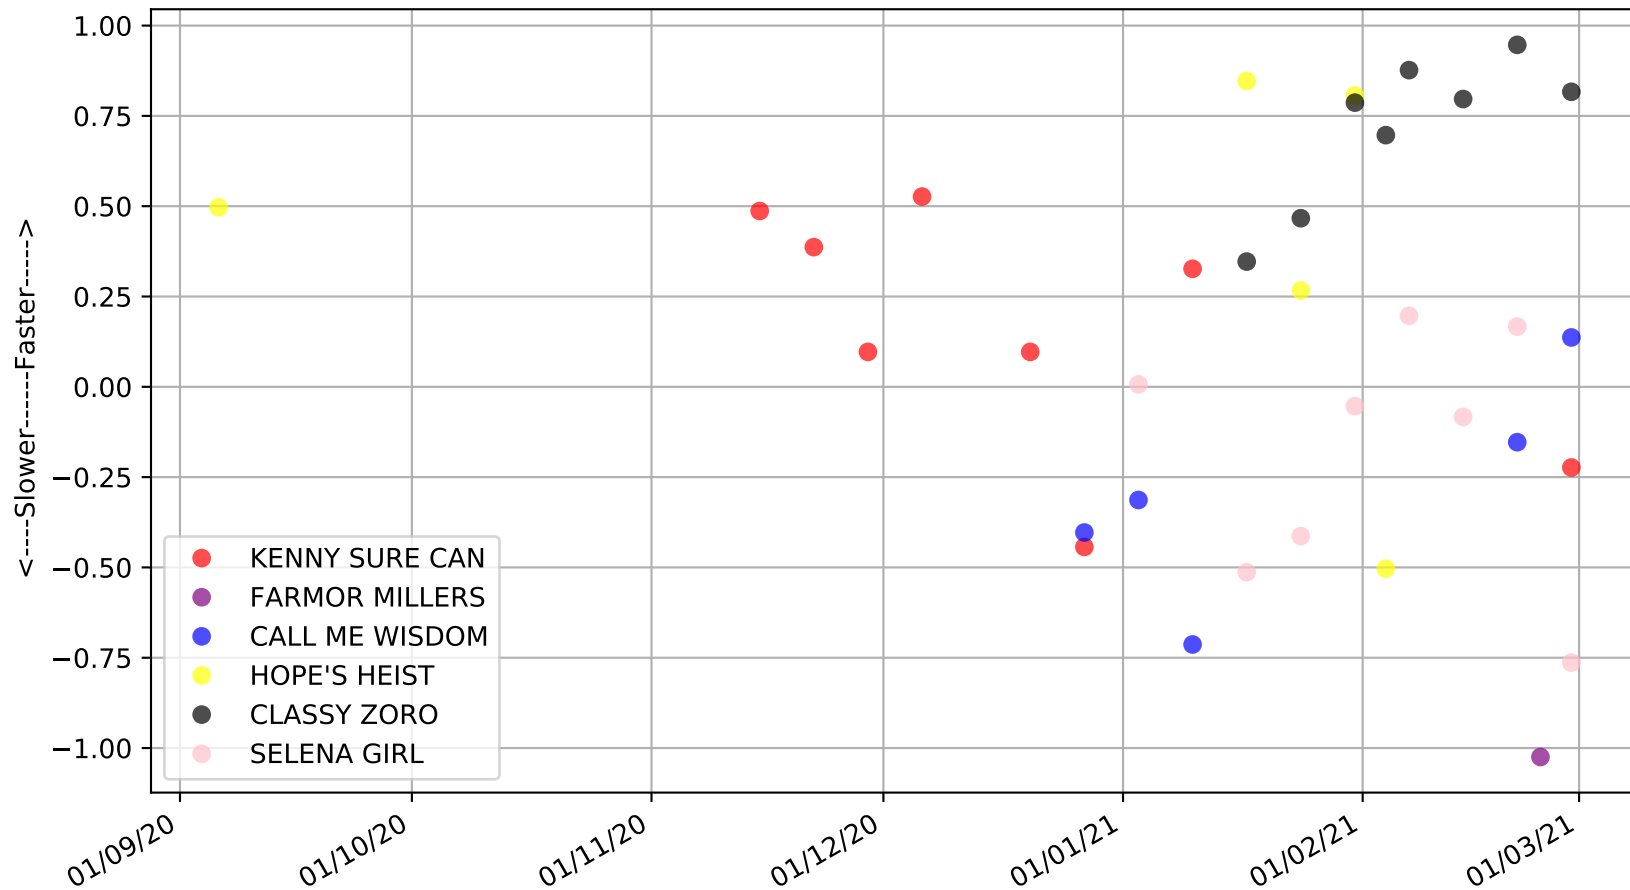

Albion Park - 7th Mar
Race 9, BORGBET TIPPING SERVICE, 331m, B8
Speed of dog +50m or -50m of current race distance