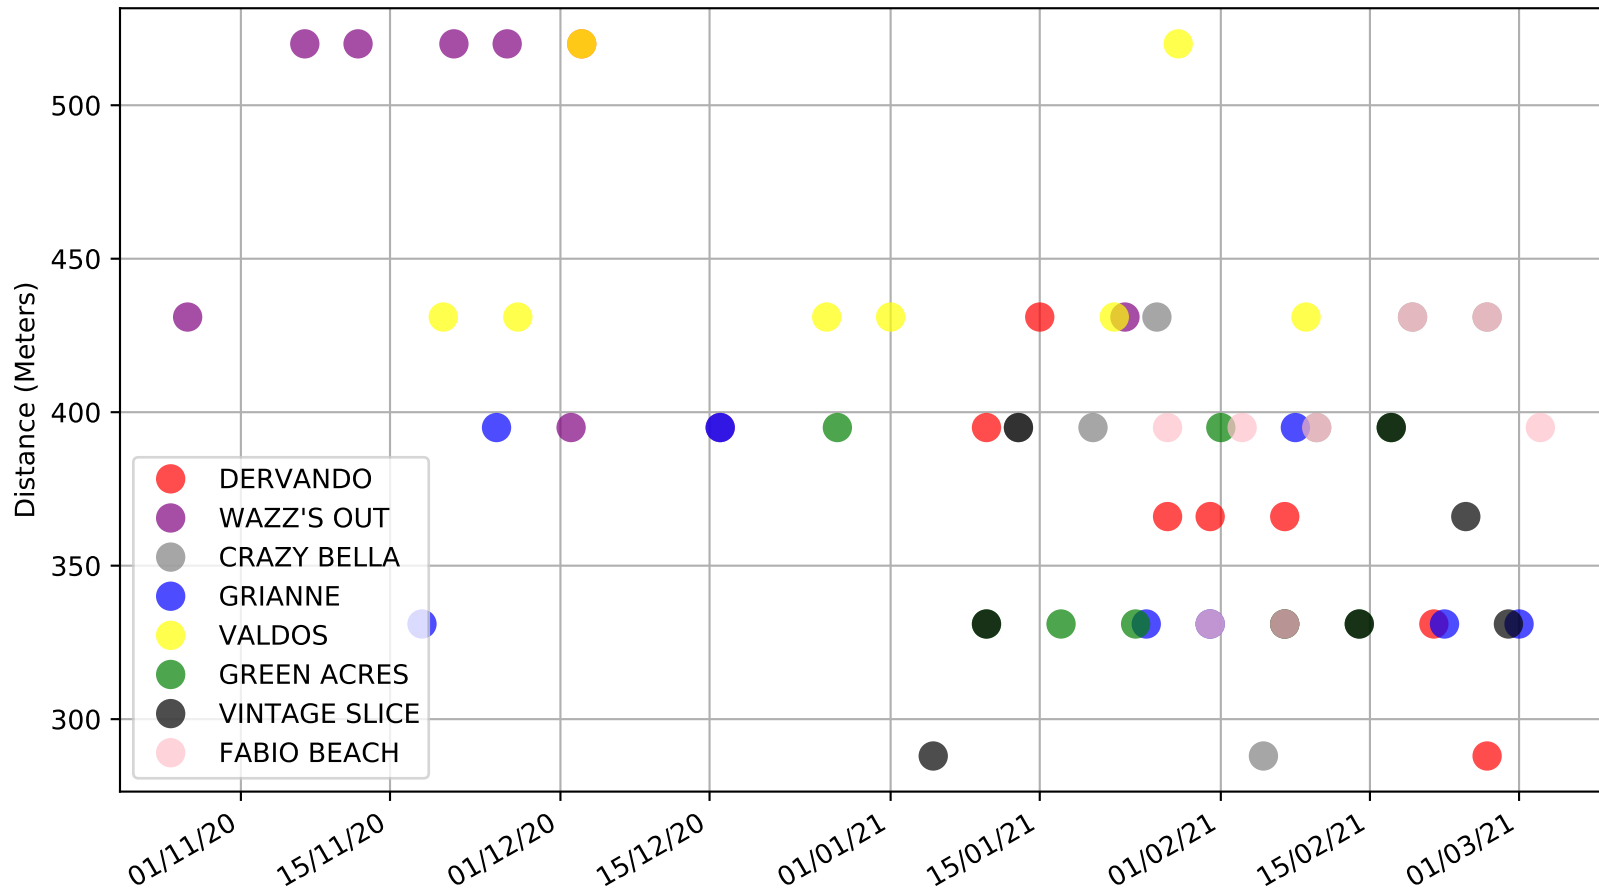

Albion Park - 7th Mar
Race 8, FABREGAS @ METICULOUS LODGE, 331m, 4
Previous race distances in meters