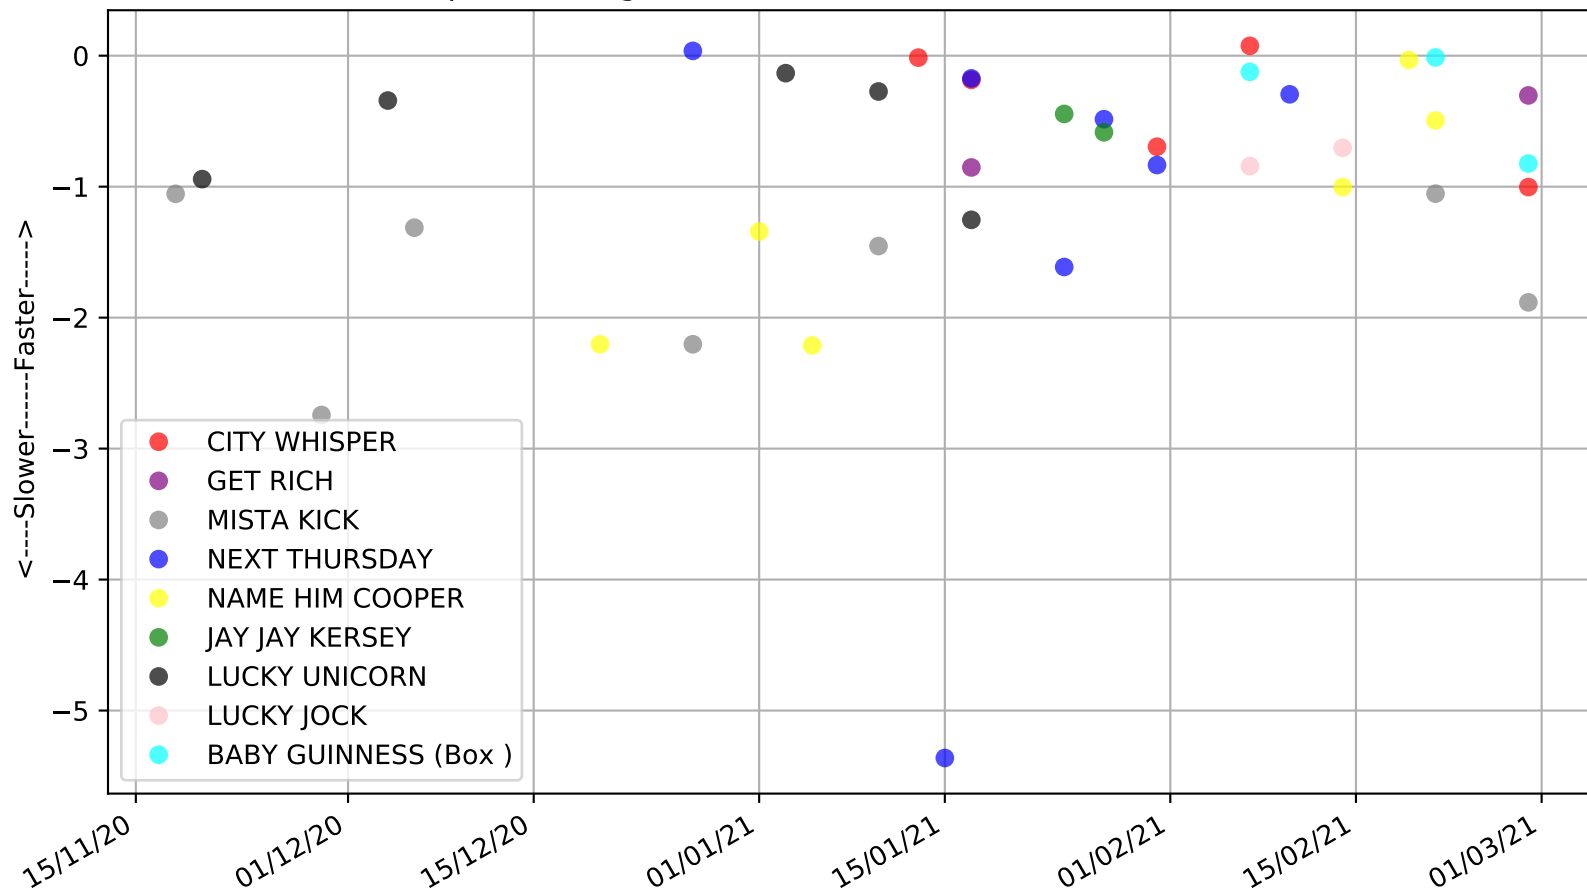

Albion Park - 7th Mar
Race 6, BORGBET TIPPING SERVICE, 331m, 5H
Speed of dog +50m or -50m of current race distance