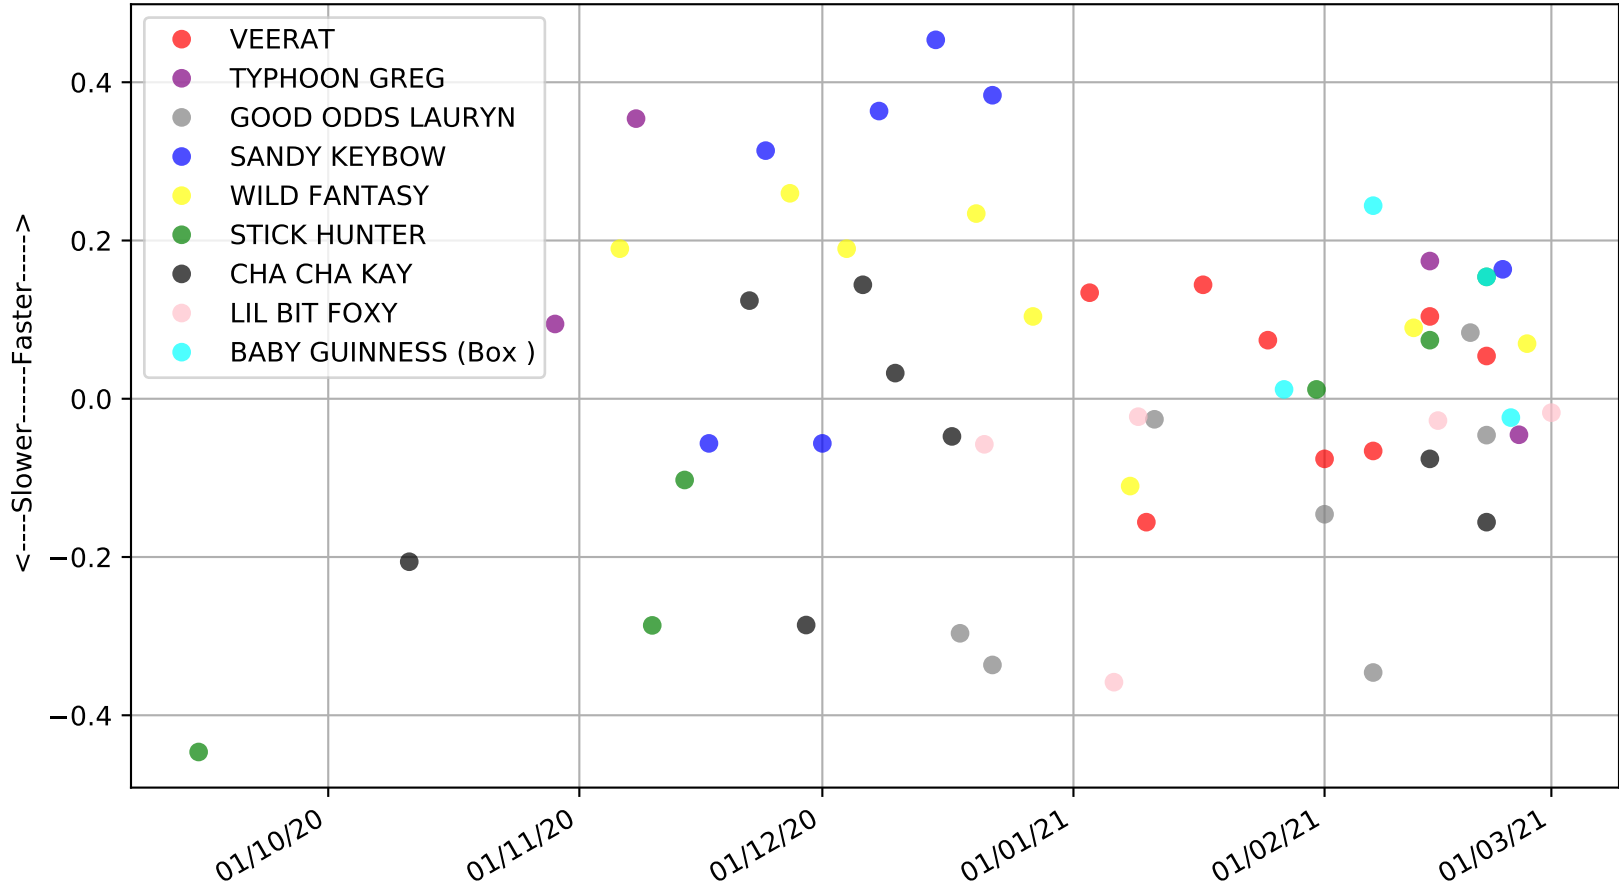

Albion Park - 7th Mar
Race 5, "GARRARDS HORSE AND HOUND", 331m, 5H
Early Speed compared with par early speed