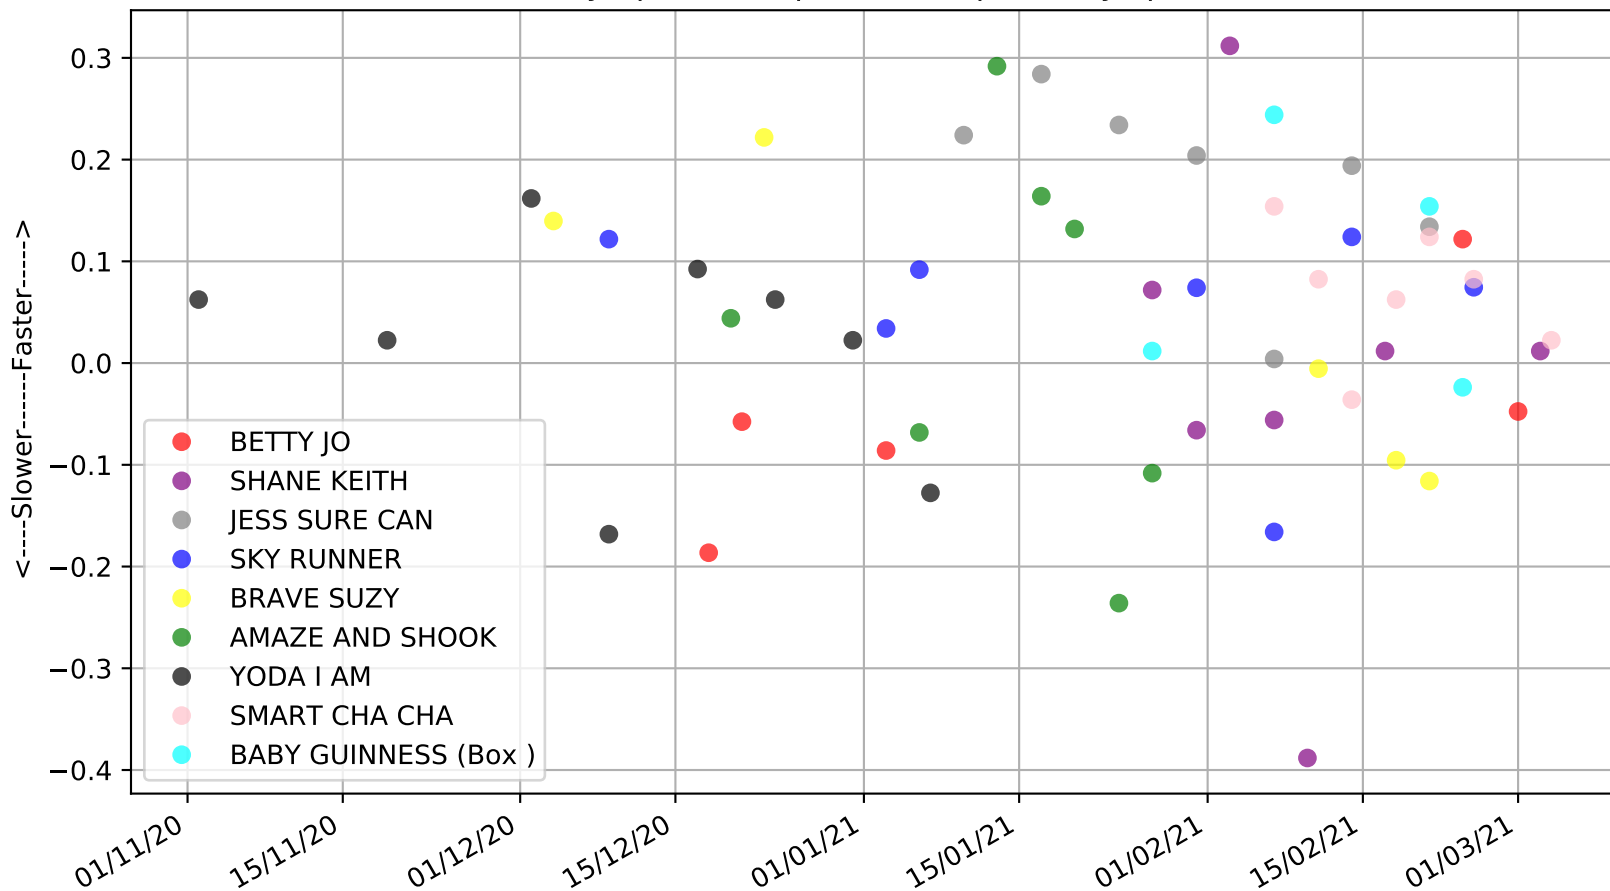

Albion Park - 7th Mar
Race 7, ORSON ALLEN @ STUD, 331m, 5H
Early Speed compared with par early speed