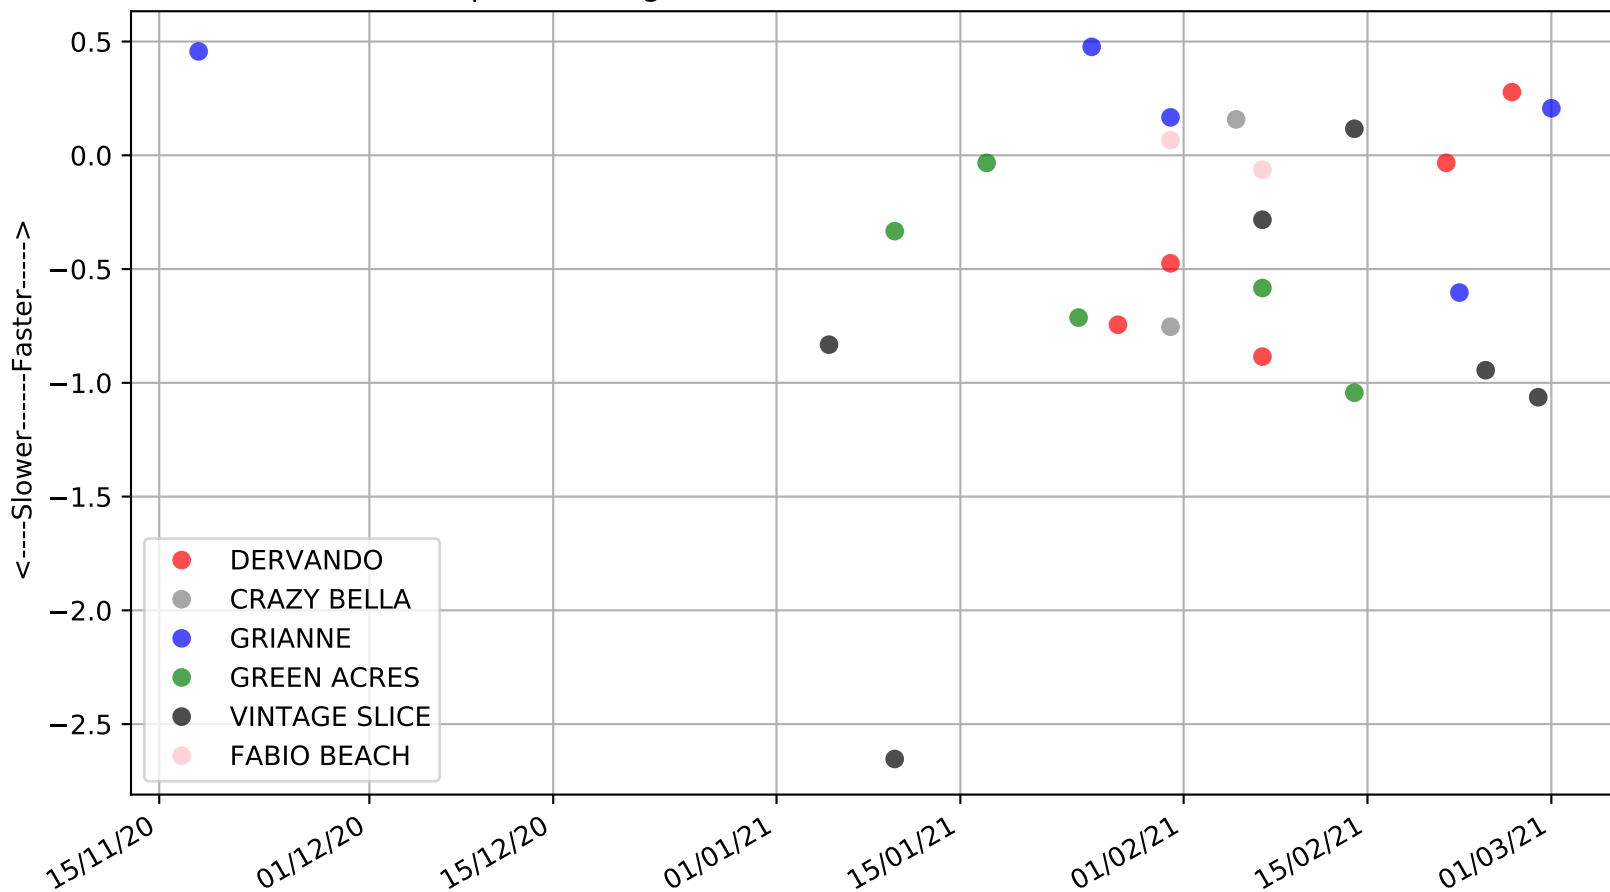

Albion Park - 7th Mar
Race 8, FABREGAS @ METICULOUS LODGE, 331m, 4
Speed of dog +50m or -50m of current race distance