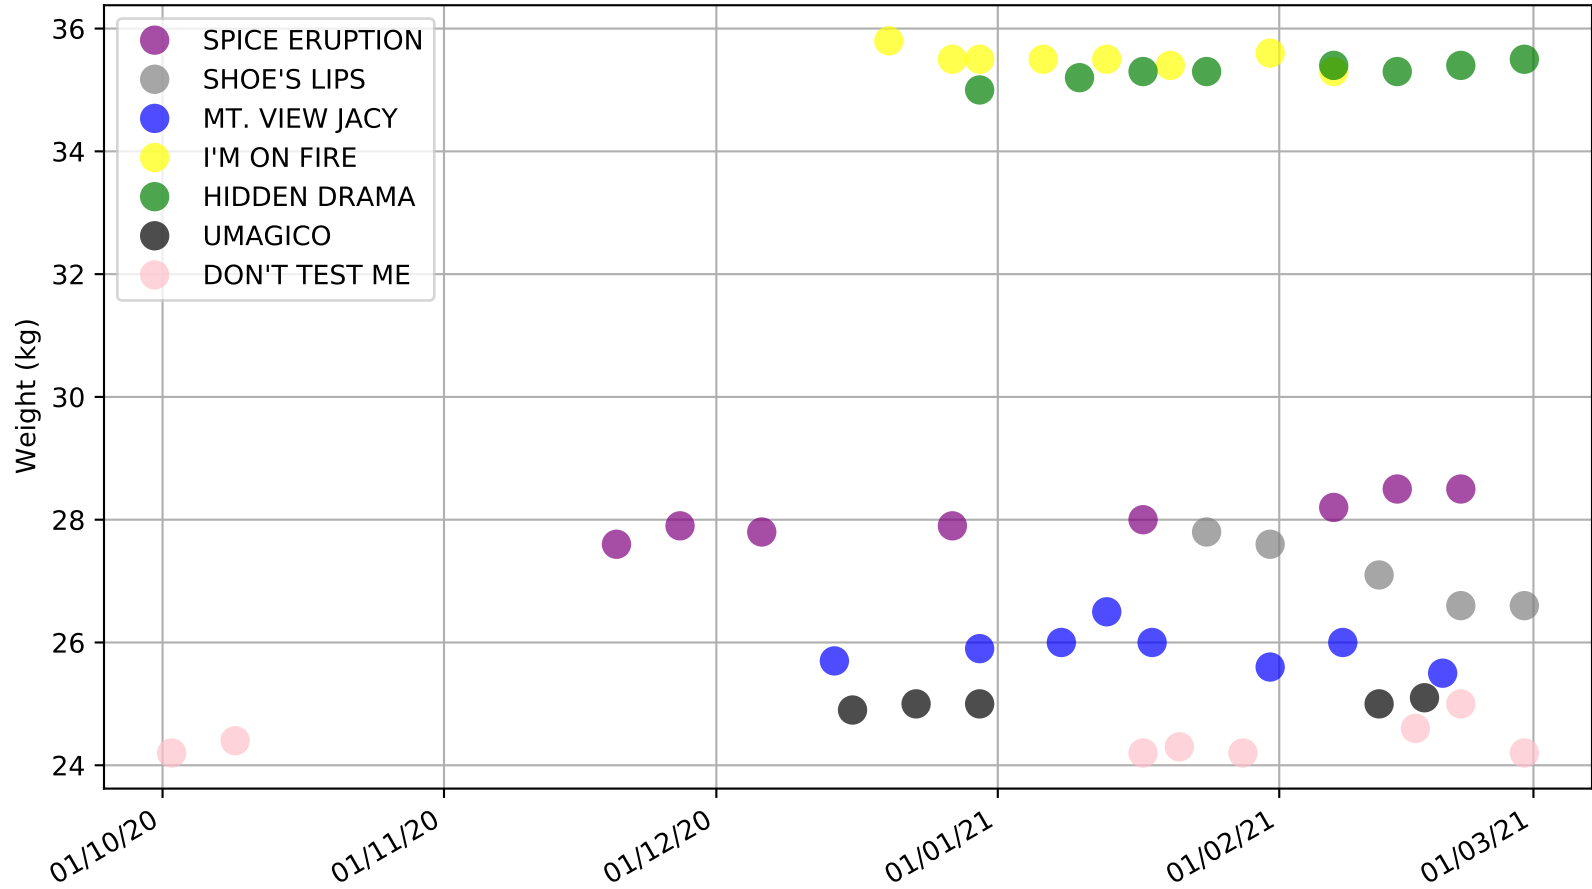

Albion Park - 7th Mar
Race 1, ASSET BODY CORPORATE BRIBIE ISLAND, 331m, MH
Previous race weights in kilograms