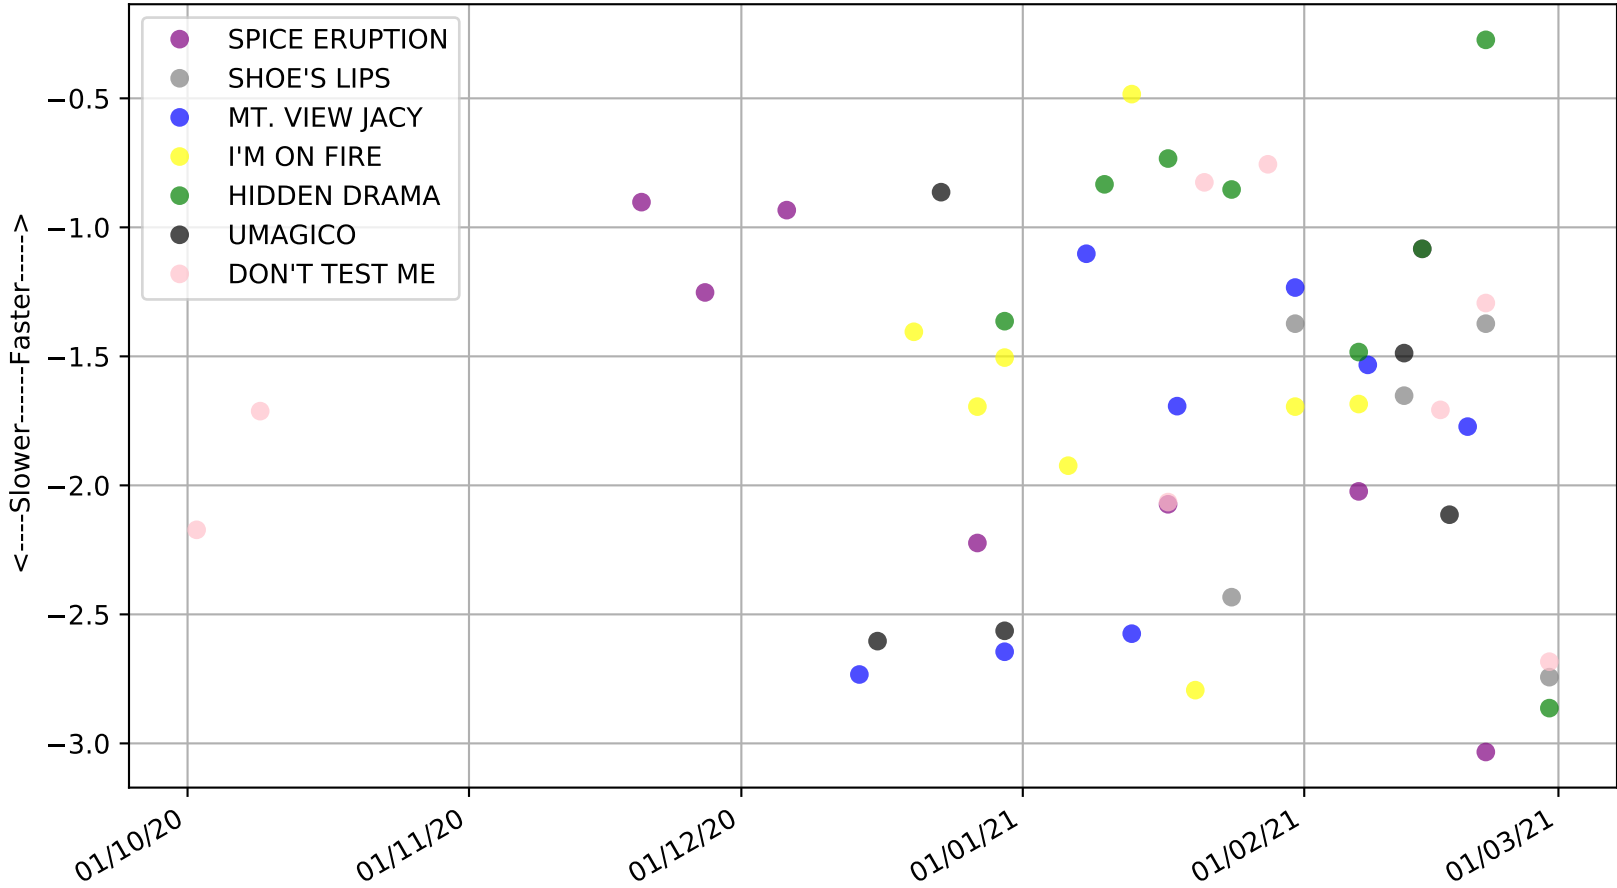

Albion Park - 7th Mar
 Race 1, ASSET BODY CORPORATE BRIBIE ISLAND, 331m, MH
 Previous race distances in meters

Albion Park - 7th Mar
Race 1, ASSET BODY CORPORATE BRIBIE ISLAND, 331m, MH
Speed of dog compared with par win times of the track & distance it ran at