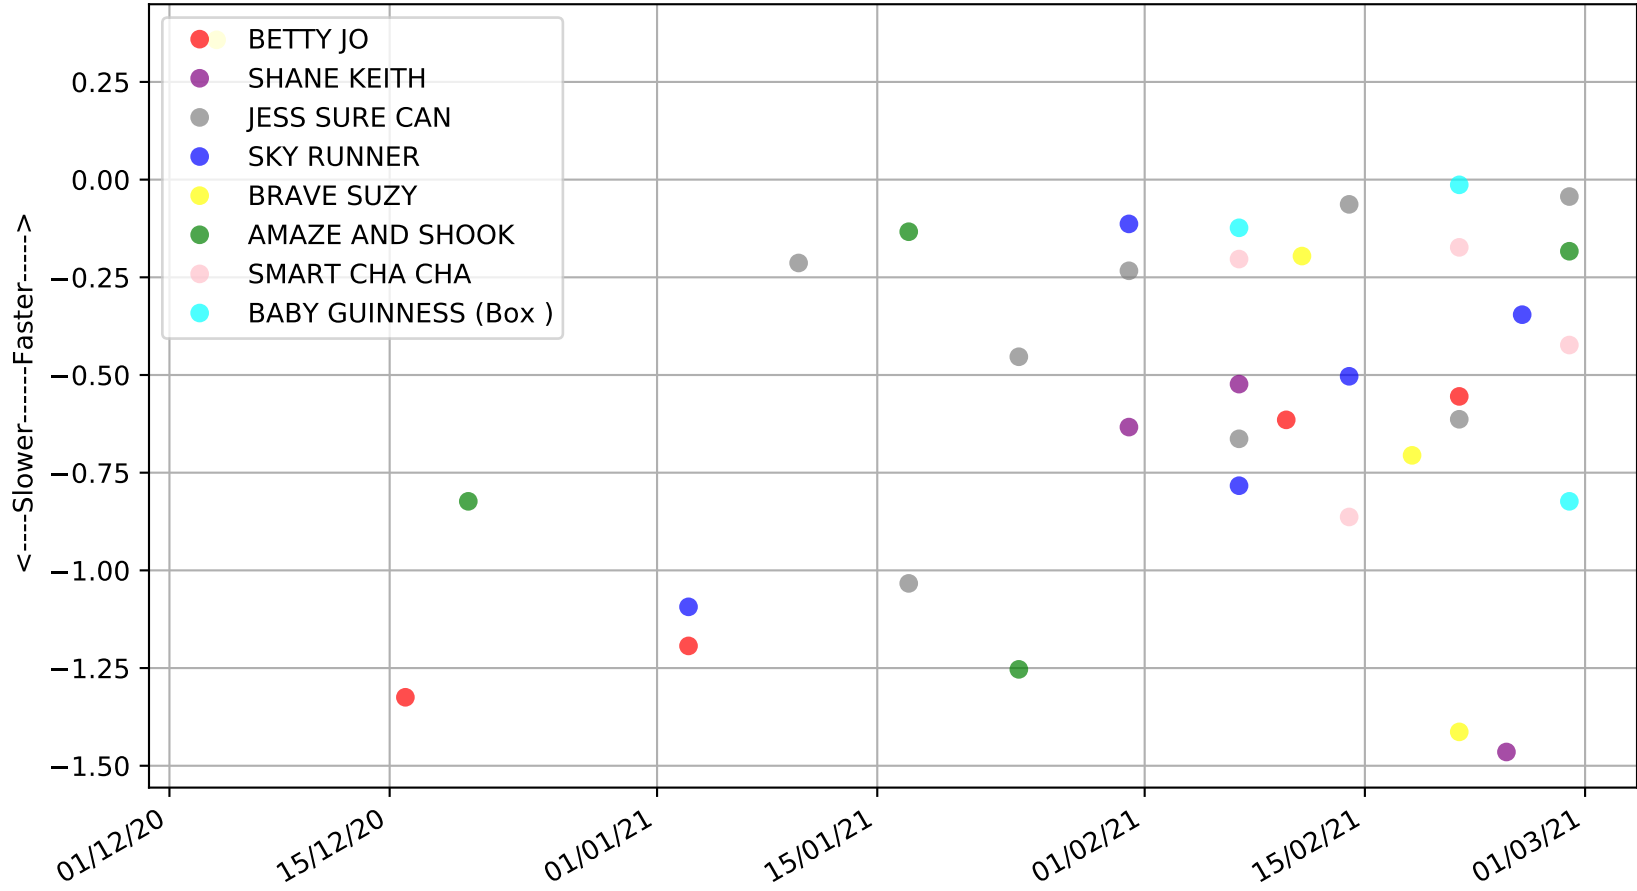

Albion Park - 7th Mar
Race 7, ORSON ALLEN @ STUD, 331m, 5H
Speed of dog +50m or -50m of current race distance