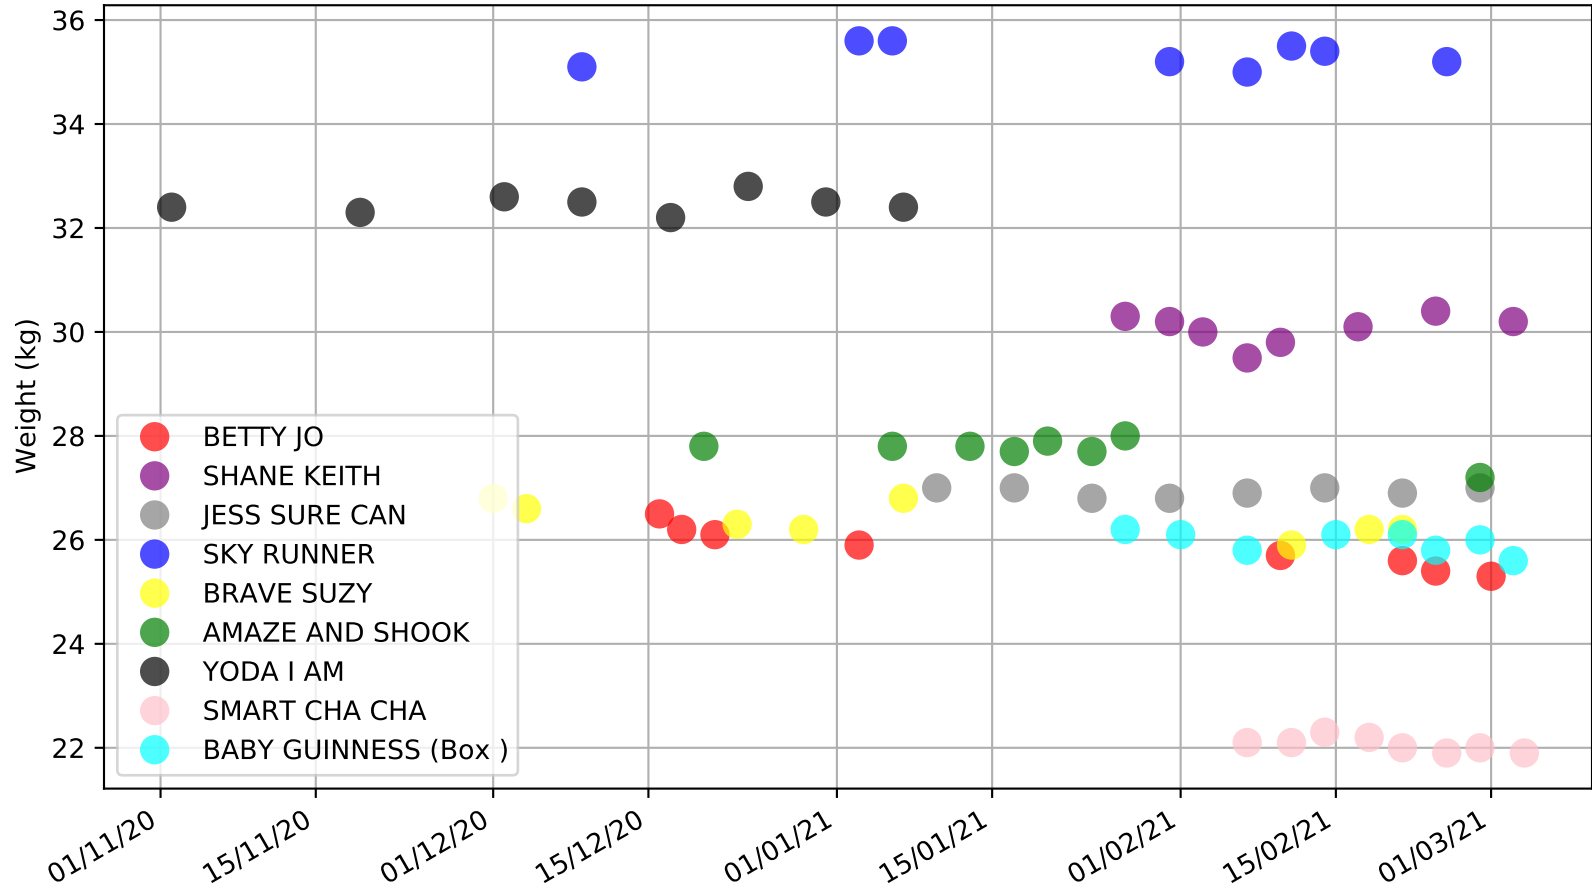

Albion Park - 7th Mar
Race 7, ORSON ALLEN @ STUD, 331m, 5H
Previous race weights in kilograms