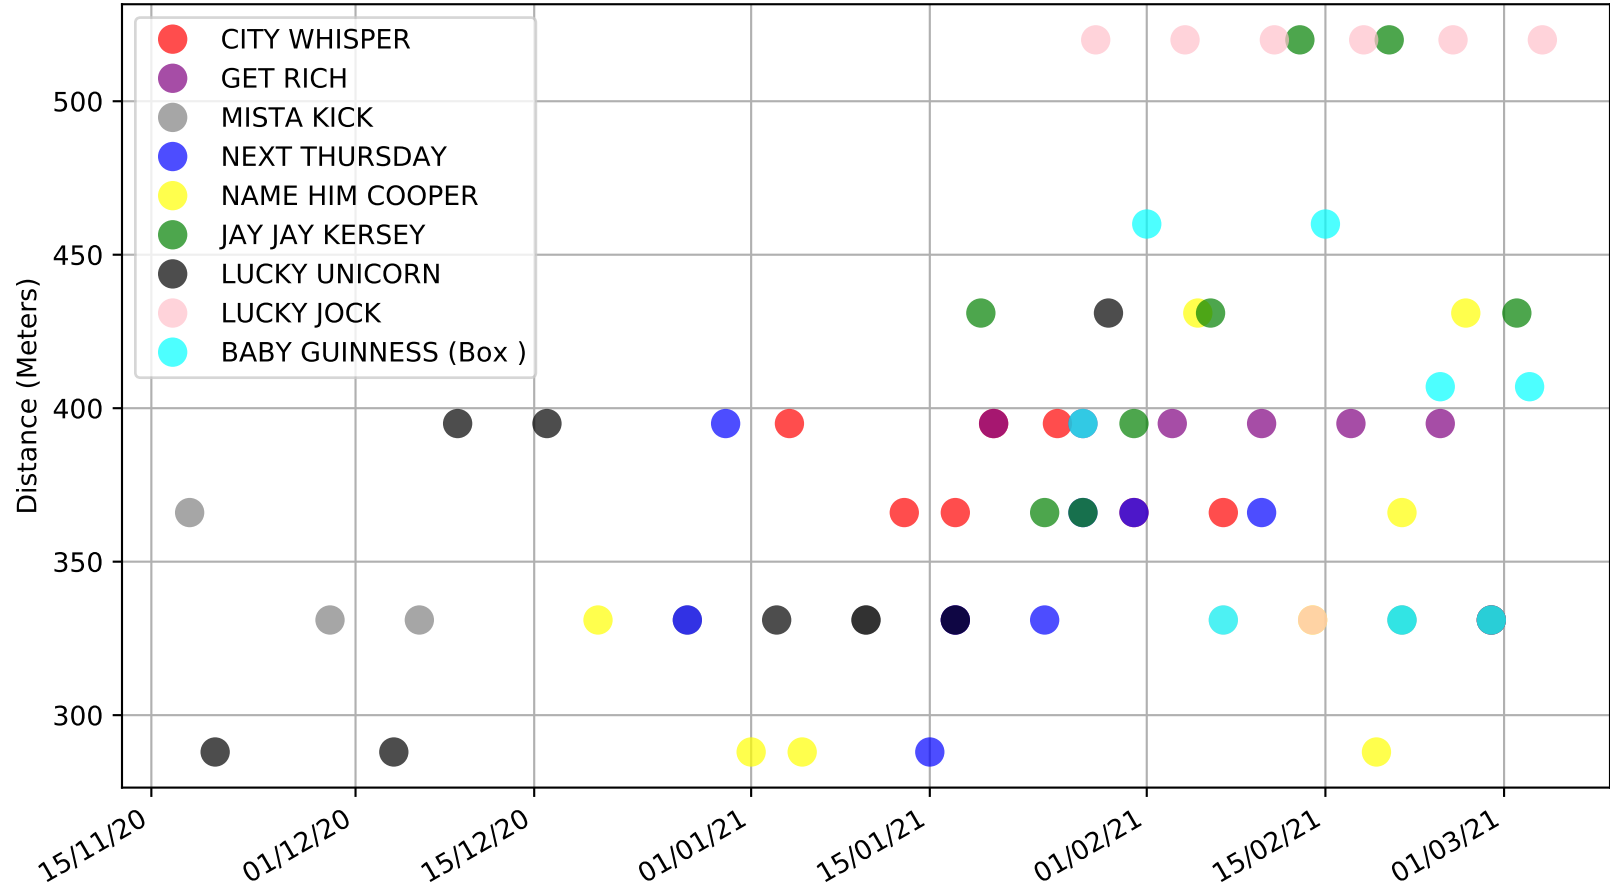

Albion Park - 7th Mar
Race 6, BORGBET TIPPING SERVICE, 331m, 5H
Speed of dog compared with par win times of the track & distance it ran at

Albion Park - 7th Mar
Race 6, BORGBET TIPPING SERVICE, 331m, 5H
Previous race distances in meters