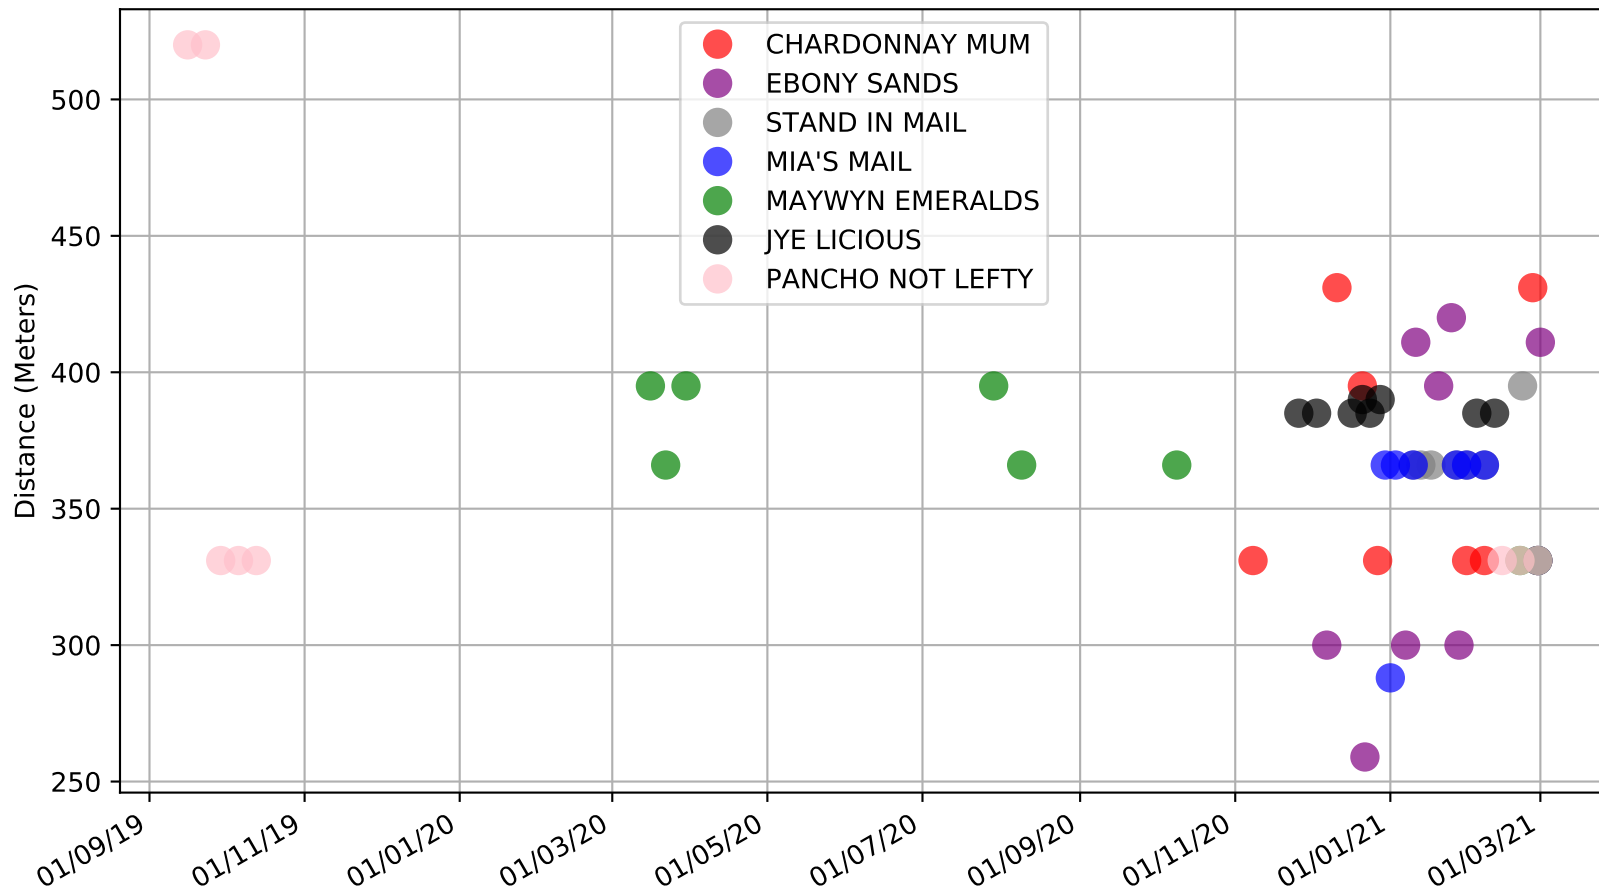

Albion Park - 7th Mar
Race 10, TAB - VENUE MODE, 331m, MA5
Previous race distances in meters