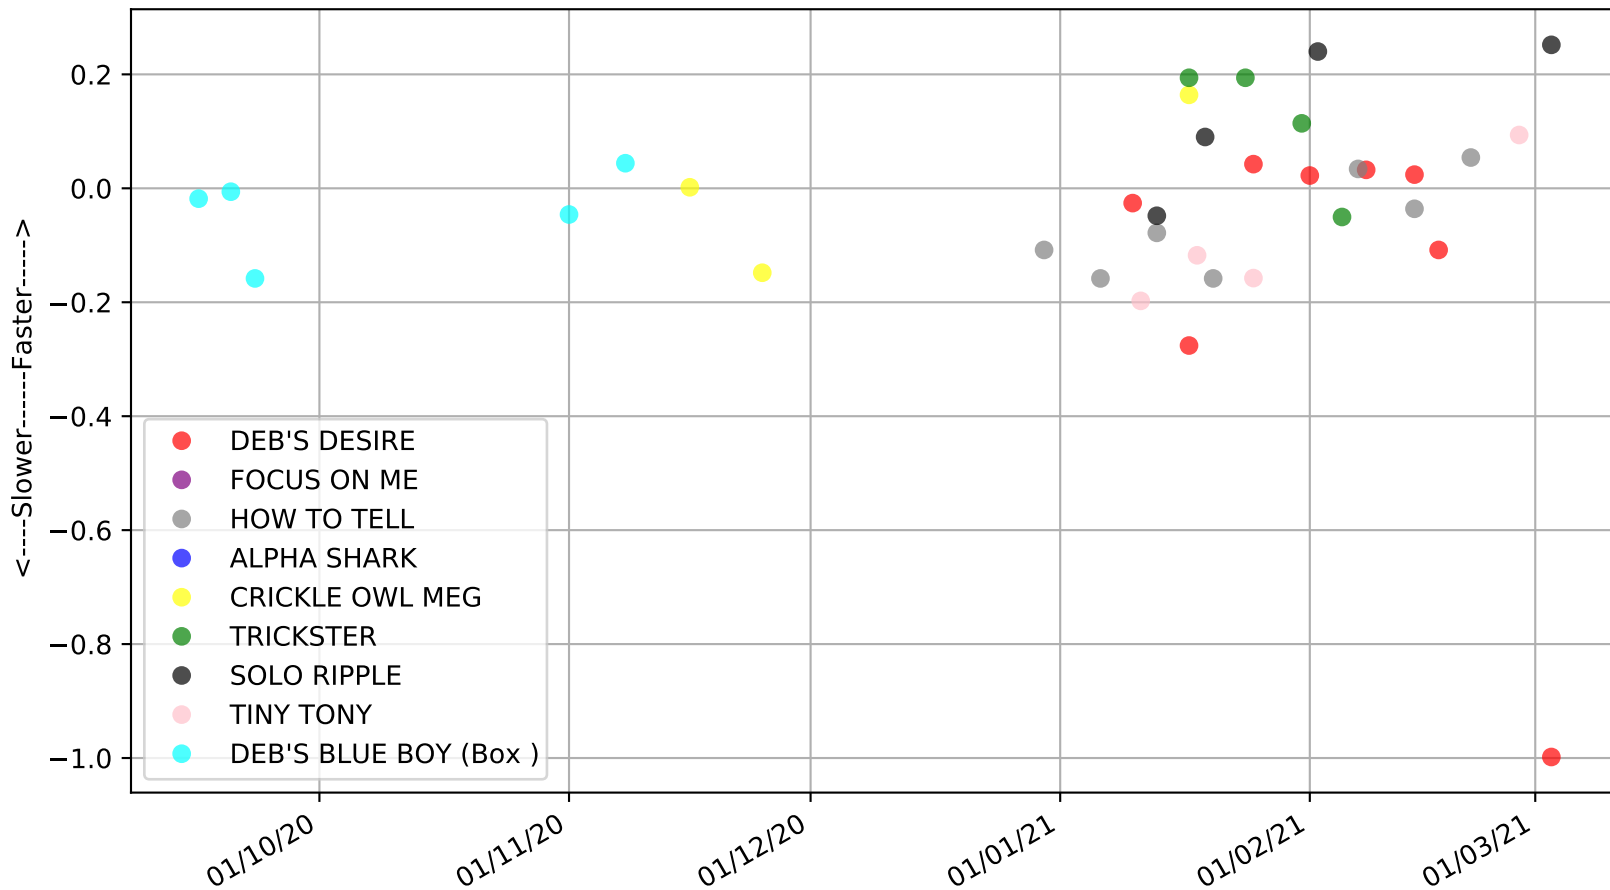

Albion Park - 7th Mar
Race 4, BORGBET TIPPING SERVICE, 331m, NNP
Early Speed compared with par early speed