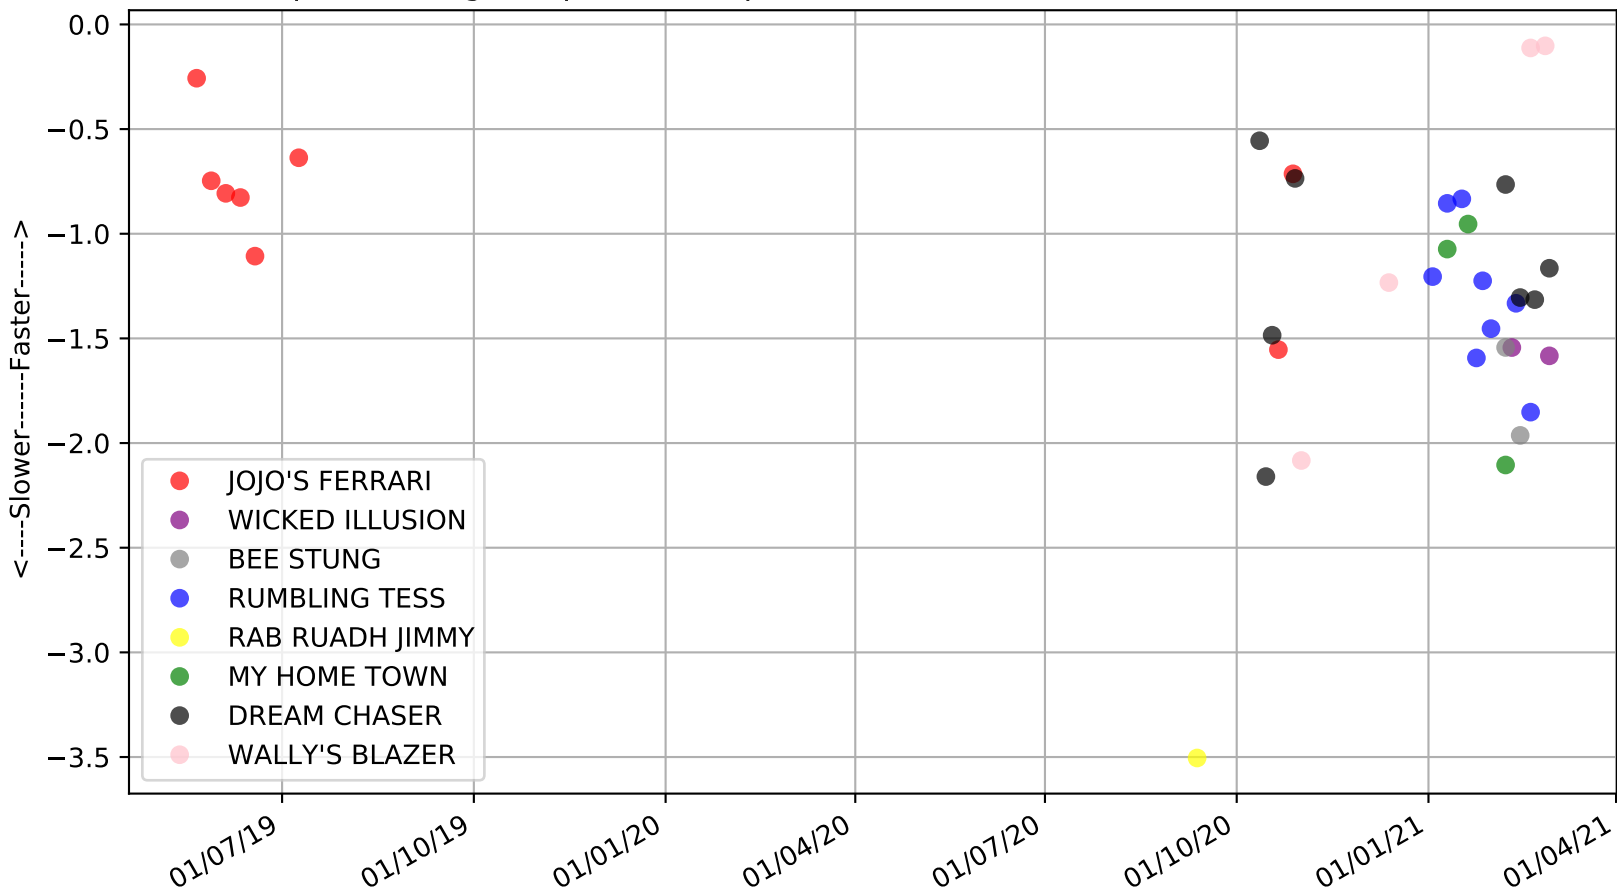

Albion Park - 7th Mar
Race 2, BOX 1 PHOTOGRAPHY, 331m, MH
Speed of dog compared with par win times of the track & distance it ran at