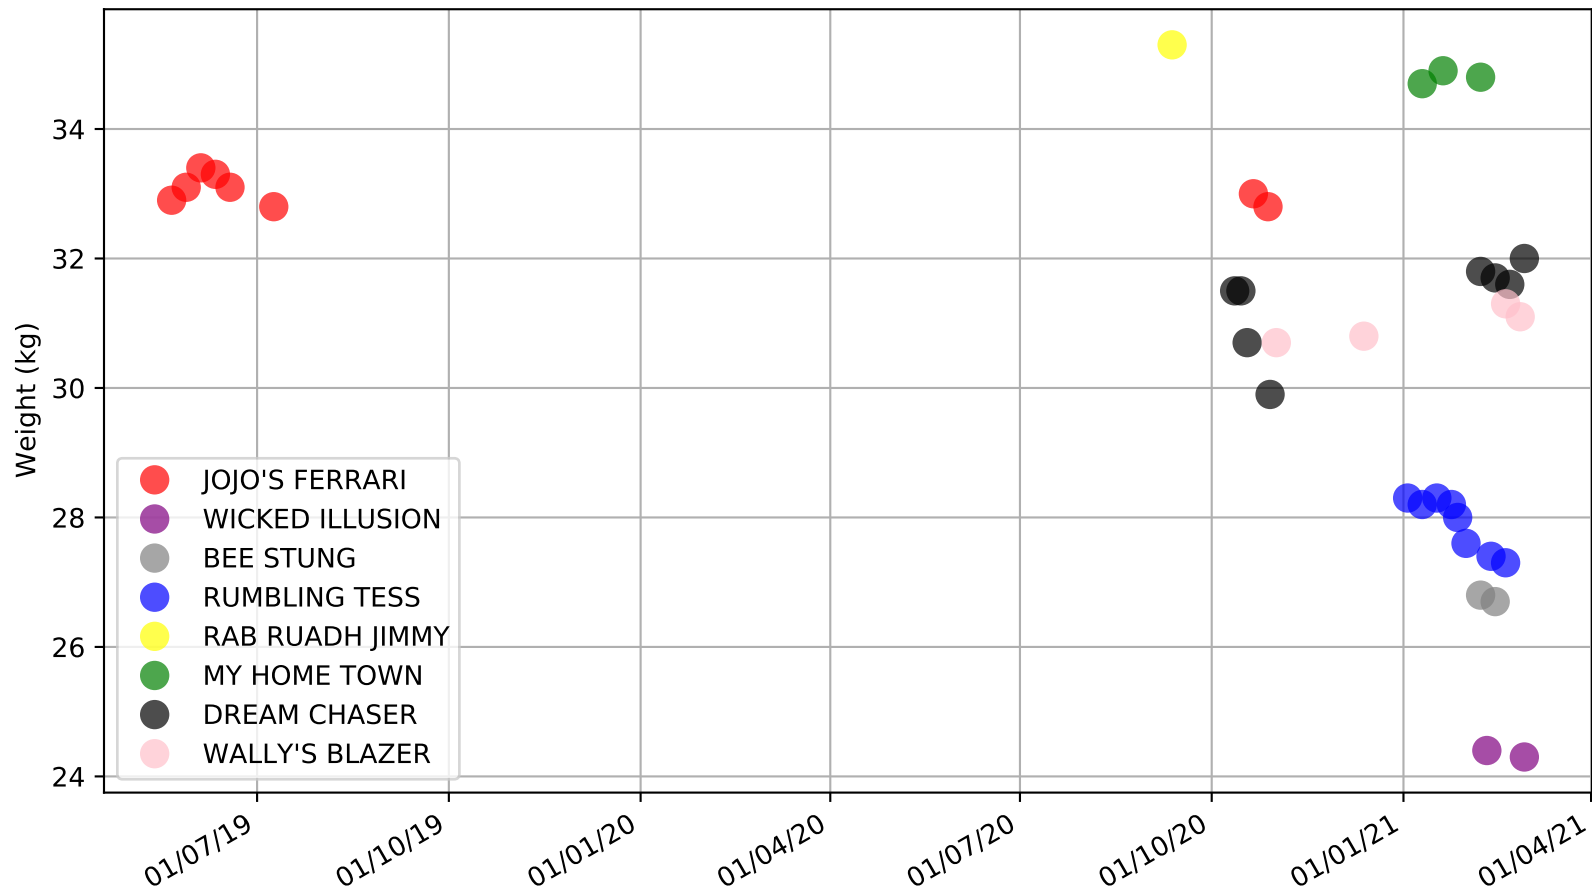

Albion Park - 7th Mar
Race 2, BOX 1 PHOTOGRAPHY, 331m, MH
Previous race weights in kilograms