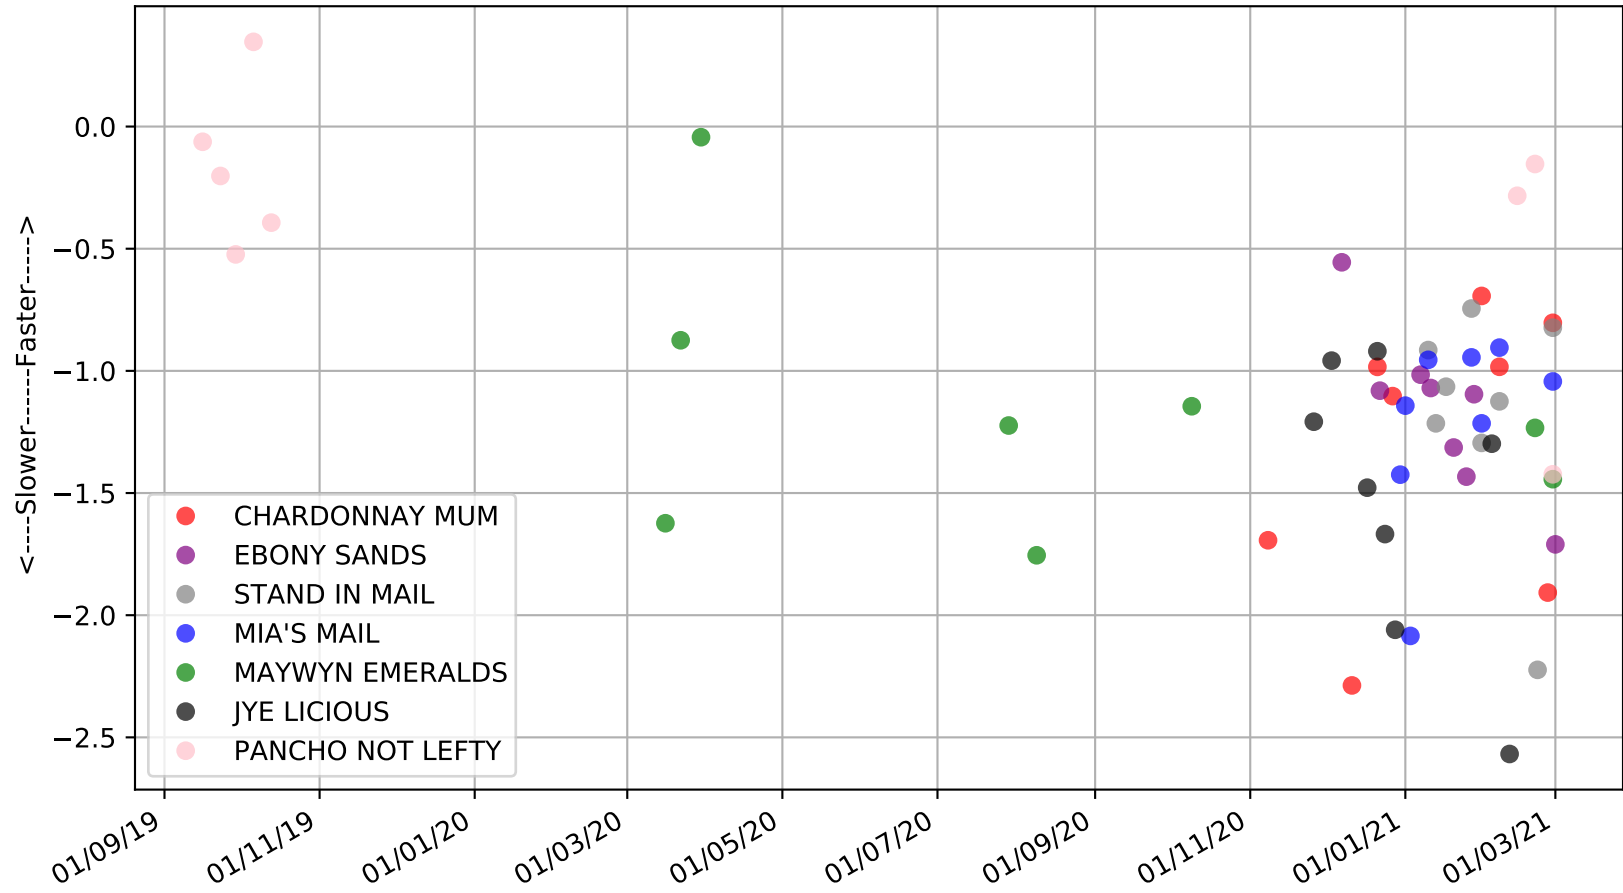

Albion Park - 7th Mar
Race 10, TAB - VENUE MODE, 331m, MA5
Previous race distances in meters

Albion Park - 7th Mar
Race 10, TAB - VENUE MODE, 331m, MA5
Speed of dog compared with par win times of the track & distance it ran at