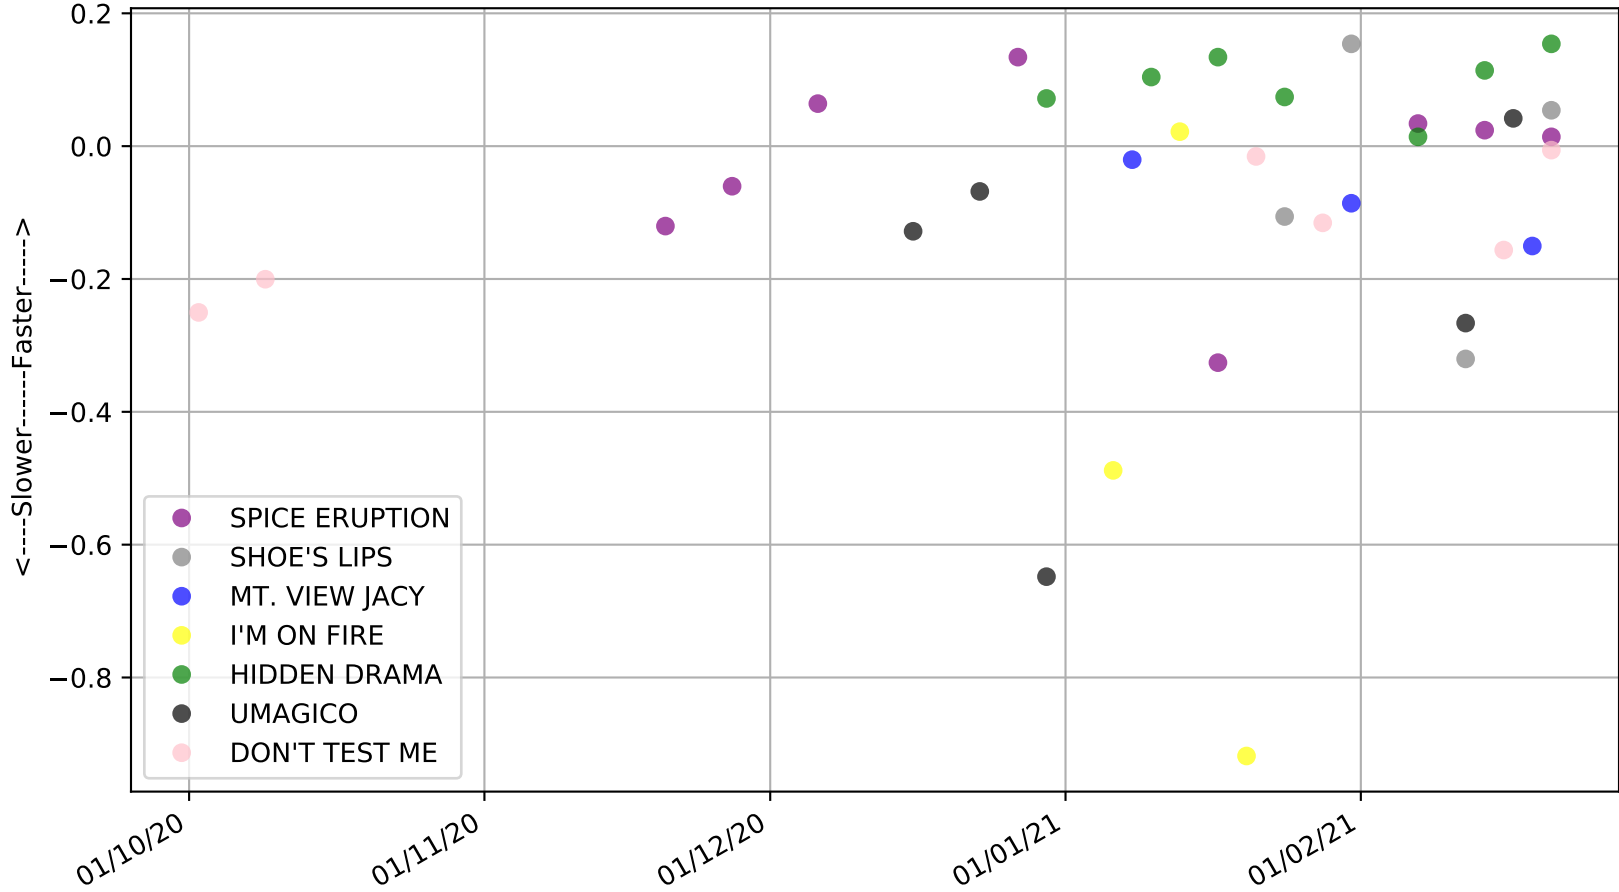

Albion Park - 7th Mar
Race 1, ASSET BODY CORPORATE BRIBIE ISLAND, 331m, MH
Early Speed compared with par early speed