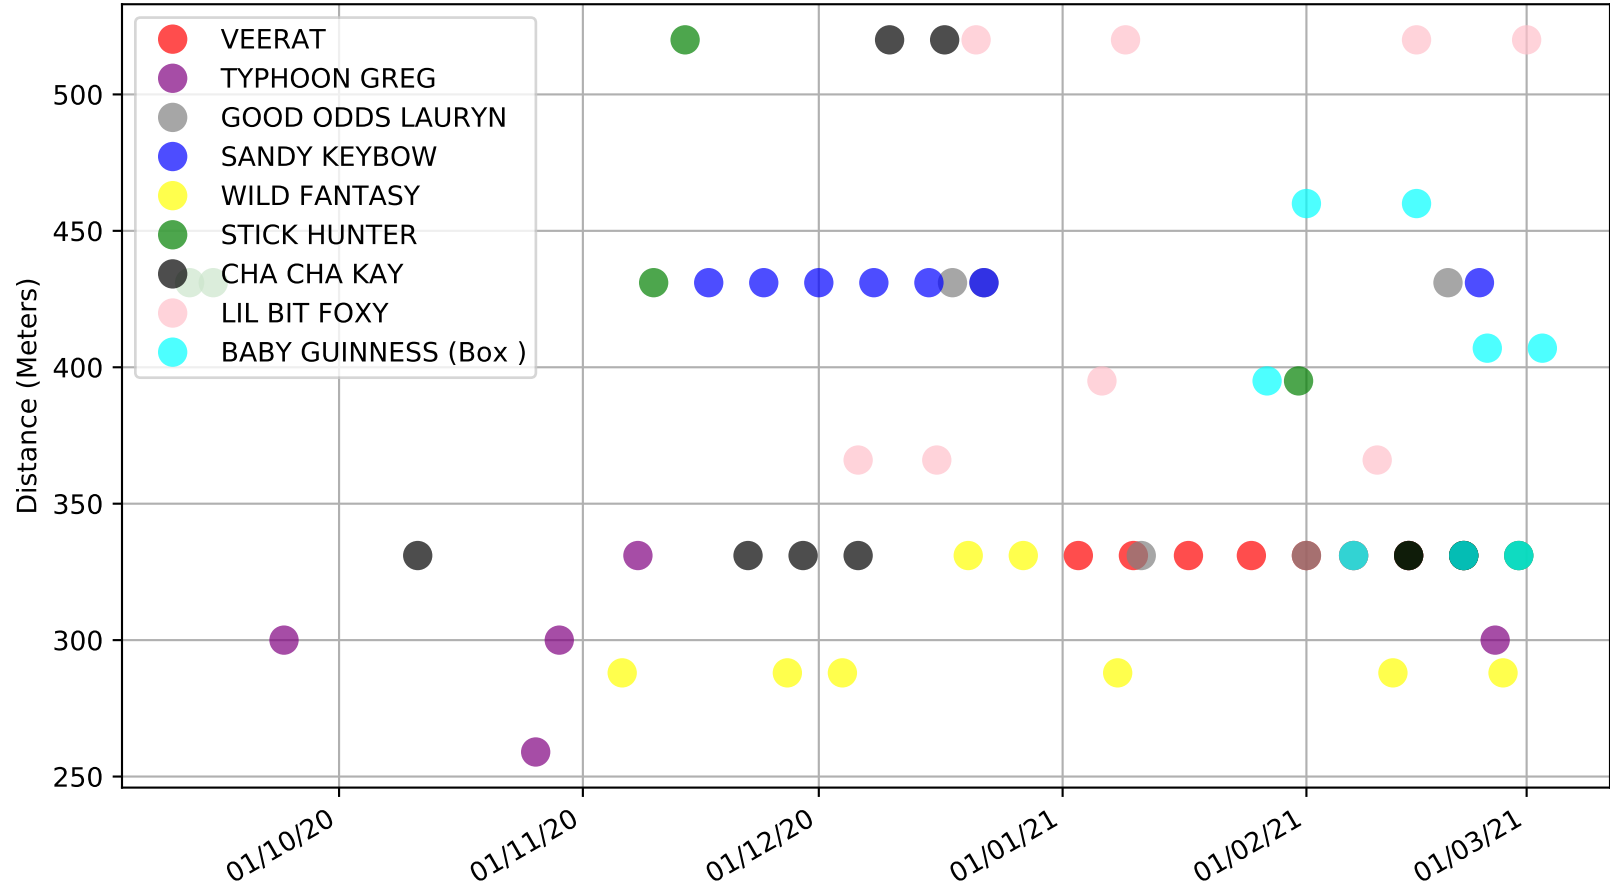

Albion Park - 7th Mar
Race 5, "GARRARDS HORSE AND HOUND", 331m, 5H
Previous race distances in meters