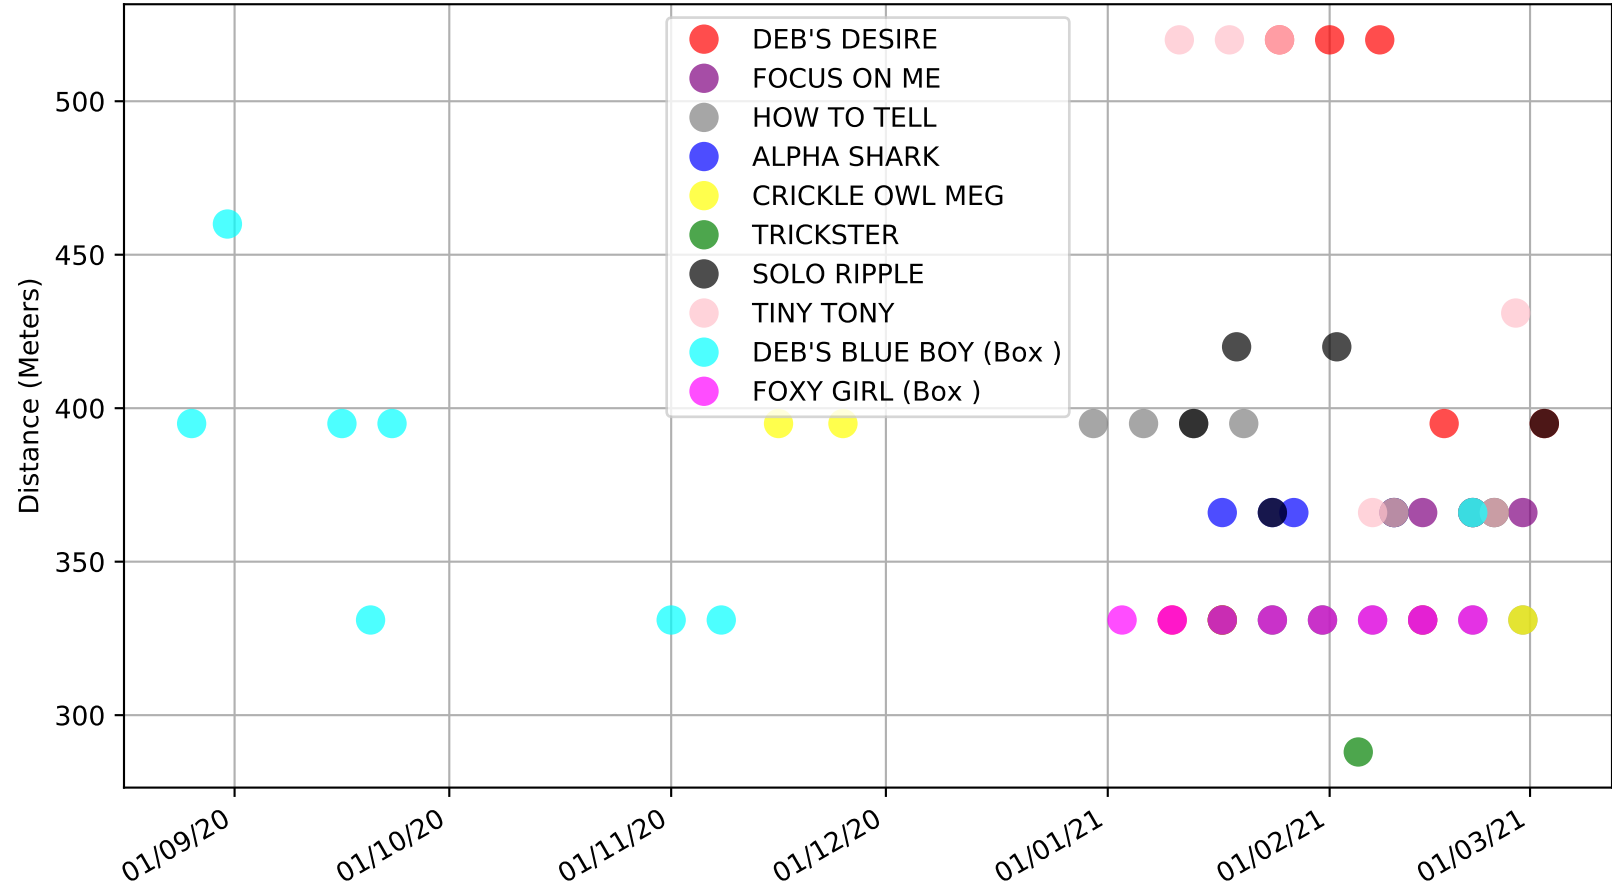

Albion Park - 7th Mar
Race 3, MOTORHUB, 331m, NPWNP
Speed of dog +50m or -50m of current race distance

Albion Park - 7th Mar
Race 3, MOTORHUB, 331m, NPWNP
Early Speed compared with par early speed

Albion Park - 7th Mar
Race 4, BORGBET TIPPING SERVICE, 331m, NNP
Previous race distances in meters