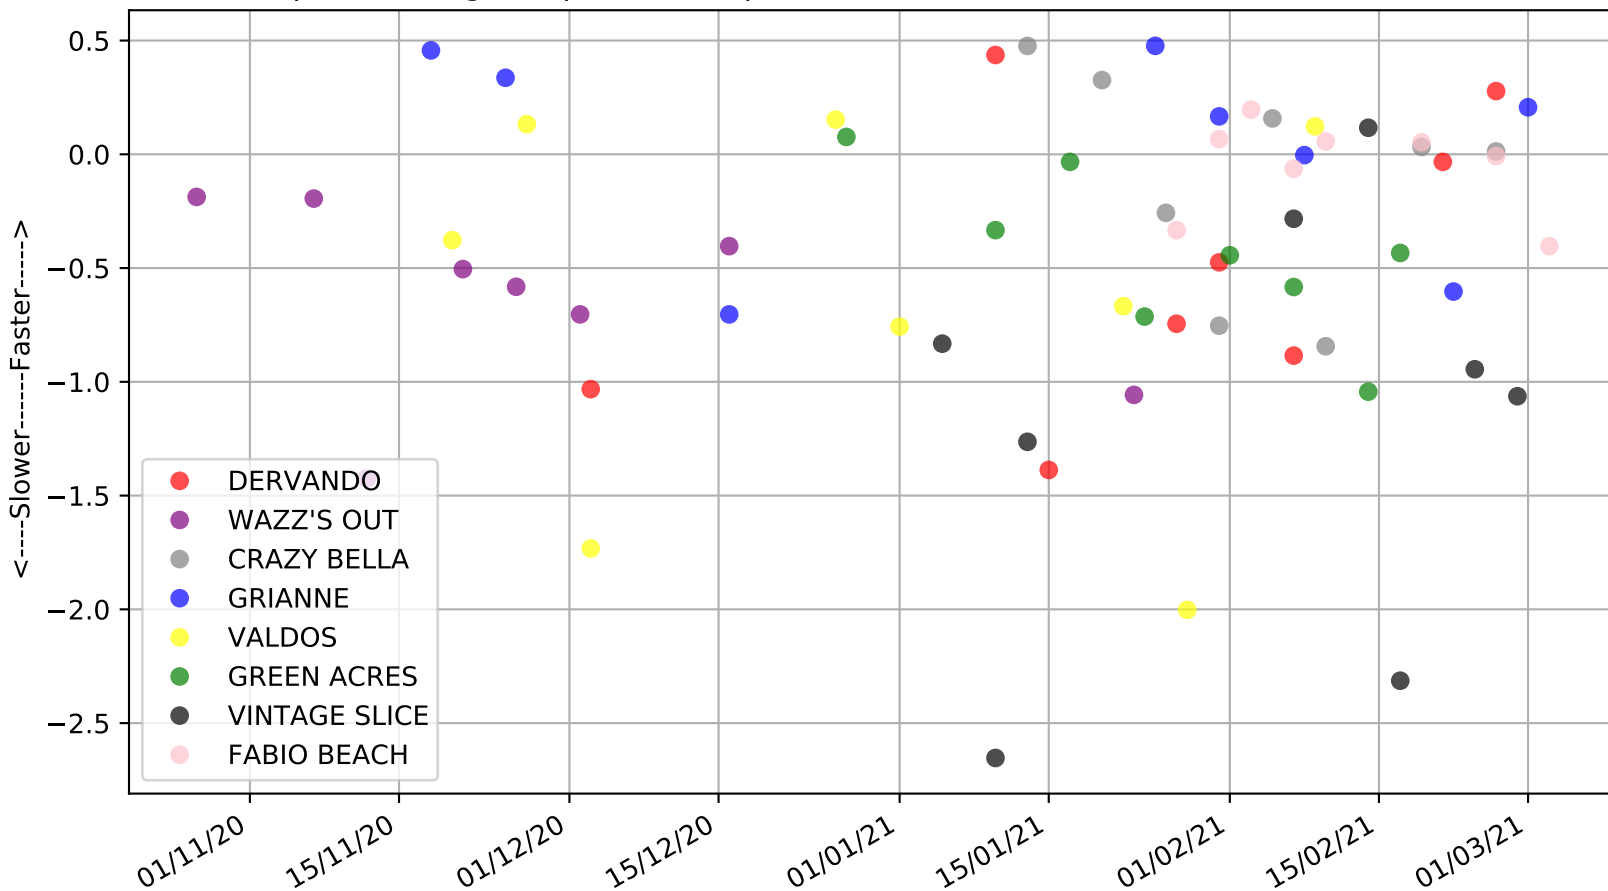

Albion Park - 7th Mar
Race 8, FABREGAS @ METICULOUS LODGE, 331m, 4
Speed of dog compared with par win times of the track & distance it ran at