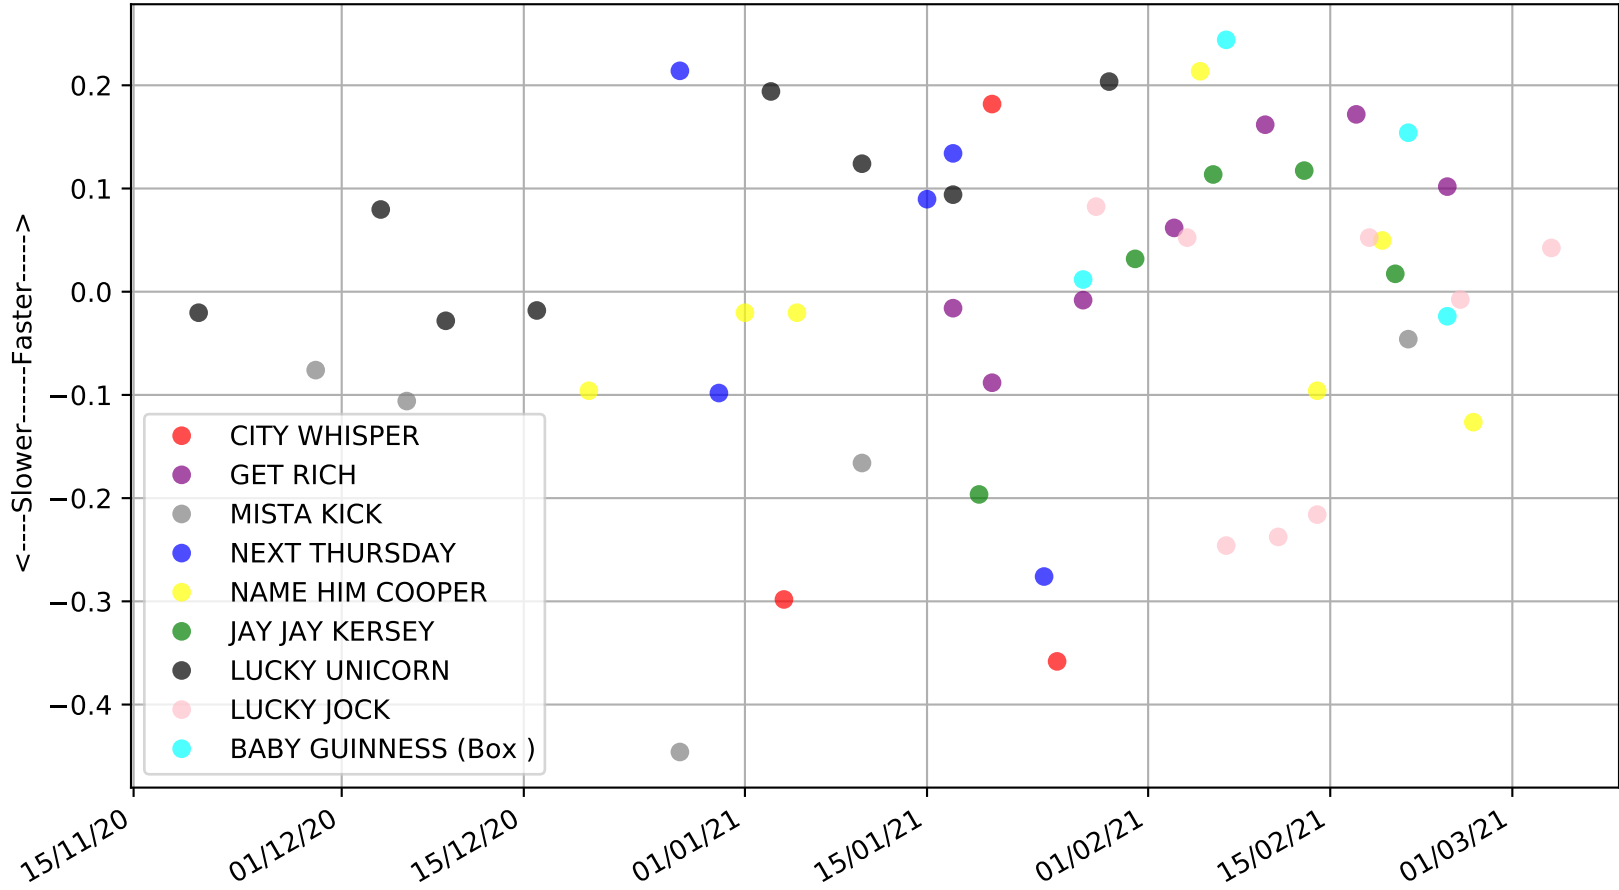

Albion Park - 7th Mar
Race 6, BORGBET TIPPING SERVICE, 331m, 5H
Early Speed compared with par early speed