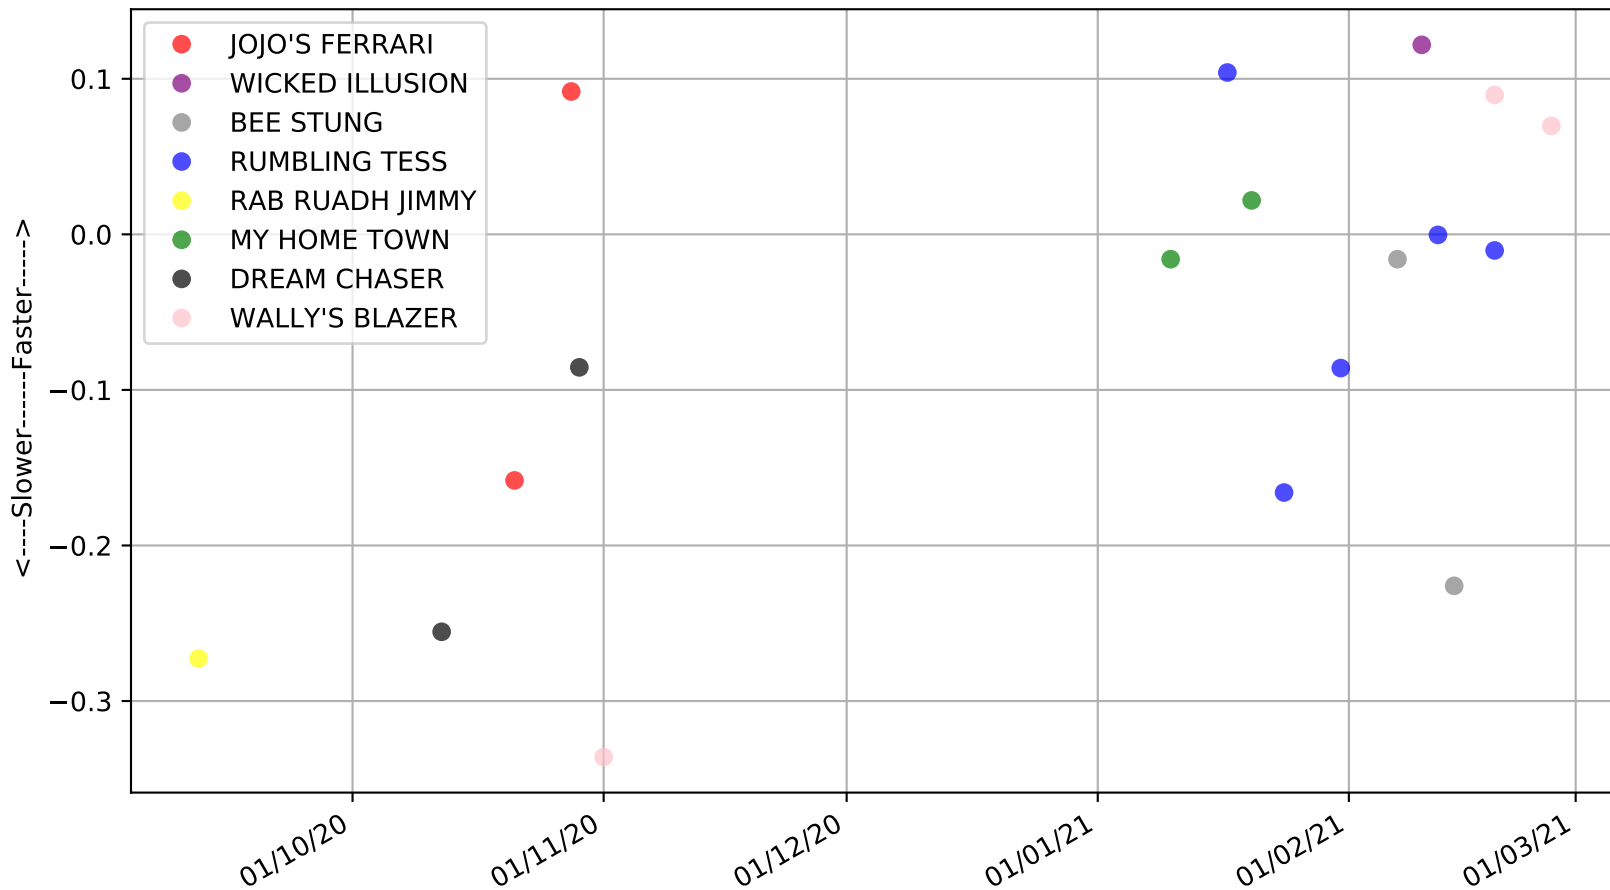

Albion Park - 7th Mar
Race 3, MOTORHUB, 331m, NPWNP
Previous race distances in meters

Albion Park - 7th Mar
Race 2, BOX 1 PHOTOGRAPHY, 331m, MH
Early Speed compared with par early speed