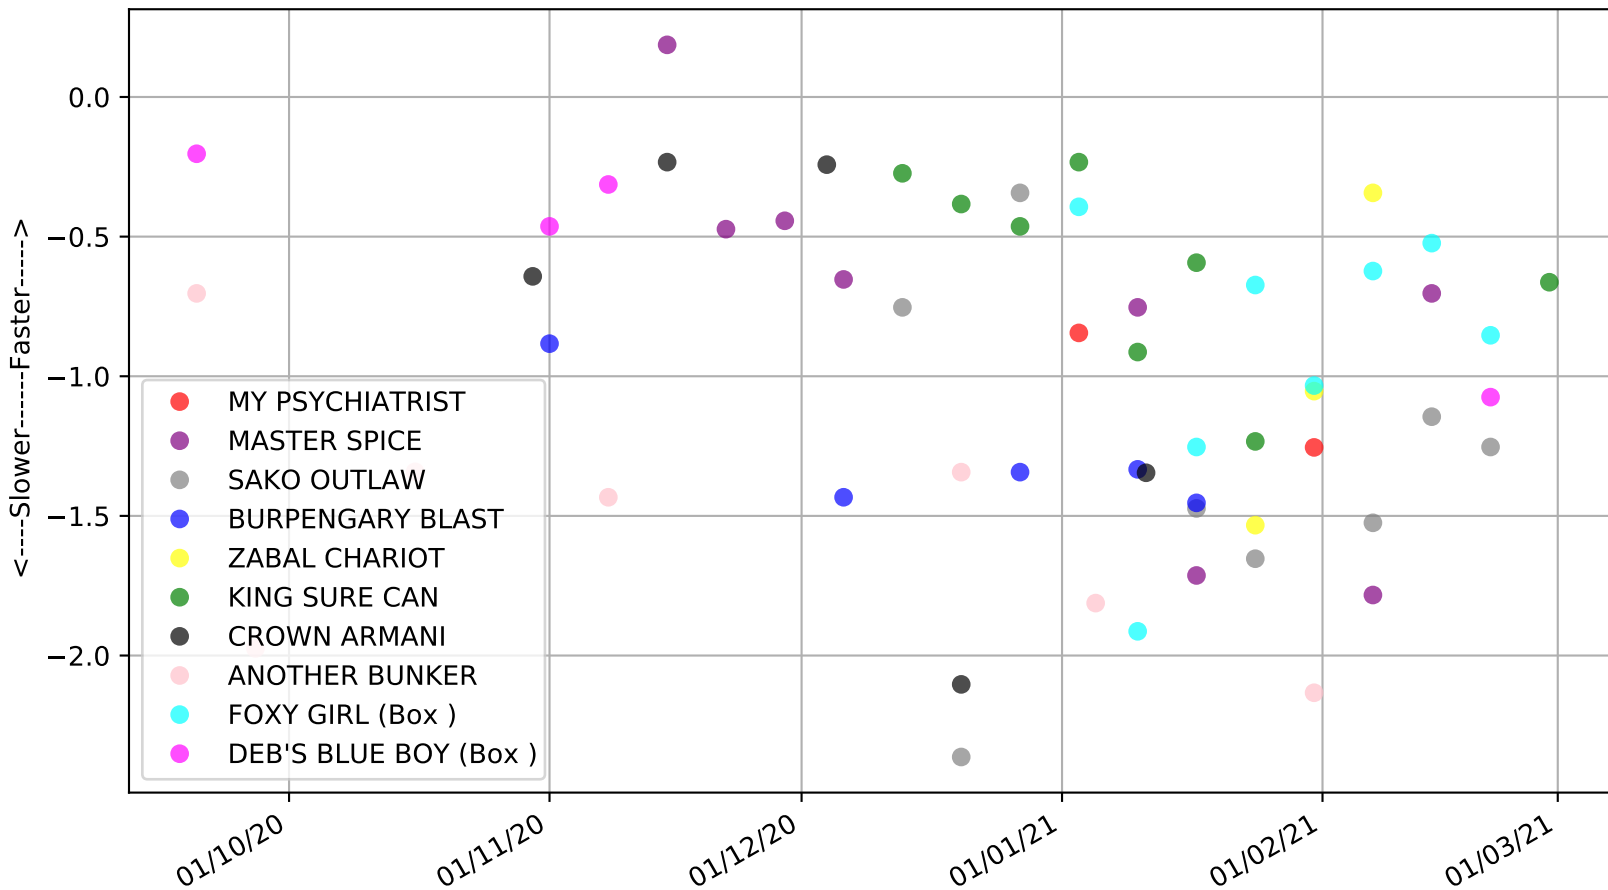

Albion Park - 7th Mar
Race 3, MOTORHUB, 331m, NPWNP
Speed of dog +50m or -50m of current race distance