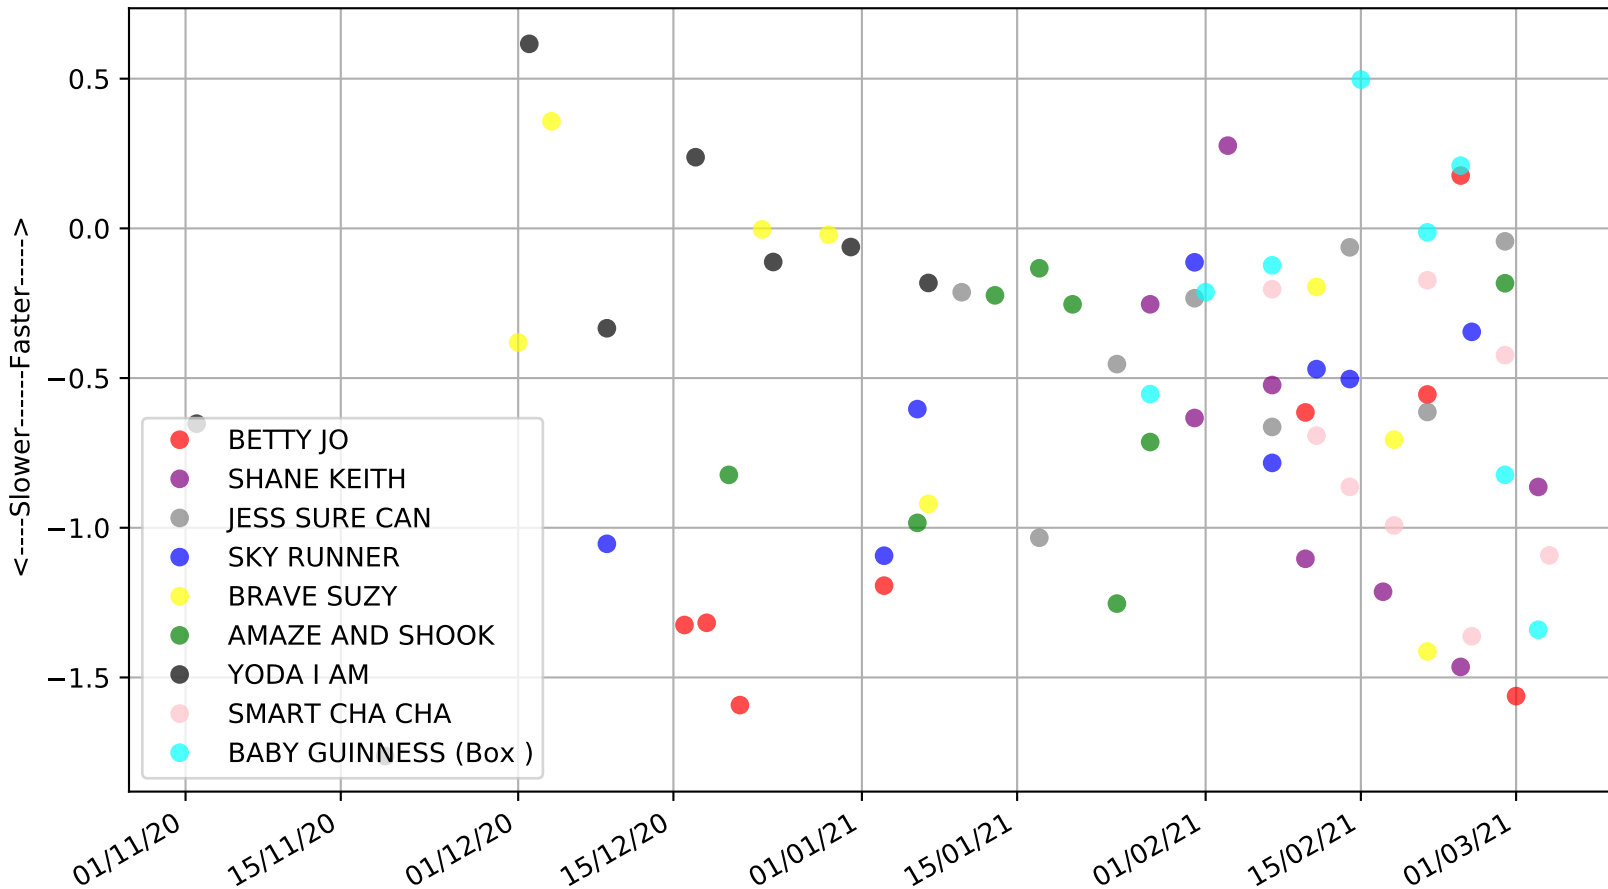

Albion Park - 7th Mar
Race 7, ORSON ALLEN @ STUD, 331m, 5H
Speed of dog compared with par win times of the track & distance it ran at