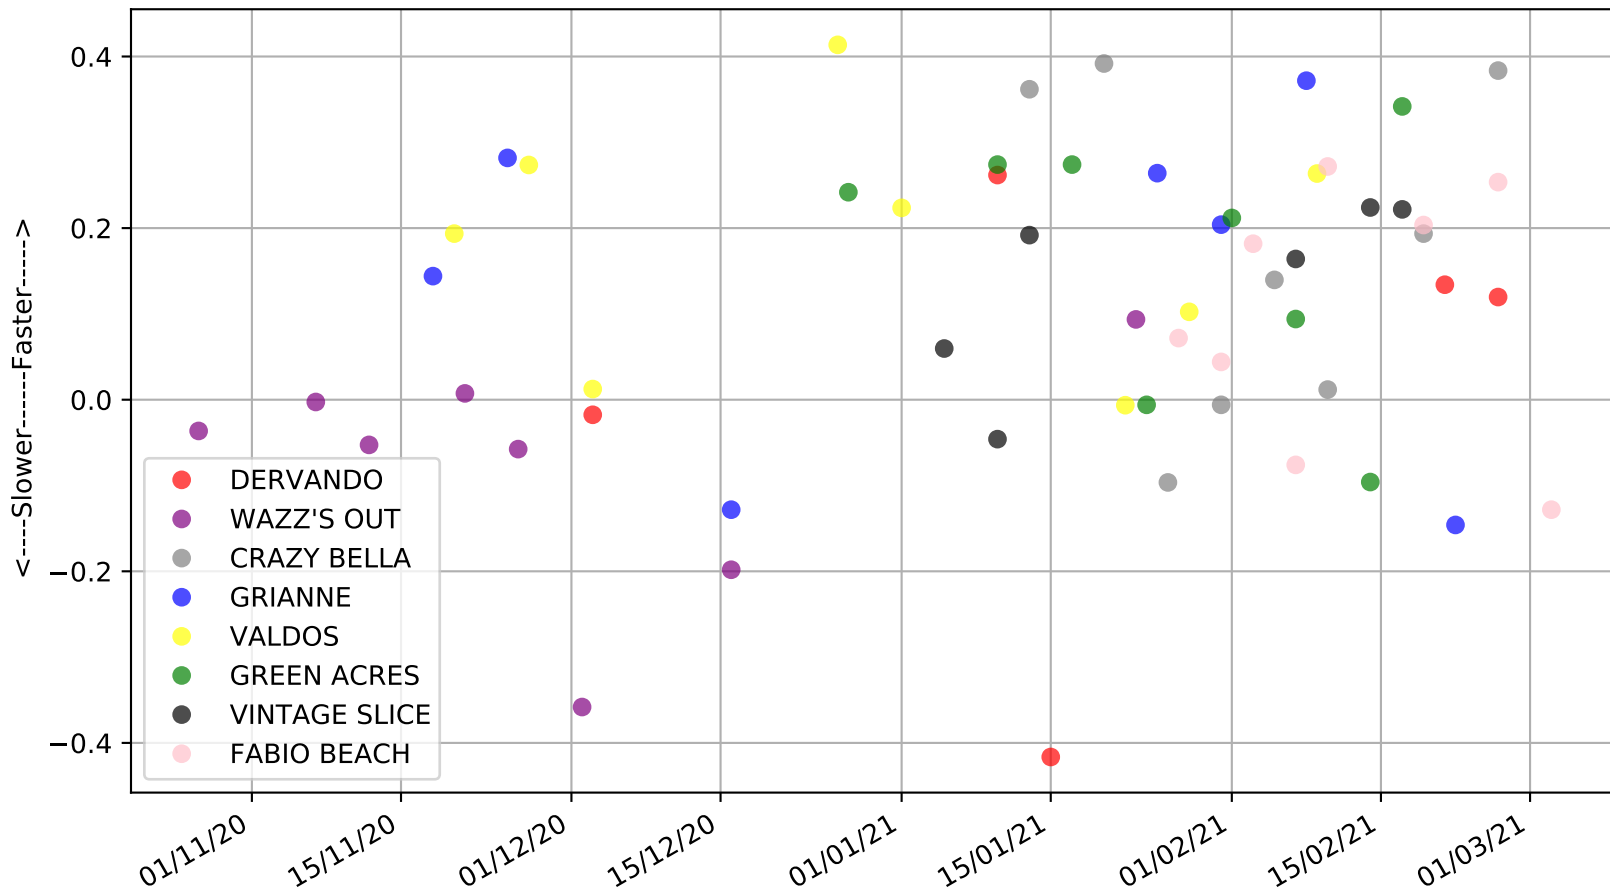

Albion Park - 7th Mar
Race 8, FABREGAS @ METICULOUS LODGE, 331m, 4
Early Speed compared with par early speed