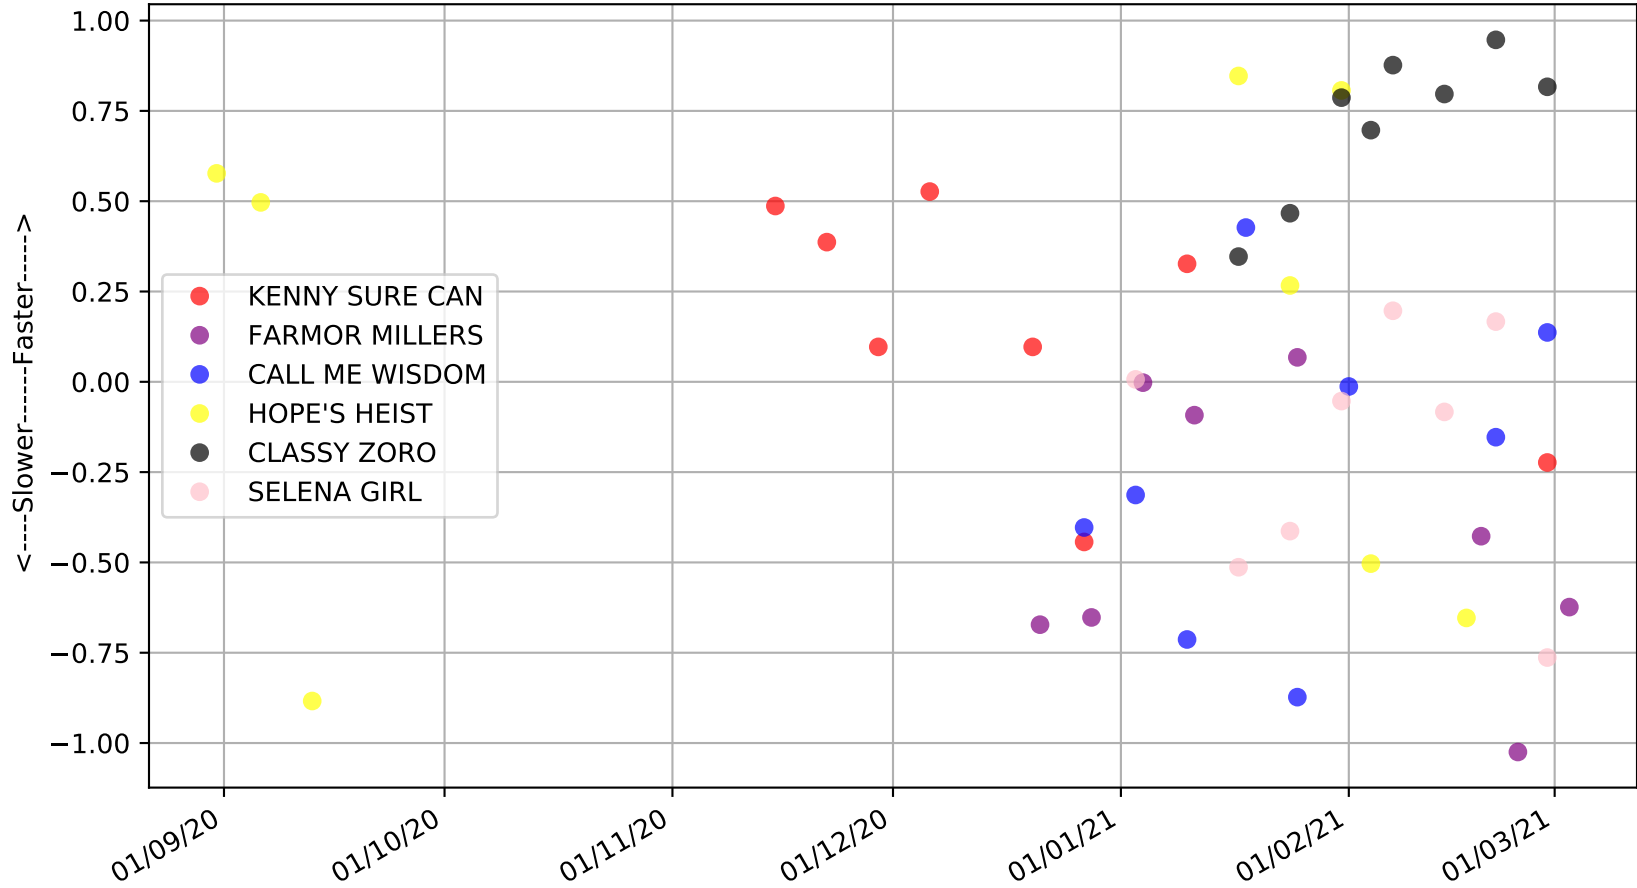

Albion Park - 7th Mar
Race 9, BORGBET TIPPING SERVICE, 331m, B8
Speed of dog +50m or -50m of current race distance

Albion Park - 7th Mar
Race 9, BORGBET TIPPING SERVICE, 331m, B8
Speed of dog compared with par win times of the track & distance it ran at