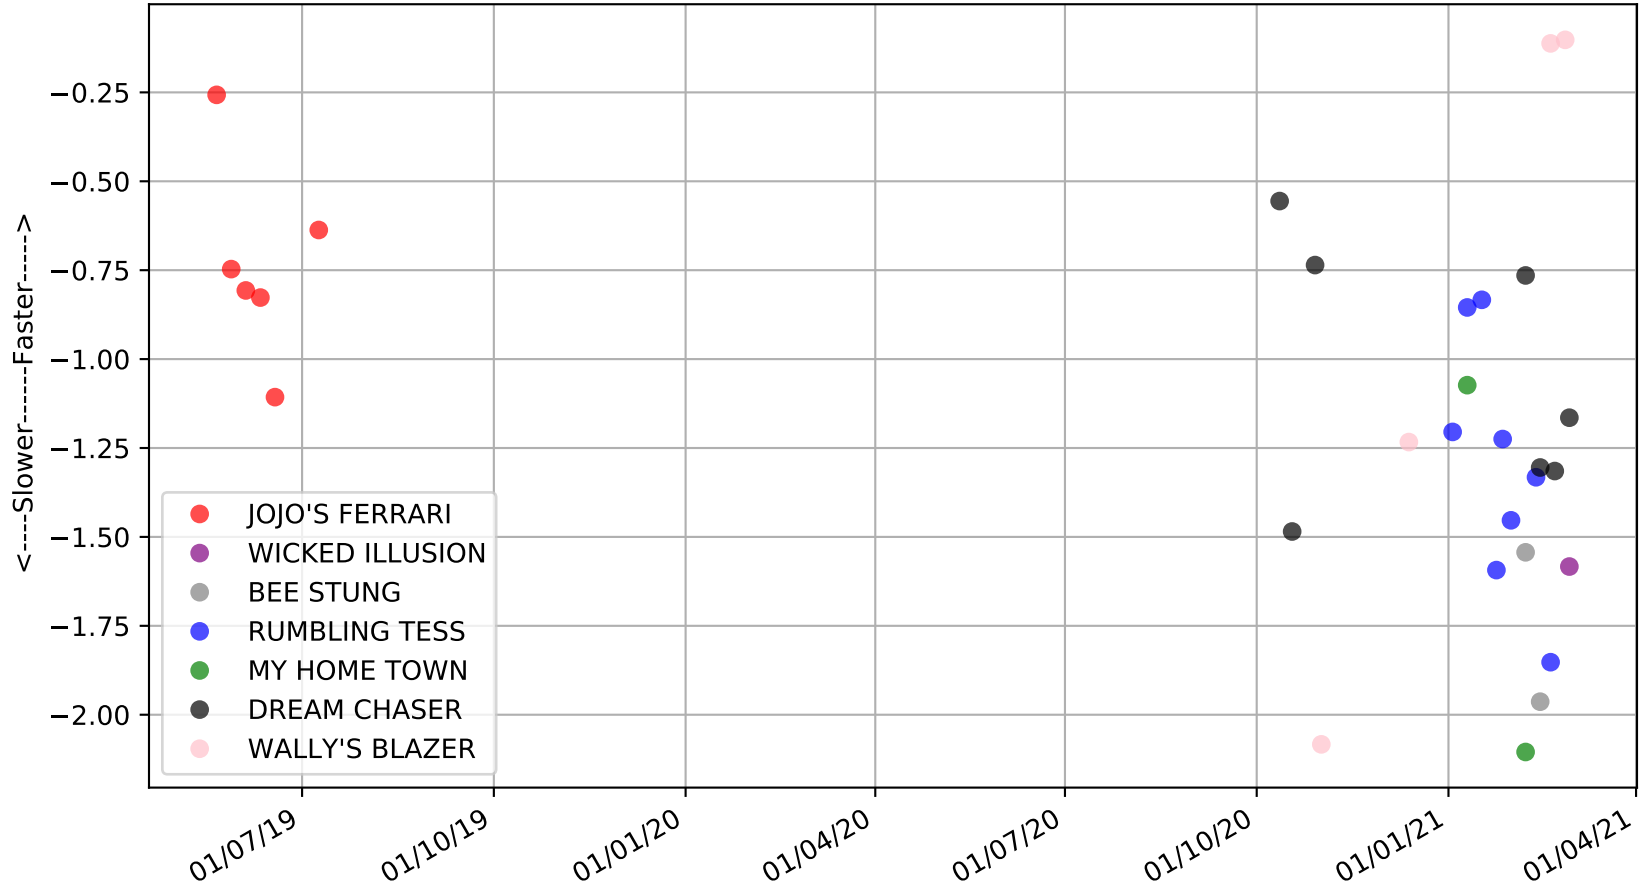

Albion Park - 7th Mar
Race 2, BOX 1 PHOTOGRAPHY, 331m, MH
Speed of dog +50m or -50m of current race distance