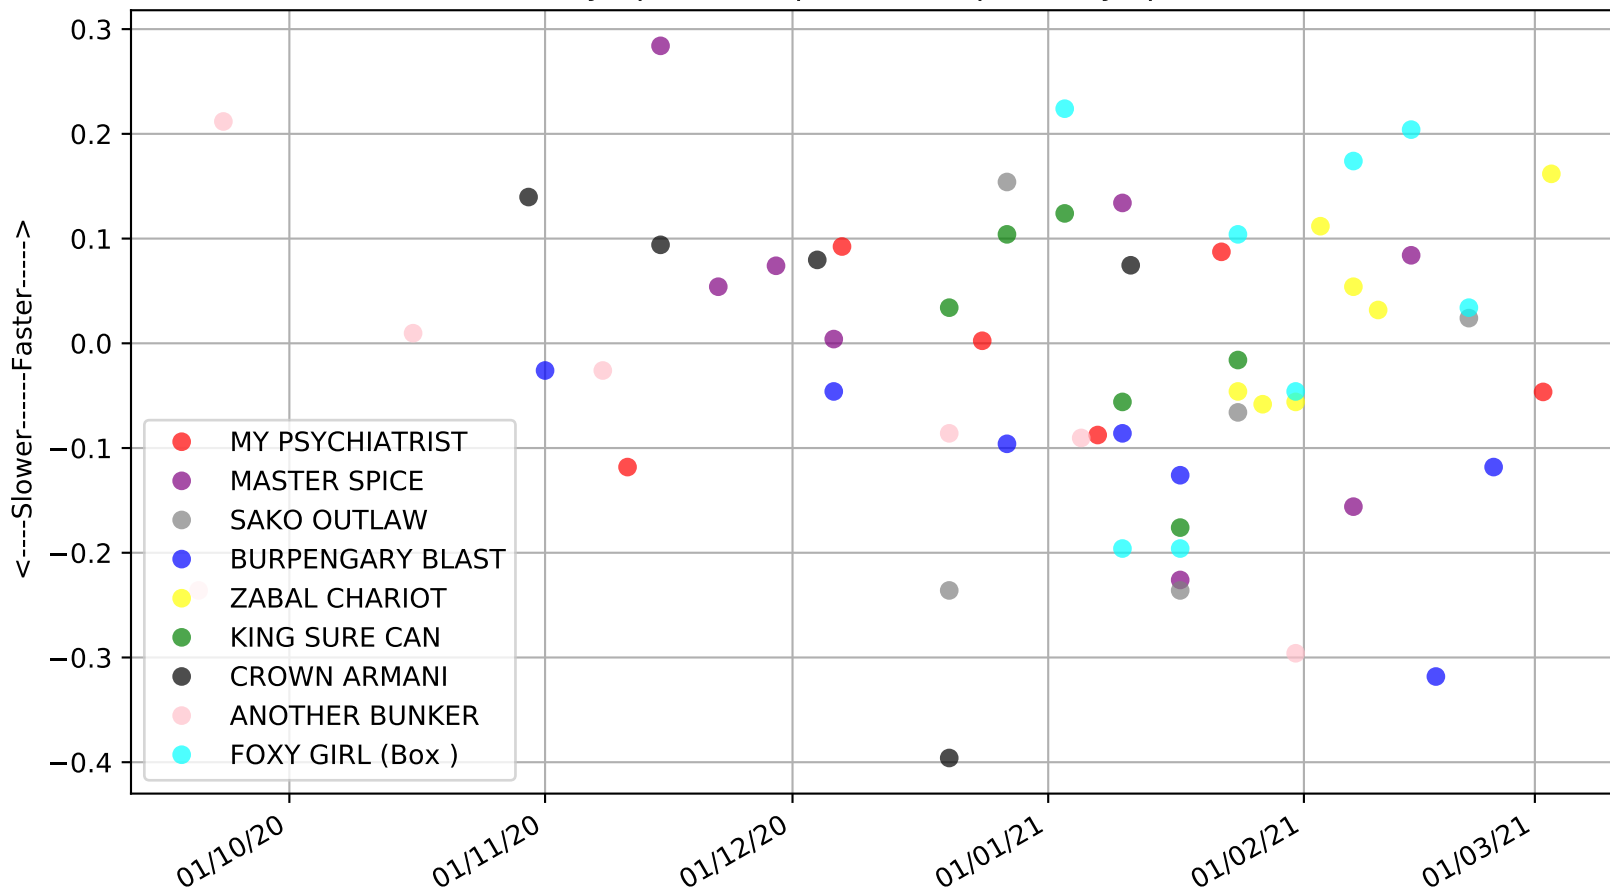

Albion Park - 7th Mar
Race 3, MOTORHUB, 331m, NPWNP
Early Speed compared with par early speed