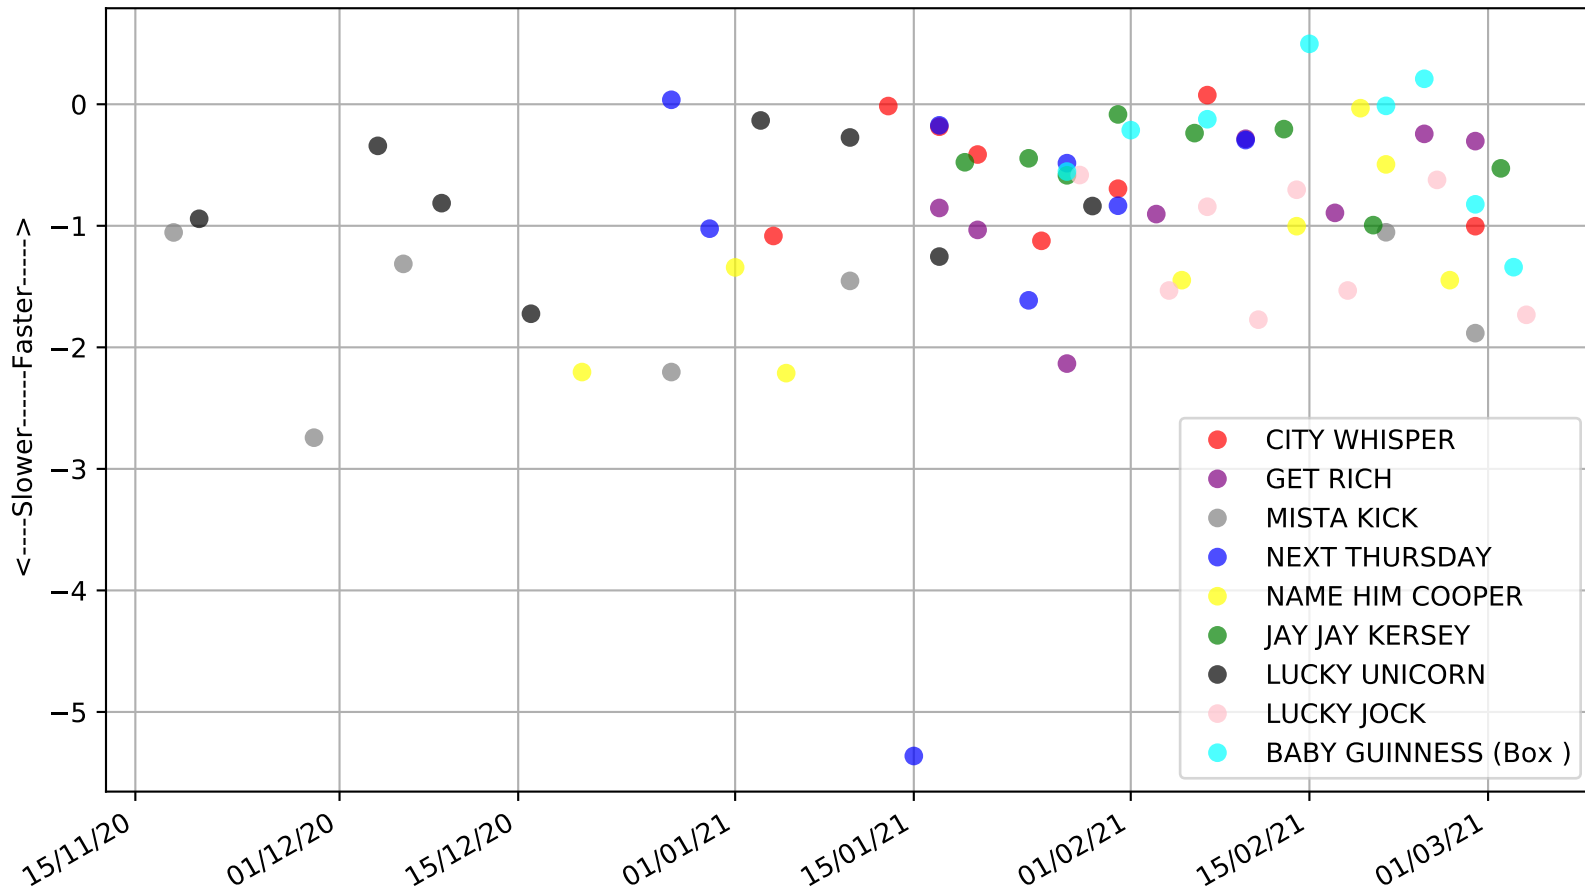

Albion Park - 7th Mar
Race 6, BORGBET TIPPING SERVICE, 331m, 5H
Speed of dog compared with par win times of the track & distance it ran at