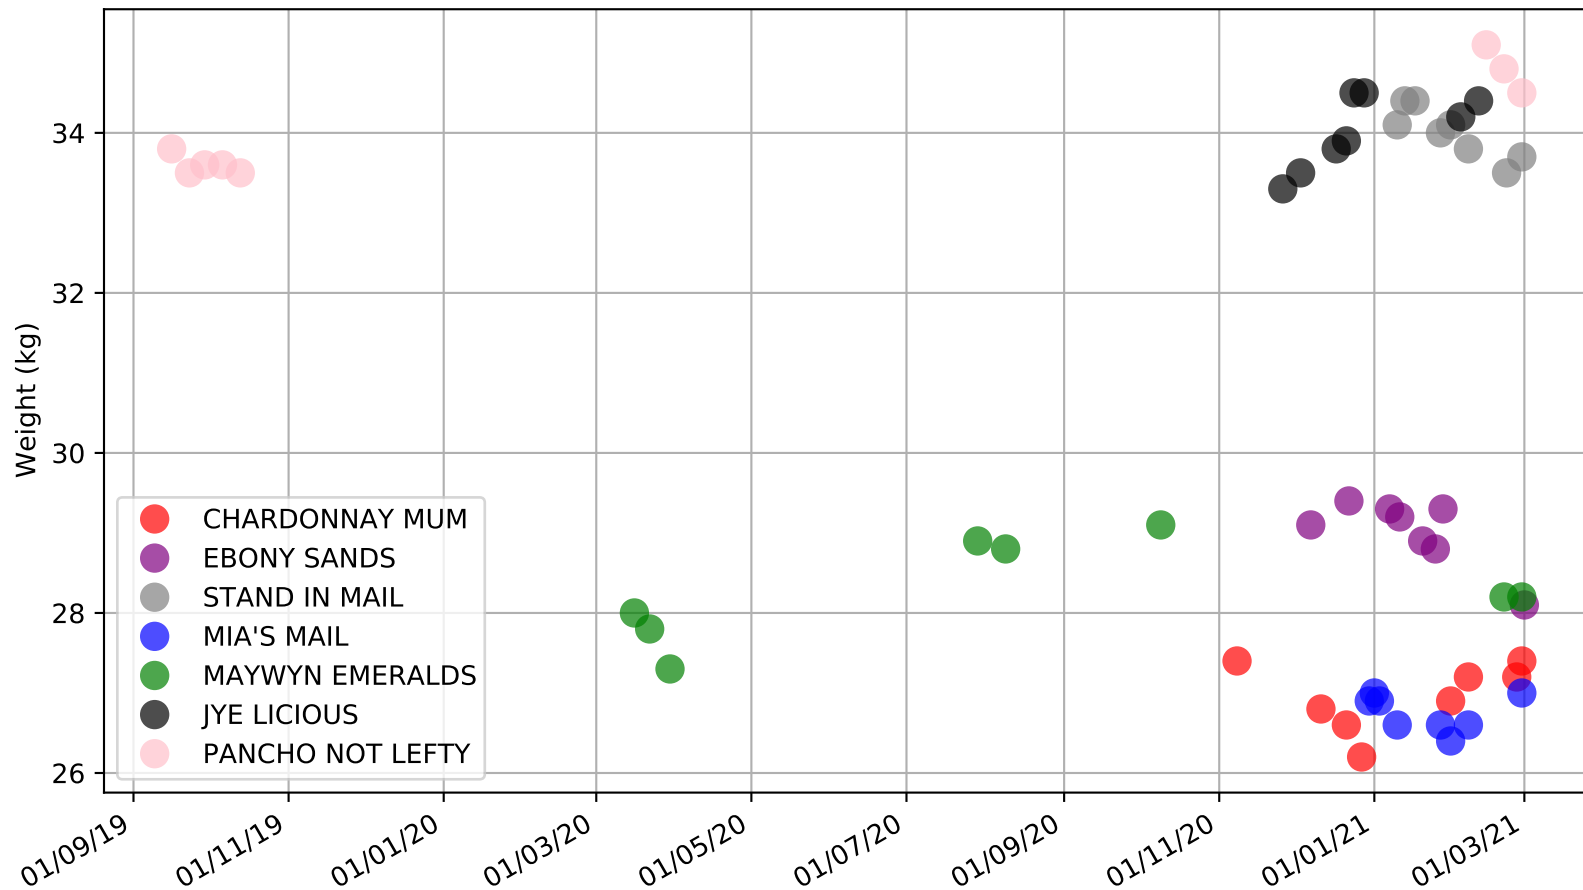

Albion Park - 7th Mar
Race 10, TAB - VENUE MODE, 331m, MA5
Previous race weights in kilograms