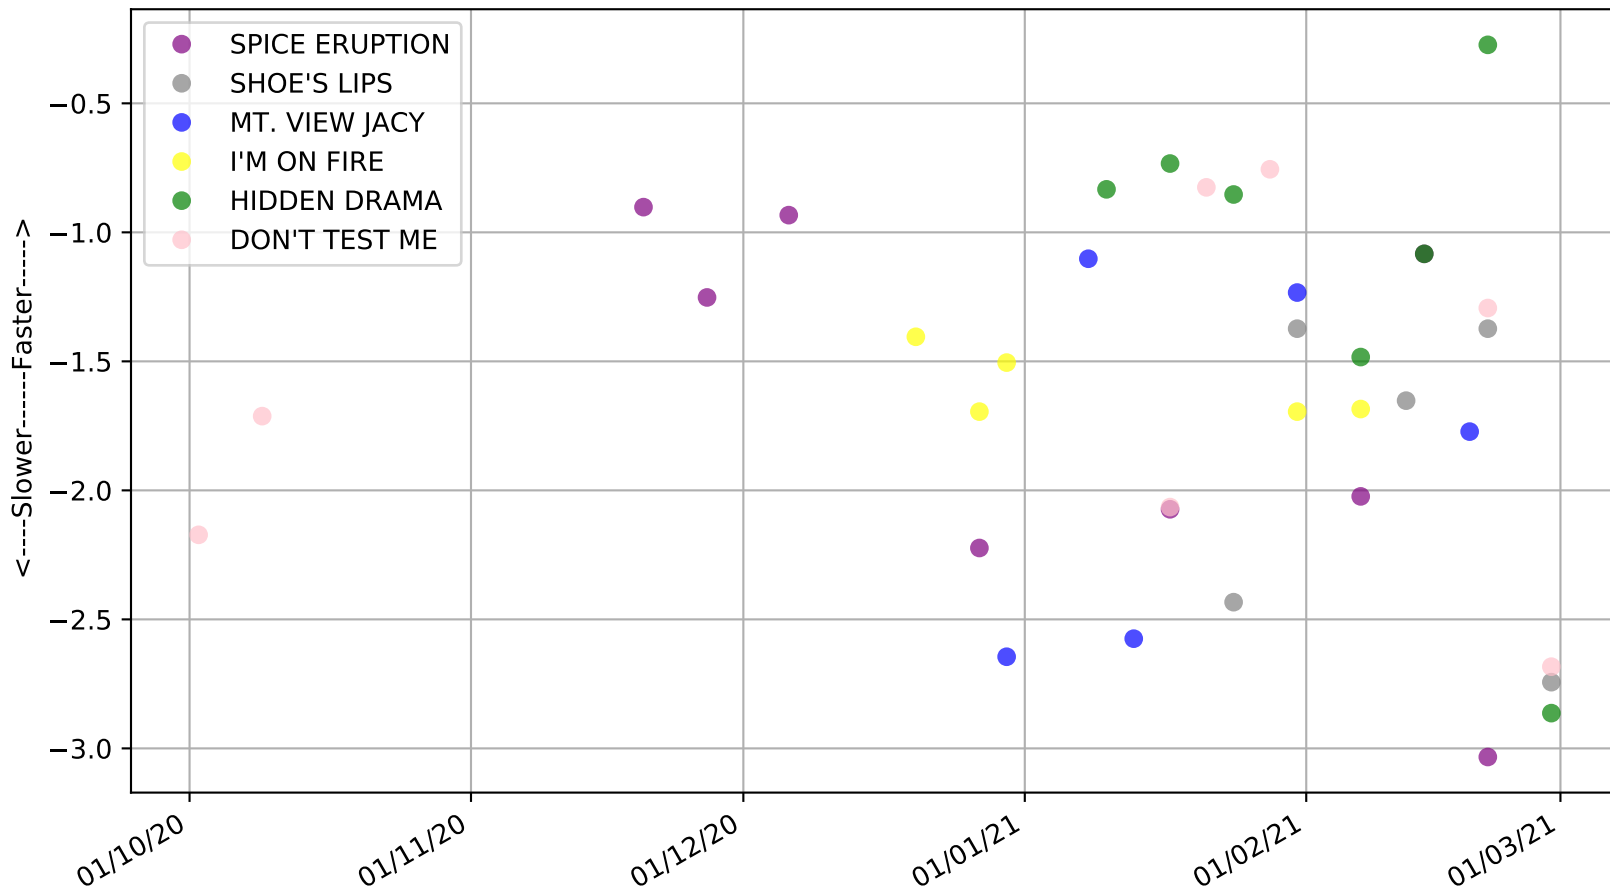

Albion Park - 7th Mar
Race 1, ASSET BODY CORPORATE BRIBIE ISLAND, 331m, MH
Speed of dog +50m or -50m of current race distance