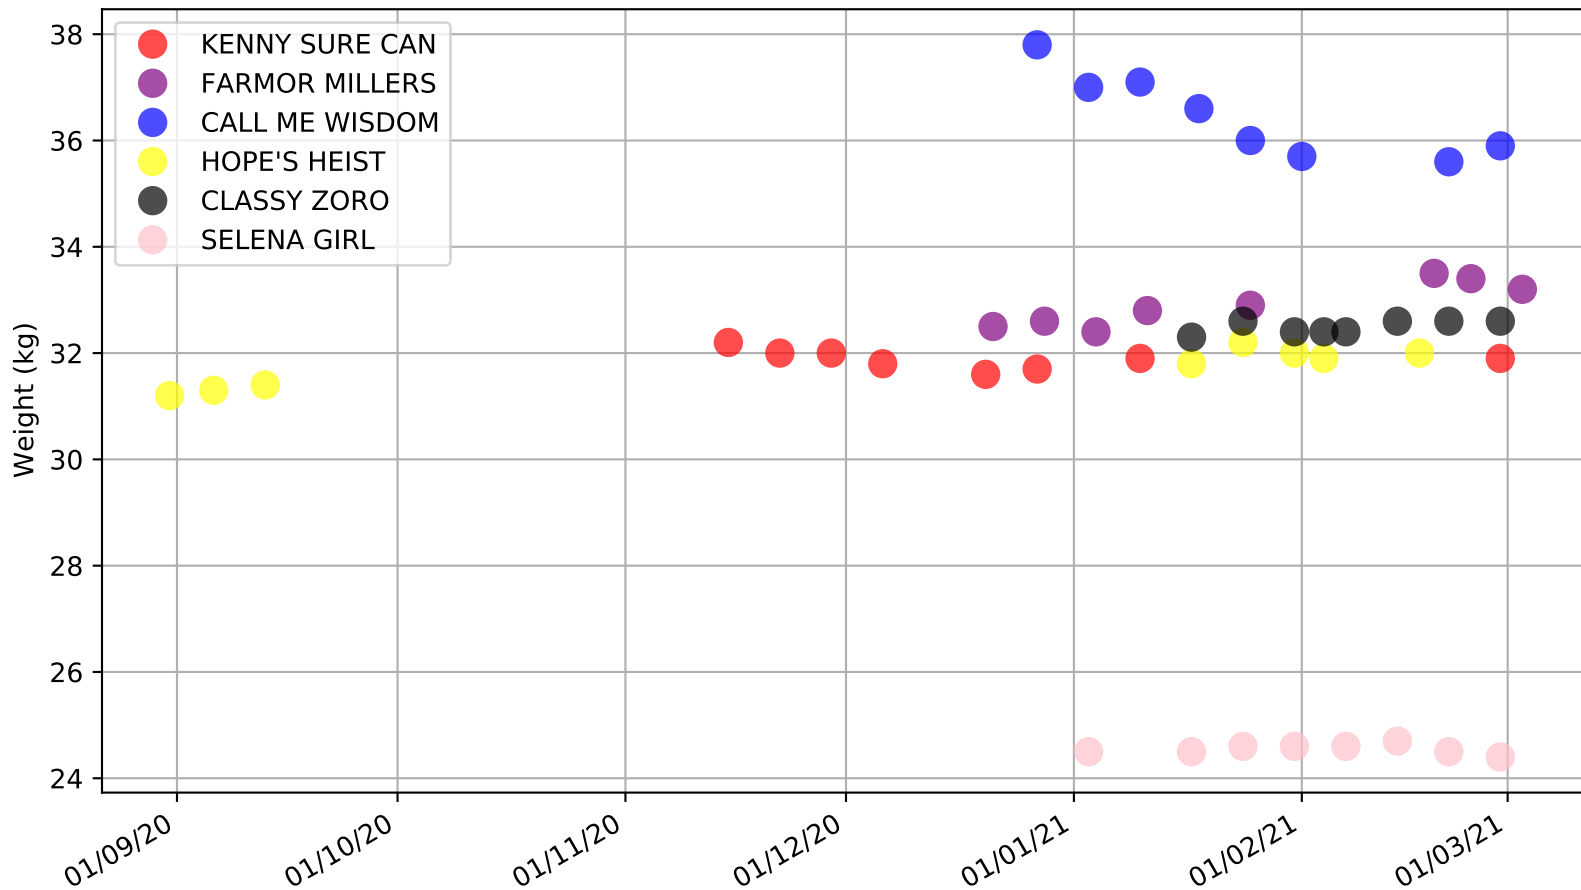

Albion Park - 7th Mar
Race 9, BORGBET TIPPING SERVICE, 331m, B8
Previous race weights in kilograms