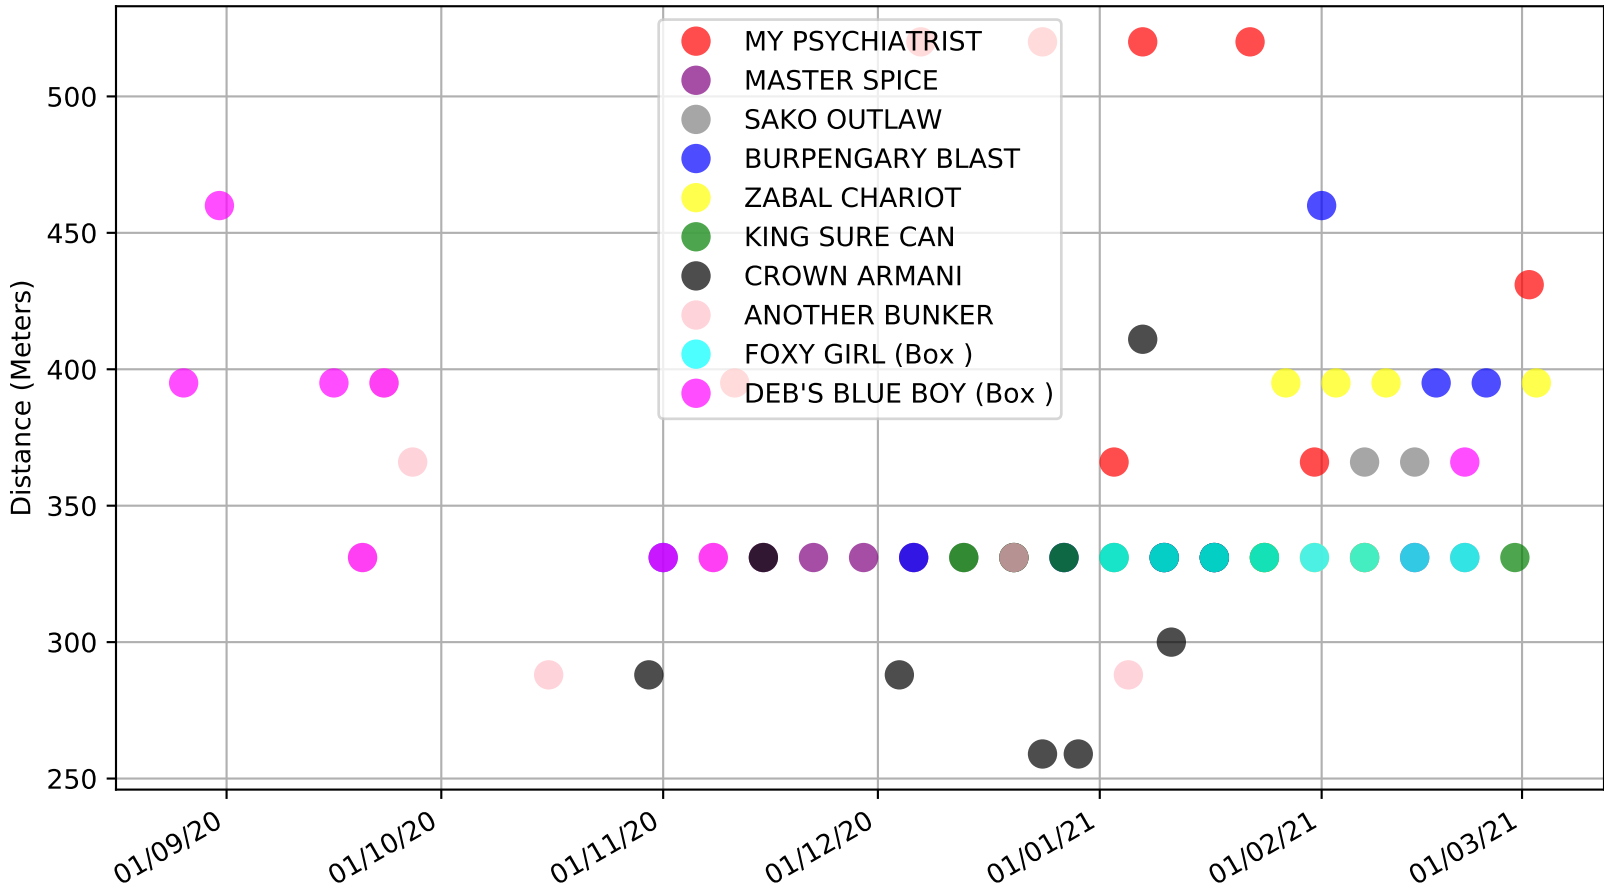

Albion Park - 7th Mar
Race 3, MOTORHUB, 331m, NPWNP
Previous race distances in meters