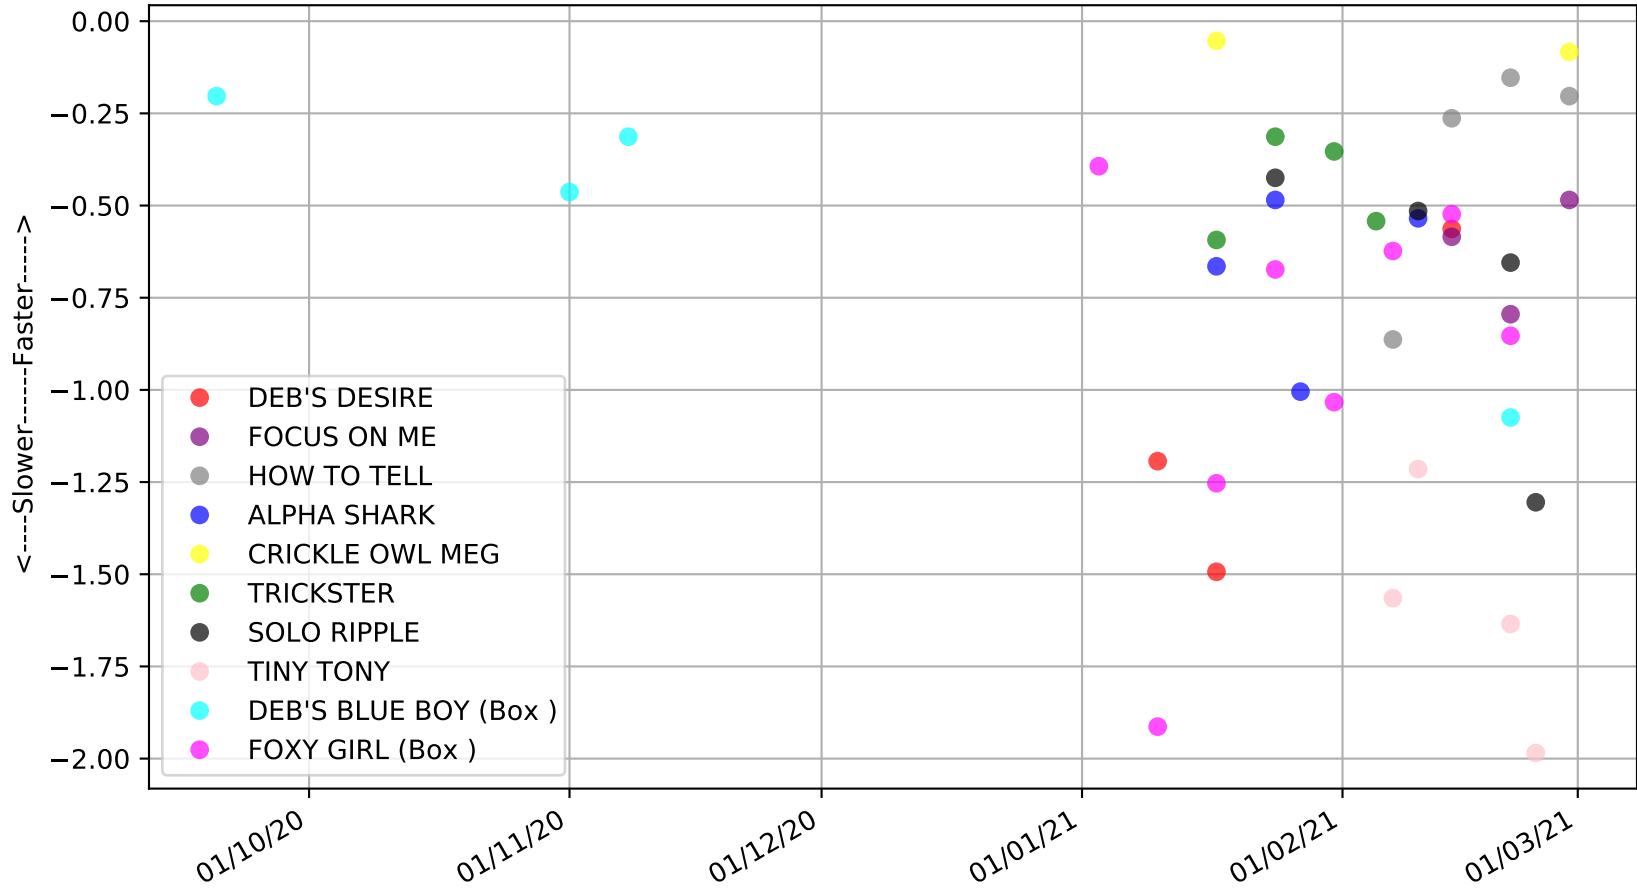

Albion Park - 7th Mar
Race 4, BORGBET TIPPING SERVICE, 331m, NNP
Speed of dog +50m or -50m of current race distance