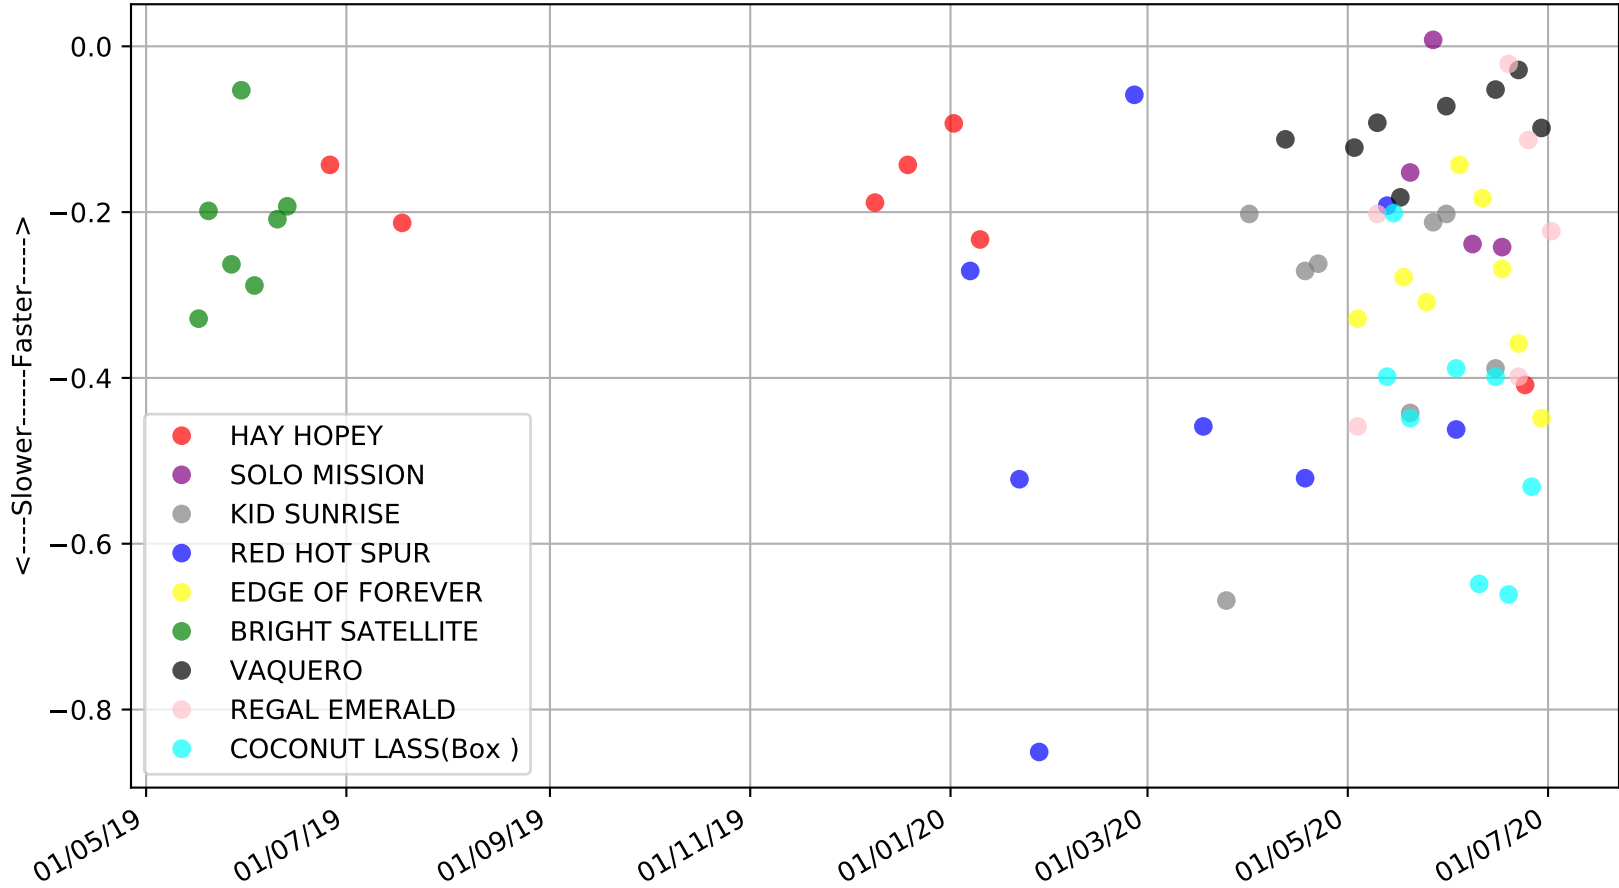

Albion Park - 6th Jul
Race 3, "GARRARDS HORSE AND HOUND", 395m, MA5
Early Speed compared with par early speed