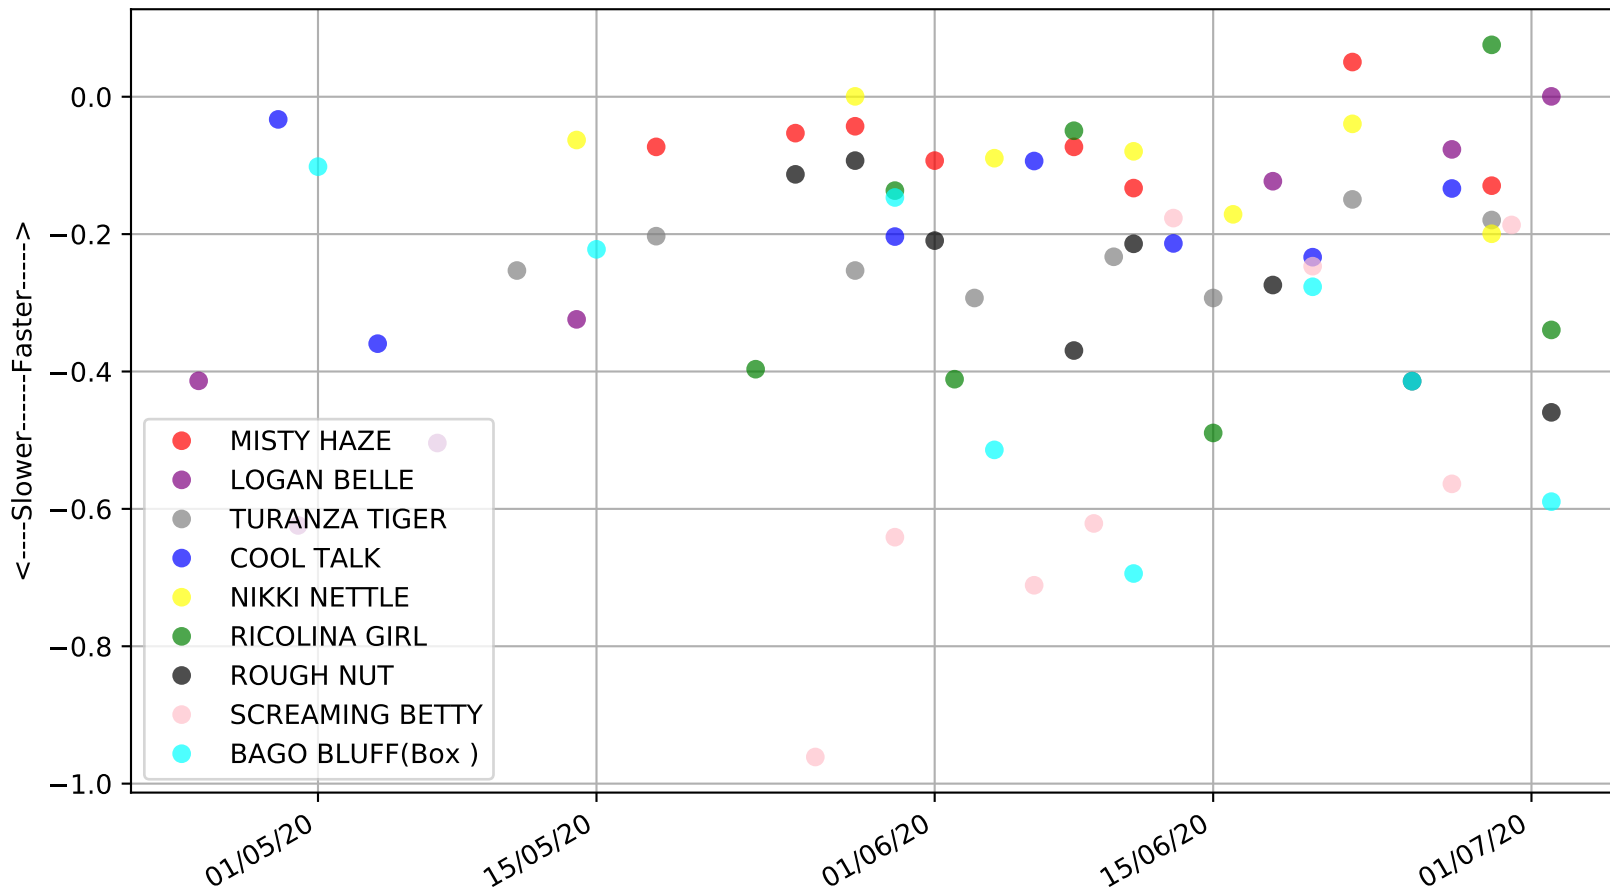

Albion Park - 6th Jul
Race 6, SKY RACING, 600m, R5
Early Speed compared with par early speed