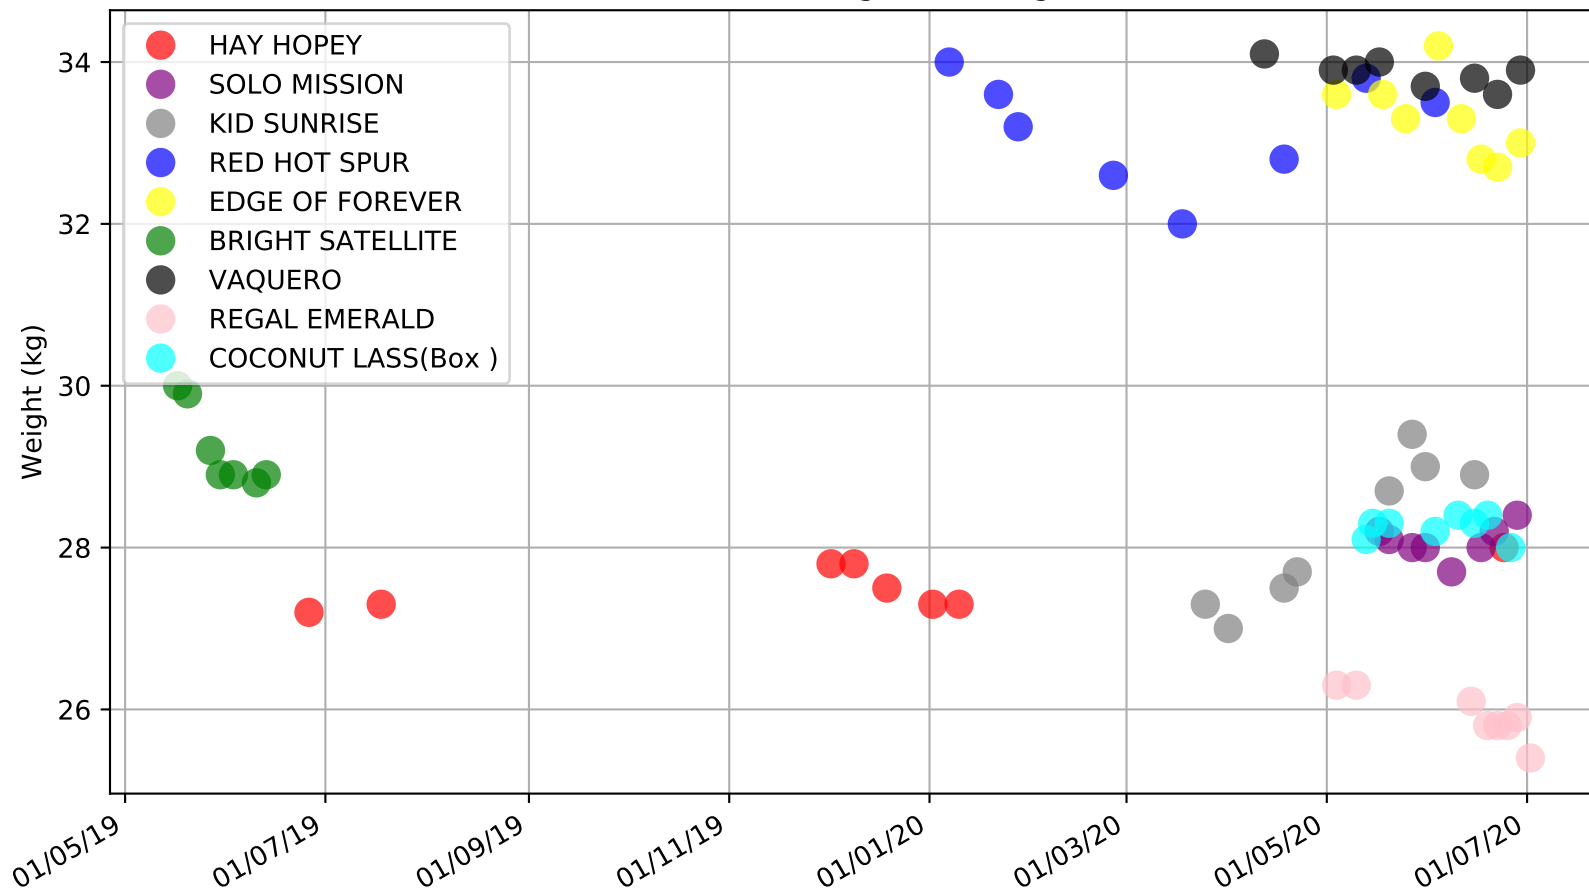

Albion Park - 6th Jul
Race 3, "GARRARDS HORSE AND HOUND", 395m, MA5
Previous race weights in kilograms