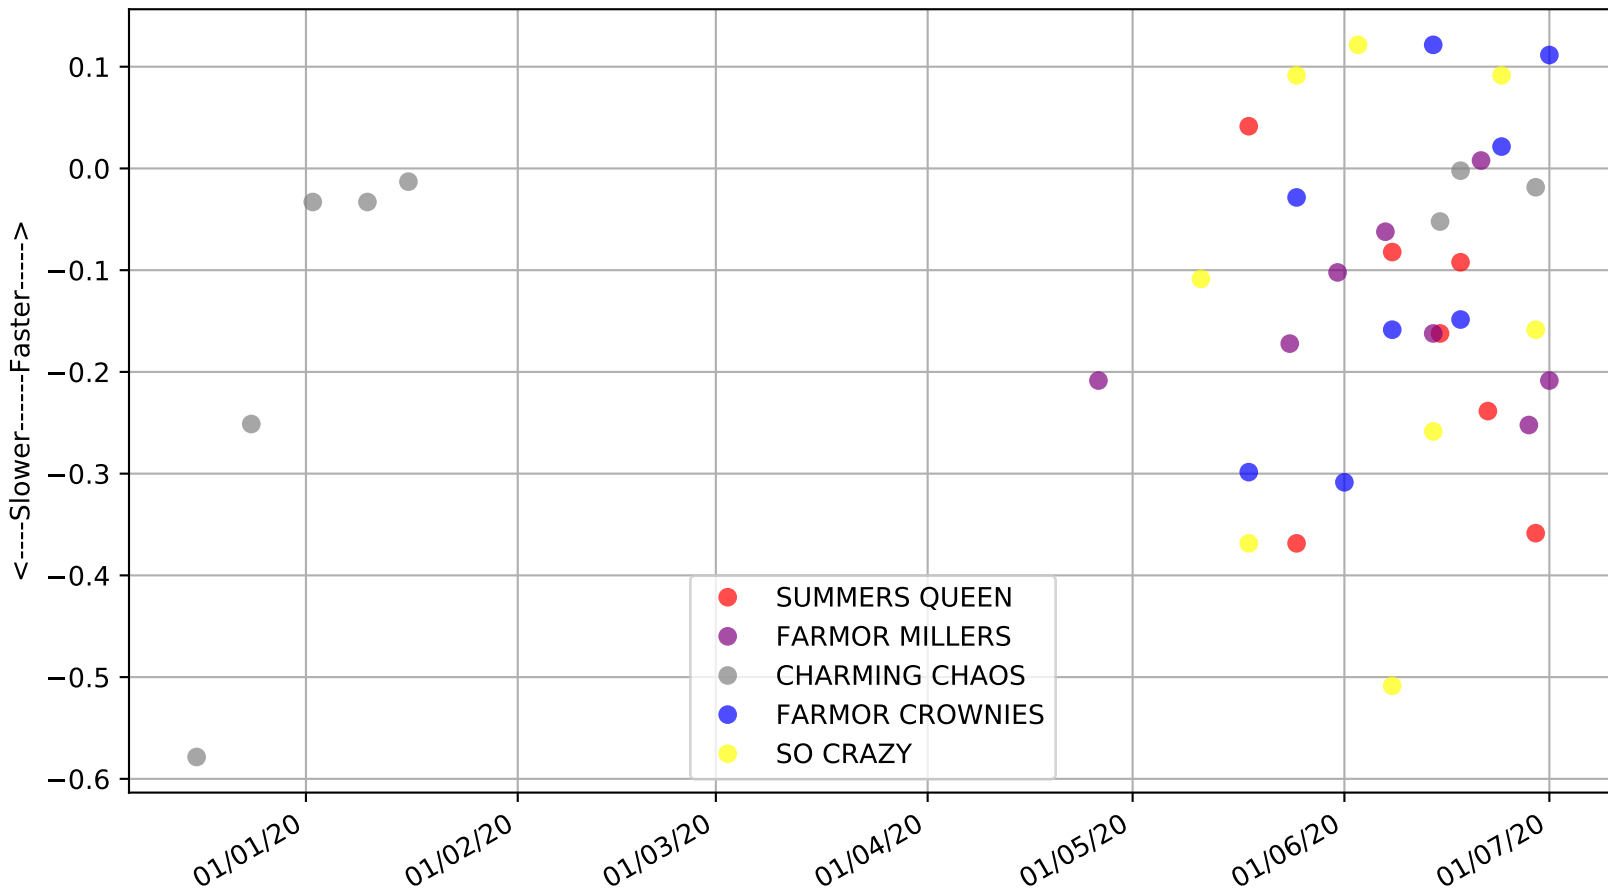

Albion Park - 6th Jul
Race 2, EXPAT LODGE BOARDING KENNELS, 395m, B8
Early Speed compared with par early speed