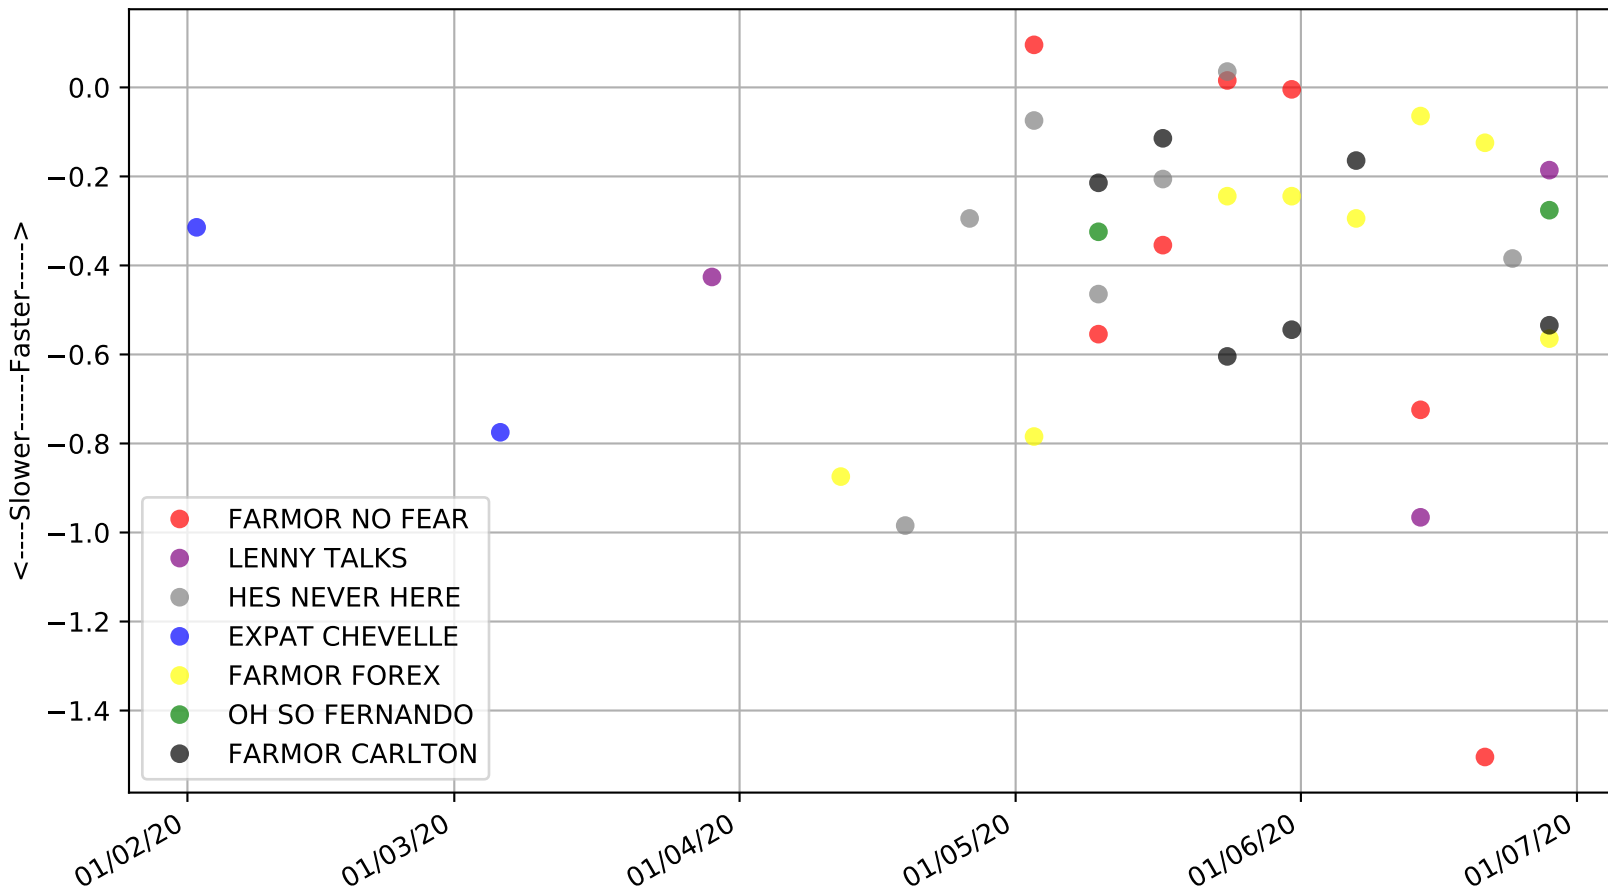

Albion Park - 6th Jul
Race 9, ASSET BODY CORPORATE BRIBIE ISLAND, 331m, X45
Speed of dog +50m or -50m of current race distance