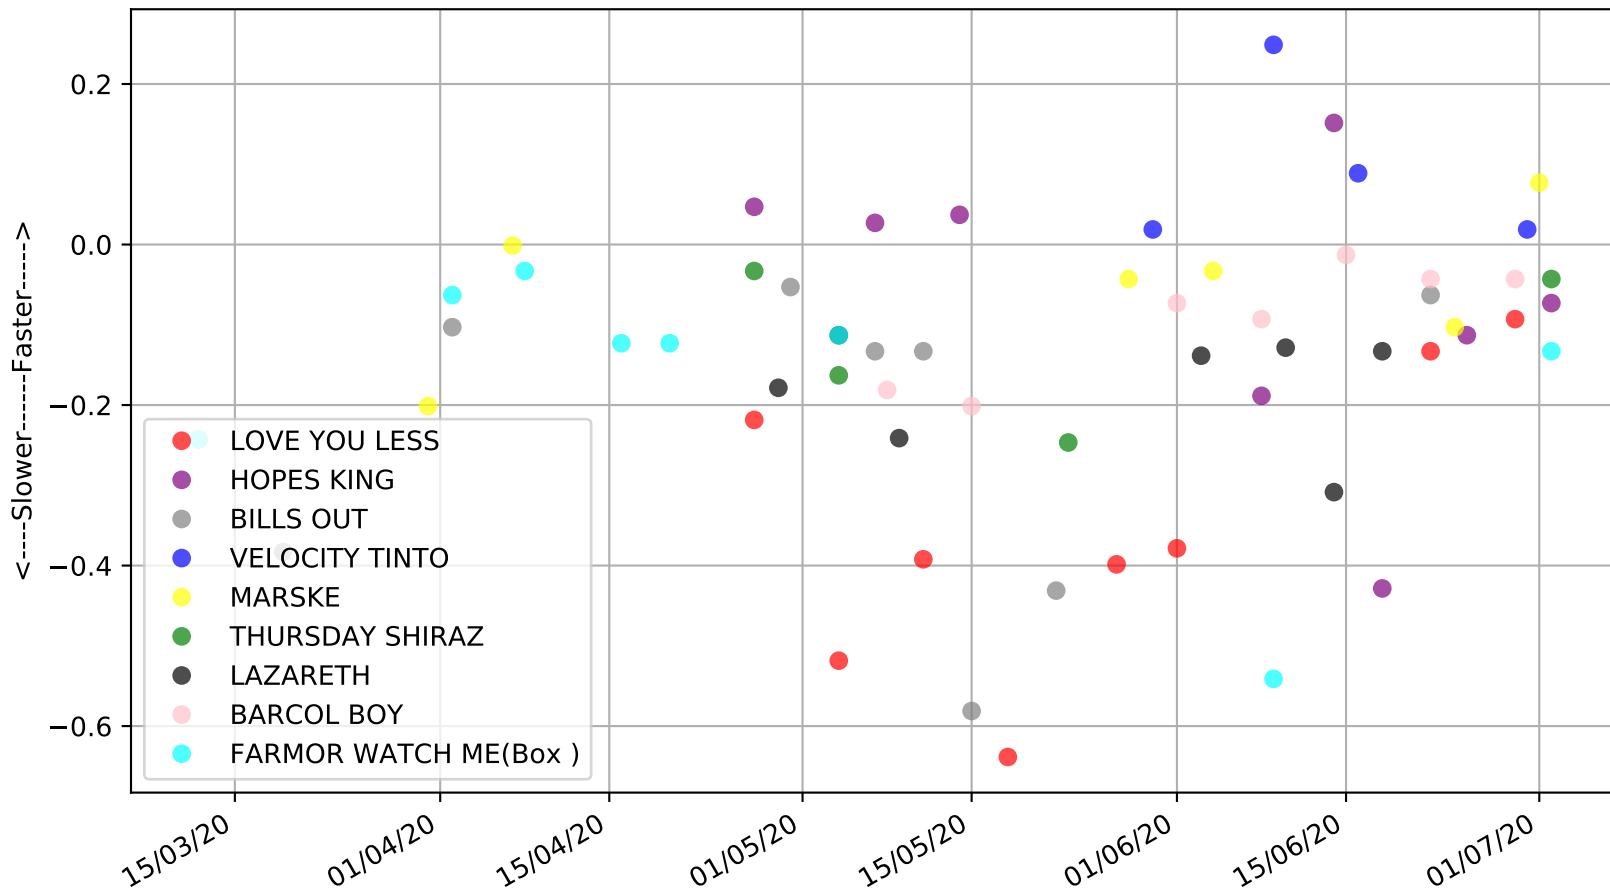

Albion Park - 6th Jul
Race 7, BOX 1 PHOTOGRAPHY, 520m, 5H
Early Speed compared with par early speed