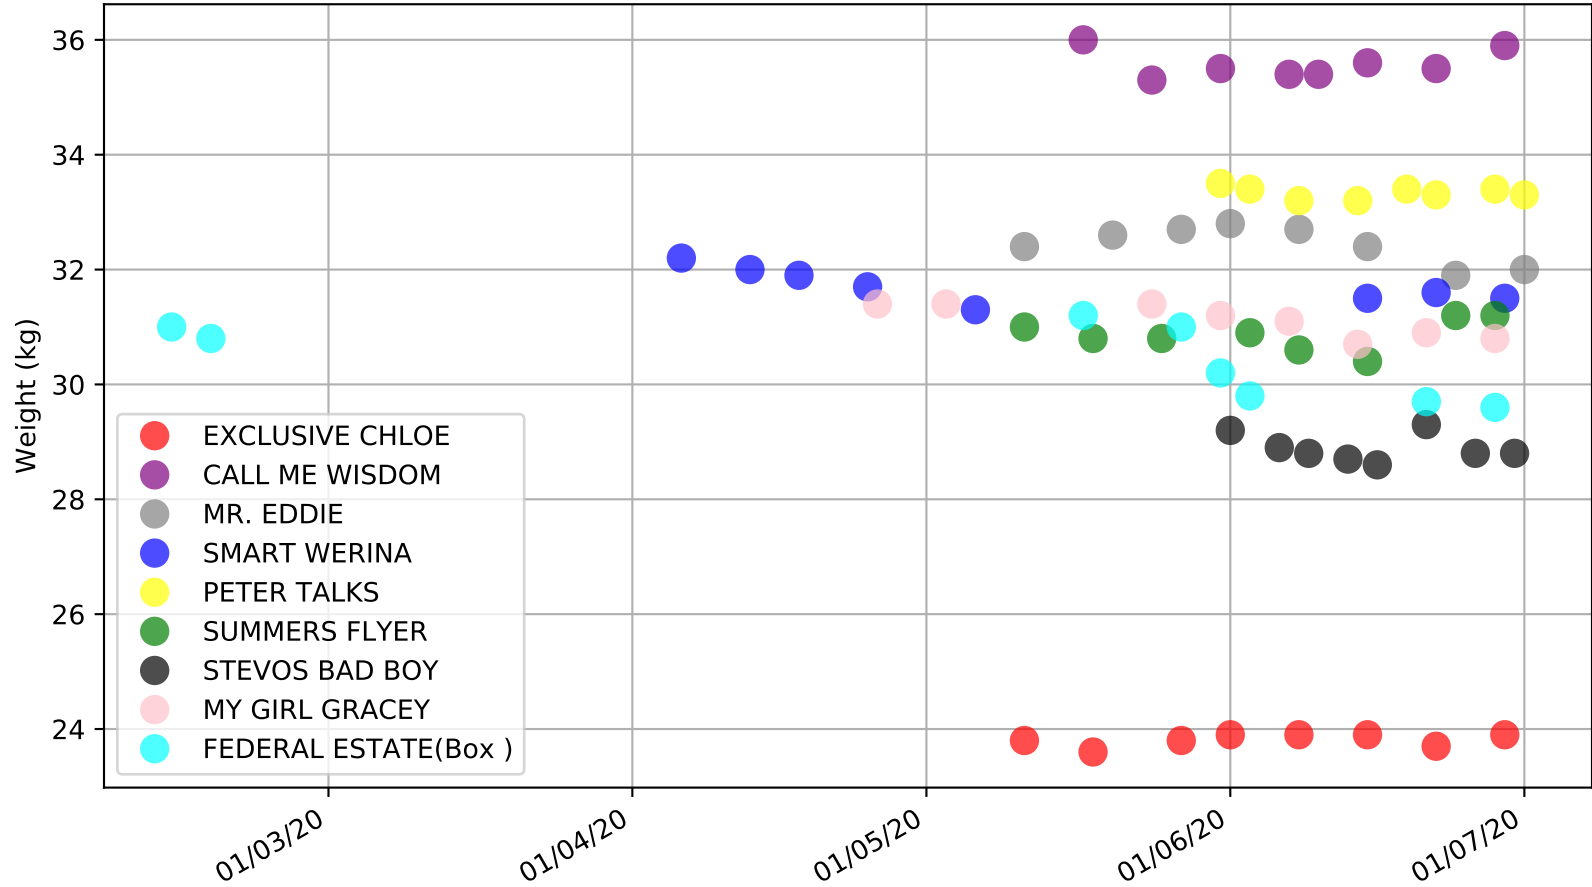

Albion Park - 6th Jul
Race 4, MPSANITIZE.COM.AU, 395m, X45
Previous race weights in kilograms