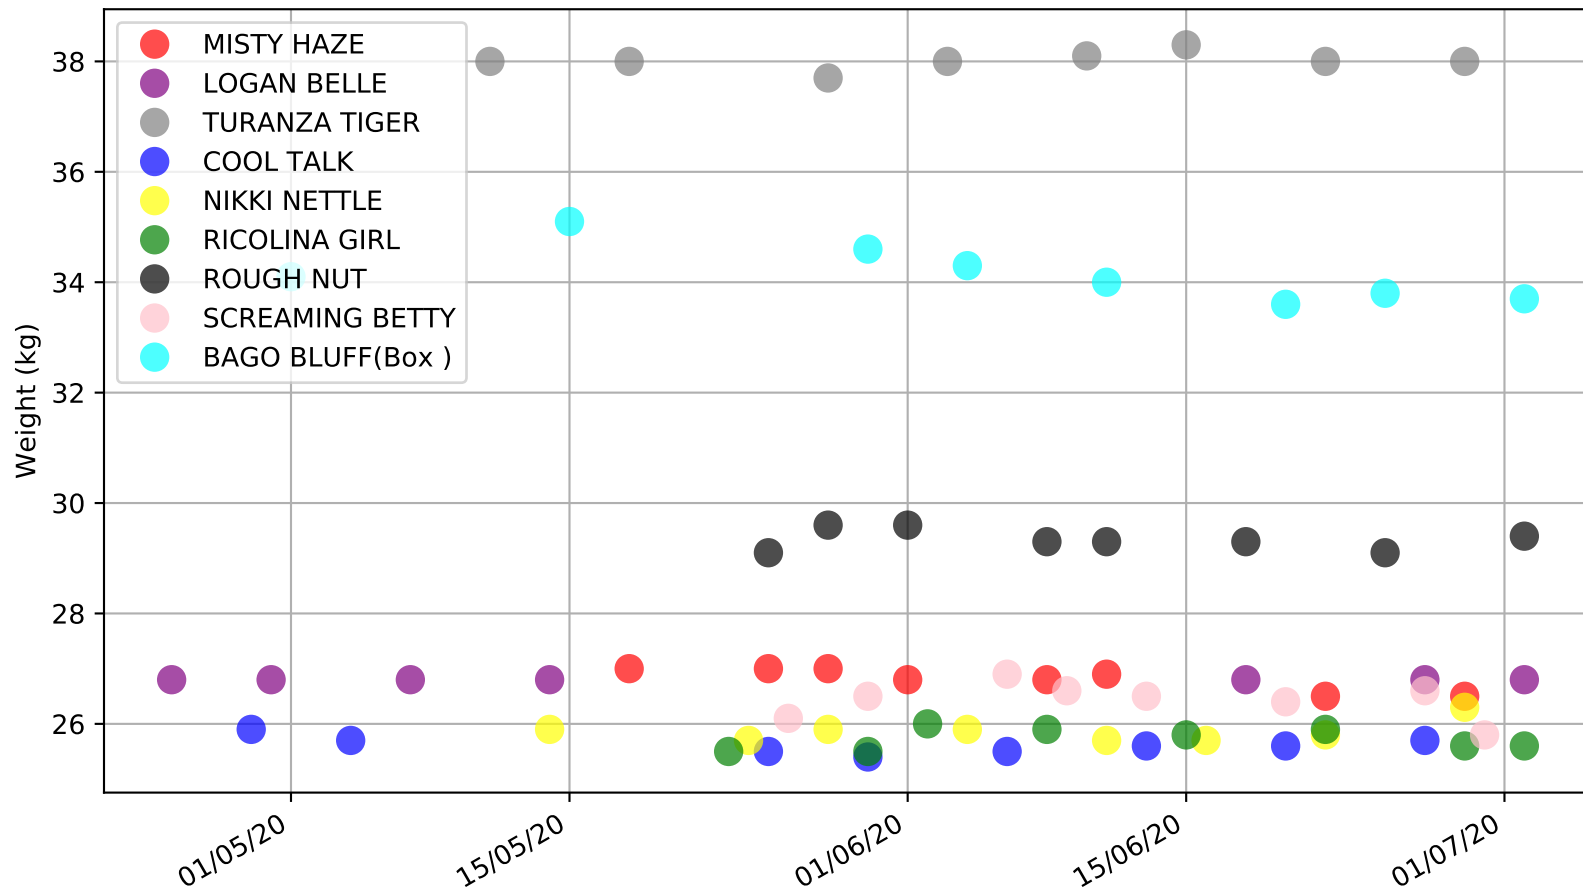

Albion Park - 6th Jul
Race 6, SKY RACING, 600m, R5
Previous race distances in meters

Albion Park - 6th Jul
Race 6, SKY RACING, 600m, R5
Speed of dog +50m or -50m of current race distance

Albion Park - 6th Jul
Race 6, SKY RACING, 600m, R5
Previous race weights in kilograms