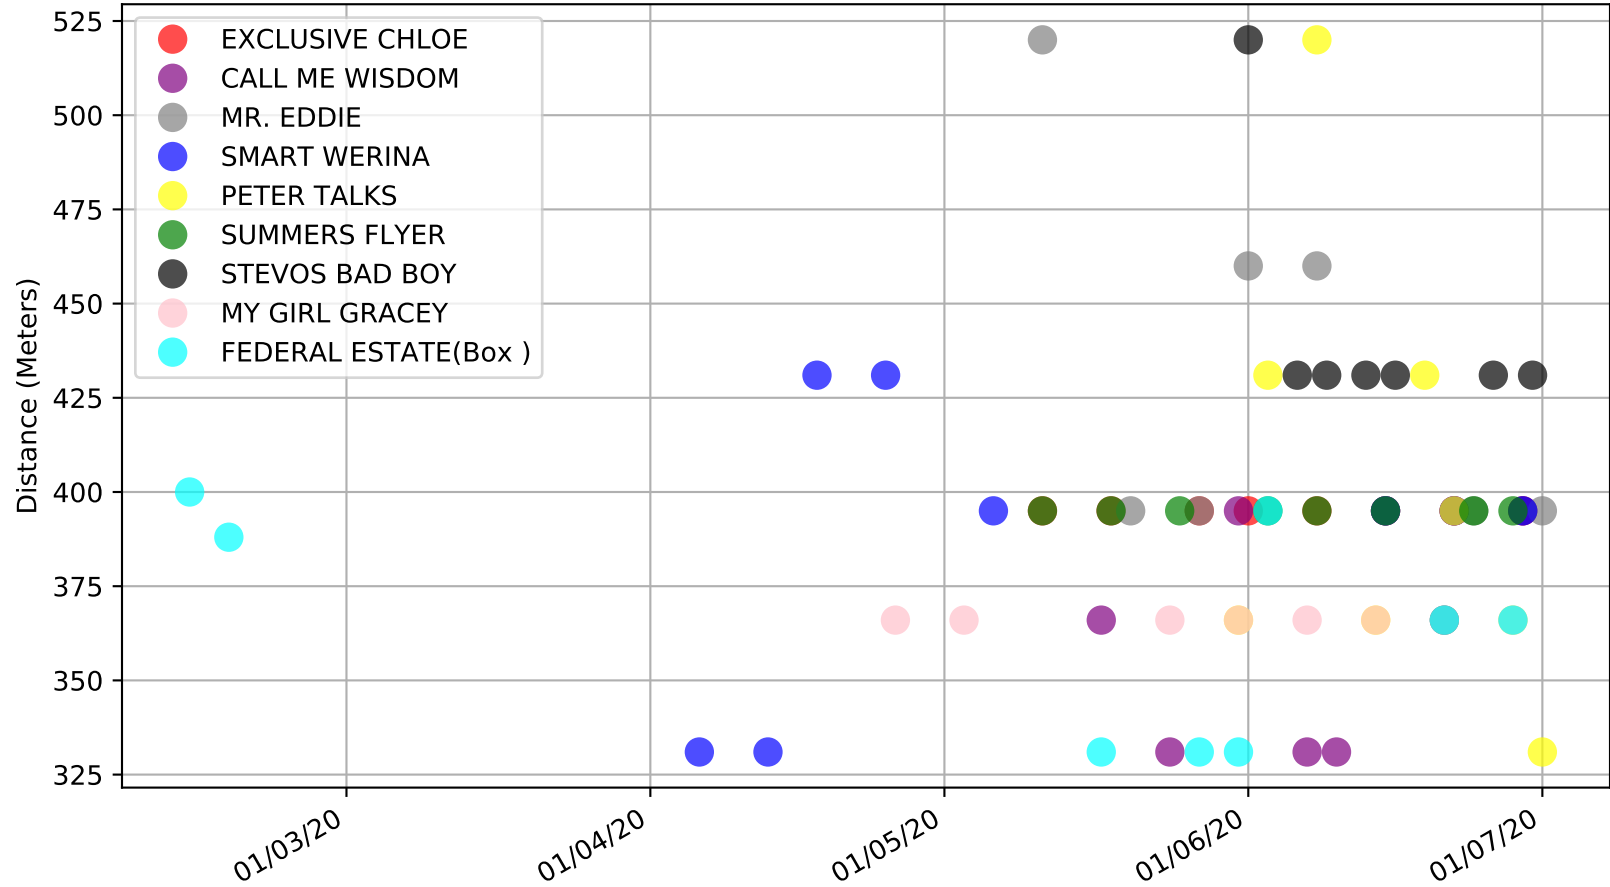

Albion Park - 6th Jul
Race 4, MPSANITIZE.COM.AU, 395m, X45
Previous race distances in meters