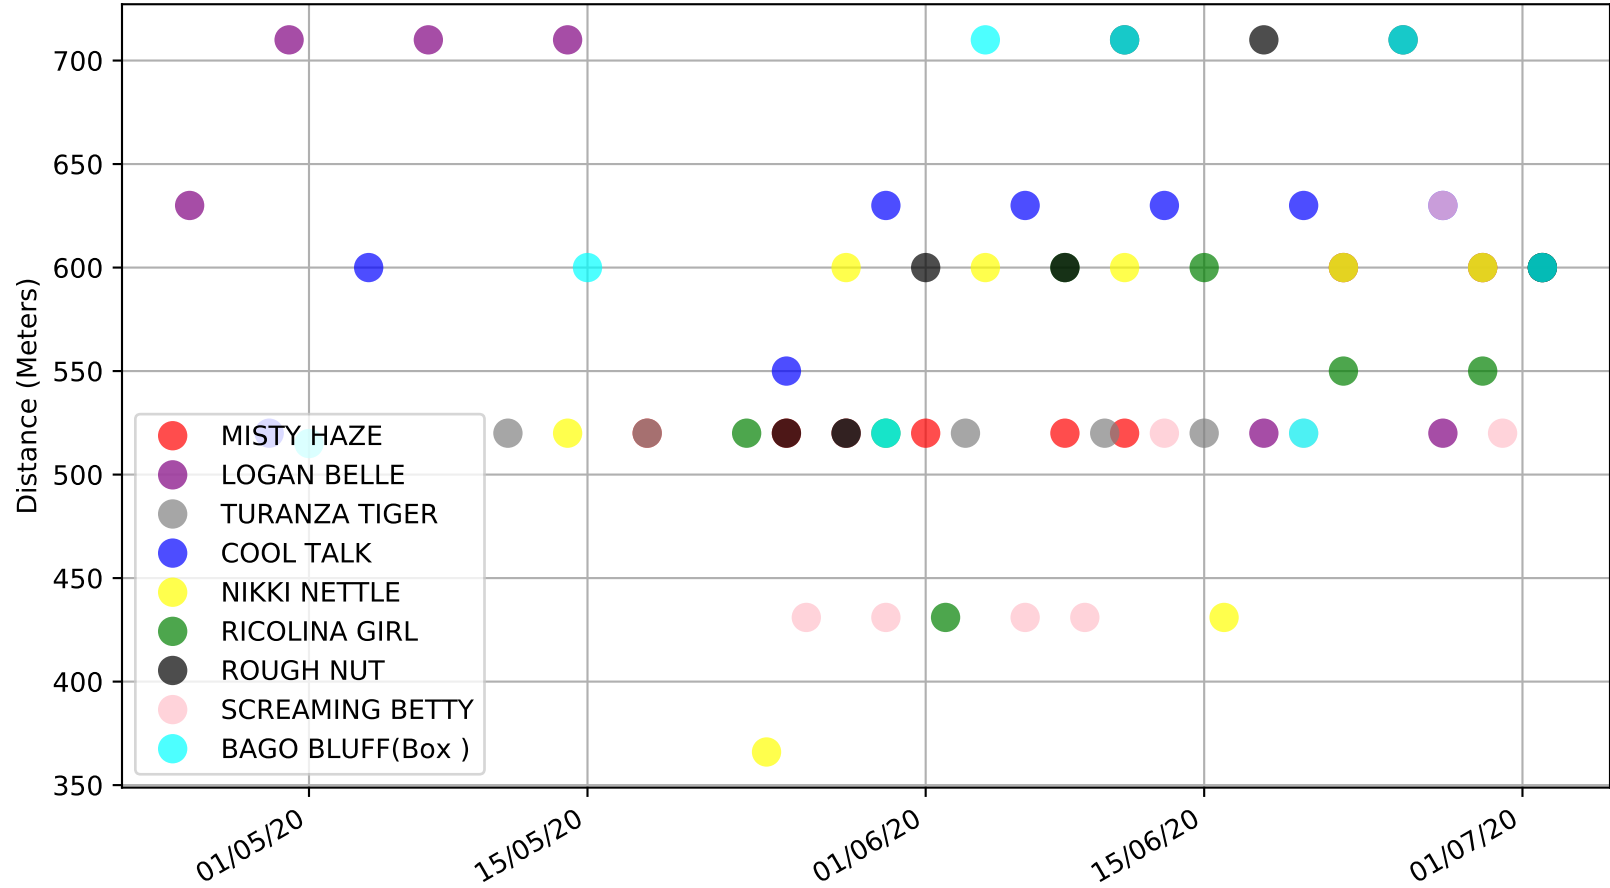

Albion Park - 6th Jul
Race 6, SKY RACING, 600m, R5
Previous race distances in meters