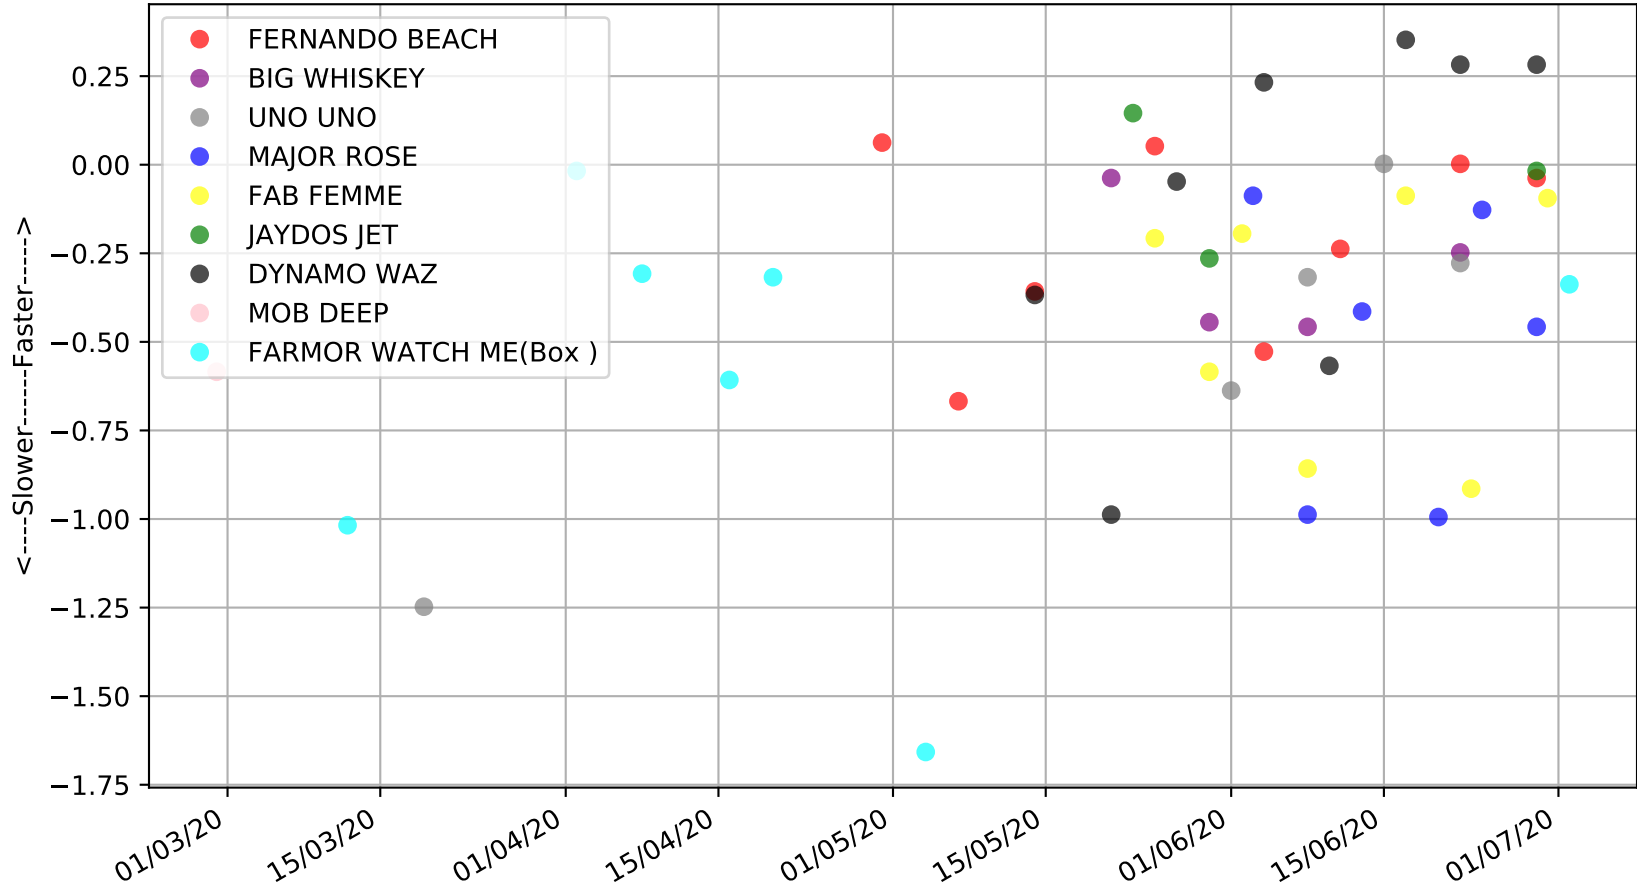

Albion Park - 6th Jul
Race 5, GPP LASER 3300, 520m, 5H
Speed of dog +50m or -50m of current race distance