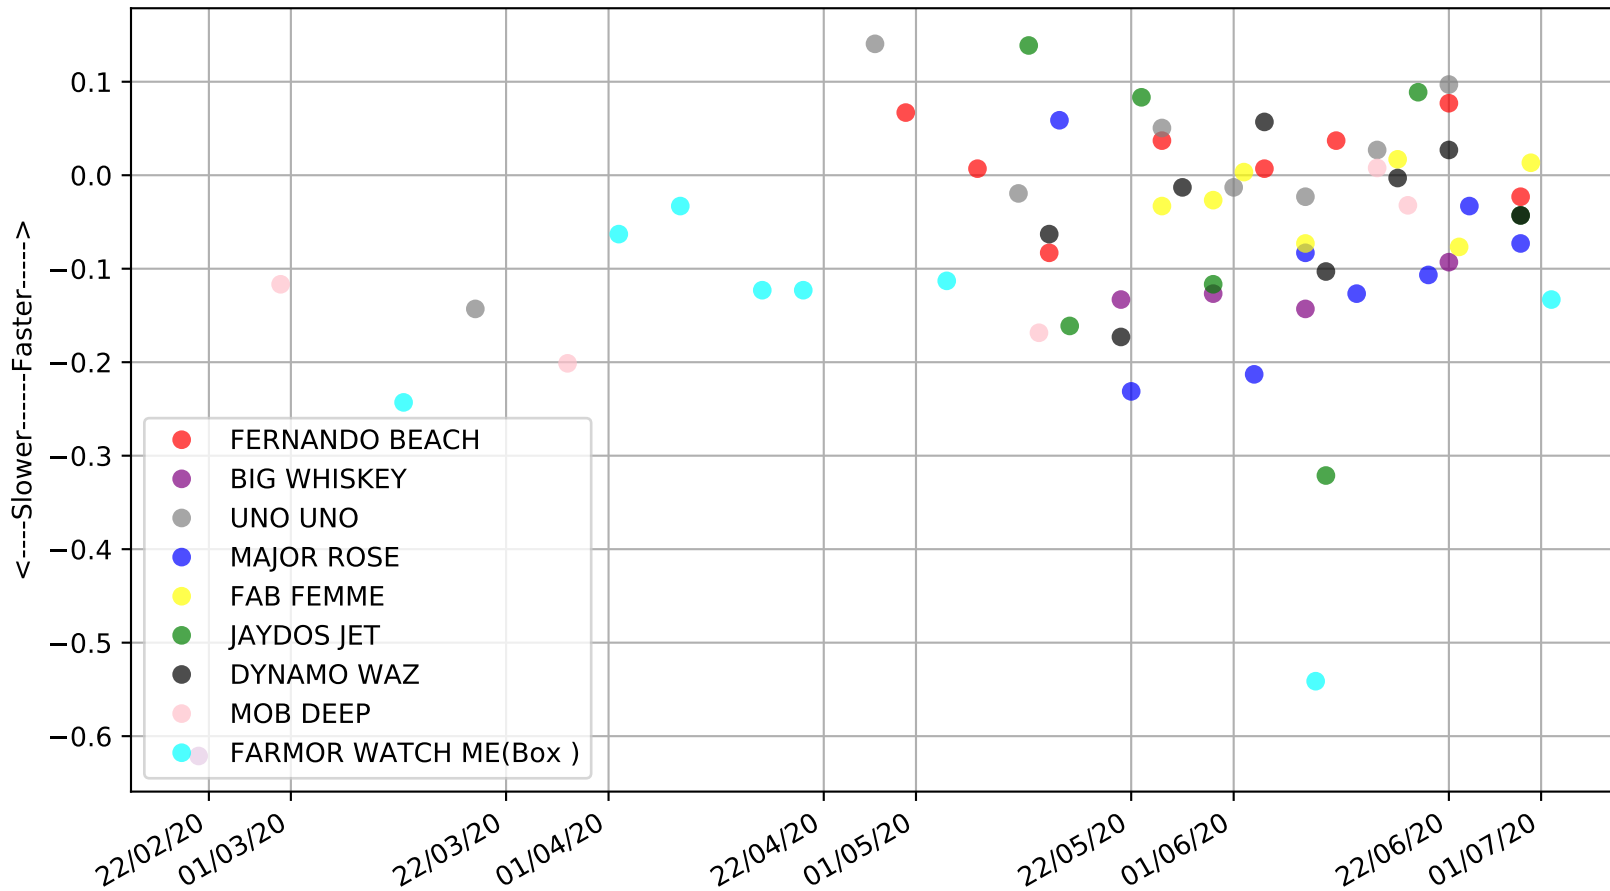

Albion Park - 6th Jul
Race 5, GPP LASER 3300, 520m, 5H
Early Speed compared with par early speed