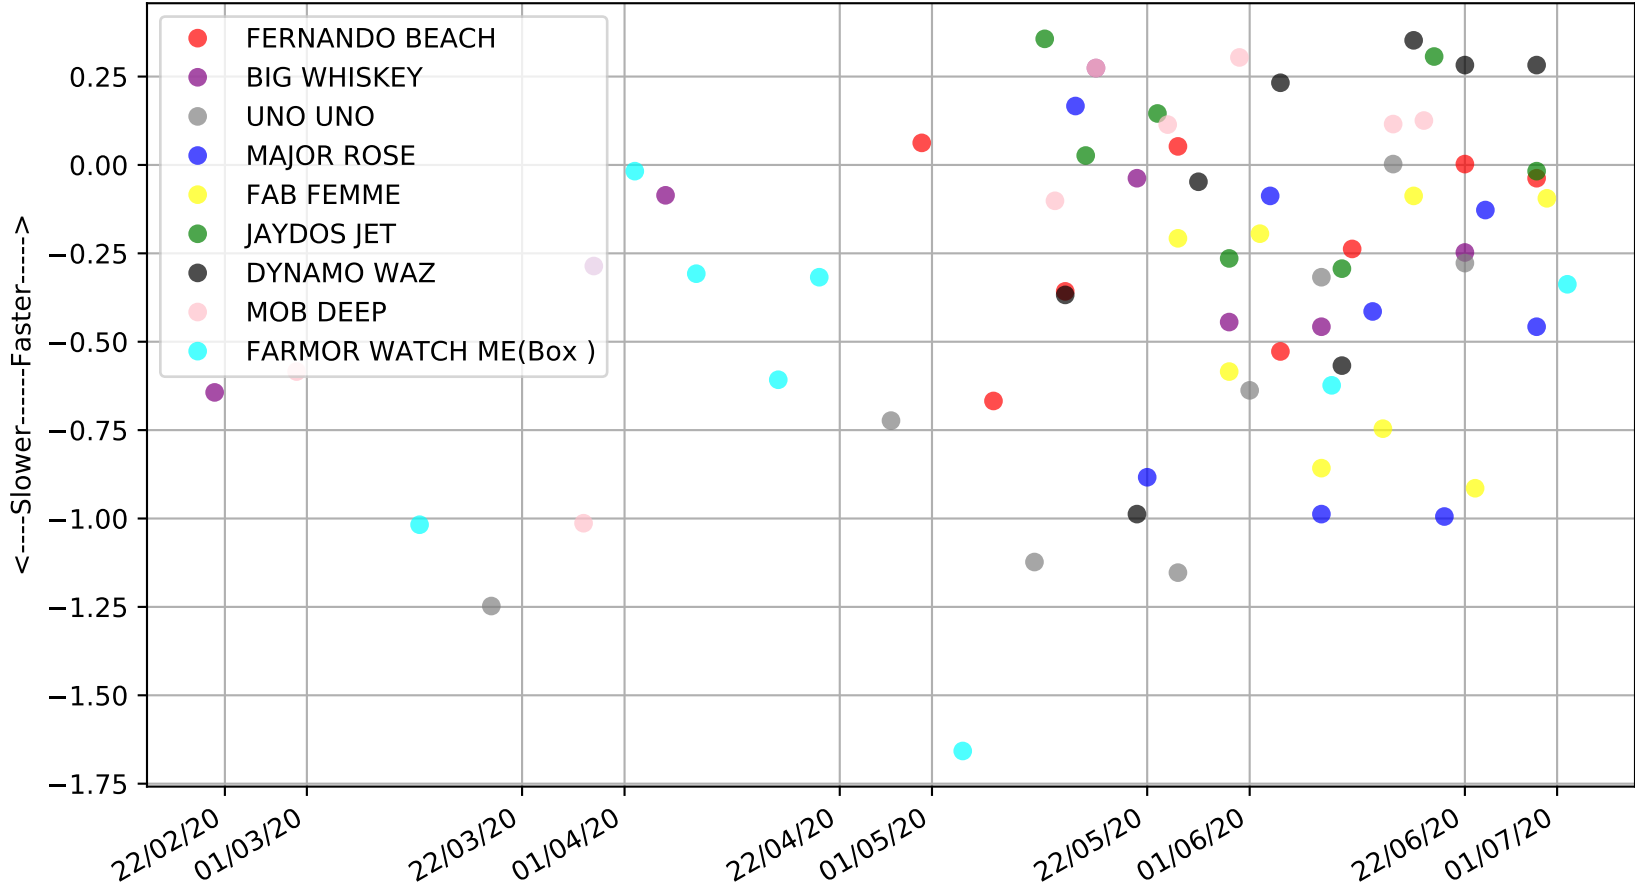

Albion Park - 6th Jul
Race 5, GPP LASER 3300, 520m, 5H
Speed of dog compared with par win times of the track & distance it ran at