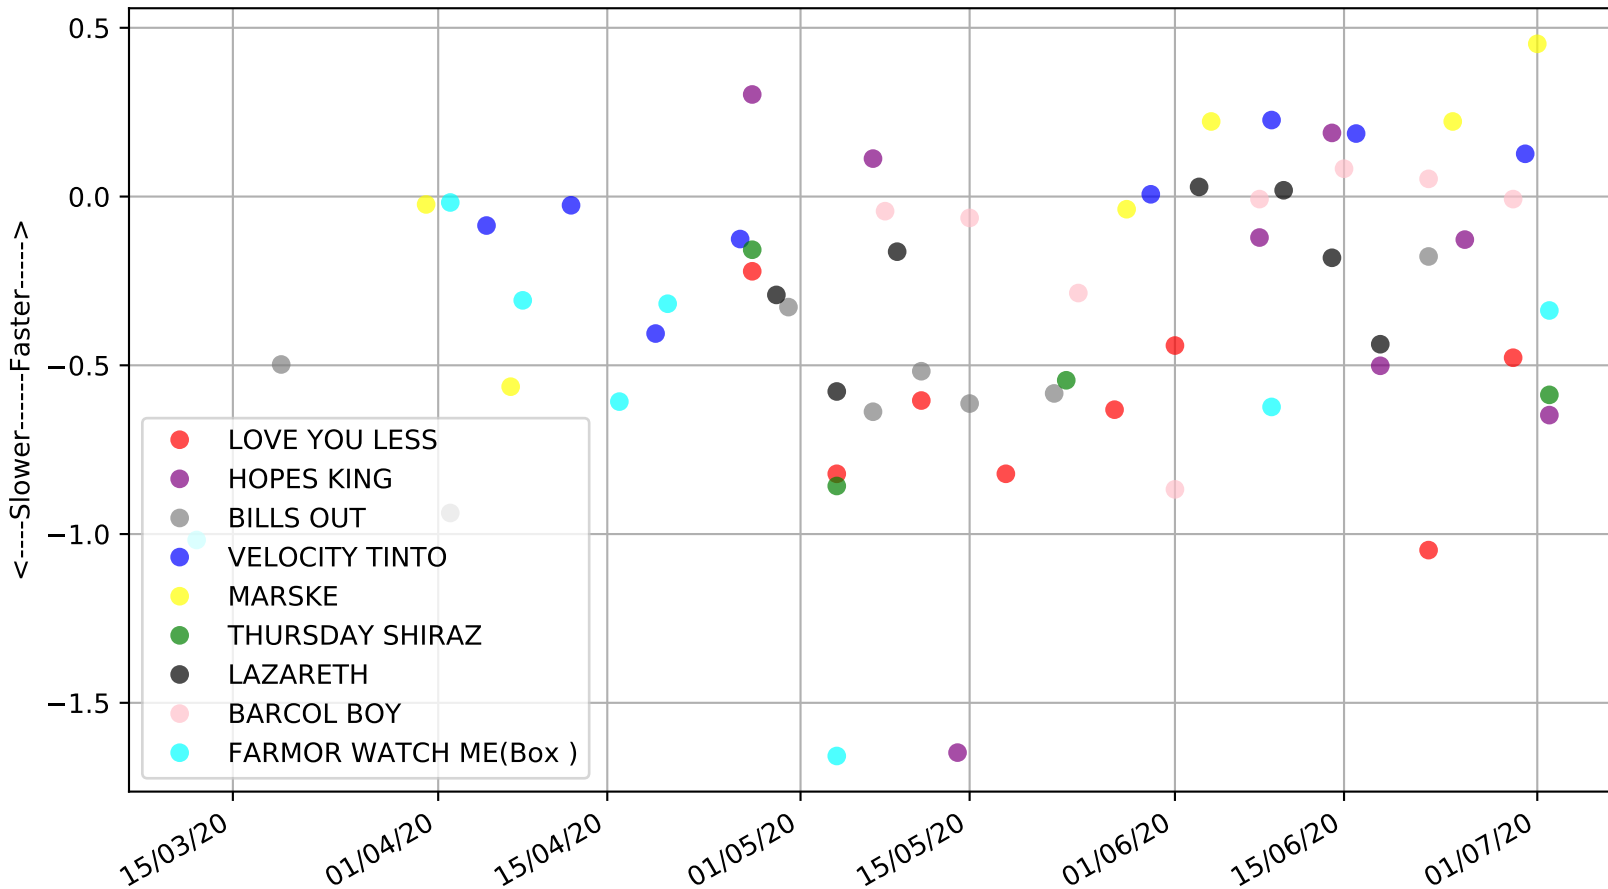

Albion Park - 6th Jul
Race 7, BOX 1 PHOTOGRAPHY, 520m, 5H
Speed of dog compared with par win times of the track & distance it ran at