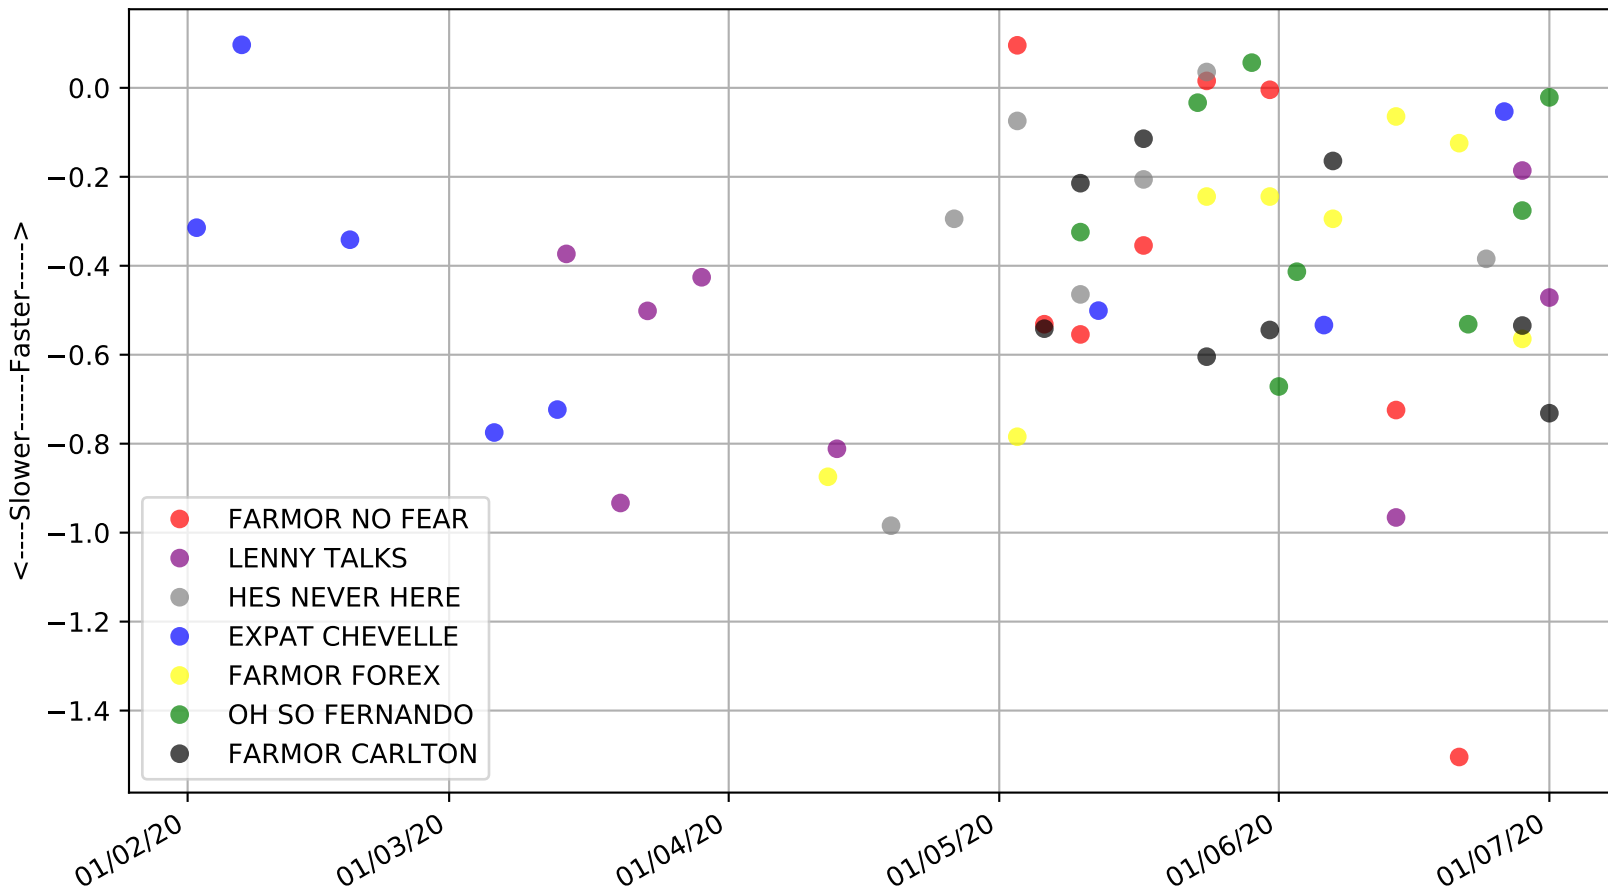

Albion Park - 6th Jul
Race 9, ASSET BODY CORPORATE BRIBIE ISLAND, 331m, X45
Speed of dog compared with par win times of the track & distance it ran at