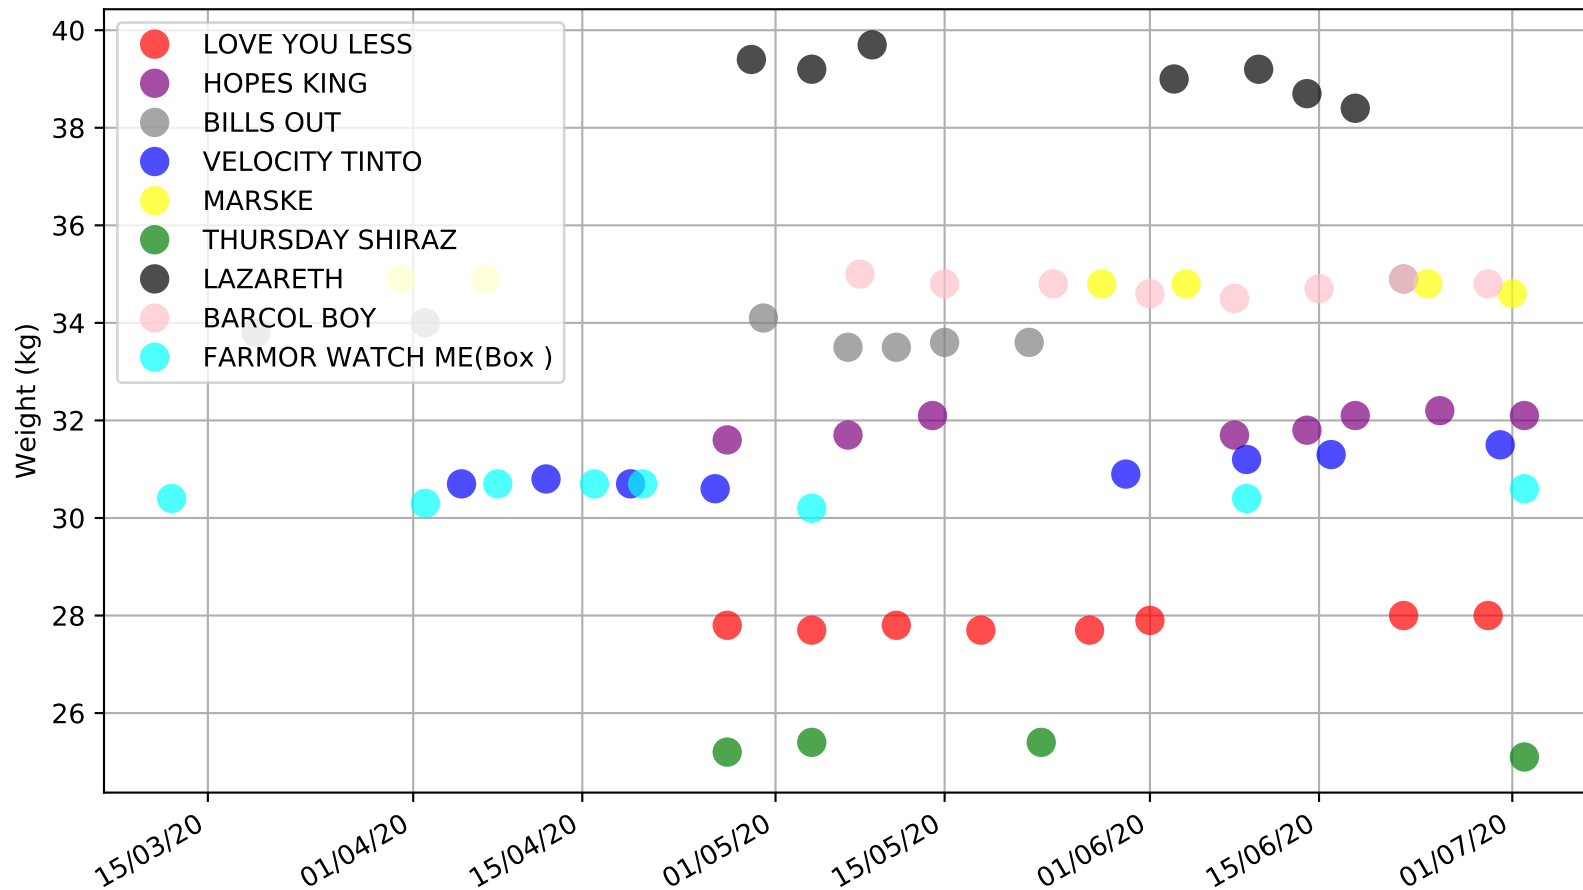

Albion Park - 6th Jul
Race 7, BOX 1 PHOTOGRAPHY, 520m, 5H
Previous race weights in kilograms