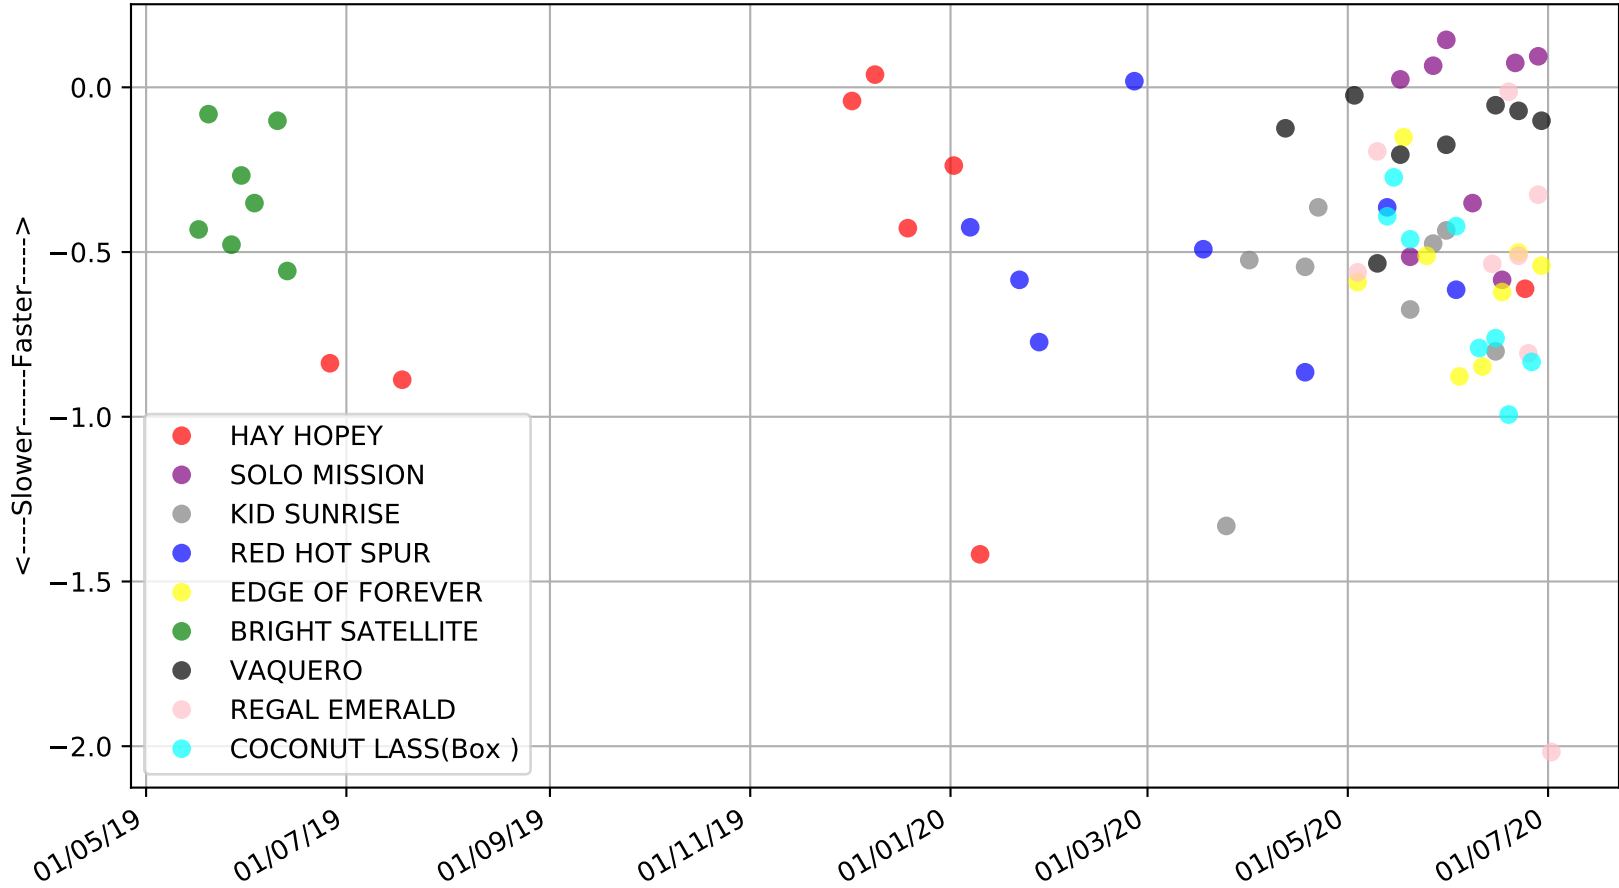

Albion Park - 6th Jul
Race 3, "GARRARDS HORSE AND HOUND", 395m, MA5
Speed of dog compared with par win times of the track & distance it ran at