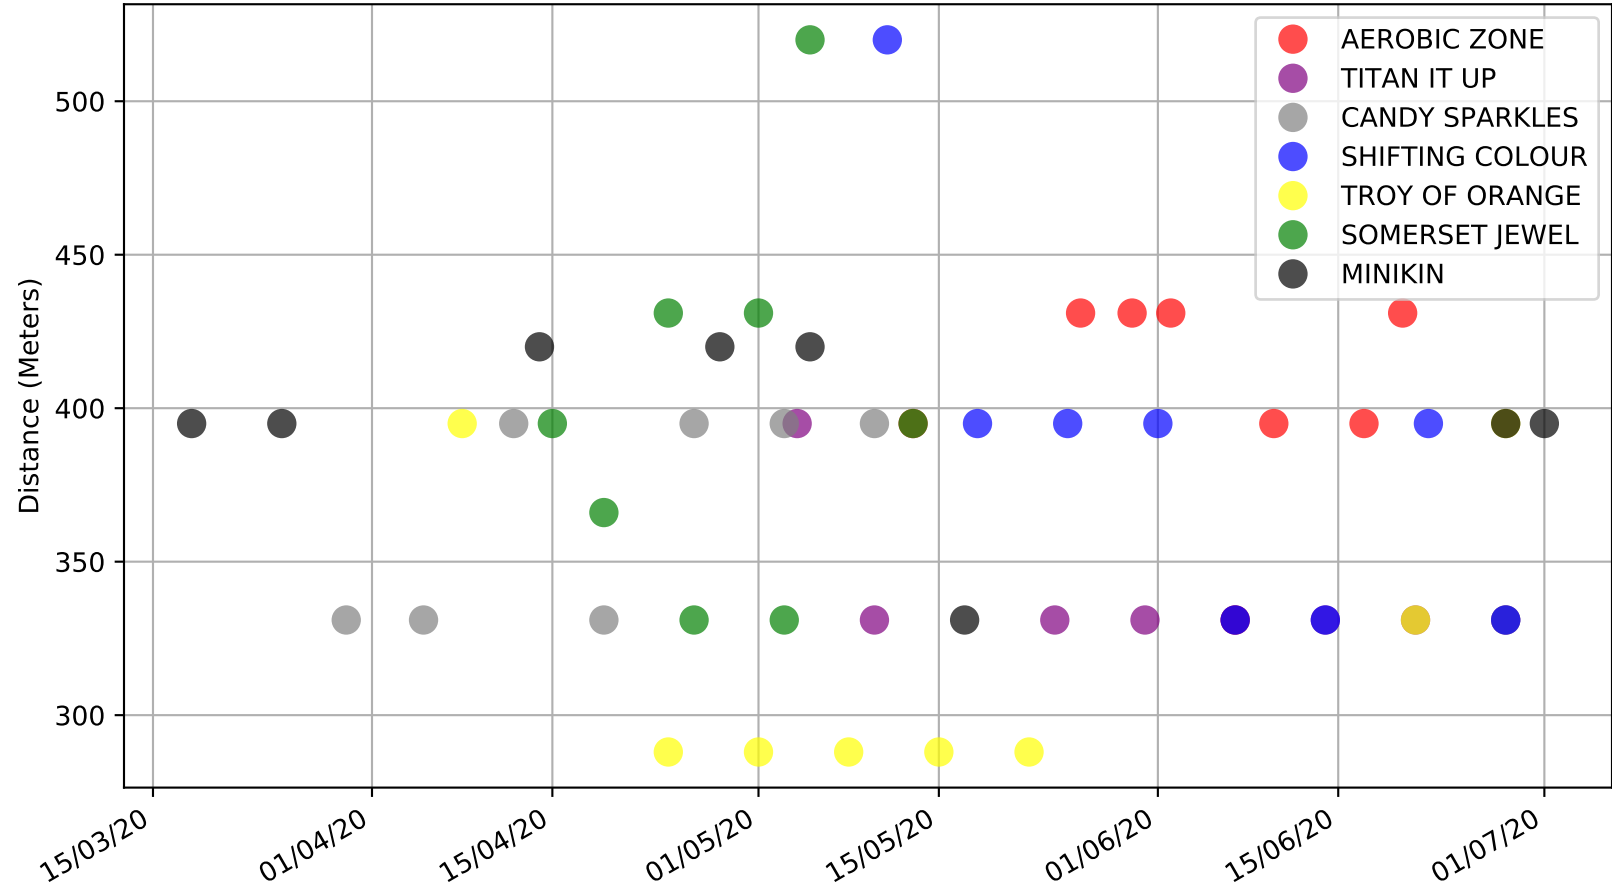

Albion Park - 5th Jul
Race 9, ASSET BODY CORPORATE BRIBIE ISLAND, 331m, 5H
Previous race distances in meters