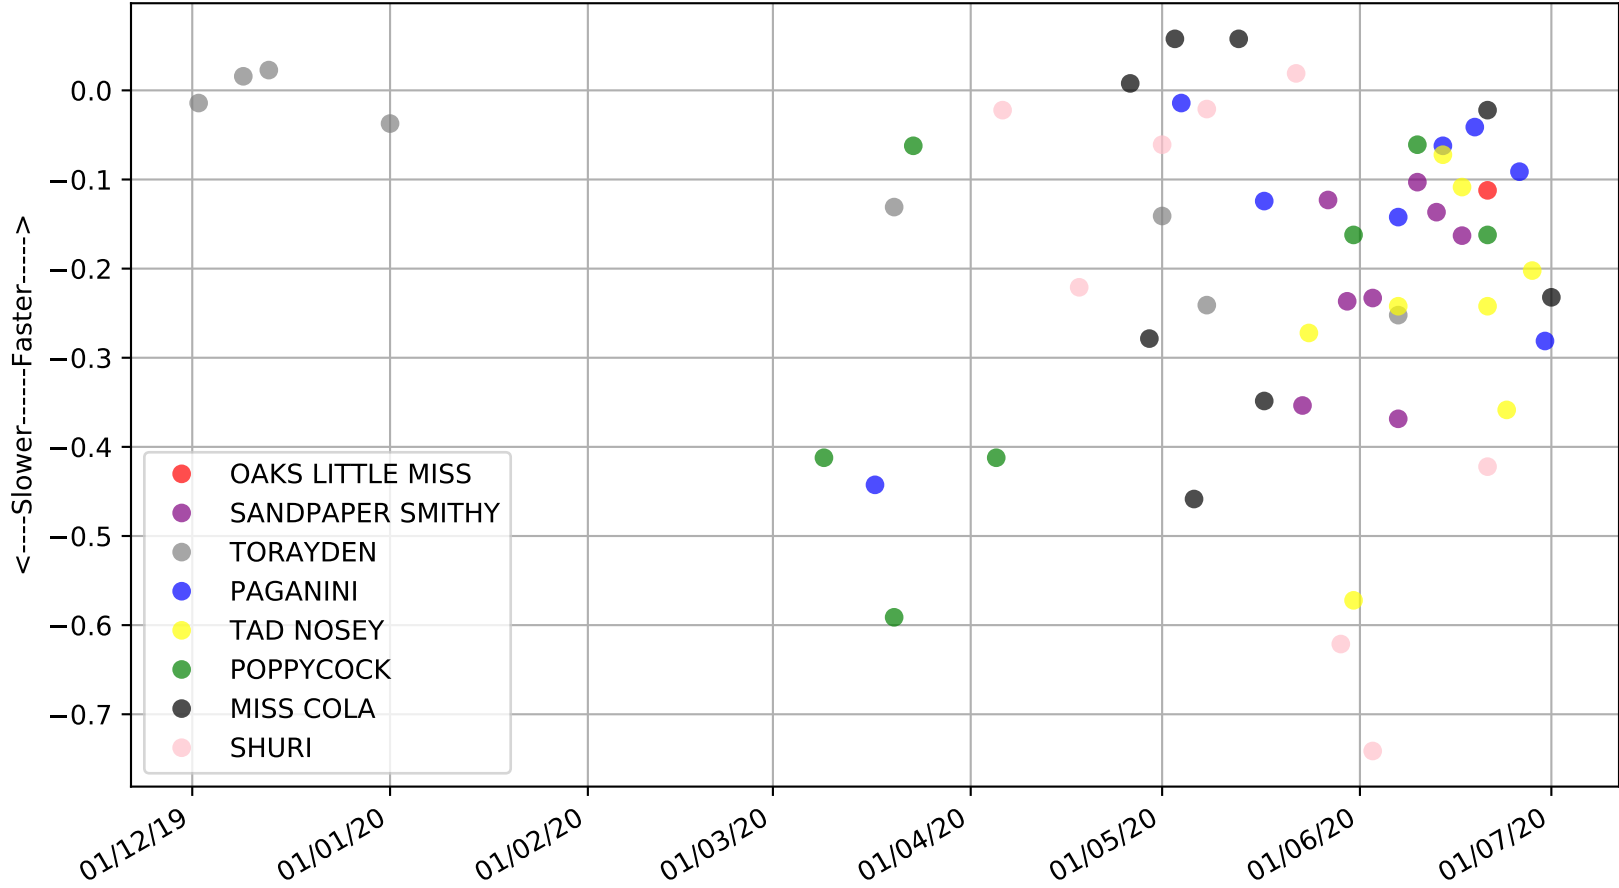

Albion Park - 5th Jul
Race 3, "GARRARDS HORSE AND HOUND", 331m, 5H
Early Speed compared with par early speed