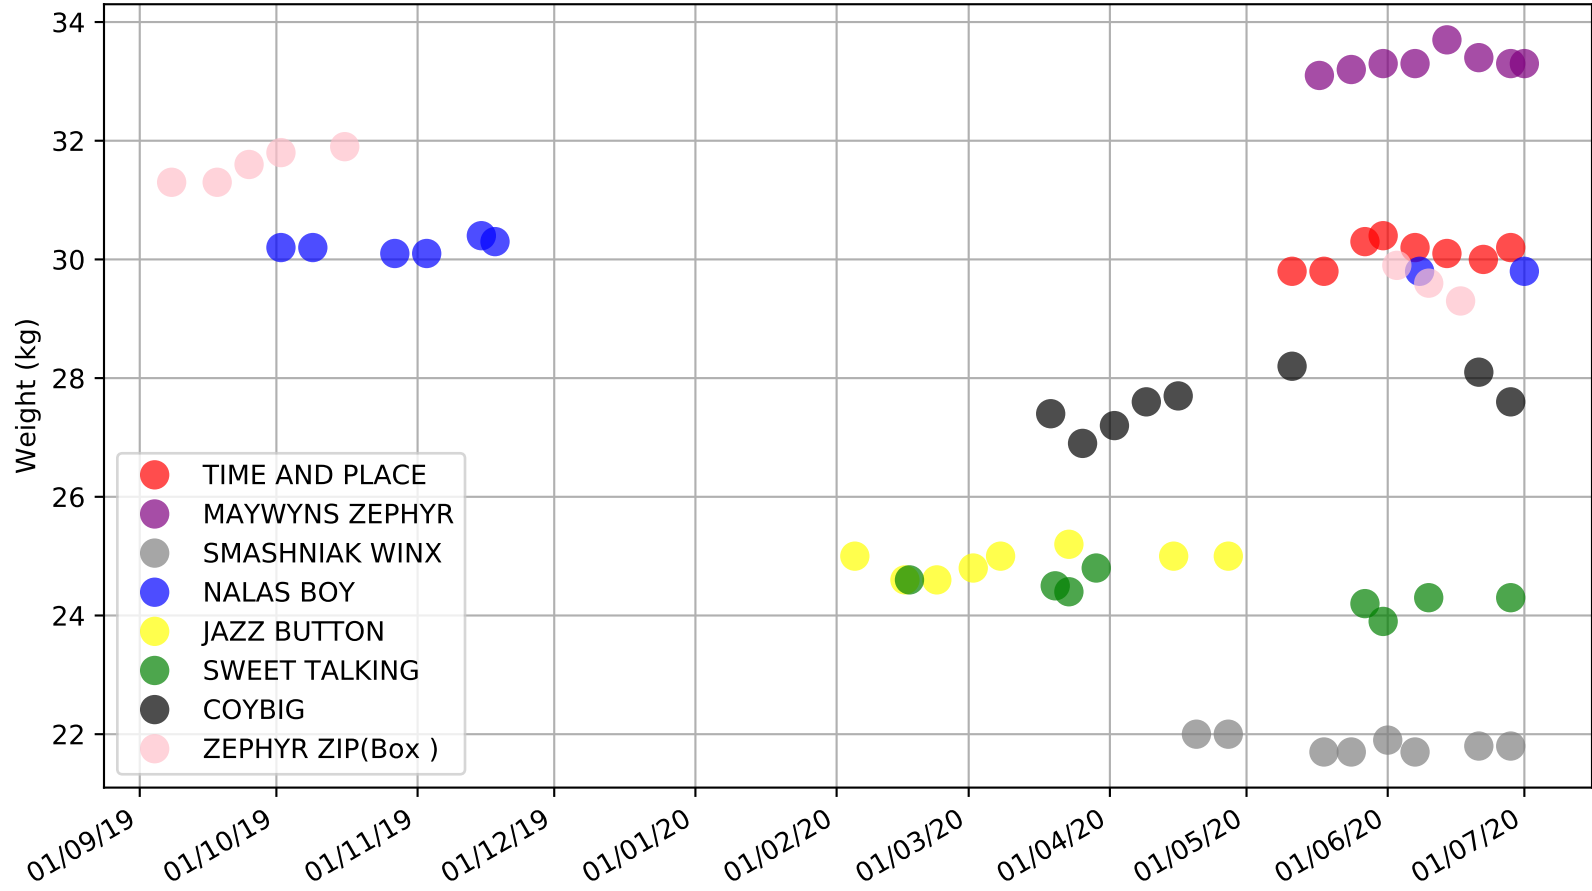

Albion Park - 5th Jul
Race 6, SKY RACING, 331m, 4
Previous race weights in kilograms