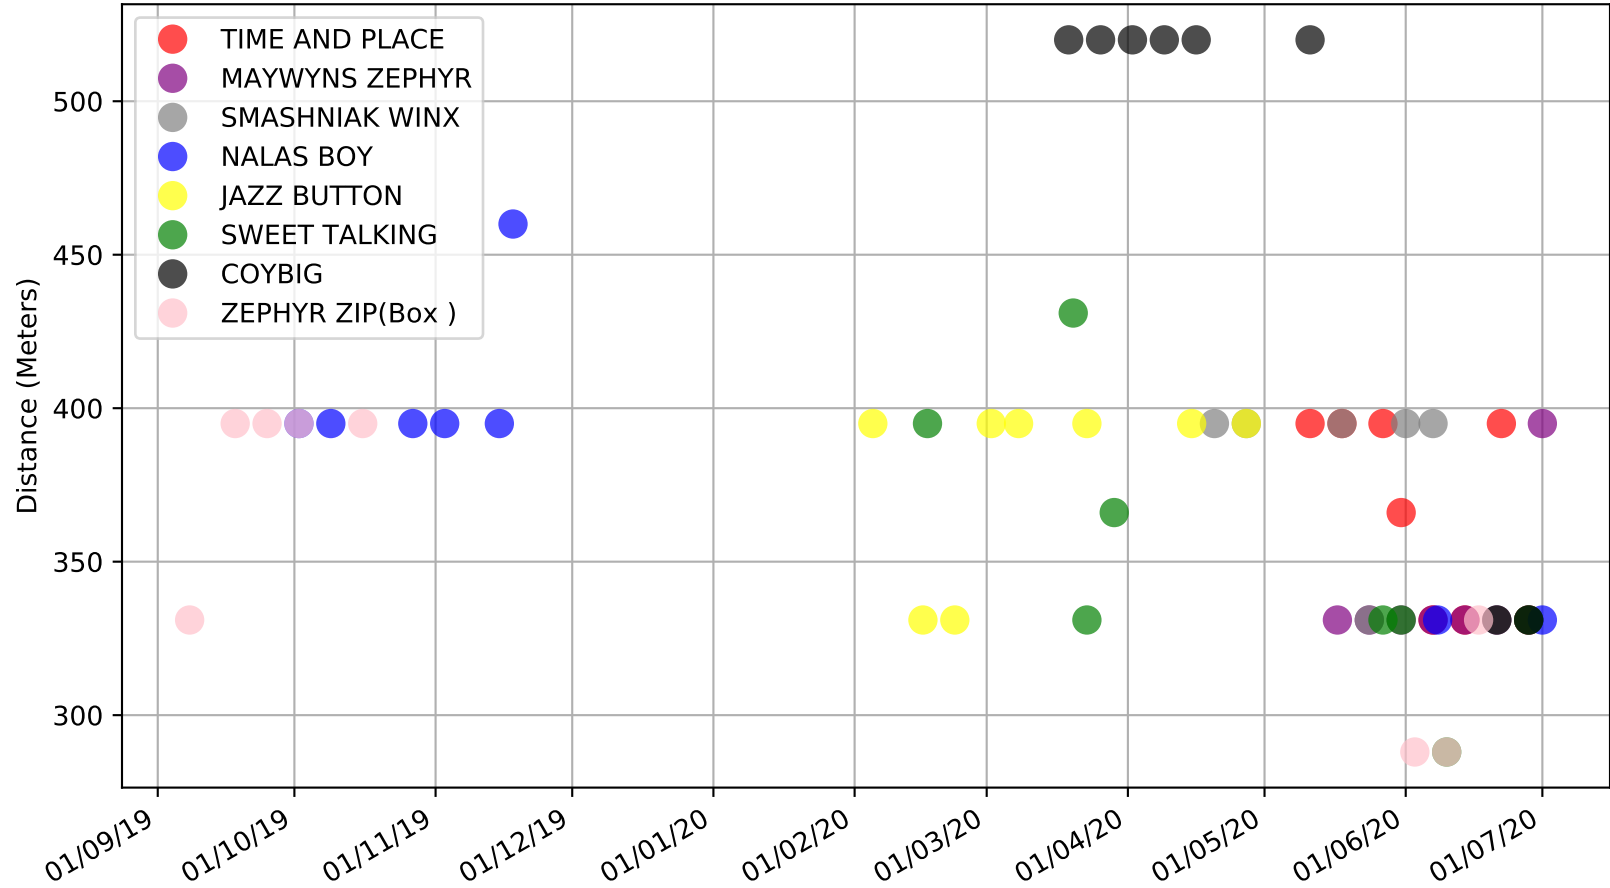

Albion Park - 5th Jul
Race 6, SKY RACING, 331m, 4
Previous race distances in meters