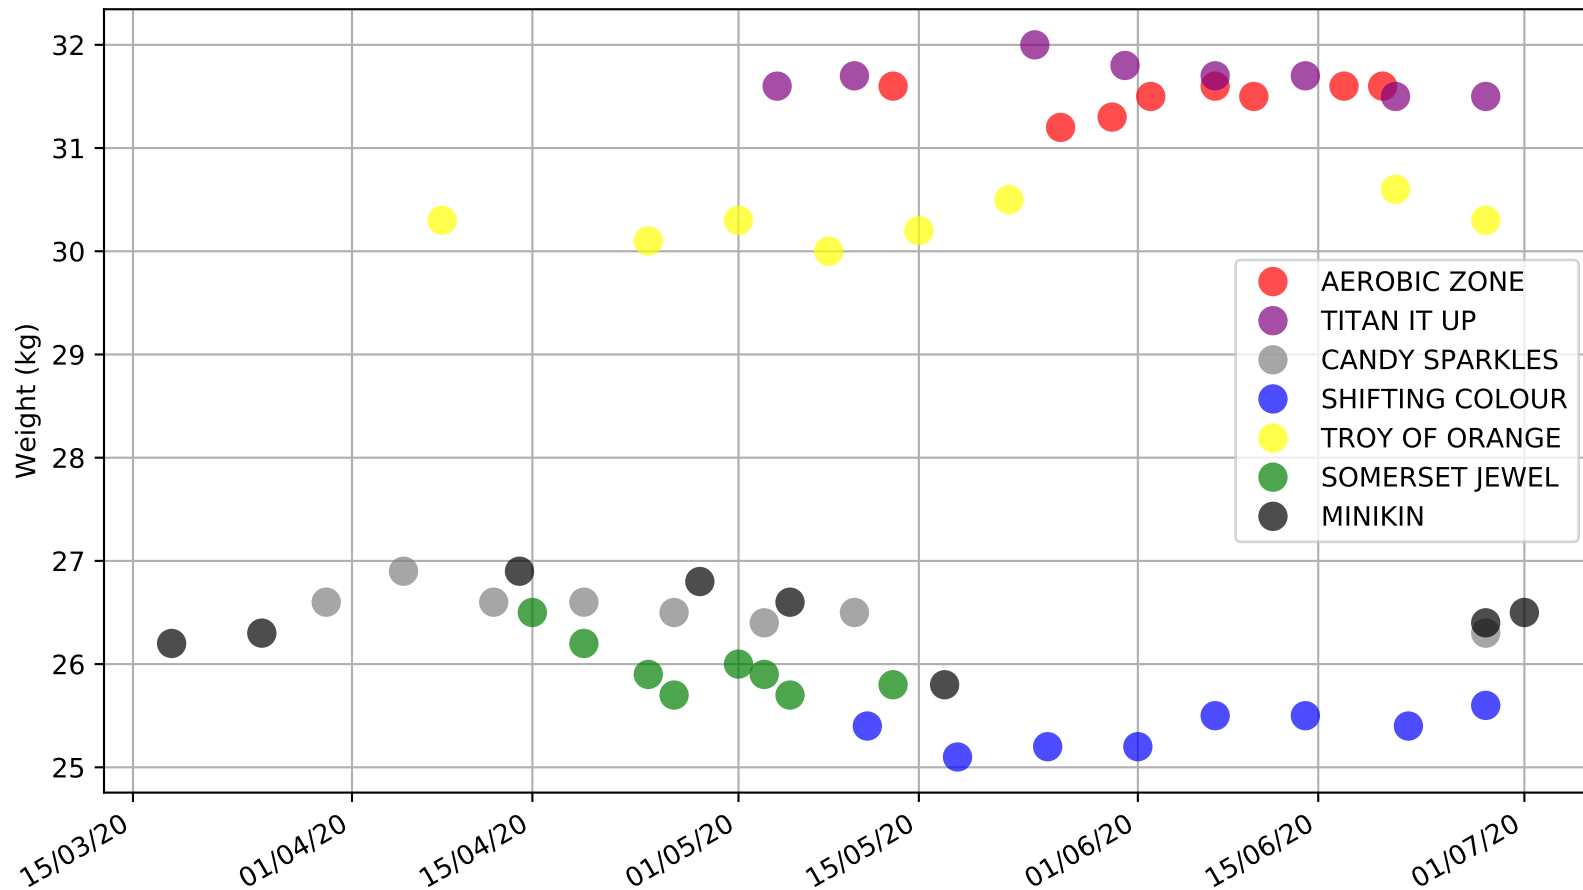

Albion Park - 5th Jul
Race 9, ASSET BODY CORPORATE BRIBIE ISLAND, 331m, 5H
Previous race weights in kilograms