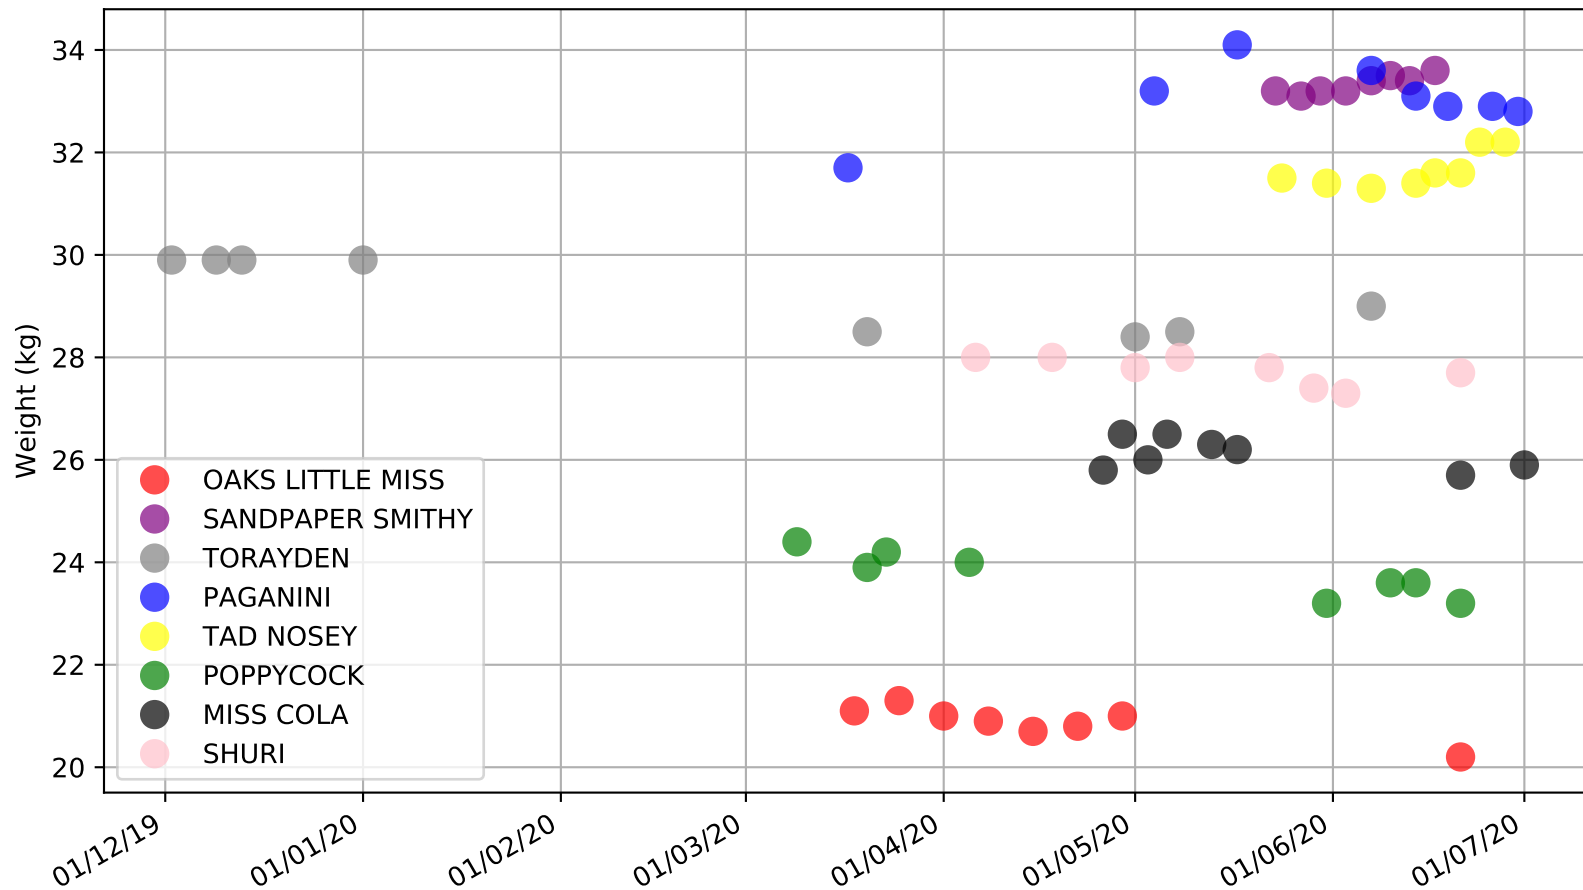

Albion Park - 5th Jul
Race 3, "GARRARDS HORSE AND HOUND", 331m, 5H
Previous race weights in kilograms