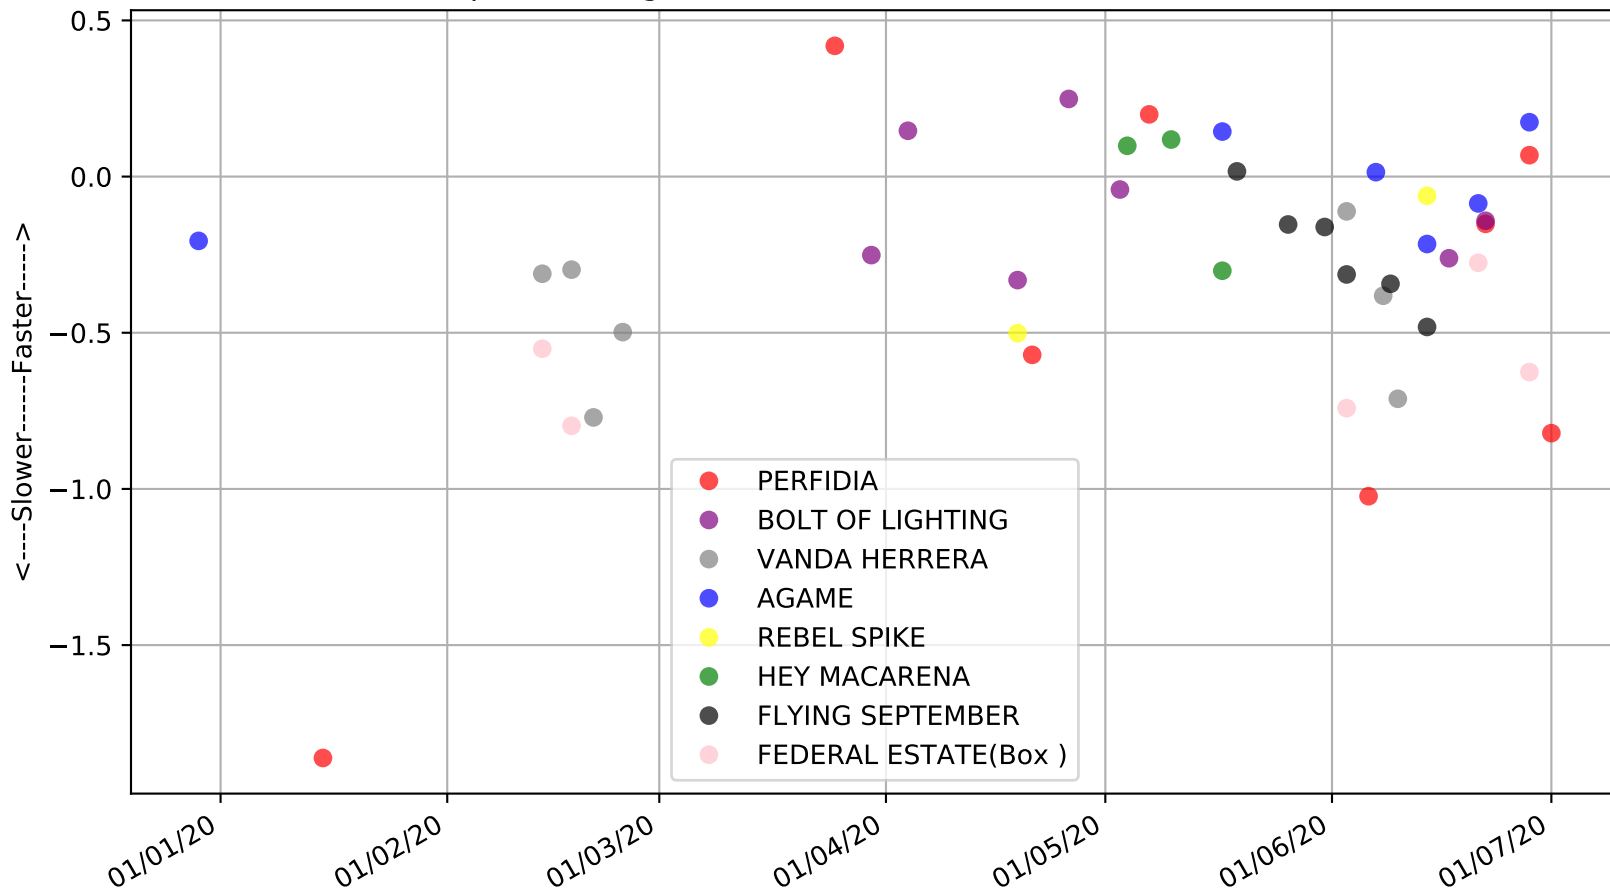

Albion Park - 5th Jul
Race 5, GPP LASER 3300, 395m, X45
Speed of dog +50m or -50m of current race distance