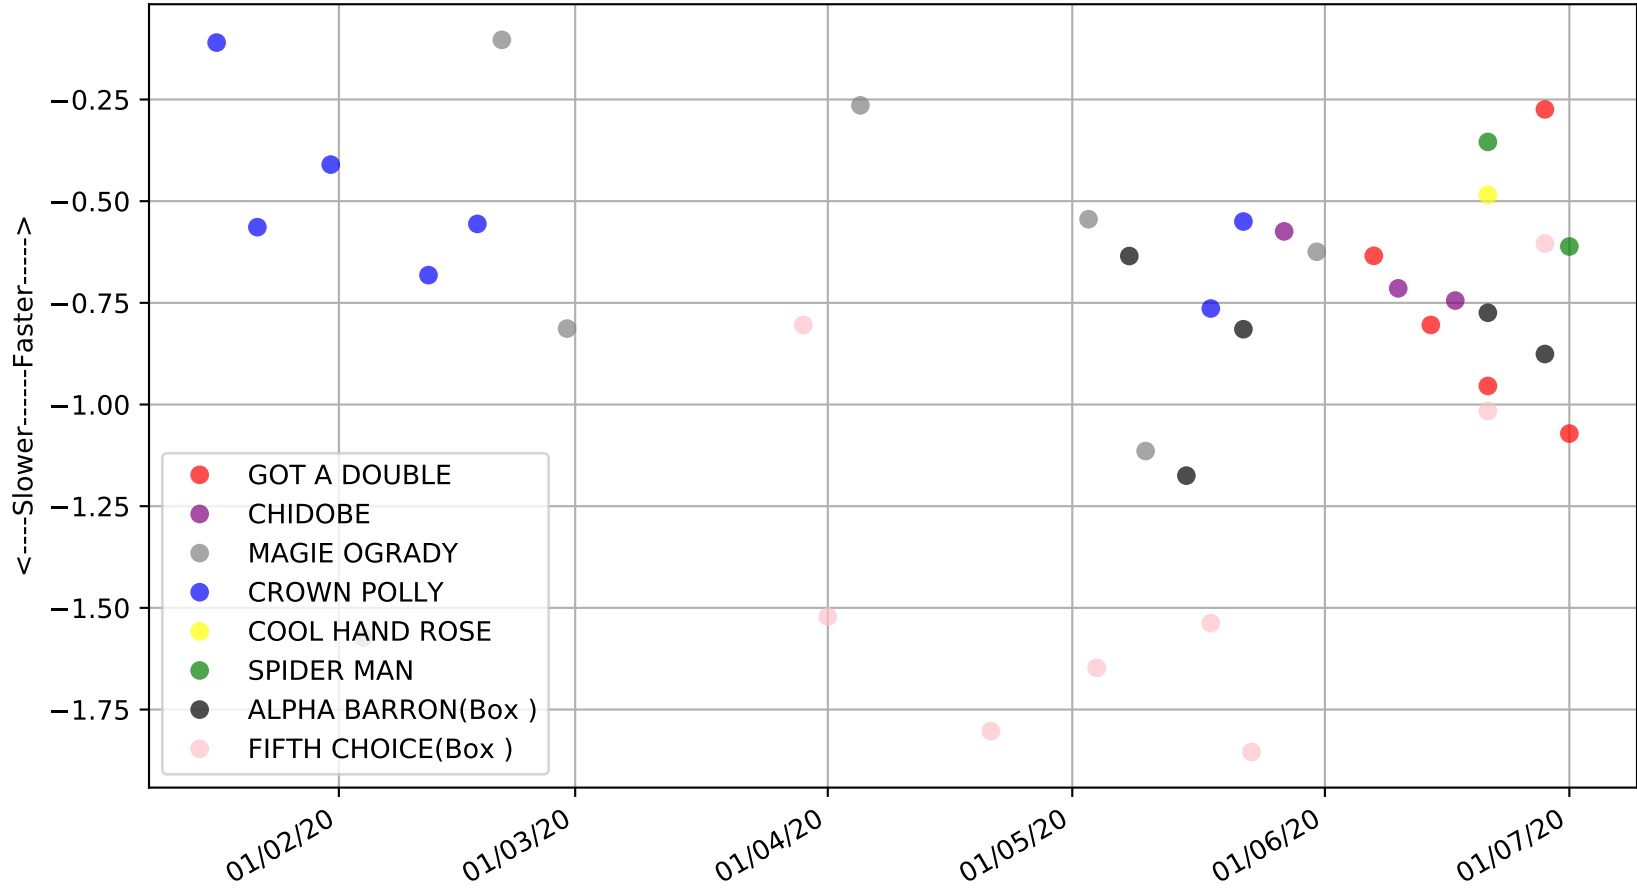

Albion Park - 5th Jul
Race 1, SENNACHIE @ STUD - STEVE WHITE, 331m, M
Previous race distances in meters

Albion Park - 5th Jul
Race 1, SENNACHIE @ STUD - STEVE WHITE, 331m, M
Speed of dog compared with par win times of the track & distance it ran at