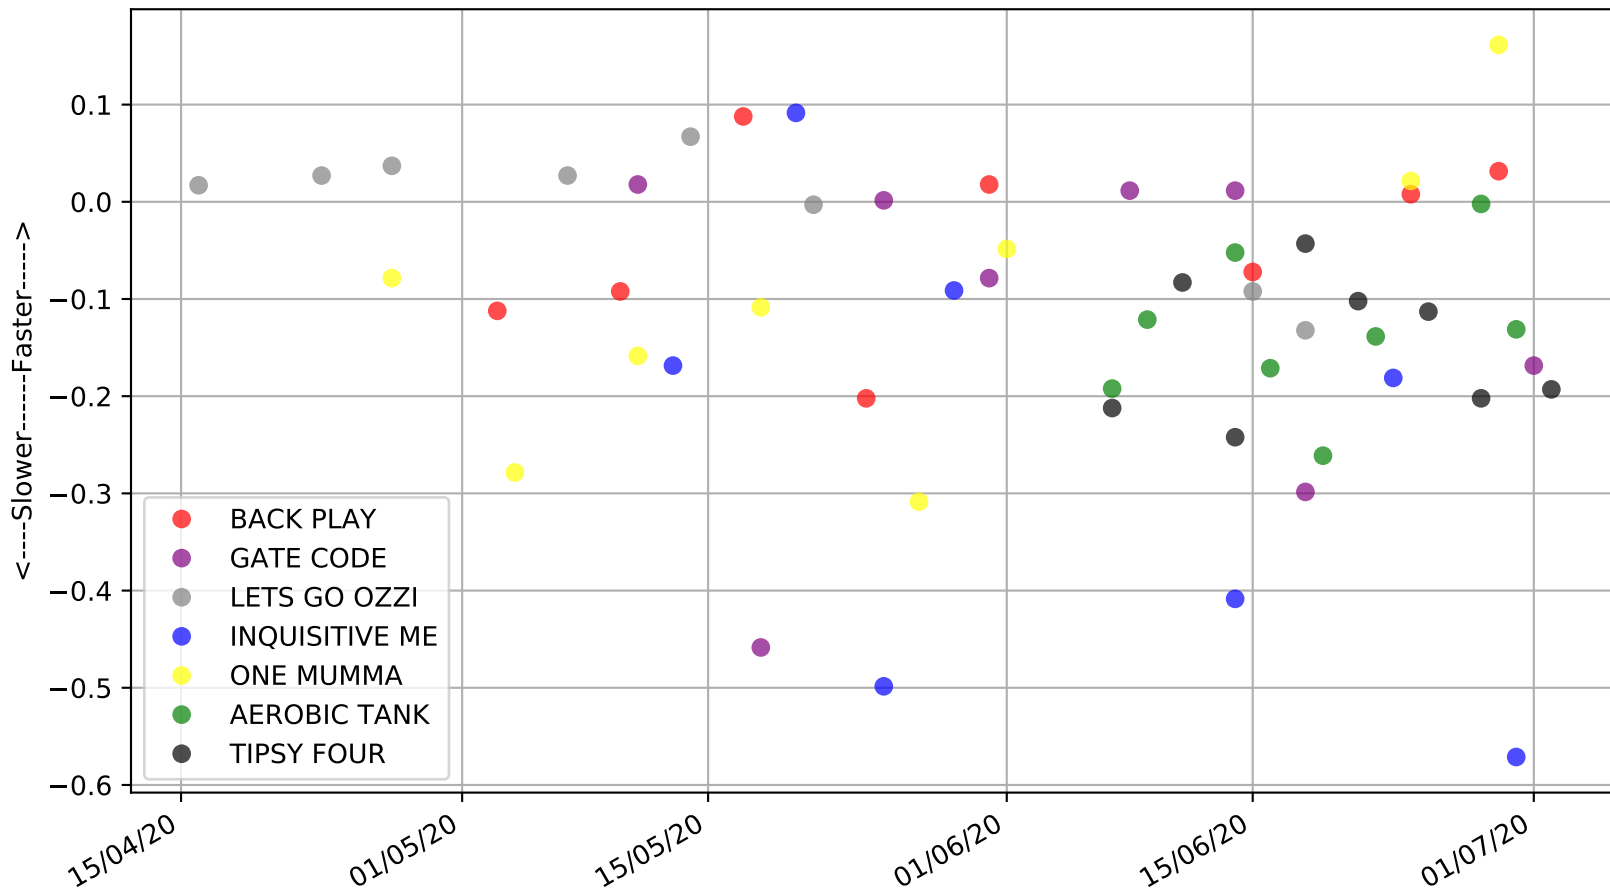

Albion Park - 5th Jul
Race 7, BOX 1 PHOTOGRAPHY, 395m, B8
Early Speed compared with par early speed