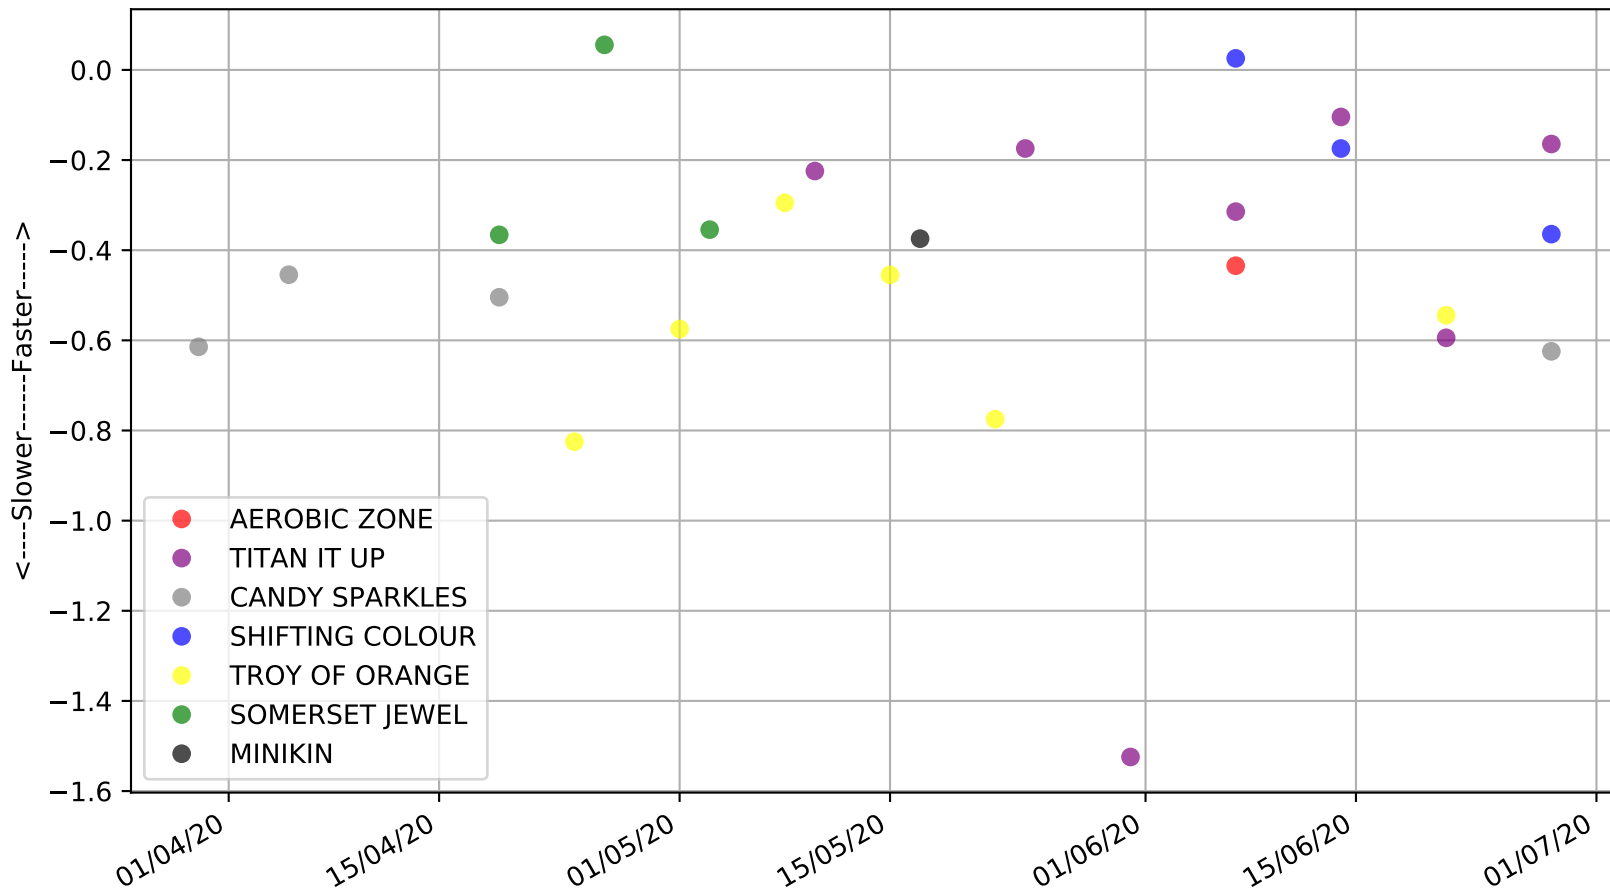

Albion Park - 5th Jul
Race 9, ASSET BODY CORPORATE BRIBIE ISLAND, 331m, 5H
Speed of dog +50m or -50m of current race distance