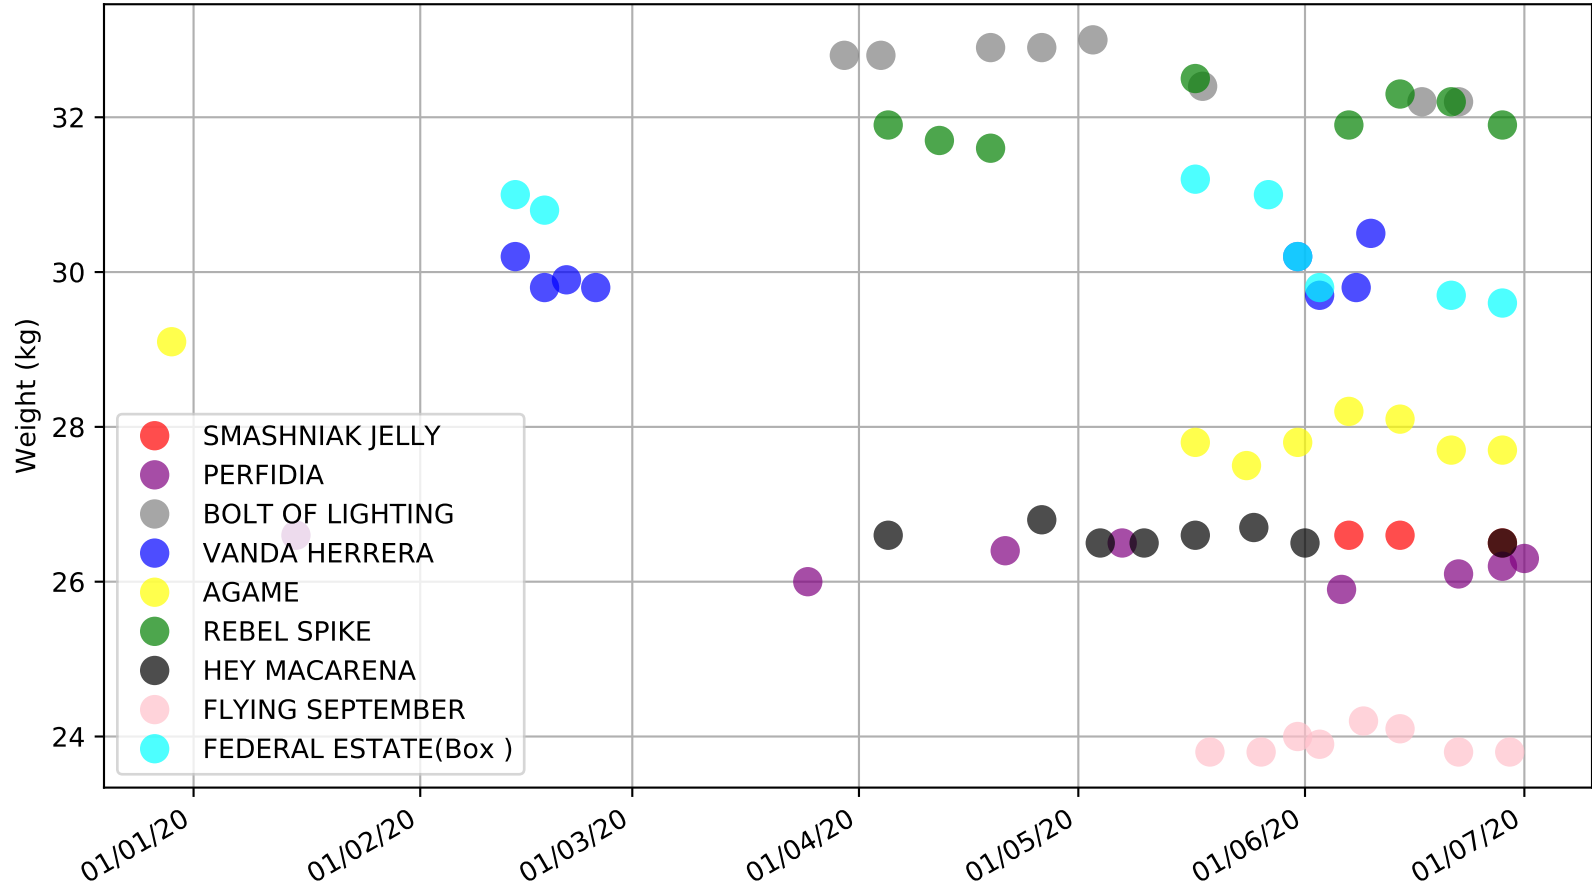

Albion Park - 5th Jul
Race 5, GPP LASER 3300, 395m, X45
Previous race weights in kilograms