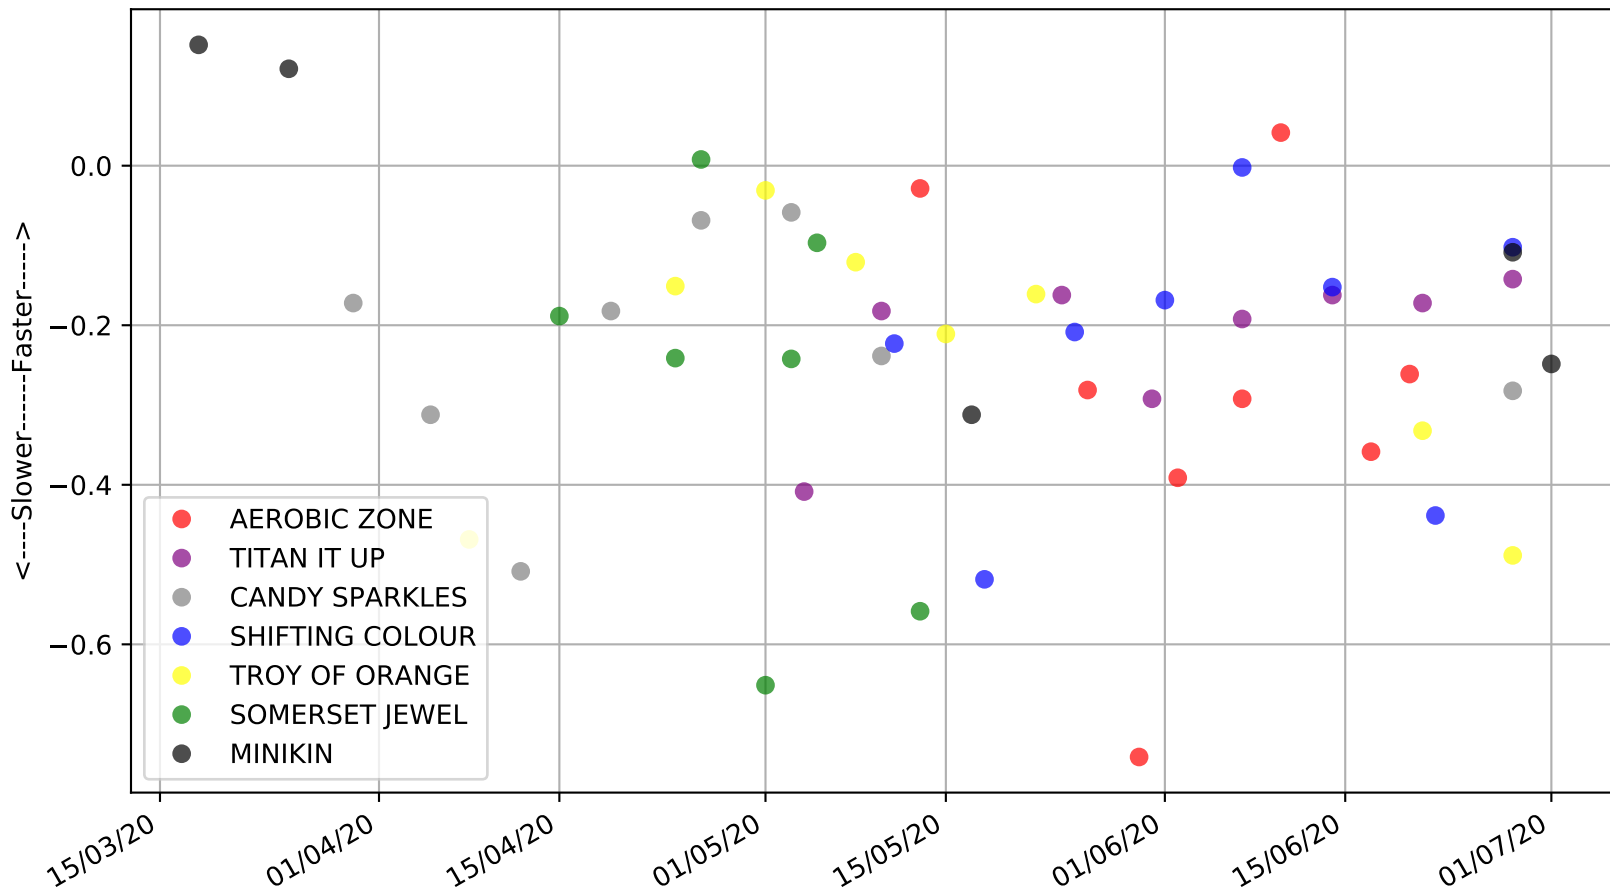

Albion Park - 5th Jul
Race 9, ASSET BODY CORPORATE BRIBIE ISLAND, 331m, 5H
Early Speed compared with par early speed