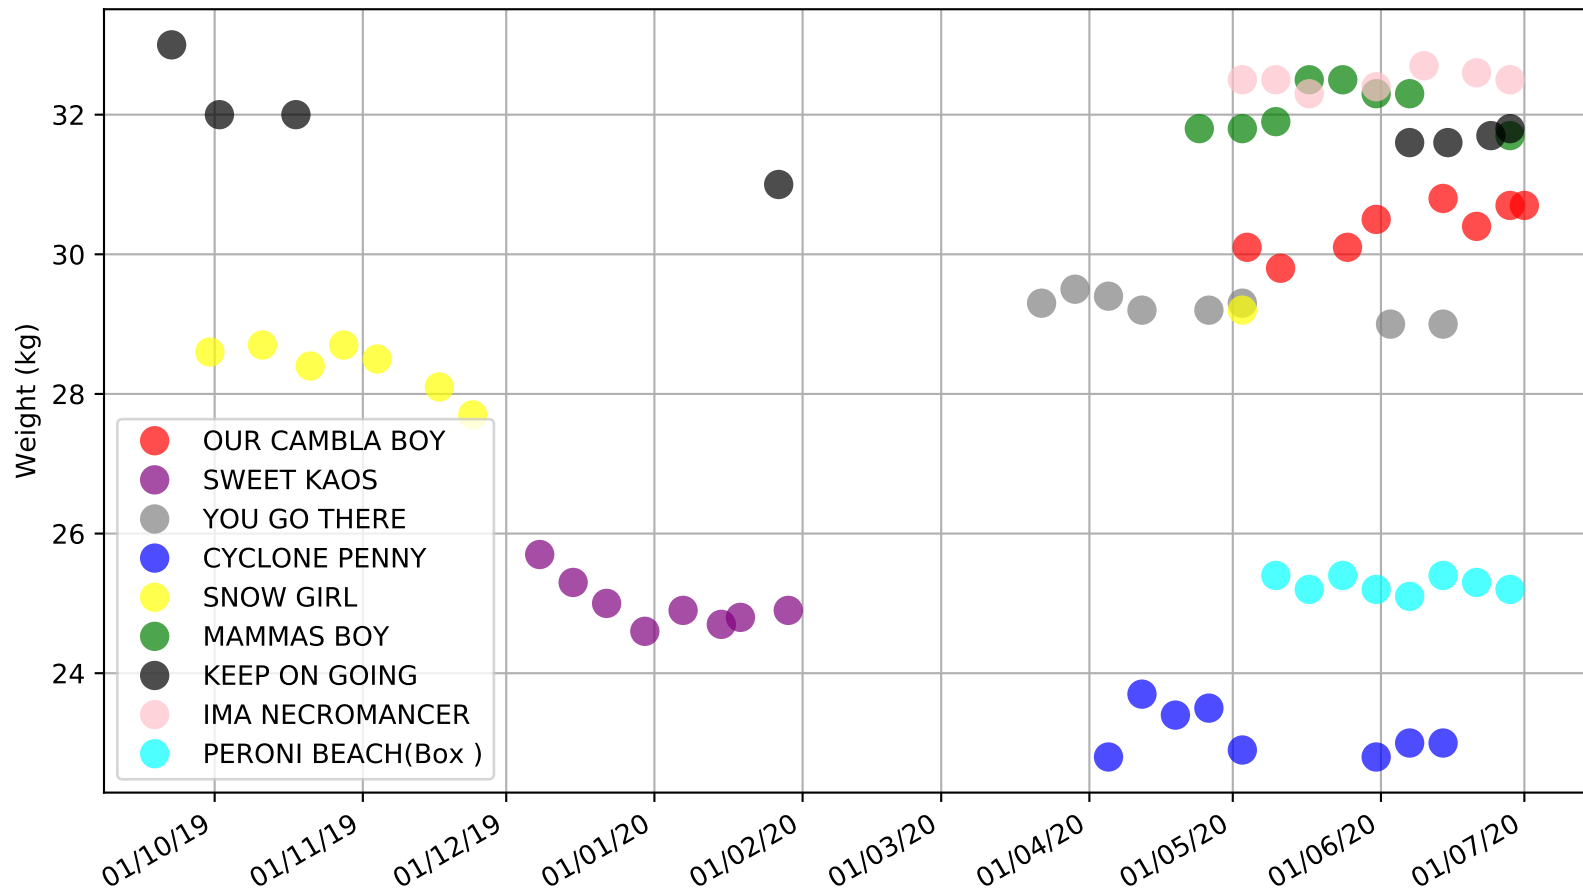

Albion Park - 5th Jul
Race 10, FABREGAS @ METICULOUS LODGE, 331m, MA5
Previous race weights in kilograms