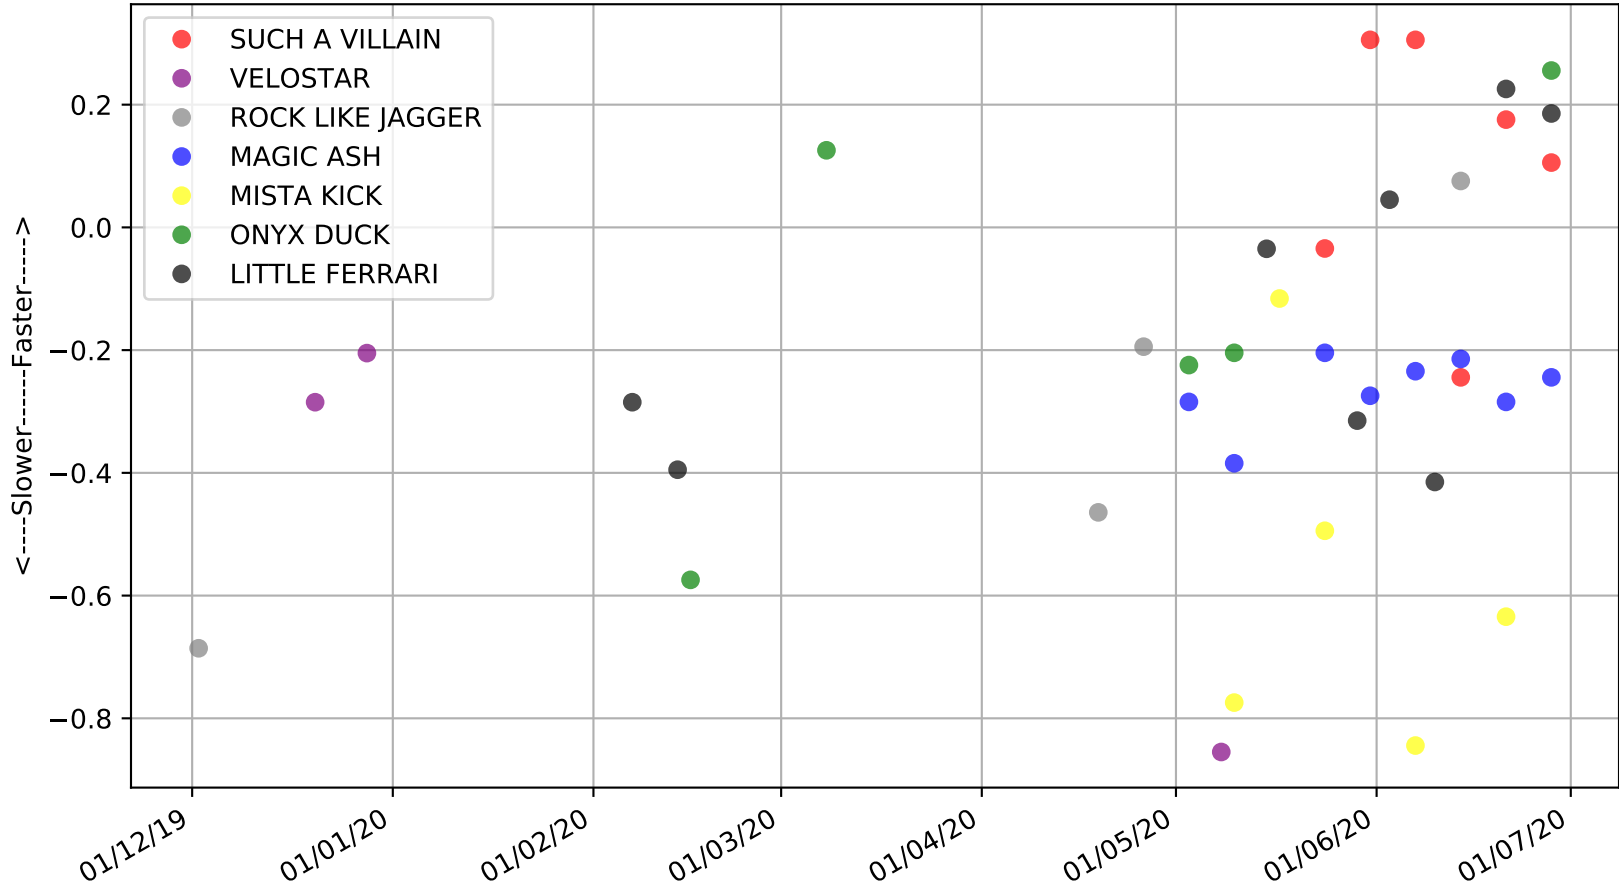

Albion Park - 5th Jul
Race 4, MP SANITIZE, 331m, 5H
Speed of dog +50m or -50m of current race distance