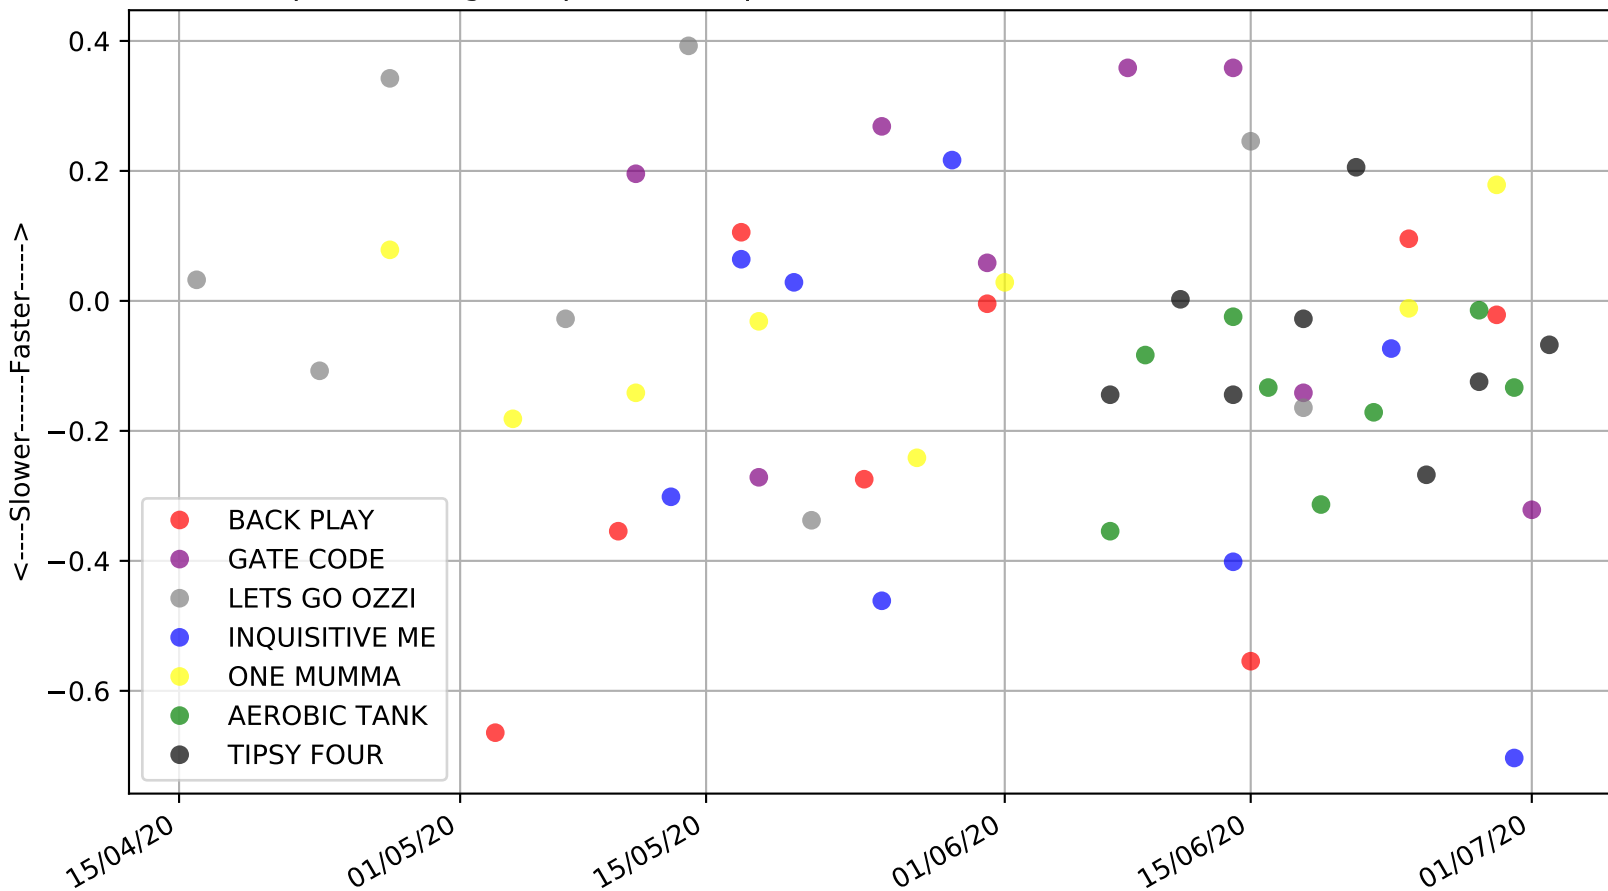

Albion Park - 5th Jul
Race 7, BOX 1 PHOTOGRAPHY, 395m, B8
Speed of dog compared with par win times of the track & distance it ran at