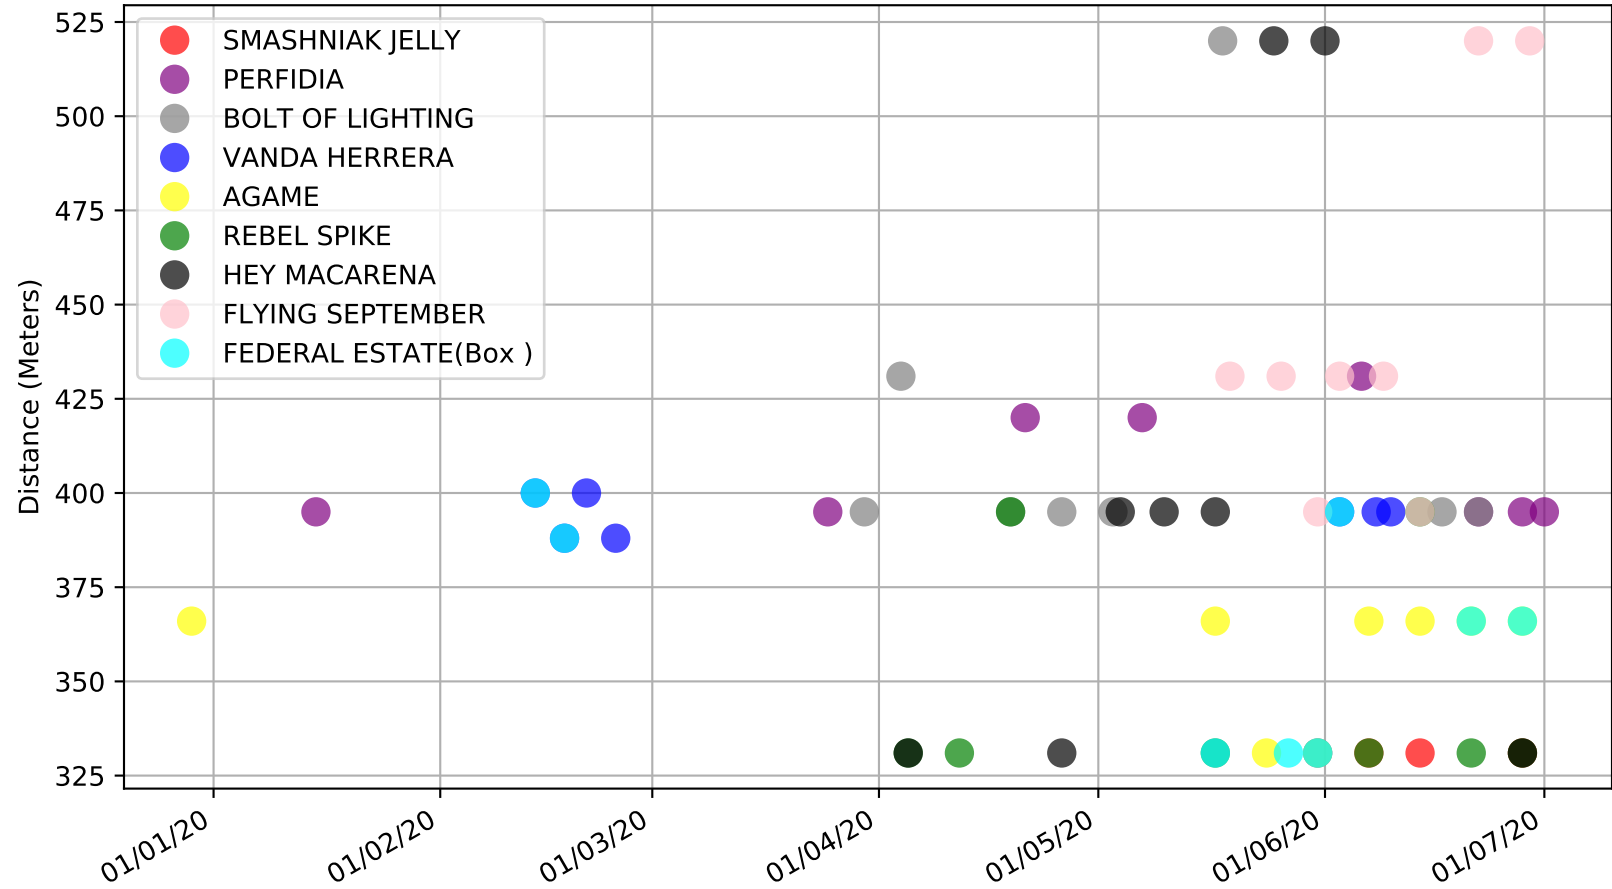

Albion Park - 5th Jul
Race 5, GPP LASER 3300, 395m, X45
Previous race distances in meters

Albion Park - 5th Jul
 Race 5, GPP LASER 3300, 395m, X45
 Speed of dog compared with par win times of the track & distance it ran at