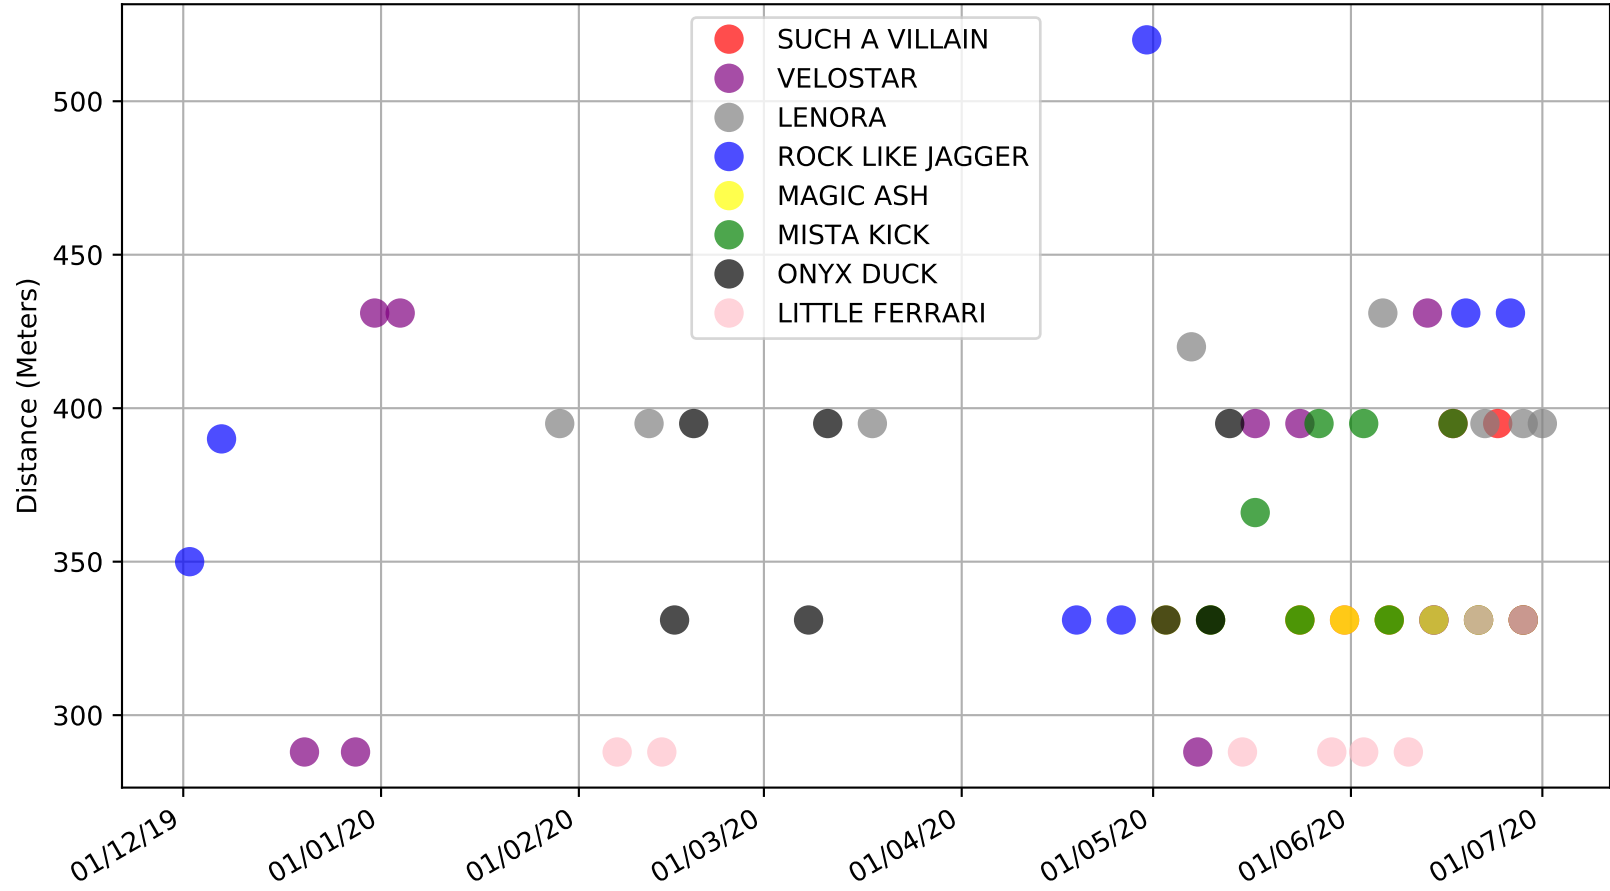

Albion Park - 5th Jul
Race 4, MP SANITIZE, 331m, 5H
Previous race distances in meters