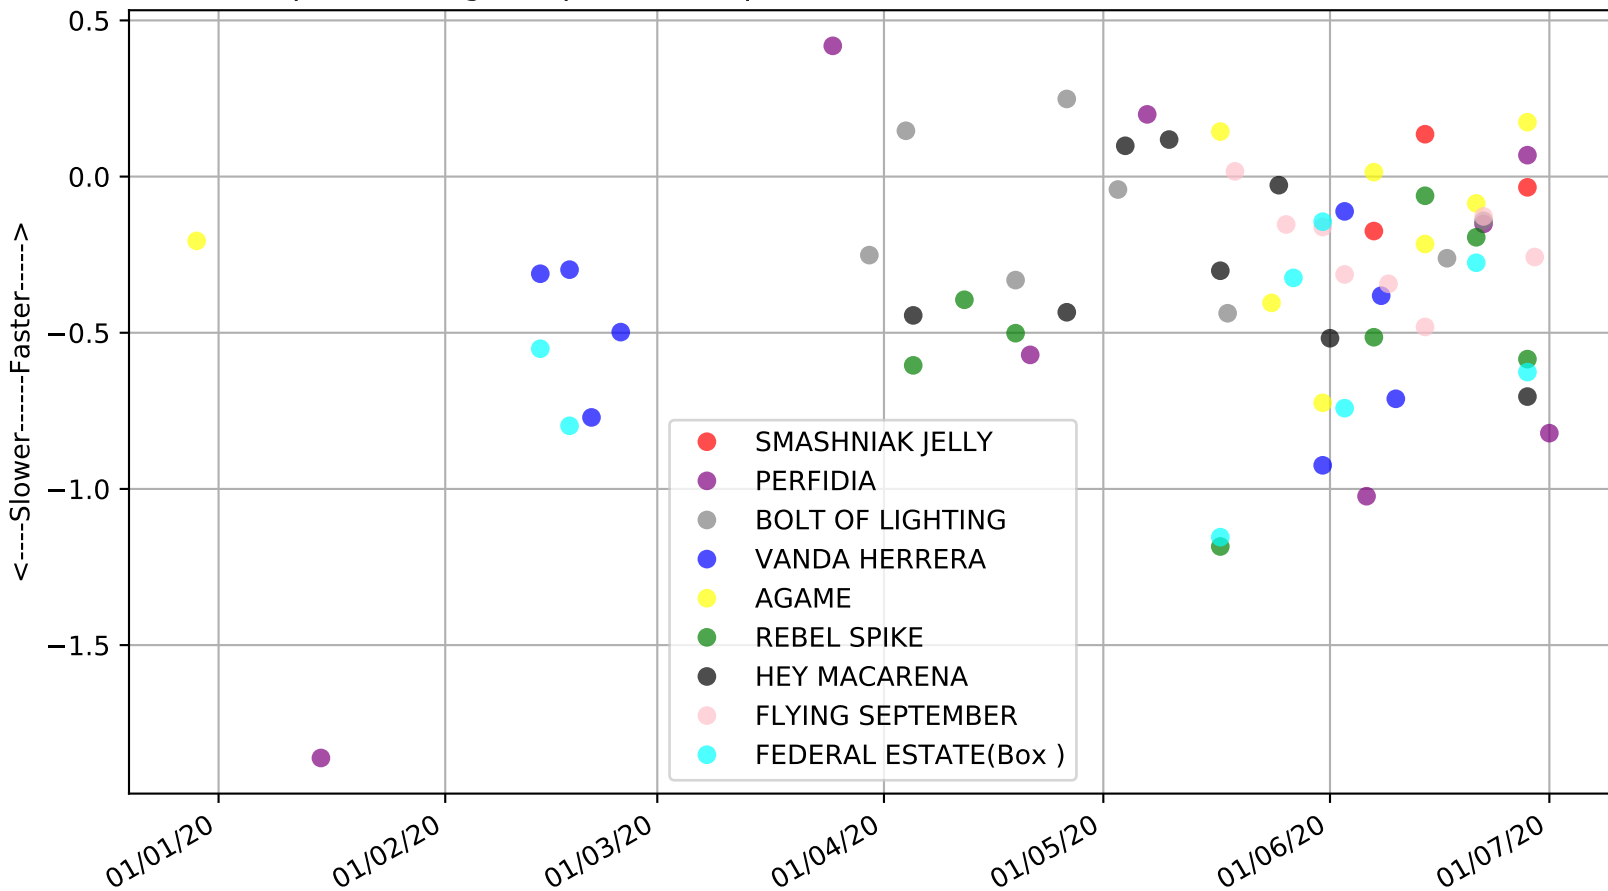

Albion Park - 5th Jul
Race 5, GPP LASER 3300, 395m, X45
Speed of dog compared with par win times of the track & distance it ran at