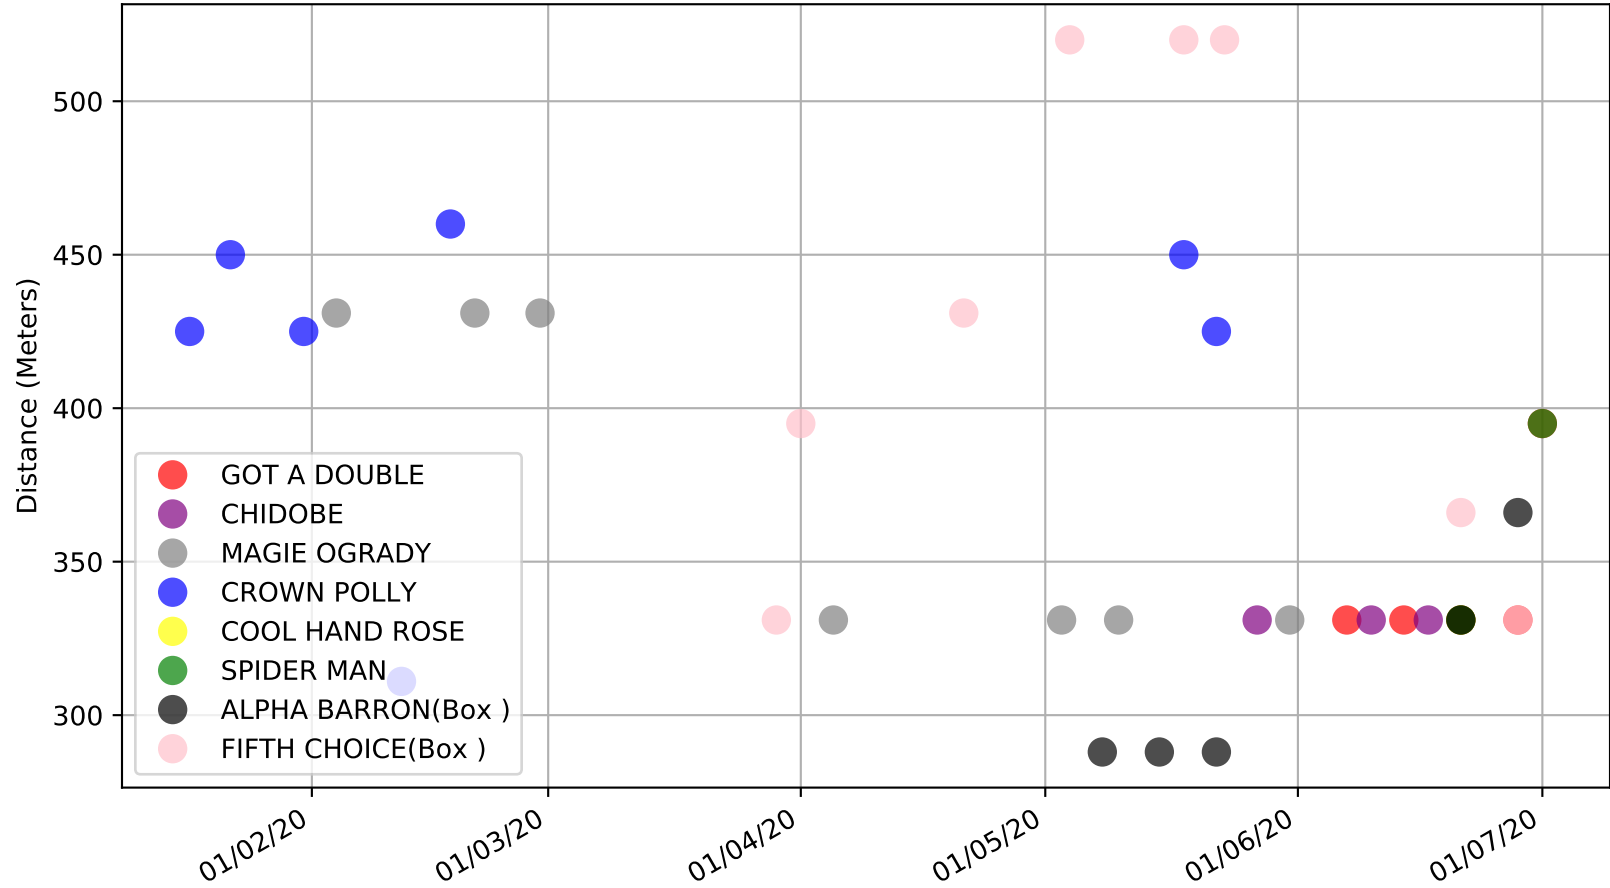

Albion Park - 5th Jul
Race 1, SENNACHIE @ STUD - STEVE WHITE, 331m, M
Previous race distances in meters

Albion Park - 5th Jul
Race 1, SENNACHIE @ STUD - STEVE WHITE, 331m, M
Speed of dog compared with par win times of the track & distance it ran at