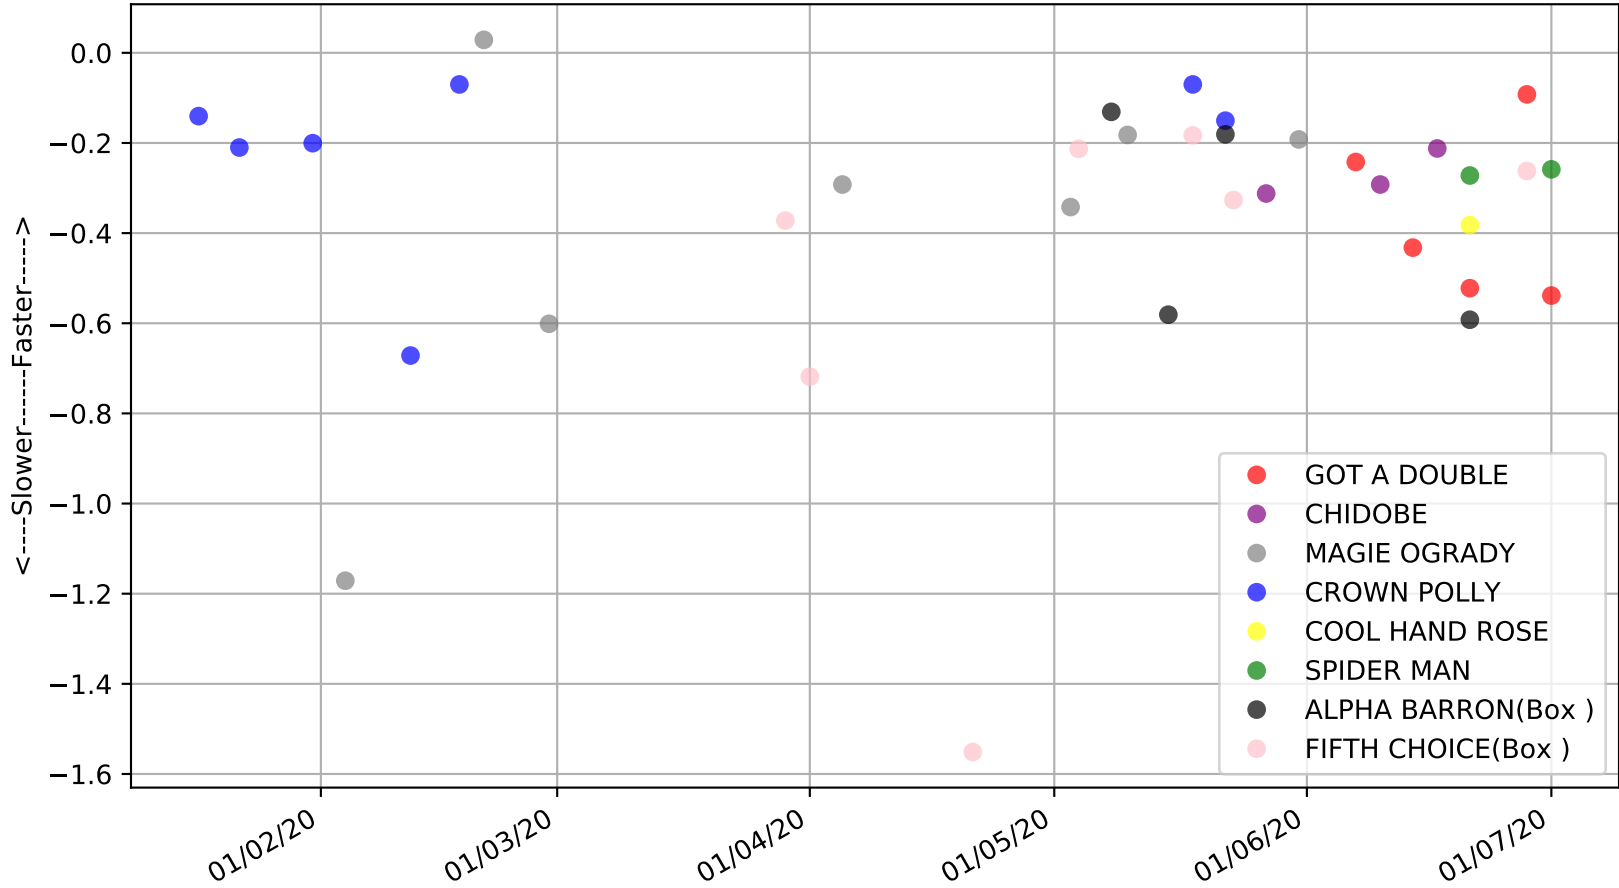

Albion Park - 5th Jul
Race 1, SENNACHIE @ STUD - STEVE WHITE, 331m, M
Early Speed compared with par early speed