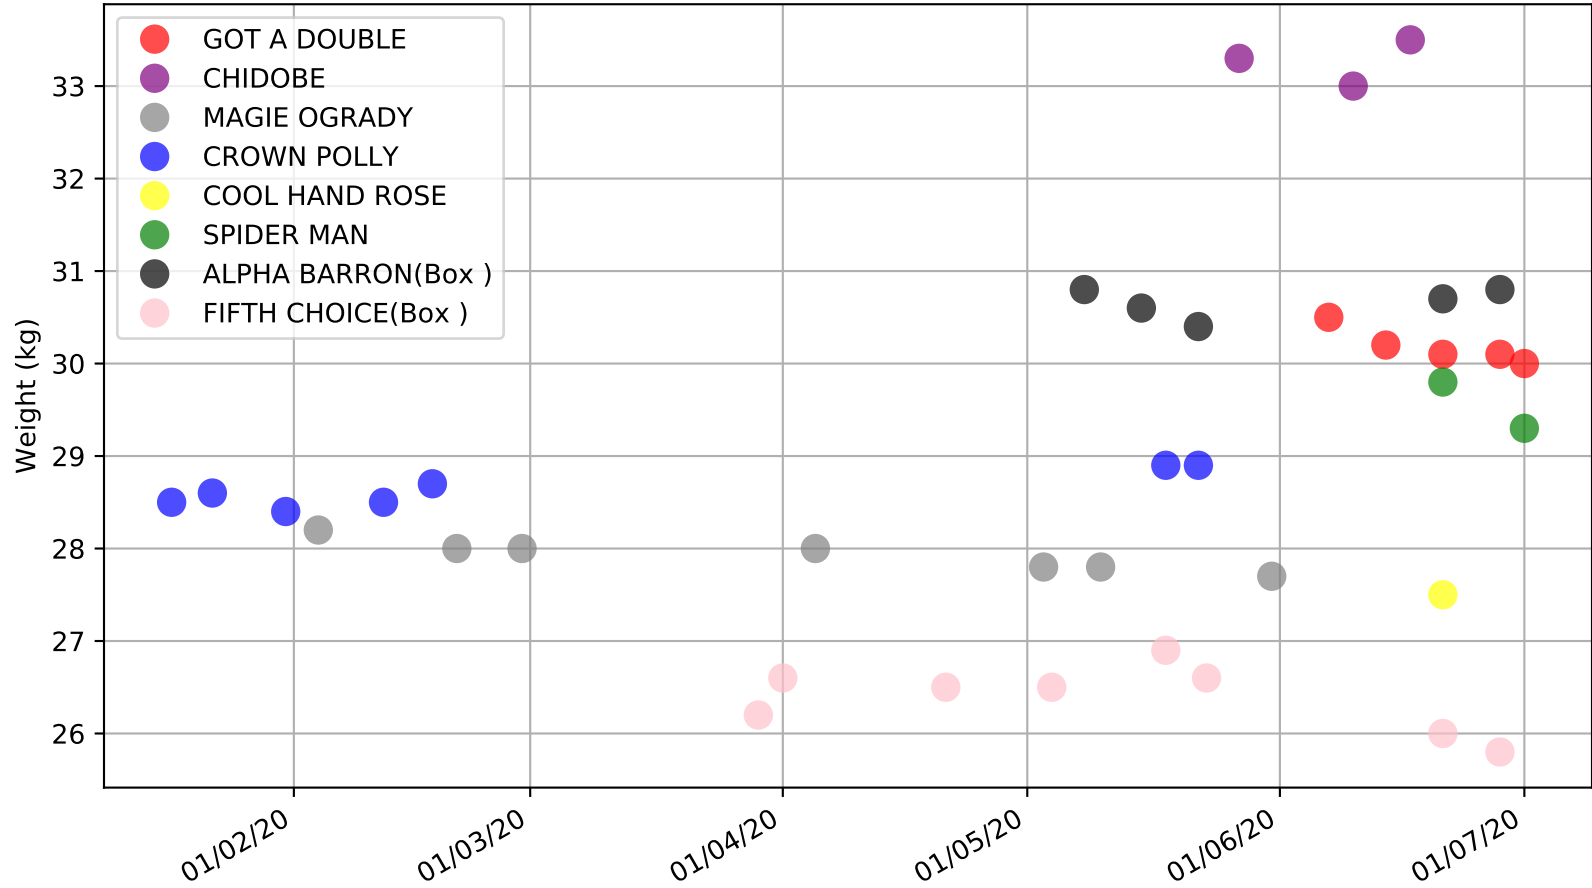

Albion Park - 5th Jul
Race 1, SENNACHIE @ STUD - STEVE WHITE, 331m, M
Previous race weights in kilograms