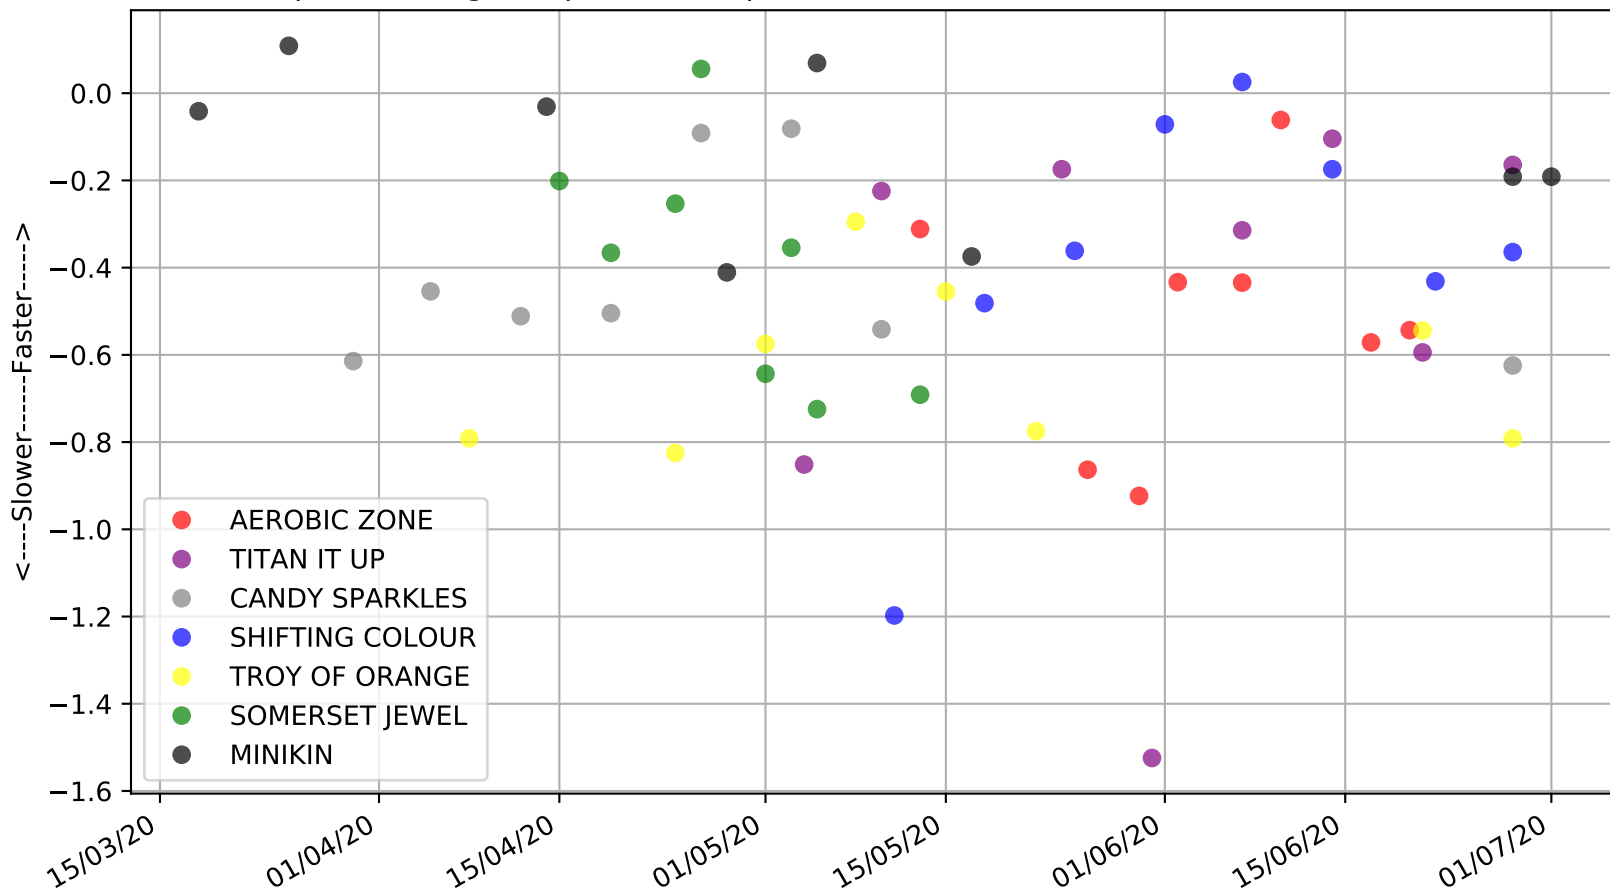

Albion Park - 5th Jul
Race 9, ASSET BODY CORPORATE BRIBIE ISLAND, 331m, 5H
Speed of dog compared with par win times of the track & distance it ran at