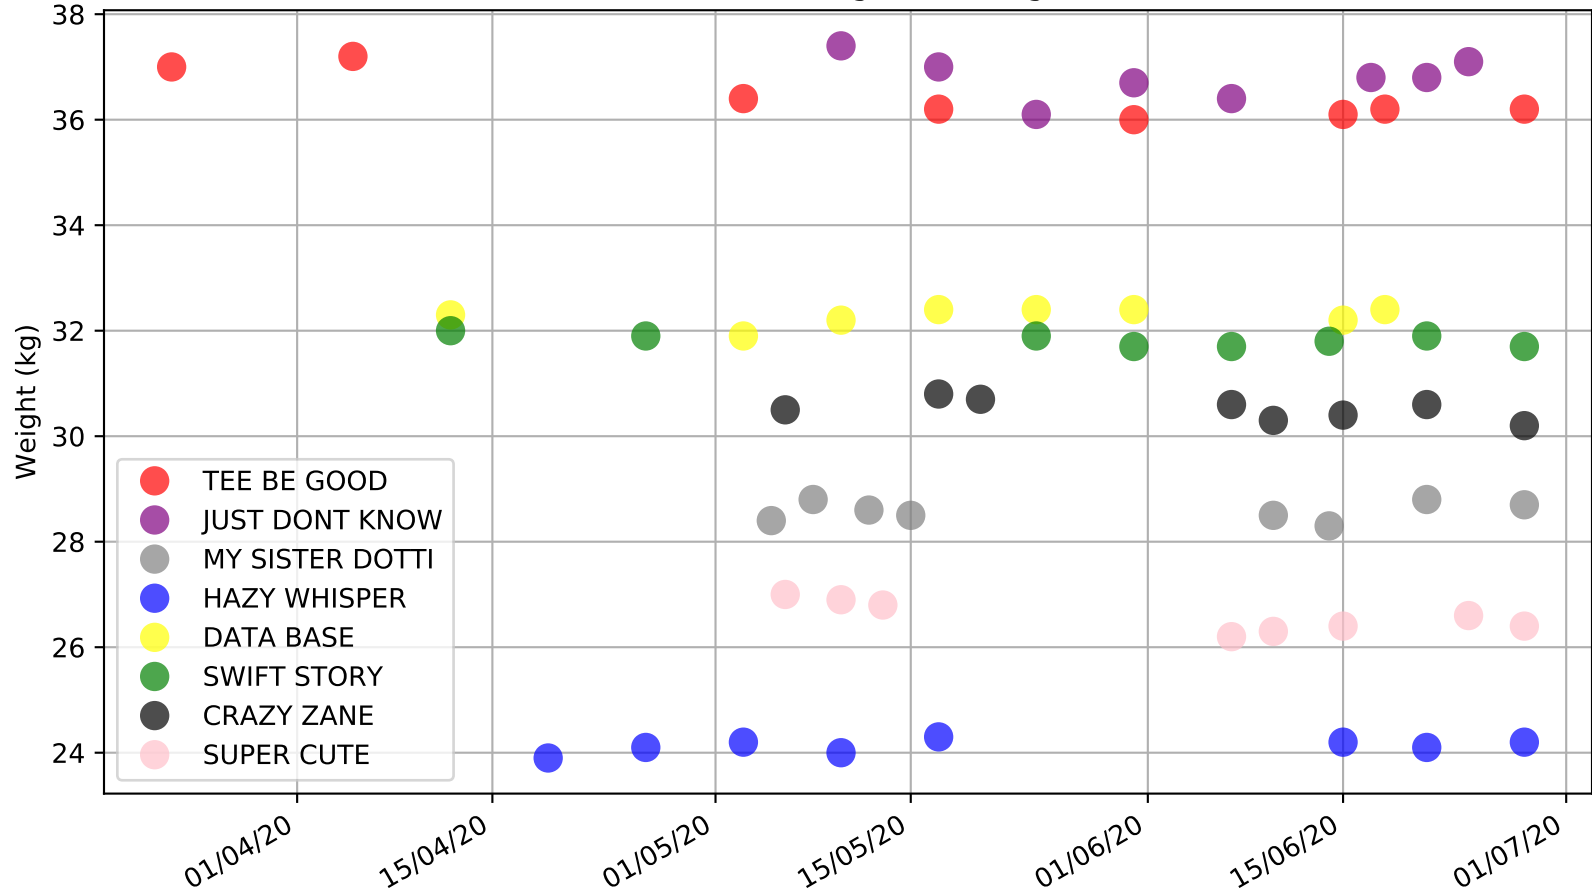

Albion Park - 5th Jul
Race 8, TAB - LONG MAY WE PLAY, 331m, B8
Previous race weights in kilograms