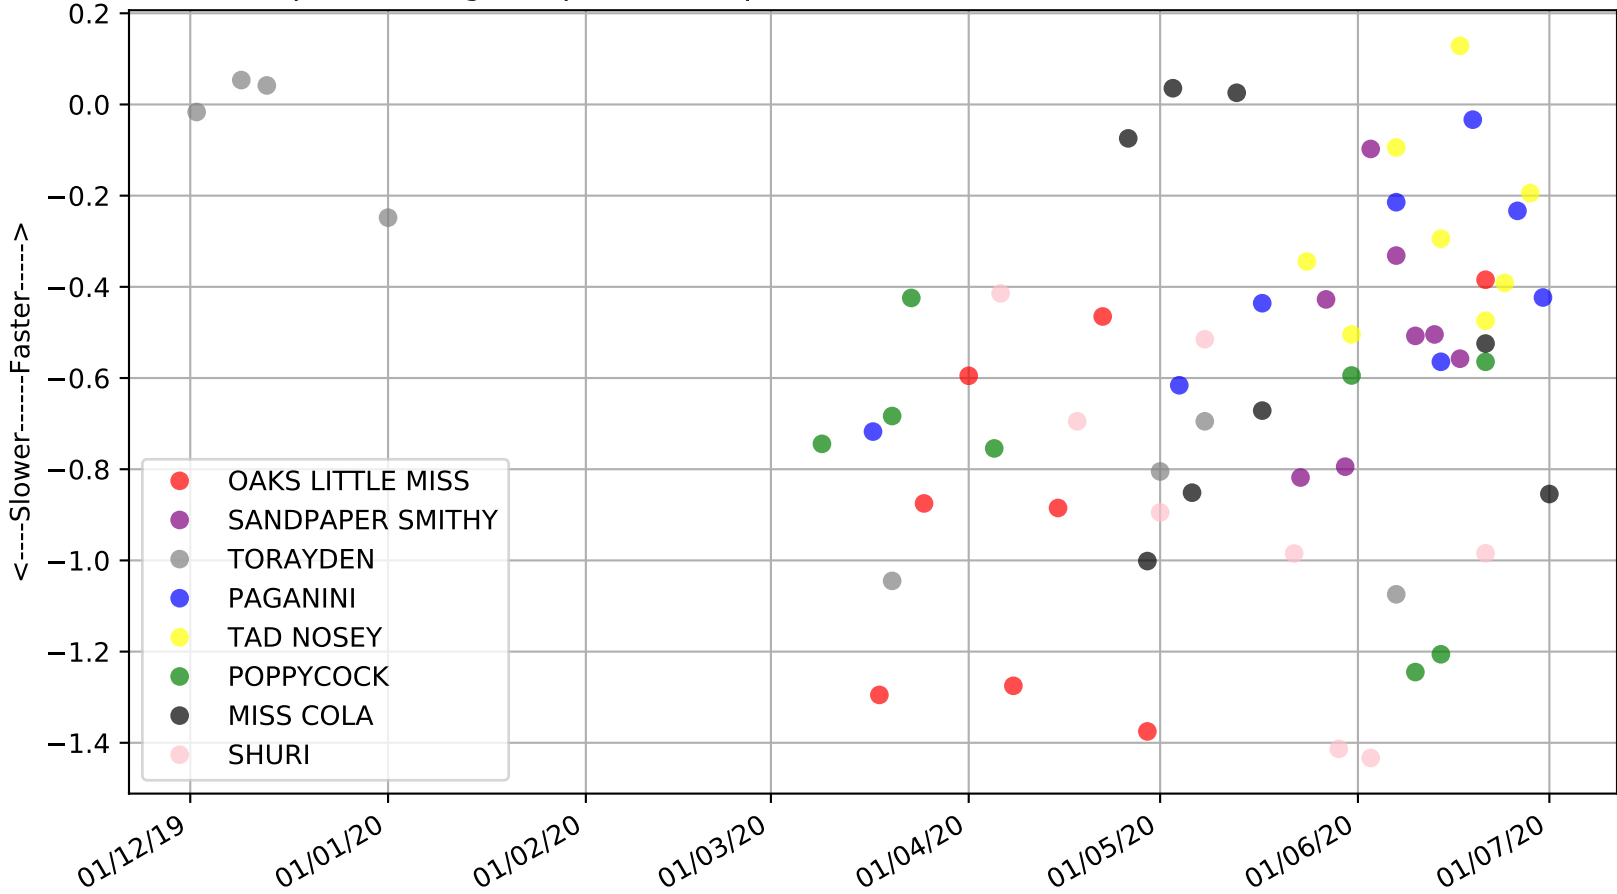

Albion Park - 5th Jul
Race 3, "GARRARDS HORSE AND HOUND", 331m, 5H
Speed of dog compared with par win times of the track & distance it ran at