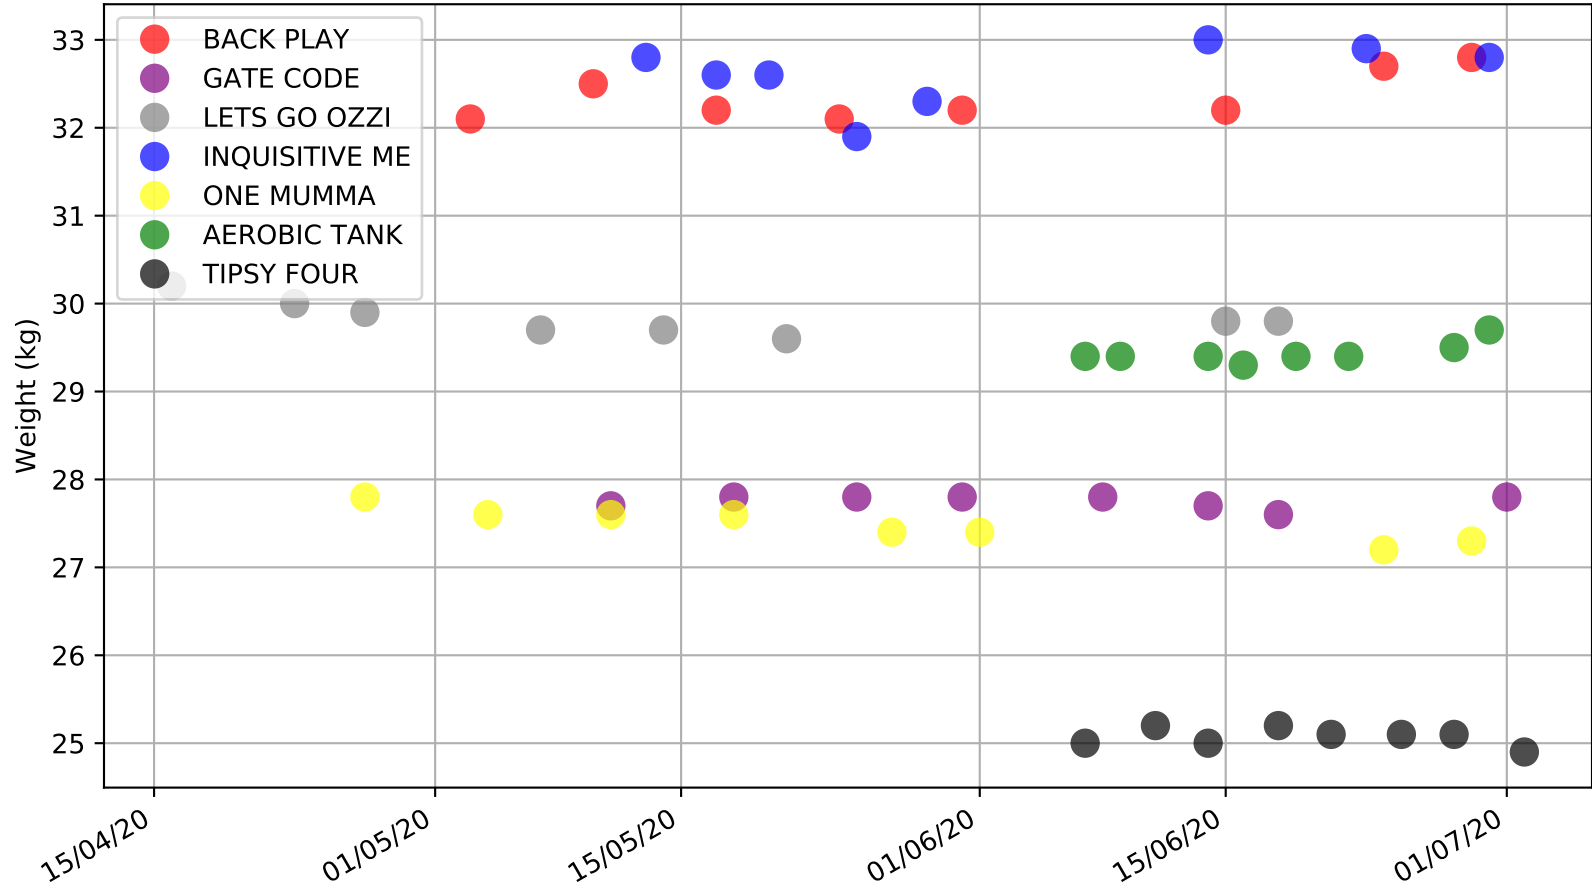

Albion Park - 5th Jul
Race 7, BOX 1 PHOTOGRAPHY, 395m, B8
Previous race weights in kilograms