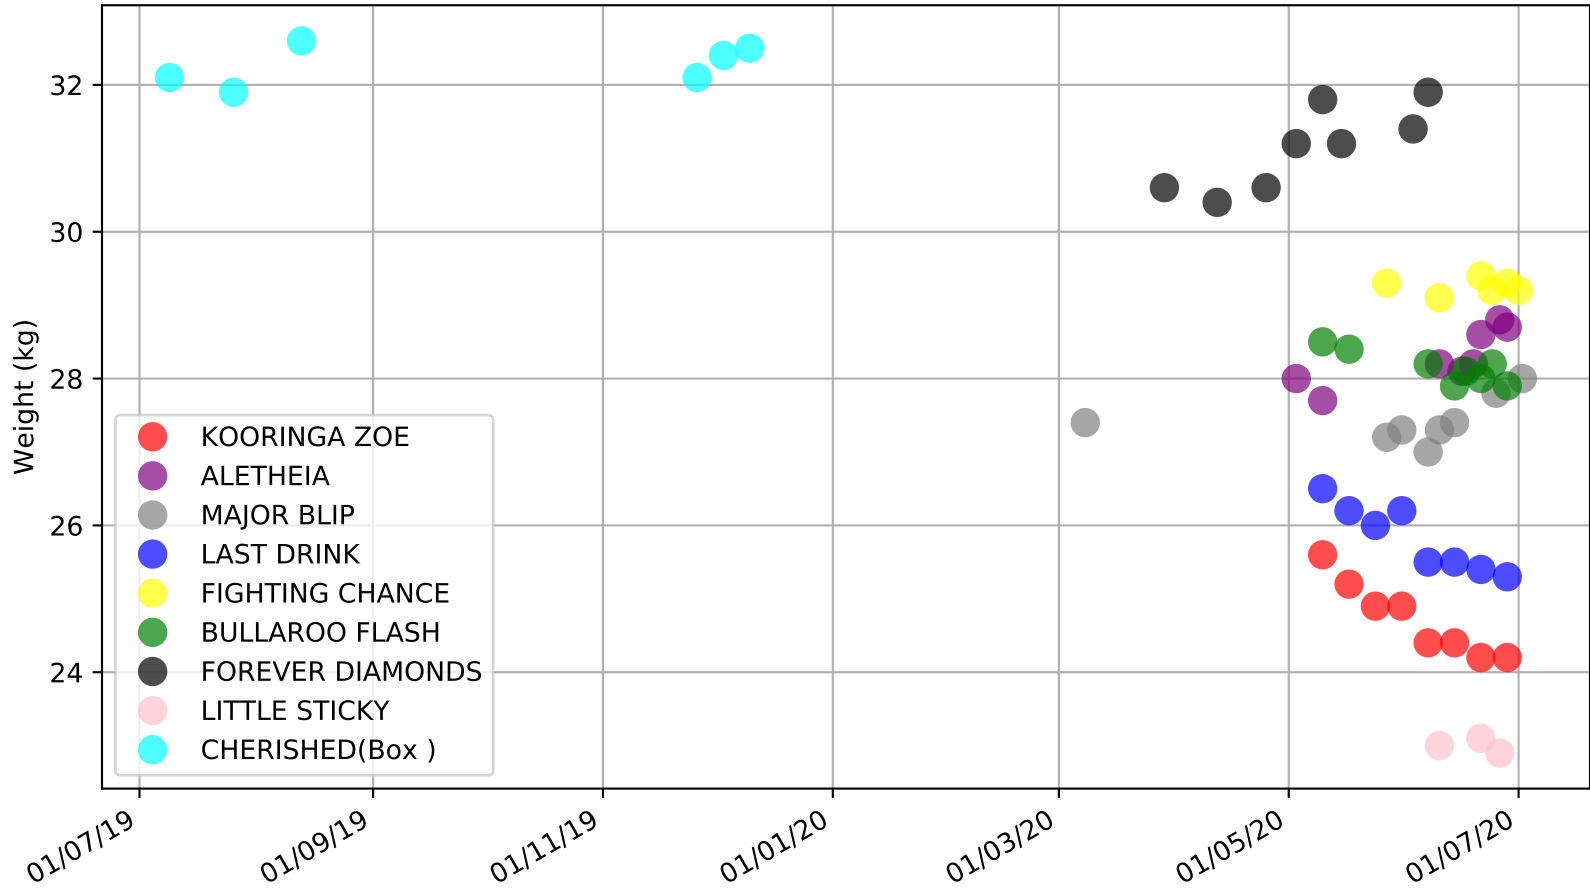

Albion Park - 5th Jul
Race 2, EXPAT LODGE BOARDING KENNELS, 331m, NNP
Previous race weights in kilograms