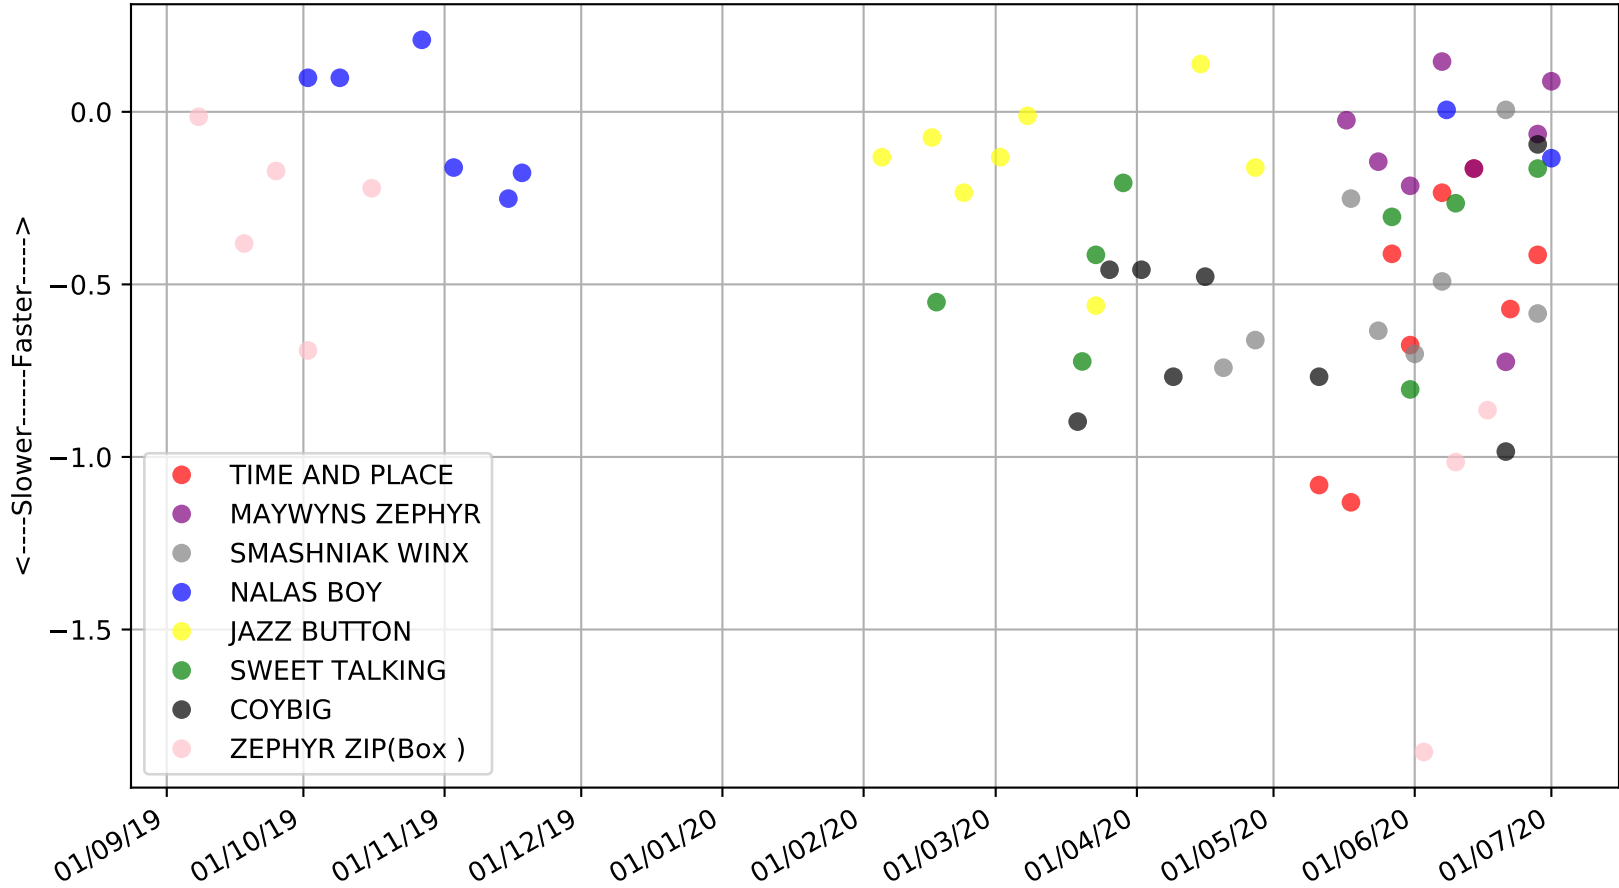

Albion Park - 5th Jul
Race 6, SKY RACING, 331m, 4
Speed of dog compared with par win times of the track & distance it ran at