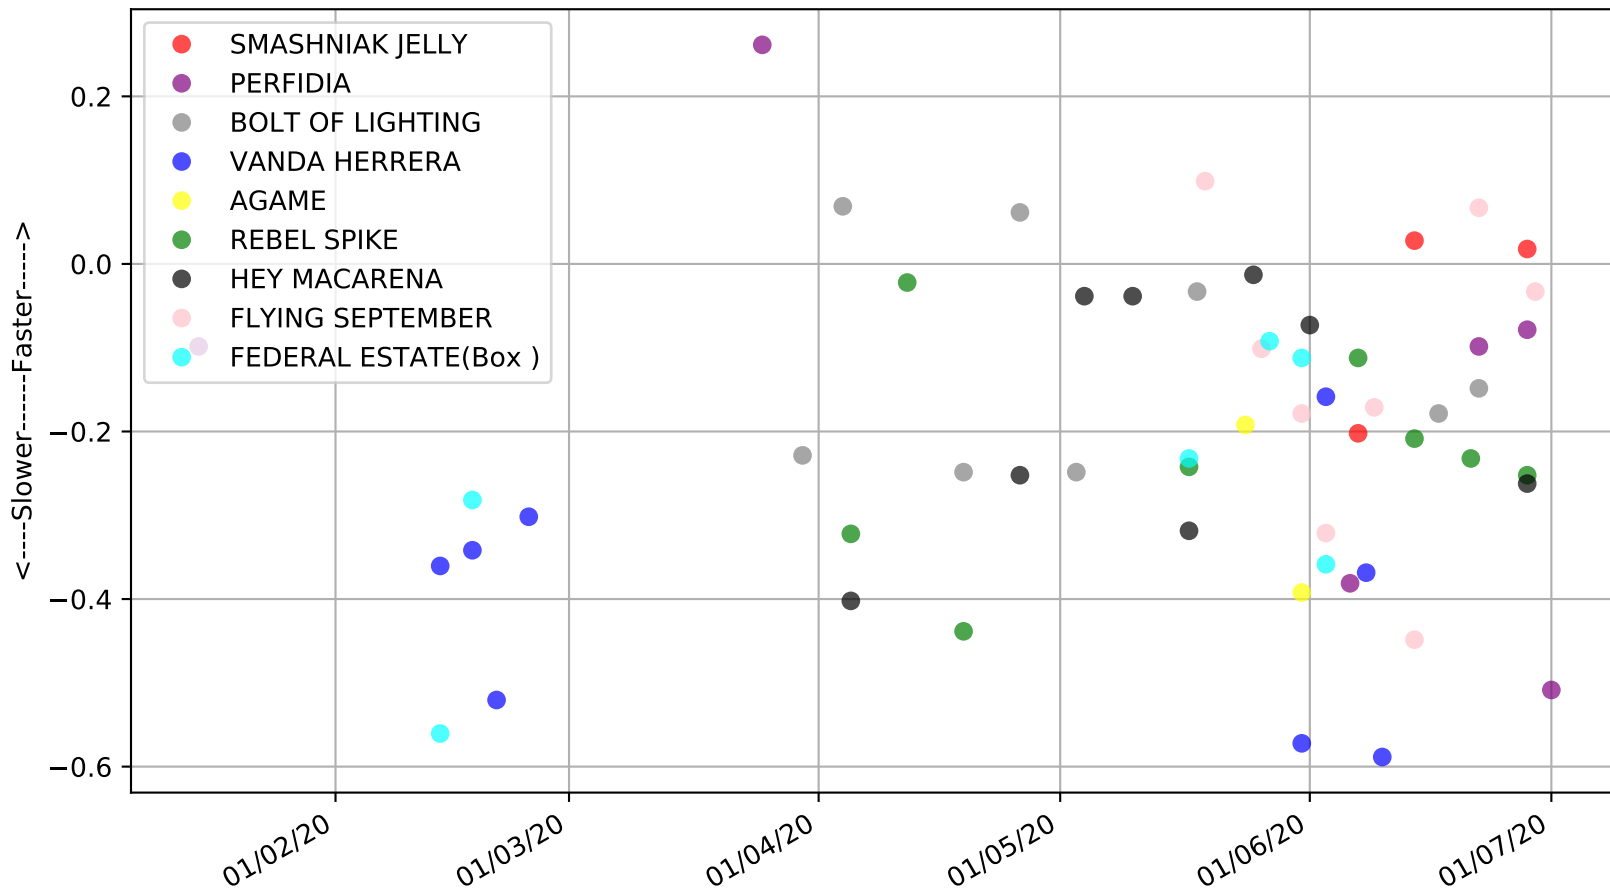

Albion Park - 5th Jul
Race 5, GPP LASER 3300, 395m, X45
Early Speed compared with par early speed