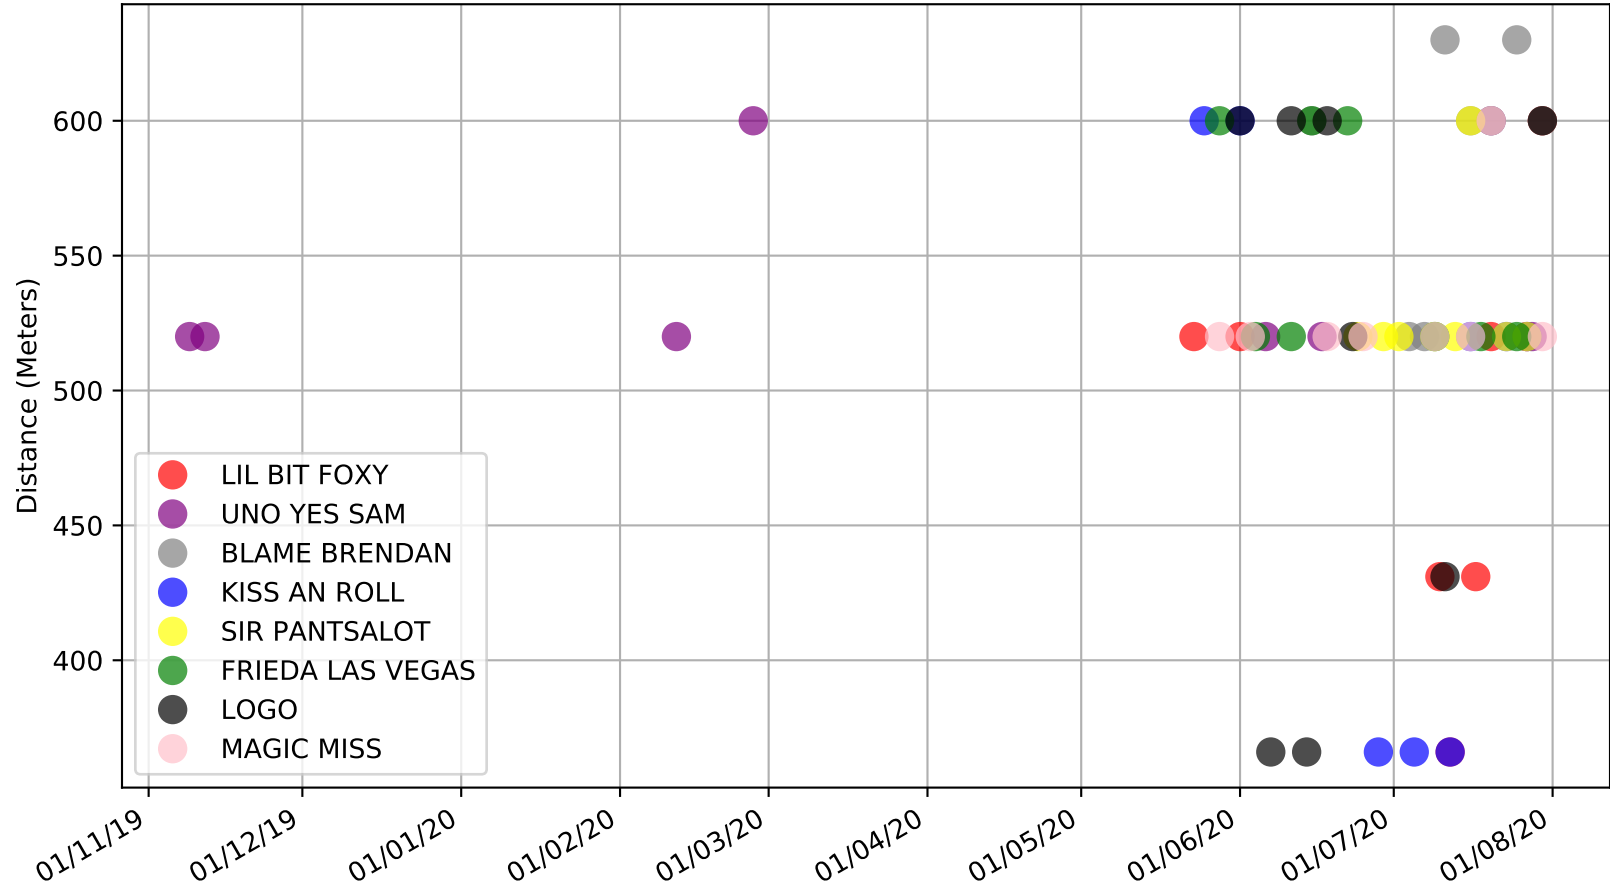

Albion Park - 3rd Aug
Race 7, BOX 1 PHOTOGRAPHY, 600m, R5
Previous race distances in meters