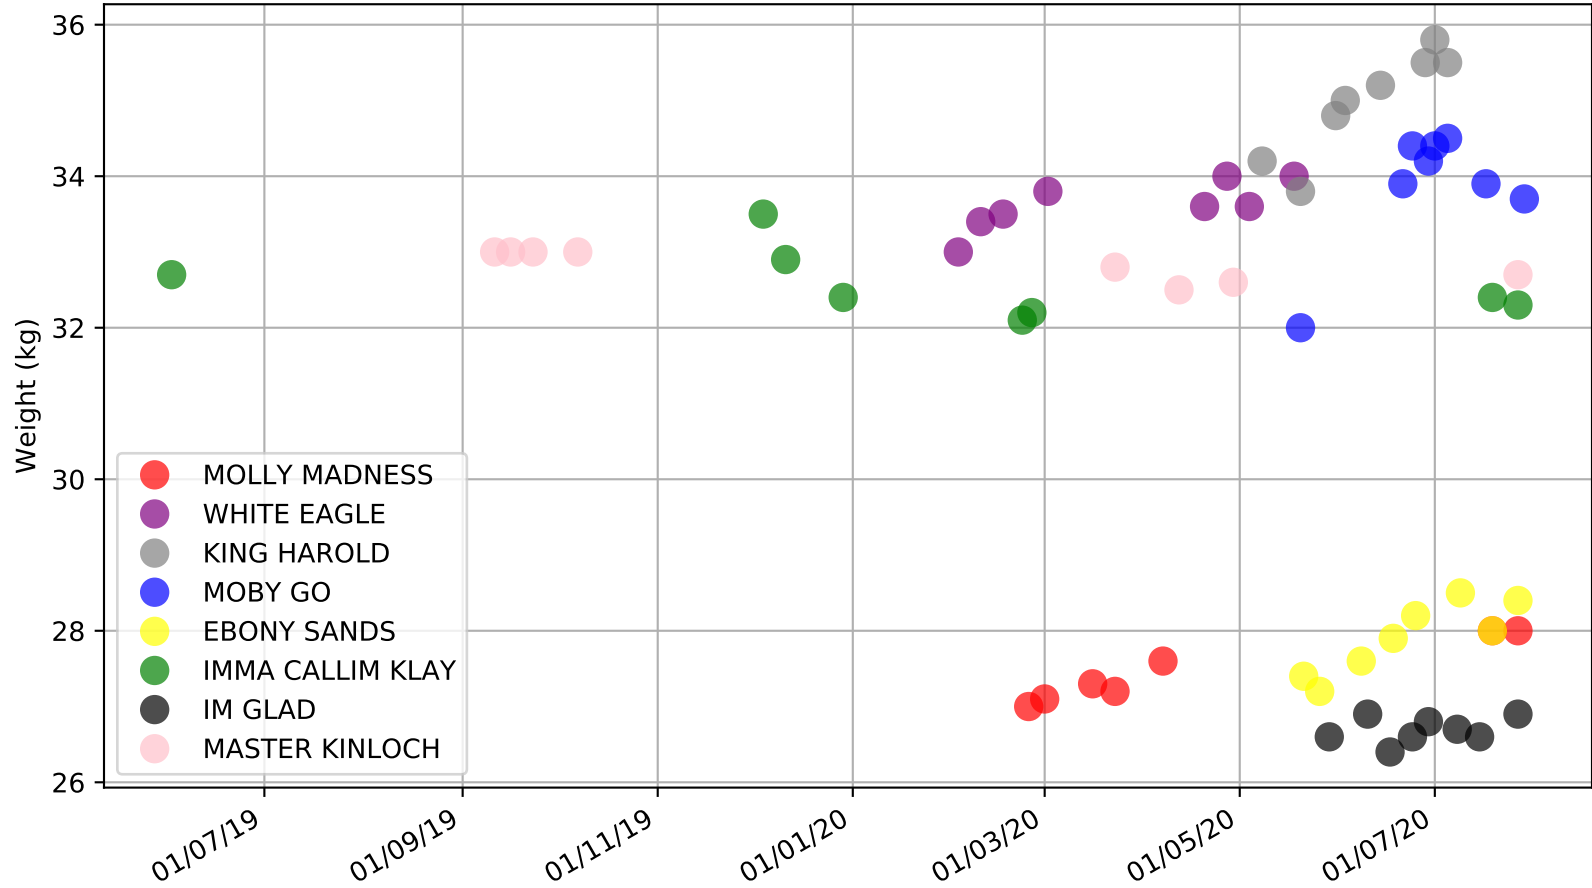

Albion Park - 3rd Aug
Race 4, MPSANITIZE.COM.AU, 395m, MA5
Previous race weights in kilograms