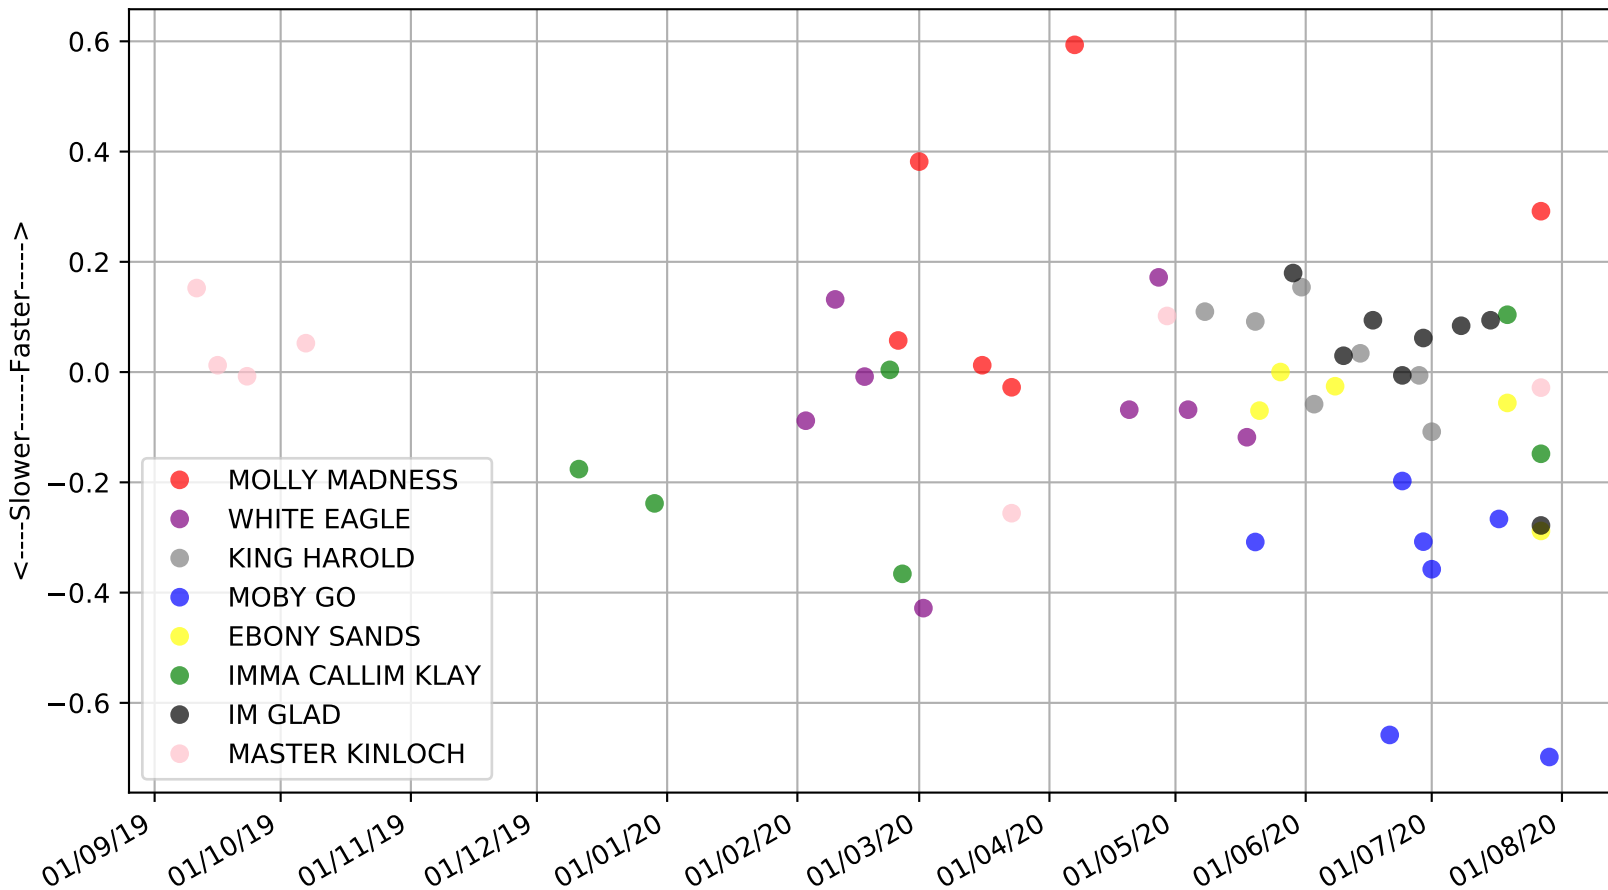

Albion Park - 3rd Aug
Race 4, MPSANITIZE.COM.AU, 395m, MA5
Early Speed compared with par early speed