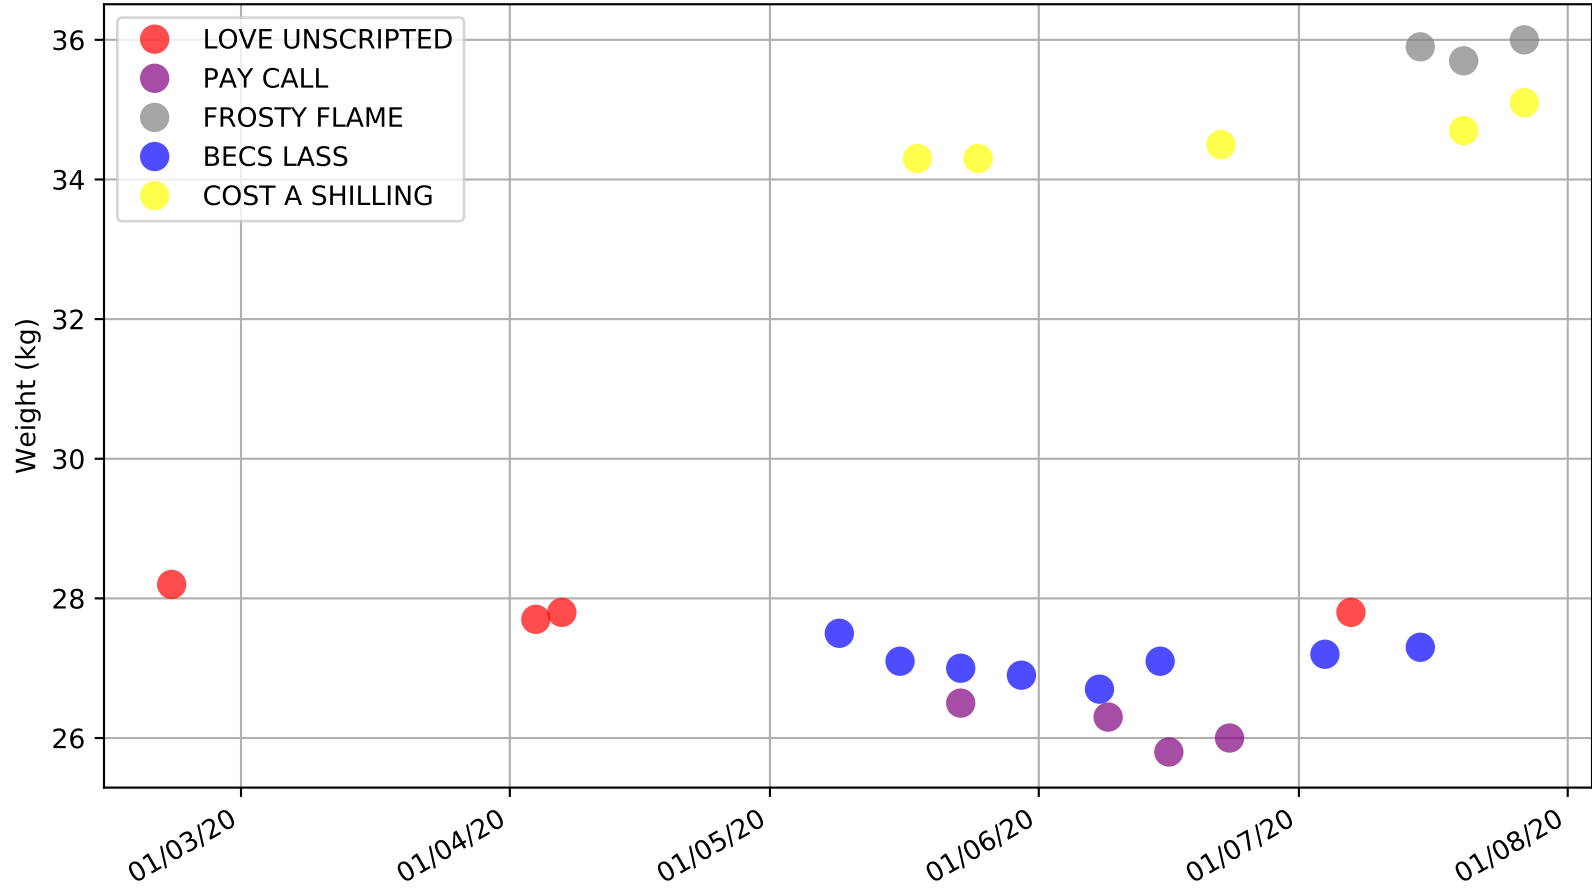

Albion Park - 3rd Aug
Race 2, EXPAT LODGE BOARDING KENNELS, 520m, MH
Previous race weights in kilograms