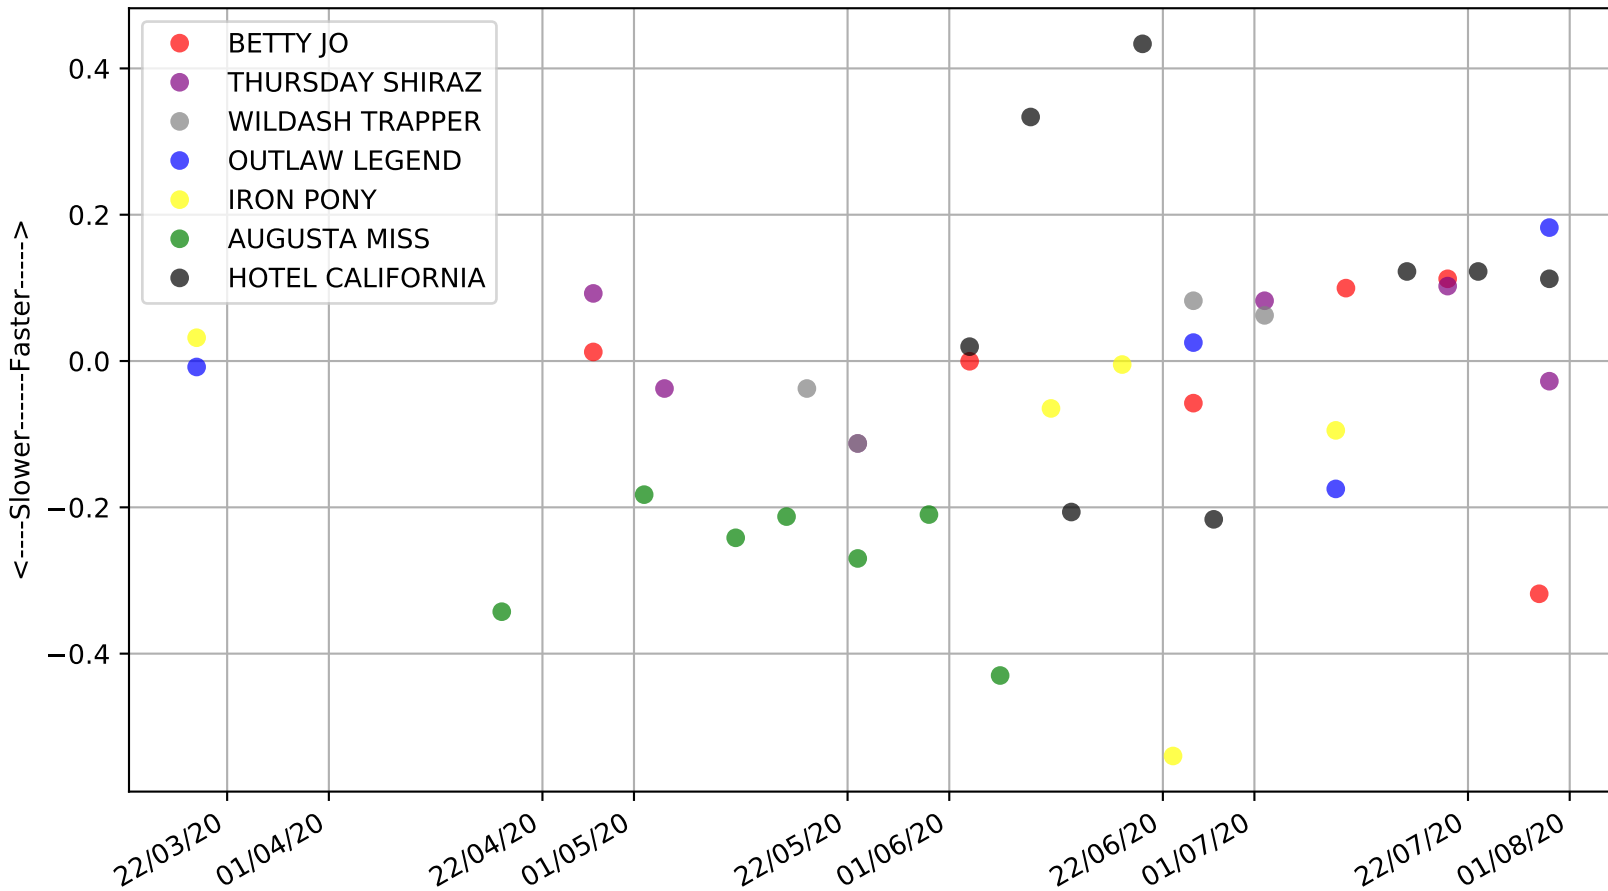

Albion Park - 3rd Aug
Race 3, "GARRARDS HORSE AND HOUND", 520m, NNP
Early Speed compared with par early speed