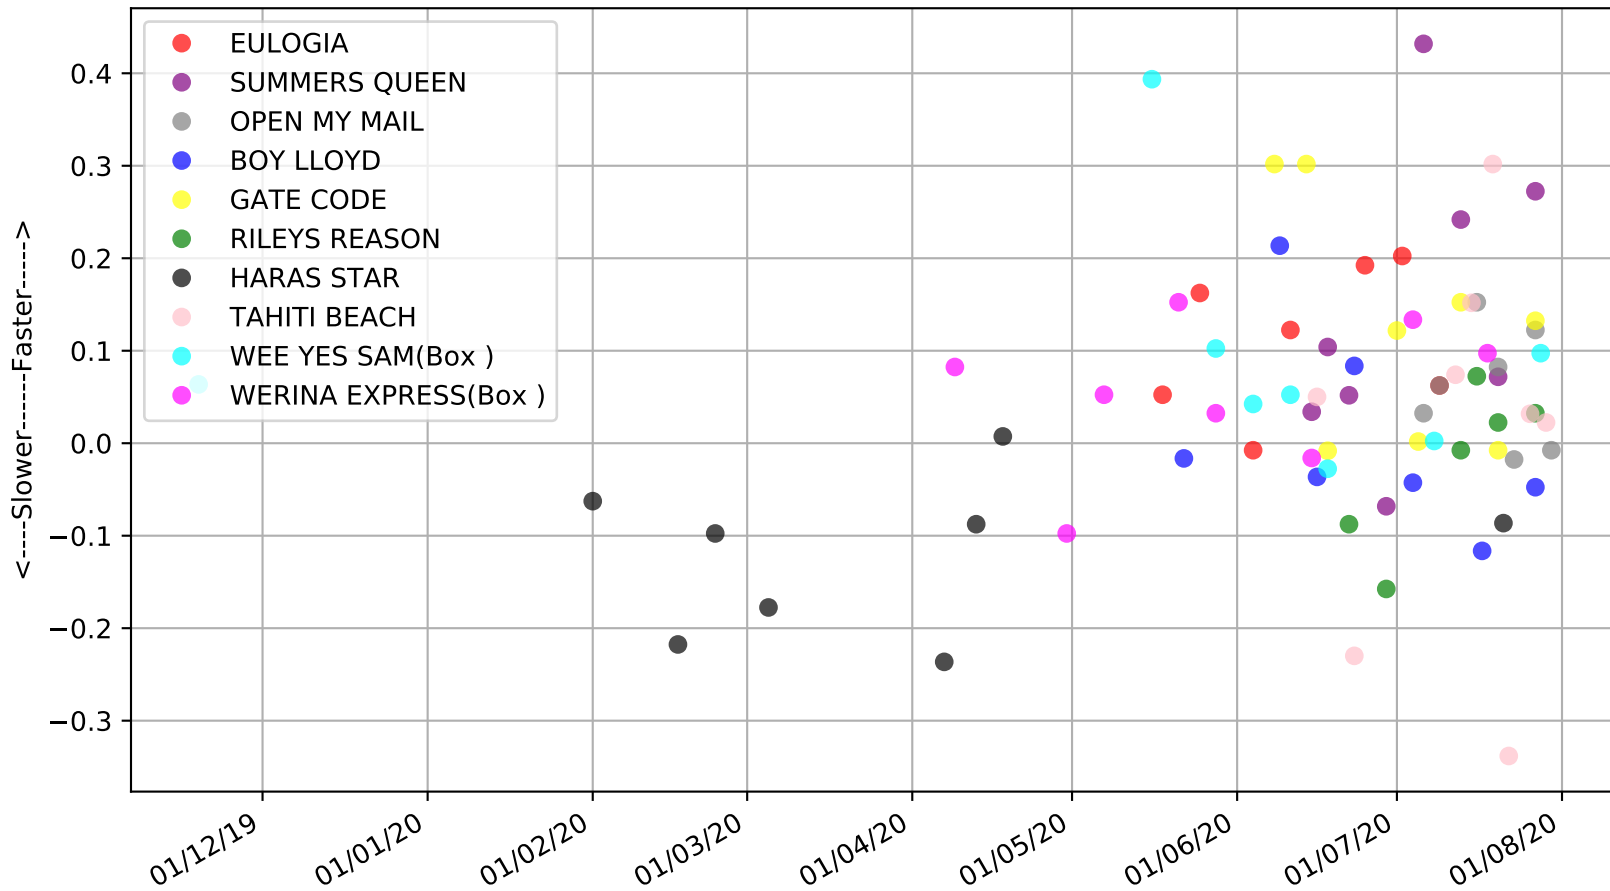

Albion Park - 3rd Aug

Race 9, ASSET BODY CORPORATE BRIBIE ISLAND, 520m, 5H

Early Speed compared with par early speed