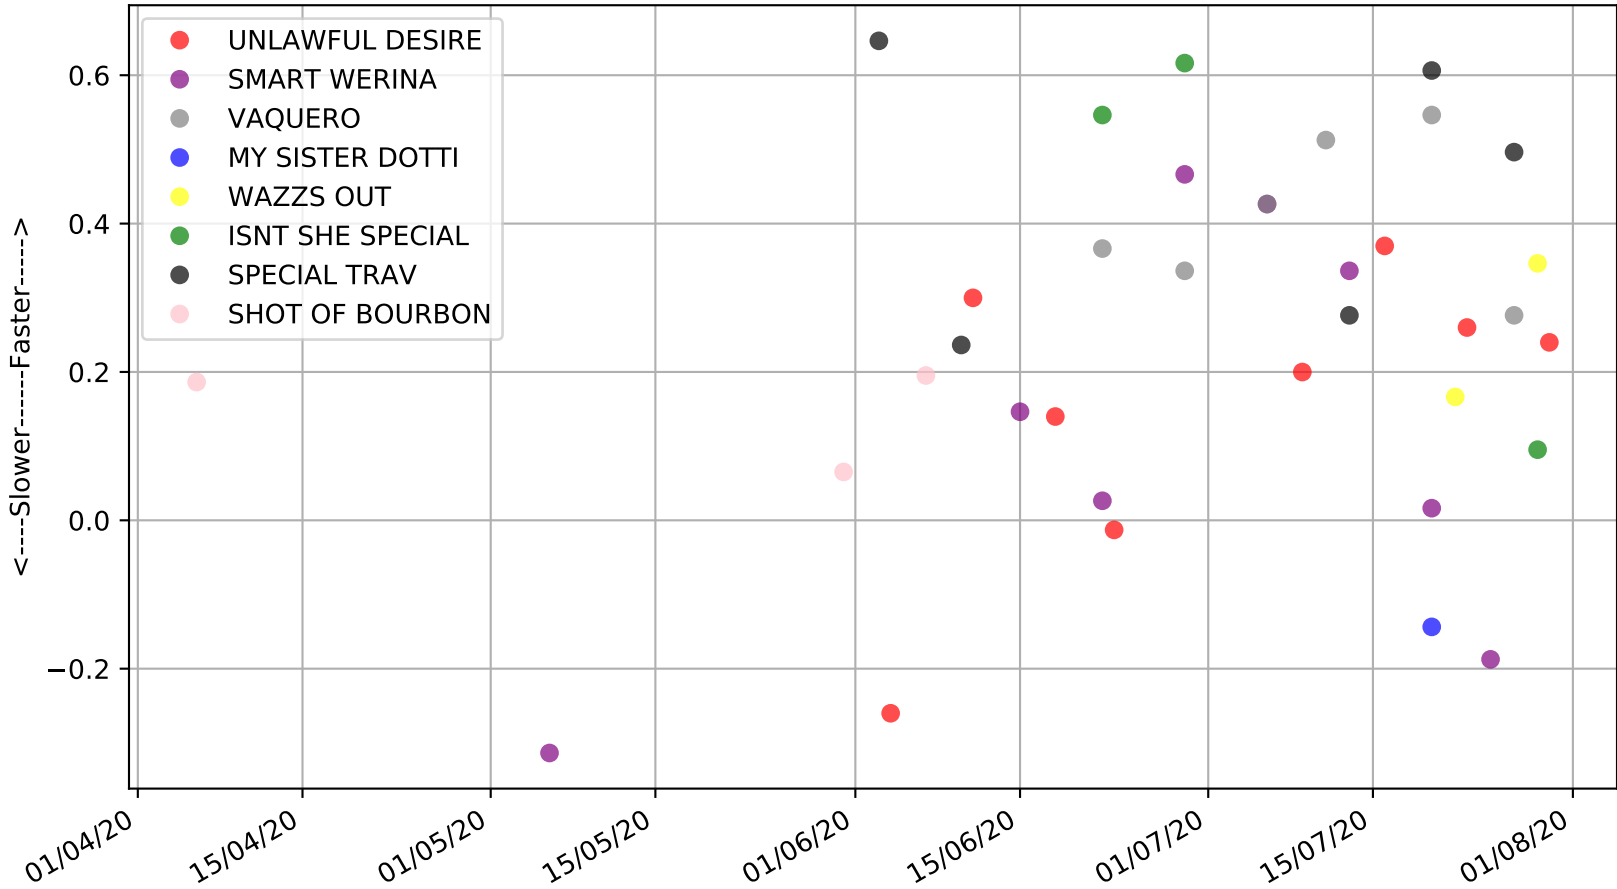

#### Early Speed compared with par early speed

Albion Park - 3rd Aug  
Race 10, FABREGAS @ METICULOUS LODGE, 395m, X45  
Previous race distances in meters

Albion Park - 3rd Aug  
Race 10, FABREGAS @ METICULOUS LODGE, 395m, X45  
Speed of dog +50m or -50m of current race distance