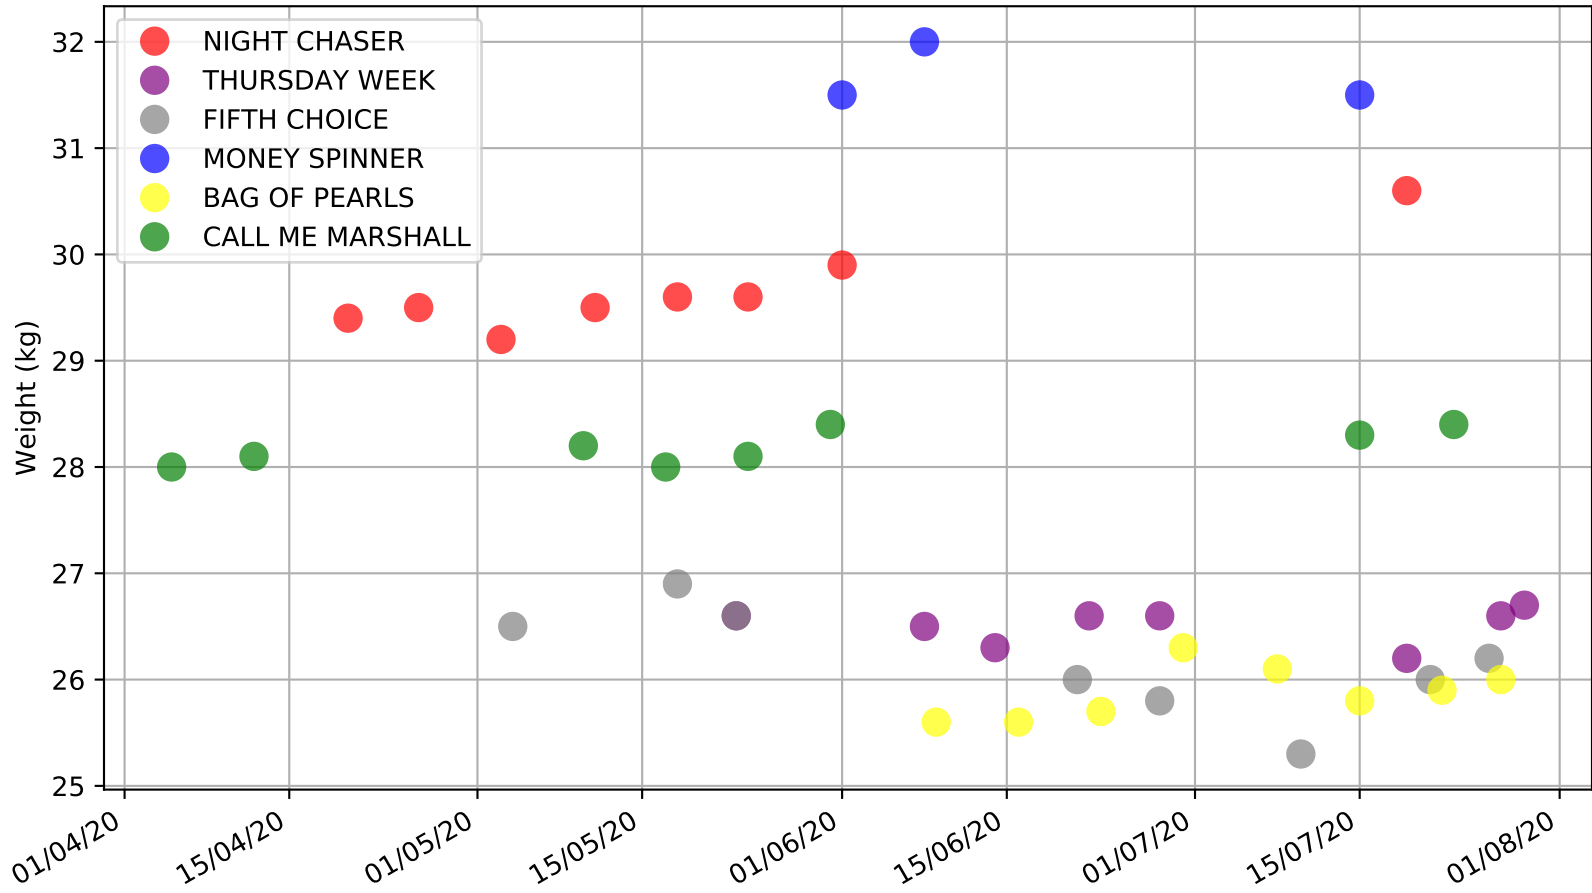

Albion Park - 3rd Aug
Race 1, SENNACHIE @ STUD - STEVE WHITE, 520m, MH
Previous race weights in kilograms