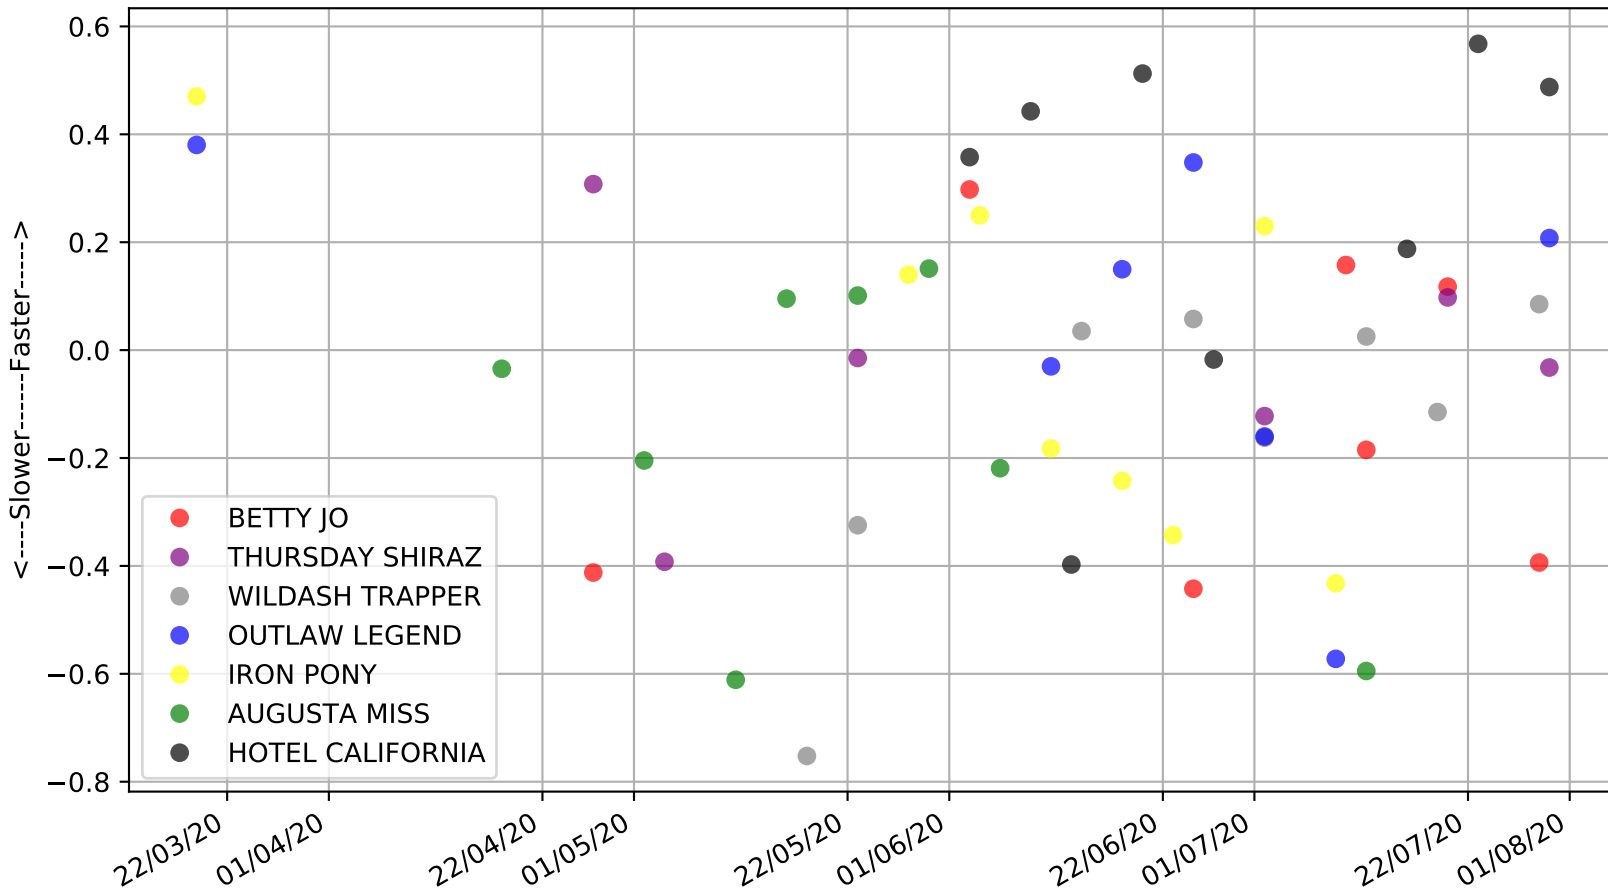

Albion Park - 3rd Aug
Race 3, "GARRARDS HORSE AND HOUND", 520m, NNP
Speed of dog compared with par win times of the track & distance it ran at