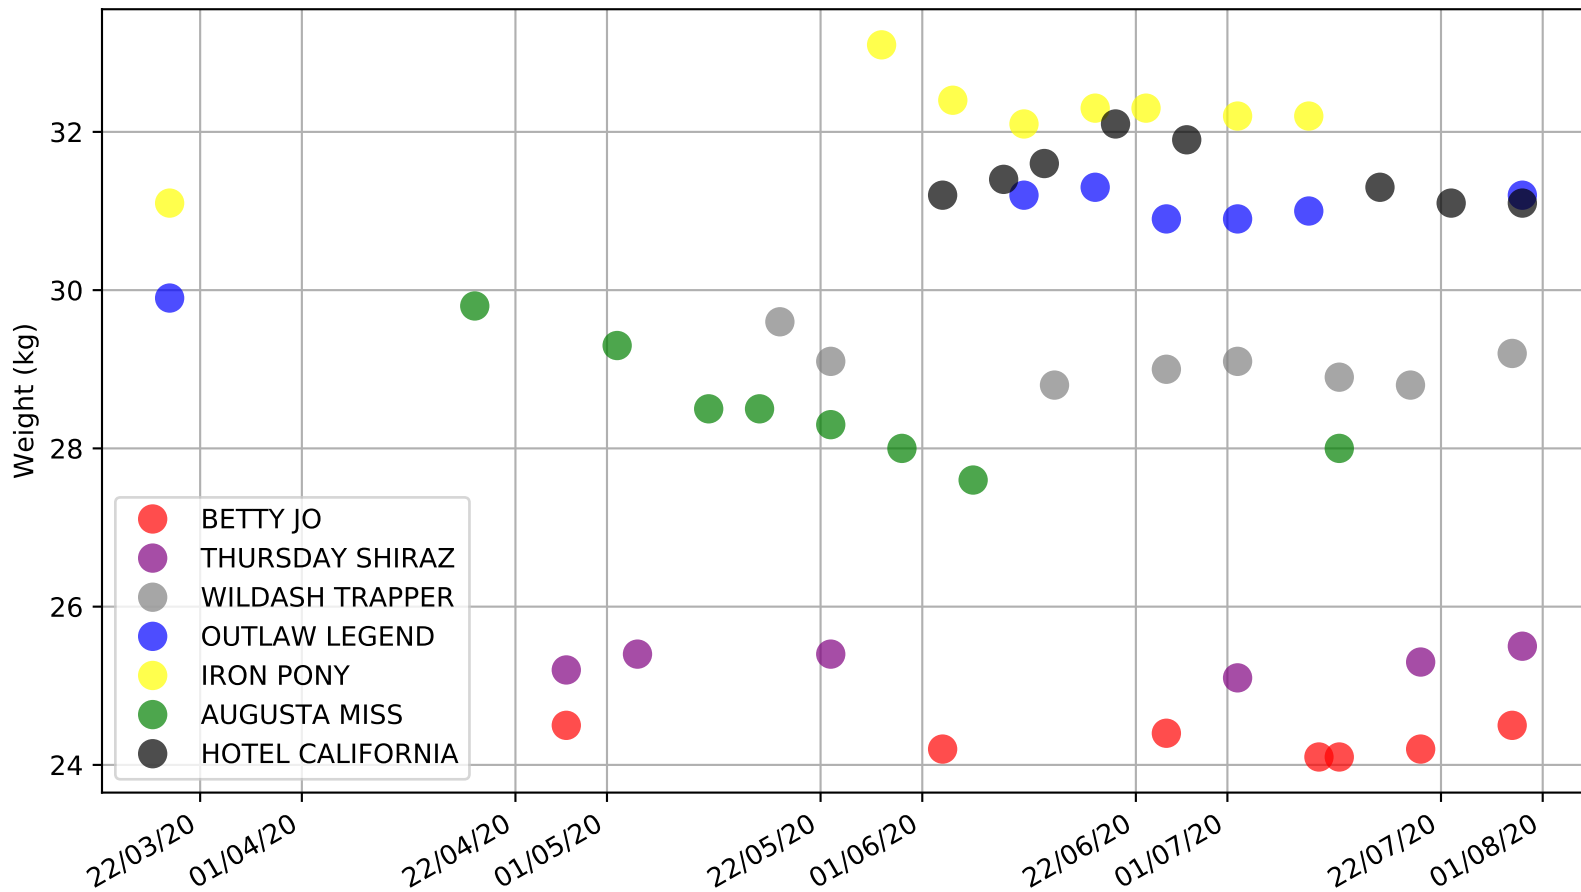

Albion Park - 3rd Aug
Race 3, "GARRARDS HORSE AND HOUND", 520m, NNP
Previous race weights in kilograms