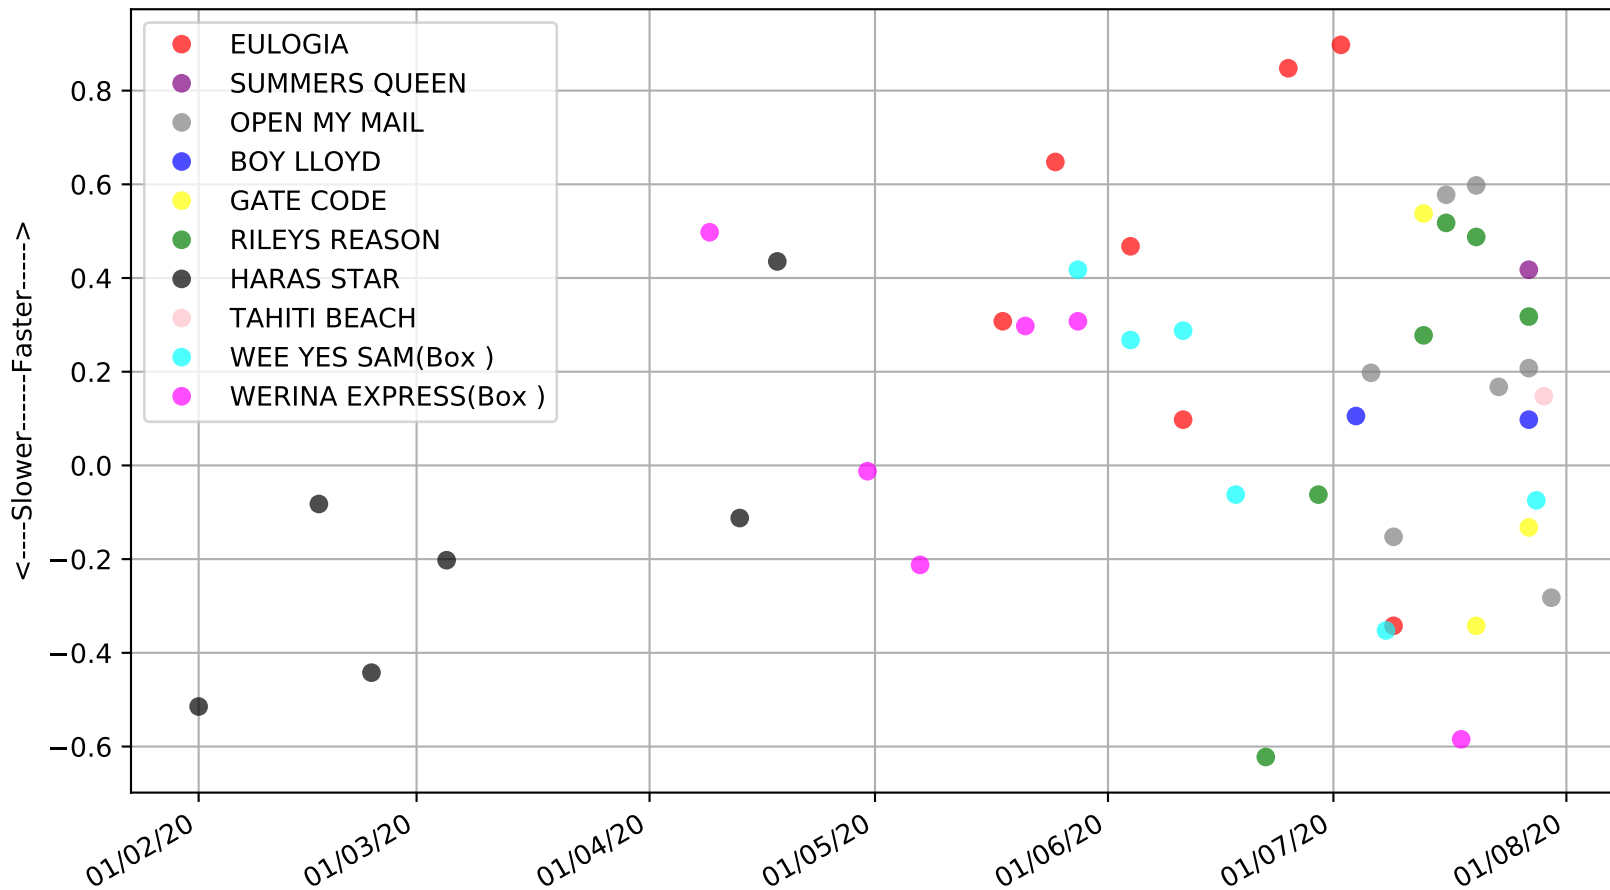

Albion Park - 3rd Aug
Race 9, ASSET BODY CORPORATE BRIBIE ISLAND, 520m, 5H
Speed of dog +50m or -50m of current race distance