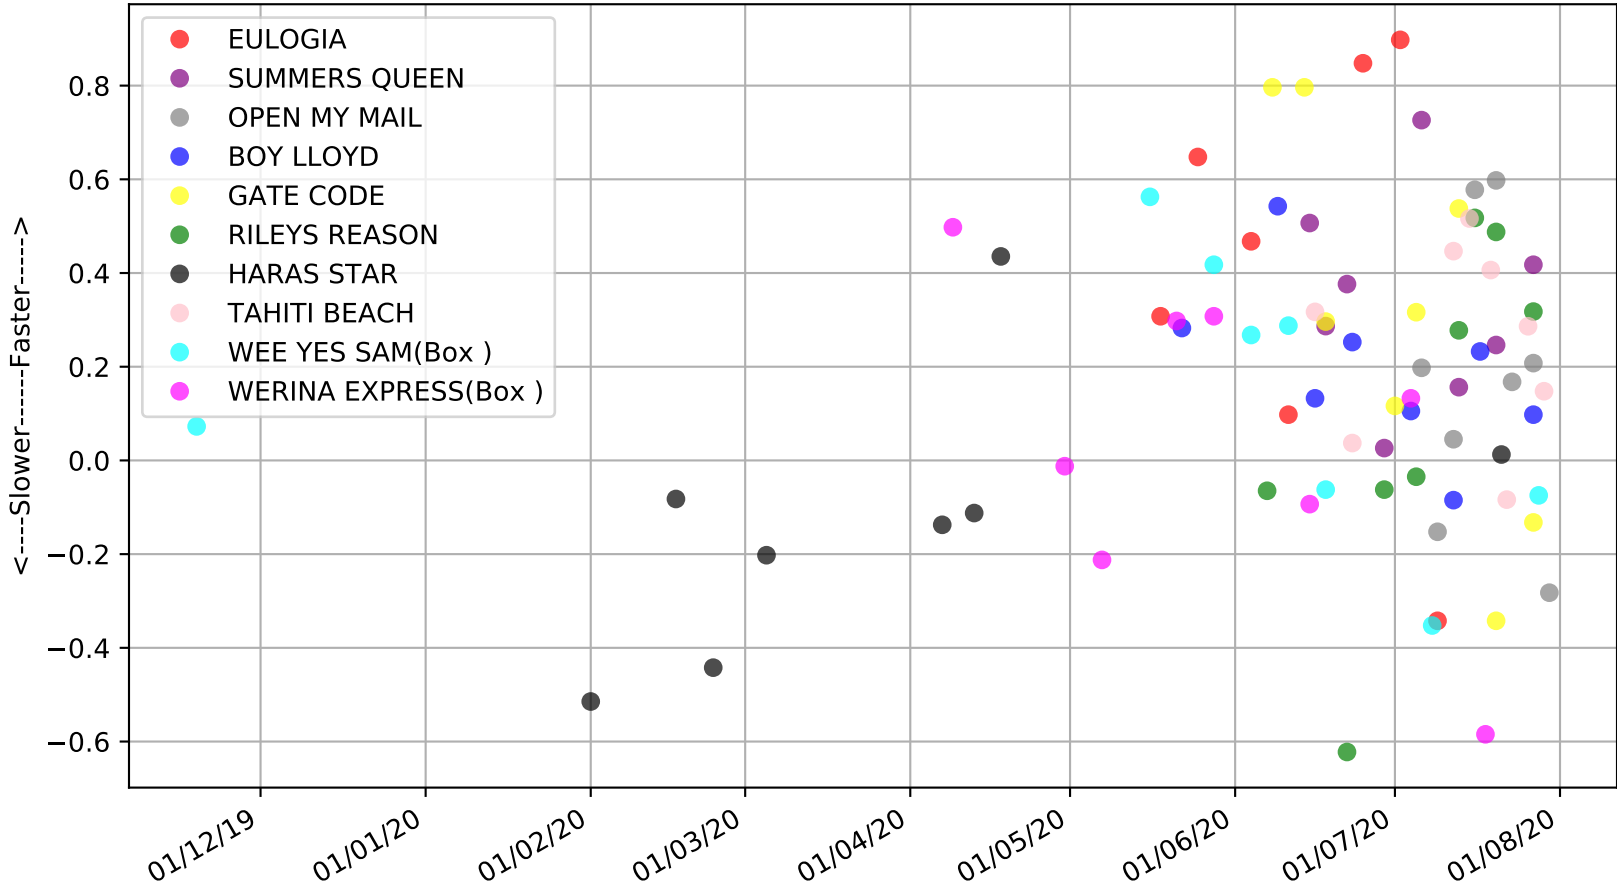

Albion Park - 3rd Aug
Race 9, ASSET BODY CORPORATE BRIBIE ISLAND, 520m, 5H
Speed of dog compared with par win times of the track & distance it ran at