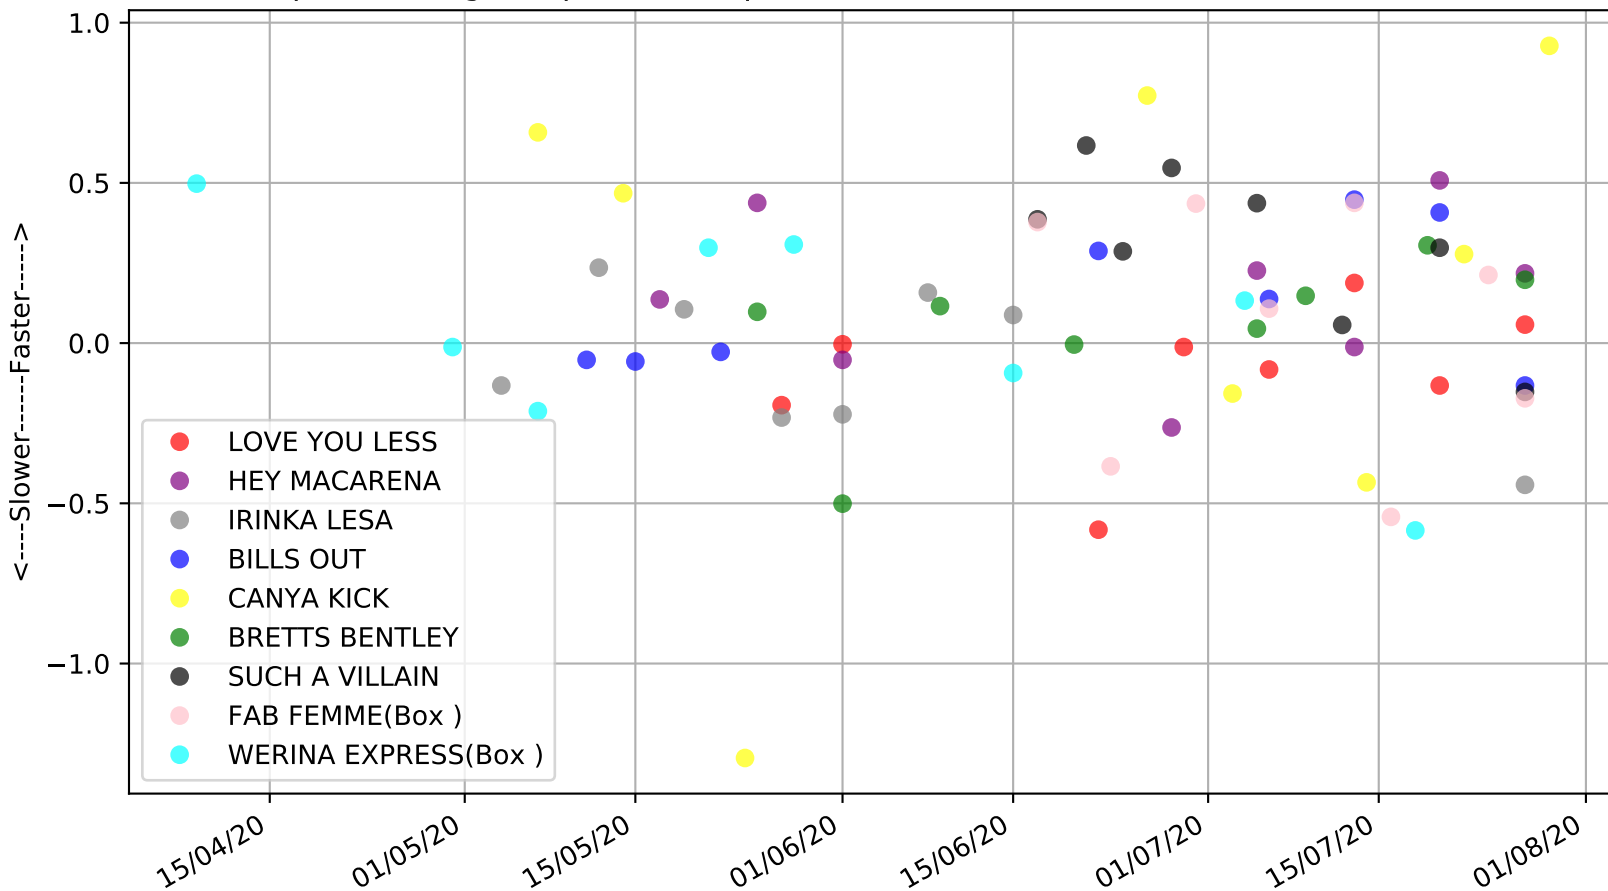

Albion Park - 3rd Aug  
Race 5, GPP LASER 3300, 520m, 5H  
Previous race distances in meters

Albion Park - 3rd Aug  
 Race 5, GPP LASER 3300, 520m, 5H  
 Speed of dog compared with par win times of the track & distance it ran at