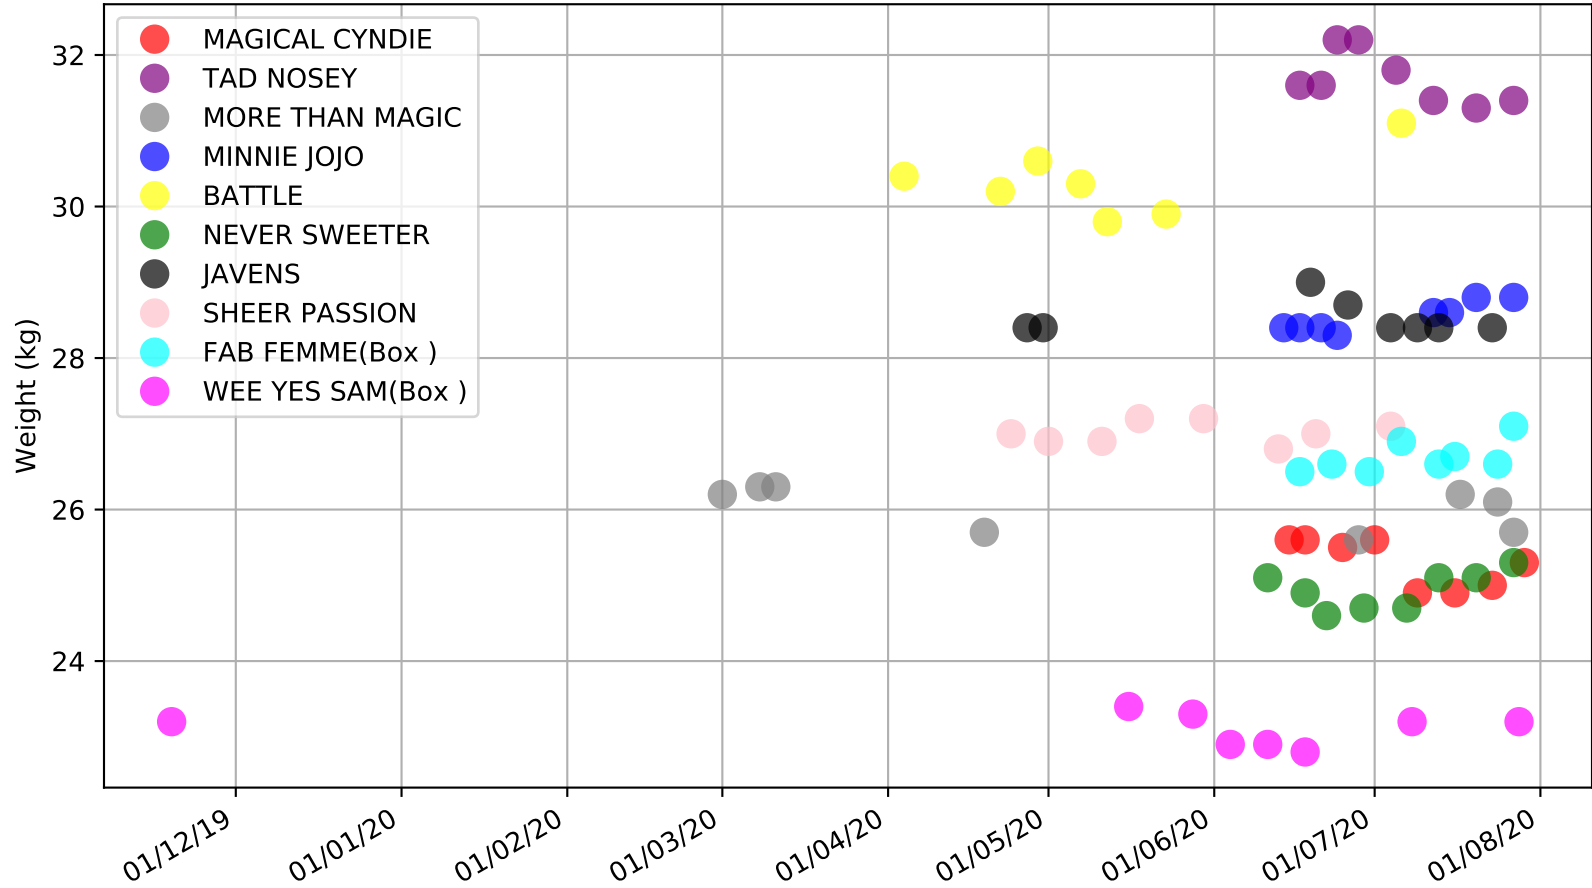

Albion Park - 3rd Aug
Race 8, TAB - LONG MAY WE PLAY, 520m, 5H
Previous race weights in kilograms