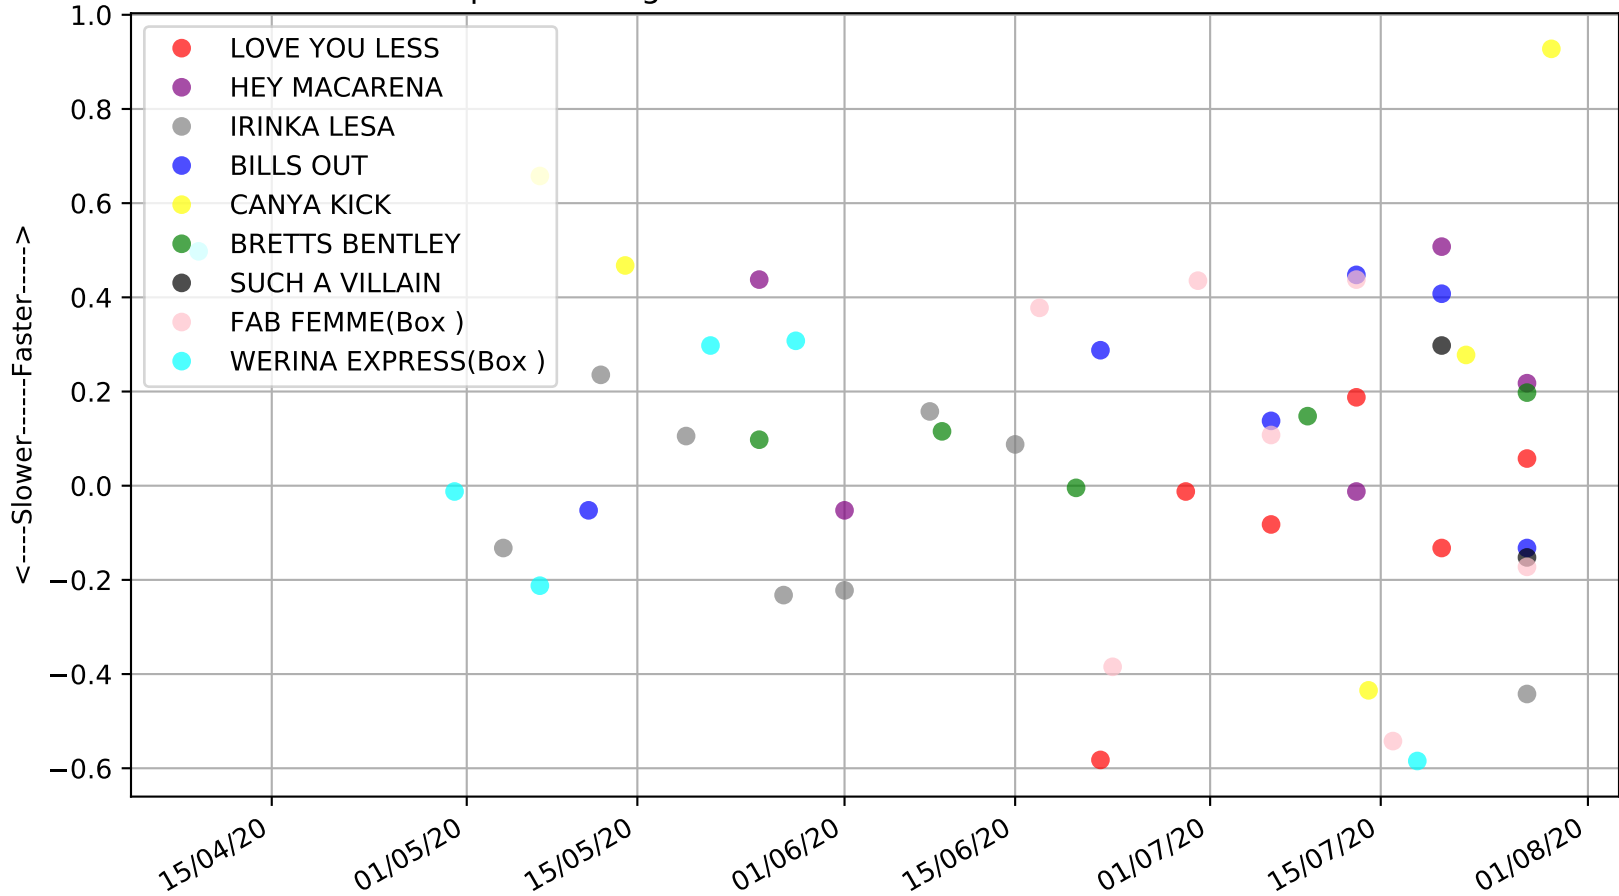

Albion Park - 3rd Aug
Race 5, GPP LASER 3300, 520m, 5H
Speed of dog +50m or -50m of current race distance