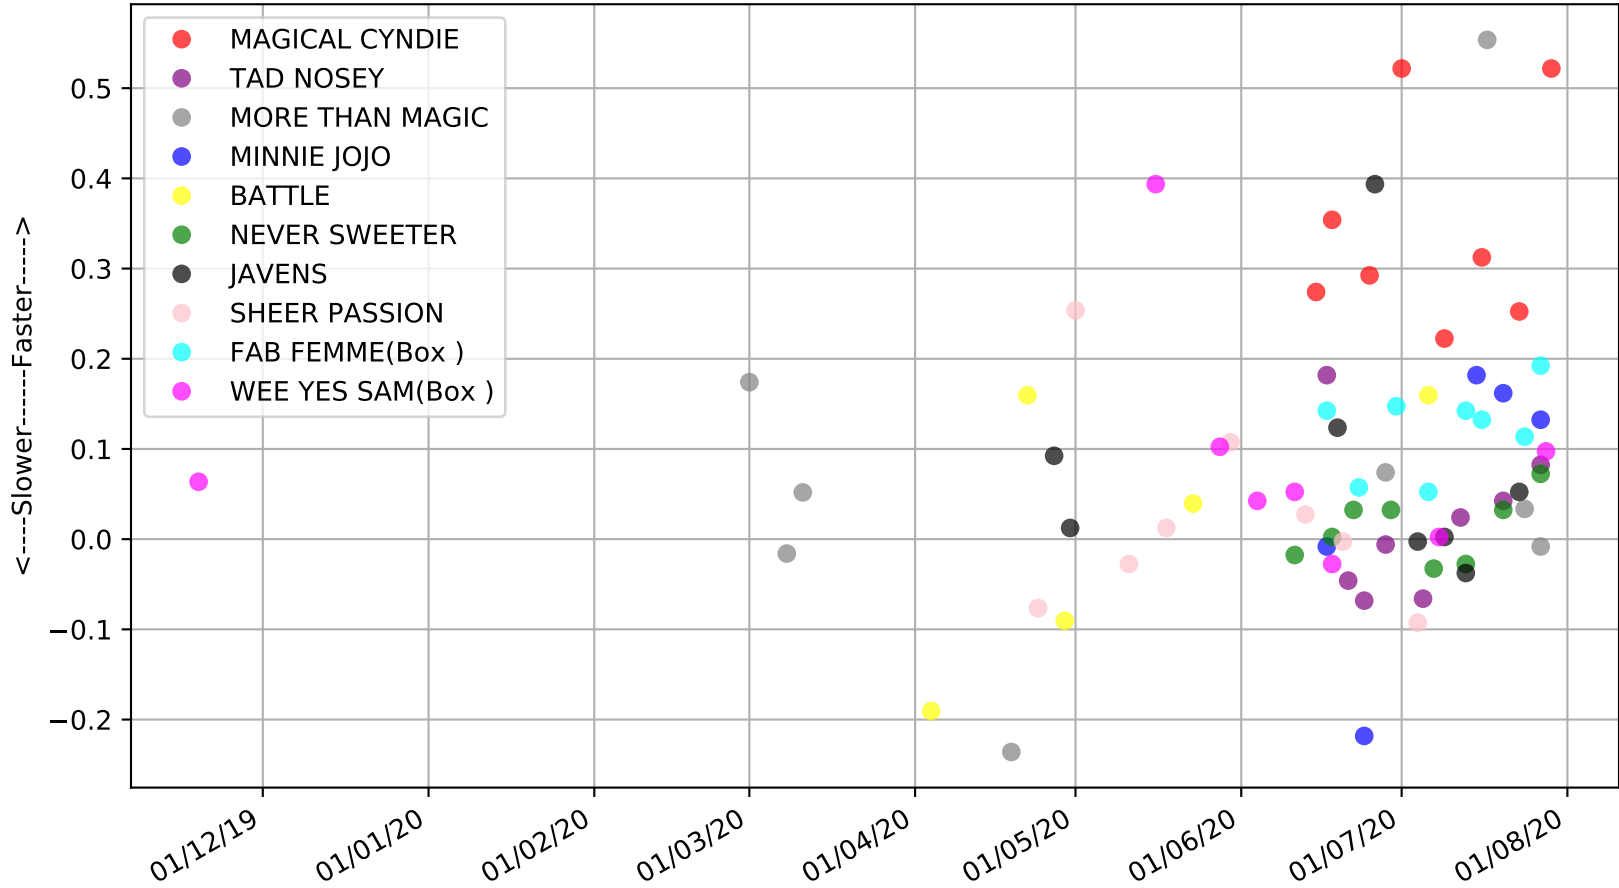

Albion Park - 3rd Aug
Race 8, TAB - LONG MAY WE PLAY, 520m, 5H
Early Speed compared with par early speed