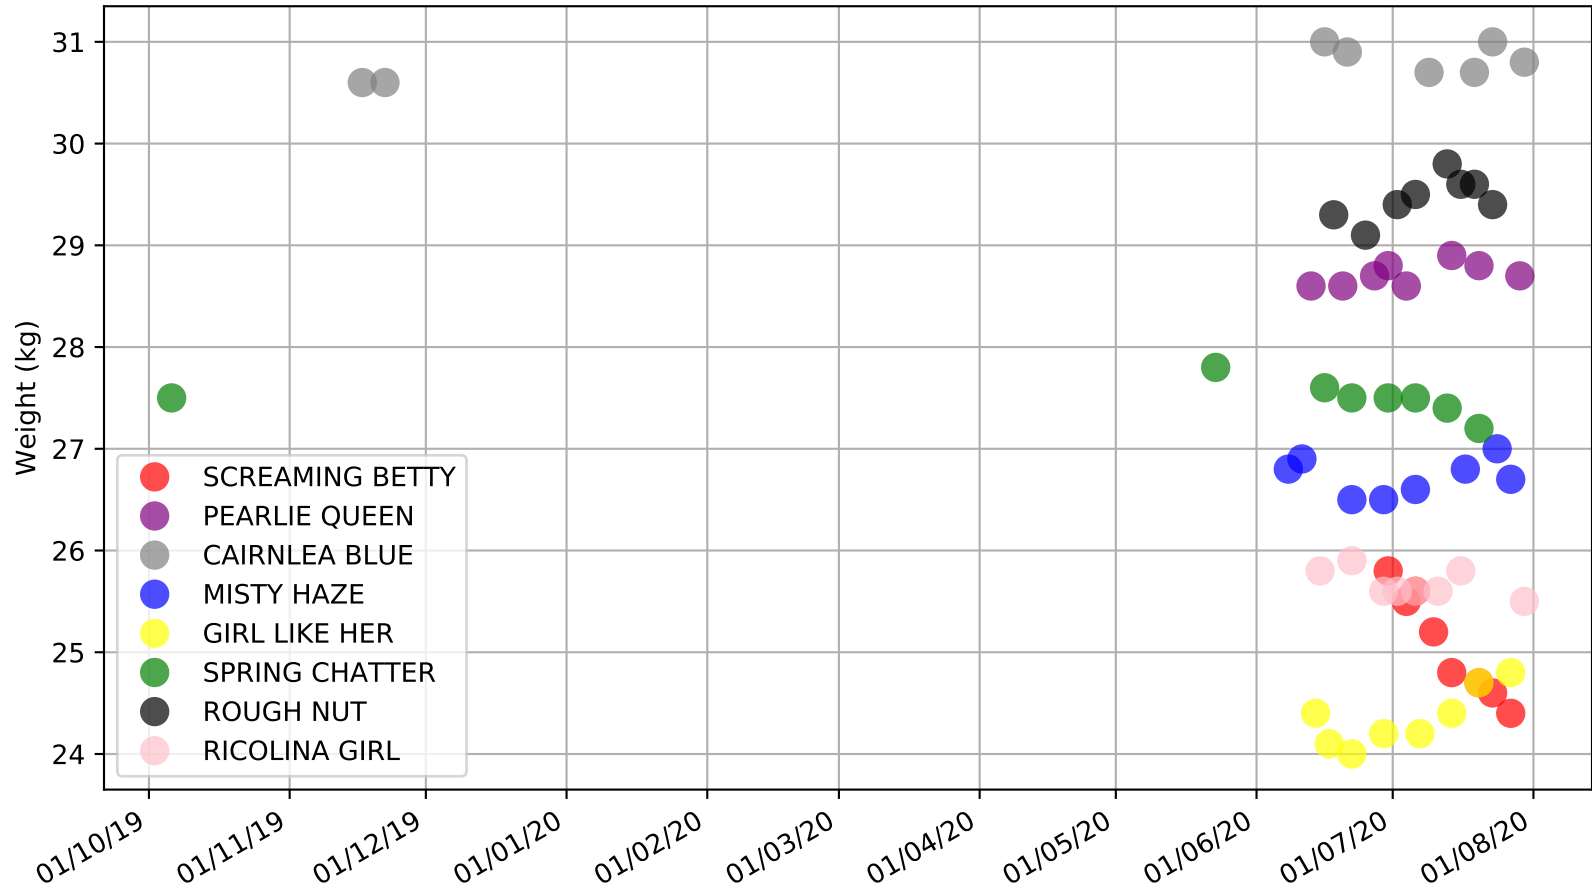

Albion Park - 3rd Aug
Race 6, SKY RACING, 600m, R5
Previous race weights in kilograms