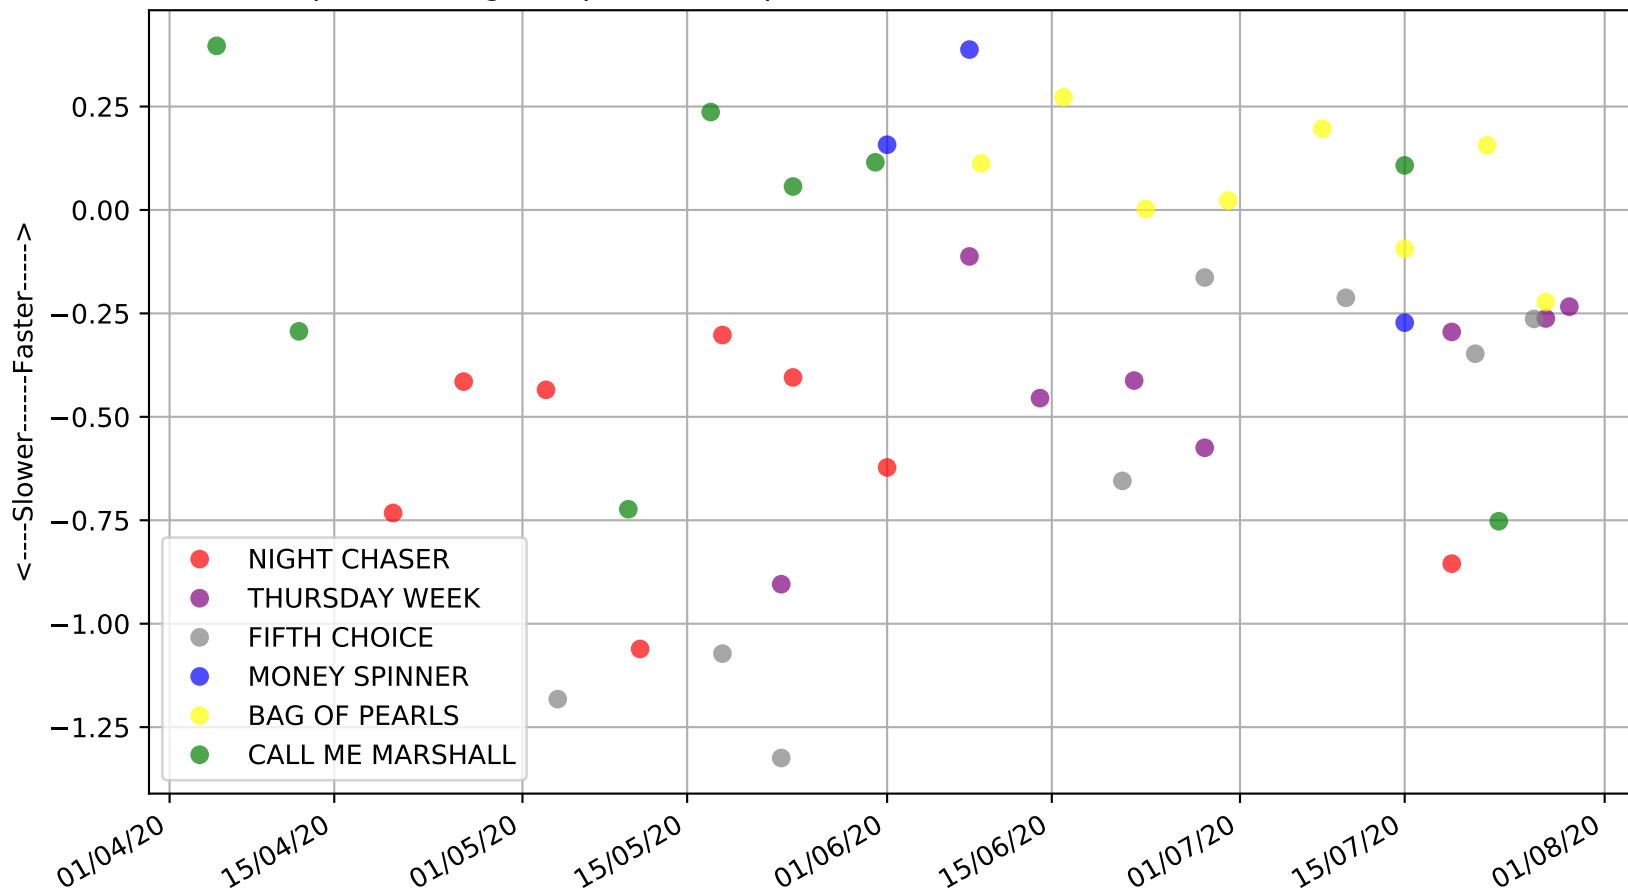

Albion Park - 3rd Aug  
Race 1, SENNACHIE @ STUD - STEVE WHITE, 520m, MH  
Previous race distances in meters

Albion Park - 3rd Aug  
Race 1, SENNACHIE @ STUD - STEVE WHITE, 520m, MH  
Speed of dog compared with par win times of the track & distance it ran at