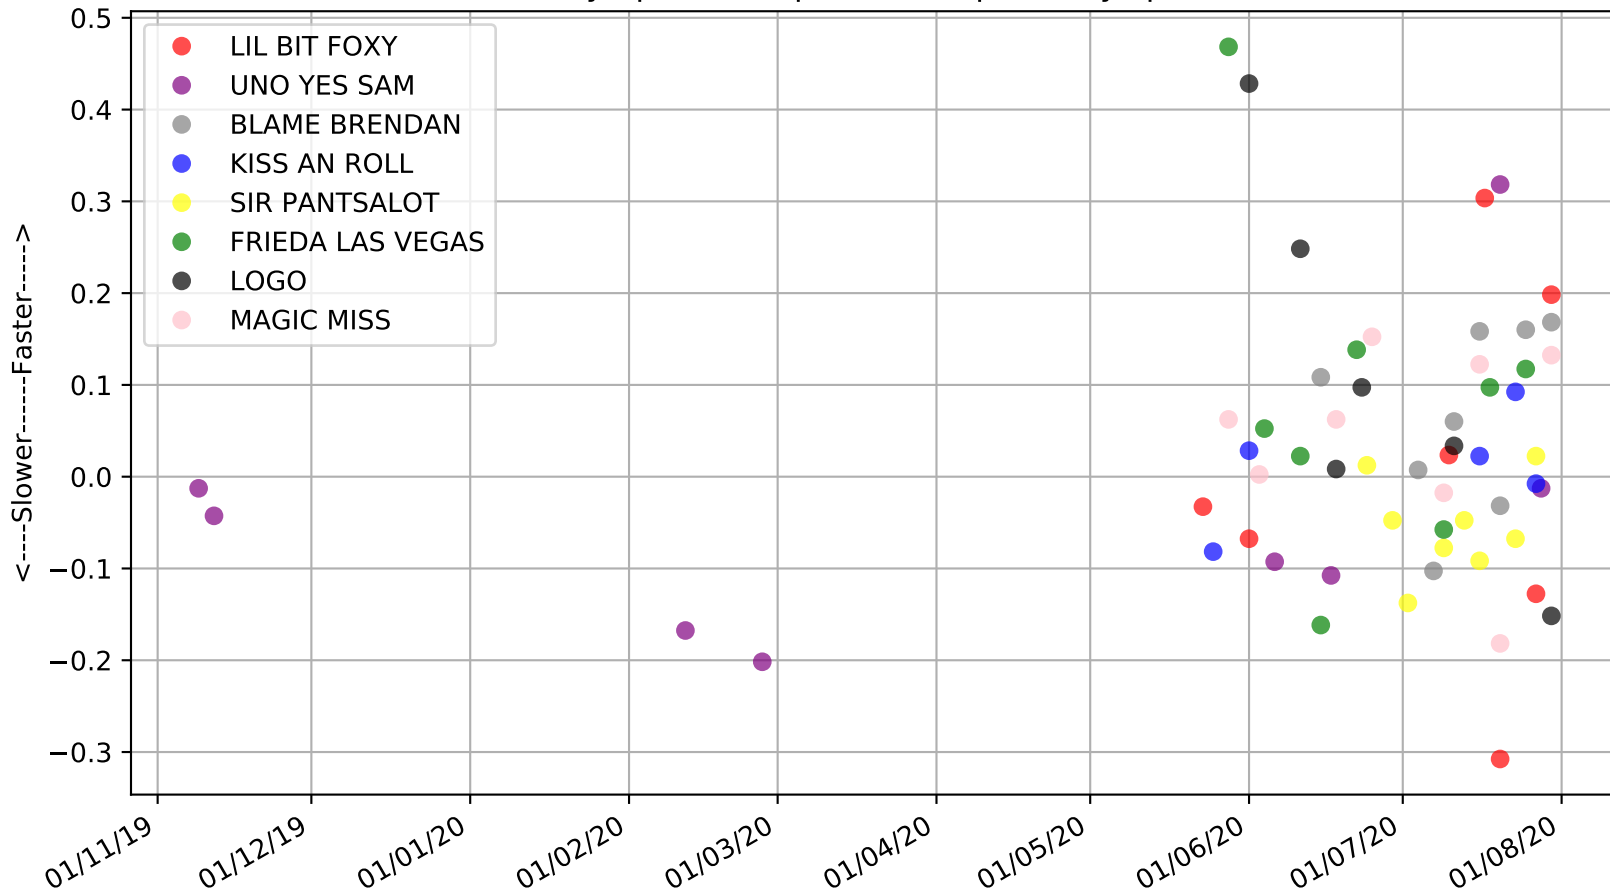

Albion Park - 3rd Aug
Race 7, BOX 1 PHOTOGRAPHY, 600m, R5
Early Speed compared with par early speed