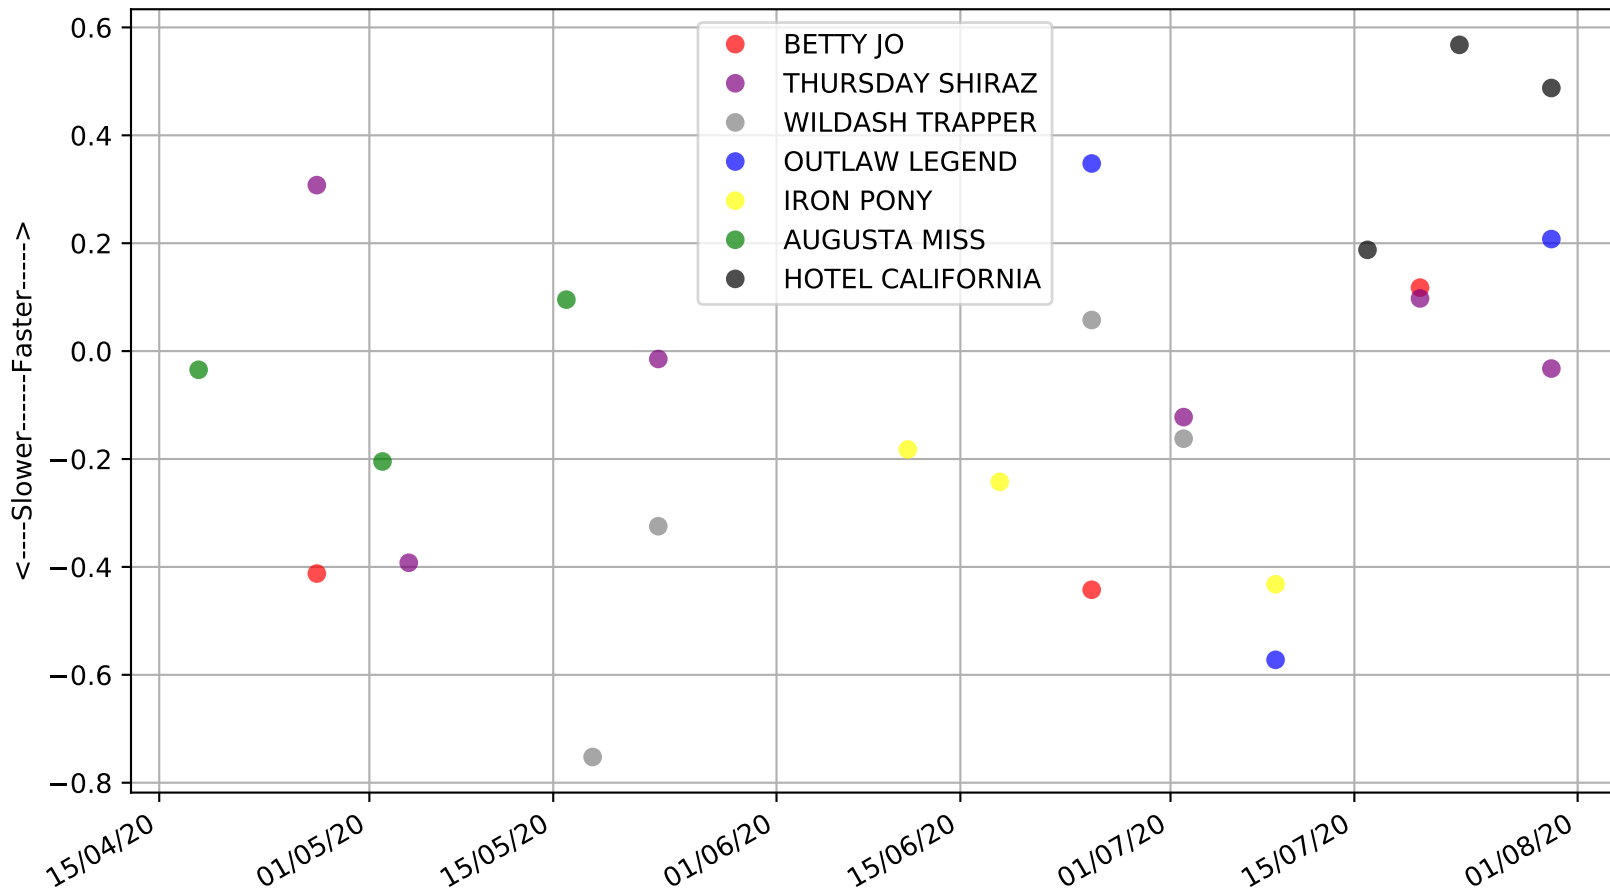

Albion Park - 3rd Aug
Race 3, "GARRARDS HORSE AND HOUND", 520m, NNP
Speed of dog +50m or -50m of current race distance