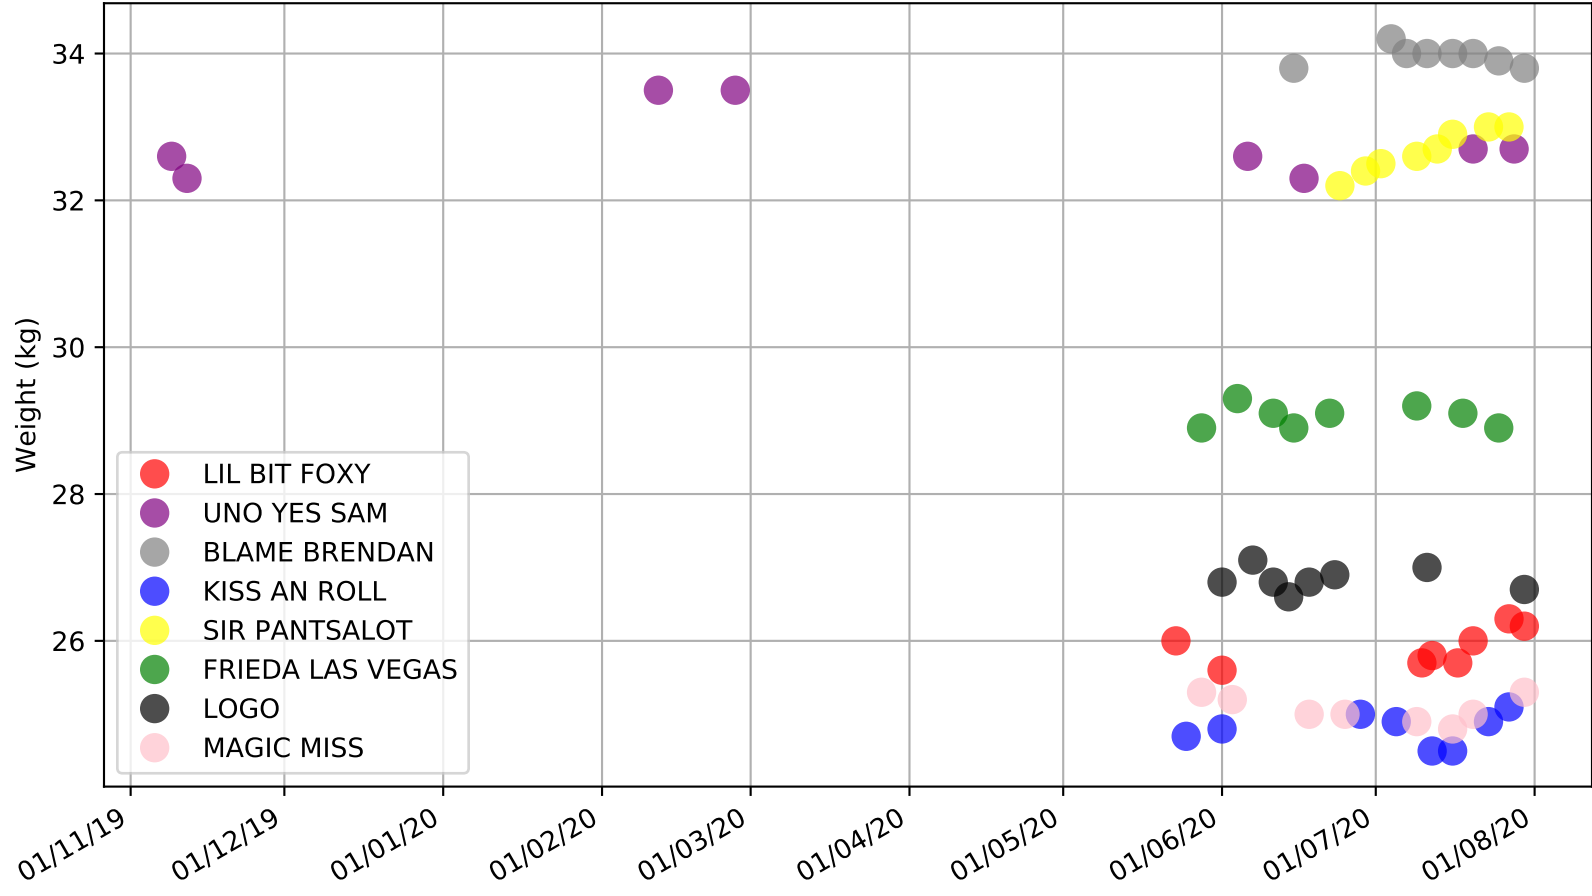

Albion Park - 3rd Aug
Race 7, BOX 1 PHOTOGRAPHY, 600m, R5
Previous race weights in kilograms