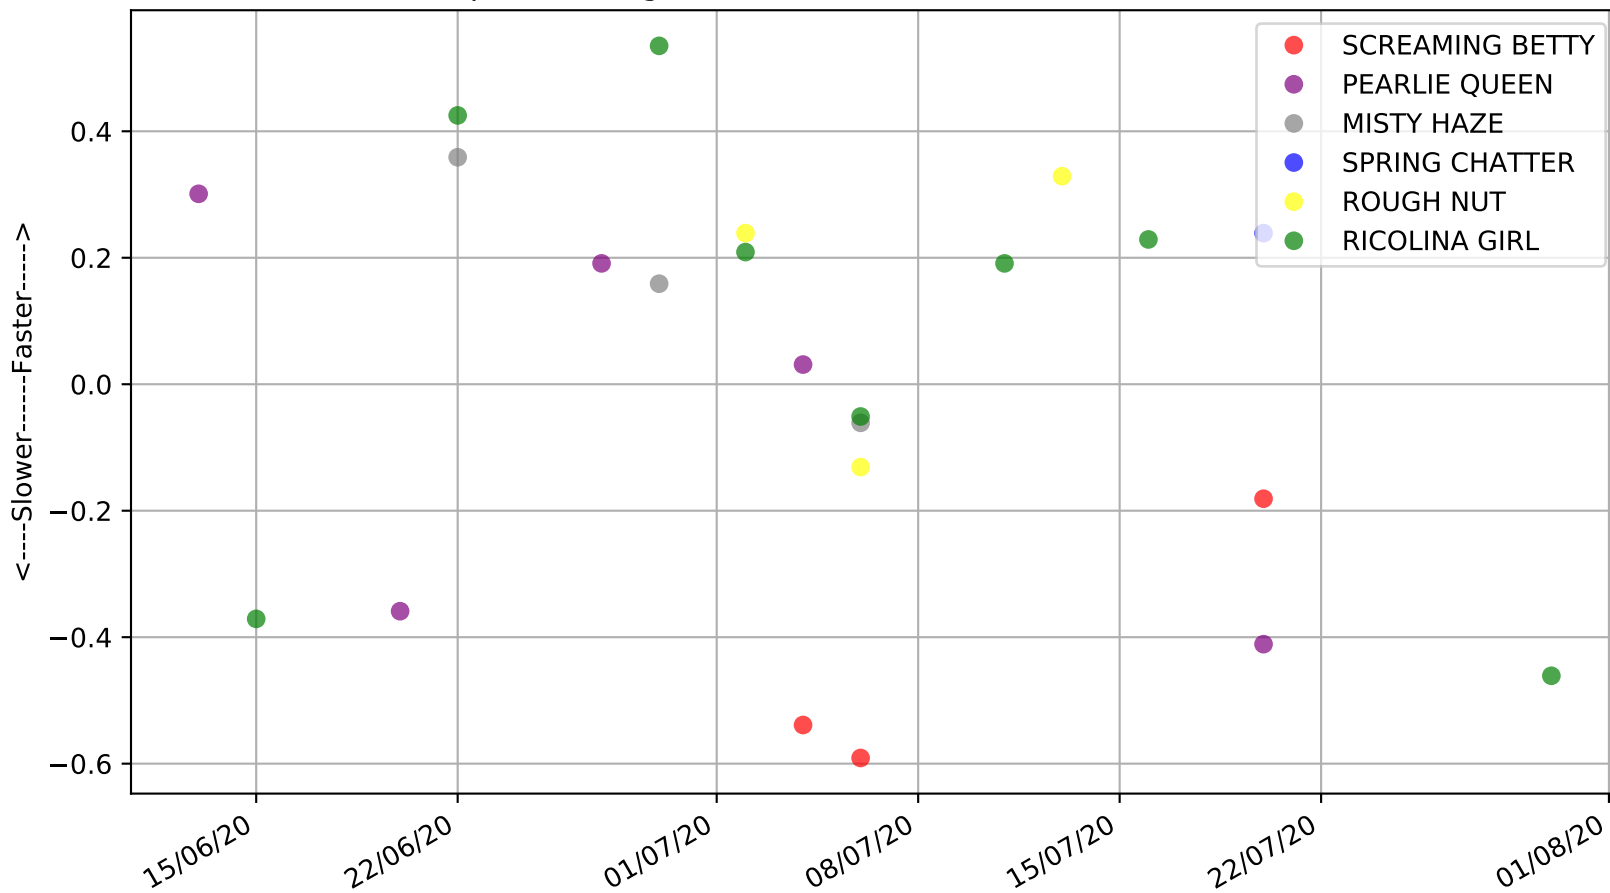

Albion Park - 3rd Aug  
Race 5, GPP LASER 3300, 520m, 5H  
Early Speed compared with par early speed

Albion Park - 3rd Aug  
Race 6, SKY RACING, 600m, R5  
Previous race distances in meters

Albion Park - 3rd Aug  
Race 6, SKY RACING, 600m, R5  
Speed of dog +50m or -50m of current race distance