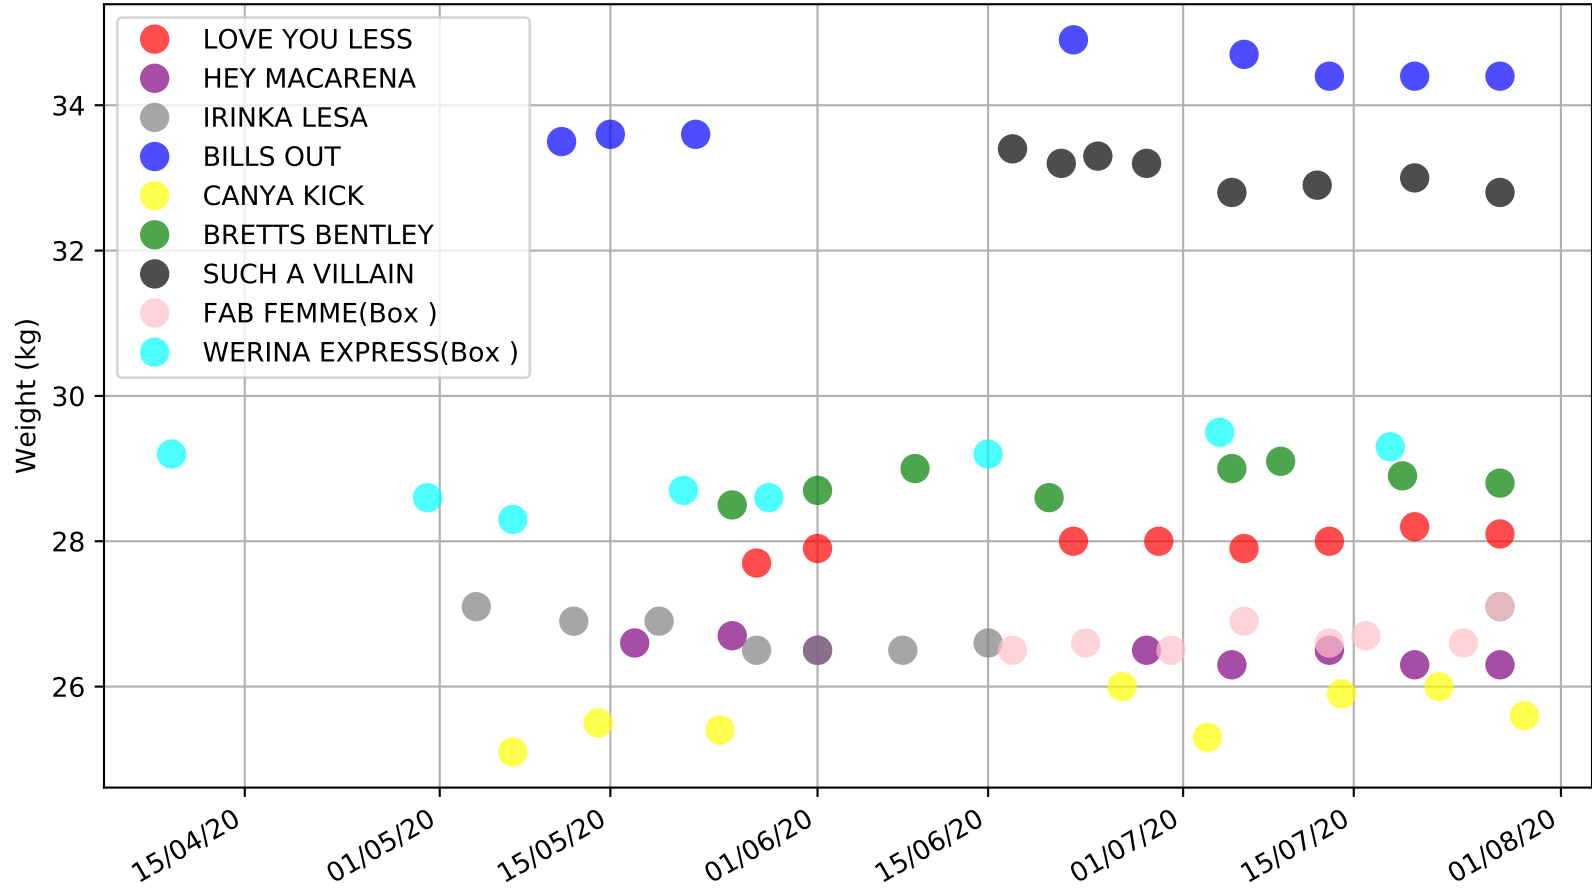

Albion Park - 3rd Aug
Race 5, GPP LASER 3300, 520m, 5H
Previous race weights in kilograms