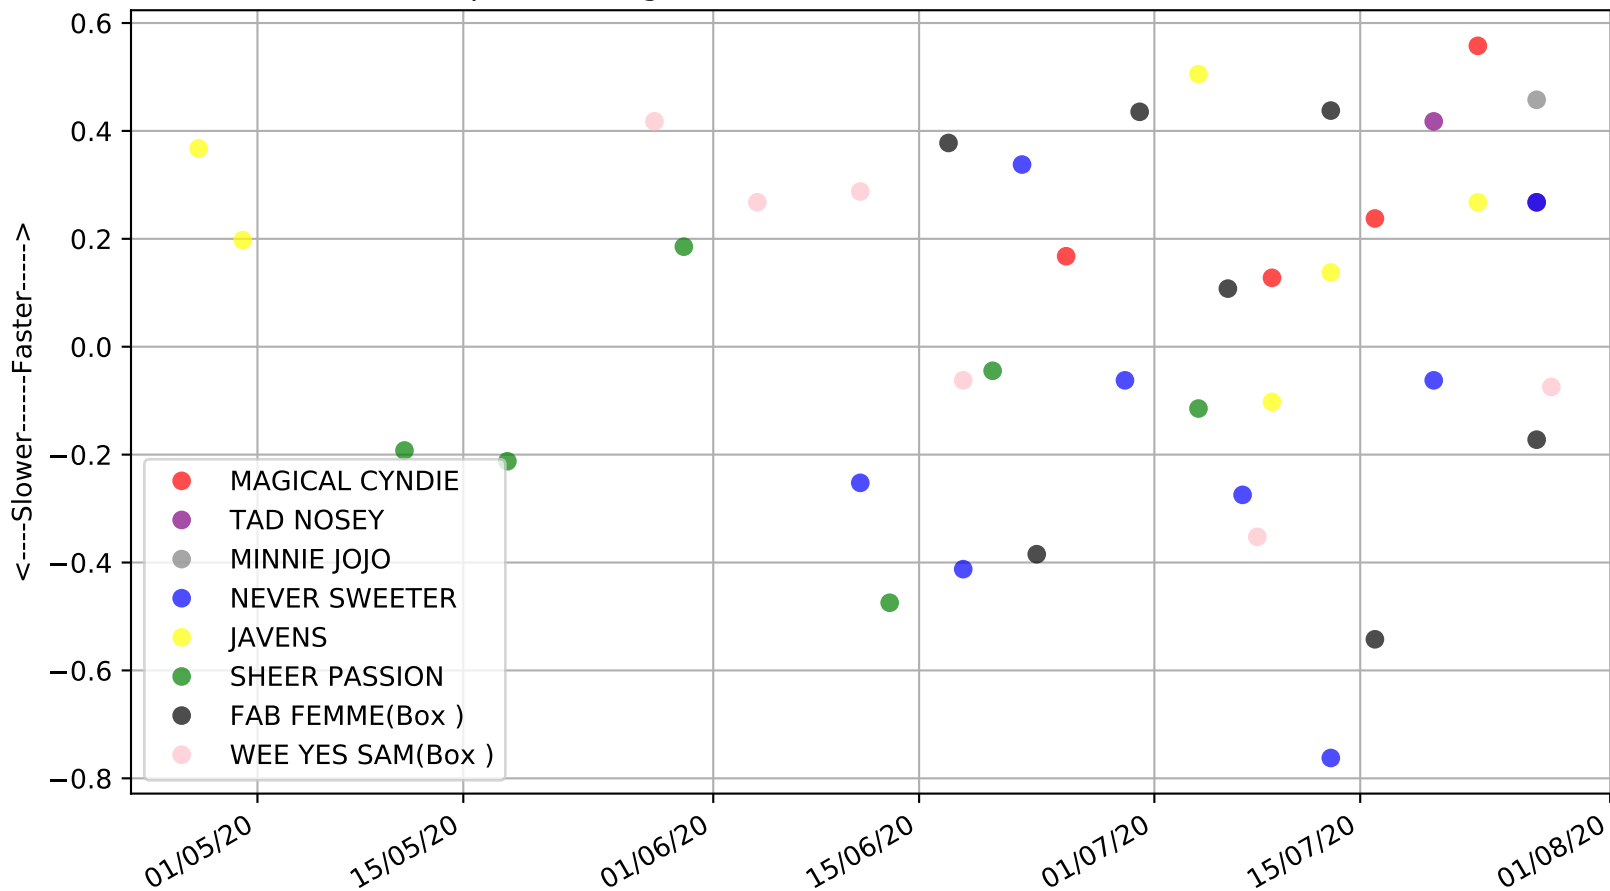

Albion Park - 3rd Aug
Race 8, TAB - LONG MAY WE PLAY, 520m, 5H
Speed of dog +50m or -50m of current race distance