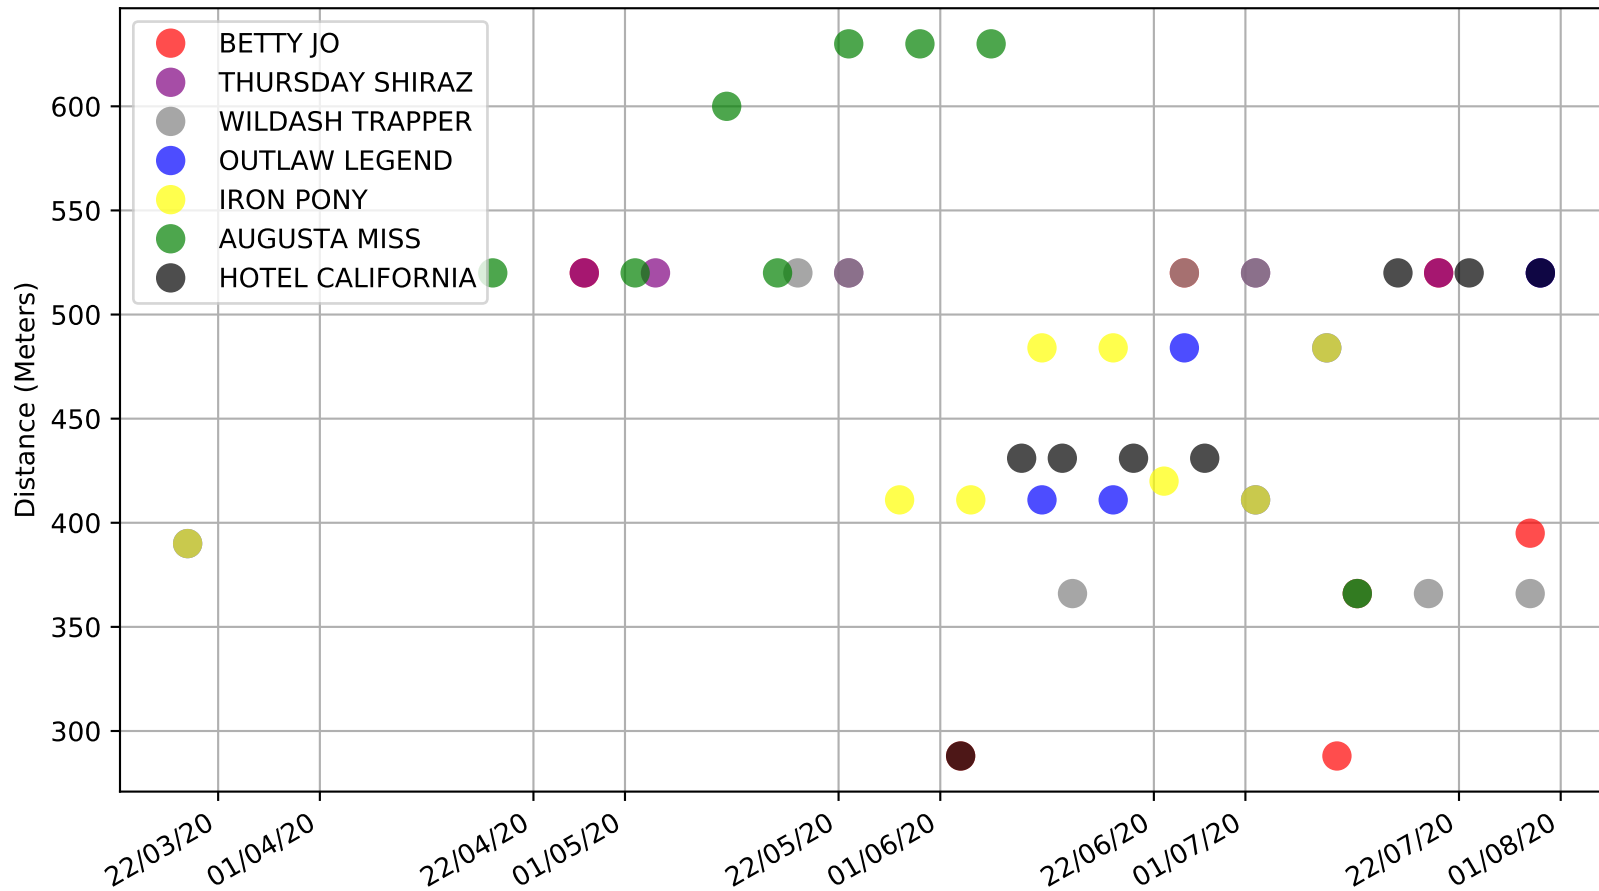

Albion Park - 3rd Aug
Race 3, "GARRARDS HORSE AND HOUND", 520m, NNP
Previous race distances in meters