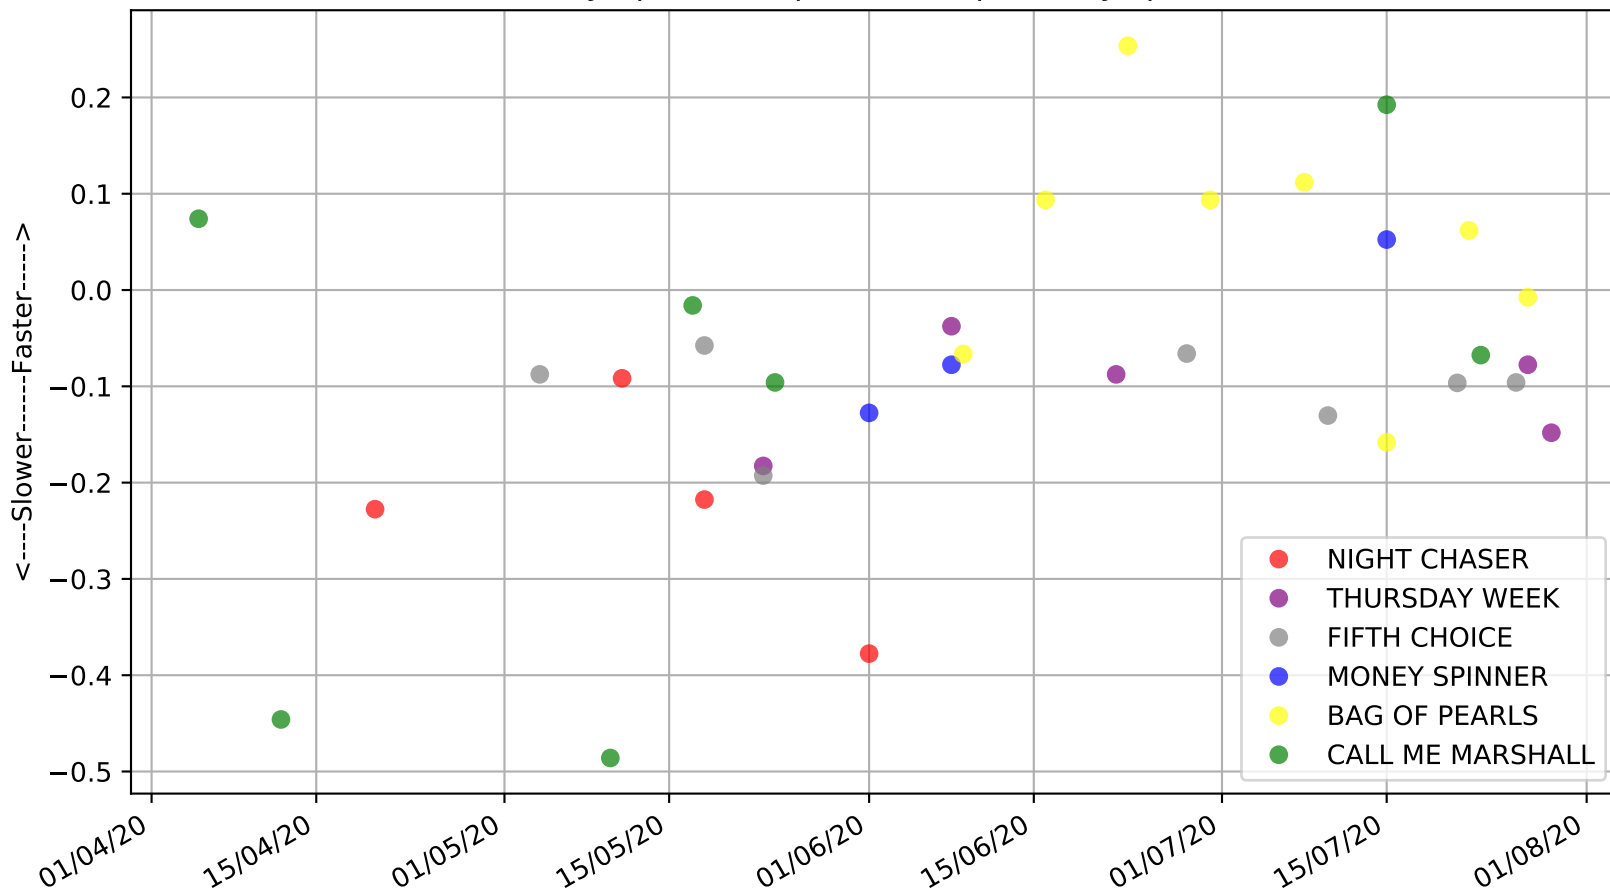

Albion Park - 3rd Aug
Race 1, SENNACHIE @ STUD - STEVE WHITE, 520m, MH
Early Speed compared with par early speed