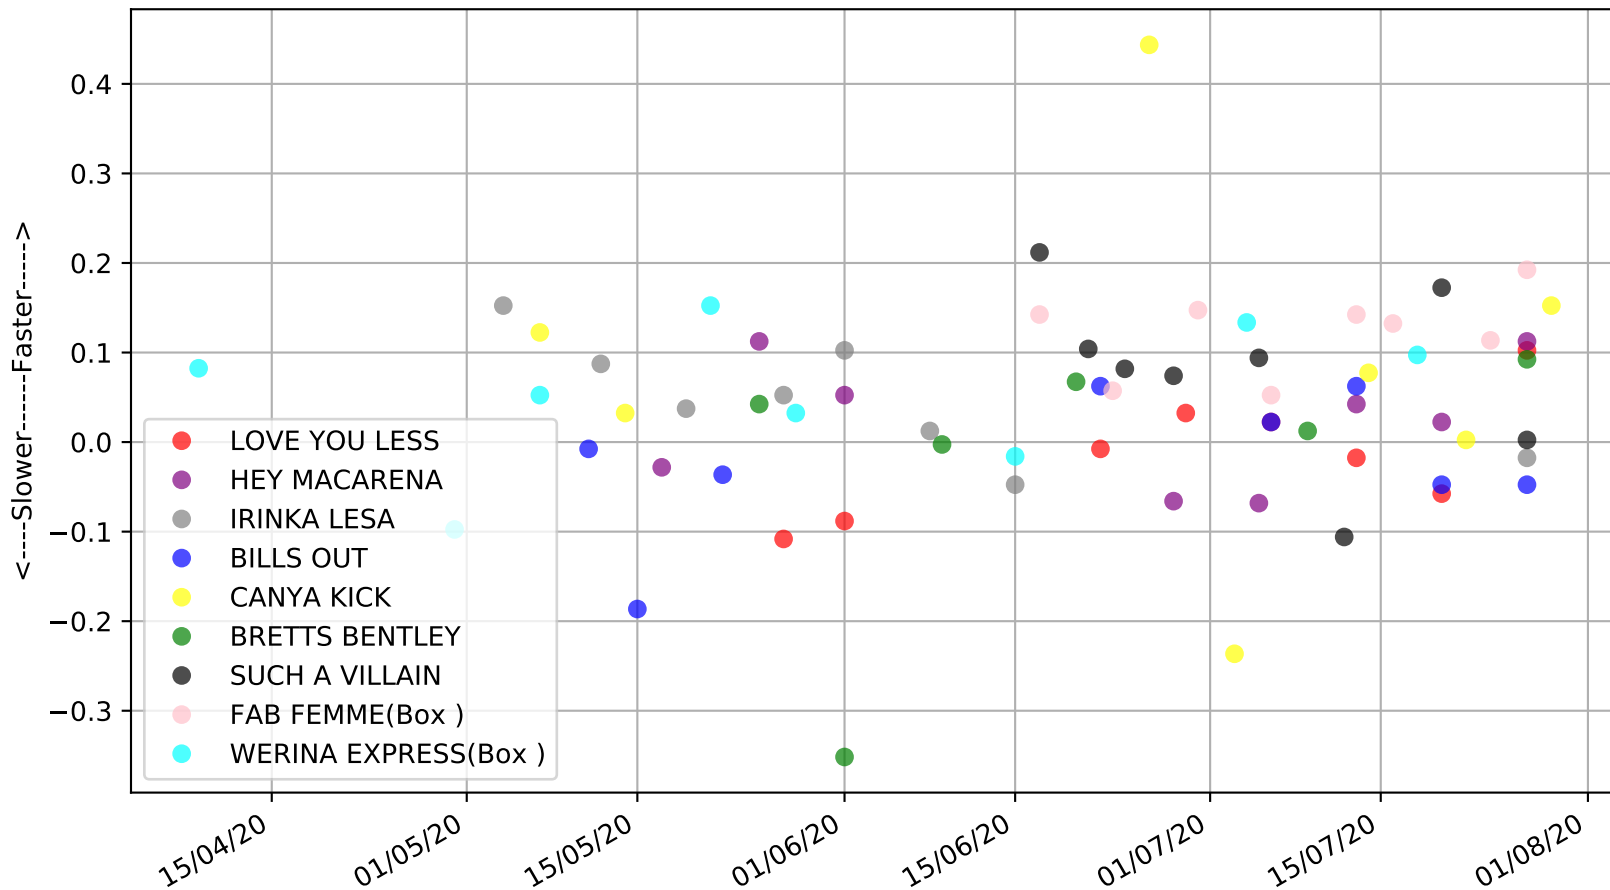

Albion Park - 3rd Aug
Race 5, GPP LASER 3300, 520m, 5H
Early Speed compared with par early speed