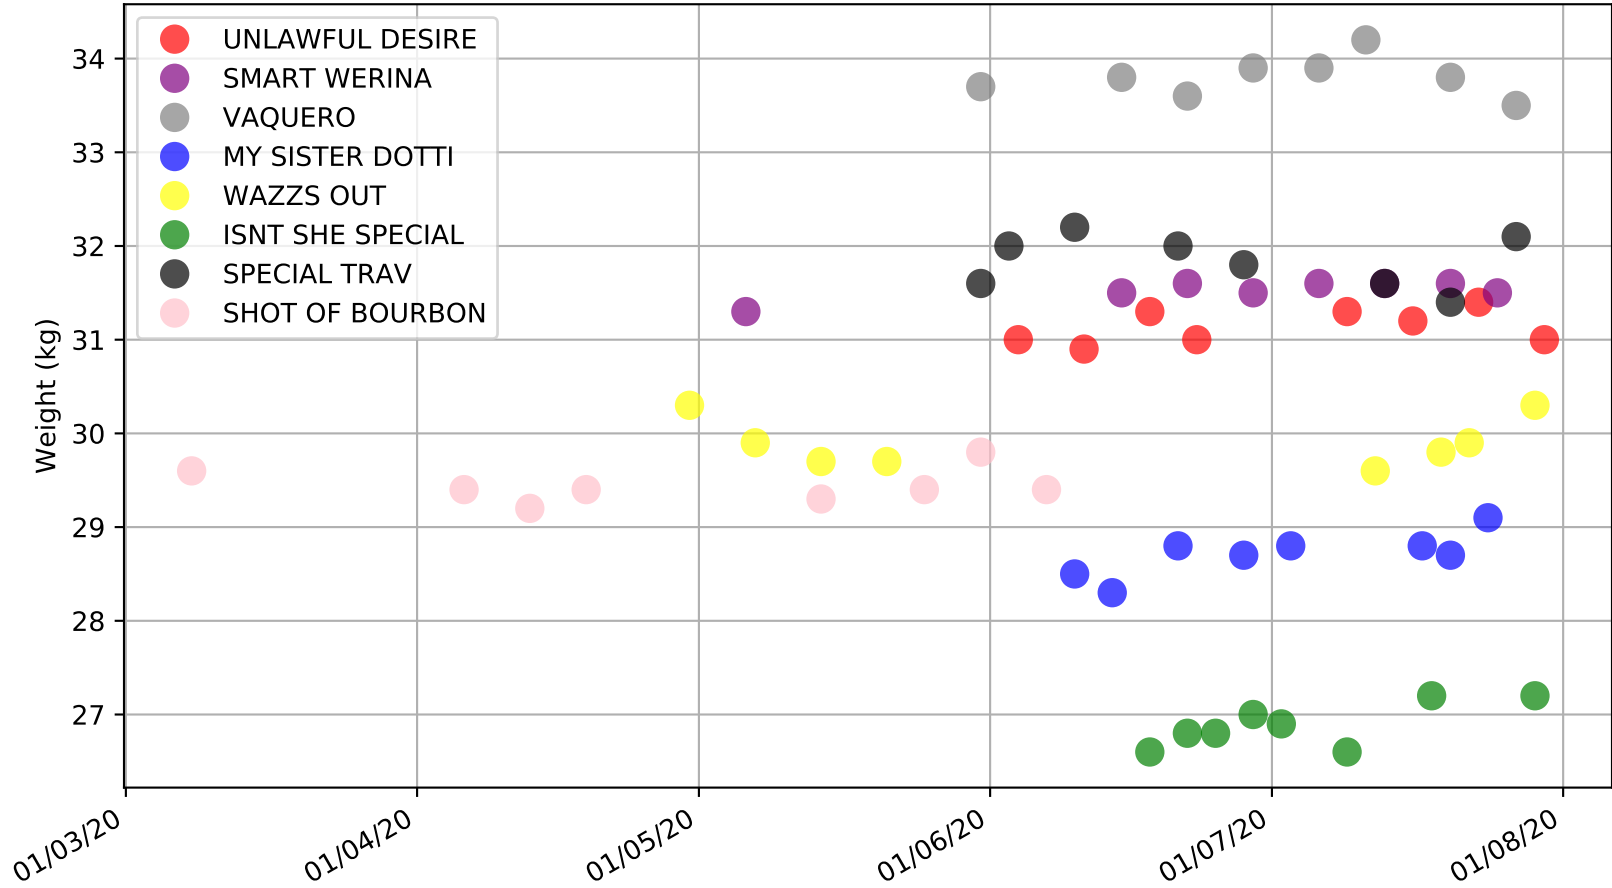

#### Early Speed compared with par early speed

Albion Park - 3rd Aug  
Race 10, FABREGAS @ METICULOUS LODGE, 395m, X45  
Previous race distances in meters

Albion Park - 3rd Aug  
Race 10, FABREGAS @ METICULOUS LODGE, 395m, X45  
Speed of dog +50m or -50m of current race distance

Albion Park - 3rd Aug  
Race 10, FABREGAS @ METICULOUS LODGE, 395m, X45  
Previous race weights in kilograms

Albion Park - 3rd Aug  
Race 10, FABREGAS @ METICULOUS LODGE, 395m, X45  
Early Speed compared with par early speed