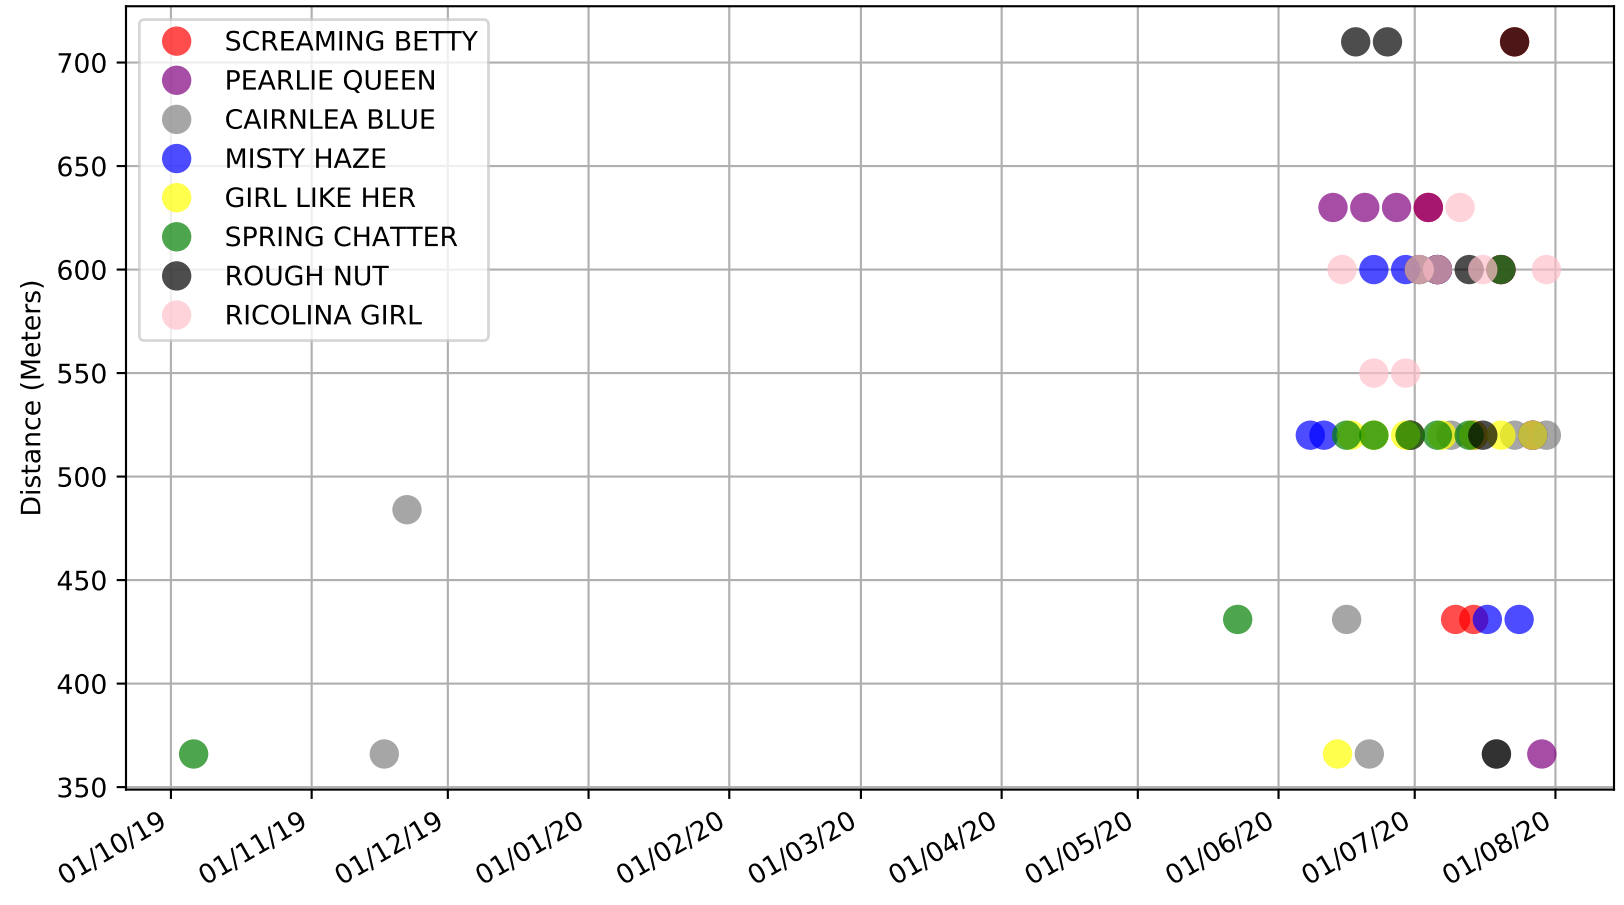

Albion Park - 3rd Aug
Race 6, SKY RACING, 600m, R5
Previous race distances in meters