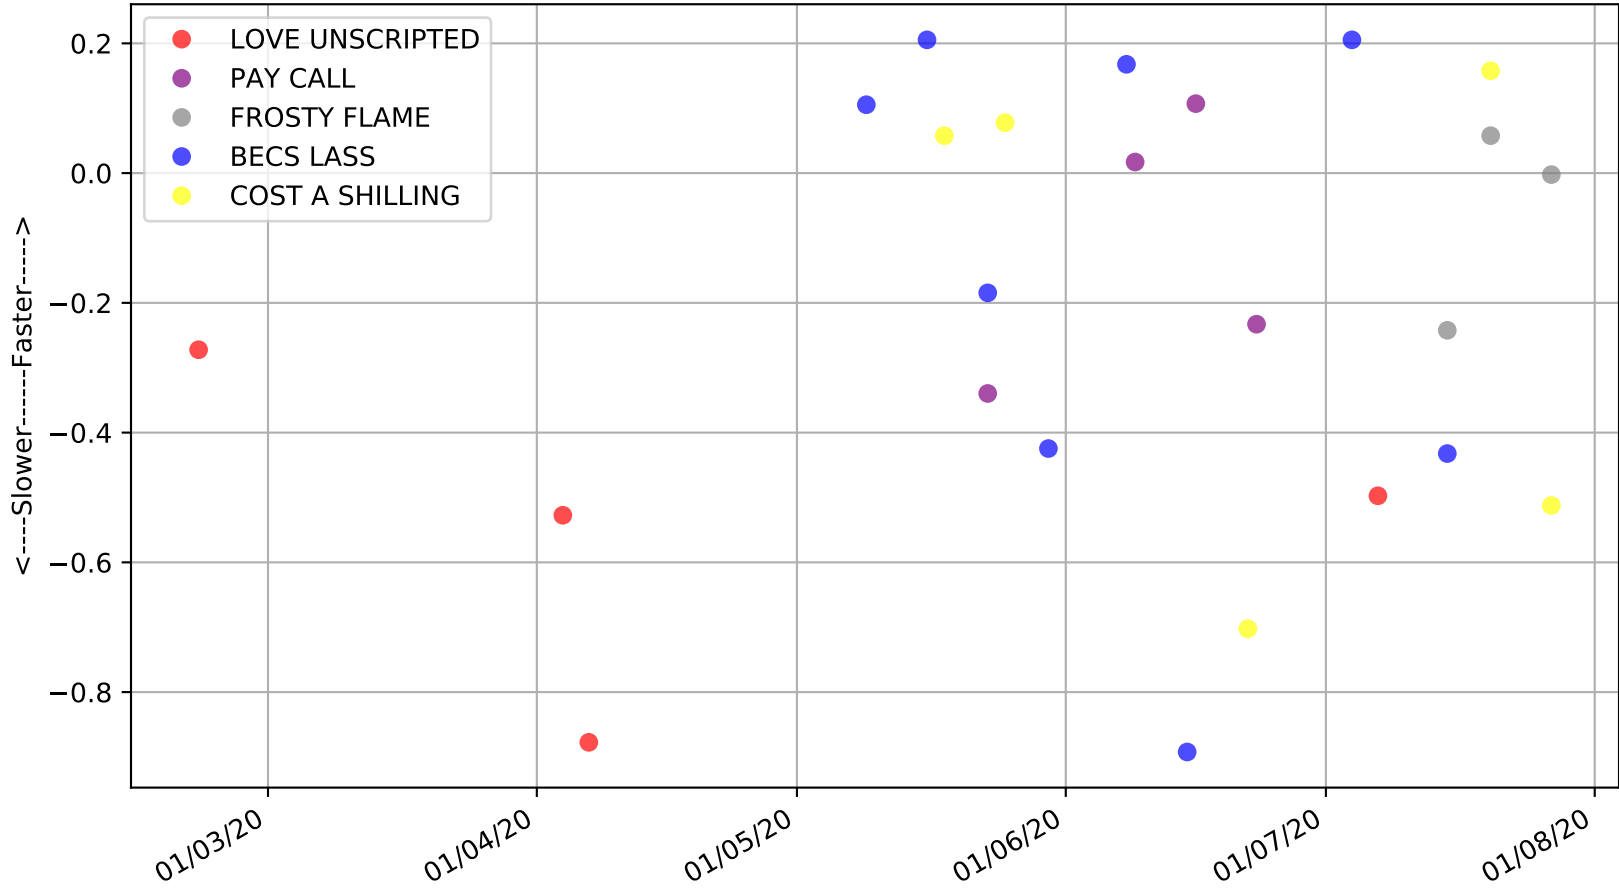

Albion Park - 3rd Aug  
Race 2, EXPAT LODGE BOARDING KENNELS, 520m, MH  
Speed of dog compared with par win times of the track & distance it ran at

Albion Park - 3rd Aug  
Race 2, EXPAT LODGE BOARDING KENNELS, 520m, MH  
Speed of dog +50m or -50m of current race distance