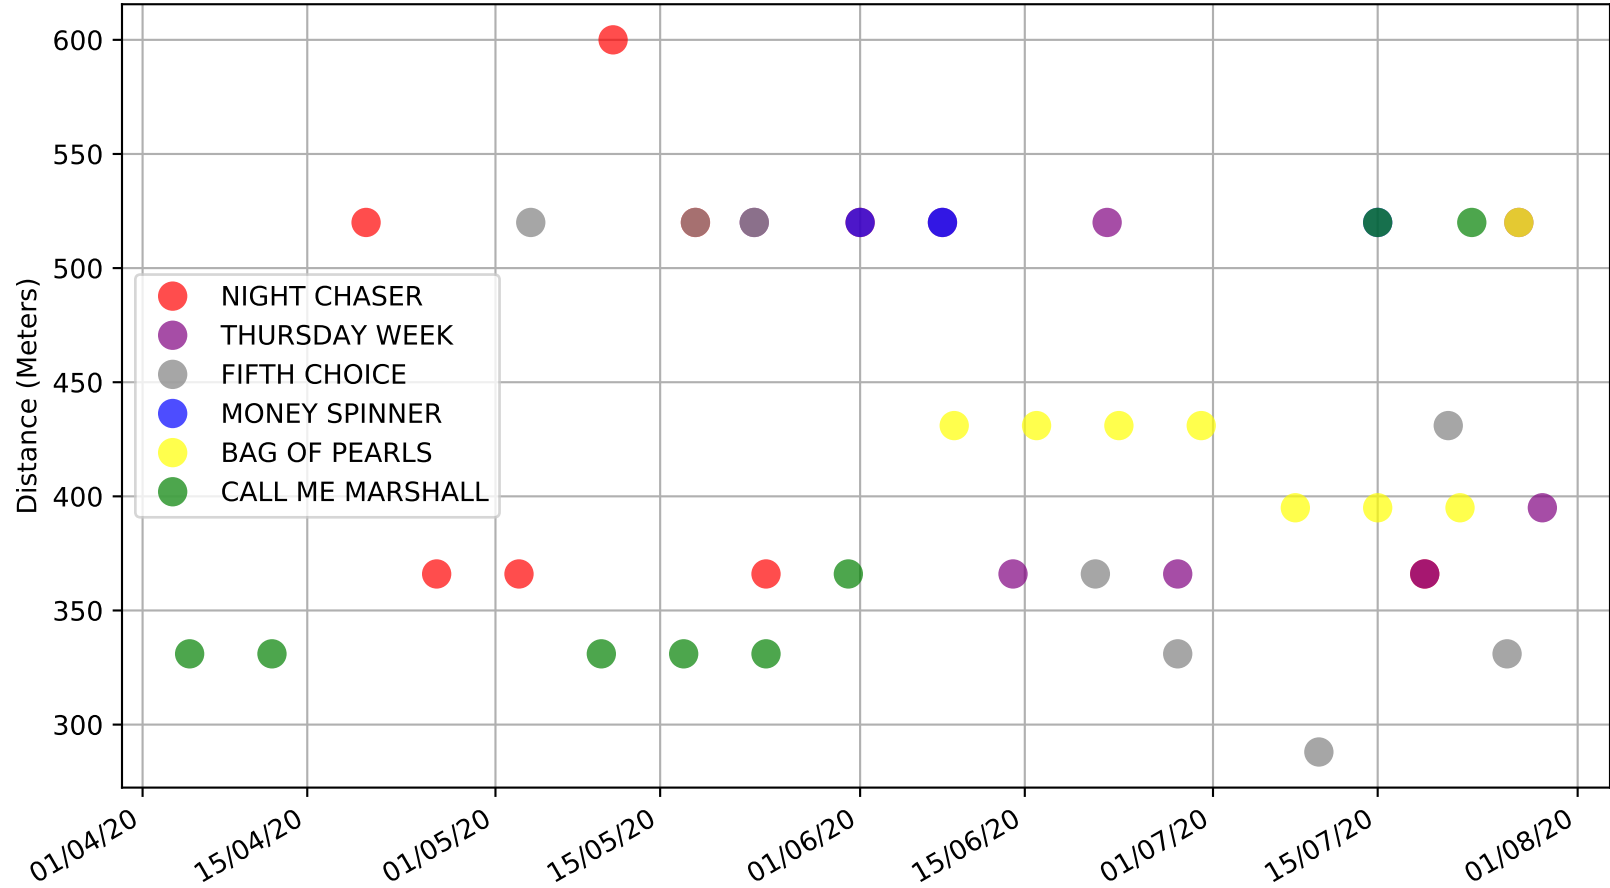

Albion Park - 3rd Aug  
Race 1, SENNACHIE @ STUD - STEVE WHITE, 520m, MH  
Previous race distances in meters

Albion Park - 3rd Aug  
Race 1, SENNACHIE @ STUD - STEVE WHITE, 520m, MH  
Speed of dog compared with par win times of the track & distance it ran at