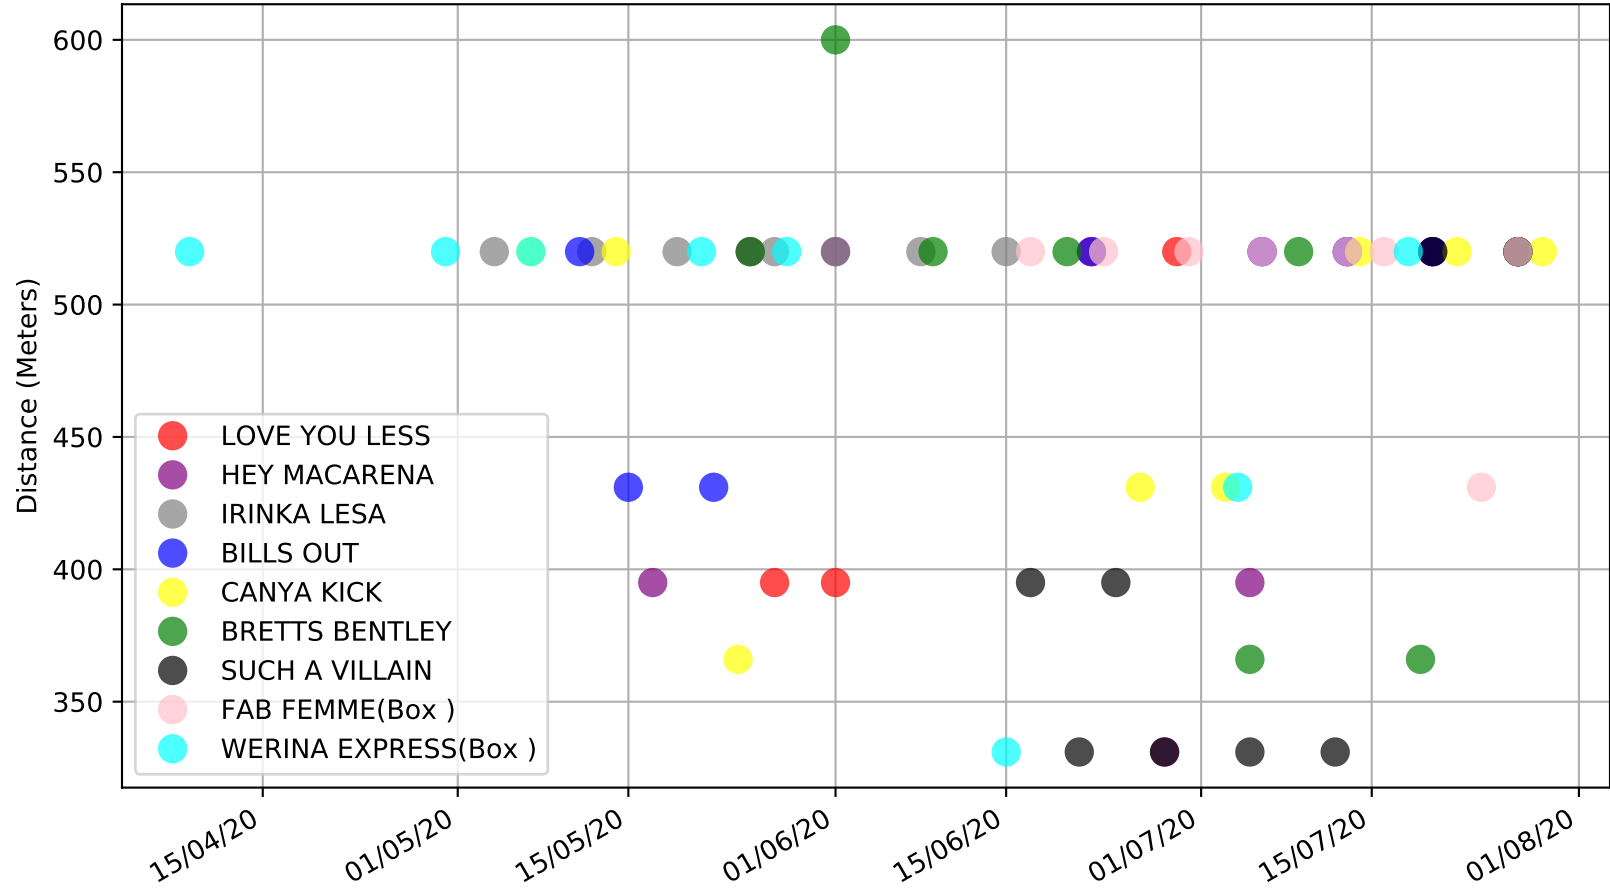

Albion Park - 3rd Aug
Race 5, GPP LASER 3300, 520m, 5H
Previous race distances in meters