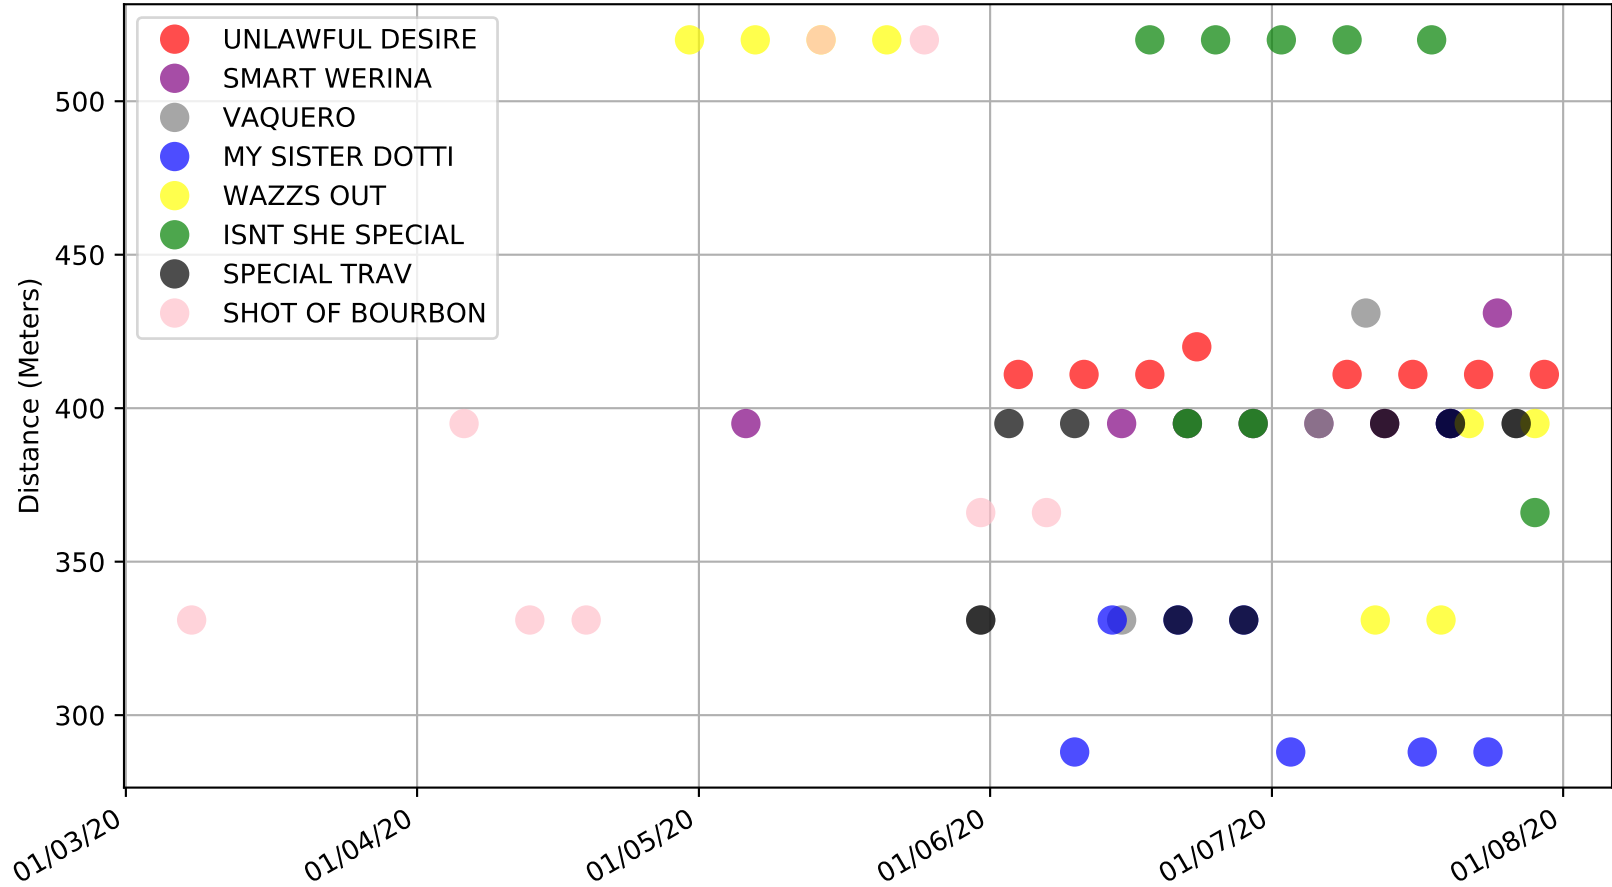

Albion Park - 3rd Aug
Race 10, FABREGAS @ METICULOUS LODGE, 395m, X45
Previous race distances in meters