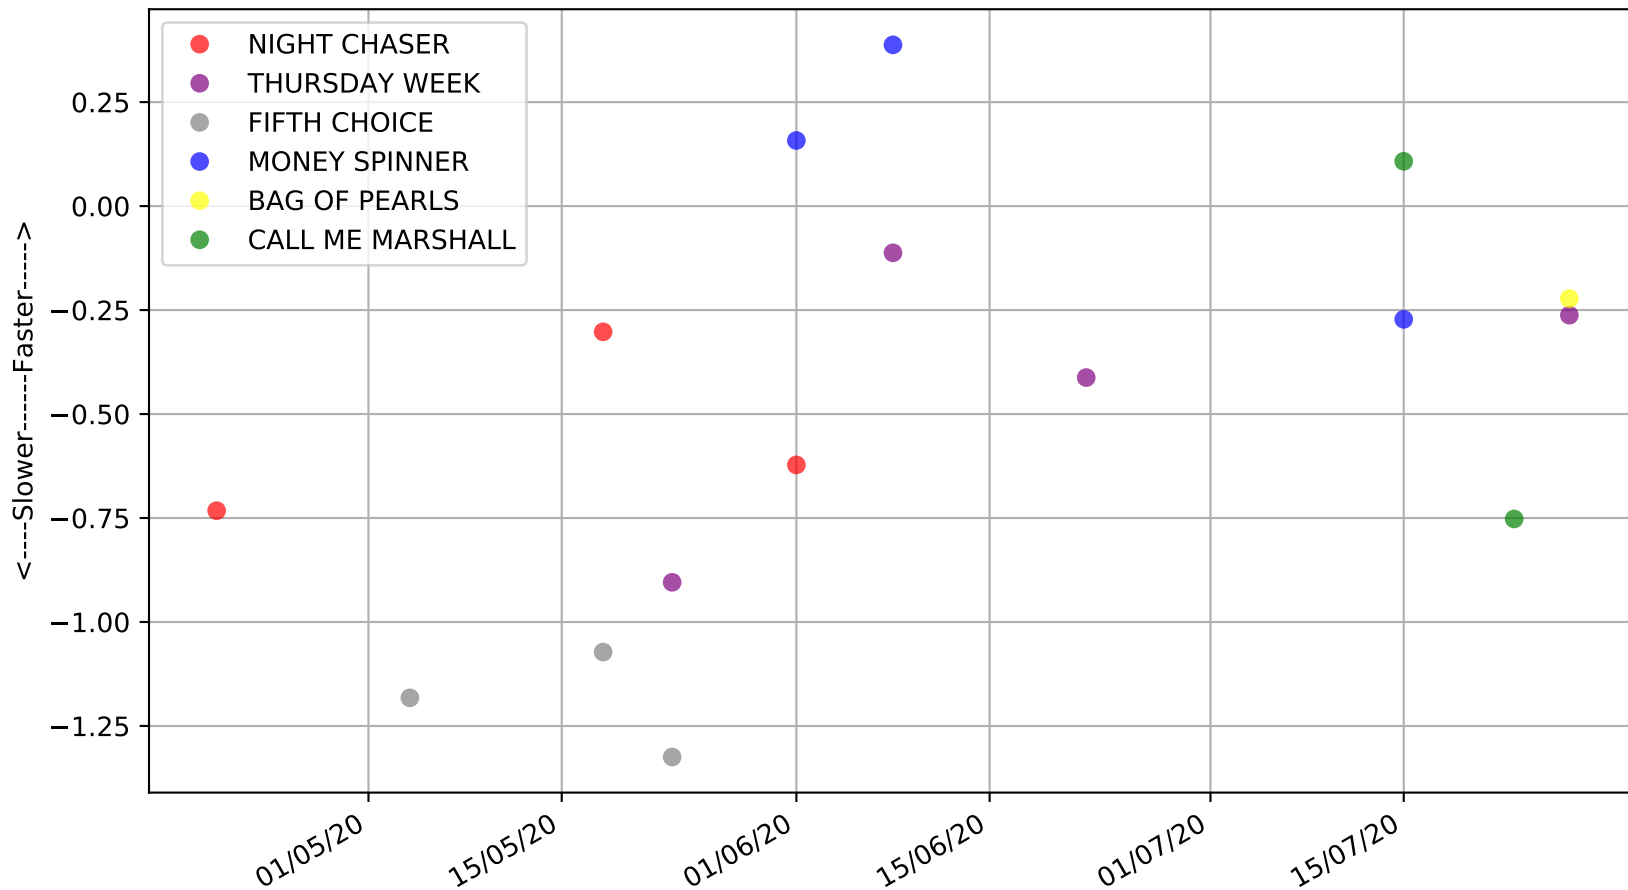

Albion Park - 3rd Aug
Race 1, SENNACHIE @ STUD - STEVE WHITE, 520m, MH
Speed of dog +50m or -50m of current race distance