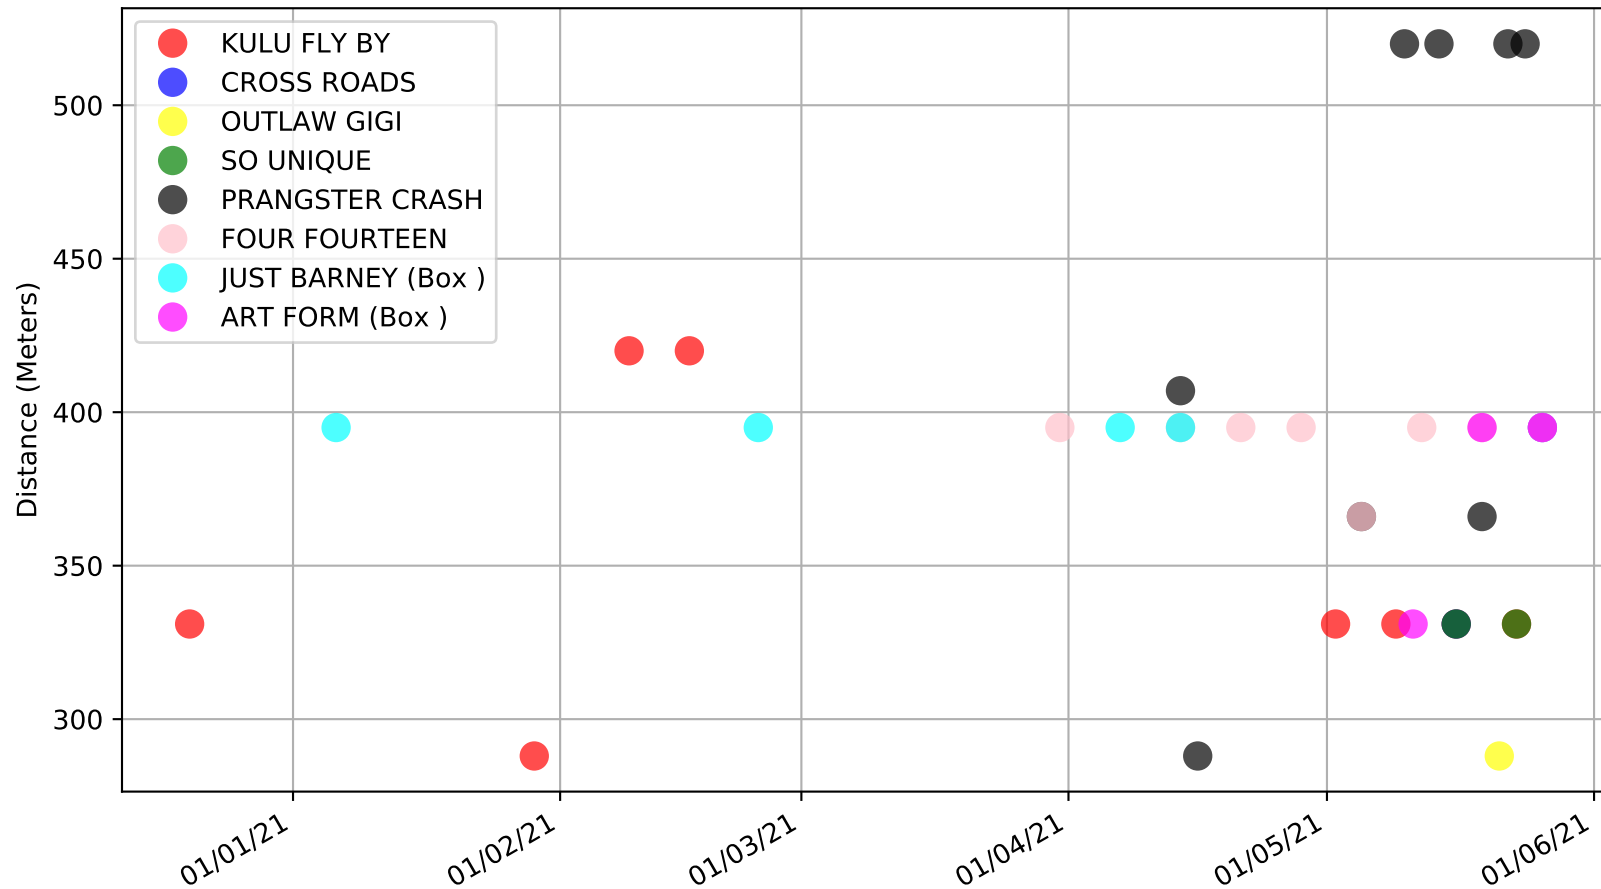

Albion Park - 2nd Jun  
Race 1, "GARRARDS HORSE AND HOUND", 395m, MH  
Previous race distances in meters

Albion Park - 2nd Jun  
Race 1, "GARRARDS HORSE AND HOUND", 395m, MH  
Speed of dog +50m or -50m of current race distance