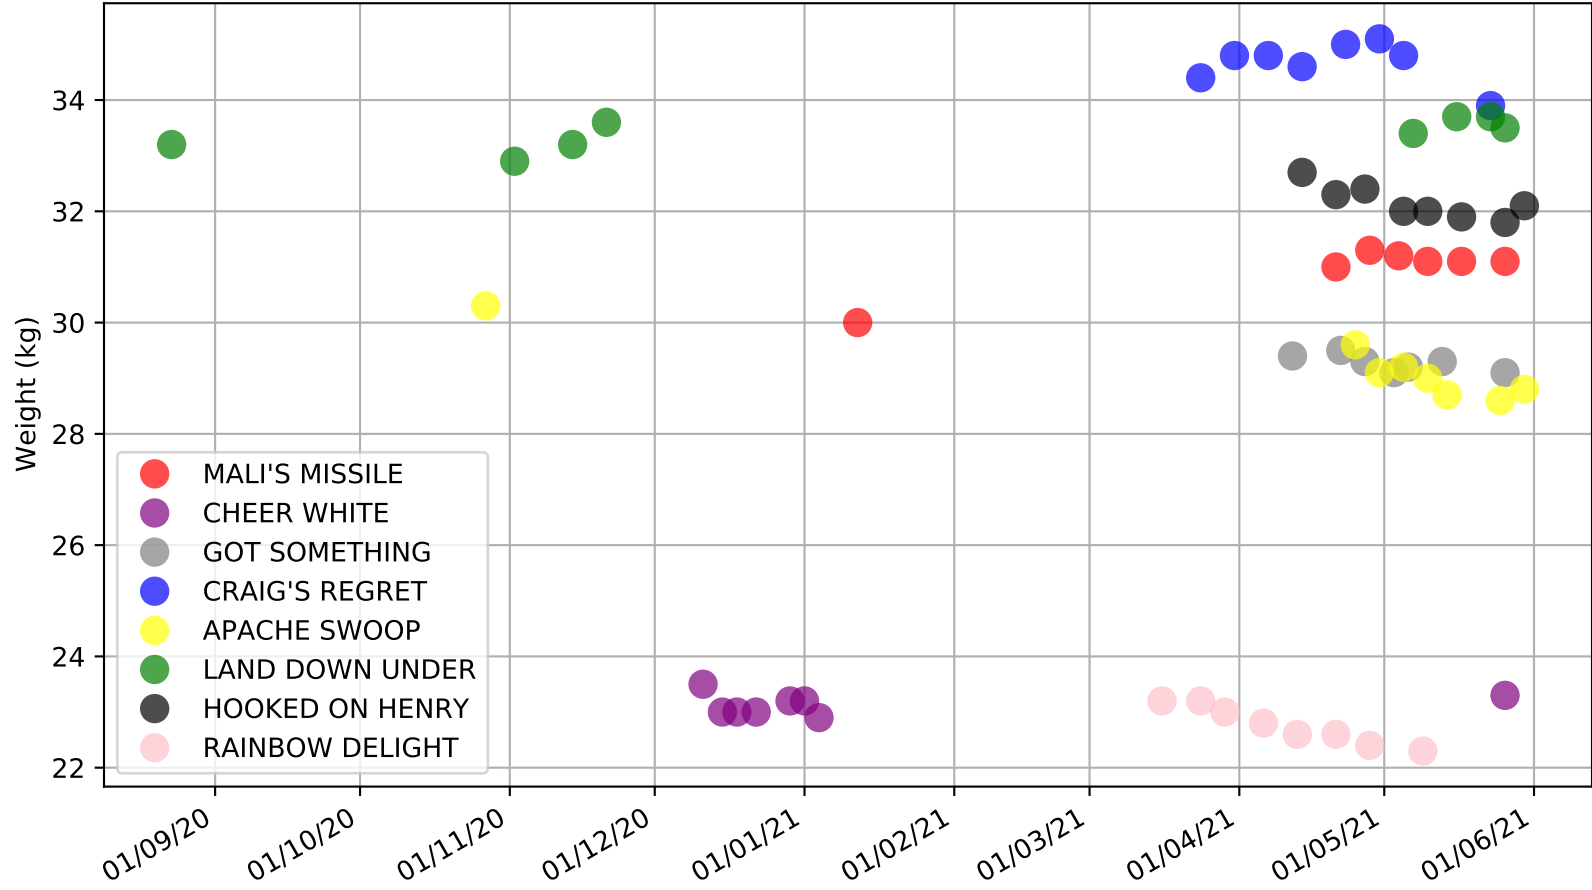

Albion Park - 2nd Jun
Race 6, BORGBET TIPPING SERVICE, 395m, 5H
Previous race weights in kilograms