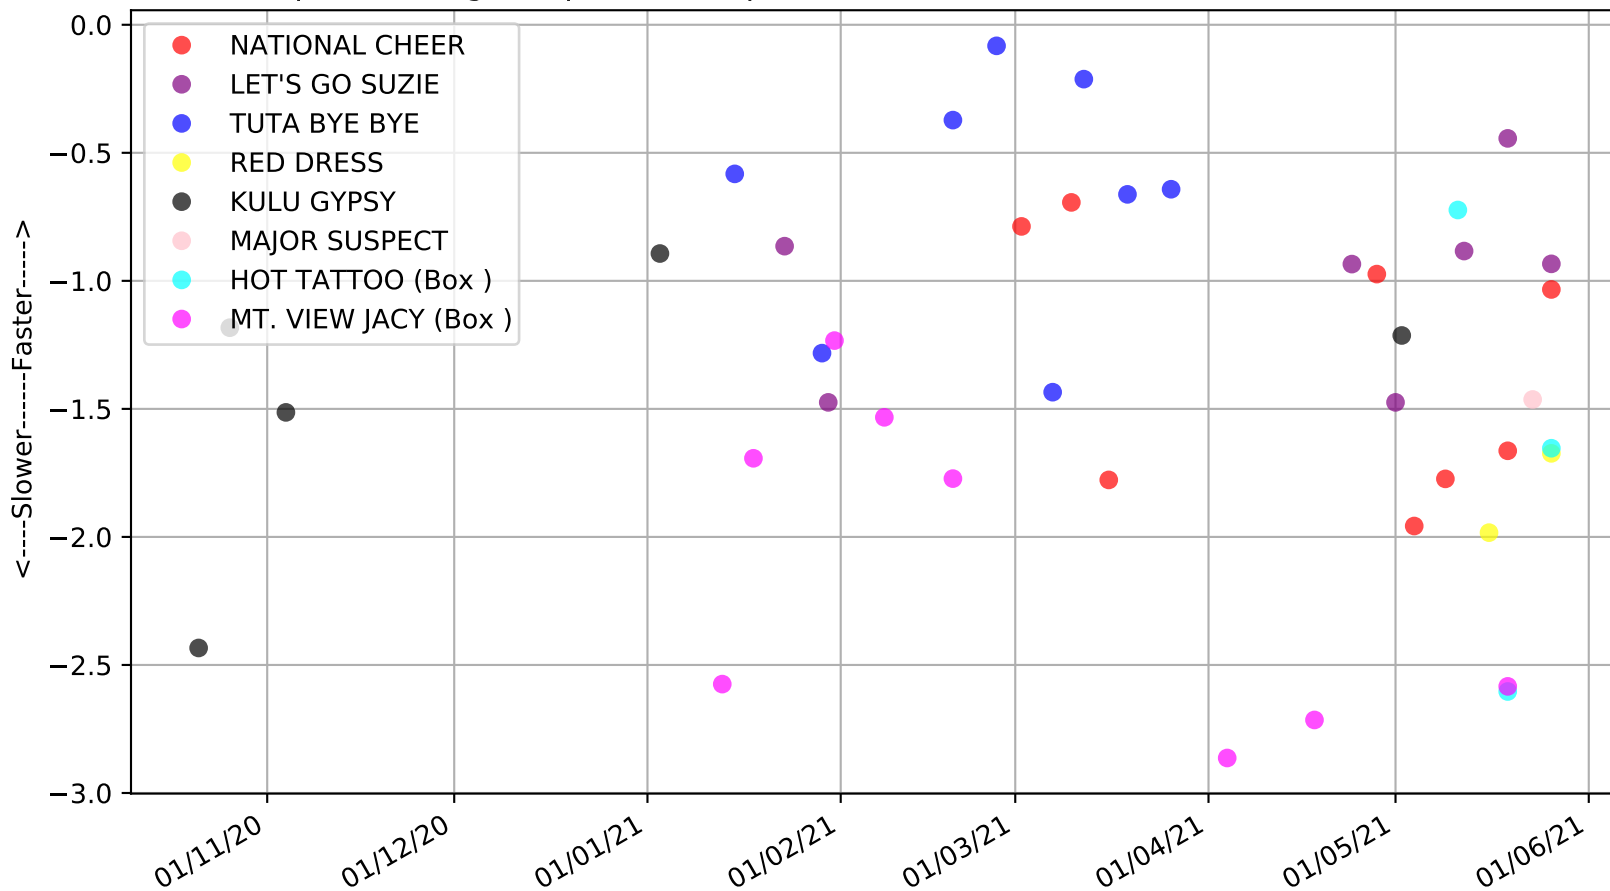

Albion Park - 2nd Jun
Race 2, BORGBET TIPPING SERVICE, 395m, MH
Speed of dog compared with par win times of the track & distance it ran at