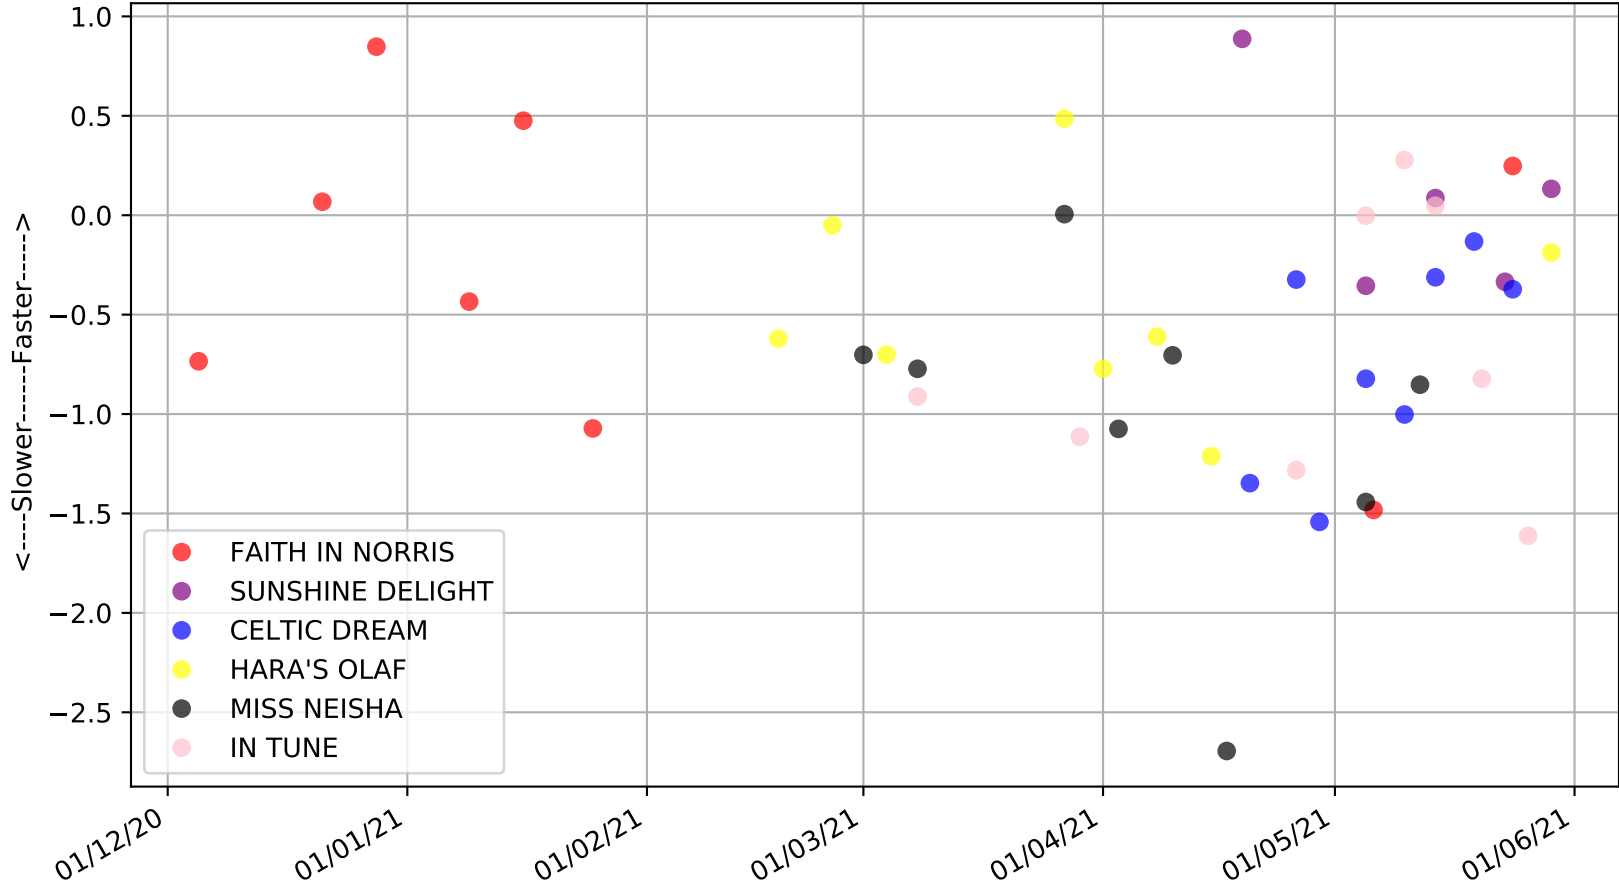

Albion Park - 2nd Jun  
Race 9, SELL YOUR CAR @ MOTORHUB, 520m, 5  
Previous race distances in meters

Albion Park - 2nd Jun  
Race 9, SELL YOUR CAR @ MOTORHUB, 520m, 5  
Speed of dog compared with par win times of the track & distance it ran at