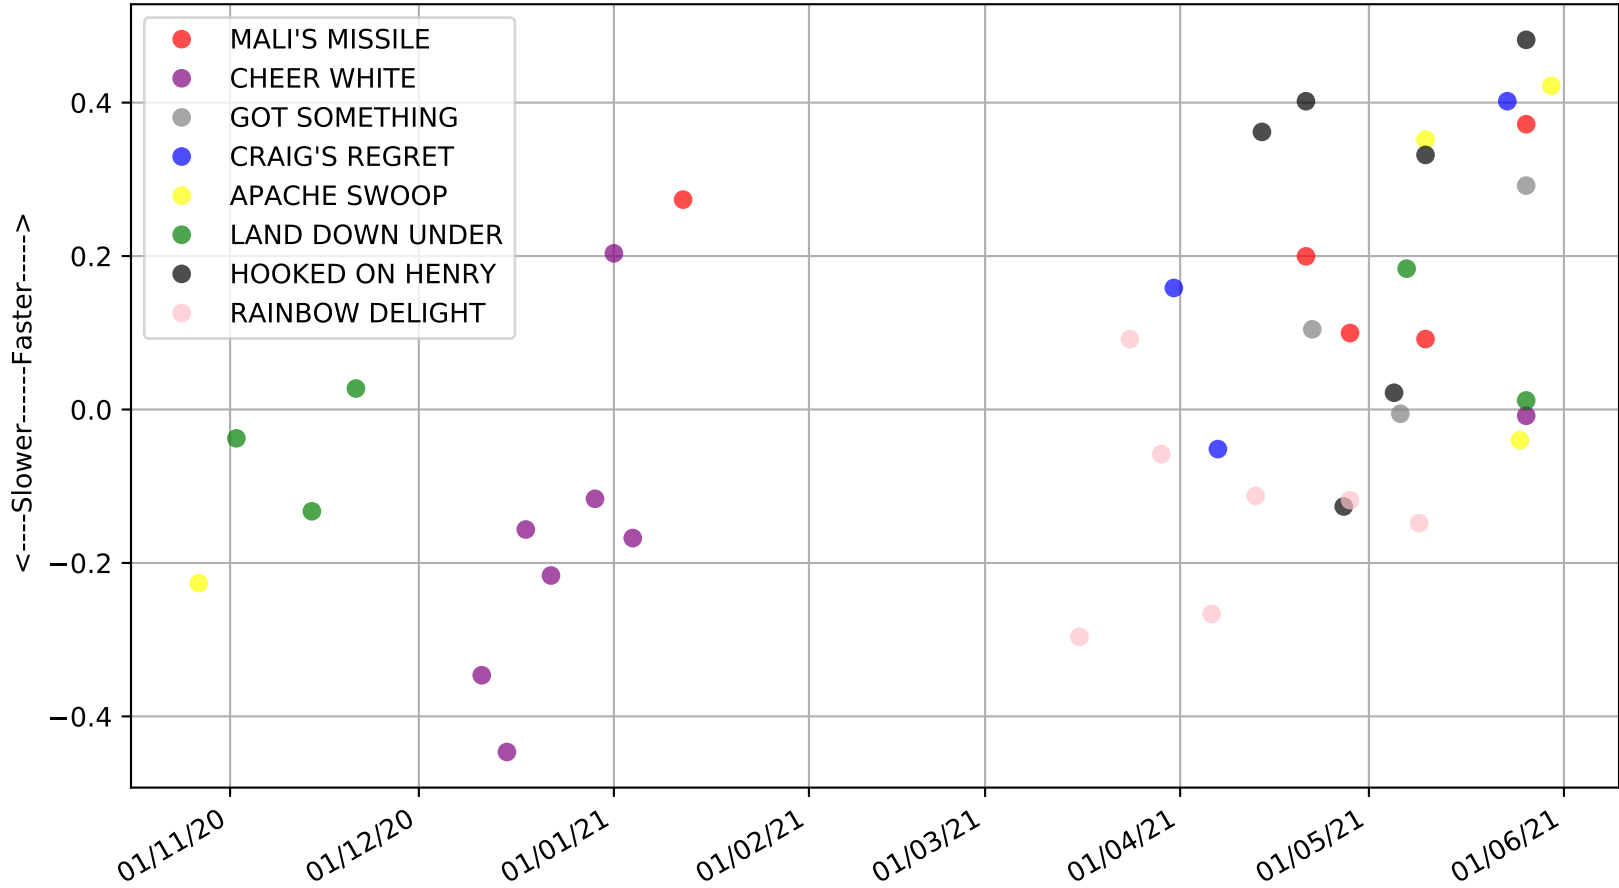

Albion Park - 2nd Jun
Race 6, BORGBET TIPPING SERVICE, 395m, 5H
Early Speed compared with par early speed