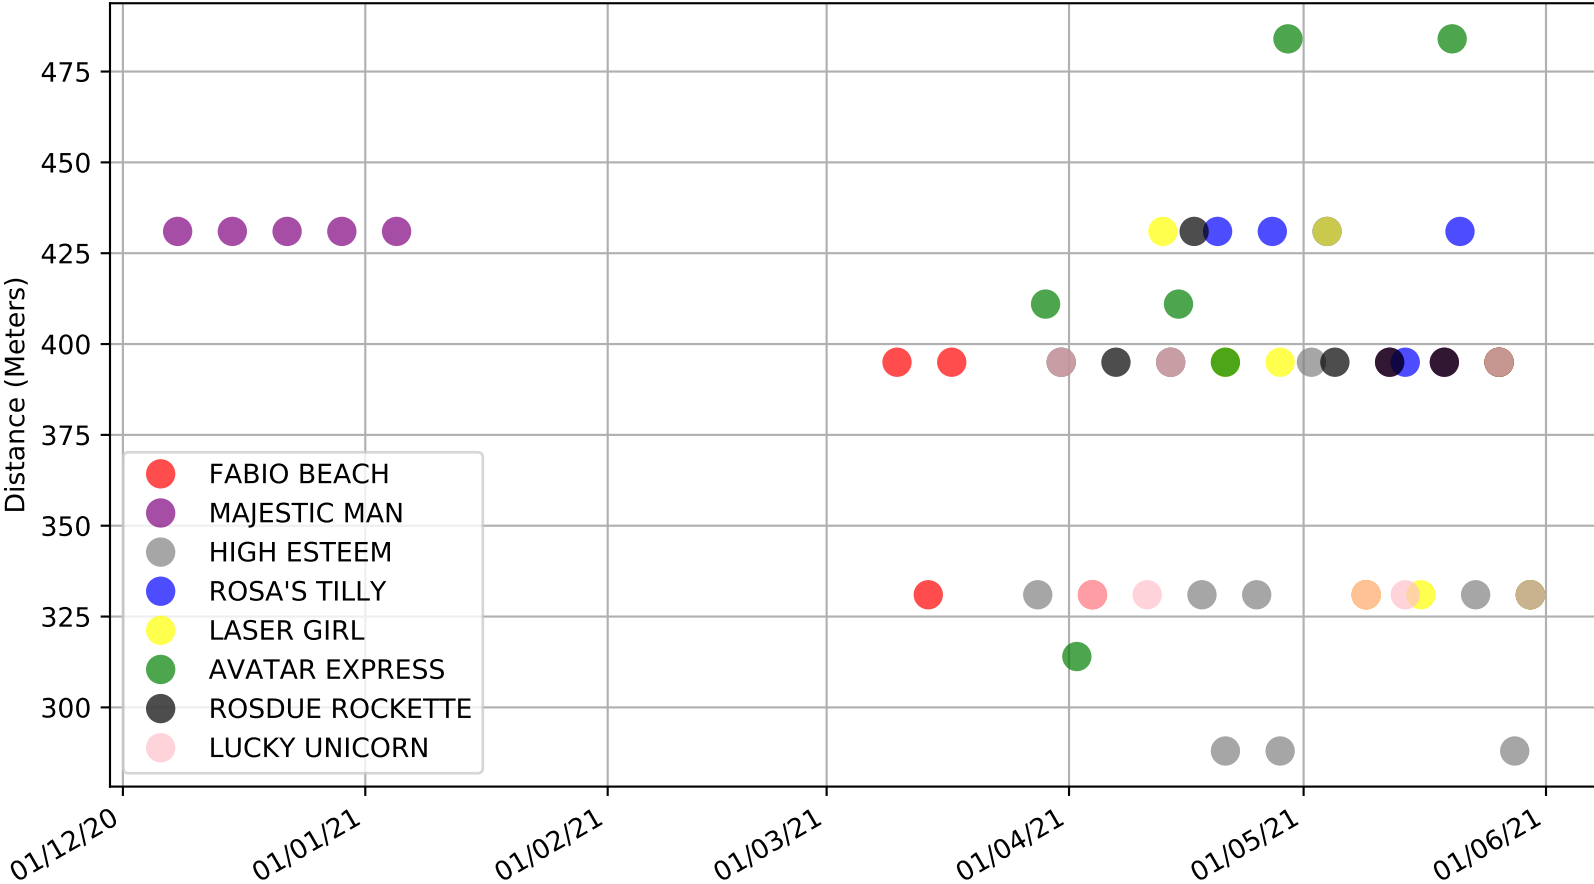

Albion Park - 2nd Jun
Race 5, SKY RACING, 395m, 5H
Previous race distances in meters