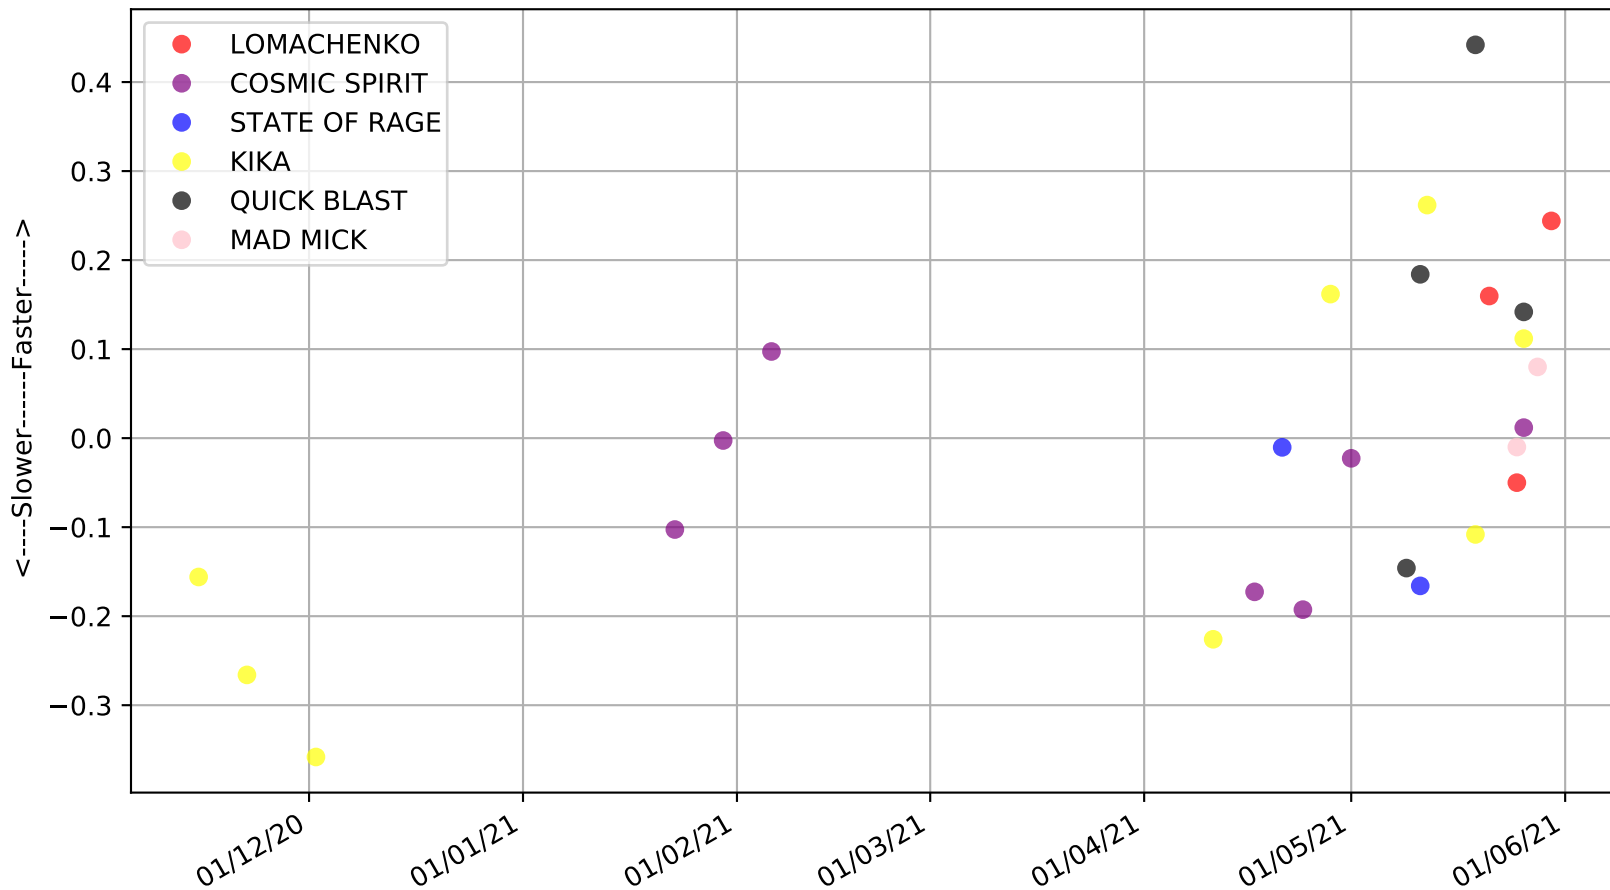

Albion Park - 2nd Jun
Race 3, BOX 1 PHOTOGRAPHY, 395m, NNP
Early Speed compared with par early speed