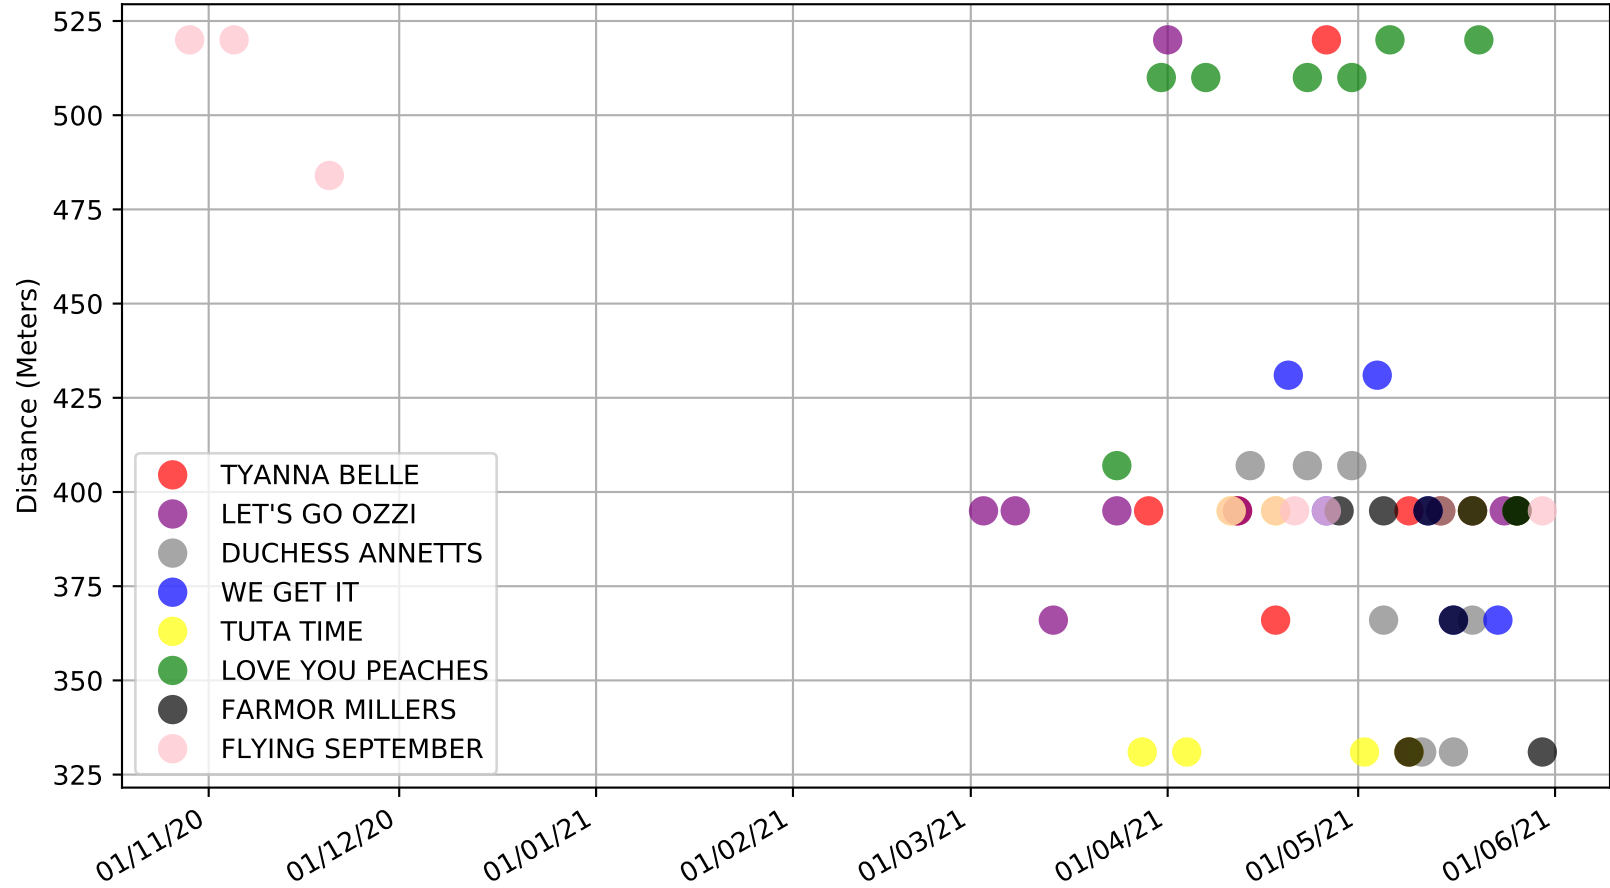

Albion Park - 2nd Jun
Race 8, ORSON ALLEN @ STUD, 395m, O
Previous race distances in meters