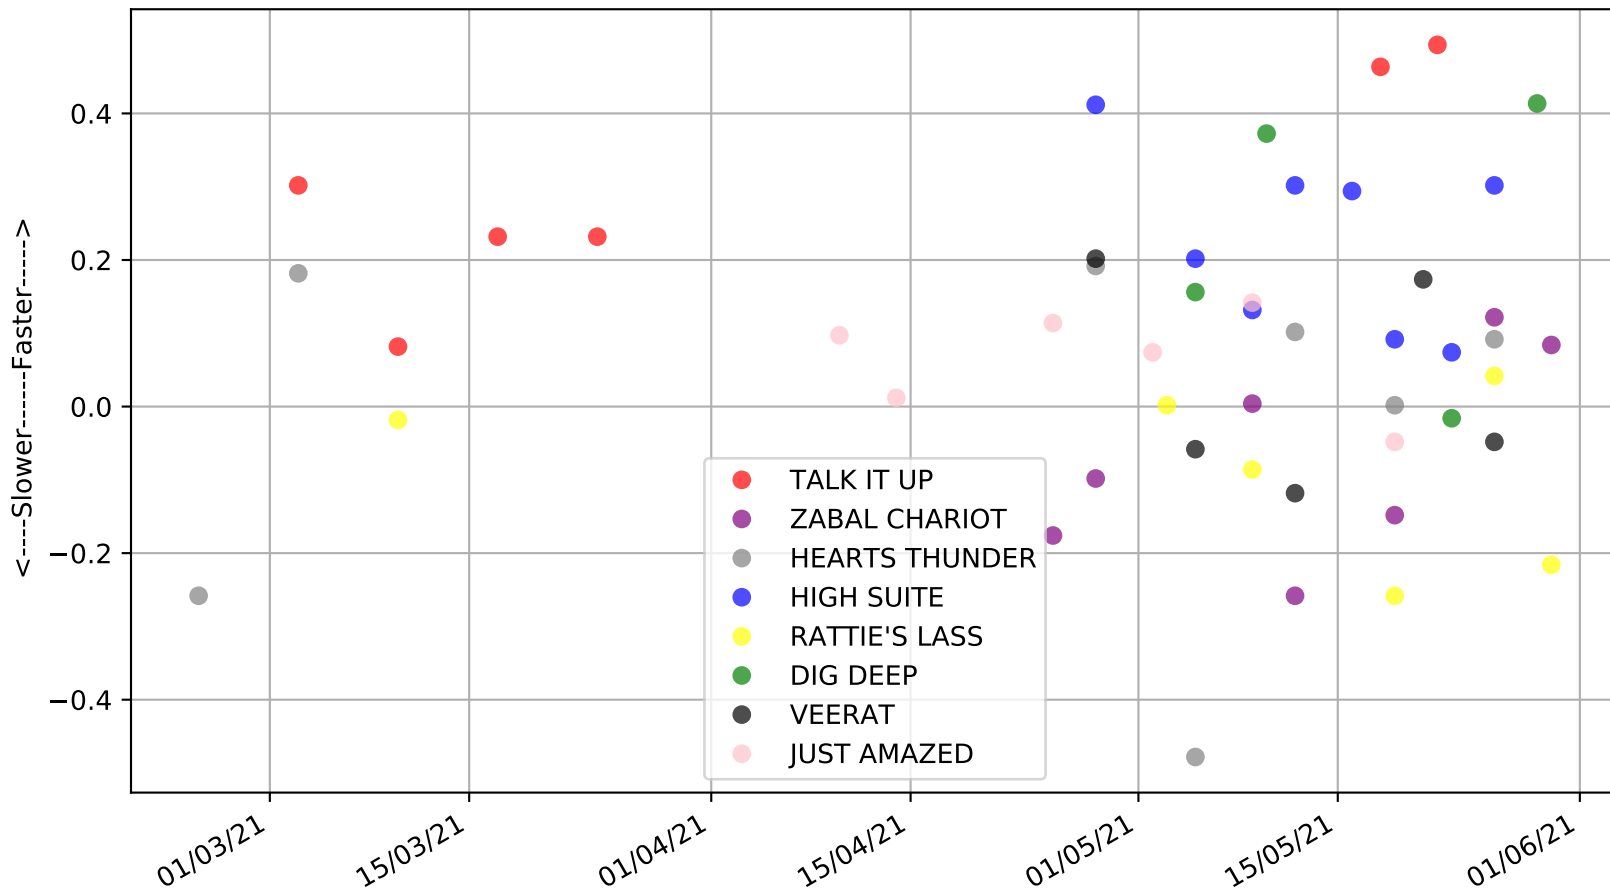

Albion Park - 2nd Jun
Race 7, SENNACHIE @ STUD - STEVE WHITE, 395m, 5H
Early Speed compared with par early speed