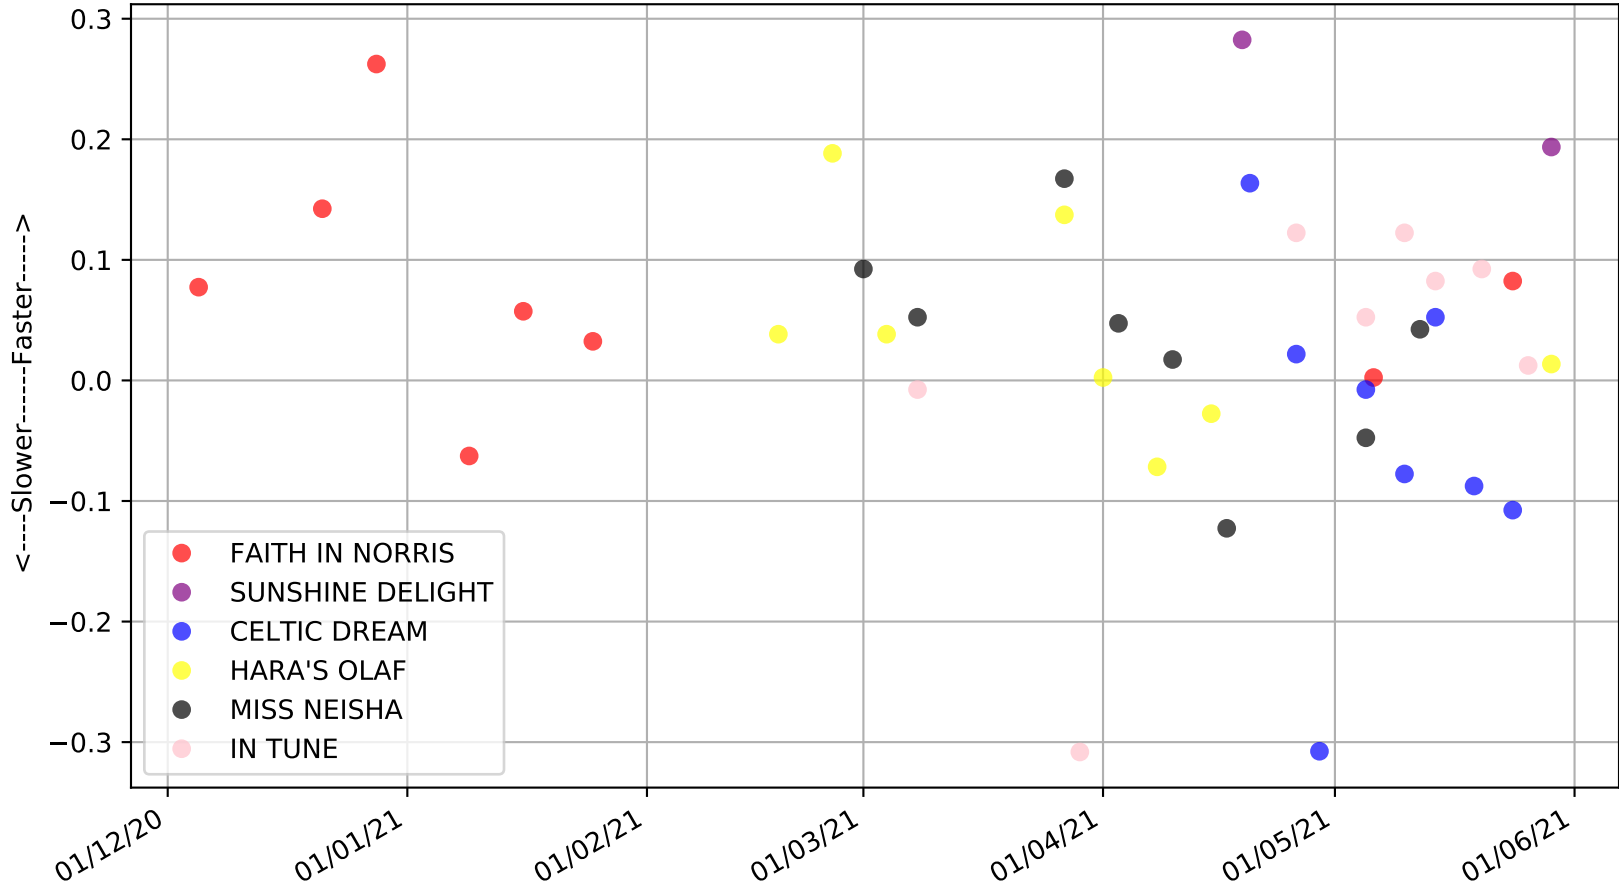

Albion Park - 2nd Jun
Race 9, SELL YOUR CAR @ MOTORHUB, 520m, 5
Early Speed compared with par early speed