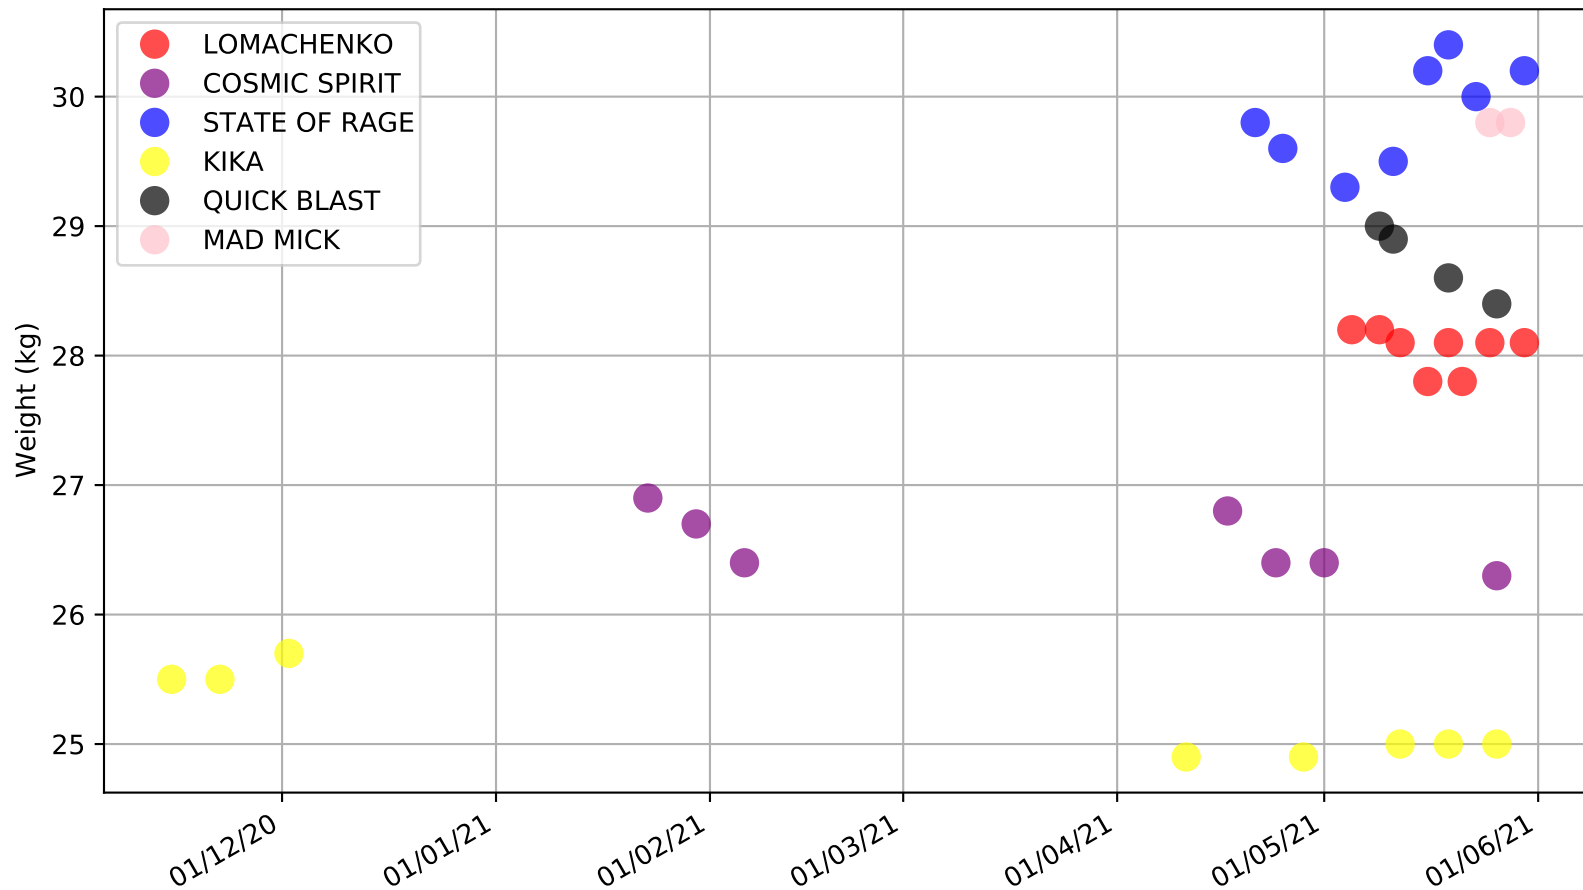

Albion Park - 2nd Jun
Race 3, BOX 1 PHOTOGRAPHY, 395m, NNP
Previous race weights in kilograms