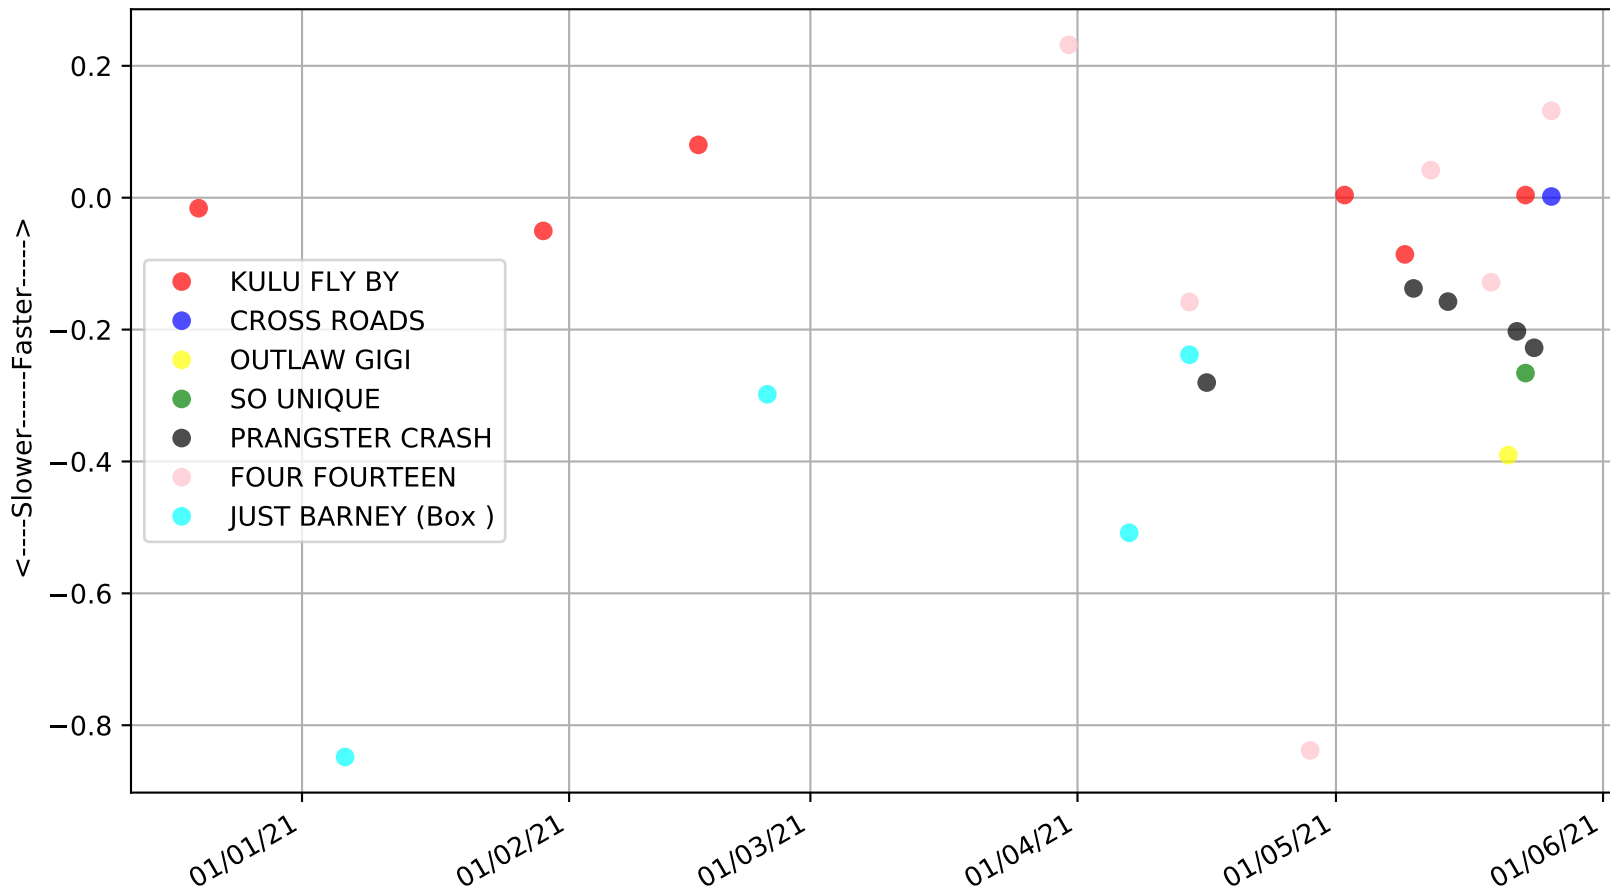

Albion Park - 2nd Jun
Race 1, "GARRARDS HORSE AND HOUND", 395m, MH
Early Speed compared with par early speed