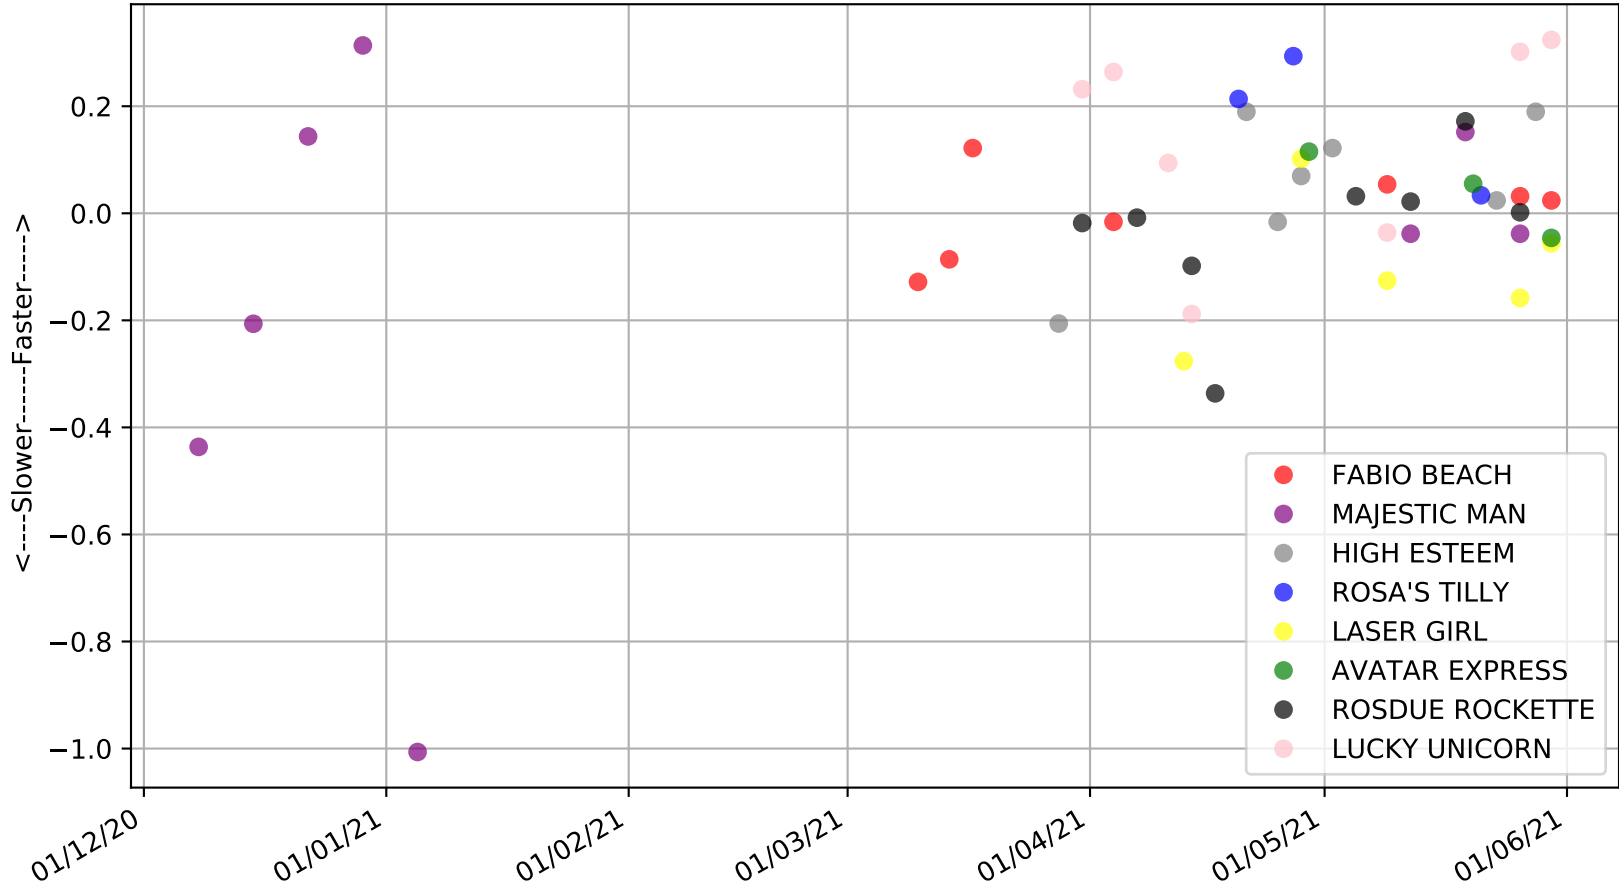

Albion Park - 2nd Jun  
 Race 5, SKY RACING, 395m, 5H  
 Speed of dog +50m or -50m of current race distance

Albion Park - 2nd Jun  
 Race 5, SKY RACING, 395m, 5H  
 Previous race weights in kilograms

Albion Park - 2nd Jun  
Race 5, SKY RACING, 395m, 5H  
Early Speed compared with par early speed