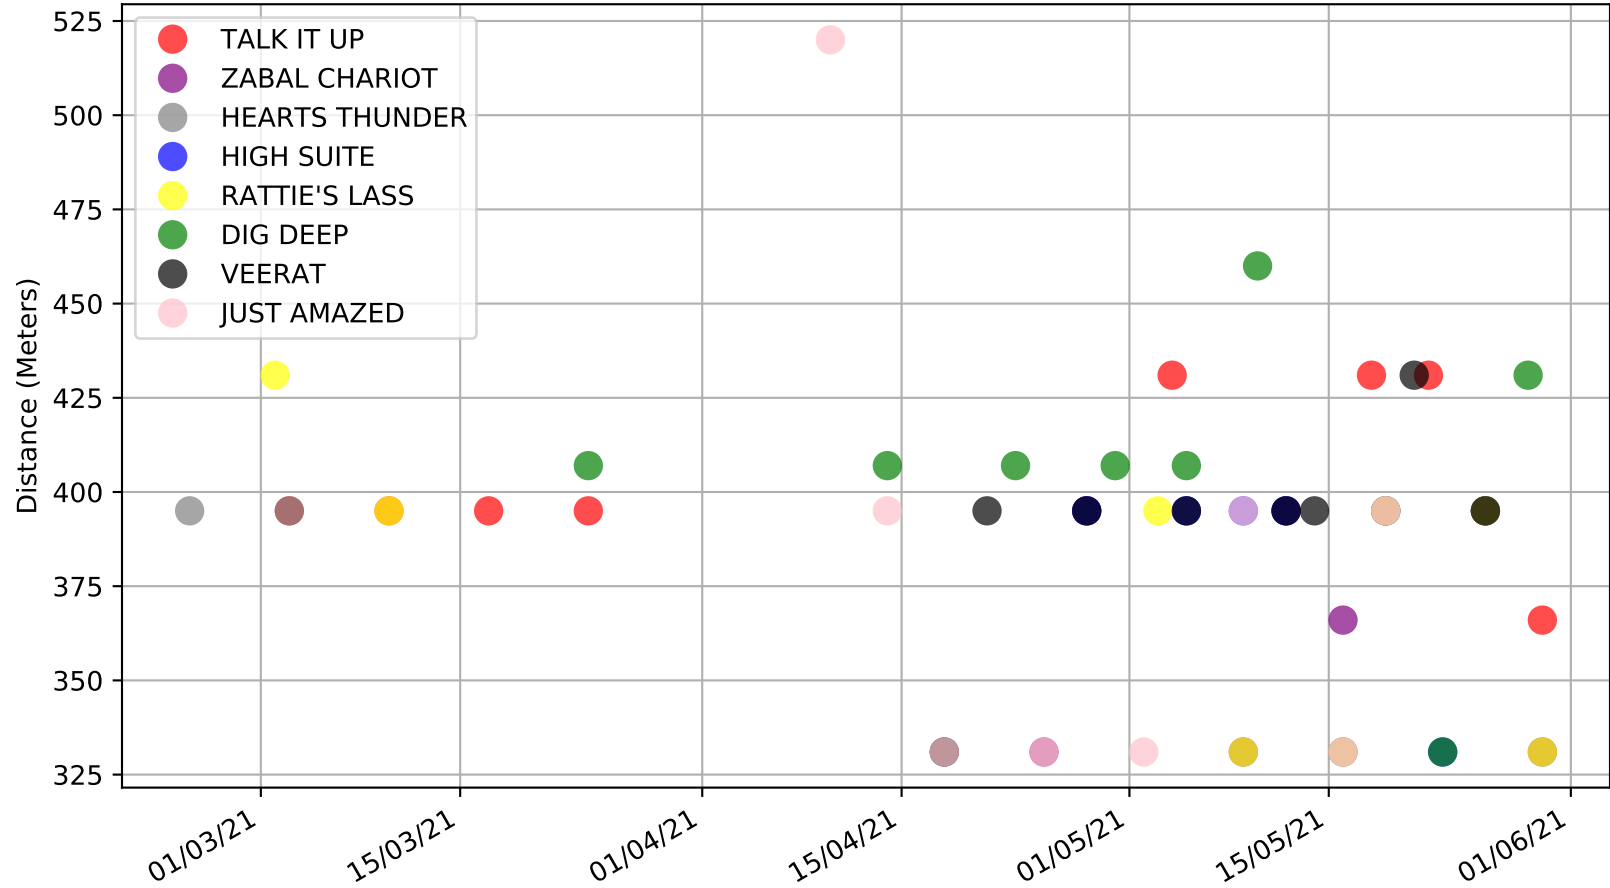

Albion Park - 2nd Jun
Race 7, SENNACHIE @ STUD - STEVE WHITE, 395m, 5H
Previous race distances in meters