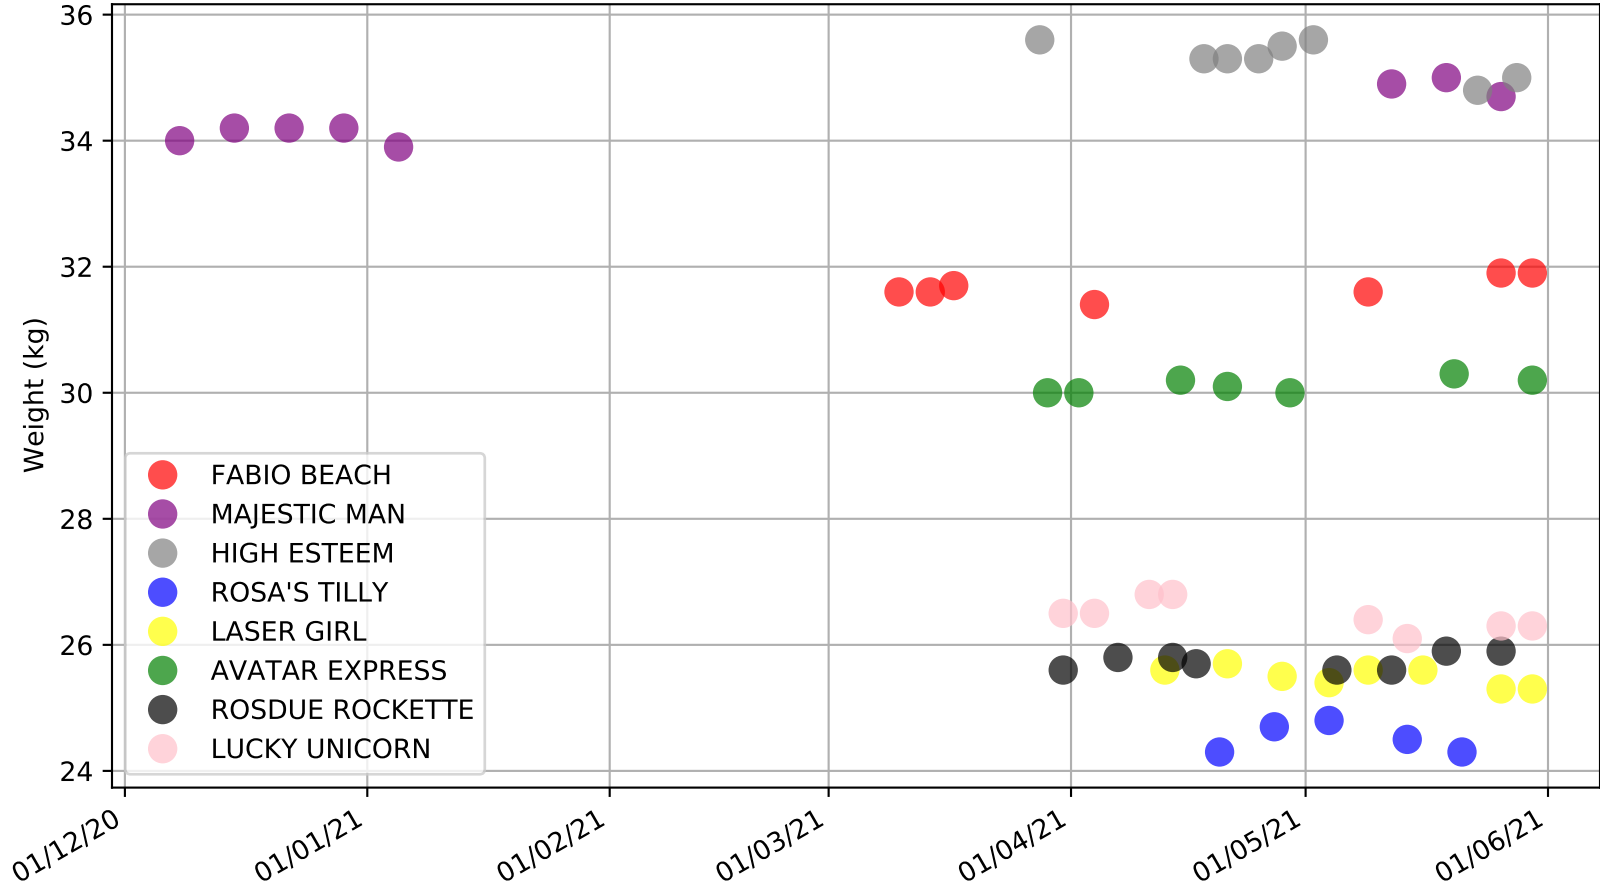

Albion Park - 2nd Jun
Race 5, SKY RACING, 395m, 5H
Previous race weights in kilograms