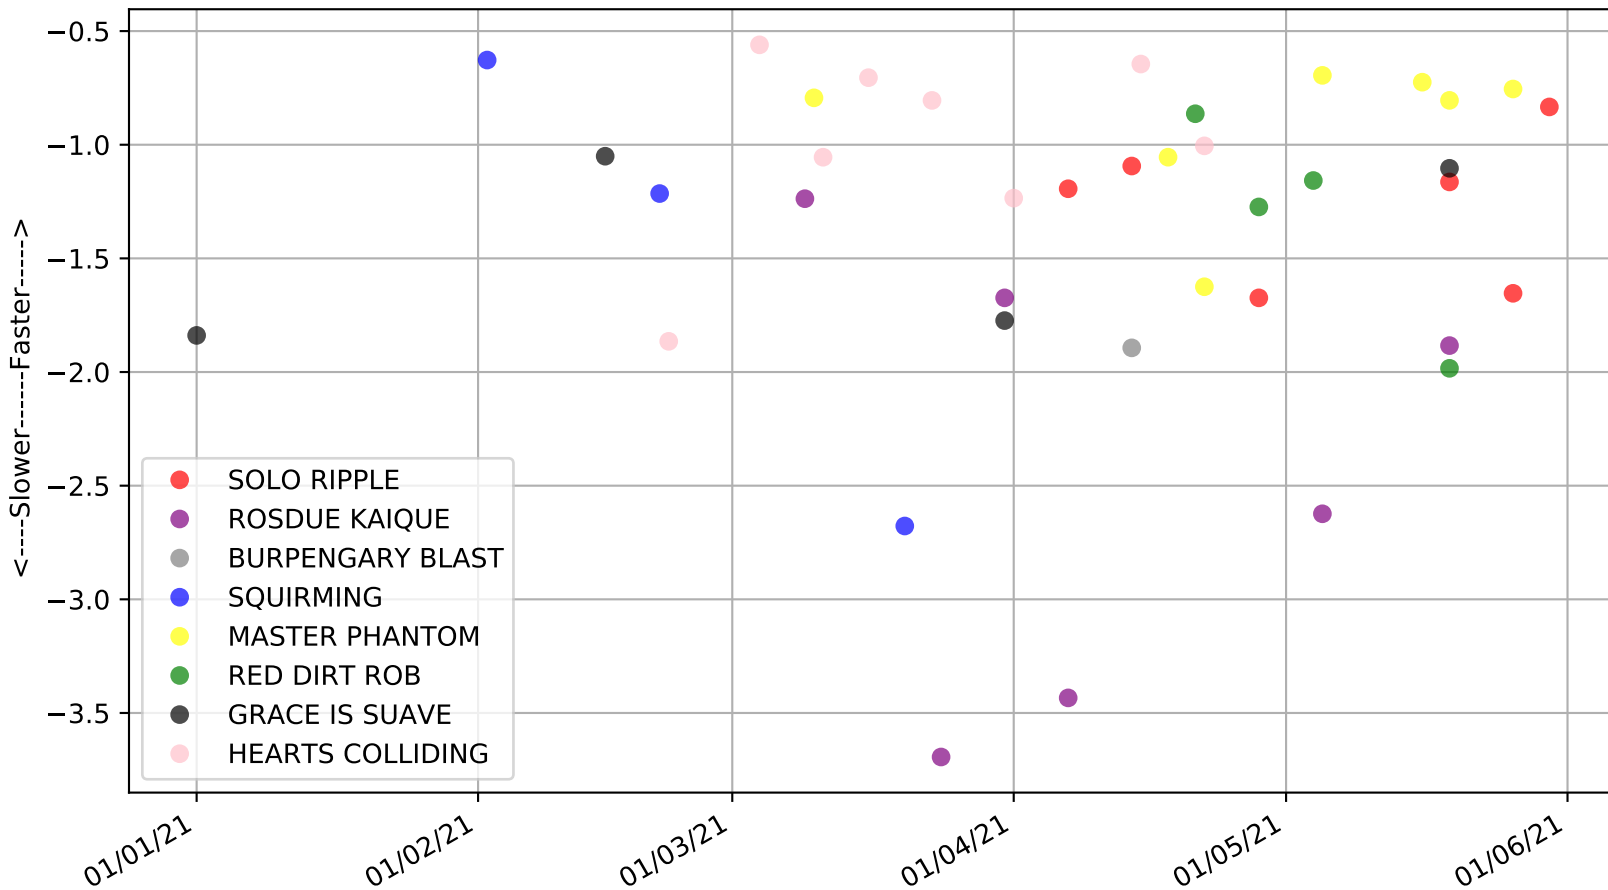

Albion Park - 2nd Jun
Race 4, FABREGAS @ METICULOUS LODGE, 395m, NPWNP
Speed of dog +50m or -50m of current race distance