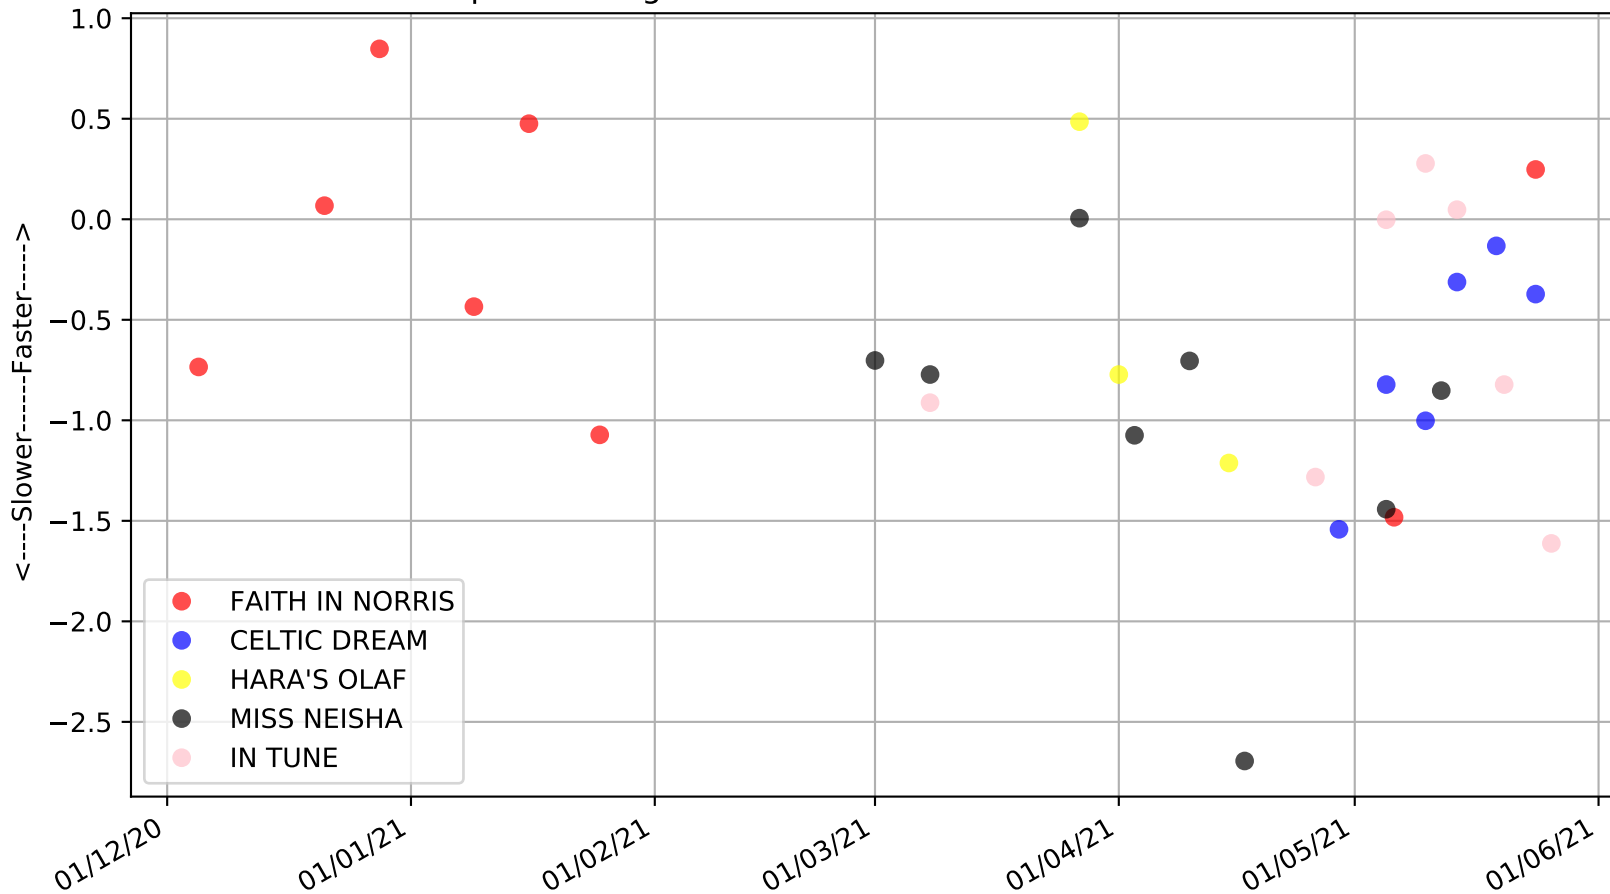

Albion Park - 2nd Jun
Race 9, SELL YOUR CAR @ MOTORHUB, 520m, 5
Speed of dog +50m or -50m of current race distance