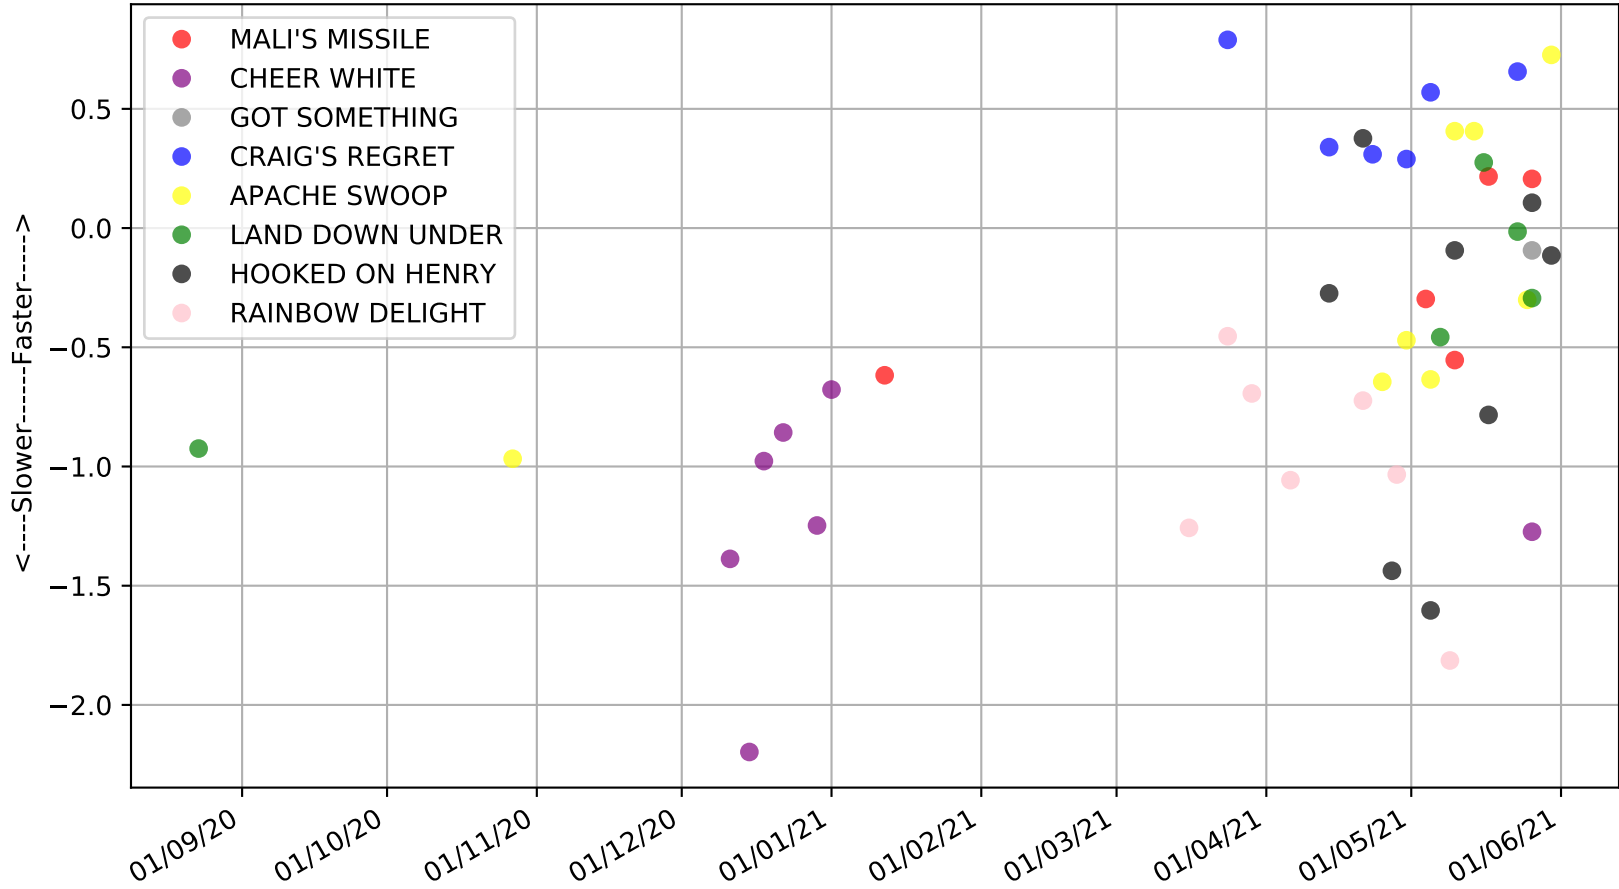

Albion Park - 2nd Jun
Race 6, BORGBET TIPPING SERVICE, 395m, 5H
Speed of dog +50m or -50m of current race distance