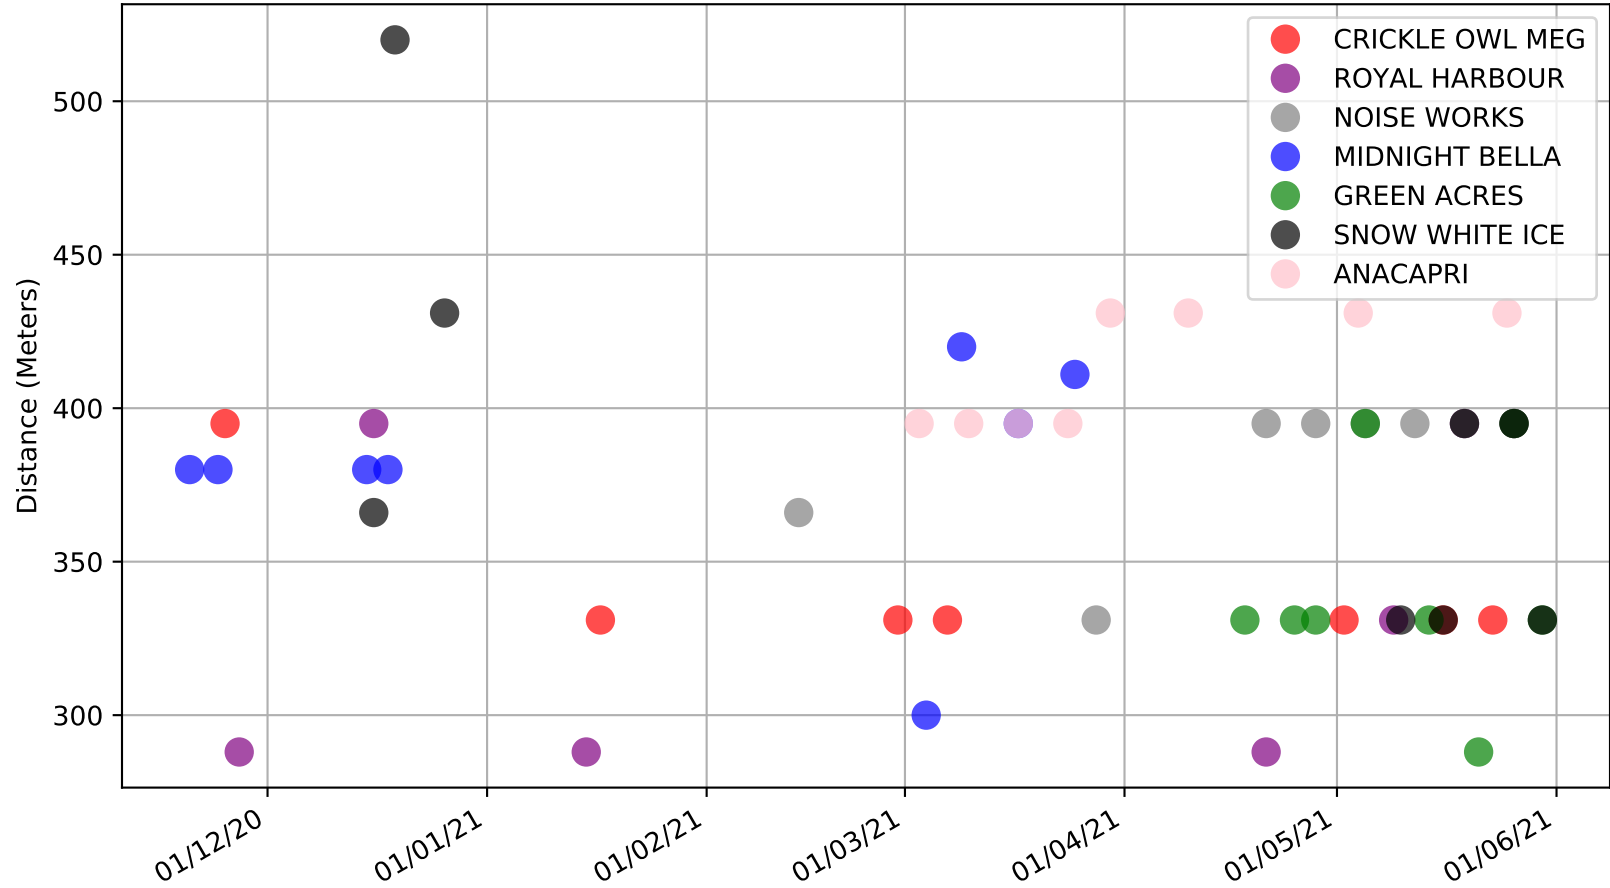

Albion Park - 2nd Jun  
Race 9, SELL YOUR CAR @ MOTORHUB, 520m, 5  
Previous race distances in meters

Albion Park - 2nd Jun  
Race 9, SELL YOUR CAR @ MOTORHUB, 520m, 5  
Speed of dog compared with par win times of the track & distance it ran at

Albion Park - 2nd Jun  
Race 9, SELL YOUR CAR @ MOTORHUB, 520m, 5  
Speed of dog +50m or -50m of current race distance

Albion Park - 2nd Jun  
Race 9, SELL YOUR CAR @ MOTORHUB, 520m, 5  
Previous race weights in kilograms

Albion Park - 2nd Jun  
Race 9, SELL YOUR CAR @ MOTORHUB, 520m, 5  
Early Speed compared with par early speed

Albion Park - 2nd Jun  
Race 10, KEDRON WAVELL SERVICES CLUB, 395m, 5H  
Previous race distances in meters