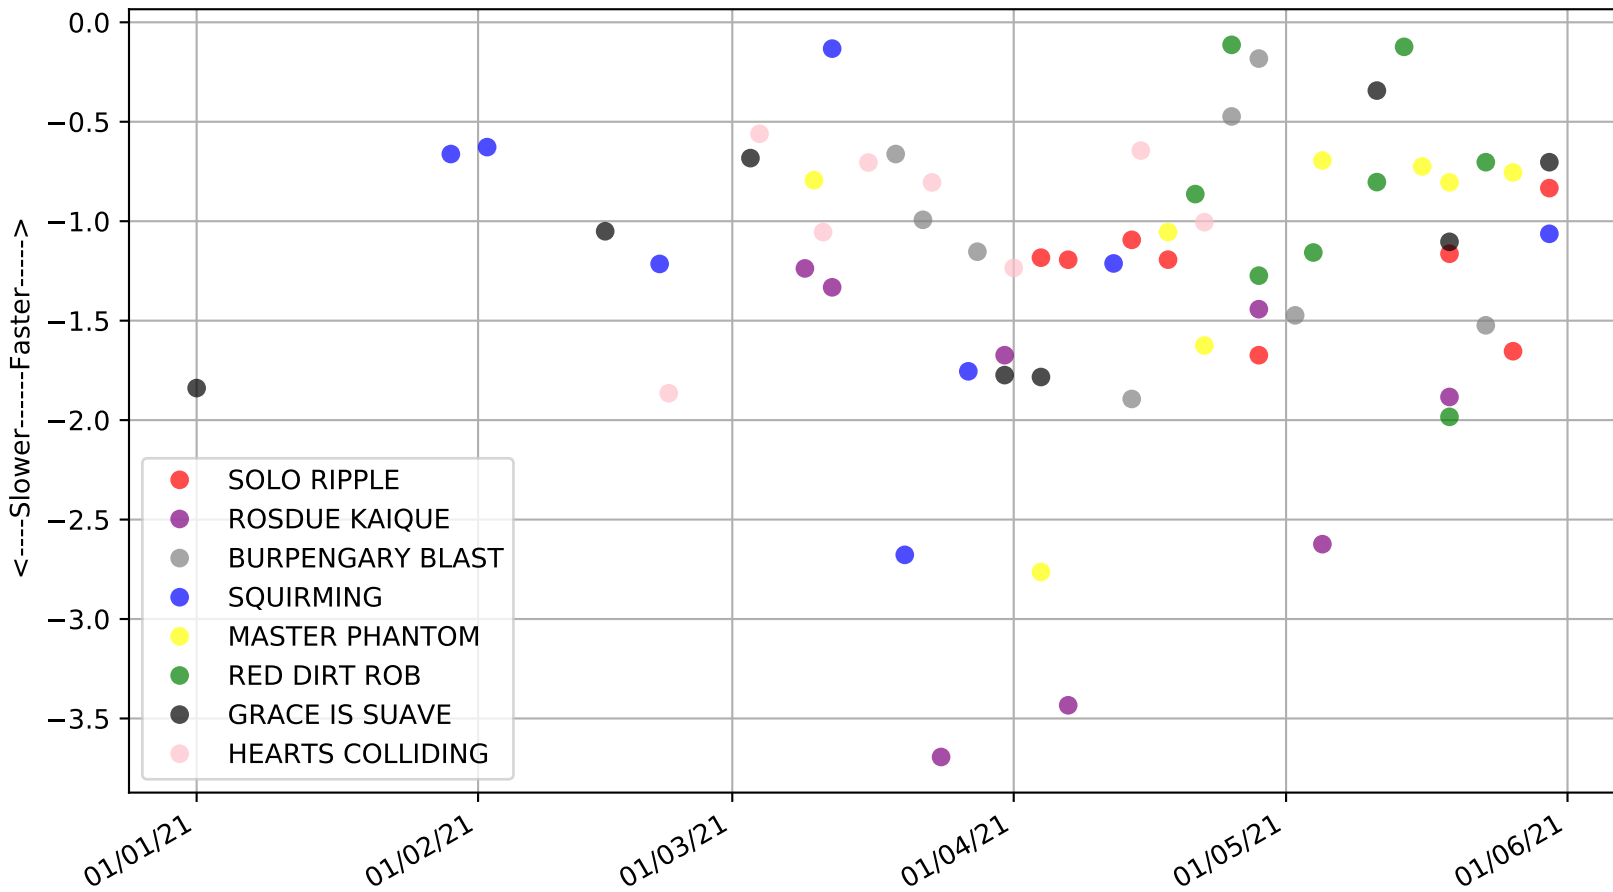

Albion Park - 2nd Jun
Race 4, FABREGAS @ METICULOUS LODGE, 395m, NPWNP
Speed of dog compared with par win times of the track & distance it ran at