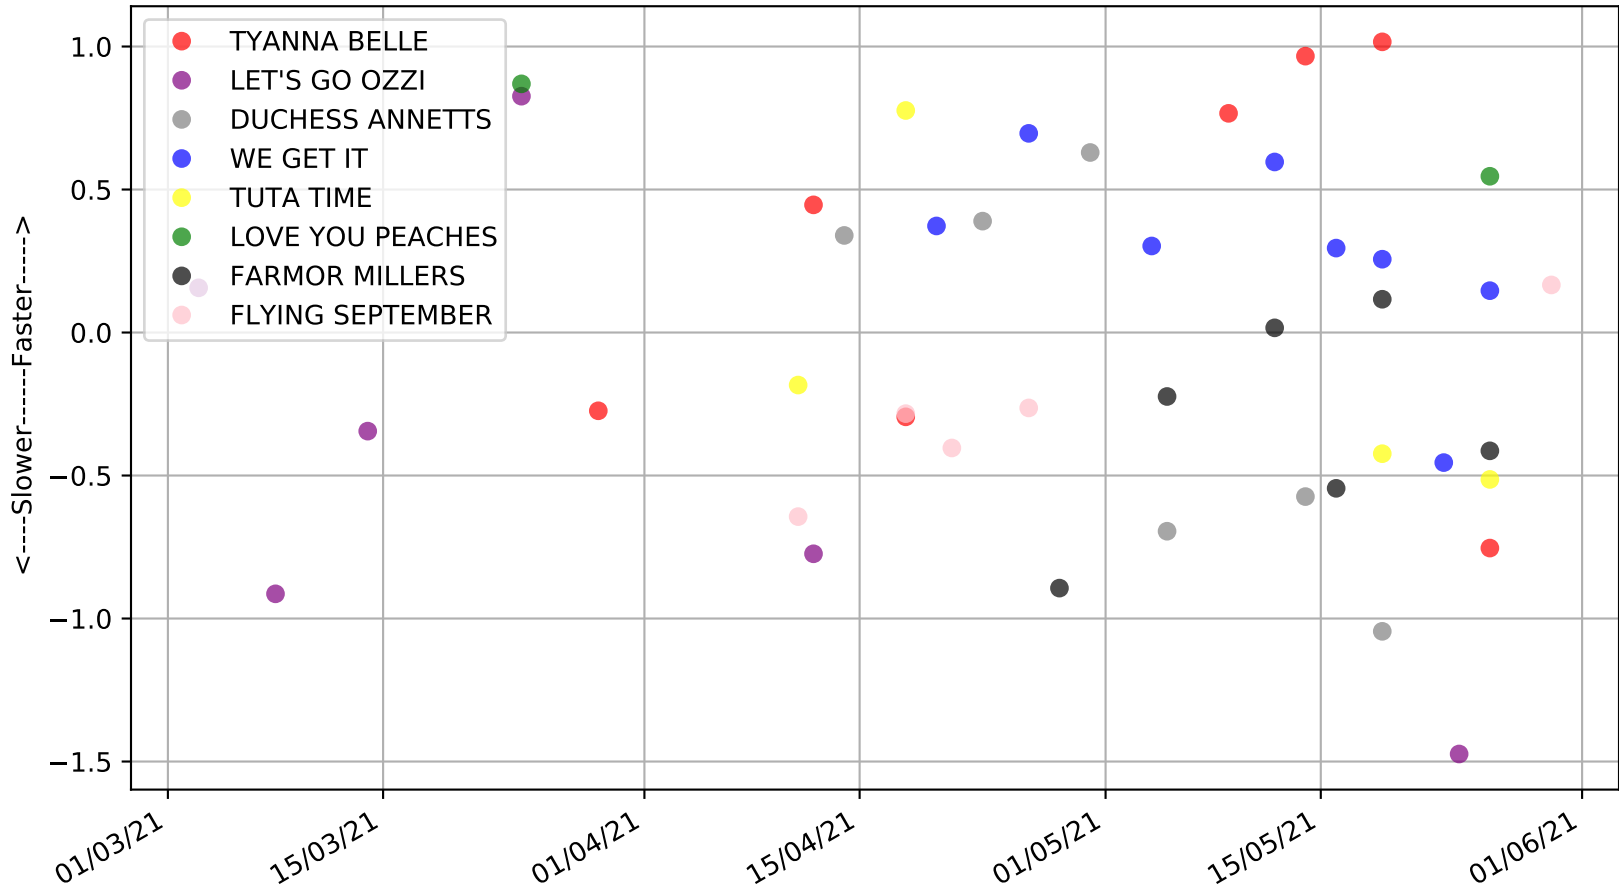

Albion Park - 2nd Jun
Race 8, ORSON ALLEN @ STUD, 395m, O
Speed of dog +50m or -50m of current race distance