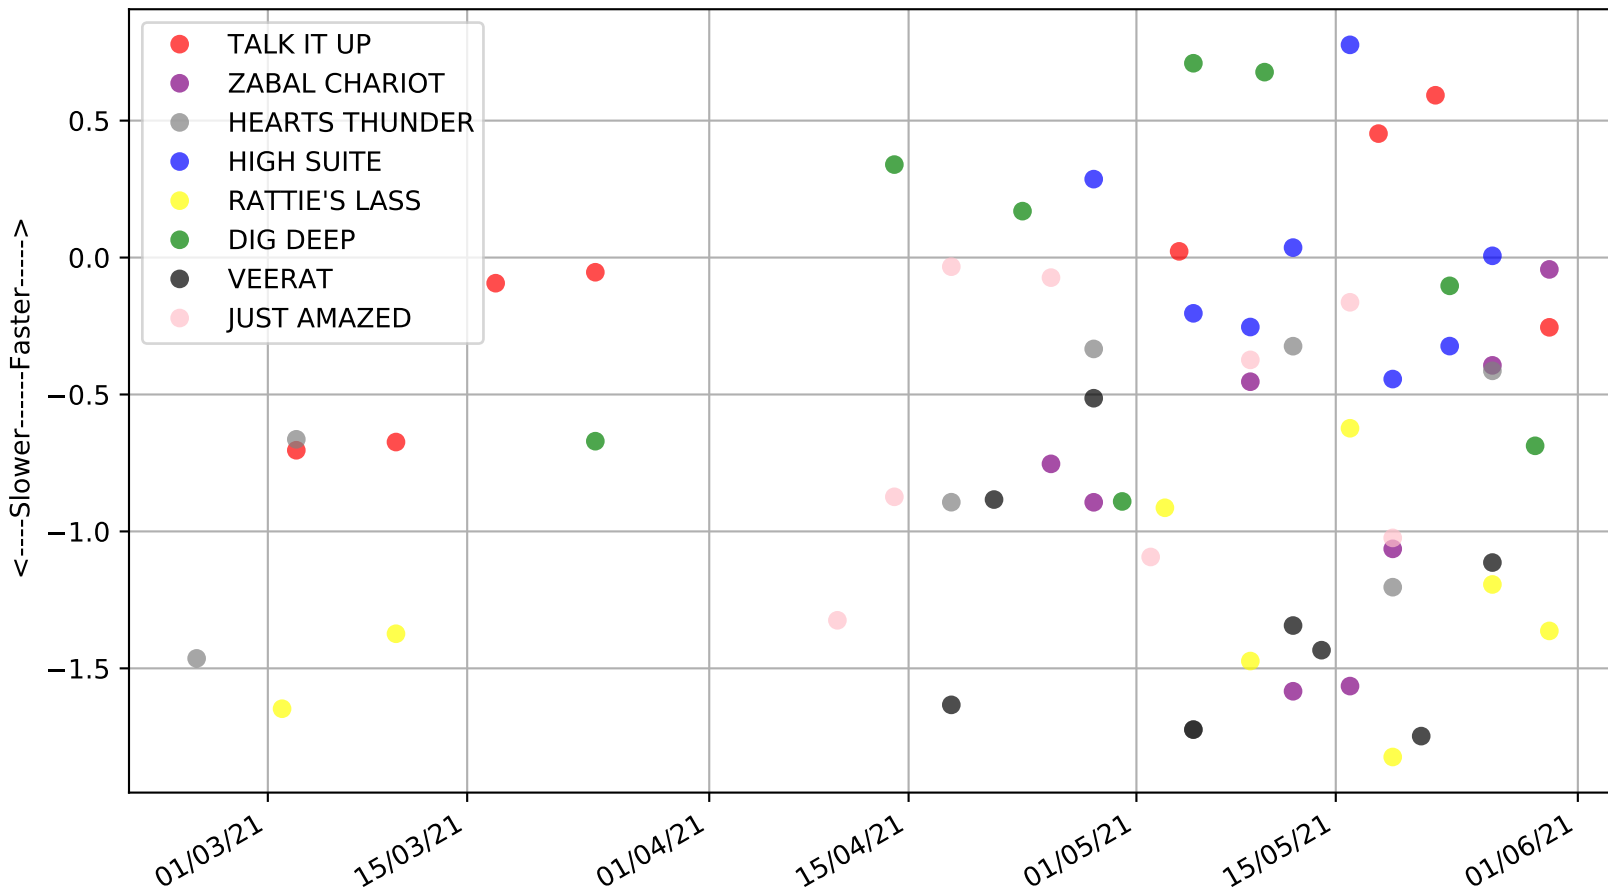

Albion Park - 2nd Jun
Race 7, SENNACHIE @ STUD - STEVE WHITE, 395m, 5H
Speed of dog compared with par win times of the track & distance it ran at