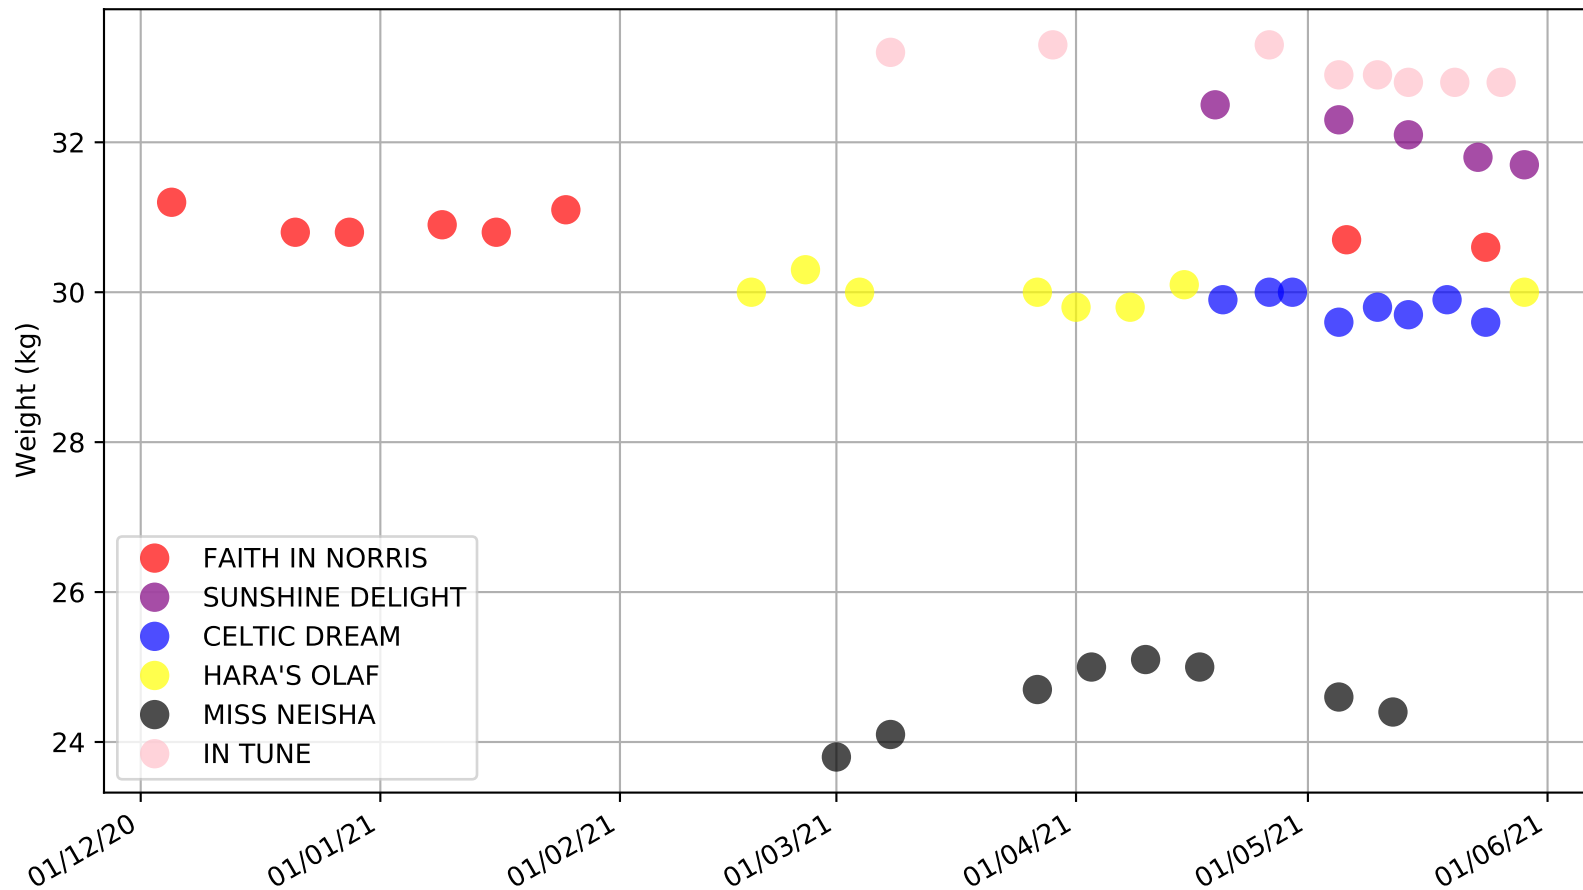

Albion Park - 2nd Jun
Race 9, SELL YOUR CAR @ MOTORHUB, 520m, 5
Previous race weights in kilograms