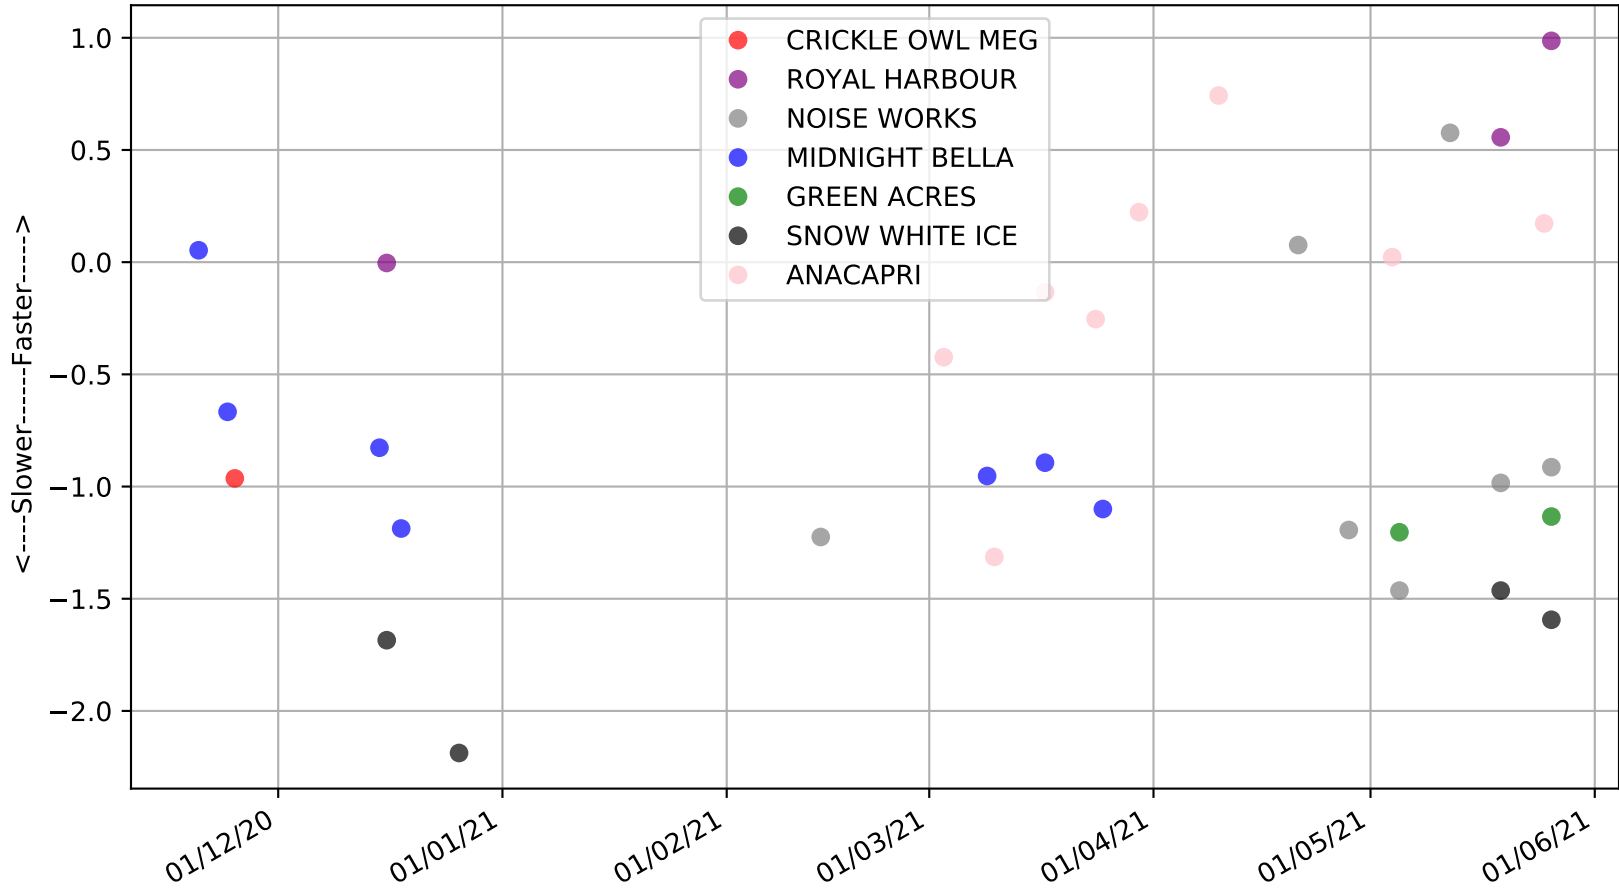

Albion Park - 2nd Jun  
Race 9, SELL YOUR CAR @ MOTORHUB, 520m, 5  
Early Speed compared with par early speed

Albion Park - 2nd Jun  
Race 10, KEDRON WAVELL SERVICES CLUB, 395m, 5H  
Previous race distances in meters

Albion Park - 2nd Jun  
Race 10, KEDRON WAVELL SERVICES CLUB, 395m, 5H  
Speed of dog compared with par win times of the track & distance it ran at

Albion Park - 2nd Jun  
Race 10, KEDRON WAVELL SERVICES CLUB, 395m, 5H  
Speed of dog +50m or -50m of current race distance