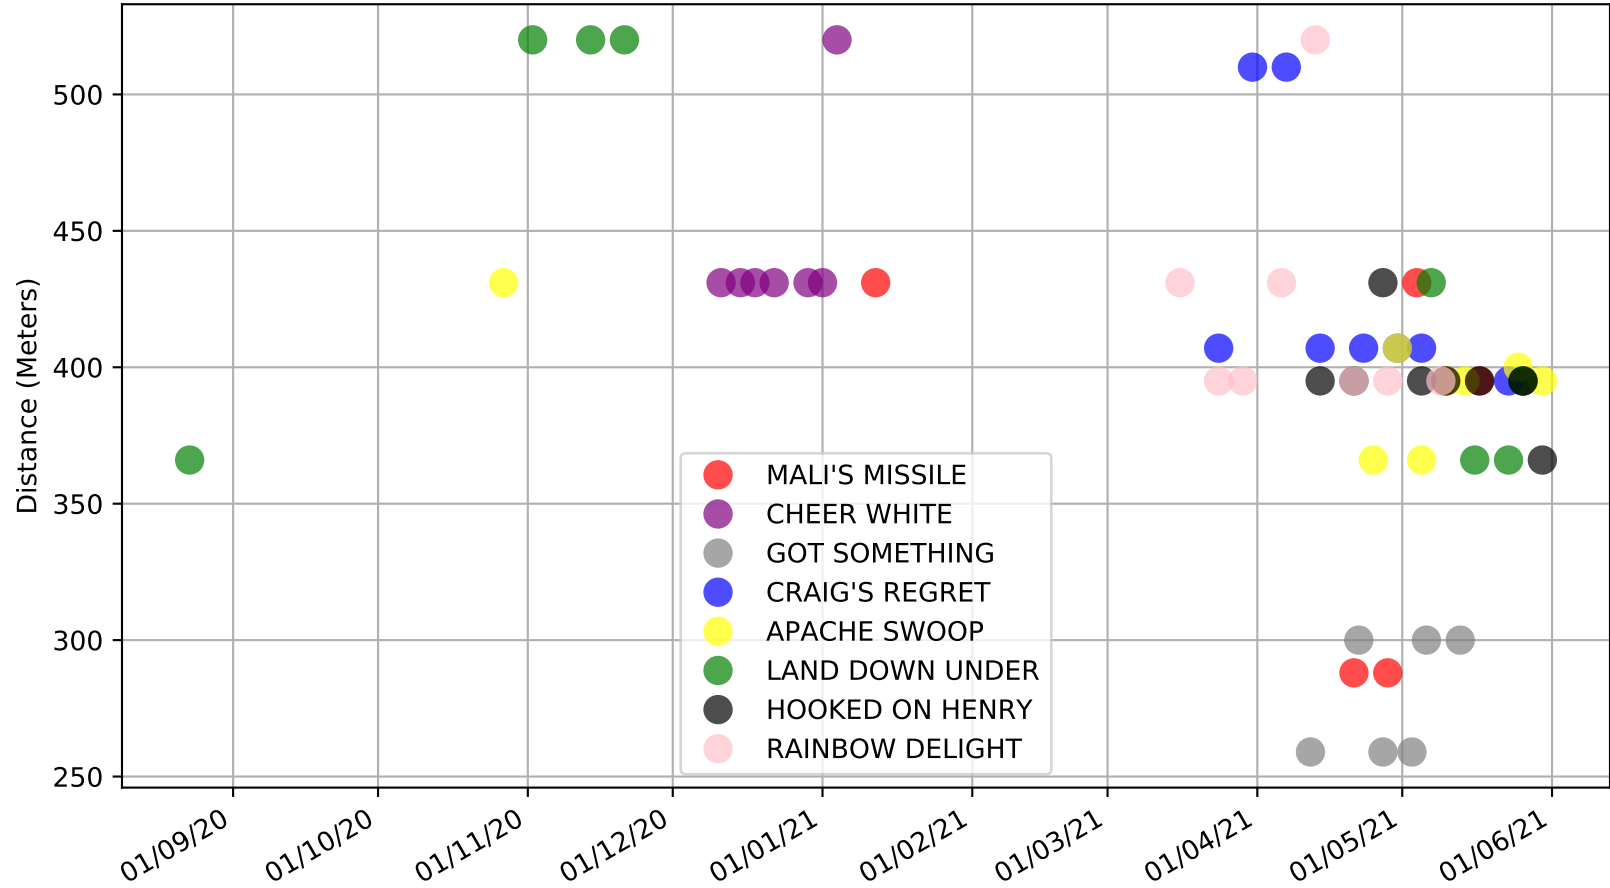

Albion Park - 2nd Jun
Race 6, BORGBET TIPPING SERVICE, 395m, 5H
Previous race distances in meters