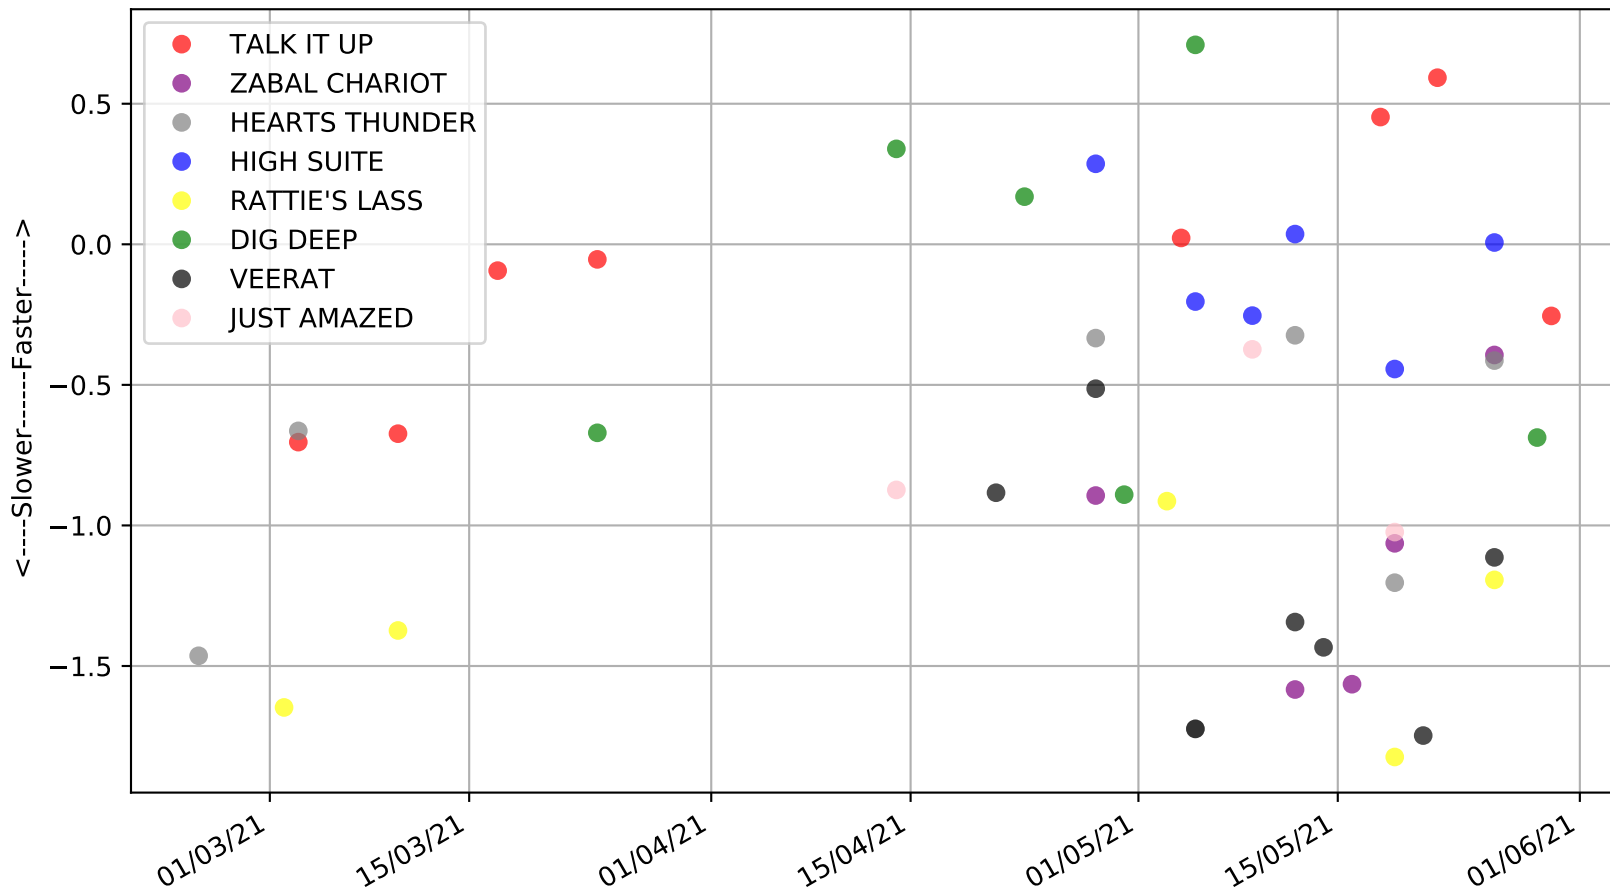

Albion Park - 2nd Jun
Race 7, SENNACHIE @ STUD - STEVE WHITE, 395m, 5H
Speed of dog +50m or -50m of current race distance