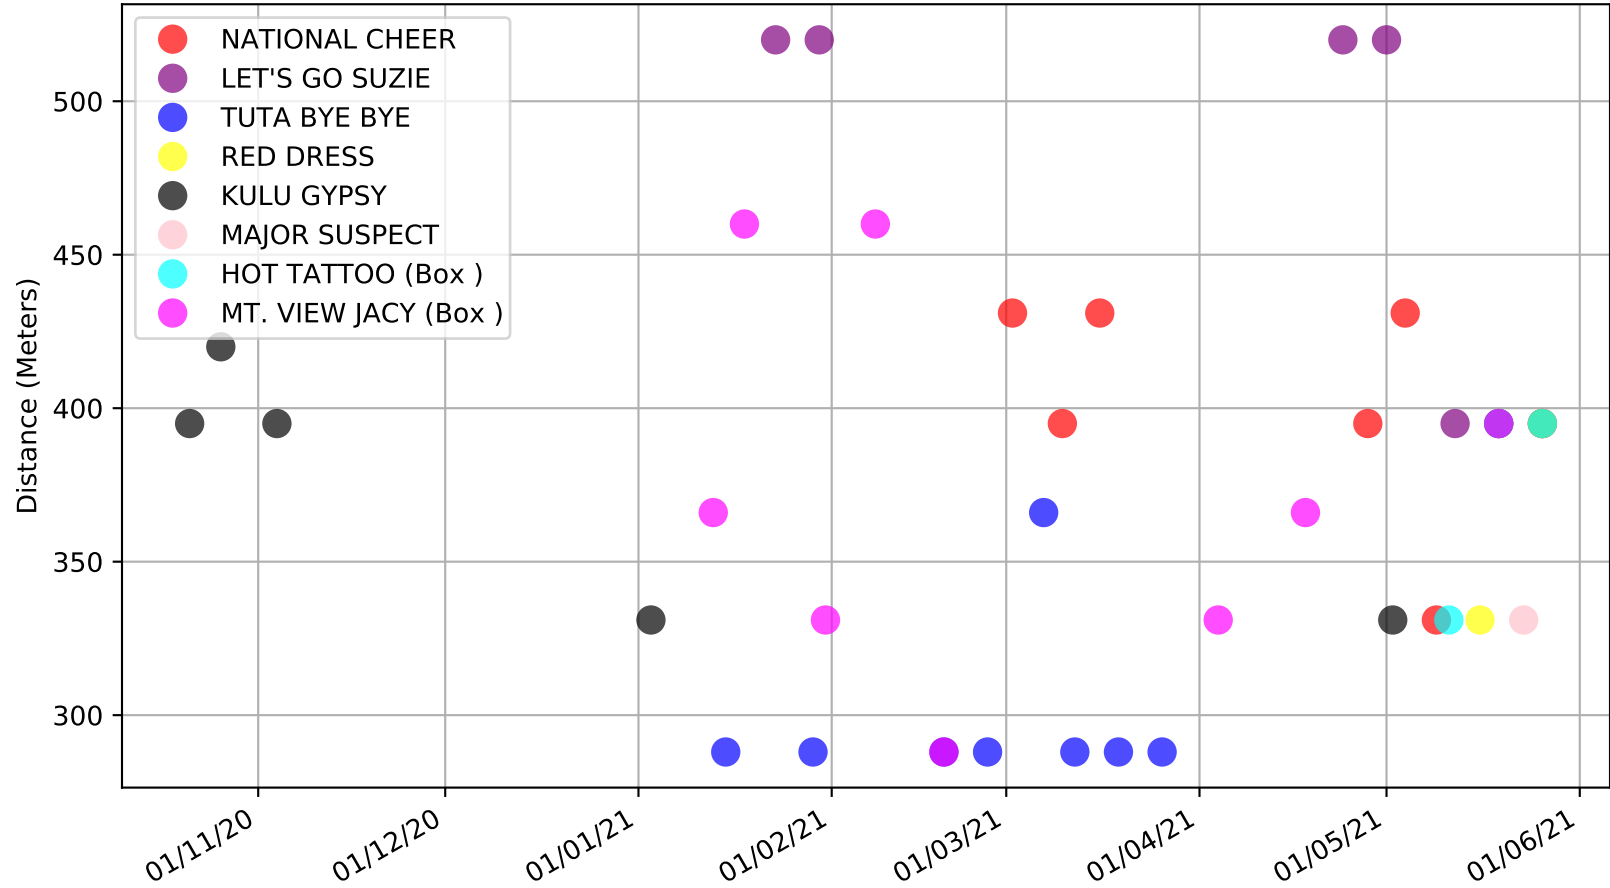

Albion Park - 2nd Jun
Race 2, BORGBET TIPPING SERVICE, 395m, MH
Previous race distances in meters