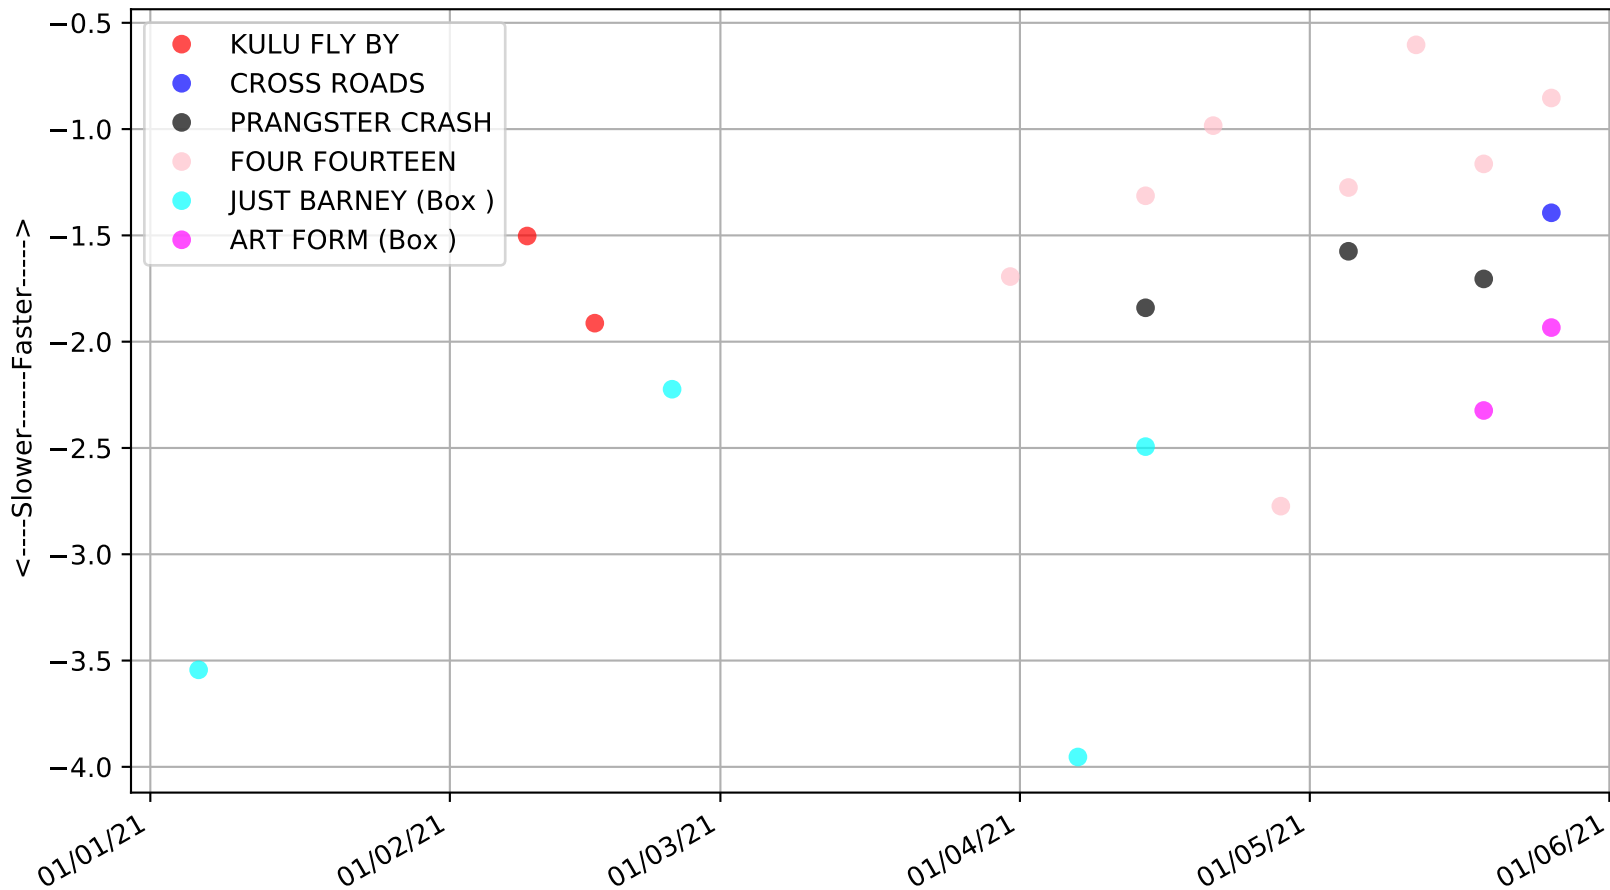

Albion Park - 2nd Jun  
Race 1, "GARRARDS HORSE AND HOUND", 395m, MH  
Previous race distances in meters

Albion Park - 2nd Jun  
Race 1, "GARRARDS HORSE AND HOUND", 395m, MH  
Speed of dog +50m or -50m of current race distance