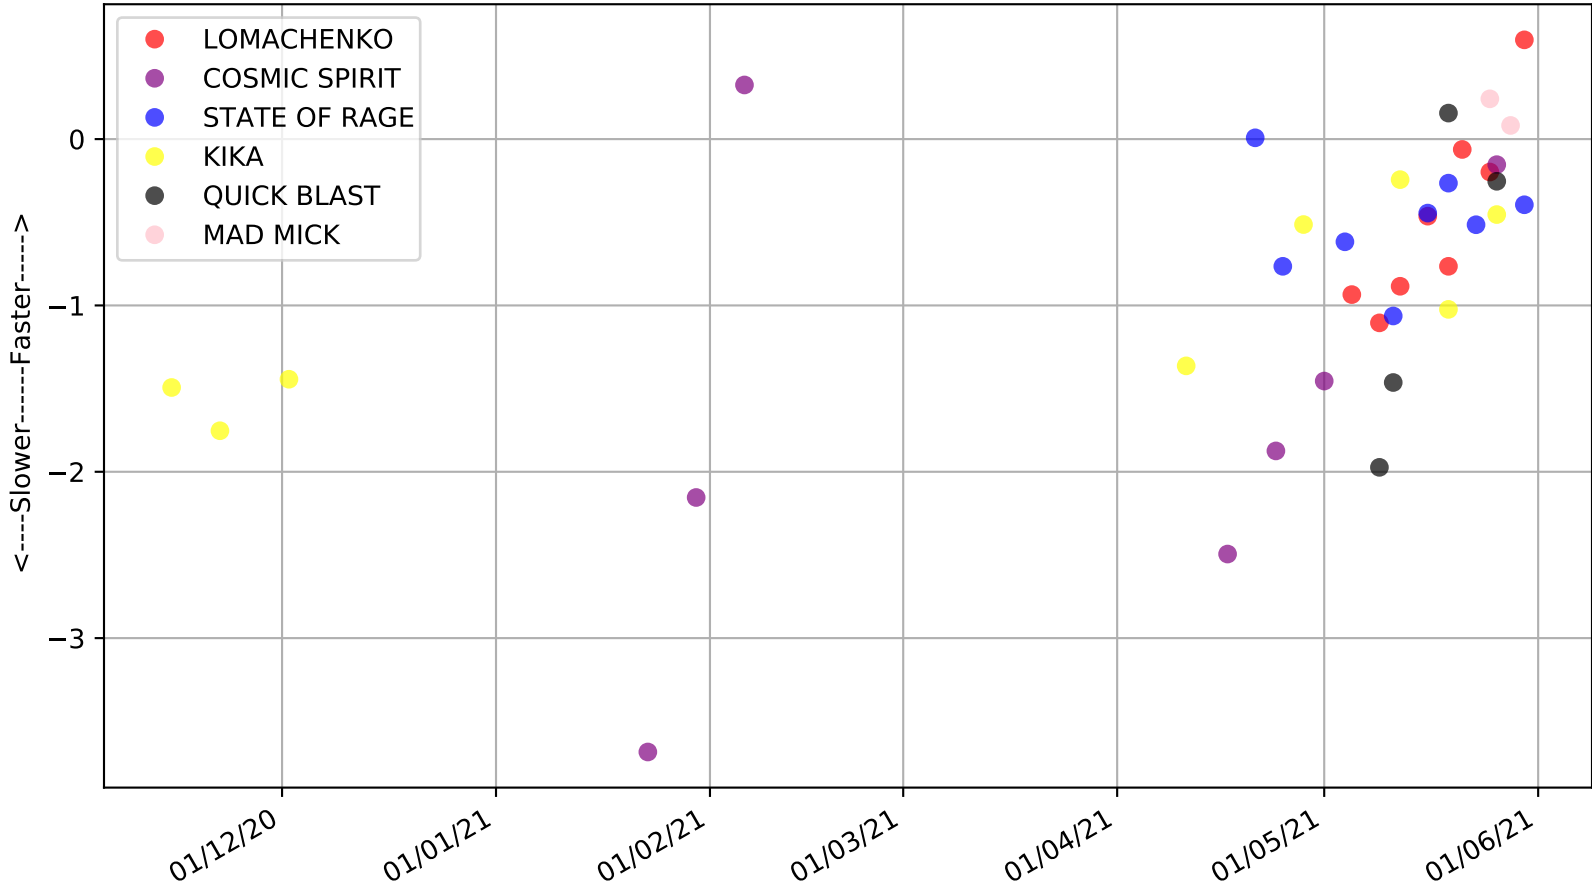

Albion Park - 2nd Jun
Race 3, BOX 1 PHOTOGRAPHY, 395m, NNP
Speed of dog compared with par win times of the track & distance it ran at