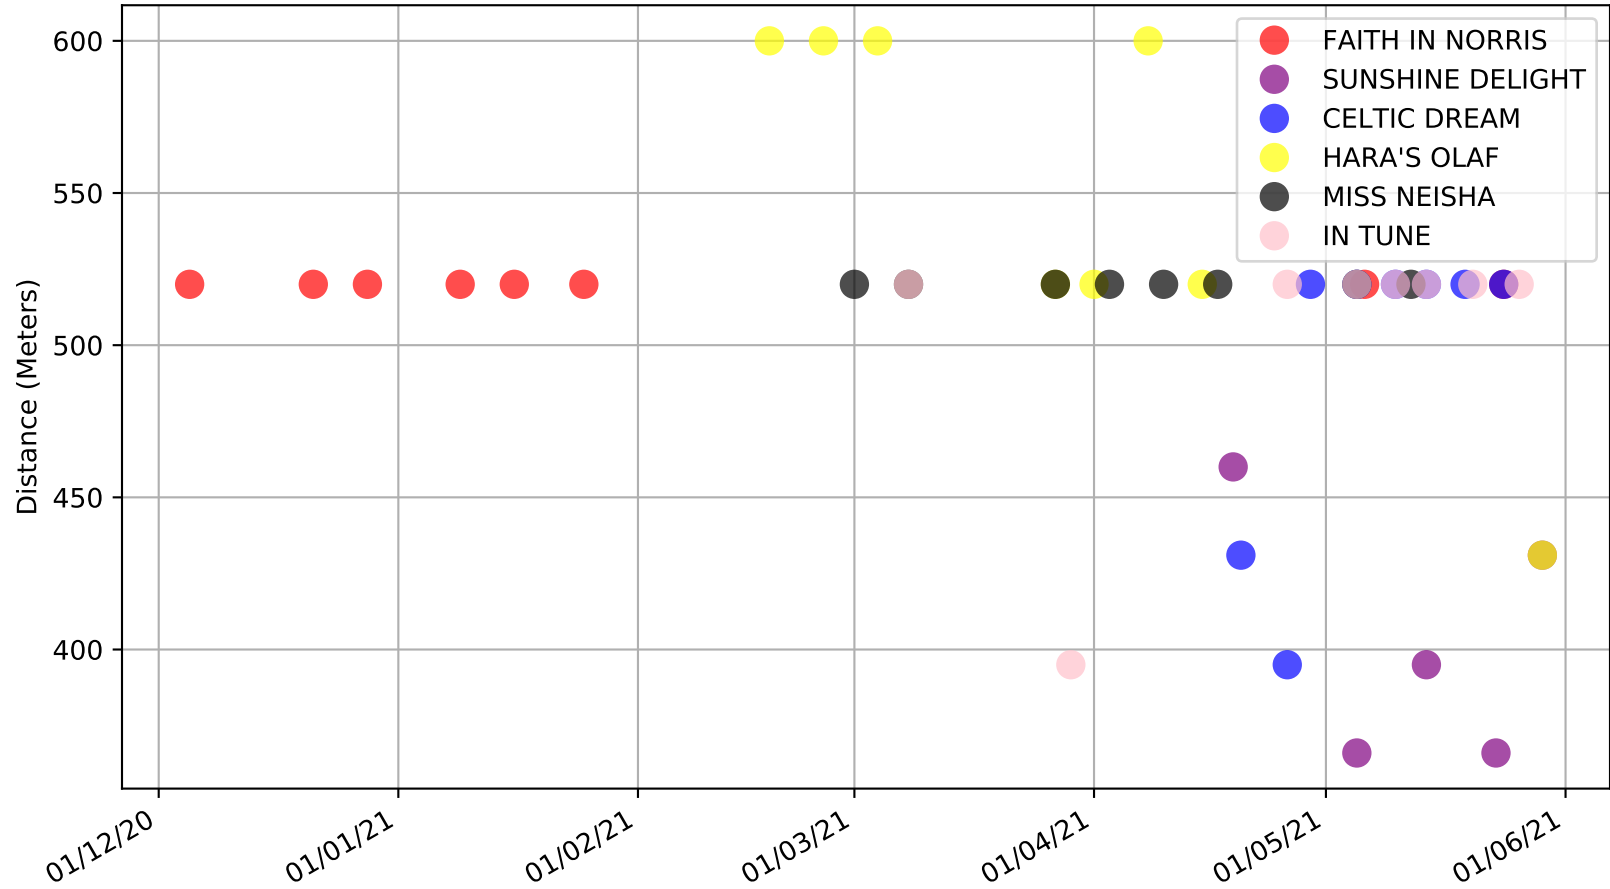

Albion Park - 2nd Jun  
Race 9, SELL YOUR CAR @ MOTORHUB, 520m, 5  
Previous race distances in meters

Albion Park - 2nd Jun  
Race 9, SELL YOUR CAR @ MOTORHUB, 520m, 5  
Speed of dog compared with par win times of the track & distance it ran at