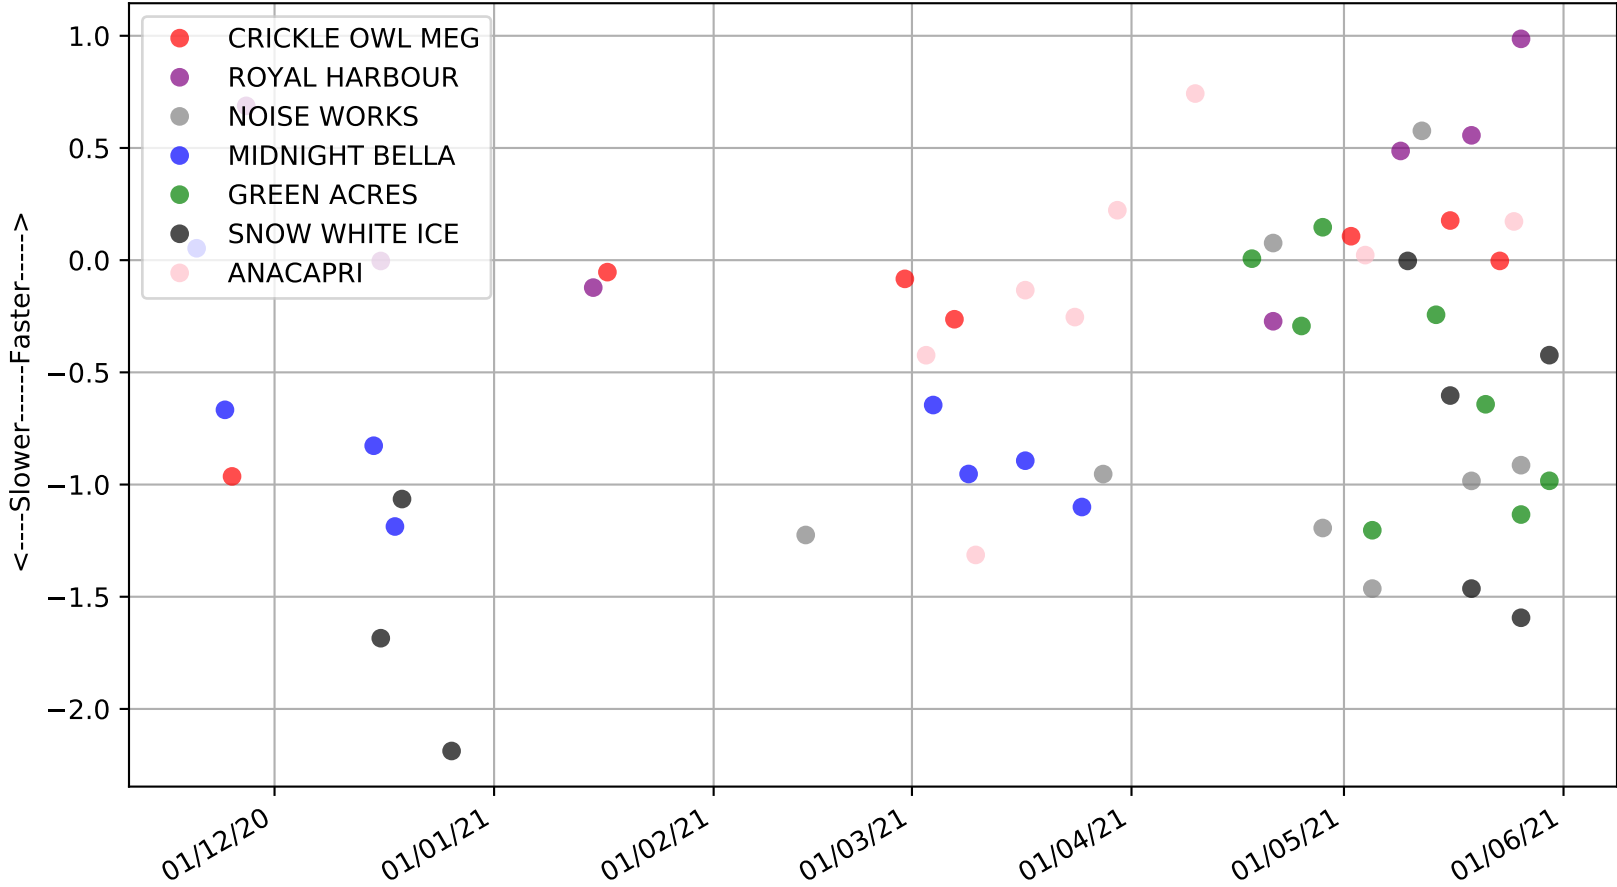

Albion Park - 2nd Jun
Race 10, KEDRON WAVELL SERVICES CLUB, 395m, 5H
Speed of dog compared with par win times of the track & distance it ran at