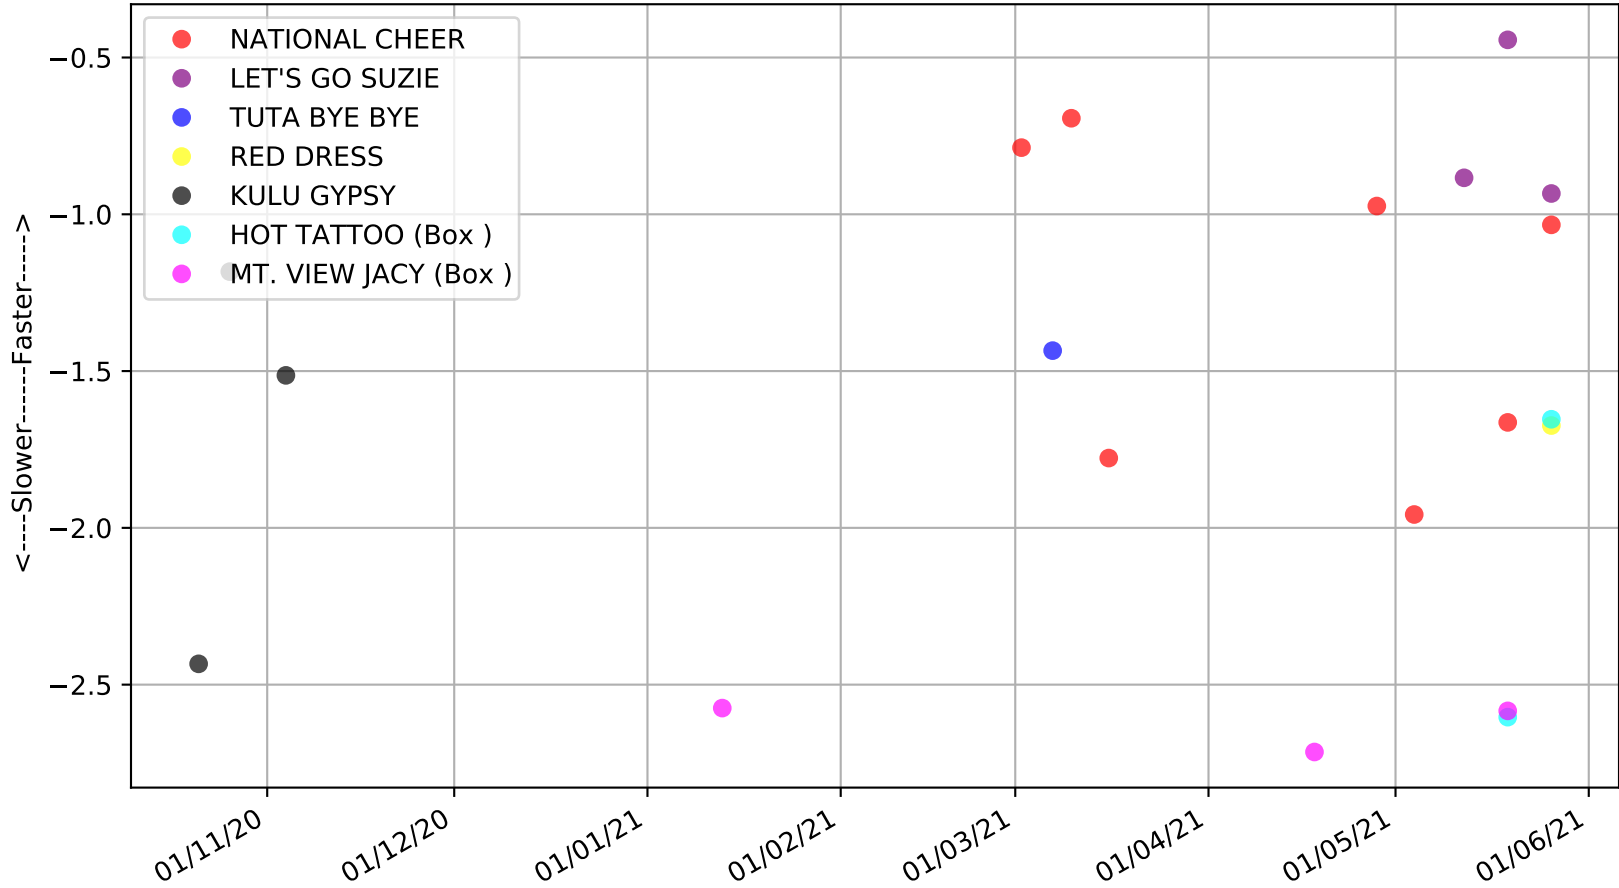

Albion Park - 2nd Jun
Race 2, BORGBET TIPPING SERVICE, 395m, MH
Speed of dog +50m or -50m of current race distance