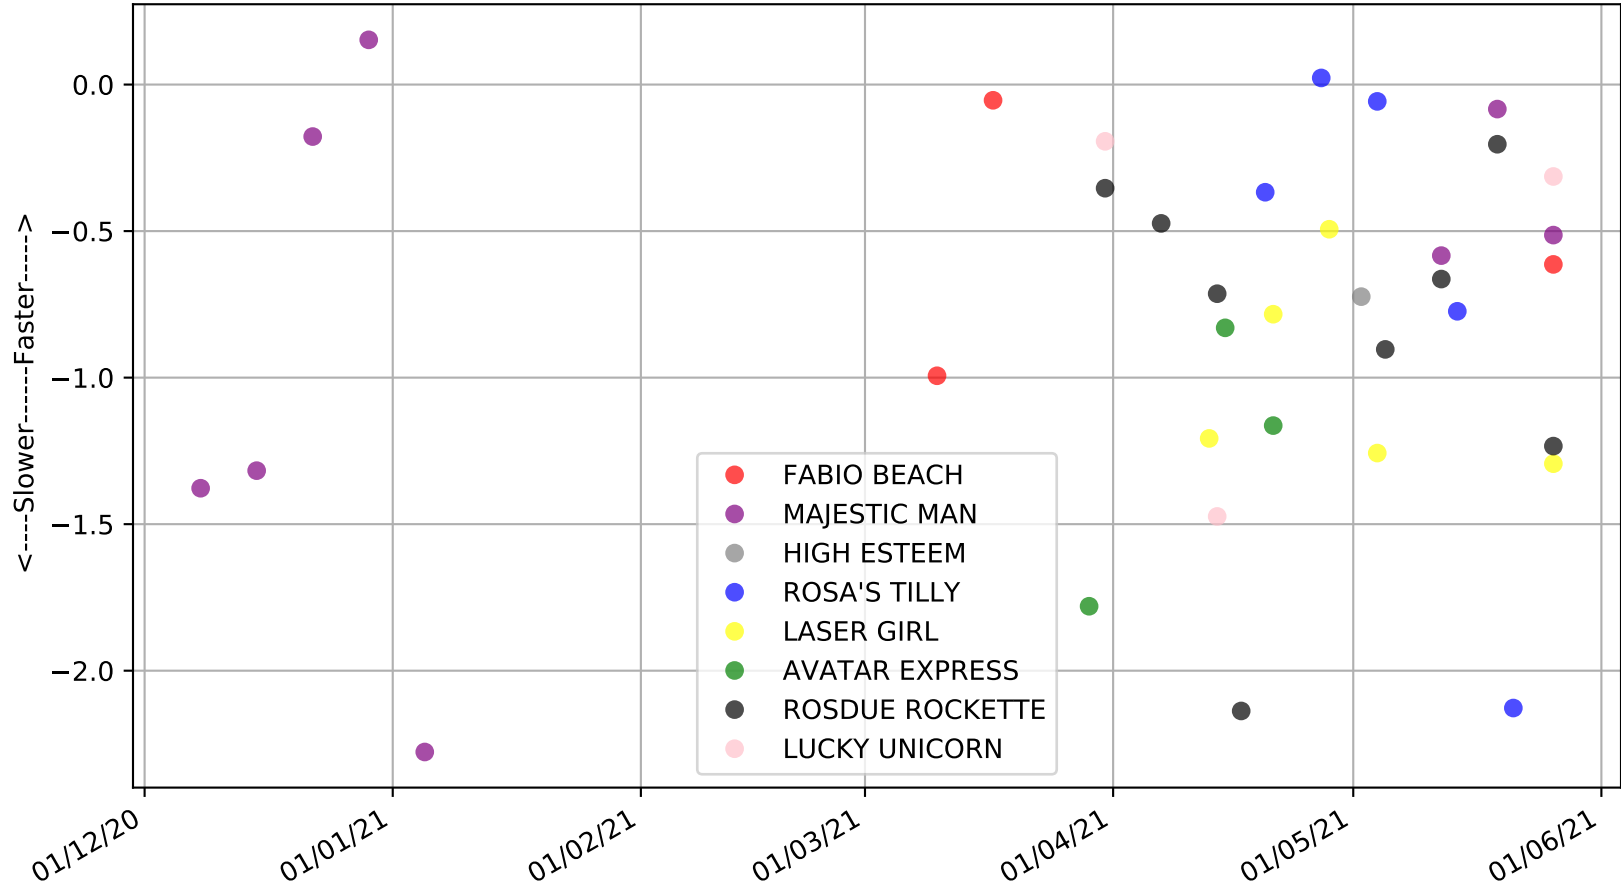

Albion Park - 2nd Jun
Race 5, SKY RACING, 395m, 5H
Speed of dog +50m or -50m of current race distance