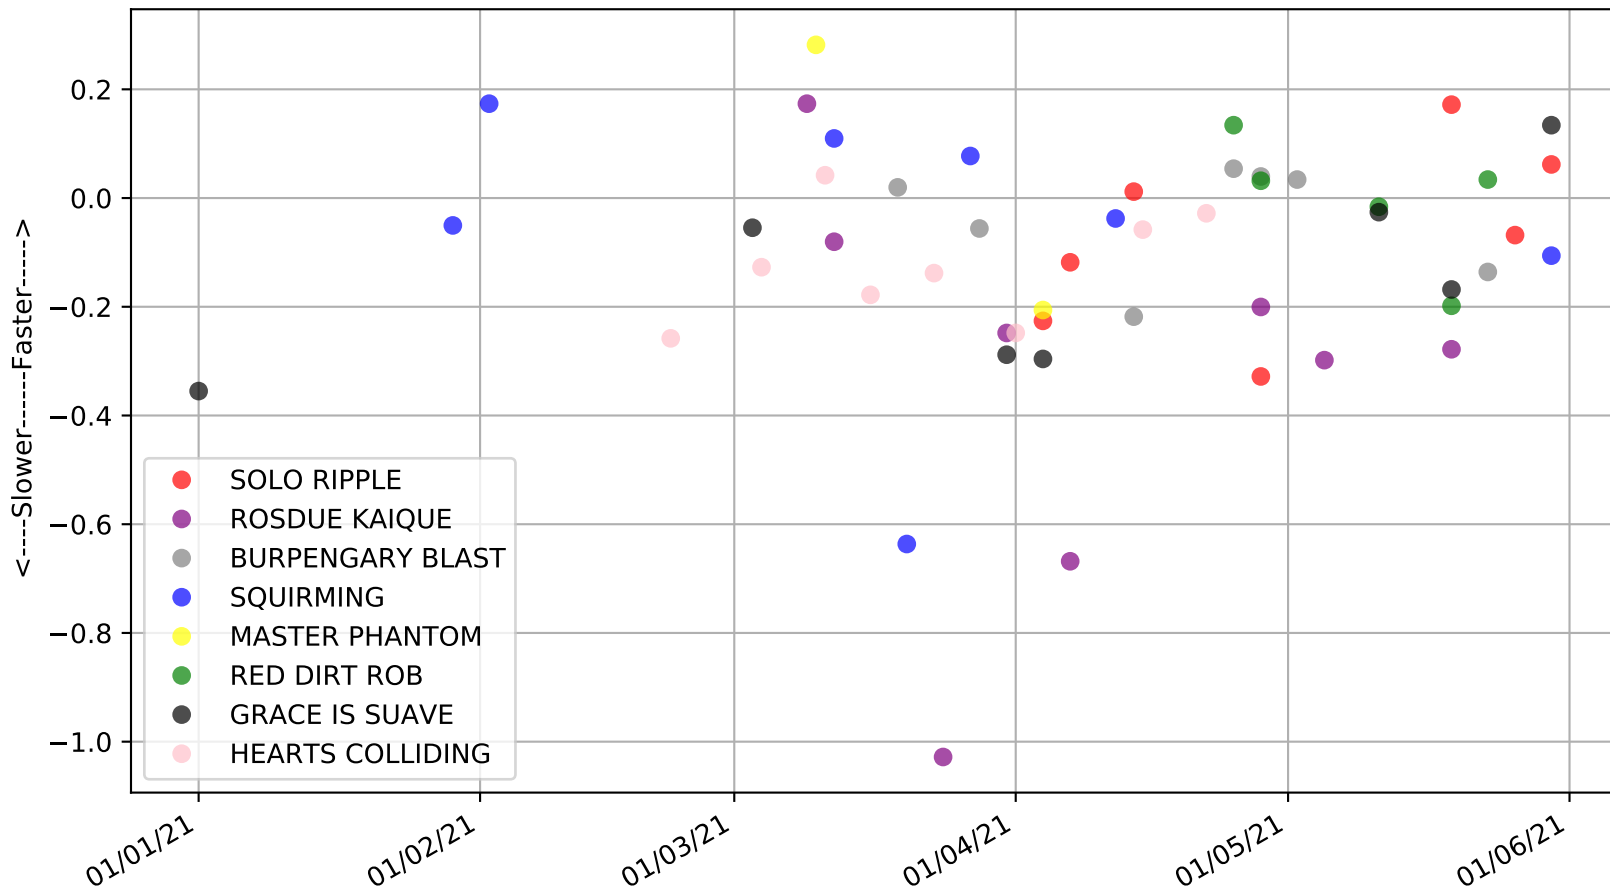

Albion Park - 2nd Jun
Race 4, FABREGAS @ METICULOUS LODGE, 395m, NPWNP
Early Speed compared with par early speed