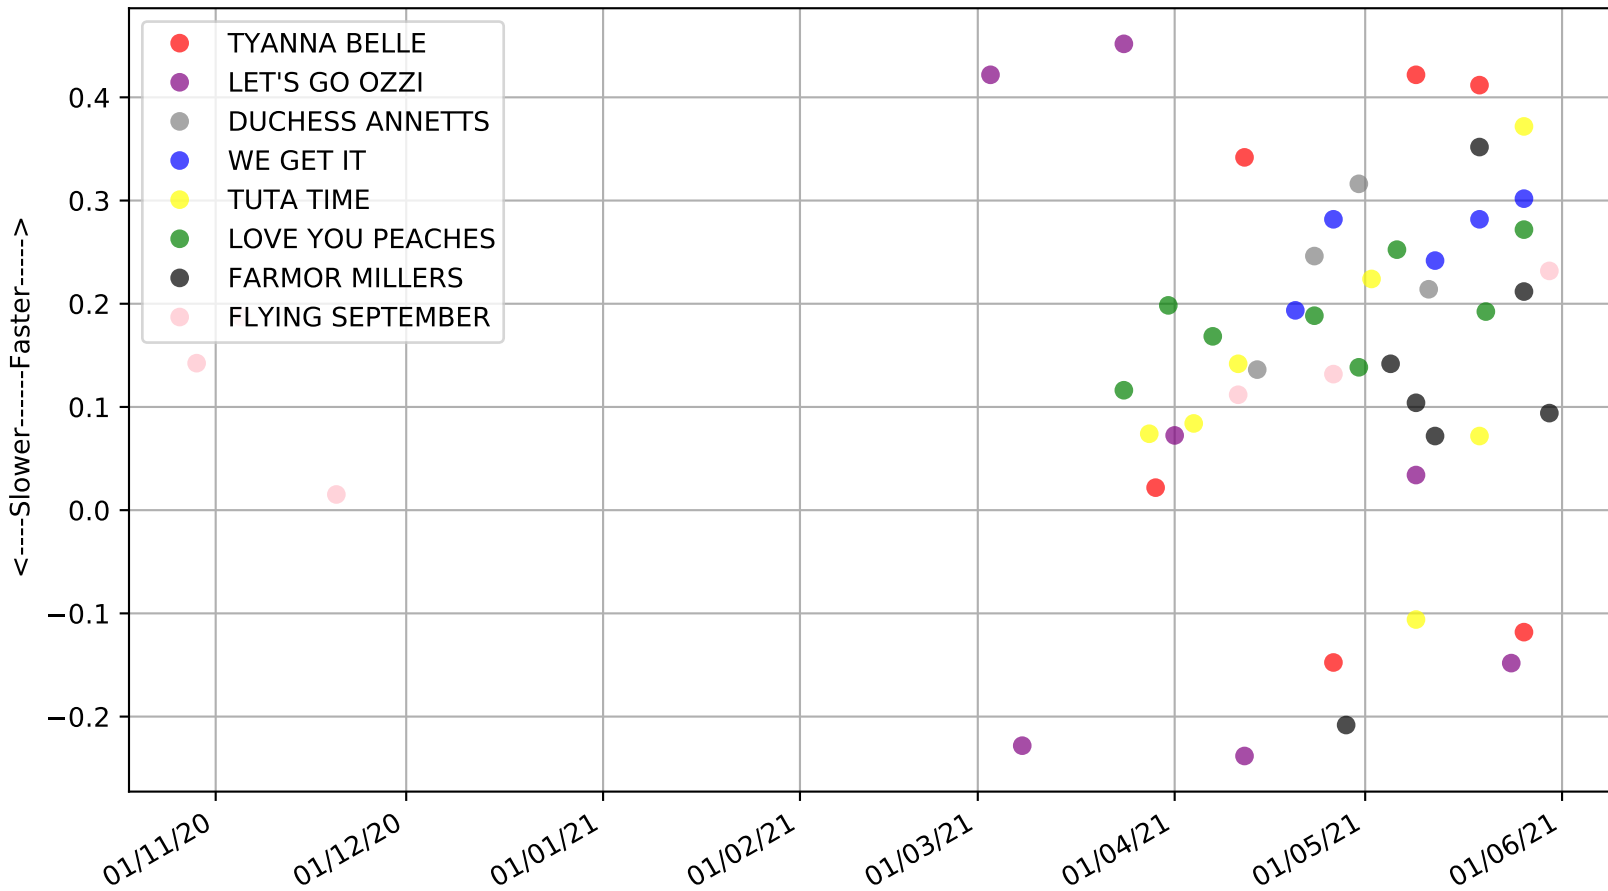

Albion Park - 2nd Jun
Race 8, ORSON ALLEN @ STUD, 395m, O
Early Speed compared with par early speed