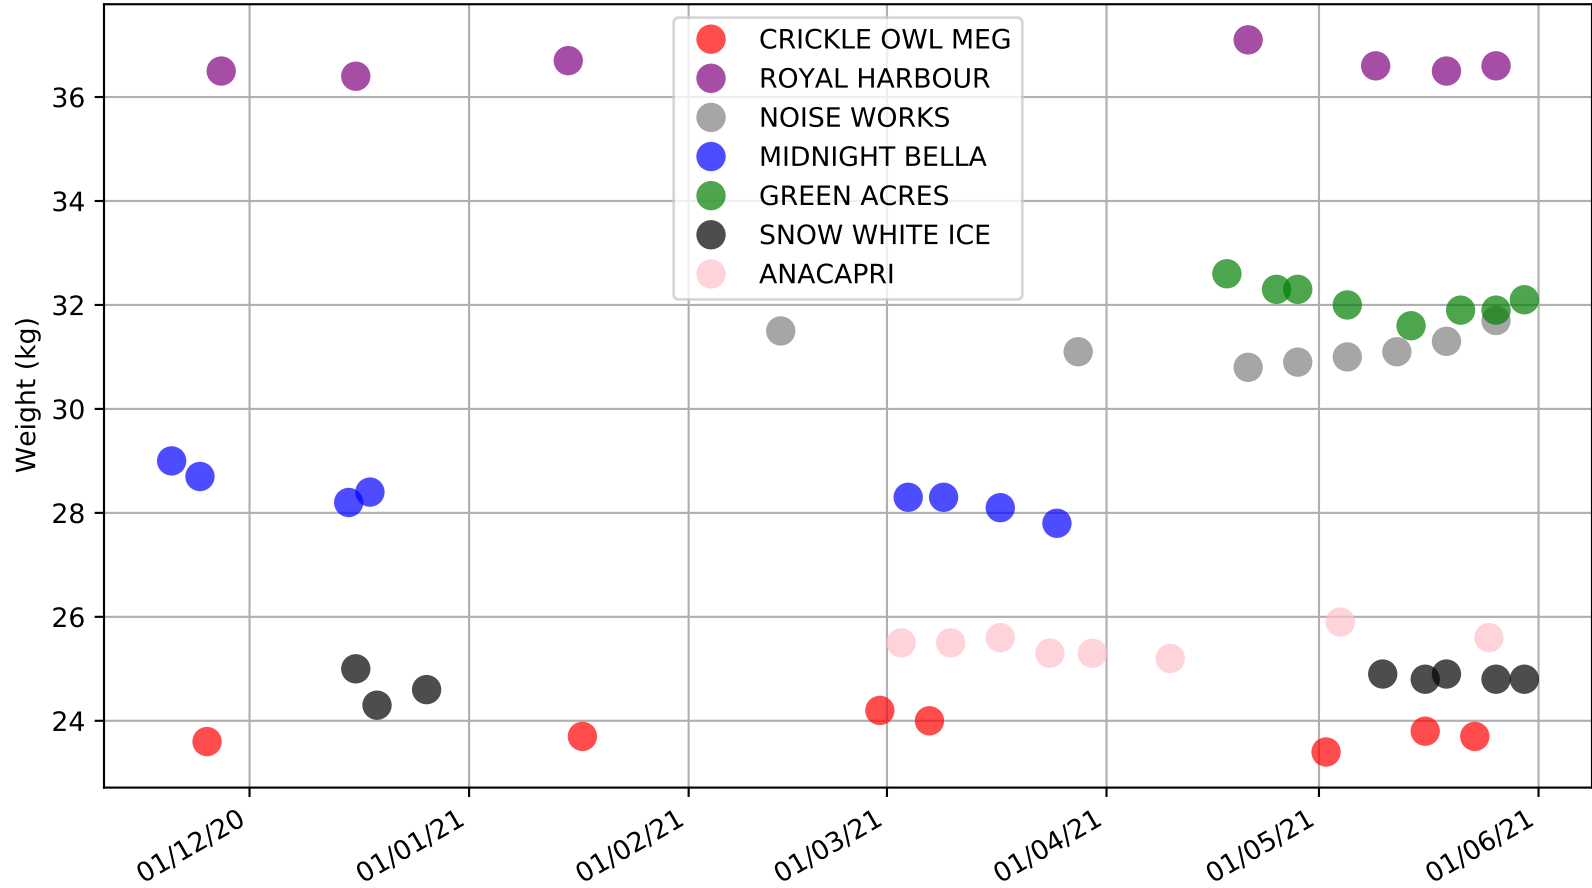

Albion Park - 2nd Jun  
Race 9, SELL YOUR CAR @ MOTORHUB, 520m, 5  
Early Speed compared with par early speed

Albion Park - 2nd Jun  
Race 10, KEDRON WAVELL SERVICES CLUB, 395m, 5H  
Previous race distances in meters

Albion Park - 2nd Jun  
Race 10, KEDRON WAVELL SERVICES CLUB, 395m, 5H  
Speed of dog compared with par win times of the track & distance it ran at

Albion Park - 2nd Jun  
Race 10, KEDRON WAVELL SERVICES CLUB, 395m, 5H  
Speed of dog +50m or -50m of current race distance

Albion Park - 2nd Jun  
Race 10, KEDRON WAVELL SERVICES CLUB, 395m, 5H  
Previous race weights in kilograms

Albion Park - 2nd Jun  
Race 10, KEDRON WAVELL SERVICES CLUB, 395m, 5H  
Early Speed compared with par early speed