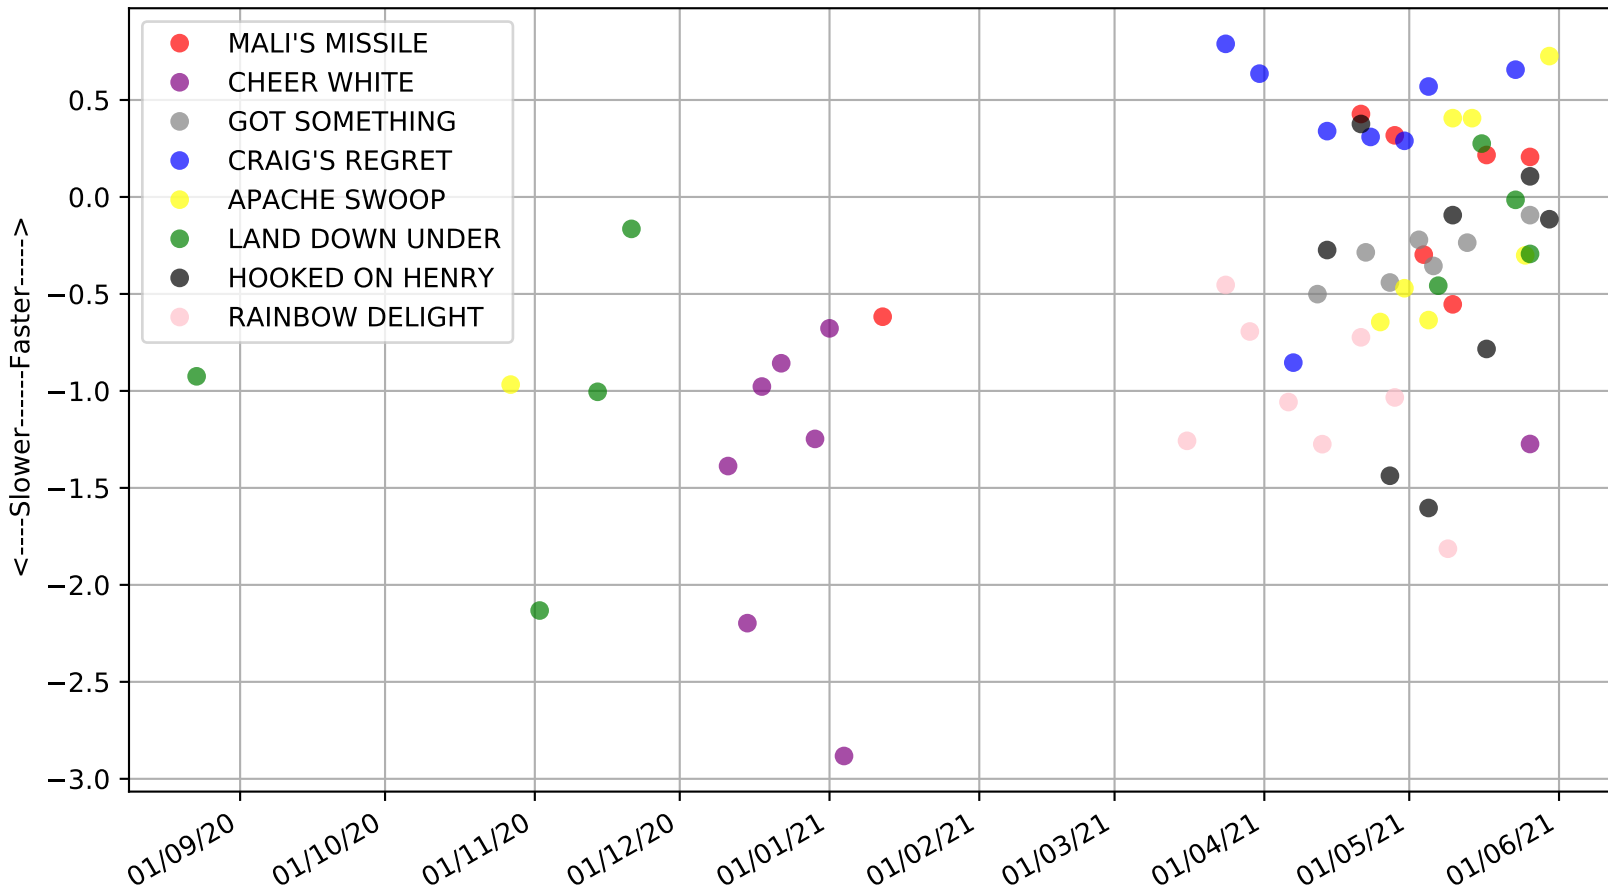

Albion Park - 2nd Jun
Race 6, BORGBET TIPPING SERVICE, 395m, 5H
Speed of dog compared with par win times of the track & distance it ran at