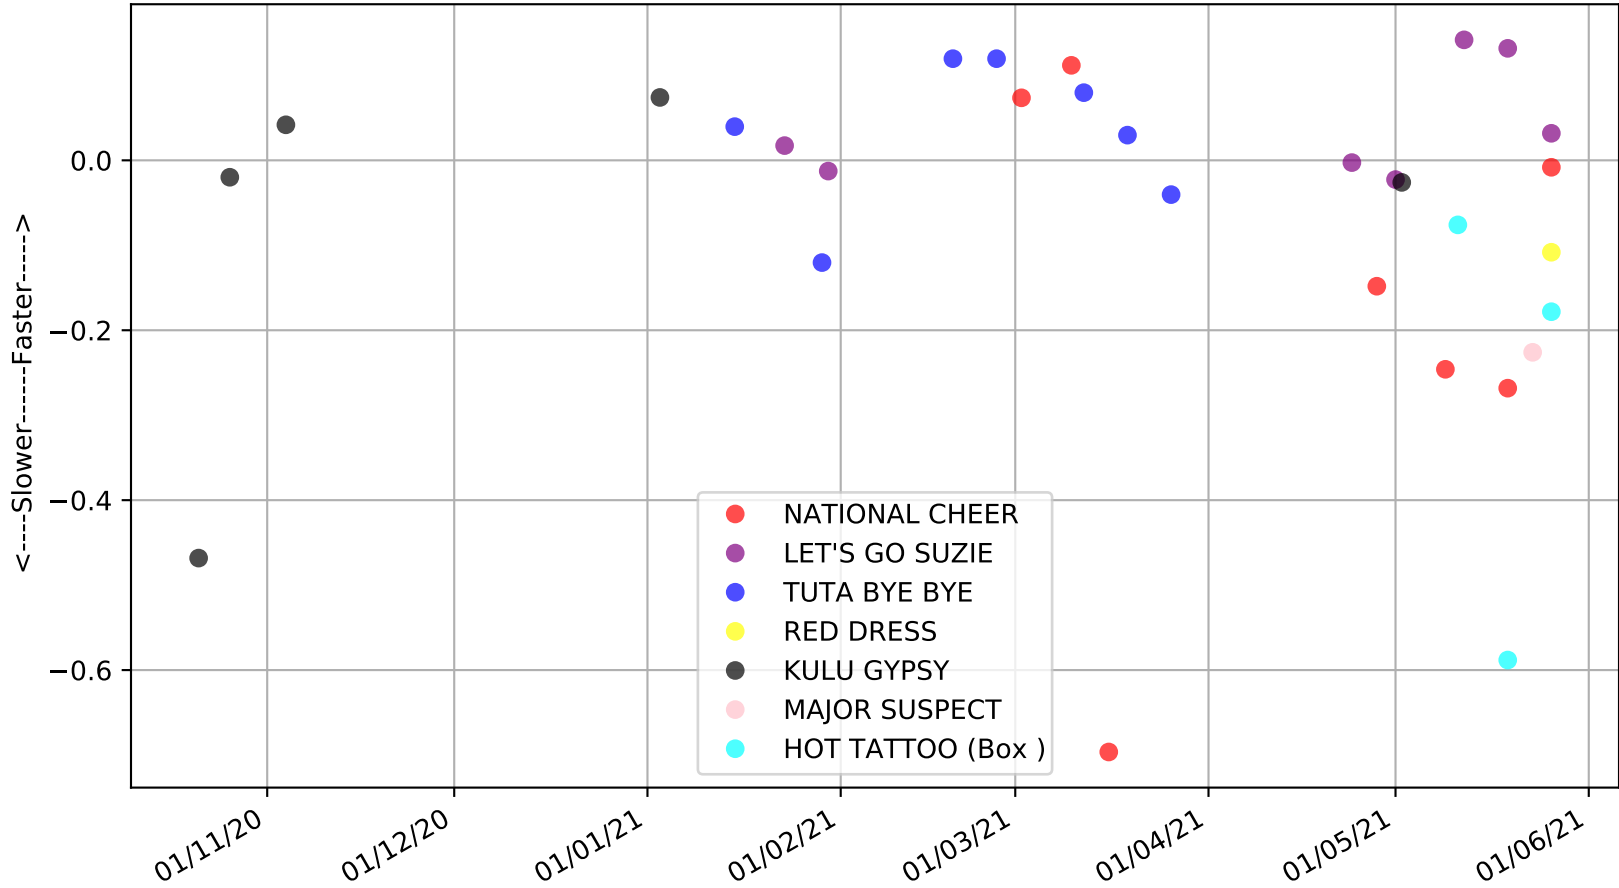

Albion Park - 2nd Jun
Race 2, BORGBET TIPPING SERVICE, 395m, MH
Early Speed compared with par early speed