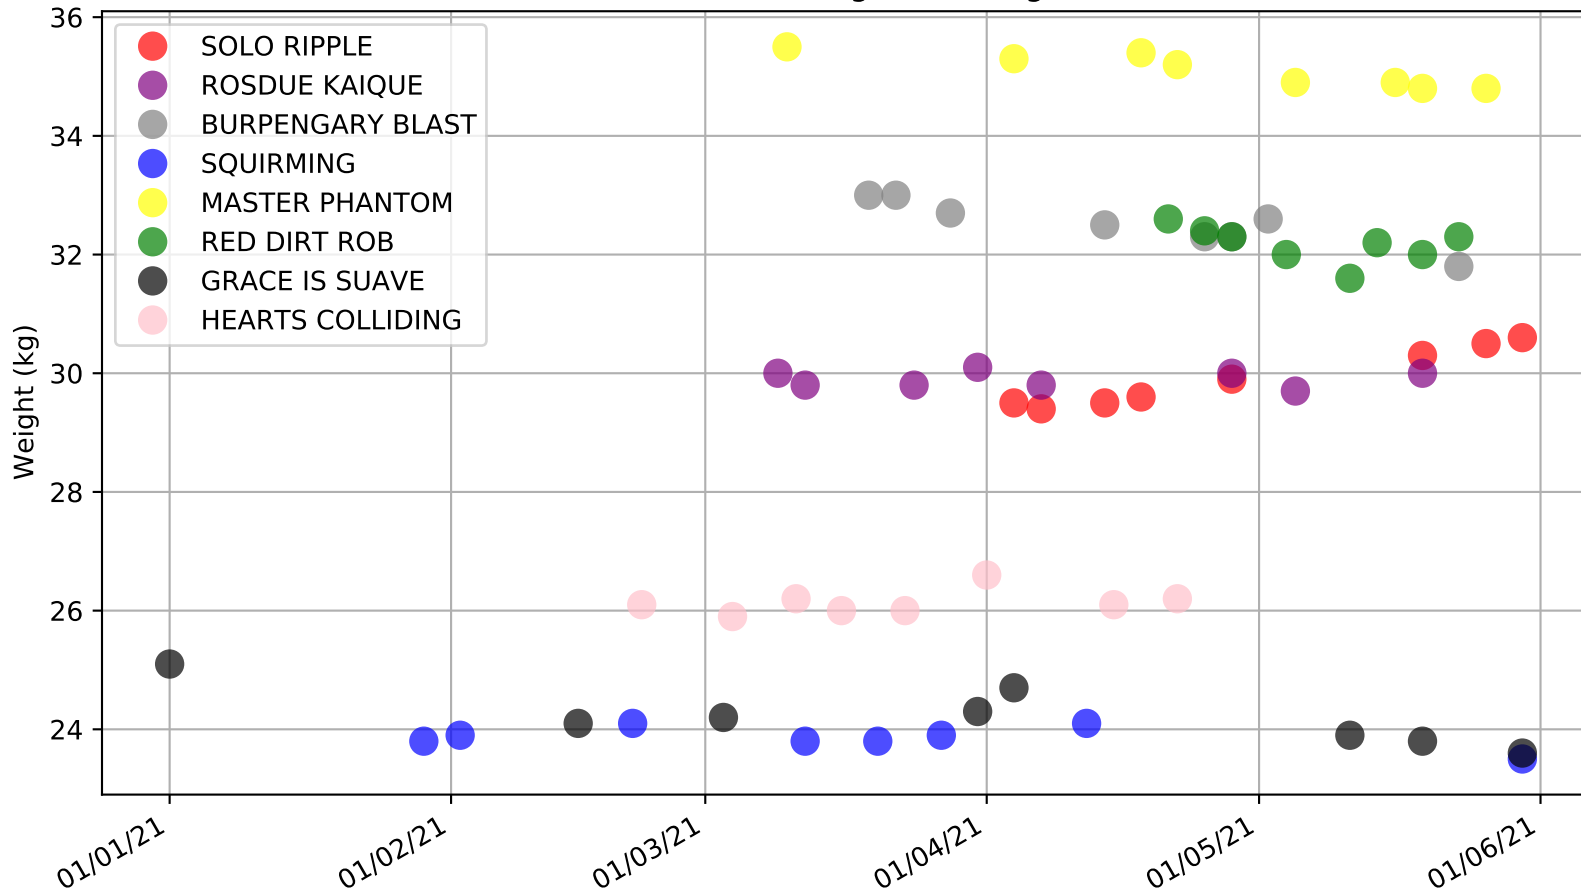

Albion Park - 2nd Jun  
Race 3, BOX 1 PHOTOGRAPHY, 395m, NNP  
Early Speed compared with par early speed

Albion Park - 2nd Jun  
Race 4, FABREGAS @ METICULOUS LODGE, 395m, NPWNP  
Speed of dog compared with par win times of the track & distance it ran at

Albion Park - 2nd Jun  
Race 4, FABREGAS @ METICULOUS LODGE, 395m, NPWNP  
Speed of dog +50m or -50m of current race distance

Albion Park - 2nd Jun  
Race 4, FABREGAS @ METICULOUS LODGE, 395m, NPWNP  
Previous race weights in kilograms