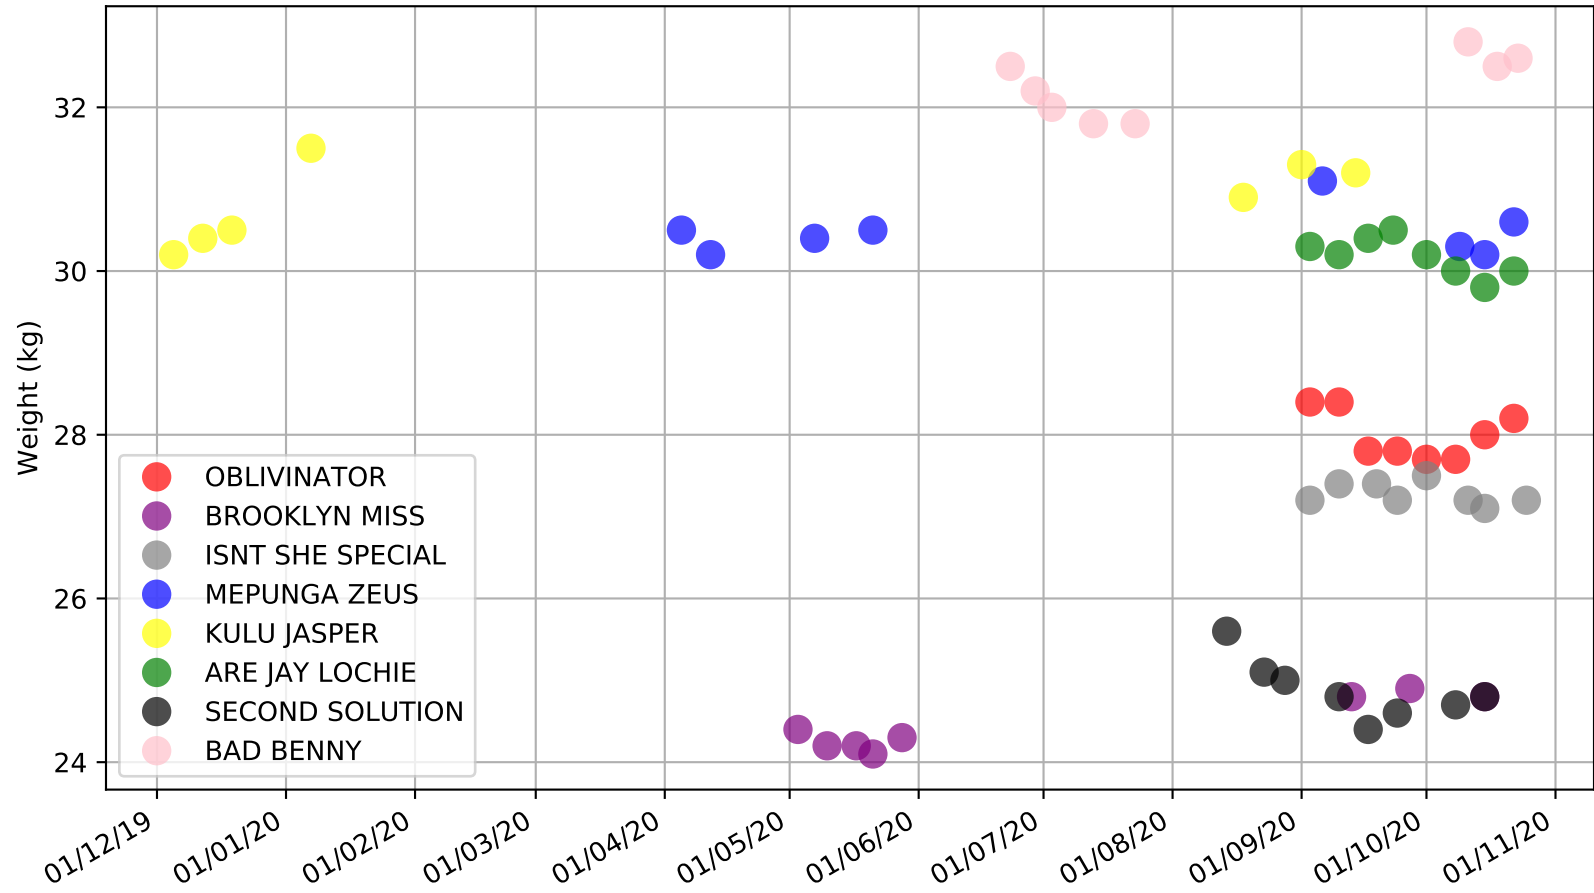

Albion Park - 29th Oct
Race 2, BORGBET TIPPING SERVICE, 520m, MA5
Previous race weights in kilograms