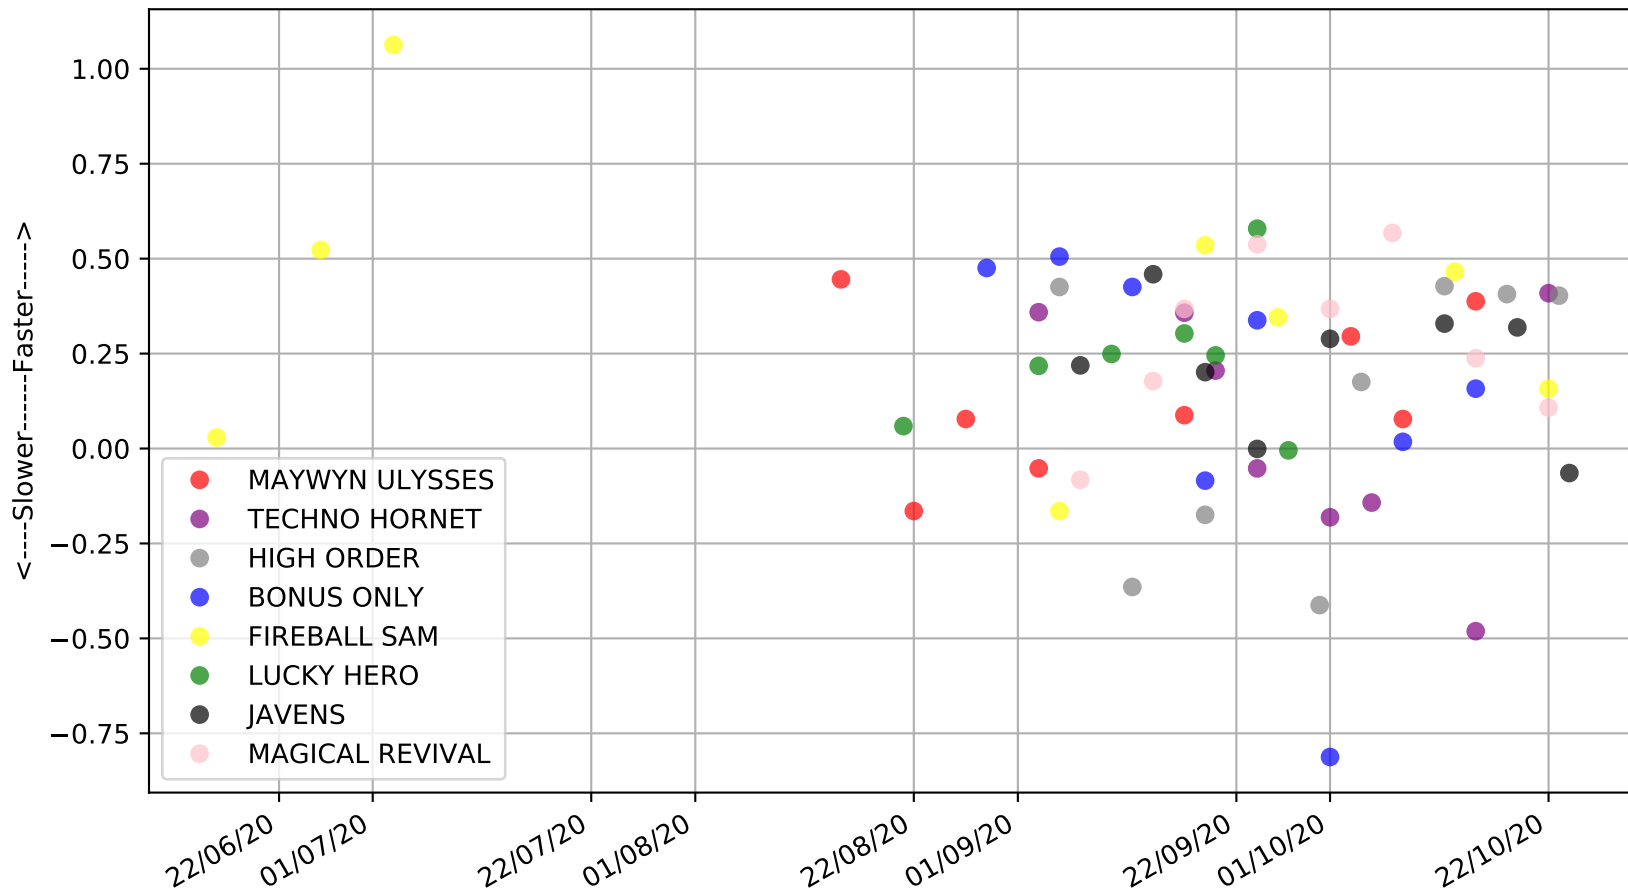

Albion Park - 29th Oct
Race 3, "GARRARDS HORSE AND HOUND", 520m, 5
Speed of dog compared with par win times of the track & distance it ran at