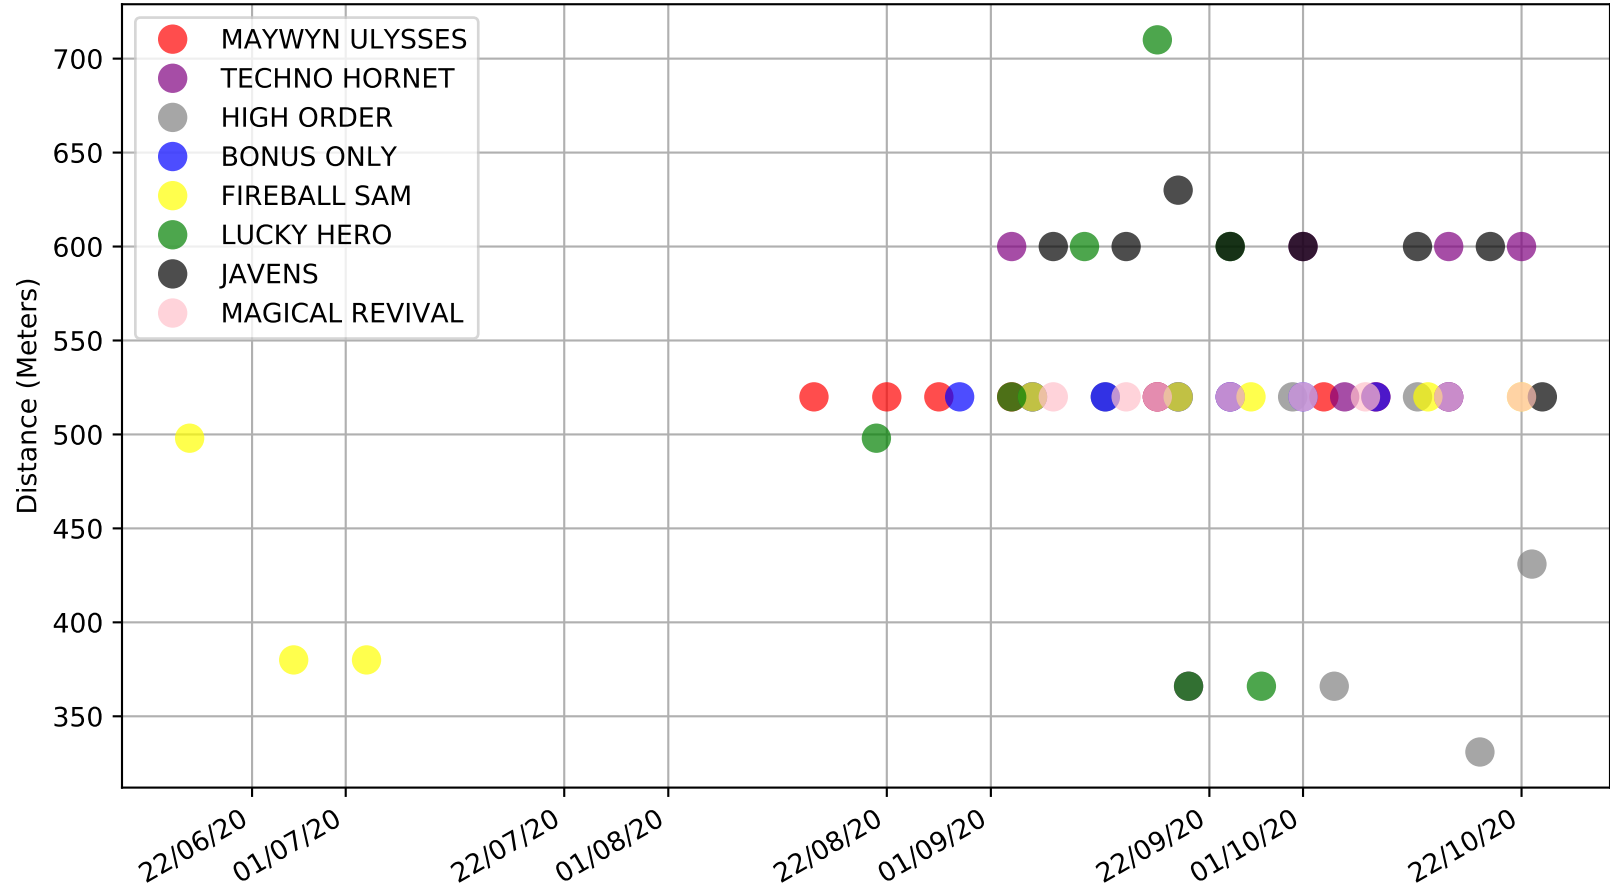

Albion Park - 29th Oct
Race 3, "GARRARDS HORSE AND HOUND", 520m, 5
Previous race distances in meters