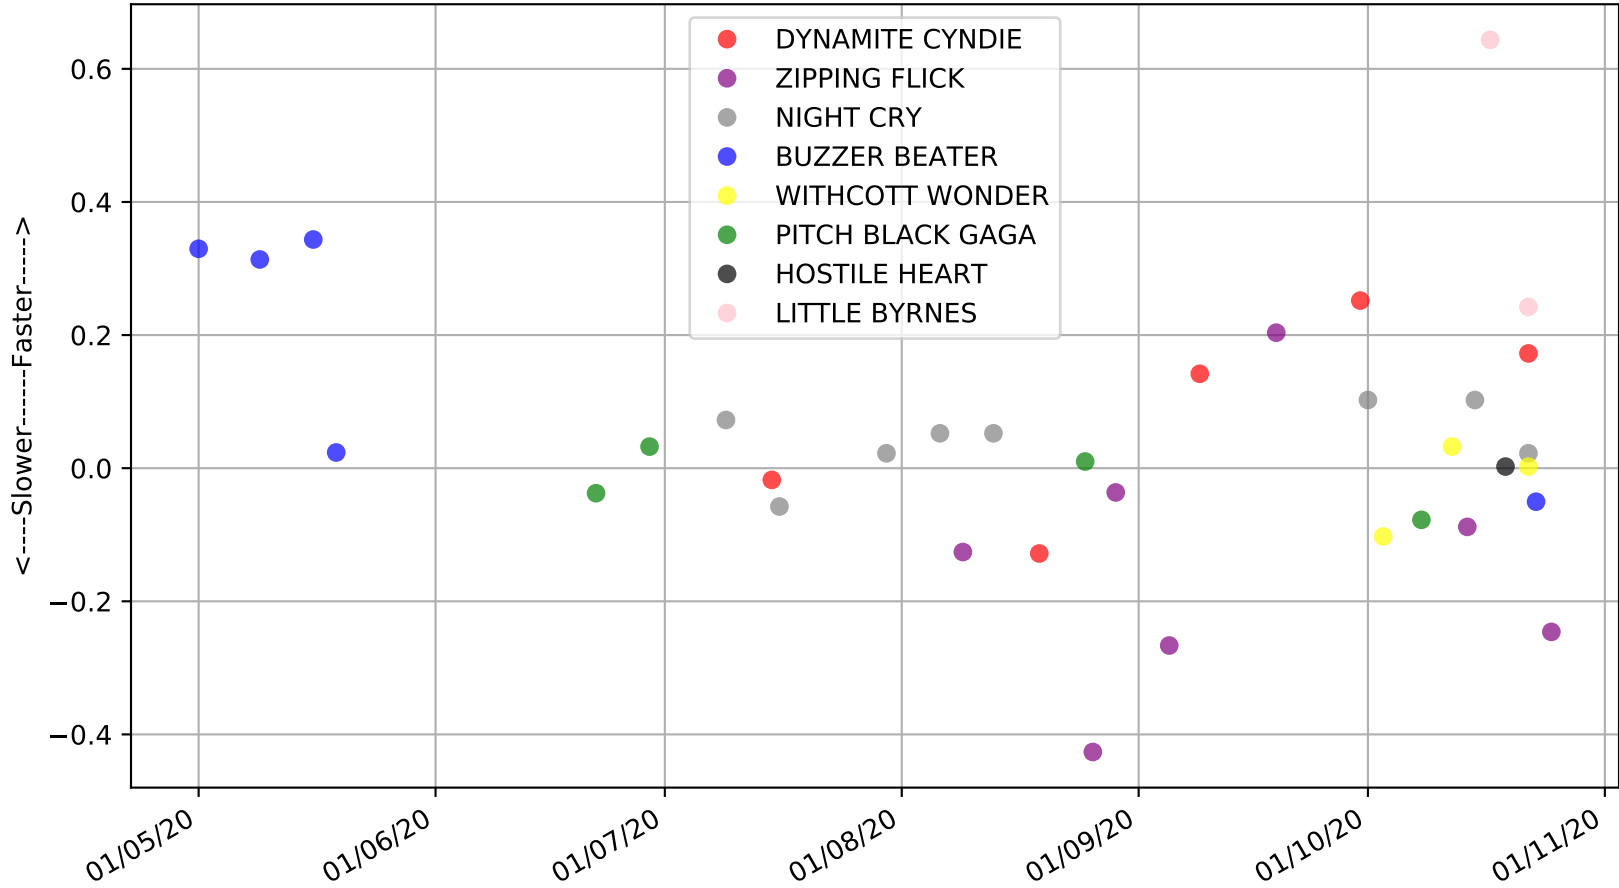

Albion Park - 29th Oct
Race 1, TAB - LONG MAY WE PLAY, 520m, NNP
Early Speed compared with par early speed