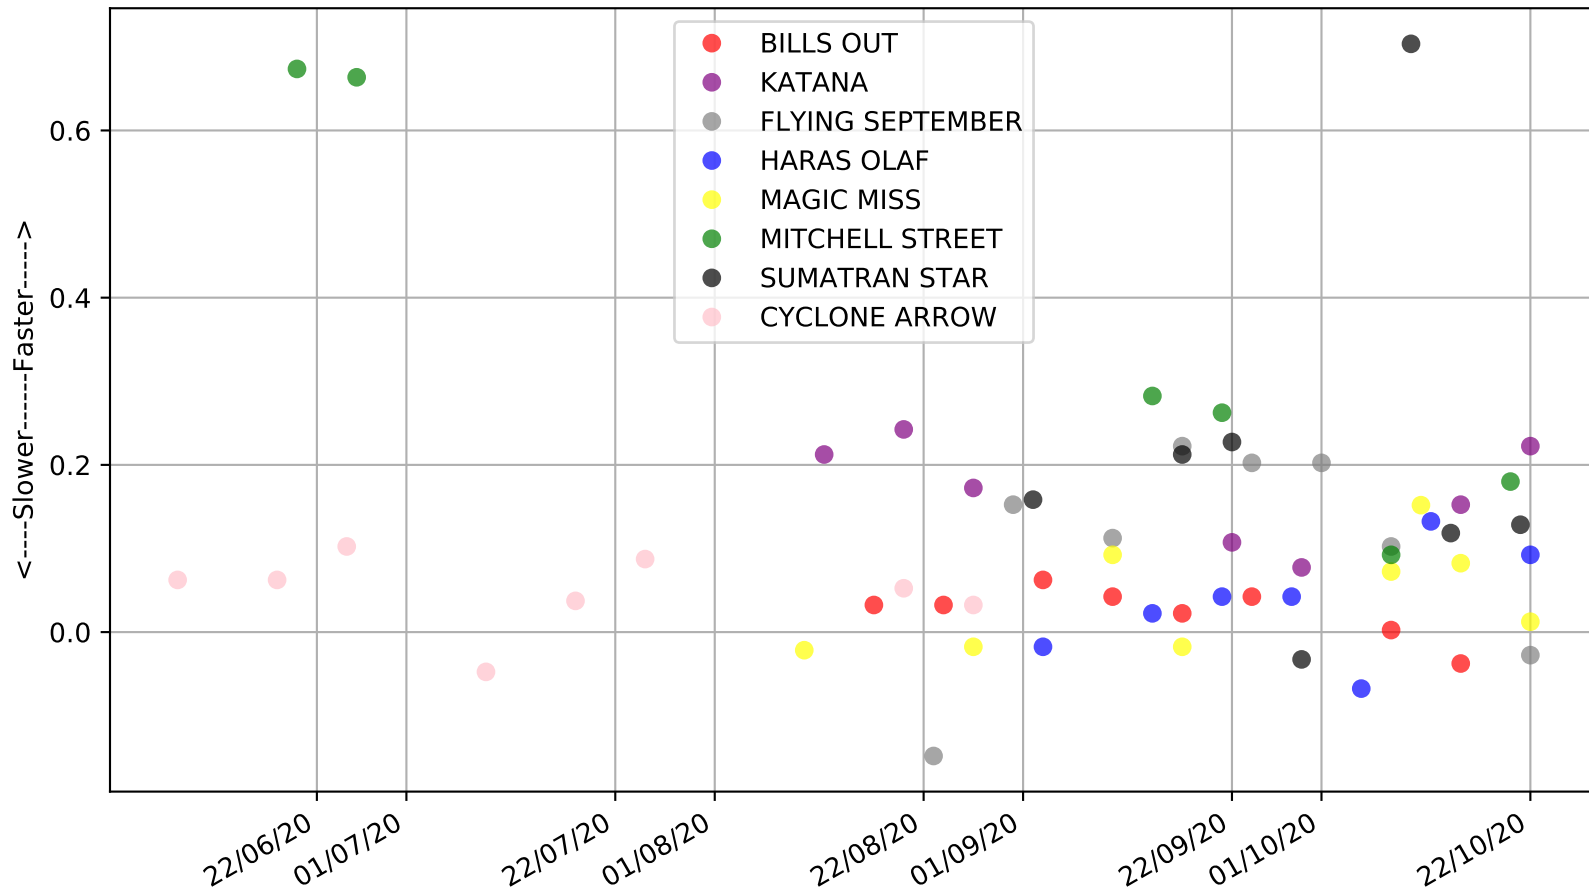

Albion Park - 29th Oct
Race 4, WYVERN DASH, 520m, 5
Early Speed compared with par early speed