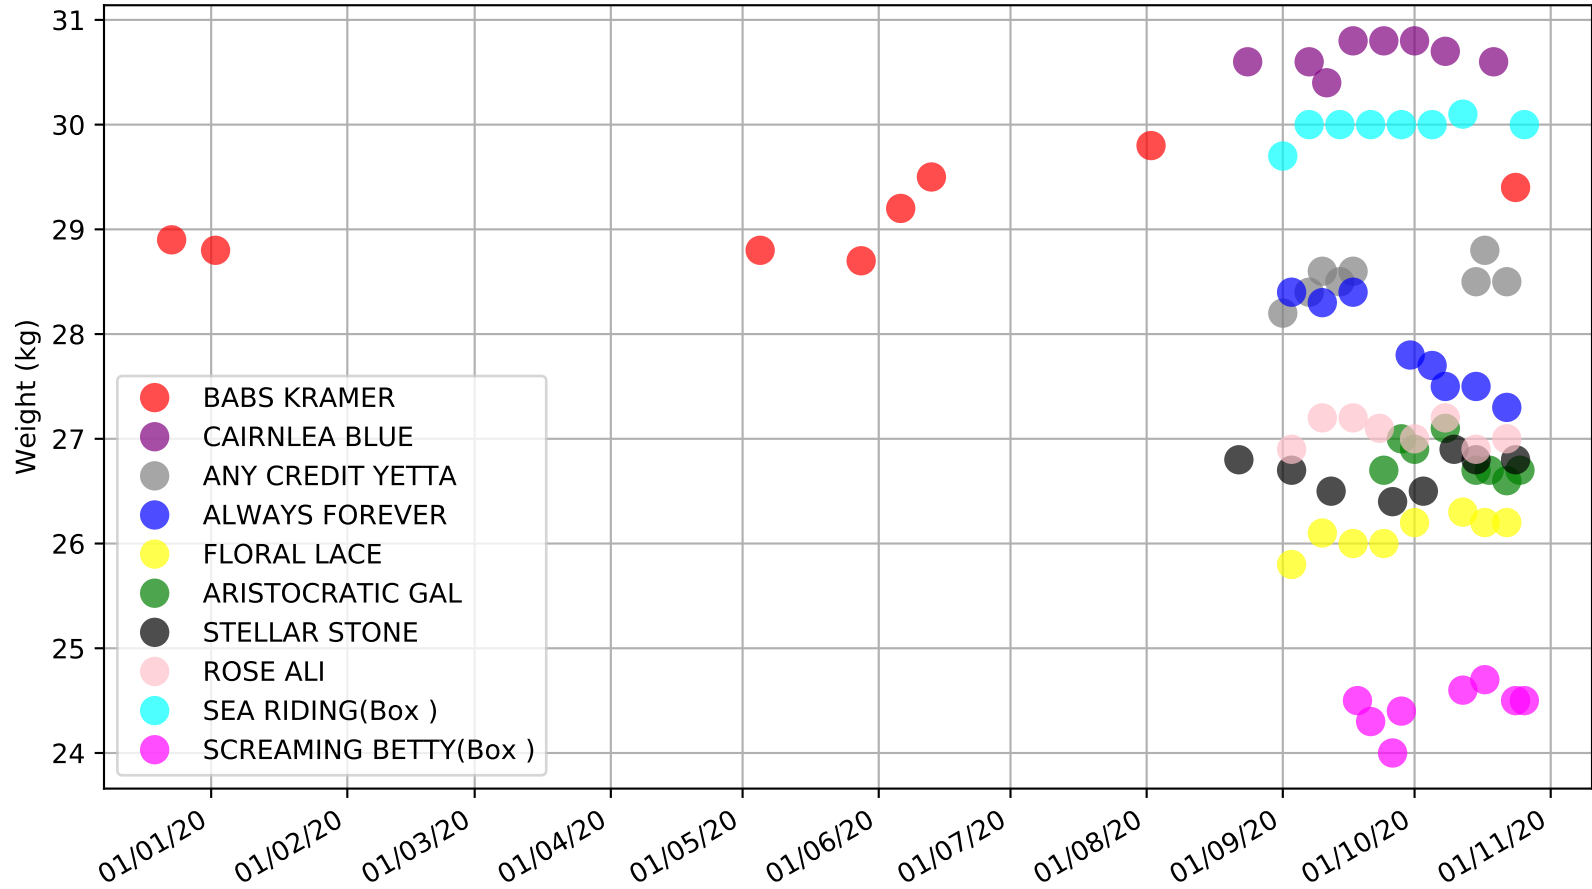

Albion Park - 29th Oct
Race 7, SENNACHIE @ STUD - STEVE WHITE, 710m, 5
Previous race weights in kilograms