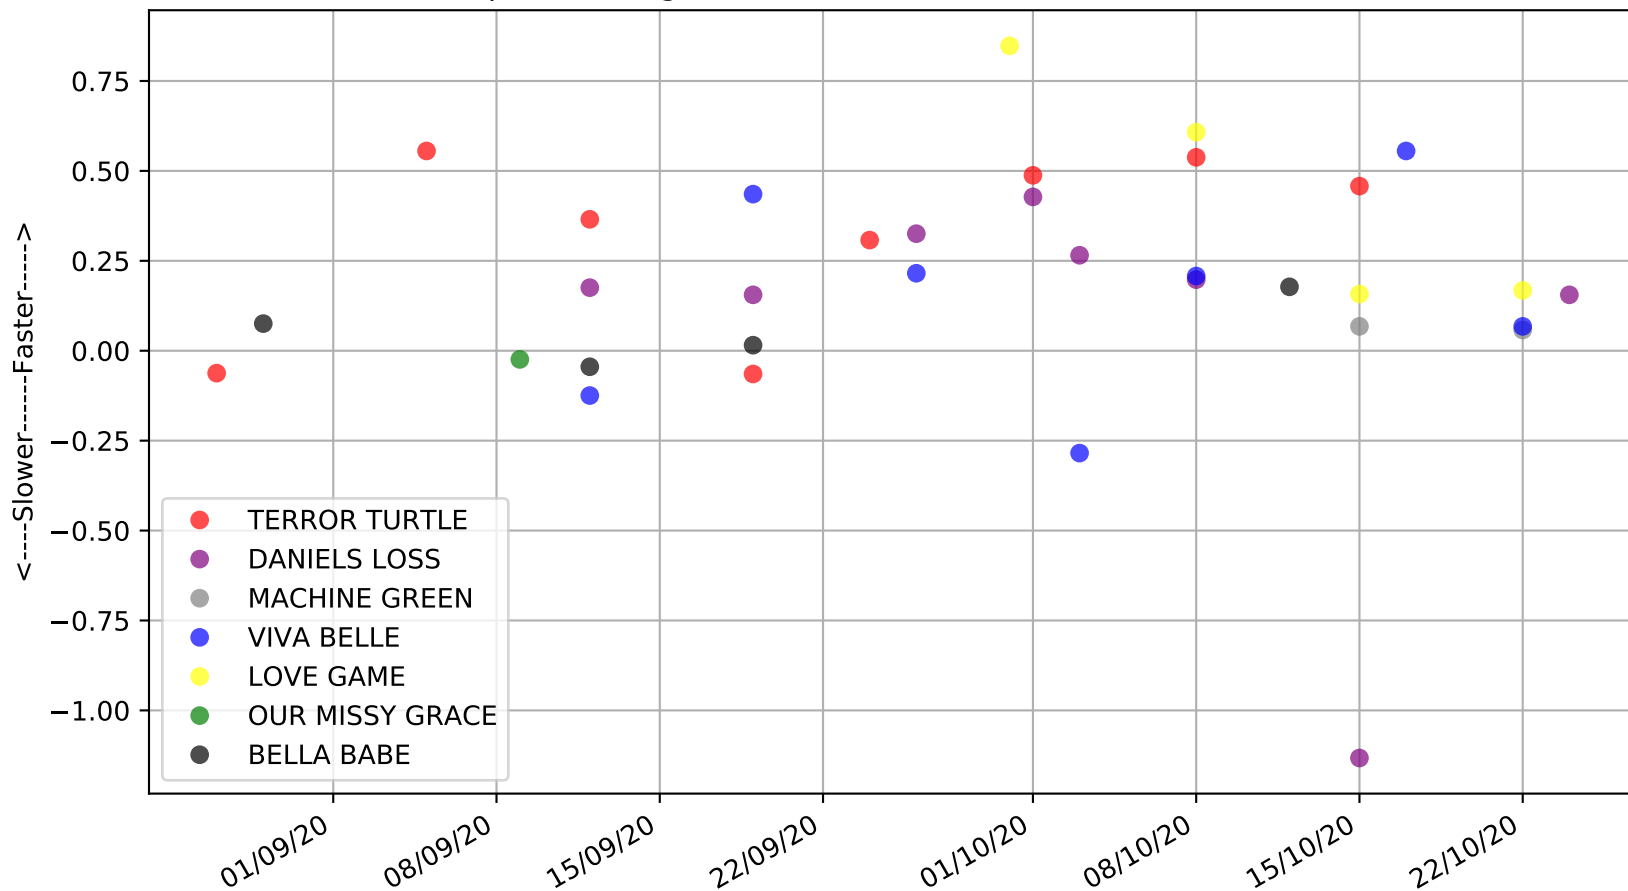

Albion Park - 29th Oct
Race 9, "ST LEOS SIMP CUP", 520m, 5
Previous race weights in kilograms

Albion Park - 29th Oct
Race 9, "ST LEOS SIMP CUP", 520m, 5
Speed of dog +50m or -50m of current race distance