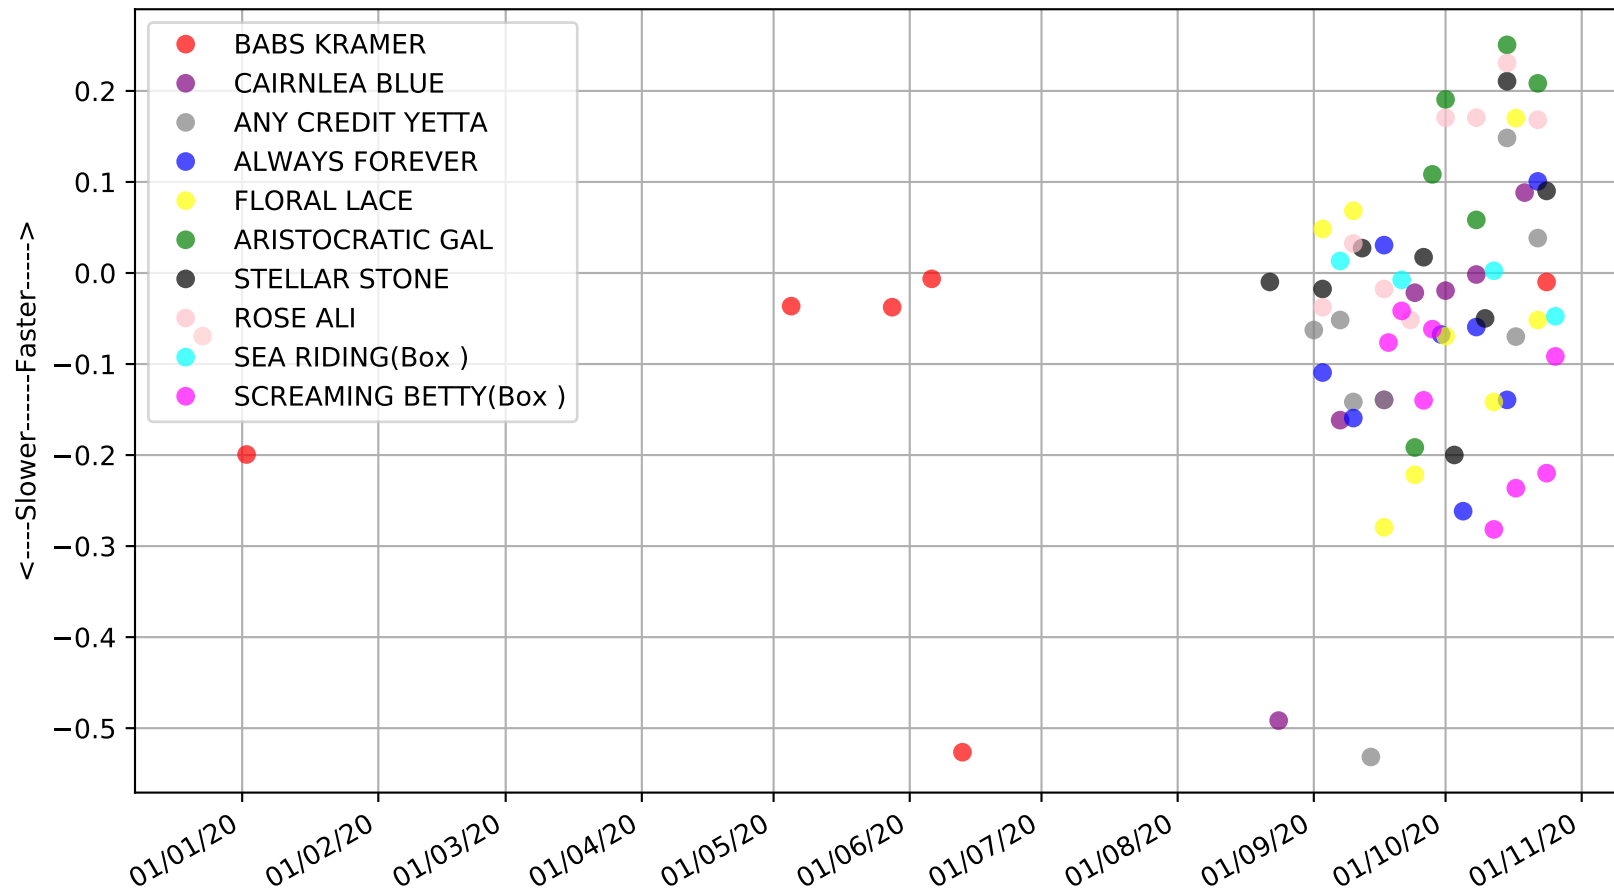

Albion Park - 29th Oct
Race 7, SENNACHIE @ STUD - STEVE WHITE, 710m, 5
Early Speed compared with par early speed