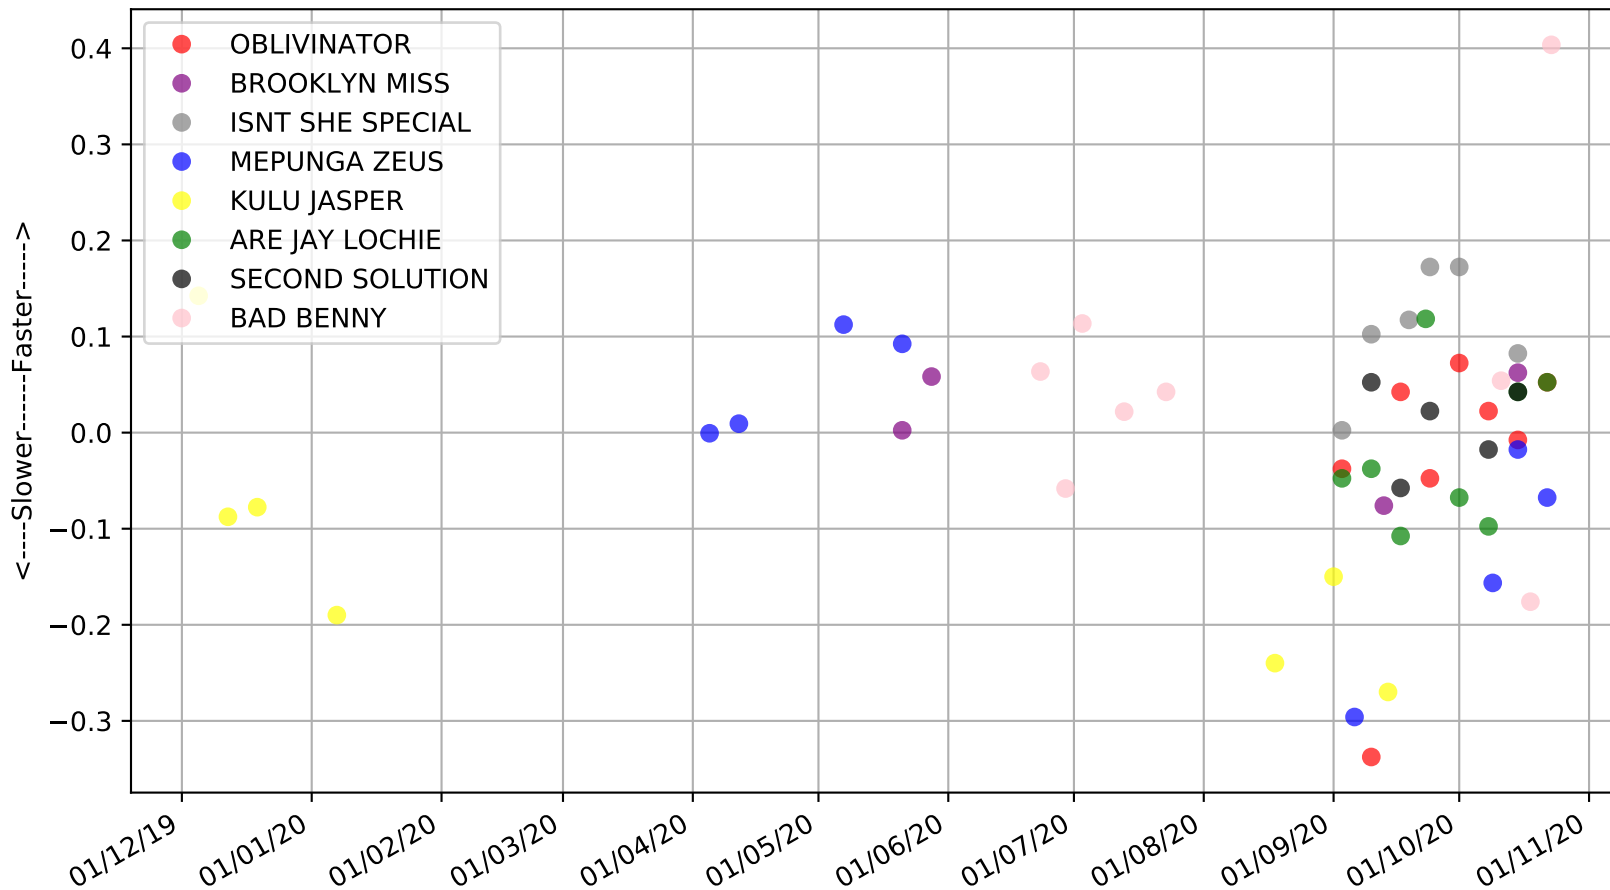

Albion Park - 29th Oct
Race 2, BORGBET TIPPING SERVICE, 520m, MA5
Early Speed compared with par early speed