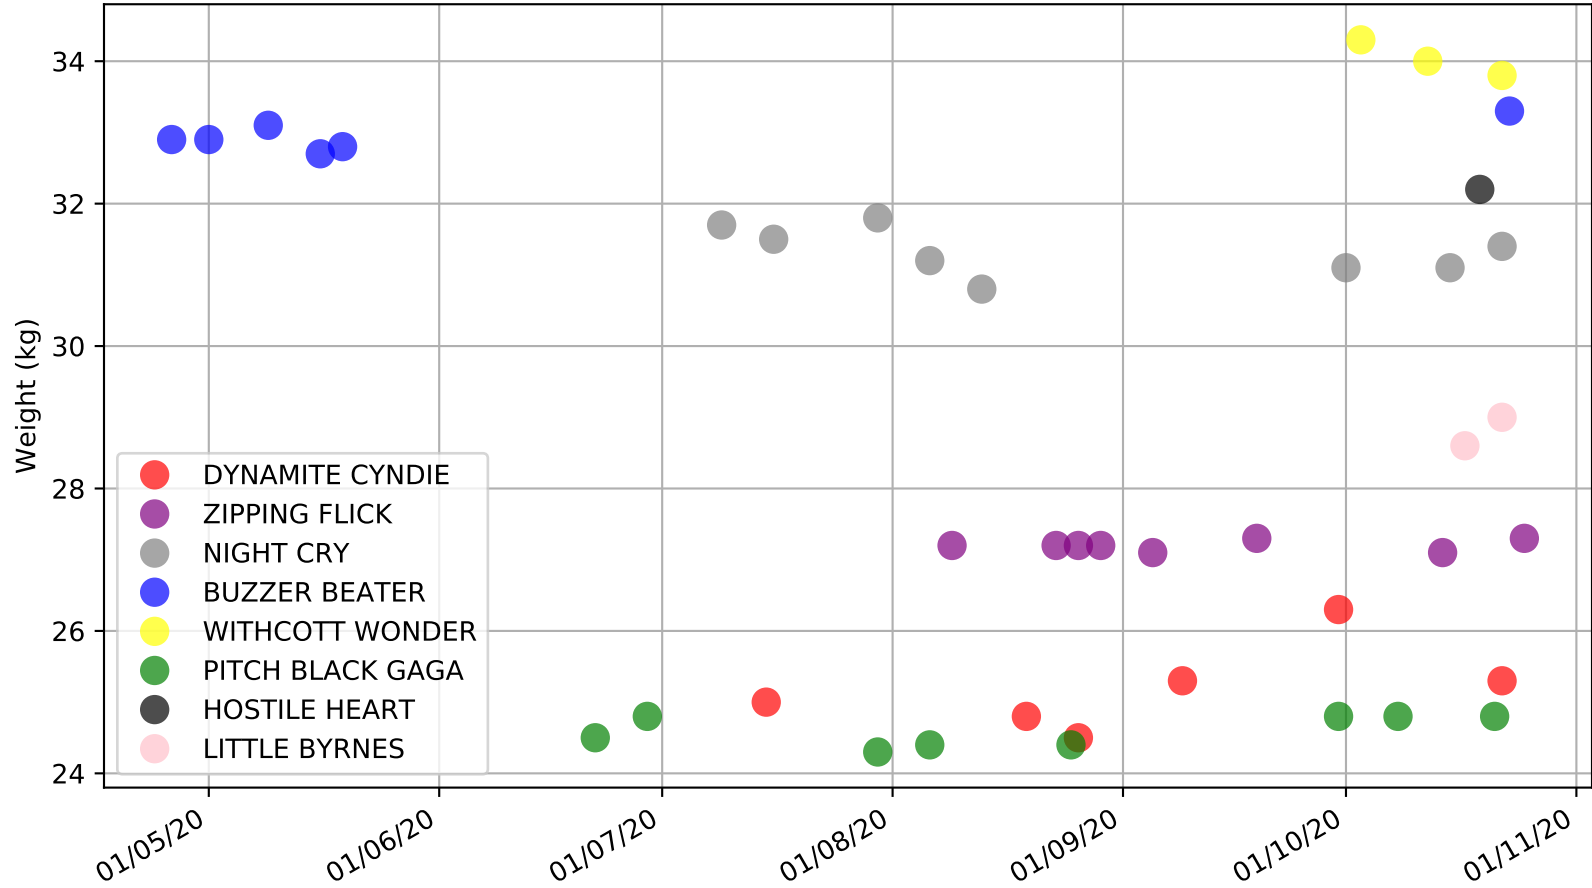

Albion Park - 29th Oct
Race 1, TAB - LONG MAY WE PLAY, 520m, NNP
Previous race weights in kilograms