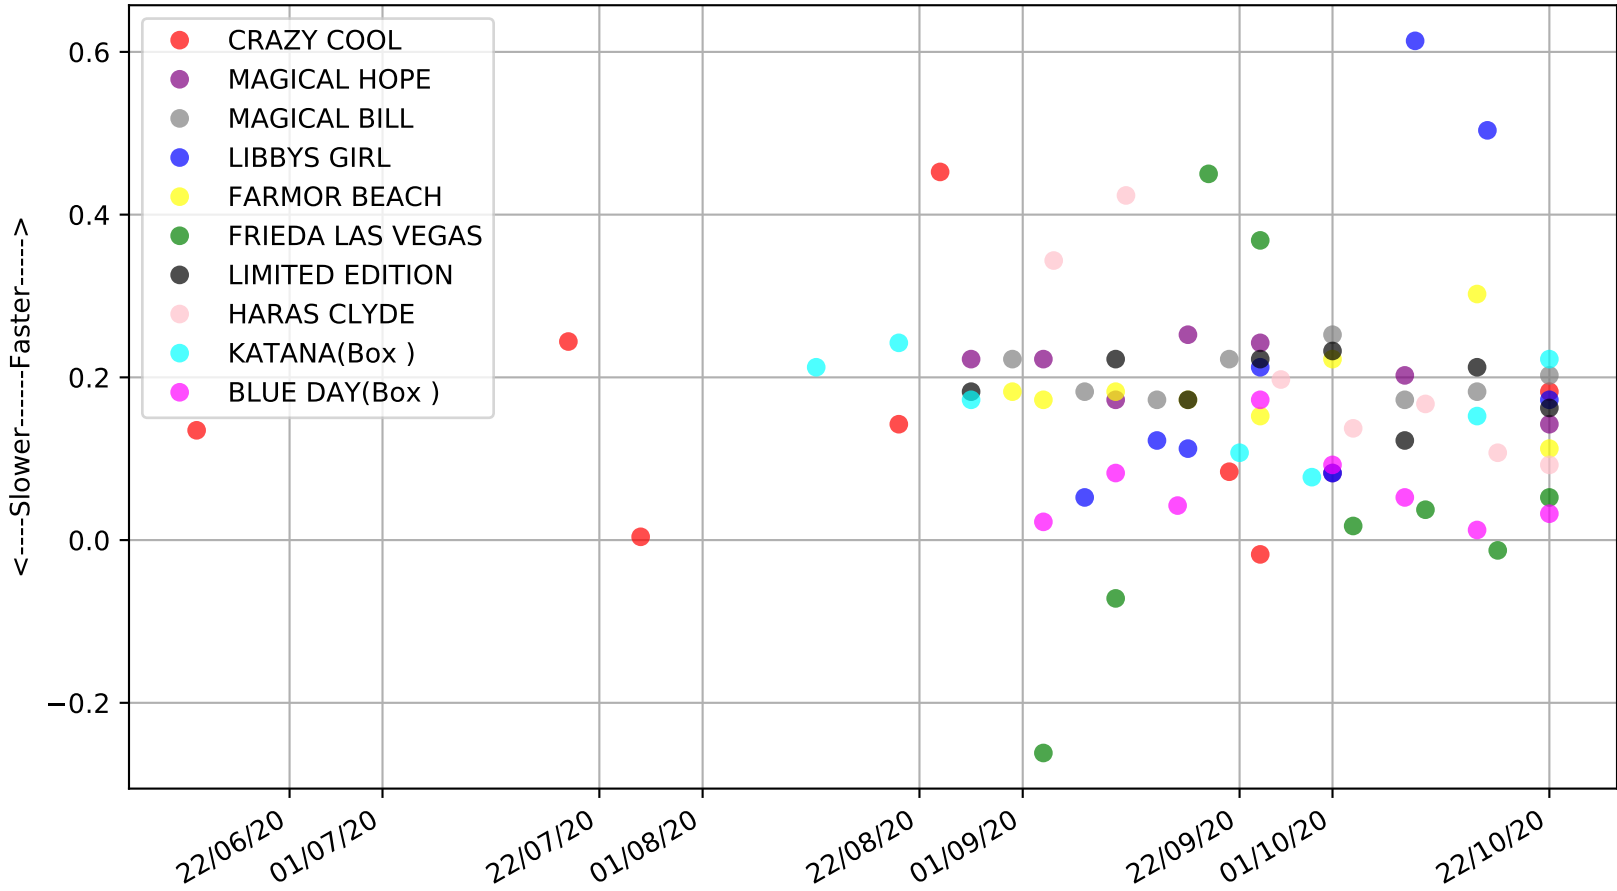

Albion Park - 29th Oct
Race 8, MOTORHUB, 520m, GL
Early Speed compared with par early speed