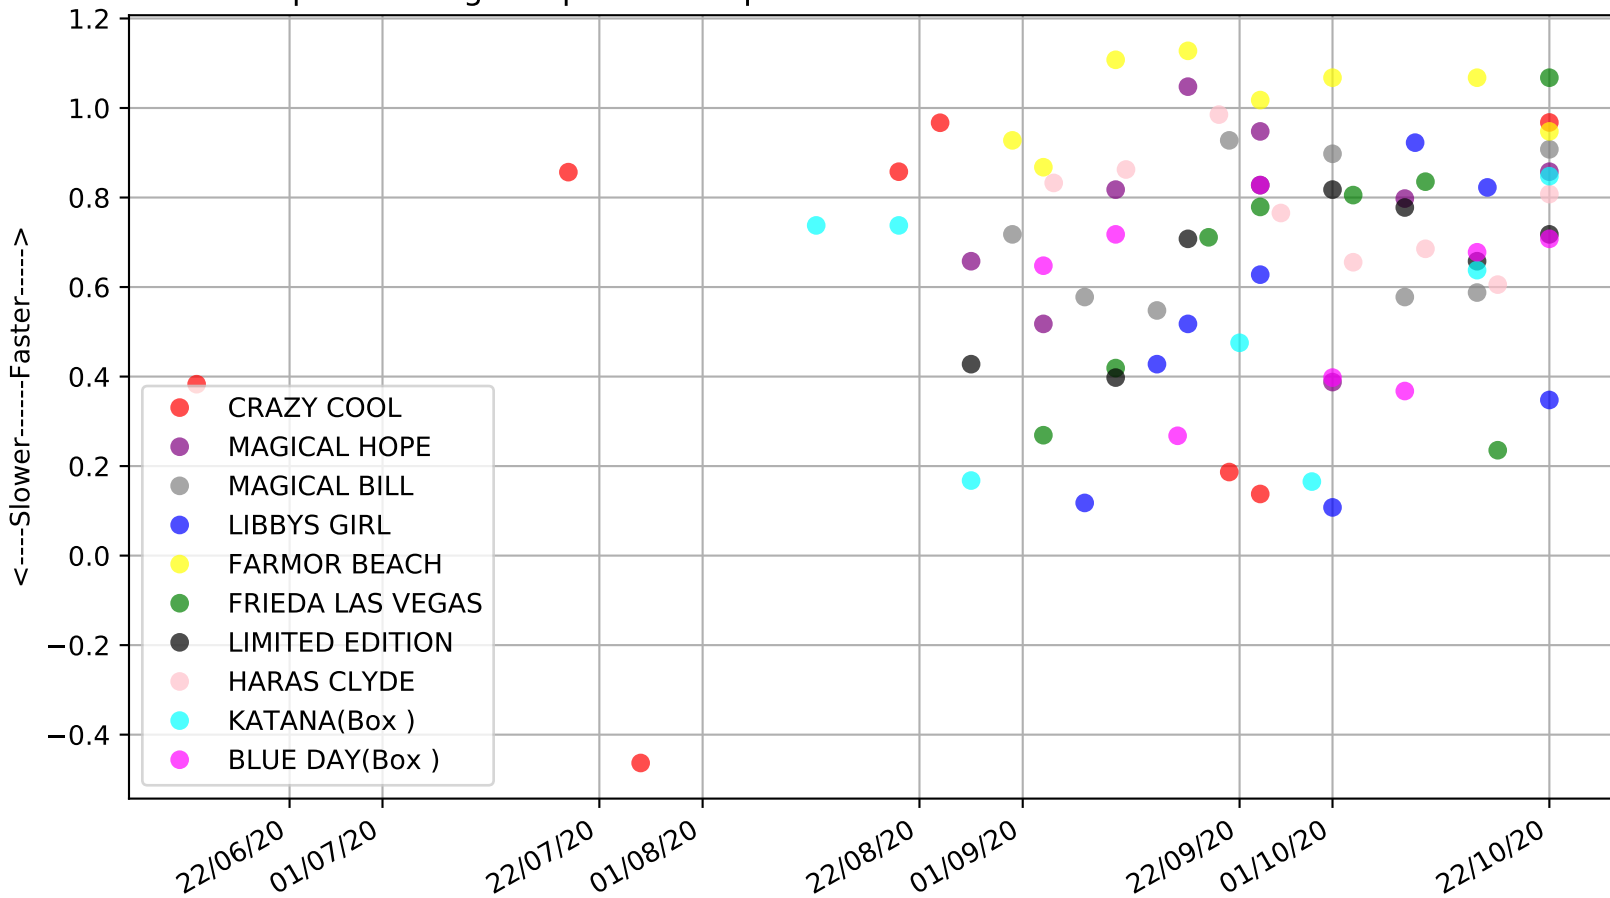

Albion Park - 29th Oct
Race 7, SENNACHIE @ STUD - STEVE WHITE, 710m, 5
Speed of dog +50m or -50m of current race distance

Albion Park - 29th Oct
Race 7, SENNACHIE @ STUD - STEVE WHITE, 710m, 5
Previous race weights in kilograms

Albion Park - 29th Oct
Race 7, SENNACHIE @ STUD - STEVE WHITE, 710m, 5
Early Speed compared with par early speed

Albion Park - 29th Oct
Race 8, MOTORHUB, 520m, GL
Previous race distances in meters

Albion Park - 29th Oct
 Race 8, MOTORHUB, 520m, GL
 Speed of dog compared with par win times of the track & distance it ran at