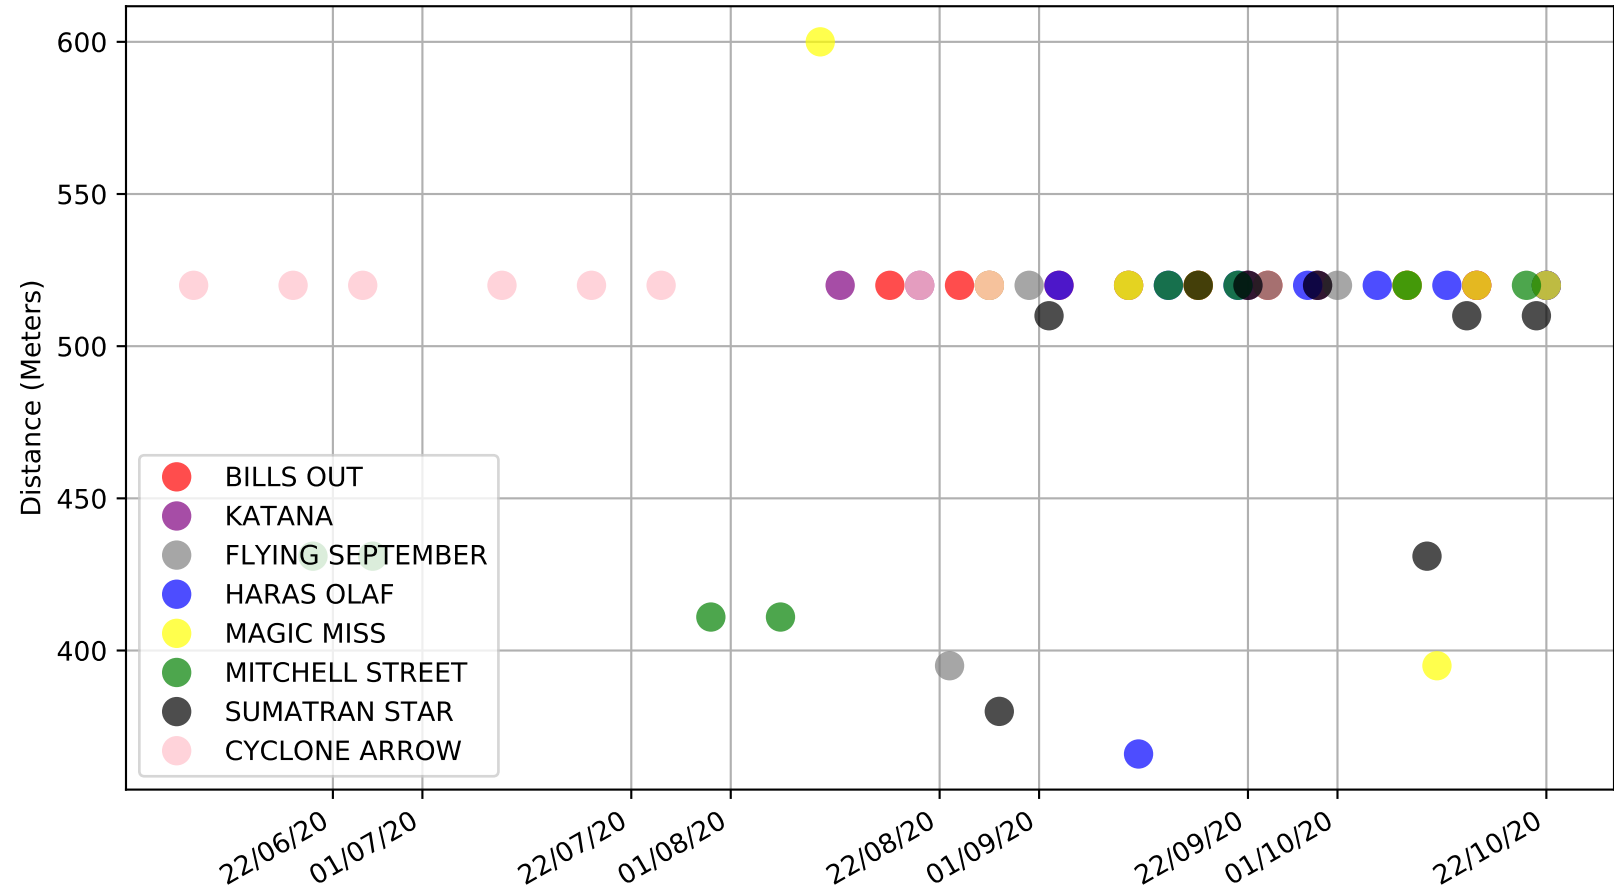

Albion Park - 29th Oct
Race 4, WYVERN DASH, 520m, 5
Previous race distances in meters