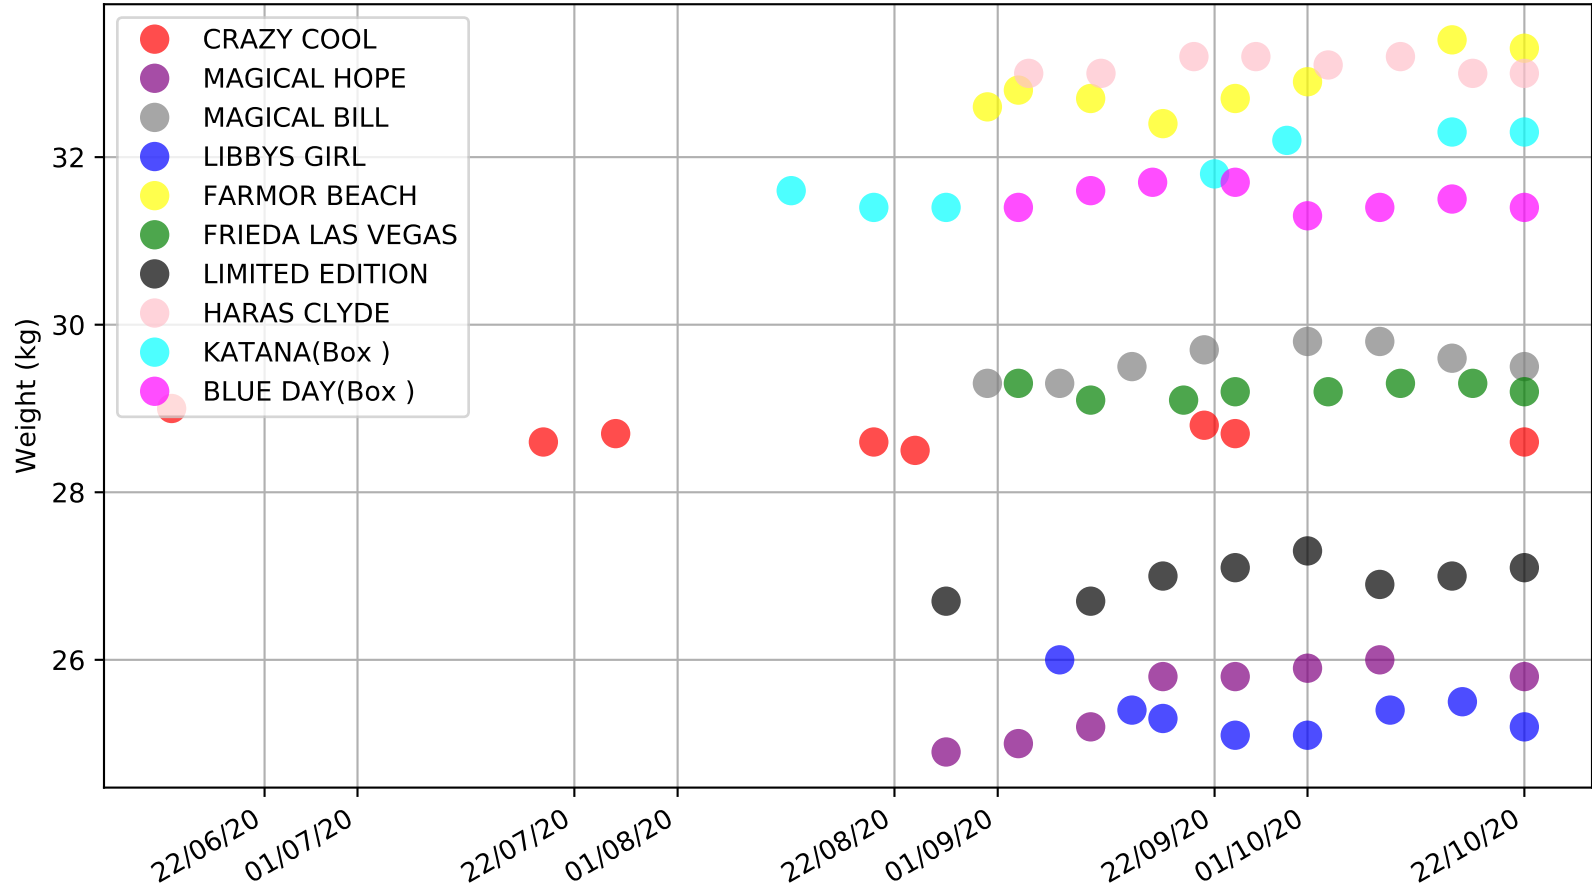

Albion Park - 29th Oct
Race 8, MOTORHUB, 520m, GL
Previous race weights in kilograms