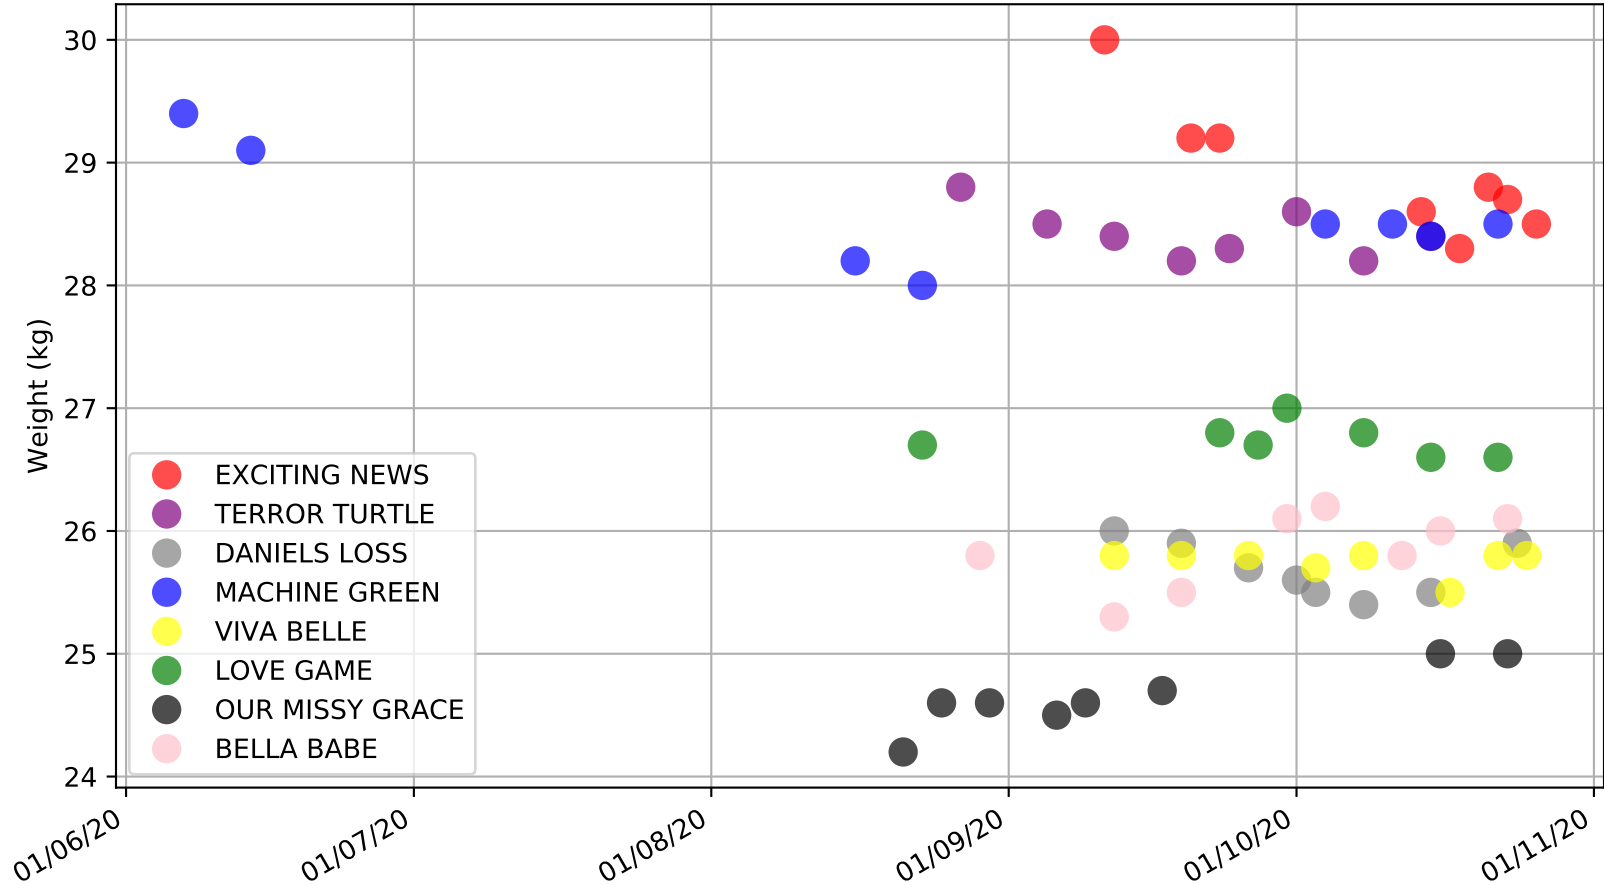

Albion Park - 29th Oct
Race 9, "ST LEOS SIMP CUP", 520m, 5
Previous race weights in kilograms