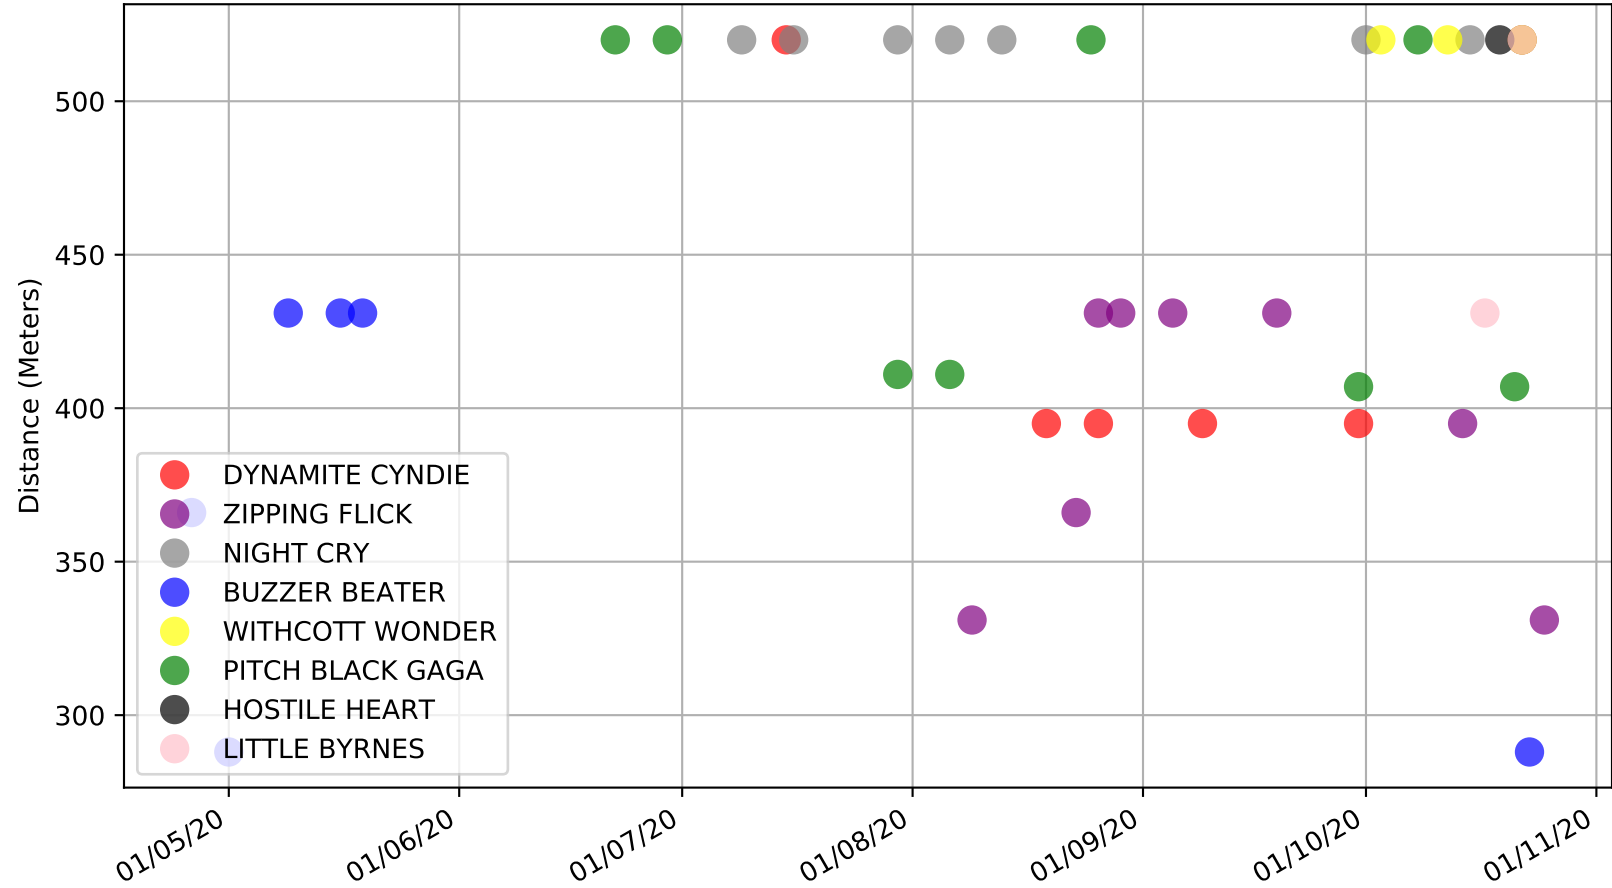

Albion Park - 29th Oct
Race 1, TAB - LONG MAY WE PLAY, 520m, NNP
Previous race distances in meters

Albion Park - 29th Oct
Race 1, TAB - LONG MAY WE PLAY, 520m, NNP
Speed of dog compared with par win times of the track & distance it ran at