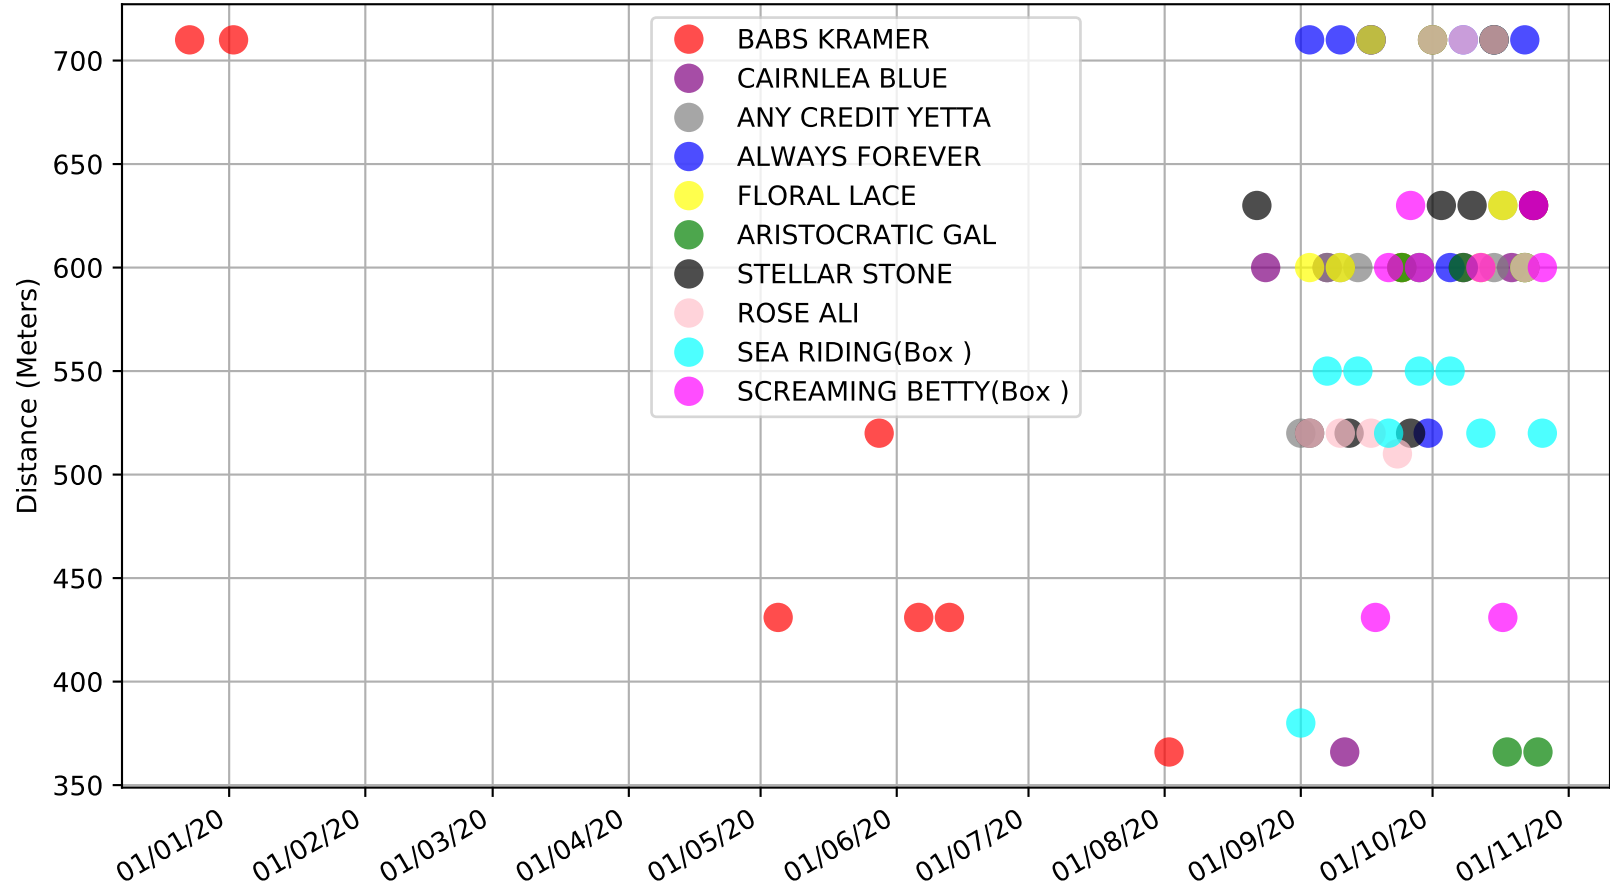

Albion Park - 29th Oct
Race 7, SENNACHIE @ STUD - STEVE WHITE, 710m, 5
Previous race distances in meters