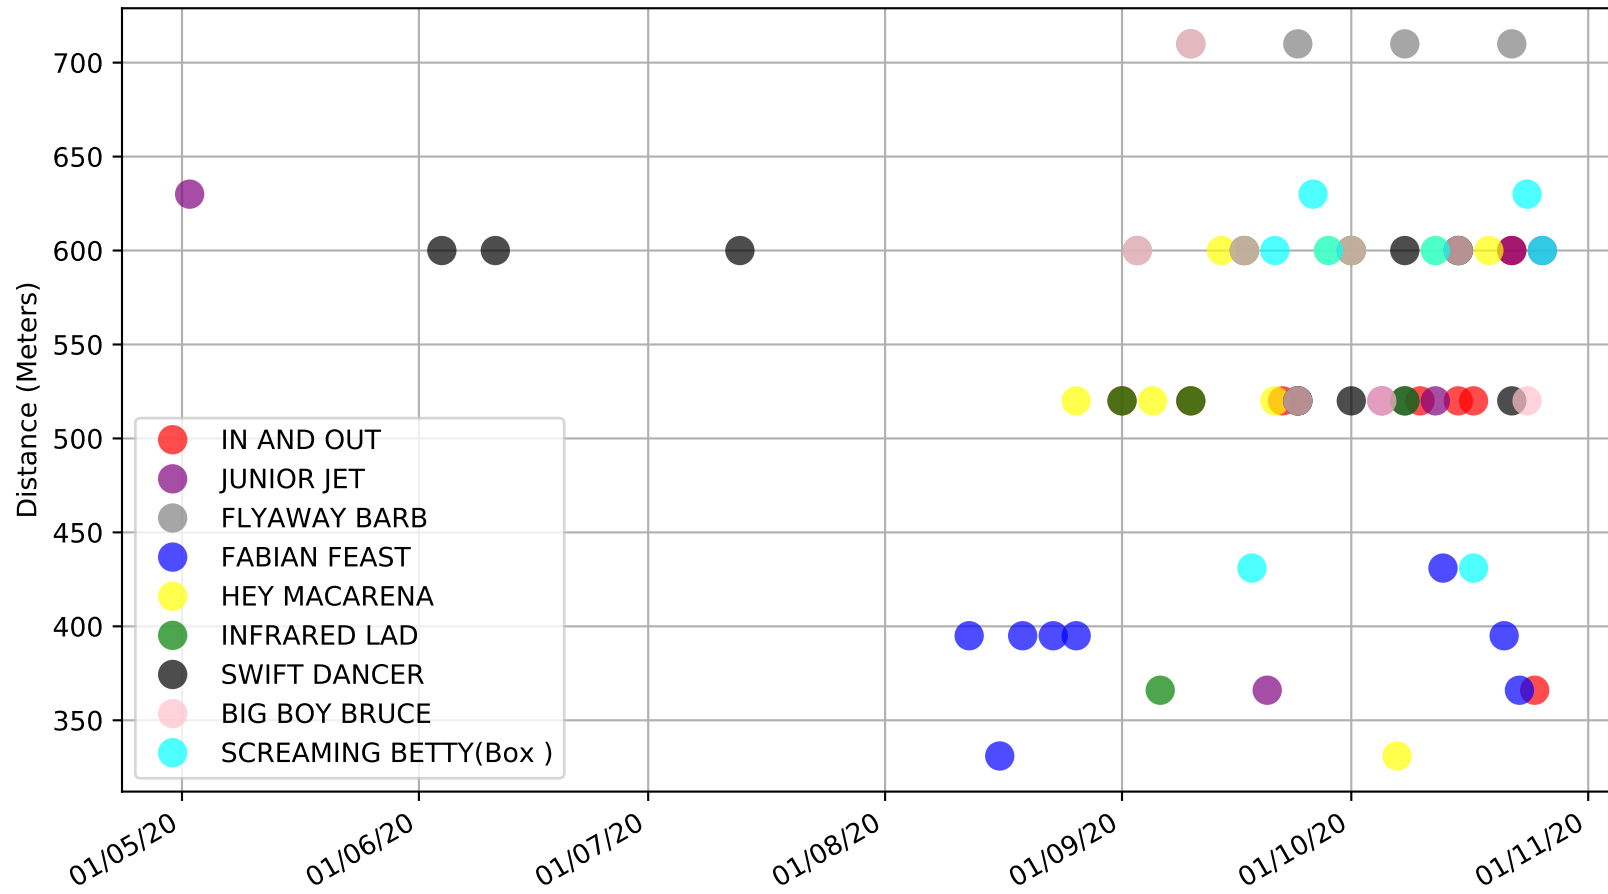

Albion Park - 29th Oct
Race 6, BOX 1 PHOTOGRAPHY, 600m, FFA
Previous race distances in meters