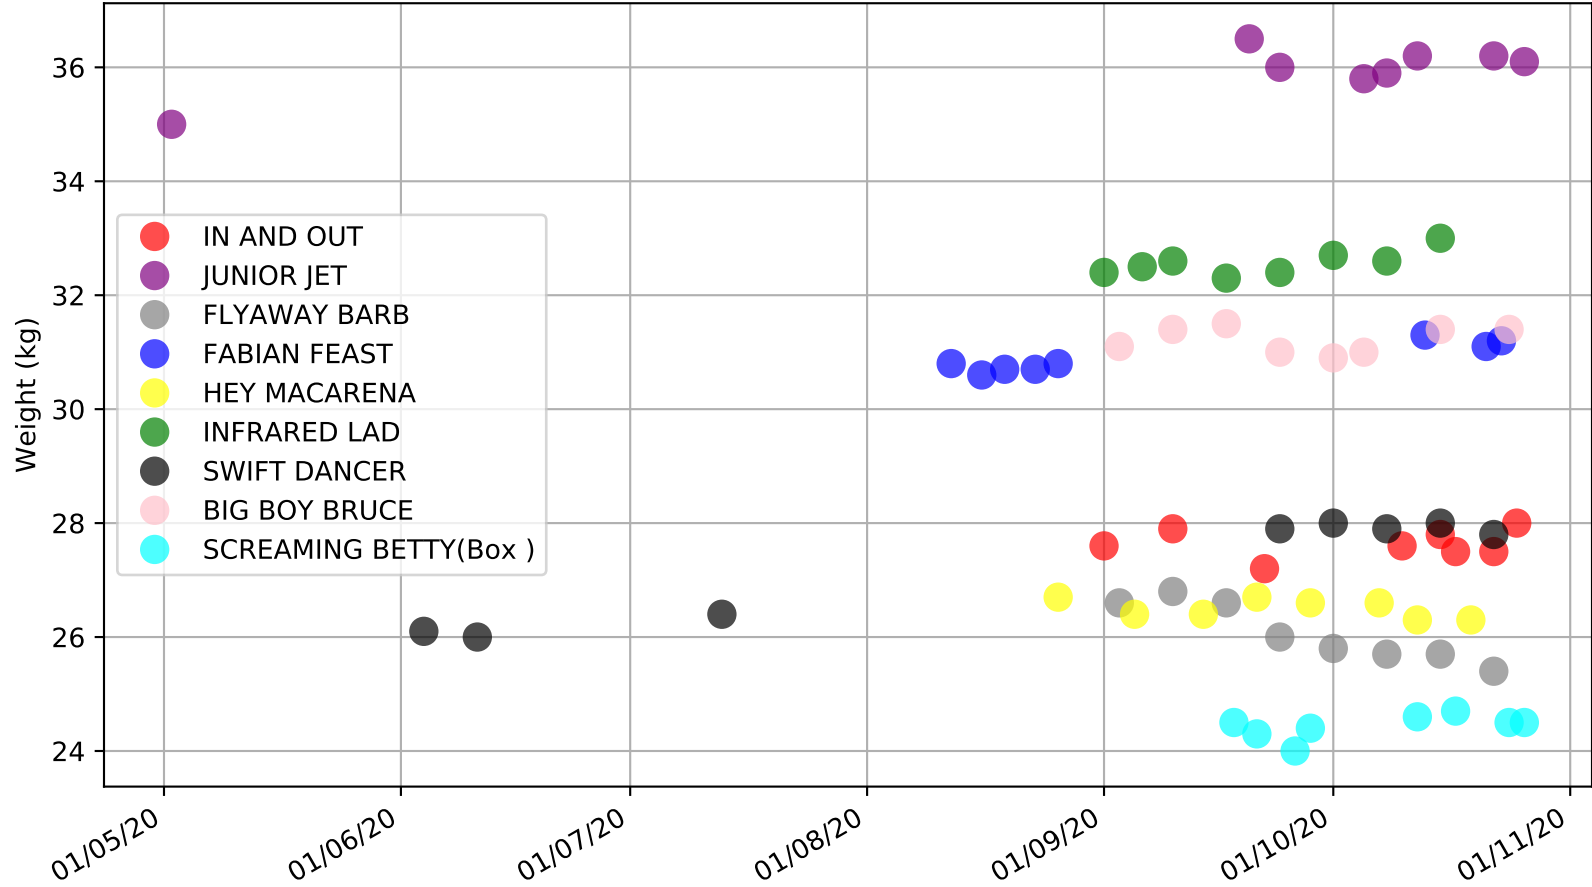

Albion Park - 29th Oct
Race 6, BOX 1 PHOTOGRAPHY, 600m, FFA
Previous race weights in kilograms