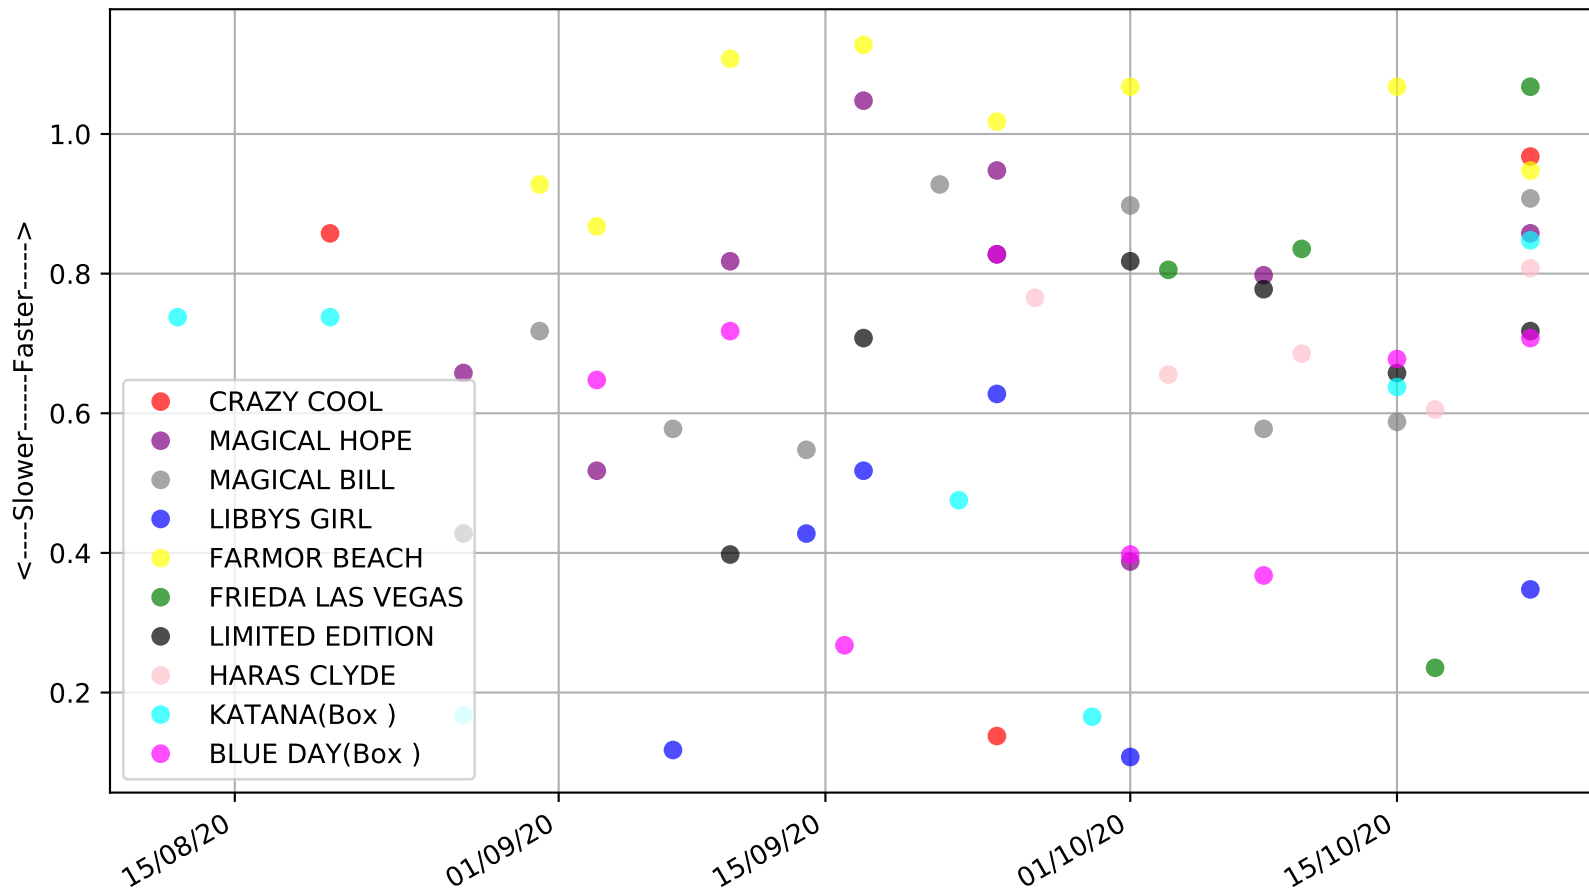

Albion Park - 29th Oct
Race 8, MOTORHUB, 520m, GL
Speed of dog +50m or -50m of current race distance