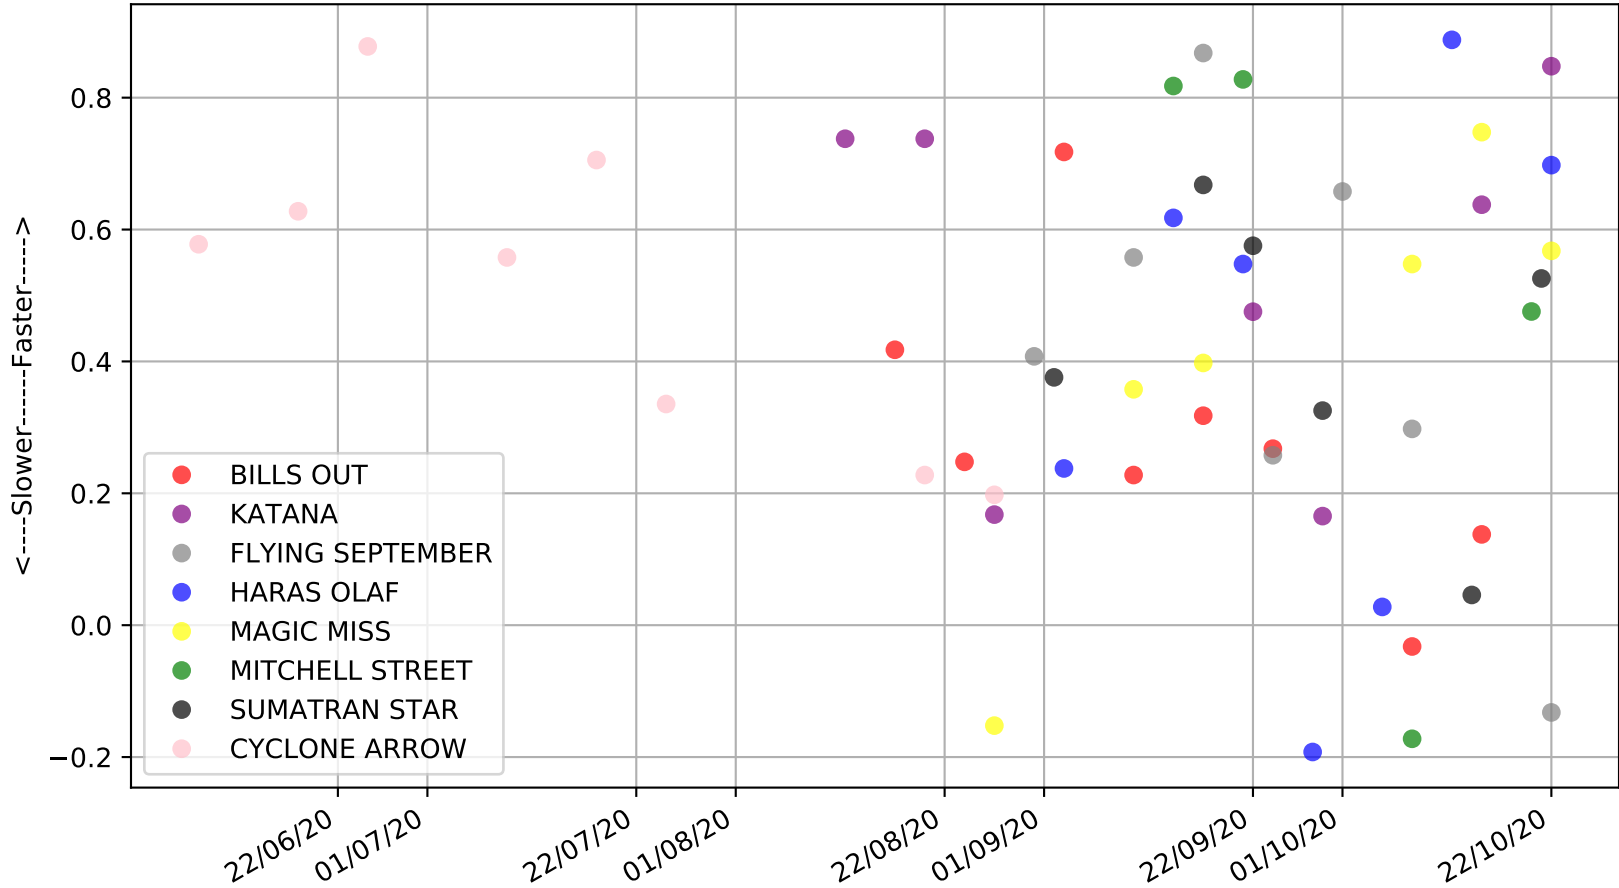

Albion Park - 29th Oct
Race 4, WYVERN DASH, 520m, 5
Speed of dog +50m or -50m of current race distance