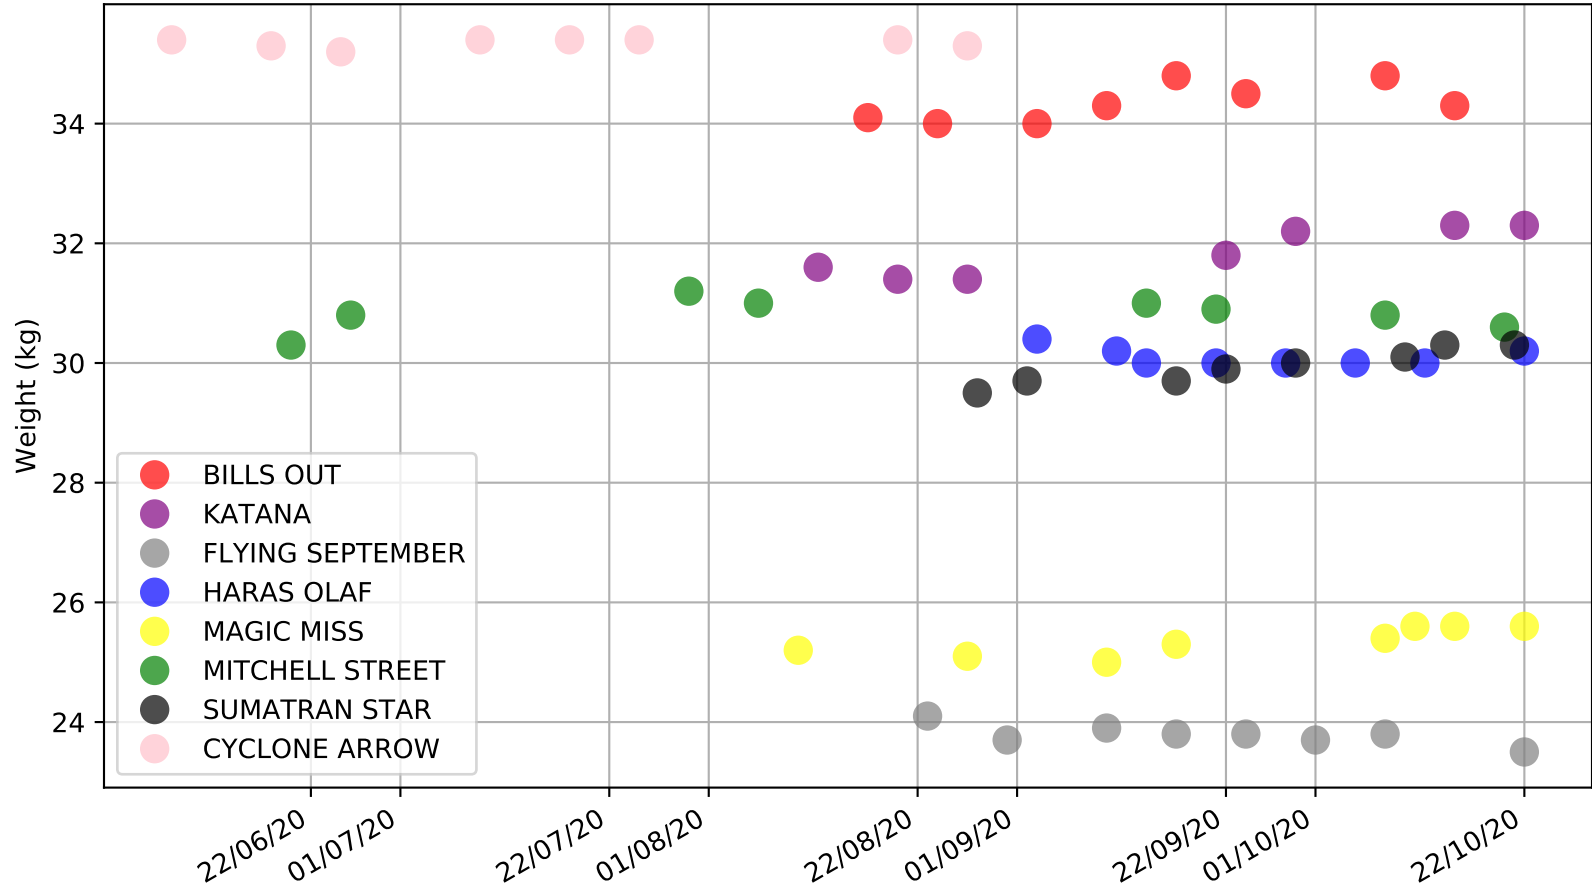

Albion Park - 29th Oct
Race 4, WYVERN DASH, 520m, 5
Previous race weights in kilograms