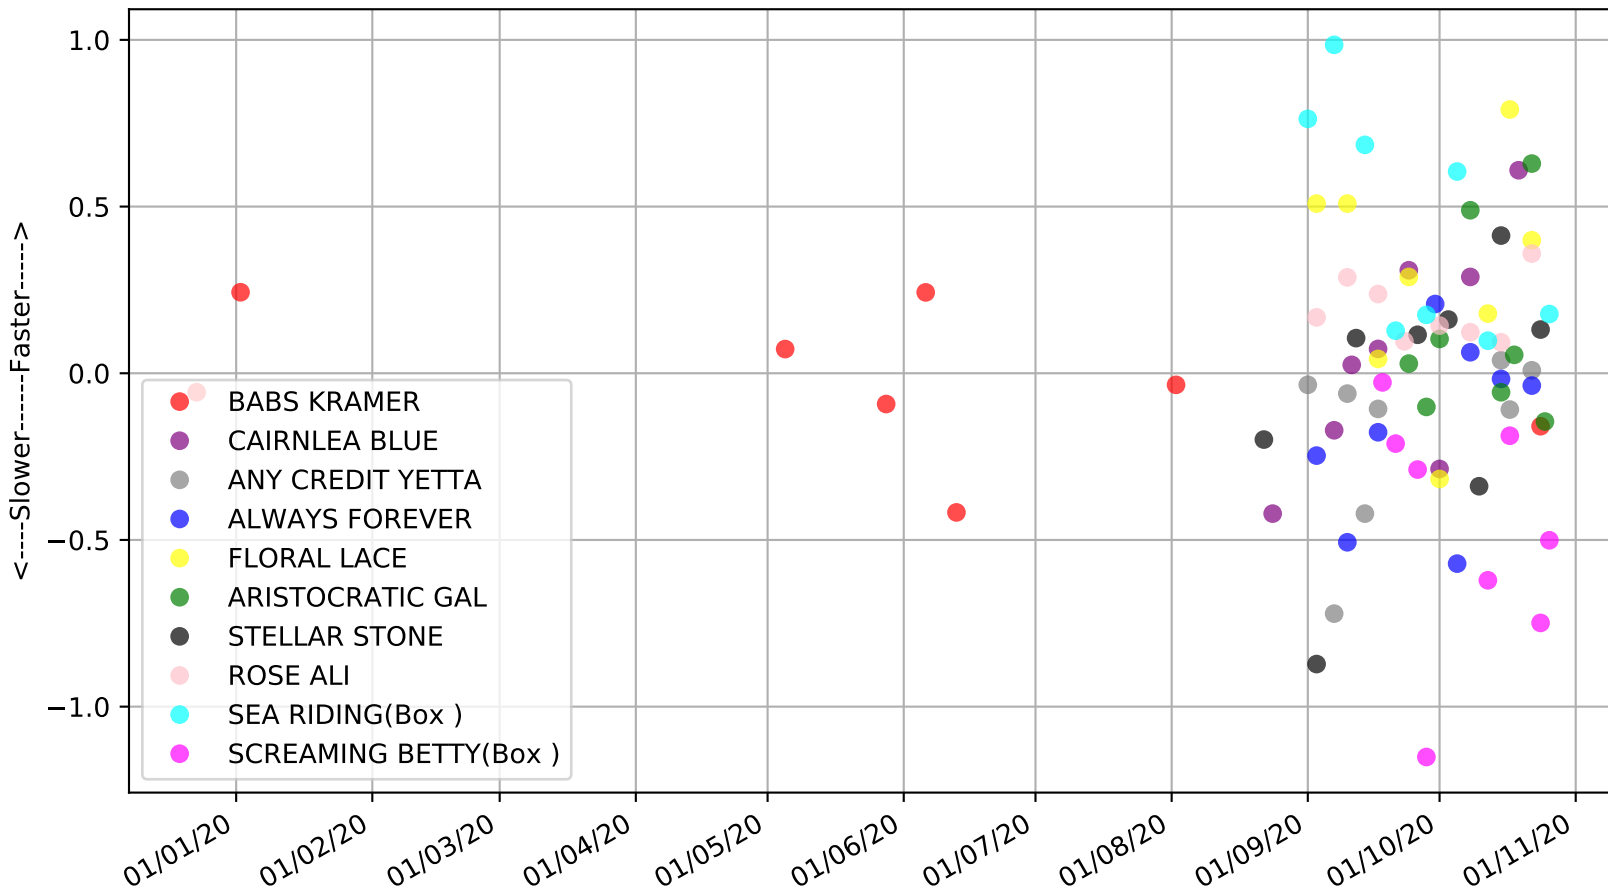

Albion Park - 29th Oct
Race 7, SENNACHIE @ STUD - STEVE WHITE, 710m, 5
Speed of dog compared with par win times of the track & distance it ran at