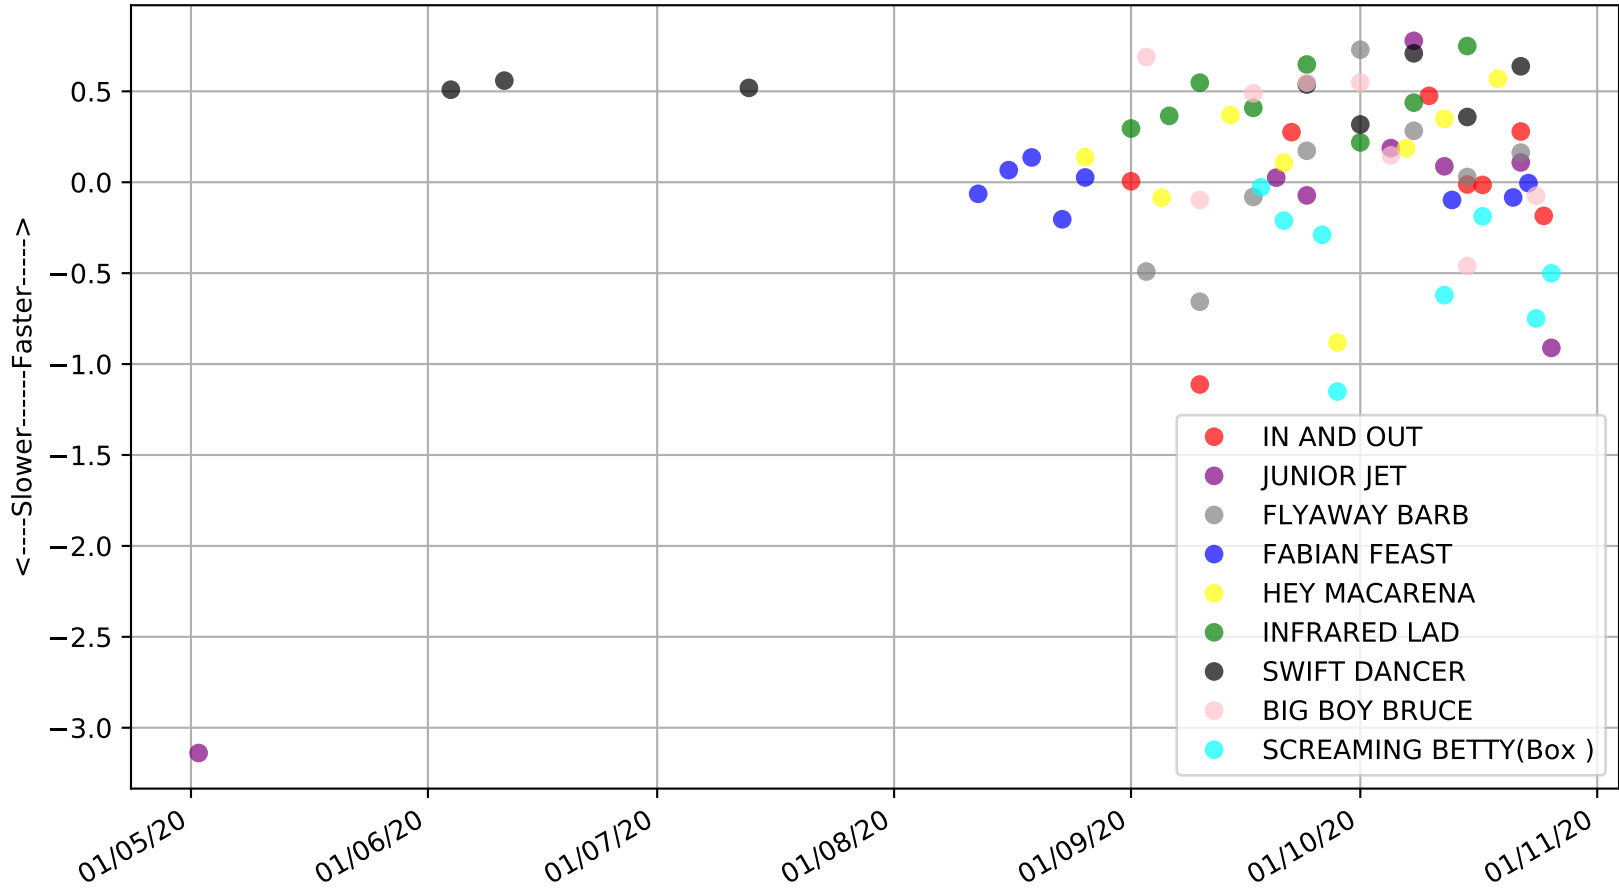

Albion Park - 29th Oct
Race 6, BOX 1 PHOTOGRAPHY, 600m, FFA
Speed of dog compared with par win times of the track & distance it ran at