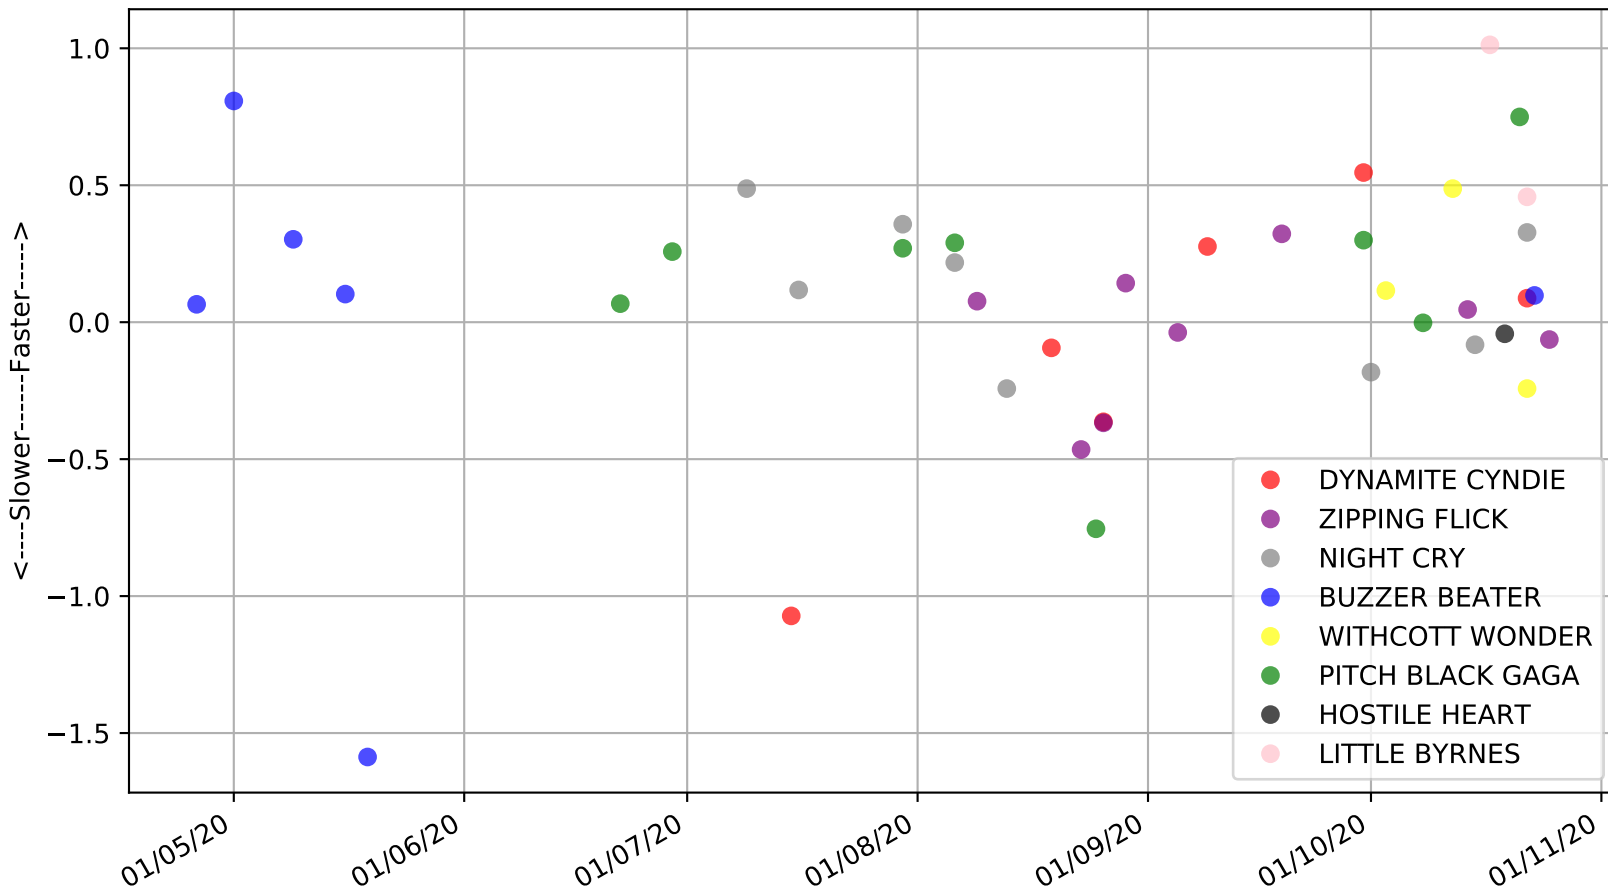

Albion Park - 29th Oct
Race 1, TAB - LONG MAY WE PLAY, 520m, NNP
Previous race distances in meters

Albion Park - 29th Oct
Race 1, TAB - LONG MAY WE PLAY, 520m, NNP
Speed of dog compared with par win times of the track & distance it ran at