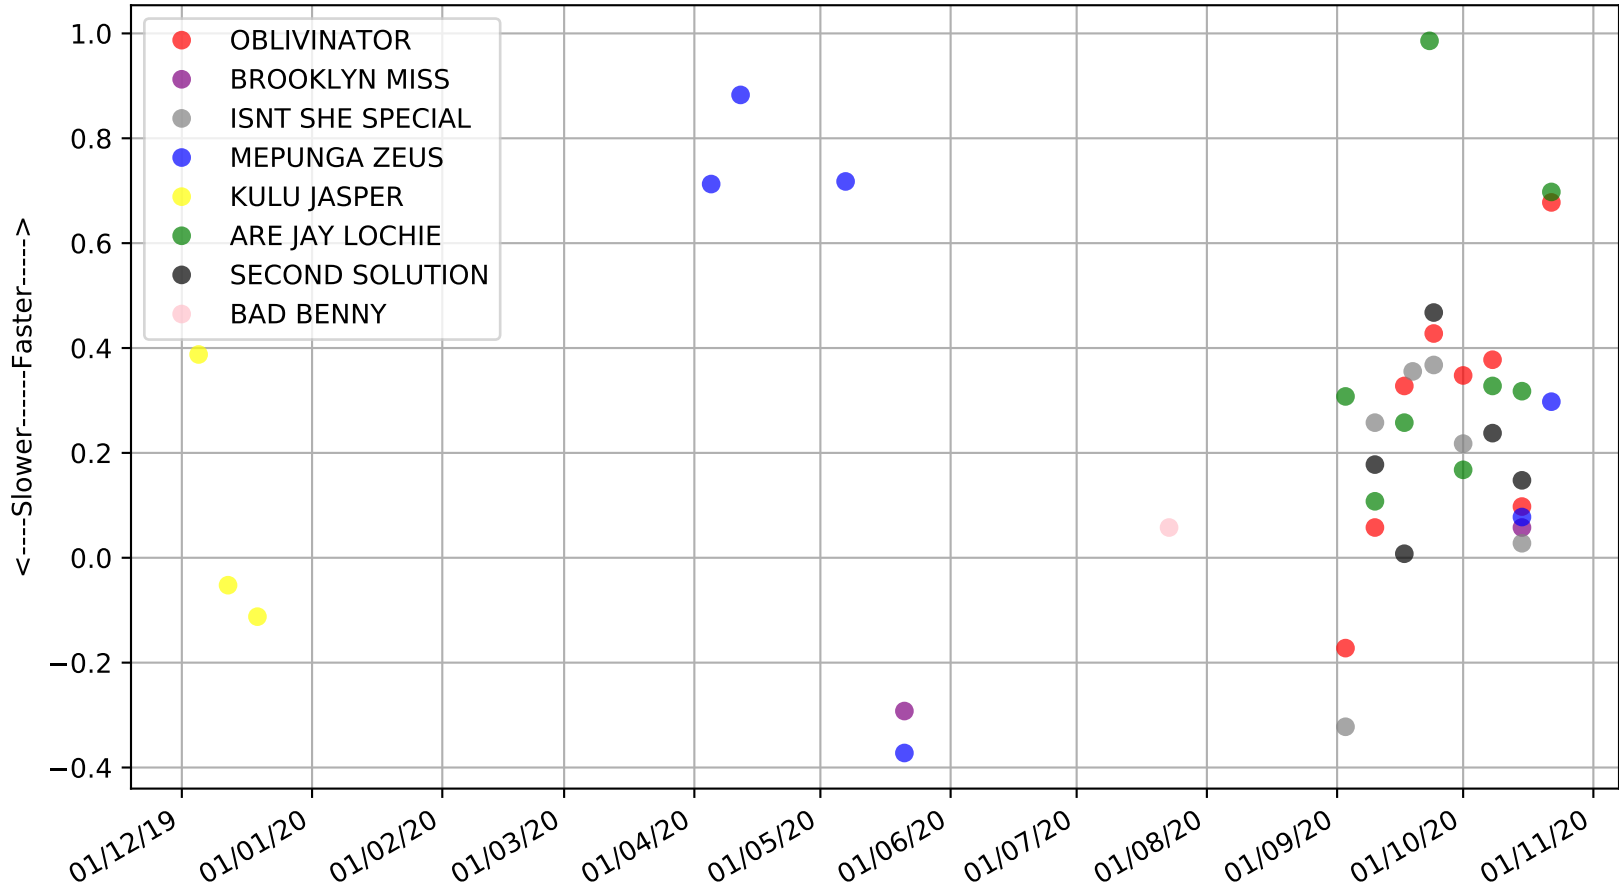

Albion Park - 29th Oct
Race 2, BORGBET TIPPING SERVICE, 520m, MA5
Speed of dog +50m or -50m of current race distance