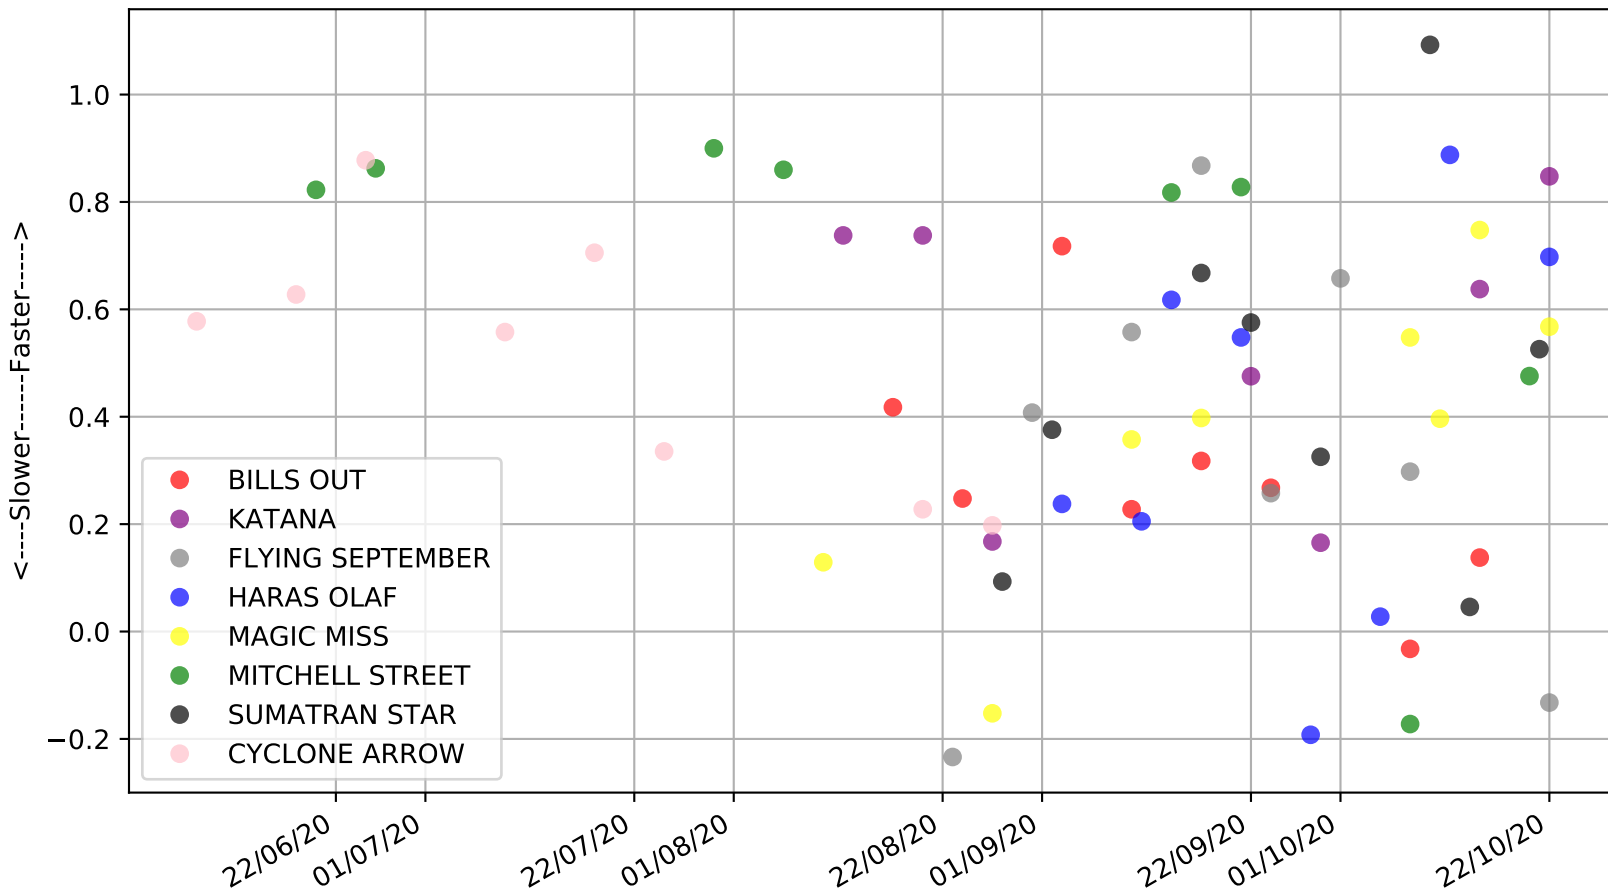

Albion Park - 29th Oct
Race 4, WYVERN DASH, 520m, 5
Previous race distances in meters

Albion Park - 29th Oct
Race 4, WYVERN DASH, 520m, 5
Speed of dog compared with par win times of the track & distance it ran at