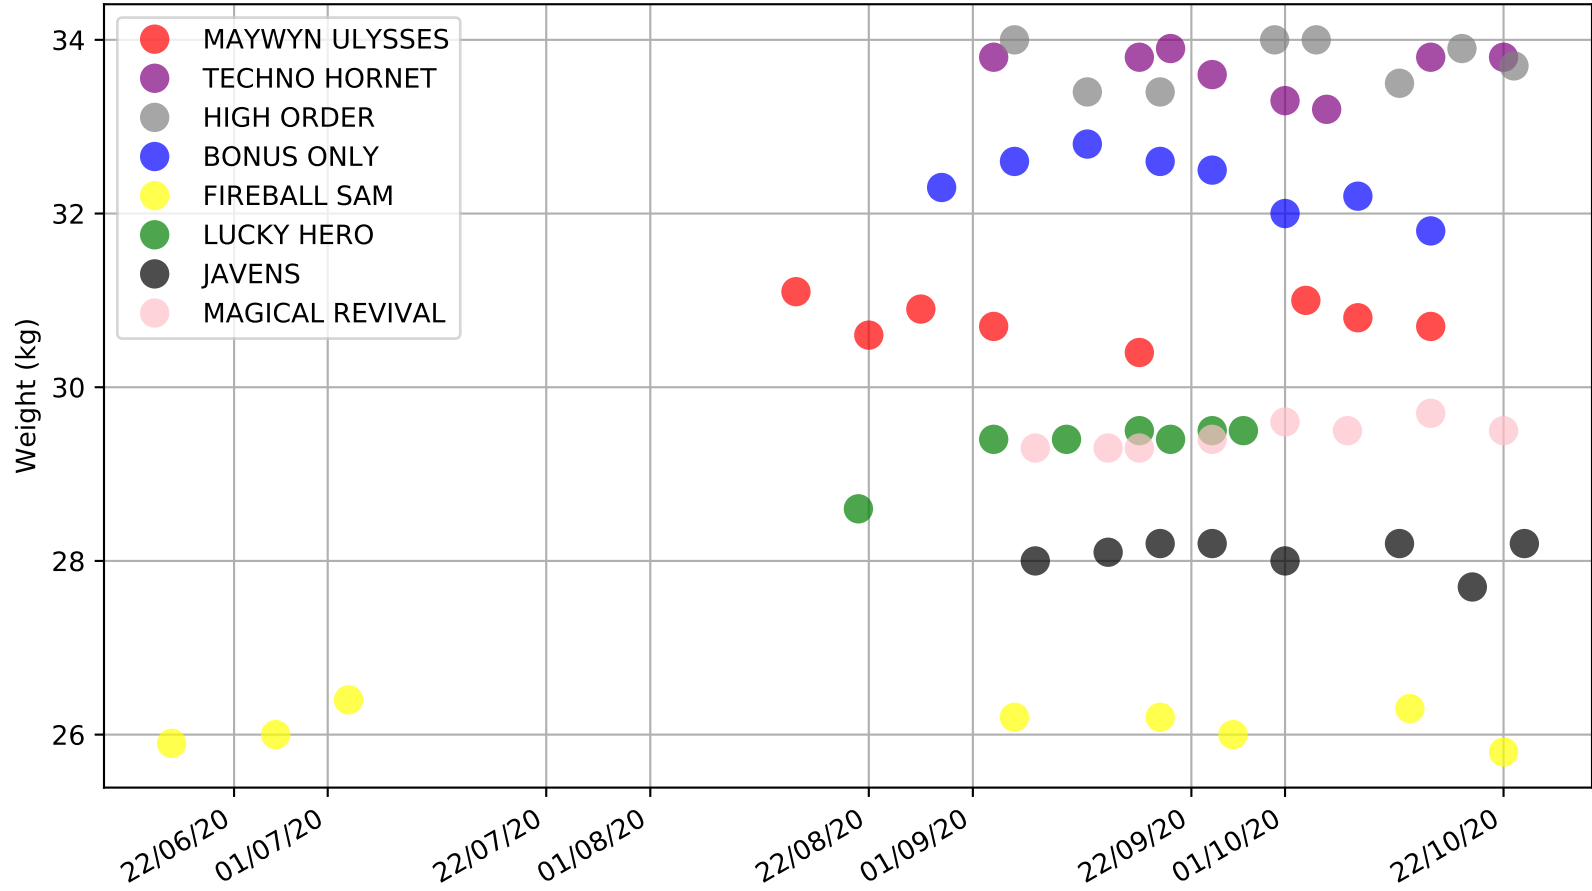

Albion Park - 29th Oct
Race 3, "GARRARDS HORSE AND HOUND", 520m, 5
Previous race weights in kilograms