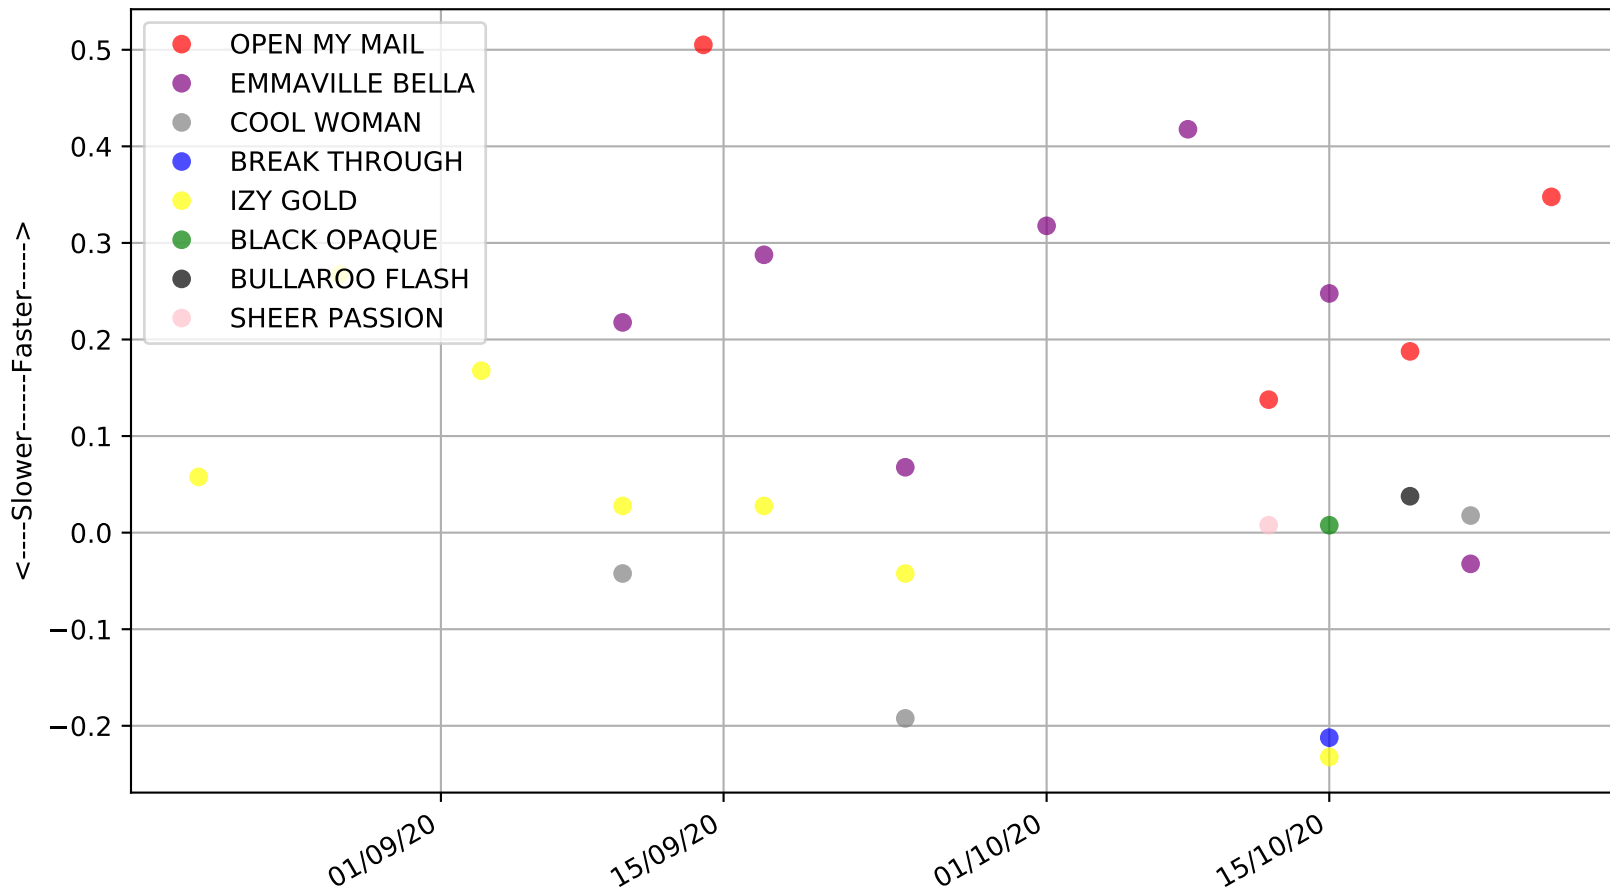

Albion Park - 29th Oct
Race 9, "ST LEOS SIMP CUP", 520m, 5
Previous race weights in kilograms

Albion Park - 29th Oct
Race 9, "ST LEOS SIMP CUP", 520m, 5
Early Speed compared with par early speed

Albion Park - 29th Oct
Race 10, FABREGAS @ METICULOUS LODGE, 520m, MA5
Previous race distances in meters

Albion Park - 29th Oct
Race 10, FABREGAS @ METICULOUS LODGE, 520m, MA5
Speed of dog +50m or -50m of current race distance

Albion Park - 29th Oct
Race 10, FABREGAS @ METICULOUS LODGE, 520m, MA5
Early Speed compared with par early speed