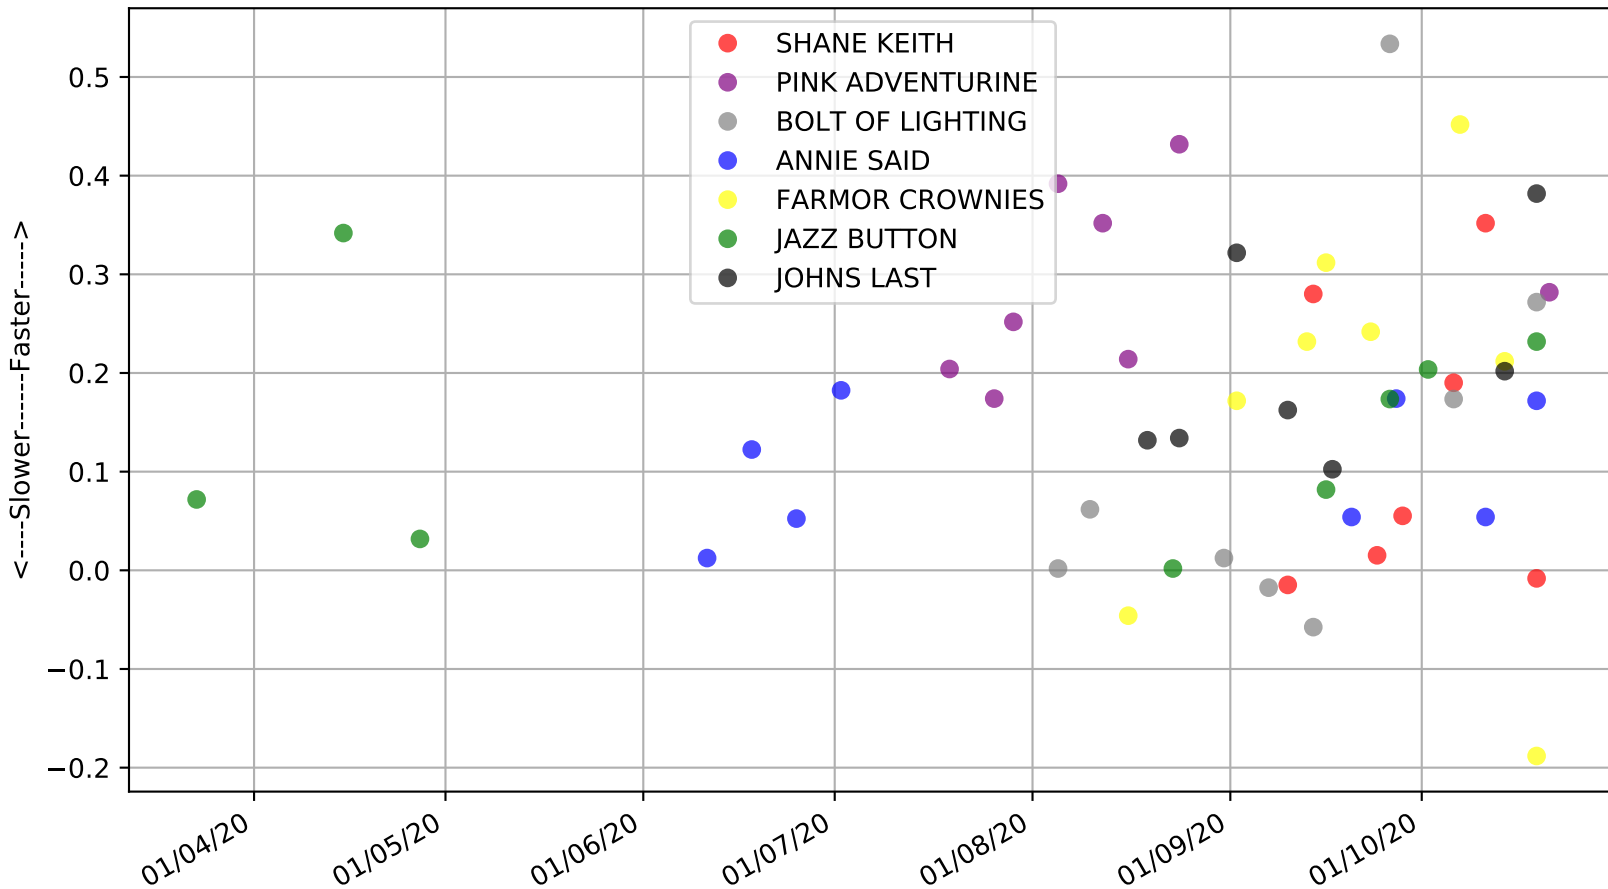

Albion Park - 26th Oct
Race 9, SENNACHIE @ STUD - STEVE WHITE, 395m, X23
Early Speed compared with par early speed