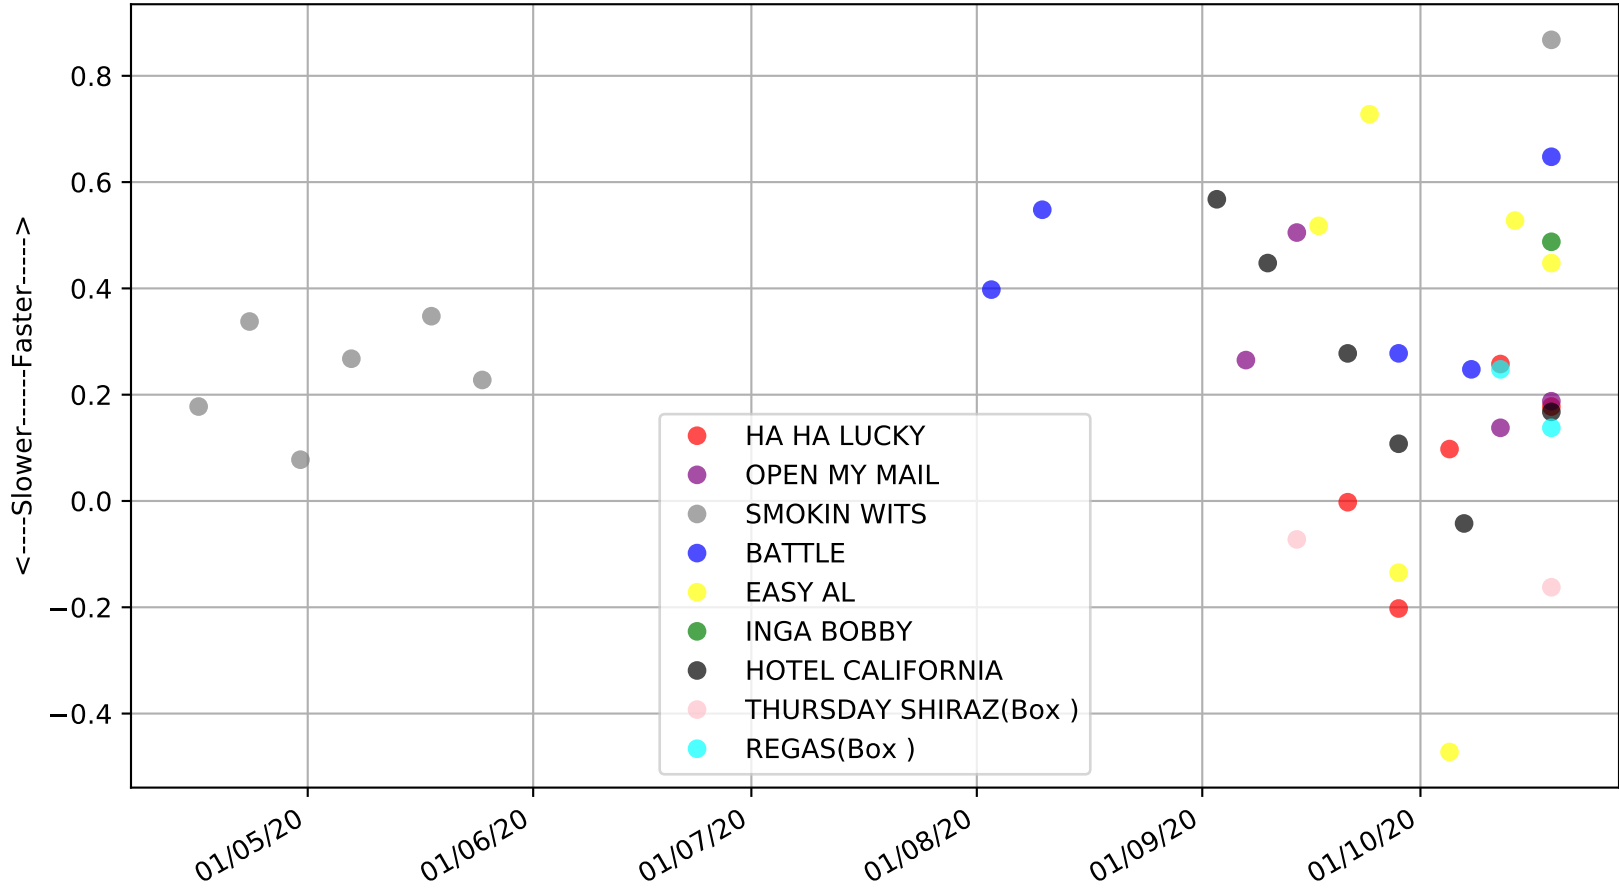

Albion Park - 26th Oct
Race 8, BORGBET TIPPING SERVICE, 520m, 5F
Speed of dog +50m or -50m of current race distance