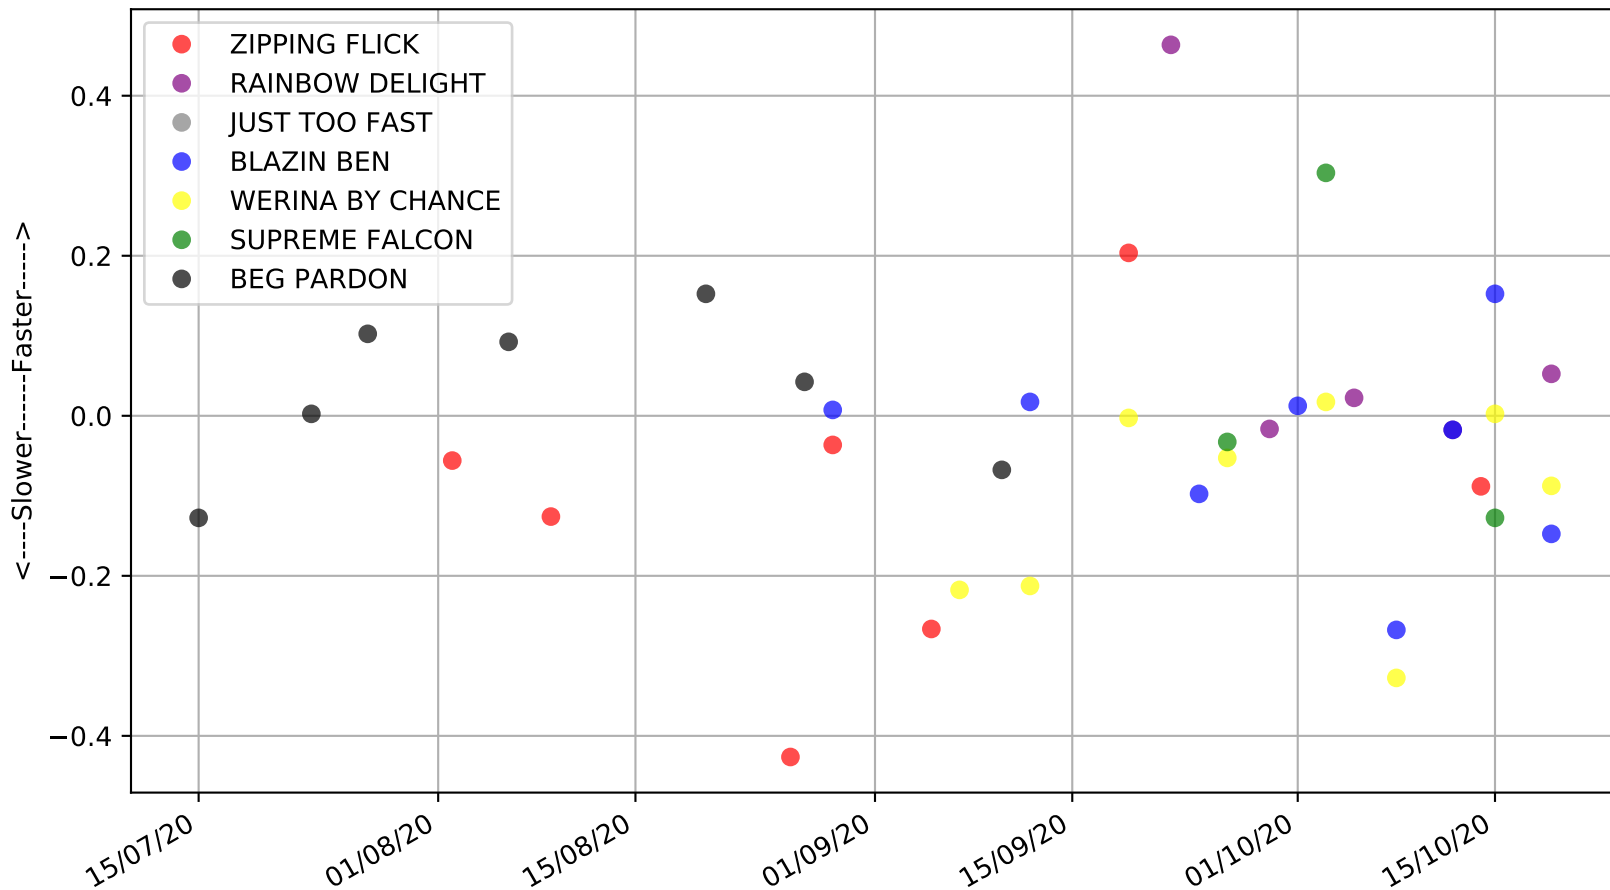

Albion Park - 26th Oct
Race 1, BOX 1 PHOTOGRAPHY, 520m, NNP
Early Speed compared with par early speed