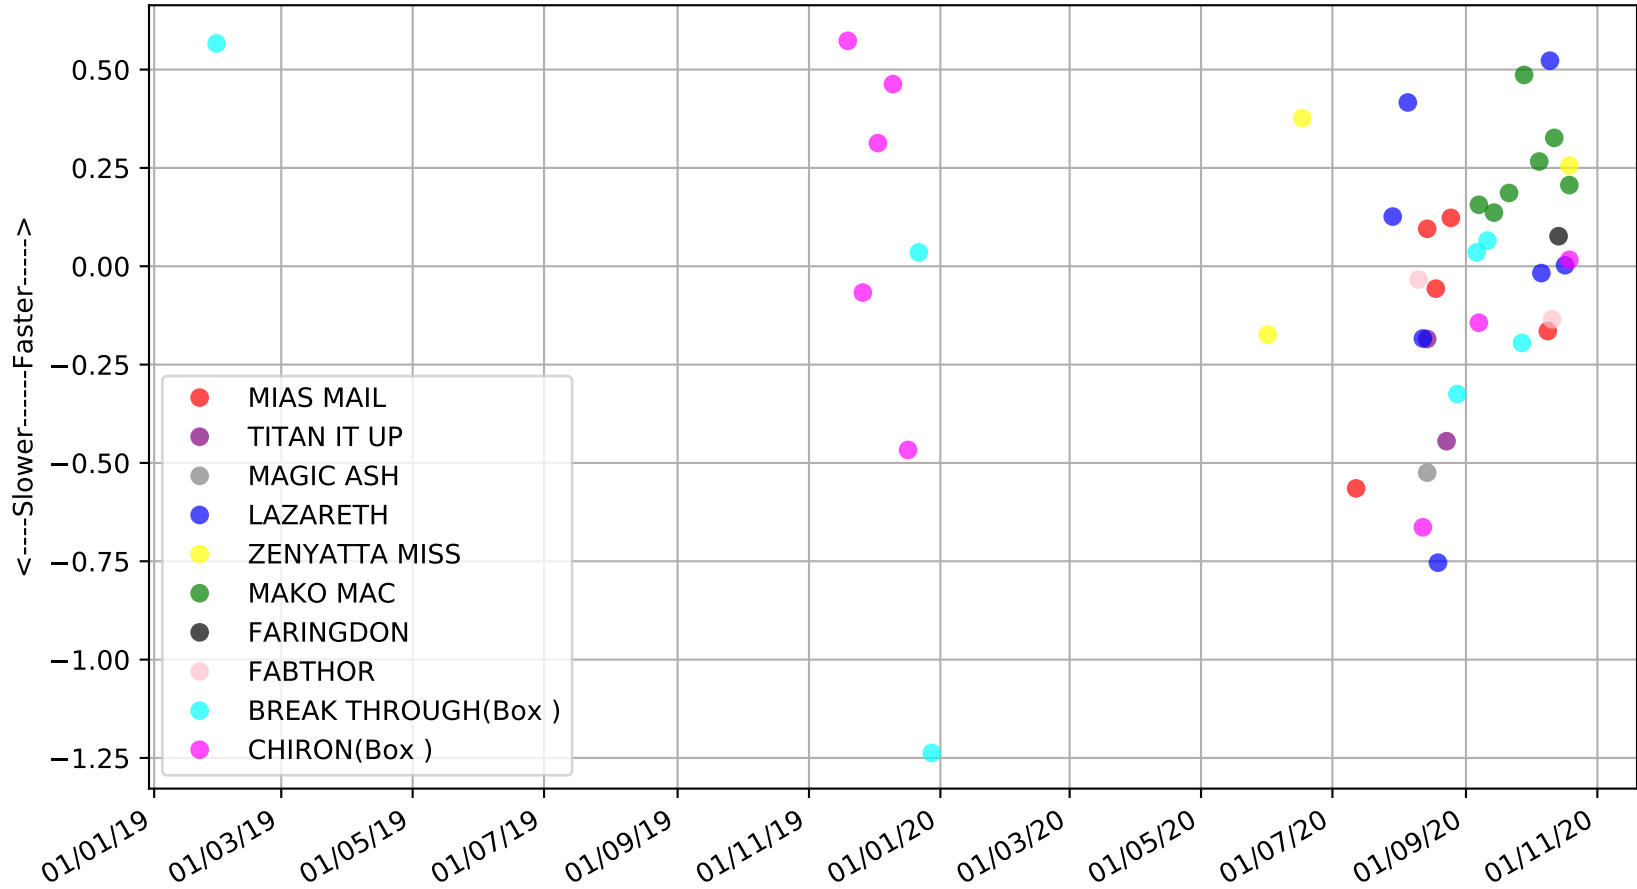

Albion Park - 26th Oct
Race 2, MOTORHUB, 395m, MA5
Speed of dog +50m or -50m of current race distance