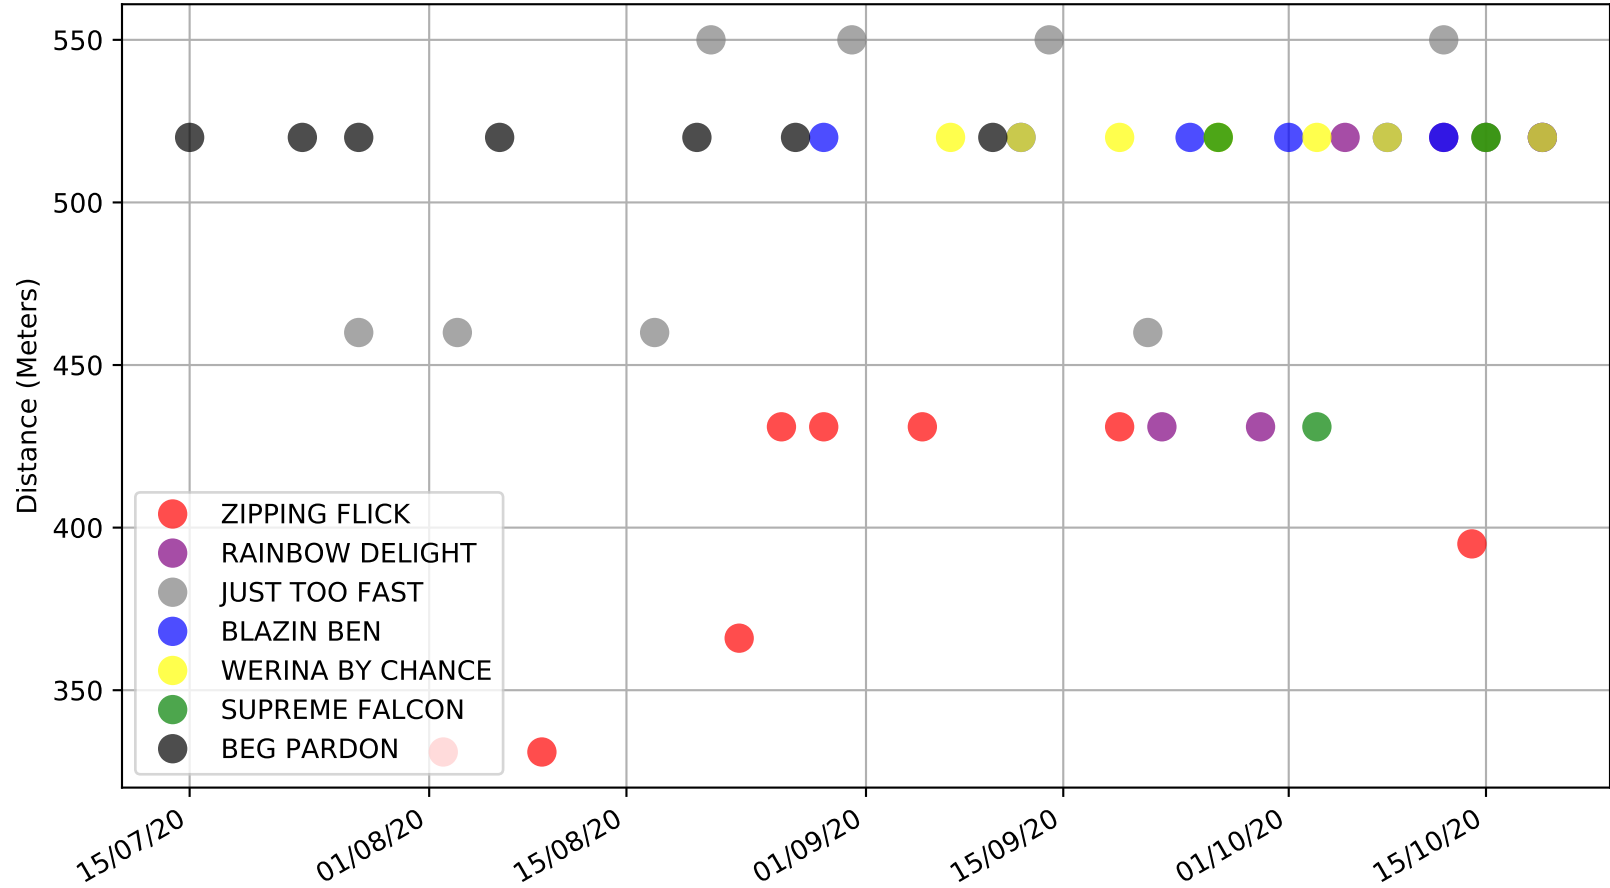

Albion Park - 26th Oct  
Race 1, BOX 1 PHOTOGRAPHY, 520m, NNP  
Previous race distances in meters

Albion Park - 26th Oct  
Race 1, BOX 1 PHOTOGRAPHY, 520m, NNP  
Speed of dog compared with par win times of the track & distance it ran at