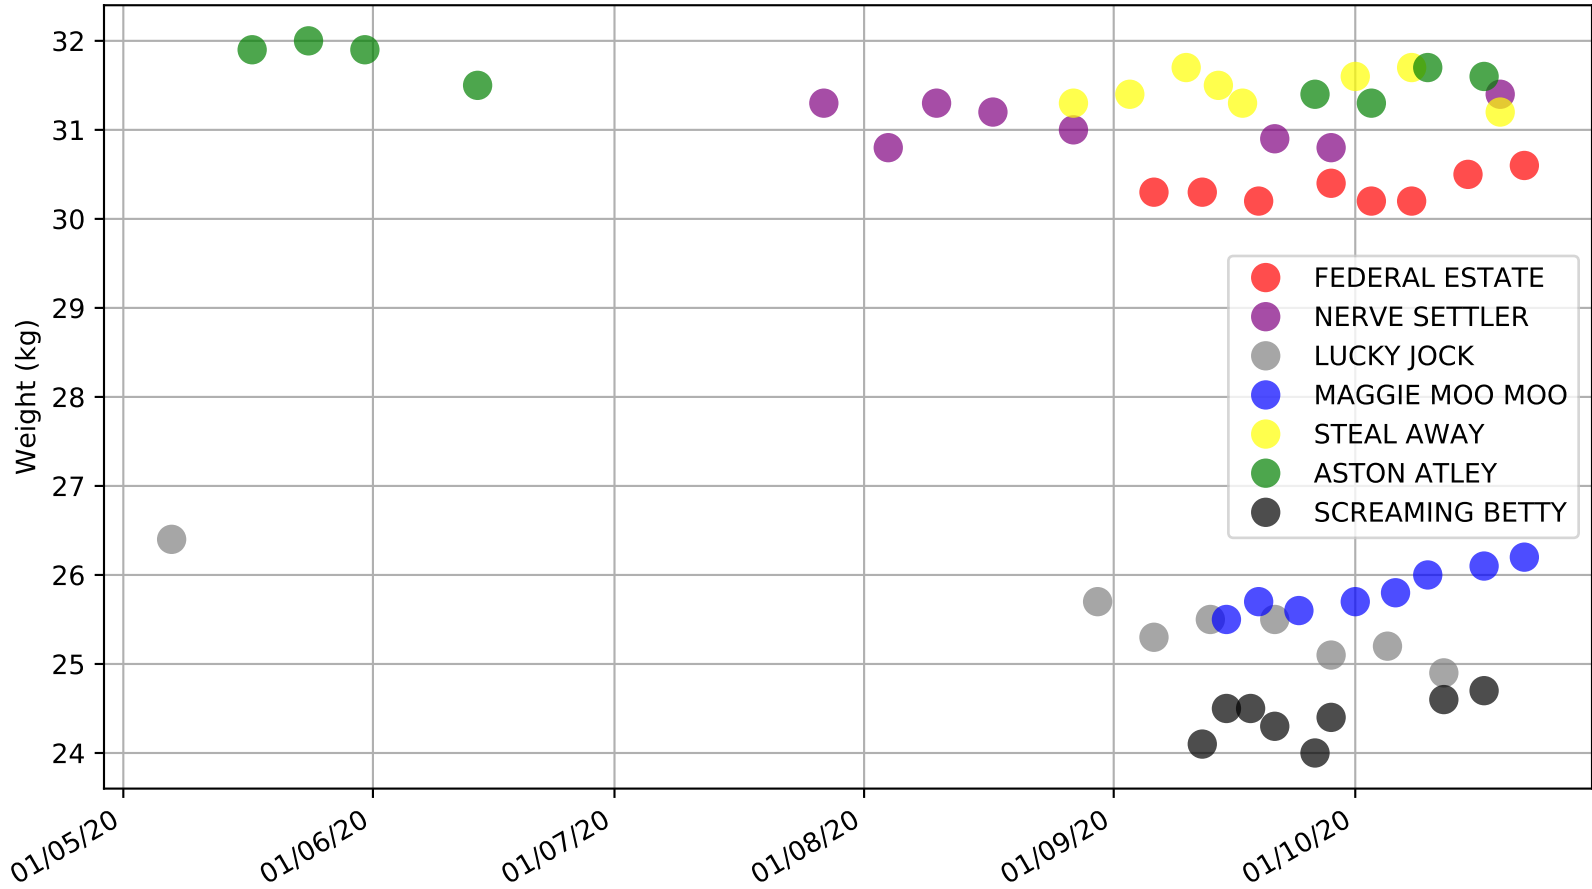

Albion Park - 26th Oct  
Race 1, BOX 1 PHOTOGRAPHY, 520m, NNP  
Early Speed compared with par early speed

Albion Park - 26th Oct  
Race 2, MOTORHUB, 395m, MA5  
Speed of dog +50m or -50m of current race distance

Albion Park - 26th Oct  
Race 3, BORGBET TIPPING SERVICE, 600m, R5  
Speed of dog +50m or -50m of current race distance

Albion Park - 26th Oct  
Race 3, BORGBET TIPPING SERVICE, 600m, R5  
Previous race weights in kilograms