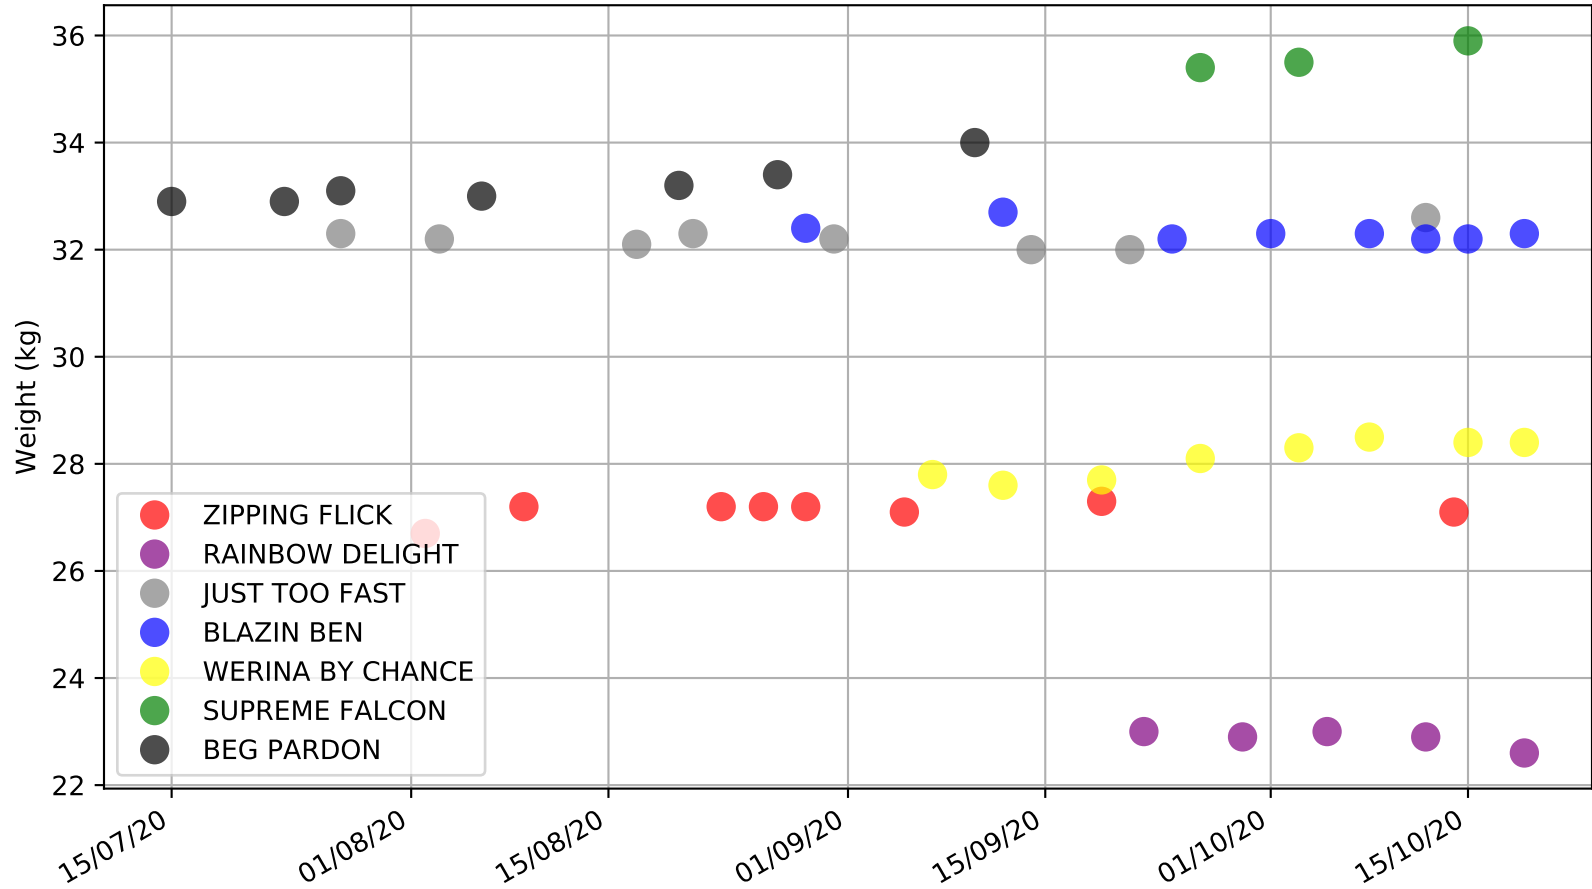

Albion Park - 26th Oct
Race 1, BOX 1 PHOTOGRAPHY, 520m, NNP
Previous race weights in kilograms