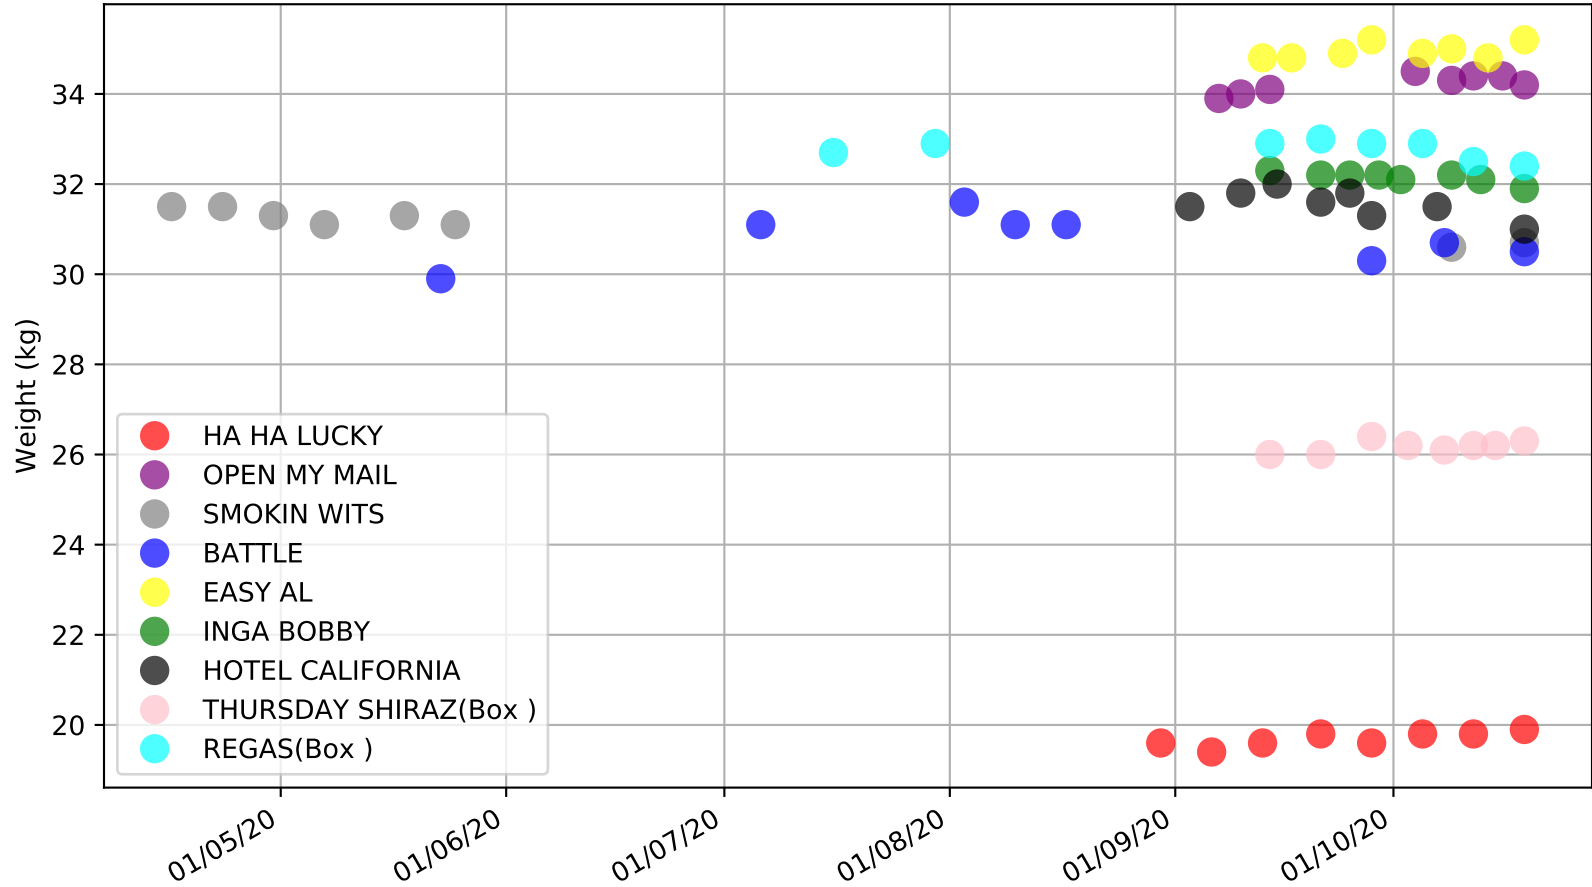

Albion Park - 26th Oct
Race 8, BORGBET TIPPING SERVICE, 520m, 5F
Previous race weights in kilograms