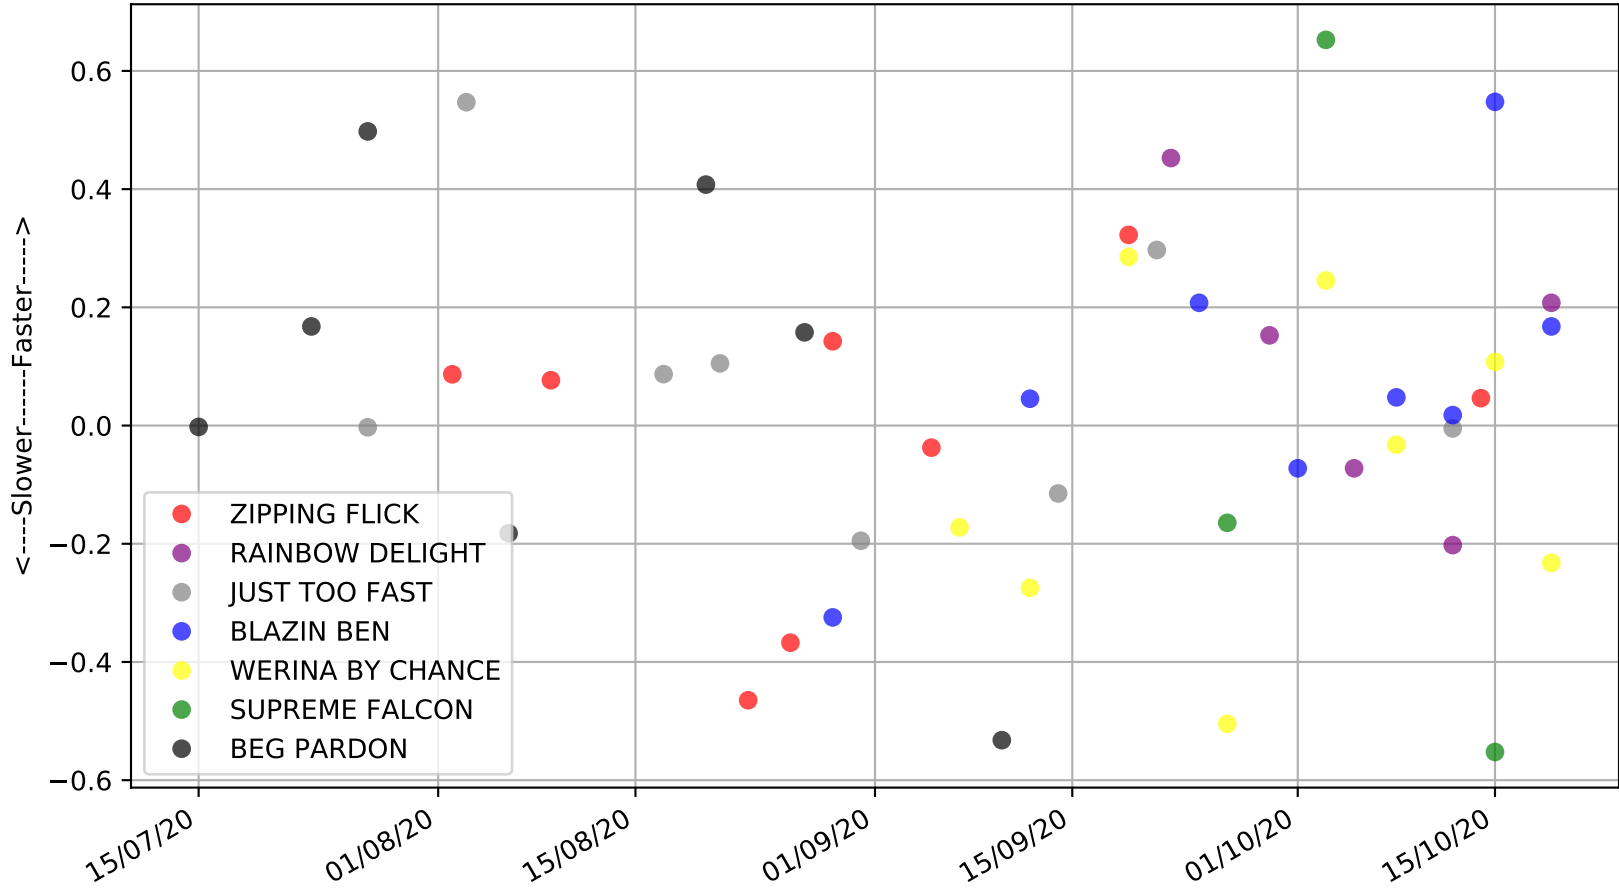

Albion Park - 26th Oct  
Race 1, BOX 1 PHOTOGRAPHY, 520m, NNP  
Previous race distances in meters

Albion Park - 26th Oct  
Race 1, BOX 1 PHOTOGRAPHY, 520m, NNP  
Speed of dog compared with par win times of the track & distance it ran at