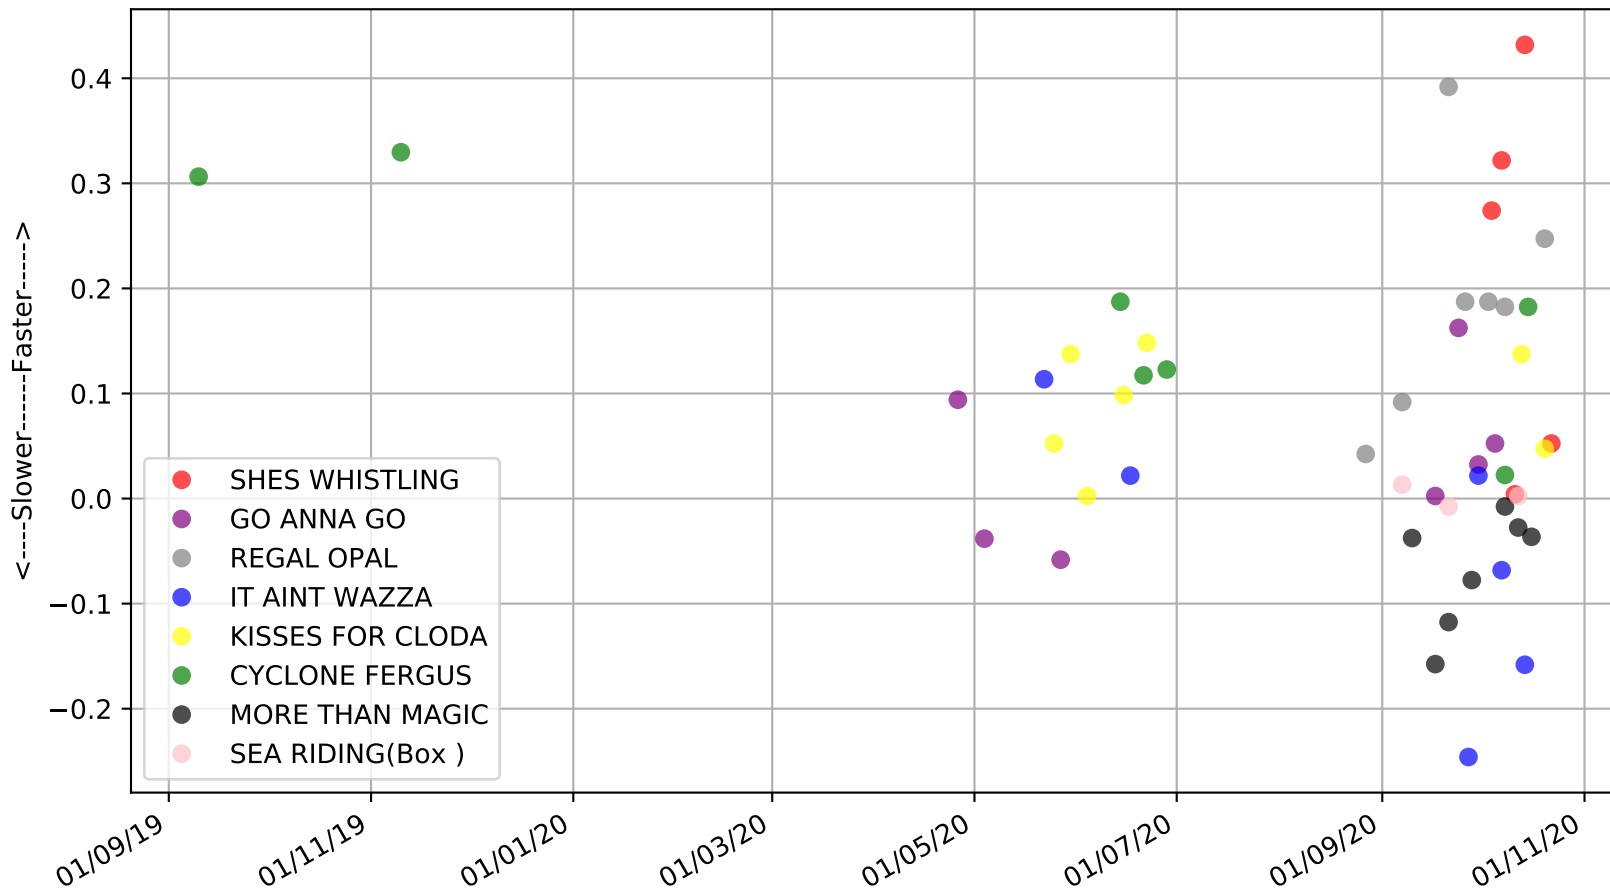

Albion Park - 26th Oct  
Race 6, ORSON ALLEN @ STUD, 520m, NMW  
Speed of dog +50m or -50m of current race distance

Albion Park - 26th Oct  
Race 7, FABREGAS @ METICULOUS LODGE, 520m, X45  
Speed of dog +50m or -50m of current race distance

Albion Park - 26th Oct  
Race 7, FABREGAS @ METICULOUS LODGE, 520m, X45  
Early Speed compared with par early speed

Albion Park - 26th Oct  
 Race 8, BORGBET TIPPING SERVICE, 520m, 5F  
 Previous race distances in meters