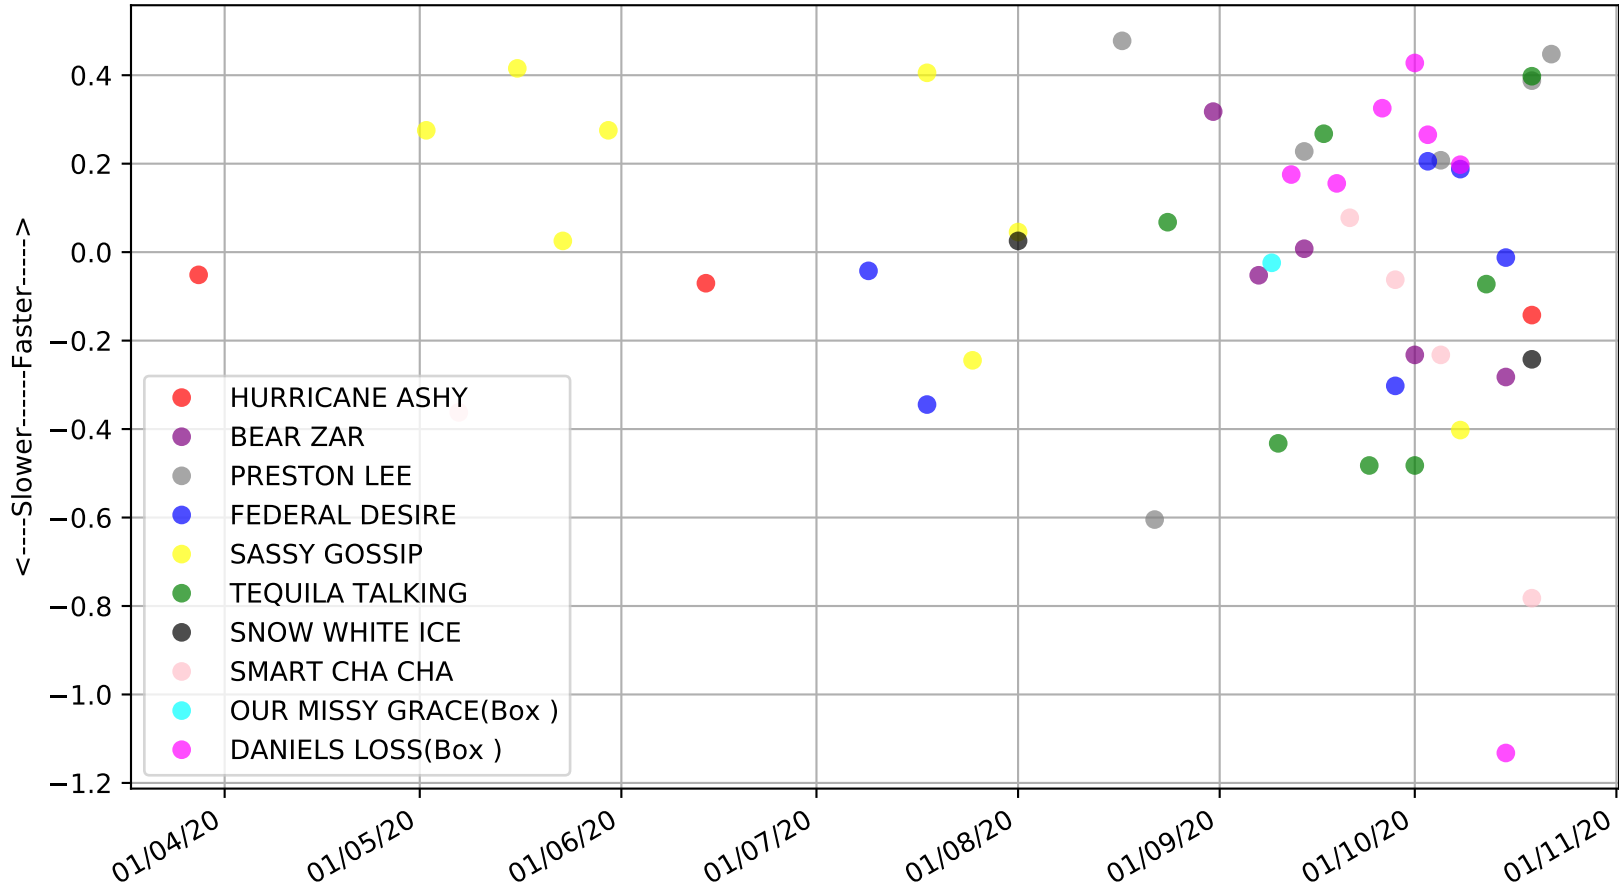

Albion Park - 26th Oct
Race 6, ORSON ALLEN @ STUD, 520m, NMW
Speed of dog +50m or -50m of current race distance