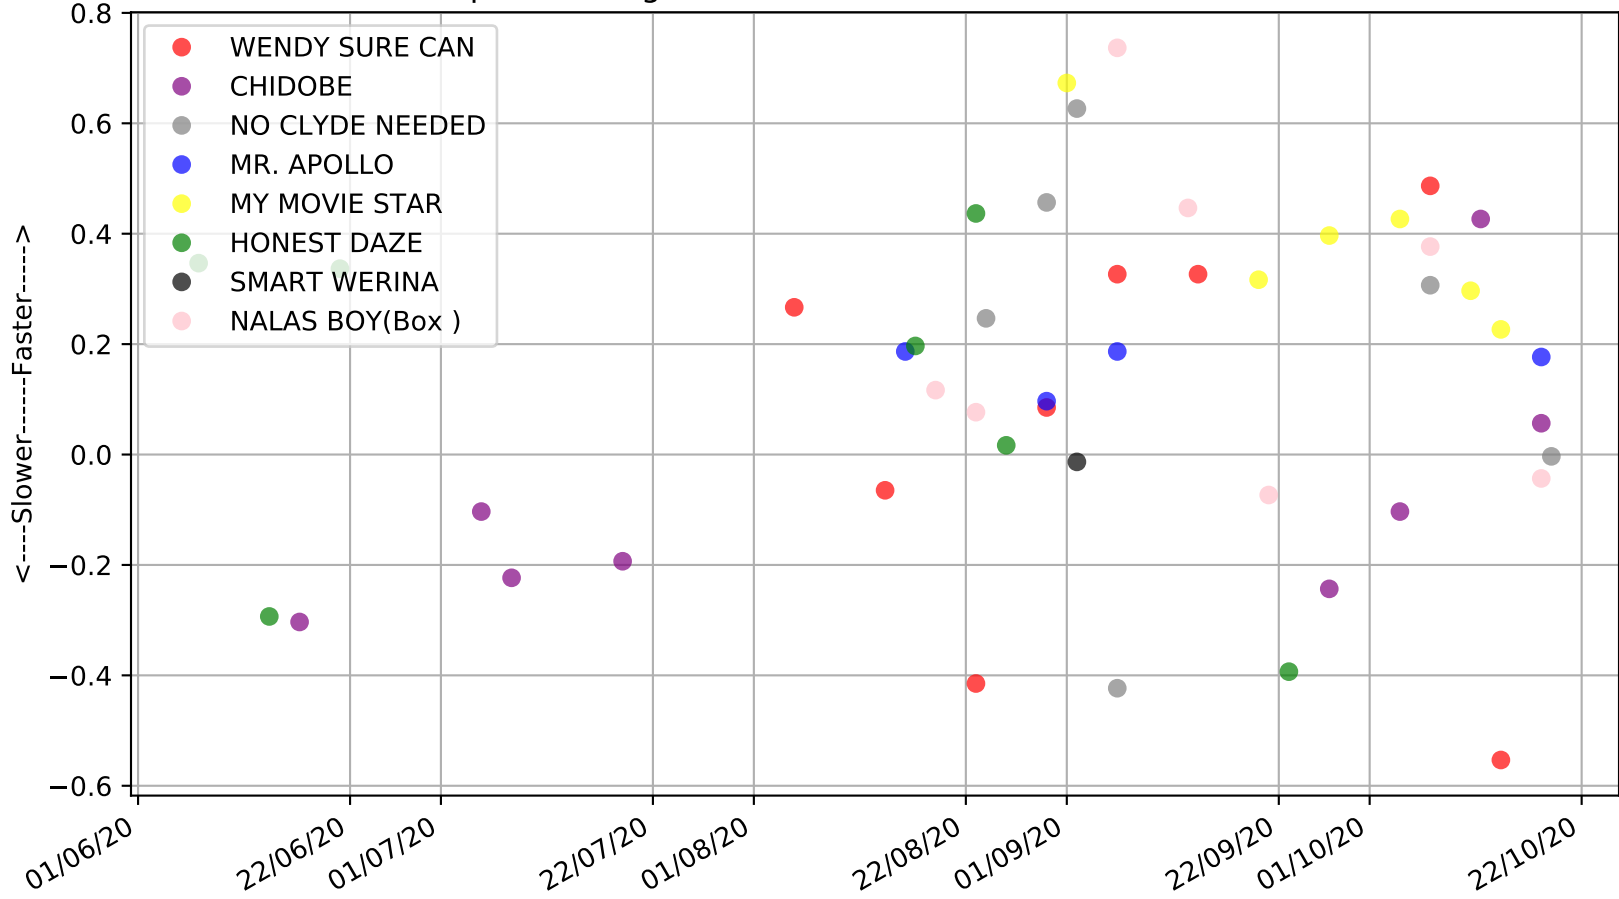

Albion Park - 26th Oct
Race 10, SKY RACING, 331m, X45
Speed of dog +50m or -50m of current race distance