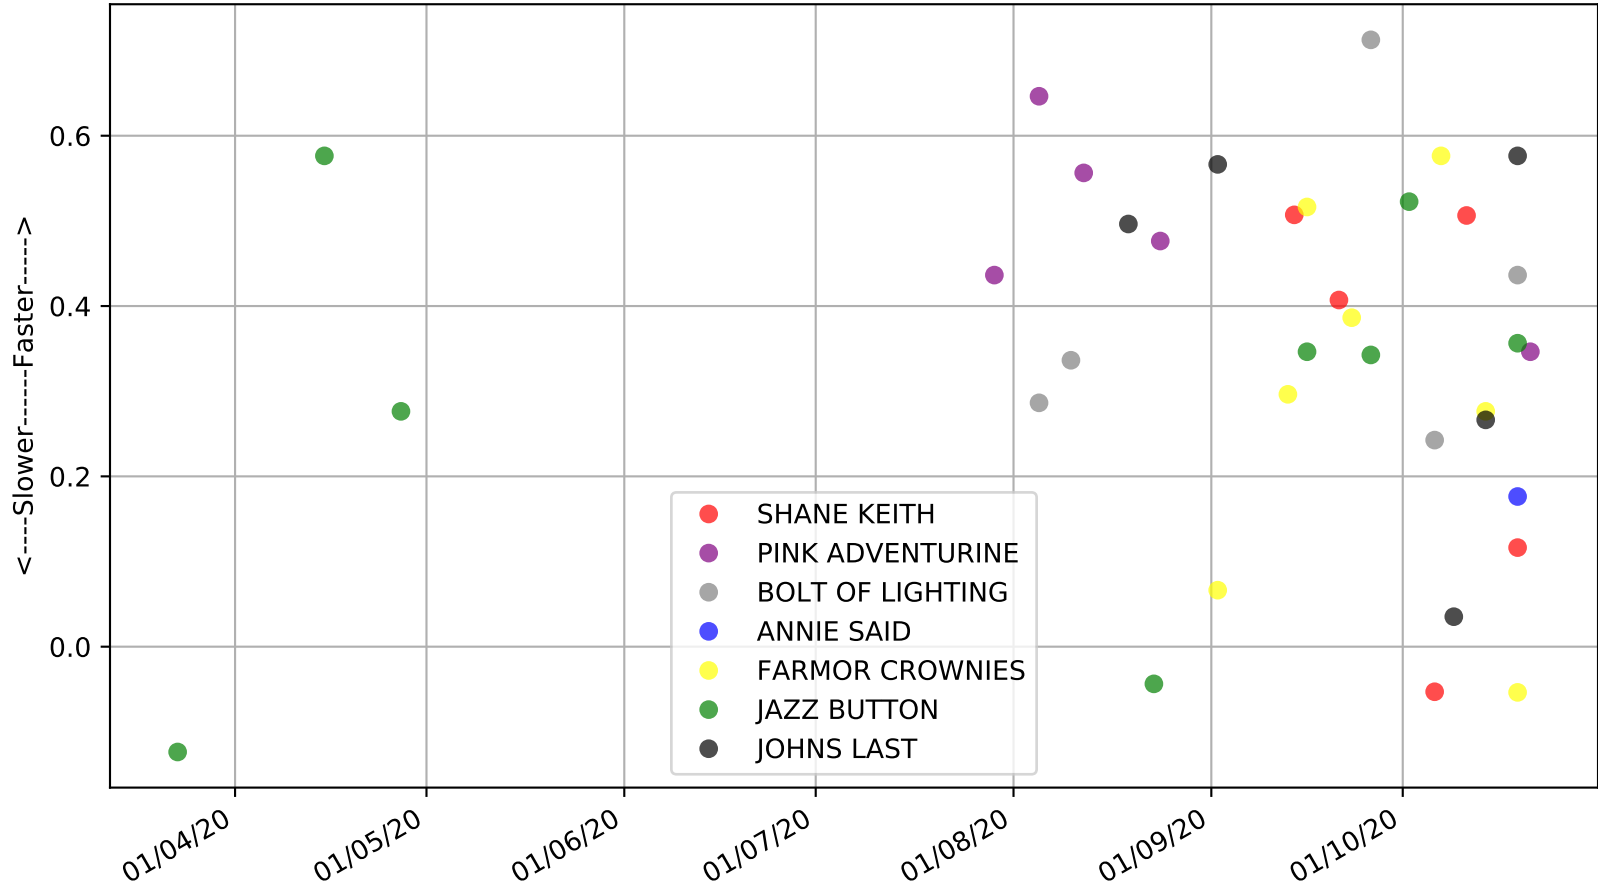

Albion Park - 26th Oct
Race 9, SENNACHIE @ STUD - STEVE WHITE, 395m, X23
Speed of dog +50m or -50m of current race distance