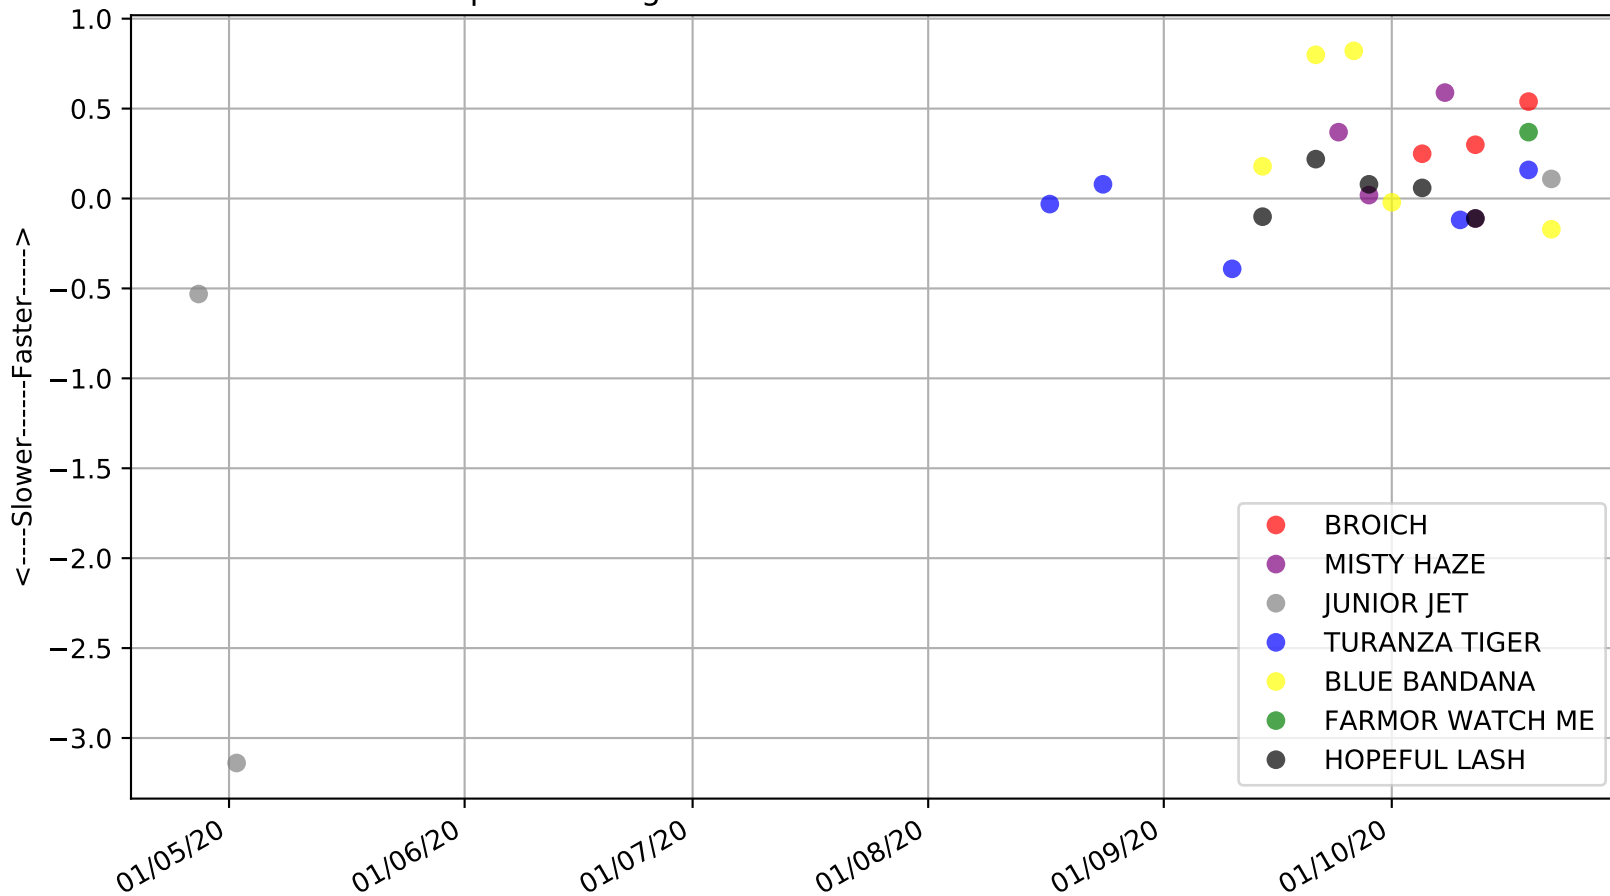

Albion Park - 26th Oct
Race 4, "GARRARDS HORSE AND HOUND", 600m, R5
Speed of dog +50m or -50m of current race distance