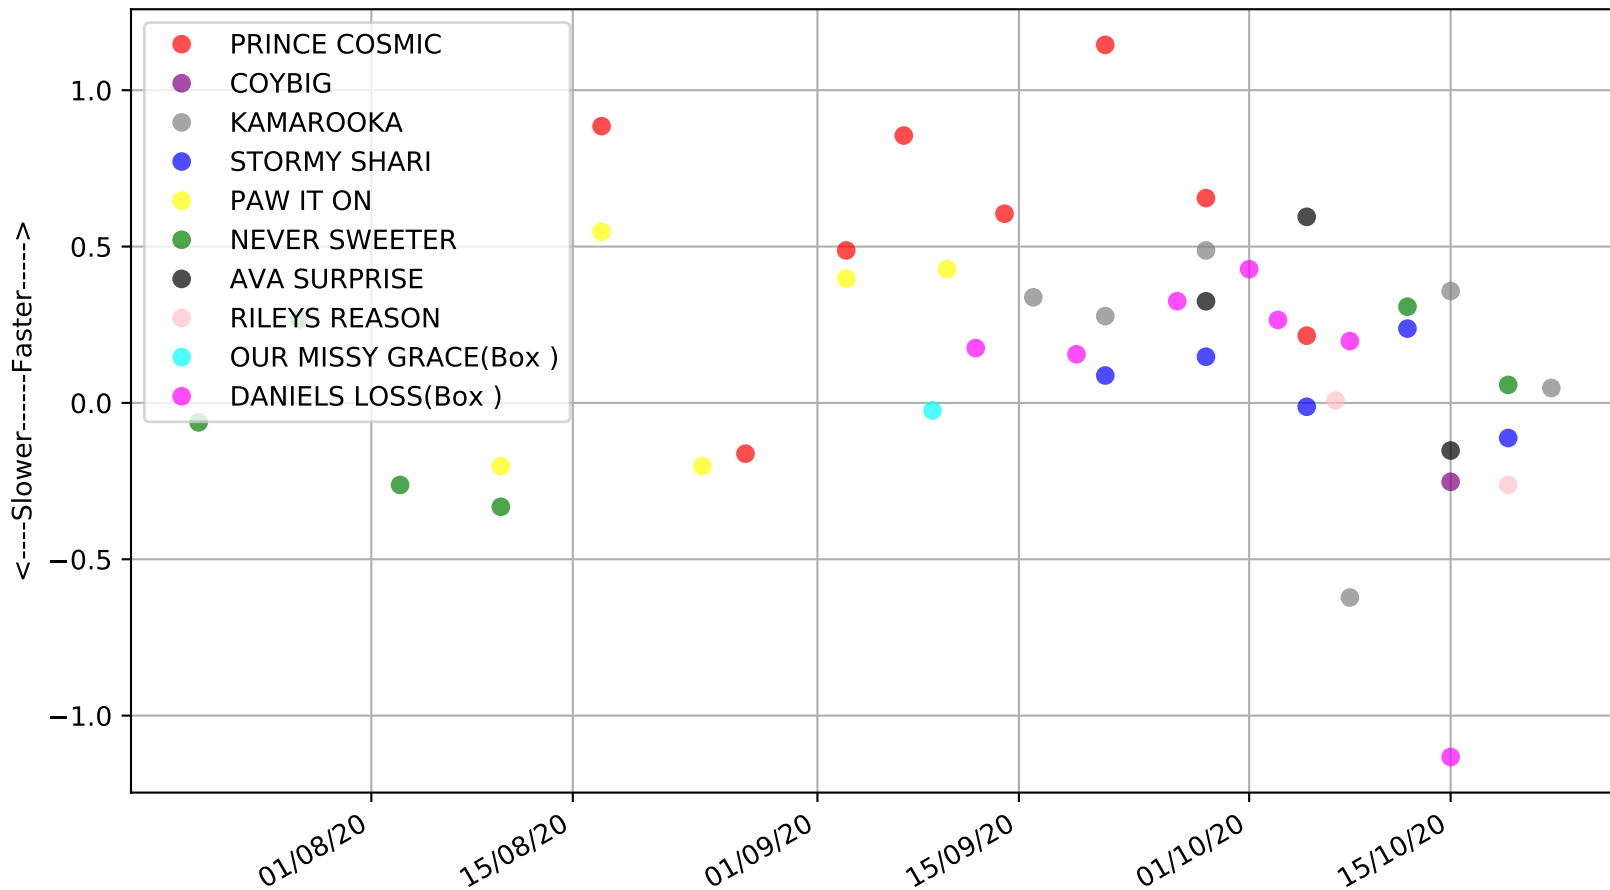

Albion Park - 26th Oct
Race 5, TAB - LONG MAY WE PLAY, 520m, NMW
Speed of dog +50m or -50m of current race distance