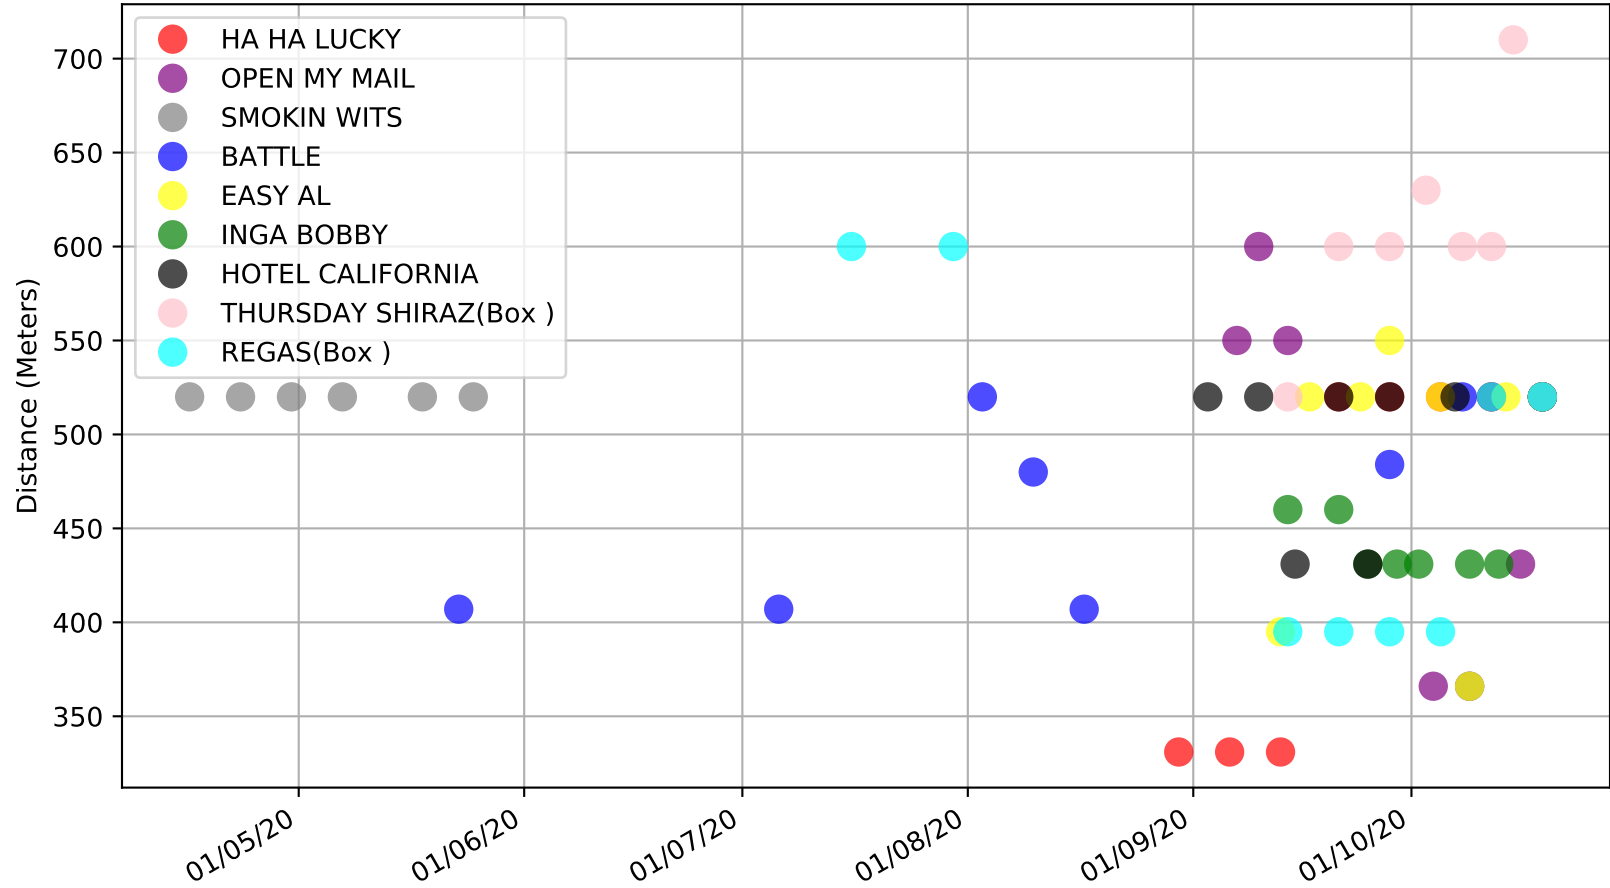

Albion Park - 26th Oct  
Race 6, ORSON ALLEN @ STUD, 520m, NMW  
Speed of dog +50m or -50m of current race distance

Albion Park - 26th Oct  
Race 7, FABREGAS @ METICULOUS LODGE, 520m, X45  
Speed of dog +50m or -50m of current race distance

Albion Park - 26th Oct  
Race 7, FABREGAS @ METICULOUS LODGE, 520m, X45  
Early Speed compared with par early speed

Albion Park - 26th Oct  
 Race 8, BORGBET TIPPING SERVICE, 520m, 5F  
 Previous race distances in meters