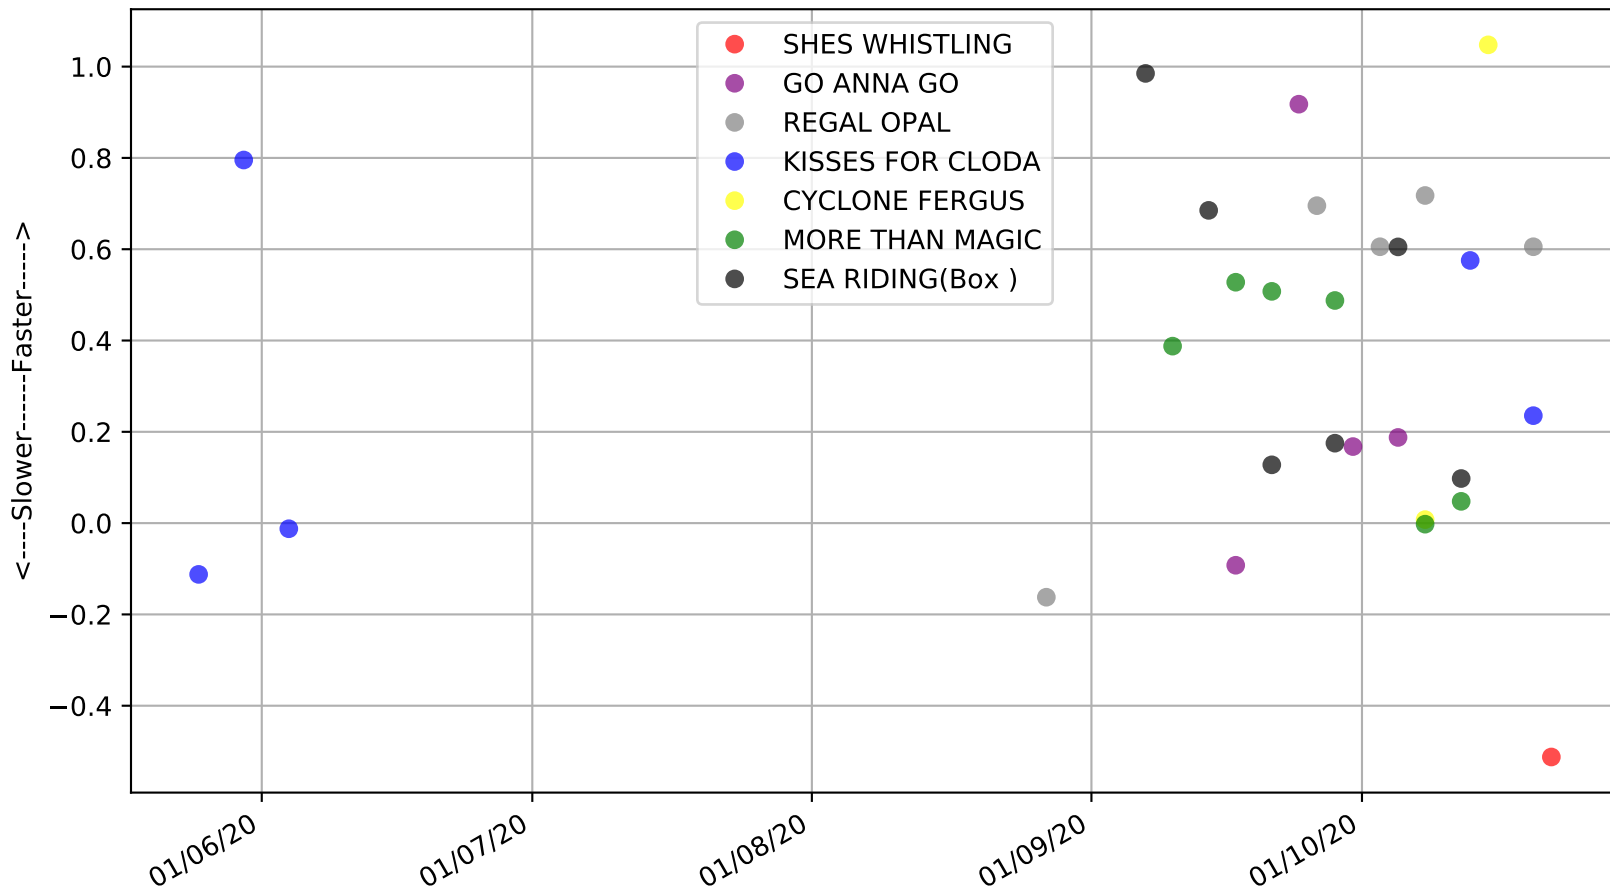

Albion Park - 26th Oct  
Race 6, ORSON ALLEN @ STUD, 520m, NMW  
Speed of dog +50m or -50m of current race distance

Albion Park - 26th Oct  
Race 7, FABREGAS @ METICULOUS LODGE, 520m, X45  
Speed of dog +50m or -50m of current race distance

Albion Park - 26th Oct  
Race 7, FABREGAS @ METICULOUS LODGE, 520m, X45  
Early Speed compared with par early speed

Albion Park - 26th Oct  
 Race 8, BORGBET TIPPING SERVICE, 520m, 5F  
 Previous race distances in meters