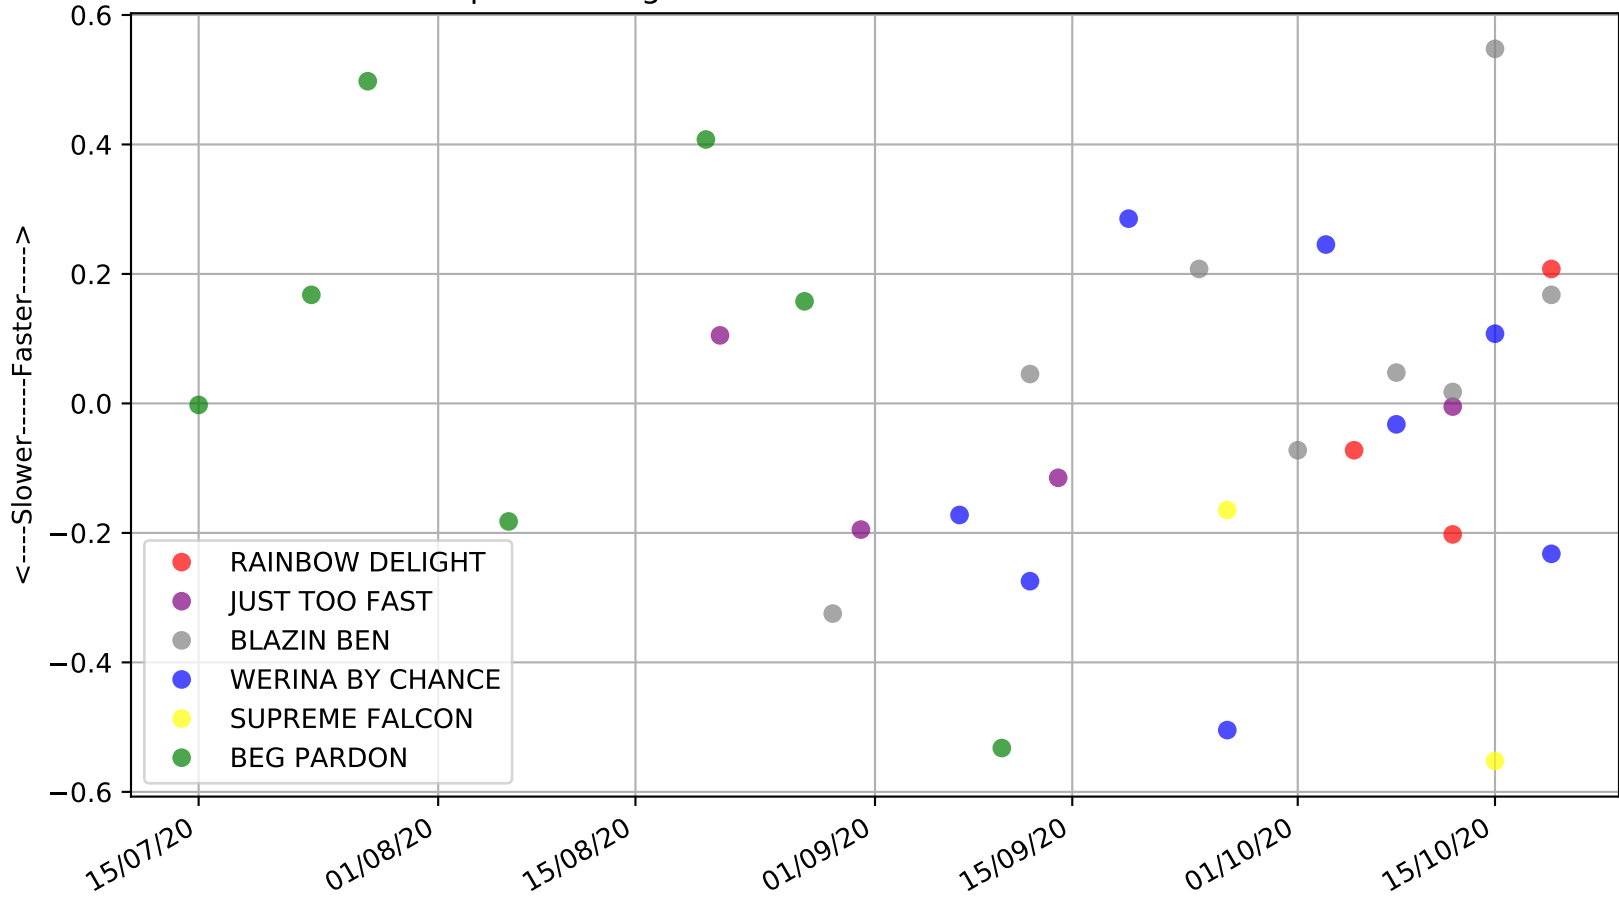

Albion Park - 26th Oct
Race 1, BOX 1 PHOTOGRAPHY, 520m, NNP
Speed of dog +50m or -50m of current race distance