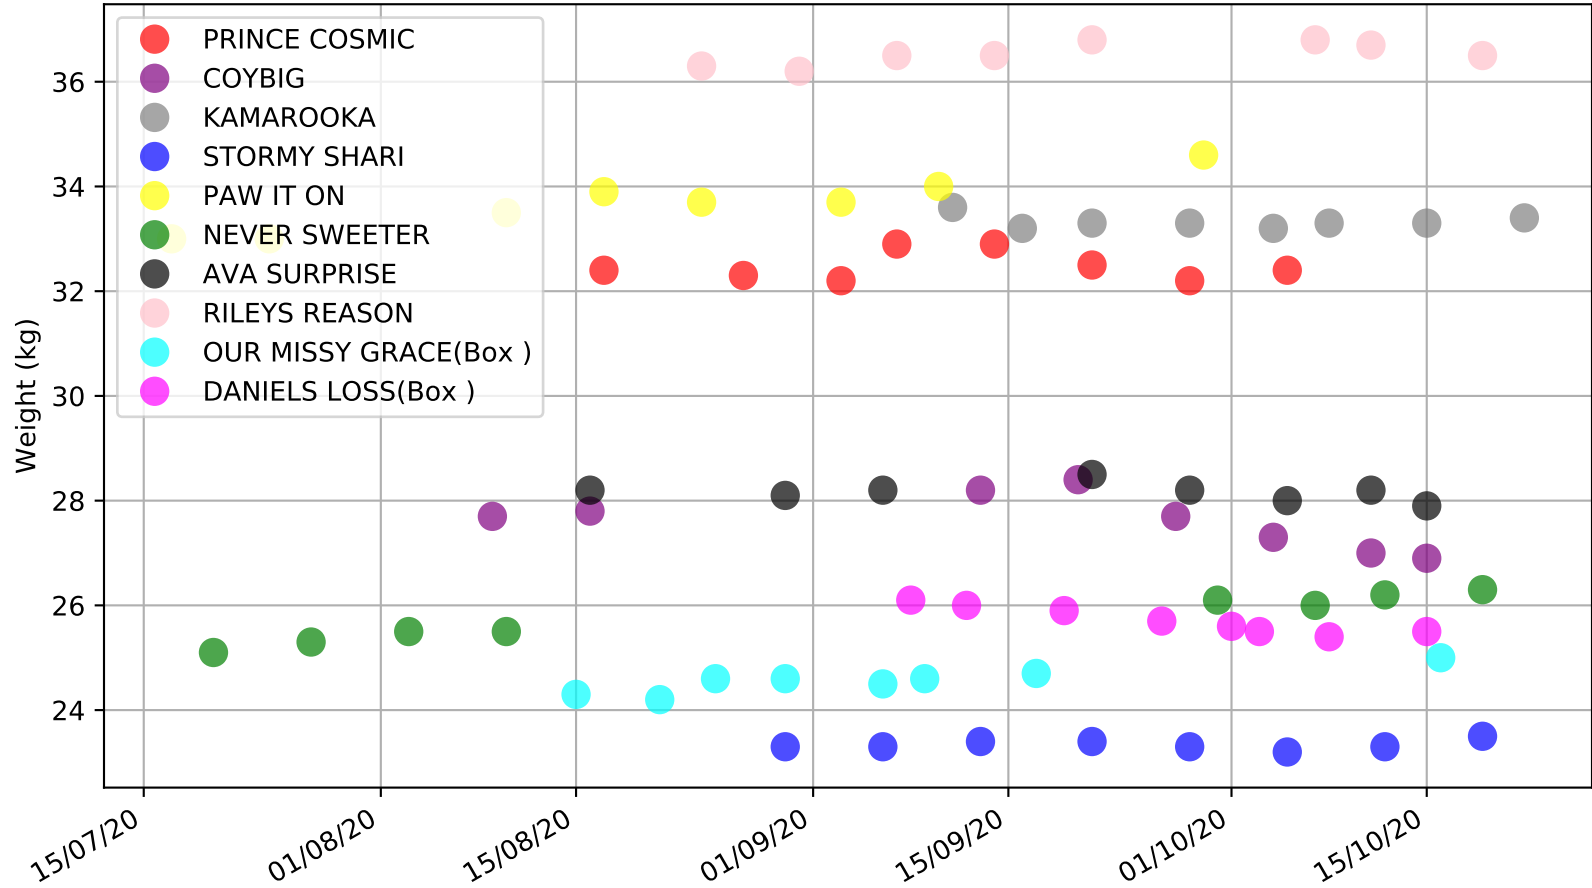

Albion Park - 26th Oct
Race 5, TAB - LONG MAY WE PLAY, 520m, NMW
Previous race weights in kilograms