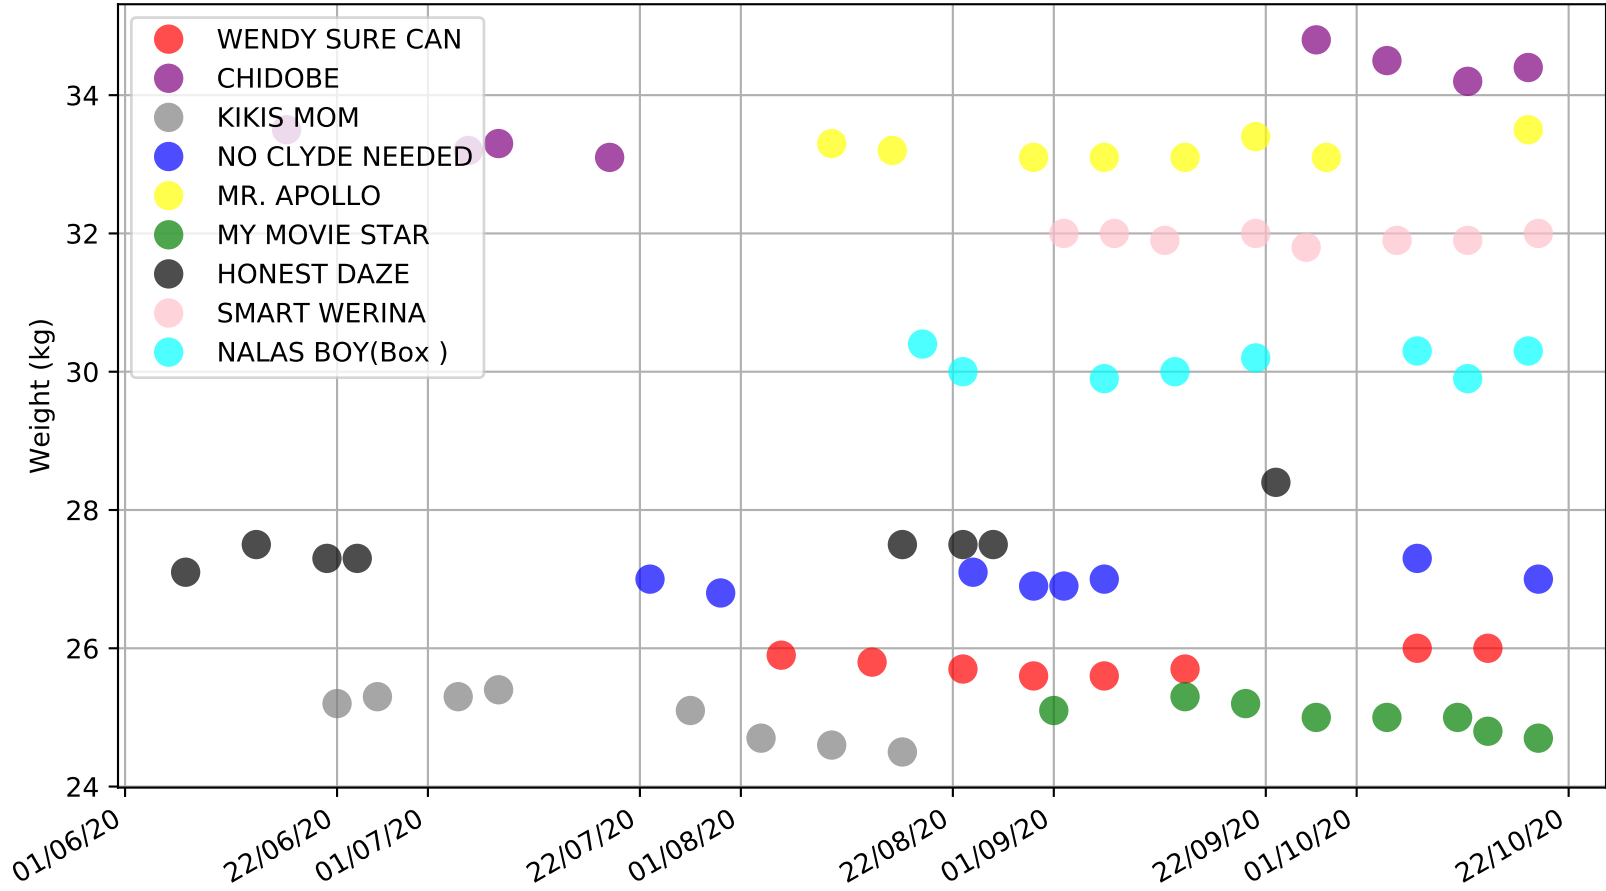

Albion Park - 26th Oct
Race 10, SKY RACING, 331m, X45
Previous race weights in kilograms