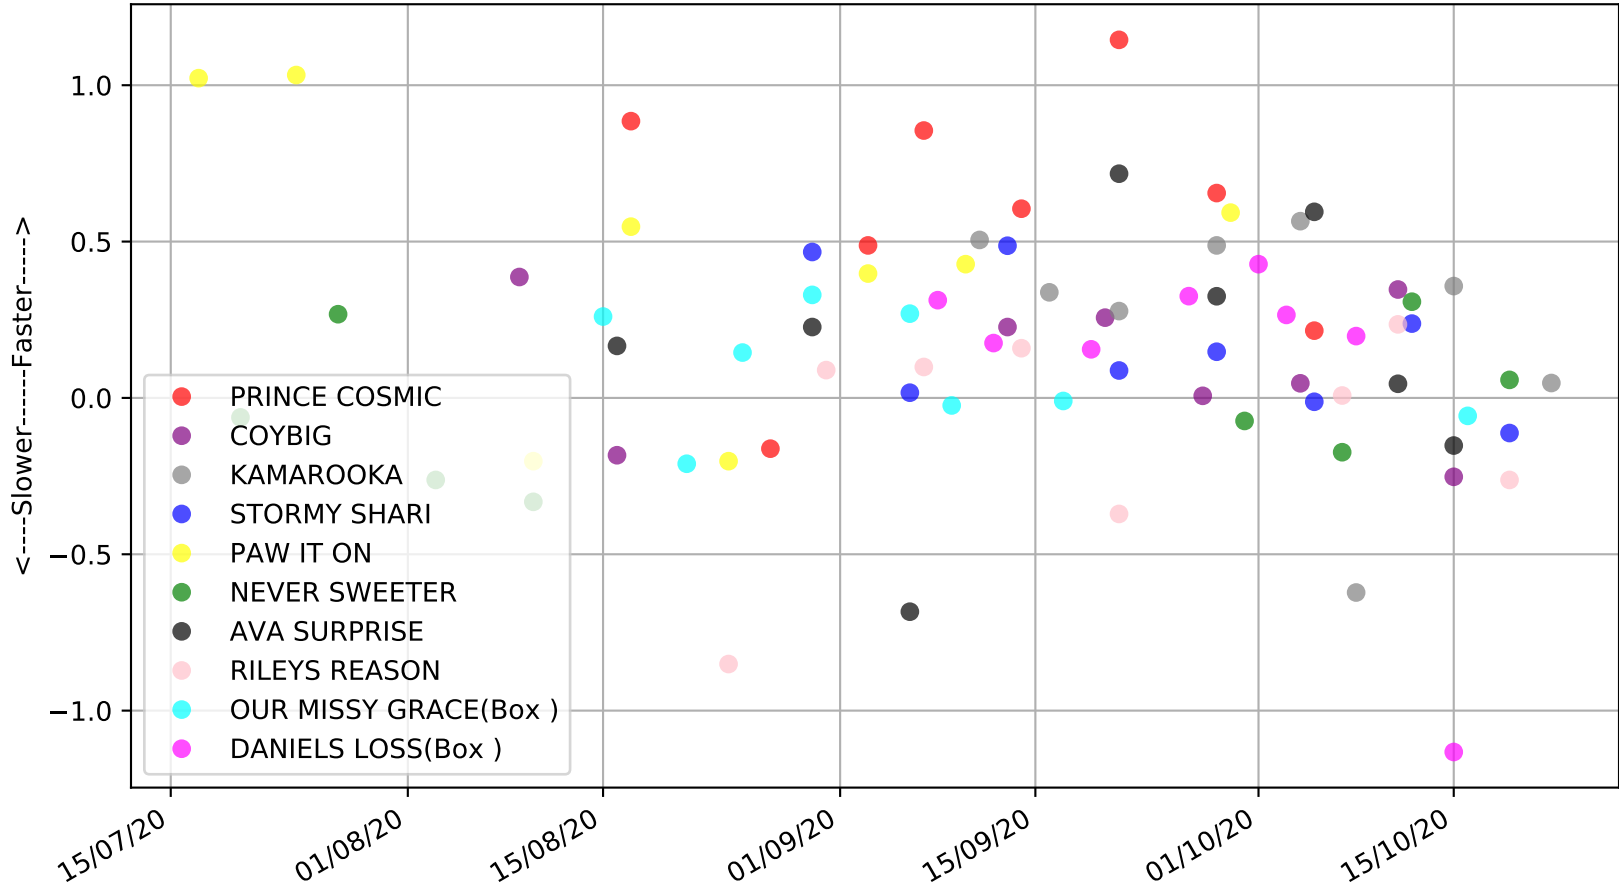

Albion Park - 26th Oct  
Race 4, "GARRARDS HORSE AND HOUND", 600m, R5  
Speed of dog +50m or -50m of current race distance

Albion Park - 26th Oct  
 Race 5, TAB - LONG MAY WE PLAY, 520m, NMW  
 Speed of dog compared with par win times of the track & distance it ran at