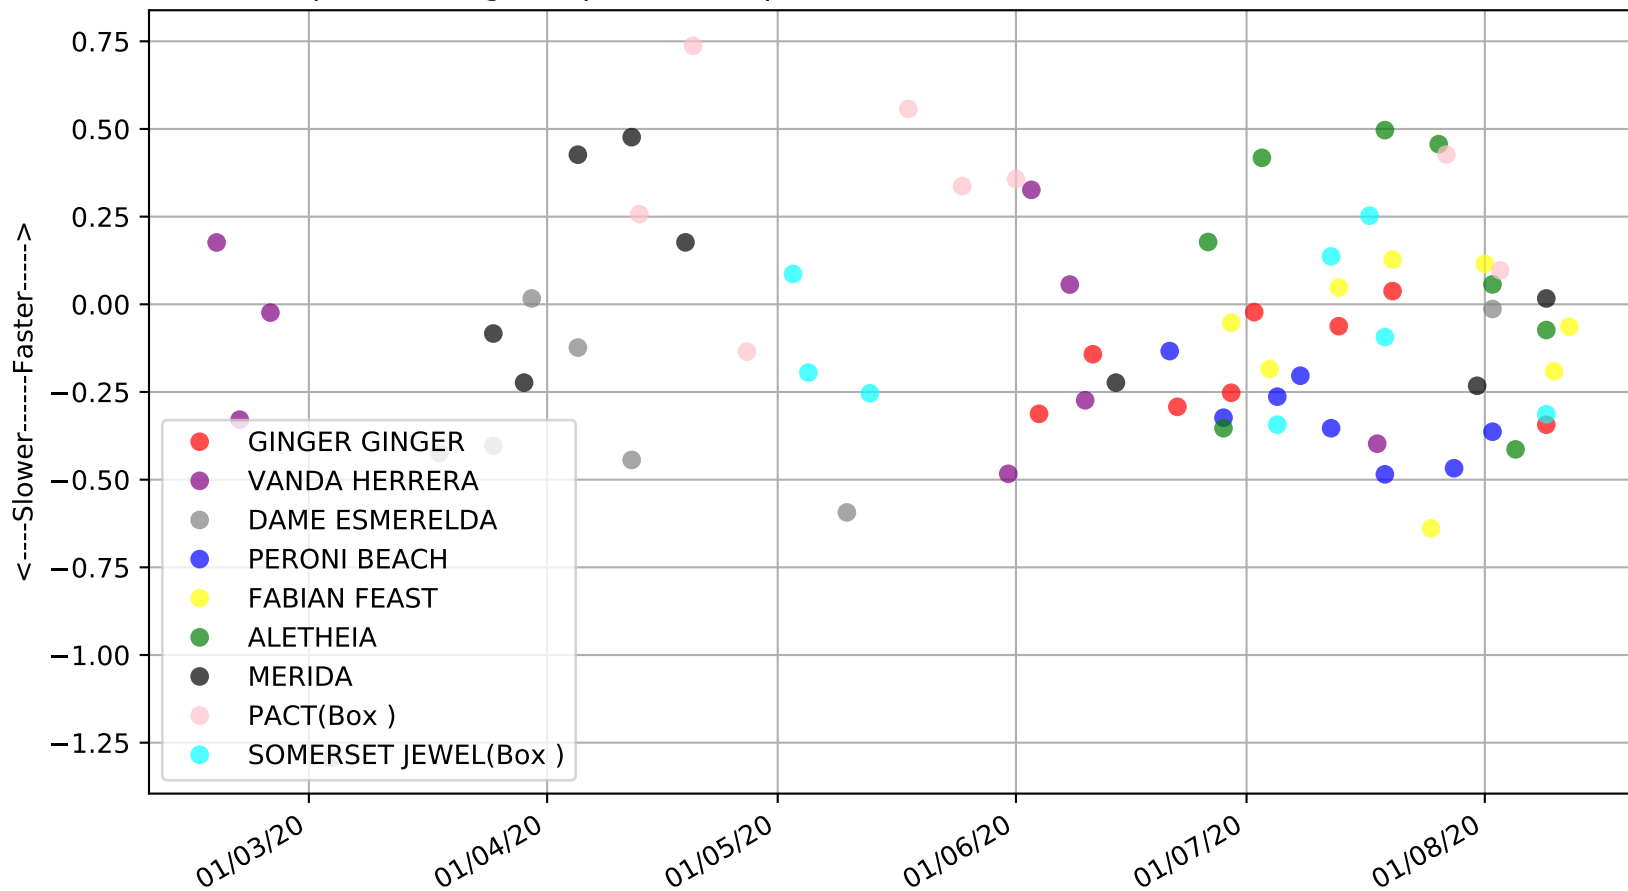

### Race 10, ORSON ALLEN @ STUD, 331m, MA5

#### Early Speed compared with par early speed

Albion Park - 16th Aug  
 Race 11, BRISGREYS.COM , 331m, 5PWNP  
 Previous race distances in meters

Albion Park - 16th Aug  
Race 11, BRISGREYS.COM , 331m, 5PWNP  
Speed of dog compared with par win times of the track & distance it ran at