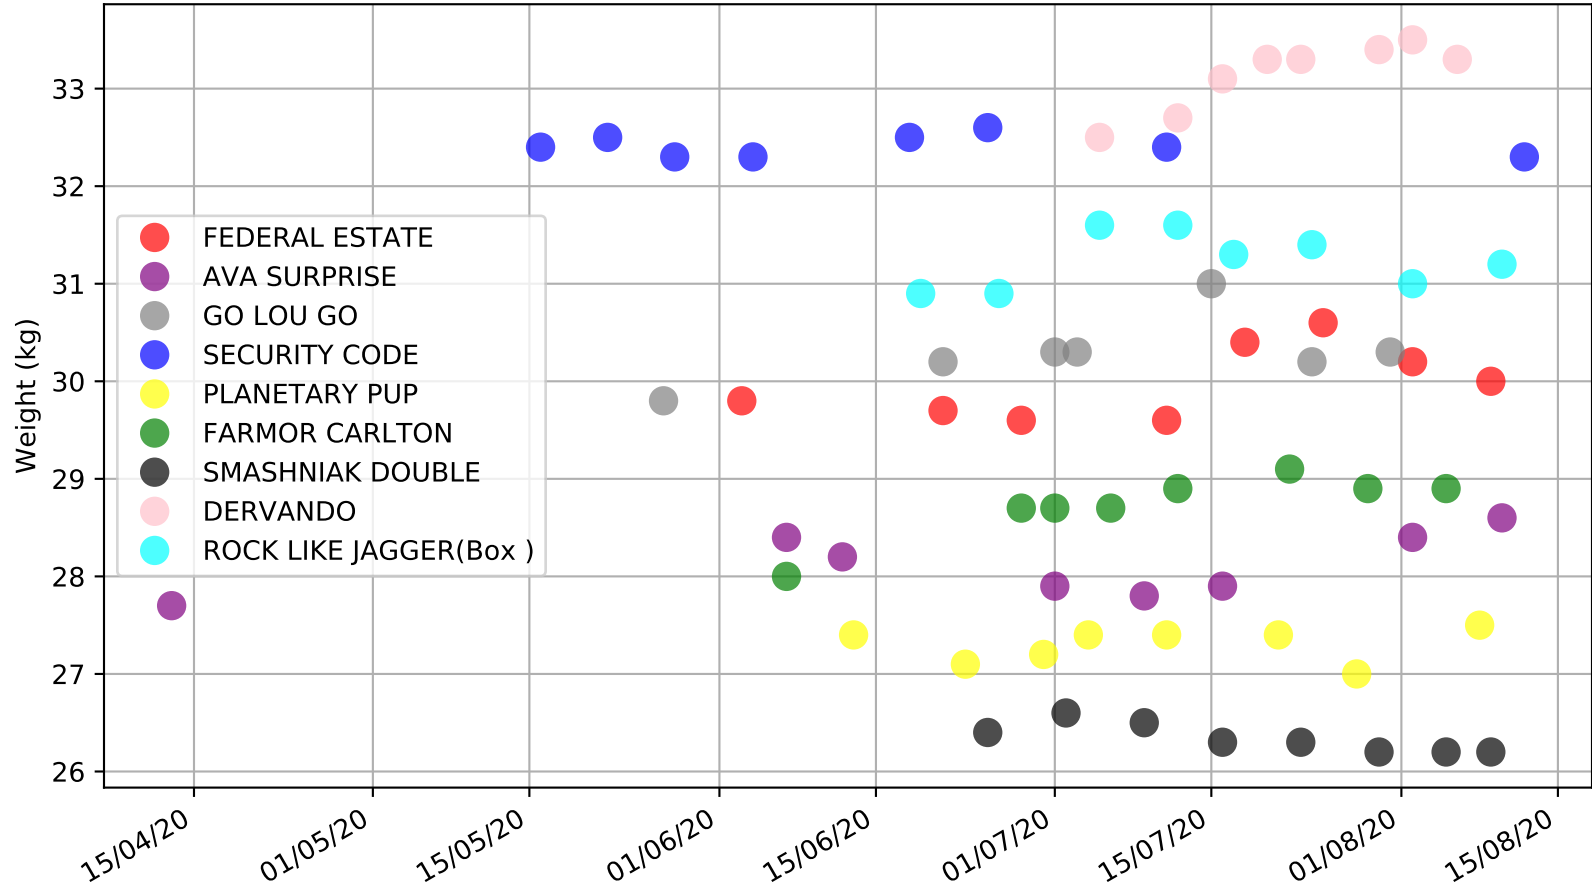

Albion Park - 16th Aug
Race 7, TAB - LONG MAY WE PLAY, 395m, X45
Previous race weights in kilograms