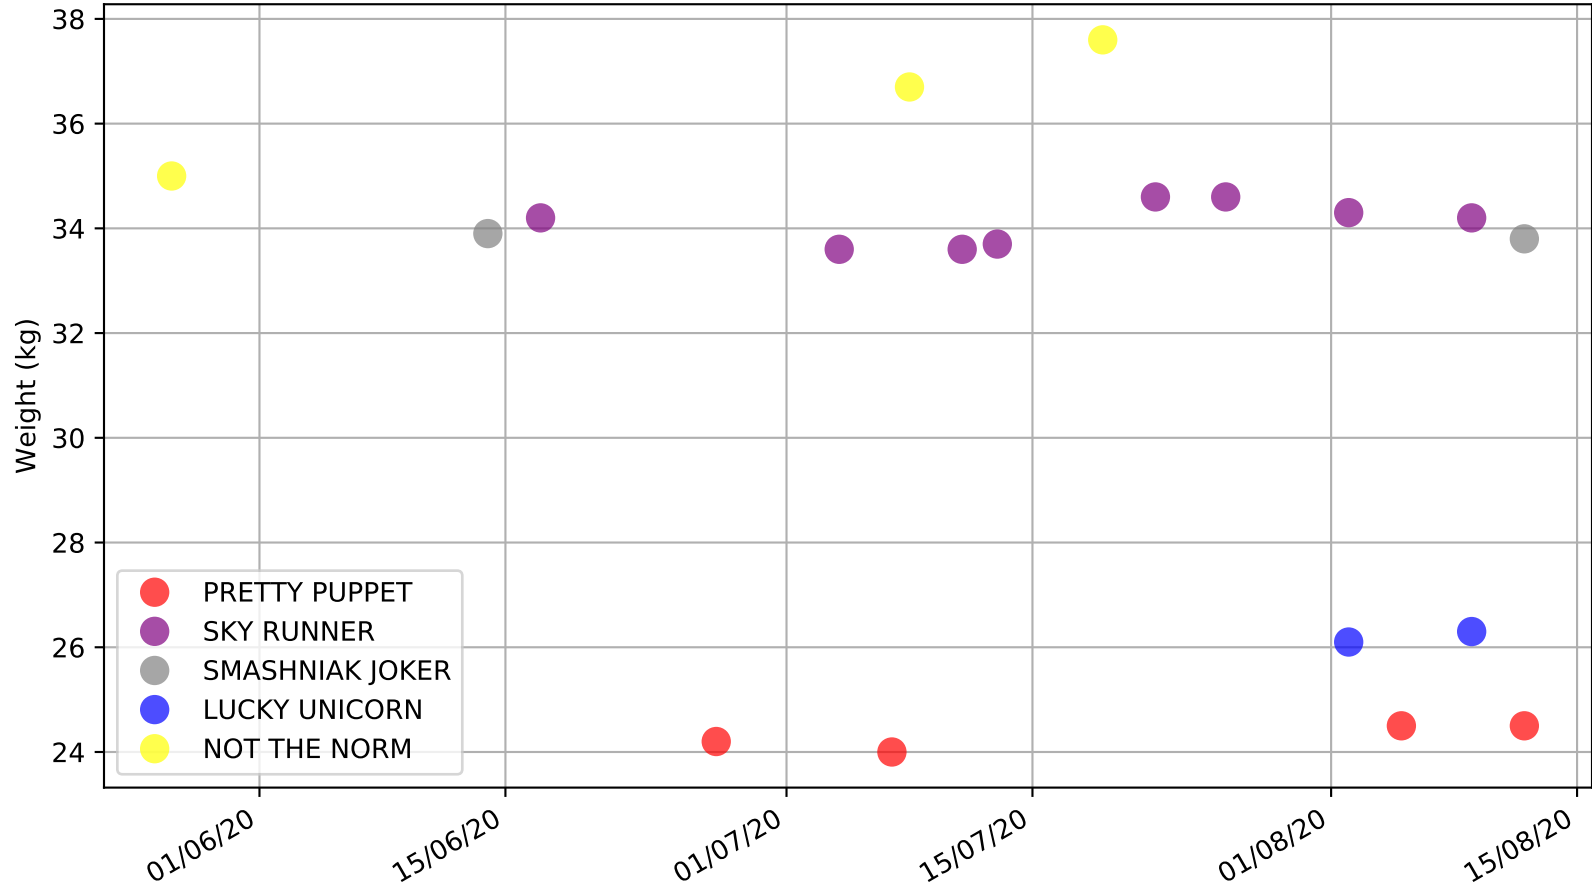

Albion Park - 16th Aug
Race 3, MP SANITIZE, 331m, MH
Previous race weights in kilograms