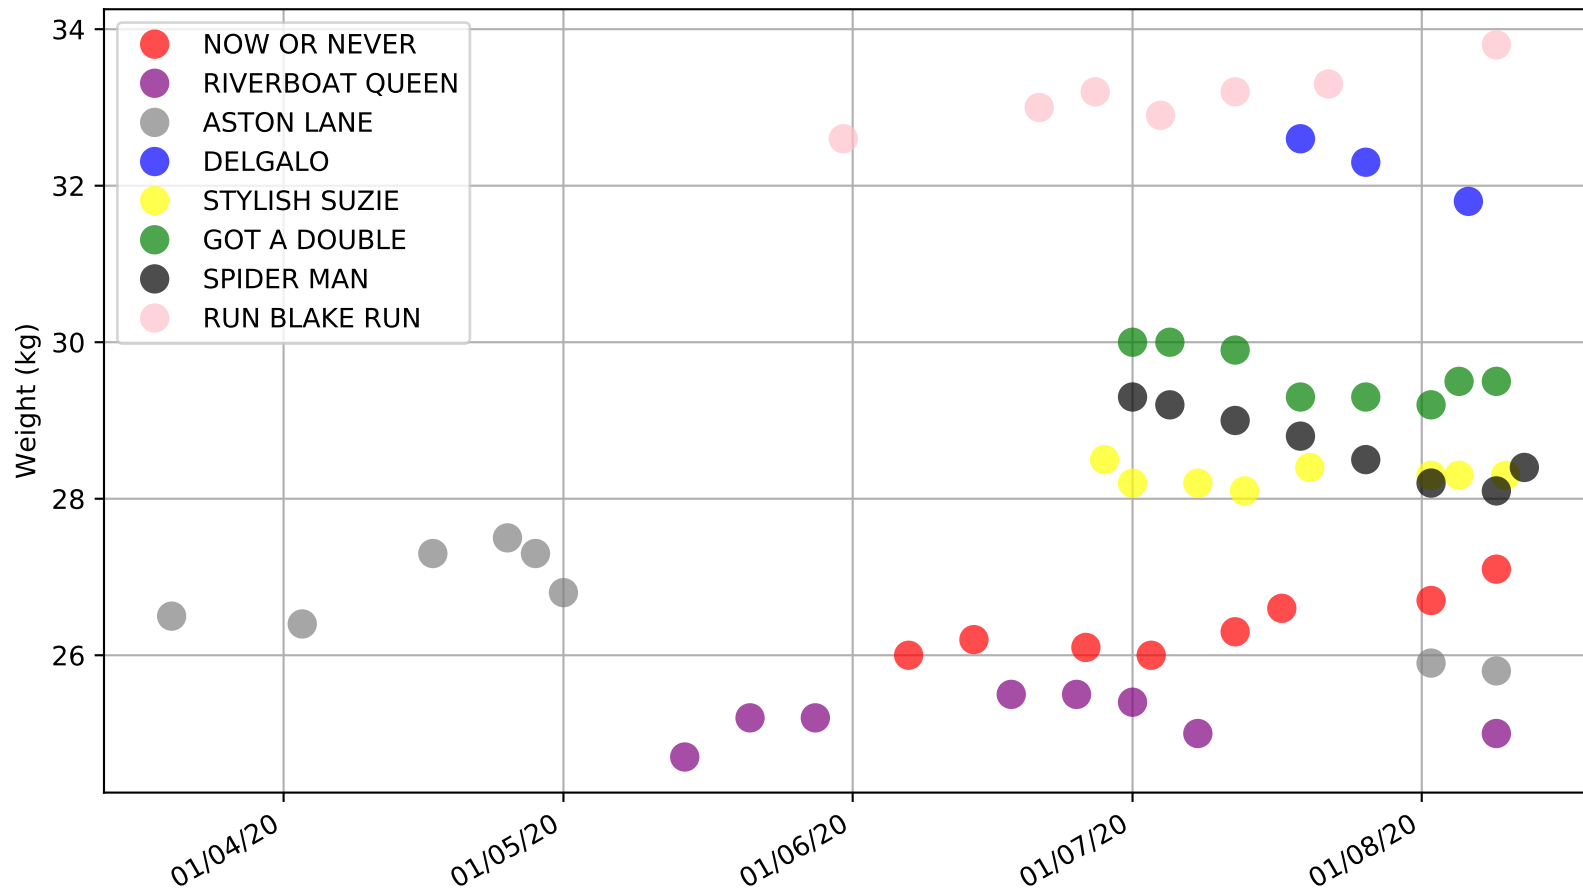

Albion Park - 16th Aug
Race 4, GPP LASER 3300, 331m, NNP
Previous race weights in kilograms