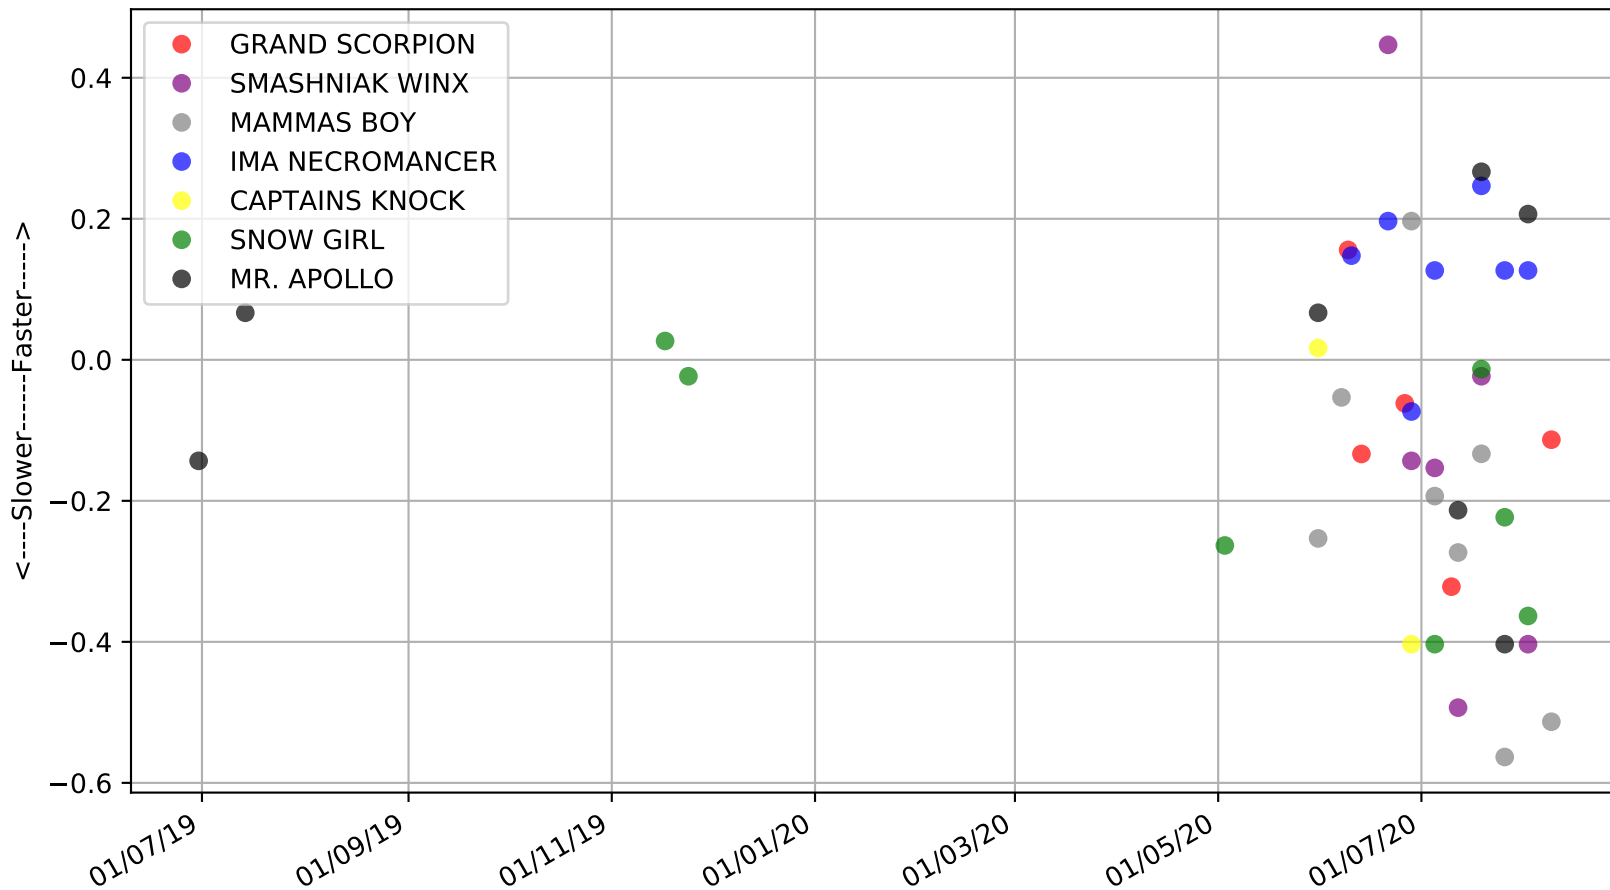

Albion Park - 16th Aug
Race 10, ORSON ALLEN @ STUD, 331m, MA5
Speed of dog +50m or -50m of current race distance