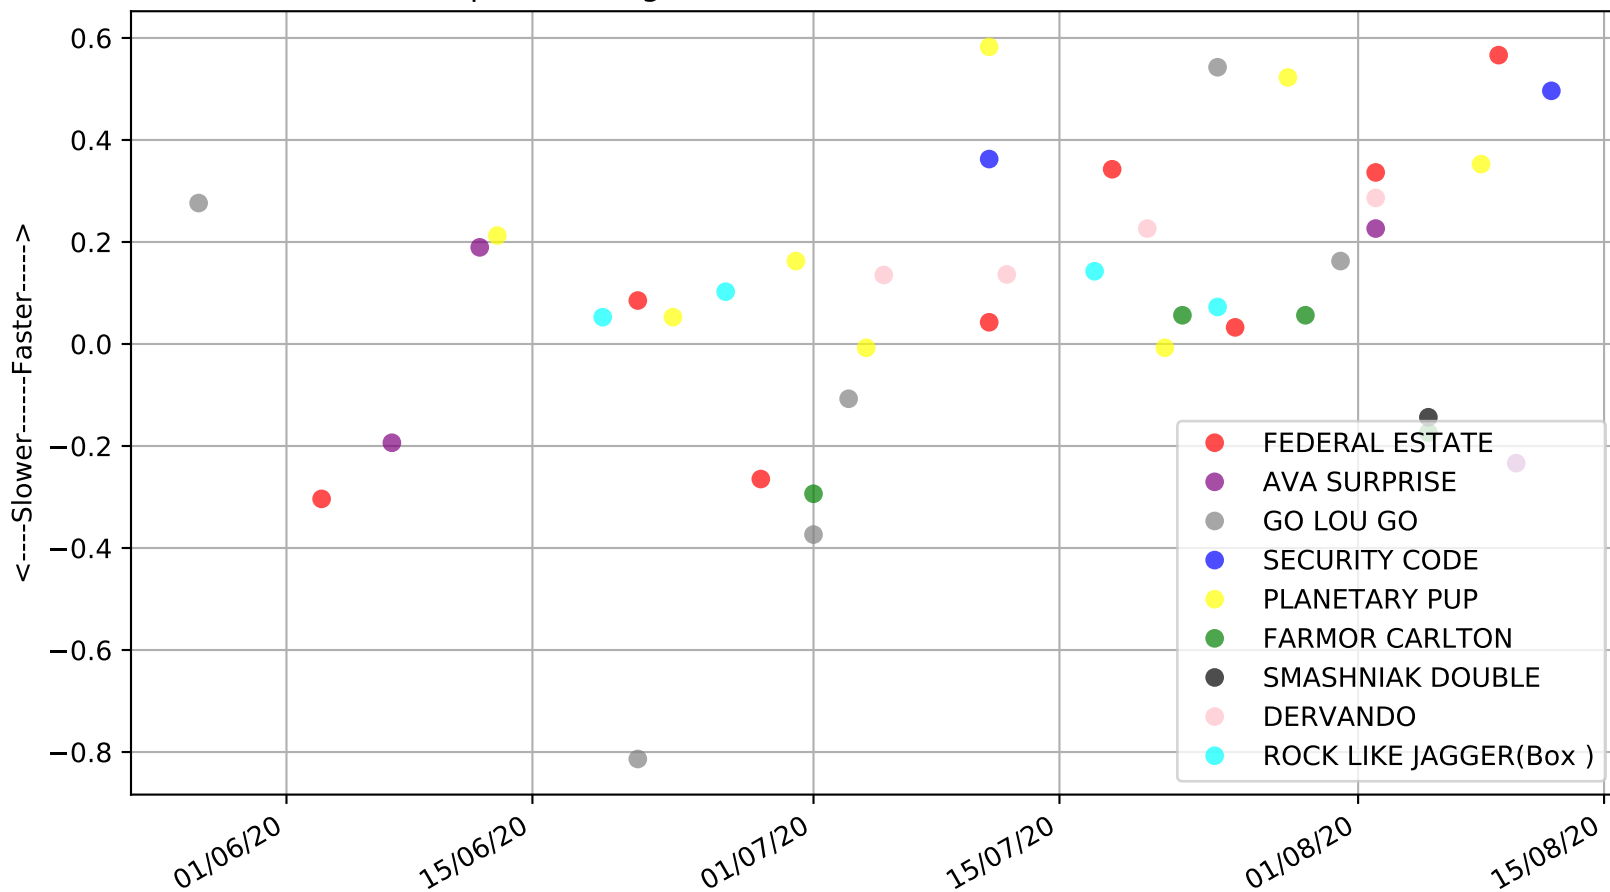

Albion Park - 16th Aug
Race 7, TAB - LONG MAY WE PLAY, 395m, X45
Speed of dog +50m or -50m of current race distance