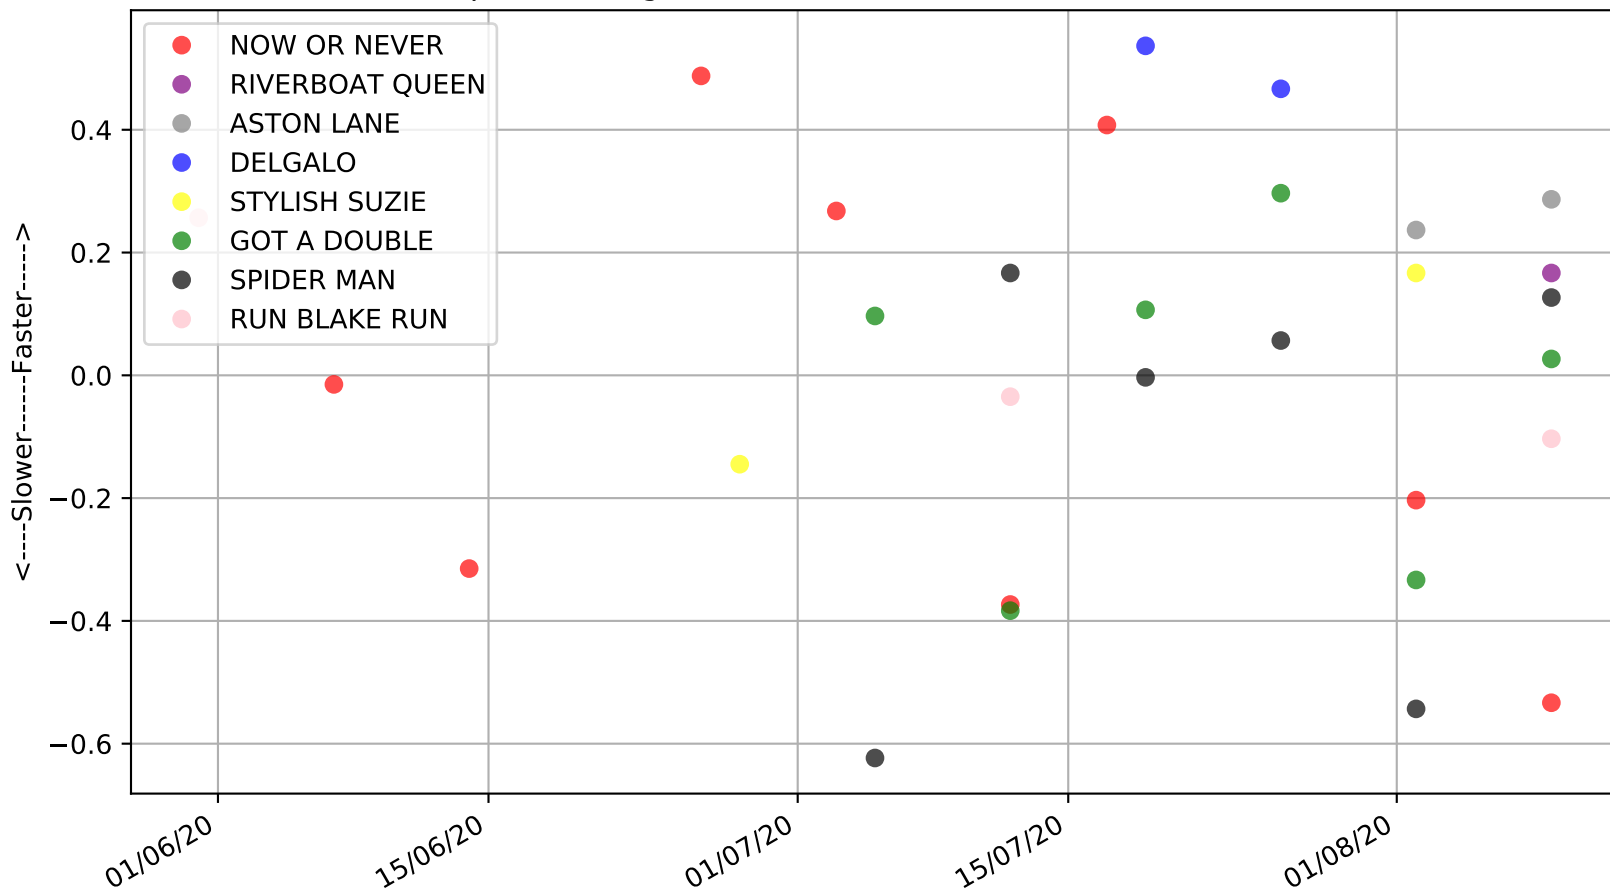

Albion Park - 16th Aug
Race 4, GPP LASER 3300, 331m, NNP
Speed of dog +50m or -50m of current race distance