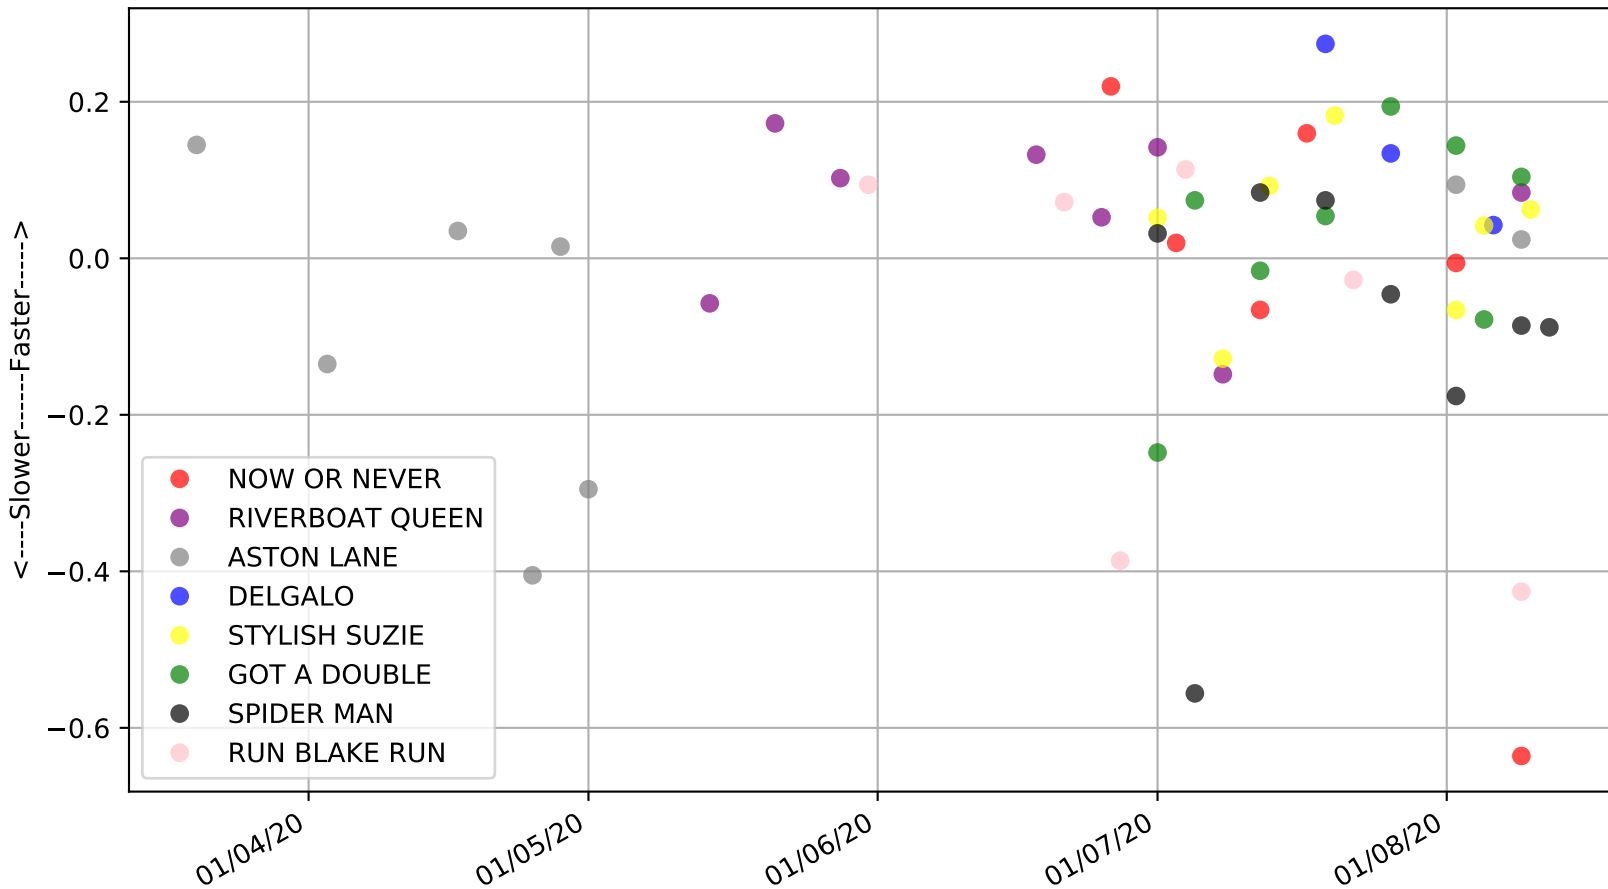

Albion Park - 16th Aug
Race 4, GPP LASER 3300, 331m, NNP
Early Speed compared with par early speed