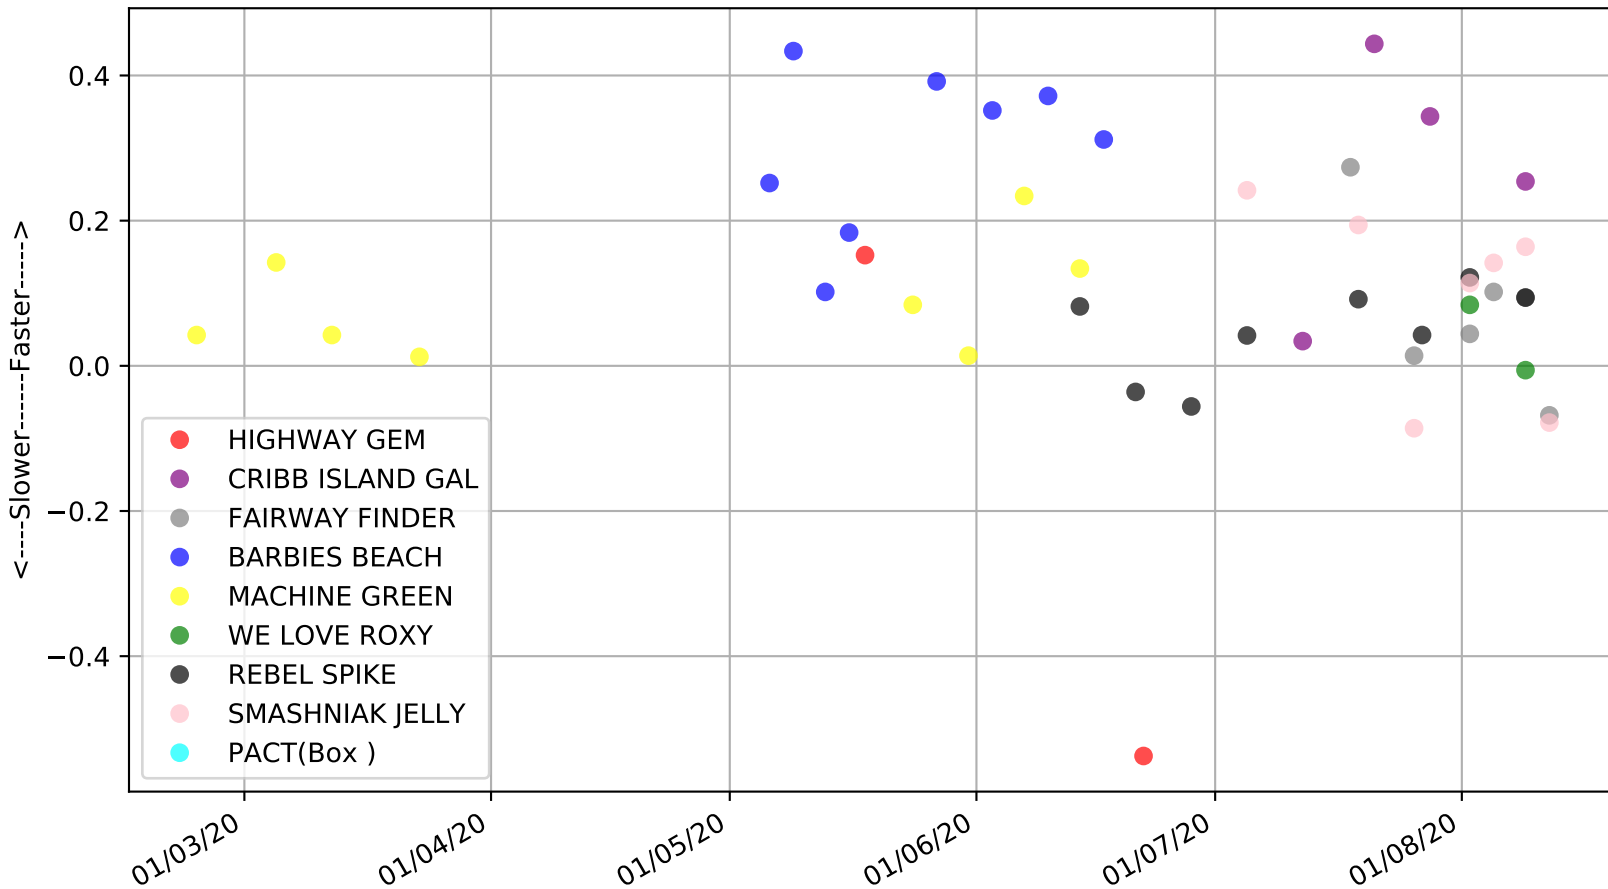

Albion Park - 16th Aug  
Race 5, SKY RACING, 331m, 5H  
Speed of dog +50m or -50m of current race distance

Albion Park - 16th Aug  
Race 5, SKY RACING, 331m, 5H  
Previous race weights in kilograms

Albion Park - 16th Aug  
 Race 5, SKY RACING, 331m, 5H  
 Early Speed compared with par early speed