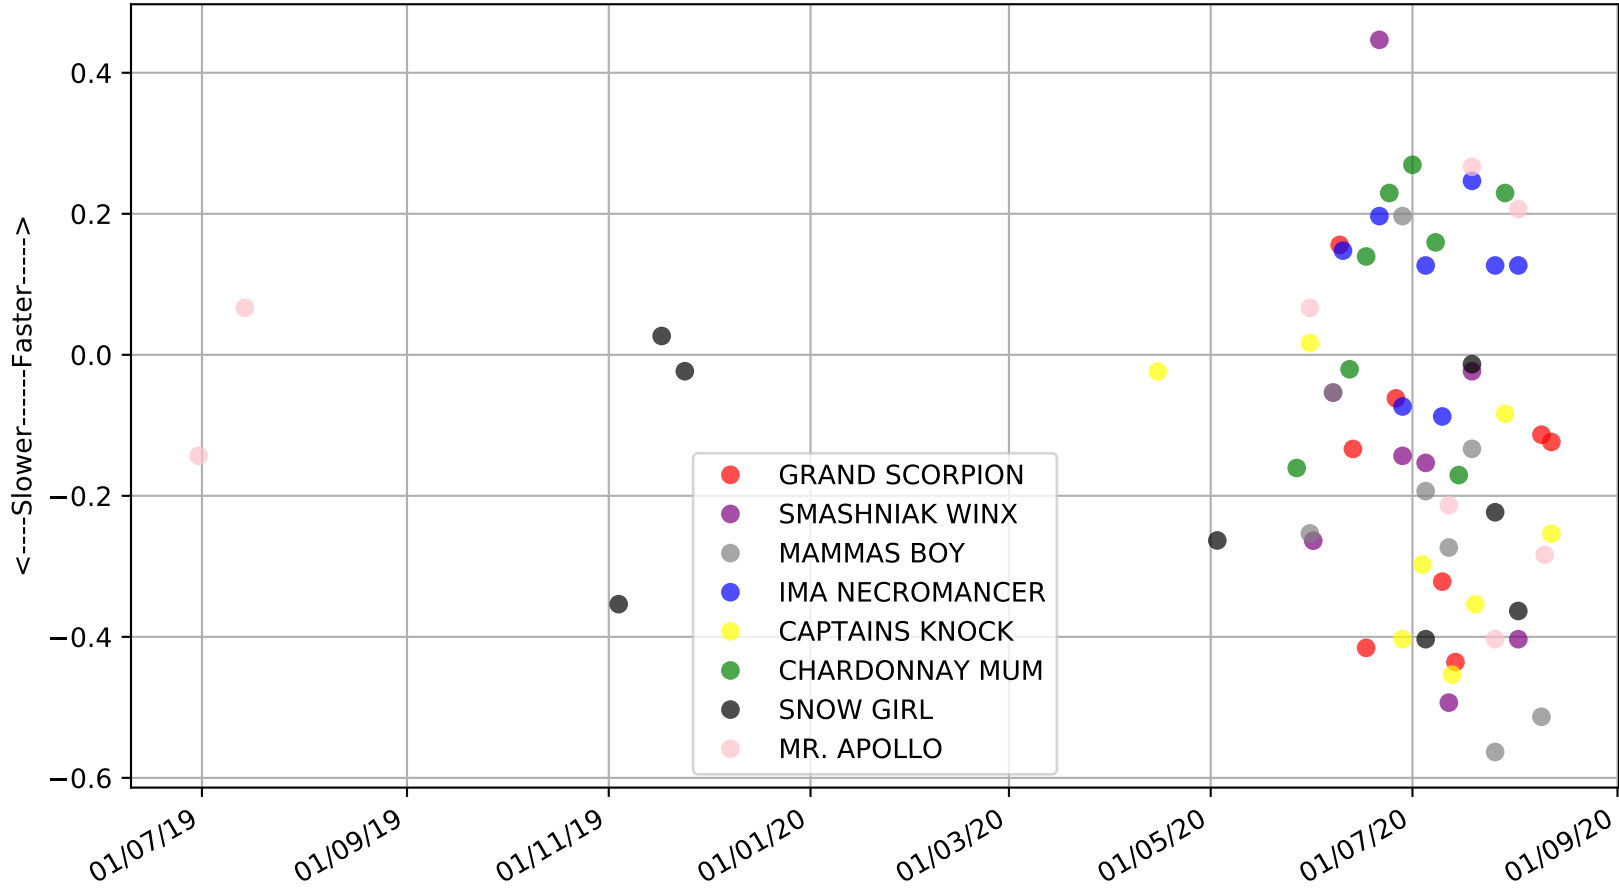

Albion Park - 16th Aug  
Race 9, FABREGAS @ METICULOUS LODGE, 331m, 4  
Speed of dog +50m or -50m of current race distance

Albion Park - 16th Aug  
Race 9, FABREGAS @ METICULOUS LODGE, 331m, 4  
Early Speed compared with par early speed

Albion Park - 16th Aug  
Race 10, ORSON ALLEN @ STUD, 331m, MA5  
Speed of dog compared with par win times of the track & distance it ran at

Albion Park - 16th Aug  
Race 10, ORSON ALLEN @ STUD, 331m, MA5  
Speed of dog +50m or -50m of current race distance