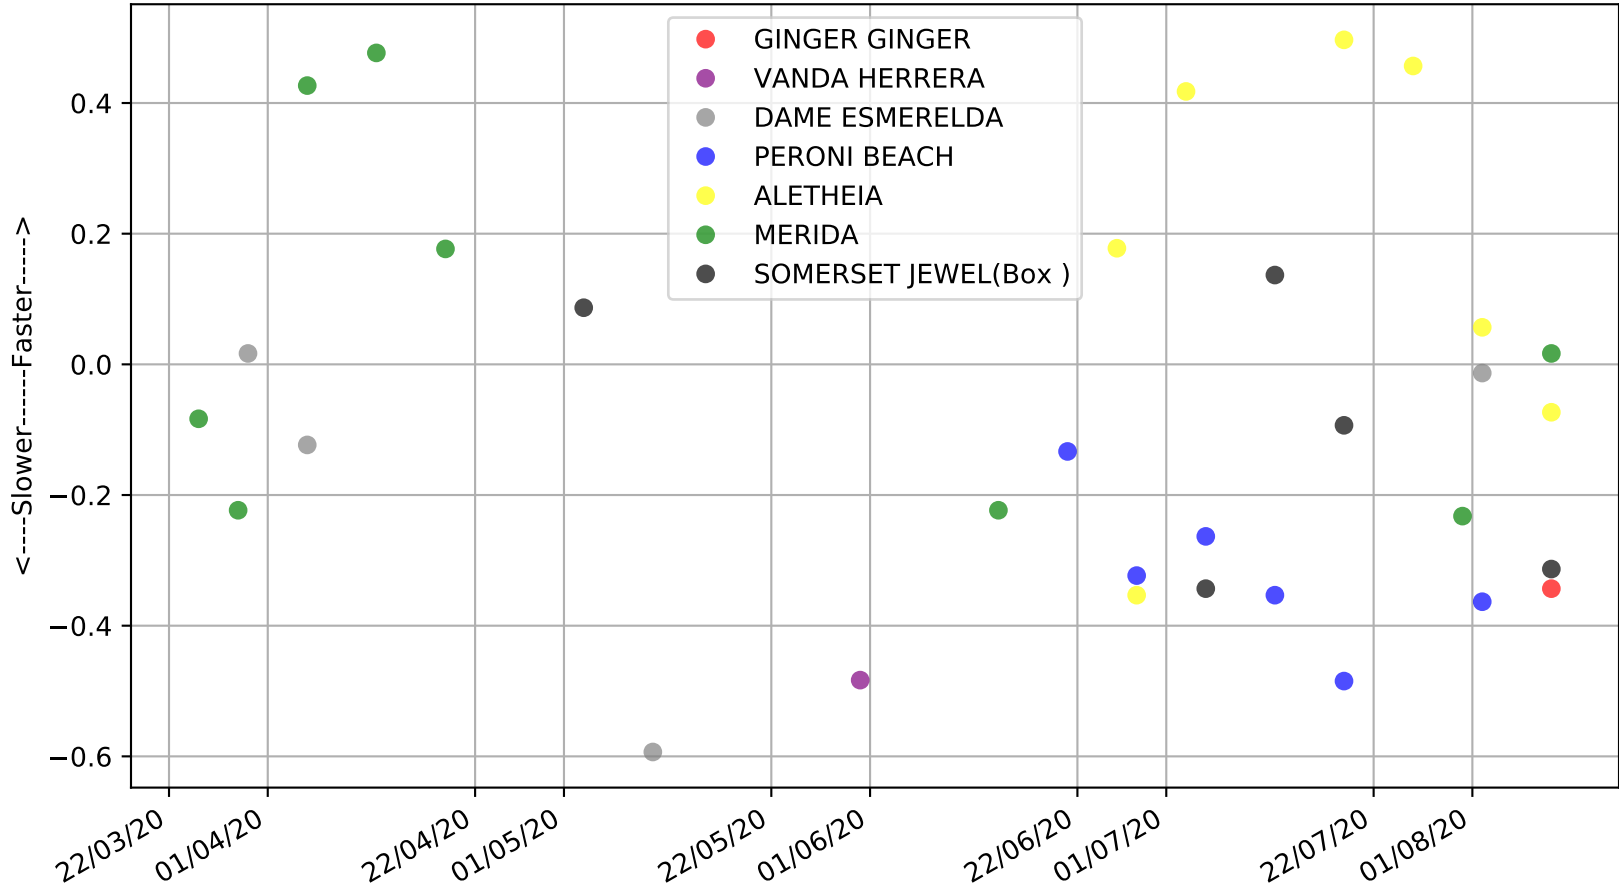

### Race 10, ORSON ALLEN @ STUD, 331m, MA5

#### Early Speed compared with par early speed

Albion Park - 16th Aug  
 Race 11, BRISGREYS.COM , 331m, 5PWNP  
 Previous race distances in meters

Albion Park - 16th Aug  
Race 11, BRISGREYS.COM , 331m, 5PWNP  
Speed of dog compared with par win times of the track & distance it ran at

Albion Park - 16th Aug  
Race 11, BRISGREYS.COM , 331m, 5PWNP  
Speed of dog +50m or -50m of current race distance

Albion Park - 16th Aug  
Race 11, BRISGREYS.COM , 331m, 5PWNP  
Previous race weights in kilograms