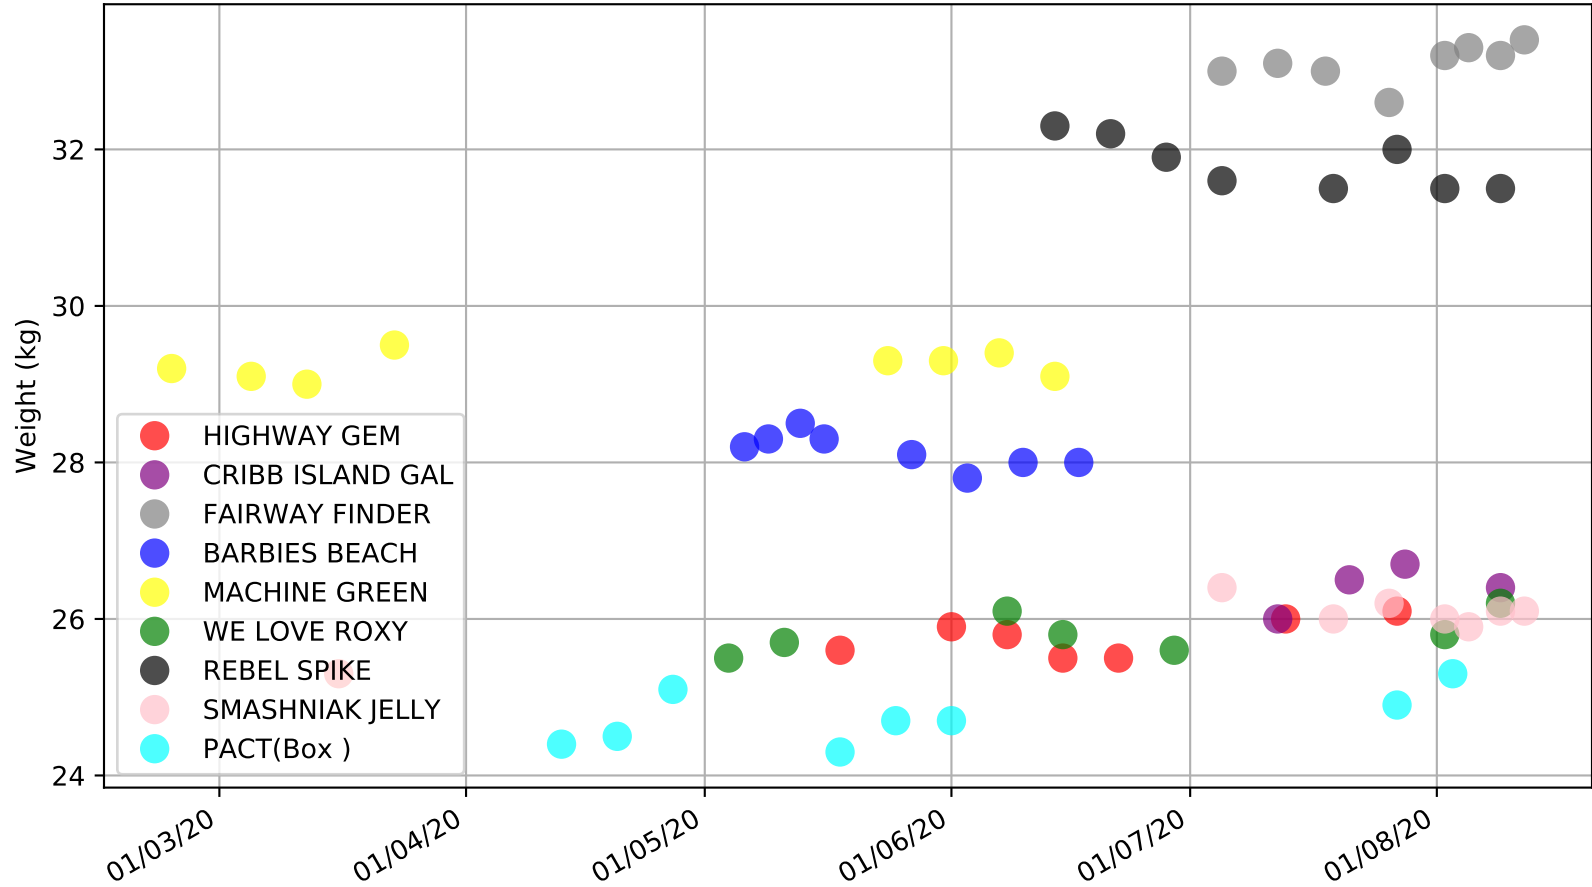

Albion Park - 16th Aug
Race 5, SKY RACING, 331m, 5H
Previous race weights in kilograms