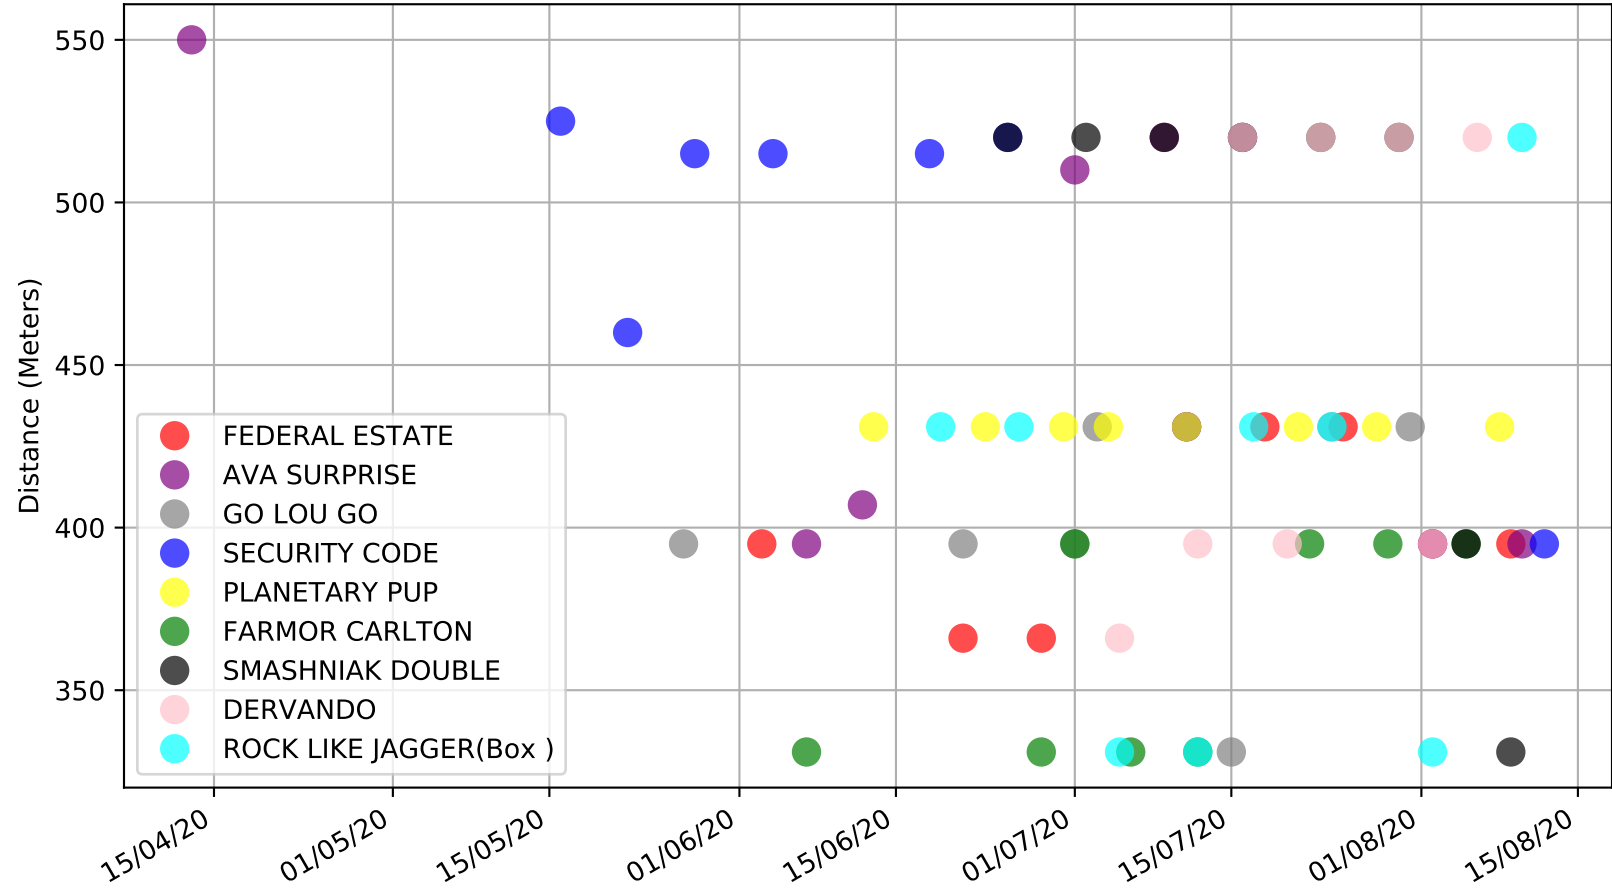

Albion Park - 16th Aug
Race 7, TAB - LONG MAY WE PLAY, 395m, X45
Previous race distances in meters