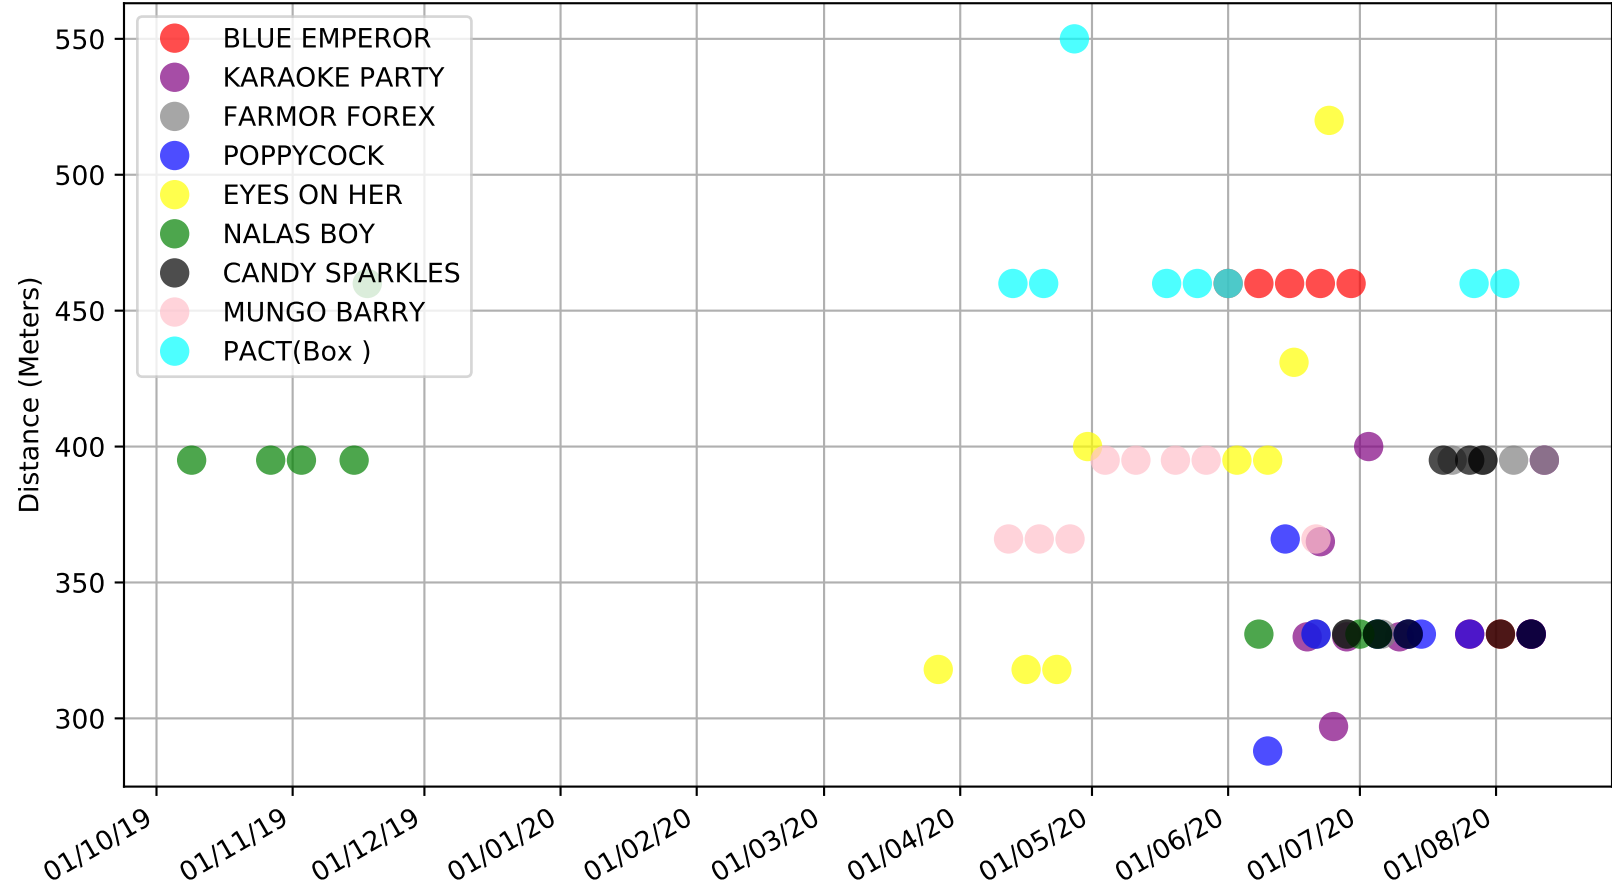

Albion Park - 16th Aug
Race 6, BOX 1 PHOTOGRAPHY, 331m, 5H
Previous race distances in meters