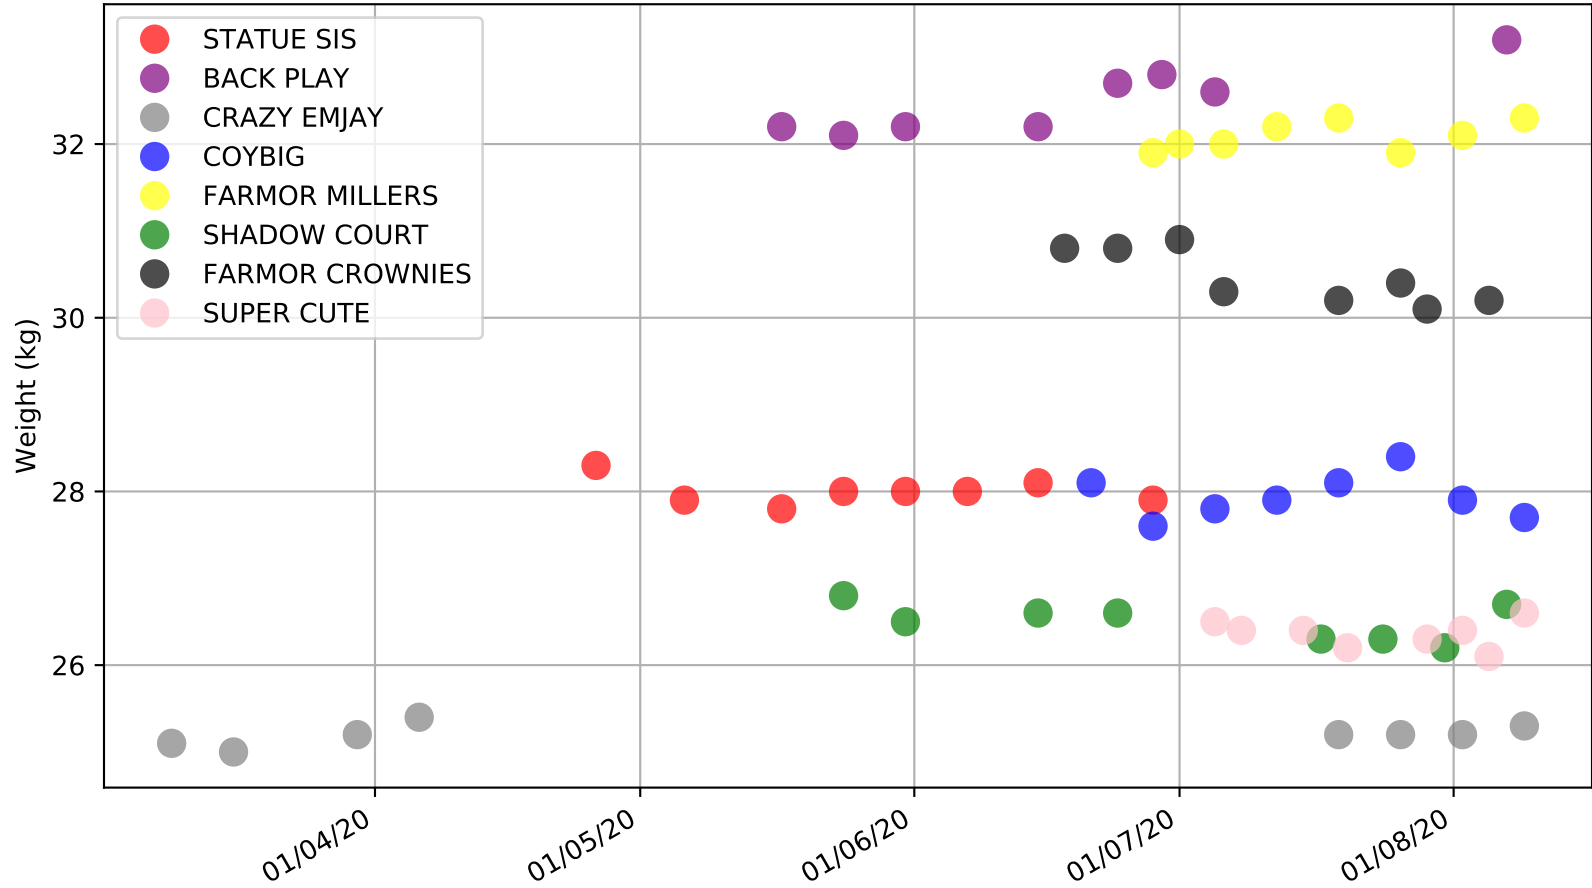

Albion Park - 16th Aug
Race 8, ASSET BODY CORPORATE BRIBIE ISLAND, 331m, B8
Previous race weights in kilograms