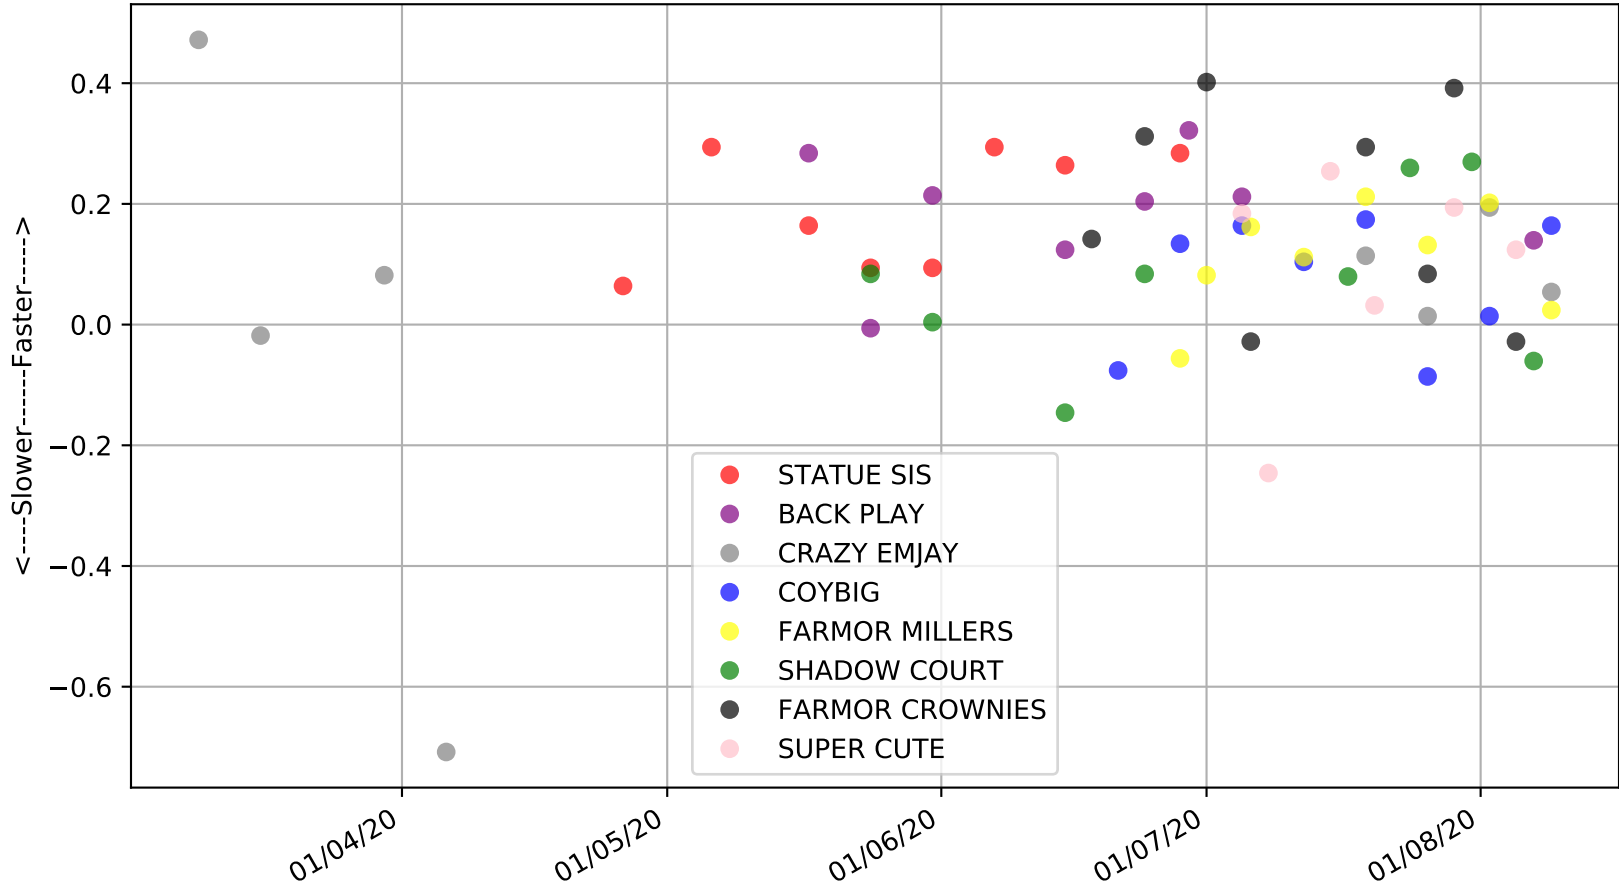

Albion Park - 16th Aug
Race 8, ASSET BODY CORPORATE BRIBIE ISLAND, 331m, B8
Early Speed compared with par early speed