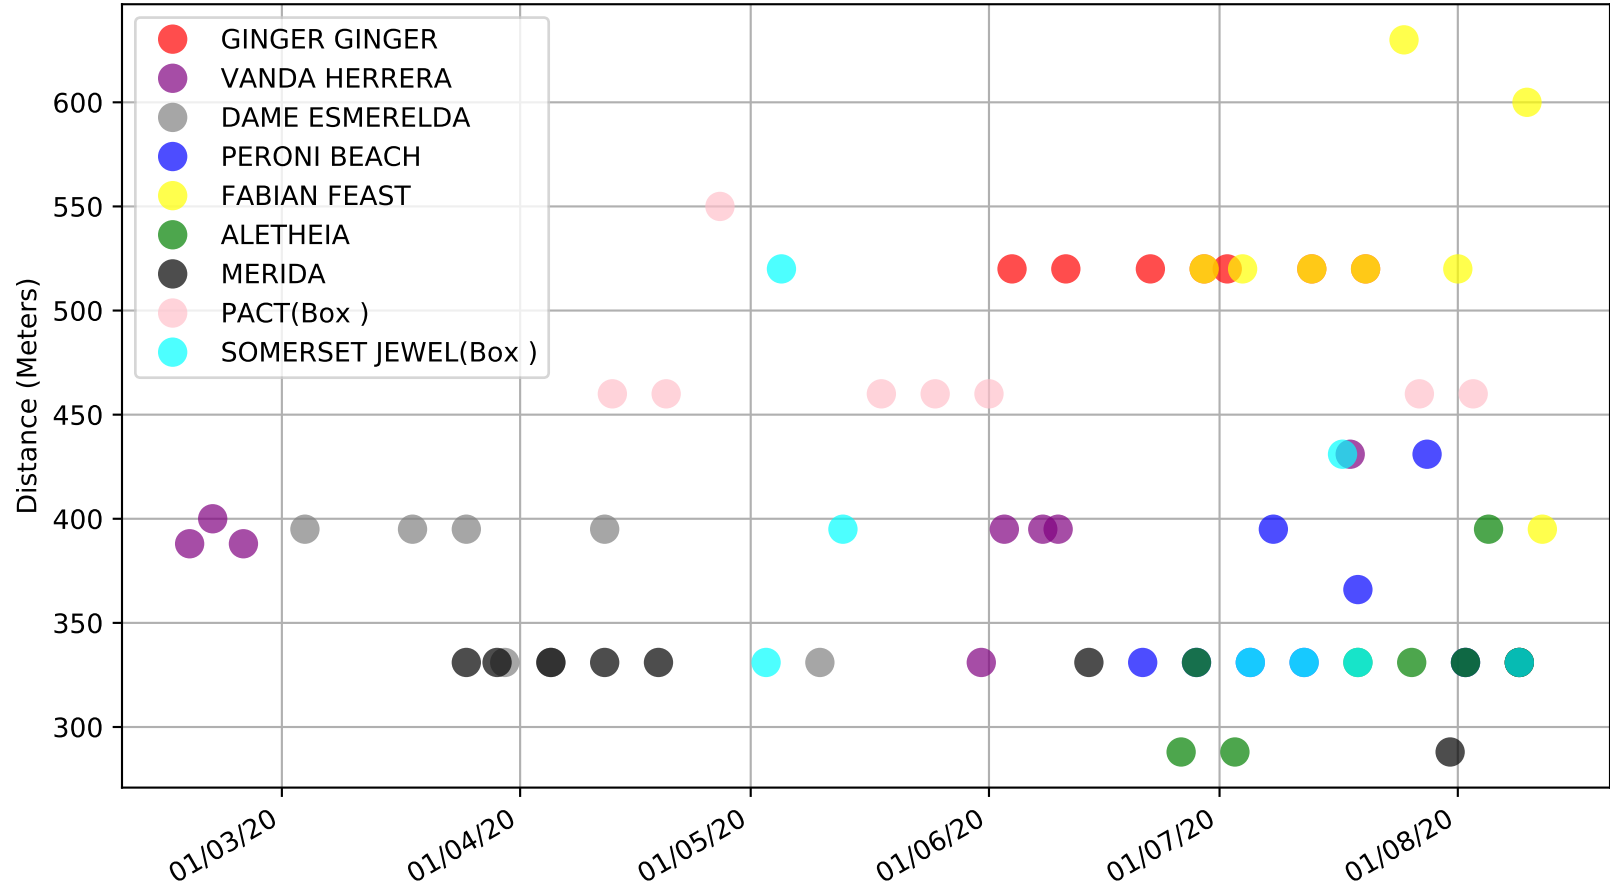

Albion Park - 16th Aug
Race 11, BRISGREYS.COM , 331m, 5PWNP
Previous race distances in meters