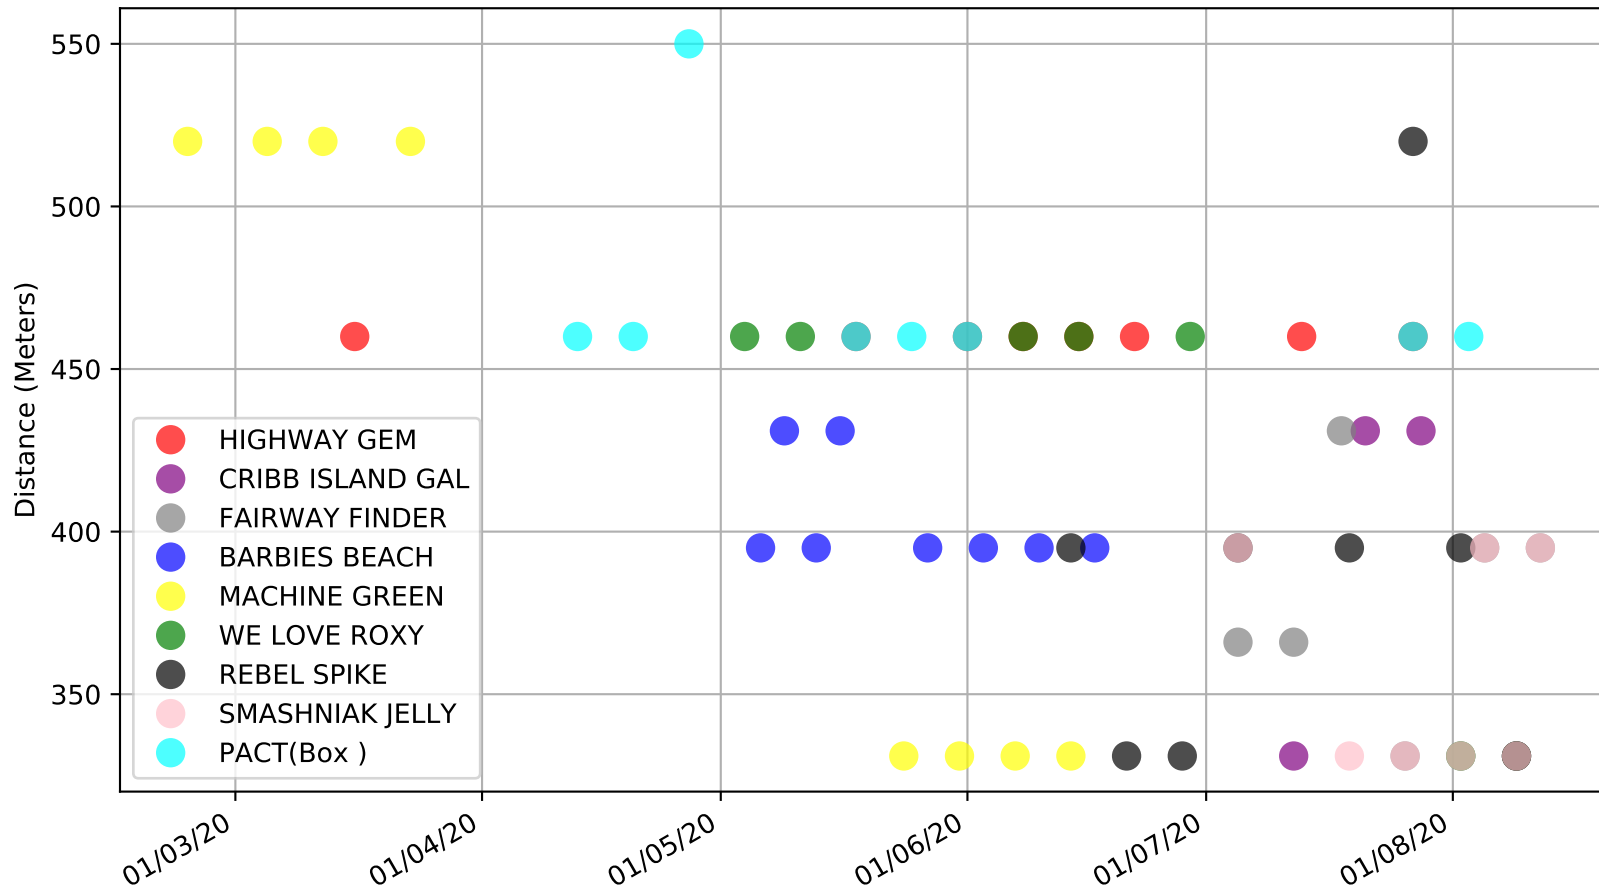

Albion Park - 16th Aug
Race 5, SKY RACING, 331m, 5H
Previous race distances in meters