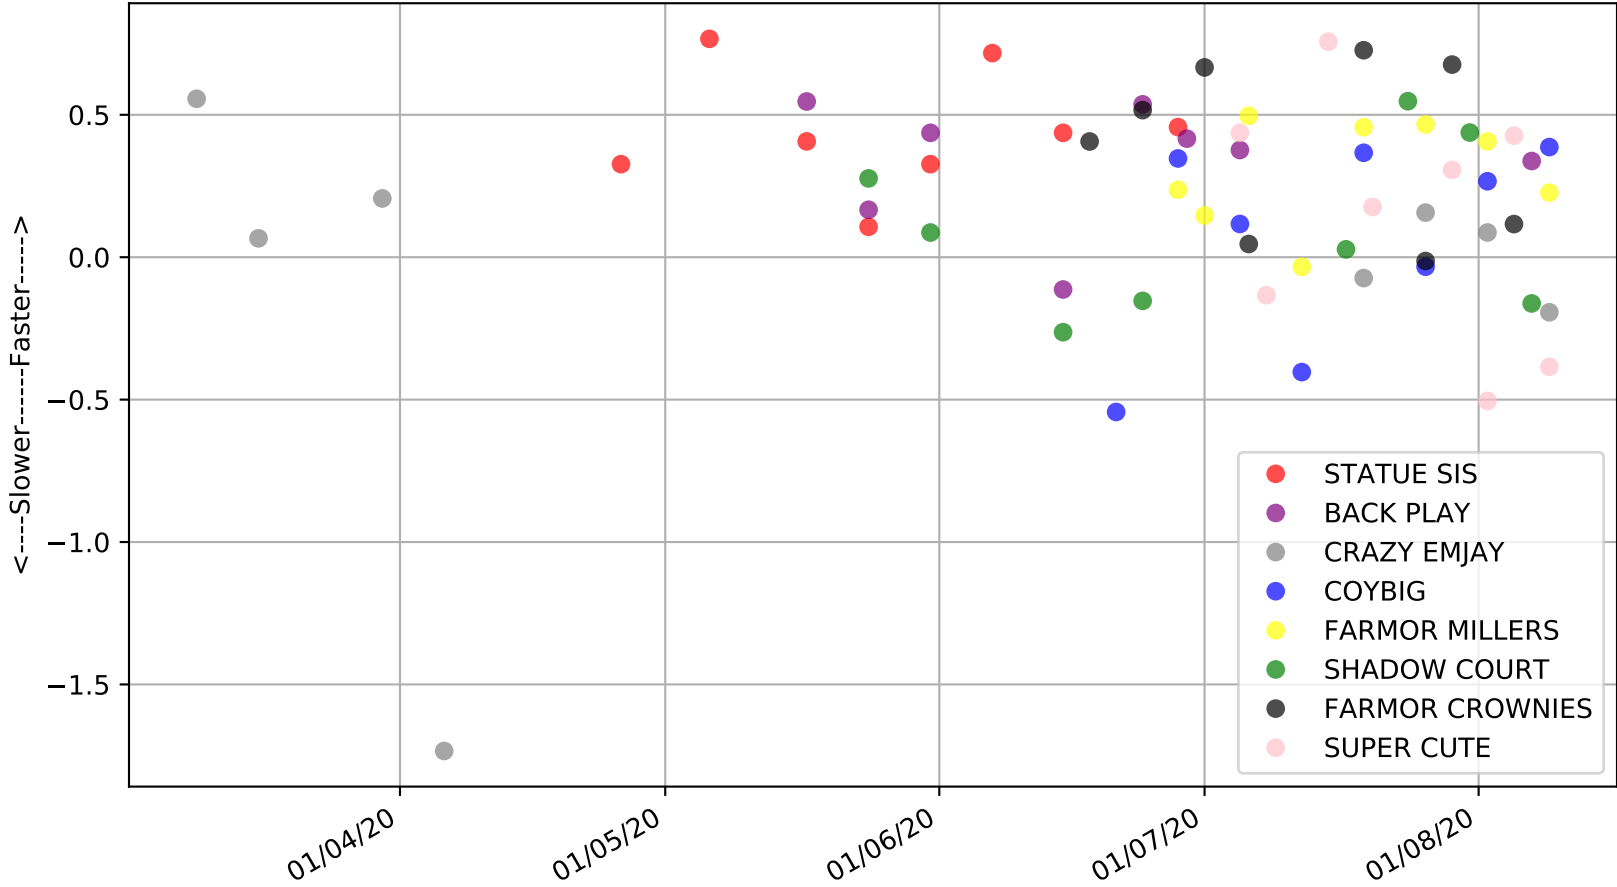

Albion Park - 16th Aug
Race 8, ASSET BODY CORPORATE BRIBIE ISLAND, 331m, B8
Speed of dog compared with par win times of the track & distance it ran at