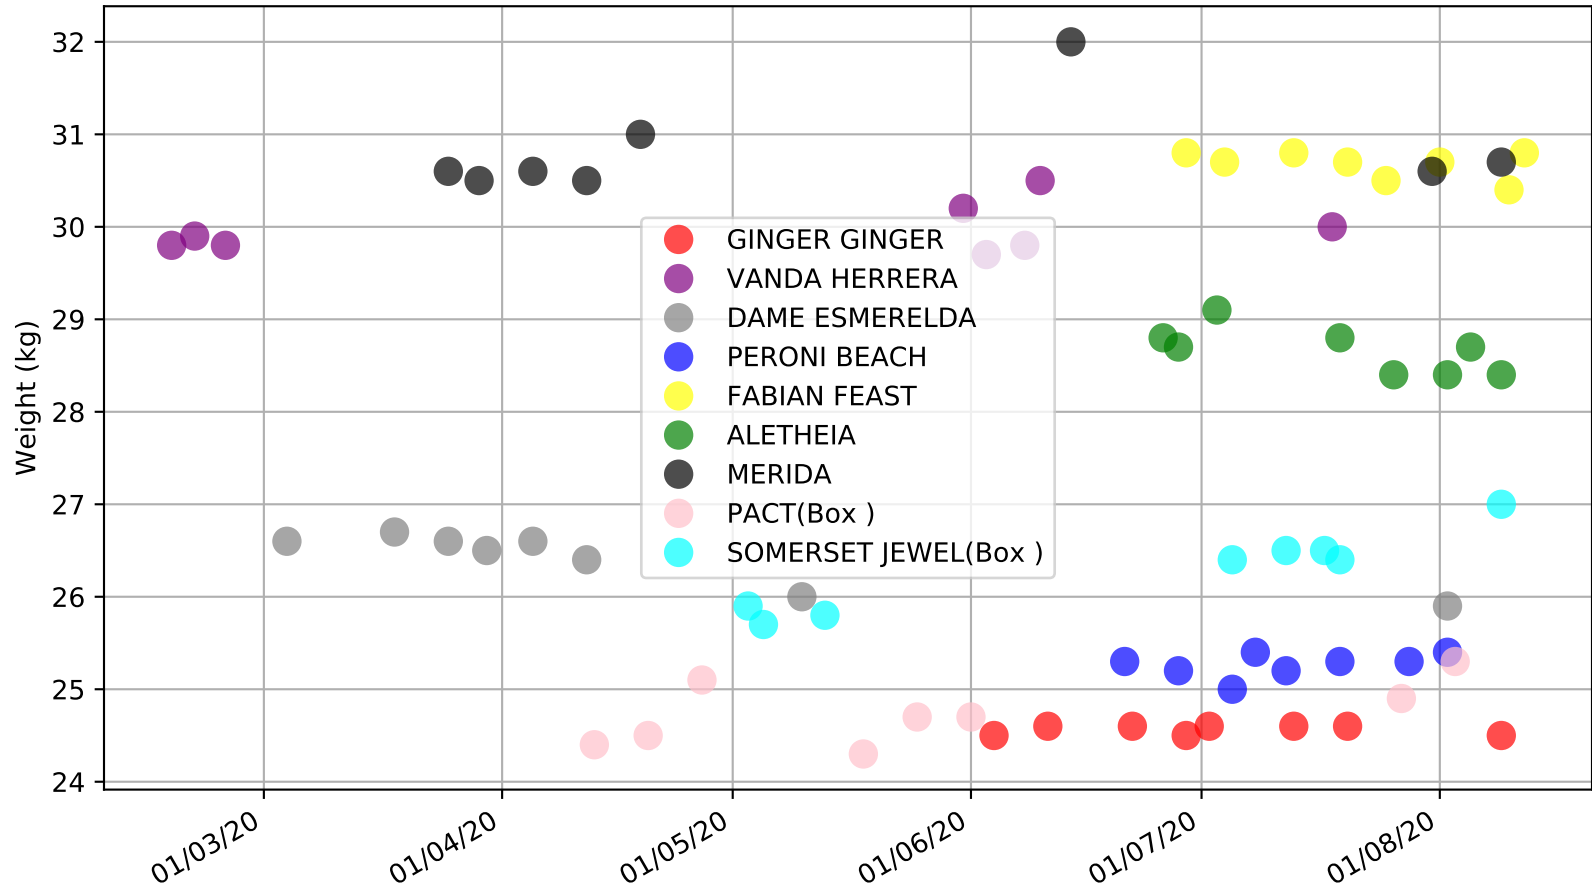

Albion Park - 16th Aug
Race 11, BRISGREYS.COM , 331m, 5PWNP
Previous race weights in kilograms