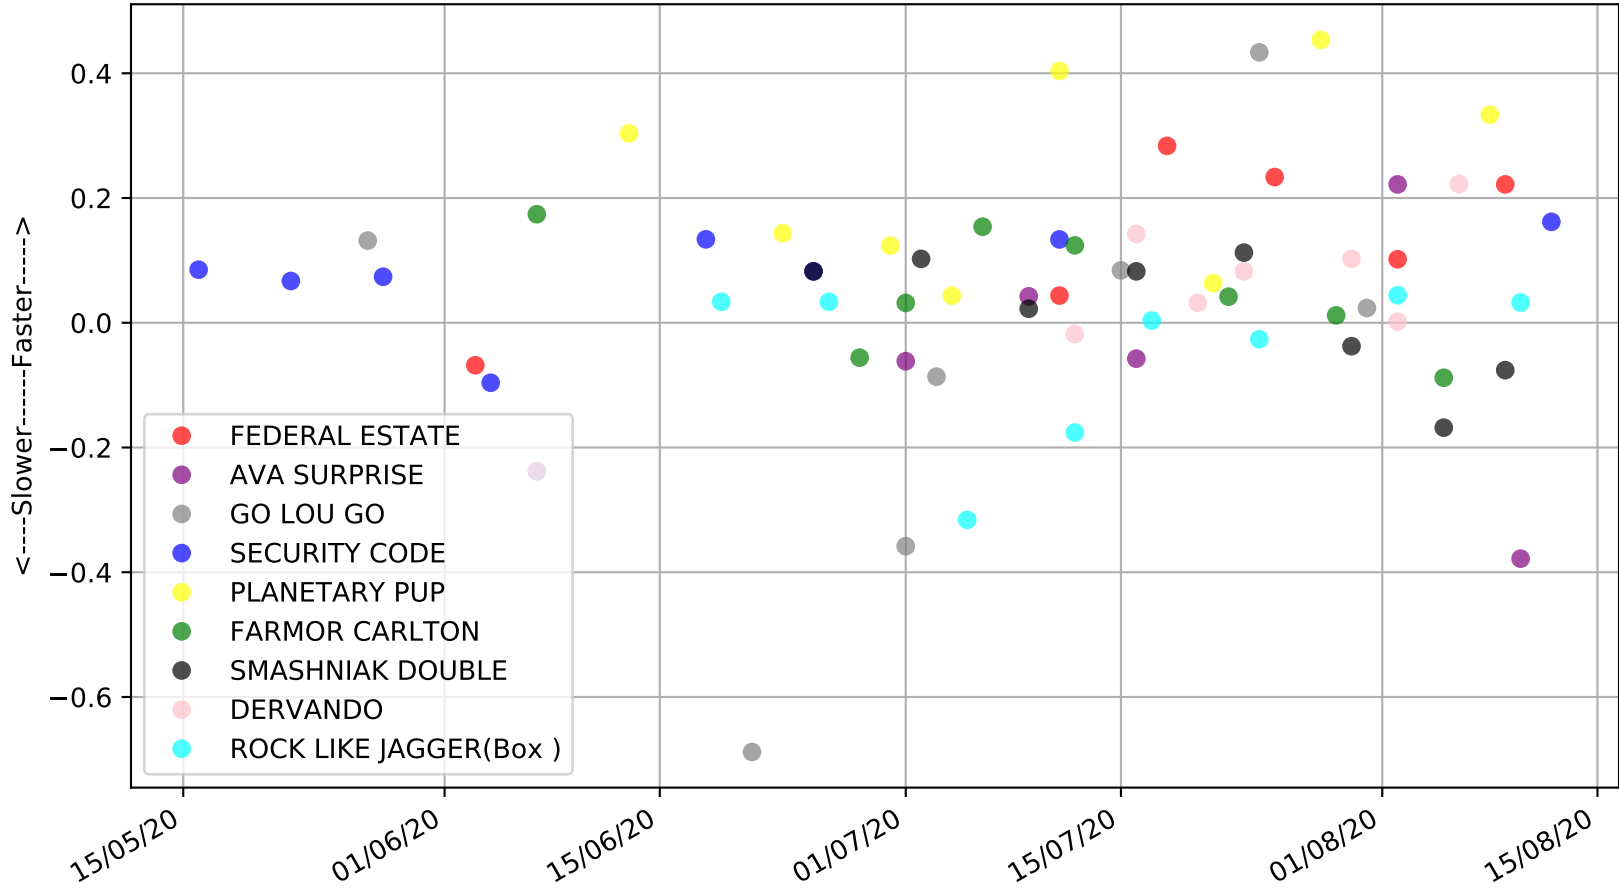

Albion Park - 16th Aug
Race 7, TAB - LONG MAY WE PLAY, 395m, X45
Early Speed compared with par early speed