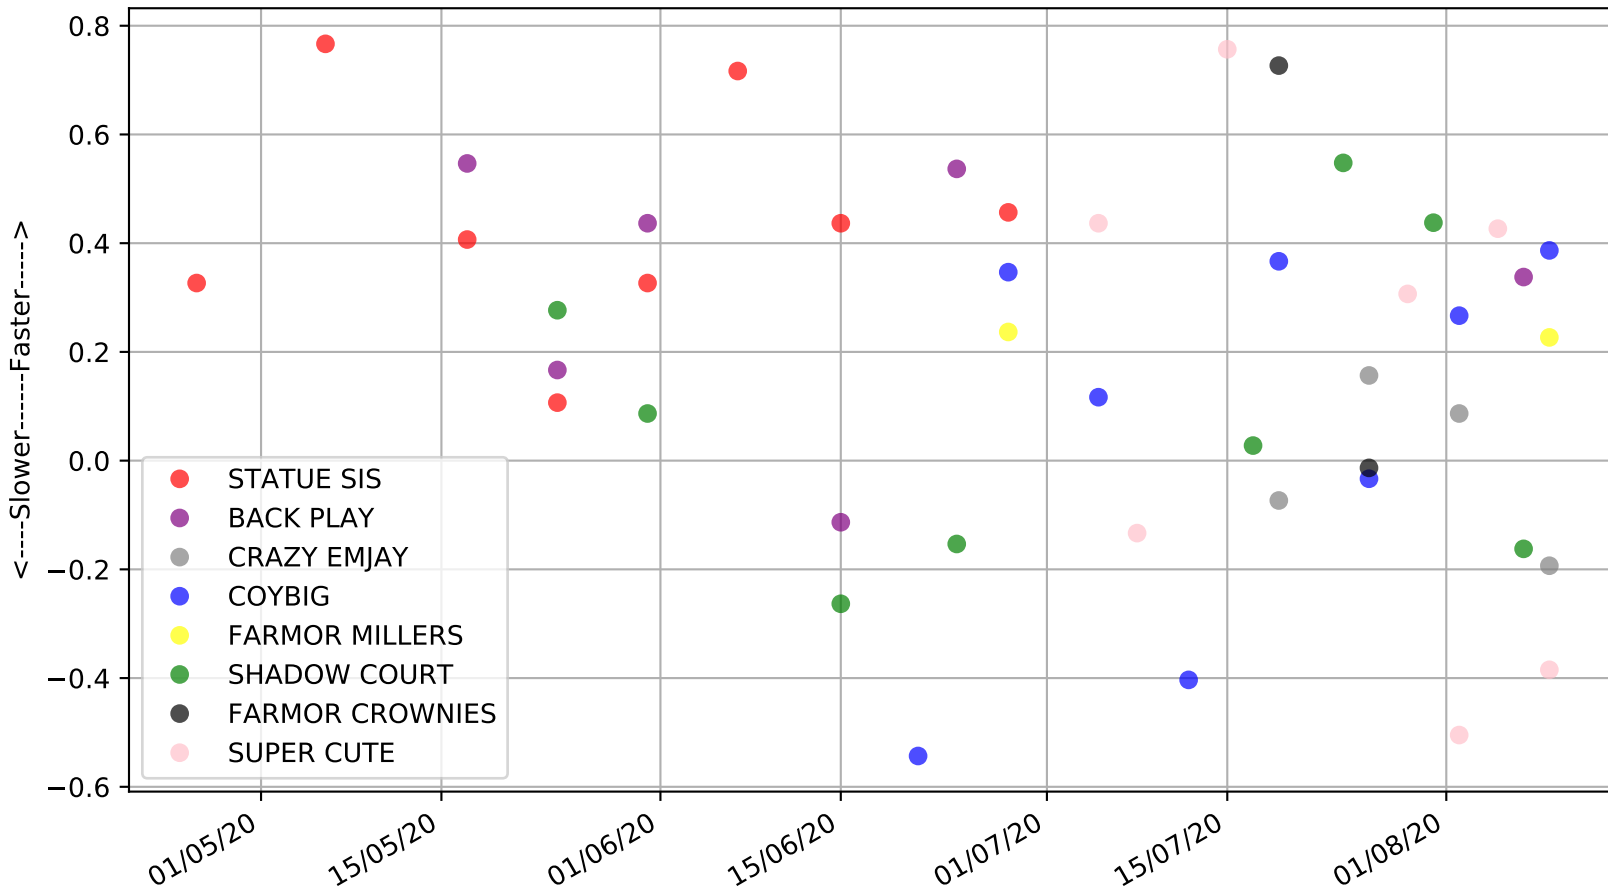

Albion Park - 16th Aug
Race 8, ASSET BODY CORPORATE BRIBIE ISLAND, 331m, B8
Speed of dog +50m or -50m of current race distance