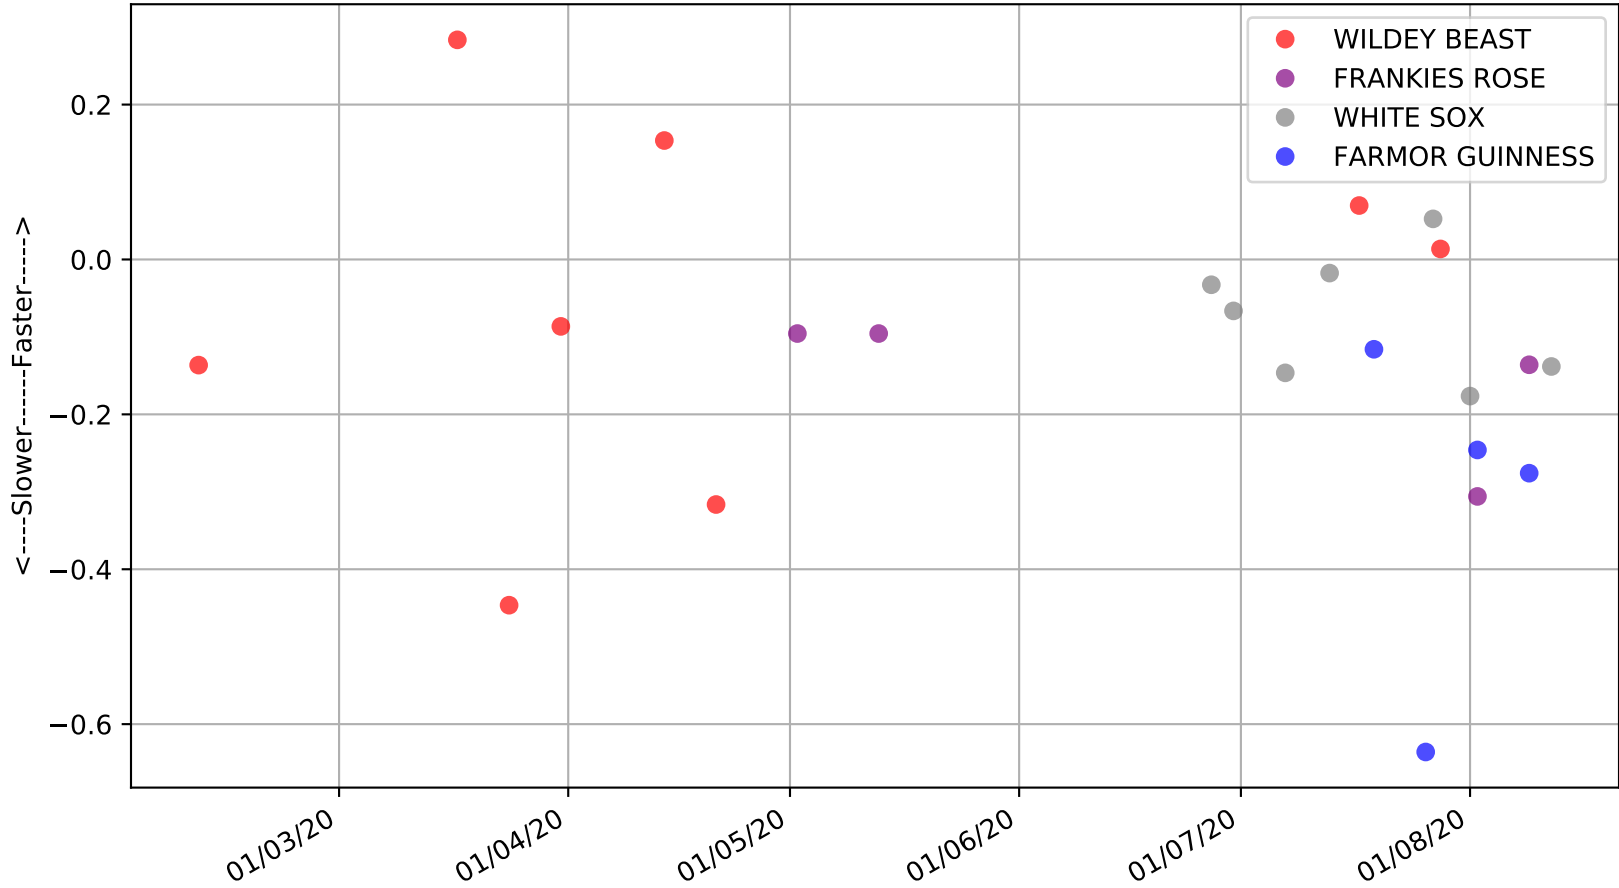

Albion Park - 16th Aug
Race 2, "GARRARDS HORSE AND HOUND", 331m, MH
Early Speed compared with par early speed