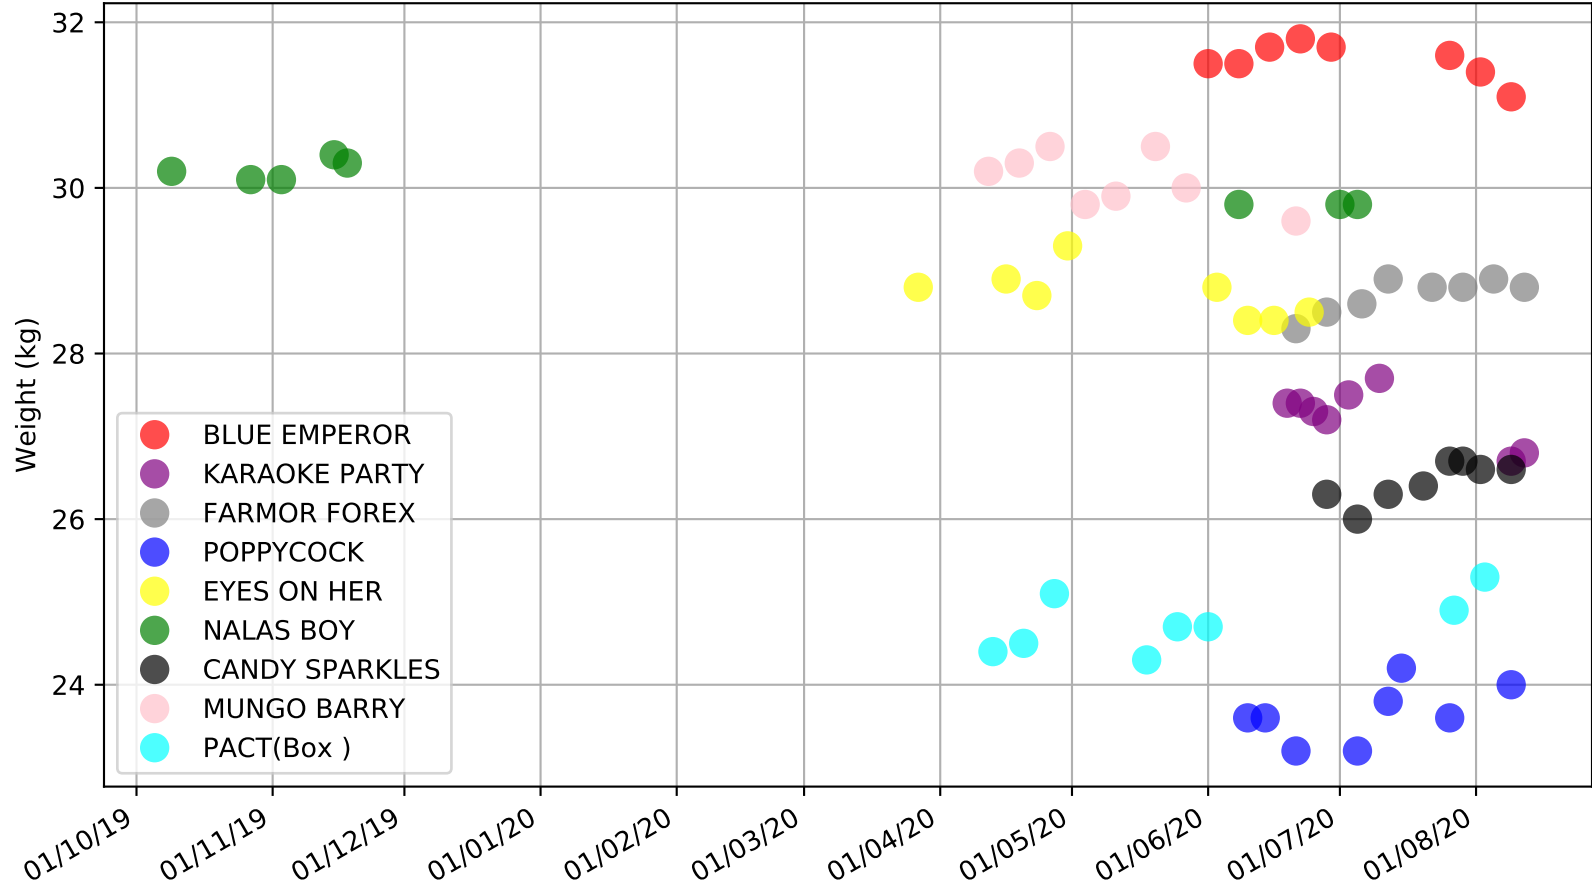

Albion Park - 16th Aug Race 6, BOX 1 PHOTOGRAPHY, 331m, 5H Previous race weights in kilograms