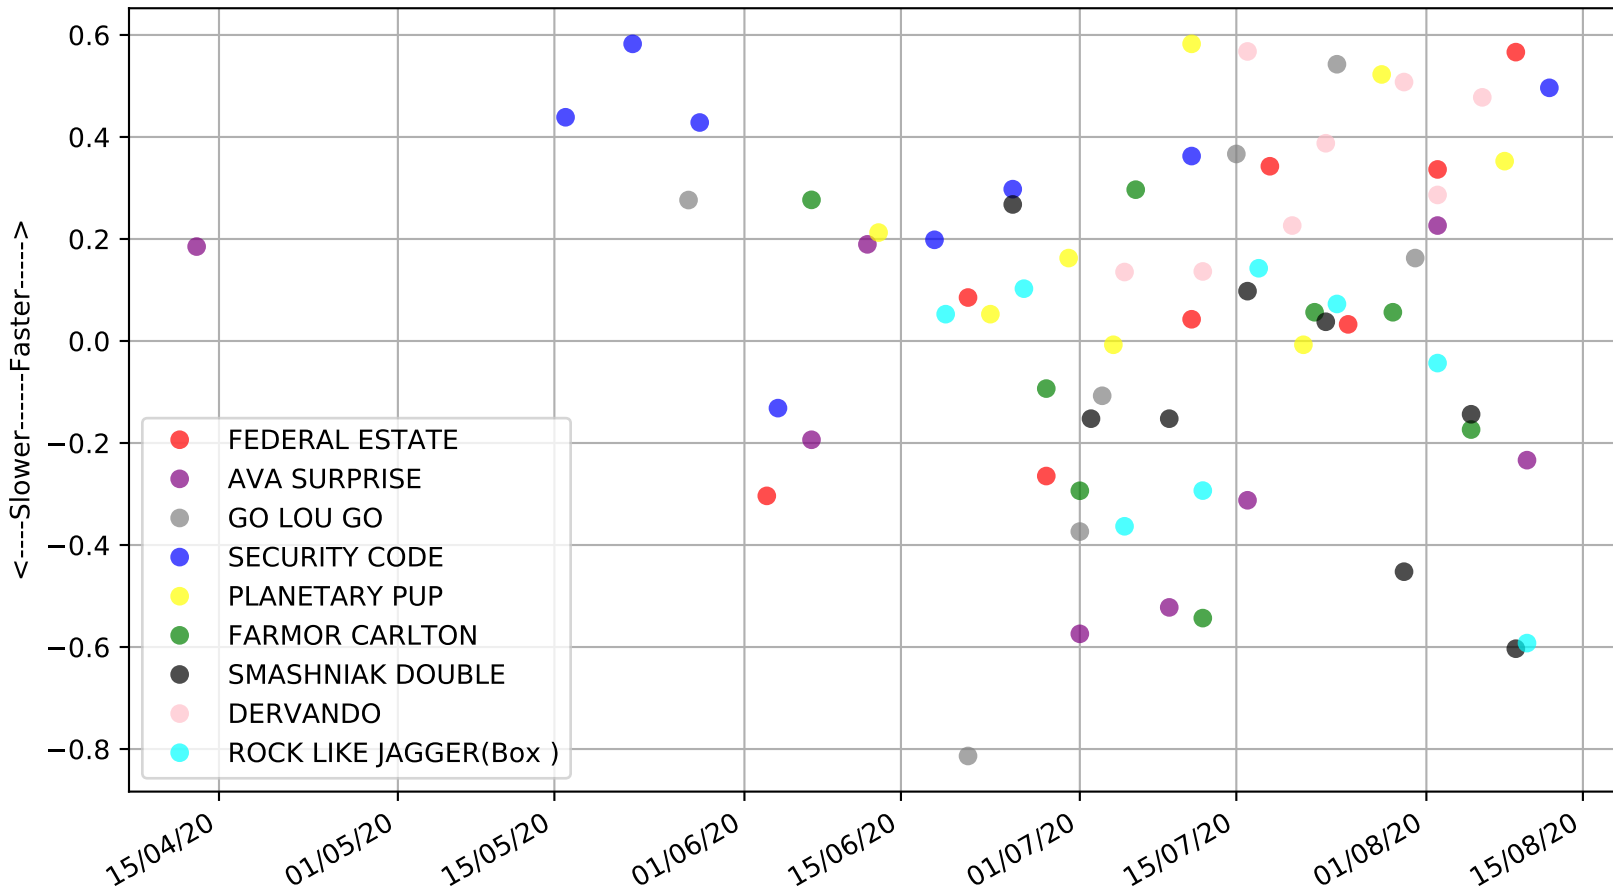

Albion Park - 16th Aug
Race 7, TAB - LONG MAY WE PLAY, 395m, X45
Speed of dog compared with par win times of the track & distance it ran at