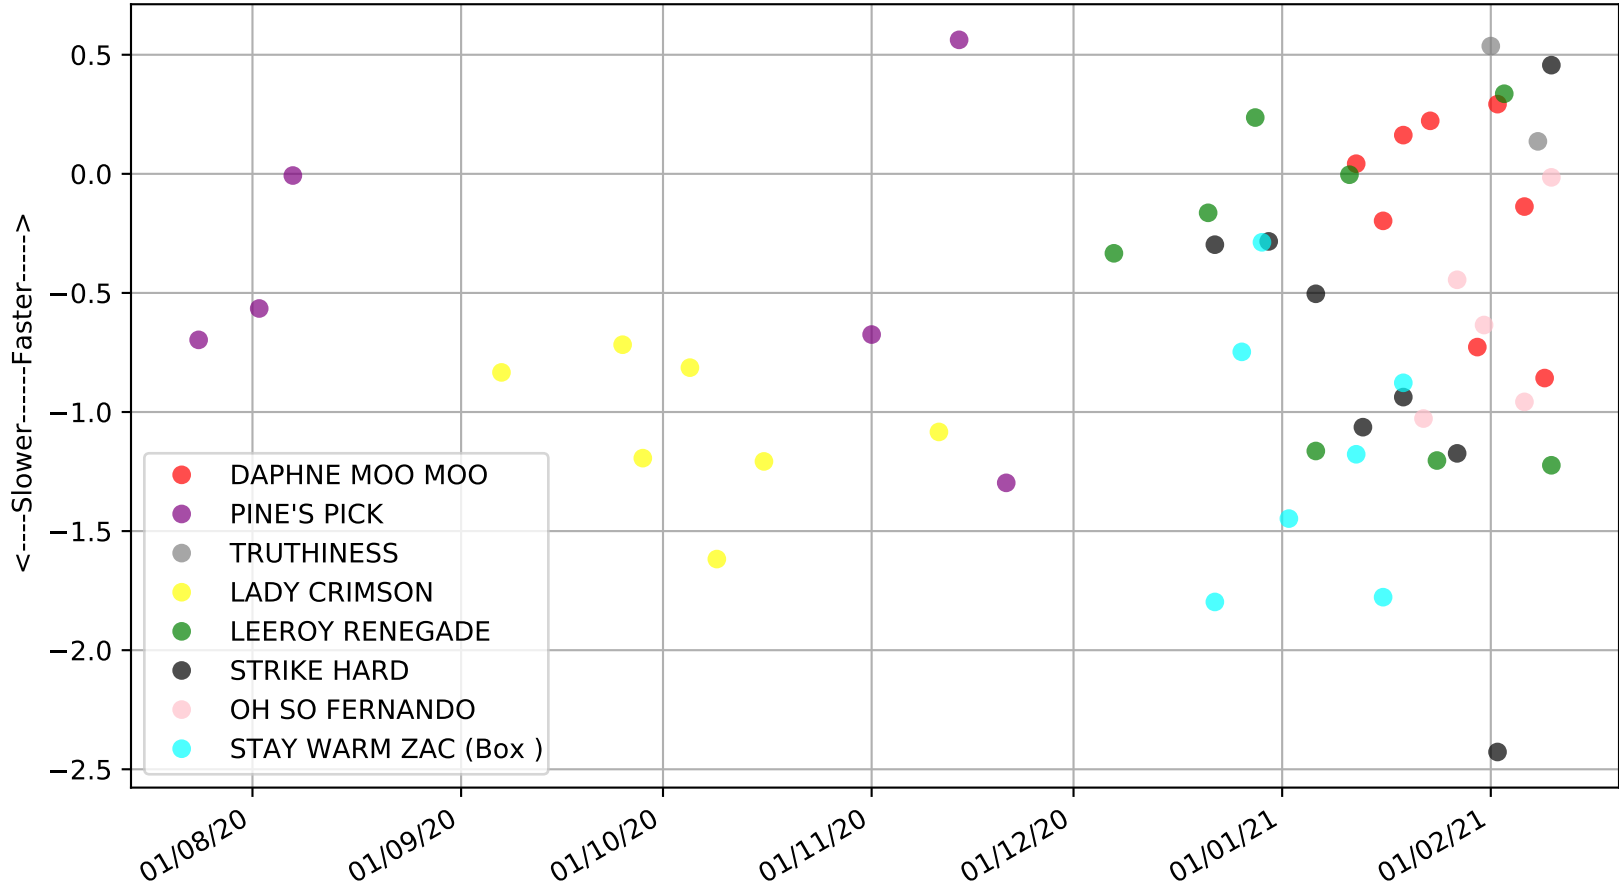

Albion Park - 15th Feb  
Race 3, "GARRARDS HORSE AND HOUND", 520m, NNP  
Early Speed compared with par early speed

Albion Park - 15th Feb  
 Race 4, SENNACHIE @ STUD - STEVE WHITE, 395m, X45  
 Speed of dog +50m or -50m of current race distance