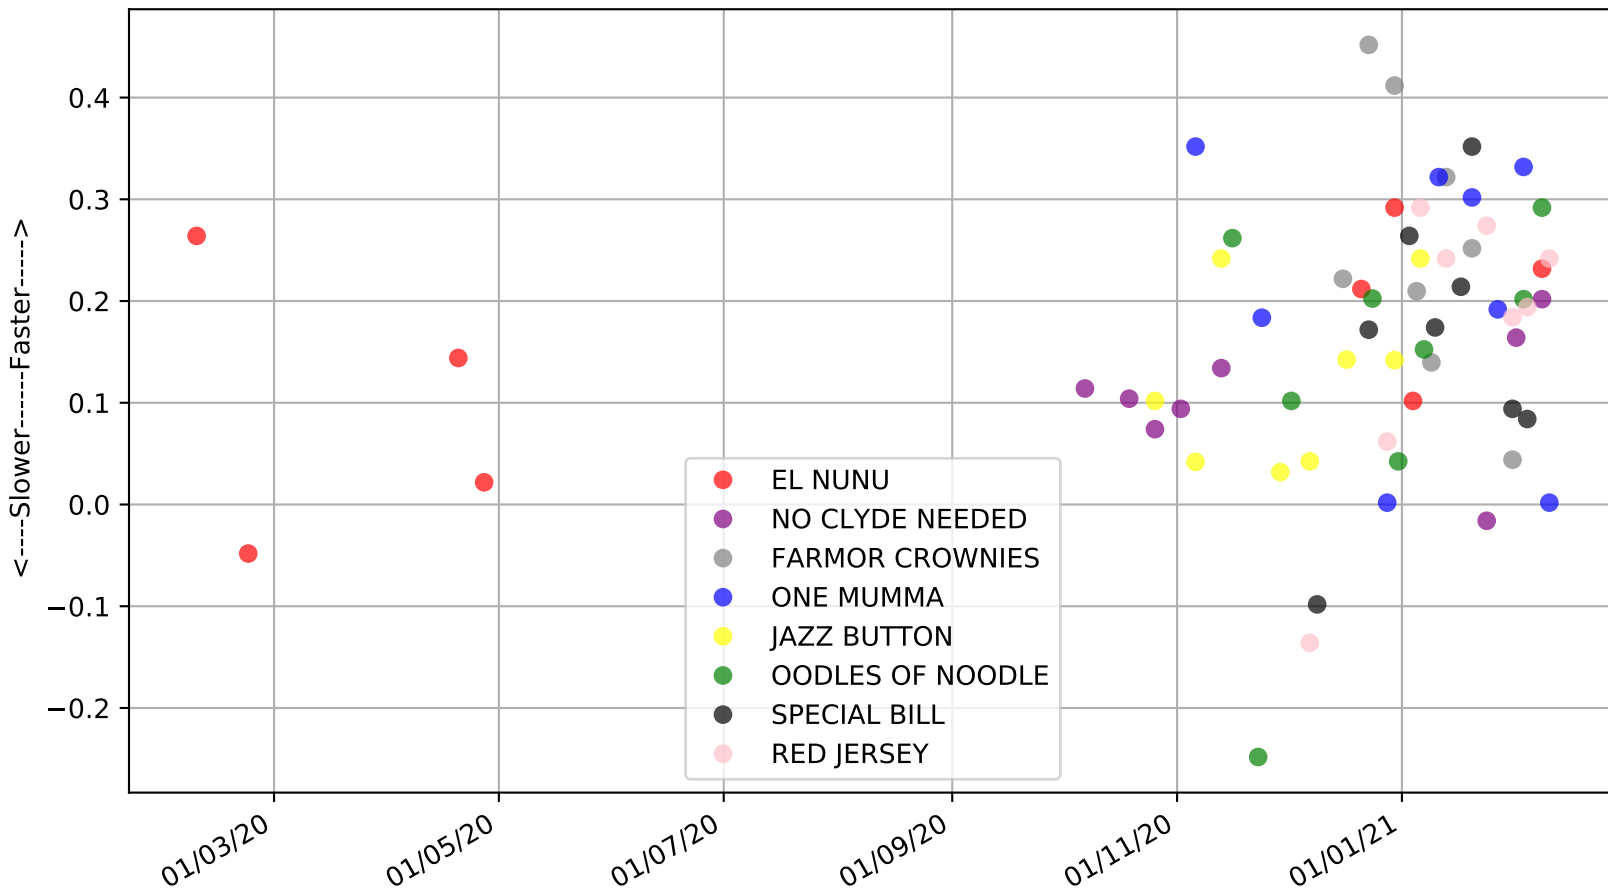

Albion Park - 15th Feb
Race 5, ORSON ALLEN @ STUD, 395m, X23
Early Speed compared with par early speed