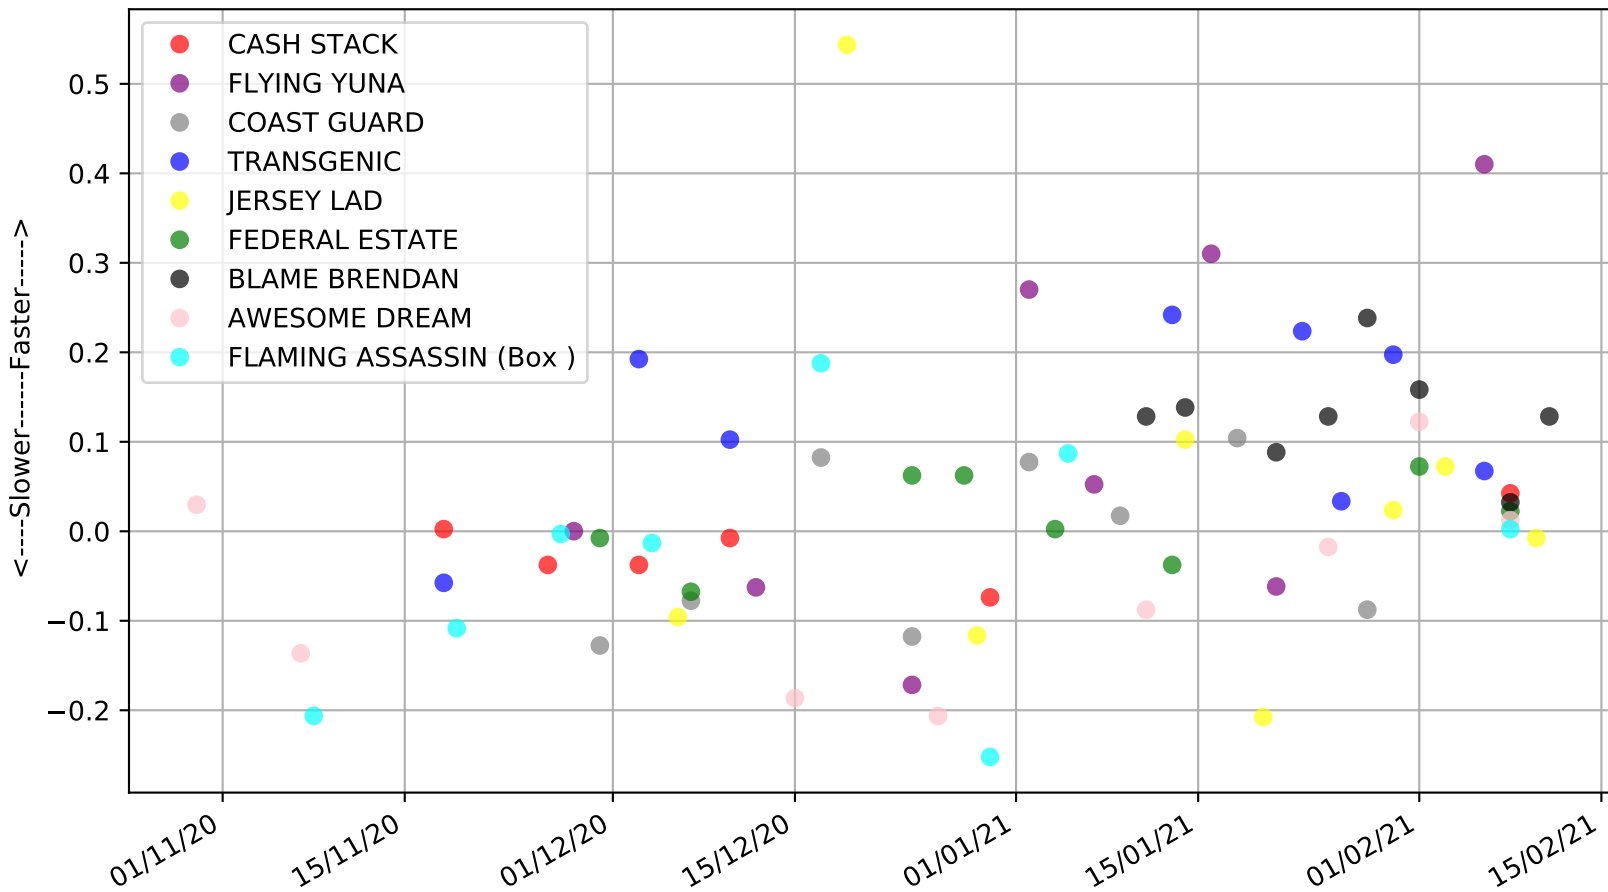

Albion Park - 15th Feb
Race 6, BORGBET TIPPING SERVICE, 520m, X45
Early Speed compared with par early speed