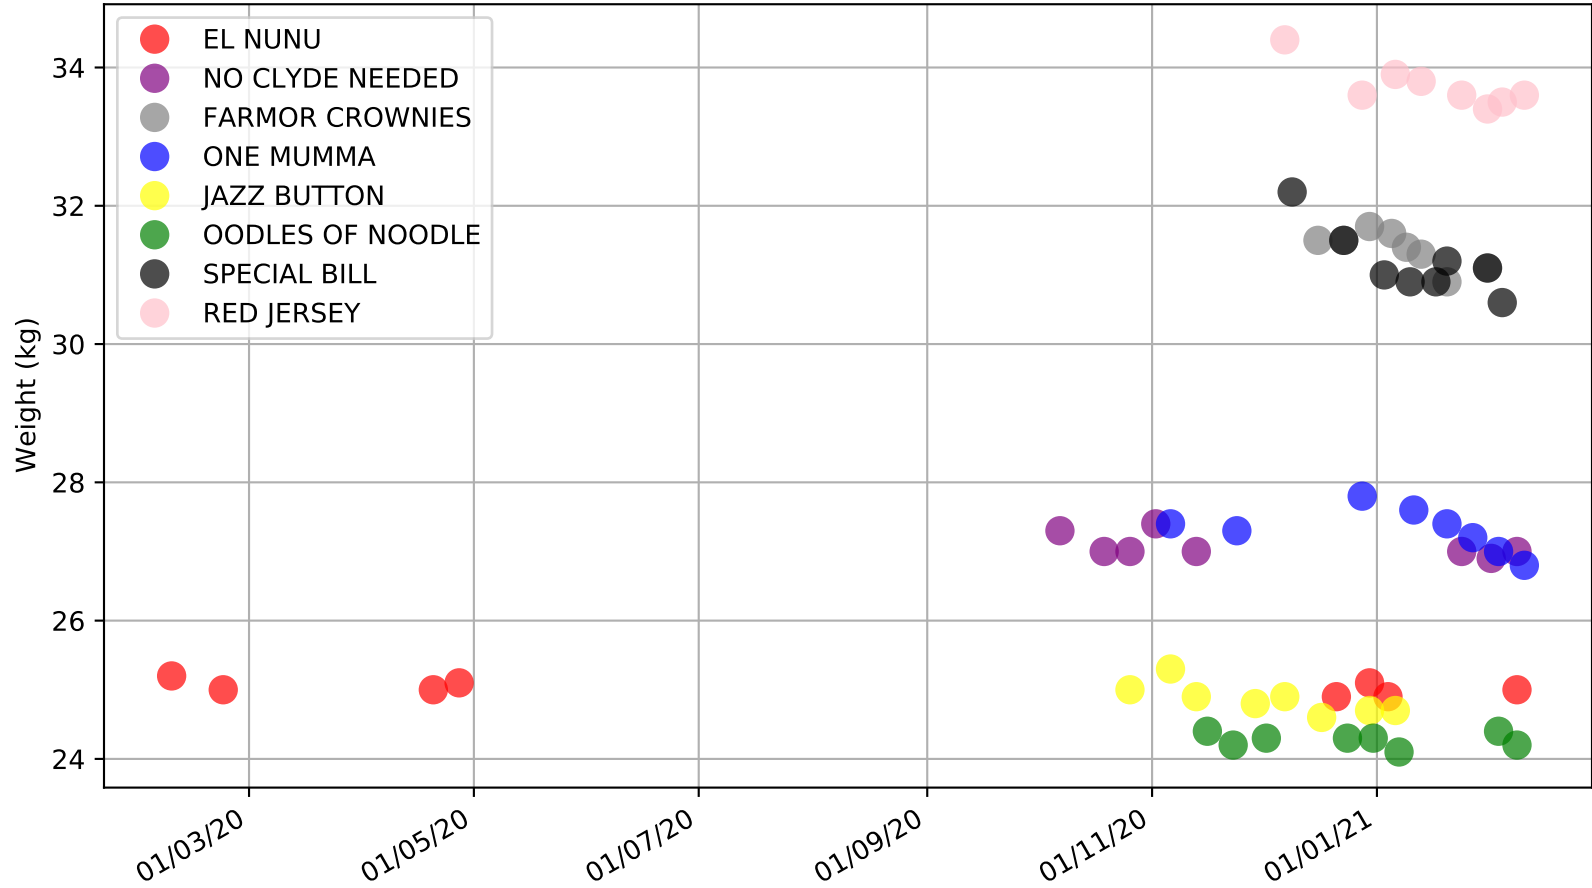

Albion Park - 15th Feb
Race 5, ORSON ALLEN @ STUD, 395m, X23
Previous race weights in kilograms