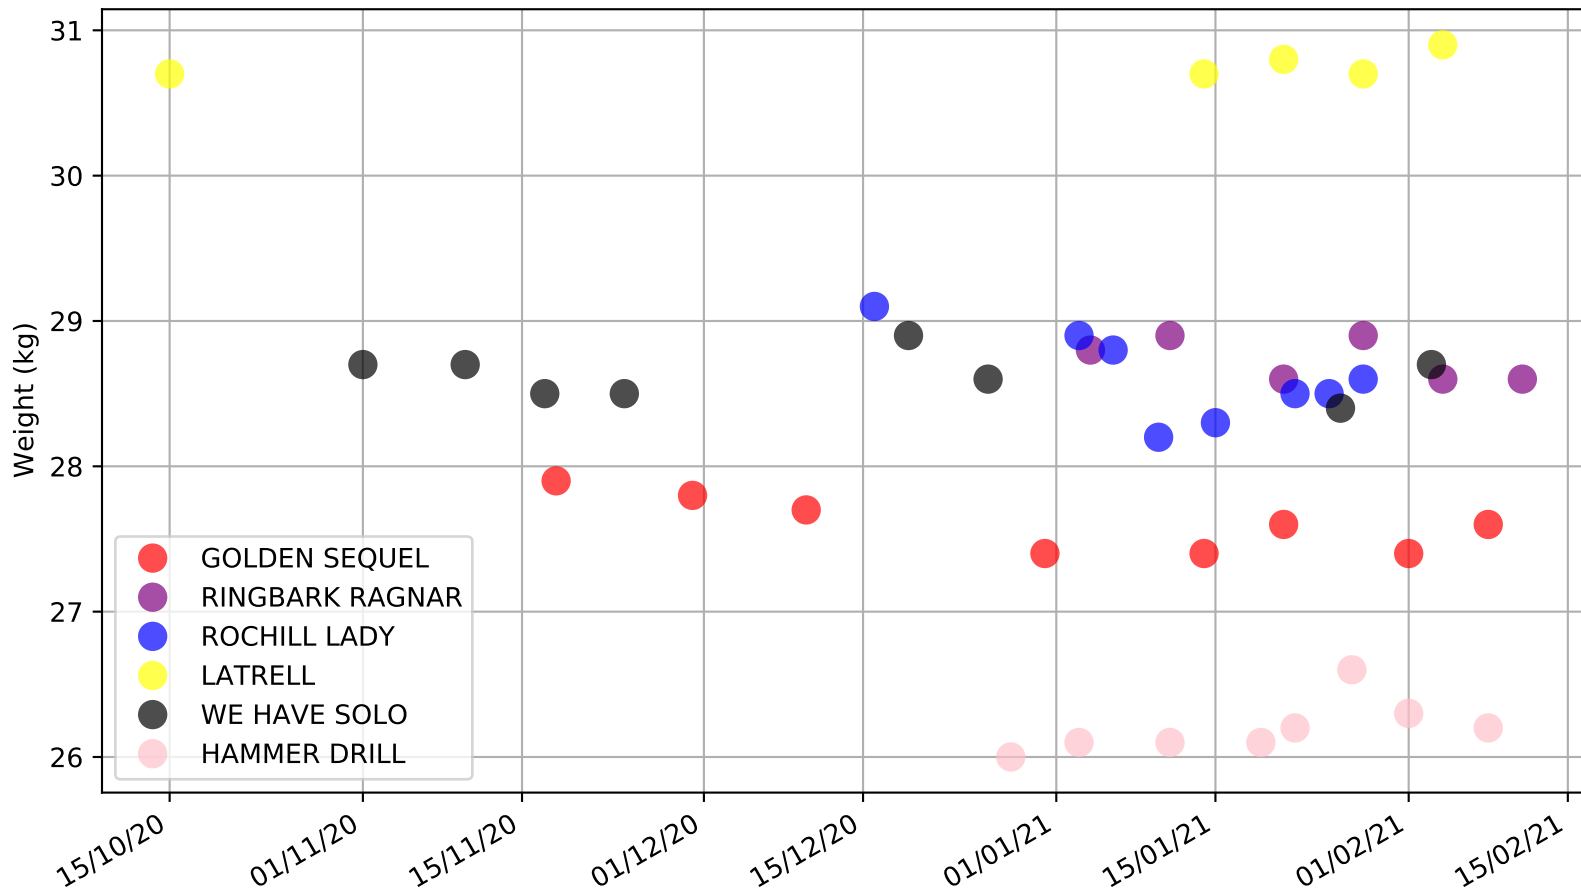

Albion Park - 15th Feb
Race 3, "GARRARDS HORSE AND HOUND", 520m, NNP
Previous race weights in kilograms