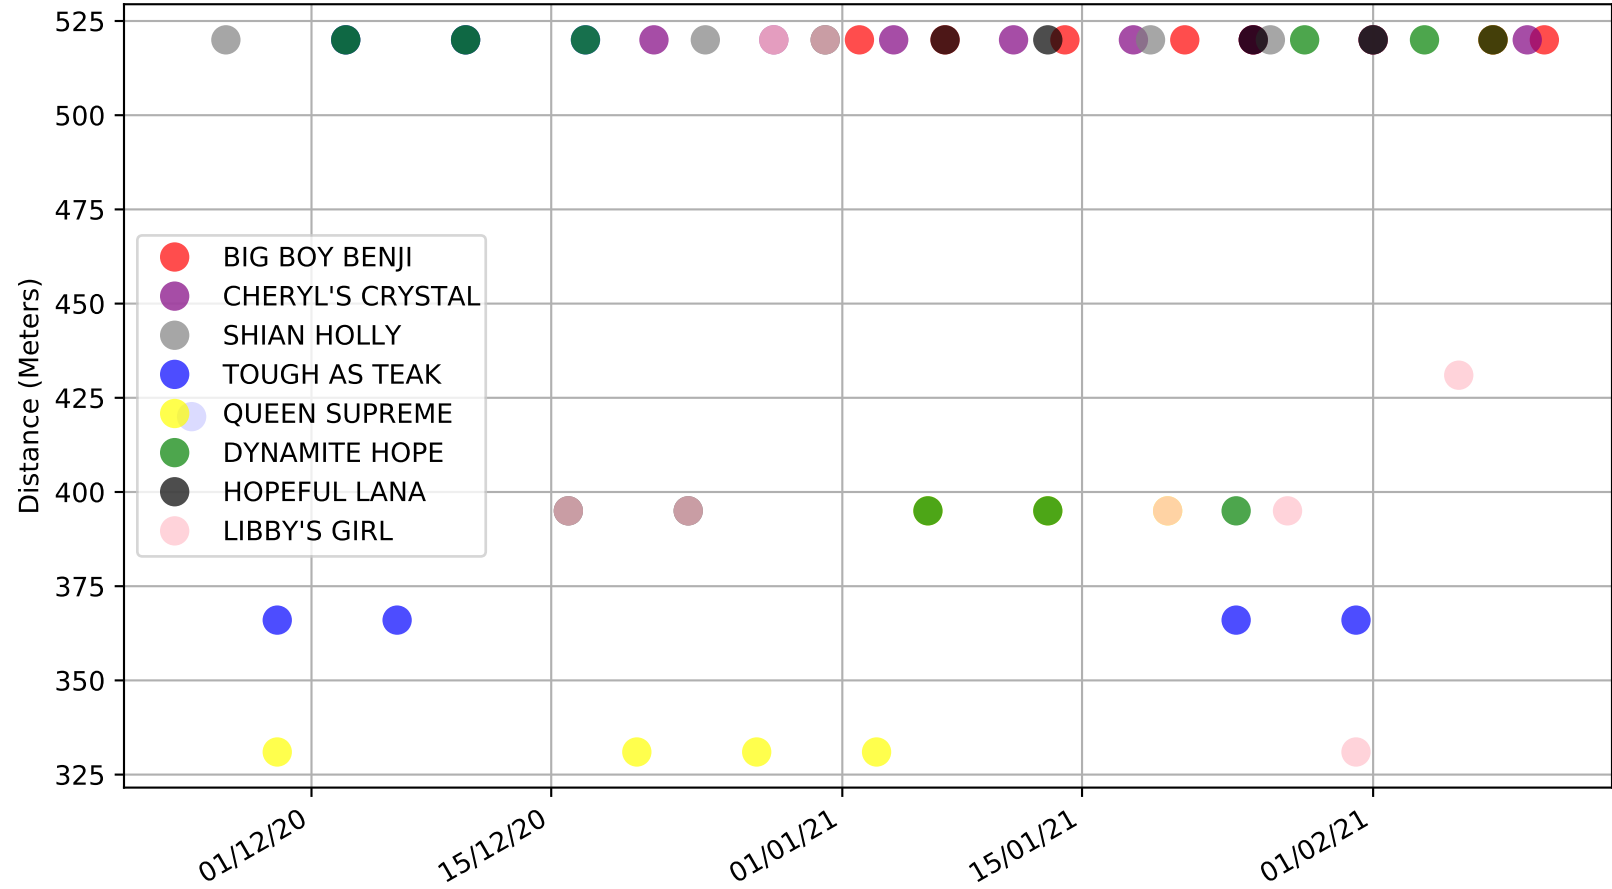

Albion Park - 15th Feb
Race 8, TAB - VENUE MODE, 520m, 5H
Previous race distances in meters