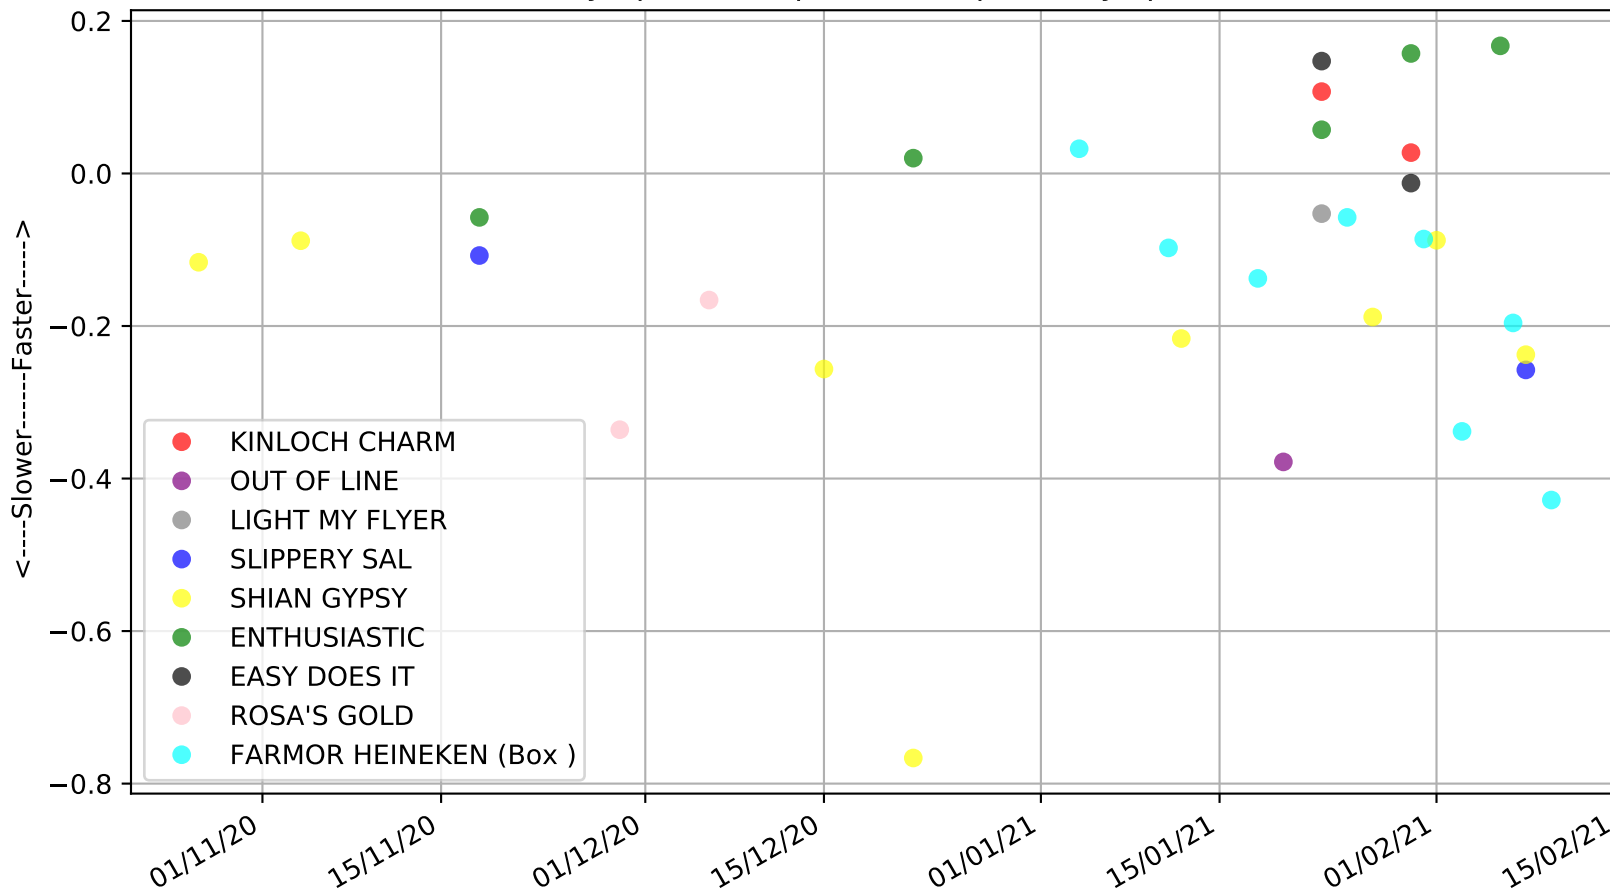

Albion Park - 15th Feb  
Race 2, MOTORHUB, 520m, MH  
Speed of dog +50m or -50m of current race distance

Albion Park - 15th Feb  
Race 2, MOTORHUB, 520m, MH  
Previous race weights in kilograms

Albion Park - 15th Feb  
Race 2, MOTORHUB, 520m, MH  
Early Speed compared with par early speed