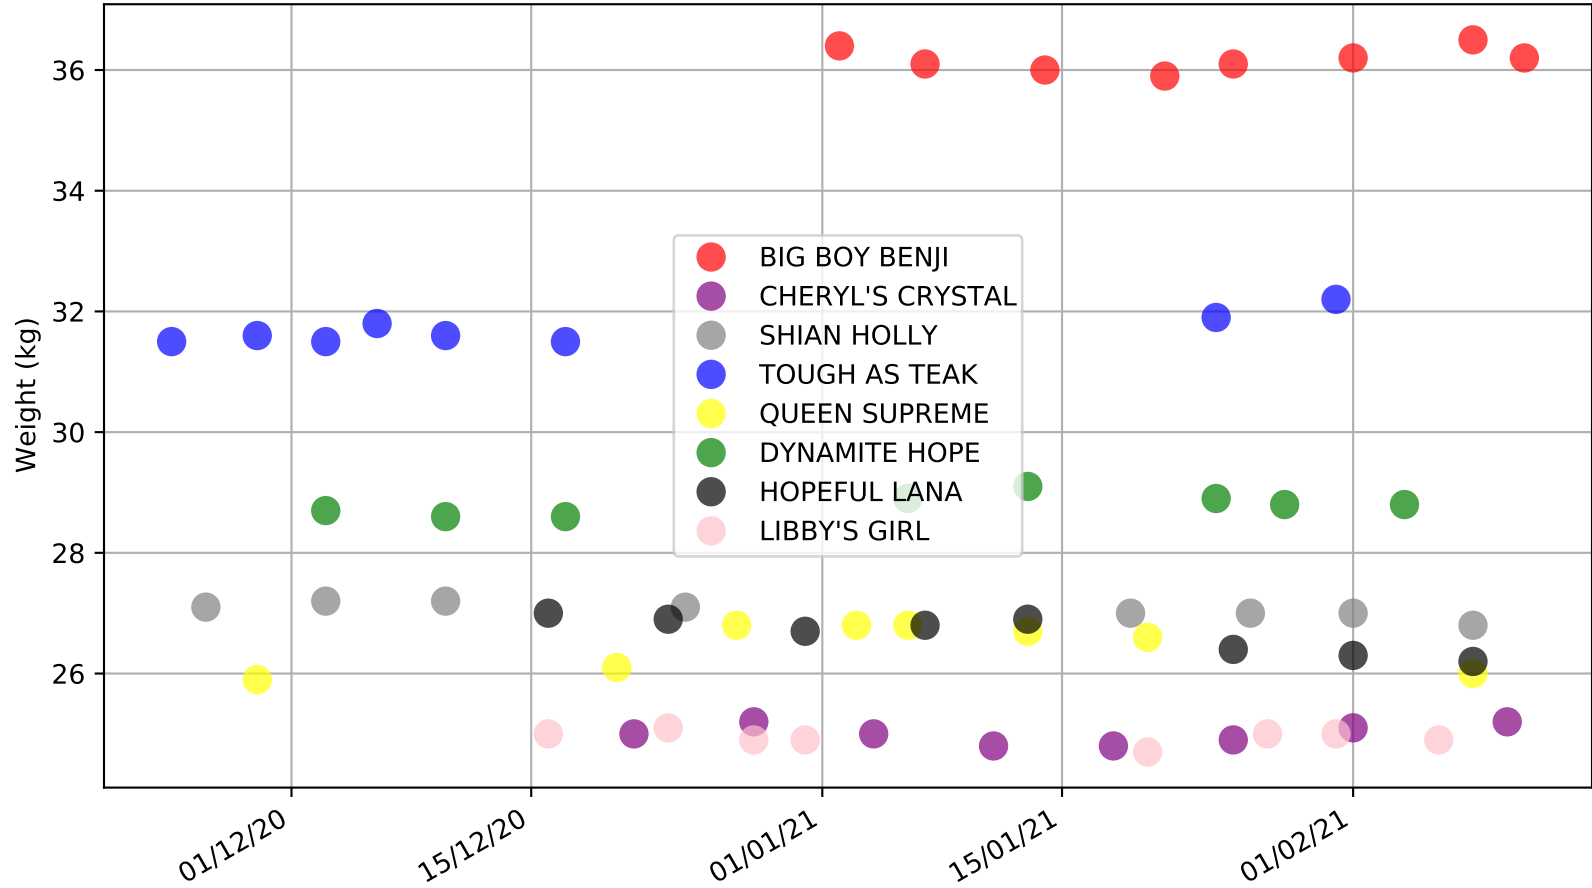

Albion Park - 15th Feb
Race 8, TAB - VENUE MODE, 520m, 5H
Previous race weights in kilograms