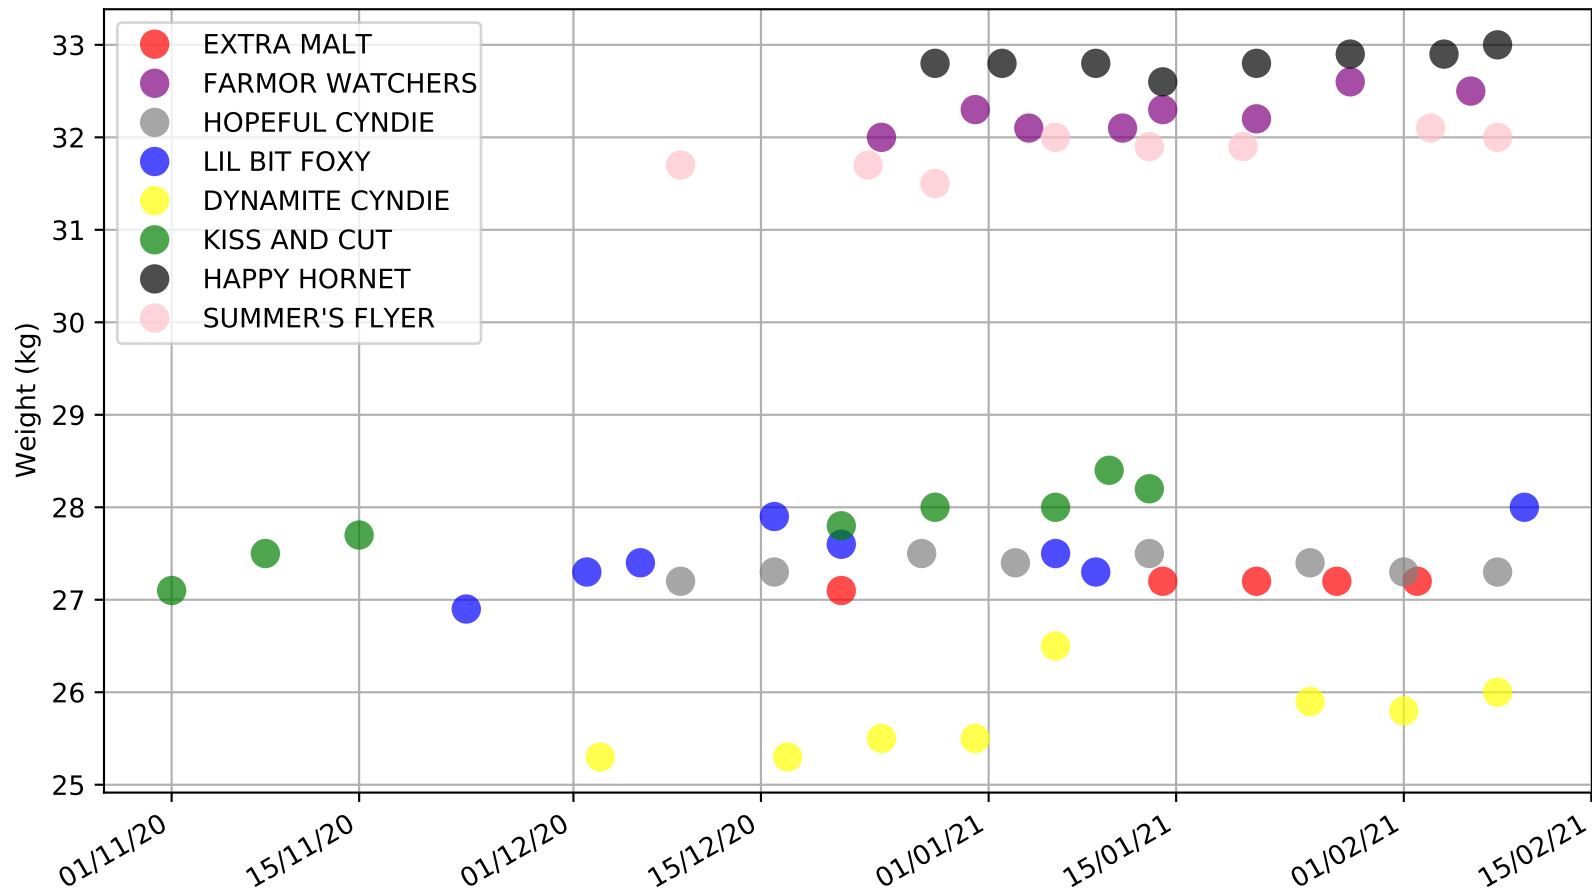

Albion Park - 15th Feb
Race 7, SKY RACING, 520m, 5H
Previous race weights in kilograms