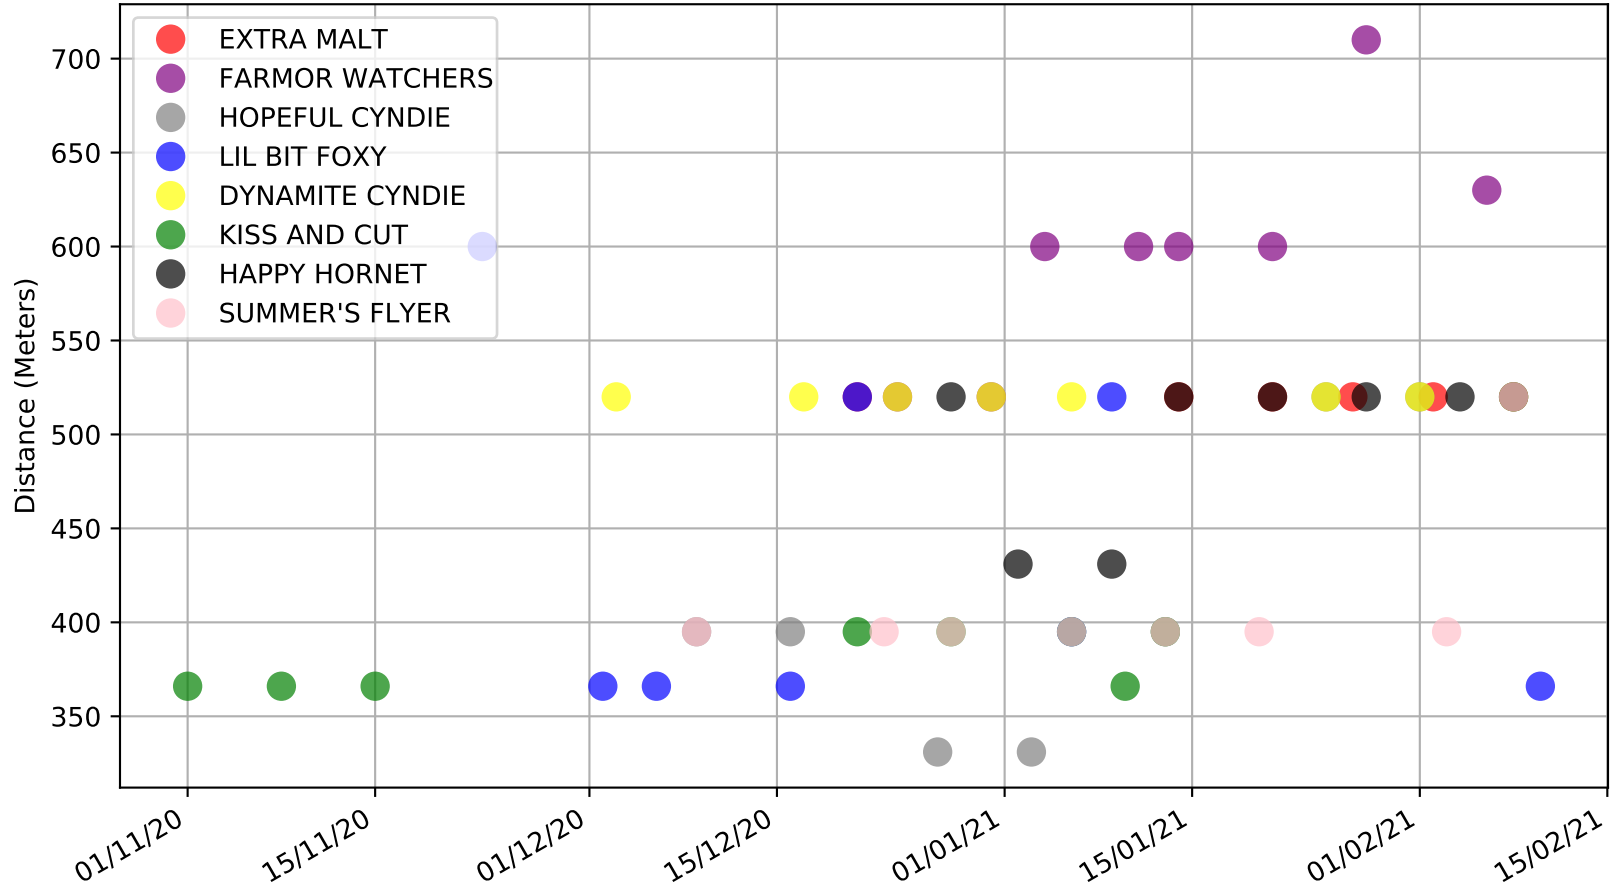

Albion Park - 15th Feb
Race 7, SKY RACING, 520m, 5H
Previous race distances in meters