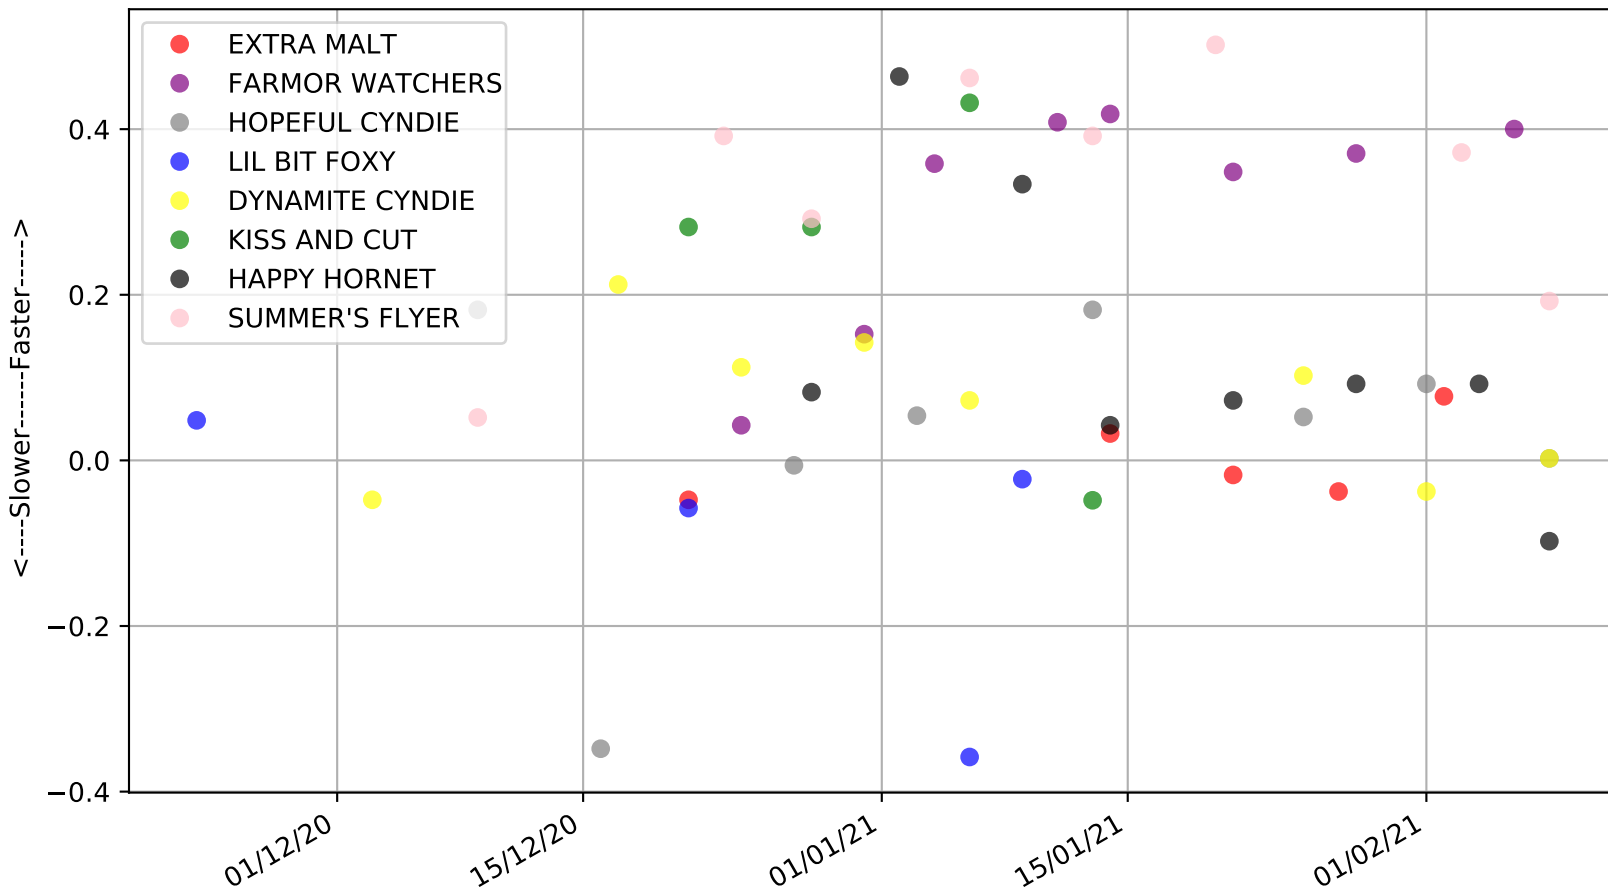

Albion Park - 15th Feb
Race 7, SKY RACING, 520m, 5H
Early Speed compared with par early speed