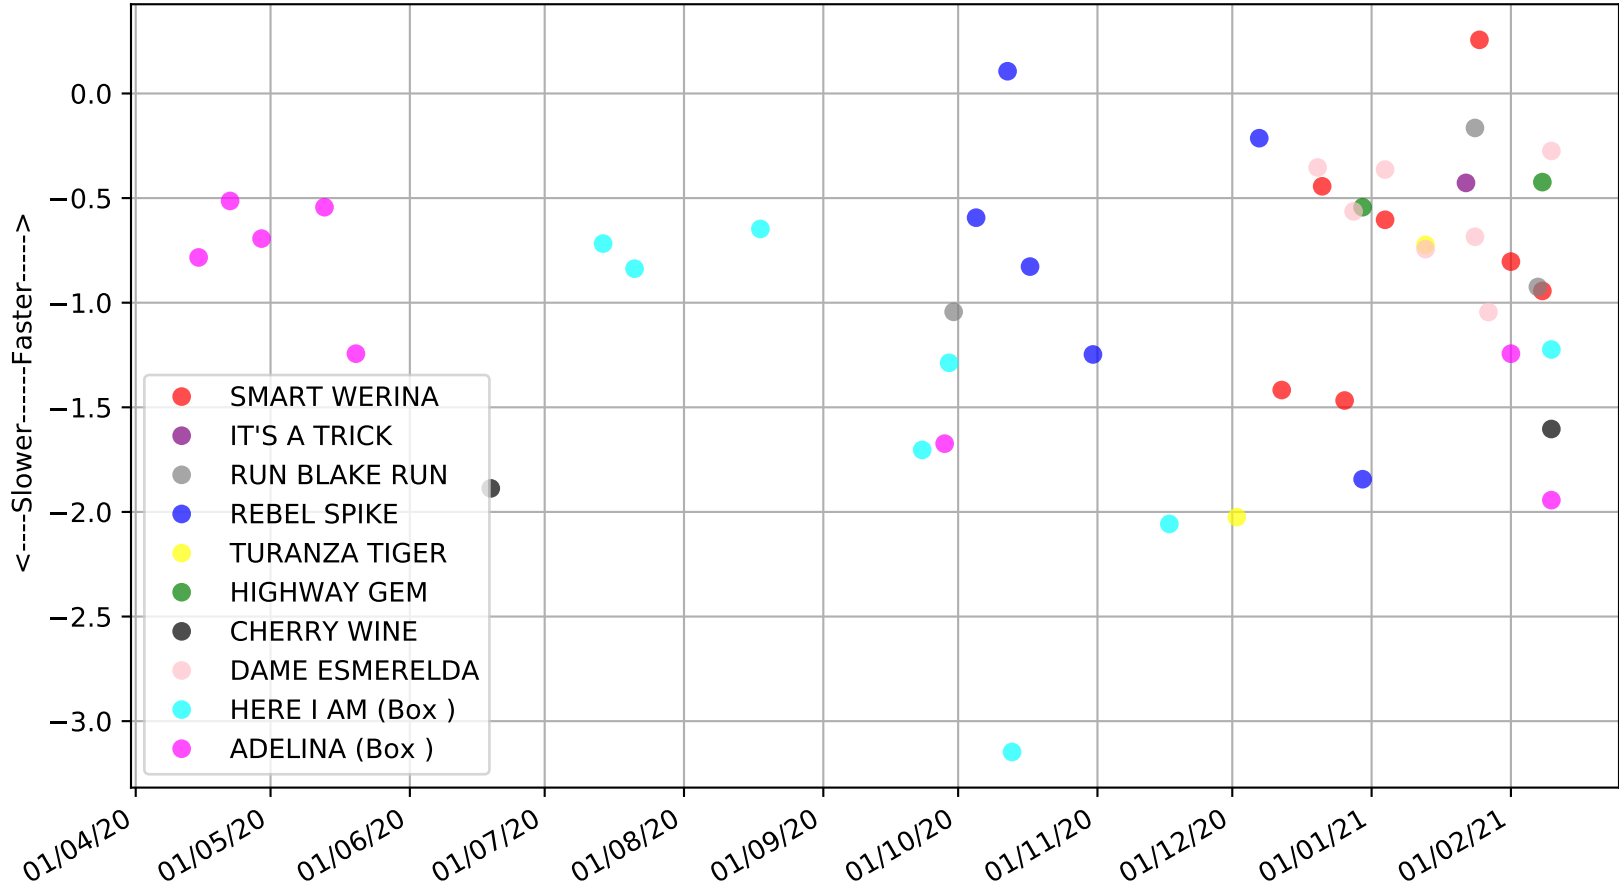

Albion Park - 15th Feb
Race 9, BOX 1 PHOTOGRAPHY, 395m, MA5
Speed of dog +50m or -50m of current race distance