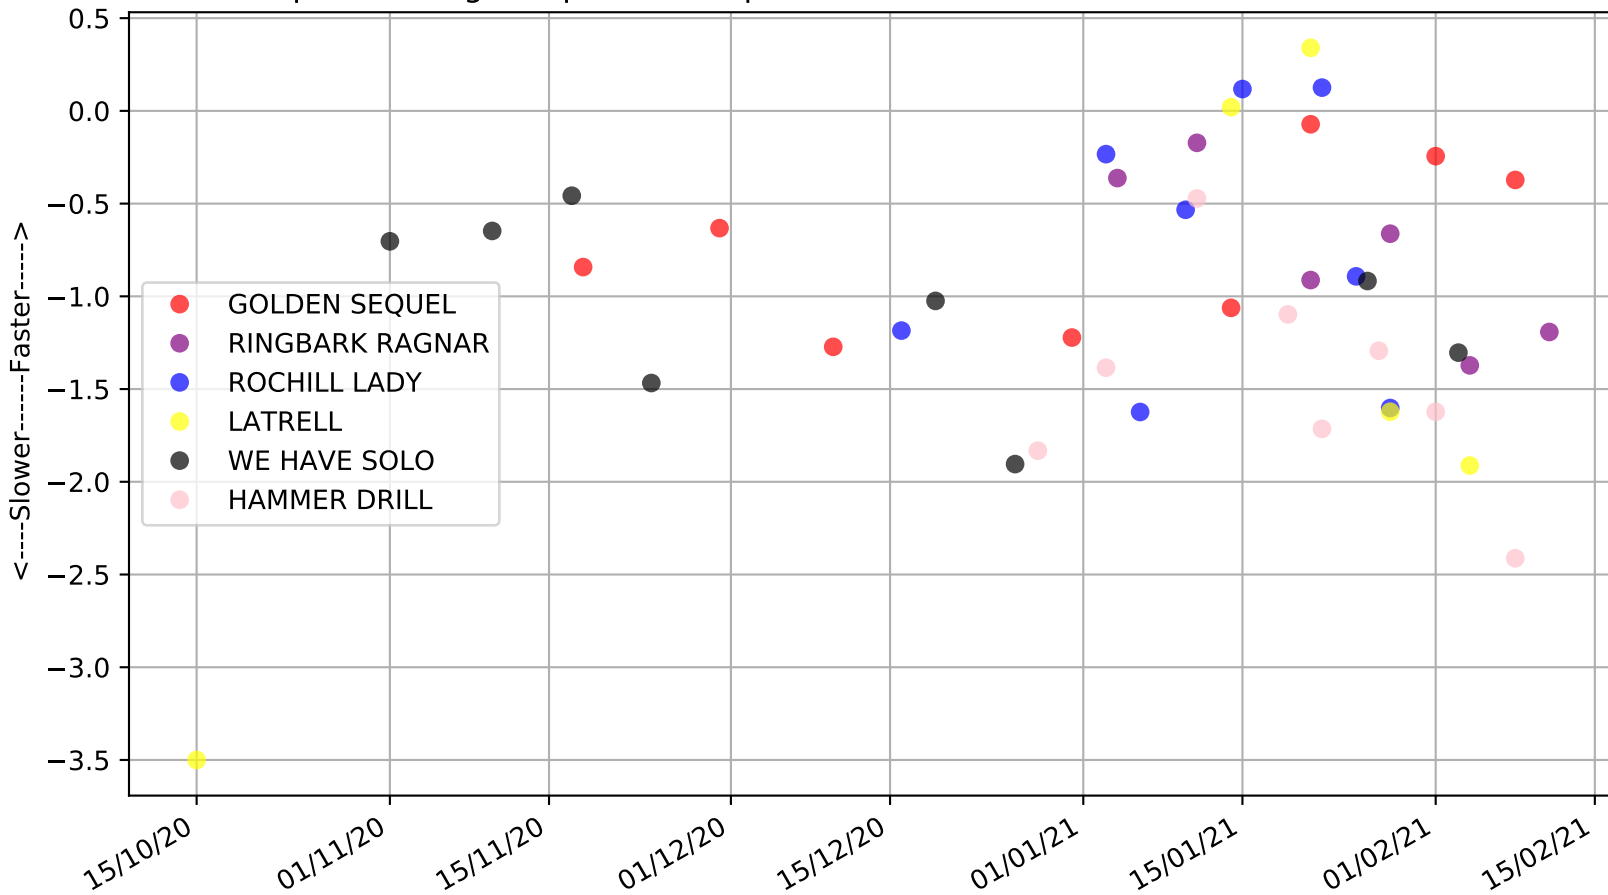

Albion Park - 15th Feb
Race 3, "GARRARDS HORSE AND HOUND", 520m, NNP
Speed of dog compared with par win times of the track & distance it ran at