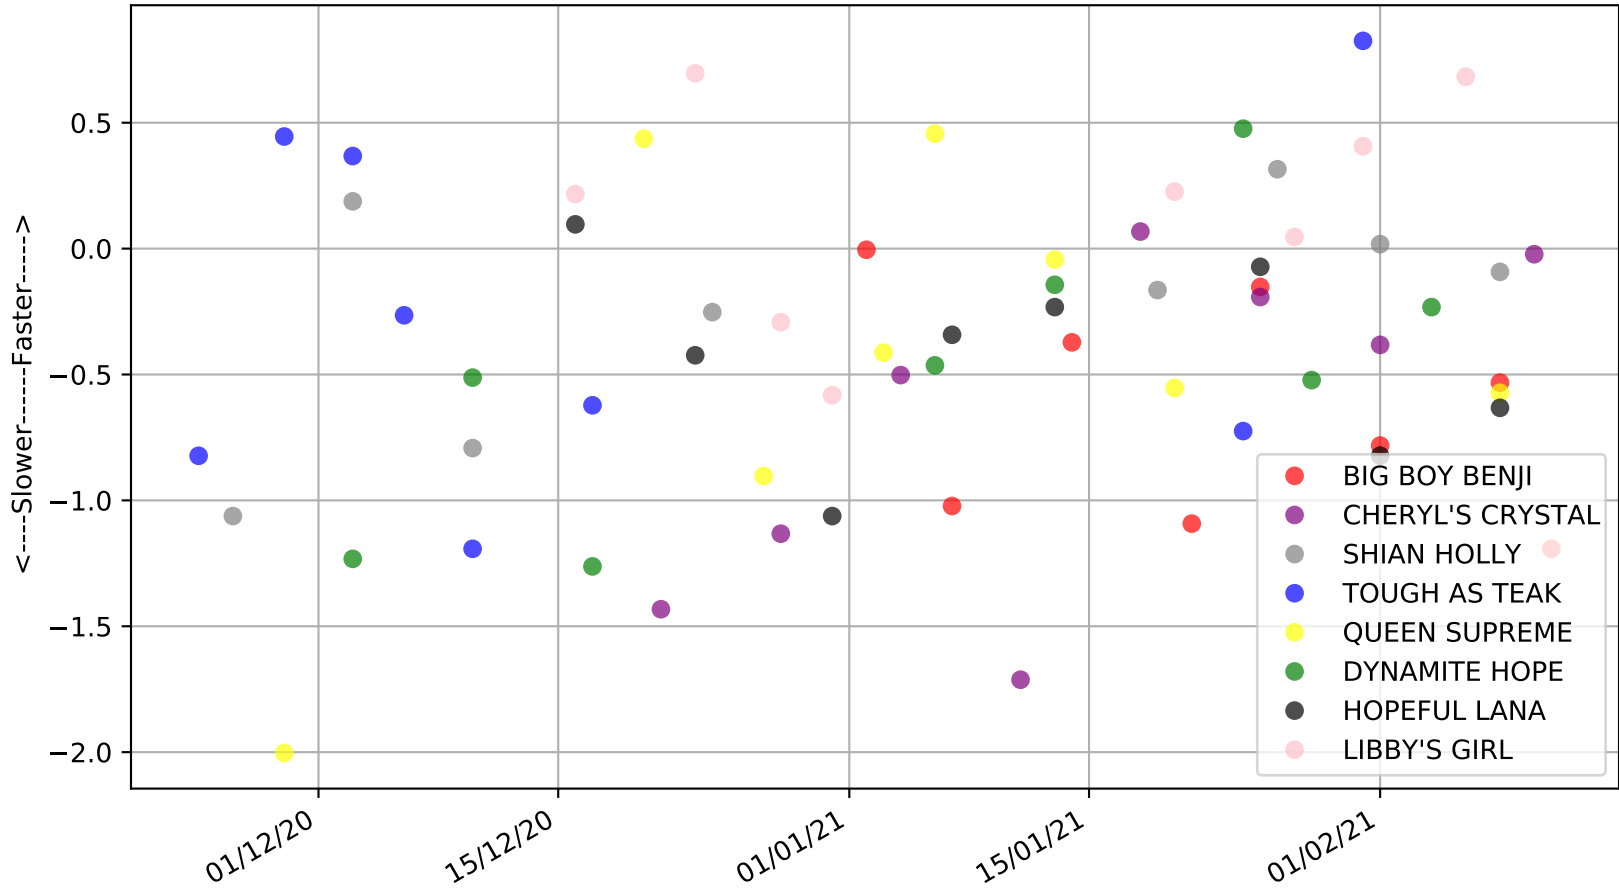

Albion Park - 15th Feb
Race 8, TAB - VENUE MODE, 520m, 5H
Speed of dog compared with par win times of the track & distance it ran at