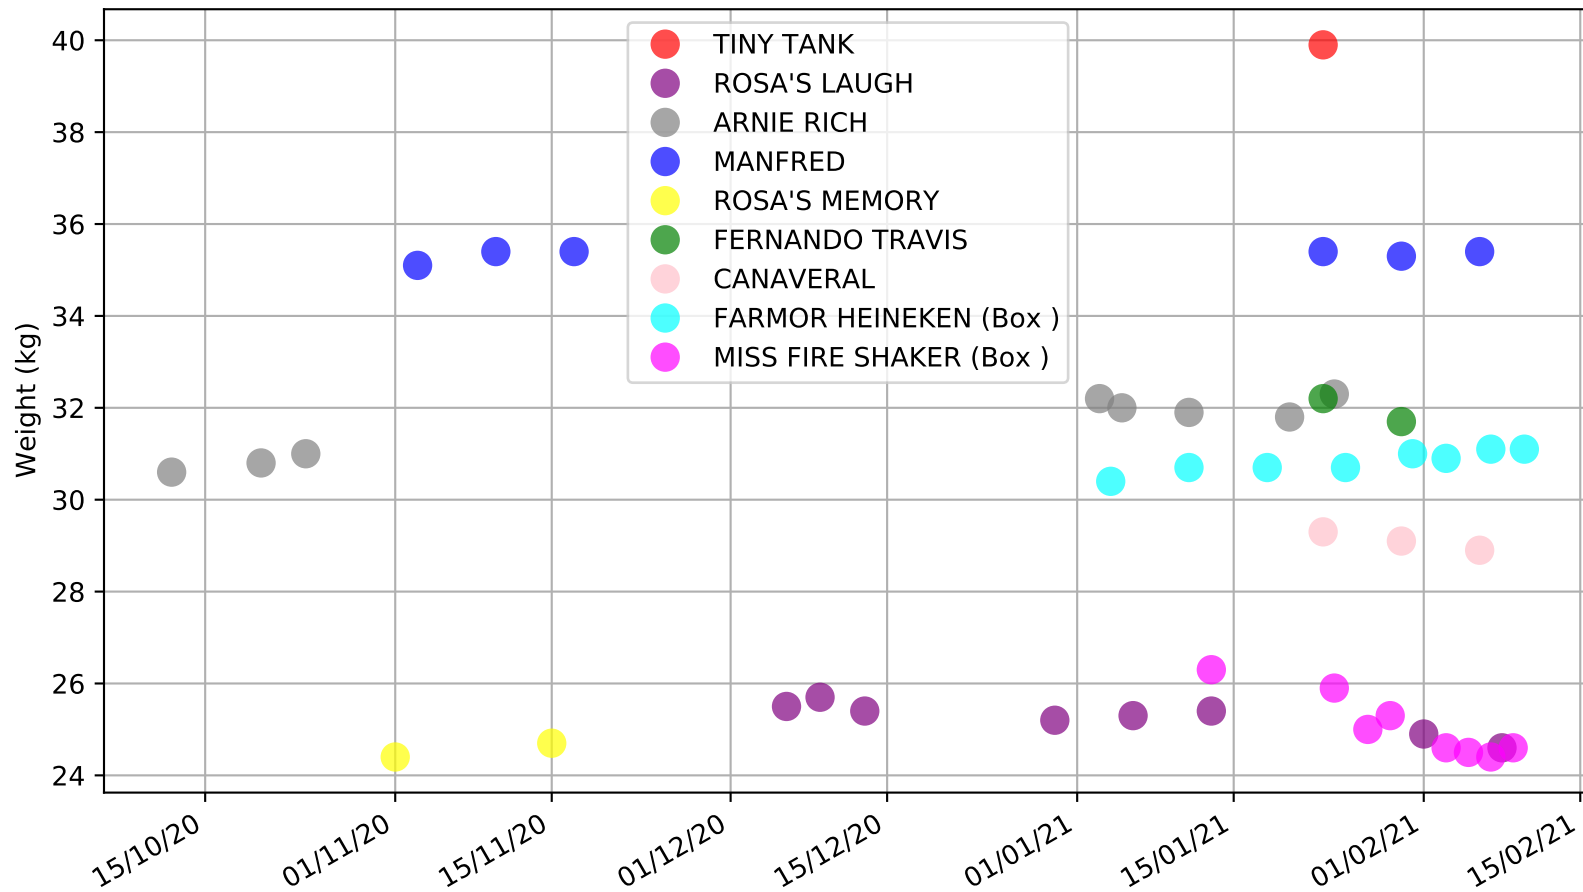

Albion Park - 15th Feb
Race 1, BORGBET TIPPING SERVICE, 520m, MH
Previous race weights in kilograms