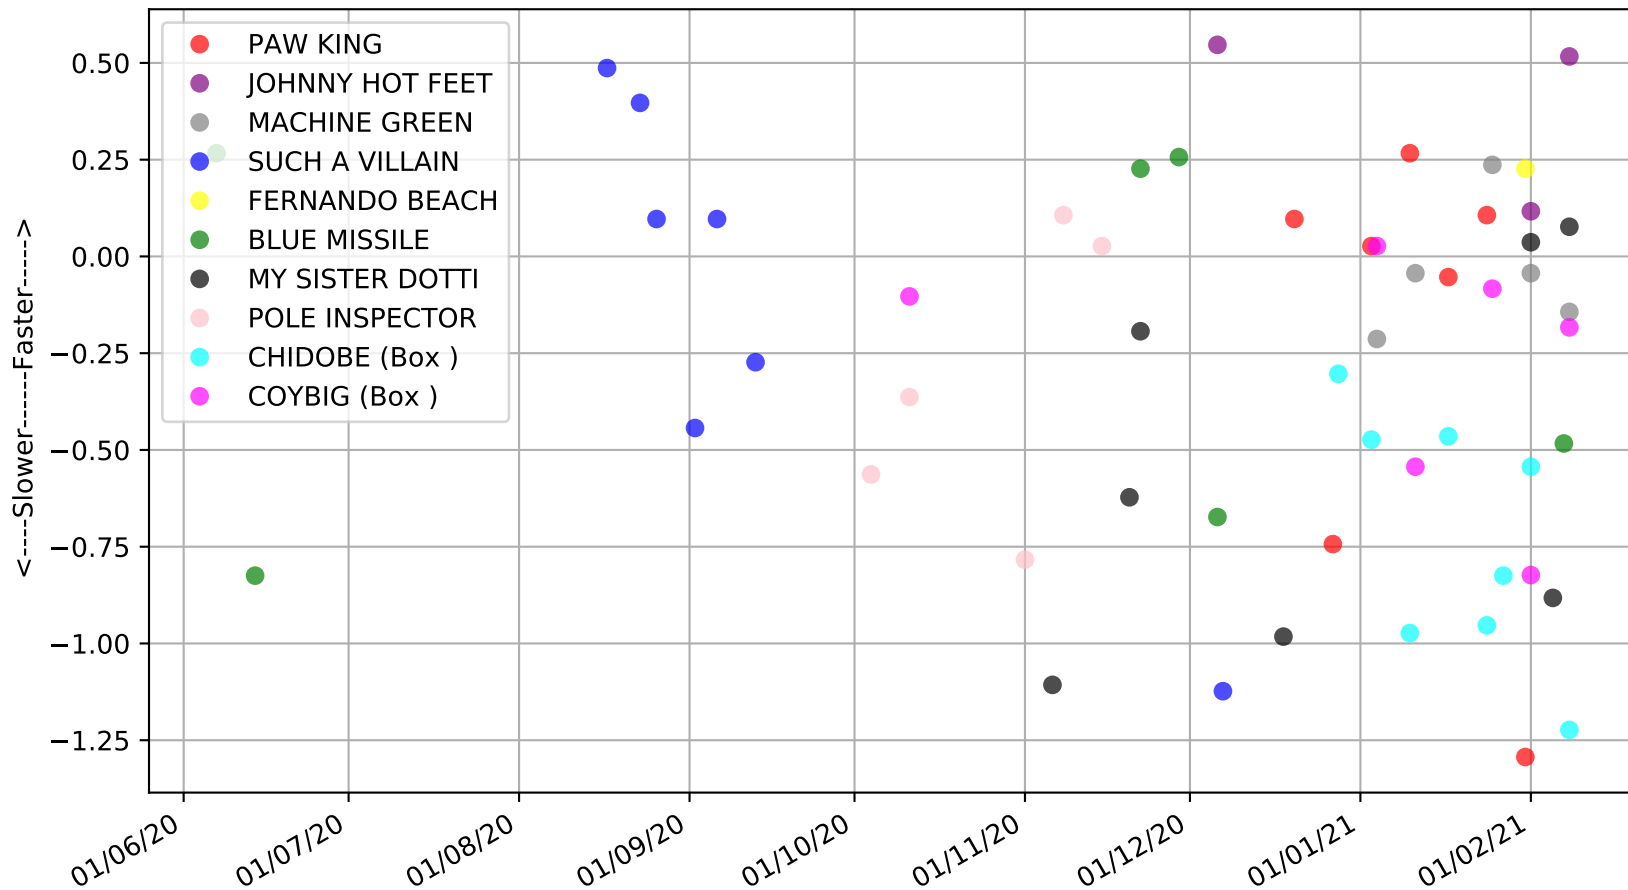

Albion Park - 15th Feb  
Race 9, BOX 1 PHOTOGRAPHY, 395m, MA5  
Early Speed compared with par early speed

Albion Park - 15th Feb  
 Race 10, FABREGAS @ METICULOUS LODGE, 331m, X45  
 Previous race distances in meters

### Albion Park - 15th Feb Race 10, FABREGAS @ METICULOUS LODGE, 331m, X45 Speed of dog +50m or -50m of current race distance

Albion Park - 15th Feb  
Race 10, FABREGAS @ METICULOUS LODGE, 331m, X45  
Early Speed compared with par early speed