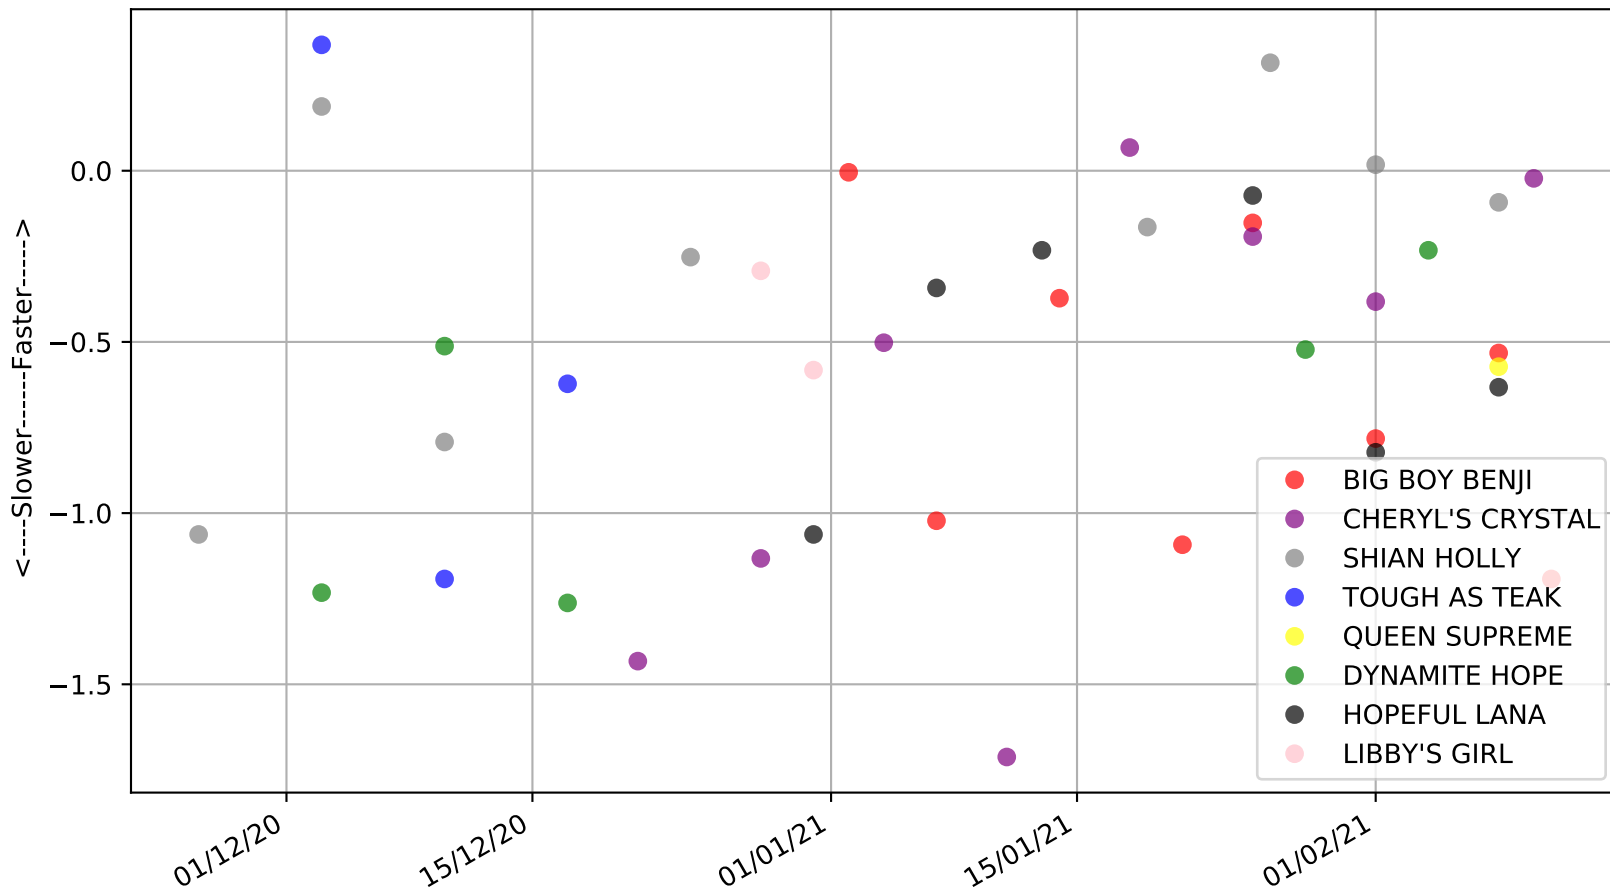

Albion Park - 15th Feb
Race 8, TAB - VENUE MODE, 520m, 5H
Speed of dog +50m or -50m of current race distance