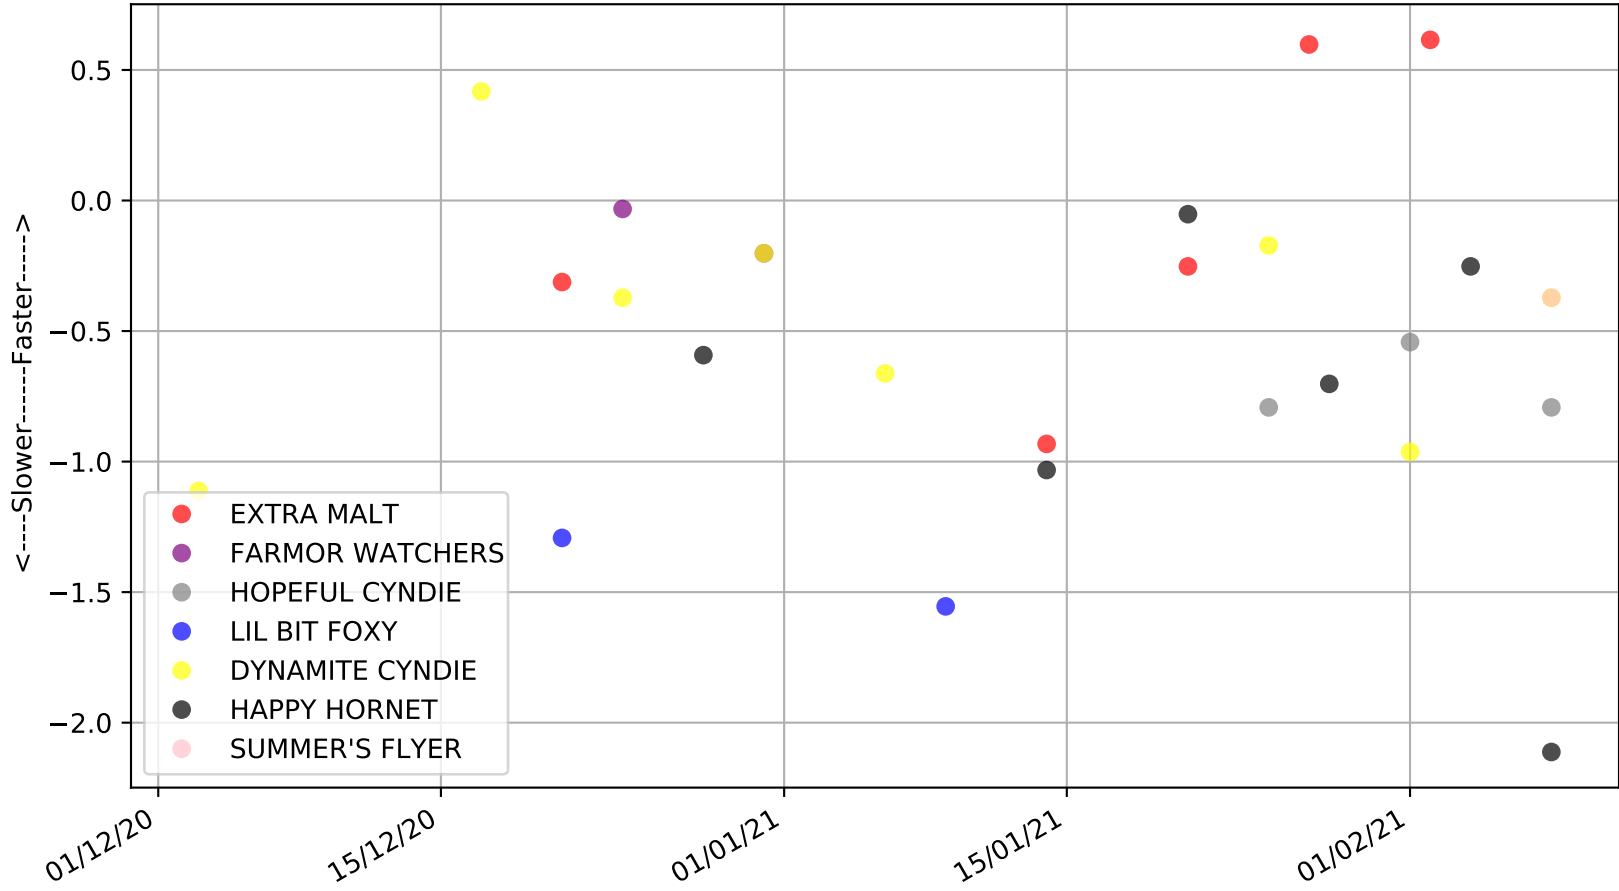

Albion Park - 15th Feb
Race 7, SKY RACING, 520m, 5H
Speed of dog +50m or -50m of current race distance