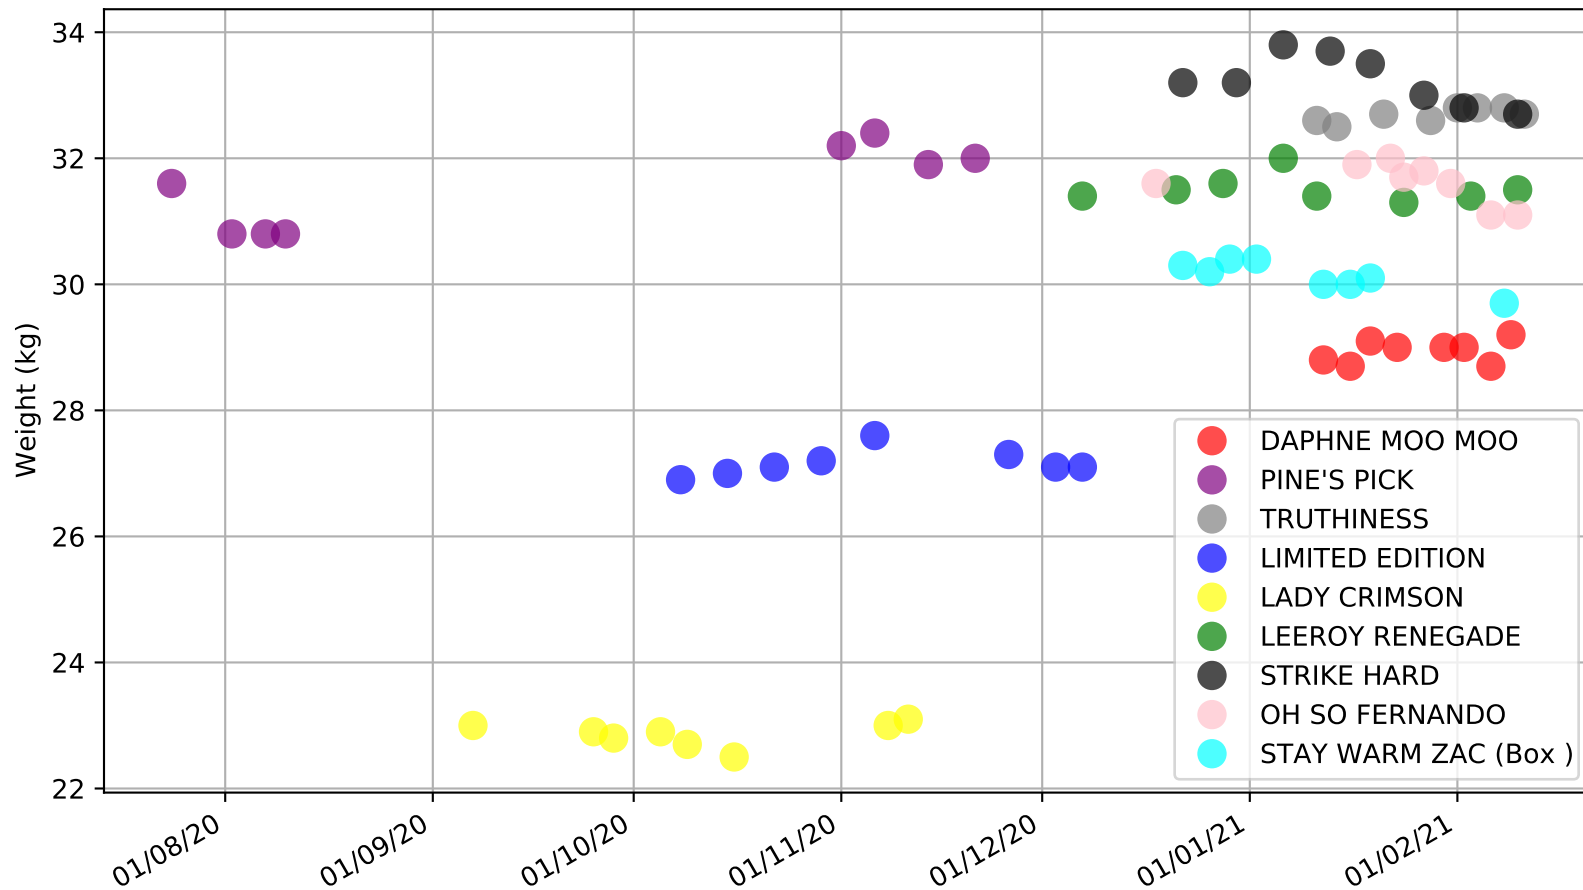

Albion Park - 15th Feb
Race 4, SENNACHIE @ STUD - STEVE WHITE, 395m, X45
Previous race weights in kilograms