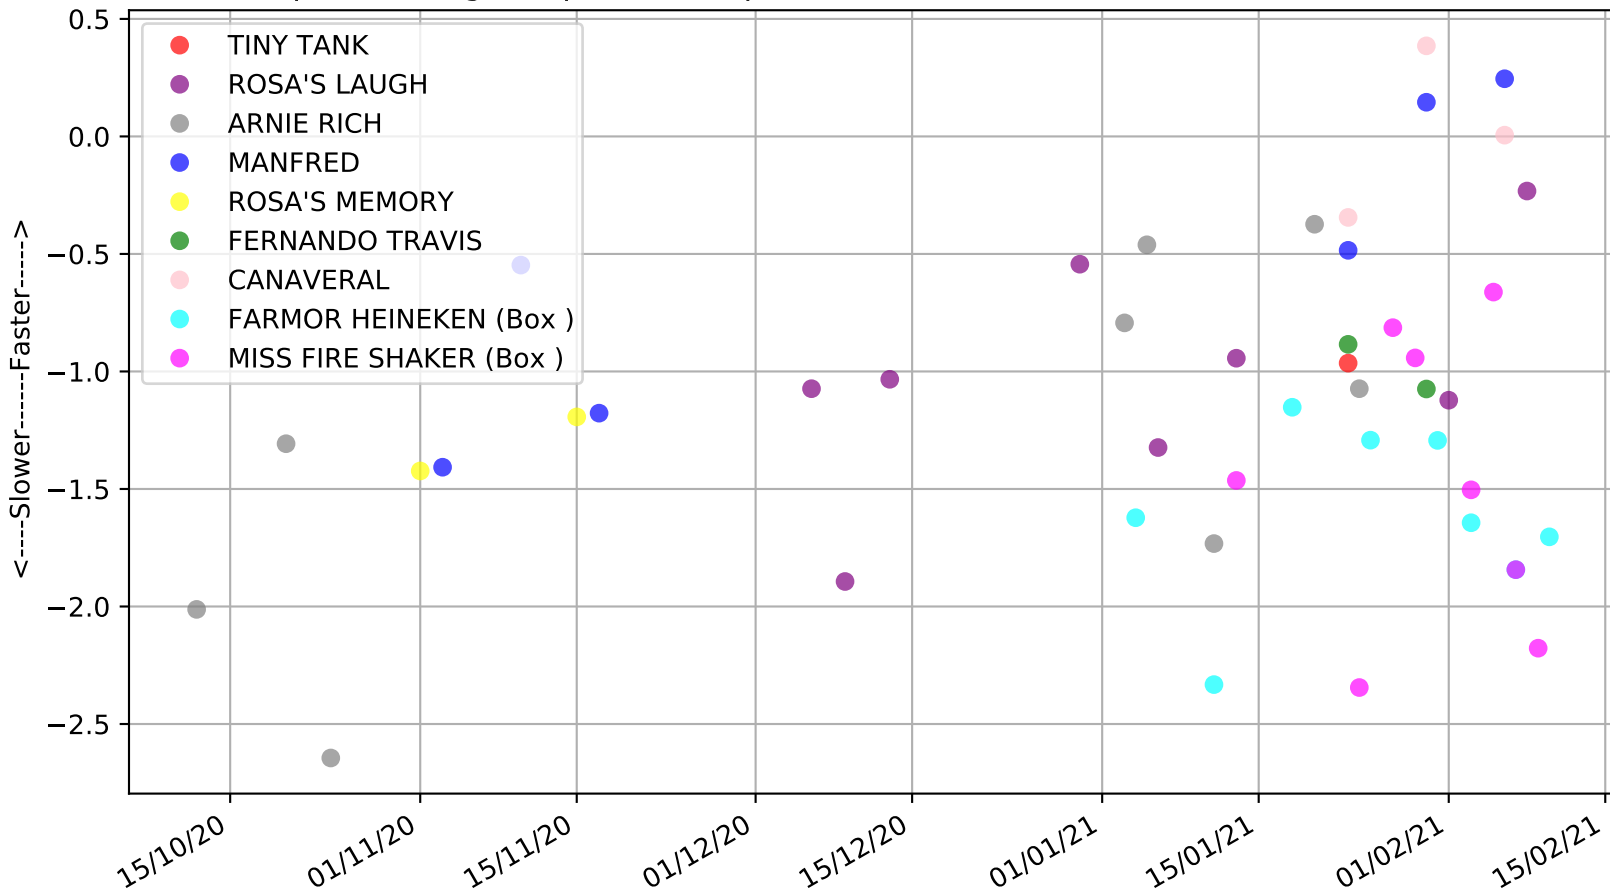

Albion Park - 15th Feb

Race 1, BORGBET TIPPING SERVICE, 520m, MH

Speed of dog compared with par win times of the track & distance it ran at