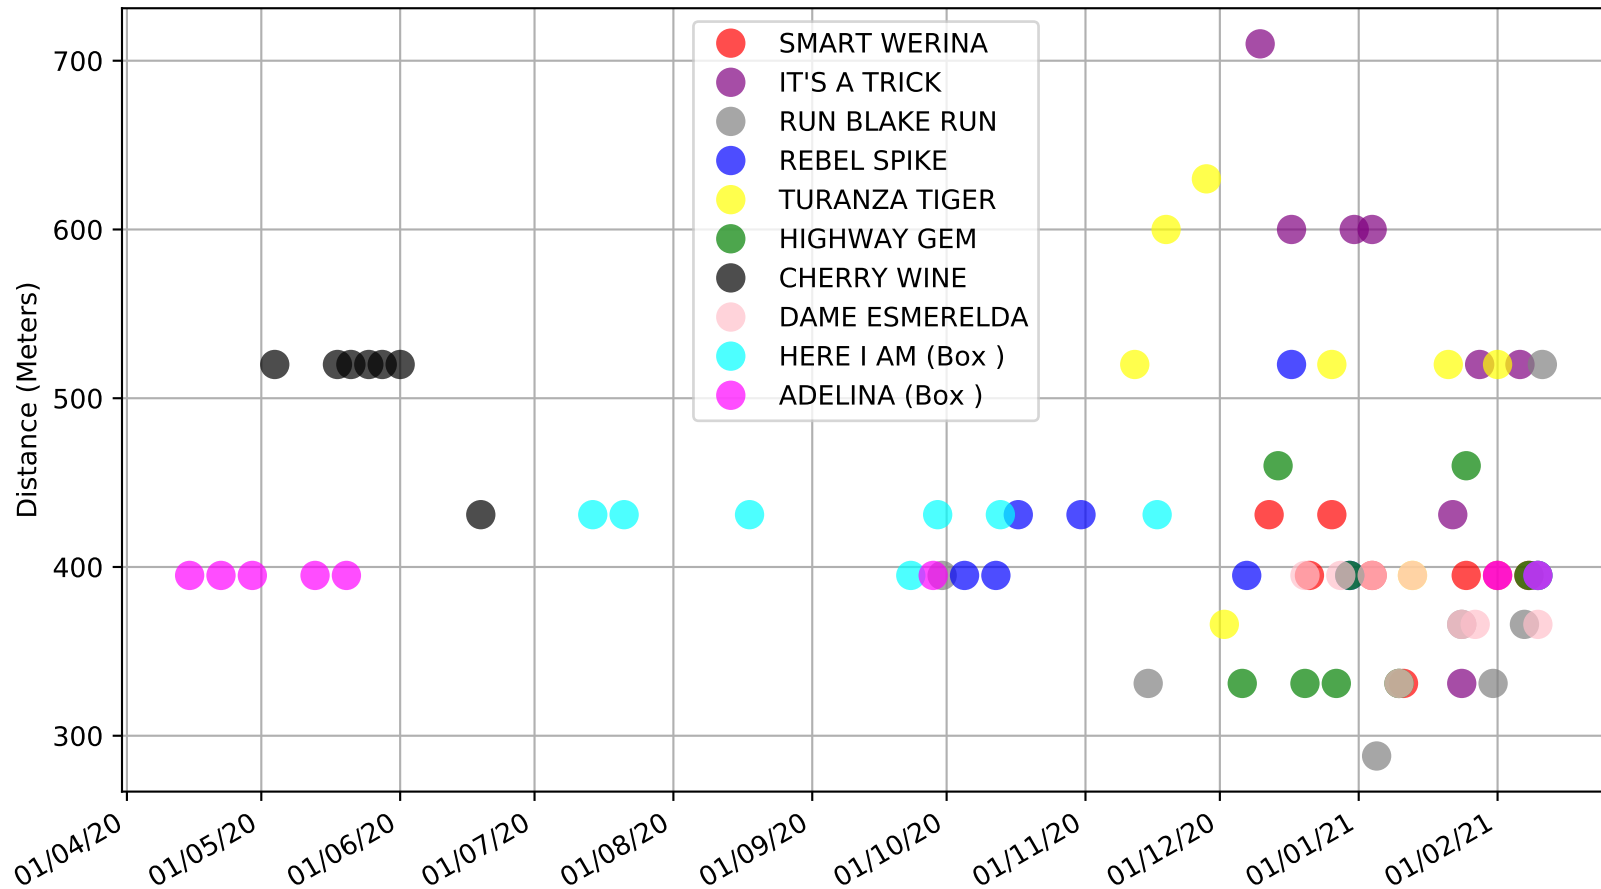

Albion Park - 15th Feb  
Race 8, TAB - VENUE MODE, 520m, 5H  
Previous race weights in kilograms

Albion Park - 15th Feb  
Race 8, TAB - VENUE MODE, 520m, 5H  
Early Speed compared with par early speed

Albion Park - 15th Feb  
Race 9, BOX 1 PHOTOGRAPHY, 395m, MA5  
Previous race distances in meters