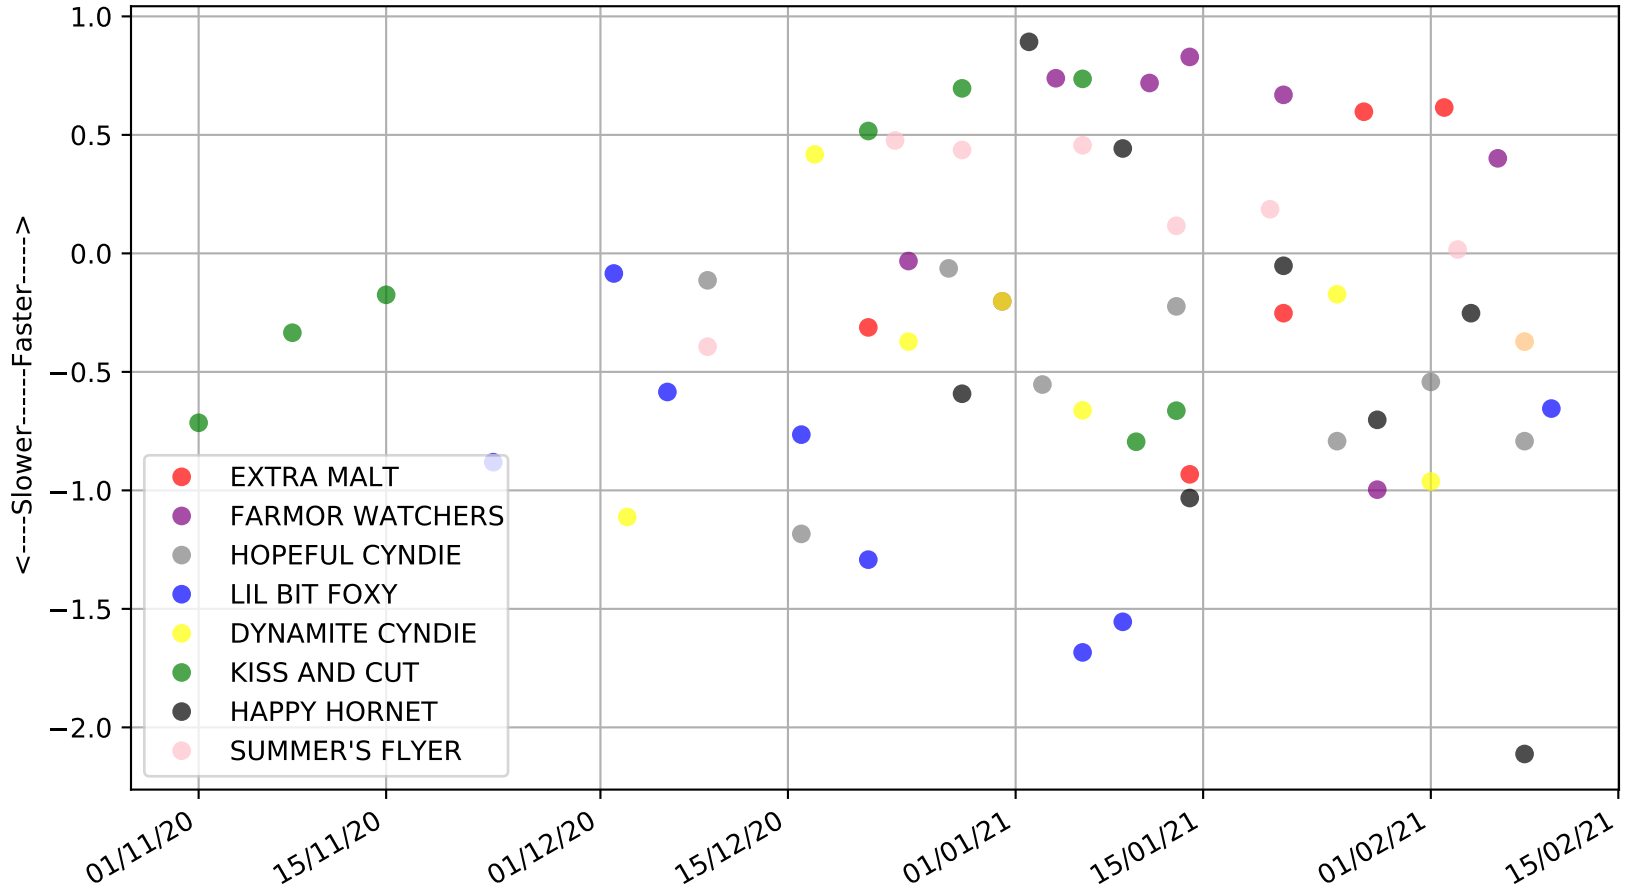

Albion Park - 15th Feb Race 7, SKY RACING, 520m, 5H

Speed of dog compared with par win times of the track & distance it ran at