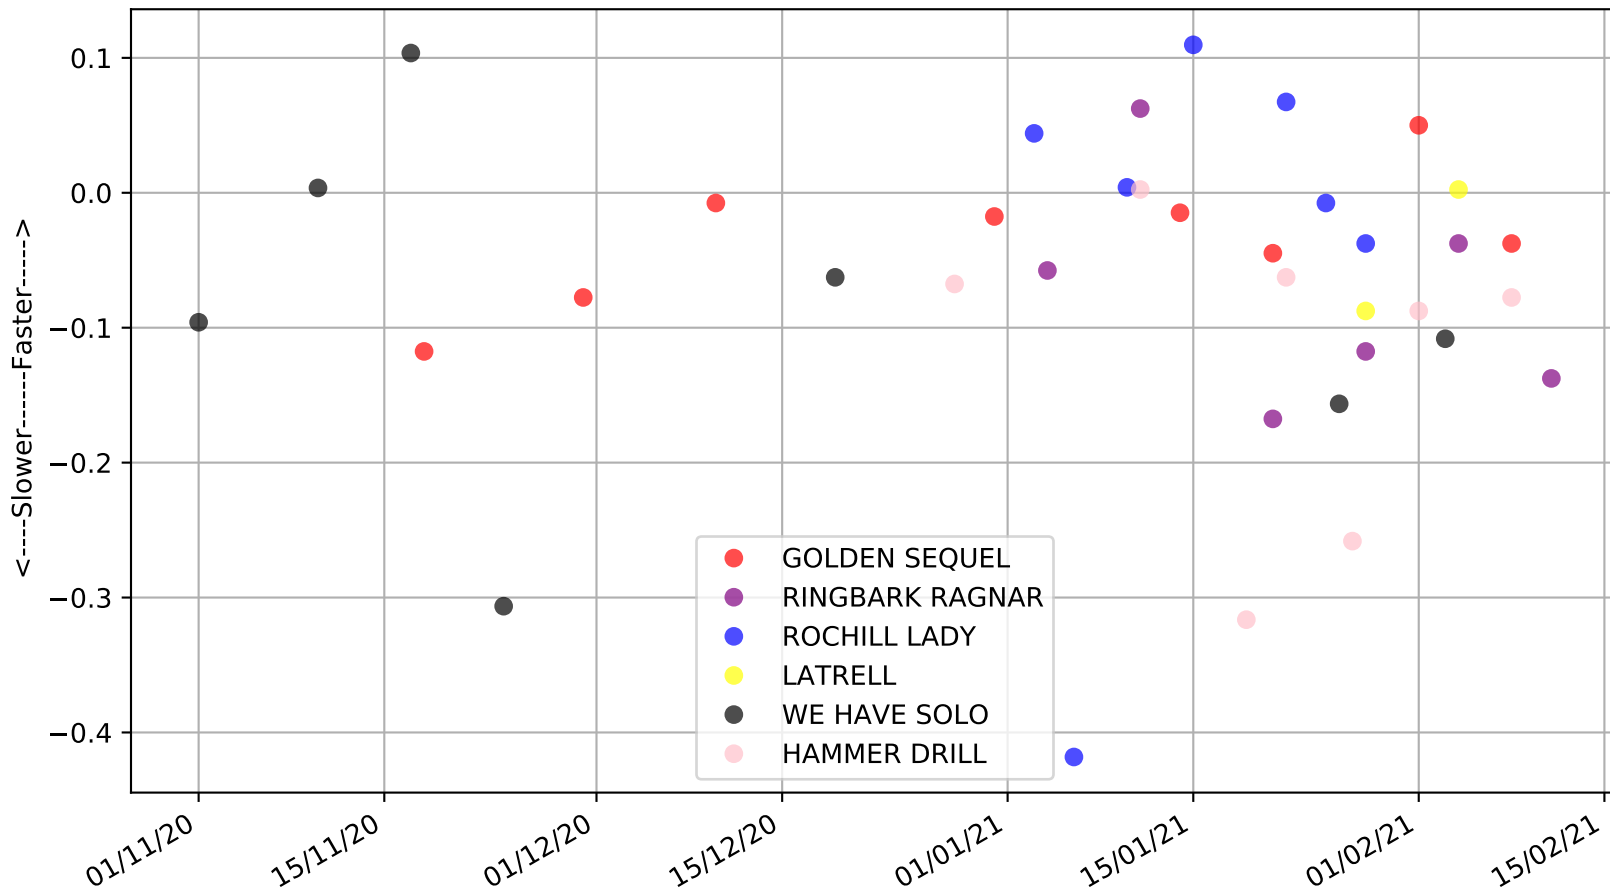

Albion Park - 15th Feb
Race 3, "GARRARDS HORSE AND HOUND", 520m, NNP
Early Speed compared with par early speed