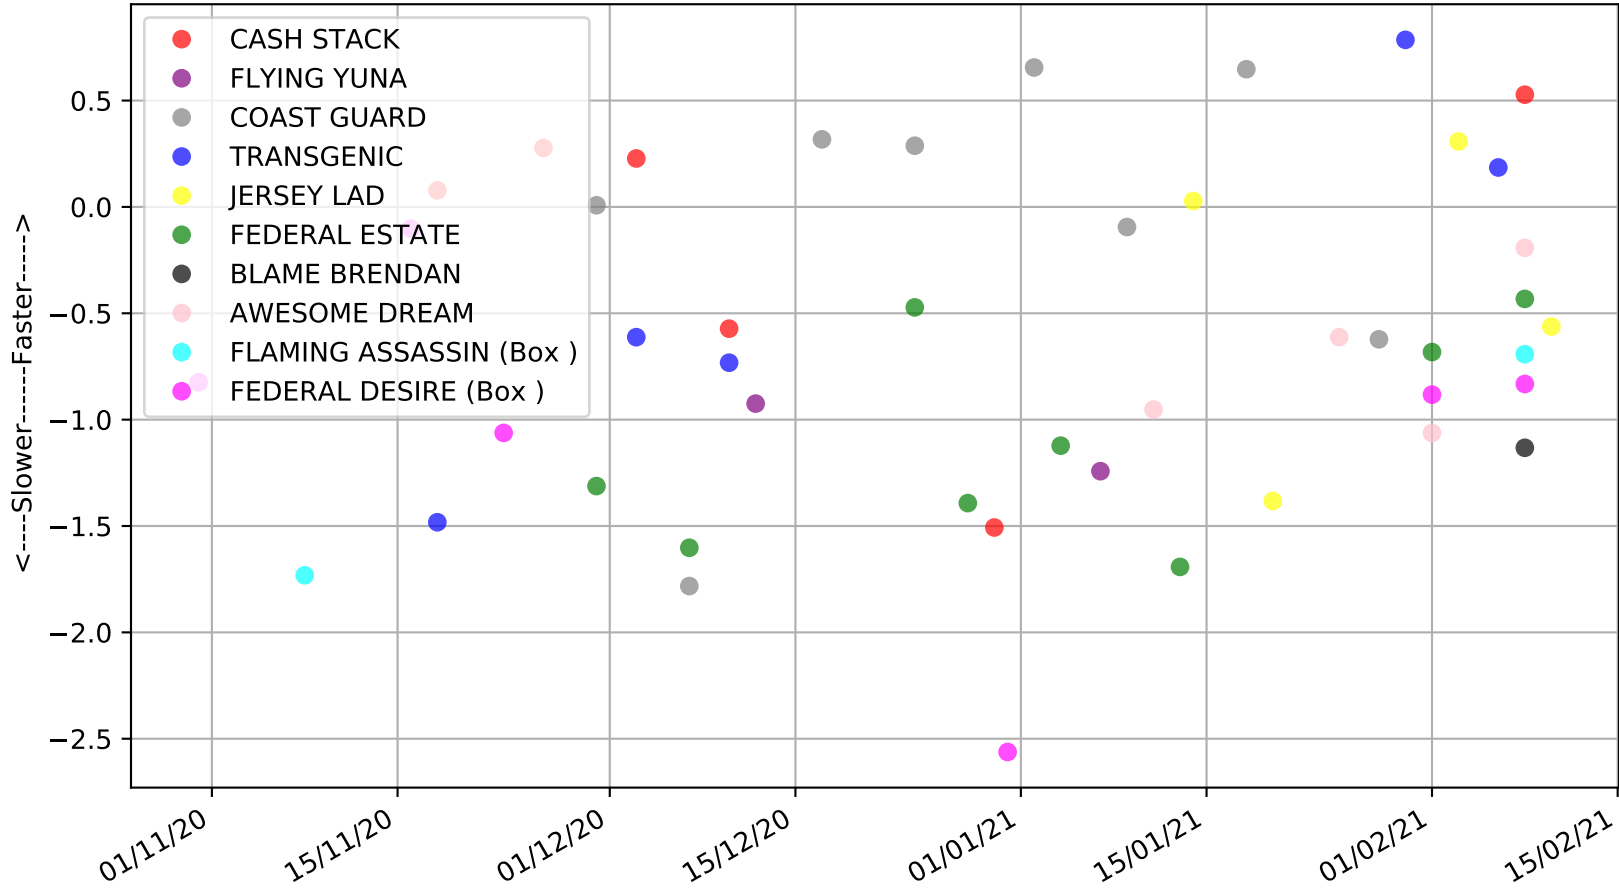

Albion Park - 15th Feb
Race 6, BORGBET TIPPING SERVICE, 520m, X45
Speed of dog +50m or -50m of current race distance