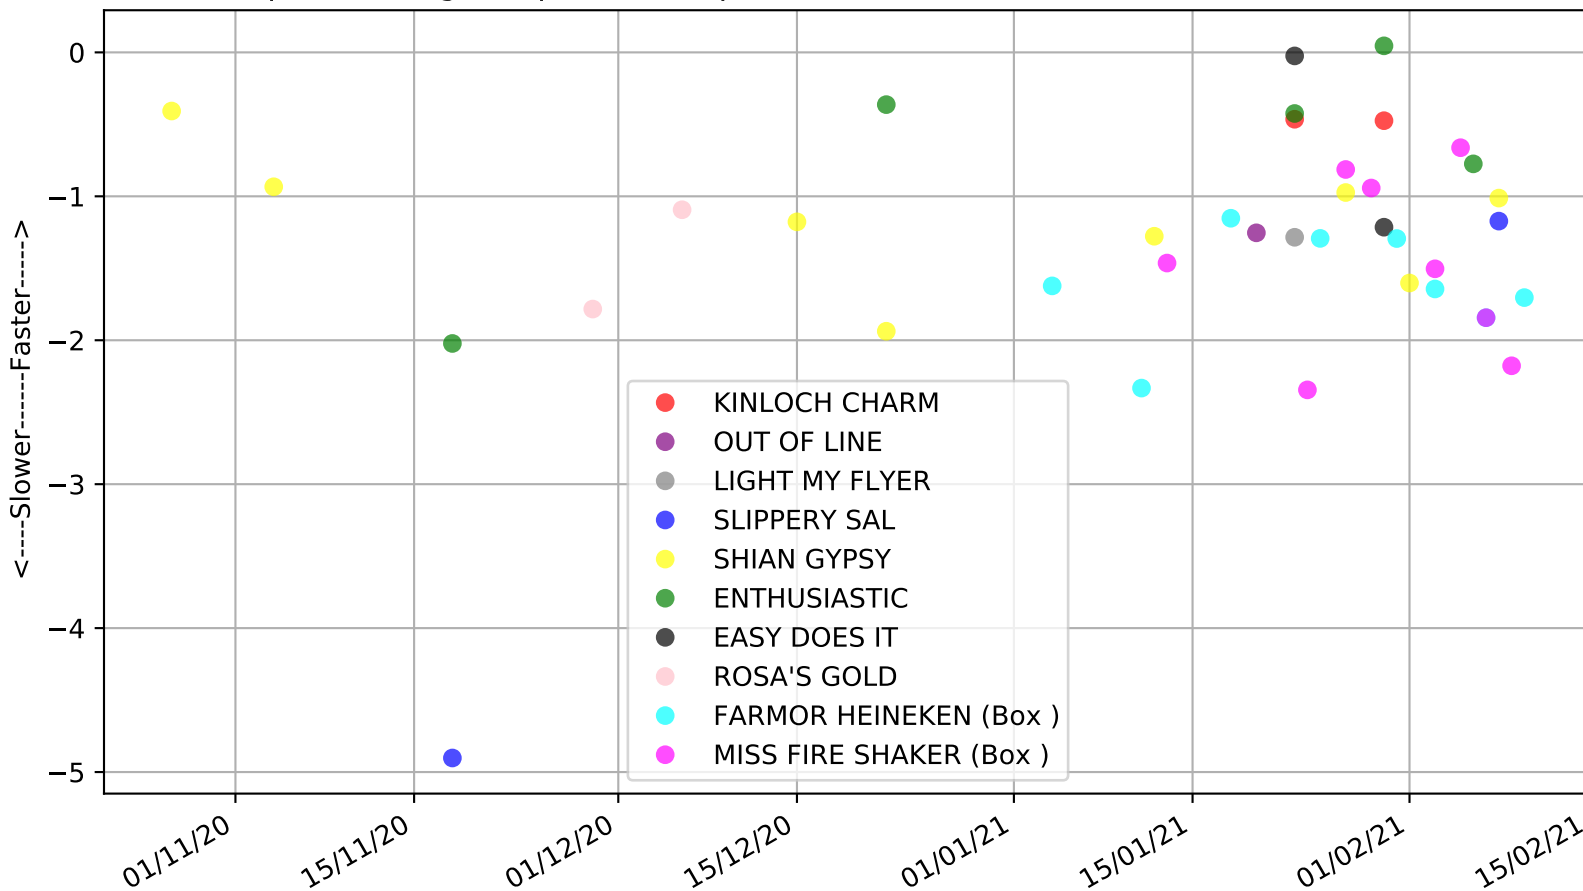

Albion Park - 15th Feb
Race 2, MOTORHUB, 520m, MH
Speed of dog compared with par win times of the track & distance it ran at