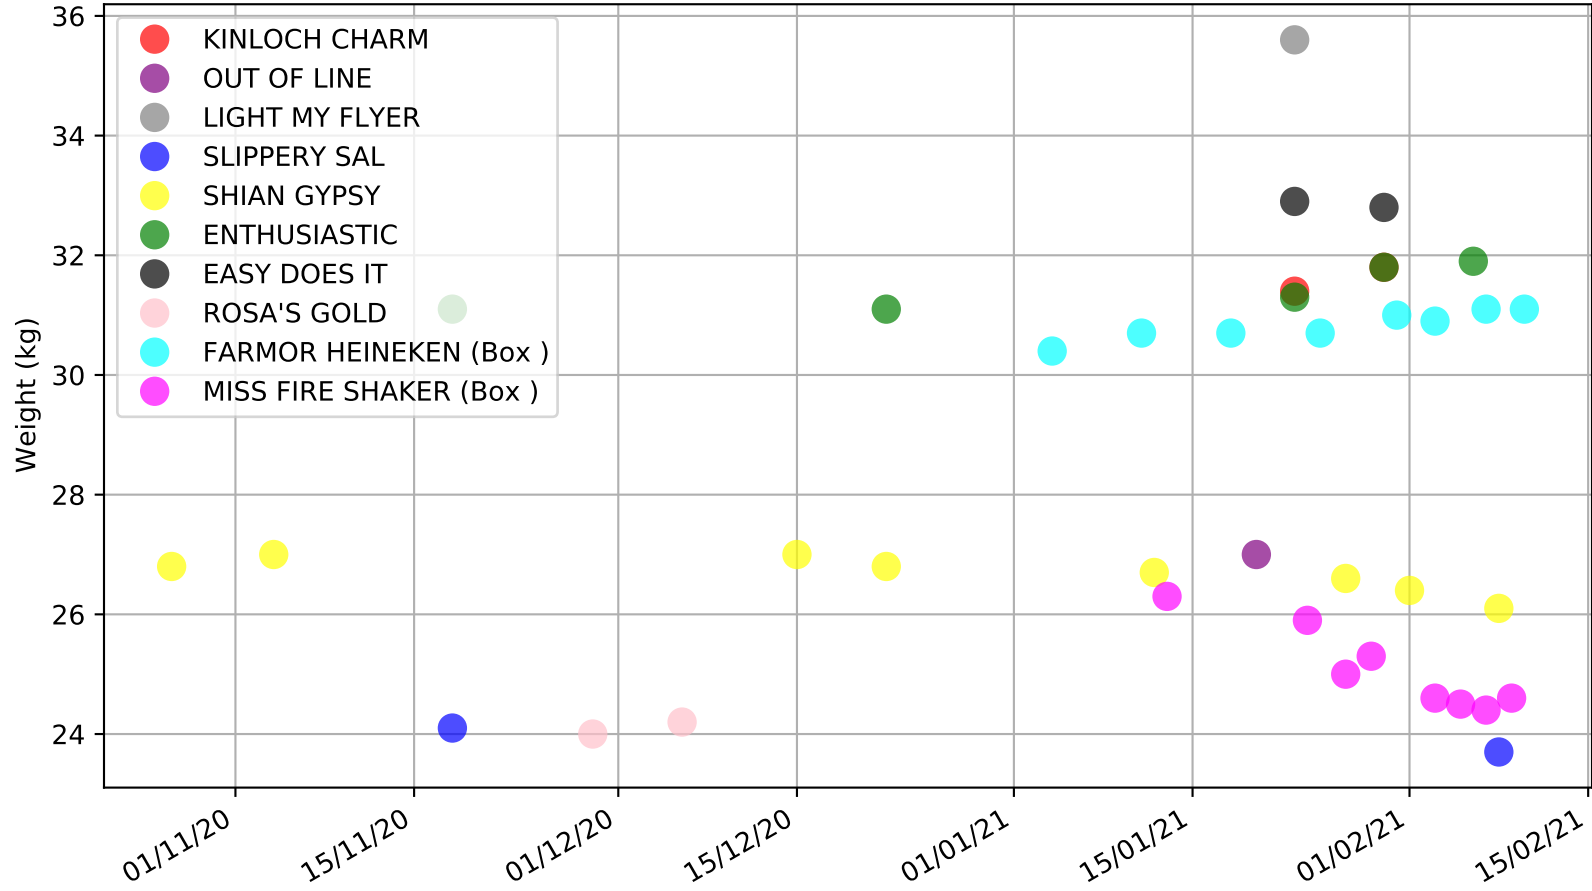

Albion Park - 15th Feb
Race 2, MOTORHUB, 520m, MH
Previous race weights in kilograms