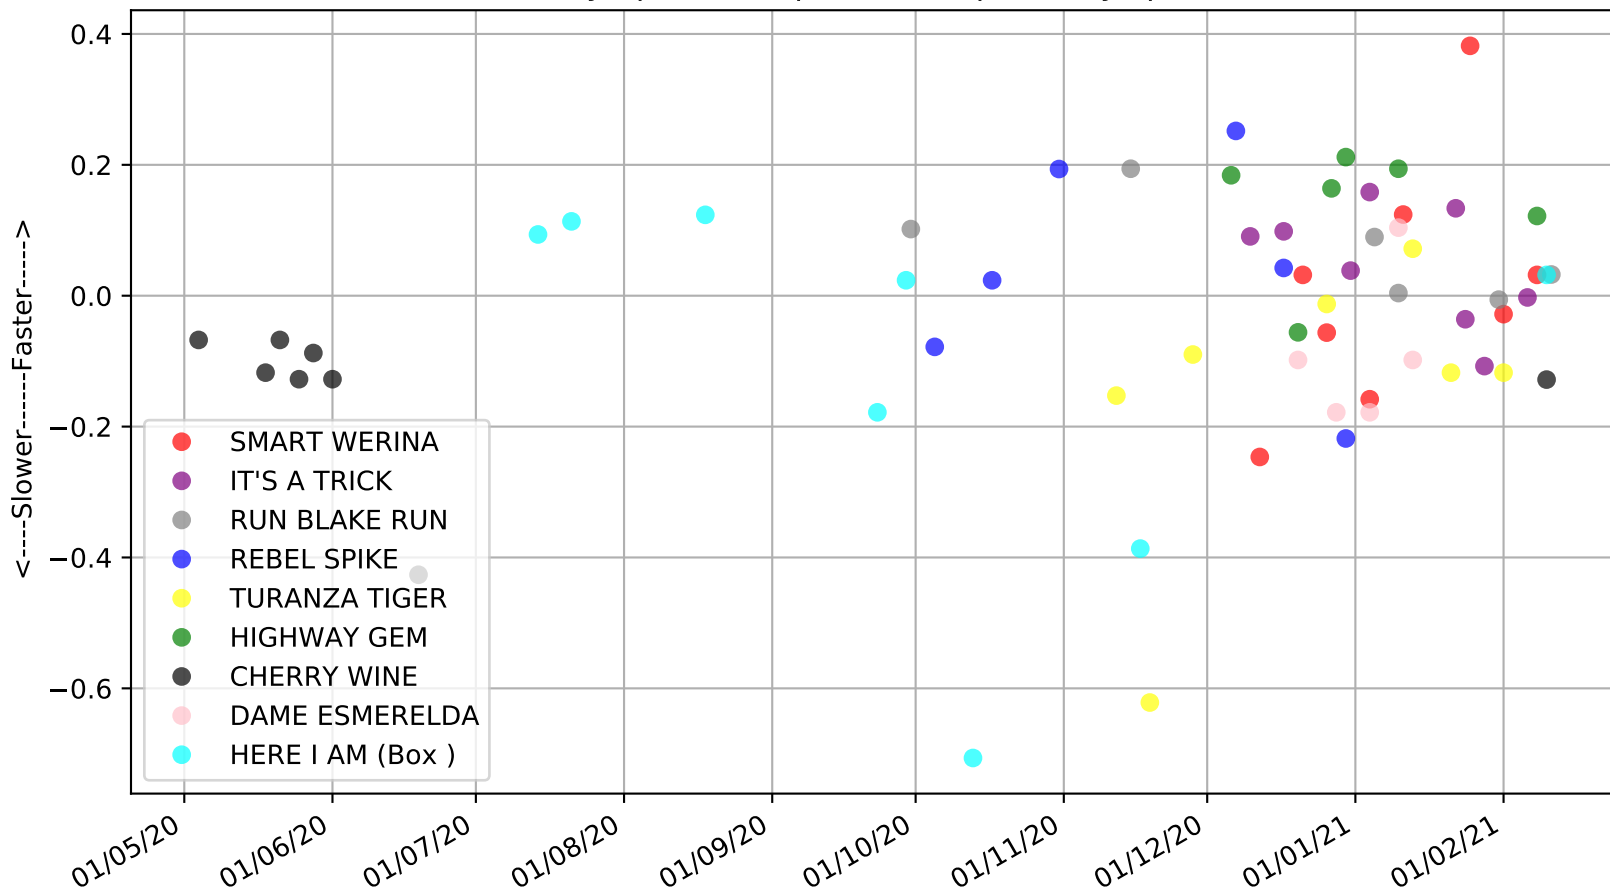

Albion Park - 15th Feb  
Race 9, BOX 1 PHOTOGRAPHY, 395m, MA5

Speed of dog compared with par win times of the track & distance it ran at

Albion Park - 15th Feb  
Race 9, BOX 1 PHOTOGRAPHY, 395m, MA5  
Speed of dog +50m or -50m of current race distance

Albion Park - 15th Feb  
Race 9, BOX 1 PHOTOGRAPHY, 395m, MA5  
Early Speed compared with par early speed

Albion Park - 15th Feb  
 Race 10, FABREGAS @ METICULOUS LODGE, 331m, X45  
 Previous race distances in meters