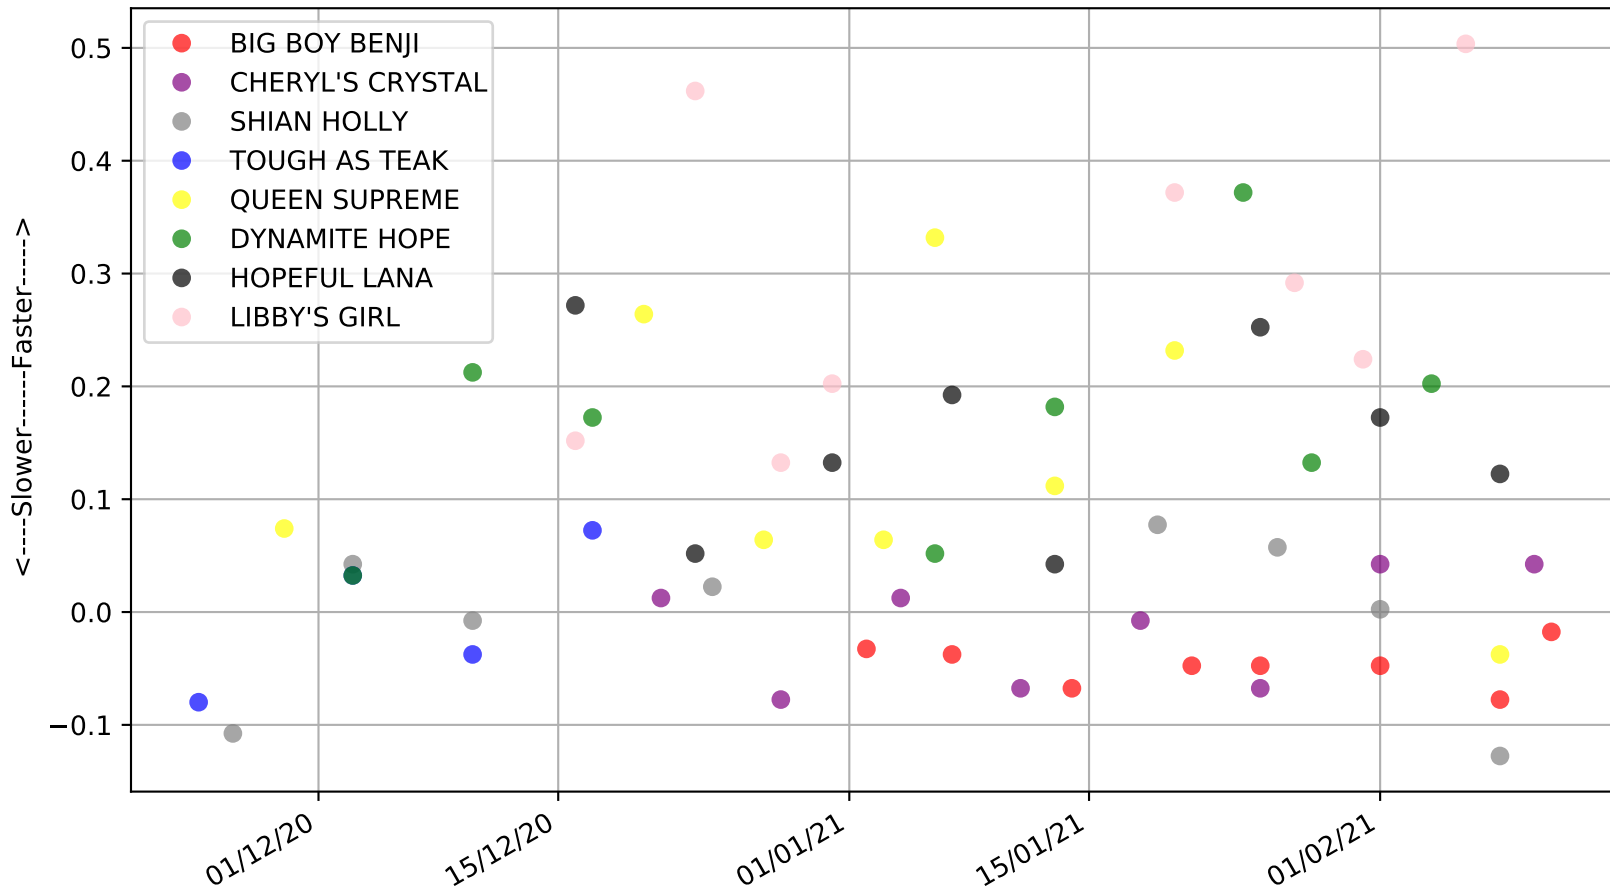

Albion Park - 15th Feb
Race 8, TAB - VENUE MODE, 520m, 5H
Early Speed compared with par early speed