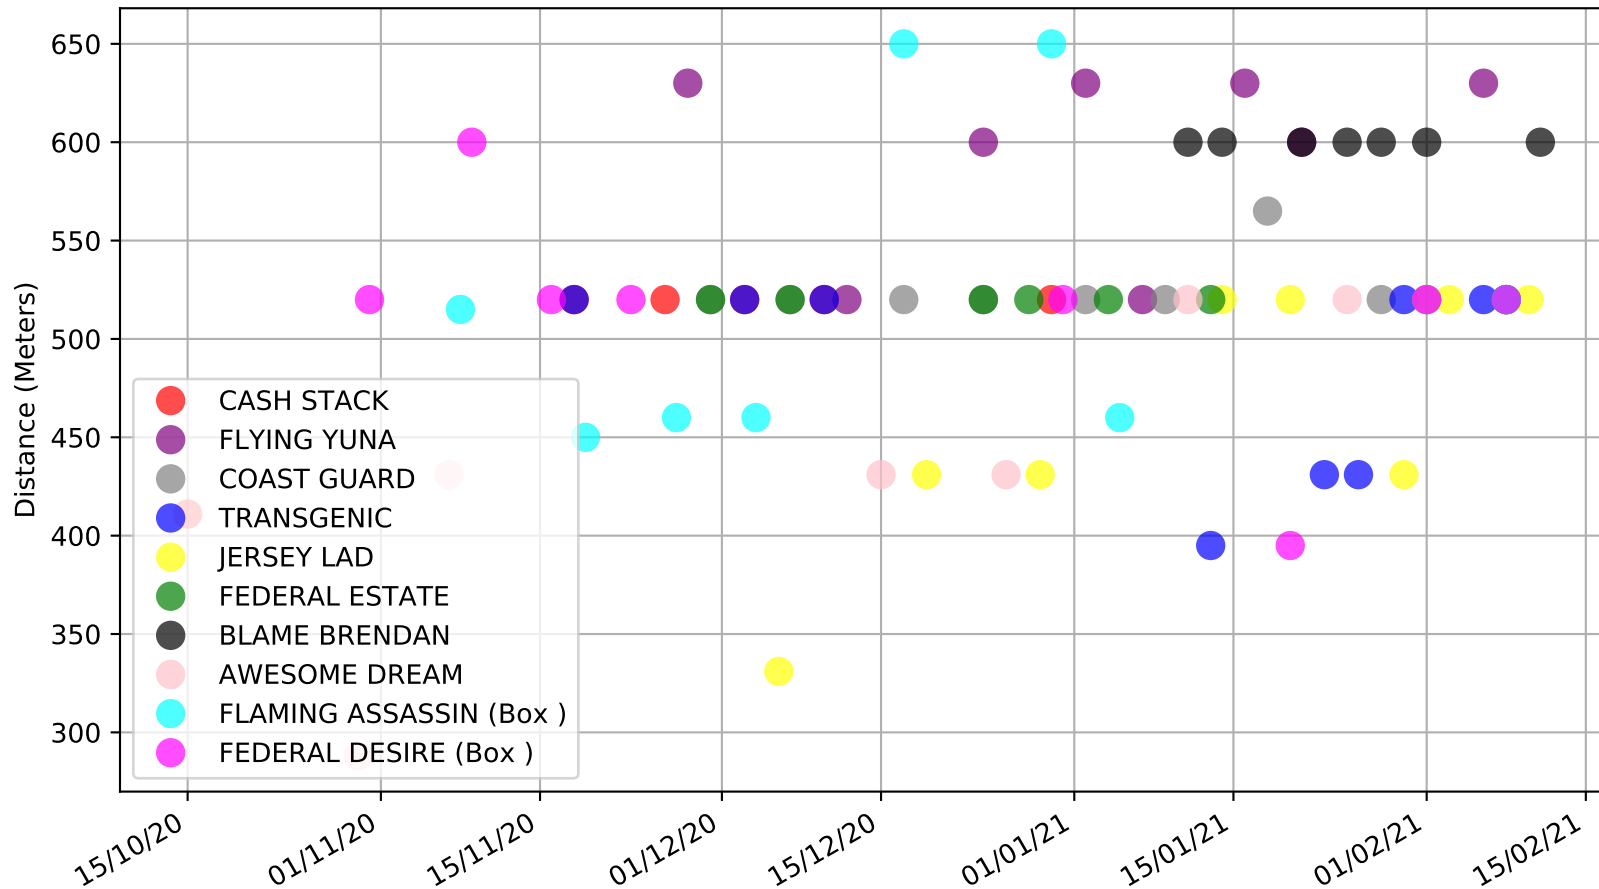

Albion Park - 15th Feb
Race 6, BORGBET TIPPING SERVICE, 520m, X45
Previous race distances in meters