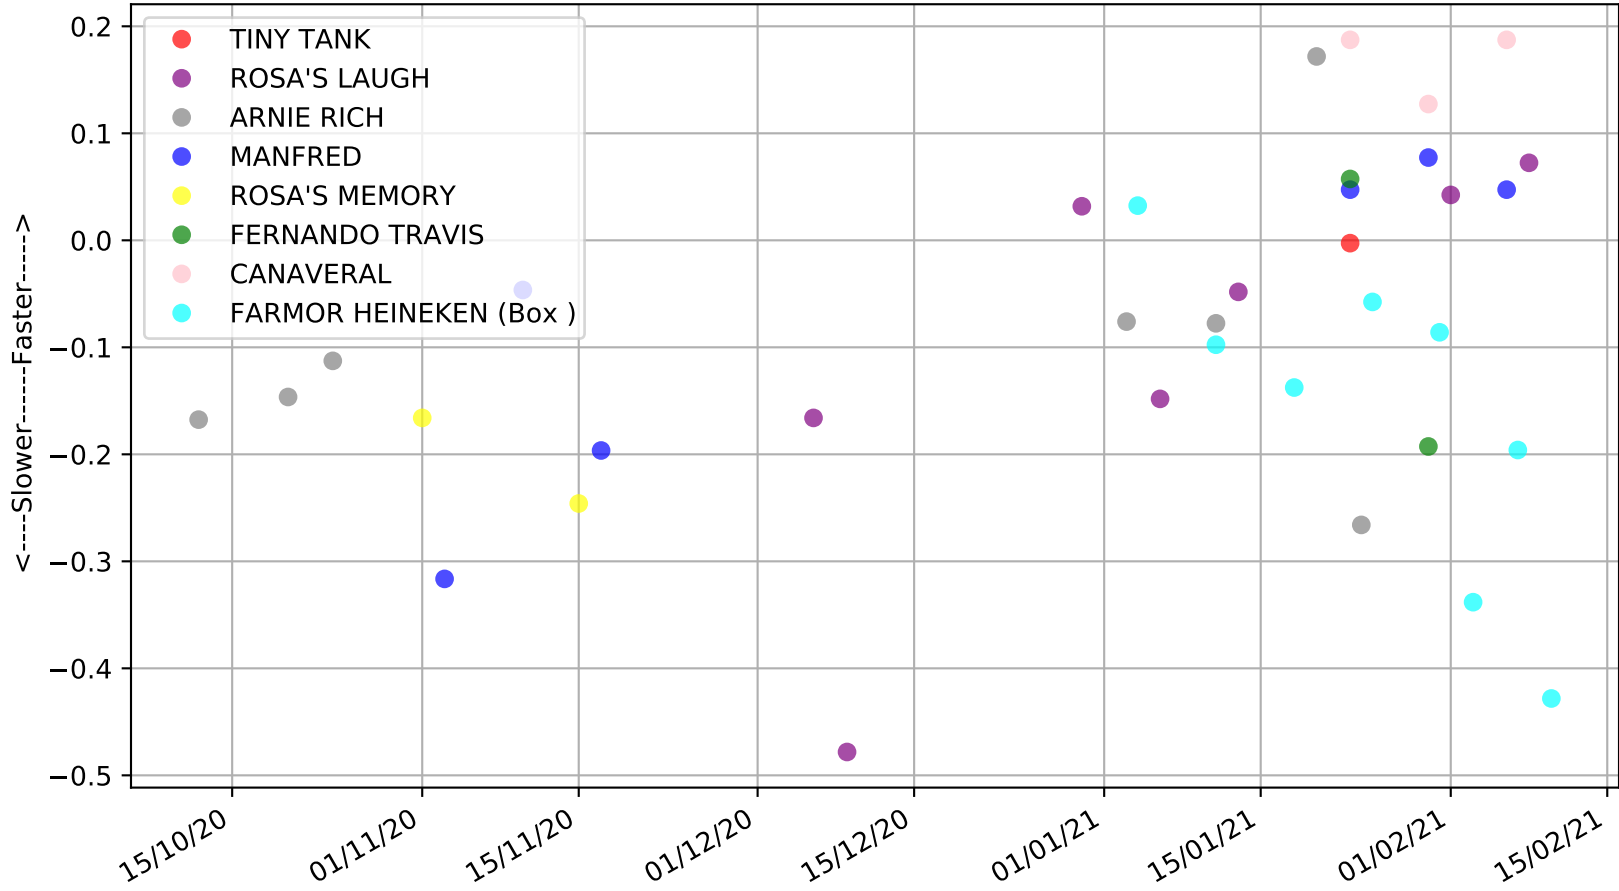

Albion Park - 15th Feb
Race 1, BORGBET TIPPING SERVICE, 520m, MH
Early Speed compared with par early speed