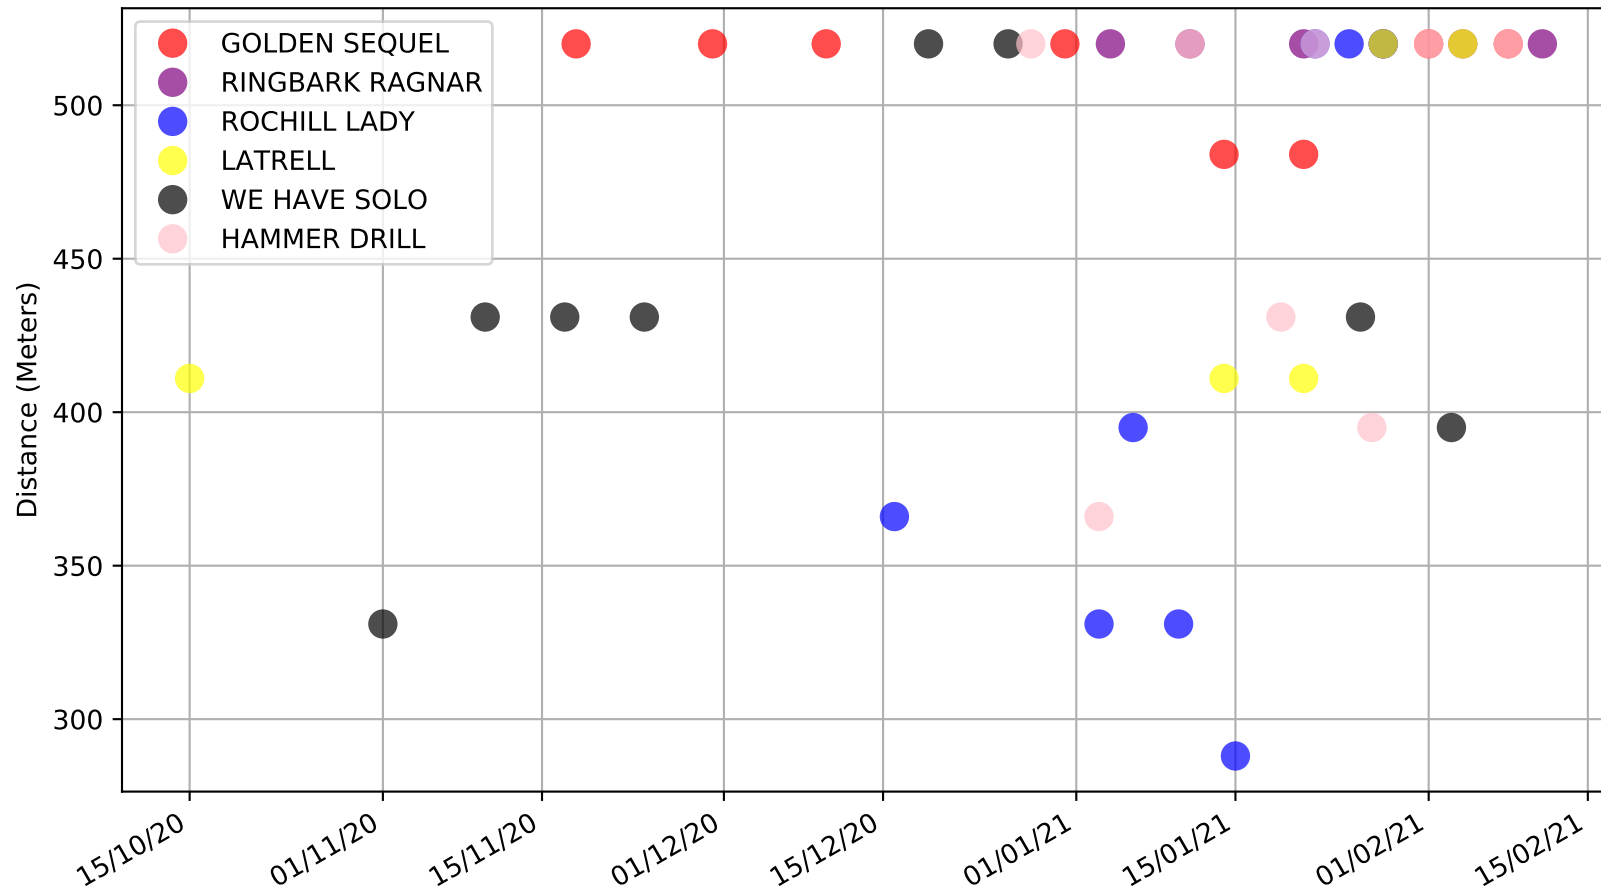

Albion Park - 15th Feb
Race 3, "GARRARDS HORSE AND HOUND", 520m, NNP
Previous race distances in meters