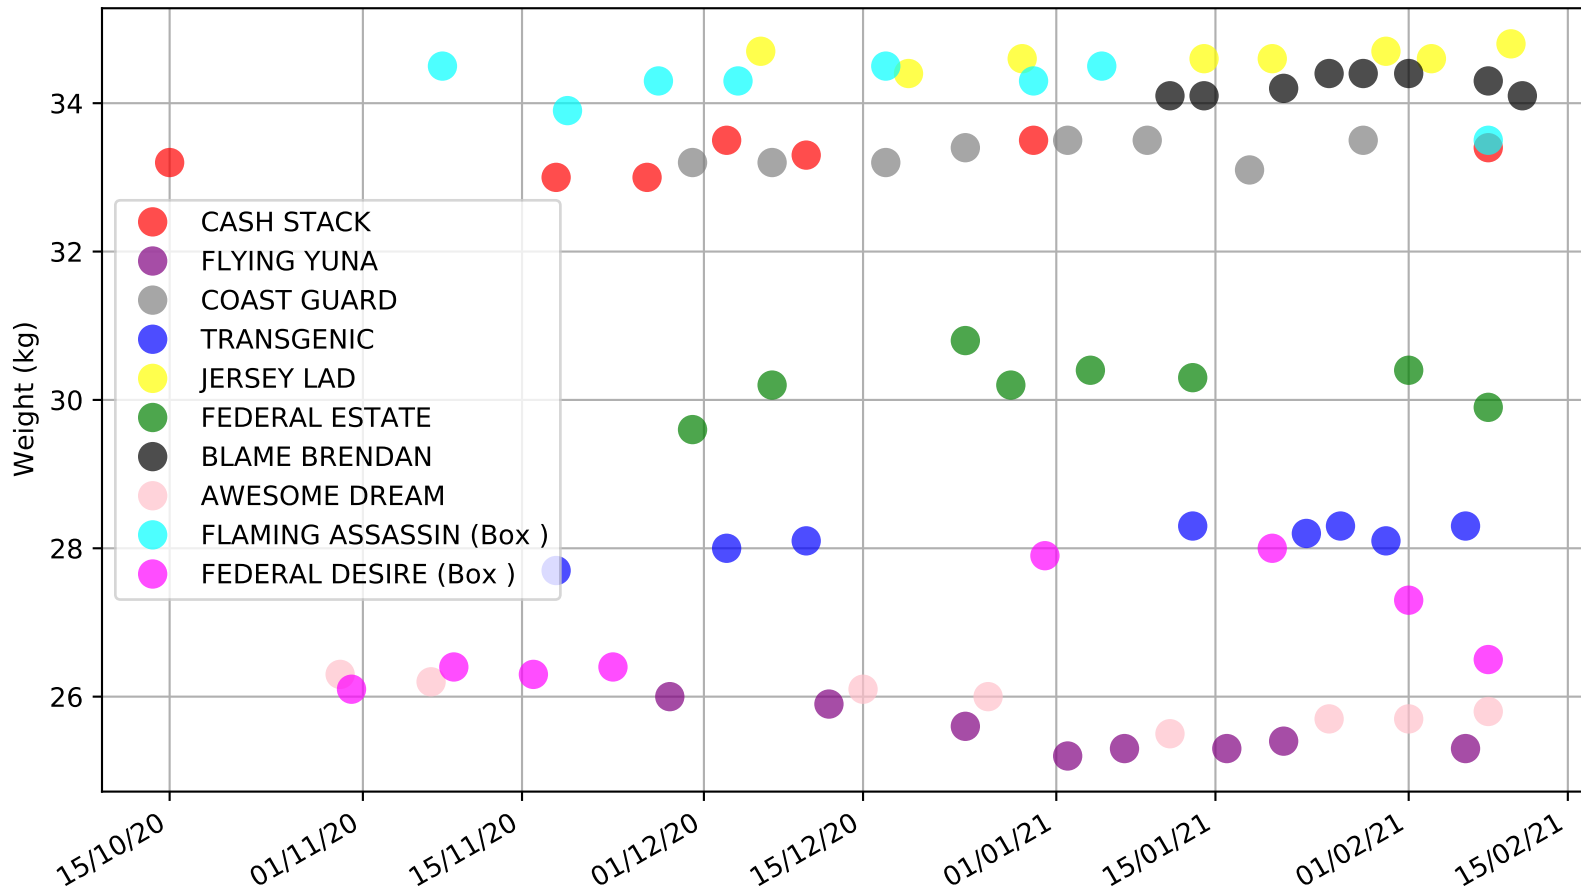

Albion Park - 15th Feb
Race 6, BORGBET TIPPING SERVICE, 520m, X45
Previous race weights in kilograms