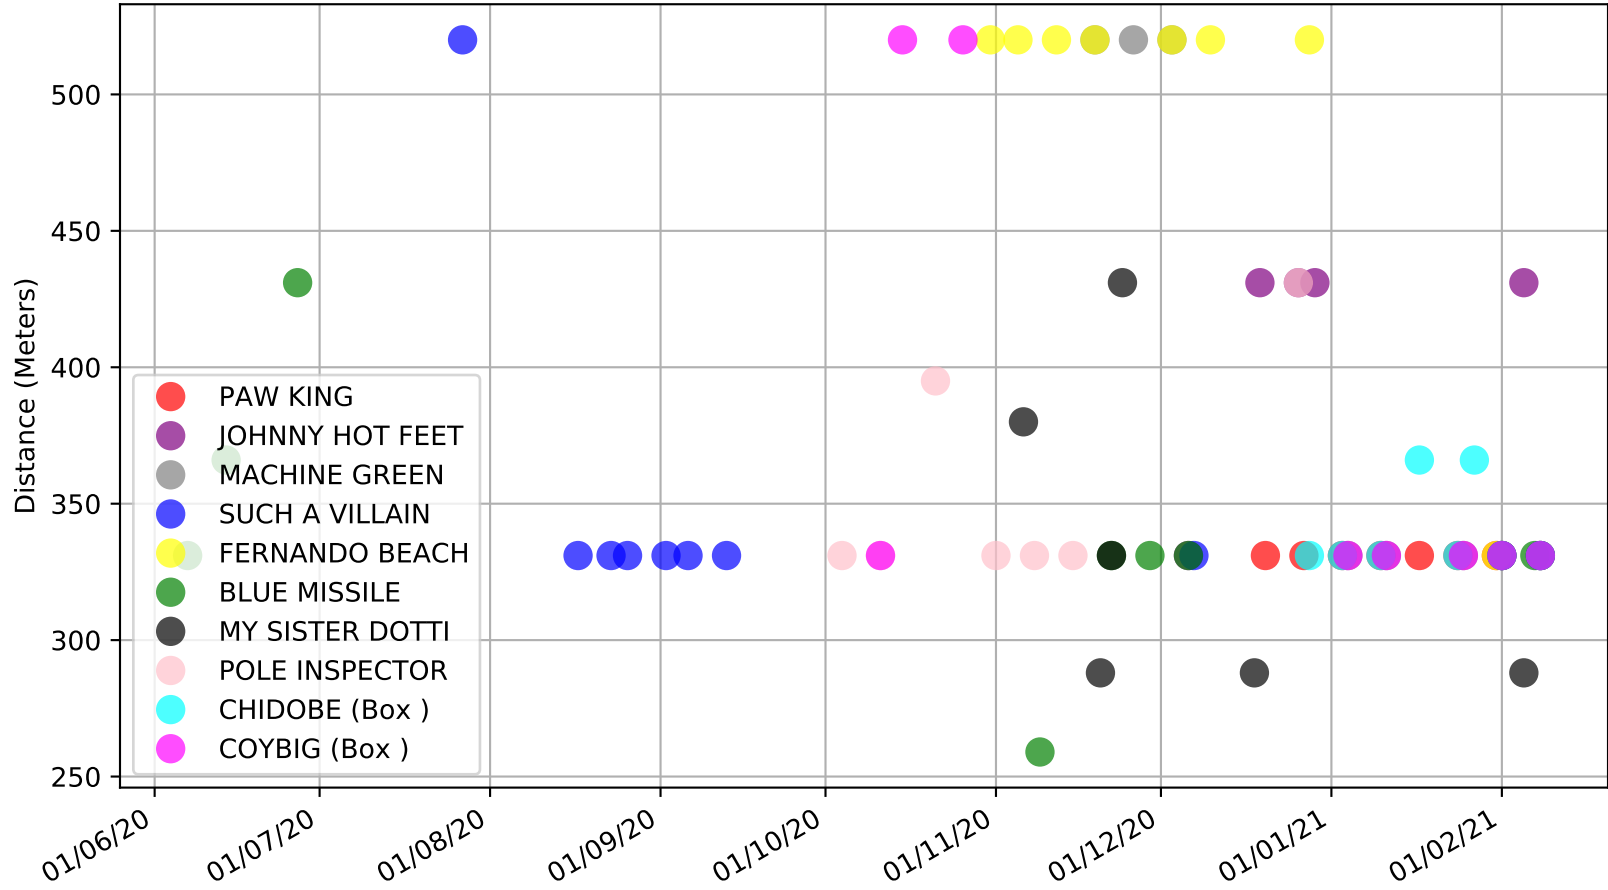

Albion Park - 15th Feb  
Race 9, BOX 1 PHOTOGRAPHY, 395m, MA5

Speed of dog compared with par win times of the track & distance it ran at

Albion Park - 15th Feb  
Race 9, BOX 1 PHOTOGRAPHY, 395m, MA5  
Speed of dog +50m or -50m of current race distance

Albion Park - 15th Feb  
Race 9, BOX 1 PHOTOGRAPHY, 395m, MA5  
Early Speed compared with par early speed

Albion Park - 15th Feb  
 Race 10, FABREGAS @ METICULOUS LODGE, 331m, X45  
 Previous race distances in meters

### Albion Park - 15th Feb Race 10, FABREGAS @ METICULOUS LODGE, 331m, X45 Speed of dog +50m or -50m of current race distance

Albion Park - 15th Feb  
Race 10, FABREGAS @ METICULOUS LODGE, 331m, X45  
Early Speed compared with par early speed