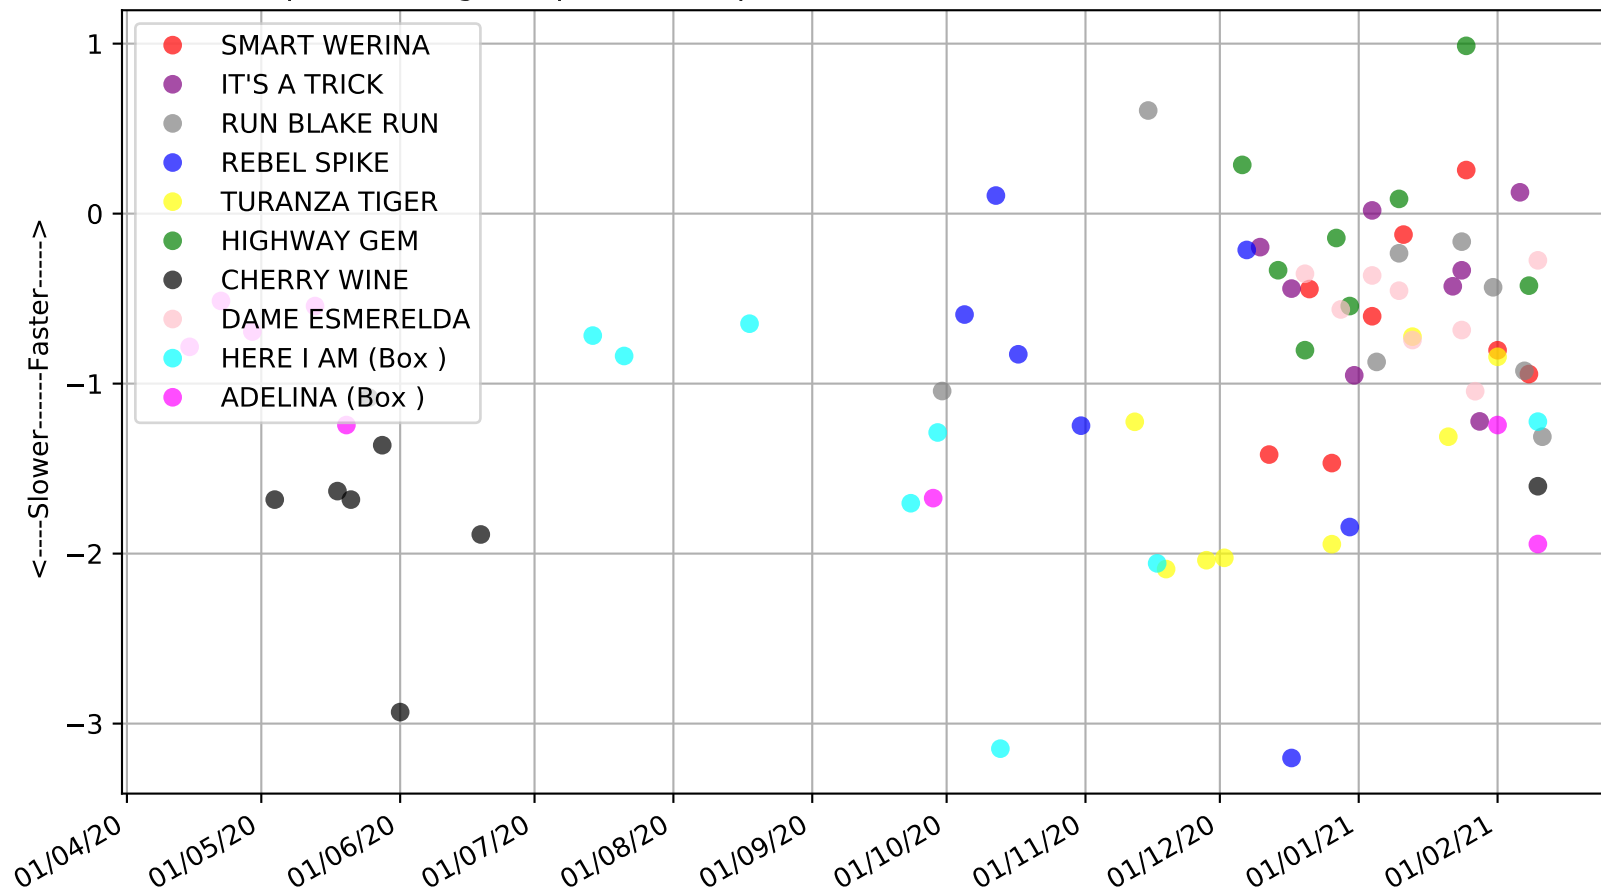

Albion Park - 15th Feb
Race 9, BOX 1 PHOTOGRAPHY, 395m, MA5

Speed of dog compared with par win times of the track & distance it ran at