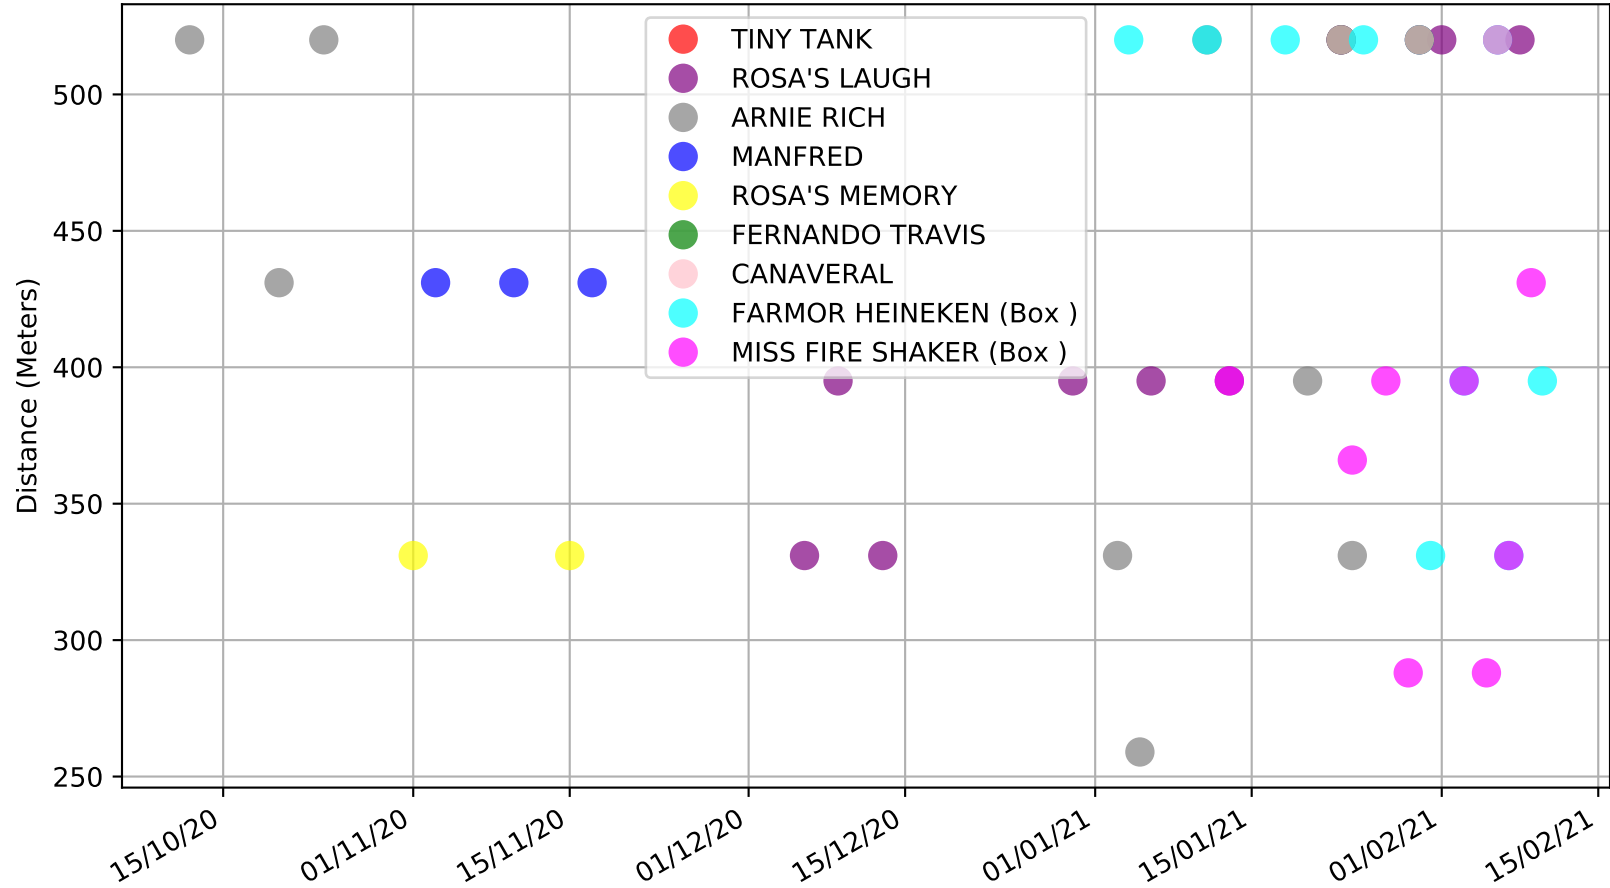

Albion Park - 15th Feb  
 Race 1, BORGBET TIPPING SERVICE, 520m, MH  
 Previous race distances in meters