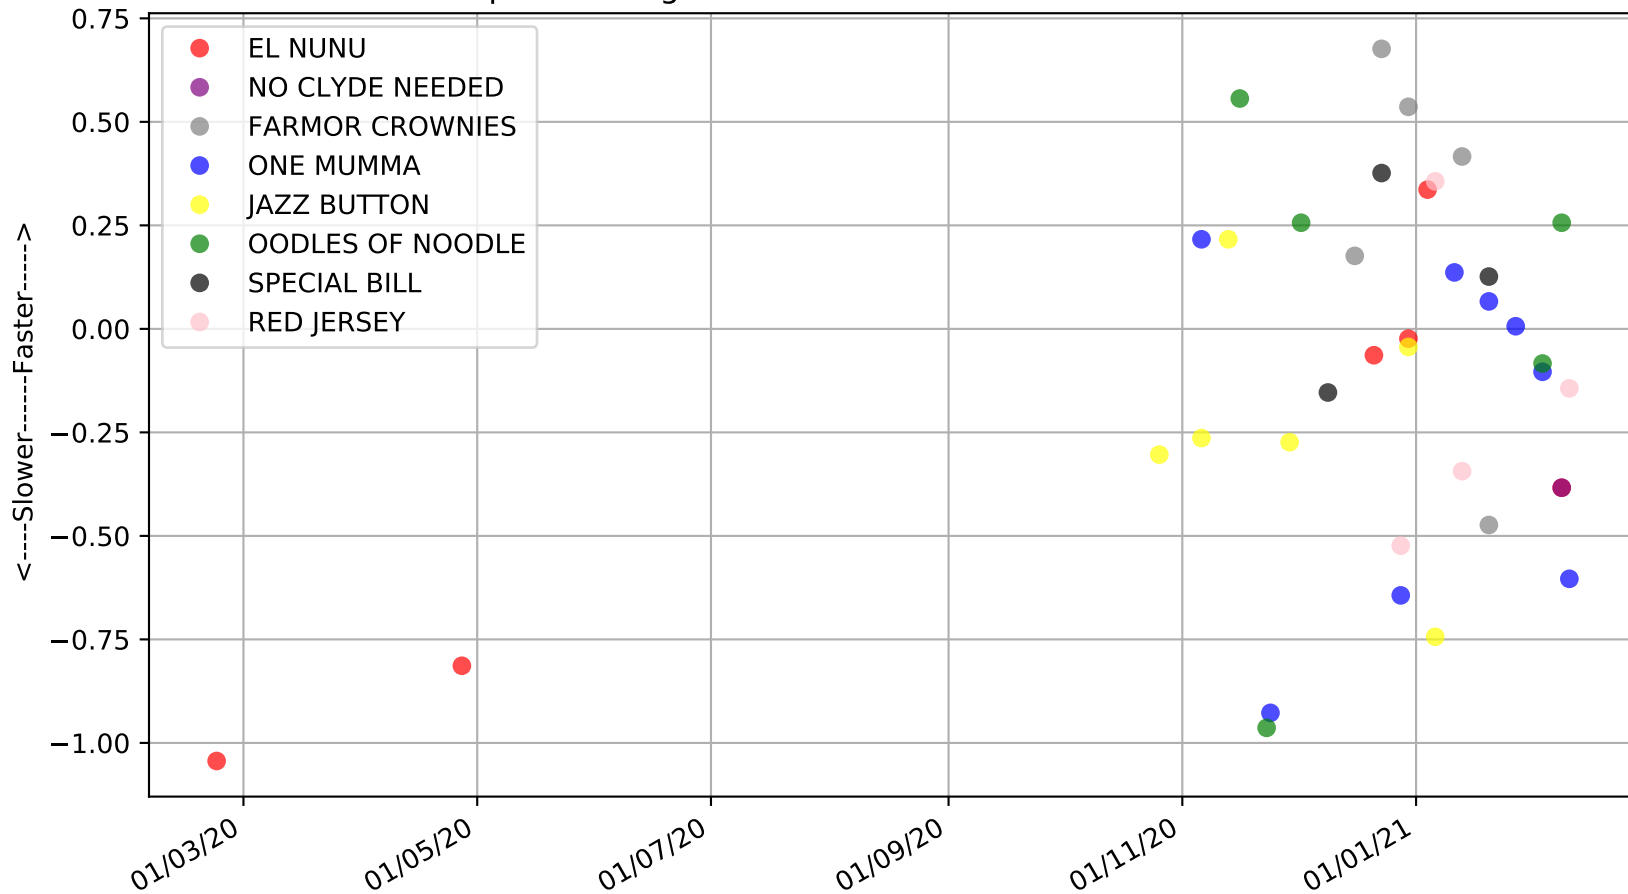

Albion Park - 15th Feb  
 Race 4, SENNACHIE @ STUD - STEVE WHITE, 395m, X45  
 Previous race weights in kilograms

Albion Park - 15th Feb  
Race 5, ORSON ALLEN @ STUD, 395m, X23  
Speed of dog +50m or -50m of current race distance