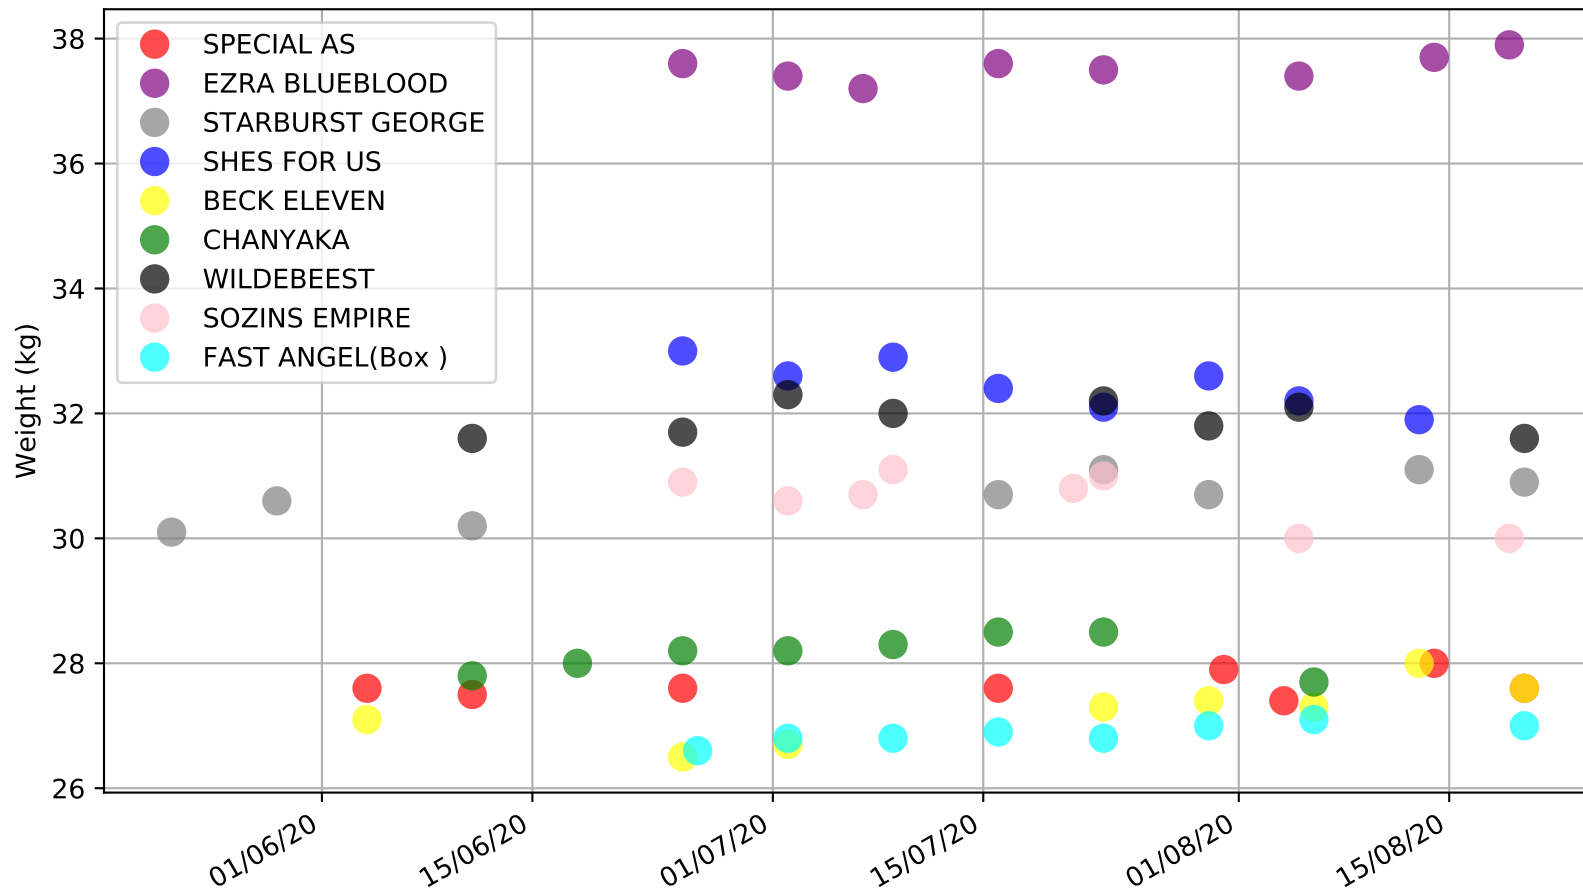

Addington - 27th Aug
Race 4, KAISA EARTHWORKS PH 0272073323 DASH, 295m, C5
Previous race weights in kilograms