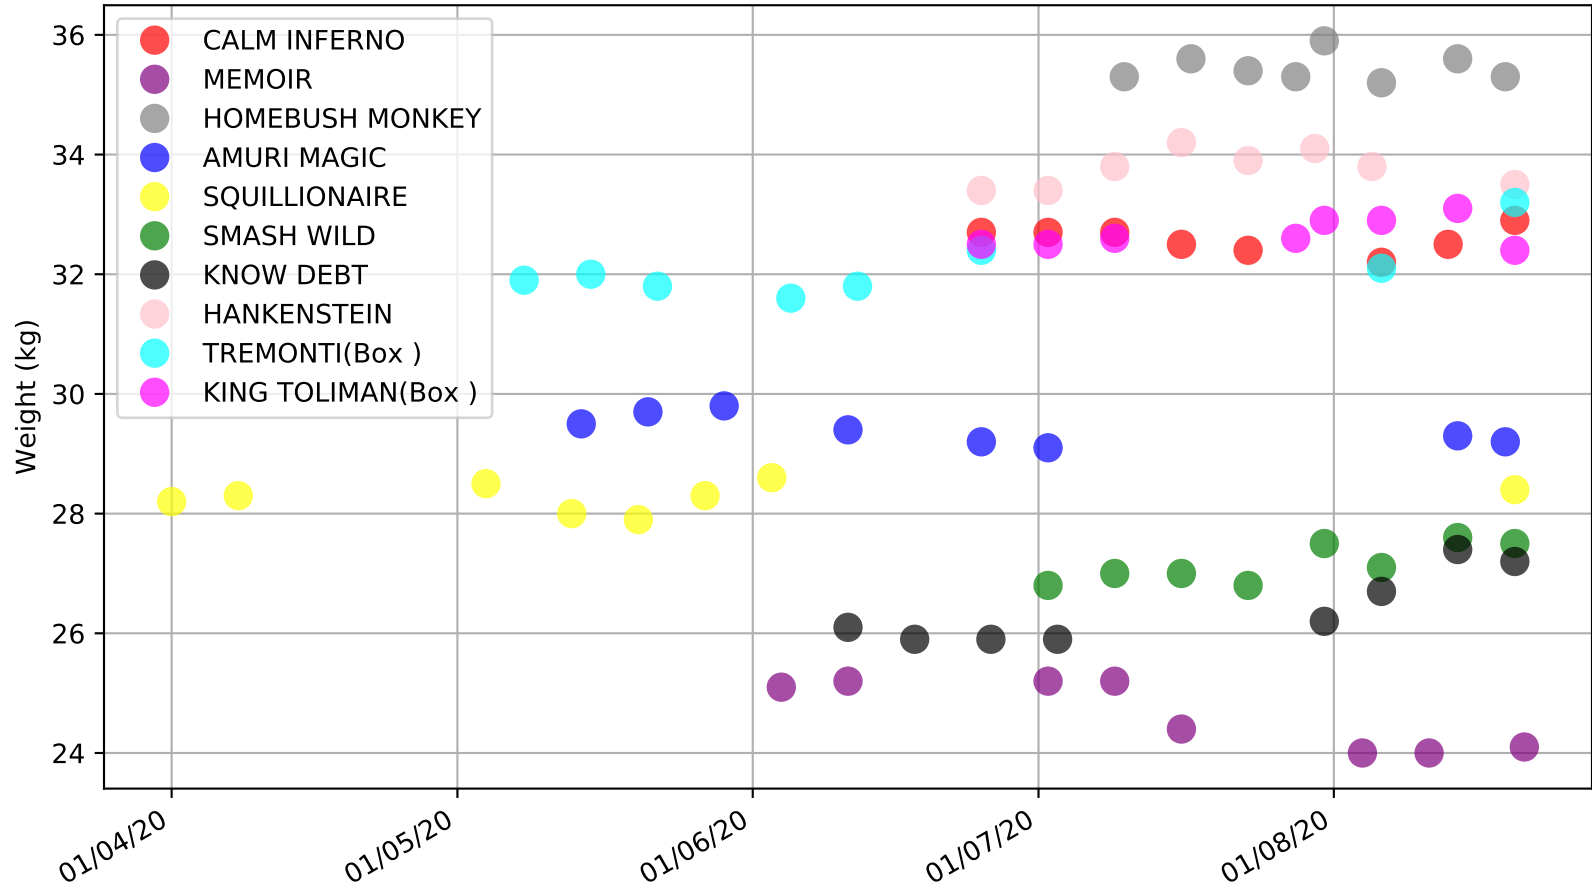

Addington - 27th Aug
Race 1, CHRISTCHURCHGREYHOUNDS.CO.NZ DASH, 295m, C4
Previous race weights in kilograms