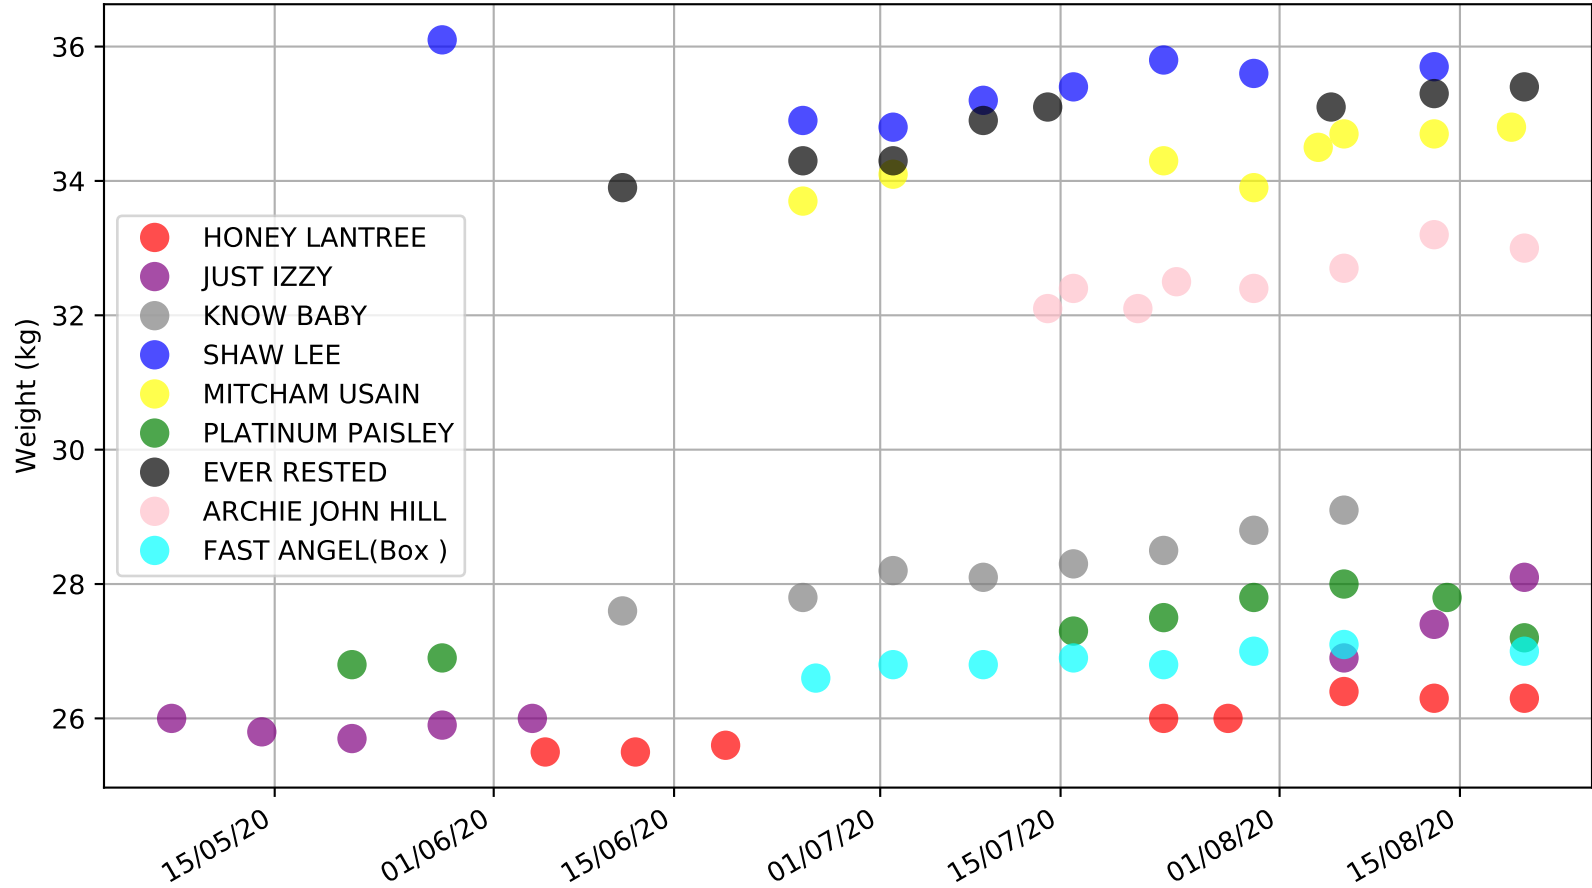

Addington - 27th Aug
Race 11, CHRISTCHURCH CASINO SPRINT, 295m, C5
Previous race weights in kilograms