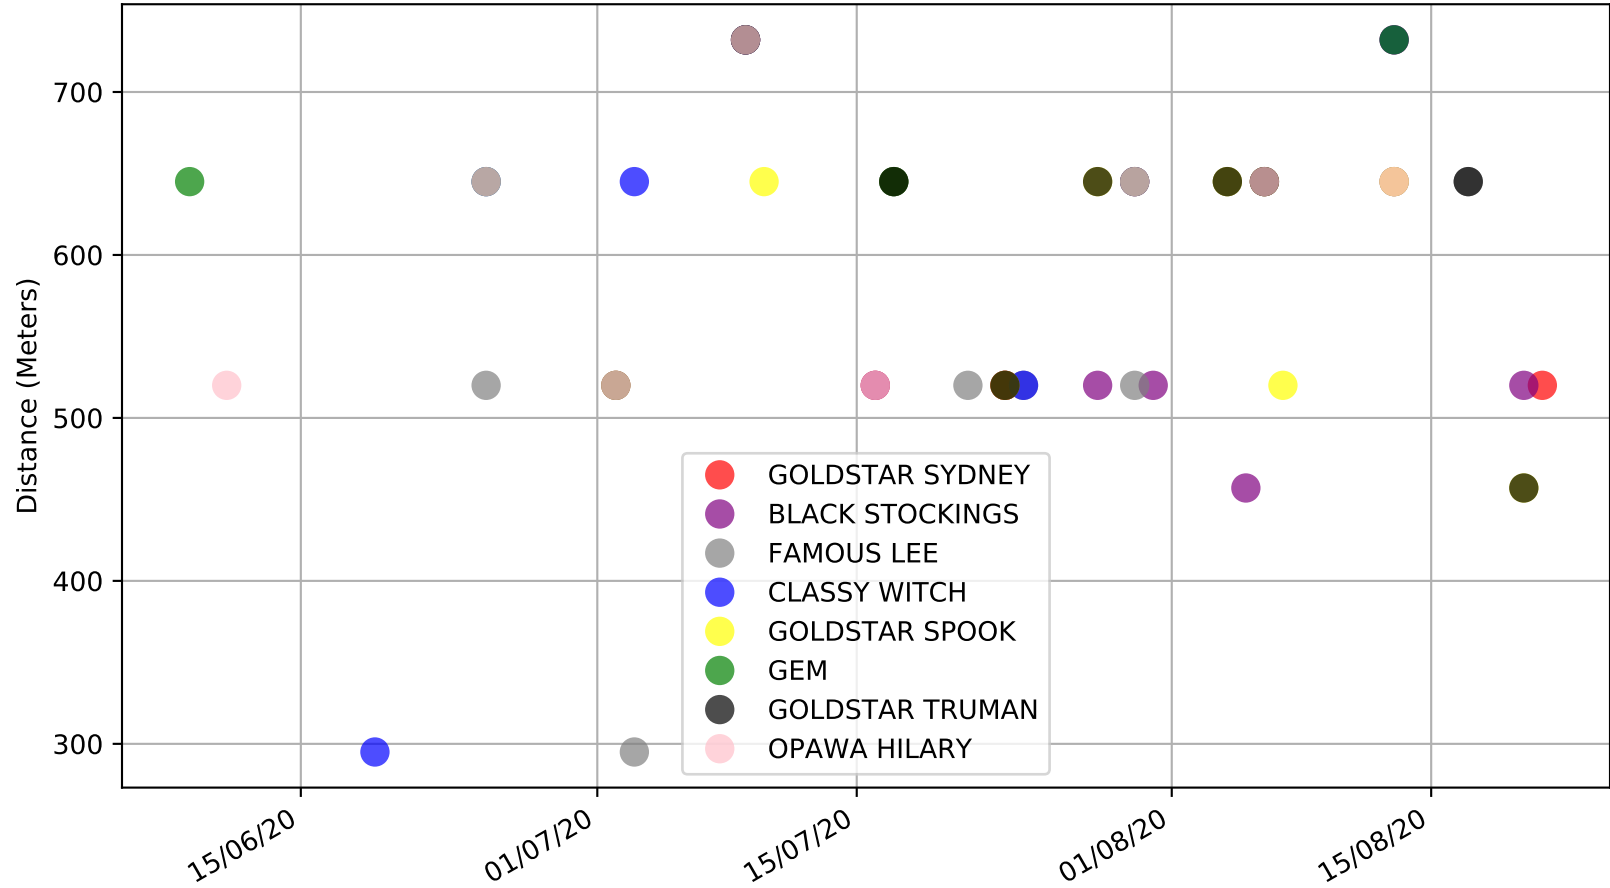

Addington - 27th Aug
Race 10, ZAMBORA BROCKIE @ STUD DISTANCE, 732m, C2D
Previous race distances in meters