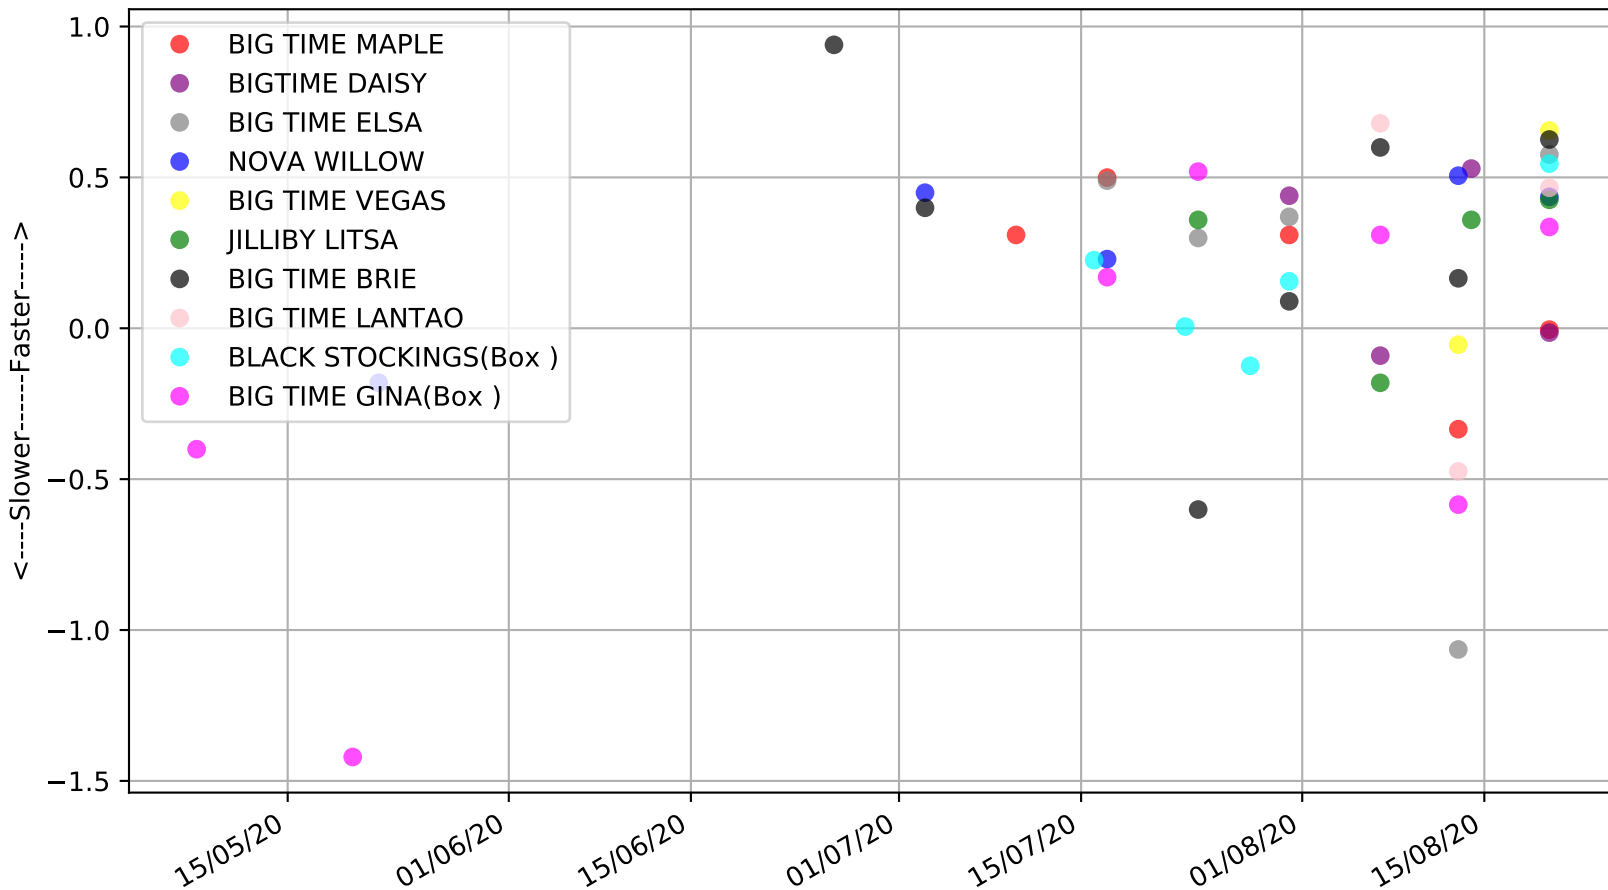

Addington - 27th Aug
Race 9, THE FITZ SPORTS BAR 2020 NEW ZEALAND OAKS , 520m, CSCAF
Speed of dog +50m or -50m of current race distance