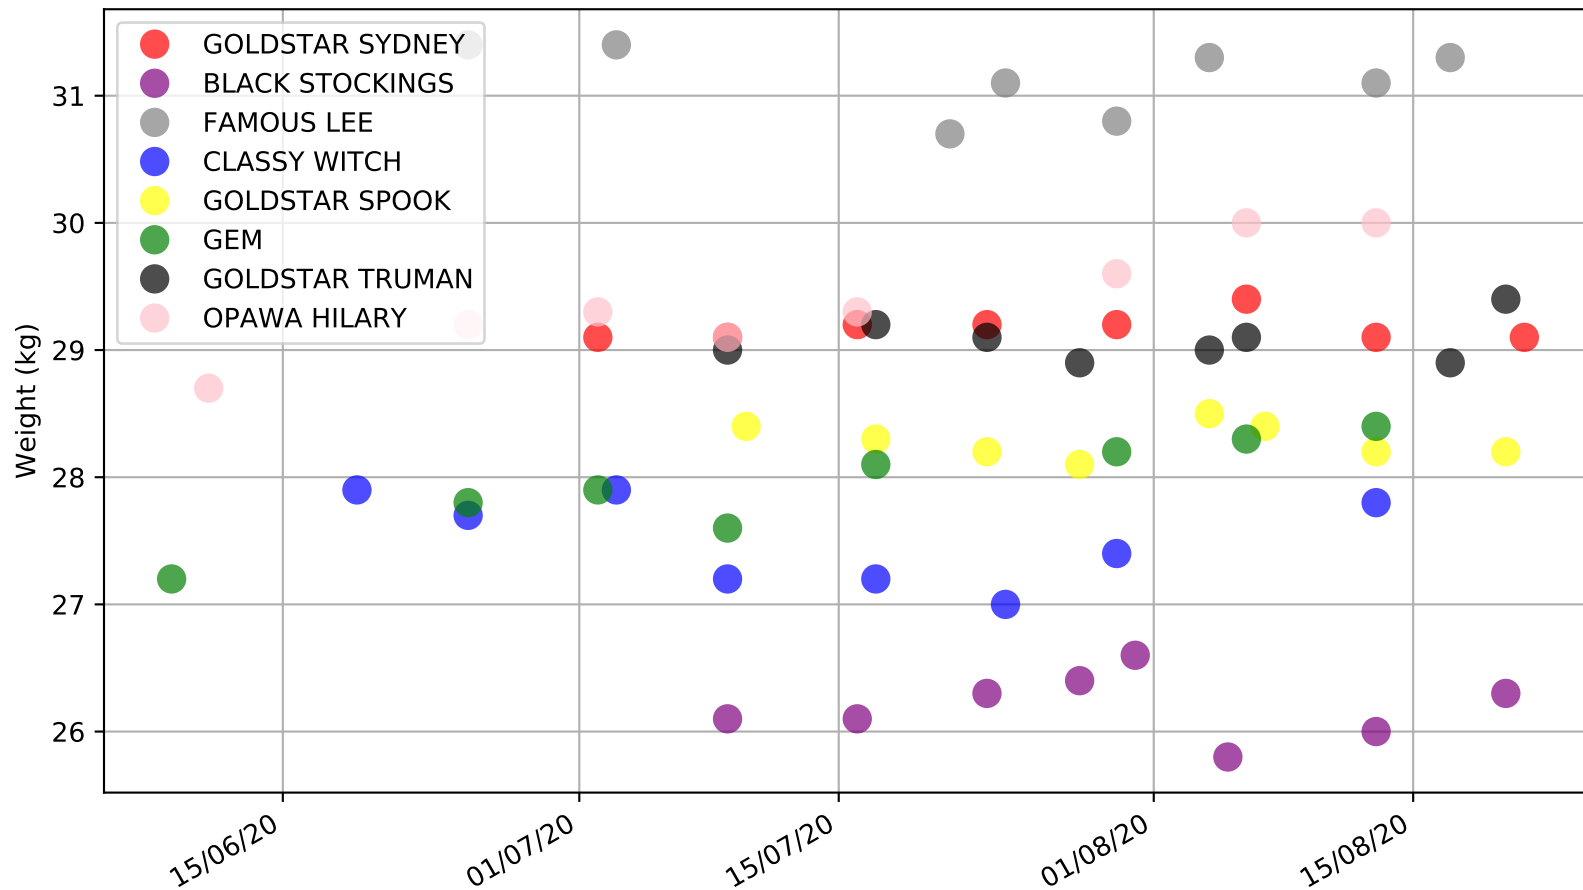

Addington - 27th Aug
Race 10, ZAMBORA BROCKIE @ STUD DISTANCE, 732m, C2D
Previous race weights in kilograms