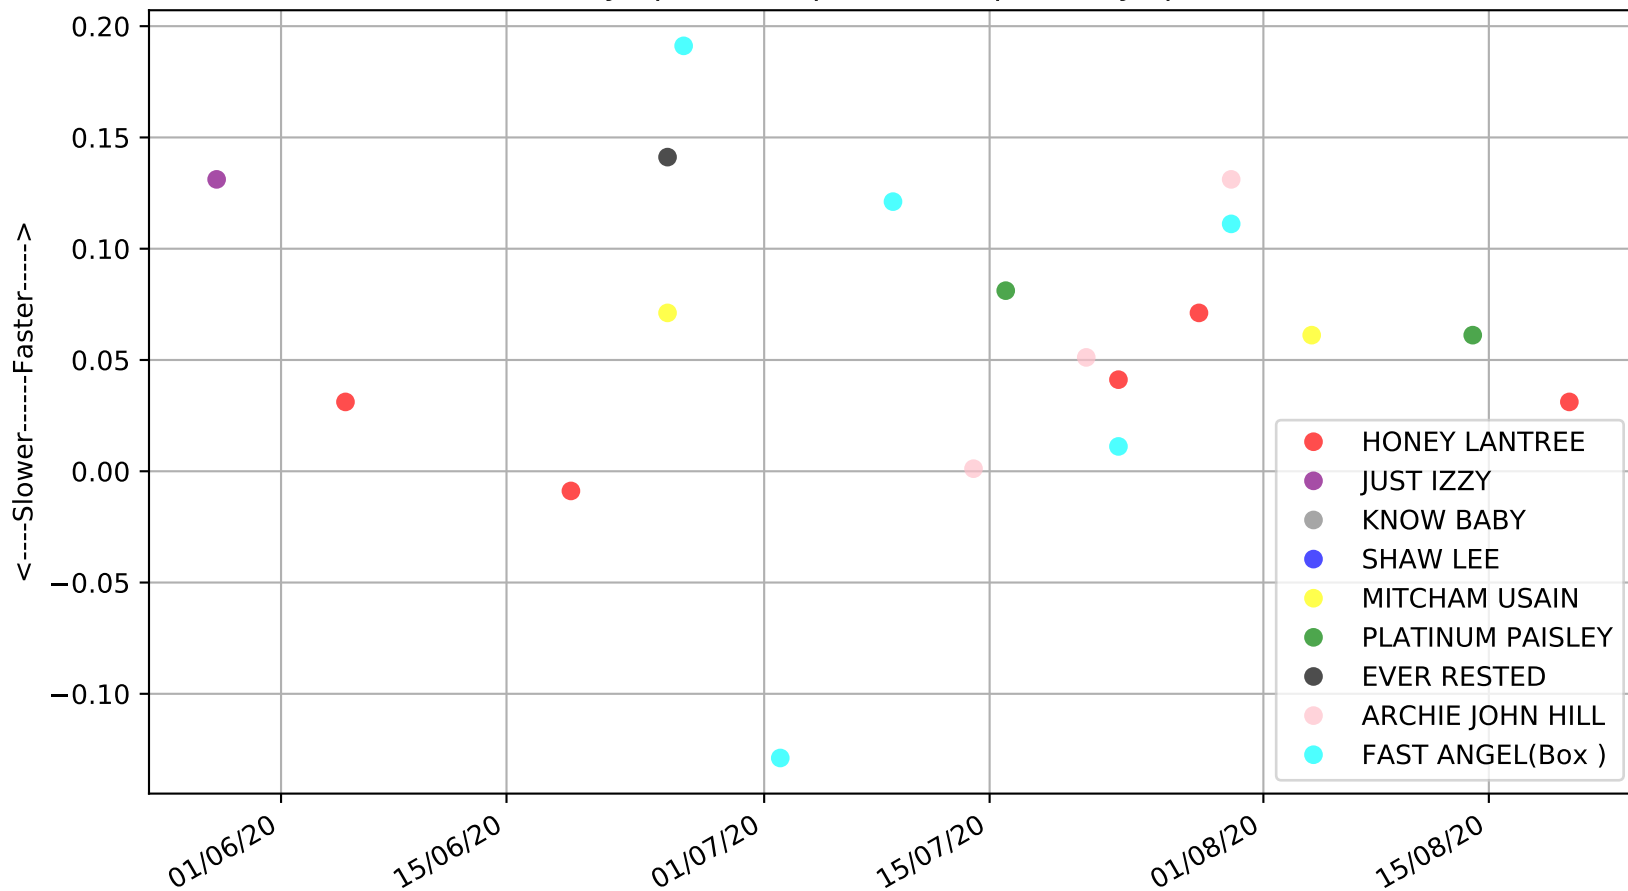

Addington - 27th Aug
Race 11, CHRISTCHURCH CASINO SPRINT, 295m, C5
Early Speed compared with par early speed