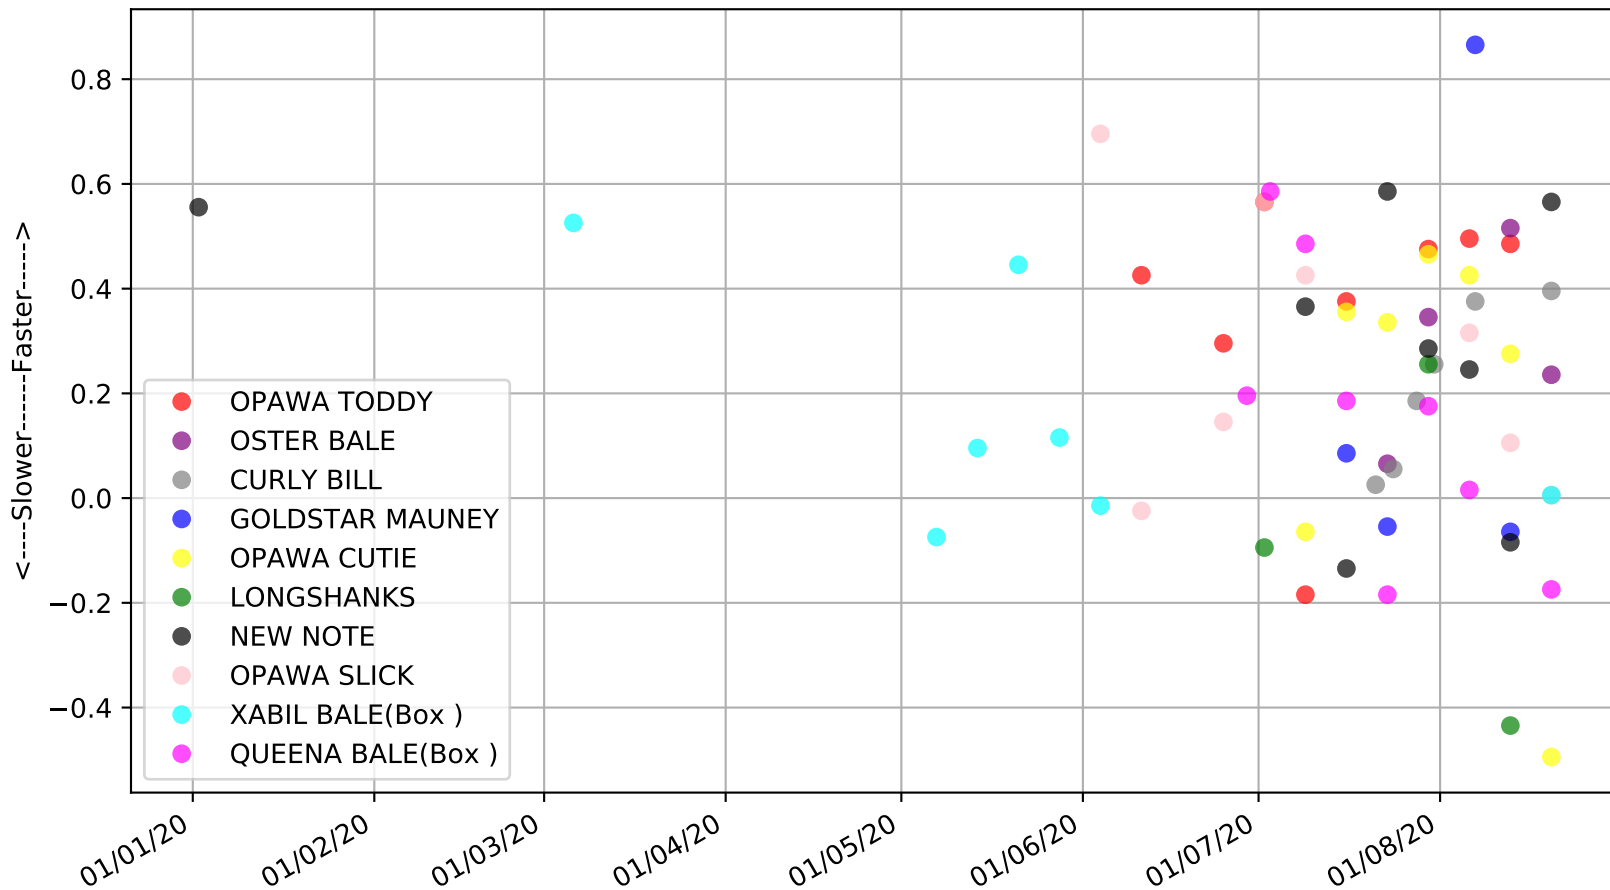

Addington - 27th Aug
Race 7, ACTIVE ELECTRICAL CHRISTCHURCH STAKES, 520m, C34
Speed of dog +50m or -50m of current race distance