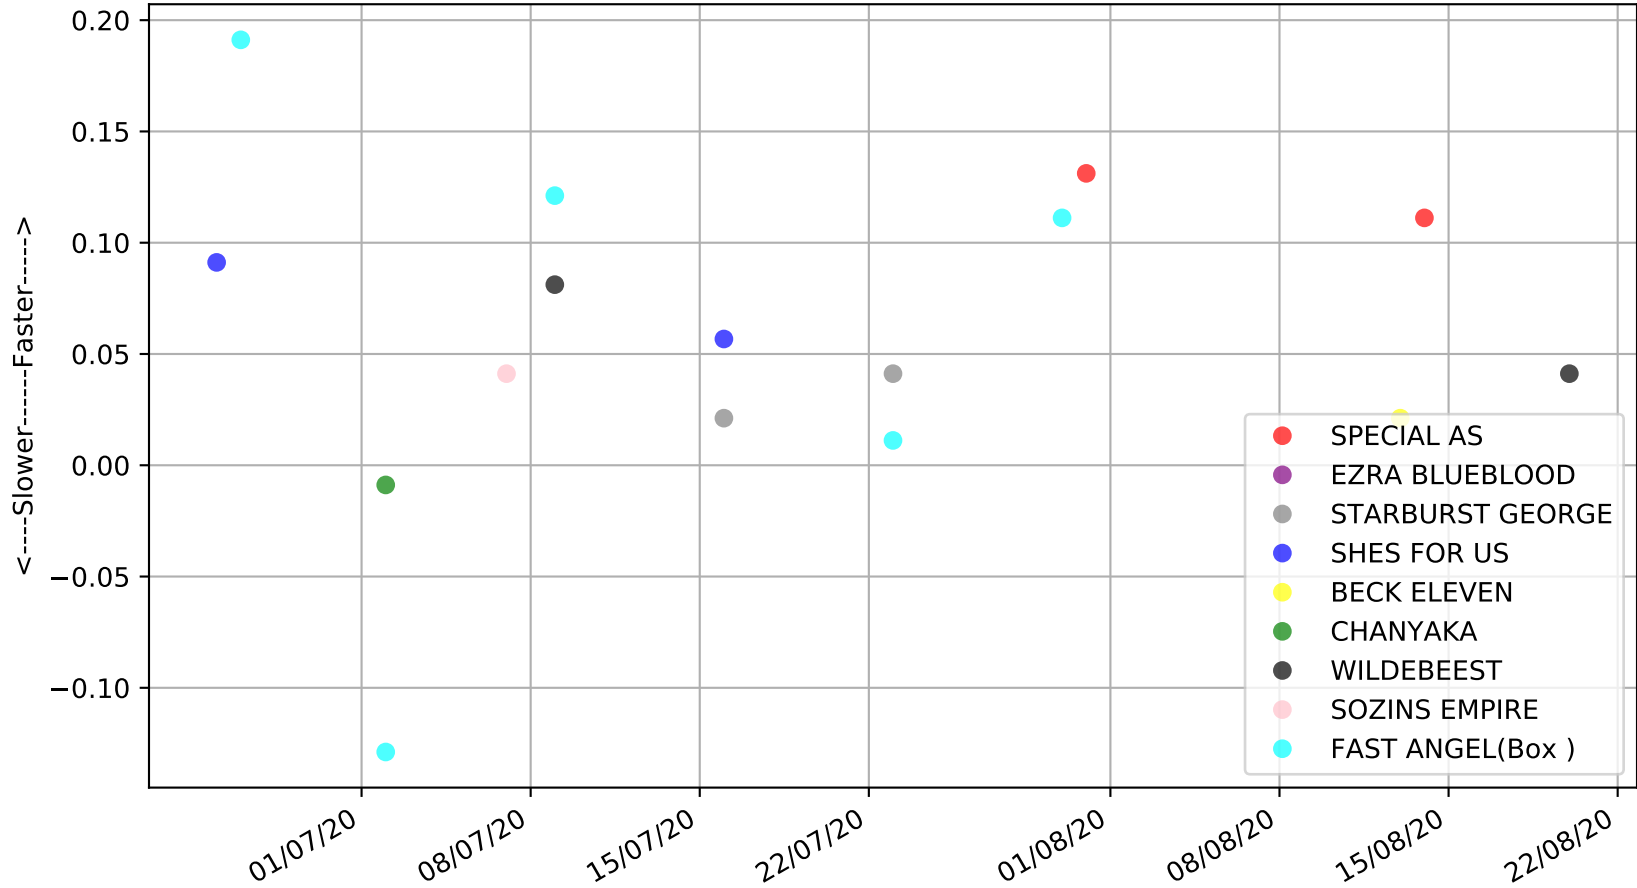

Addington - 27th Aug
Race 4, KAISA EARTHWORKS PH 0272073323 DASH, 295m, C5
Early Speed compared with par early speed