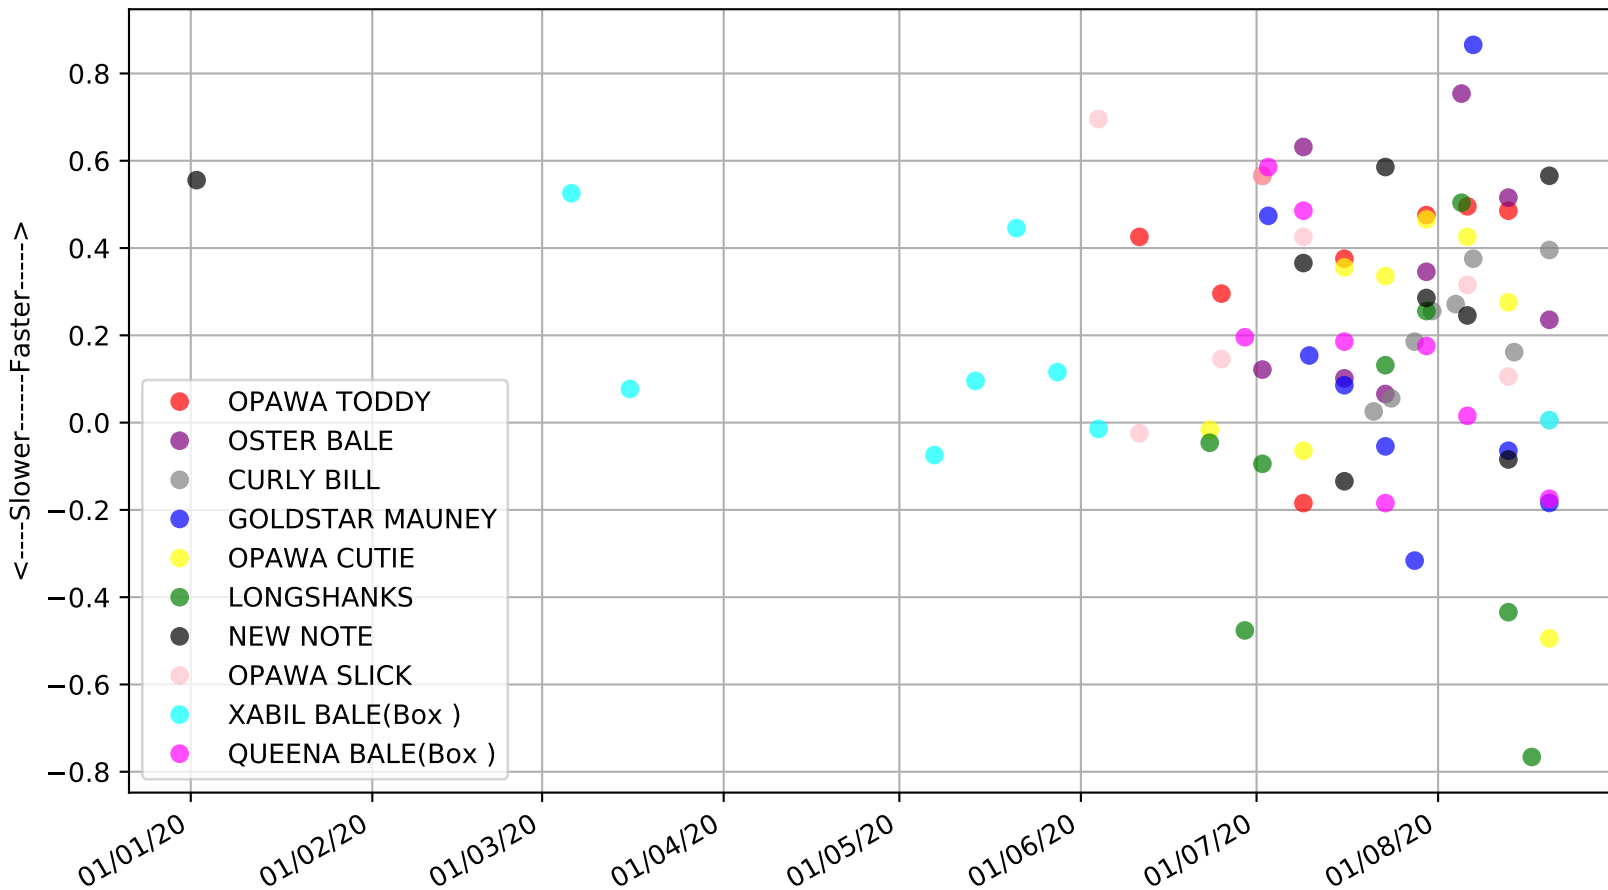

Addington - 27th Aug
Race 7, ACTIVE ELECTRICAL CHRISTCHURCH STAKES, 520m, C34
Speed of dog compared with par win times of the track & distance it ran at