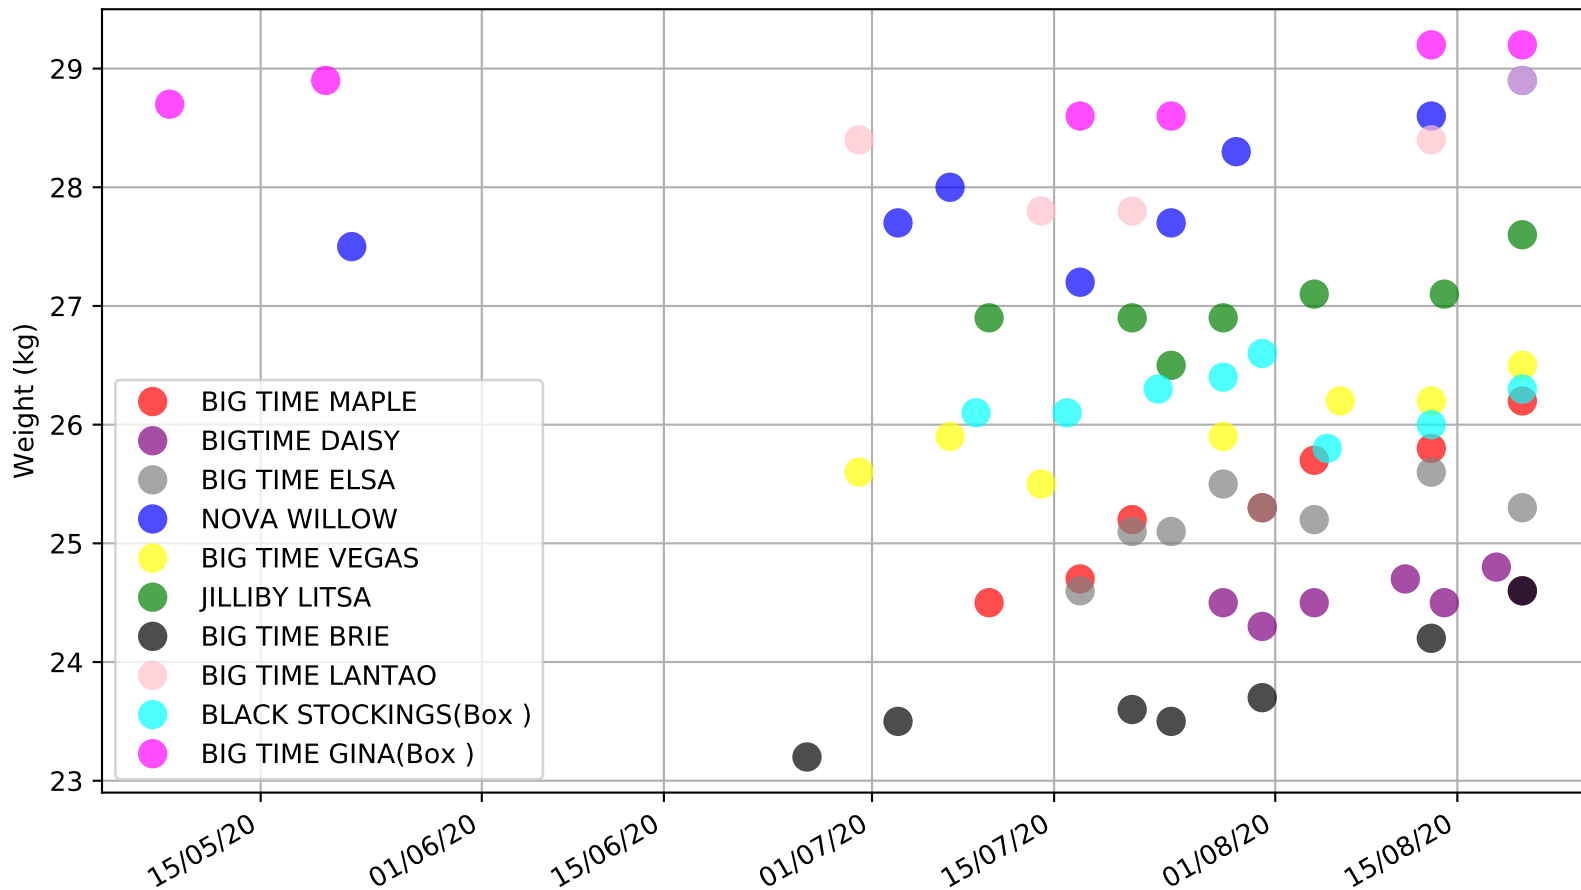

Addington - 27th Aug
Race 9, THE FITZ SPORTS BAR 2020 NEW ZEALAND OAKS , 520m, CSCAF
Previous race weights in kilograms