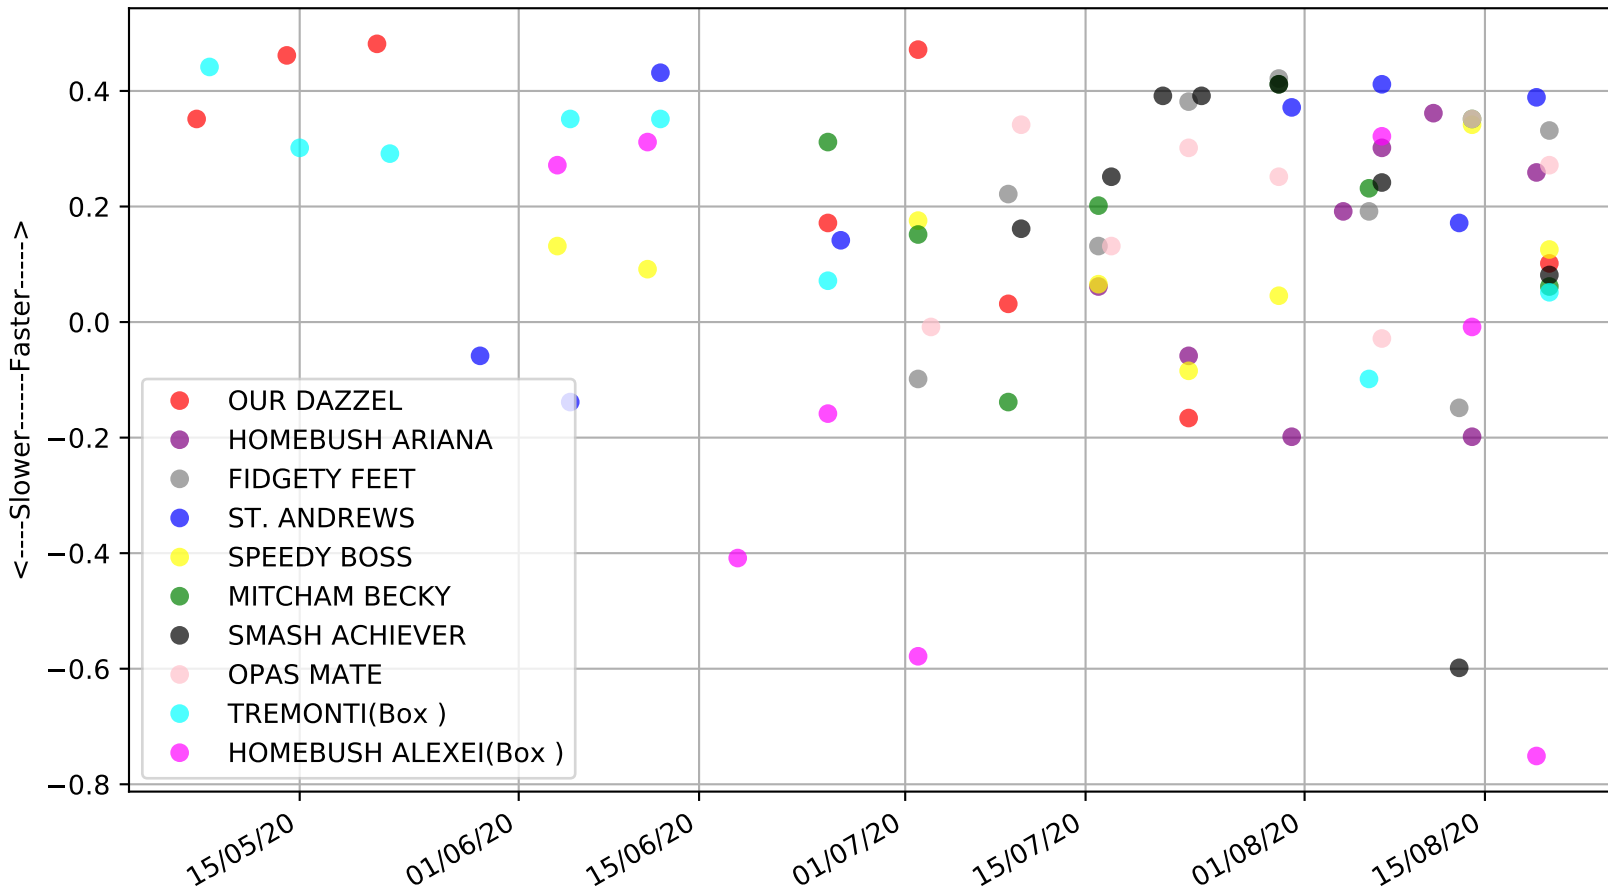

Addington - 27th Aug
Race 3, SUCK IT UP LTD SPRINT, 295m, C4
Speed of dog compared with par win times of the track & distance it ran at