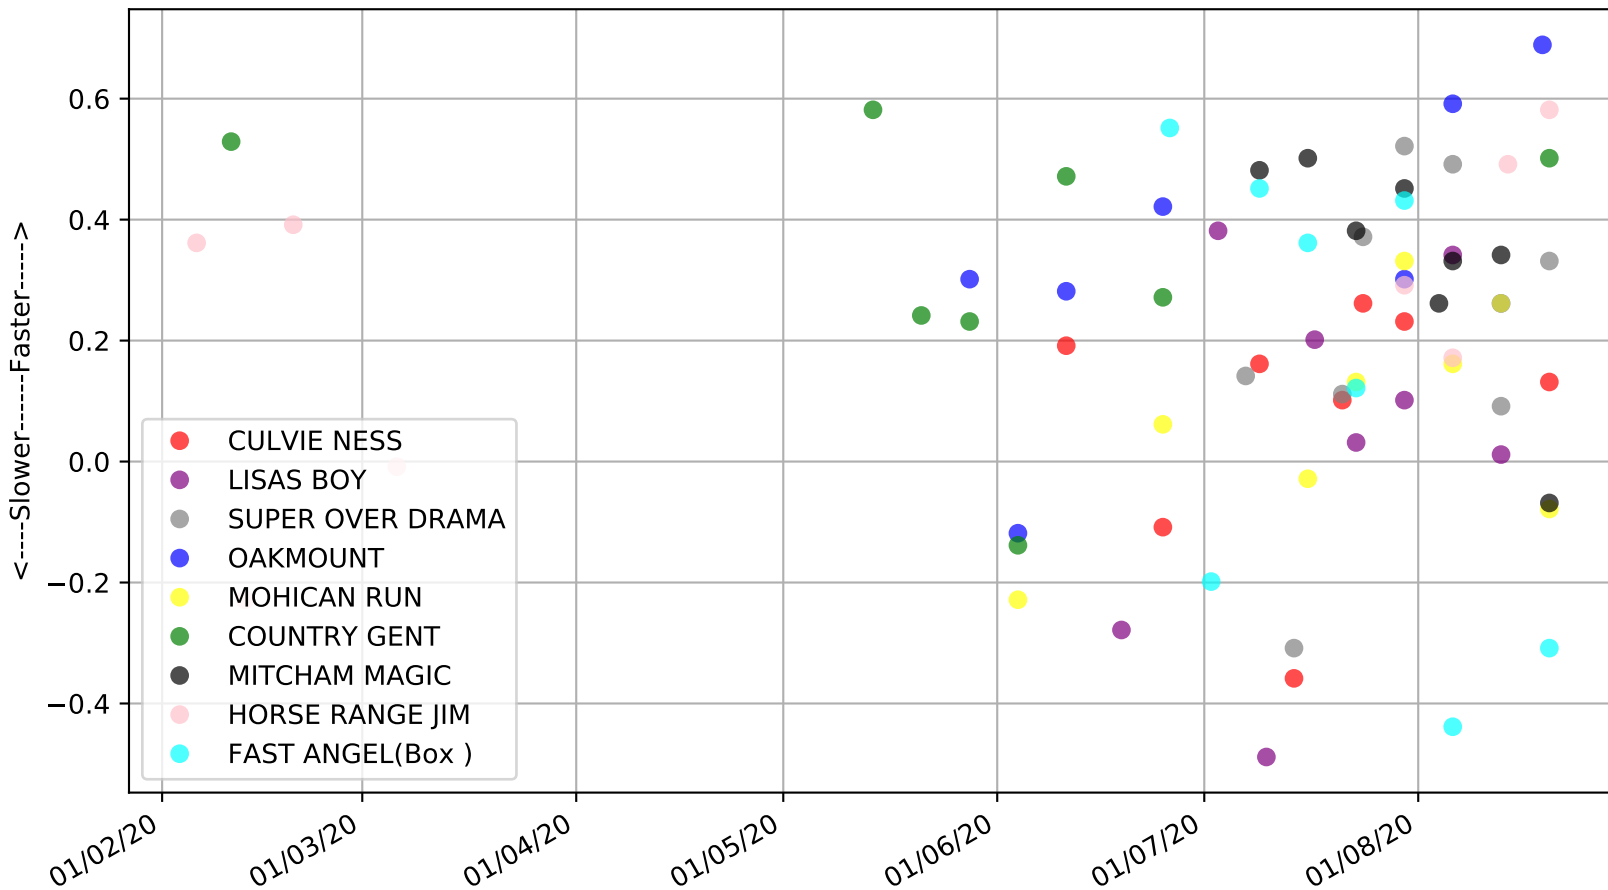

Addington - 27th Aug
Race 5, THURSDAY PLACE PICK SPRINT, 295m, C5
Speed of dog compared with par win times of the track & distance it ran at