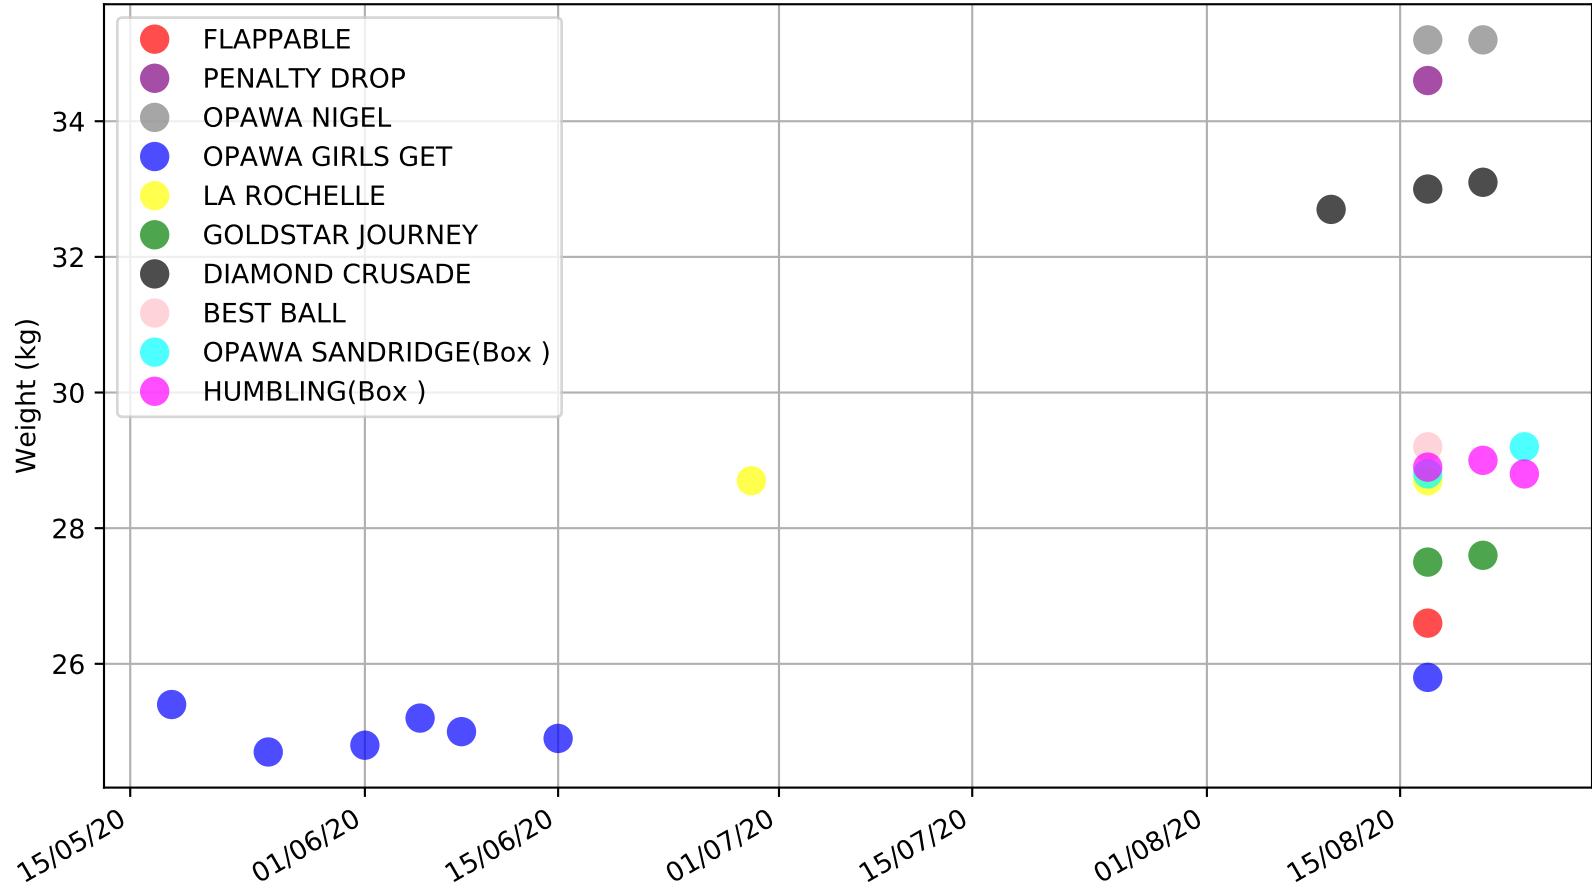

Addington - 27th Aug
Race 8, CANTERBURY GREYHOUND OTB MAIDEN , 520m, C0F
Previous race weights in kilograms