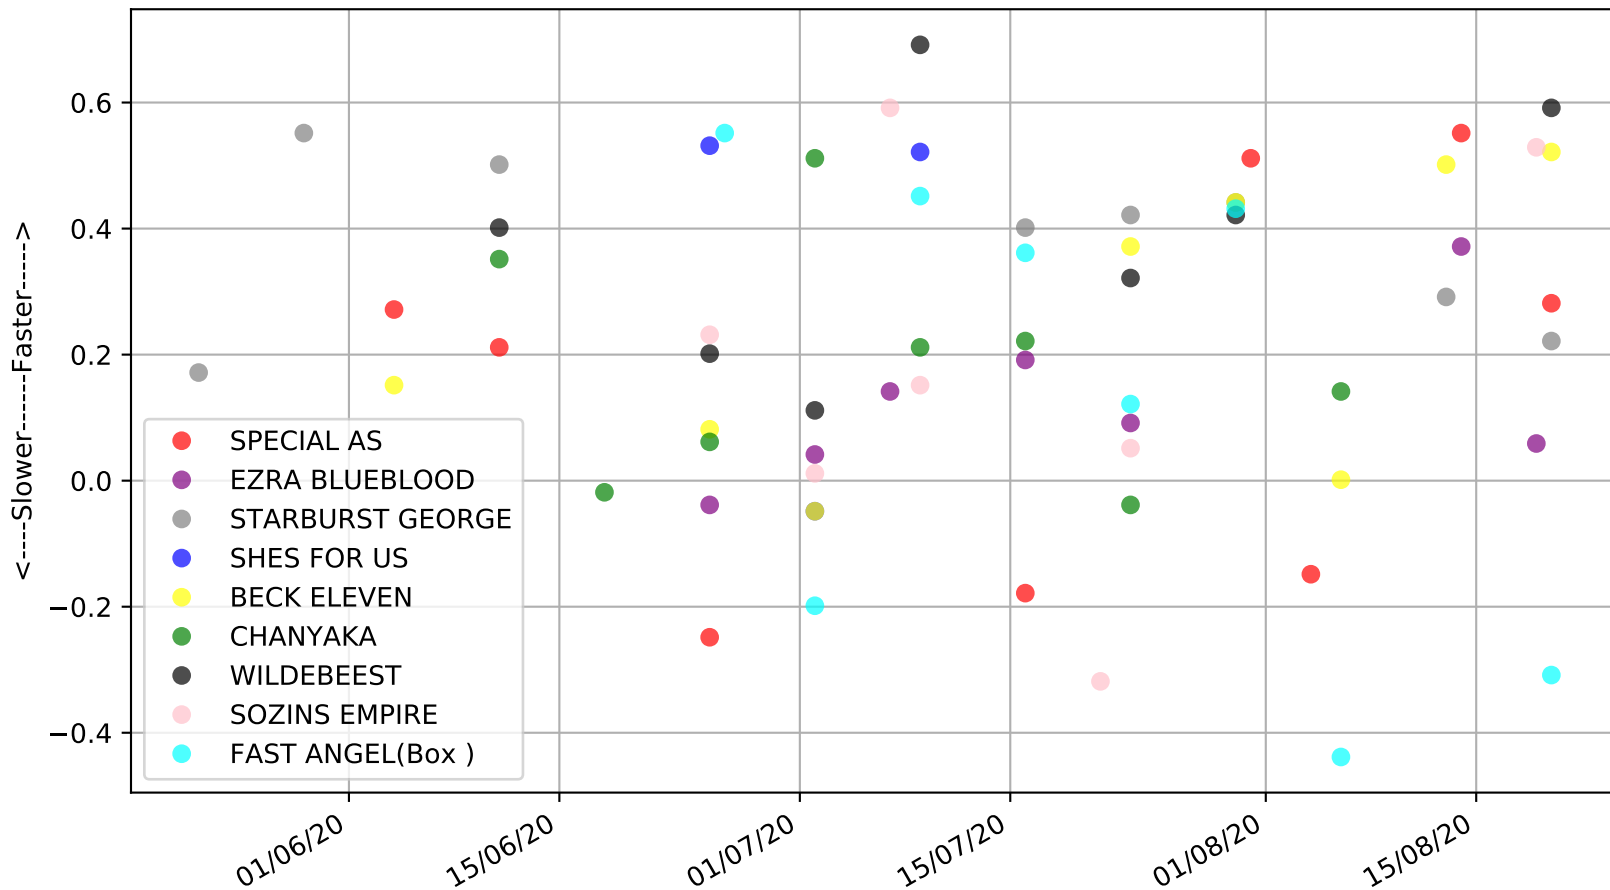

Addington - 27th Aug
Race 4, KAISA EARTHWORKS PH 0272073323 DASH, 295m, C5
Speed of dog +50m or -50m of current race distance