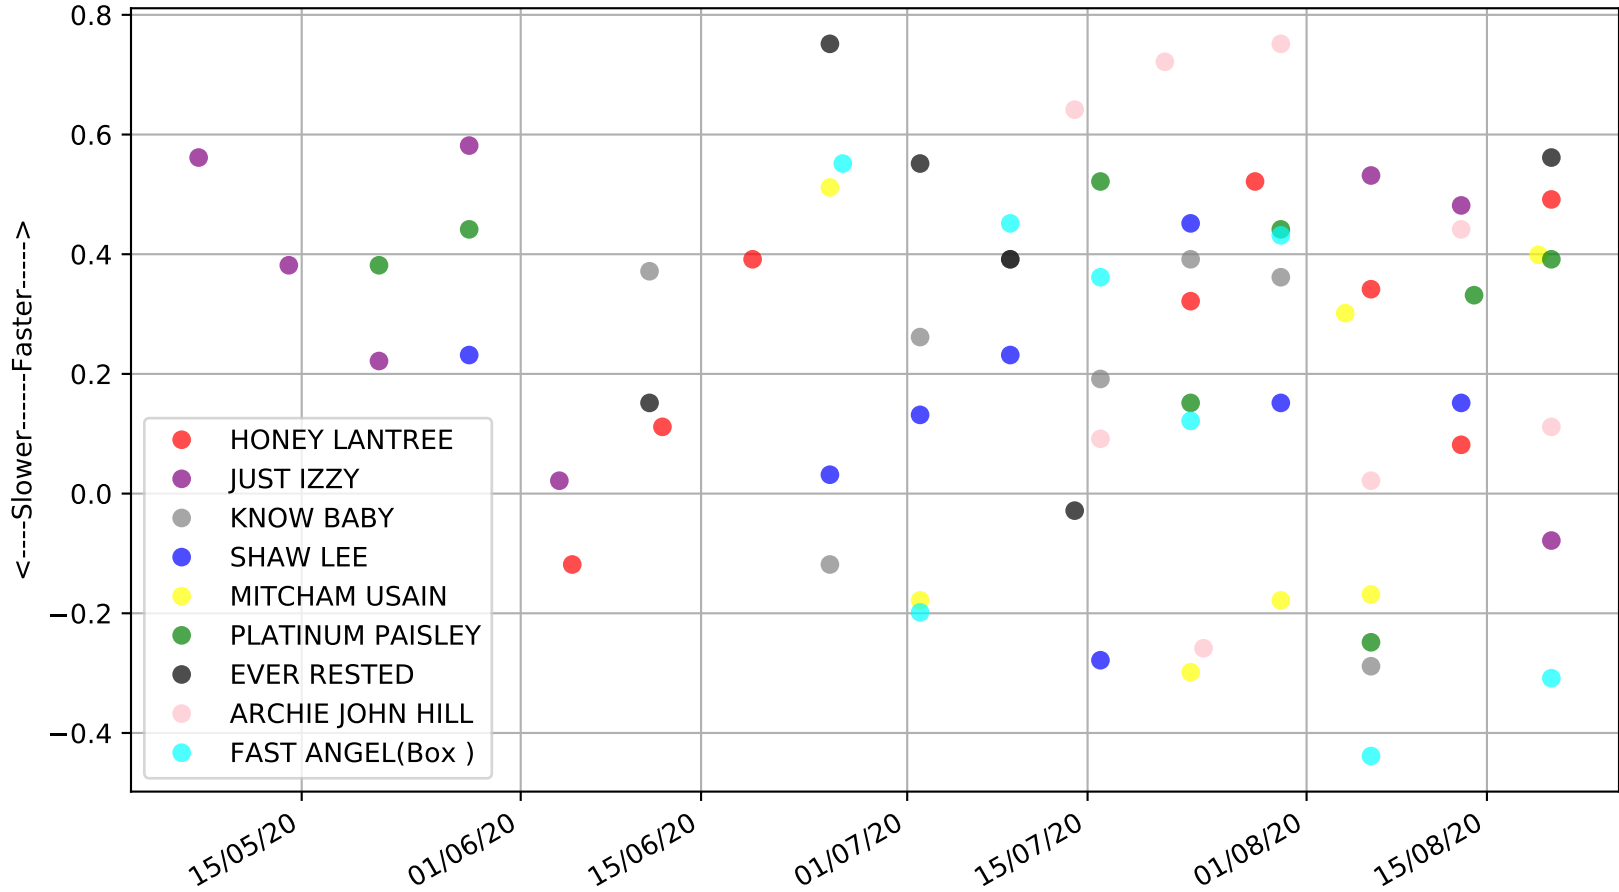

Addington - 27th Aug
Race 11, CHRISTCHURCH CASINO SPRINT, 295m, C5
Speed of dog +50m or -50m of current race distance