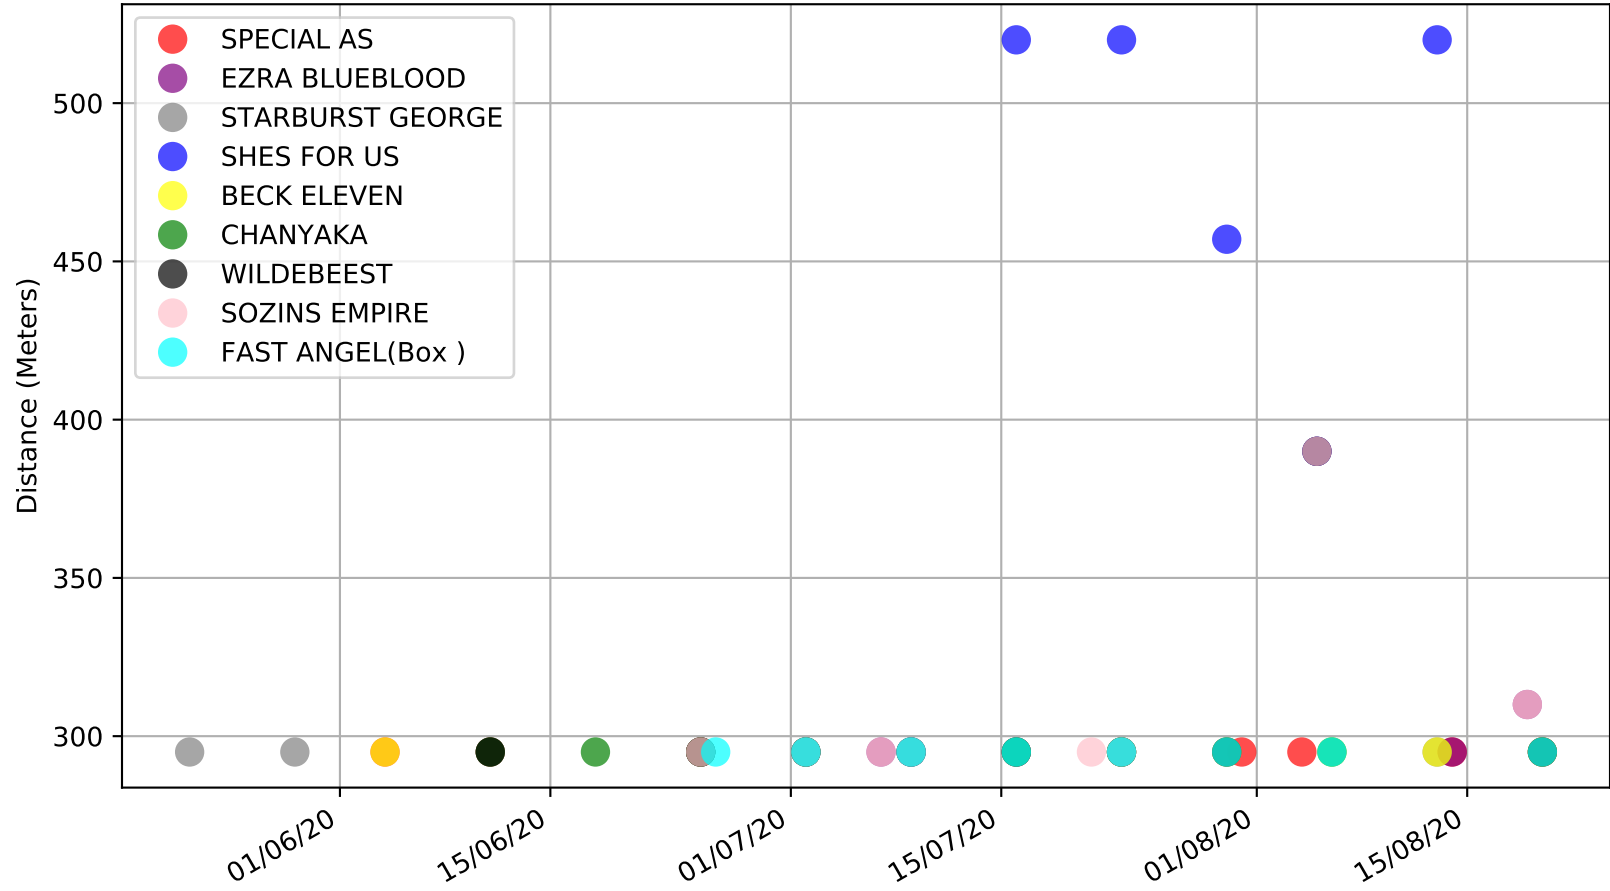

Addington - 27th Aug
Race 4, KAISA EARTHWORKS PH 0272073323 DASH, 295m, C5
Previous race distances in meters