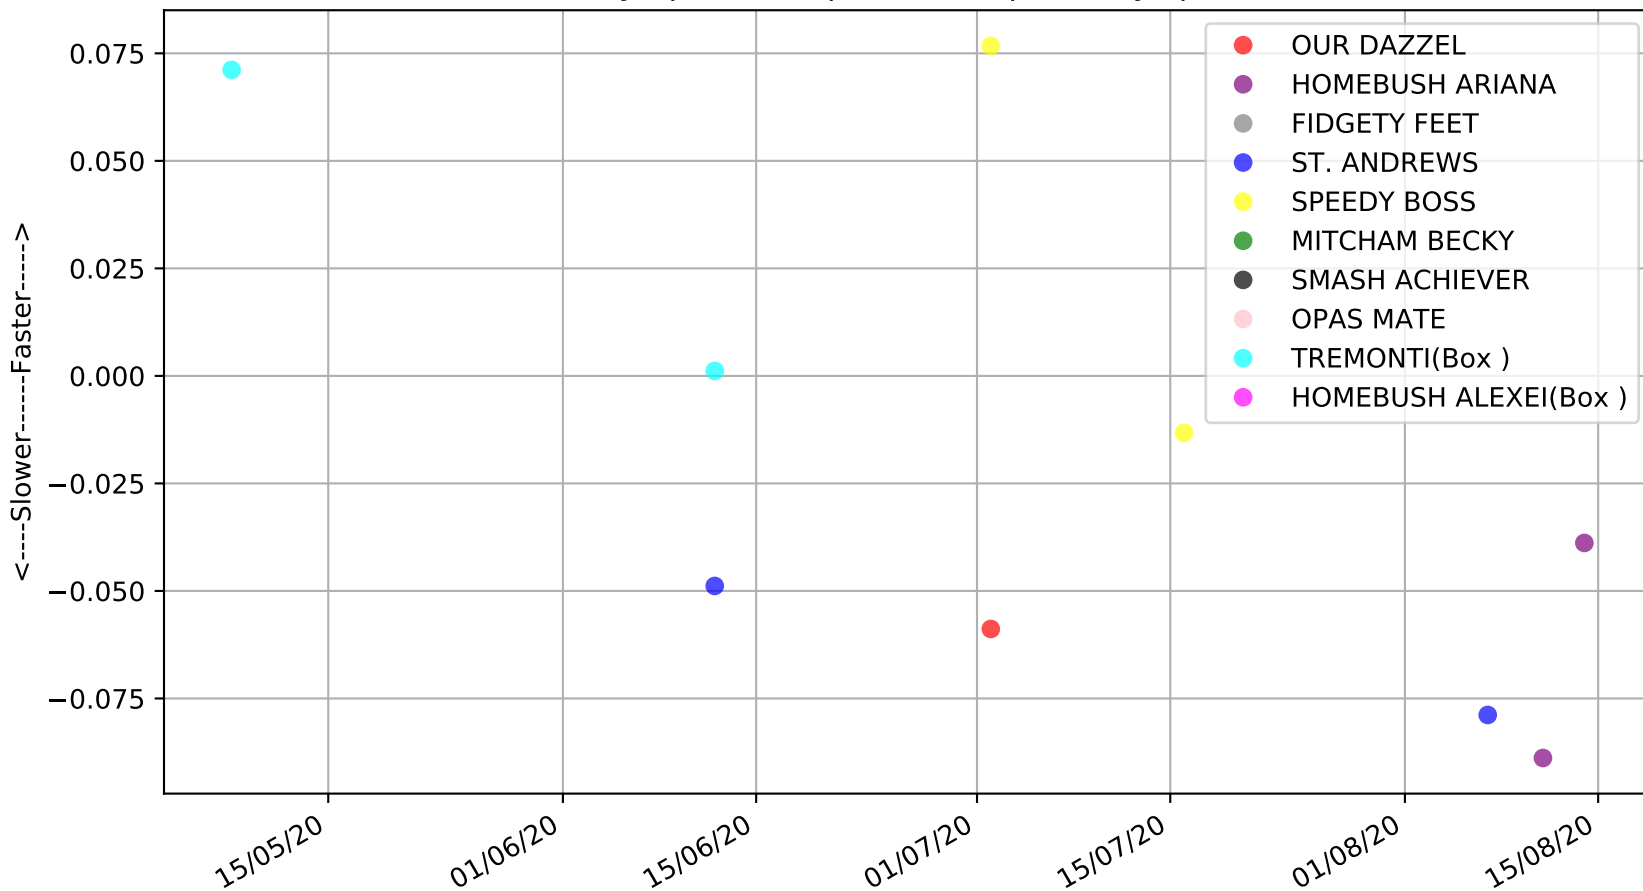

Addington - 27th Aug
Race 3, SUCK IT UP LTD SPRINT, 295m, C4
Early Speed compared with par early speed