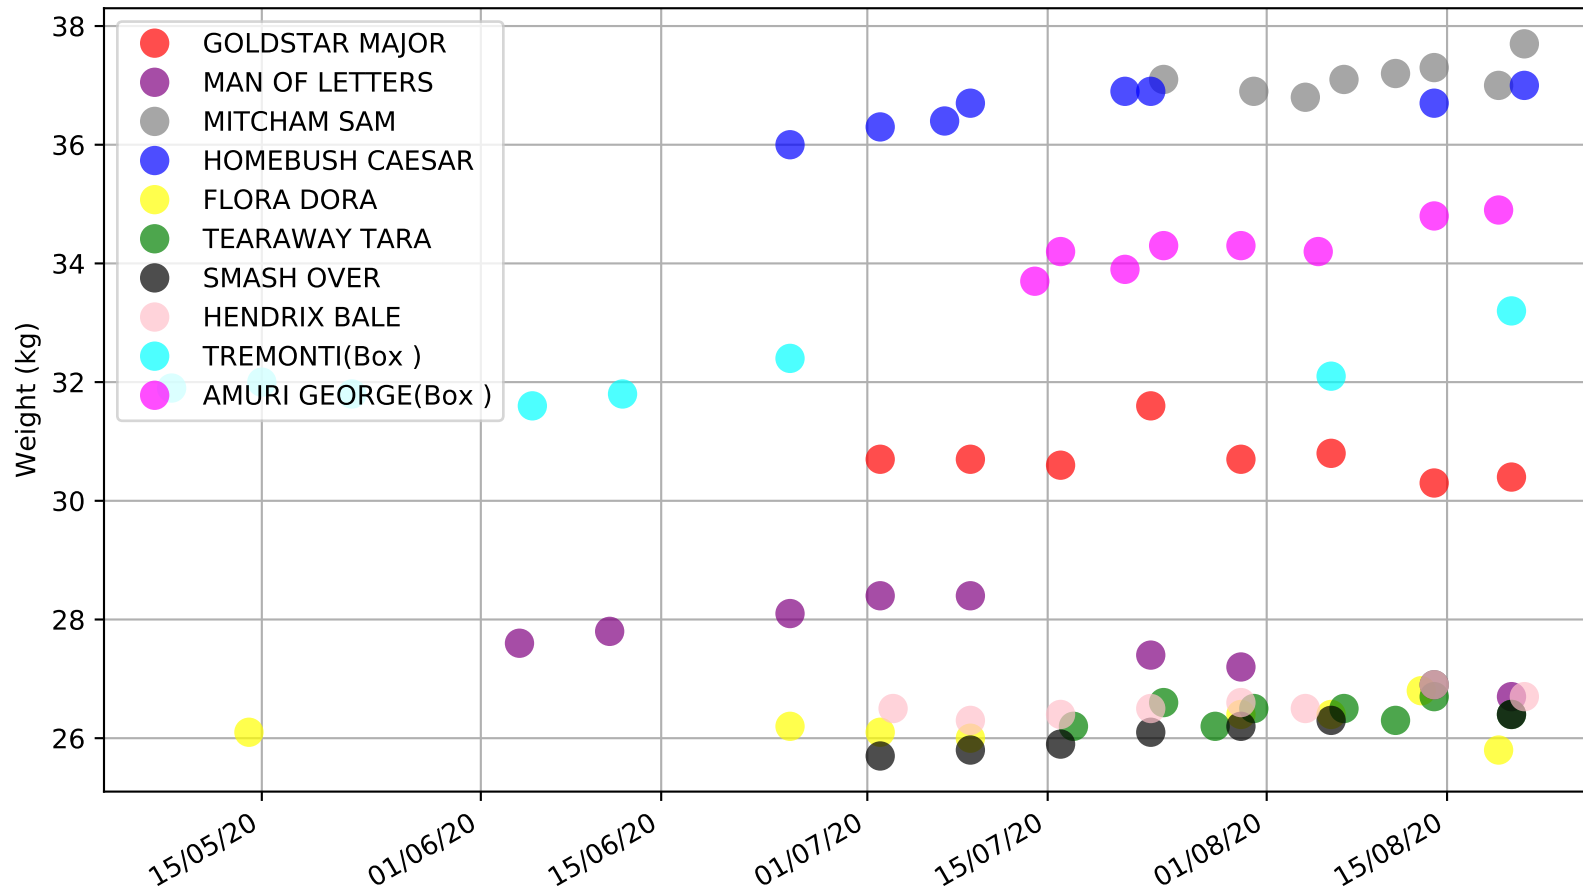

Addington - 27th Aug
Race 12, LIVAMOL SPRINT, 295m, C4
Previous race weights in kilograms