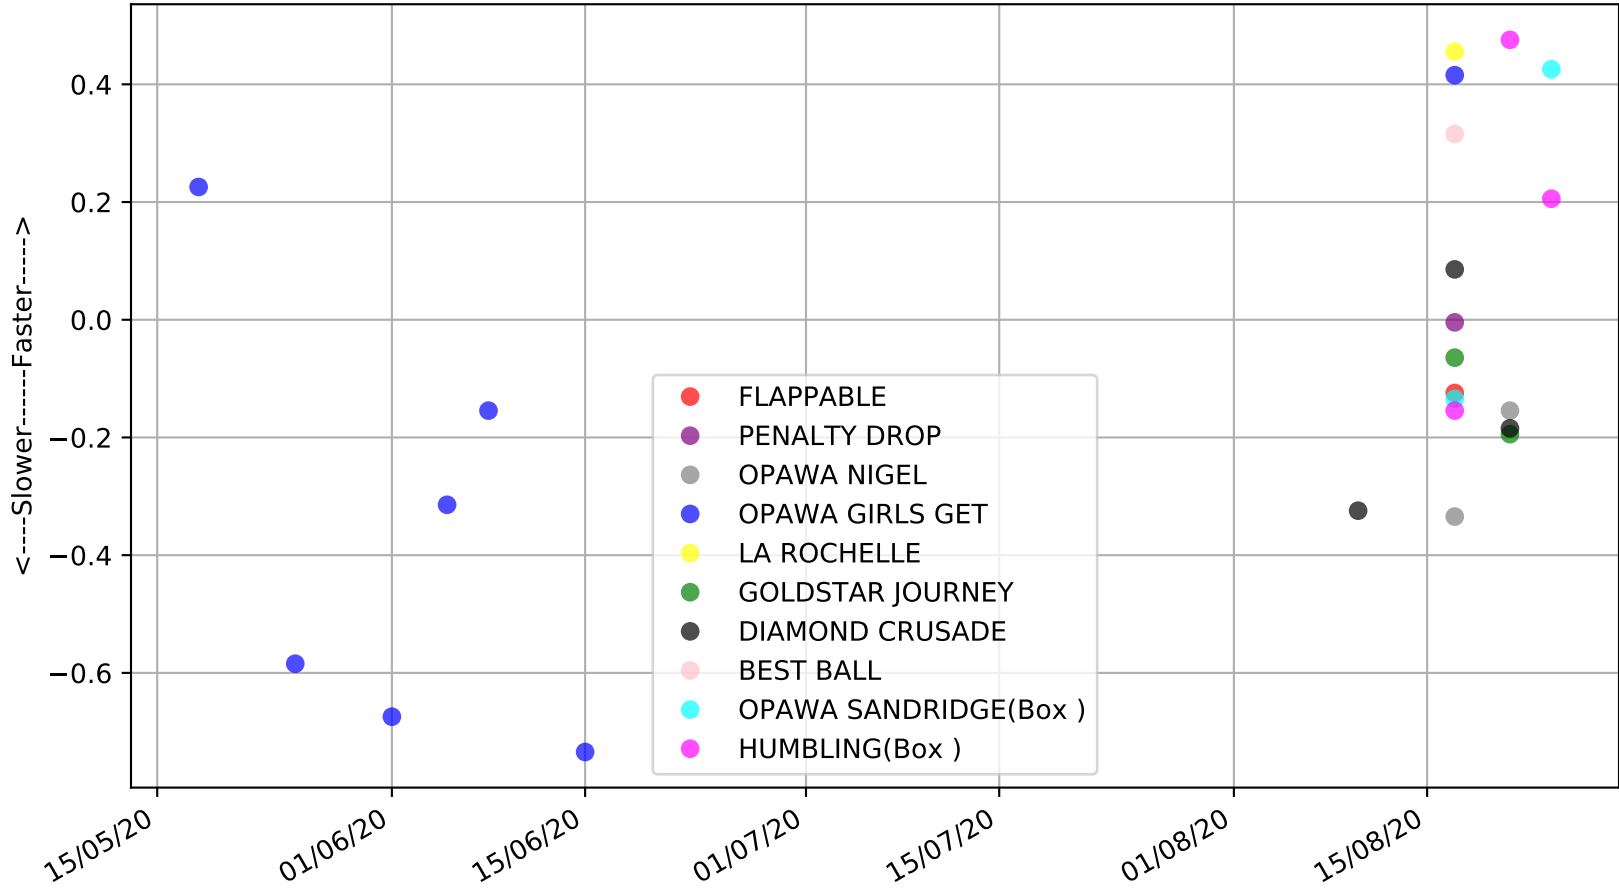

Addington - 27th Aug
Race 8, CANTERBURY GREYHOUND OTB MAIDEN , 520m, C0F
Previous race distances in meters

Addington - 27th Aug
Race 8, CANTERBURY GREYHOUND OTB MAIDEN , 520m, COF
Speed of dog +50m or -50m of current race distance