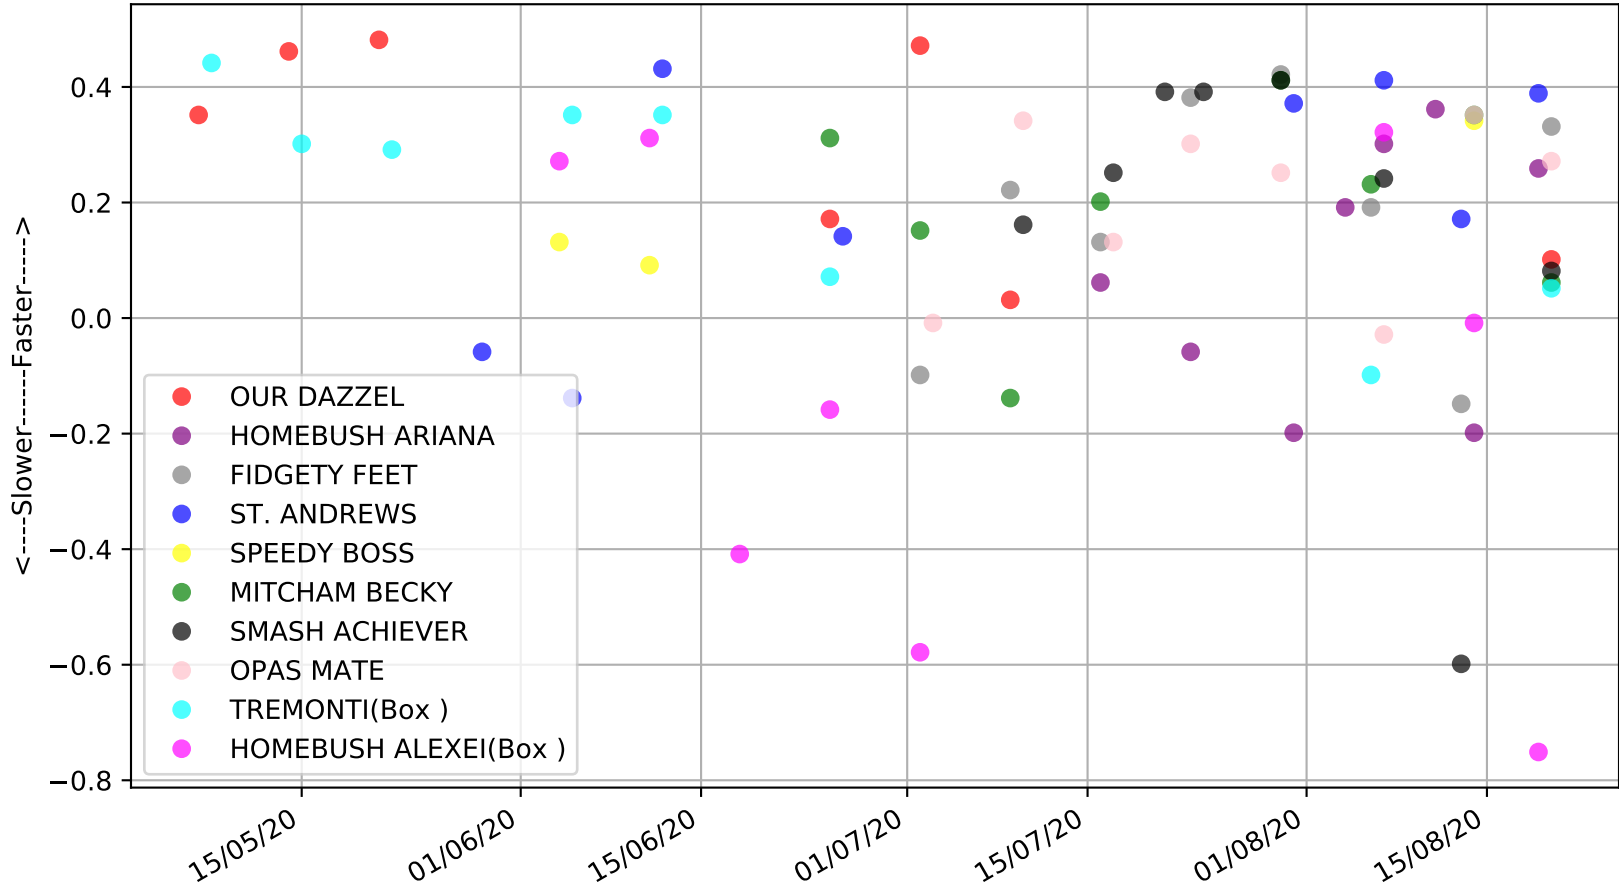

Addington - 27th Aug
 Race 3, SUCK IT UP LTD SPRINT, 295m, C4
 Speed of dog compared with par win times of the track & distance it ran at

Addington - 27th Aug
Race 3, SUCK IT UP LTD SPRINT, 295m, C4
Speed of dog +50m or -50m of current race distance