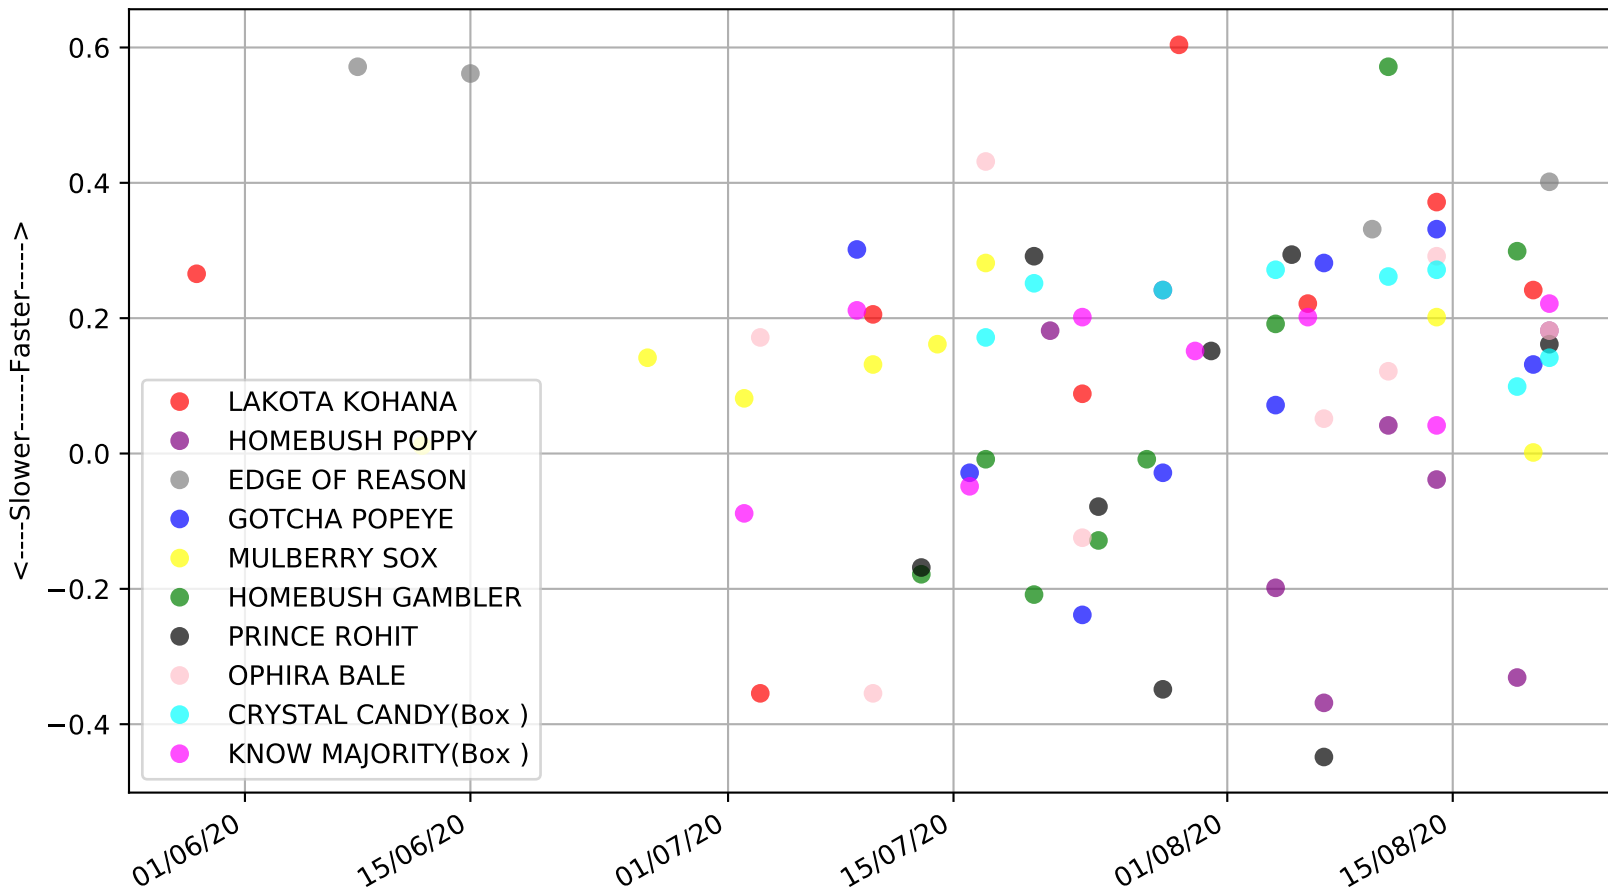

Addington - 27th Aug
Race 2, HAPPY BIRTHDAY JOHN MCINERNEY DASH, 295m, C3
Speed of dog compared with par win times of the track & distance it ran at

Addington - 27th Aug
Race 2, HAPPY BIRTHDAY JOHN MCINERNEY DASH, 295m, C3
Previous race weights in kilograms