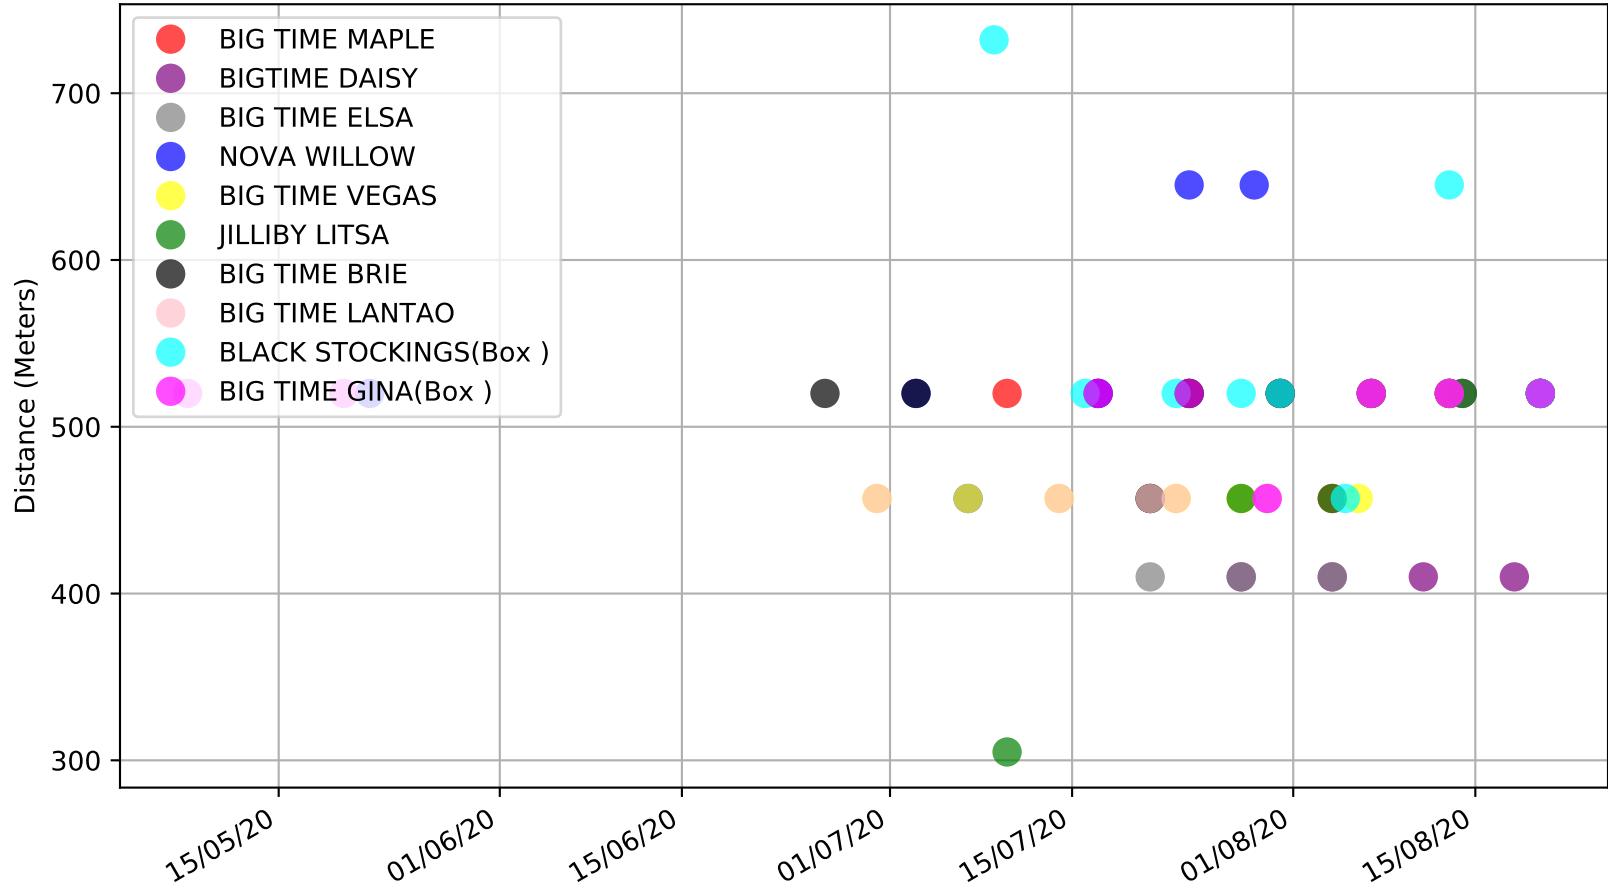

Addington - 27th Aug
Race 9, THE FITZ SPORTS BAR 2020 NEW ZEALAND OAKS , 520m, CSCAF
Previous race distances in meters