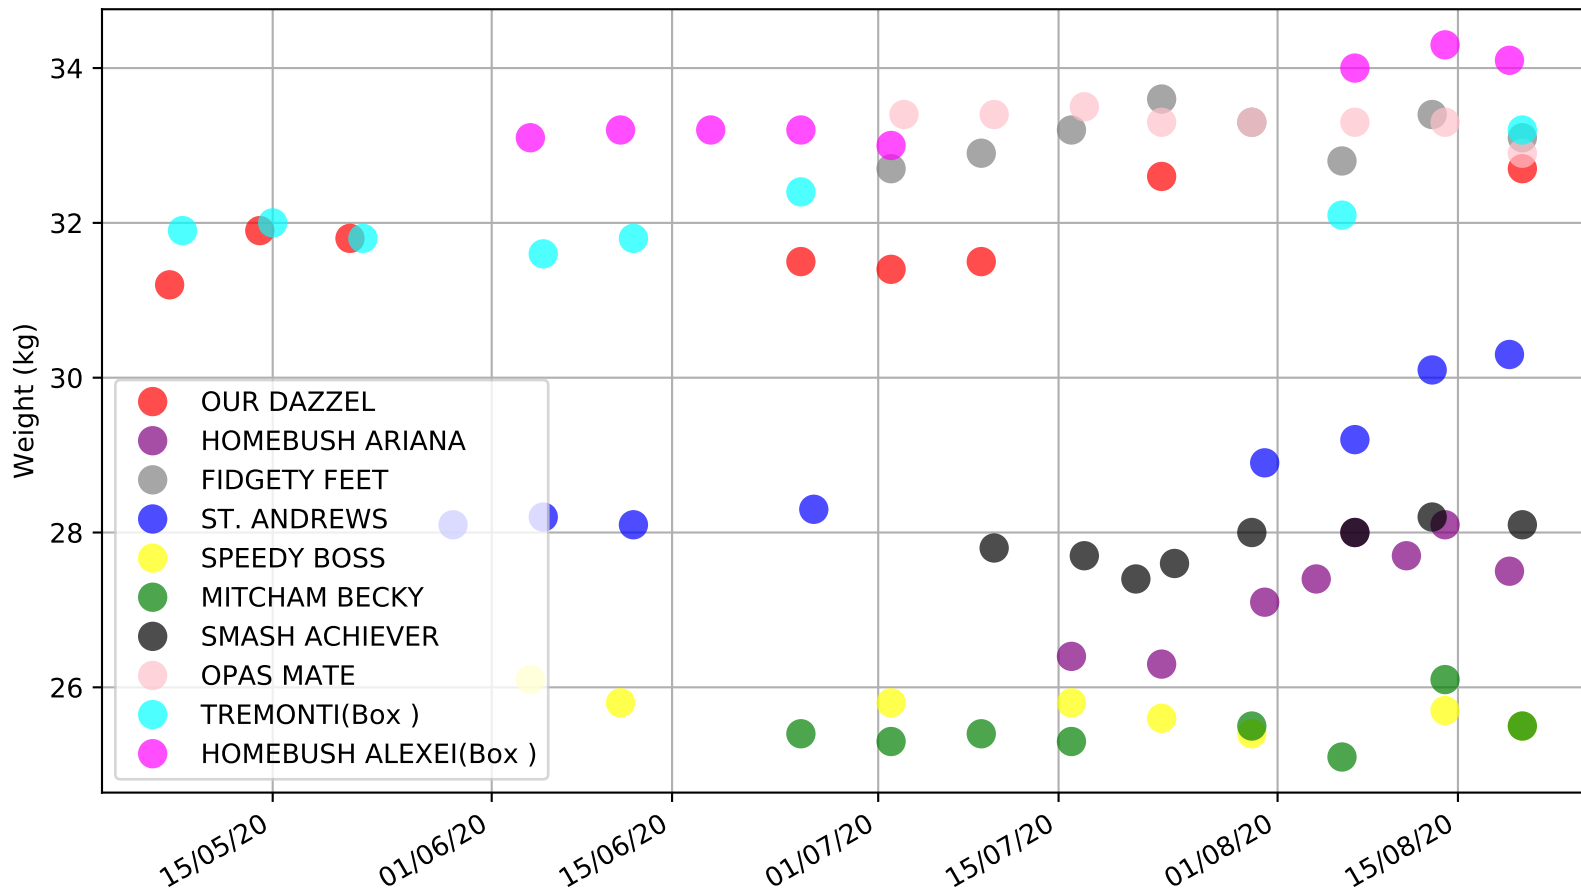

Addington - 27th Aug
Race 3, SUCK IT UP LTD SPRINT, 295m, C4
Previous race weights in kilograms