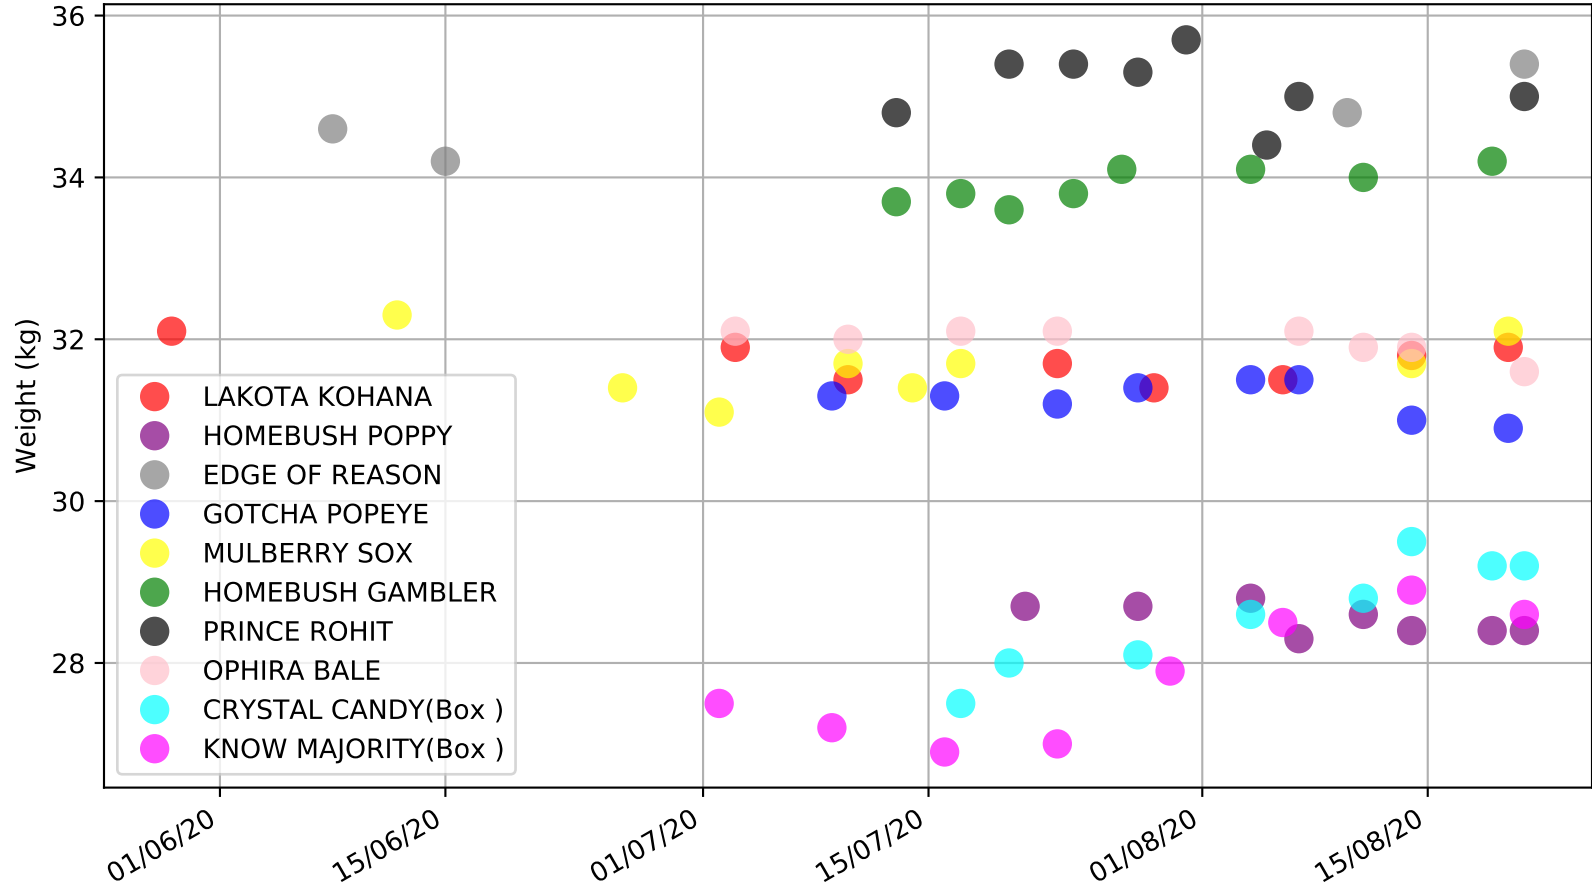

Addington - 27th Aug
Race 2, HAPPY BIRTHDAY JOHN MCINERNEY DASH, 295m, C3
Speed of dog compared with par win times of the track & distance it ran at

Addington - 27th Aug
Race 2, HAPPY BIRTHDAY JOHN MCINERNEY DASH, 295m, C3
Previous race weights in kilograms