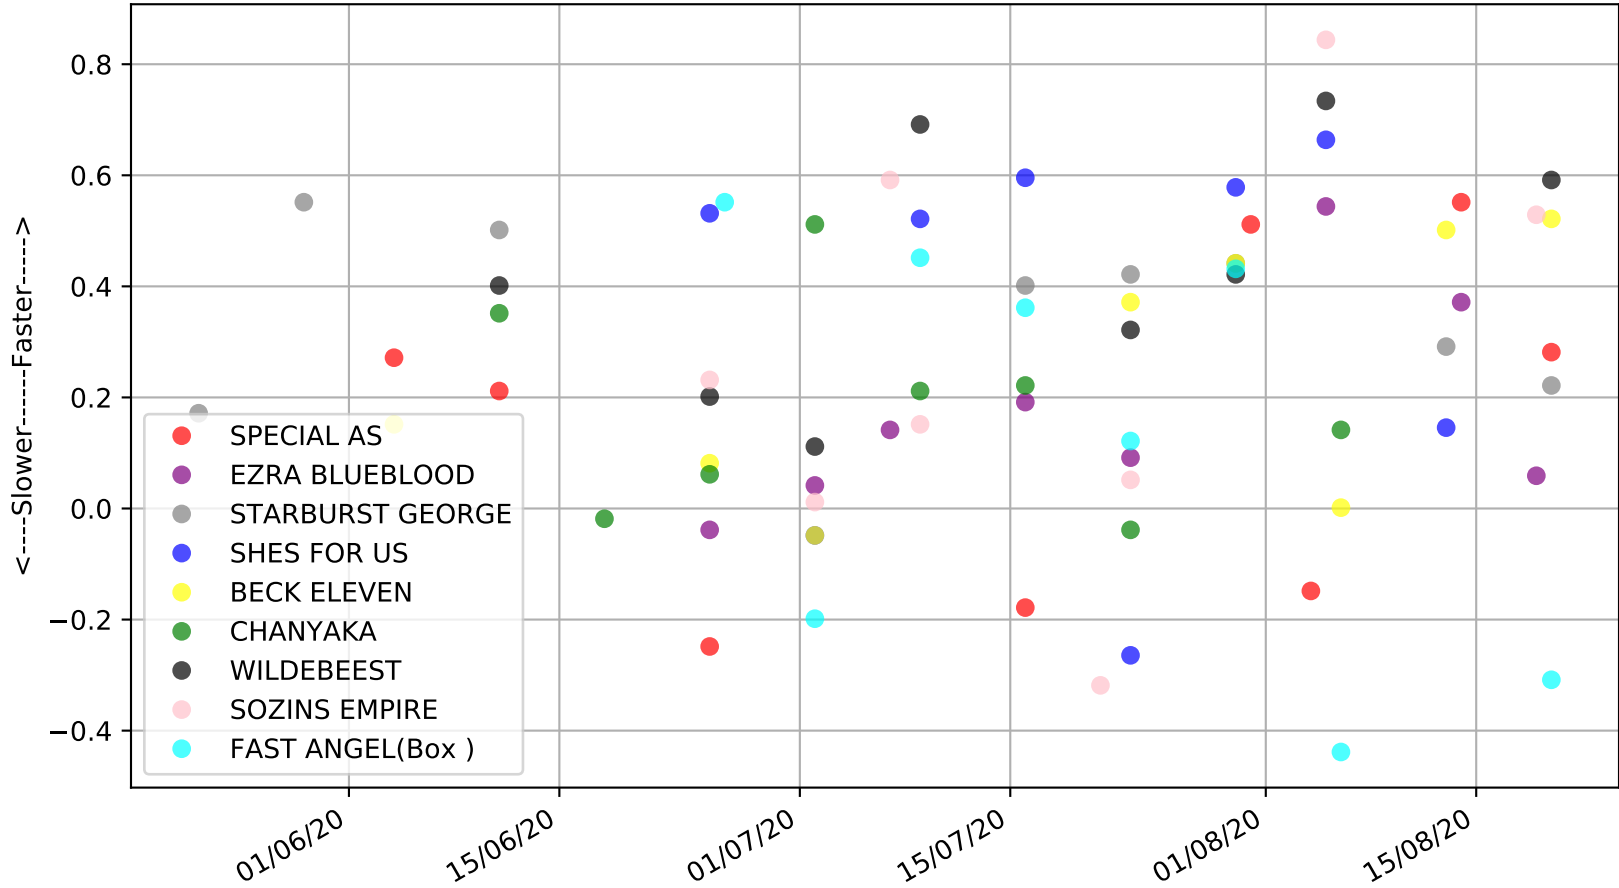

Addington - 27th Aug
Race 4, KAISA EARTHWORKS PH 0272073323 DASH, 295m, C5
Speed of dog compared with par win times of the track & distance it ran at