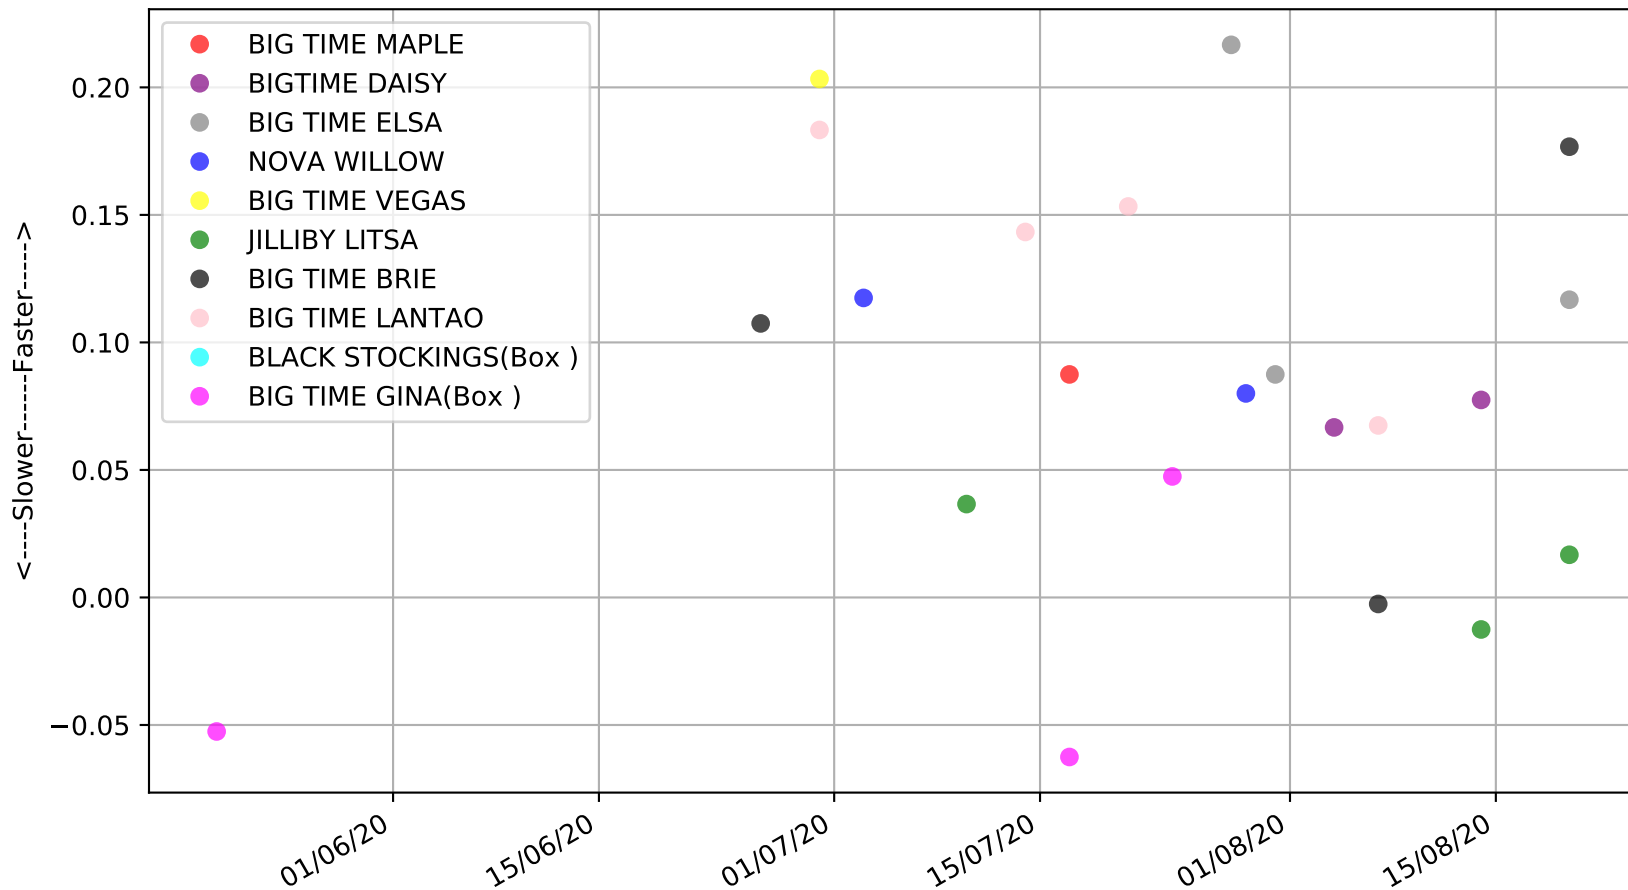

Addington - 27th Aug
Race 9, THE FITZ SPORTS BAR 2020 NEW ZEALAND OAKS , 520m, CSCAF
Early Speed compared with par early speed